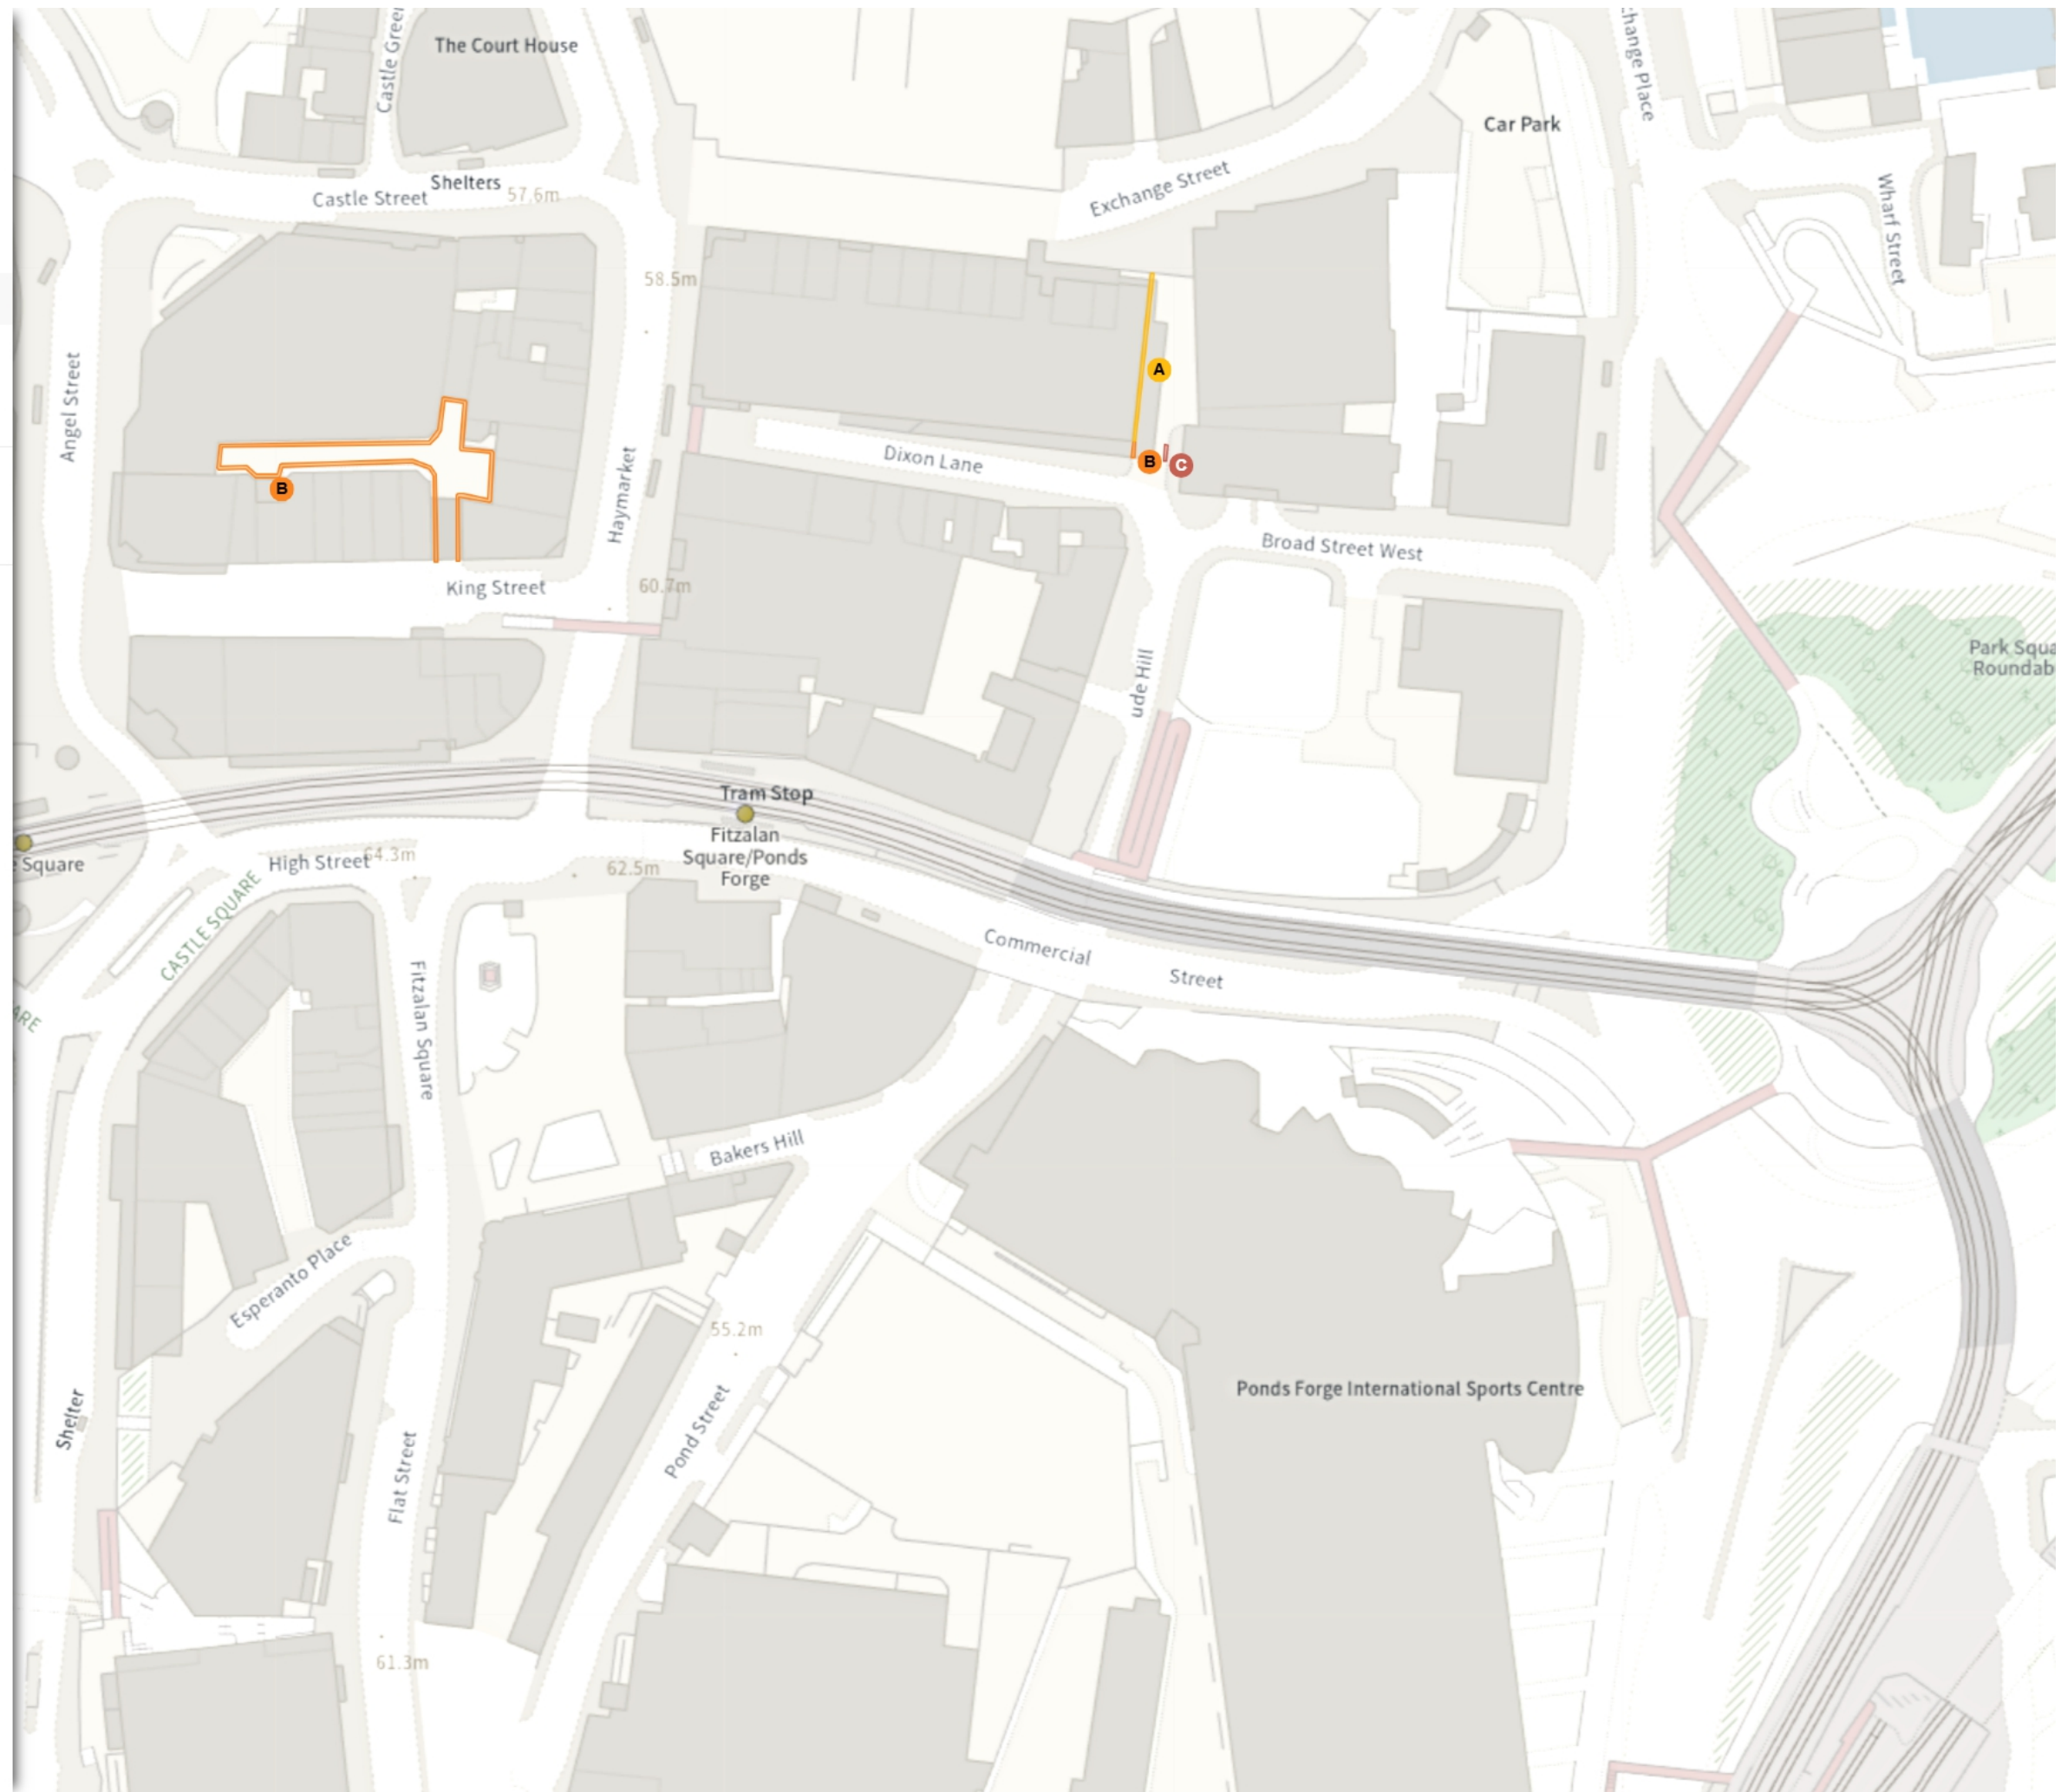

TRO 26

Map 15 of 26

ADDED

- No waiting at any time
- At all times

REMOVED

- Loading place
- Mon-Sat 08:00-18:30
- Mon-Sat 08:00-18:30
08:00-18:30
- No waiting
- 18:30-08:00

Scale: 1:1250

NW 435196.598, 387660.431 SE 435615.171, 387300.435

Map 16 of 26

ADDED

- No waiting
- 08:00-20:30
- No waiting at any time
- At all times
- Shared
- No waiting at any time
At all times
- No loading at any time
At all times

Scale: 1:1250 0 20 40 60m

NW 435608.889, 387663.495 SE 436027.493, 387303.536