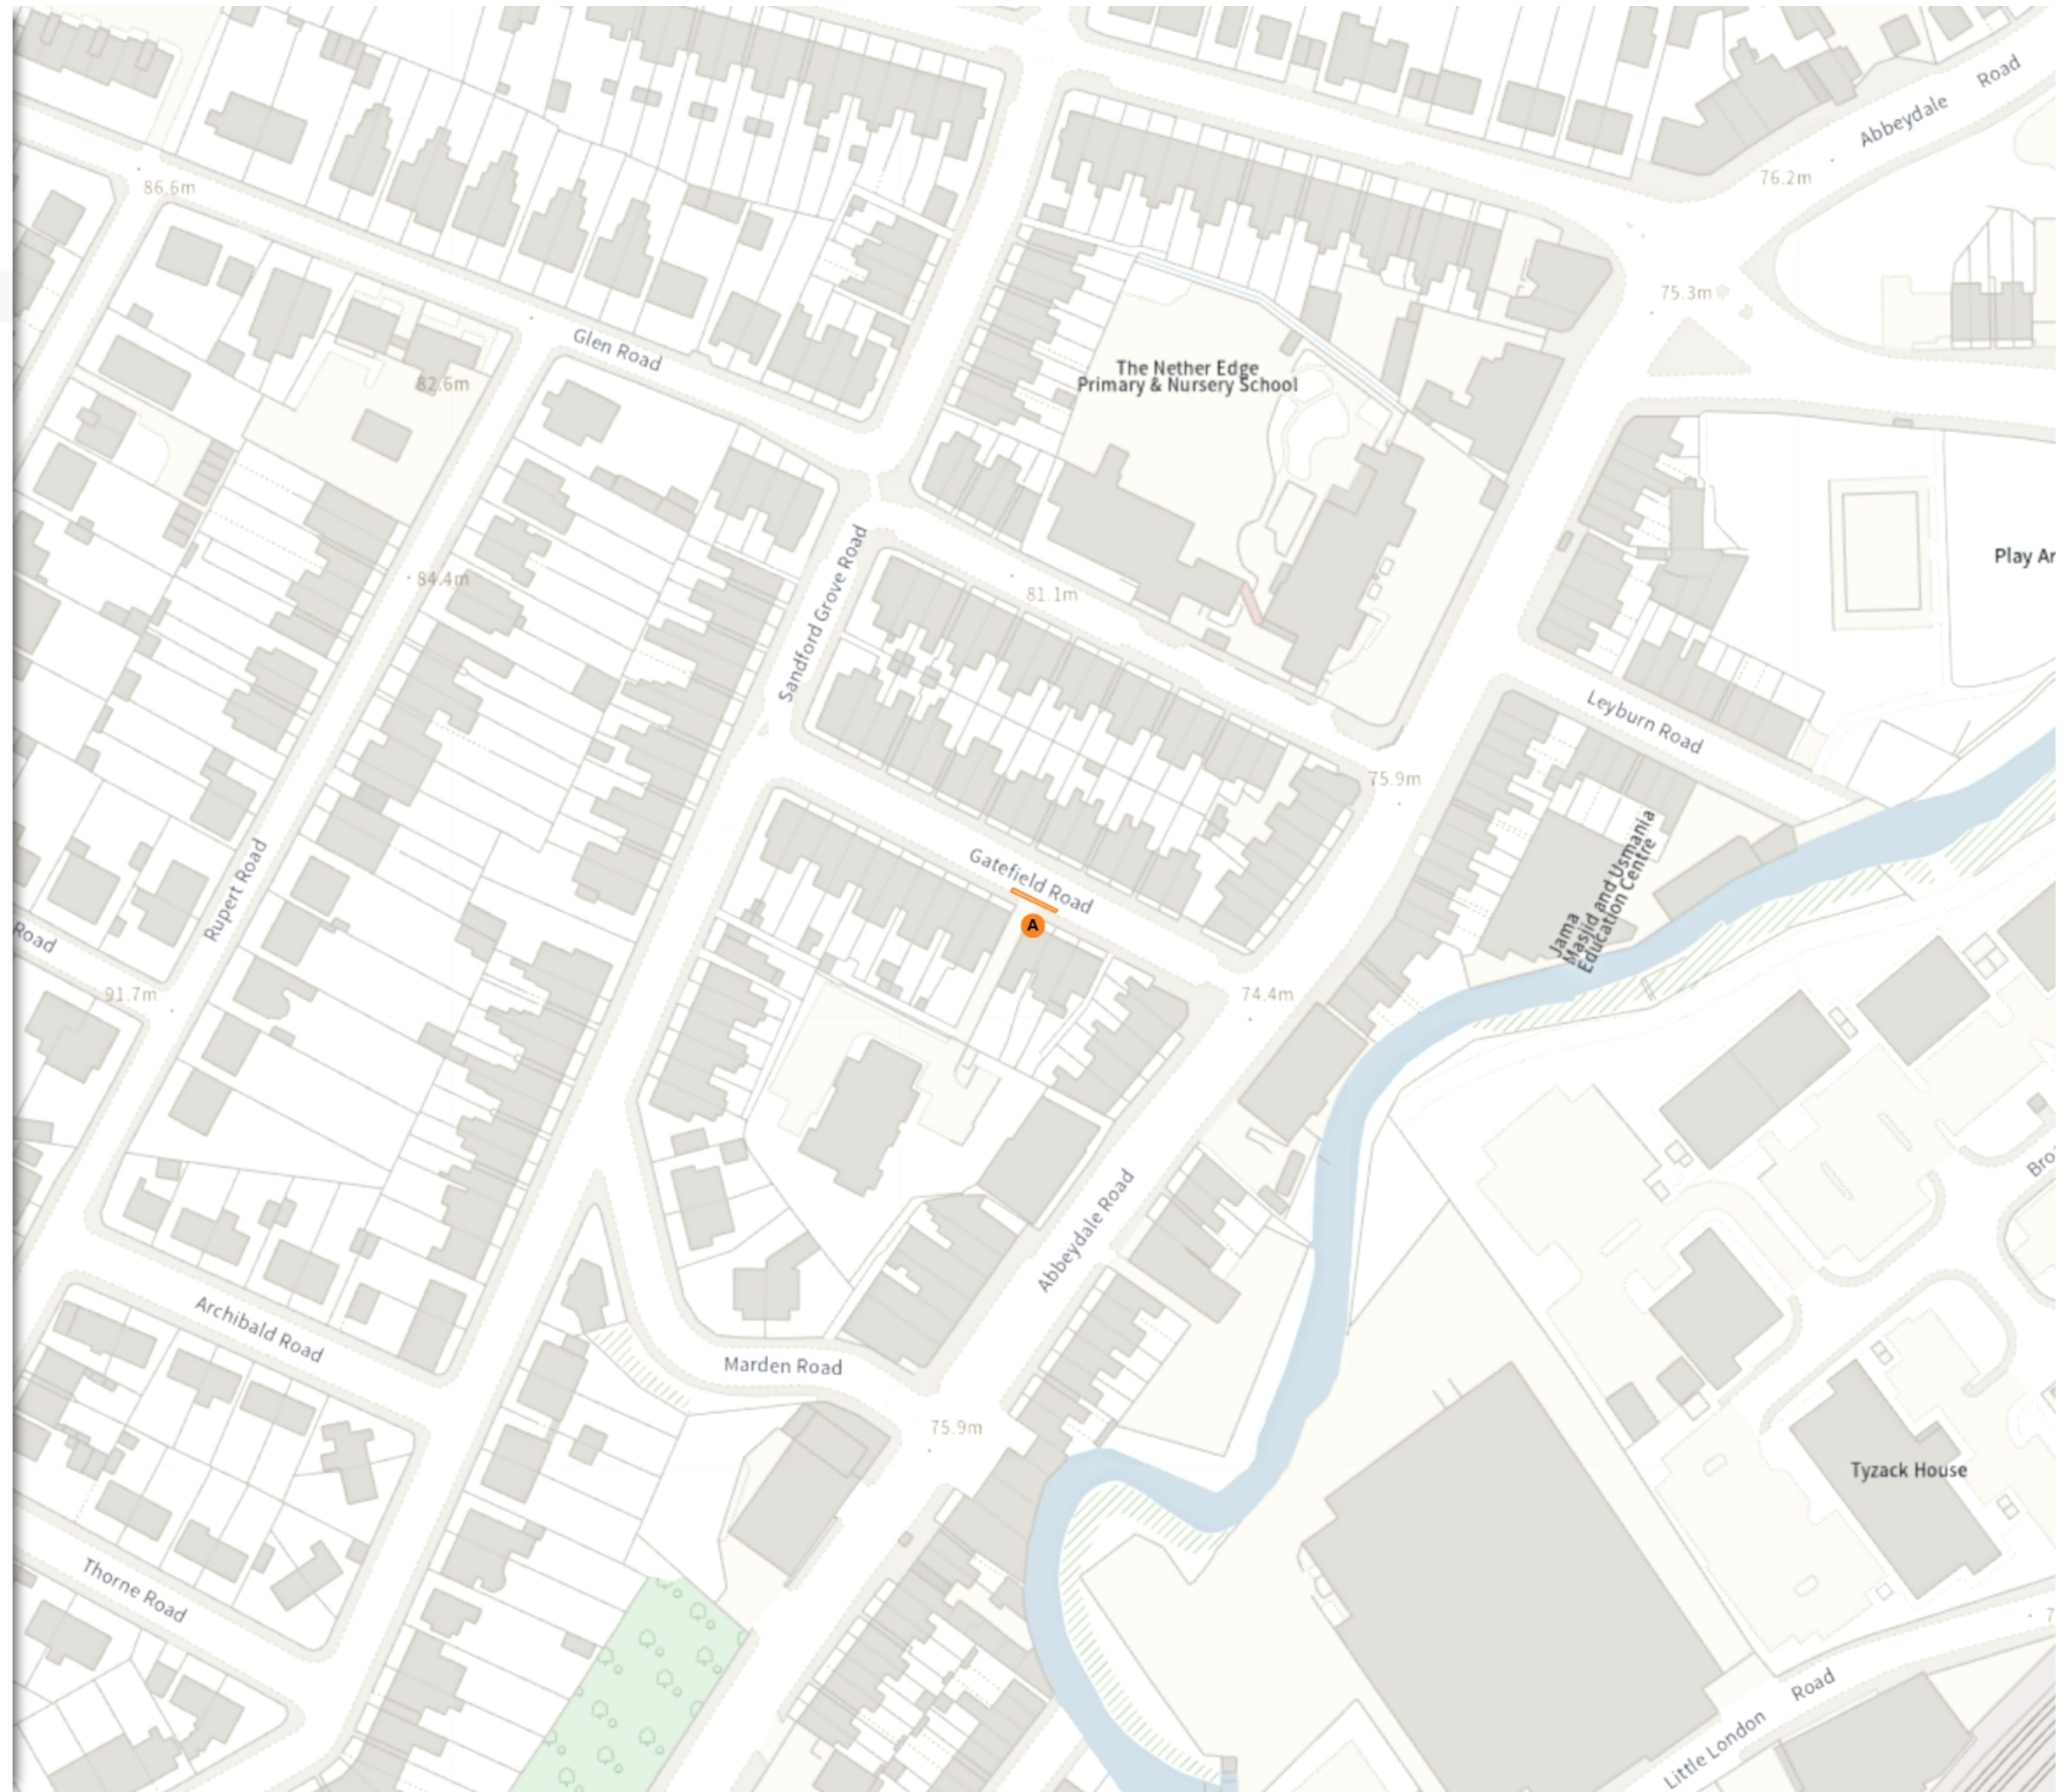

TRO 26

Map 20 of 26

ADDED

- Shared
- No stopping on the verge
At all times
- No stopping on the footway
At all times

Scale: 1:1250

NW 435354.949, 386637.359 SE 435773.623, 386277.299

© Crown copyright and database rights 2025 Ordnance Survey.
You are not permitted to copy, sub-license, distribute or sell any of this data to third parties in any form. Licence number 100018816

TRO 26

Map 21 of 26

REMOVED

Disabled persons' badge holders parking place

Mon-Sat 08:00-18:30

Scale: 1:1250 0 20 40 60m

NW 434982.051, 385607.116 SE 435400.787, 385246.946

© Crown copyright and database rights 2025 Ordnance Survey. You are not permitted to copy, sub-license, distribute or sell any of this data to third parties in any form. Licence number 100018816

TRO 26

Map 22 of 26

ADDED

- No waiting at any time
- At all times

Scale: 1:1250

NW 434223.39, 384797.589 SE 434642.138, 384437.29

© Crown copyright and database rights 2025 Ordnance Survey.
You are not permitted to copy, sub-license, distribute or sell any of this data to third parties in any form. Licence number 100018816

TRO 26

Map 23 of 26

ADDED

- Shared
- No waiting on the verge
At all times
- No waiting on the footway
At all times

Scale: 1:1250

NW 434678.765, 382050.514 SE 435097.788, 381690.045

© Crown copyright and database rights 2025 Ordnance Survey.
You are not permitted to copy, sub-license, distribute or sell any of this data to third parties in any form. Licence number 100018816