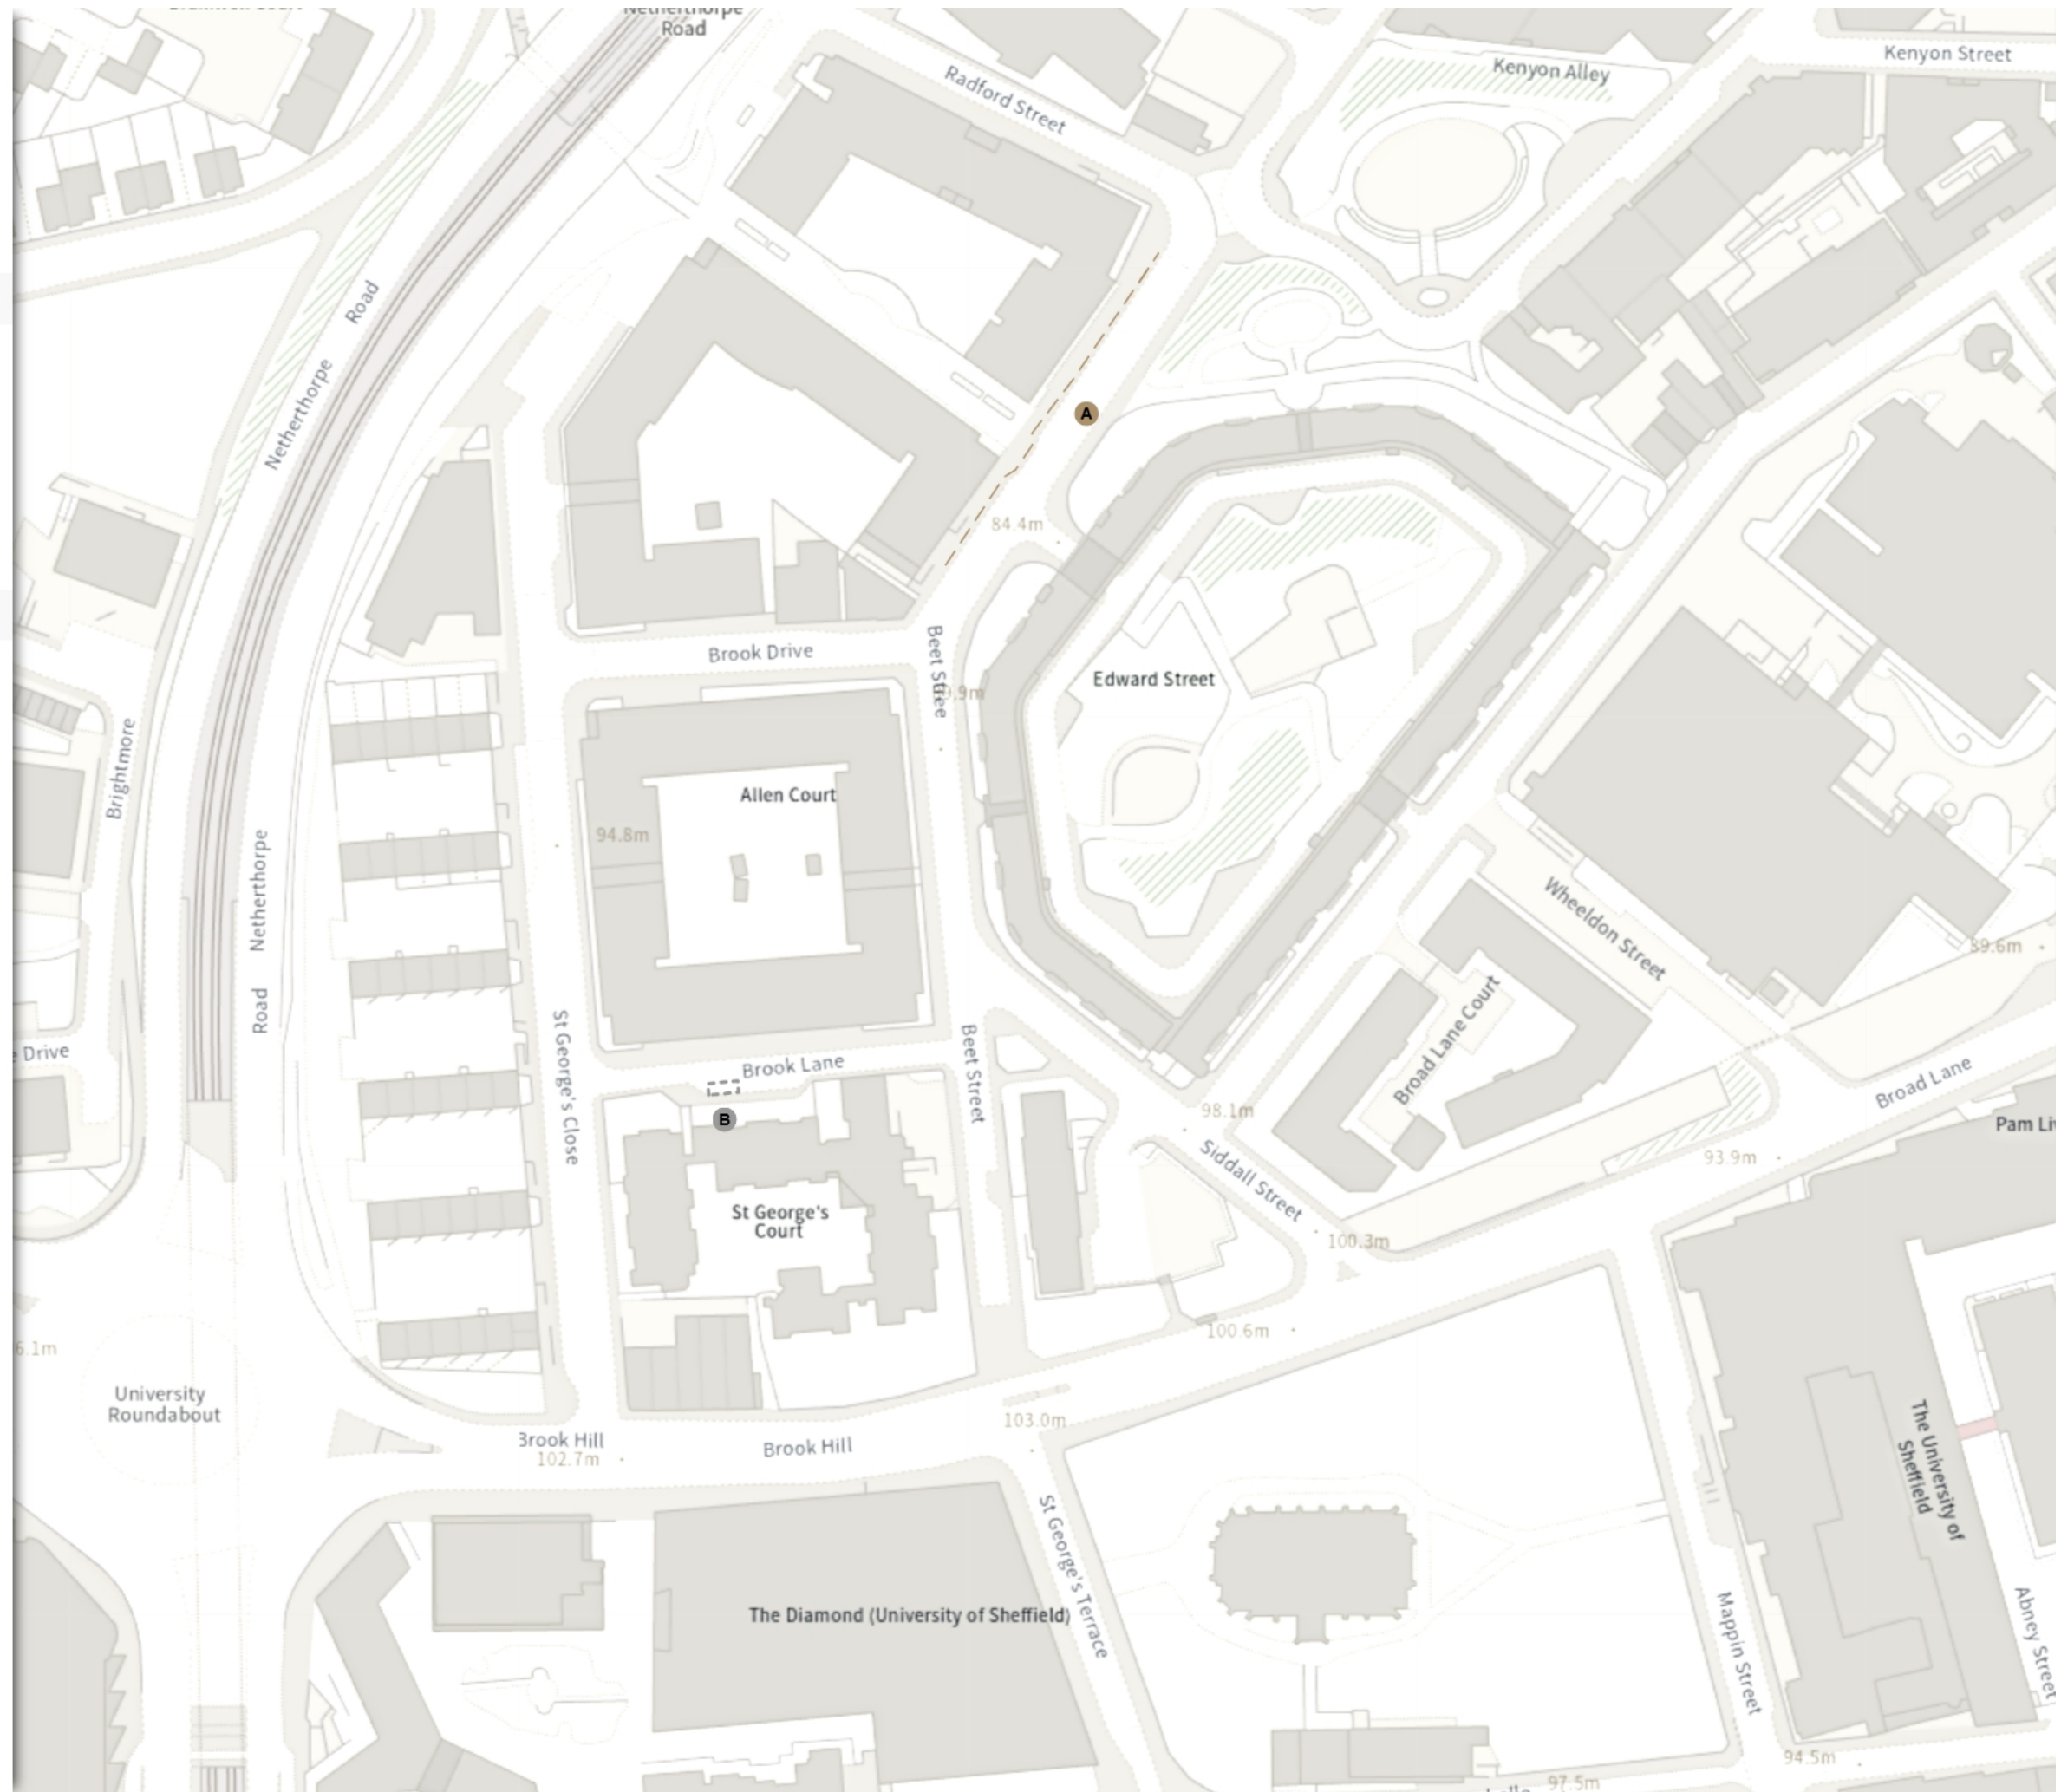

TRO 26

Map 14 of 26

MODIFIED

- Shared
- No stopping on the verge
At all times
- No stopping on the footway
At all times

REMOVED

- Permit holders parking place (St. George's)
At all times

Scale: 1:1250 0 20 40 60m

TRO 26

Map 15 of 26

ADDED

- No waiting at any time
- At all times

REMOVED

- Loading place
- Mon-Sat 08:00-18:30
- Mon-Sat 08:00-18:30
08:00-18:30
- No waiting
- 18:30-08:00

Scale: 1:1250

NW 435196.598, 387660.431 SE 435615.171, 387300.435