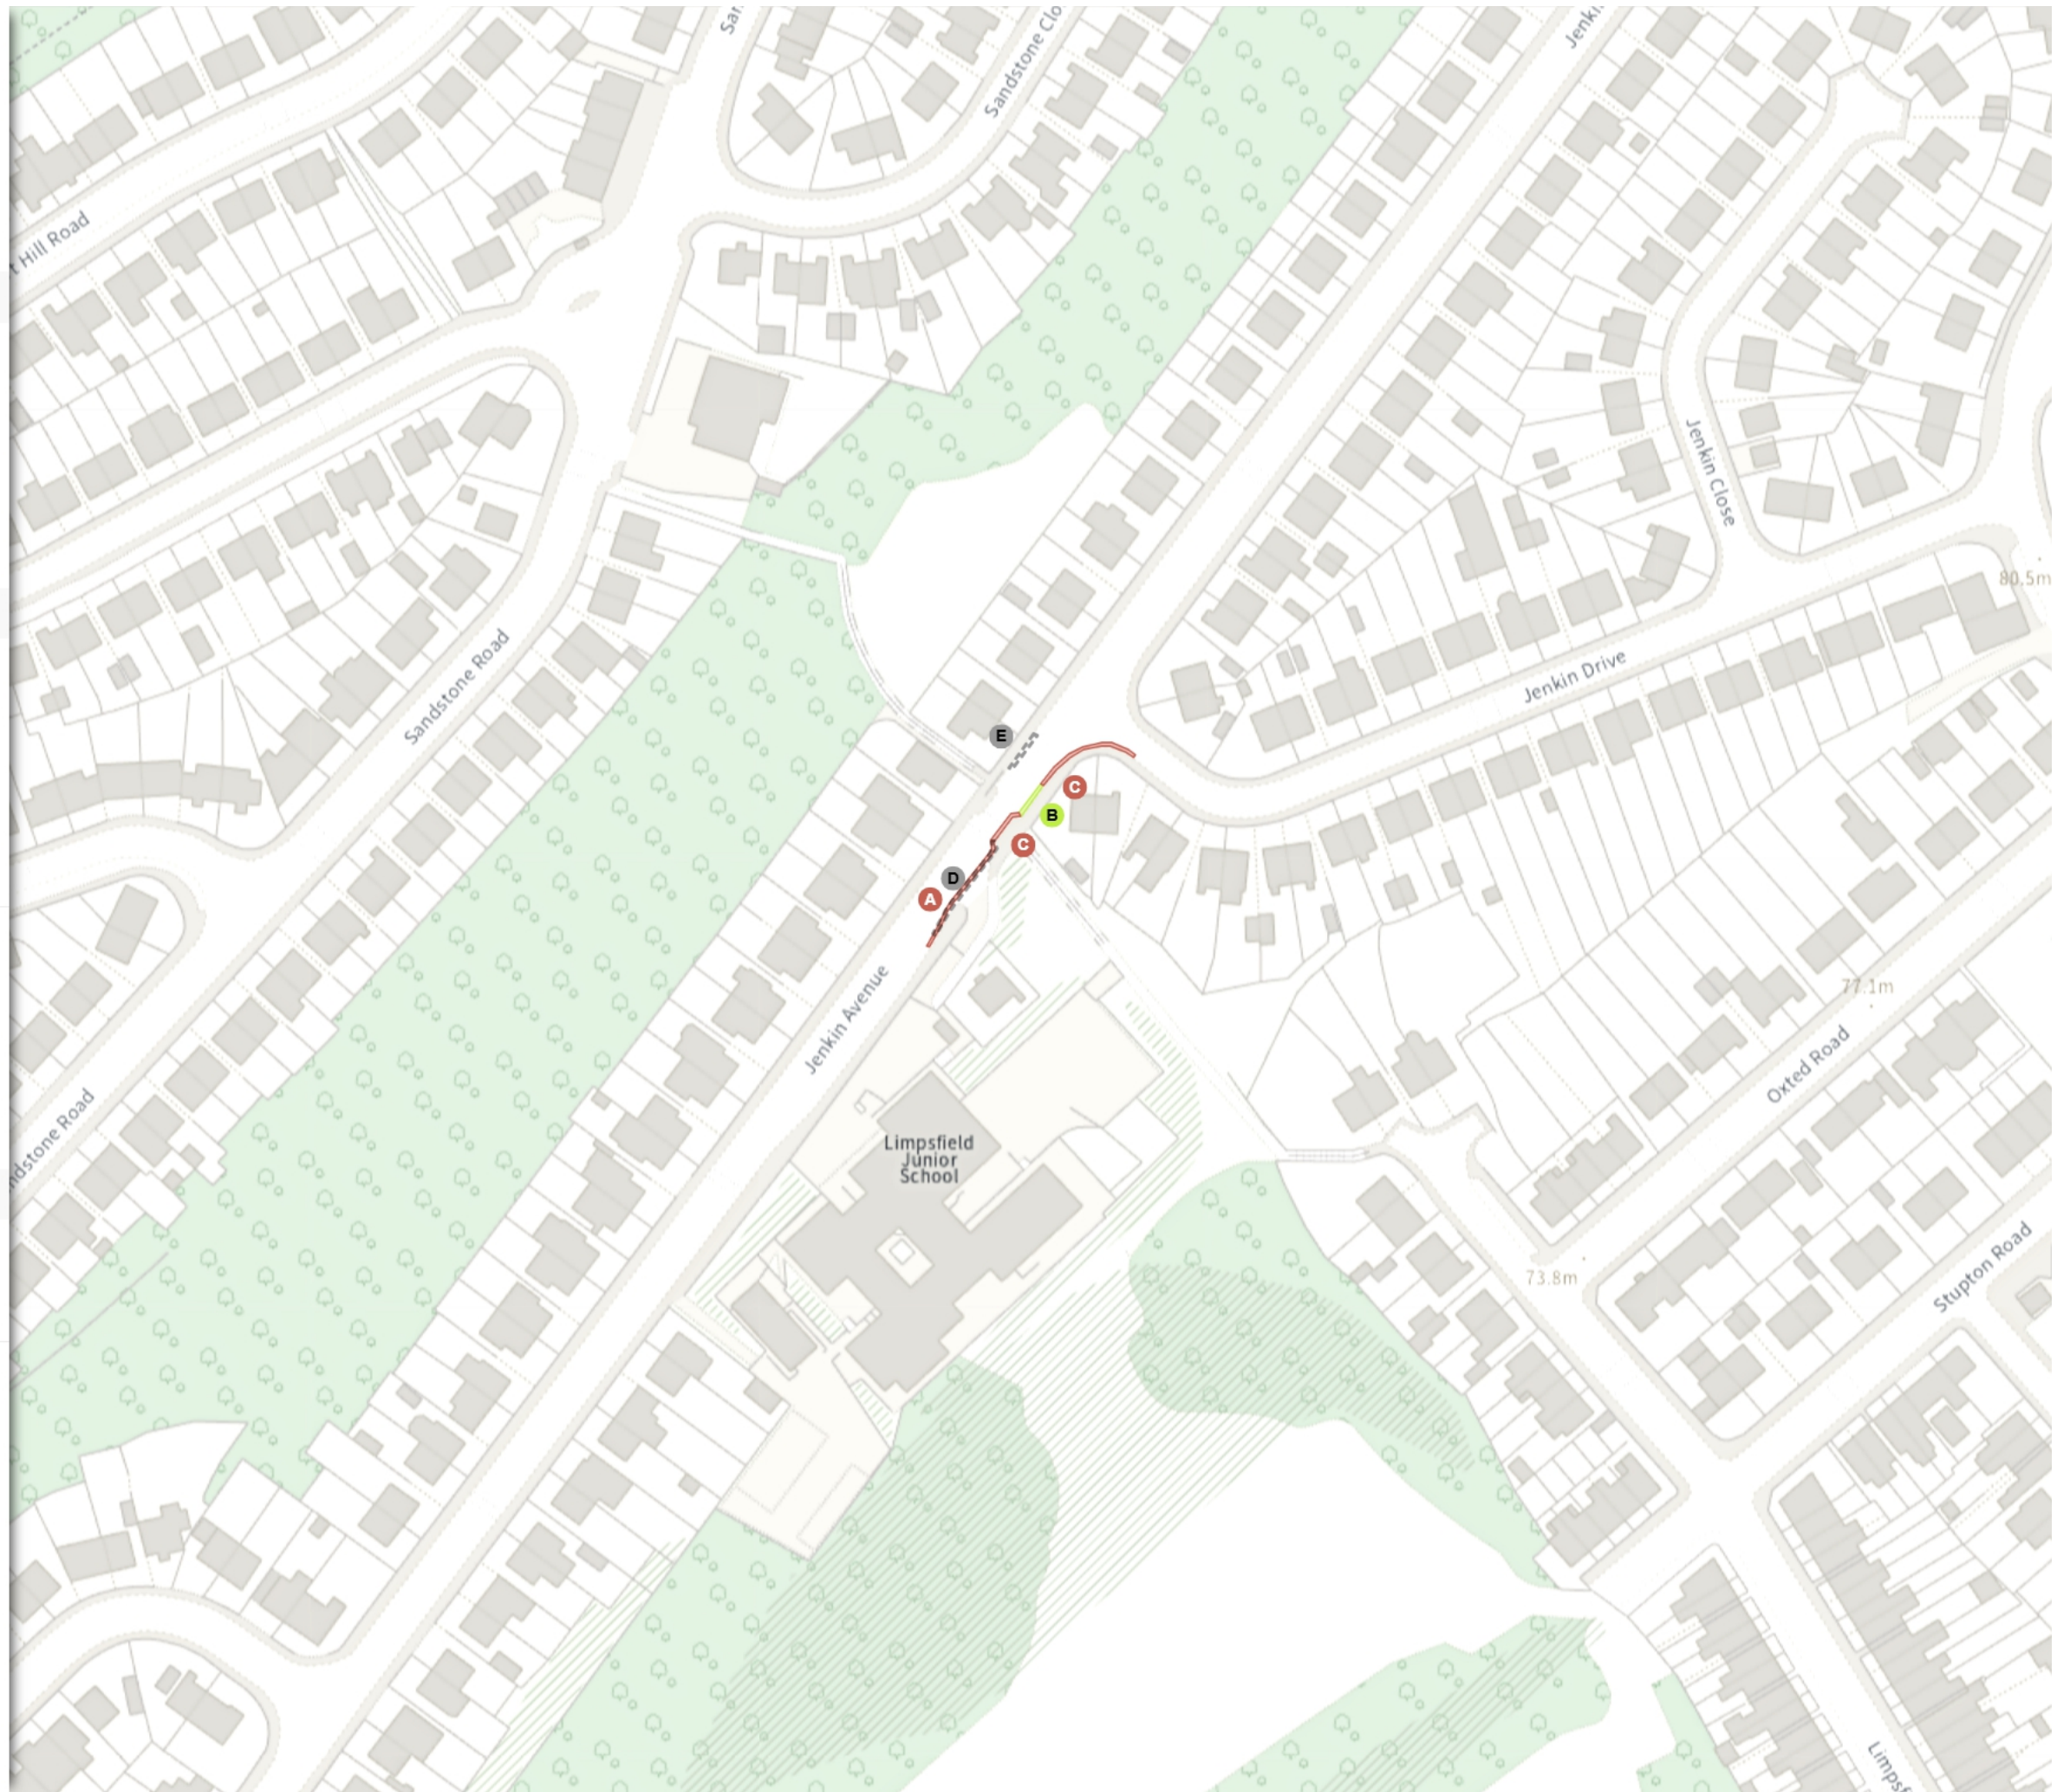

Static Order Guide

Map page indicator

Shows current map number against total and indicates if the legend is split over multiple pages eg. 2a, 2b, 2c

Change type

Indicates whether restrictions have been Added, Modified or Removed

Map 2 of 26

ADDED

- No waiting at any time
- A At all times

MODIFIED

- No waiting at any time
- B At all times

Scale: 1:1250 0 20 40 60m

NW 437711.368, 391438.896 SE 438129.804, 391079.409

© Crown copyright and database rights 2025 Ordnance Survey.
You are not permitted to copy, sub-license, distribute or sell any of this data to third parties in any form. Licence number 100018816

TRO 26

Map 3a of 26

ADDED

- Shared
- **A** No waiting at any time
At all times
- **A** No loading at any time
At all times

MODIFIED

- Shared
- **B** No waiting
Mon-Fri 08:30-09:15 15:00-15:45
- **B** No loading
Mon-Fri 08:30-09:15 15:00-15:45

- Shared
- **C** No waiting at any time
At all times
- **C** No loading at any time
At all times

REMOVED

- No waiting at any time
- **D** At all times

Scale: 1:1250 0 20 40 60m

NW 437948.829, 391081.163 SE 438367.315, 390721.67