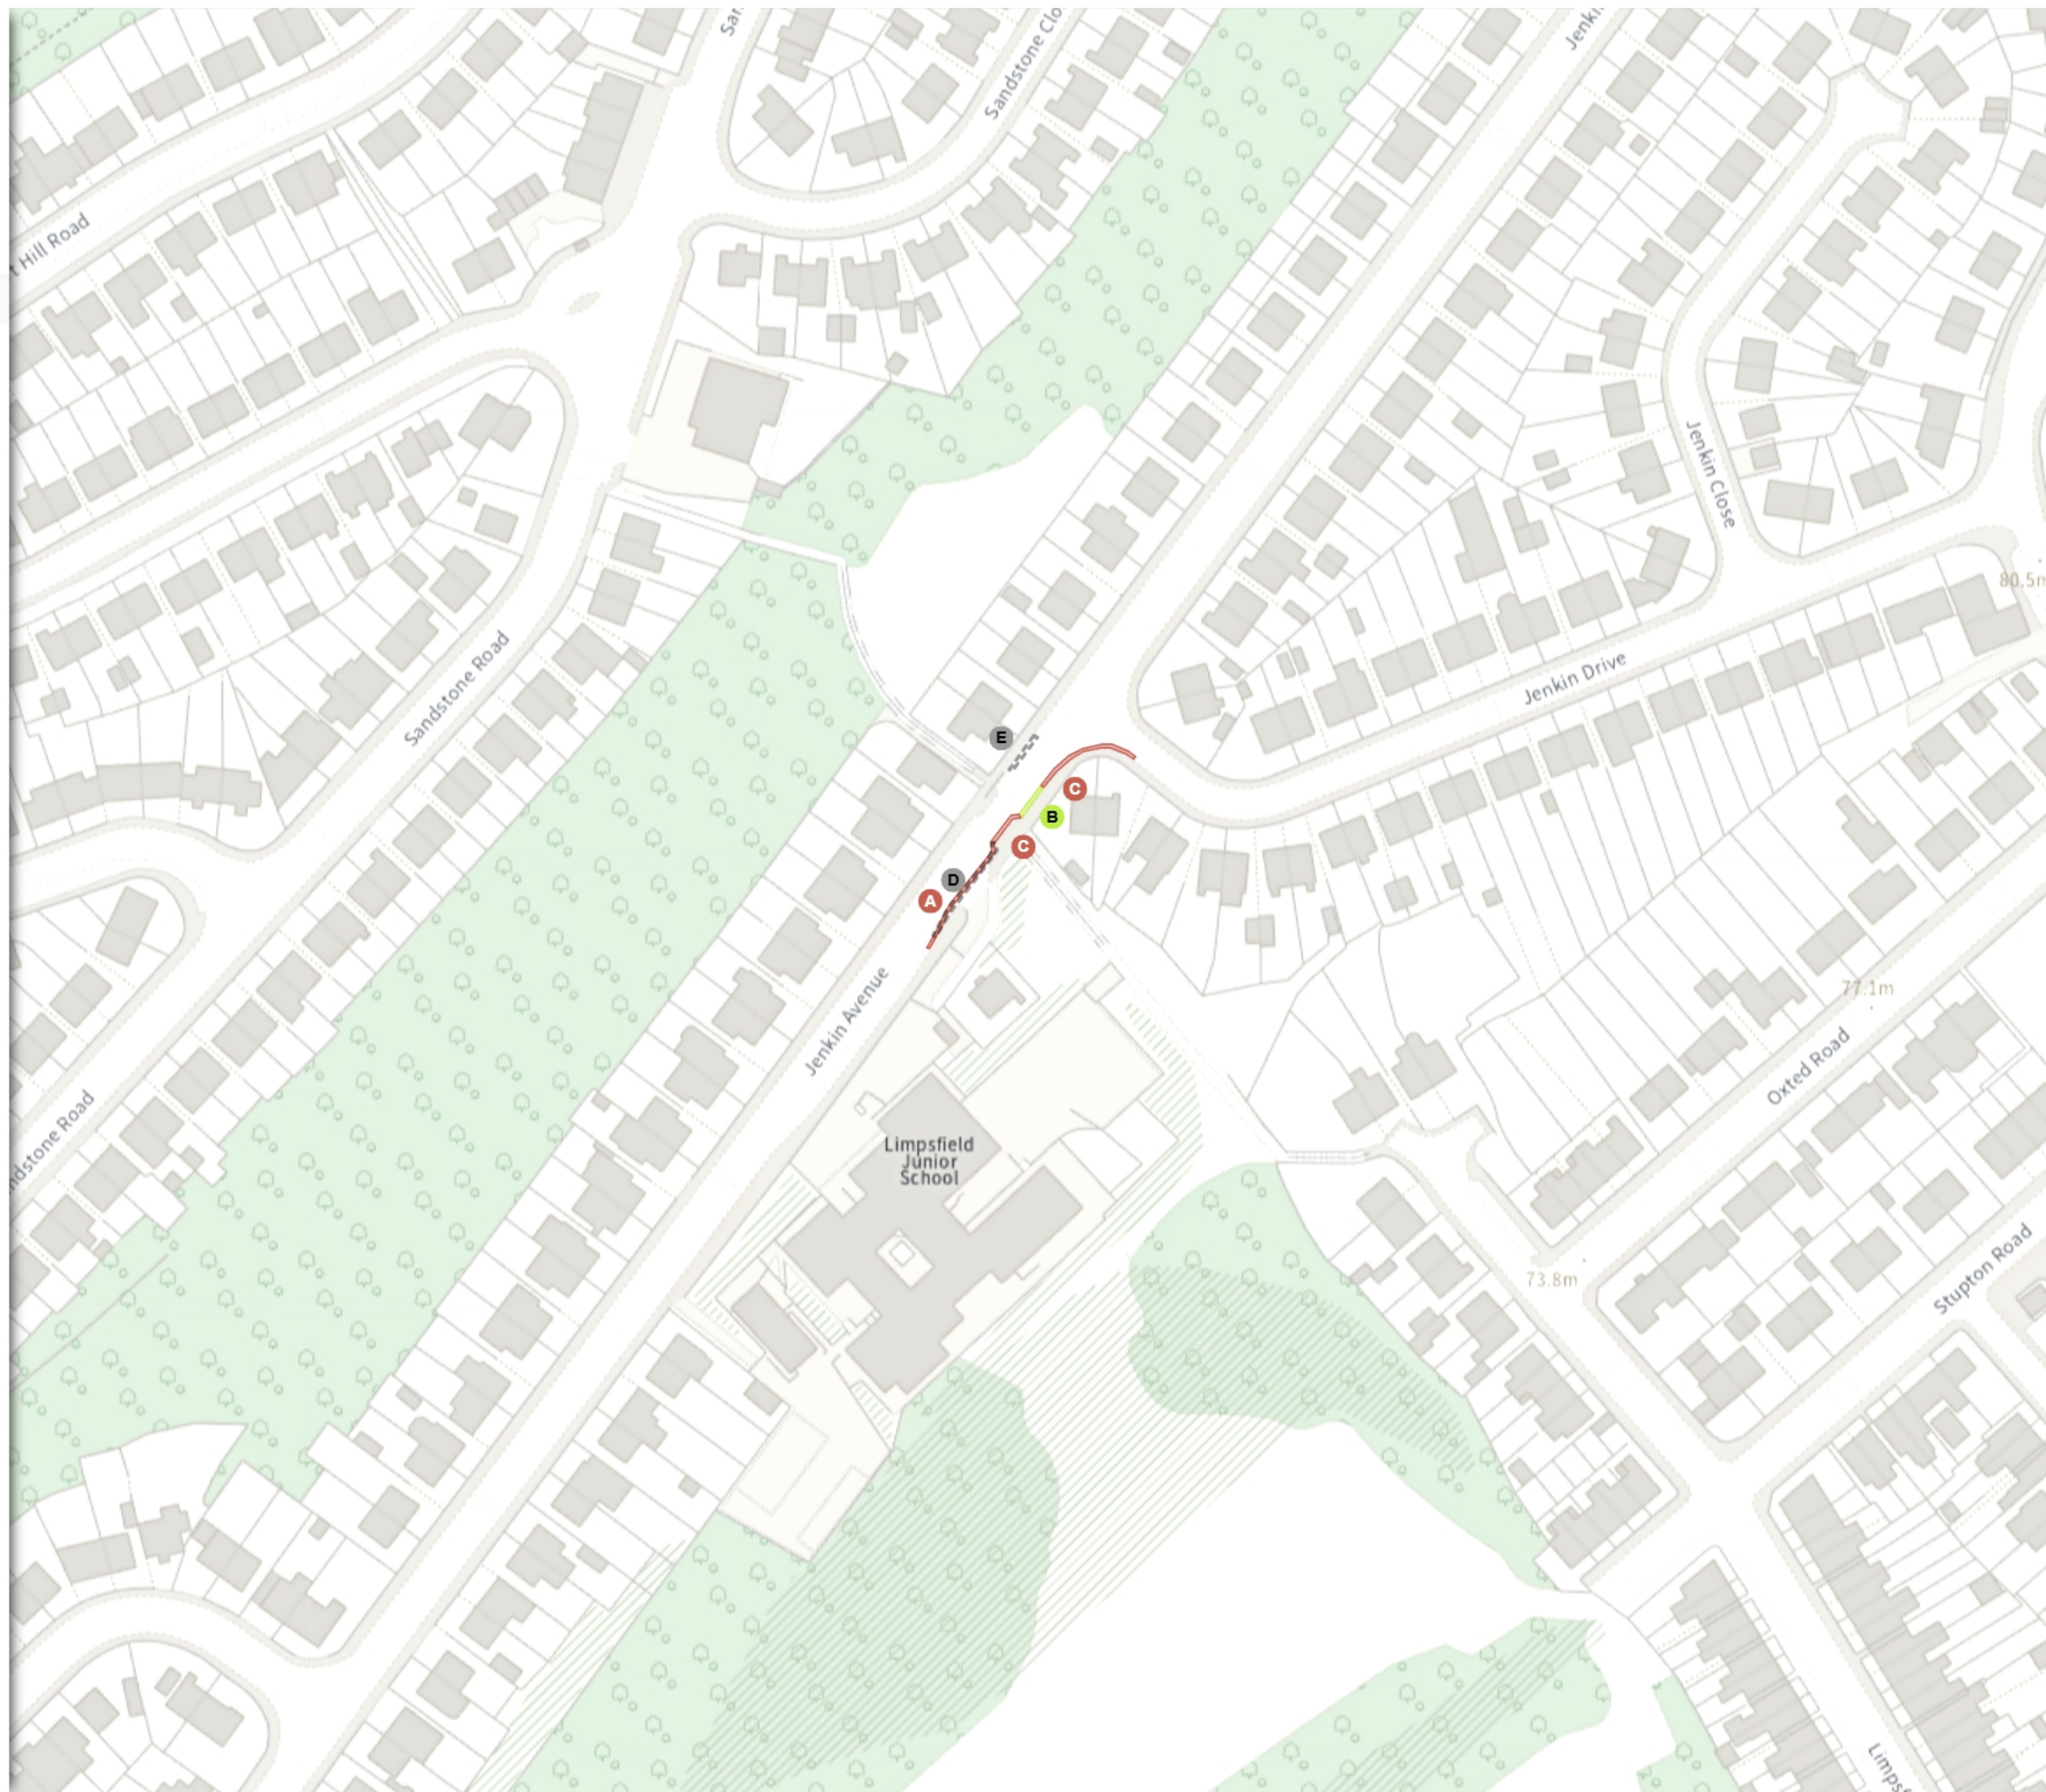

Static Order Guide

Map page indicator

Shows current map number against total and indicates if the legend is split over multiple pages eg. 2a, 2b, 2c

Change type

Indicates whether restrictions have been Added, Modified or Removed

Map 3b of 26

REMOVED

Shared

E No waiting at any time

At all times

E No loading at any time

At all times

Scale: 1:1250 0 20 40 60m

TRO 26

Map 4 of 26

ADDED

- No waiting at any time
- At all times

Scale: 1:1250

NW 438240.526, 390723.851 SE 438659.065, 390364.356

© Crown copyright and database rights 2025 Ordnance Survey.
You are not permitted to copy, sub-license, distribute or sell any of this data to third parties in any form. Licence number 100018816