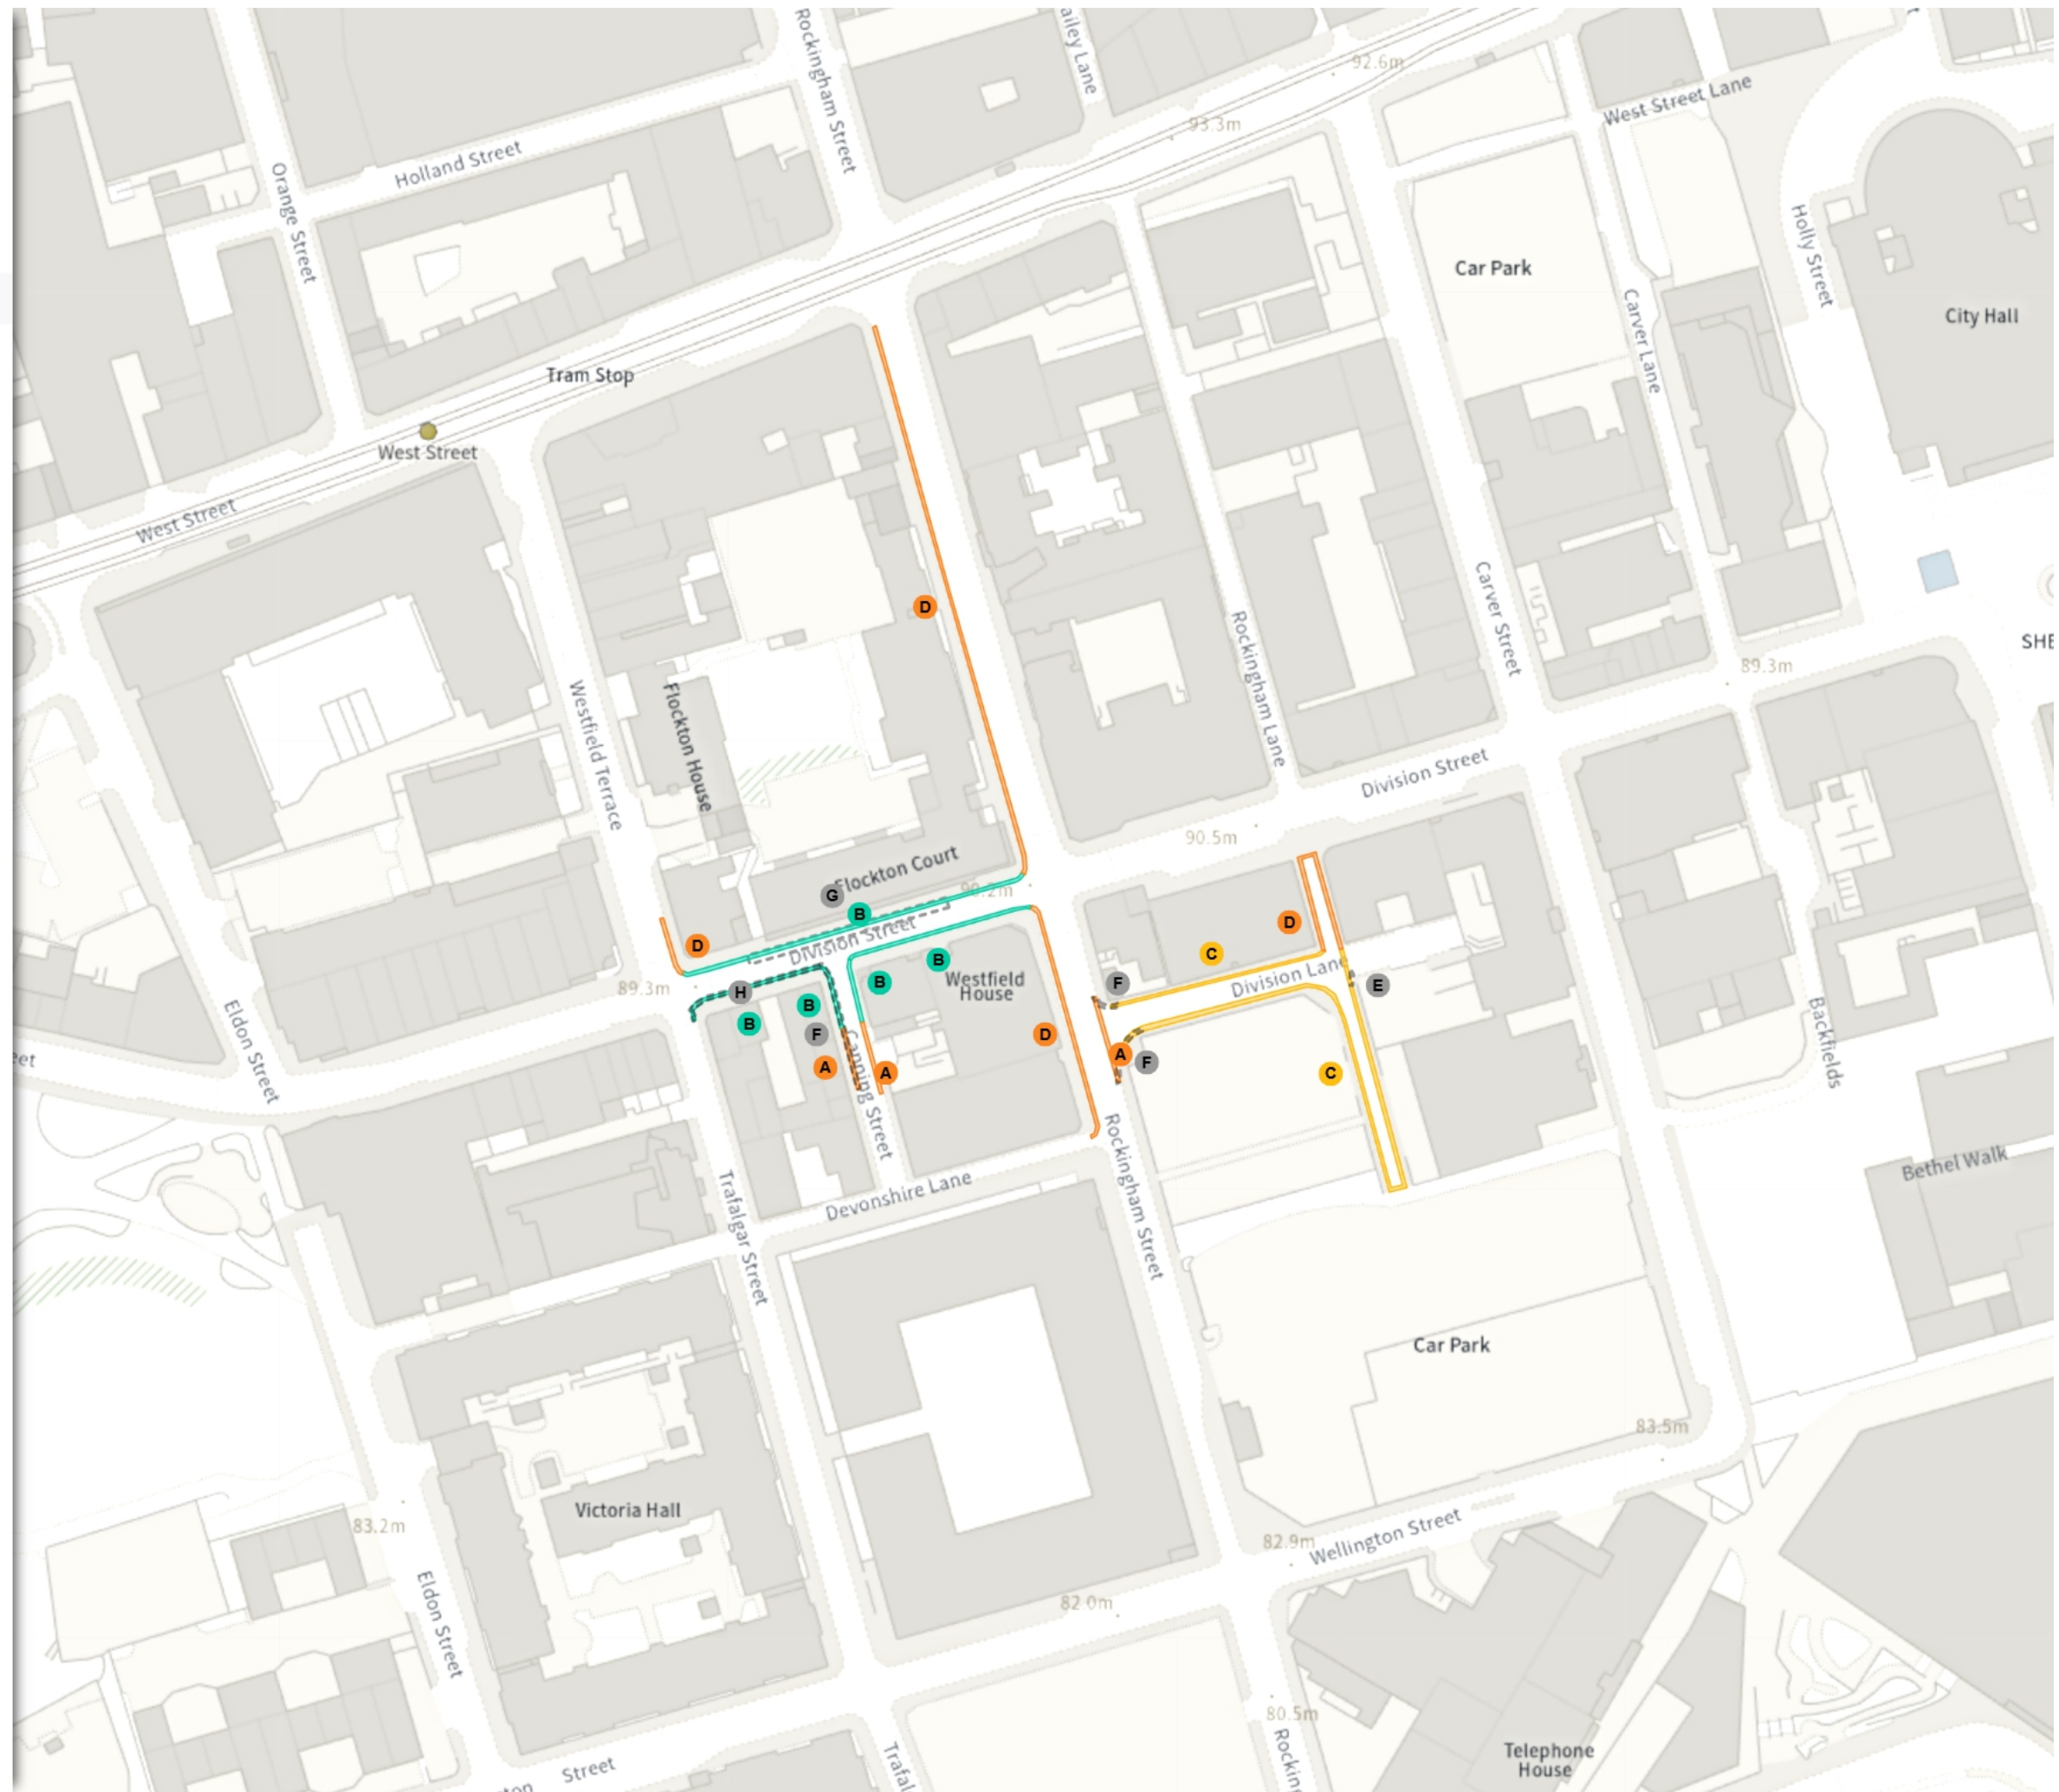

TRO 26

Map 17b of 26

REMOVED

Shared

H No waiting at any time
At all times

H No loading
Mon-Sat 08:00-09:30 16:30-18:30

Scale: 1:1250 0 20 40 60m

NW 434788.539, 387297.887 SE 435207.112, 386937.829