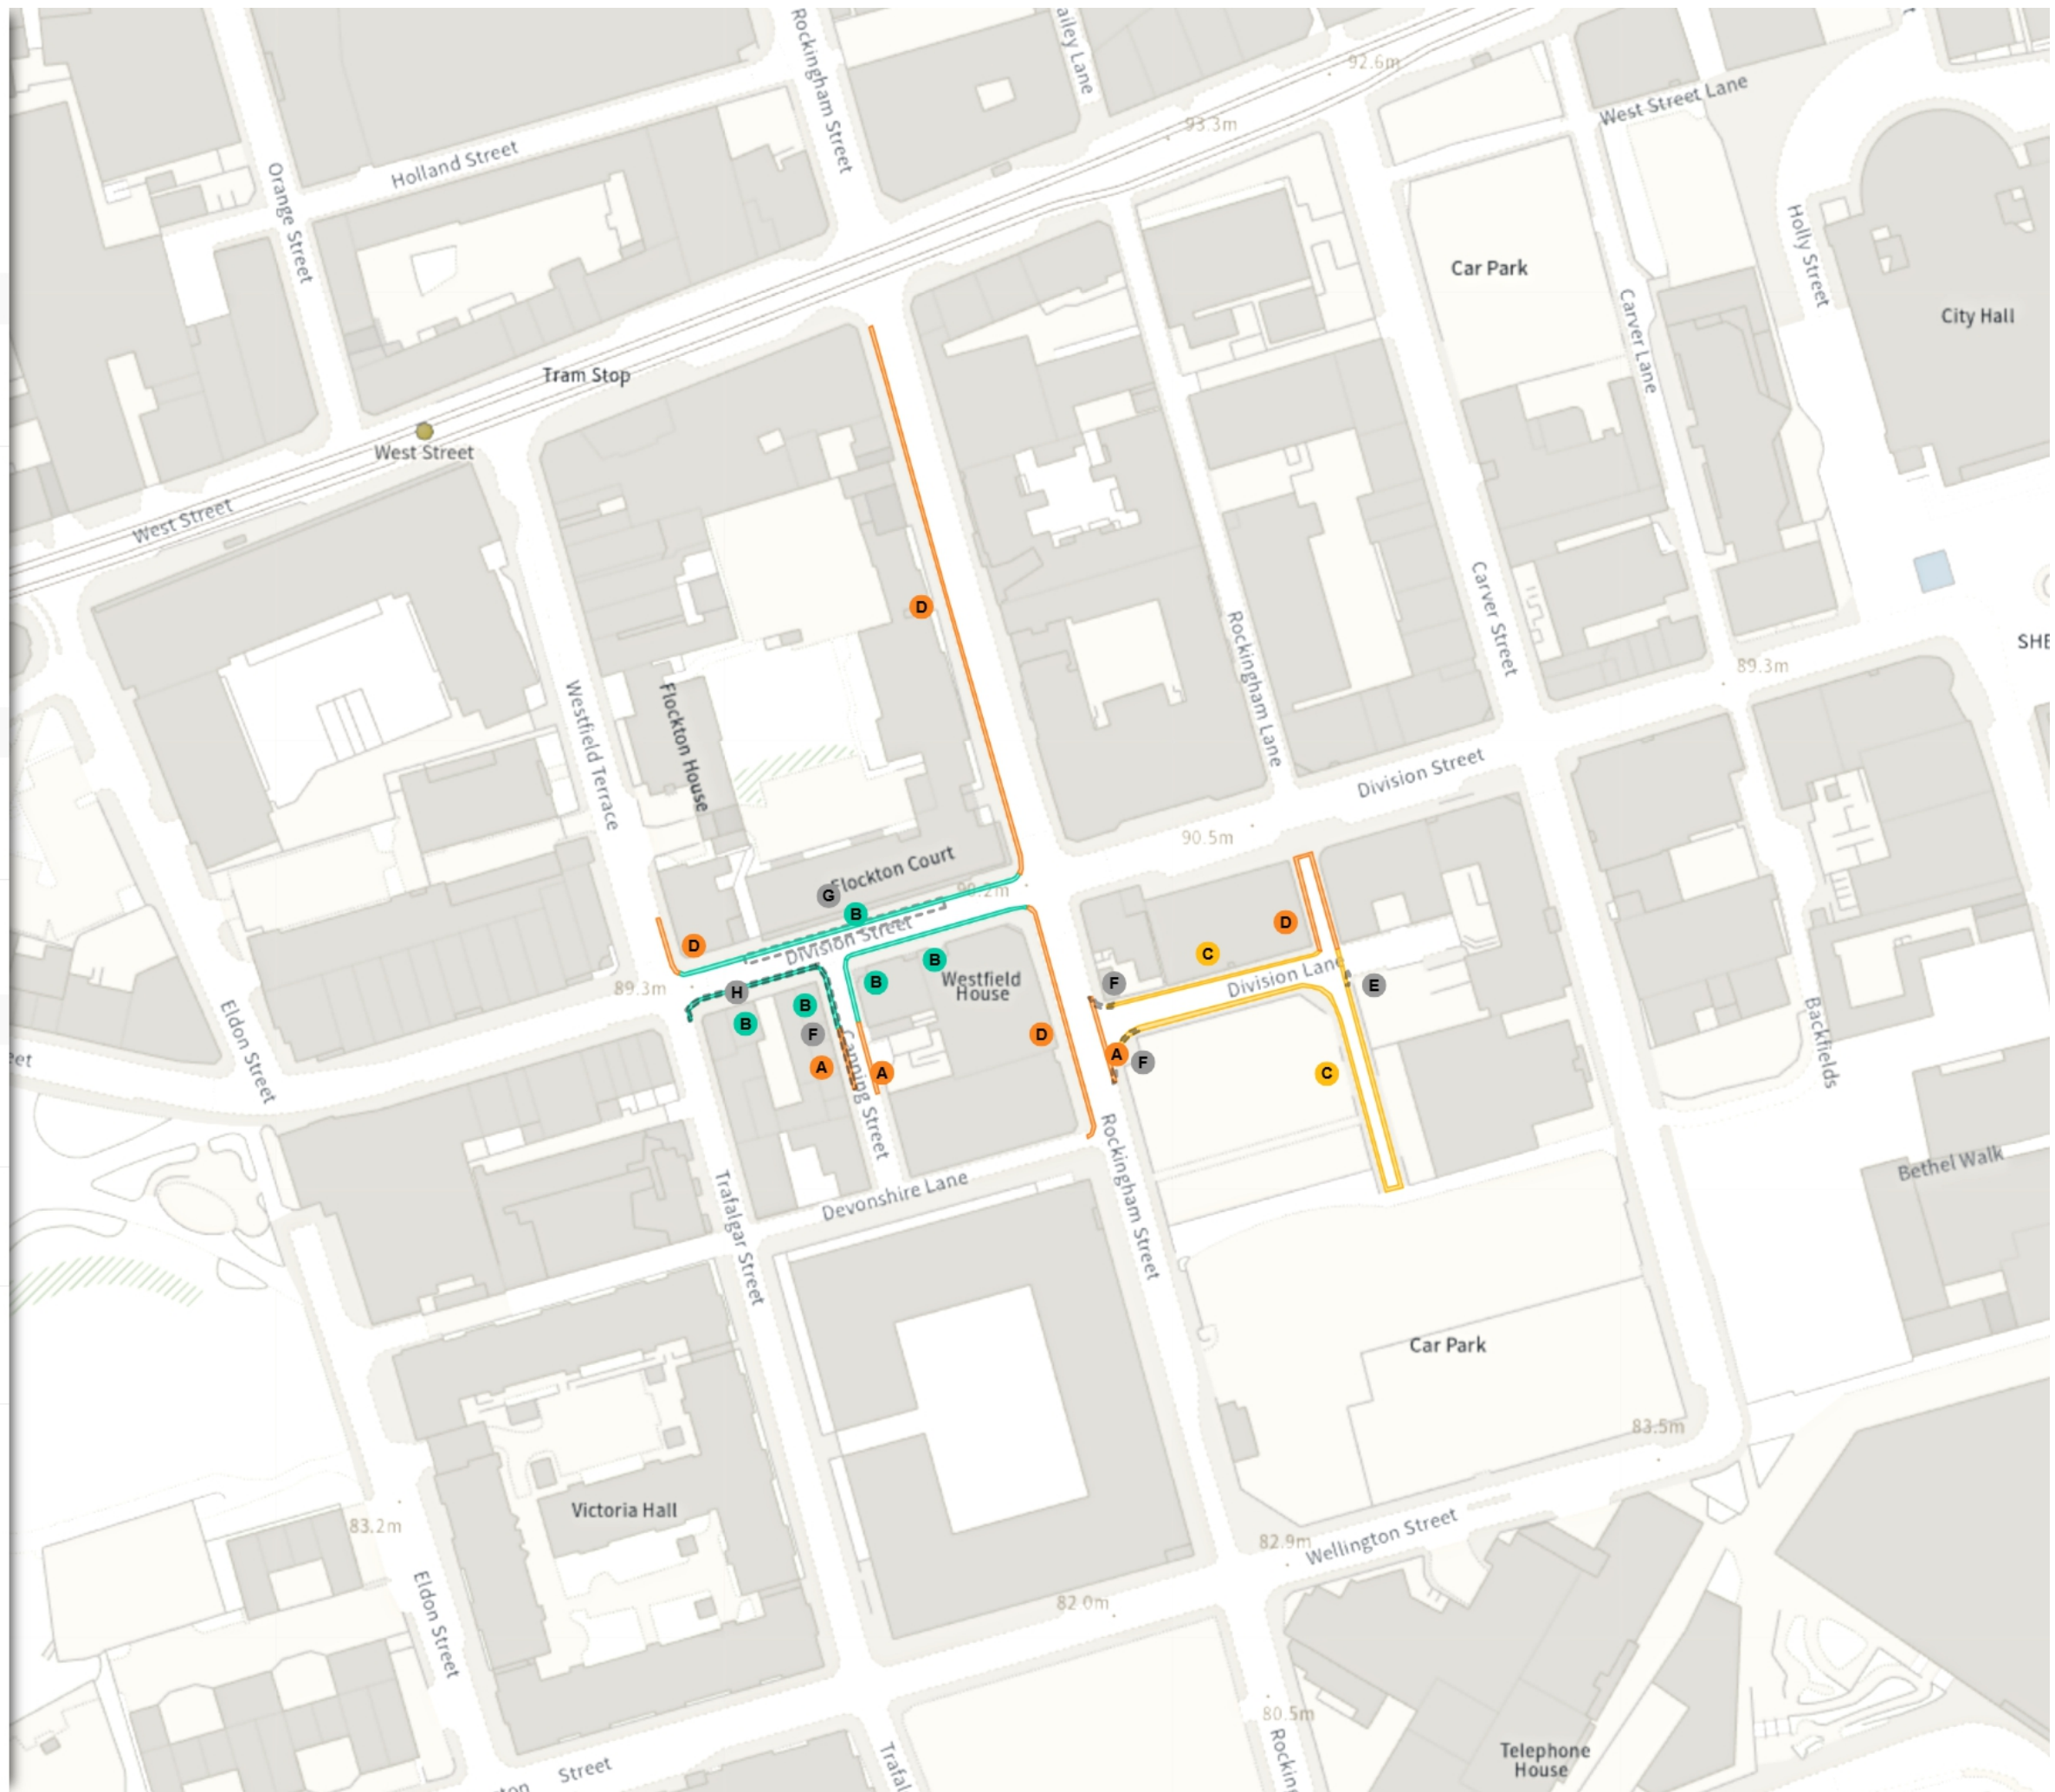

TRO 26

Map 17a of 26

ADDED

No waiting at any time

A At all times

Shared

B No waiting at any time

At all times

B No loading

10:00-00:00

MODIFIED

No waiting

C 08:00-20:30

No waiting at any time

D At all times

REMOVED

No waiting

E 08:00-20:30

No waiting at any time

F At all times

Paid-for parking place

G 08:00-20:30

Scale: 1:1250 0 20 40 60m

NW 434788.539, 387297.887 SE 435207.112, 386937.829

© Crown copyright and database rights 2025 Ordnance Survey. You are not permitted to copy, sub-license, distribute or sell any of this data to third parties in any form. Licence number 100018816