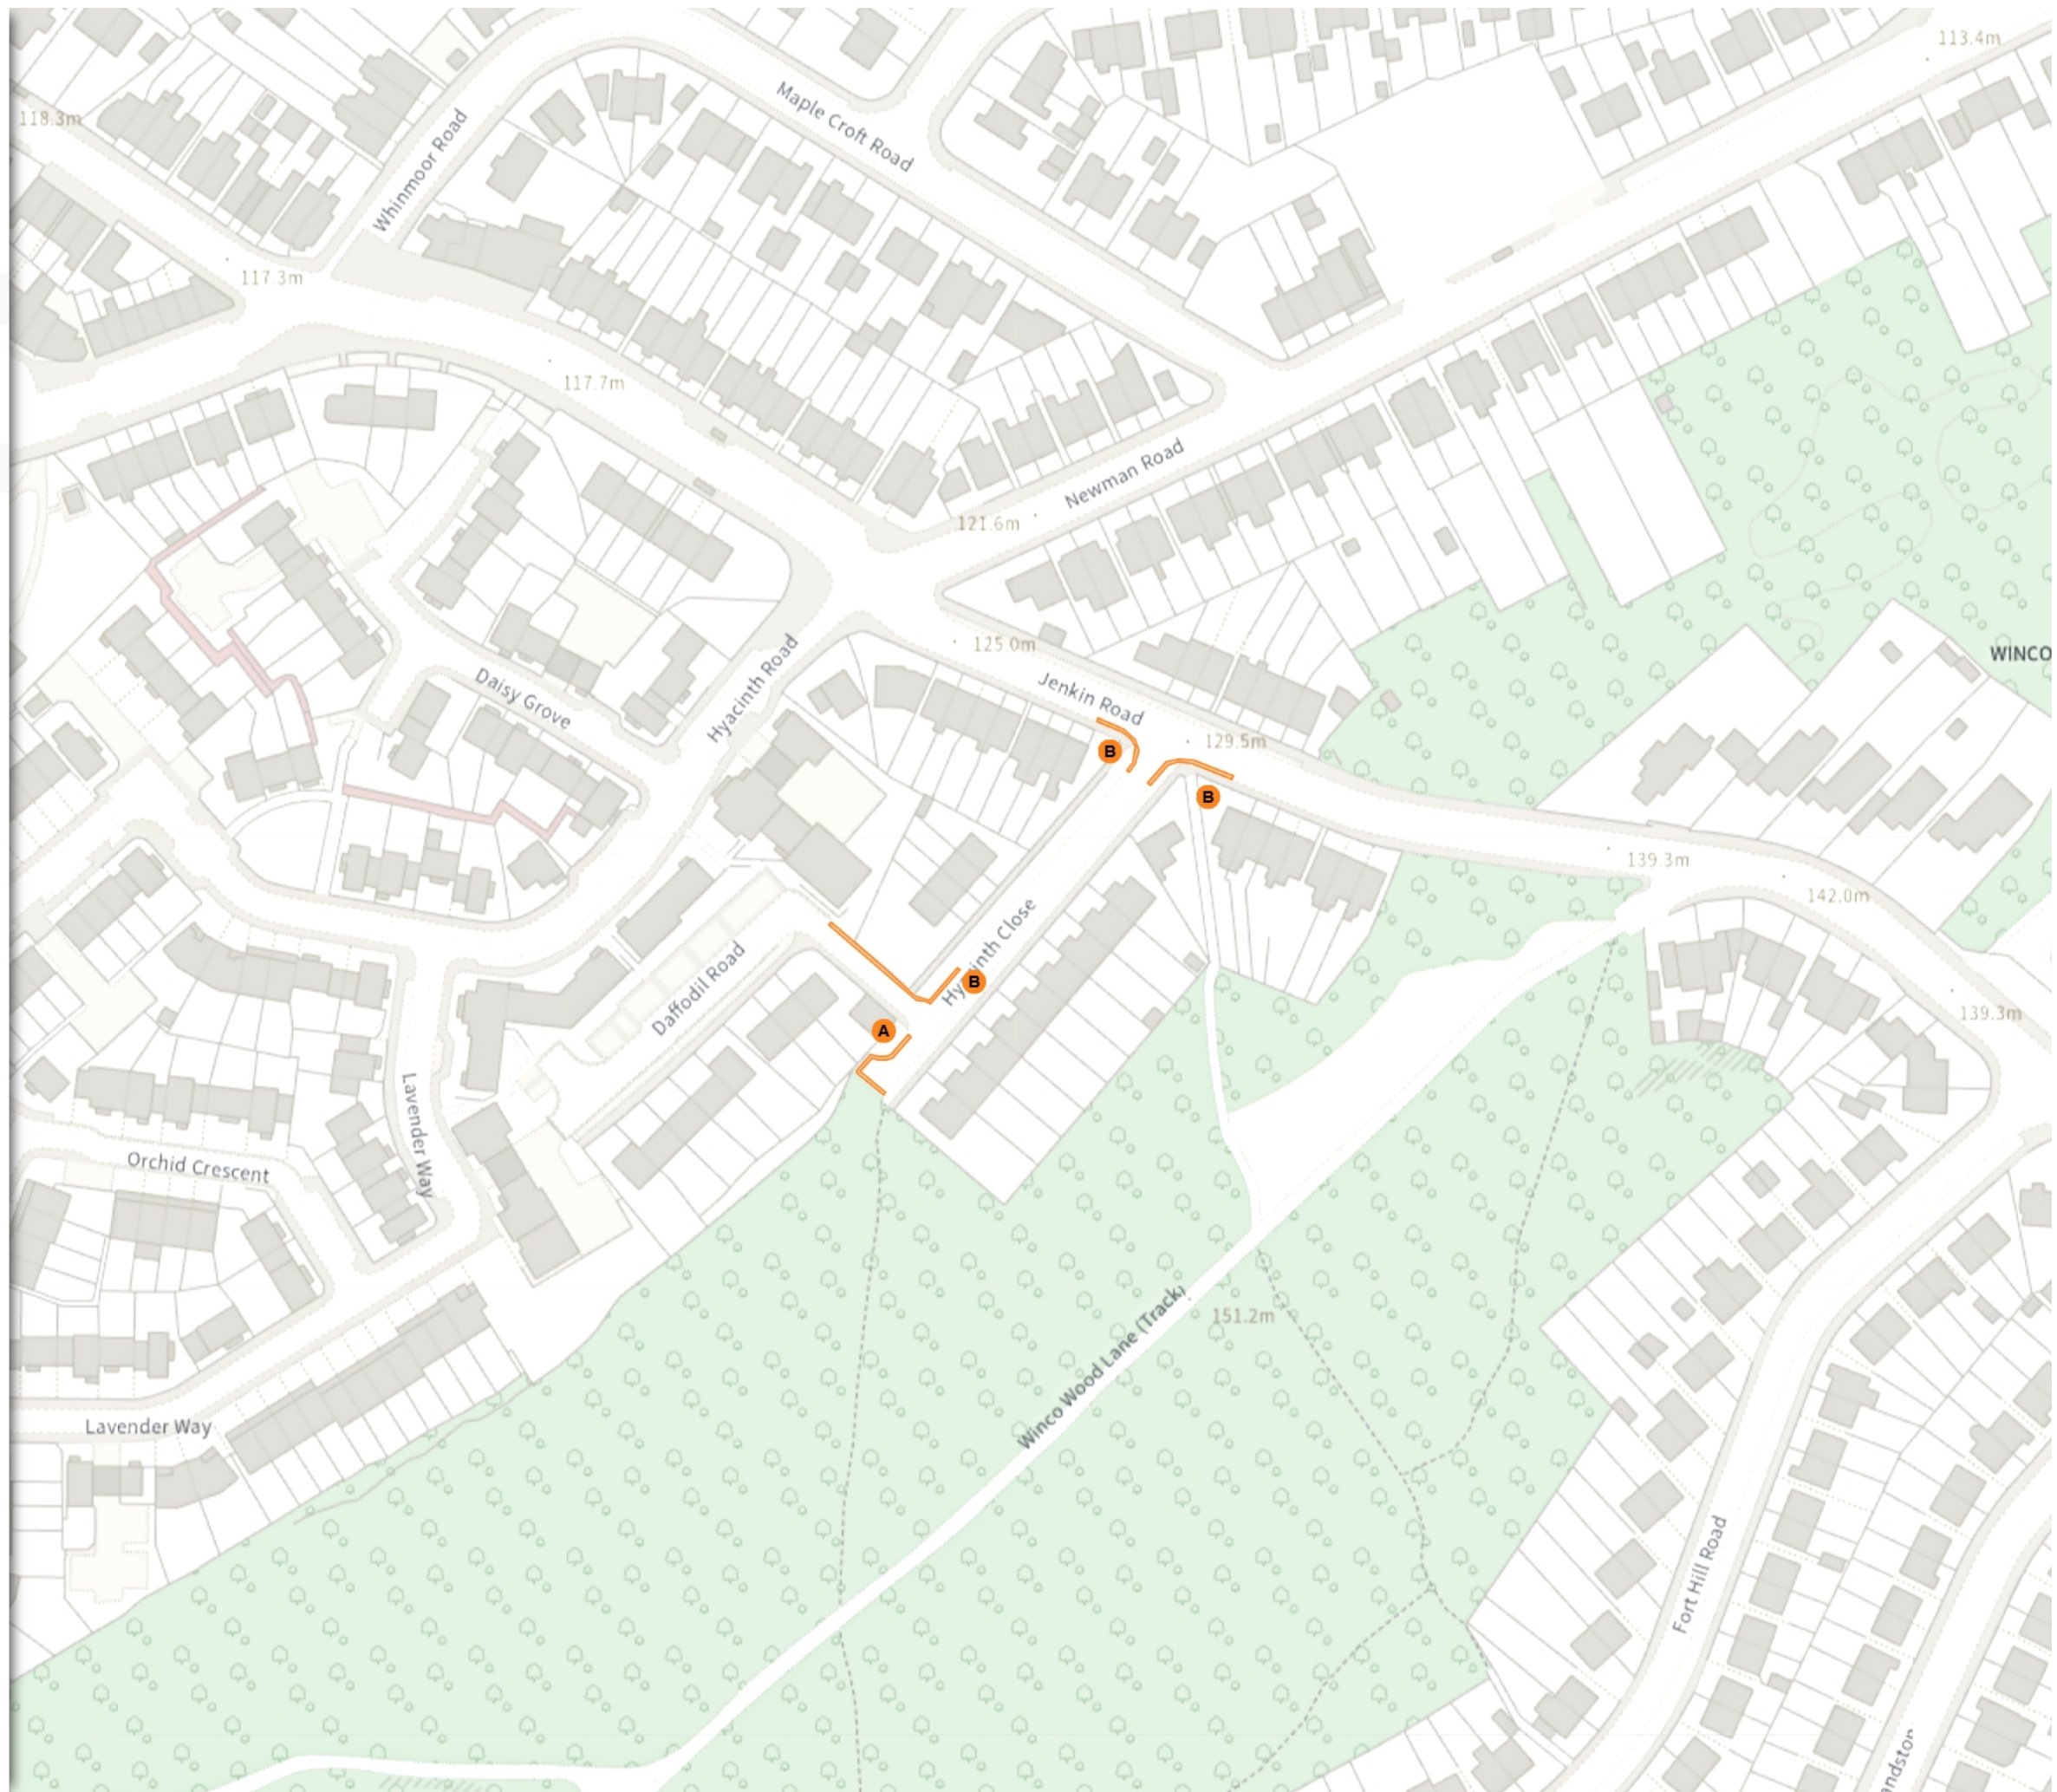

Static Order Guide

Map page indicator

Shows current map number against total and indicates if the legend is split over multiple pages eg. 2a, 2b, 2c

Change type

Indicates whether restrictions have been Added, Modified or Removed

Restriction durations

Where no months or days are specified, restrictions apply all year and all week

TRO 26

Map 1 of 26

MODIFIED

- No waiting at any time
- At all times

Scale: 1:1250

NW 434865.366, 391910.327 SE 435283.542, 391550.628

Map 2 of 26

ADDED

- No waiting at any time
- A At all times

MODIFIED

- No waiting at any time
- B At all times

Scale: 1:1250 0 20 40 60m

NW 437711.368, 391438.896 SE 438129.804, 391079.409

© Crown copyright and database rights 2025 Ordnance Survey.
You are not permitted to copy, sub-license, distribute or sell any of this data to third parties in any form. Licence number 100018816

TRO 26

Map 3a of 26

ADDED

- Shared
- **A** No waiting at any time
At all times
- **A** No loading at any time
At all times

MODIFIED

- Shared
- **B** No waiting
Mon-Fri 08:30-09:15 15:00-15:45
- **B** No loading
Mon-Fri 08:30-09:15 15:00-15:45