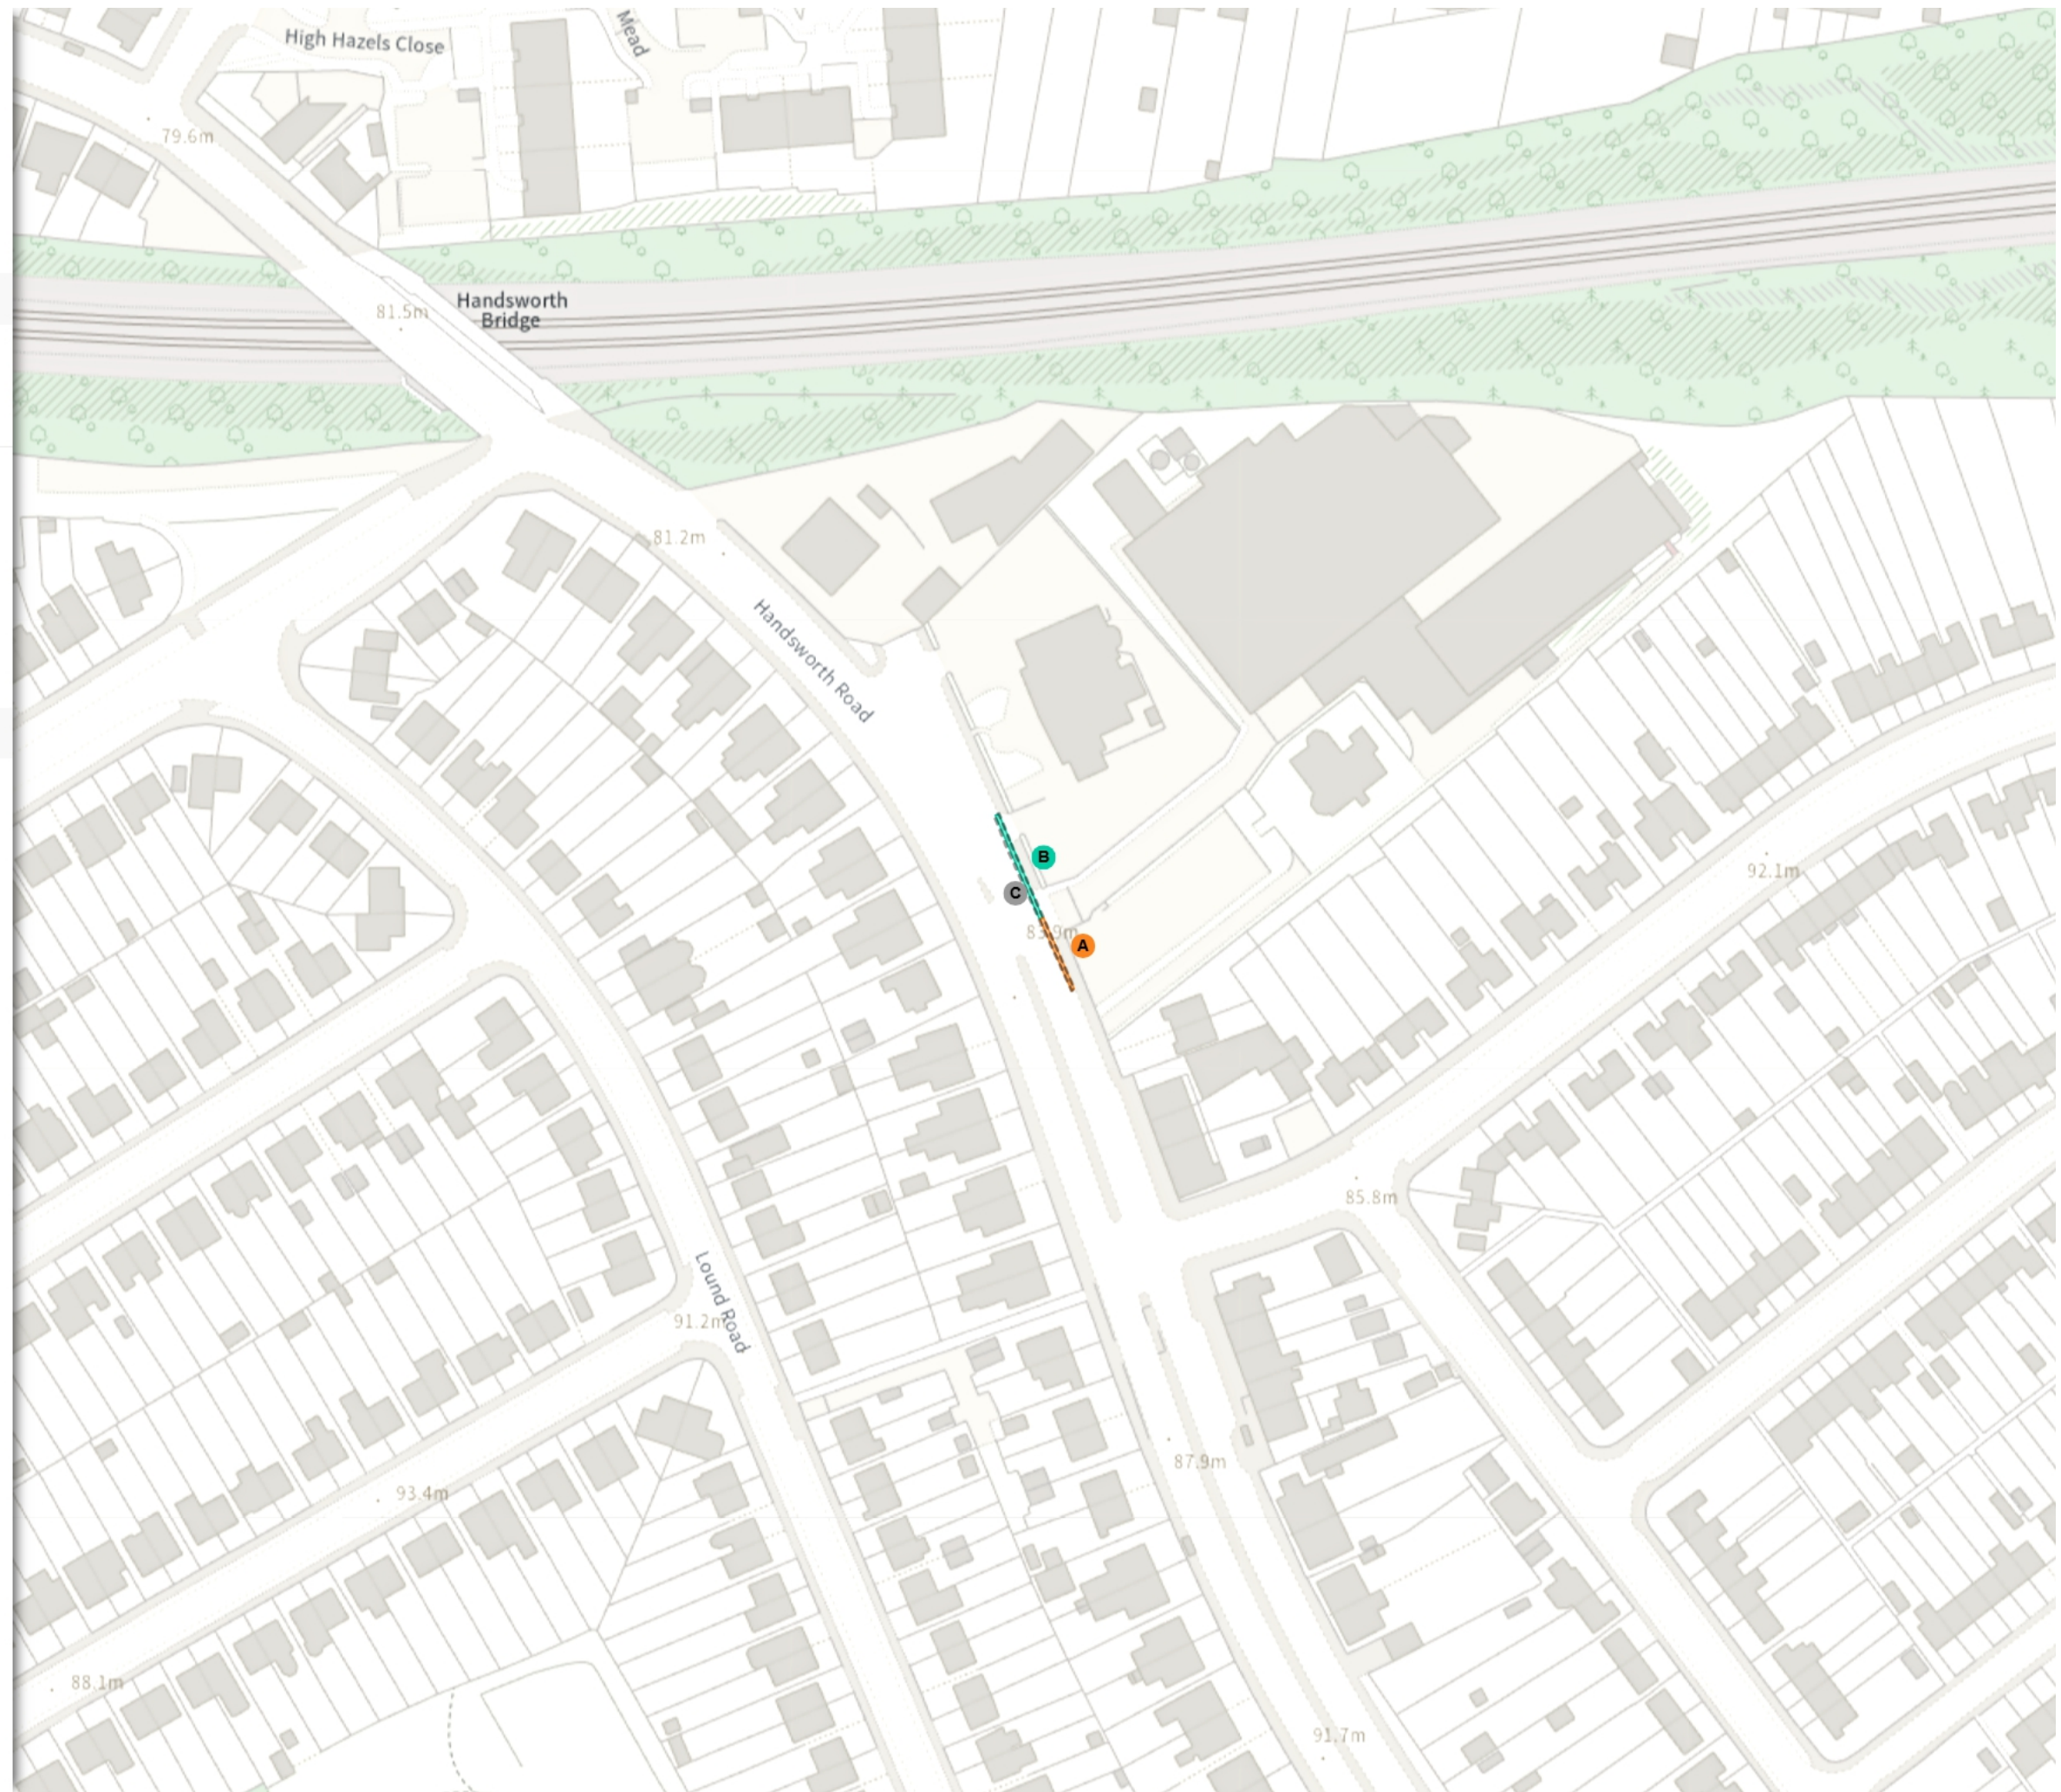

TRO 26

Map 19 of 26

ADDED

No waiting at any time

At all times

Shared

No waiting at any time

At all times

No loading

Mon-Fri 08:00-09:30 16:00-18:30

REMOVED

No waiting at any time

At all times

Scale: 1:1250

NW 439798.007, 387585.772 SE 440216.94, 387226.173

© Crown copyright and database rights 2025 Ordnance Survey.
You are not permitted to copy, sub-license, distribute or sell any of this data to third parties in any form. Licence number 100018816

TRO 26

Map 20 of 26

ADDED

- Shared
- No stopping on the verge
At all times
- No stopping on the footway
At all times

Scale: 1:1250

NW 435354.949, 386637.359 SE 435773.623, 386277.299

© Crown copyright and database rights 2025 Ordnance Survey.
You are not permitted to copy, sub-license, distribute or sell any of this data to third parties in any form. Licence number 100018816