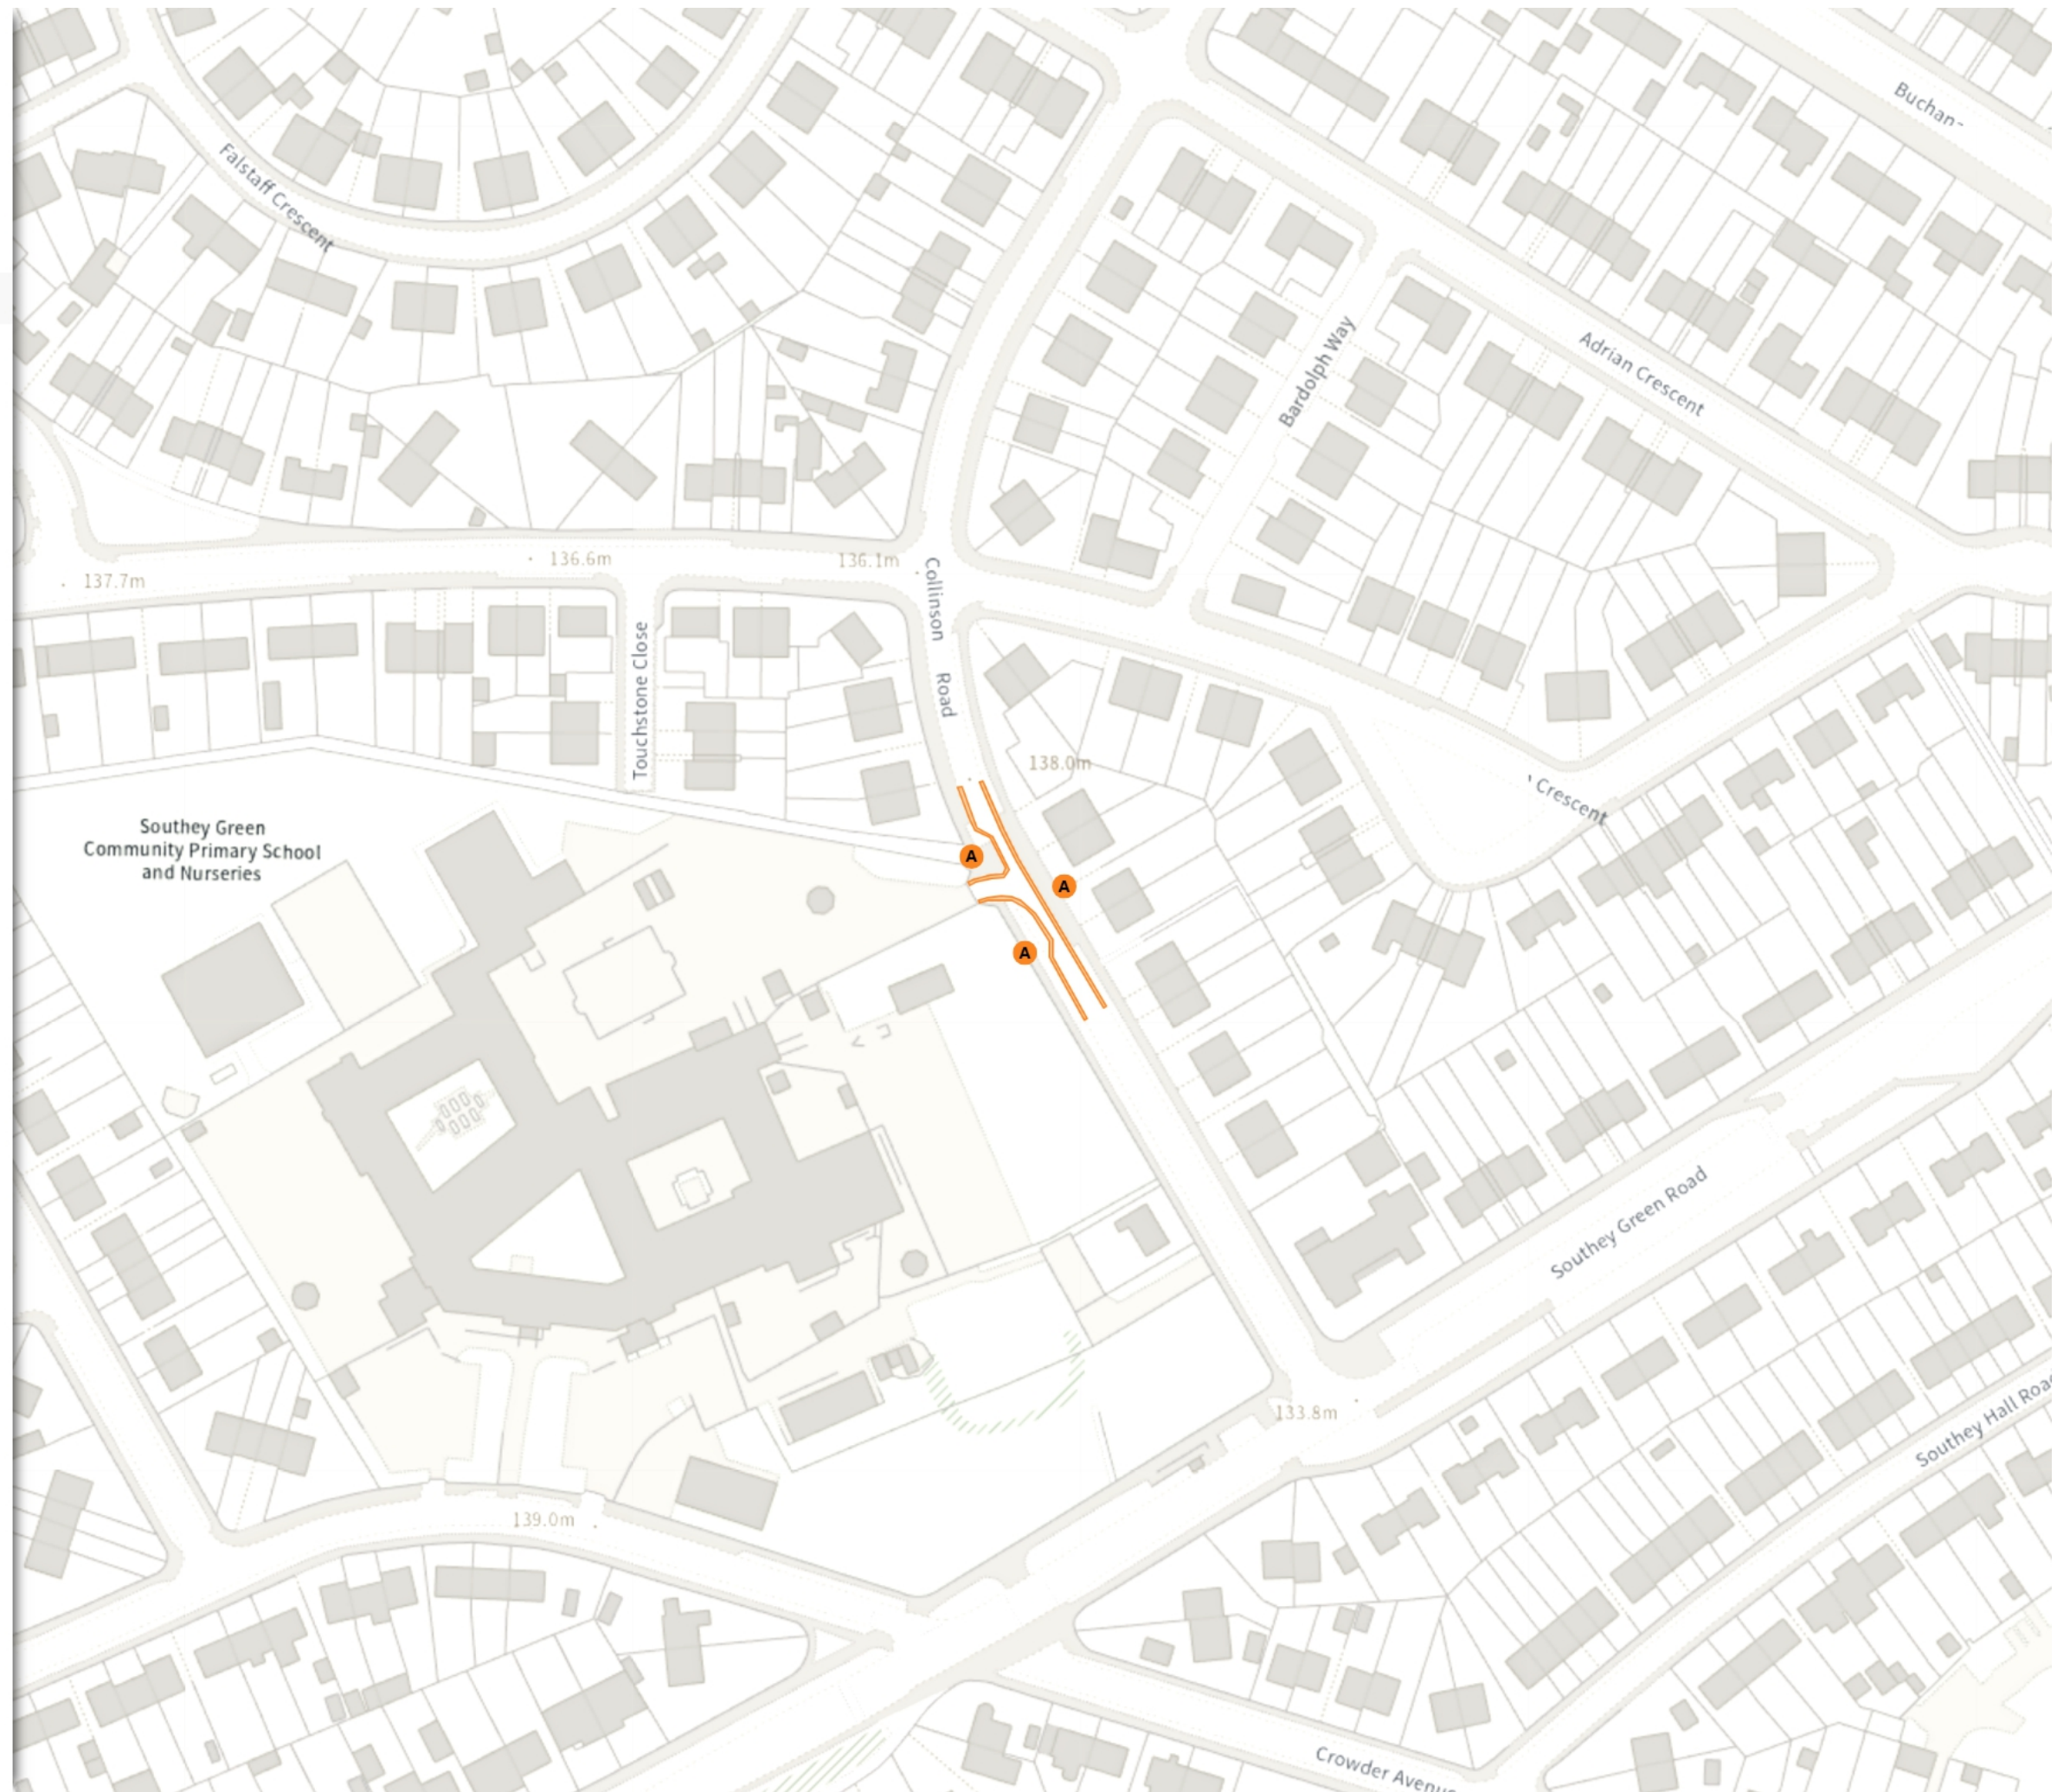

Static Order Guide

Map page indicator

Shows current map number against total and indicates if the legend is split over multiple pages eg. 2a, 2b, 2c

Change type

Indicates whether restrictions have been Added, Modified or Removed

Restriction durations

Where no months or days are specified, restrictions apply all year and all week

TRO 26

Map 1 of 26

MODIFIED

- No waiting at any time
- At all times

Scale: 1:1250

NW 434865.366, 391910.327 SE 435283.542, 391550.628

Map 2 of 26

ADDED

- No waiting at any time
- A At all times

MODIFIED

- No waiting at any time
- B At all times

Scale: 1:1250 0 20 40 60m

NW 437711.368, 391438.896 SE 438129.804, 391079.409

© Crown copyright and database rights 2025 Ordnance Survey.
You are not permitted to copy, sub-license, distribute or sell any of this data to third parties in any form. Licence number 100018816