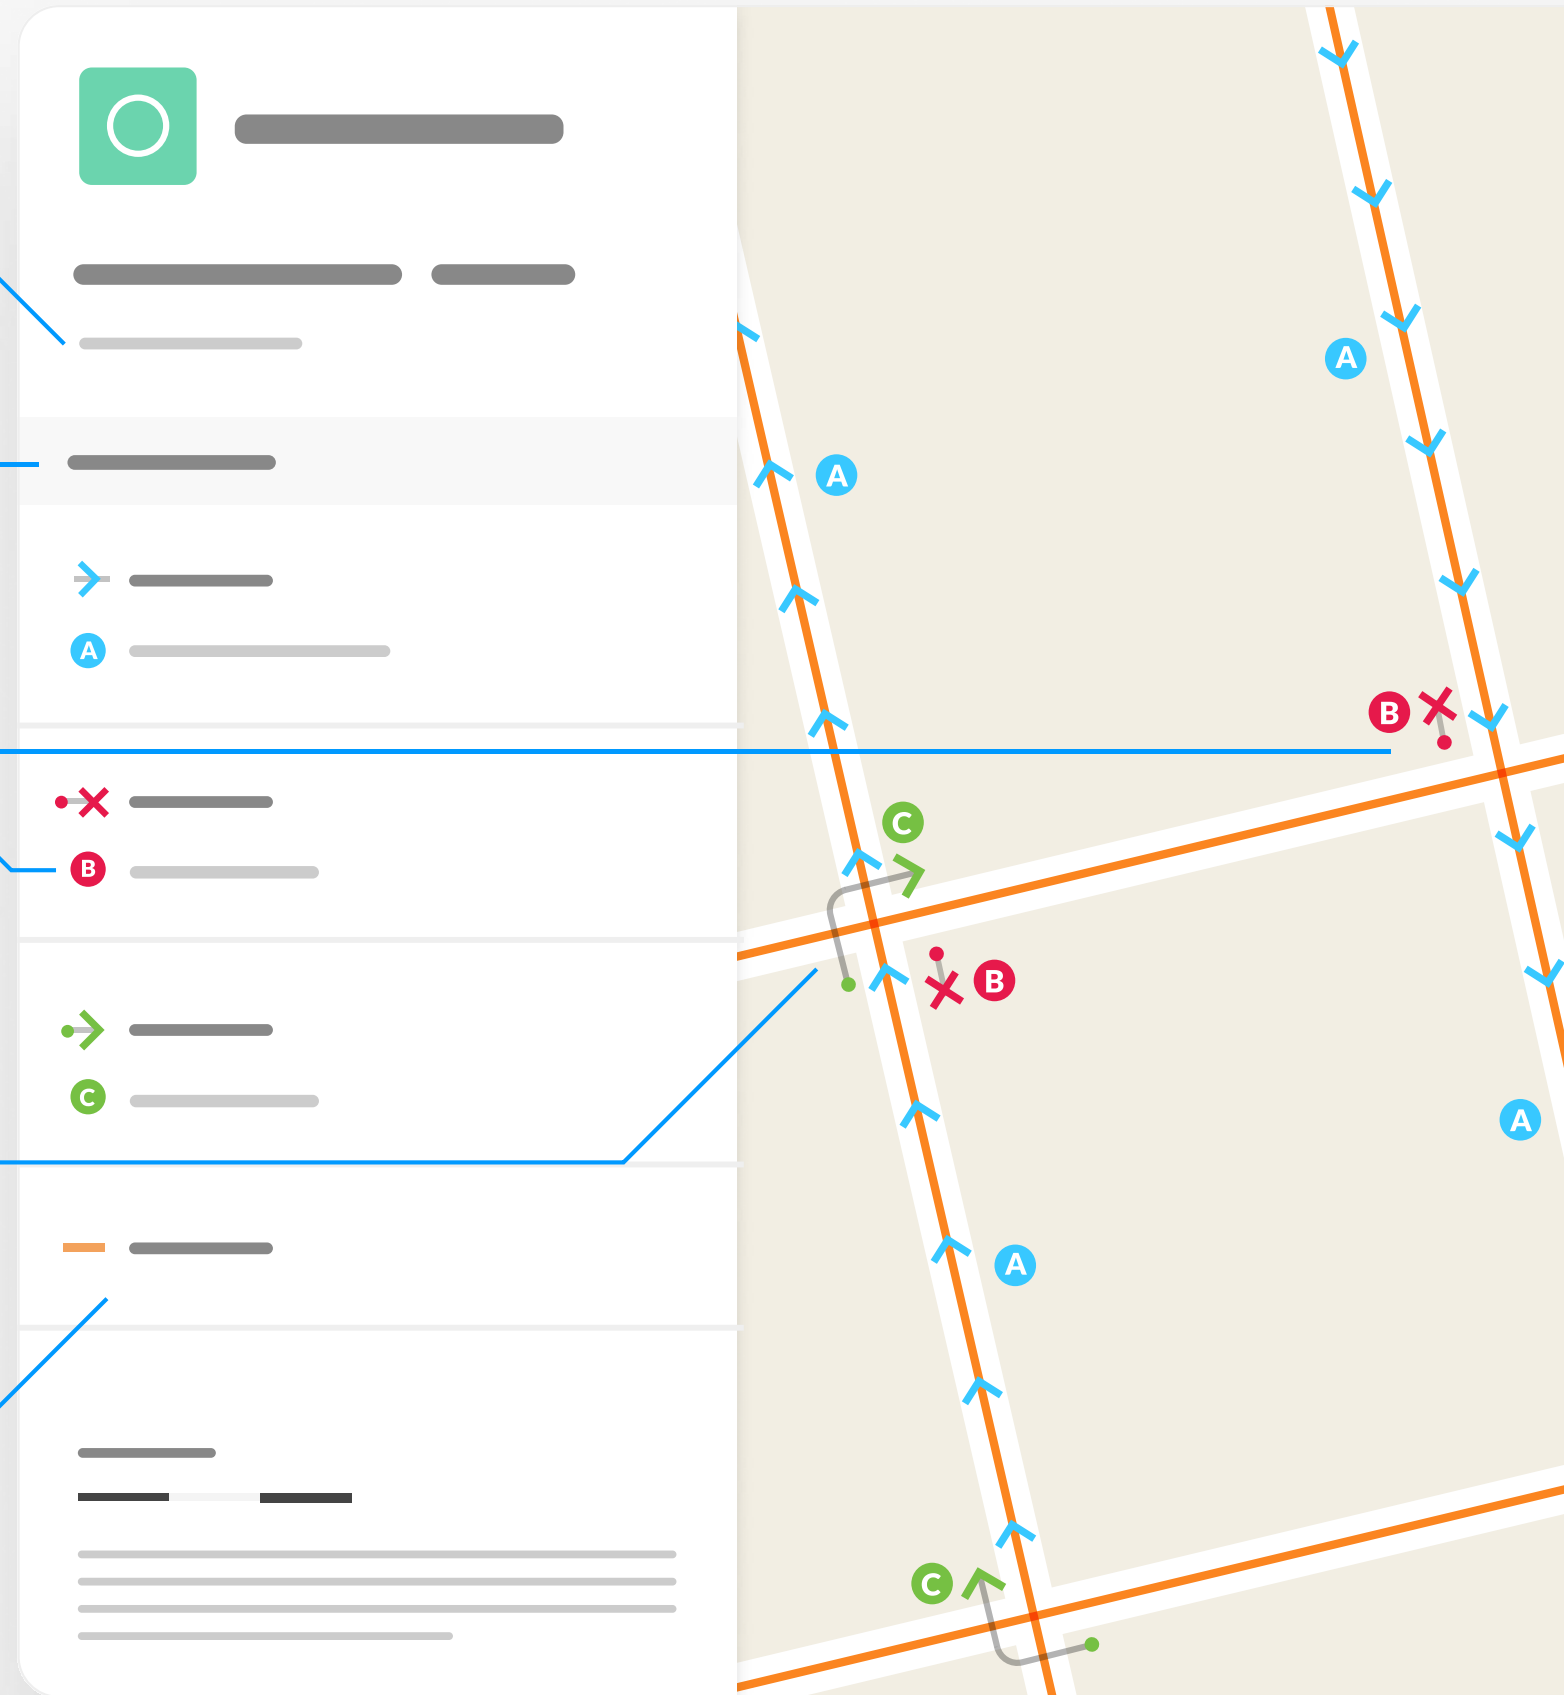

Moving Order Guide

Map page indicator

Shows current map number against total and indicates if the legend is split over multiple pages eg. 2a, 2b, 2c

Change type

Indicates whether restrictions have been Added, Modified or Removed

Coloured spots

Restrictions with different attributes are marked with a lettered spot

Turn directions

Prohibited and prescribed turns start from the spot and end at the arrow to indicate the direction of travel

Restriction durations

Where no hours are specified the restriction applies at all times

Netherthorpe 20mph SLO

Map 1 of 6

ADDED

Speed limit (20 mph)

Scale: 1:1250 0 20 40 60m

NW 434127.887, 388385.188 SE 434546.314, 388025.155

Map 2 of 6

ADDED

Speed limit (20 mph)

Scale: 1:1250 0 20 40 60m

NW 434540.113, 388388.16 SE 434958.572, 388028.163

© Crown copyright and database rights 2025 Ordnance Survey. You are not permitted to copy, sub-license, distribute or sell any of this data to third parties in any form. Licence number 100018816