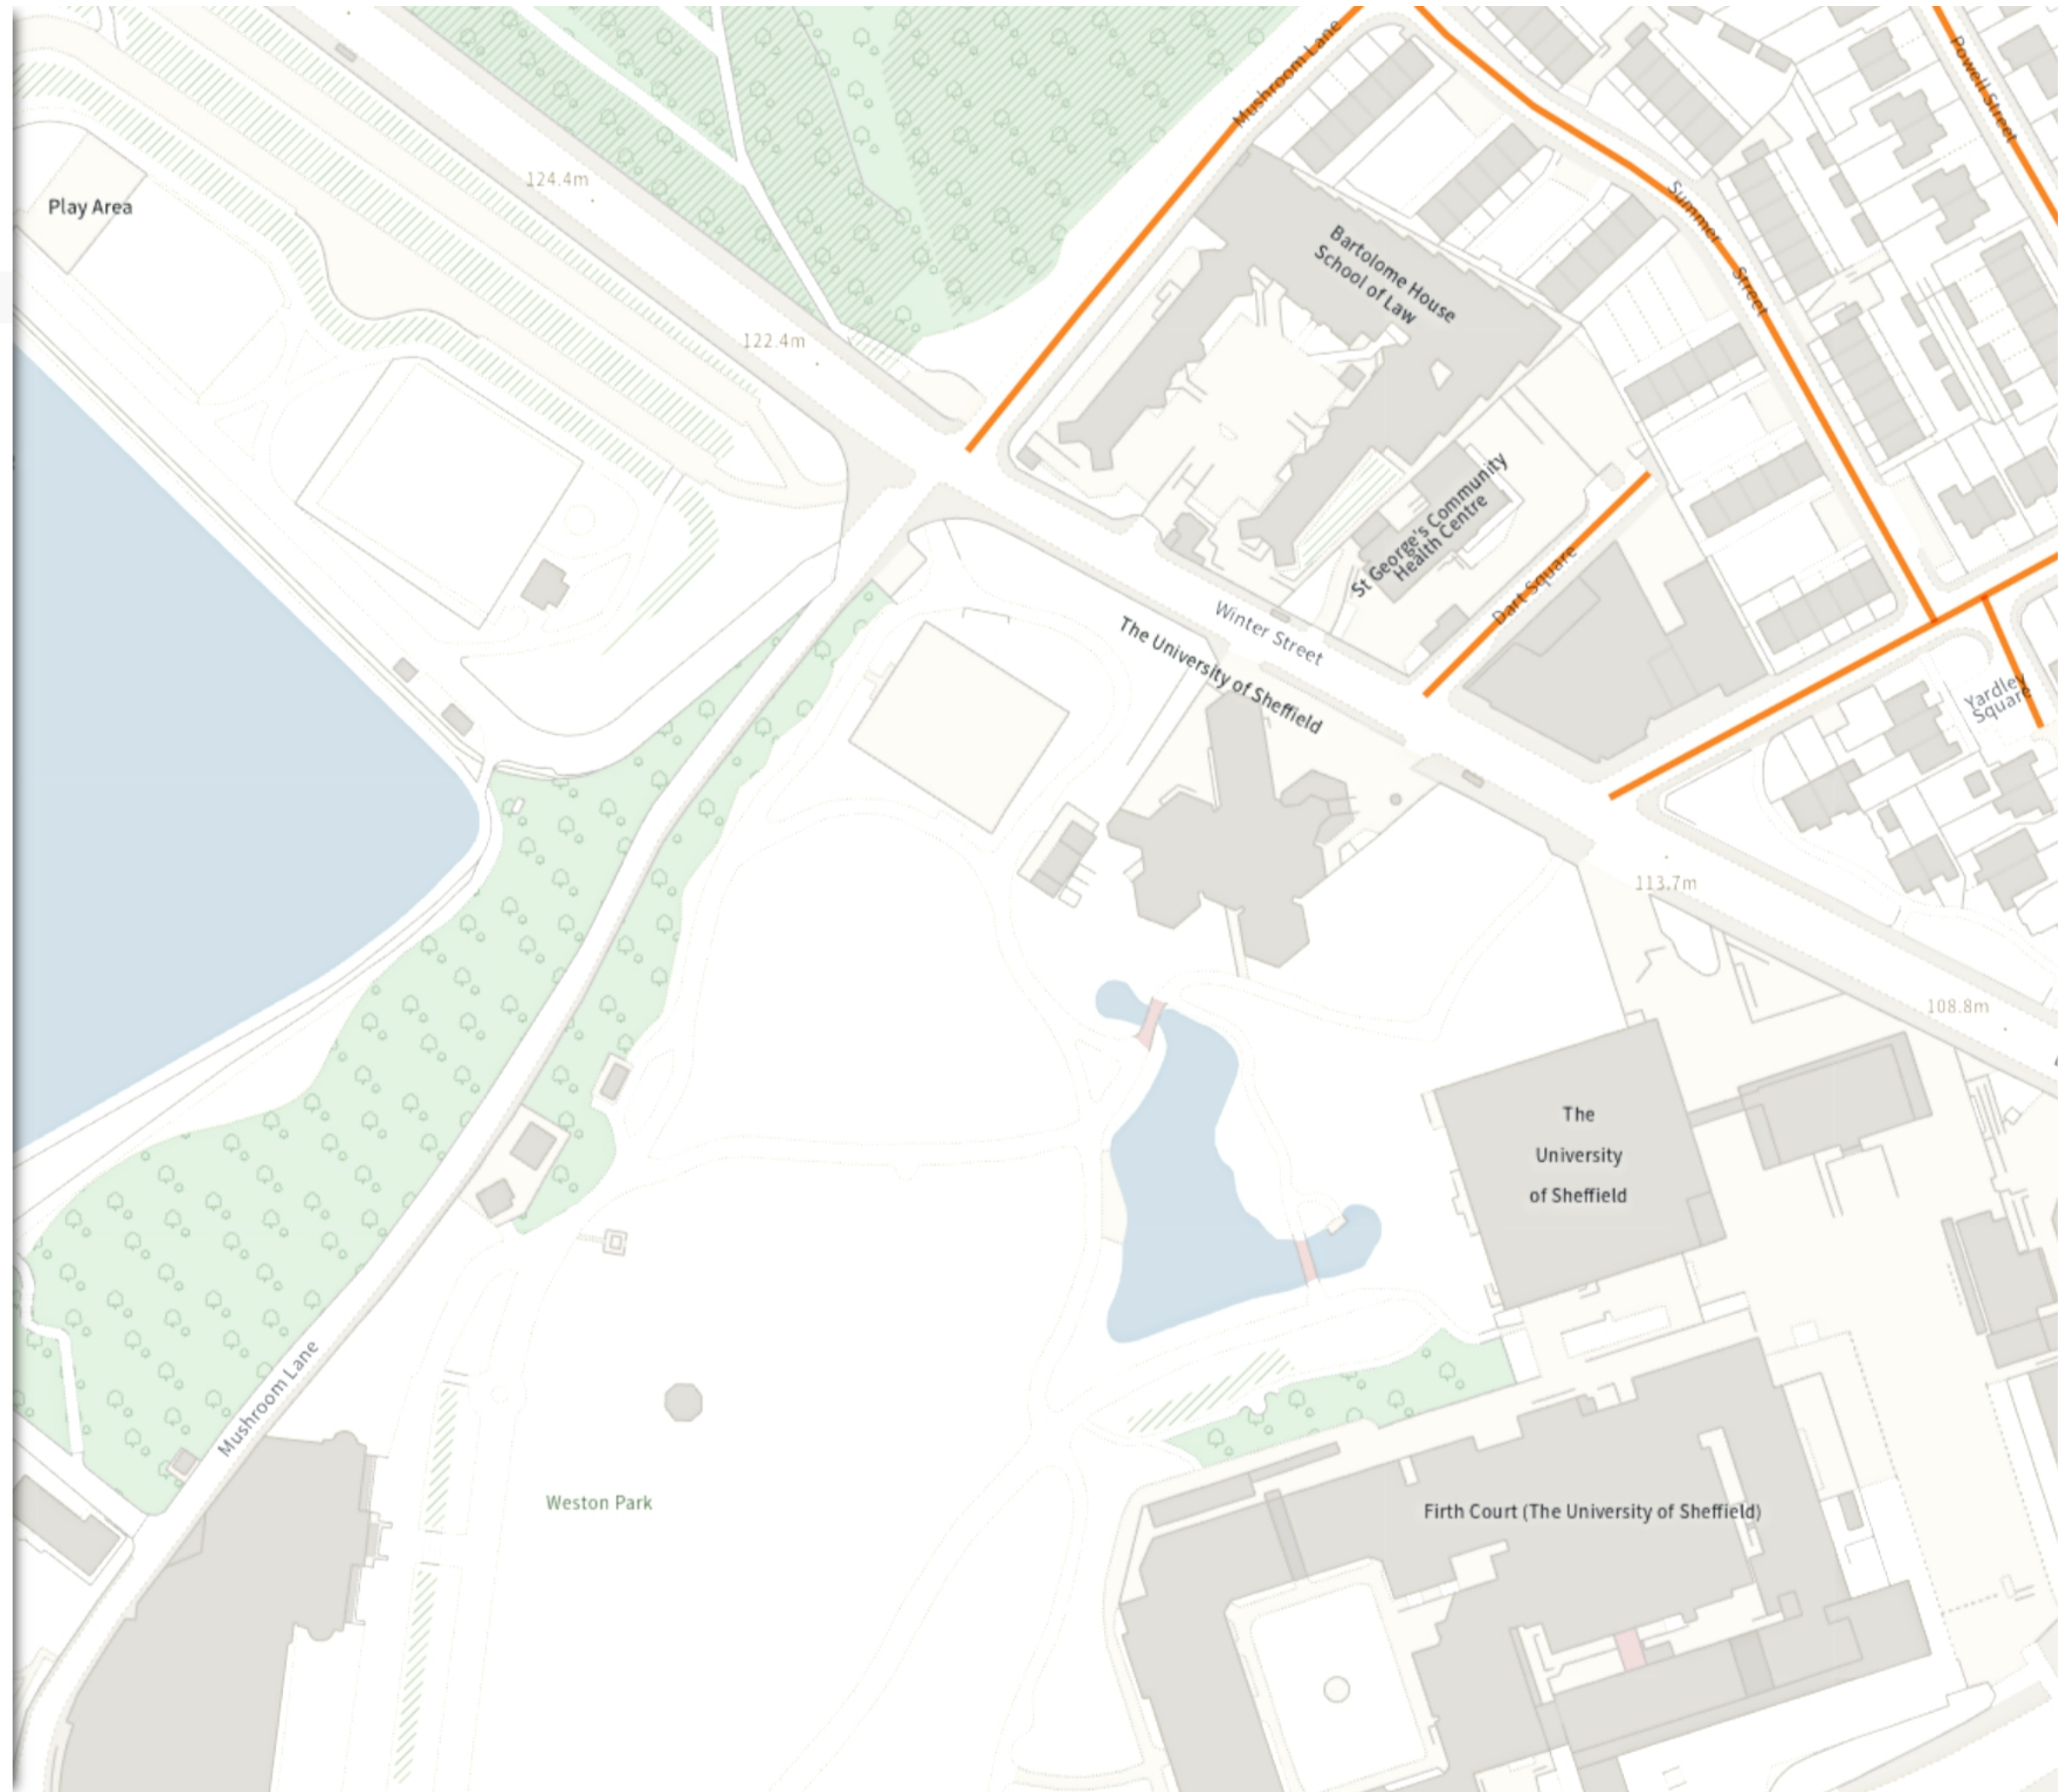

Moving Order Guide

Map page indicator

Shows current map number against total and indicates if the legend is split over multiple pages eg. 2a, 2b, 2c

Change type

Indicates whether restrictions have been Added, Modified or Removed

Coloured spots

Restrictions with different attributes are marked with a lettered spot

Turn directions

Prohibited and prescribed turns start from the spot and end at the arrow to indicate the direction of travel

Netherthorpe 20mph SLO

Map 4 of 6

ADDED

Speed limit (20 mph)

Scale: 1:1250 0 20 40 60m

NW 434411.785, 388027.385 SE 434830.266, 387667.349

© Crown copyright and database rights 2025 Ordnance Survey. You are not permitted to copy, sub-license, distribute or sell any of this data to third parties in any form. Licence number 100018816

Netherthorpe 20mph SLO

Map 5 of 6

ADDED

Speed limit (20 mph)

Scale: 1:1250 0 20 40 60m

NW 433830.472, 387663.348 SE 434248.939, 387303.234

© Crown copyright and database rights 2025 Ordnance Survey. You are not permitted to copy, sub-license, distribute or sell any of this data to third parties in any form. Licence number 100018816