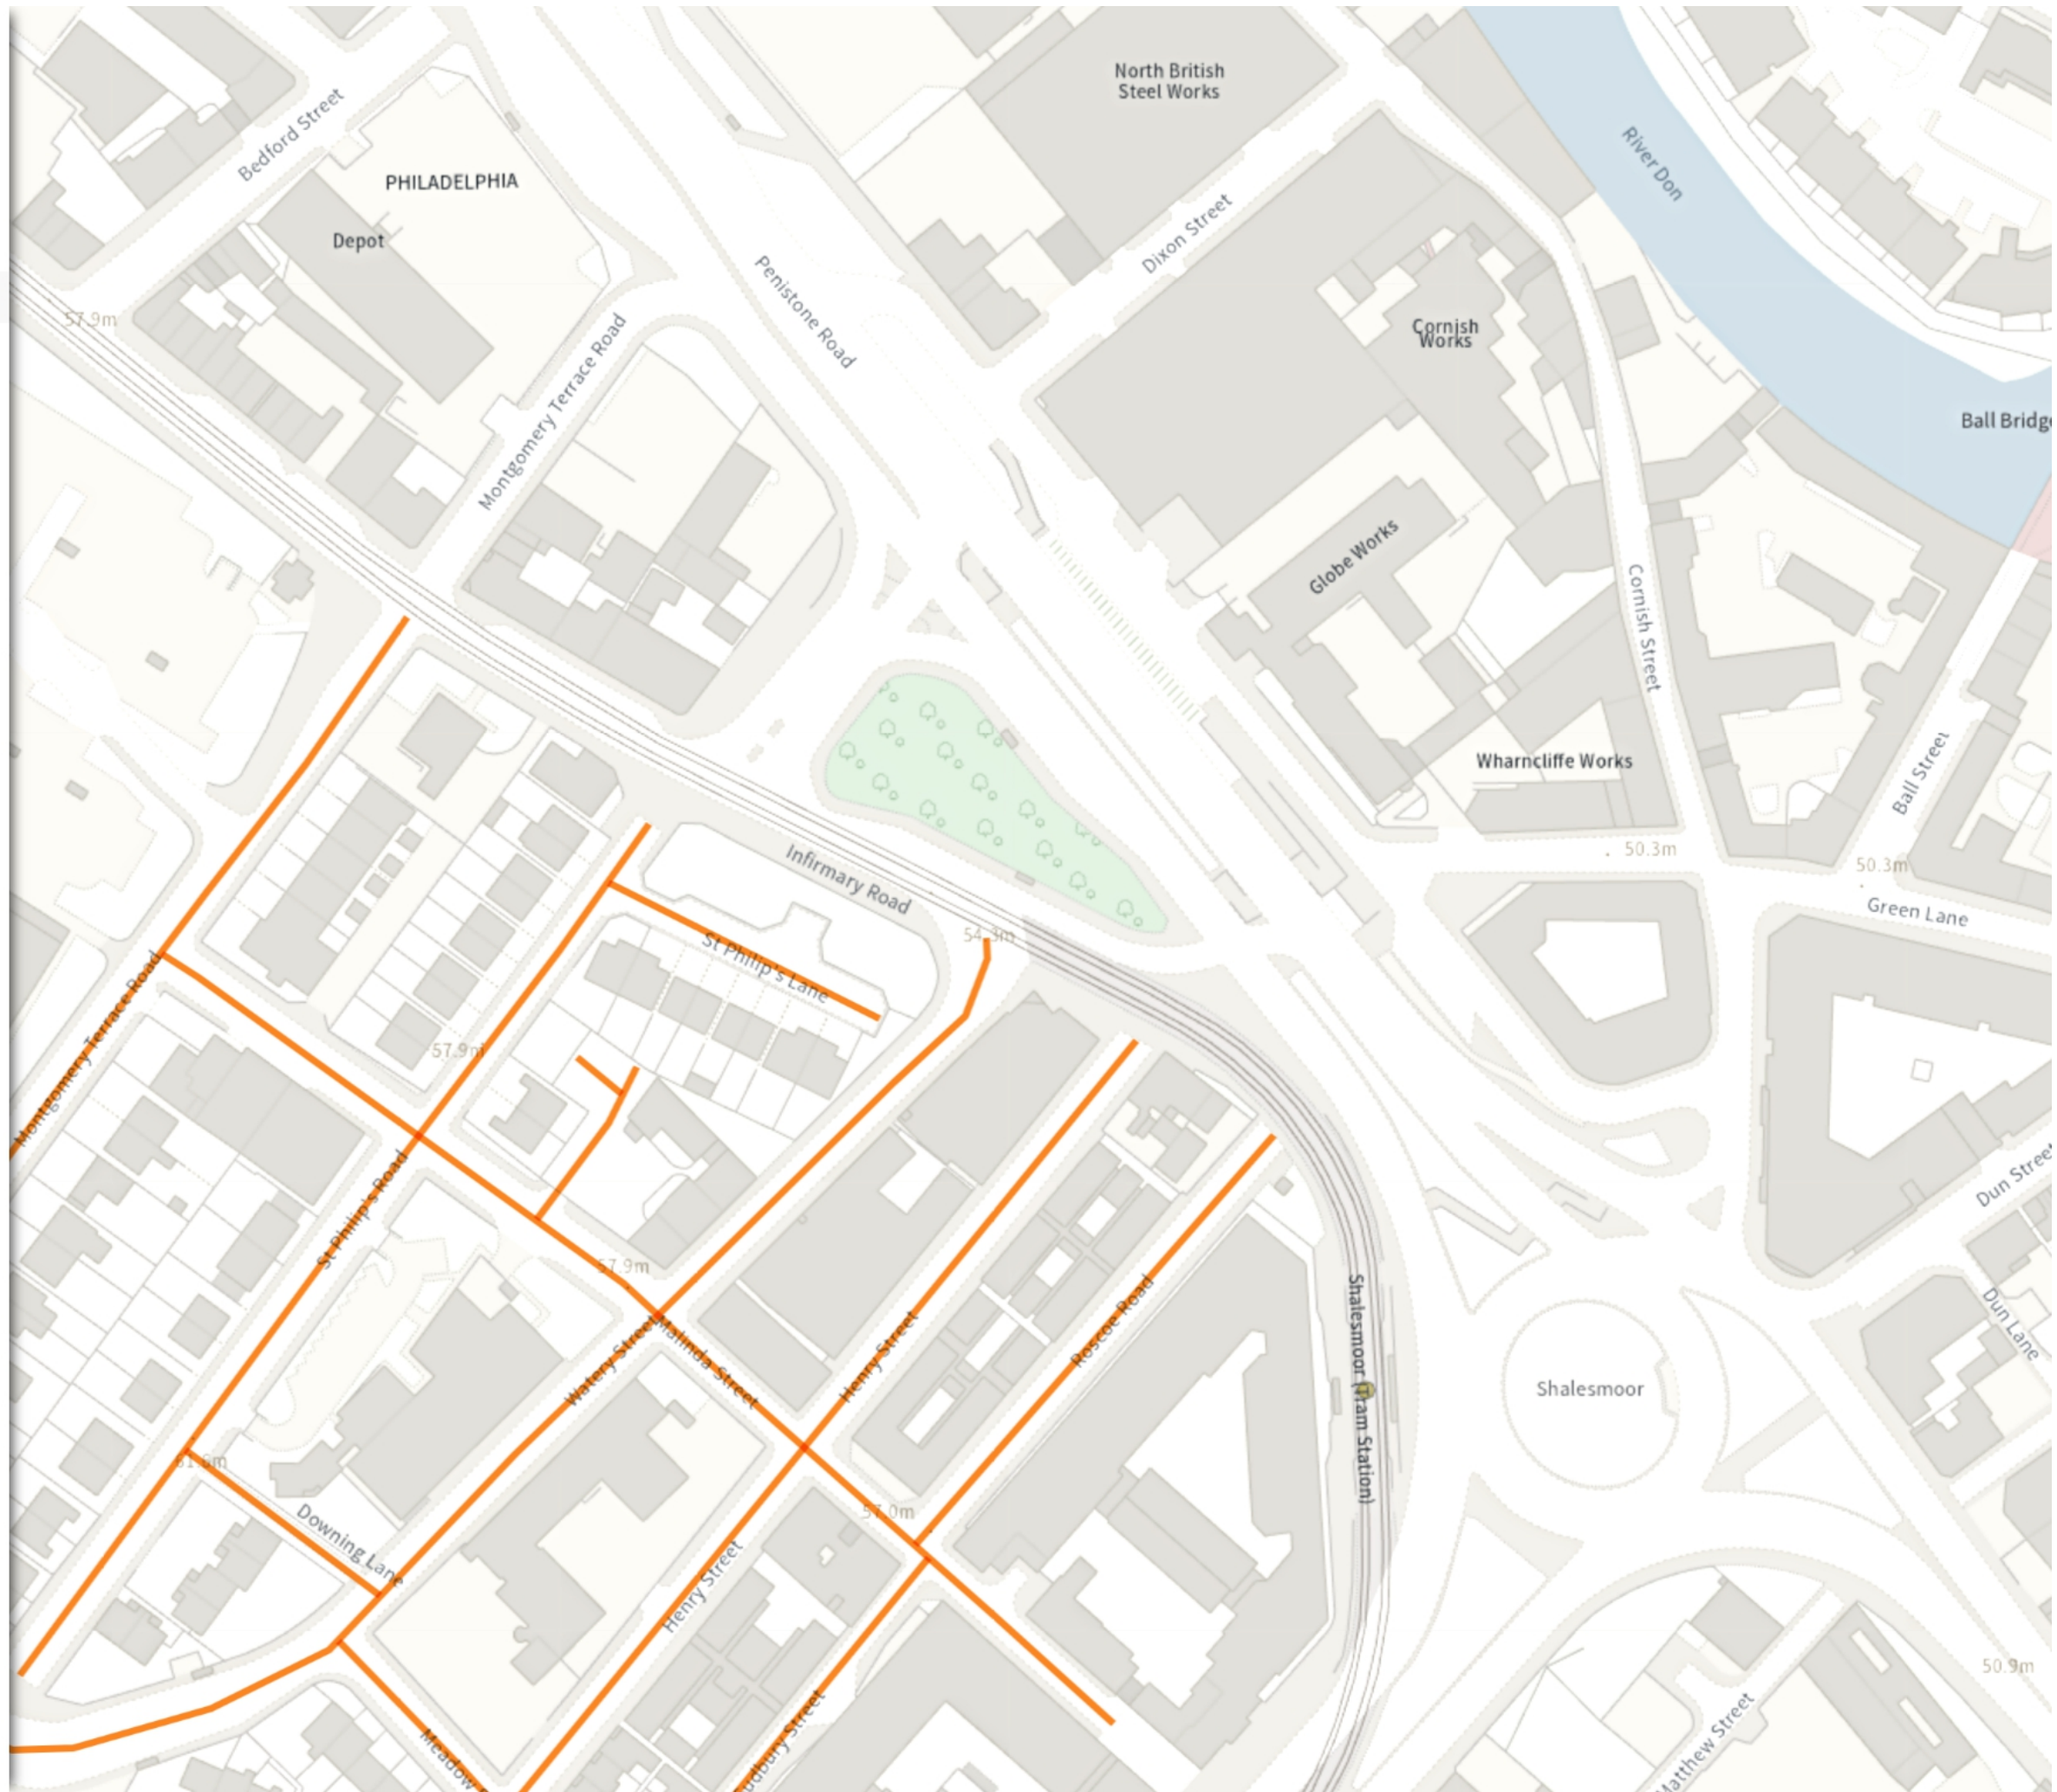

Moving Order Guide

Map page indicator

Shows current map number against total and indicates if the legend is split over multiple pages eg. 2a, 2b, 2c

Change type

Indicates whether restrictions have been Added, Modified or Removed

Coloured spots

Restrictions with different attributes are marked with a lettered spot

Turn directions

Prohibited and prescribed turns start from the spot and end at the arrow to indicate the direction of travel

Restriction durations

Where no hours are specified the restriction applies at all times

Netherthorpe 20mph SLO

Map 1 of 6

ADDED

Speed limit (20 mph)

Scale: 1:1250 0 20 40 60m

NW 434127.887, 388385.188 SE 434546.314, 388025.155

Map 2 of 6

ADDED

Speed limit (20 mph)

Scale: 1:1250 0 20 40 60m

NW 434540.113, 388388.16 SE 434958.572, 388028.163

© Crown copyright and database rights 2025 Ordnance Survey. You are not permitted to copy, sub-license, distribute or sell any of this data to third parties in any form. Licence number 100018816