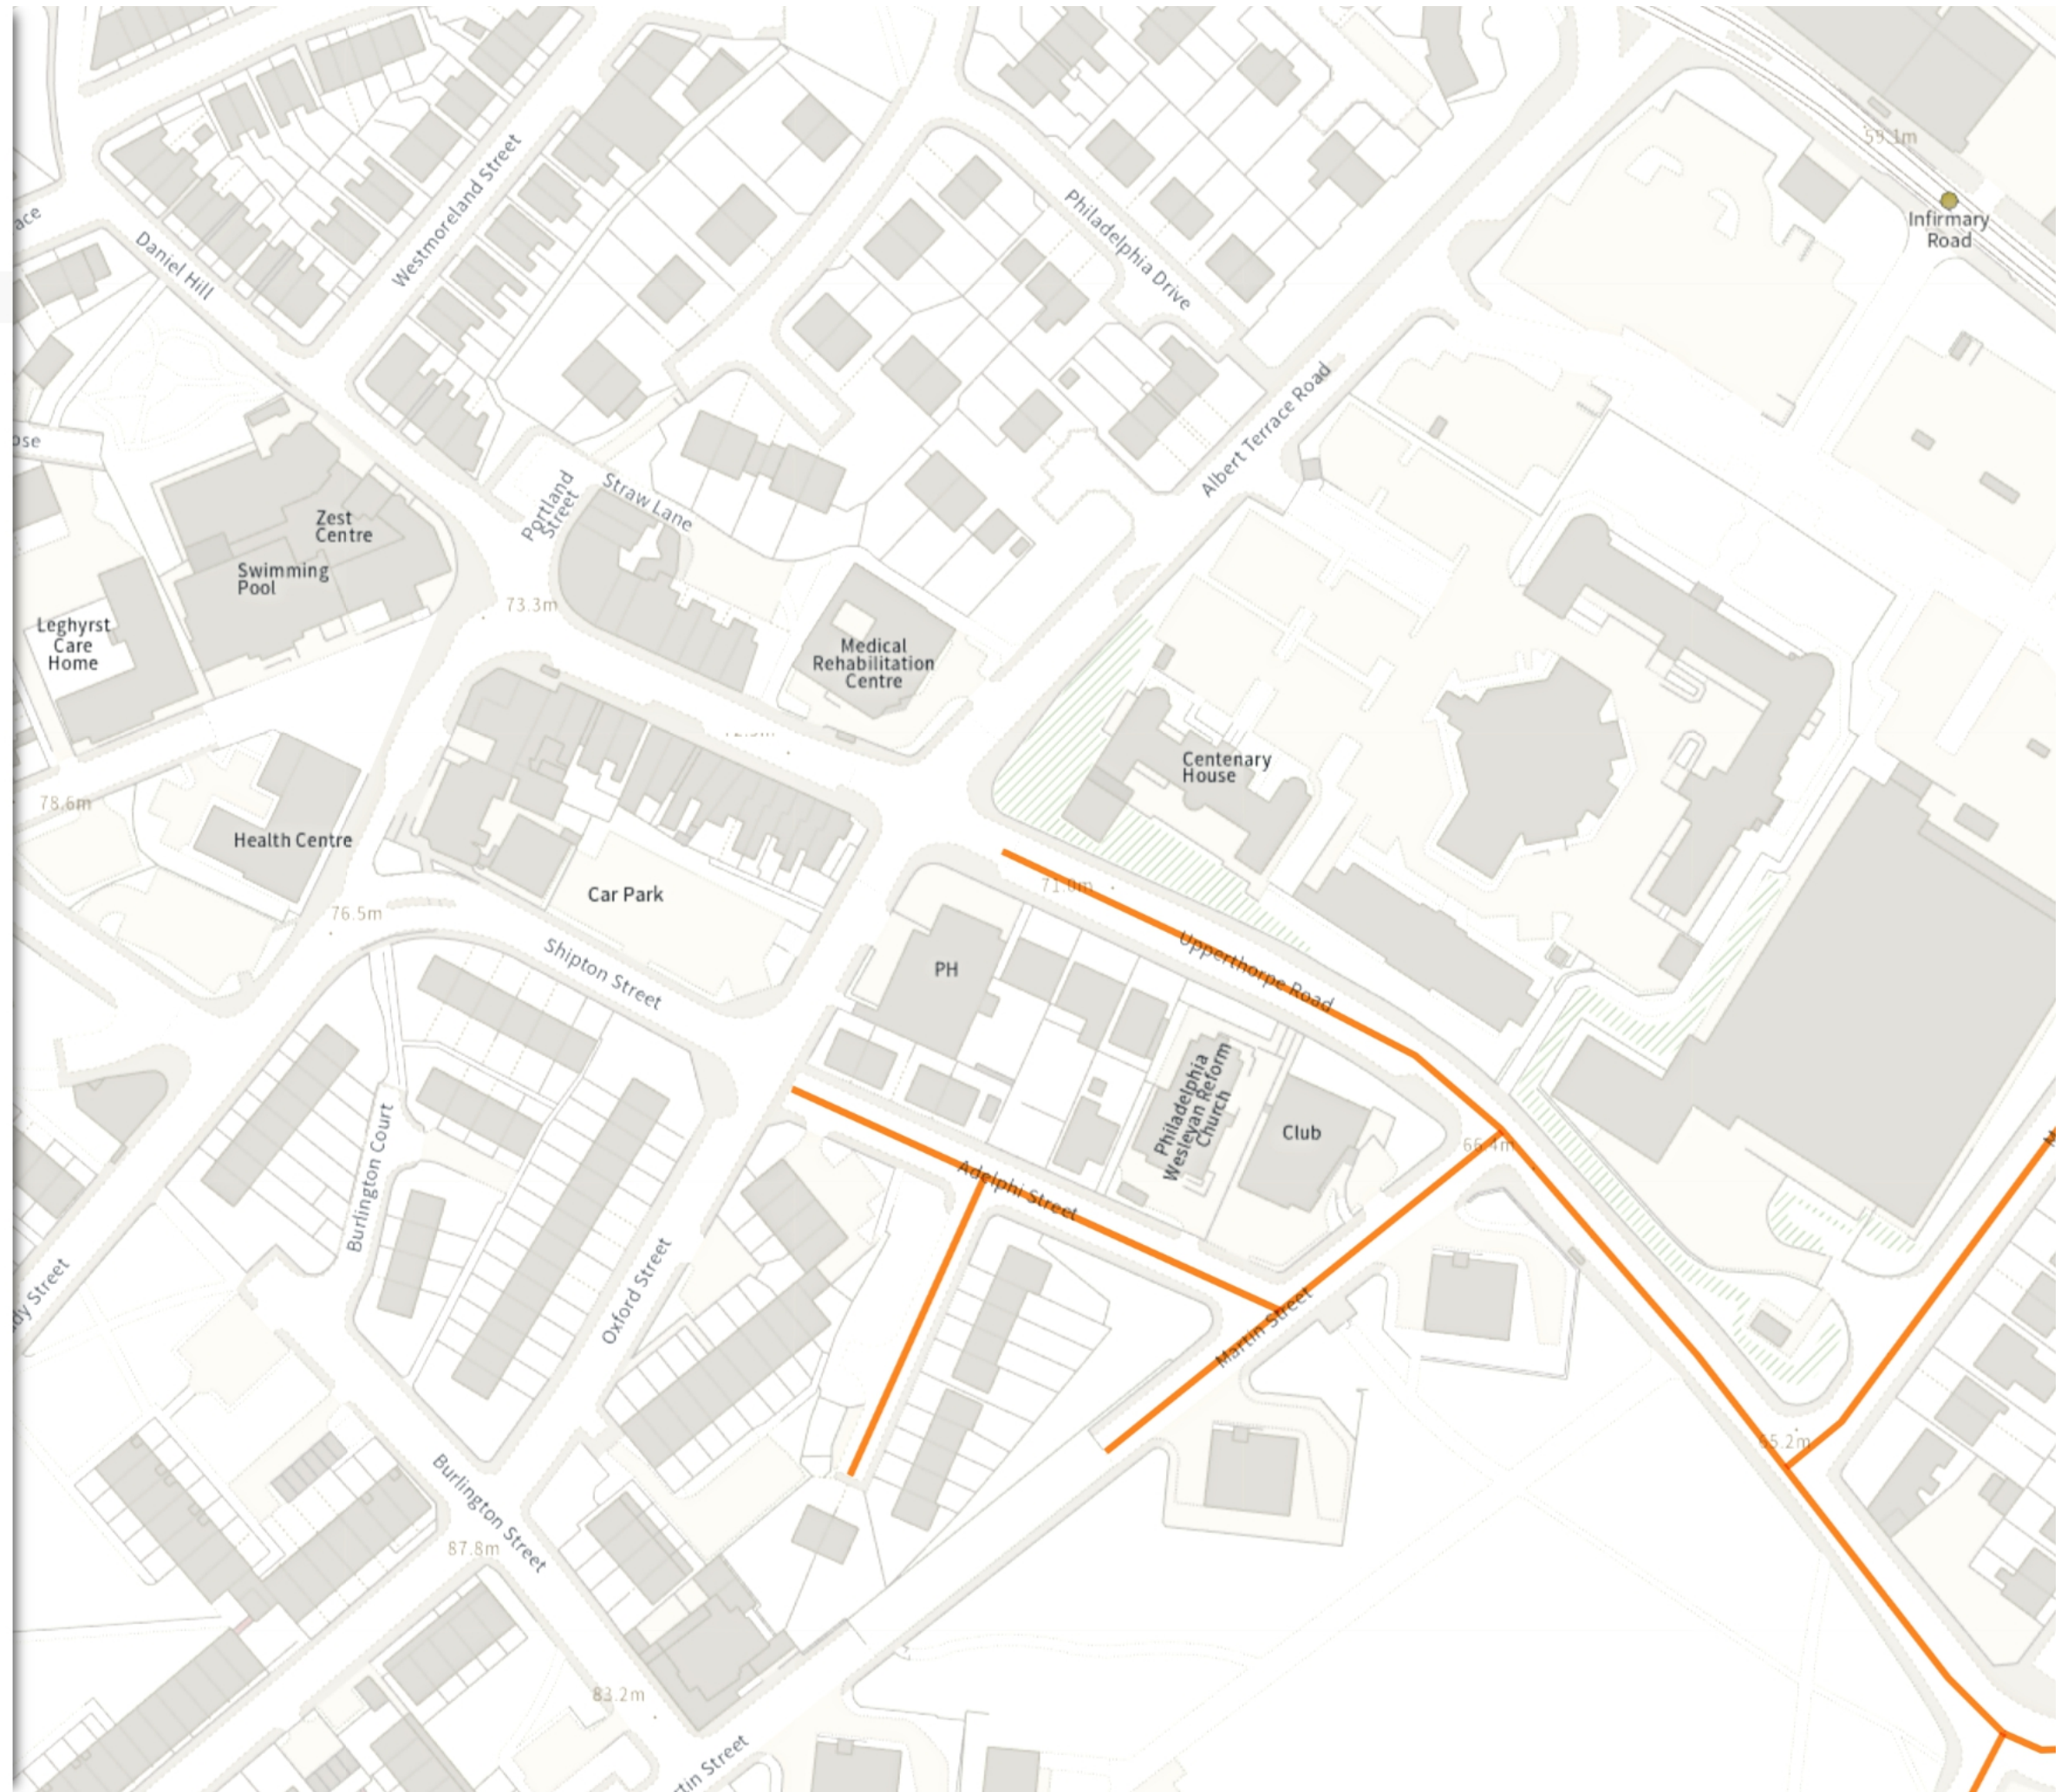

Moving Order Guide

Map page indicator

Shows current map number against total and indicates if the legend is split over multiple pages eg. 2a, 2b, 2c

Change type

Indicates whether restrictions have been Added, Modified or Removed

Coloured spots

Restrictions with different attributes are marked with a lettered spot

Turn directions

Prohibited and prescribed turns start from the spot and end at the arrow to indicate the direction of travel

Restriction durations

Where no hours are specified the restriction applies at all times

Netherthorpe 20mph SLO

Map 1 of 6

ADDED

Speed limit (20 mph)

Scale: 1:1250 0 20 40 60m

NW 434127.887, 388385.188 SE 434546.314, 388025.155

Map 2 of 6

ADDED

Speed limit (20 mph)

Scale: 1:1250 0 20 40 60m

NW 434540.113, 388388.16 SE 434958.572, 388028.163

© Crown copyright and database rights 2025 Ordnance Survey. You are not permitted to copy, sub-license, distribute or sell any of this data to third parties in any form. Licence number 100018816