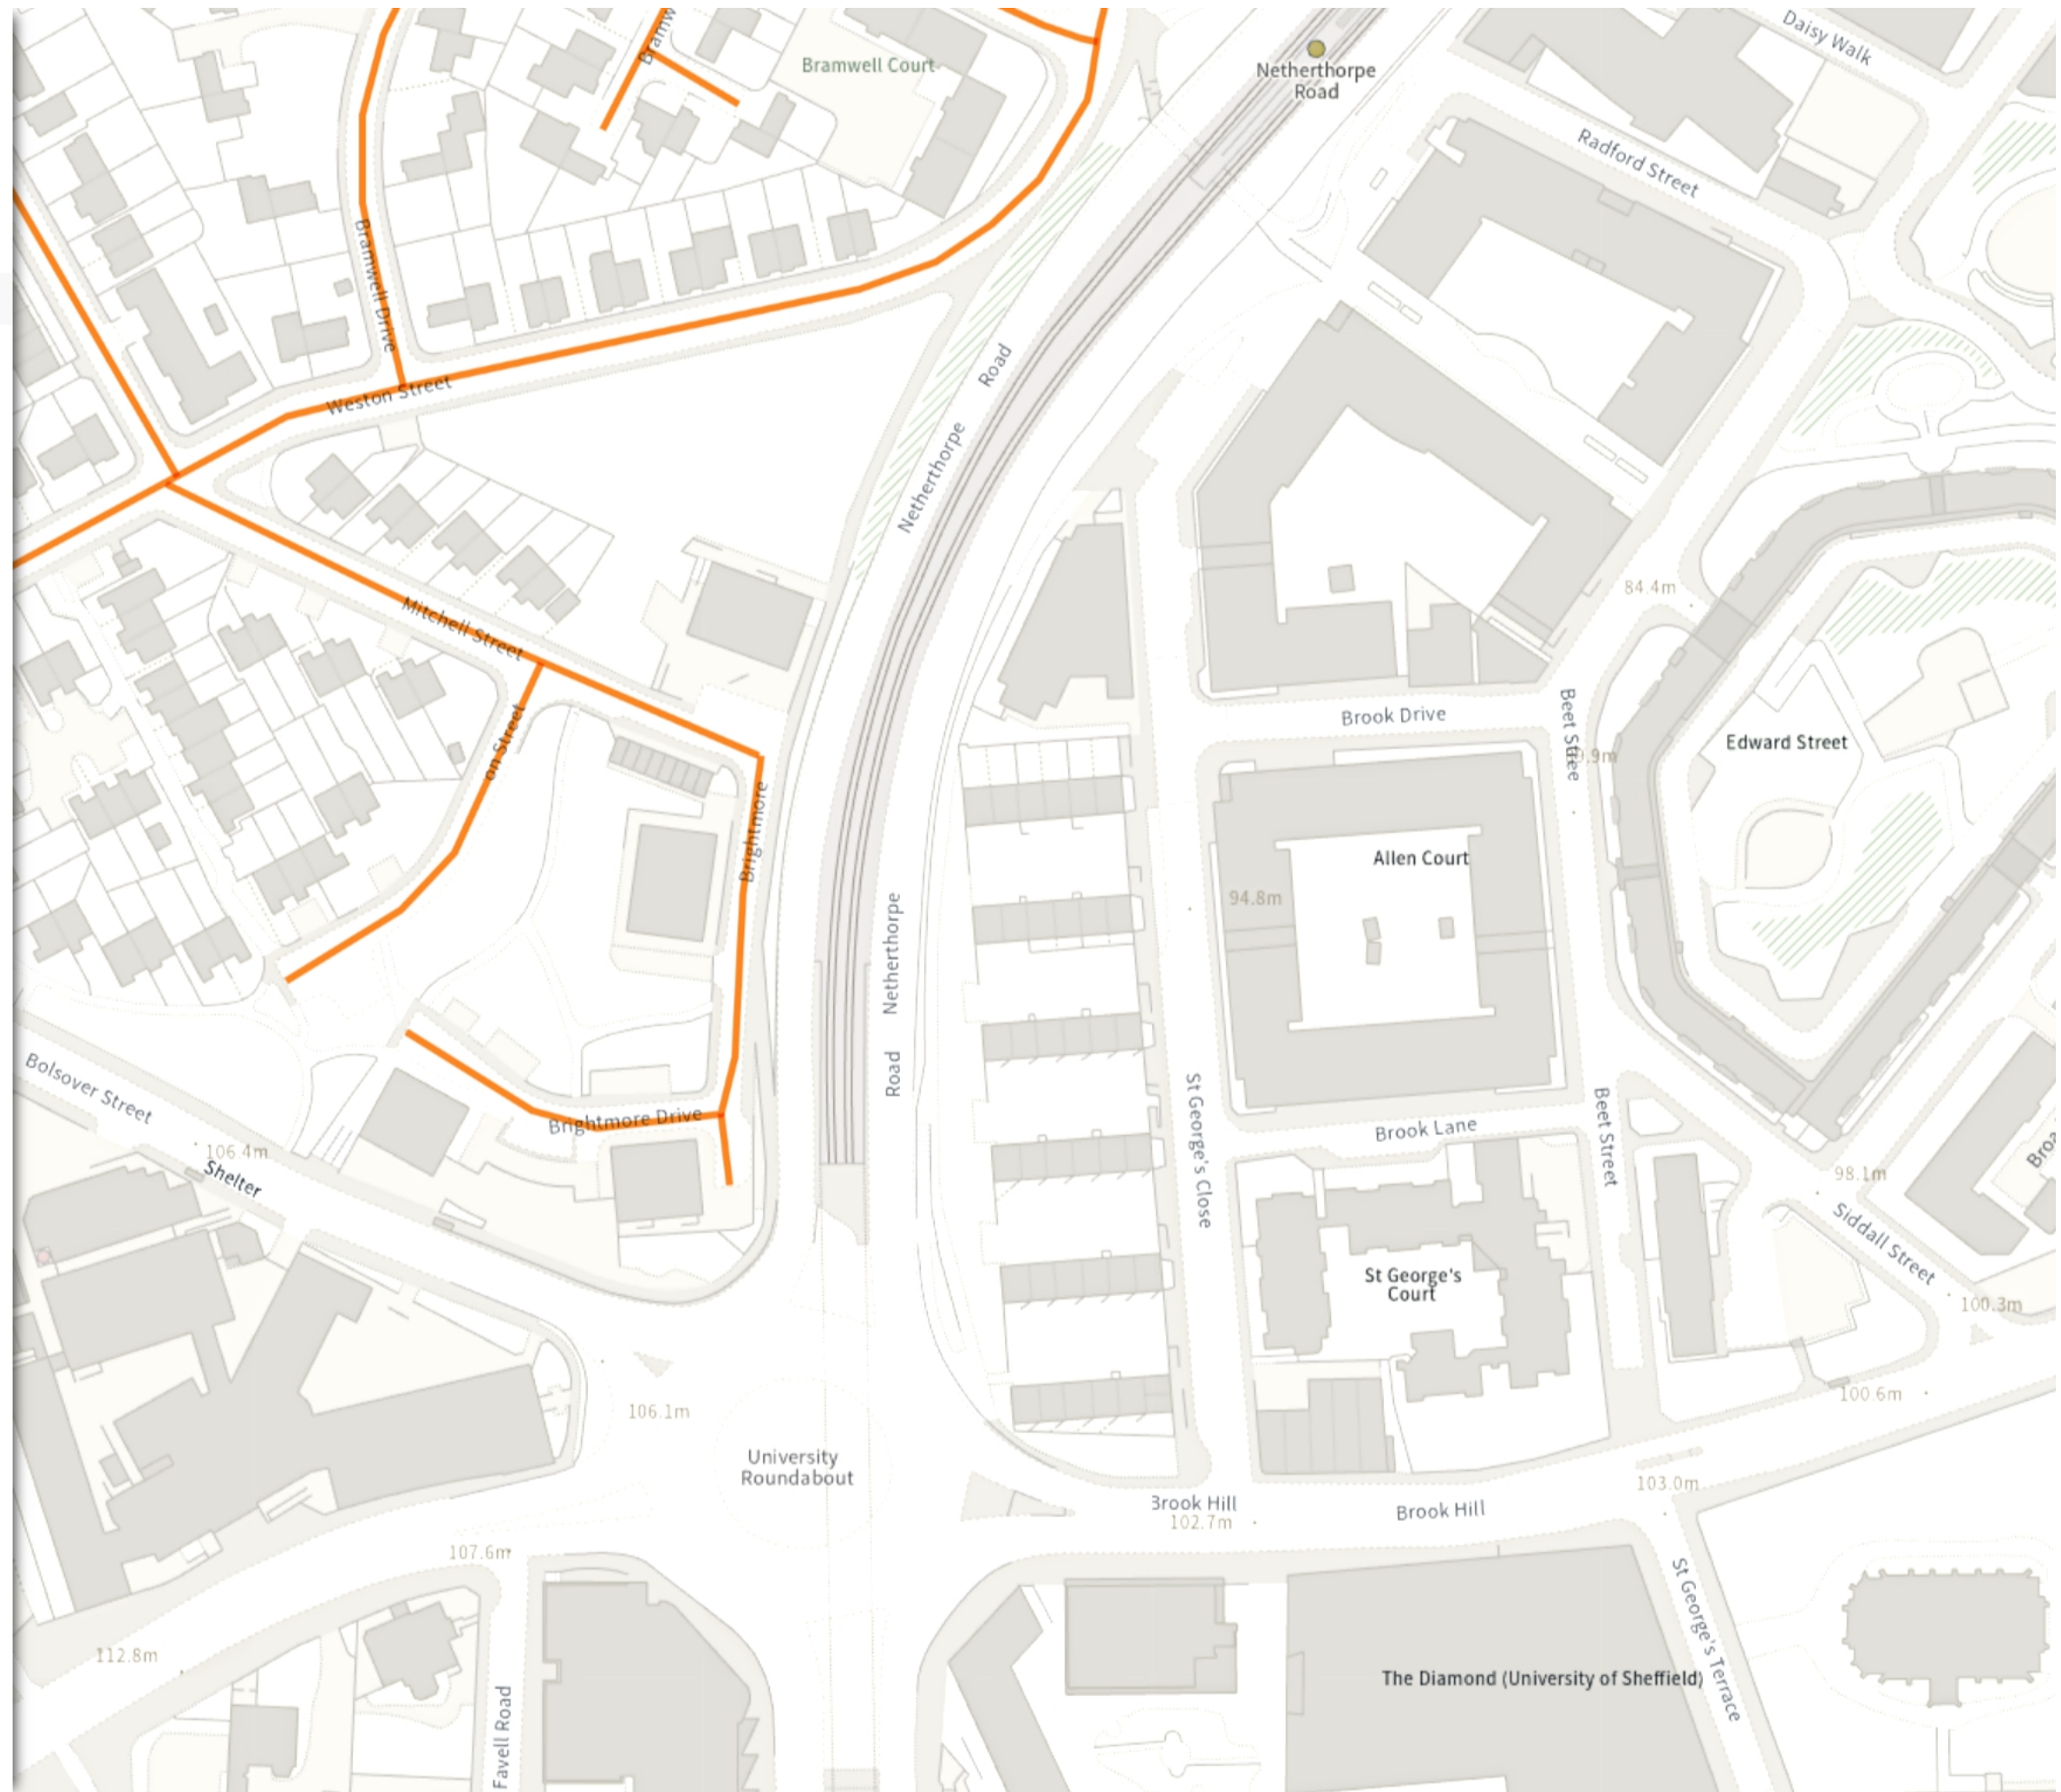

Coloured spots

Restrictions with different attributes are marked with a lettered spot

Turn directions

Prohibited and prescribed turns start from the spot and end at the arrow to indicate the direction of travel

Map 2 of 6

ADDED

Speed limit (20 mph)

Scale: 1:1250 0 20 40 60m

NW 434540.113, 388388.16 SE 434958.572, 388028.163

© Crown copyright and database rights 2025 Ordnance Survey. You are not permitted to copy, sub-license, distribute or sell any of this data to third parties in any form. Licence number 100018816

Netherthorpe 20mph SLO

Map 5 of 6

ADDED

Speed limit (20 mph)

Scale: 1:1250 0 20 40 60m

NW 433830.472, 387663.348 SE 434248.939, 387303.234

© Crown copyright and database rights 2025 Ordnance Survey. You are not permitted to copy, sub-license, distribute or sell any of this data to third parties in any form. Licence number 100018816

Netherthorpe 20mph SLO

Map 6 of 6

ADDED

Speed limit (20 mph)

Scale: 1:1250 0 20 40 60m

NW 434242.94, 387666.295 SE 434661.439, 387306.217

© Crown copyright and database rights 2025 Ordnance Survey.
You are not permitted to copy, sub-license, distribute or sell any of this data to third parties in any form. Licence number 100018816