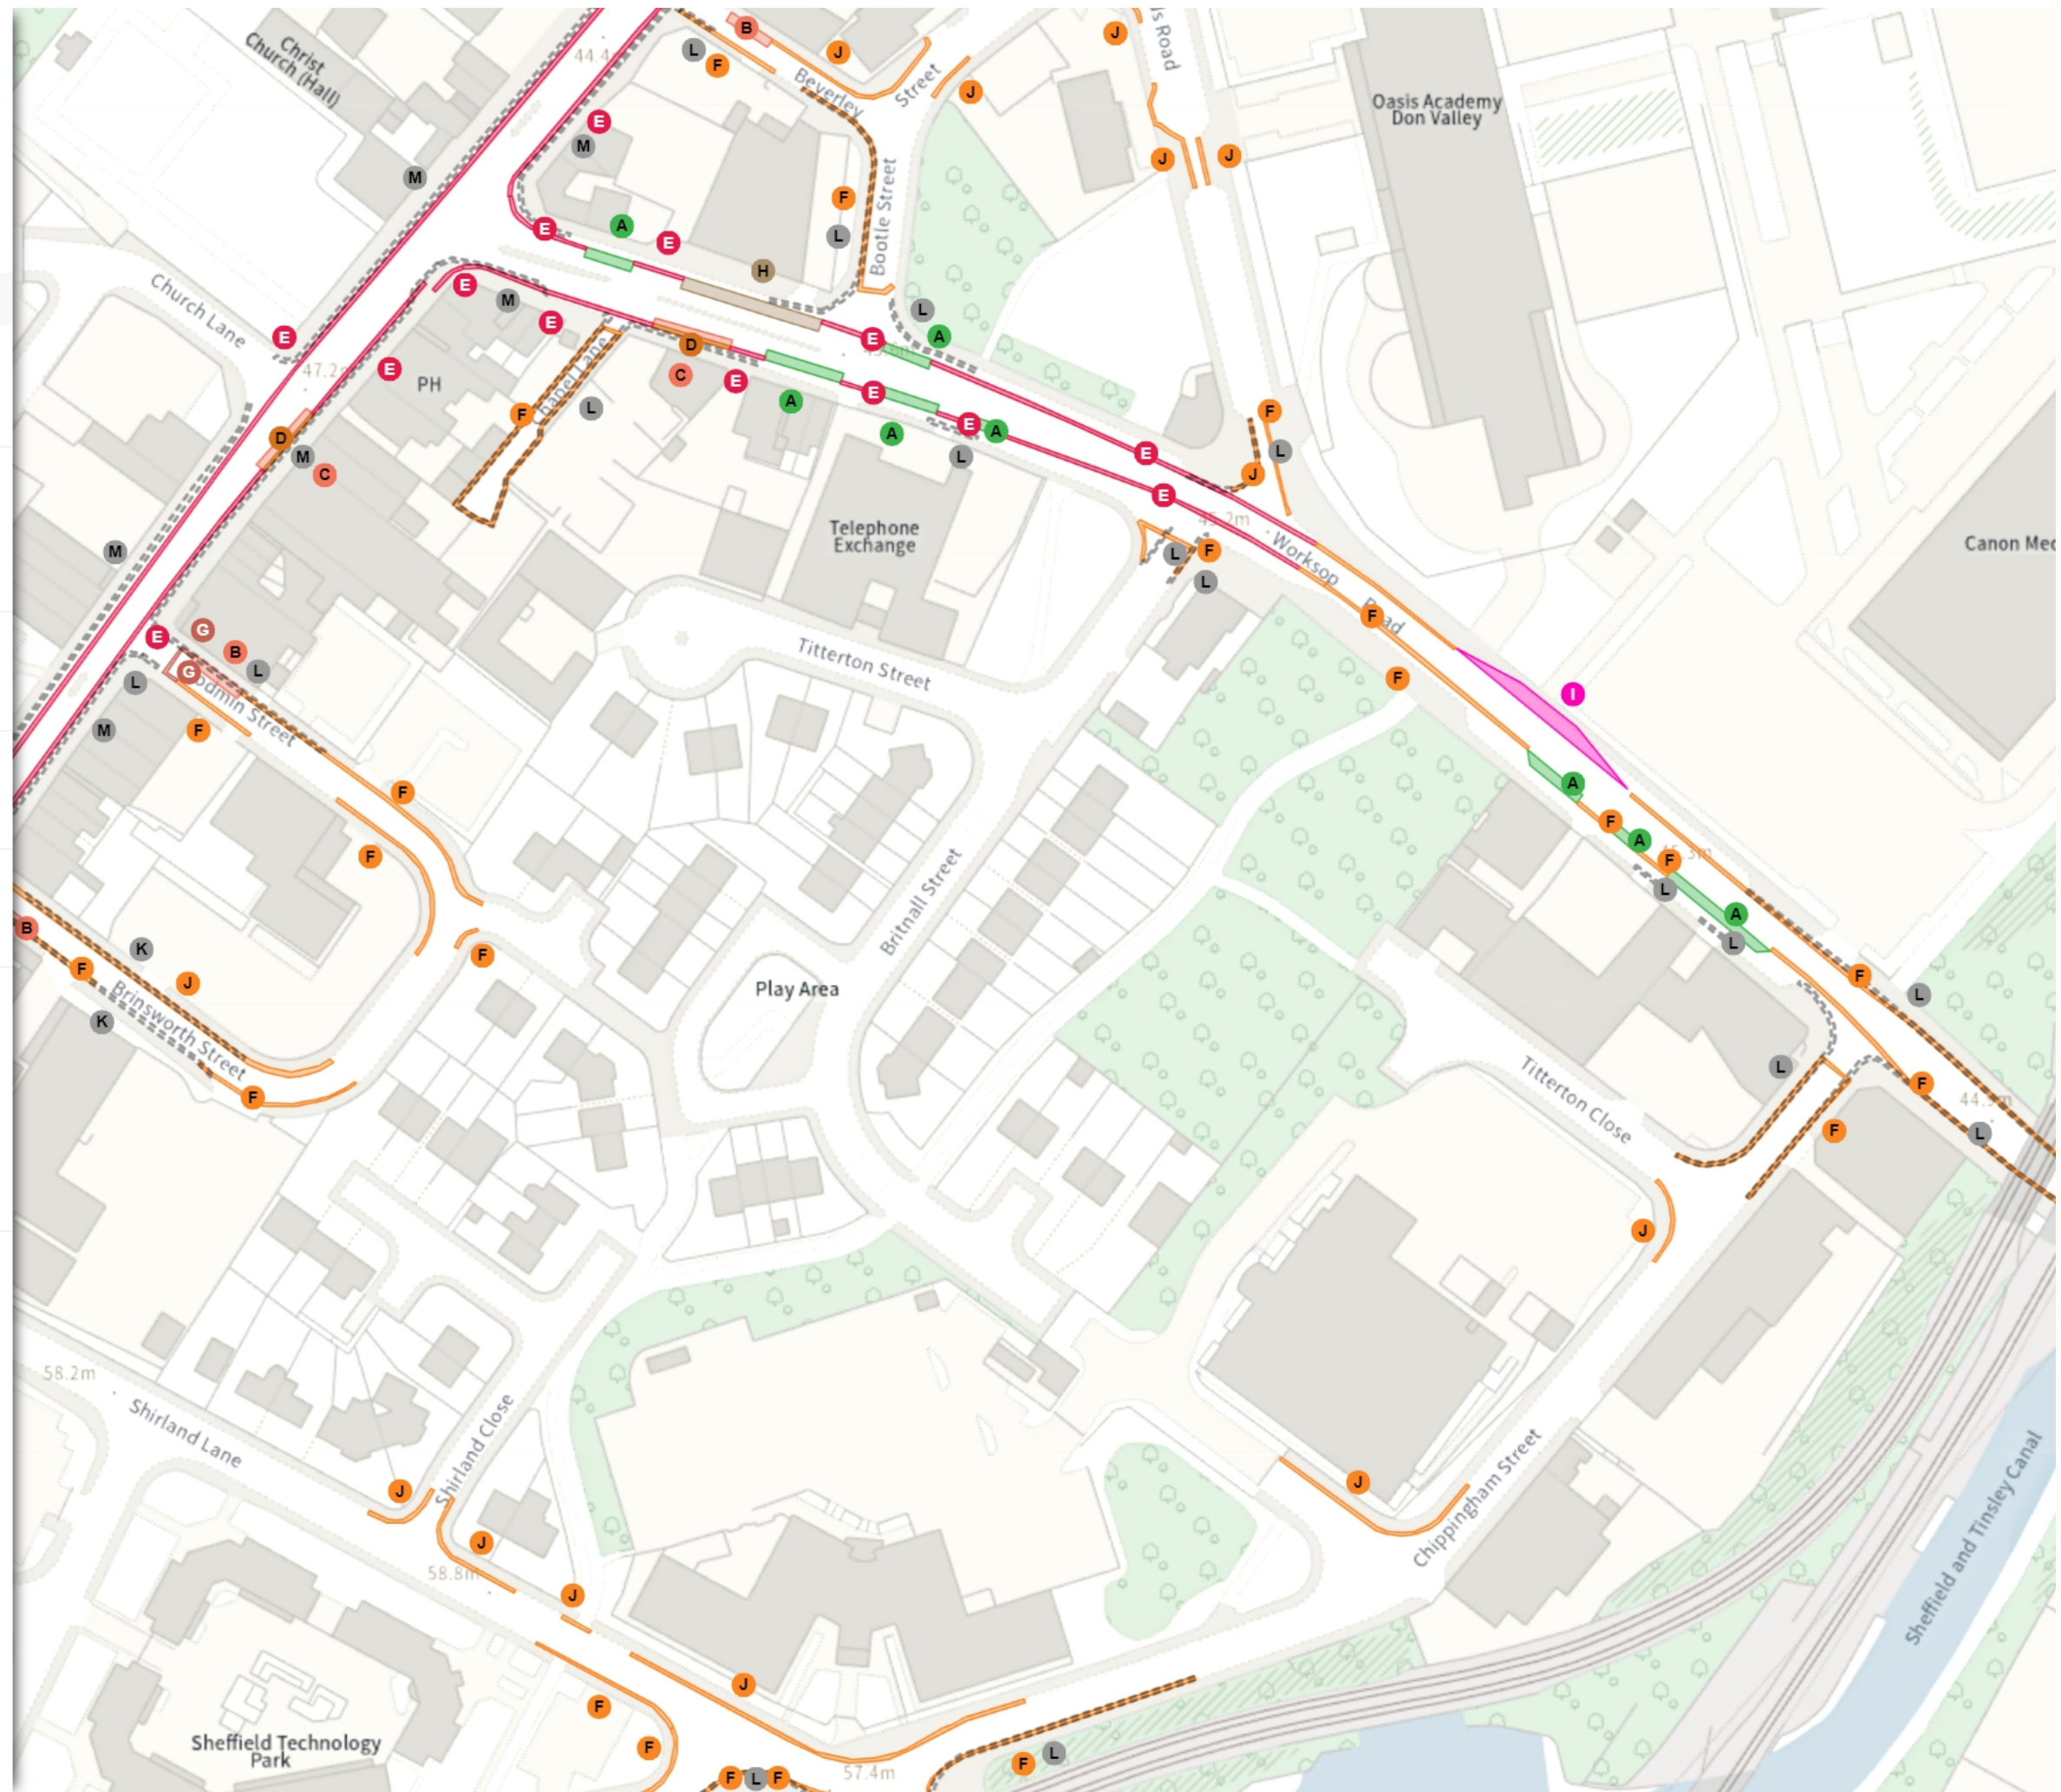

Static Order Guide

Map page indicator

Shows current map number against total and indicates if the legend is split over multiple pages eg. 2a, 2b, 2c

Change type

Indicates whether restrictions have been Added, Modified or Removed

At all times

G No loading at any time

At all times

Scale: 1:1250

NW 437895.226, 388923.686 SE 438313.896, 388564.023

© Crown copyright and database rights 2025 Ordnance Survey.
You are not permitted to copy, sub-license, distribute or sell any of this data to third parties in any form. Licence number 100018816

TRO 22

Map 5b of 18

ADDED

- Shared
- Free parking place

Mon-Fri	00:00-07:30	18:00-00:00
Sat-Sun	00:00-00:00	
- Loading place

Mon-Fri	07:30-18:00
---------	-------------

Bus stop

- At all times