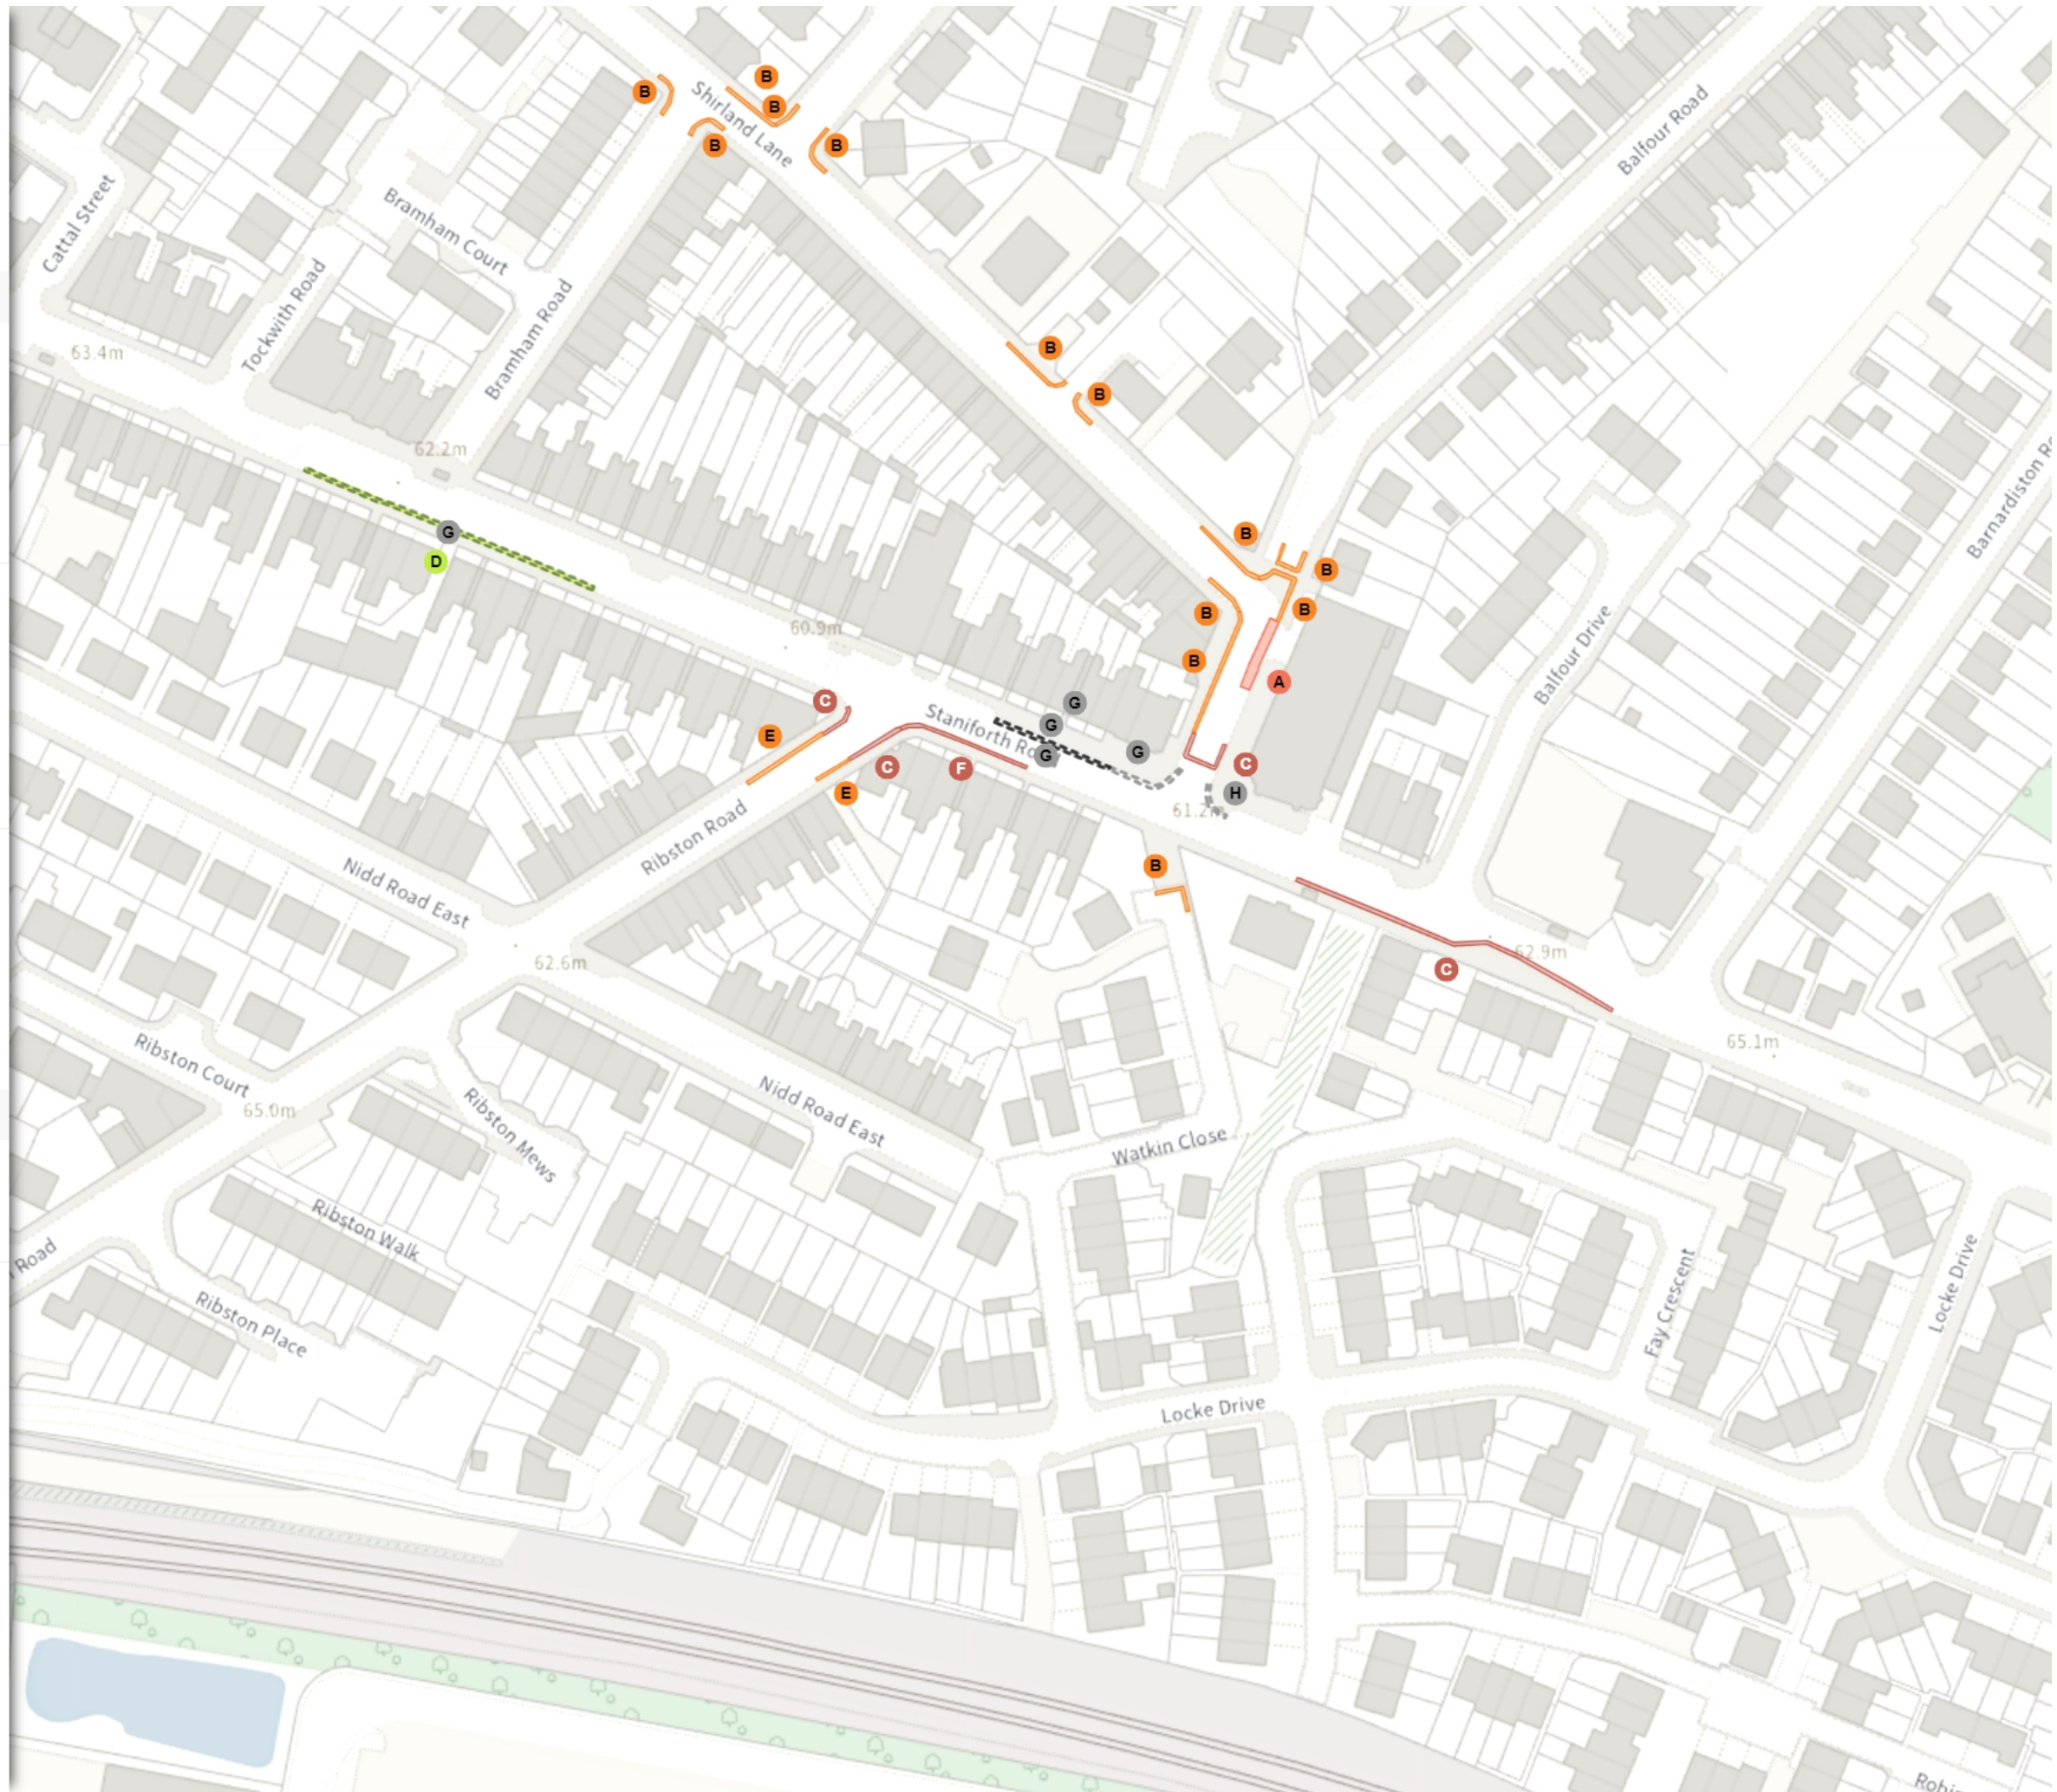

TRO 22

Map 16a of 18

ADDED

- Loading place
- A At all times
- No waiting at any time
- B At all times
- Shared
- C No waiting at any time
  At all times
- C No loading at any time
  At all times

- Shared
- D No waiting
  Mon-Fri 08:00-09:30 16:00-18:30
- D No loading
  Mon-Fri 08:00-09:30 16:00-18:30

MODIFIED

- No waiting at any time
- E At all times

Scale: 1:1250

NW 438476.776, 388208.701 SE 438895.553, 387849.034

© Crown copyright and database rights 2025 Ordnance Survey.
You are not permitted to copy, sub-license, distribute or sell any of this data to third parties in any form. Licence number 100018816