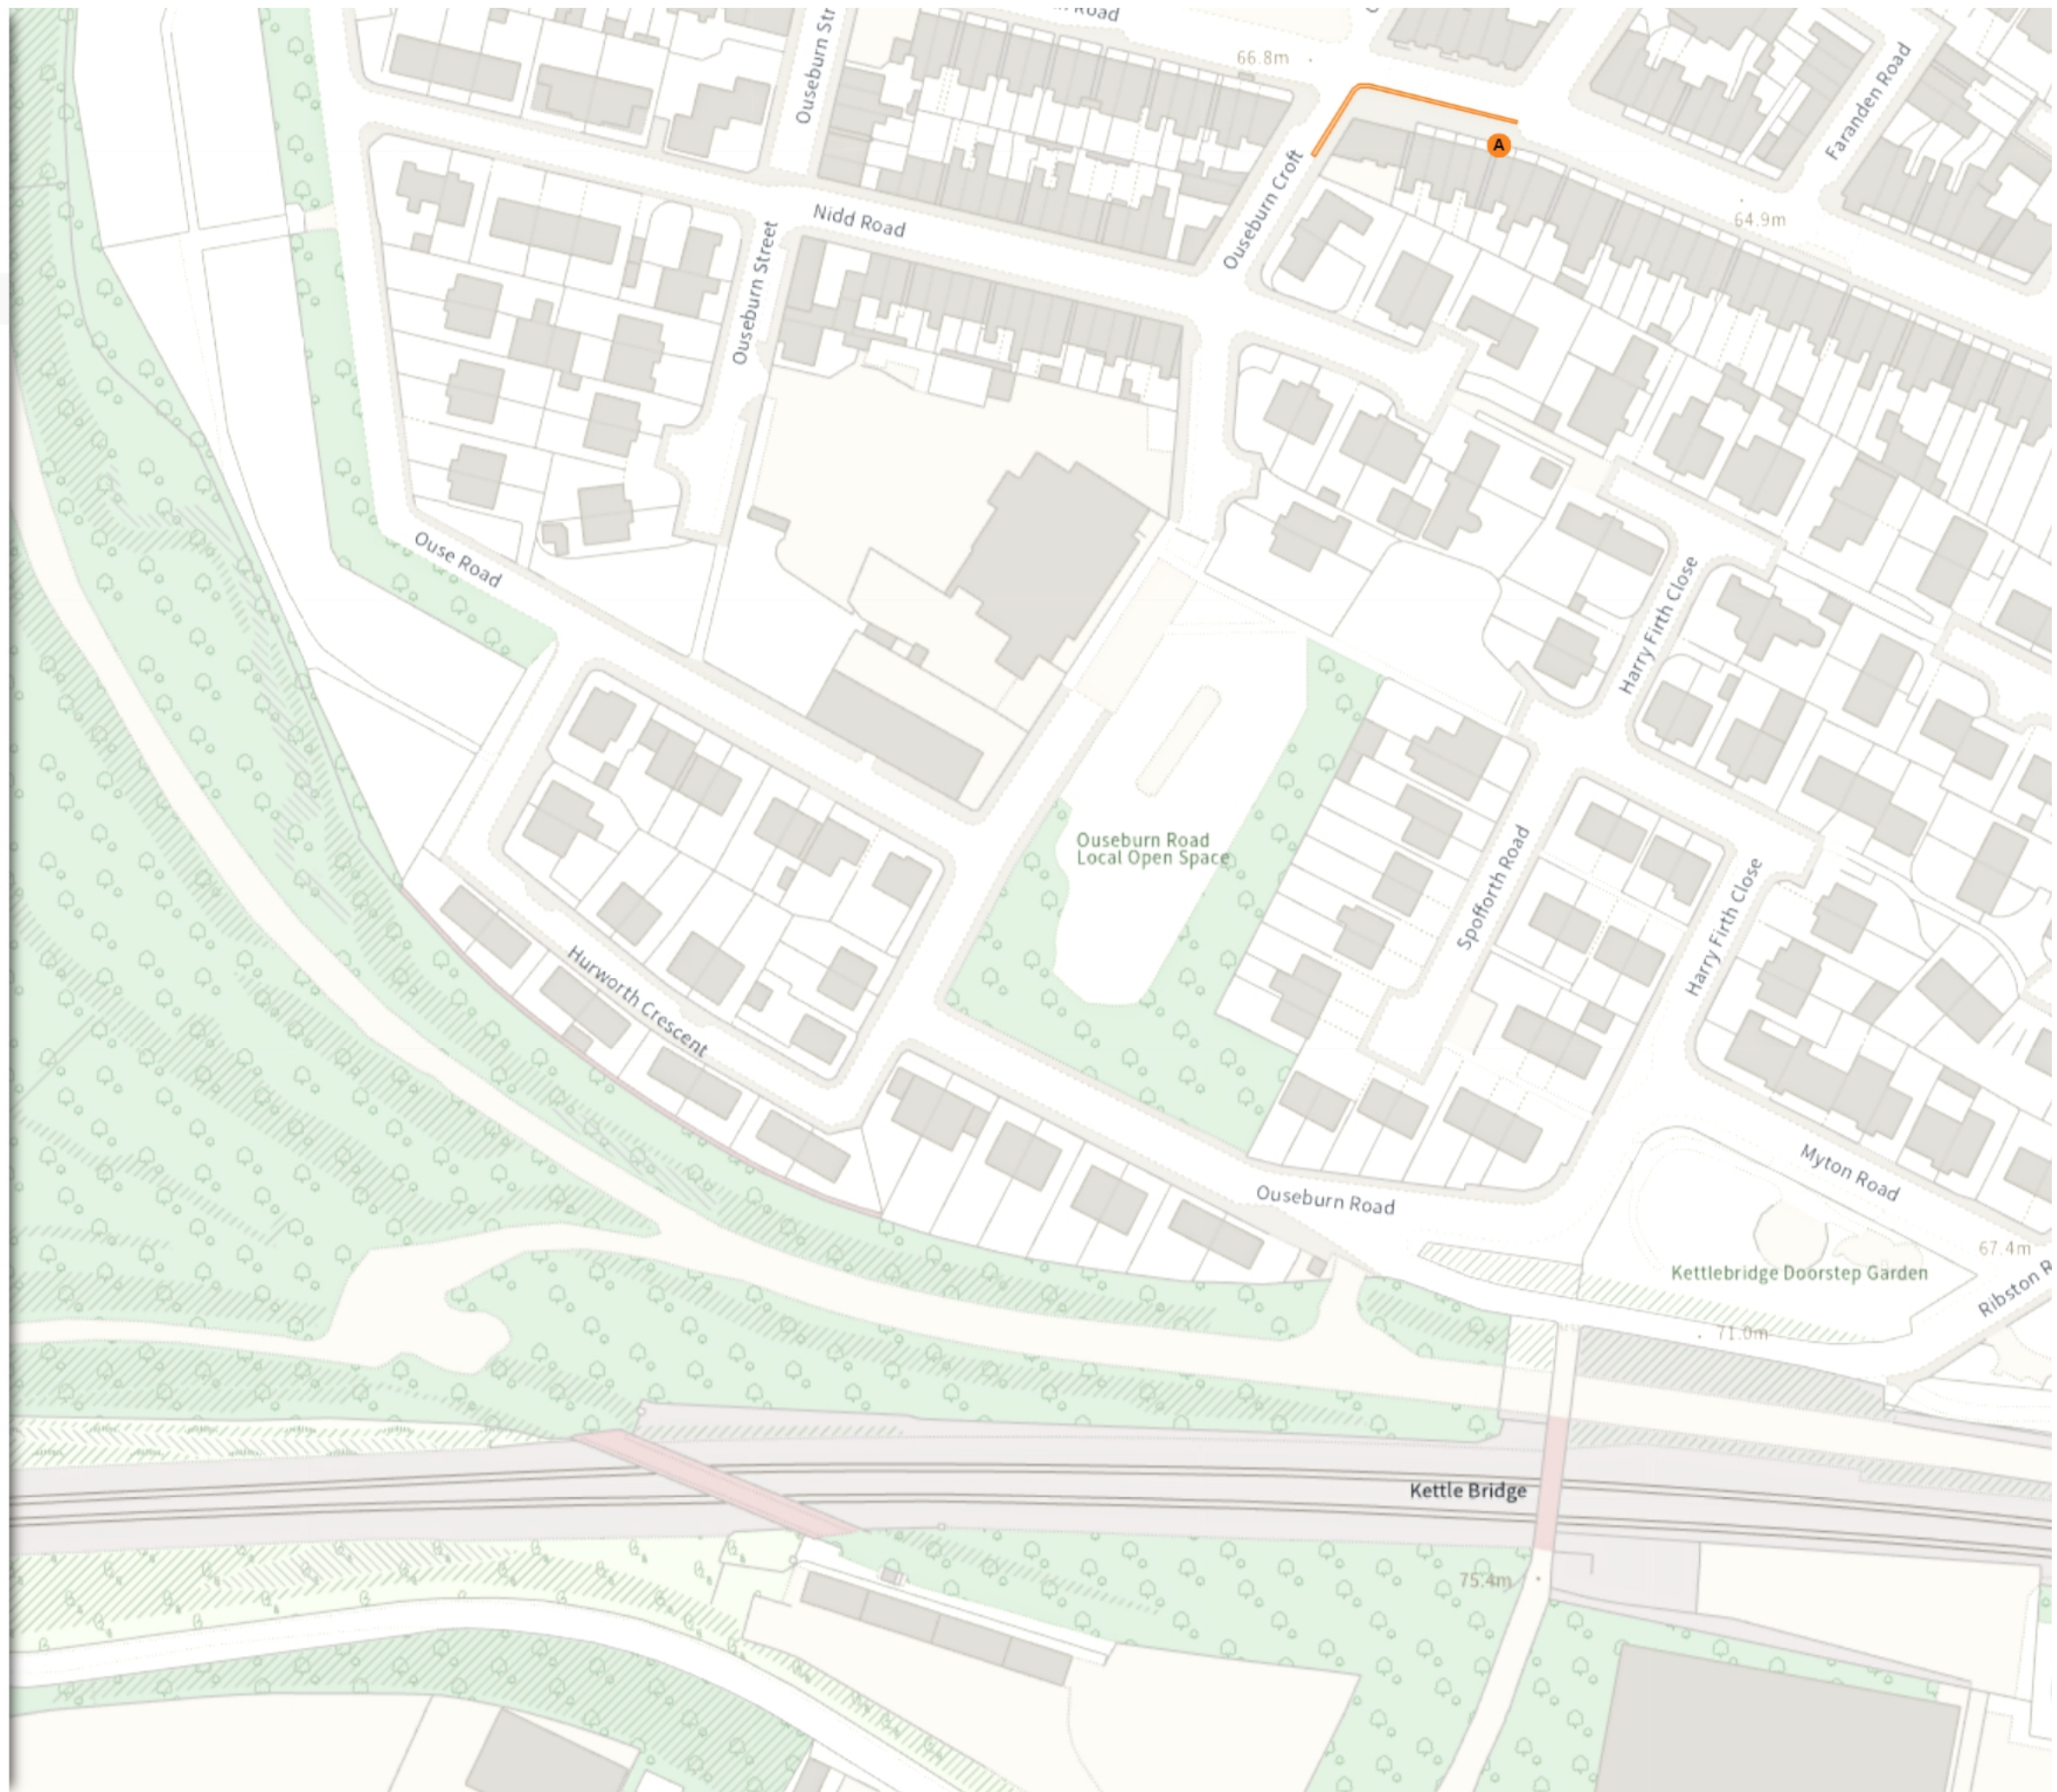

MODIFIED

No waiting at any time

At all times

Scale: 1:1250 0 20 40 60m

NW 438064.532, 388205.387 SE 438483.278, 387845.684

© Crown copyright and database rights 2025 Ordnance Survey.
You are not permitted to copy, sub-license, distribute or sell any of this data to third parties in any form. Licence number 100018816