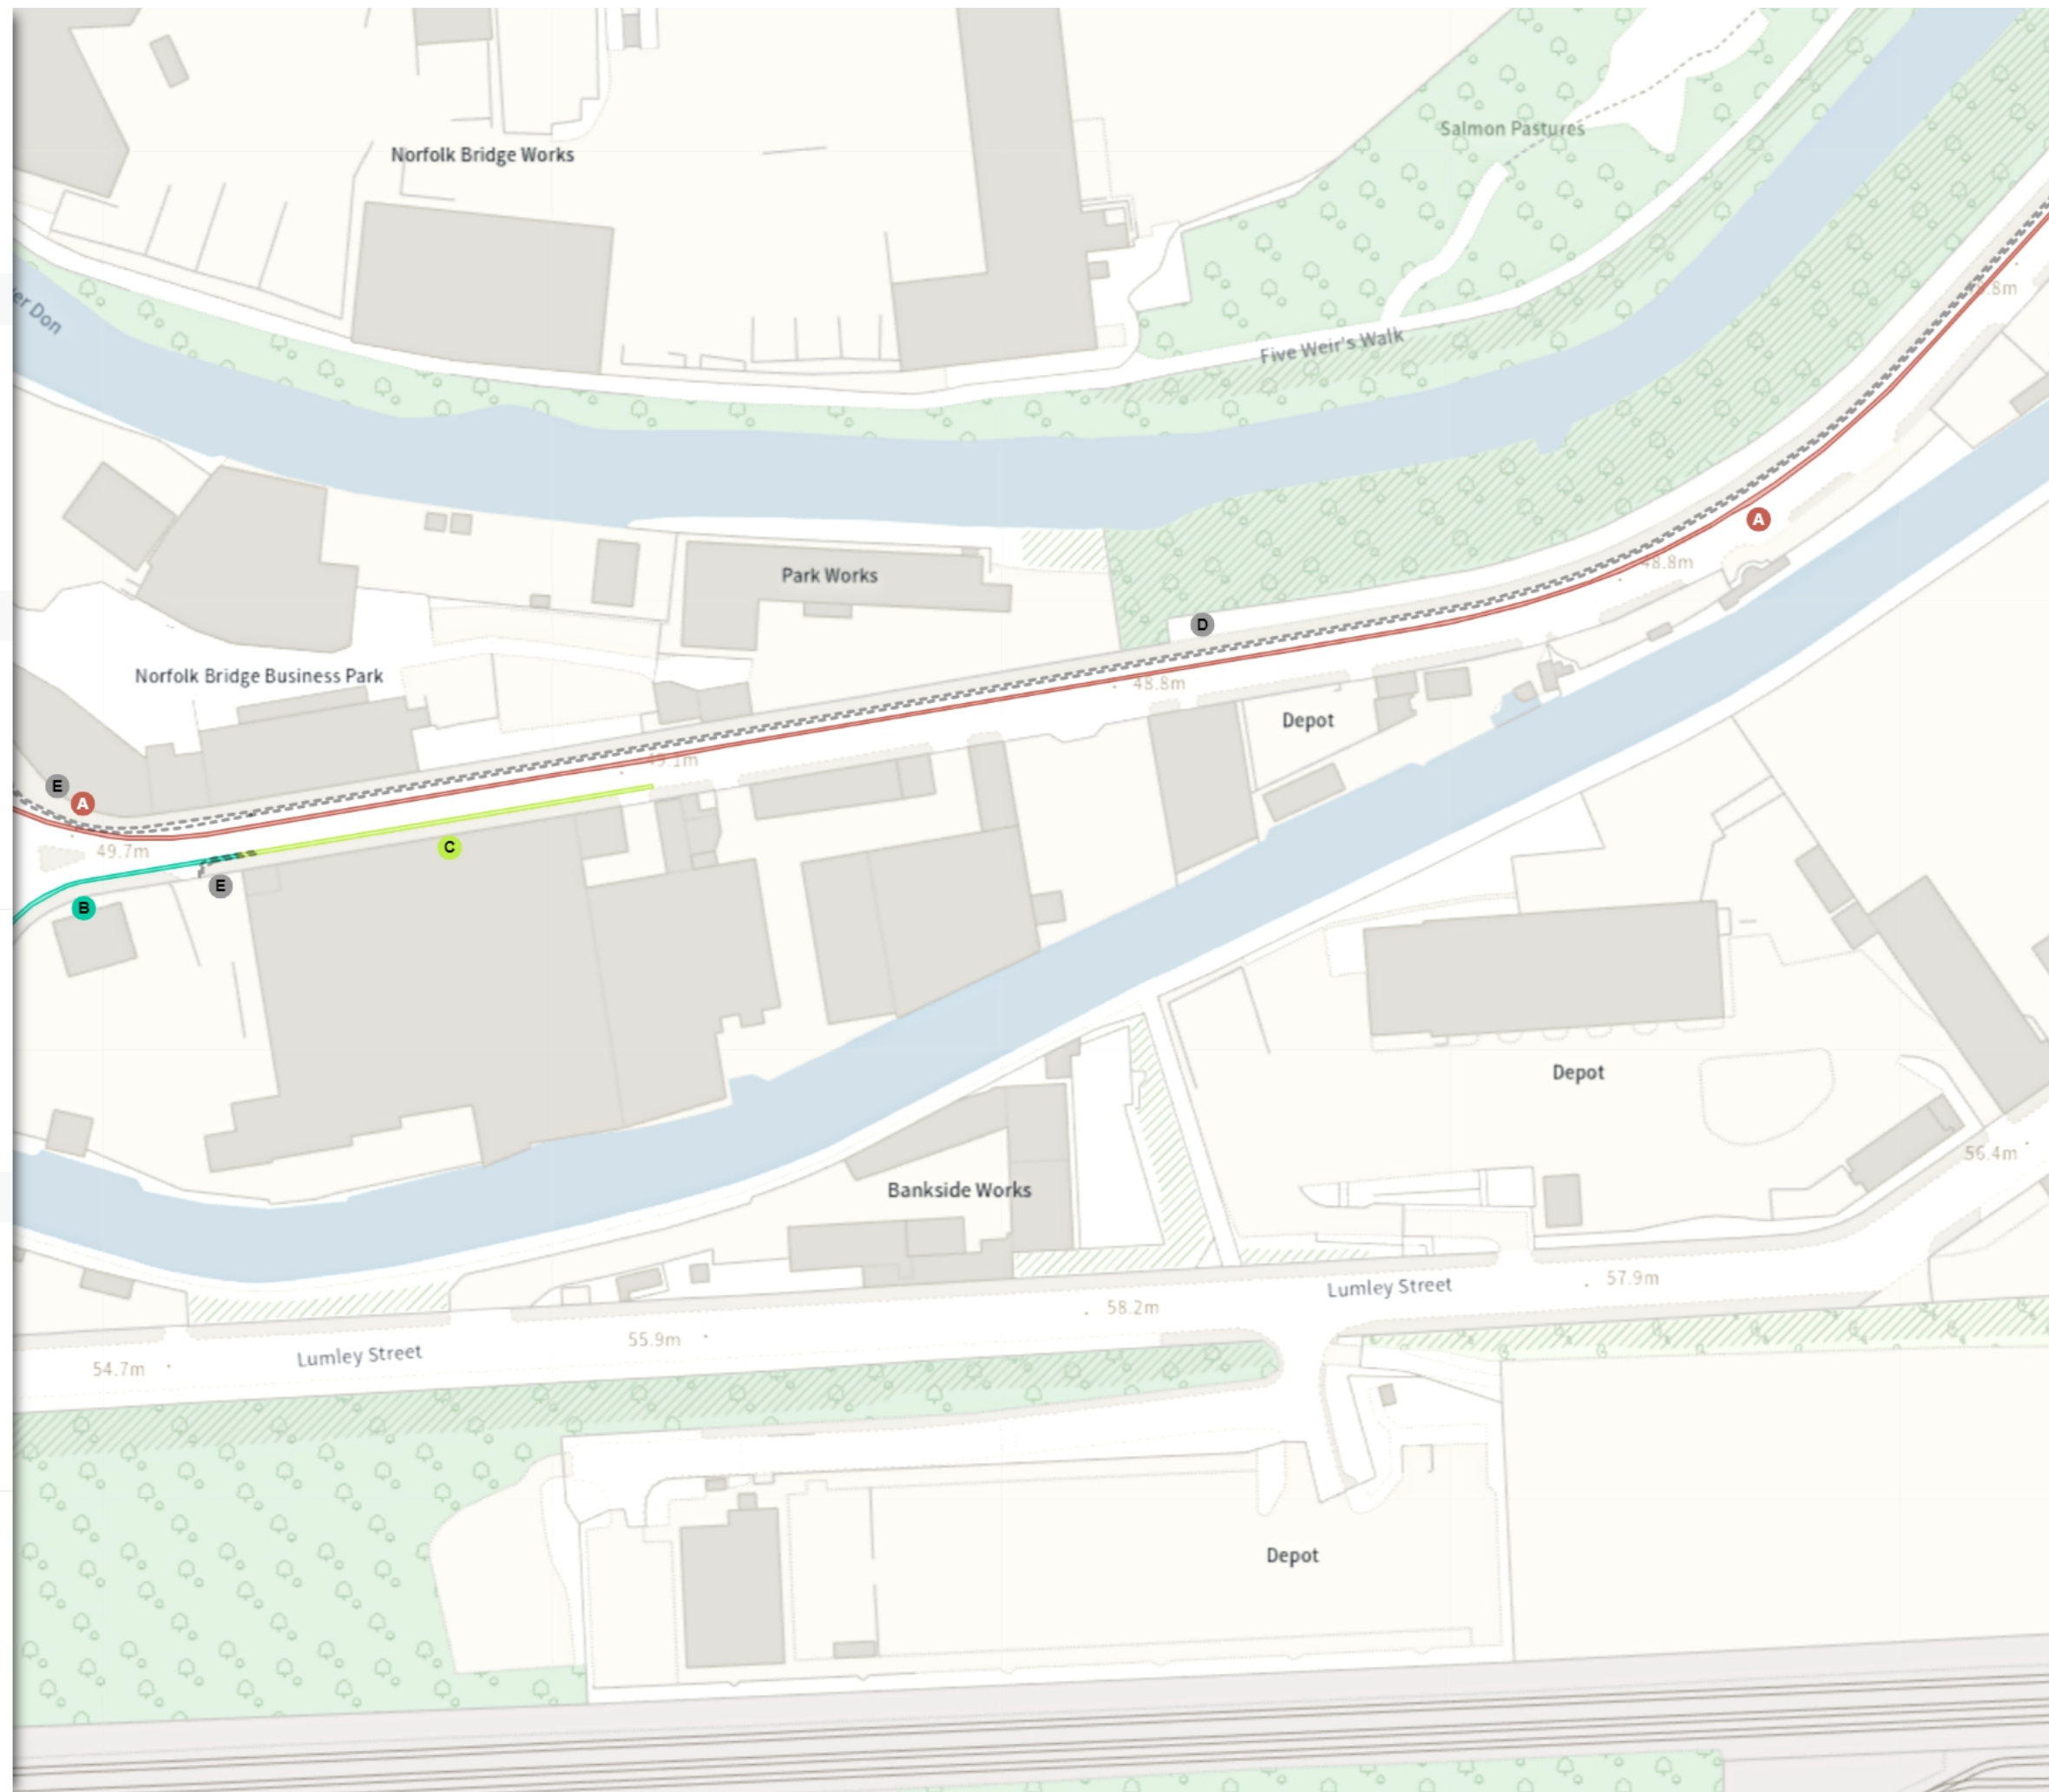

TRO 22

Map 13b of 18

REMOVED

Shared

E No waiting at any time
At all times

E No loading
Mon-Fri 08:00-09:30 16:00-18:30

Scale: 1:1250 0 20 40 60m

NW 436827.443, 388195.659 SE 437246.094, 387835.847