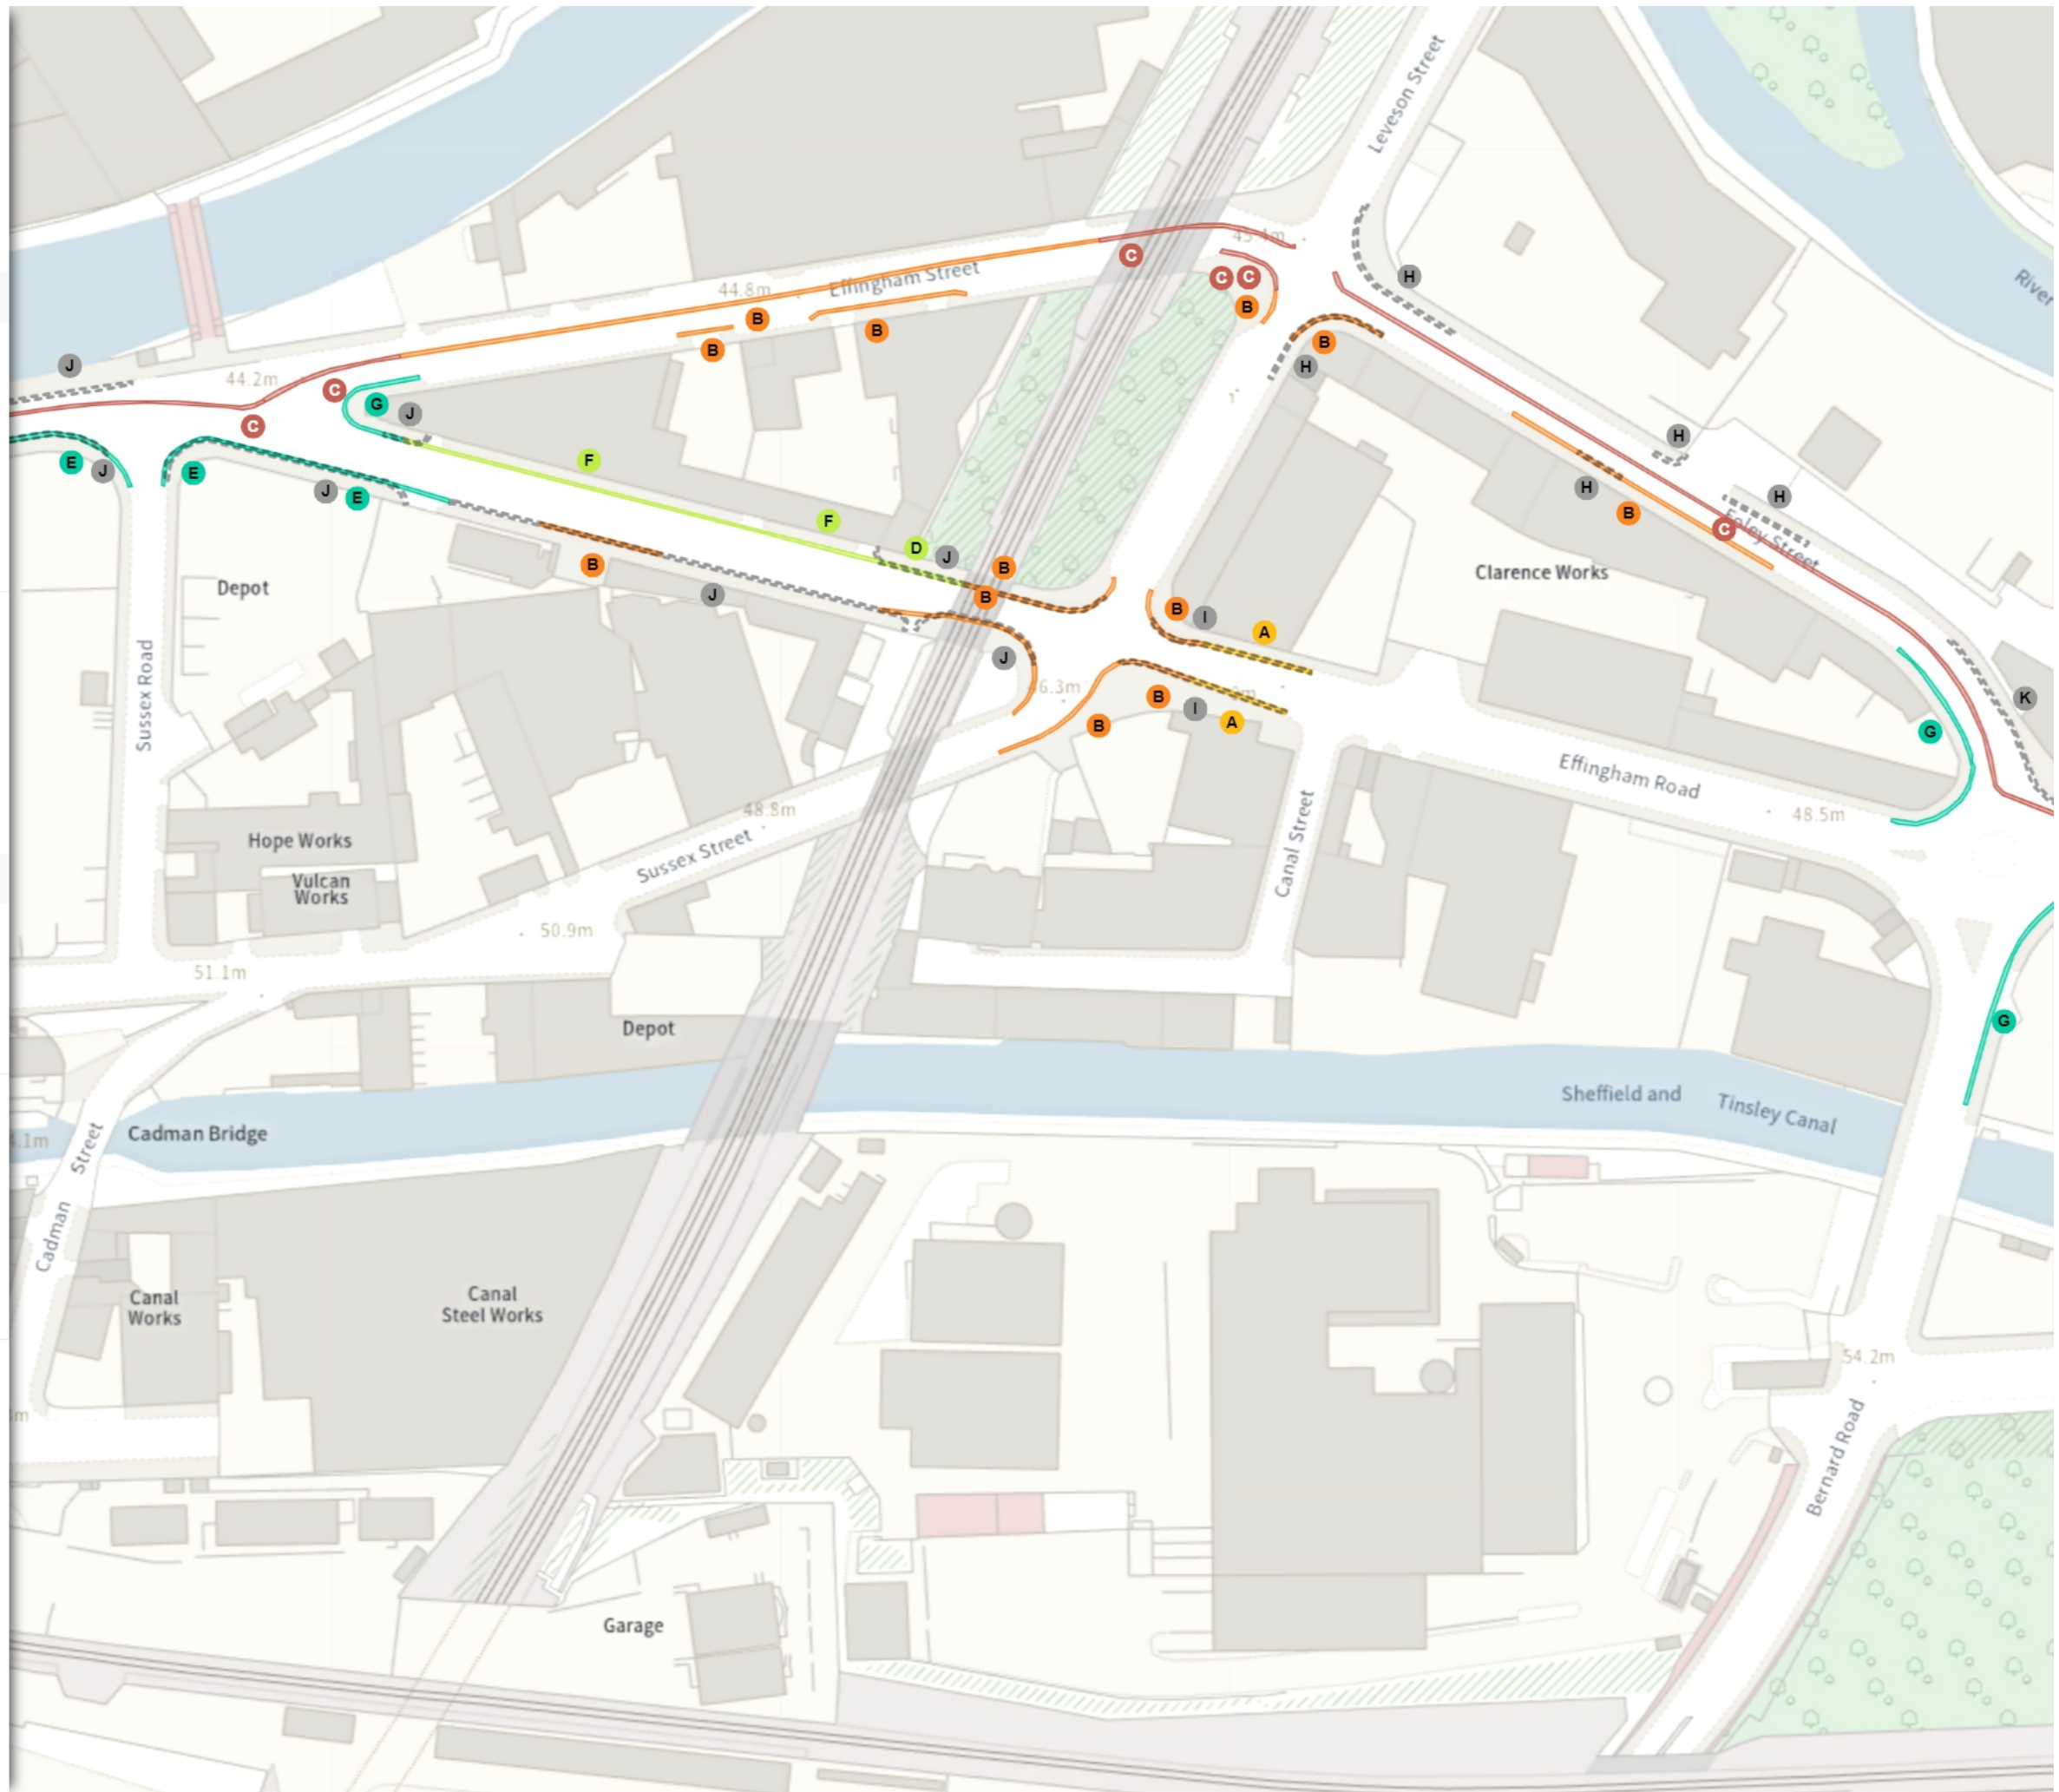

TRO 22

Map 12b of 18

MODIFIED

- Shared
- No waiting
  Mon-Fri 08:00-09:30 16:00-18:30
- No loading
  Mon-Fri 08:00-09:30 16:00-18:30

- Shared
- No waiting at any time
  At all times

- No loading
  Mon-Fri 08:00-09:30 16:00-18:30

REMOVED

- No waiting
- Mon-Sat 08:00-18:30
- Mon-Fri 08:00-09:30 16:00-18:30

- Shared
- No waiting
  Mon-Fri 08:00-09:30 16:00-18:30

- No loading
  Mon-Fri 08:00-09:30 16:00-18:30

Scale: 1:1250

NW 436415.02, 388192.487 SE 436833.64, 387832.639
© Crown copyright and database rights 2025 Ordnance Survey.
You are not permitted to copy, sub-license, distribute or sell any of this data to third parties in any form. Licence number 100018816