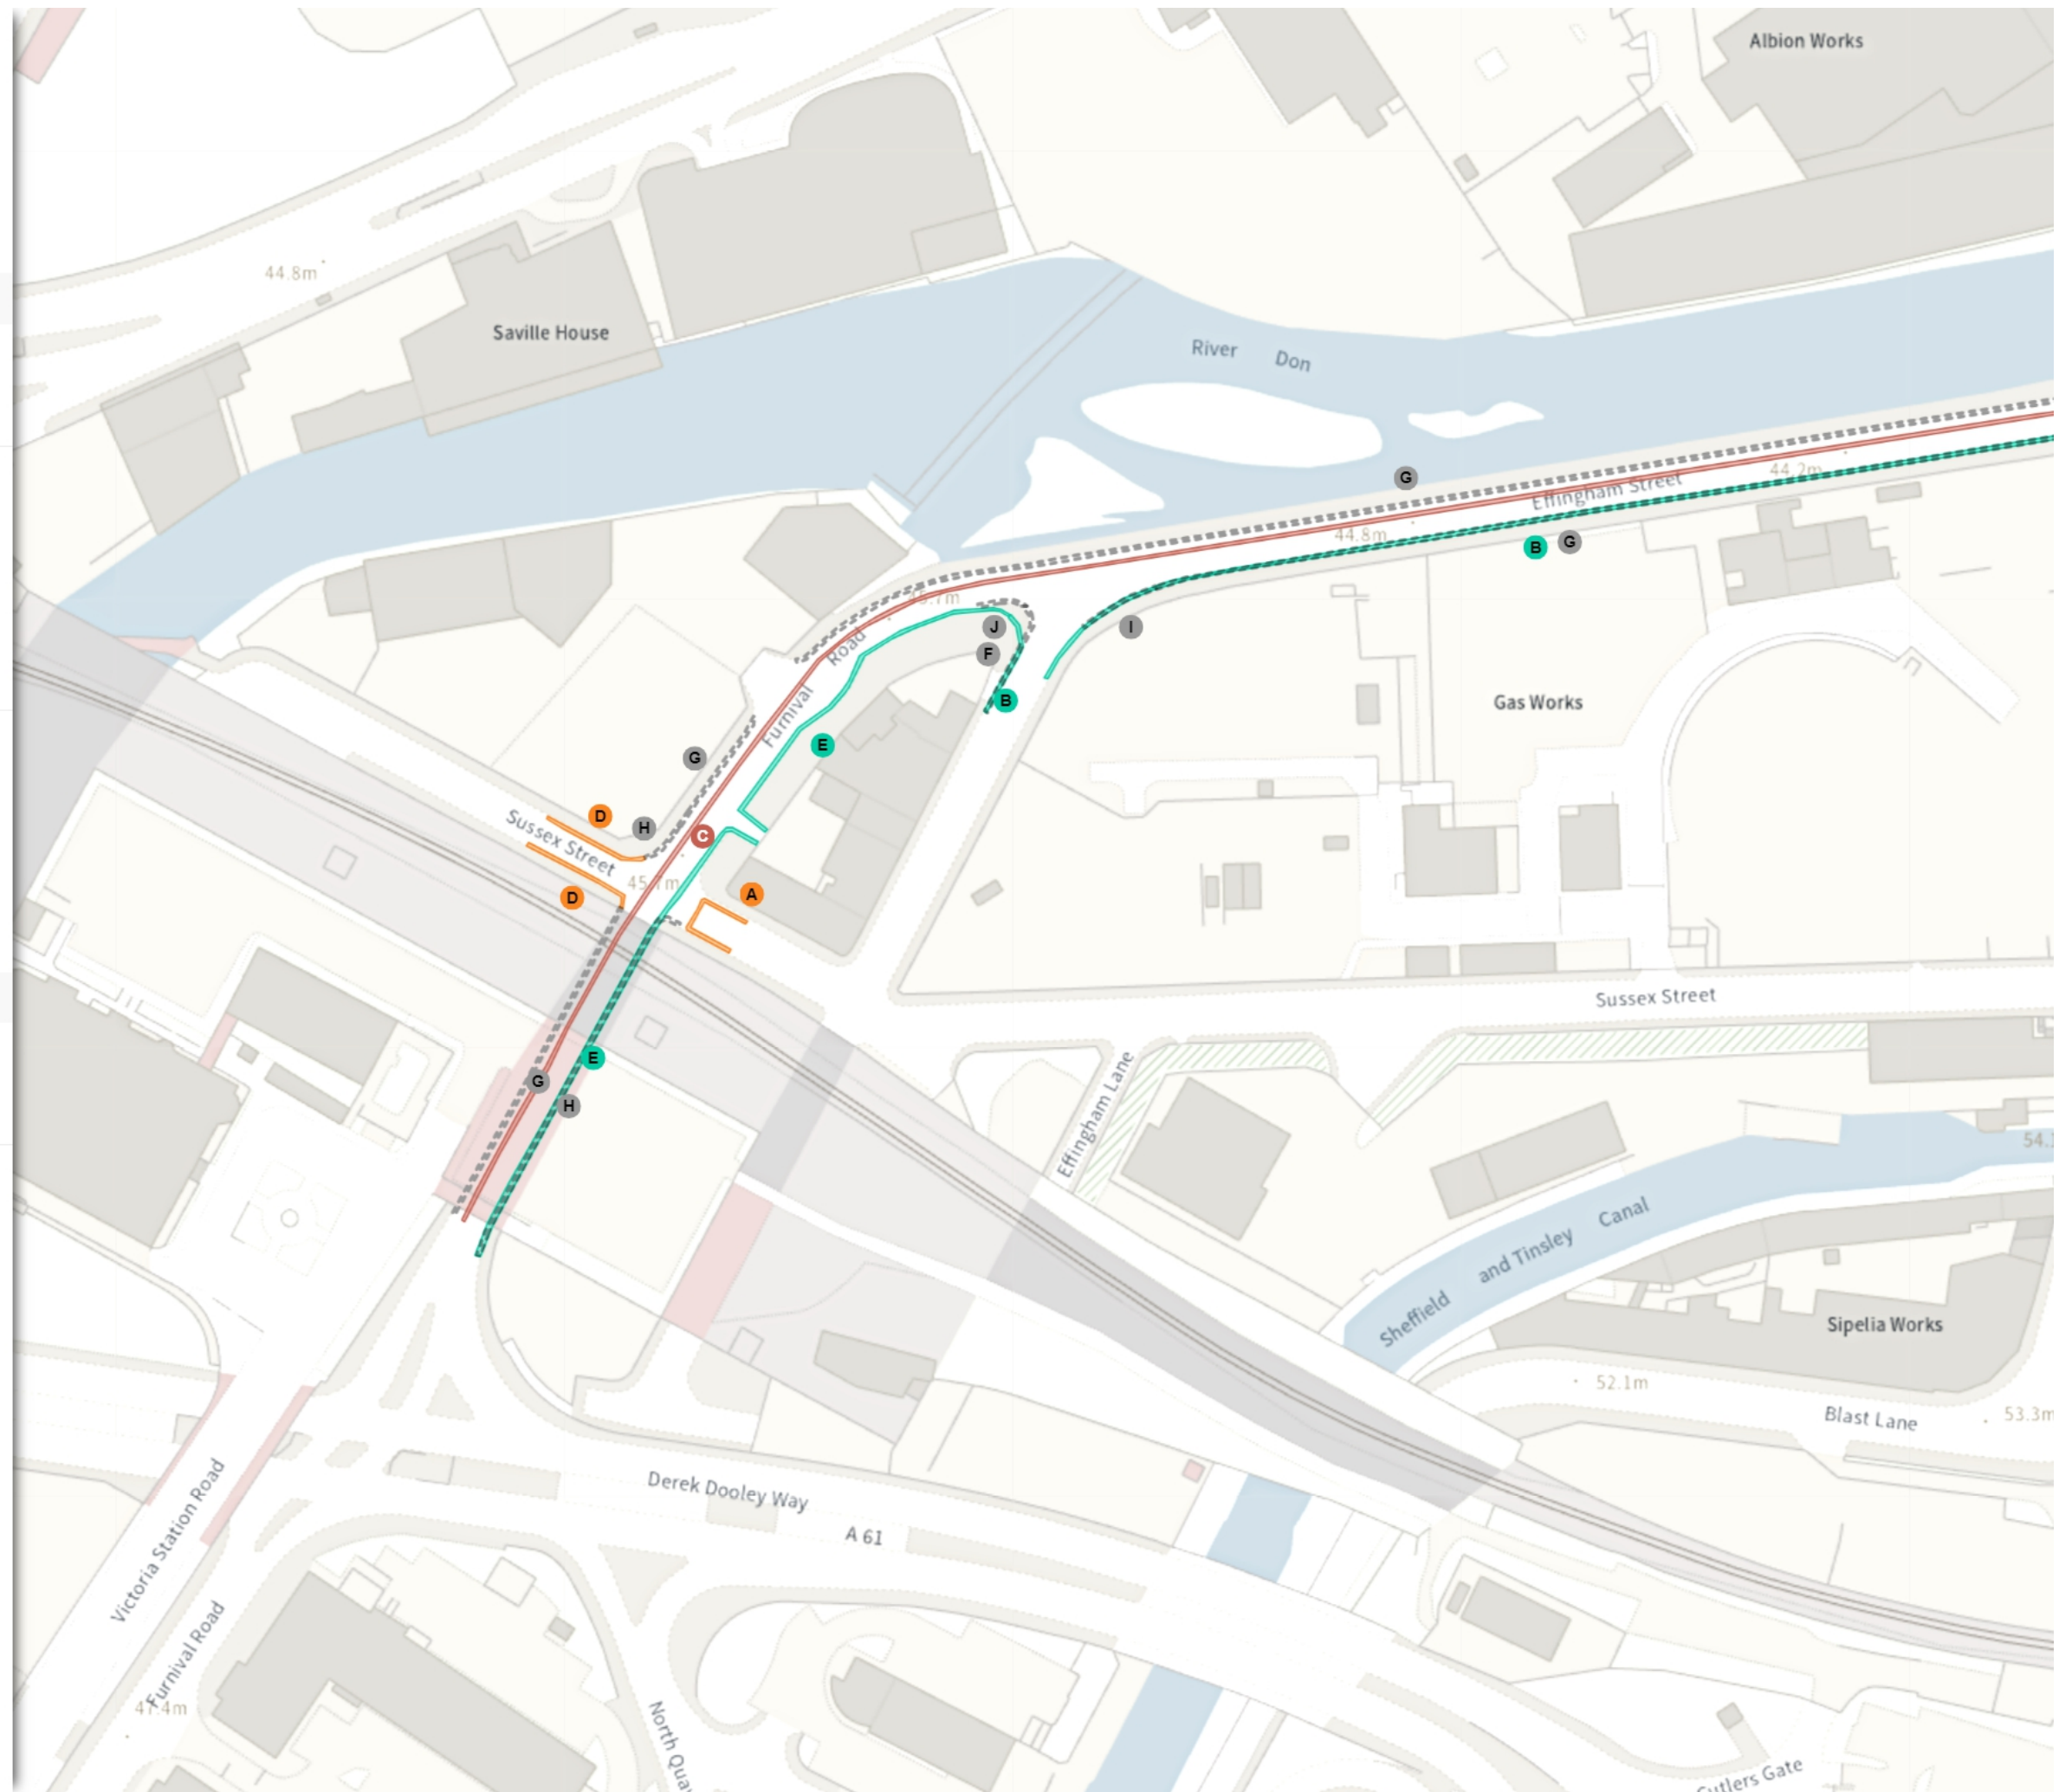

TRO 22

Map 11a of 18

ADDED

No waiting at any time

A At all times

Shared

B No waiting at any time

At all times

B No loading

Mon-Fri 08:00-09:30 16:00-18:30

Shared

C No waiting at any time

At all times

C No loading at any time

At all times

MODIFIED

No waiting at any time

D At all times

Shared

E No waiting at any time

At all times

E No loading

Mon-Fri 08:00-09:30 16:00-18:30

Scale: 1:1250 0 20 40 60m

NW 436002.775, 388189.352 SE 436421.364, 387829.468

© Crown copyright and database rights 2025 Ordnance Survey. You are not permitted to copy, sub-license, distribute or sell any of this data to third parties in any form. Licence number 100018816