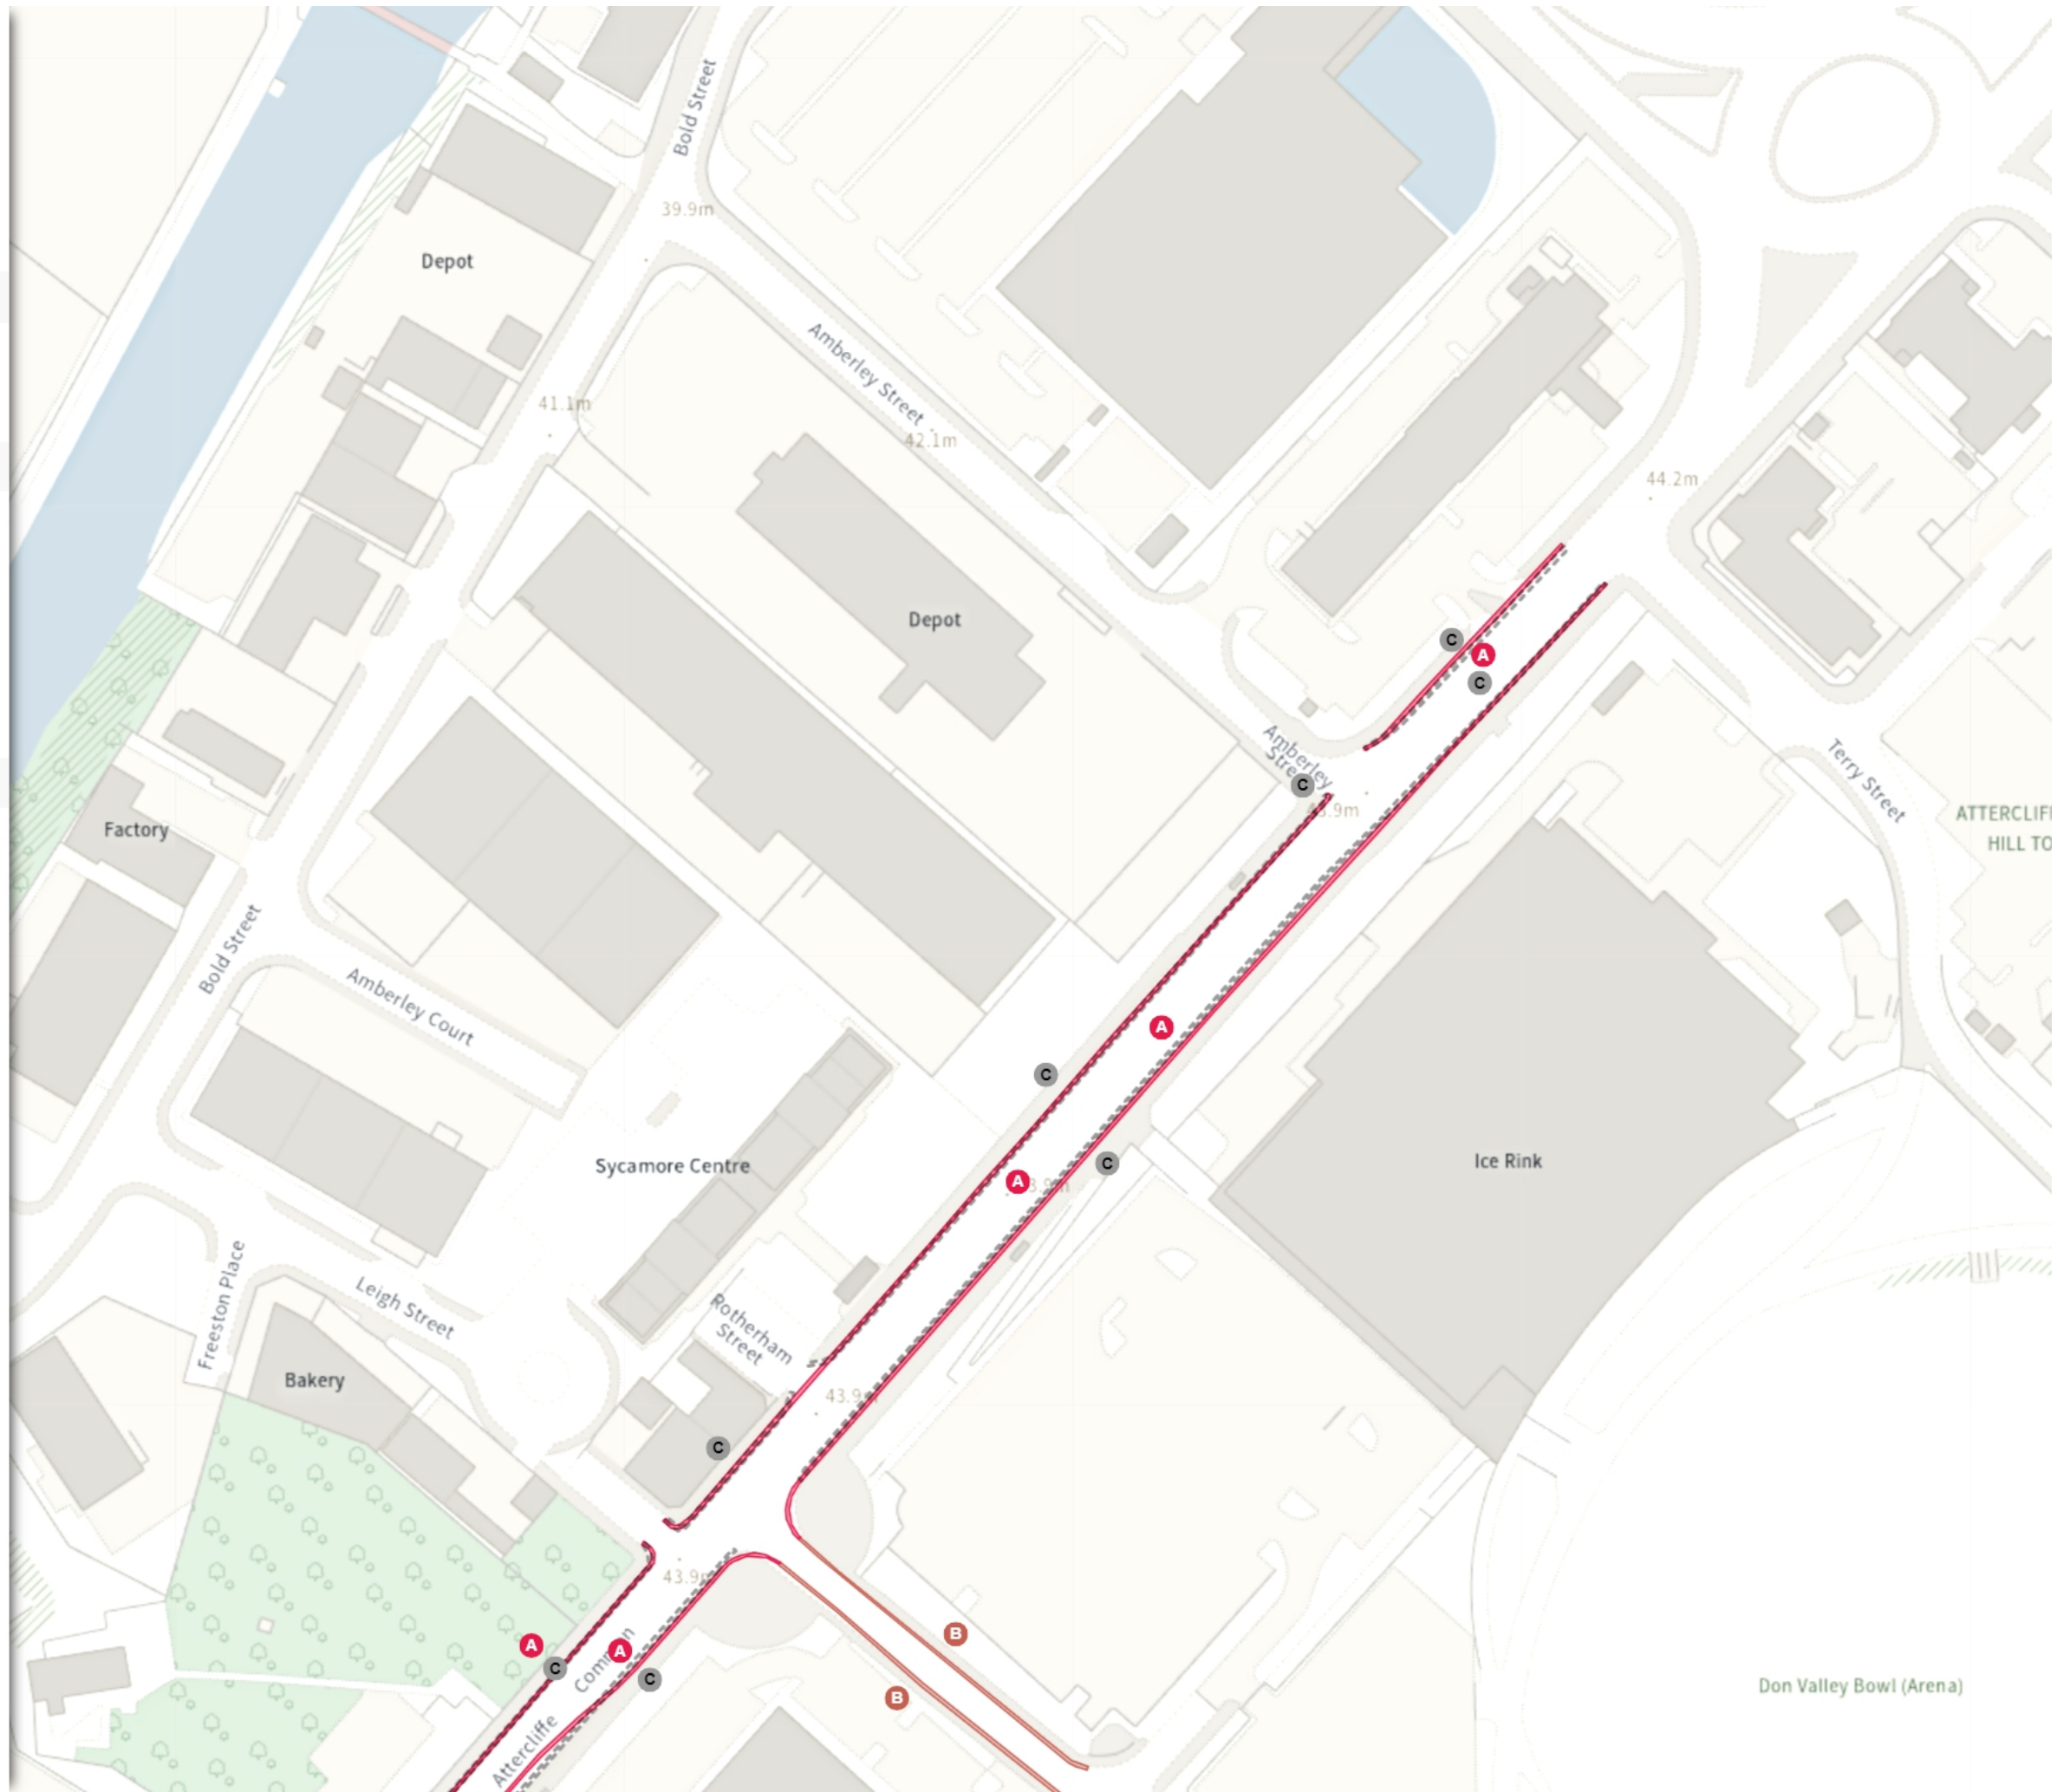

TRO 22

Map 1 of 18

ADDED

- No stopping at any time
- At all times

MODIFIED

- Shared
- No waiting at any time
  At all times
- No loading at any time
  At all times

REMOVED

- Shared
- No waiting at any time
  At all times
- No loading at any time
  At all times

Scale: 1:1250 0 20 40 60m

NW 438170.367, 389645.425 SE 438588.995, 389285.841

© Crown copyright and database rights 2025 Ordnance Survey. You are not permitted to copy, sub-license, distribute or sell any of this data to third parties in any form. Licence number 100018816

Don Valley Bowl (Arena)