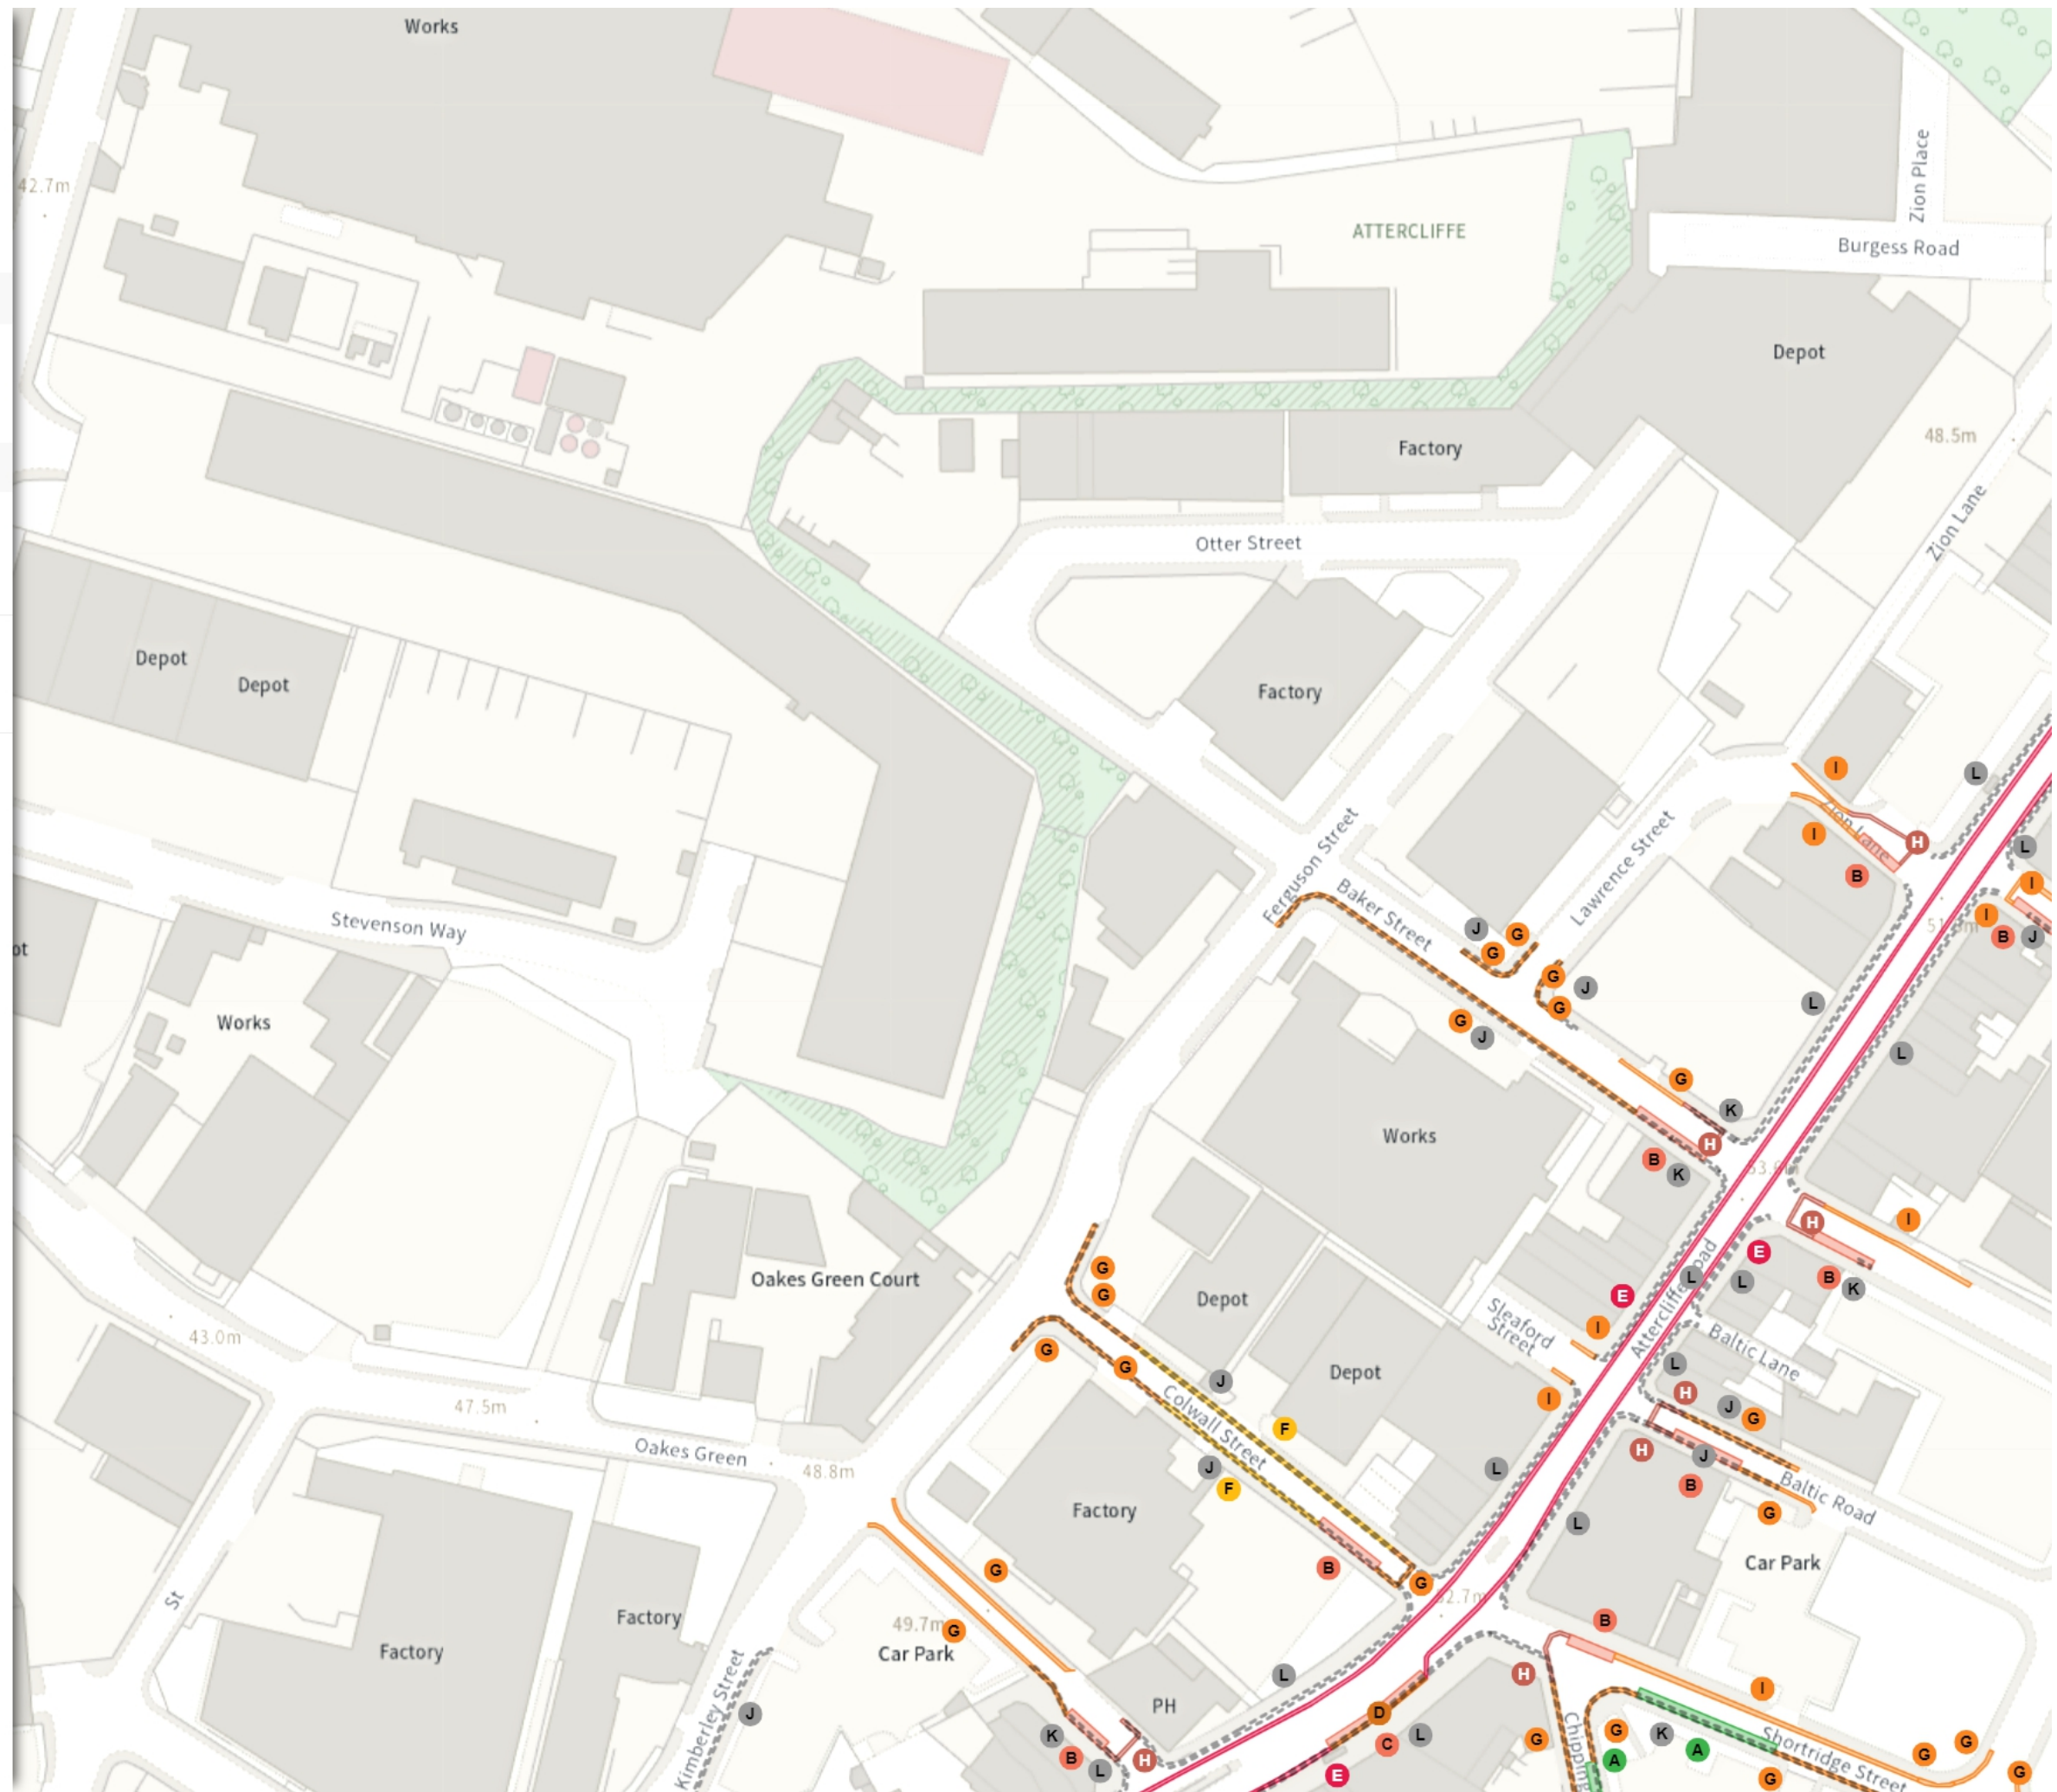

Static Order Guide

Map page indicator

Shows current map number against total and indicates if the legend is split over multiple pages eg. 2a, 2b, 2c

Change type

Indicates whether restrictions have been Added, Modified or Removed

TRO 22

Map 4b of 18

MODIFIED

- No waiting at any time
- At all times

REMOVED

- No waiting
- Mon-Sat 08:00-18:30
- No waiting at any time
- At all times
- Shared
- No waiting at any time
- At all times
- No loading
- Mon-Fri 07:30-09:30 16:00-18:30