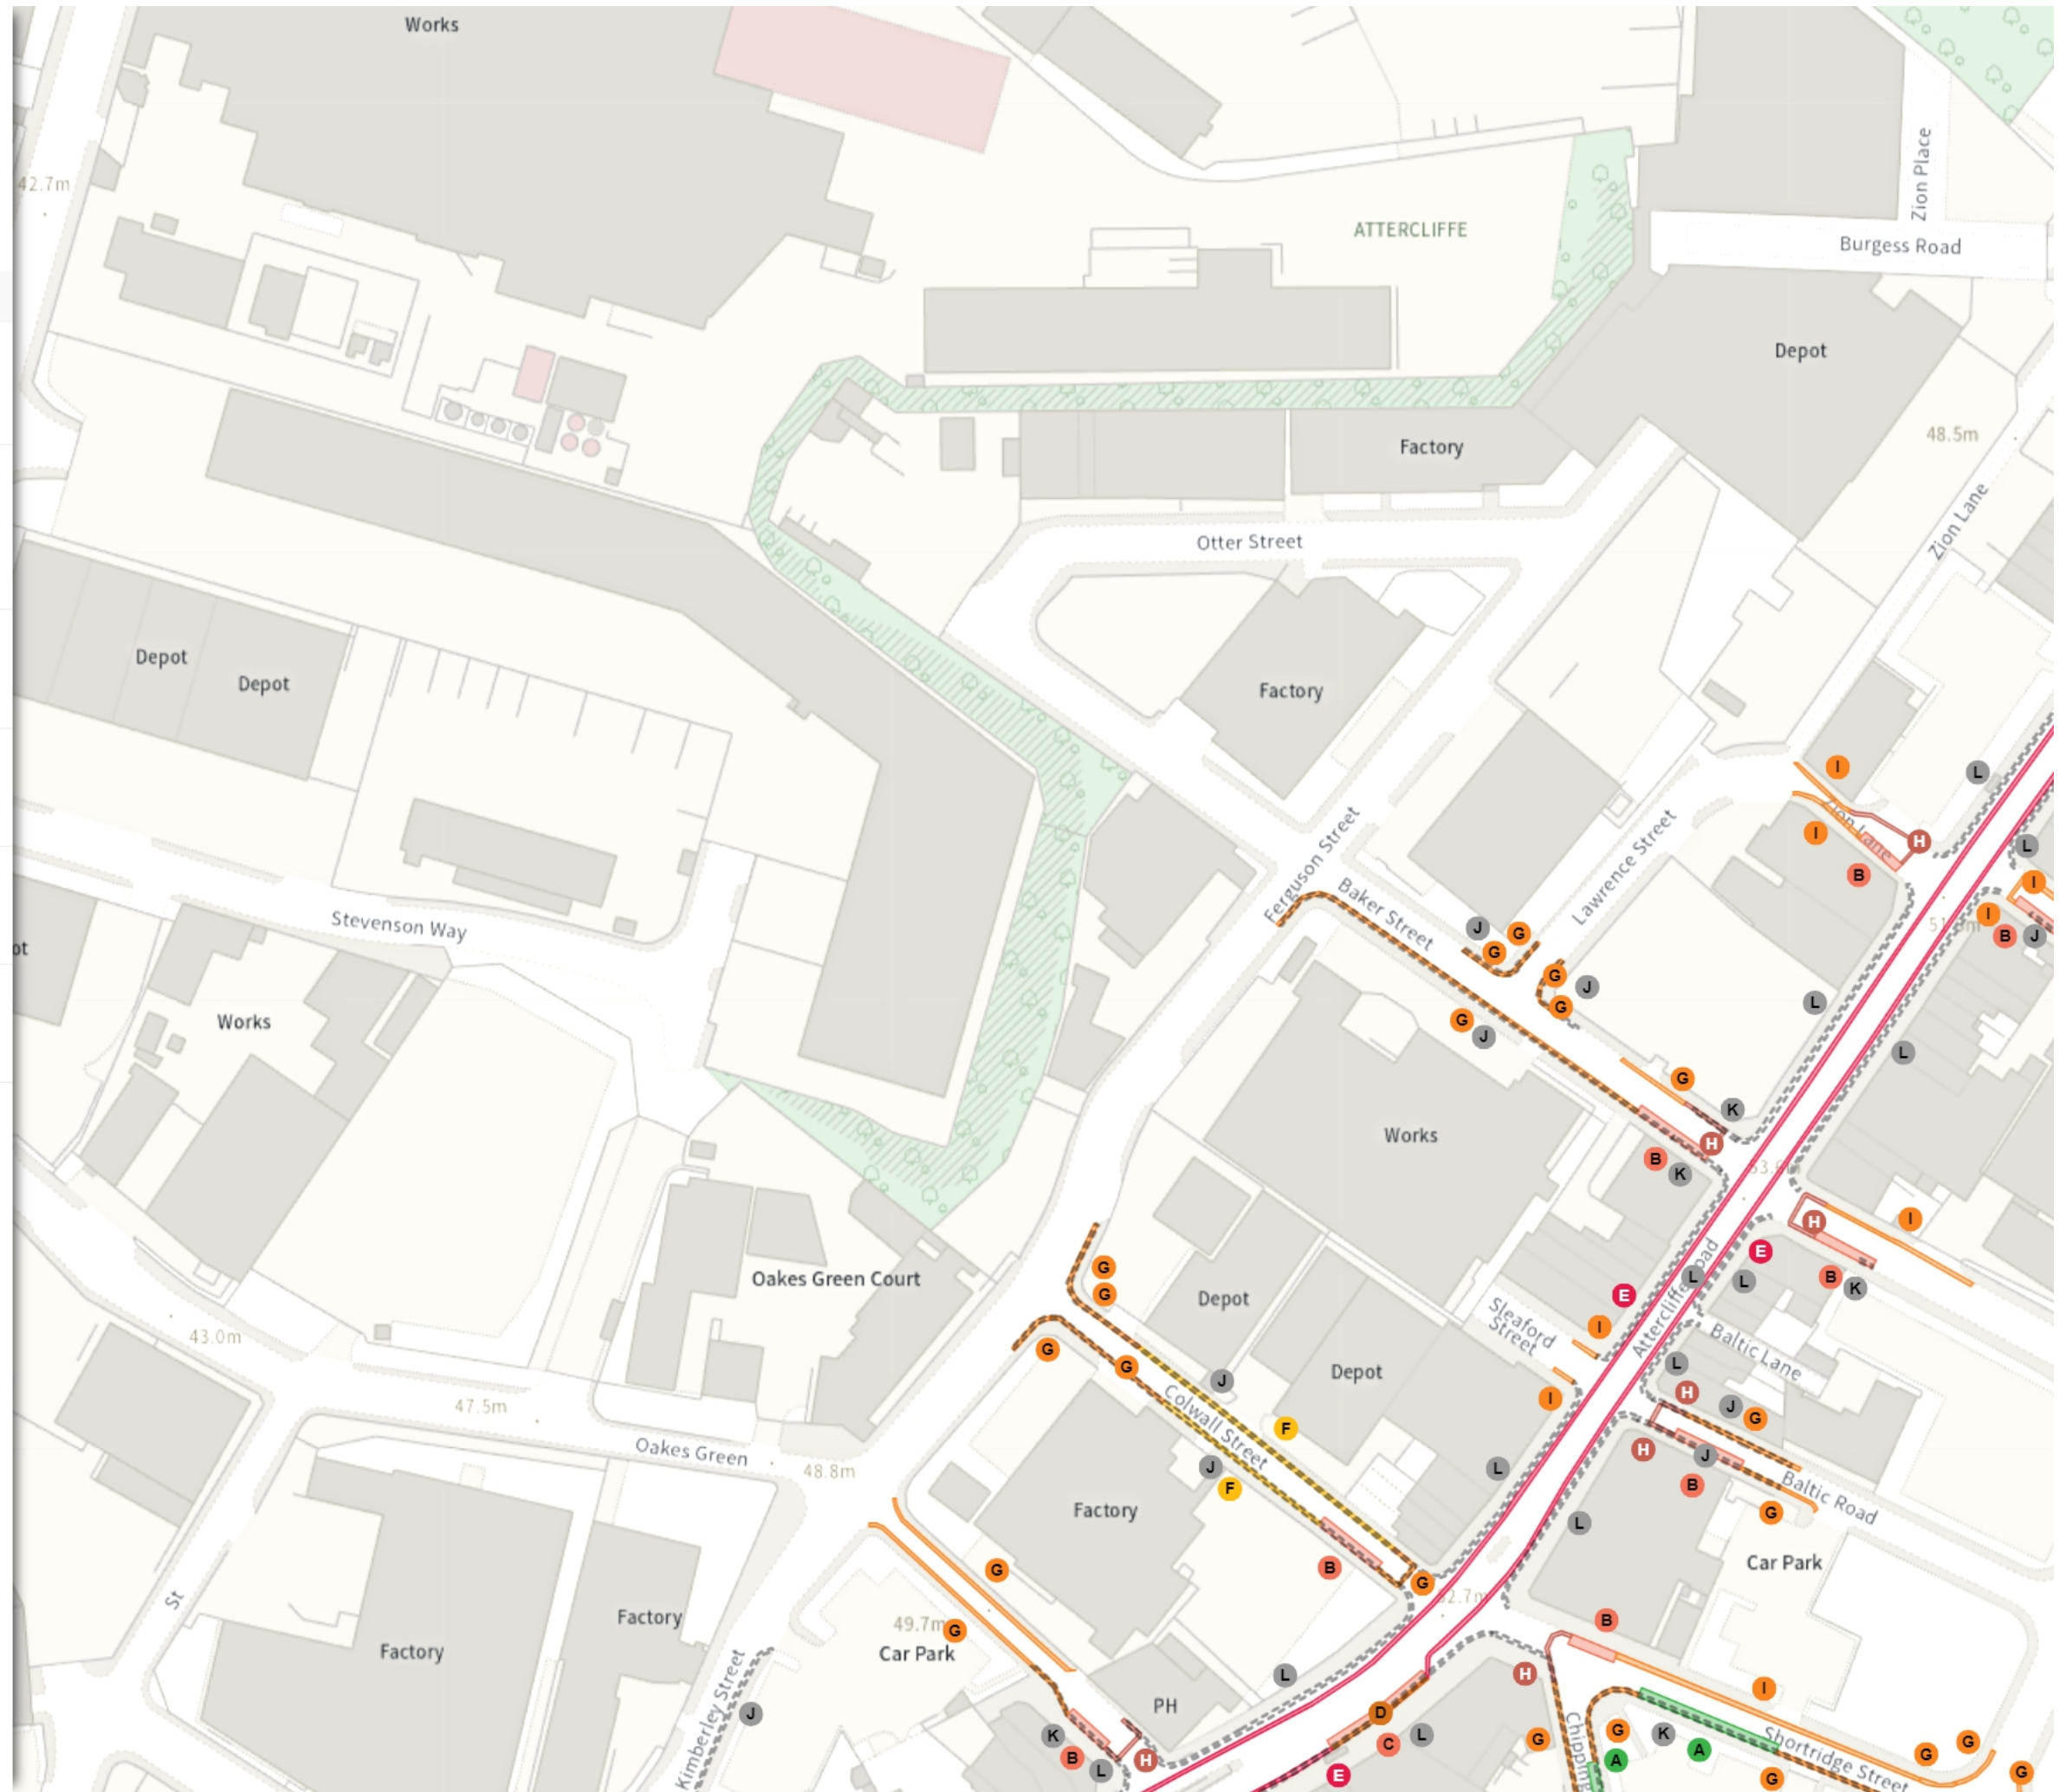

Static Order Guide

Map page indicator

Shows current map number against total and indicates if the legend is split over multiple pages eg. 2a, 2b, 2c

Change type

Indicates whether restrictions have been Added, Modified or Removed

TRO 22

Map 4b of 18

MODIFIED

- No waiting at any time
- At all times

REMOVED

- No waiting
- Mon-Sat 08:00-18:30
- No waiting at any time
- At all times
- Shared
- No waiting at any time
- At all times
- No loading
- Mon-Fri 07:30-09:30 16:00-18:30