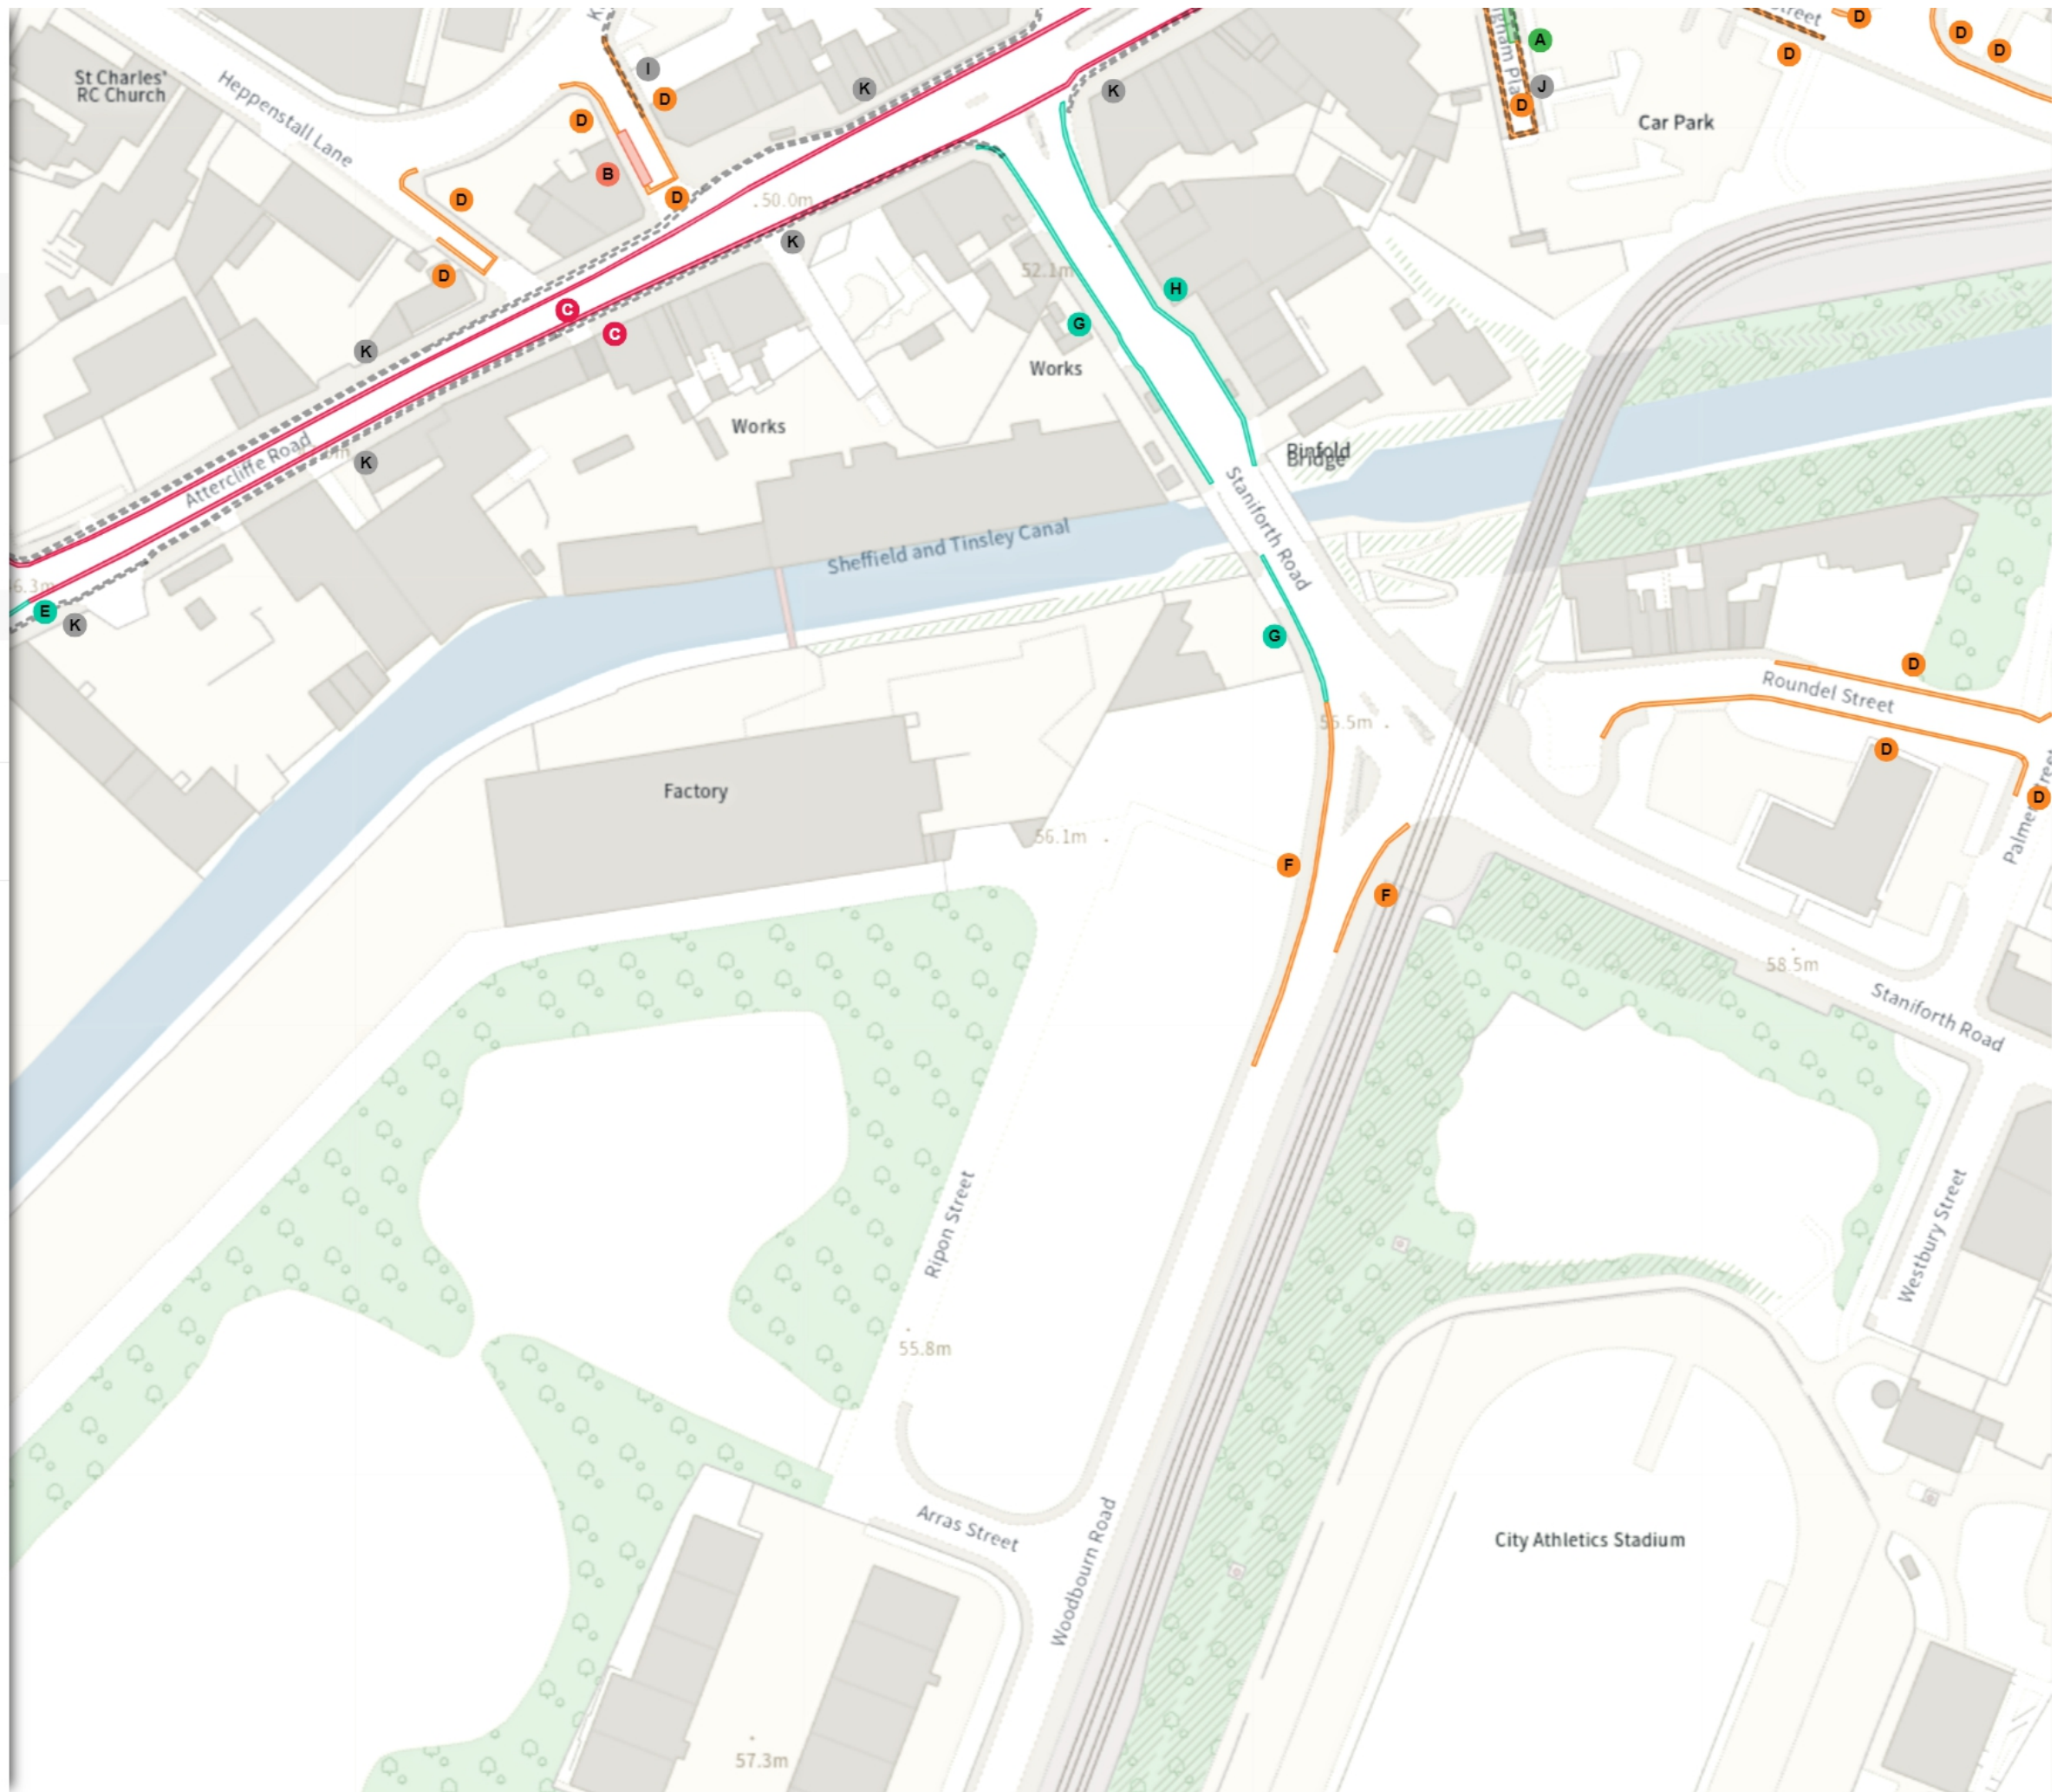

TRO 22

Map 8b of 18

MODIFIED

Shared

H No waiting at any time
At all times

H No loading
Mon-Fri 08:00-09:30 16:30-18:30

REMOVED

No waiting
I Mon-Sat 08:00-18:30

No waiting at any time
J At all times

Shared

K No waiting at any time
At all times

K No loading
Mon-Fri 07:30-09:30 16:00-18:30

Scale: 1:1250 0 20 40 60m

NW 437503.179, 388560.77 SE 437921.851, 388201.045

© Crown copyright and database rights 2025 Ordnance Survey. You are not permitted to copy, sub-license, distribute or sell any of this data to third parties in any form. Licence number 100018816