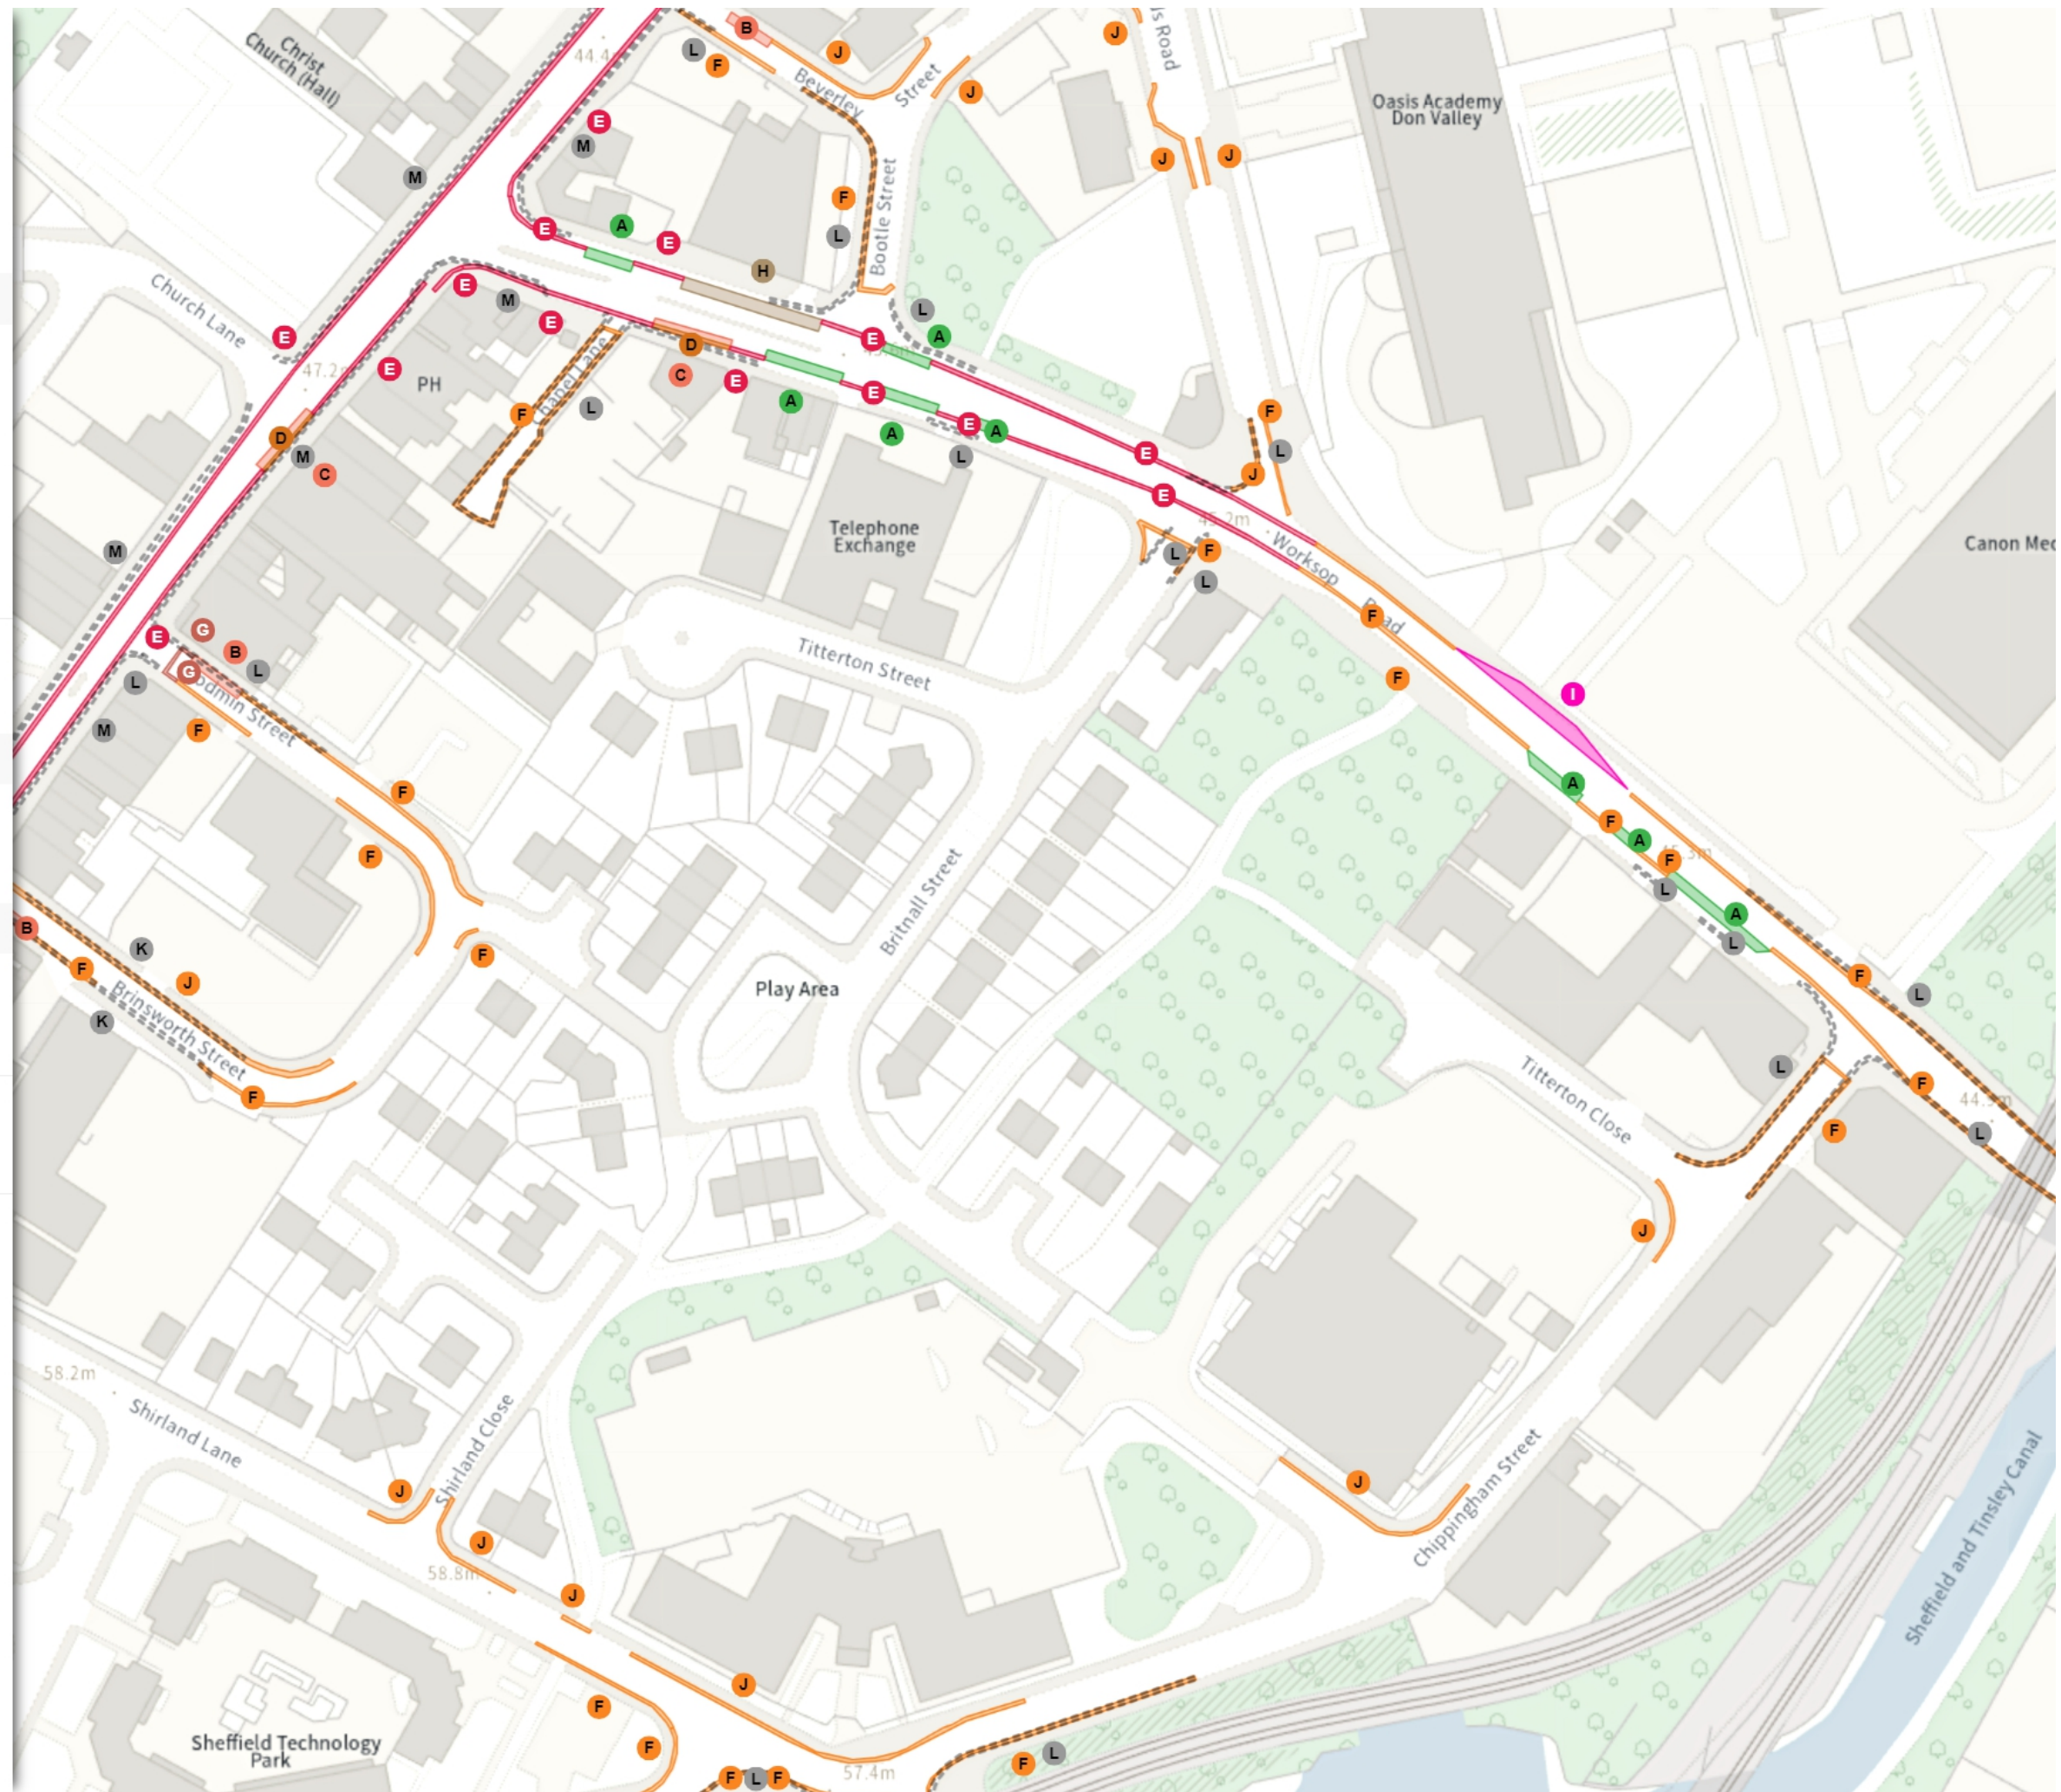

Static Order Guide

Map page indicator

Shows current map number against total and indicates if the legend is split over multiple pages eg. 2a, 2b, 2c

Change type

Indicates whether restrictions have been Added, Modified or Removed

TRO 22

Map 5b of 18

ADDED

- Shared
- Free parking place

Mon-Fri	00:00-07:30	18:00-00:00
Sat-Sun	00:00-00:00	
- Loading place

Mon-Fri	07:30-18:00
---------	-------------

Bus stop

- At all times

TRO 22

Map 6 of 18

ADDED

- No waiting at any time
- At all times

REMOVED

- No waiting at any time
- At all times

Scale: 1:1250

NW 438307.408, 388926.985 SE 438726.109, 388567.358