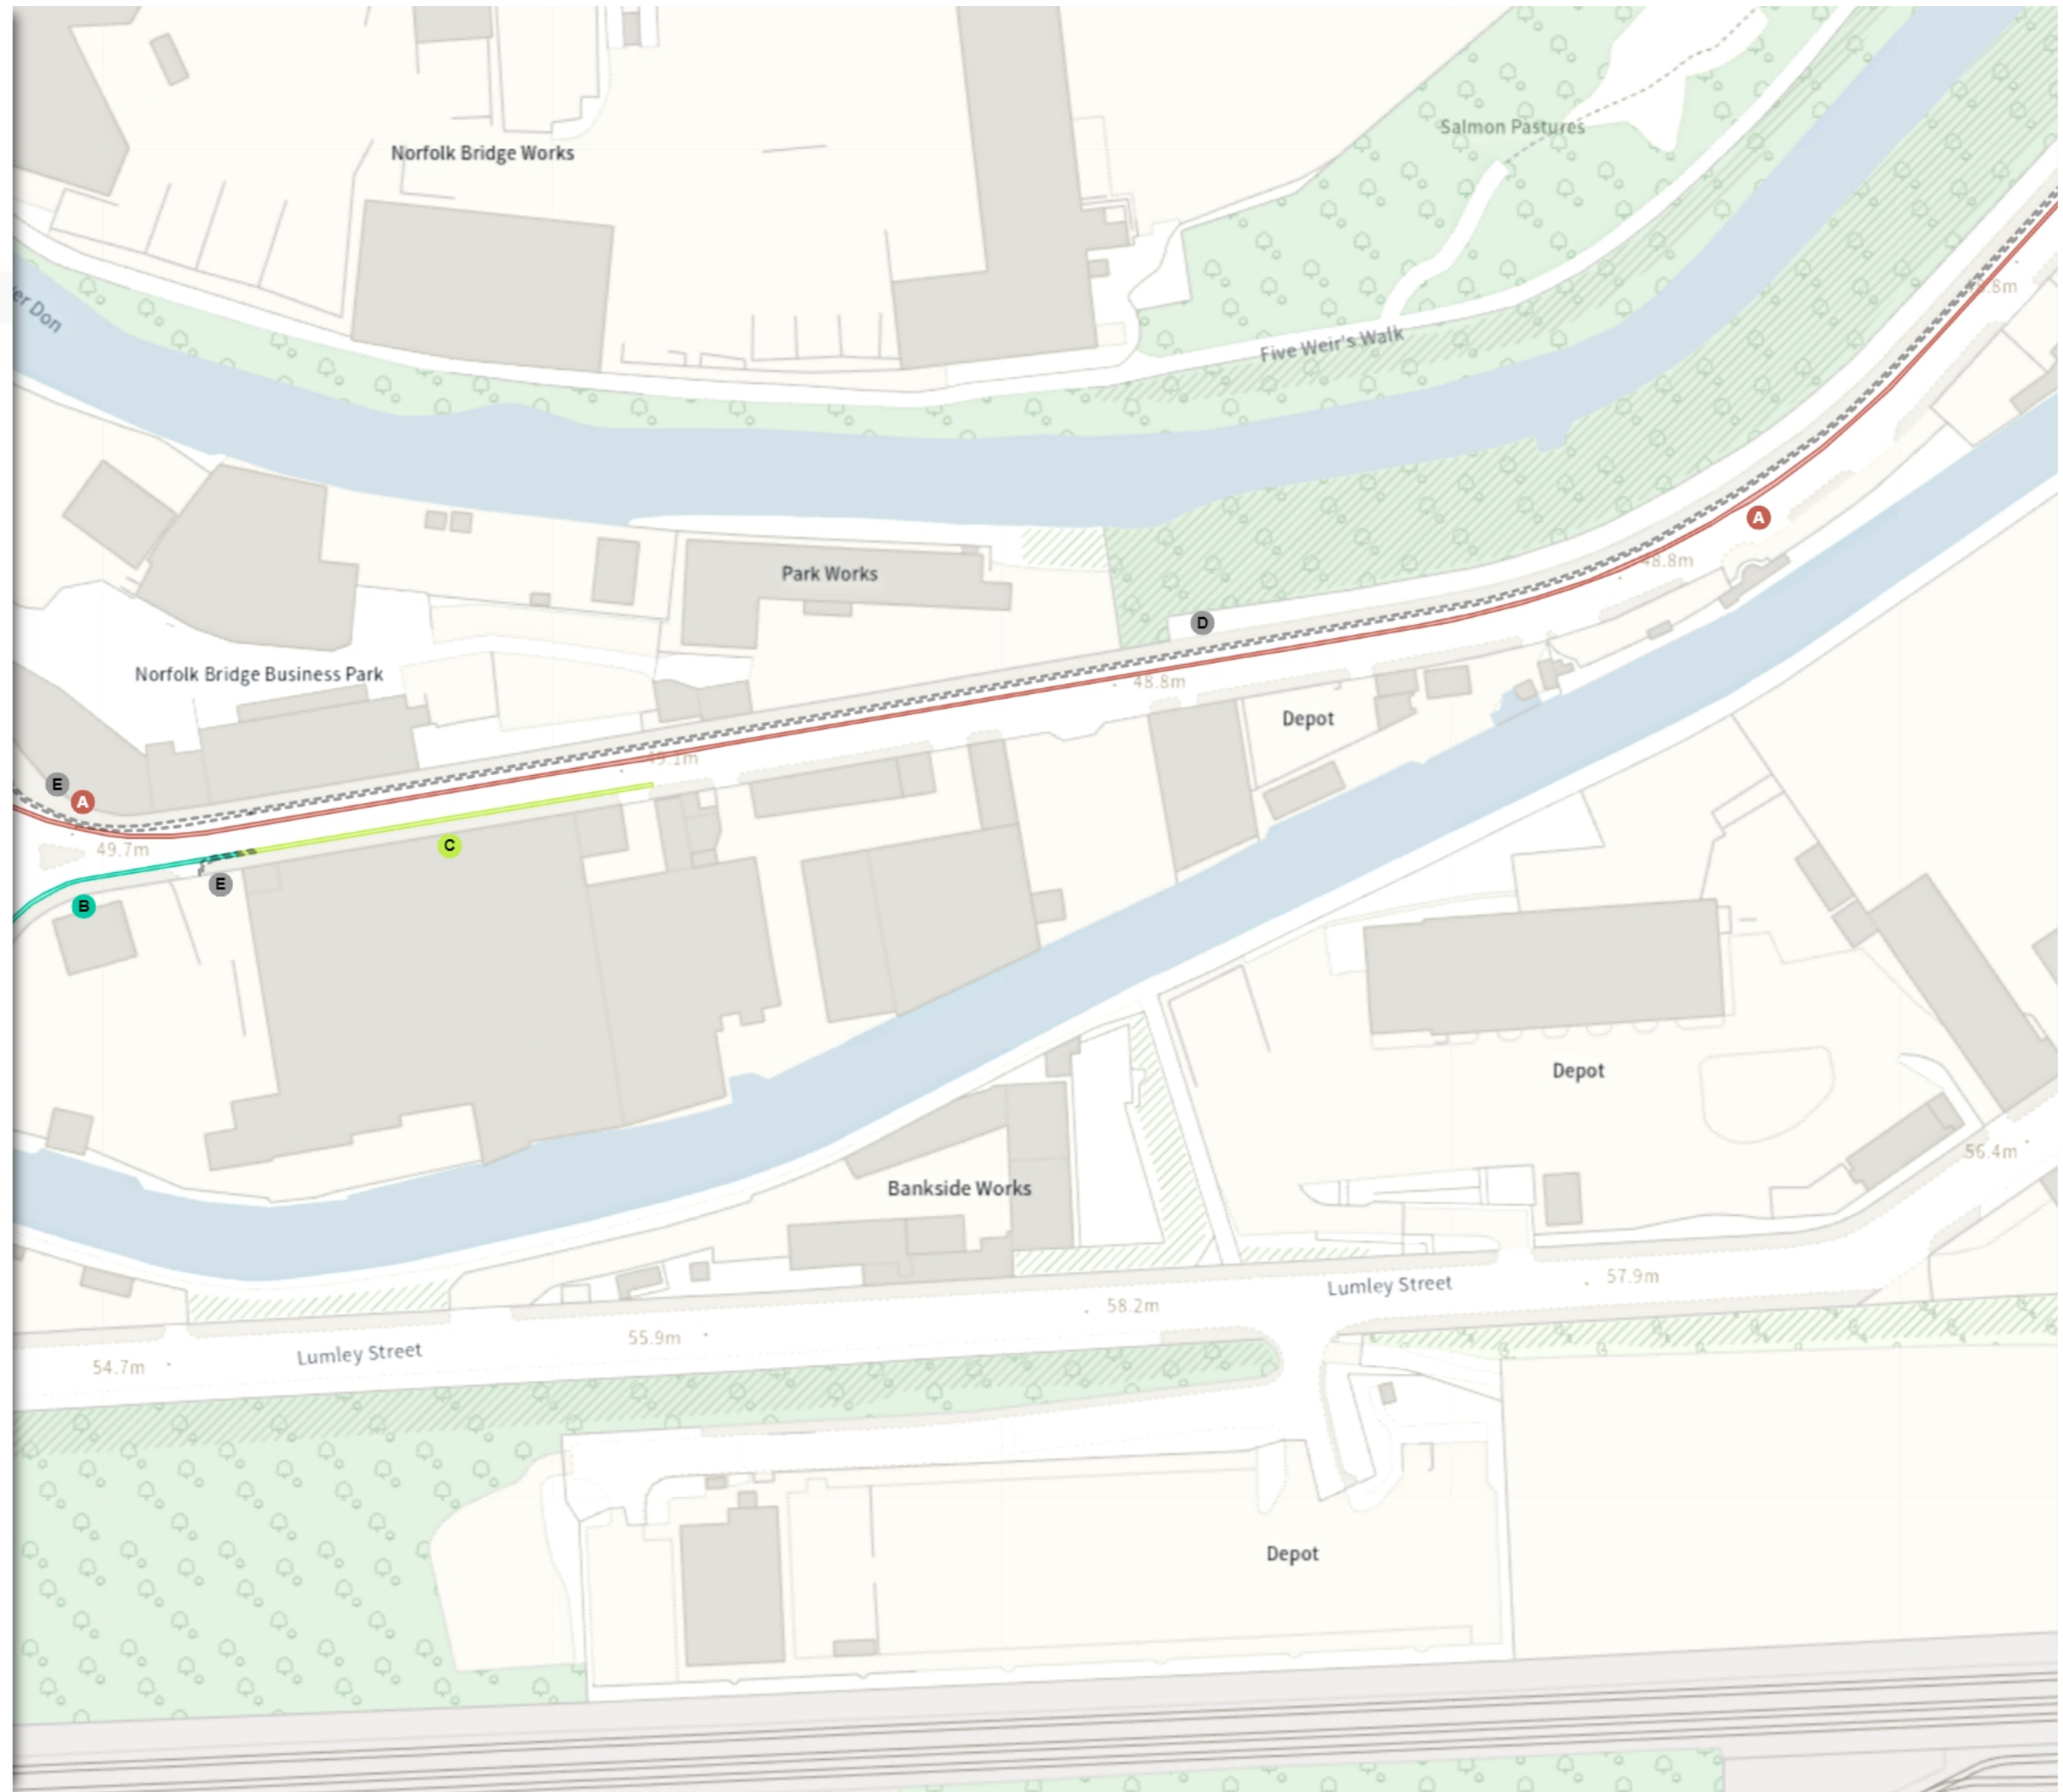

TRO 22

Map 13b of 18

REMOVED

Shared

E No waiting at any time
At all times

E No loading
Mon-Fri 08:00-09:30 16:00-18:30

Scale: 1:1250 0 20 40 60m

NW 436827.443, 388195.659 SE 437246.094, 387835.847