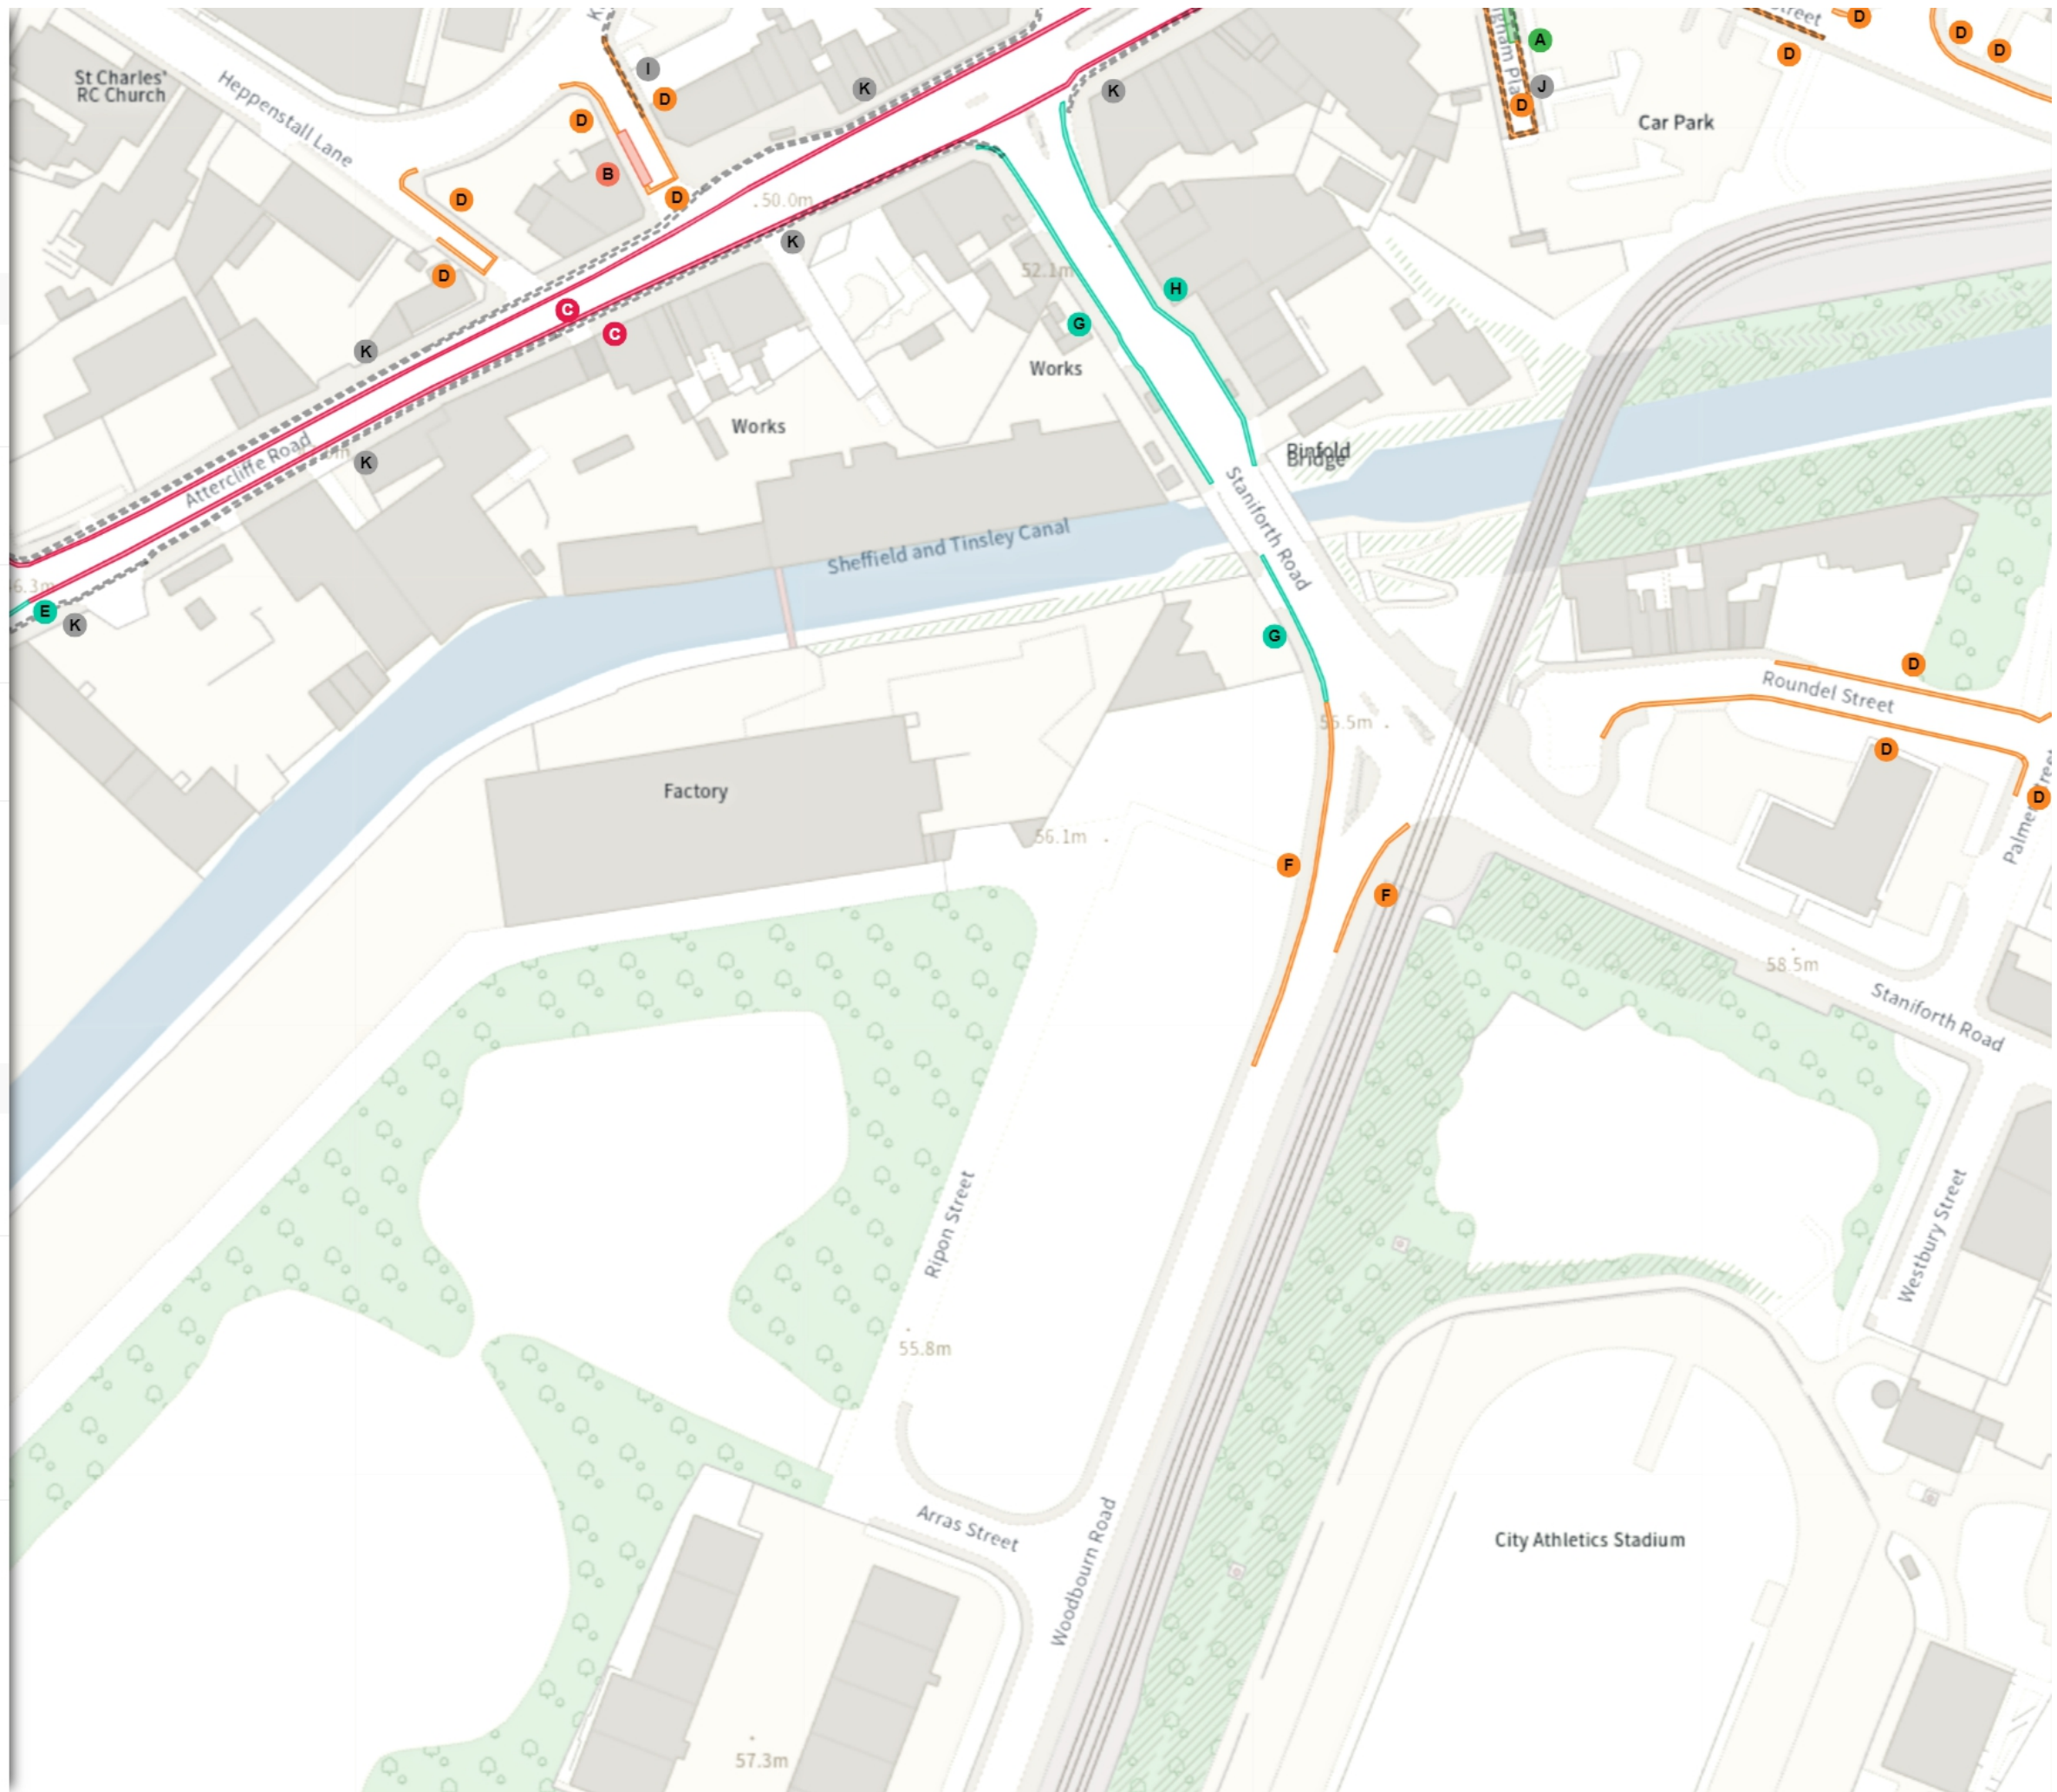

TRO 22

Map 8b of 18

MODIFIED

Shared

H No waiting at any time
At all times

H No loading
Mon-Fri 08:00-09:30 16:30-18:30

REMOVED

No waiting
I Mon-Sat 08:00-18:30