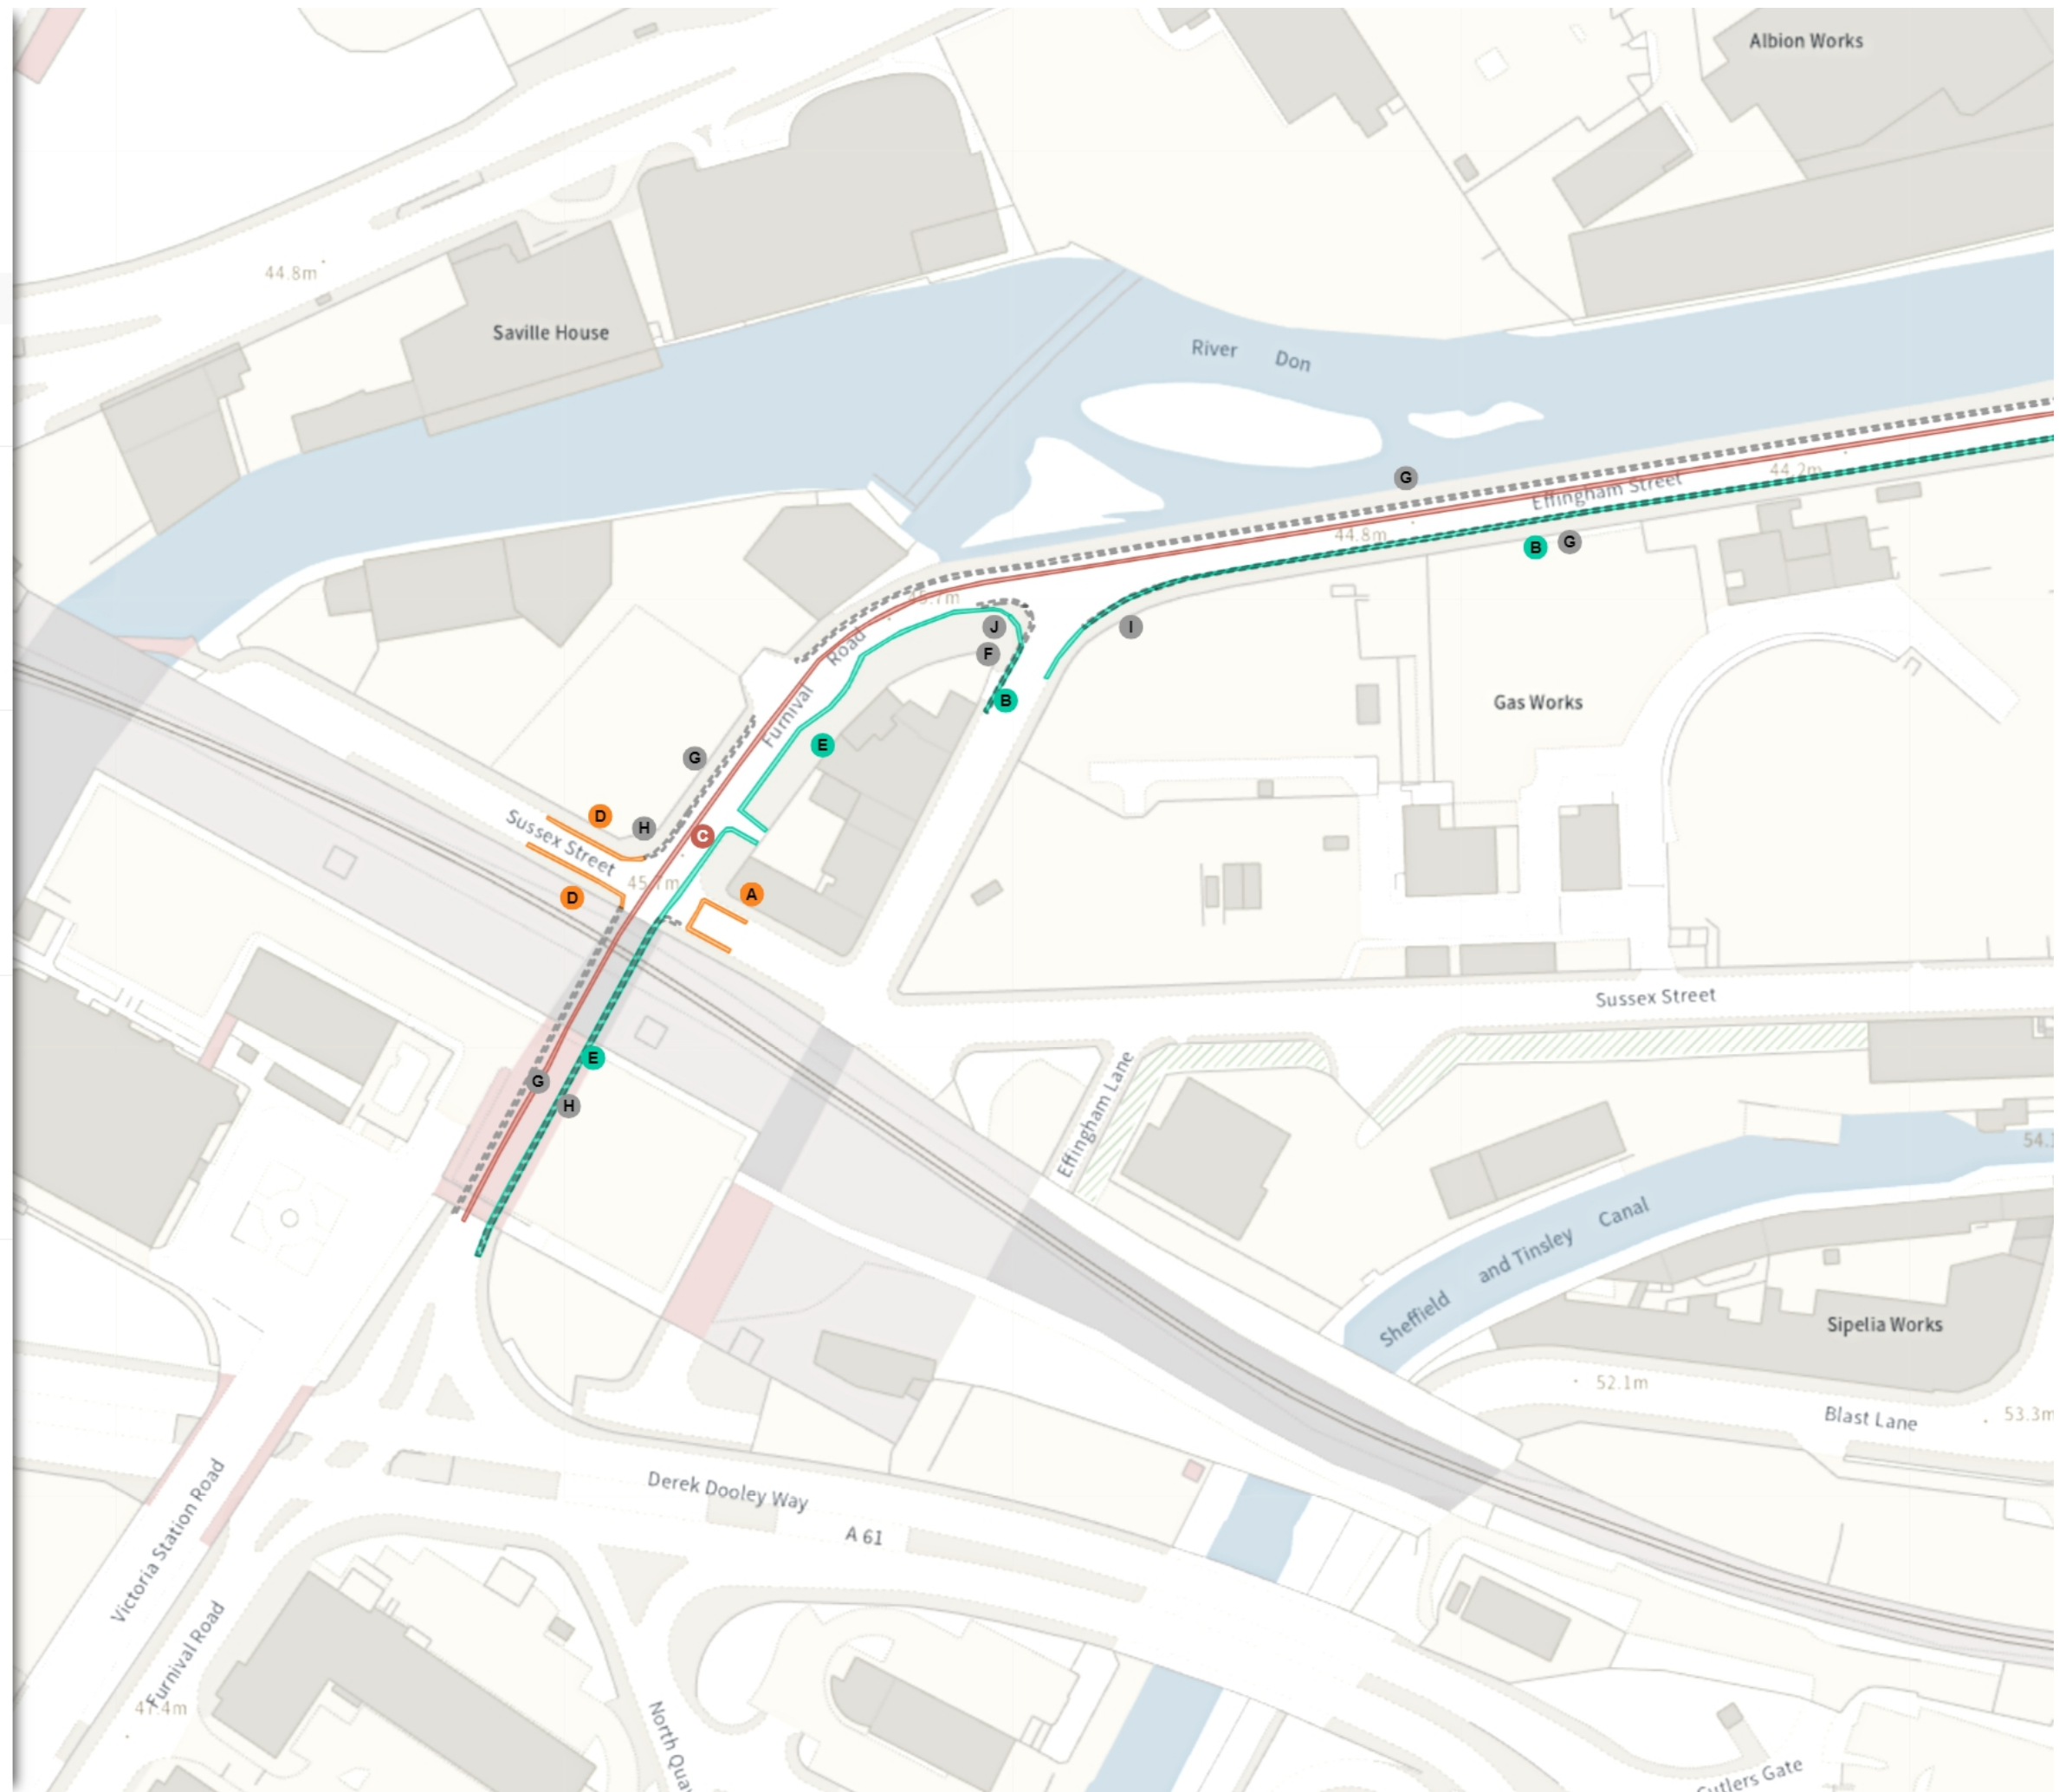

TRO 22

Map 12a of 18

ADDED

- No waiting
- A Mon-Fri 08:00-09:30 16:00-18:30

- No waiting at any time
- B At all times

- Shared
- C No waiting at any time
At all times

- C No loading at any time
At all times