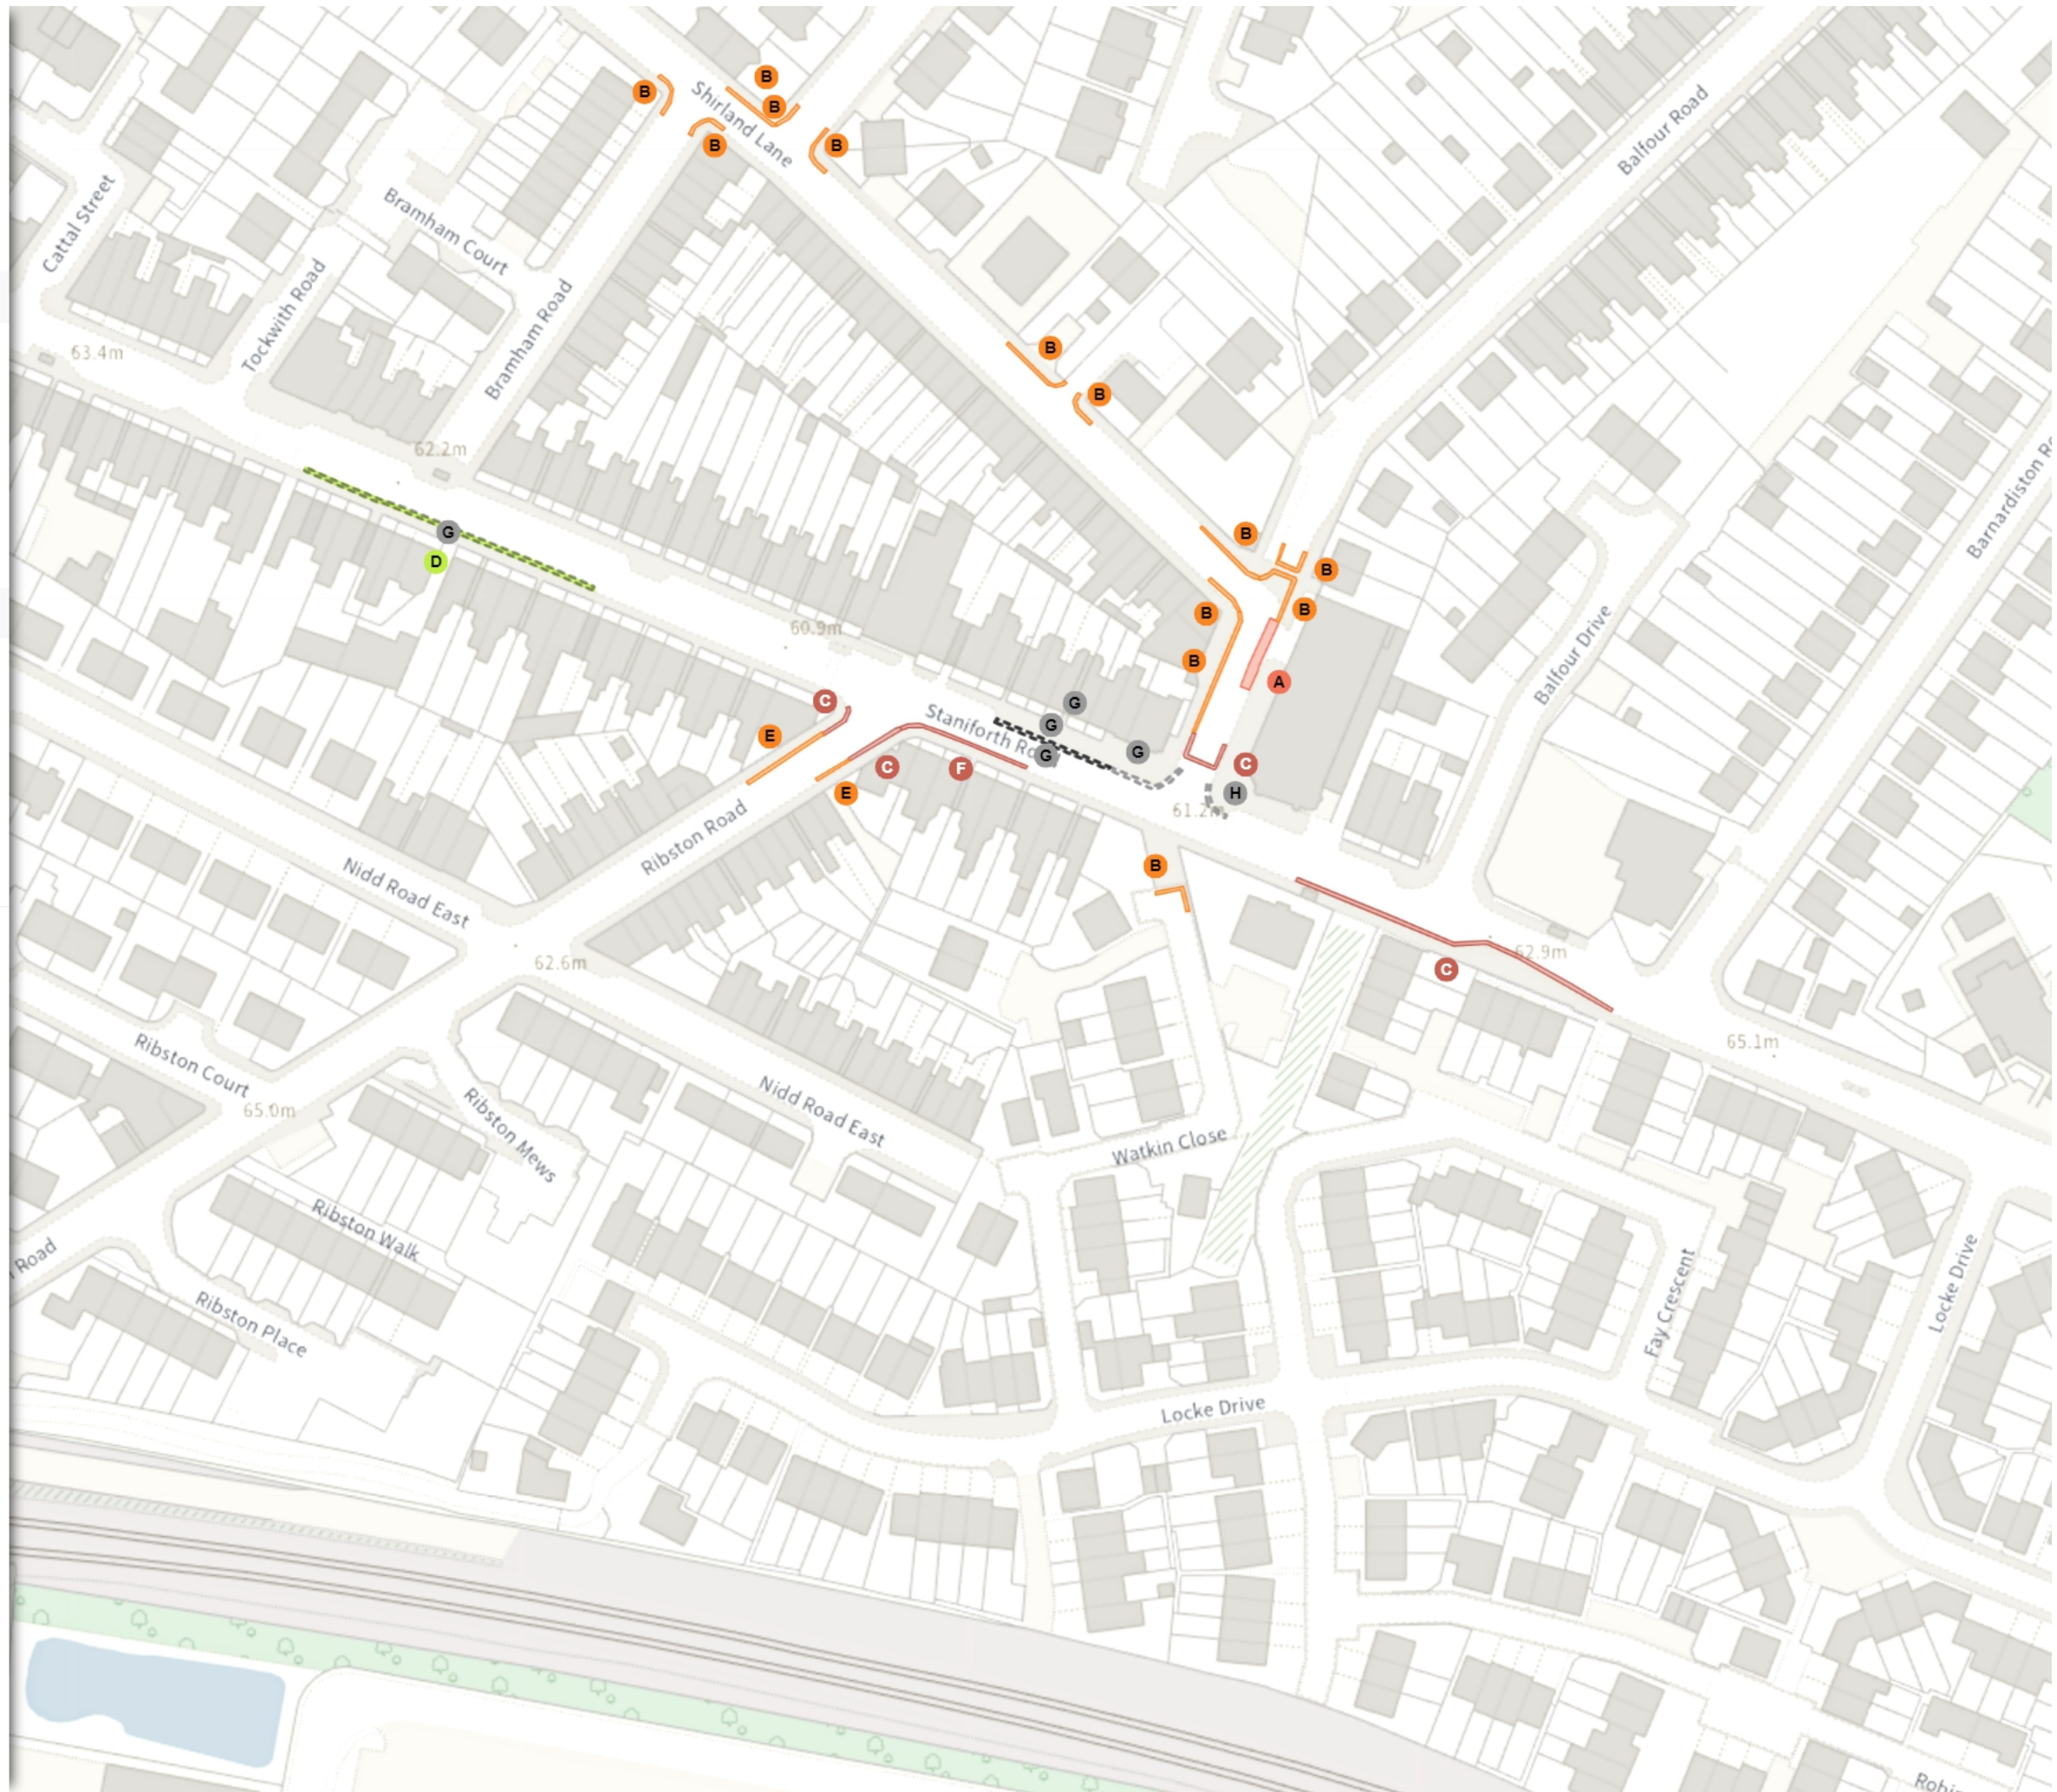

TRO 22

Map 16b of 18

MODIFIED

- Shared
- No waiting at any time
At all times
- No loading at any time
At all times

REMOVED

- Shared
- No waiting
Mon-Fri 08:00-09:30 16:00-18:30
- No loading
Mon-Fri 08:00-09:30 16:00-18:30
- Shared
- No waiting at any time
At all times
- No loading at any time
At all times

TRO 22

Map 17a of 18

ADDED

Clearway

A At all times

Free parking place

B Mon-Sat 08:00-18:30 1h 3h

No waiting at any time