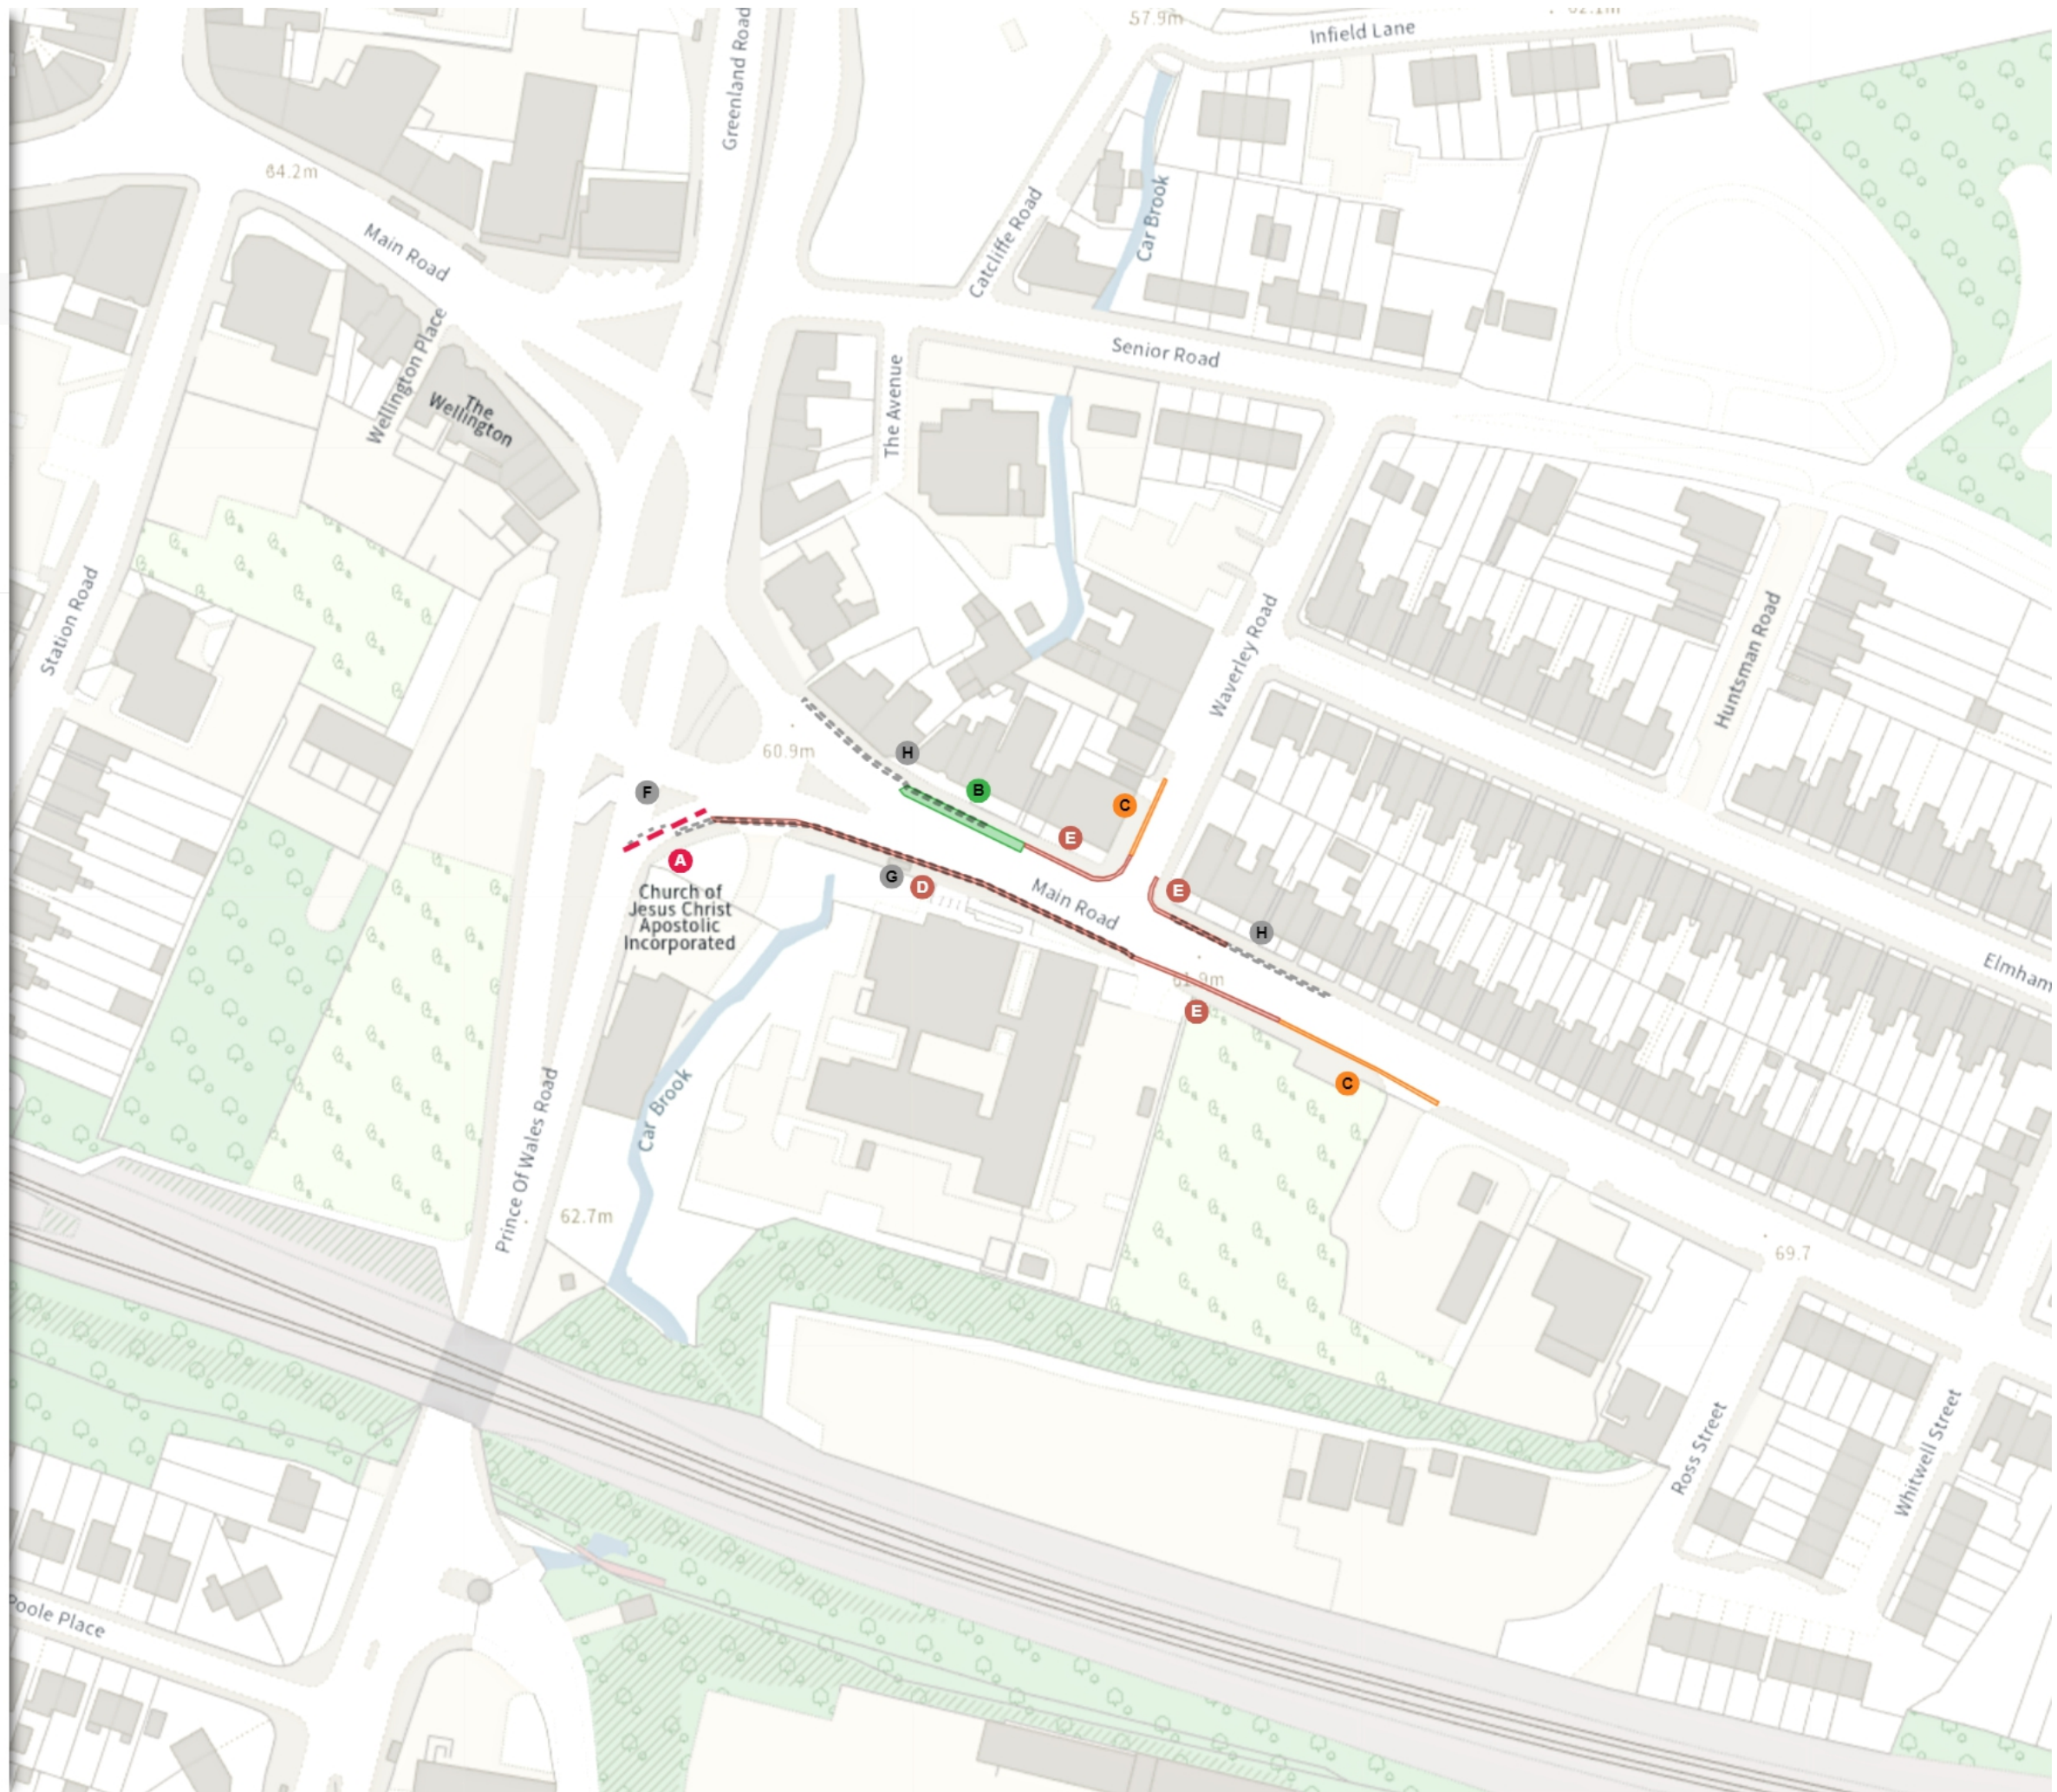

TRO 22

Map 17b of 18

REMOVED

Shared

G No waiting at any time
At all times

G No loading at any time
At all times

Shared

H No waiting
Mon-Fri 08:00-09:30 16:00-18:30

H No loading
Mon-Fri 08:00-09:30 16:00-18:30

Scale: 1:1250 0 20 40 60m

NW 439221.713, 387910.621 SE 439640.573, 387550.996

© Crown copyright and database rights 2025 Ordnance Survey.
You are not permitted to copy, sub-license, distribute or sell any of this data to third parties in any form. Licence number 100018816