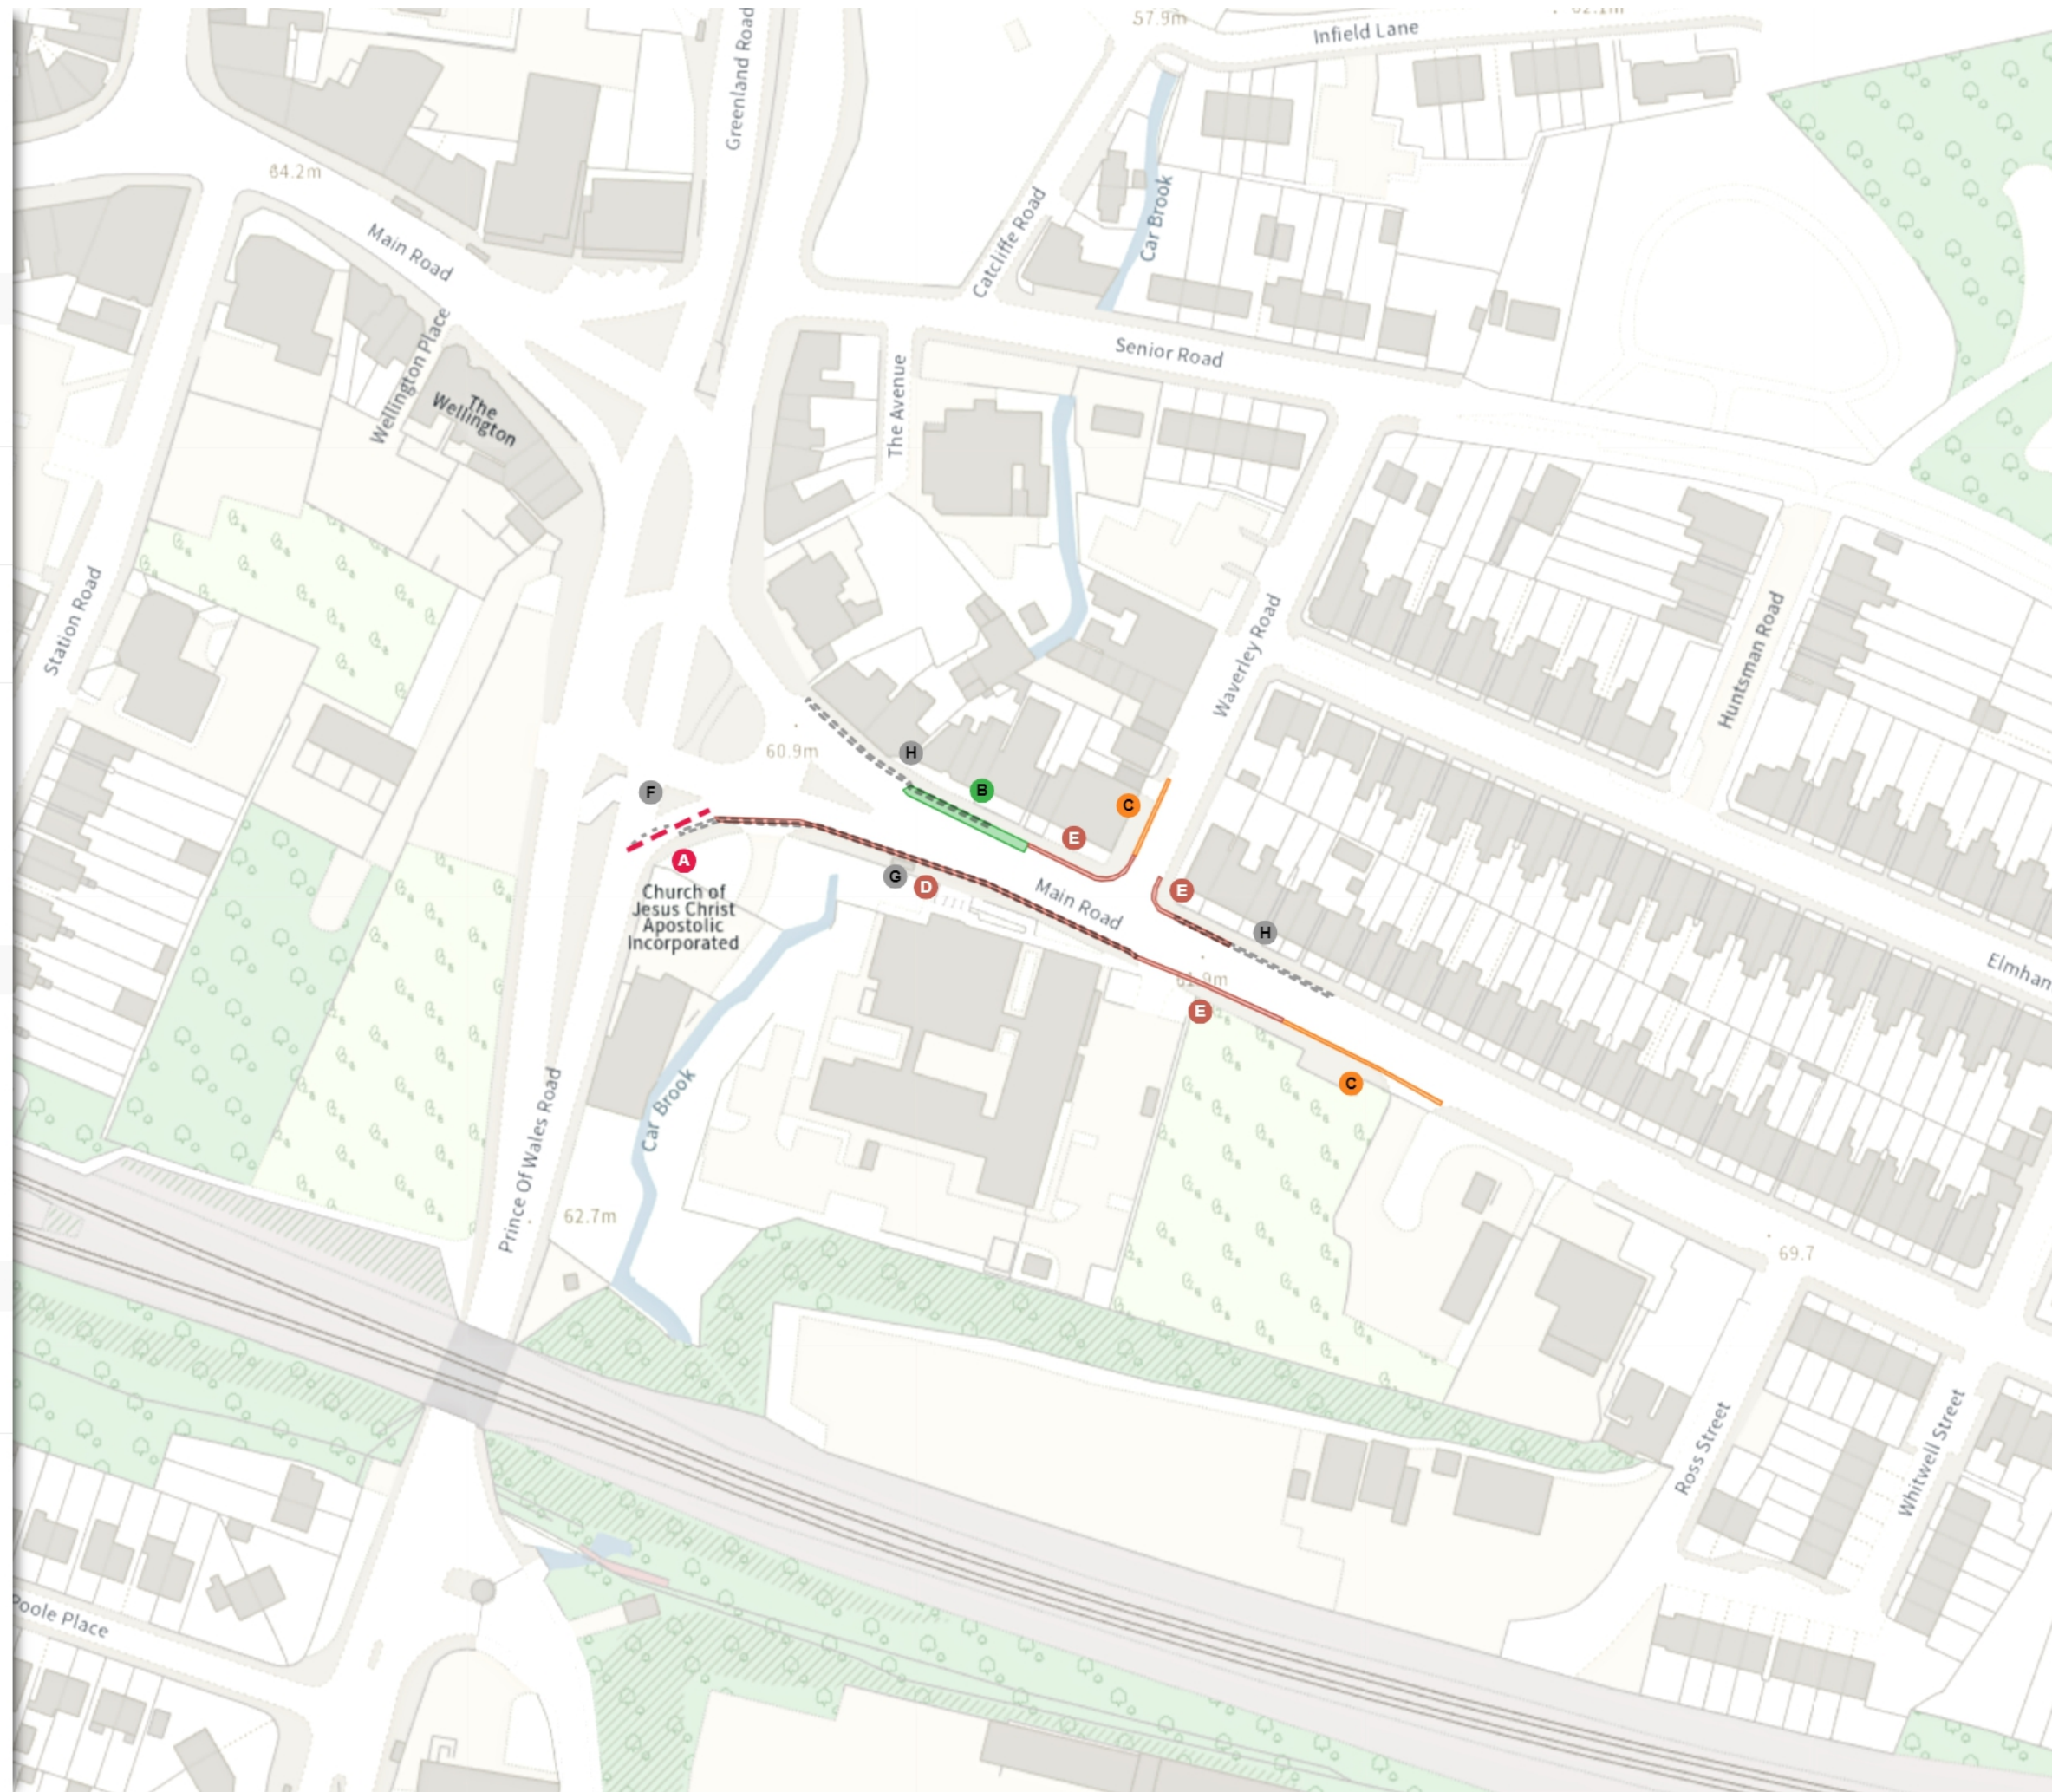

E No waiting at any time

At all times

E No loading at any time

At all times

REMOVED

Clearway

F At all times

Scale: 1:1250 0 20 40 60m