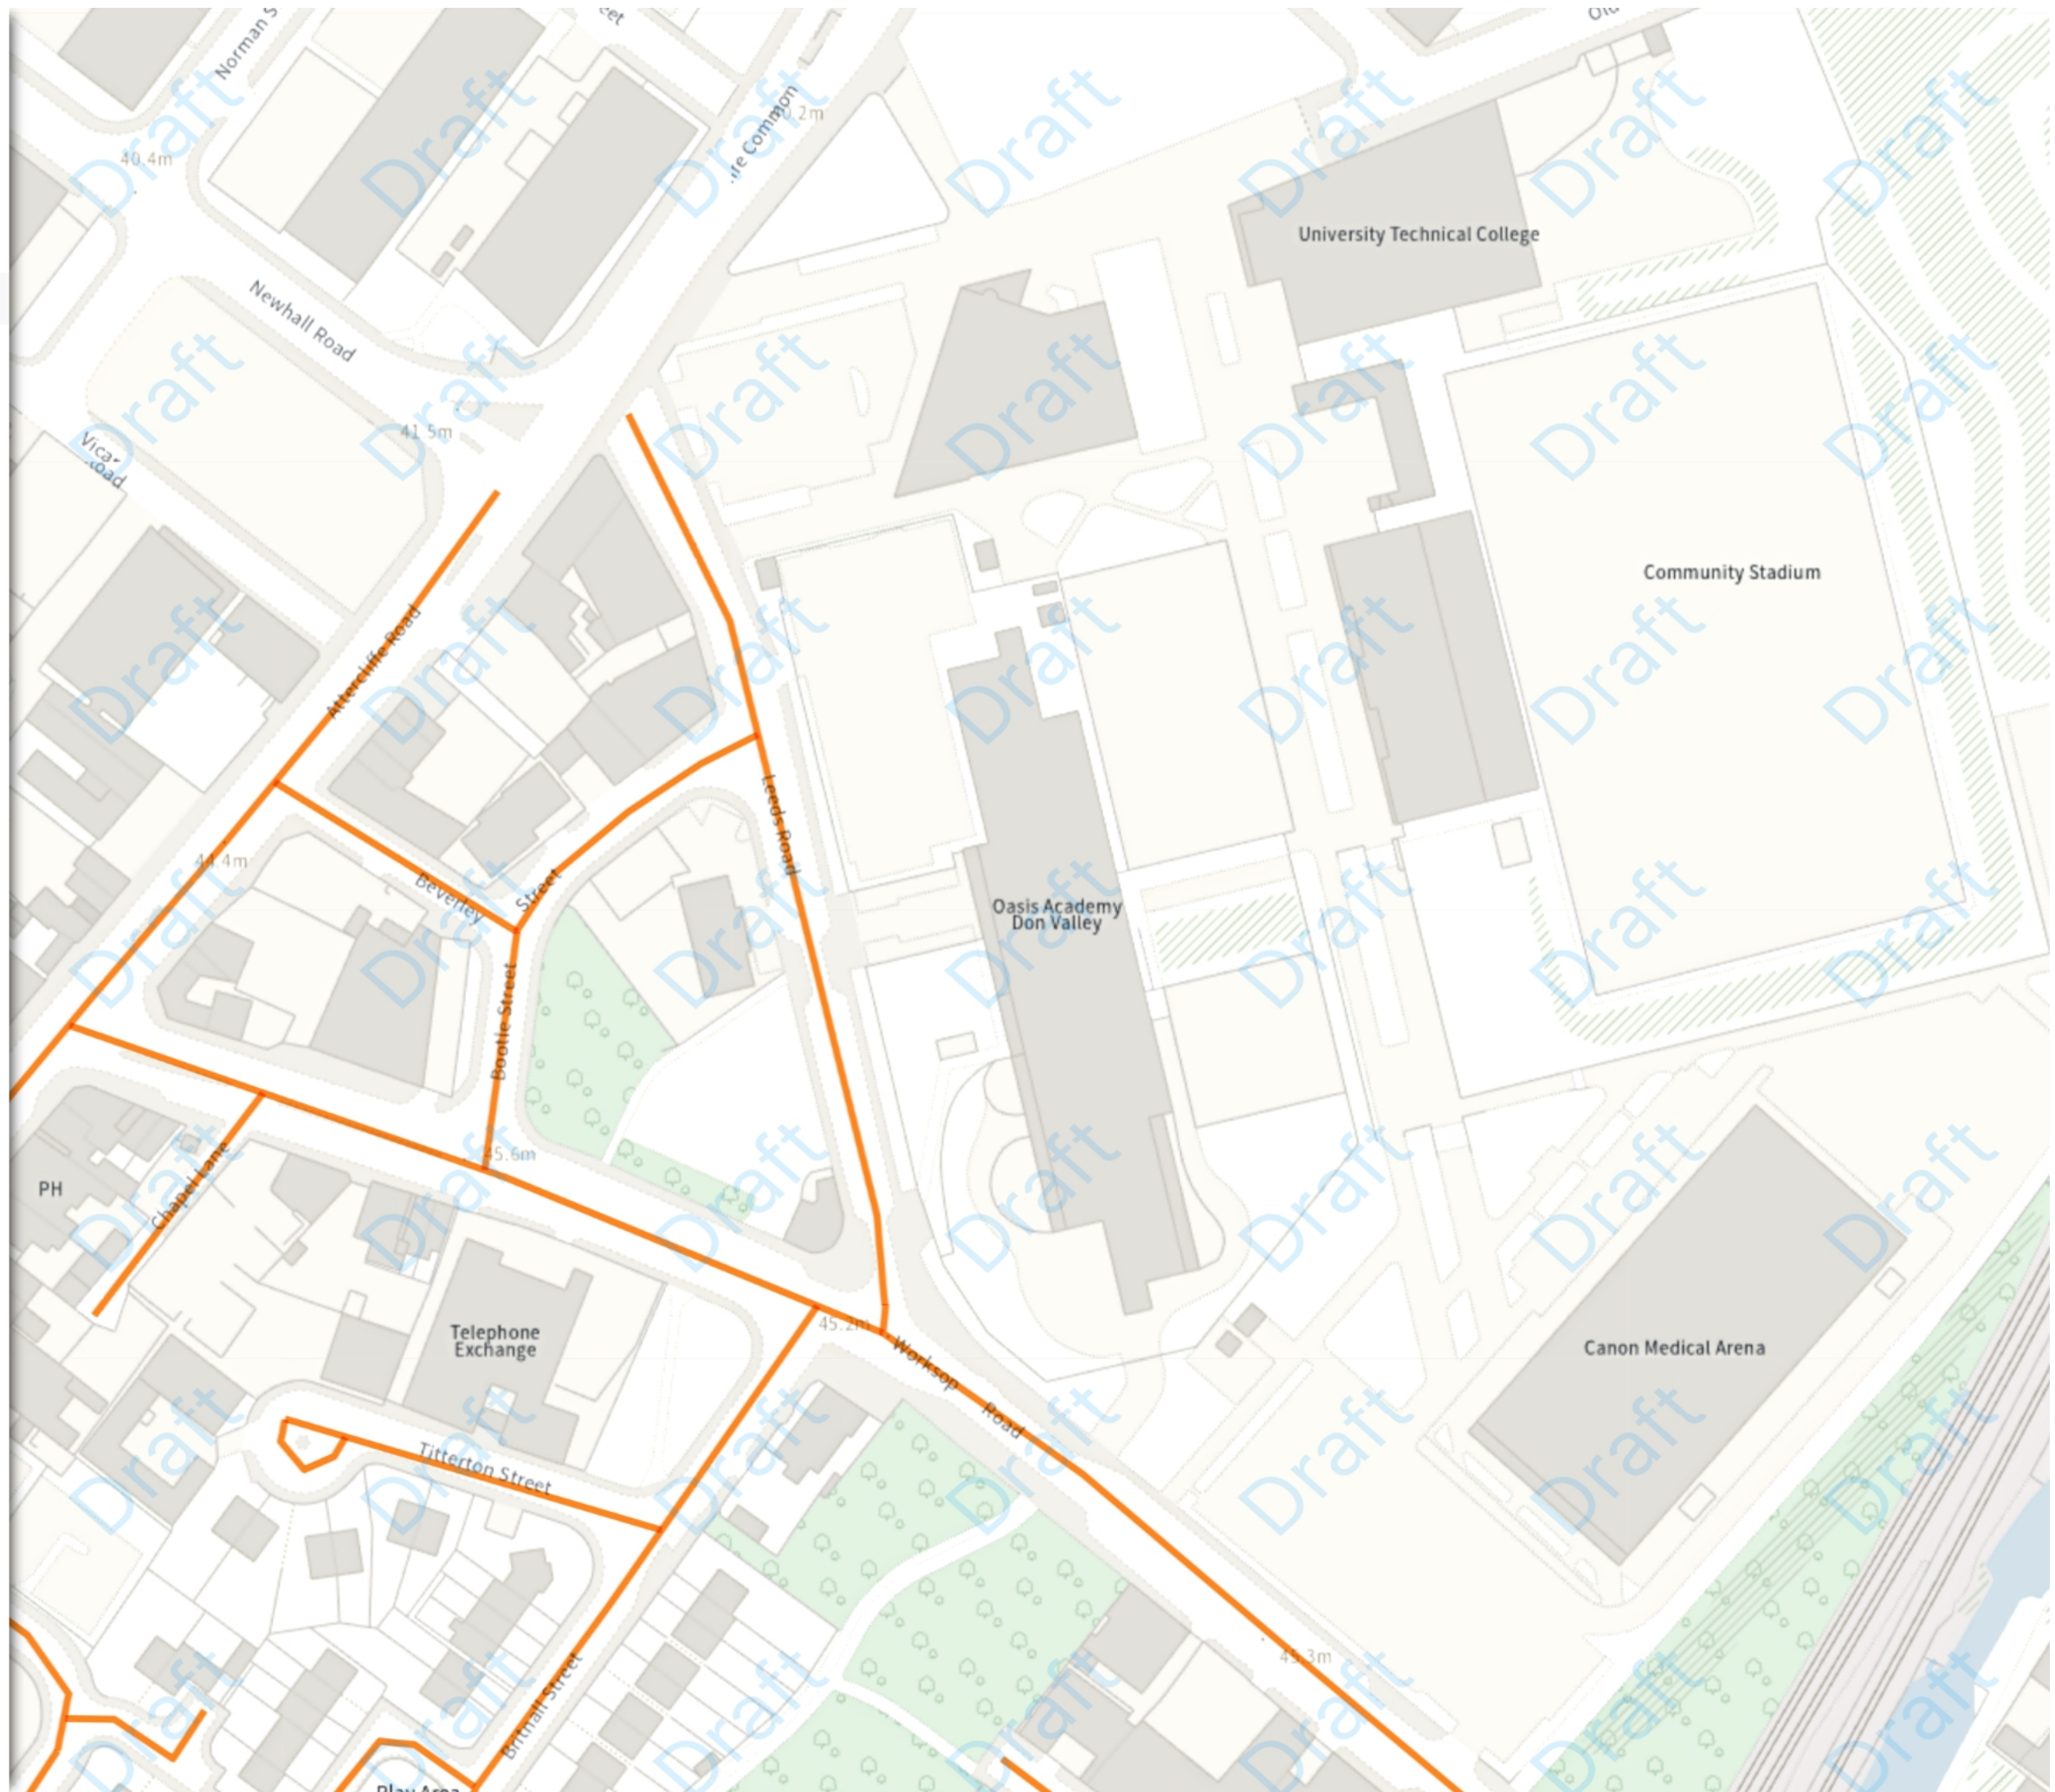

Moving Order Guide

Map page indicator

Shows current map number against total and indicates if the legend is split over multiple pages eg. 2a, 2b, 2c

Change type

Indicates whether restrictions have been Added, Modified or Removed

Coloured spots

Restrictions with different attributes are marked with a lettered spot

Turn directions

Prohibited and prescribed turns start from the spot and end at the arrow to indicate the direction of travel

Restriction durations

Where no hours are specified the restriction applies at all times

DACC 20mph SLO

Map 1 of 6

ADDED

Speed limit (20 mph)

Scale: 1:1250 0 20 40 60m

NW 437558.091, 389084.539 SE 437976.721, 388724.859

Map 2 of 6

ADDED

Speed limit (20 mph)

Scale: 1:1250 0 20 40 60m

NW 437970.259, 389087.809 SE 438388.92, 388728.165

© Crown copyright and database rights 2025 Ordnance Survey. You are not permitted to copy, sub-license, distribute or sell any of this data to third parties in any form. Licence number 100018816