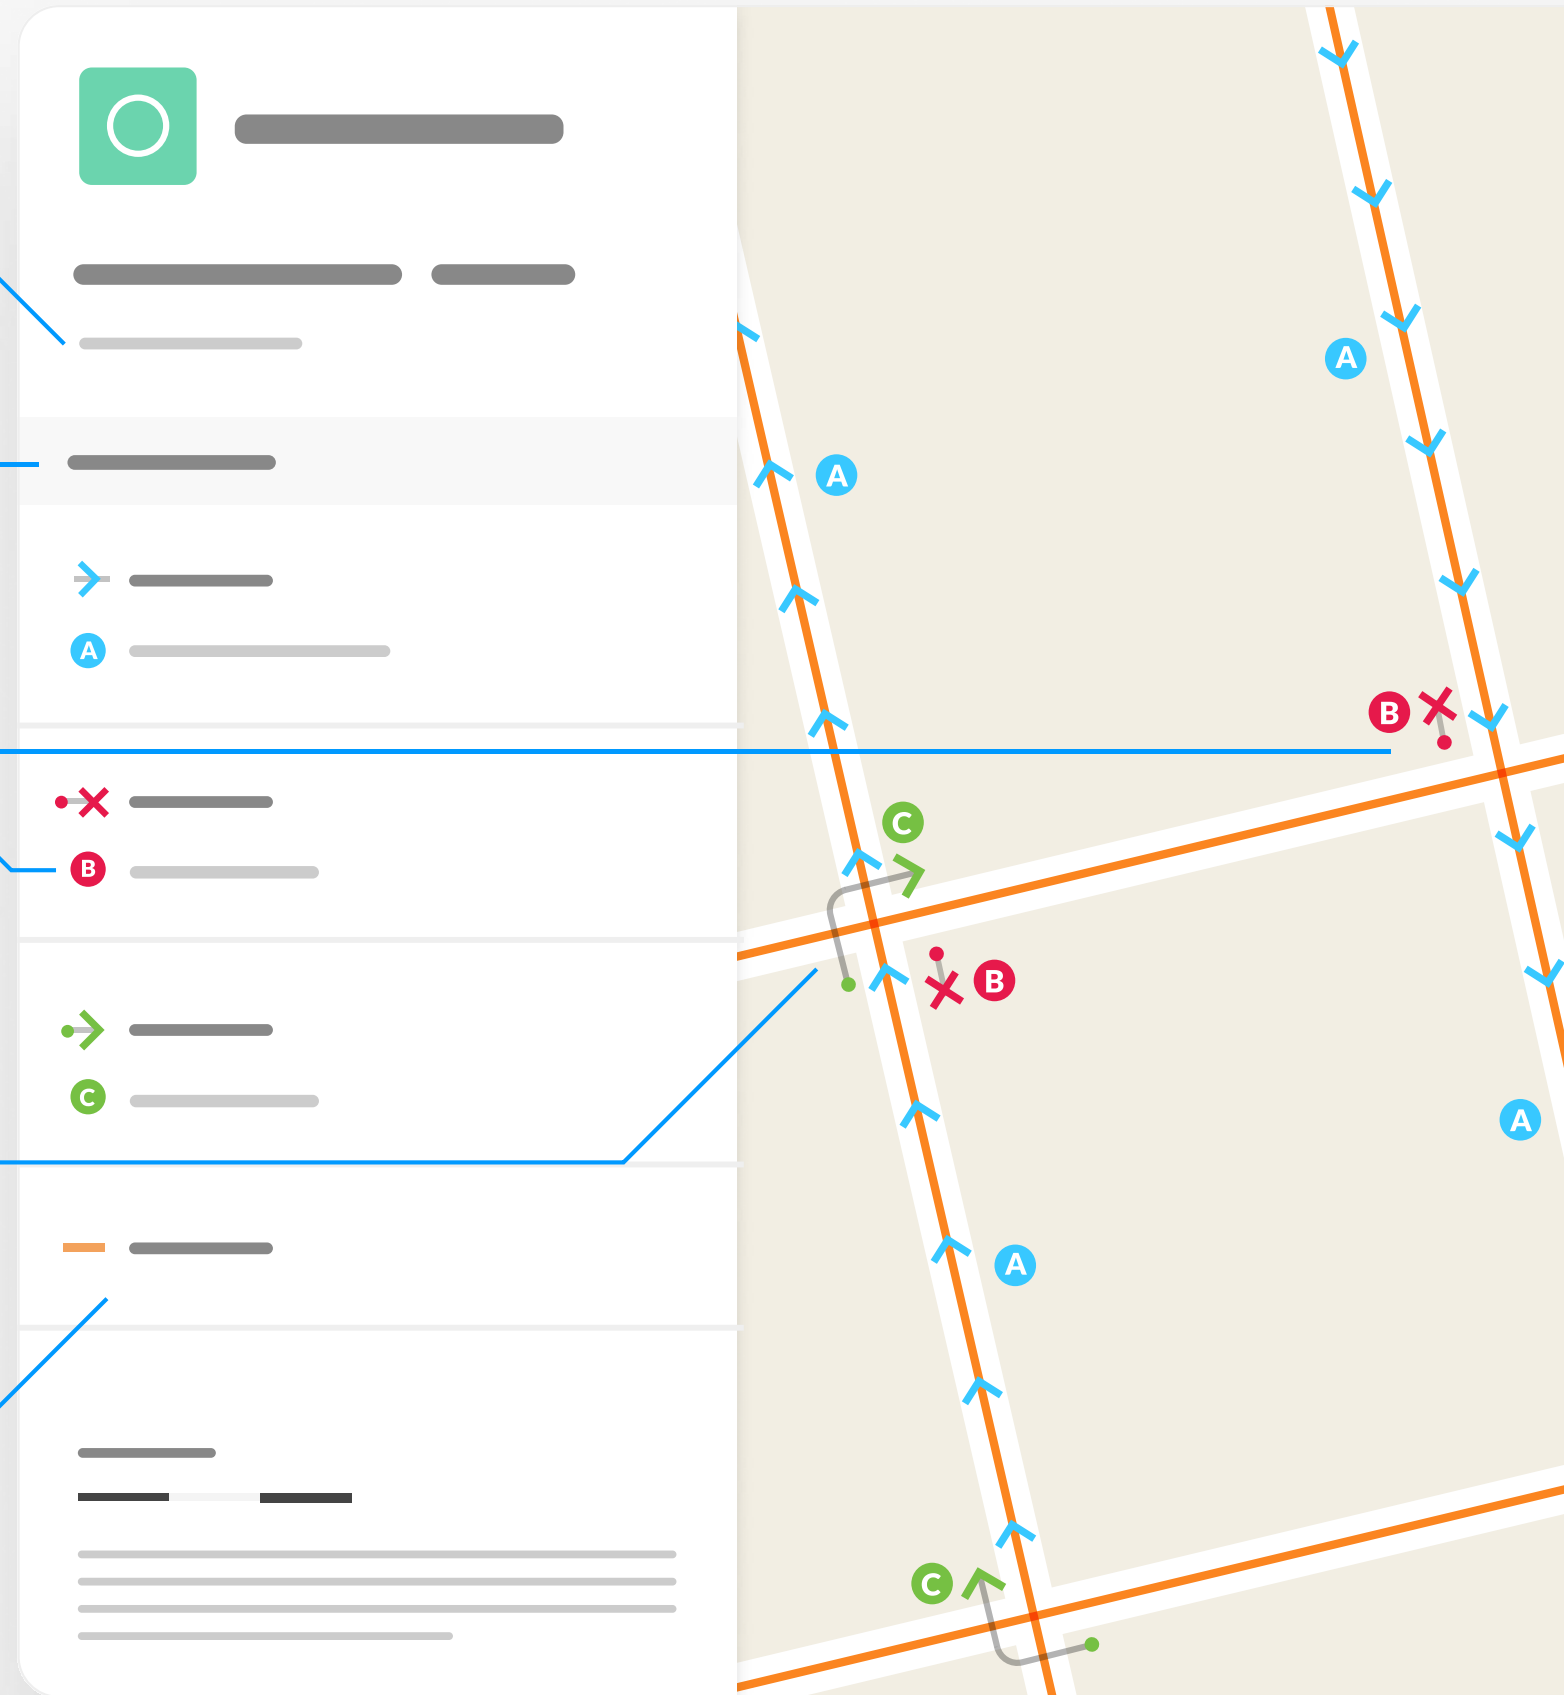

Moving Order Guide

Map page indicator

Shows current map number against total and indicates if the legend is split over multiple pages eg. 2a, 2b, 2c

Change type

Indicates whether restrictions have been Added, Modified or Removed

Coloured spots

Restrictions with different attributes are marked with a lettered spot

Turn directions

Prohibited and prescribed turns start from the spot and end at the arrow to indicate the direction of travel

Restriction durations

Where no hours are specified the restriction applies at all times

DACC 20mph SLO

Map 1 of 6

ADDED

Speed limit (20 mph)

Scale: 1:1250 0 20 40 60m

NW 437558.091, 389084.539 SE 437976.721, 388724.859

Map 2 of 6

ADDED

Speed limit (20 mph)

Scale: 1:1250 0 20 40 60m

NW 437970.259, 389087.809 SE 438388.92, 388728.165

© Crown copyright and database rights 2025 Ordnance Survey. You are not permitted to copy, sub-license, distribute or sell any of this data to third parties in any form. Licence number 100018816