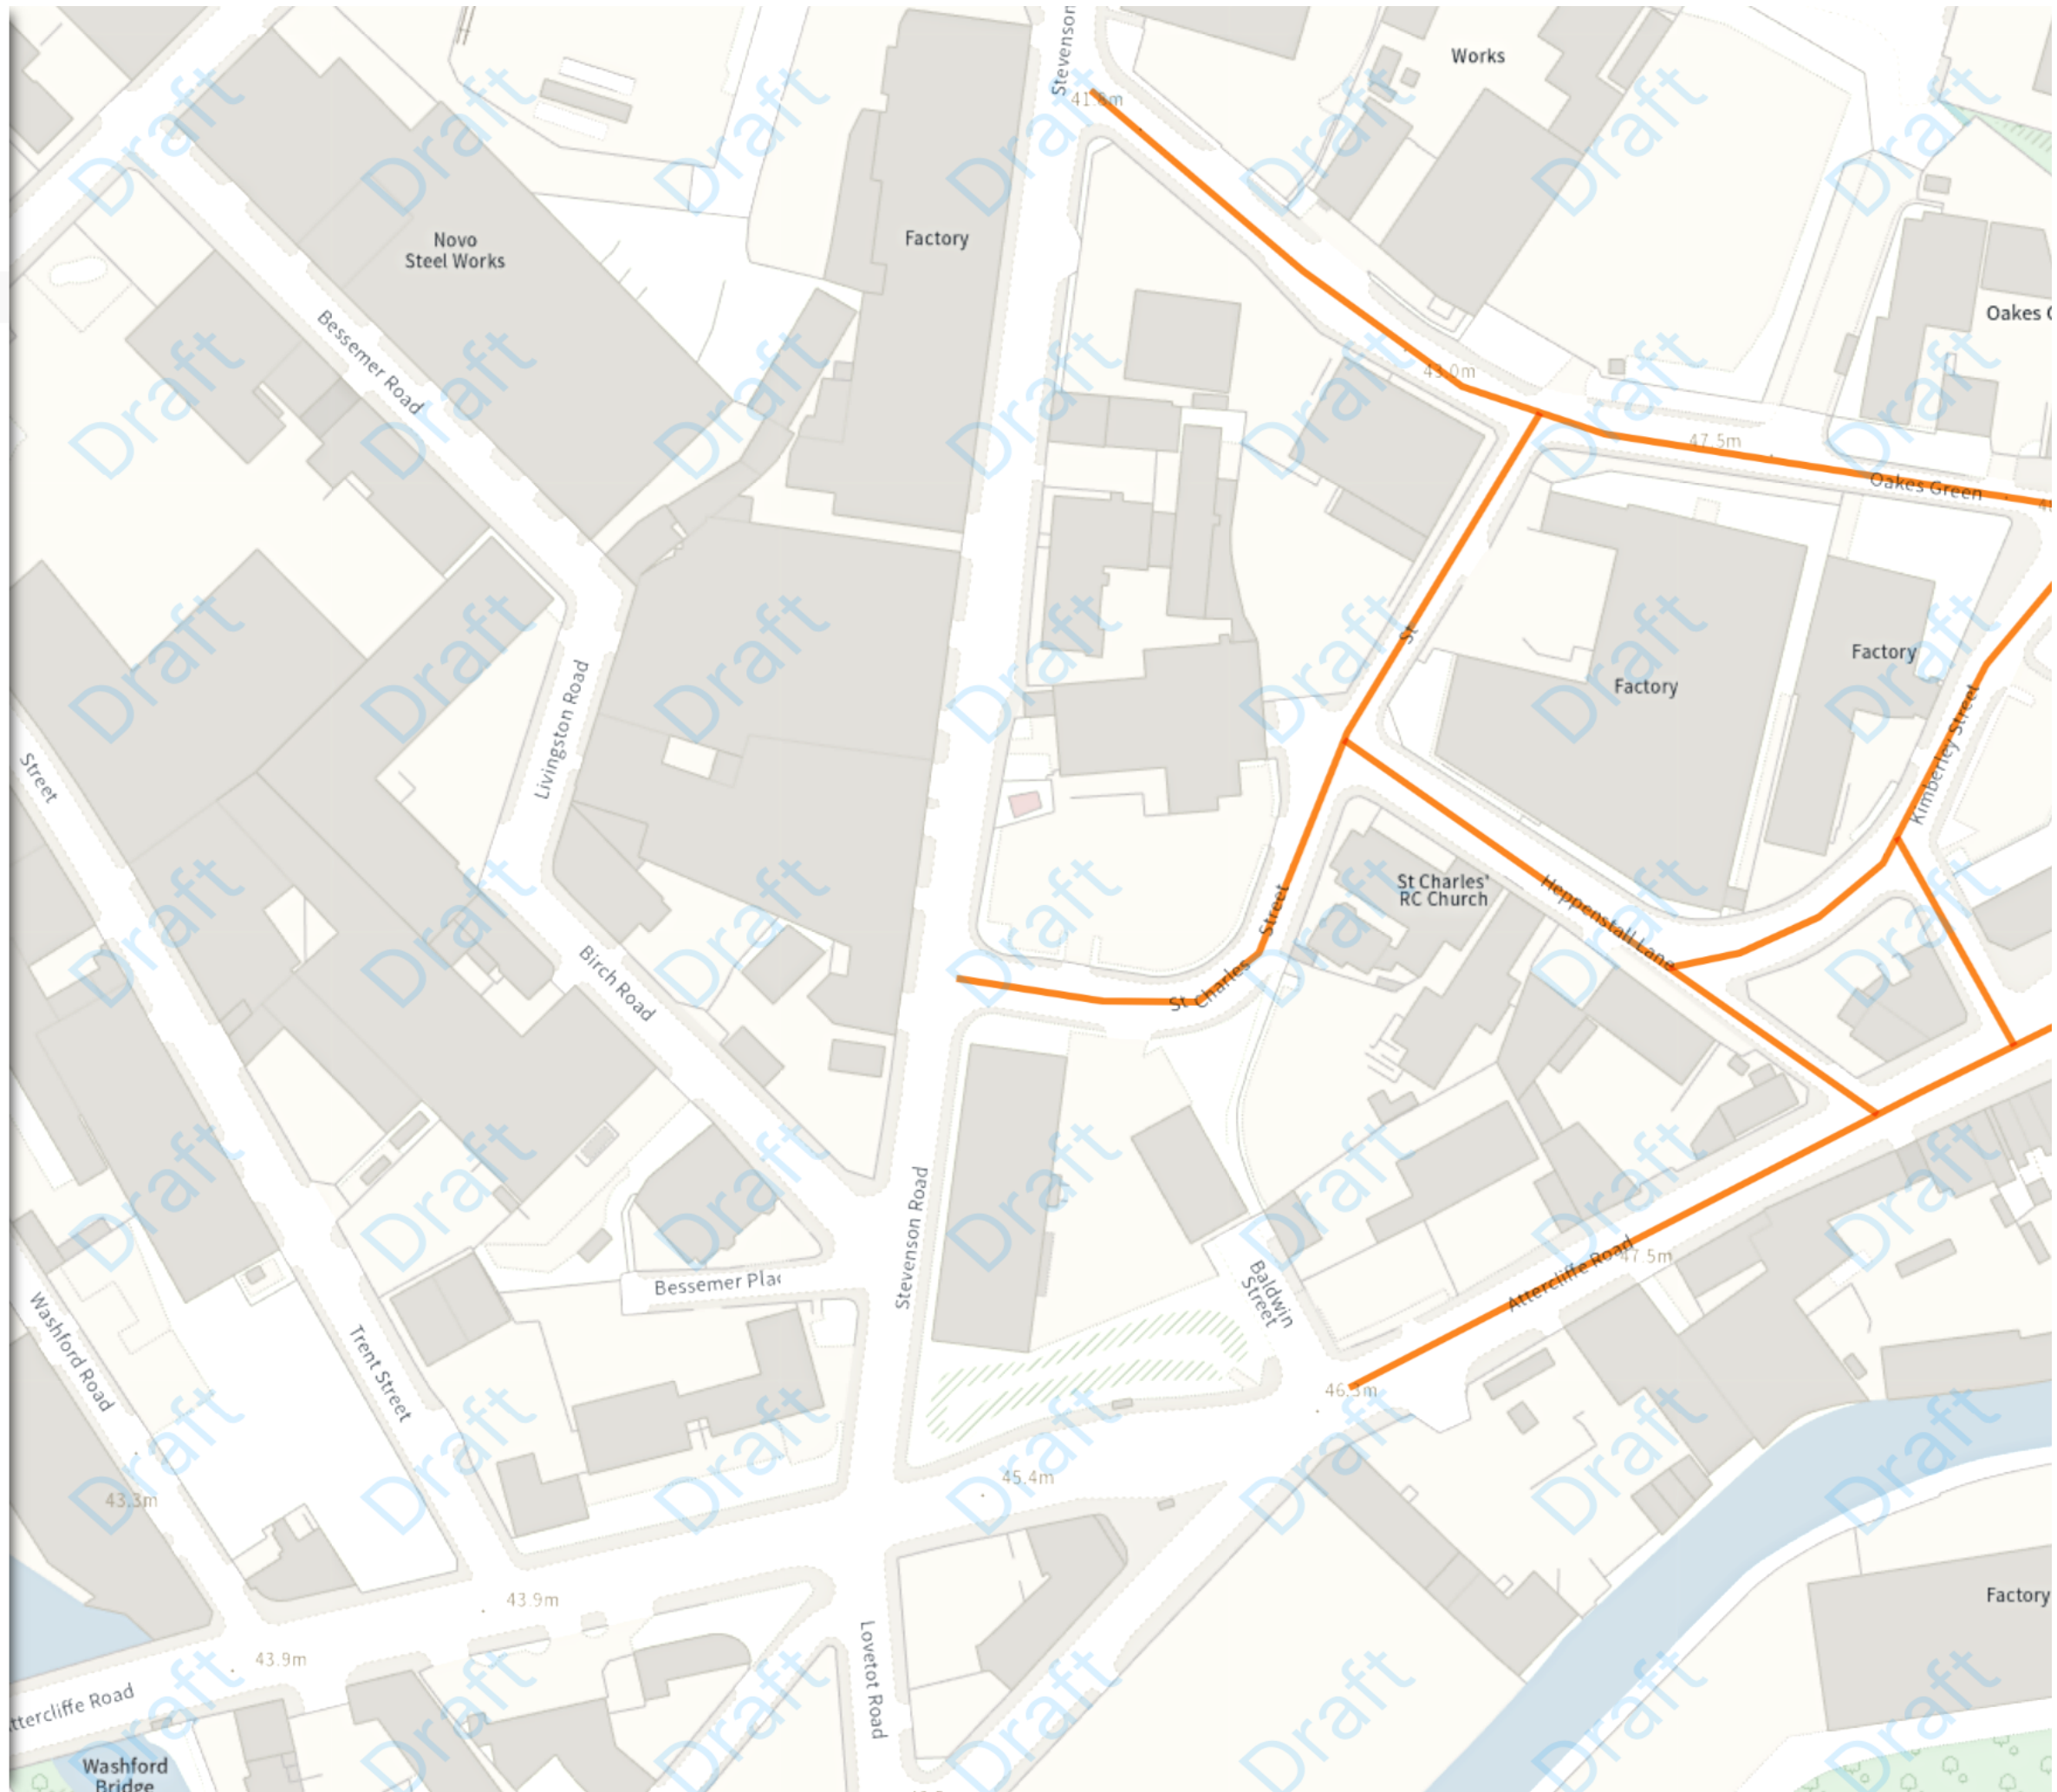

Coloured spots

Restrictions with different attributes are marked with a lettered spot

Turn directions

Prohibited and prescribed turns start from the spot and end at the arrow to indicate the direction of travel

Restriction durations

Where no hours are specified the restriction applies at all times

DACC 20mph SLO

Map 1 of 6

ADDED

Speed limit (20 mph)

Scale: 1:1250 0 20 40 60m

NW 437558.091, 389084.539 SE 437976.721, 388724.859

Map 2 of 6

ADDED

Speed limit (20 mph)

Scale: 1:1250 0 20 40 60m

NW 437970.259, 389087.809 SE 438388.92, 388728.165

© Crown copyright and database rights 2025 Ordnance Survey. You are not permitted to copy, sub-license, distribute or sell any of this data to third parties in any form. Licence number 100018816

DACC 20mph SLO

Map 3 of 6

ADDED

Speed limit (20 mph)

Scale: 1:1250 0 20 40 60m

NW 437232.74, 388722.185 SE 437651.377, 388362.449

© Crown copyright and database rights 2025 Ordnance Survey. You are not permitted to copy, sub-license, distribute or sell any of this data to third parties in any form. Licence number 100018816