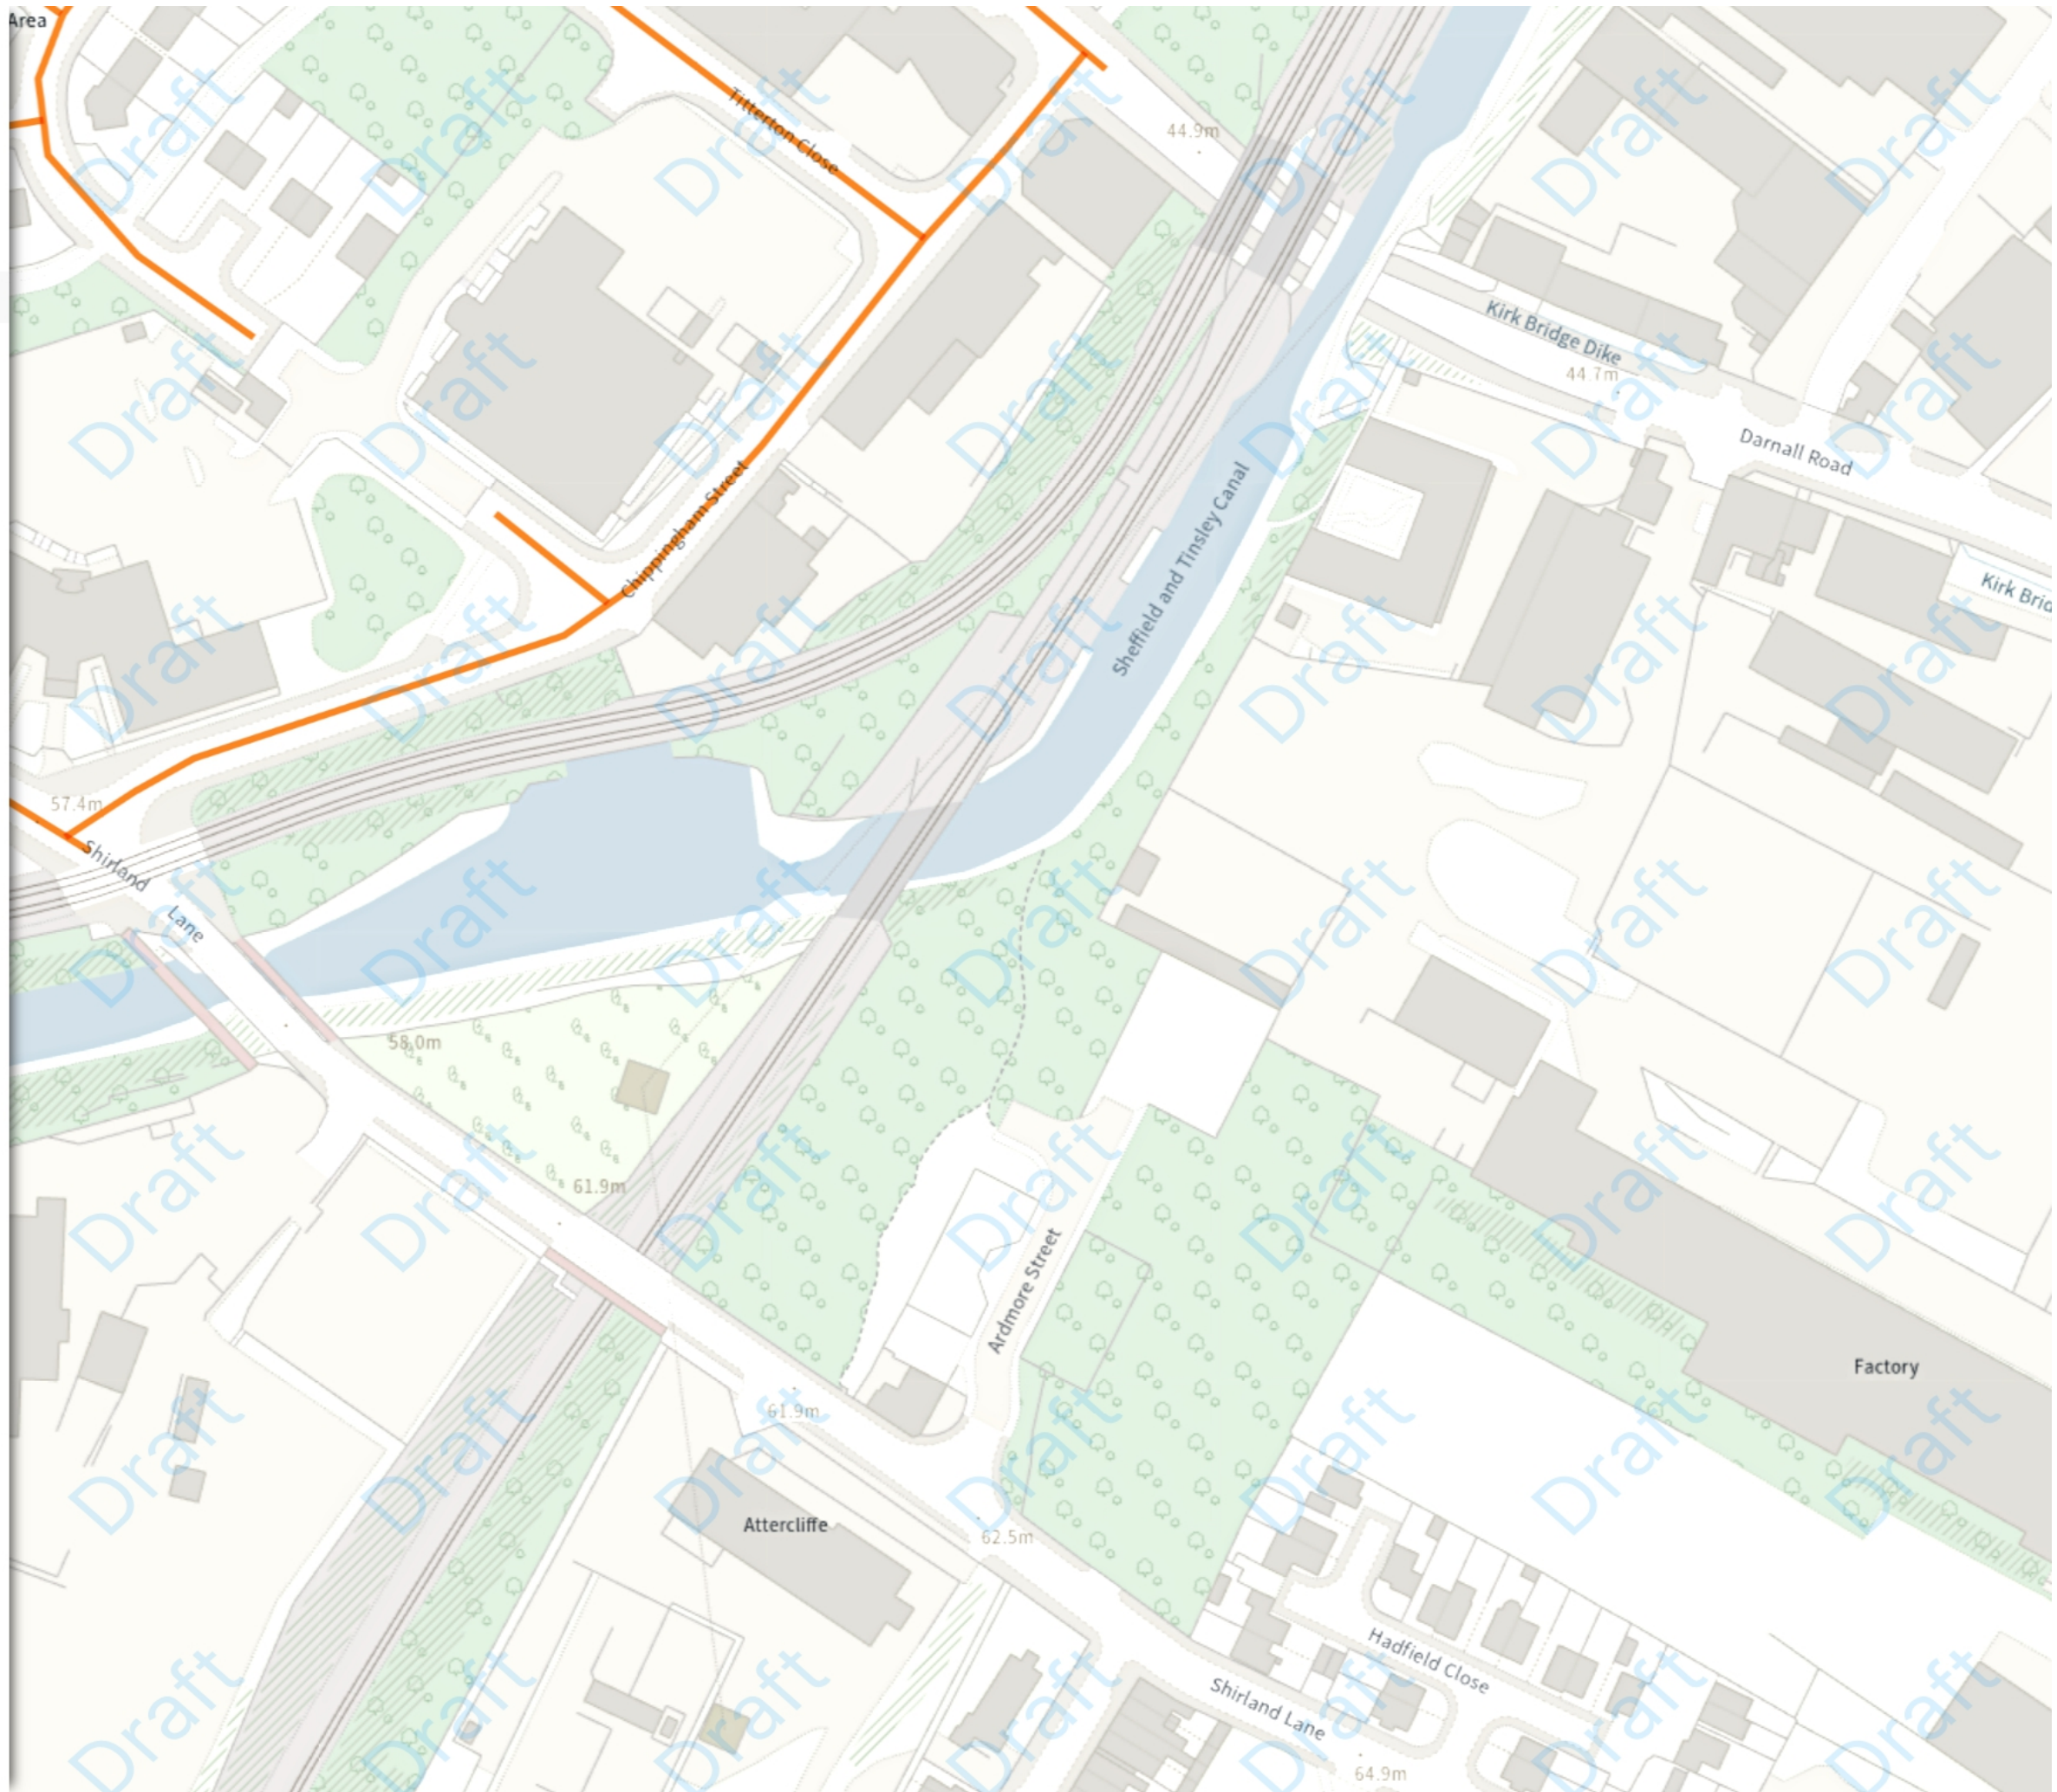

Coloured spots

Restrictions with different attributes are marked with a lettered spot

Turn directions

Prohibited and prescribed turns start from the spot and end at the arrow to indicate the direction of travel

Map 2 of 6

ADDED

Speed limit (20 mph)

Scale: 1:1250 0 20 40 60m

NW 437970.259, 389087.809 SE 438388.92, 388728.165

© Crown copyright and database rights 2025 Ordnance Survey. You are not permitted to copy, sub-license, distribute or sell any of this data to third parties in any form. Licence number 100018816

DACC 20mph SLO

Map 4 of 6

ADDED

Speed limit (20 mph)

Scale: 1:1250 0 20 40 60m

NW 437644.939, 388725.427 SE 438063.607, 388365.727

© Crown copyright and database rights 2025 Ordnance Survey. You are not permitted to copy, sub-license, distribute or sell any of this data to third parties in any form. Licence number 100018816

DACC 20mph SLO

Map 5 of 6

ADDED

Speed limit (20 mph)

Scale: 1:1250 0 20 40 60m

NW 438057.316, 388728.705 SE 438476.016, 388369.042

© Crown copyright and database rights 2025 Ordnance Survey.
You are not permitted to copy, sub-license, distribute or sell any of this data to third parties in any form. Licence number 100018816