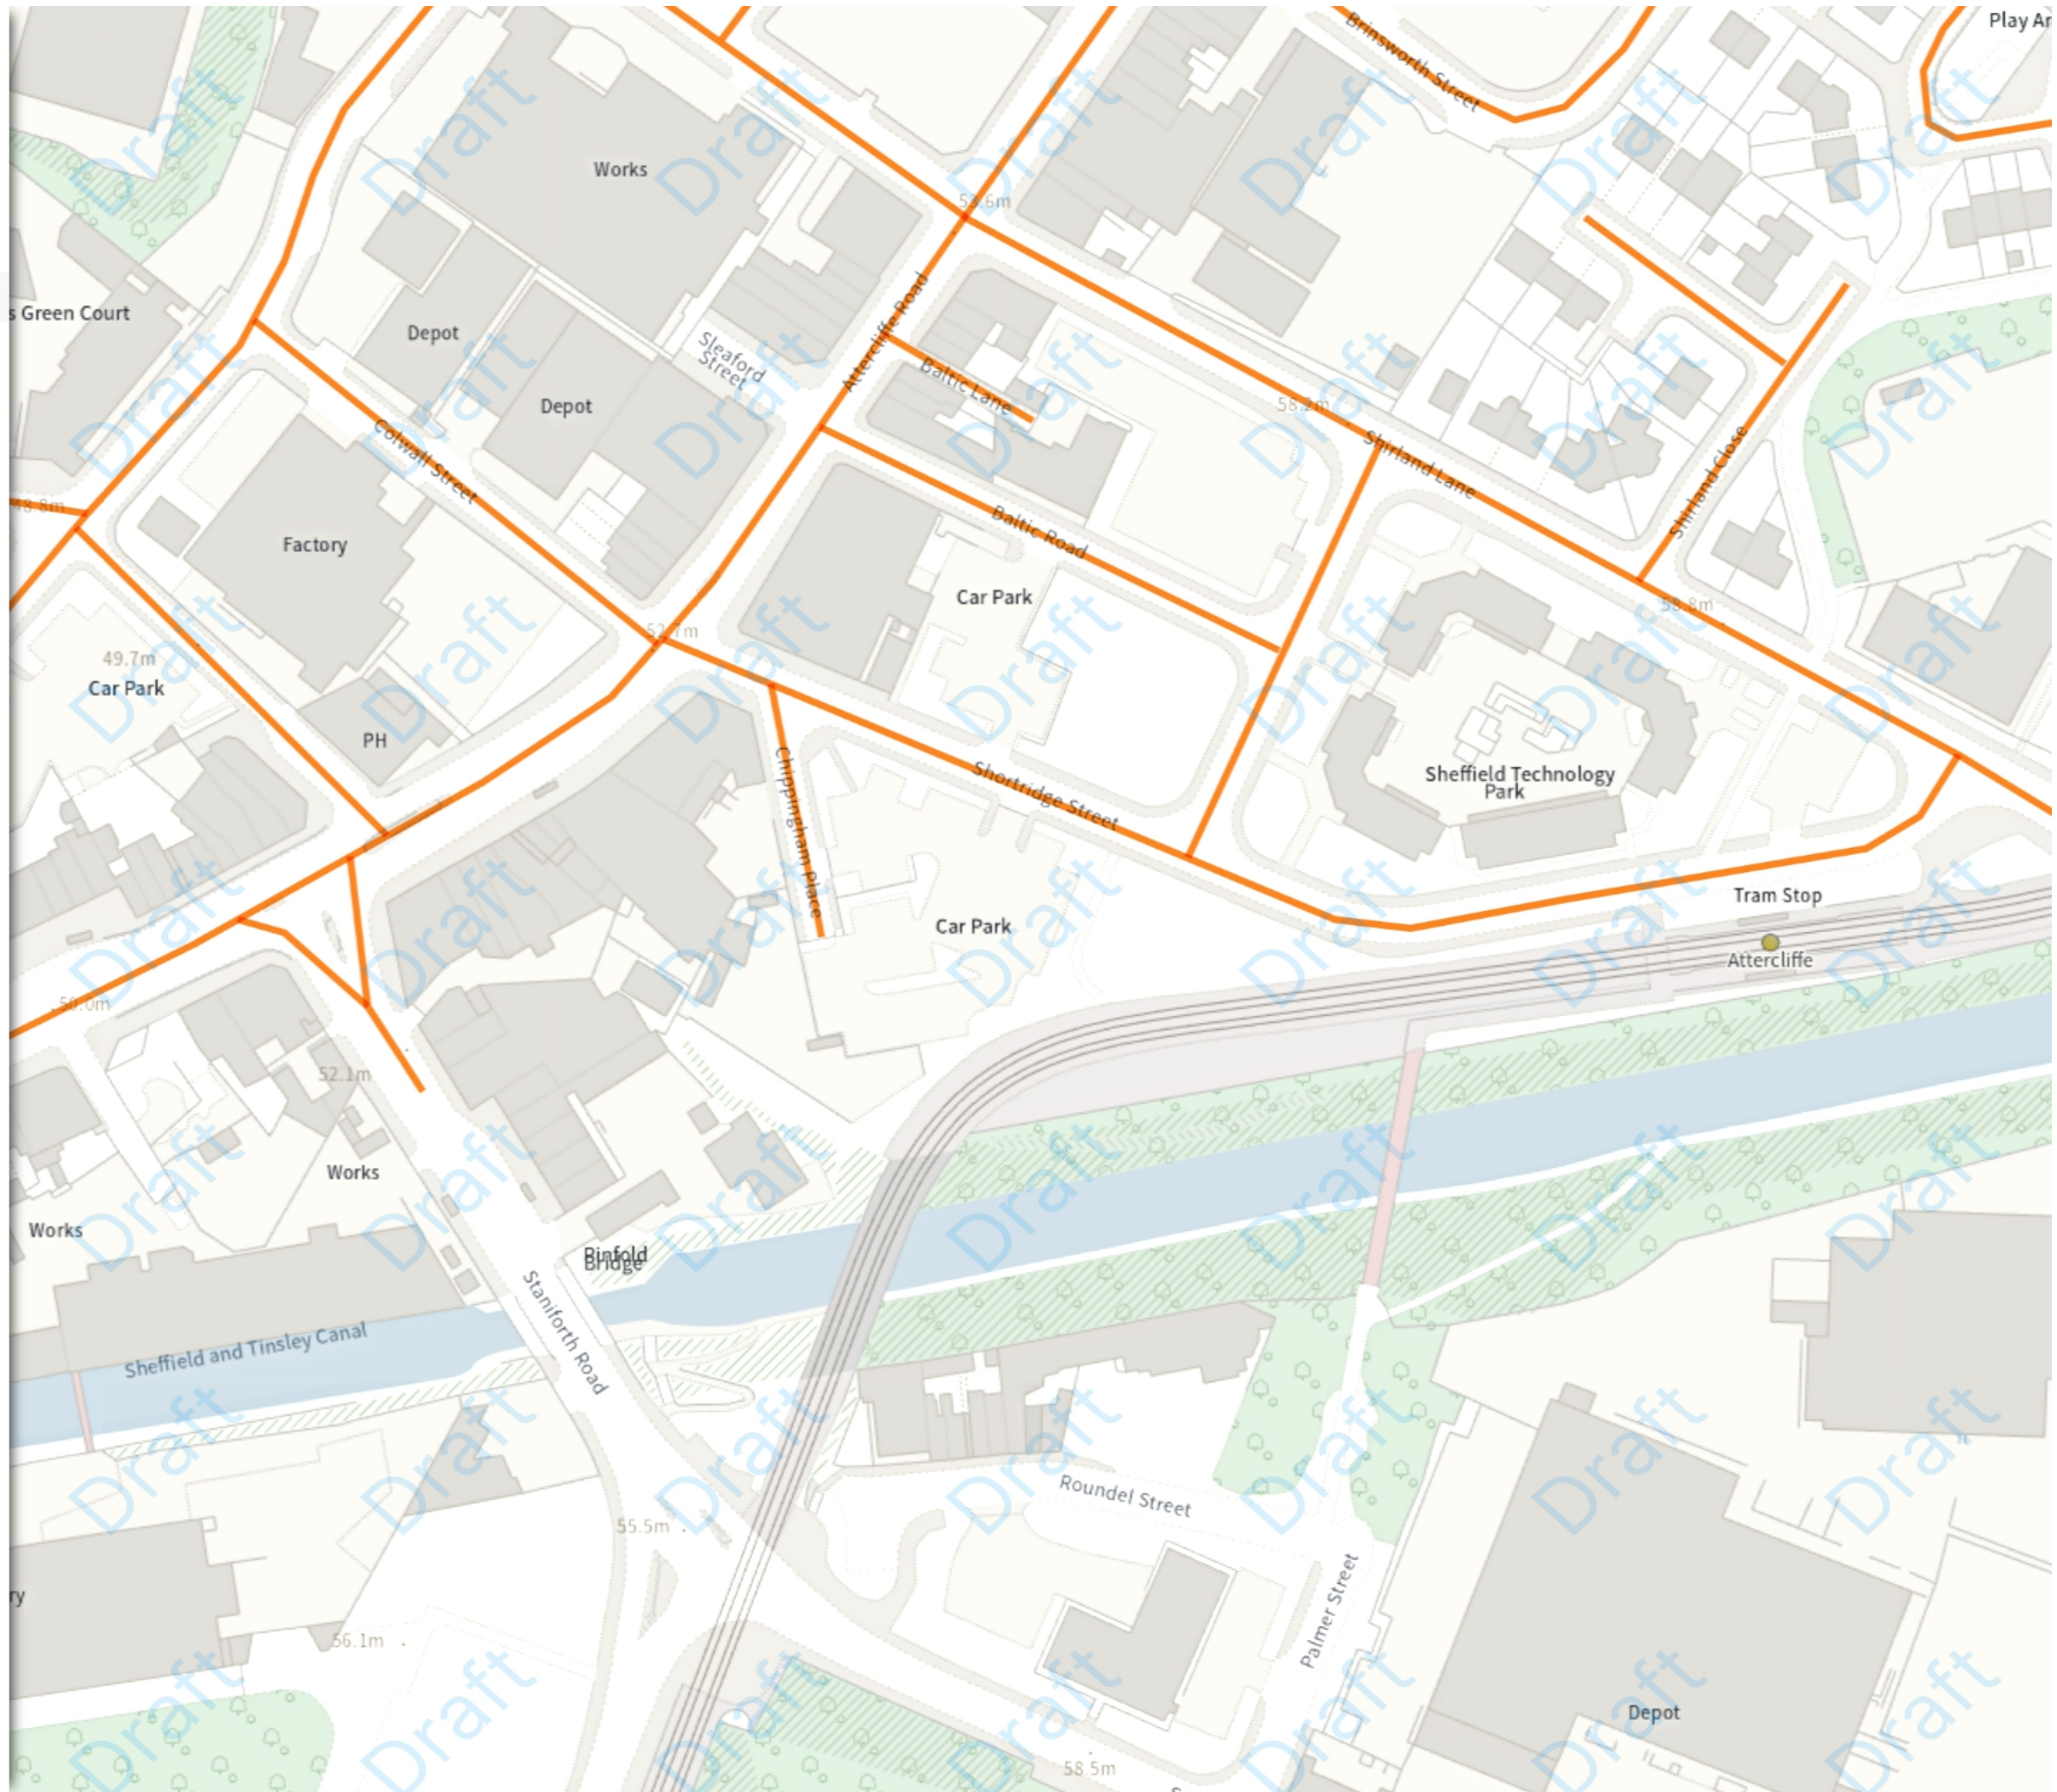

Coloured spots

Restrictions with different attributes are marked with a lettered spot

Turn directions

Prohibited and prescribed turns start from the spot and end at the arrow to indicate the direction of travel

Map 2 of 6

ADDED

Speed limit (20 mph)

Scale: 1:1250 0 20 40 60m

NW 437970.259, 389087.809 SE 438388.92, 388728.165

© Crown copyright and database rights 2025 Ordnance Survey. You are not permitted to copy, sub-license, distribute or sell any of this data to third parties in any form. Licence number 100018816

DACC 20mph SLO

Map 3 of 6

ADDED

Speed limit (20 mph)

Scale: 1:1250 0 20 40 60m

NW 437232.74, 388722.185 SE 437651.377, 388362.449

© Crown copyright and database rights 2025 Ordnance Survey. You are not permitted to copy, sub-license, distribute or sell any of this data to third parties in any form. Licence number 100018816

DACC 20mph SLO

Map 4 of 6

ADDED

Speed limit (20 mph)

Scale: 1:1250 0 20 40 60m

NW 437644.939, 388725.427 SE 438063.607, 388365.727

© Crown copyright and database rights 2025 Ordnance Survey. You are not permitted to copy, sub-license, distribute or sell any of this data to third parties in any form. Licence number 100018816