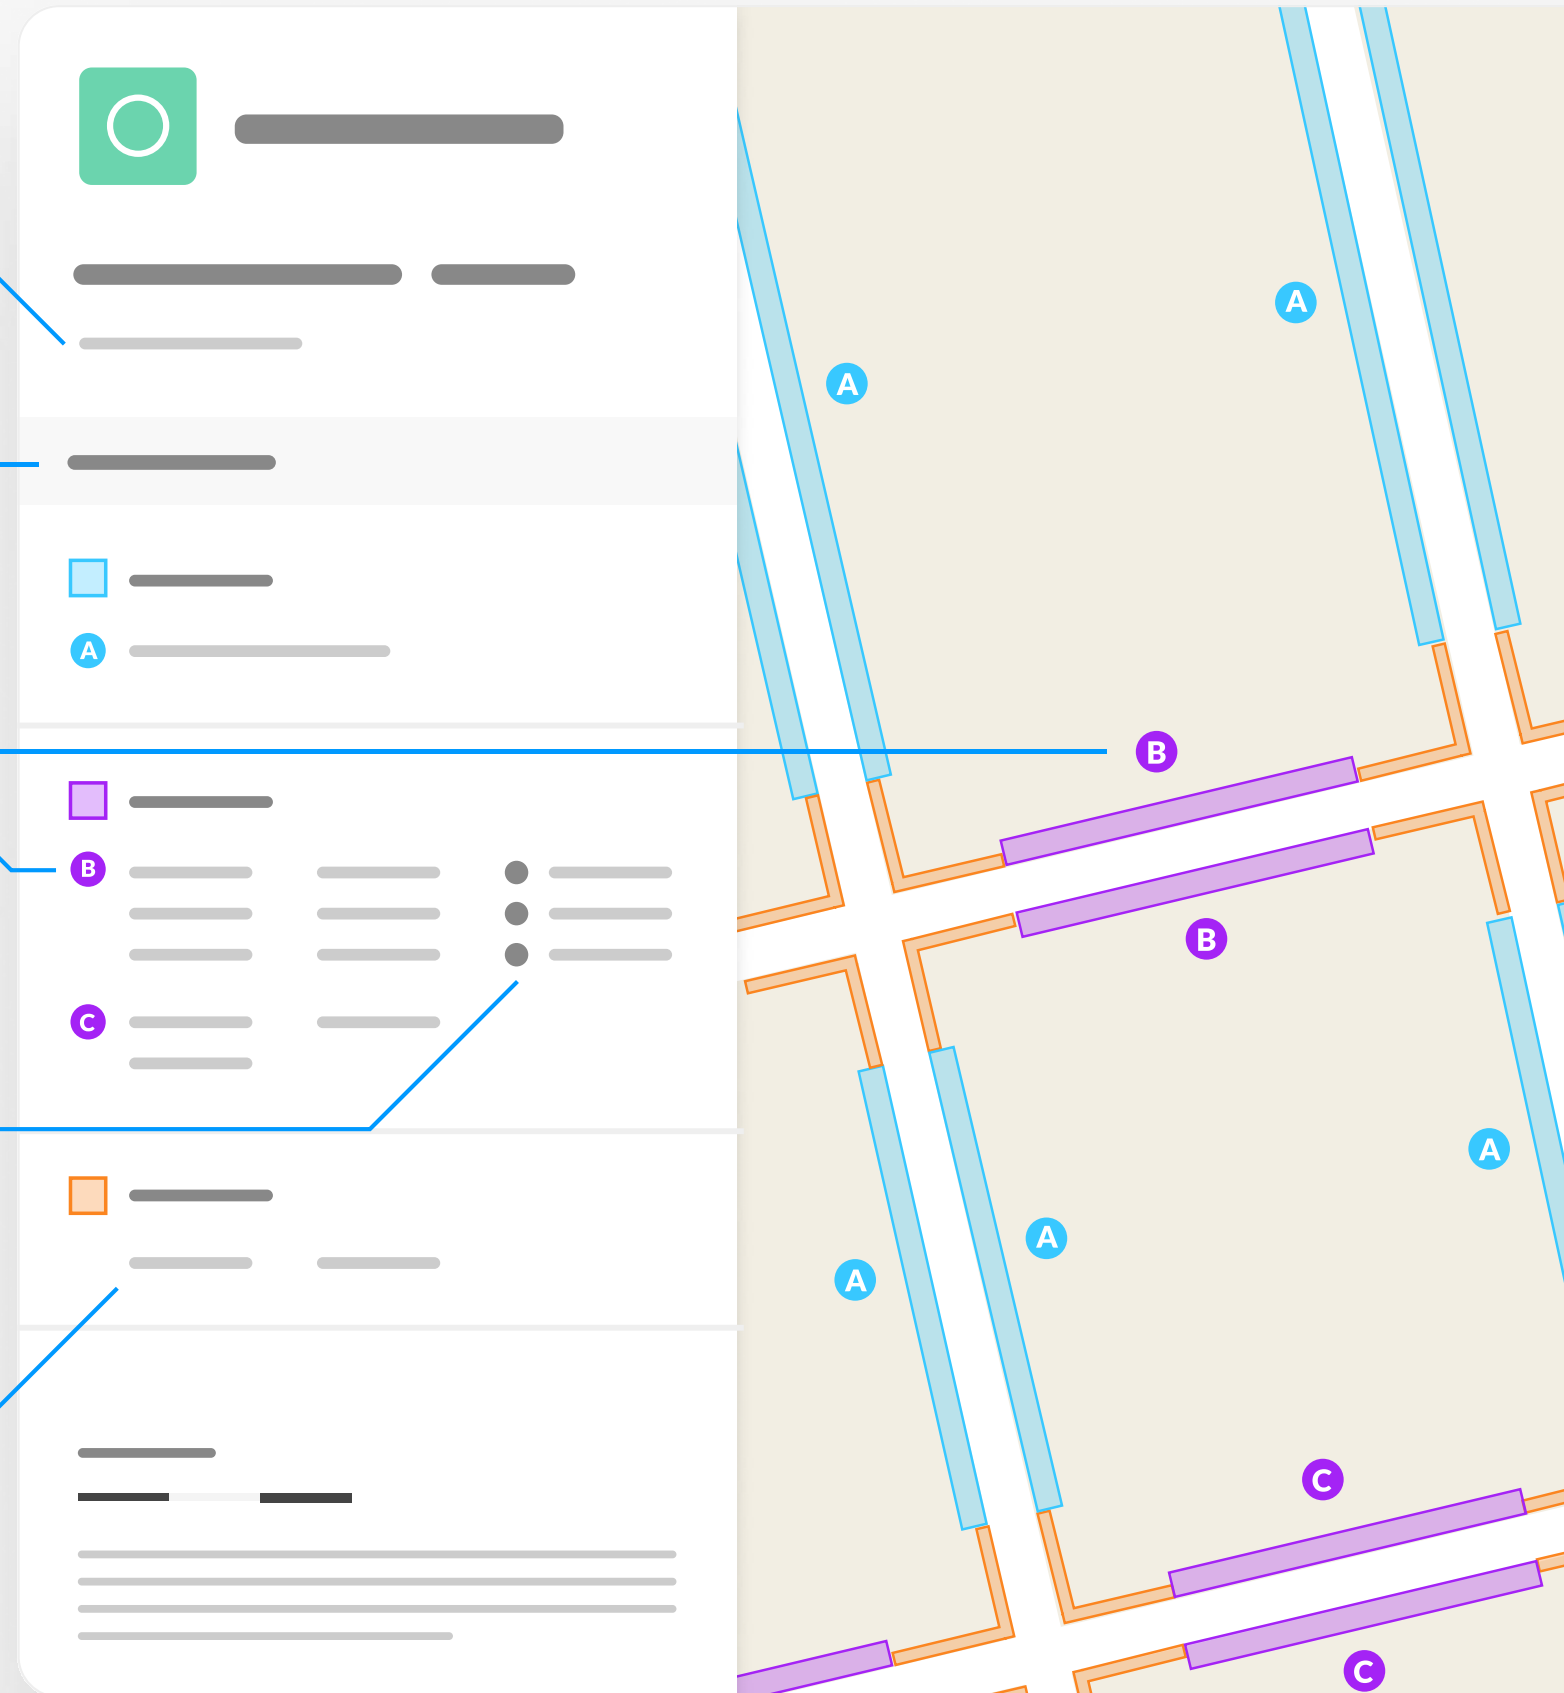

Static Order Guide

Map page indicator

Shows current map number against total and indicates if the legend is split over multiple pages eg. 2a, 2b, 2c

Change type

Indicates whether restrictions have been Added, Modified or Removed

Restriction durations

Where no months or days are specified, restrictions apply all year and all week

TRO 23 Rother Valley Way

Map 1 of 3

REMOVED

-- Clearway

A At all times

Scale: 1:1250 0 20 40 60m

TRO 23 Rother Valley Way

- Map 2 of 3
- Full tariff info in supporting order documentation
- Event day hours in operation

Scale: 1:1250

NW 444470.124, 382079.708 SE 444889.897, 381720.094

© Crown copyright and database rights 2024 Ordnance Survey.
You are not permitted to copy, sub-license, distribute or sell any of this data to third parties in any form. Licence number 100018816

TRO 23 Rother Valley Way

- Map 3 of 3
- Full tariff info in supporting order documentation
- Event day hours in operation

Scale: 1:1250 0 20 40 60m

NW 444365.414, 381718.394 SE 444785.21, 381358.744

© Crown copyright and database rights 2024 Ordnance Survey.
You are not permitted to copy, sub-license, distribute or sell any of this data to third parties in any form. Licence number 100018816