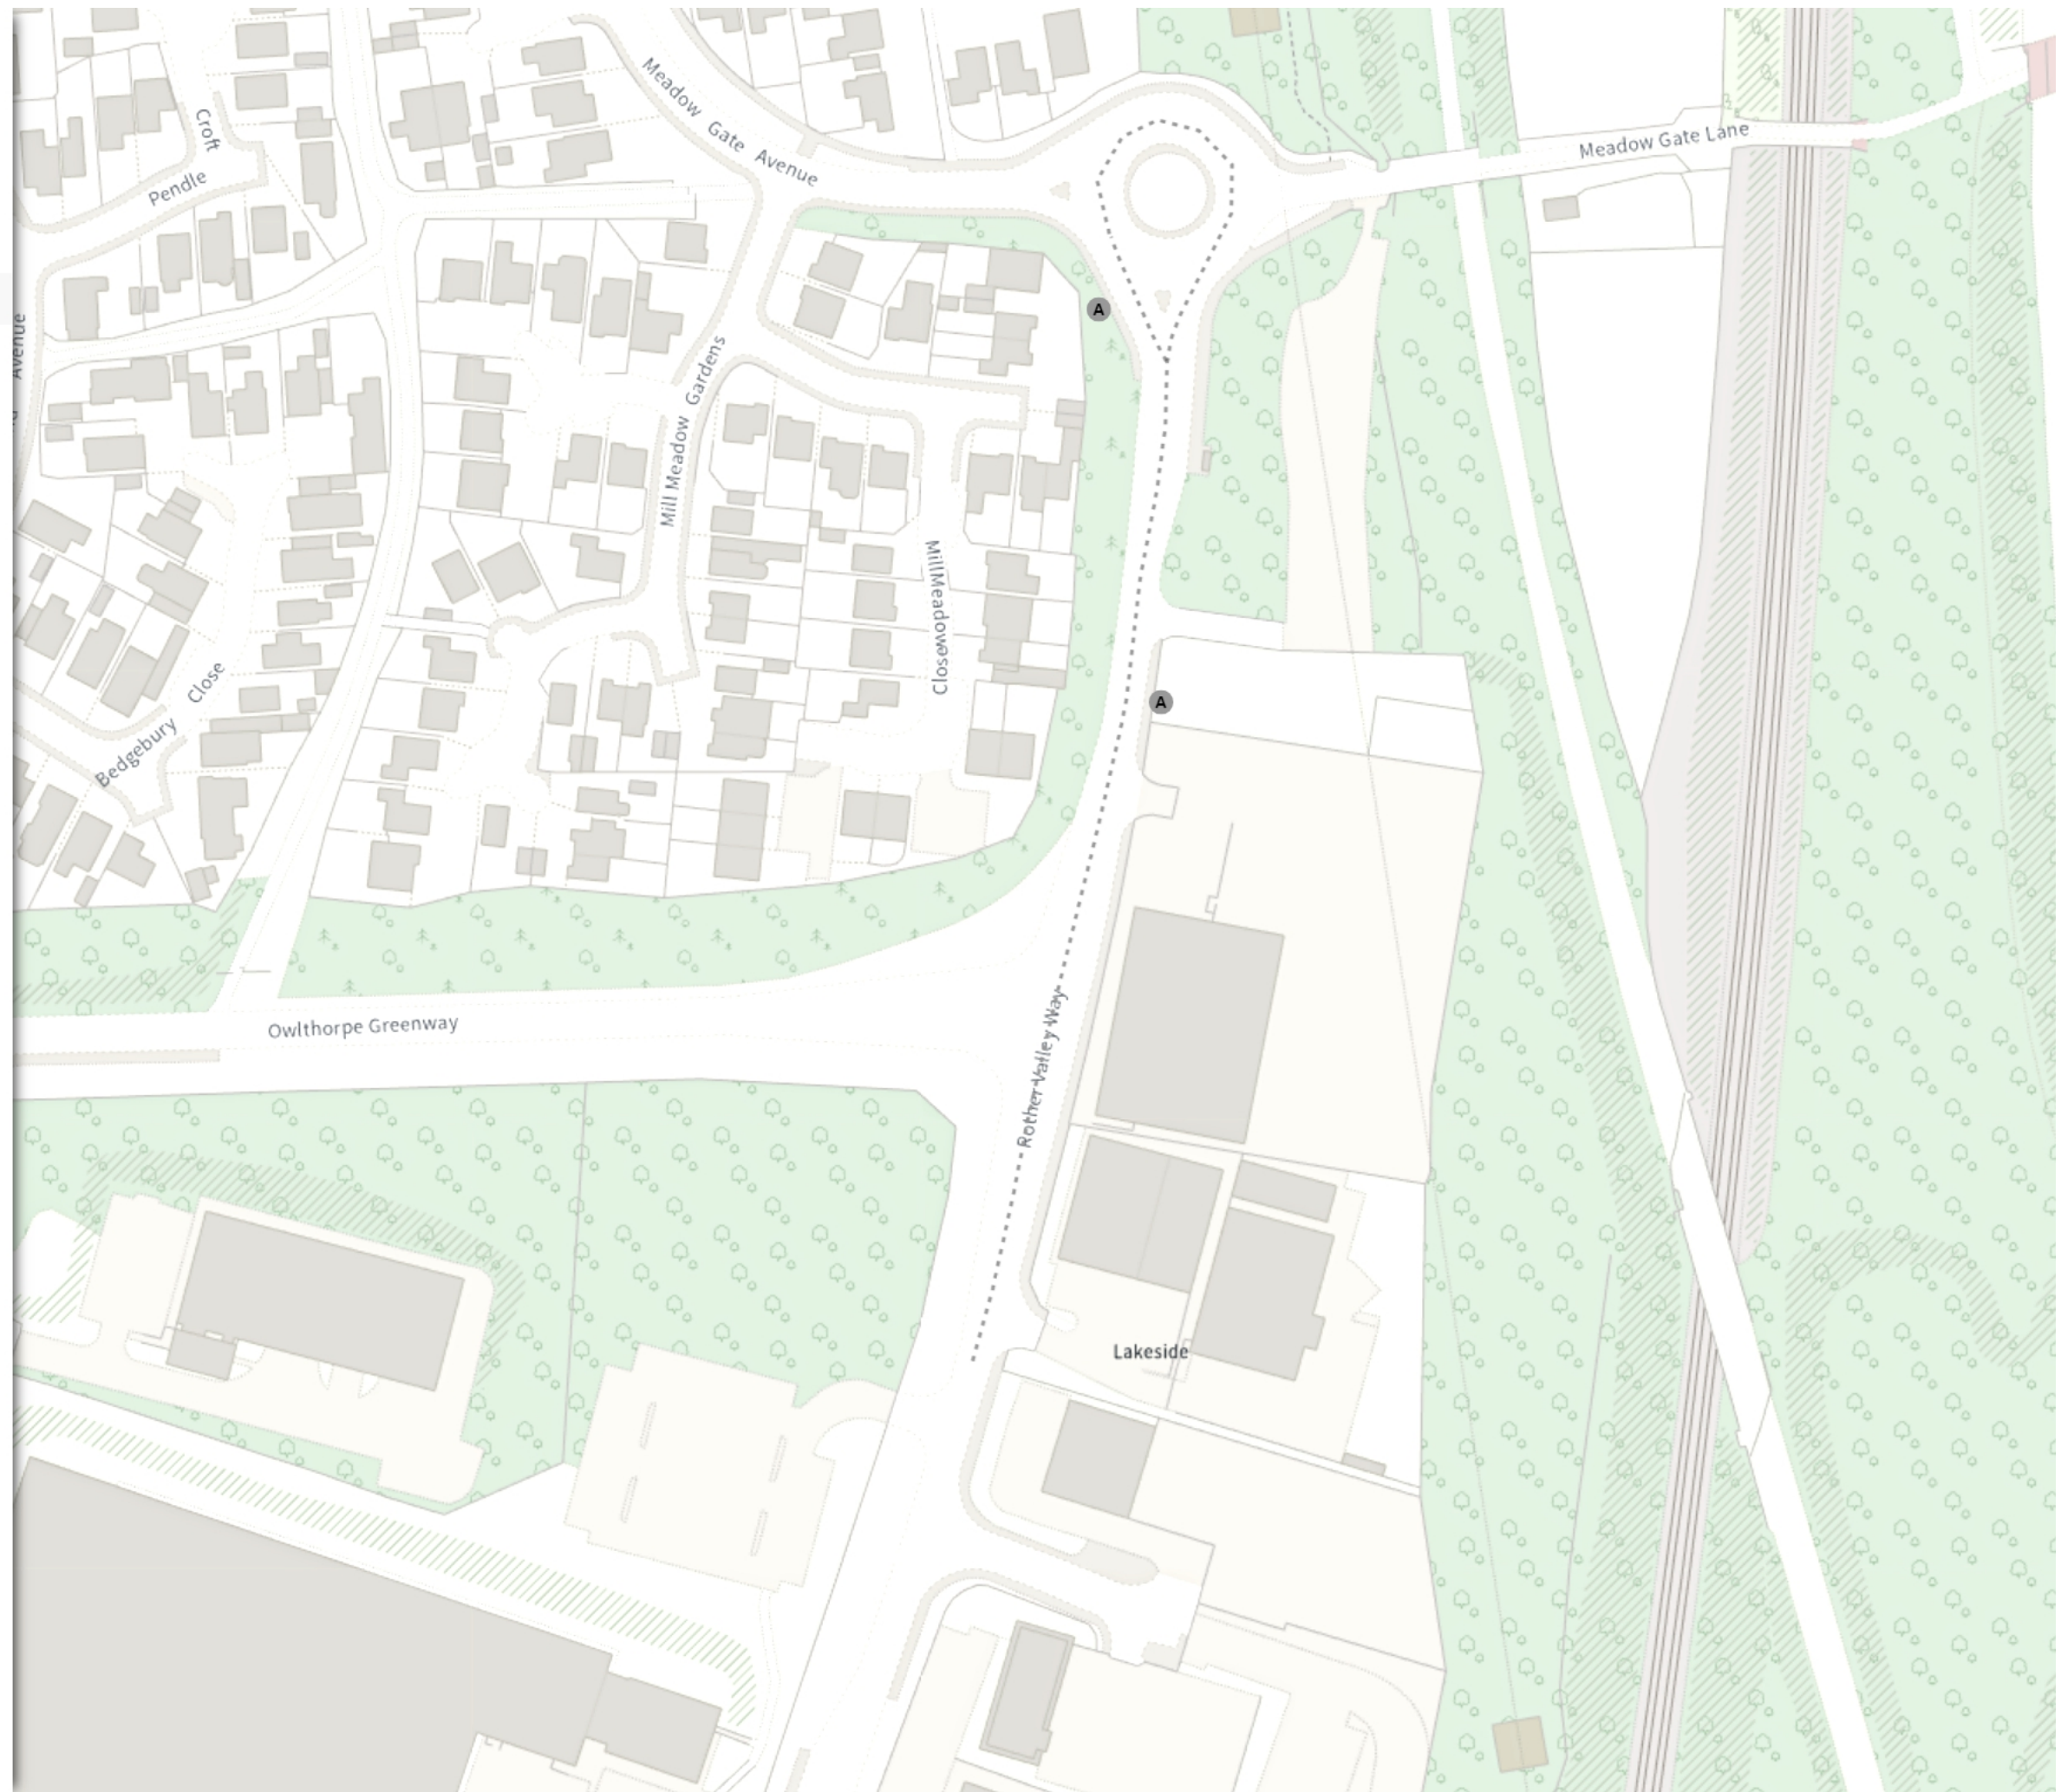

Static Order Guide

Map page indicator

Shows current map number against total and indicates if the legend is split over multiple pages eg. 2a, 2b, 2c

Change type

Indicates whether restrictions have been Added, Modified or Removed

Restriction durations

Where no months or days are specified, restrictions apply all year and all week

TRO 23 Rother Valley Way

Map 1 of 3

REMOVED

-- Clearway

A At all times

Scale: 1:1250 0 20 40 60m

TRO 23 Rother Valley Way

- Map 2 of 3
- Full tariff info in supporting order documentation
- Event day hours in operation

Scale: 1:1250

NW 444470.124, 382079.708 SE 444889.897, 381720.094

© Crown copyright and database rights 2024 Ordnance Survey.
You are not permitted to copy, sub-license, distribute or sell any of this data to third parties in any form. Licence number 100018816

TRO 23 Rother Valley Way

- Map 3 of 3
- Full tariff info in supporting order documentation
- Event day hours in operation

Scale: 1:1250 0 20 40 60m

NW 444365.414, 381718.394 SE 444785.21, 381358.744

© Crown copyright and database rights 2024 Ordnance Survey.
You are not permitted to copy, sub-license, distribute or sell any of this data to third parties in any form. Licence number 100018816