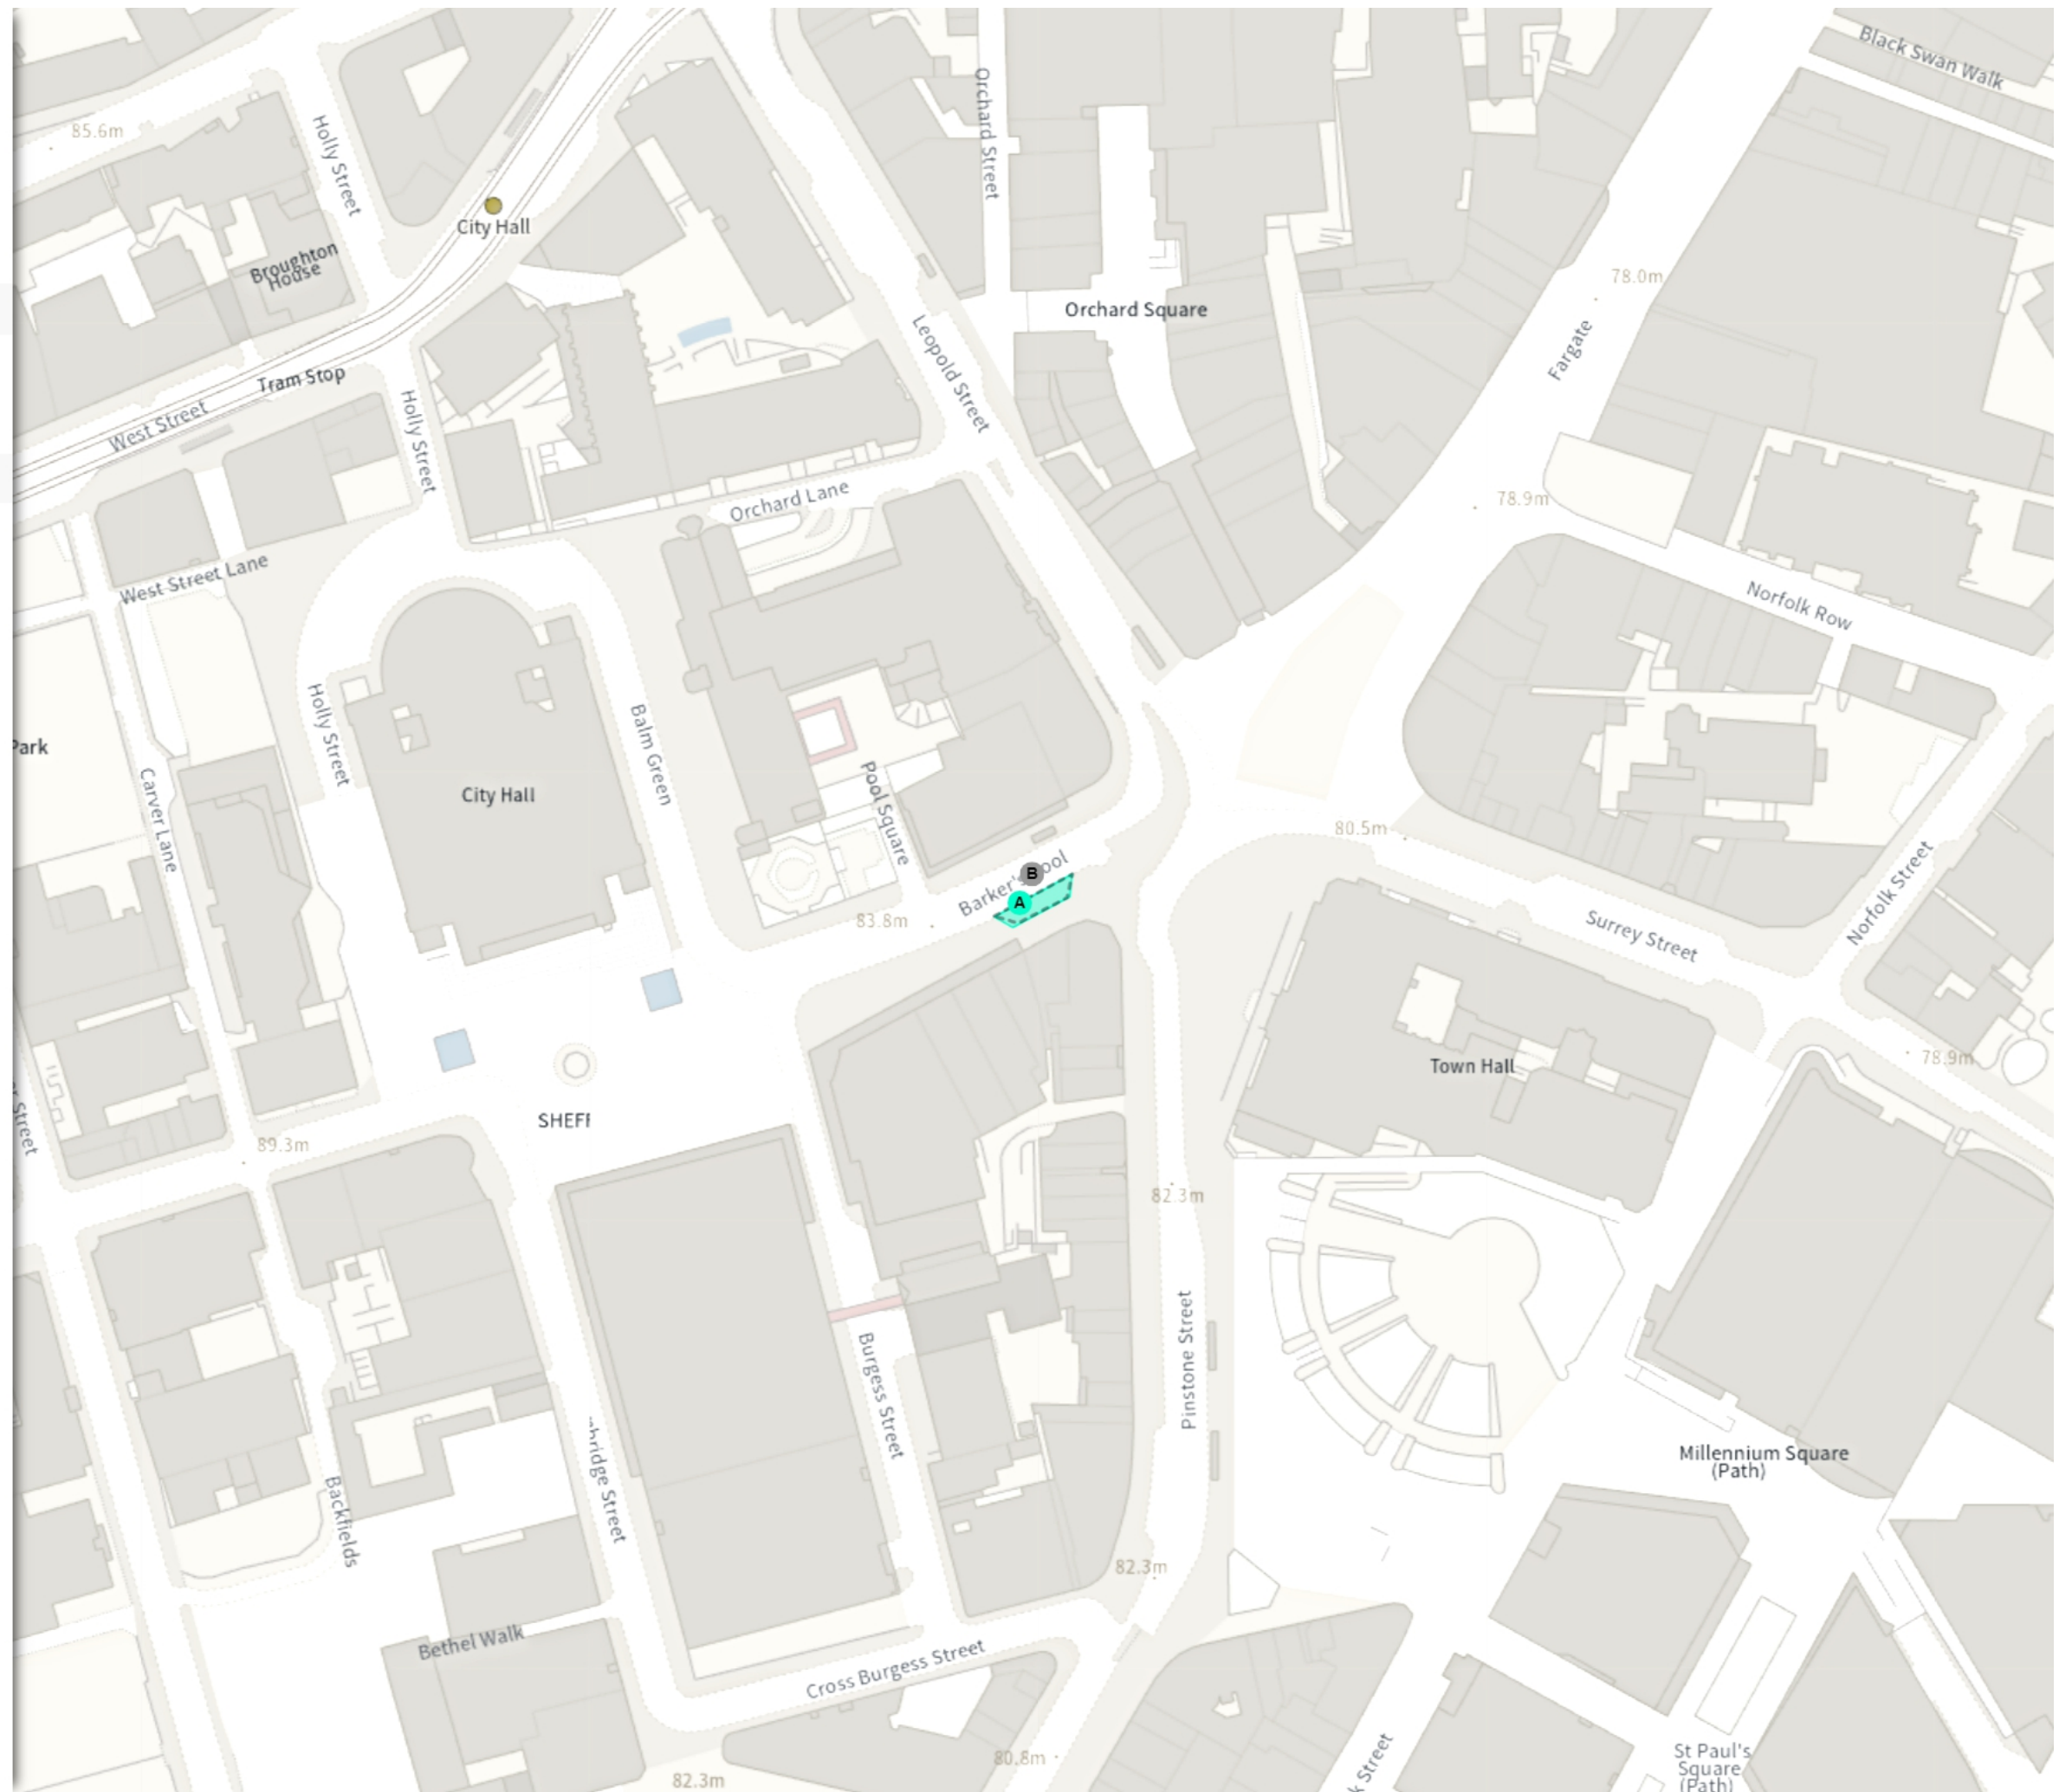

Static Order Guide

Map page indicator

Shows current map number against total and indicates if the legend is split over multiple pages eg. 2a, 2b, 2c

Change type

Indicates whether restrictions have been Added, Modified or Removed

Police vehicles stopping area

At all times

Scale: 1:1250

NW 435090.06, 387397.463 SE 435508.648, 387037.439

© Crown copyright and database rights 2025 Ordnance Survey. You are not permitted to copy, sub-license, distribute or sell any of this data to third parties in any form. Licence number 100018816