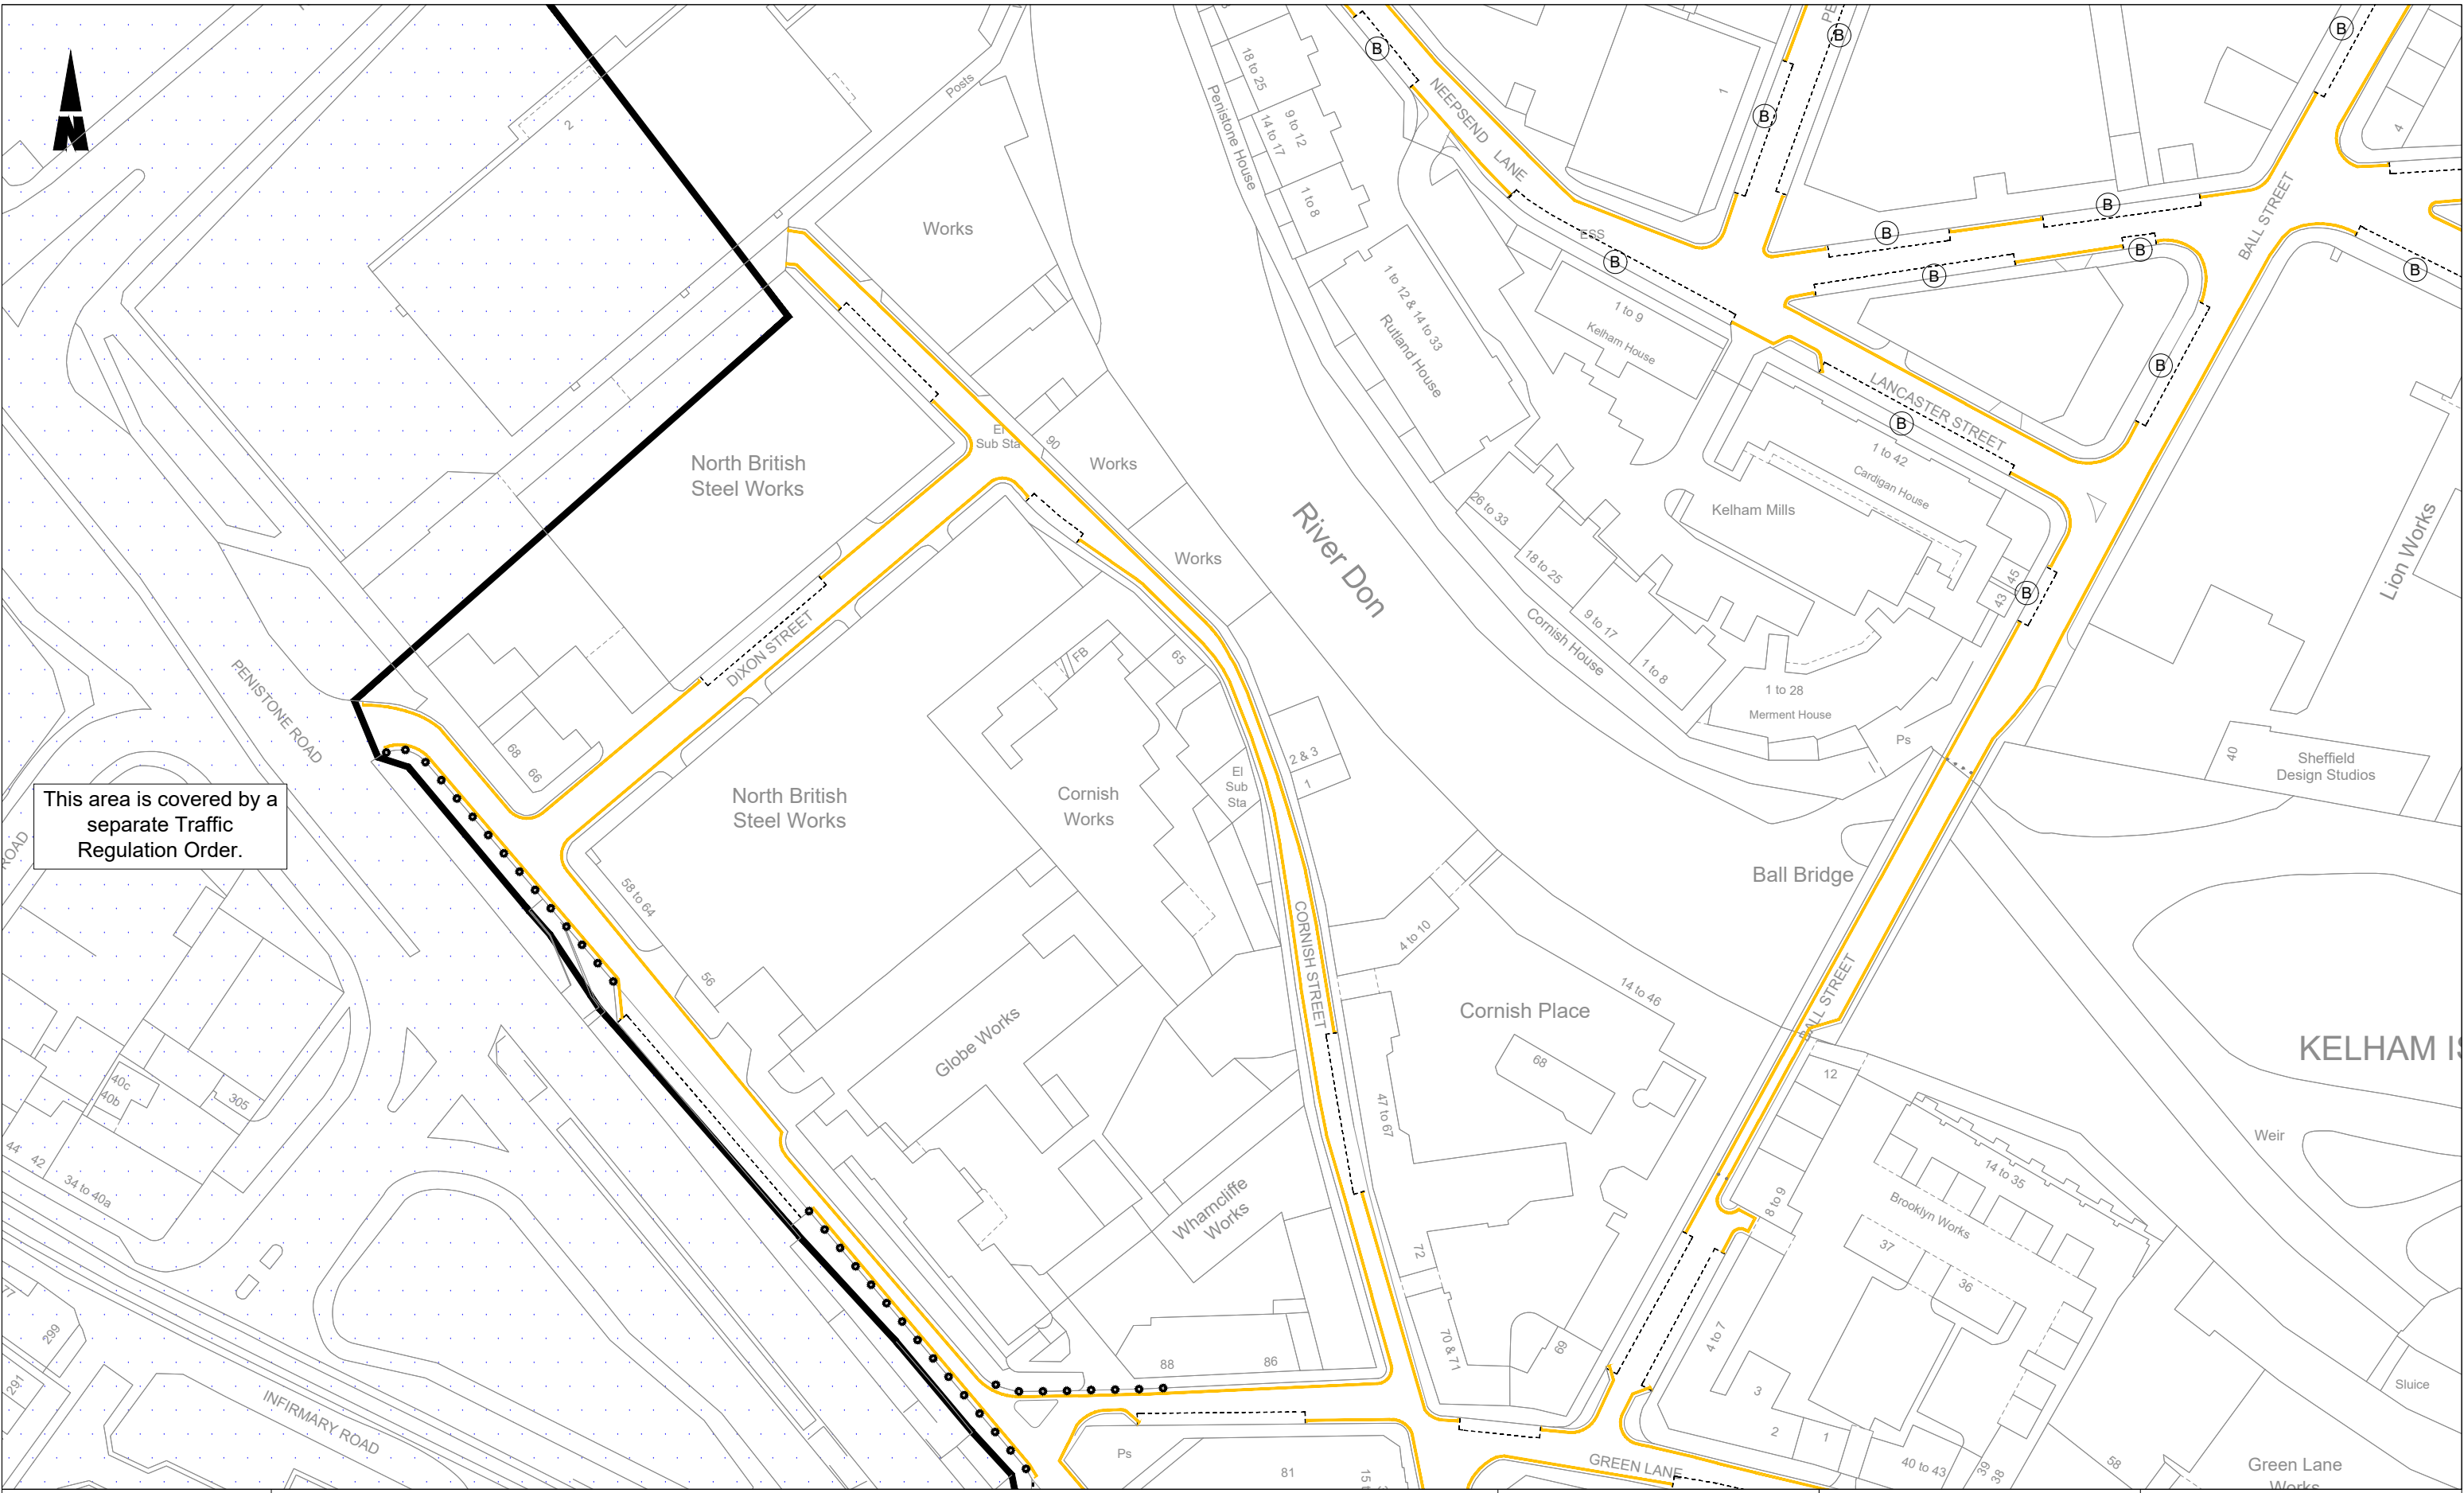

This area is covered by a separate Traffic Regulation Order.

THE SHEFFIELD CITY COUNCIL (KELHAM ISLAND AND NEEPSSEND) (ON STREET PARKING PLACES, LOADING BAYS, PROHIBITION OF WAITING AND LOADING) (MAP SCHEDULE) ORDER 2022 (AMENDMENT NO.2) ORDER 2024

© Crown copyright and database rights 2024 OS 100018816.

KN101	
KN201	KN202
KN301	KN302
KN401	KN402

Scale at A3	1:1000
Date Effective	XX/XX/XX
Map Tile	KN301
Revision	2
Status	PROPOSED