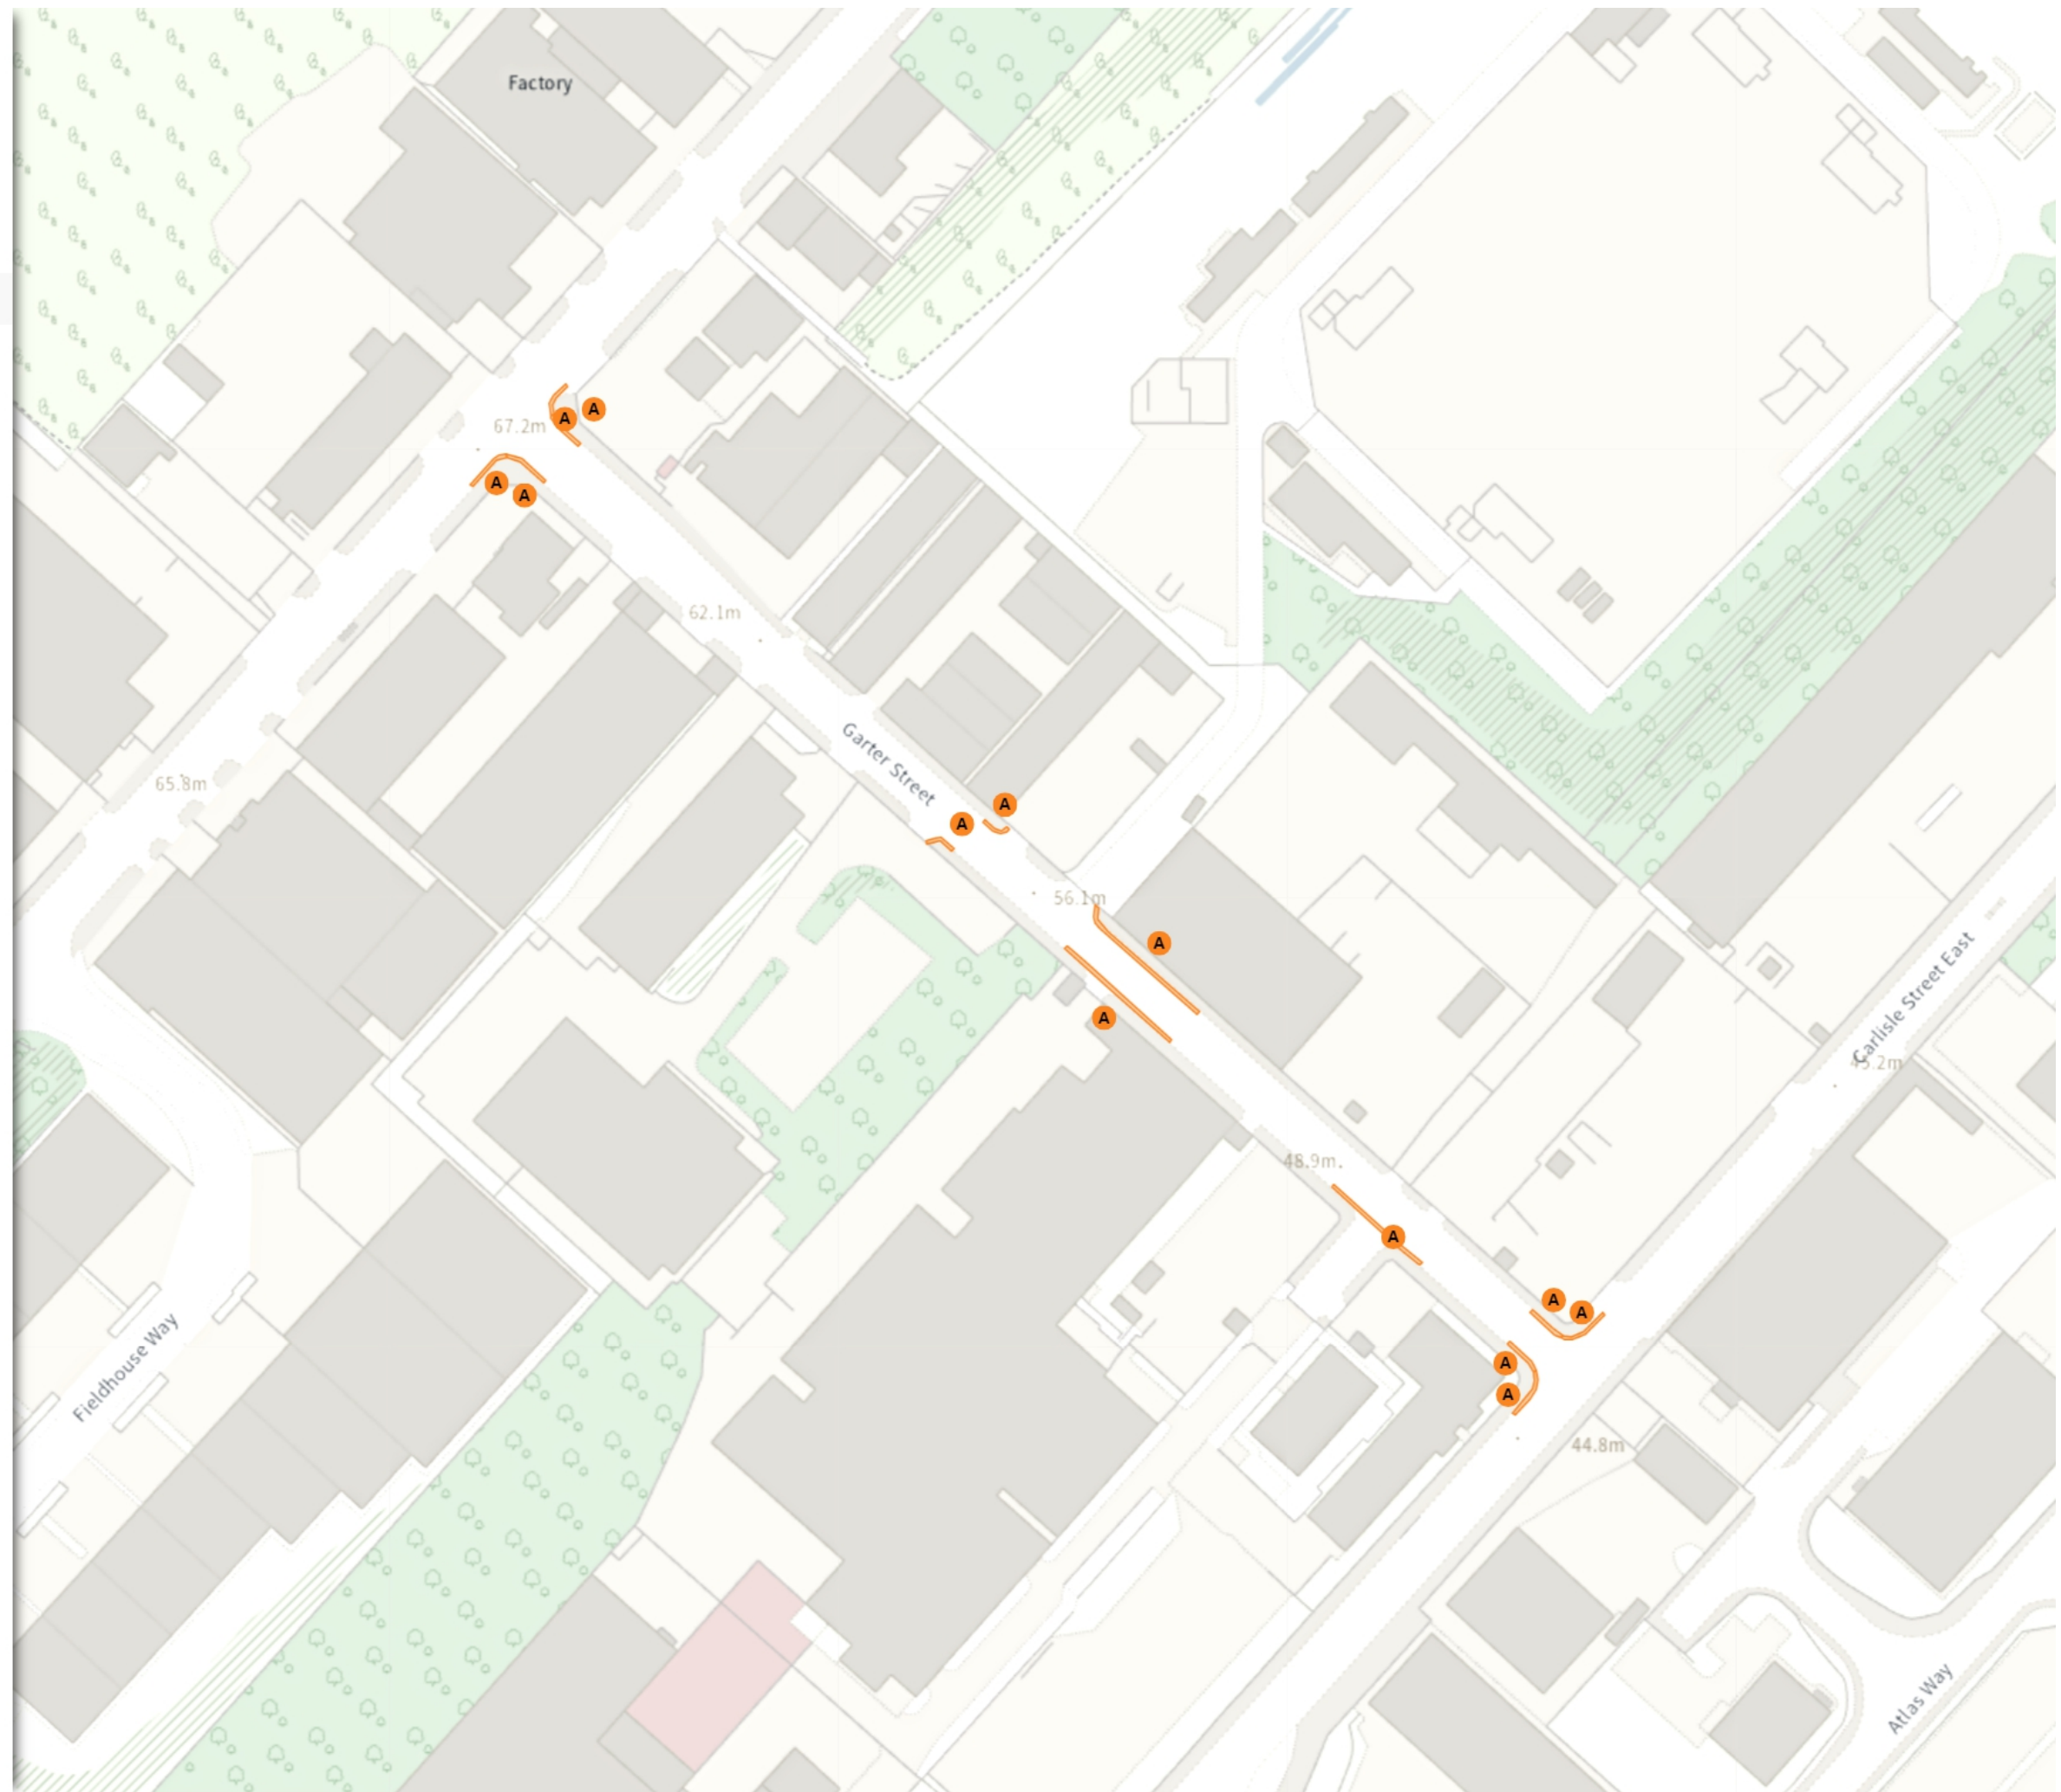

Static Order Guide

Map page indicator

Shows current map number against total and indicates if the legend is split over multiple pages eg. 2a, 2b, 2c

Change type

Indicates whether restrictions have been Added, Modified or Removed

Coloured spots

Restrictions with different attributes are marked with a lettered spot

Restriction icons

⊕ Min stay ⊕ Max stay ⊘ No return ⌚ Tariff hours
📅 Up to 🛢 Fuel surcharge Ⓔ Event day ⓘ Emissions pricing

Restriction durations

Where no months or days are specified, restrictions apply all year and all week

Garter St Area ETO 2

Map 1 of 1

ADDED

- No waiting at any time
- At all times

Scale: 1:1250 0 20 40 60m

NW 436758.795, 389531.122 SE 437177.325, 389171.406