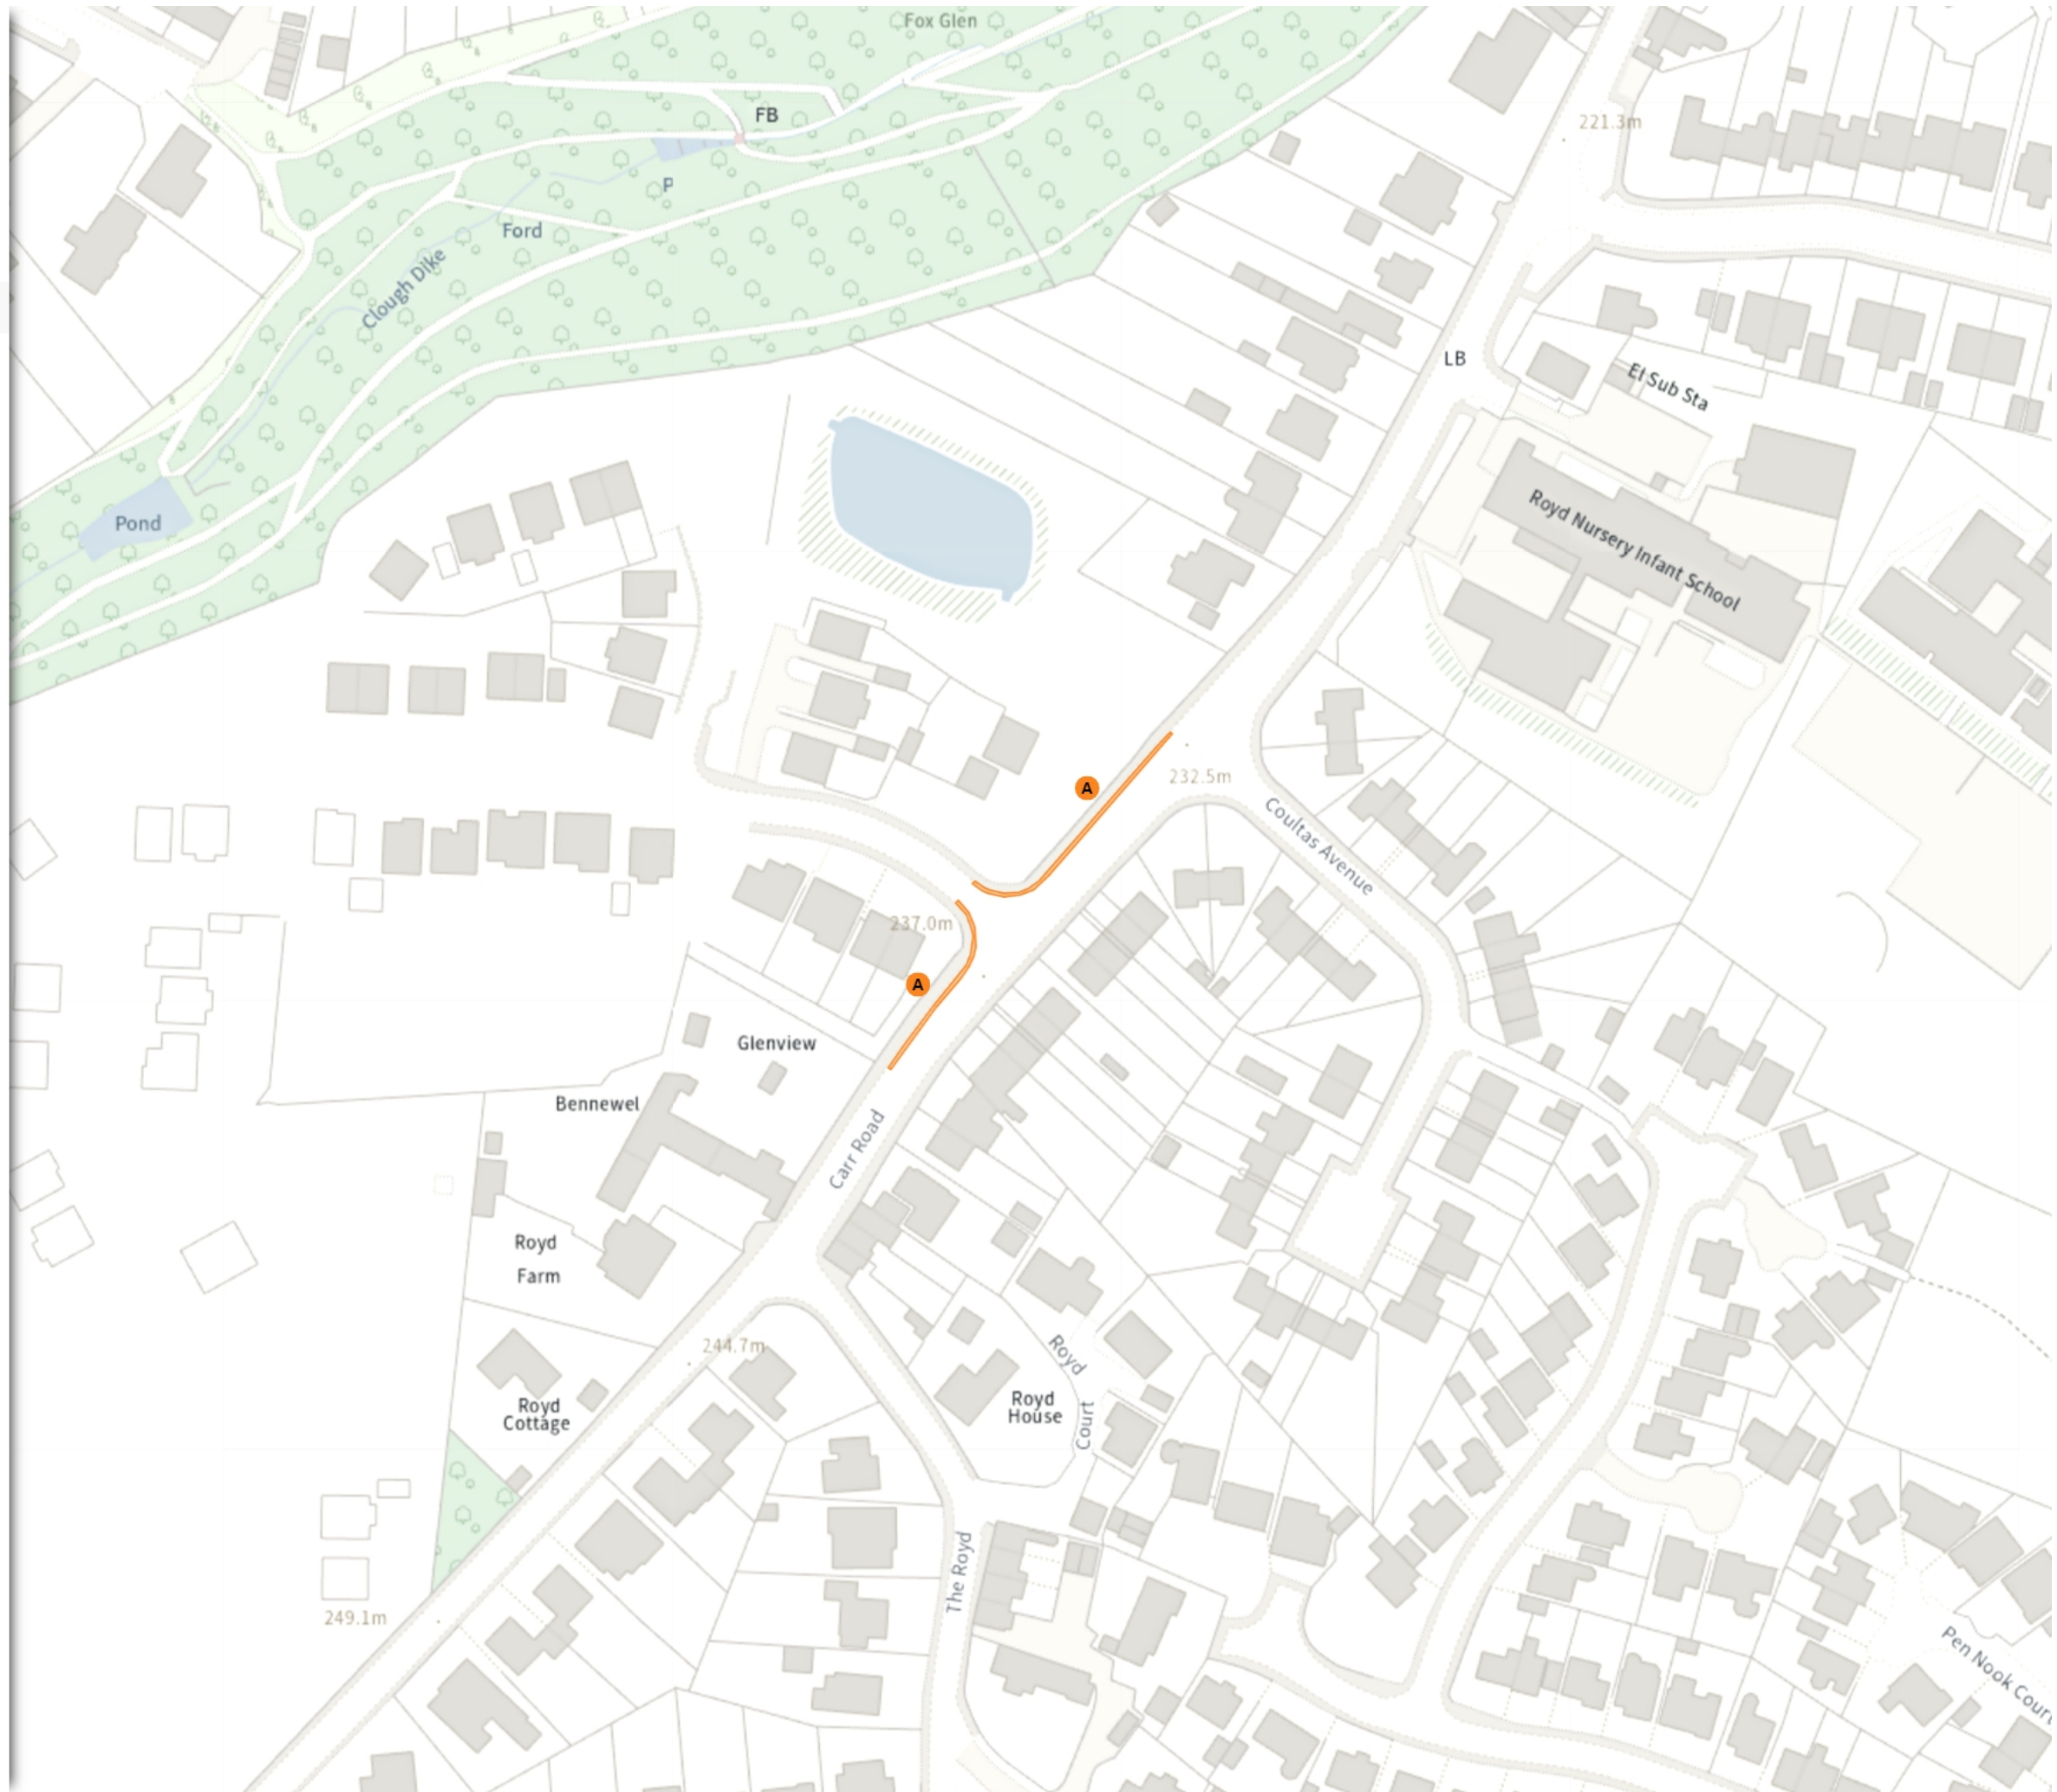

Static Order Guide

Map page indicator

Shows current map number against total and indicates if the legend is split over multiple pages eg. 2a, 2b, 2c

Change type

Indicates whether restrictions have been Added, Modified or Removed

Restriction durations

Where no months or days are specified, restrictions apply all year and all week

TRO 1 Carr Rd

Map 1 of 1 Made 18/11/24

ADDED

No waiting at any time

At all times

Scale: 1:1250

NW 427704.543, 397682.214 SE 428121.665, 397322.331

© Crown copyright and database rights 2024 Ordnance Survey. You are not permitted to copy, sub-license, distribute or sell any of this data to third parties in any form. Licence number 100018816