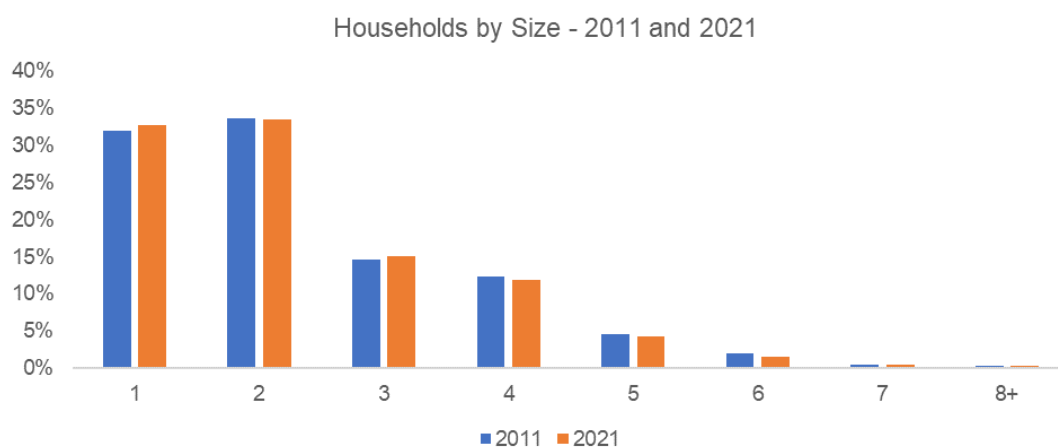

## Census 2021: Demography and Migration Topic Summary

The source of all the data presented is the 2021 Census.

### Key points

- At the time of the 2021 Census, there were 556,221 people living in Sheffield. This figure is 0.7% higher than at the 2011 Census (552,698)

### Population

Sheffield's population was 50.67% female and 49.33% male; proportions very similar to 2011 (50.73% female and 49.27% male).

Compared with 2011, there are signs that Sheffield's population is aging, with the number of people in their fifties growing, and the number of people in their forties falling (see Chart 1 below). The number of people aged 70+ has increased by 8,411.

Sheffield's overall population density is 1512.5 usual residents per km<sup>2</sup>, compared to 355.8 for Yorkshire and Humber and 433.5 for England

The number of households in Sheffield increased from 229,928 in 2011 to 231,950 in 2021. There has been a slight increase in the proportion of people living in one person households.