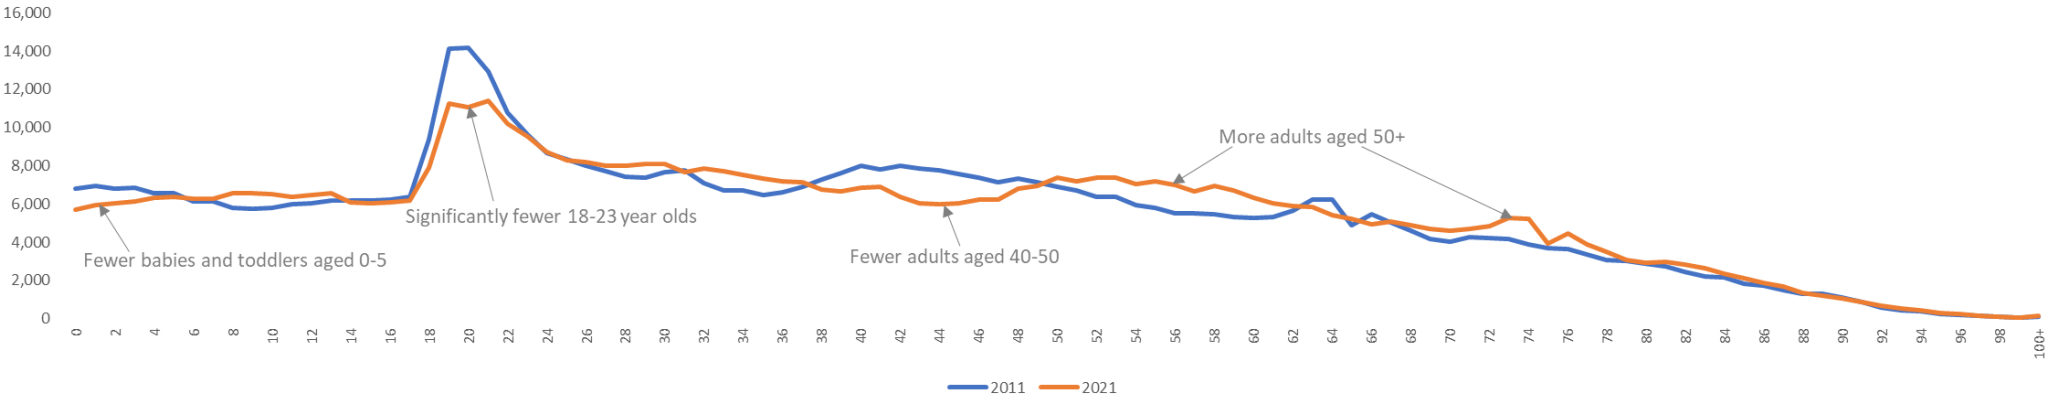

### Population

Sheffield's population was 50.67% female and 49.33% male; proportions very similar to 2011 (50.73% female and 49.27% male).

Compared with 2011, there are signs that Sheffield's population is aging, with the number of people in their fifties growing, and the number of people in their forties falling (see Chart 1 below). The number of people aged 70+ has increased by 8,411.

Sheffield's overall population density is 1512.5 usual residents per km<sup>2</sup>, compared to 355.8 for Yorkshire and Humber and 433.5 for England

The number of households in Sheffield increased from 229,928 in 2011 to 231,950 in 2021. There has been a slight increase in the proportion of people living in one person households.

The percentage of people in Sheffield aged 16+ who were single (never married and never registered a civil partnership) increased from 41.2% in 2011 to 44.2% in 2021.

39.7% are married or in a civil partnership with a person of the opposite sex, and 0.4% with a person of the same sex.

### Chart 1: Population by Single Year of Age

Comparison of Population by Single Year of Age in 2011 and 2021