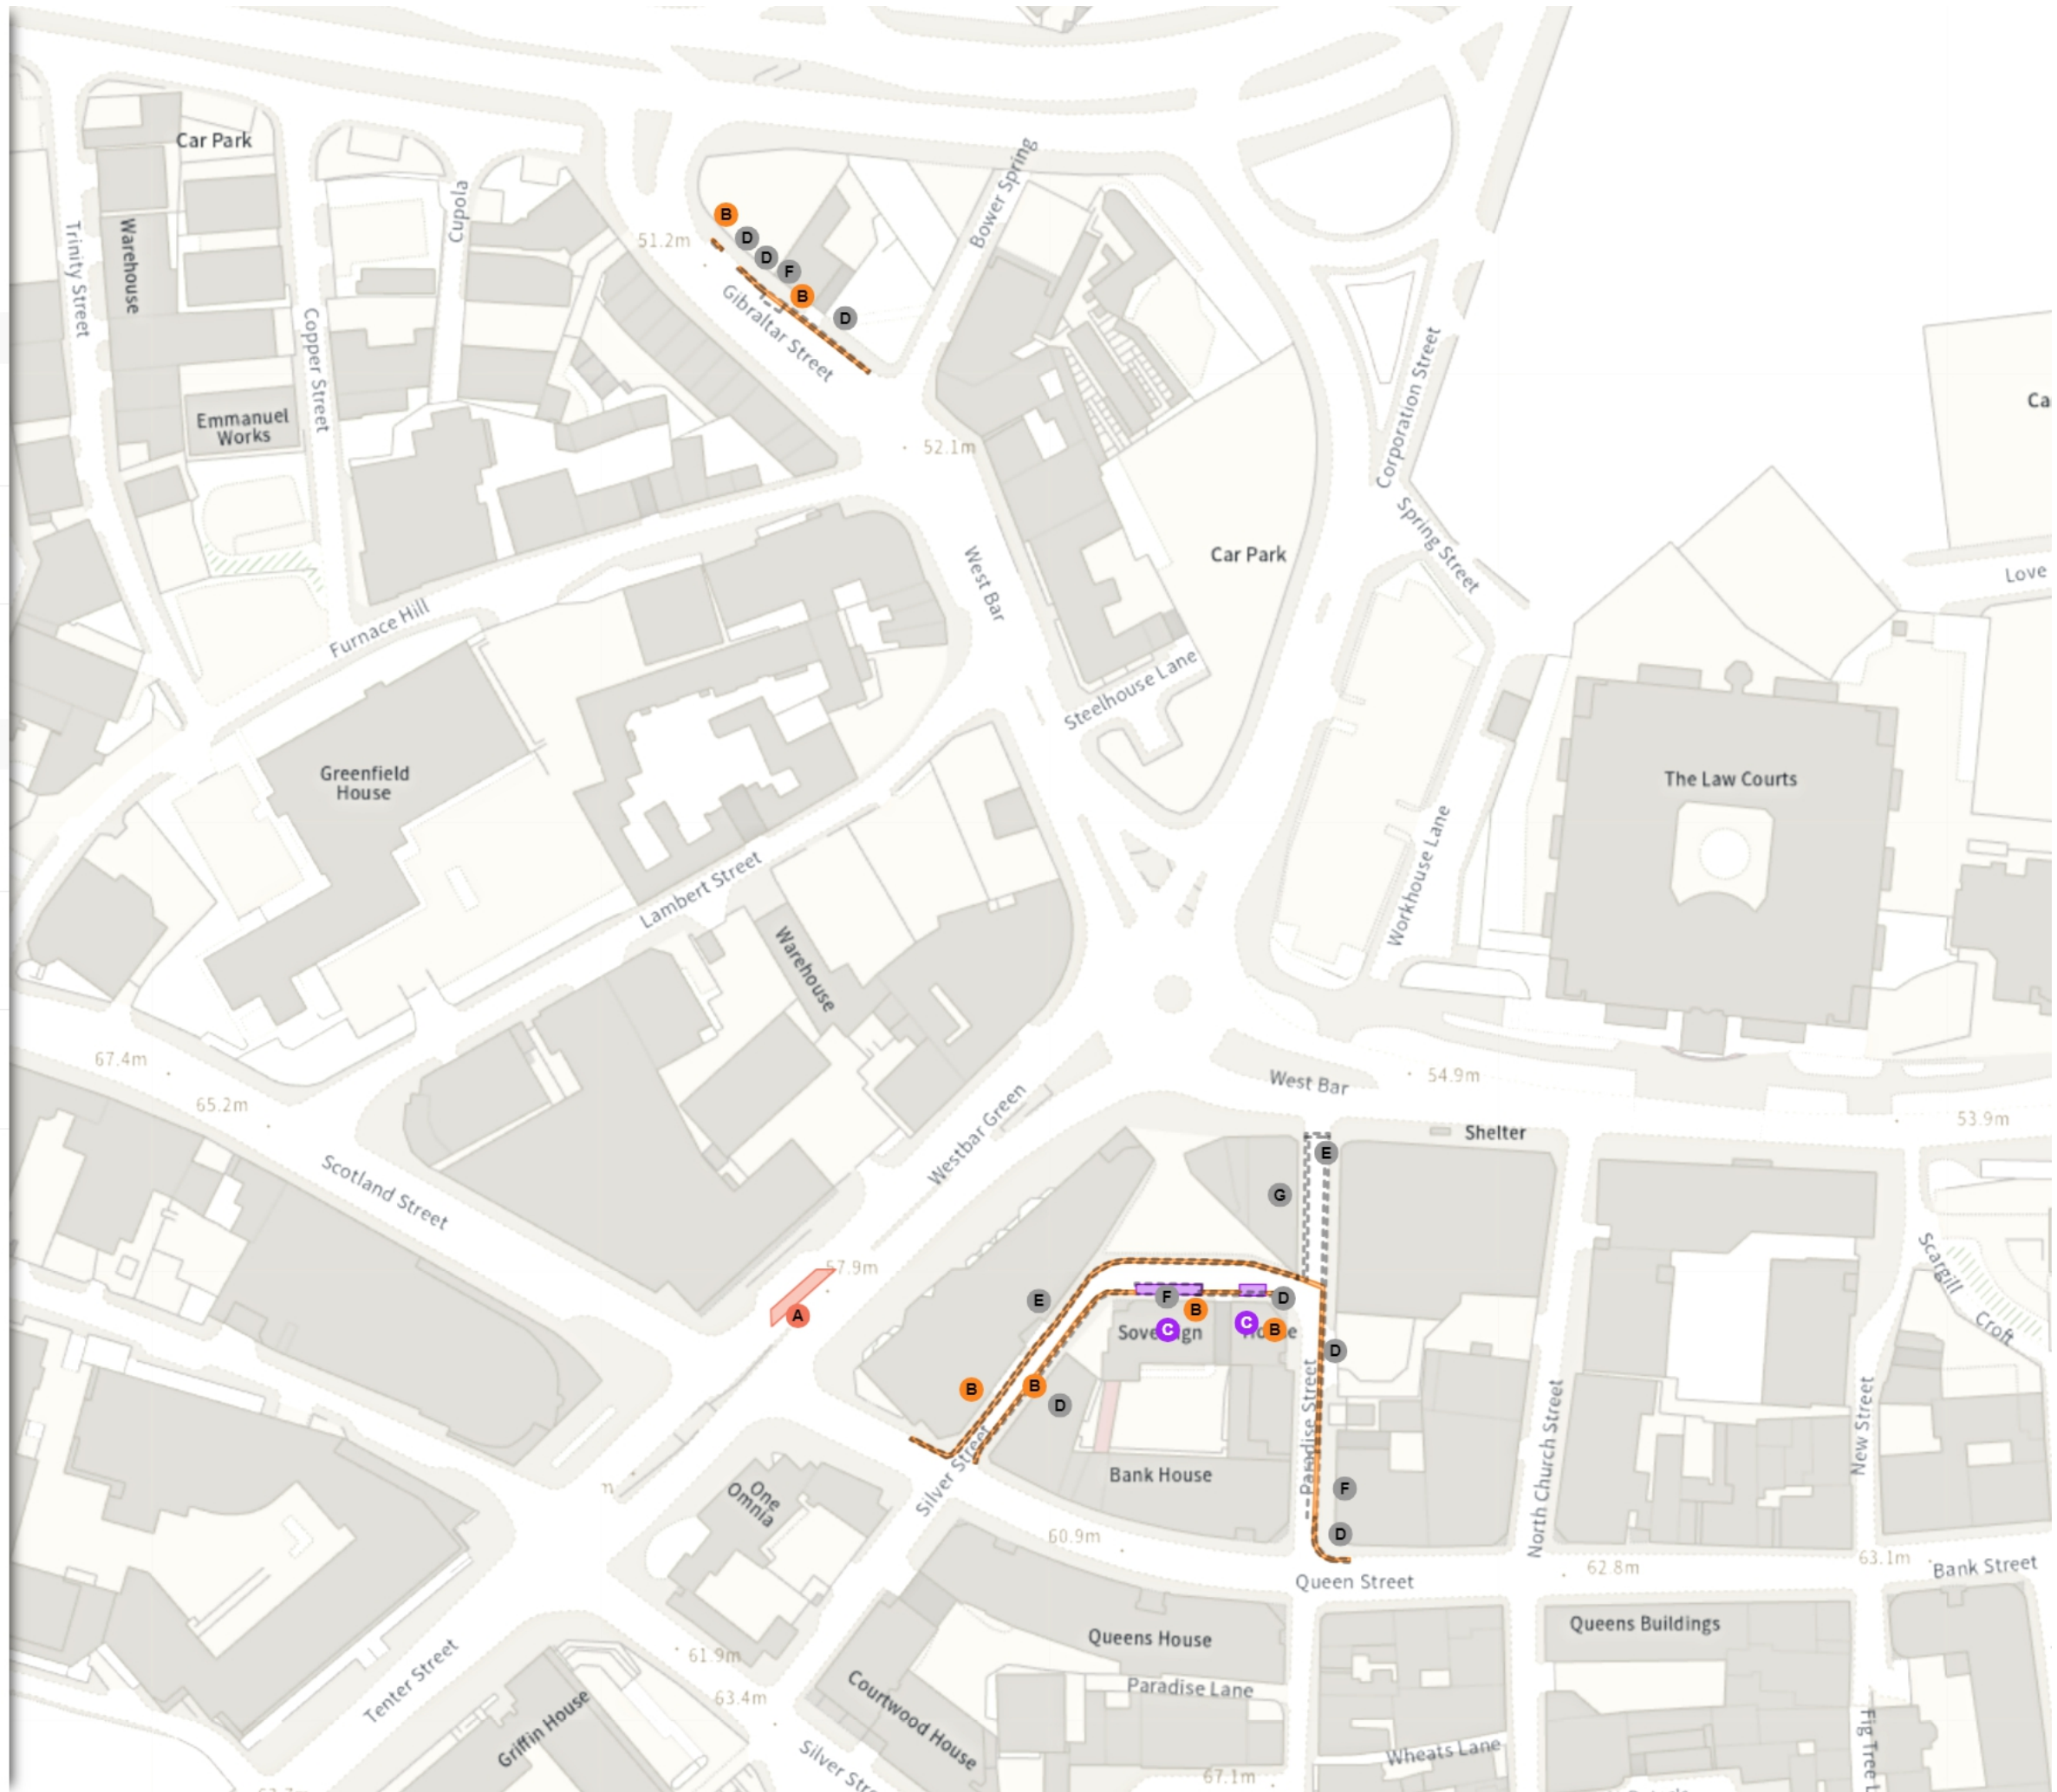

Static Order Guide

Map page indicator

Shows current map number against total and indicates if the legend is split over multiple pages eg. 2a, 2b, 2c

Change type

Indicates whether restrictions have been Added, Modified or Removed

Coloured spots

Restrictions with different attributes are marked with a lettered spot

Restriction icons

⊕ Min stay ⊕ Max stay ⊘ No return ⌚ Tariff hours
📅 Up to 🛢 Fuel surcharge Ⓜ Event day ⓘ Emissions pricing

Restriction durations

Where no months or days are specified, restrictions apply all year and all week

TRO10 Housing Zone North Amendments

Map 1 of 1

ADDED

- Loading place
- A At all times
- No waiting at any time
- B At all times
- Paid-for parking place
- C 08:00-20:30

Scale: 1:1250 0 20 40 60m

NW 435083.101, 387954.686 SE 435501.64, 387594.703

© Crown copyright and database rights 2024 Ordnance Survey. You are not permitted to copy, sub-license, distribute or sell any of this data to third parties in any form. Licence number 100018816