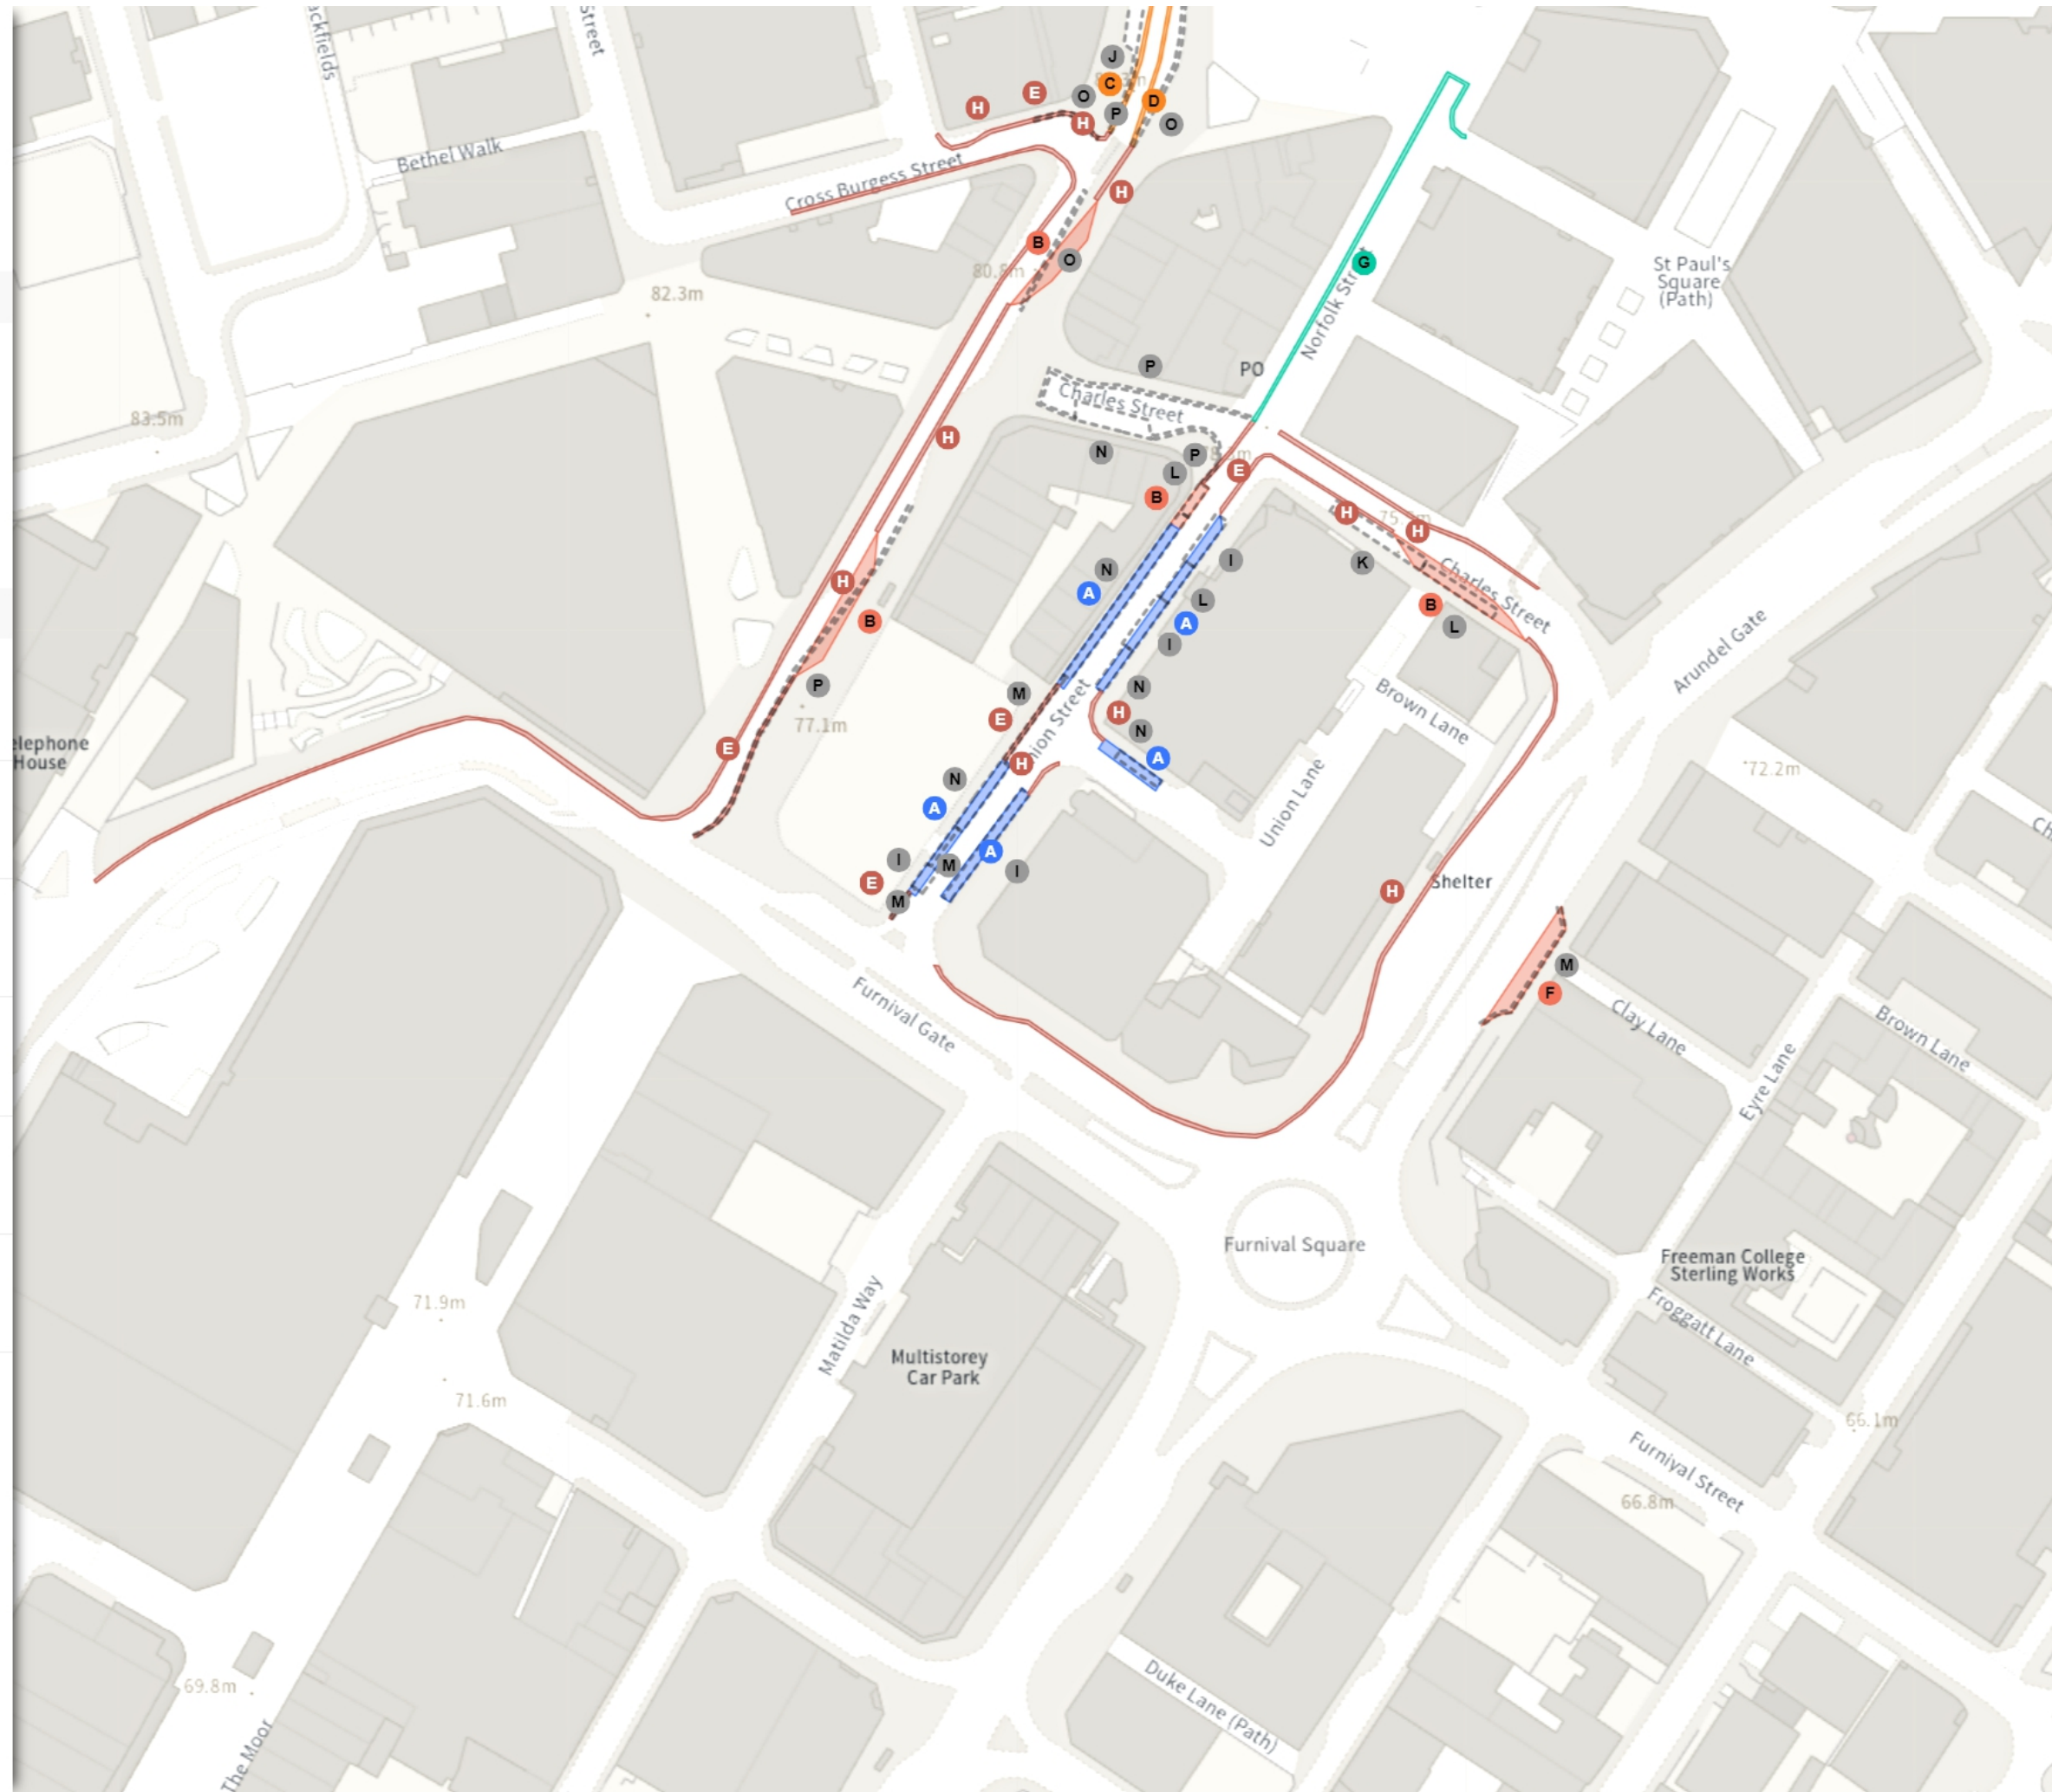

TRO 7- TCF City Centre

Map 3b of 3

MODIFIED

- Shared
- H No waiting at any time
At all times
- H No loading at any time
At all times

REMOVED

- Disabled persons' badge holders parking place
I At all times
- Disabled persons' badge holders parking place
J At all times ⊕ 3h ⊖ 1h
- Disabled persons' badge holders parking place
K At all times ⊕ 3h ⊖ 3h
- Loading place
L At all times
- No waiting at any time
M At all times
- Paid-for parking place
N 08:00-20:30

TRO 7- TCF City Centre

Map 3c of 3

REMOVED

Shared

N No waiting at any time
At all times

L No loading at any time
At all times

Shared

P No waiting at any time
At all times