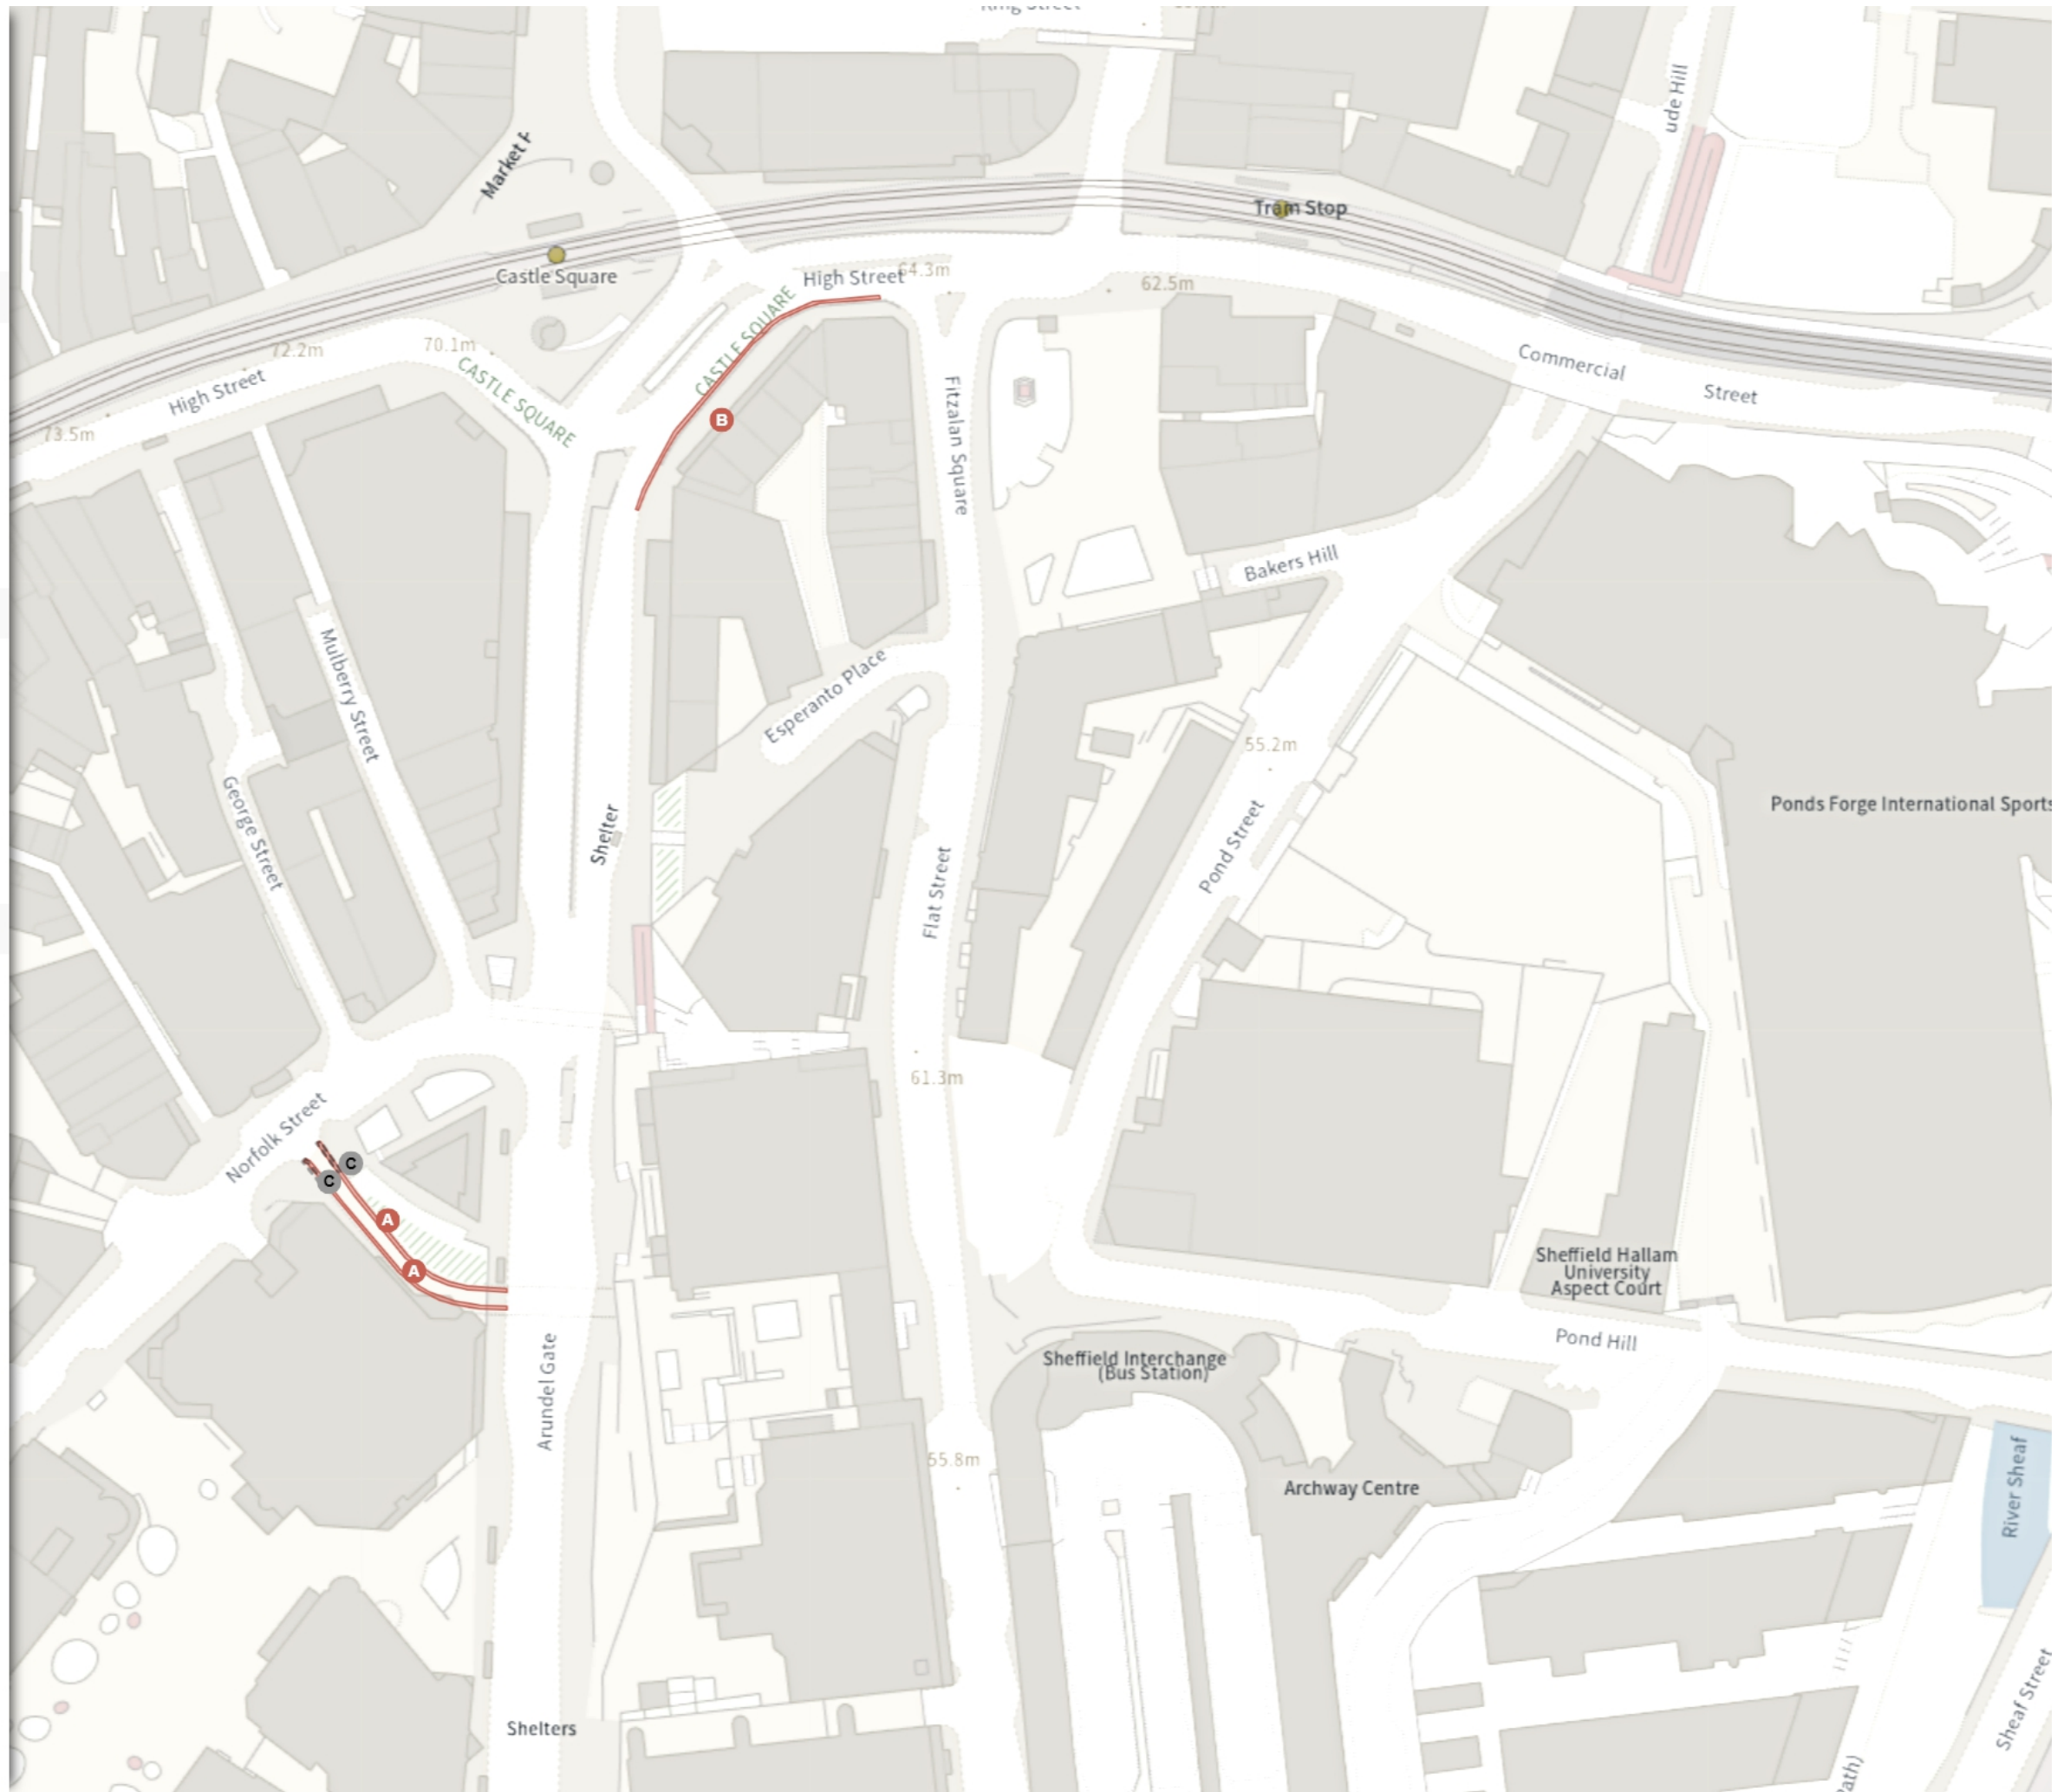

TRO 7- TCF City Centre

Map 2 of 3

ADDED

- Shared
- No waiting at any time
At all times
- No loading at any time
At all times

MODIFIED

- Shared
- No waiting at any time
At all times
- No loading at any time
At all times

REMOVED

- No waiting at any time
- At all times

Scale: 1:1250 0 20 40 60m

NW 435500.231, 387544.321 SE 435918.837, 387184.344

© Crown copyright and database rights 2024 Ordnance Survey.
You are not permitted to copy, sub-license, distribute or sell any of this data to third parties in any form. Licence number 100018816