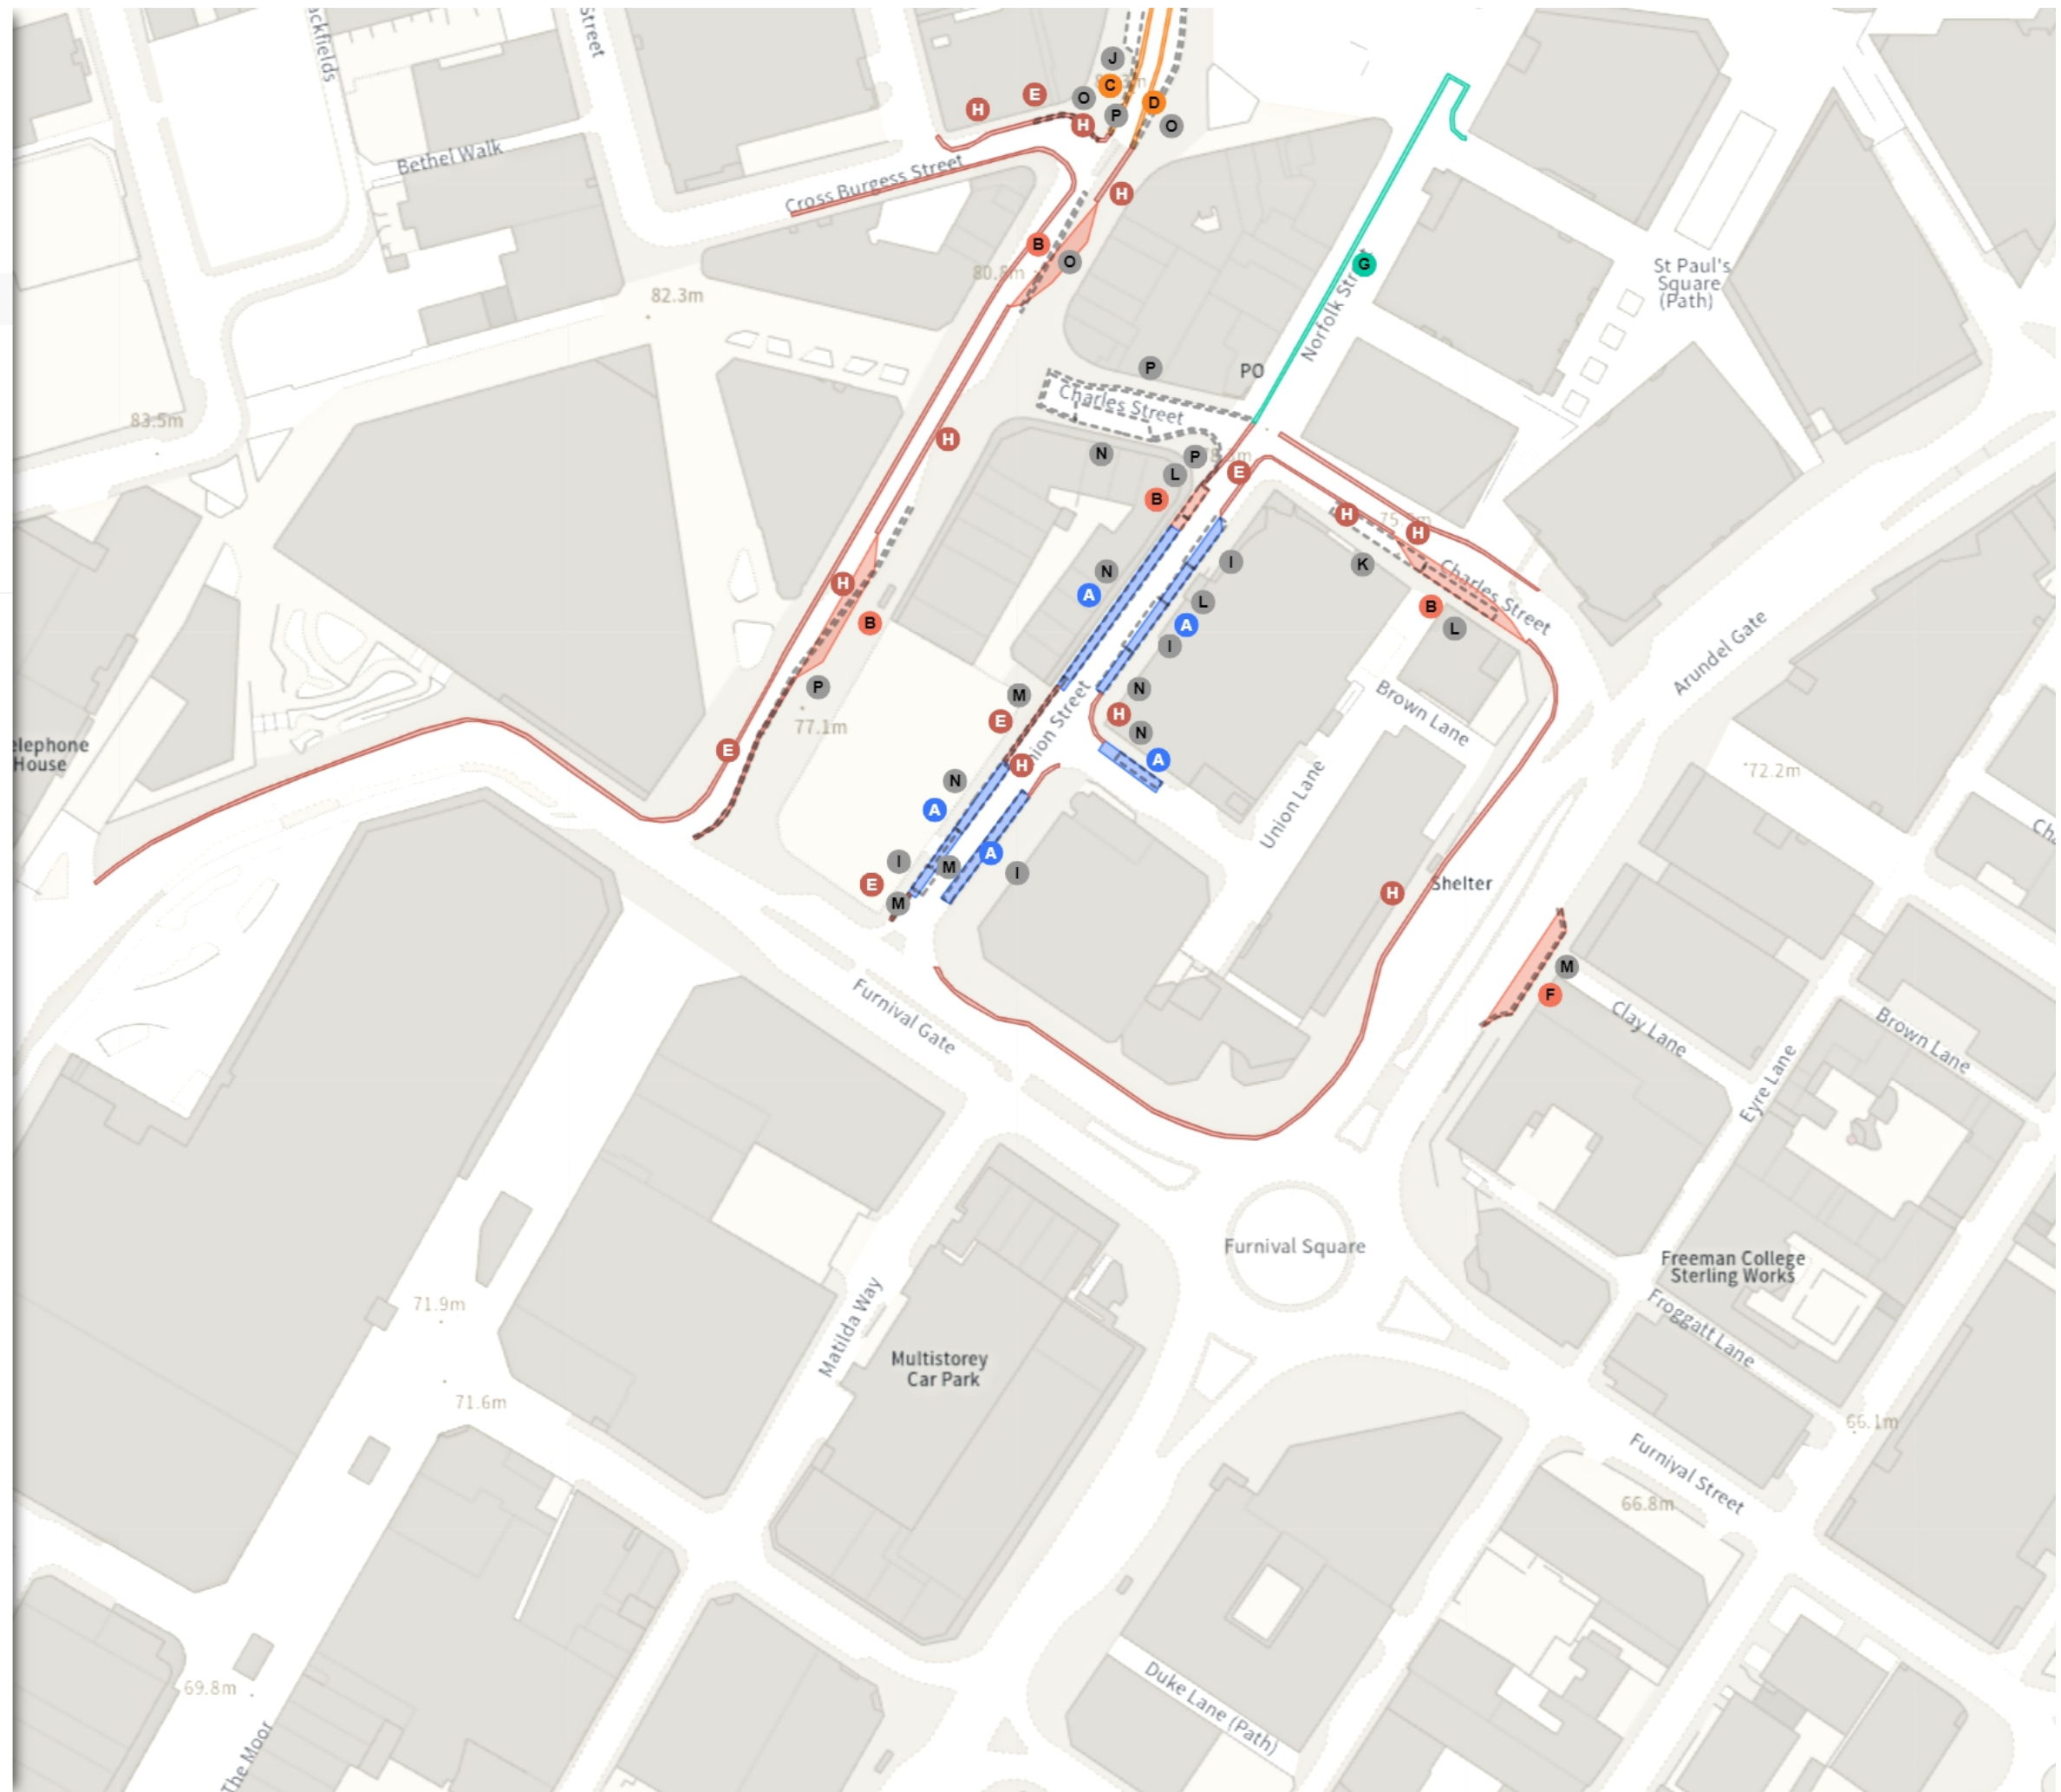

TRO 7- TCF City Centre

Map 3c of 3

REMOVED

Shared

N No waiting at any time
At all times

L No loading at any time
At all times

Shared

P No waiting at any time
At all times

P No loading
Mon-Sat 08:00-18:30

Scale: 1:1250 0 20 40 60m

NW 435096.744, 387095.622 SE 435515.359, 386735.574

© Crown copyright and database rights 2024 Ordnance Survey.
You are not permitted to copy, sub-license, distribute or sell any of this data to third parties in any form. Licence number 100018816