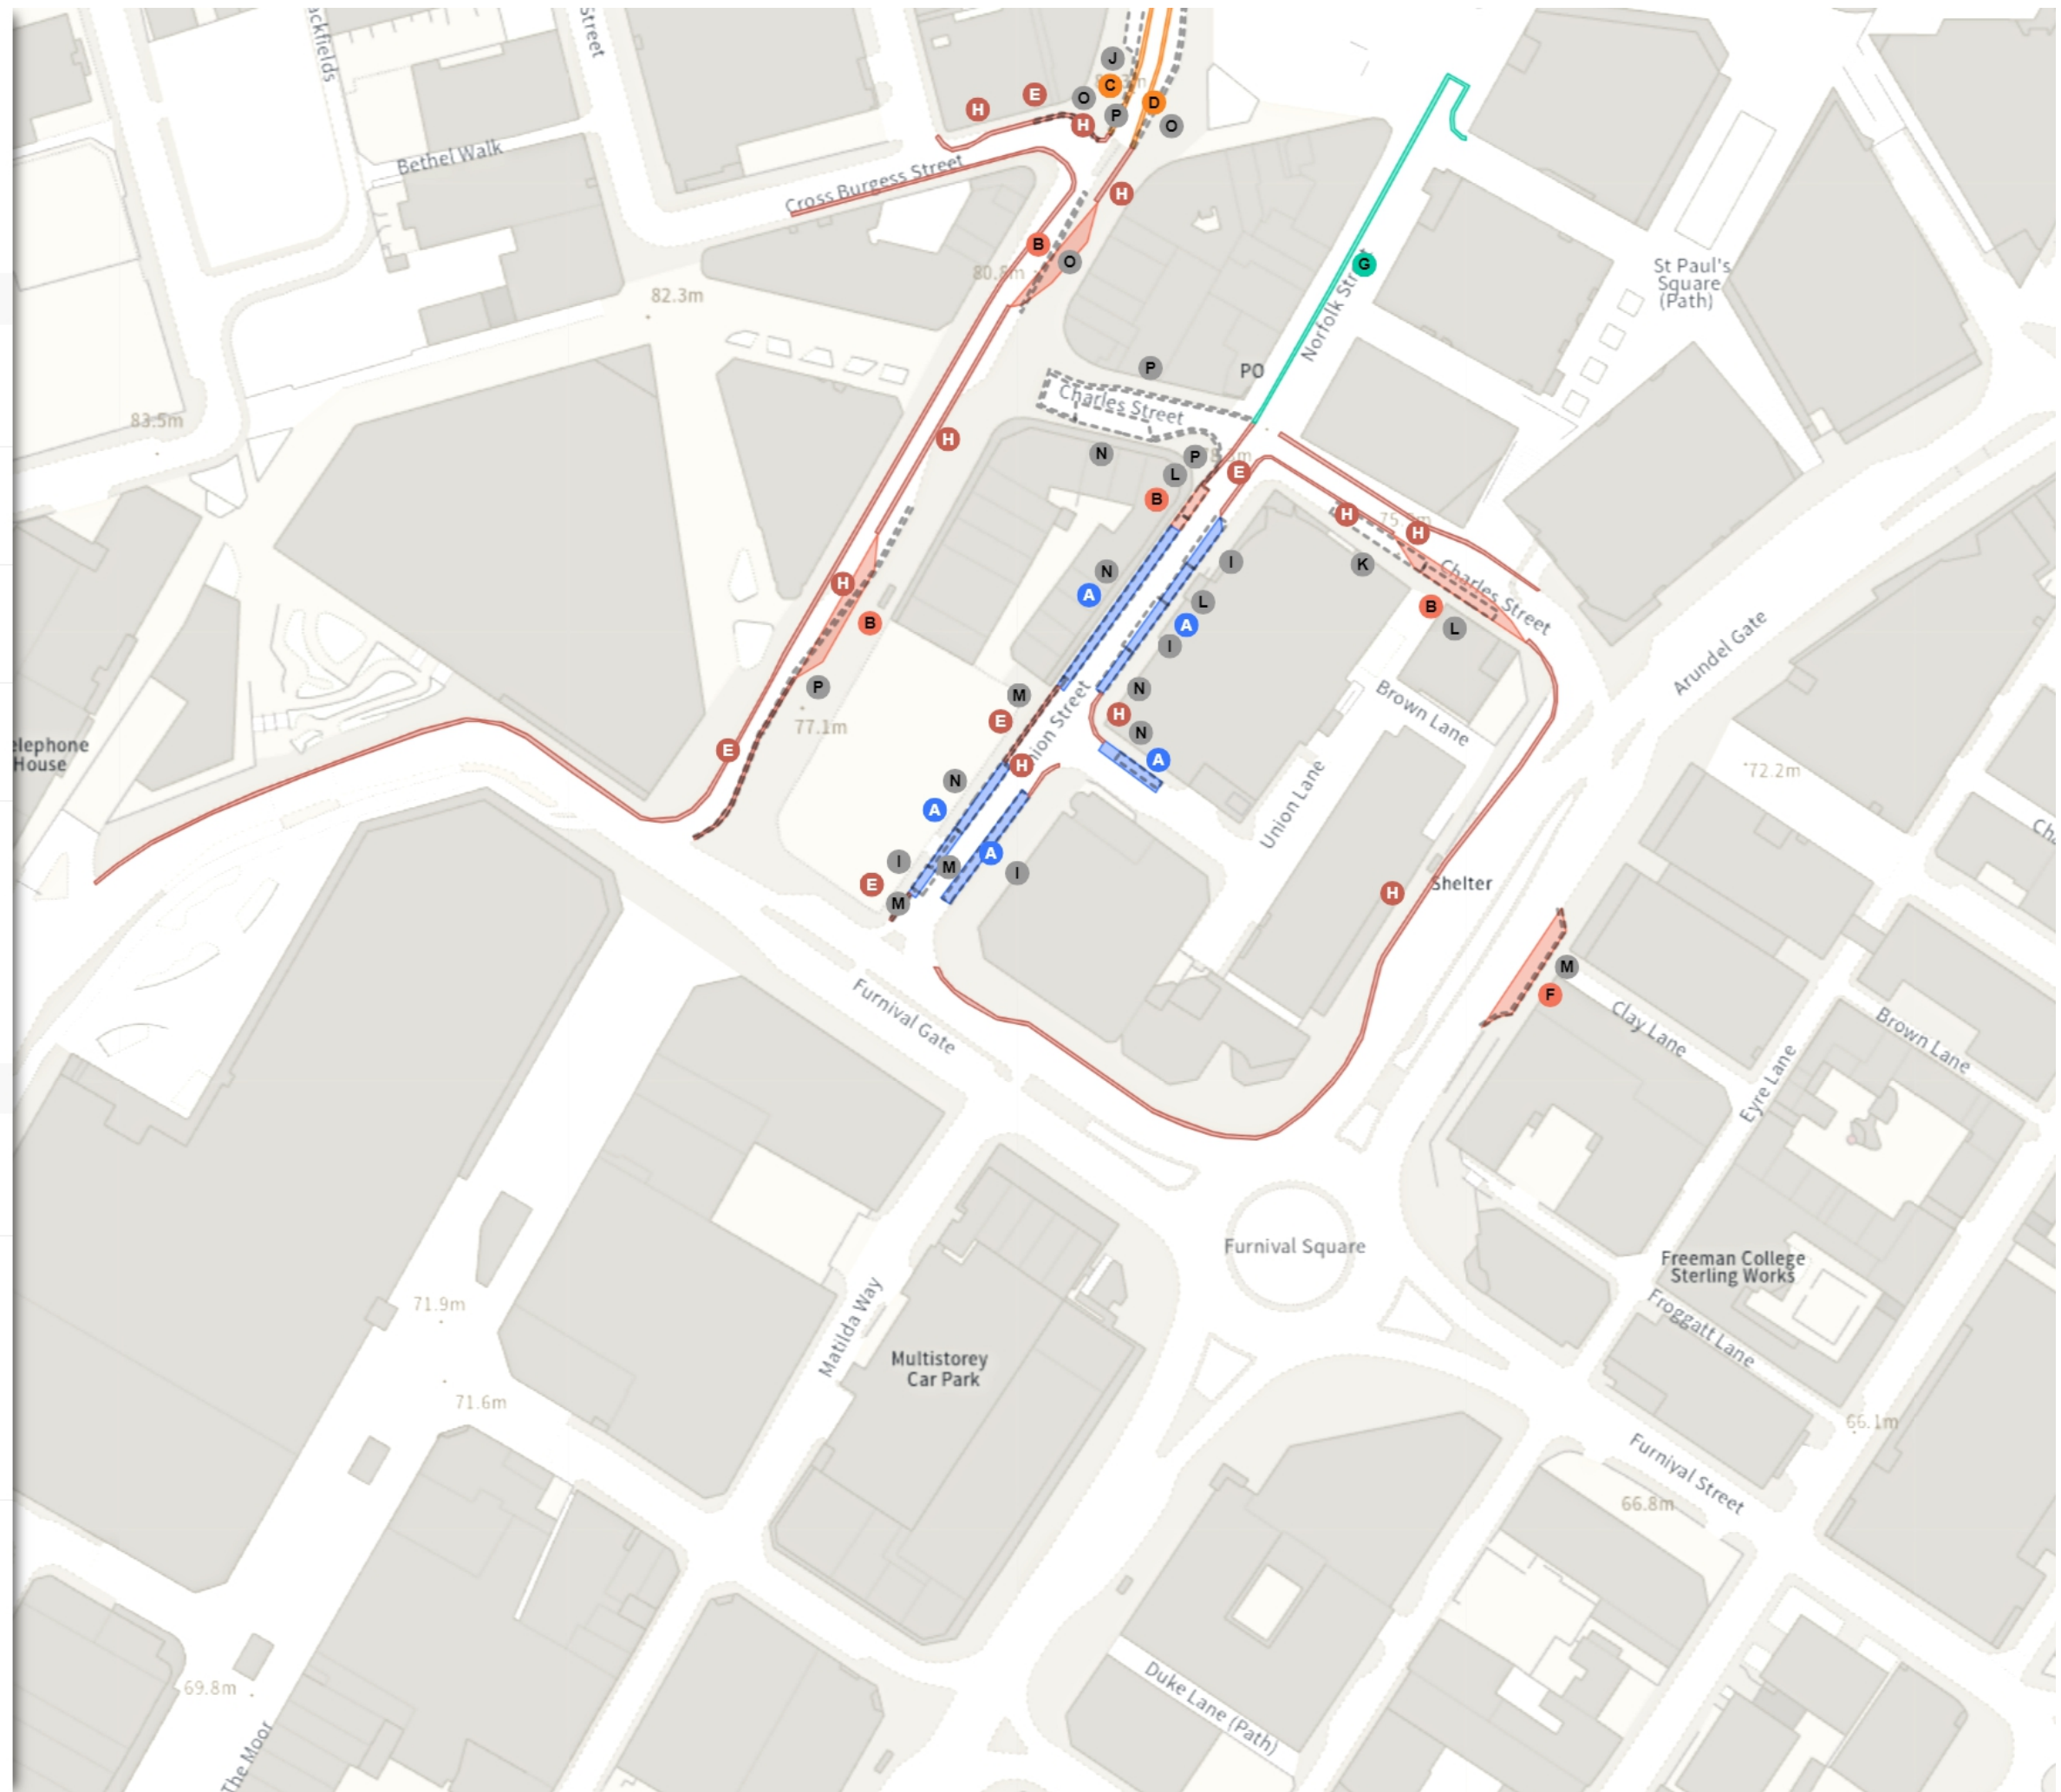

MODIFIED

Loading place

At all times

Shared

No waiting at any time

At all times

No loading

10:00-18:30