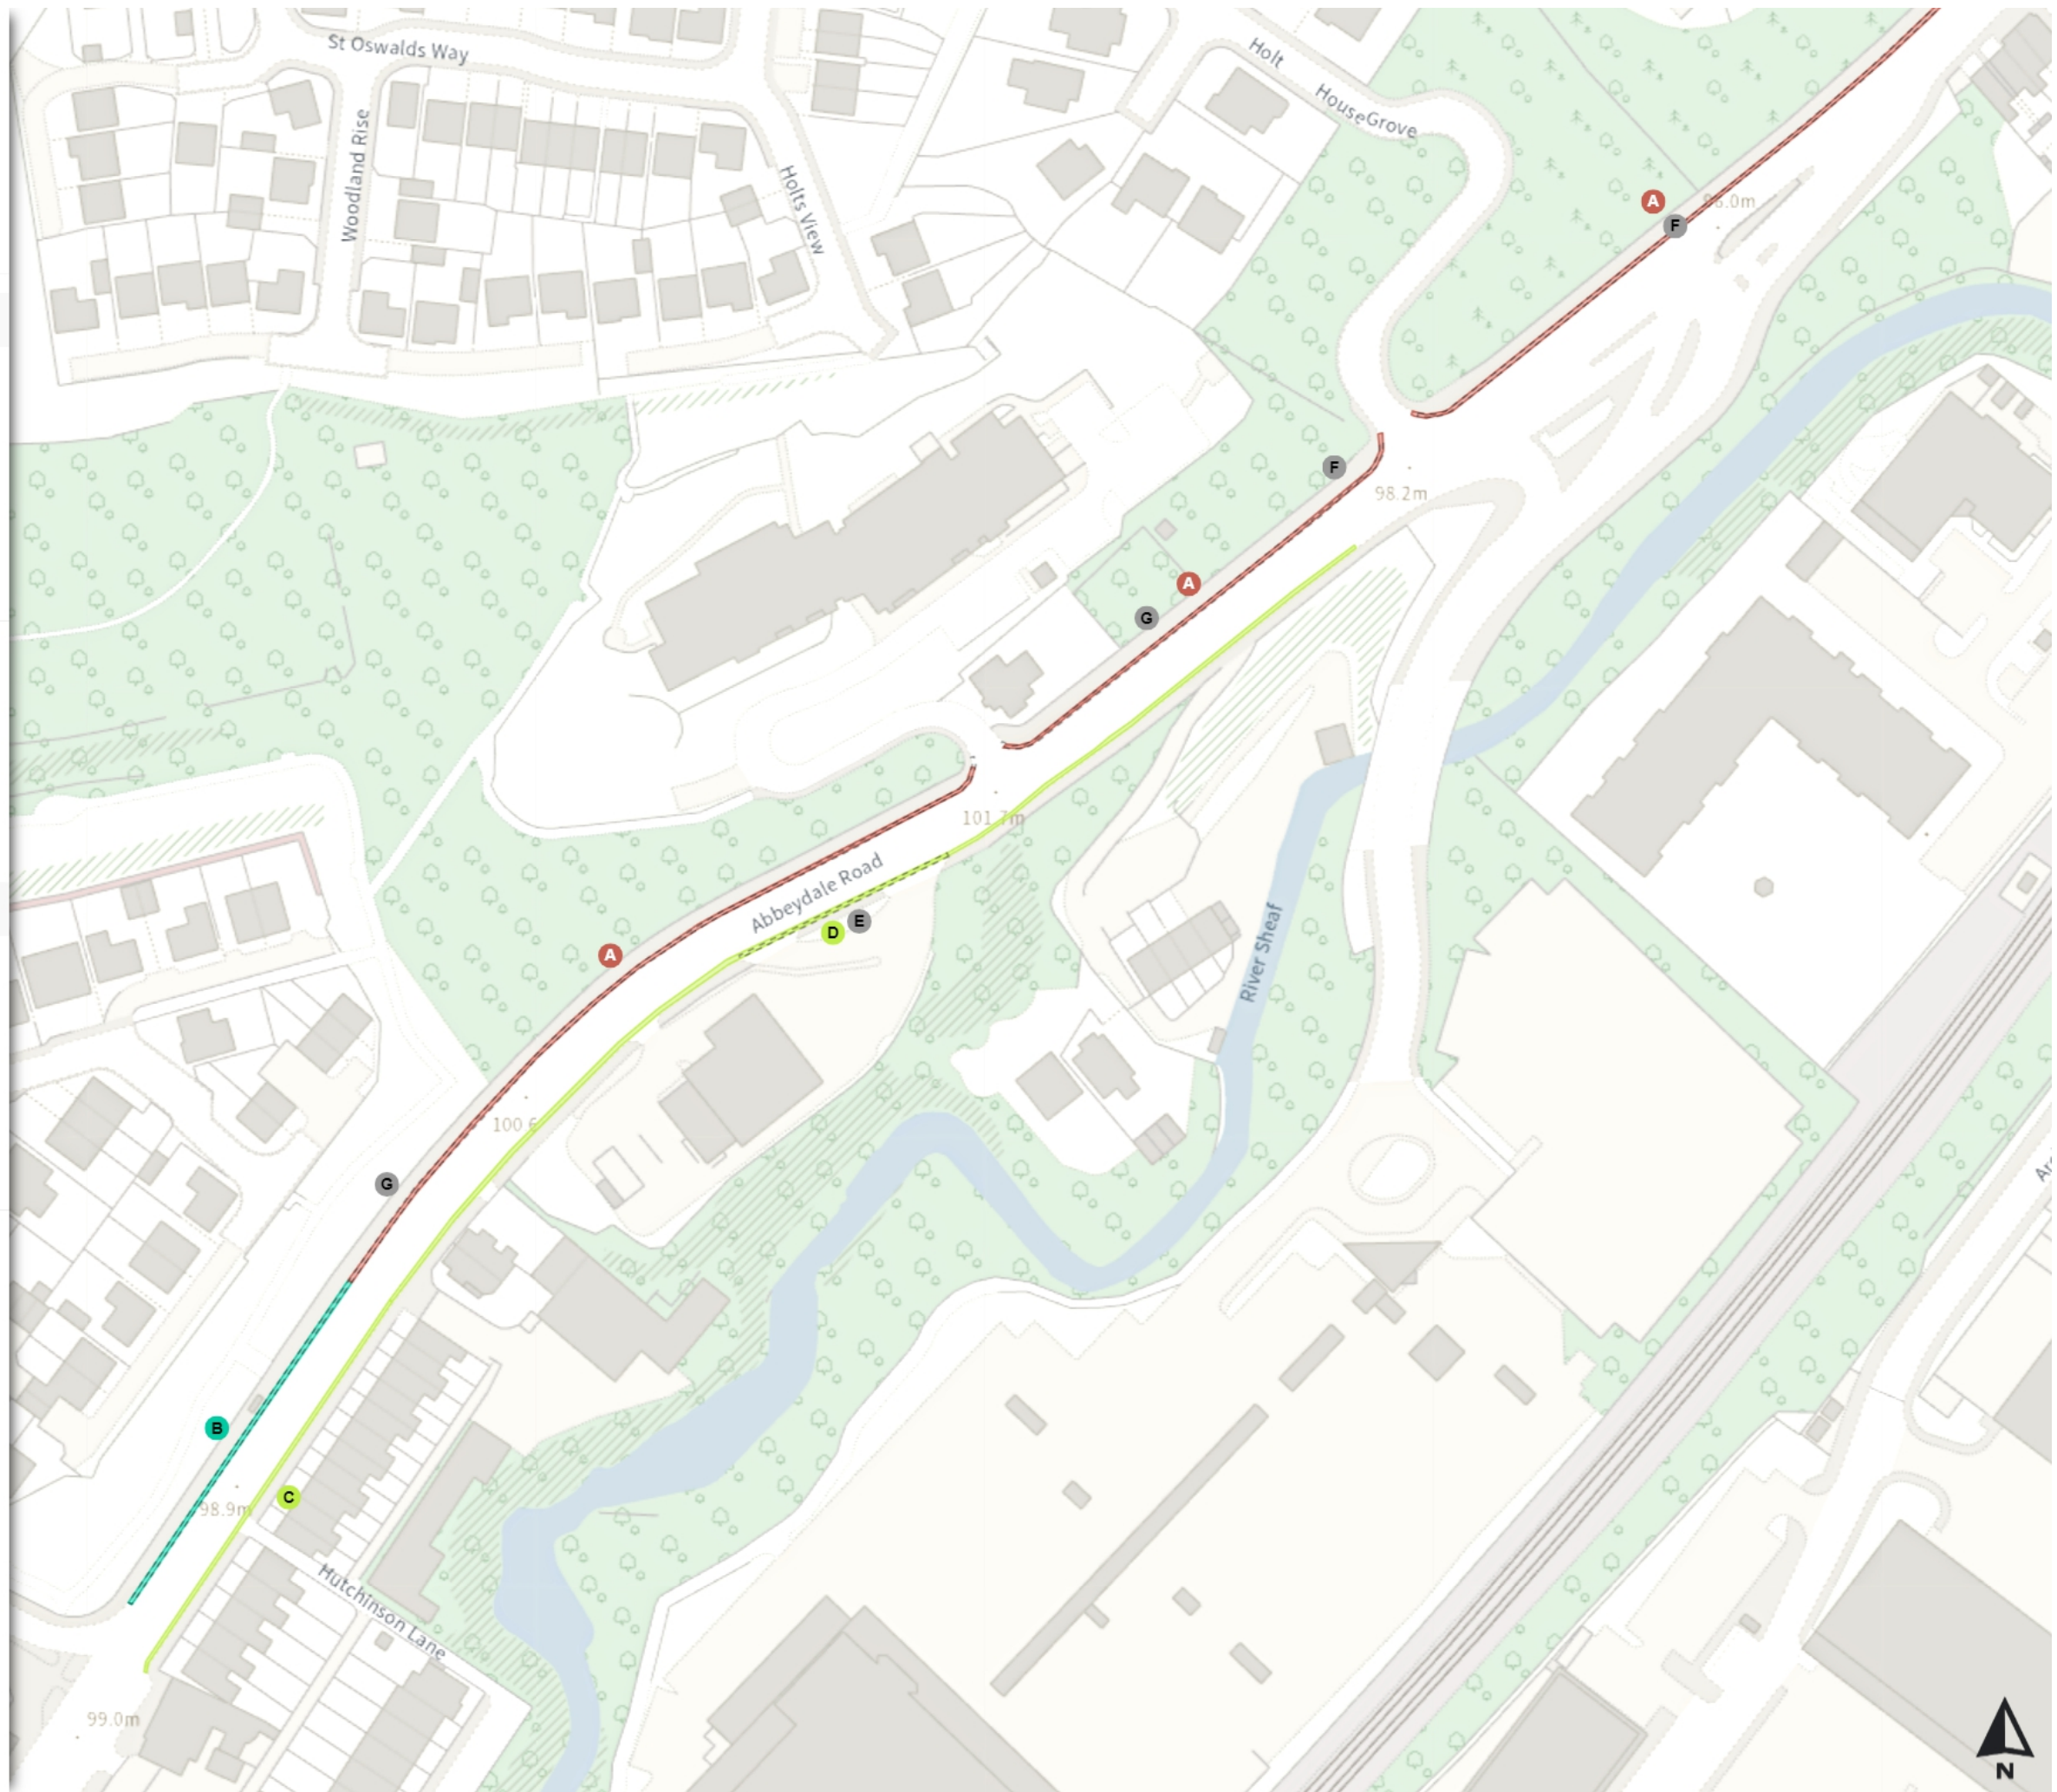

Static Order Guide

Map page indicator

Shows current map number against total and indicates if the legend is split over multiple pages eg. 2a, 2b, 2c

Change type

Indicates whether restrictions have been Added, Modified or Removed

TRO 4 South West Bus Corridors

Map 2a of 5

Added

Shared

A No waiting at any time
At all times

A No loading at any time
At all times

Shared

B No waiting at any time
At all times

0 20 40 60m

Scale: 1:1250

North-West: 433664.063, 383814.534
South-East: 434082.854, 383454.111

© Crown copyright and database rights 2024 Ordnance Survey.
You are not permitted to copy, sub-license, distribute or sell any of this data to third parties in any form. Licence number 100018816

TRO 4 South West Bus Corridors

Map 2b of 5

Removed

Shared

E No waiting
Mon-Fri 07:30-18:30

E No loading
Mon-Fri 07:30-09:30 16:00-18:30

Shared

F No waiting at any time
At all times