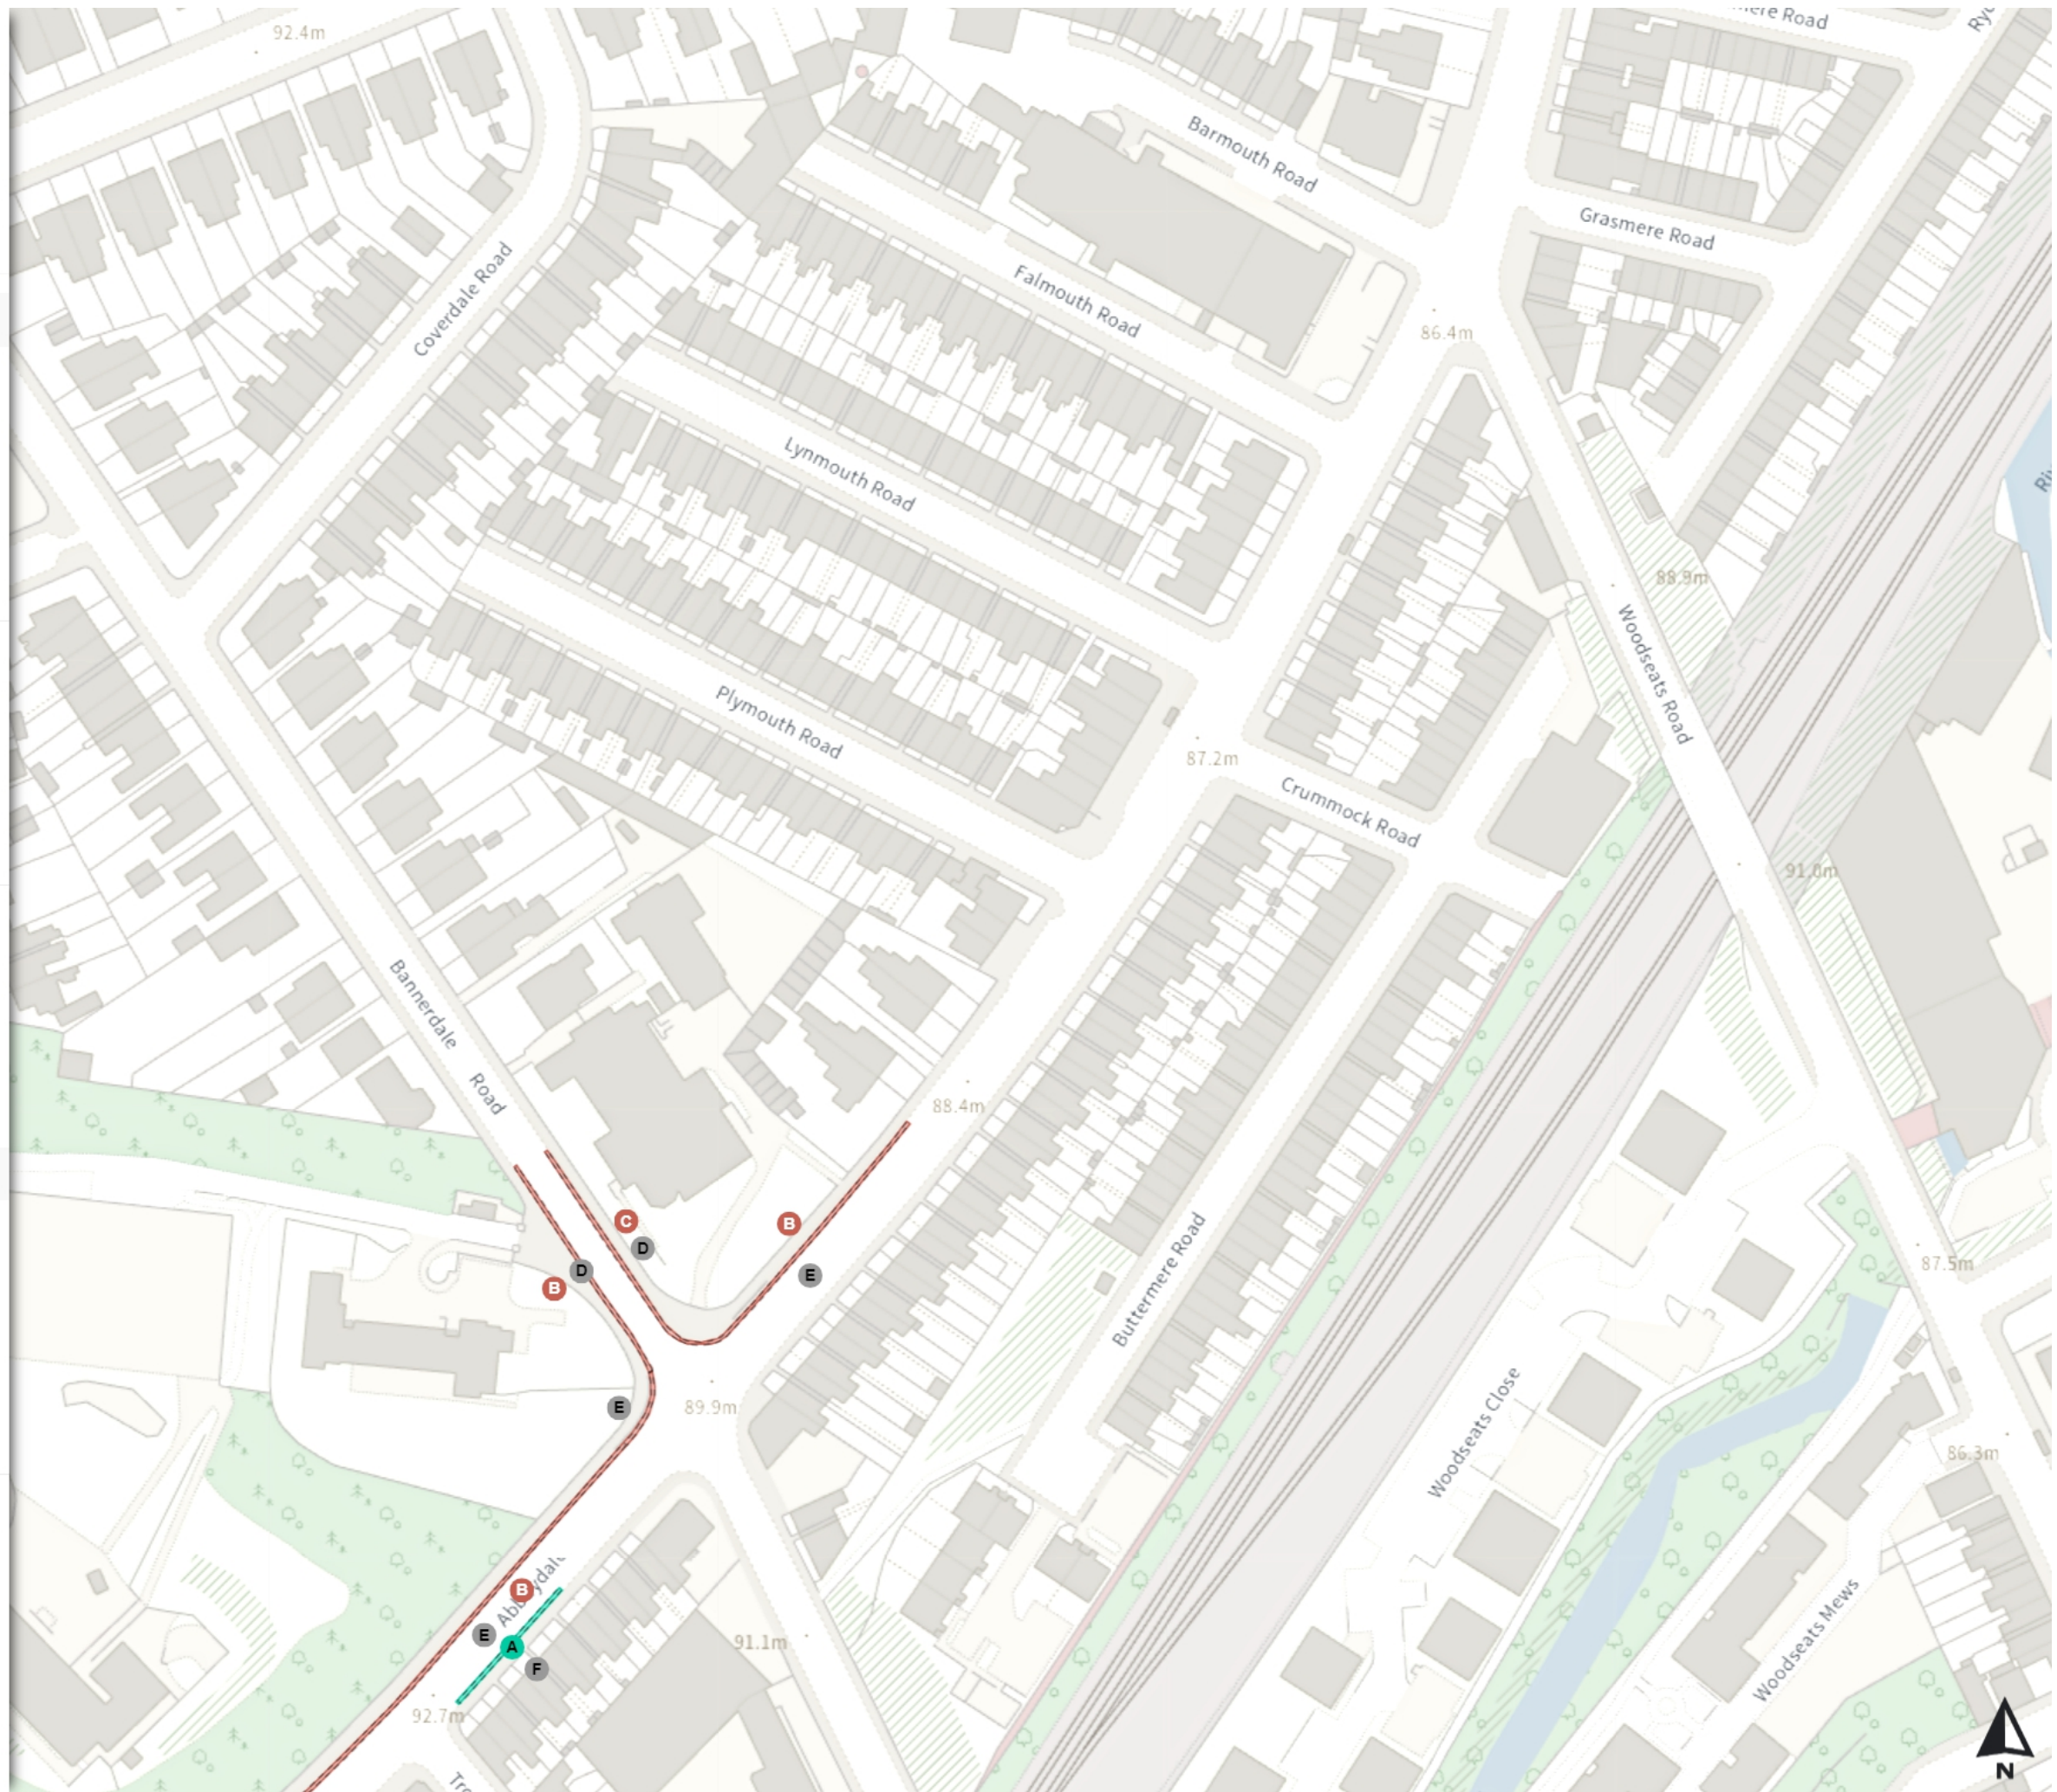

Static Order Guide

Map page indicator

Shows current map number against total and indicates if the legend is split over multiple pages eg. 2a, 2b, 2c

Change type

Indicates whether restrictions have been Added, Modified or Removed

Restriction durations

Where no months or days are specified, restrictions apply all year and all week

TRO 4 South West Bus Corridors

Map 1a of 5

Added

- Shared
- **A** No waiting at any time
At all times

- **A** No loading
Mon-Fri 07:30-09:30 16:00-18:30

- **D** No loading
Mon-Fri 08:00-09:30 14:30-16:00

Scale: 1:1250

North-West: 433990.032, 384175.94
South-East: 434408.816, 383815.573

© Crown copyright and database rights 2024 Ordnance Survey.
You are not permitted to copy, sub-license, distribute or sell any of this data to third parties in any form. Licence number 100018816

TRO 4 South West Bus Corridors

Map 1b of 5

Removed

Shared

E No waiting at any time

At all times

E No loading

Mon-Fri 07:30-09:30 16:00-18:30