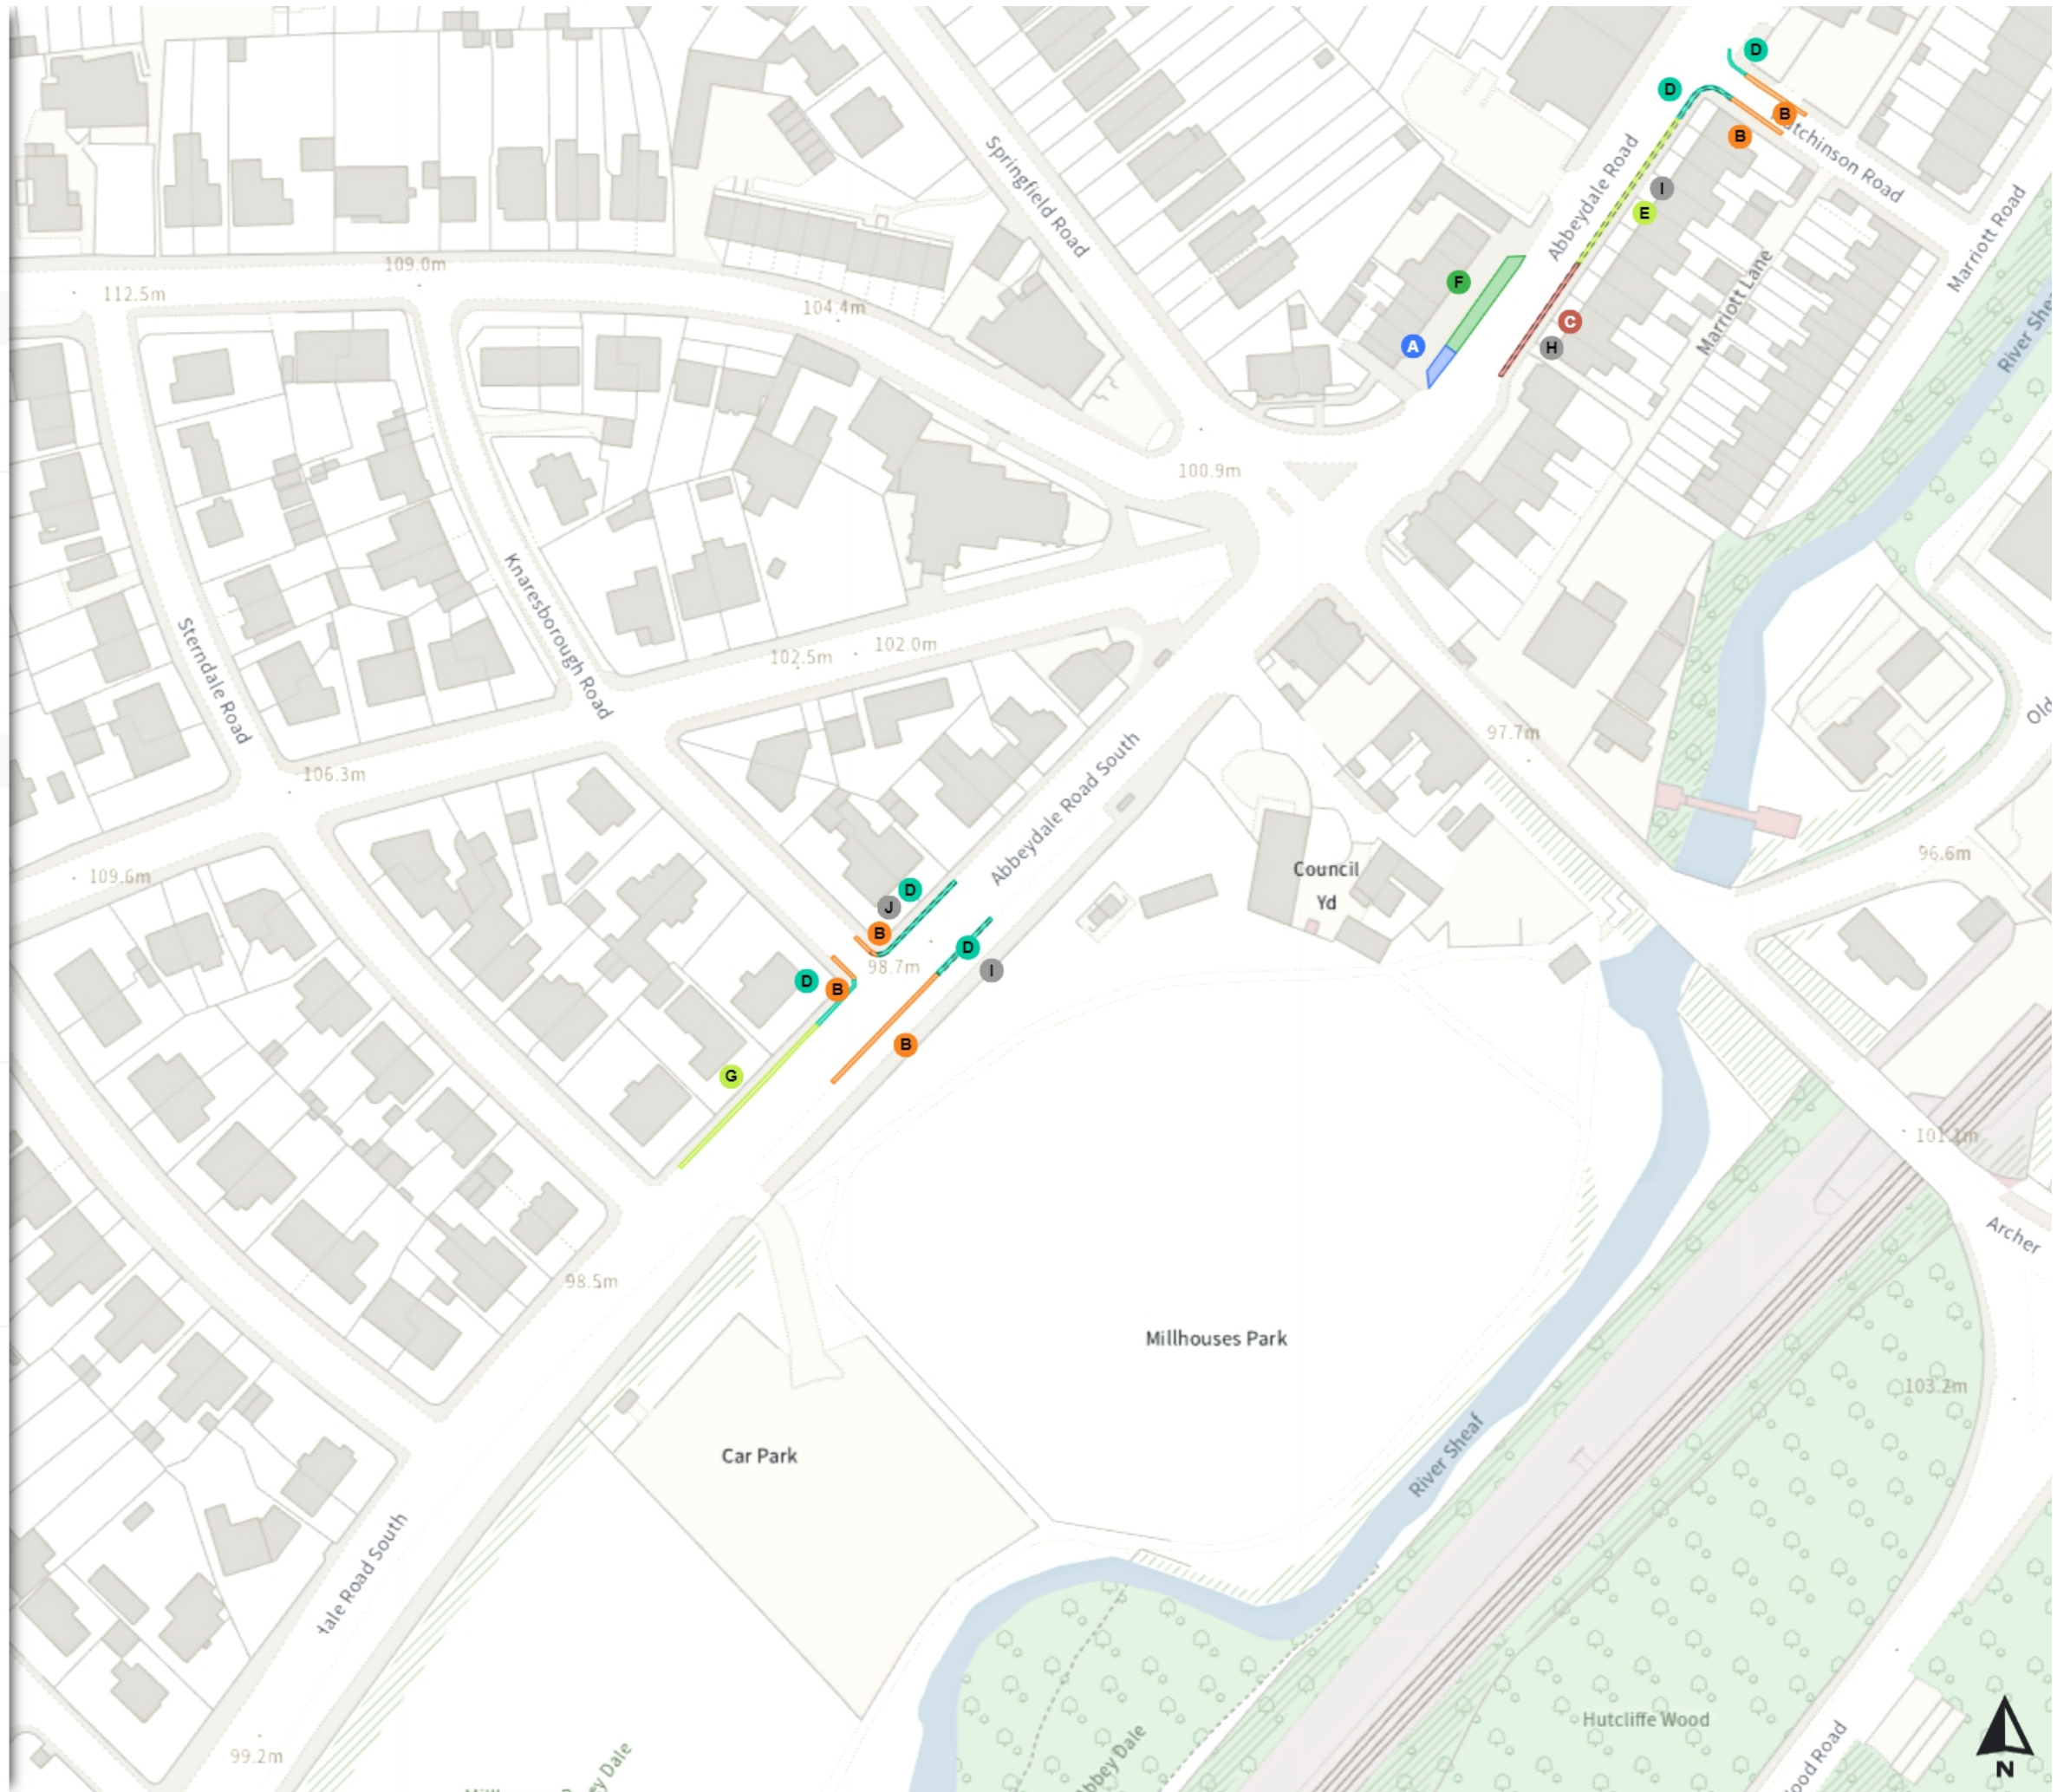

 Shared

E No waiting

Mon-Fri 07:30-09:30 16:00-18:30

E No loading

Mon-Fri 07:30-09:30 16:00-18:30

Scale: 1:1250

North-West: 433328.015, 383457.329
South-East: 433746.812, 383096.849

© Crown copyright and database rights 2024 Ordnance Survey.
You are not permitted to copy, sub-license, distribute or sell any of this data to third parties in any form. Licence number 100018816

TRO 4 South West Bus Corridors

Map 3b of 5

Modified

- Free parking place
- Mon-Sat 07:30-18:30 1h 3h
- Shared
- No waiting
Mon-Fri 07:30-09:30
- No loading
Mon-Fri 07:30-09:30

Removed

- Shared
- No waiting at any time
At all times
- No loading
Mon-Fri 07:30-09:30 16:00-18:30
- Shared
- No waiting
Mon-Fri 07:30-09:30 16:00-18:30
- No loading
Mon-Fri 07:30-09:30 16:00-18:30

Scale: 1:1250

North-West: 433328.015, 383457.329
South-East: 433746.812, 383096.849

© Crown copyright and database rights 2024 Ordnance Survey.
You are not permitted to copy, sub-license, distribute or sell any of this data to third parties in any form. Licence number 100018816

Map 4 of 5

Added

- Shared
- A No waiting at any time
At all times
- A No loading
Mon-Fri 07:30-09:30 16:00-18:30

Modified

- No waiting at any time
- B At all times

Removed

- No waiting
- C 08:00-18:30

0 20 40 60m