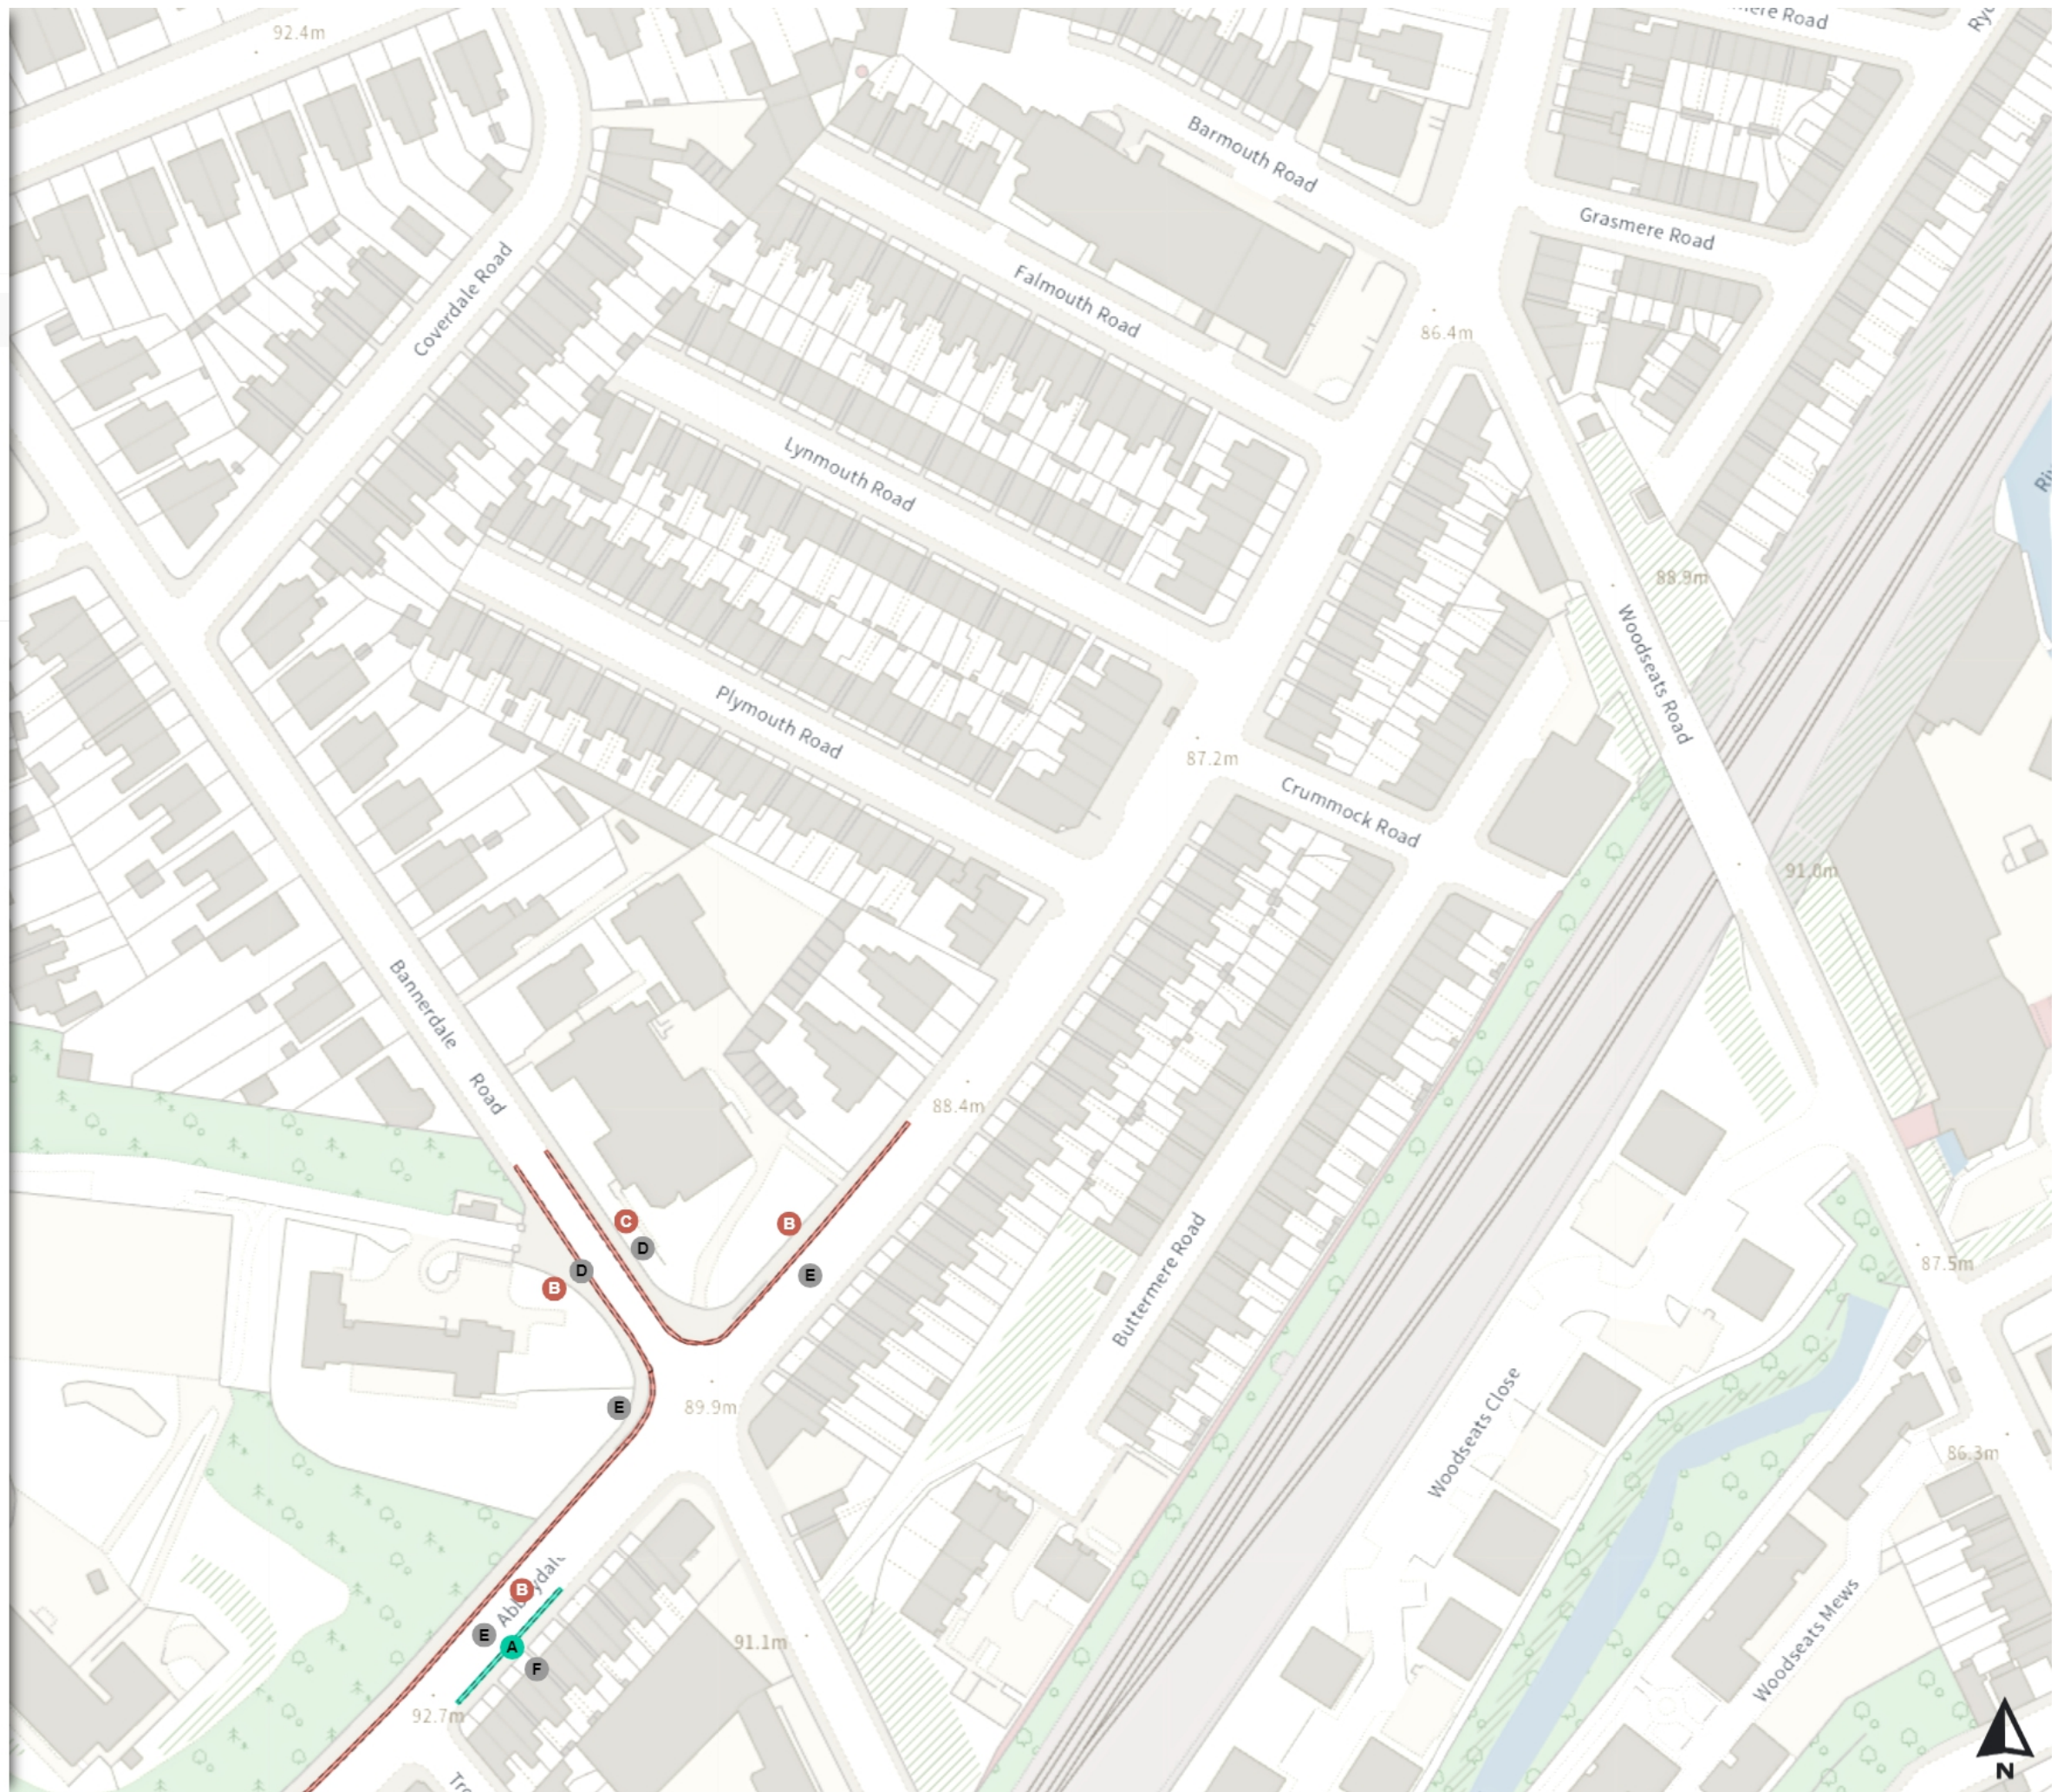

Static Order Guide

Map page indicator

Shows current map number against total and indicates if the legend is split over multiple pages eg. 2a, 2b, 2c

Change type

Indicates whether restrictions have been Added, Modified or Removed

TRO 4 South West Bus Corridors

Map 1b of 5

Removed

Shared

E No waiting at any time

At all times

E No loading

Mon-Fri 07:30-09:30 16:00-18:30

Shared

F No waiting

Mon-Fri 07:30-09:30 16:00-18:30

F No loading

Mon-Fri 07:30-09:30 16:00-18:30

Scale: 1:1250

North-West: 433990.032, 384175.94
 South-East: 434408.816, 383815.573

© Crown copyright and database rights 2024 Ordnance Survey.
 You are not permitted to copy, sub-license, distribute or sell any of this data to third parties in any form. Licence number 100018816

TRO 4 South West Bus Corridors

Map 2a of 5

Added

Shared

A No waiting at any time
At all times

A No loading at any time
At all times

Shared

B No waiting at any time
At all times