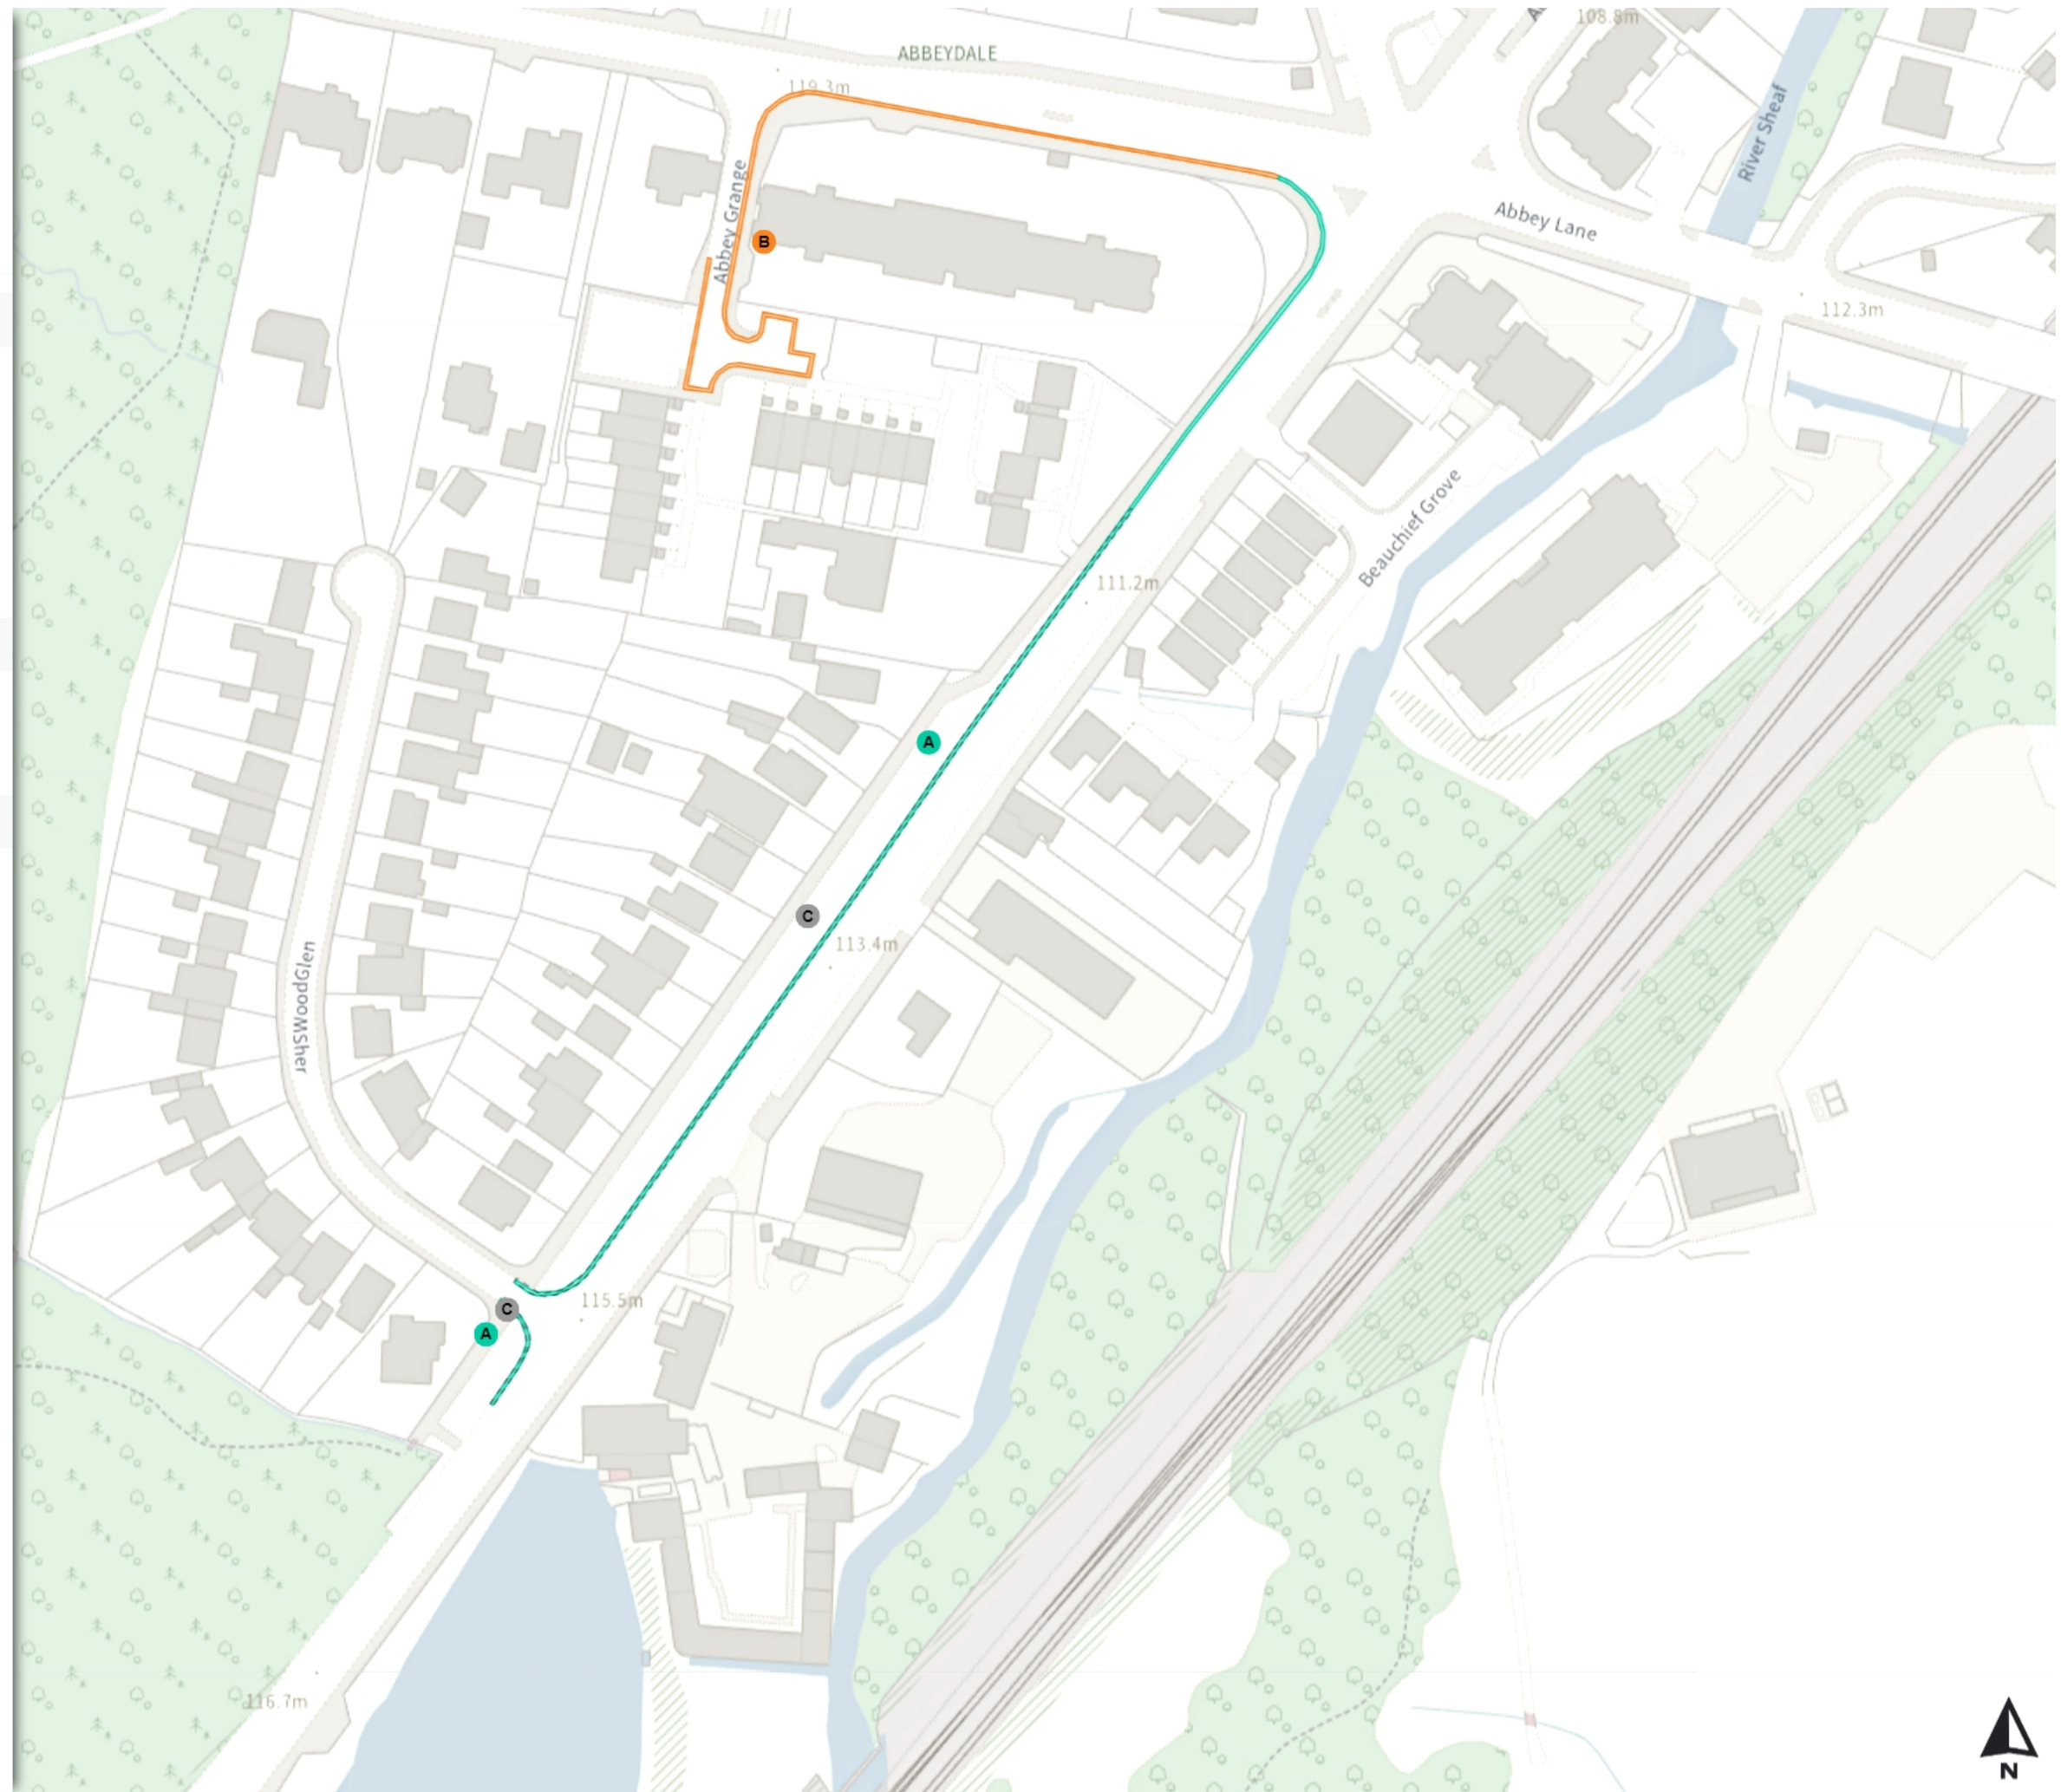

Map 4 of 5

Added

- Shared
- A No waiting at any time
At all times
- A No loading
Mon-Fri 07:30-09:30 16:00-18:30

Modified

- No waiting at any time
- B At all times

Removed

- No waiting
- C 08:00-18:30

0 20 40 60m

Scale: 1:1250

North-West: 432433.396, 382272.79
South-East: 432852.227, 381912.142

© Crown copyright and database rights 2024 Ordnance Survey.
You are not permitted to copy, sub-license, distribute or sell any of this data to third parties in any form. Licence number 100018816

TRO 4 South West Bus Corridors

Map 5 of 5

Added

■ No waiting at any time

● A At all times

■ Shared

● B No waiting at any time

At all times