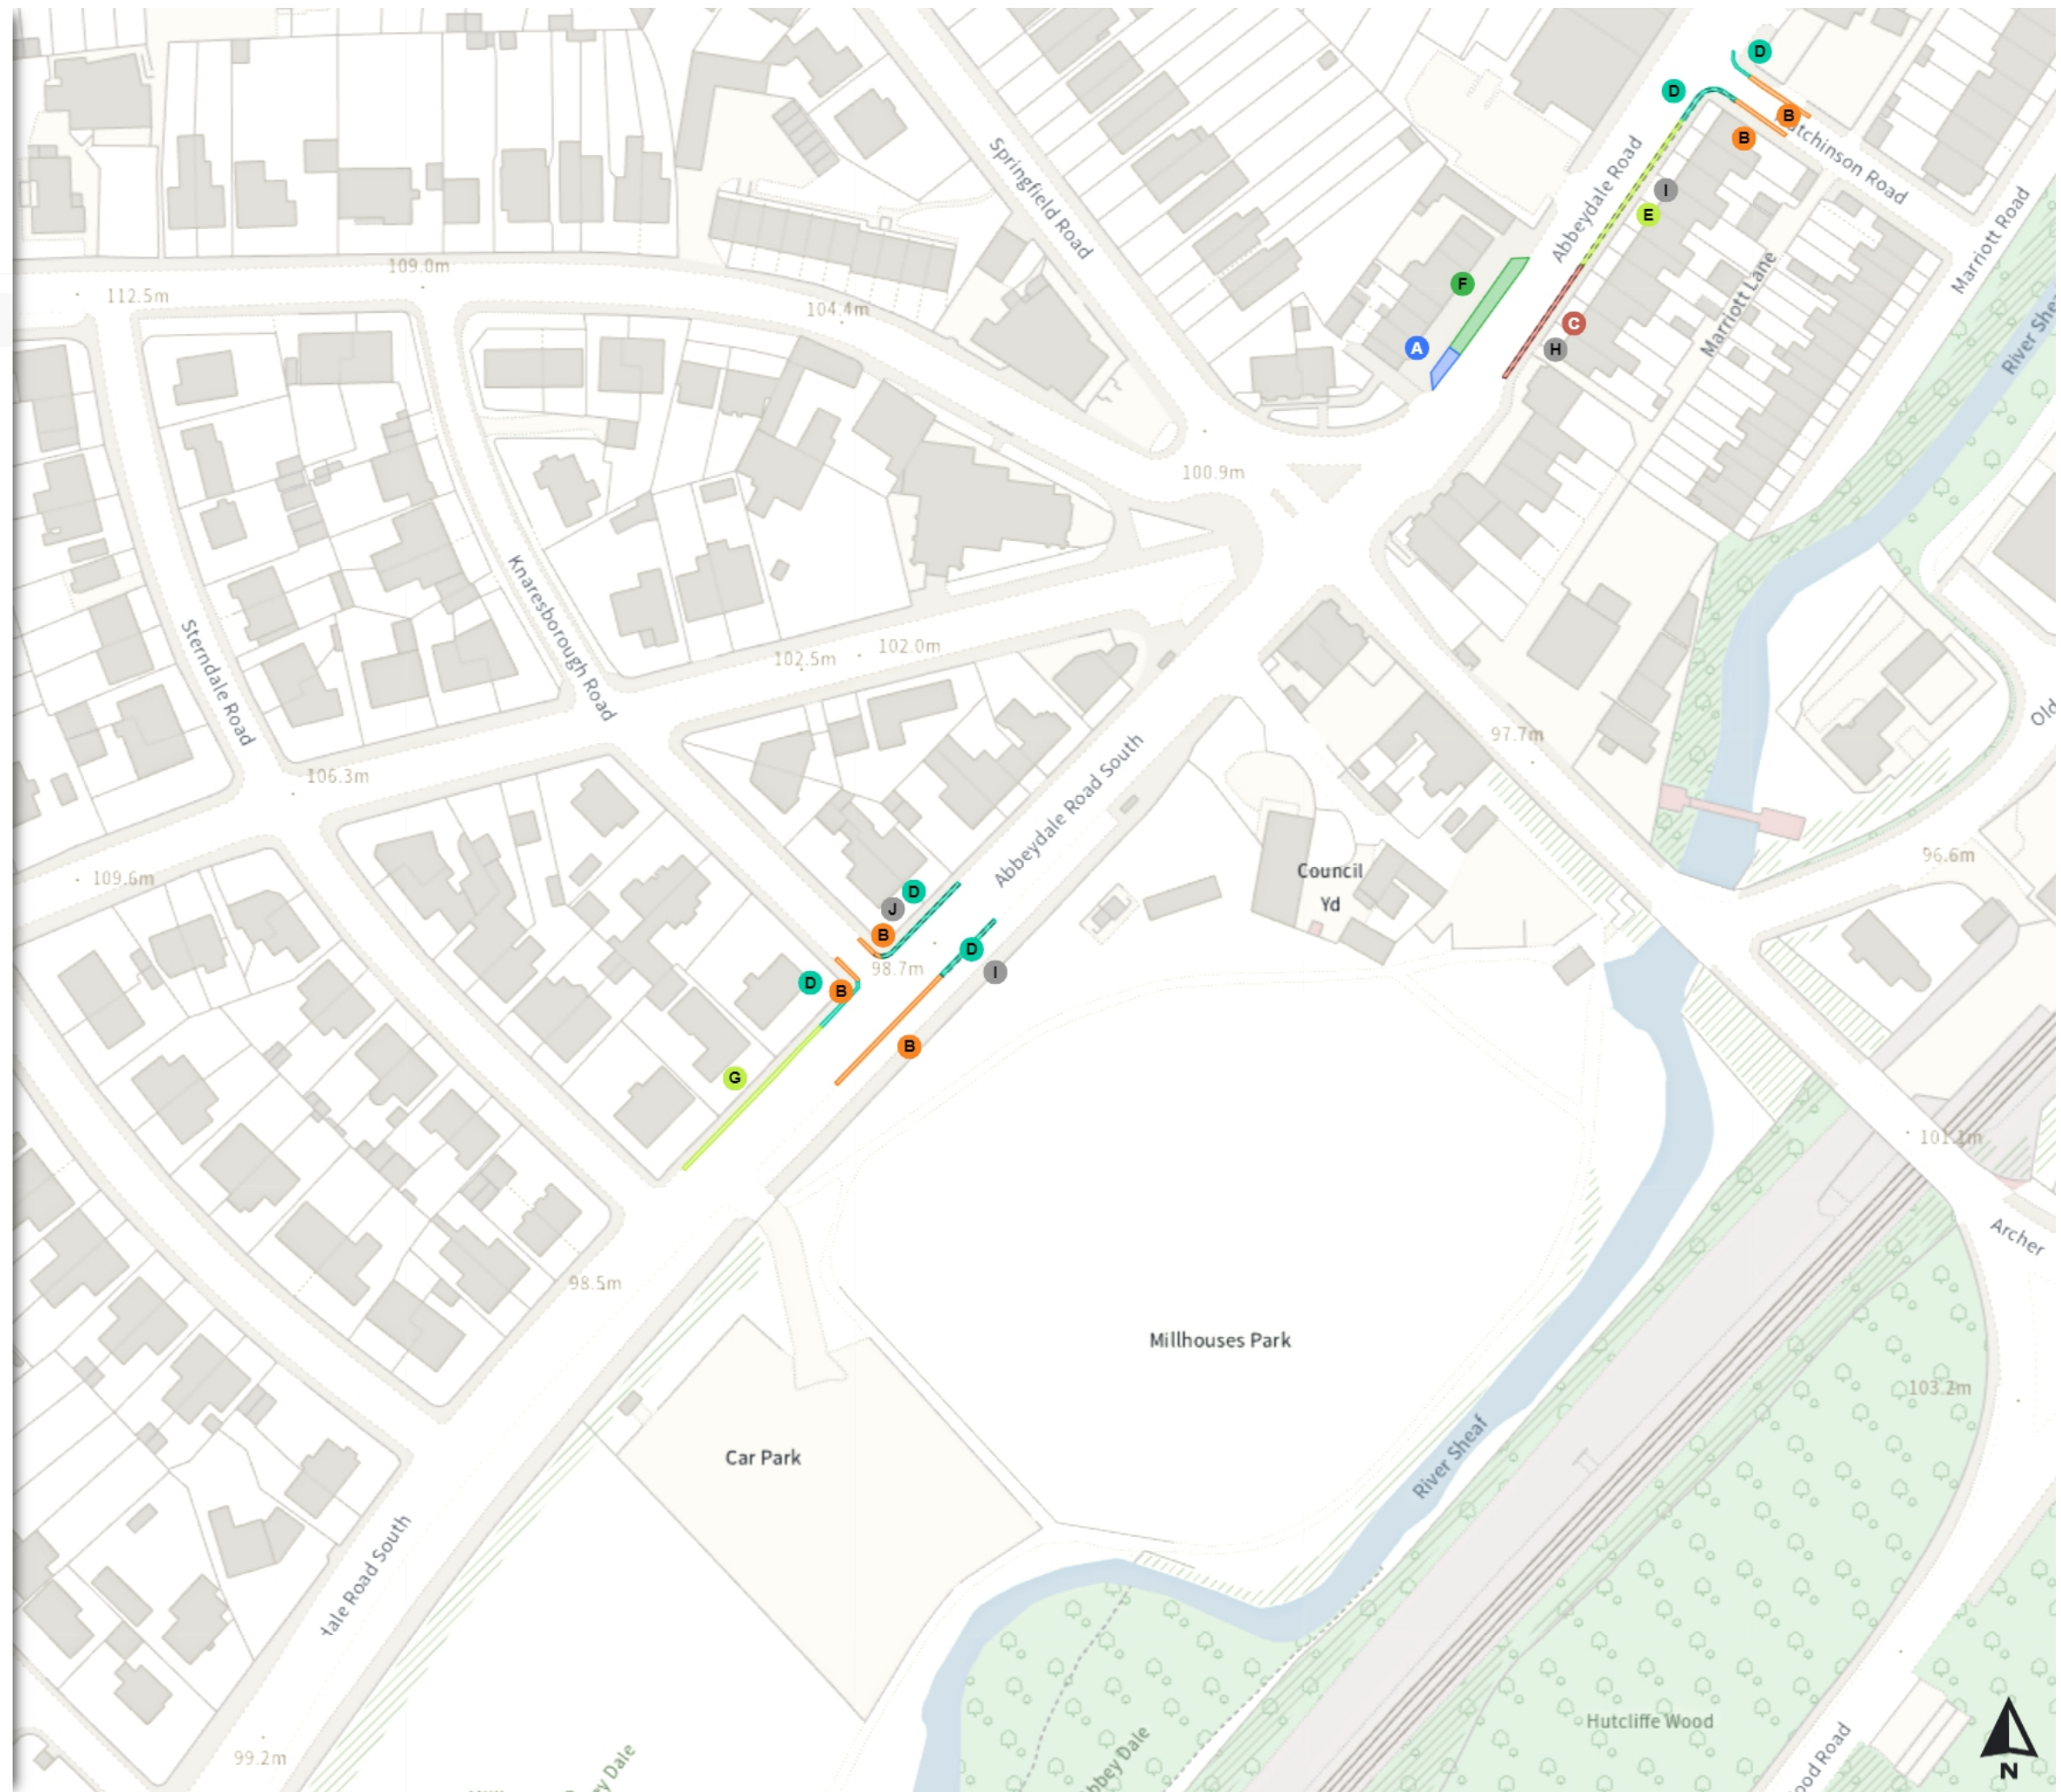

TRO 4 South West Bus Corridors

Map 3c of 5

Removed

Shared

- No waiting
  Mon-Fri 07:30-09:30
- No loading
  Mon-Fri 07:30-09:30

Scale: 1:1250

North-West: 433328.015, 383457.329
South-East: 433746.812, 383096.849

© Crown copyright and database rights 2024 Ordnance Survey.
You are not permitted to copy, sub-license, distribute or sell any of this data to third parties in any form. Licence number 100018816