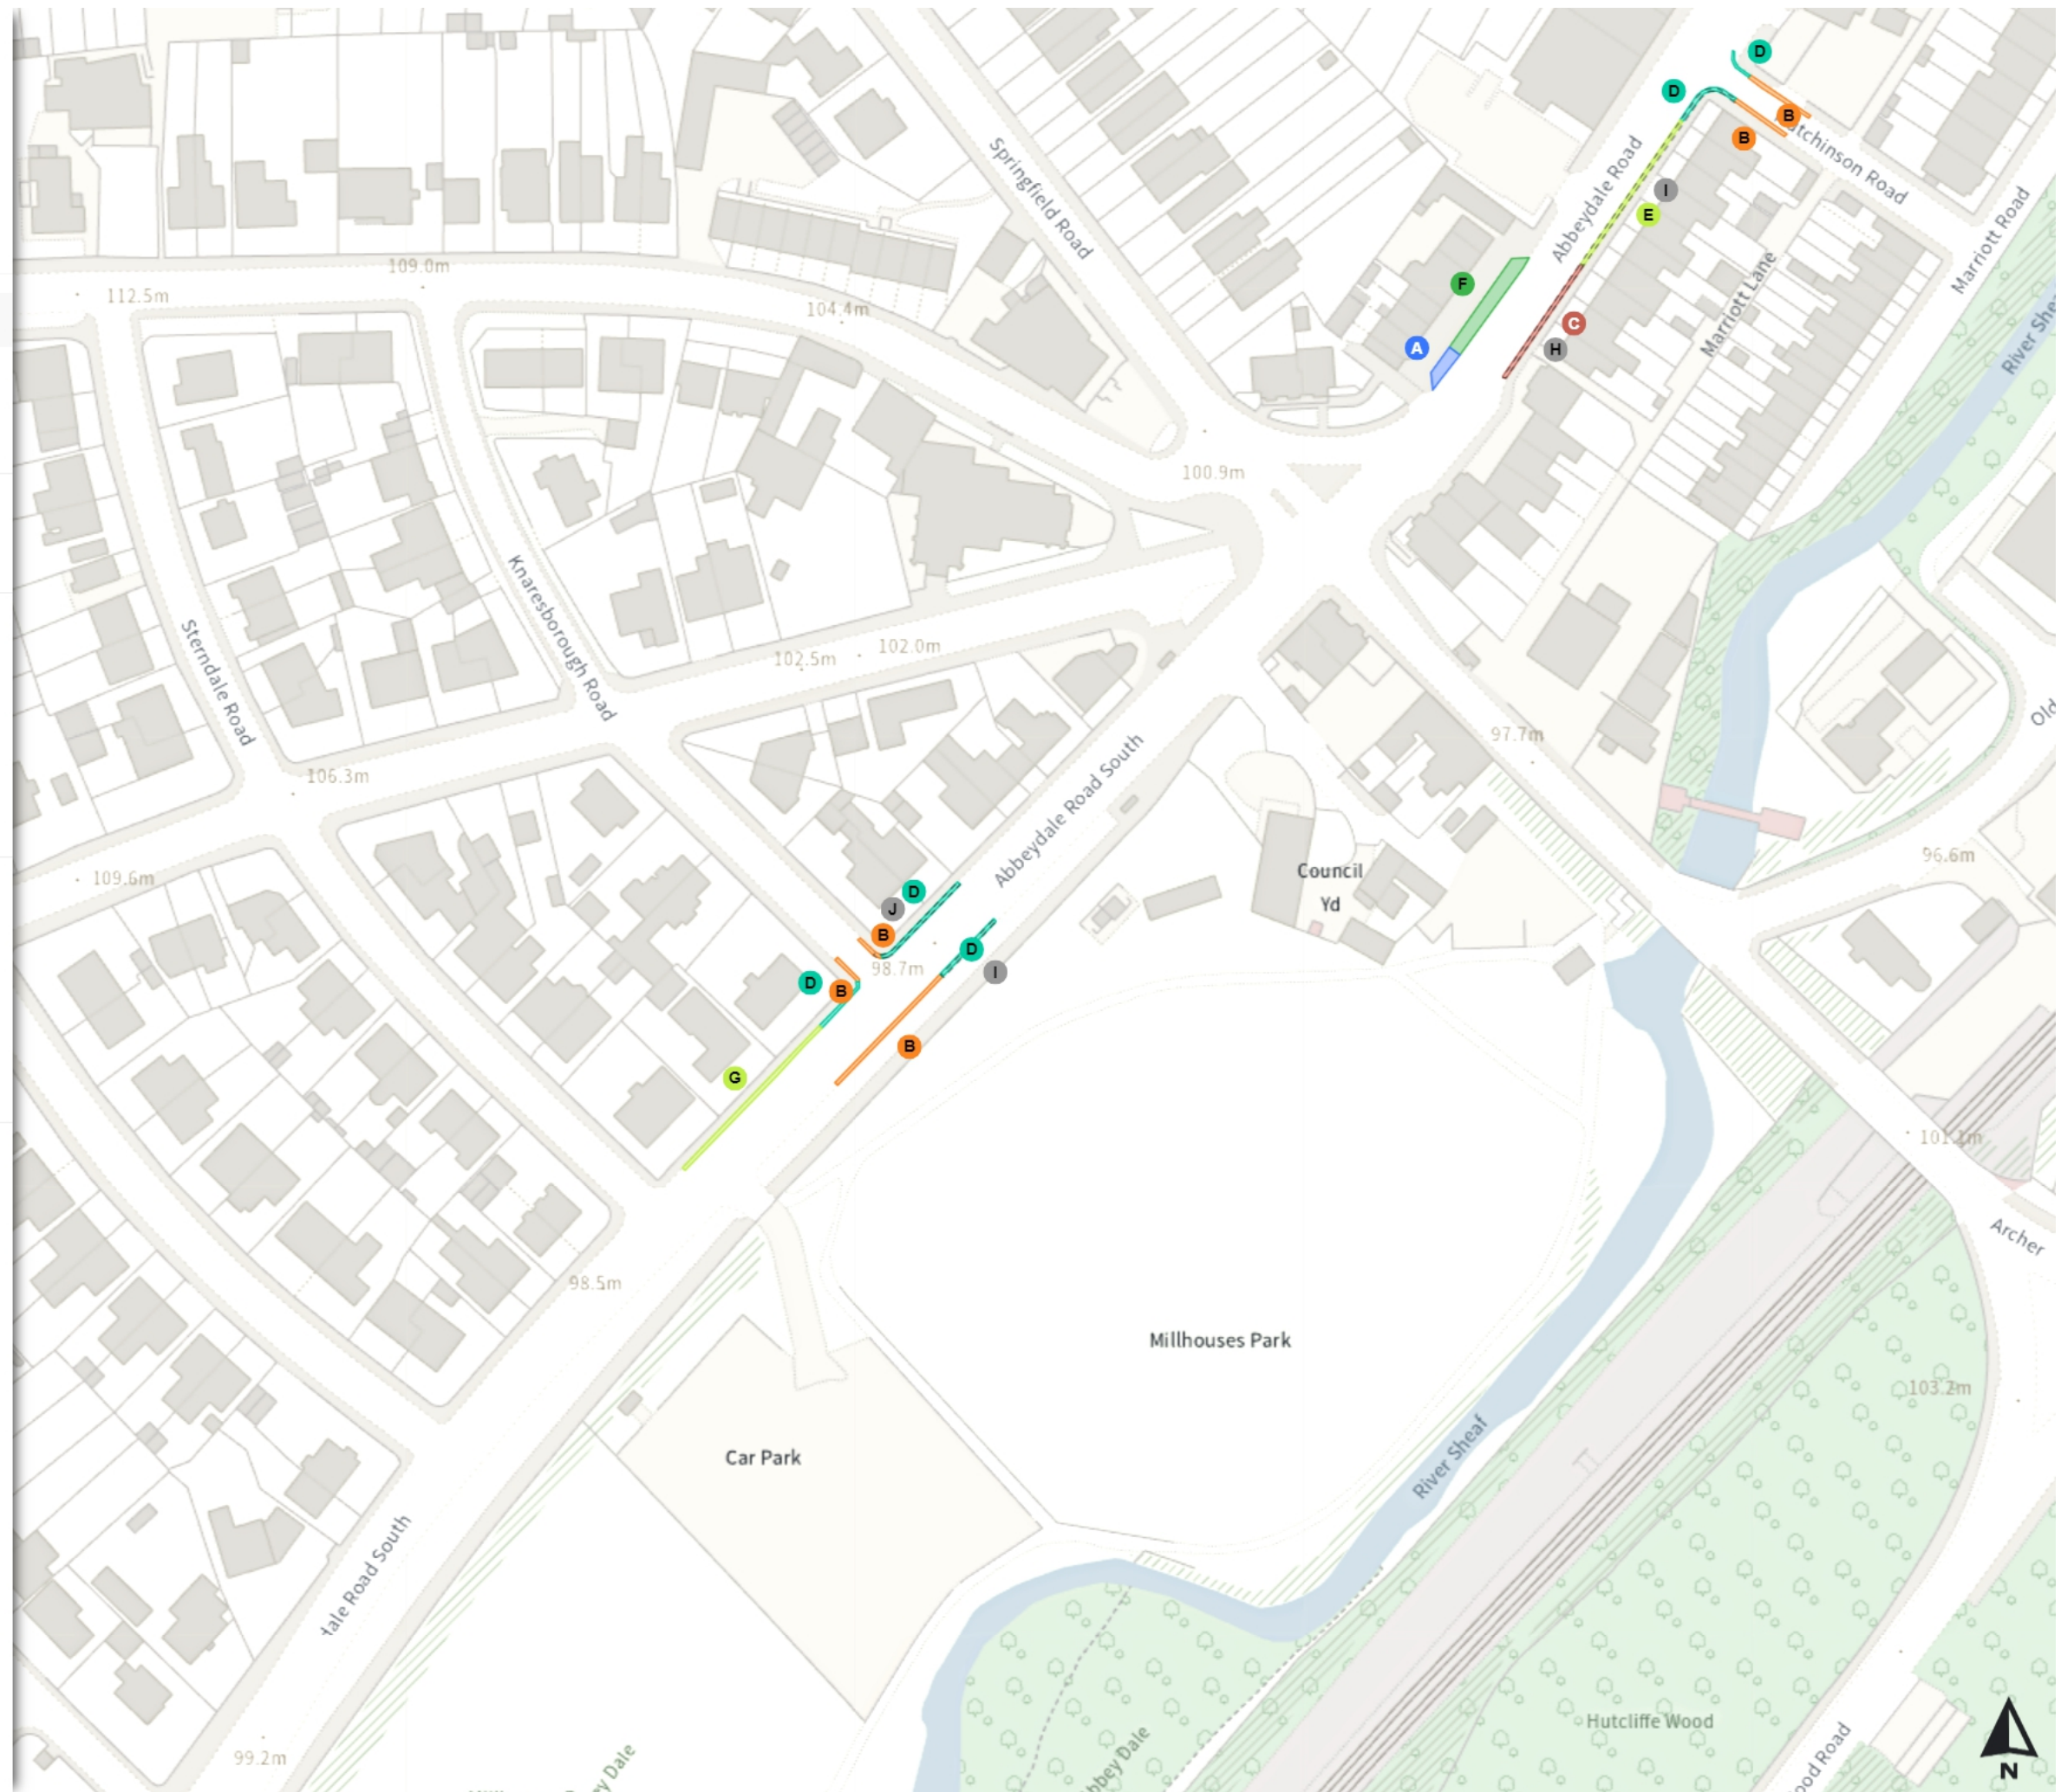

Static Order Guide

Map page indicator

Shows current map number against total and indicates if the legend is split over multiple pages eg. 2a, 2b, 2c

Change type

Indicates whether restrictions have been Added, Modified or Removed

 Shared

E No waiting

Mon-Fri 07:30-09:30 16:00-18:30

E No loading

Mon-Fri 07:30-09:30 16:00-18:30

Scale: 1:1250

North-West: 433328.015, 383457.329
South-East: 433746.812, 383096.849

© Crown copyright and database rights 2024 Ordnance Survey.
You are not permitted to copy, sub-license, distribute or sell any of this data to third parties in any form. Licence number 100018816

TRO 4 South West Bus Corridors

Map 3b of 5

Modified

- Free parking place
- Mon-Sat 07:30-18:30 1h 3h
- Shared
- No waiting
Mon-Fri 07:30-09:30
- No loading
Mon-Fri 07:30-09:30

Removed

- Shared
- No waiting at any time
At all times
- No loading
Mon-Fri 07:30-09:30 16:00-18:30
- Shared
- No waiting
Mon-Fri 07:30-09:30 16:00-18:30
- No loading
Mon-Fri 07:30-09:30 16:00-18:30

Map 4 of 5

Added

- Shared
- A No waiting at any time
At all times
- A No loading
Mon-Fri 07:30-09:30 16:00-18:30

Modified

- No waiting at any time
- B At all times

Removed

- No waiting
- C 08:00-18:30

0 20 40 60m