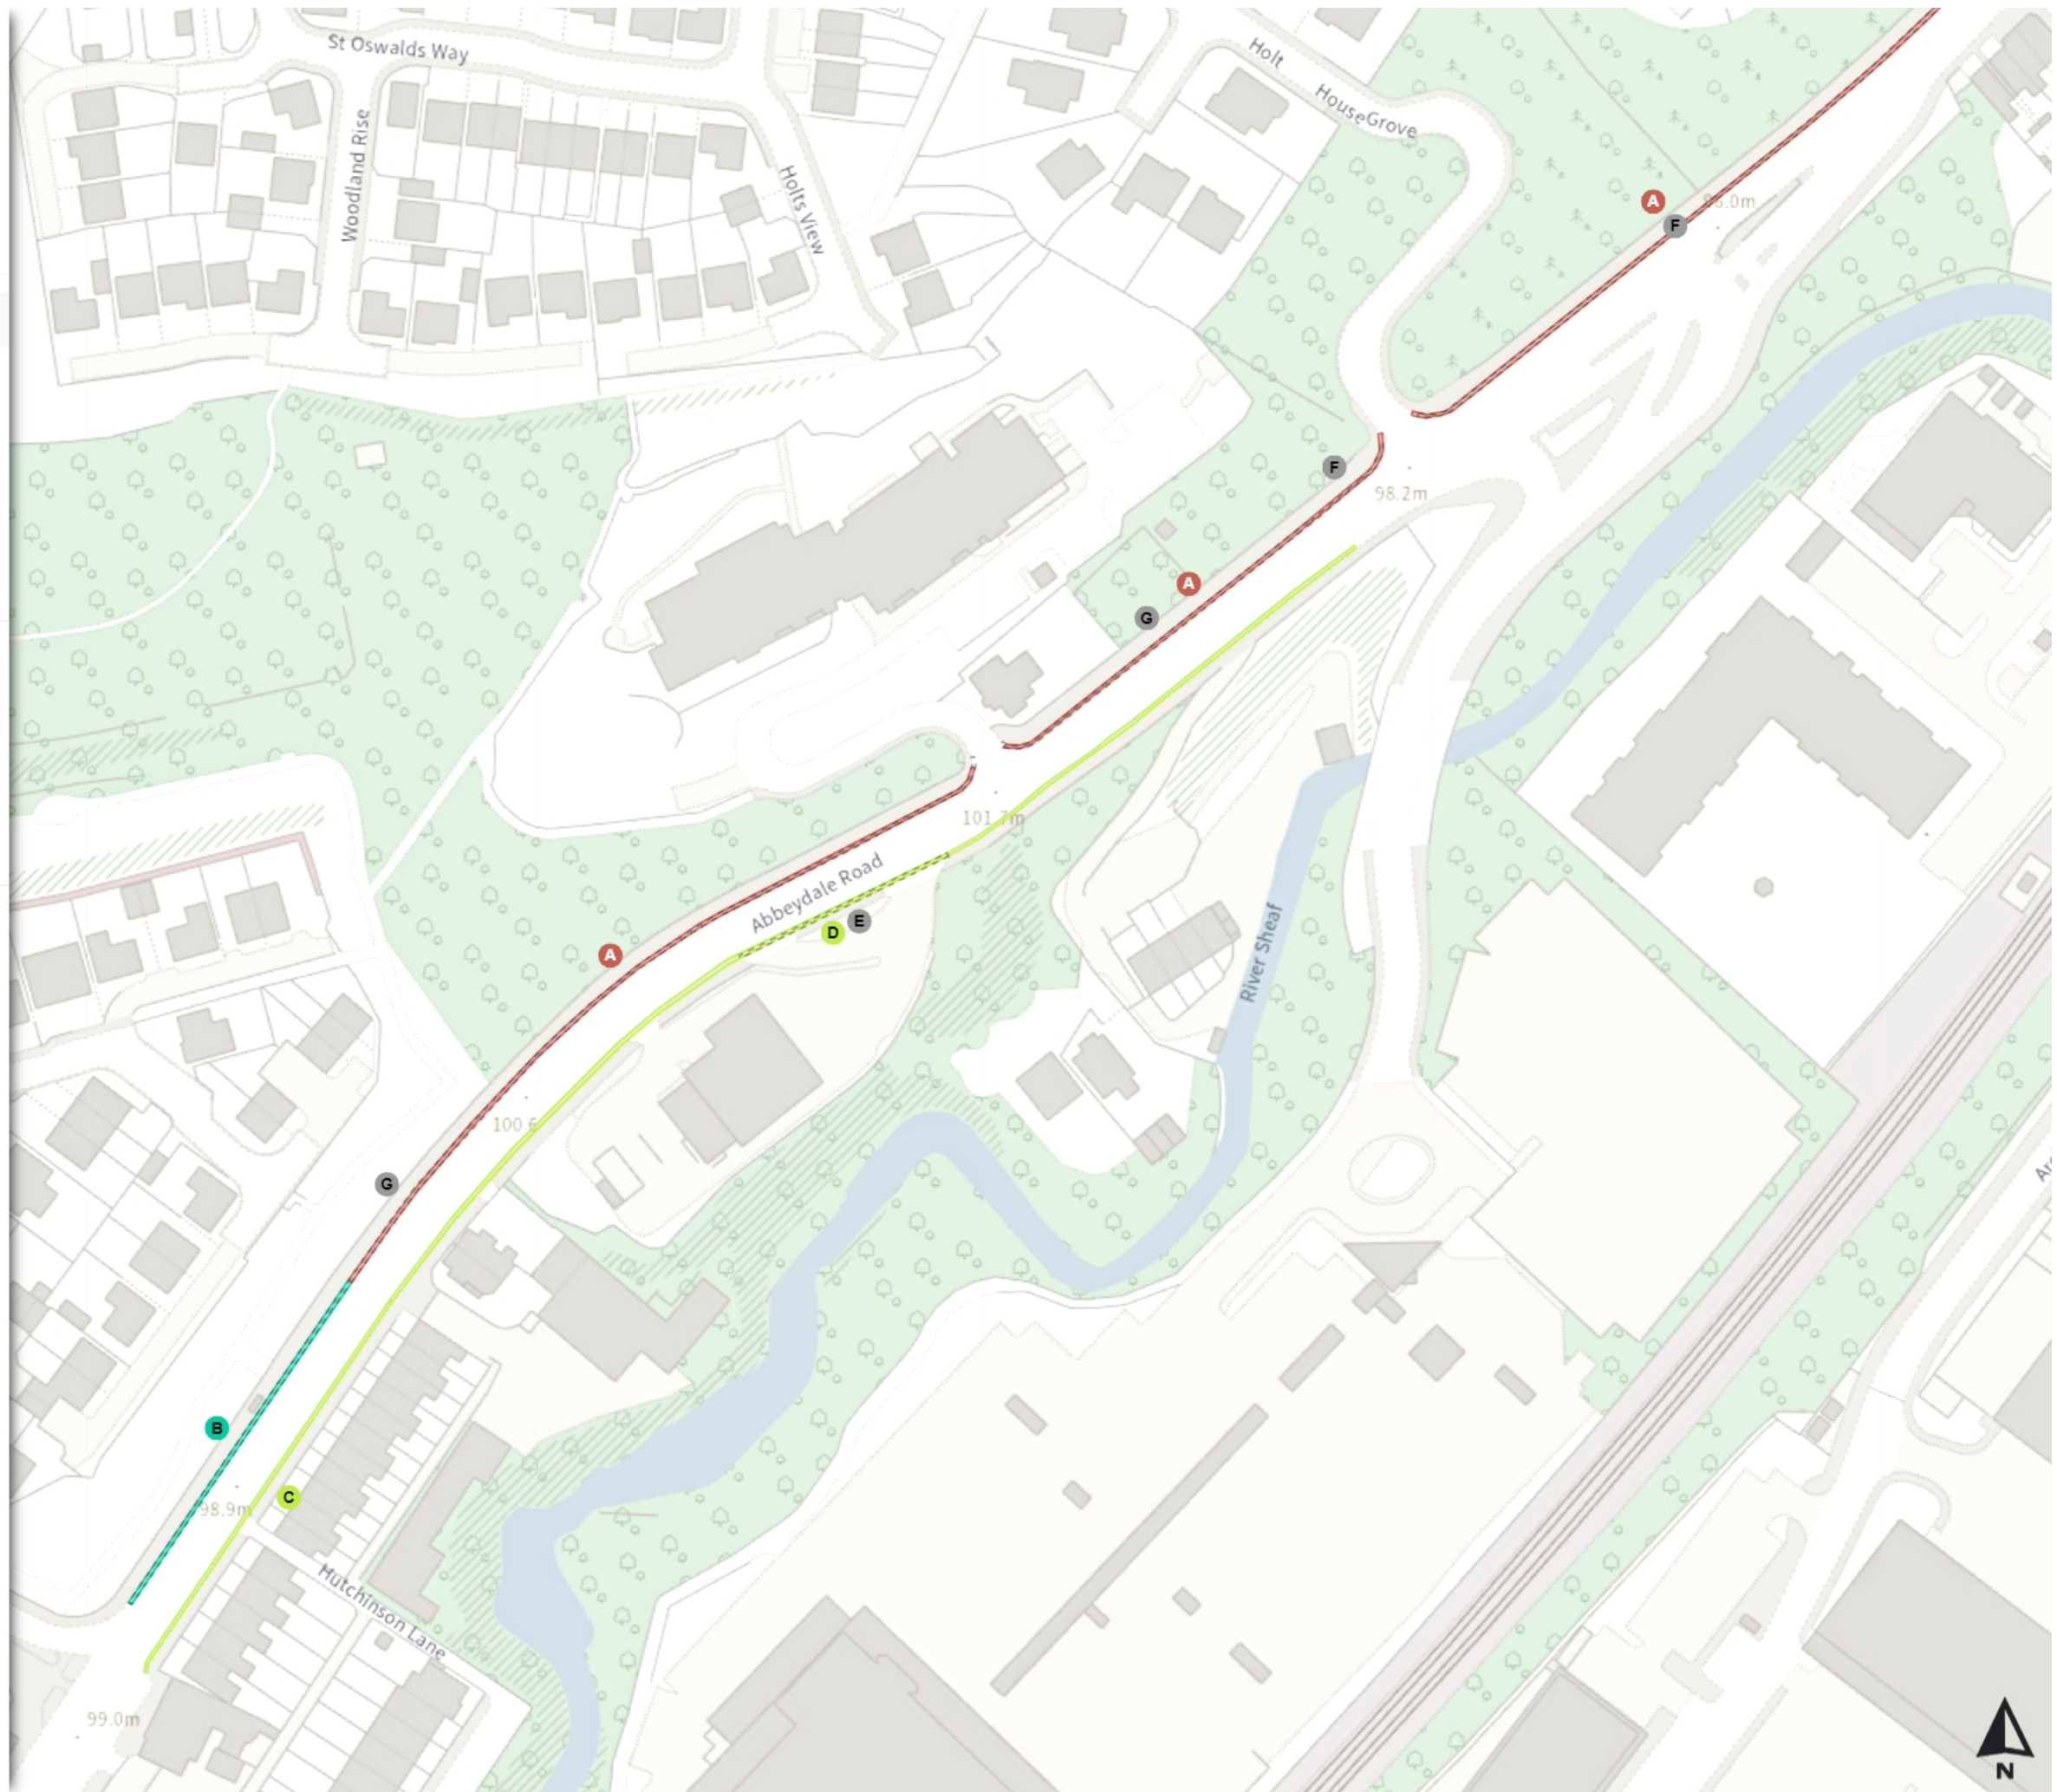

TRO 4 South West Bus Corridors

Map 2b of 5

Removed

Shared

E No waiting
Mon-Fri 07:30-18:30

E No loading
Mon-Fri 07:30-09:30 16:00-18:30

Shared

F No waiting at any time
At all times

F No loading
Mon-Fri 07:30-09:30 16:00-18:30

Shared

G No waiting
Mon-Fri 07:30-09:30 16:00-18:30

G No loading
Mon-Fri 07:30-09:30 16:00-18:30

Scale: 1:1250

North-West: 433664.063, 383814.534
South-East: 434082.854, 383454.111

© Crown copyright and database rights 2024 Ordnance Survey.
You are not permitted to copy, sub-license, distribute or sell any of this data to third parties in any form. Licence number 100018816