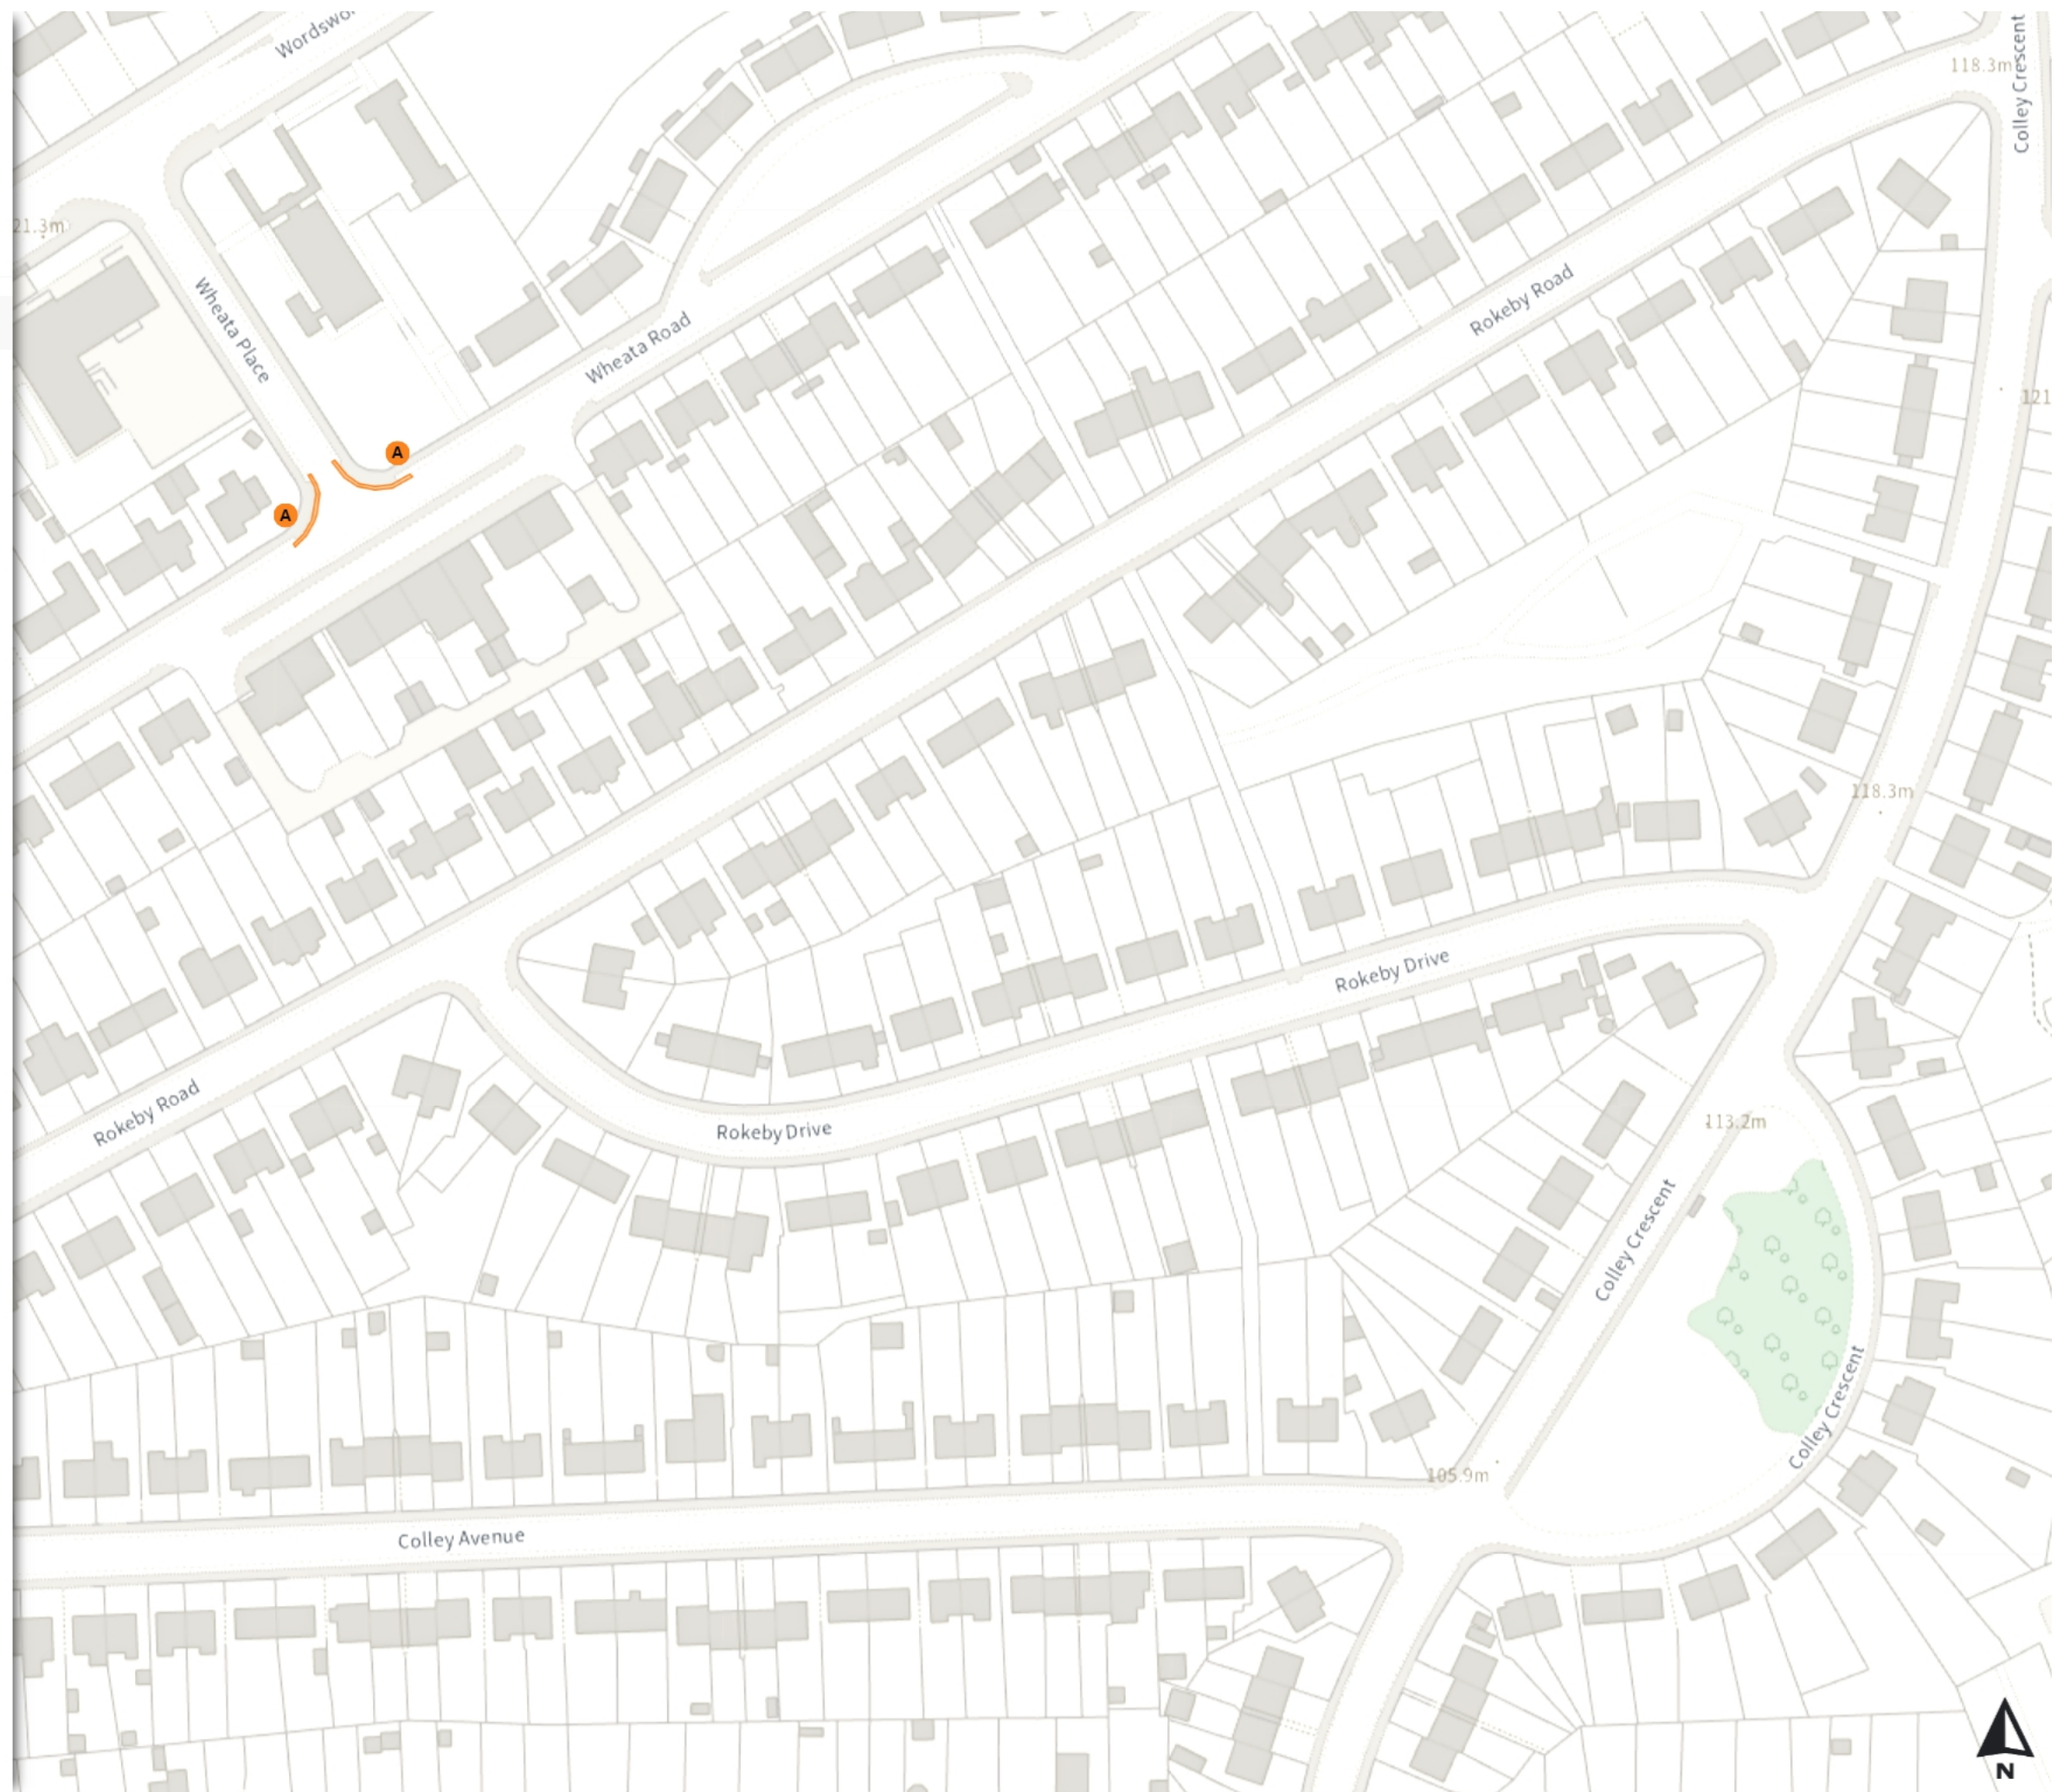

Static Order Guide

Map page indicator

Shows current map number against total and indicates if the legend is split over multiple pages eg. 2a, 2b, 2c

Change type

Indicates whether restrictions have been Added, Modified or Removed

0 20 40 60m

Scale: 1:1250

North-West: 437217.477, 393702.728
South-East: 437635.678, 393343.371

© Crown copyright and database rights 2024 Ordnance Survey.
You are not permitted to copy, sub-license, distribute or sell any of this data to third parties in any form. Licence number 100018816

TRO 8 DYL

Map 3 of 14

Added

No waiting at any time

At all times

Scale: 1:1250

North-West: 435294.406, 393113.322
South-East: 435712.51, 392753.753

© Crown copyright and database rights 2024 Ordnance Survey.
You are not permitted to copy, sub-license, distribute or sell any of this data to third parties in any form. Licence number 100018816

Map 5 of 14

Added

No waiting at any time

At all times

0 20 40 60m

Scale: 1:1250

North-West: 436998.223, 390001.234
South-East: 437416.731, 389641.575

© Crown copyright and database rights 2024 Ordnance Survey.
You are not permitted to copy, sub-license, distribute or sell any of this data to third parties in any form. Licence number 100018816