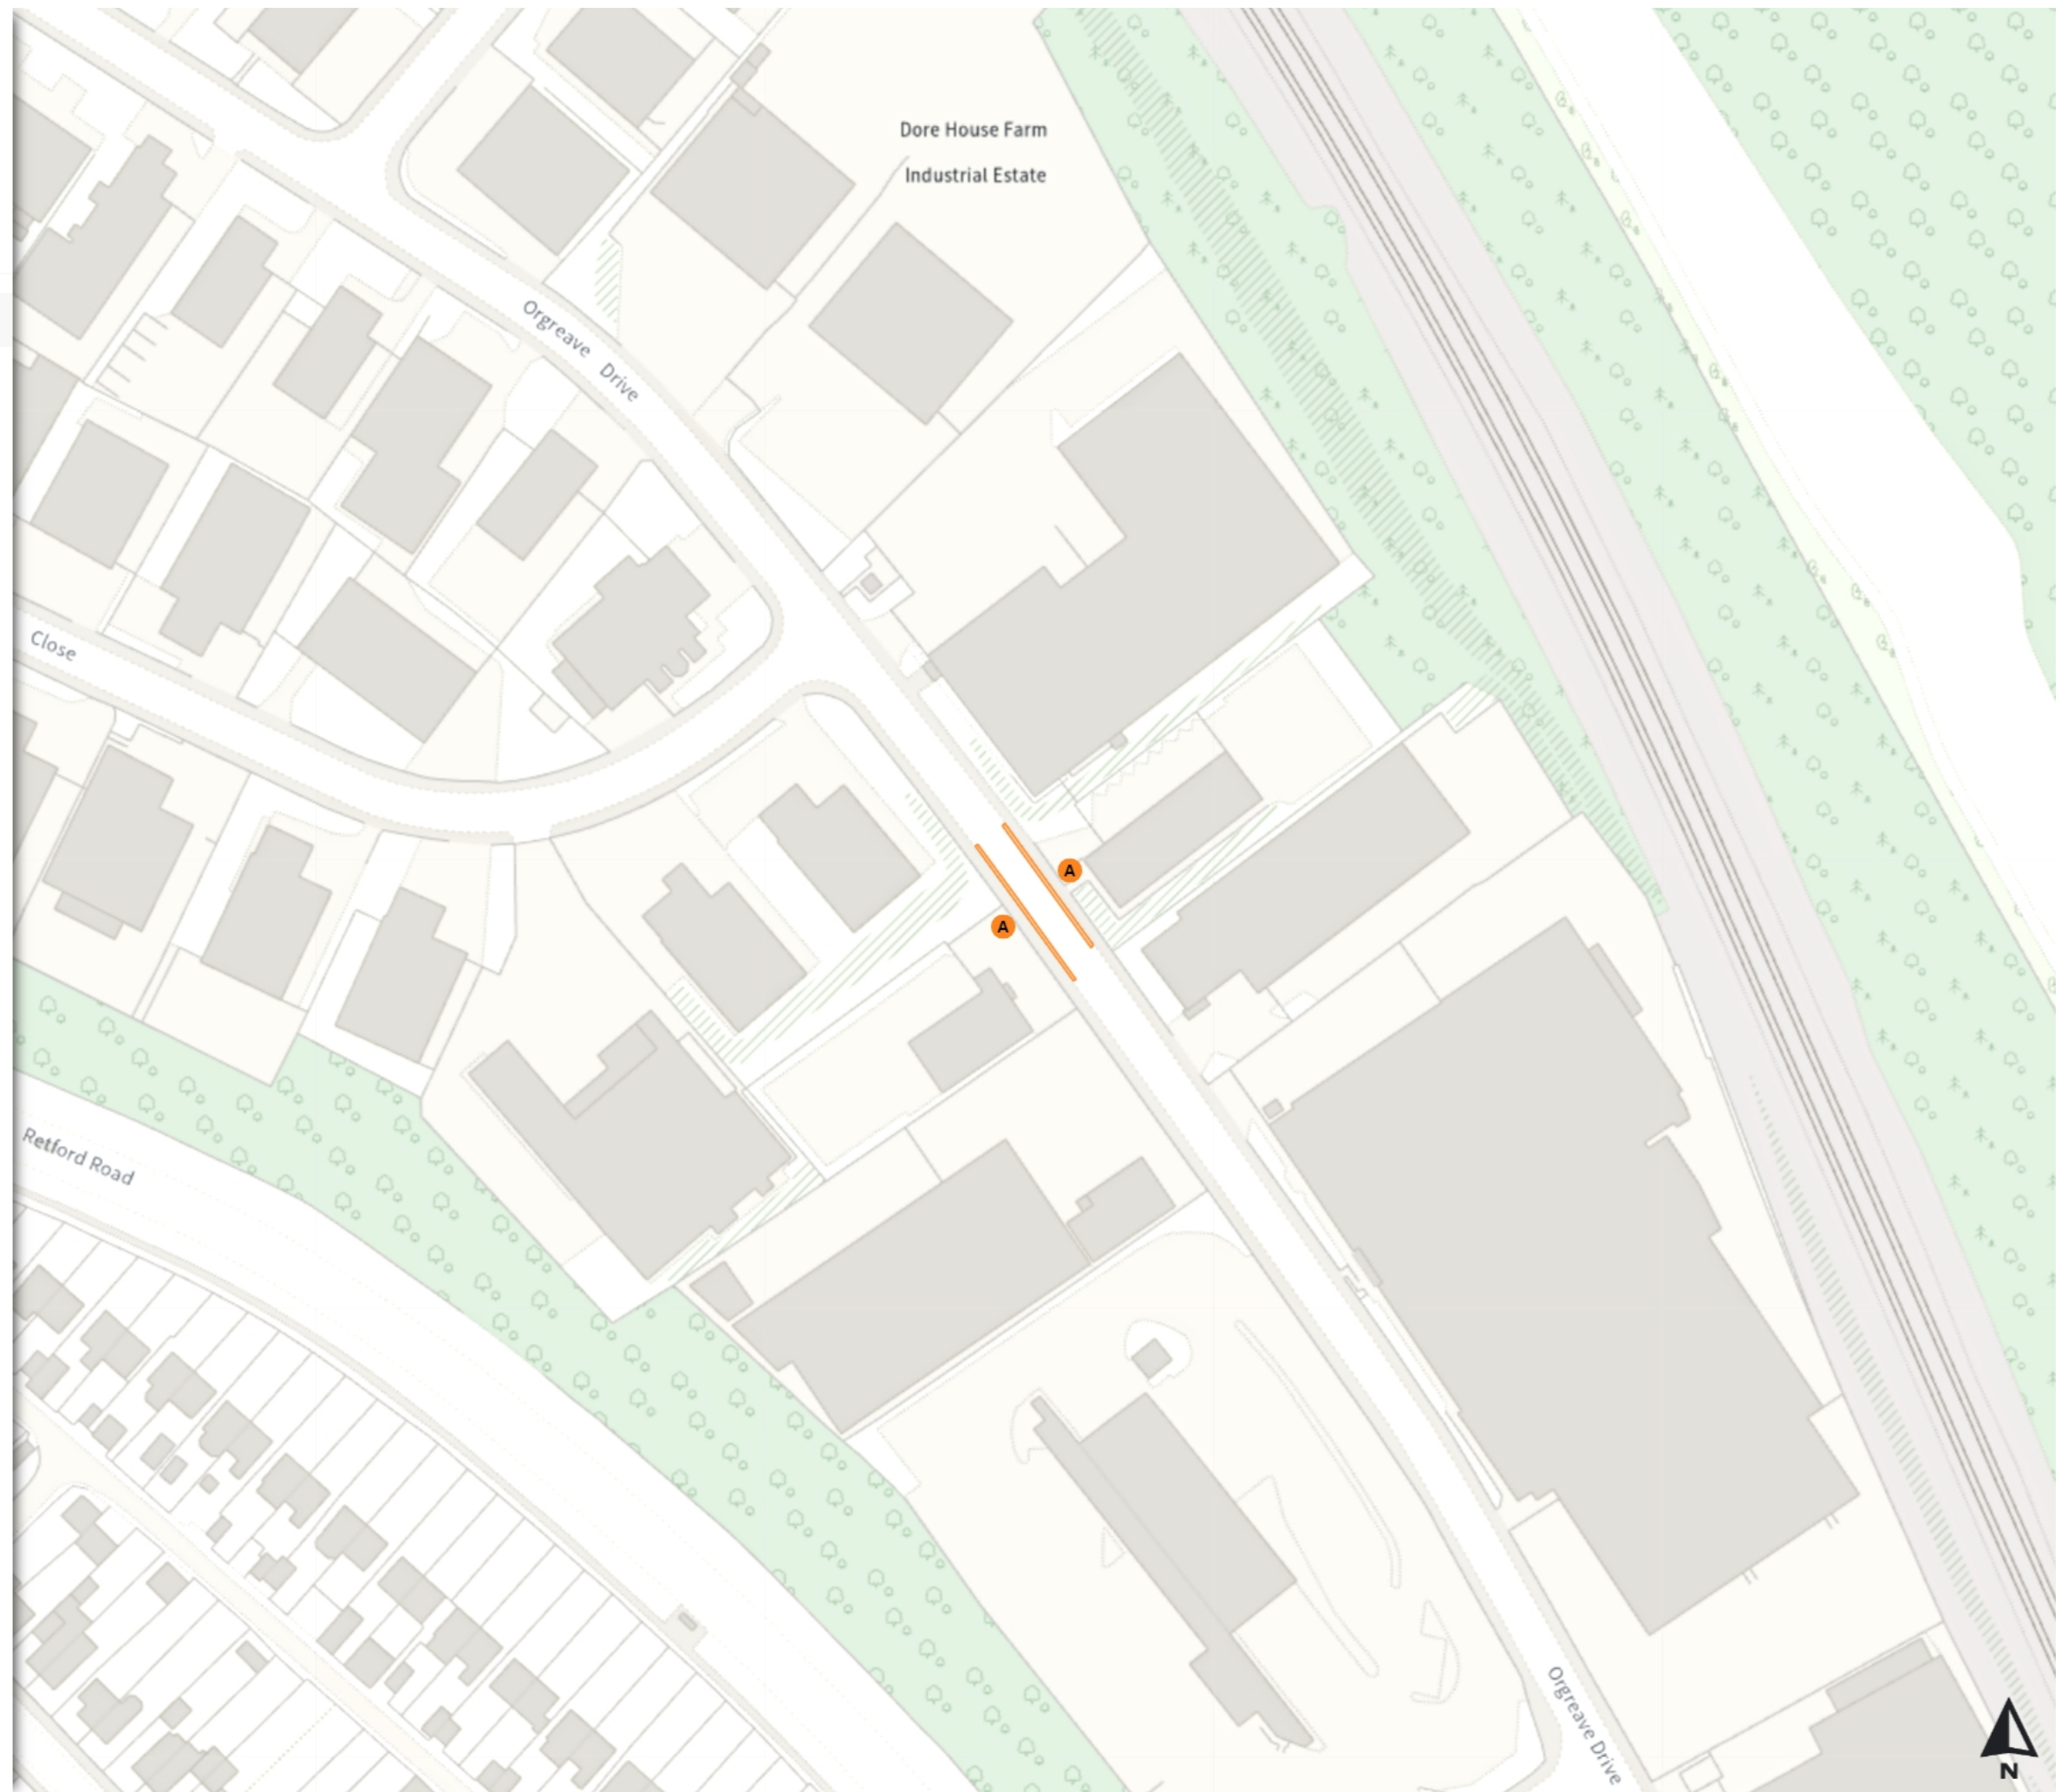

TRO 8 DYL

Map 8 of 14

Added

No waiting at any time

At all times

0 20 40 60m

Scale: 1:1250

North-West: 442098.621, 386286.975
South-East: 442517.844, 385927.477

© Crown copyright and database rights 2024 Ordnance Survey.
You are not permitted to copy, sub-license, distribute or sell any of this data to third parties in any form. Licence number 100018816