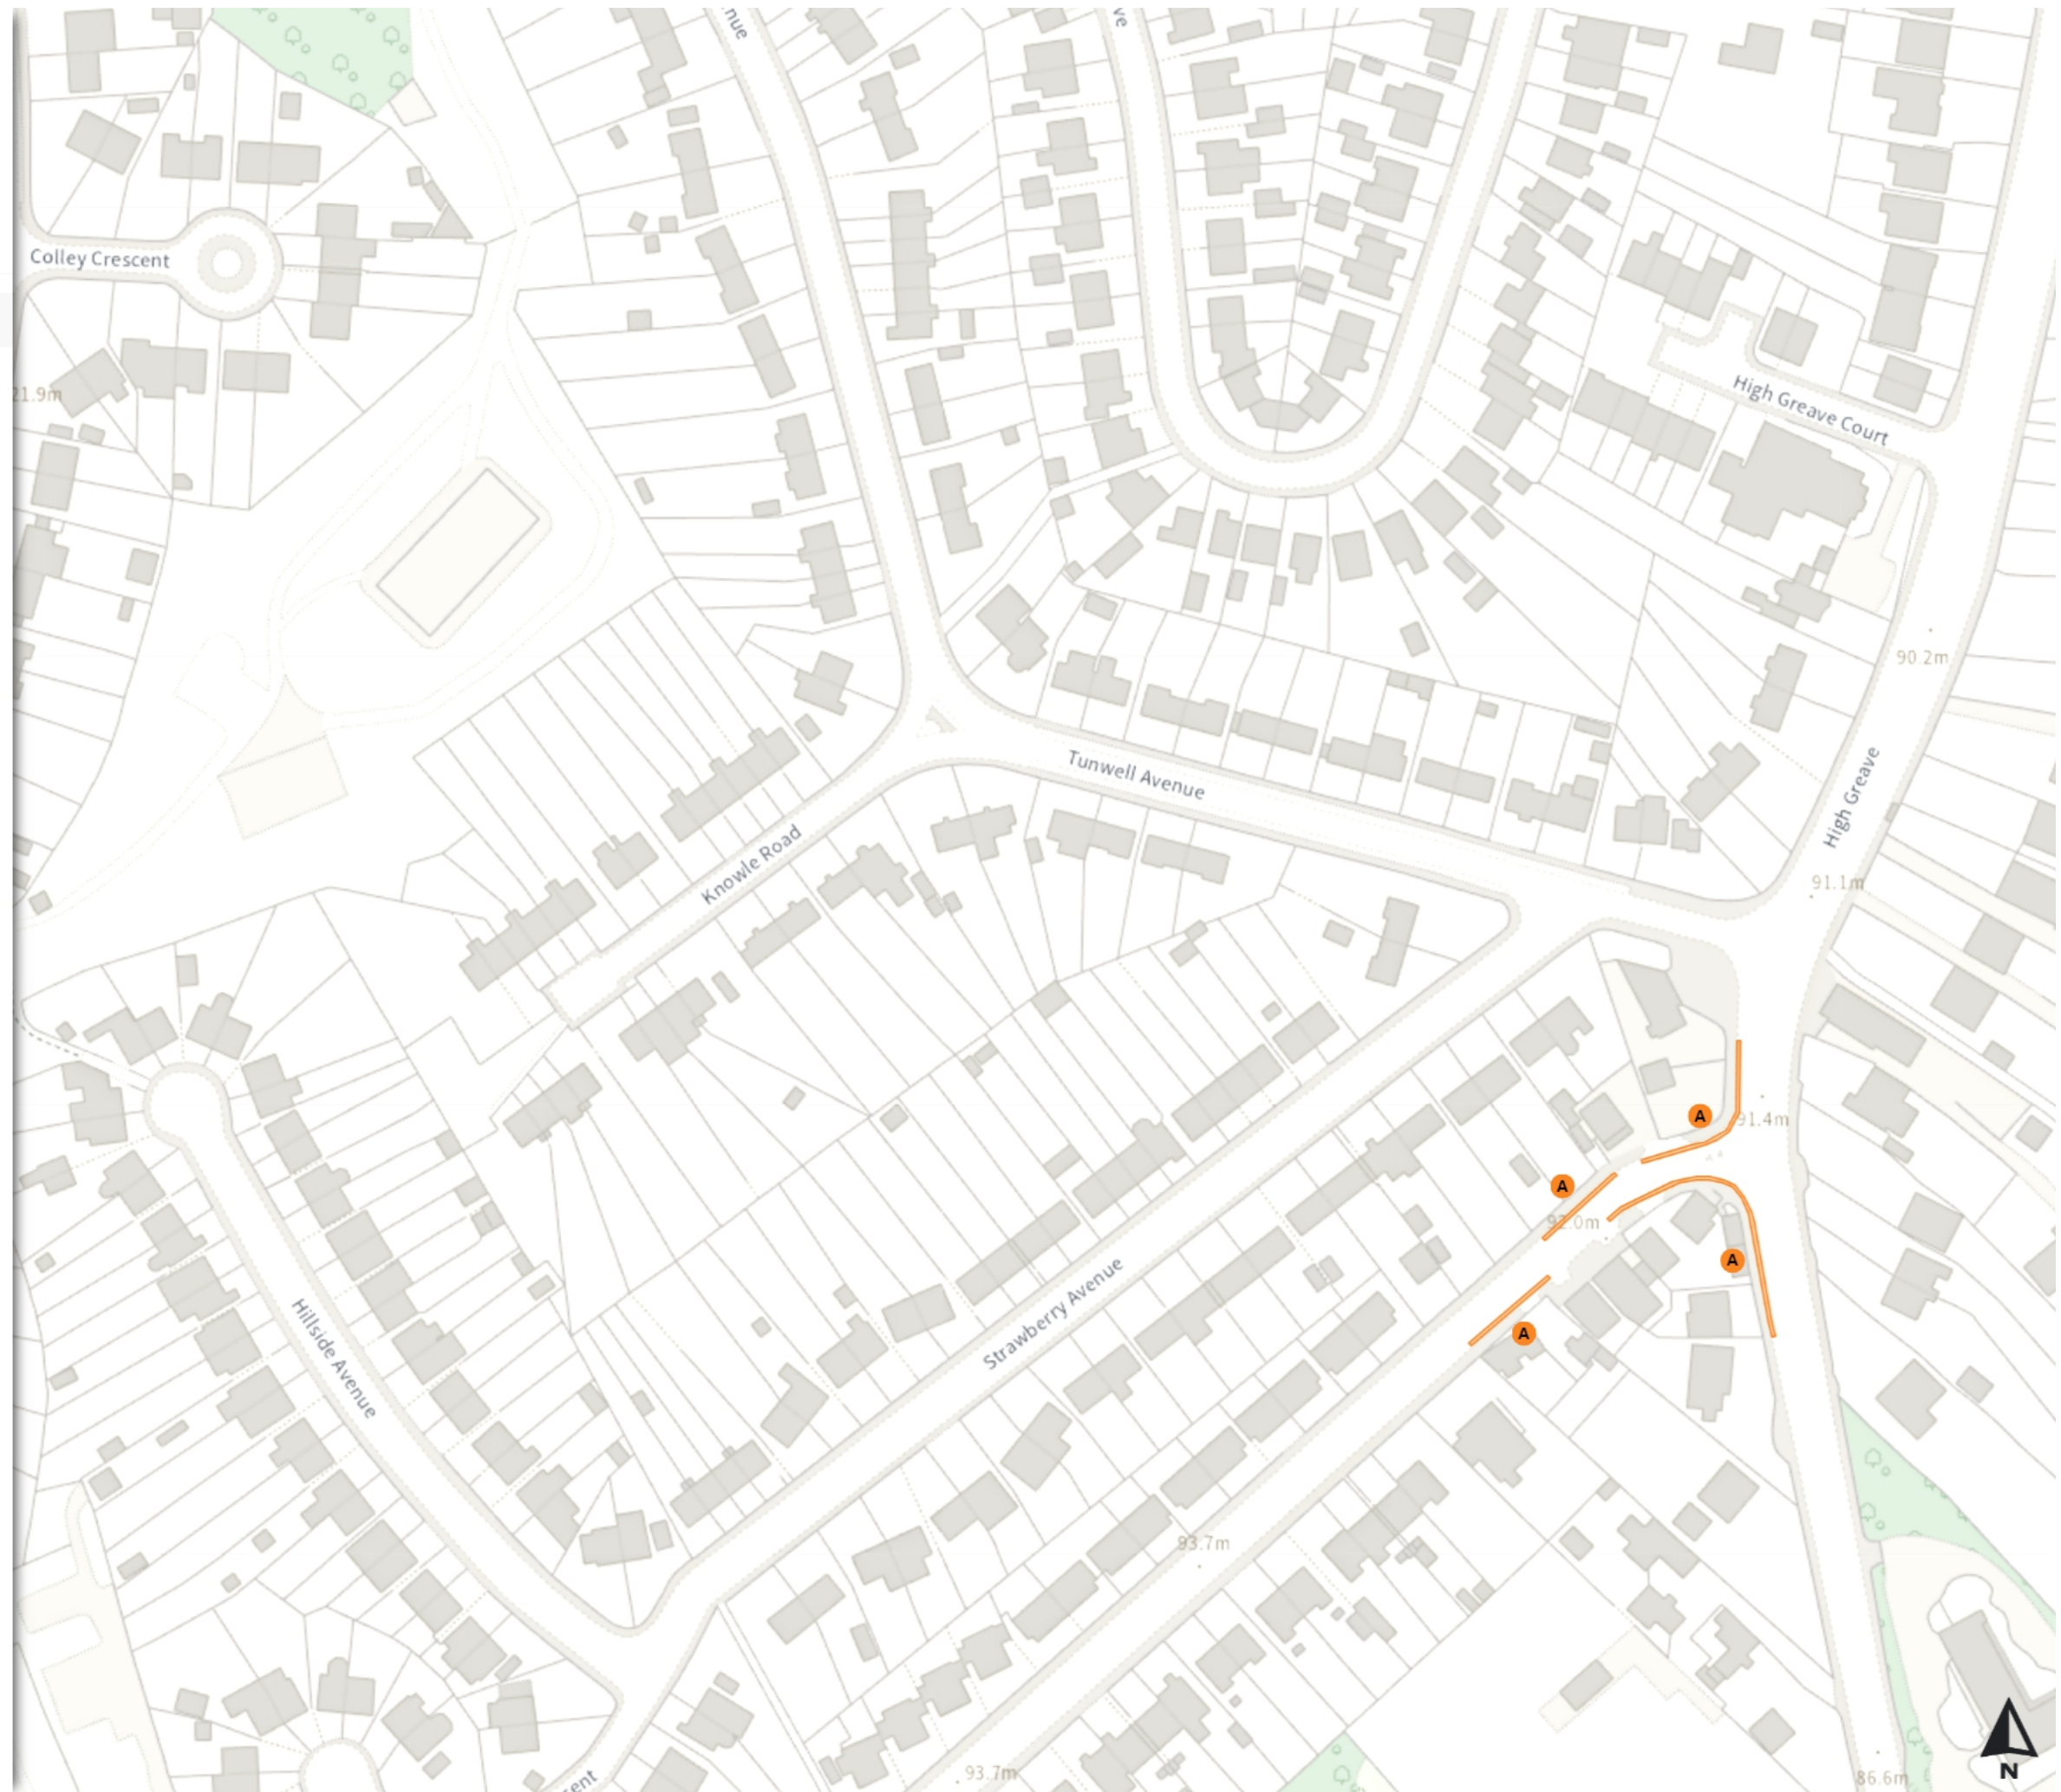

TRO 8 DYL

Map 4 of 14

Added

No waiting at any time

At all times

0 20 40 60m

Scale: 1:1250

North-West: 435706.222, 393116.397
South-East: 436124.358, 392756.864

© Crown copyright and database rights 2024 Ordnance Survey.
You are not permitted to copy, sub-license, distribute or sell any of this data to third parties in any form. Licence number 100018816