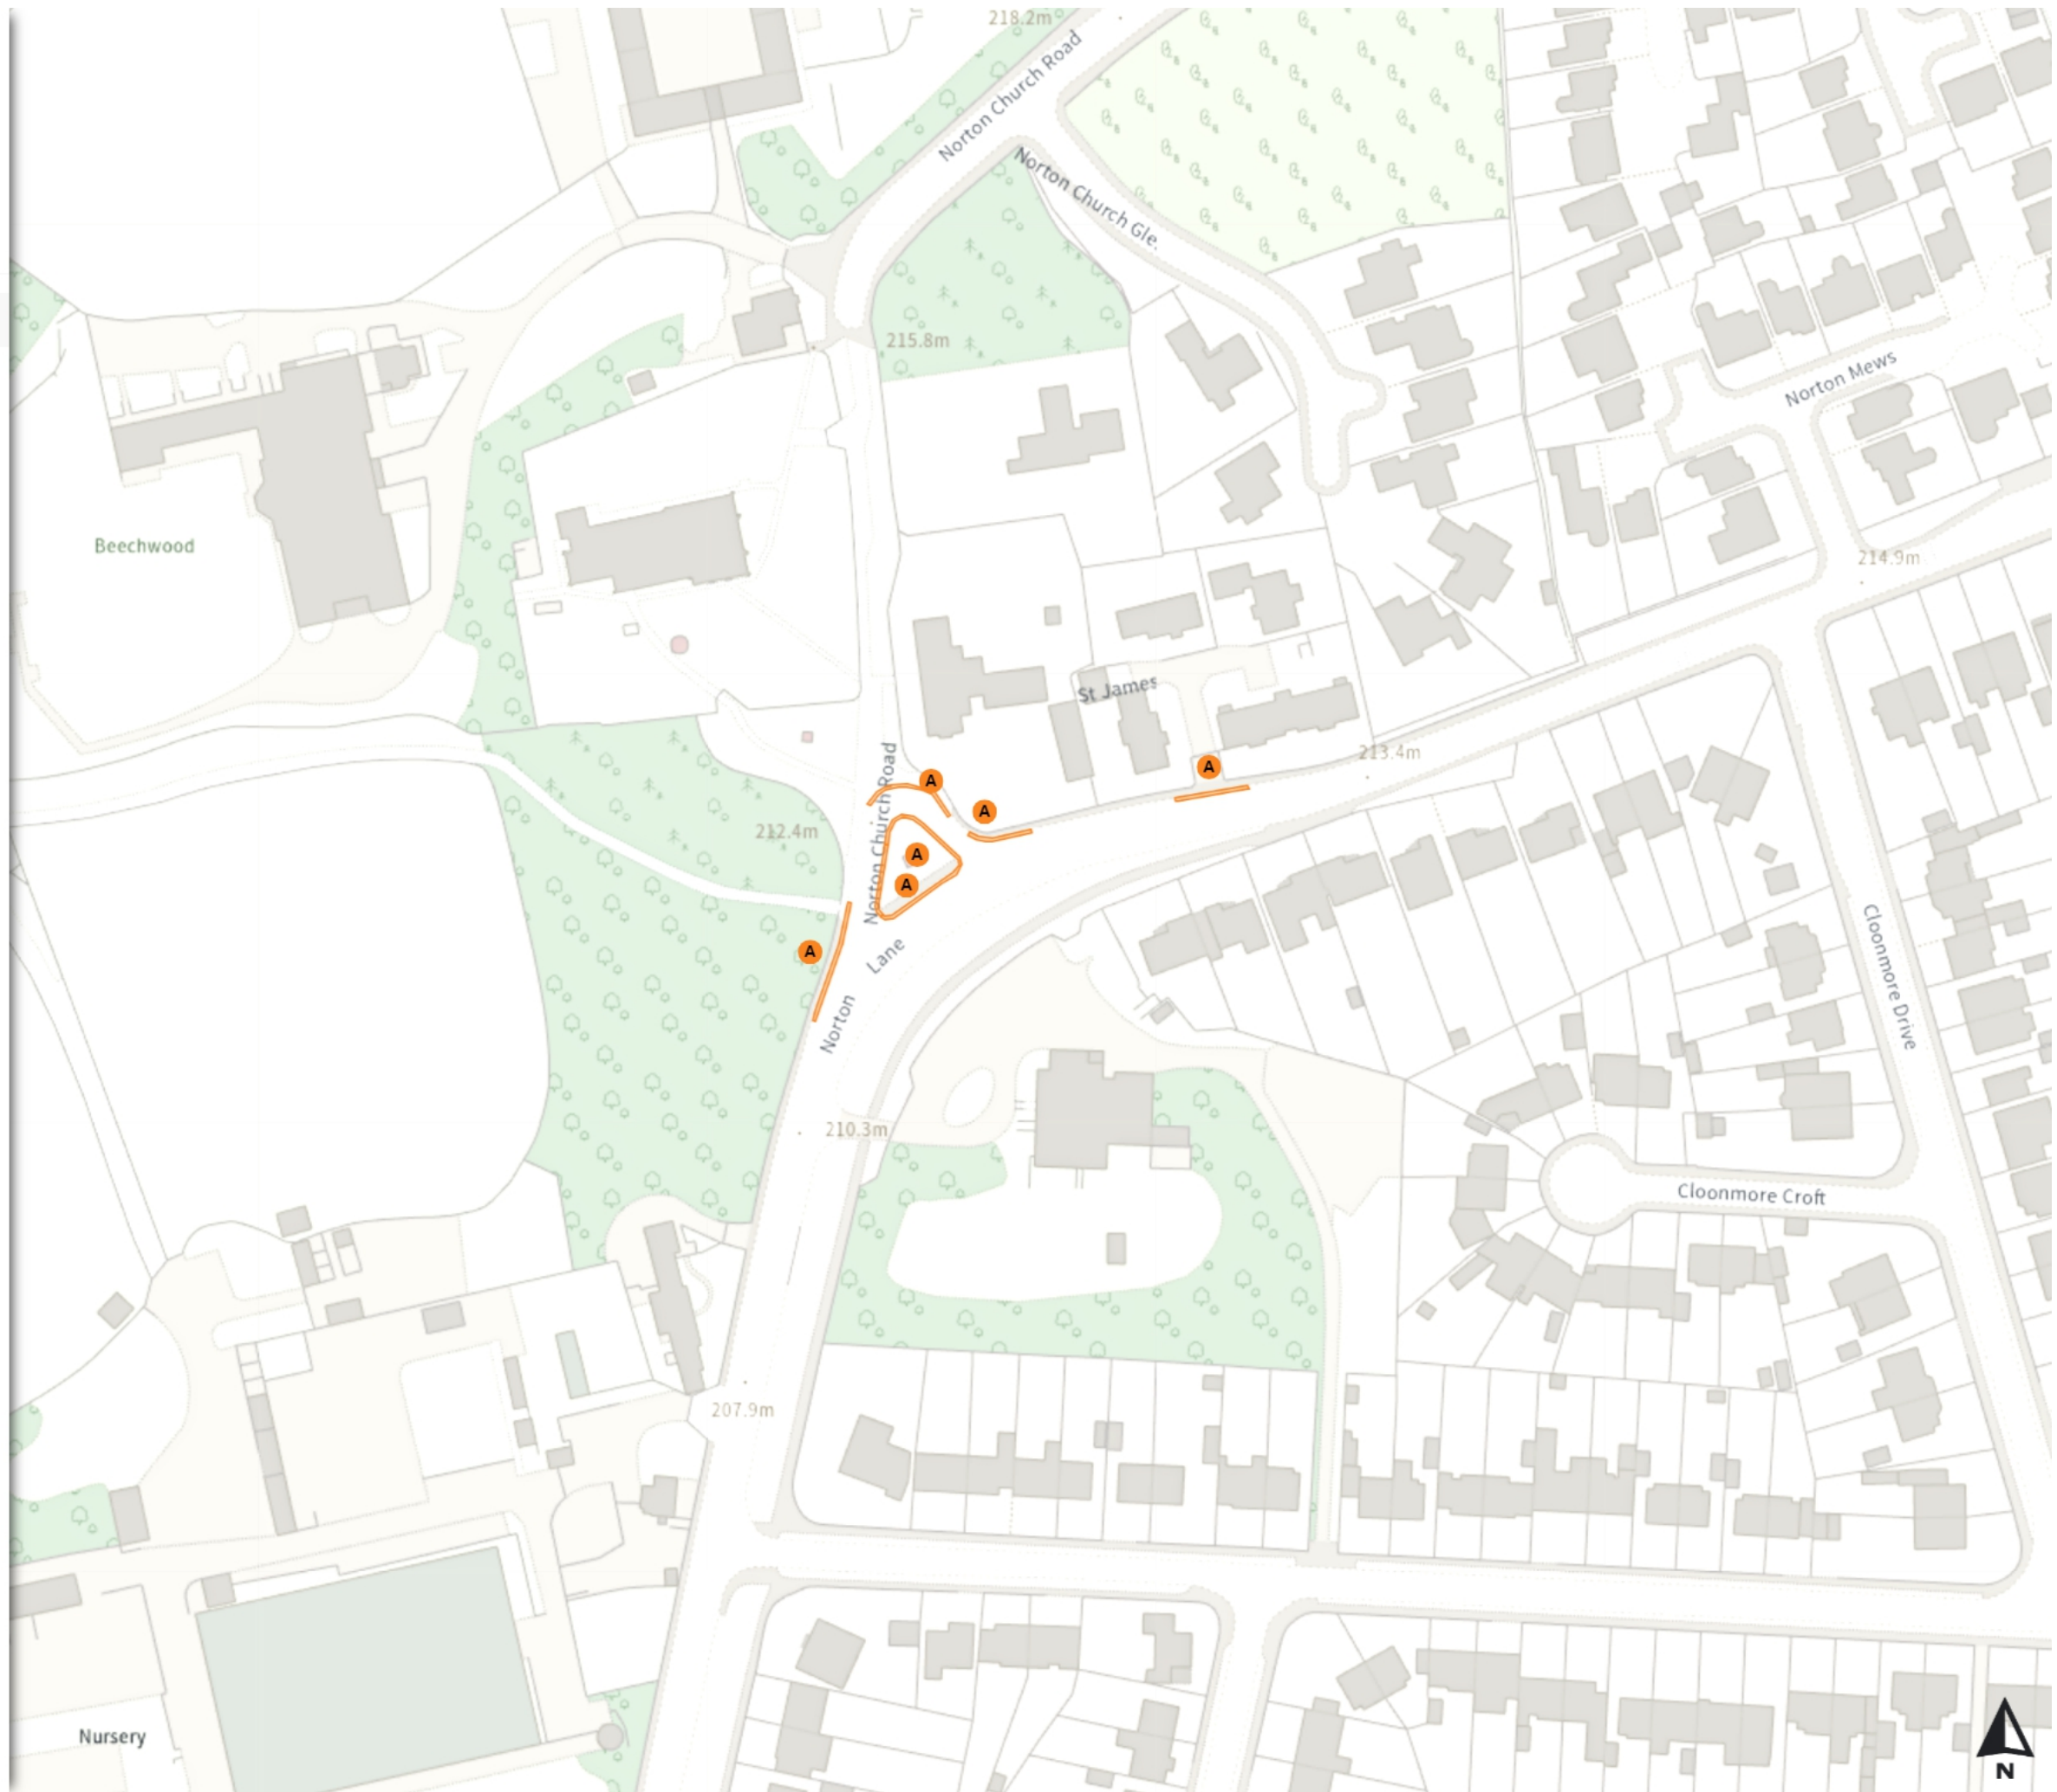

TRO 8 DYL

Map 13 of 14

Added

No waiting at any time

At all times

Modified

No waiting at any time

At all times

Scale: 1:1250

North-West: 439651.216, 383397.037
South-East: 440070.503, 383037.104

© Crown copyright and database rights 2024 Ordnance Survey.
You are not permitted to copy, sub-license, distribute or sell any of this data to third parties in any form. Licence number 100018816

TRO 8 DYL

Map 14 of 14

Added

No waiting at any time

At all times

0 20 40 60m

Scale: 1:1250

North-West: 435743.283, 382275.941
South-East: 436162.368, 381915.582