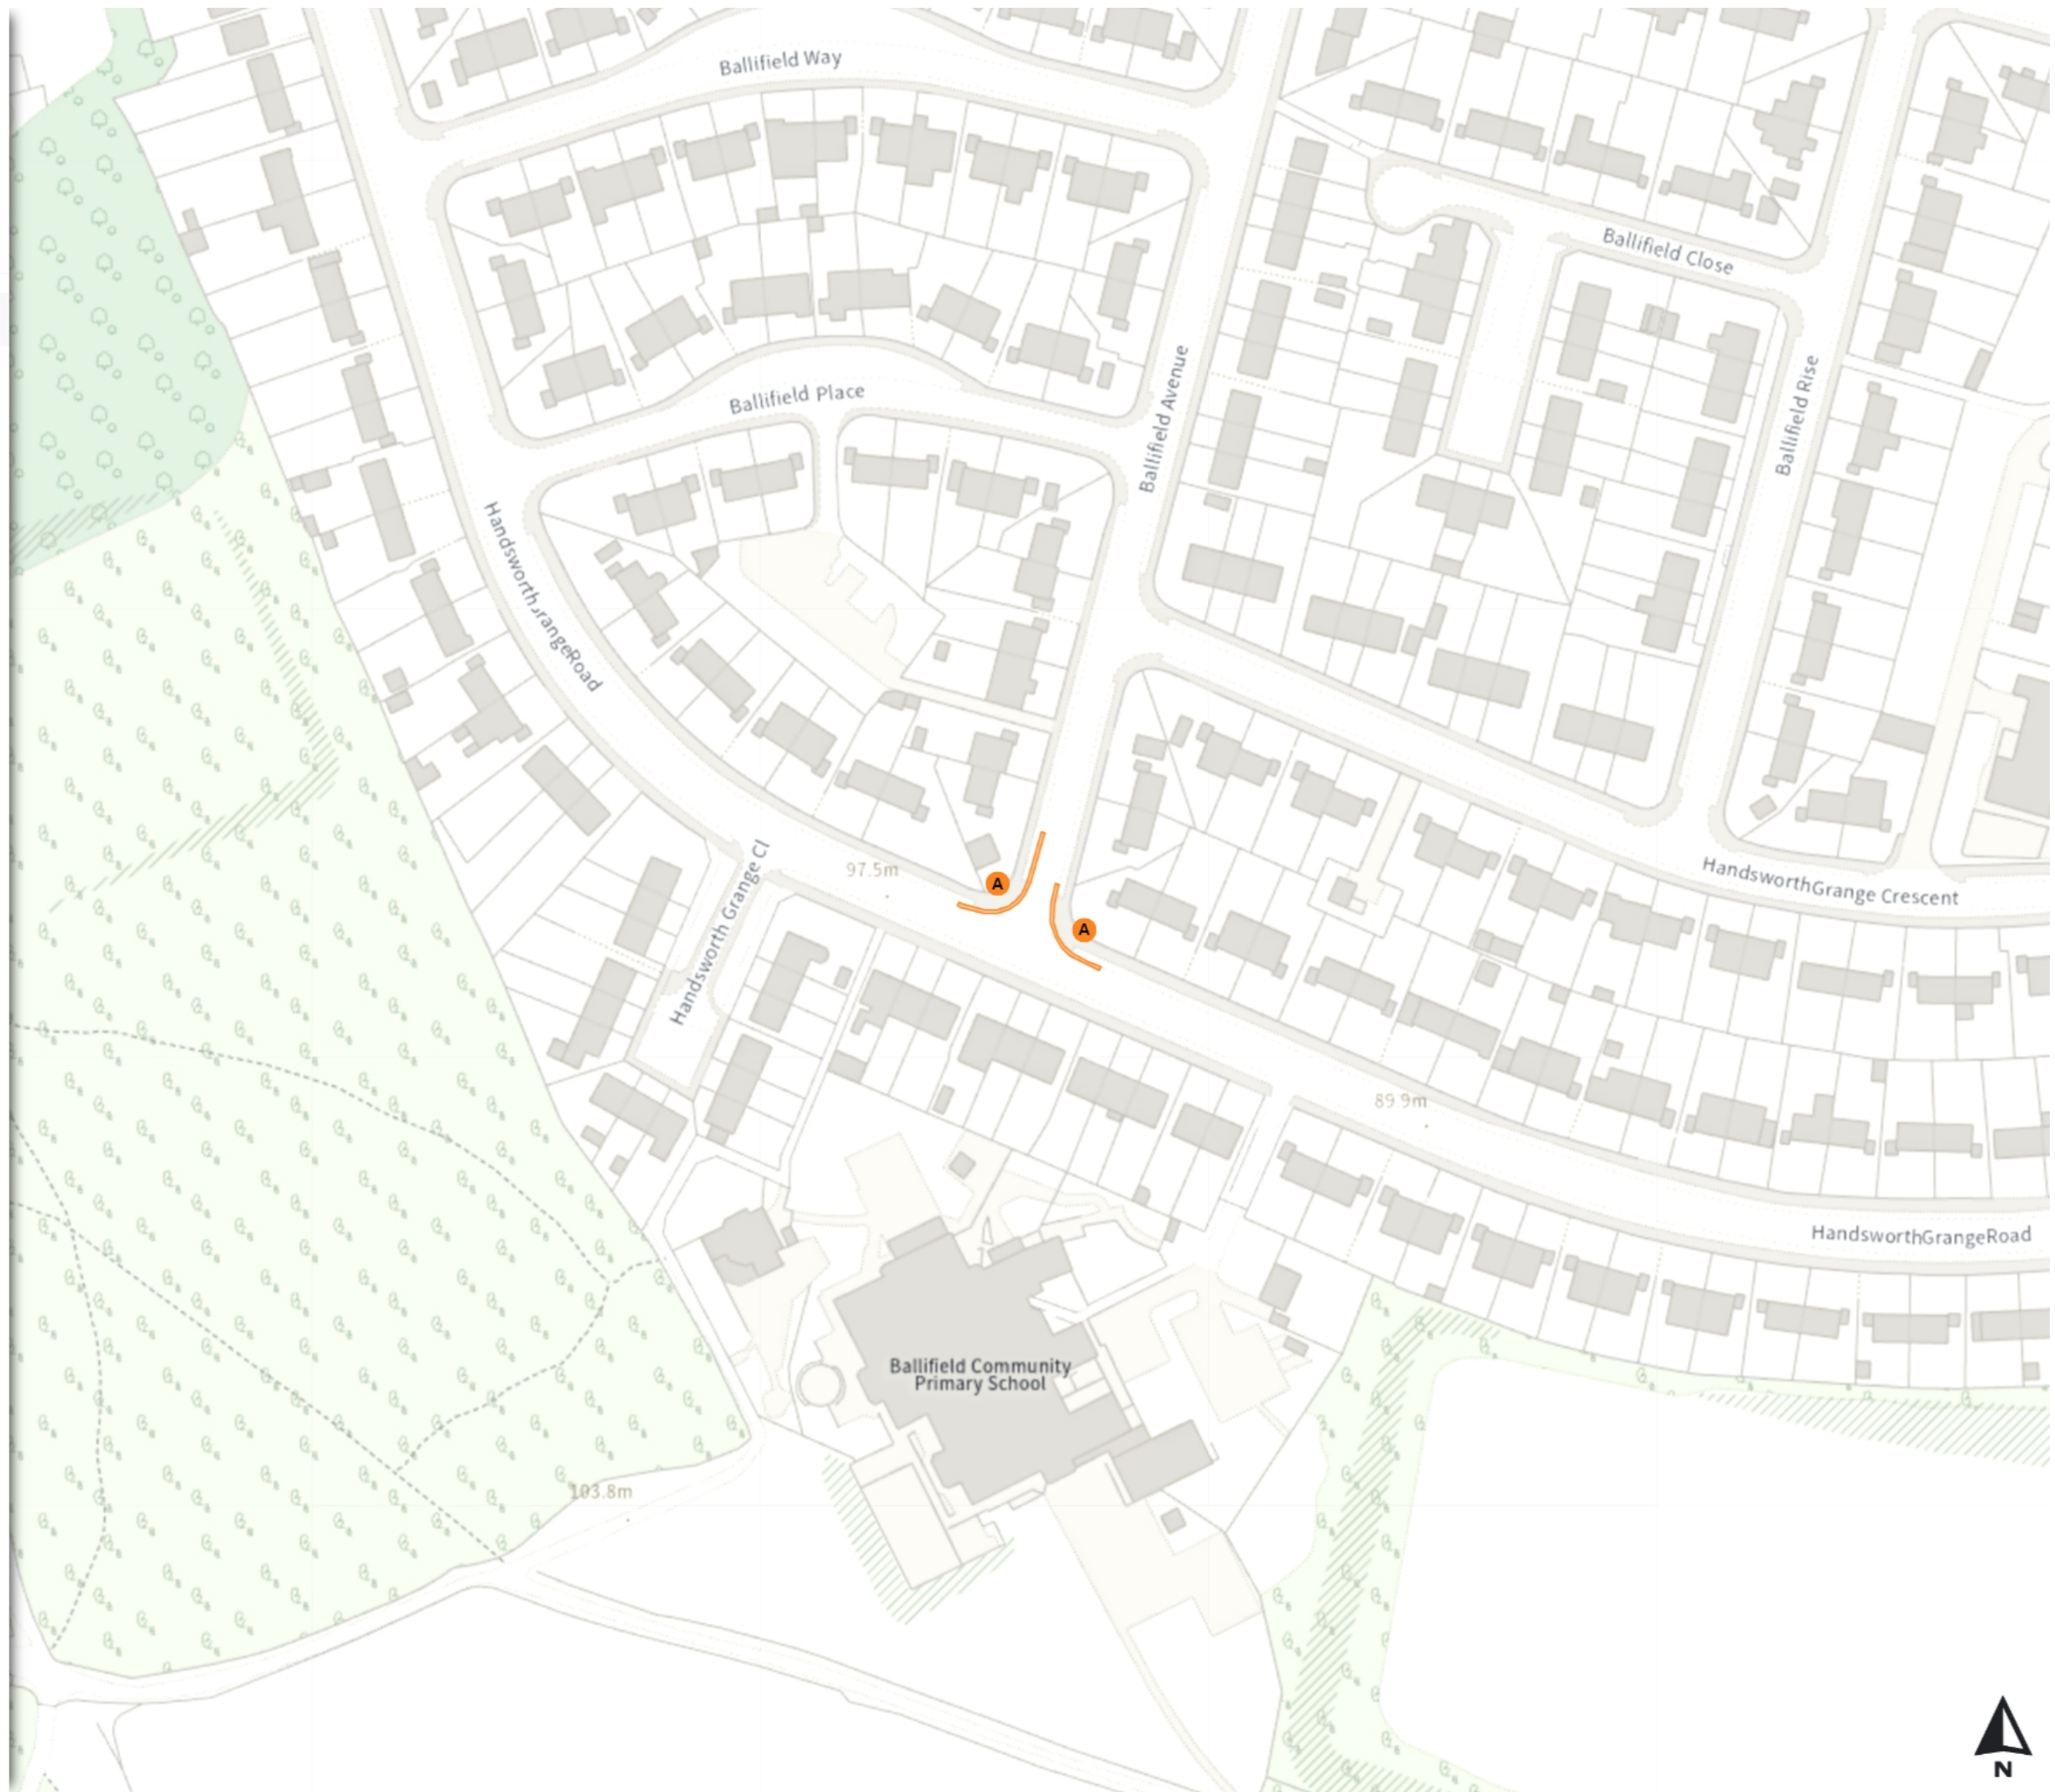

Map 5 of 14

Added

No waiting at any time

At all times

0 20 40 60m

Scale: 1:1250

North-West: 436998.223, 390001.234
South-East: 437416.731, 389641.575

© Crown copyright and database rights 2024 Ordnance Survey.
You are not permitted to copy, sub-license, distribute or sell any of this data to third parties in any form. Licence number 100018816

Map 7 of 14

Added

No waiting at any time

At all times

0 20 40 60m

Scale: 1:1250

North-West: 441185.363, 386228.249
South-East: 441604.521, 385868.666

© Crown copyright and database rights 2024 Ordnance Survey.
You are not permitted to copy, sub-license, distribute or sell any of this data to third parties in any form. Licence number 100018816

TRO 8 DYL

Map 8 of 14

Added

No waiting at any time

At all times

0 20 40 60m

Scale: 1:1250

North-West: 442098.621, 386286.975
South-East: 442517.844, 385927.477

Map 9 of 14

Added

No waiting at any time

At all times

0 20 40 60m

Scale: 1:1250

North-West: 435106.663, 385215.922
South-East: 435525.442, 384855.732

© Crown copyright and database rights 2024 Ordnance Survey.