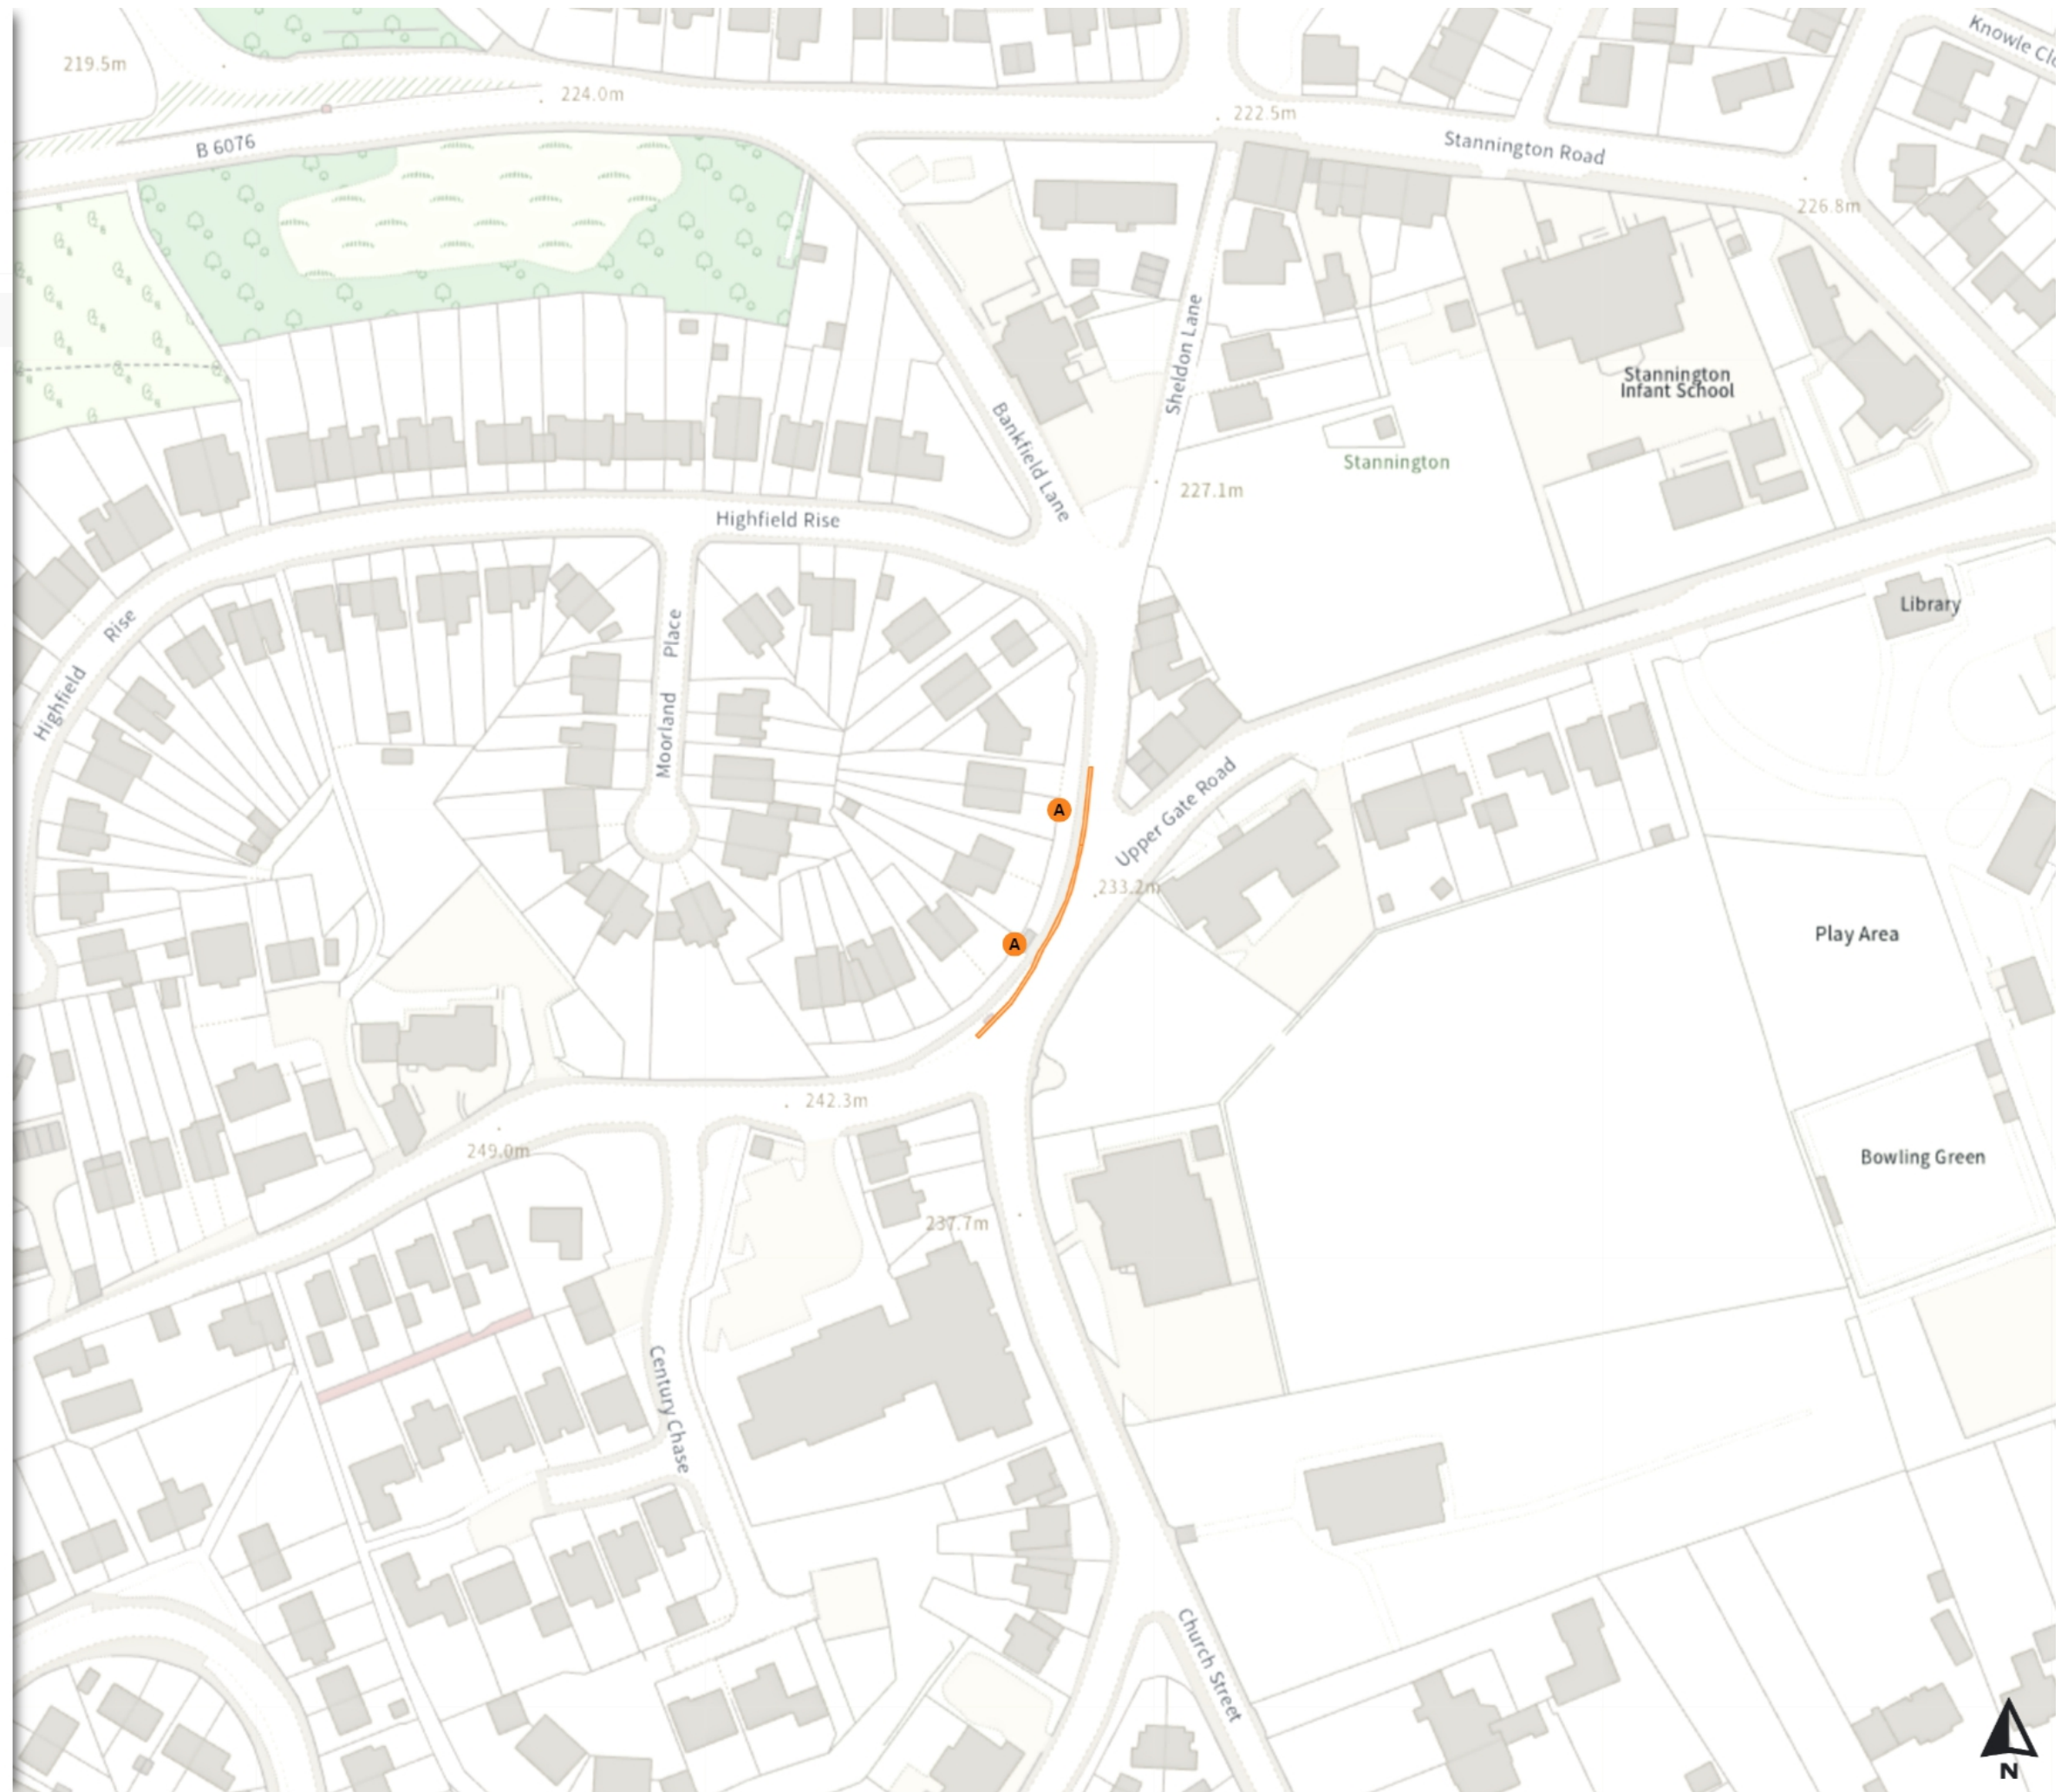

TRO 8 DYL

Map 6 of 14

Added

No waiting at any time

At all times

0 20 40 60m

Scale: 1:1250

North-West: 429942.578, 388736.611
South-East: 430360.653, 388376.239

© Crown copyright and database rights 2024 Ordnance Survey.
You are not permitted to copy, sub-license, distribute or sell any of this data to third parties in any form. Licence number 100018816