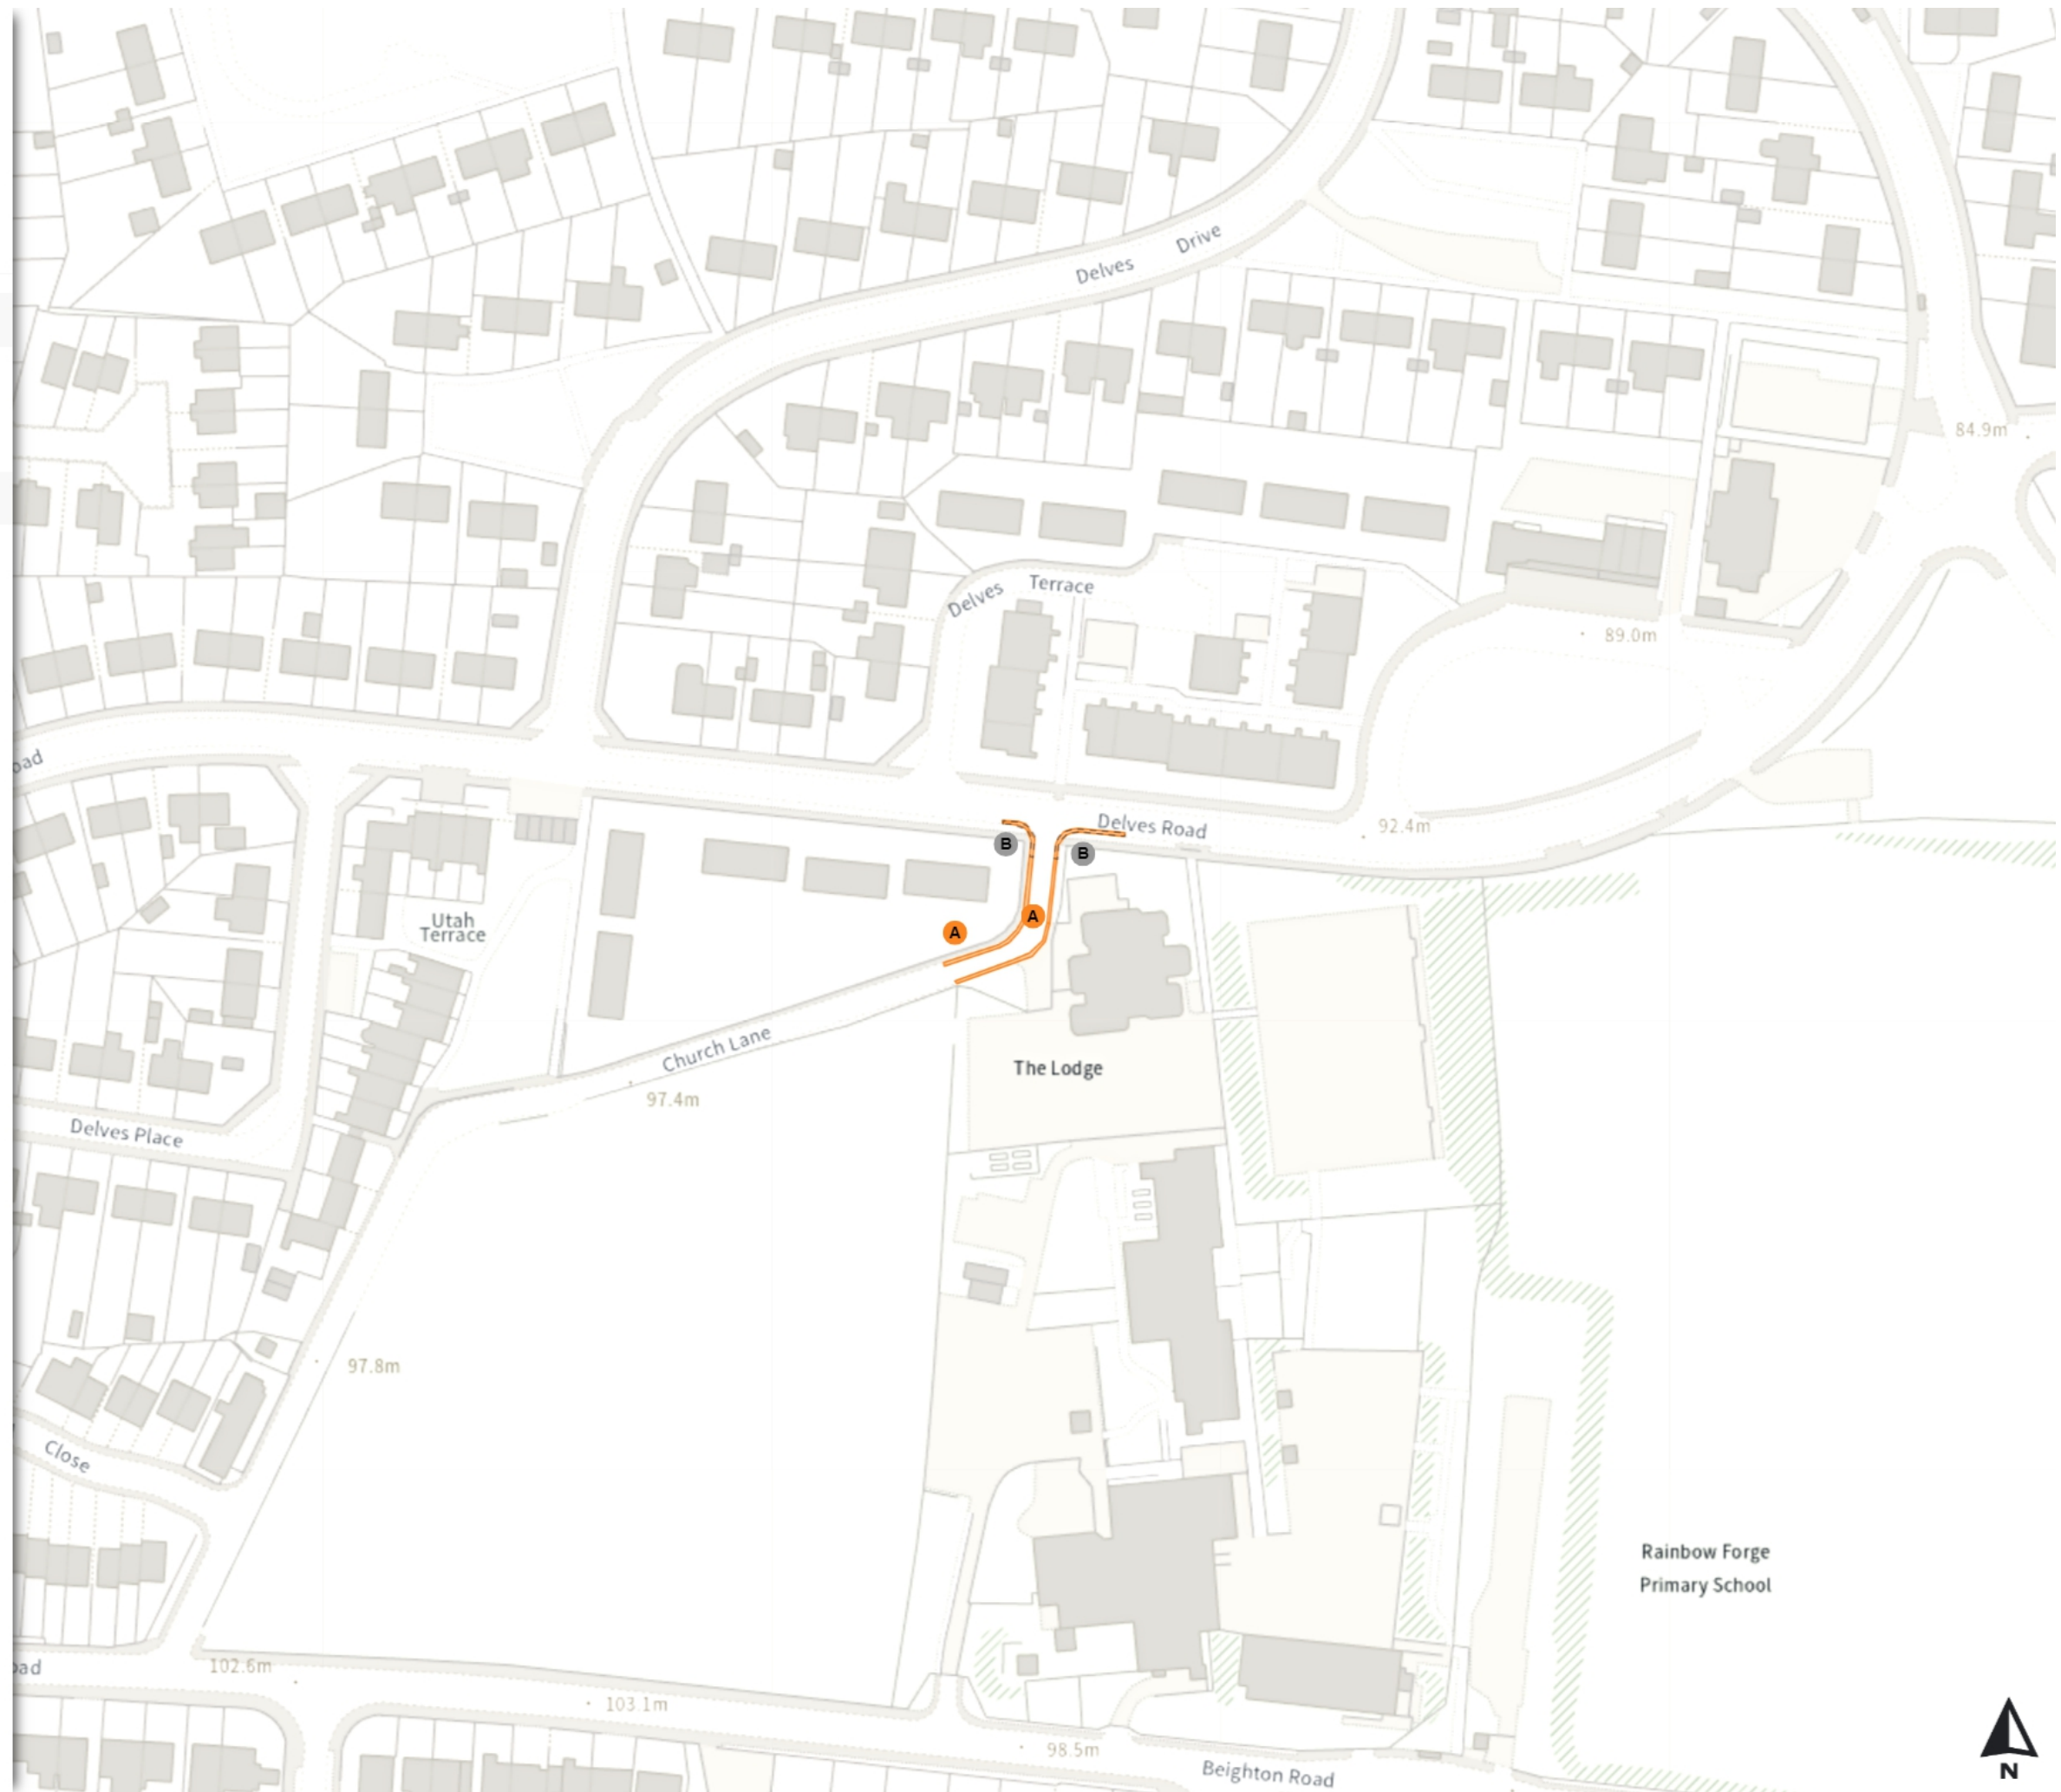

Added

No waiting at any time

At all times

0 20 40 60m

Scale: 1:1250

North-West: 435560.753, 383519.767
South-East: 435979.715, 383159.487

© Crown copyright and database rights 2024 Ordnance Survey.
You are not permitted to copy, sub-license, distribute or sell any of this data to third parties in any form. Licence number 100018816

TRO 8 DYL

Map 12 of 14

Added

No waiting at any time

At all times

Removed

No waiting

Mon-Fri 08:00-18:30

Scale: 1:1250

North-West: 441938.232, 383582.816
South-East: 442357.679, 383223.097

© Crown copyright and database rights 2024 Ordnance Survey.
You are not permitted to copy, sub-license, distribute or sell any of this data to third parties in any form. Licence number 100018816

Scale: 1:1250

North-West: 439651.216, 383397.037
South-East: 440070.503, 383037.104

© Crown copyright and database rights 2024 Ordnance Survey.
You are not permitted to copy, sub-license, distribute or sell any of this data to third parties in any form. Licence number 100018816