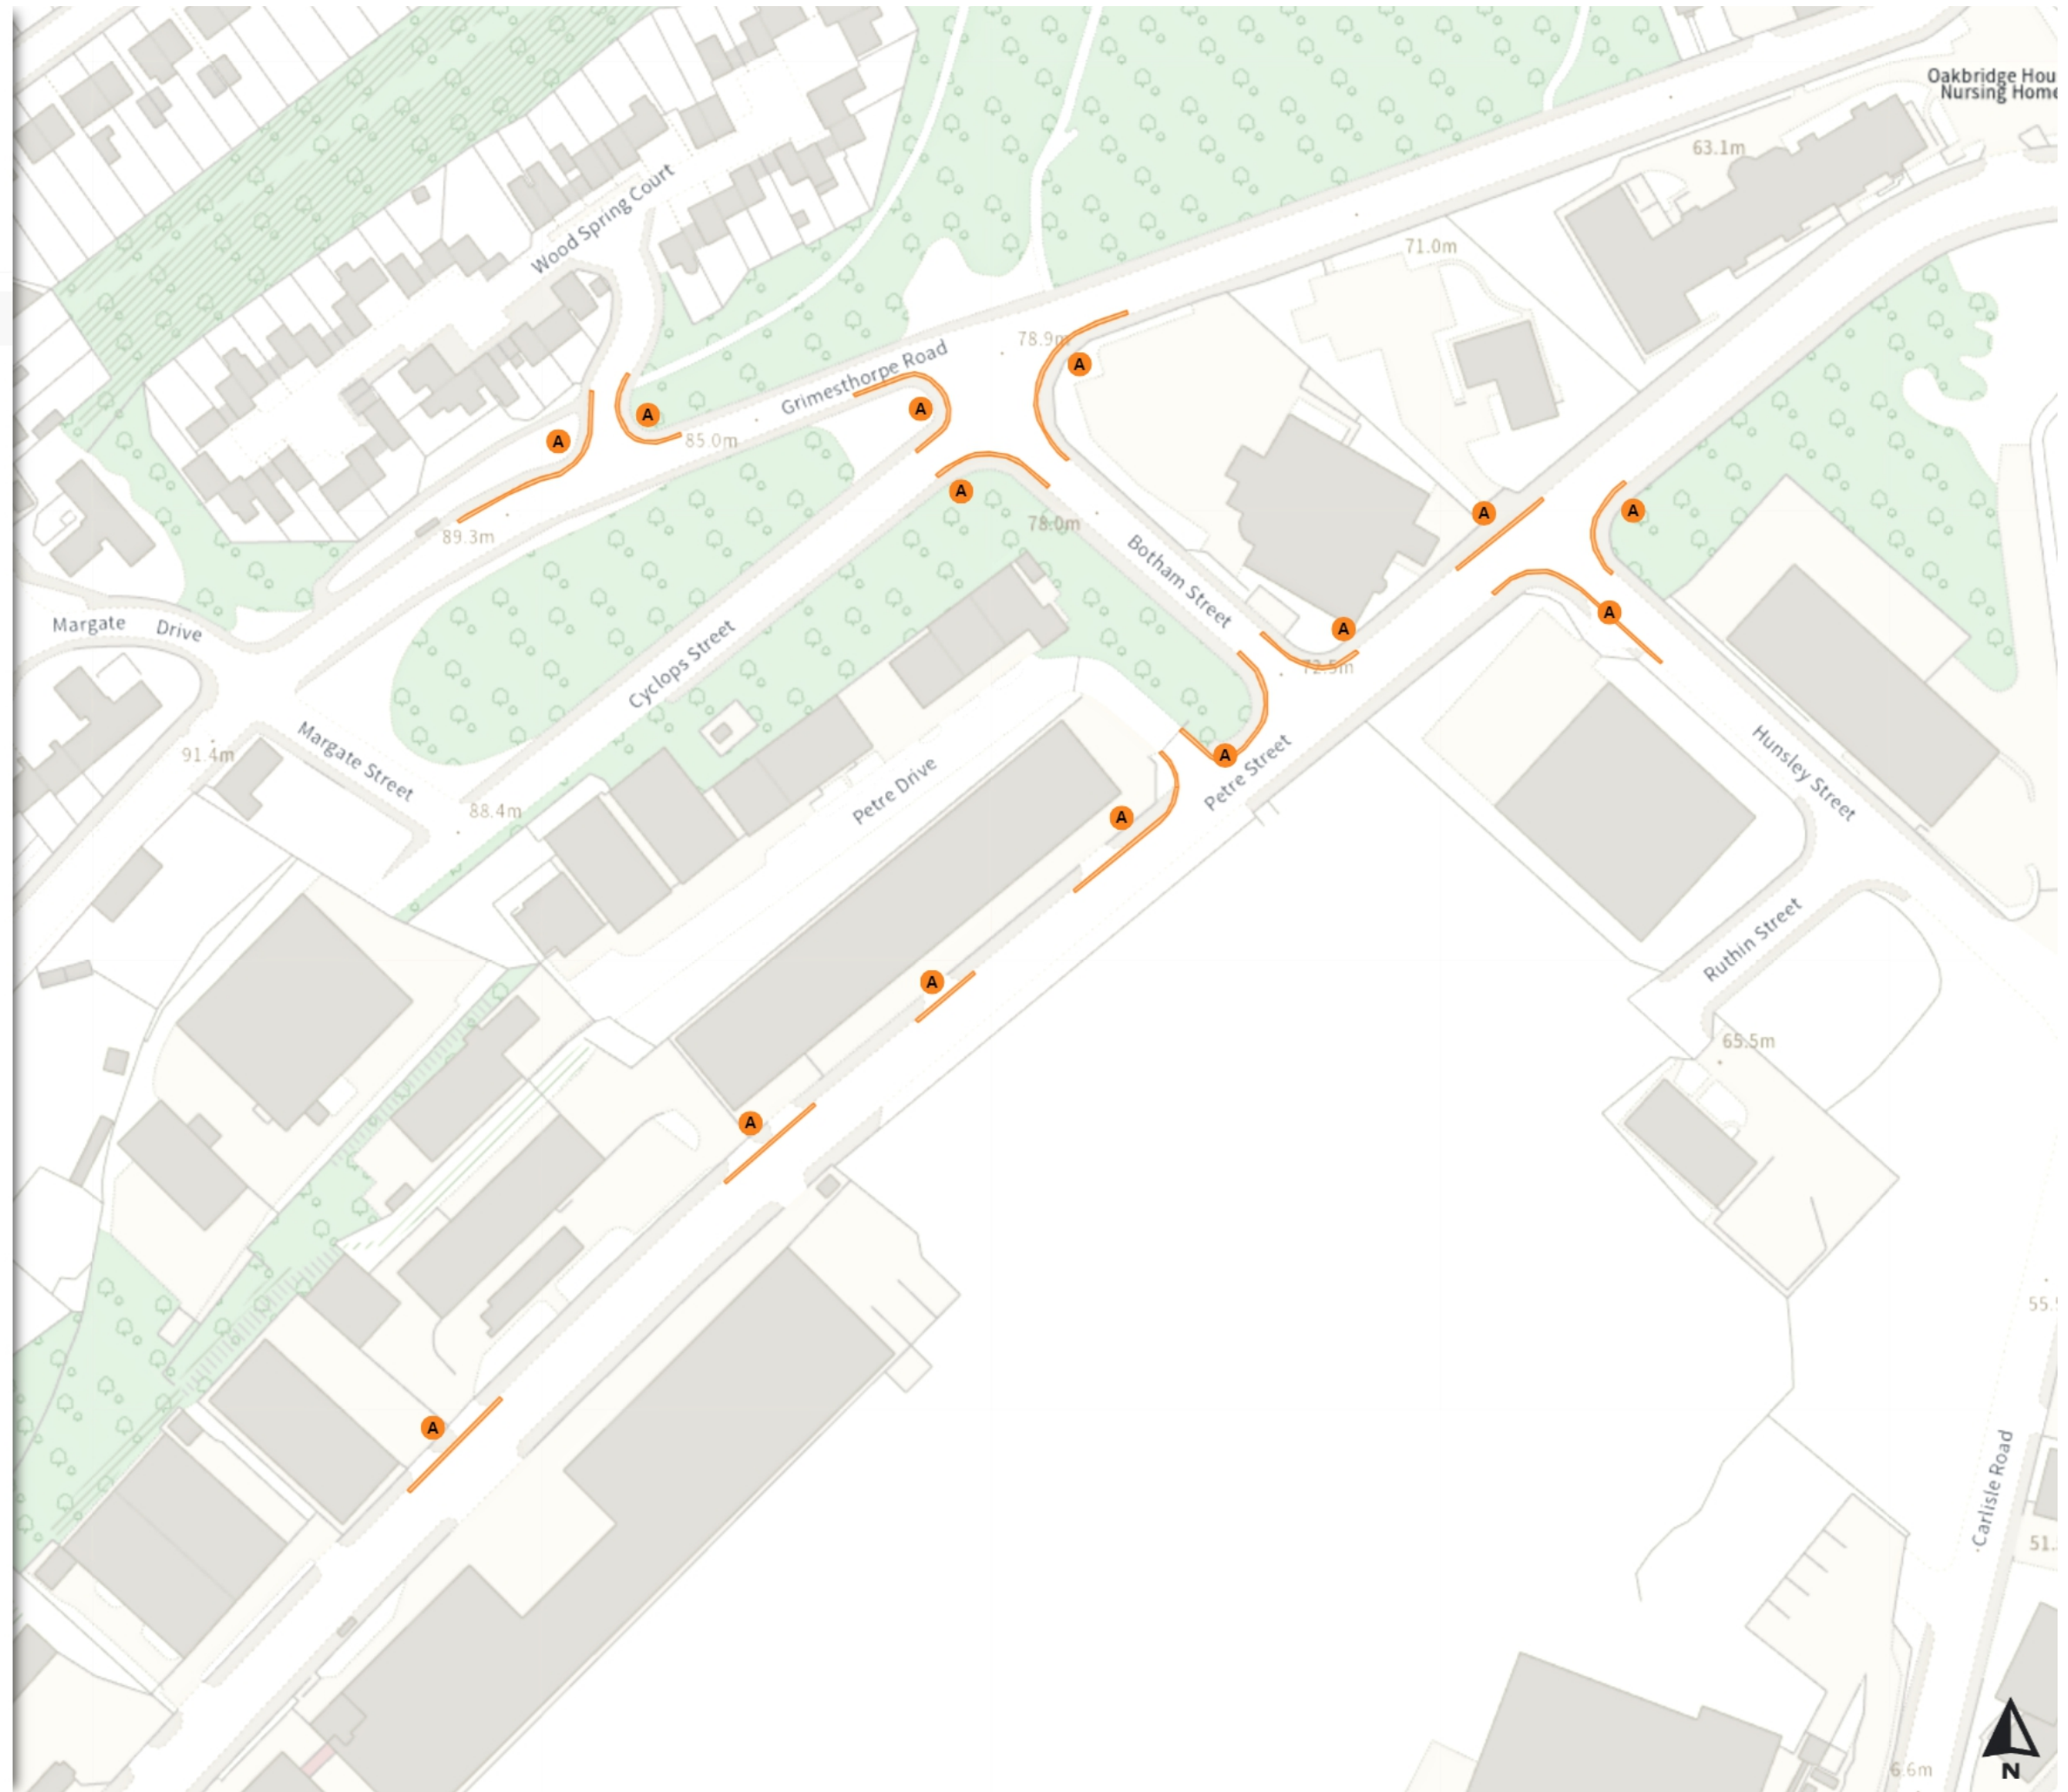

Static Order Guide

Map page indicator

Shows current map number against total and indicates if the legend is split over multiple pages eg. 2a, 2b, 2c

Change type

Indicates whether restrictions have been Added, Modified or Removed

Map 5 of 14

Added

No waiting at any time

At all times

0 20 40 60m

Scale: 1:1250

North-West: 436998.223, 390001.234
South-East: 437416.731, 389641.575

© Crown copyright and database rights 2024 Ordnance Survey.
You are not permitted to copy, sub-license, distribute or sell any of this data to third parties in any form. Licence number 100018816