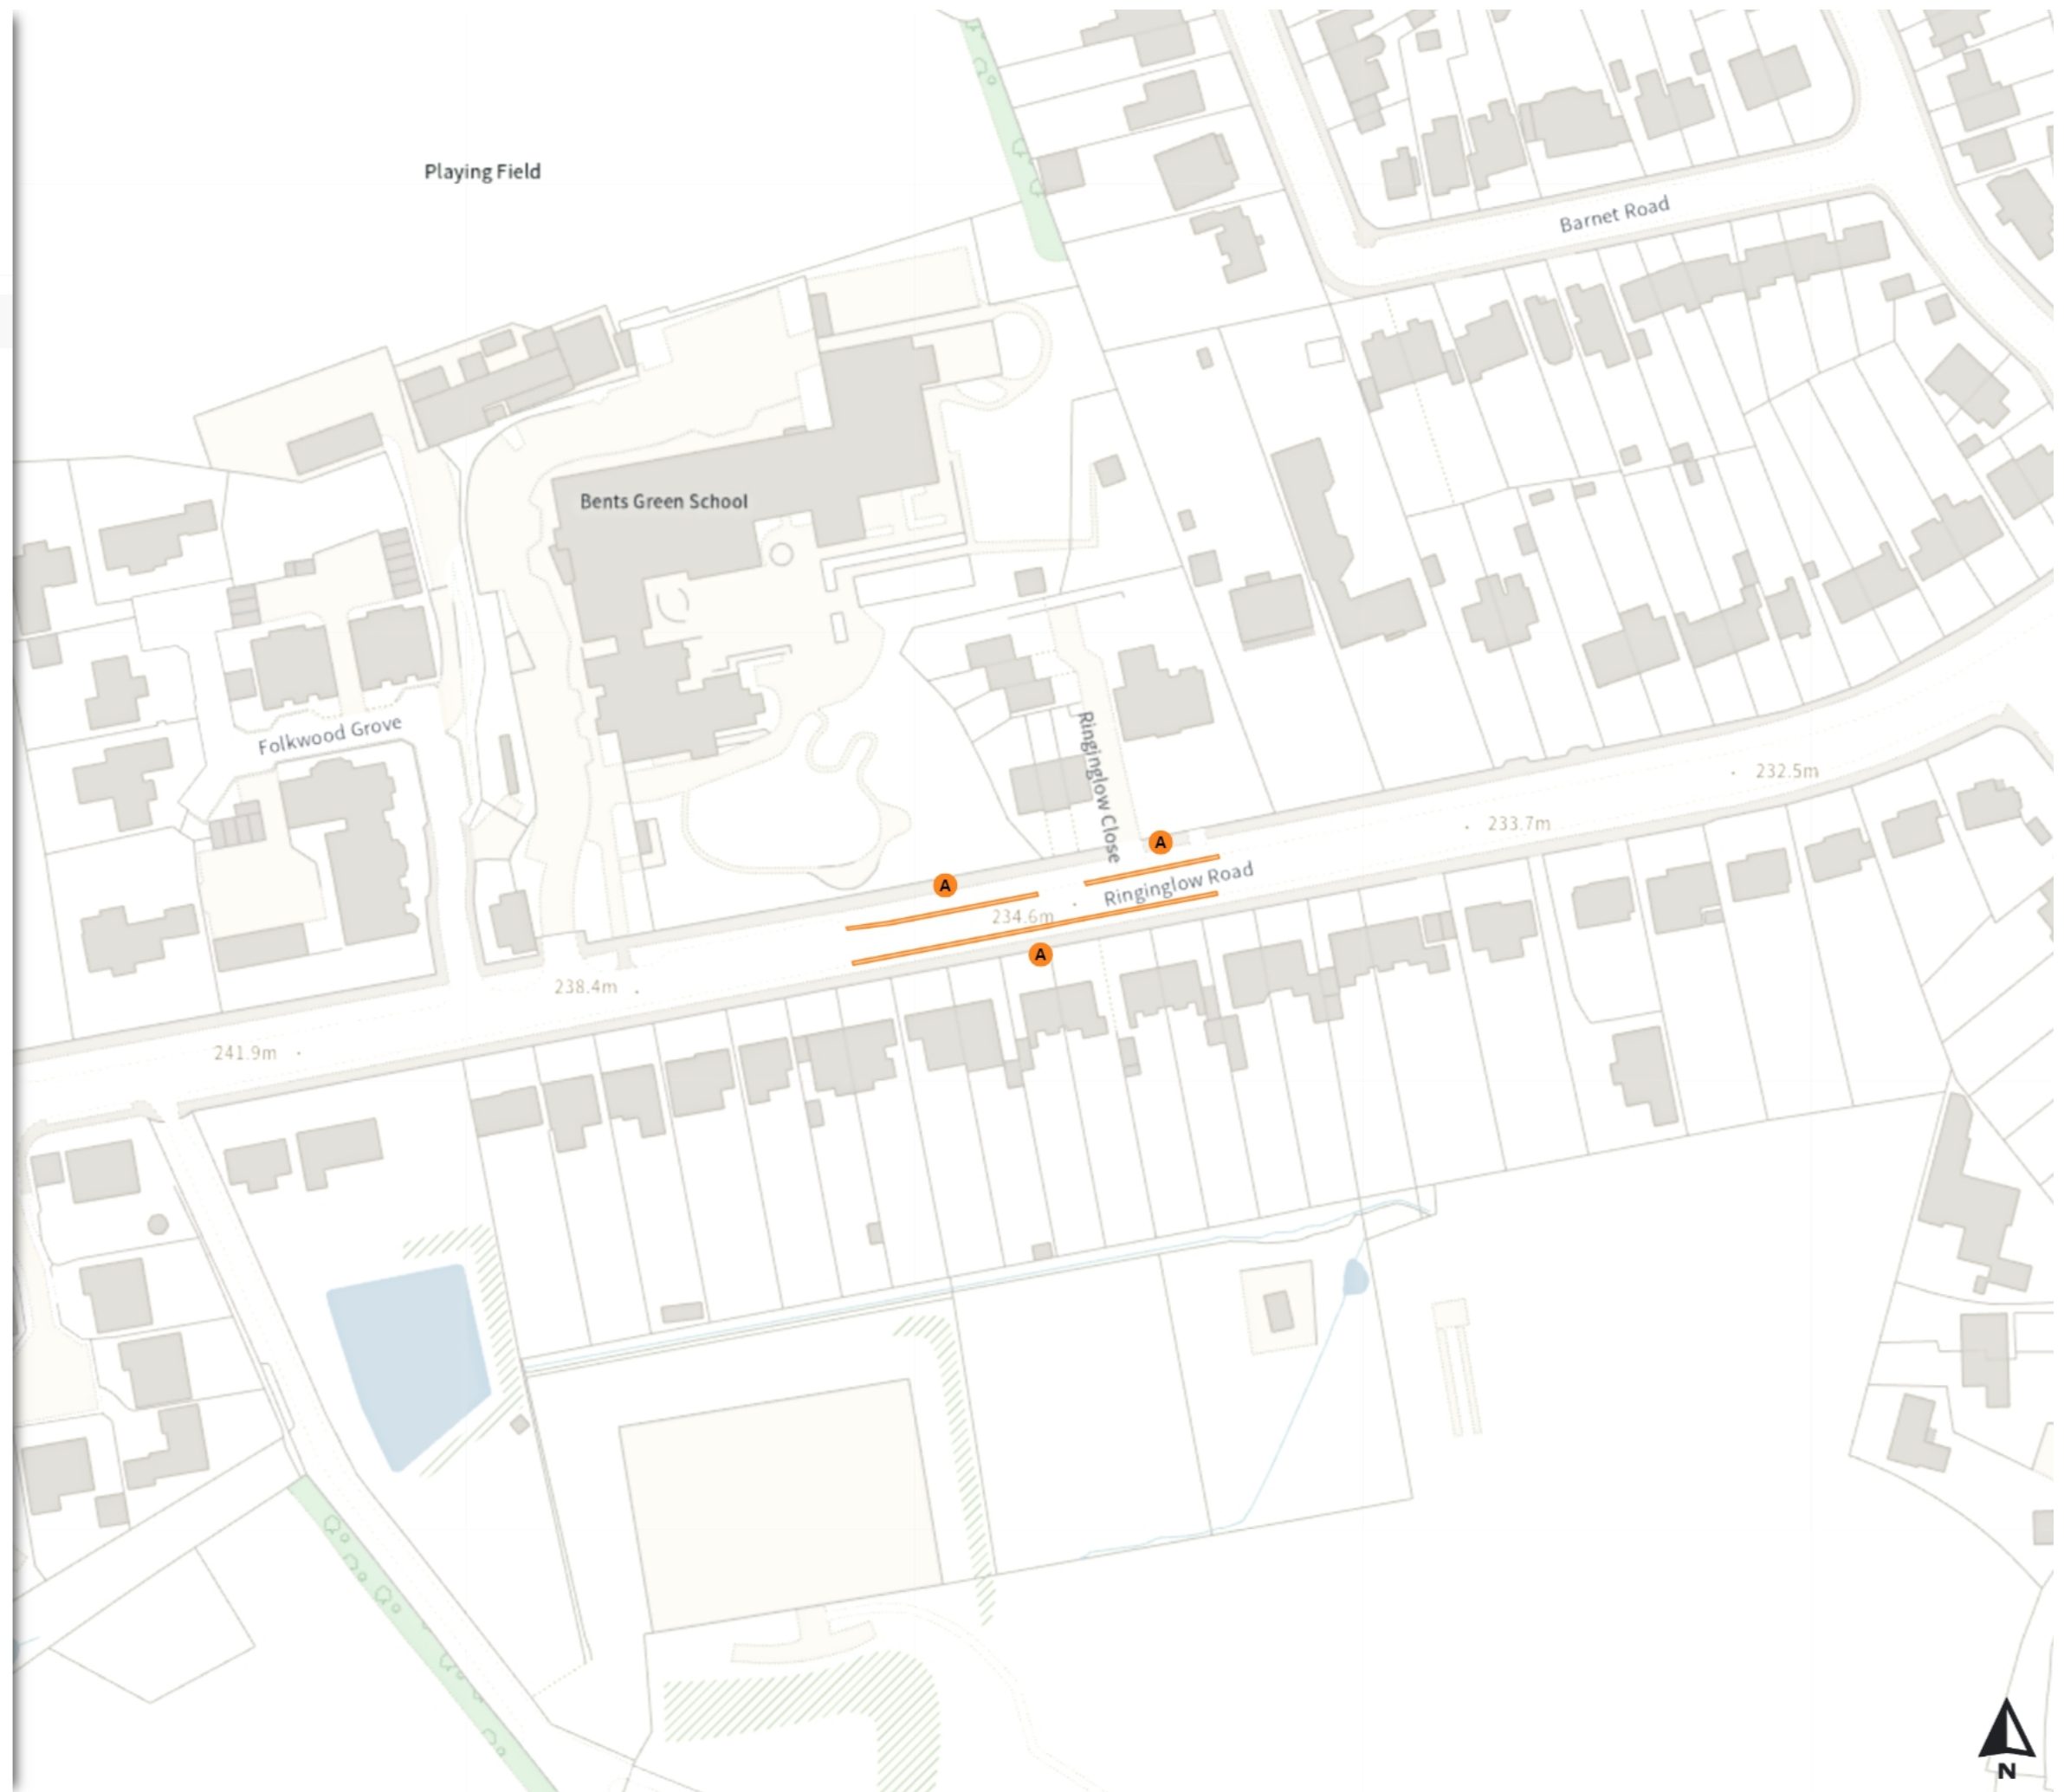

Static Order Guide

Map page indicator

Shows current map number against total and indicates if the legend is split over multiple pages eg. 2a, 2b, 2c

Change type

Indicates whether restrictions have been Added, Modified or Removed

Map 9 of 14

Added

No waiting at any time

At all times

0 20 40 60m

Scale: 1:1250

North-West: 435106.663, 385215.922
South-East: 435525.442, 384855.732

© Crown copyright and database rights 2024 Ordnance Survey.

You are not permitted to copy, sub-license, distribute or sell any of this data to third parties in any form. Licence number 100018816

Added

No waiting at any time

At all times

Scale: 1:1250

North-West: 431024.321, 384332.238
South-East: 431442.864, 383971.624

Added

No waiting at any time

At all times

0 20 40 60m

Scale: 1:1250

North-West: 435560.753, 383519.767
South-East: 435979.715, 383159.487

© Crown copyright and database rights 2024 Ordnance Survey.
You are not permitted to copy, sub-license, distribute or sell any of this data to third parties in any form. Licence number 100018816