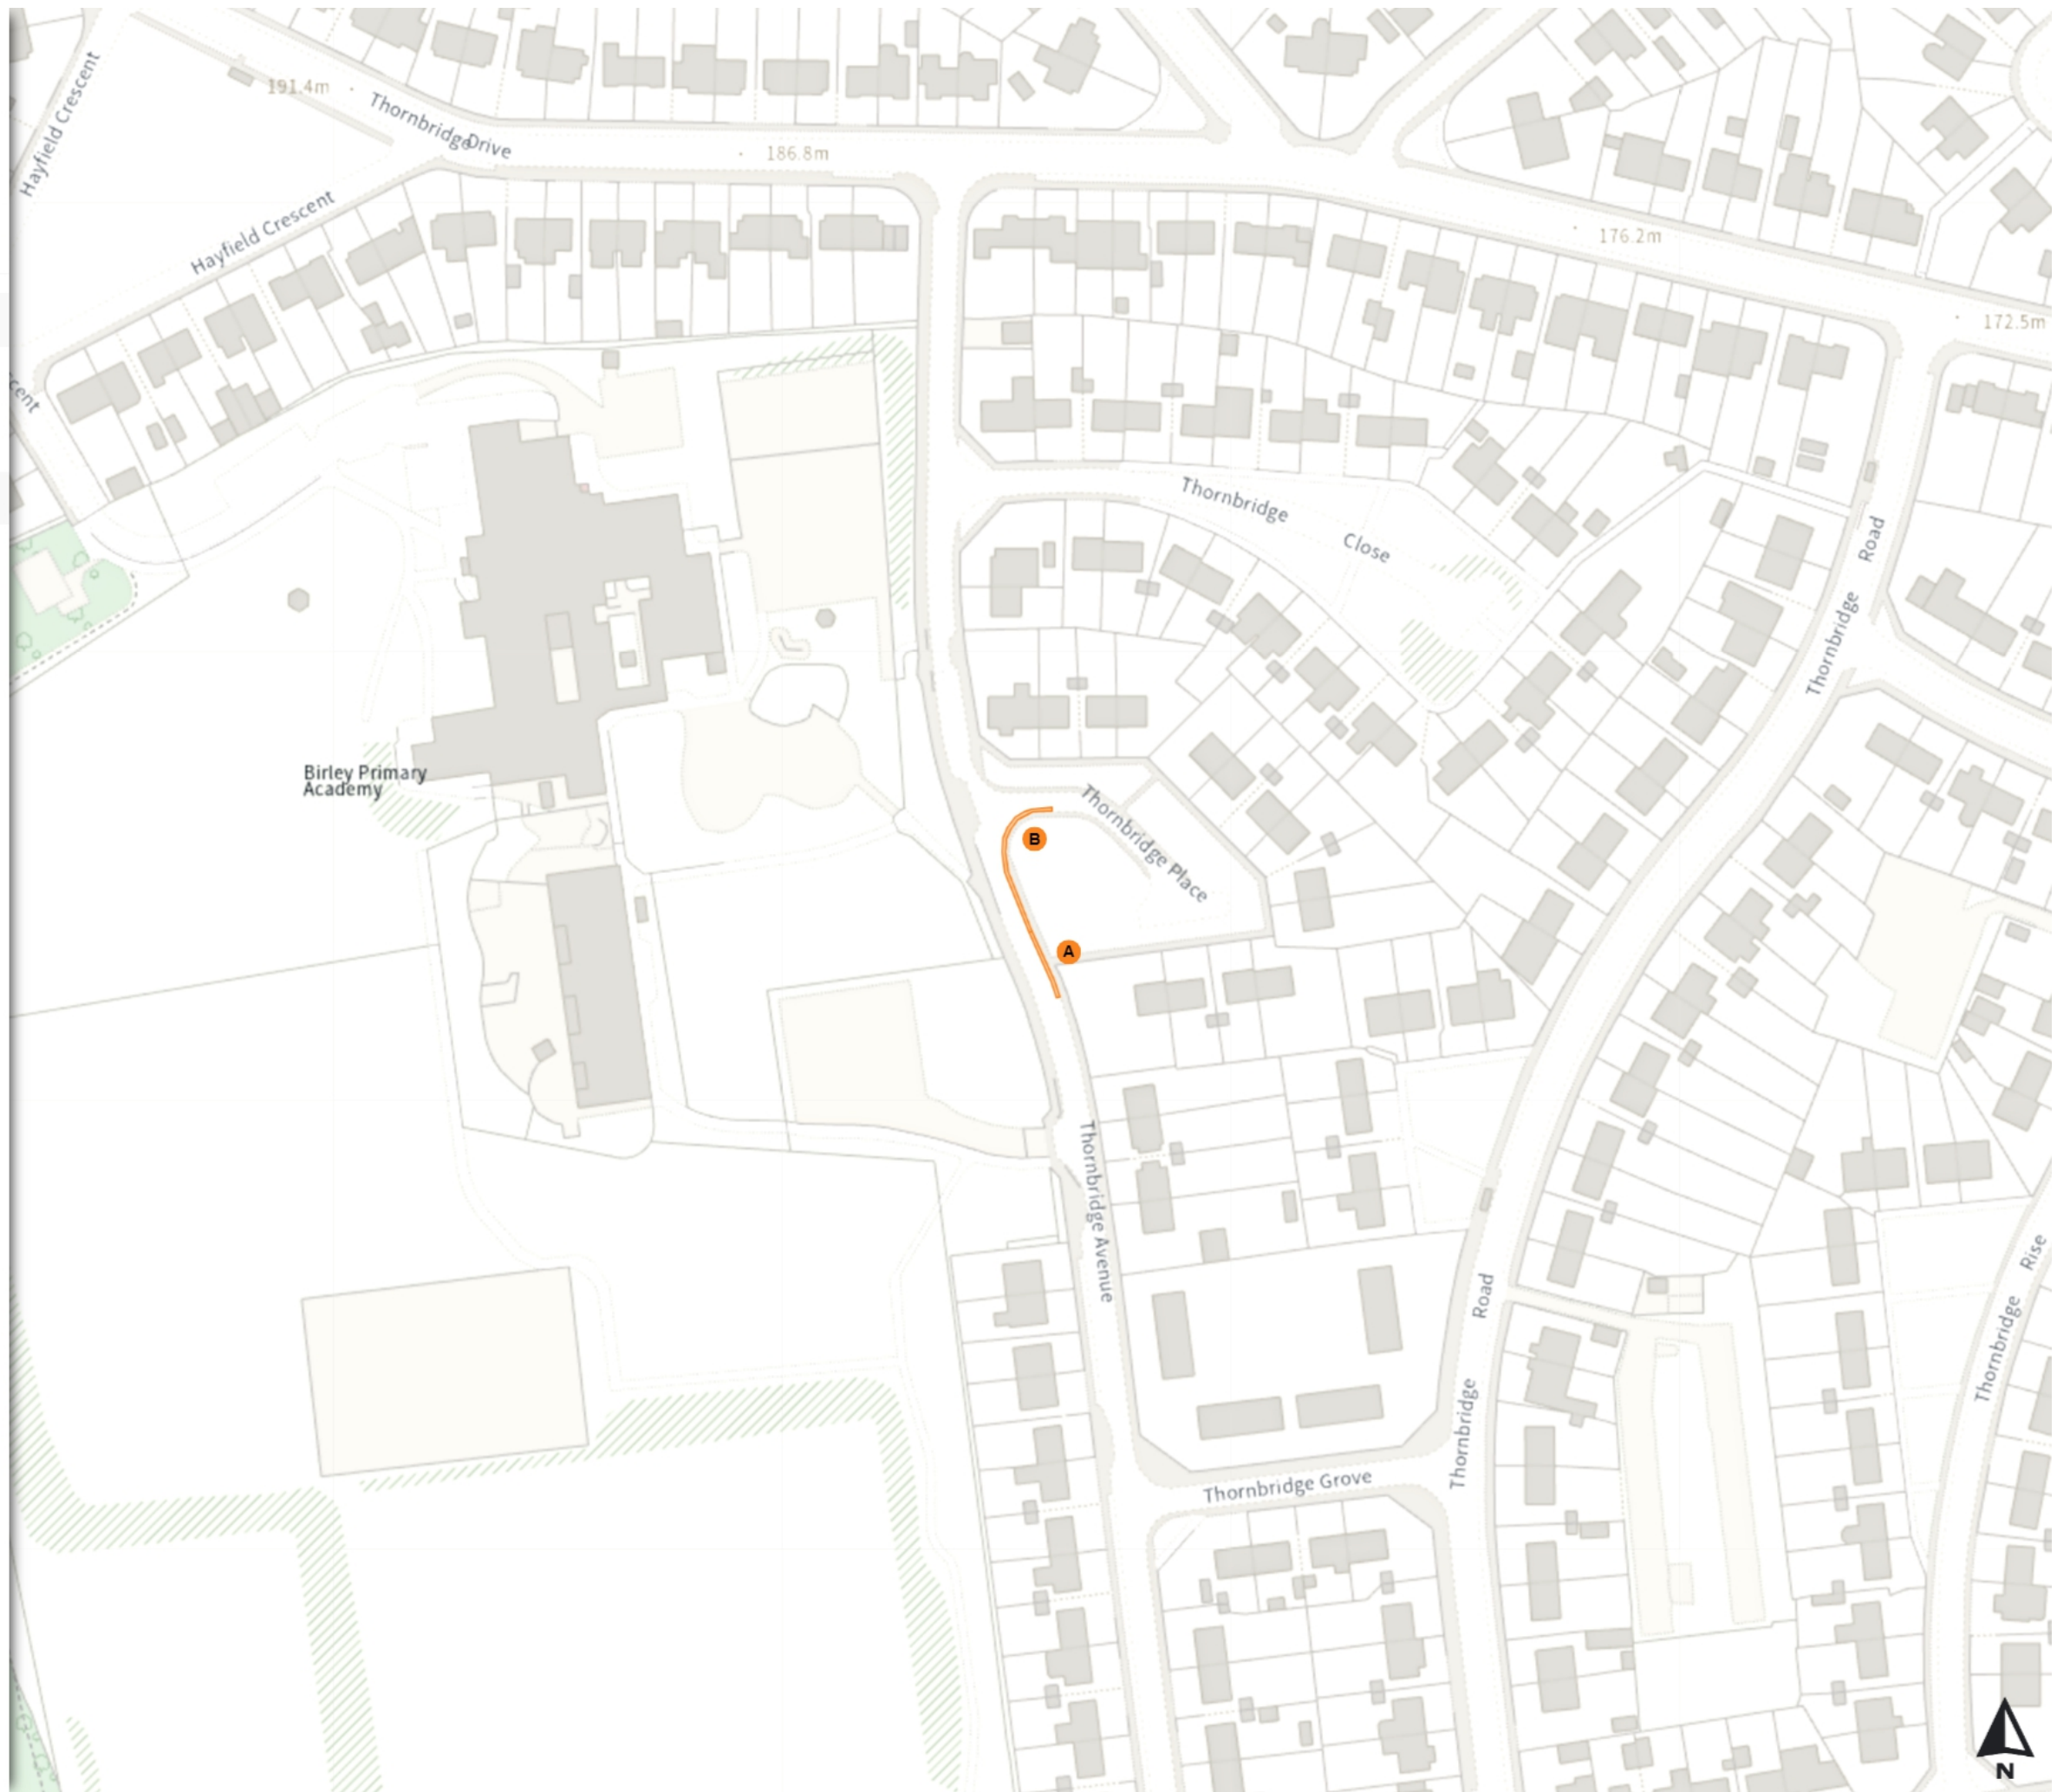

Scale: 1:1250

North-West: 441938.232, 383582.816
South-East: 442357.679, 383223.097

© Crown copyright and database rights 2024 Ordnance Survey.
You are not permitted to copy, sub-license, distribute or sell any of this data to third parties in any form. Licence number 100018816

TRO 8 DYL

Map 13 of 14

Added

No waiting at any time

At all times

Modified

No waiting at any time

At all times

Scale: 1:1250

North-West: 439651.216, 383397.037
South-East: 440070.503, 383037.104

© Crown copyright and database rights 2024 Ordnance Survey.
You are not permitted to copy, sub-license, distribute or sell any of this data to third parties in any form. Licence number 100018816

TRO 8 DYL

Map 14 of 14

Added

No waiting at any time

At all times

0 20 40 60m

Scale: 1:1250

North-West: 435743.283, 382275.941
South-East: 436162.368, 381915.582