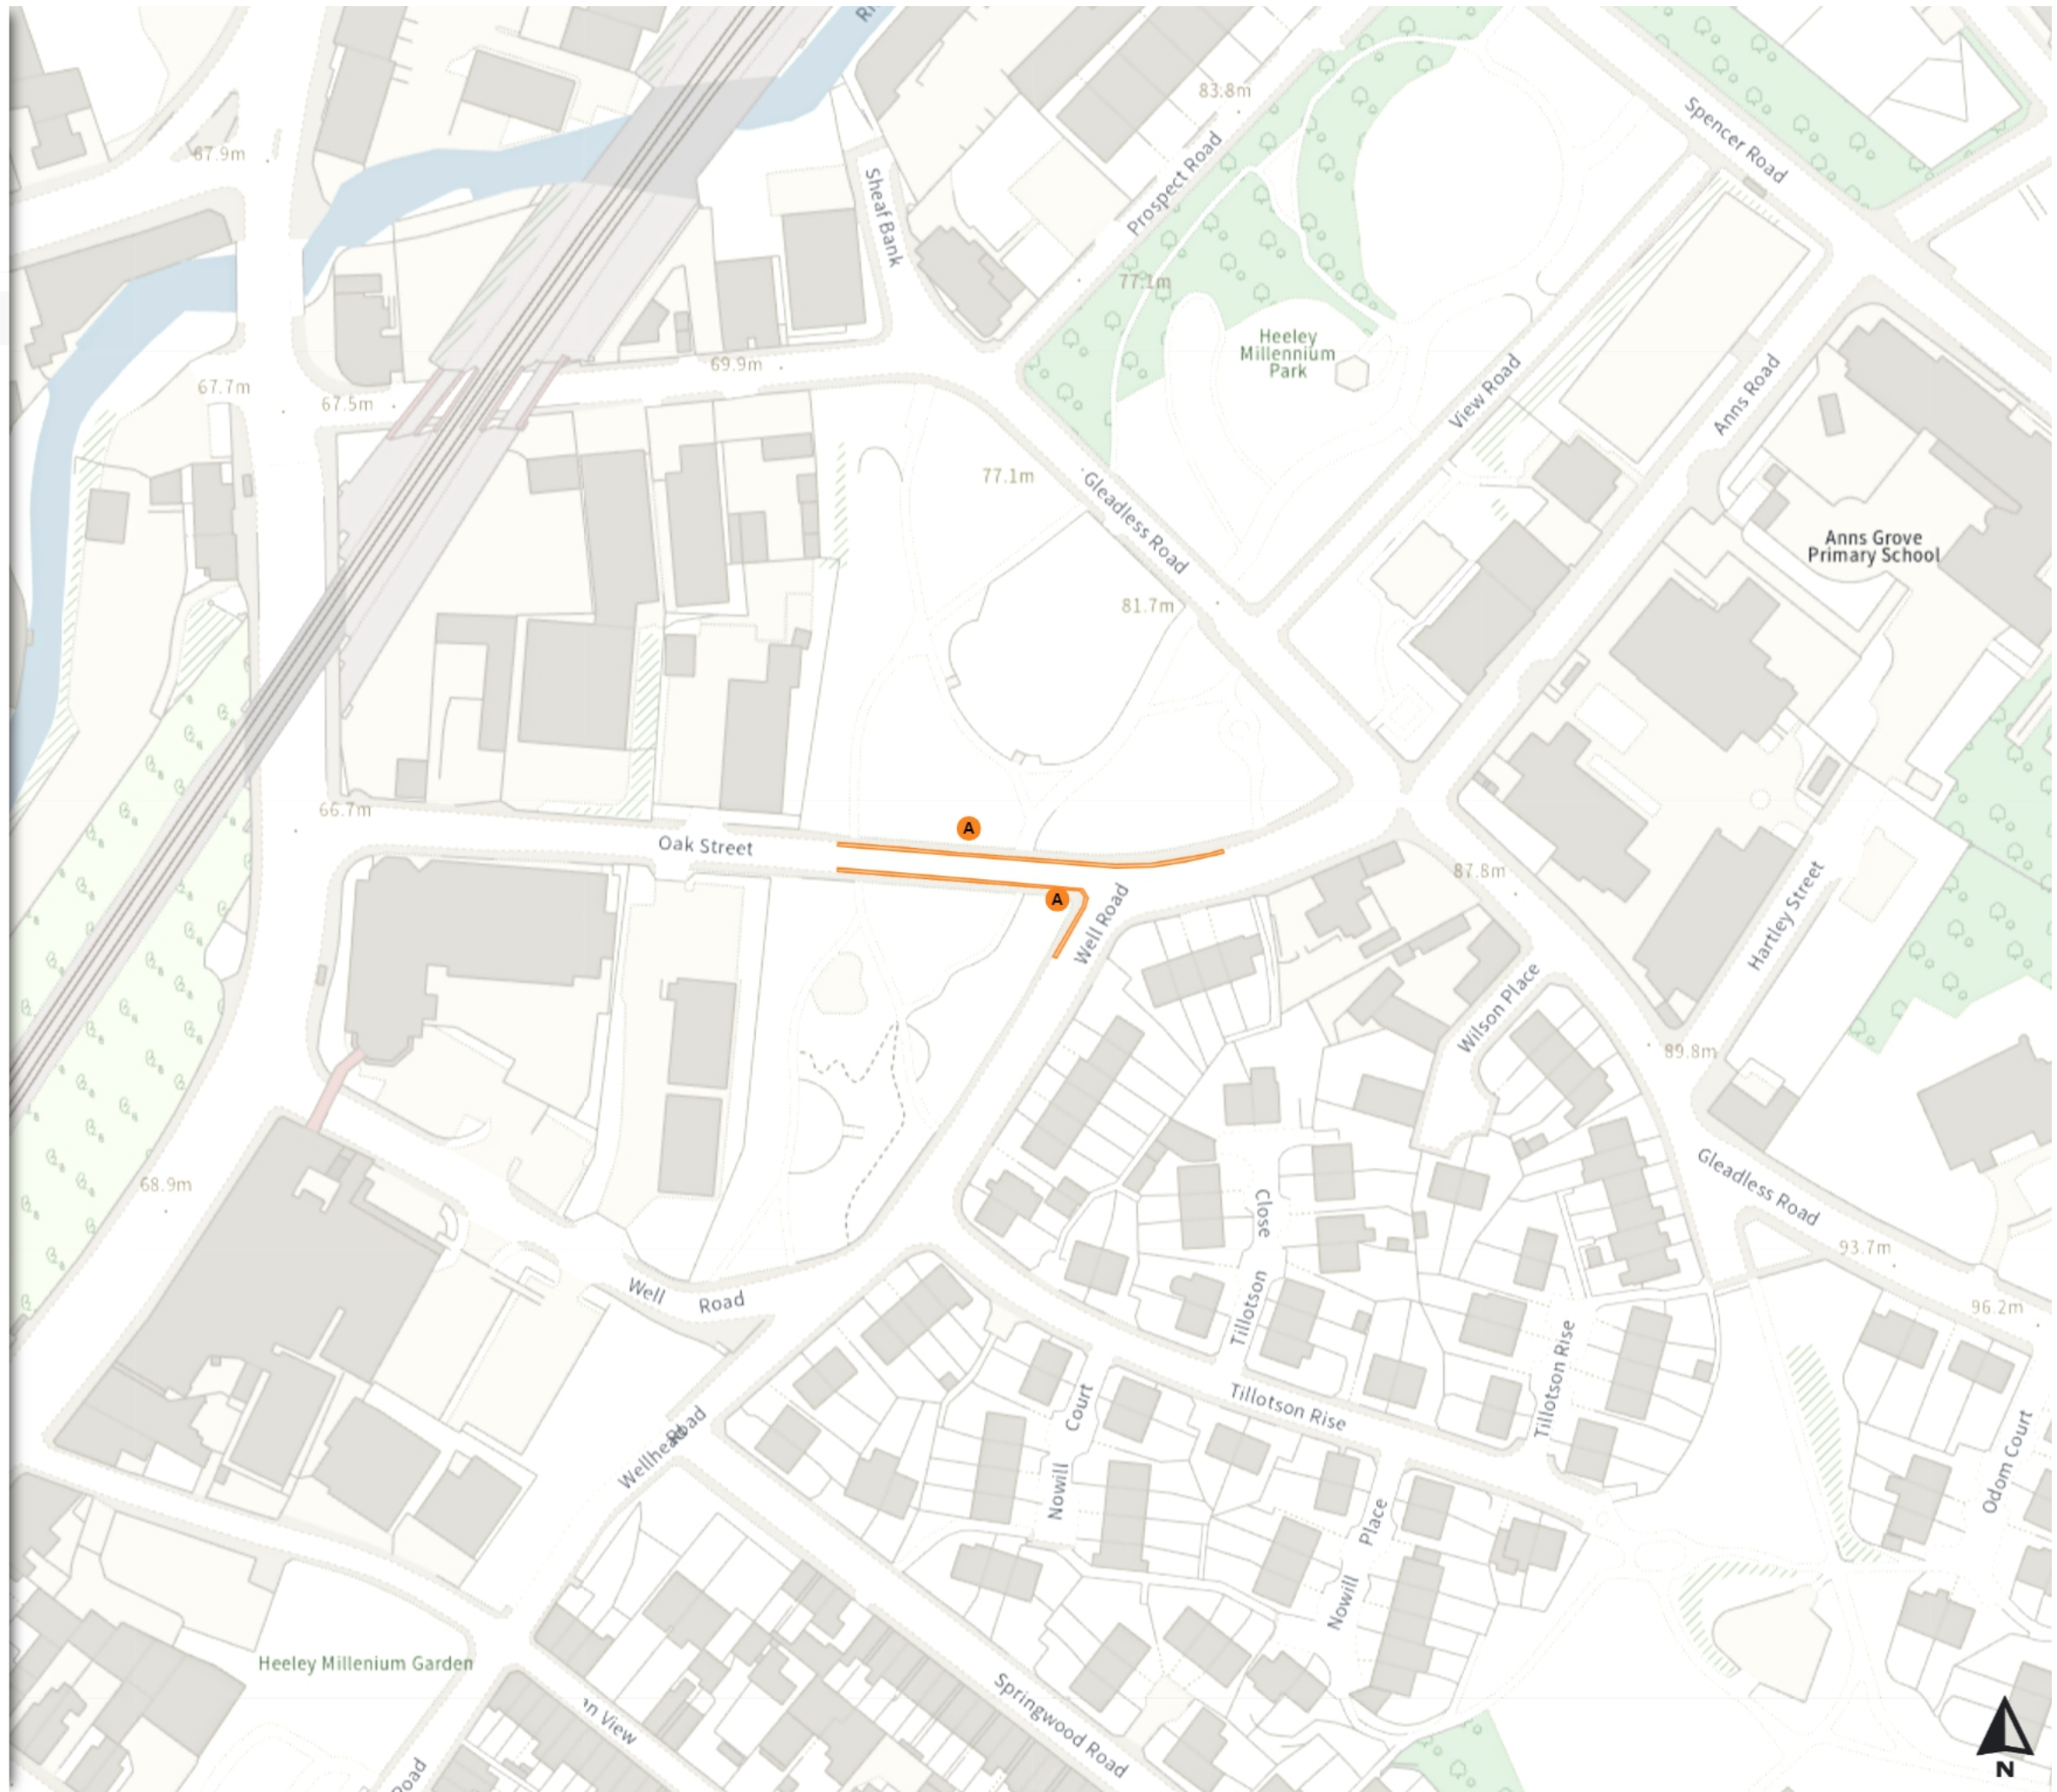

Map 9 of 14

Added

No waiting at any time

At all times

0 20 40 60m

Scale: 1:1250

North-West: 435106.663, 385215.922
South-East: 435525.442, 384855.732

© Crown copyright and database rights 2024 Ordnance Survey.

You are not permitted to copy, sub-license, distribute or sell any of this data to third parties in any form. Licence number 100018816

Added

No waiting at any time

At all times

Scale: 1:1250

North-West: 431024.321, 384332.238
South-East: 431442.864, 383971.624