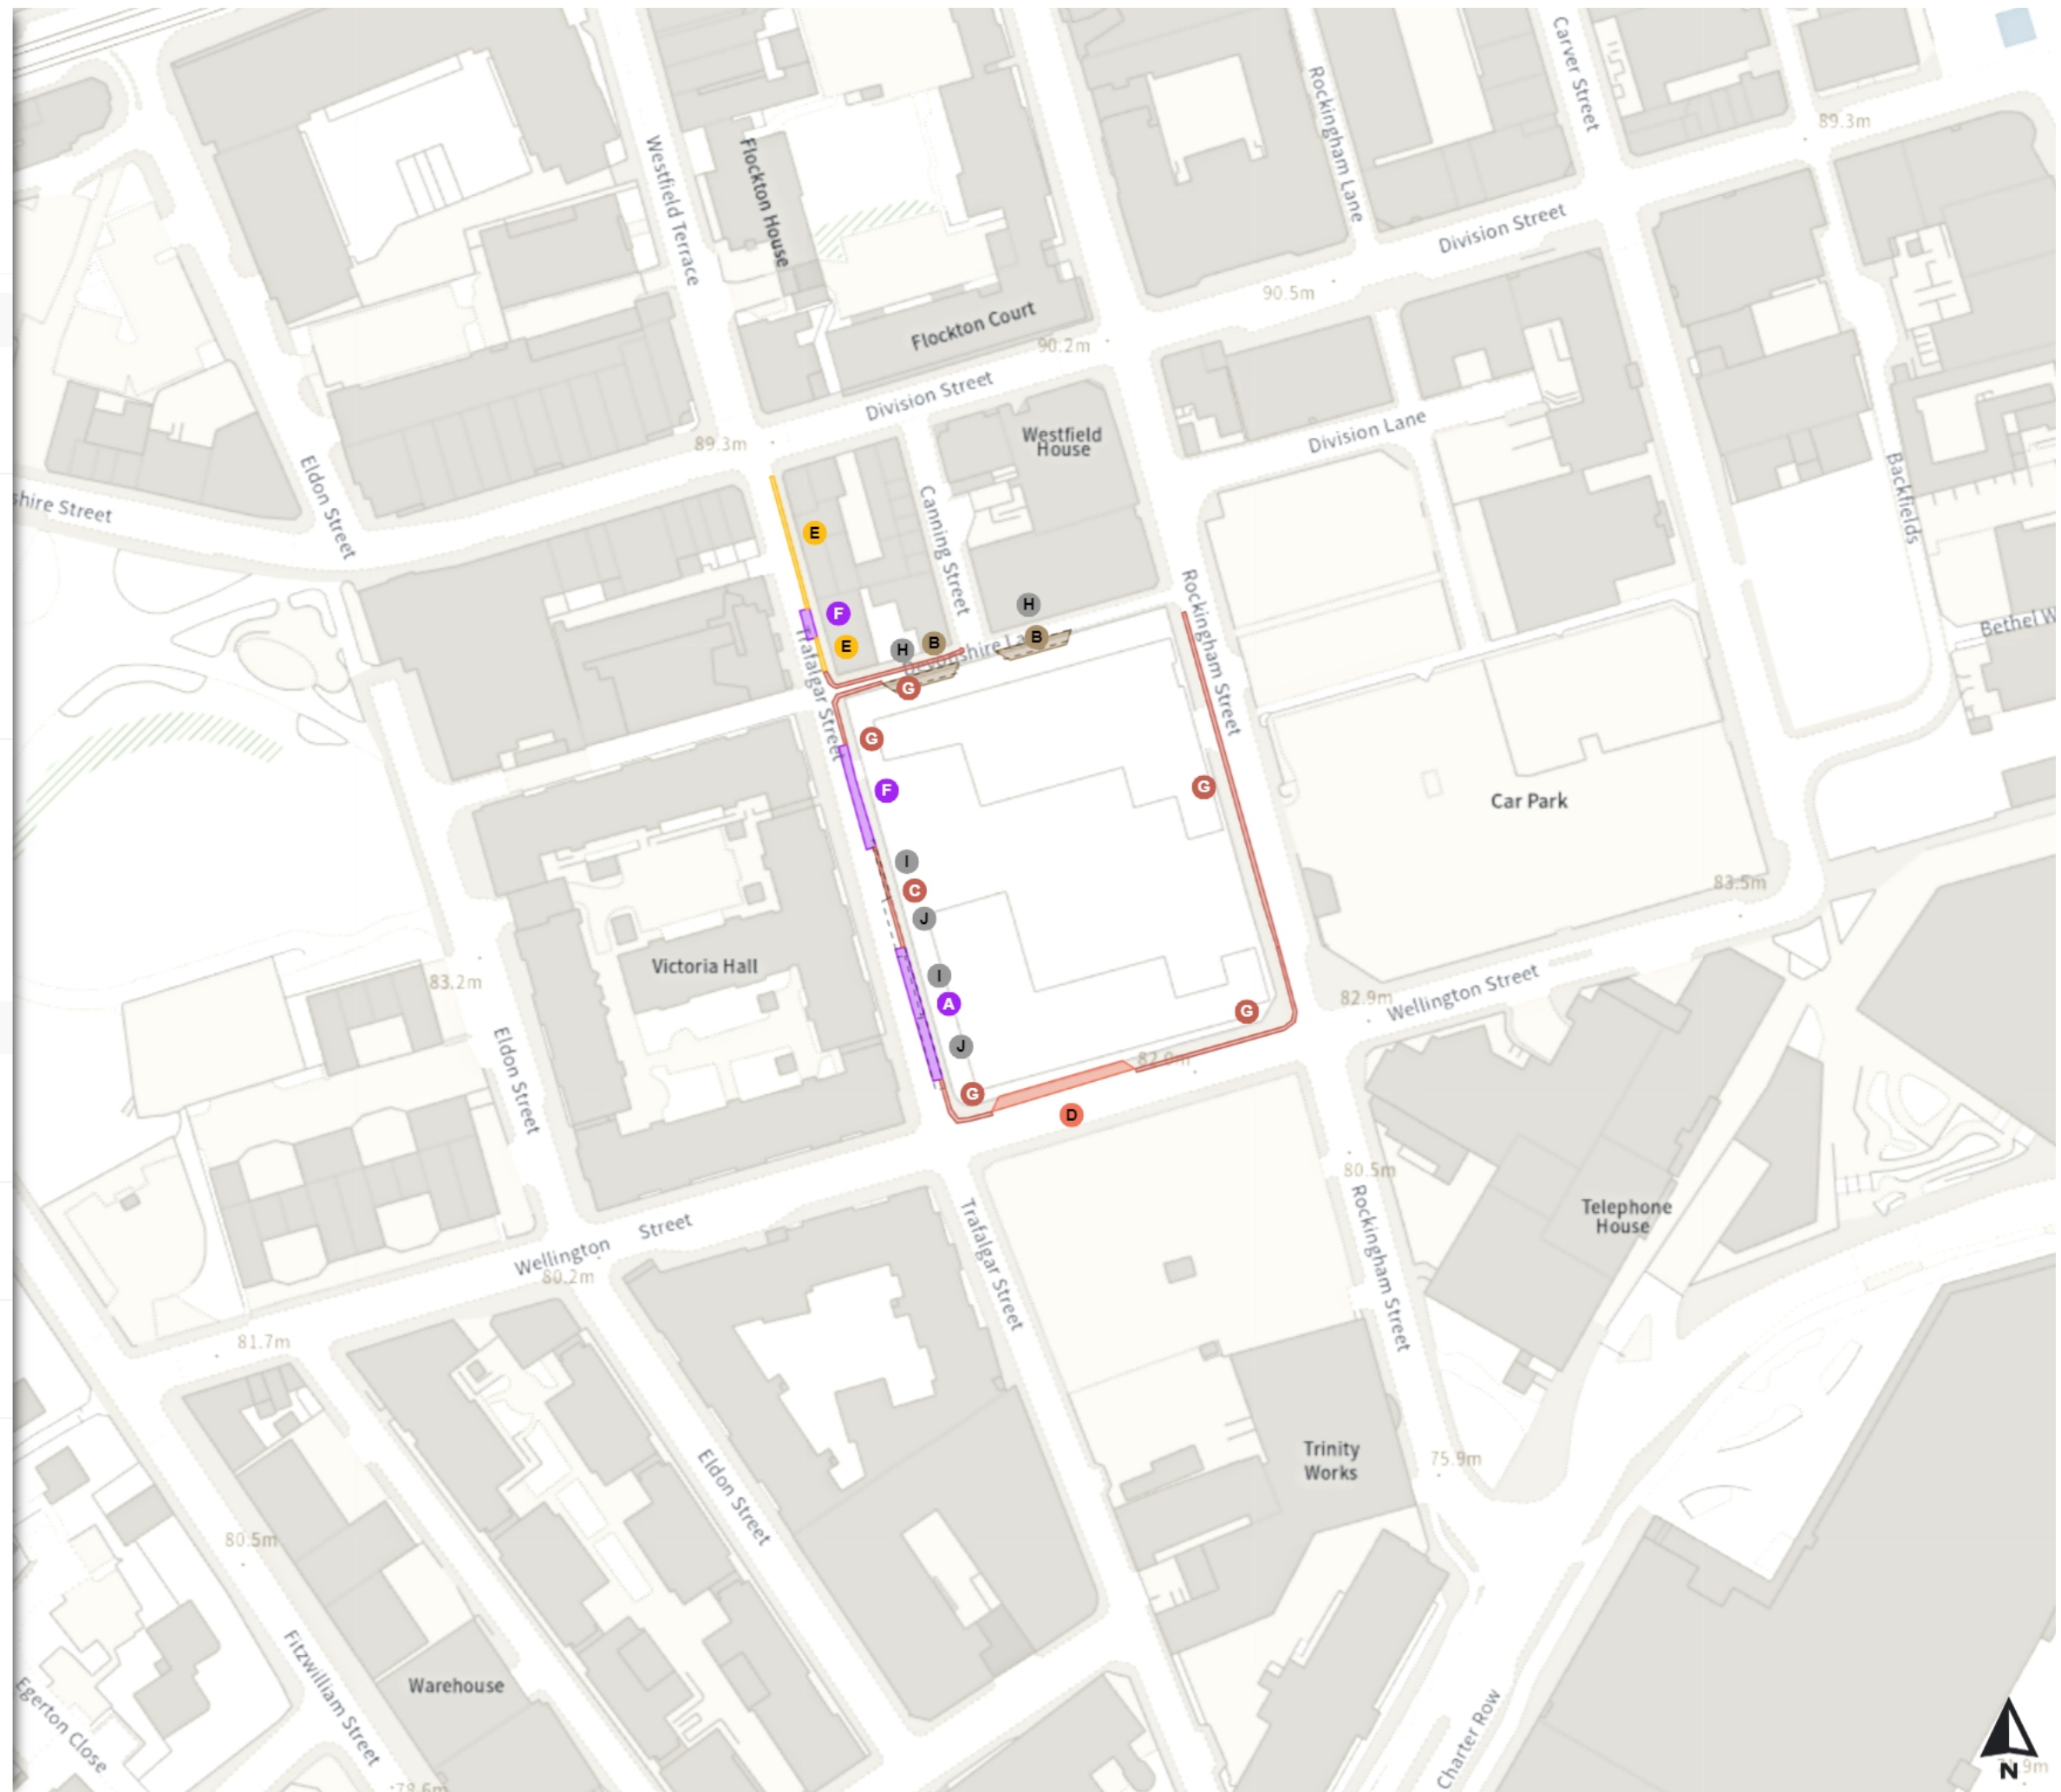

Scale: 1:1250

North-West: 434773.825, 387187.063  
South-East: 435192.406, 386826.994

© Crown copyright and database rights 2024 Ordnance Survey.  
You are not permitted to copy, sub-license, distribute or sell any of this data to third parties in any form. Licence number 100018816