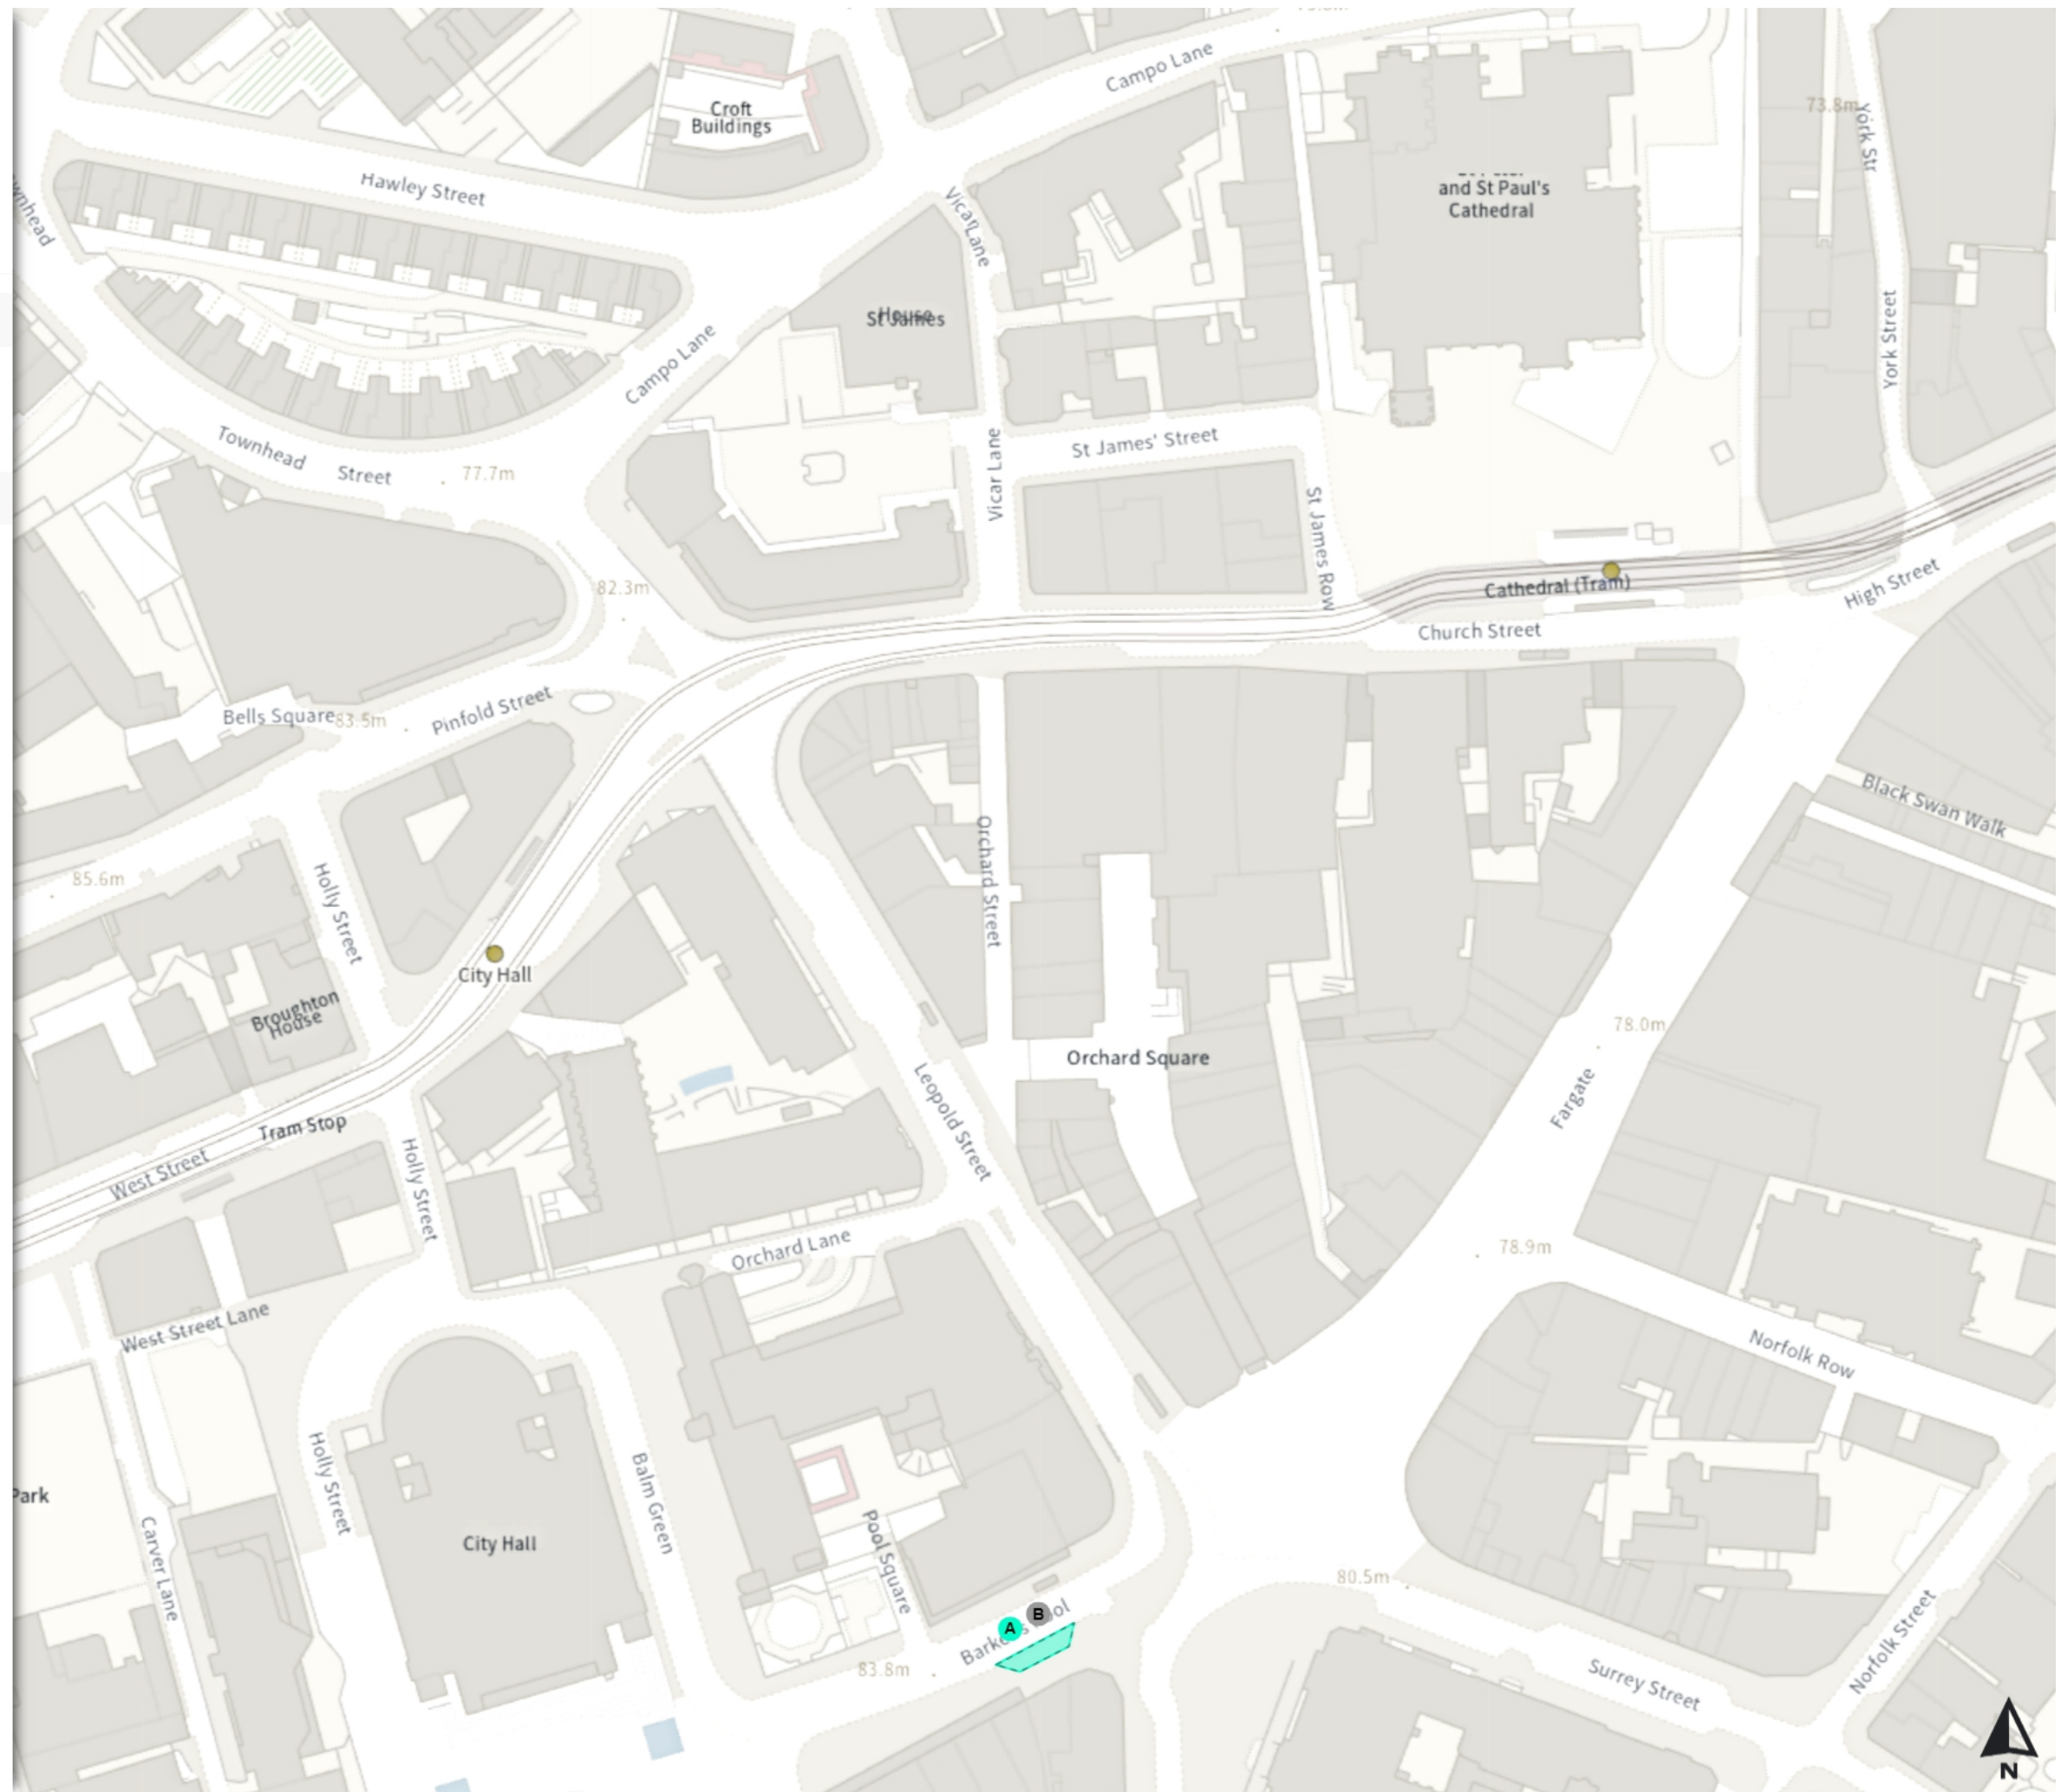

## Removed

Police vehicles stopping area

At all times

Scale: 1:1250

North-West: 435088.763, 387549.282  
South-East: 435507.338, 387189.269

© Crown copyright and database rights 2024 Ordnance Survey.  
You are not permitted to copy, sub-license, distribute or sell any of this data to third parties in any form. Licence number 100018816