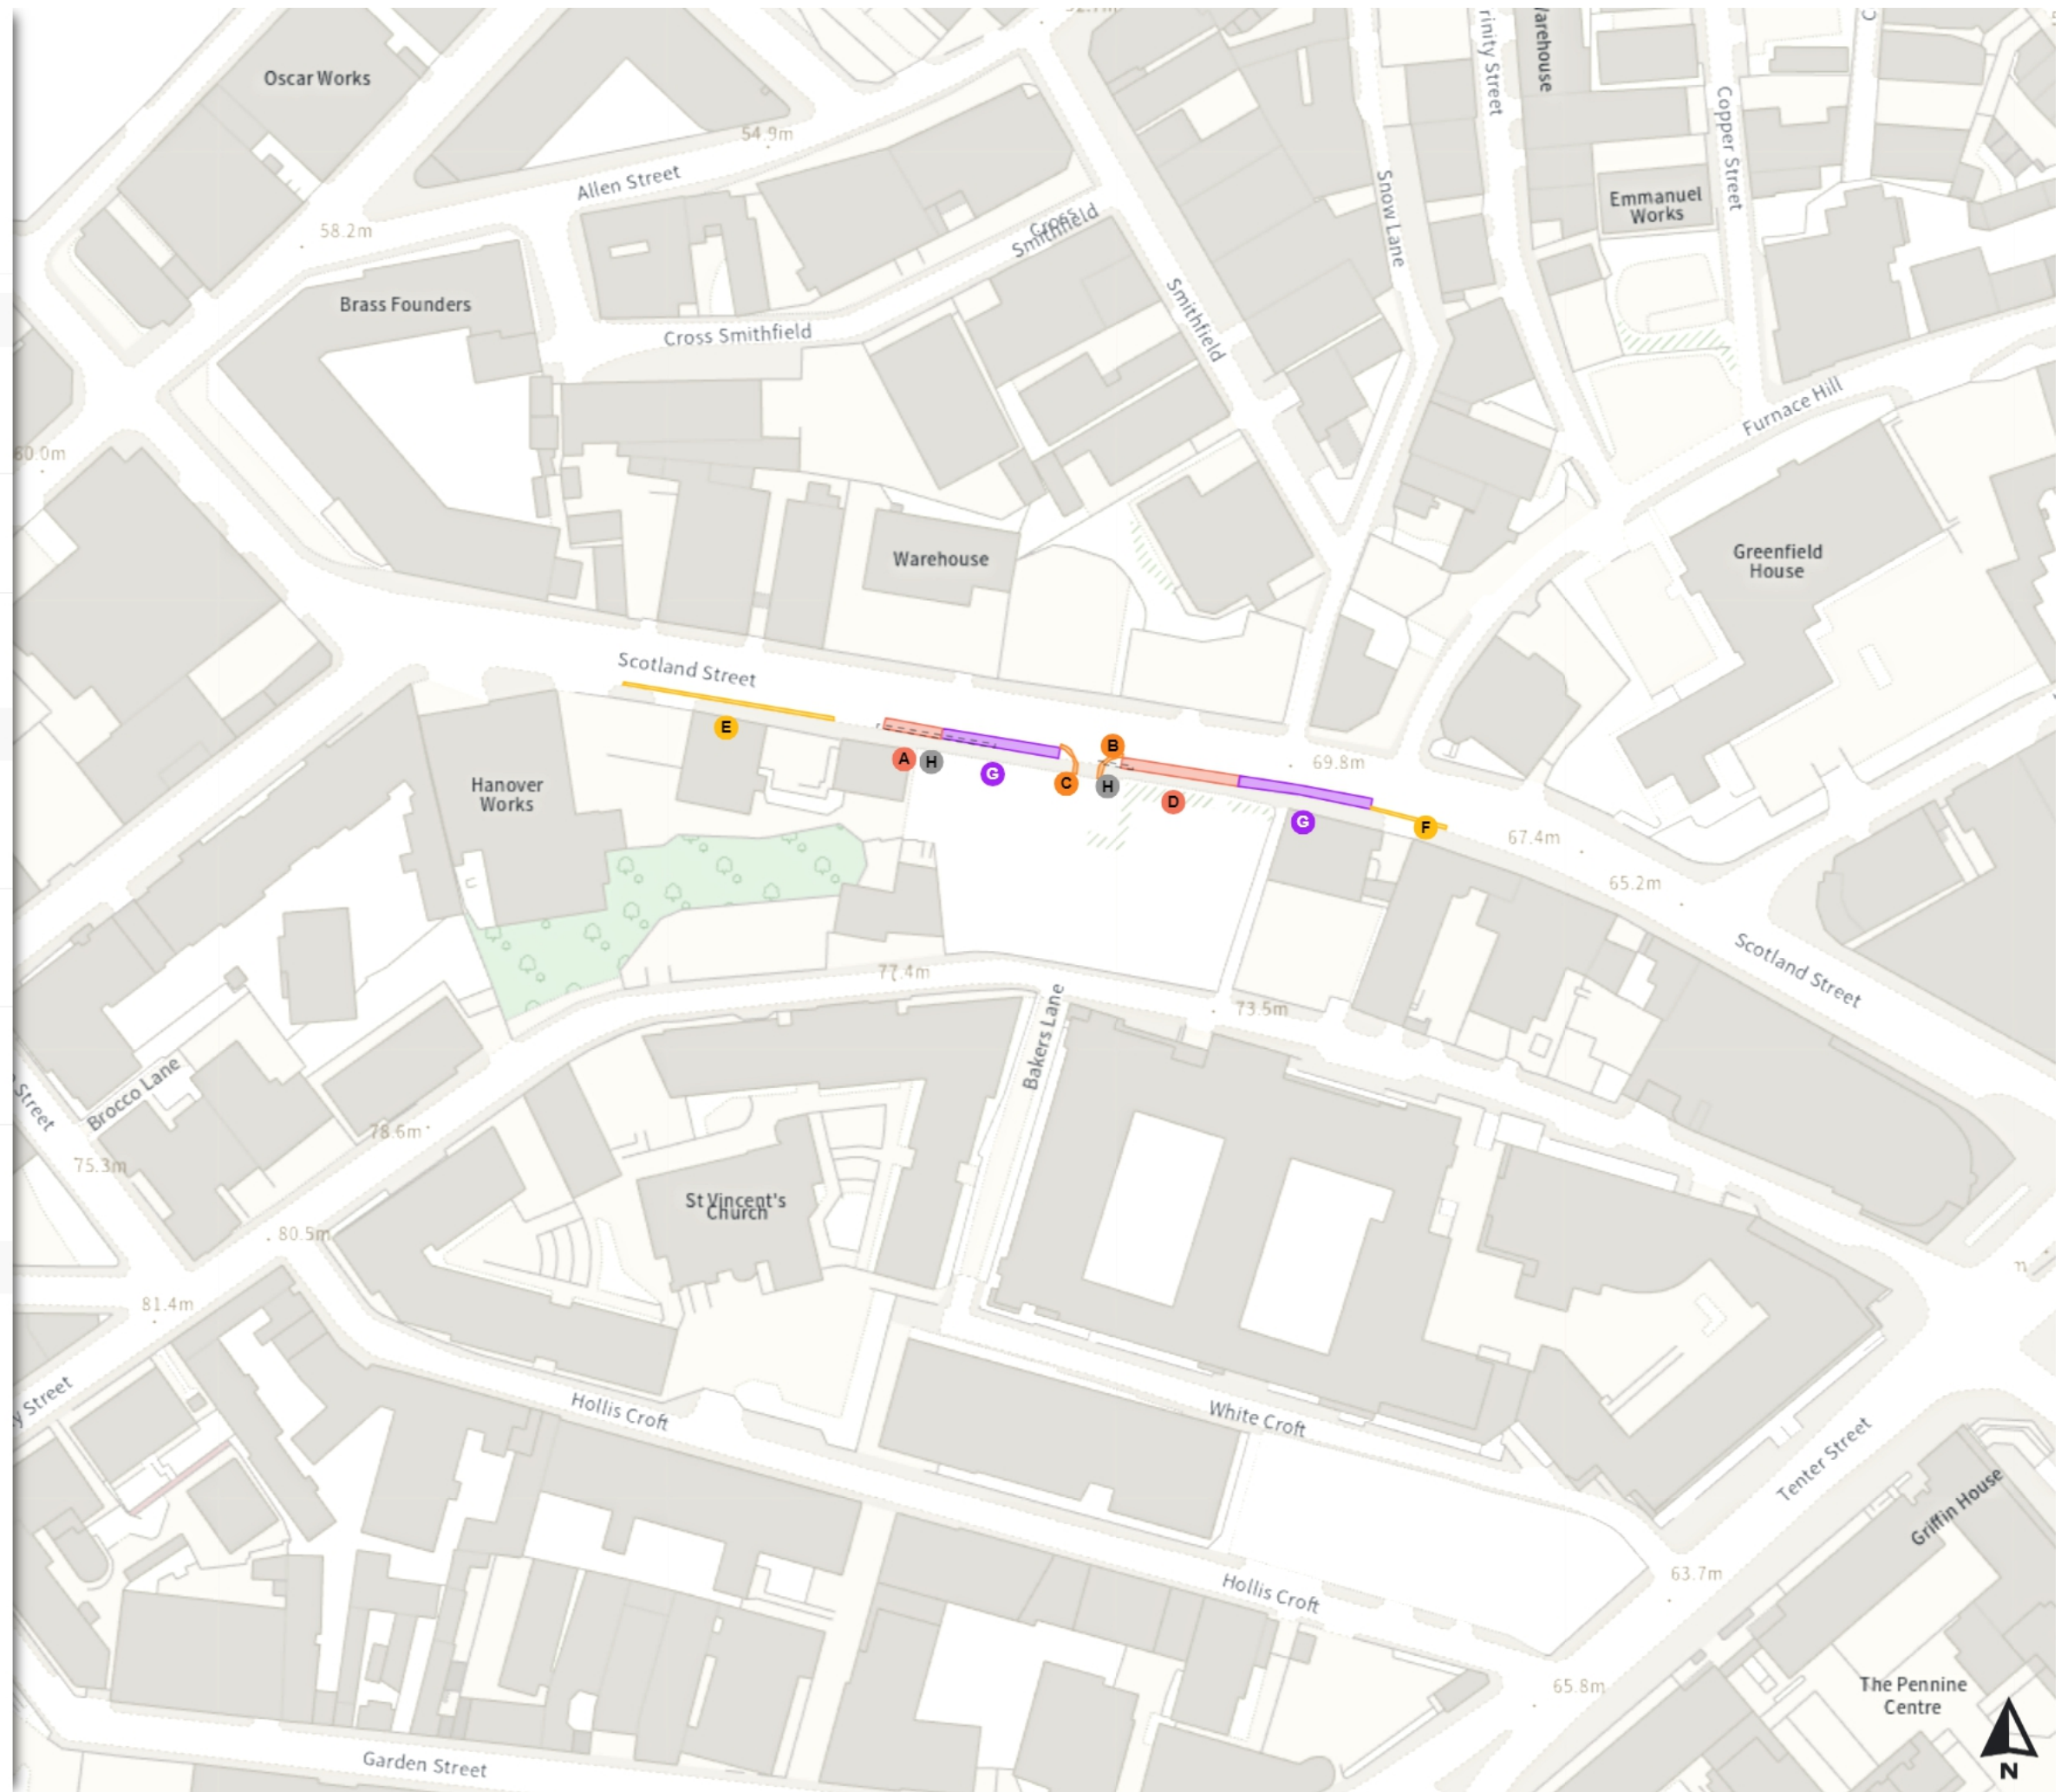

## Map page indicator

Shows current map number against total and indicates if the legend is split over multiple pages eg. 2a, 2b, 2c

## Removed

- No waiting
- H Mon-Sat 08:00-18:30

0 20 40 60m

Scale: 1:1250

North-West: 434796.578, 387907.2  
 South-East: 435215.098, 387547.189

© Crown copyright and database rights 2024 Ordnance Survey.  
 You are not permitted to copy, sub-license, distribute or sell any of this data to third parties in any form. Licence number 100018816

# TRO 2 City Centre

Map 2 of 3

## Removed

Police vehicles stopping area

At all times

Scale: 1:1250

North-West: 435088.763, 387549.282  
South-East: 435507.338, 387189.269

© Crown copyright and database rights 2024 Ordnance Survey.  
You are not permitted to copy, sub-license, distribute or sell any of this data to third parties in any form. Licence number 100018816