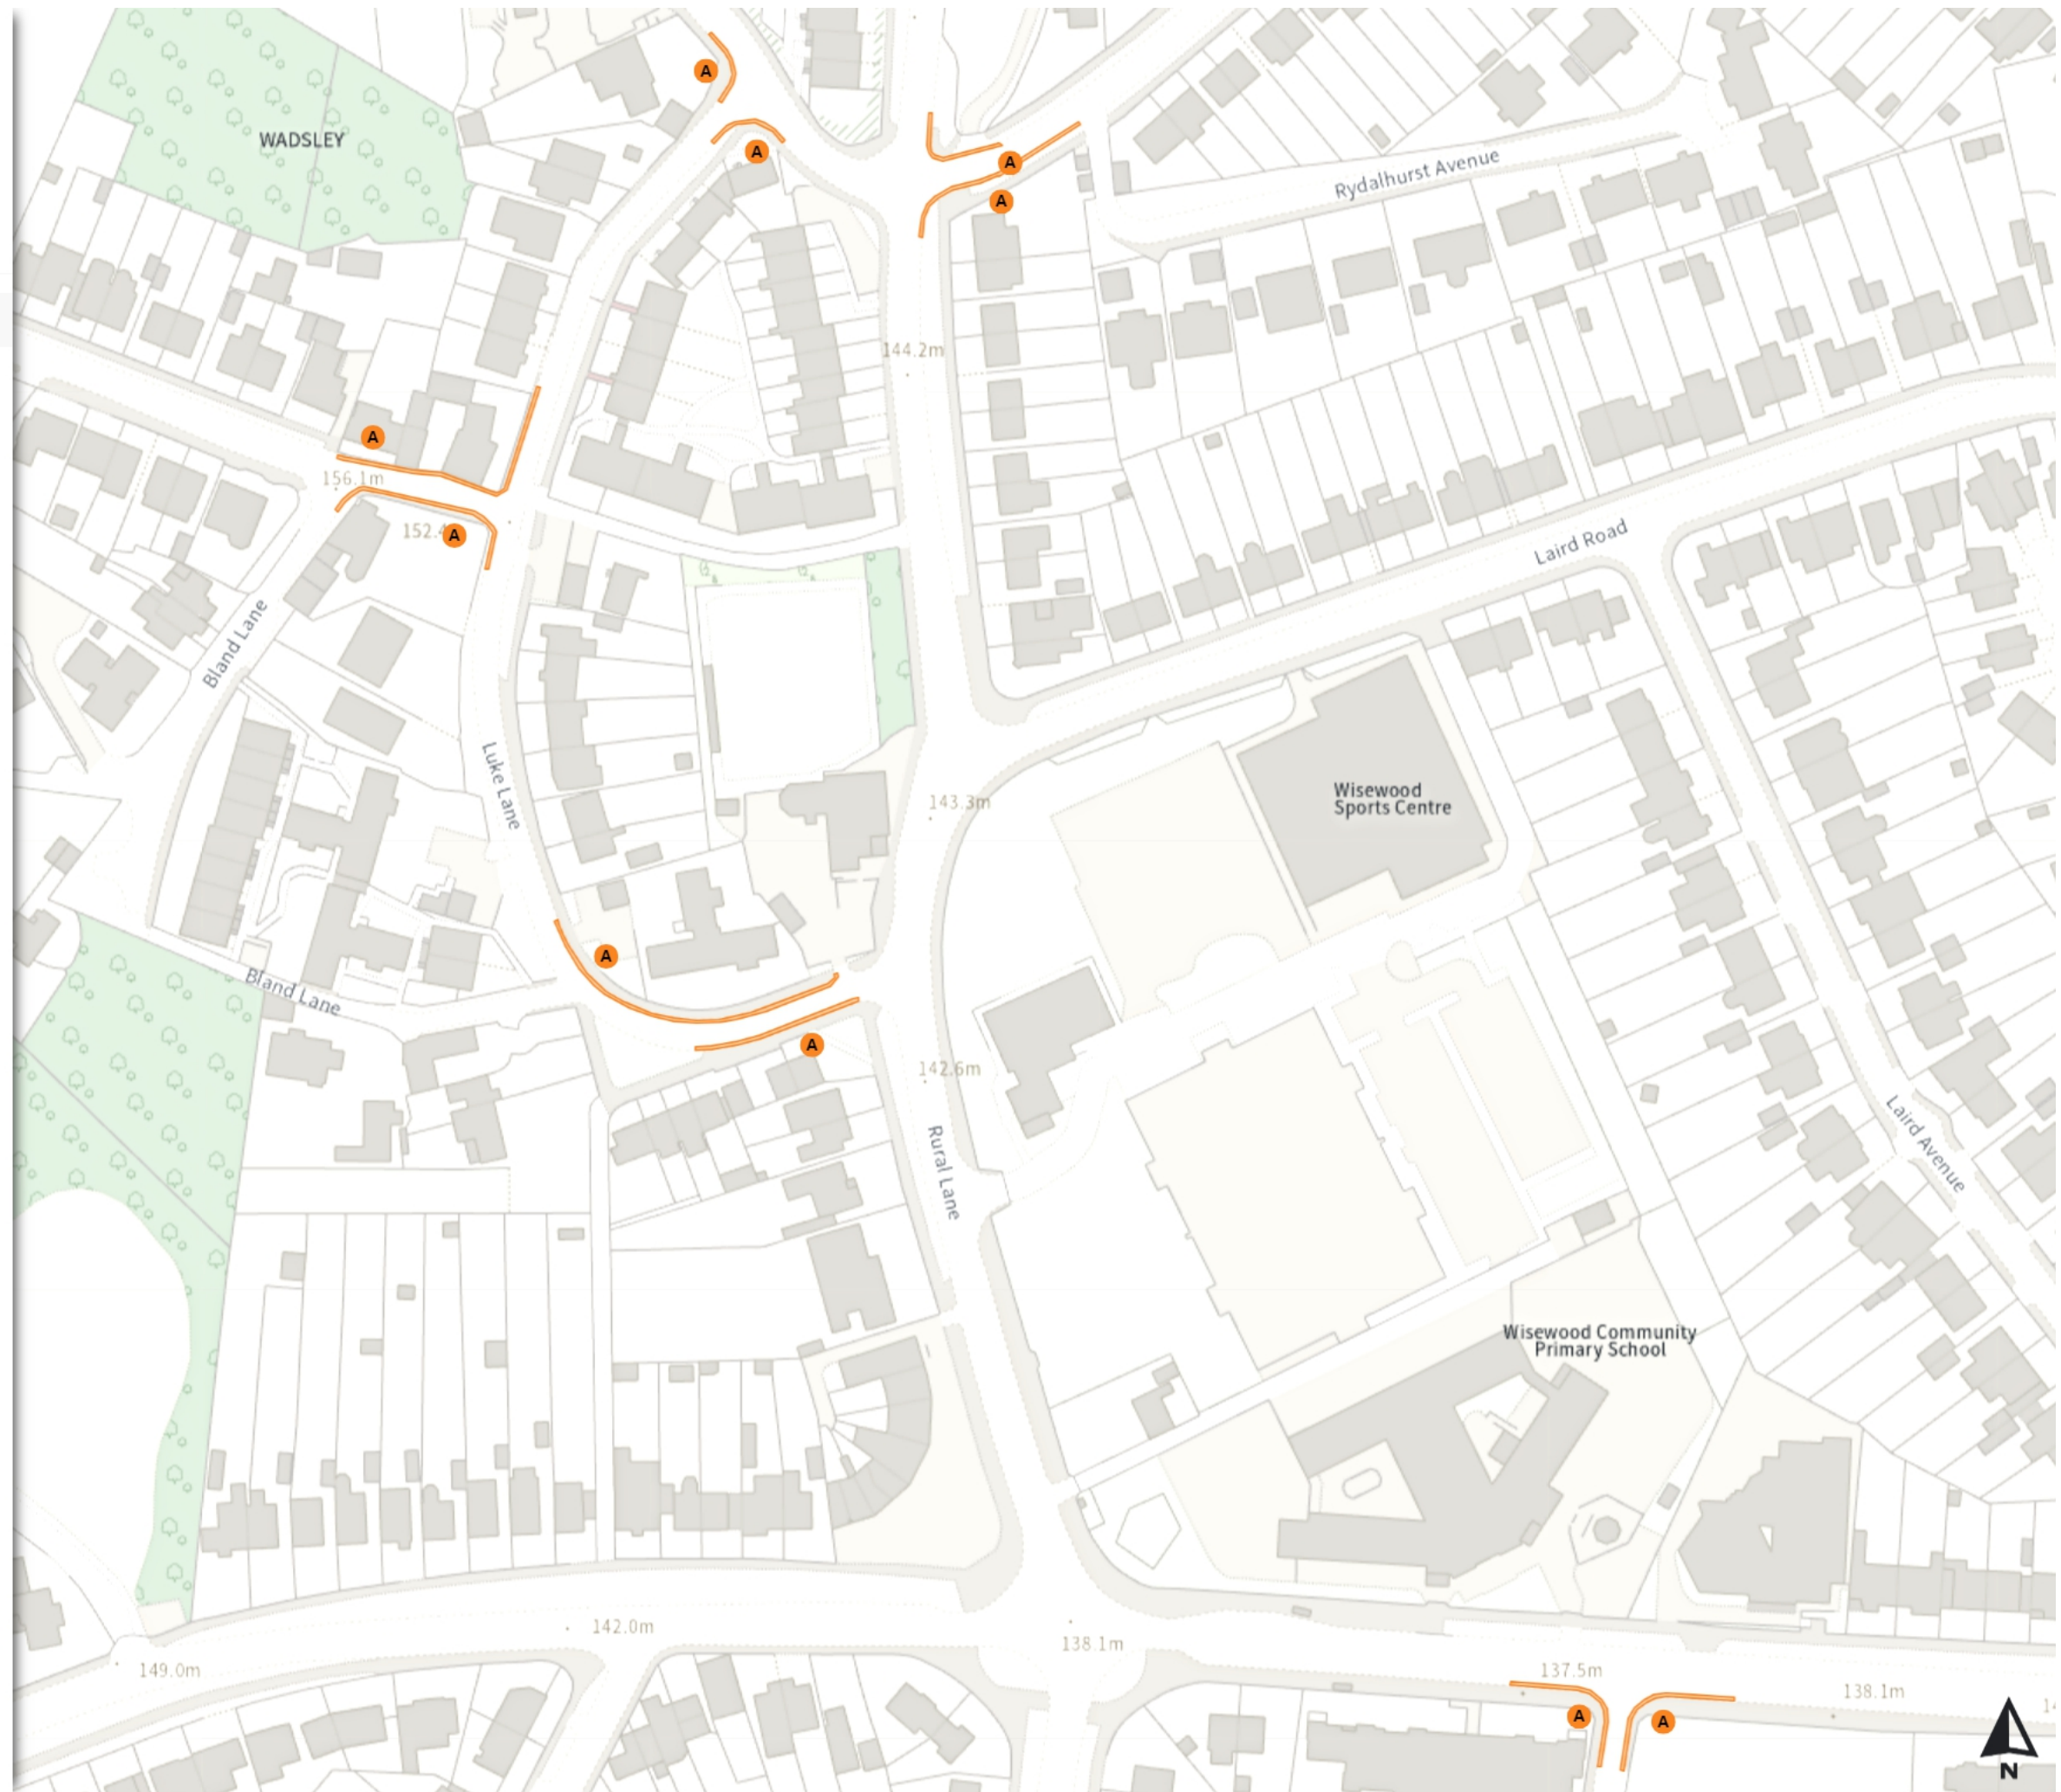

## Map page indicator

Shows current map number against total and indicates if the legend is split over multiple pages eg. 2a, 2b, 2c

## Added

No waiting at any time

At all times

0 20 40 60m

Scale: 1:1250

North-West: 431767.866, 390576.63  
South-East: 432185.921, 390216.559

© Crown copyright and database rights 2024 Ordnance Survey.  
You are not permitted to copy, sub-license, distribute or sell any of this data to third parties in any form. Licence number 100018816

Added

- No waiting at any time
- At all times

Scale: 1:1250

North-West: 433135.149, 390618.503  
South-East: 433553.305, 390258.554

© Crown copyright and database rights 2024 Ordnance Survey.  
You are not permitted to copy, sub-license, distribute or sell any of this data to third parties in any form. Licence number 100018816