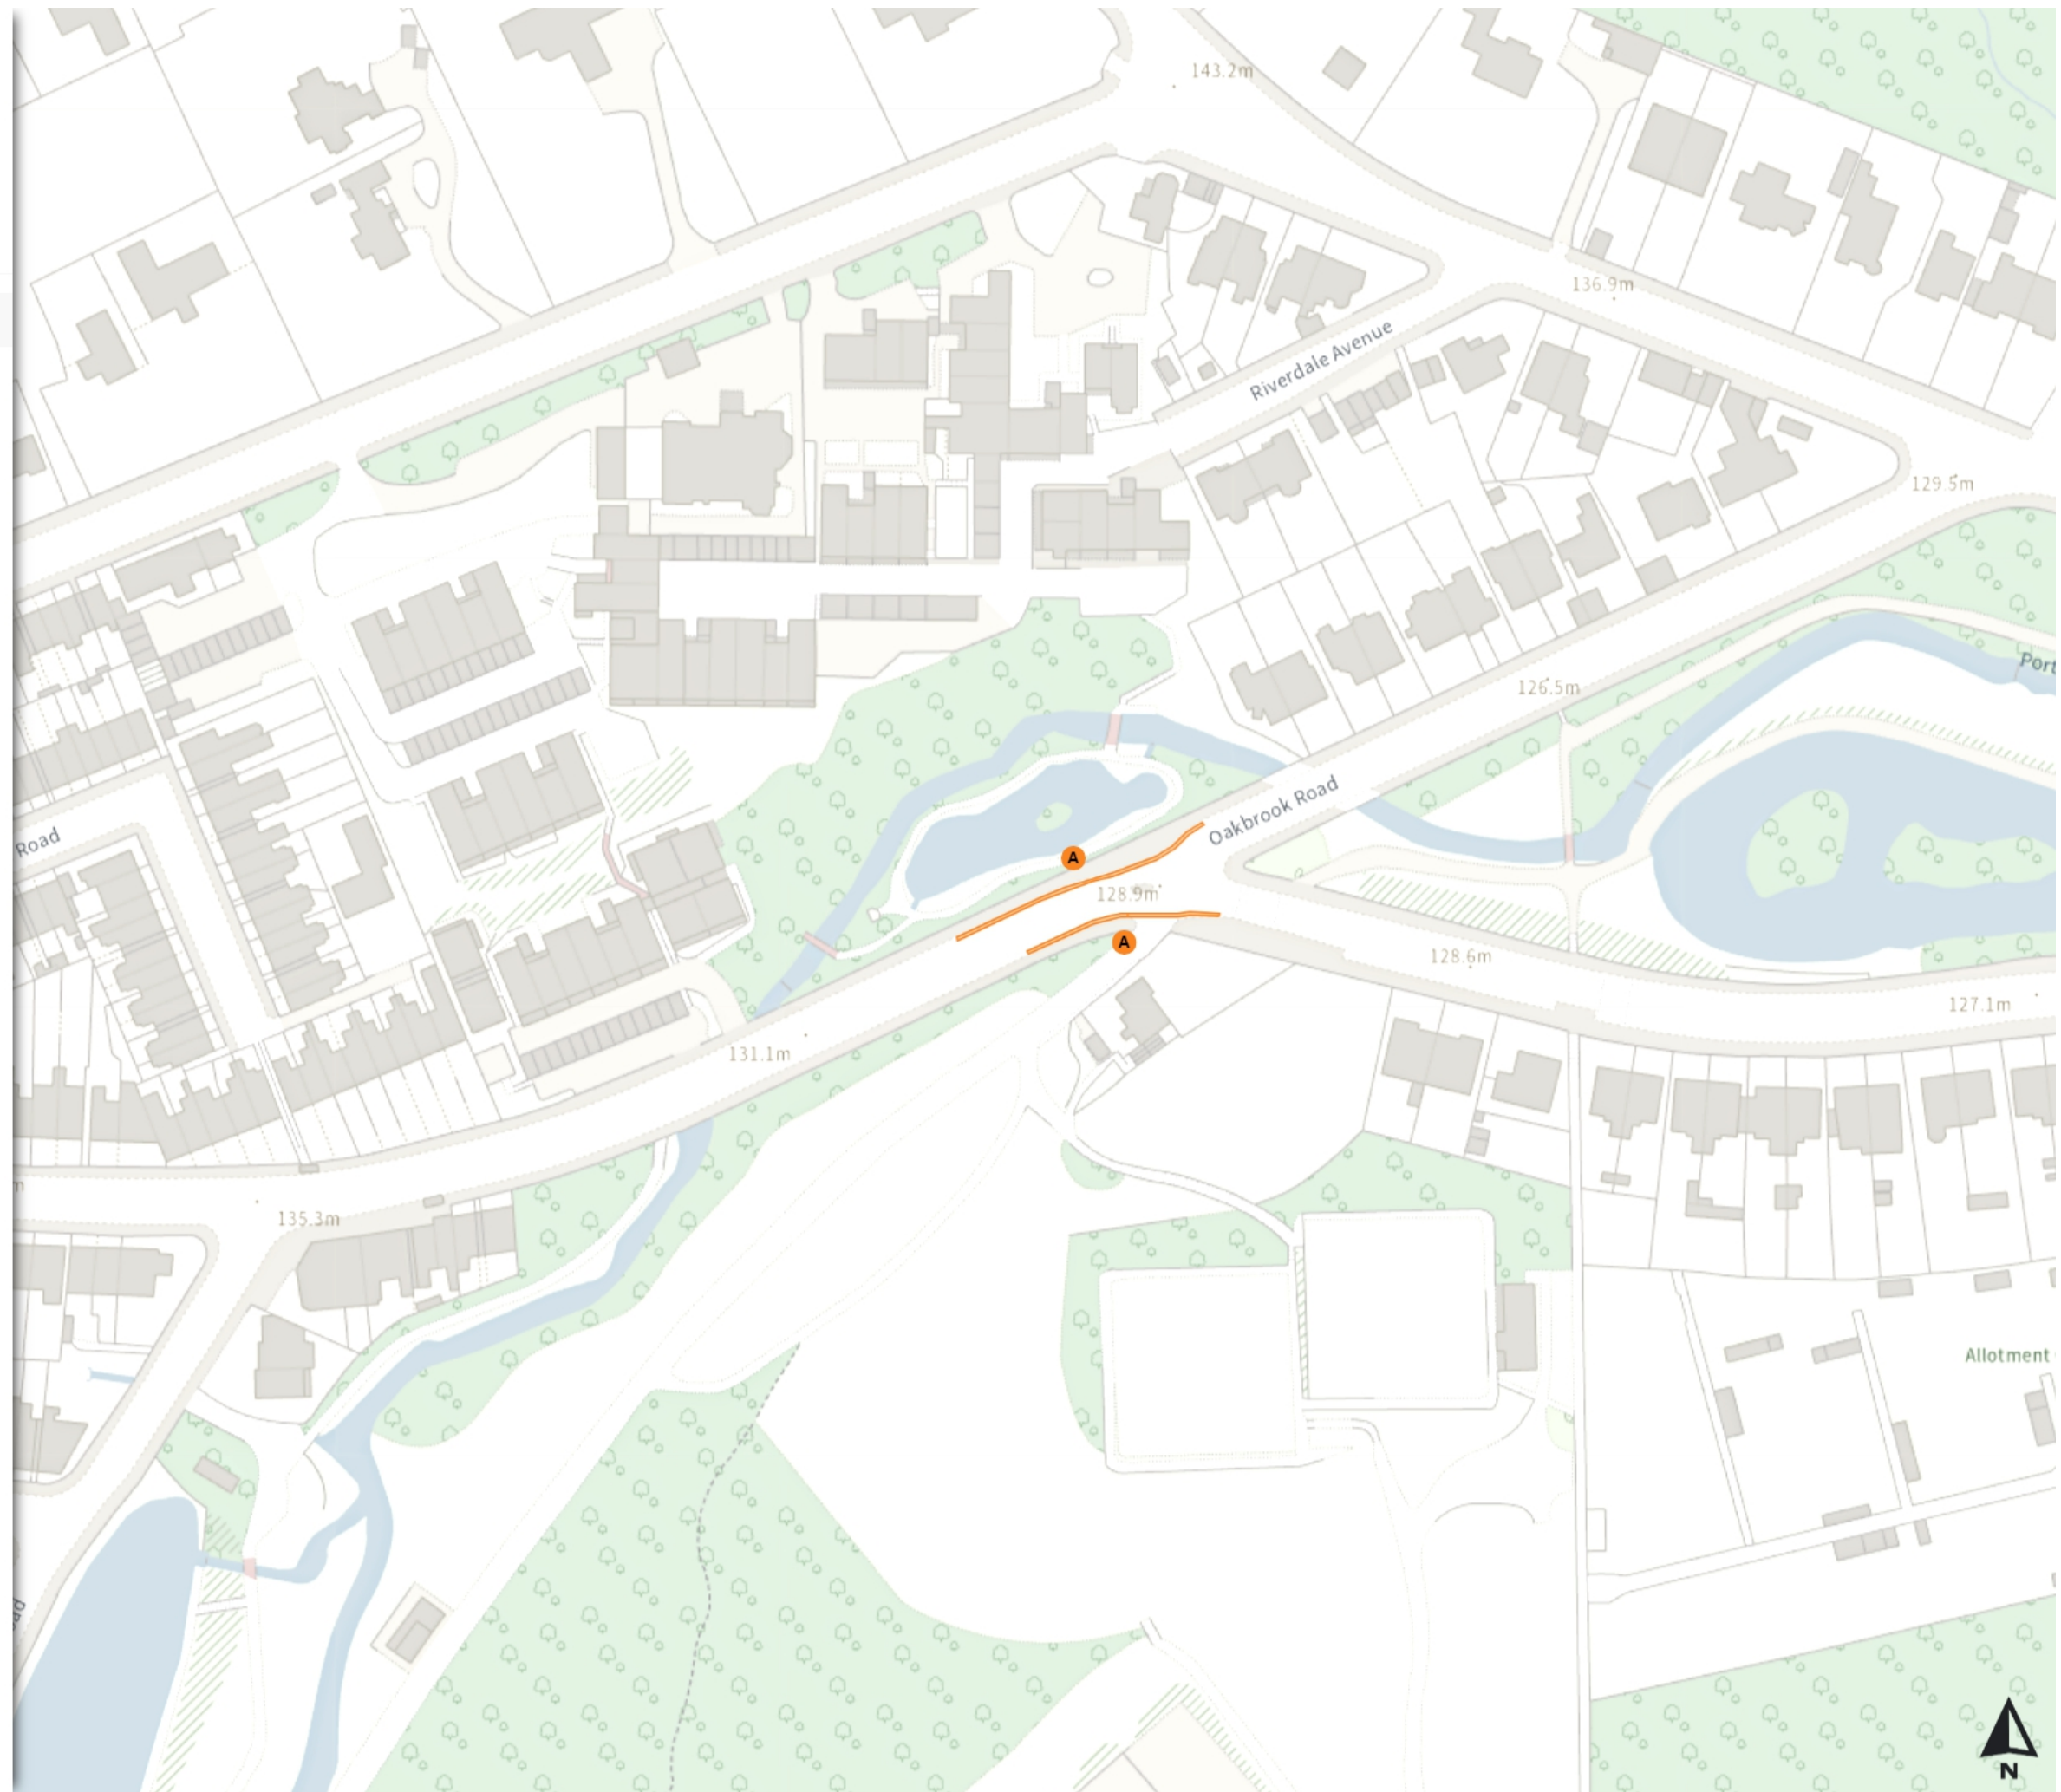

## Added

No waiting at any time

At all times

0 20 40 60m

Scale: 1:1250

North-West: 432570.688, 387222.402  
South-East: 432989.097, 386862.144

© Crown copyright and database rights 2024 Ordnance Survey.

You are not permitted to copy, sub-license, distribute or sell any of this data to third parties in any form. Licence number 100018816

Added

No waiting at any time

At all times

Scale: 1:1250

North-West: 431862.281, 386055.127  
South-East: 432280.738, 385694.718

© Crown copyright and database rights 2024 Ordnance Survey.  
You are not permitted to copy, sub-license, distribute or sell any of this data to third parties in any form. Licence number 100018816

## Added

No waiting at any time

At all times

Scale: 1:1250

North-West: 431861.836, 384465.282  
South-East: 432280.432, 384104.751

© Crown copyright and database rights 2024 Ordnance Survey.  
You are not permitted to copy, sub-license, distribute or sell any of this data to third parties in any form. Licence number 100018816