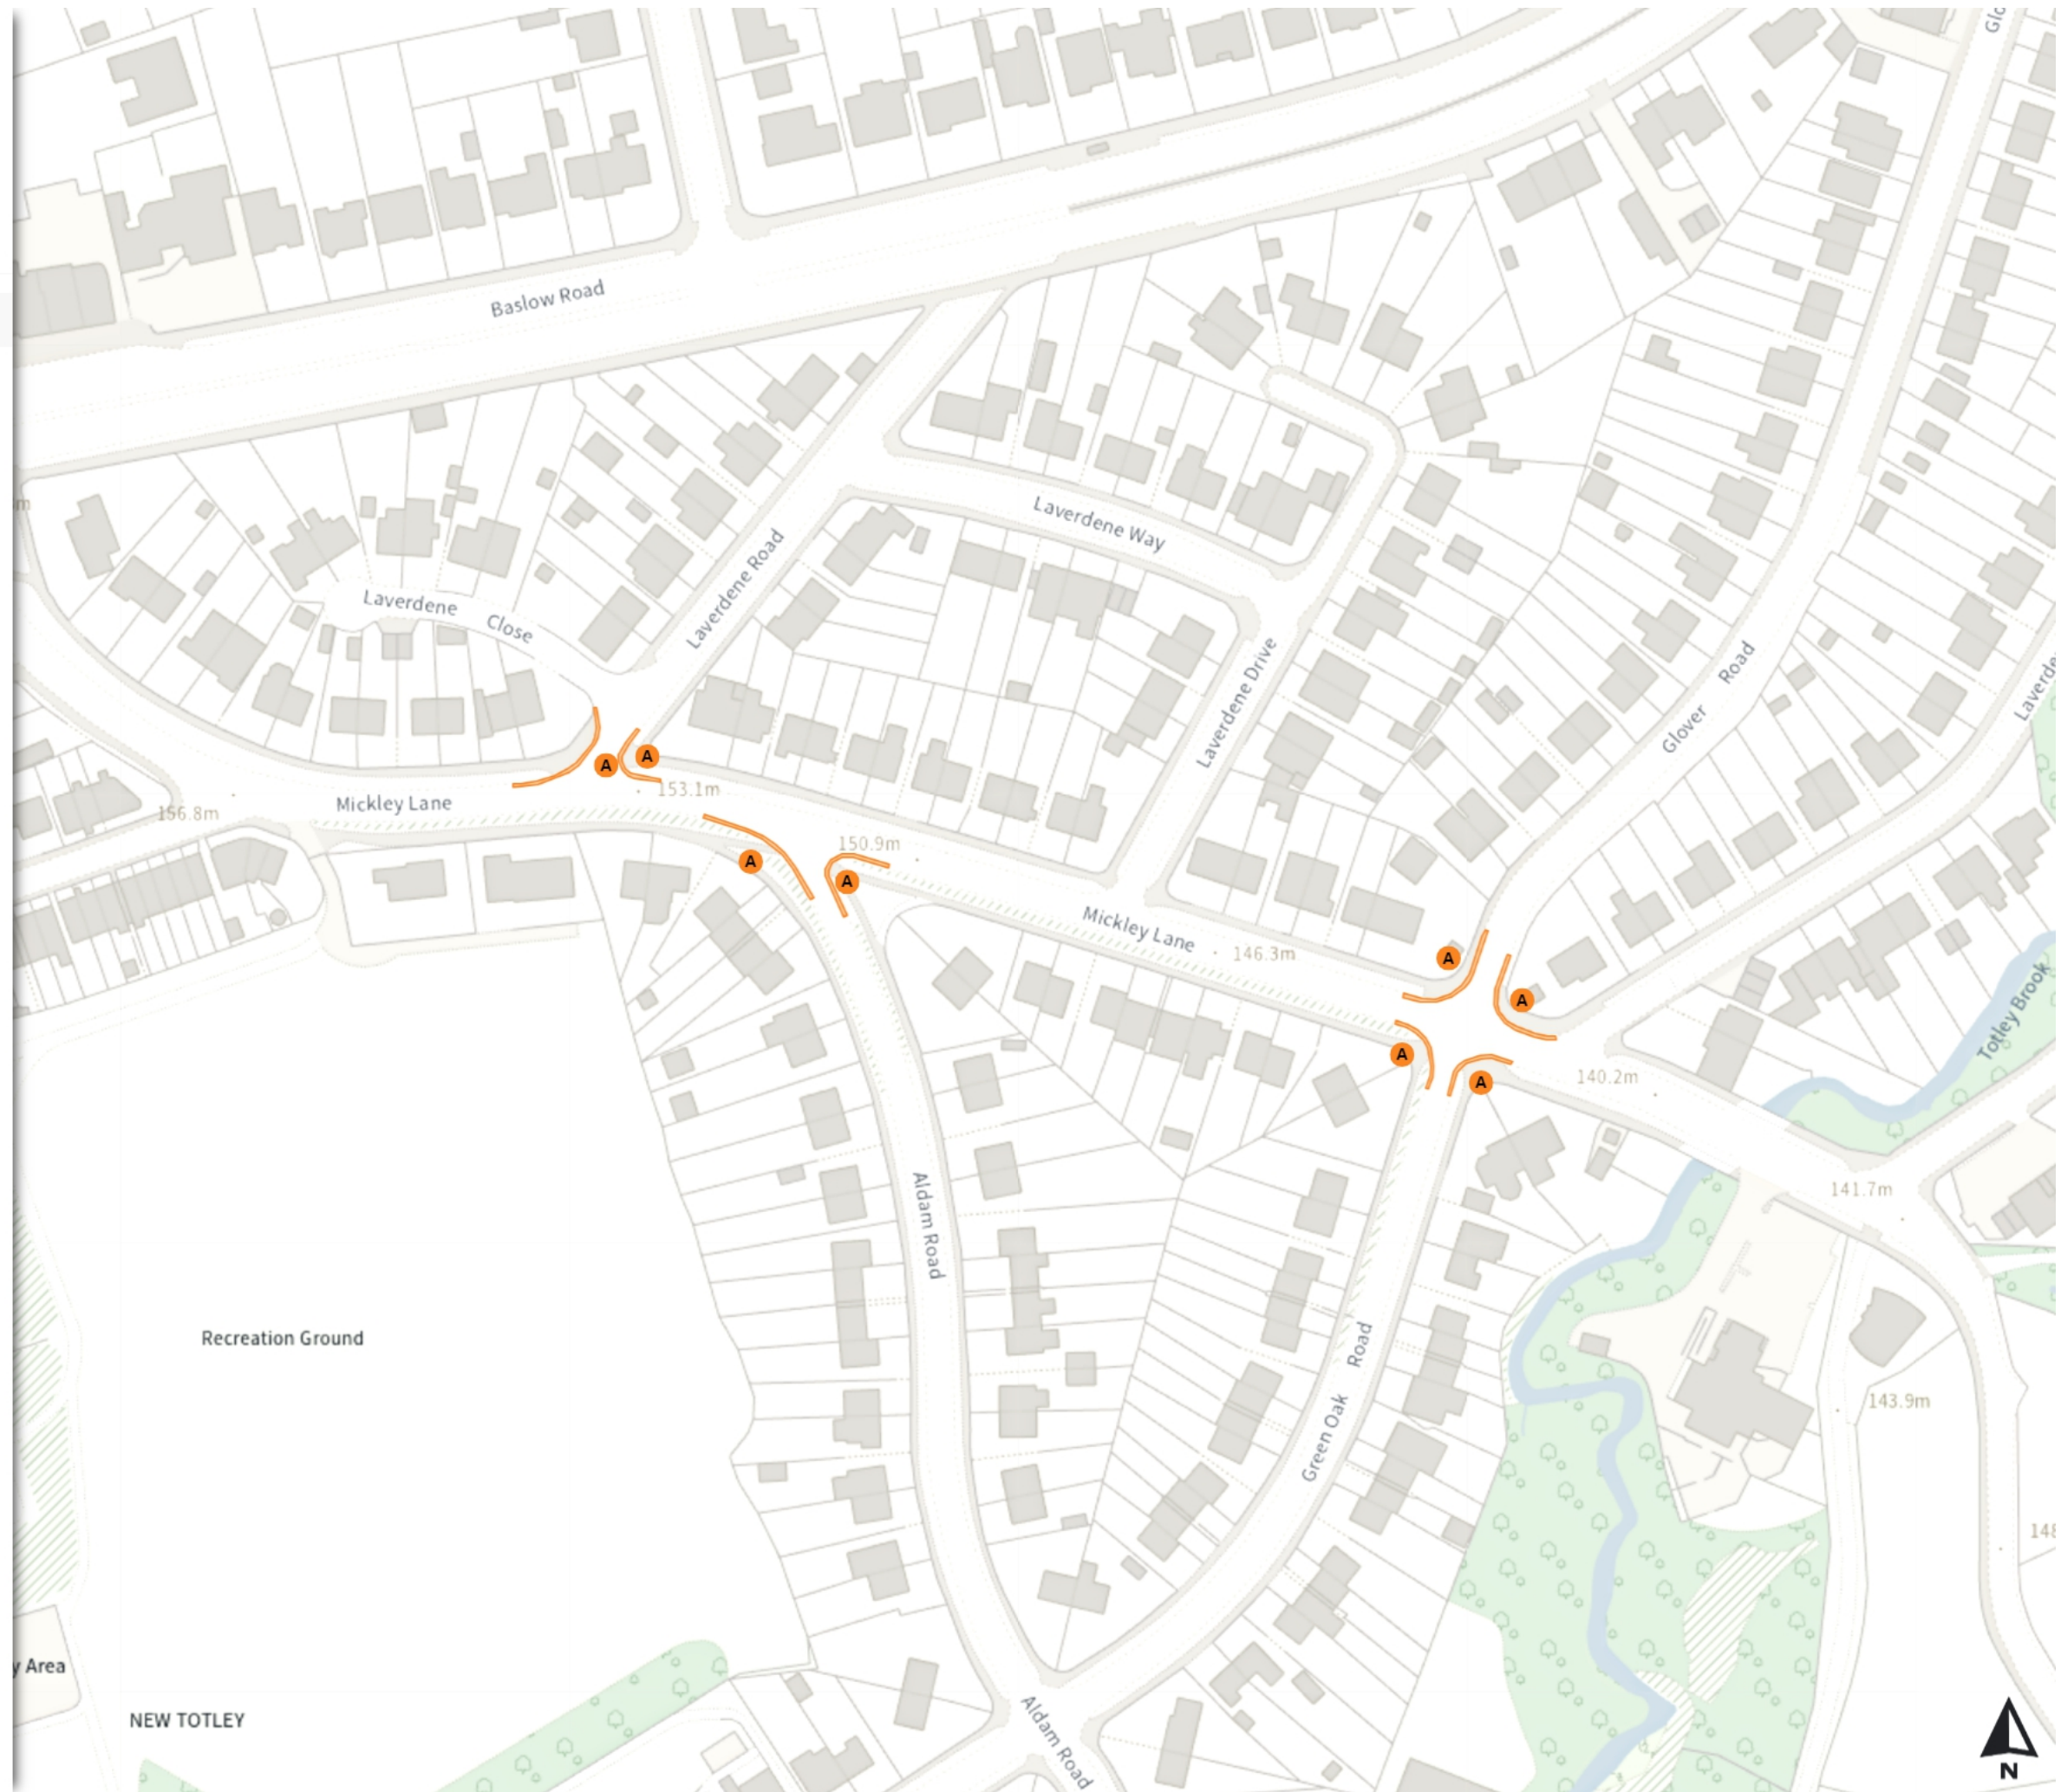

## Modified

No waiting at any time

At all times

0 20 40 60m

Scale: 1:1250

North-West: 435567.483, 382856.552  
South-East: 435986.504, 382496.222

© Crown copyright and database rights 2024 Ordnance Survey.  
You are not permitted to copy, sub-license, distribute or sell any of this data to third parties in any form. Licence number 100018816

Added

No waiting at any time

At all times

Scale: 1:1250

North-West: 435710.364, 382497.889  
South-East: 436129.427, 382137.544

© Crown copyright and database rights 2024 Ordnance Survey.  
You are not permitted to copy, sub-license, distribute or sell any of this data to third parties in any form. Licence number 100018816

# TRO 15

Map 9 of 9

## Added

No waiting at any time

At all times

0 20 40 60m

Scale: 1:1250

North-West: 431305.54, 380079.32  
South-East: 431724.476, 379718.406

© Crown copyright and database rights 2024 Ordnance Survey.  
You are not permitted to copy, sub-license, distribute or sell any of this data to third parties in any form. Licence number 100018816