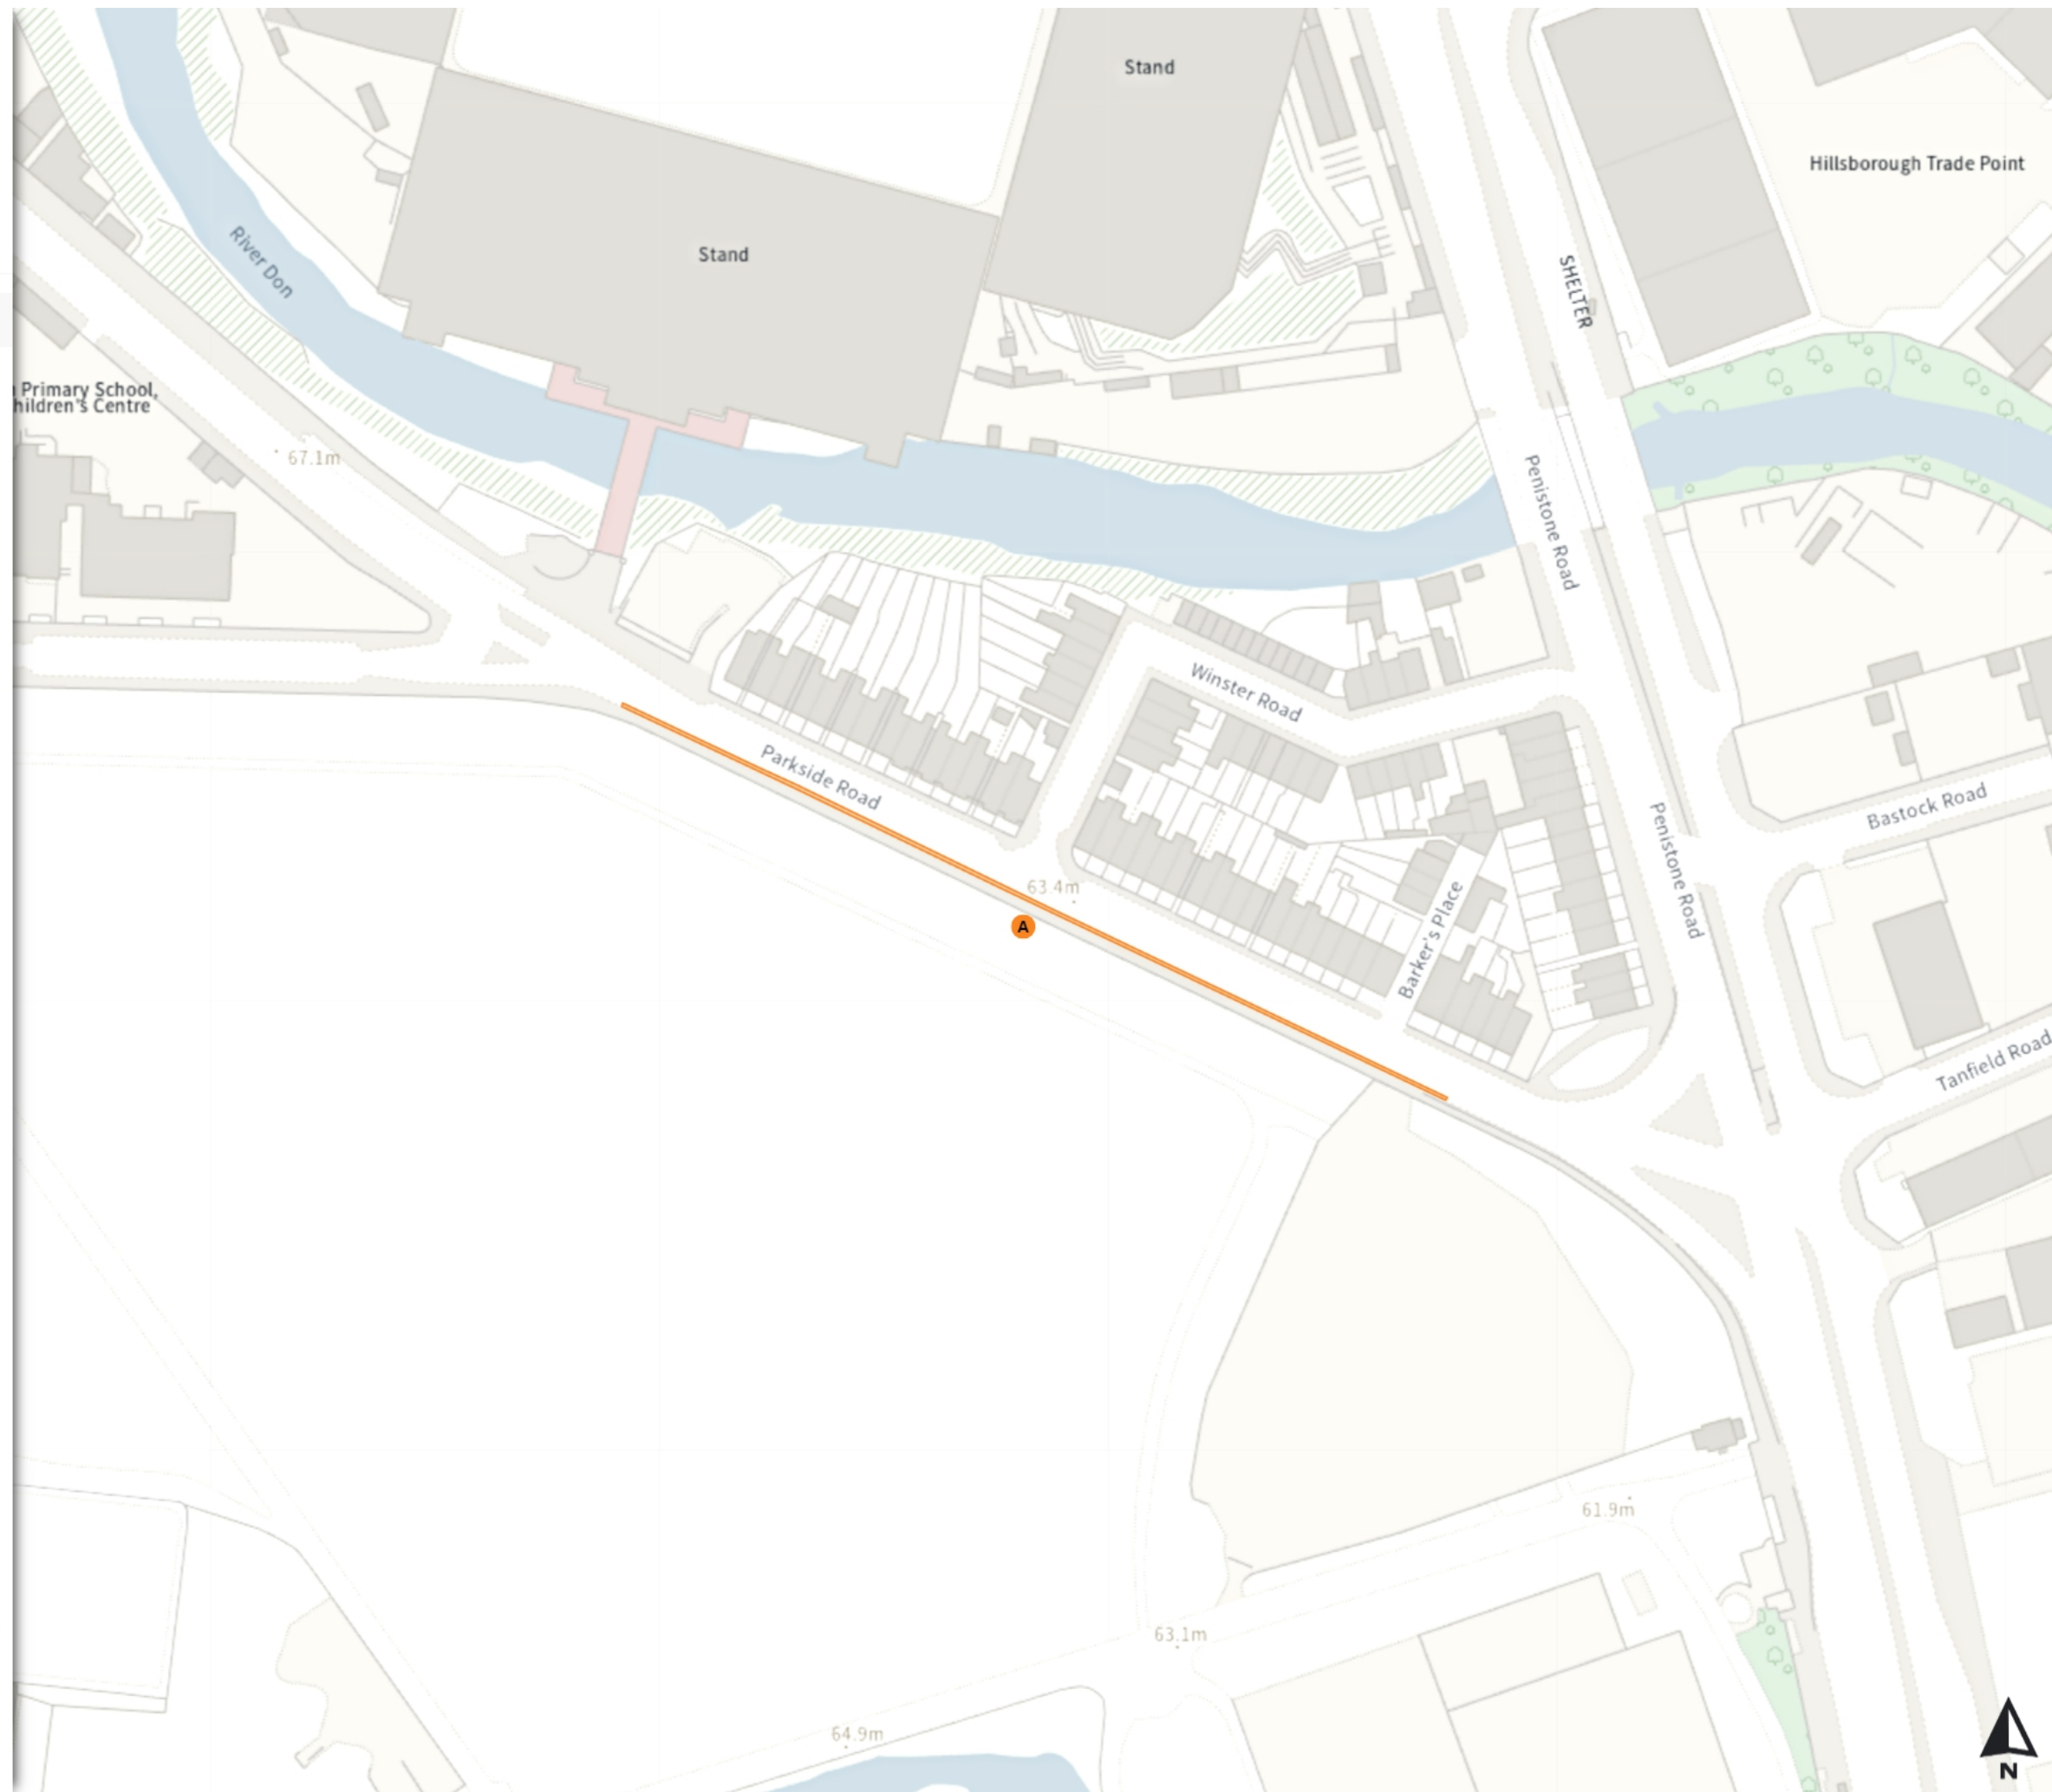

Added

- No waiting at any time
- At all times

Scale: 1:1250

North-West: 433135.149, 390618.503  
South-East: 433553.305, 390258.554

© Crown copyright and database rights 2024 Ordnance Survey.  
You are not permitted to copy, sub-license, distribute or sell any of this data to third parties in any form. Licence number 100018816