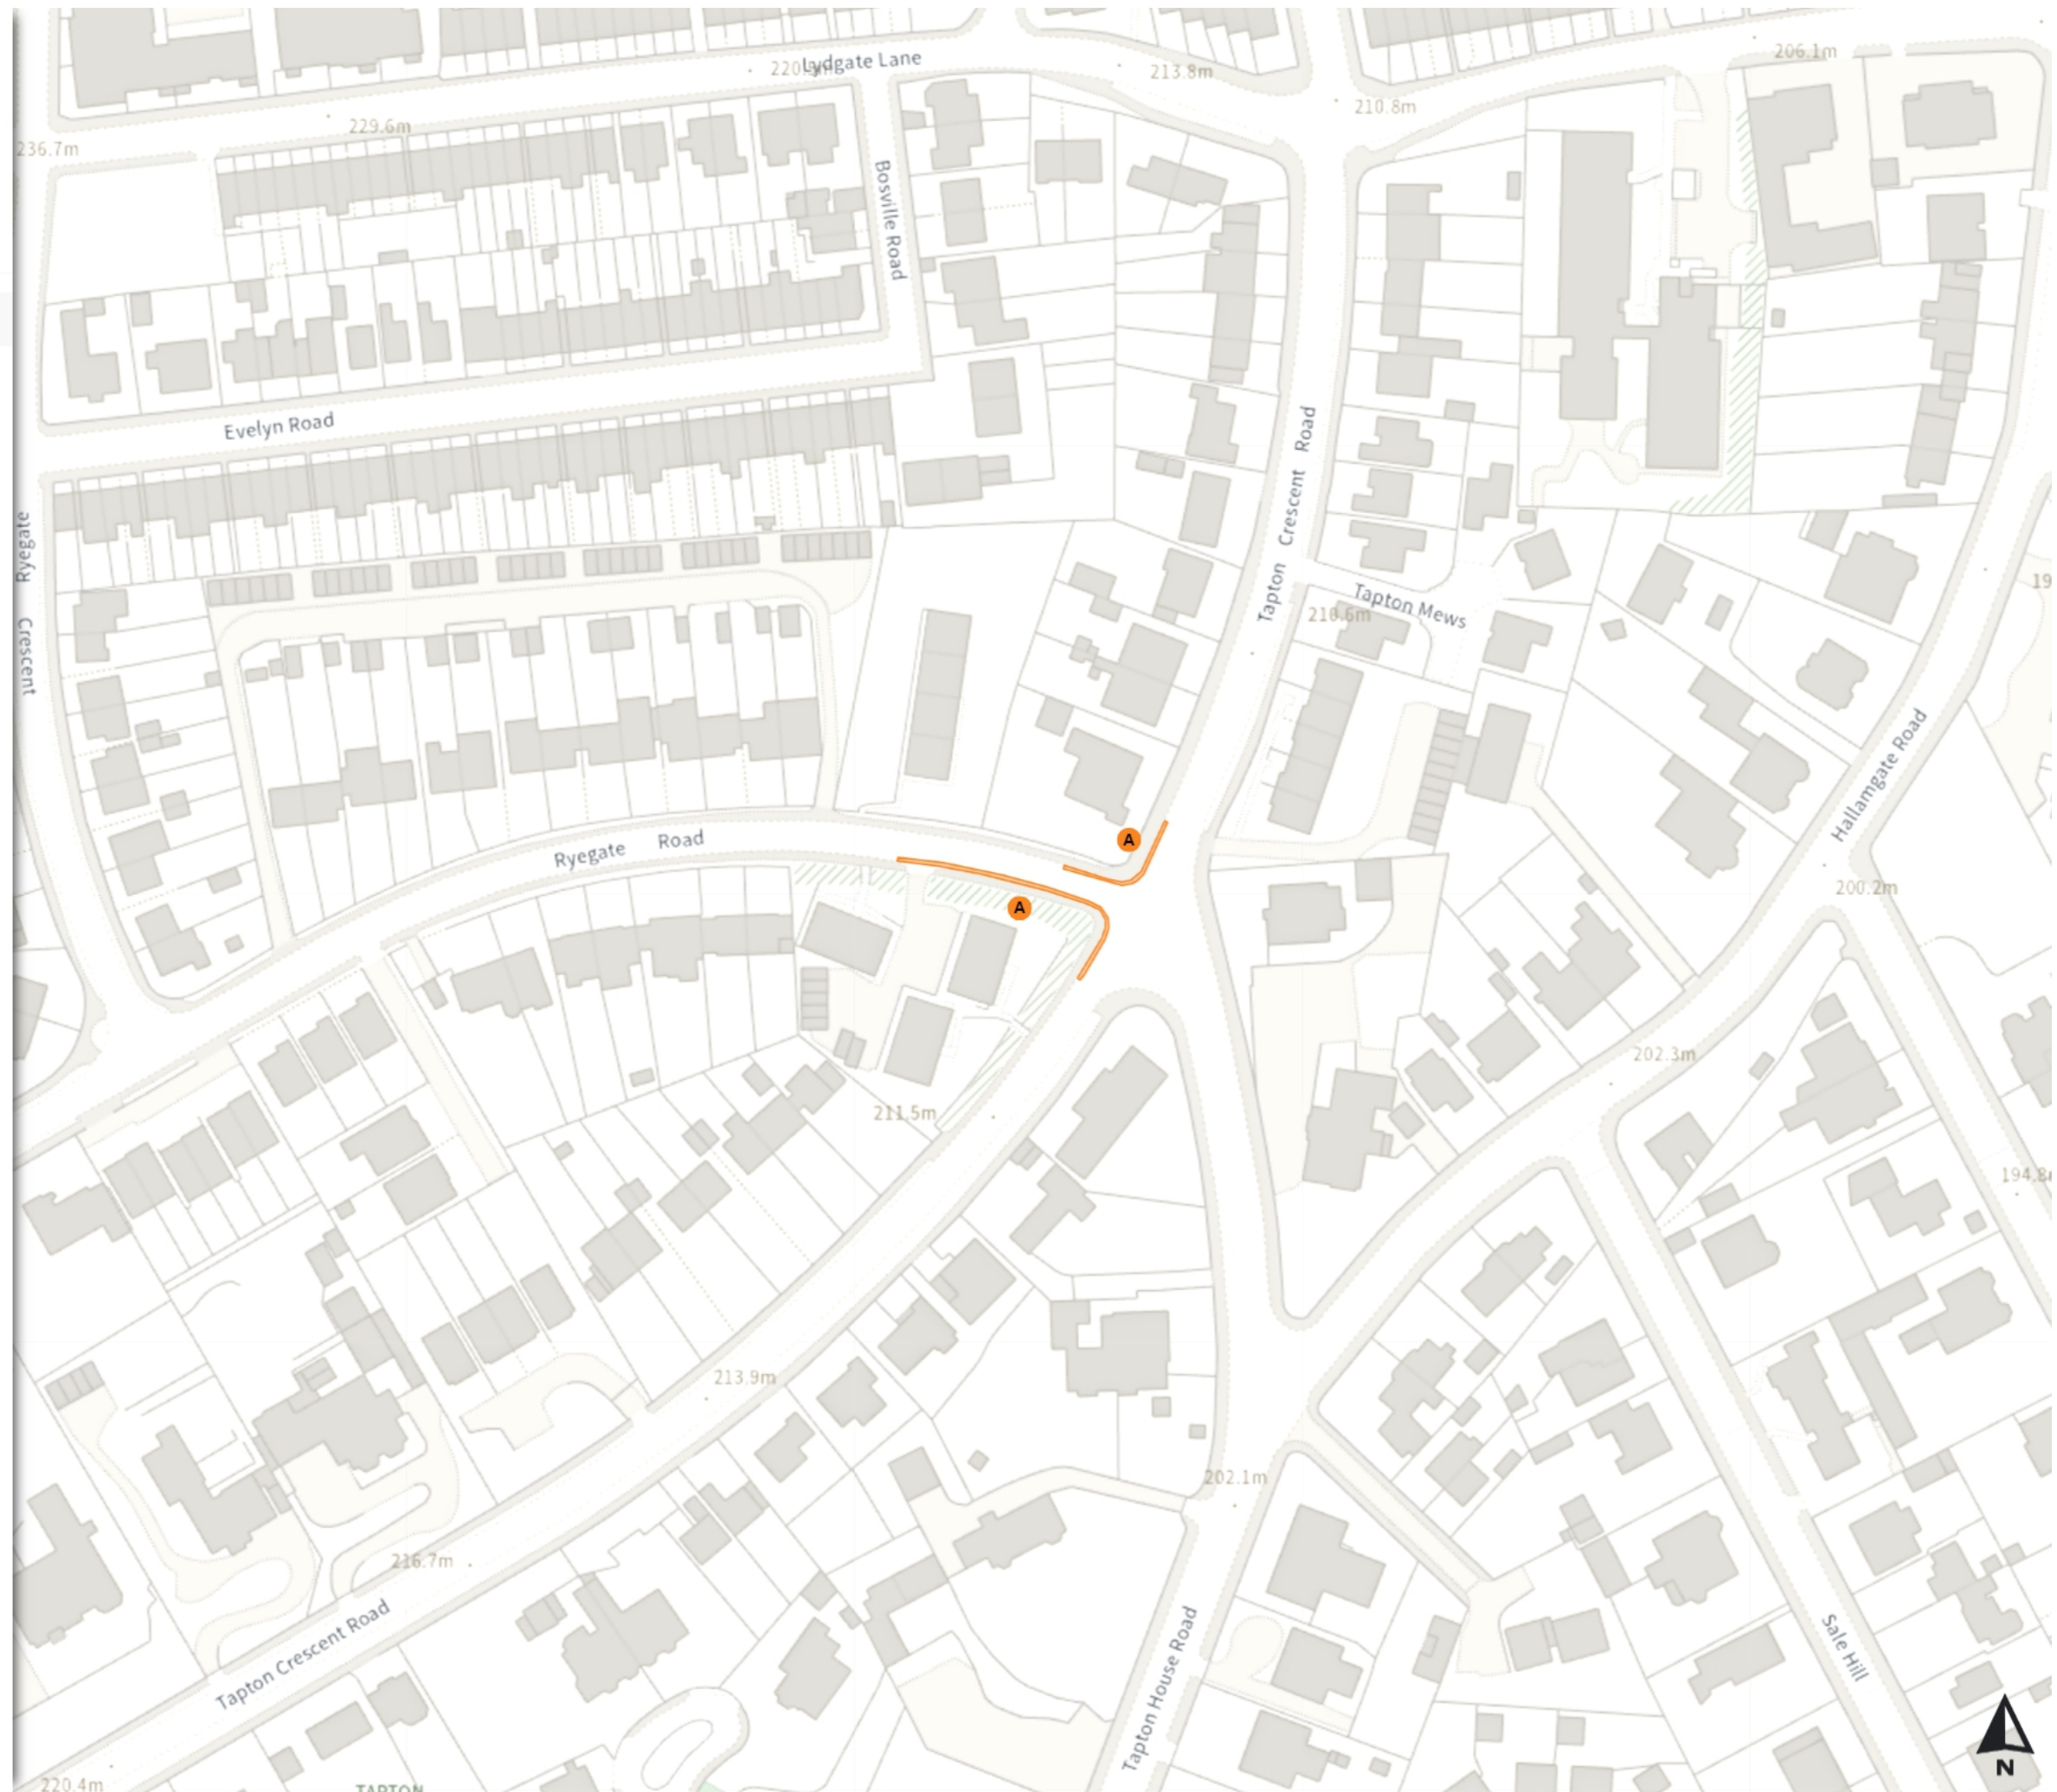

## Map page indicator

Shows current map number against total and indicates if the legend is split over multiple pages eg. 2a, 2b, 2c

Added

- No waiting at any time
- At all times

Scale: 1:1250

North-West: 433135.149, 390618.503  
South-East: 433553.305, 390258.554

© Crown copyright and database rights 2024 Ordnance Survey.  
You are not permitted to copy, sub-license, distribute or sell any of this data to third parties in any form. Licence number 100018816

## Added

No waiting at any time

At all times

0 20 40 60m

Scale: 1:1250

North-West: 432570.688, 387222.402  
South-East: 432989.097, 386862.144

© Crown copyright and database rights 2024 Ordnance Survey.

You are not permitted to copy, sub-license, distribute or sell any of this data to third parties in any form. Licence number 100018816