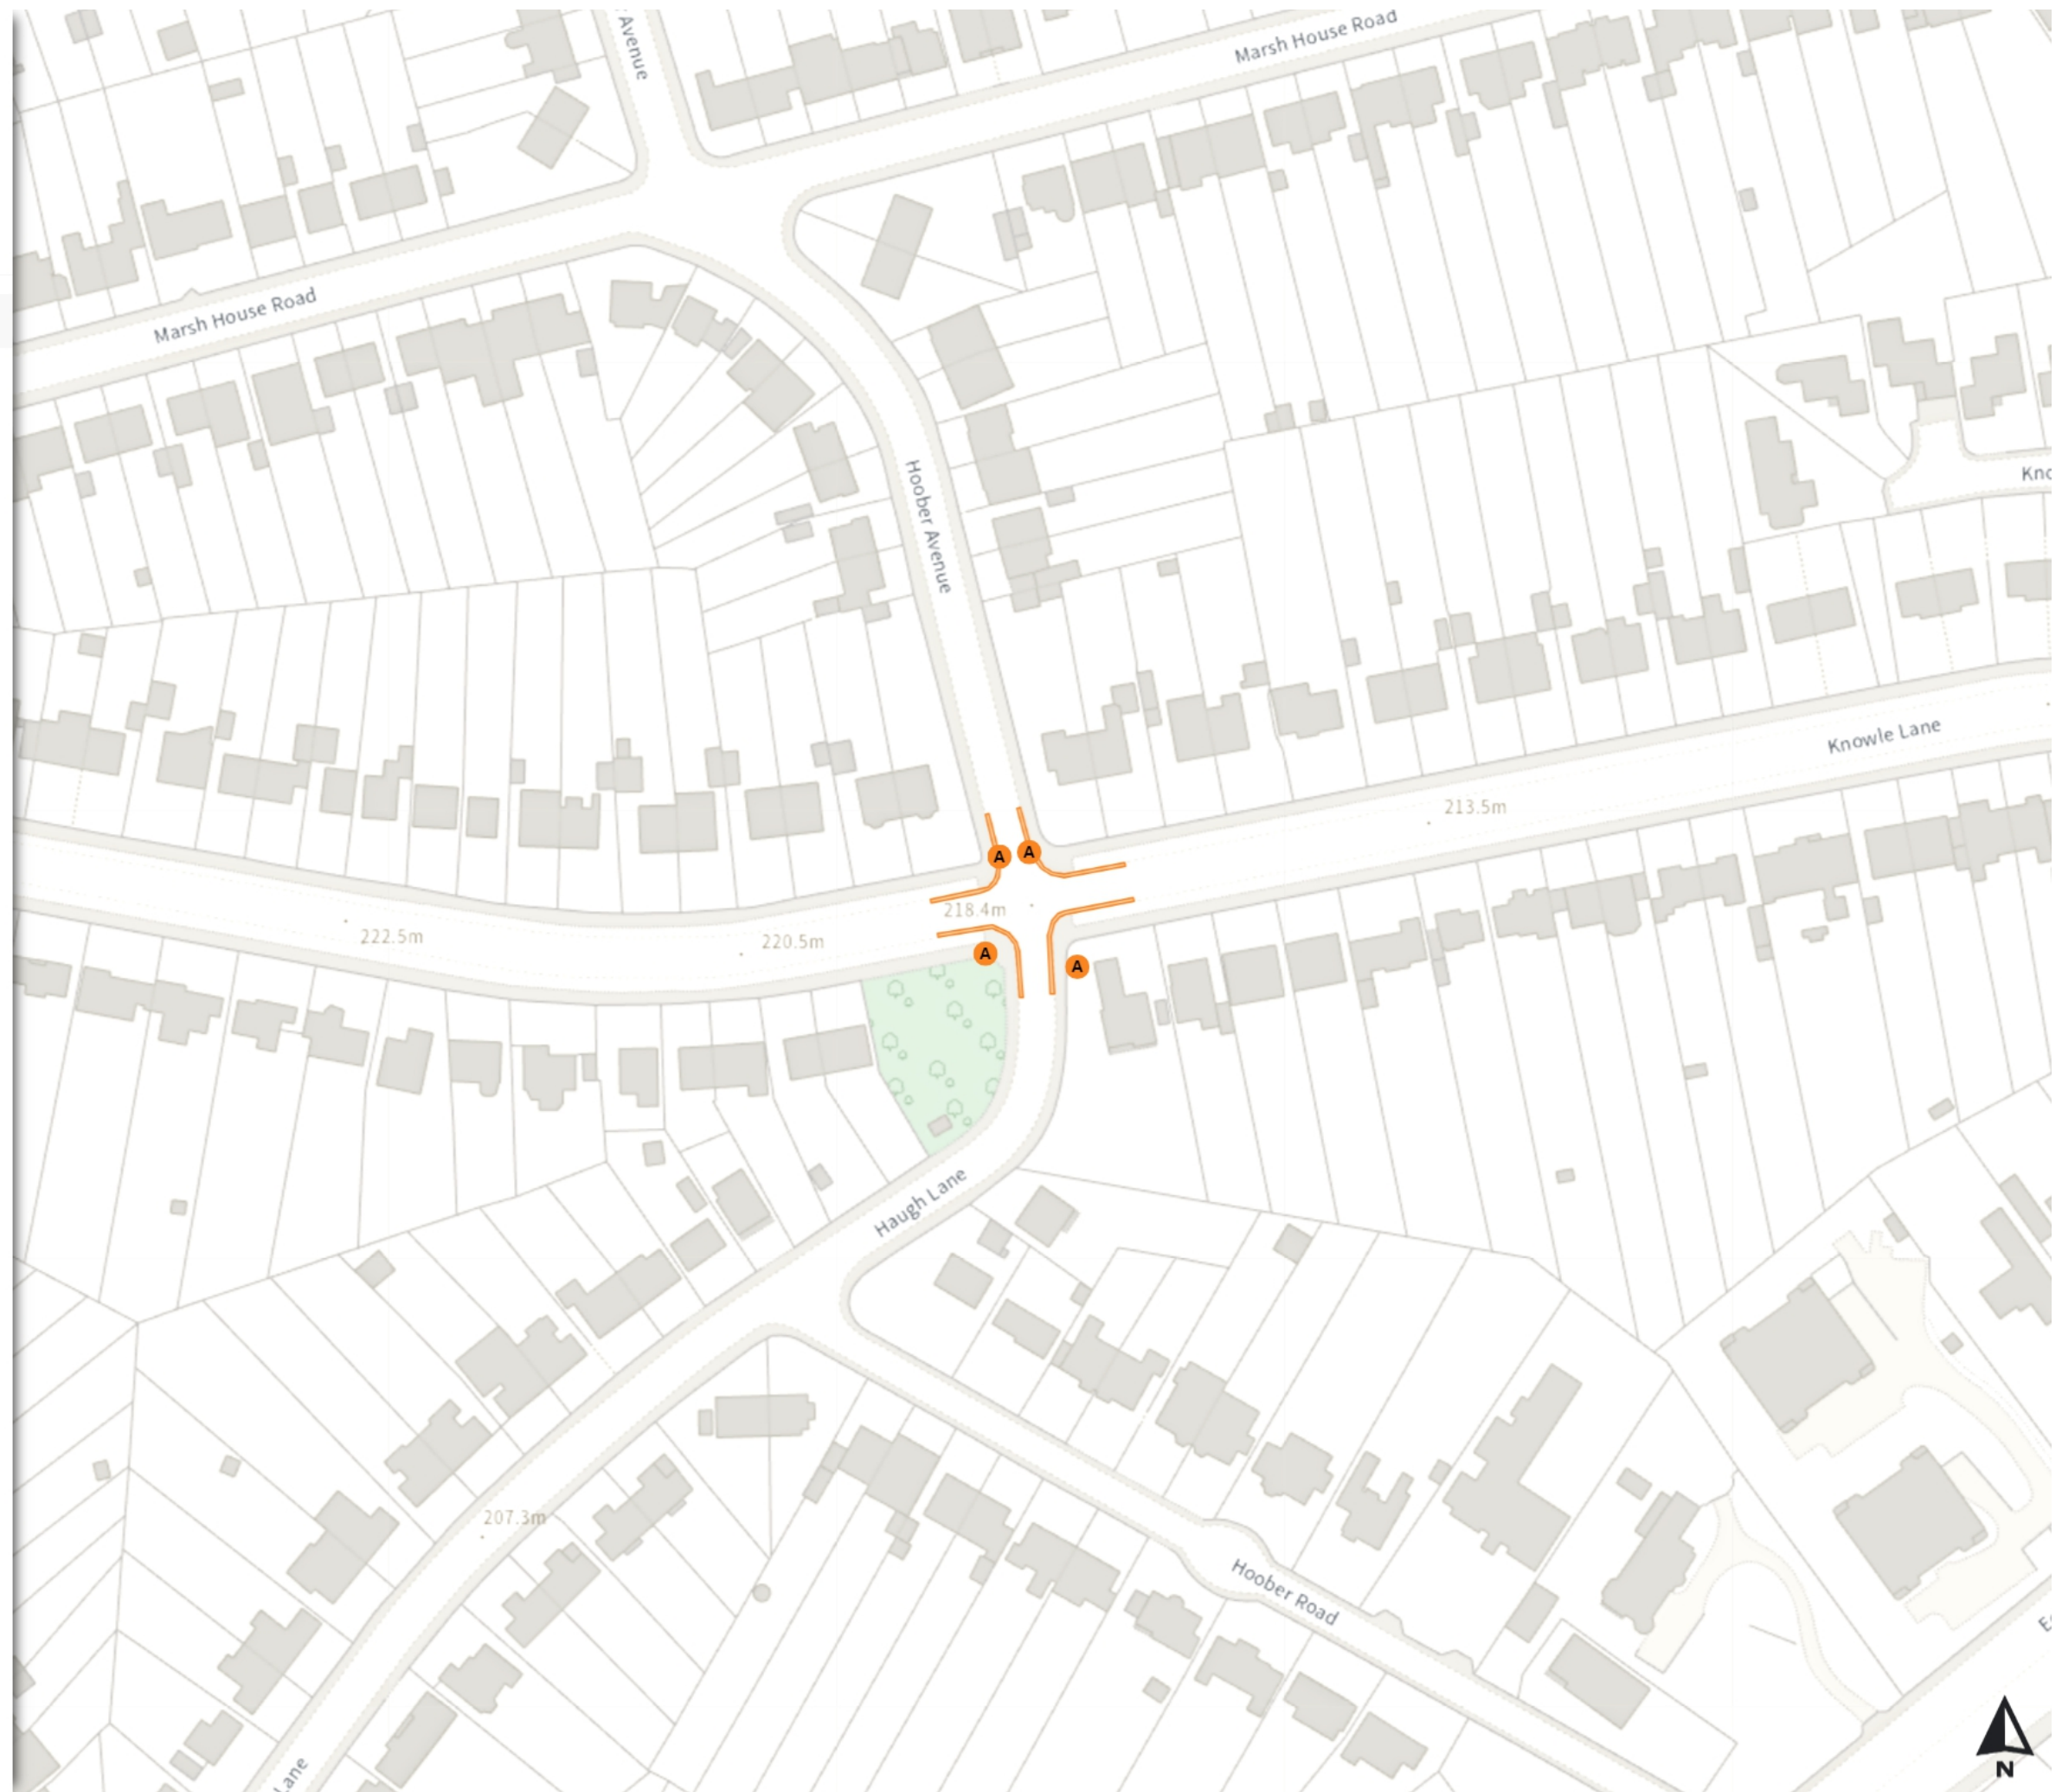

## Map page indicator

Shows current map number against total and indicates if the legend is split over multiple pages eg. 2a, 2b, 2c

## Added

No waiting at any time

At all times

Scale: 1:1250

North-West: 431861.836, 384465.282  
South-East: 432280.432, 384104.751

© Crown copyright and database rights 2024 Ordnance Survey.  
You are not permitted to copy, sub-license, distribute or sell any of this data to third parties in any form. Licence number 100018816

## Added

No waiting at any time

At all times

0 20 40 60m

Scale: 1:1250

North-West: 435154.776, 382853.493  
South-East: 435573.765, 382493.127

© Crown copyright and database rights 2024 Ordnance Survey.  
You are not permitted to copy, sub-license, distribute or sell any of this data to third parties in any form. Licence number 100018816