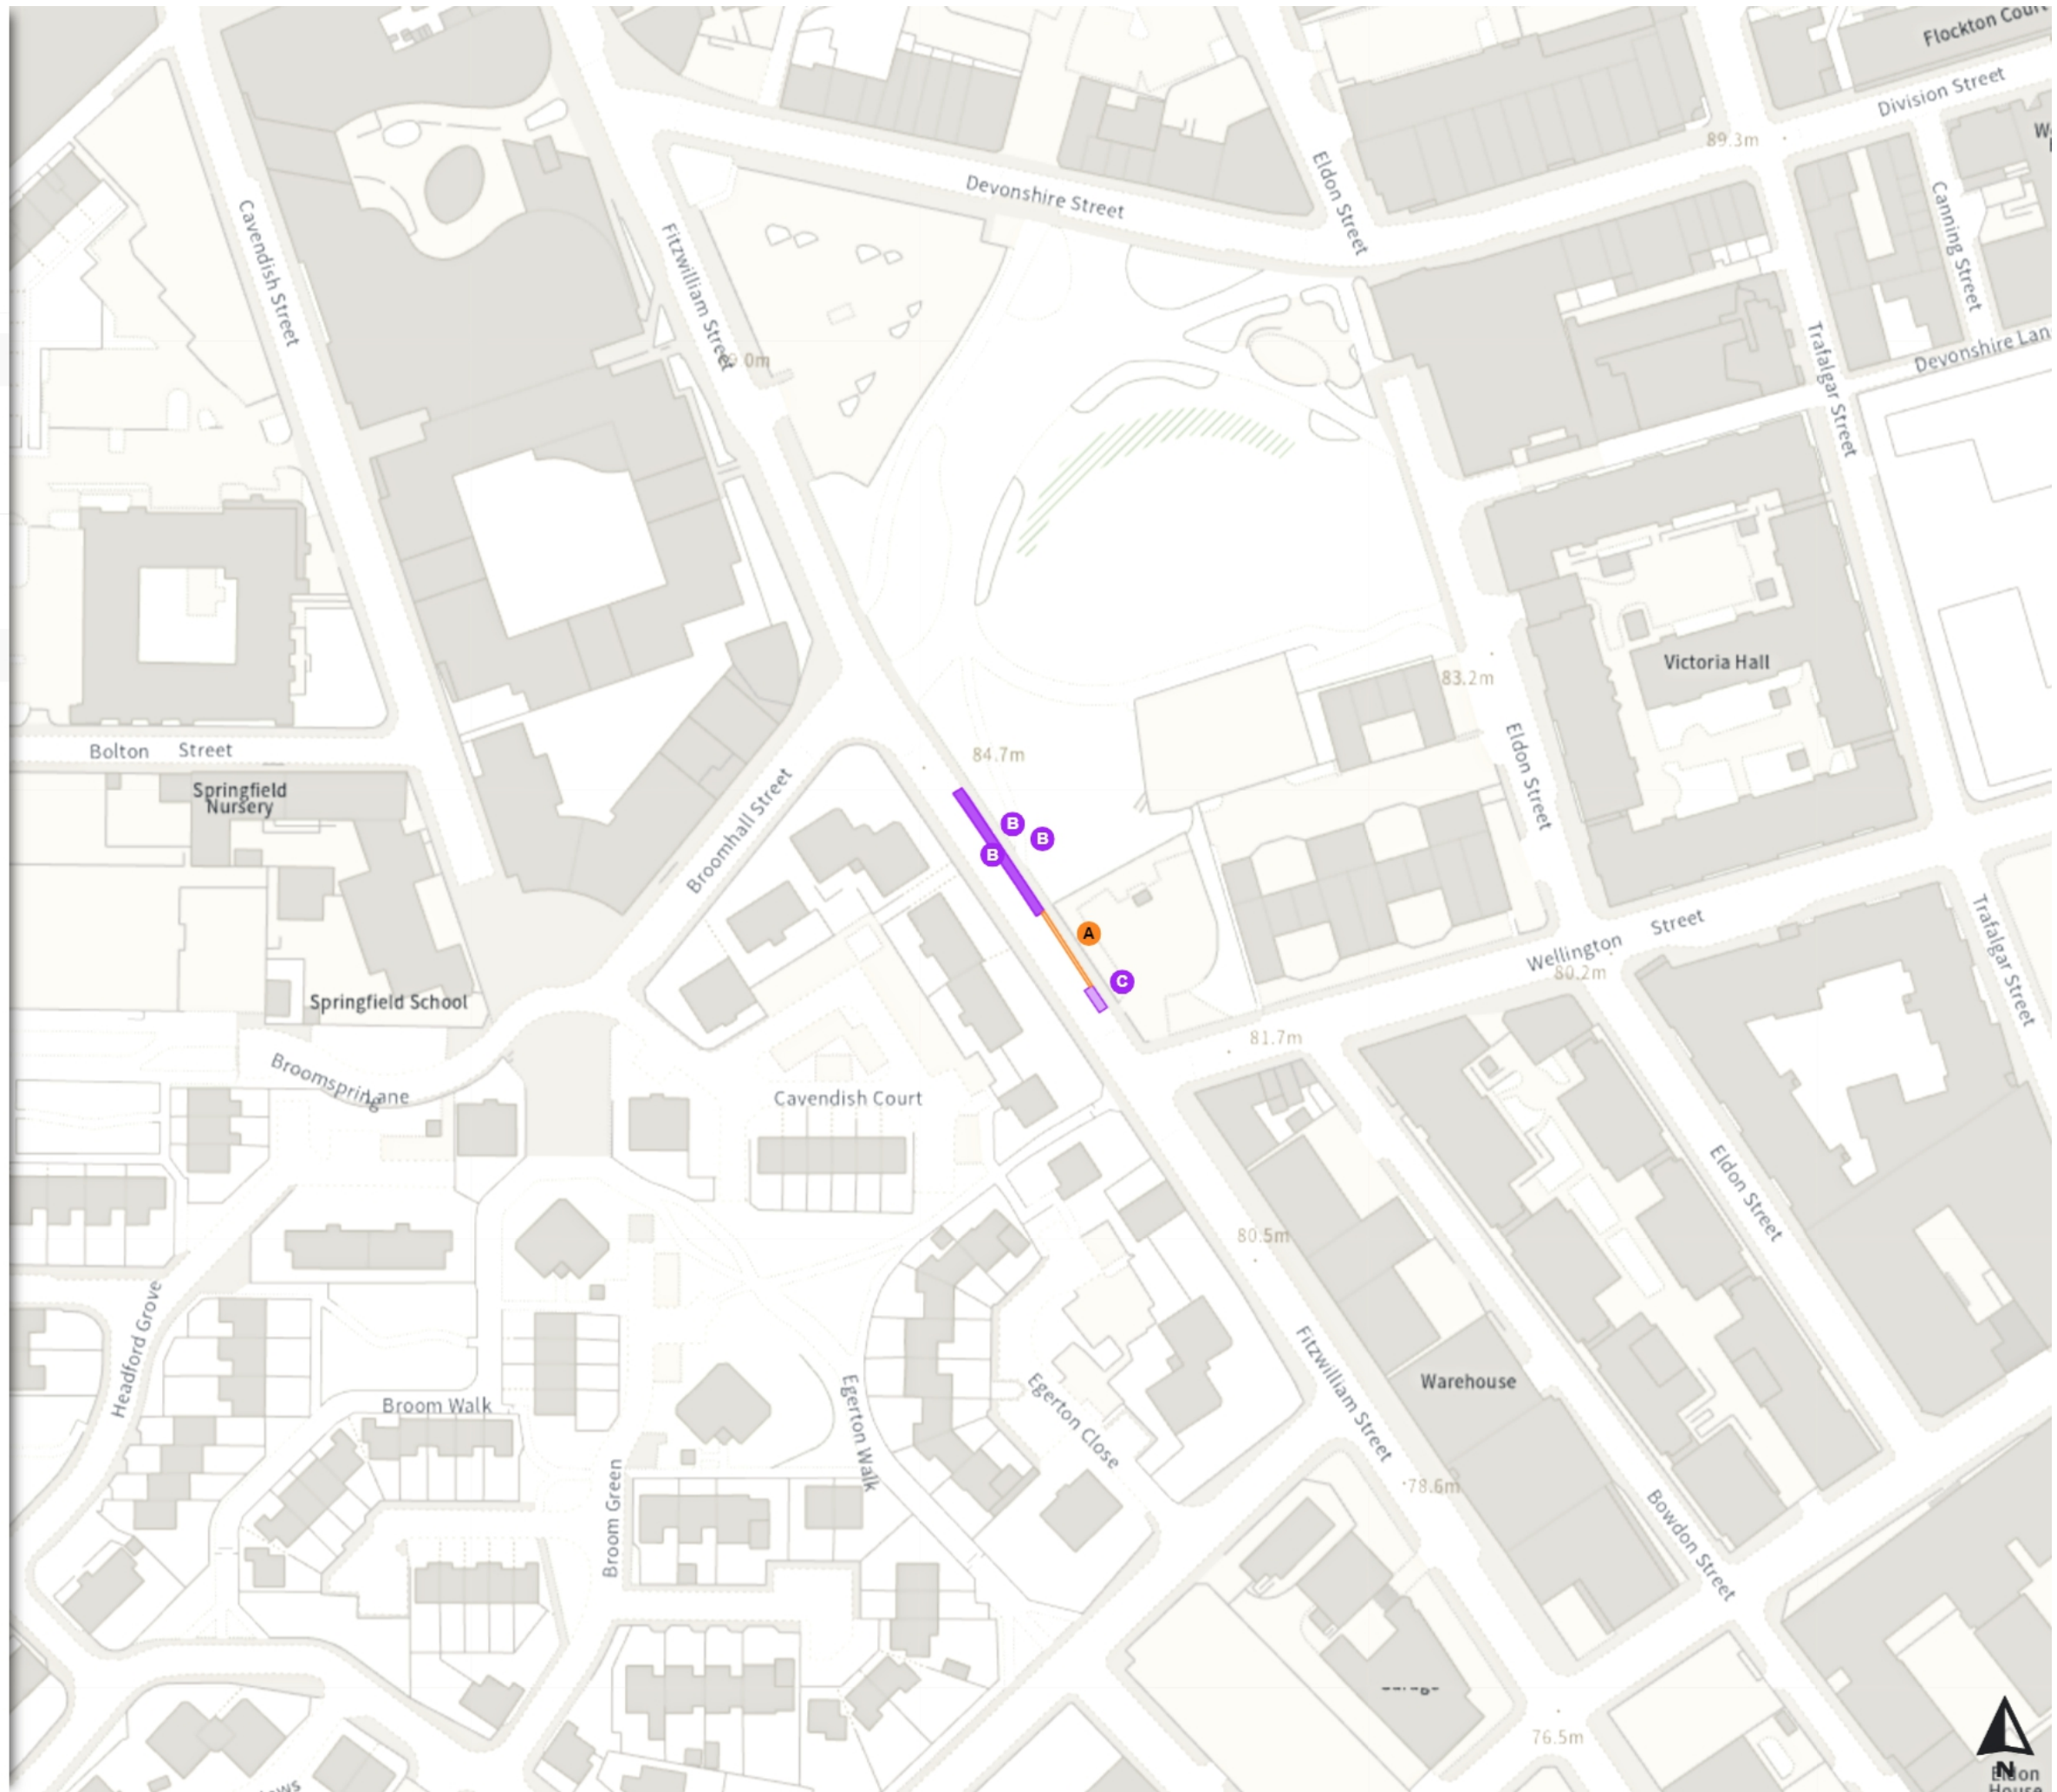

TRO 11 Fitzwilliam Street and Gilpin Lane

Map 2 of 2

Added

No waiting at any time

At all times

Paid-for parking place

08:00-20:30

Modified

Paid-for parking place

08:00-20:30

0 20 40 60m

Scale: 1:1250

North-West: 434567.48, 387124.149
South-East: 434986.052, 386764.058

© Crown copyright and database rights 2024 Ordnance Survey.

You are not permitted to copy, sub-license, distribute or sell any of this data to third parties in any form. Licence number 100018816

Non House