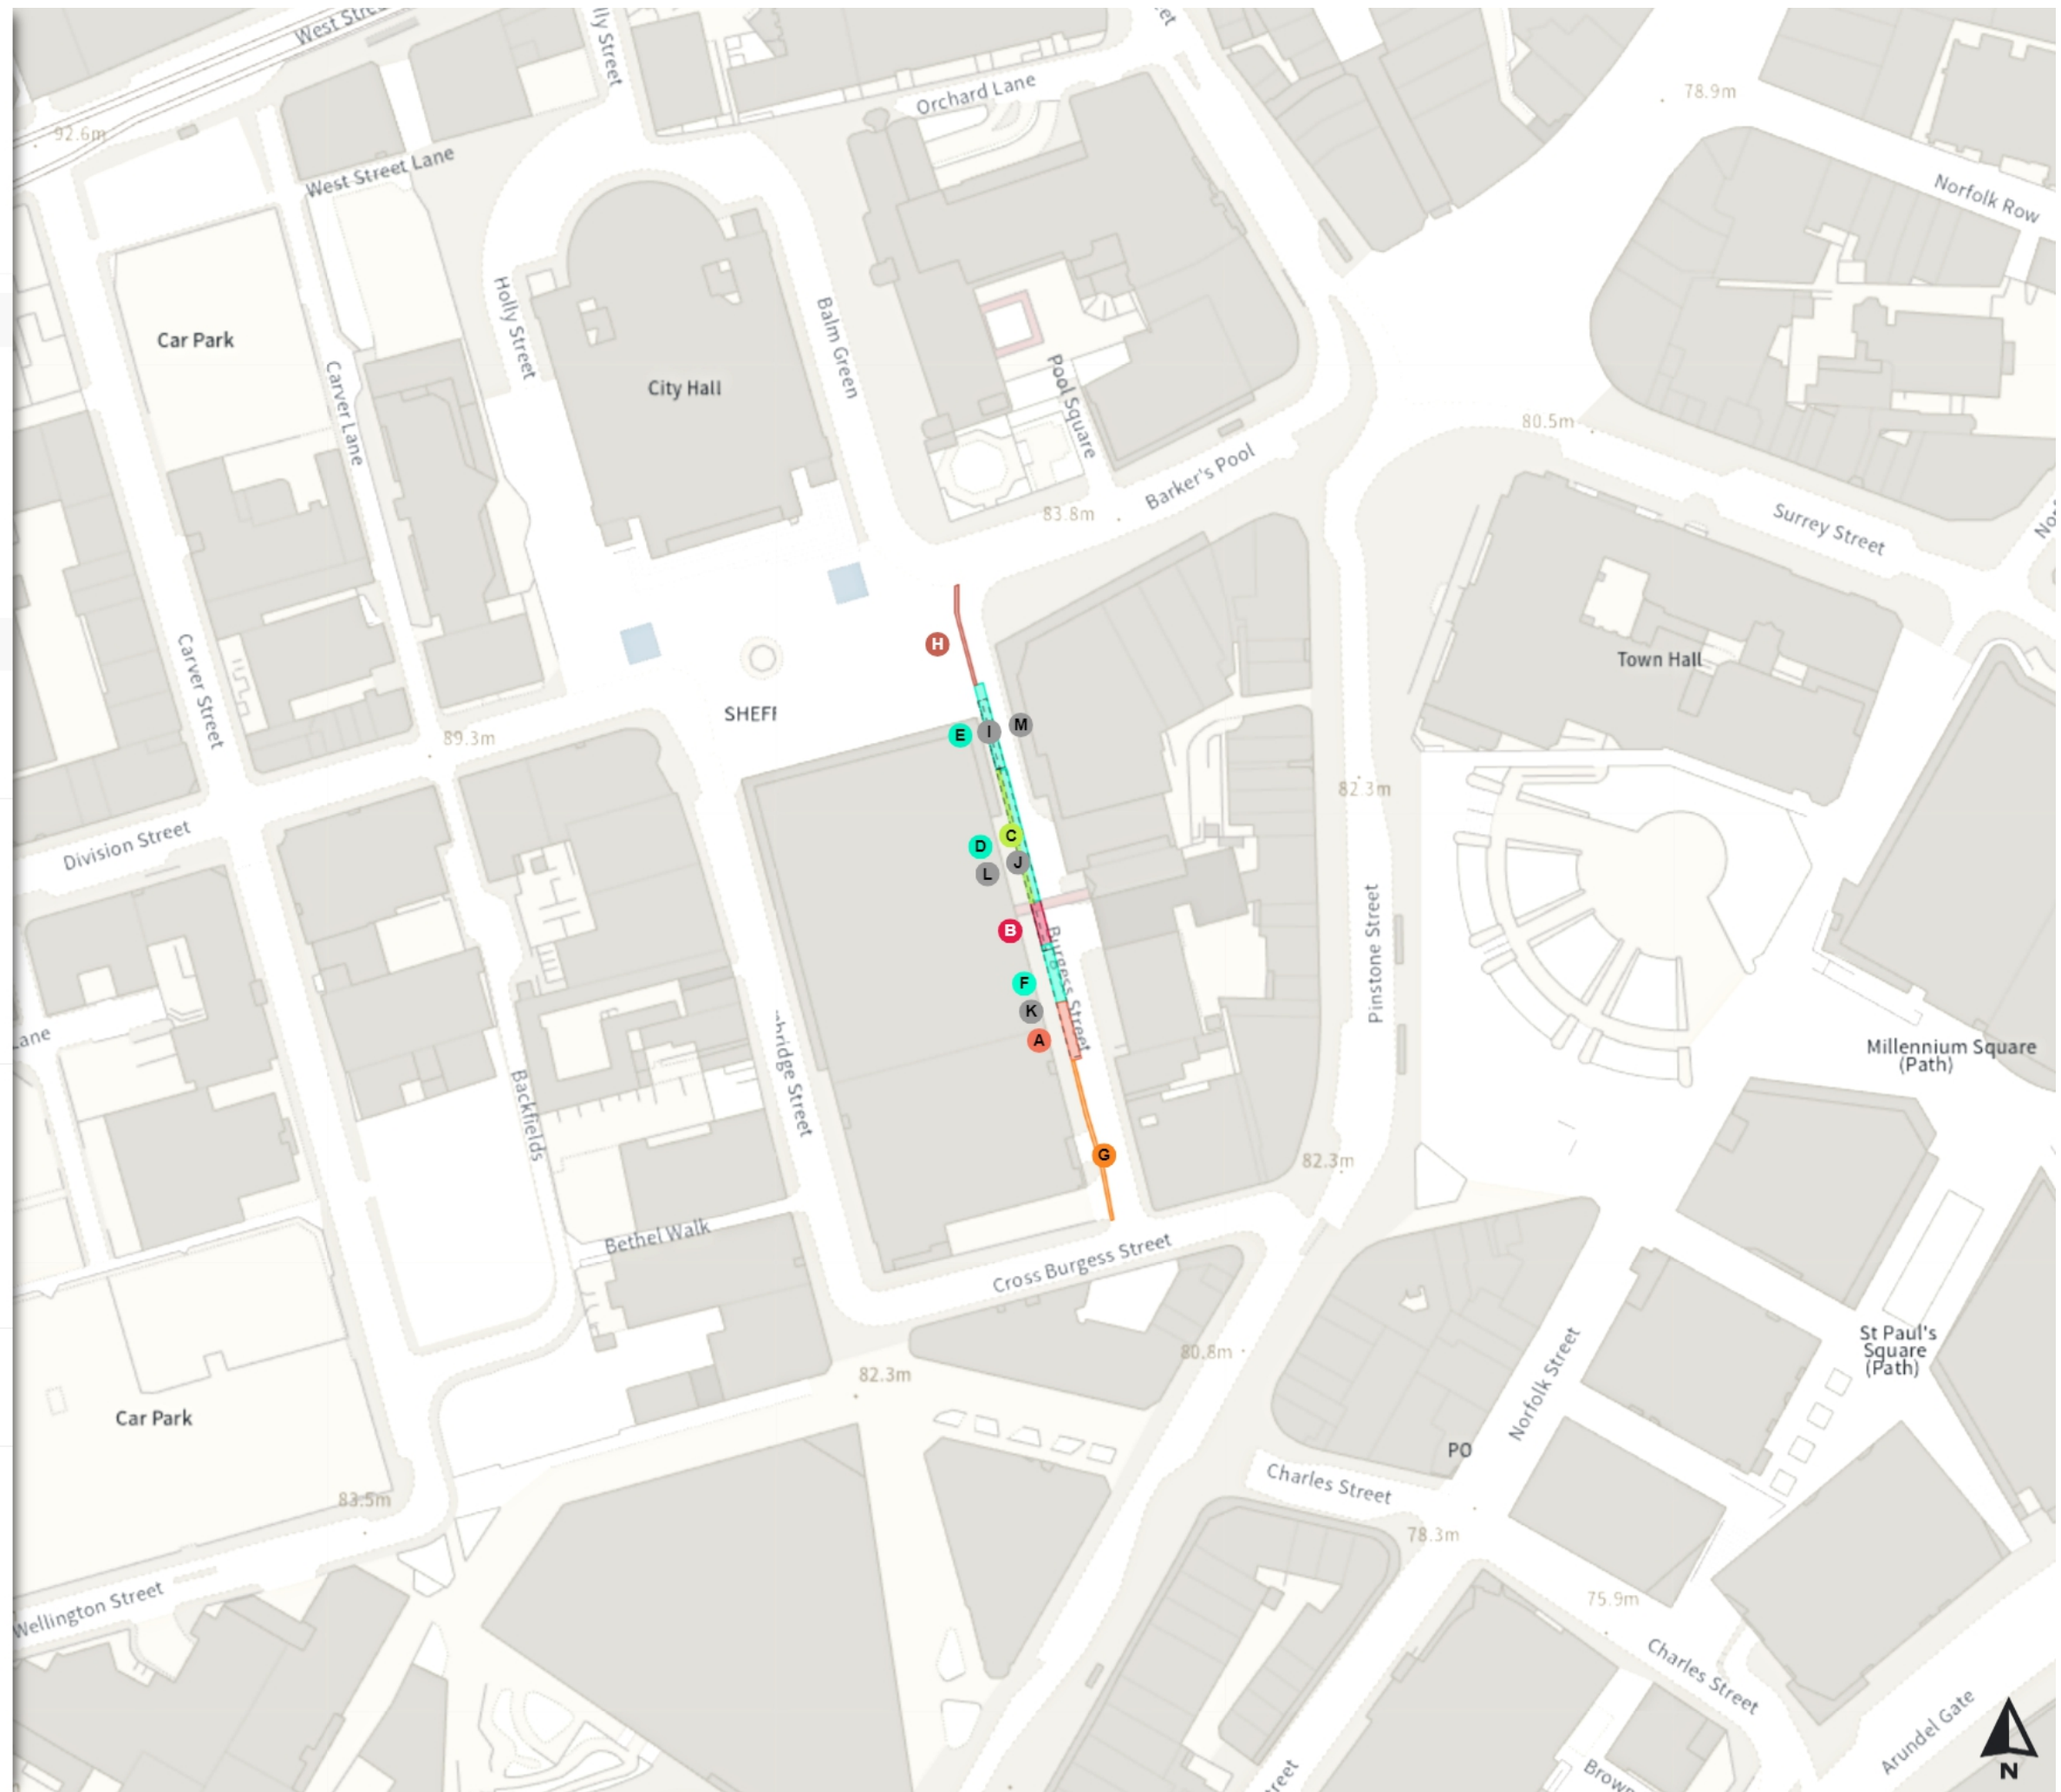

## Removed

- No waiting at any time  
I At all times
- Shared  
J No waiting at any time  
At all times
- J No loading  
Mon-Sat 08:00-18:30
- Shared  
K Paid-for parking place  
08:00-18:30
- K Taxi stopping area  
18:30-00:00 00:00-06:00
- Taxi stopping area  
L 18:30-00:00 00:00-06:00

Scale: 1:1250

North-West: 435052.846, 387314.421  
South-East: 435471.438, 386954.386

© Crown copyright and database rights 2024 Ordnance Survey.  
You are not permitted to copy, sub-license, distribute or sell any of this data to third parties in any form. Licence number 100018816

# Burgess Street - ETO1

Map 1c of 1

Removed

Taxi stopping area

At all times

Scale: 1:1250

North-West: 435052.846, 387314.421  
South-East: 435471.438, 386954.386

© Crown copyright and database rights 2024 Ordnance Survey.  
You are not permitted to copy, sub-license, distribute or sell any of this data to third parties in any form. Licence number 100018816