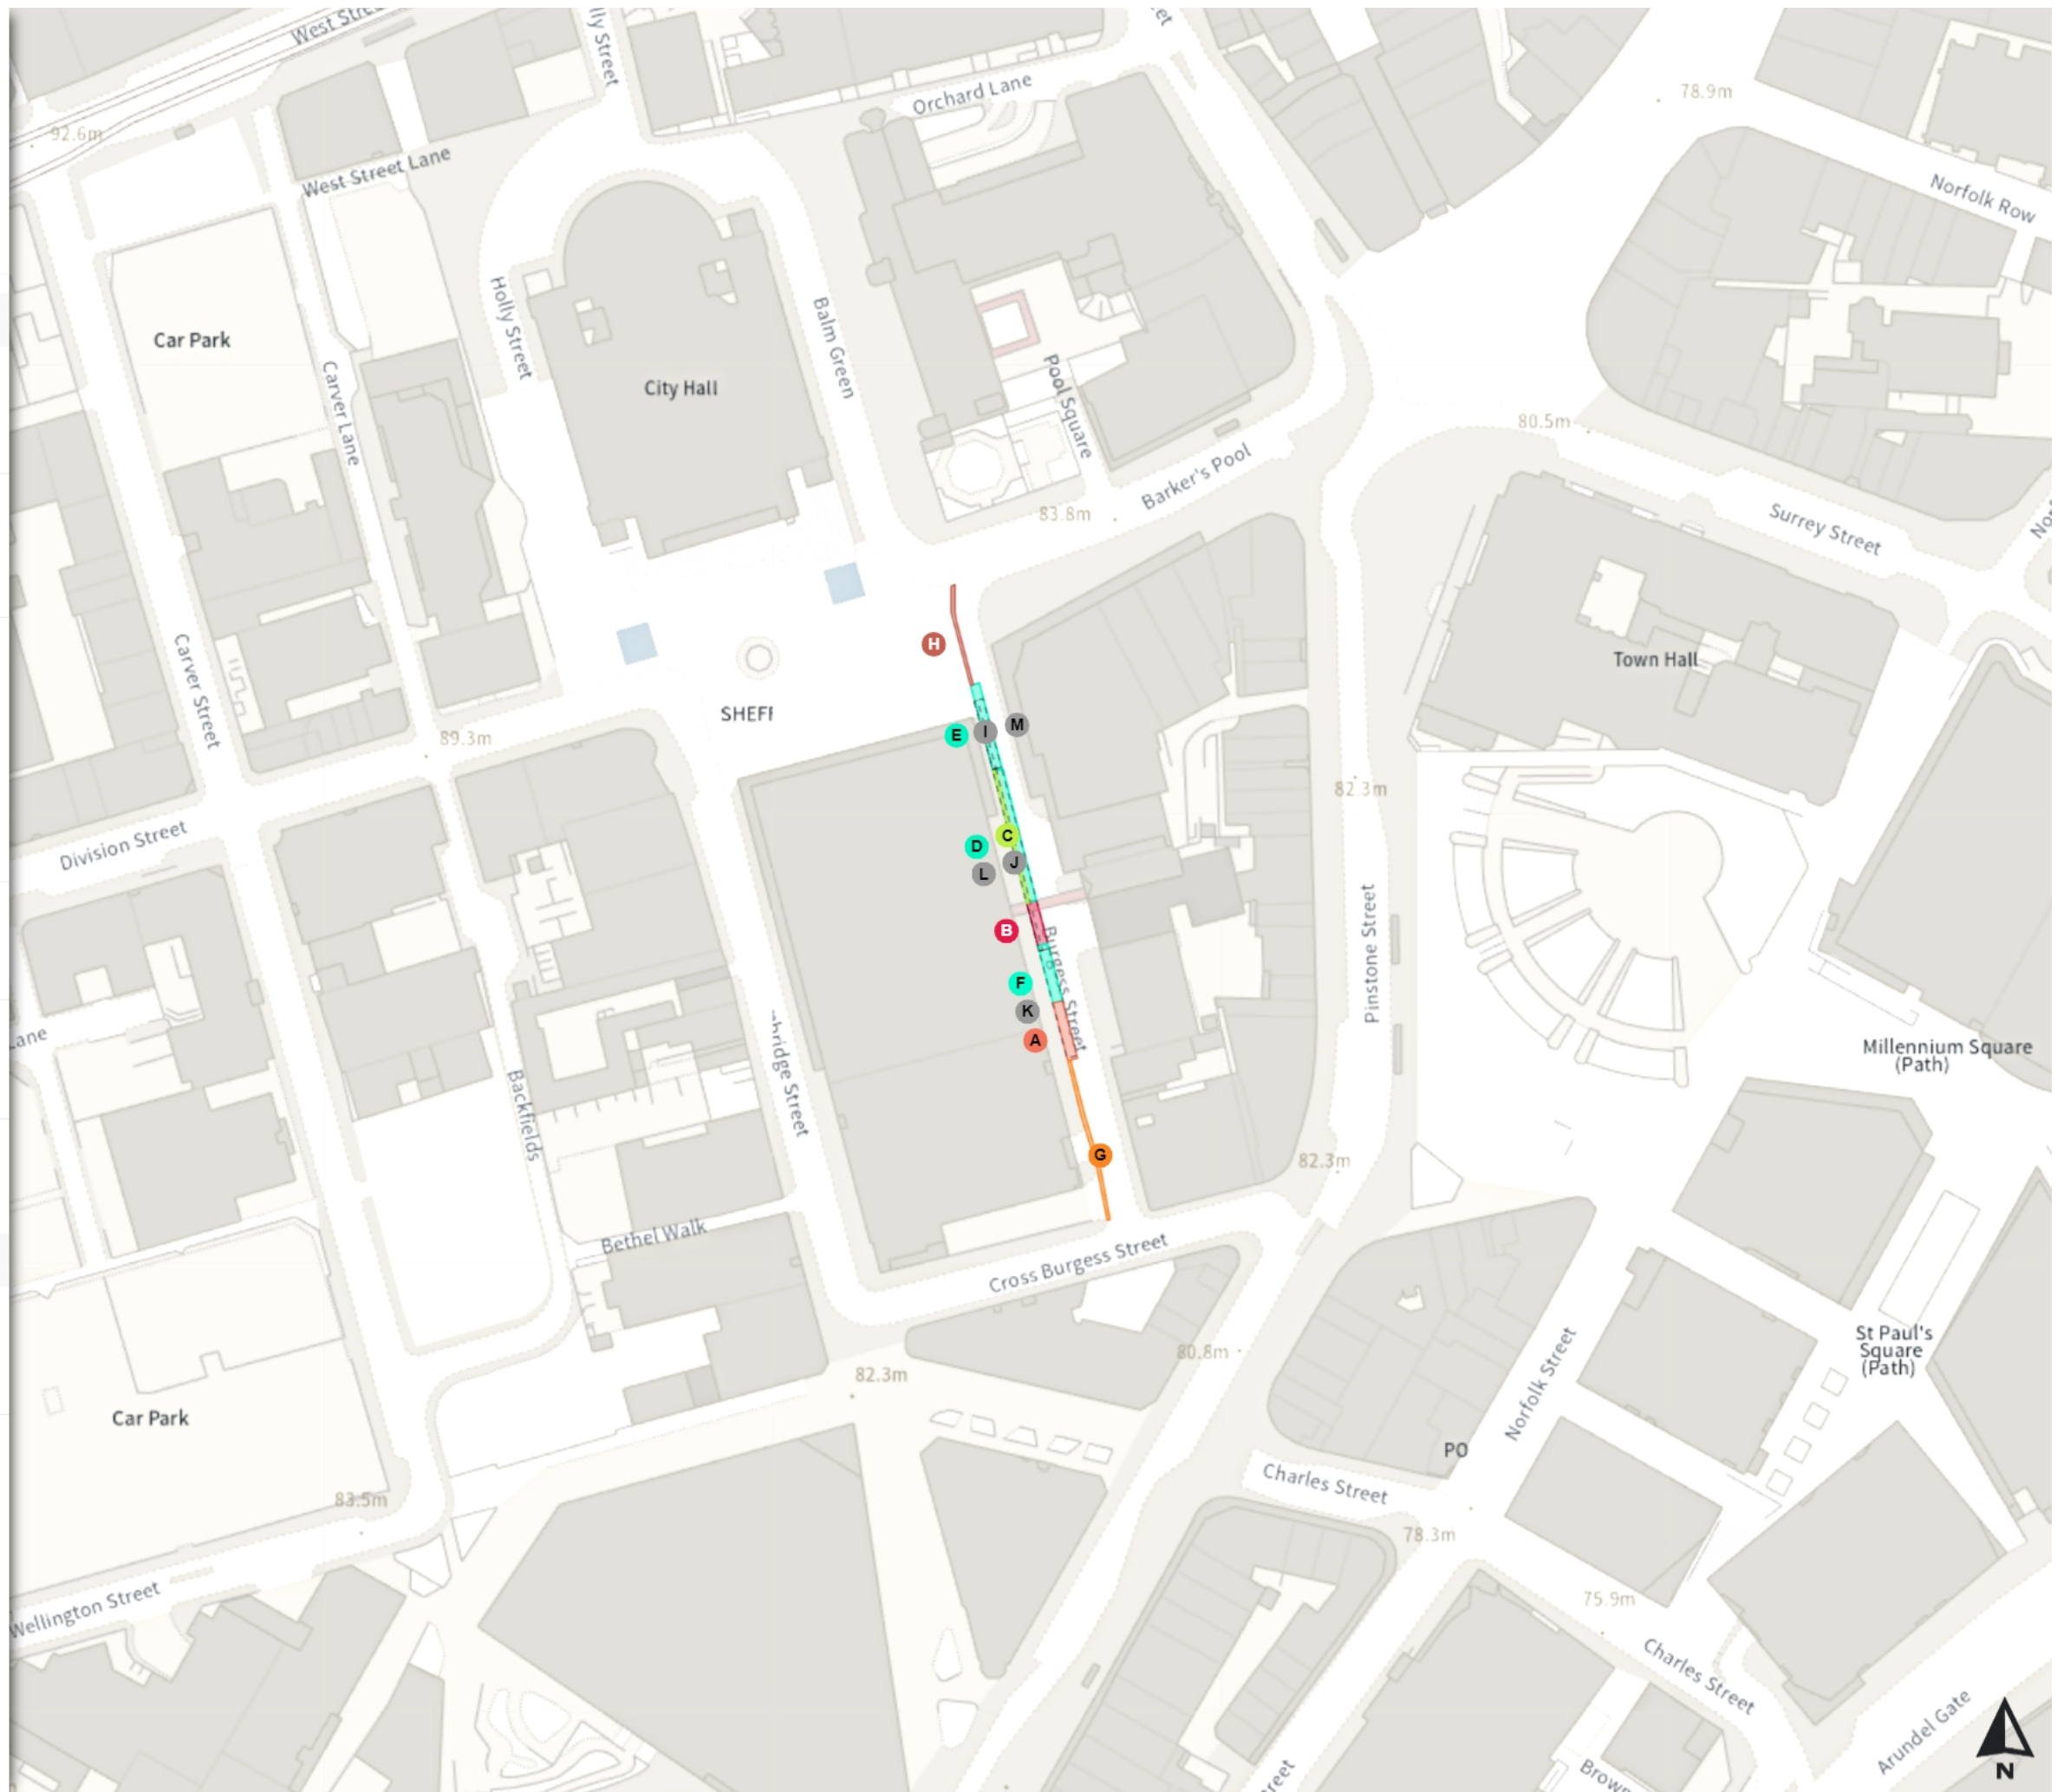

## Map page indicator

Shows current map number against total and indicates if the legend is split over multiple pages eg. 2a, 2b, 2c

## Modified

- No waiting at any time
- H At all times

Scale: 1:1250

North-West: 435052.846, 387314.421  
 South-East: 435471.438, 386954.386

© Crown copyright and database rights 2024 Ordnance Survey.  
 You are not permitted to copy, sub-license, distribute or sell any of this data to third parties in any form. Licence number 100018816

# Burgess Street - ETO1

Map 1b of 1

# Burgess Street - ETO1

Map 1c of 1

Removed

Taxi stopping area

At all times

Scale: 1:1250

North-West: 435052.846, 387314.421  
South-East: 435471.438, 386954.386

© Crown copyright and database rights 2024 Ordnance Survey.  
You are not permitted to copy, sub-license, distribute or sell any of this data to third parties in any form. Licence number 100018816