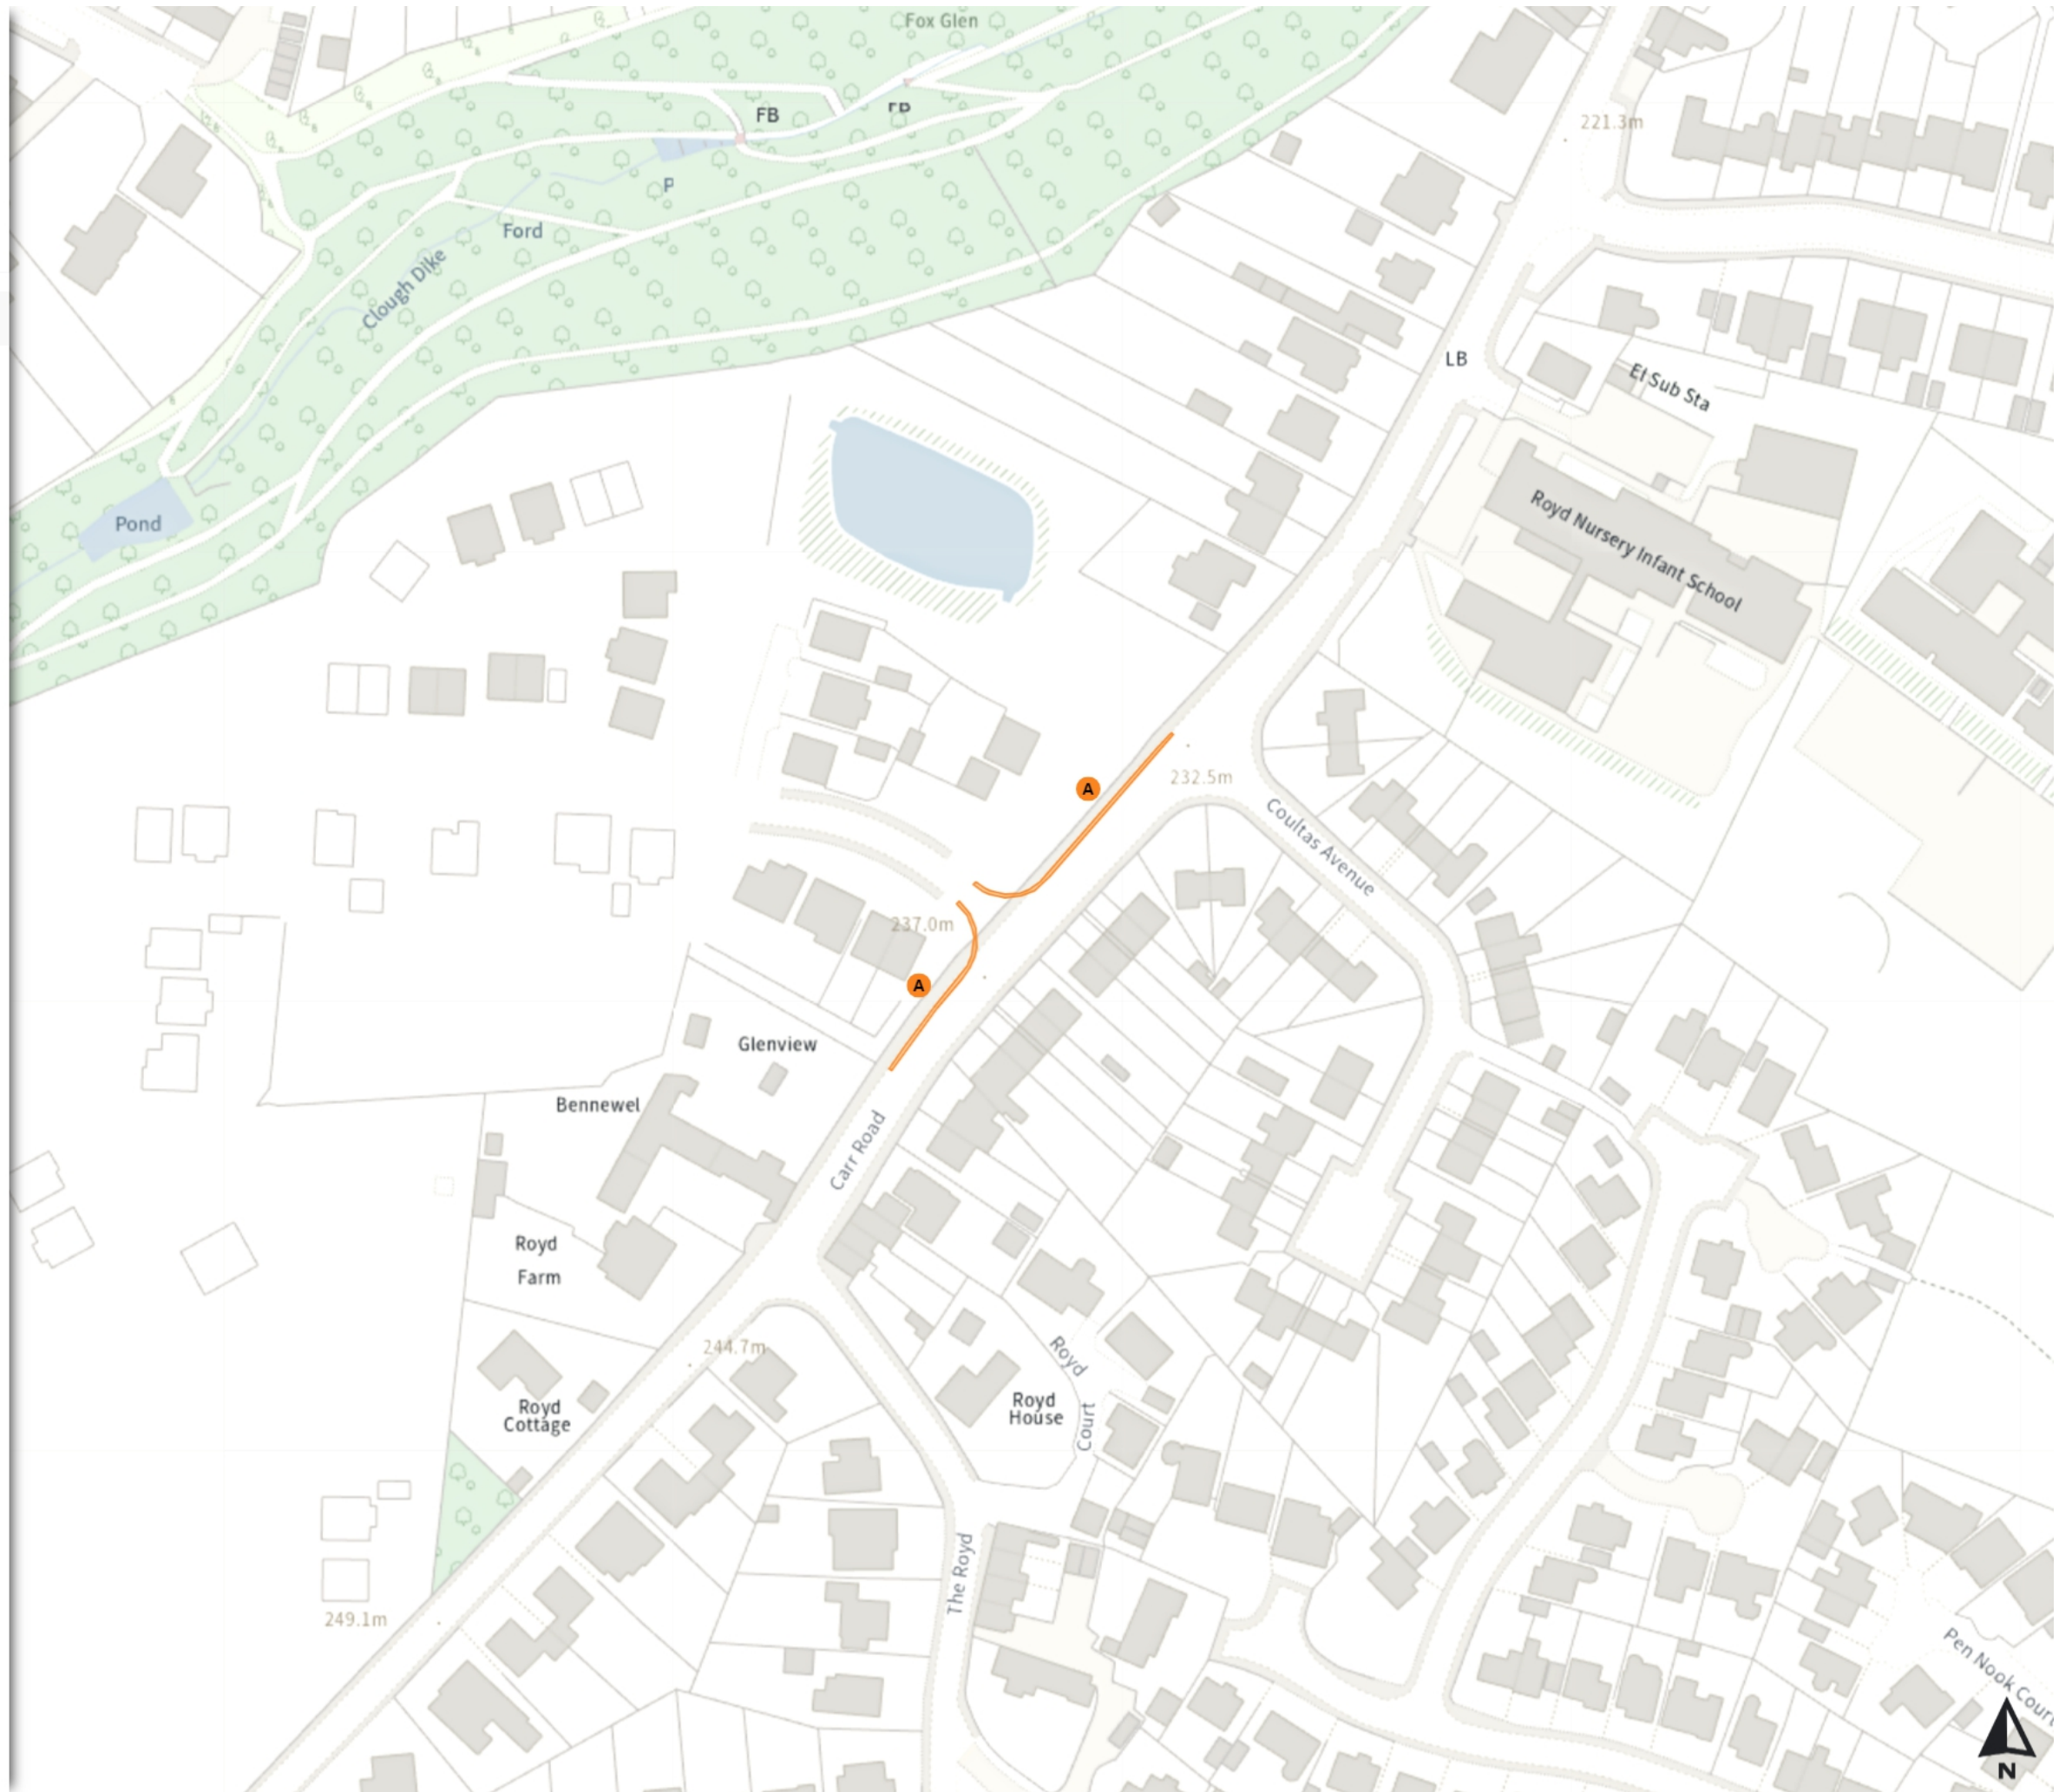

## Map page indicator

Shows current map number against total and indicates if the legend is split over multiple pages eg. 2a, 2b, 2c

# TRO 1 Carr Rd

Map 1 of 1

## Added

- No waiting at any time
- At all times

Scale: 1:1250

North-West: 427704.543, 397682.214  
South-East: 428121.665, 397322.331

© Crown copyright and database rights 2024 Ordnance Survey.  
You are not permitted to copy, sub-license, distribute or sell any of this data to third parties in any form. Licence number 100018816