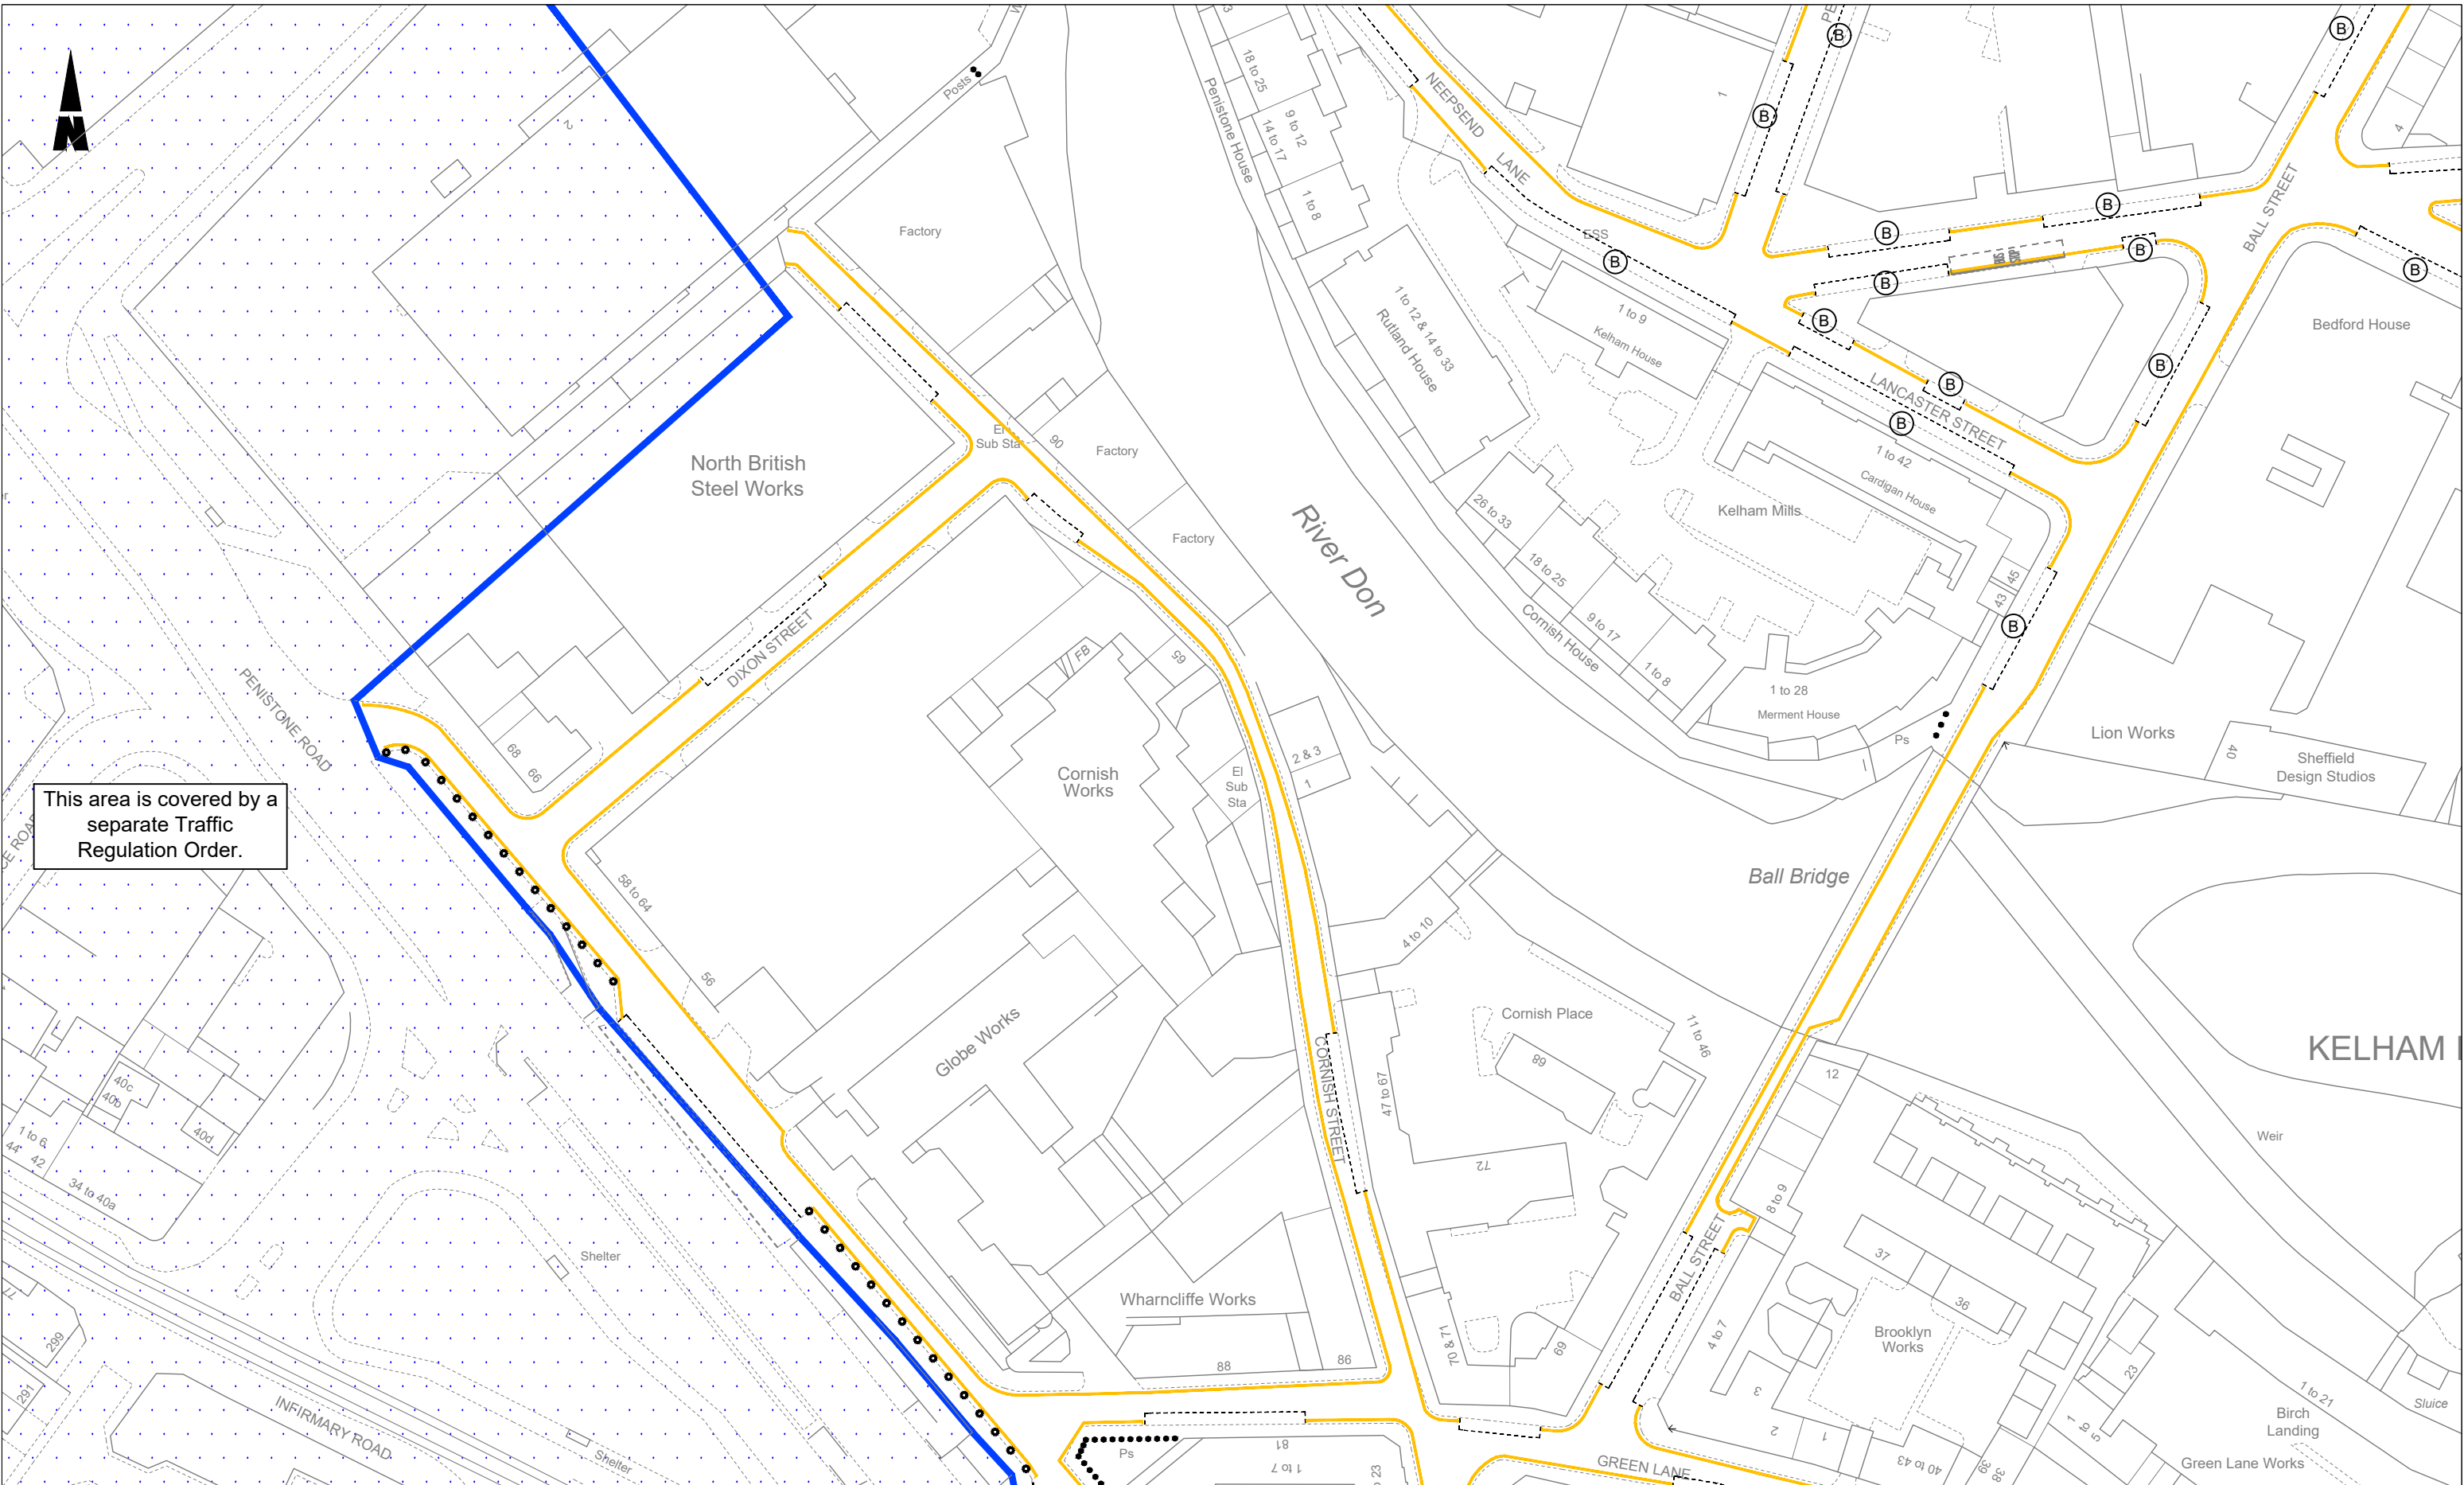

This area is covered by a separate Traffic Regulation Order.

THE SHEFFIELD CITY COUNCIL (KELHAM ISLAND AND NEEPSSEND) (ON STREET PARKING PLACES, LOADING BAYS, PROHIBITION OF WAITING AND LOADING) (MAP SCHEDULE) ORDER 2022 (AMENDMENT NO.) ORDER 2024

© Crown copyright and database rights 2024 OS 100018816.

KN101	
KN201	KN202
KN301	KN302
KN401	KN402

Scale at A3	1:1000
Date Effective	XX/XX/XX
Map Tile	KN301
Revision	1
Status	PROPOSED