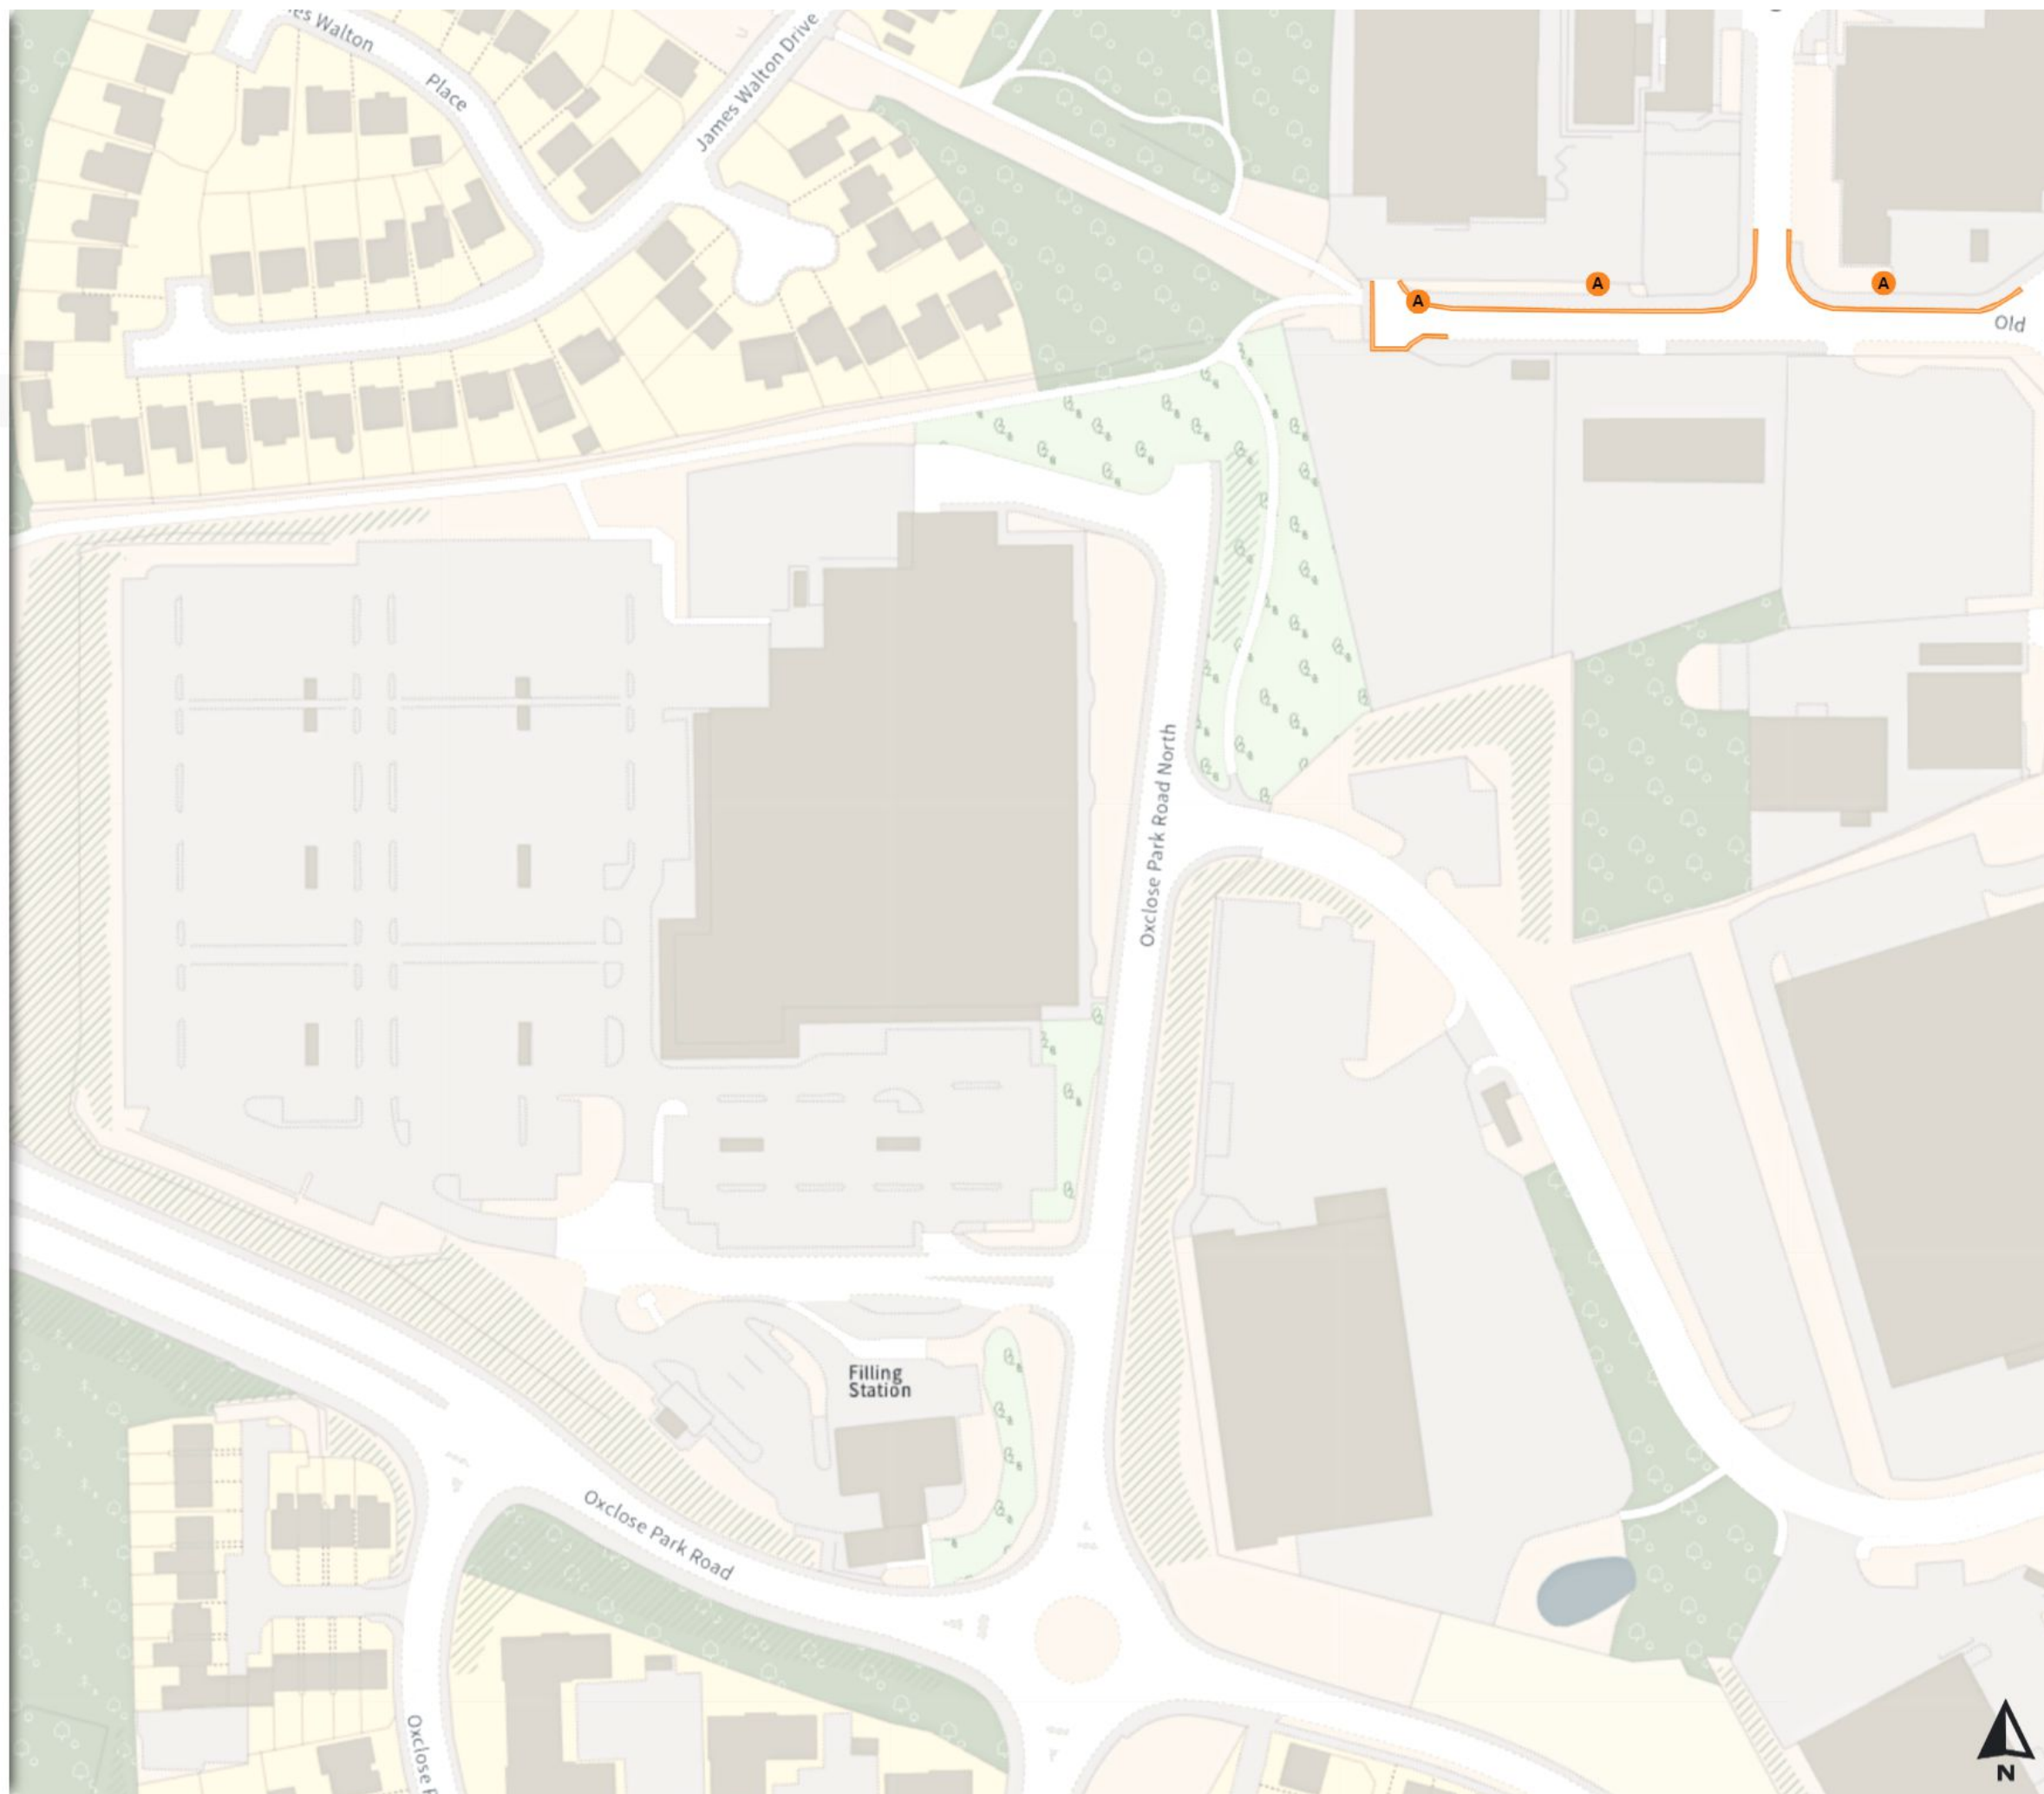

Map 759 of 797 Made 03/04/24

Added

- No waiting at any time
- At all times

Scale: 1:1250

North-West: 443671.709, 381273.207
South-East: 444091.49, 380913.462

© Crown copyright and database rights 2024 Ordnance Survey.
You are not permitted to copy, sub-license, distribute or sell any of this data to third parties in any form. Licence number 100018816