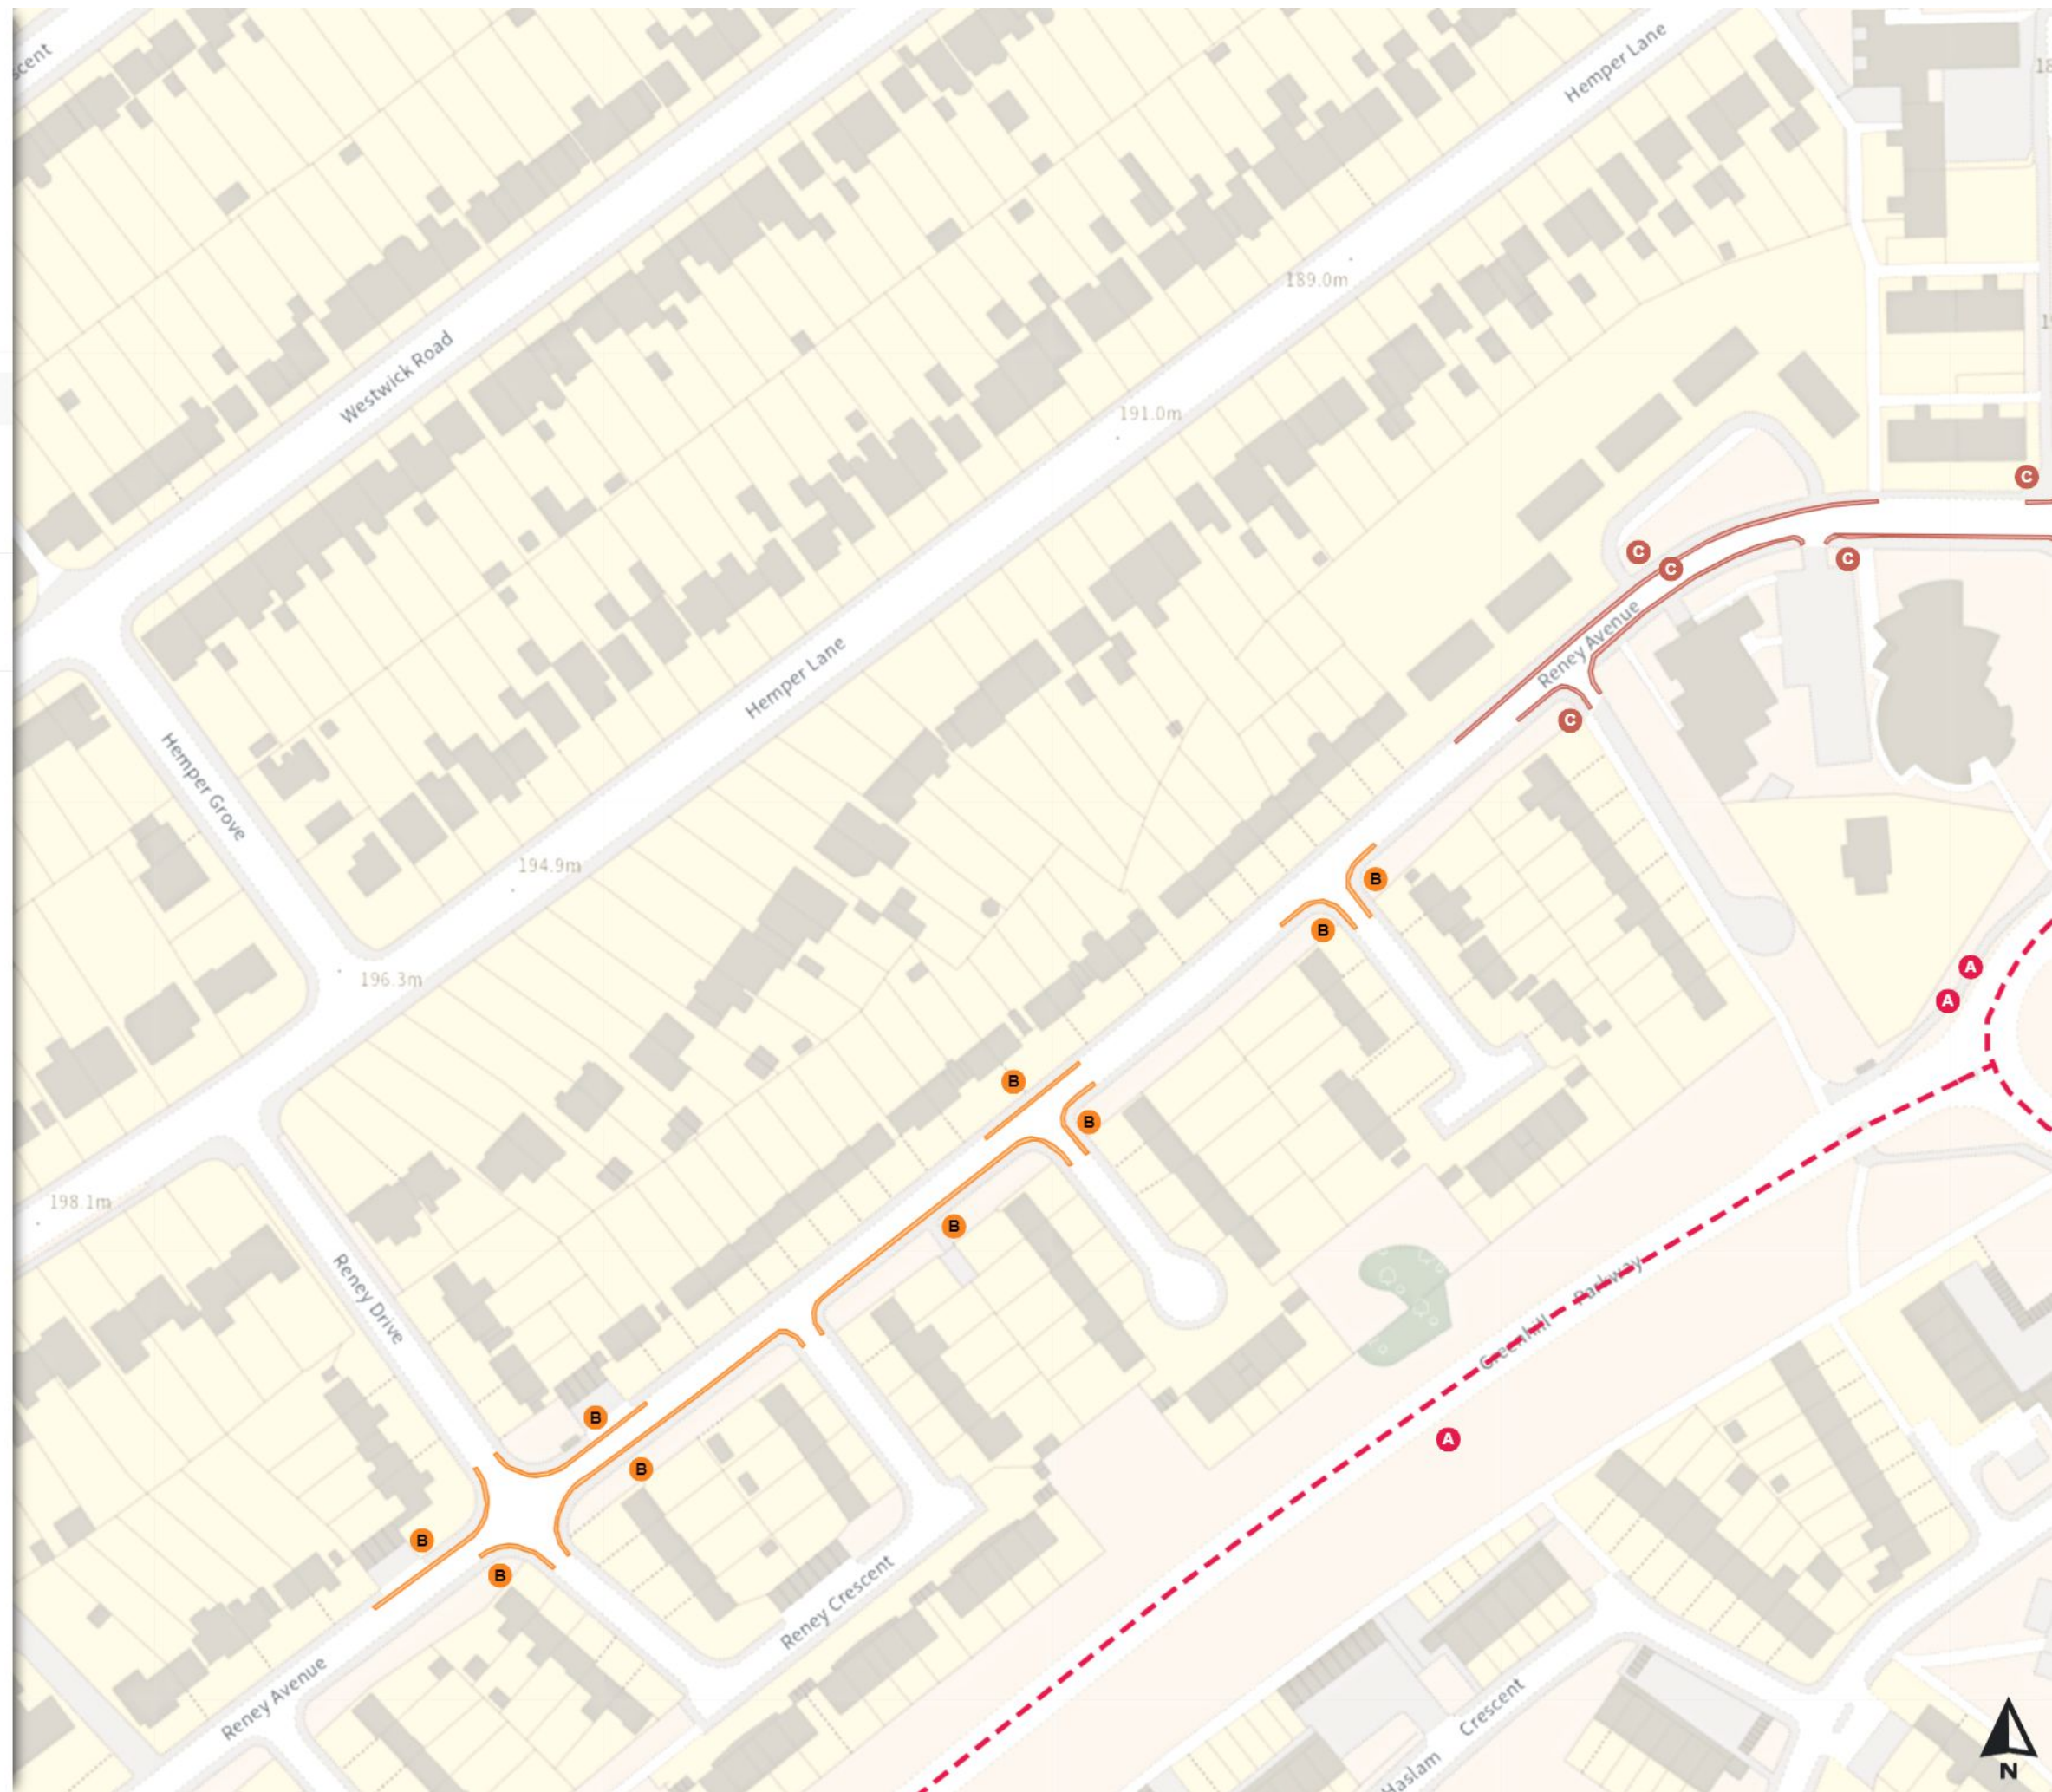

THE SHEFFIELD CITY COUNCIL (STOPPING RESTRICTIONS, WAITING RESTRICTIONS, LOADING RESTRICTIONS & PARKING PLACES) (MAP SCHEDULE) ORDER 2024

Map 751 of 797 Made 03/04/24

Added

- Clearway
- At all times
- No waiting at any time
- At all times
- Shared
- No waiting at any time
- At all times
- No loading at any time
- At all times

Scale: 1:1250

North-West: 433760.992, 381192.799
South-East: 434180.019, 380832.184

© Crown copyright and database rights 2024 Ordnance Survey.
You are not permitted to copy, sub-license, distribute or sell any of this data to third parties in any form. Licence number 100018816