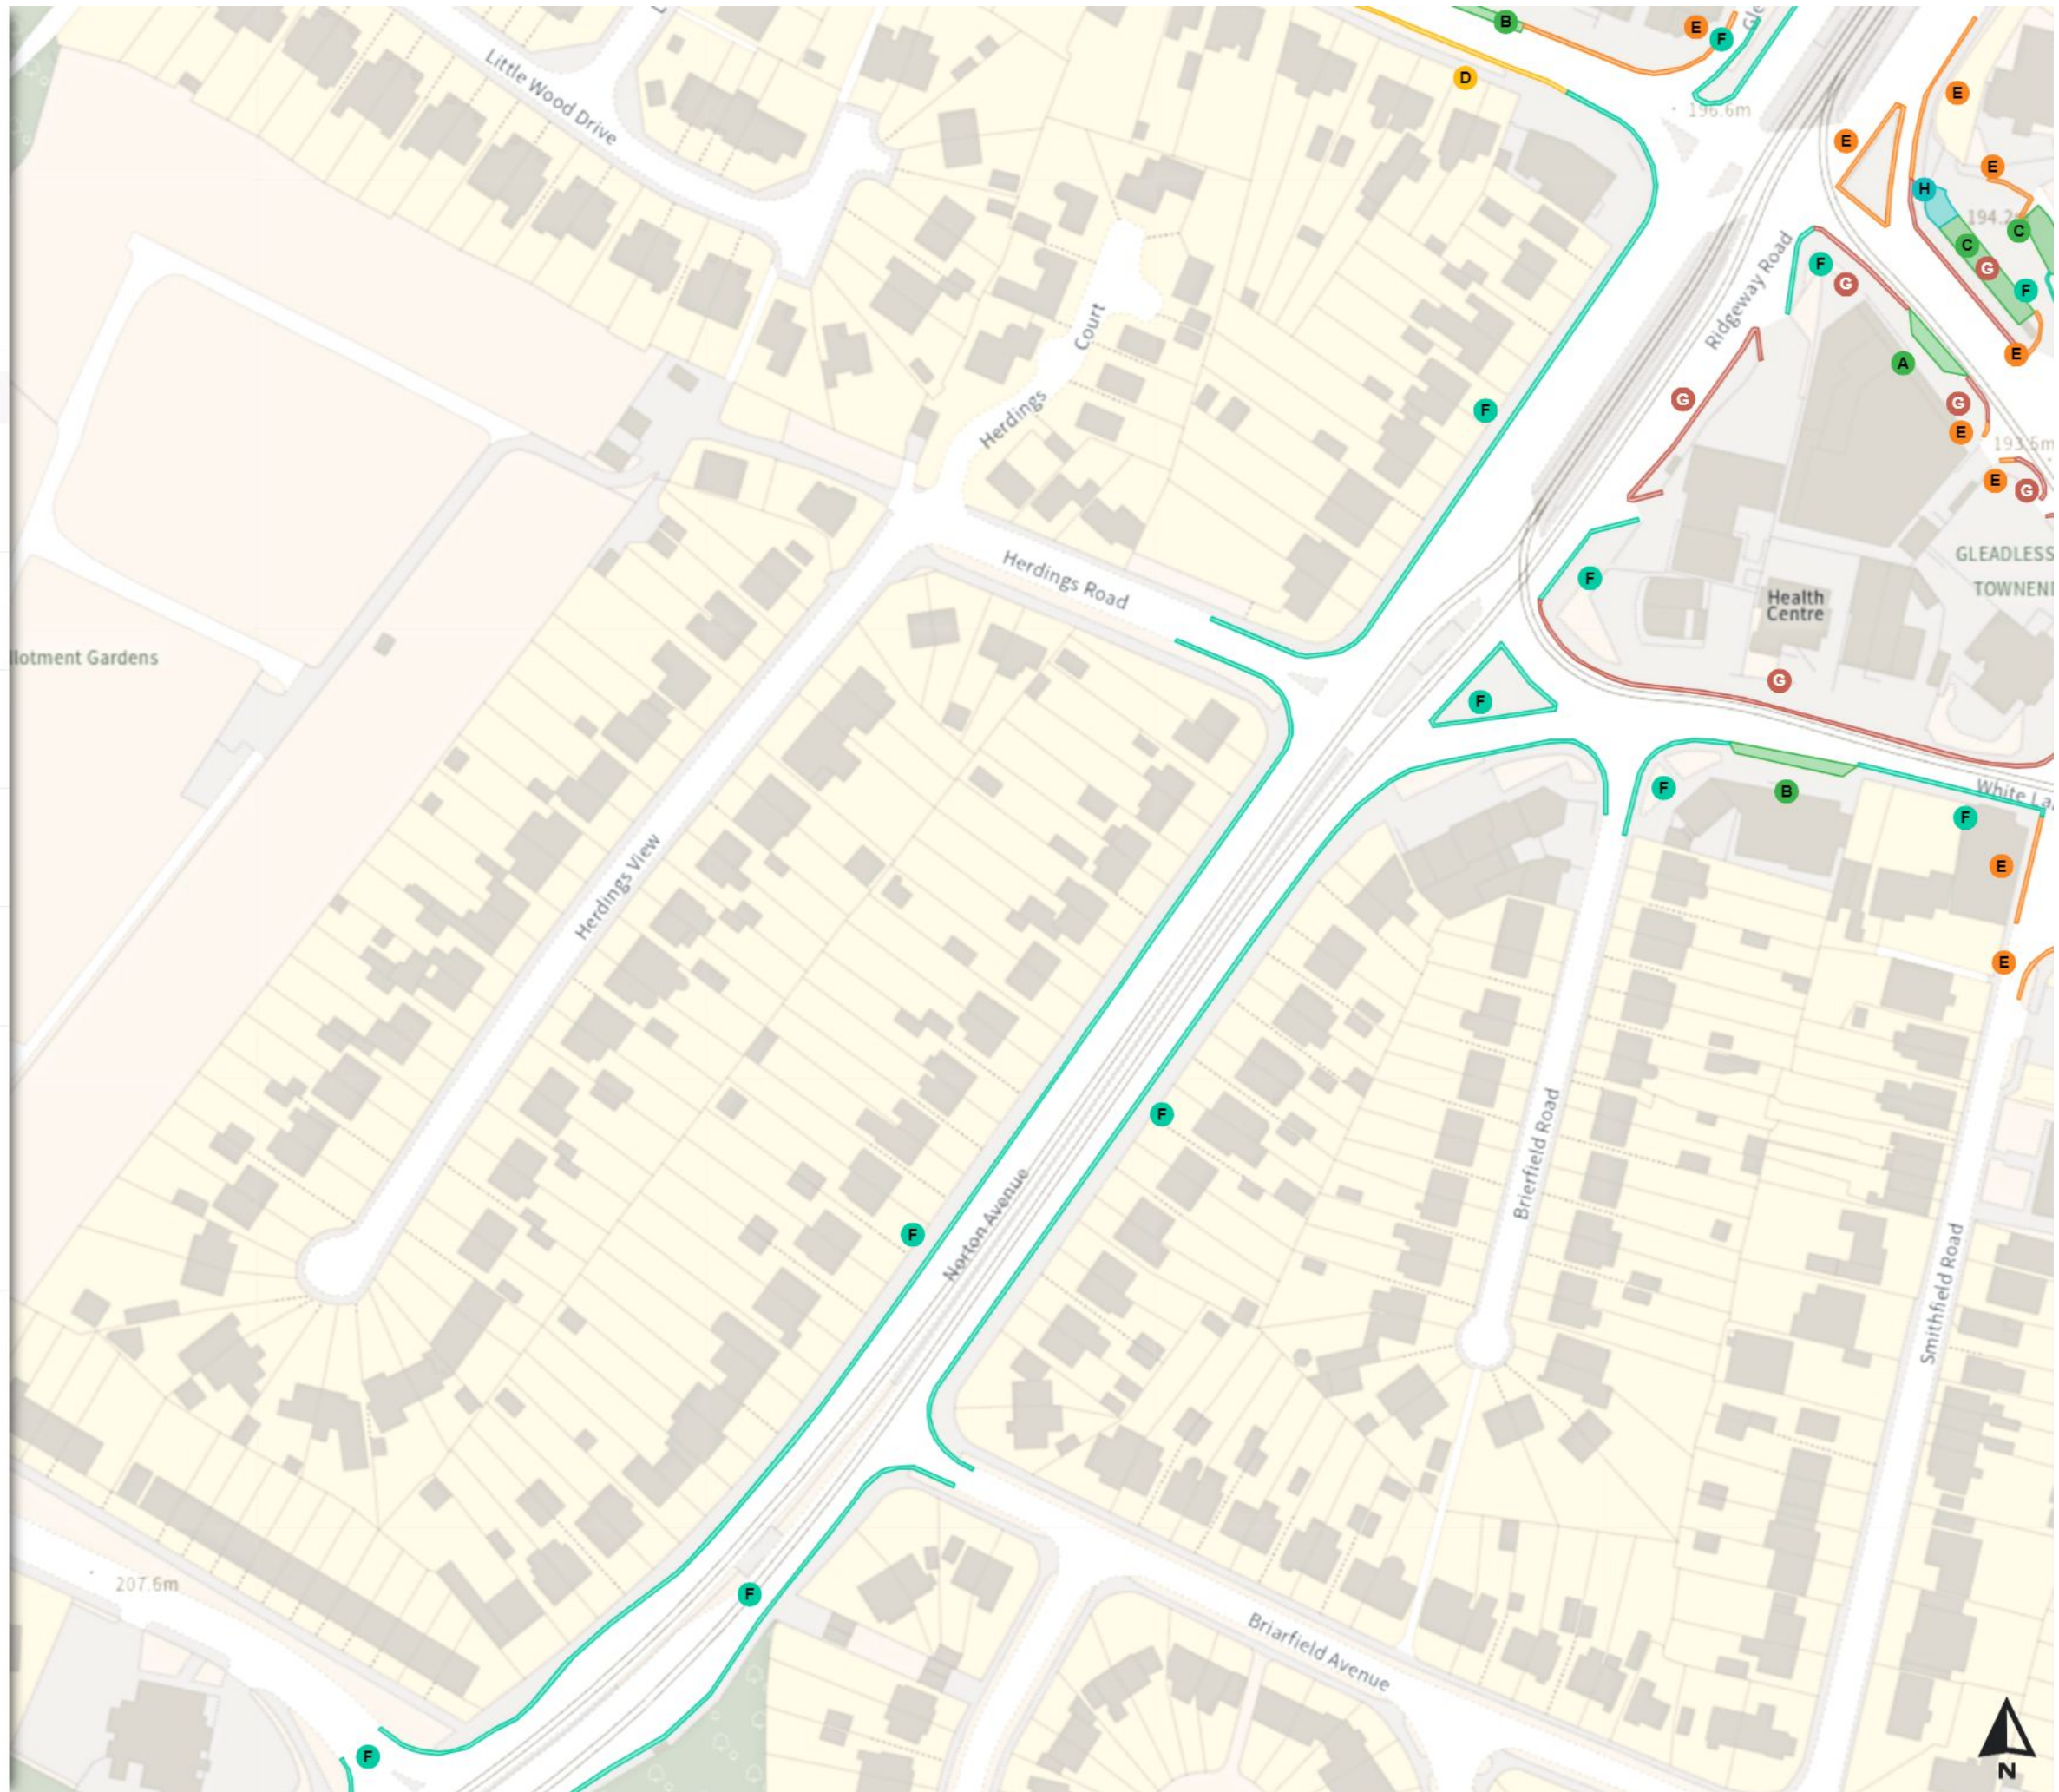

THE SHEFFIELD CITY COUNCIL (STOPPING RESTRICTIONS, WAITING RESTRICTIONS, LOADING RESTRICTIONS & PARKING PLACES) (MAP SCHEDULE) ORDER 2024

Map 648a of 797 Made 03/04/24

Added

Free parking place

A Mon-Sat 08:00-18:30 15m 45m

Free parking place

B Mon-Sat 08:00-18:30 2h 2h

Free parking place

C Mon-Sat 08:00-18:30 2h 4h

No waiting

D Mon-Sat 08:00-18:30

No waiting at any time

E At all times

Shared

F No waiting at any time

At all times

No loading

Mon-Fri 08:00-09:30 16:30-18:30

0 20 40 60m

Scale: 1:1250

North-West: 437929.71, 383378.758
South-East: 438348.867, 383018.674

© Crown copyright and database rights 2024 Ordnance Survey.
You are not permitted to copy, sub-license, distribute or sell any of this data to third parties in any form. Licence number 100018816