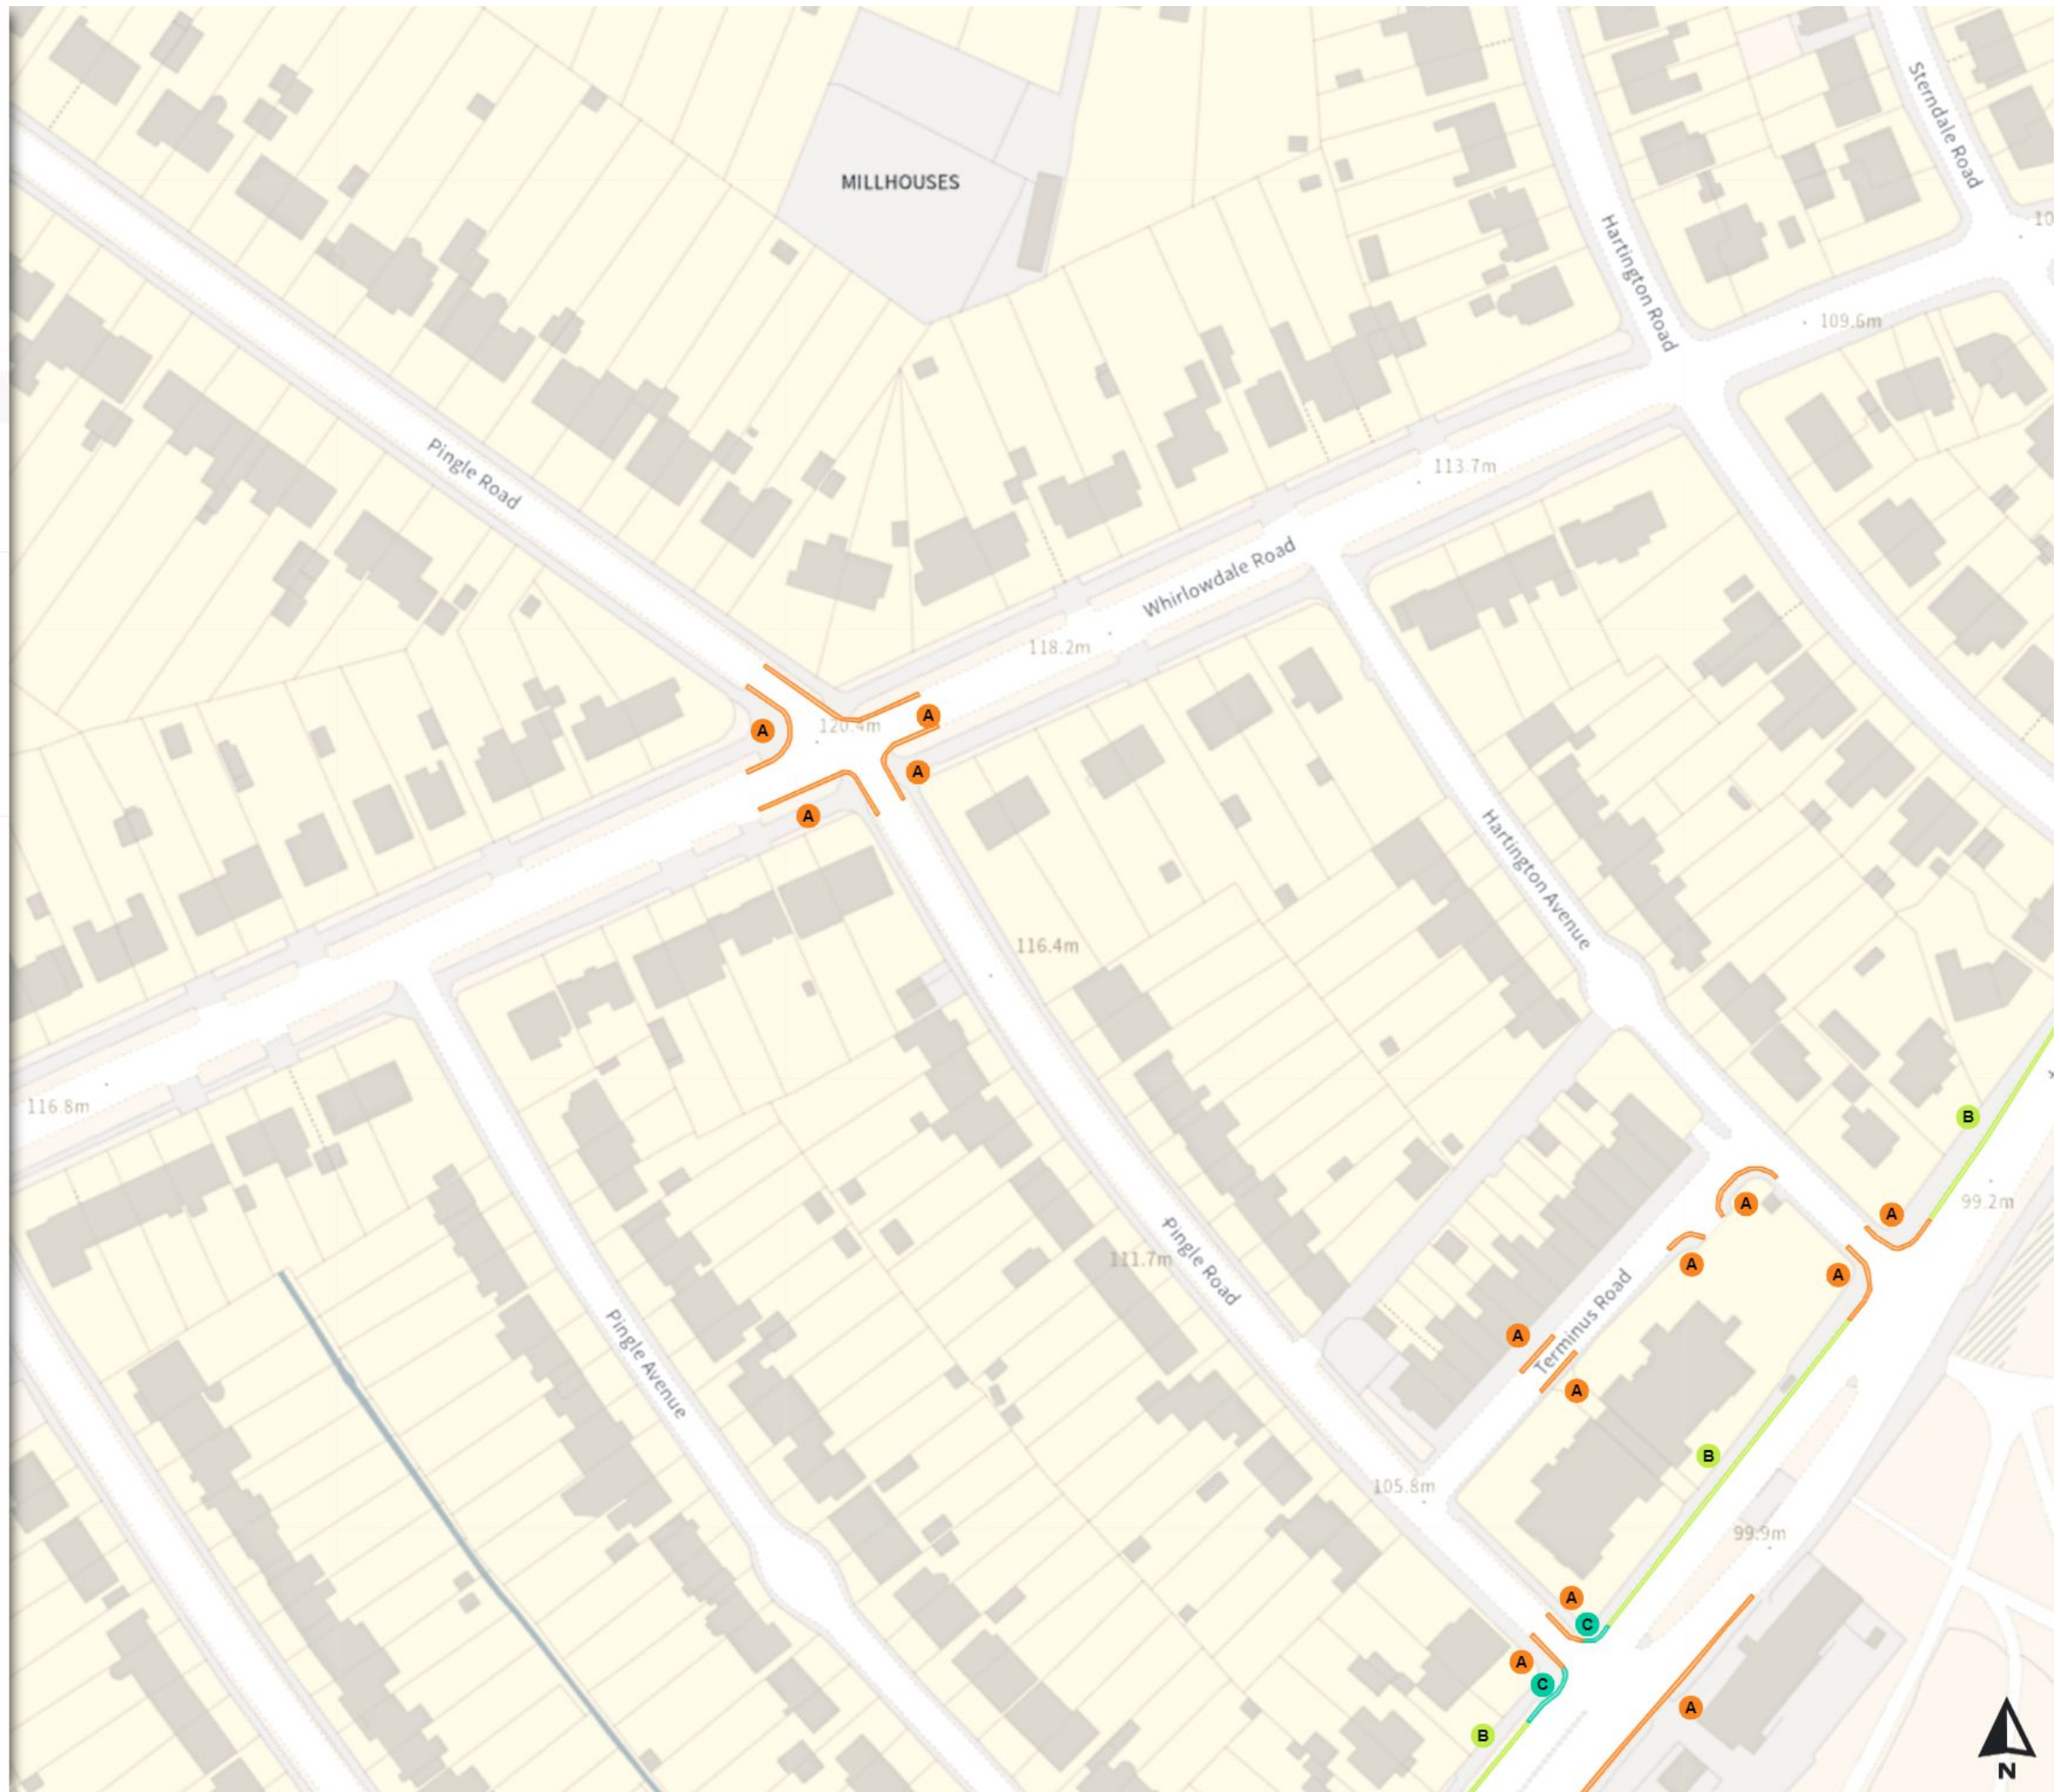

No loading

Mon-Fri 07:30-09:30

Scale: 1:1250

North-West: 432976.495, 383341.943
South-East: 433395.274, 382981.424

© Crown copyright and database rights 2024 Ordnance Survey.
You are not permitted to copy, sub-license, distribute or sell any of this data to third parties in any form. Licence number 100018816