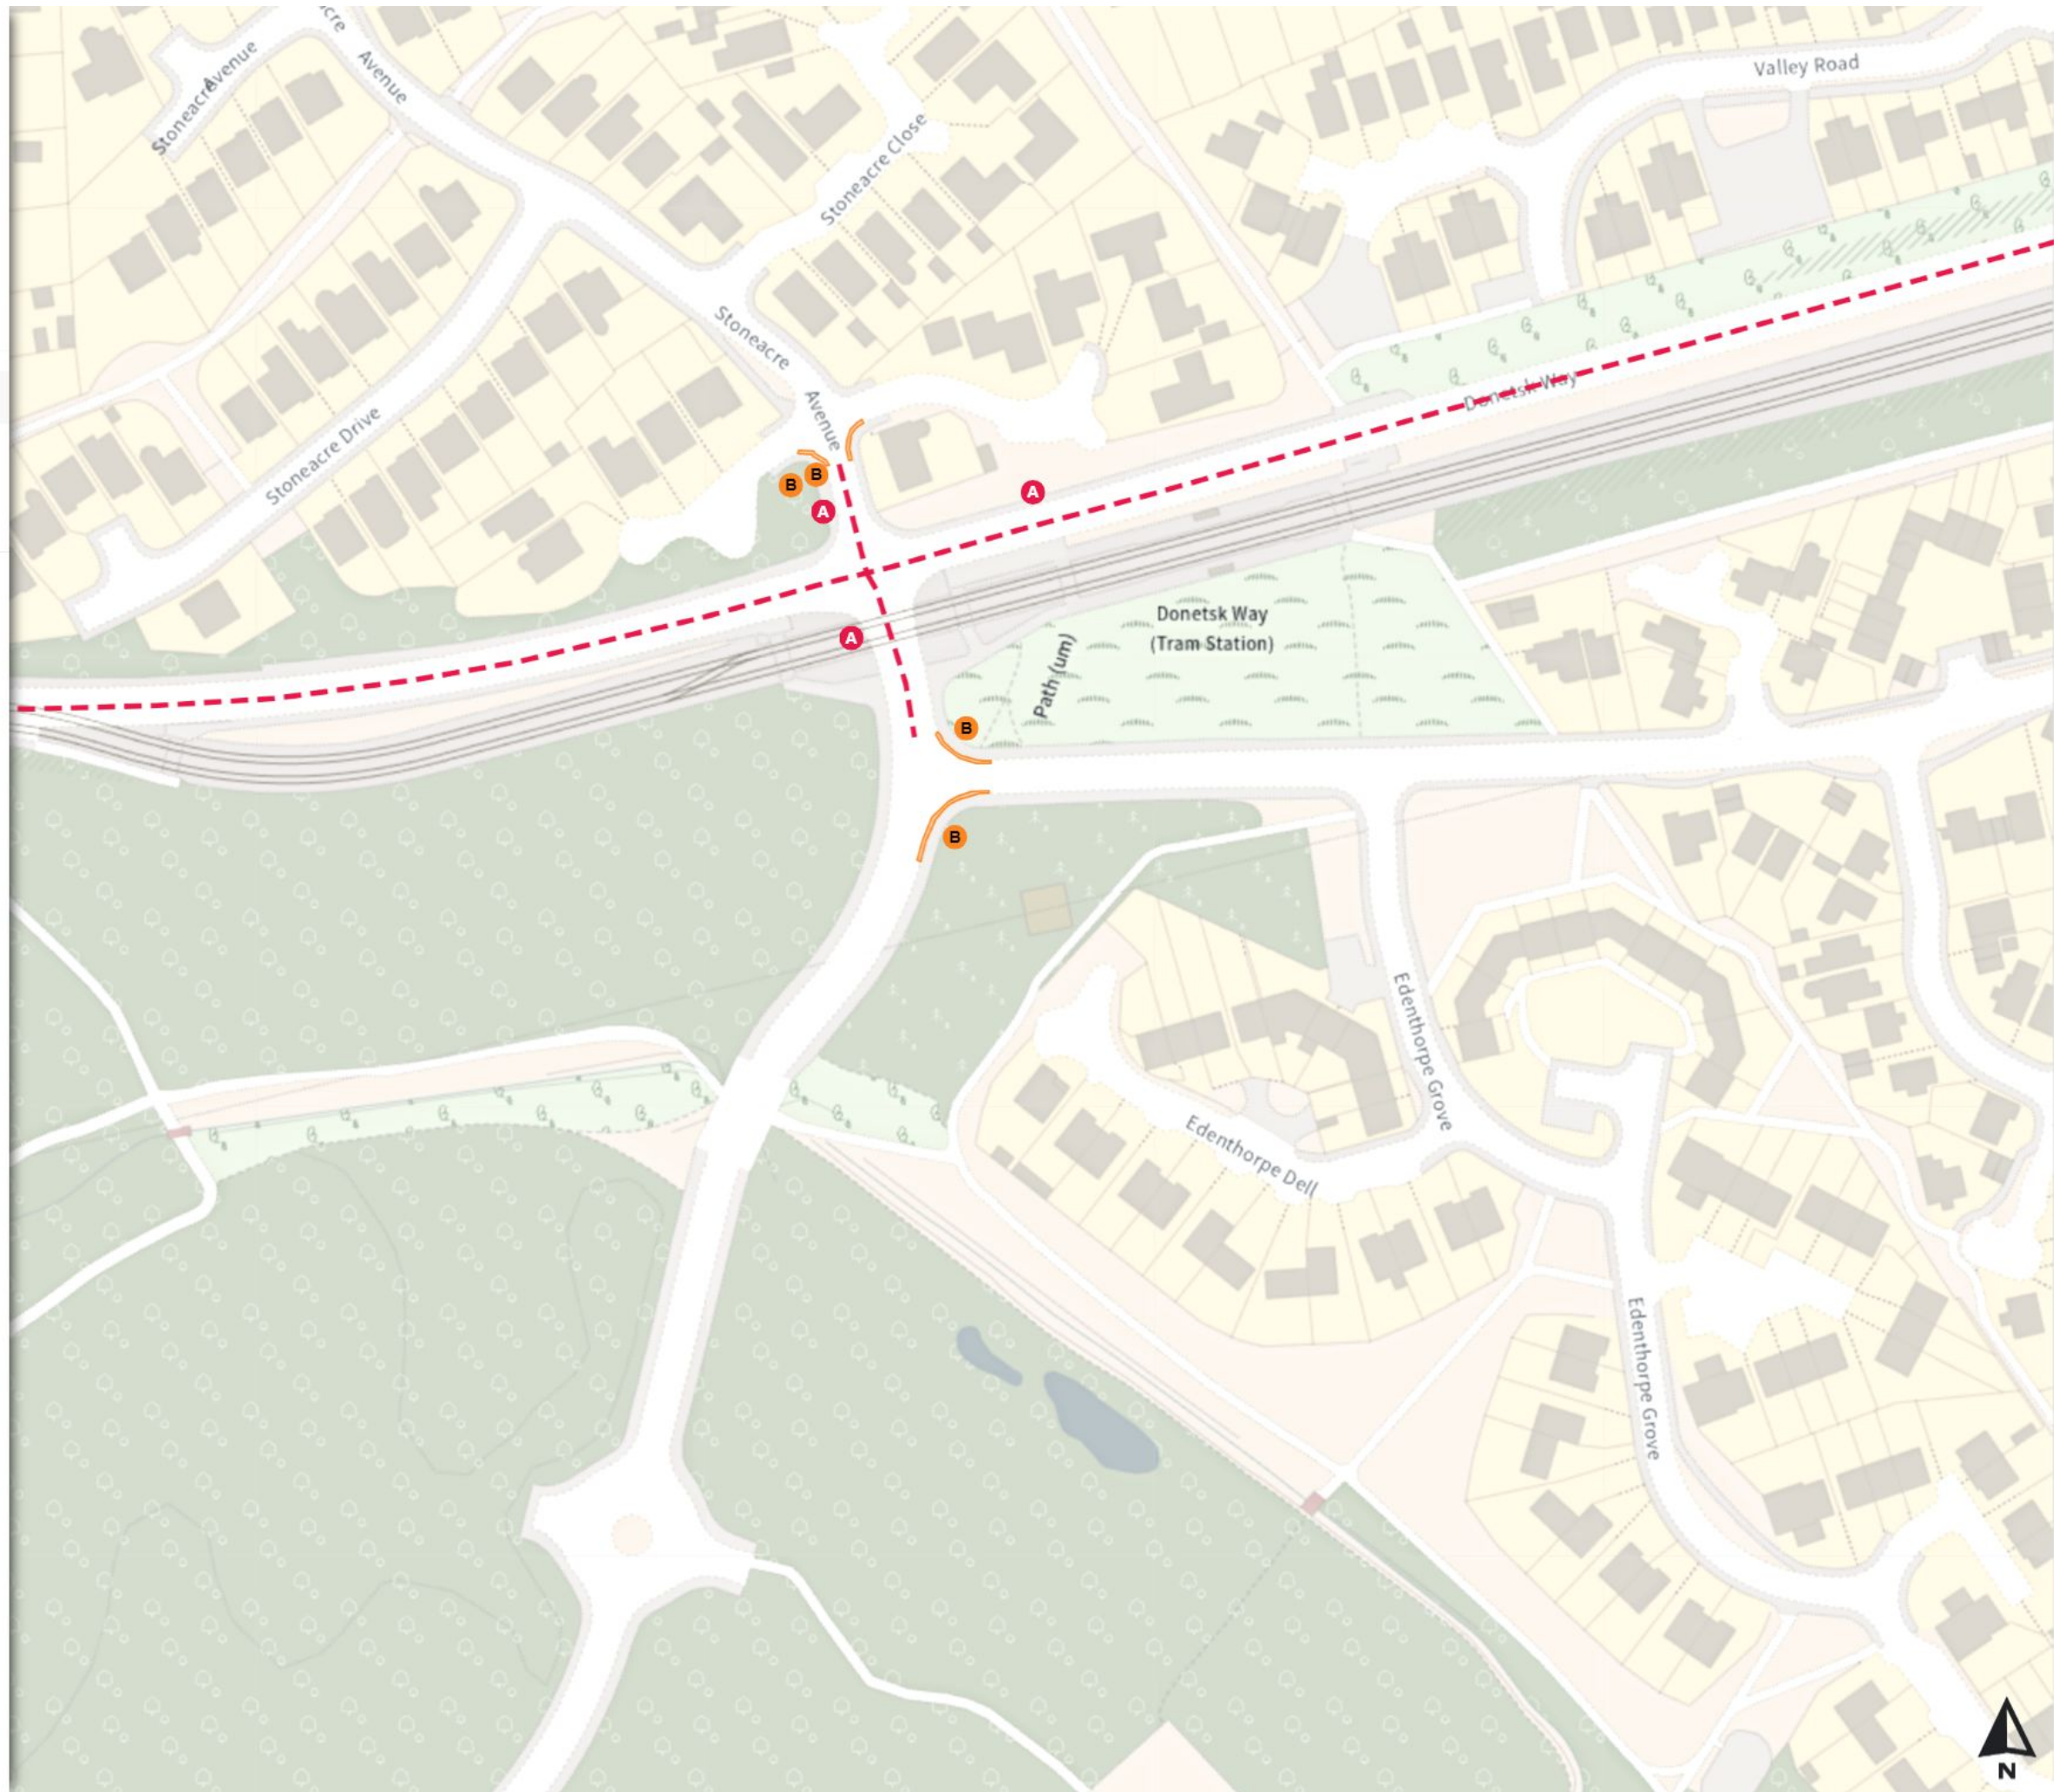

THE SHEFFIELD CITY COUNCIL (STOPPING RESTRICTIONS, WAITING RESTRICTIONS, LOADING RESTRICTIONS & PARKING PLACES) (MAP SCHEDULE) ORDER 2024

Map 682 of 797 Made 03/04/24

Added

- Clearway
- At all times
- No waiting at any time
- At all times

0 20 40 60m

Scale: 1:1250

North-West: 441772.885, 383051.714
South-East: 442192.365, 382691.94

© Crown copyright and database rights 2024 Ordnance Survey.
You are not permitted to copy, sub-license, distribute or sell any of this data to third parties in any form. Licence number 100018816