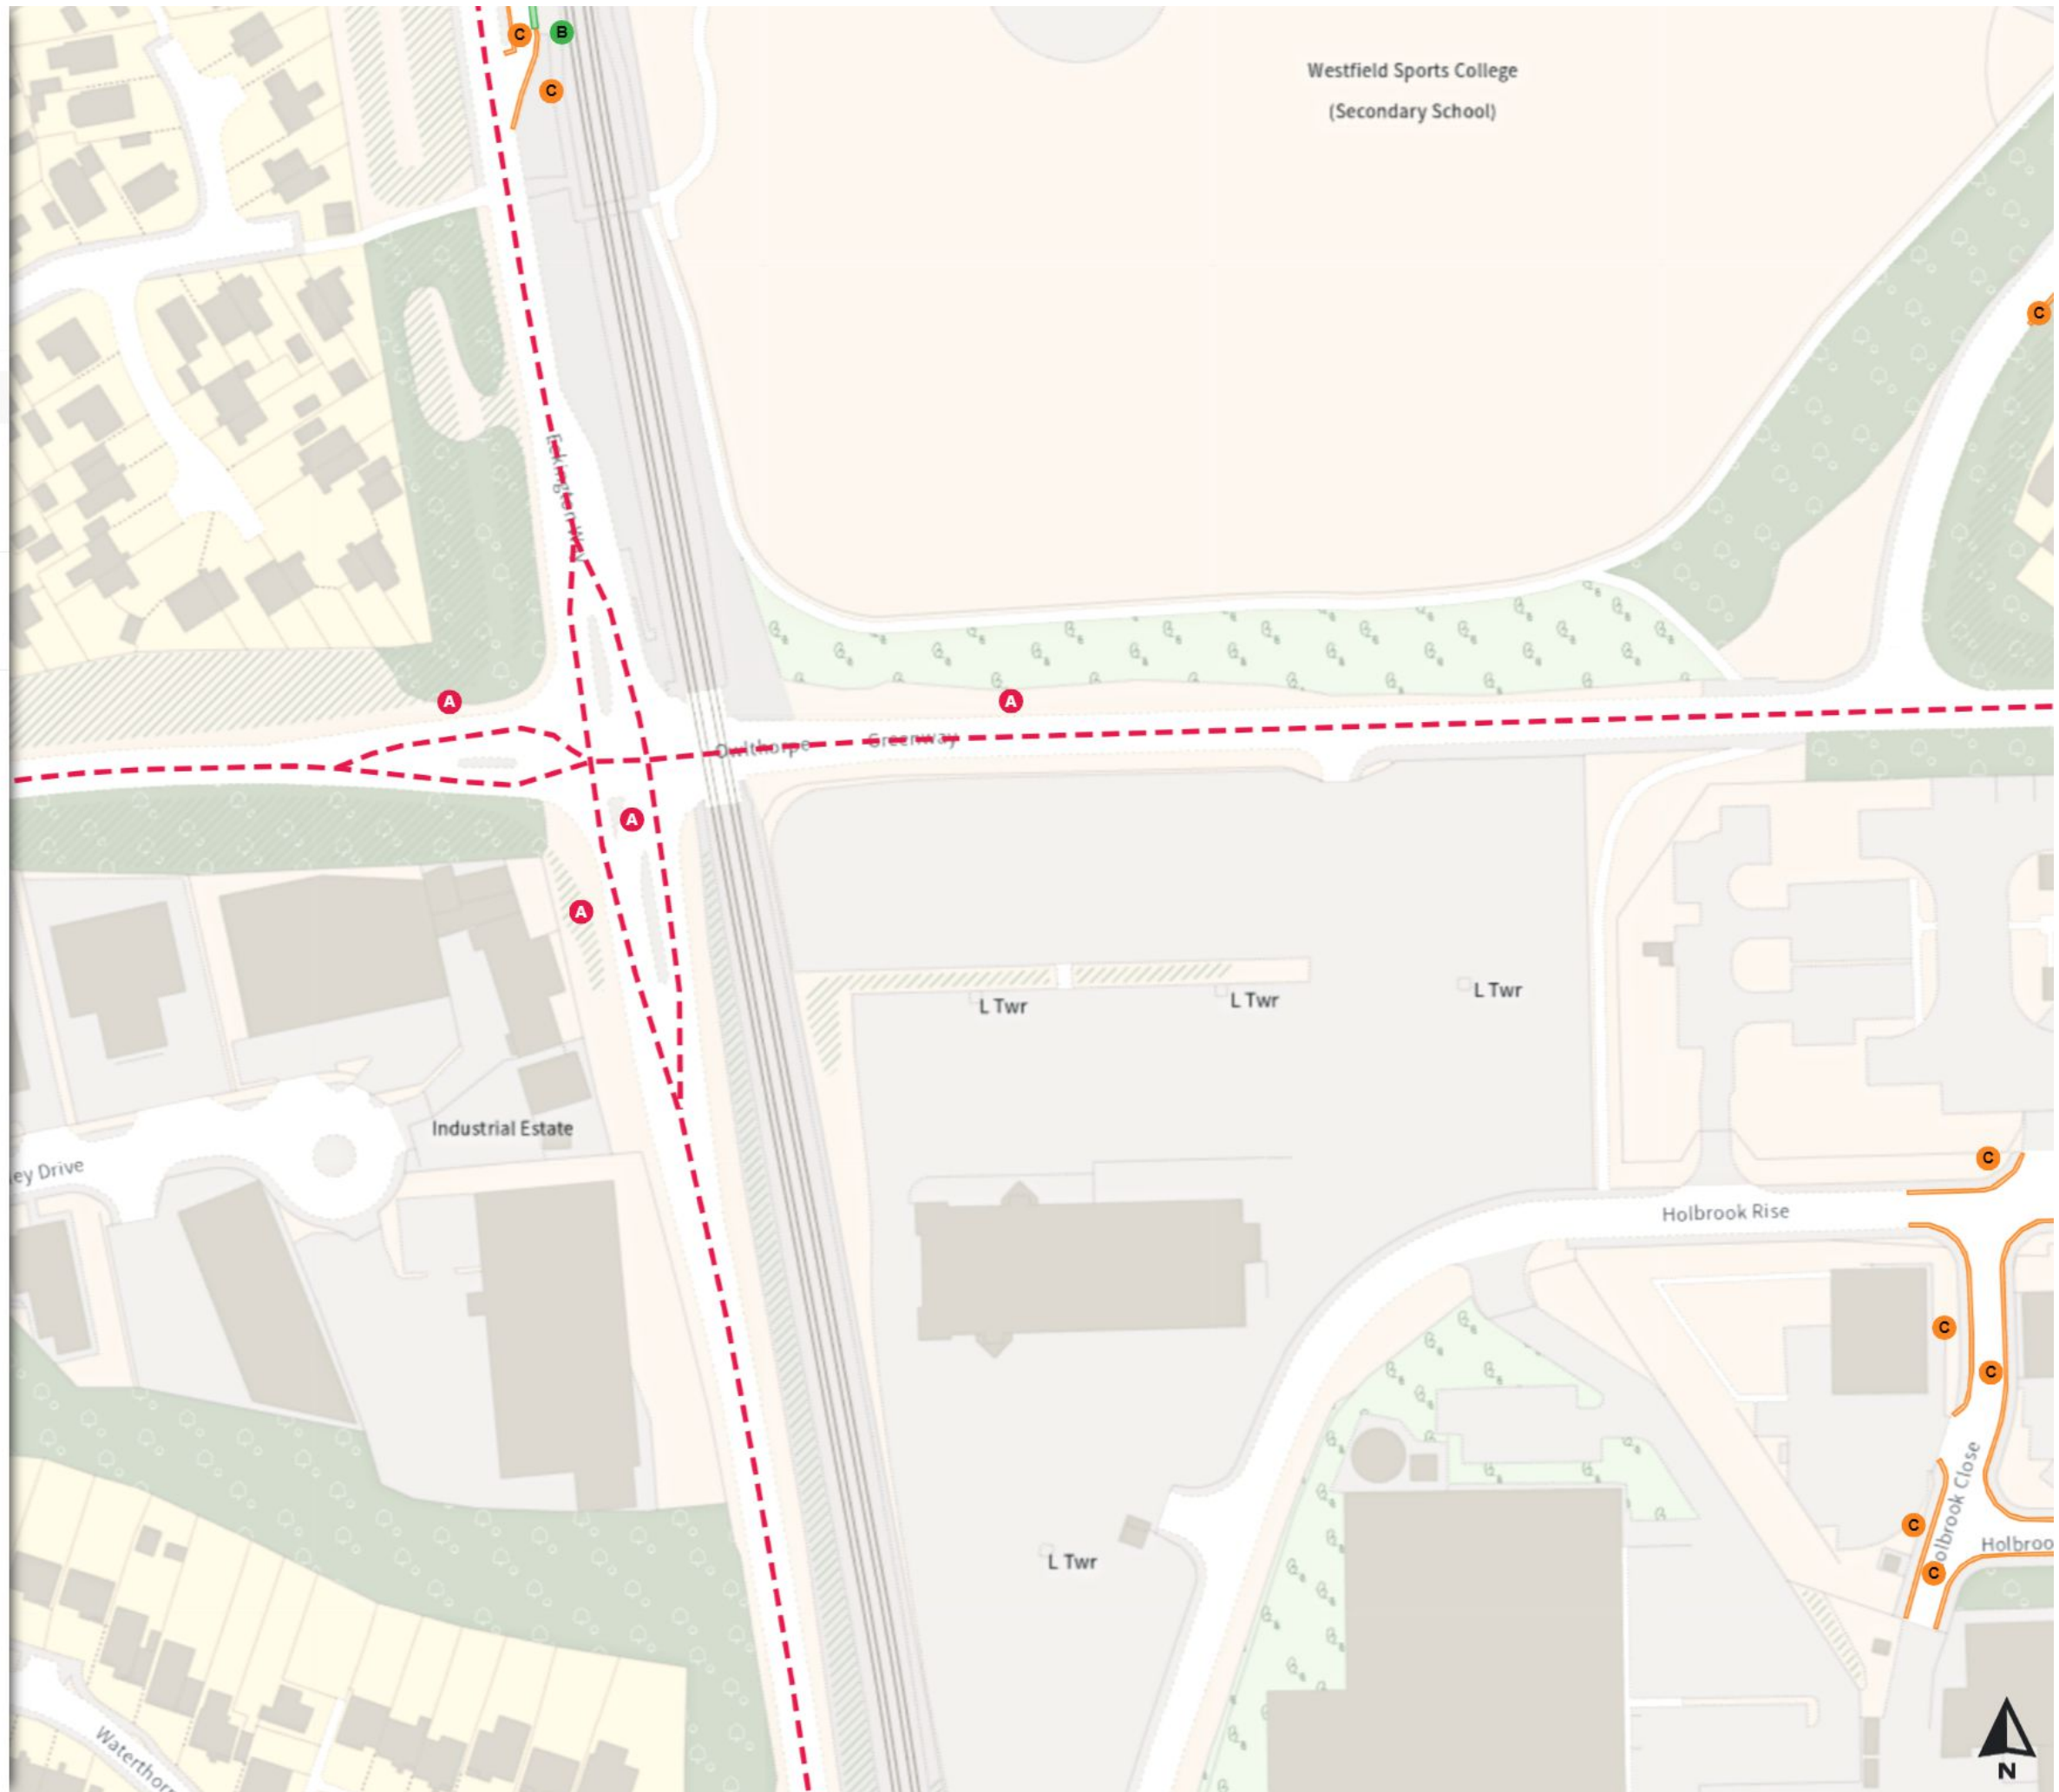

THE SHEFFIELD CITY COUNCIL (STOPPING RESTRICTIONS, WAITING RESTRICTIONS, LOADING RESTRICTIONS & PARKING PLACES) (MAP SCHEDULE) ORDER 2024

Map 718 of 797 Made 03/04/24

Added

- Clearway
- At all times
- Free parking place
- Mon-Sat 08:00-18:30 2h 2h
- No waiting at any time
- At all times

Scale: 1:1250

North-West: 443596.299, 382349.804
South-East: 444015.981, 381990.135

© Crown copyright and database rights 2024 Ordnance Survey.
You are not permitted to copy, sub-license, distribute or sell any of this data to third parties in any form. Licence number 100018816