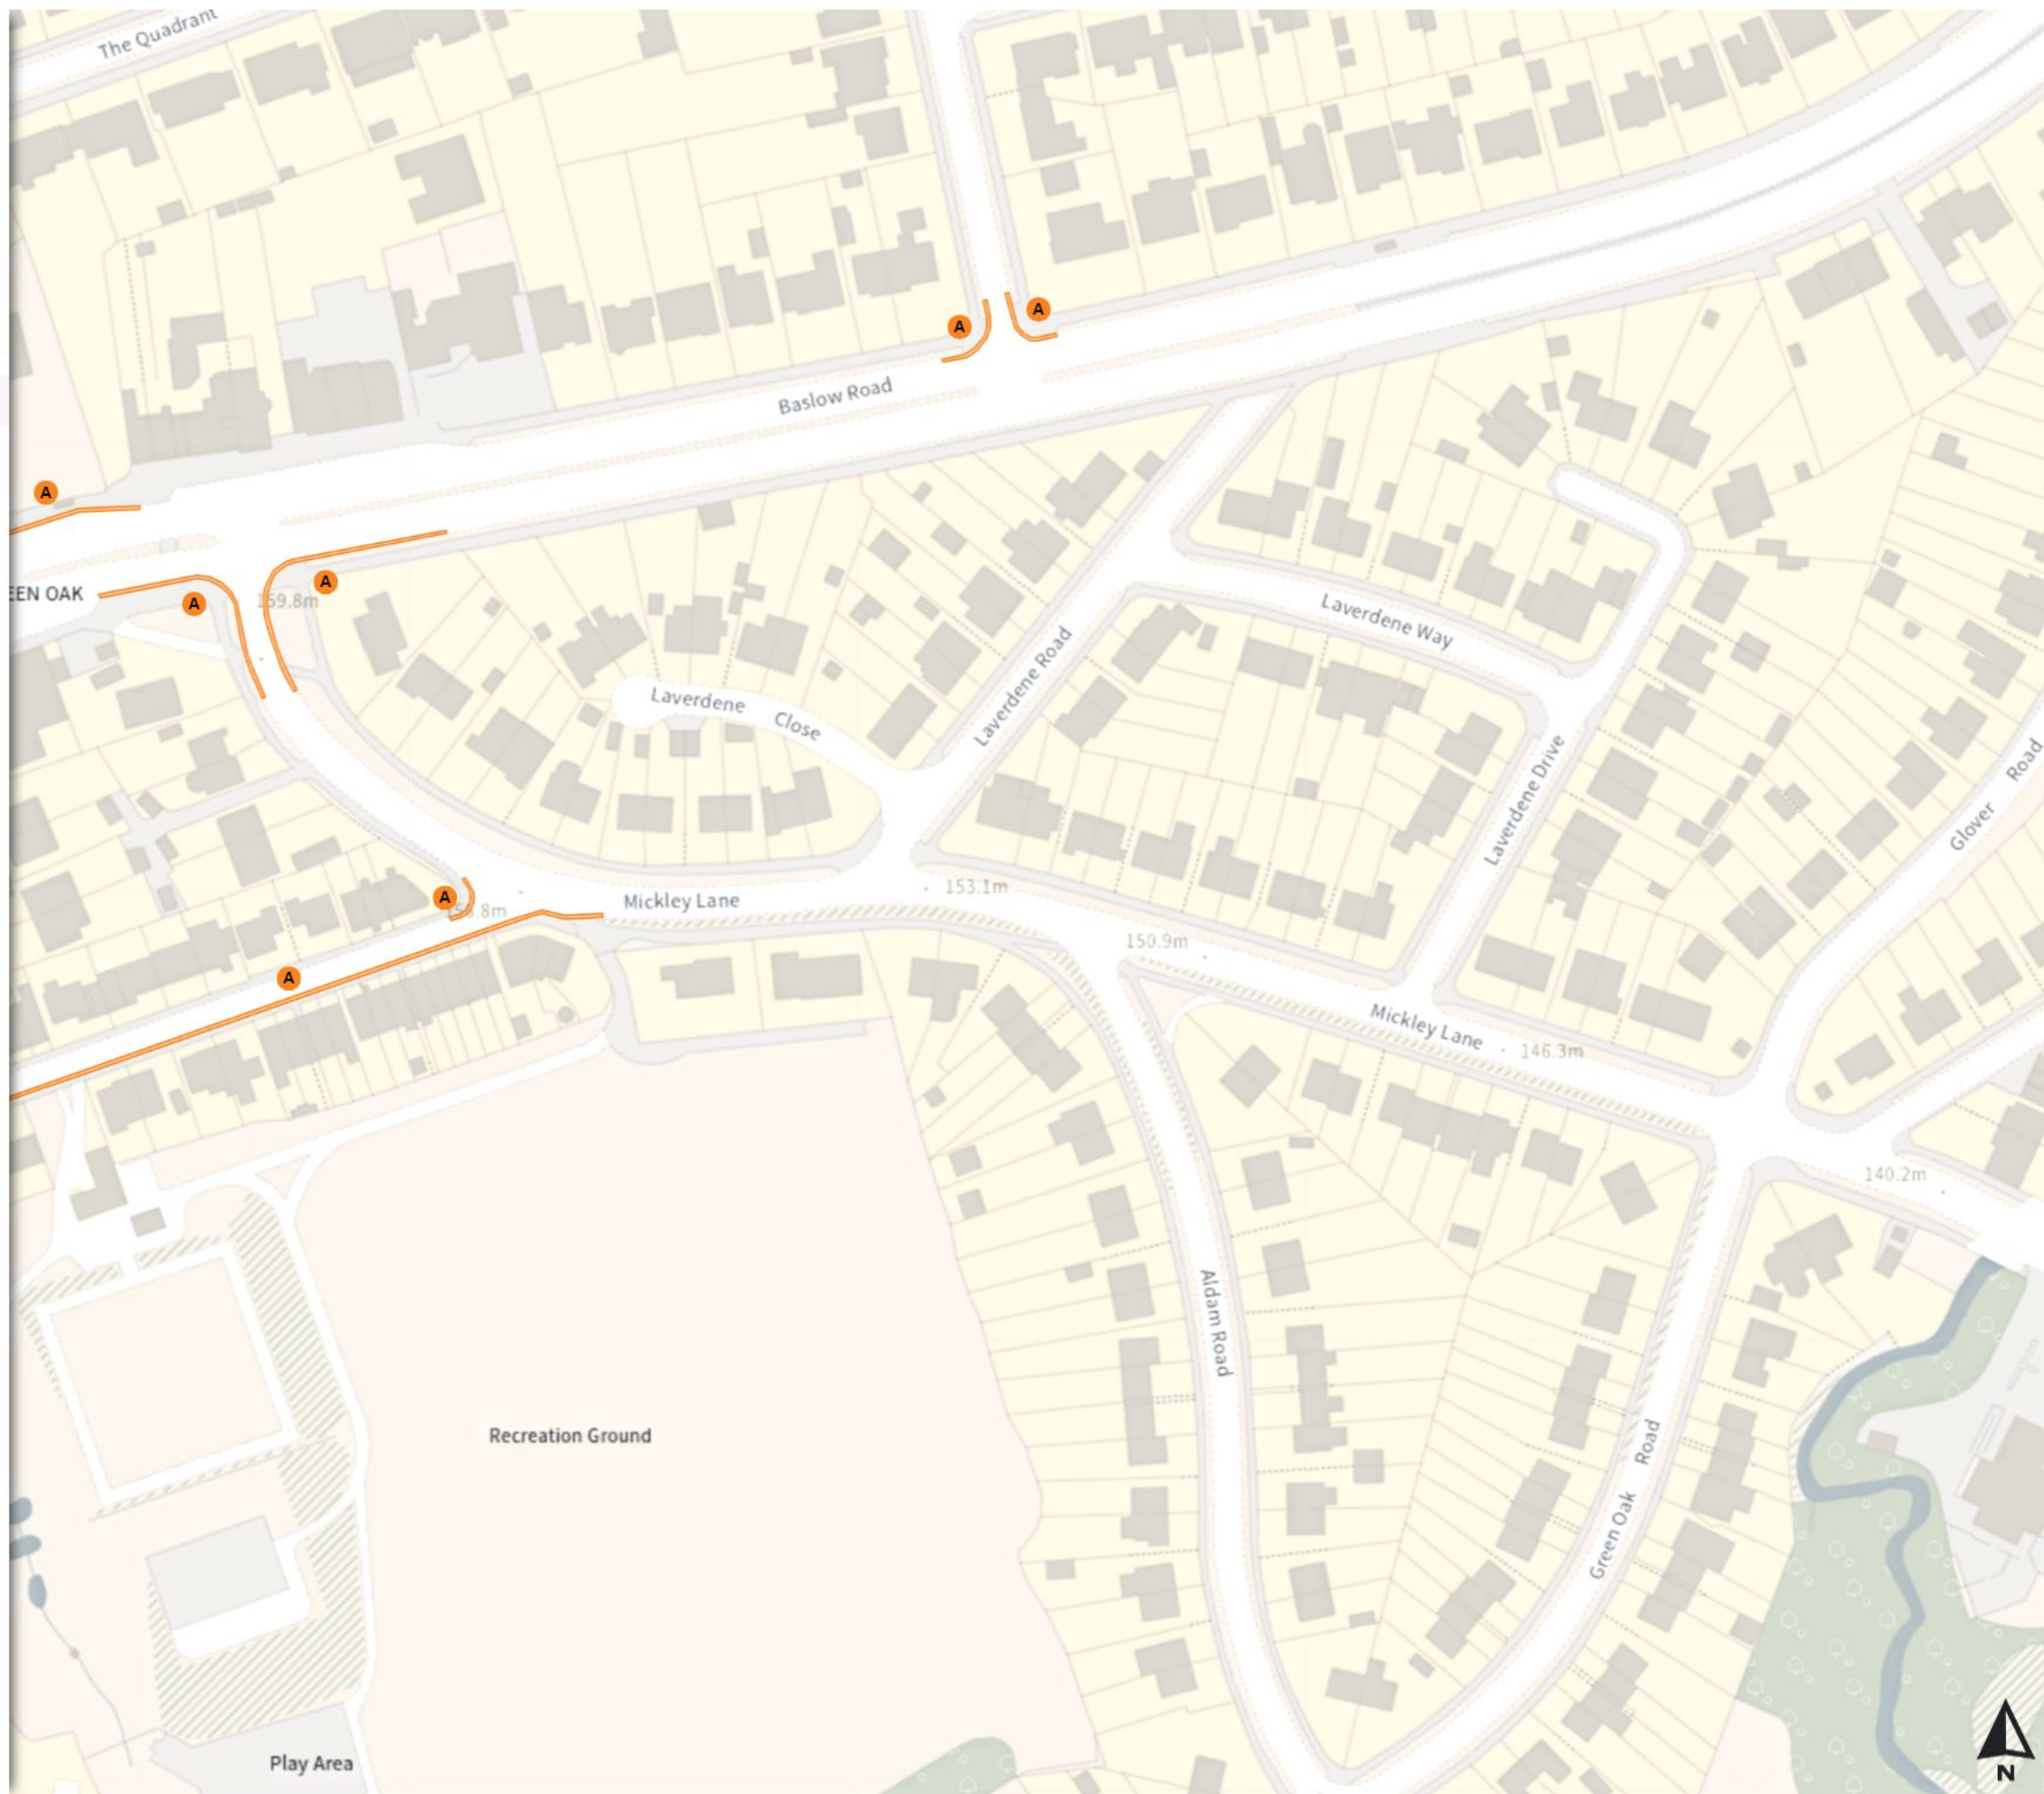

Scale: 1:1250

North-West: 431246.089, 380098.362
South-East: 431665.018, 379737.444

© Crown copyright and database rights 2024 Ordnance Survey.
You are not permitted to copy, sub-license, distribute or sell any of this data to third parties in any form. Licence number 100018816