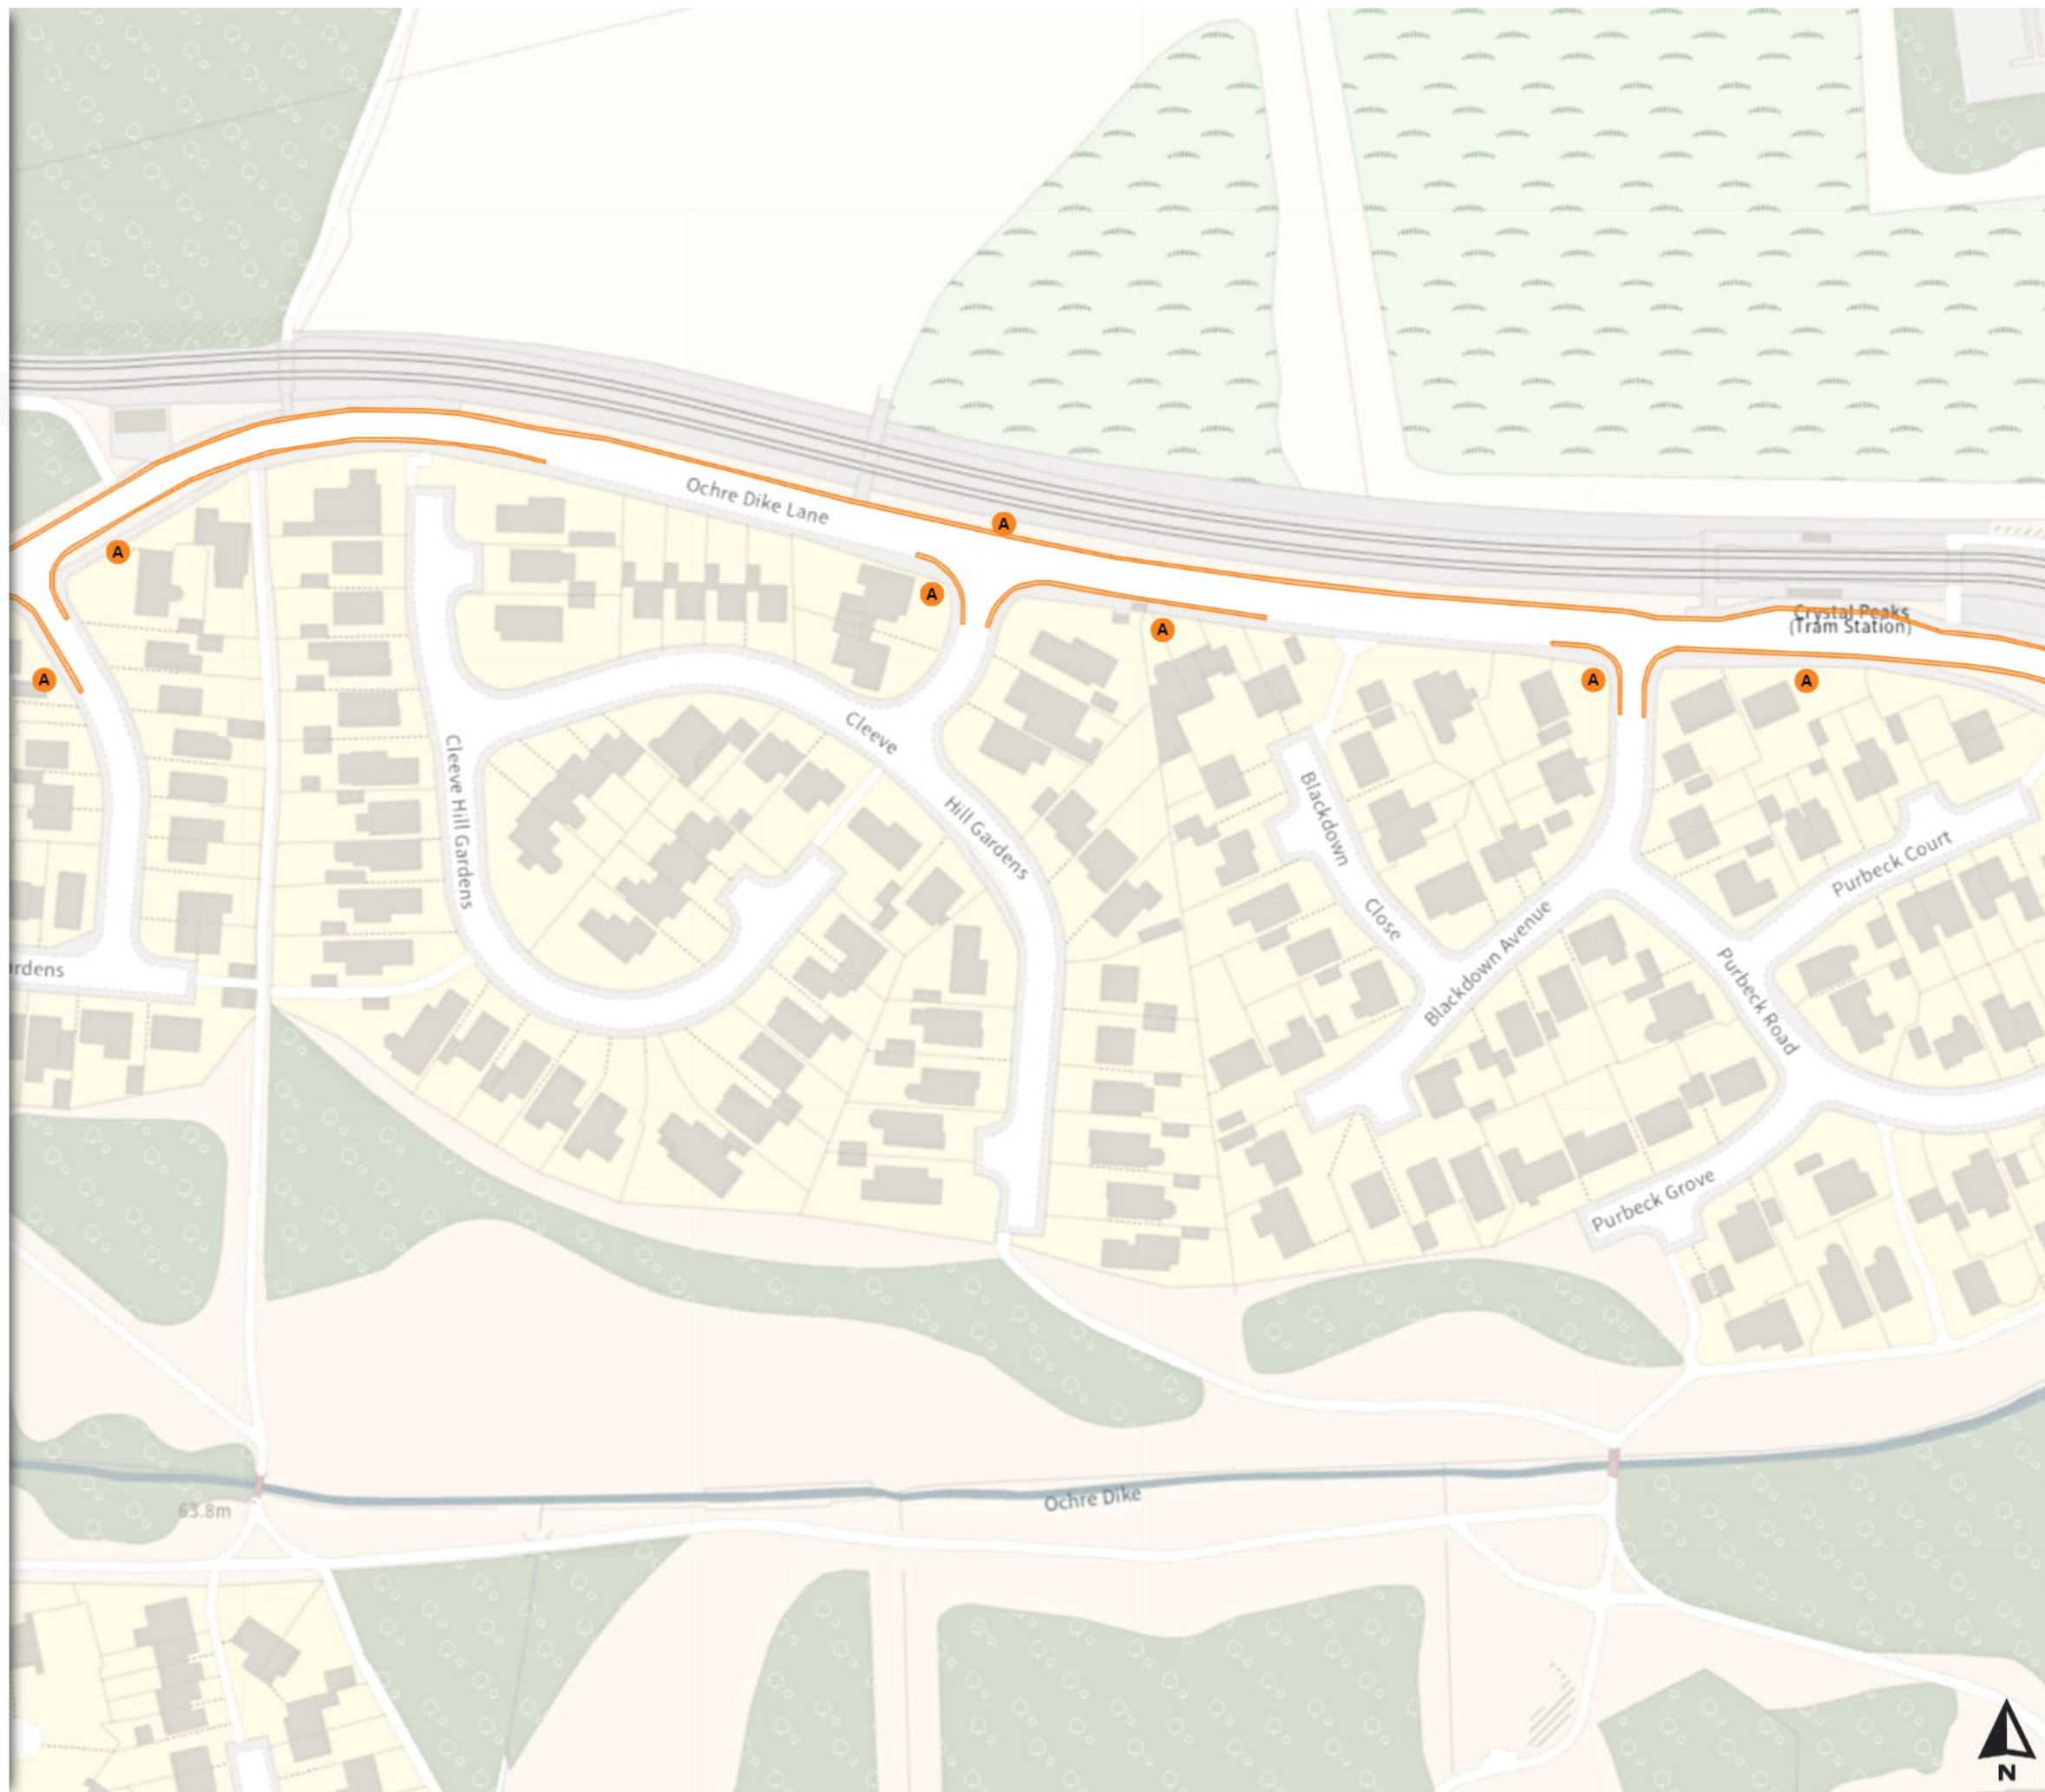

THE SHEFFIELD CITY COUNCIL (STOPPING RESTRICTIONS, WAITING RESTRICTIONS, LOADING RESTRICTIONS & PARKING PLACES) (MAP SCHEDULE) ORDER 2024

Map 684 of 797 Made 03/04/24

Added

- No waiting at any time
- At all times