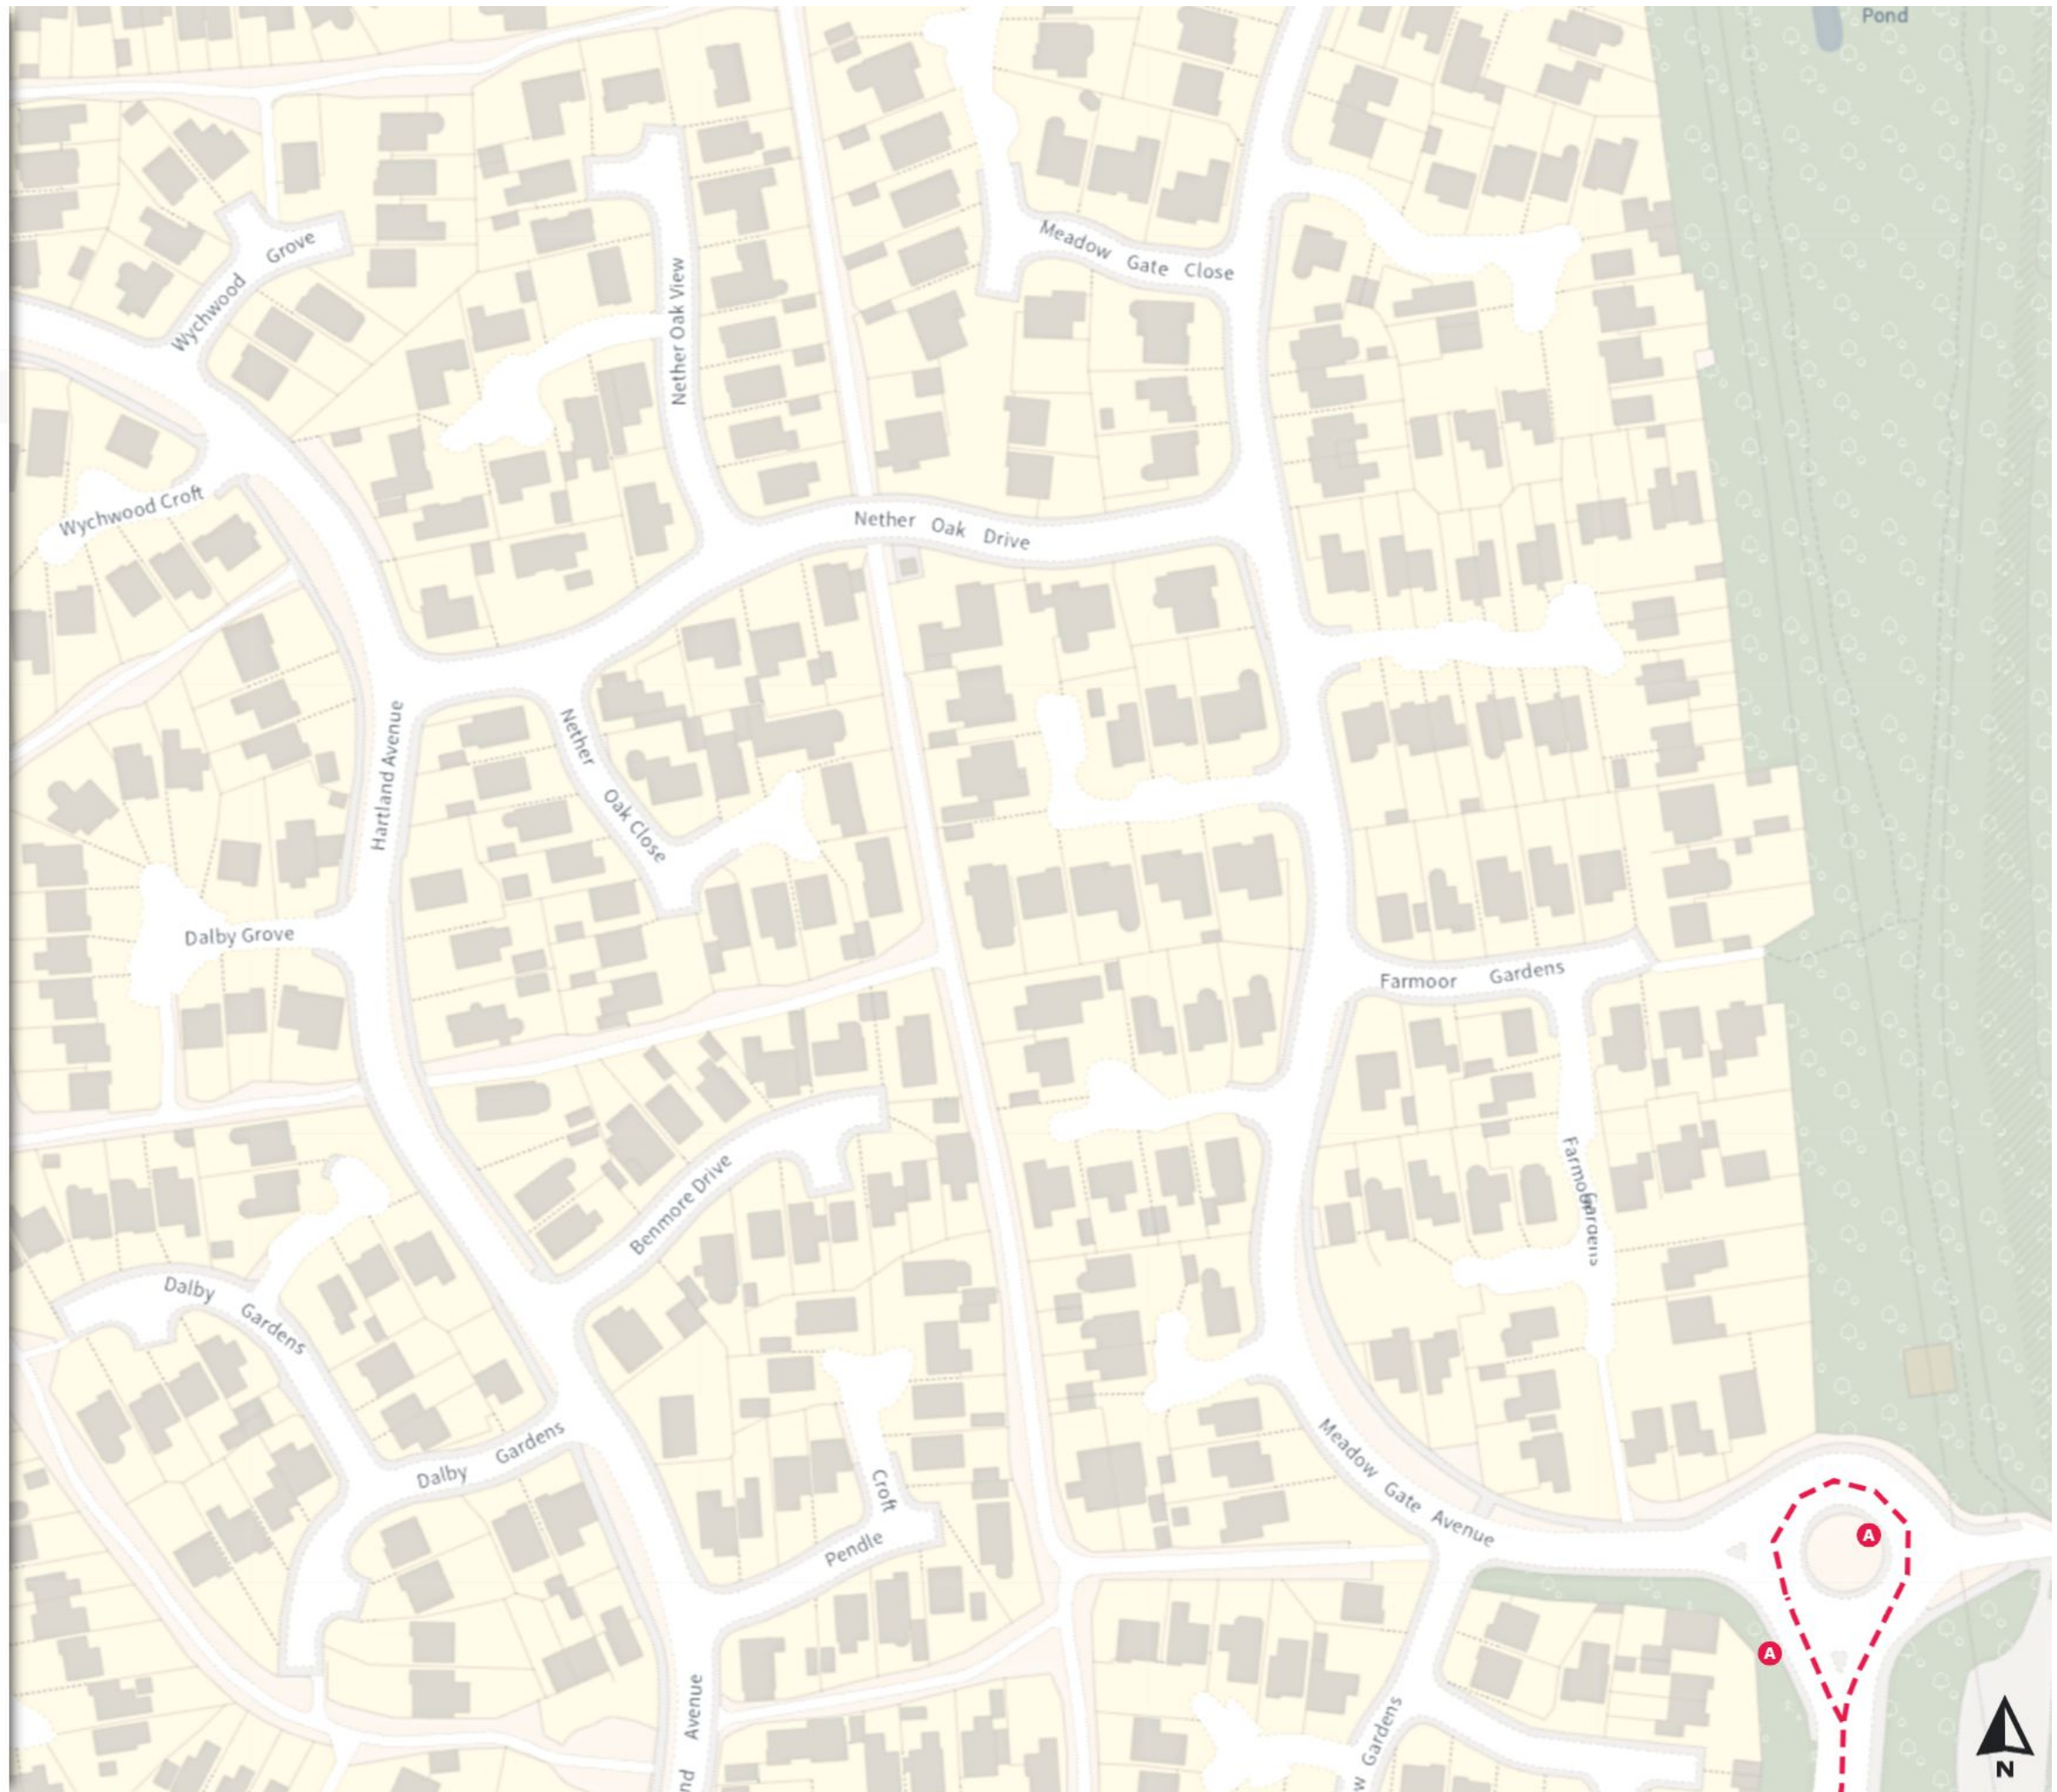

THE SHEFFIELD CITY COUNCIL (STOPPING RESTRICTIONS, WAITING RESTRICTIONS, LOADING RESTRICTIONS & PARKING PLACES) (MAP SCHEDULE) ORDER 2024

Map 704 of 797 Made 03/04/24

Added

Clearway

At all times

0 20 40 60m

Scale: 1:1250

North-West: 444428.822, 382716.53
South-East: 444848.535, 382356.962

© Crown copyright and database rights 2024 Ordnance Survey.
You are not permitted to copy, sub-license, distribute or sell any of this data to third parties in any form. Licence number 100018816