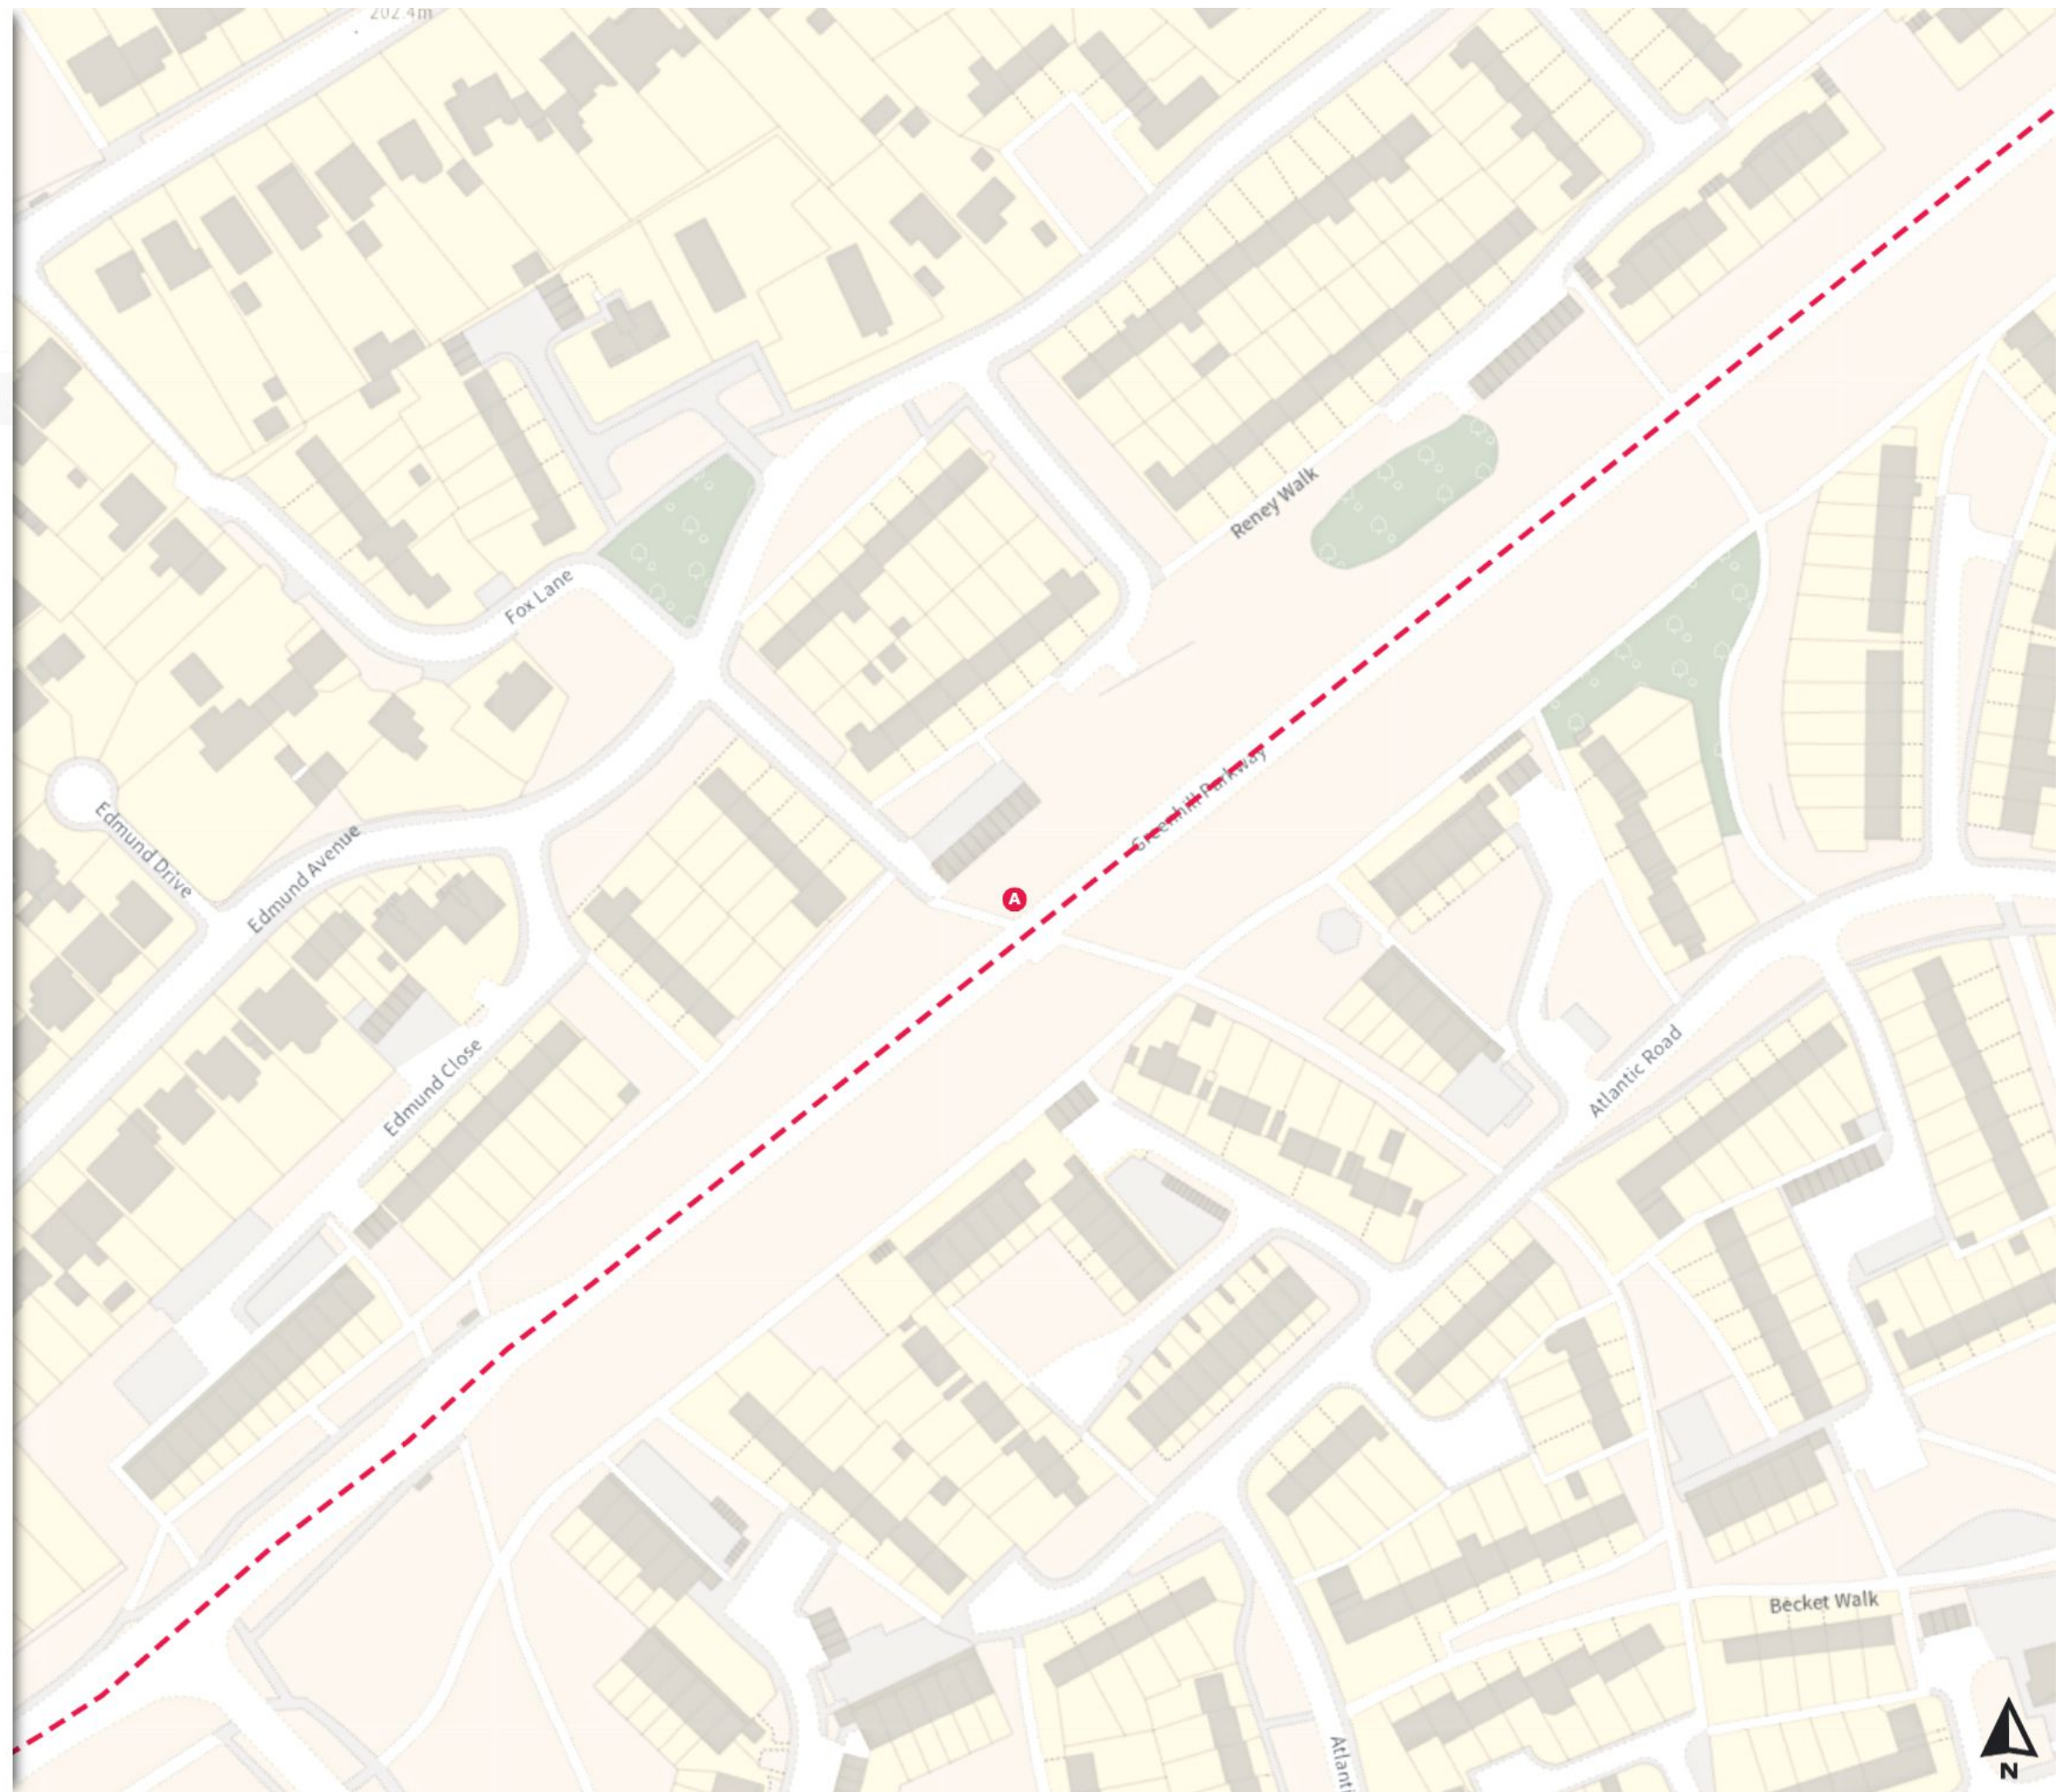

Scale: 1:1250

North-West: 433511.443, 380831.901
South-East: 433930.482, 380471.237

© Crown copyright and database rights 2024 Ordnance Survey.
You are not permitted to copy, sub-license, distribute or sell any of this
data to third parties in any form. Licence number 100018816