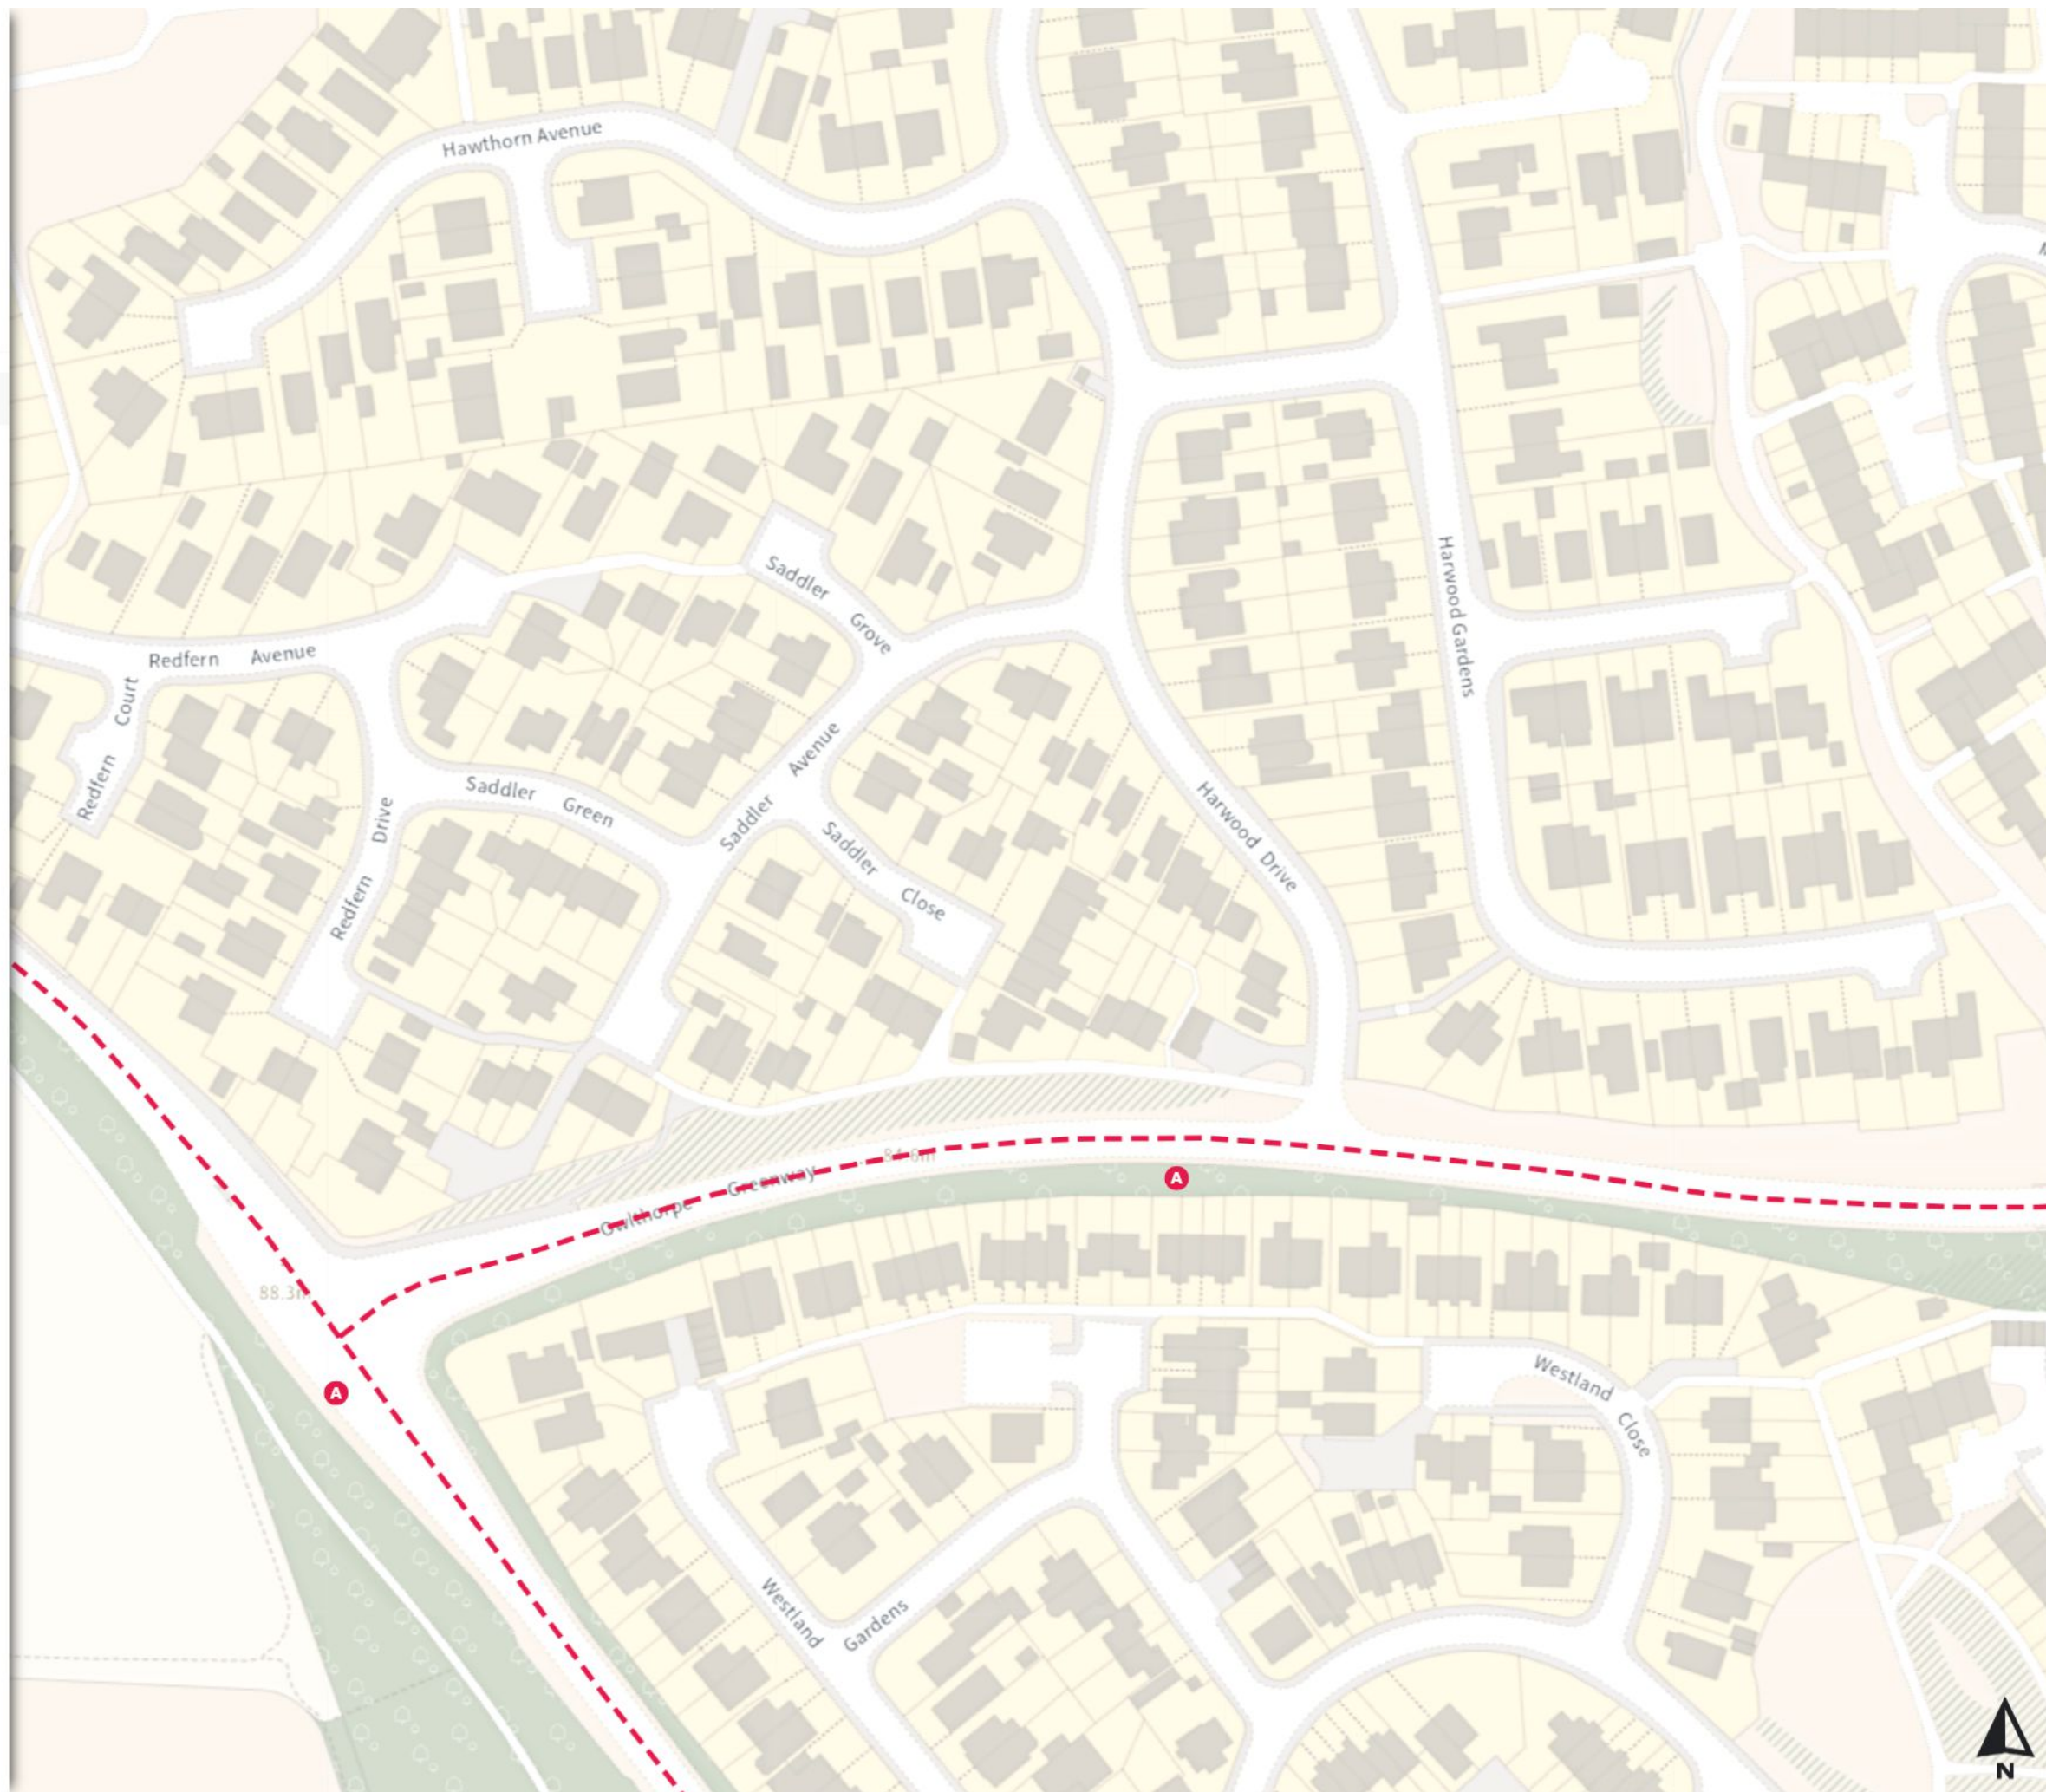

Scale: 1:1250

North-West: 442770.611, 382342.327
South-East: 443190.229, 381982.585

© Crown copyright and database rights 2024 Ordnance Survey.
You are not permitted to copy, sub-license, distribute or sell any of this data to third parties in any form. Licence number 100018816