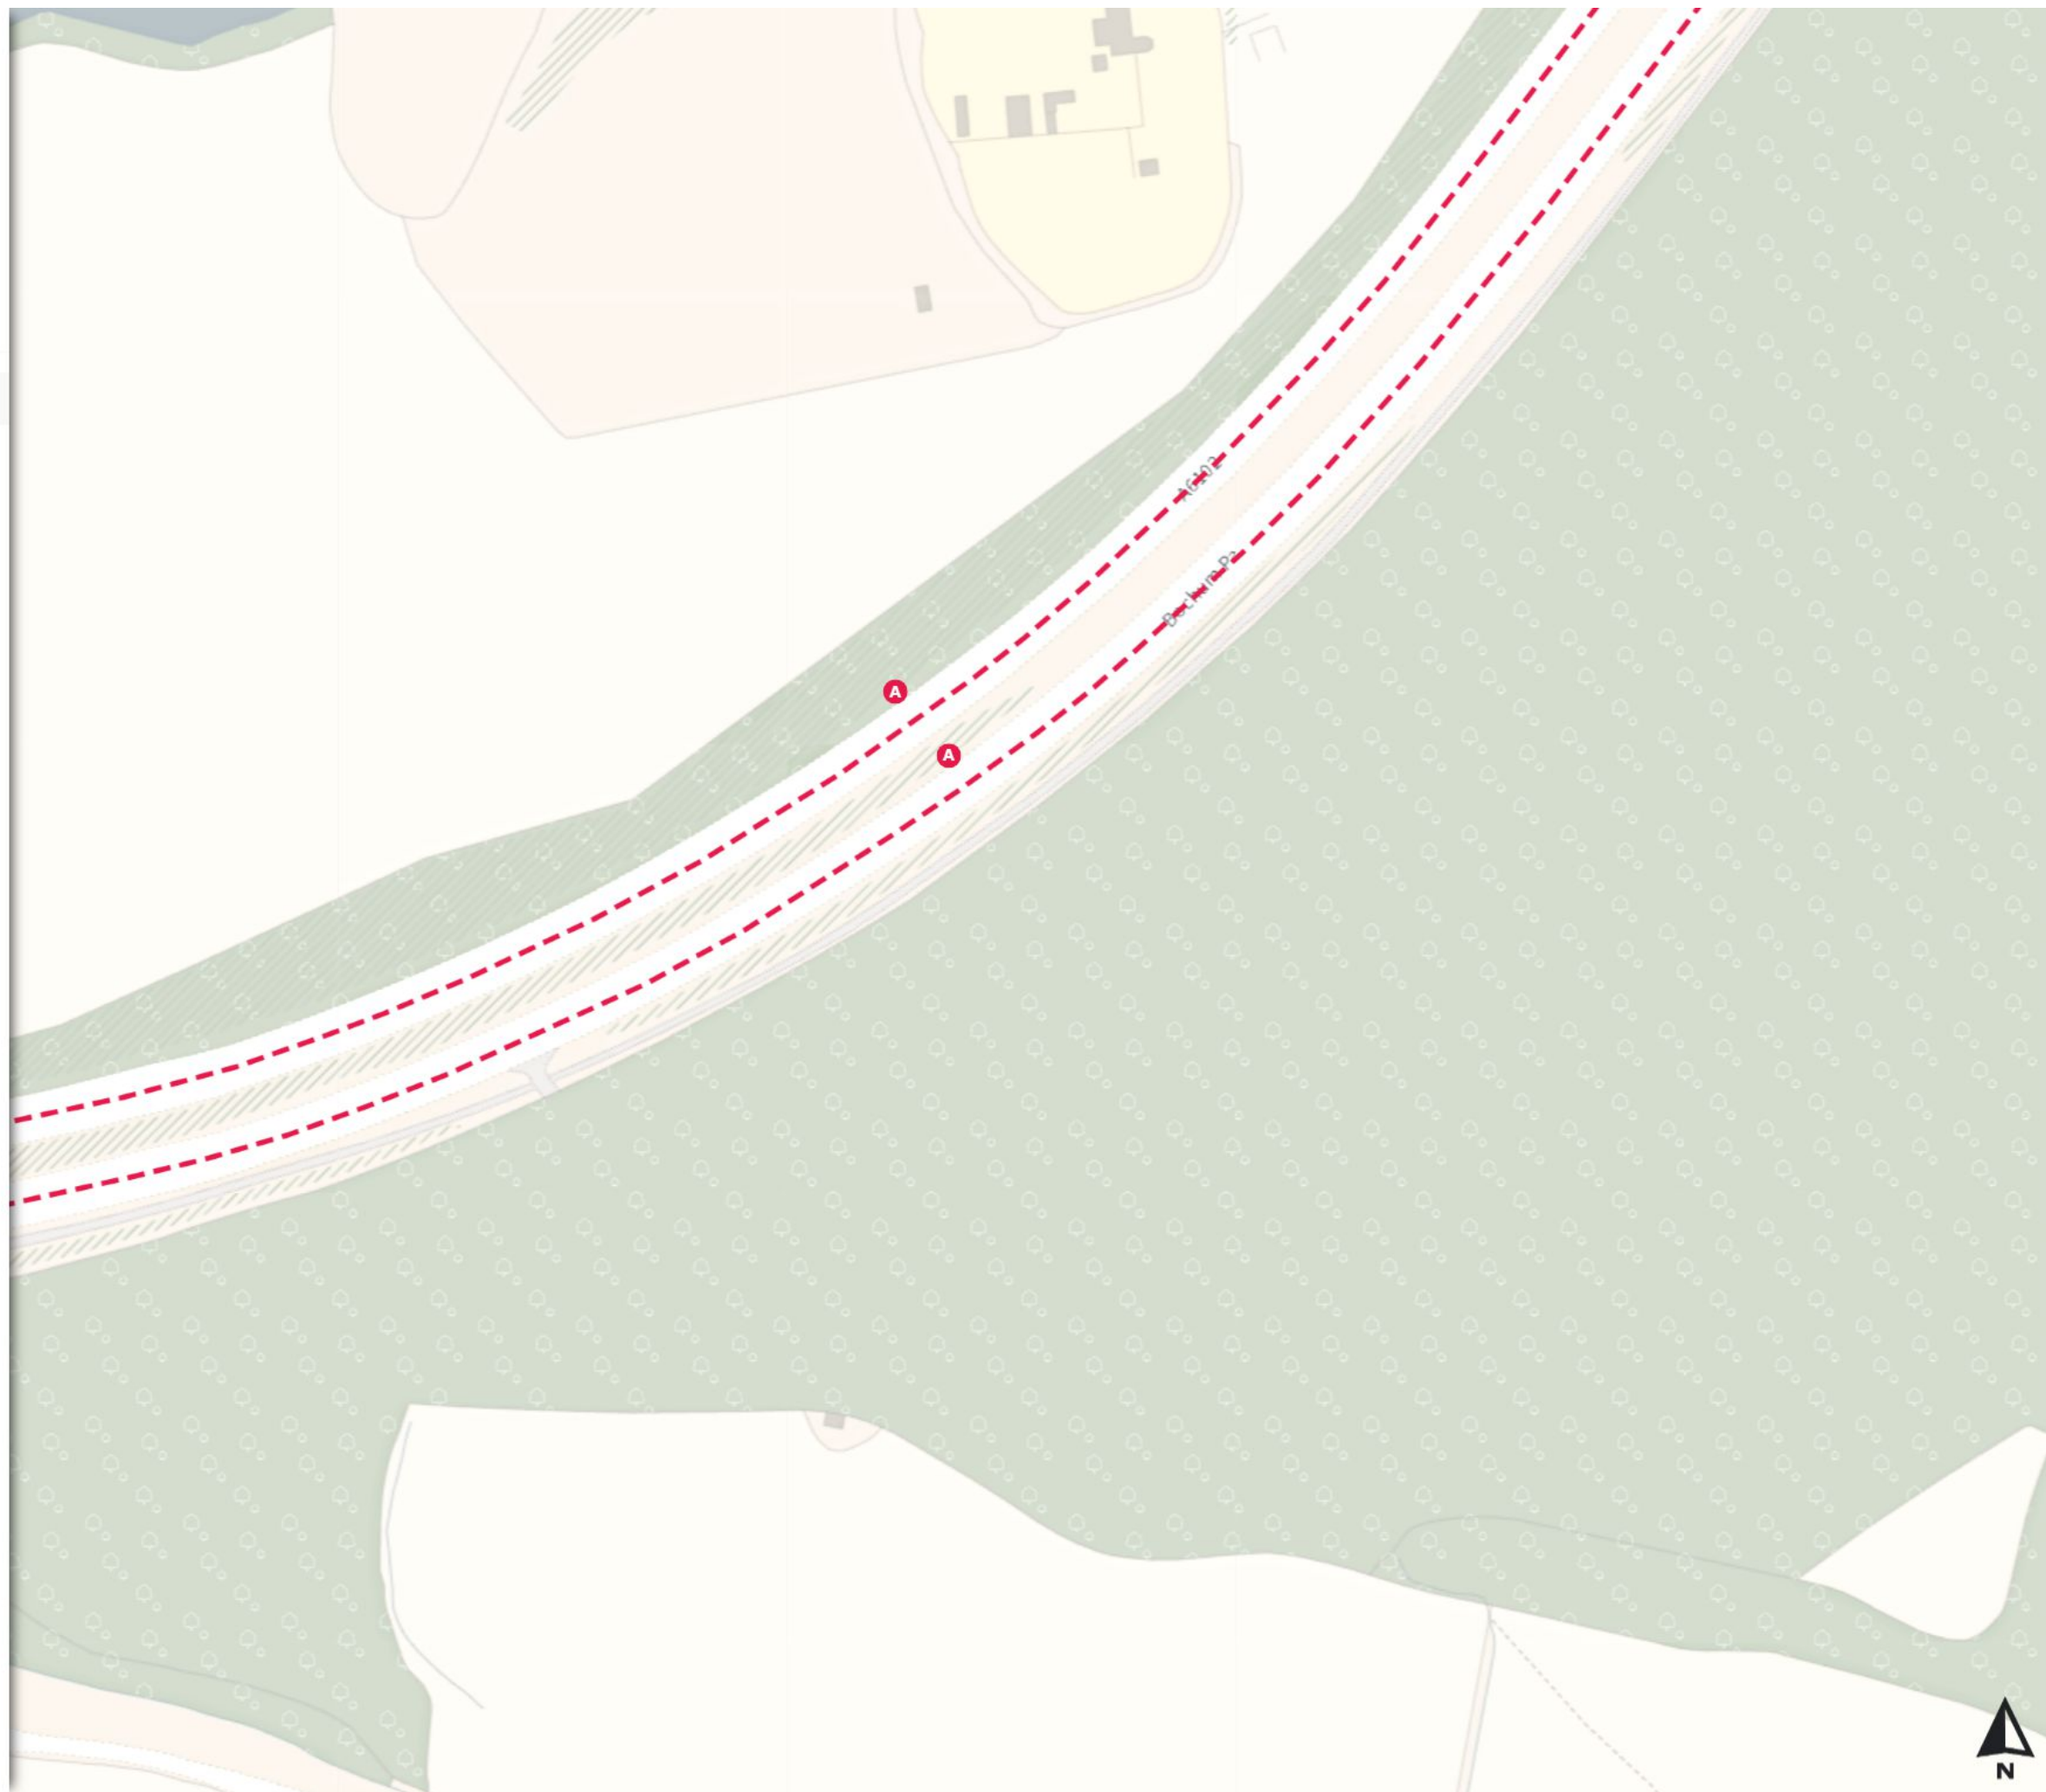

THE SHEFFIELD CITY COUNCIL (STOPPING RESTRICTIONS, WAITING RESTRICTIONS, LOADING RESTRICTIONS & PARKING PLACES) (MAP SCHEDULE) ORDER 2024

Map 727 of 797 Made 03/04/24

Added

- Clearway
- At all times

0 20 40 60m

Scale: 1:1250

North-West: 436461.456, 381930.866
South-East: 436880.625, 381570.543

© Crown copyright and database rights 2024 Ordnance Survey.
You are not permitted to copy, sub-license, distribute or sell any of this data to third parties in any form. Licence number 100018816