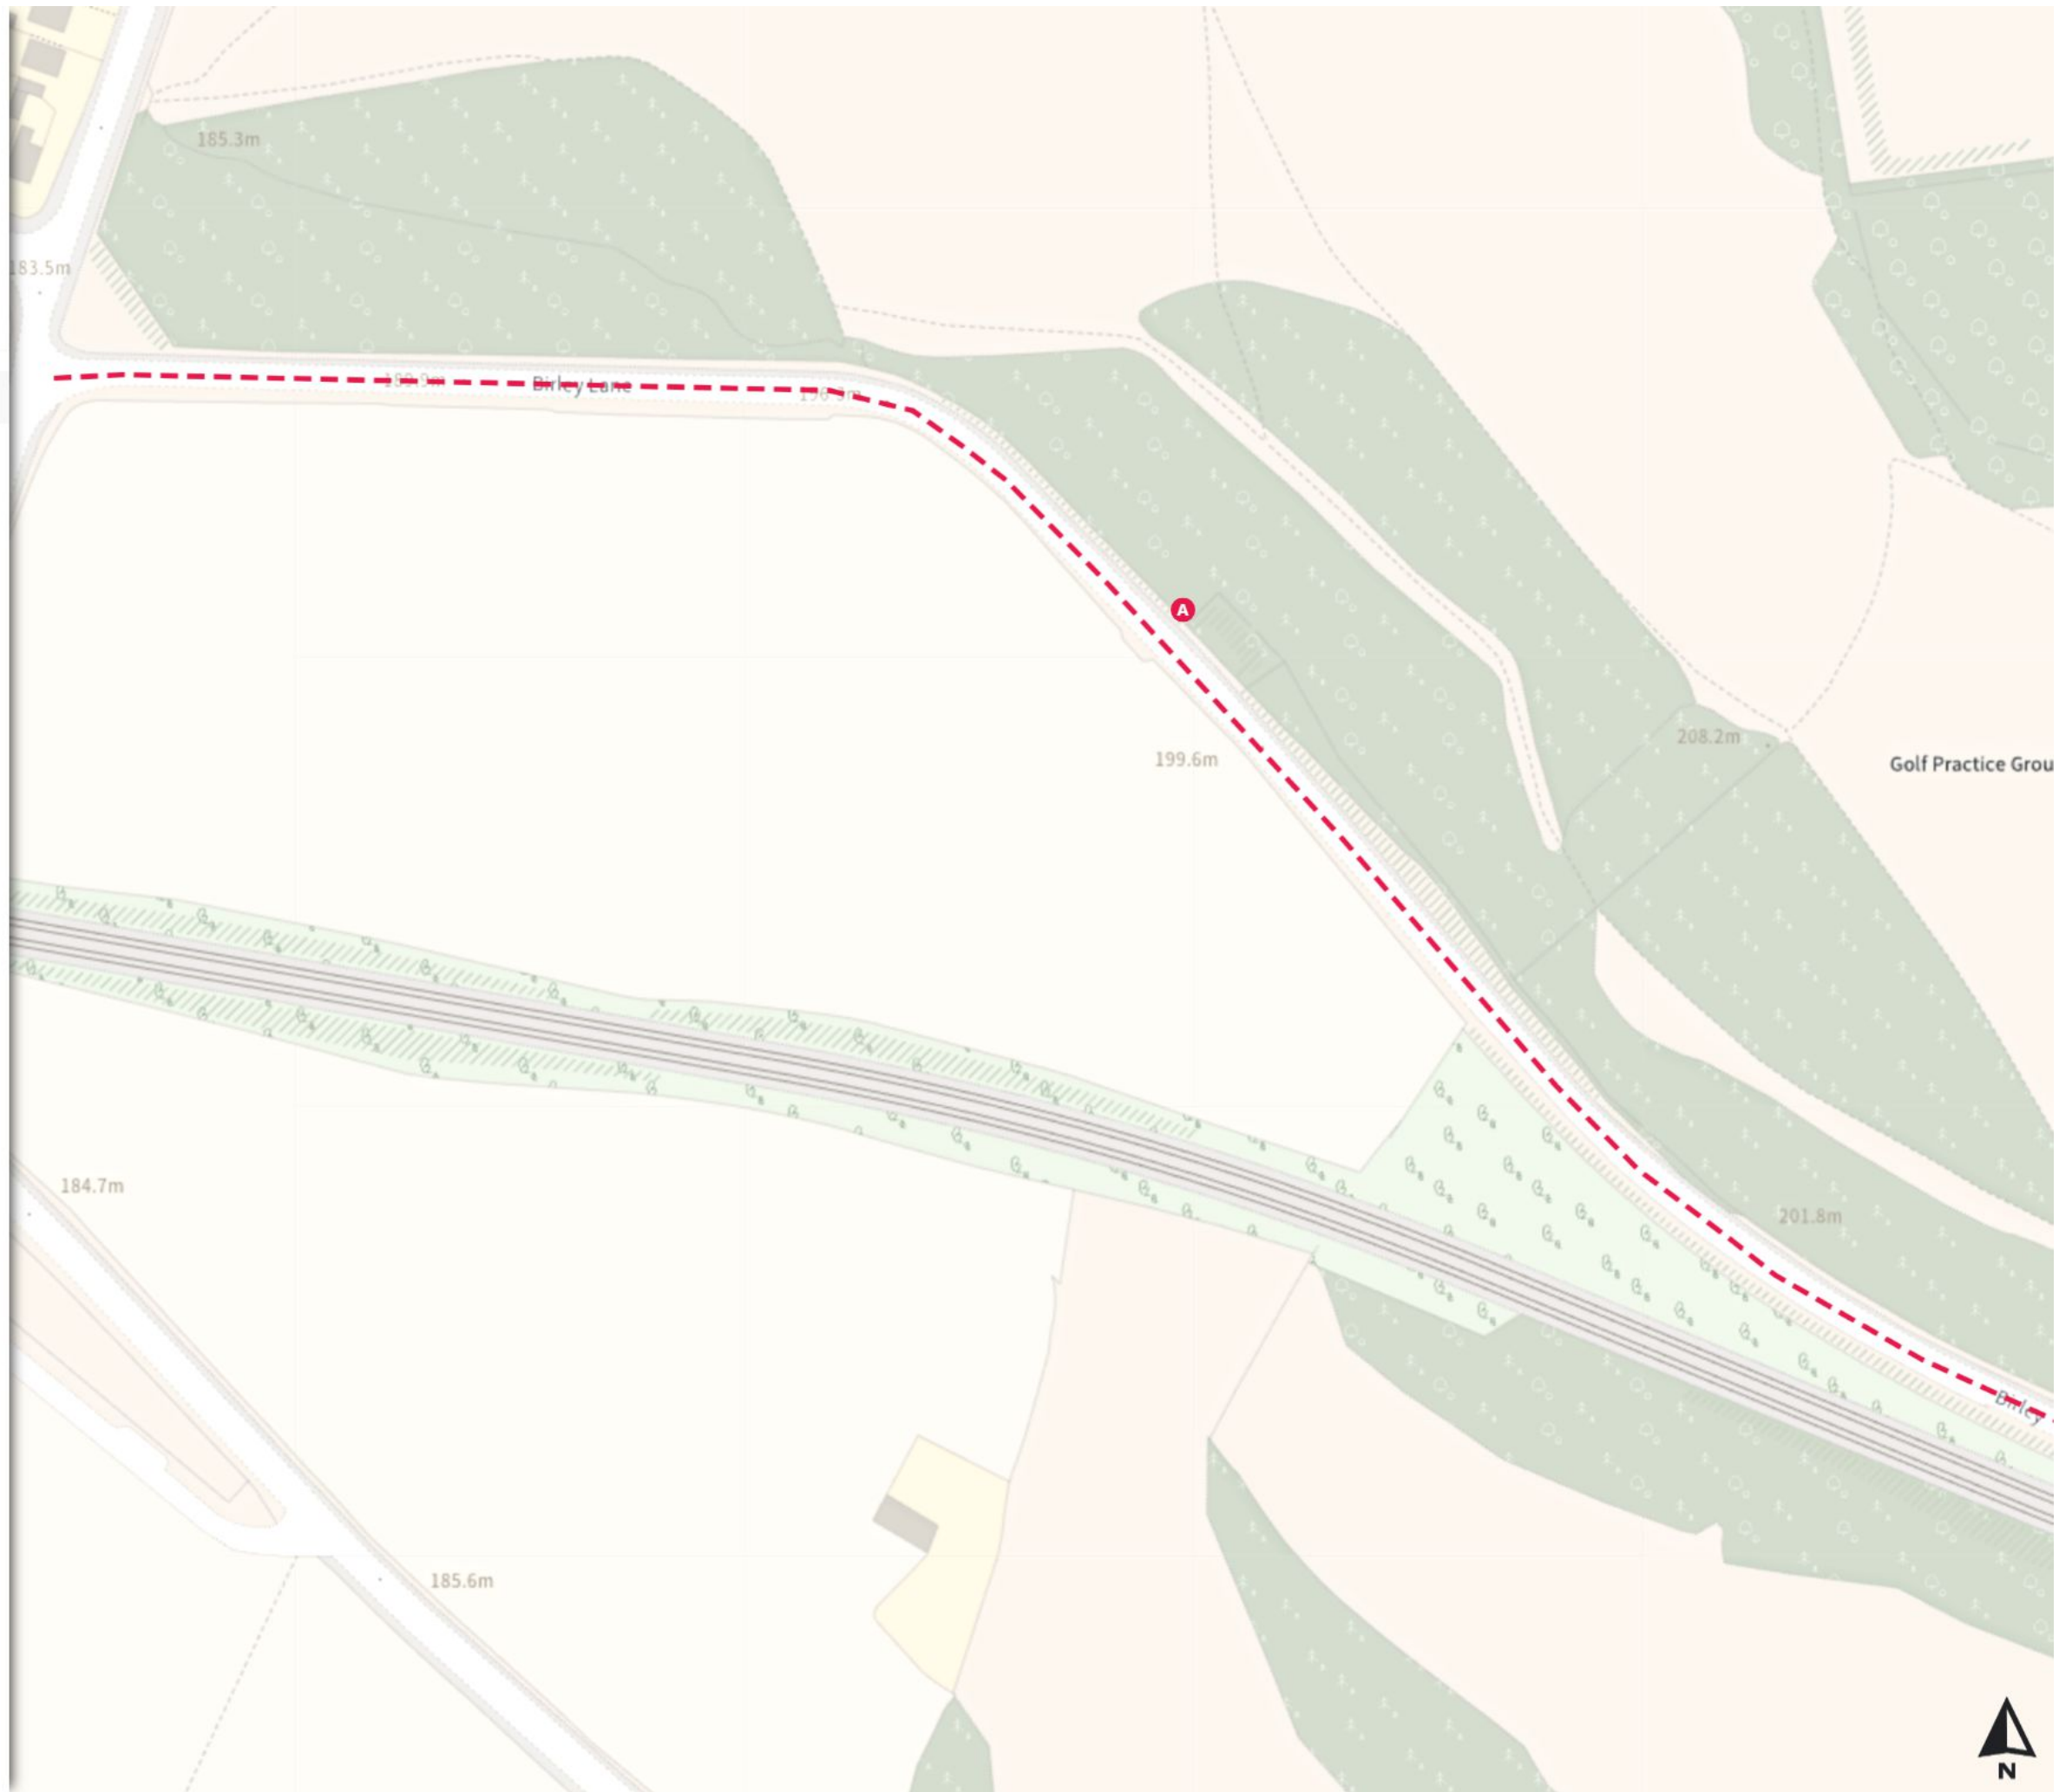

THE SHEFFIELD CITY COUNCIL (STOPPING RESTRICTIONS, WAITING RESTRICTIONS, LOADING RESTRICTIONS & PARKING PLACES) (MAP SCHEDULE) ORDER 2024

Map 676 of 797 Made 03/04/24

Added

Clearway

At all times

0 20 40 60m

Scale: 1:1250

North-West: 439296.368, 383030.662
South-East: 439715.659, 382670.671

© Crown copyright and database rights 2024 Ordnance Survey.
You are not permitted to copy, sub-license, distribute or sell any of this data to third parties in any form. Licence number 100018816