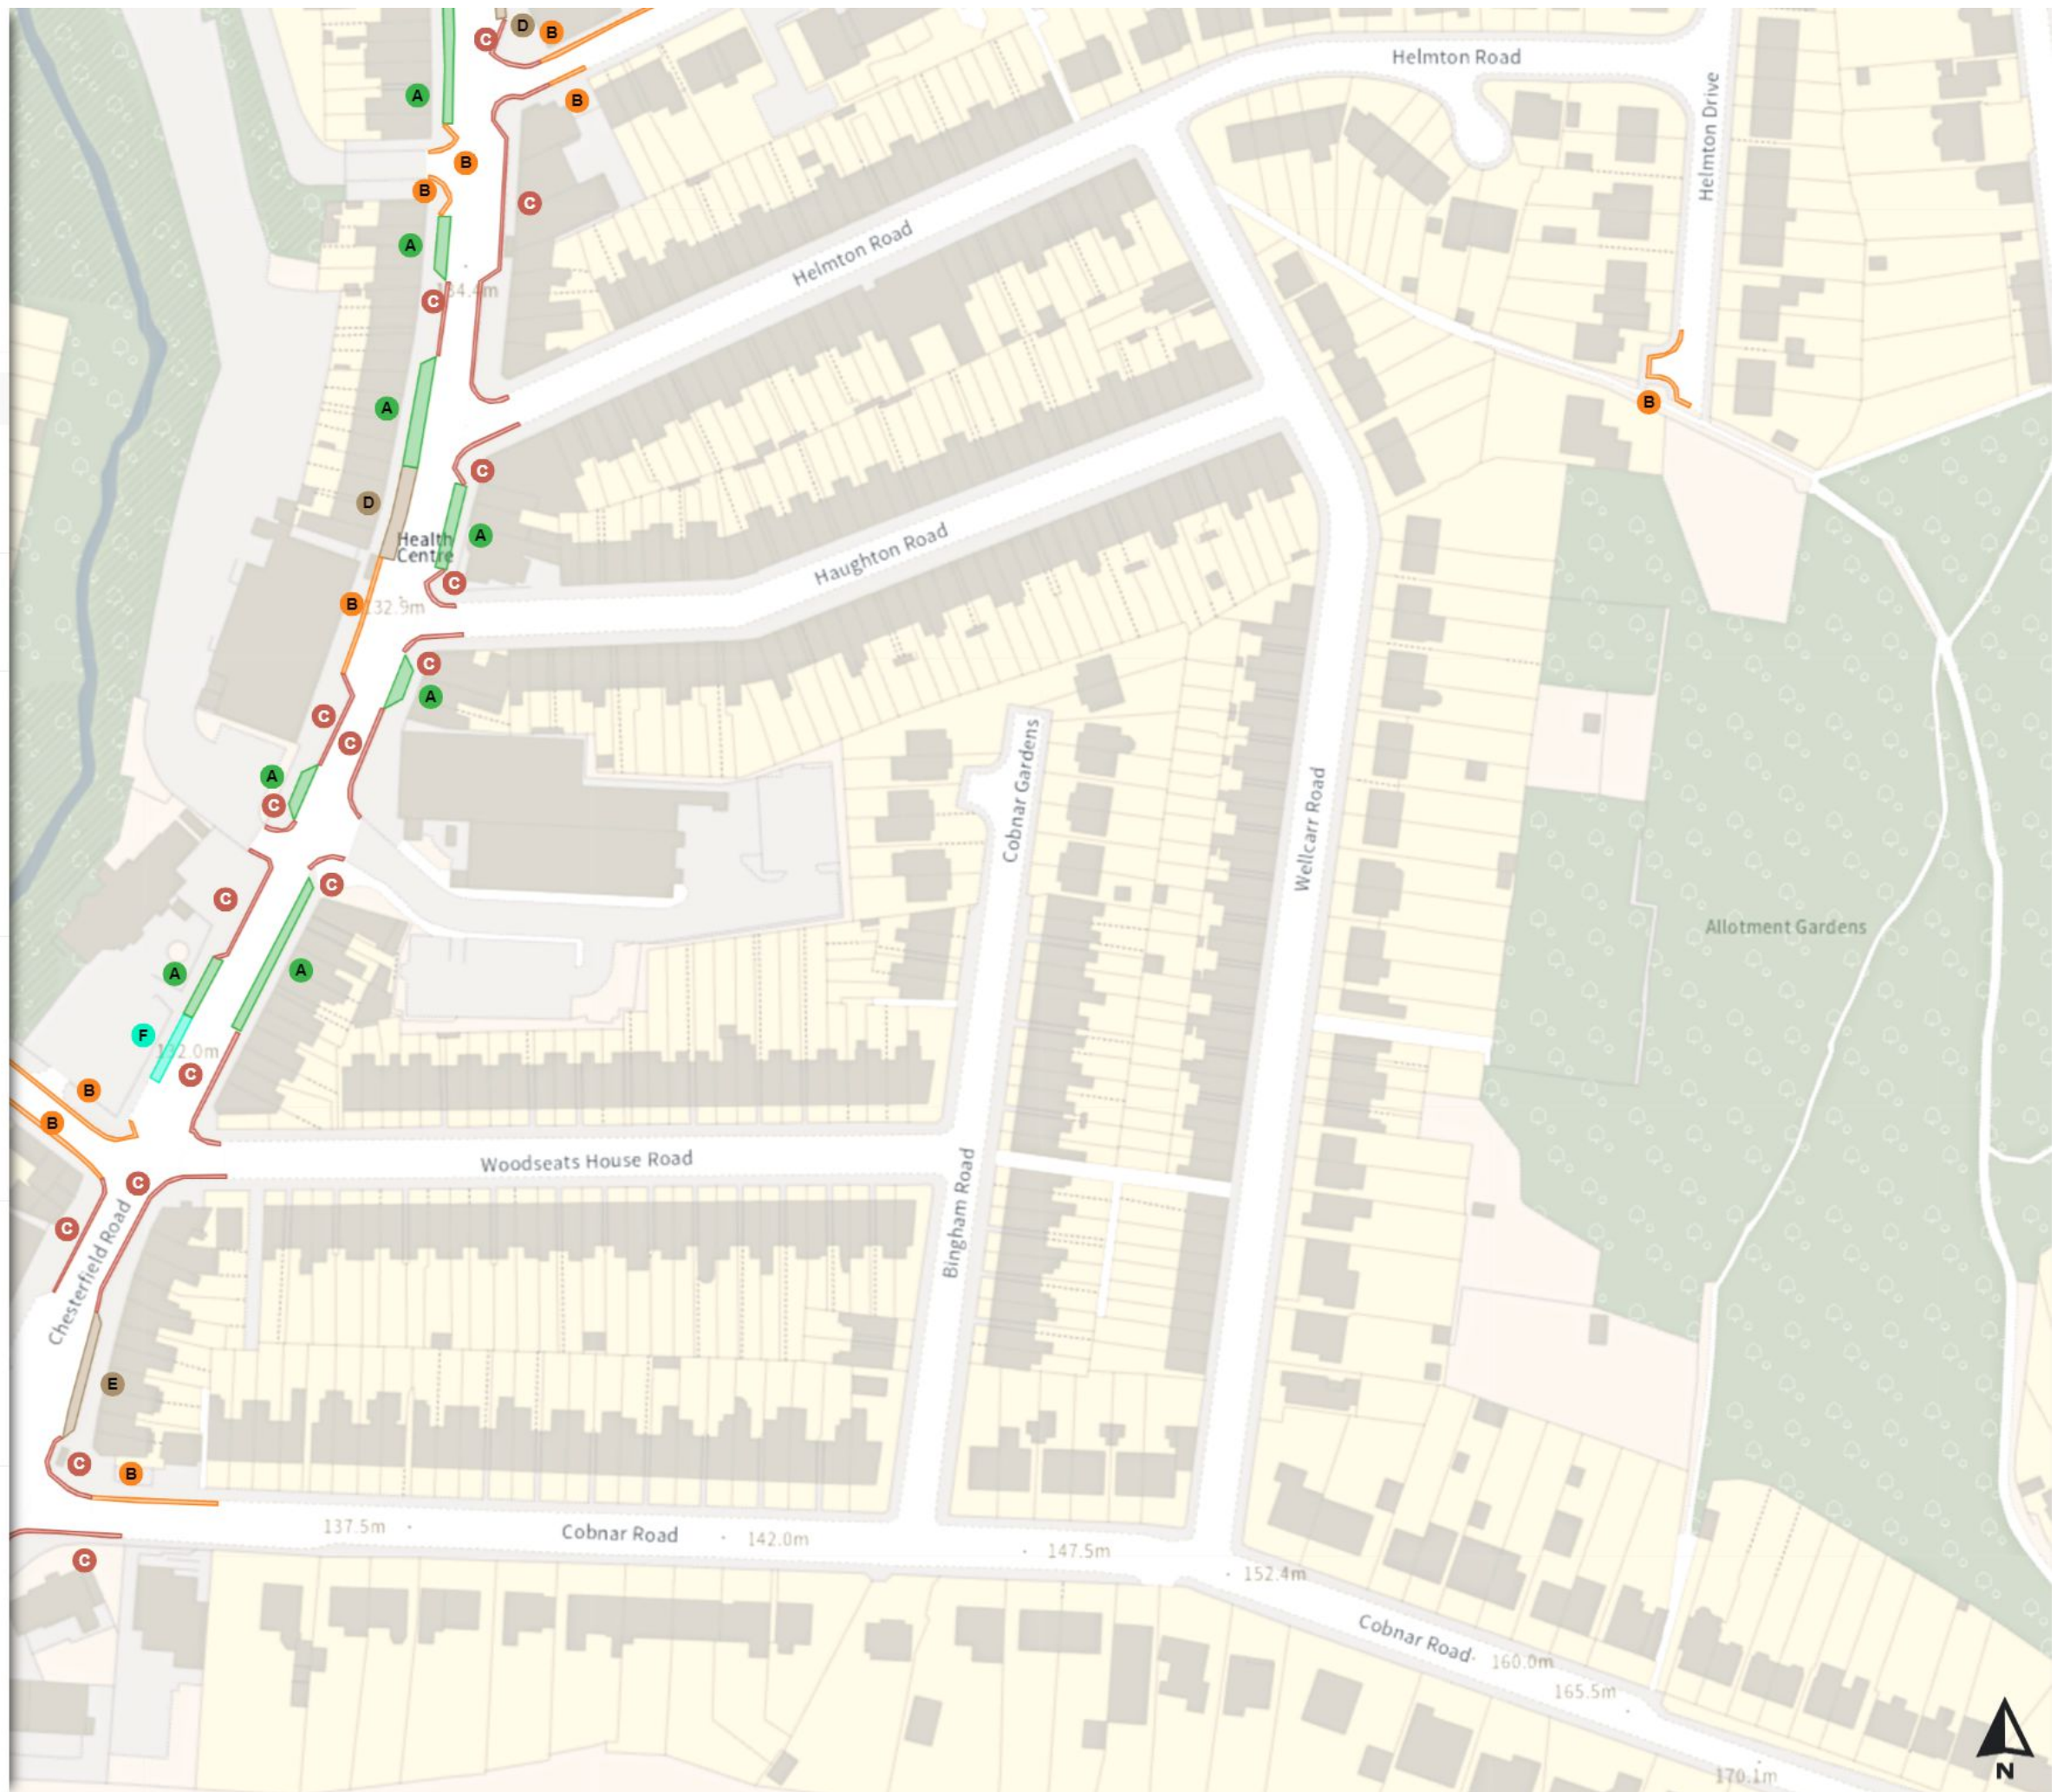

Shared

E Free parking place

Mon-Sat 09:30-16:30 3h 3h

E Loading place

Mon-Sat 08:00-09:30 16:30-18:30

Scale: 1:1250

North-West: 434755.478, 382995.414
South-East: 435174.424, 382635.024

© Crown copyright and database rights 2024 Ordnance Survey.
You are not permitted to copy, sub-license, distribute or sell any of this data to third parties in any form. Licence number 100018816