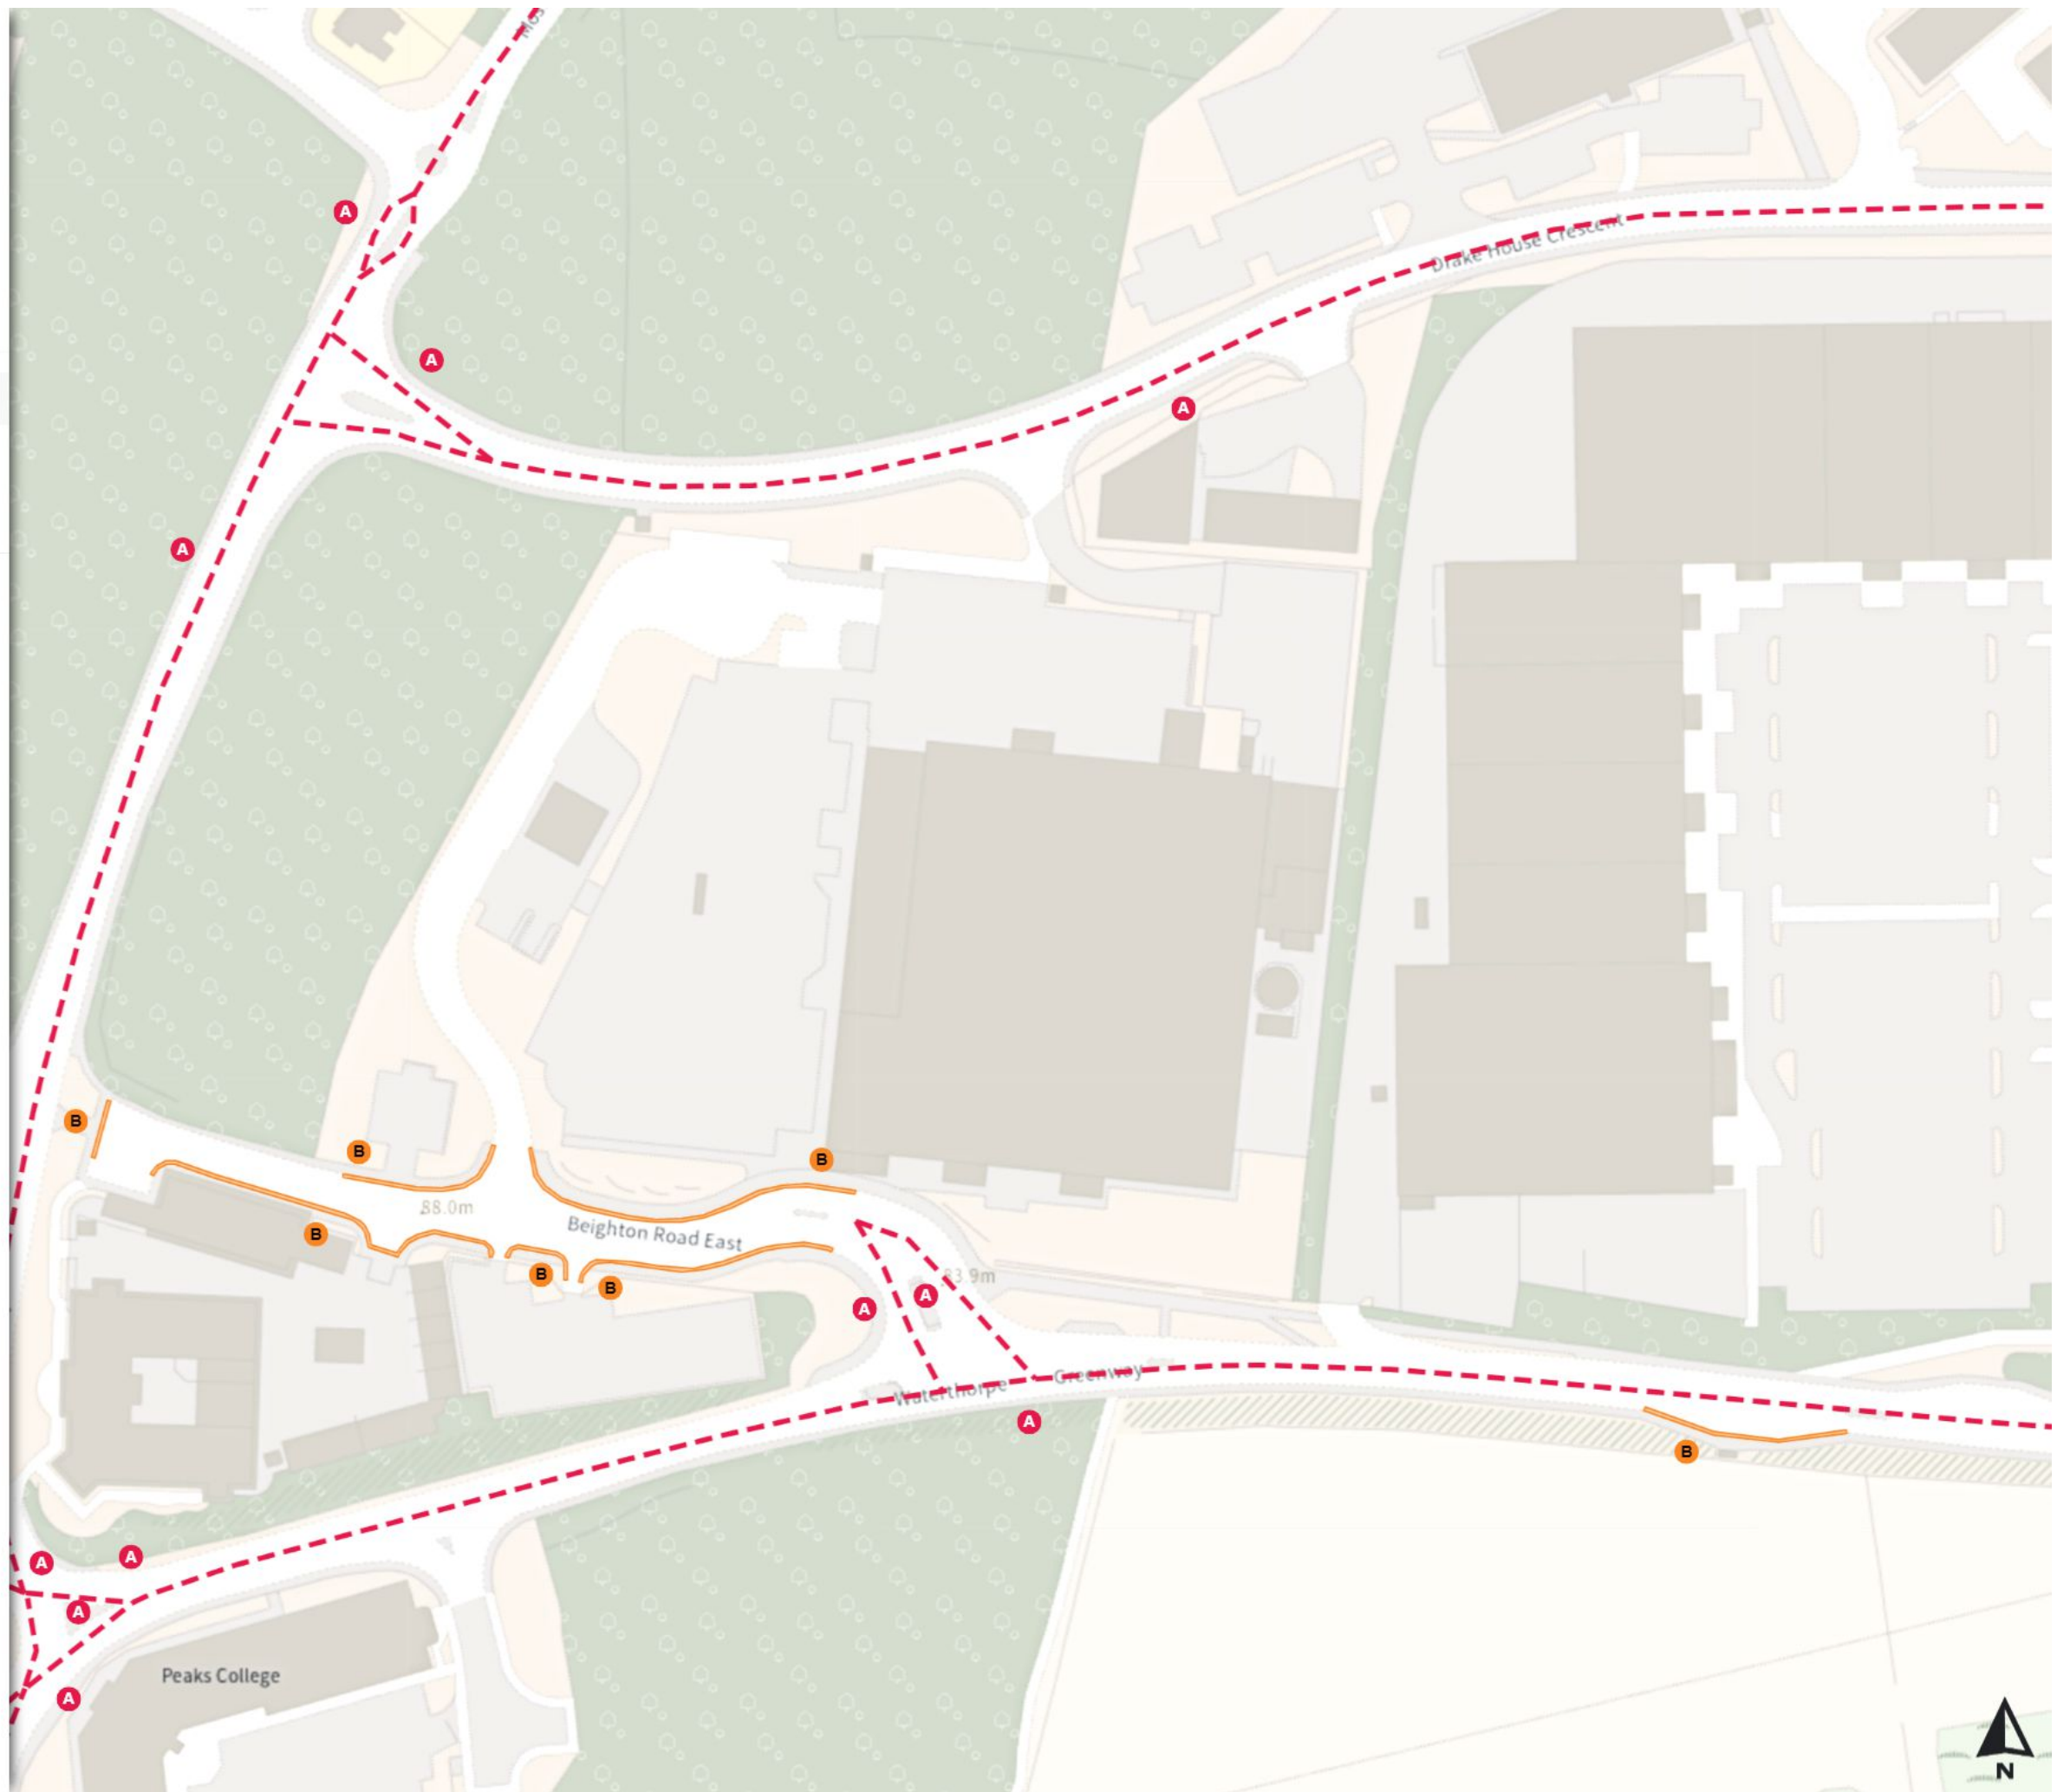

THE SHEFFIELD CITY COUNCIL (STOPPING RESTRICTIONS, WAITING RESTRICTIONS, LOADING RESTRICTIONS & PARKING PLACES) (MAP SCHEDULE) ORDER 2024

Map 658 of 797 Made 03/04/24

Added

- Clearway
- At all times
- No waiting at any time
- At all times

0 20 40 60m

Scale: 1:1250

North-West: 442470.067, 383417.038
South-East: 442889.569, 383057.352

© Crown copyright and database rights 2024 Ordnance Survey.
You are not permitted to copy, sub-license, distribute or sell any of this data to third parties in any form. Licence number 100018816