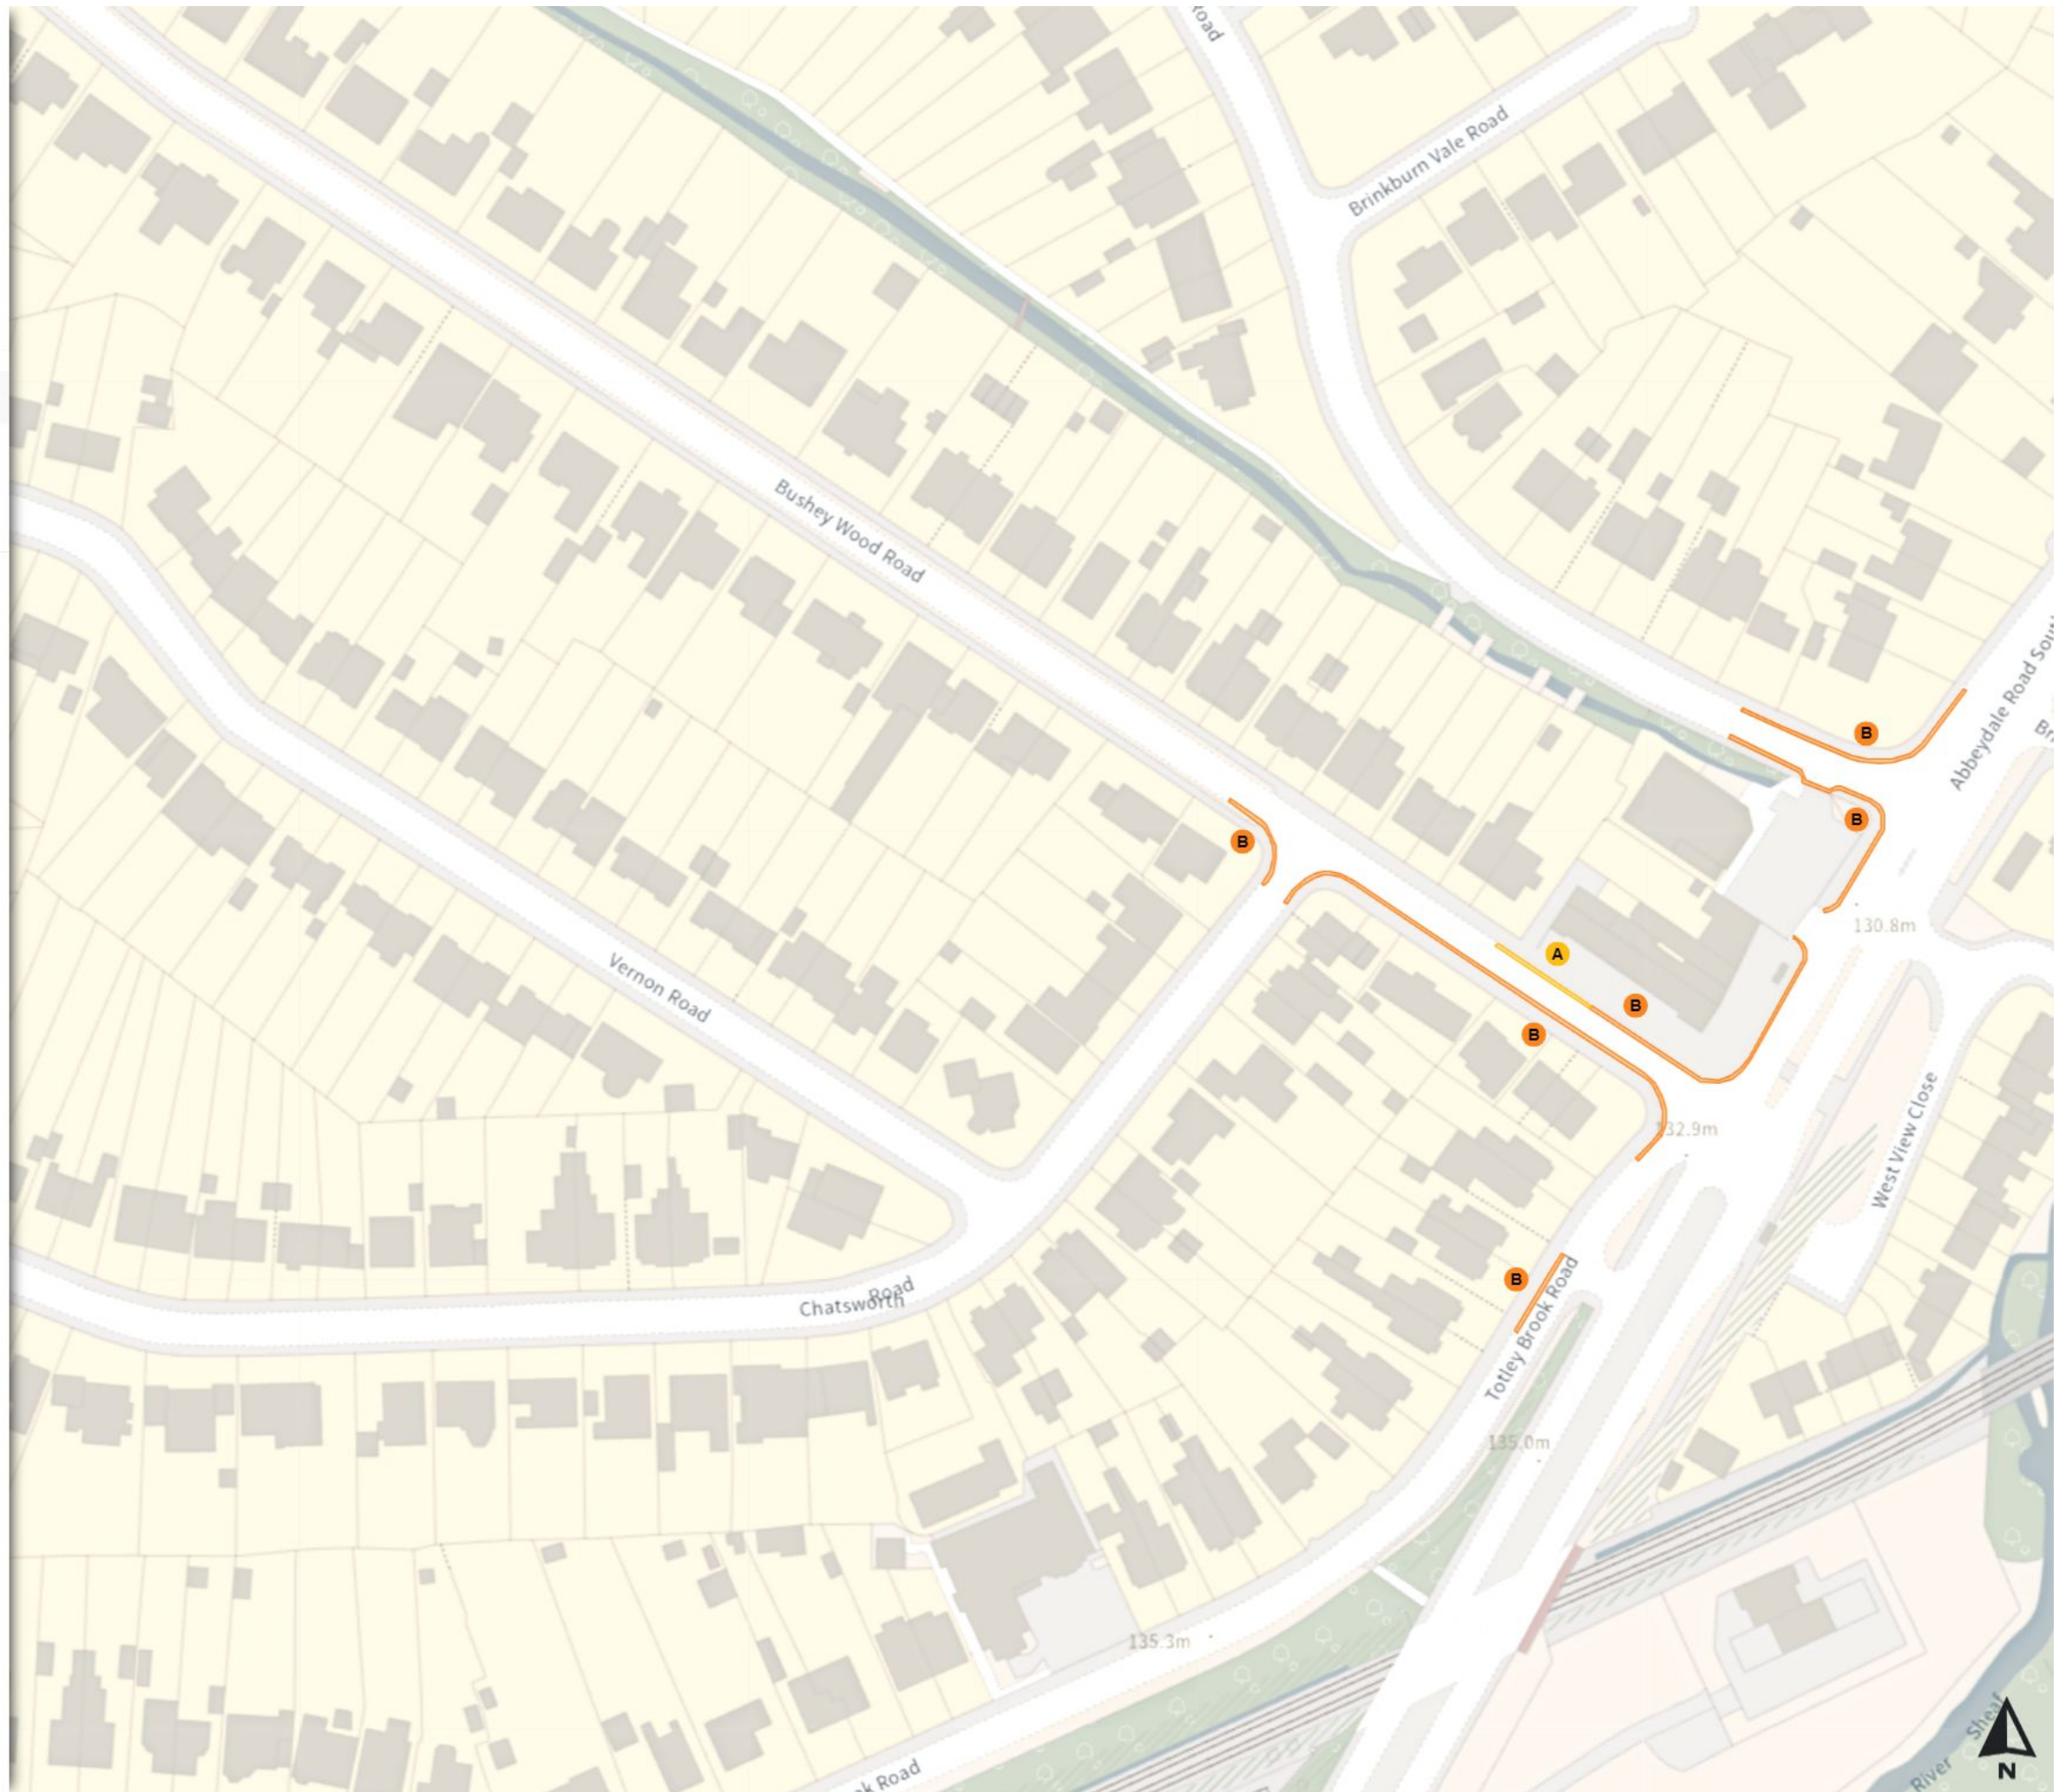

THE SHEFFIELD CITY COUNCIL (STOPPING RESTRICTIONS, WAITING RESTRICTIONS, LOADING RESTRICTIONS & PARKING PLACES) (MAP SCHEDULE) ORDER 2024

Map 762 of 797 Made 03/04/24

Added

- No waiting
- Mon-Sat 08:00-18:30
- No waiting at any time
- At all times

0 20 40 60m

Scale: 1:1250

North-West: 431446.493, 380817.856
South-East: 431865.375, 380457.011

© Crown copyright and database rights 2024 Ordnance Survey.
You are not permitted to copy, sub-license, distribute or sell any of this data to third parties in any form. Licence number 100018816