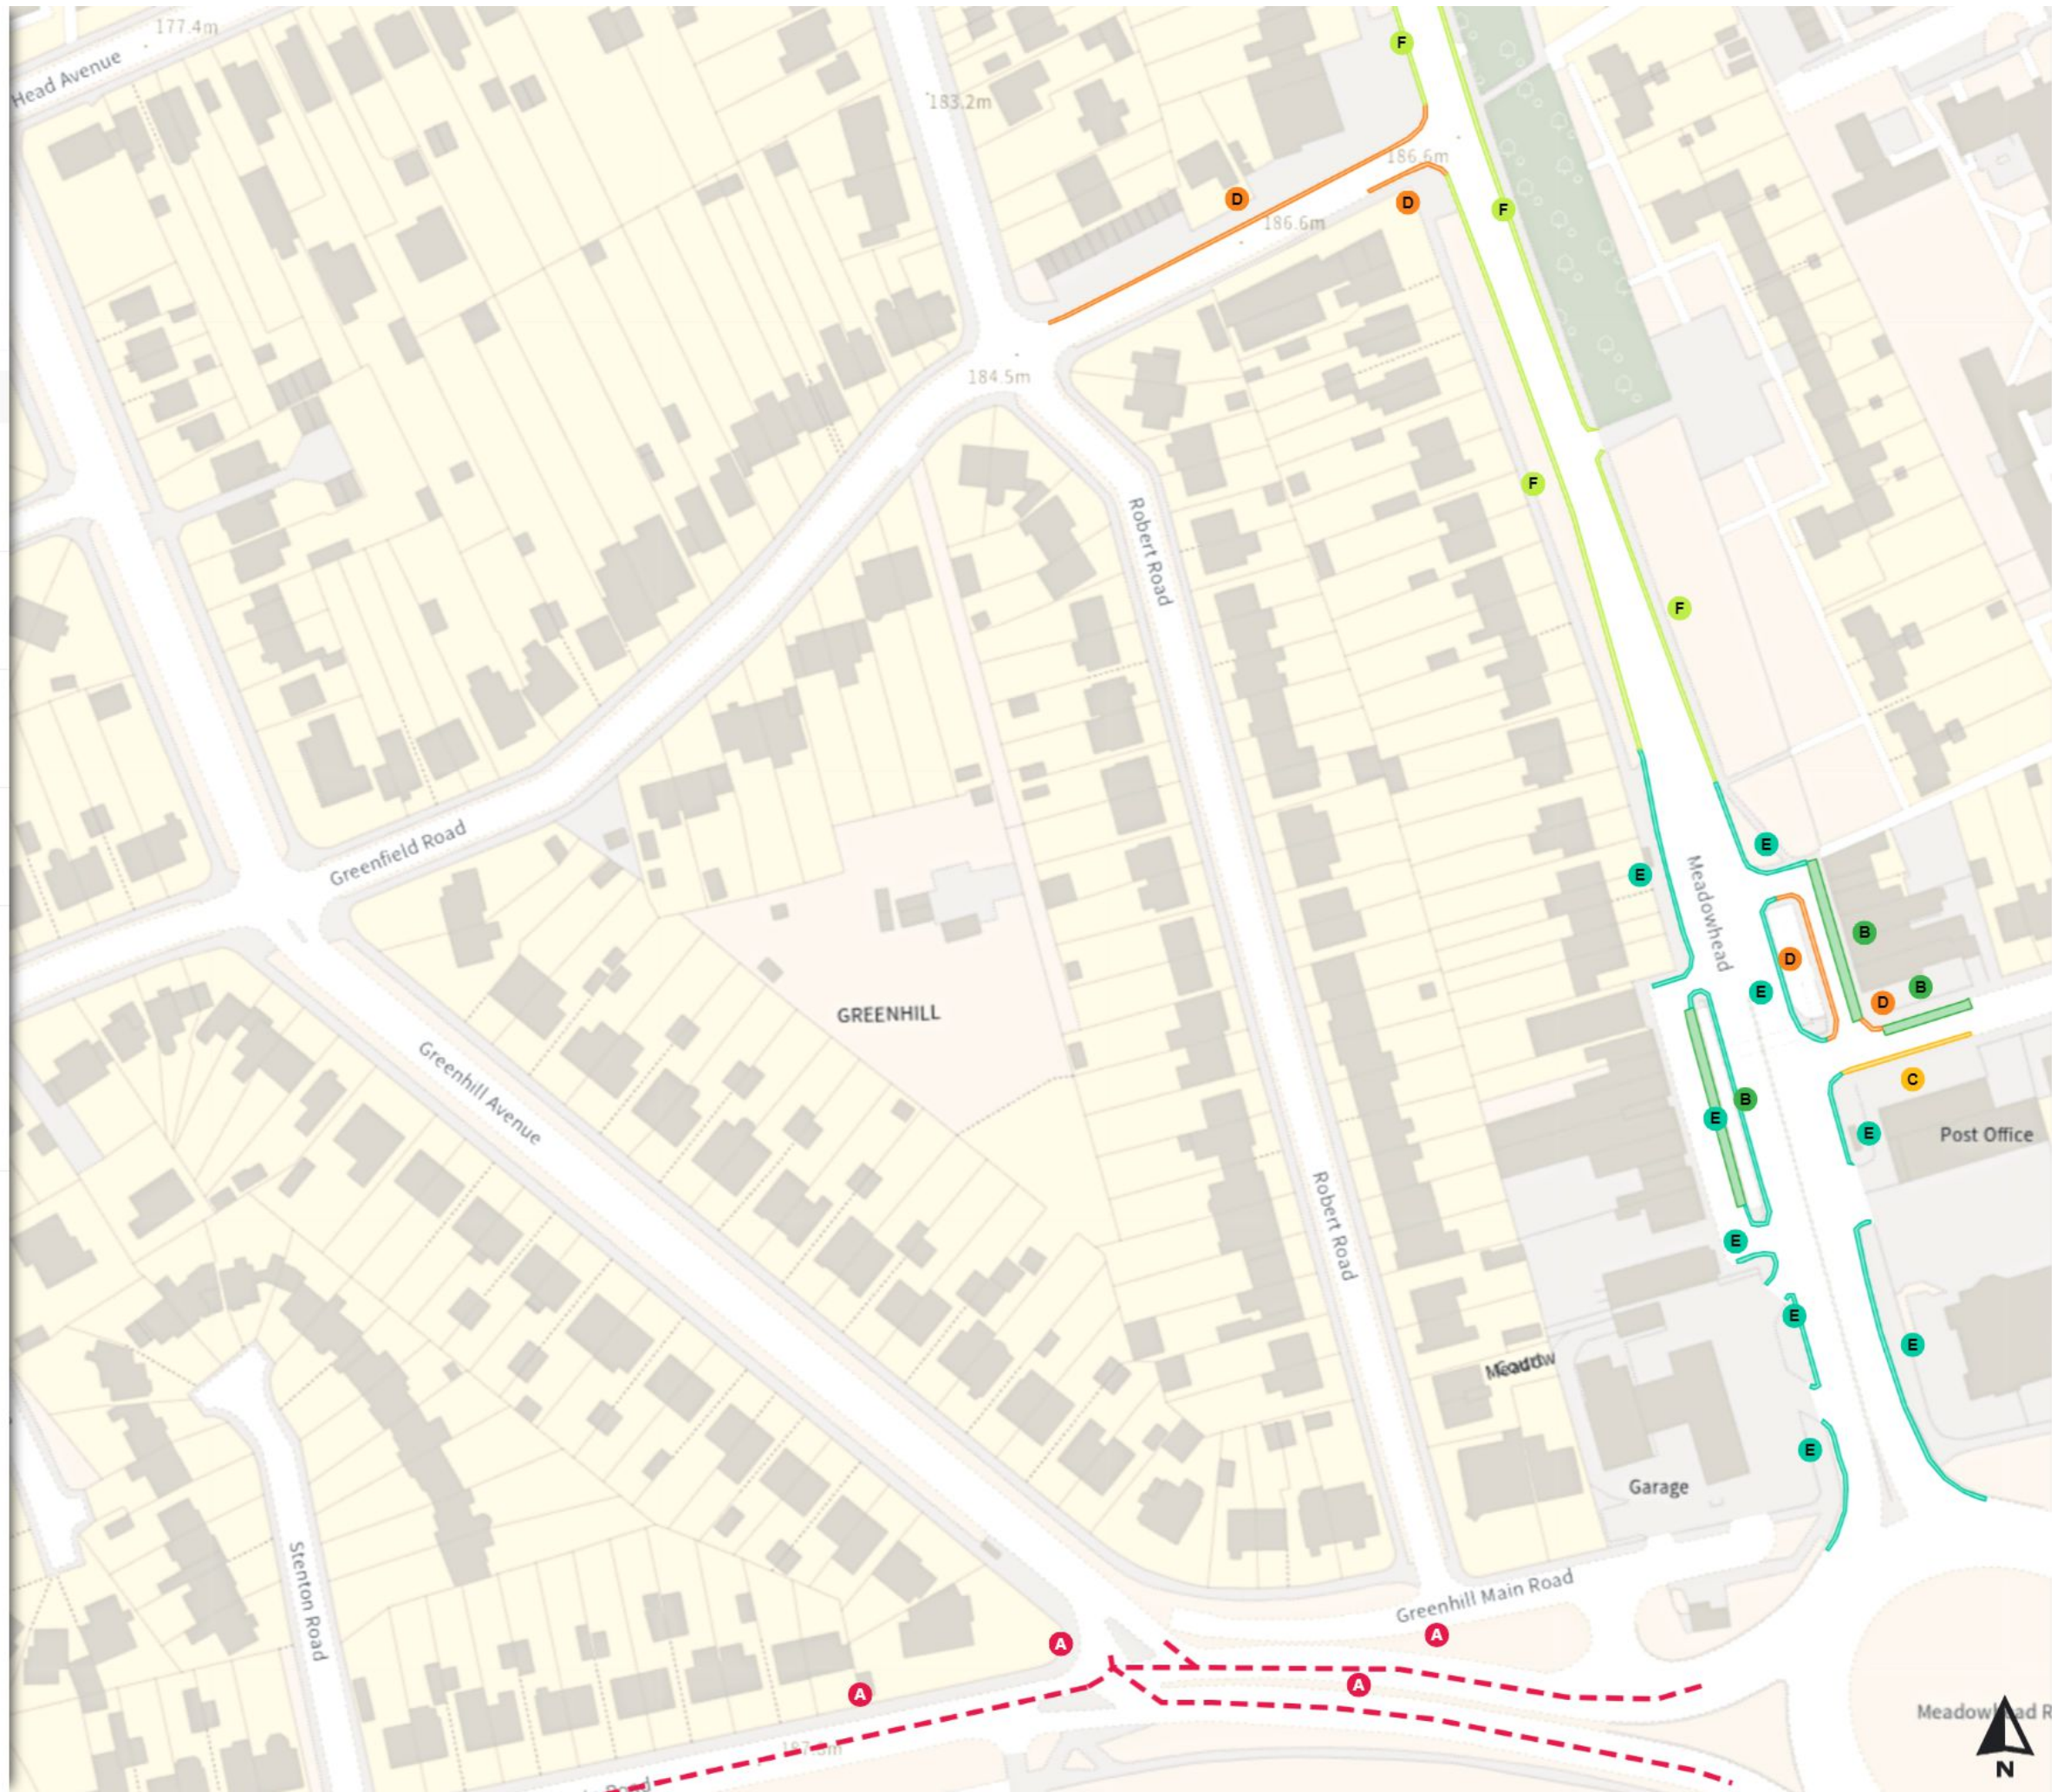

THE SHEFFIELD CITY COUNCIL (STOPPING RESTRICTIONS, WAITING RESTRICTIONS, LOADING RESTRICTIONS & PARKING PLACES) (MAP SCHEDULE) ORDER 2024

Map 736 of 797 Made 03/04/24

Added

- Clearway
- A At all times
- Free parking place
- B Mon-Sat 08:00-18:30 ⊕ 2h ⊖ 2h
- No waiting
- C Mon-Sat 08:00-18:30
- No waiting at any time
- D At all times
- Shared
- E No waiting at any time
  At all times
- E No loading
  Mon-Fri 07:30-09:30 16:00-18:30
- Shared
- F No waiting
  Mon-Fri 07:30-09:30 16:00-18:30
- F No loading
  Mon-Fri 07:30-09:30 16:00-18:30

Scale: 1:1250

North-West: 434752.186, 381559.026
South-East: 435171.257, 381198.525

© Crown copyright and database rights 2024 Ordnance Survey.
You are not permitted to copy, sub-license, distribute or sell any of this data to third parties in any form. Licence number 100018816