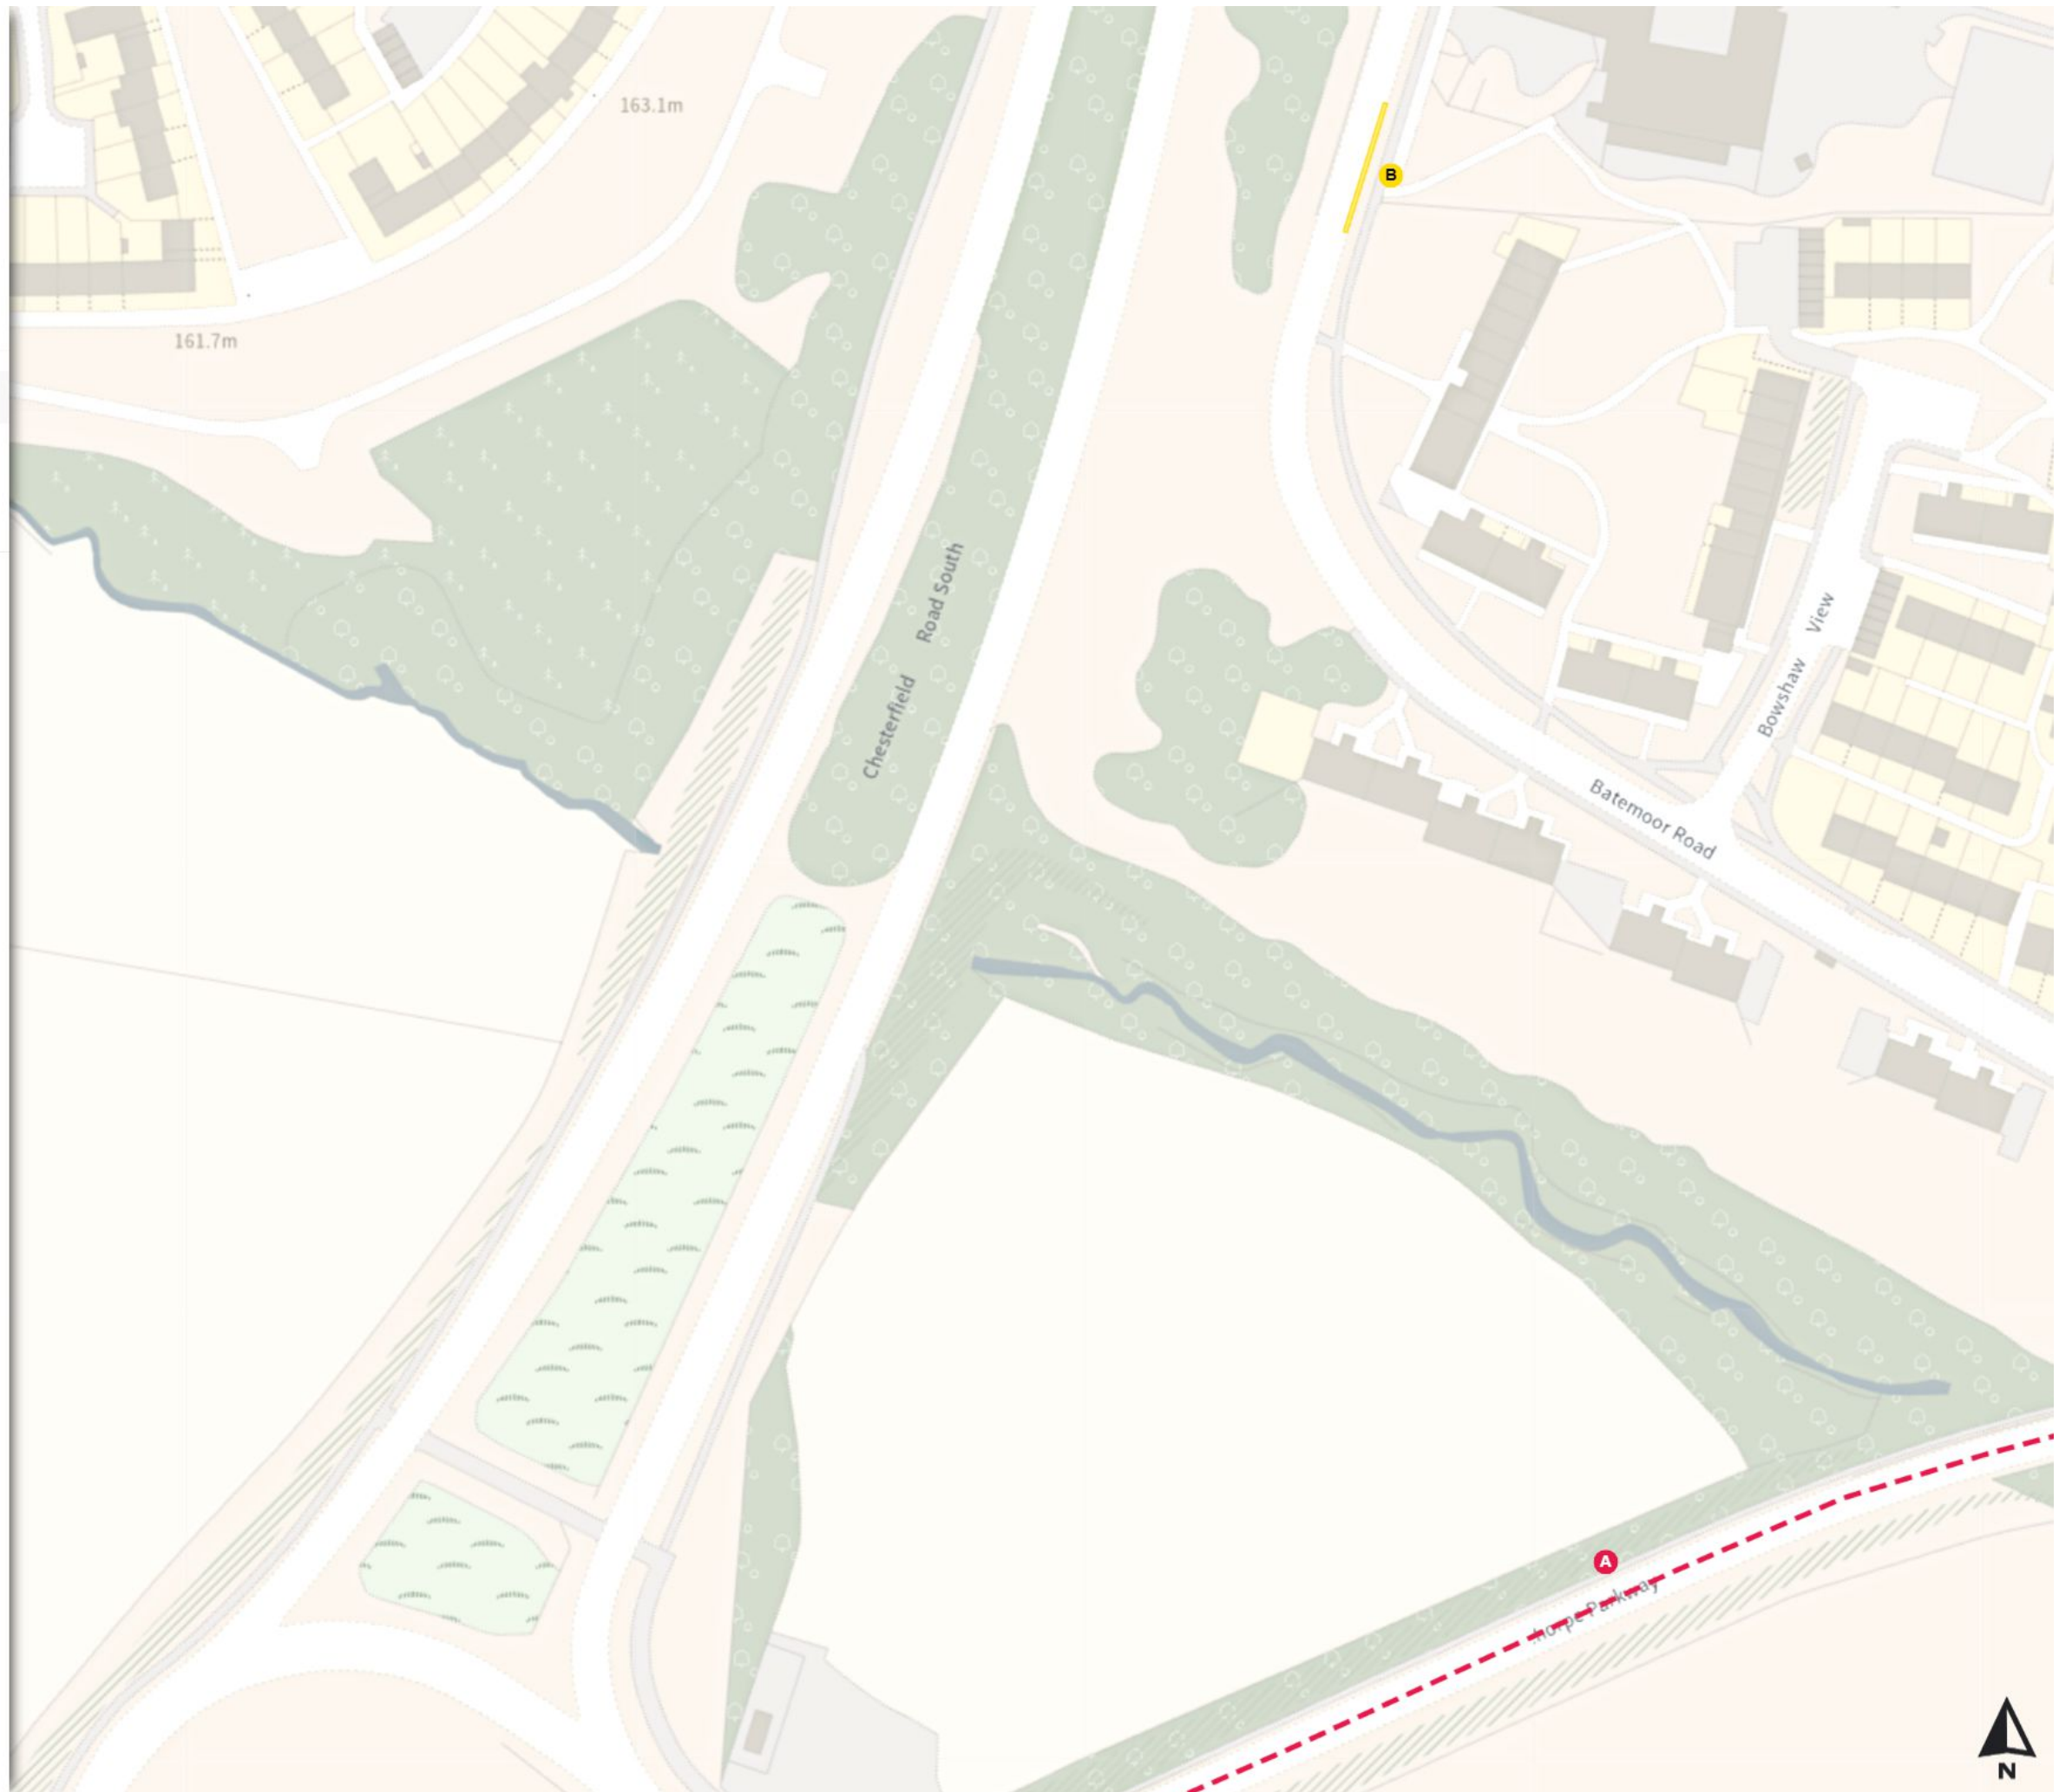

Dore and Totley Go

THE SHEFFIELD CITY COUNCIL (STOPPING RESTRICTIONS, WAITING RESTRICTIONS, LOADING RESTRICTIONS & PARKING PLACES) (MAP SCHEDULE) ORDER 2024

Map 779 of 797 Made 03/04/24

Added

- Clearway
- At all times
- Prohibition of stopping on school entrance markings
- At all times