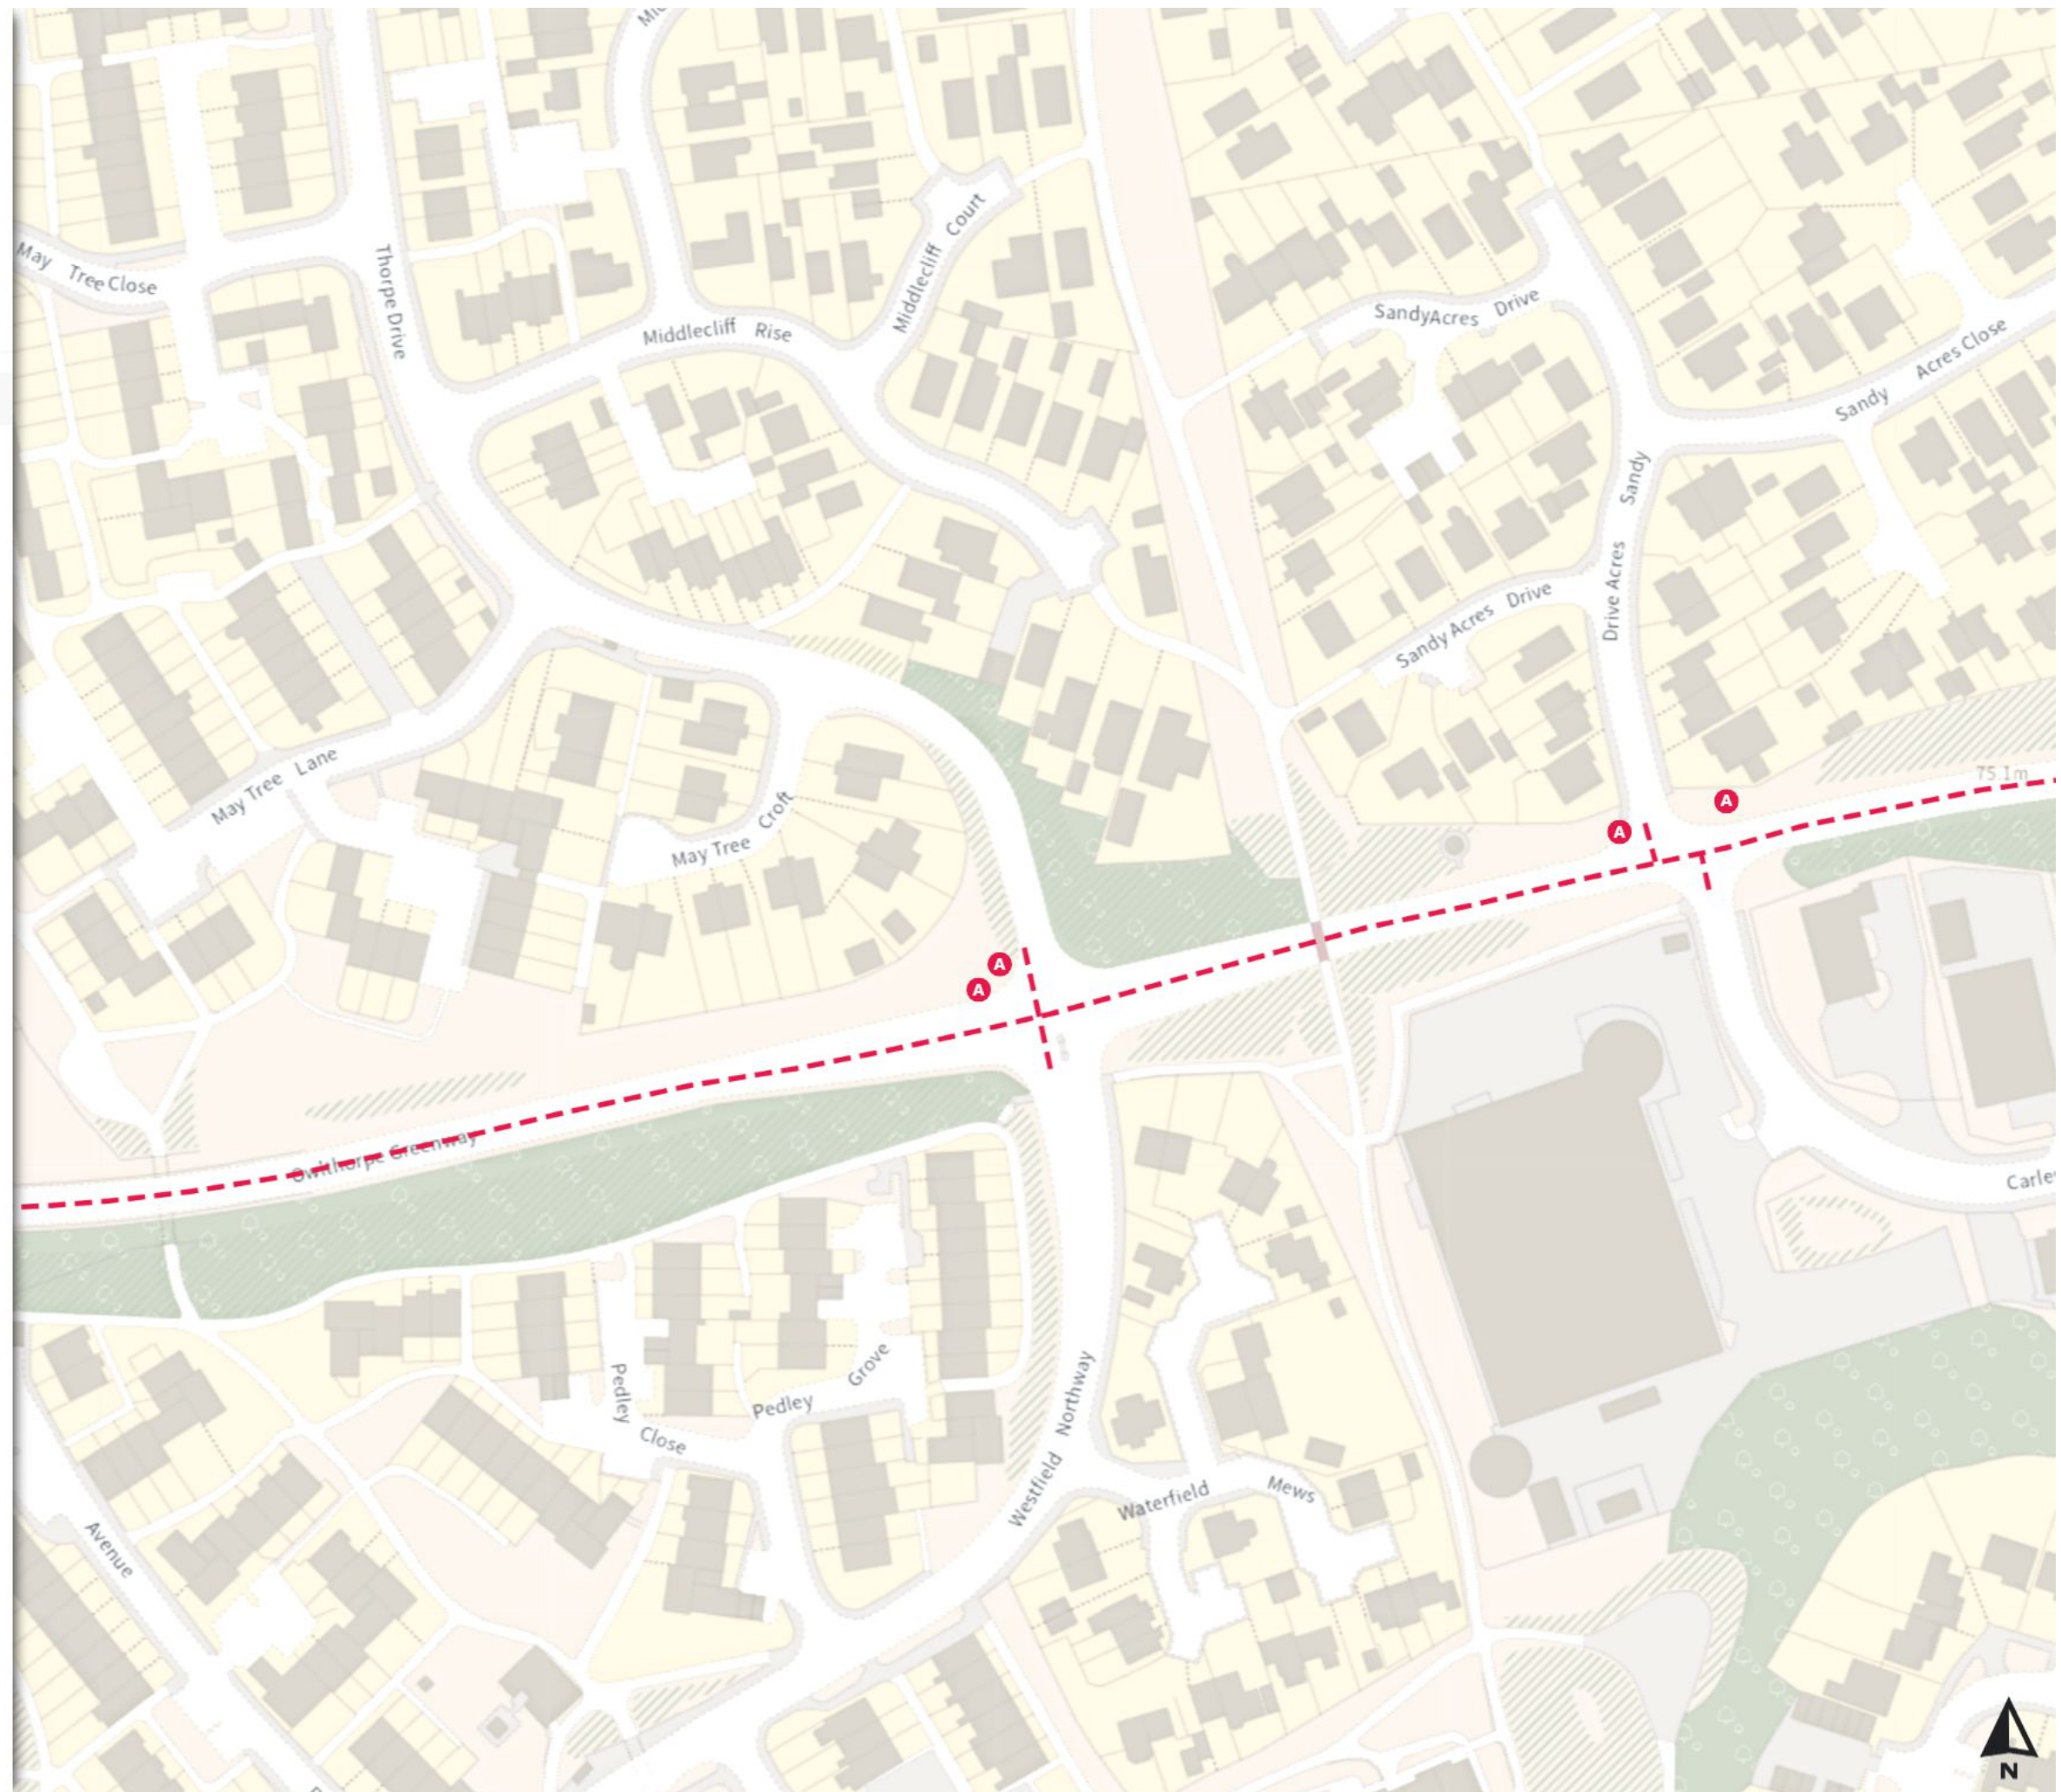

THE SHEFFIELD CITY COUNCIL (STOPPING RESTRICTIONS, WAITING RESTRICTIONS, LOADING RESTRICTIONS & PARKING PLACES) (MAP SCHEDULE) ORDER 2024

Map 717 of 797 Made 03/04/24

Added

■ Clearway

Ⓐ At all times

0 20 40 60m

Scale: 1:1250

North-West: 443183.366, 382346.047
South-East: 443603.016, 381986.341

© Crown copyright and database rights 2024 Ordnance Survey.
You are not permitted to copy, sub-license, distribute or sell any of this data to third parties in any form. Licence number 100018816