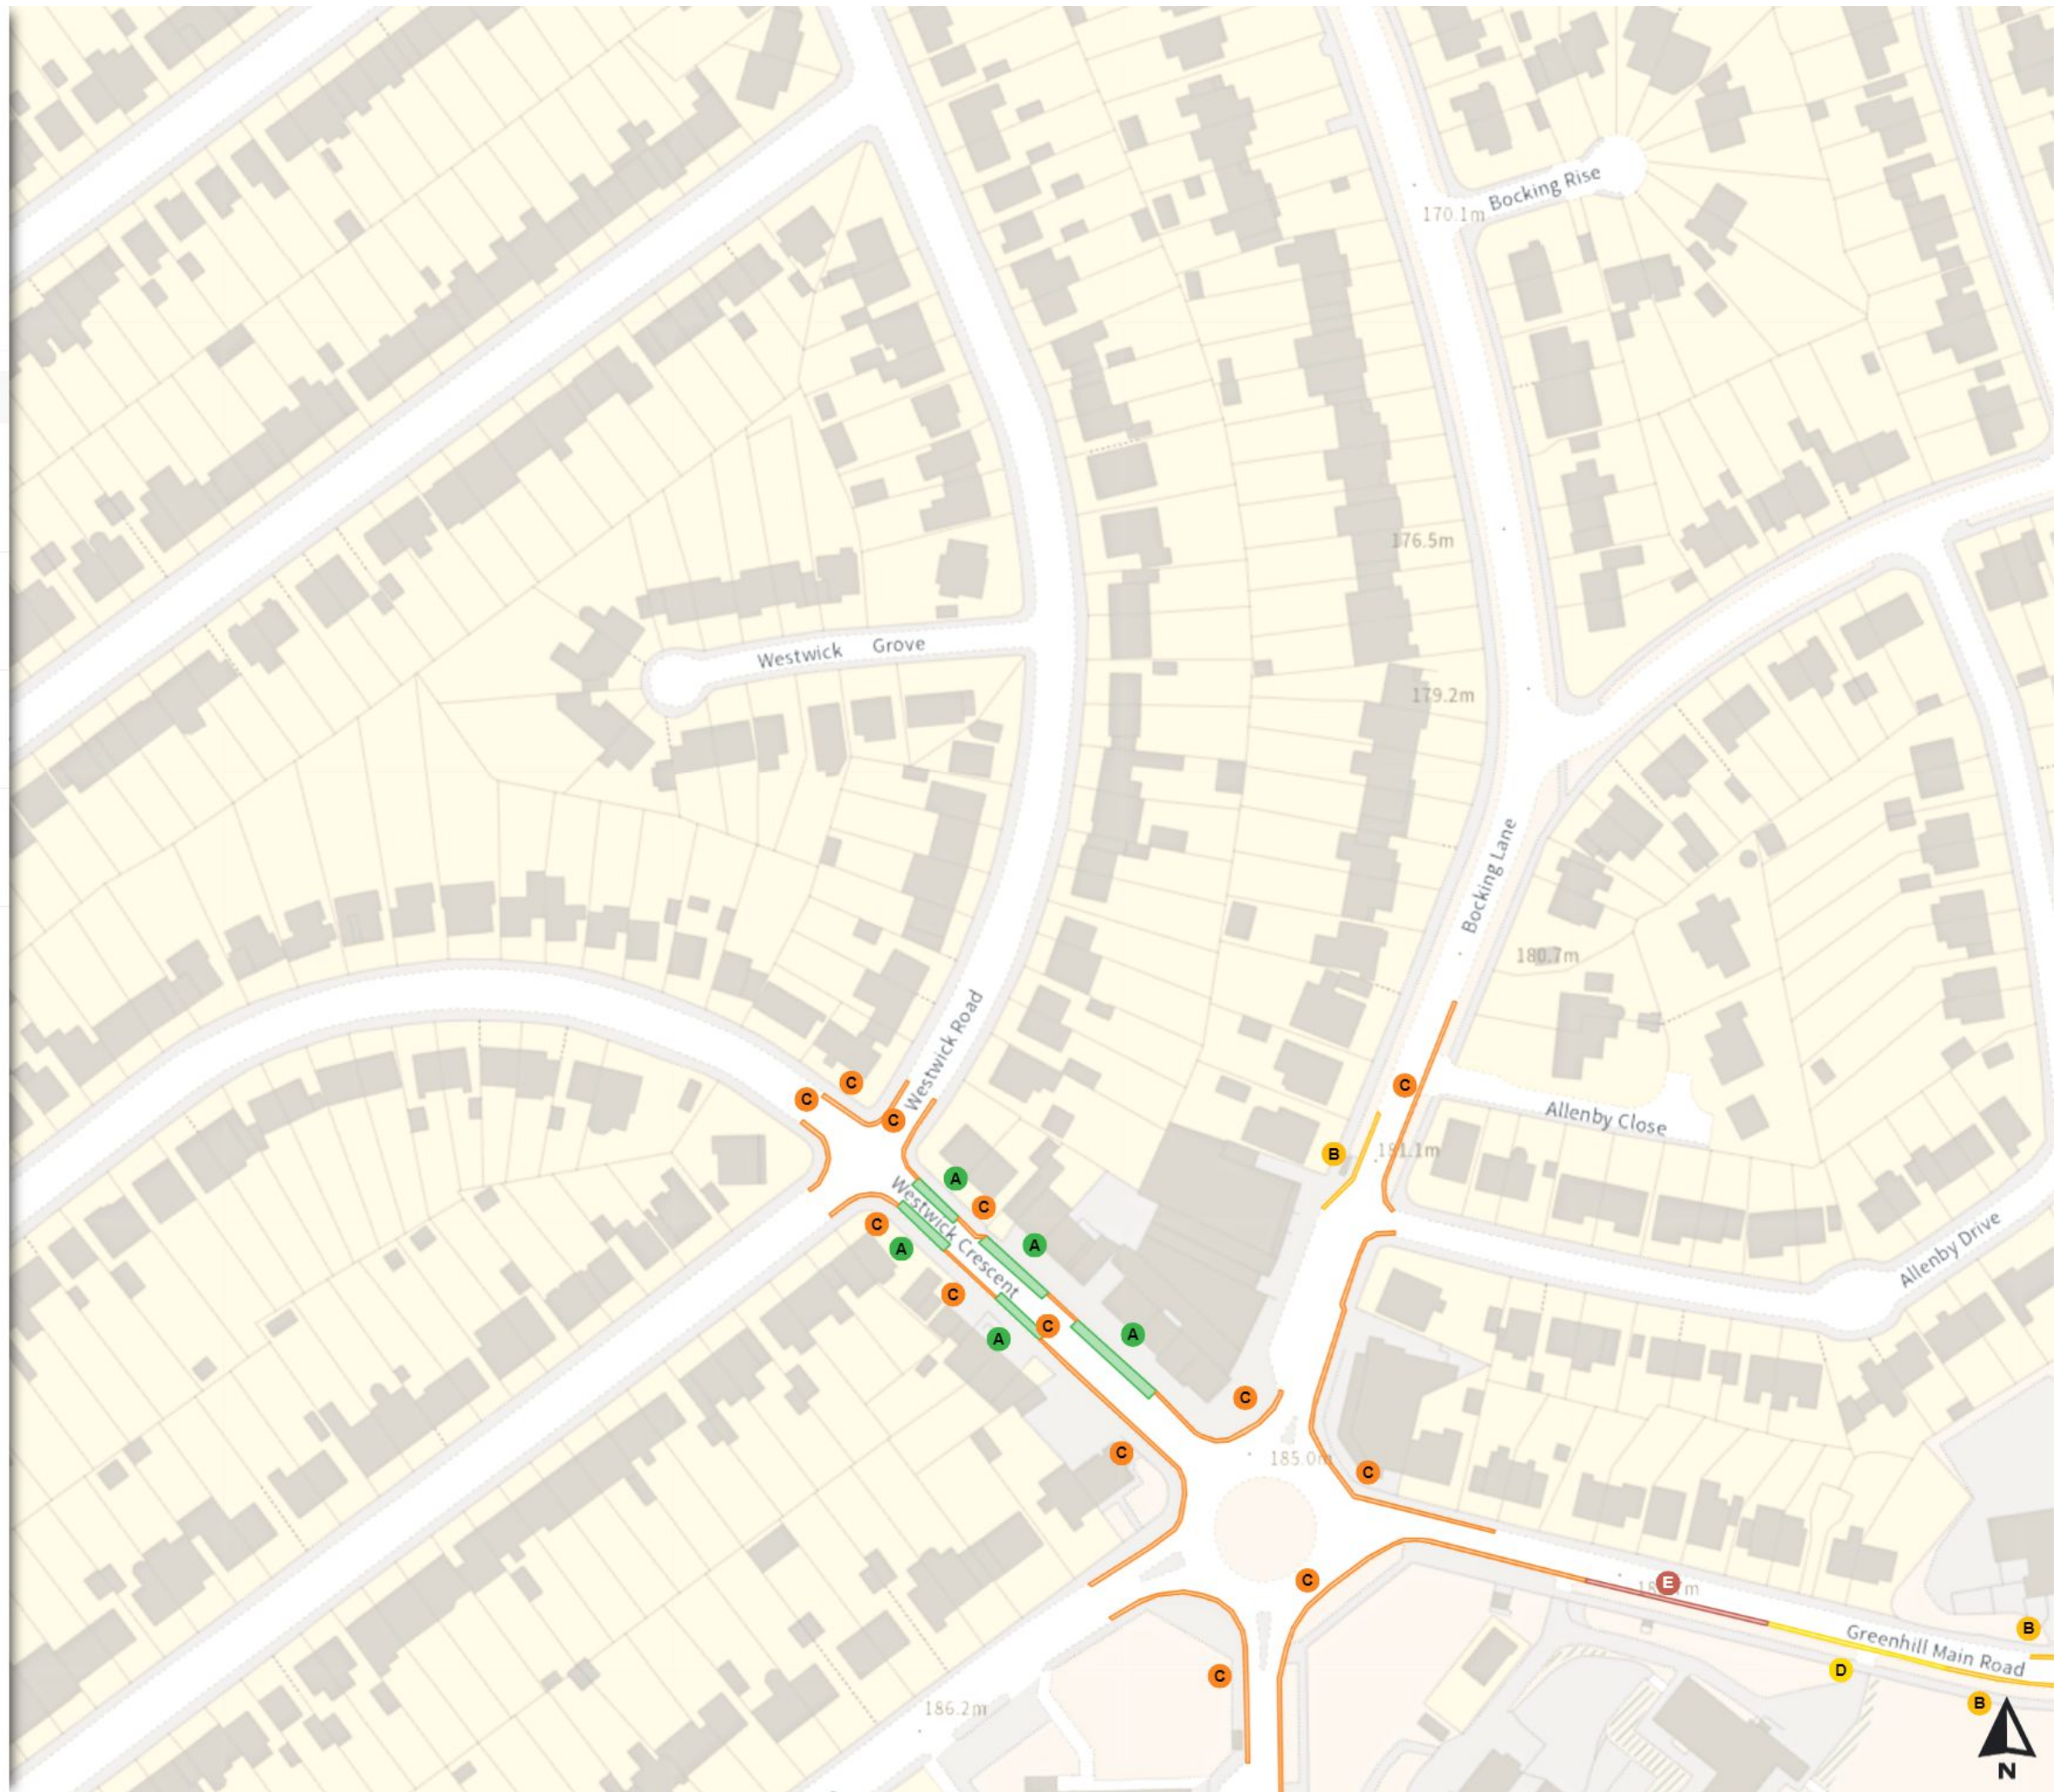

At all times

No loading at any time

At all times

0 20 40 60m

Scale: 1:1250

North-West: 433926.546, 381553.086
South-East: 434345.554, 381192.513

© Crown copyright and database rights 2024 Ordnance Survey.
You are not permitted to copy, sub-license, distribute or sell any of this data to third parties in any form. Licence number 100018816