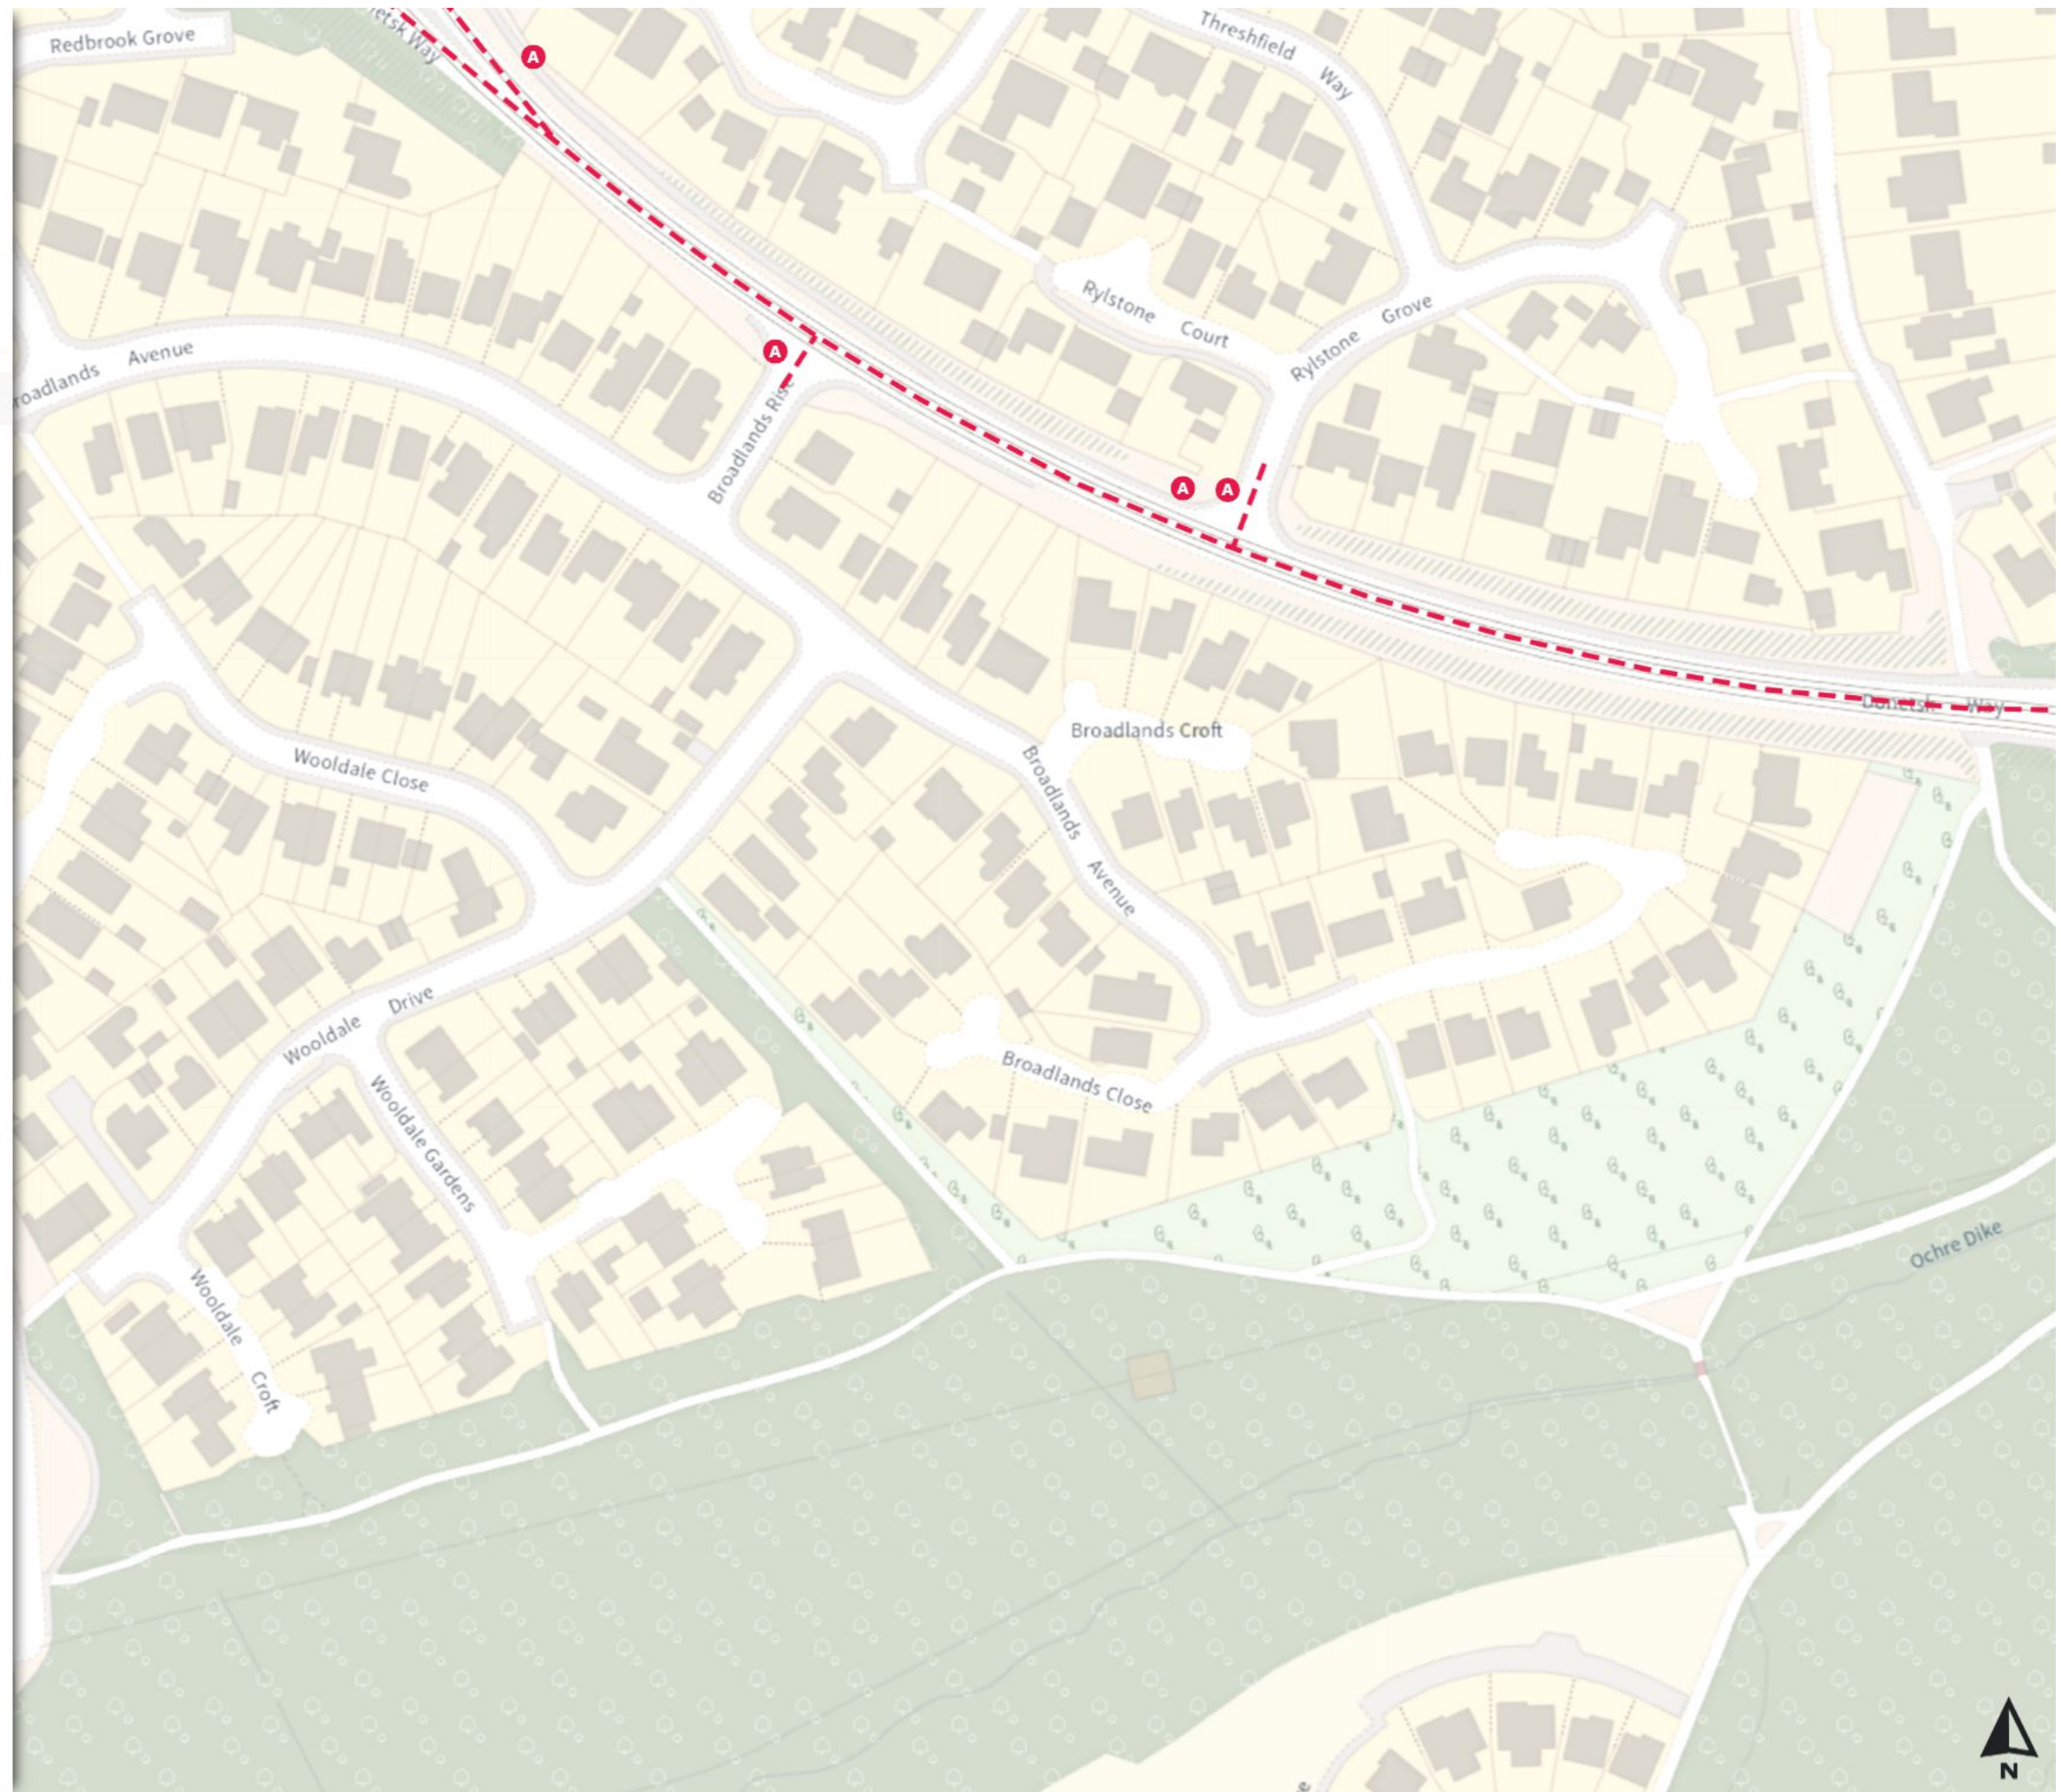

THE SHEFFIELD CITY COUNCIL (STOPPING
RESTRICTIONS, WAITING RESTRICTIONS, LOADING
RESTRICTIONS & PARKING PLACES) (MAP SCHEDULE)
ORDER 2024

Map 681 of 797 Made 03/04/24

Added

Clearway

At all times

0 20 40 60m

Scale: 1:1250

North-West: 441360.192, 383048.116
South-East: 441779.641, 382688.306

© Crown copyright and database rights 2024 Ordnance Survey.
You are not permitted to copy, sub-license, distribute or sell any of this
data to third parties in any form. Licence number 100018816