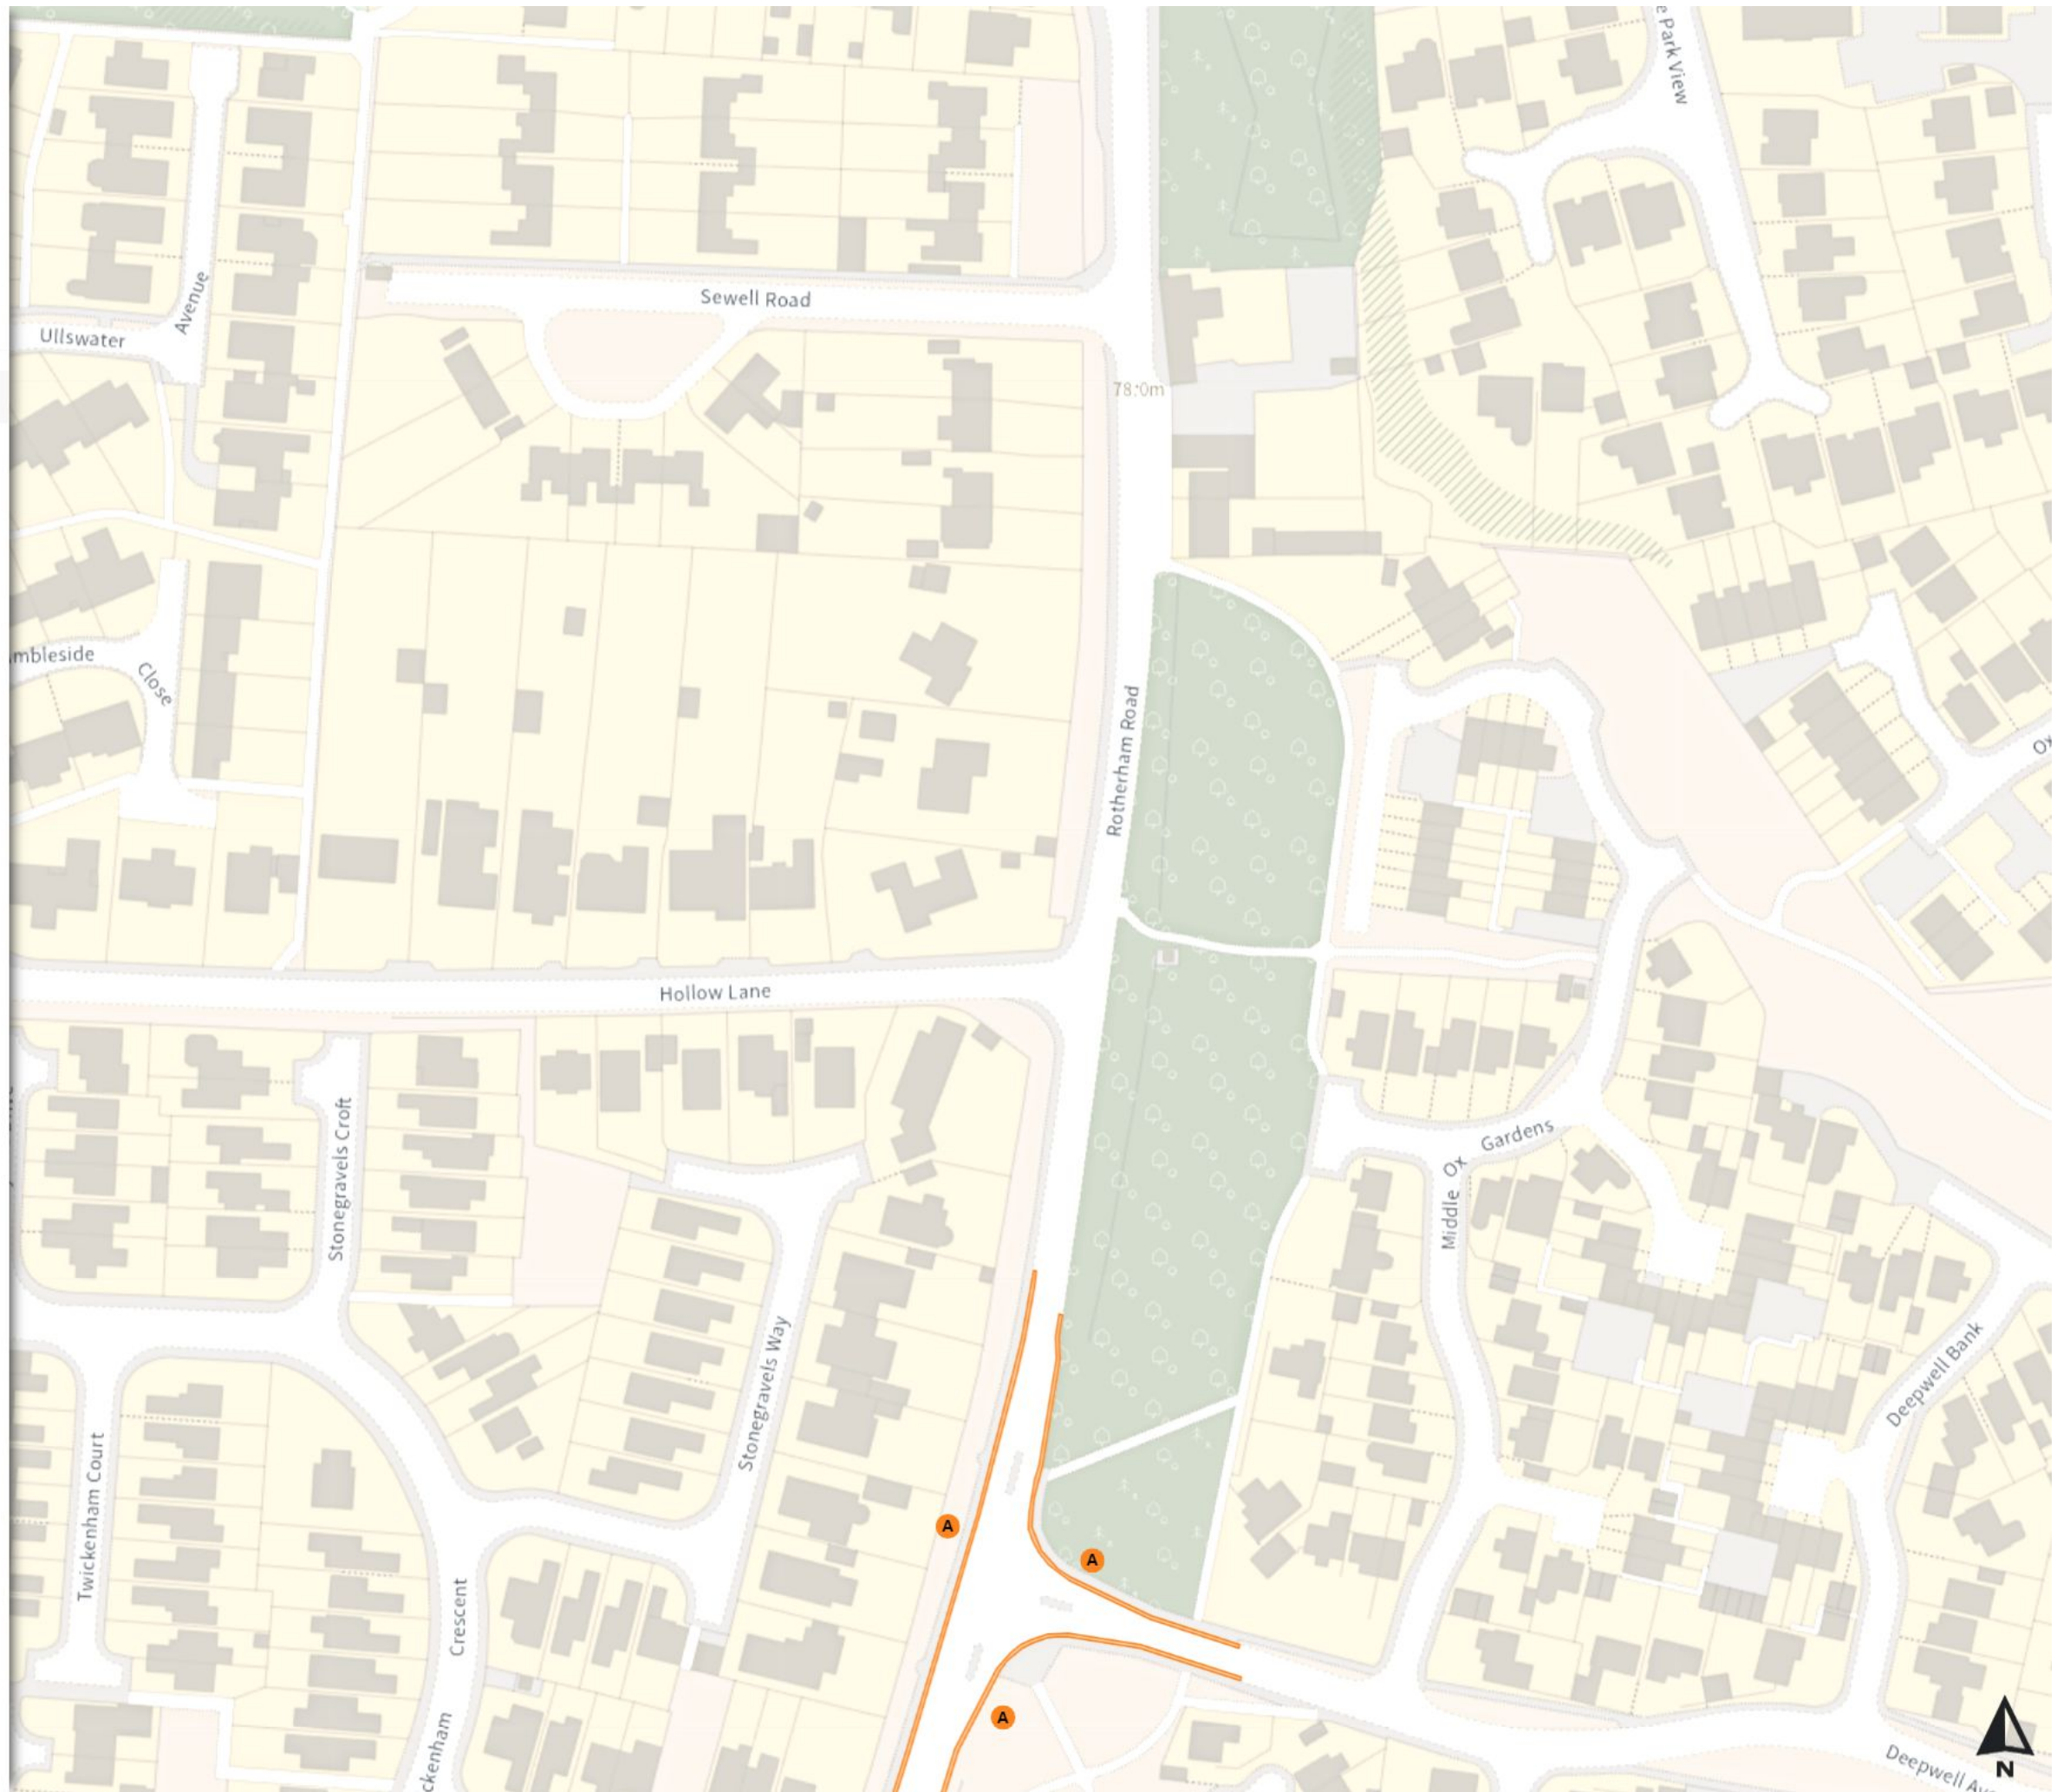

THE SHEFFIELD CITY COUNCIL (STOPPING RESTRICTIONS, WAITING RESTRICTIONS, LOADING RESTRICTIONS & PARKING PLACES) (MAP SCHEDULE) ORDER 2024

Map 773 of 797 Made 03/04/24

Added

No waiting at any time

At all times

0 20 40 60m

Scale: 1:1250

North-West: 443422.91, 380911.786
South-East: 443842.703, 380551.992

© Crown copyright and database rights 2024 Ordnance Survey.

You are not permitted to copy, sub-license, distribute or sell any of this data to third parties in any form. Licence number 100018816