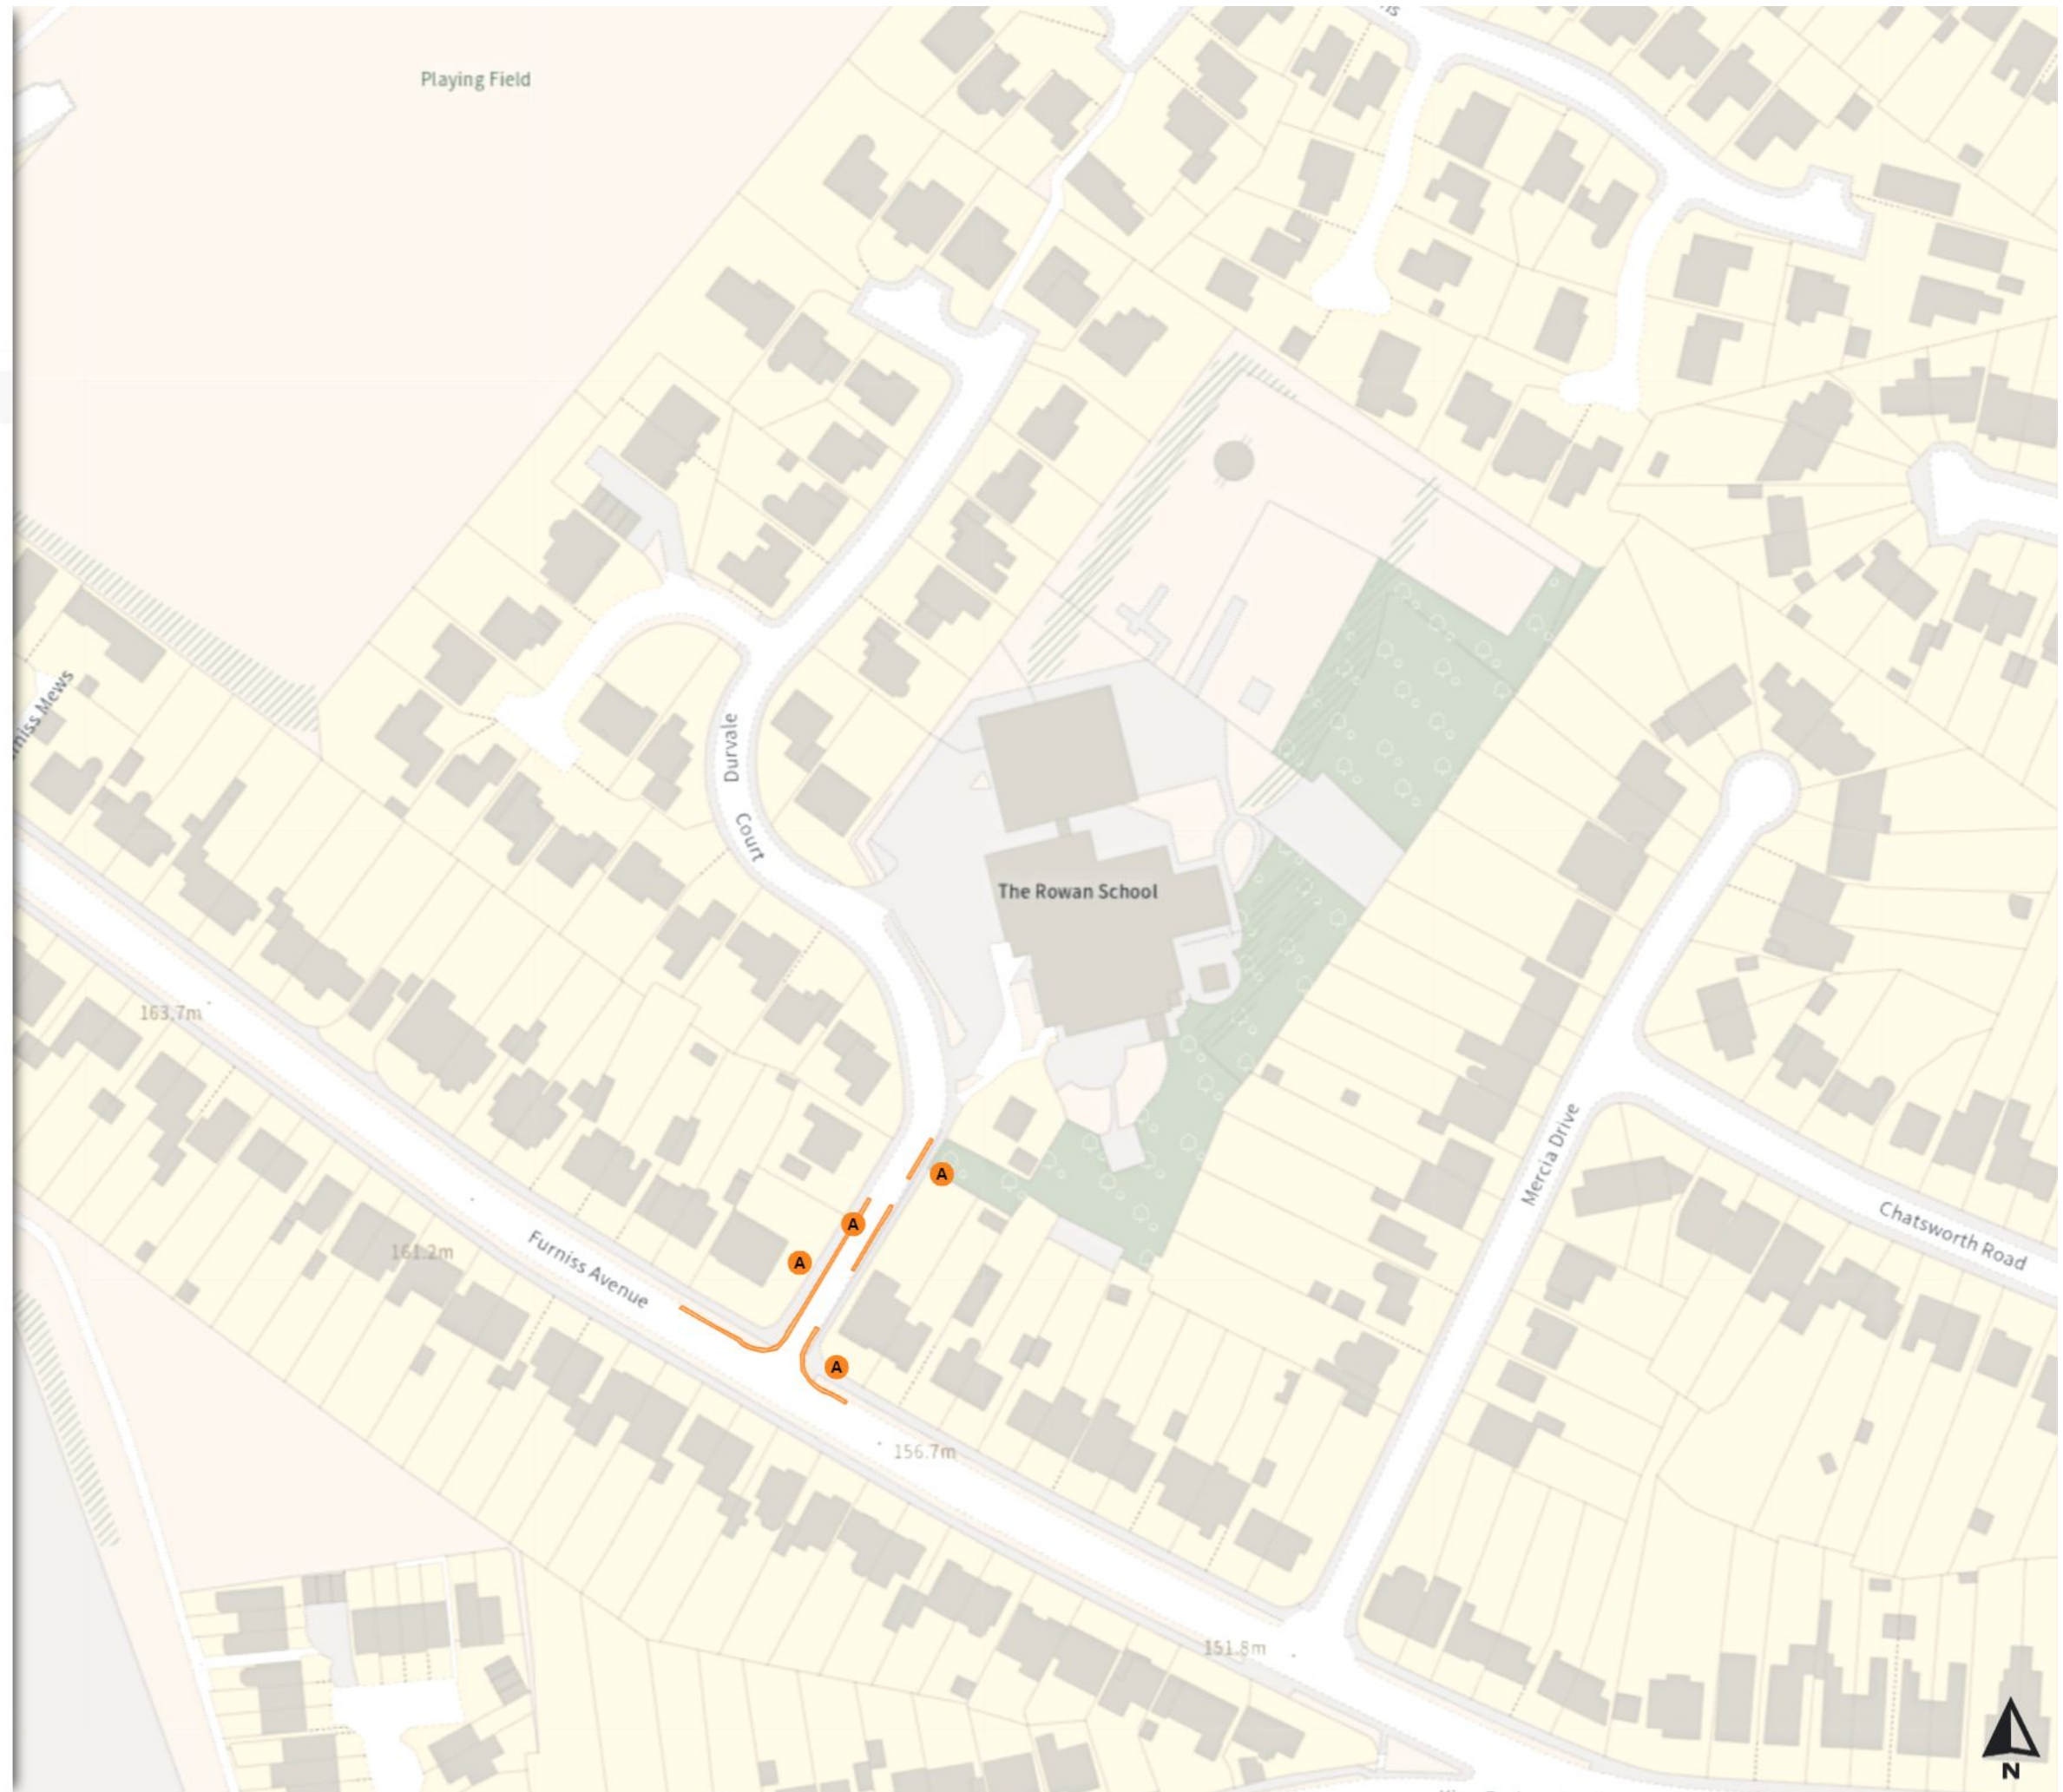

THE SHEFFIELD CITY COUNCIL (STOPPING RESTRICTIONS, WAITING RESTRICTIONS, LOADING RESTRICTIONS & PARKING PLACES) (MAP SCHEDULE) ORDER 2024

Map 761 of 797 Made 03/04/24

Added

No waiting at any time

At all times

0 20 40 60m

Scale: 1:1250

North-West: 431033.431, 380815.155
South-East: 431452.282, 380454.273

© Crown copyright and database rights 2024 Ordnance Survey.
You are not permitted to copy, sub-license, distribute or sell any of this data to third parties in any form. Licence number 100018816