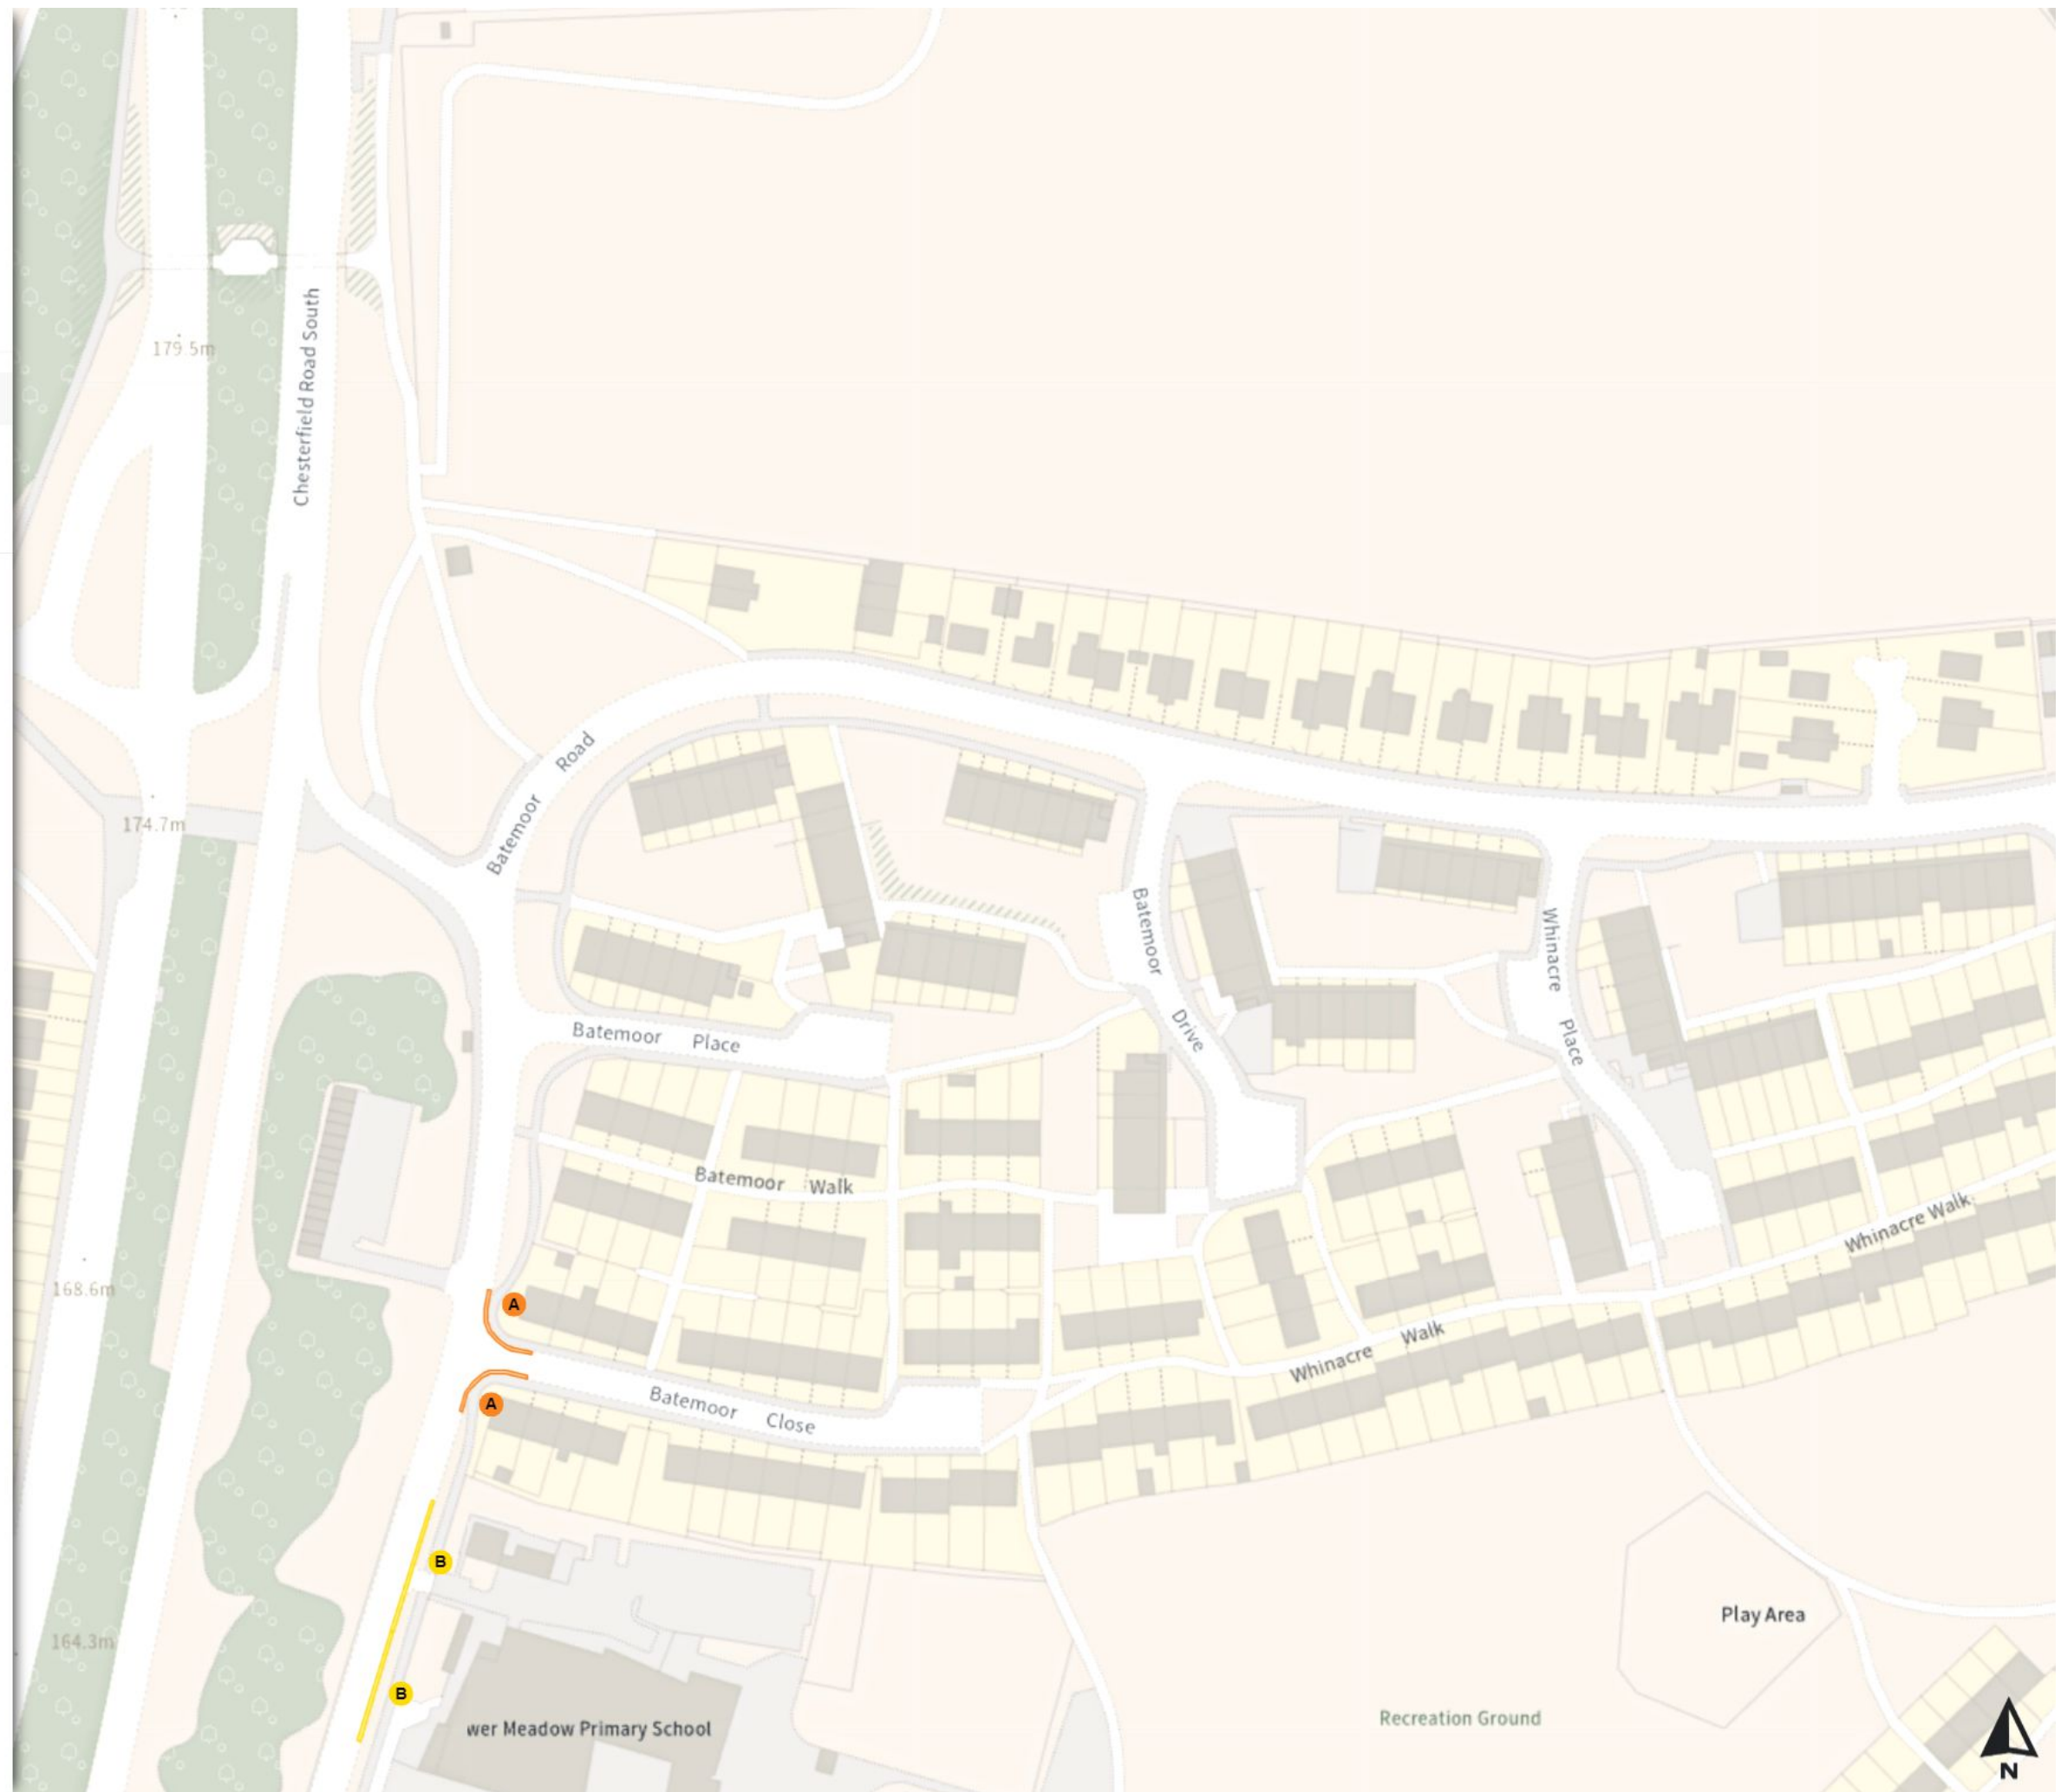

Prohibition of stopping on school entrance markings

At all times

0 20 40 60m

Scale: 1:1250

North-West: 435163.329, 380843.781
South-East: 435582.494, 380483.262

© Crown copyright and database rights 2024 Ordnance Survey.
You are not permitted to copy, sub-license, distribute or sell any of this data to third parties in any form. Licence number 100018816