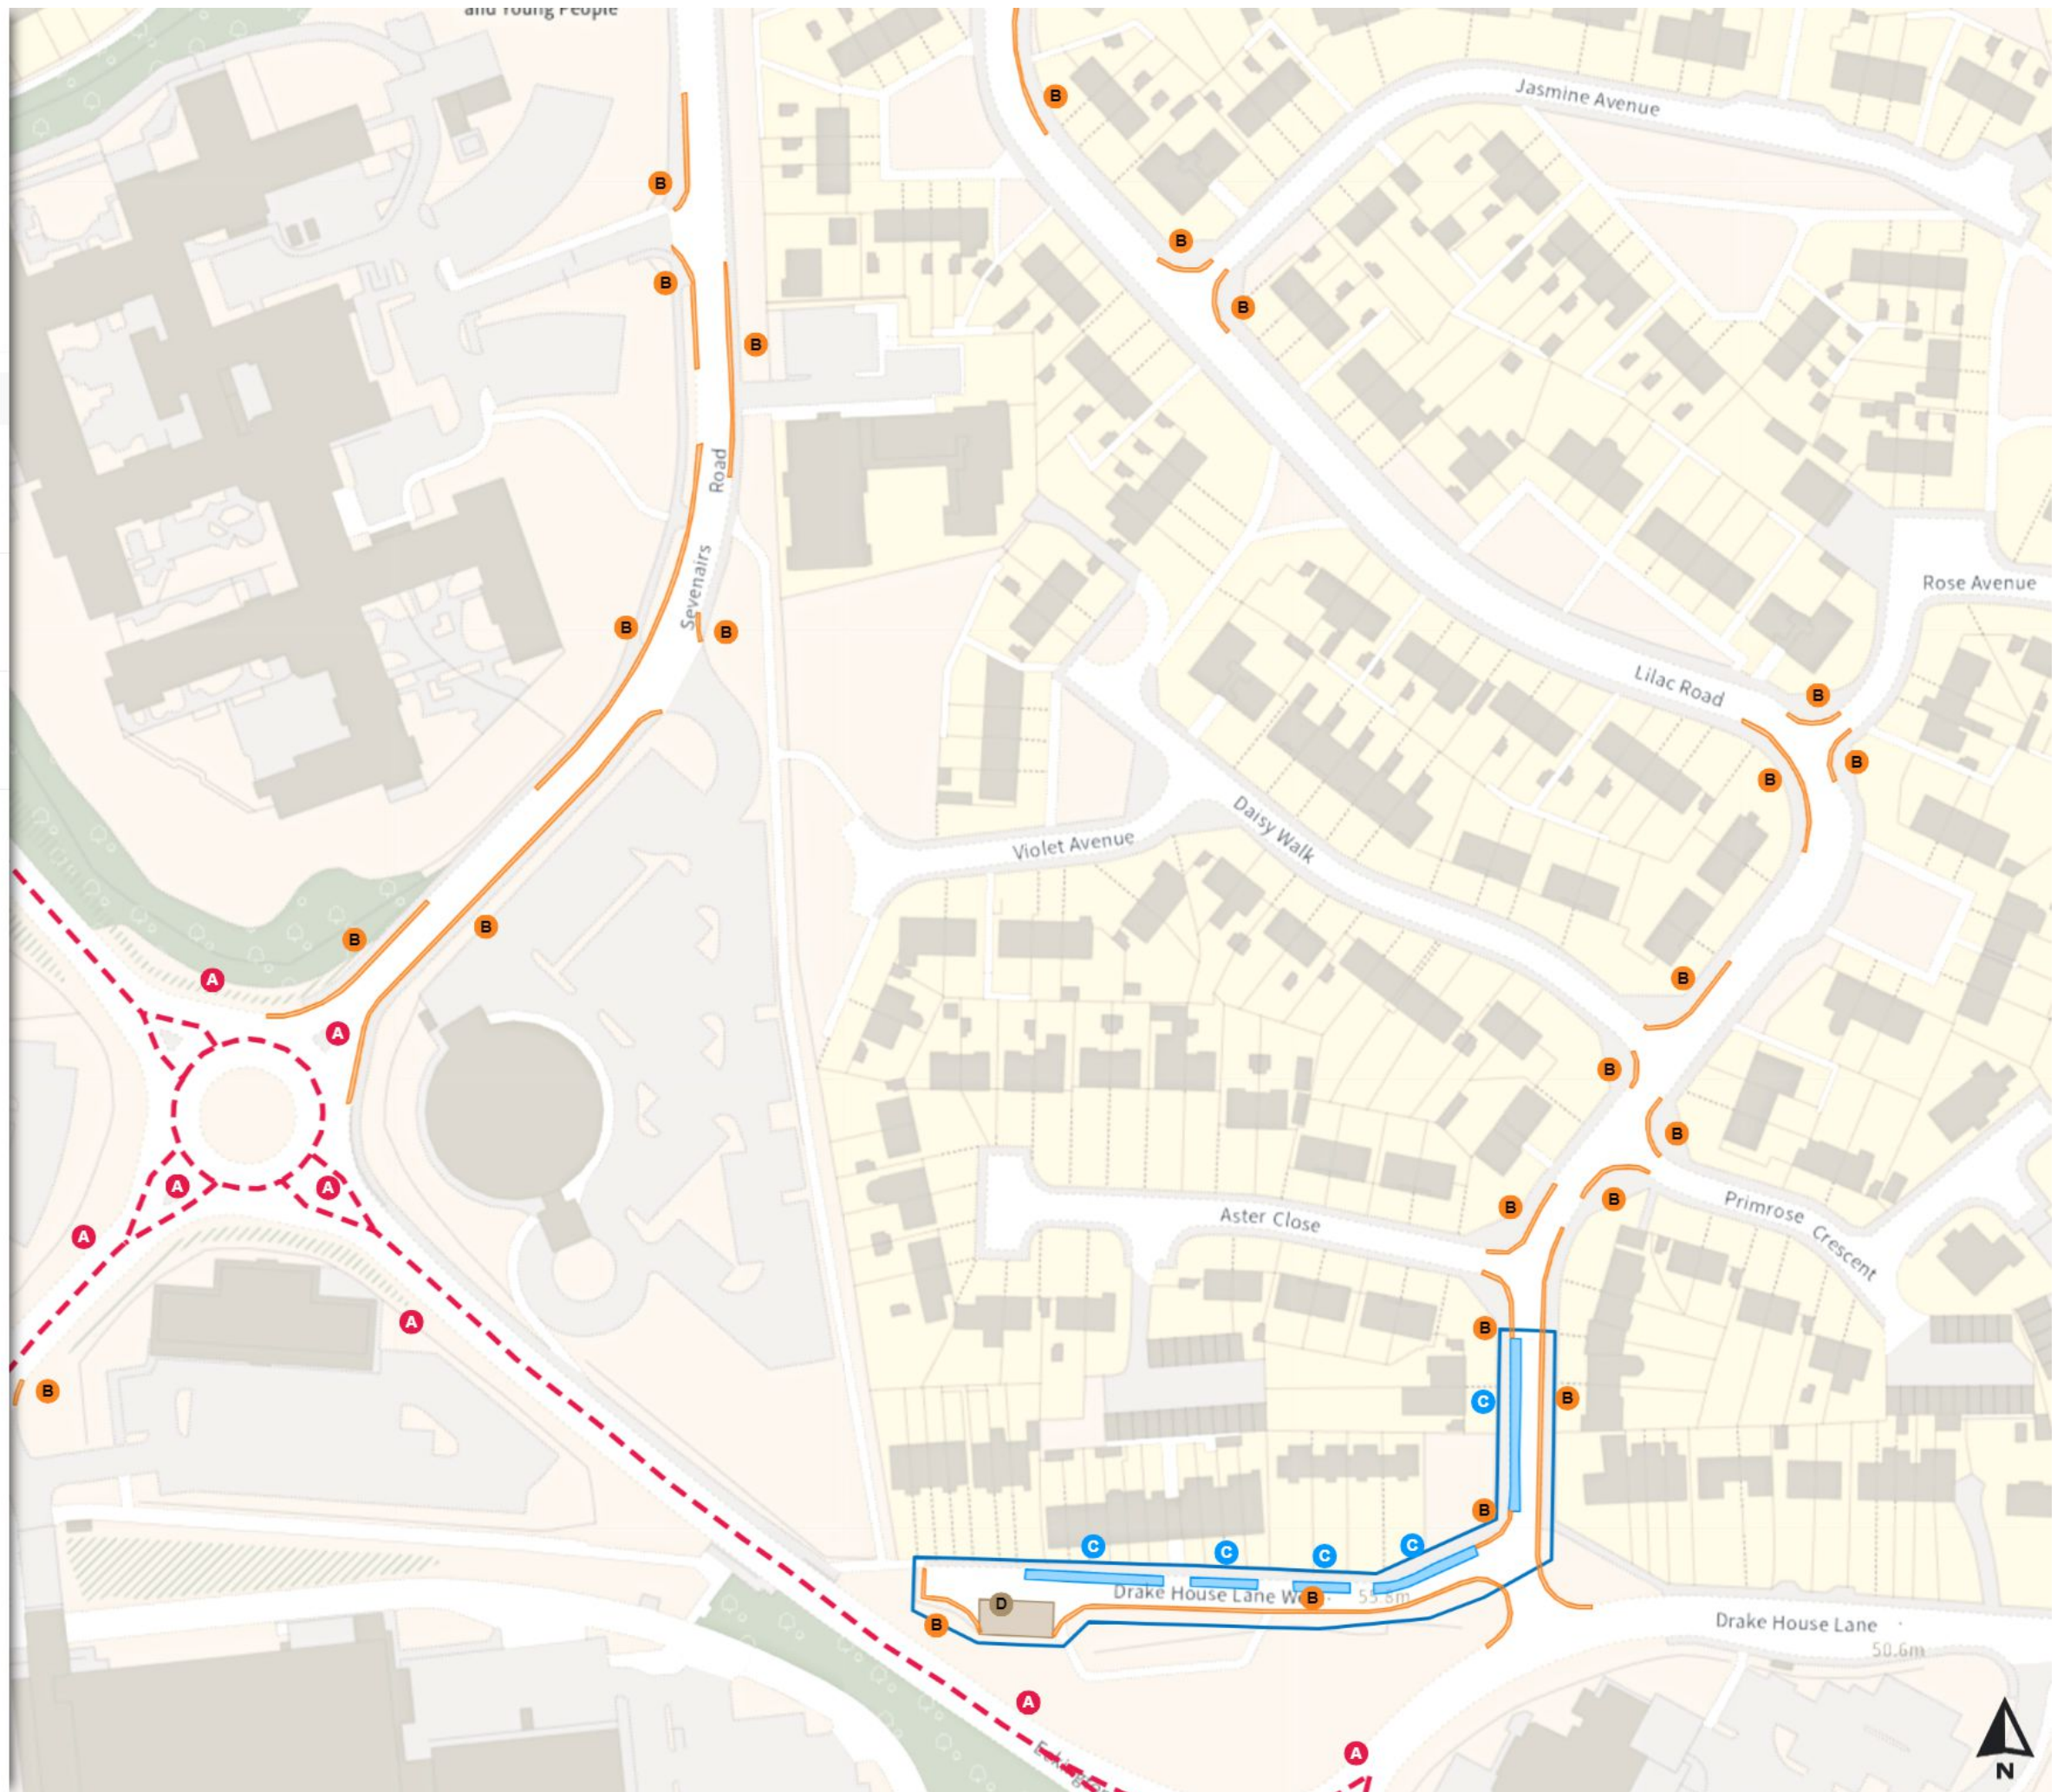

THE SHEFFIELD CITY COUNCIL (STOPPING RESTRICTIONS, WAITING RESTRICTIONS, LOADING RESTRICTIONS & PARKING PLACES) (MAP SCHEDULE) ORDER 2024

Map 660 of 797 Made 03/04/24

Added

- Clearway
- A At all times
- No waiting at any time
- B At all times
- Permit holders parking place (Drake House Lane West)
- C At all times
- Shared
- D Free parking place
- Mon-Fri 08:00-18:30 🕒 2h 🕒 2h
- D Permit holders parking place (Drake House Lane West)
- Mon-Fri 08:00-18:30

Scale: 1:1250

North-West: 443295.569, 383424.463
South-East: 443715.134, 383064.85

© Crown copyright and database rights 2024 Ordnance Survey.
You are not permitted to copy, sub-license, distribute or sell any of this data to third parties in any form. Licence number 100018816