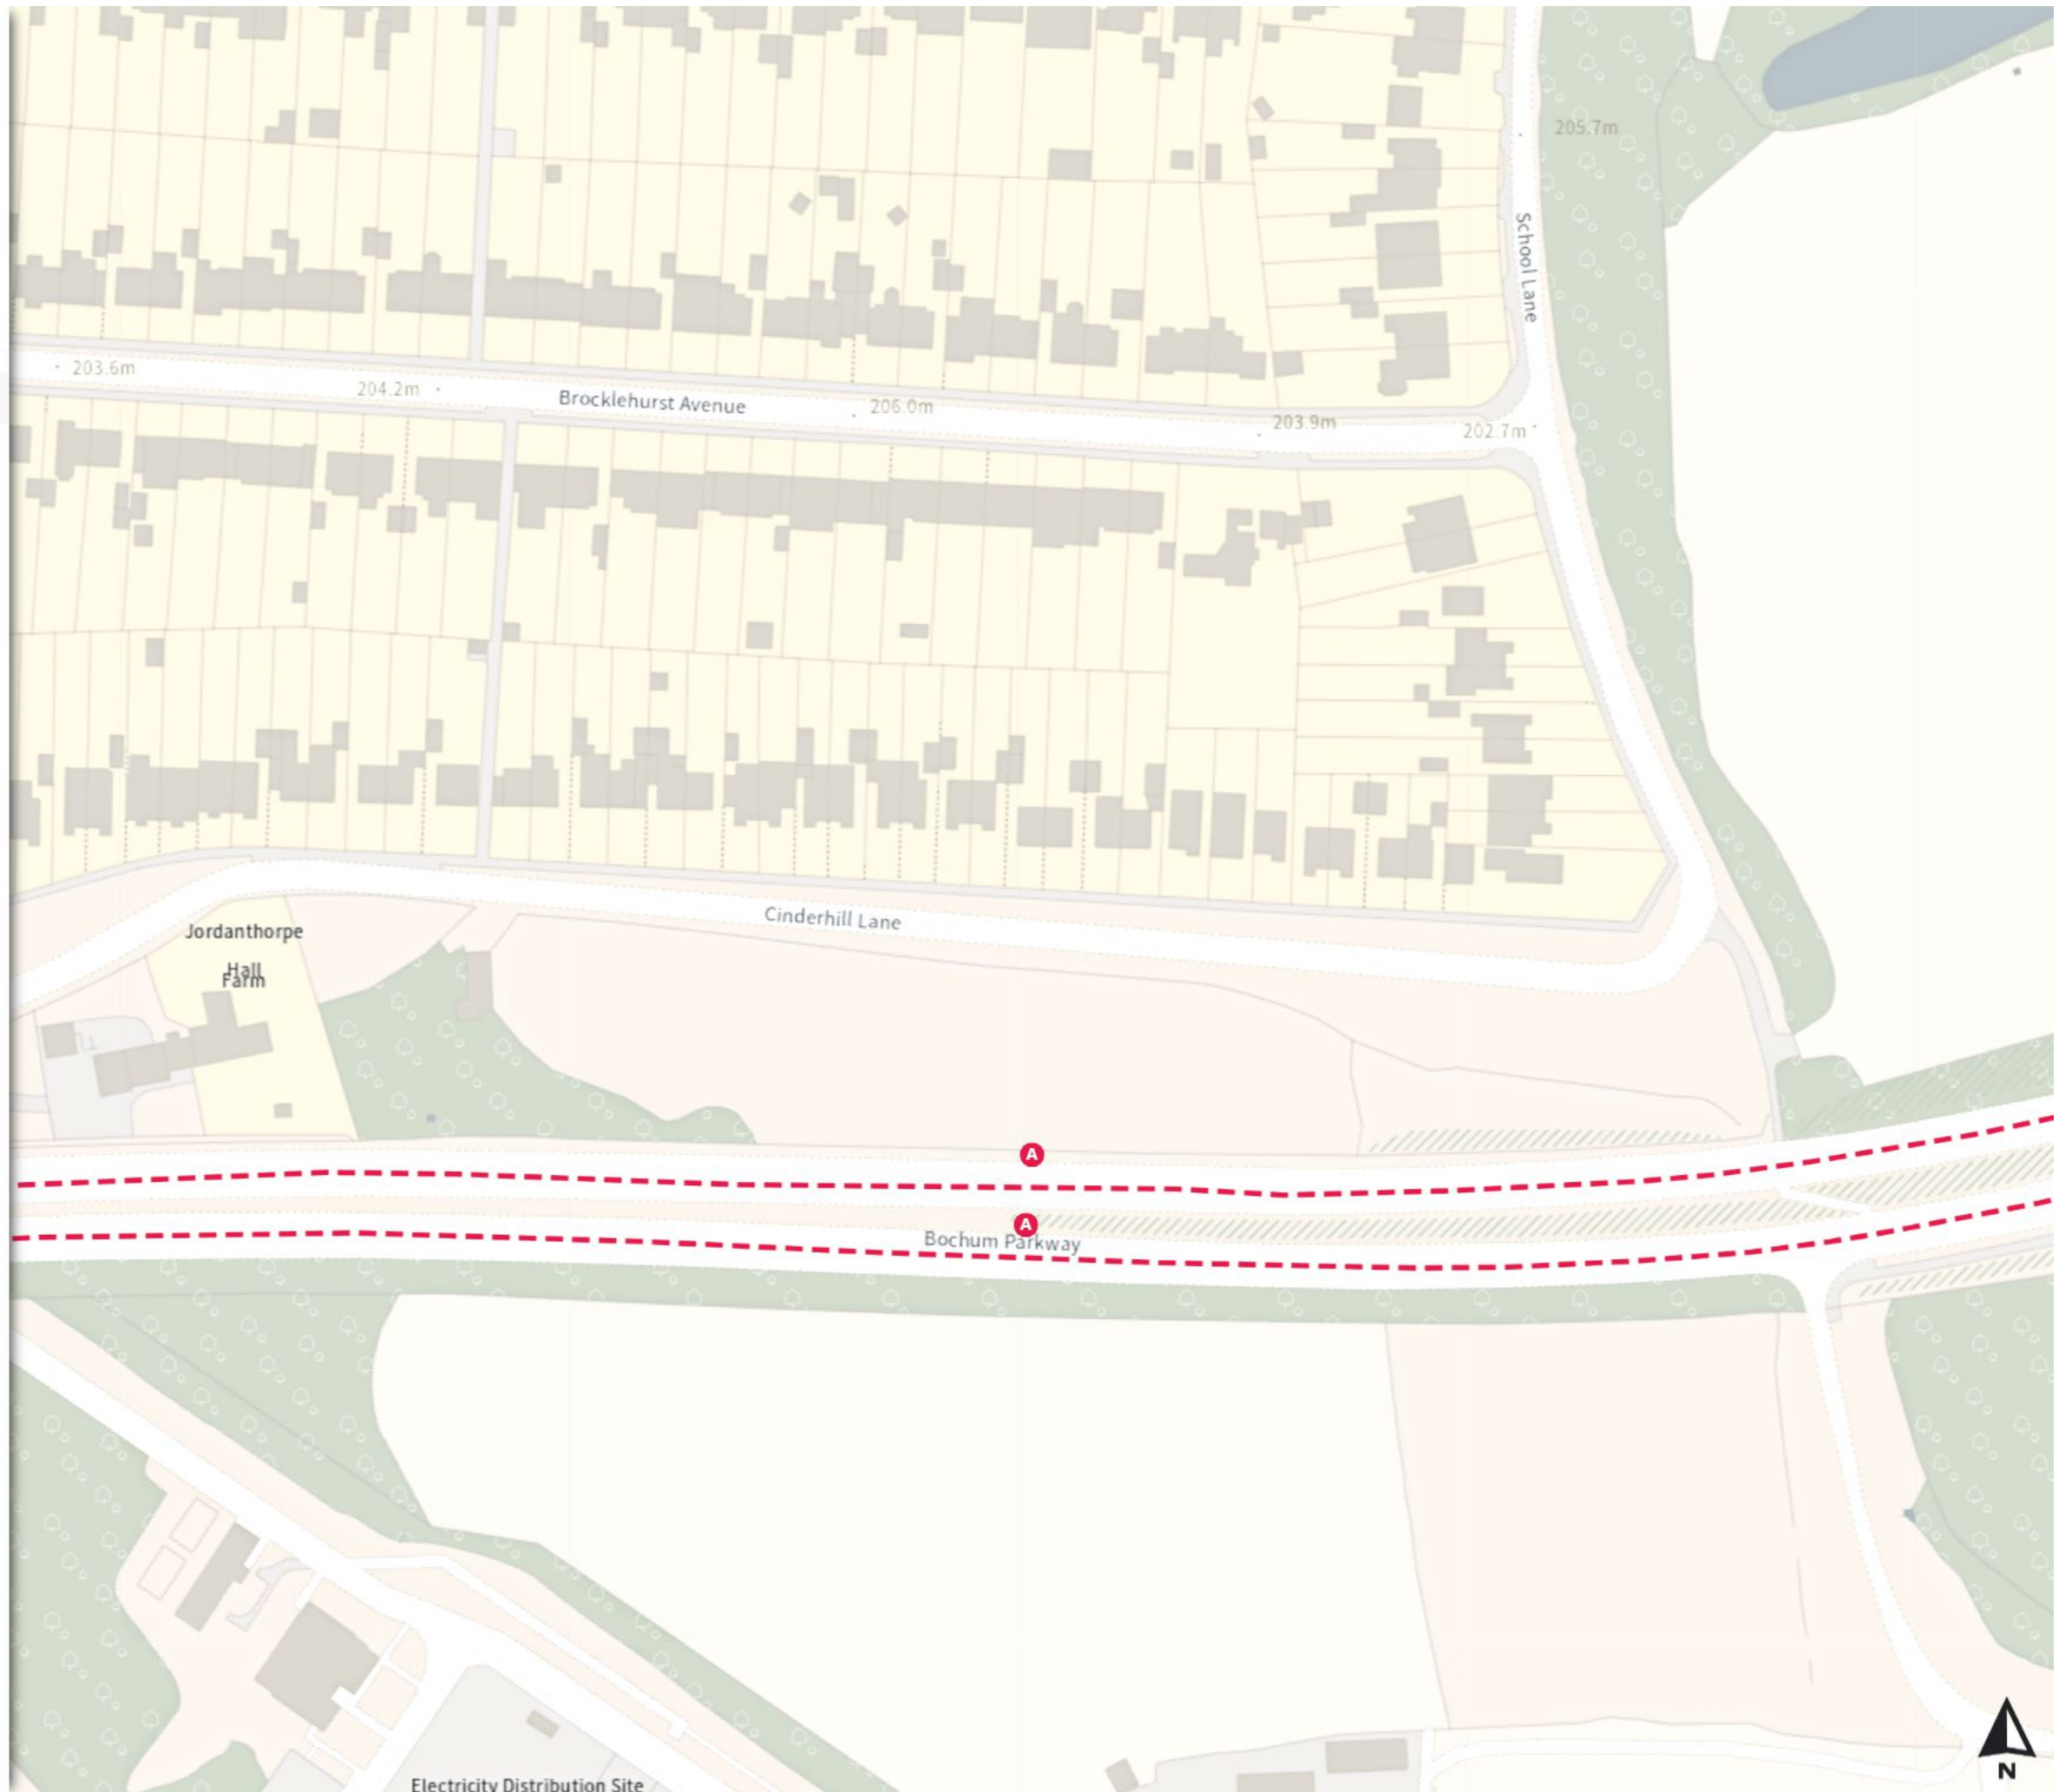

THE SHEFFIELD CITY COUNCIL (STOPPING RESTRICTIONS, WAITING RESTRICTIONS, LOADING RESTRICTIONS & PARKING PLACES) (MAP SCHEDULE) ORDER 2024

Map 726 of 797 Made 03/04/24

Added

■ Clearway

Ⓐ At all times

0 20 40 60m

Scale: 1:1250

North-West: 436048.667, 381927.73
South-East: 436467.806, 381567.371

© Crown copyright and database rights 2024 Ordnance Survey.
You are not permitted to copy, sub-license, distribute or sell any of this data to third parties in any form. Licence number 100018816