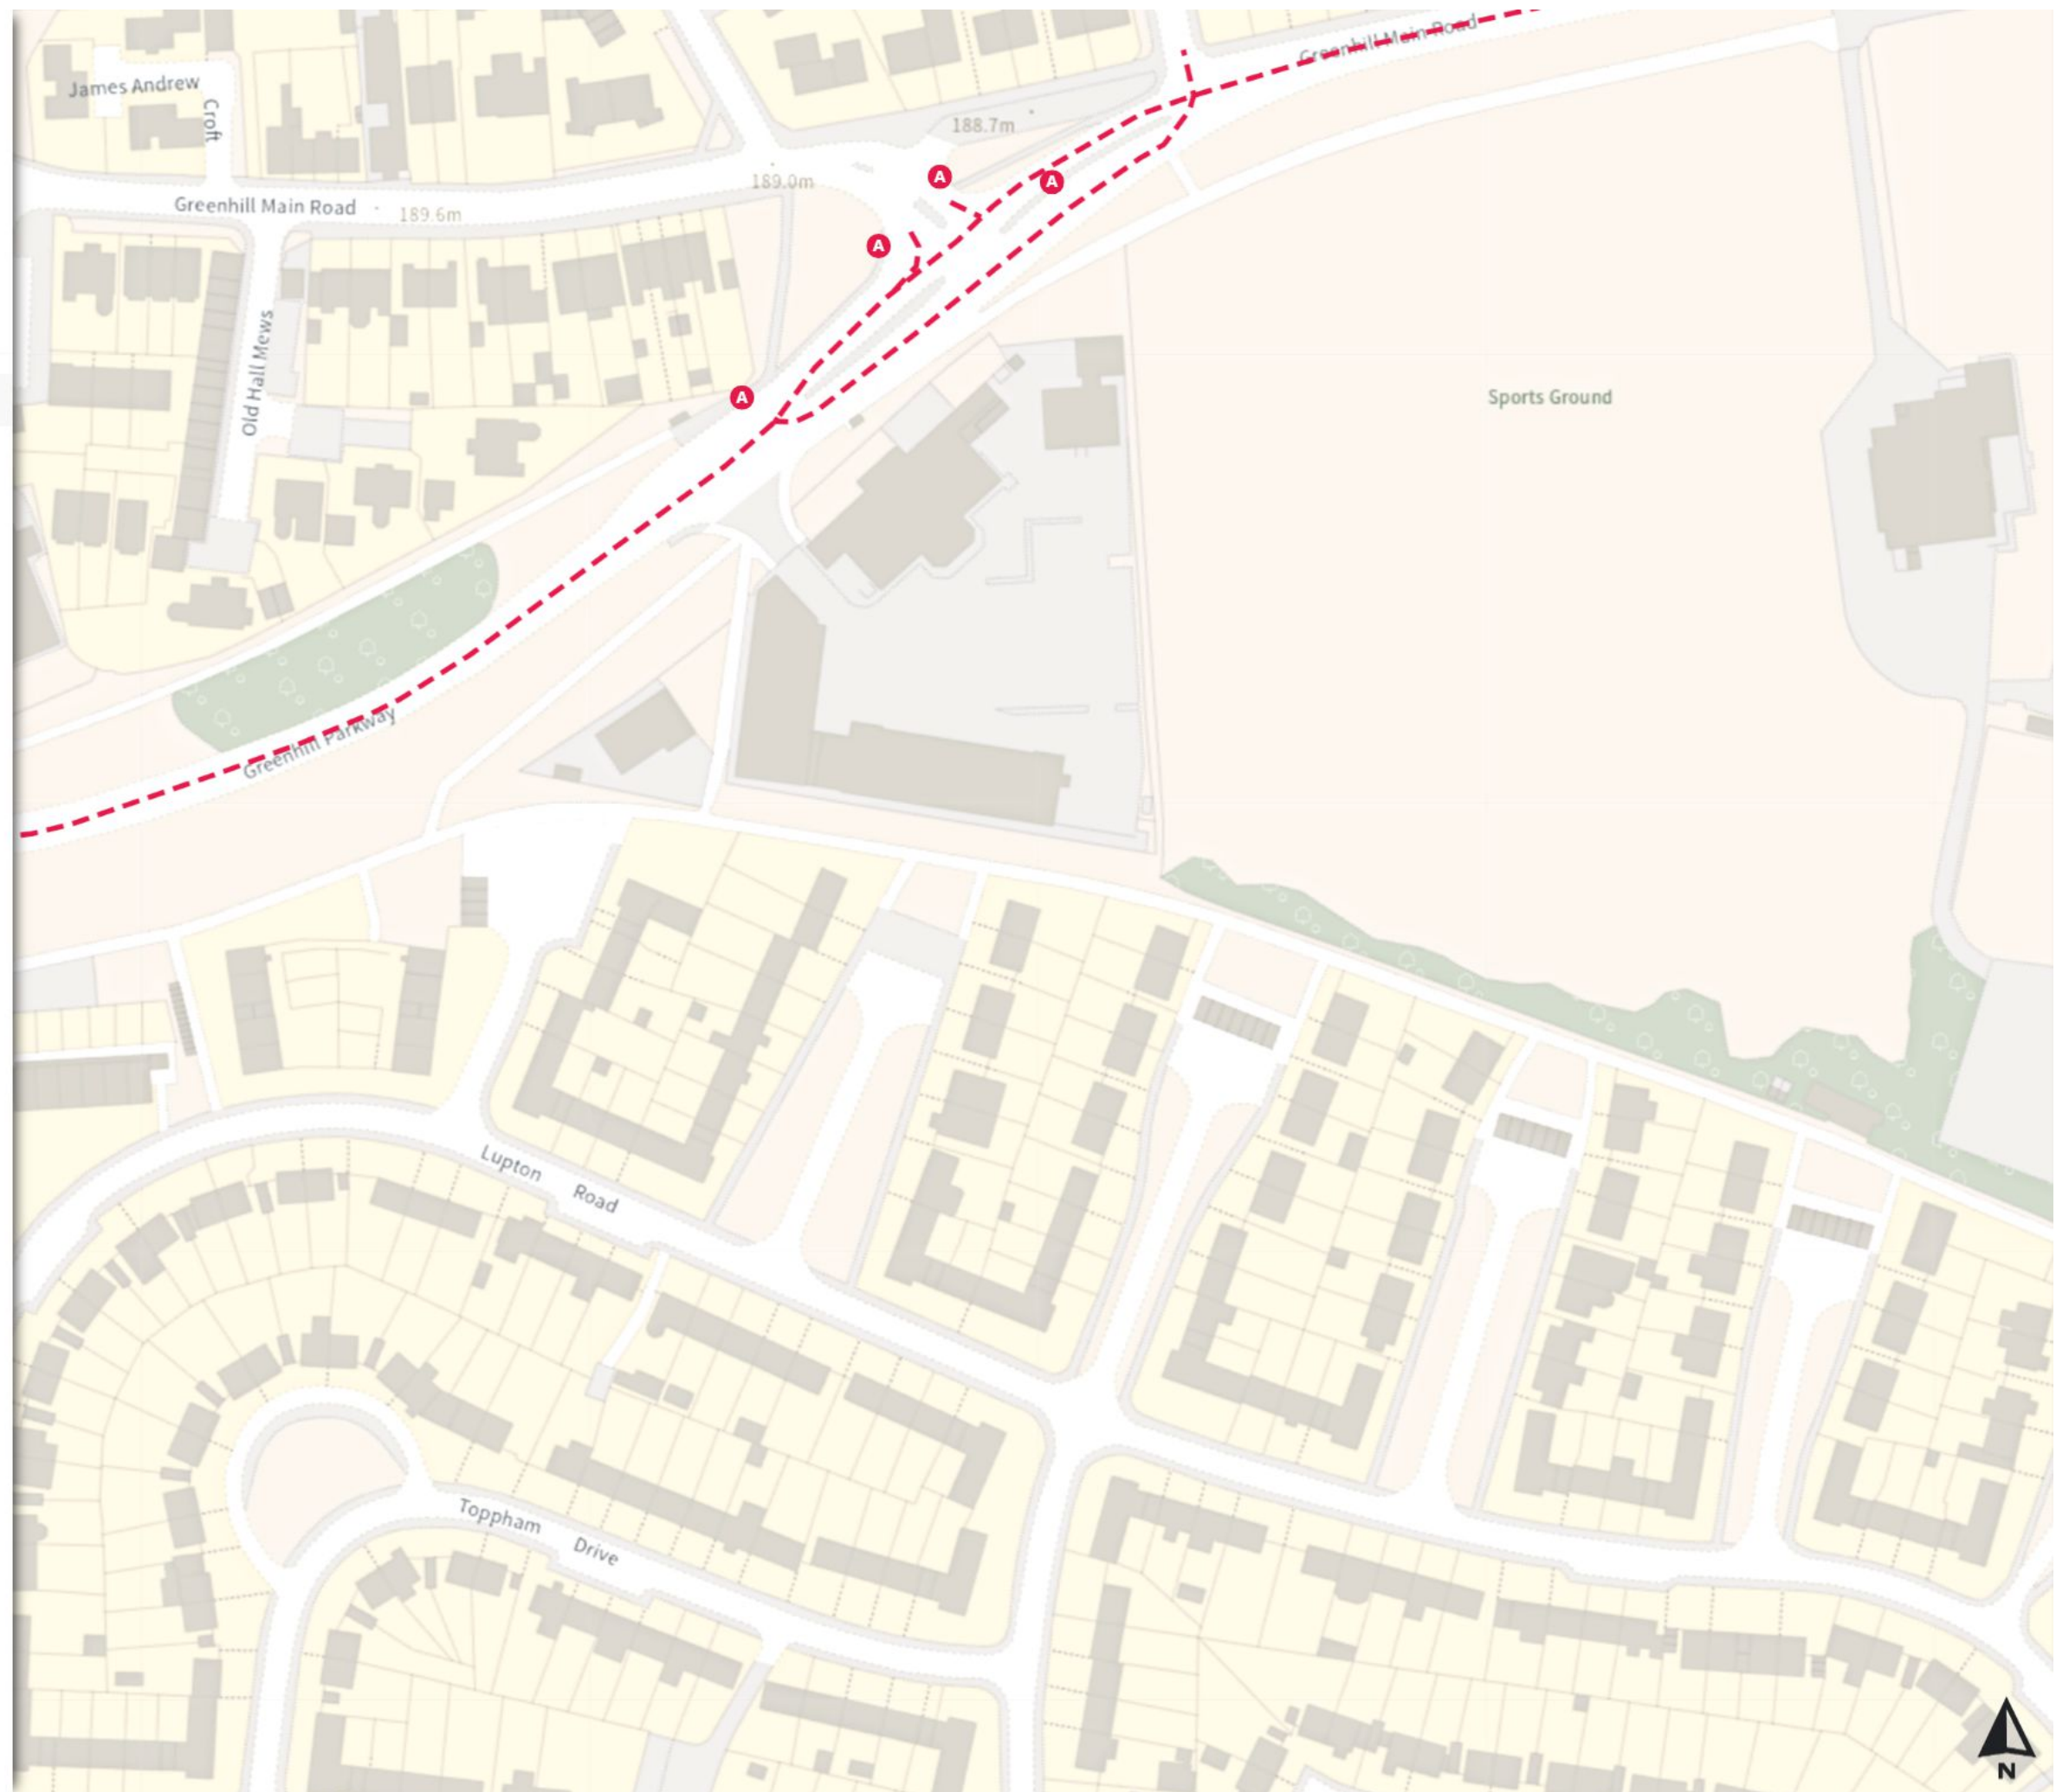

THE SHEFFIELD CITY COUNCIL (STOPPING RESTRICTIONS, WAITING RESTRICTIONS, LOADING RESTRICTIONS & PARKING PLACES) (MAP SCHEDULE) ORDER 2024

Map 753 of 797 Made 03/04/24

Added

Clearway

At all times

0 20 40 60m

Scale: 1:1250

North-West: 434586.873, 381198.711
South-East: 435005.963, 380838.169

© Crown copyright and database rights 2024 Ordnance Survey.
You are not permitted to copy, sub-license, distribute or sell any of this data to third parties in any form. Licence number 100018816