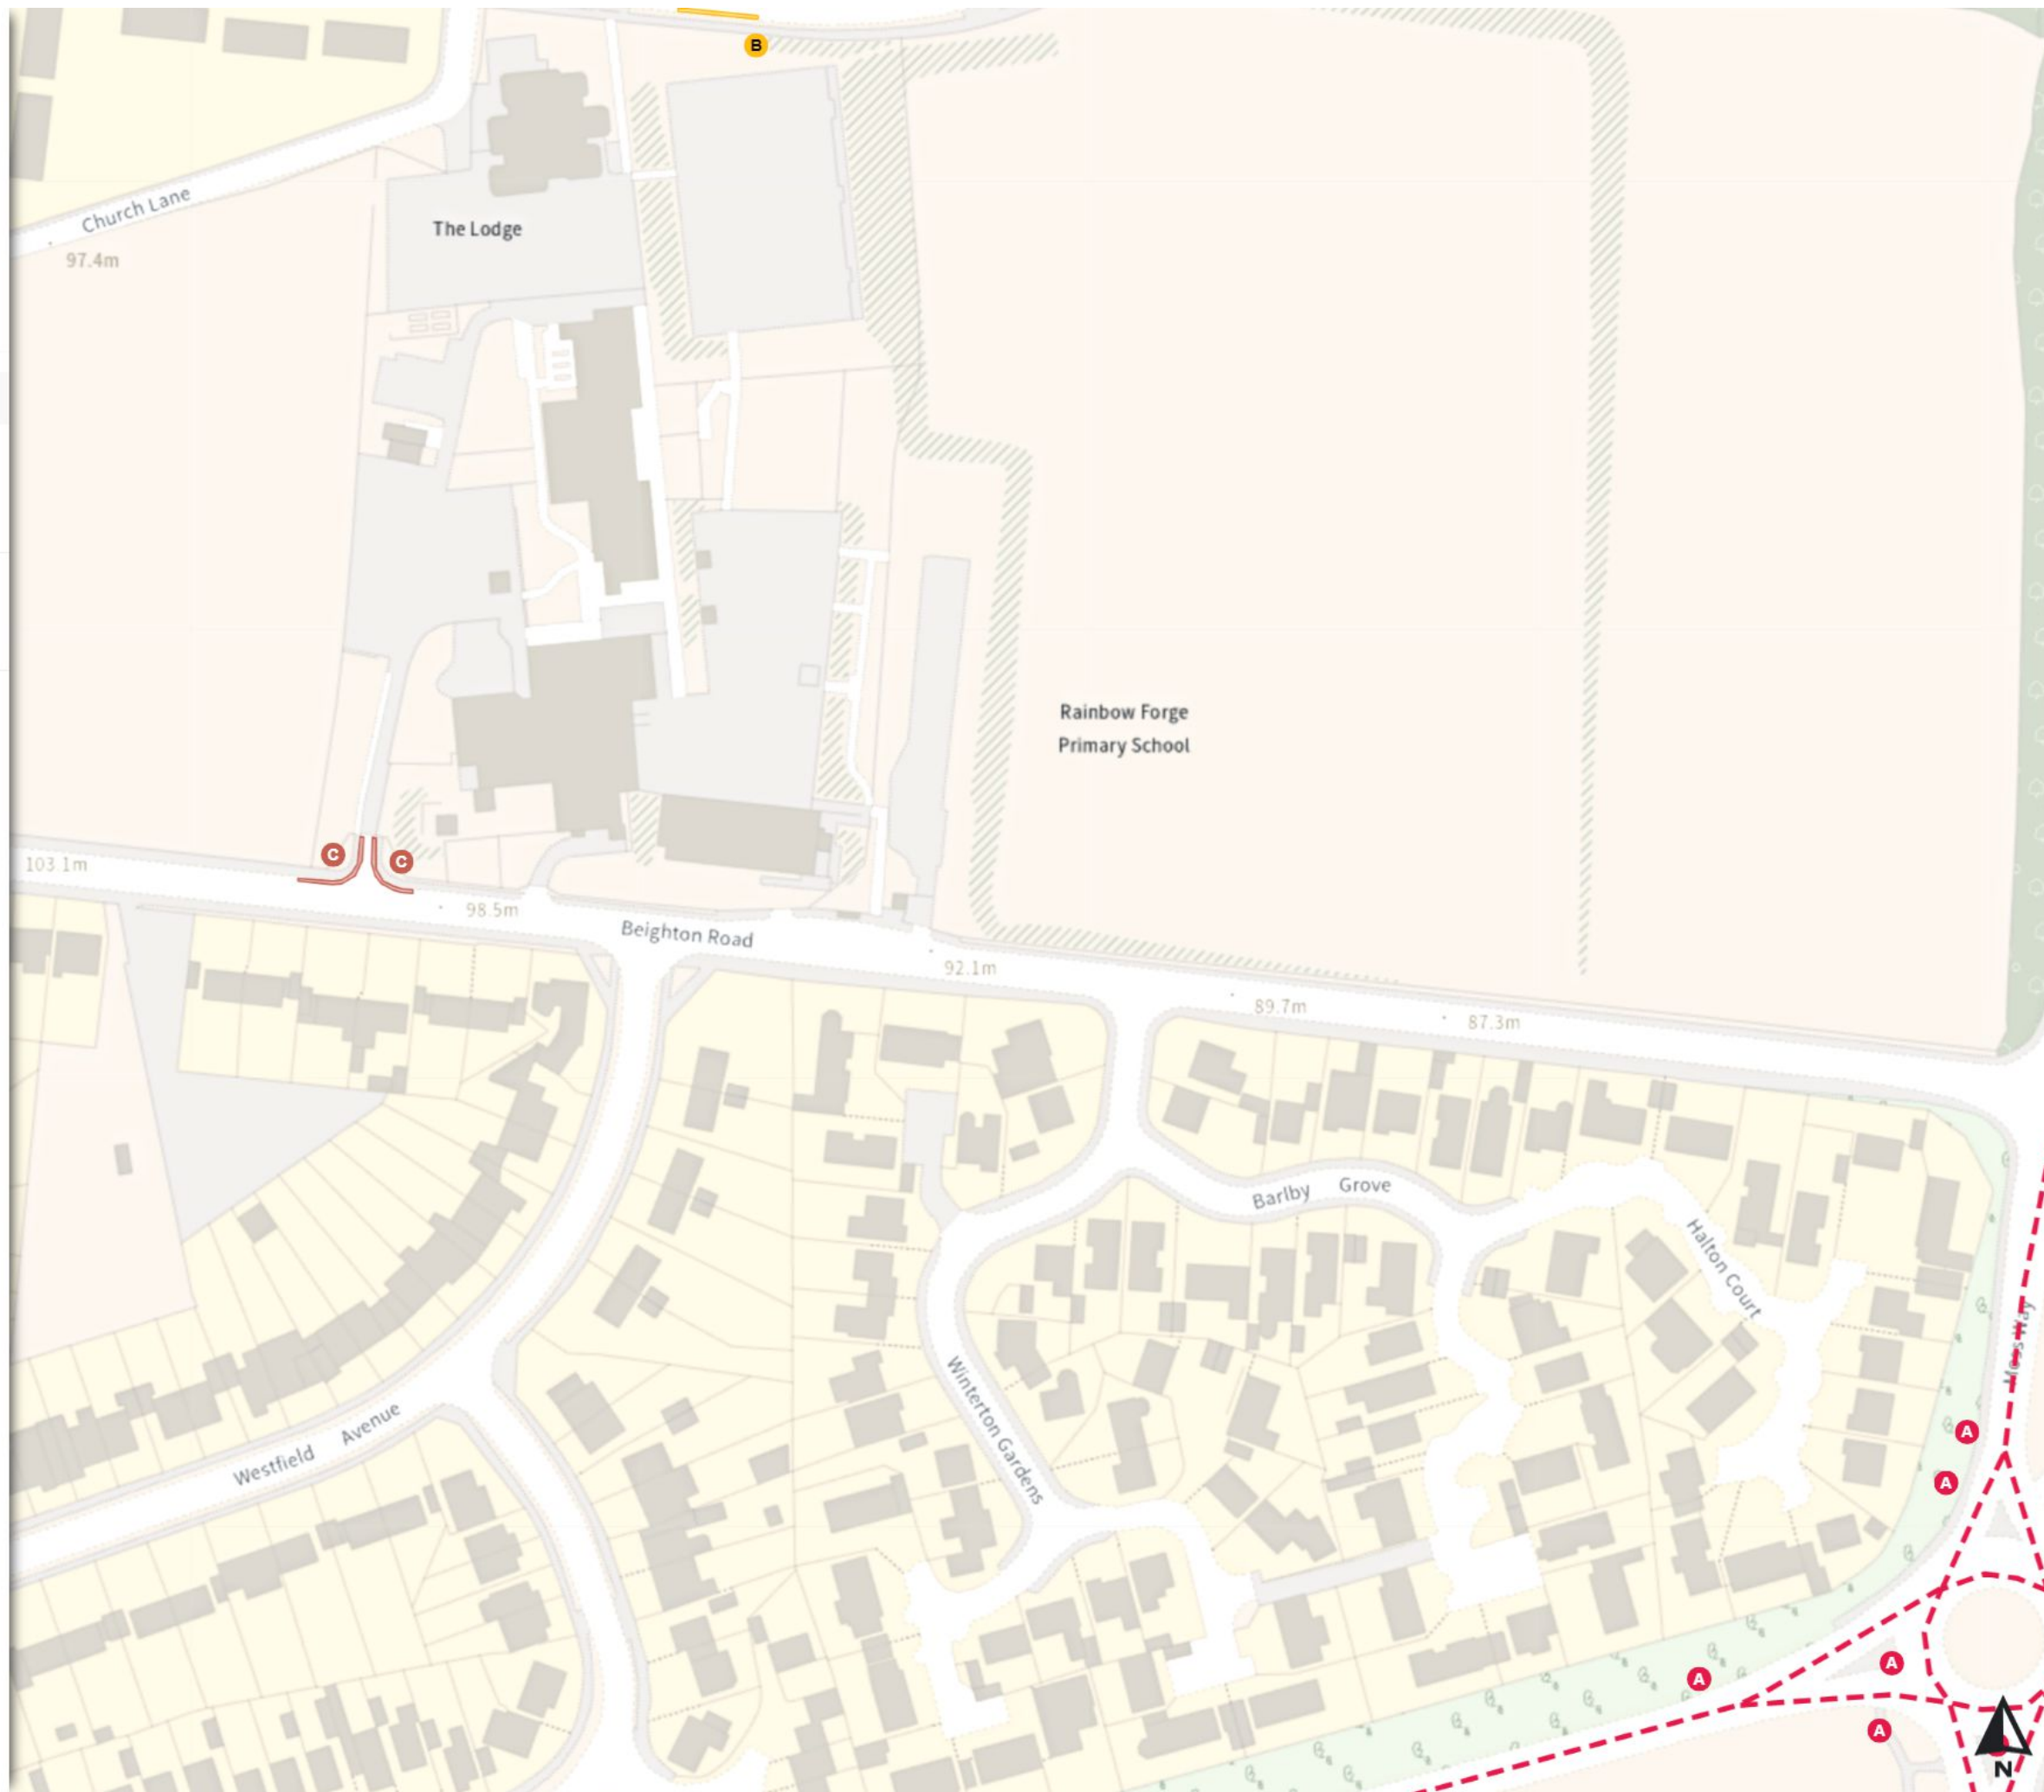

Scale: 1:1250

North-West: 442057.227, 383413.378
South-East: 442476.698, 383053.656

© Crown copyright and database rights 2024 Ordnance Survey.
You are not permitted to copy, sub-license, distribute or sell any of this data to third parties in any form. Licence number 100018816