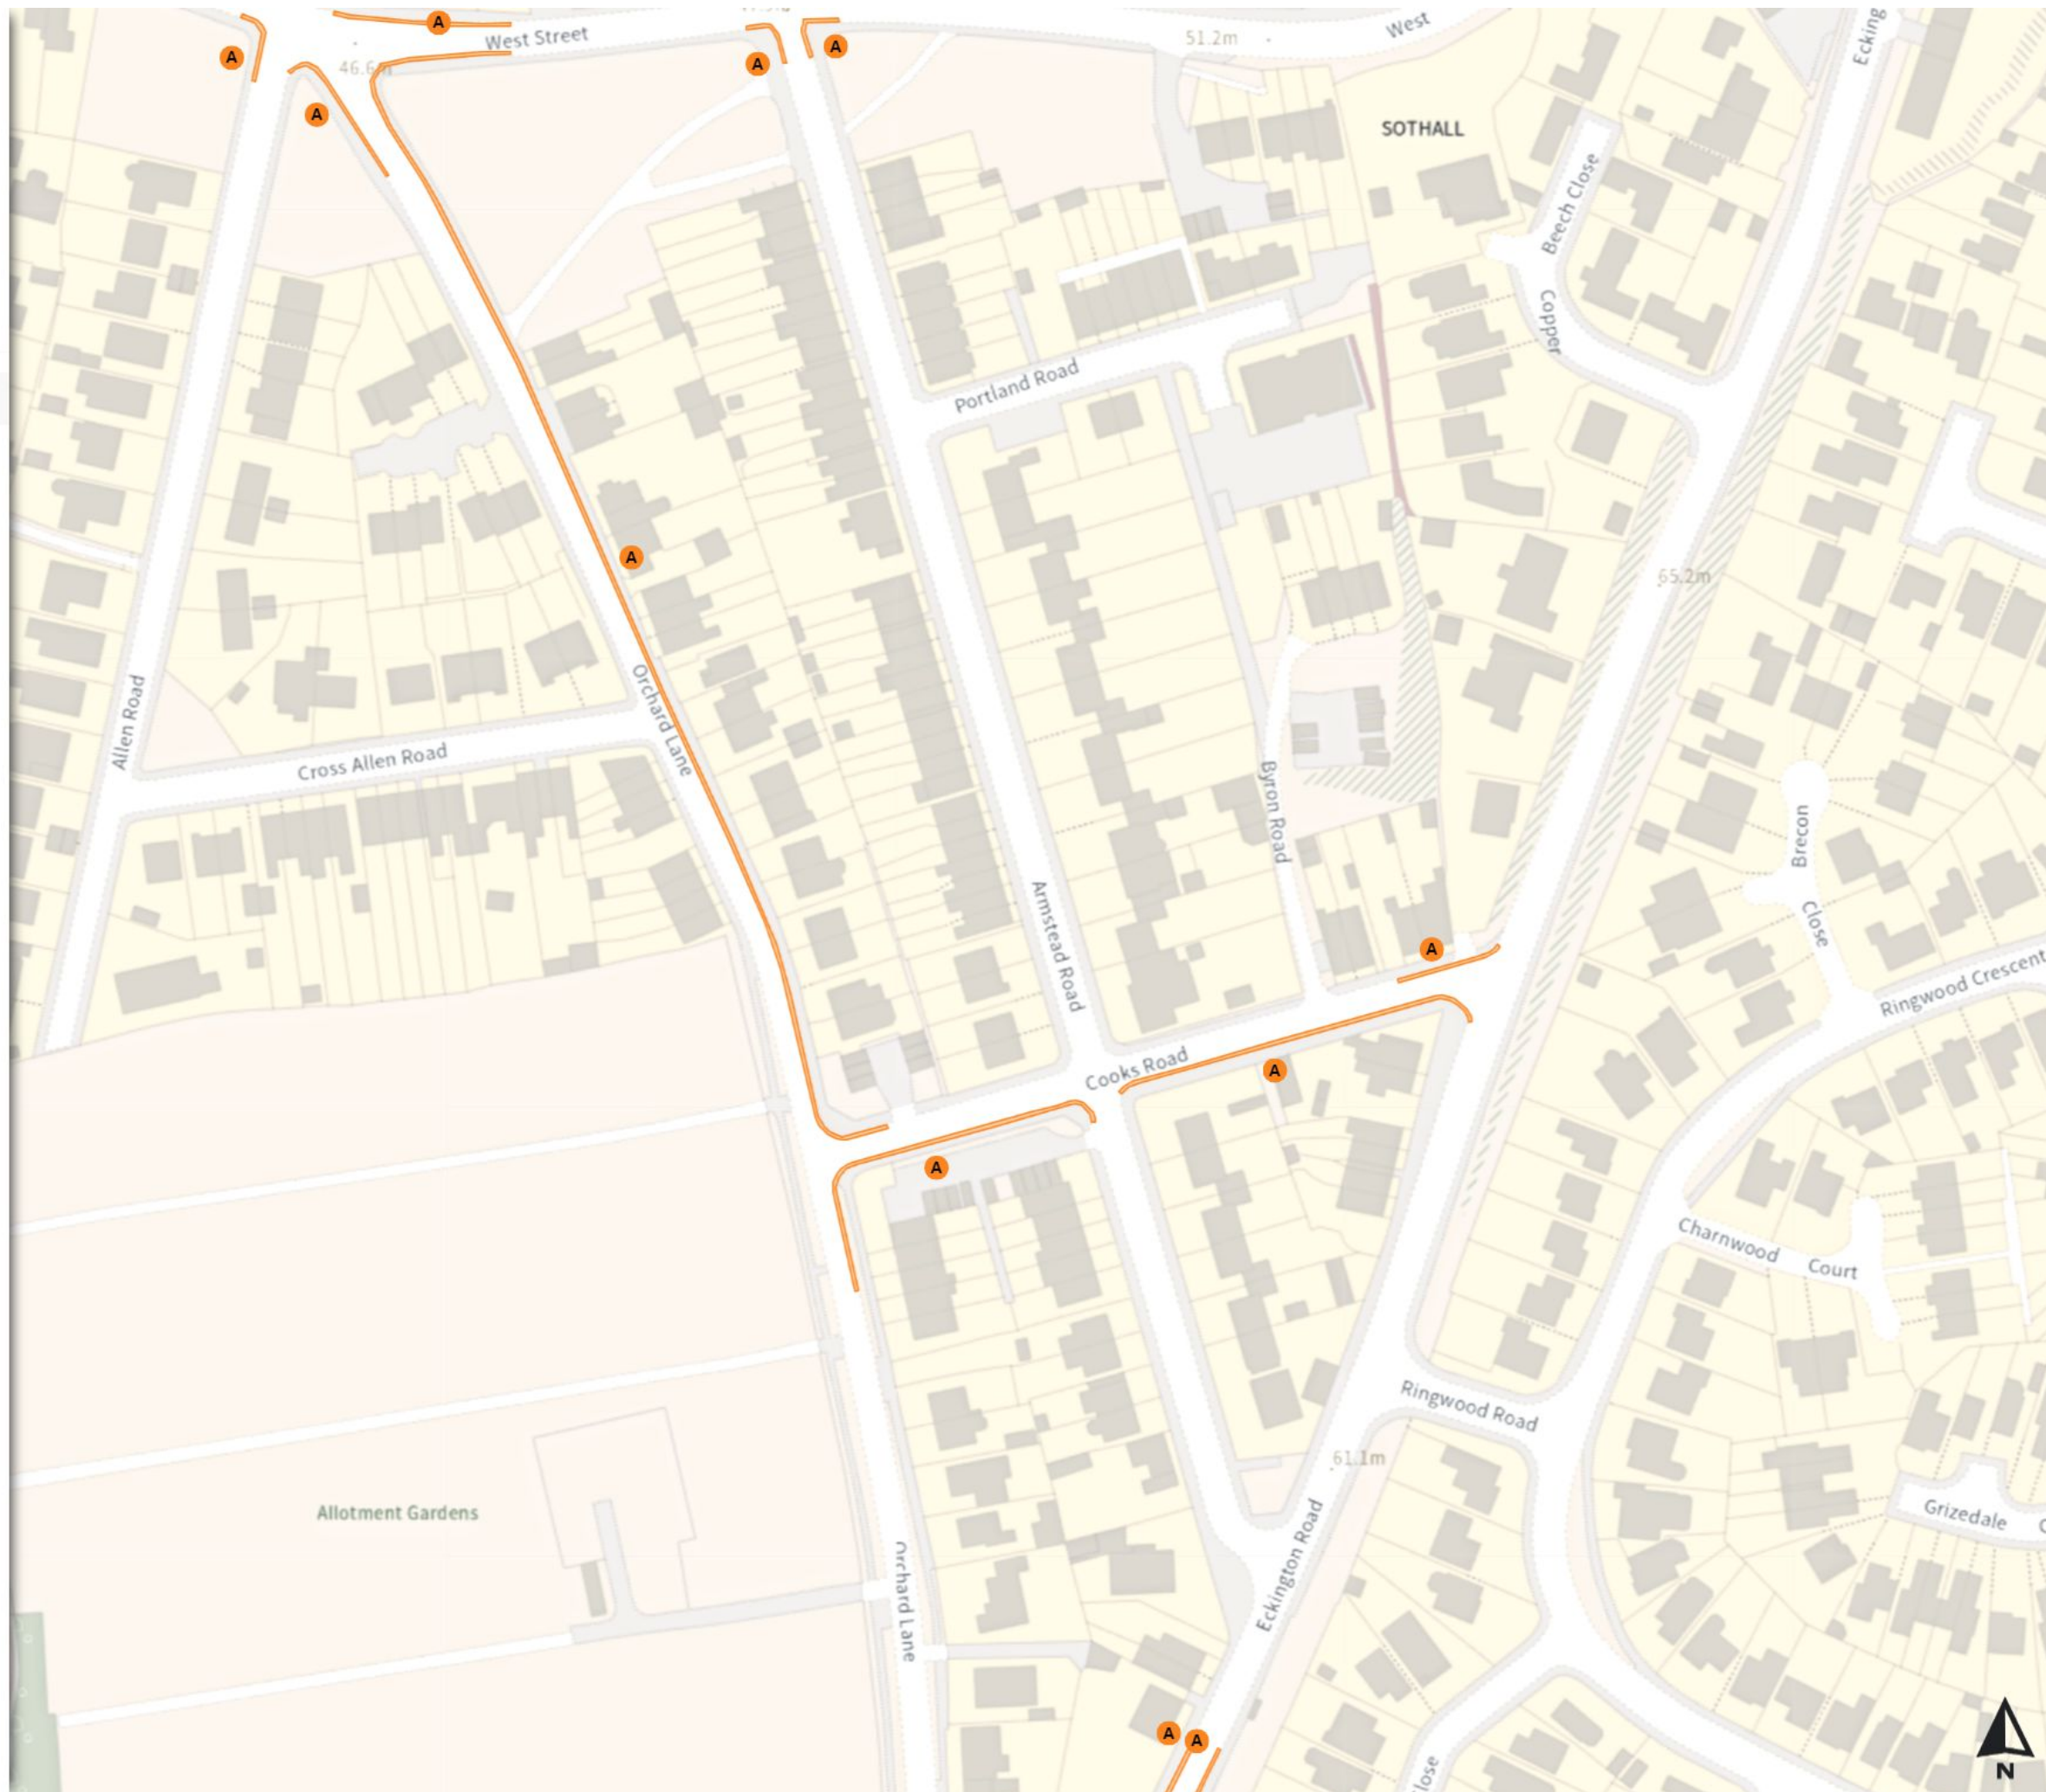

THE SHEFFIELD CITY COUNCIL (STOPPING RESTRICTIONS, WAITING RESTRICTIONS, LOADING RESTRICTIONS & PARKING PLACES) (MAP SCHEDULE) ORDER 2024

Map 687 of 797 Made 03/04/24

Added

- No waiting at any time
- At all times

Scale: 1:1250

North-West: 443836.884, 383070.244
South-East: 444256.521, 382710.652

© Crown copyright and database rights 2024 Ordnance Survey.
You are not permitted to copy, sub-license, distribute or sell any of this data to third parties in any form. Licence number 100018816