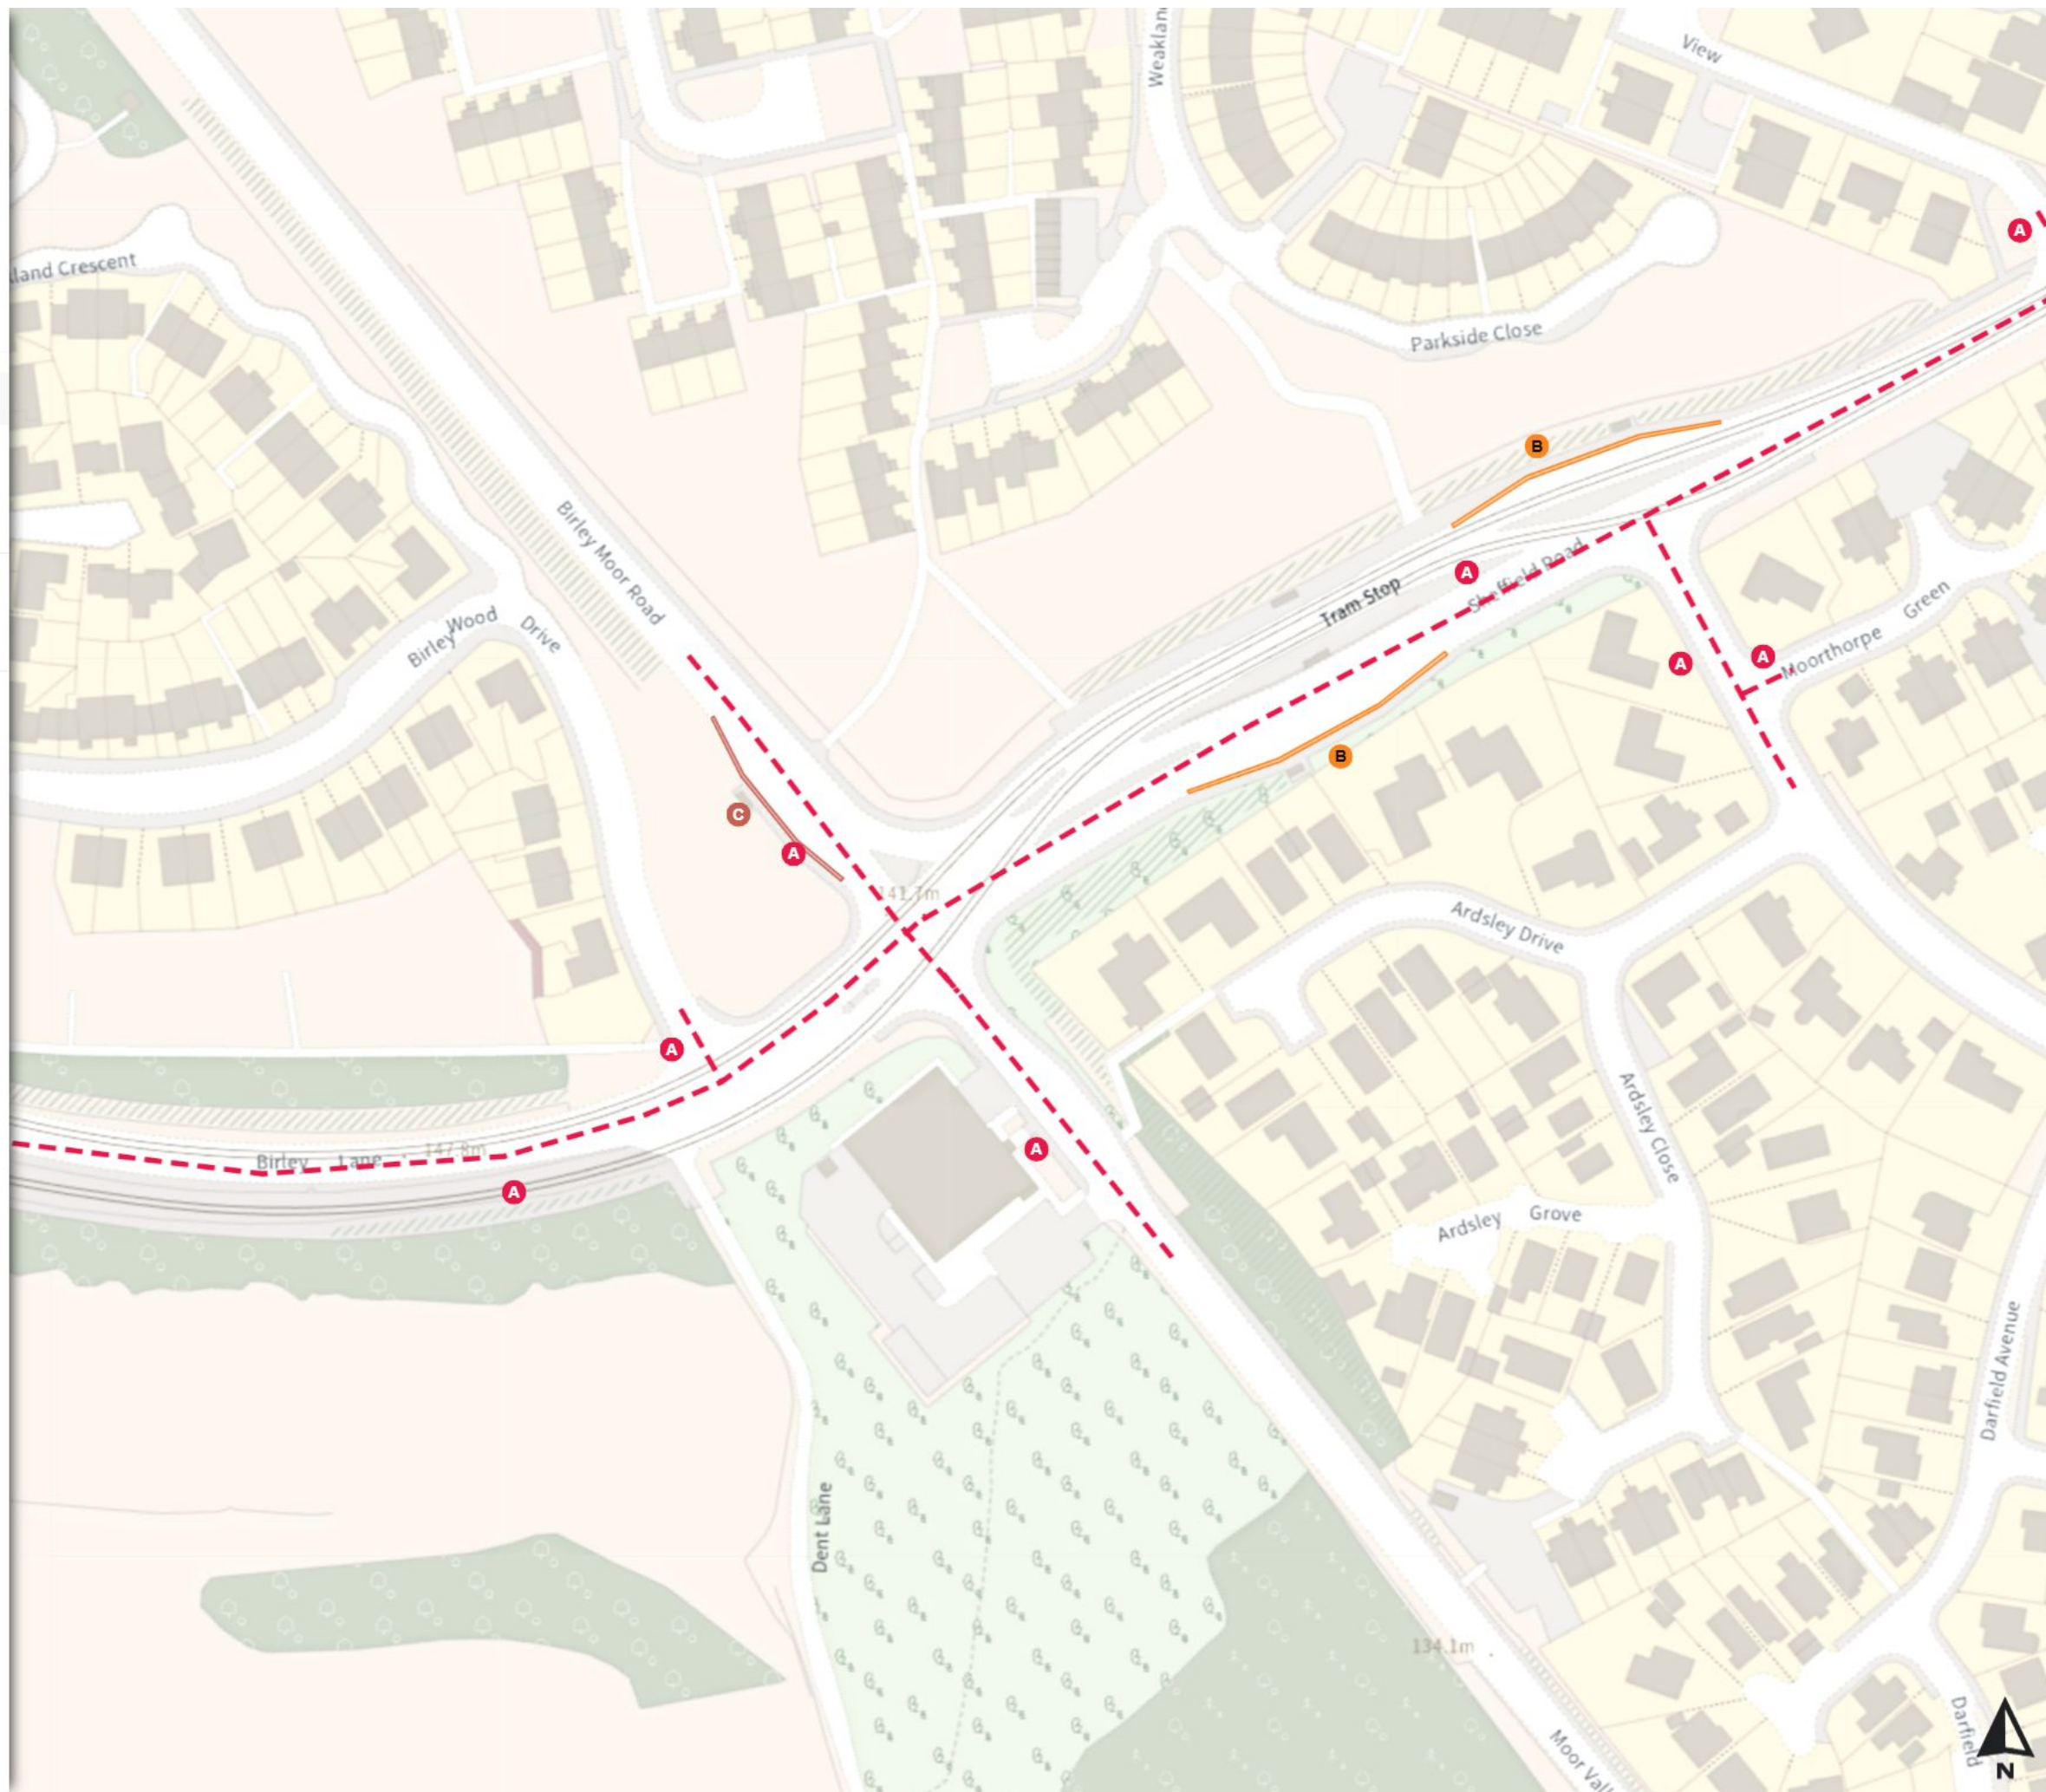

Scale: 1:1250

North-West: 440534.627, 383041.027
 South-East: 440954.013, 382681.144

© Crown copyright and database rights 2024 Ordnance Survey.
 You are not permitted to copy, sub-license, distribute or sell any of this data to third parties in any form. Licence number 100018816