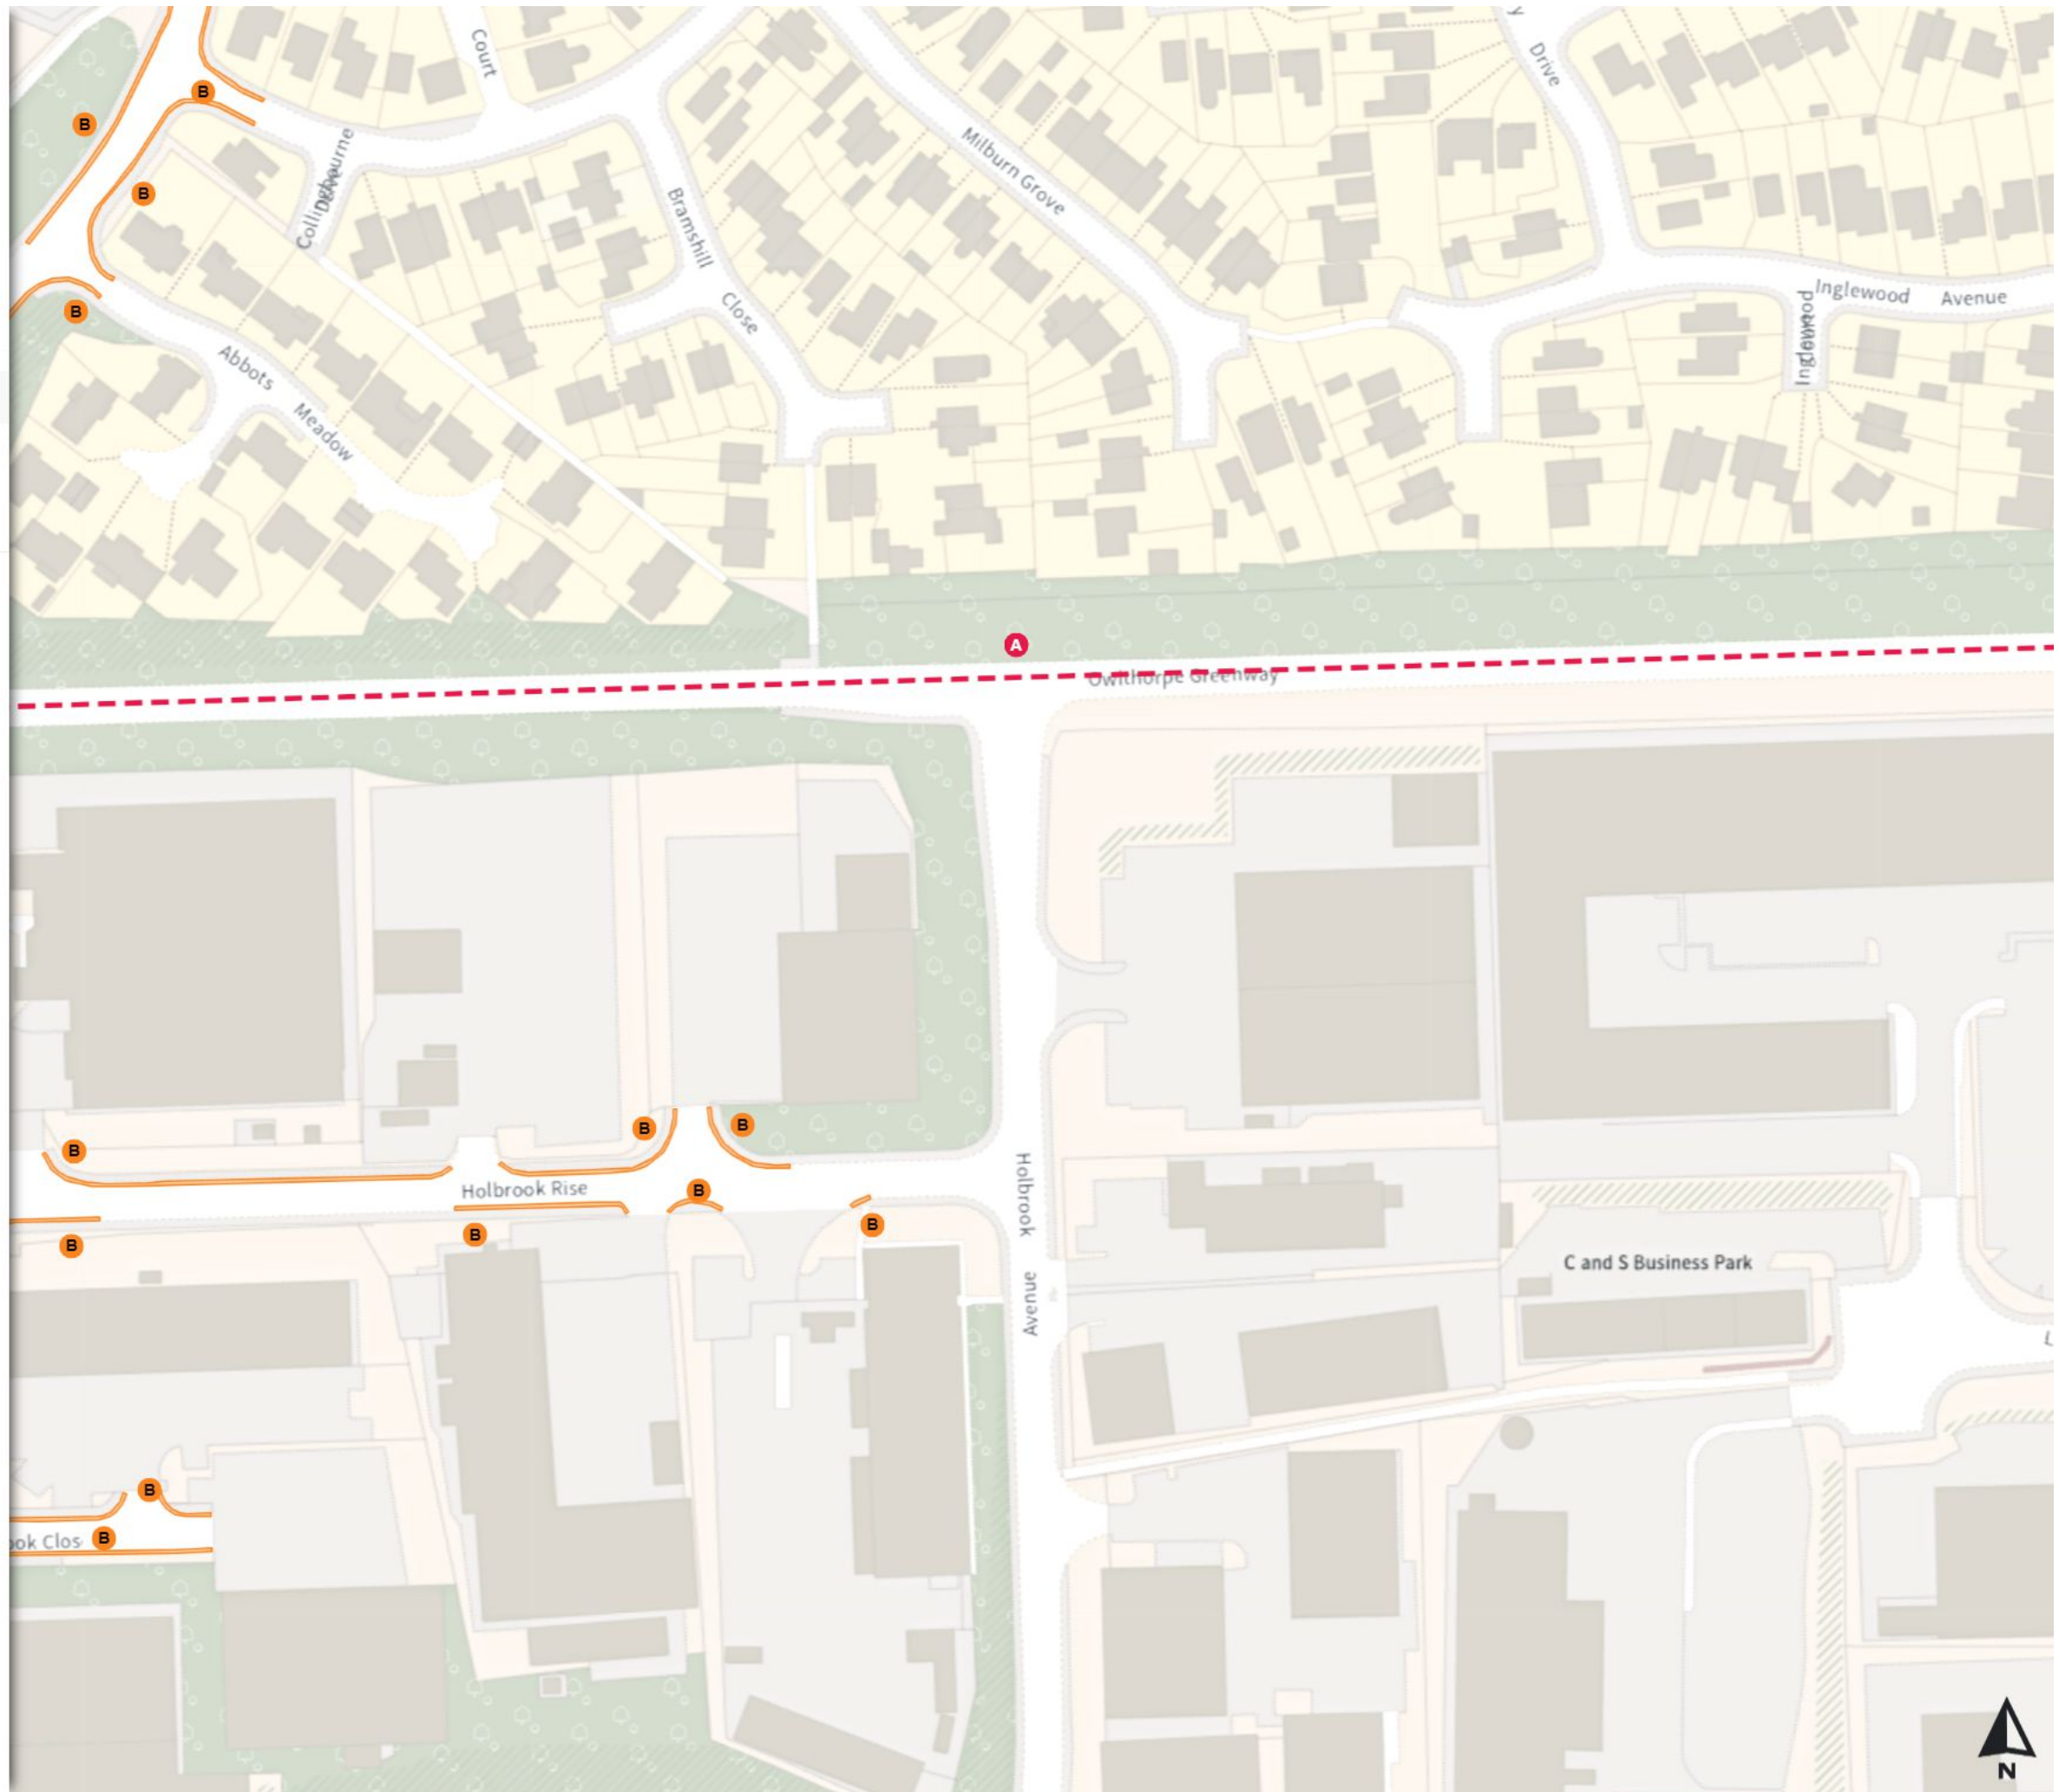

THE SHEFFIELD CITY COUNCIL (STOPPING RESTRICTIONS, WAITING RESTRICTIONS, LOADING RESTRICTIONS & PARKING PLACES) (MAP SCHEDULE) ORDER 2024

Map 719 of 797 Made 03/04/24

Added

- Clearway
- At all times
- No waiting at any time
- At all times

Scale: 1:1250

North-West: 444009.232, 382353.597
South-East: 444428.945, 381993.964

© Crown copyright and database rights 2024 Ordnance Survey.
You are not permitted to copy, sub-license, distribute or sell any of this data to third parties in any form. Licence number 100018816