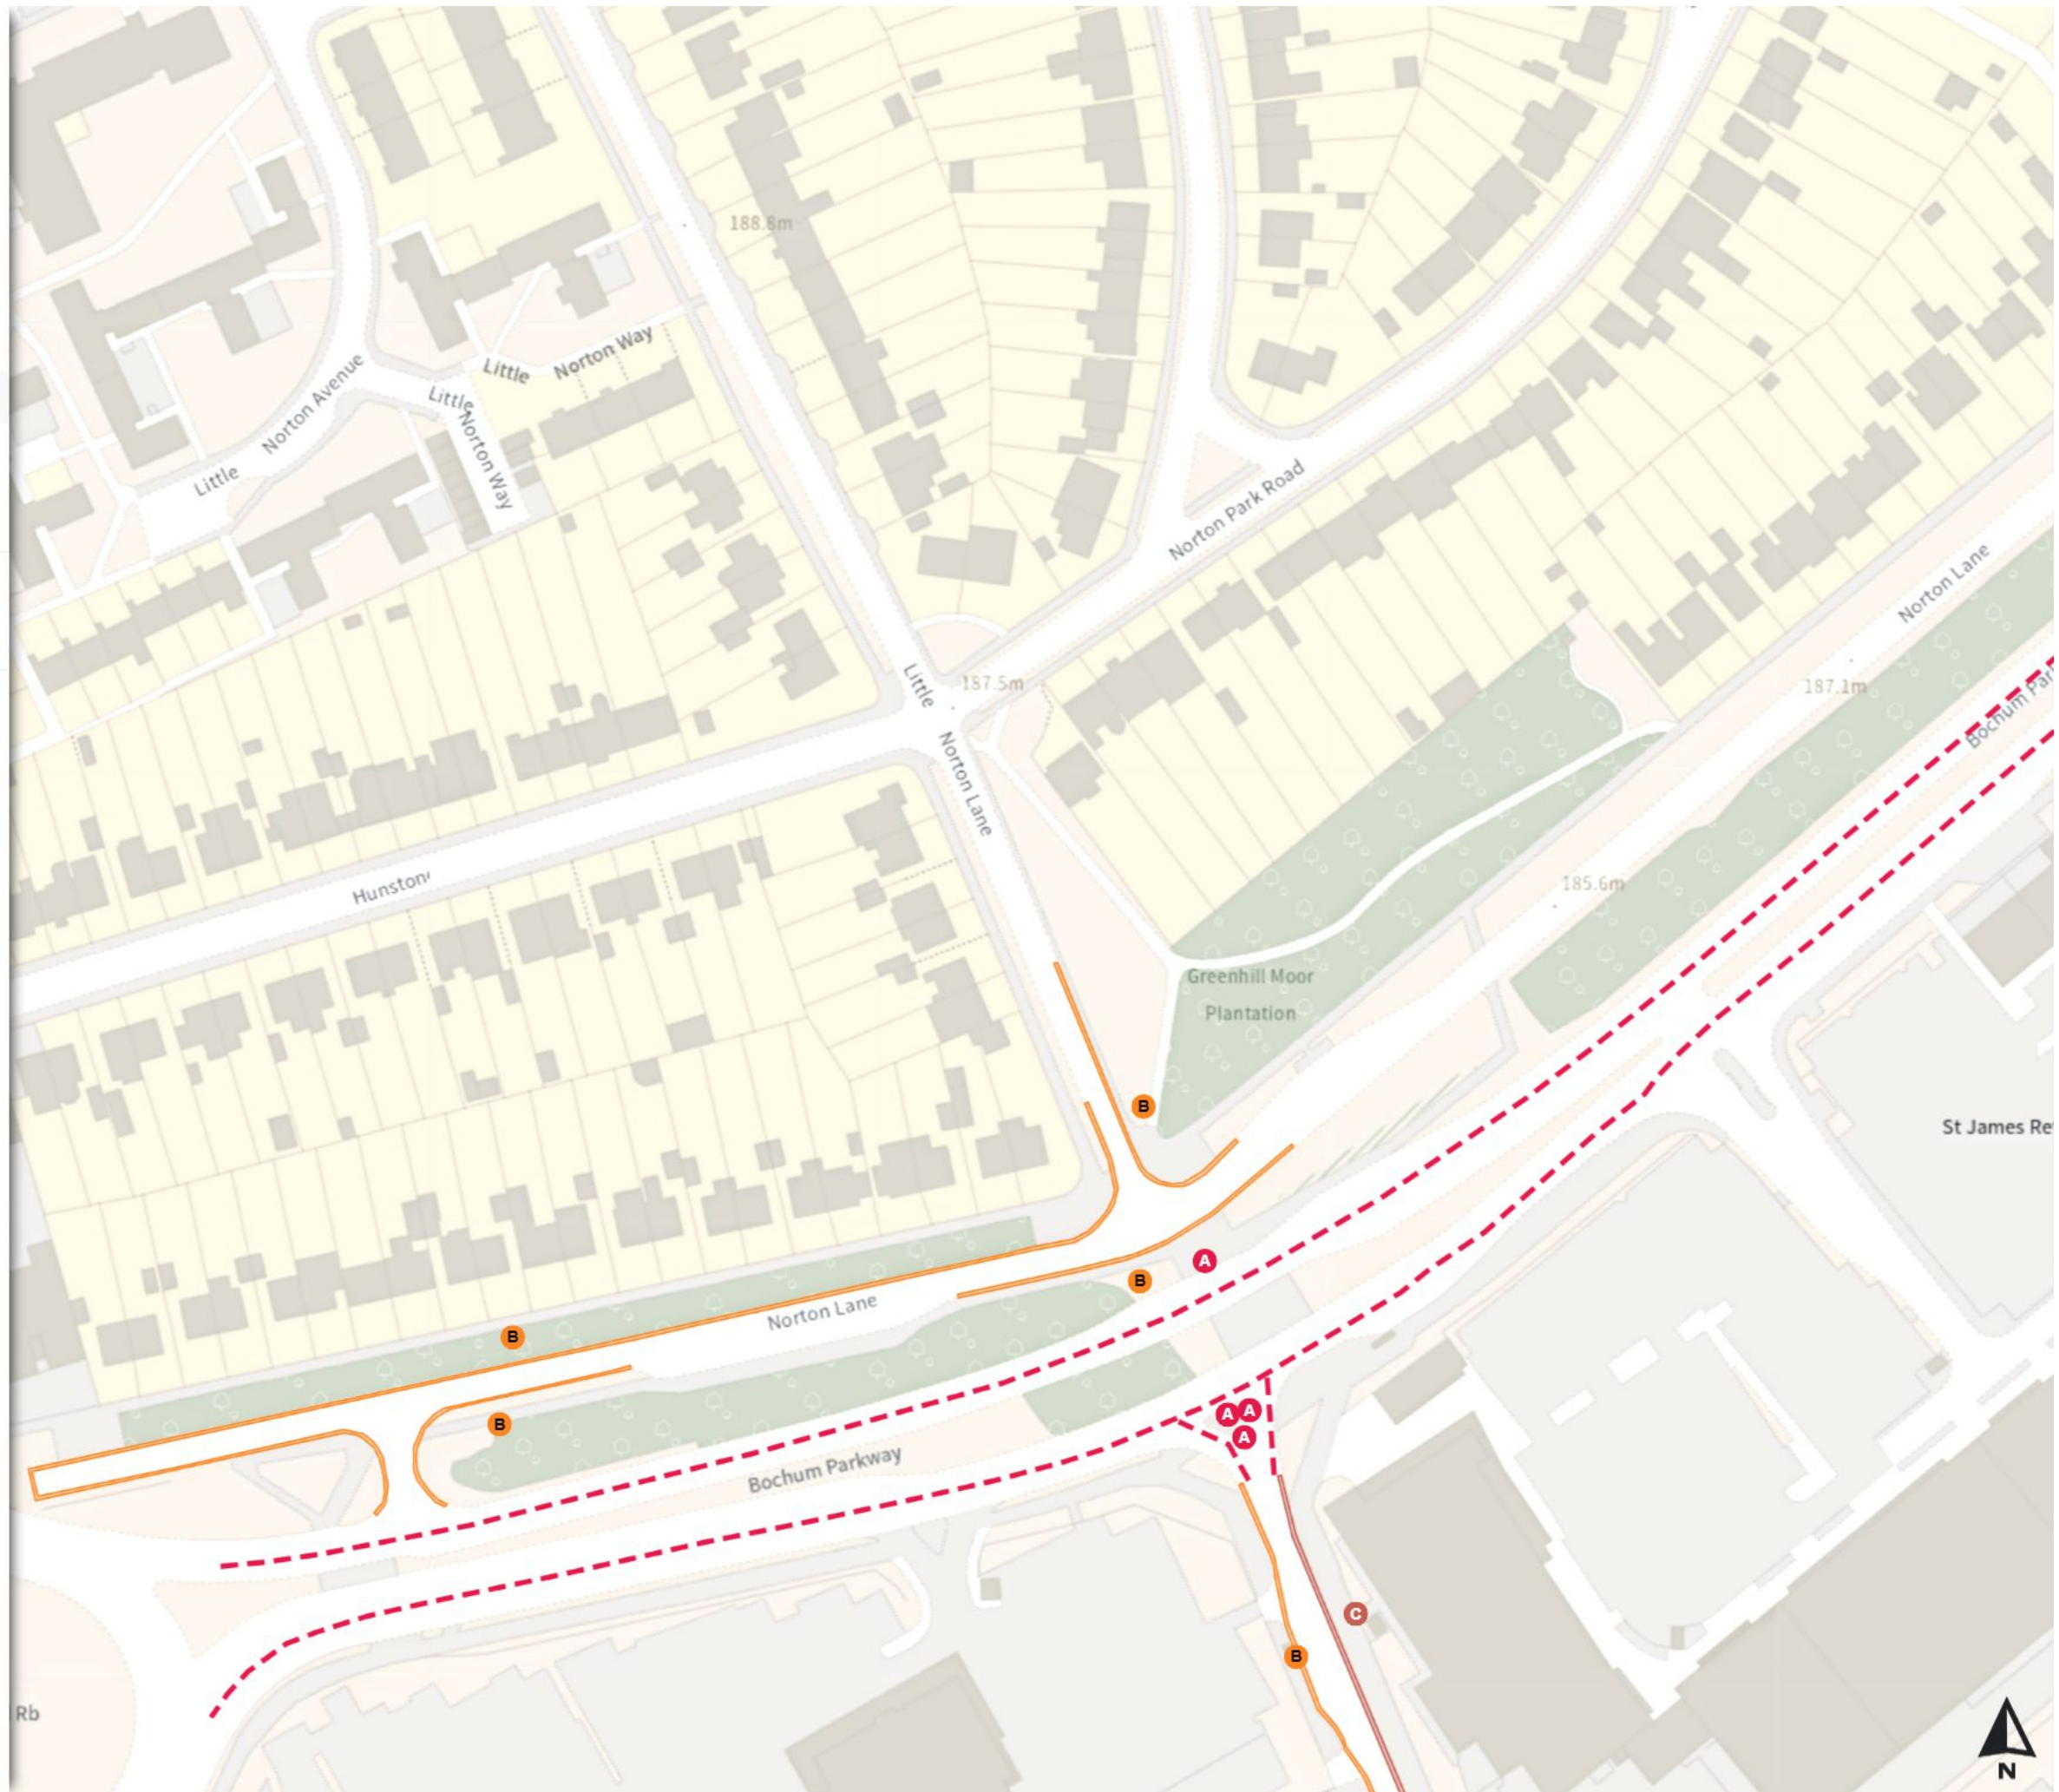

THE SHEFFIELD CITY COUNCIL (STOPPING RESTRICTIONS, WAITING RESTRICTIONS, LOADING RESTRICTIONS & PARKING PLACES) (MAP SCHEDULE) ORDER 2024

Map 737 of 797 Made 03/04/24

Added

- Clearway
- At all times
- No waiting at any time
- At all times
- Shared
- No waiting at any time
- At all times
- No loading at any time
- At all times

Scale: 1:1250

North-West: 435165.184, 381562.051
South-East: 435584.287, 381201.586

© Crown copyright and database rights 2024 Ordnance Survey.
You are not permitted to copy, sub-license, distribute or sell any of this data to third parties in any form. Licence number 100018816