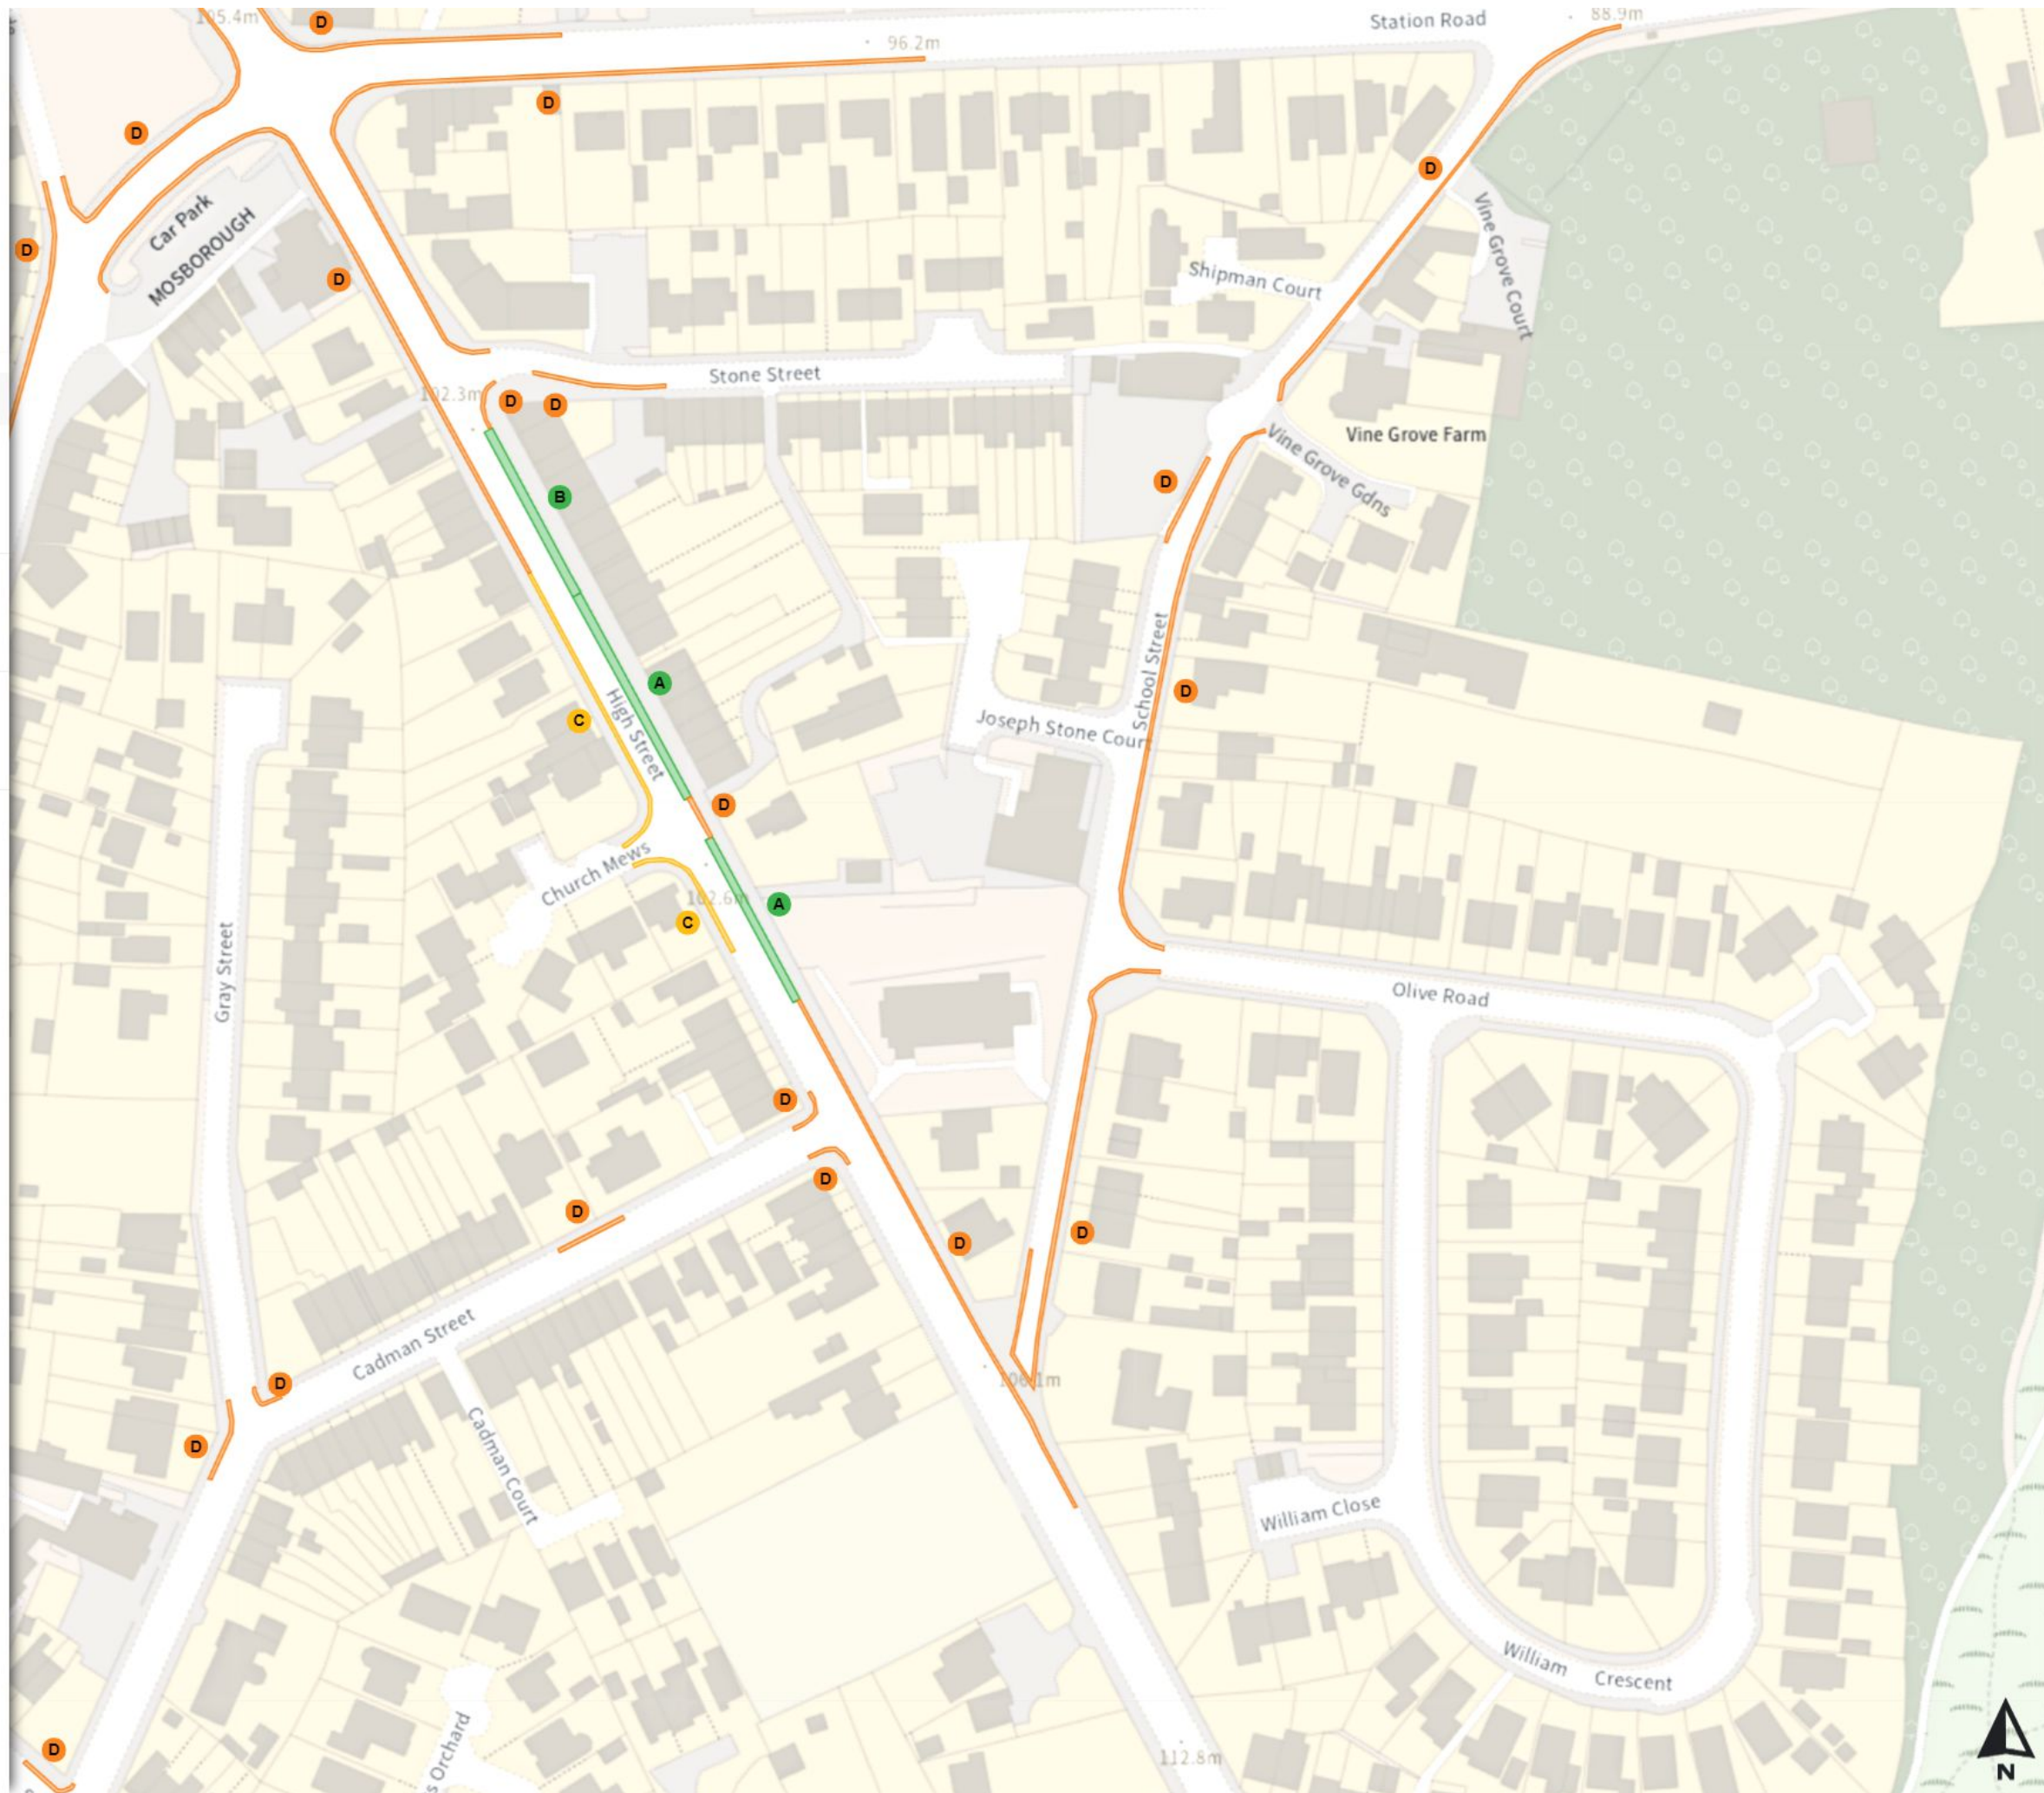

THE SHEFFIELD CITY COUNCIL (STOPPING RESTRICTIONS, WAITING RESTRICTIONS, LOADING RESTRICTIONS & PARKING PLACES) (MAP SCHEDULE) ORDER 2024

Map 758 of 797 Made 03/04/24

Added

Free parking place

A Mon-Fri 08:00-18:30 2h 2h

Free parking place

B Mon-Sat 08:00-18:30 30m 30m

No waiting

C Mon-Sat 08:00-18:30

No waiting at any time

D At all times

Scale: 1:1250

North-West: 442432.807, 381262.026
South-East: 442852.493, 380902.173

© Crown copyright and database rights 2024 Ordnance Survey. You are not permitted to copy, sub-license, distribute or sell any of this data to third parties in any form. Licence number 100018816