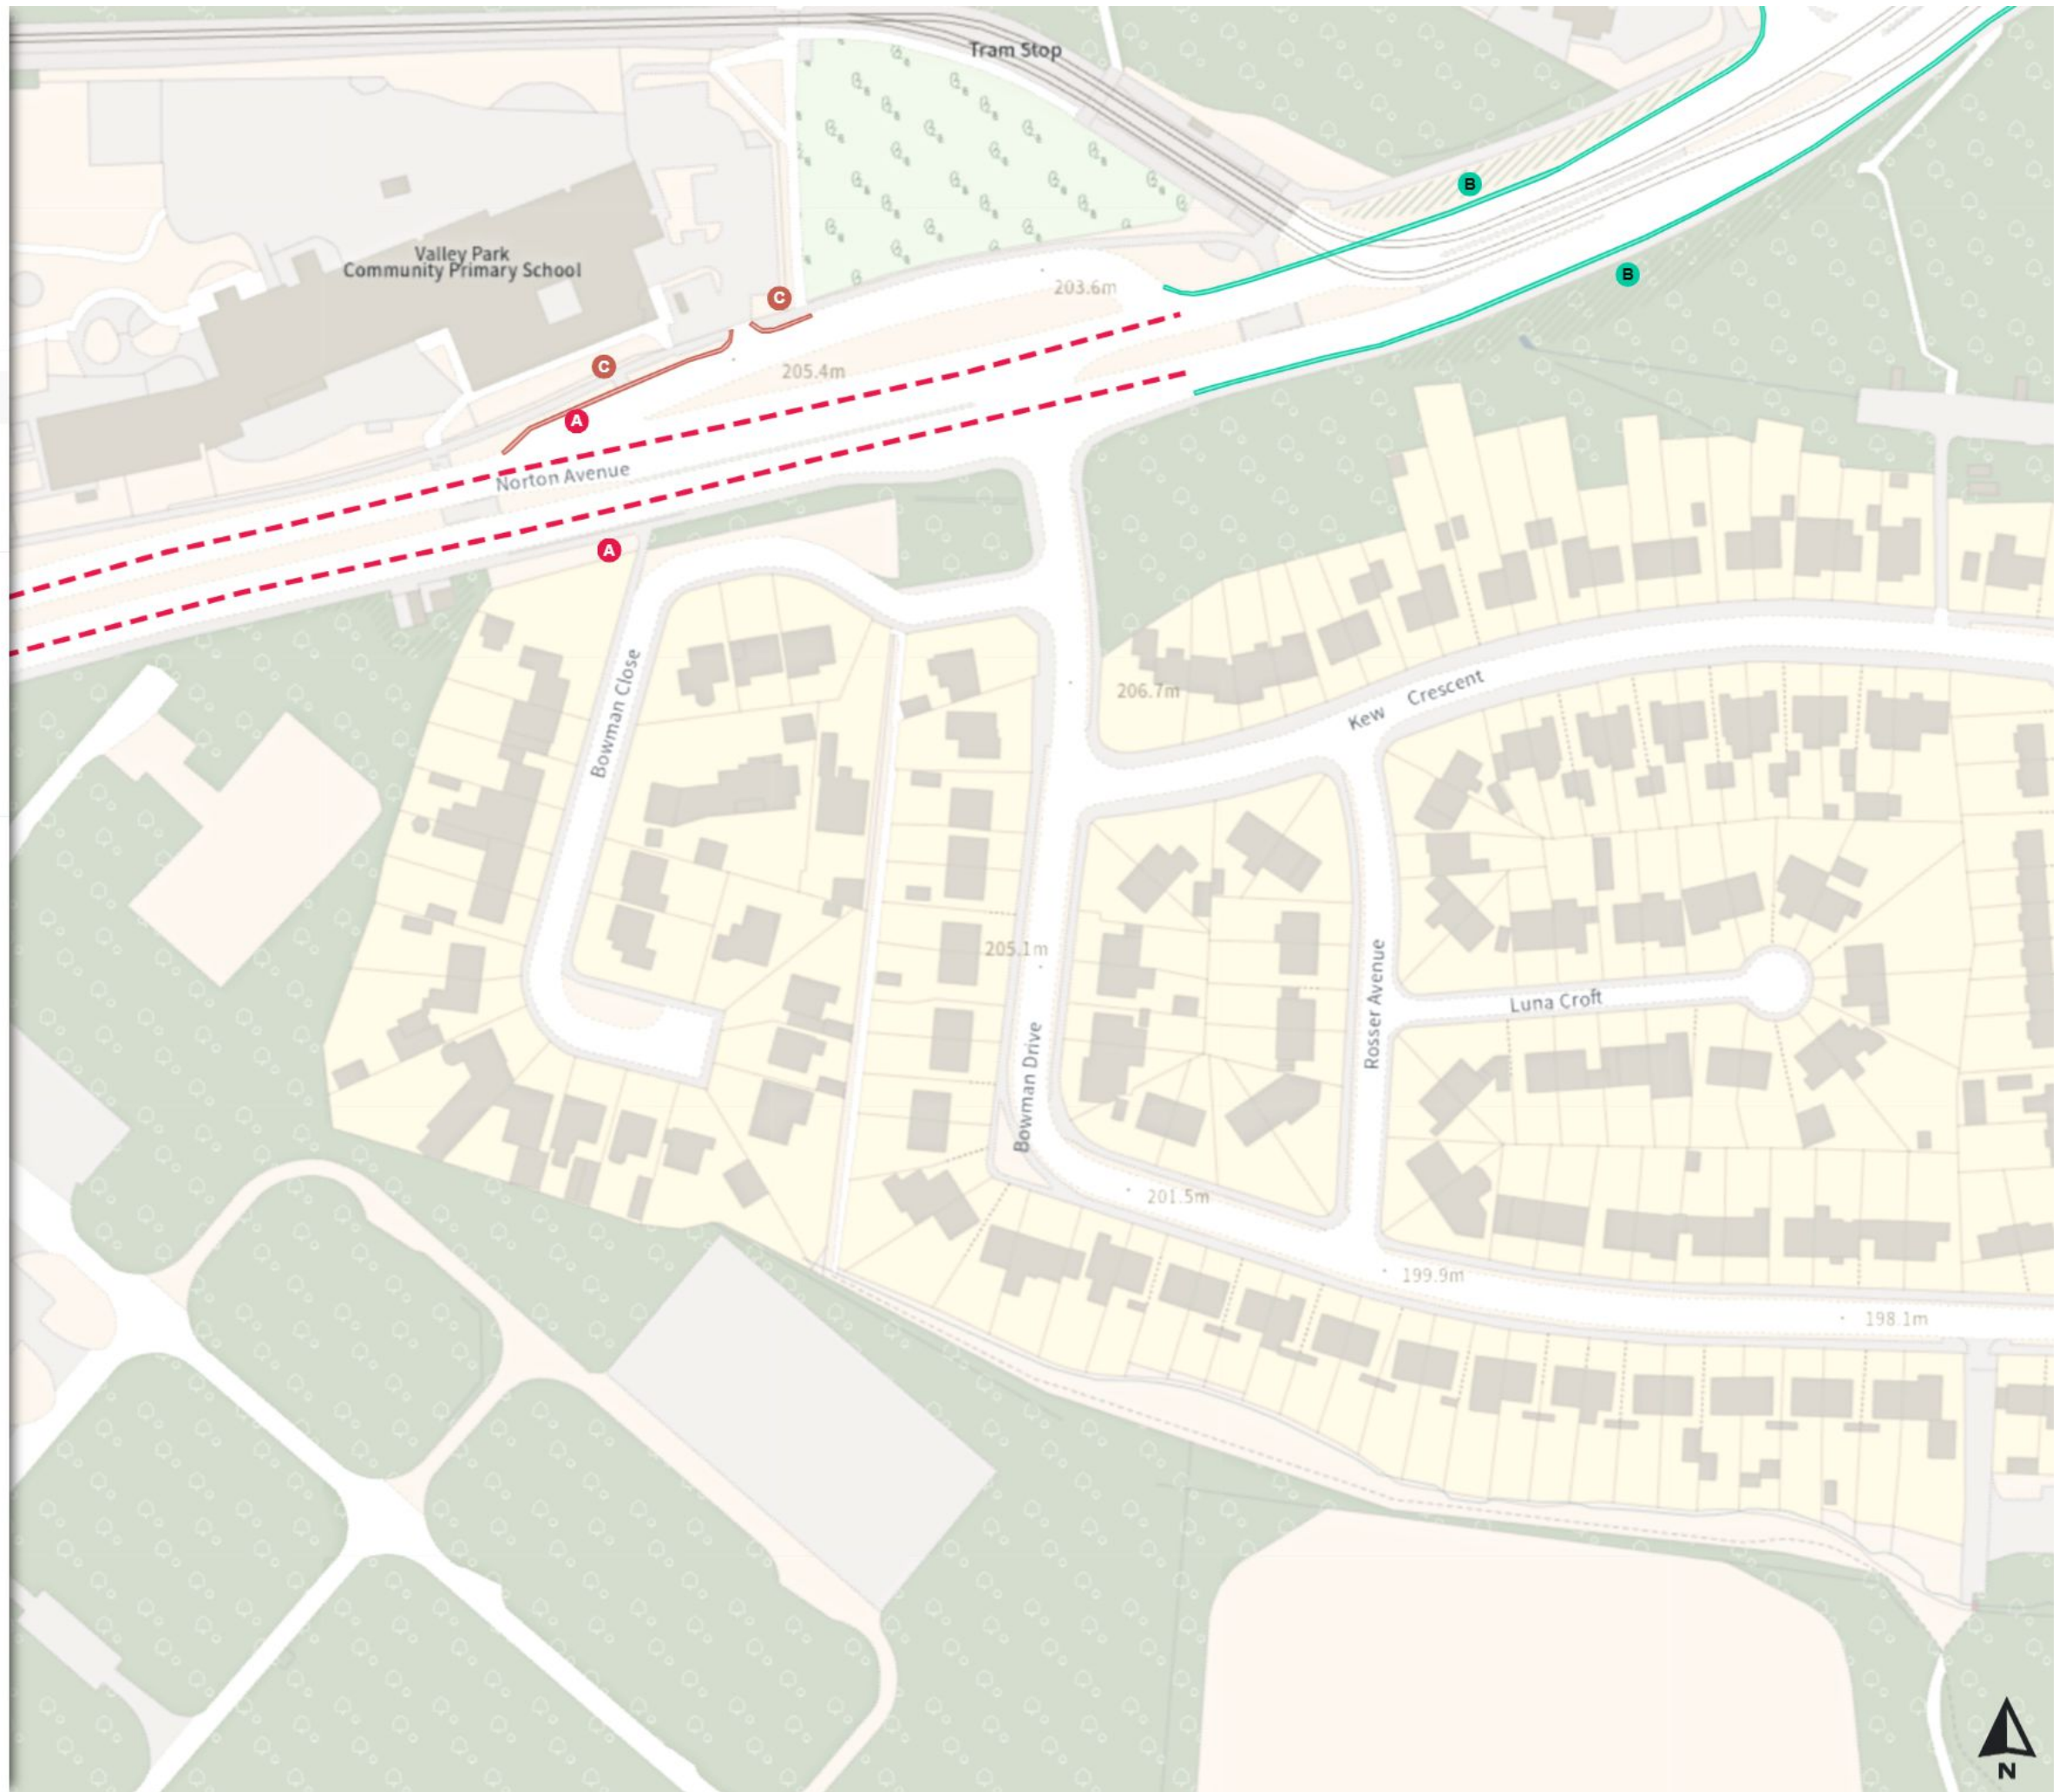

THE SHEFFIELD CITY COUNCIL (STOPPING RESTRICTIONS, WAITING RESTRICTIONS, LOADING RESTRICTIONS & PARKING PLACES) (MAP SCHEDULE) ORDER 2024

Map 673 of 797 Made 03/04/24

Added

- - - Clearway
- A At all times

- Shared
- B No waiting at any time
  At all times

- B No loading
  Mon-Fri 08:00-09:30 16:30-18:30

- Shared
- C No waiting at any time
  At all times

- C No loading at any time
  At all times

0 20 40 60m

Scale: 1:1250

North-West: 437645.056, 383017.342
South-East: 438064.222, 382657.206

© Crown copyright and database rights 2024 Ordnance Survey.
You are not permitted to copy, sub-license, distribute or sell any of this data to third parties in any form. Licence number 100018816