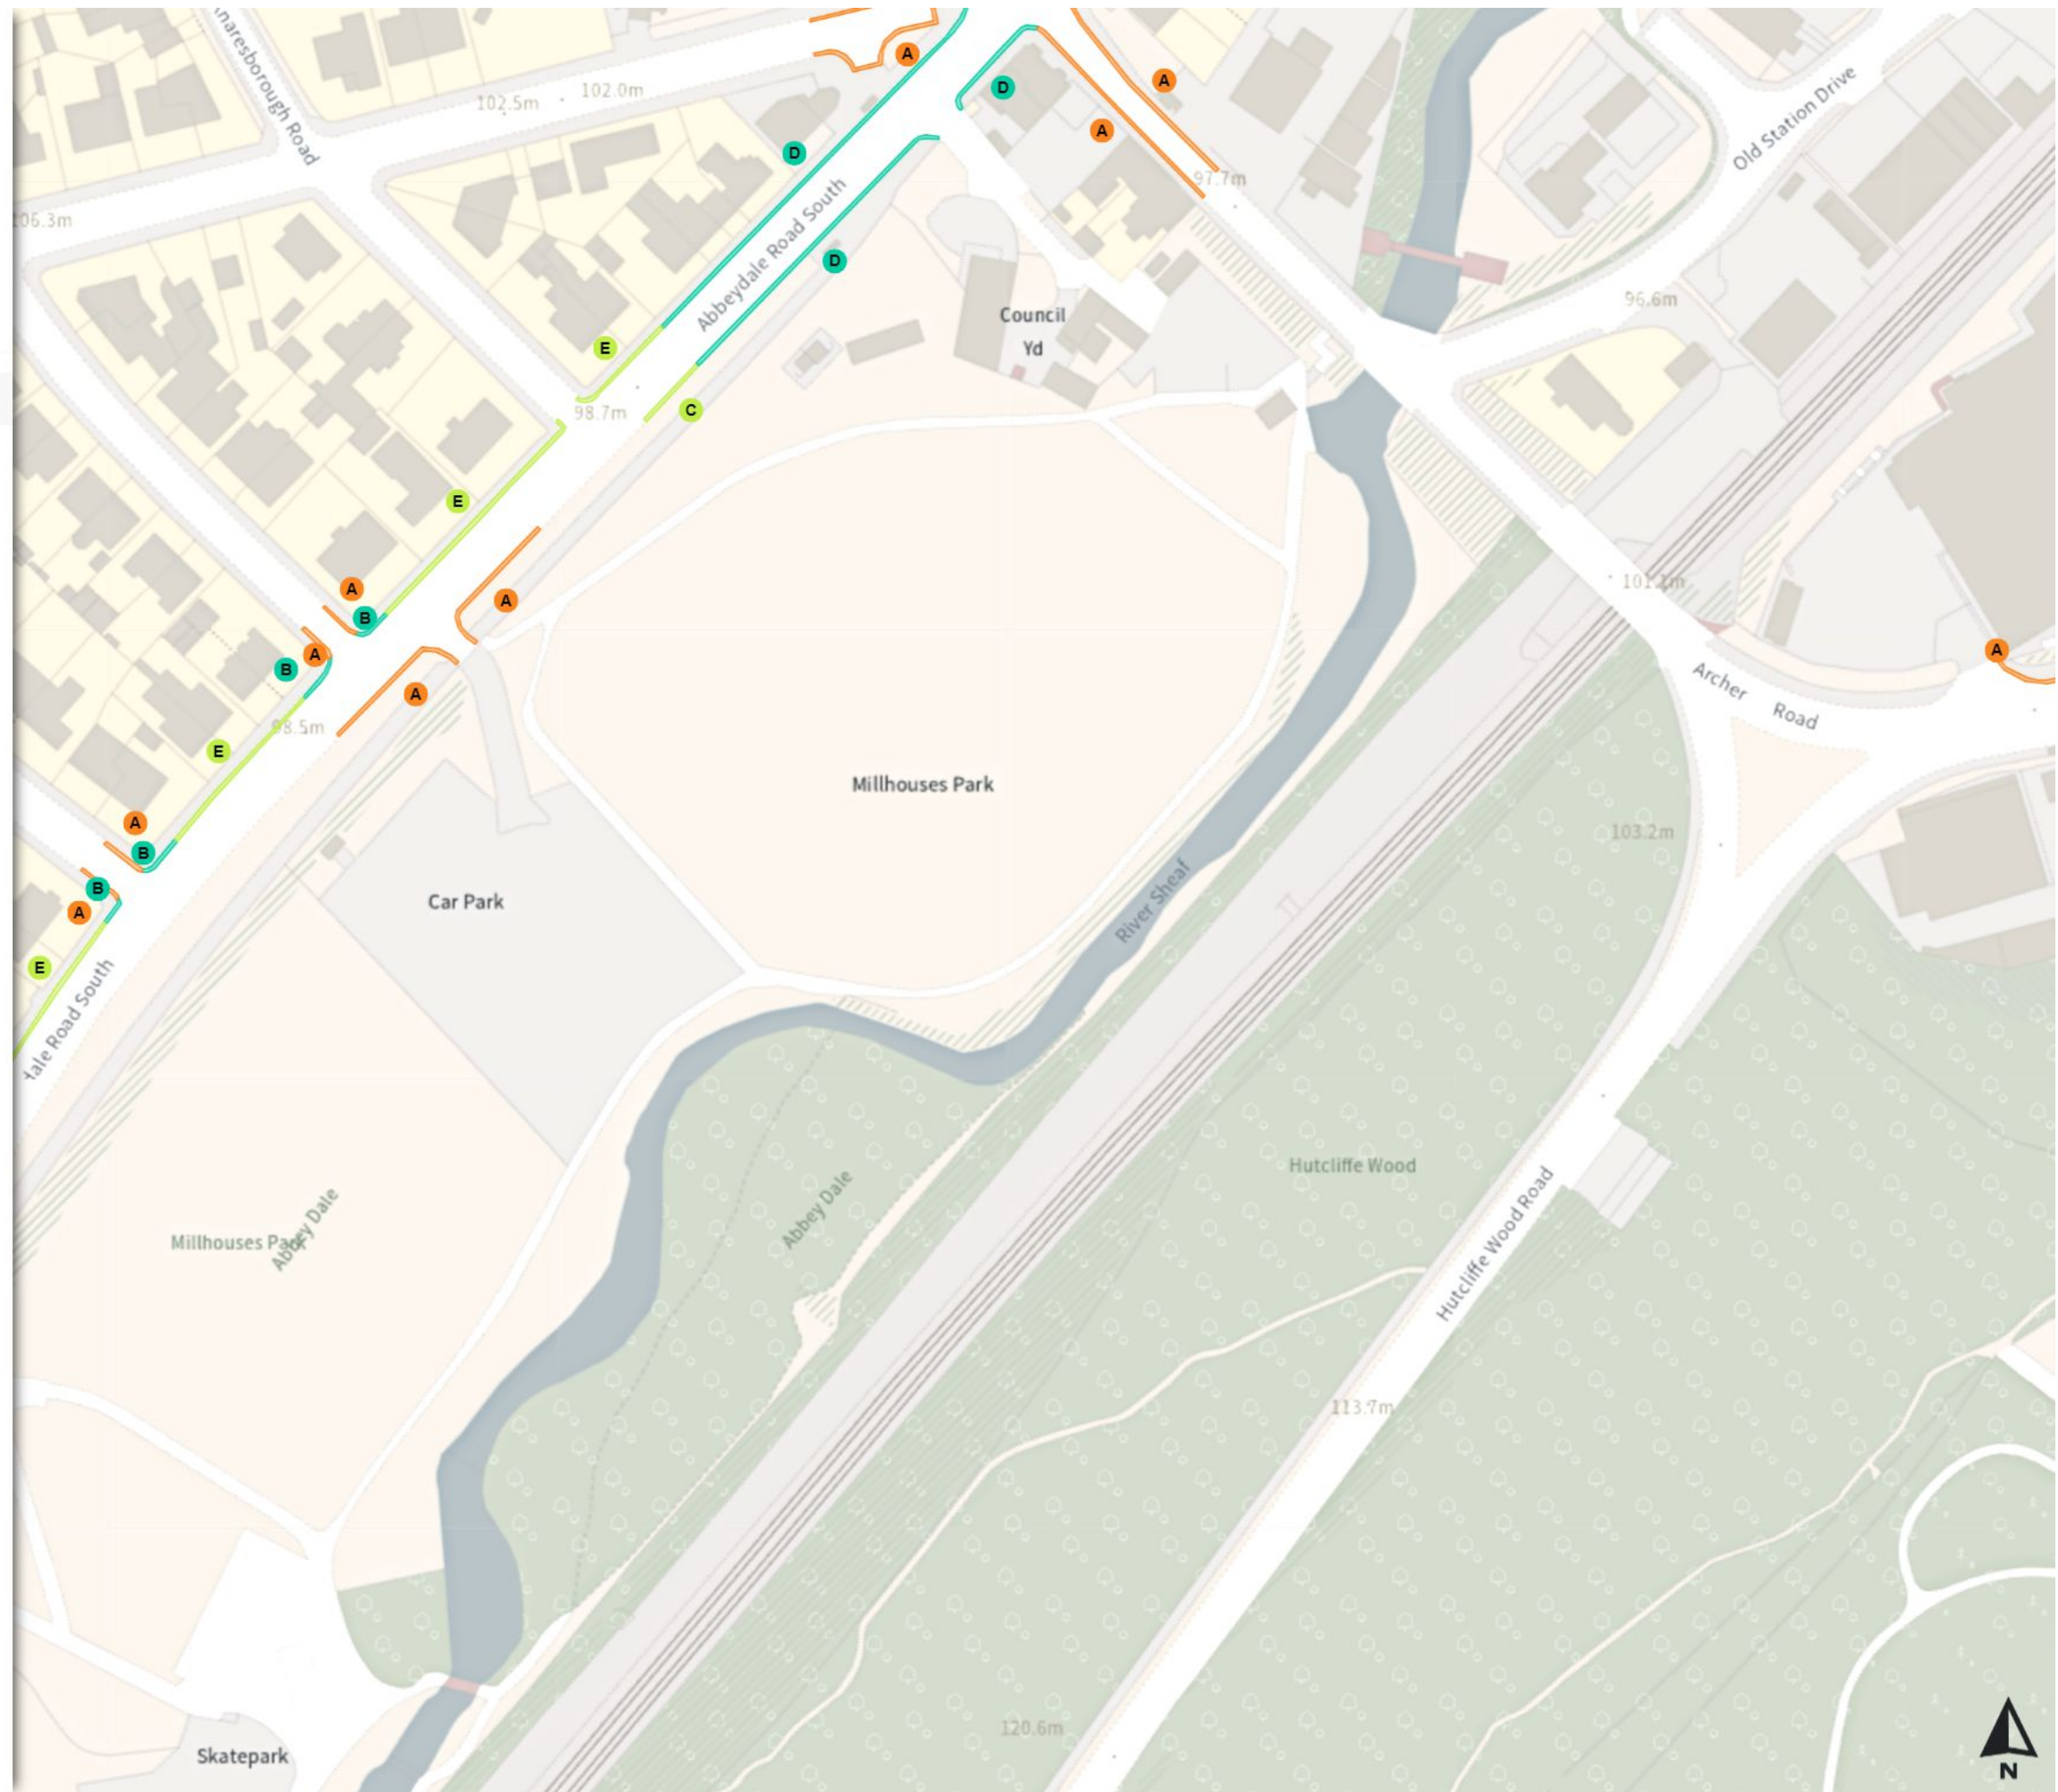

THE SHEFFIELD CITY COUNCIL (STOPPING RESTRICTIONS, WAITING RESTRICTIONS, LOADING RESTRICTIONS & PARKING PLACES) (MAP SCHEDULE) ORDER 2024

Map 640b of 797 Made 03/04/24

Added

Shared

E No waiting

Mon-Fri 07:30-09:30

E No loading

Mon-Fri 07:30-09:30

Scale: 1:1250

North-West: 433389.338, 383344.814
South-East: 433808.149, 382984.331

© Crown copyright and database rights 2024 Ordnance Survey. You are not permitted to copy, sub-license, distribute or sell any of this data to third parties in any form. Licence number 100018816