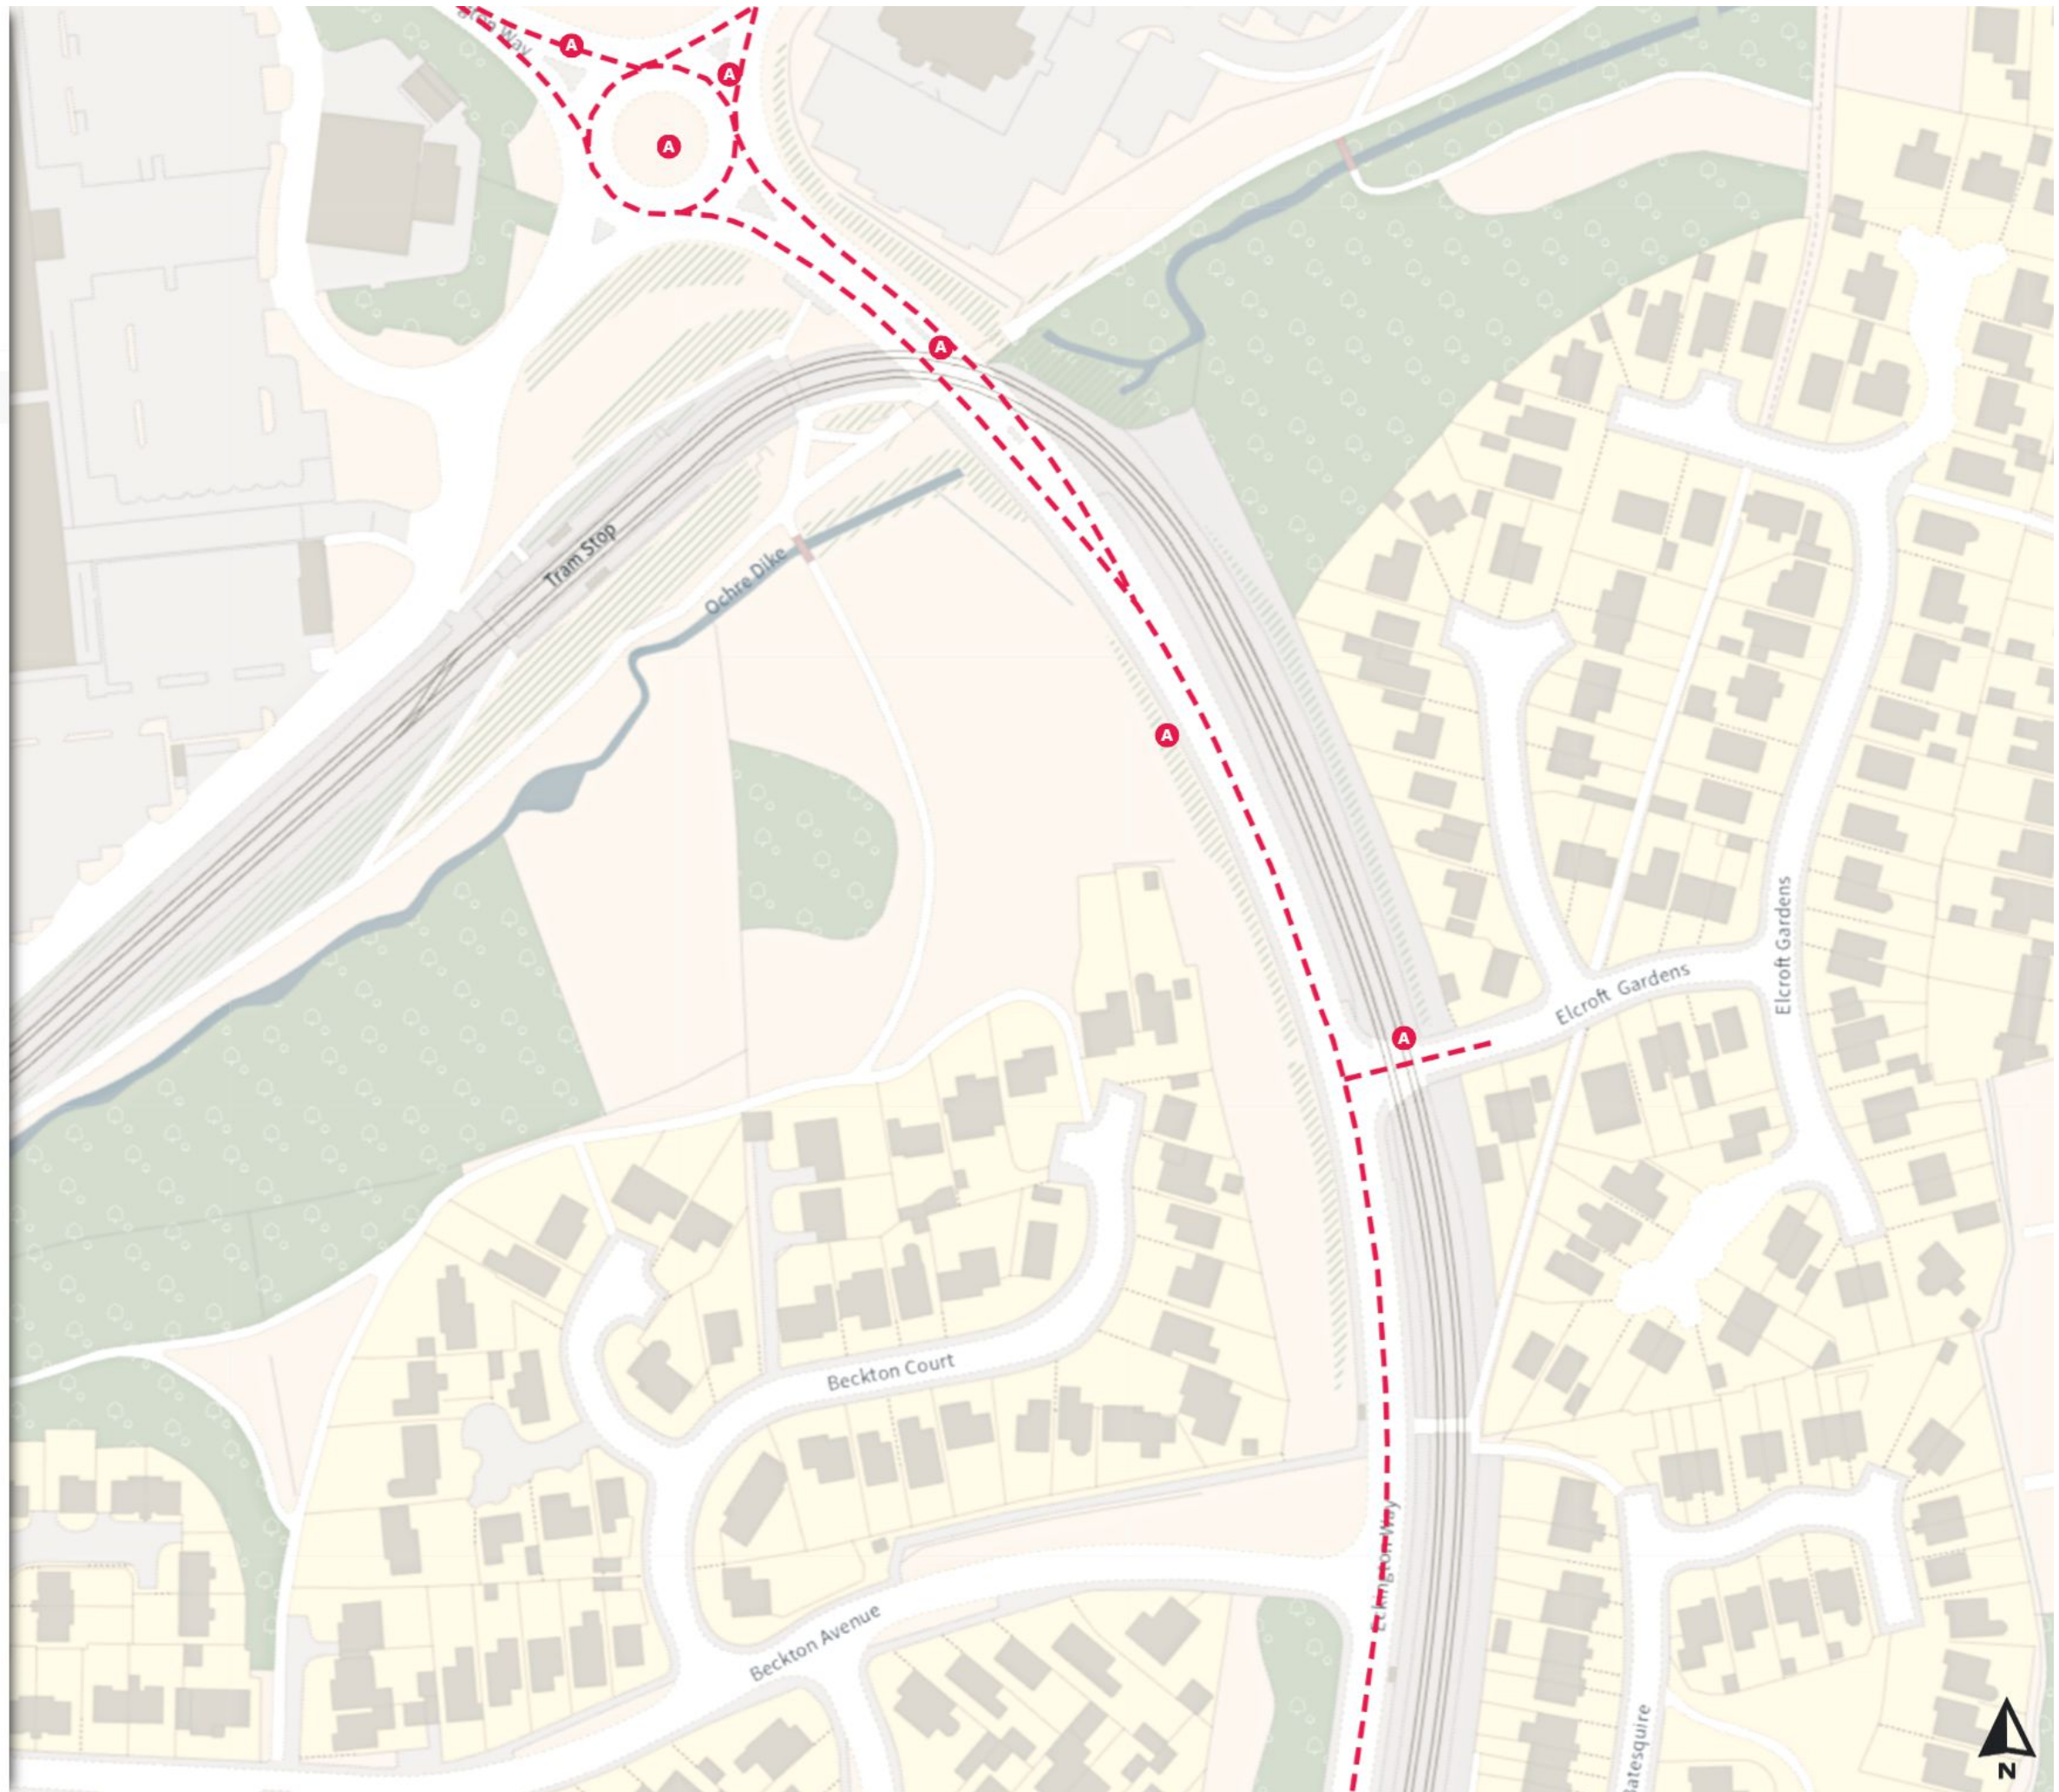

THE SHEFFIELD CITY COUNCIL (STOPPING RESTRICTIONS, WAITING RESTRICTIONS, LOADING RESTRICTIONS & PARKING PLACES) (MAP SCHEDULE) ORDER 2024

Map 686 of 797 Made 03/04/24

Added

Clearway

At all times

0 20 40 60m

Scale: 1:1250

North-West: 443424.013, 383066.466
South-East: 443843.619, 382706.837

© Crown copyright and database rights 2024 Ordnance Survey.
You are not permitted to copy, sub-license, distribute or sell any of this data to third parties in any form. Licence number 100018816