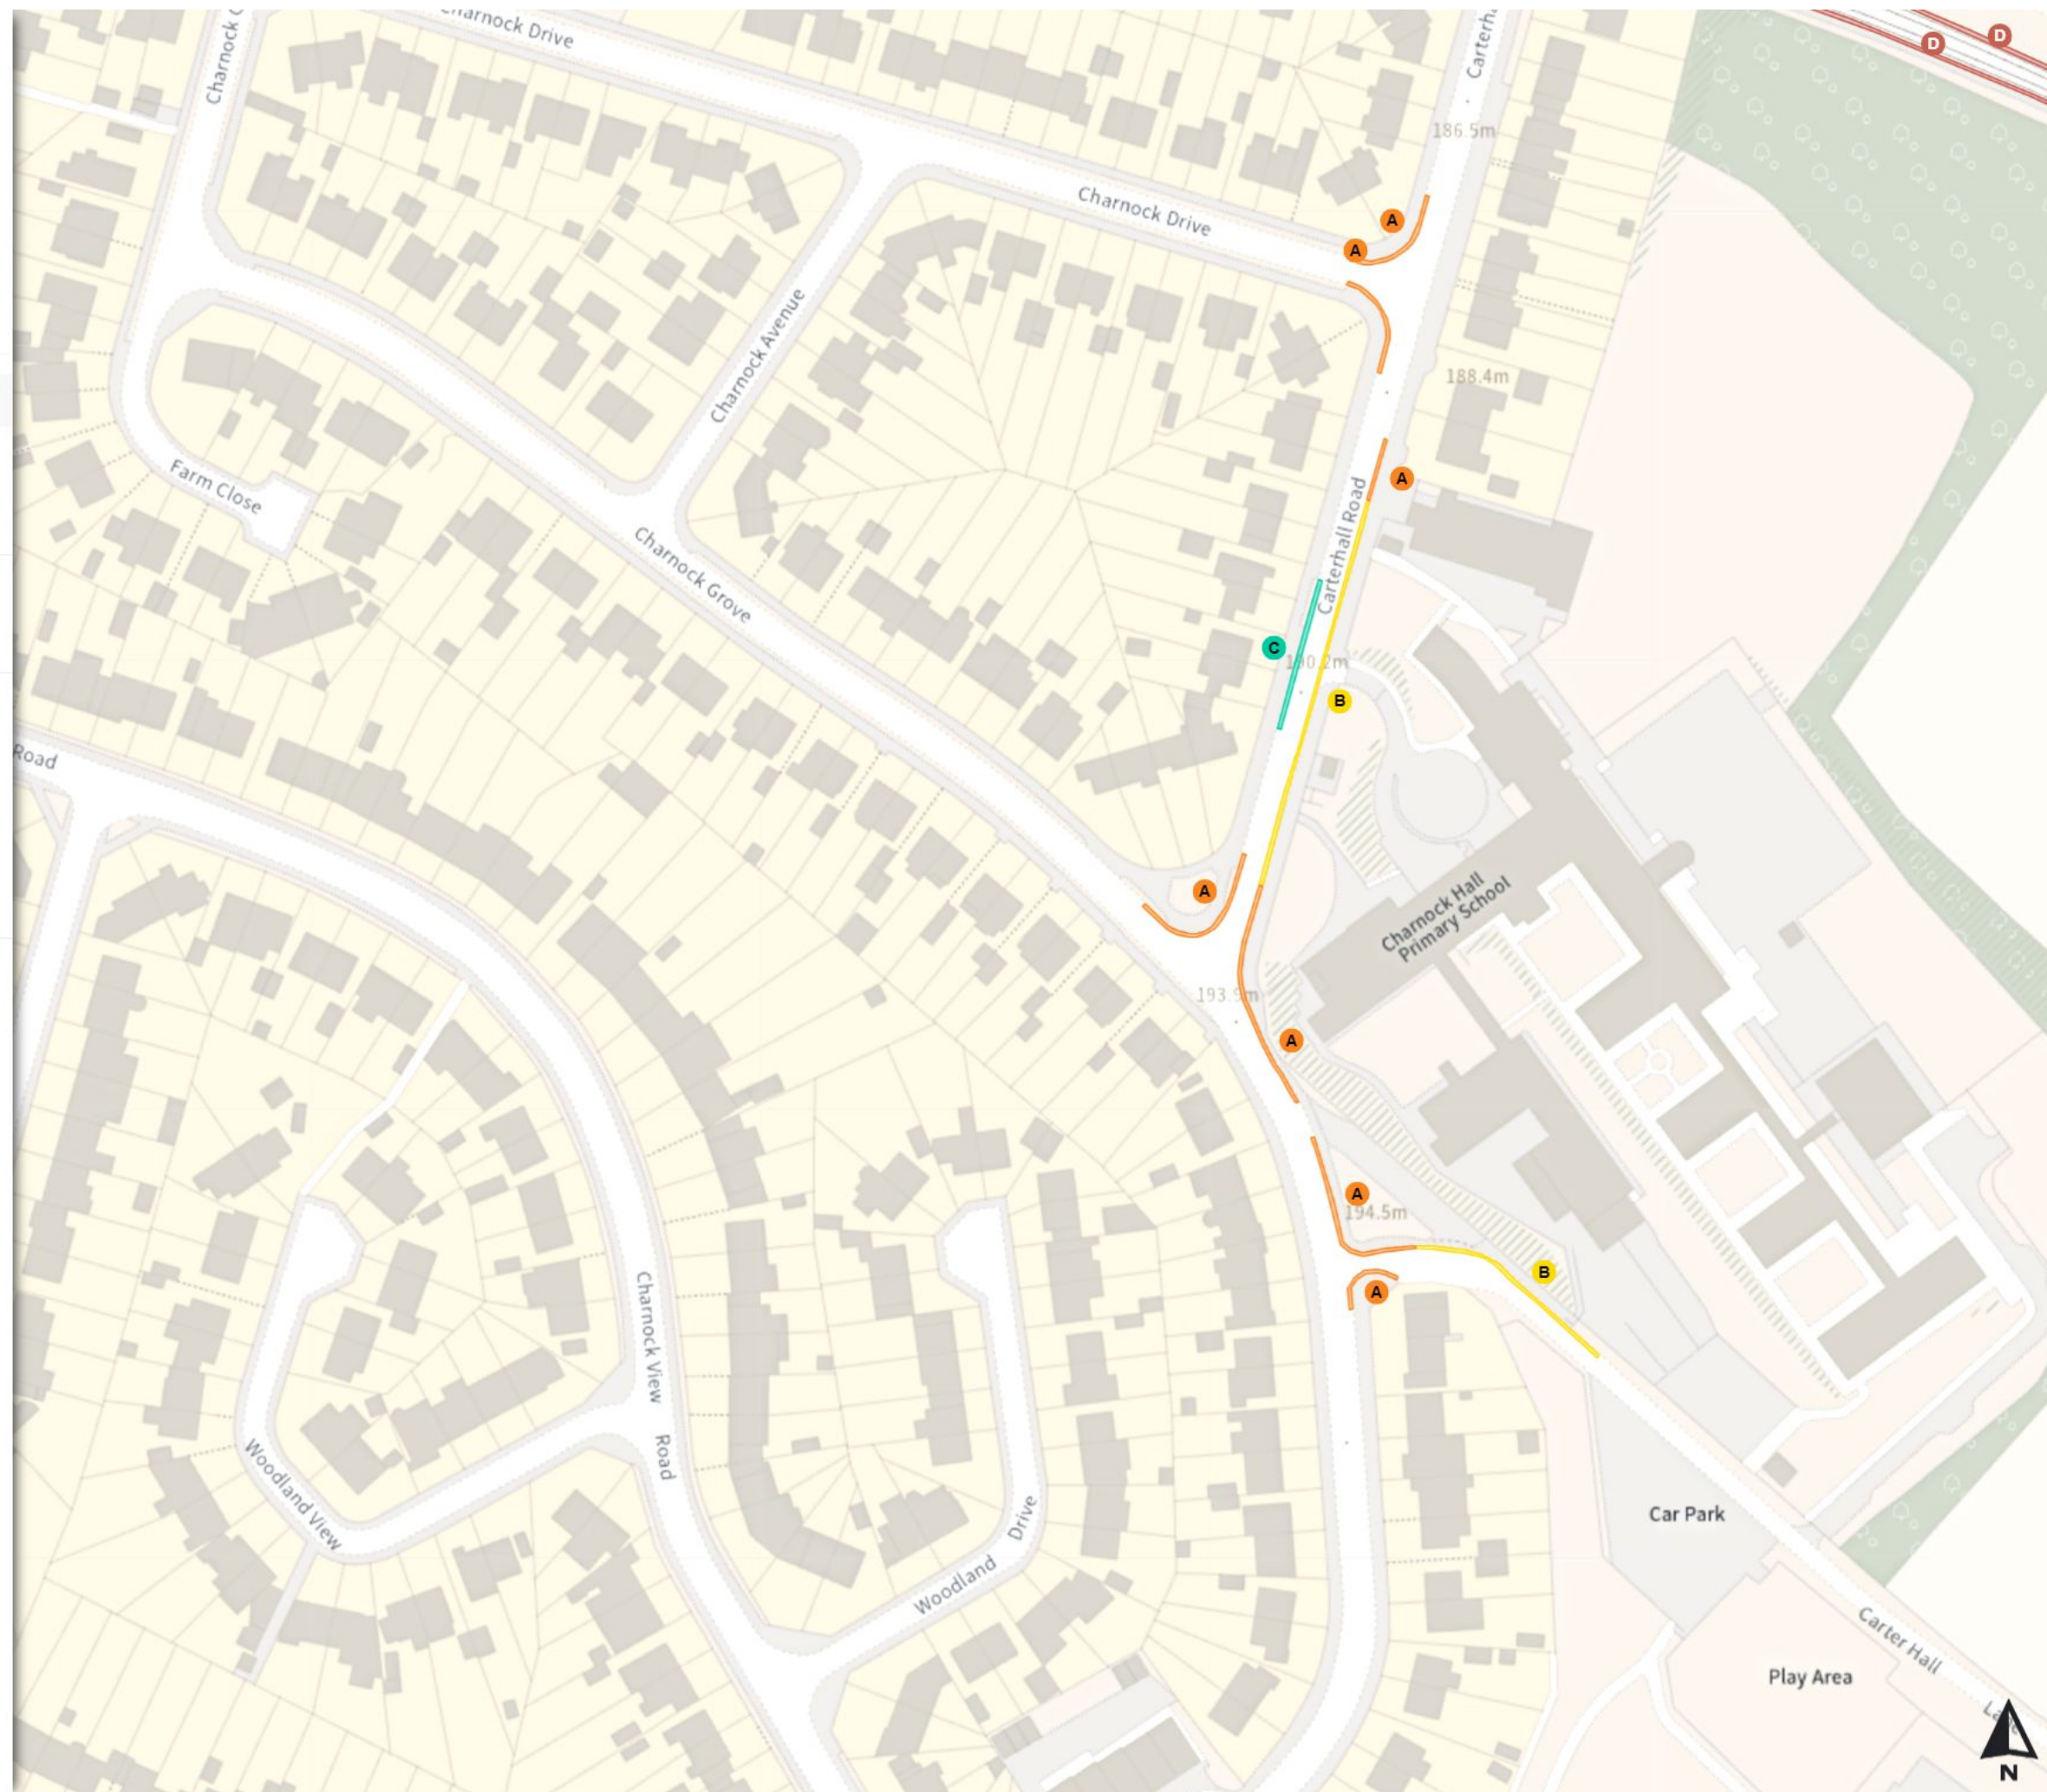

No waiting at any time

At all times

No loading at any time

At all times

Scale: 1:1250

North-West: 438470.801, 383023.932
South-East: 438890.03, 382663.867

© Crown copyright and database rights 2024 Ordnance Survey. You are not permitted to copy, sub-license, distribute or sell any of this data to third parties in any form. Licence number 100018816