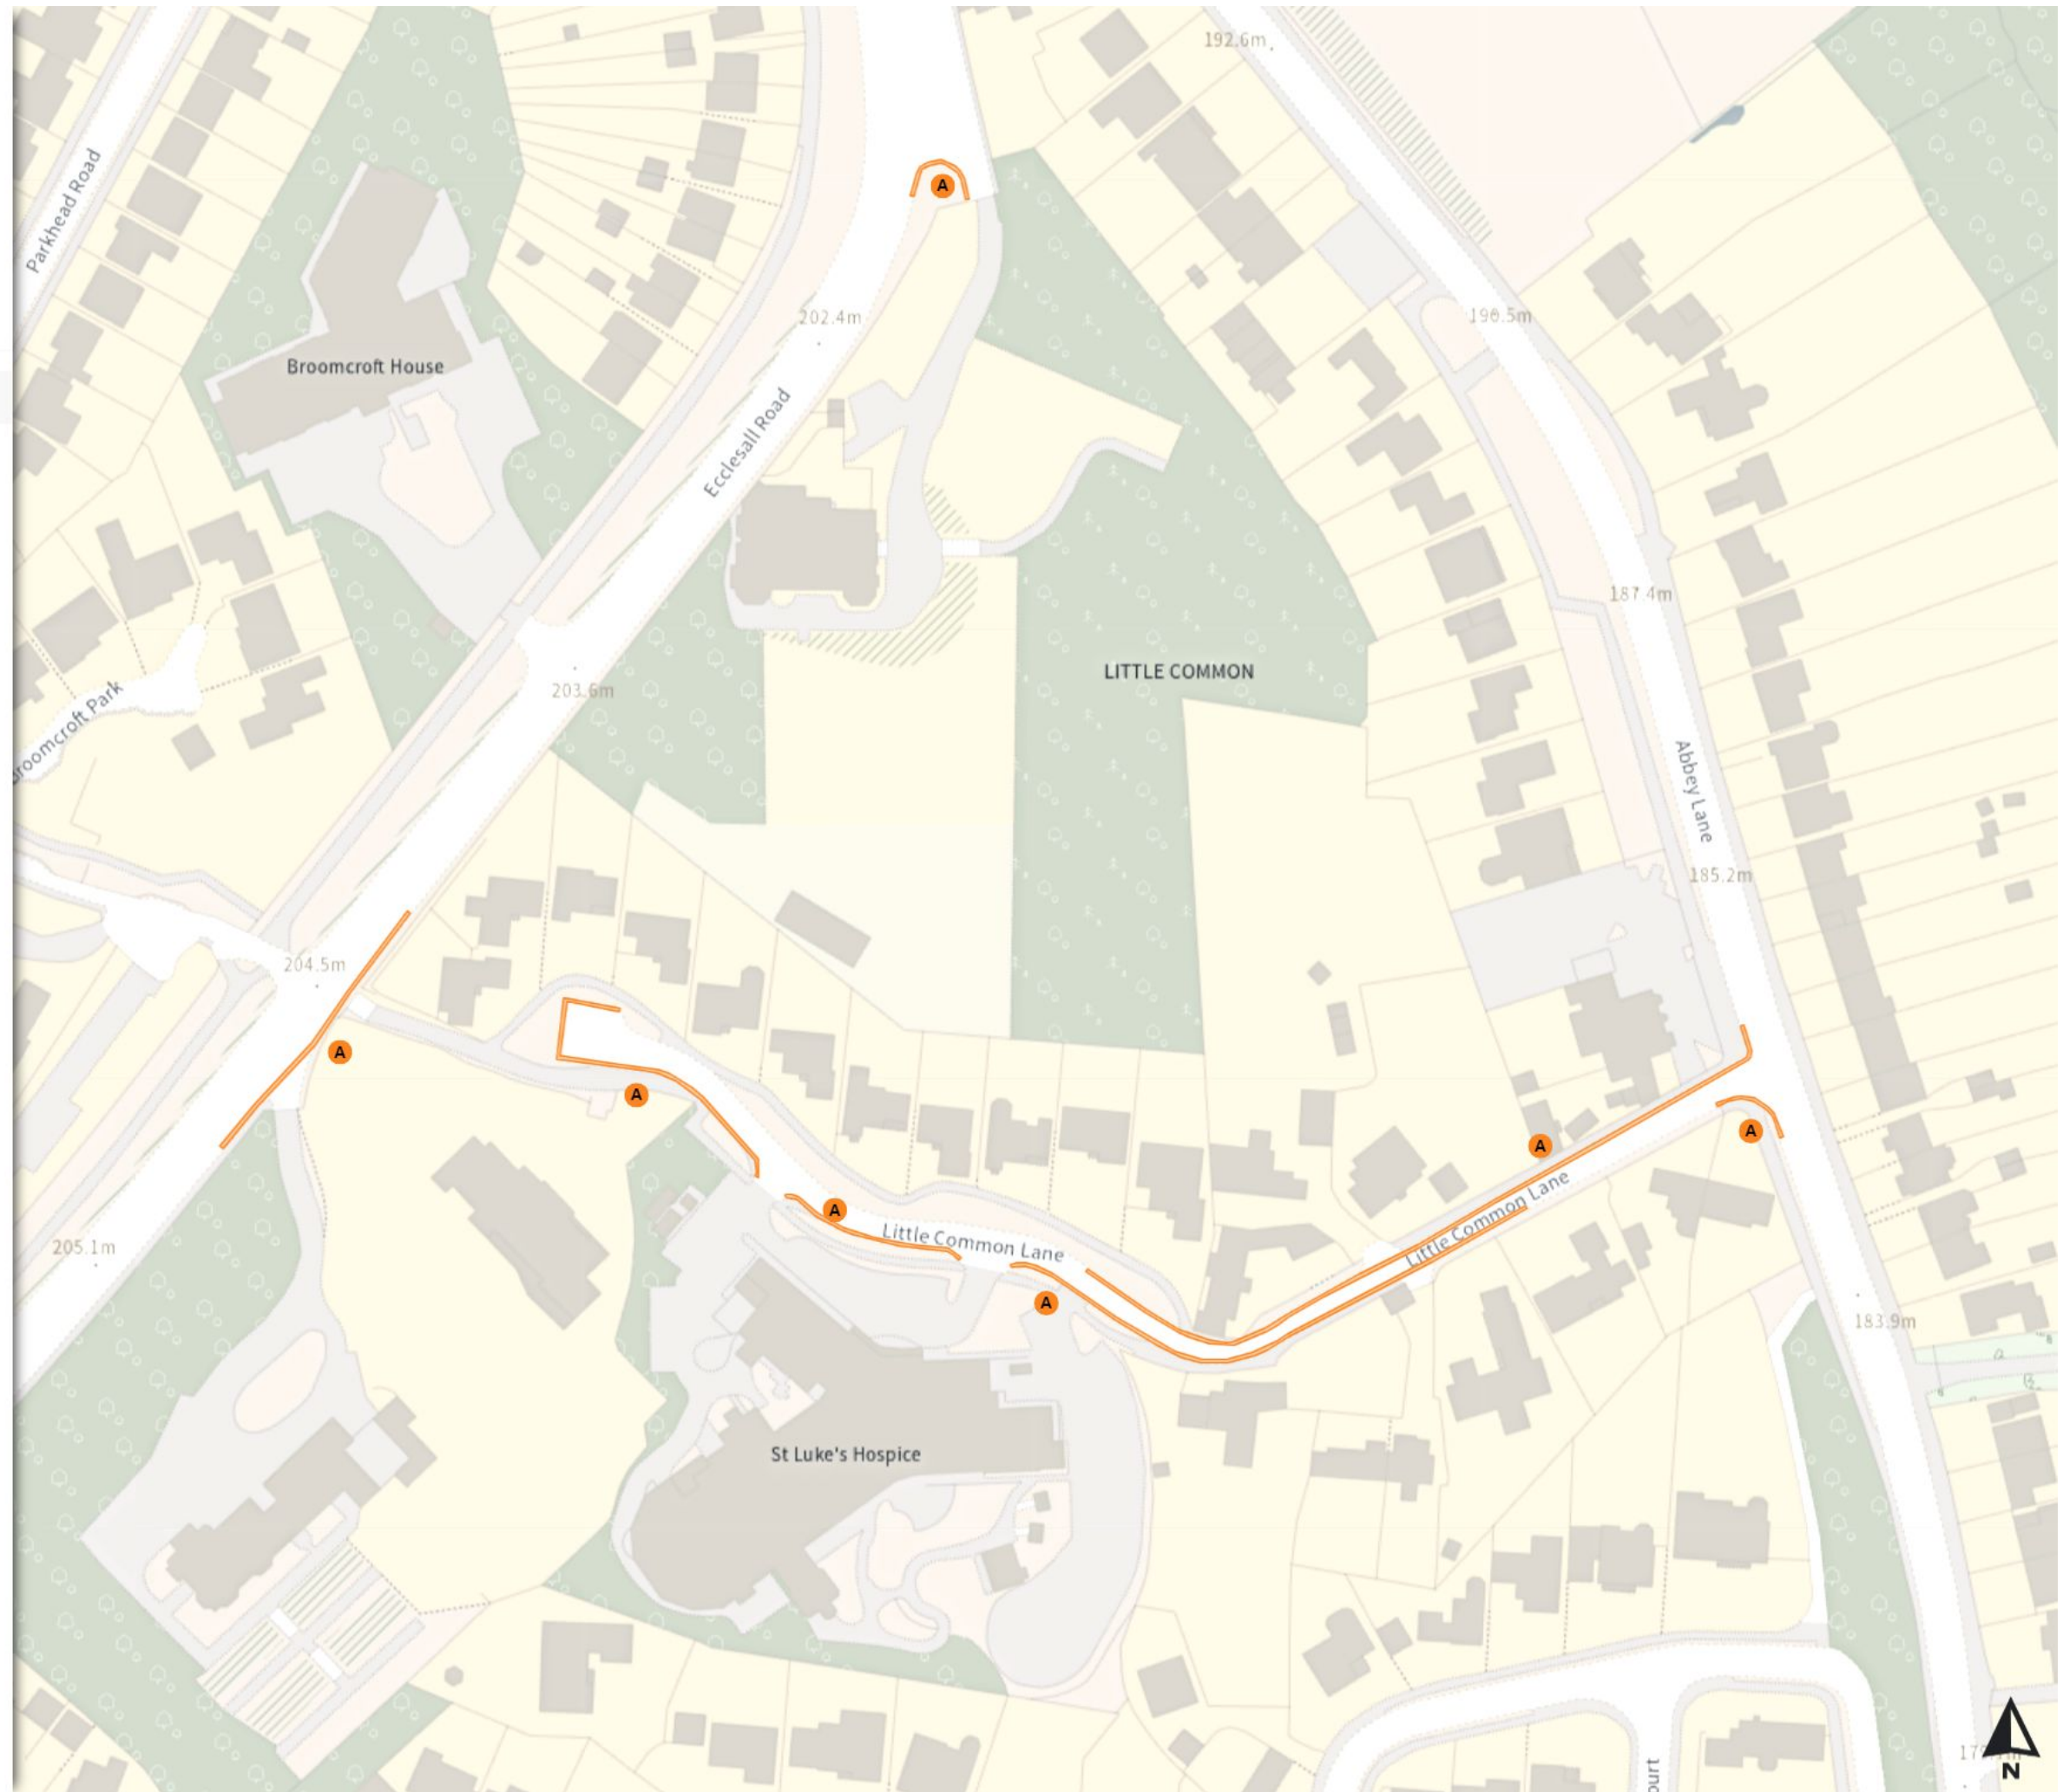

THE SHEFFIELD CITY COUNCIL (STOPPING RESTRICTIONS, WAITING RESTRICTIONS, LOADING RESTRICTIONS & PARKING PLACES) (MAP SCHEDULE) ORDER 2024

Map 637 of 797 Made 03/04/24

Added

No waiting at any time

At all times