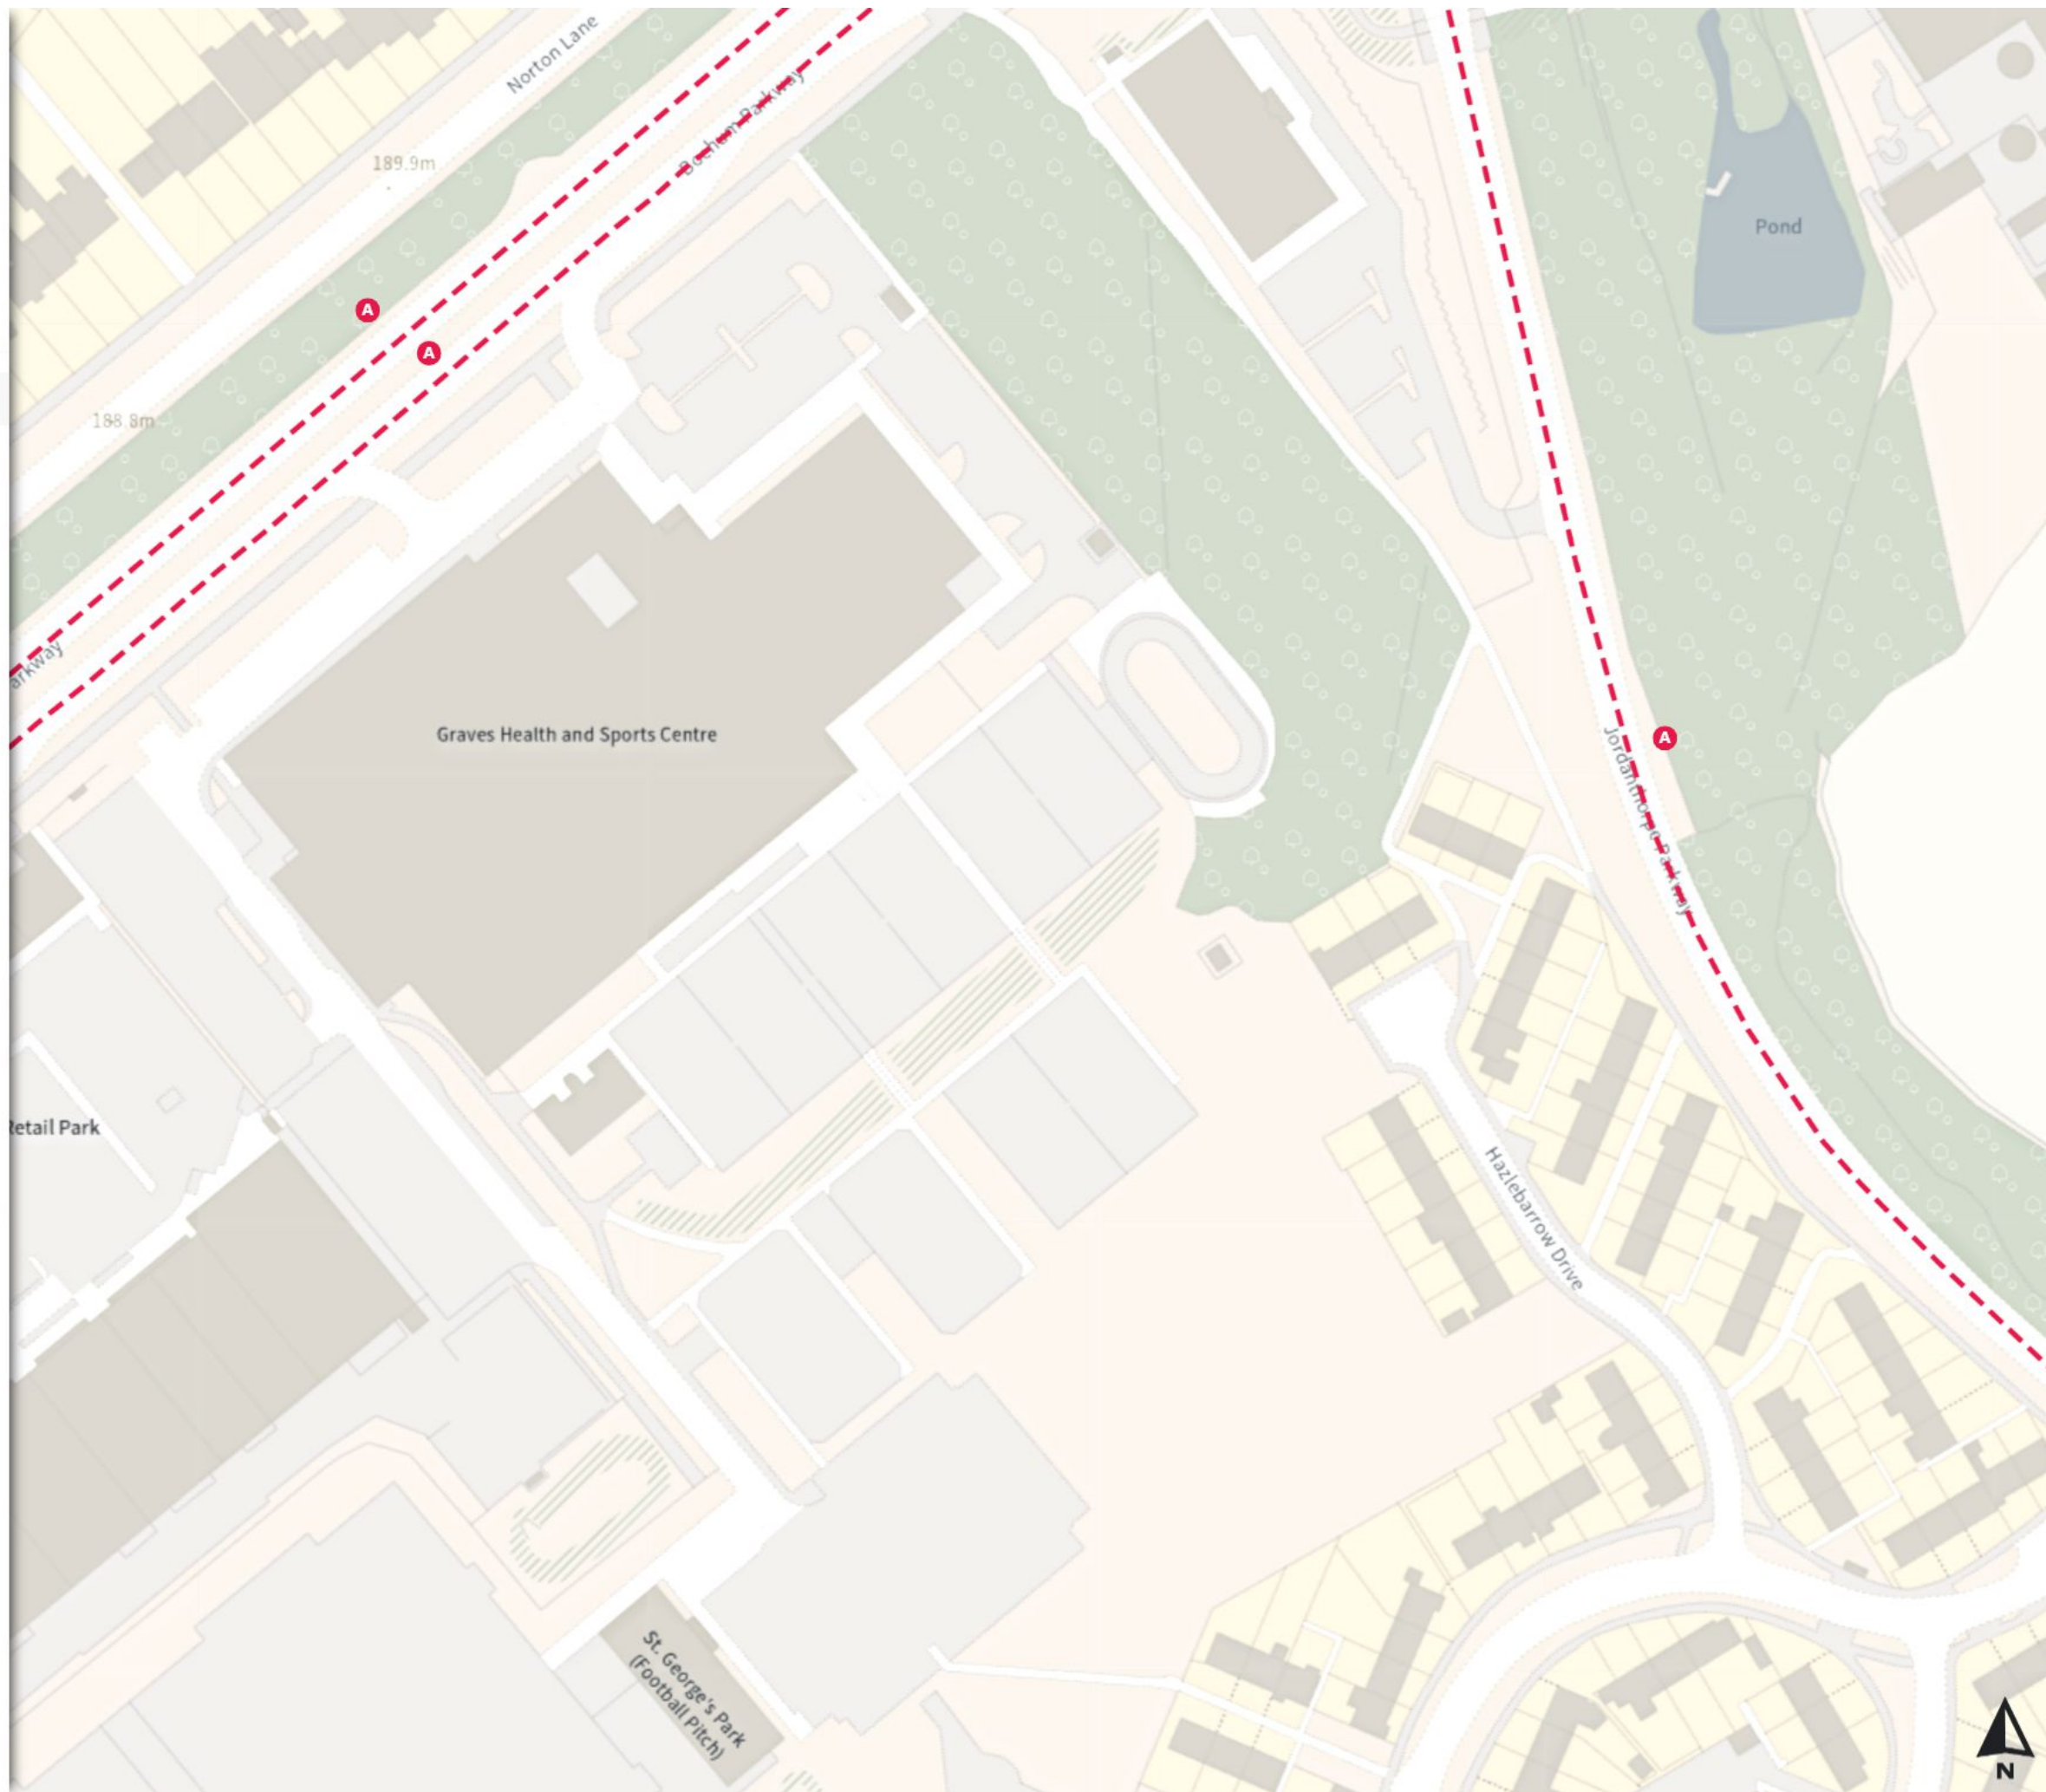

THE SHEFFIELD CITY COUNCIL (STOPPING RESTRICTIONS, WAITING RESTRICTIONS, LOADING RESTRICTIONS & PARKING PLACES) (MAP SCHEDULE) ORDER 2024

Map 738 of 797 Made 03/04/24

Added

- Clearway
- At all times

Scale: 1:1250

North-West: 435578.004, 381565.11
South-East: 435997.138, 381204.682

© Crown copyright and database rights 2024 Ordnance Survey.
You are not permitted to copy, sub-license, distribute or sell any of this data to third parties in any form. Licence number 100018816