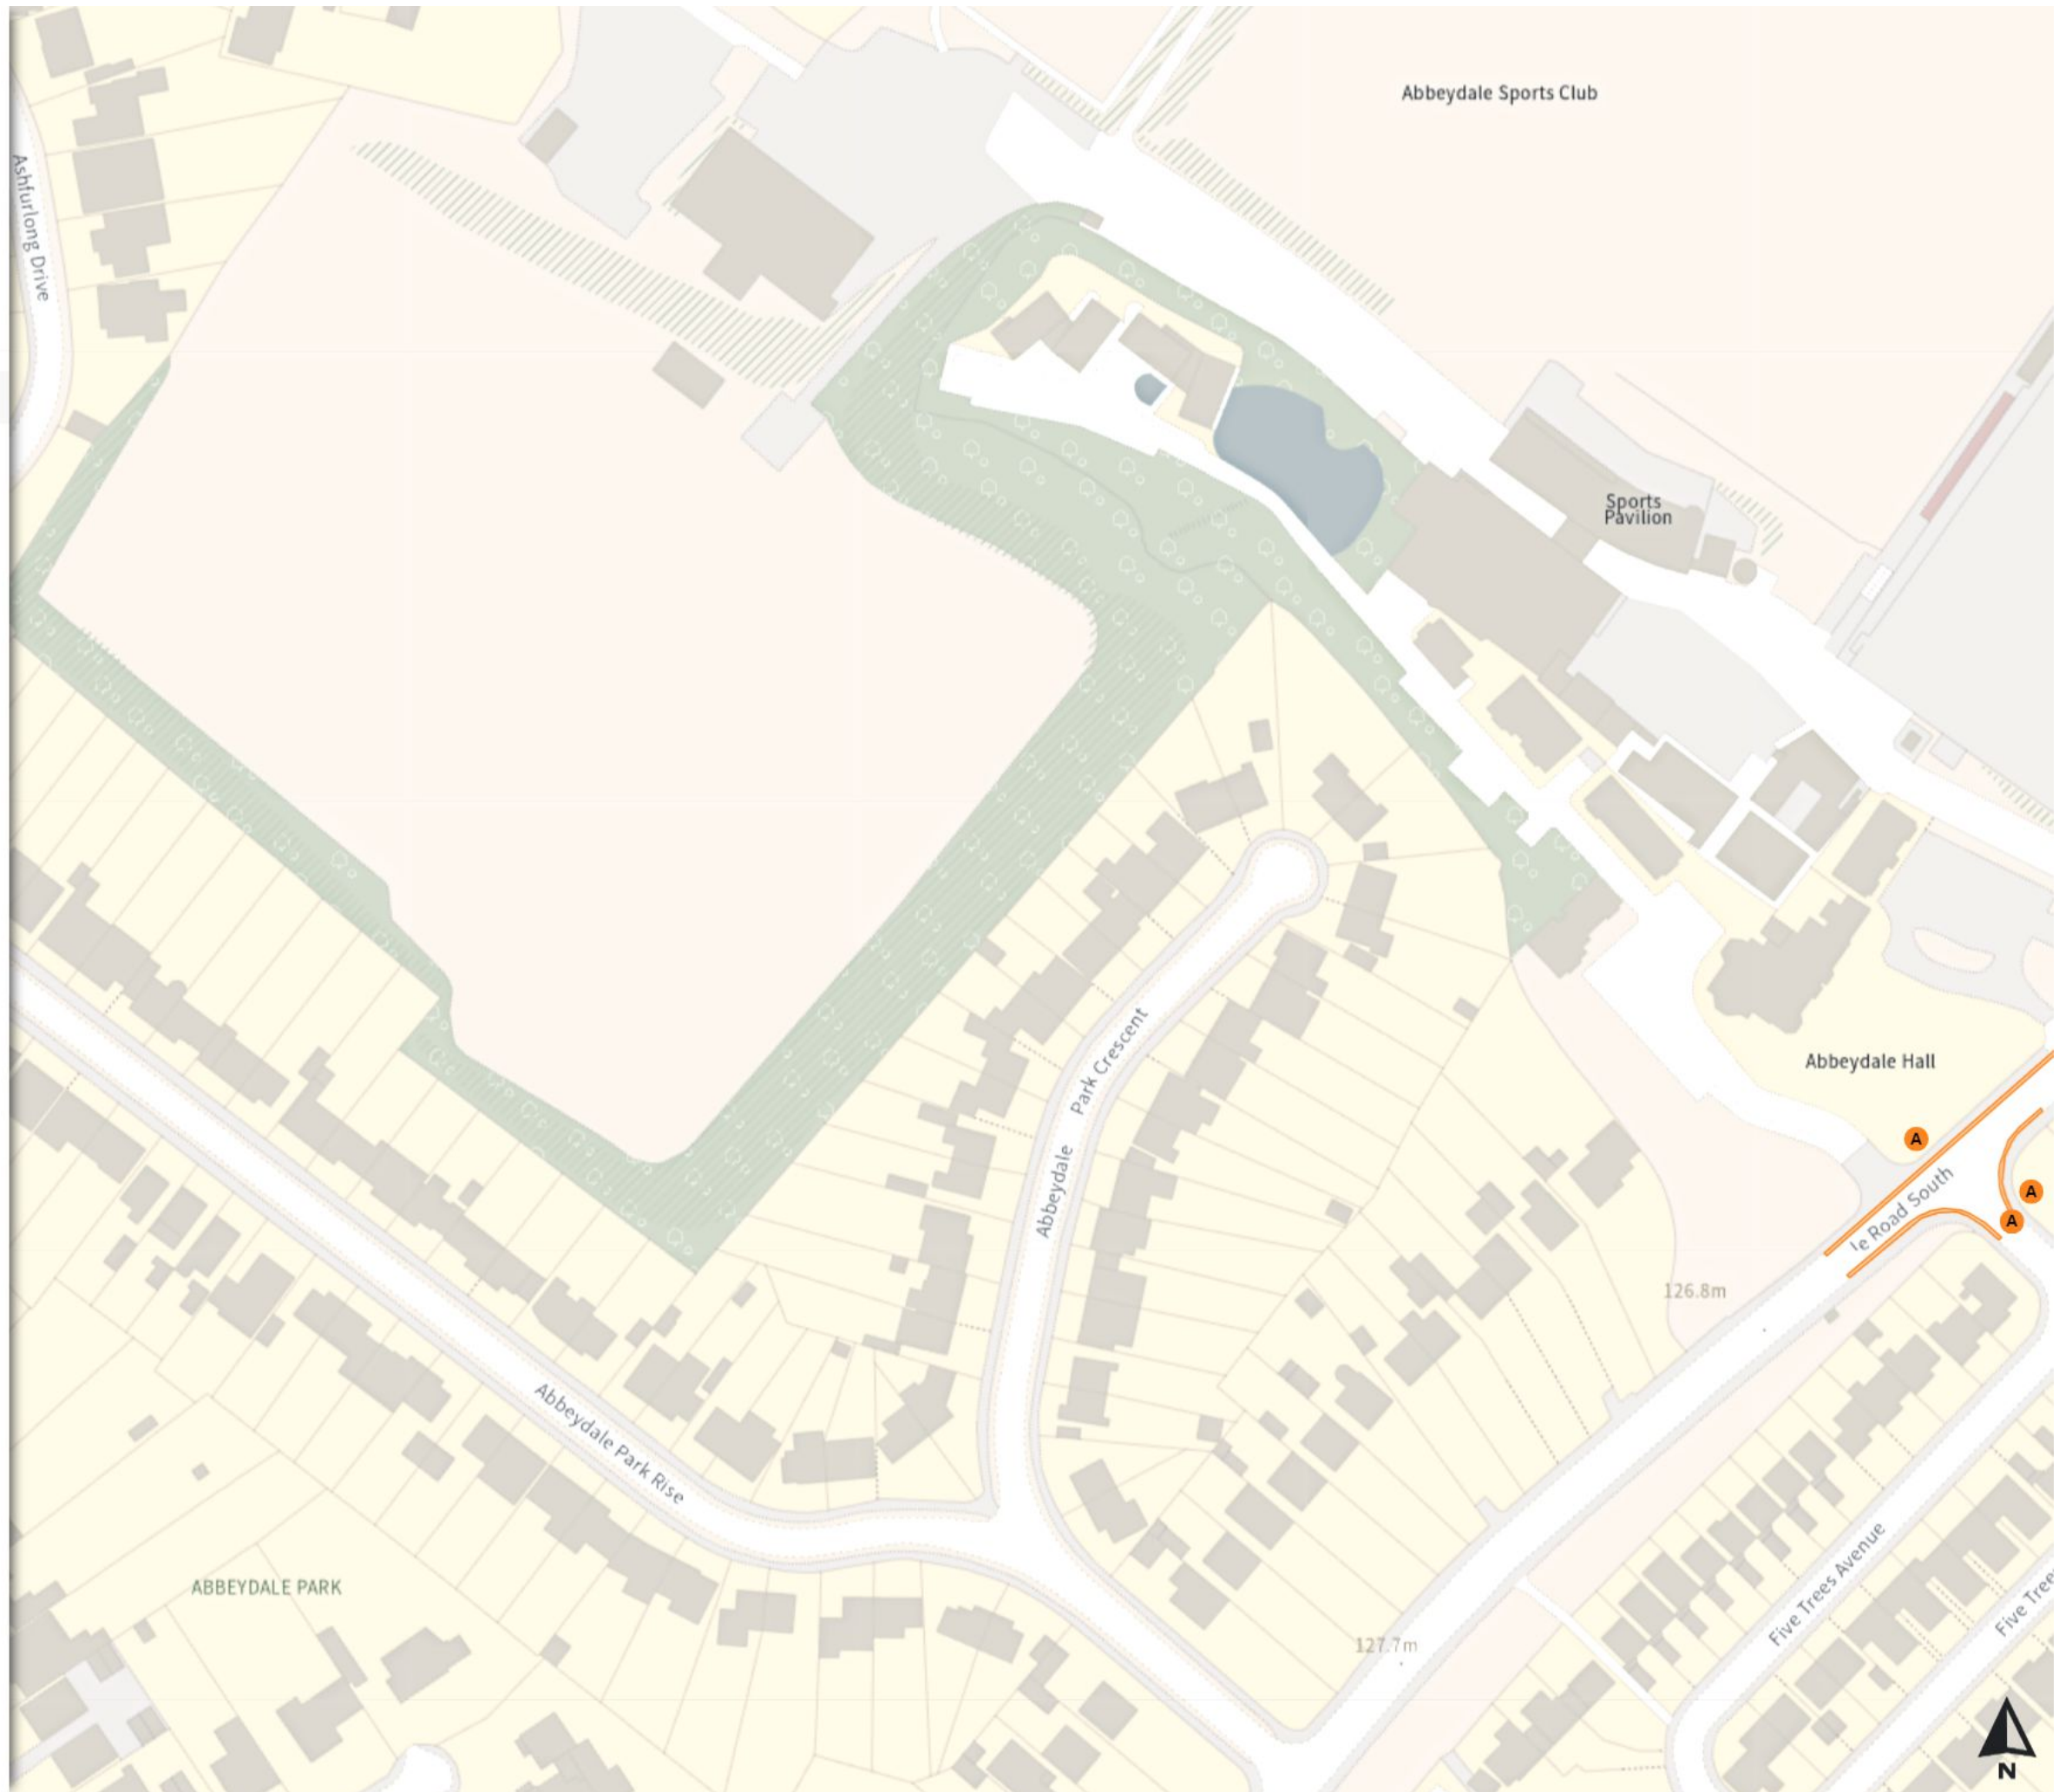

THE SHEFFIELD CITY COUNCIL (STOPPING RESTRICTIONS, WAITING RESTRICTIONS, LOADING RESTRICTIONS & PARKING PLACES) (MAP SCHEDULE) ORDER 2024

Map 749 of 797 Made 03/04/24

Added

No waiting at any time

At all times

0 20 40 60m

Scale: 1:1250

North-West: 431696.199, 381178.646
South-East: 432115.068, 380817.85

© Crown copyright and database rights 2024 Ordnance Survey.
You are not permitted to copy, sub-license, distribute or sell any of this data to third parties in any form. Licence number 100018816