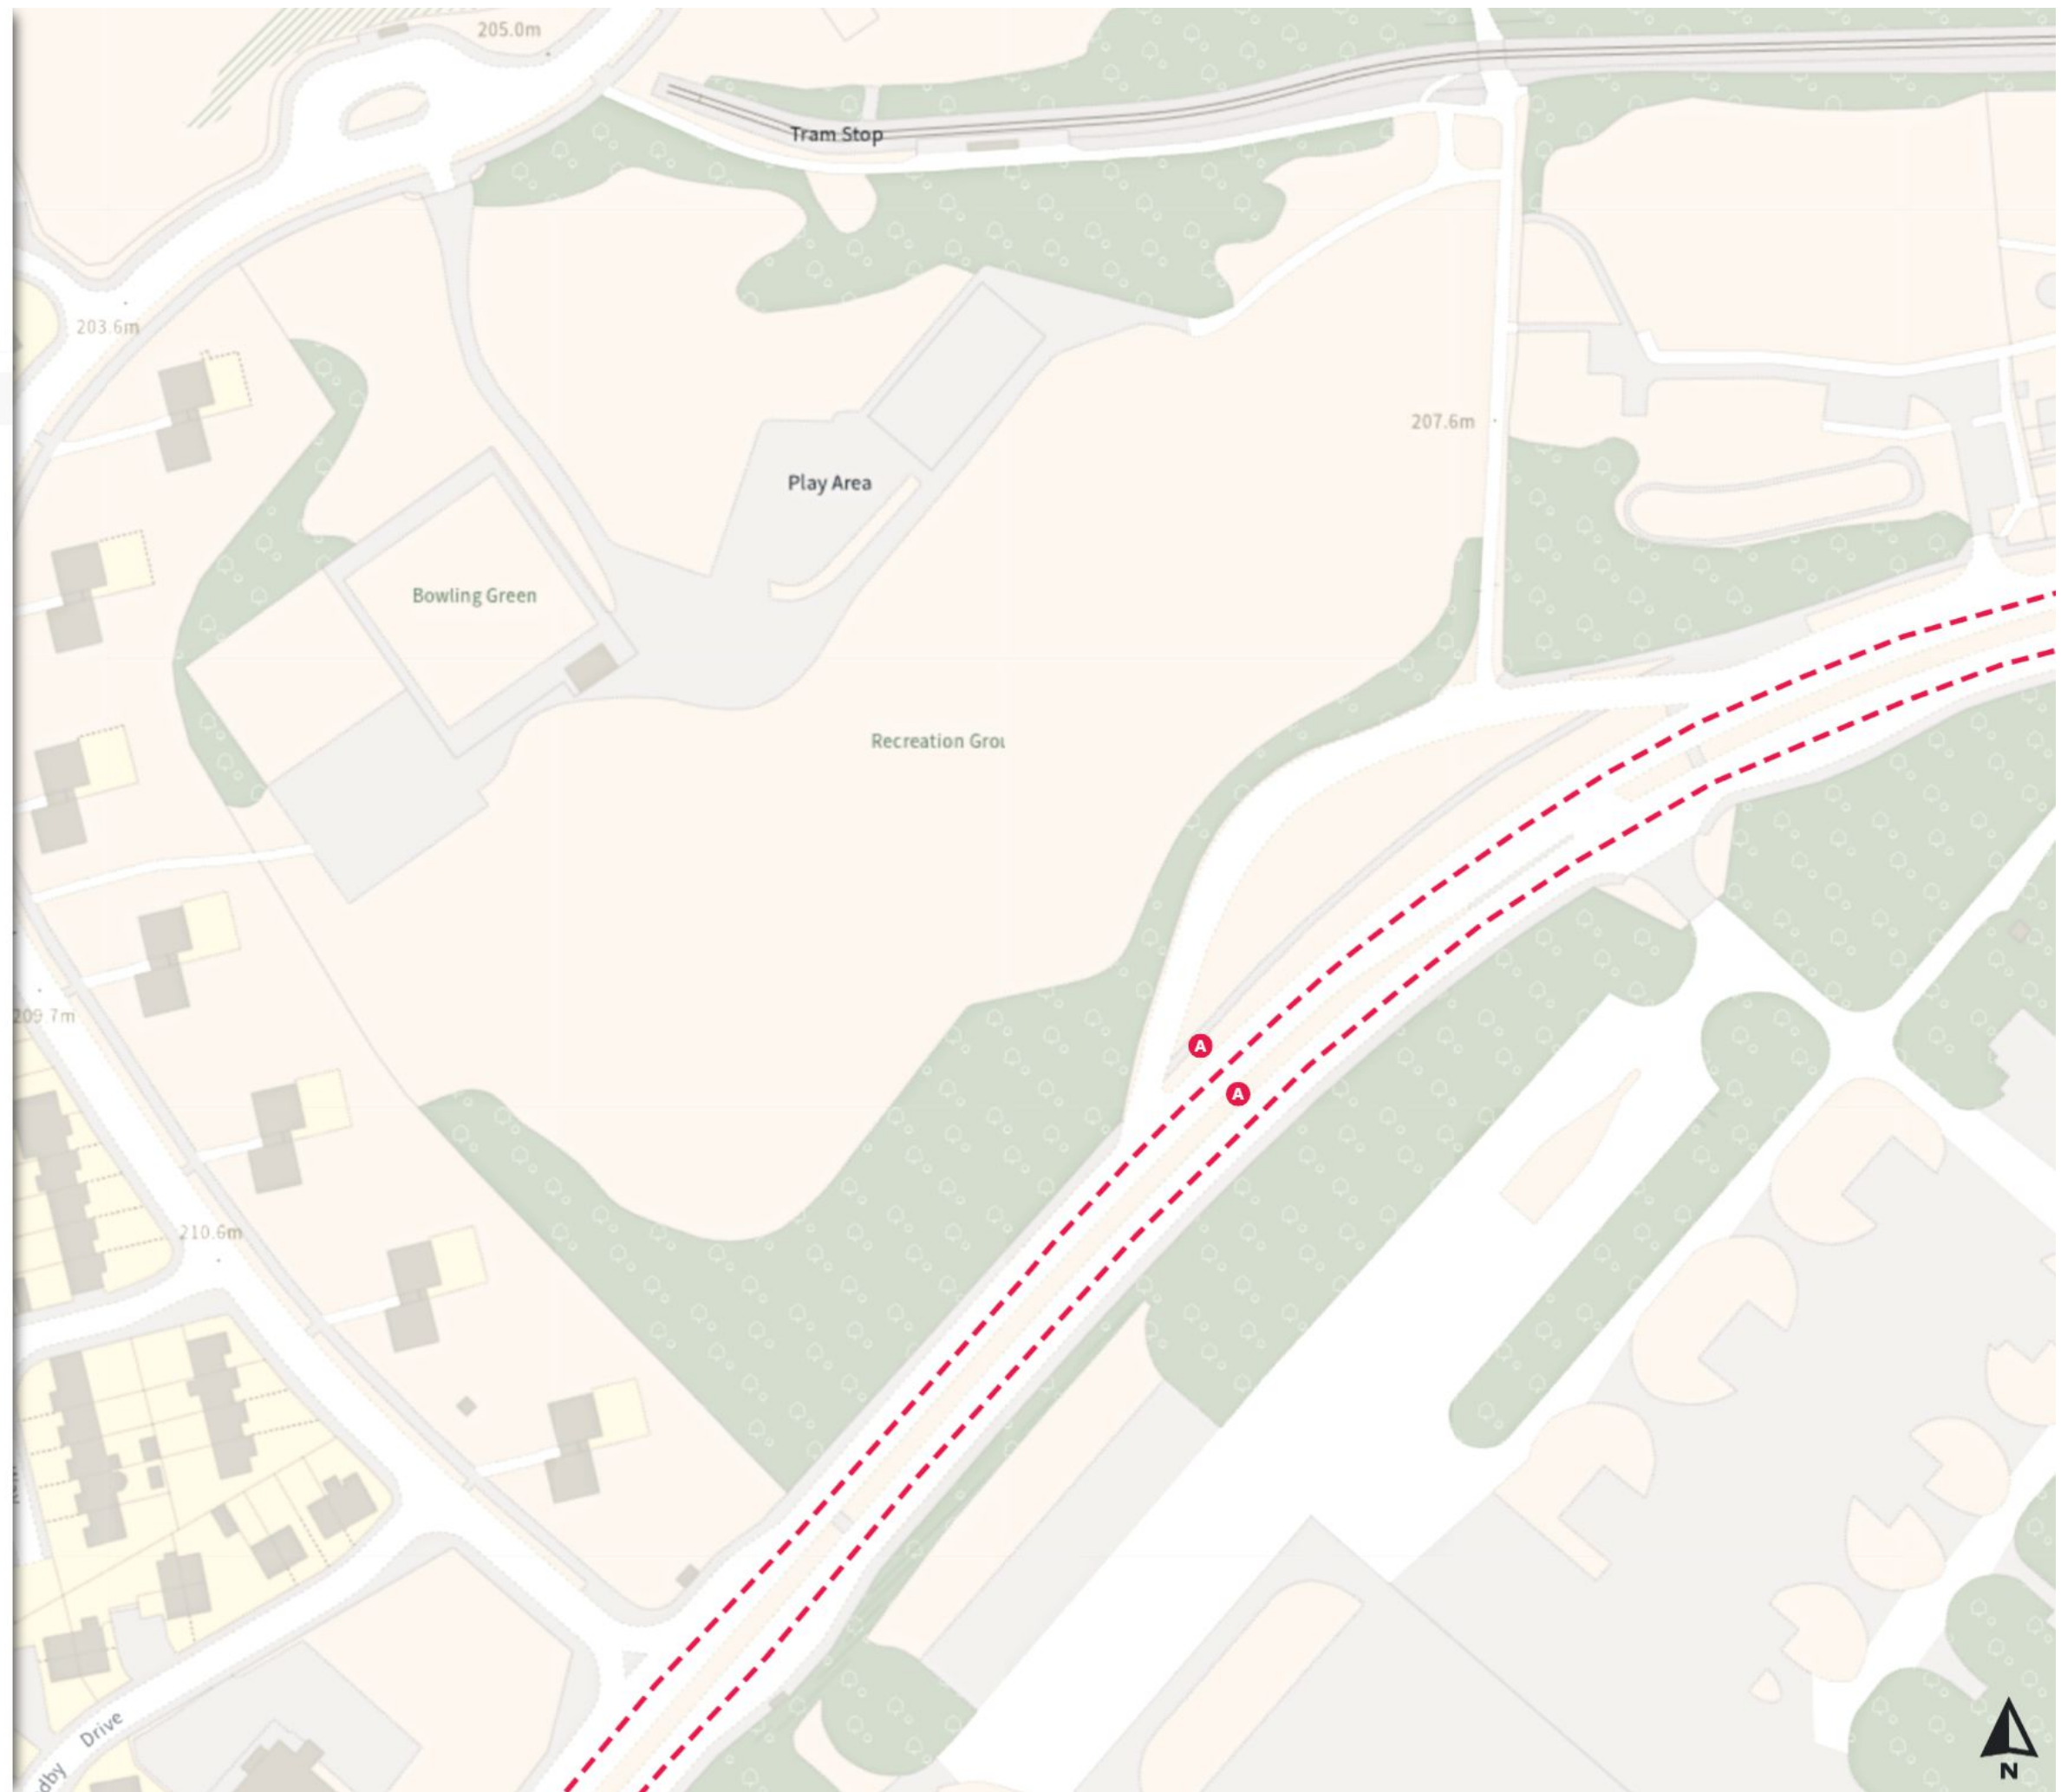

THE SHEFFIELD CITY COUNCIL (STOPPING RESTRICTIONS, WAITING RESTRICTIONS, LOADING RESTRICTIONS & PARKING PLACES) (MAP SCHEDULE) ORDER 2024

Map 672 of 797 Made 03/04/24

Added

Clearway

At all times

0 20 40 60m

Scale: 1:1250

North-West: 437232.361, 383014.103
South-East: 437651.496, 382653.93

© Crown copyright and database rights 2024 Ordnance Survey.
You are not permitted to copy, sub-license, distribute or sell any of this data to third parties in any form. Licence number 100018816