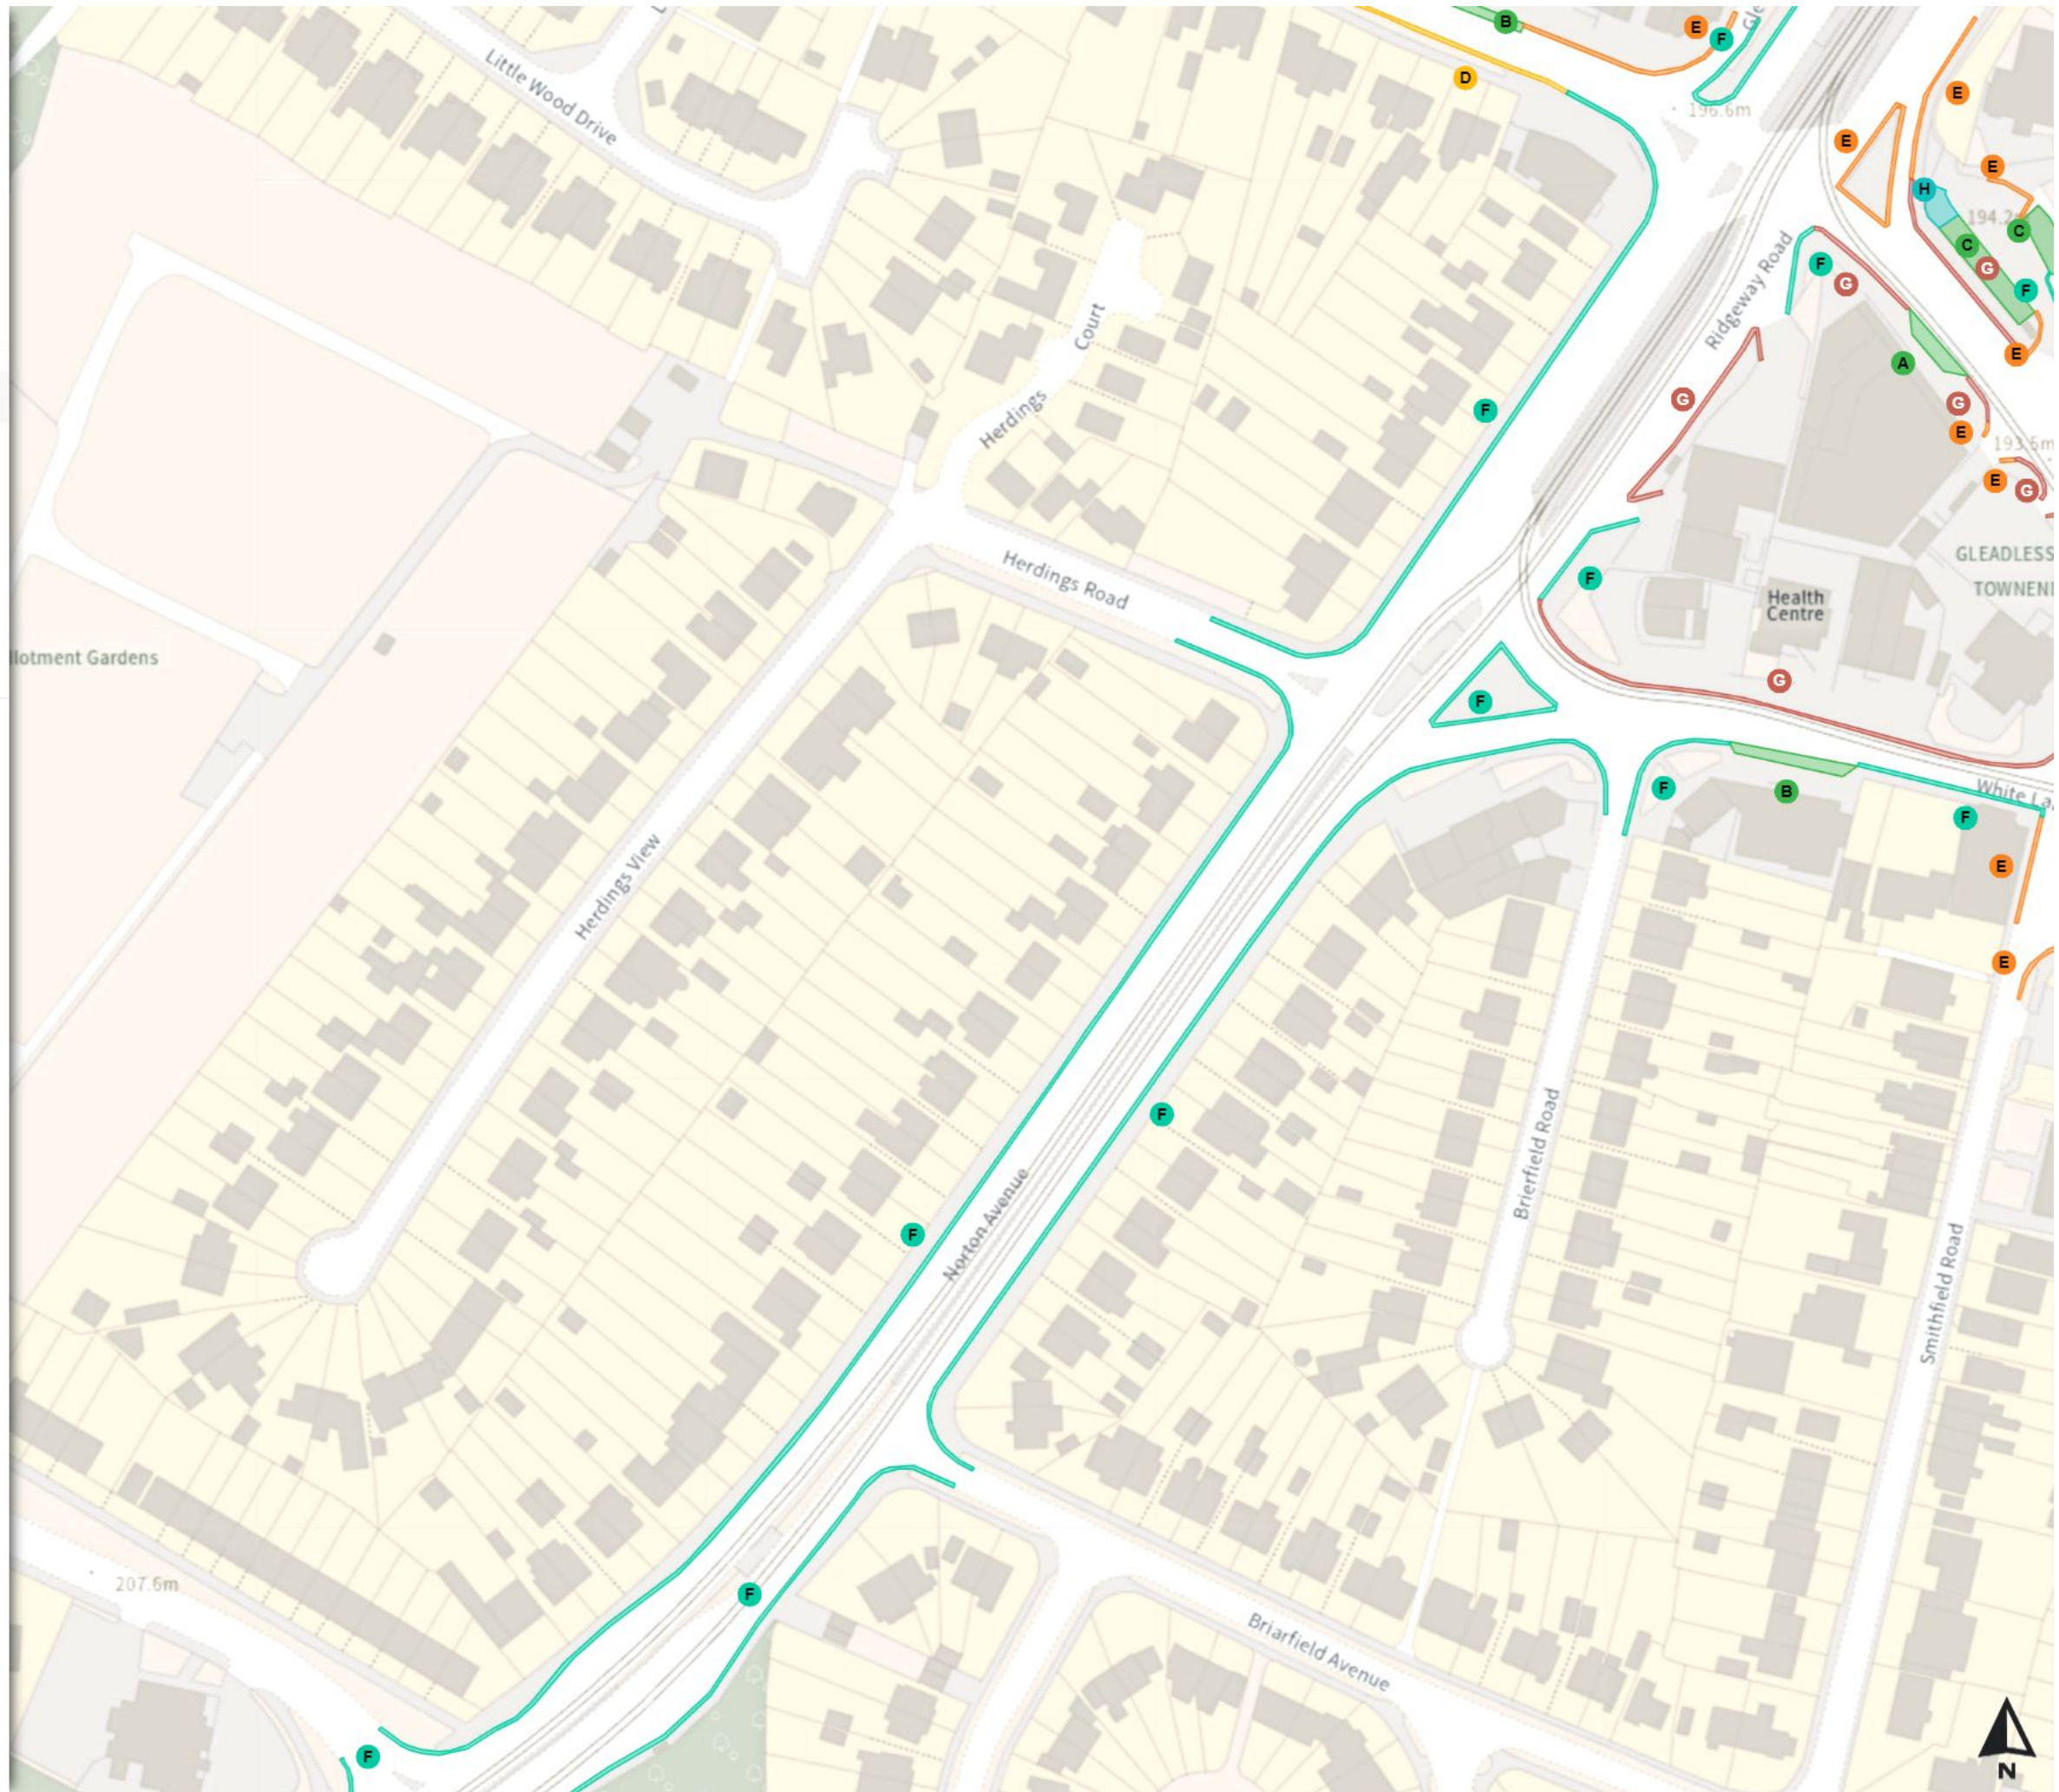

THE SHEFFIELD CITY COUNCIL (STOPPING RESTRICTIONS, WAITING RESTRICTIONS, LOADING RESTRICTIONS & PARKING PLACES) (MAP SCHEDULE) ORDER 2024

Map 648b of 797 Made 03/04/24

Added

- Shared
- No waiting at any time
  At all times
- No loading at any time
  At all times
- Solo motorcycle parking place
- At all times

0 20 40 60m

Scale: 1:1250

North-West: 437929.71, 383378.758
South-East: 438348.867, 383018.674

© Crown copyright and database rights 2024 Ordnance Survey.
You are not permitted to copy, sub-license, distribute or sell any of this data to third parties in any form. Licence number 100018816