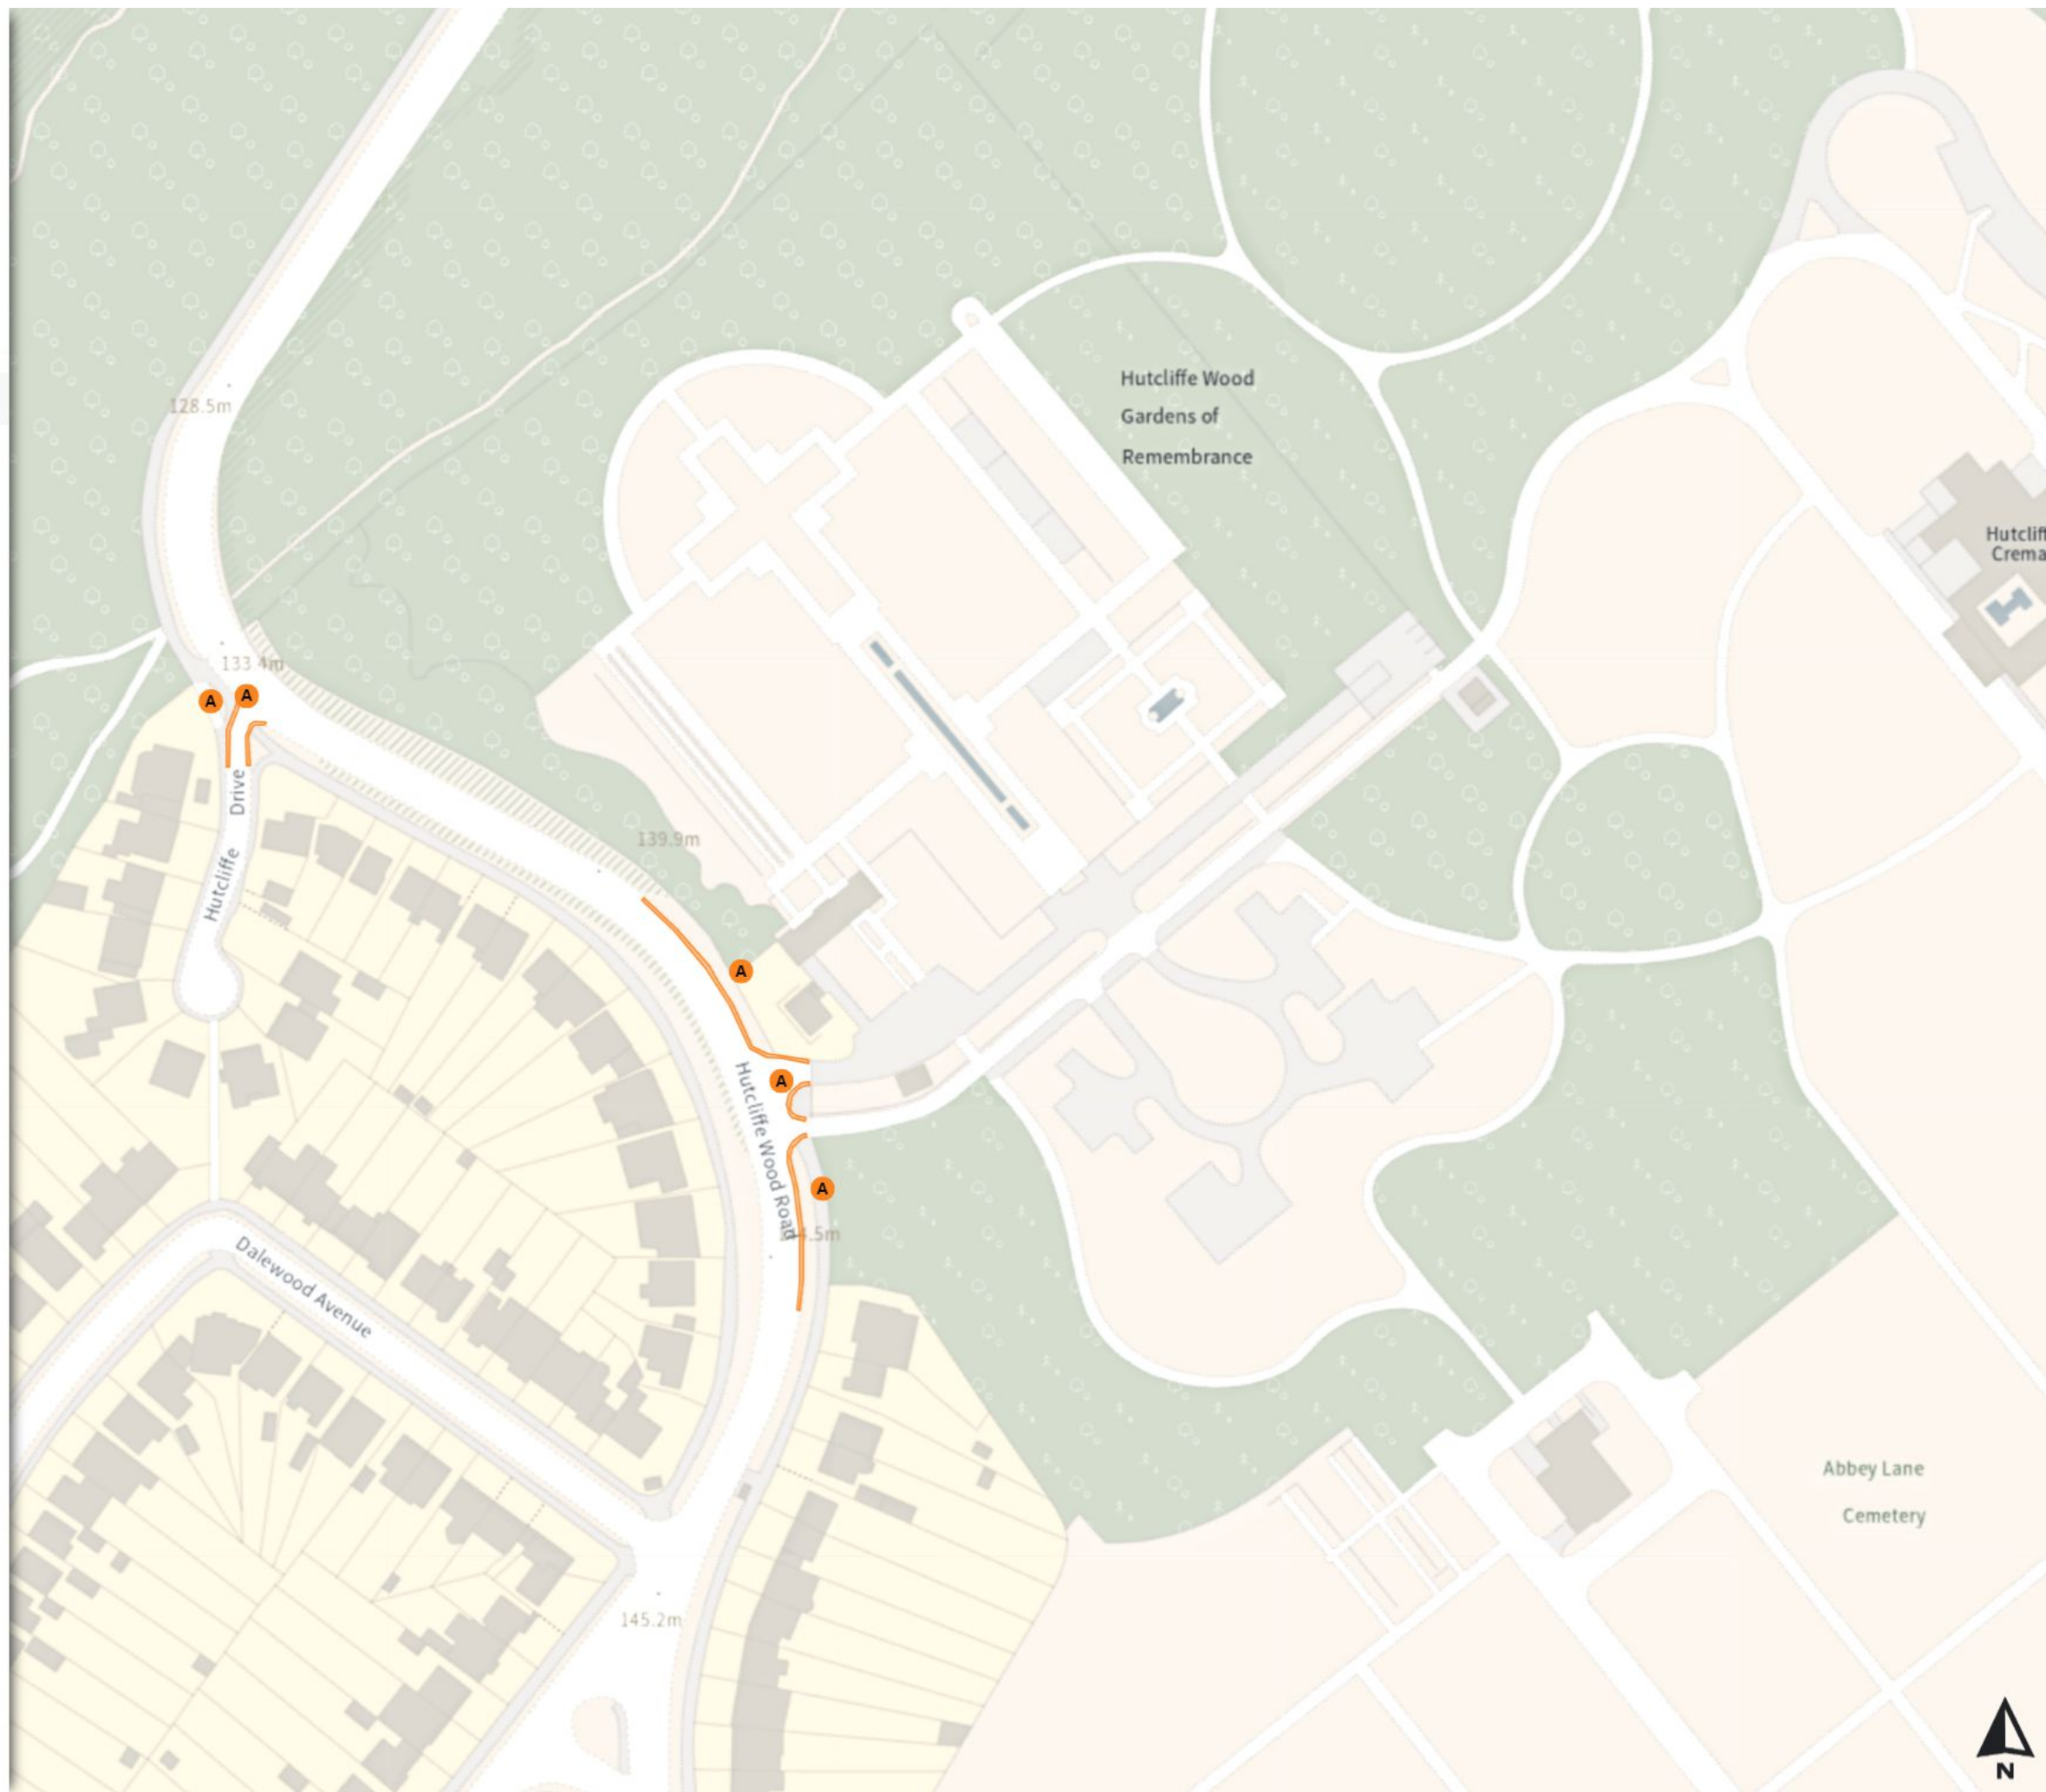

THE SHEFFIELD CITY COUNCIL (STOPPING RESTRICTIONS, WAITING RESTRICTIONS, LOADING RESTRICTIONS & PARKING PLACES) (MAP SCHEDULE) ORDER 2024

Map 665 of 797 Made 03/04/24

Added

- No waiting at any time
- At all times

Scale: 1:1250

North-West: 433517.214, 382986.555
South-East: 433936.065, 382626.056

© Crown copyright and database rights 2024 Ordnance Survey.
You are not permitted to copy, sub-license, distribute or sell any of this data to third parties in any form. Licence number 100018816