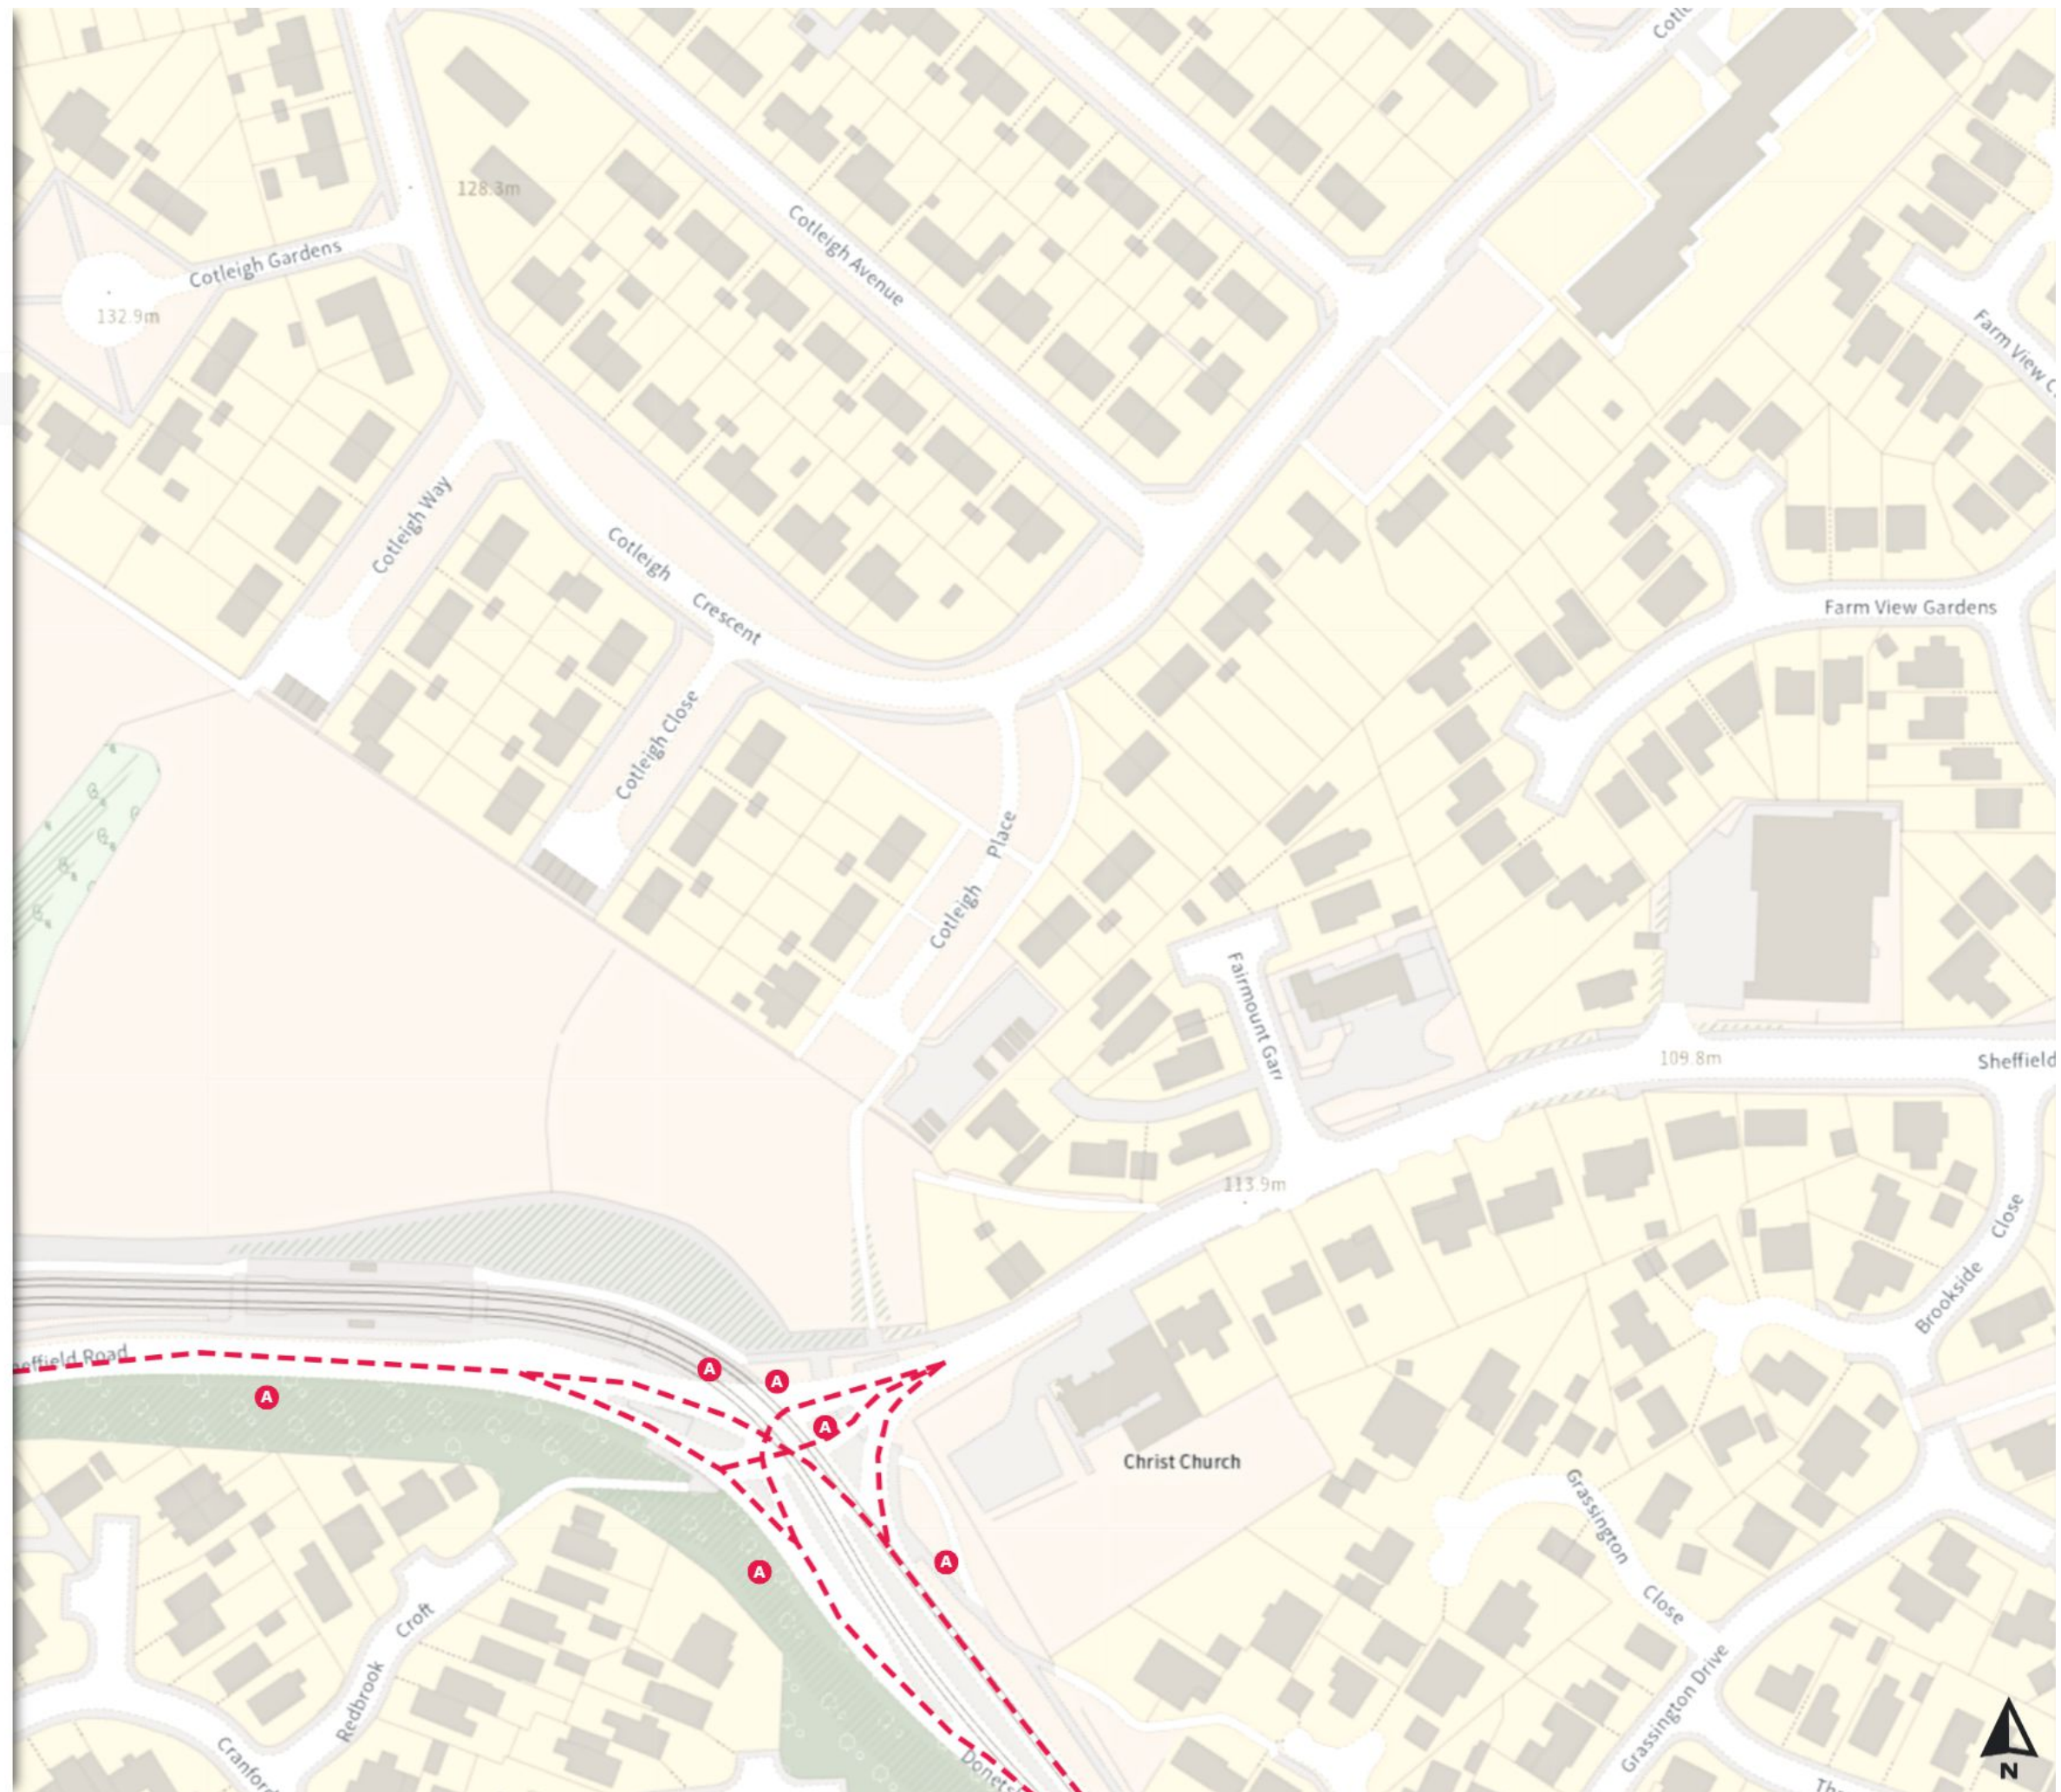

THE SHEFFIELD CITY COUNCIL (STOPPING RESTRICTIONS, WAITING RESTRICTIONS, LOADING RESTRICTIONS & PARKING PLACES) (MAP SCHEDULE) ORDER 2024

Map 655 of 797 Made 03/04/24

Added

Clearway

At all times

0 20 40 60m

Scale: 1:1250

North-West: 441231.725, 383406.167
South-East: 441651.133, 383046.373

© Crown copyright and database rights 2024 Ordnance Survey.
You are not permitted to copy, sub-license, distribute or sell any of this data to third parties in any form. Licence number 100018816