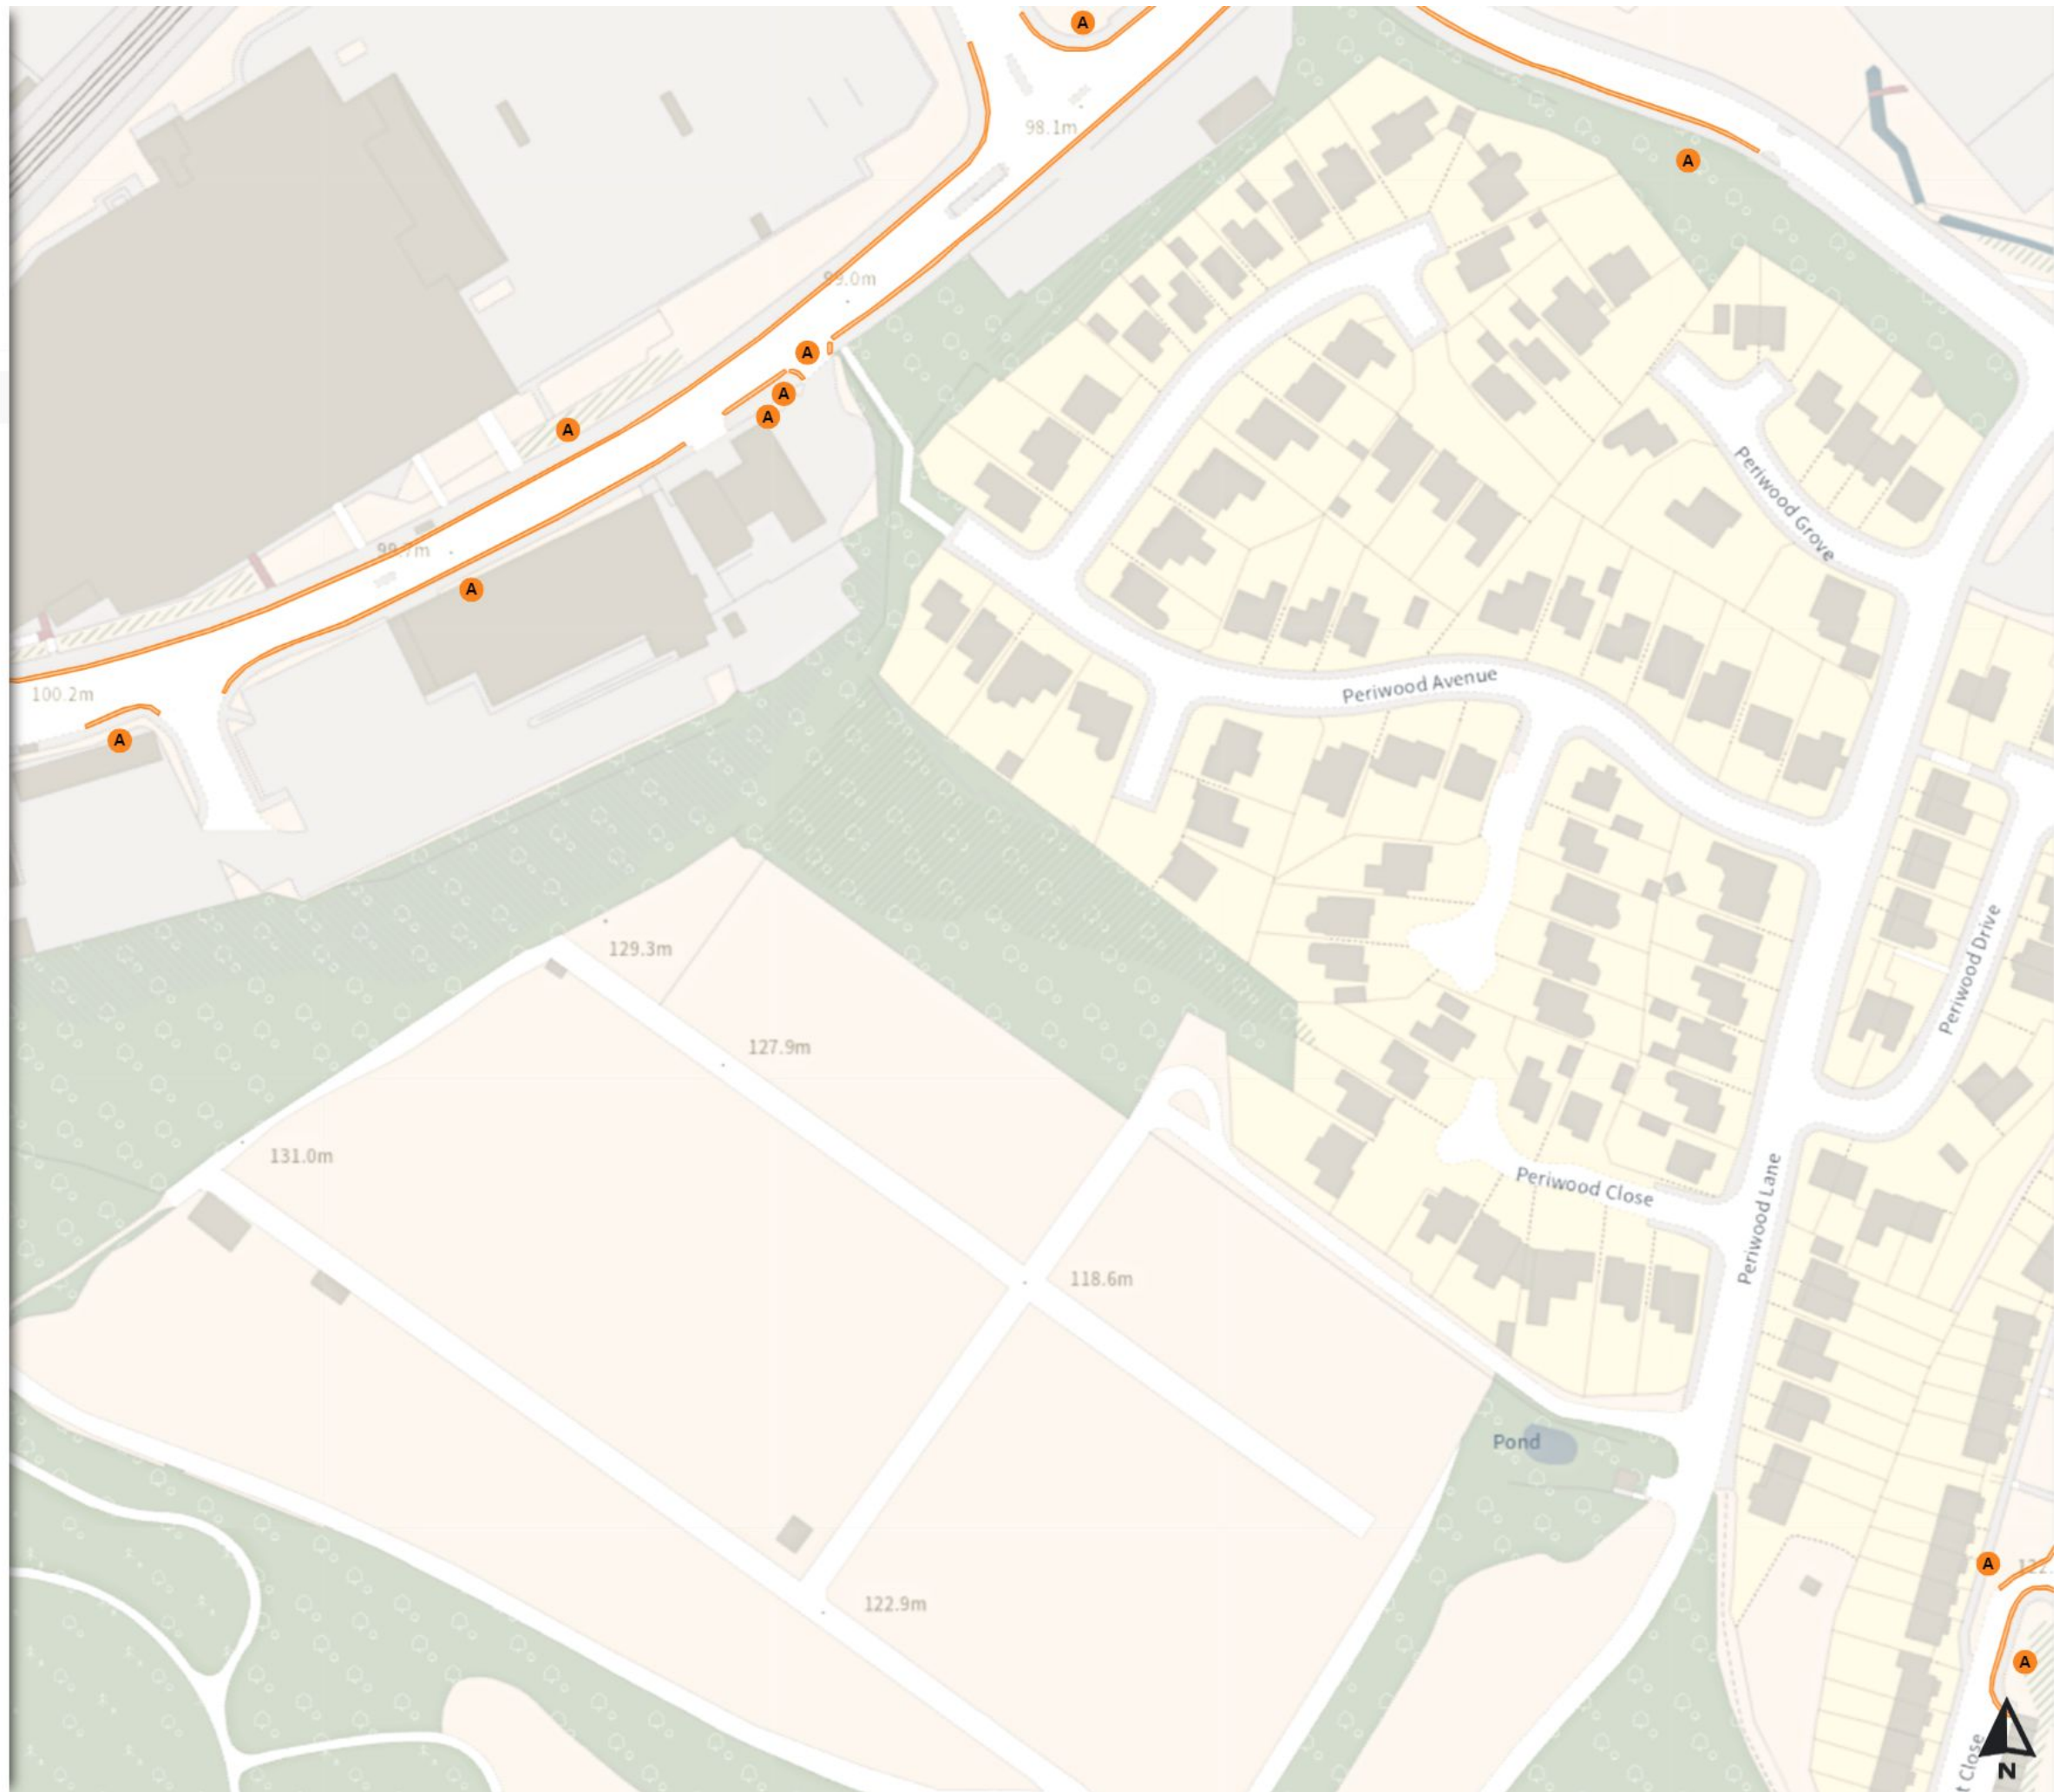

THE SHEFFIELD CITY COUNCIL (STOPPING RESTRICTIONS, WAITING RESTRICTIONS, LOADING RESTRICTIONS & PARKING PLACES) (MAP SCHEDULE) ORDER 2024

Map 641 of 797 Made 03/04/24

Added

No waiting at any time

At all times

0 20 40 60m

Scale: 1:1250

North-West: 433802.002, 383347.72
South-East: 434220.844, 382987.273

© Crown copyright and database rights 2024 Ordnance Survey.
You are not permitted to copy, sub-license, distribute or sell any of this data to third parties in any form. Licence number 100018816