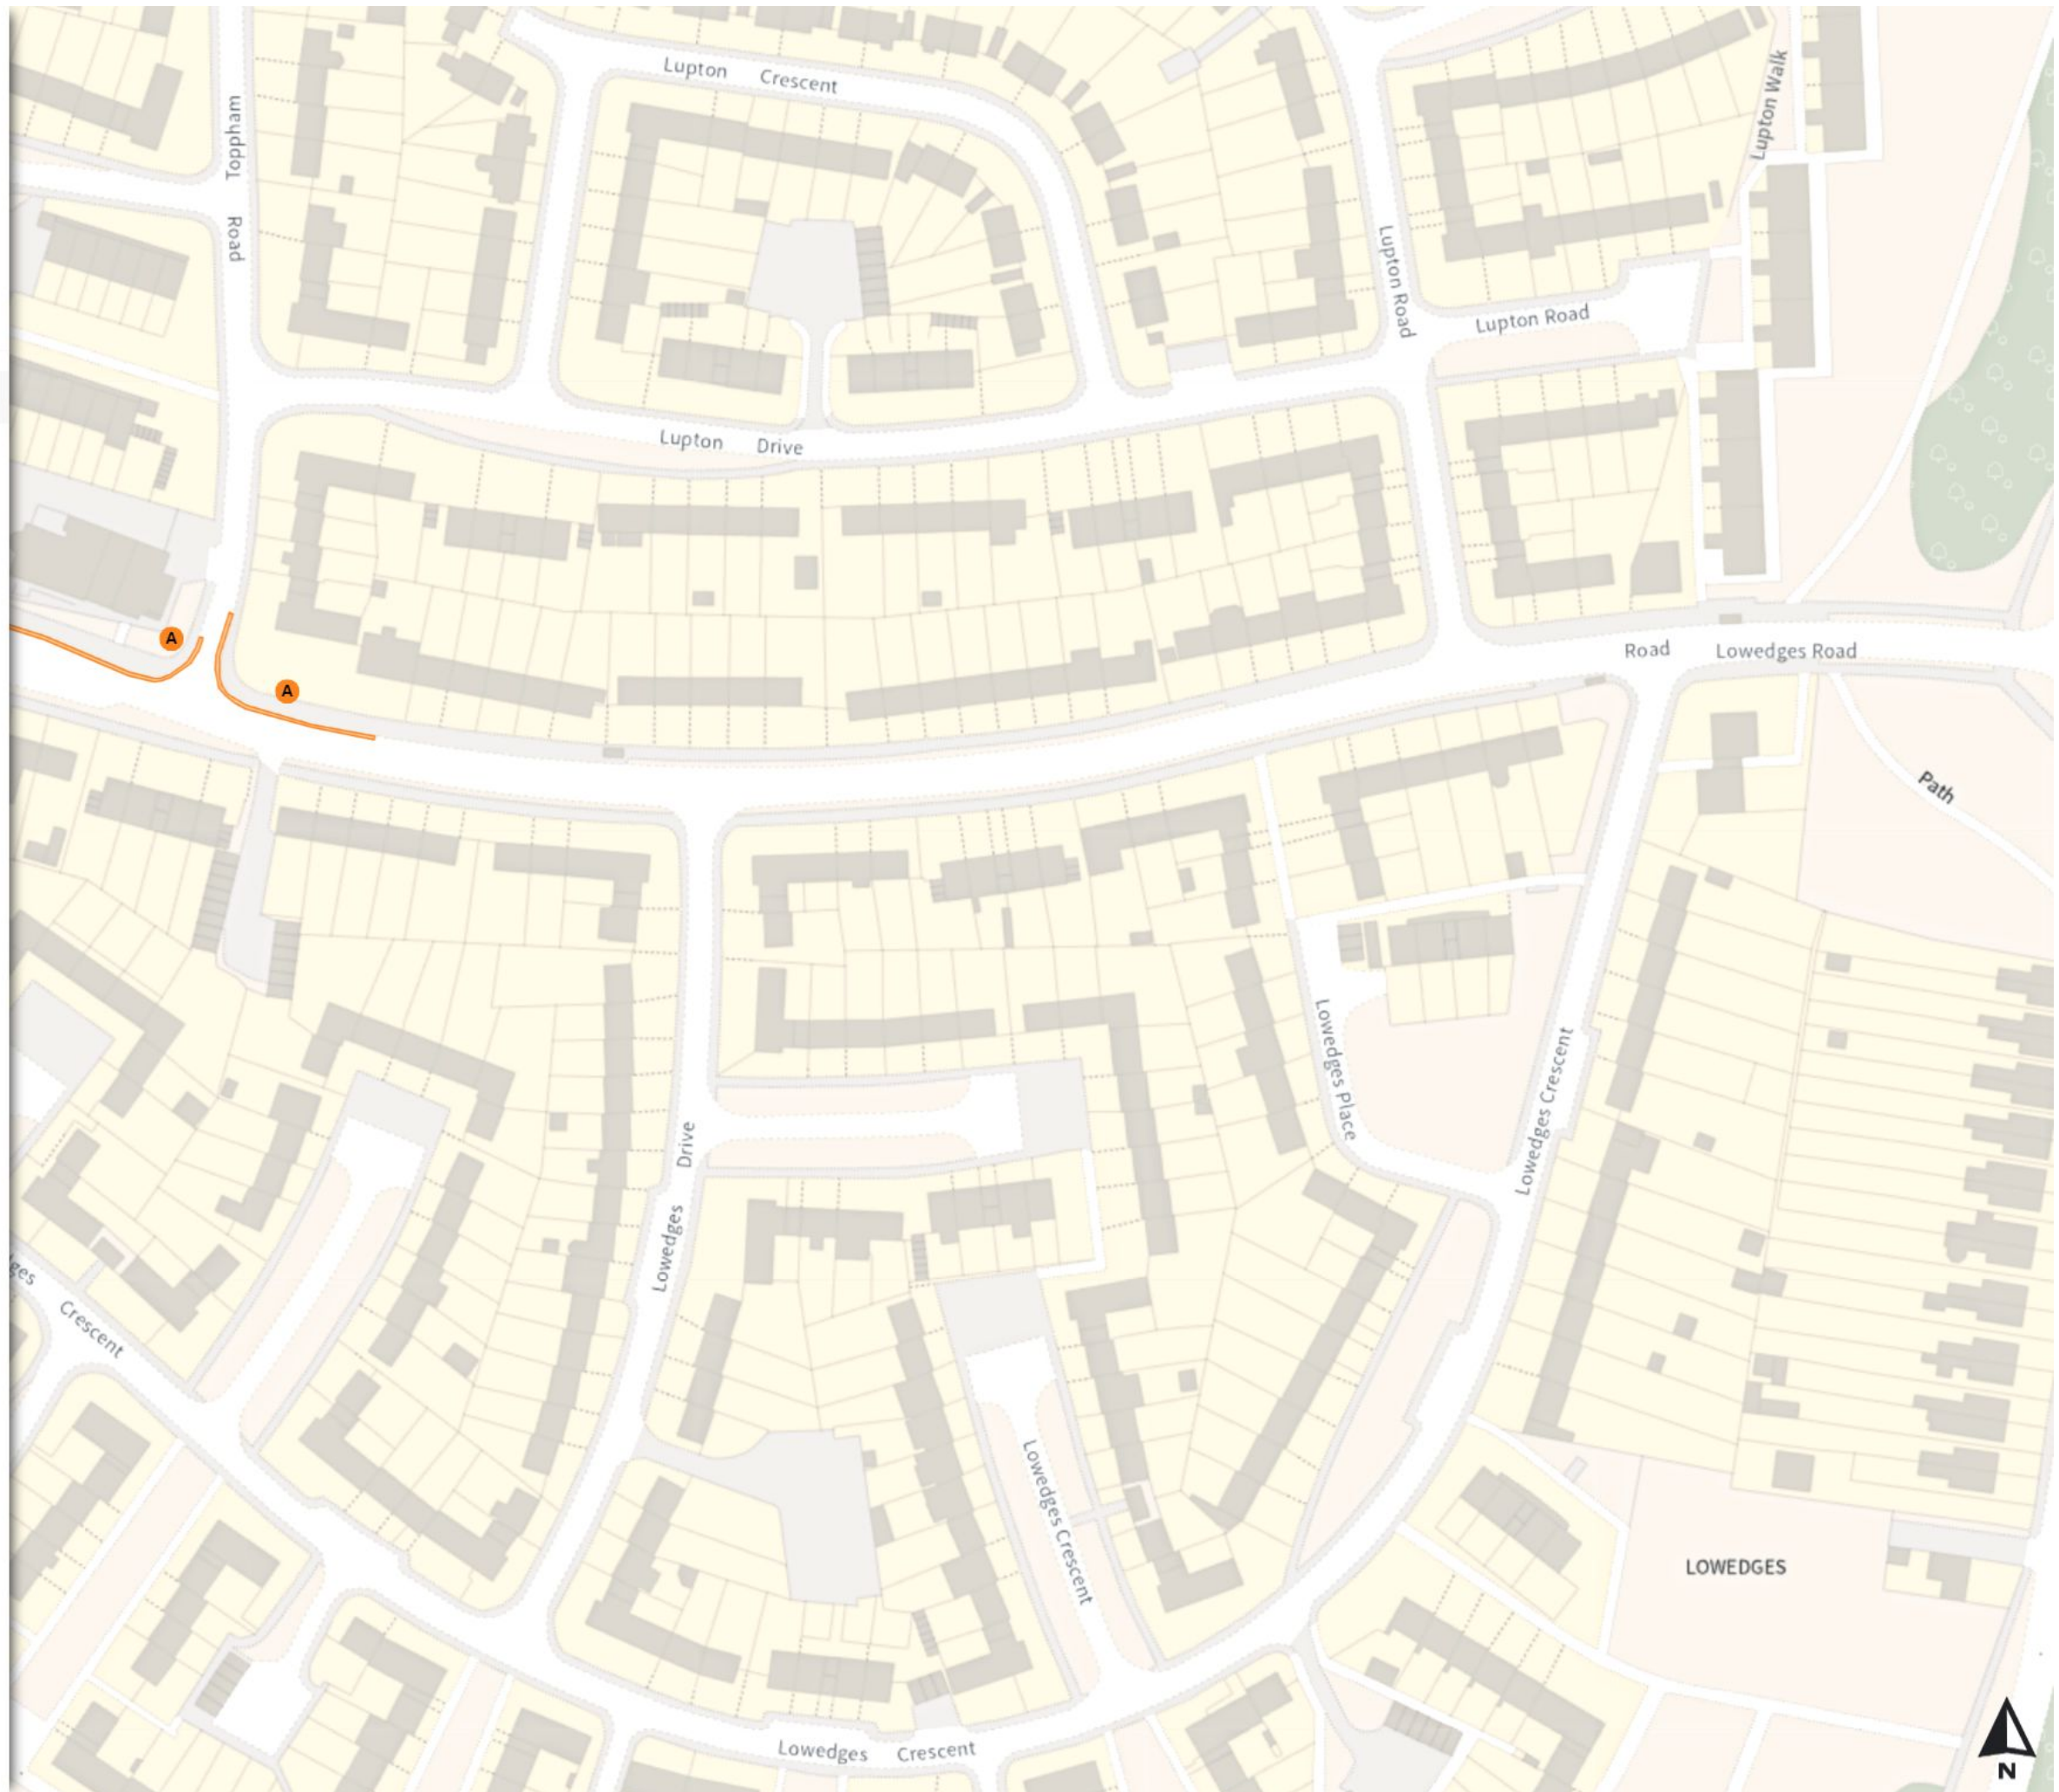

THE SHEFFIELD CITY COUNCIL (STOPPING RESTRICTIONS, WAITING RESTRICTIONS, LOADING RESTRICTIONS & PARKING PLACES) (MAP SCHEDULE) ORDER 2024

Map 767 of 797 Made 03/04/24

Added

No waiting at any time

At all times

0 20 40 60m

Scale: 1:1250

North-West: 434750.268, 380840.757
South-East: 435169.402, 380480.201

© Crown copyright and database rights 2024 Ordnance Survey.
You are not permitted to copy, sub-license, distribute or sell any of this data to third parties in any form. Licence number 100018816