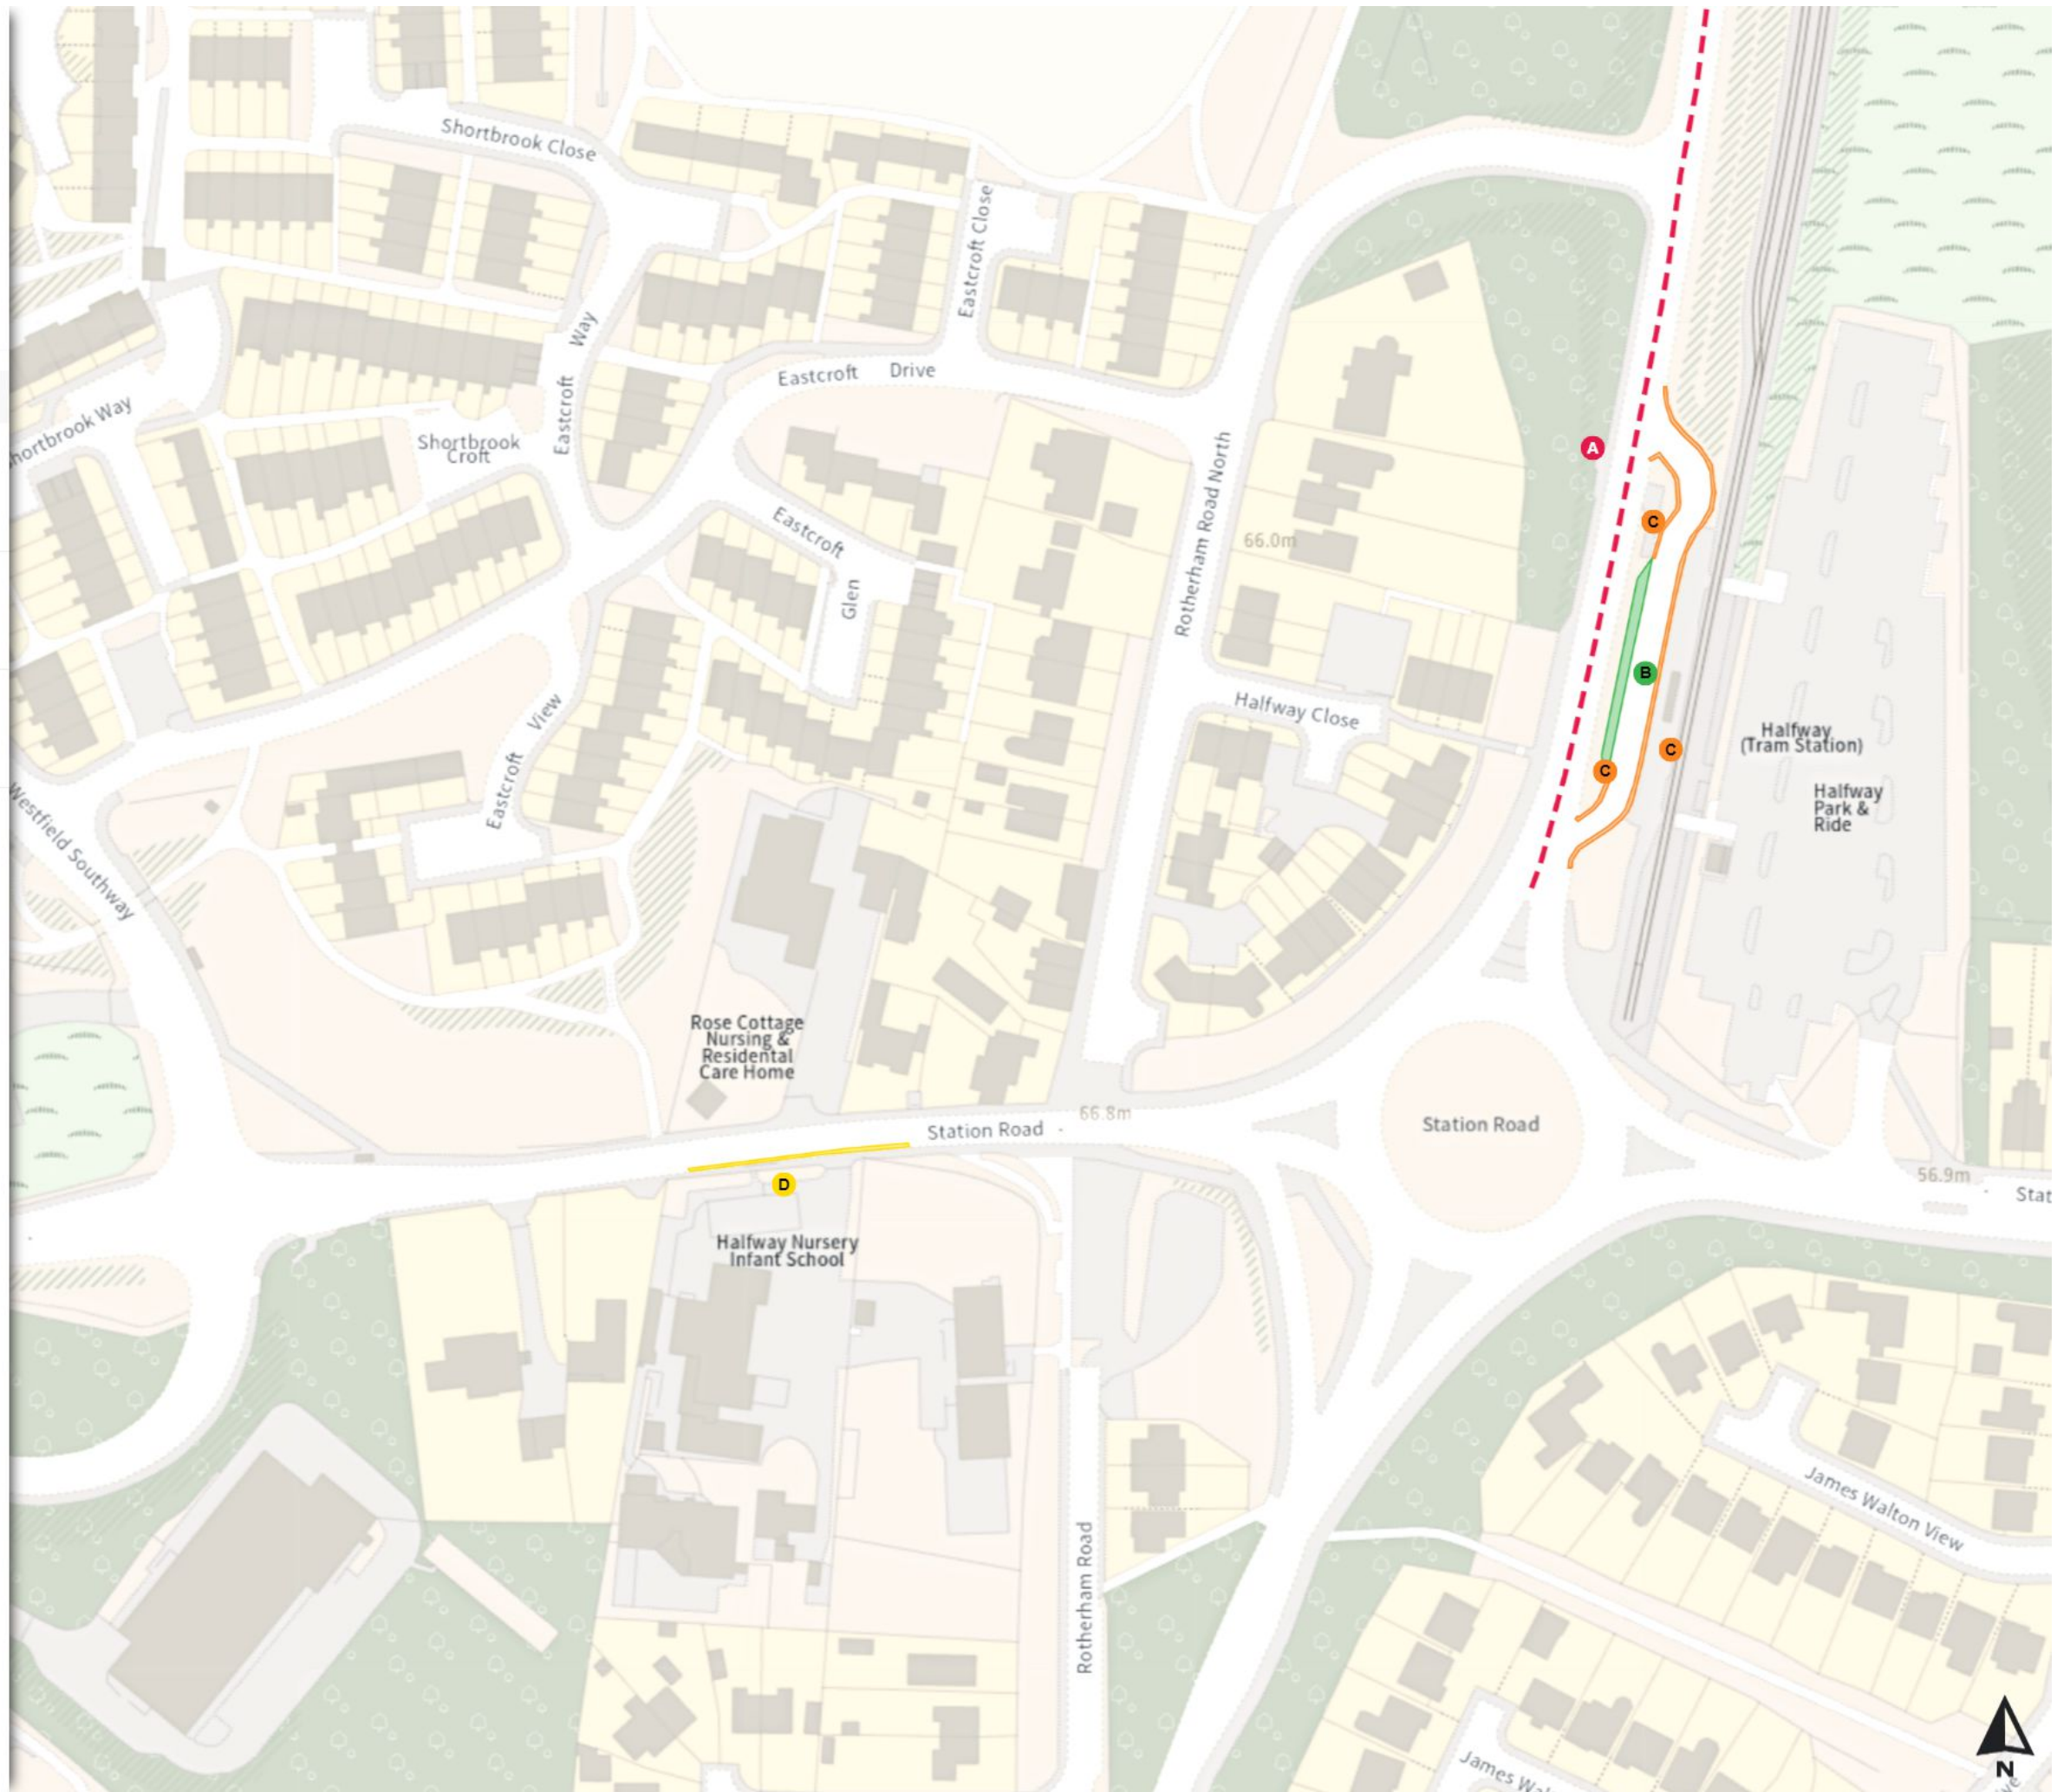

- **Free parking place**
- Ⓑ At all times ⊕ 20m ⊖ 40m

- **No waiting at any time**
- Ⓒ At all times

- **Prohibition of stopping on school entrance markings**
- Ⓓ At all times

0 20 40 60m

Scale: 1:1250

North-West: 443423.339, 381630.062
 South-East: 443843.07, 381270.323