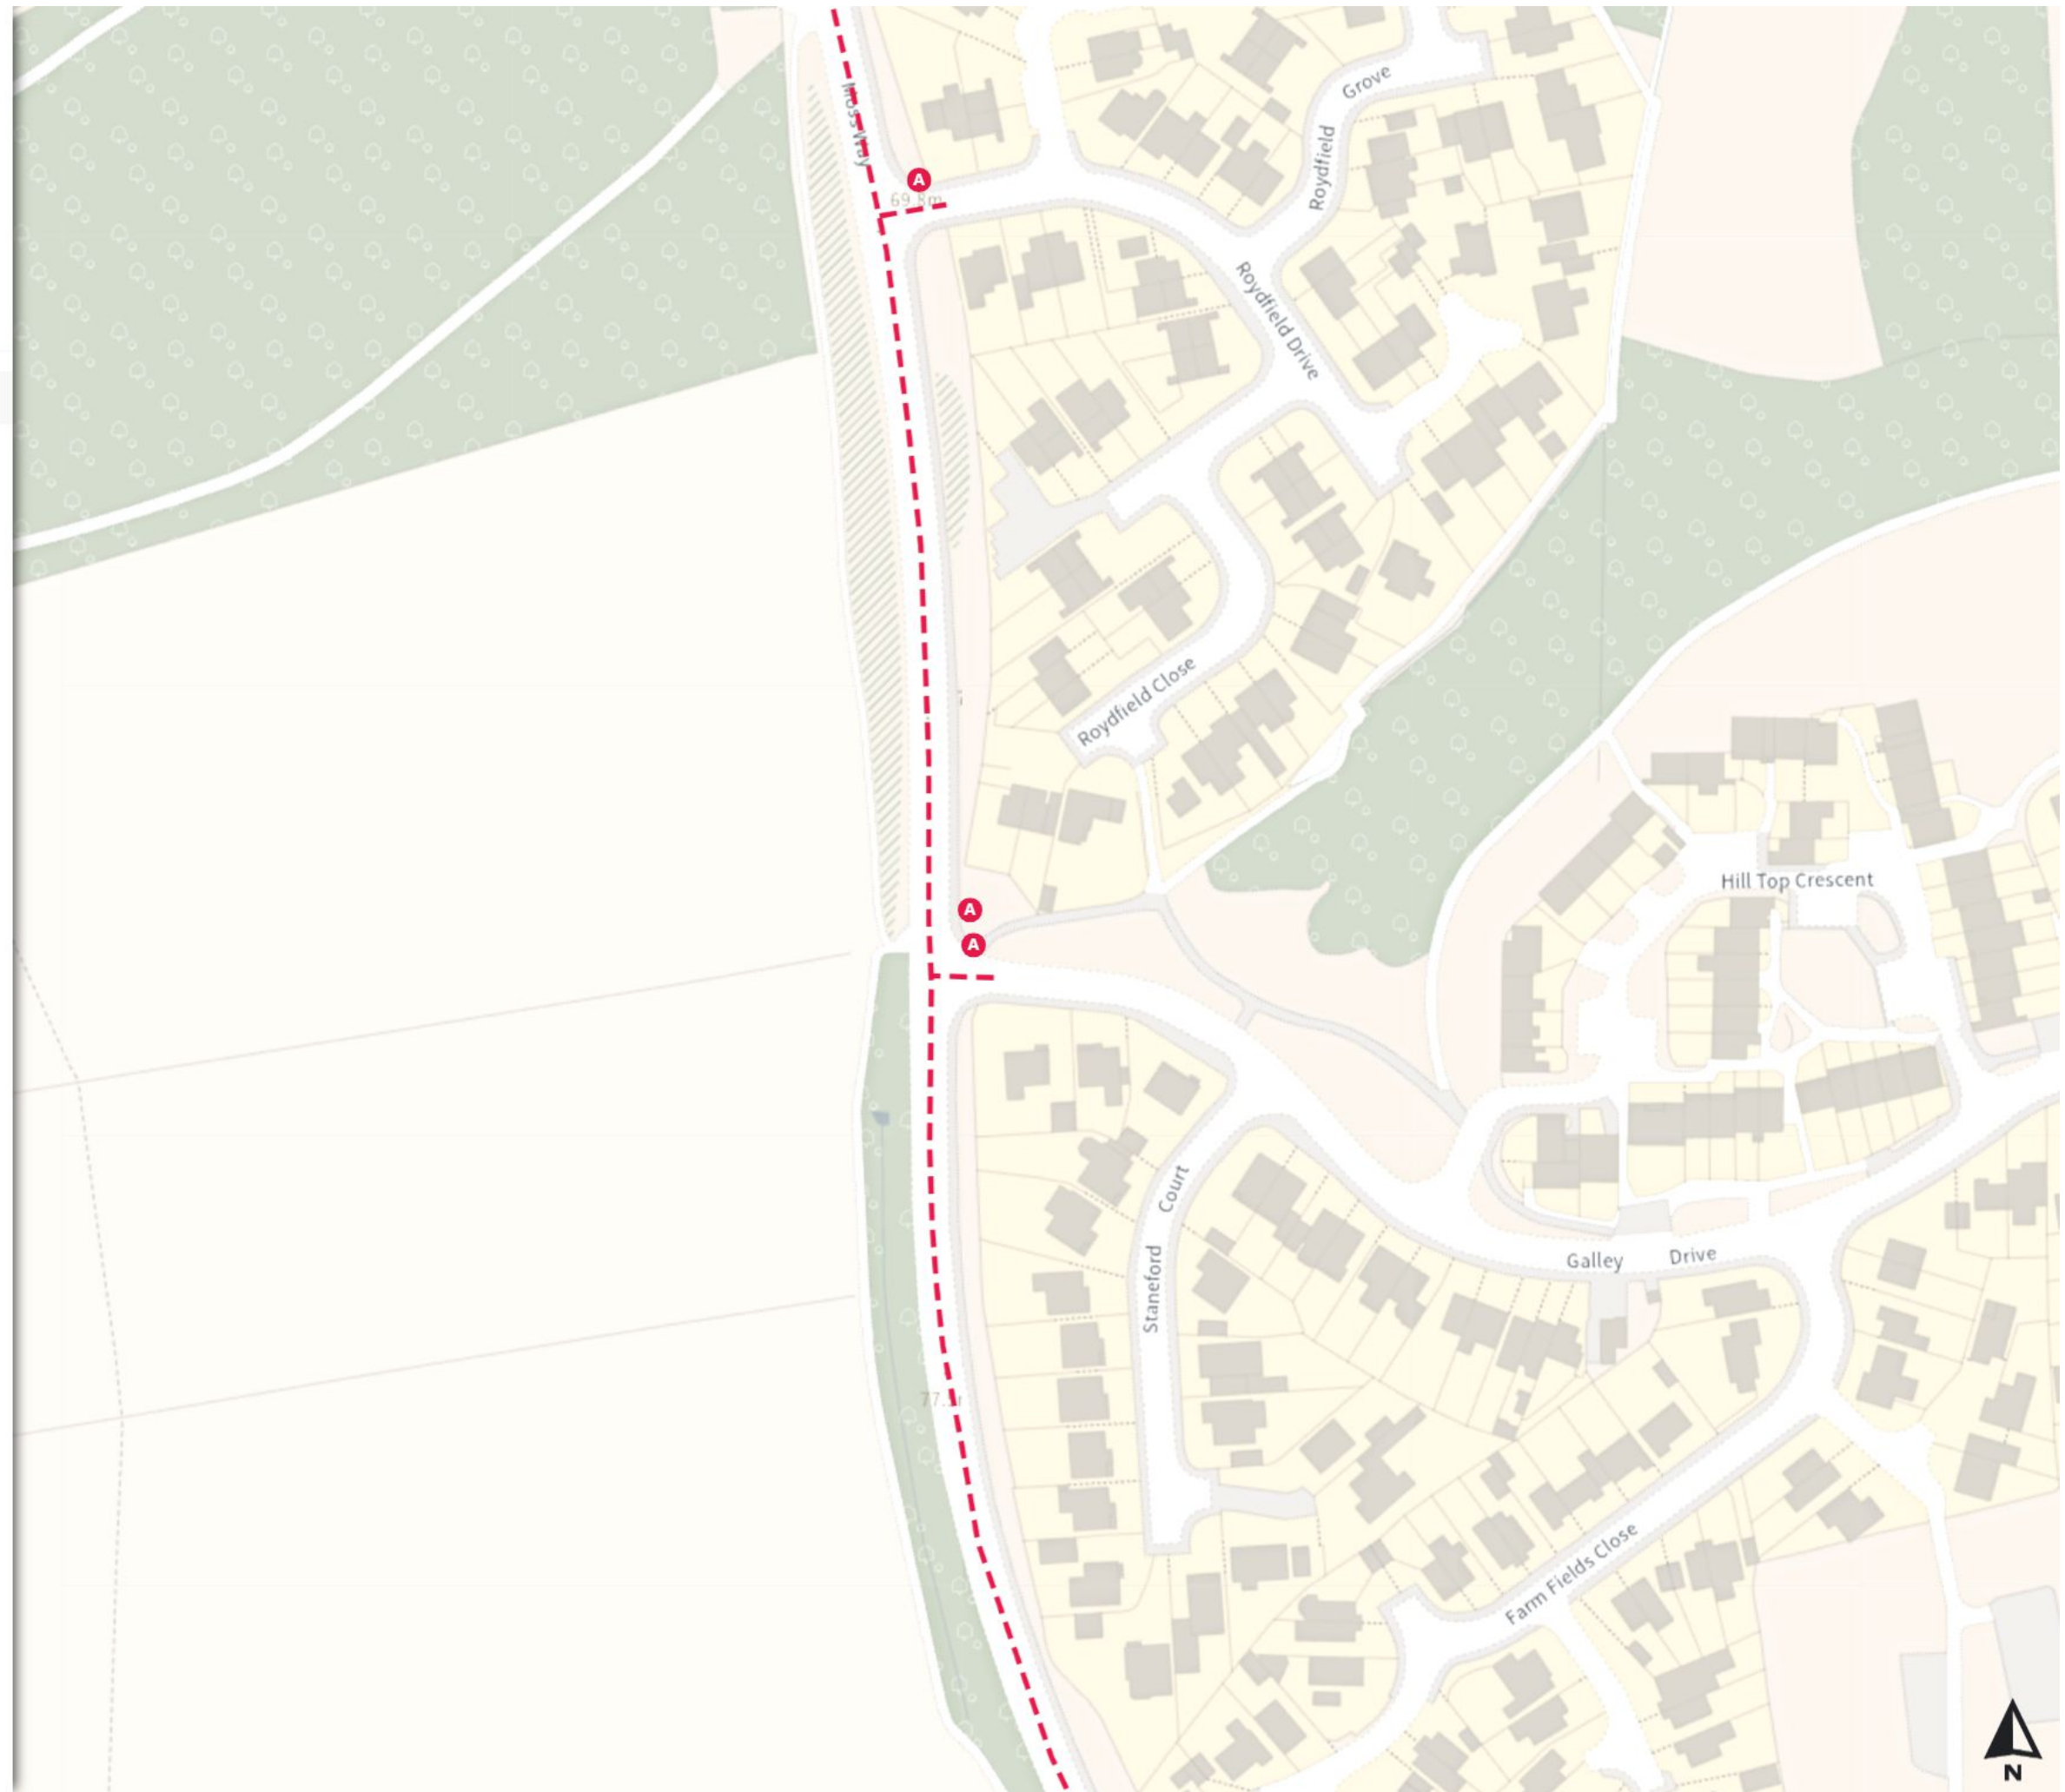

Scale: 1:1250

North-West: 442364.847, 382697.745
South-East: 442784.403, 382337.996

© Crown copyright and database rights 2024 Ordnance Survey.
You are not permitted to copy, sub-license, distribute or sell any of this data to third parties in any form. Licence number 100018816