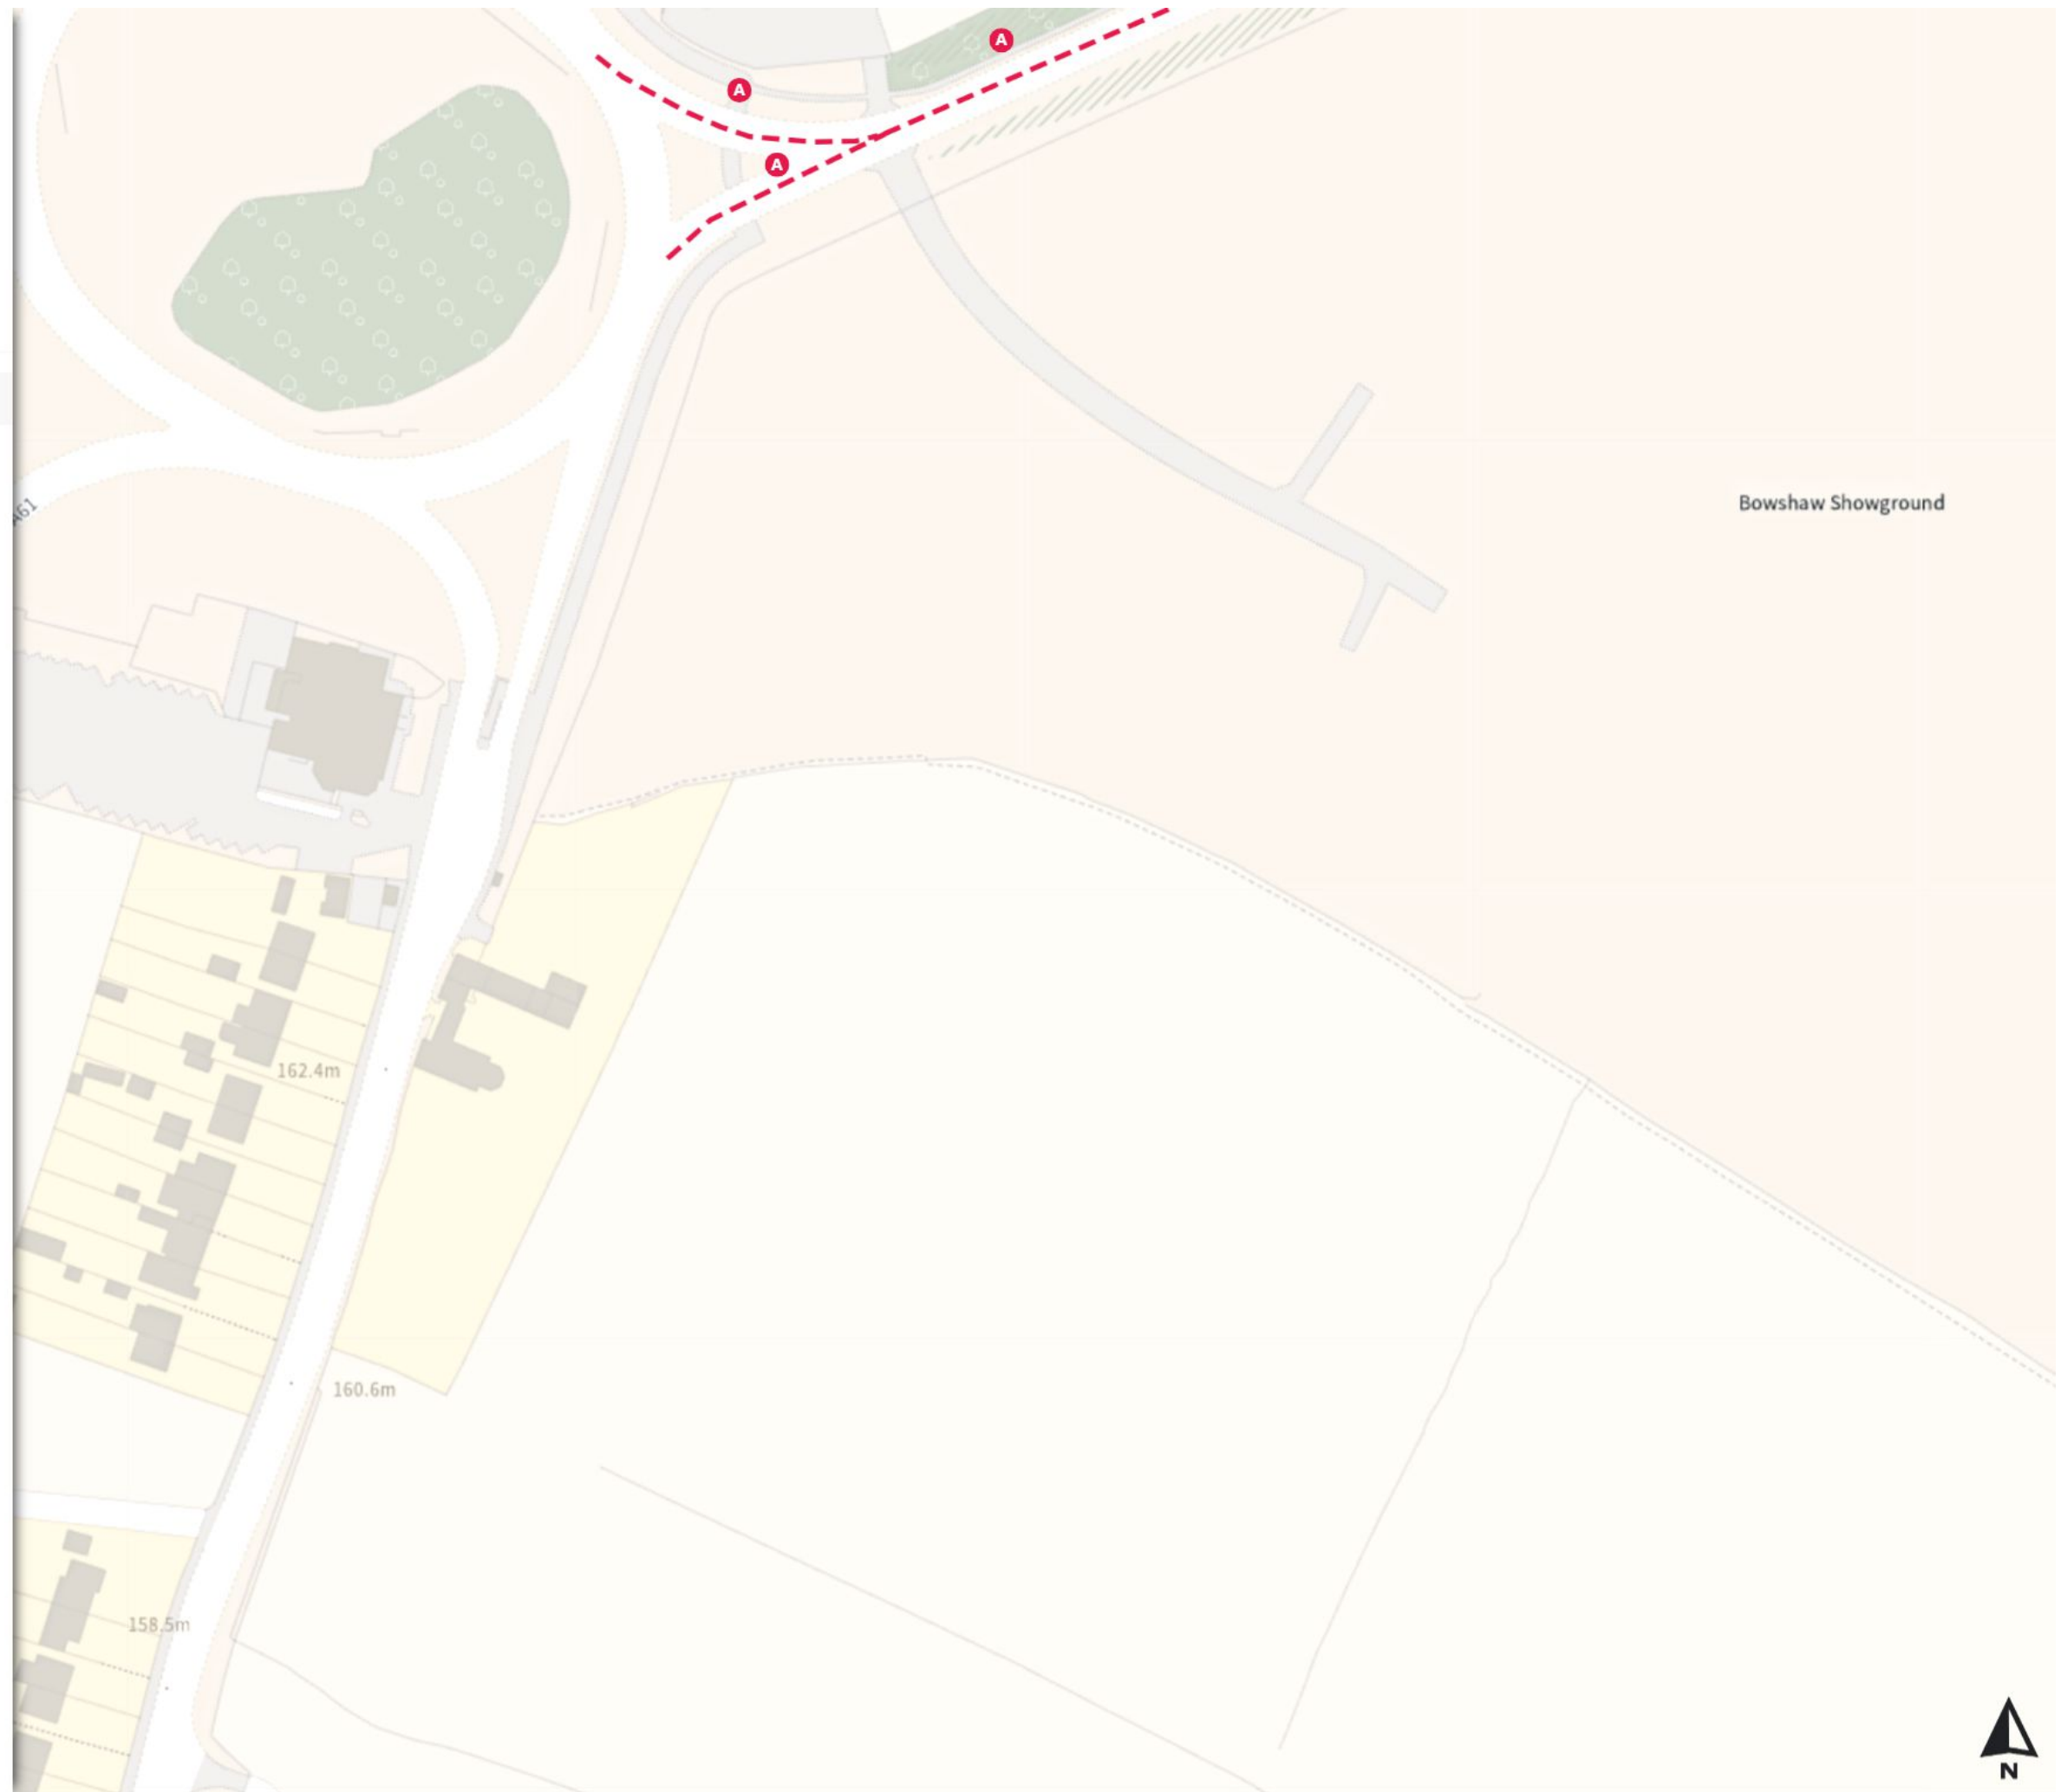

Scale: 1:1250

North-West: 434963.486, 380124.129
South-East: 435382.699, 379763.537

© Crown copyright and database rights 2024 Ordnance Survey.
You are not permitted to copy, sub-license, distribute or sell any of this data to third parties in any form. Licence number 100018816