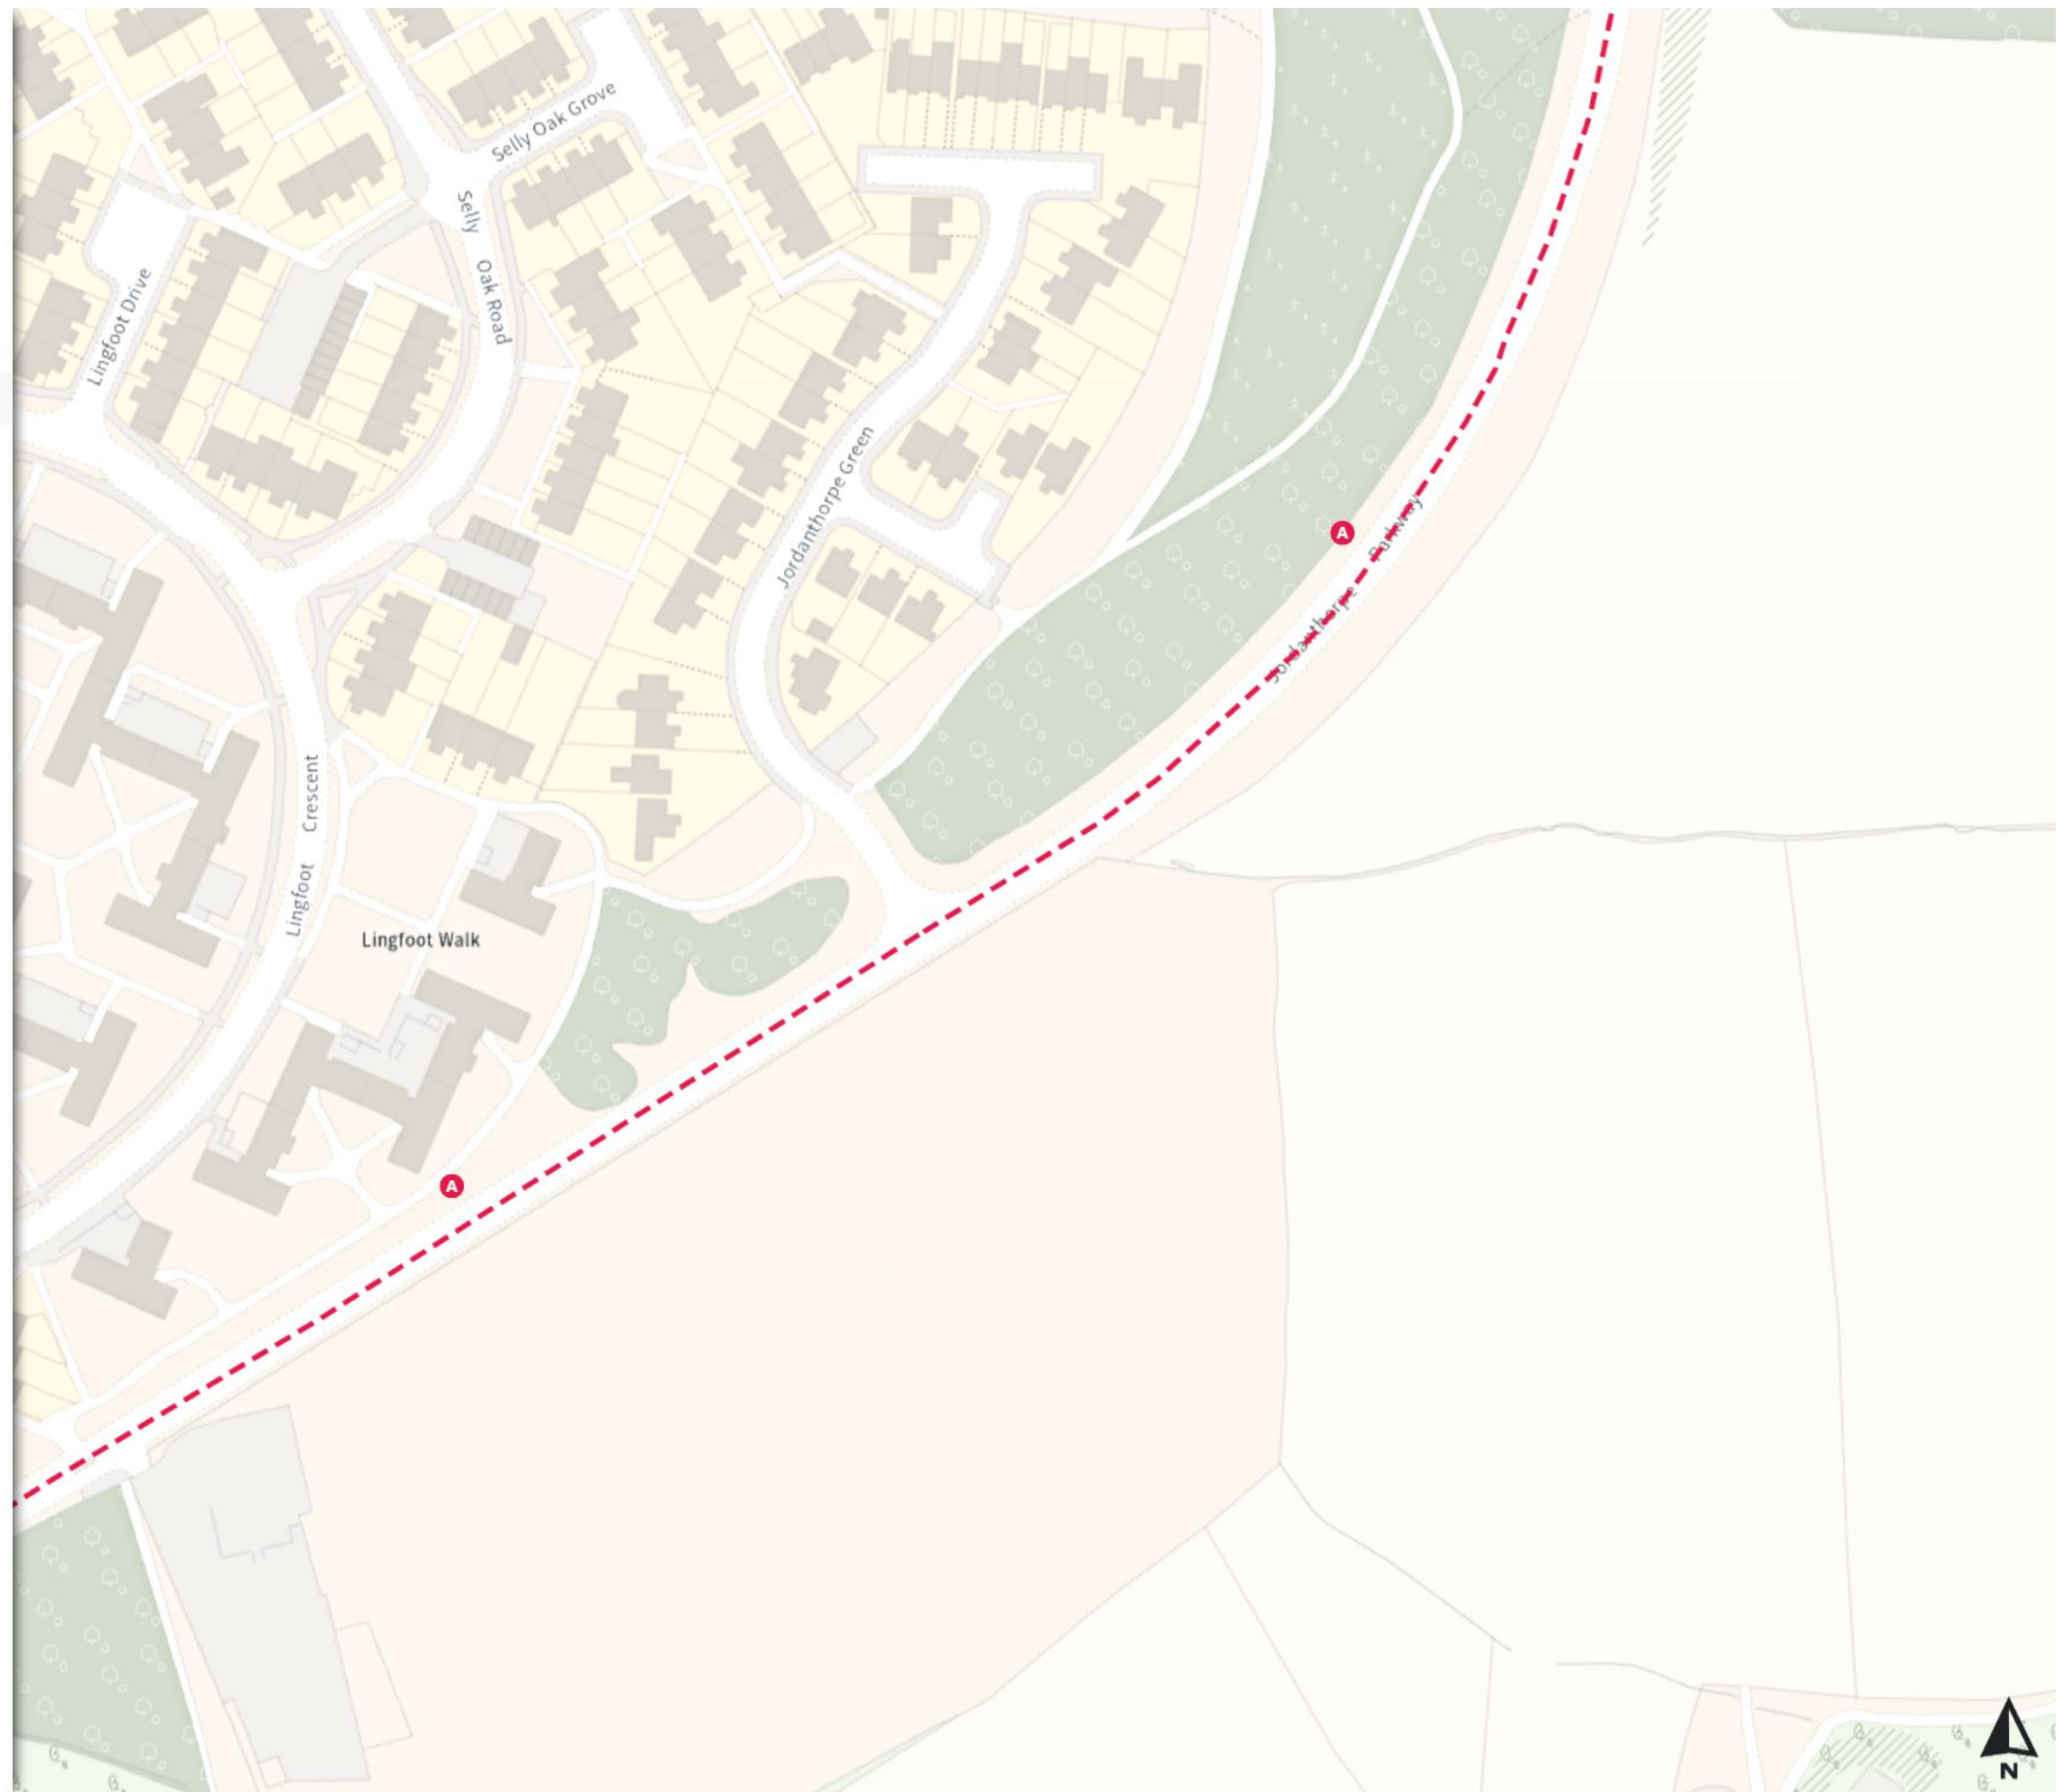

Scale: 1:1250

North-West: 435989.272, 380849.936
South-East: 436408.5, 380489.49

© Crown copyright and database rights 2024 Ordnance Survey.
You are not permitted to copy, sub-license, distribute or sell any of this data to third parties in any form. Licence number 100018816