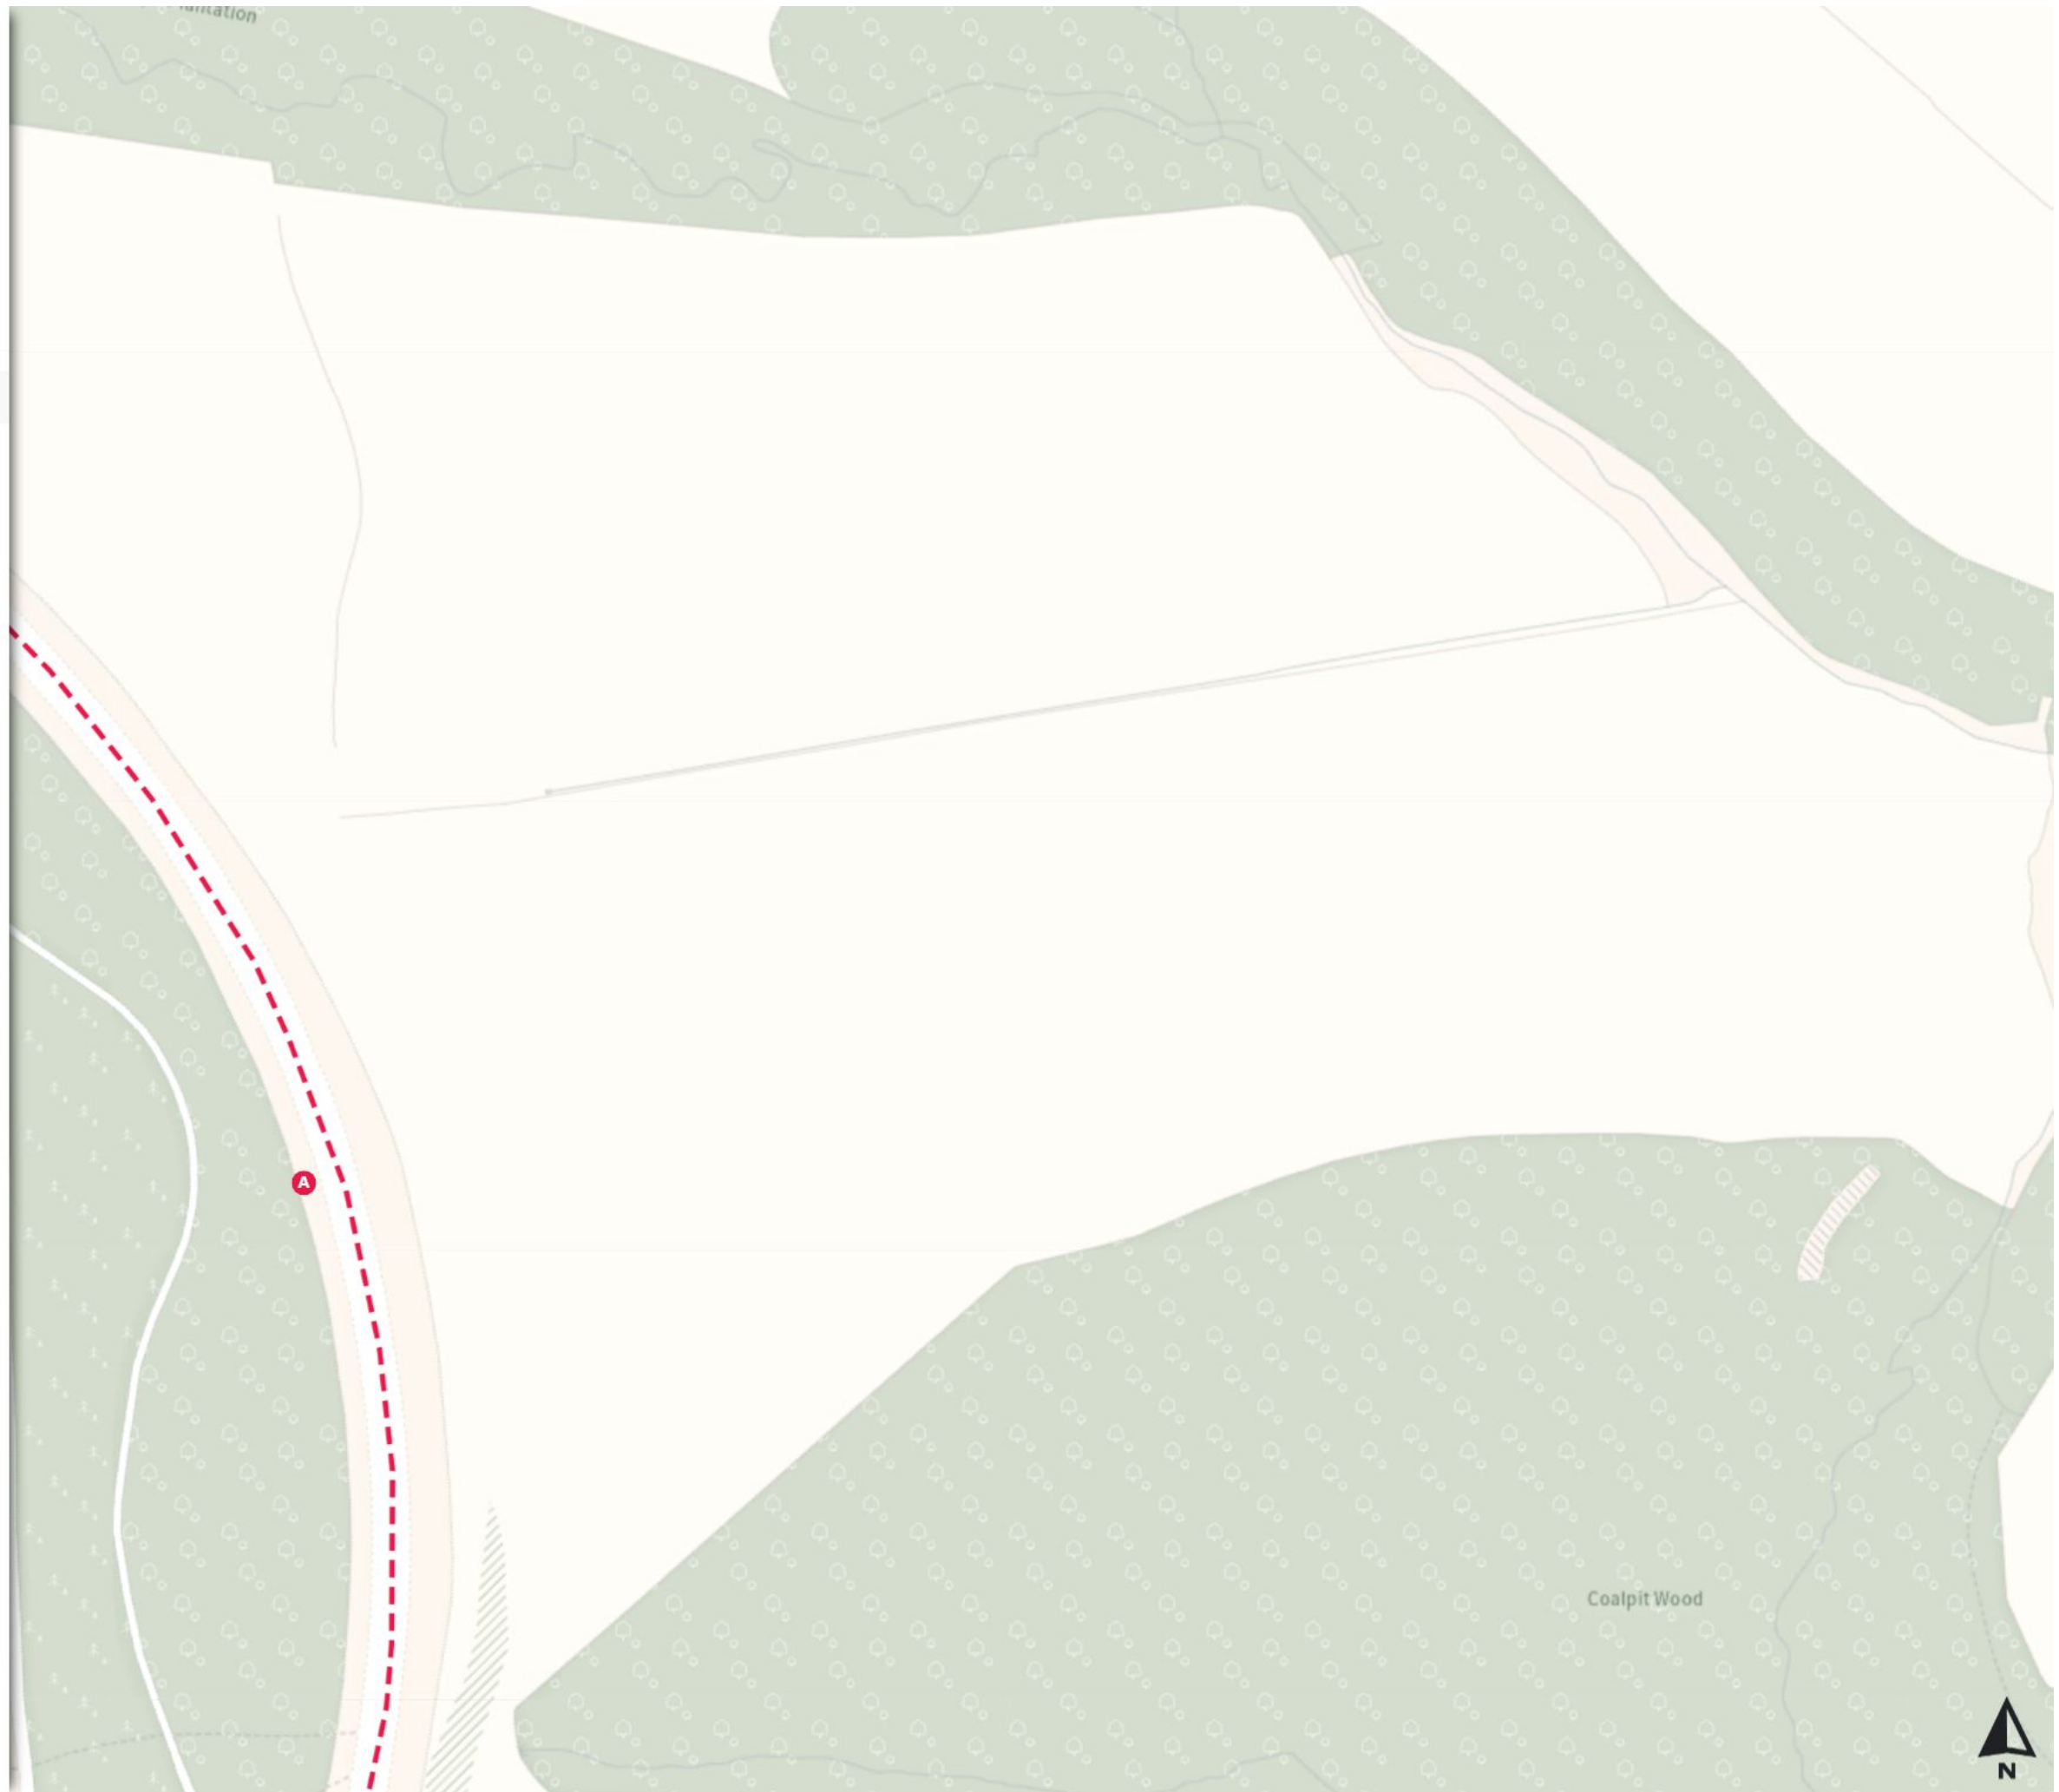

Scale: 1:1250

North-West: 436238.633, 381210.965
South-East: 436657.849, 380850.568

© Crown copyright and database rights 2024 Ordnance Survey.
You are not permitted to copy, sub-license, distribute or sell any of this data to third parties in any form. Licence number 100018816