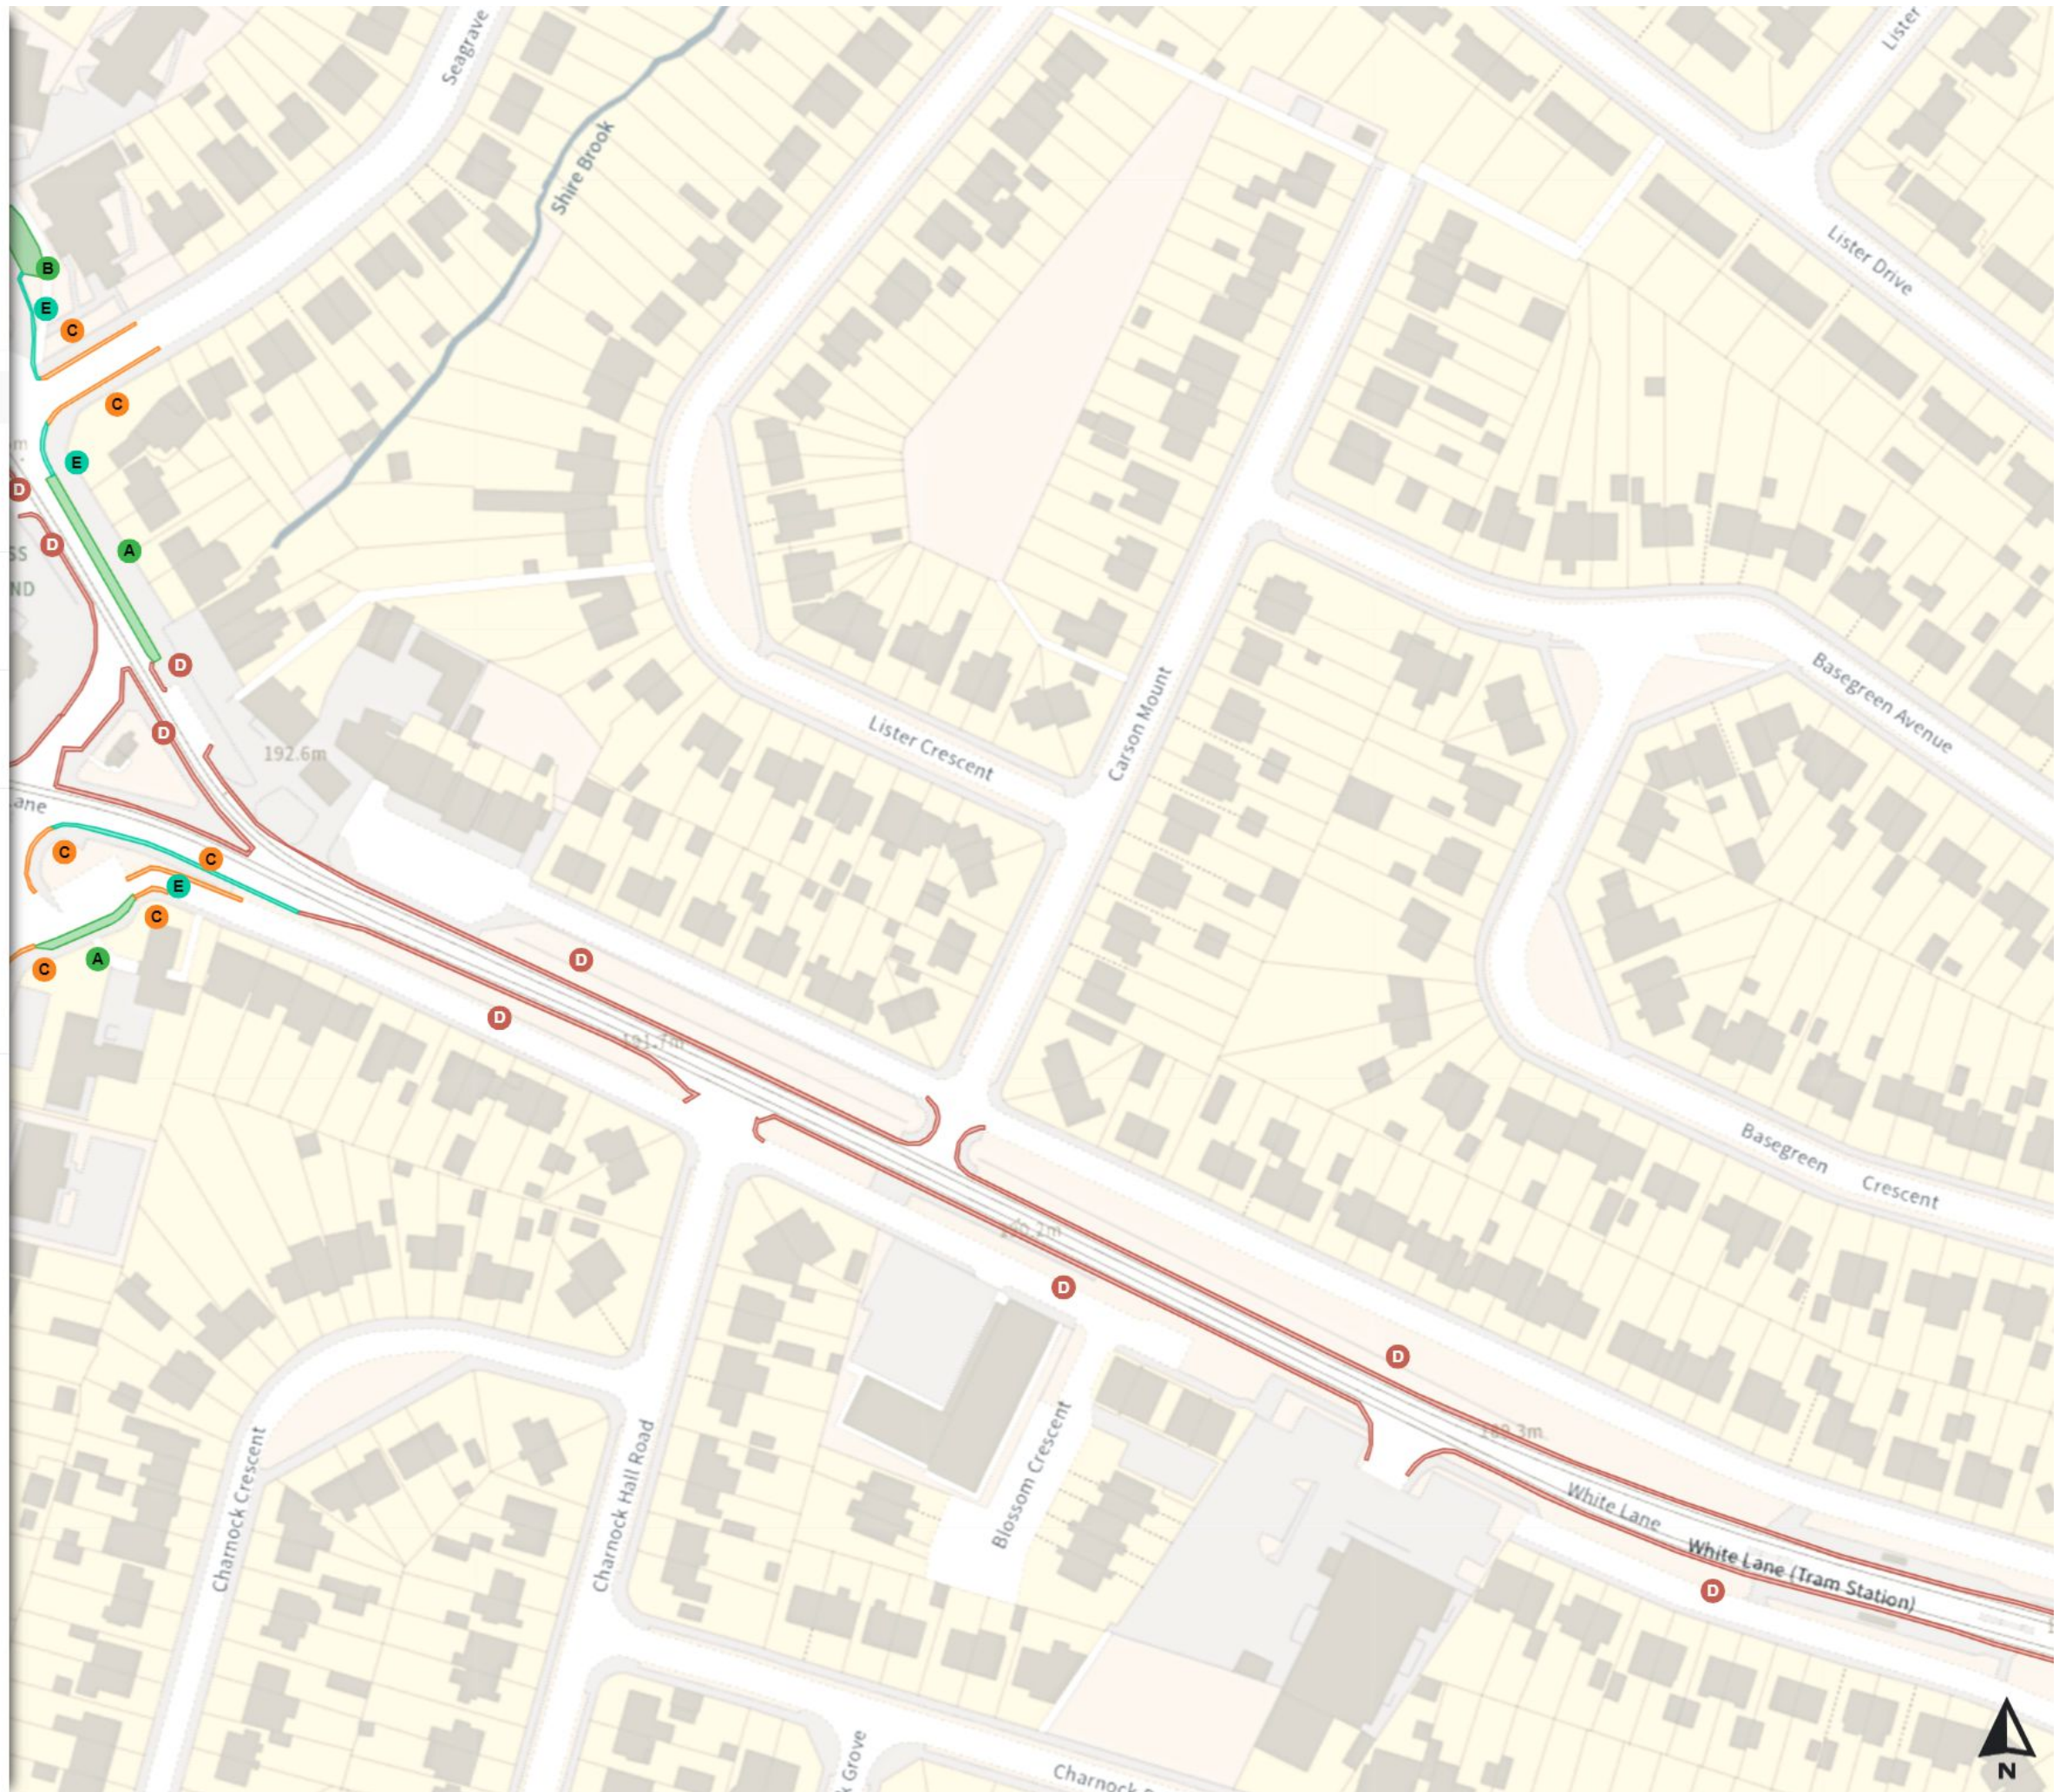

E No loading

Mon-Fri 08:00-09:30 16:30-18:30

Scale: 1:1250

North-West: 438342.373, 383382.058
South-East: 438761.561, 383022.01

© Crown copyright and database rights 2024 Ordnance Survey. You are not permitted to copy, sub-license, distribute or sell any of this data to third parties in any form. Licence number 100018816