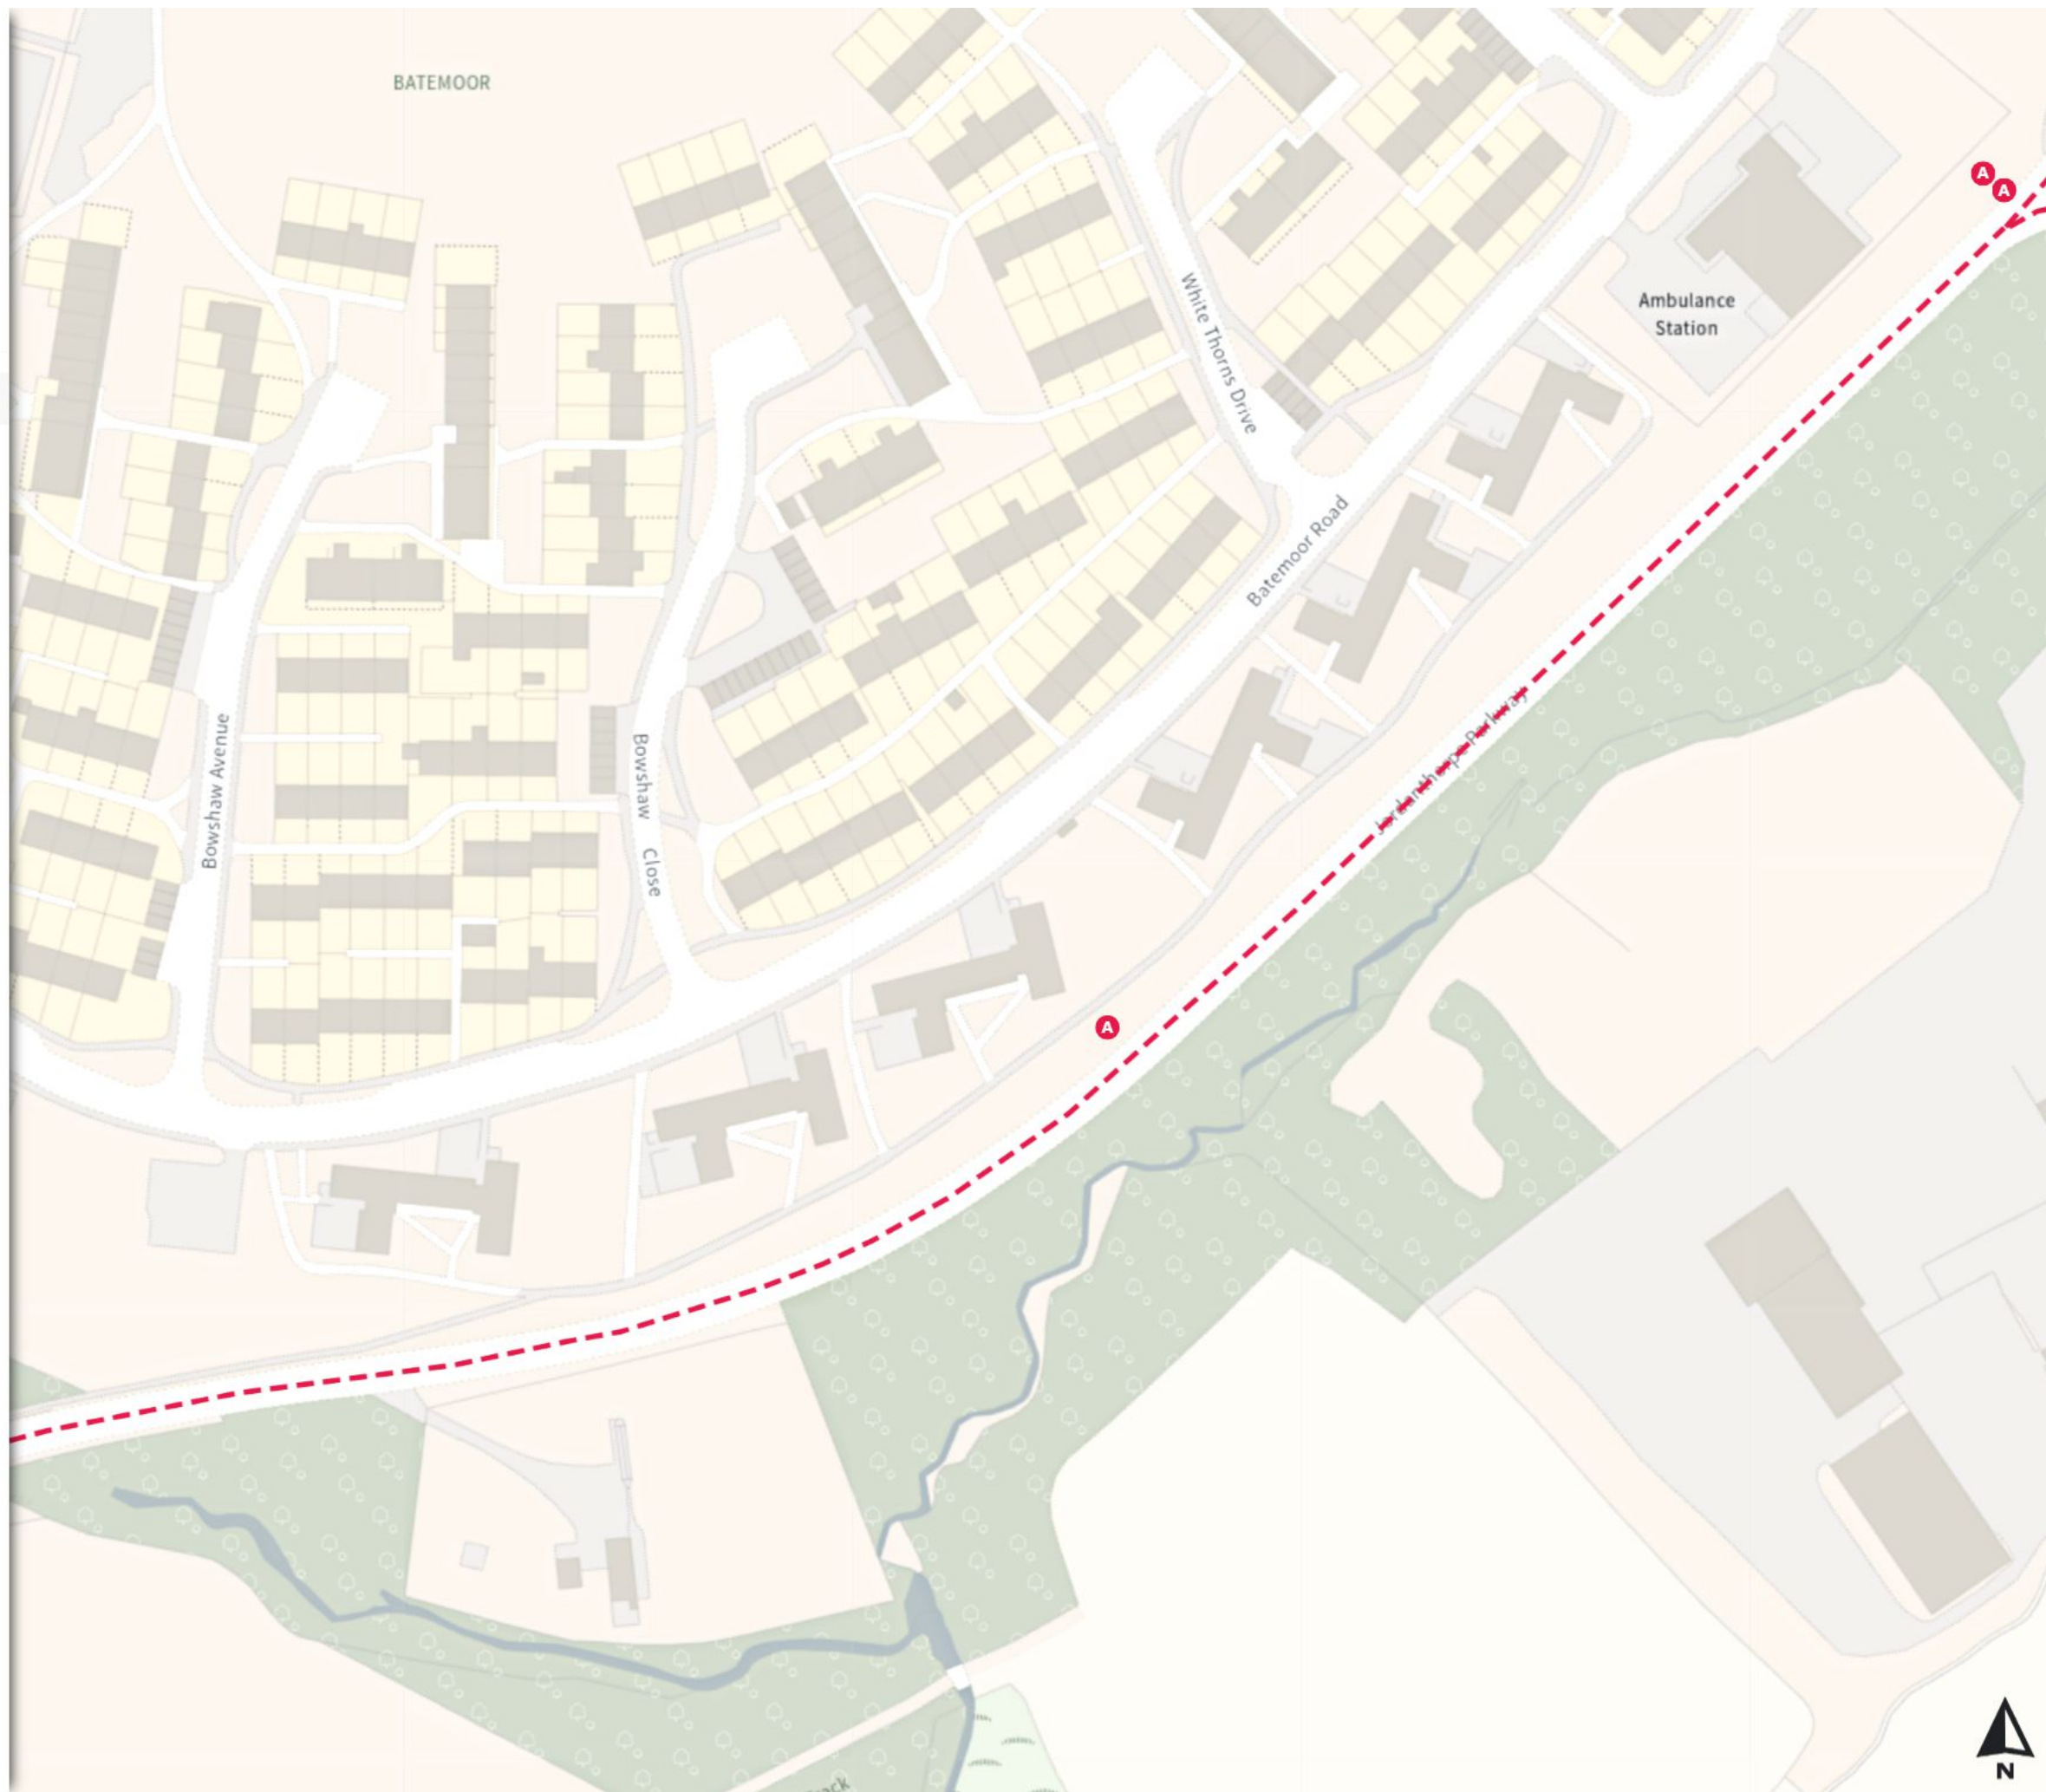

Map 780 of 797 Made 03/04/24

Added

- Clearway
- At all times

Scale: 1:1250

North-West: 435361.263, 380486.253
South-East: 435780.474, 380125.724

© Crown copyright and database rights 2024 Ordnance Survey.
You are not permitted to copy, sub-license, distribute or sell any of this data to third parties in any form. Licence number 100018816