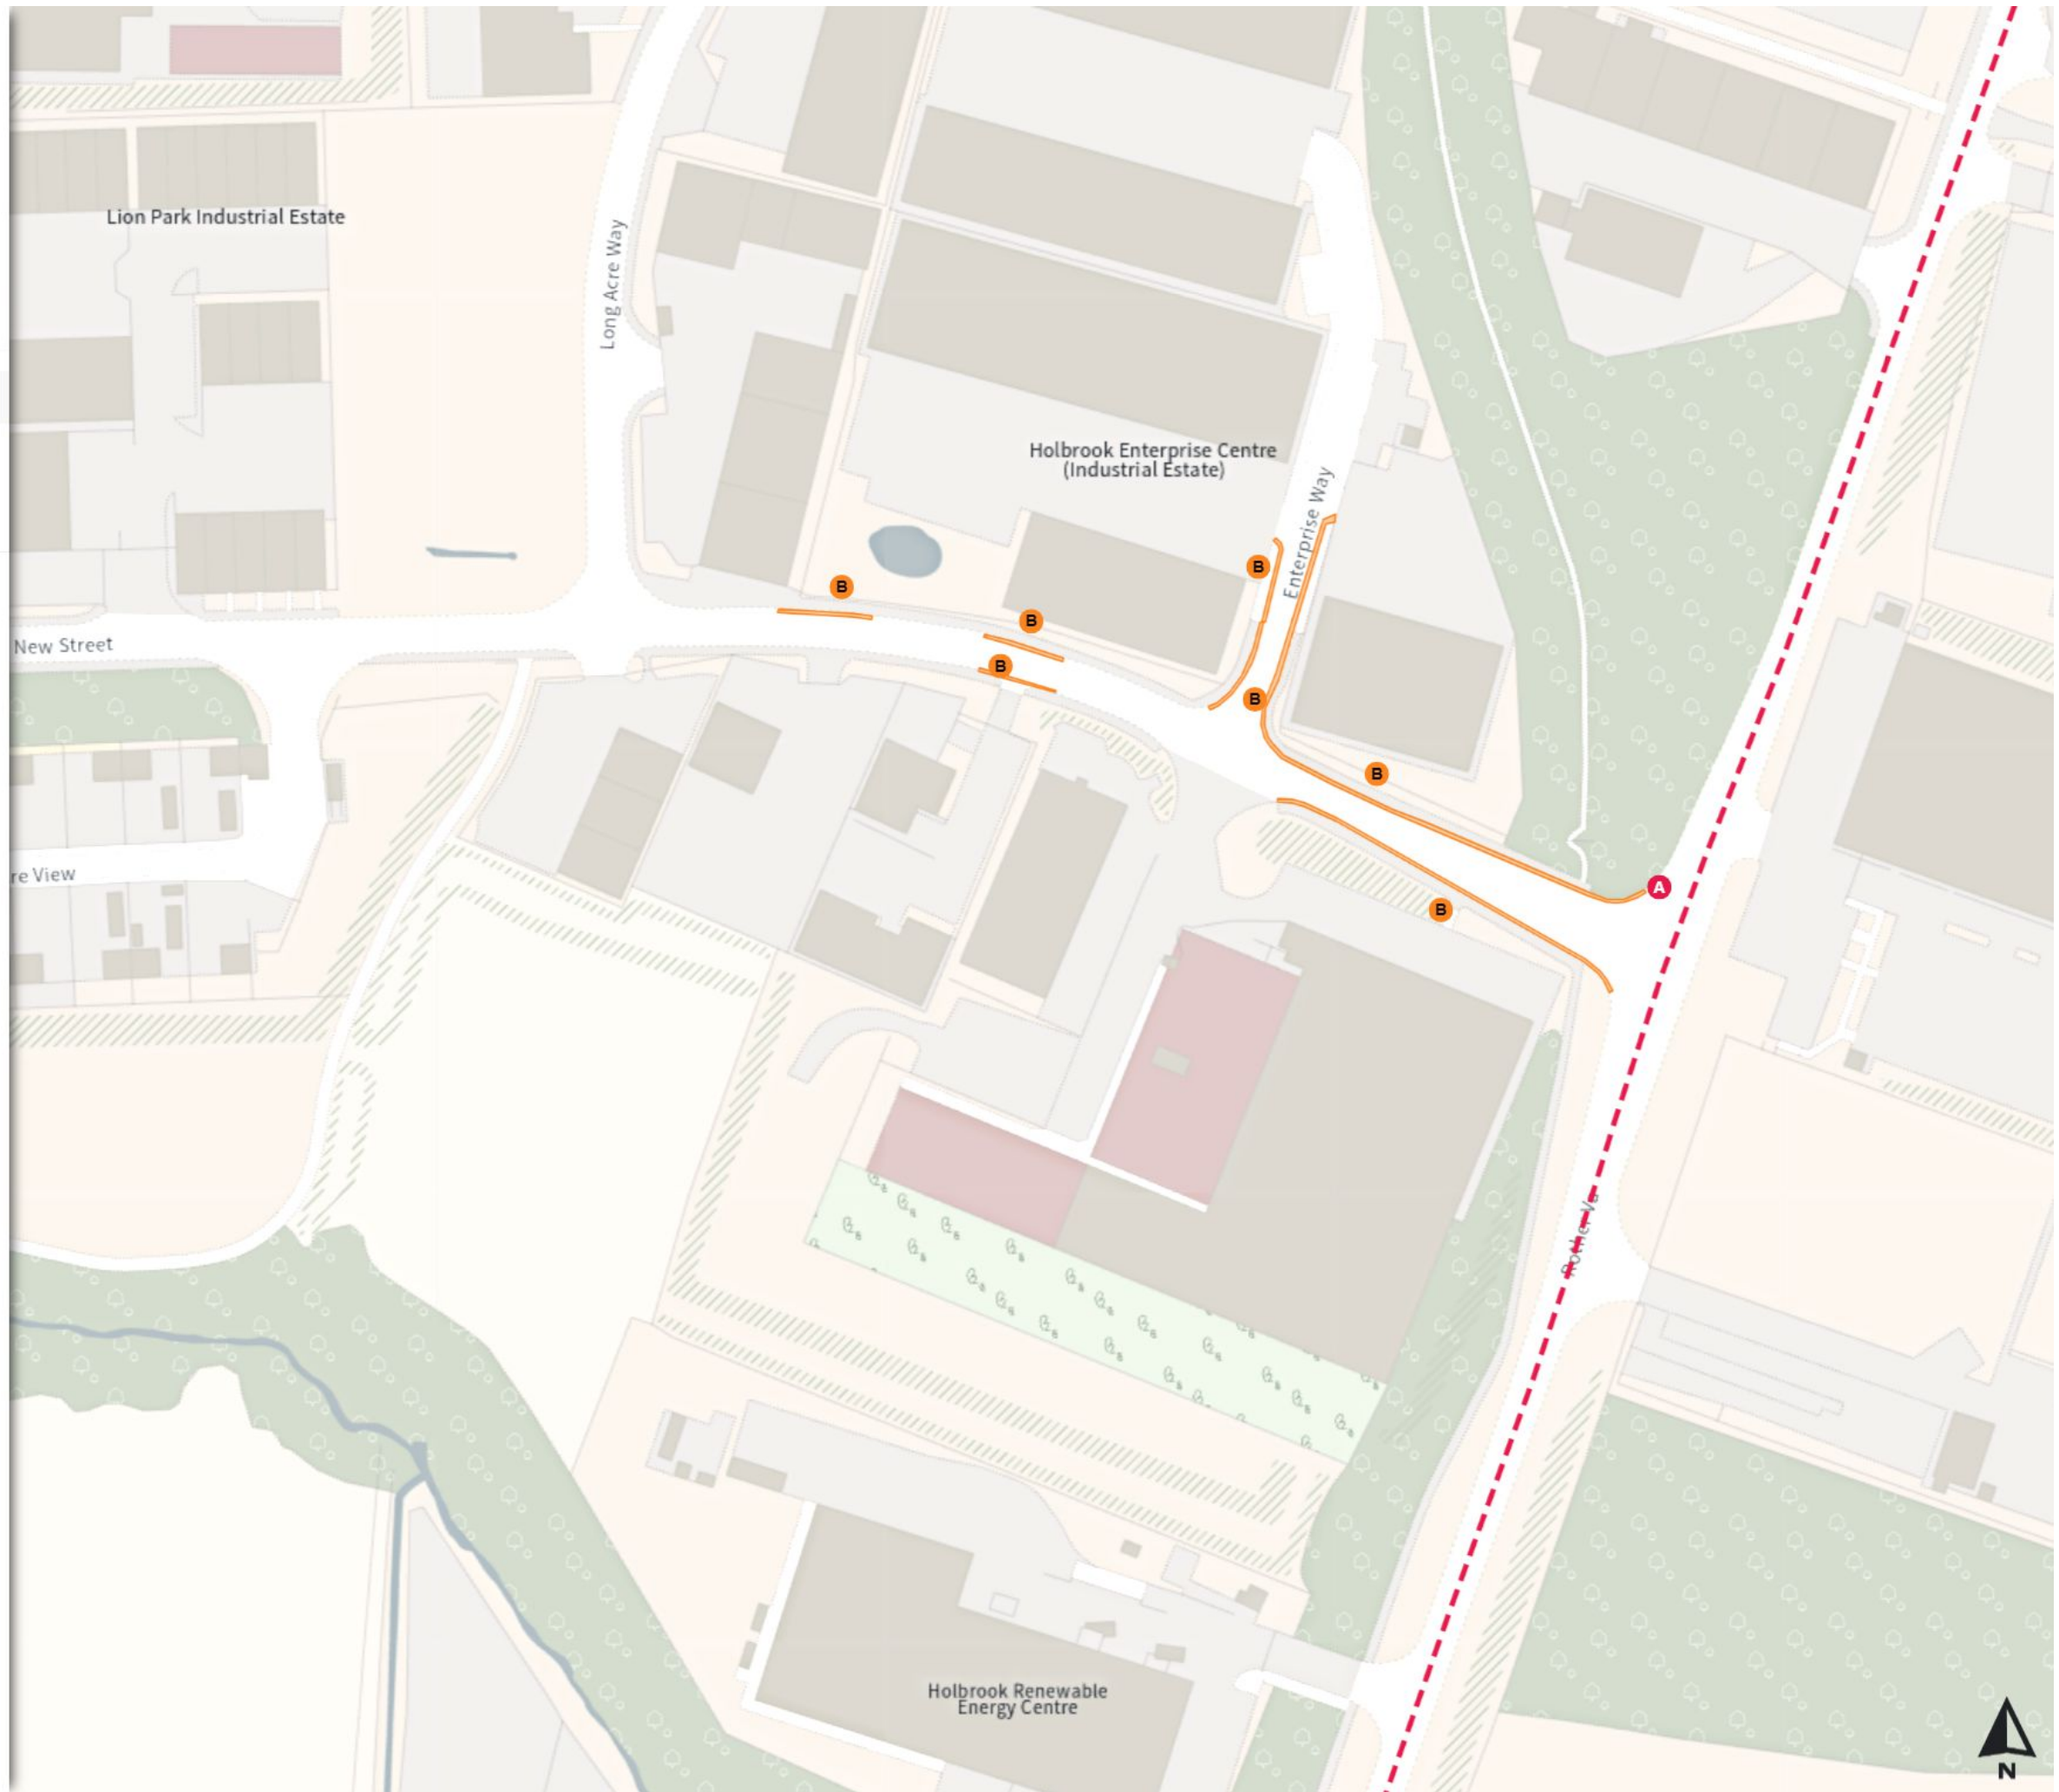

THE SHEFFIELD CITY COUNCIL (STOPPING
RESTRICTIONS, WAITING RESTRICTIONS, LOADING
RESTRICTIONS & PARKING PLACES) (MAP SCHEDULE)
ORDER 2024

Map 730 of 797 Made 03/04/24

Added

- Clearway
- At all times
- No waiting at any time
- At all times

0 20 40 60m

Scale: 1:1250

North-West: 444306.372, 381997.279
South-East: 444726.139, 381637.645