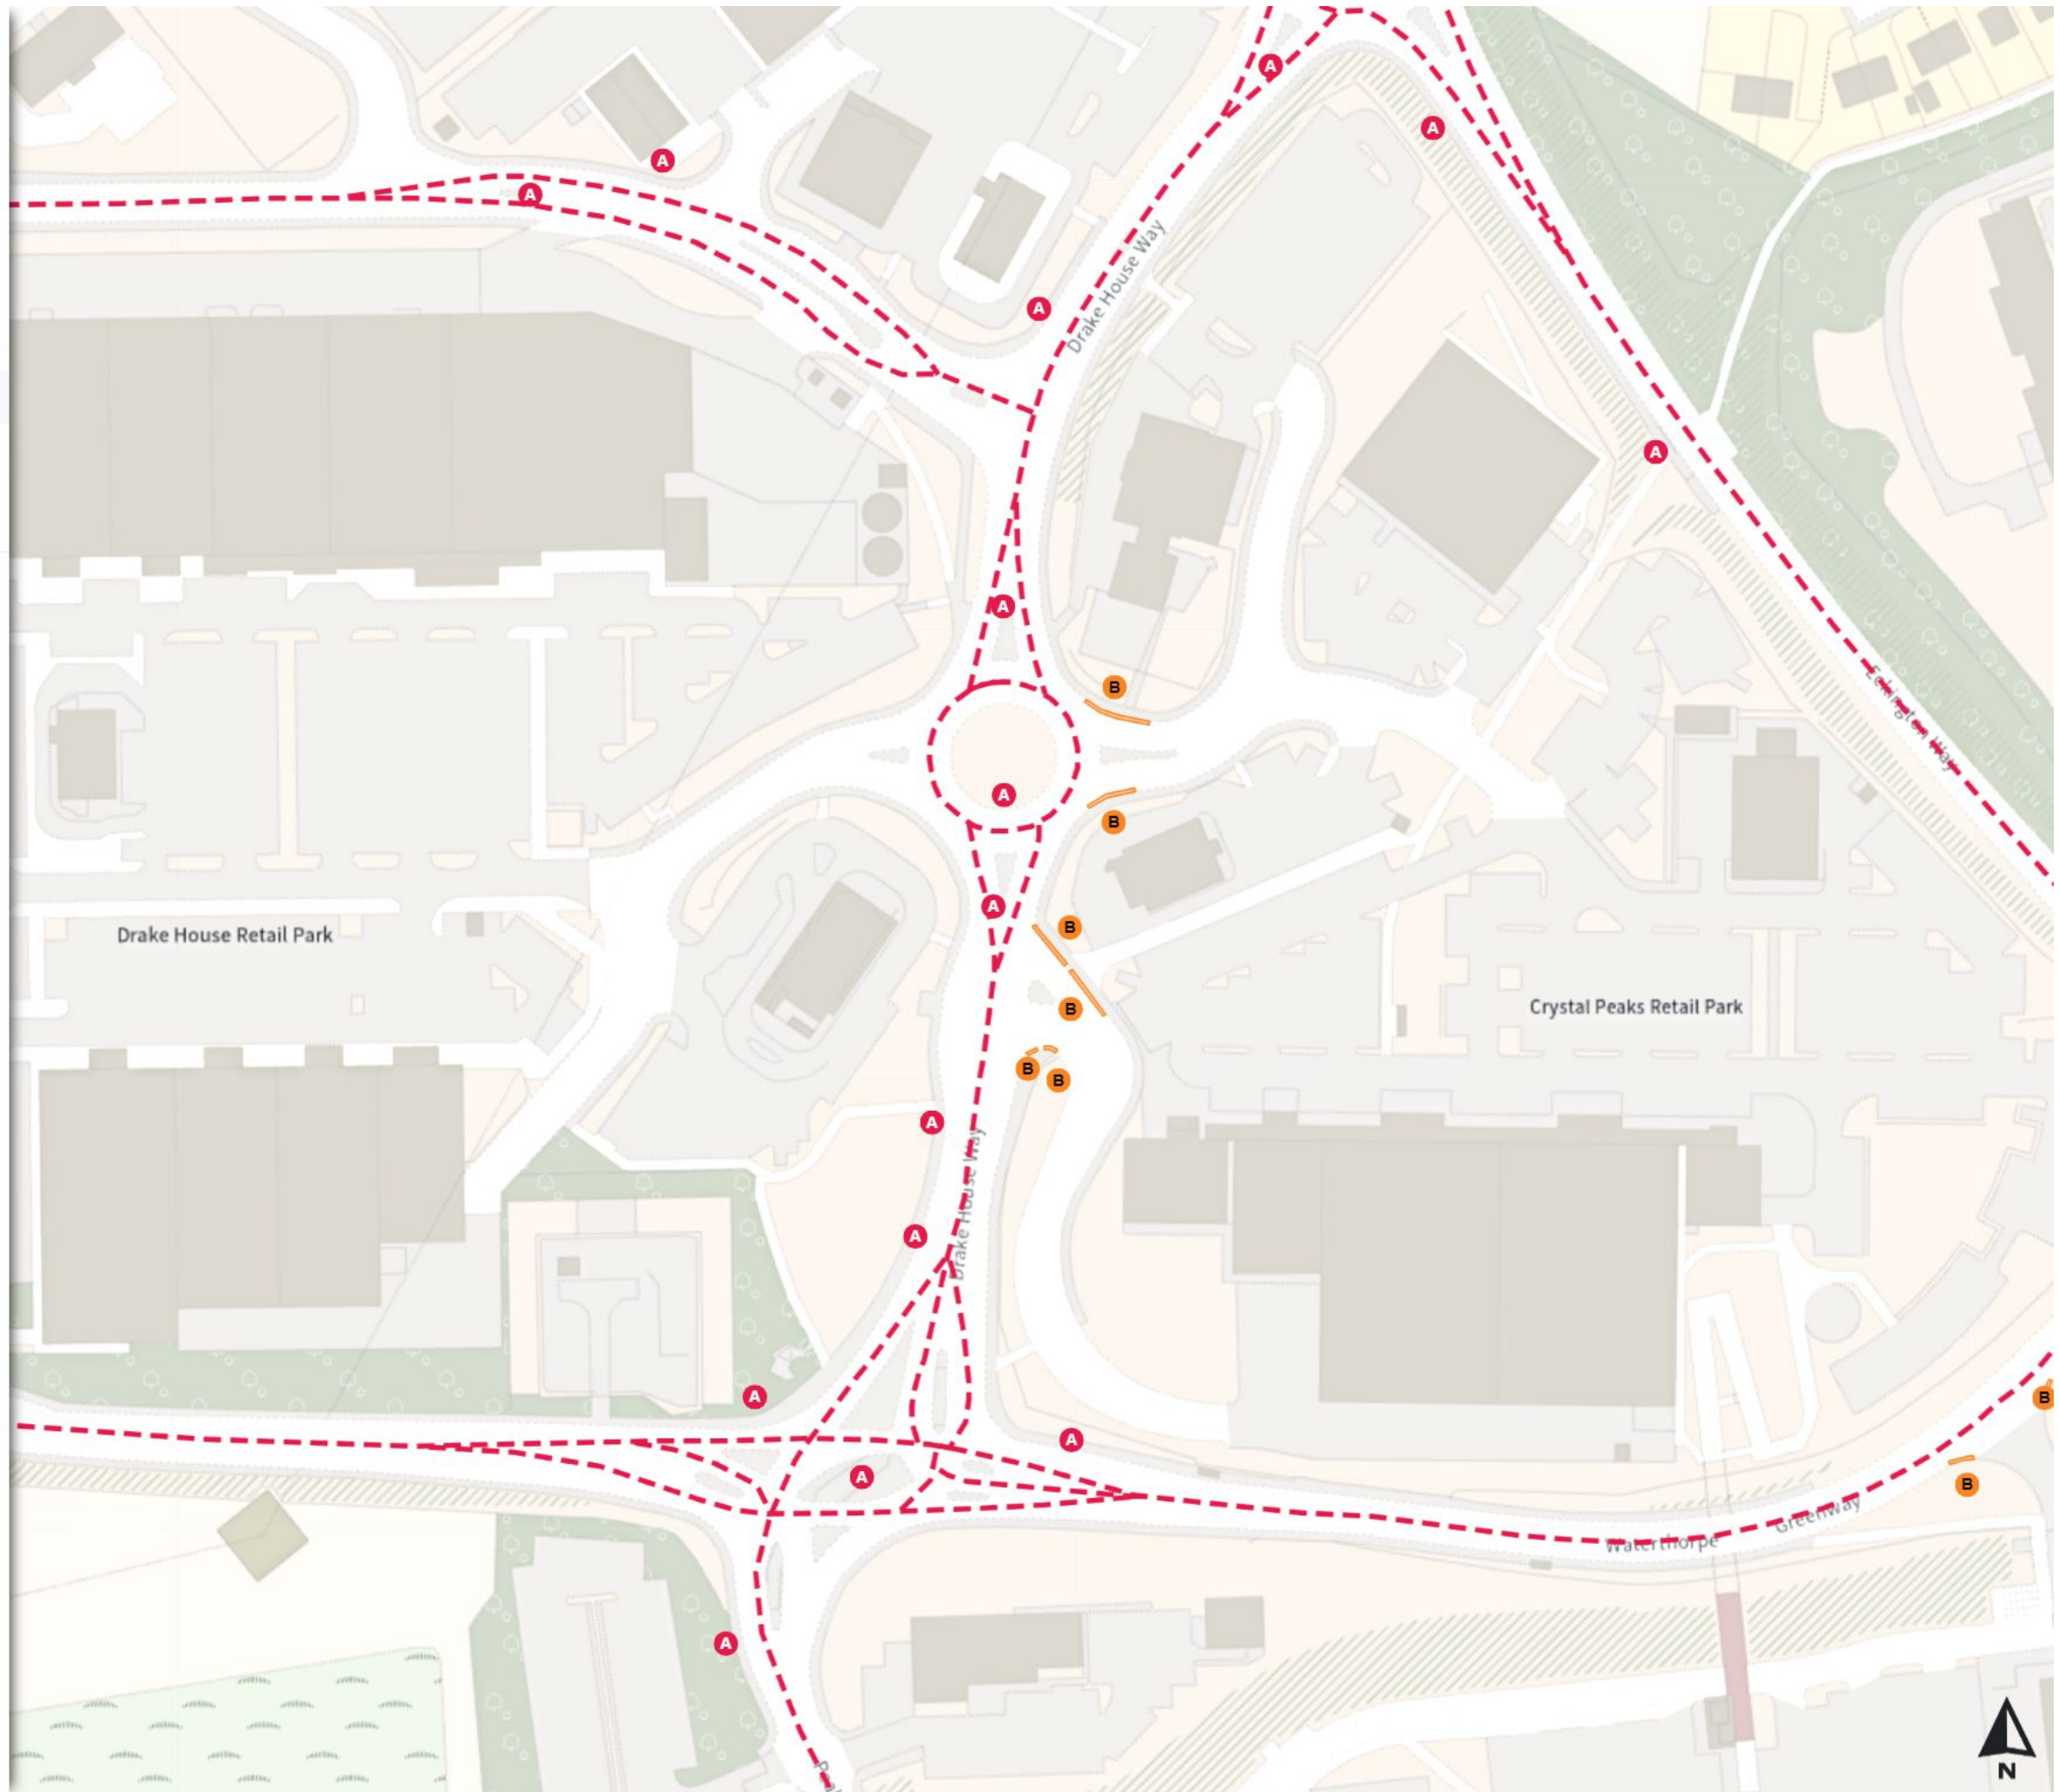

THE SHEFFIELD CITY COUNCIL (STOPPING RESTRICTIONS, WAITING RESTRICTIONS, LOADING RESTRICTIONS & PARKING PLACES) (MAP SCHEDULE) ORDER 2024

Map 659 of 797 Made 03/04/24

Added

- Clearway
- At all times
- No waiting at any time
- At all times

0 20 40 60m

Scale: 1:1250

North-West: 442882.729, 383420.732
South-East: 443302.262, 383061.083

© Crown copyright and database rights 2024 Ordnance Survey.
You are not permitted to copy, sub-license, distribute or sell any of this data to third parties in any form. Licence number 100018816