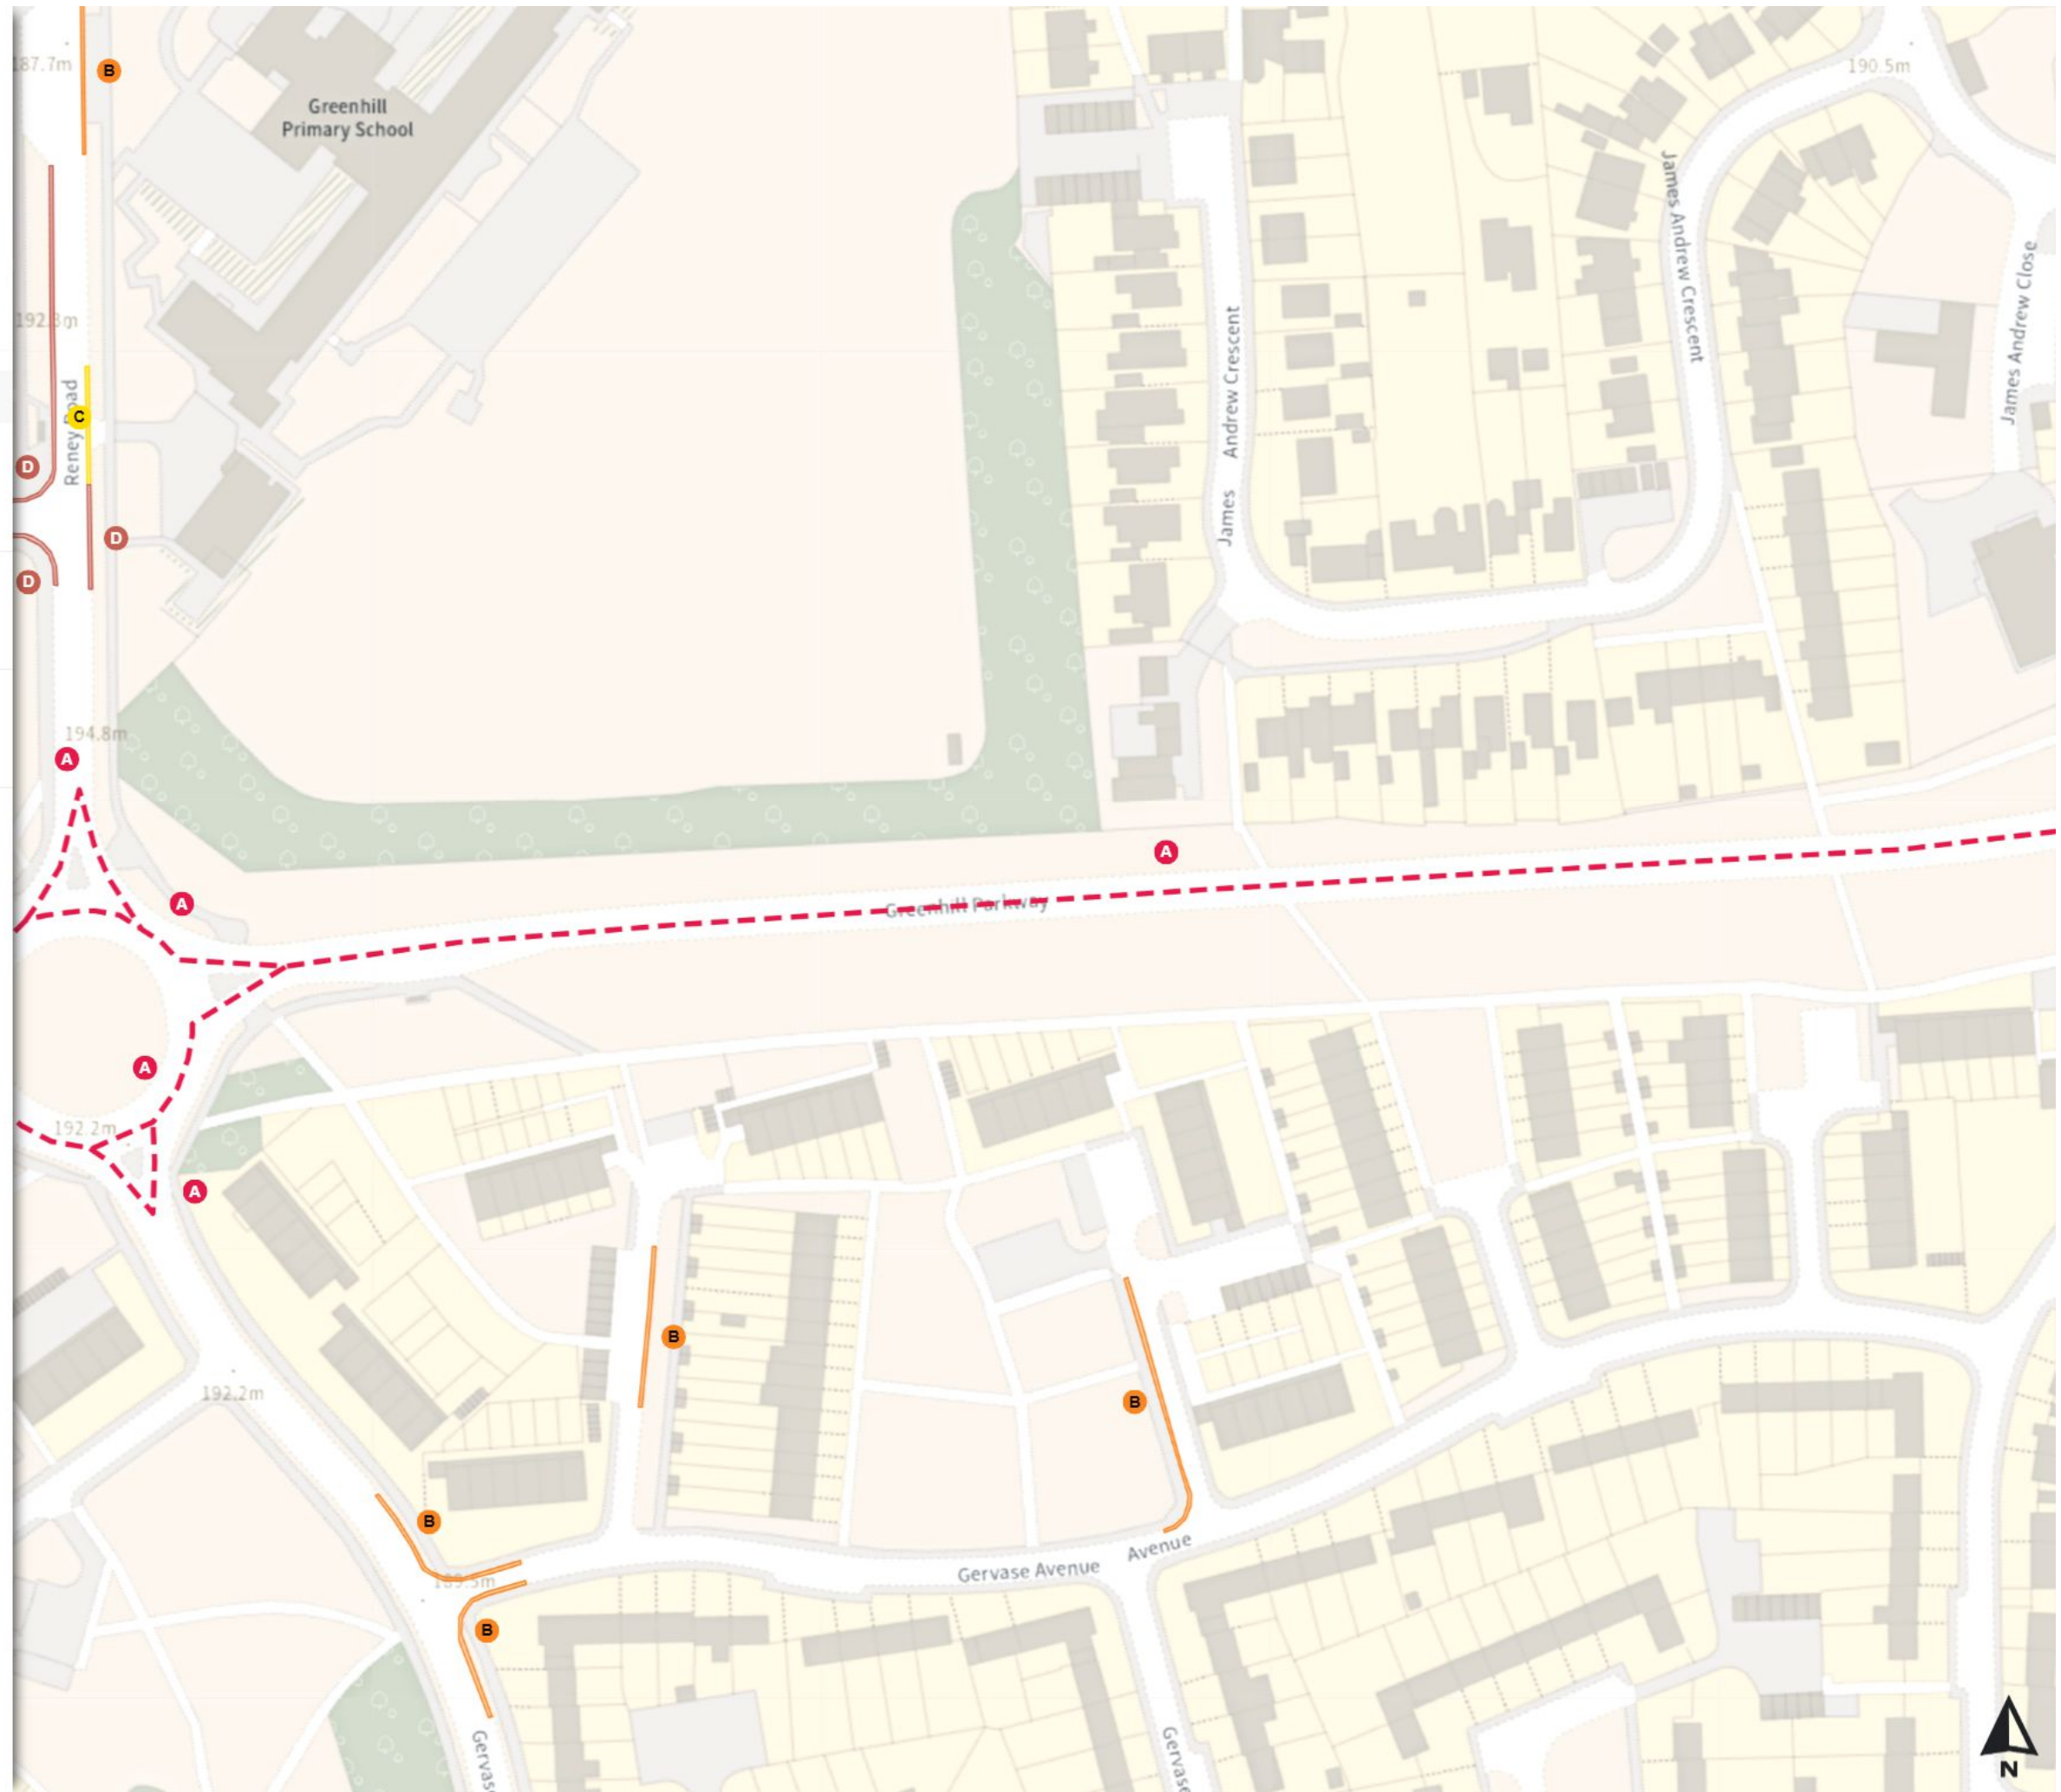

THE SHEFFIELD CITY COUNCIL (STOPPING RESTRICTIONS, WAITING RESTRICTIONS, LOADING RESTRICTIONS & PARKING PLACES) (MAP SCHEDULE) ORDER 2024

Map 752 of 797 Made 03/04/24

Added

- Clearway
- A At all times
- No waiting at any time
- B At all times
- Prohibition of stopping on school entrance markings
- C At all times
- Shared
- D No waiting at any time
- At all times
- D No loading at any time
- At all times

Scale: 1:1250

North-West: 434173.843, 381195.736
South-East: 434592.902, 380835.158

© Crown copyright and database rights 2024 Ordnance Survey.
You are not permitted to copy, sub-license, distribute or sell any of this data to third parties in any form. Licence number 100018816