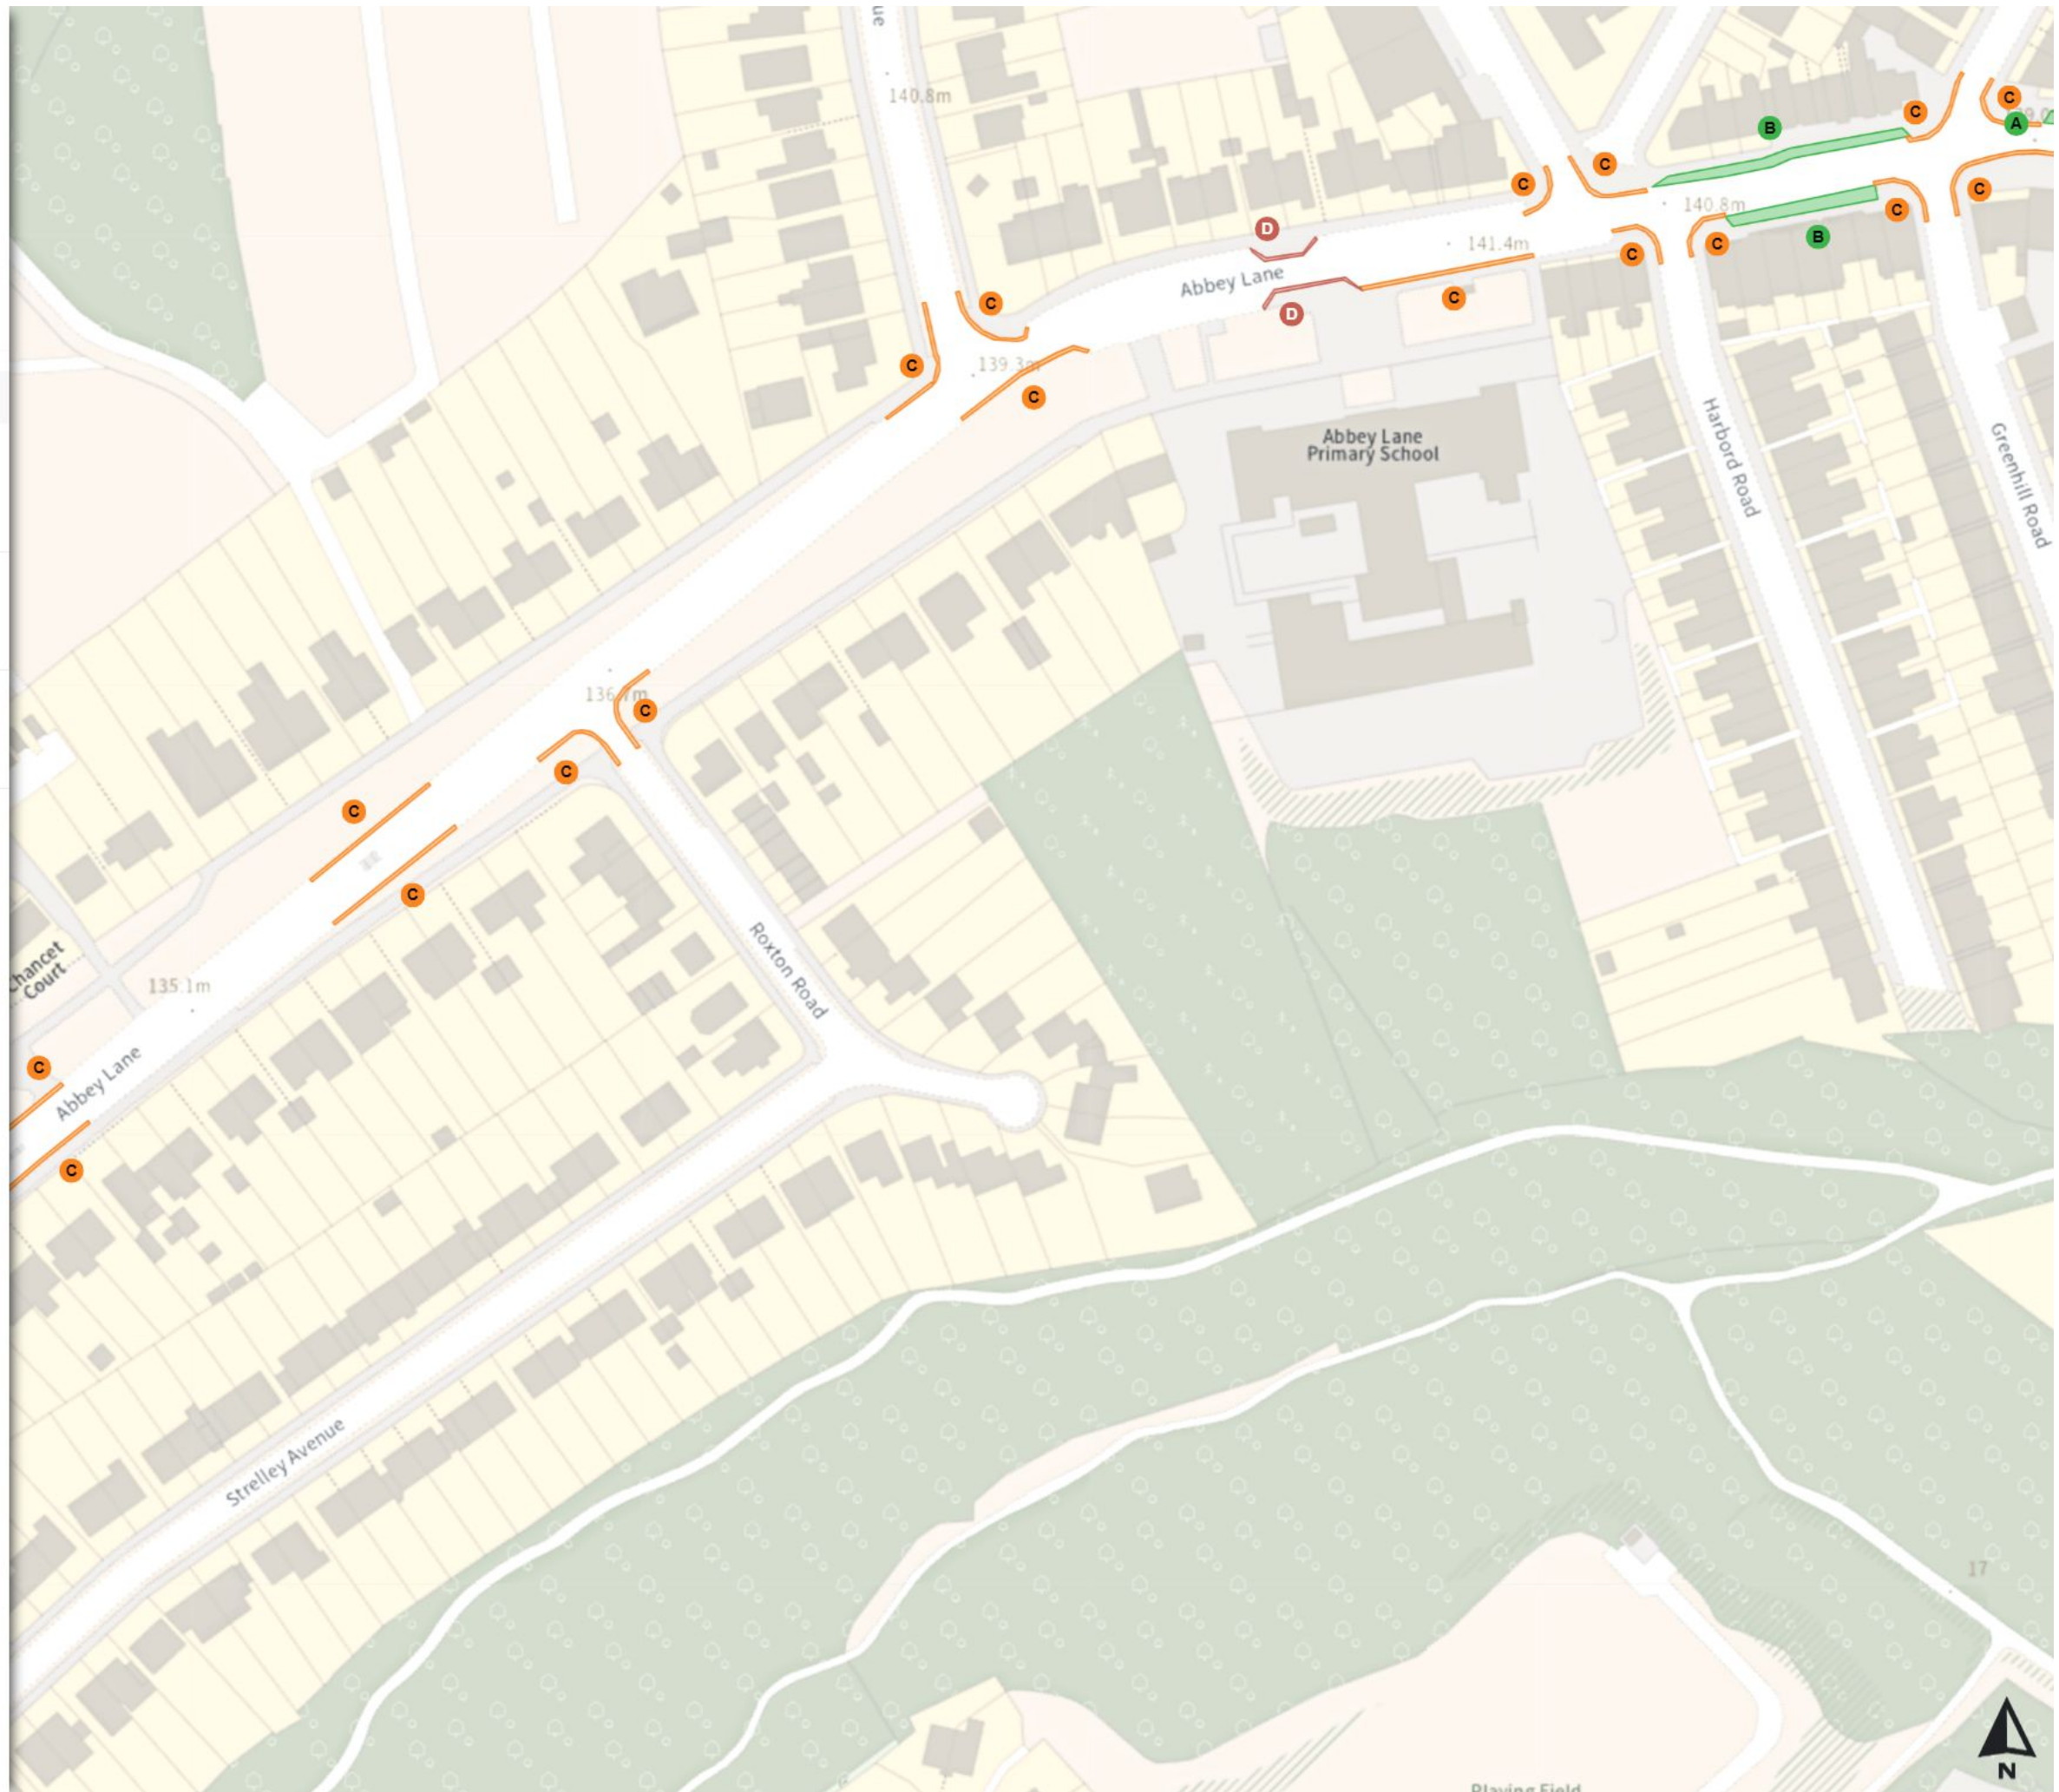

At all times

Scale: 1:1250

North-West: 434108.376, 382631.56
South-East: 434527.305, 382271.086

© Crown copyright and database rights 2024 Ordnance Survey. You are not permitted to copy, sub-license, distribute or sell any of this data to third parties in any form. Licence number 100018816