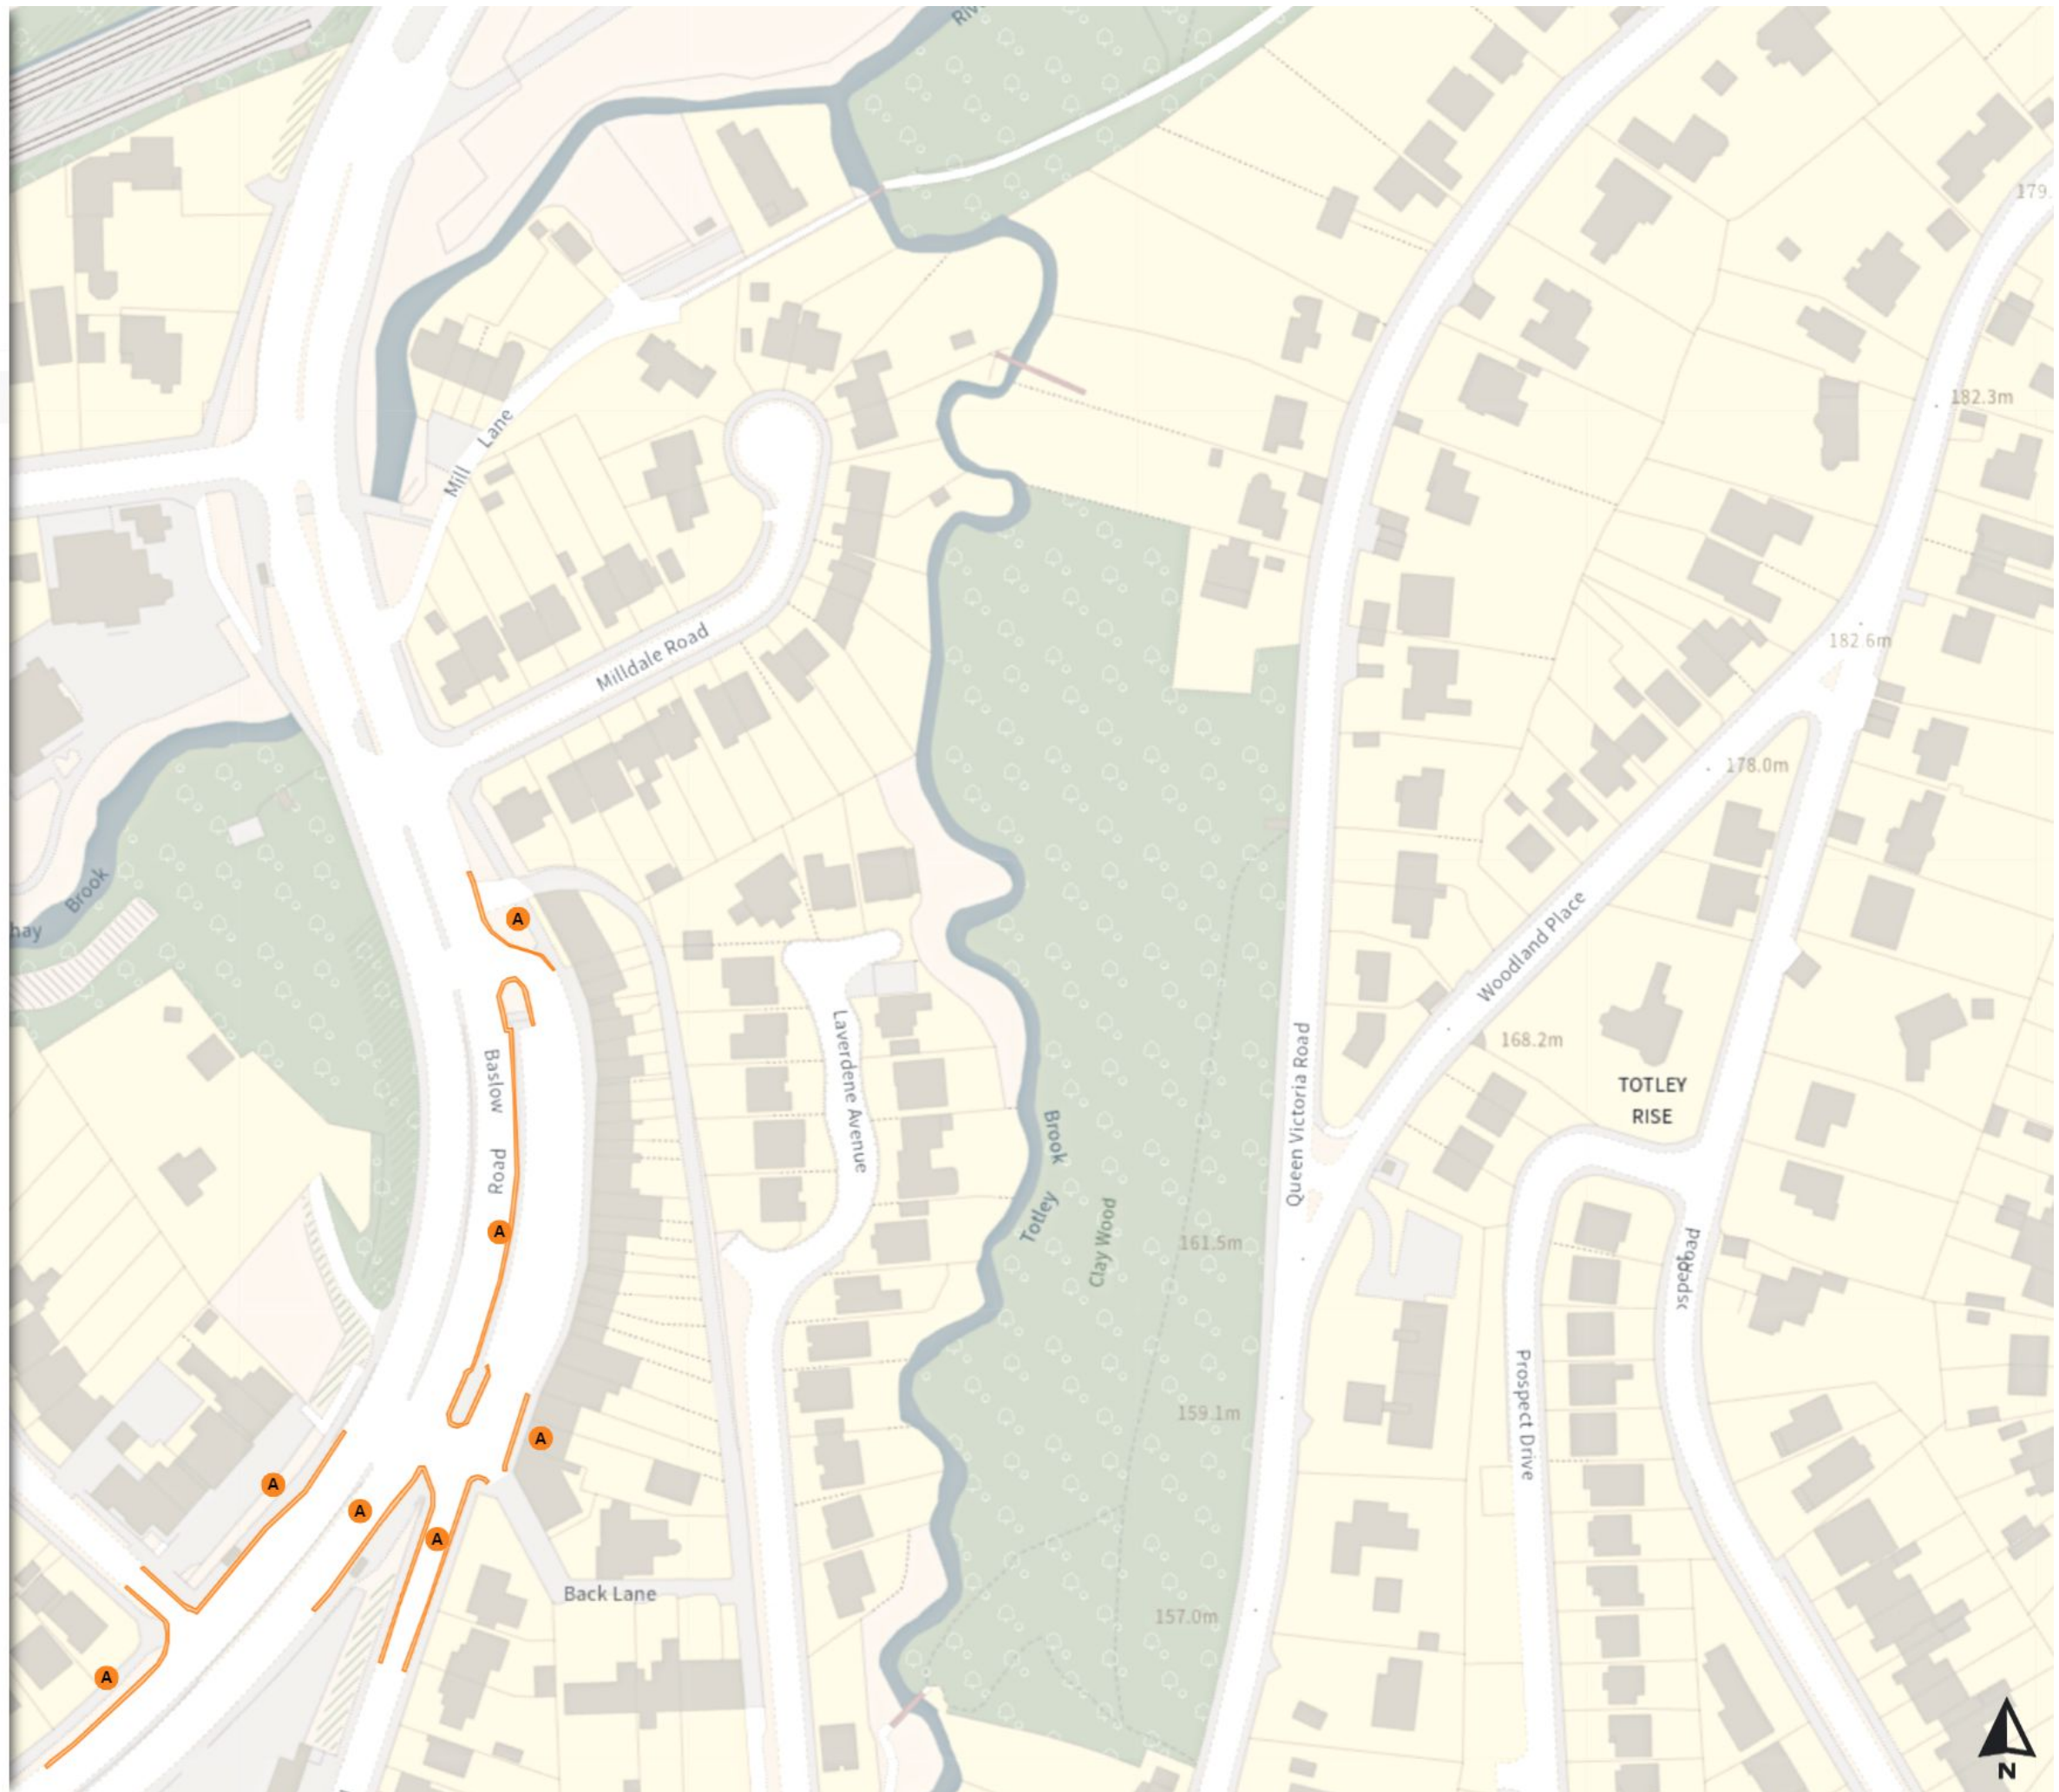

THE SHEFFIELD CITY COUNCIL (STOPPING
RESTRICTIONS, WAITING RESTRICTIONS, LOADING
RESTRICTIONS & PARKING PLACES) (MAP SCHEDULE)
ORDER 2024

Map 774 of 797 Made 03/04/24

Added

No waiting at any time

At all times

0 20 40 60m

Scale: 1:1250

North-West: 431644.147, 380460.175
South-East: 432063.075, 380099.319

© Crown copyright and database rights 2024 Ordnance Survey.
You are not permitted to copy, sub-license, distribute or sell any of this
data to third parties in any form. Licence number 100018816