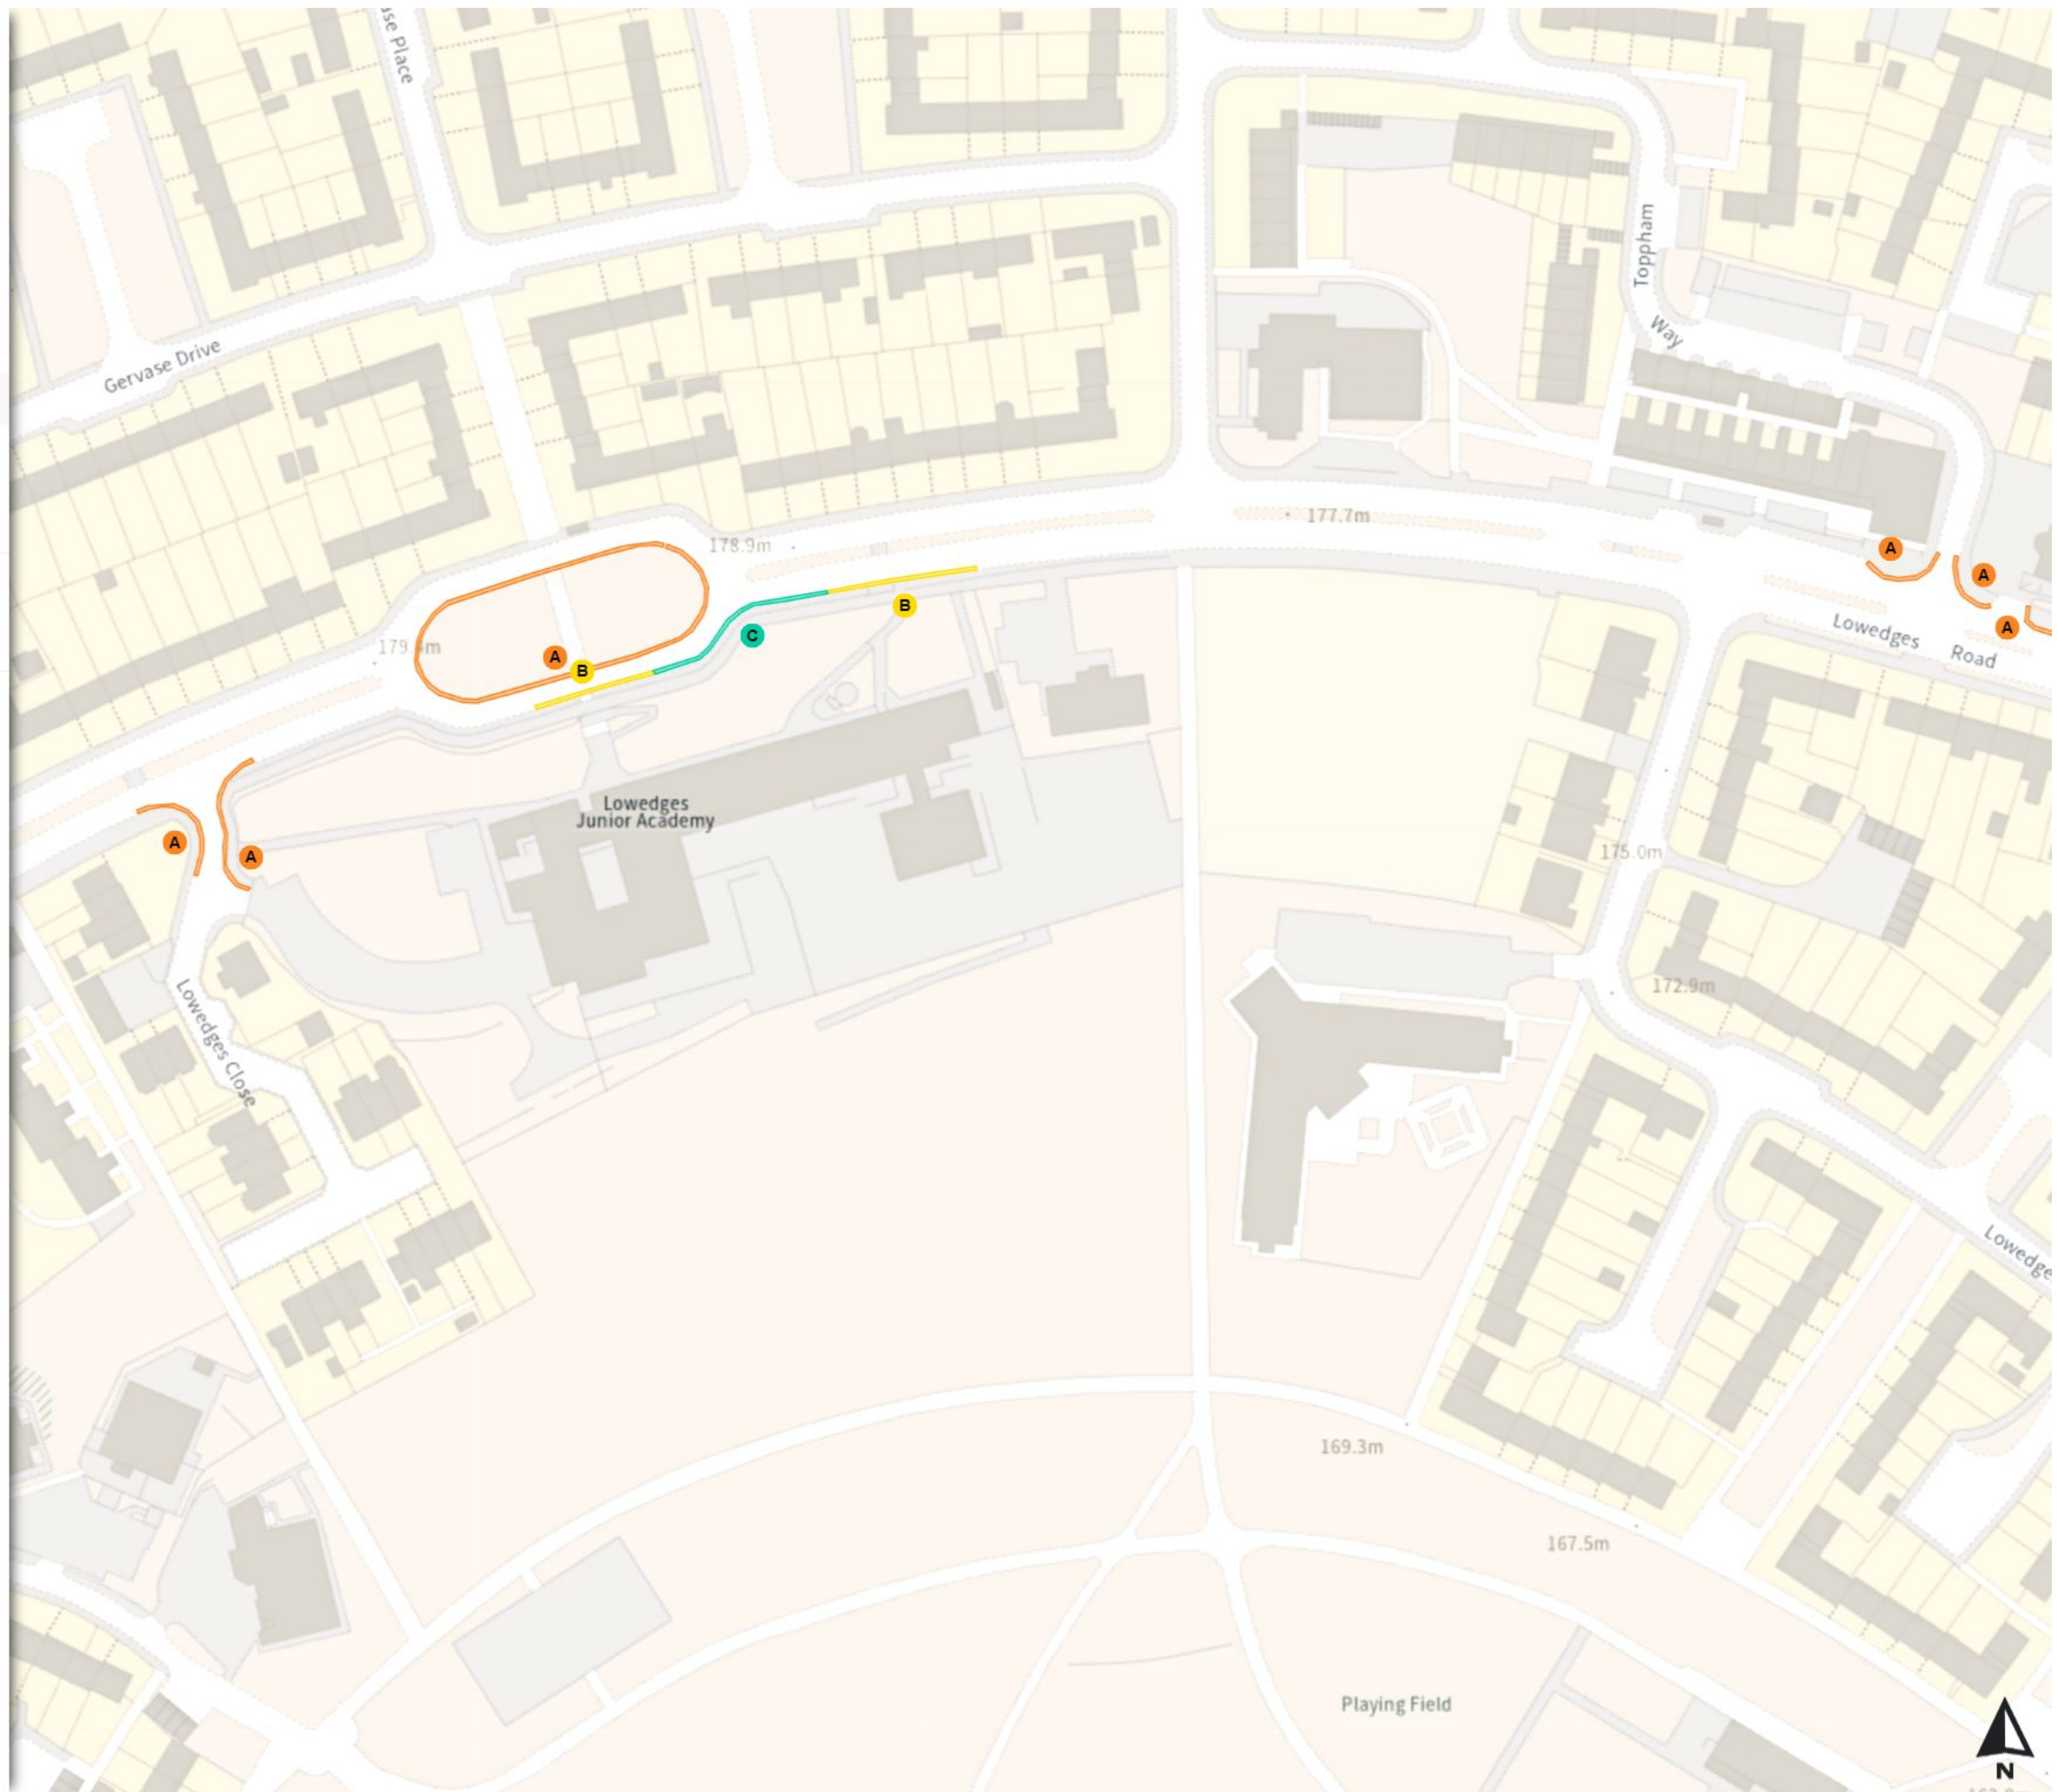

THE SHEFFIELD CITY COUNCIL (STOPPING RESTRICTIONS, WAITING RESTRICTIONS, LOADING RESTRICTIONS & PARKING PLACES) (MAP SCHEDULE) ORDER 2024

Map 766 of 797 Made 03/04/24

Added

No waiting at any time

At all times

Prohibition of stopping on school entrance markings

At all times

Shared

No waiting at any time

At all times

No loading

Mon-Fri 08:00-18:30

0 20 40 60m

Scale: 1:1250

North-West: 434337.386, 380837.769
South-East: 434756.488, 380477.178

© Crown copyright and database rights 2024 Ordnance Survey.
You are not permitted to copy, sub-license, distribute or sell any of this data to third parties in any form. Licence number 100018816