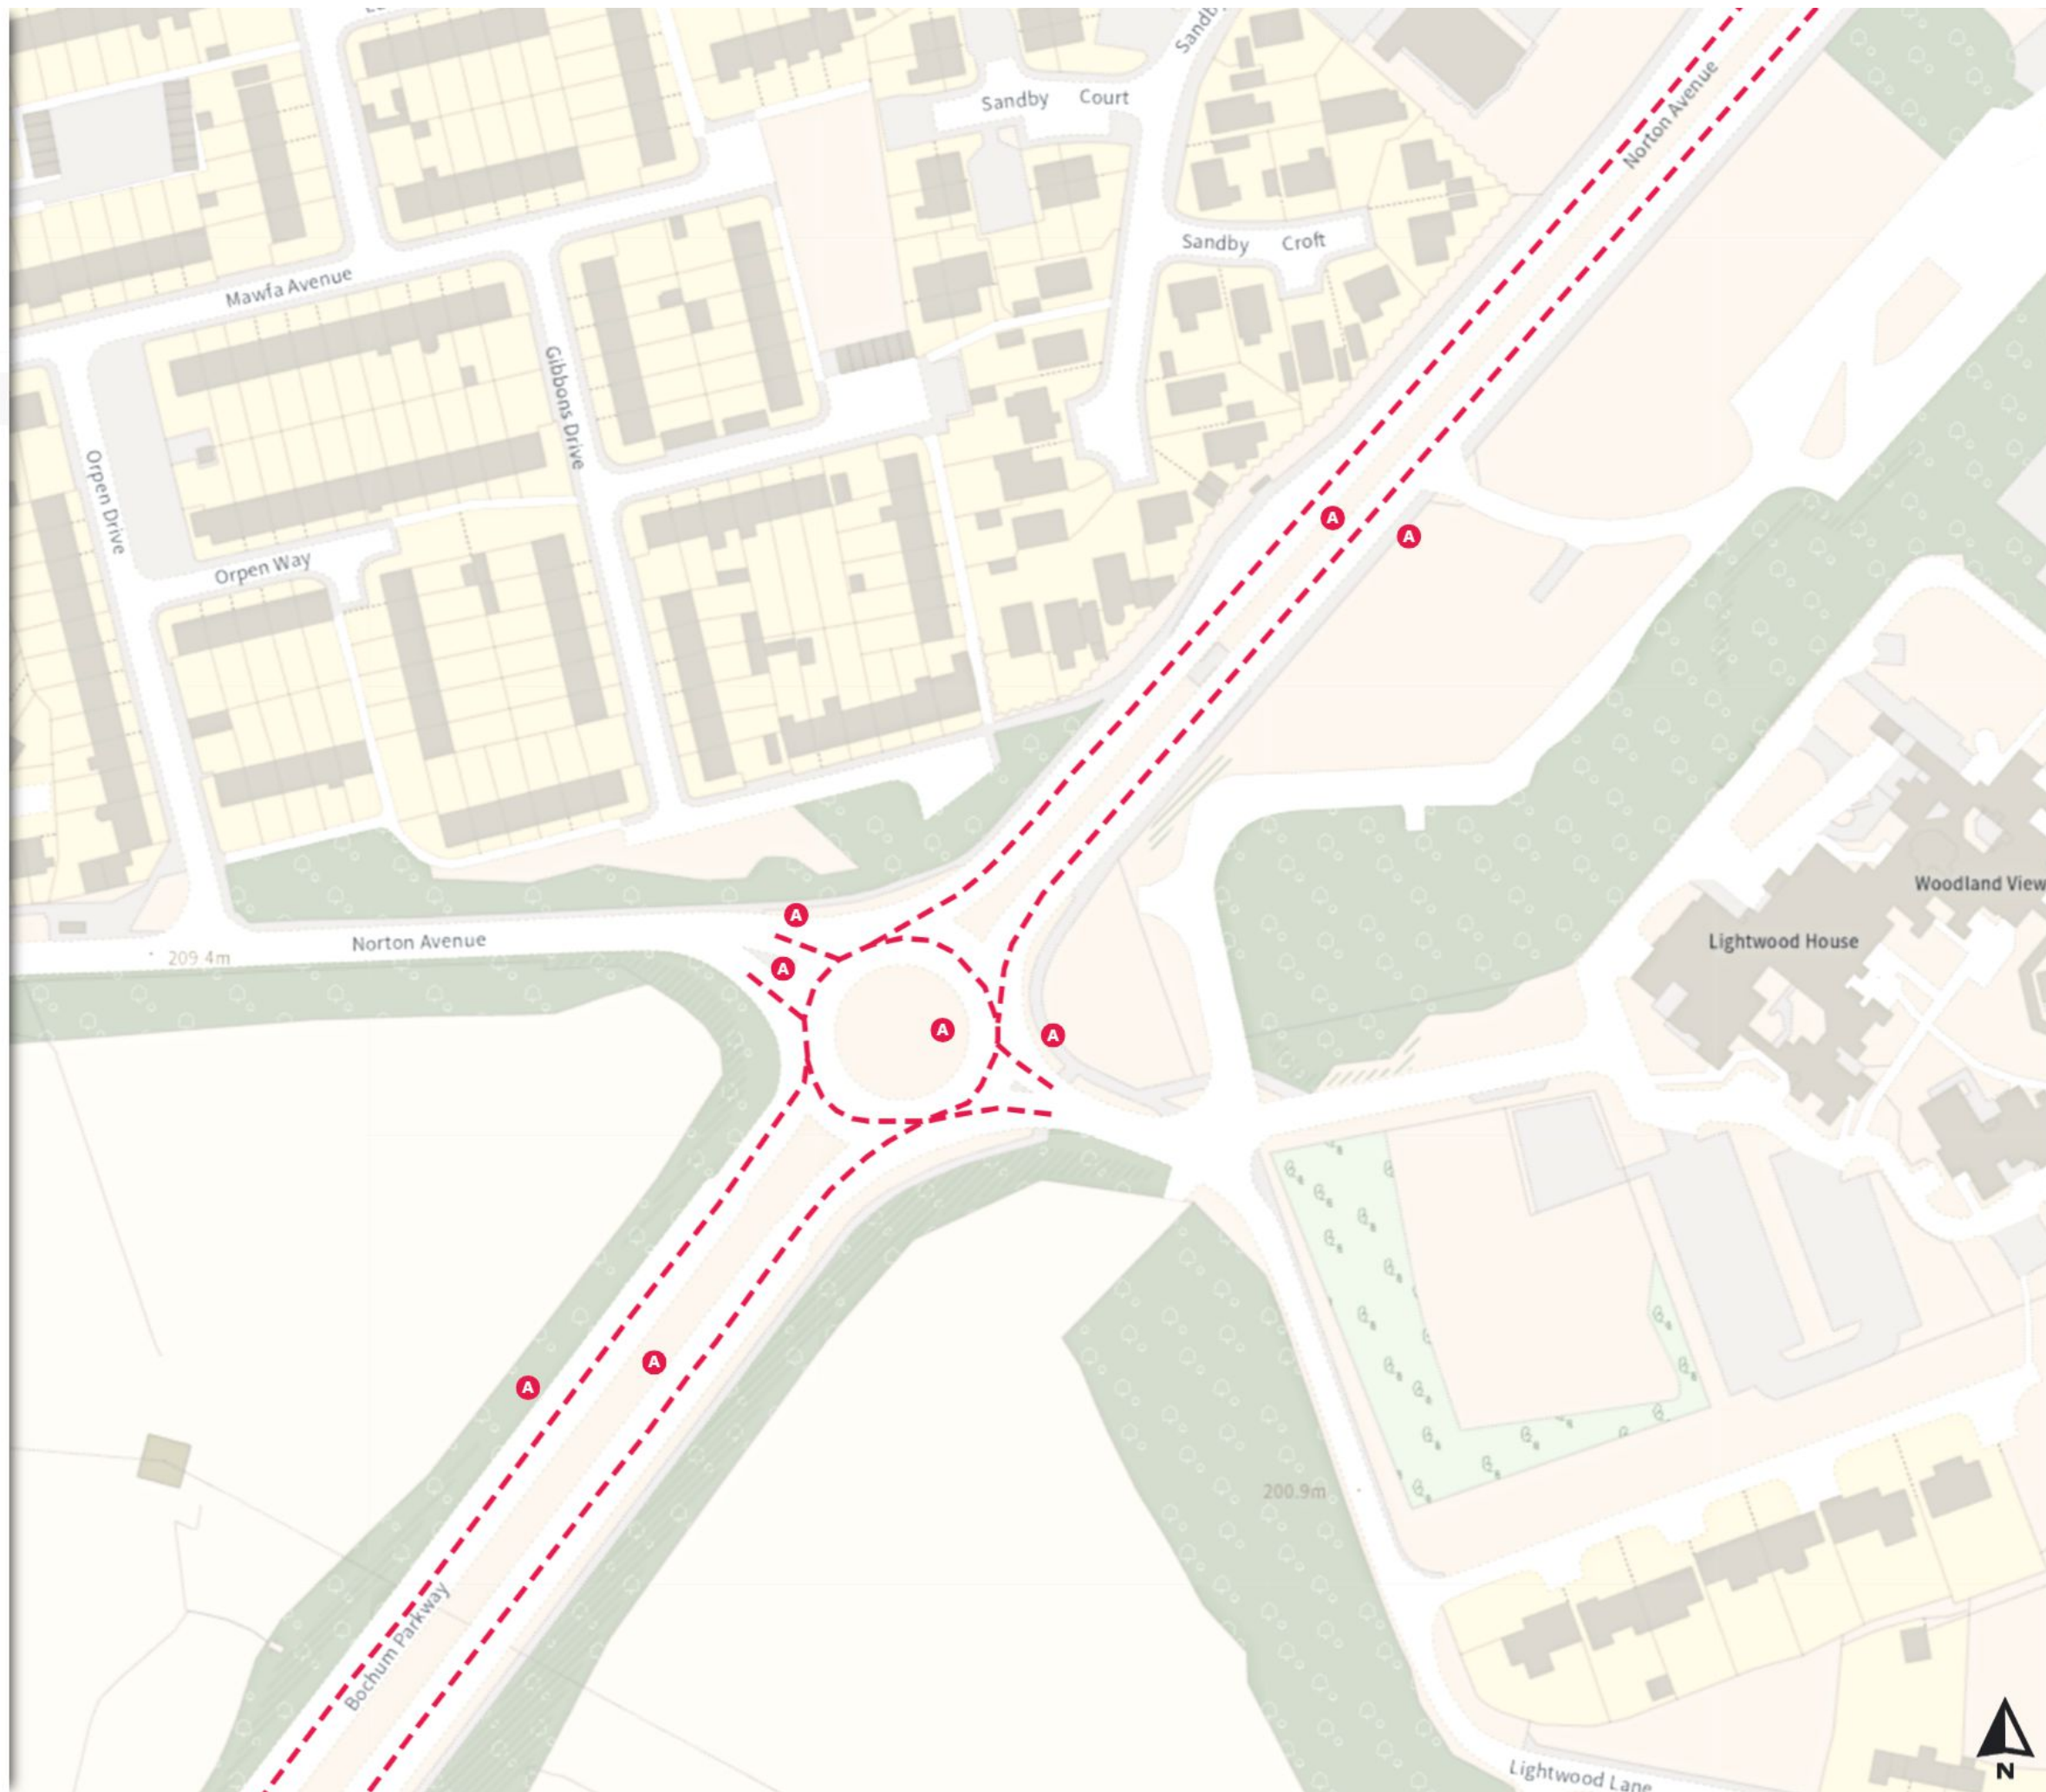

THE SHEFFIELD CITY COUNCIL (STOPPING RESTRICTIONS, WAITING RESTRICTIONS, LOADING RESTRICTIONS & PARKING PLACES) (MAP SCHEDULE) ORDER 2024

Map 698 of 797 Made 03/04/24

Added

- Clearway
- At all times

0 20 40 60m

Scale: 1:1250

North-West: 436998.173, 382653.095
South-East: 437417.322, 382292.874

© Crown copyright and database rights 2024 Ordnance Survey.
You are not permitted to copy, sub-license, distribute or sell any of this data to third parties in any form. Licence number 100018816