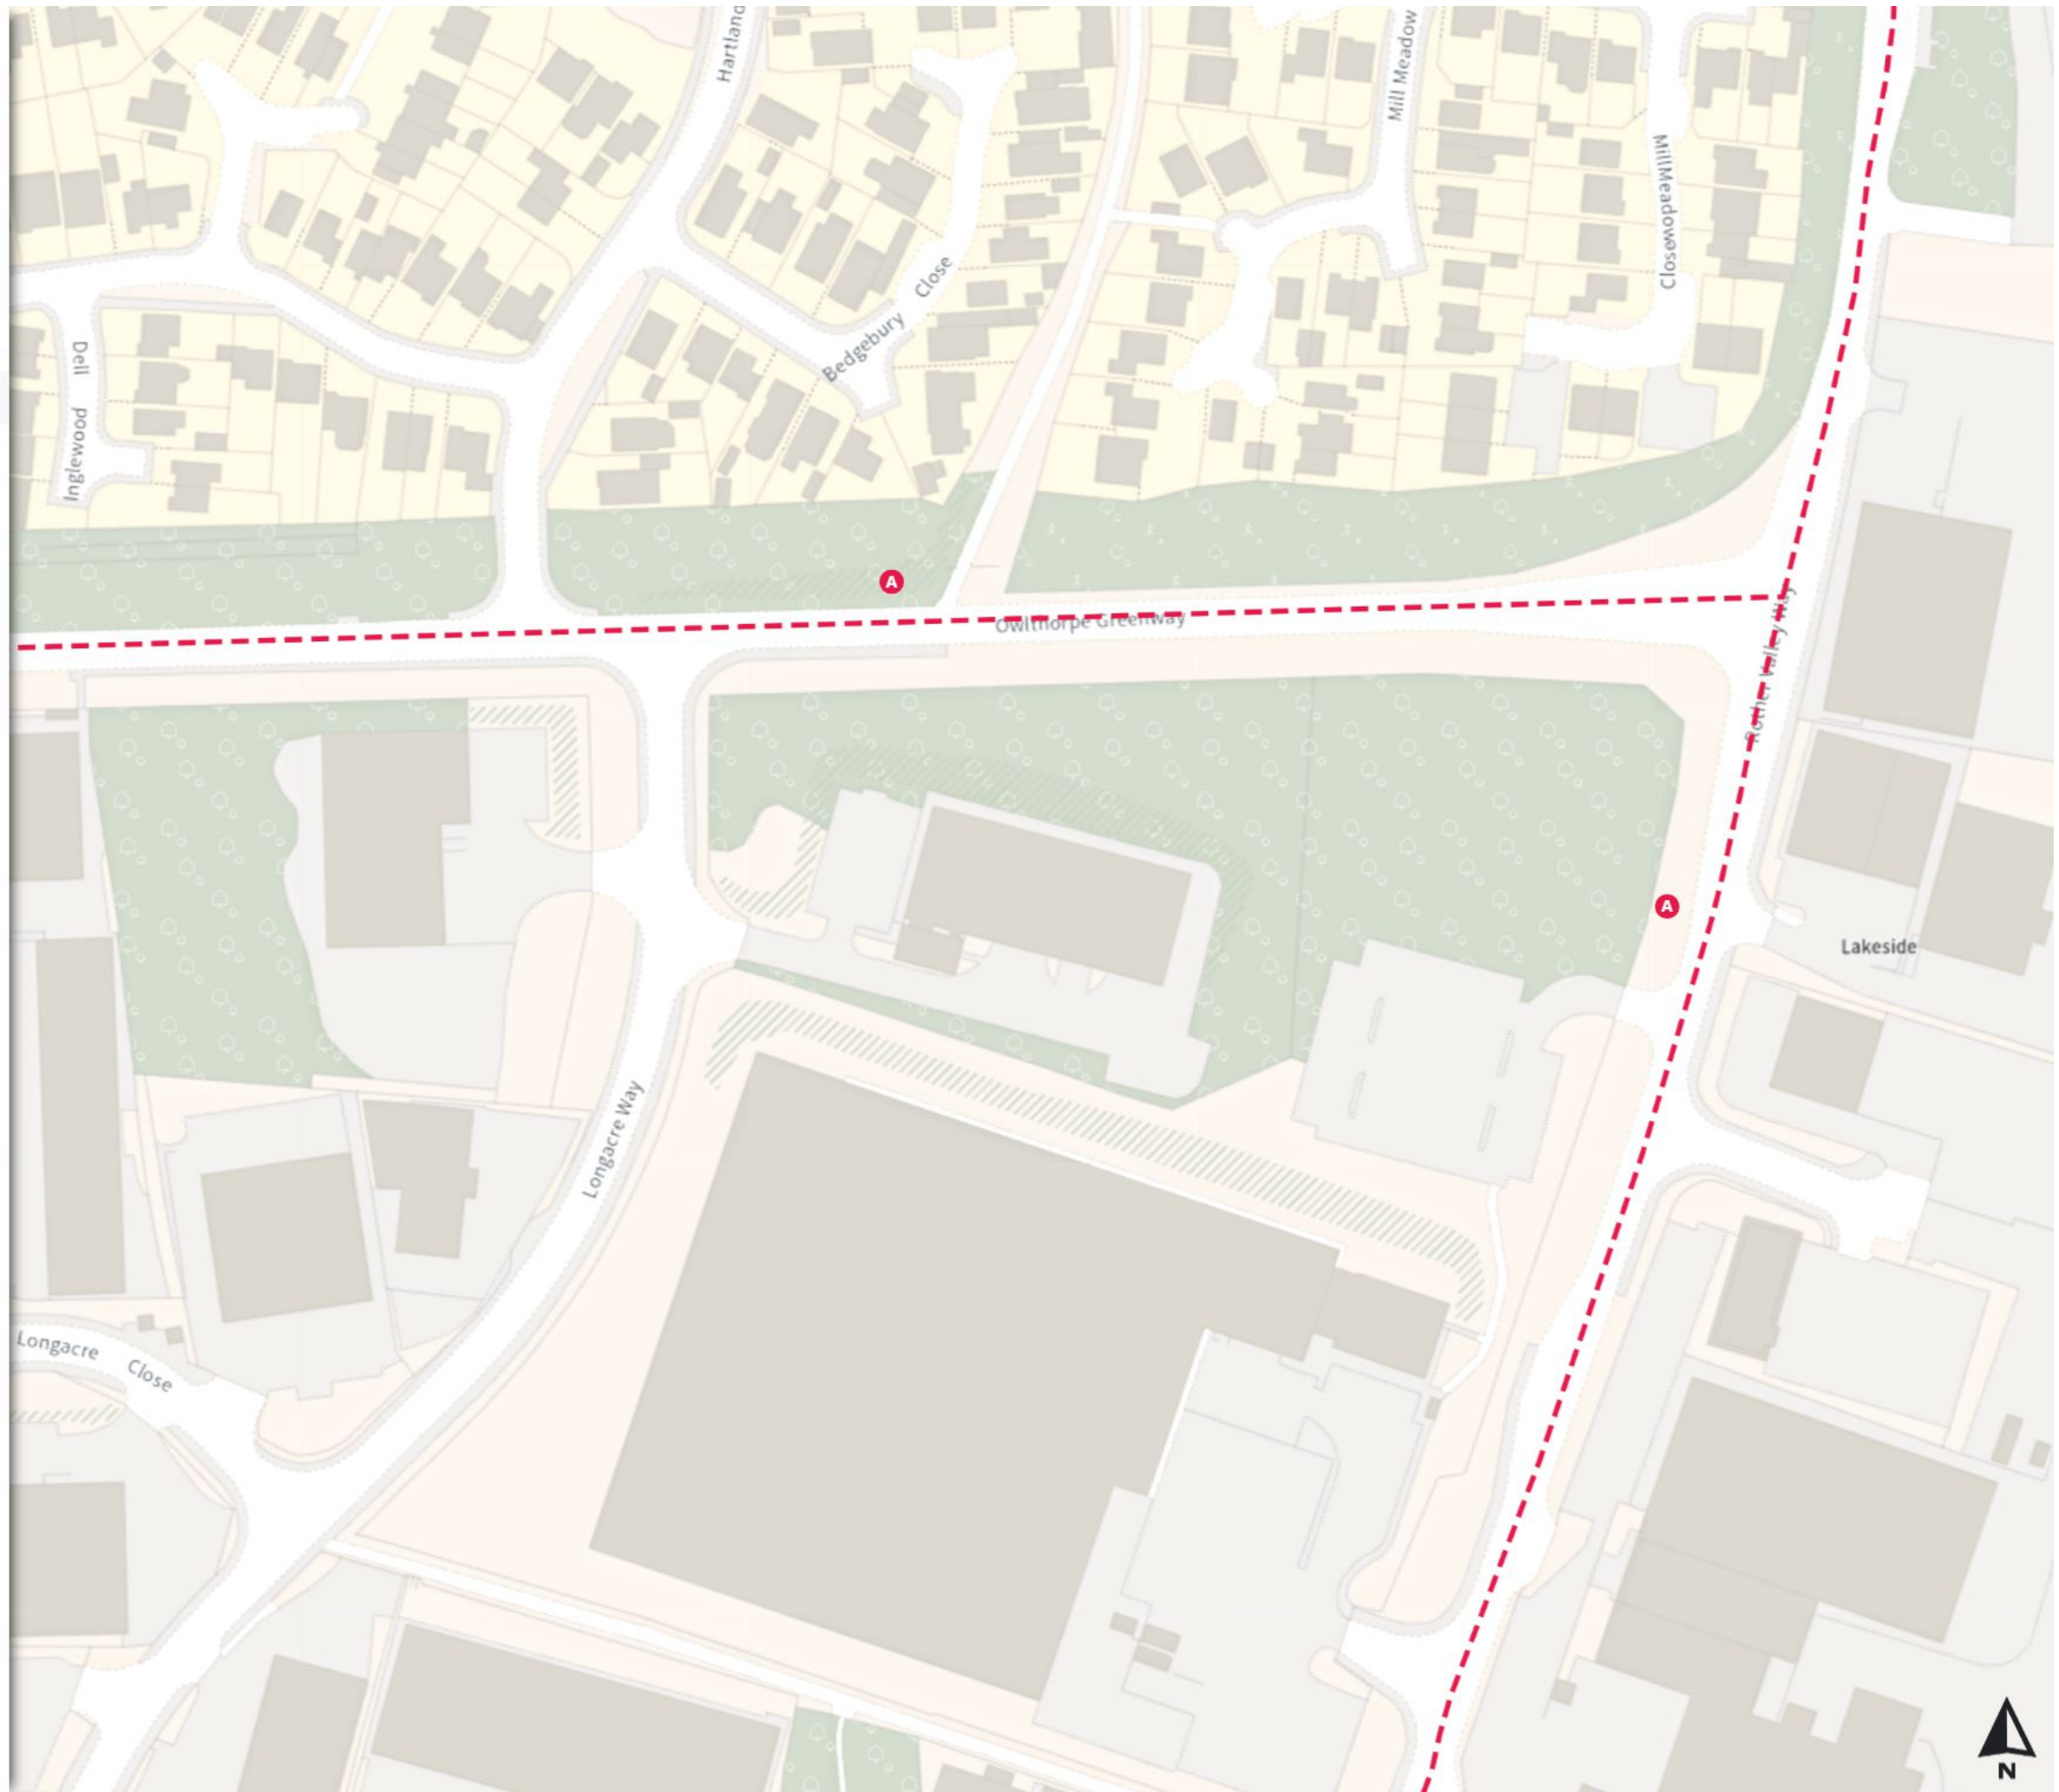

THE SHEFFIELD CITY COUNCIL (STOPPING RESTRICTIONS, WAITING RESTRICTIONS, LOADING RESTRICTIONS & PARKING PLACES) (MAP SCHEDULE) ORDER 2024

Map 720 of 797 Made 03/04/24

Added

Clearway

At all times

0 20 40 60m

Scale: 1:1250

North-West: 444421.987, 382357.424
South-East: 444841.731, 381997.828

© Crown copyright and database rights 2024 Ordnance Survey.
You are not permitted to copy, sub-license, distribute or sell any of this data to third parties in any form. Licence number 100018816