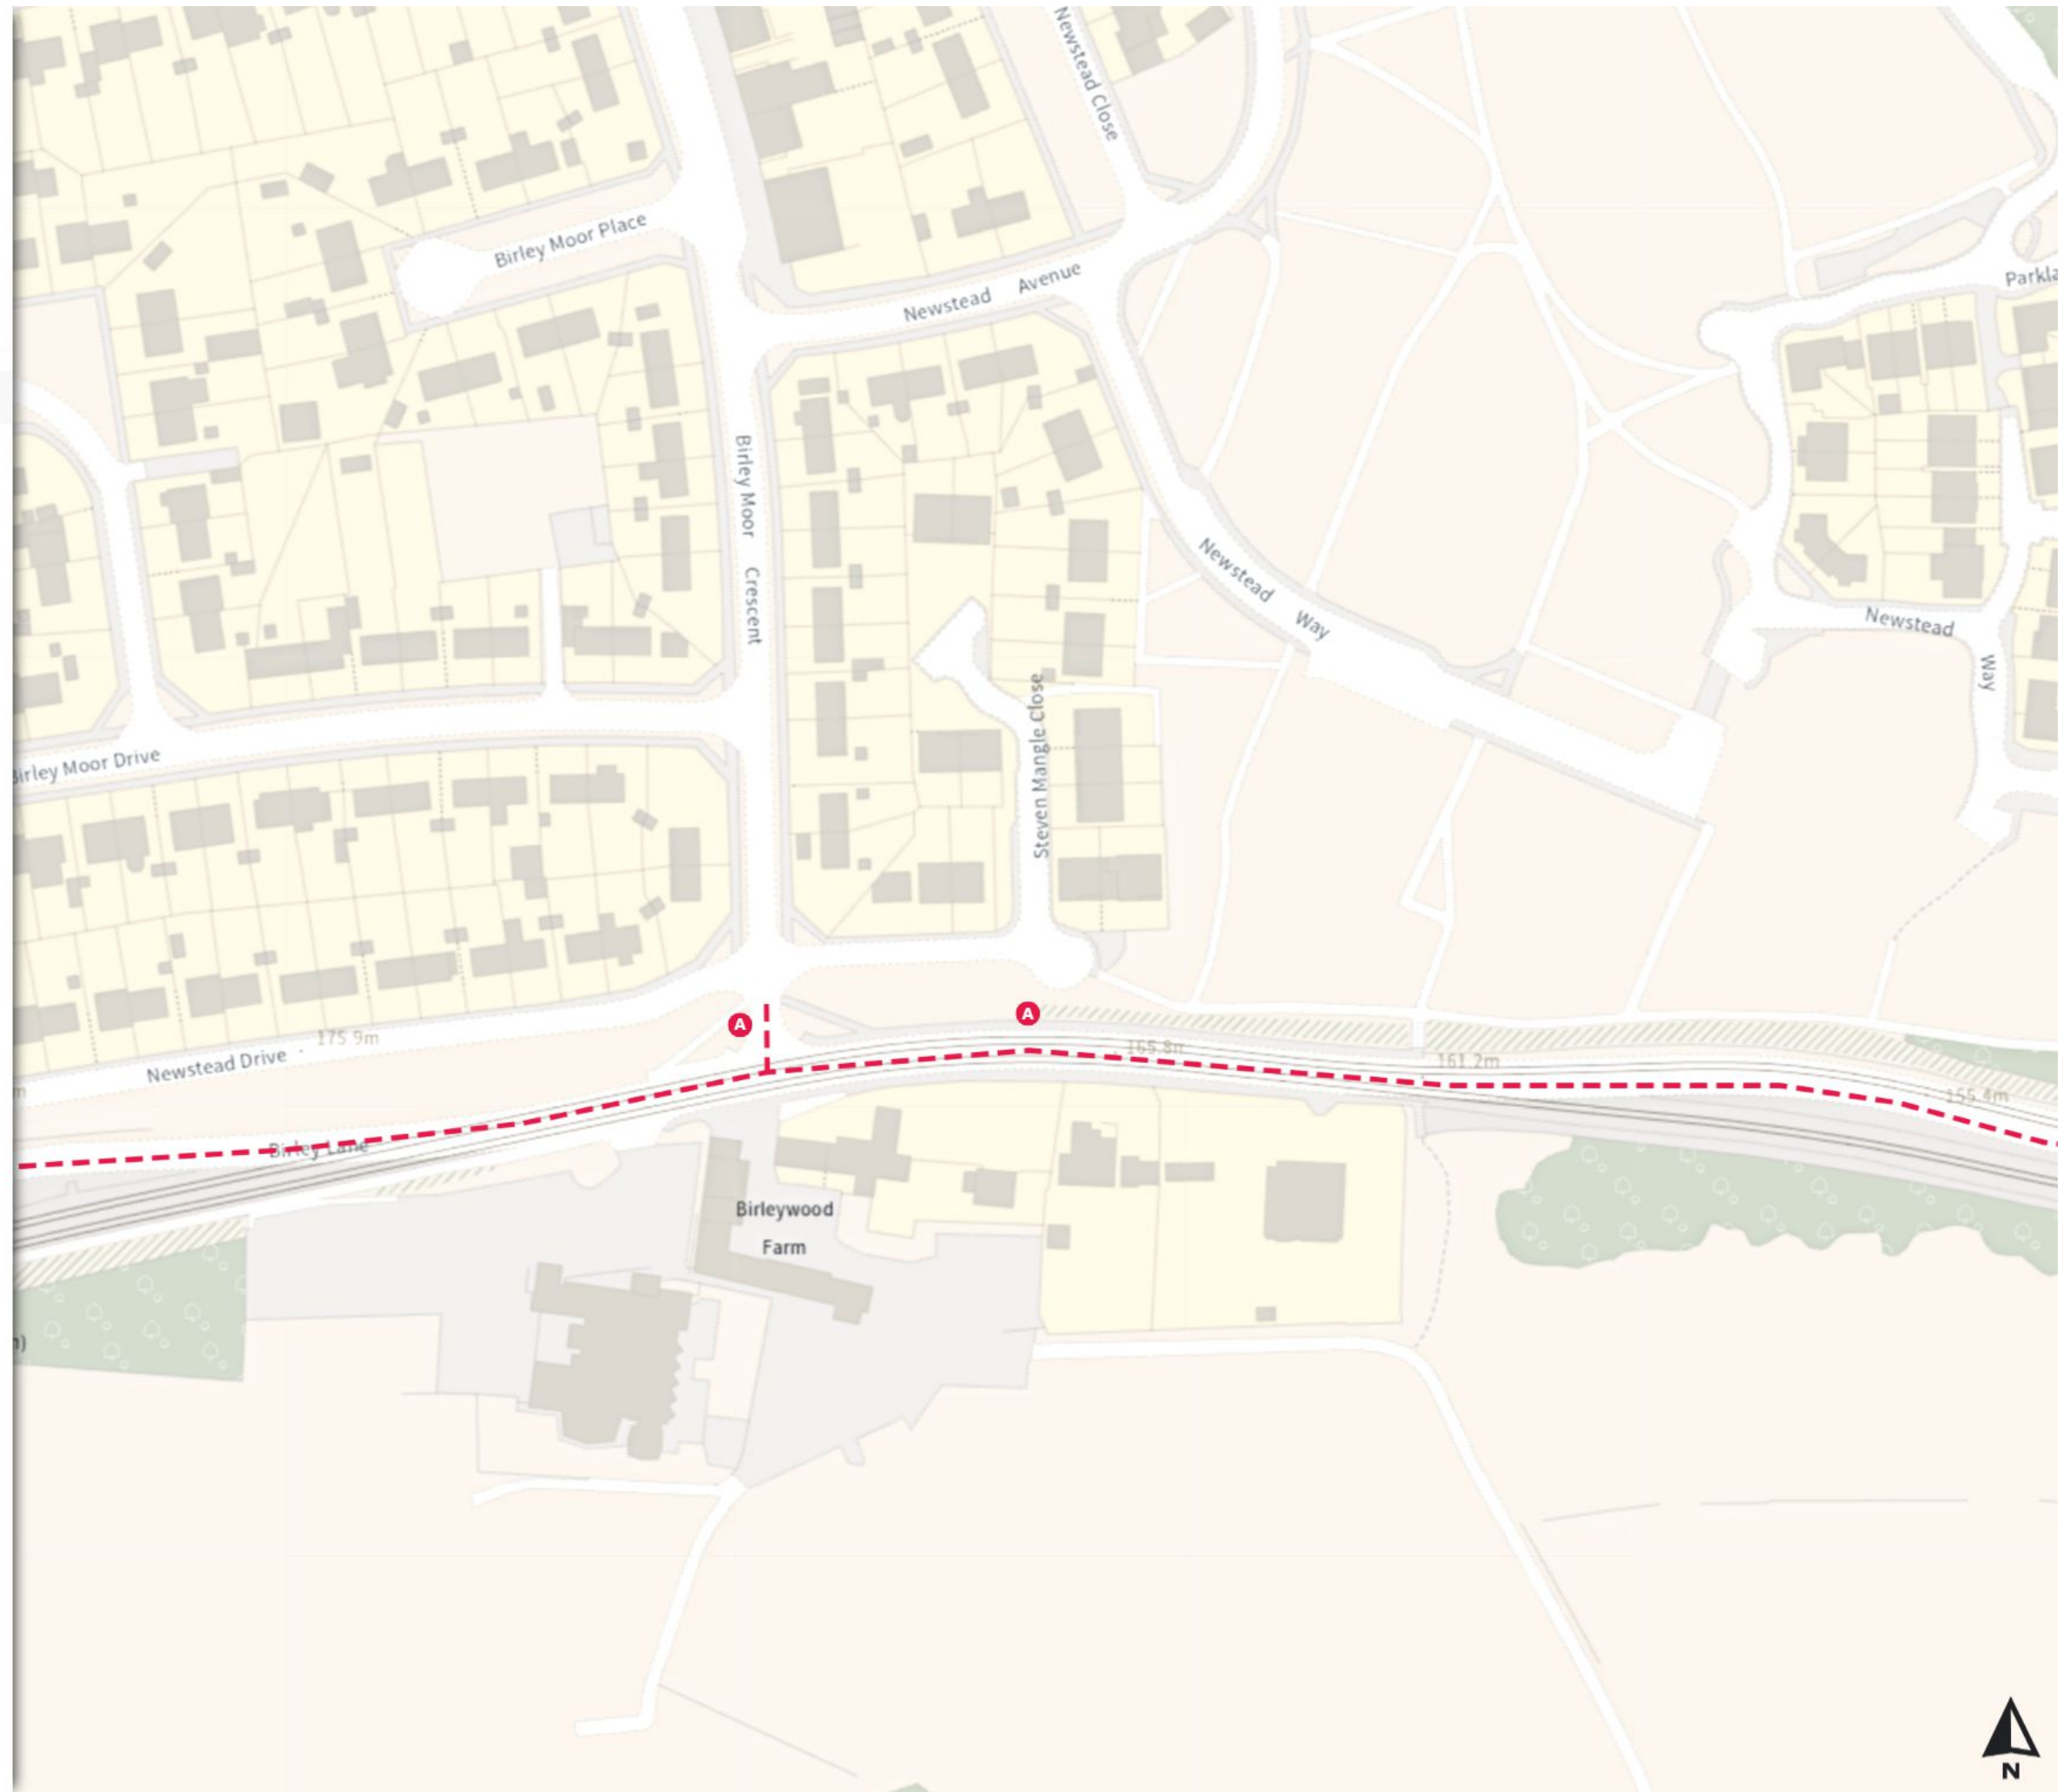

THE SHEFFIELD CITY COUNCIL (STOPPING RESTRICTIONS, WAITING RESTRICTIONS, LOADING RESTRICTIONS & PARKING PLACES) (MAP SCHEDULE) ORDER 2024

Map 678 of 797 Made 03/04/24

Added

Clearway

At all times

0 20 40 60m

Scale: 1:1250

North-West: 440121.755, 383037.535
South-East: 440541.11, 382677.616

© Crown copyright and database rights 2024 Ordnance Survey.
You are not permitted to copy, sub-license, distribute or sell any of this data to third parties in any form. Licence number 100018816