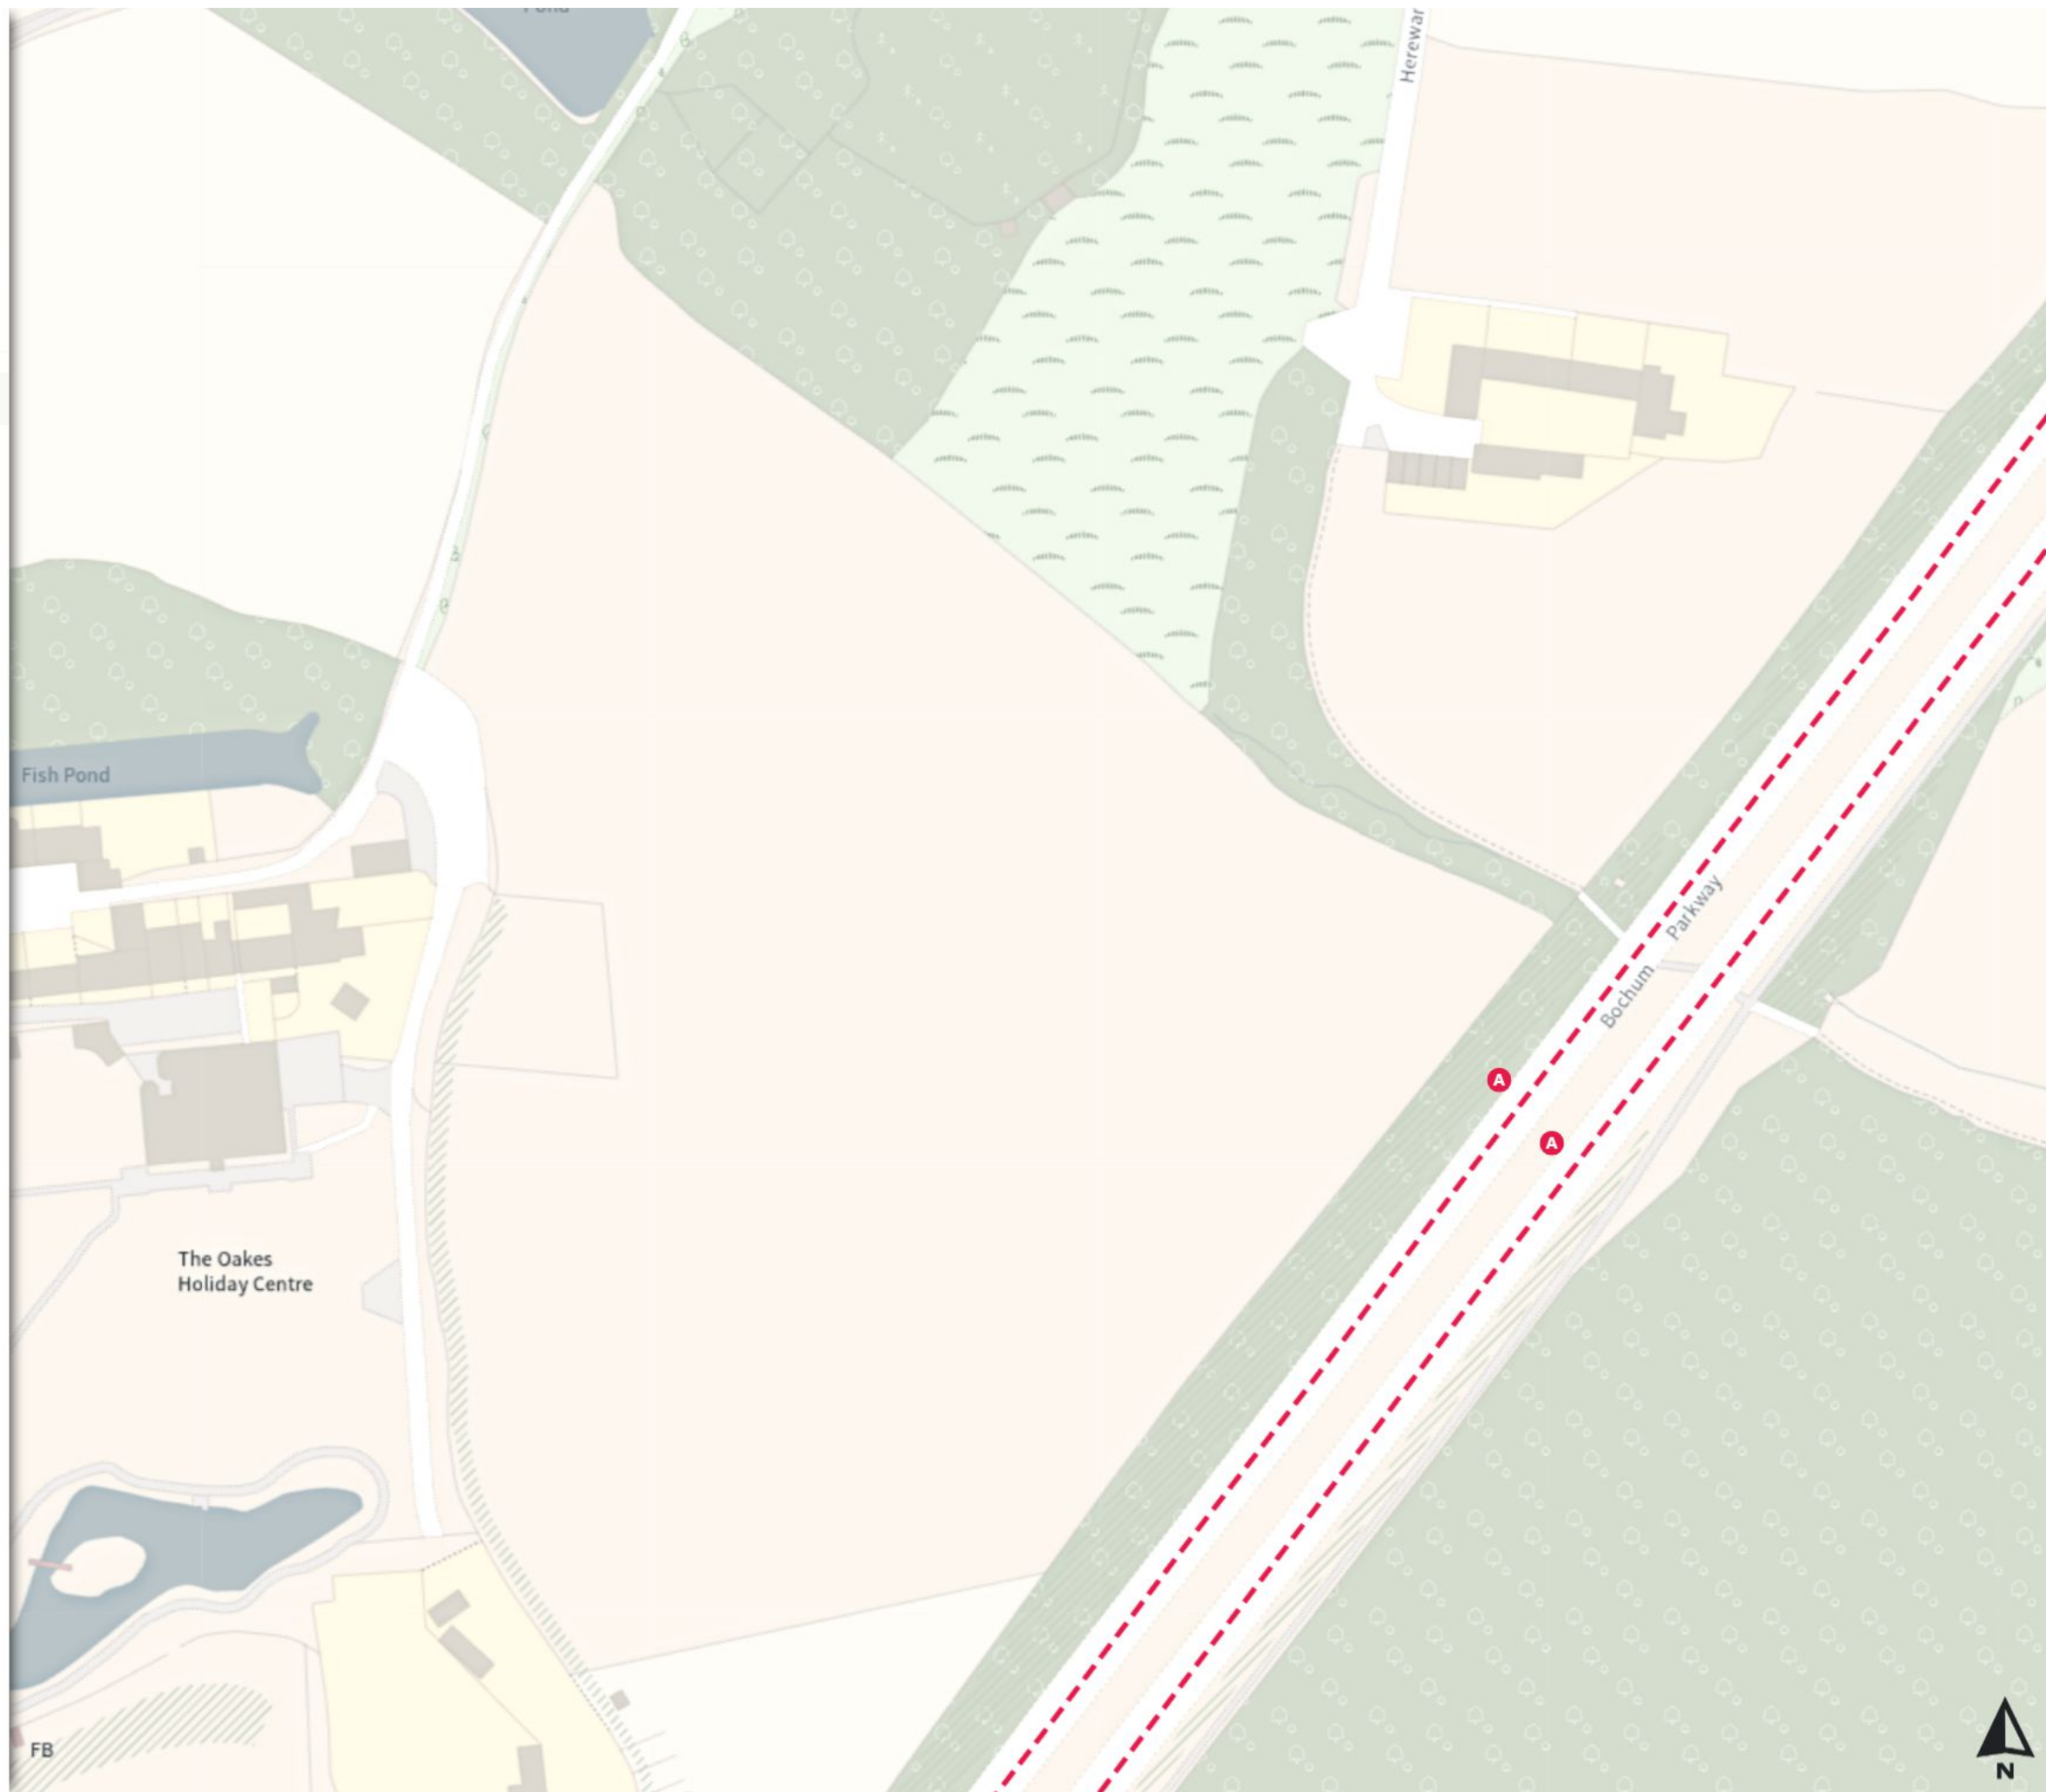

THE SHEFFIELD CITY COUNCIL (STOPPING RESTRICTIONS, WAITING RESTRICTIONS, LOADING RESTRICTIONS & PARKING PLACES) (MAP SCHEDULE) ORDER 2024

Map 713 of 797 Made 03/04/24

Added

- Clearway
- At all times

0 20 40 60m

Scale: 1:1250

North-West: 436577.842, 382290.819
South-East: 436996.989, 381930.533

© Crown copyright and database rights 2024 Ordnance Survey.
You are not permitted to copy, sub-license, distribute or sell any of this data to third parties in any form. Licence number 100018816