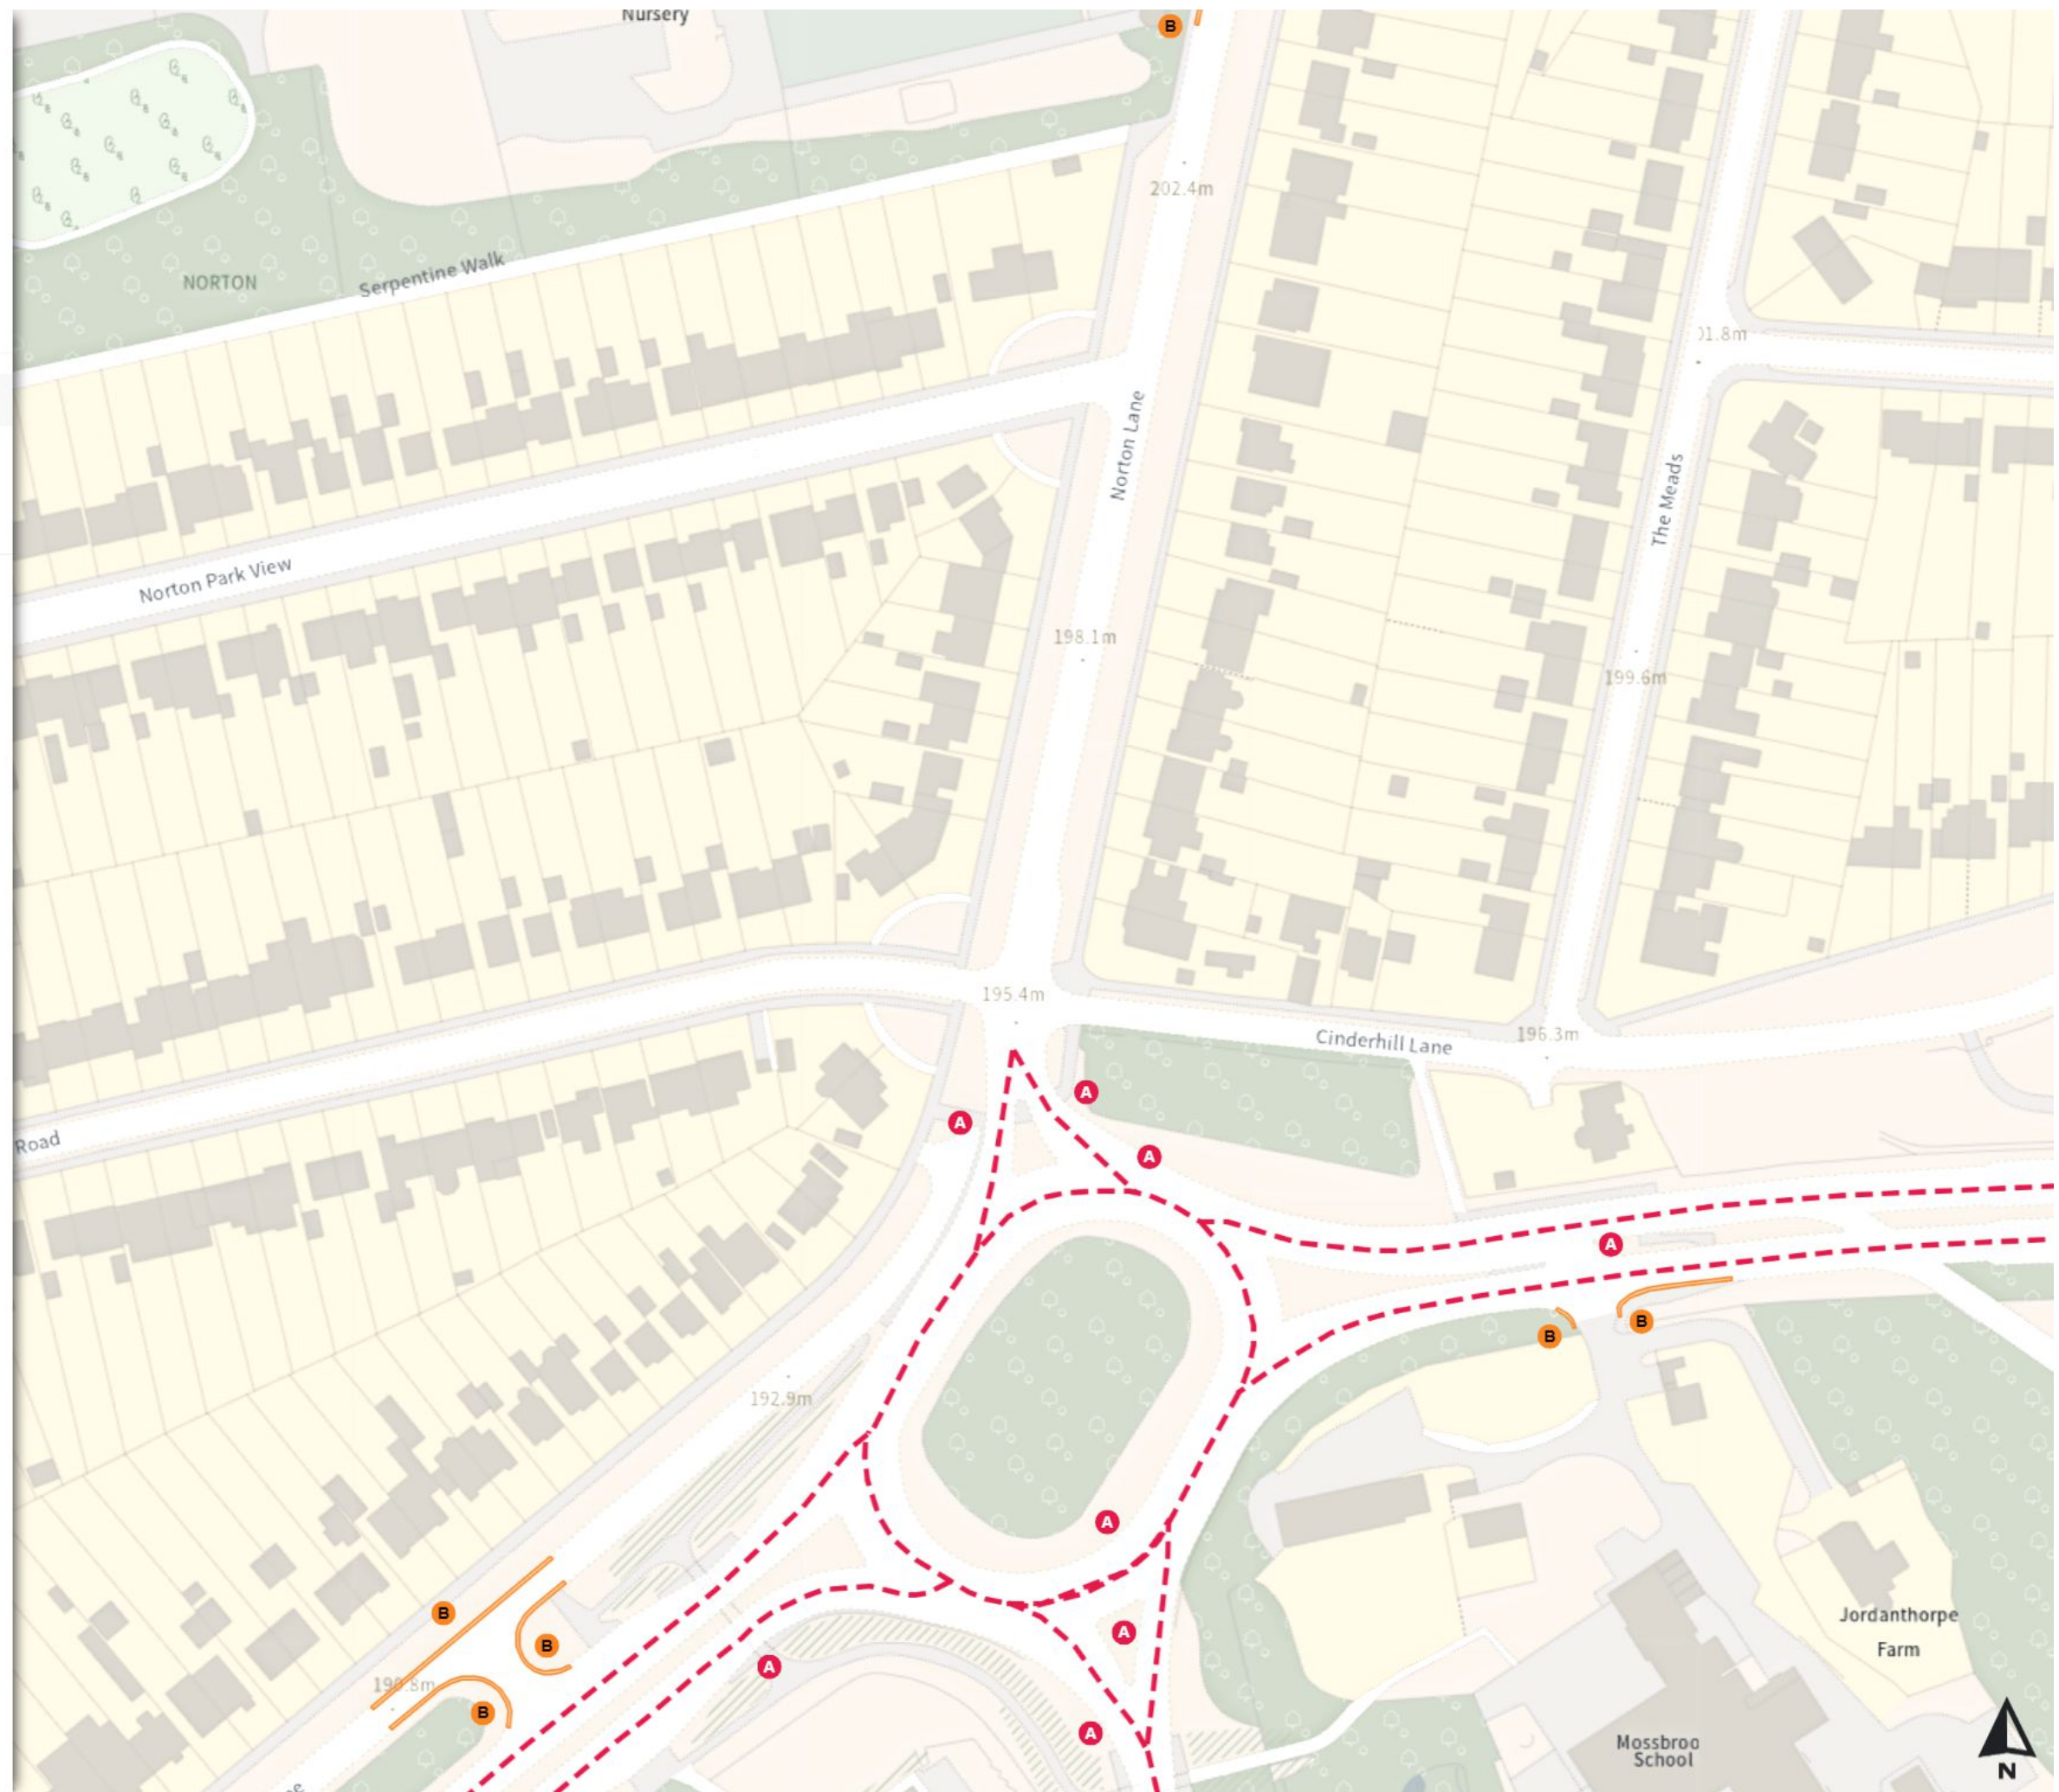

THE SHEFFIELD CITY COUNCIL (STOPPING RESTRICTIONS, WAITING RESTRICTIONS, LOADING RESTRICTIONS & PARKING PLACES) (MAP SCHEDULE) ORDER 2024

Map 725 of 797 Made 03/04/24

Added

- Clearway
- At all times
- No waiting at any time
- At all times

0 20 40 60m

Scale: 1:1250

North-West: 435635.879, 381924.63
South-East: 436054.986, 381564.234

© Crown copyright and database rights 2024 Ordnance Survey.
You are not permitted to copy, sub-license, distribute or sell any of this data to third parties in any form. Licence number 100018816