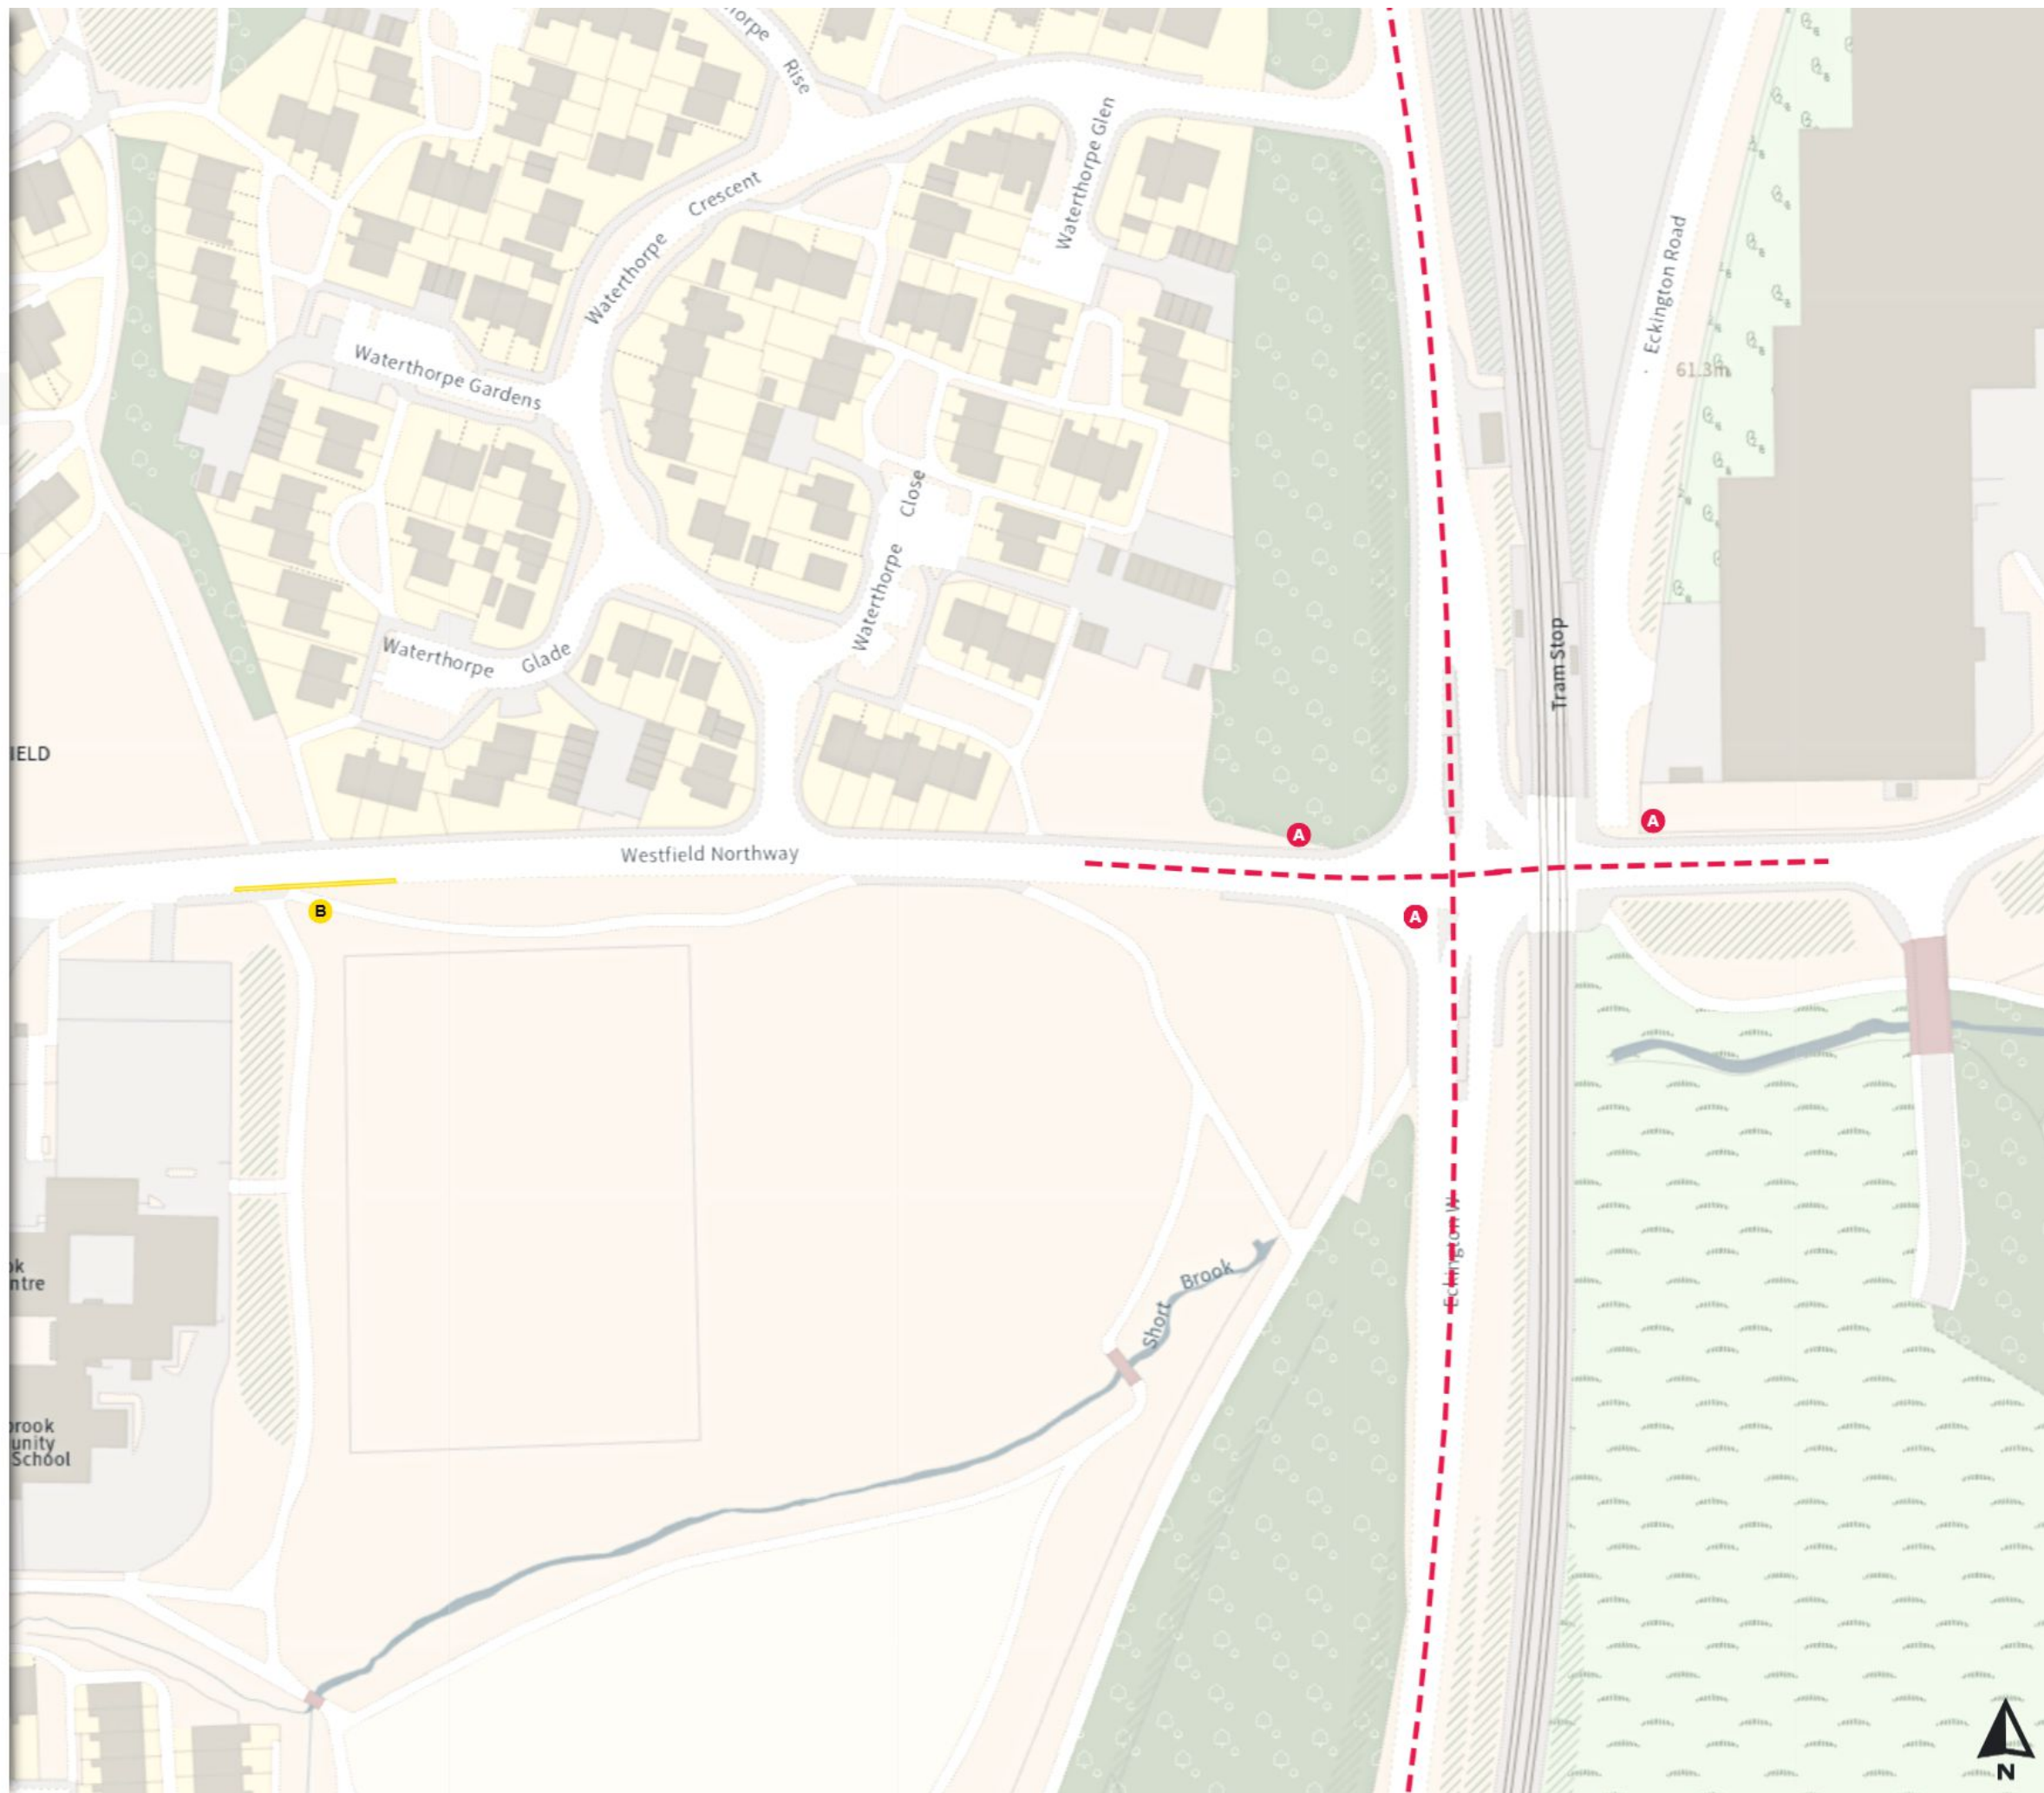

THE SHEFFIELD CITY COUNCIL (STOPPING RESTRICTIONS, WAITING RESTRICTIONS, LOADING RESTRICTIONS & PARKING PLACES) (MAP SCHEDULE) ORDER 2024

Map 729 of 797 Made 03/04/24

Added

- Clearway
- At all times
- Prohibition of stopping on school entrance markings
- At all times

Scale: 1:1250

North-West: 443480.622, 381989.679
South-East: 443900.326, 381629.973

© Crown copyright and database rights 2024 Ordnance Survey.
You are not permitted to copy, sub-license, distribute or sell any of this data to third parties in any form. Licence number 100018816