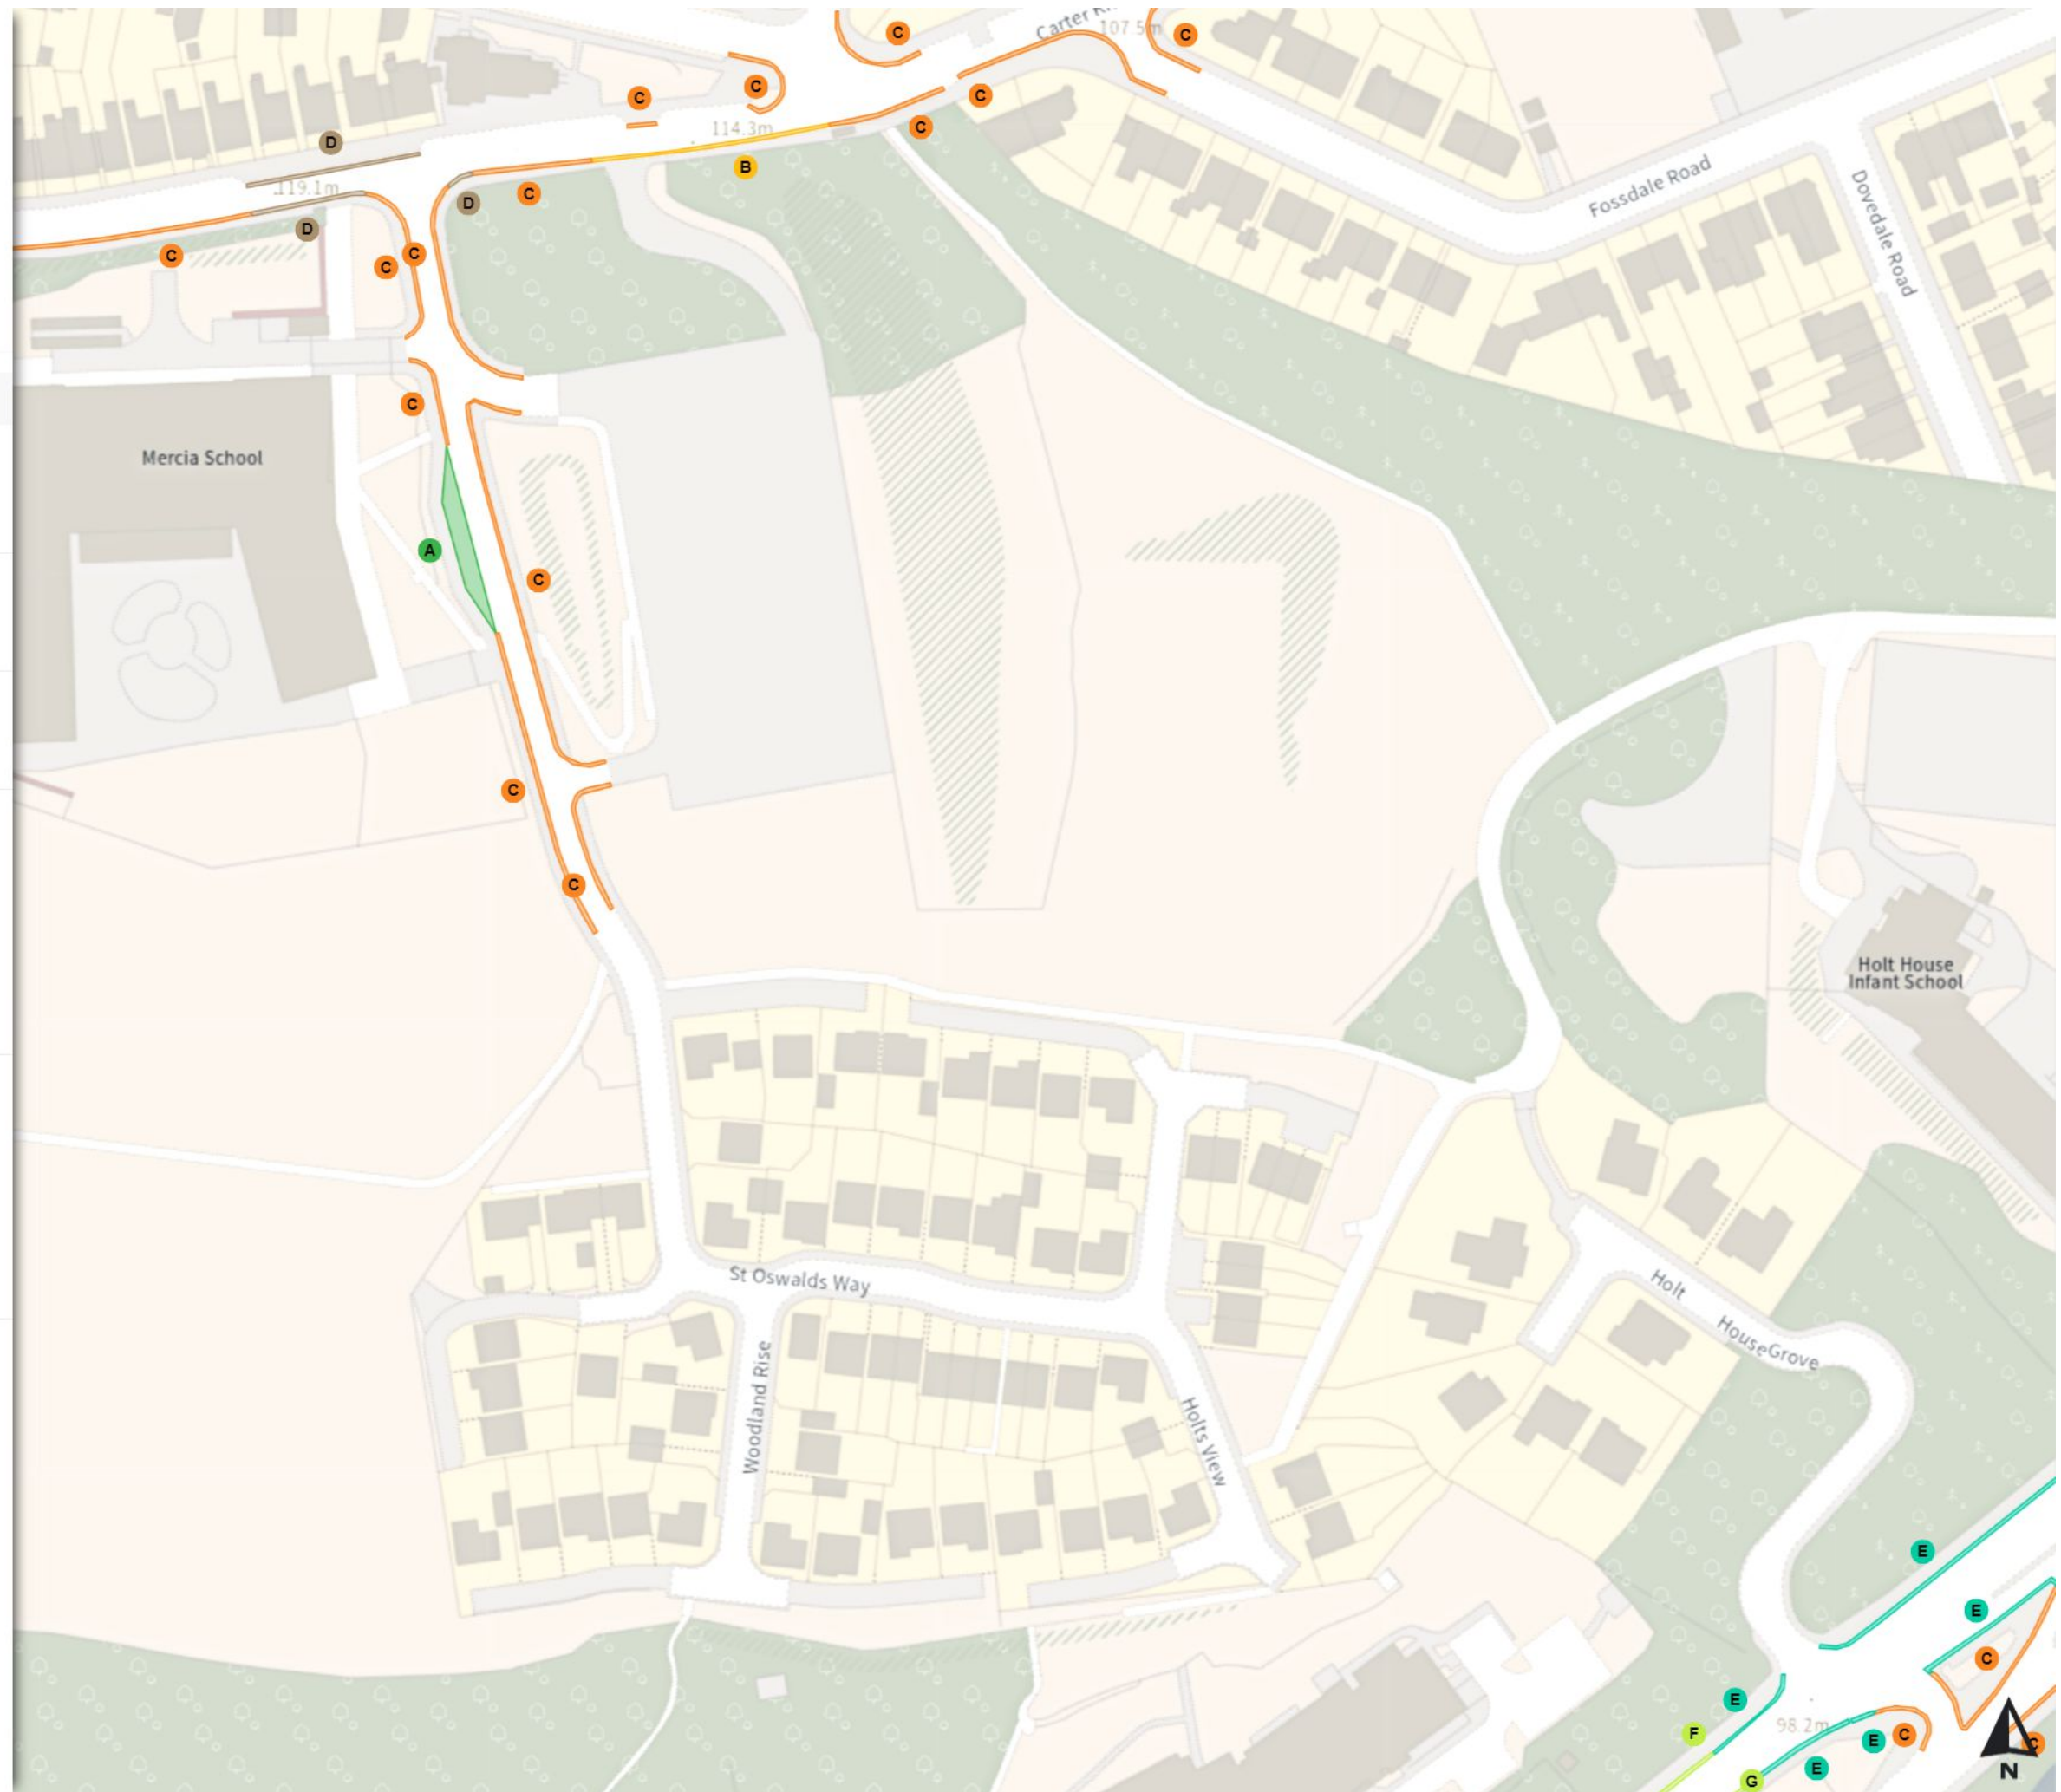

THE SHEFFIELD CITY COUNCIL (STOPPING RESTRICTIONS, WAITING RESTRICTIONS, LOADING RESTRICTIONS & PARKING PLACES) (MAP SCHEDULE) ORDER 2024

Map 595a of 797 Made 03/04/24

Added

Free parking place

At all times 10m 1h

No waiting

Mon-Fri 08:00-18:30

No waiting at any time

At all times

Shared

No waiting at any time

At all times

No waiting on the footway

At all times

Shared

No waiting at any time

At all times

No loading

Mon-Fri 07:30-09:30 16:00-18:30

Scale: 1:1250

North-West: 433581.24, 384064.215
South-East: 434000.003, 383703.803

© Crown copyright and database rights 2024 Ordnance Survey.
You are not permitted to copy, sub-license, distribute or sell any of this data to third parties in any form. Licence number 100018816