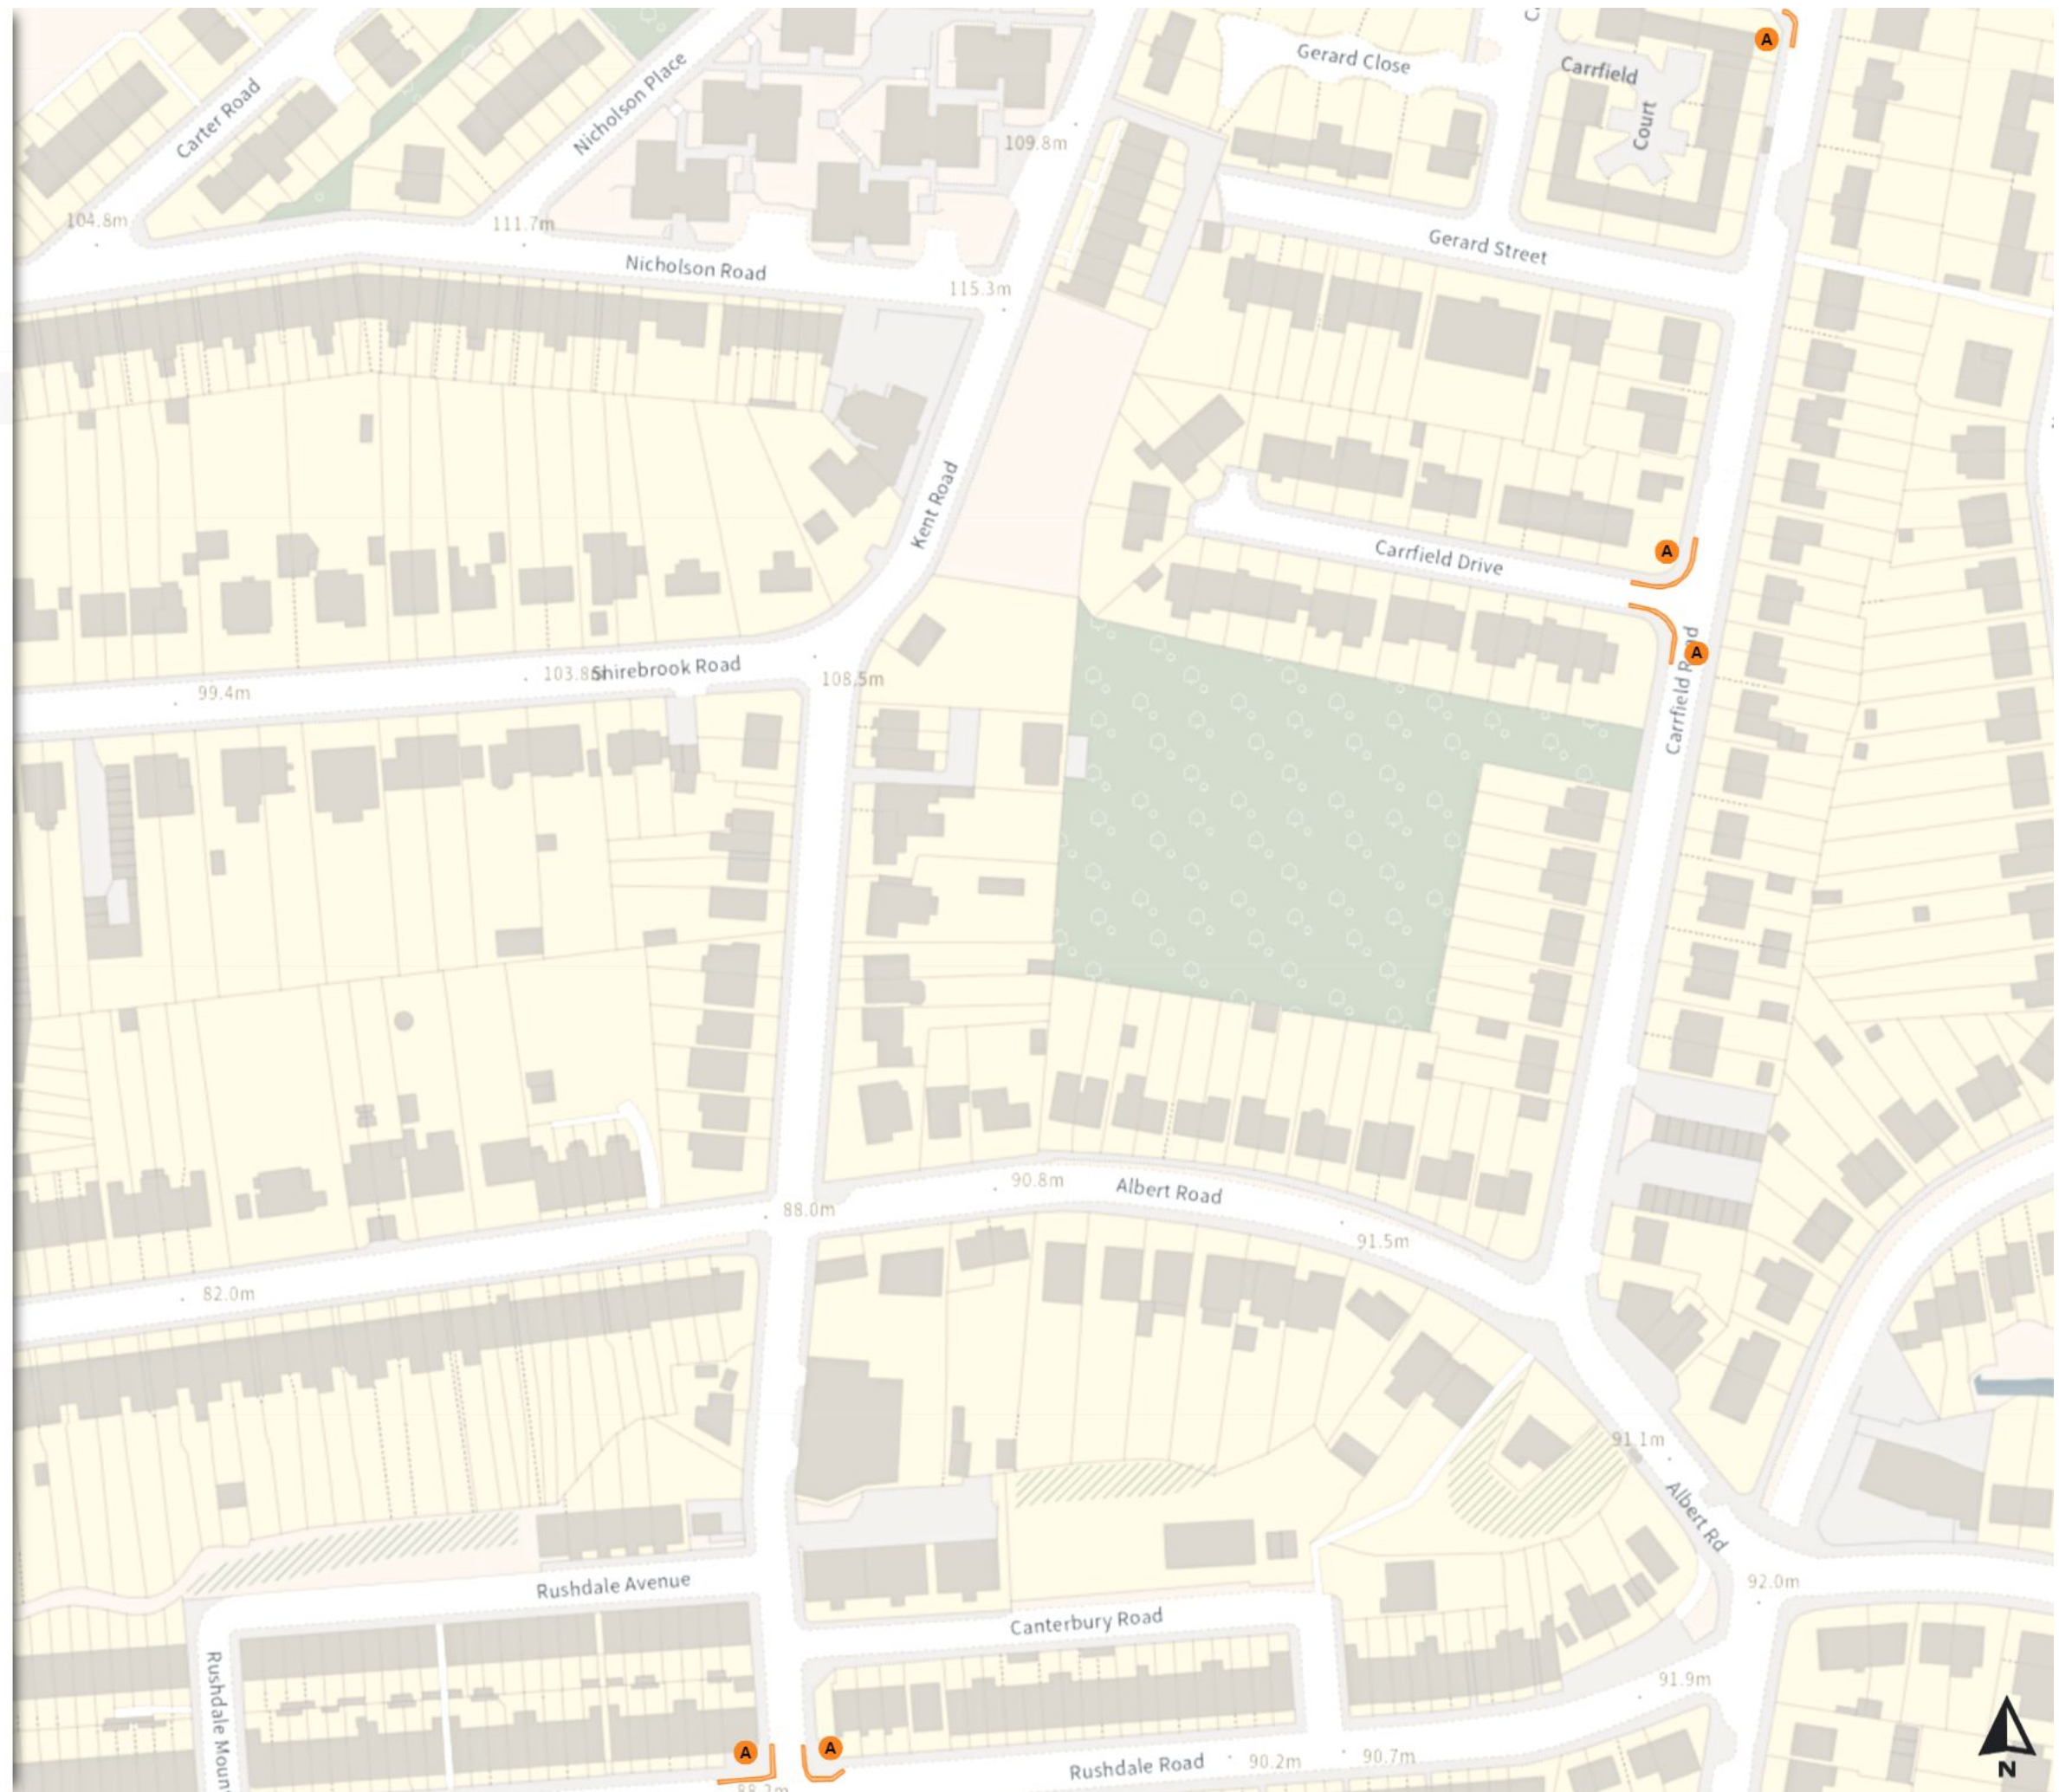

THE SHEFFIELD CITY COUNCIL (STOPPING RESTRICTIONS, WAITING RESTRICTIONS, LOADING RESTRICTIONS & PARKING PLACES) (MAP SCHEDULE) ORDER 2024

Map 549 of 797 Made 03/04/24

Added

No waiting at any time

At all times

0 20 40 60m

Scale: 1:1250

North-West: 435405.209, 384795.711
South-East: 435824.048, 384435.515

© Crown copyright and database rights 2024 Ordnance Survey.
You are not permitted to copy, sub-license, distribute or sell any of this data to third parties in any form. Licence number 100018816