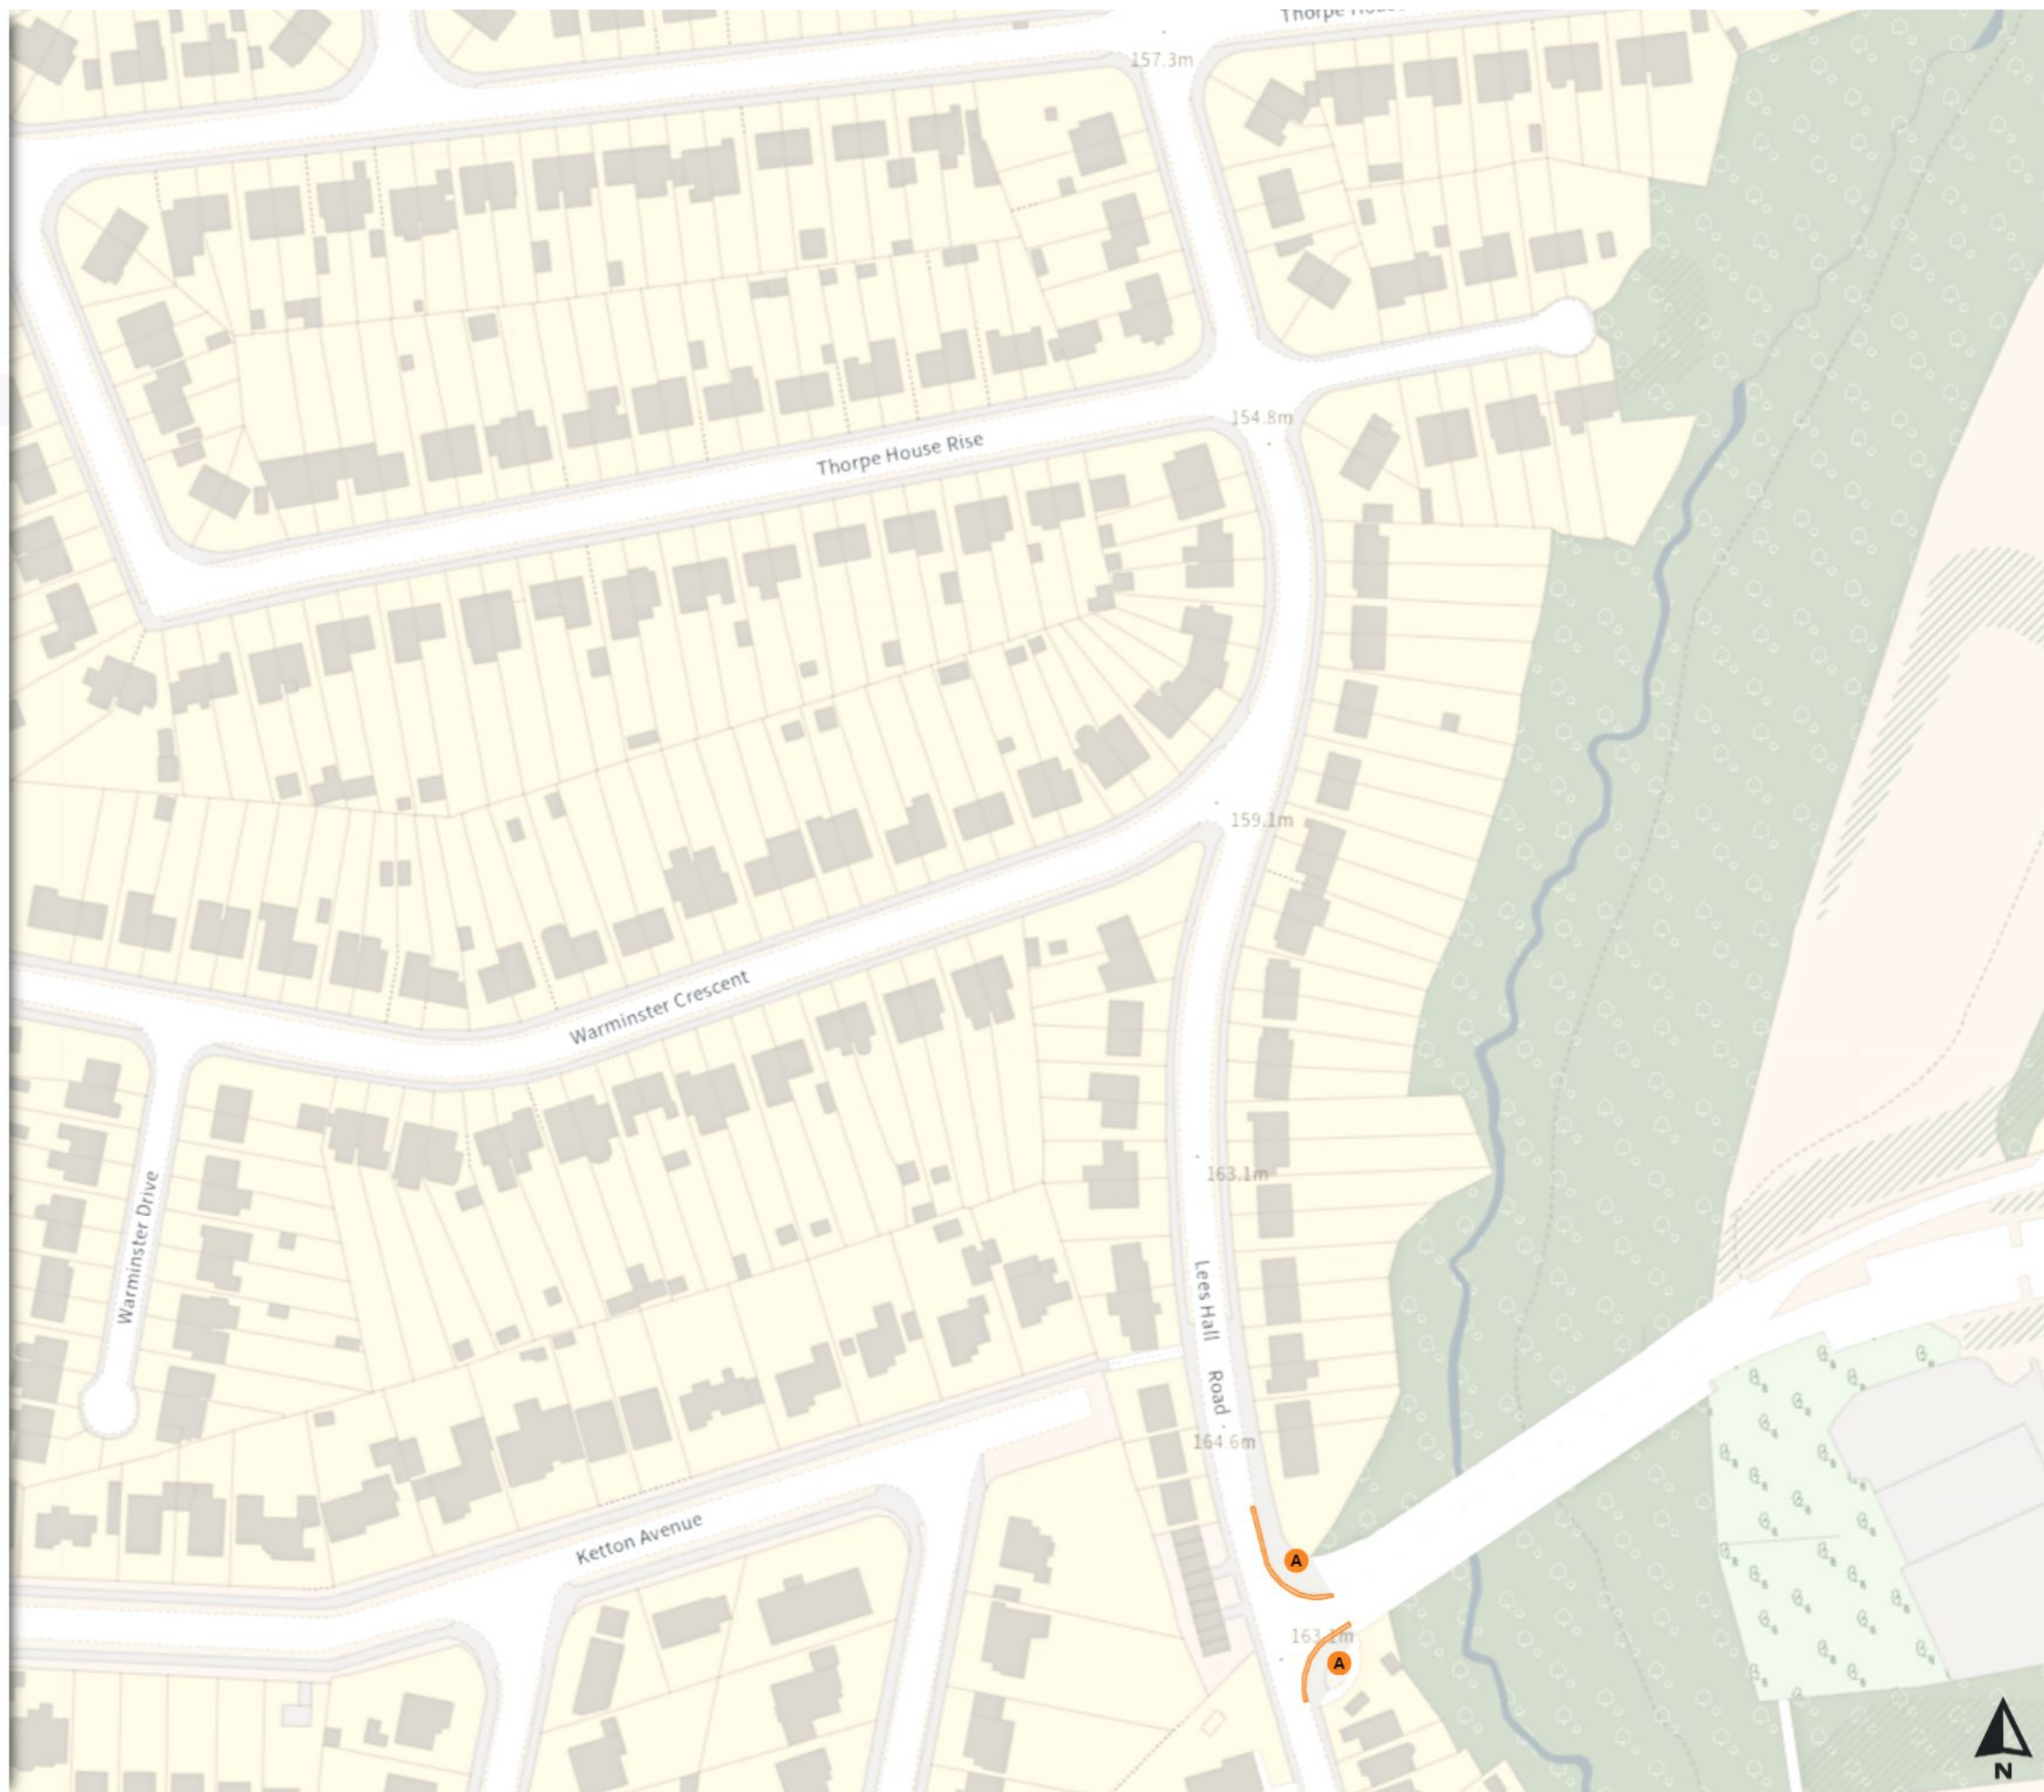

THE SHEFFIELD CITY COUNCIL (STOPPING RESTRICTIONS, WAITING RESTRICTIONS, LOADING RESTRICTIONS & PARKING PLACES) (MAP SCHEDULE) ORDER 2024

Map 620 of 797 Made 03/04/24

Added

- No waiting at any time
- At all times

0 20 40 60m

Scale: 1:1250

North-West: 435498.021, 383718.992
South-East: 435916.961, 383358.722

© Crown copyright and database rights 2024 Ordnance Survey.
You are not permitted to copy, sub-license, distribute or sell any of this data to third parties in any form. Licence number 100018816