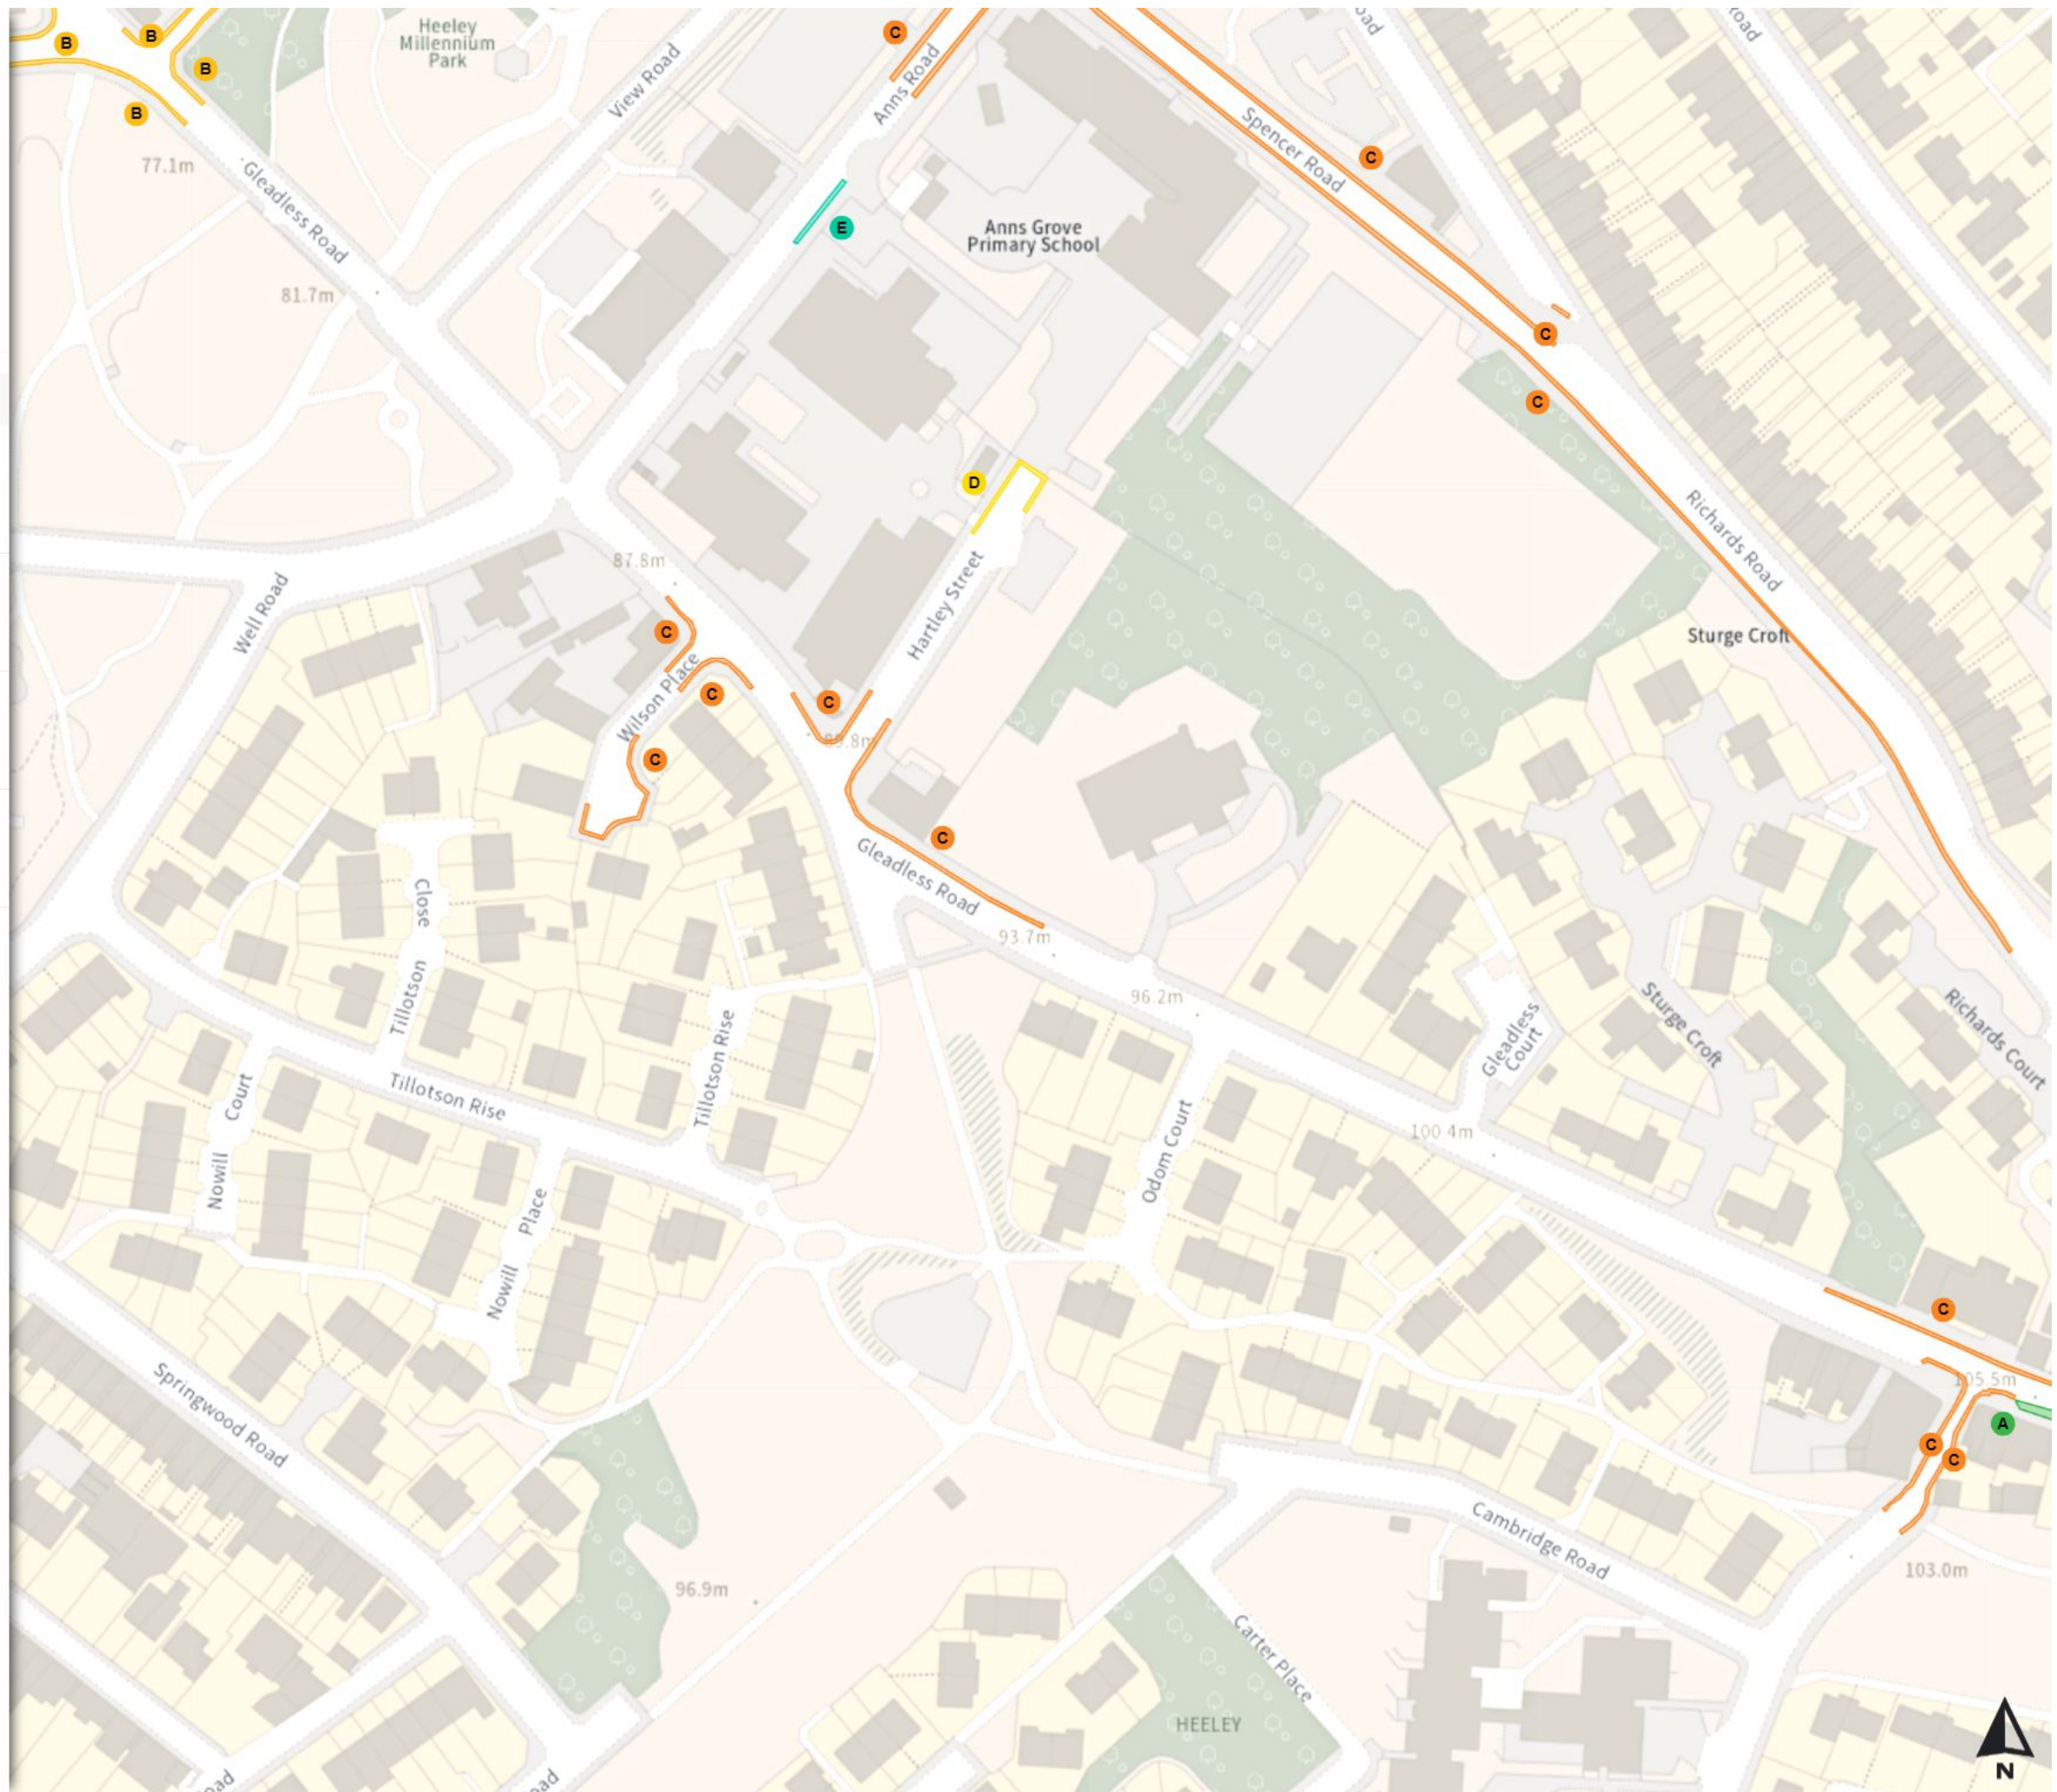

At all times

No loading

Mon-Fri 08:00-18:30

Scale: 1:1250

North-West: 435278.309, 385153.793
South-East: 435697.107, 384793.613

© Crown copyright and database rights 2024 Ordnance Survey.
You are not permitted to copy, sub-license, distribute or sell any of this data to third parties in any form. Licence number 100018816