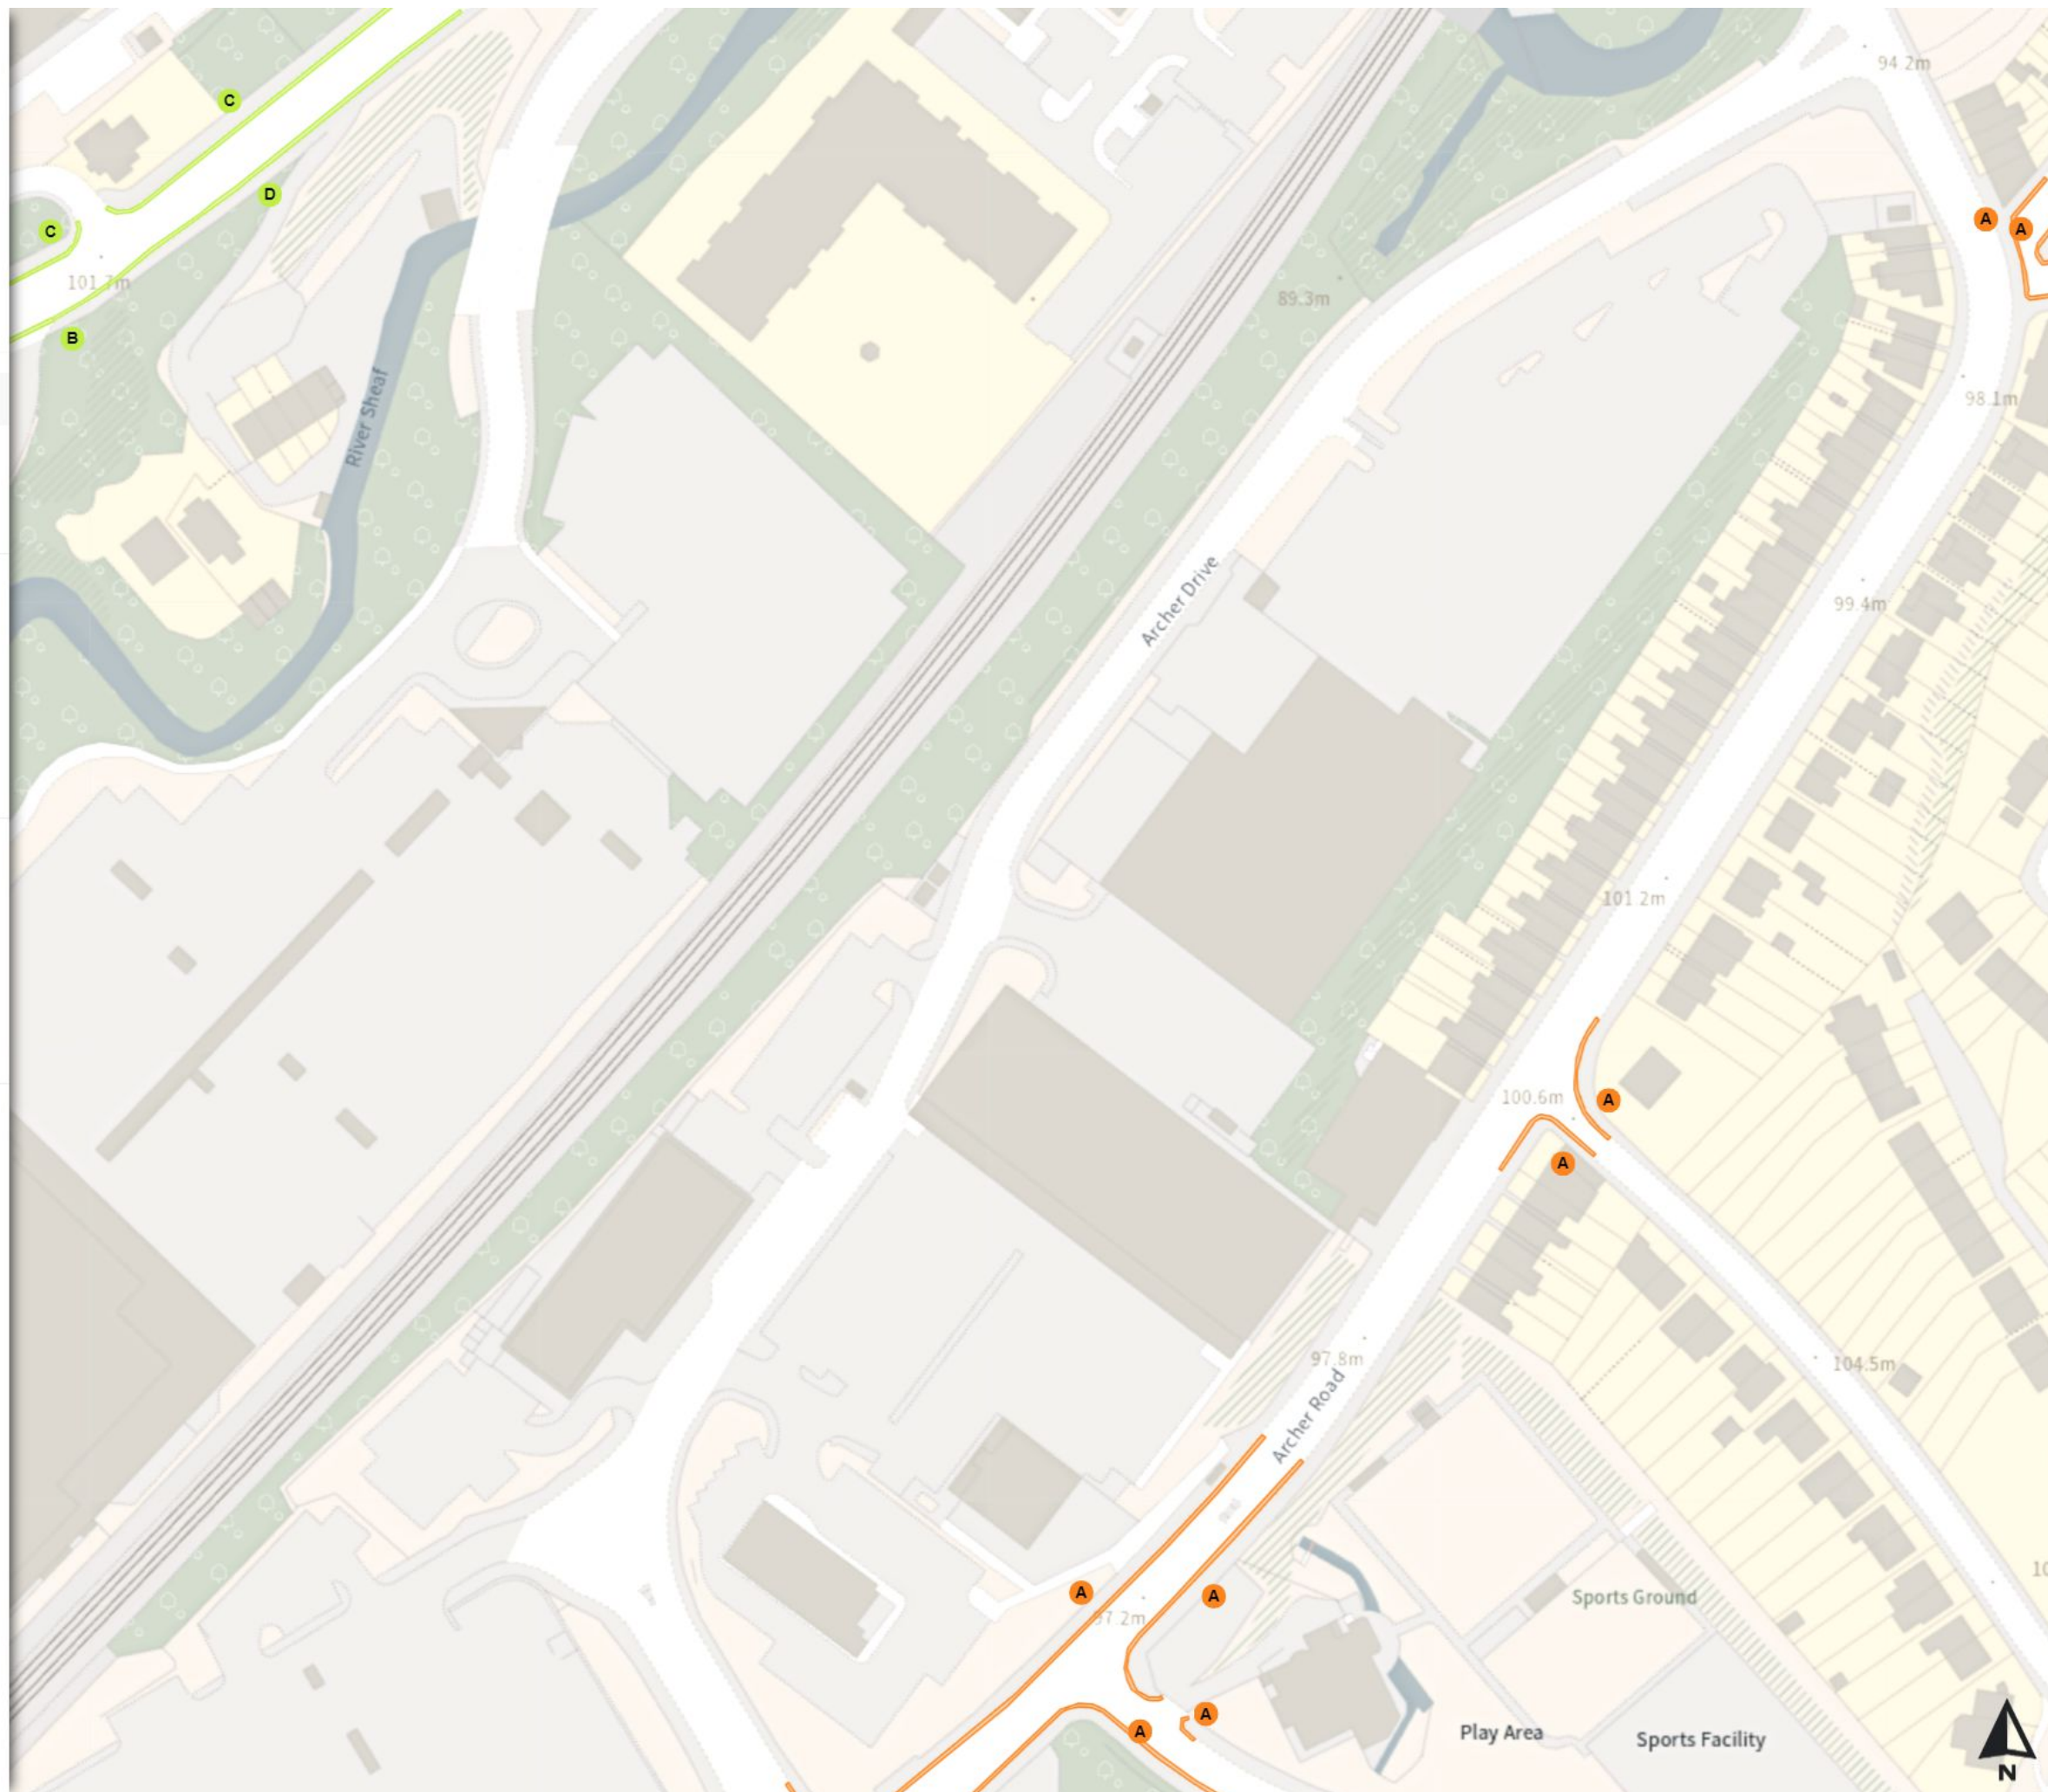

THE SHEFFIELD CITY COUNCIL (STOPPING RESTRICTIONS, WAITING RESTRICTIONS, LOADING RESTRICTIONS & PARKING PLACES) (MAP SCHEDULE) ORDER 2024

Map 616 of 797 Made 03/04/24

Added

No waiting at any time

At all times

Shared

No waiting

Mon-Fri 07:30-18:30

No loading

Mon-Fri 07:30-09:30 16:00-18:30

Shared

No waiting

Mon-Fri 07:30-09:30 16:00-18:30

No loading

Mon-Fri 07:30-09:30 16:00-18:30

Shared

No waiting

Mon-Sat 07:30-18:30

No loading

Mon-Fri 07:30-09:30 16:00-18:30

Scale: 1:1250

North-West: 433847.132, 383706.991
South-East: 434265.947, 383346.576

© Crown copyright and database rights 2024 Ordnance Survey.
You are not permitted to copy, sub-license, distribute or sell any of this data to third parties in any form. Licence number 100018816