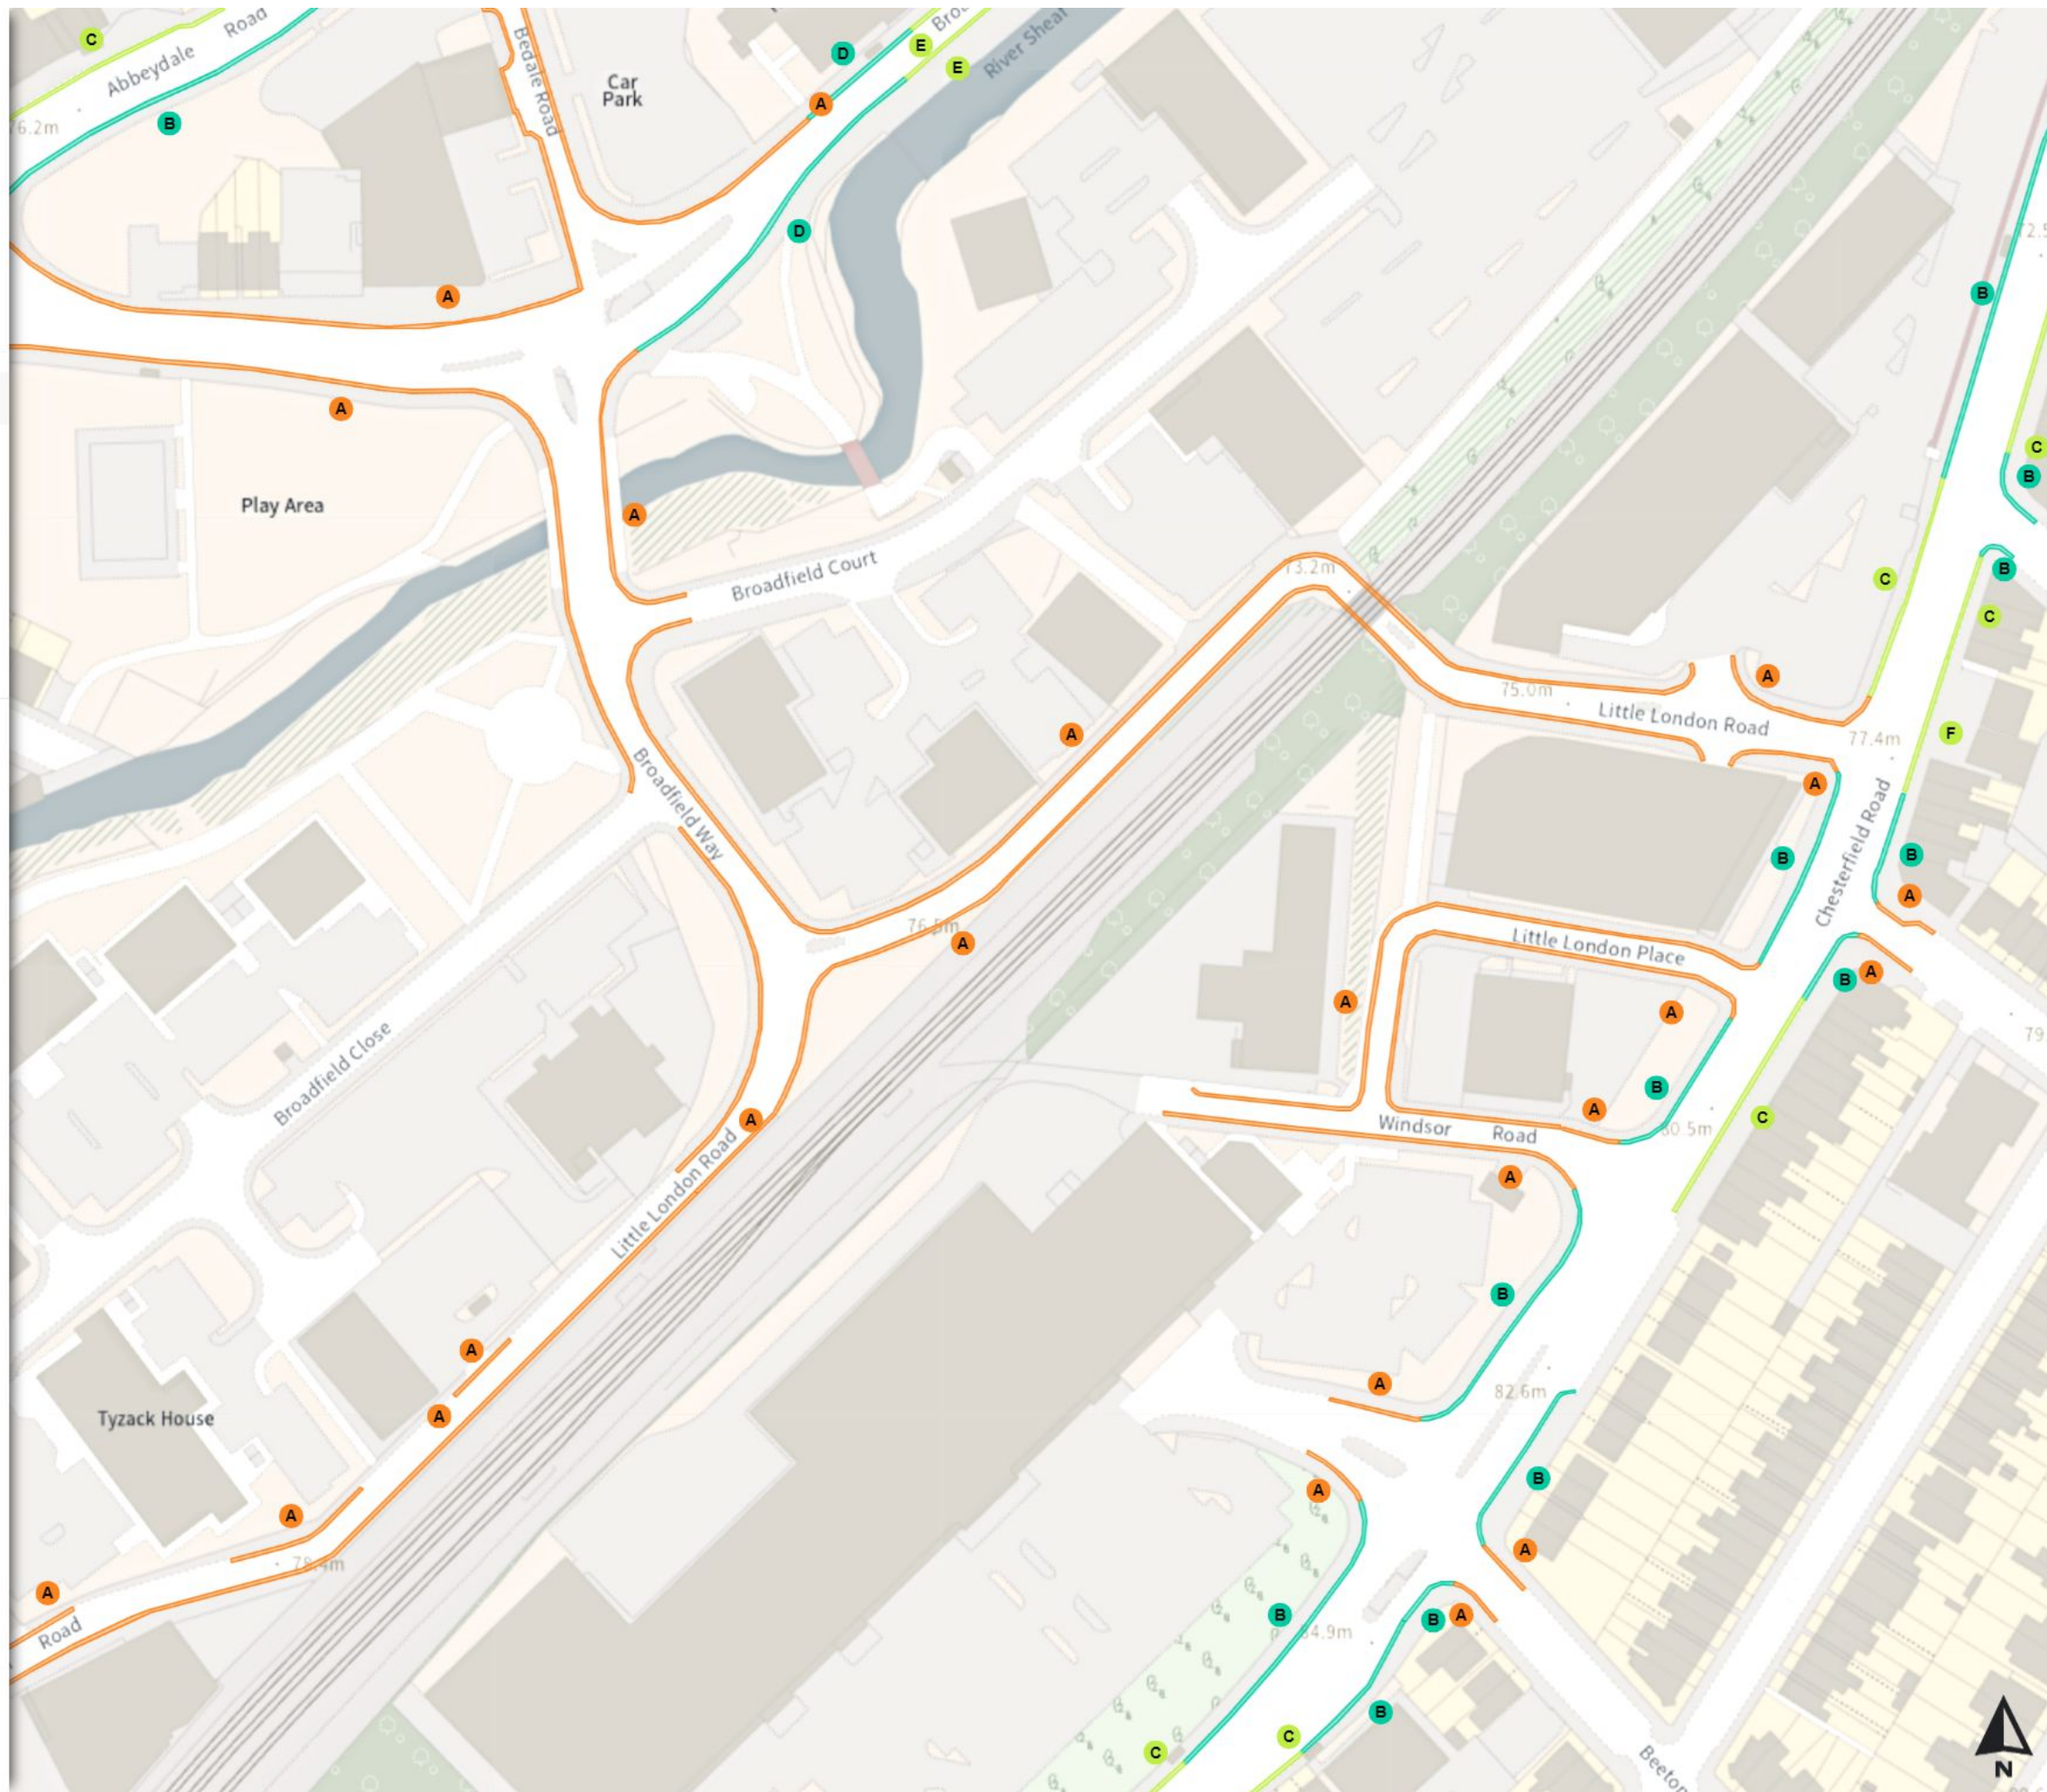

THE SHEFFIELD CITY COUNCIL (STOPPING RESTRICTIONS, WAITING RESTRICTIONS, LOADING RESTRICTIONS & PARKING PLACES) (MAP SCHEDULE) ORDER 2024

Map 547b of 797 Made 03/04/24

Added

- Shared
- E No waiting
  Mon-Fri 08:00-09:30 16:30-18:30
- E No loading
  Mon-Fri 08:00-09:30 16:30-18:30
- Shared
- F No waiting
  Mon-Sat 07:30-18:30
- F No loading
  Mon-Fri 07:30-09:30 16:00-18:30

Scale: 1:1250

North-West: 434579.774, 384789.653
South-East: 434998.55, 384429.384

© Crown copyright and database rights 2024 Ordnance Survey.
You are not permitted to copy, sub-license, distribute or sell any of this data to third parties in any form. Licence number 100018816