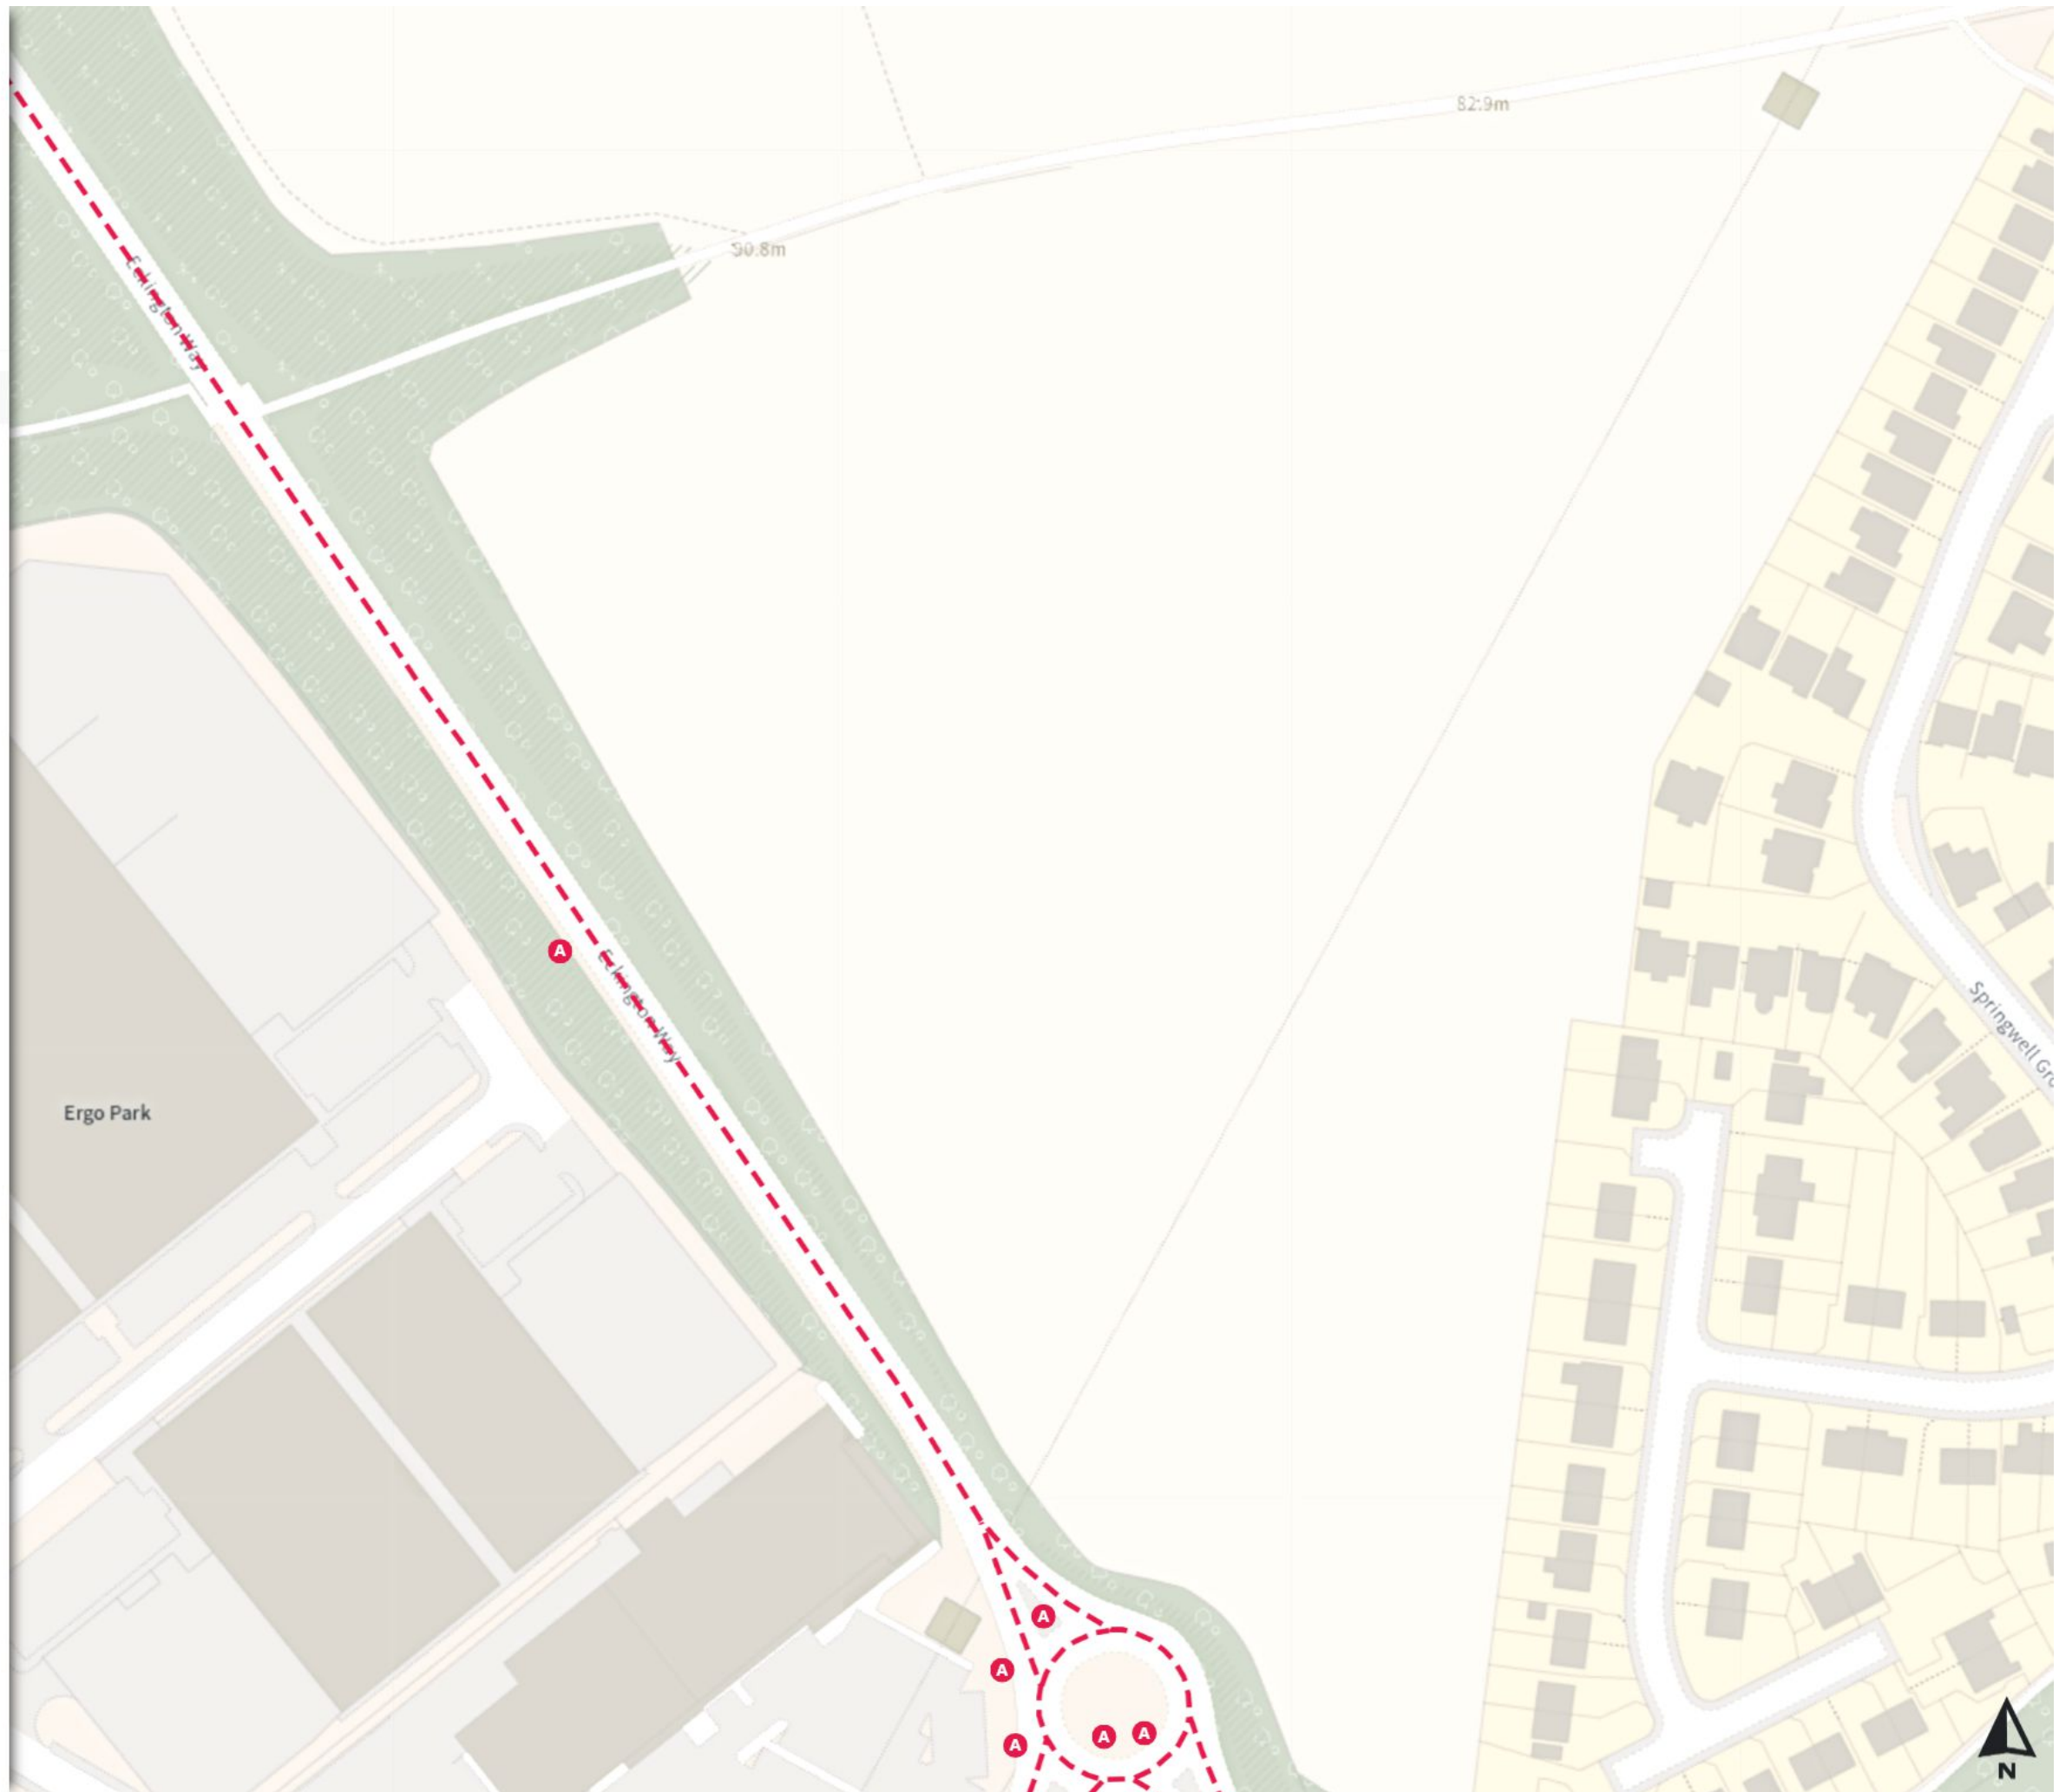

THE SHEFFIELD CITY COUNCIL (STOPPING RESTRICTIONS, WAITING RESTRICTIONS, LOADING RESTRICTIONS & PARKING PLACES) (MAP SCHEDULE) ORDER 2024

Map 633 of 797 Made 03/04/24

Added

Clearway

At all times

Scale: 1:1250

North-West: 442927.173, 383780.092
South-East: 443346.678, 383420.474

© Crown copyright and database rights 2024 Ordnance Survey.
You are not permitted to copy, sub-license, distribute or sell any of this data to third parties in any form. Licence number 100018816