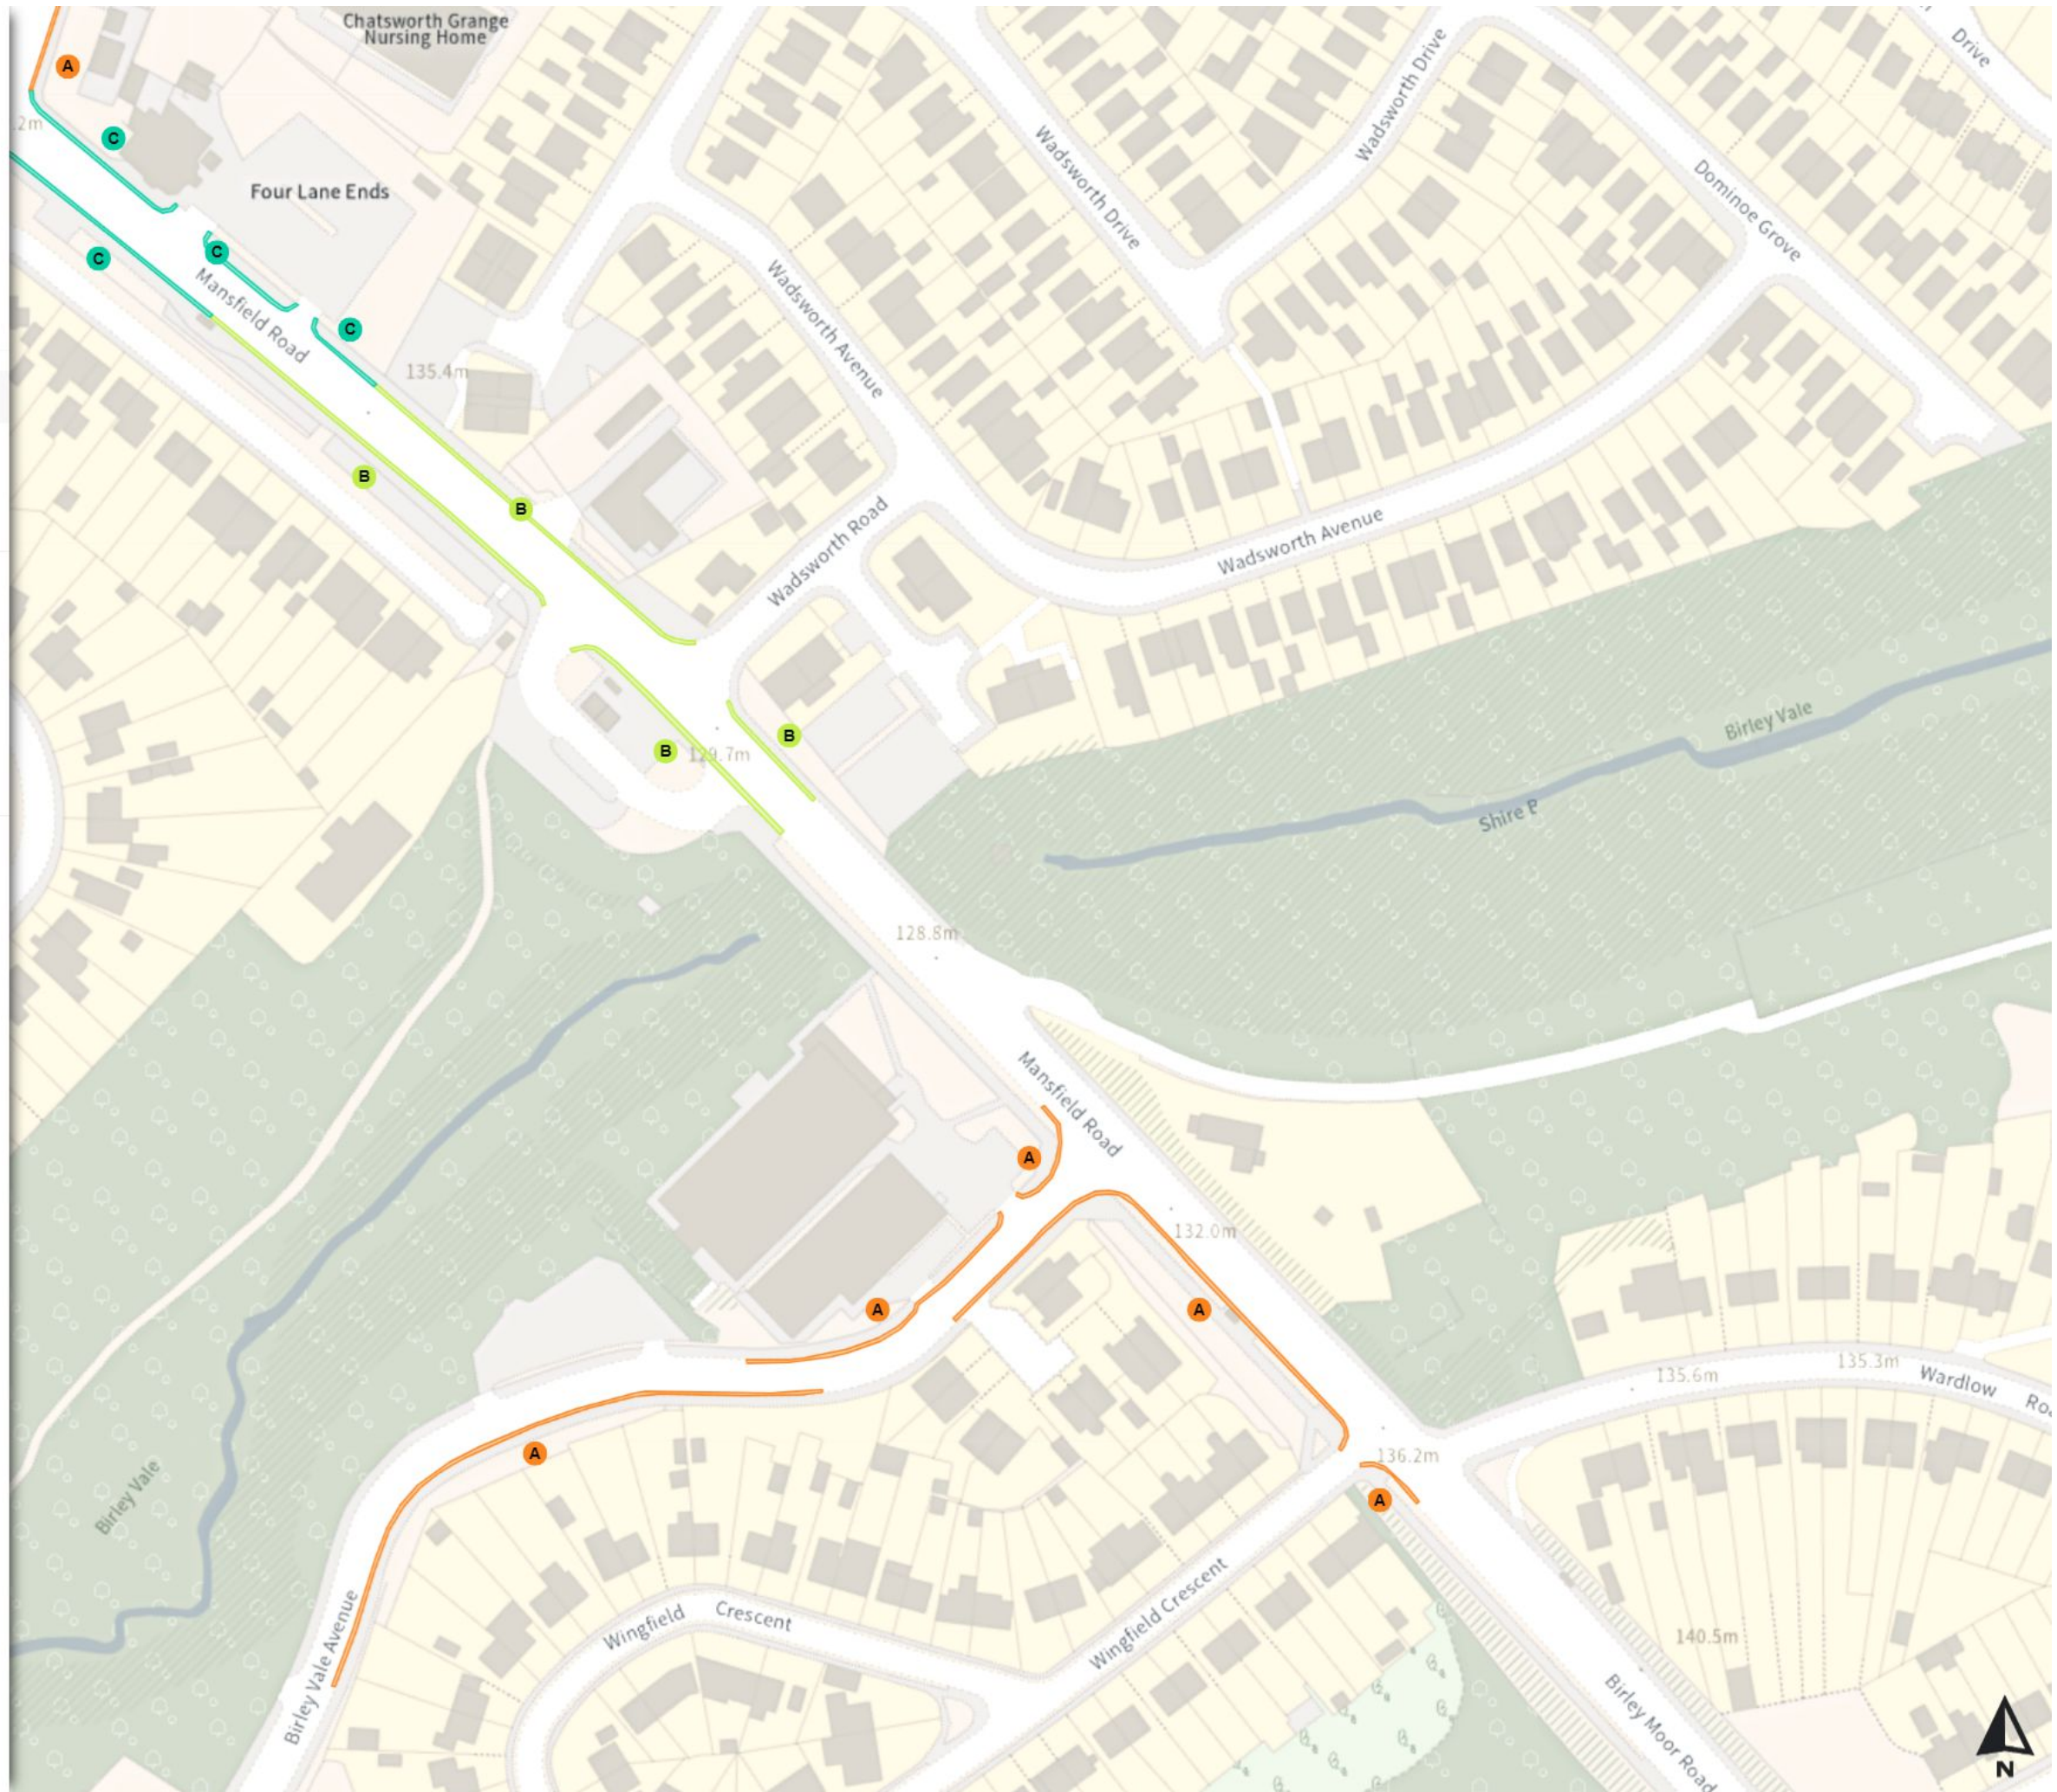

THE SHEFFIELD CITY COUNCIL (STOPPING RESTRICTIONS, WAITING RESTRICTIONS, LOADING RESTRICTIONS & PARKING PLACES) (MAP SCHEDULE) ORDER 2024

Map 583 of 797 Made 03/04/24

Added

No waiting at any time

At all times

Shared

No waiting

Mon-Fri 08:00-09:30 16:30-18:30

No loading

Mon-Fri 08:00-09:30 16:30-18:30

Shared

No waiting at any time

At all times

No loading

Mon-Fri 08:00-09:30 16:30-18:30

Scale: 1:1250

North-West: 439305.777, 384467.046
South-East: 439724.944, 384107.165

© Crown copyright and database rights 2024 Ordnance Survey.

You are not permitted to copy, sub-license, distribute or sell any of this data to third parties in any form. Licence number 100018816