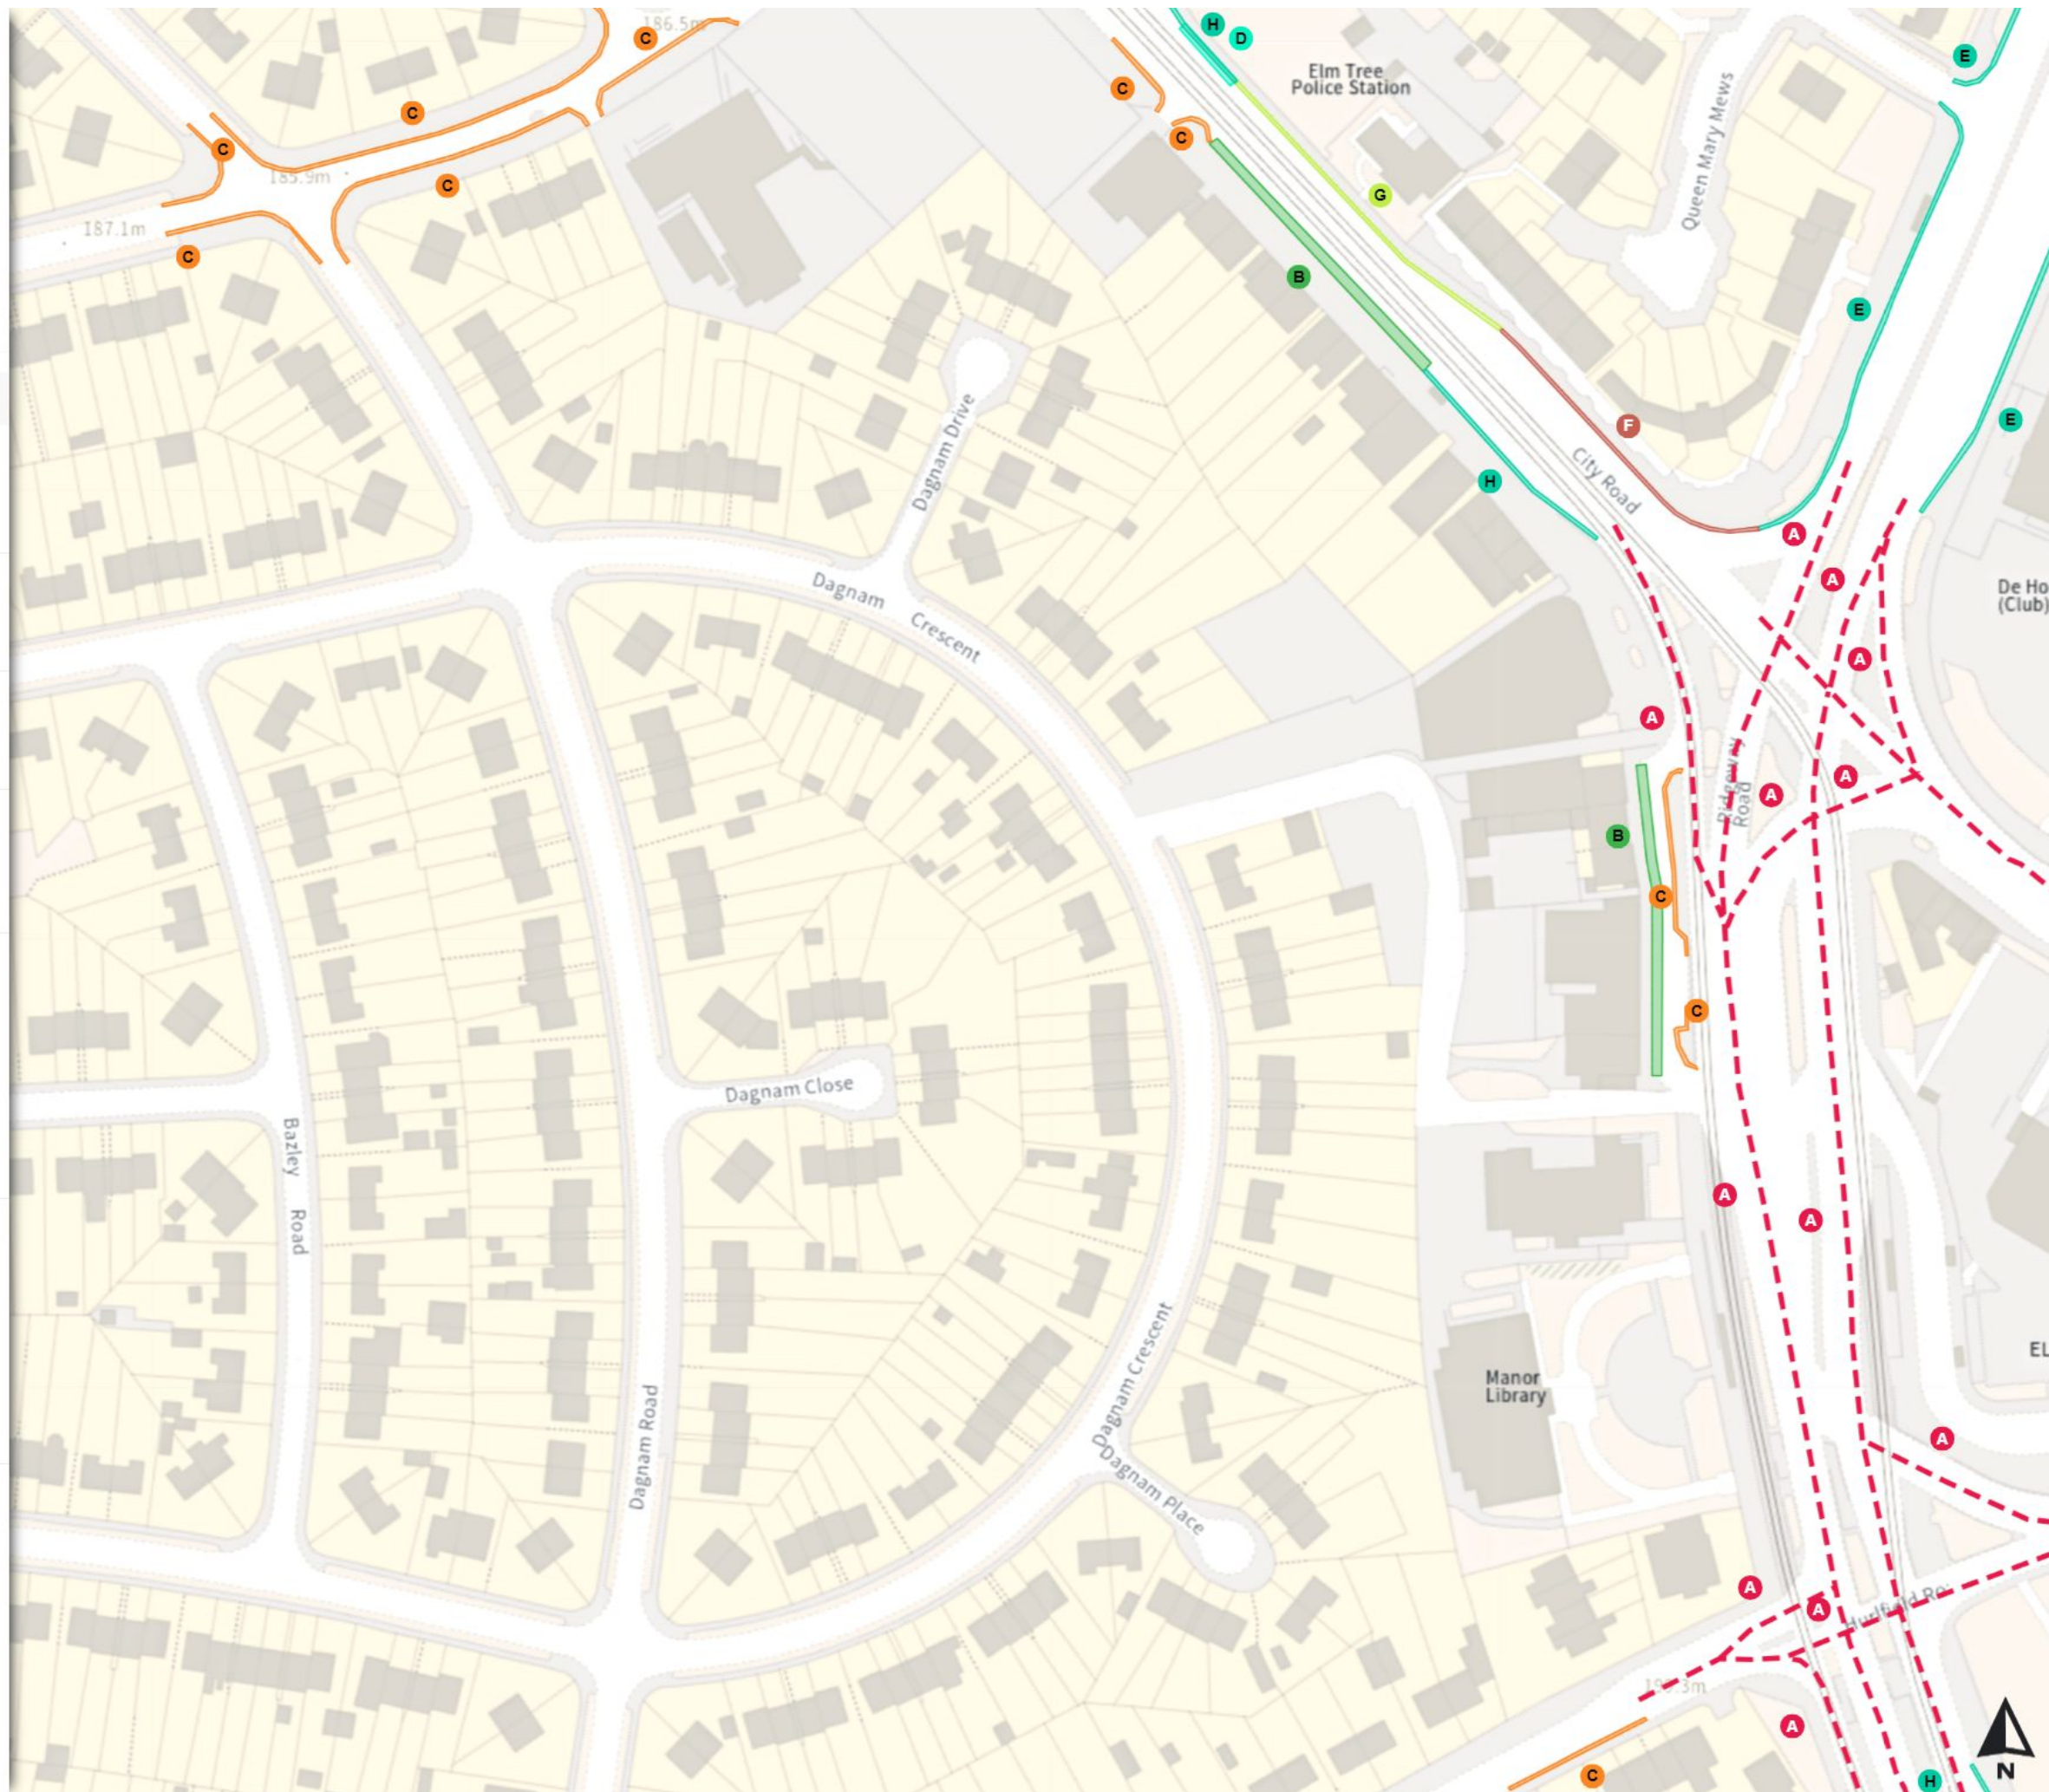

THE SHEFFIELD CITY COUNCIL (STOPPING RESTRICTIONS, WAITING RESTRICTIONS, LOADING RESTRICTIONS & PARKING PLACES) (MAP SCHEDULE) ORDER 2024

Map 531a of 797 Made 03/04/24

Added

- **Clearway**
- A At all times
- **Free parking place**
- B Mon-Sat 08:00-18:30 ⊕ 2h ⊖ 2h
- **No waiting at any time**
- C At all times
- **Police vehicles stopping area**
- D Mon-Fri 00:00-07:30 09:30-16:00 18:30-00:00
  Sat-Sun 00:00-00:00
- **Shared**
- E **No waiting at any time**
  At all times
- E **No loading**
  Mon-Fri 08:00-09:30 16:00-18:30
- **Shared**
- F **No waiting at any time**
  At all times
- F **No loading at any time**
  At all times

0 20 40 60m

Scale: 1:1250

North-West: 437753.89, 385172.758
South-East: 438172.876, 384812.795

© Crown copyright and database rights 2024 Ordnance Survey.
You are not permitted to copy, sub-license, distribute or sell any of this data to third parties in any form. Licence number 100018816