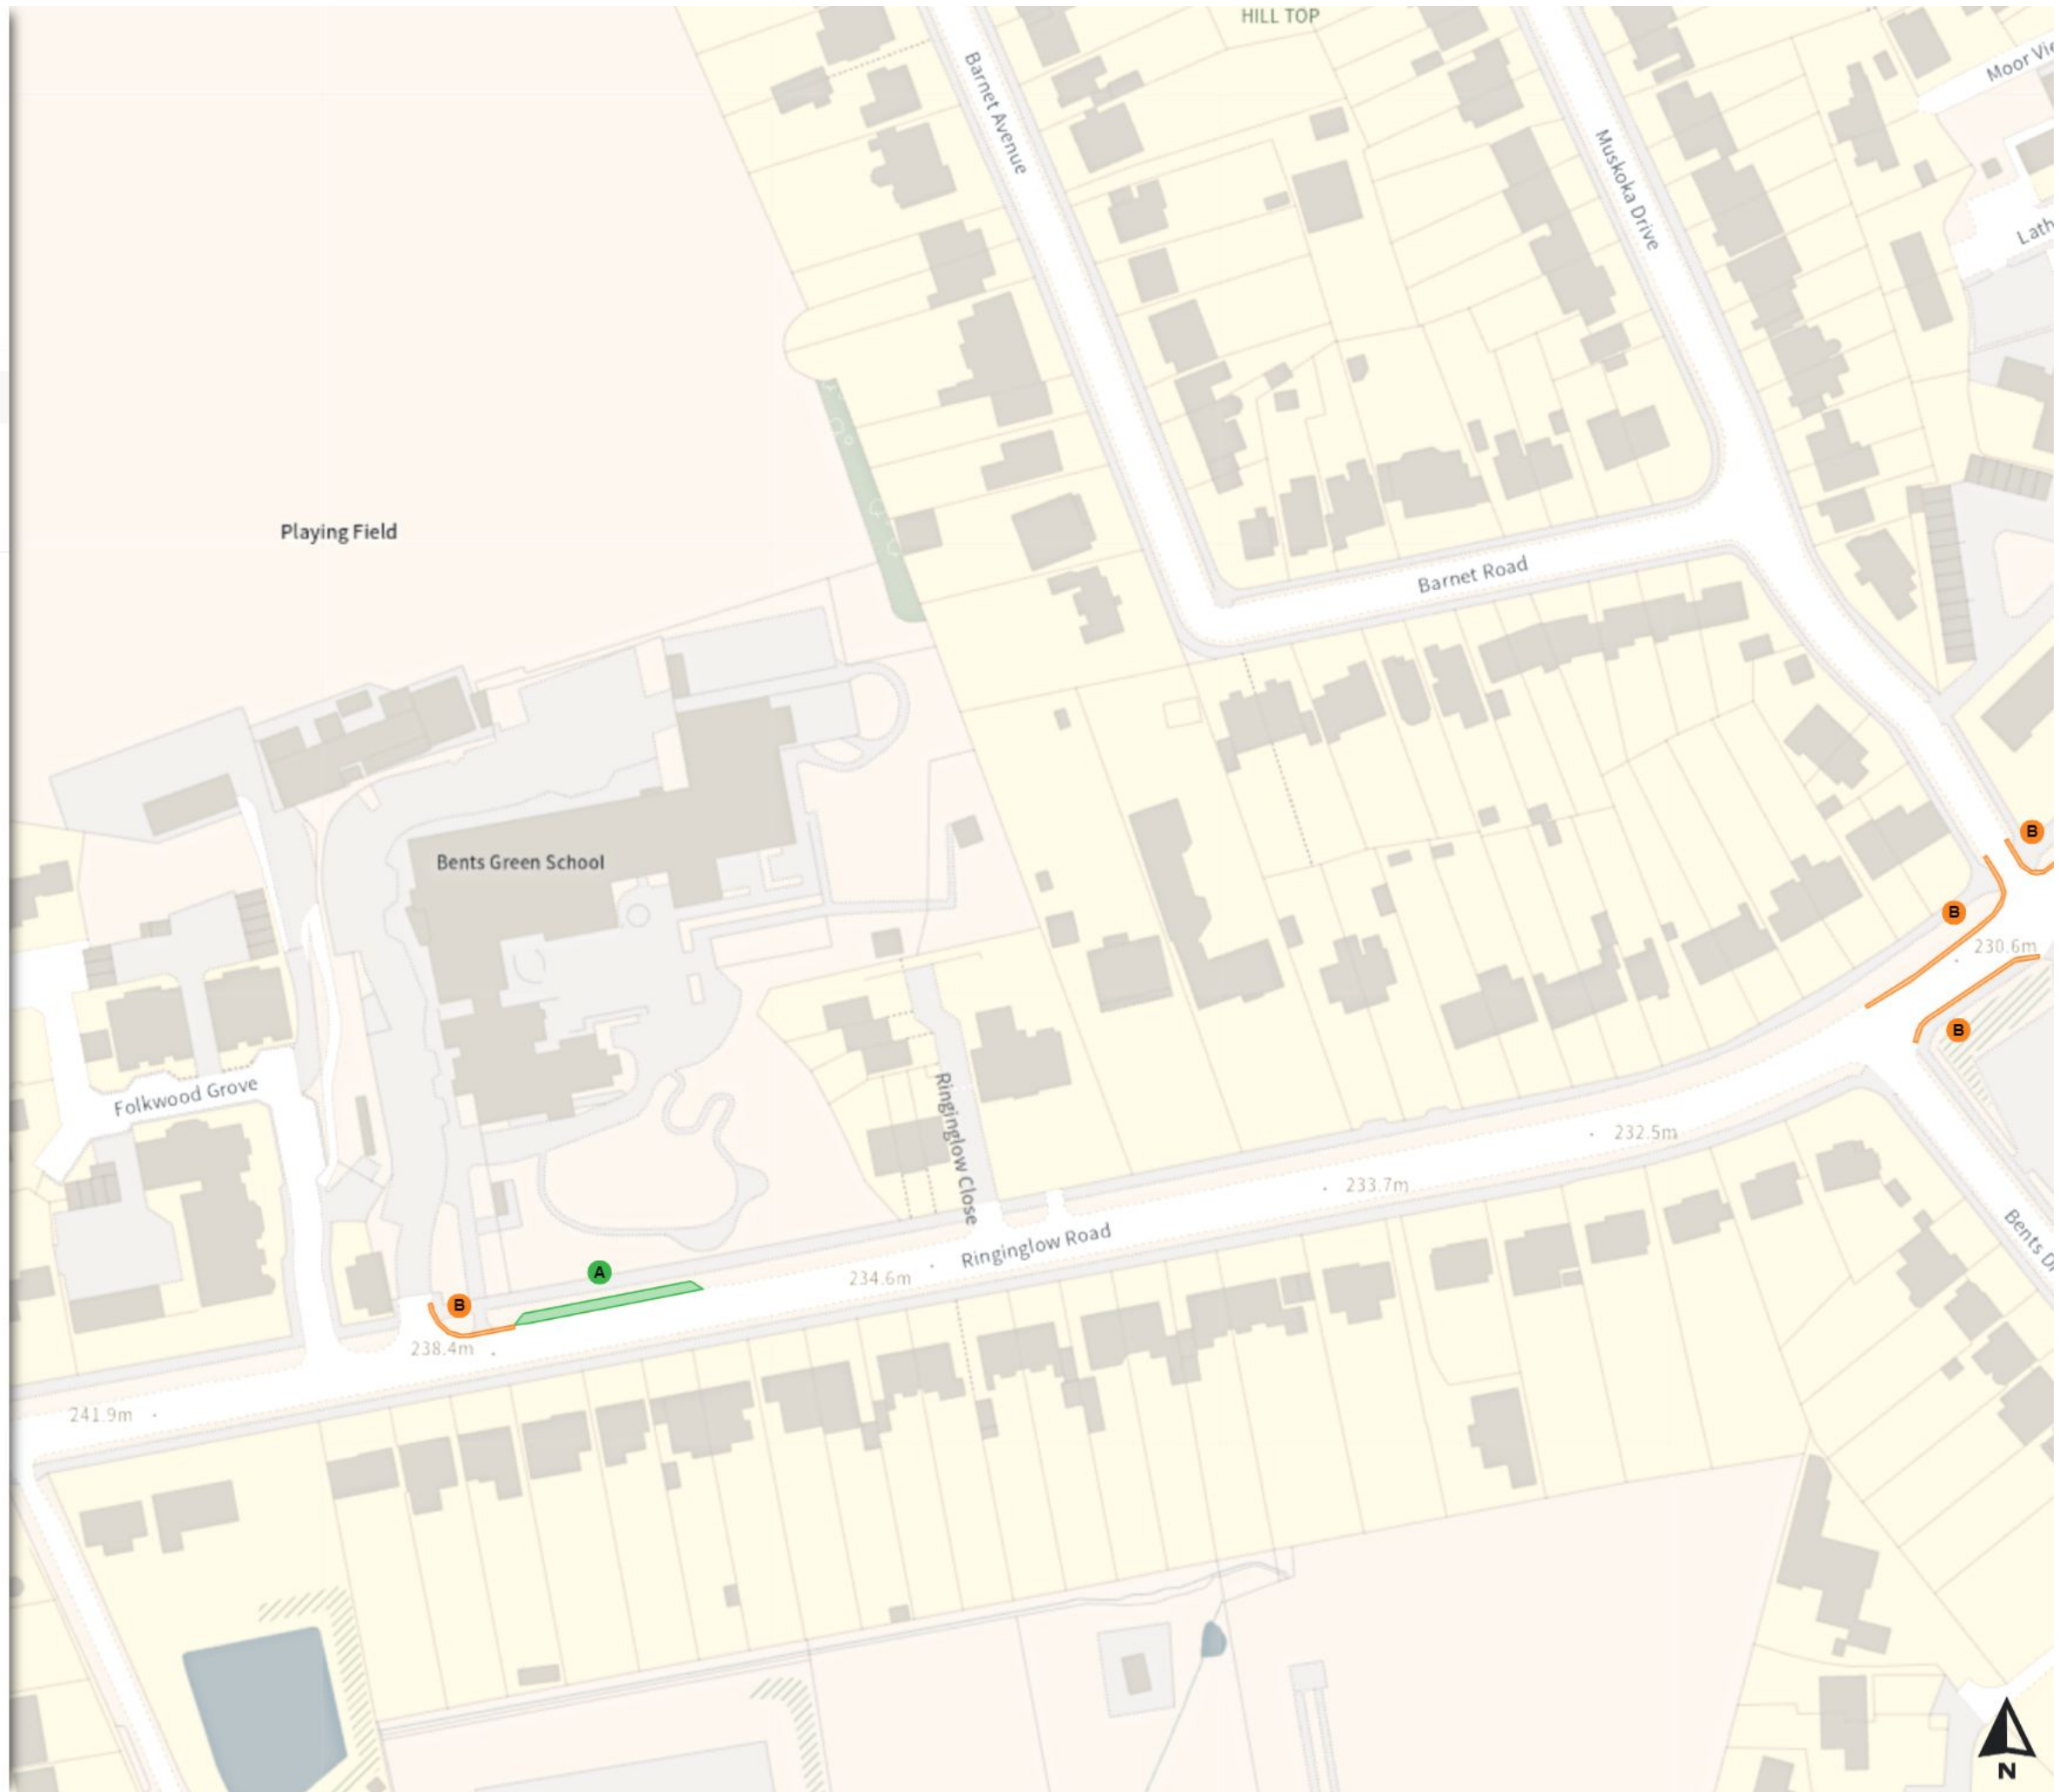

THE SHEFFIELD CITY COUNCIL (STOPPING RESTRICTIONS, WAITING RESTRICTIONS, LOADING RESTRICTIONS & PARKING PLACES) (MAP SCHEDULE) ORDER 2024

Map 565 of 797 Made 03/04/24

Added

Free parking place

Mon-Fri 08:00-18:30 2h 2h

No waiting at any time

At all times

Scale: 1:1250

North-West: 431052.584, 384406.158
South-East: 431471.123, 384045.552