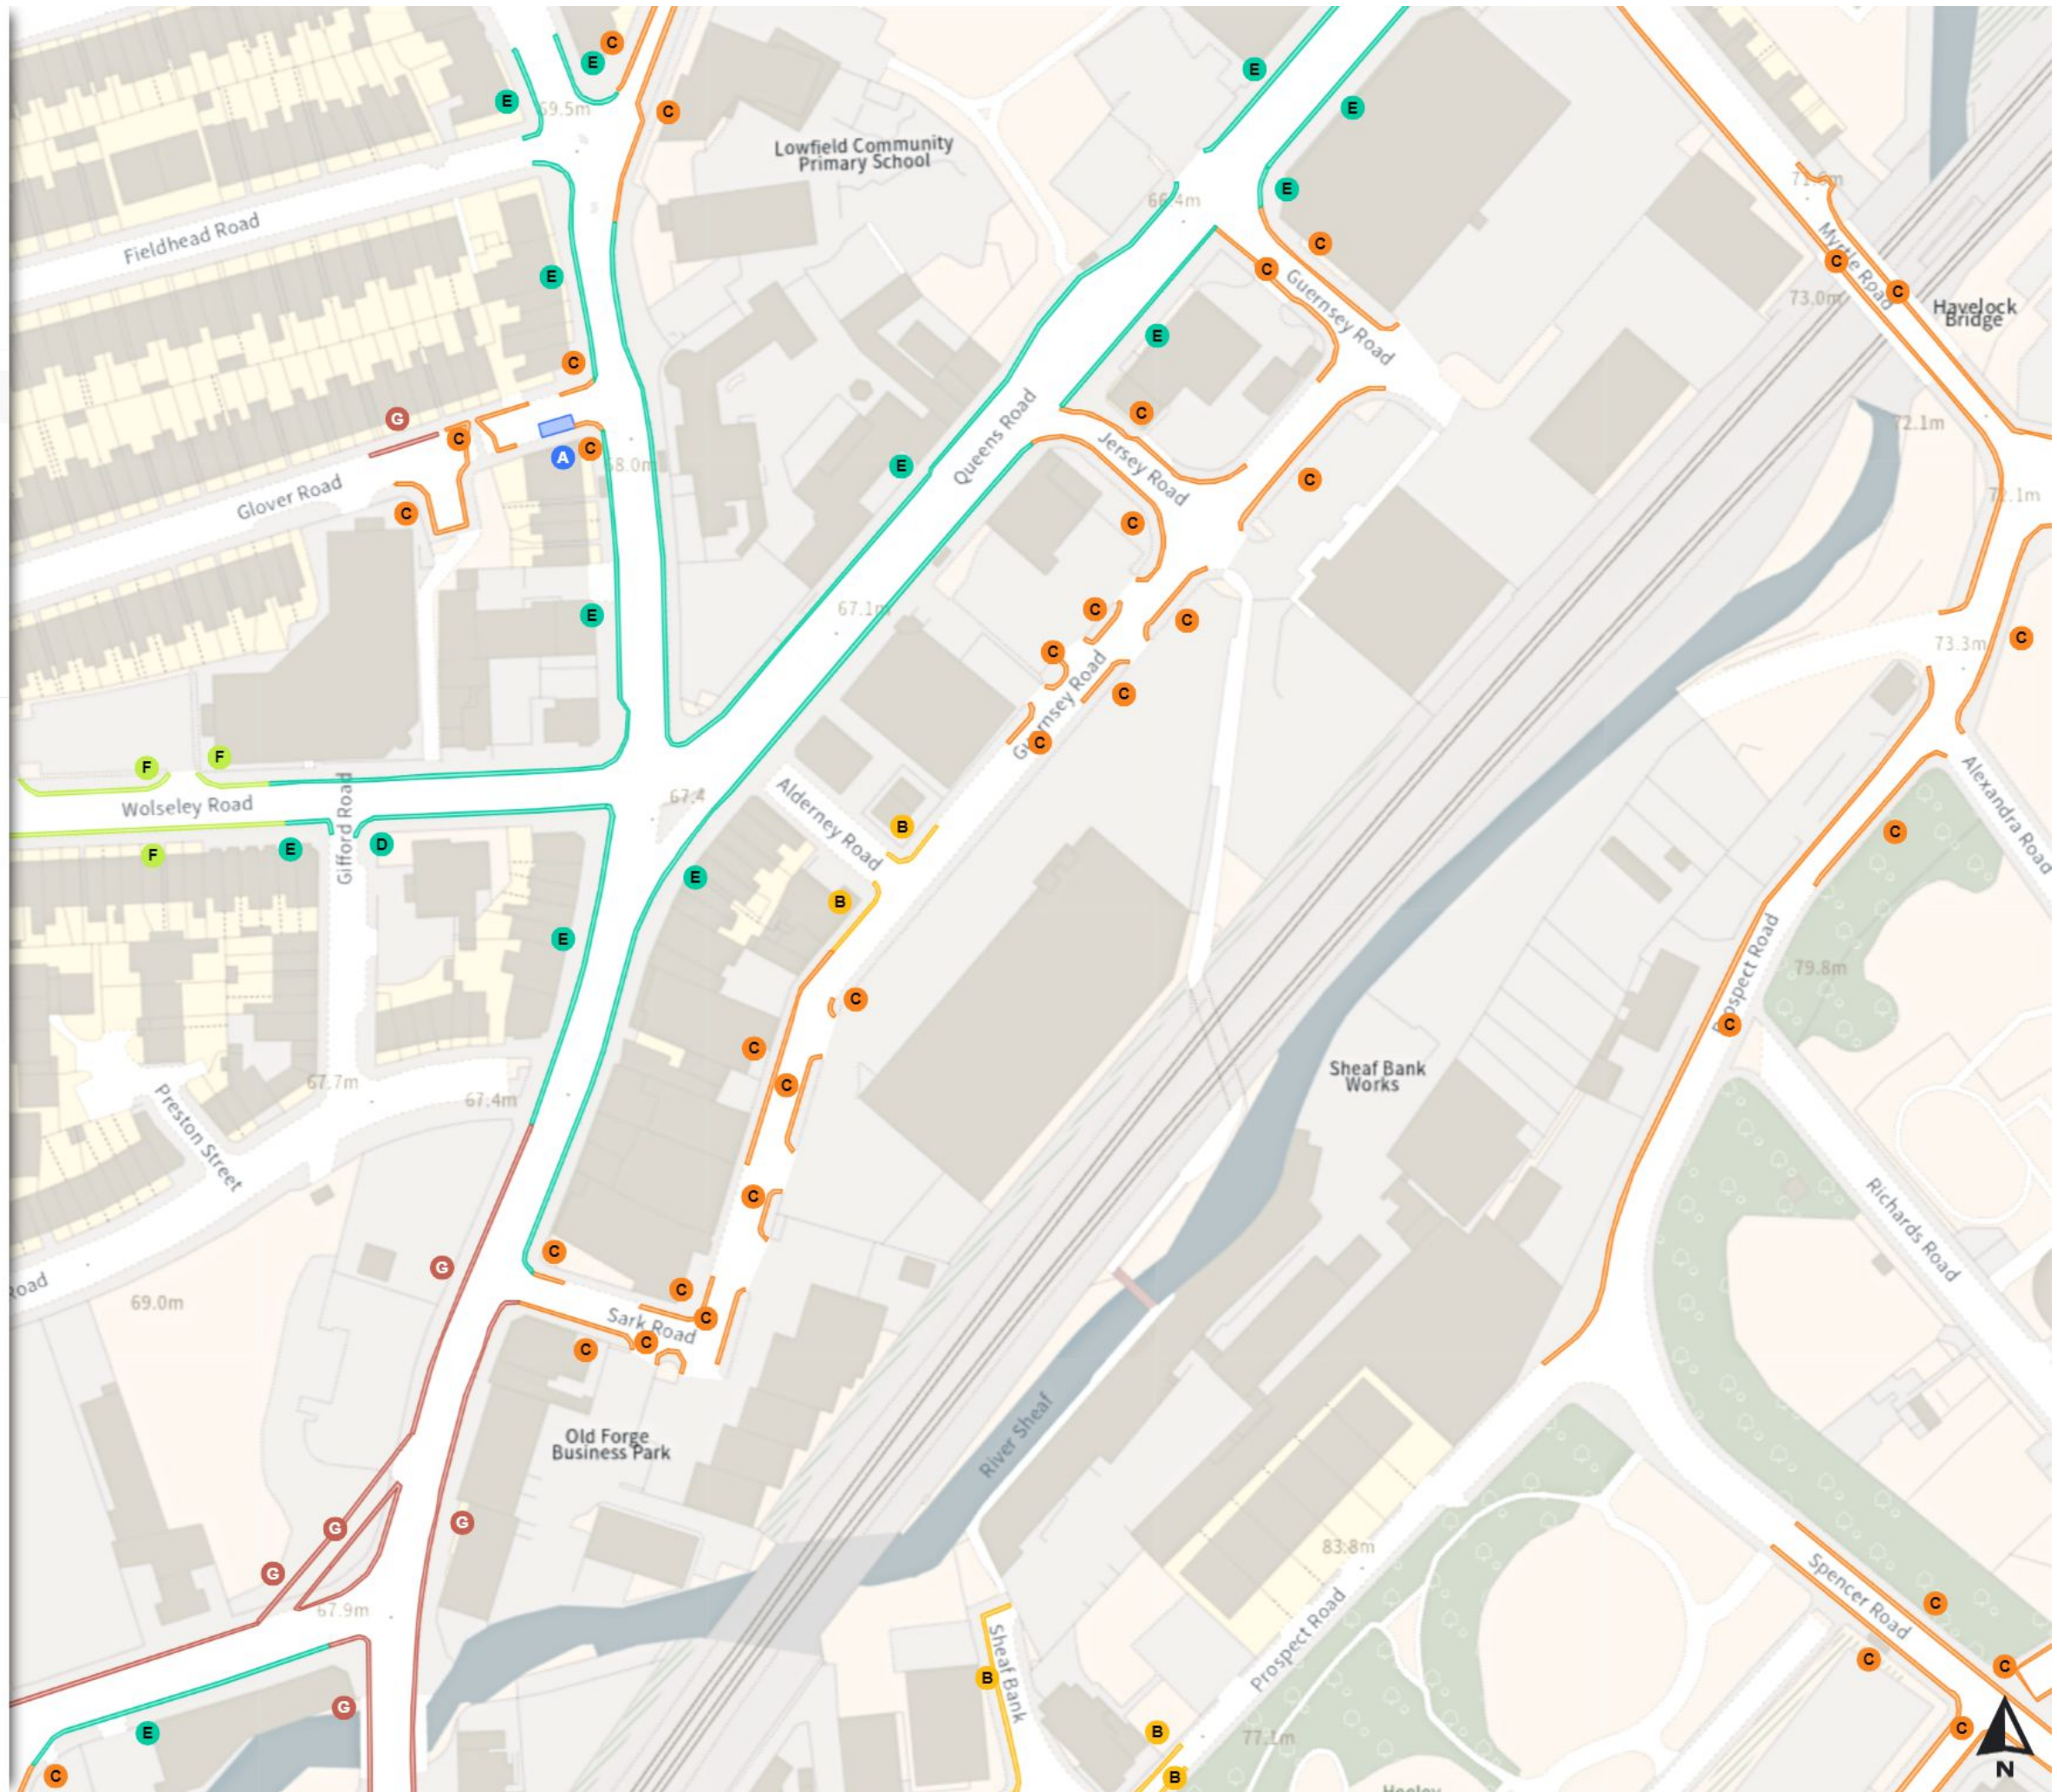

THE SHEFFIELD CITY COUNCIL (STOPPING RESTRICTIONS, WAITING RESTRICTIONS, LOADING RESTRICTIONS & PARKING PLACES) (MAP SCHEDULE) ORDER 2024

Map 503b of 797 Made 03/04/24

Added

- Shared
- F No waiting
  Mon-Fri 07:30-09:30 16:00-18:30
- F No loading
  Mon-Fri 07:30-09:30 16:00-18:30
- Shared
- G No waiting at any time
  At all times
- G No loading at any time
  At all times

Scale: 1:1250

North-West: 435079.318, 385511.498
South-East: 435498.07, 385151.329

© Crown copyright and database rights 2024 Ordnance Survey.
You are not permitted to copy, sub-license, distribute or sell any of this data to third parties in any form. Licence number 100018816