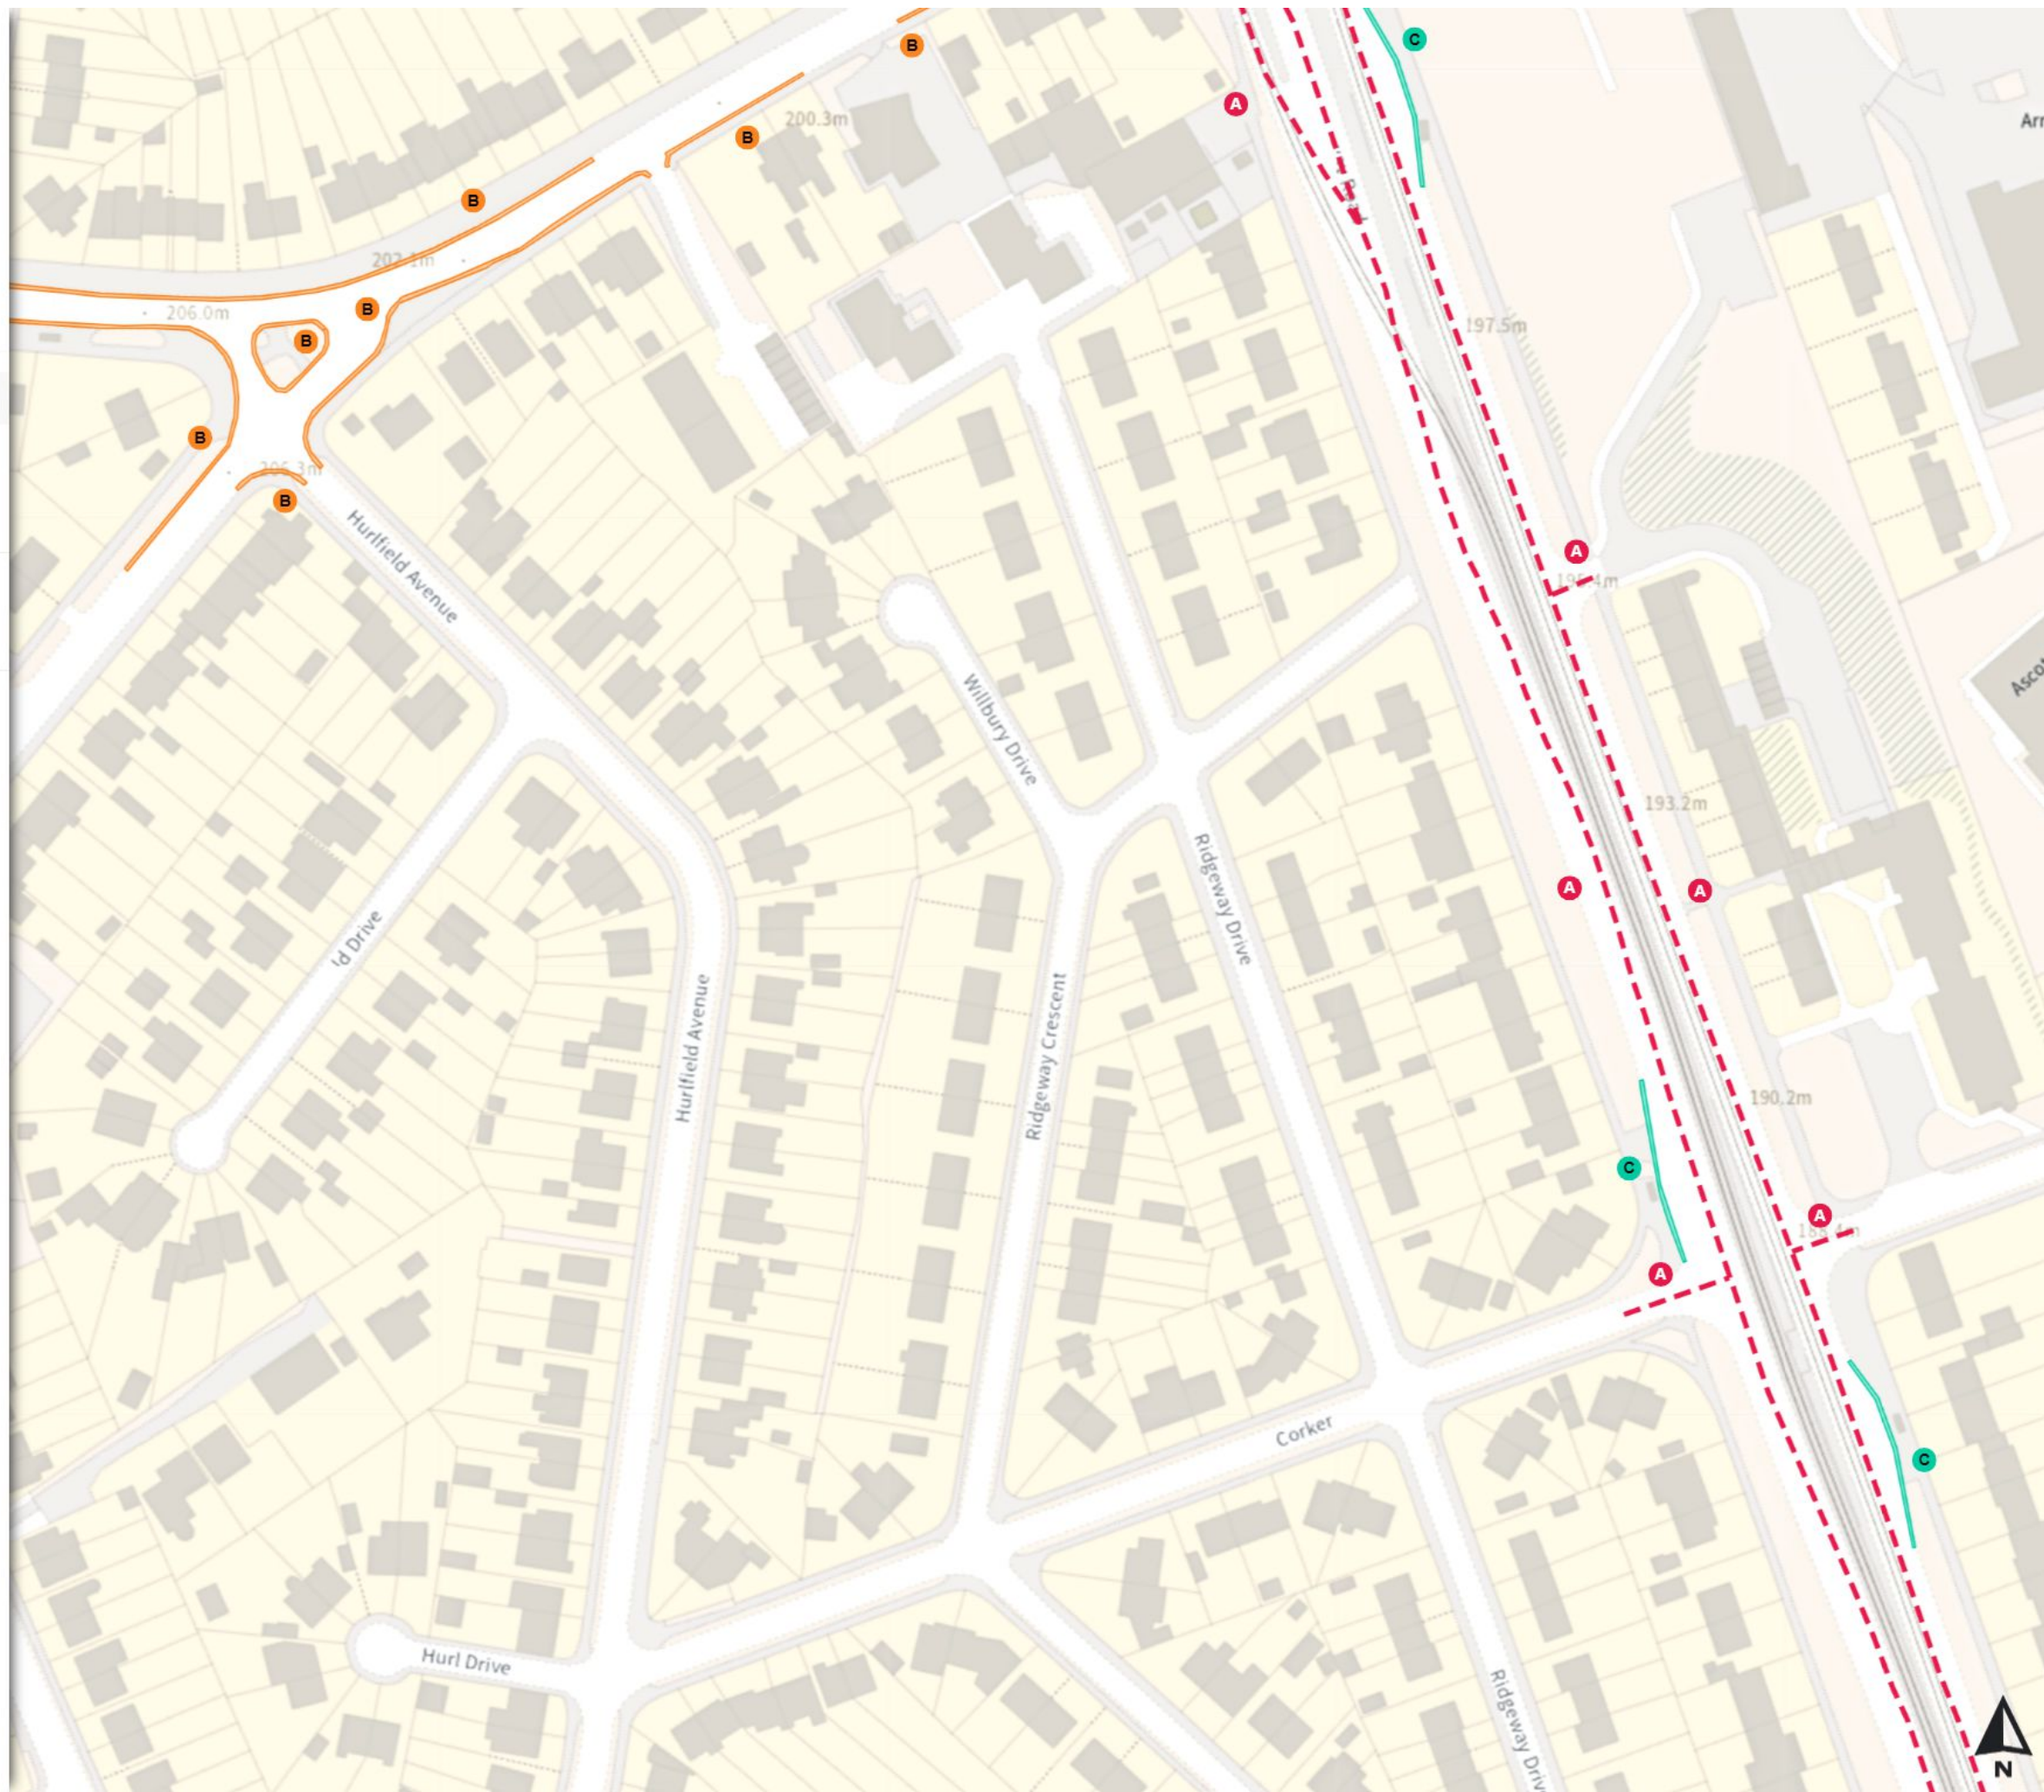

THE SHEFFIELD CITY COUNCIL (STOPPING RESTRICTIONS, WAITING RESTRICTIONS, LOADING RESTRICTIONS & PARKING PLACES) (MAP SCHEDULE) ORDER 2024

Map 554 of 797 Made 03/04/24

Added

- Clearway
- At all times
- No waiting at any time
- At all times
- Shared
- No waiting at any time
- No loading
- Mon-Fri 08:00-09:30 16:30-18:30

Scale: 1:1250

North-West: 437880.977, 384814.741
South-East: 438300.005, 384454.762

© Crown copyright and database rights 2024 Ordnance Survey.
You are not permitted to copy, sub-license, distribute or sell any of this data to third parties in any form. Licence number 100018816