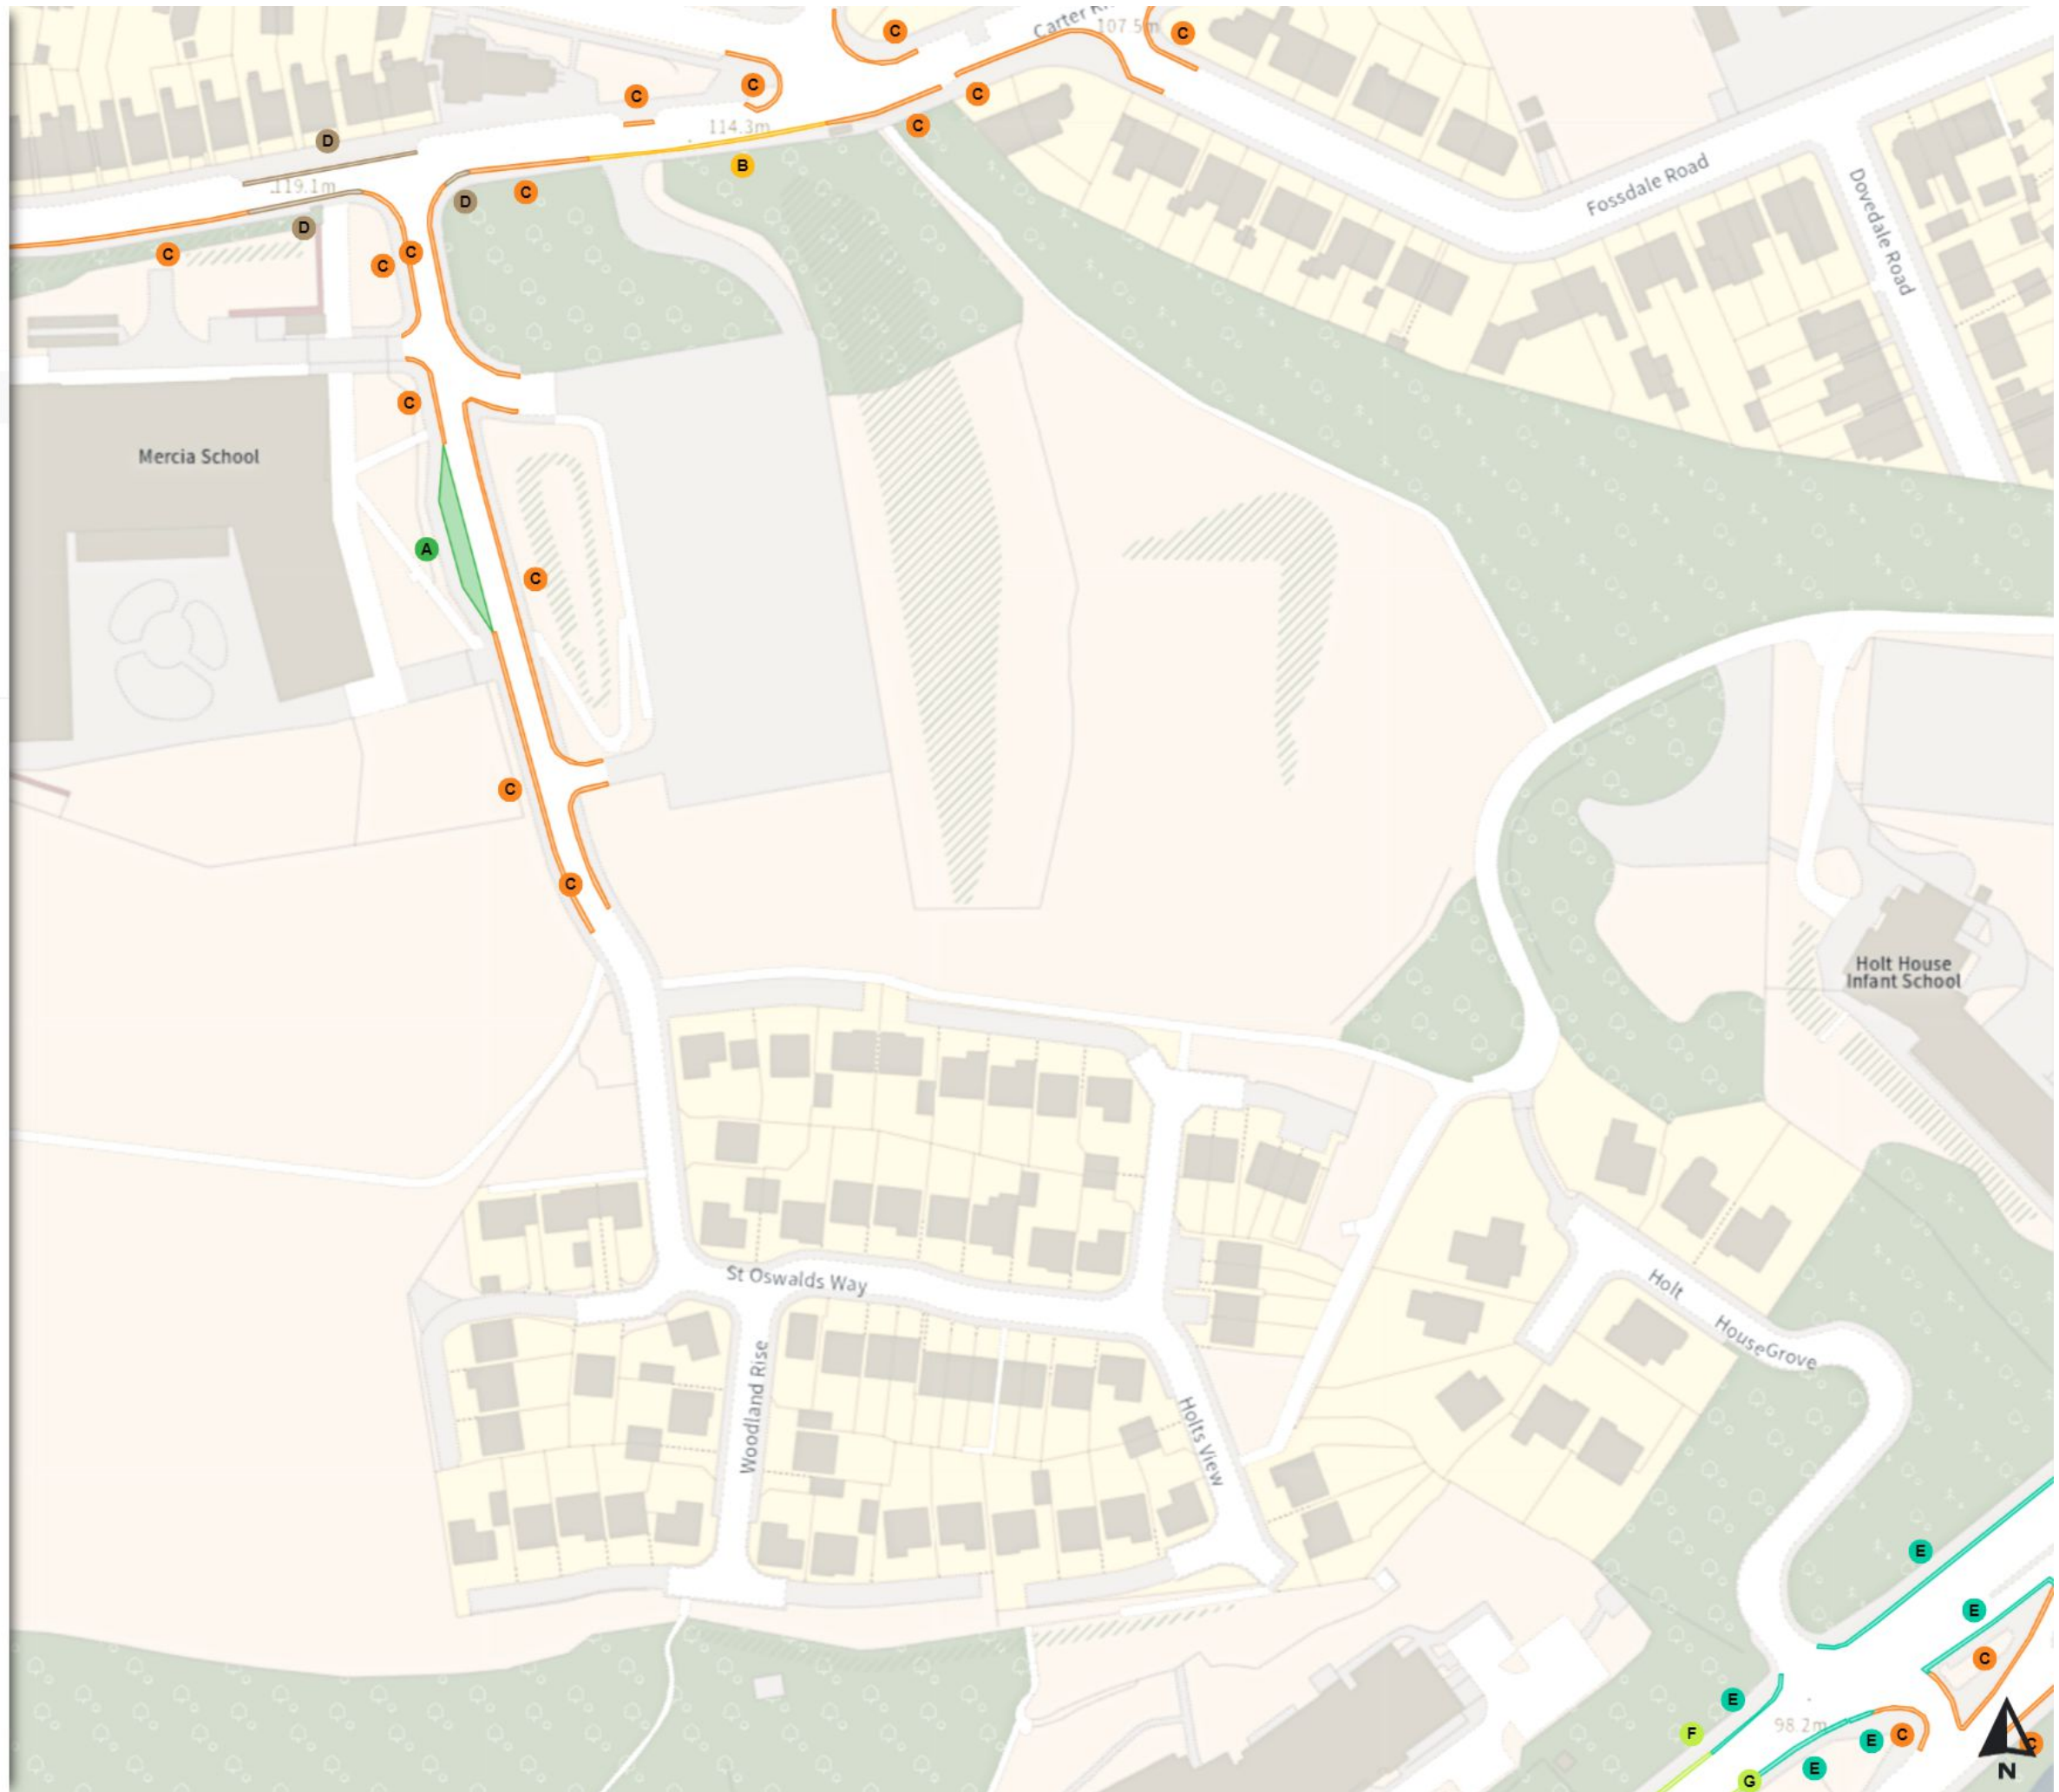

THE SHEFFIELD CITY COUNCIL (STOPPING RESTRICTIONS, WAITING RESTRICTIONS, LOADING RESTRICTIONS & PARKING PLACES) (MAP SCHEDULE) ORDER 2024

Map 595b of 797 Made 03/04/24

Added

- Shared
- F No waiting
  Mon-Fri 07:30-09:30 16:00-18:30
- F No loading
  Mon-Fri 07:30-09:30 16:00-18:30
- Shared
- G No waiting
  Mon-Sat 07:30-18:30
- G No loading
  Mon-Fri 07:30-09:30 16:00-18:30

Scale: 1:1250

North-West: 433581.24, 384064.215
South-East: 434000.003, 383703.803

© Crown copyright and database rights 2024 Ordnance Survey.
You are not permitted to copy, sub-license, distribute or sell any of this data to third parties in any form. Licence number 100018816