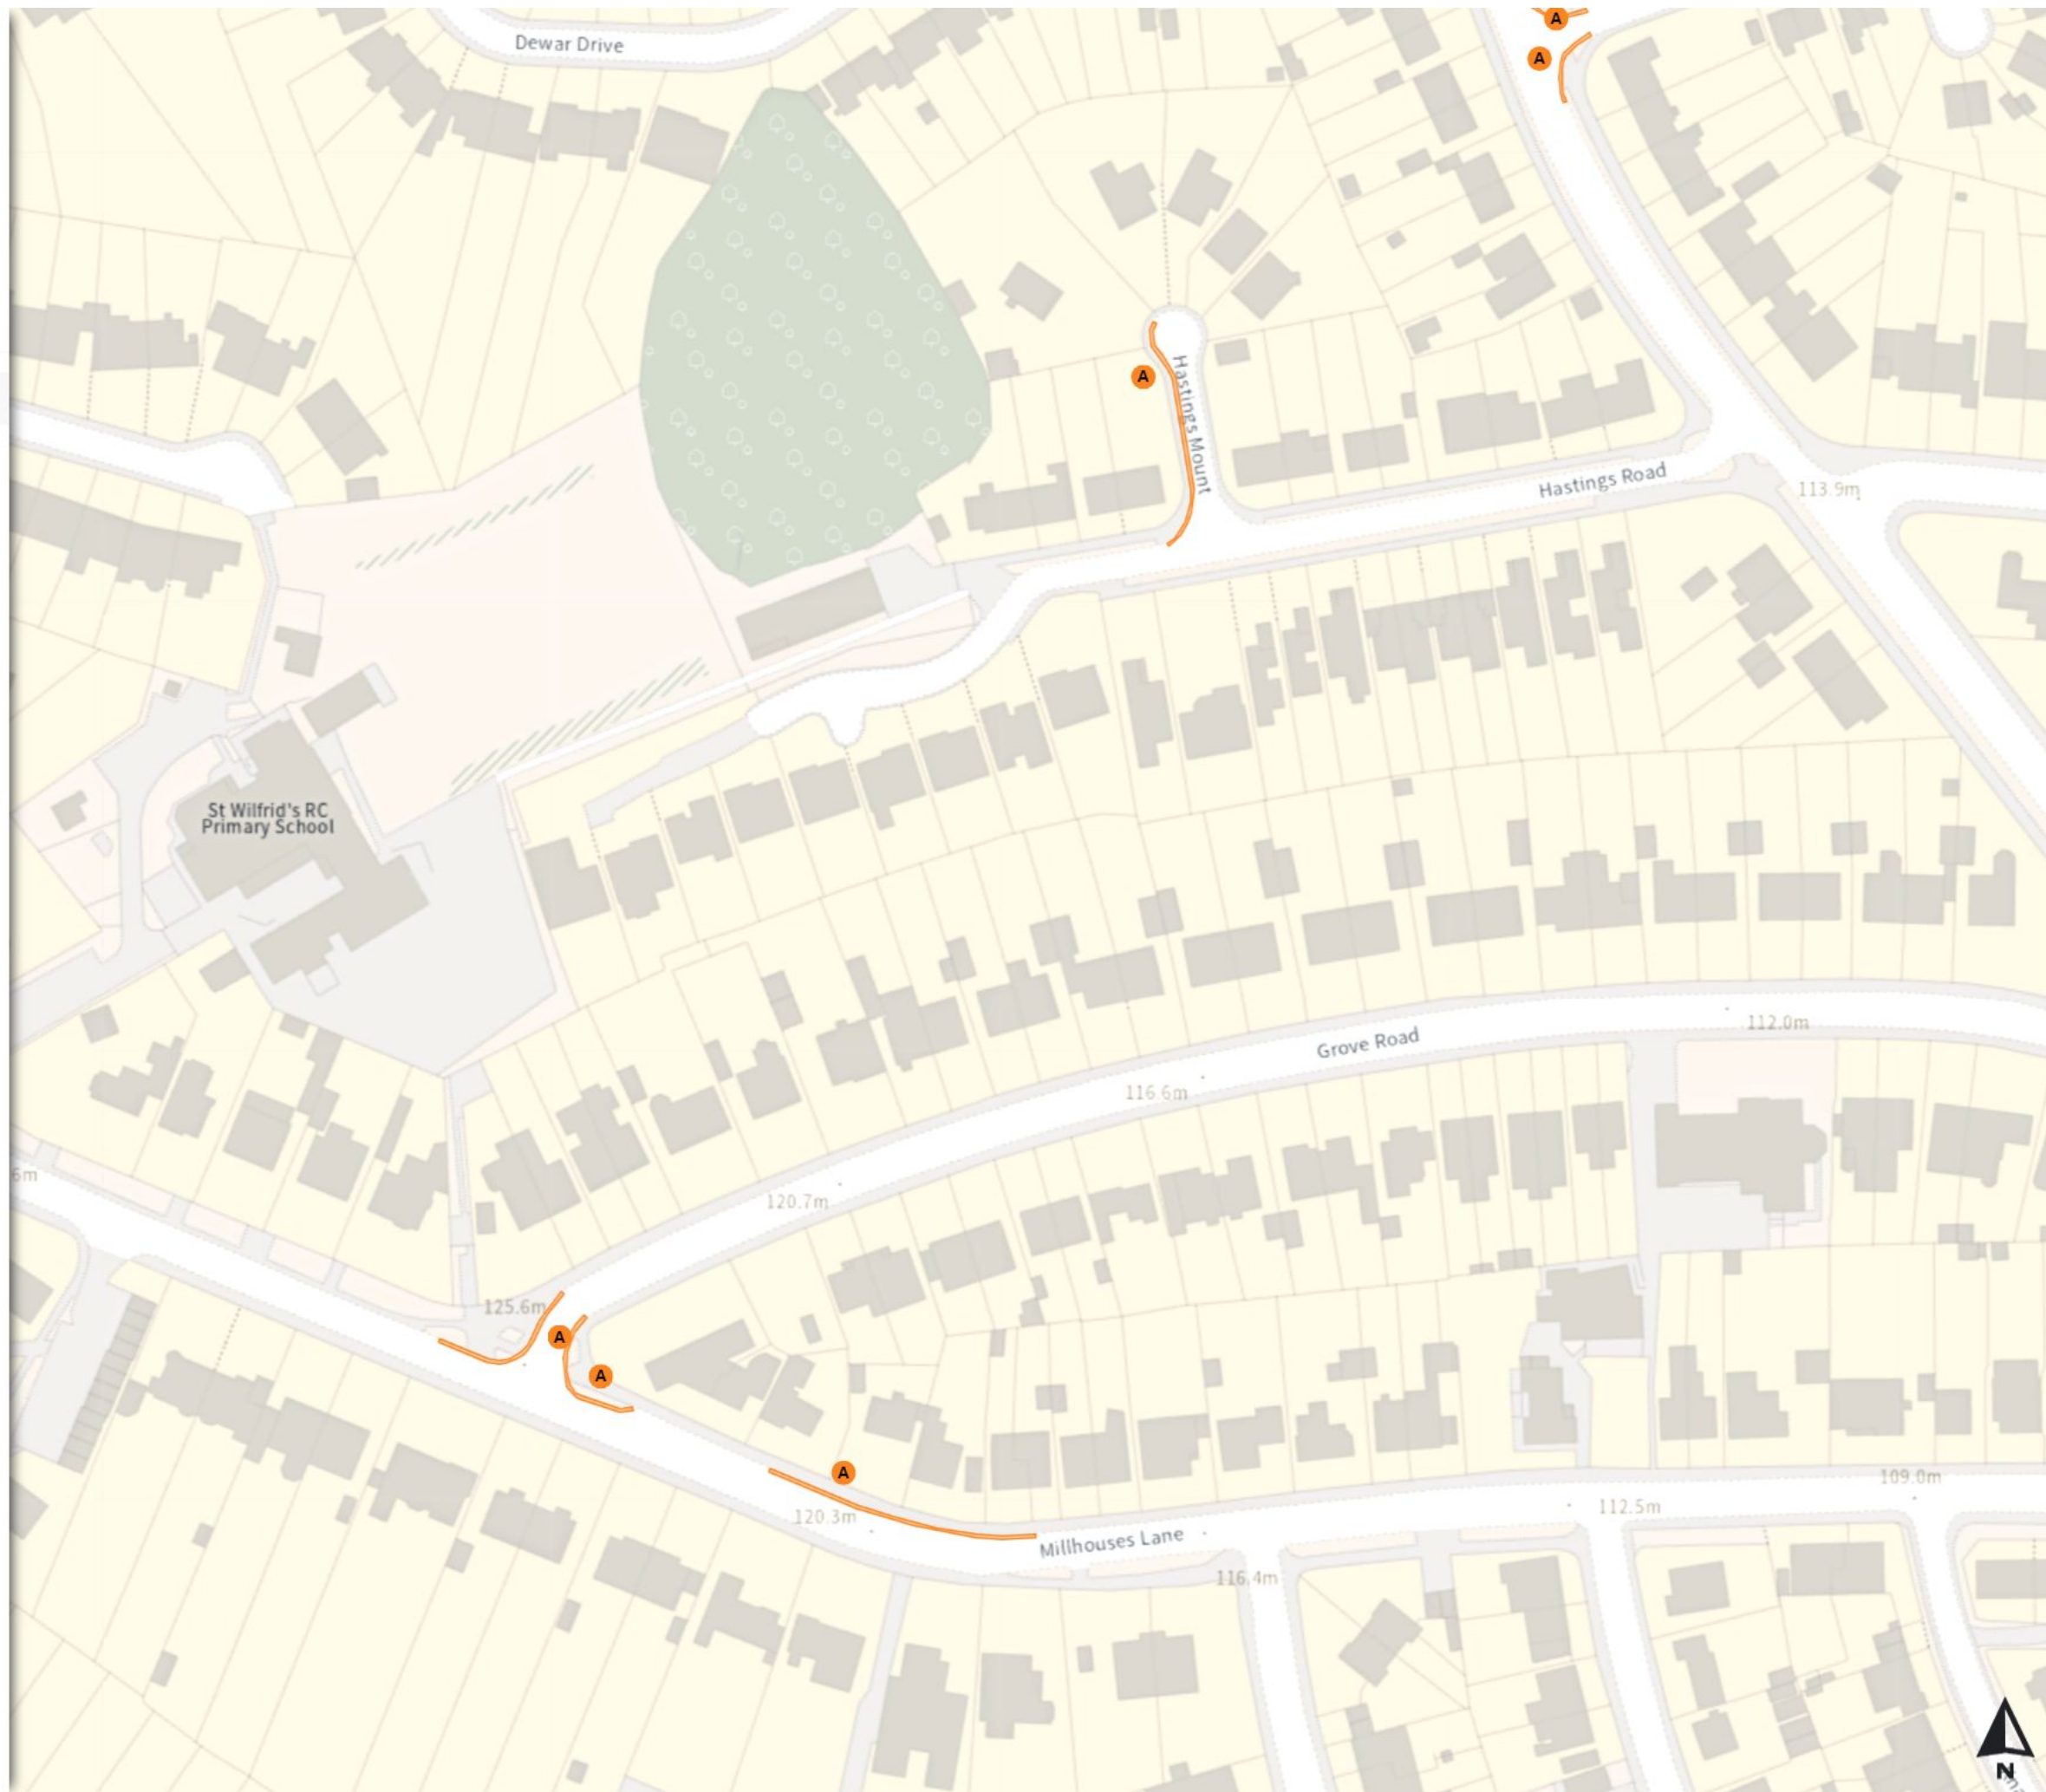

THE SHEFFIELD CITY COUNCIL (STOPPING RESTRICTIONS, WAITING RESTRICTIONS, LOADING RESTRICTIONS & PARKING PLACES) (MAP SCHEDULE) ORDER 2024

Map 614 of 797 Made 03/04/24

Added

- No waiting at any time
- At all times

0 20 40 60m

Scale: 1:1250

North-West: 433021.687, 383701.206
South-East: 433440.439, 383340.718

© Crown copyright and database rights 2024 Ordnance Survey.
You are not permitted to copy, sub-license, distribute or sell any of this data to third parties in any form. Licence number 100018816