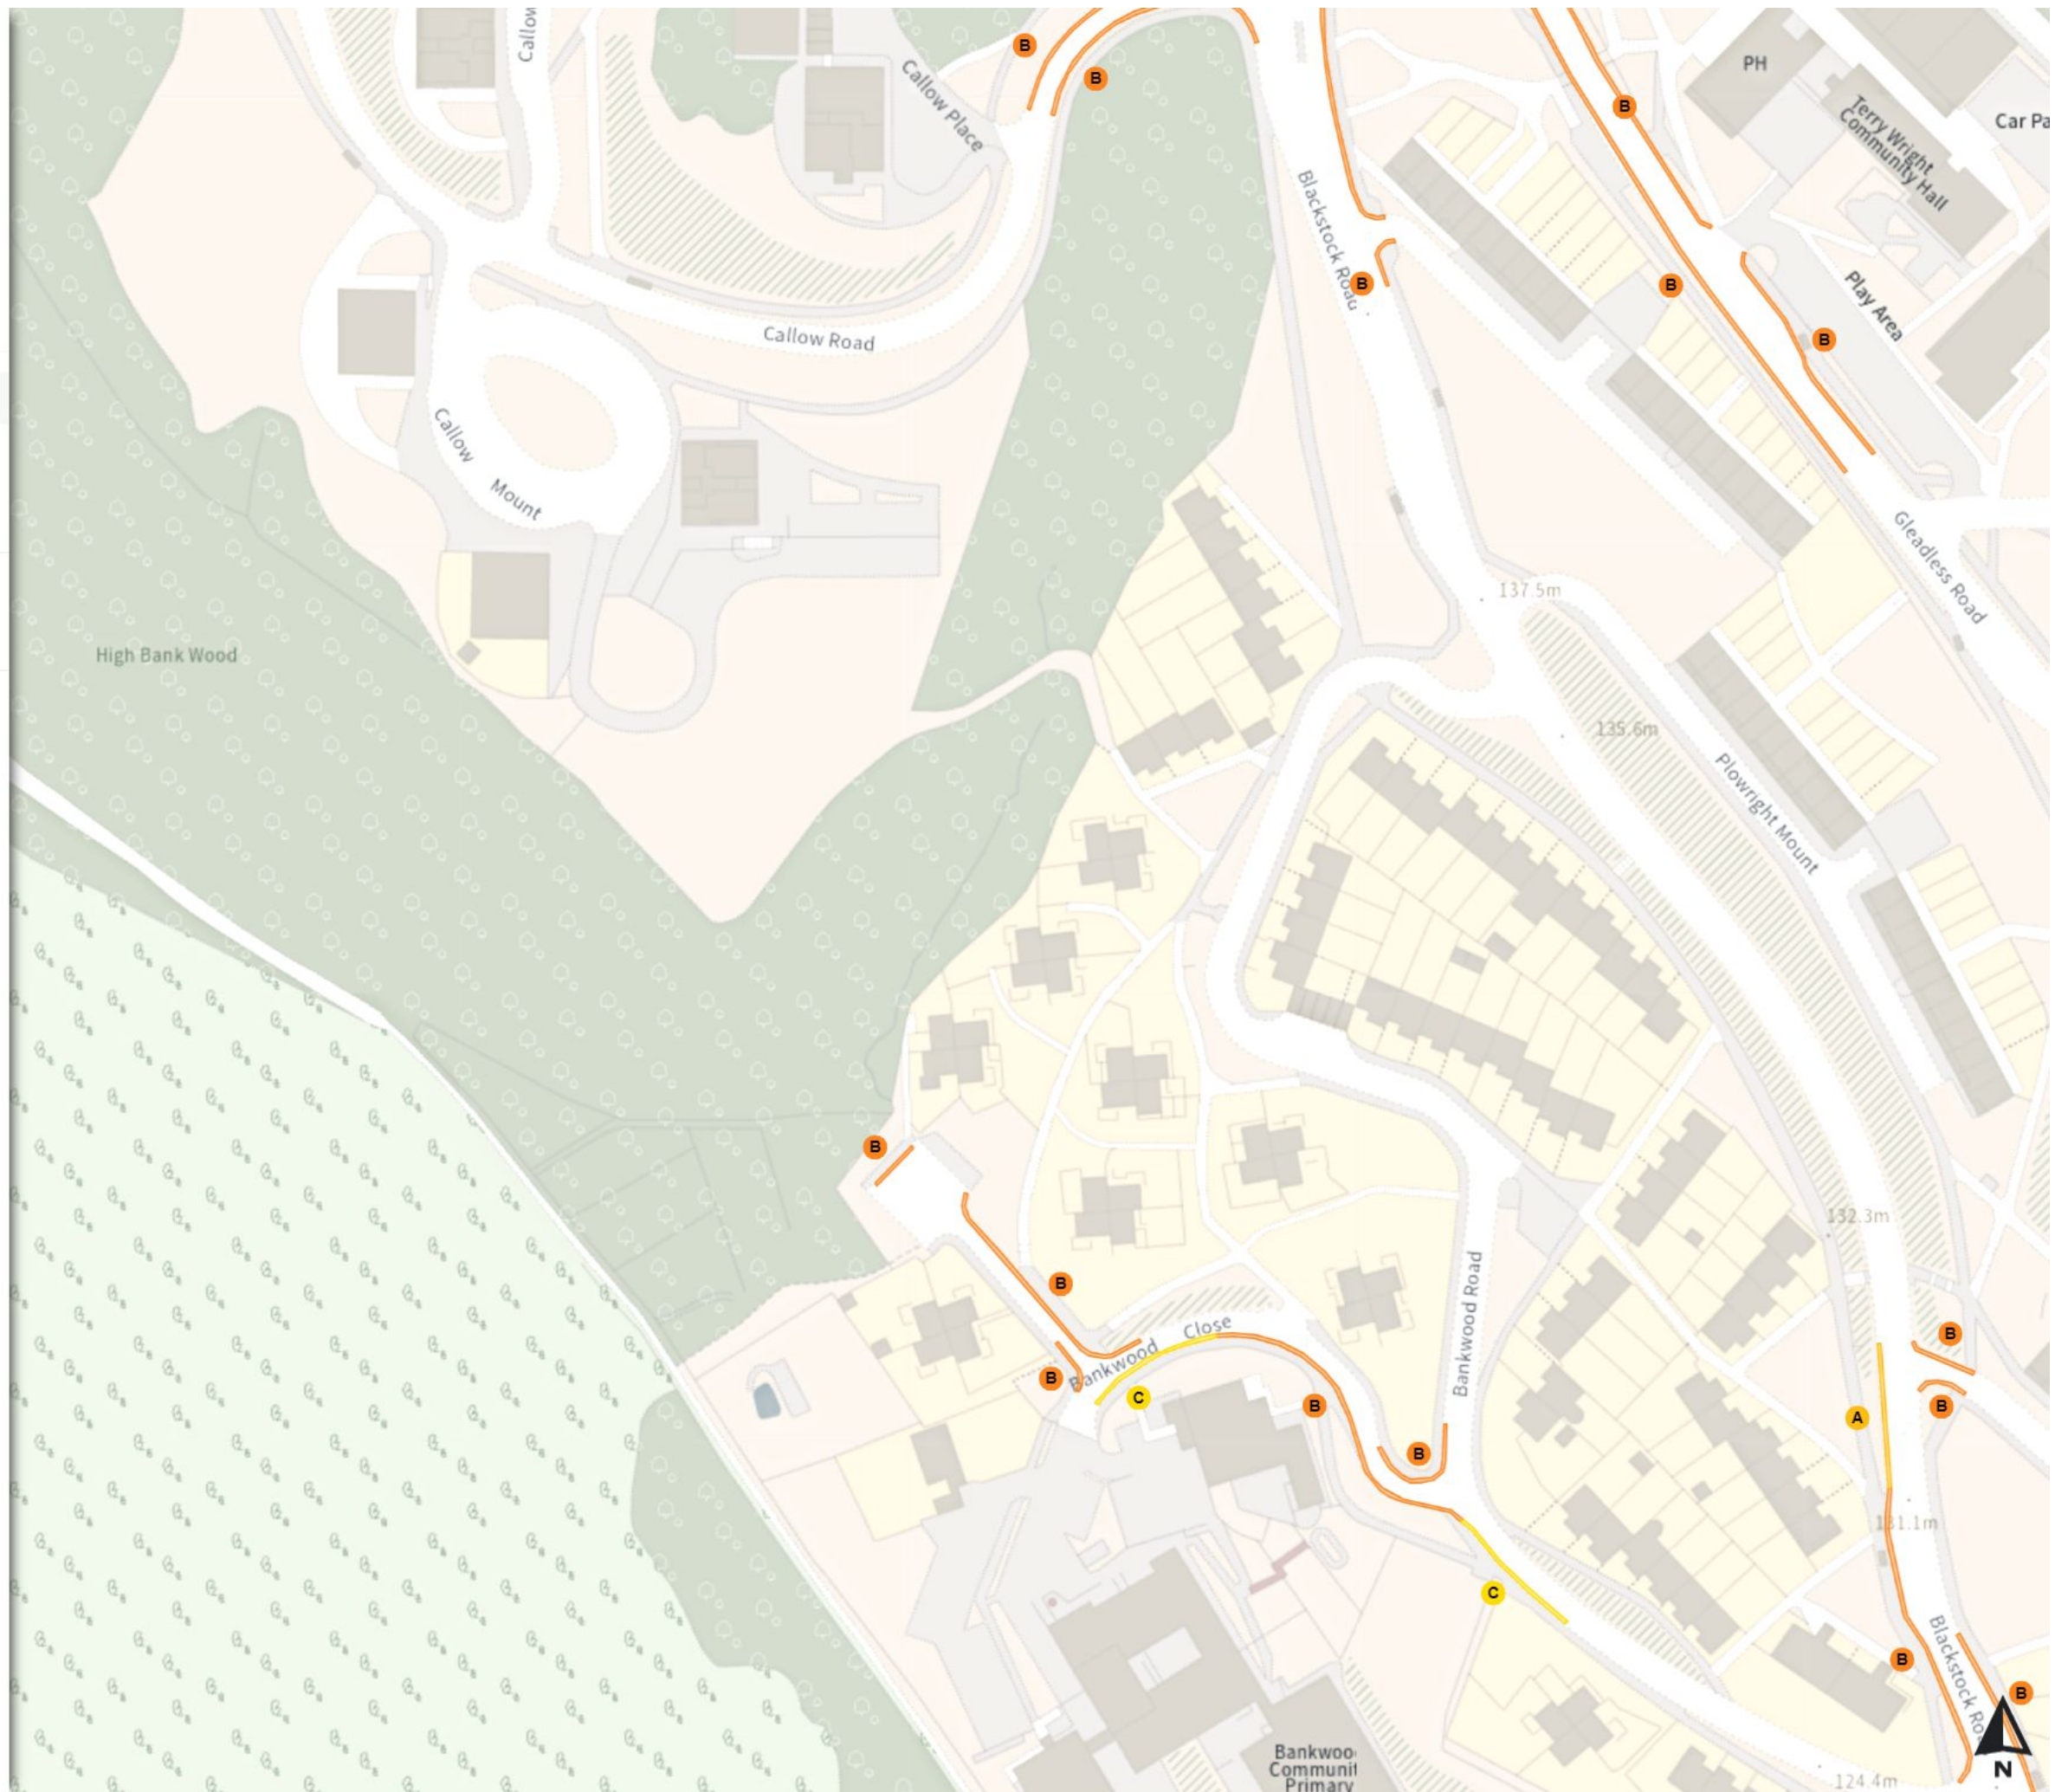

THE SHEFFIELD CITY COUNCIL (STOPPING RESTRICTIONS, WAITING RESTRICTIONS, LOADING RESTRICTIONS & PARKING PLACES) (MAP SCHEDULE) ORDER 2024

Map 577 of 797 Made 03/04/24

Added

- No waiting
- A Mon-Fri 08:00-18:30
- No waiting at any time
- B At all times
- Prohibition of stopping on school entrance markings
- C Mon-Fri 08:00-09:30 14:30-16:00

0 20 40 60m

Scale: 1:1250

North-West: 436417.254, 384444.105
South-East: 436836.201, 384083.971

© Crown copyright and database rights 2024 Ordnance Survey.
You are not permitted to copy, sub-license, distribute or sell any of this data to third parties in any form. Licence number 100018816