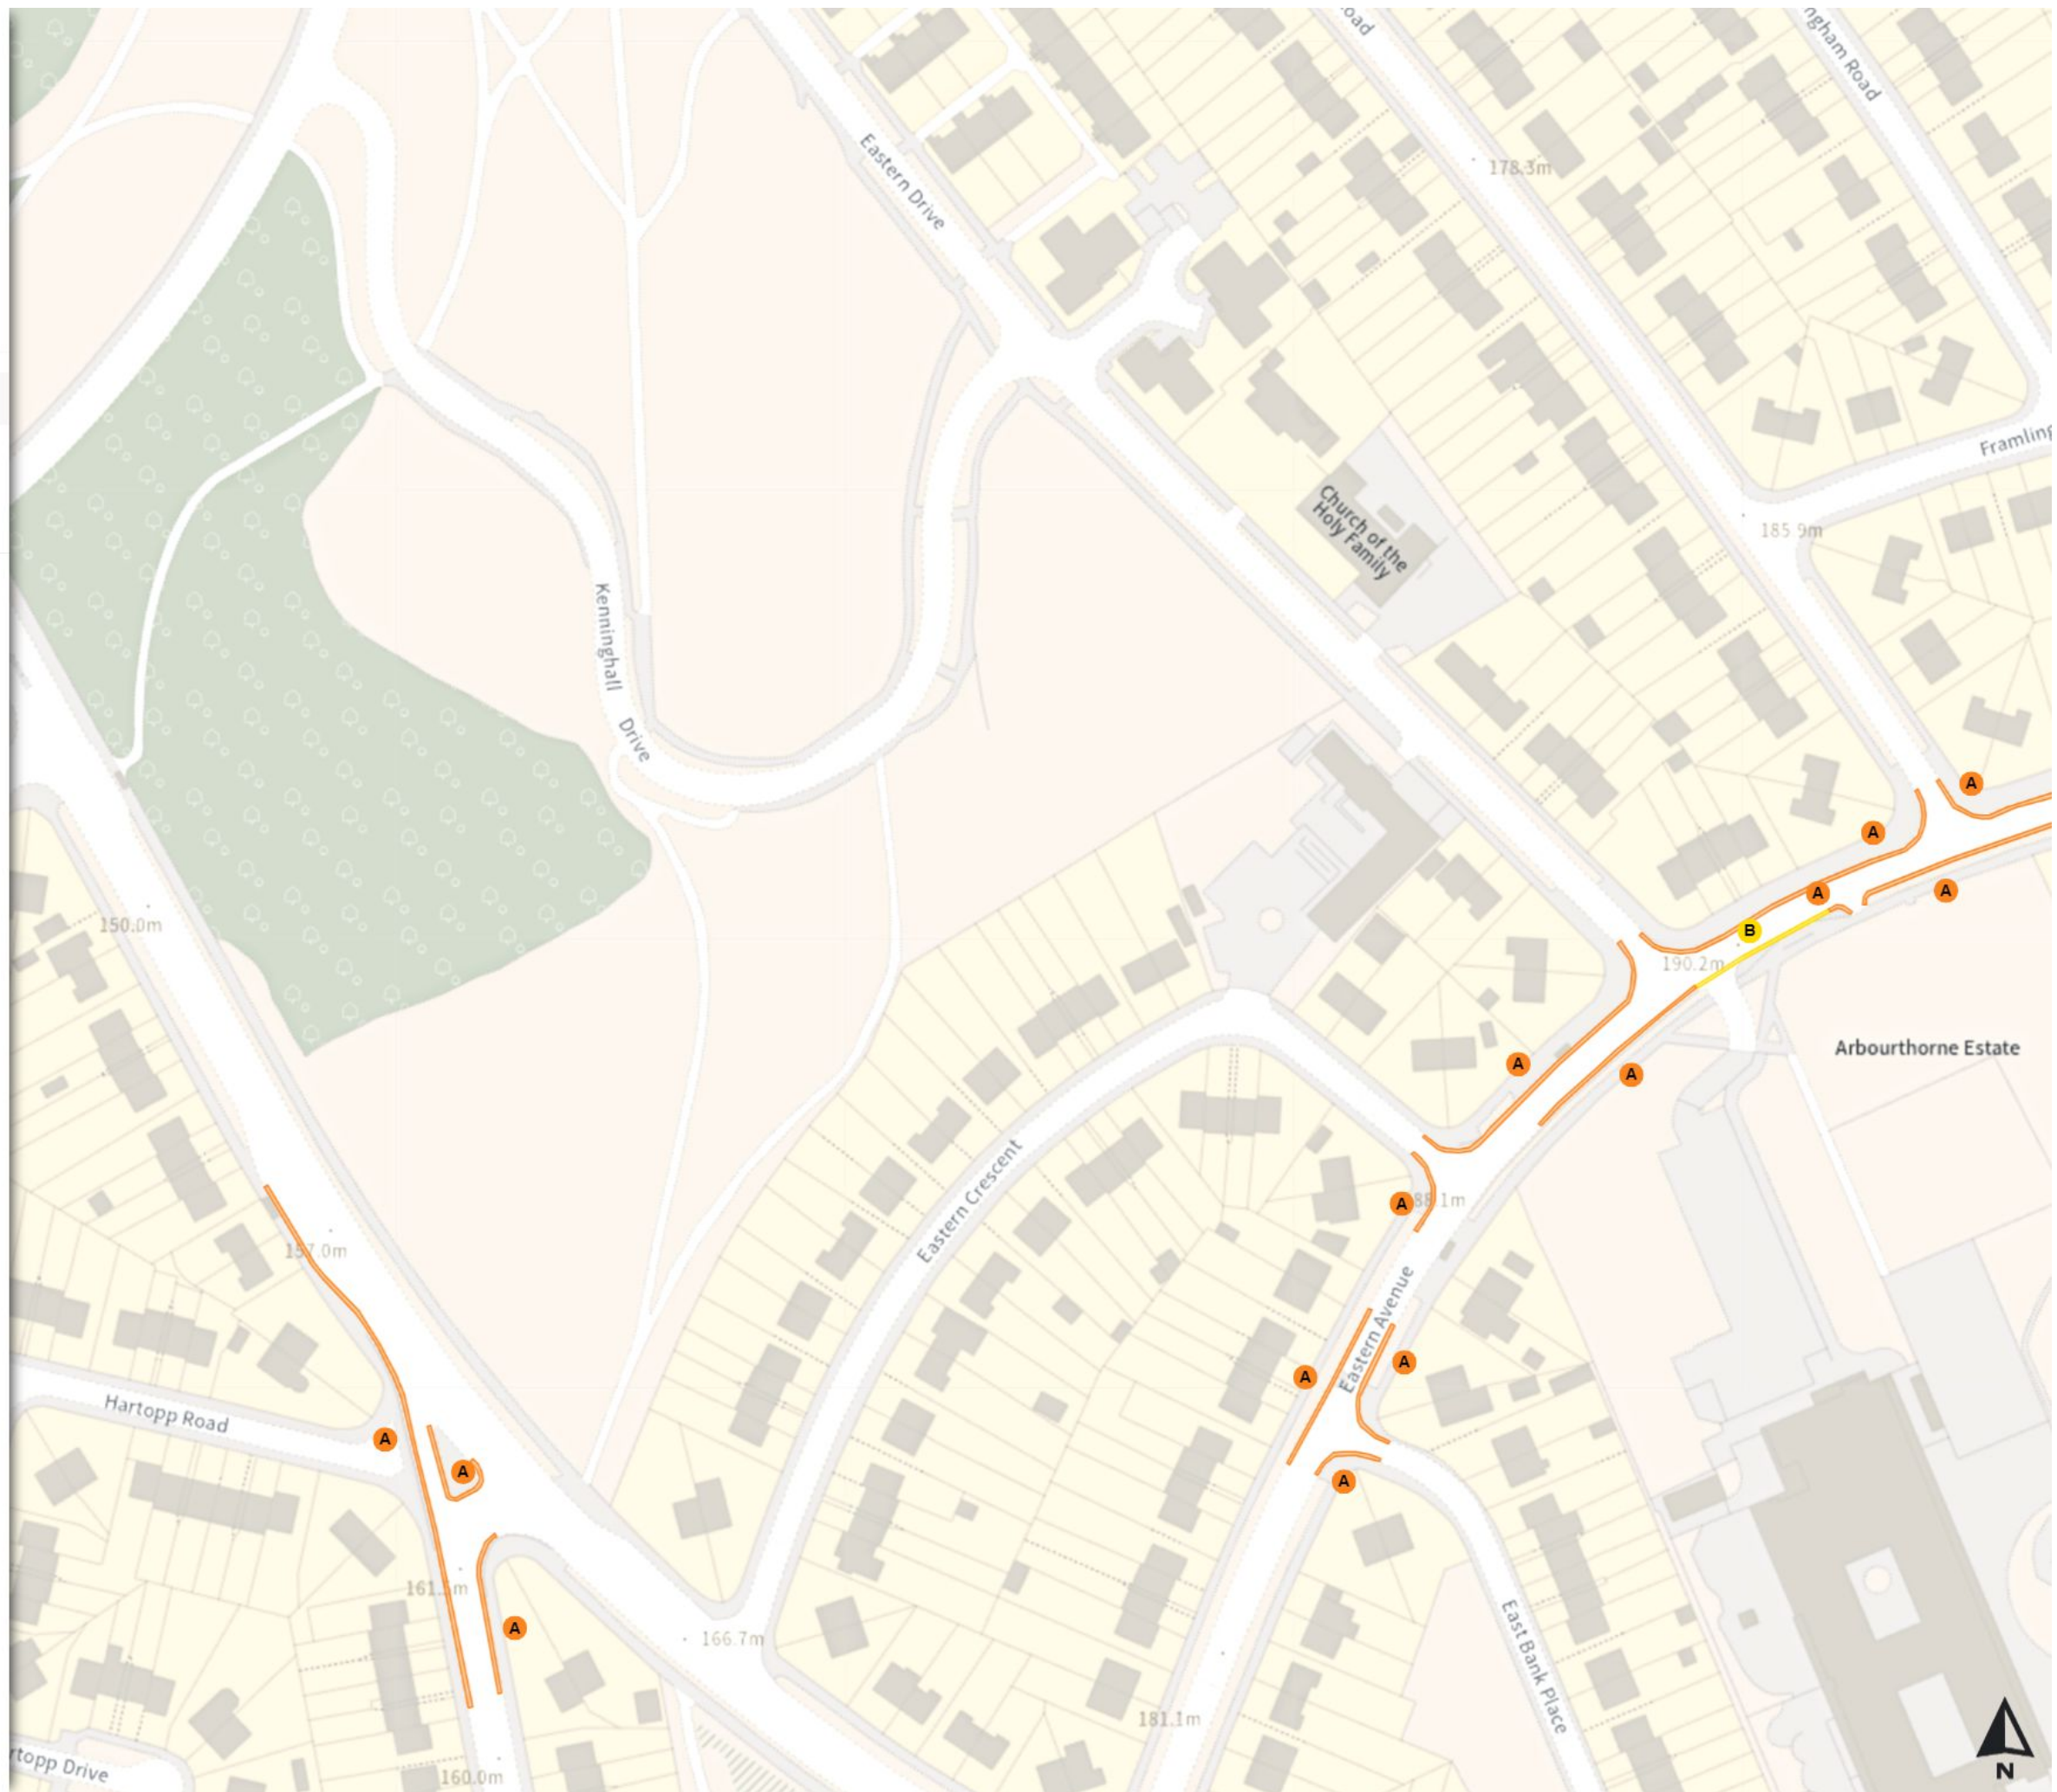

Prohibition of stopping on school entrance markings

At all times

Scale: 1:1250

North-West: 436516.189, 385163.115
South-East: 436935.081, 384803.044

© Crown copyright and database rights 2024 Ordnance Survey.
You are not permitted to copy, sub-license, distribute or sell any of this data to third parties in any form. Licence number 100018816