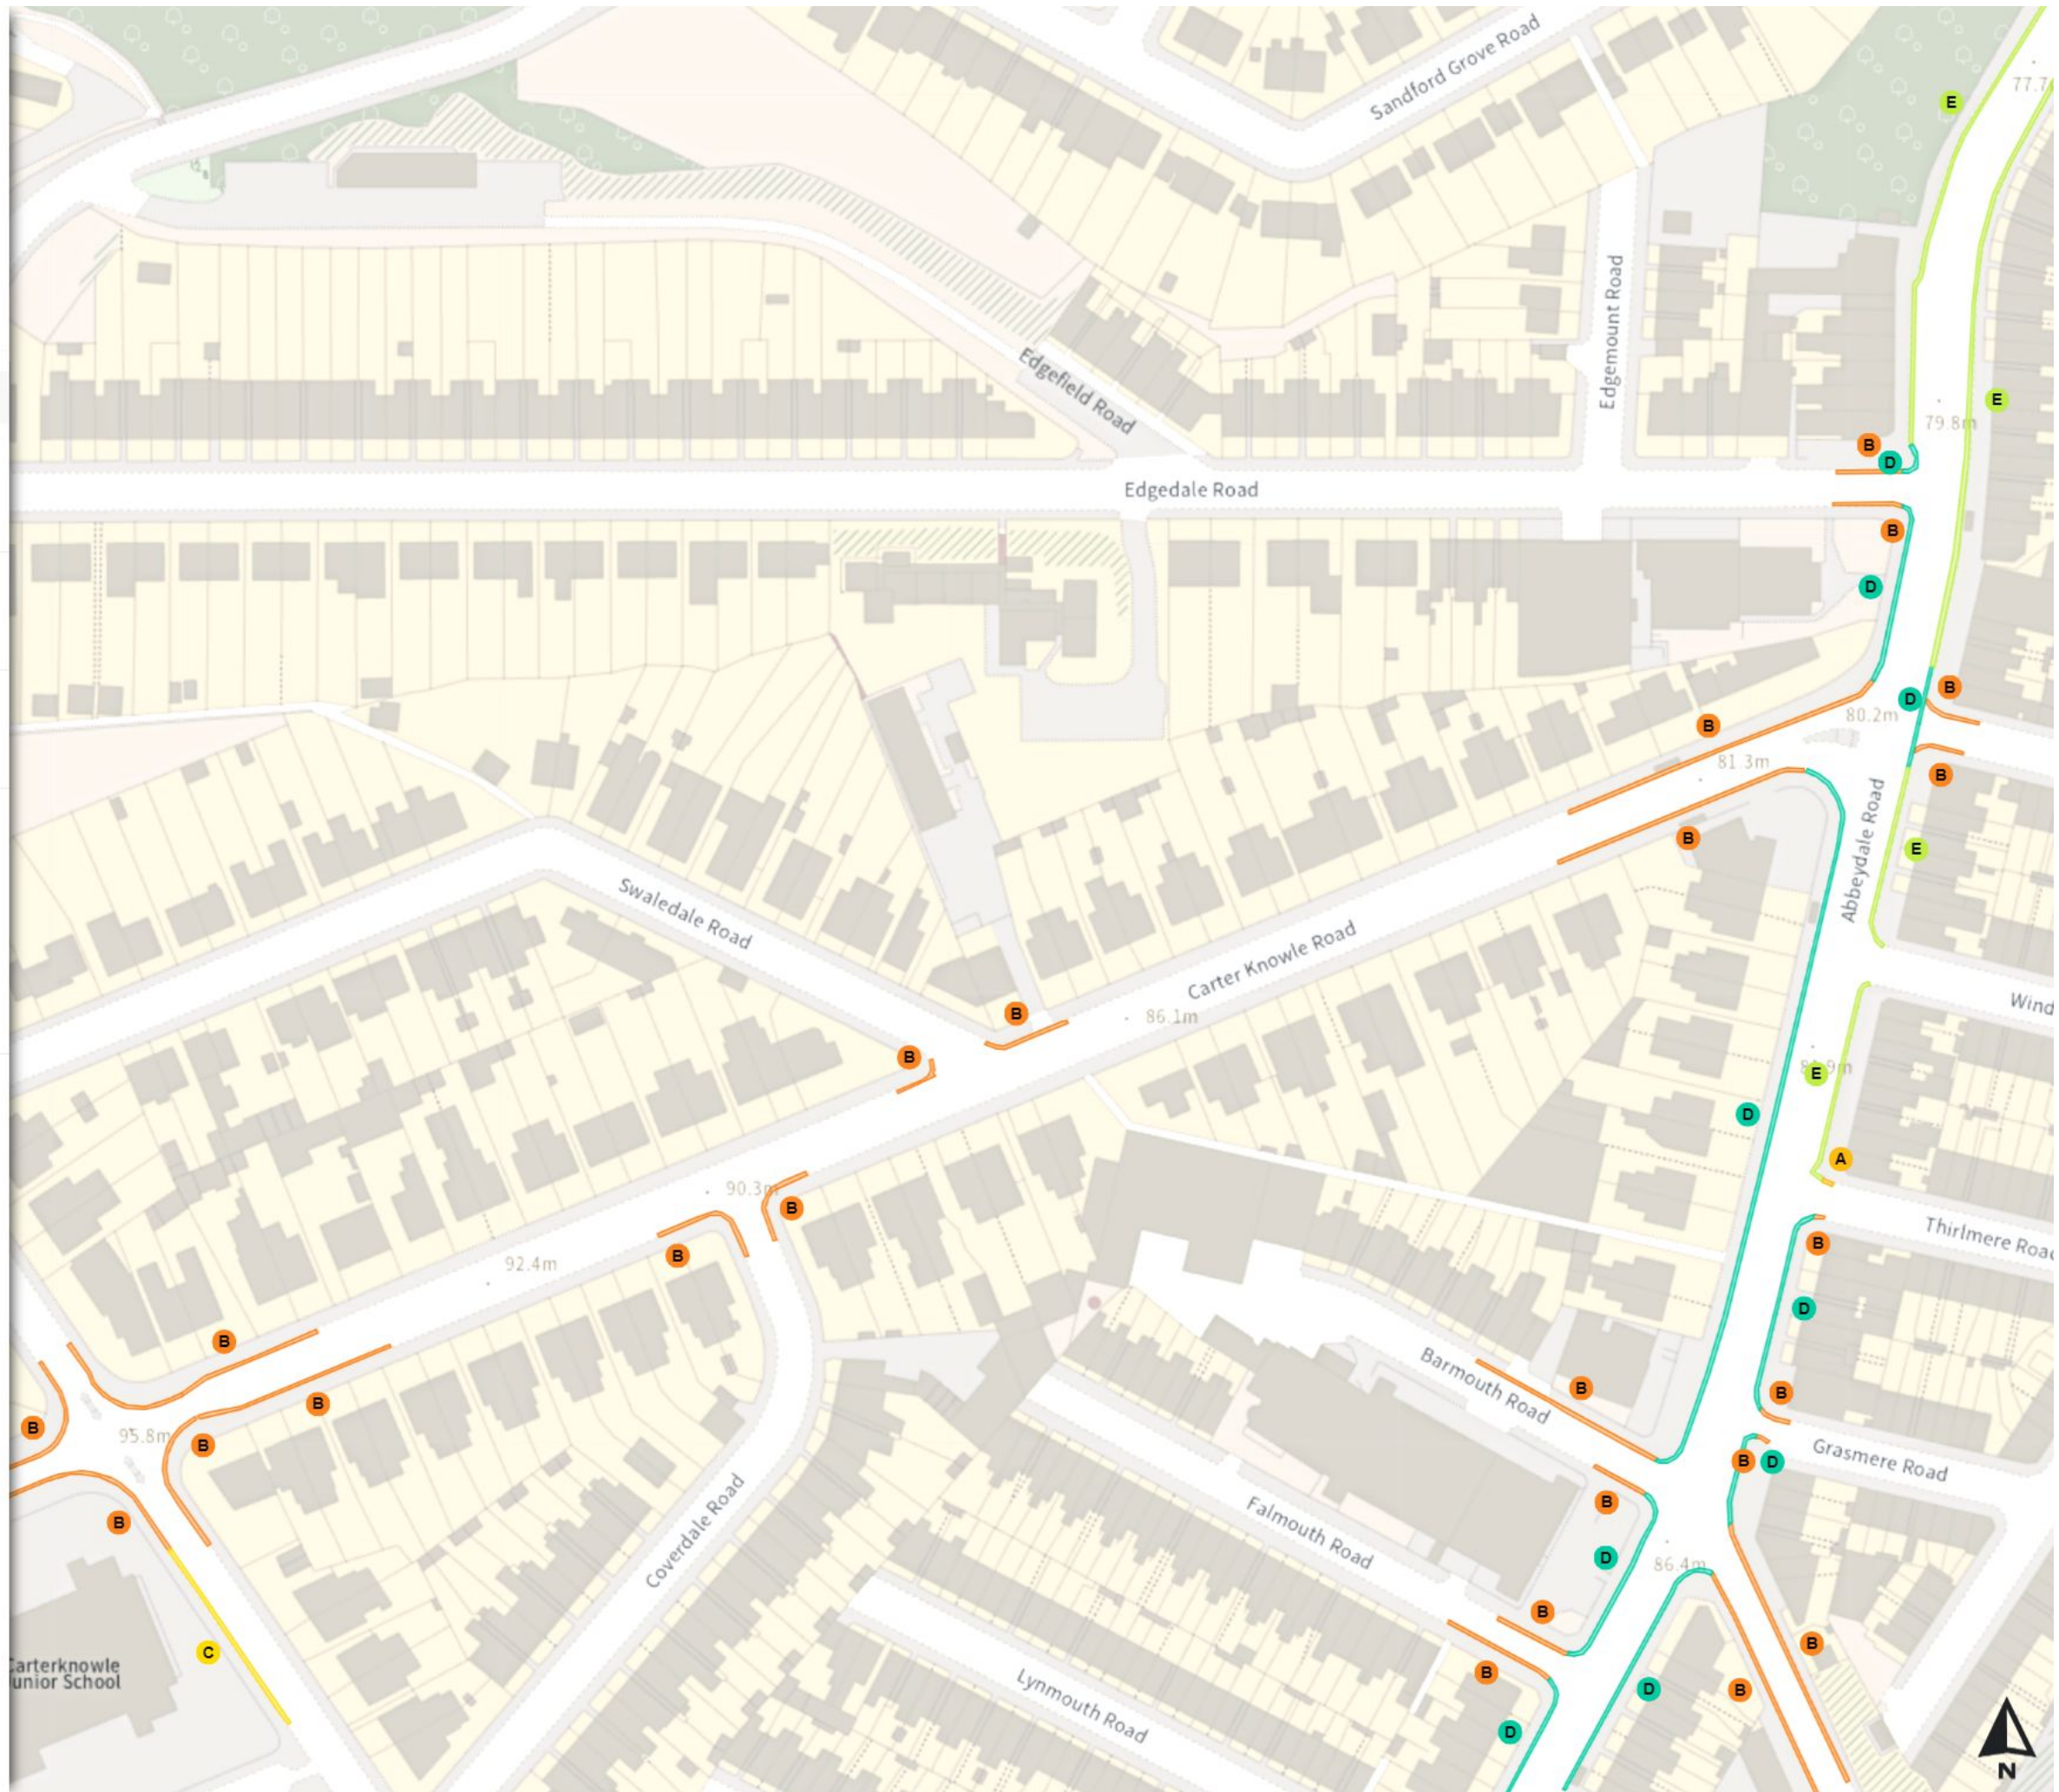

THE SHEFFIELD CITY COUNCIL (STOPPING RESTRICTIONS, WAITING RESTRICTIONS, LOADING RESTRICTIONS & PARKING PLACES) (MAP SCHEDULE) ORDER 2024

Map 572 of 797 Made 03/04/24

Added

No waiting
A Mon-Fri 07:30-09:30 16:00-18:30

No waiting at any time
B At all times

Prohibition of stopping on school entrance markings
C At all times

Shared
D No waiting at any time
At all times

No loading
Mon-Fri 07:30-09:30 16:00-18:30

Shared
E No waiting
Mon-Fri 07:30-09:30 16:00-18:30

No loading
Mon-Fri 07:30-09:30 16:00-18:30

Scale: 1:1250

North-West: 433941.118, 384425.837
South-East: 434359.877, 384065.485

© Crown copyright and database rights 2024 Ordnance Survey.
You are not permitted to copy, sub-license, distribute or sell any of this data to third parties in any form. Licence number 100018816