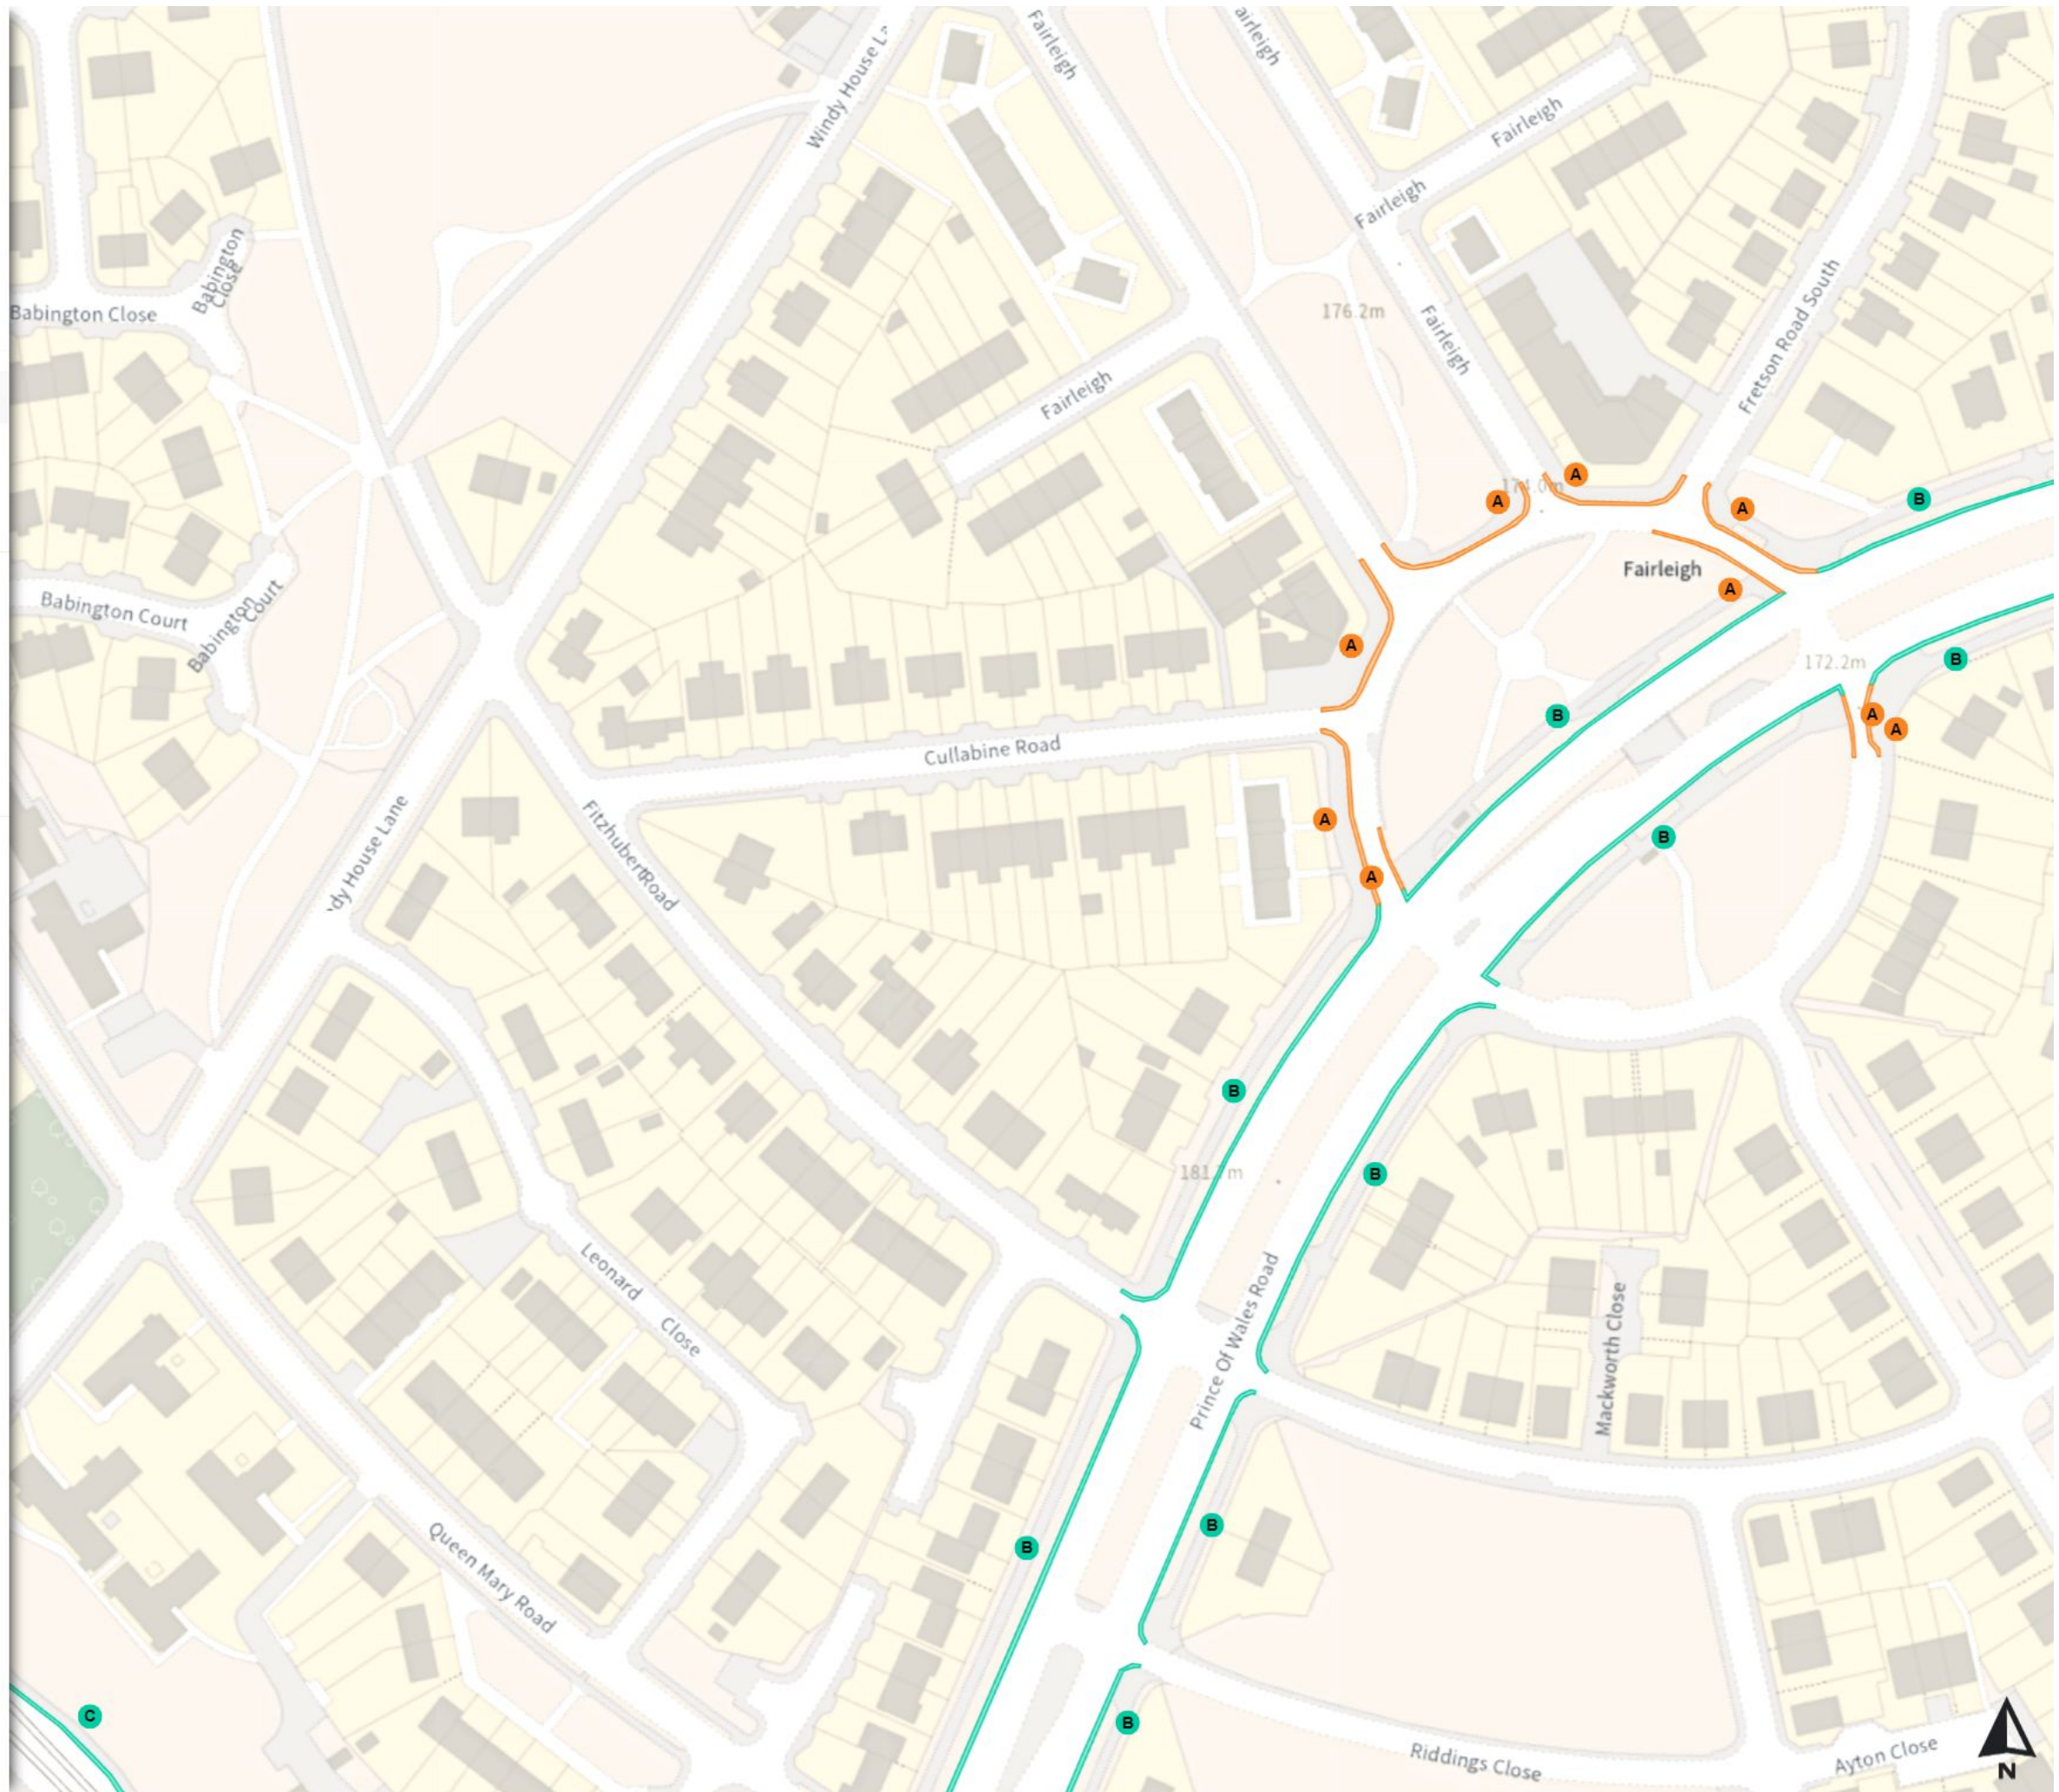

THE SHEFFIELD CITY COUNCIL (STOPPING RESTRICTIONS, WAITING RESTRICTIONS, LOADING RESTRICTIONS & PARKING PLACES) (MAP SCHEDULE) ORDER 2024

Map 509 of 797 Made 03/04/24

Added

- No waiting at any time
- A At all times

- Shared
- B No waiting at any time
  At all times

- C No loading
  Mon-Fri 08:00-09:30 16:00-18:30

- Shared
- C No waiting at any time
  At all times

- C No loading
  Mon-Fri 08:00-09:30 16:30-18:30

0 20 40 60m

Scale: 1:1250

North-West: 437967.367, 385533.63
South-East: 438386.339, 385173.713

© Crown copyright and database rights 2024 Ordnance Survey.
You are not permitted to copy, sub-license, distribute or sell any of this data to third parties in any form. Licence number 100018816