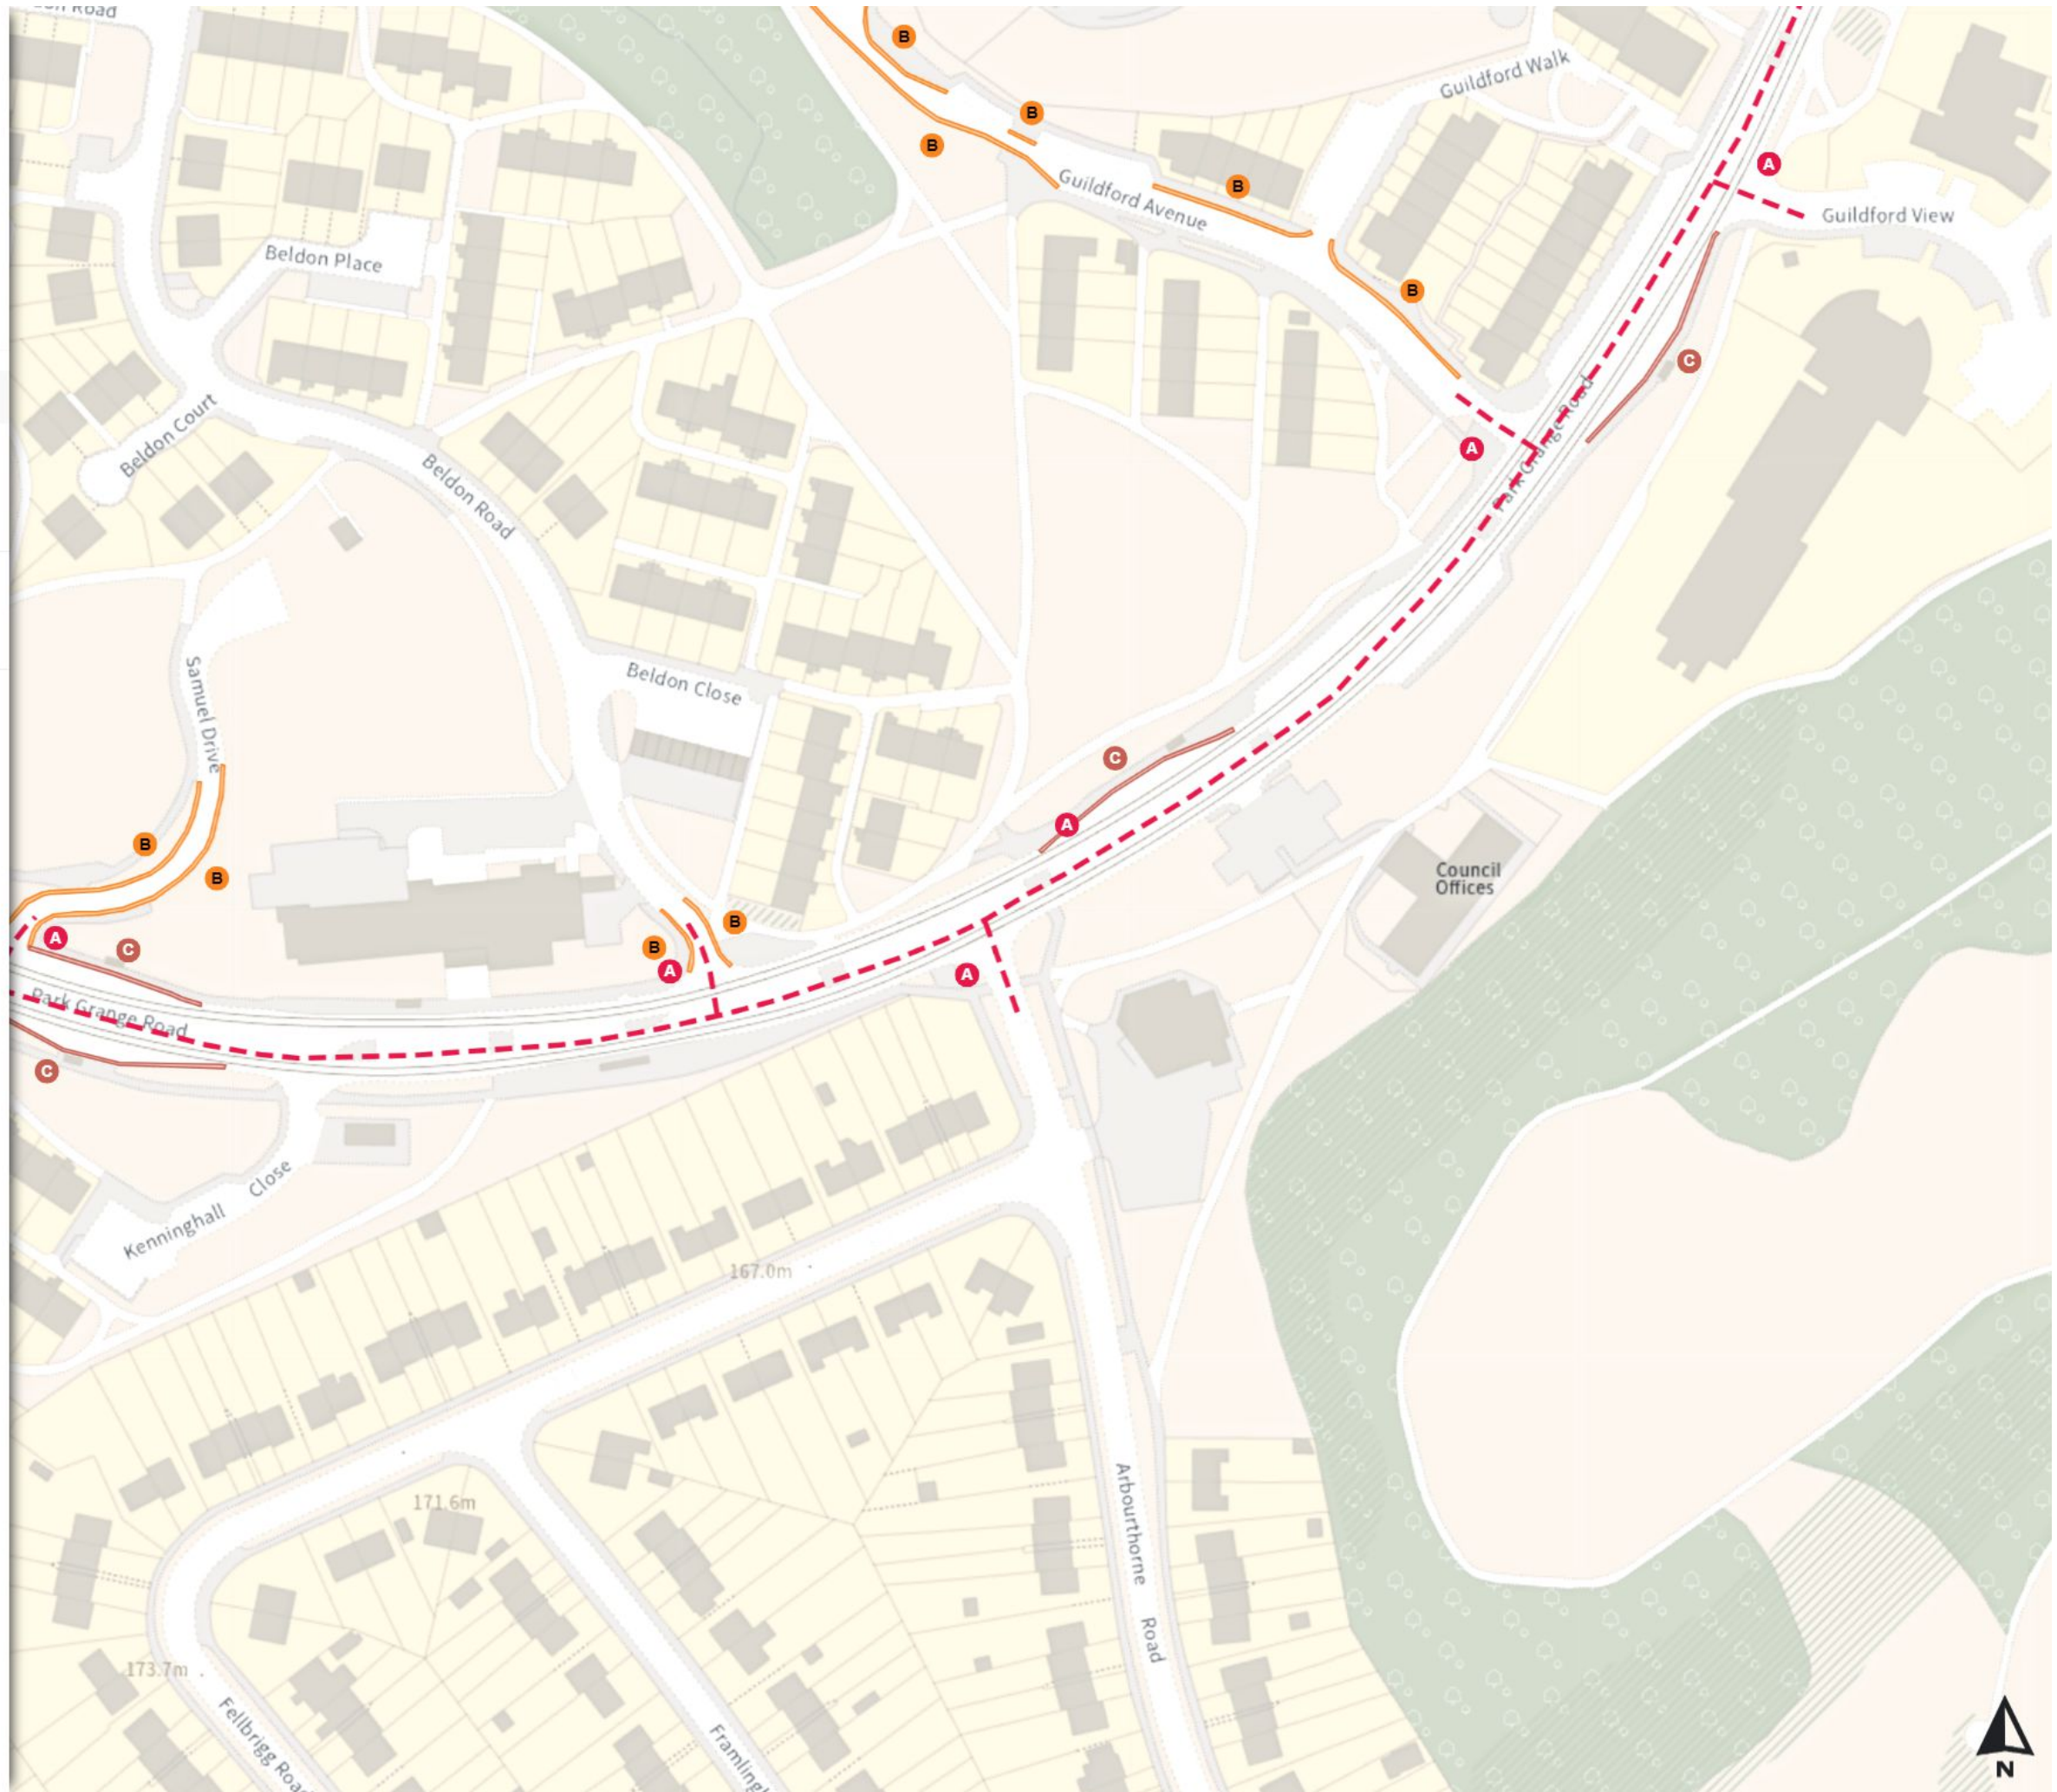

THE SHEFFIELD CITY COUNCIL (STOPPING RESTRICTIONS, WAITING RESTRICTIONS, LOADING RESTRICTIONS & PARKING PLACES) (MAP SCHEDULE) ORDER 2024

Map 507 of 797 Made 03/04/24

Added

- - - Clearway
- A At all times
- - - No waiting at any time
- B At all times
- - - Shared
- C No waiting at any time
- At all times
- C No loading at any time
- At all times

Scale: 1:1250

North-West: 436729.582, 385523.929
South-East: 437148.459, 385163.905

© Crown copyright and database rights 2024 Ordnance Survey.
You are not permitted to copy, sub-license, distribute or sell any of this data to third parties in any form. Licence number 100018816