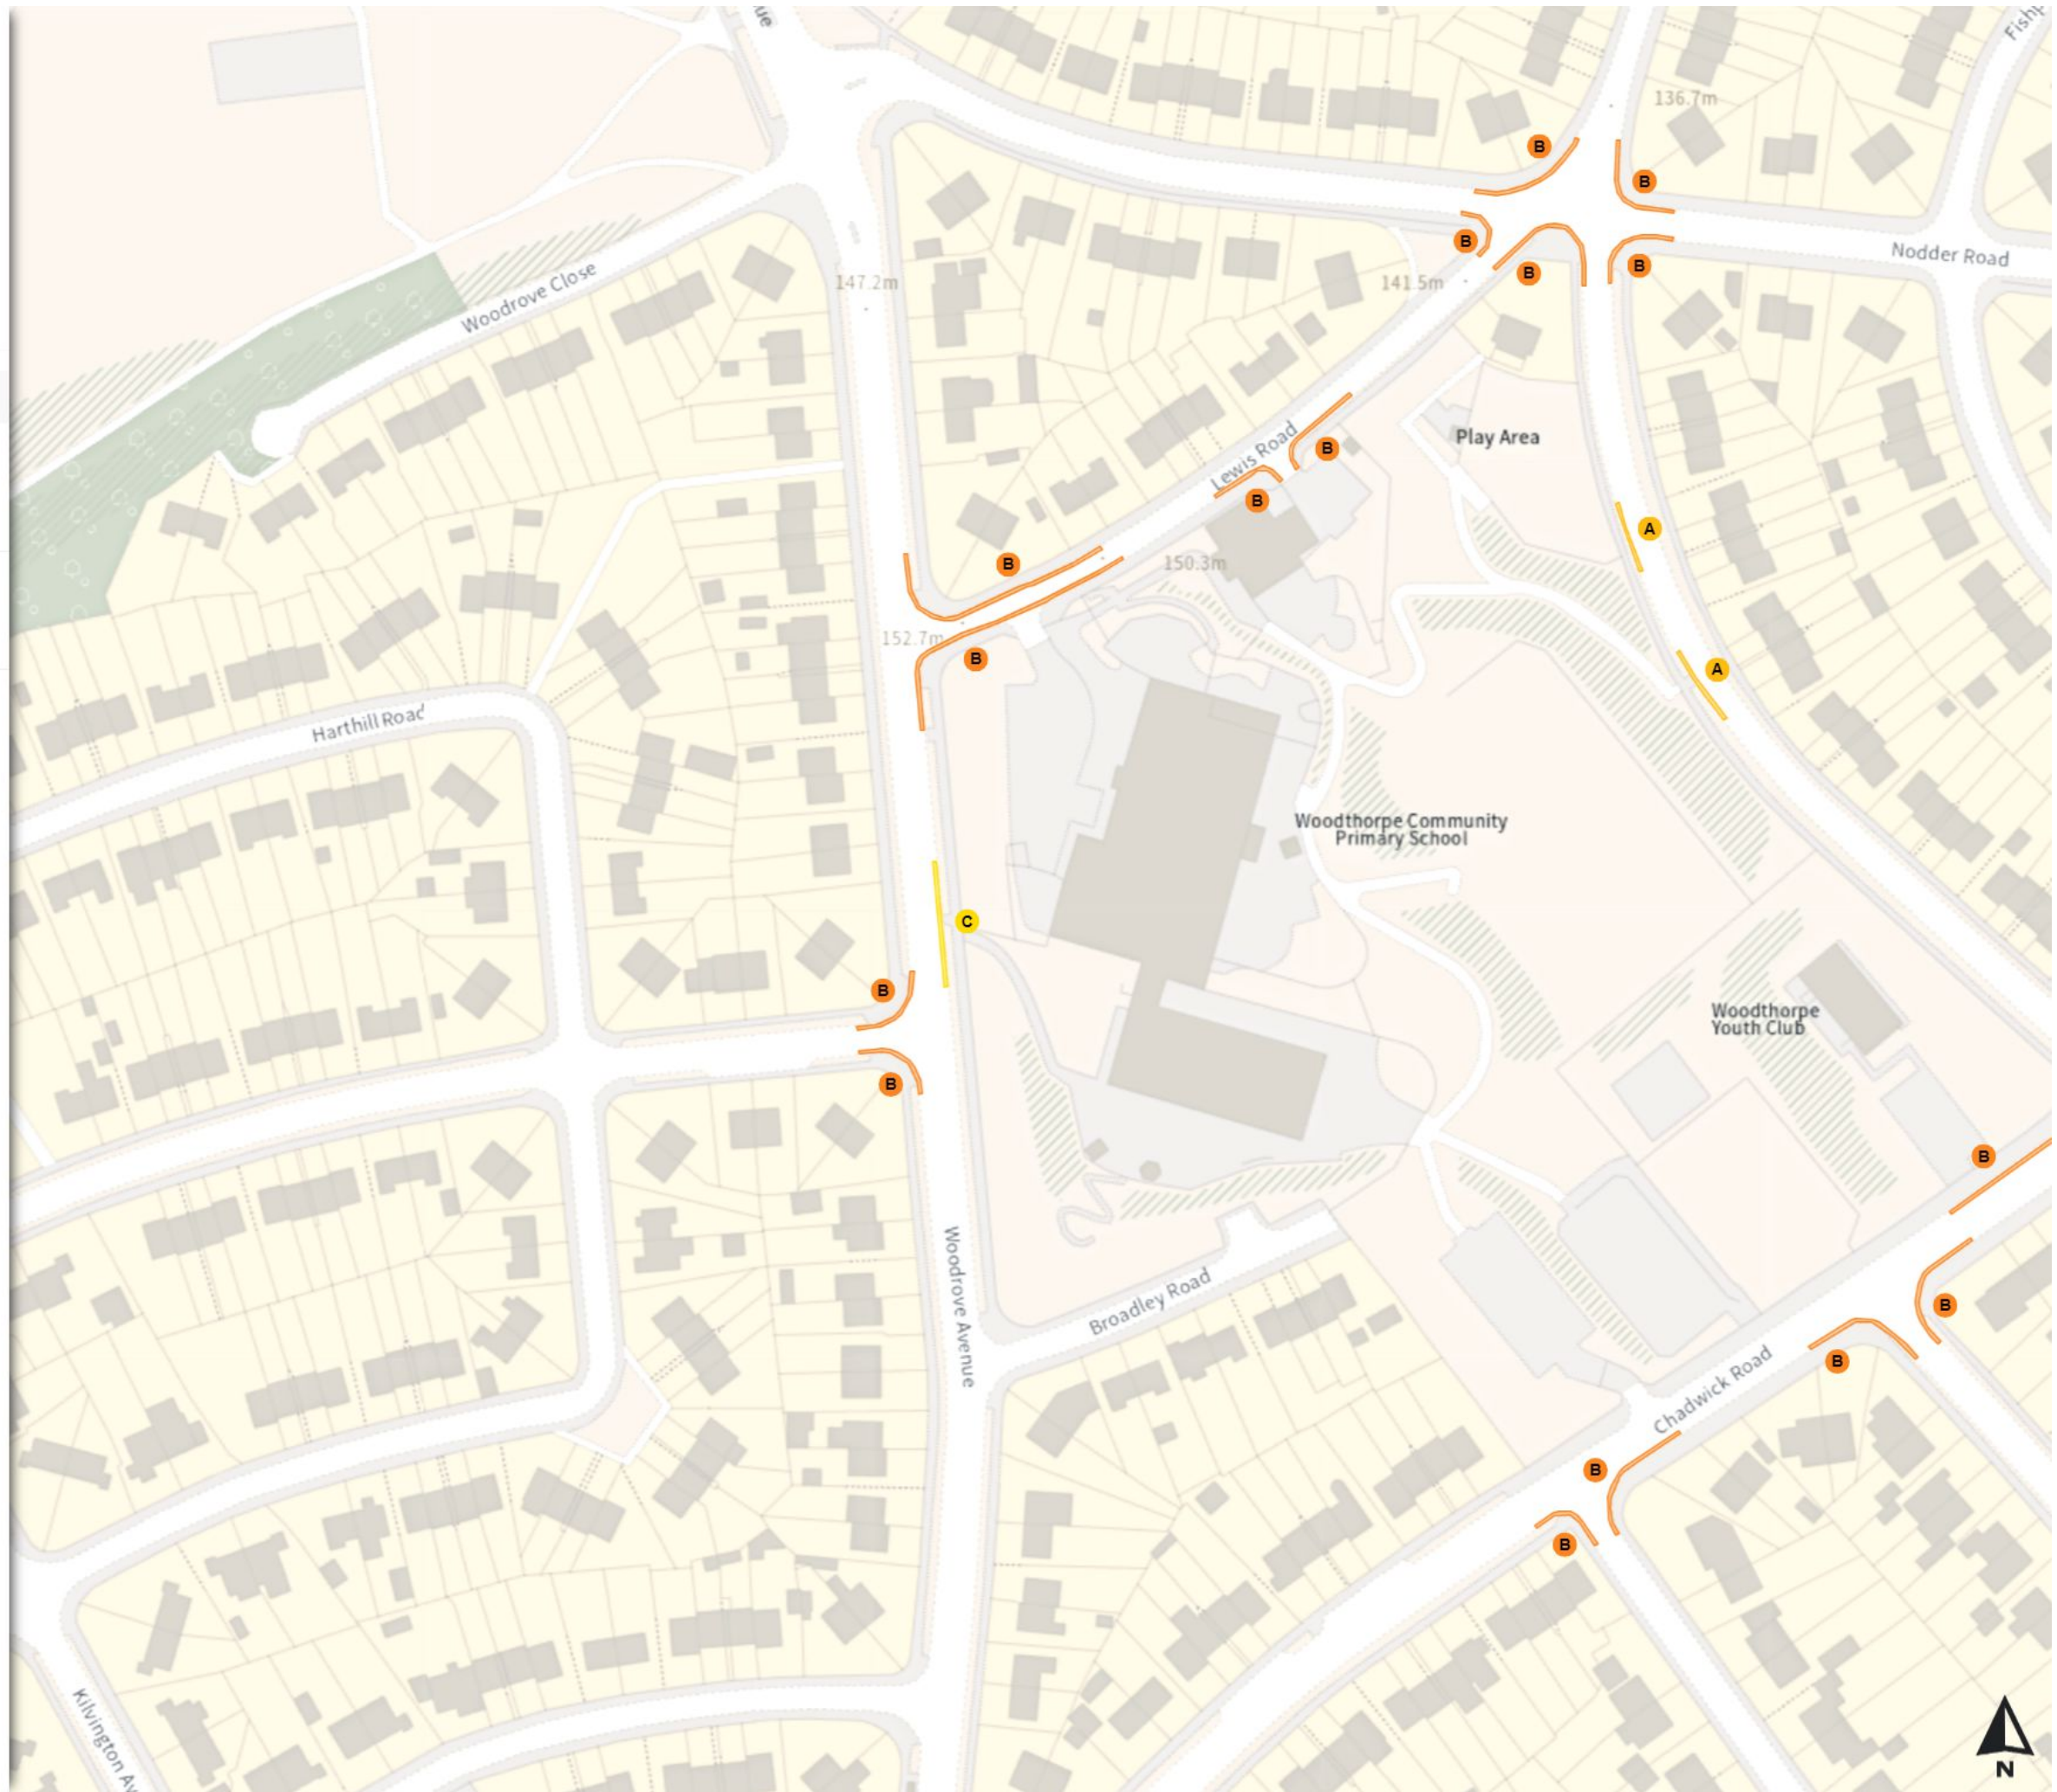

THE SHEFFIELD CITY COUNCIL (STOPPING RESTRICTIONS, WAITING RESTRICTIONS, LOADING RESTRICTIONS & PARKING PLACES) (MAP SCHEDULE) ORDER 2024

Map 511 of 797 Made 03/04/24

Added

- No waiting
- A Mon-Fri 08:00-18:30
- No waiting at any time
- B At all times
- Prohibition of stopping on school entrance markings
- C At all times

Scale: 1:1250

North-West: 438792.498, 385540.275
South-East: 439211.532, 385180.431

© Crown copyright and database rights 2024 Ordnance Survey.
You are not permitted to copy, sub-license, distribute or sell any of this data to third parties in any form. Licence number 100018816