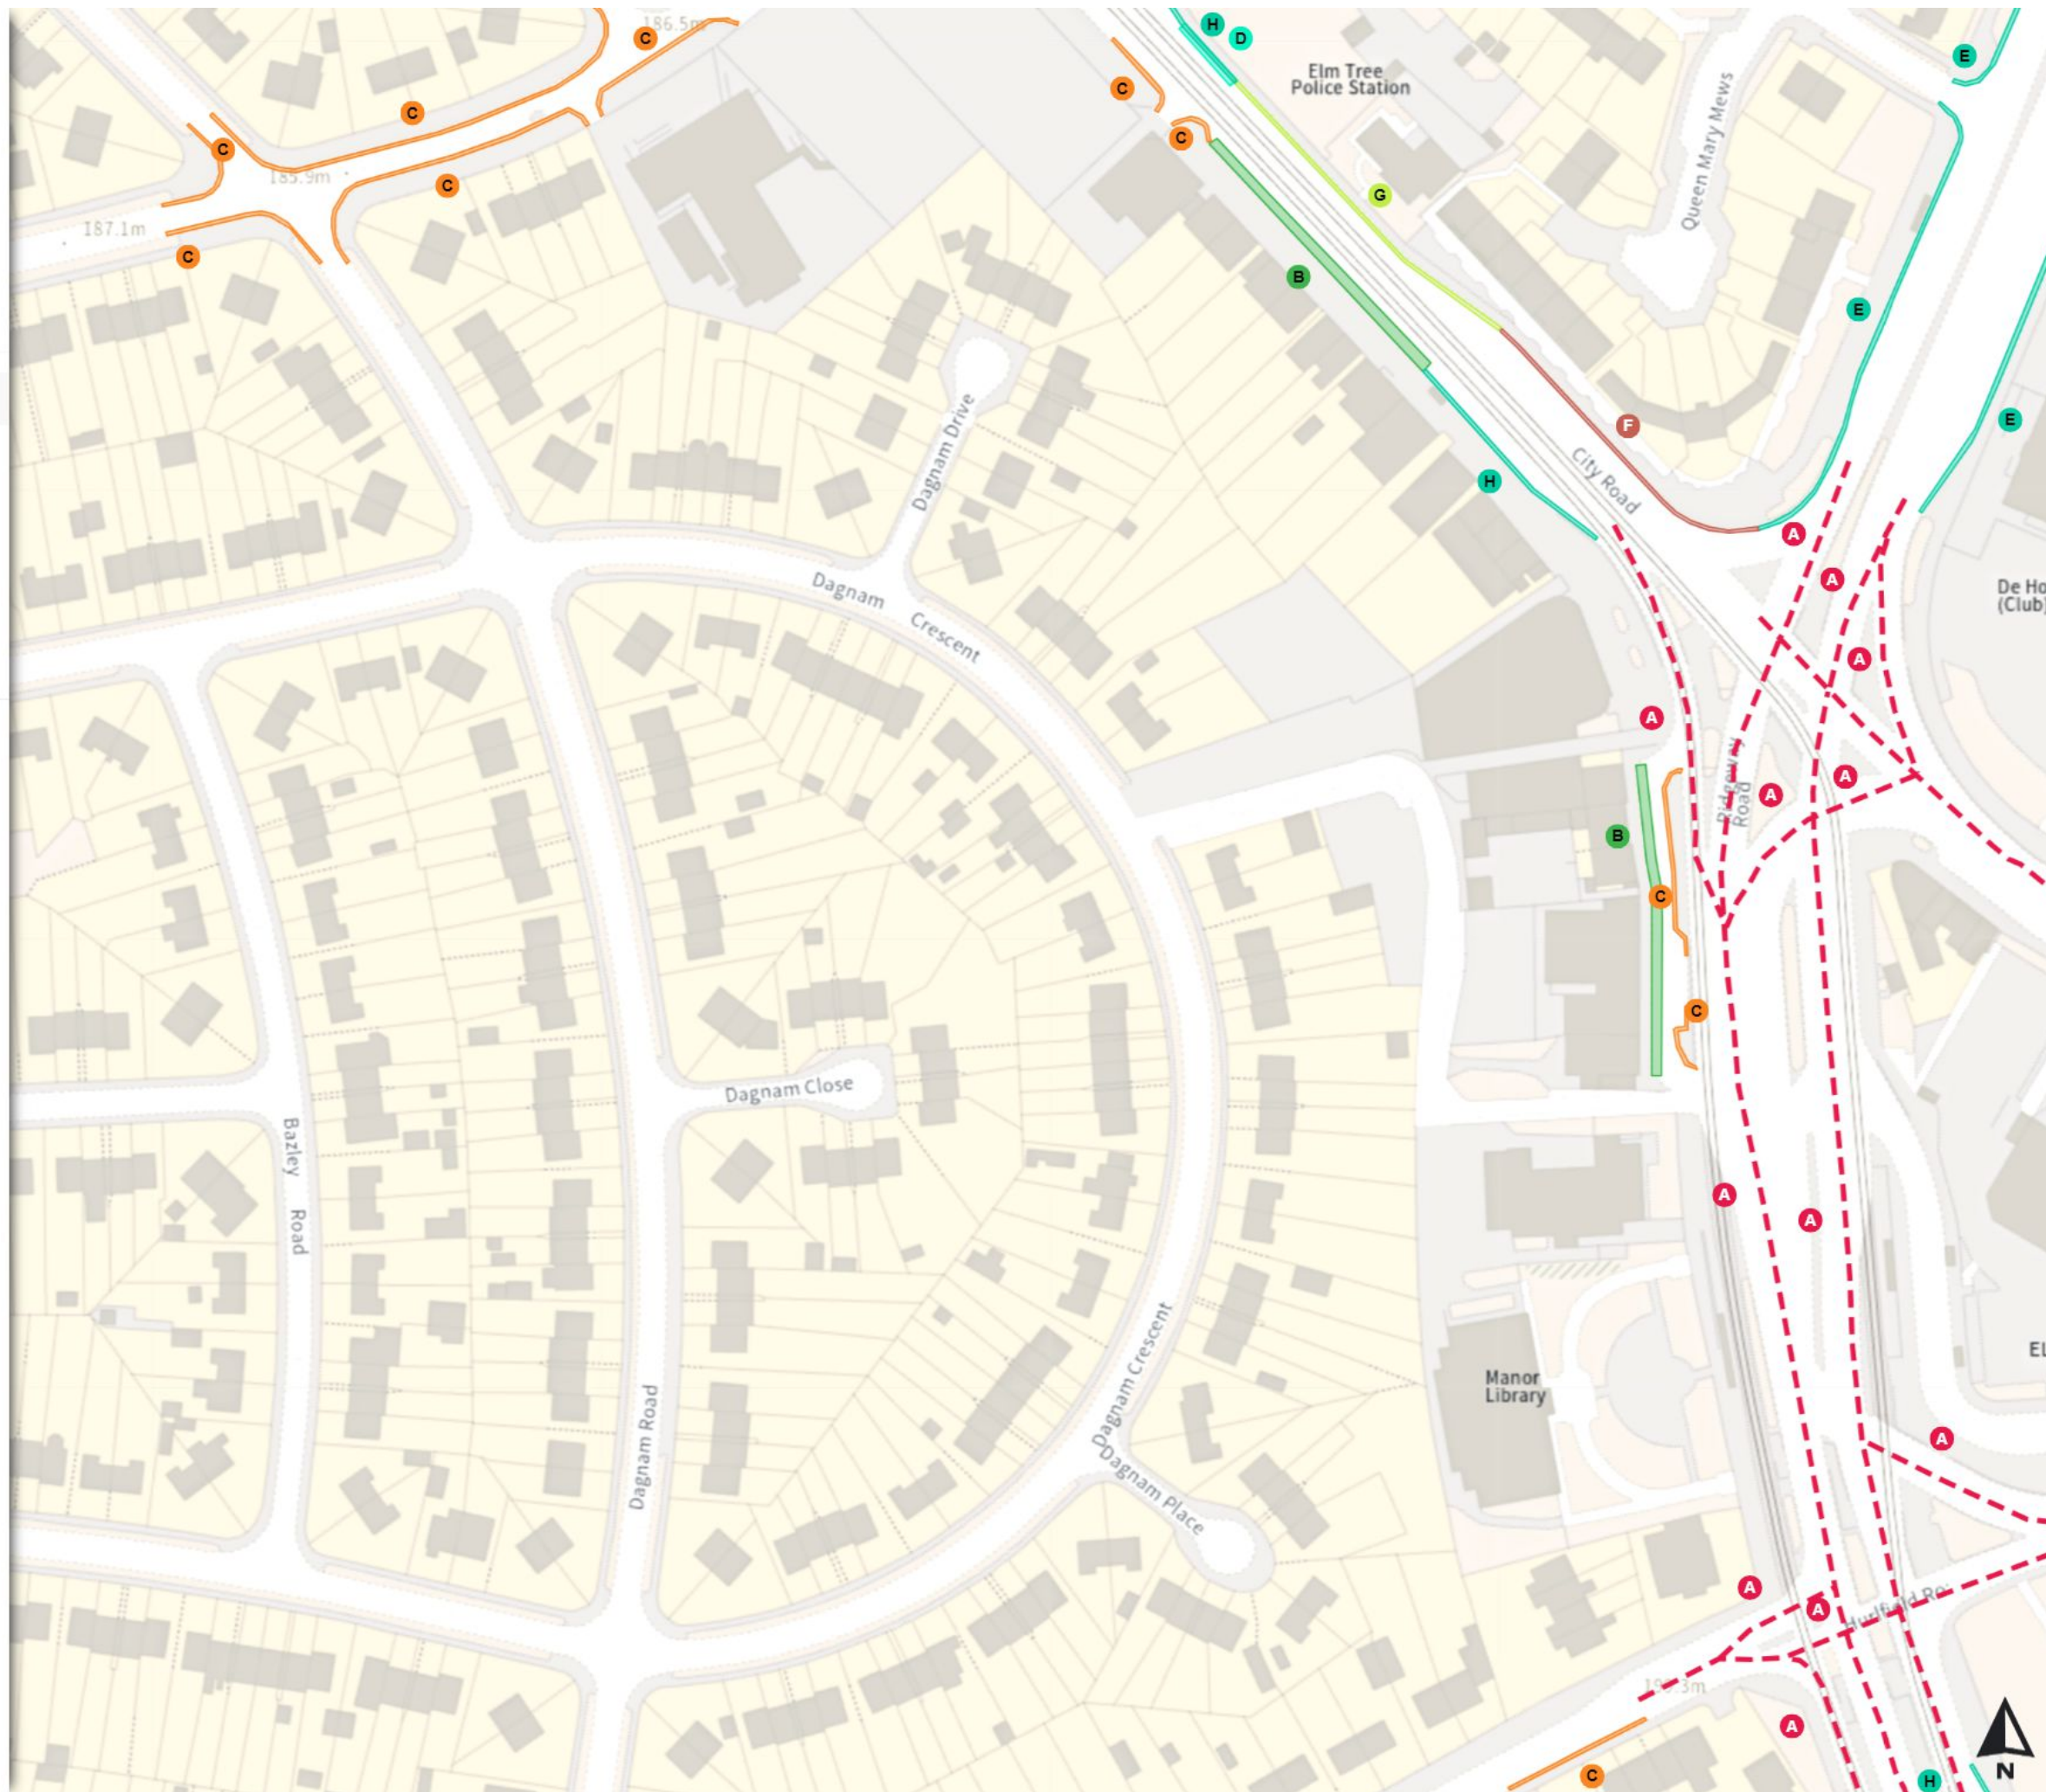

THE SHEFFIELD CITY COUNCIL (STOPPING RESTRICTIONS, WAITING RESTRICTIONS, LOADING RESTRICTIONS & PARKING PLACES) (MAP SCHEDULE) ORDER 2024

Map 531b of 797 Made 03/04/24

Added

- Shared
- No waiting
  - Mon-Fri 08:00-09:30 16:30-18:30
- No loading
  - Mon-Fri 08:00-09:30 16:30-18:30
- Shared
- No waiting at any time
  - At all times
- No loading
  - Mon-Fri 08:00-09:30 16:30-18:30

Scale: 1:1250

North-West: 437753.89, 385172.758
South-East: 438172.876, 384812.795

© Crown copyright and database rights 2024 Ordnance Survey.
You are not permitted to copy, sub-license, distribute or sell any of this data to third parties in any form. Licence number 100018816