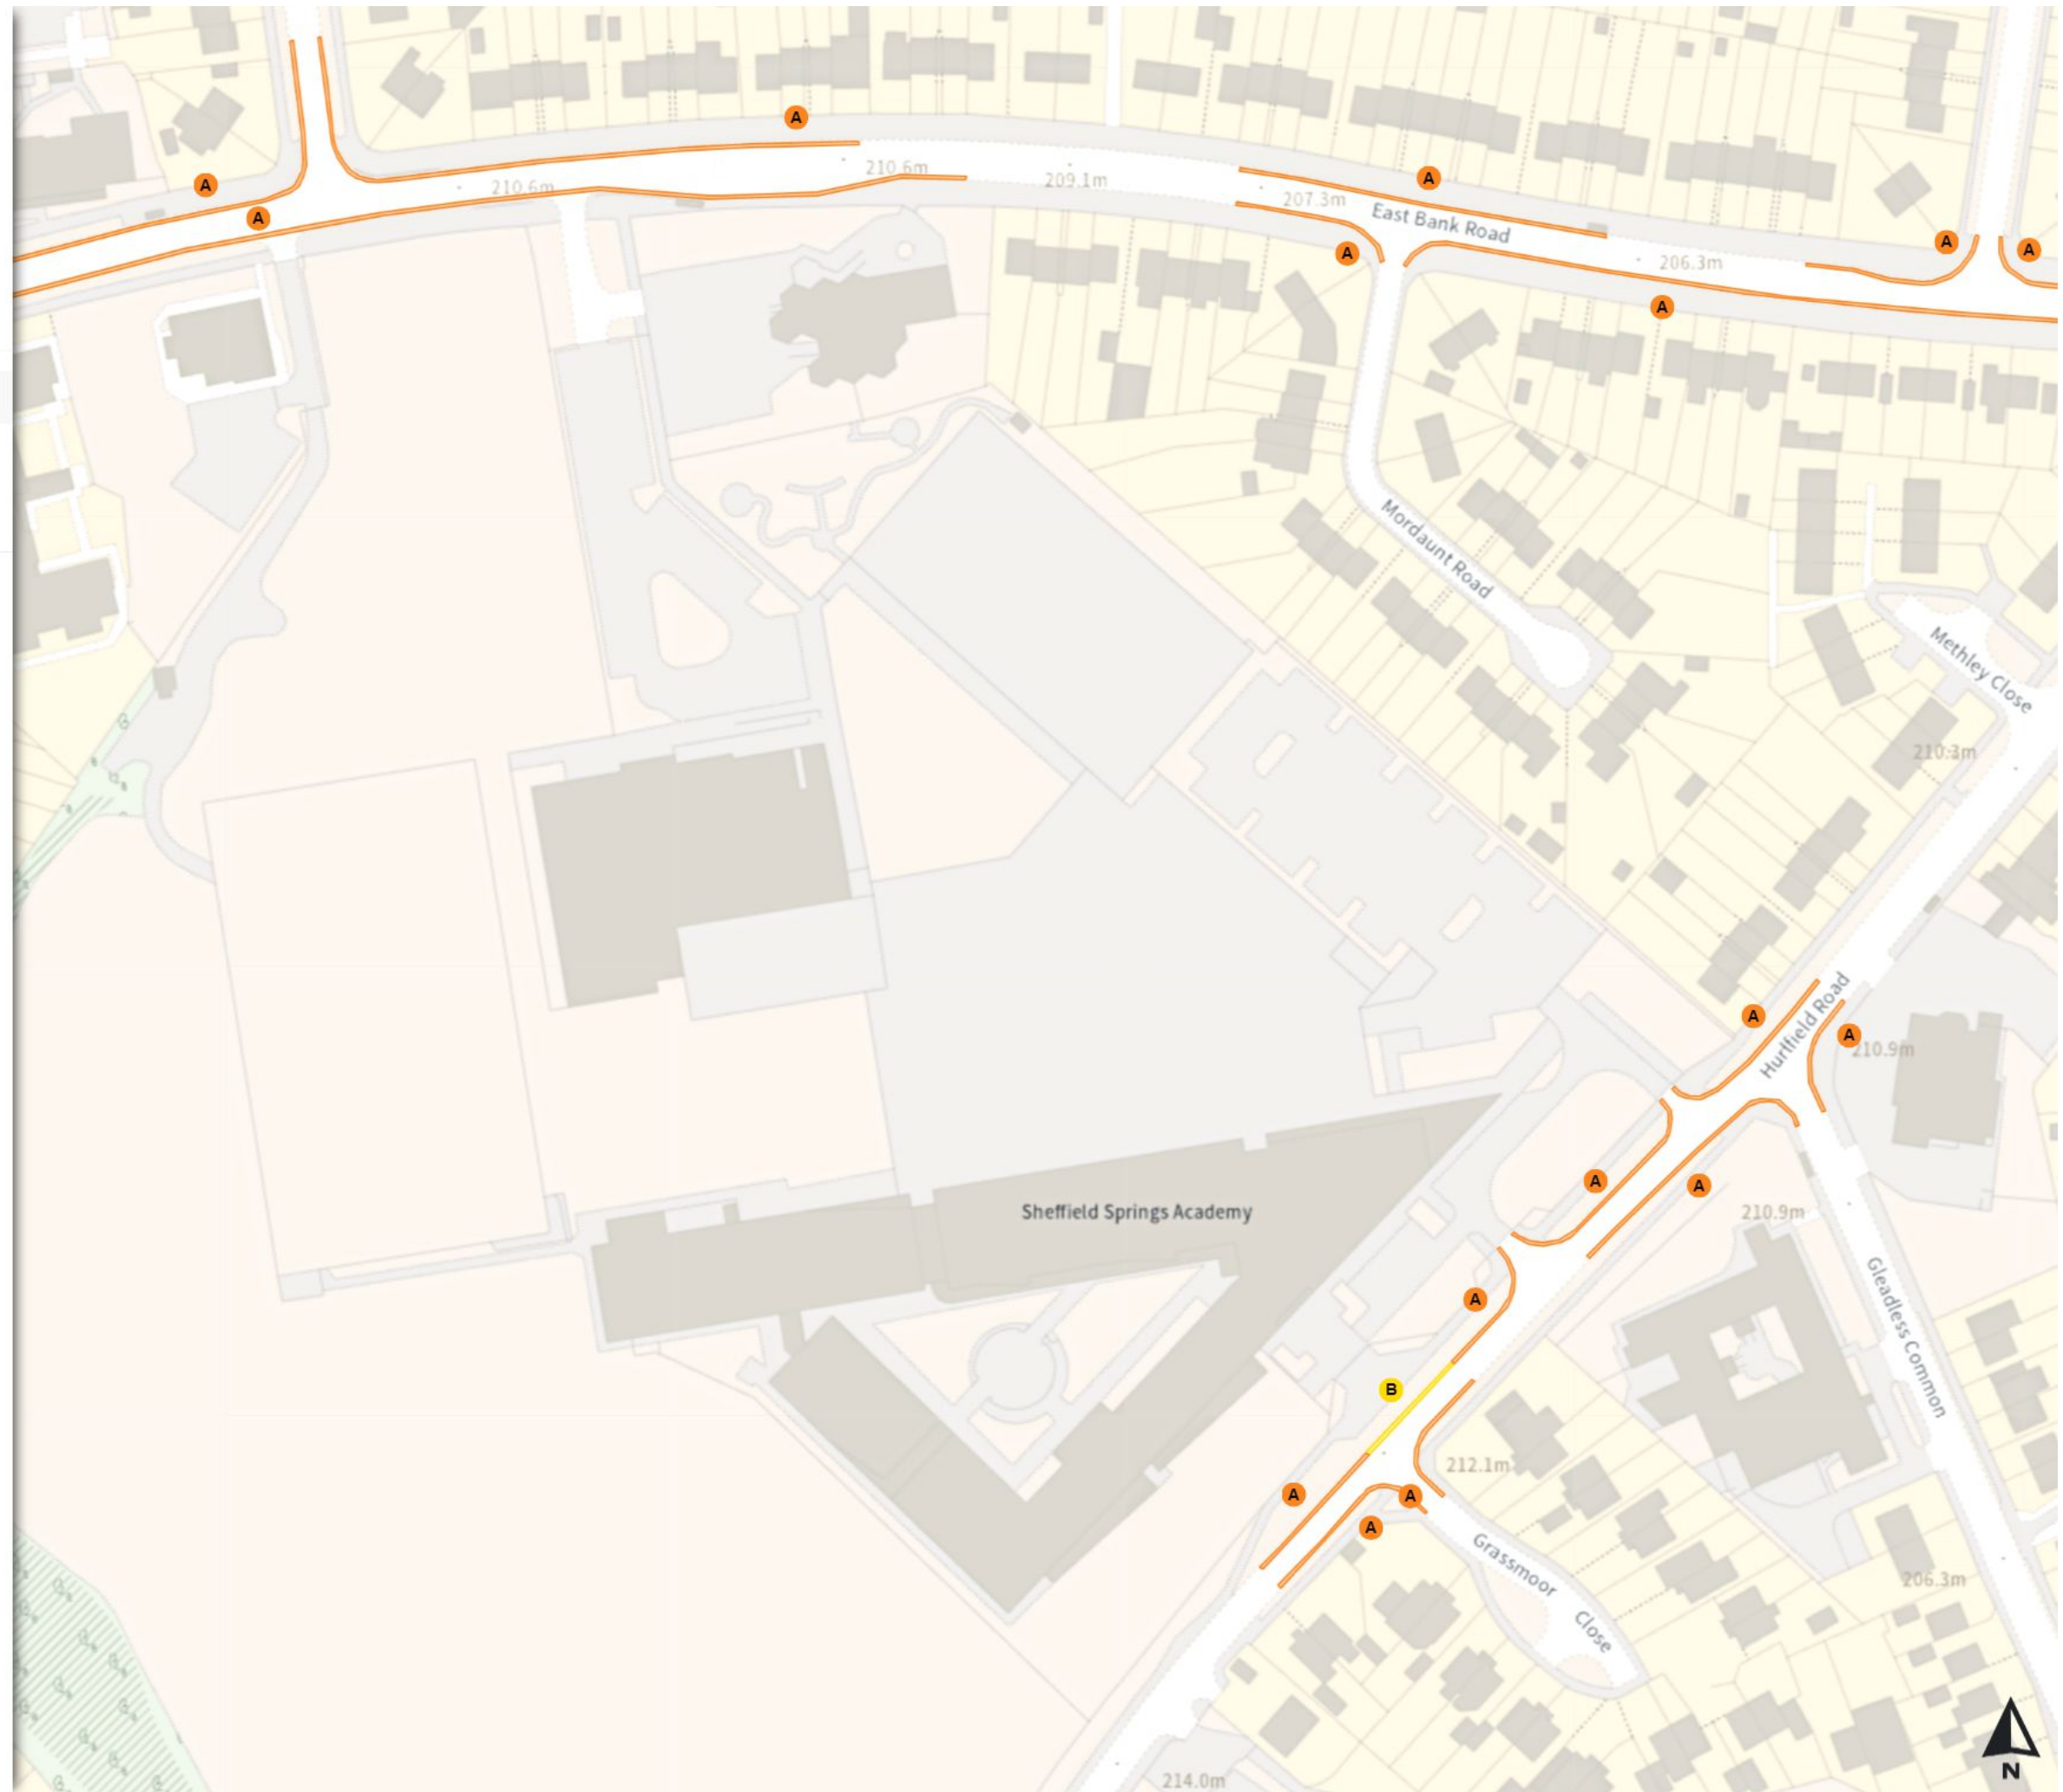

Prohibition of stopping on school entrance markings

At all times

0 20 40 60m

Scale: 1:1250

North-West: 437468.26, 384811.479
South-East: 437887.256, 384451.464

© Crown copyright and database rights 2024 Ordnance Survey.
You are not permitted to copy, sub-license, distribute or sell any of this data to third parties in any form. Licence number 100018816