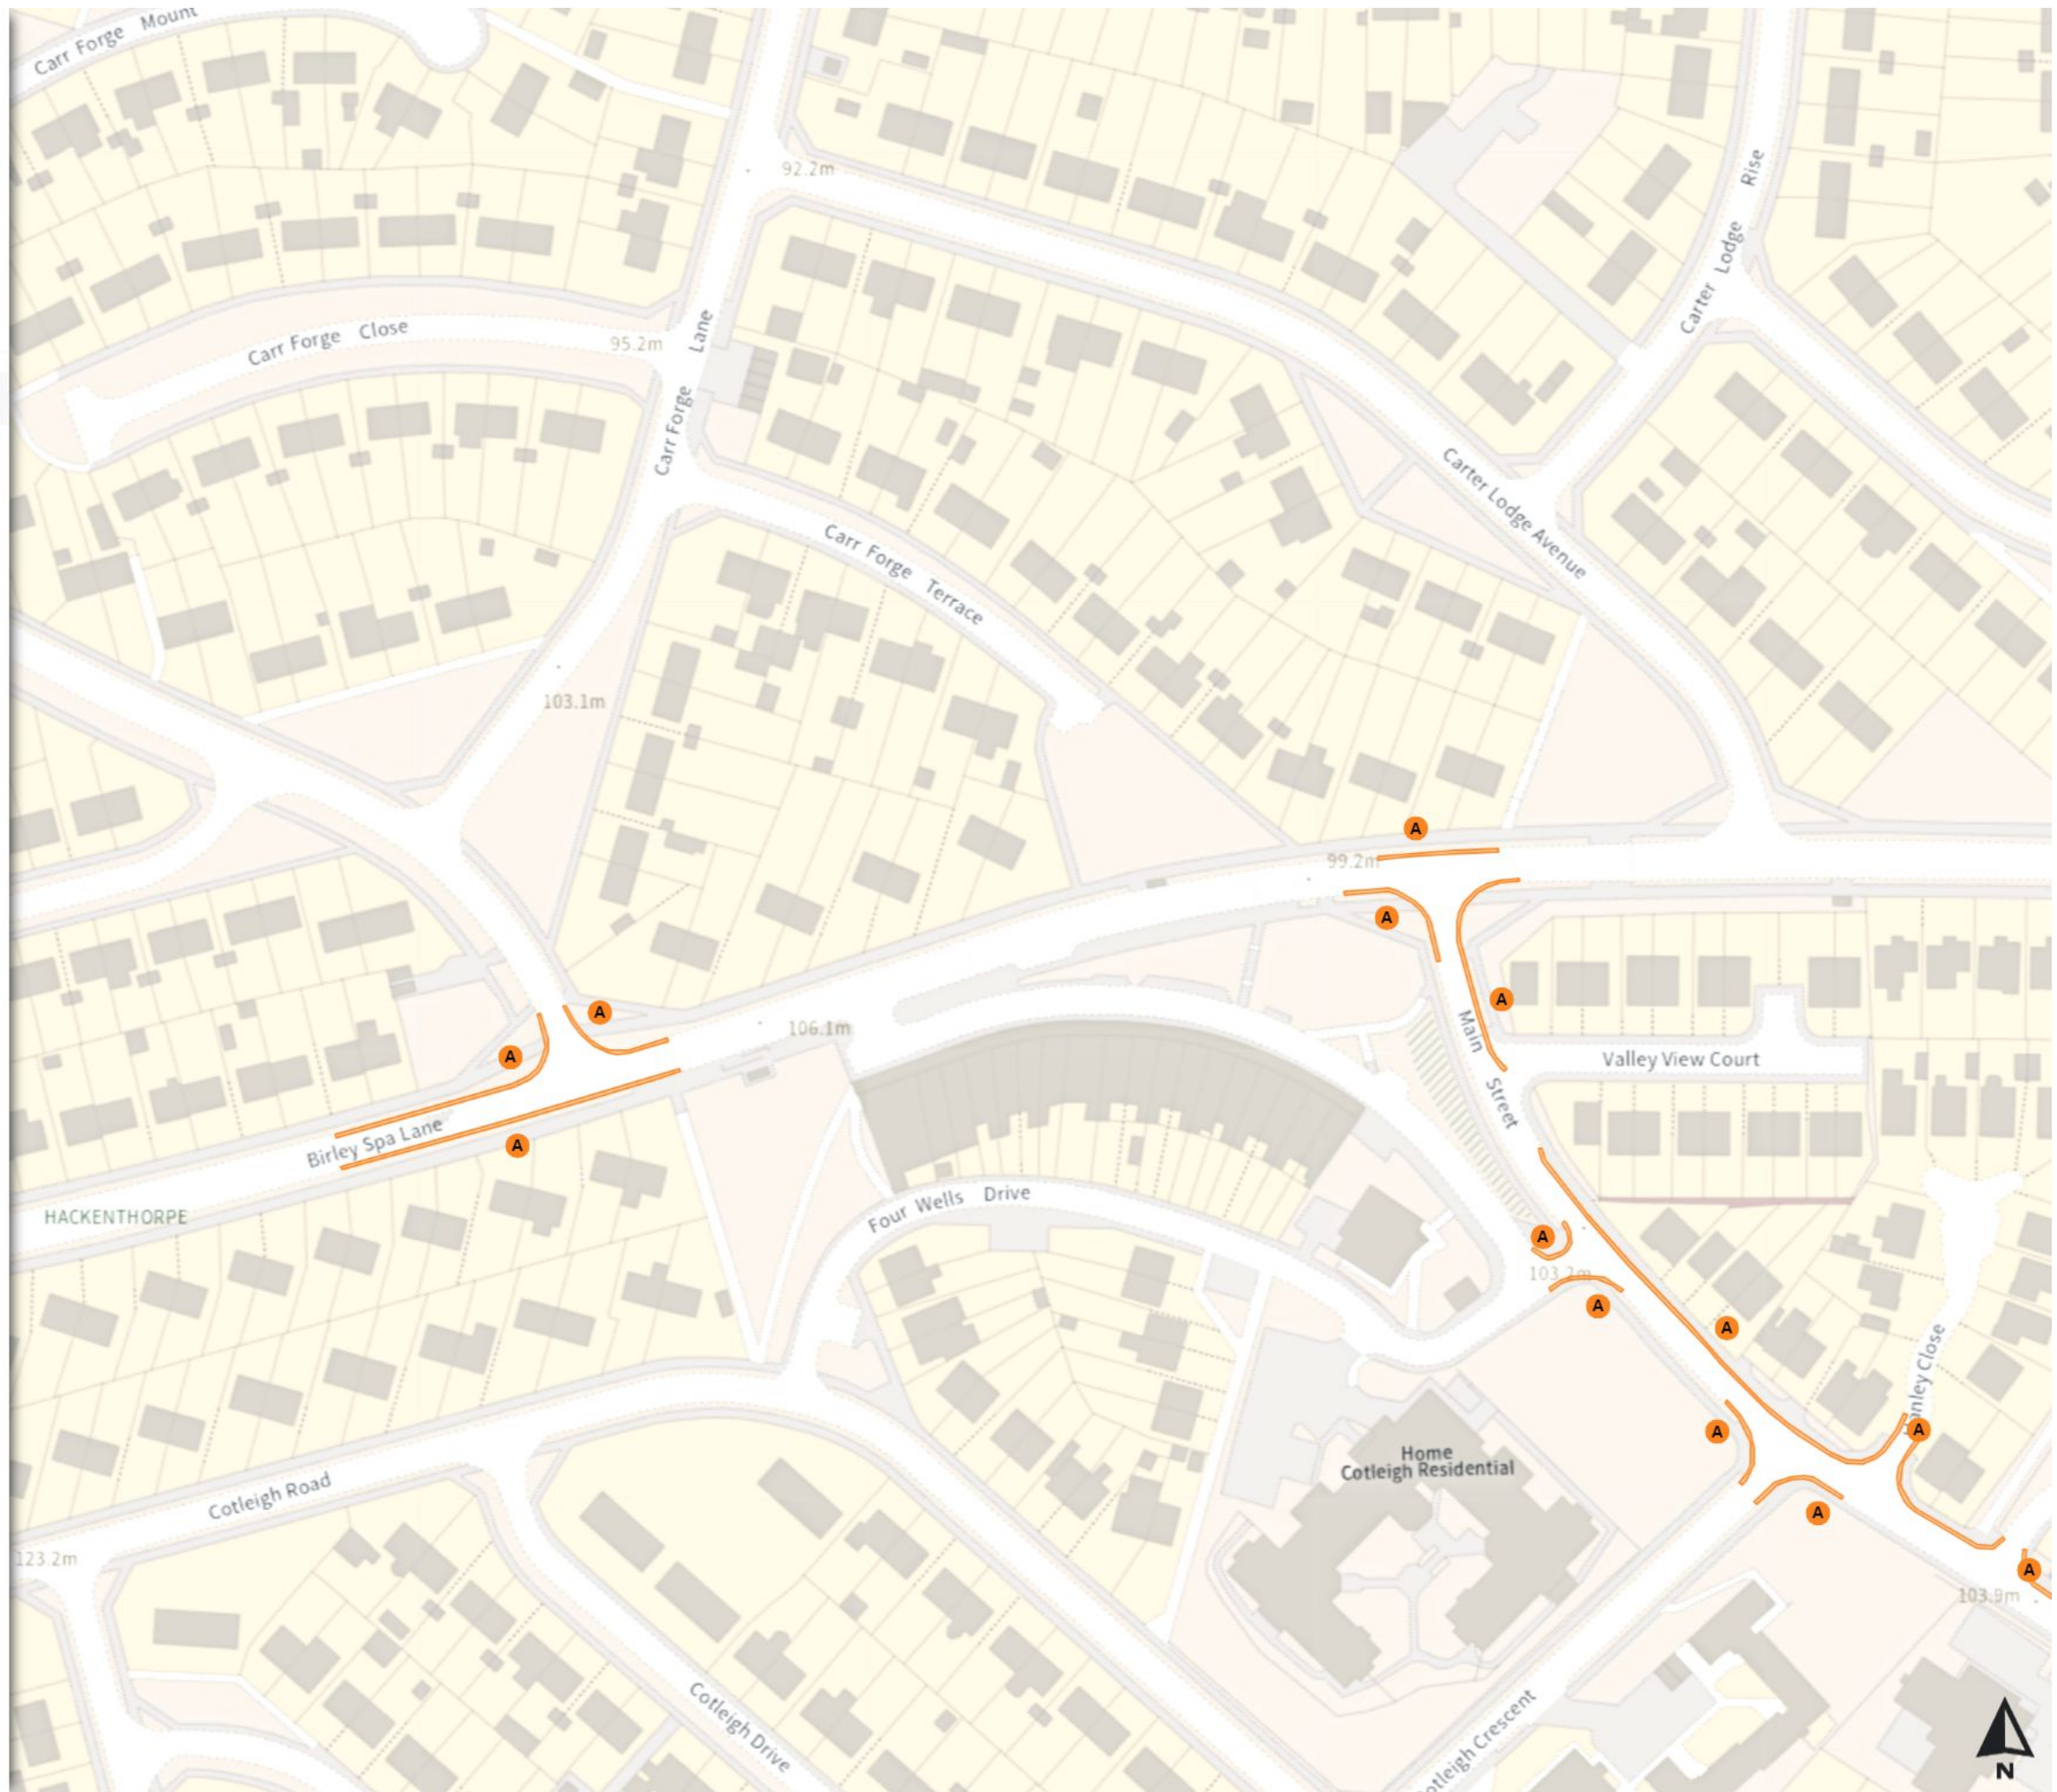

THE SHEFFIELD CITY COUNCIL (STOPPING RESTRICTIONS, WAITING RESTRICTIONS, LOADING RESTRICTIONS & PARKING PLACES) (MAP SCHEDULE) ORDER 2024

Map 629 of 797 Made 03/04/24

Added

No waiting at any time

At all times

0 20 40 60m

Scale: 1:1250

North-West: 441276.294, 383765.511
South-East: 441695.674, 383405.748

© Crown copyright and database rights 2024 Ordnance Survey.
You are not permitted to copy, sub-license, distribute or sell any of this data to third parties in any form. Licence number 100018816