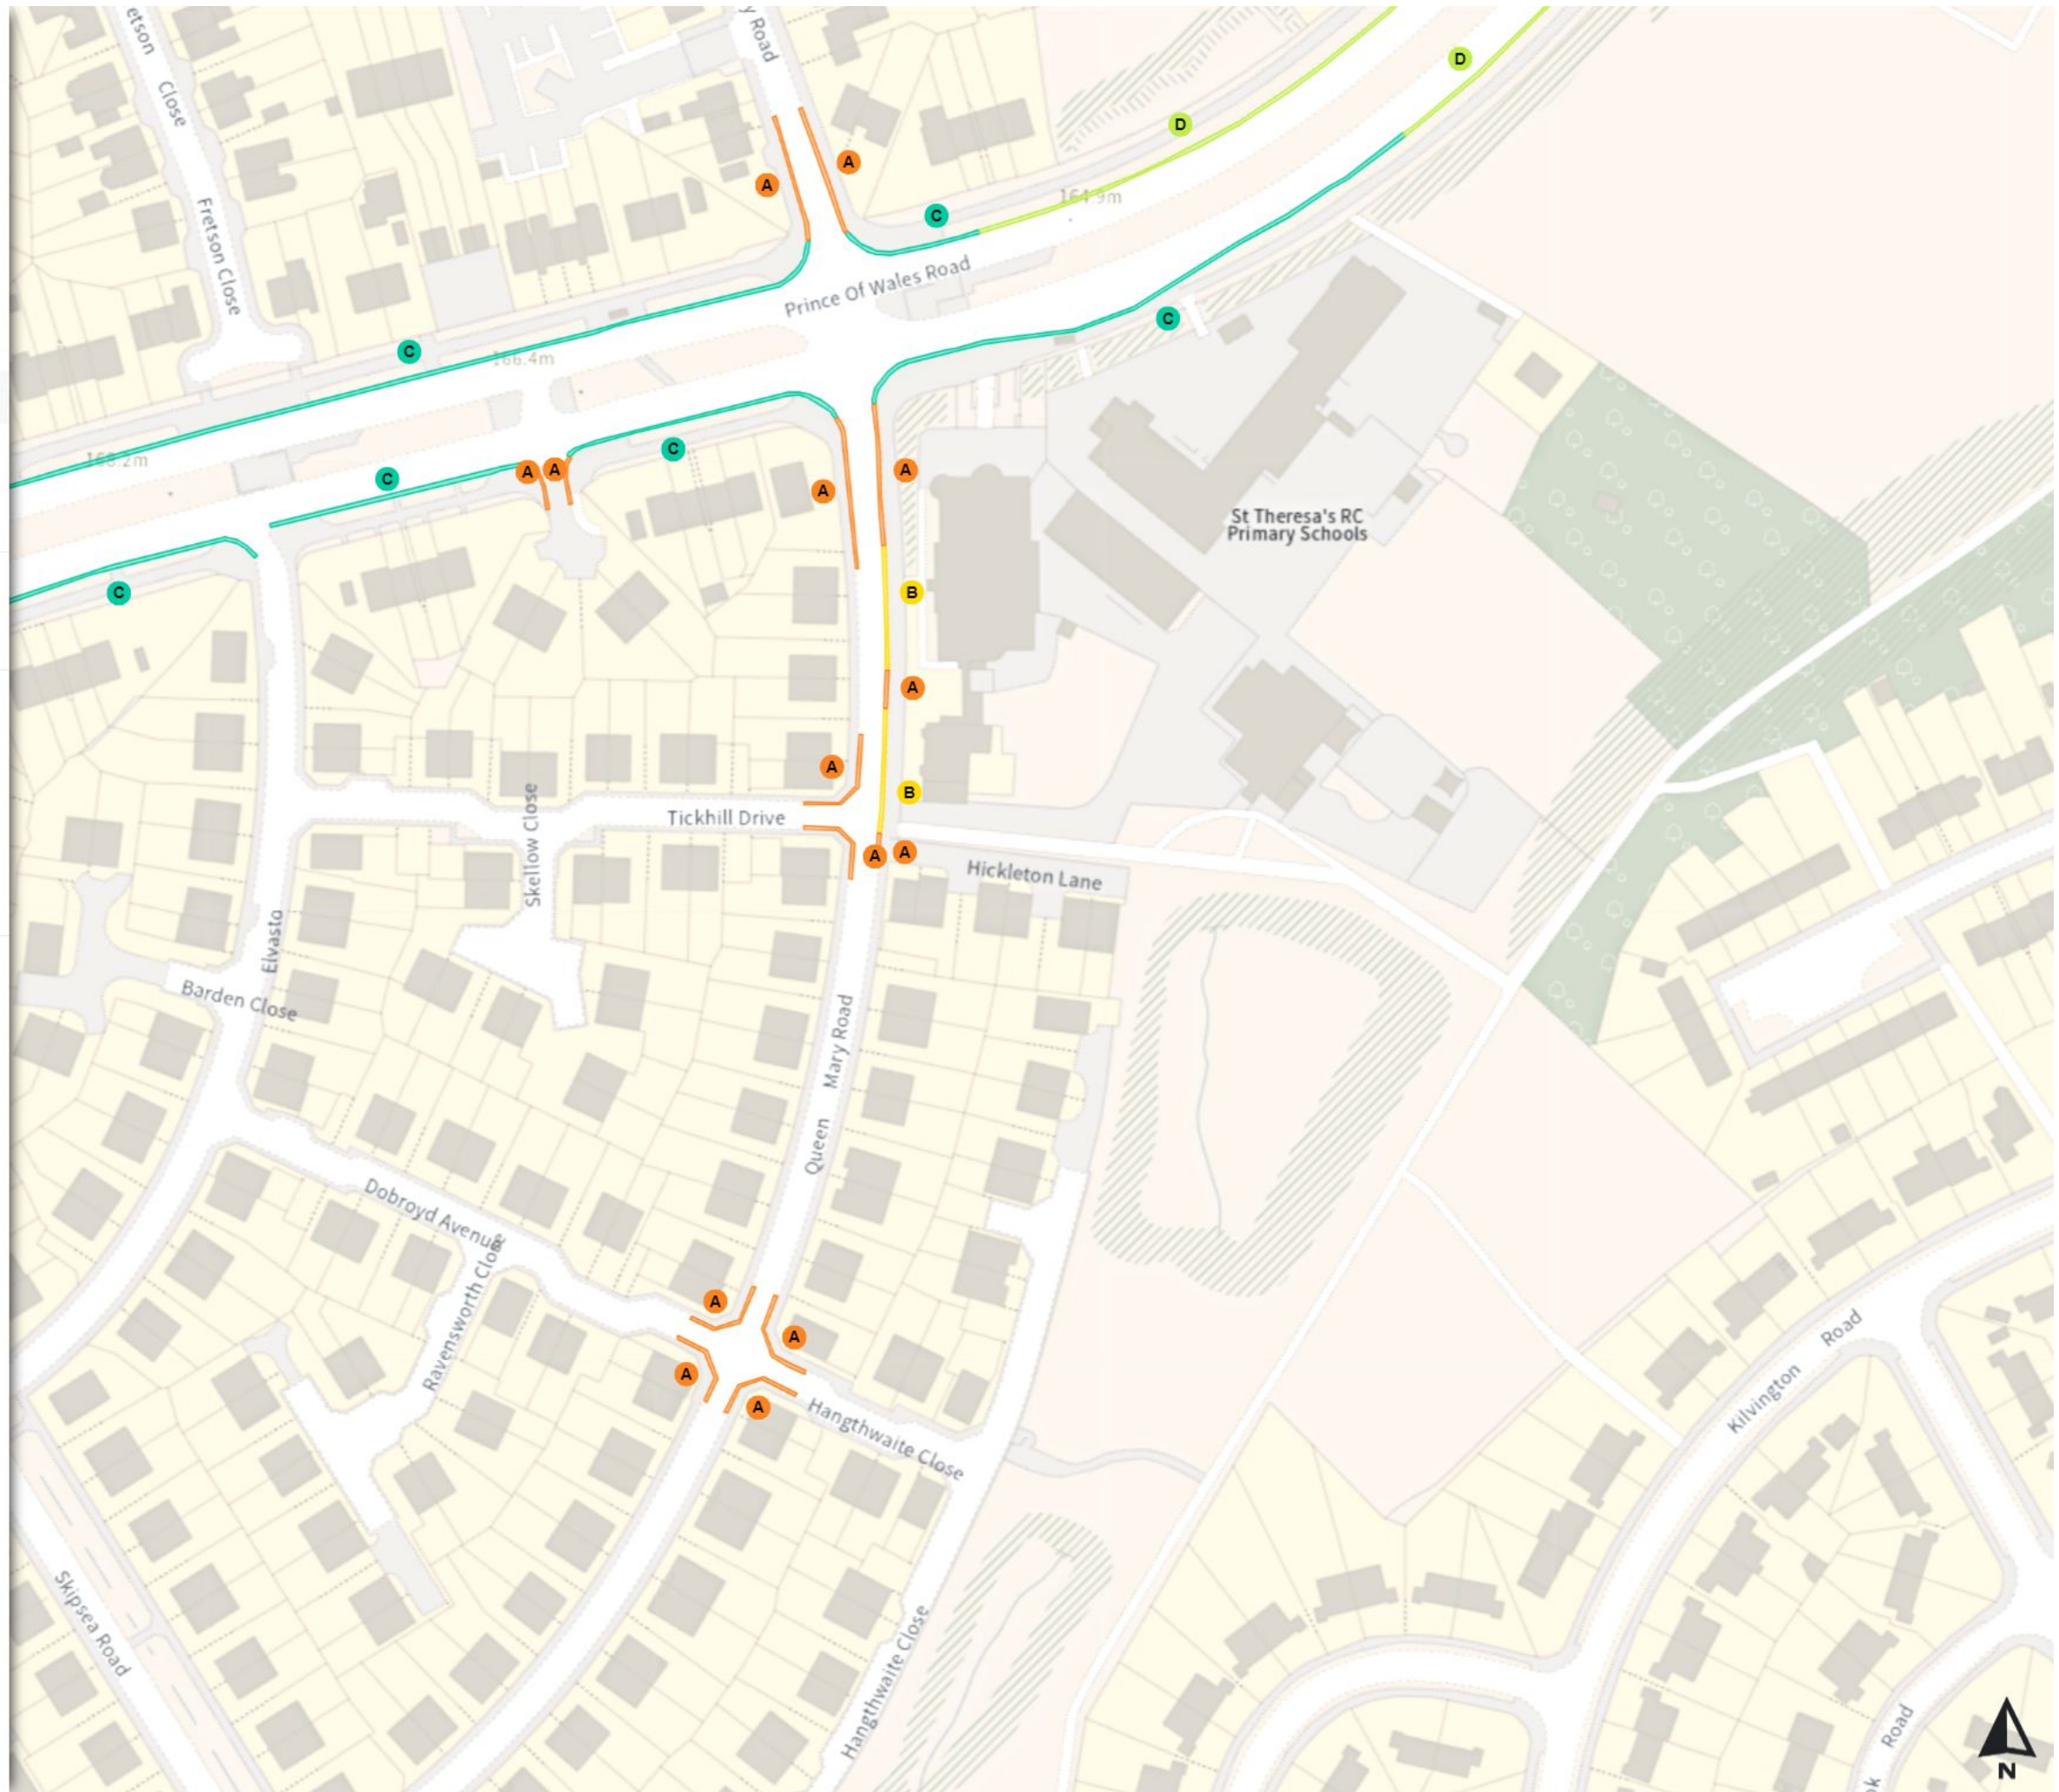

No waiting

Mon-Fri 08:00-09:30 16:00-18:30

No loading

Mon-Fri 08:00-09:30 16:00-18:30

0 20 40 60m

Scale: 1:1250

North-West: 438379.843, 385536.934
South-East: 438798.846, 385177.054

© Crown copyright and database rights 2024 Ordnance Survey.
You are not permitted to copy, sub-license, distribute or sell any of this data to third parties in any form. Licence number 100018816