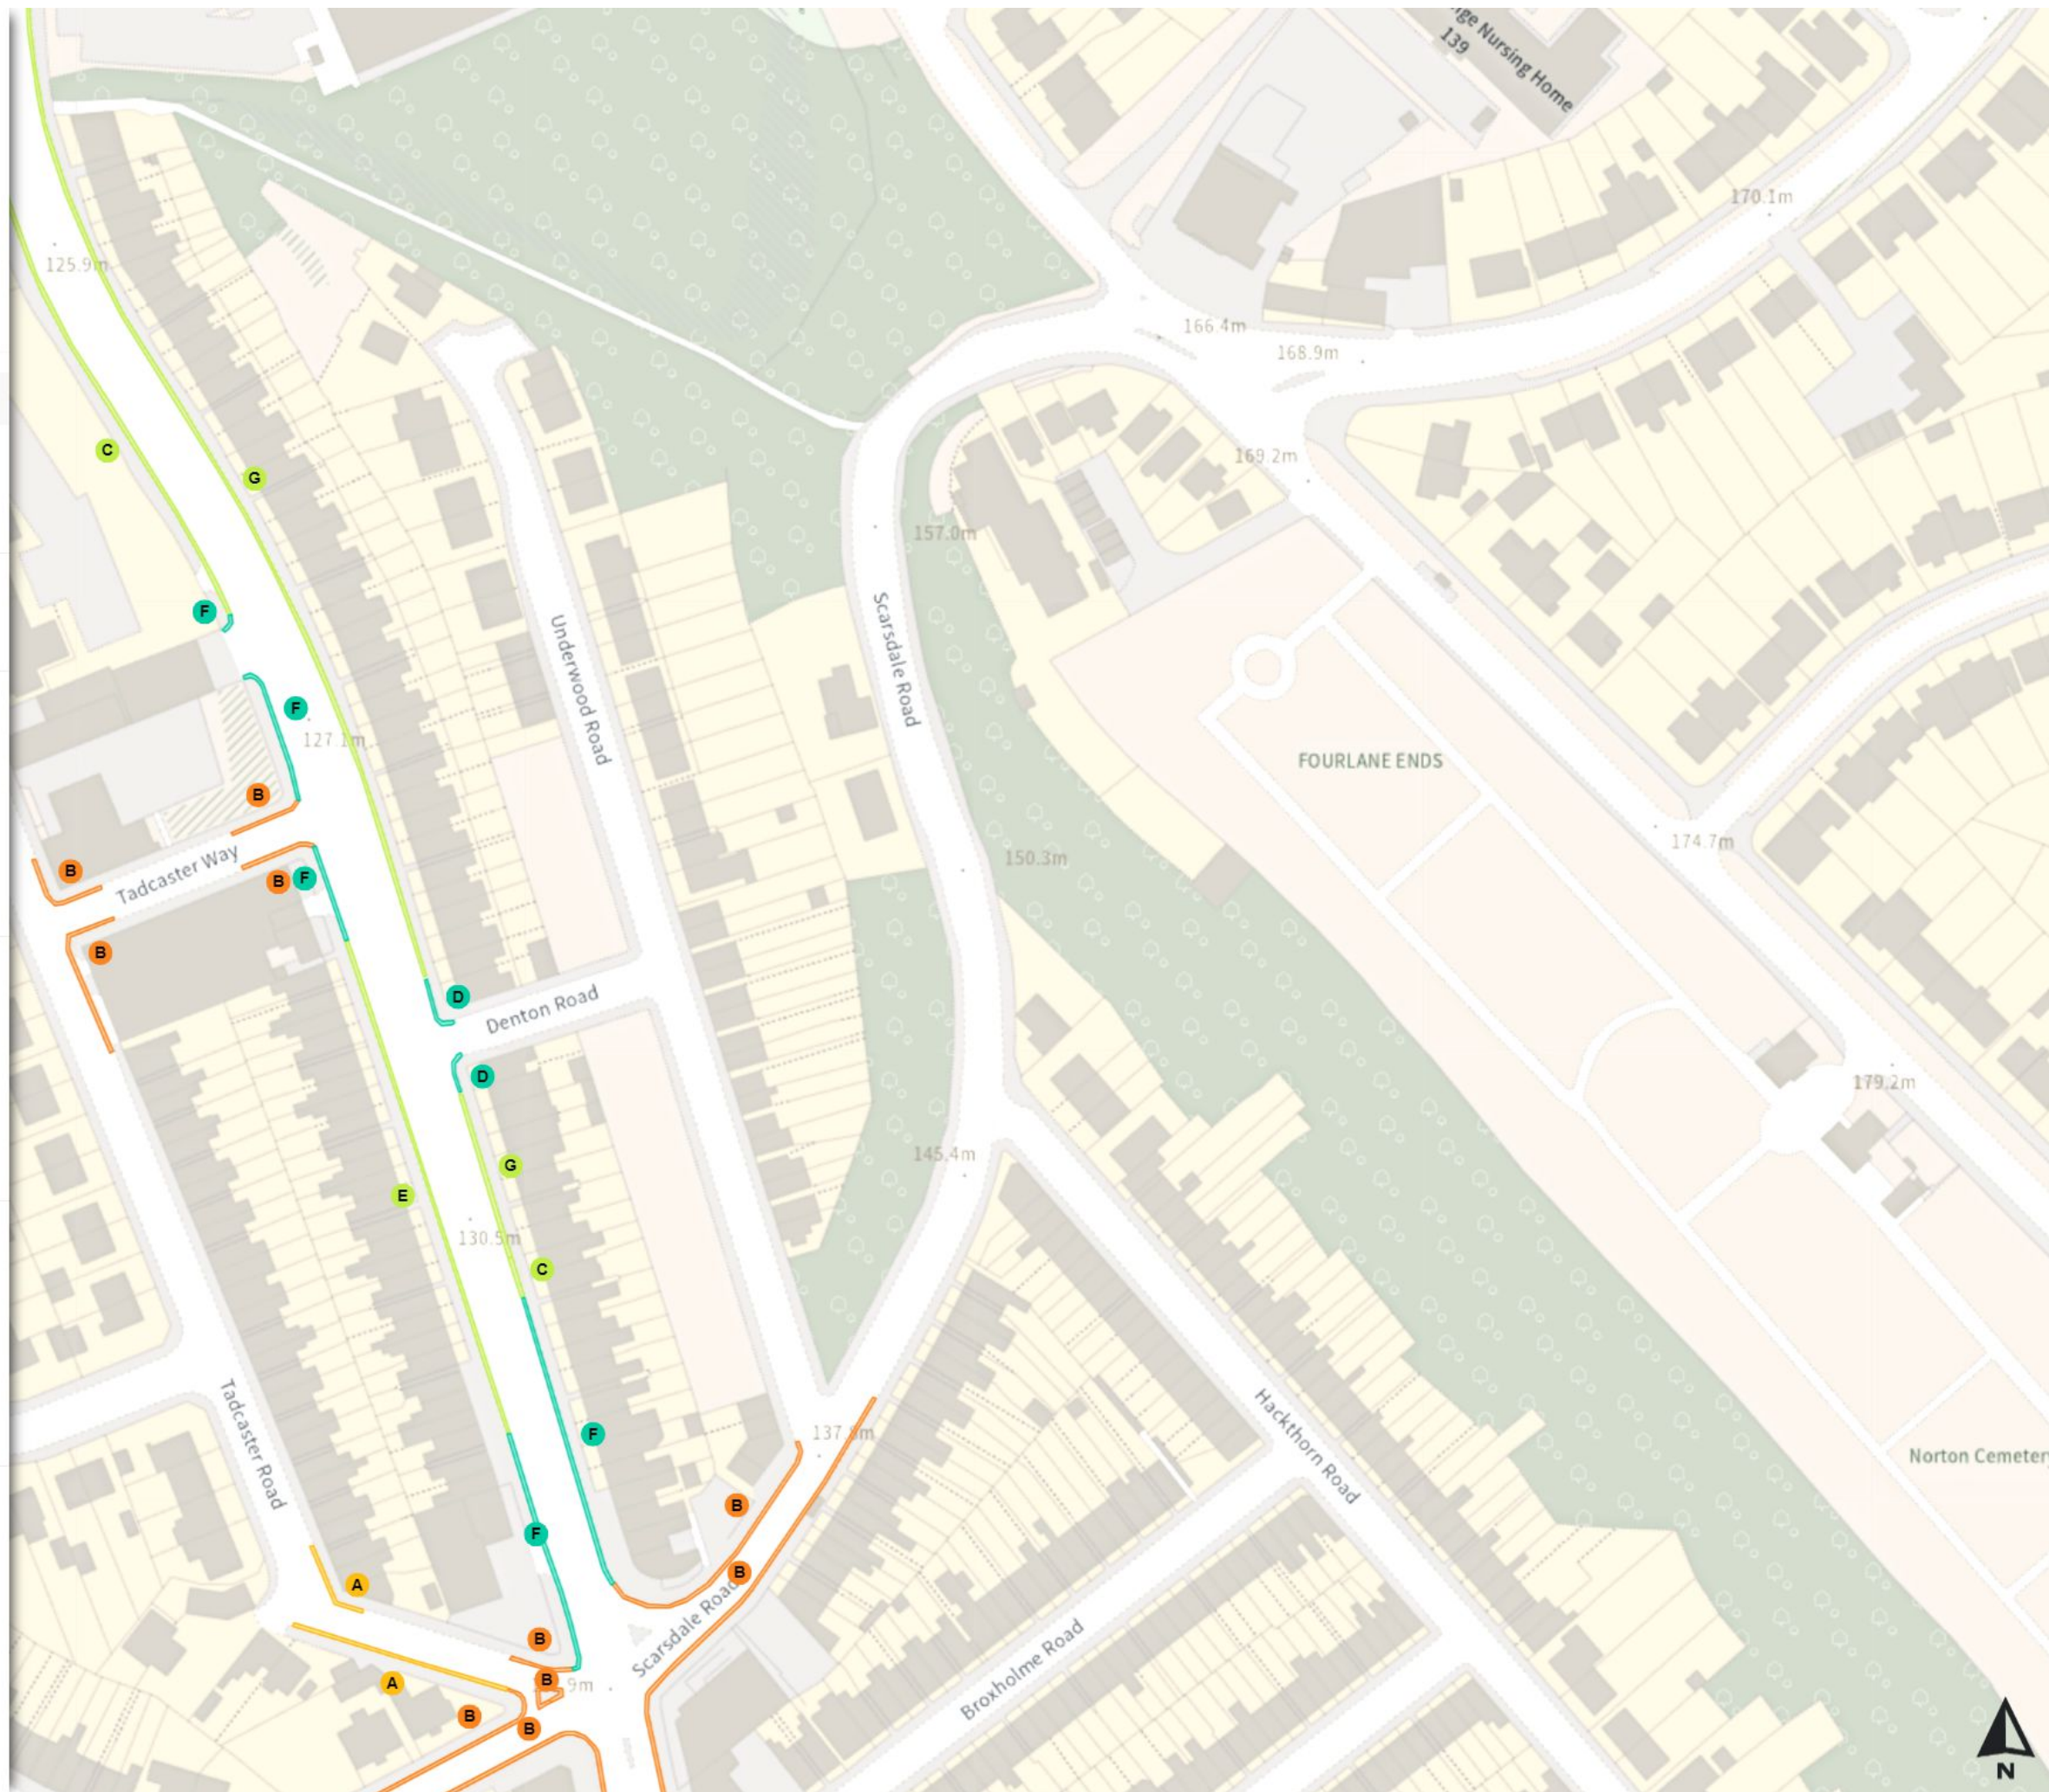

THE SHEFFIELD CITY COUNCIL (STOPPING RESTRICTIONS, WAITING RESTRICTIONS, LOADING RESTRICTIONS & PARKING PLACES) (MAP SCHEDULE) ORDER 2024

Map 618a of 797 Made 03/04/24

Added

- No waiting
- Mon-Sat 08:00-18:30

- No waiting at any time
- At all times

- Shared
- No waiting
- Mon-Fri 07:30-09:30 16:00-18:30

- No loading
- Mon-Fri 07:30-09:30 16:00-18:30

- Shared
- No waiting at any time
- At all times

- No loading
- Mon-Fri 16:00-18:30

- Shared
- No waiting
- Mon-Fri 07:30-09:30

- No loading
- Mon-Fri 07:30-09:30

Scale: 1:1250

North-West: 434672.577, 383712.92
South-East: 435091.454, 383352.577

© Crown copyright and database rights 2024 Ordnance Survey.
You are not permitted to copy, sub-license, distribute or sell any of this data to third parties in any form. Licence number 100018816