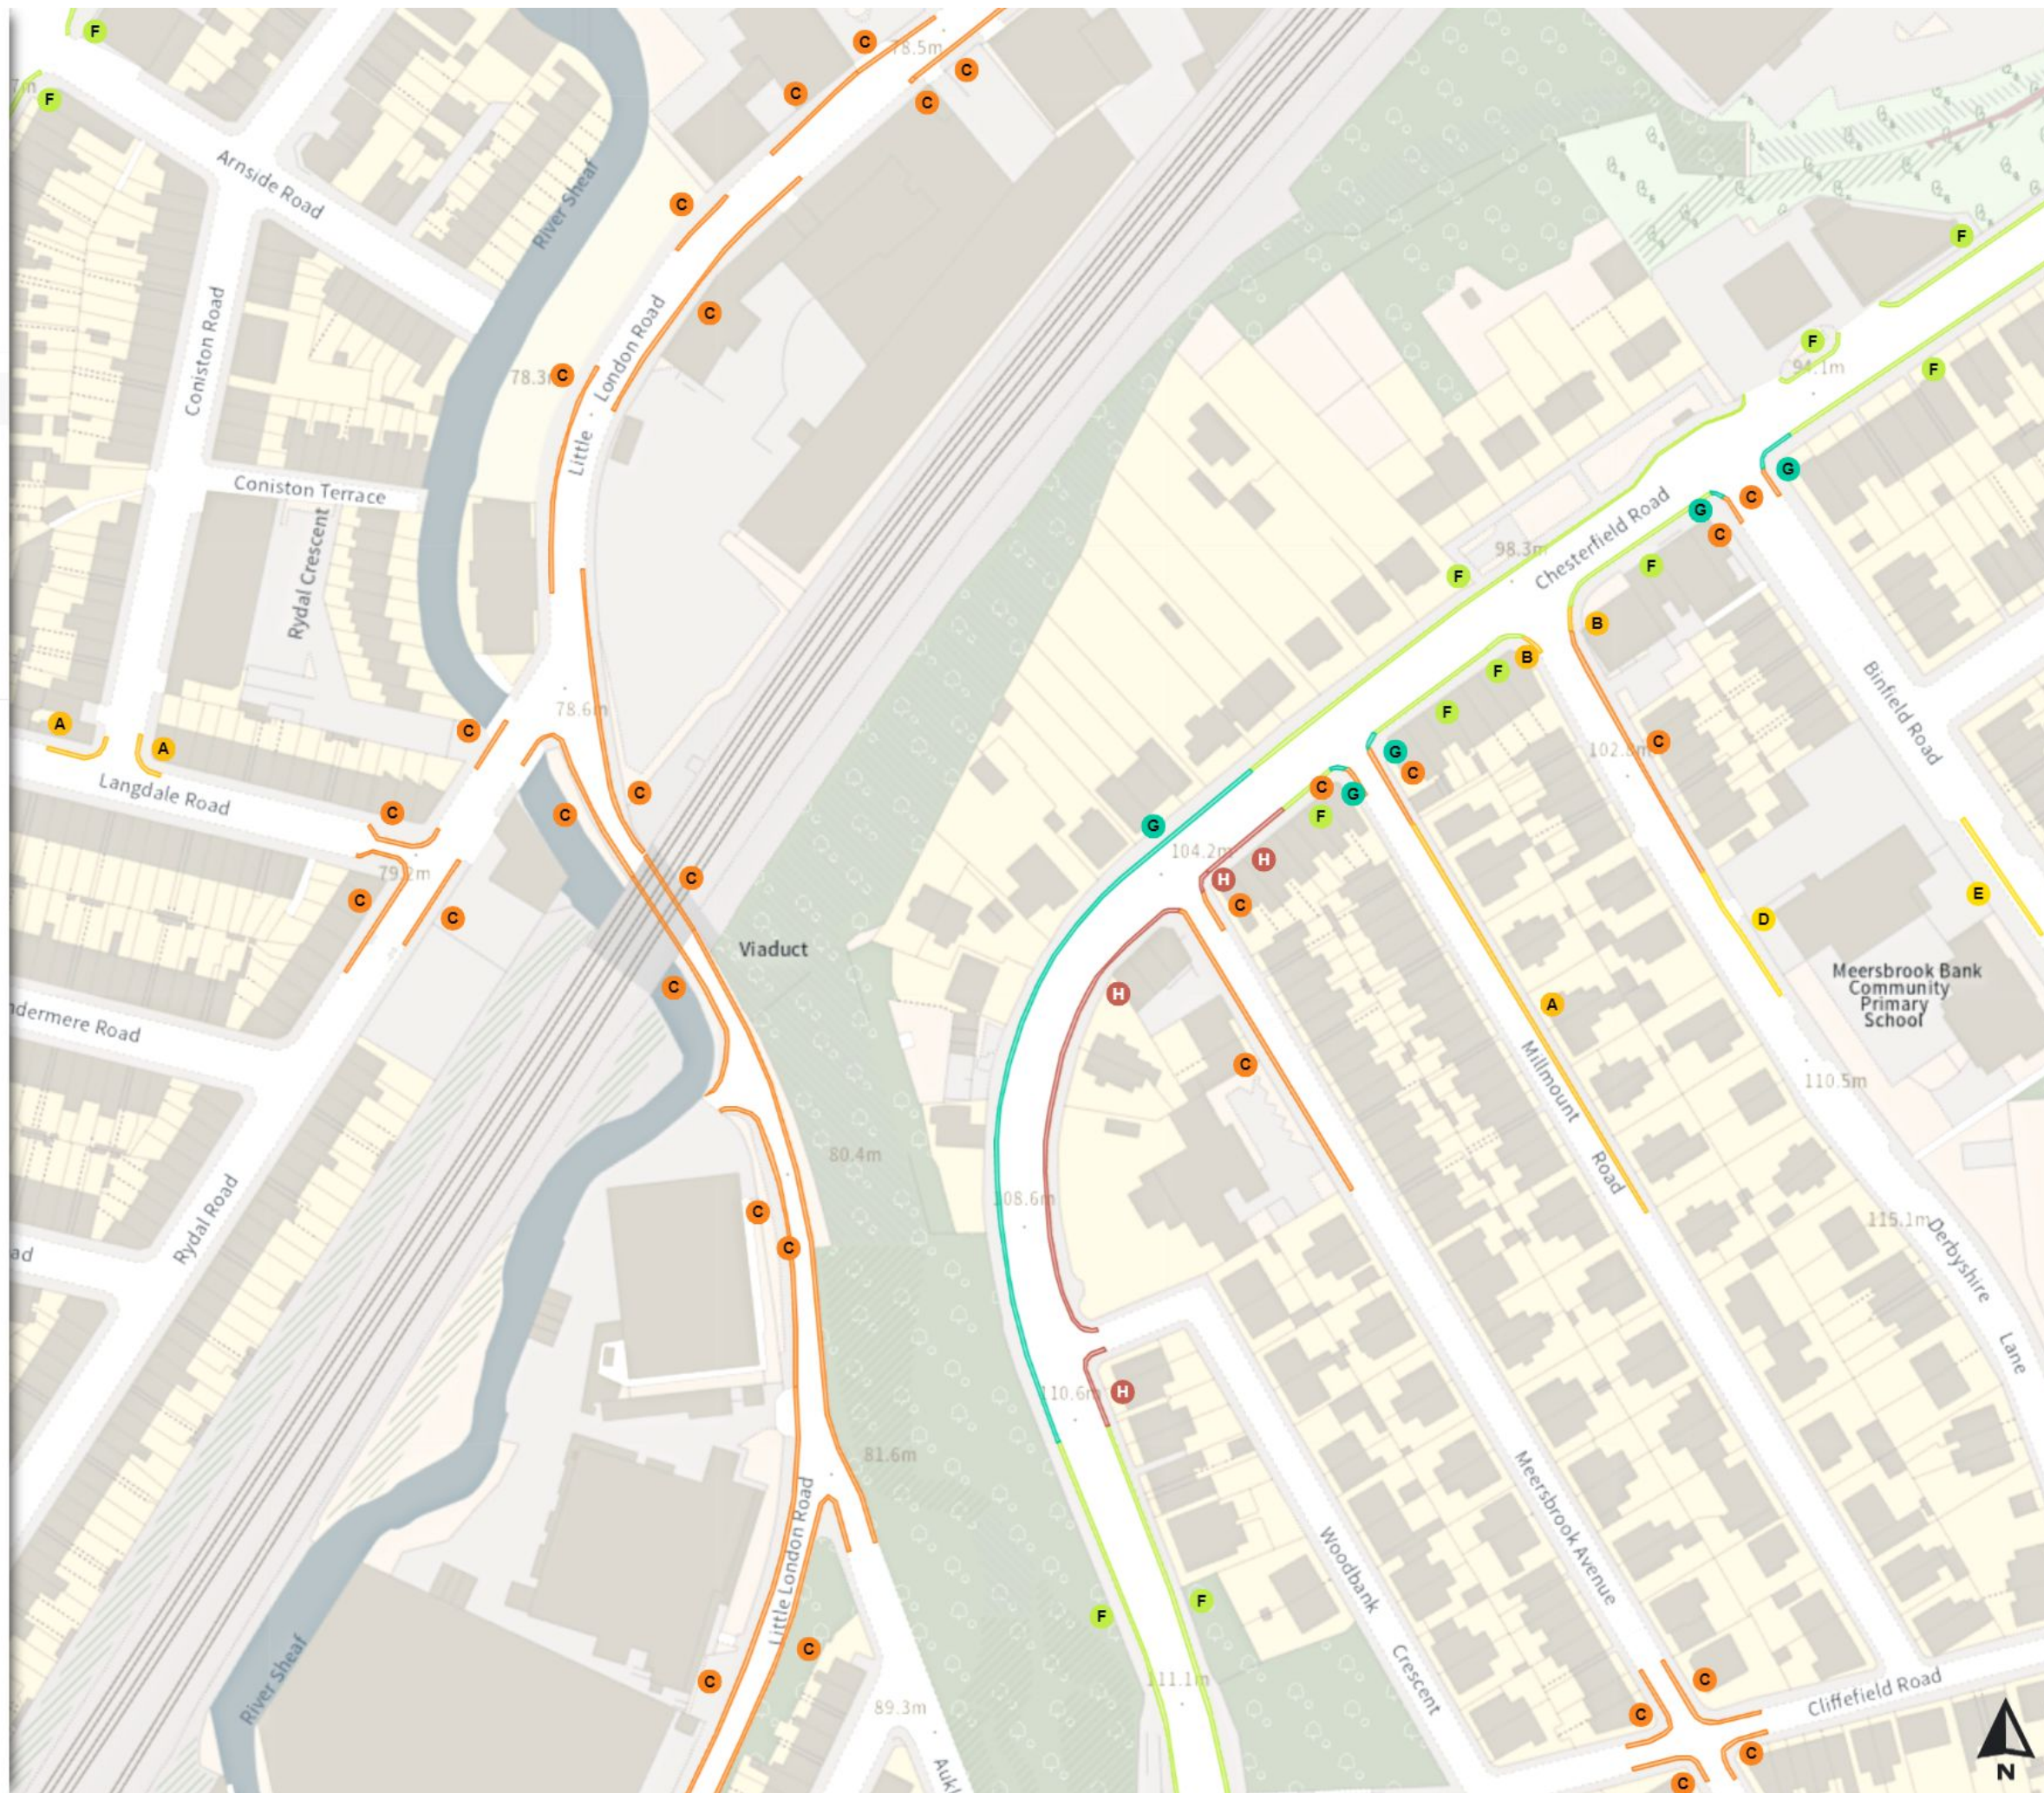

THE SHEFFIELD CITY COUNCIL (STOPPING RESTRICTIONS, WAITING RESTRICTIONS, LOADING RESTRICTIONS & PARKING PLACES) (MAP SCHEDULE) ORDER 2024

Map 573b of 797 Made 03/04/24

Added

- Shared
- No waiting at any time
  At all times
- No loading
  Mon-Fri 07:30-09:30 16:00-18:30
- Shared
- No waiting at any time
  At all times
- No loading at any time
  At all times

Scale: 1:1250

North-West: 434353.867, 384428.793
South-East: 434772.657, 384068.477

© Crown copyright and database rights 2024 Ordnance Survey.
You are not permitted to copy, sub-license, distribute or sell any of this data to third parties in any form. Licence number 100018816