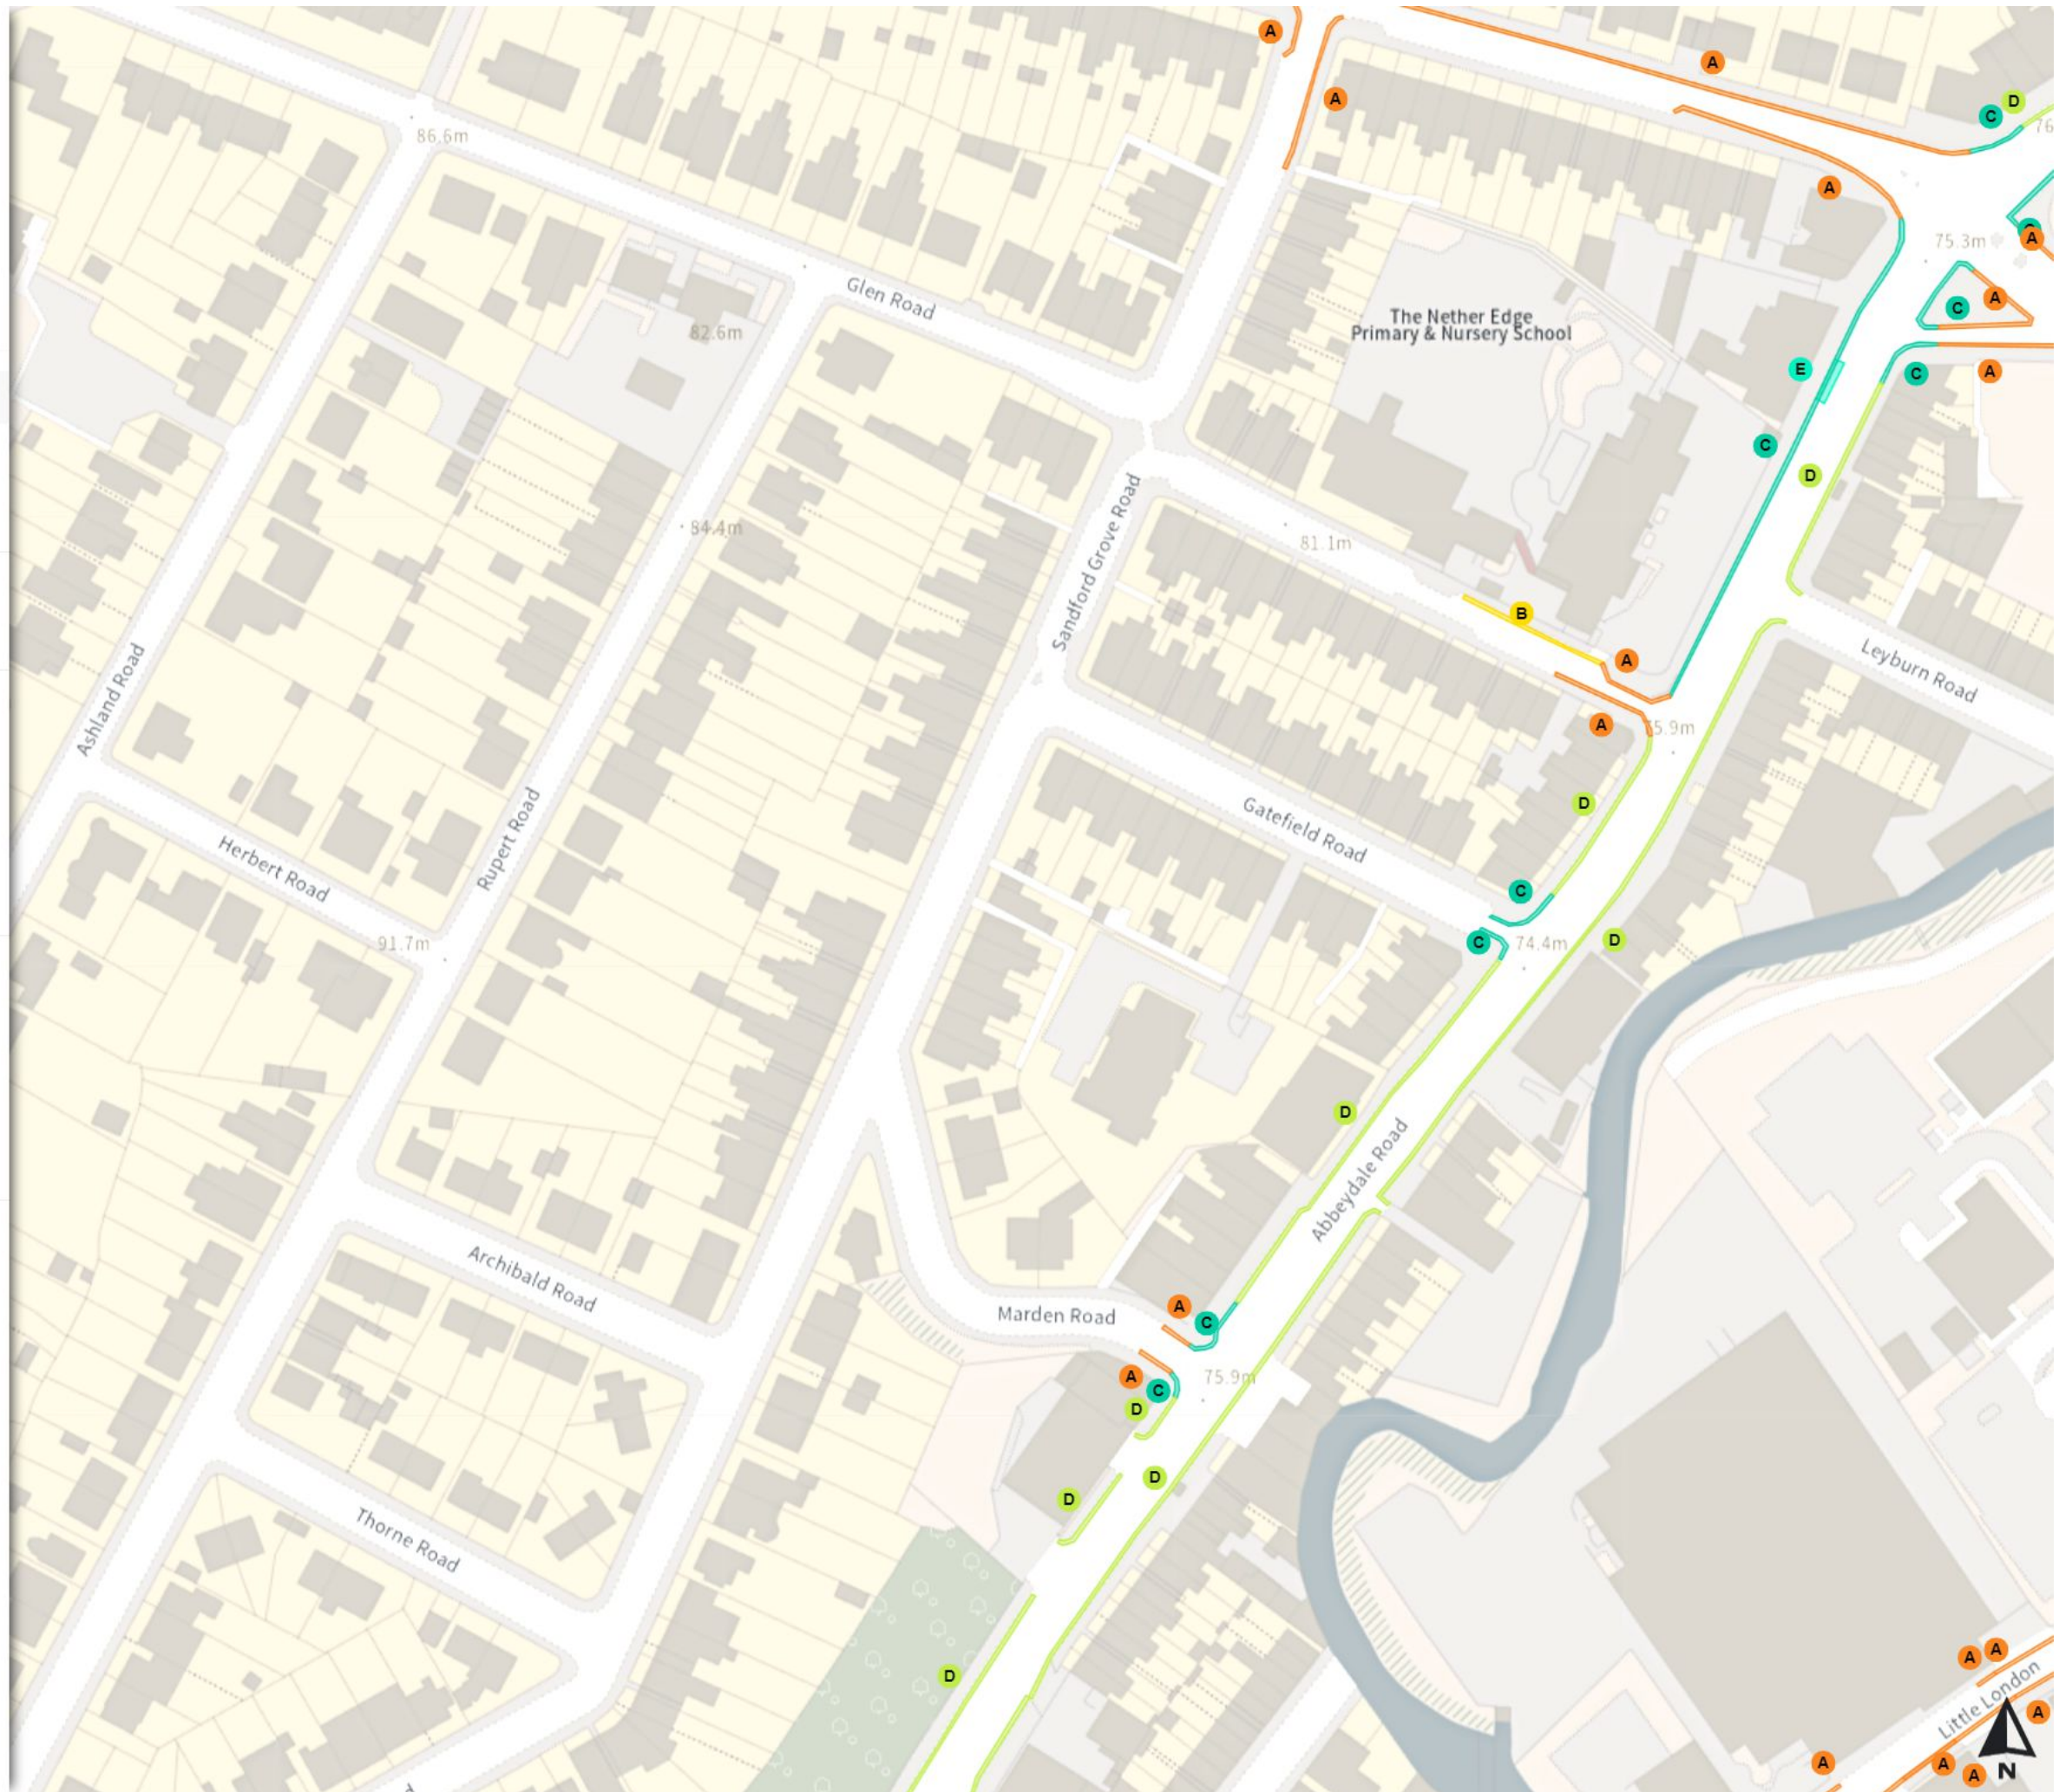

THE SHEFFIELD CITY COUNCIL (STOPPING RESTRICTIONS, WAITING RESTRICTIONS, LOADING RESTRICTIONS & PARKING PLACES) (MAP SCHEDULE) ORDER 2024

Map 546 of 797 Made 03/04/24

Added

No waiting at any time

At all times

Prohibition of stopping on school entrance markings

Mon-Fri 08:00-18:30

Shared

No waiting at any time

At all times

No loading

Mon-Fri 07:30-09:30 16:00-18:30

Shared

No waiting

Mon-Fri 07:30-09:30 16:00-18:30

No loading

Mon-Fri 07:30-09:30 16:00-18:30

Taxi stopping area

18:30-03:00

Scale: 1:1250

North-West: 434167.234, 384786.679
South-East: 434585.979, 384426.374

© Crown copyright and database rights 2024 Ordnance Survey. You are not permitted to copy, sub-license, distribute or sell any of this data to third parties in any form. Licence number 100018816