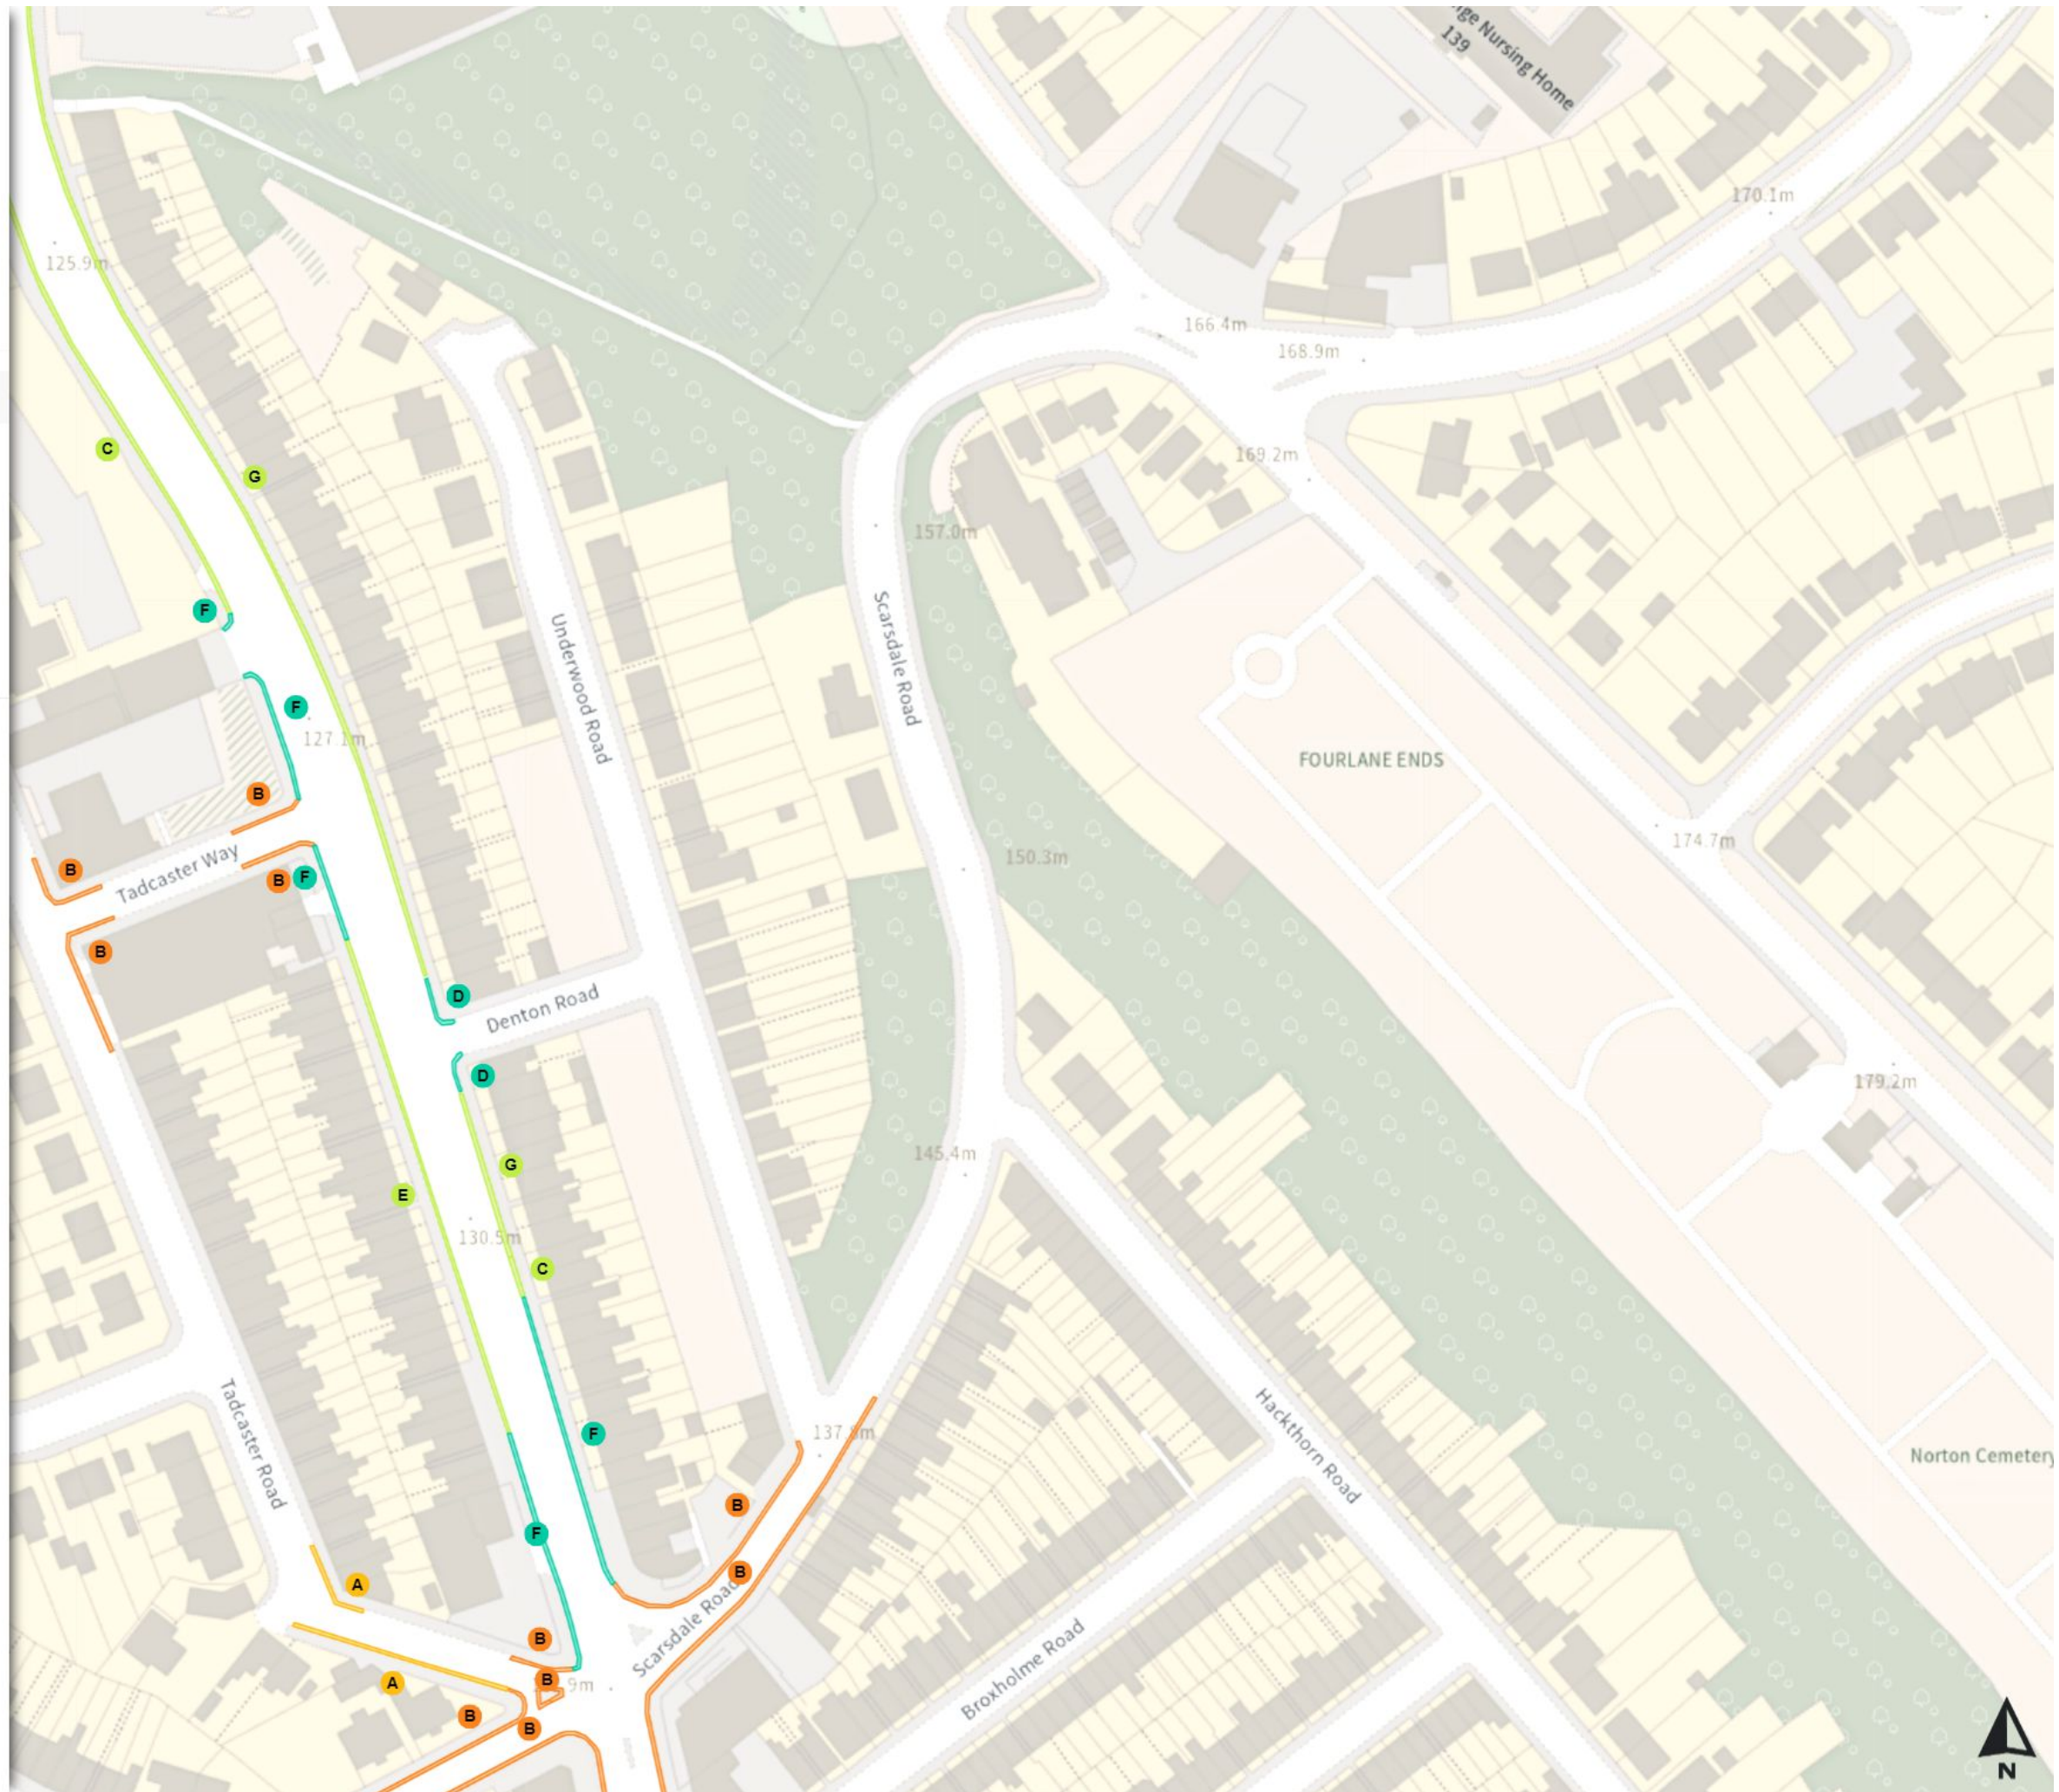

THE SHEFFIELD CITY COUNCIL (STOPPING RESTRICTIONS, WAITING RESTRICTIONS, LOADING RESTRICTIONS & PARKING PLACES) (MAP SCHEDULE) ORDER 2024

Map 618b of 797 Made 03/04/24

Added

- Shared
- No waiting at any time
  At all times
- No loading
  Mon-Fri 07:30-09:30 16:00-18:30
- Shared
- No waiting
  Mon-Fri 16:00-18:30
- No loading
  Mon-Fri 16:00-18:30

Scale: 1:1250

North-West: 434672.577, 383712.92
South-East: 435091.454, 383352.577

© Crown copyright and database rights 2024 Ordnance Survey.
You are not permitted to copy, sub-license, distribute or sell any of this data to third parties in any form. Licence number 100018816