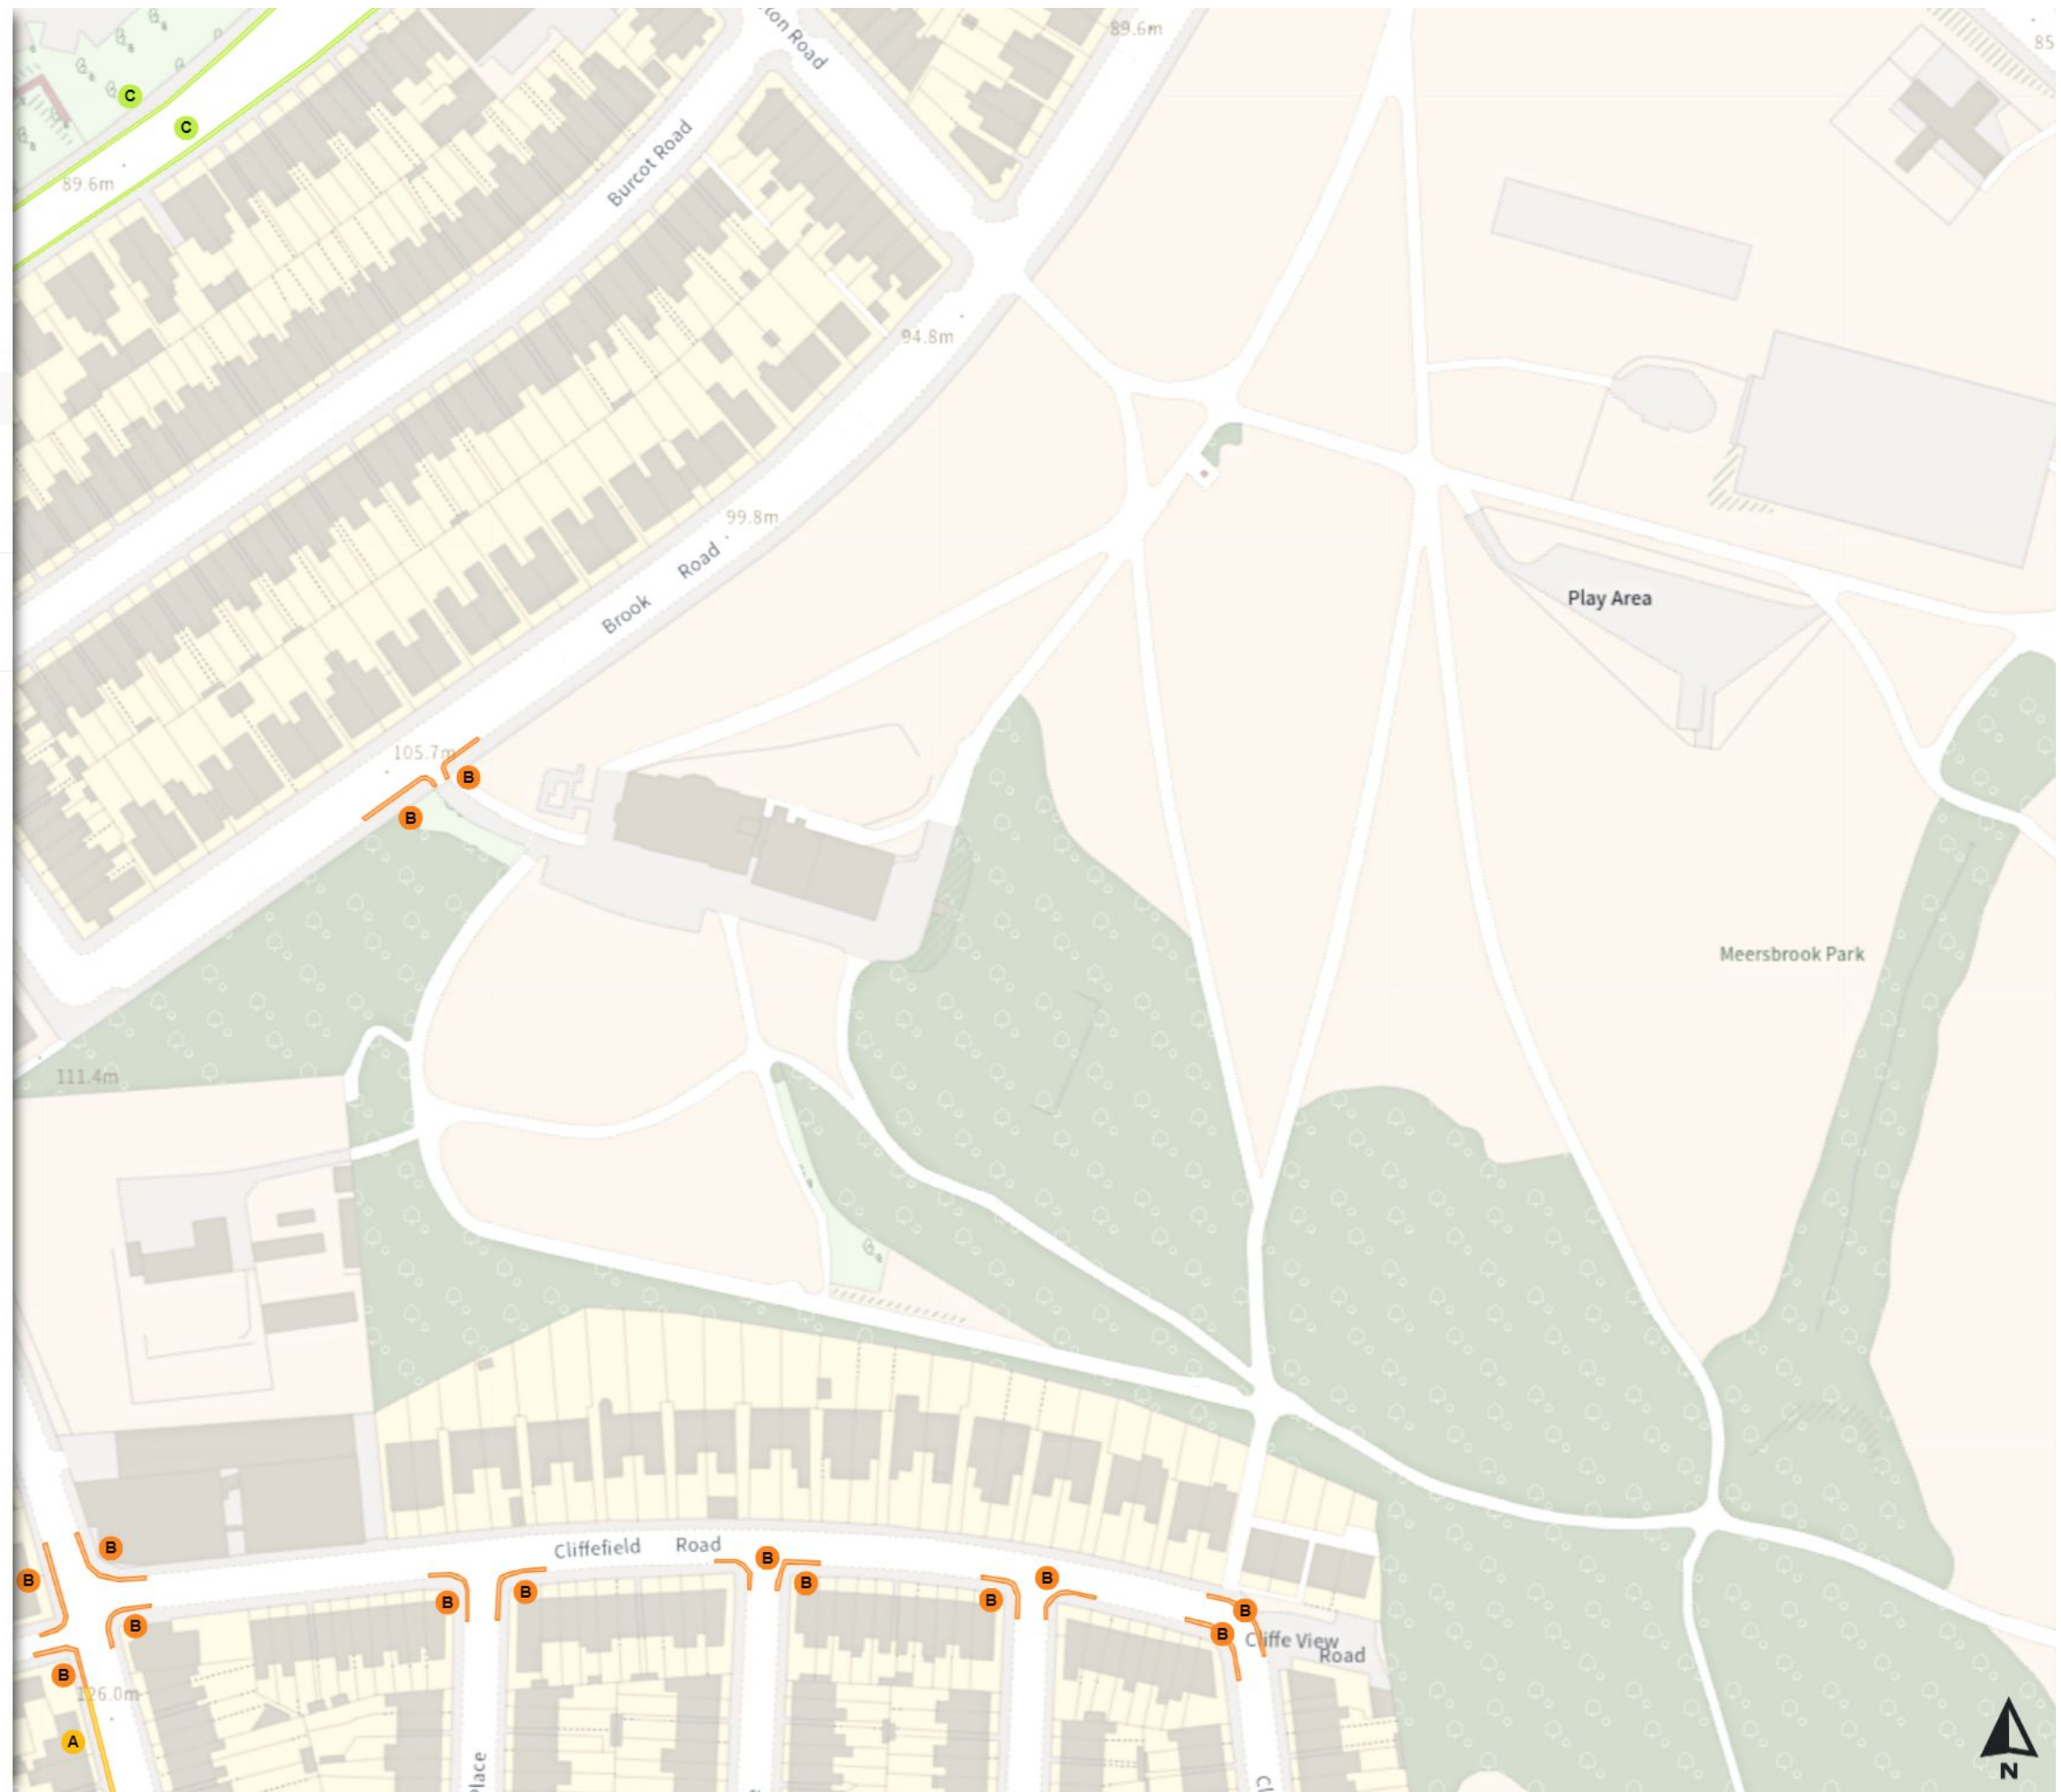

THE SHEFFIELD CITY COUNCIL (STOPPING RESTRICTIONS, WAITING RESTRICTIONS, LOADING RESTRICTIONS & PARKING PLACES) (MAP SCHEDULE) ORDER 2024

Map 574 of 797 Made 03/04/24

Added

- No waiting
- Mon-Sat 08:00-18:30

- No waiting at any time
- At all times

- Shared
- No waiting
- Mon-Fri 07:30-09:30 16:00-18:30

- No loading
- Mon-Fri 07:30-09:30 16:00-18:30

Scale: 1:1250

North-West: 434766.437, 384431.783
South-East: 435185.259, 384071.503

© Crown copyright and database rights 2024 Ordnance Survey.
You are not permitted to copy, sub-license, distribute or sell any of this data to third parties in any form. Licence number 100018816