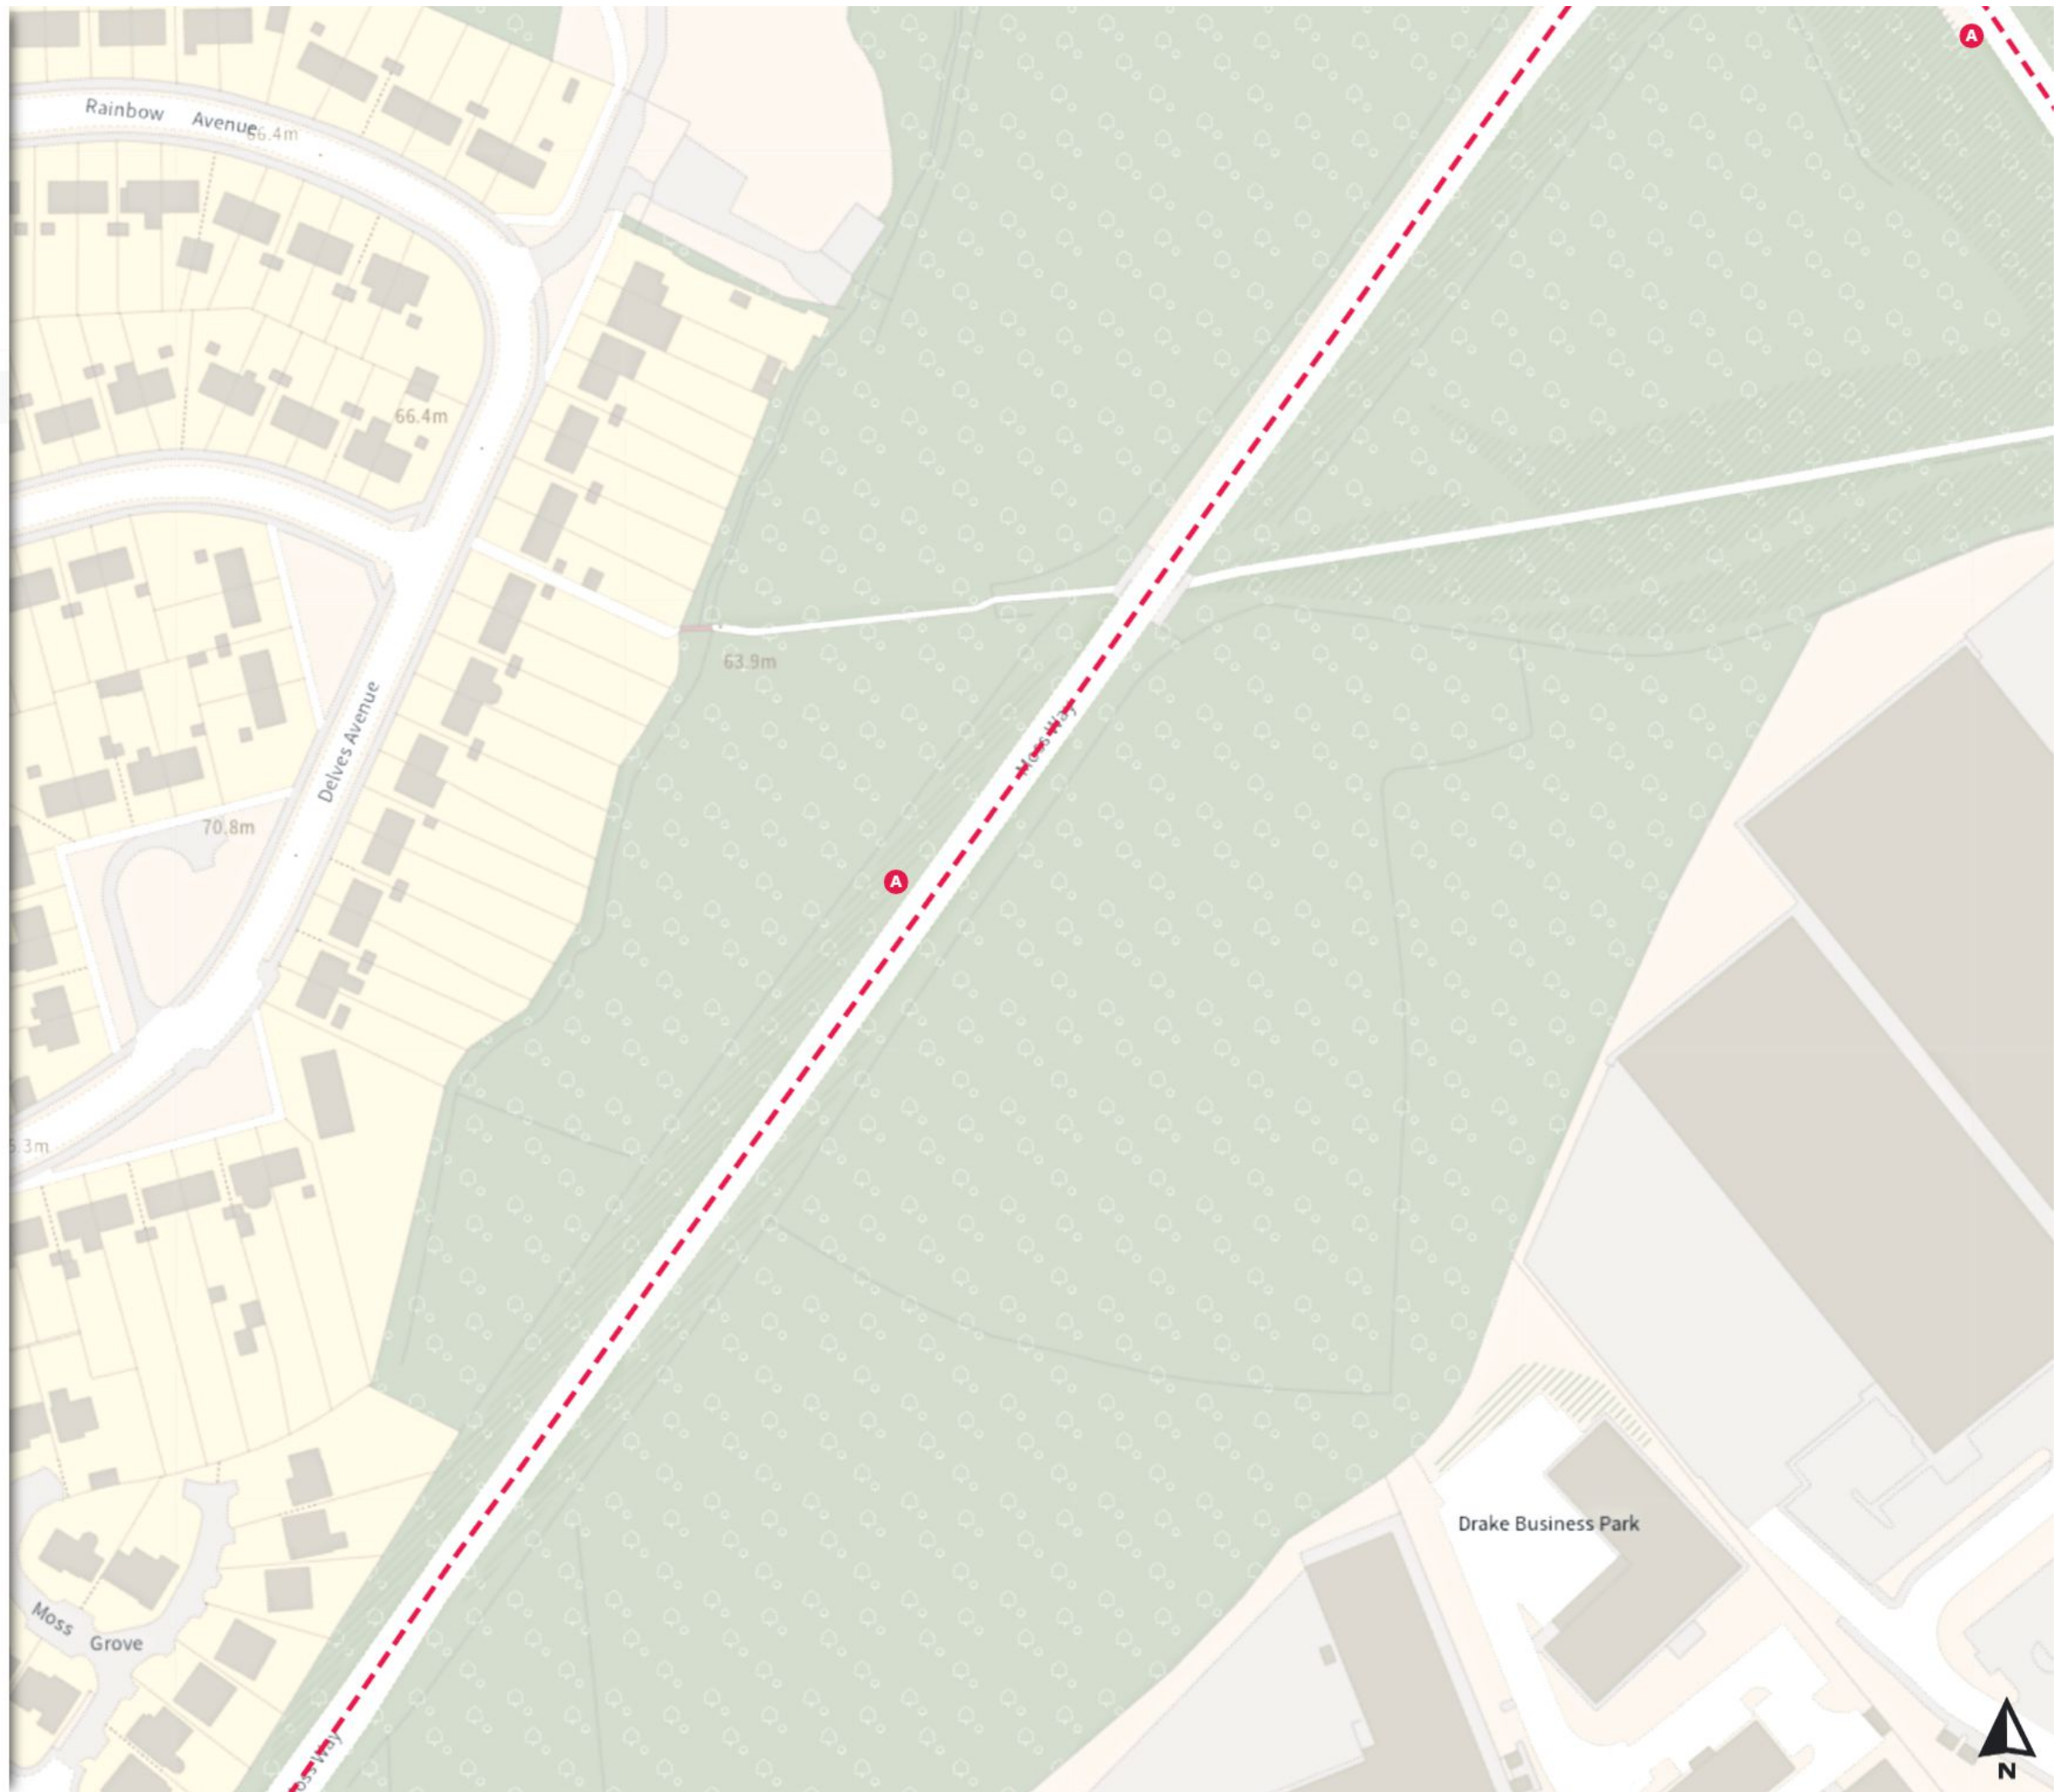

THE SHEFFIELD CITY COUNCIL (STOPPING RESTRICTIONS, WAITING RESTRICTIONS, LOADING RESTRICTIONS & PARKING PLACES) (MAP SCHEDULE) ORDER 2024

Map 632 of 797 Made 03/04/24

Added

Clearway

At all times

0 20 40 60m

Scale: 1:1250

North-West: 442514.364, 383776.392
South-East: 442933.838, 383416.738

© Crown copyright and database rights 2024 Ordnance Survey.
You are not permitted to copy, sub-license, distribute or sell any of this data to third parties in any form. Licence number 100018816