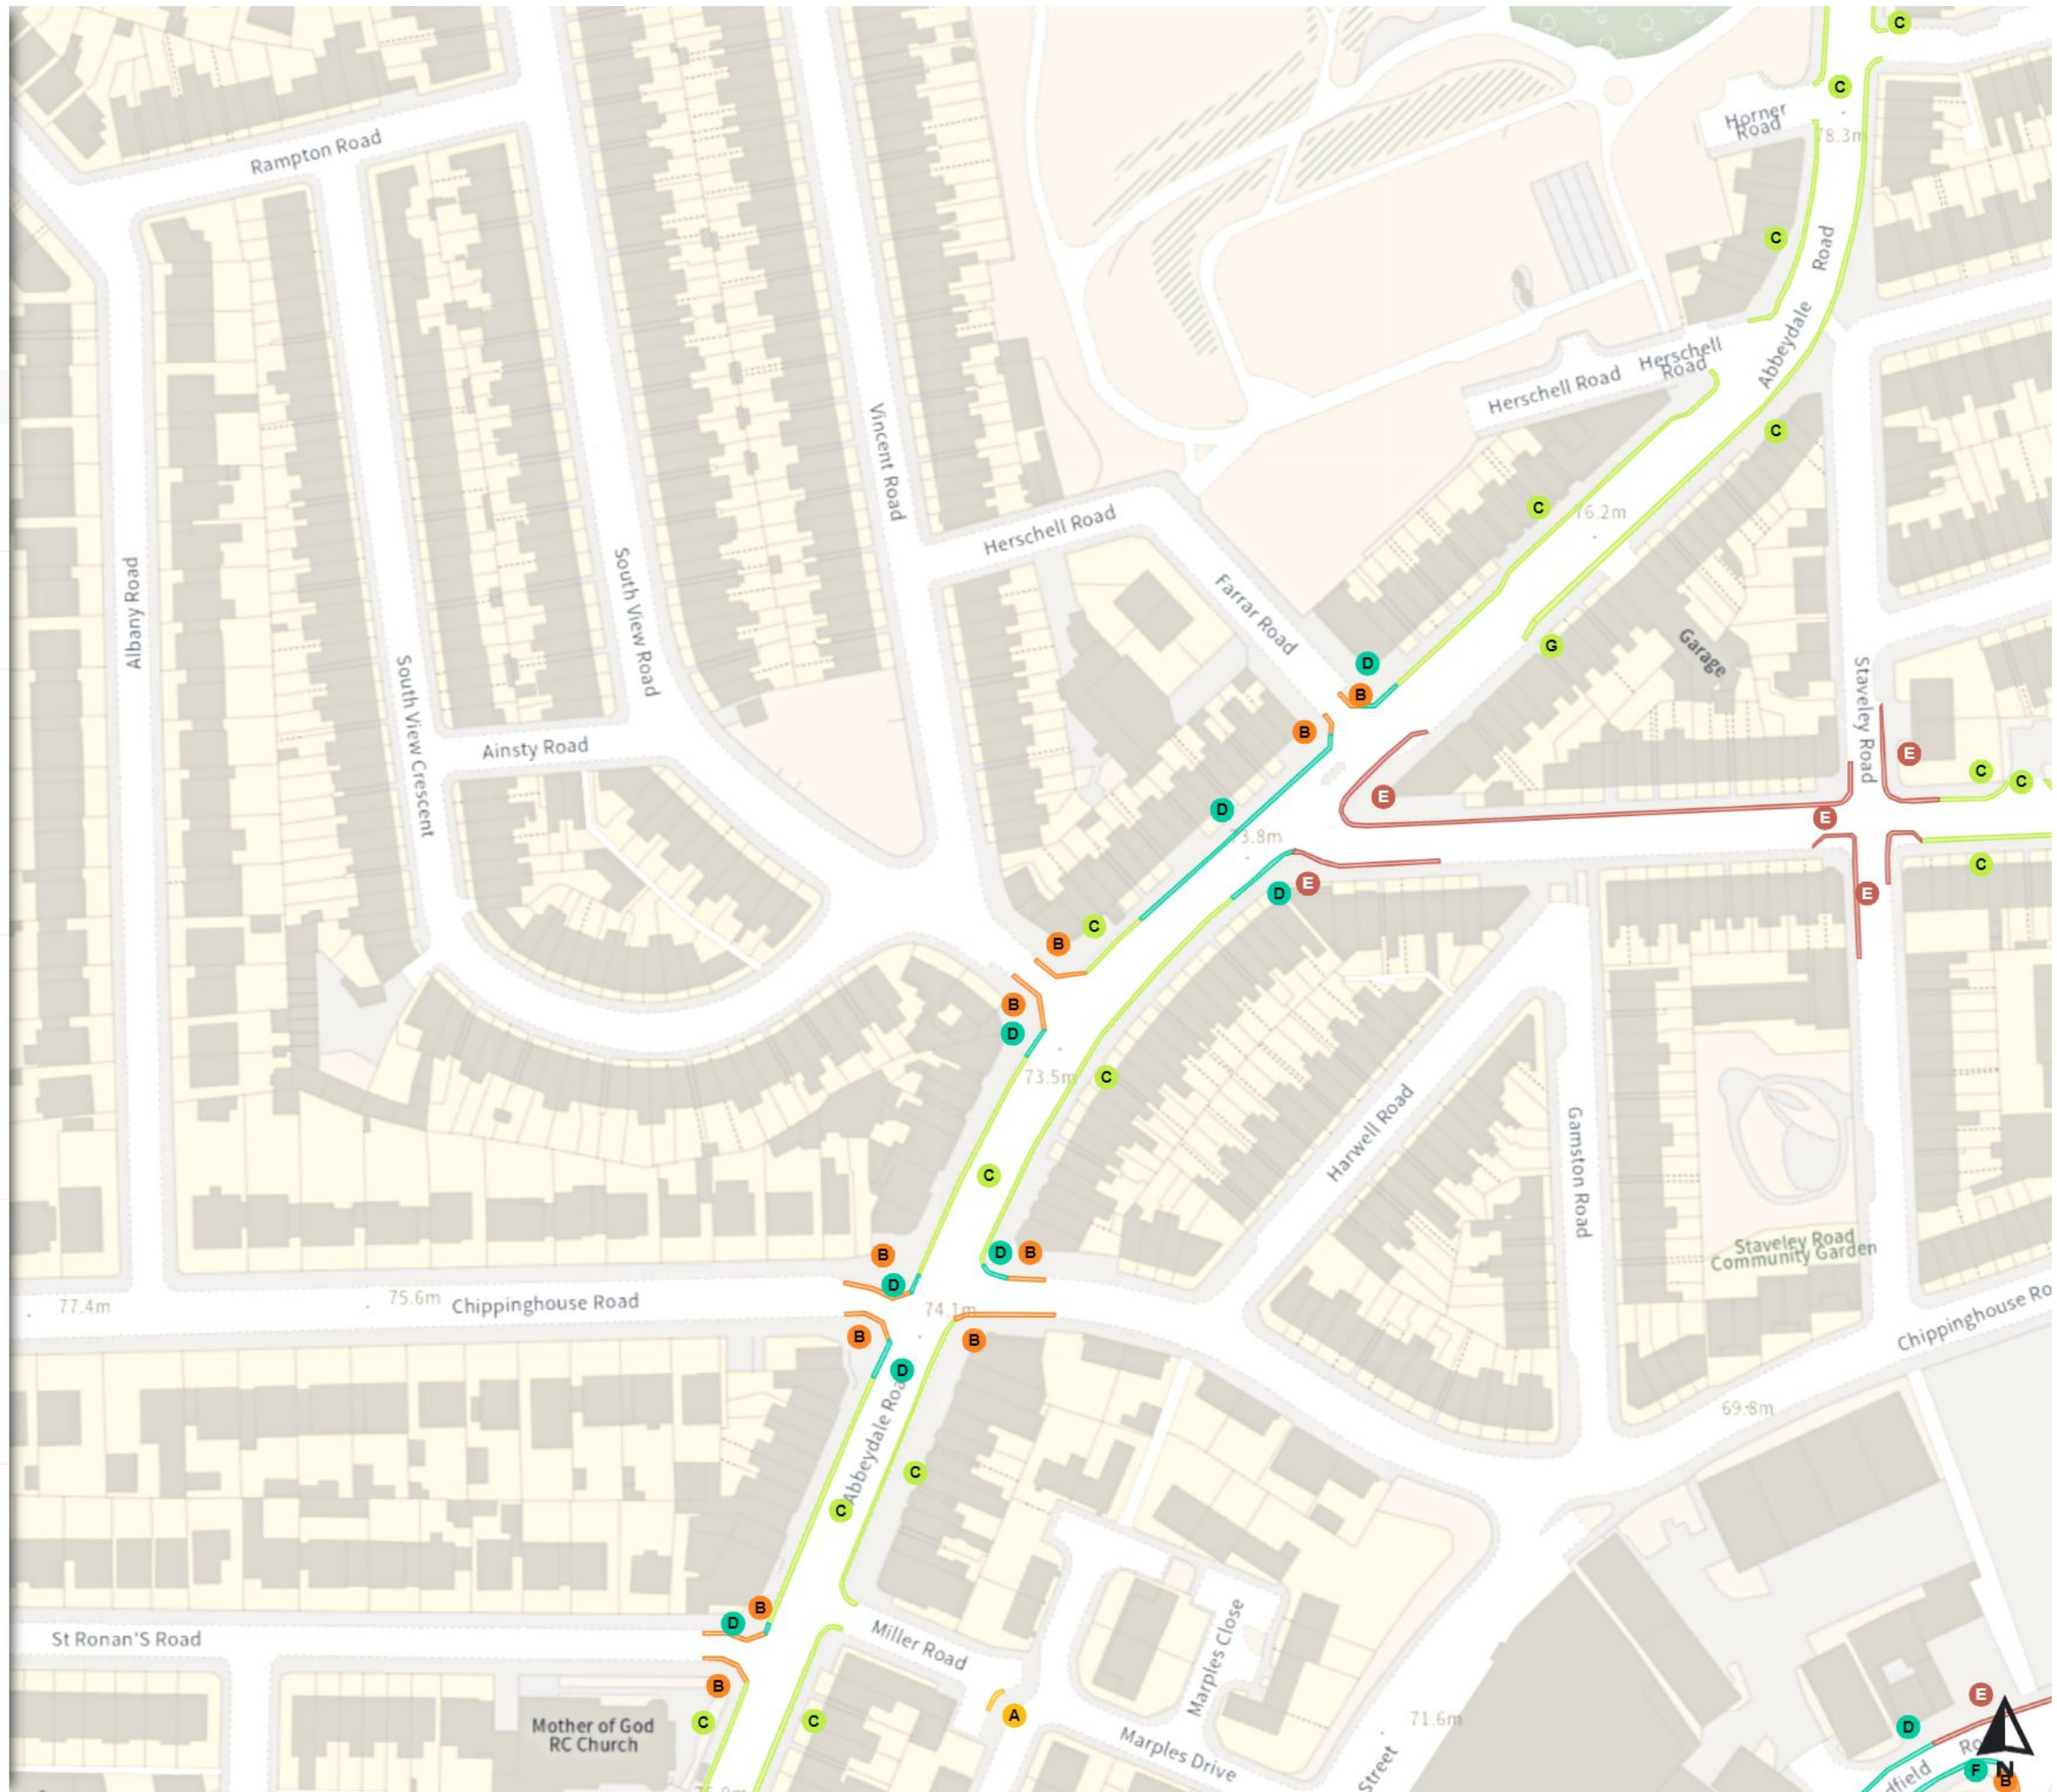

- Shared
- No waiting at any time
- At all times

- No loading at any time
- At all times

Scale: 1:1250

North-West: 434666.841, 385508.481
 South-East: 435085.561, 385148.275

© Crown copyright and database rights 2024 Ordnance Survey.
 You are not permitted to copy, sub-license, distribute or sell any of this data to third parties in any form. Licence number 100018816