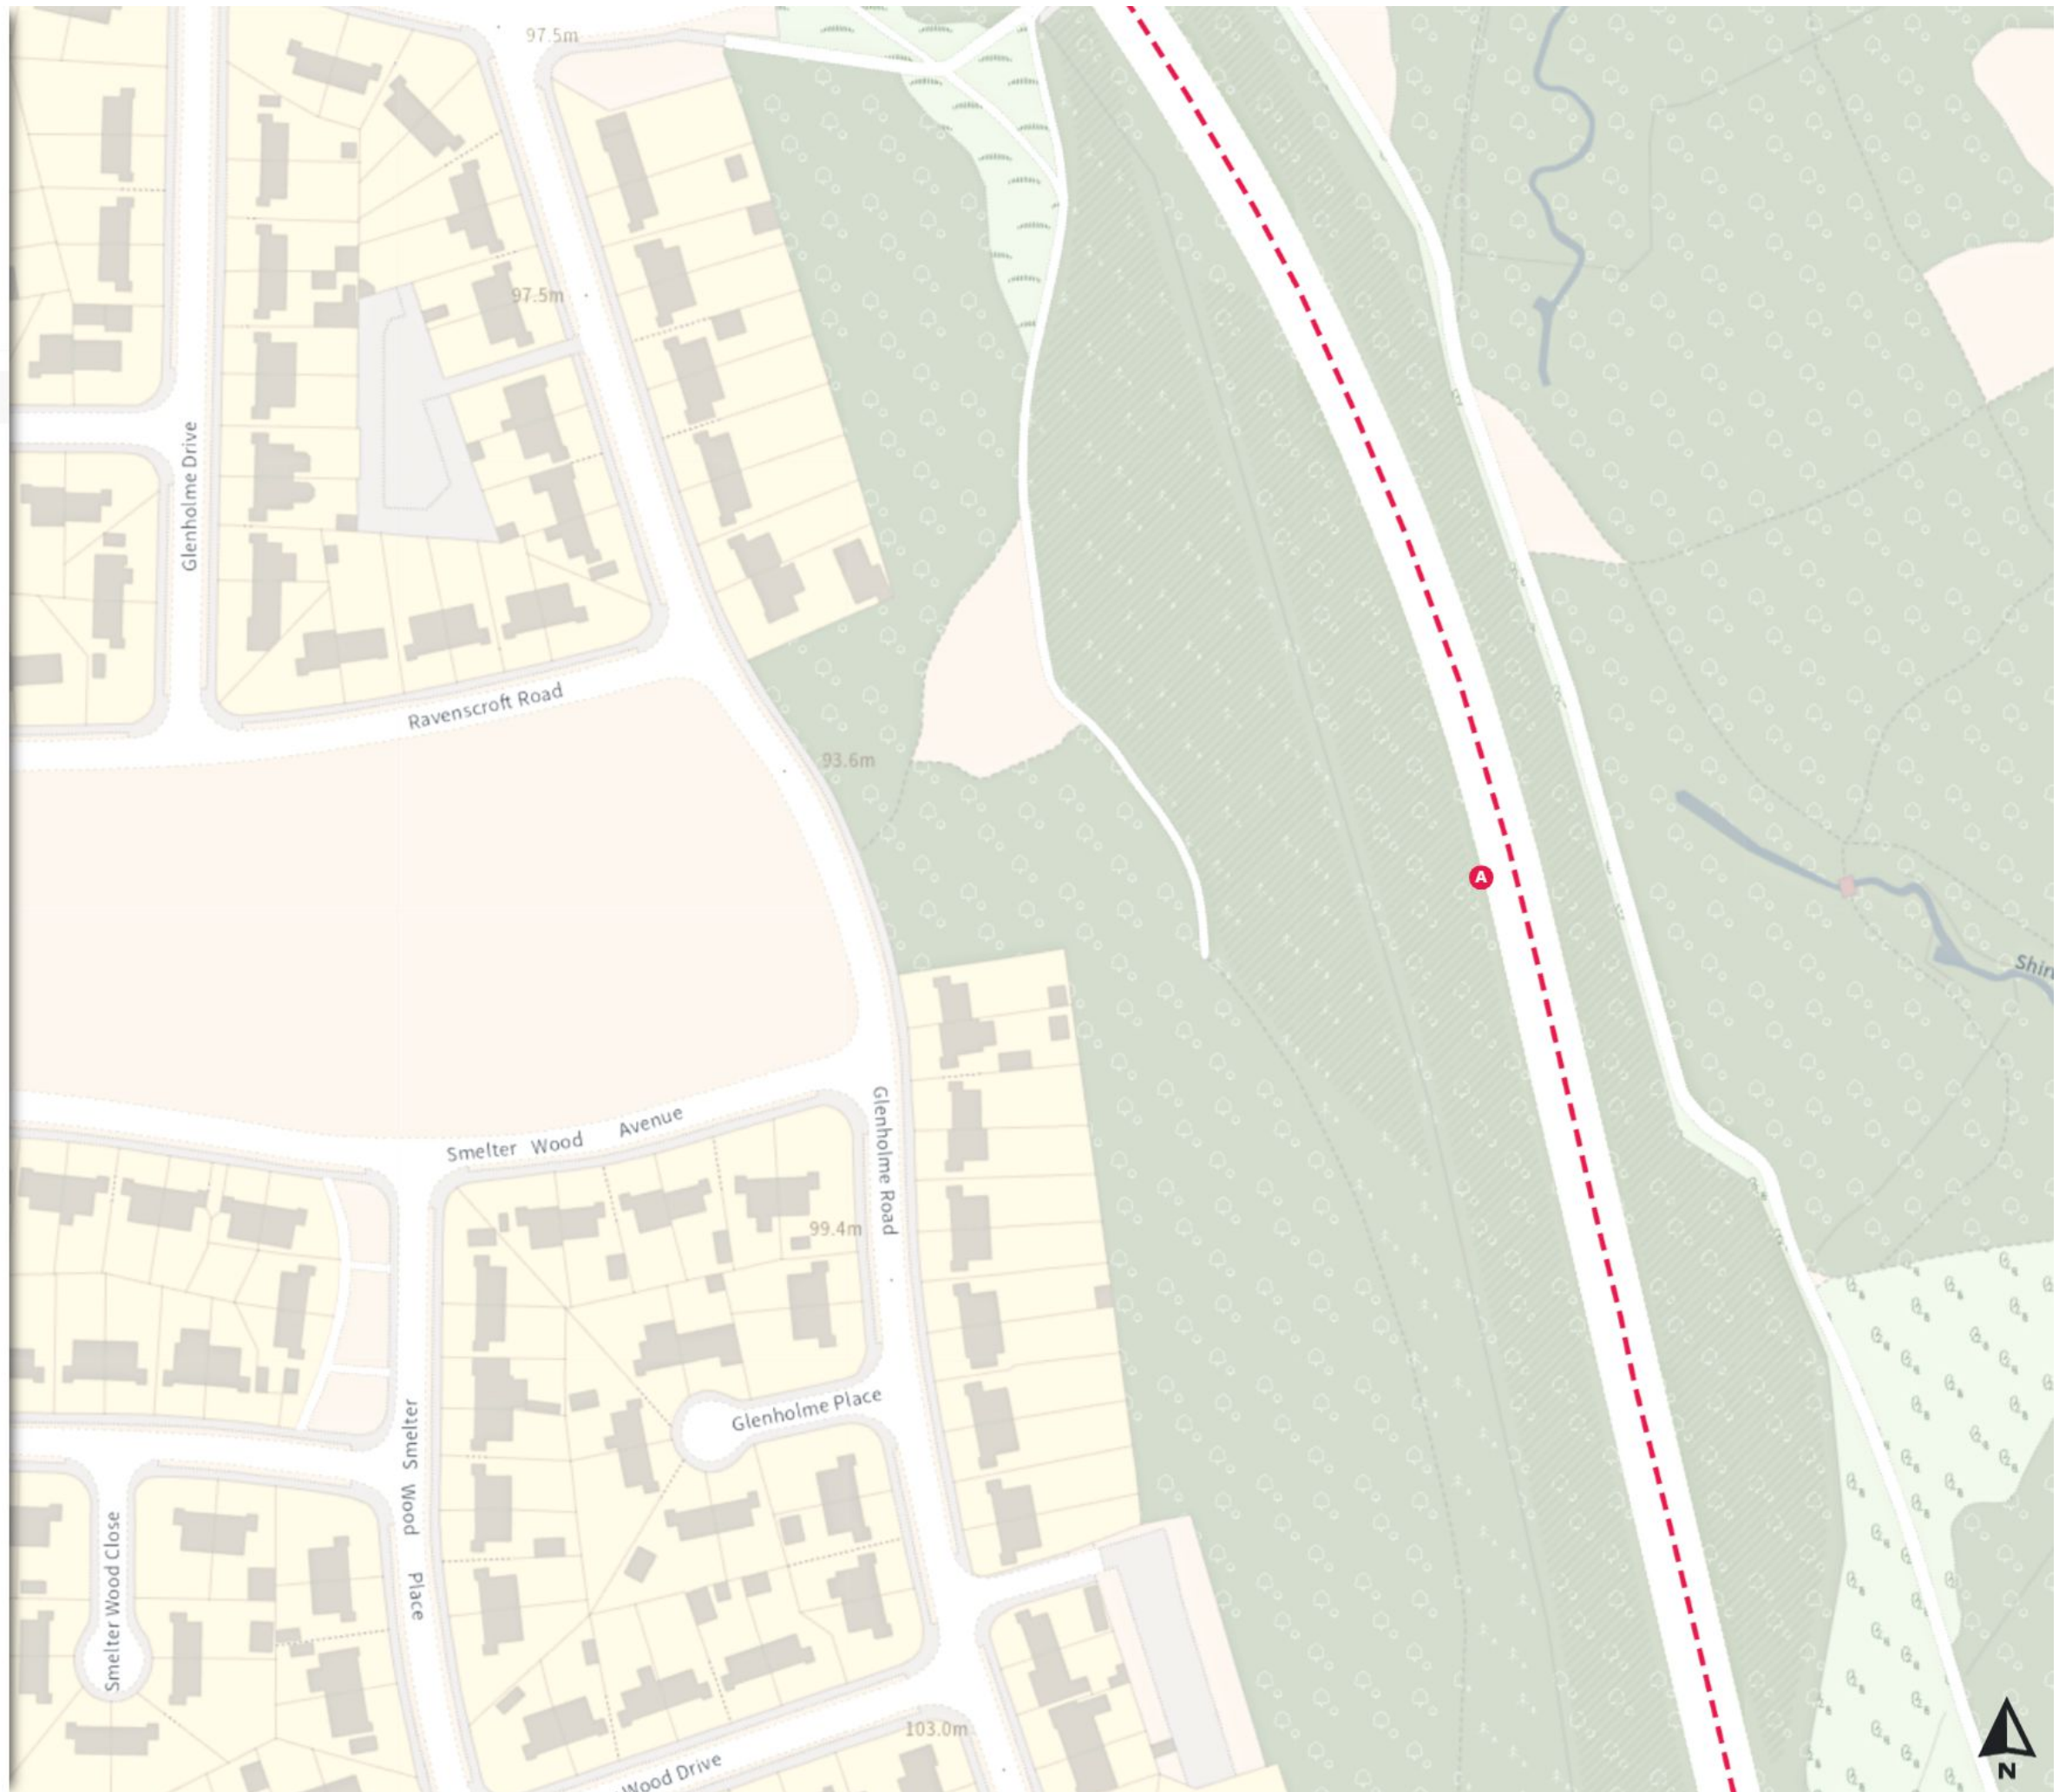

THE SHEFFIELD CITY COUNCIL (STOPPING RESTRICTIONS, WAITING RESTRICTIONS, LOADING RESTRICTIONS & PARKING PLACES) (MAP SCHEDULE) ORDER 2024

Map 515 of 797 Made 03/04/24

Added

Clearway

At all times

0 20 40 60m

Scale: 1:1250

North-West: 440442.757, 385553.996
South-East: 440861.916, 385194.297

© Crown copyright and database rights 2024 Ordnance Survey.
You are not permitted to copy, sub-license, distribute or sell any of this data to third parties in any form. Licence number 100018816