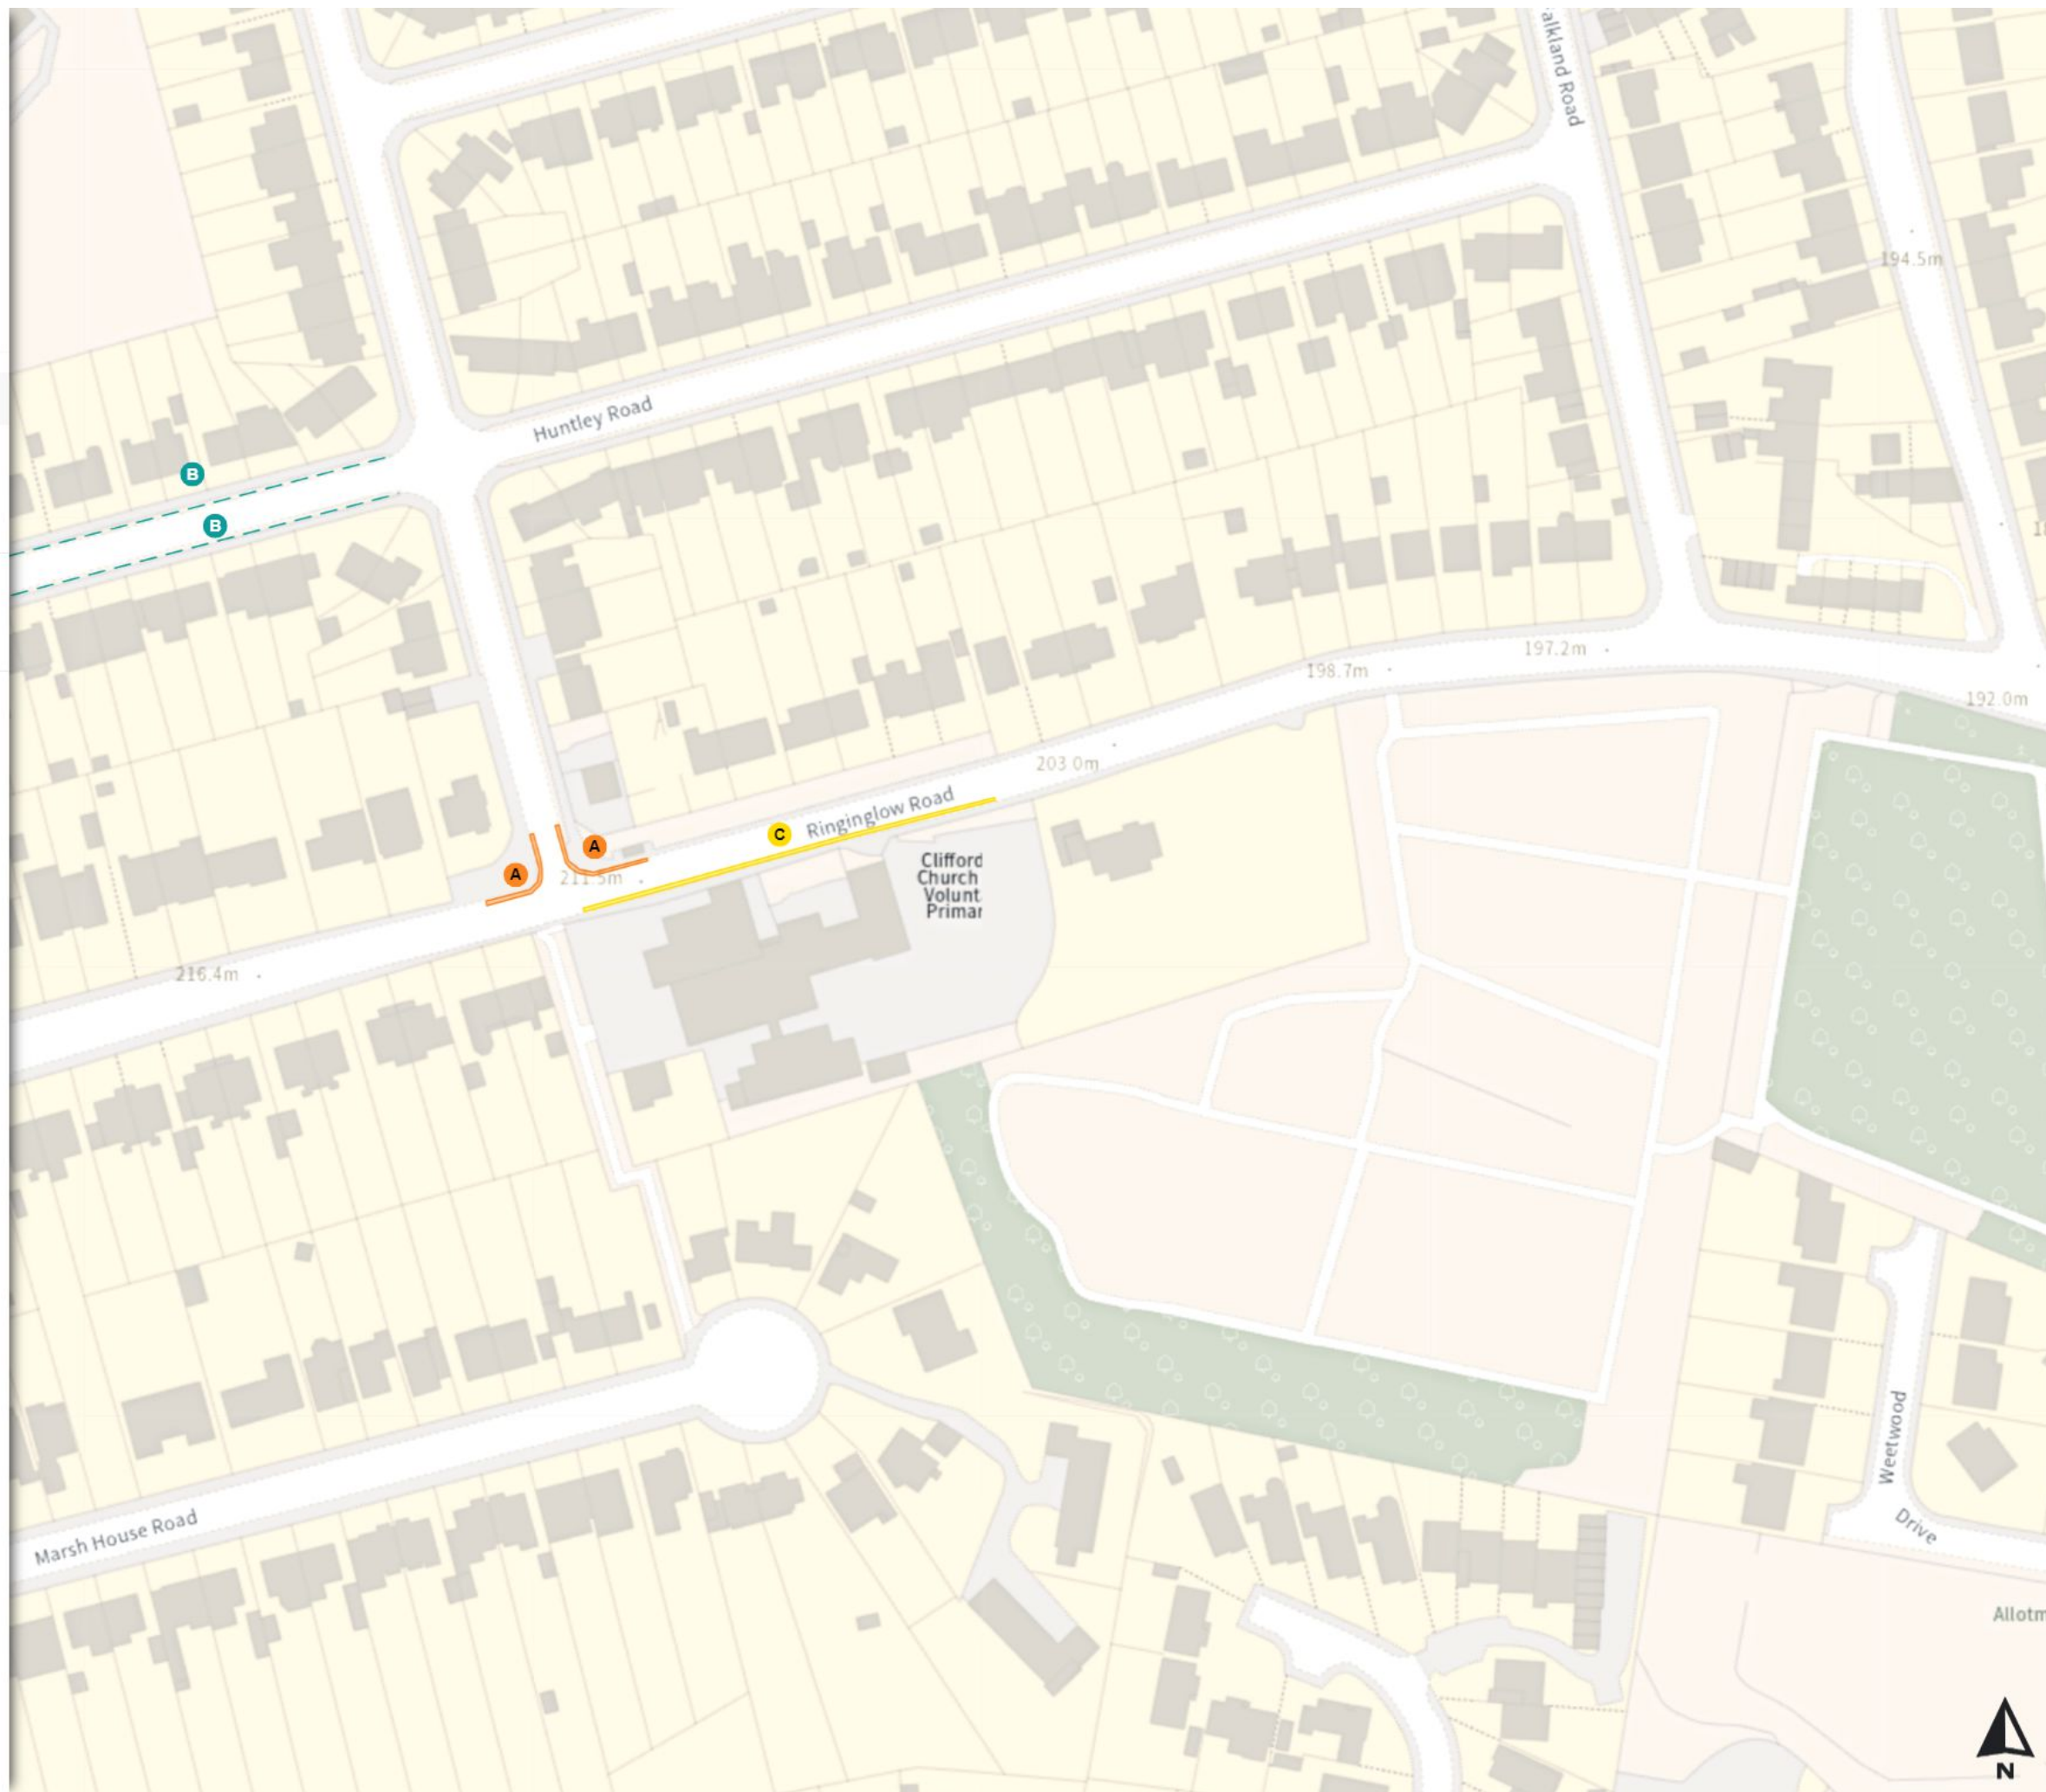

THE SHEFFIELD CITY COUNCIL (STOPPING RESTRICTIONS, WAITING RESTRICTIONS, LOADING RESTRICTIONS & PARKING PLACES) (MAP SCHEDULE) ORDER 2024

Map 543 of 797 Made 03/04/24

Added

No waiting at any time

At all times

No waiting on the verge

At all times

Prohibition of stopping on school entrance markings

Mon-Fri 08:00-09:30 14:30-16:30

0 20 40 60m

Scale: 1:1250

North-West: 432104, 384772.343
South-East: 432522.587, 384411.857

© Crown copyright and database rights 2024 Ordnance Survey.
You are not permitted to copy, sub-license, distribute or sell any of this data to third parties in any form. Licence number 100018816