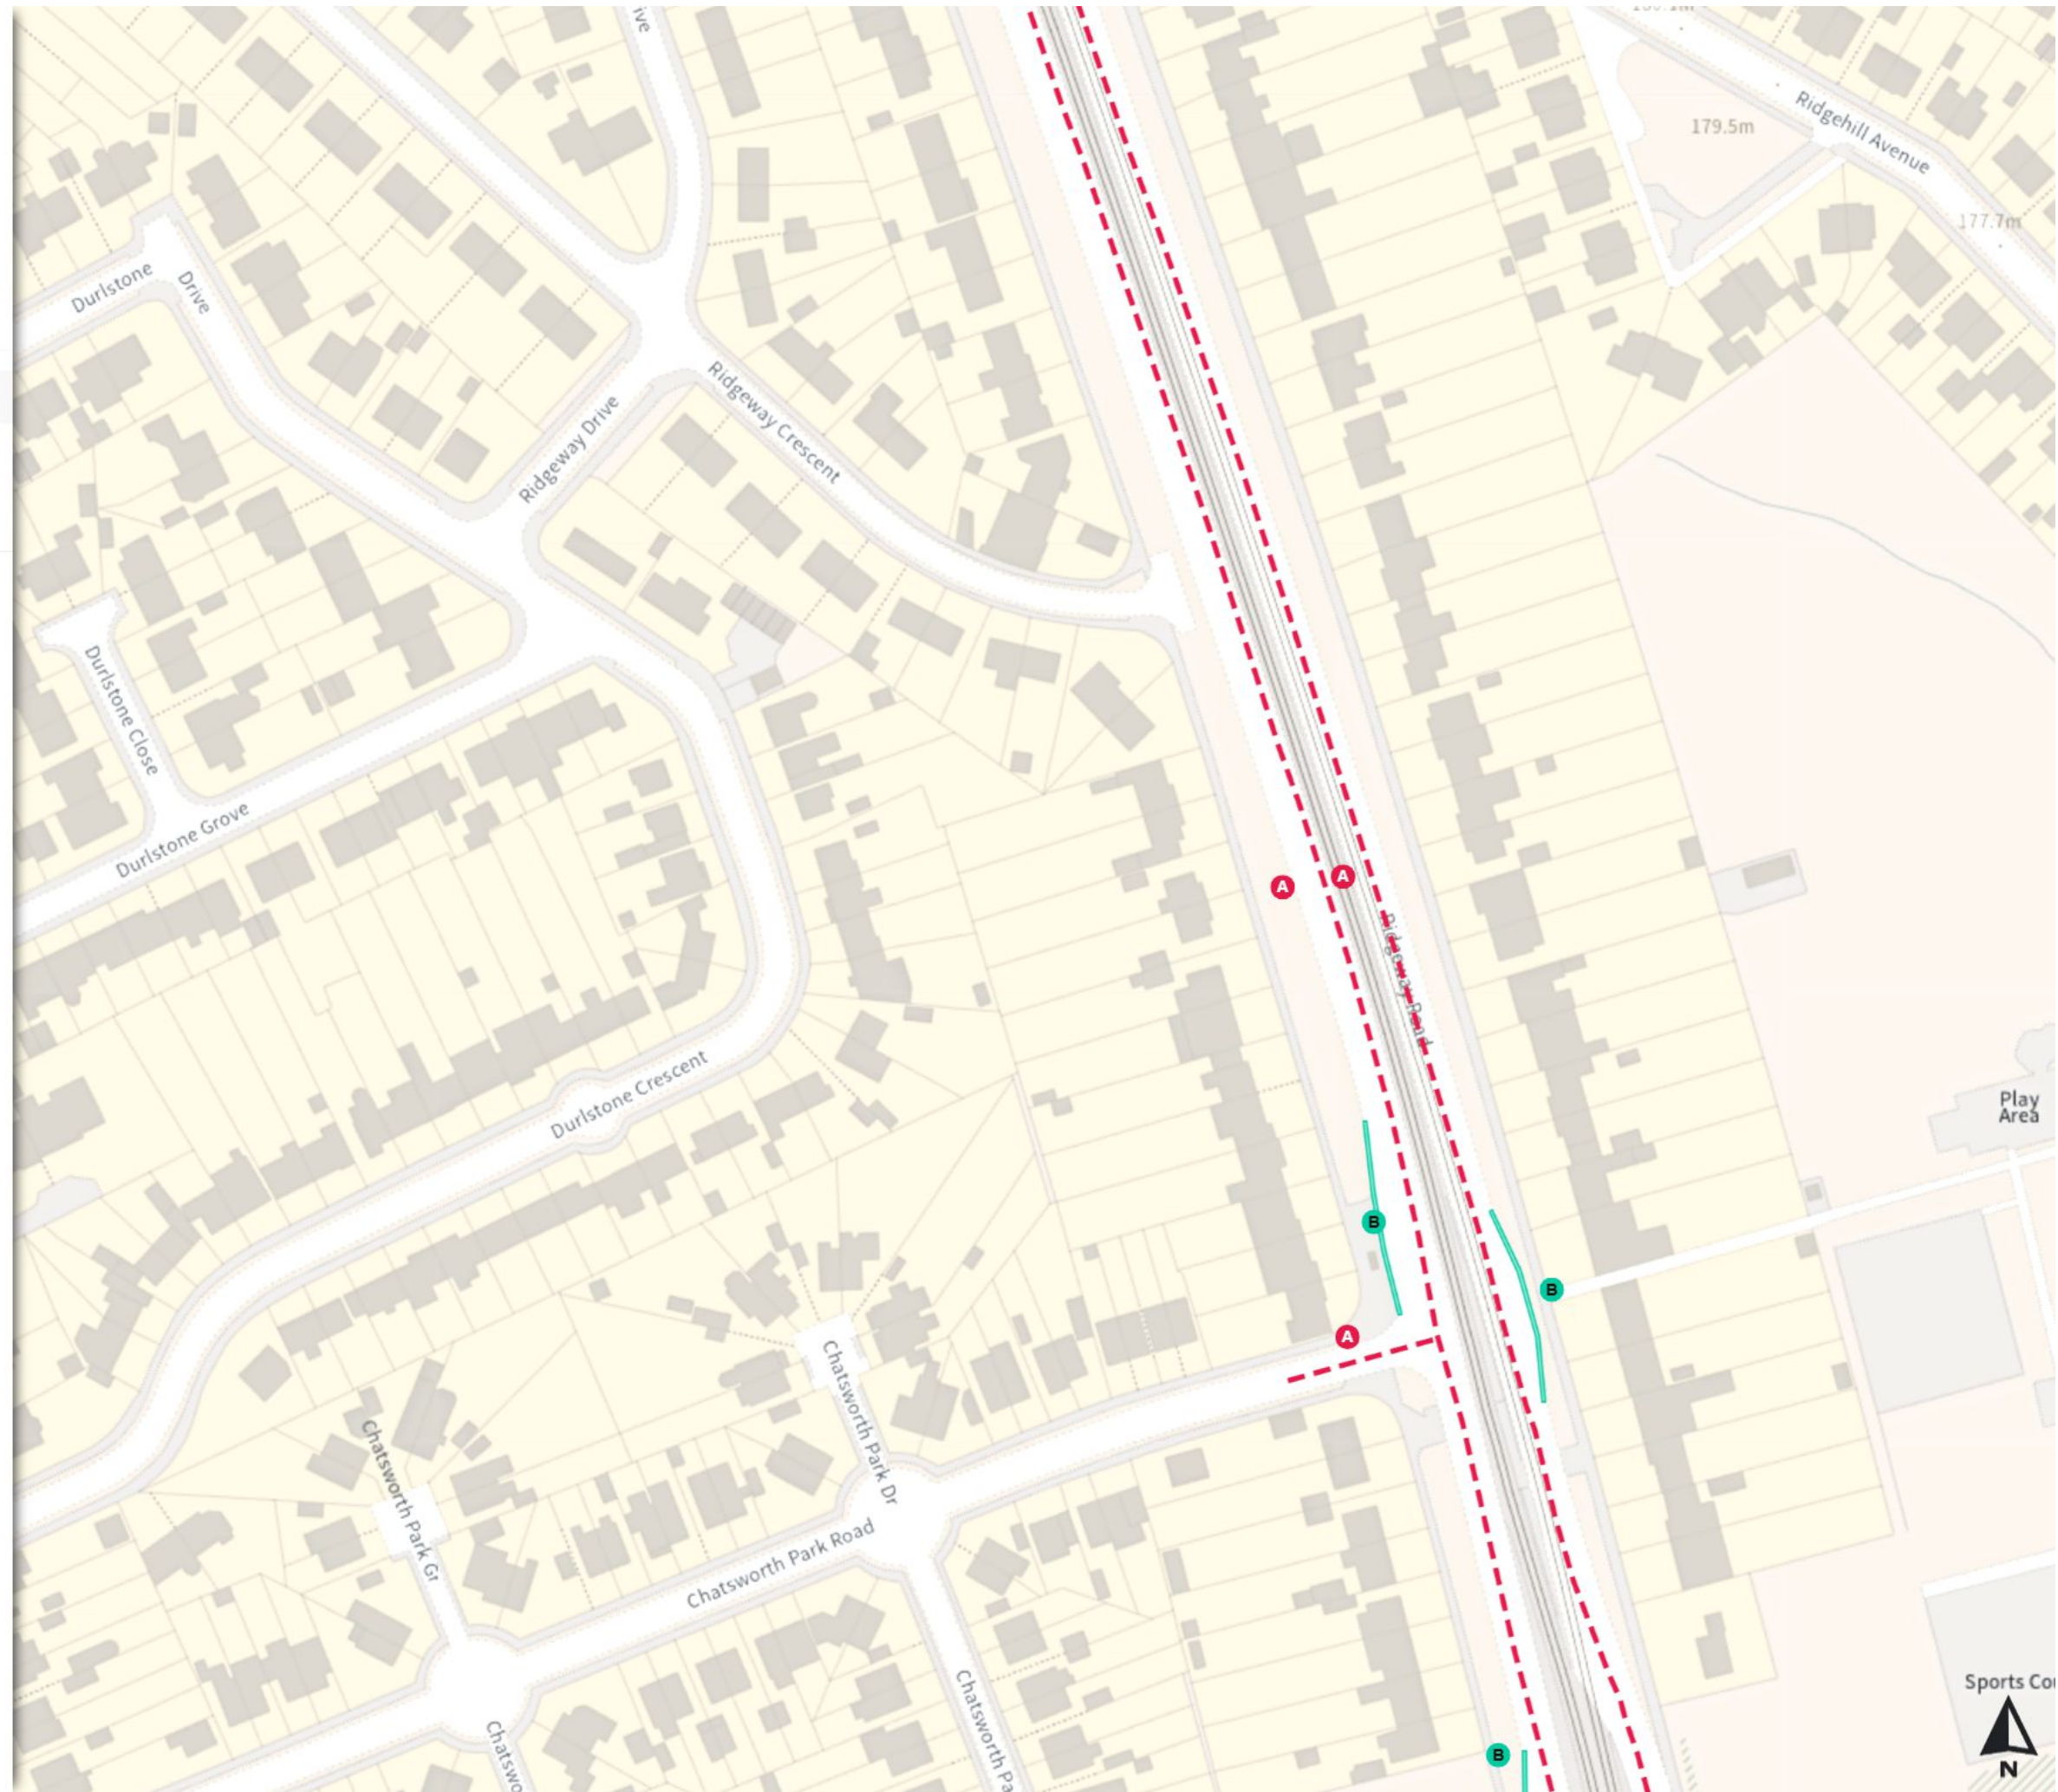

THE SHEFFIELD CITY COUNCIL (STOPPING RESTRICTIONS, WAITING RESTRICTIONS, LOADING RESTRICTIONS & PARKING PLACES) (MAP SCHEDULE) ORDER 2024

Map 580 of 797 Made 03/04/24

Added

Clearway

At all times

Shared

No waiting at any time

At all times

No loading

Mon-Fri 08:00-09:30 16:30-18:30

0 20 40 60m

Scale: 1:1250

North-West: 438067.89, 384456.999
South-East: 438486.963, 384097.01

© Crown copyright and database rights 2024 Ordnance Survey.

You are not permitted to copy, sub-license, distribute or sell any of this data to third parties in any form. Licence number 100018816