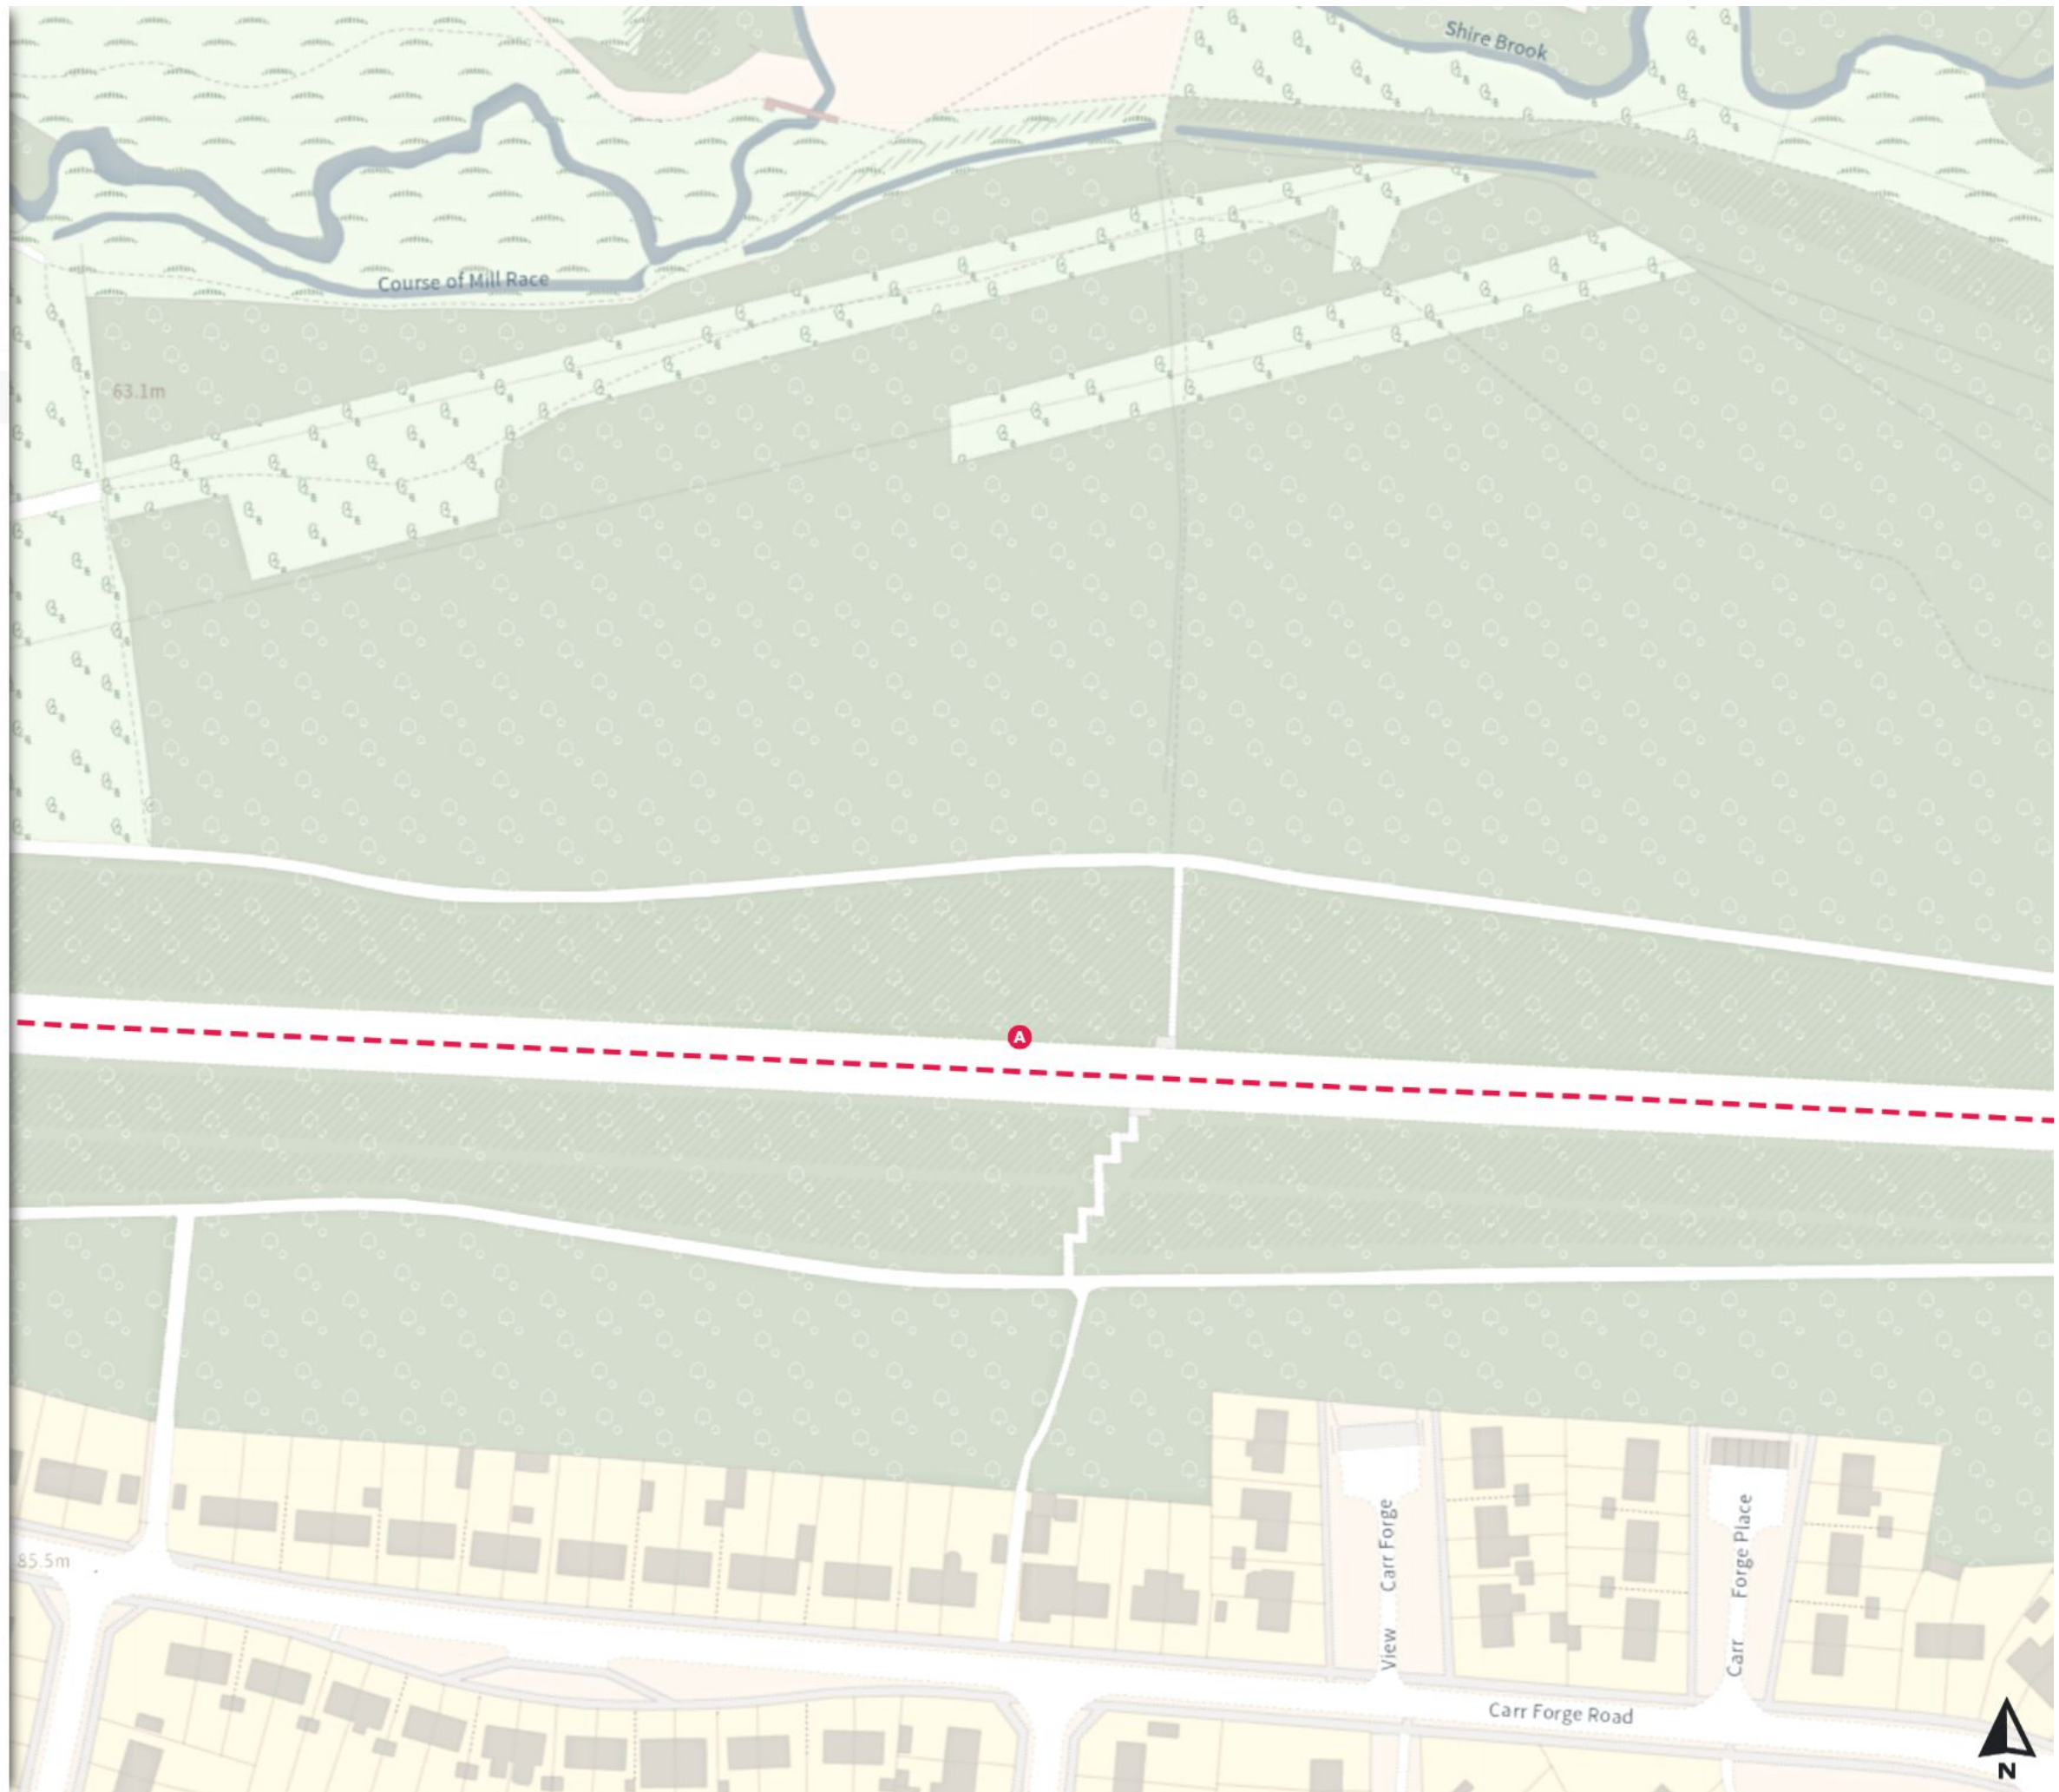

THE SHEFFIELD CITY COUNCIL (STOPPING RESTRICTIONS, WAITING RESTRICTIONS, LOADING RESTRICTIONS & PARKING PLACES) (MAP SCHEDULE) ORDER 2024

Map 604 of 797 Made 03/04/24

Added

■ Clearway

Ⓐ At all times

0 20 40 60m

Scale: 1:1250

North-West: 441422.442, 384125.888
South-East: 441841.801, 383766.166

© Crown copyright and database rights 2024 Ordnance Survey.
You are not permitted to copy, sub-license, distribute or sell any of this data to third parties in any form. Licence number 100018816