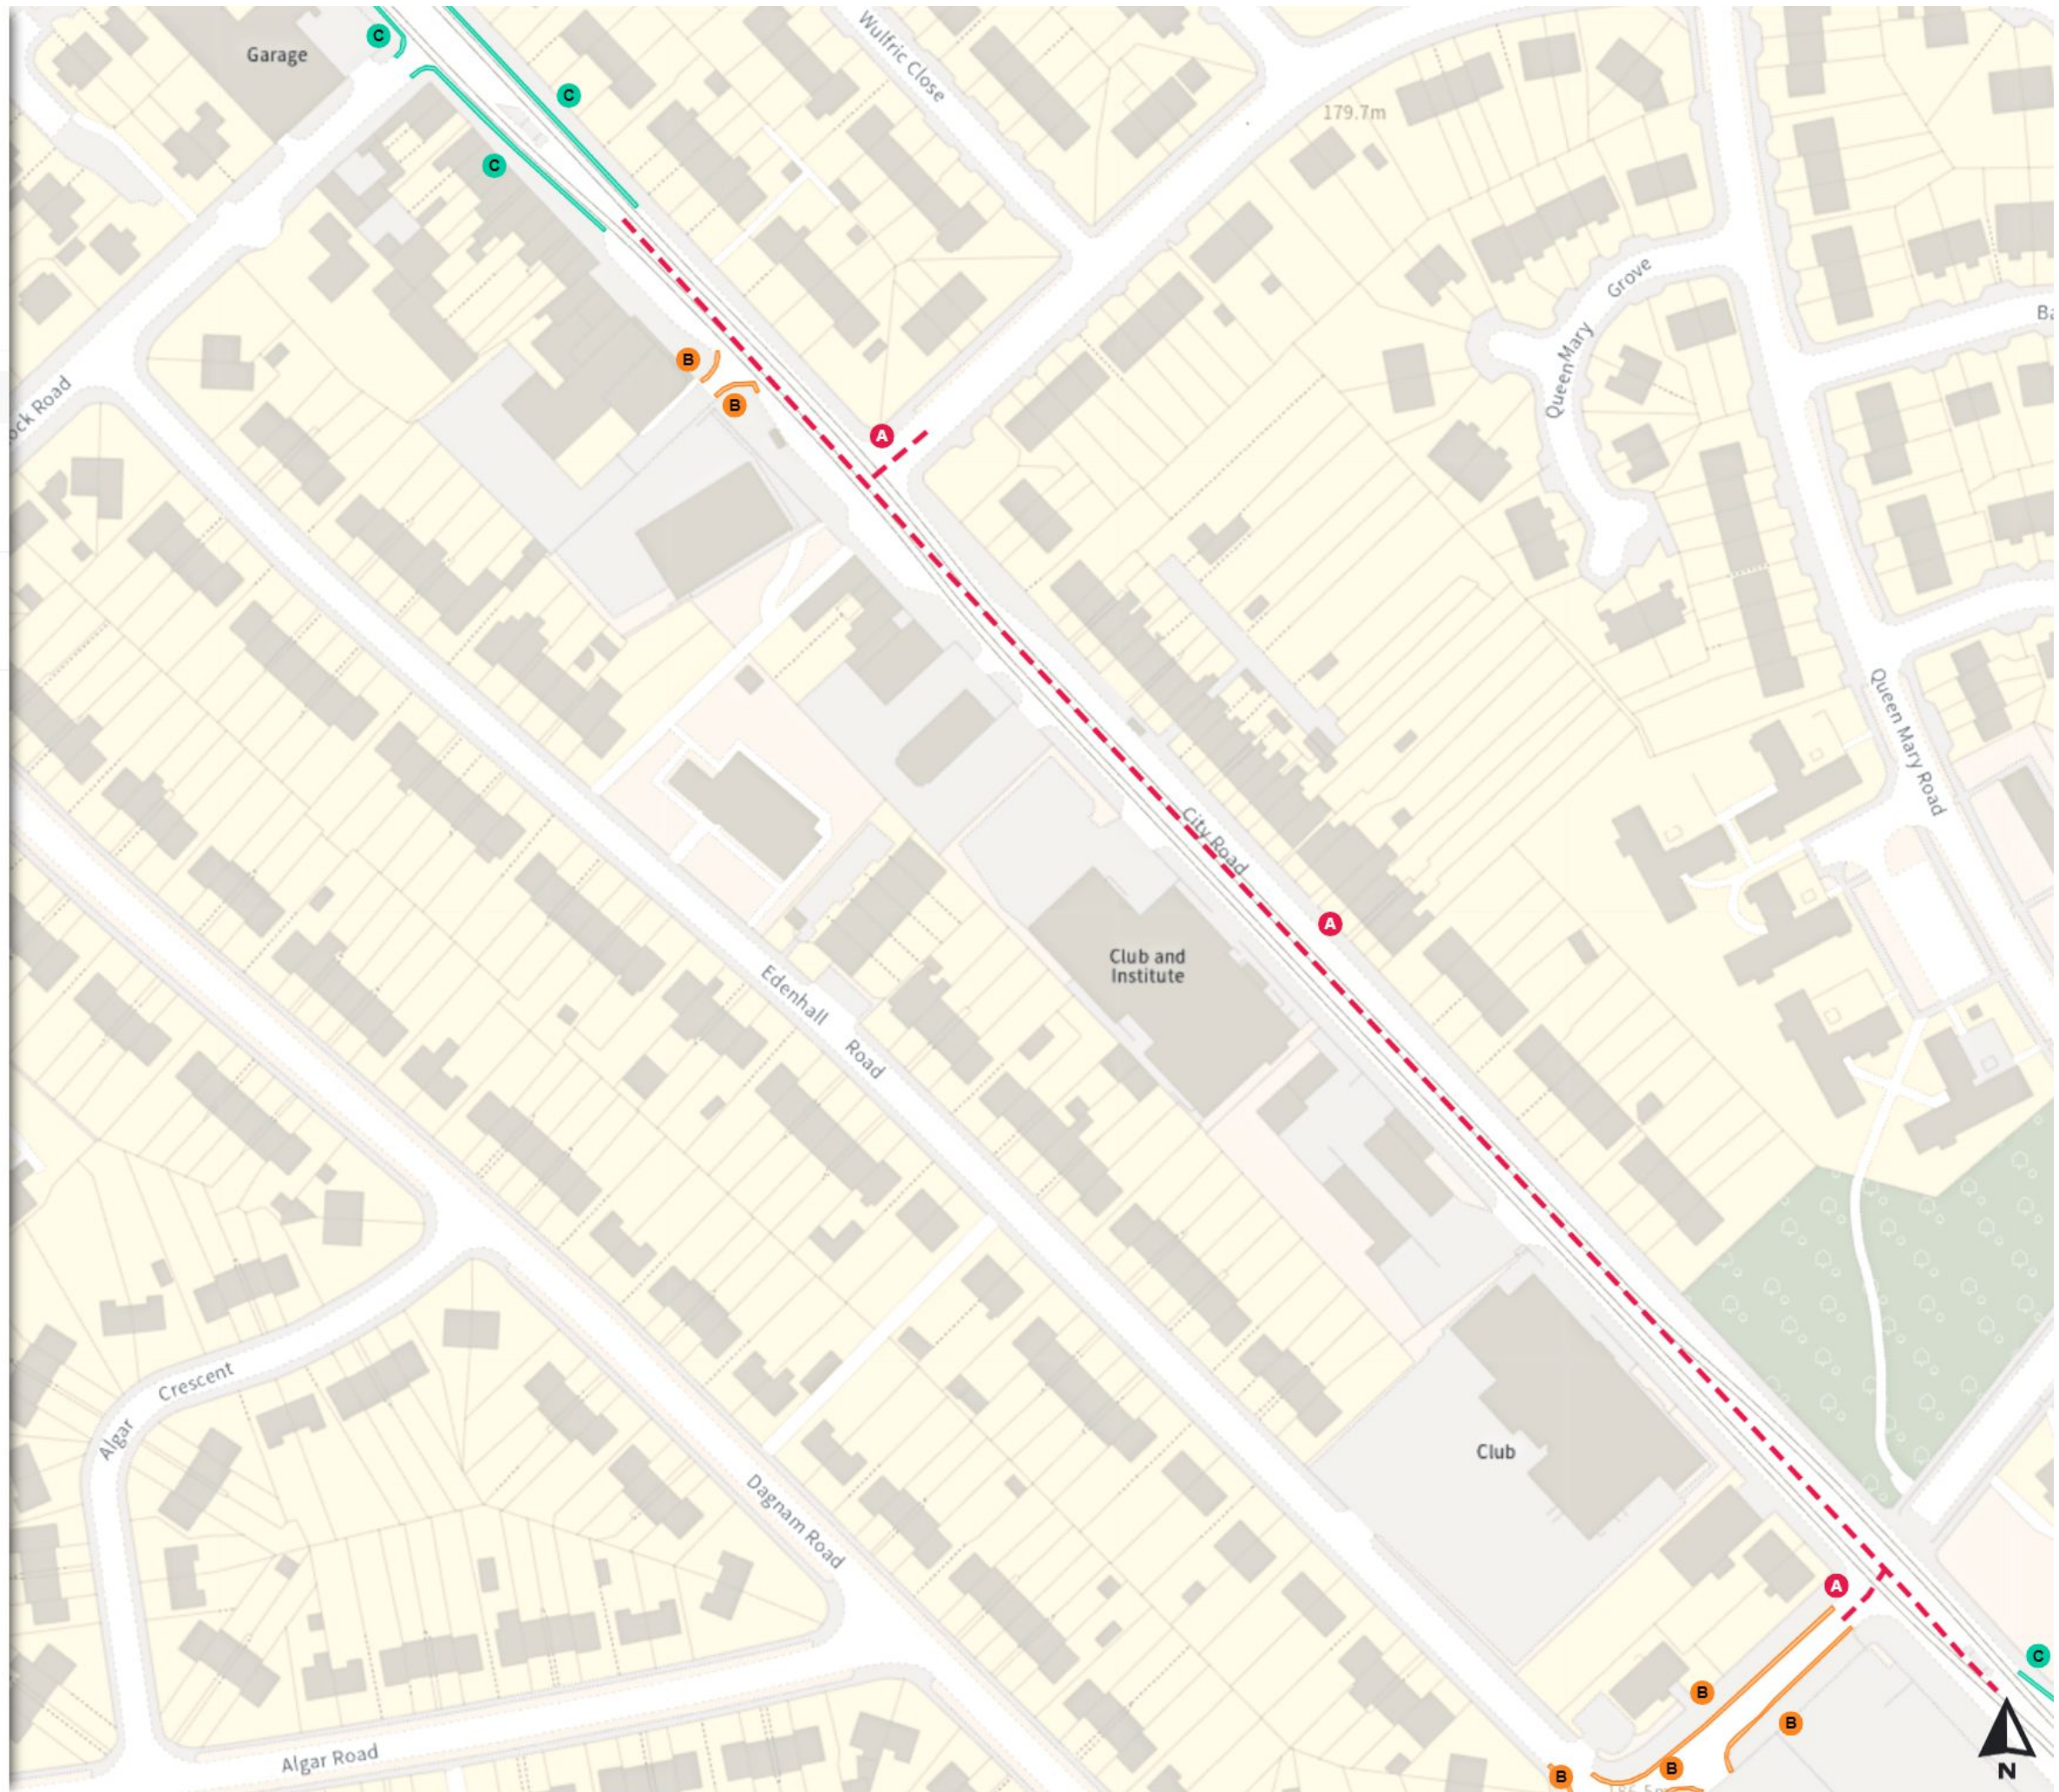

THE SHEFFIELD CITY COUNCIL (STOPPING RESTRICTIONS, WAITING RESTRICTIONS, LOADING RESTRICTIONS & PARKING PLACES) (MAP SCHEDULE) ORDER 2024

Map 508 of 797 Made 03/04/24

Added

Clearway

At all times

No waiting at any time

At all times

Shared

No waiting at any time

At all times

No loading

Mon-Fri 08:00-09:30 16:30-18:30

Scale: 1:1250

North-West: 437554.891, 385530.361
South-East: 437973.831, 385170.409

© Crown copyright and database rights 2024 Ordnance Survey.

You are not permitted to copy, sub-license, distribute or sell any of this data to third parties in any form. Licence number 100018816