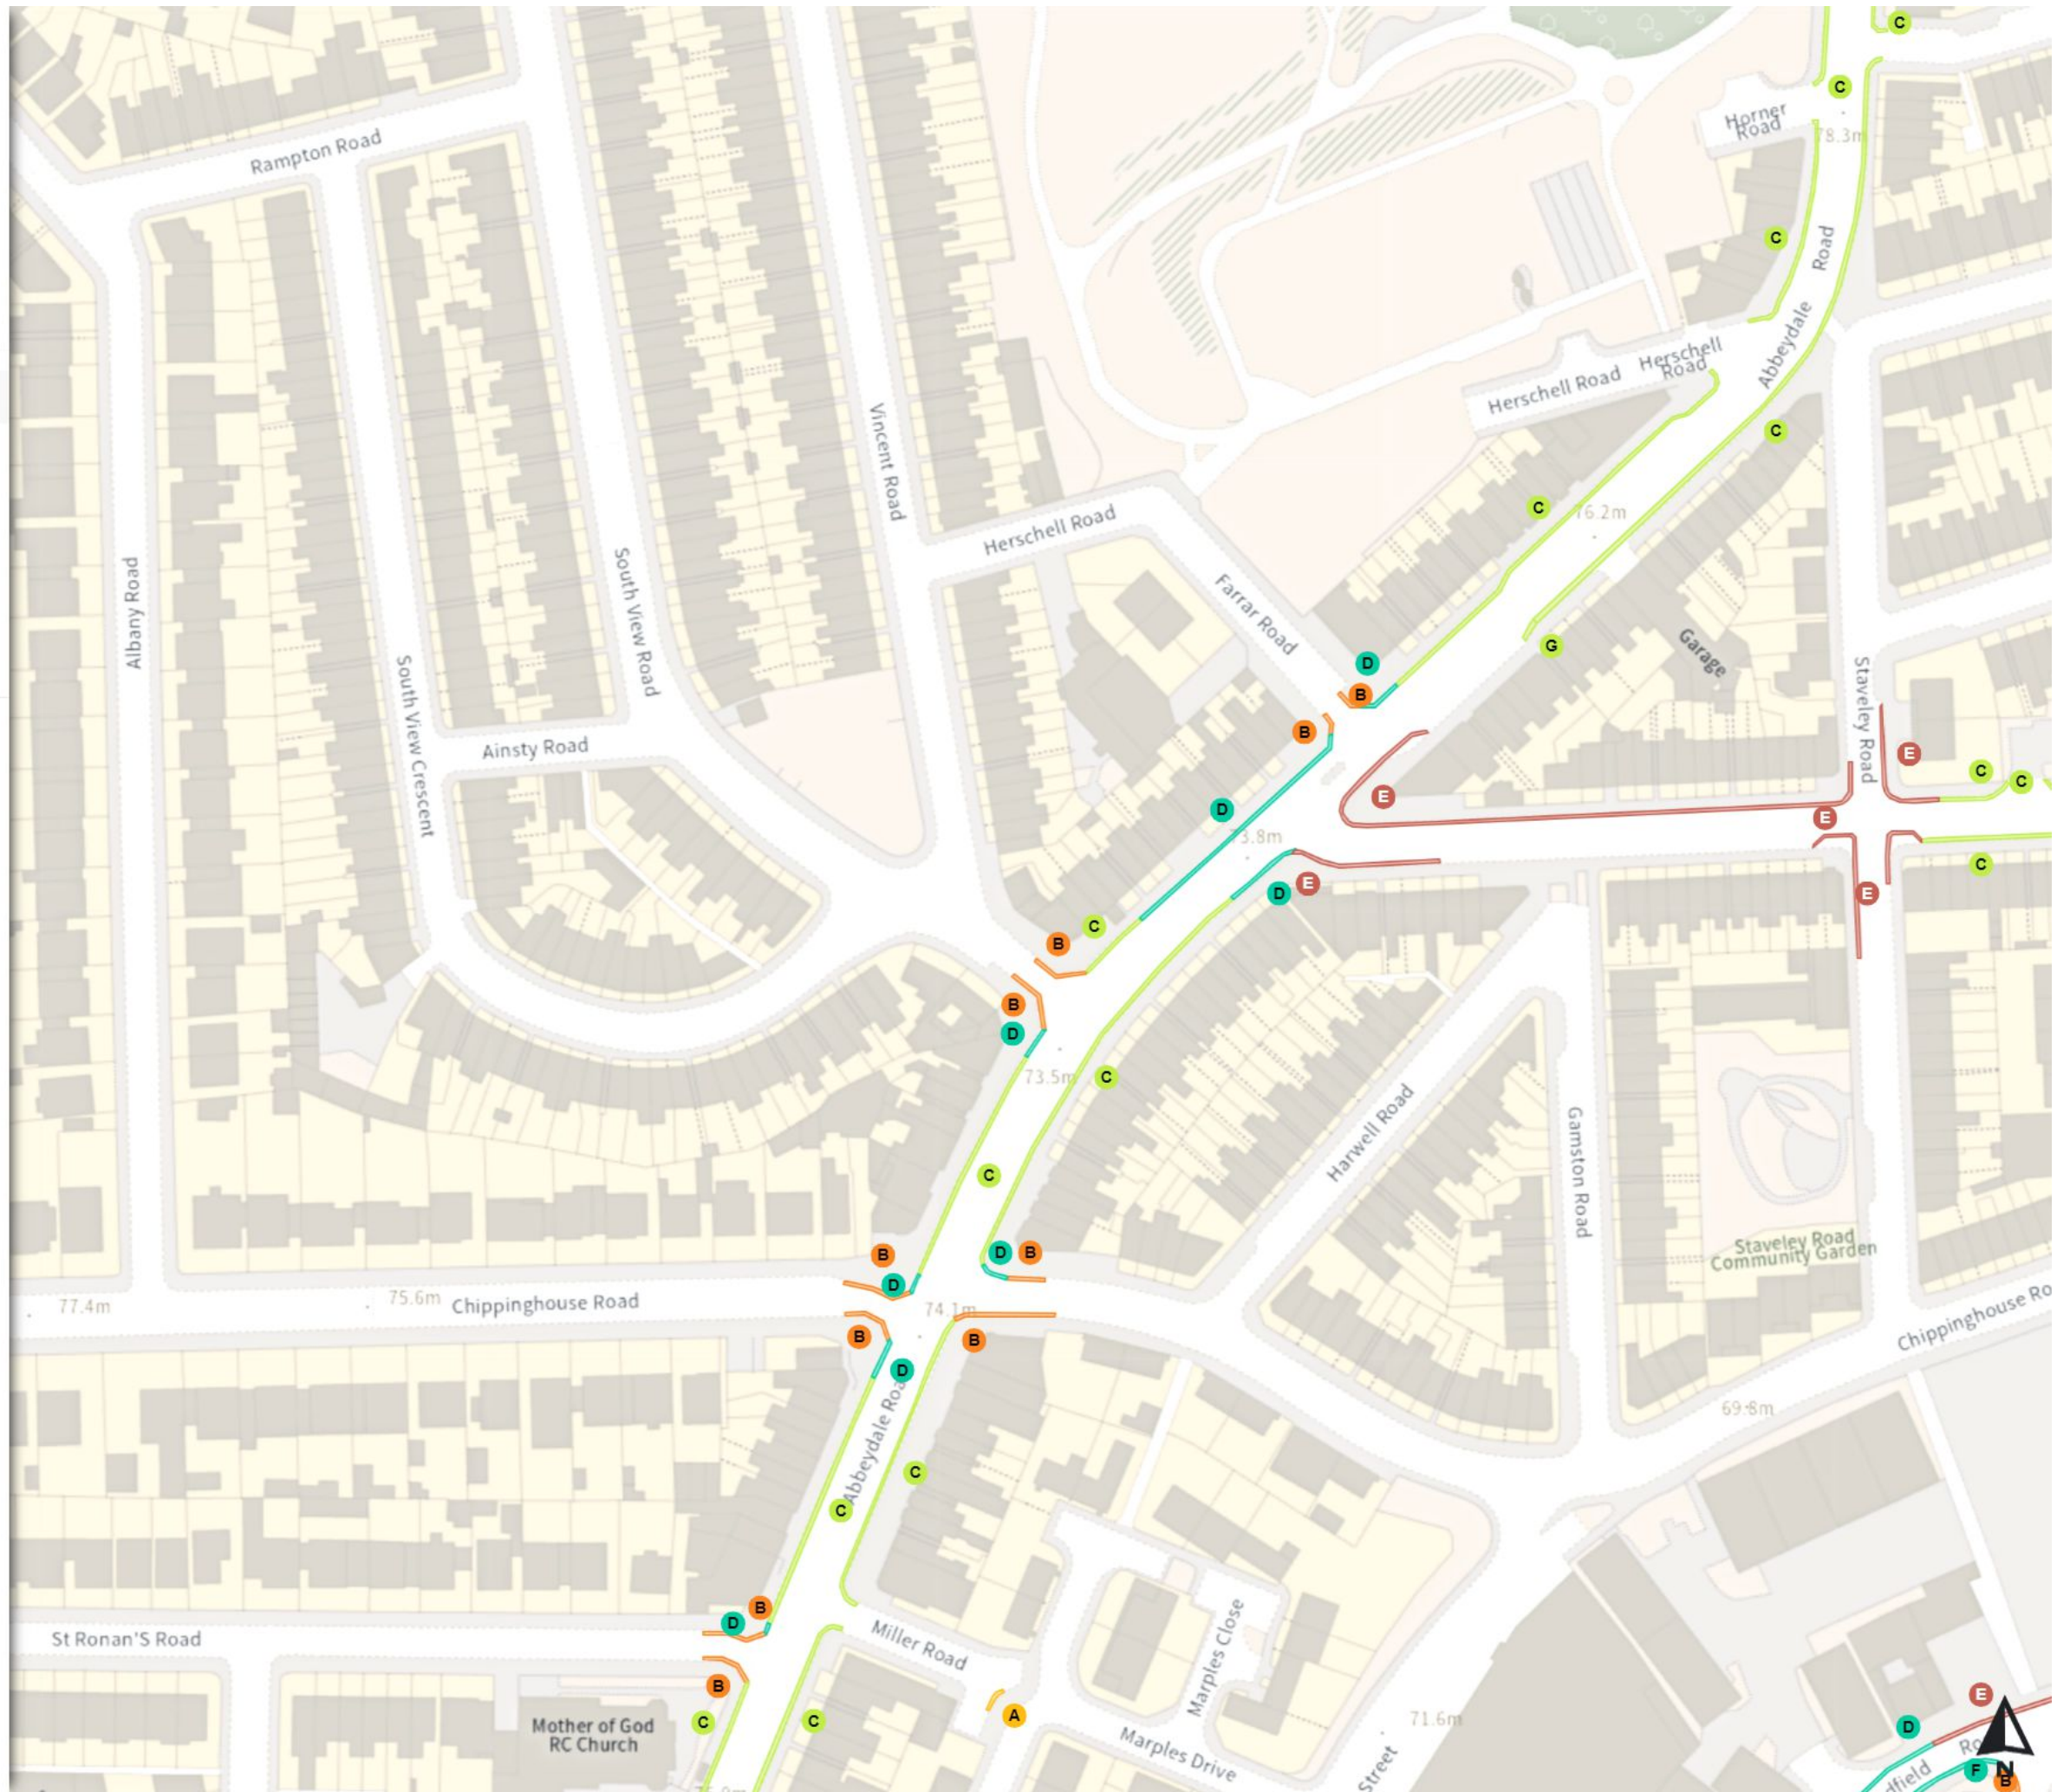

THE SHEFFIELD CITY COUNCIL (STOPPING RESTRICTIONS, WAITING RESTRICTIONS, LOADING RESTRICTIONS & PARKING PLACES) (MAP SCHEDULE) ORDER 2024

Map 502b of 797 Made 03/04/24

Added

- Shared
- No waiting at any time
  At all times
- No loading
  Mon-Fri 08:00-09:30 16:30-18:30
- Shared
- No waiting
  Mon-Fri 07:30-09:00 16:00-18:30
- No loading
  Mon-Fri 07:30-09:30 16:00-18:30

Scale: 1:1250

North-West: 434666.841, 385508.481
South-East: 435085.561, 385148.275

© Crown copyright and database rights 2024 Ordnance Survey.
You are not permitted to copy, sub-license, distribute or sell any of this data to third parties in any form. Licence number 100018816