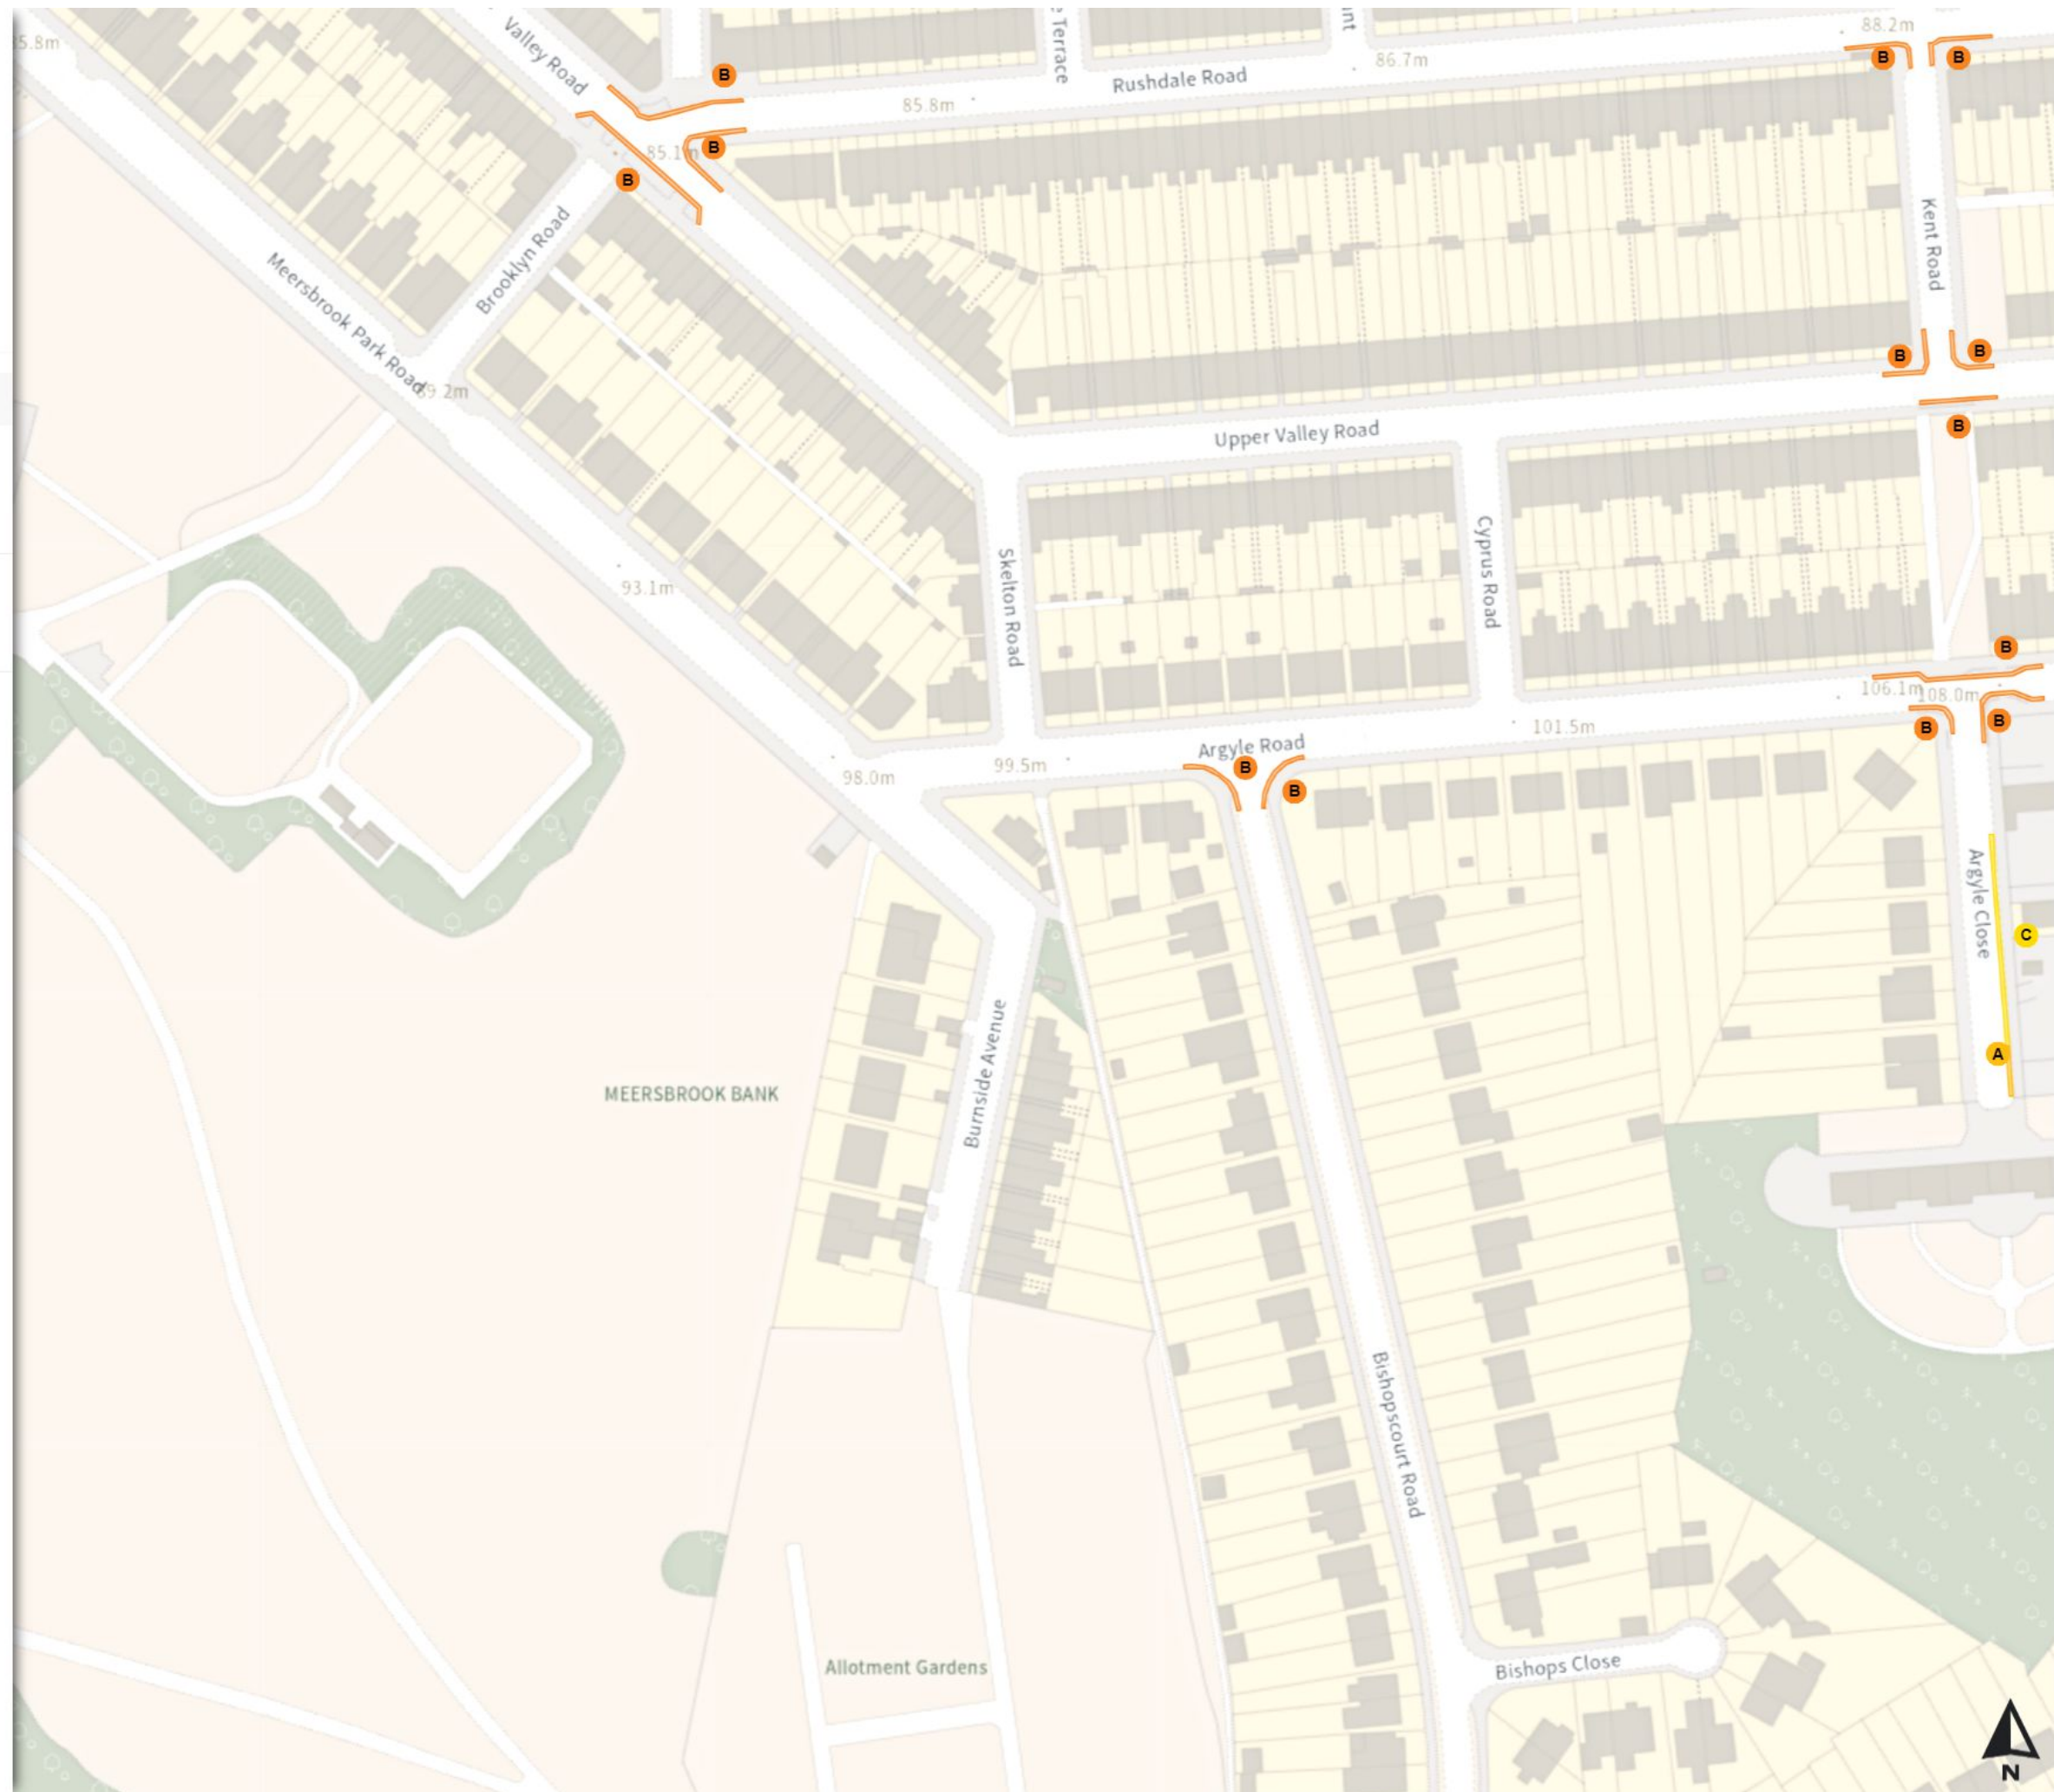

THE SHEFFIELD CITY COUNCIL (STOPPING RESTRICTIONS, WAITING RESTRICTIONS, LOADING RESTRICTIONS & PARKING PLACES) (MAP SCHEDULE) ORDER 2024

Map 575 of 797 Made 03/04/24

Added

- No waiting
- A Mon-Fri 08:00-09:30 14:30-16:30
- No waiting at any time
- B At all times
- Prohibition of stopping on school entrance markings
- C Mon-Fri 08:00-09:30 14:30-16:30

Scale: 1:1250

North-West: 435179.186, 384434.81
South-East: 435598.039, 384074.567

© Crown copyright and database rights 2024 Ordnance Survey.
You are not permitted to copy, sub-license, distribute or sell any of this data to third parties in any form. Licence number 100018816