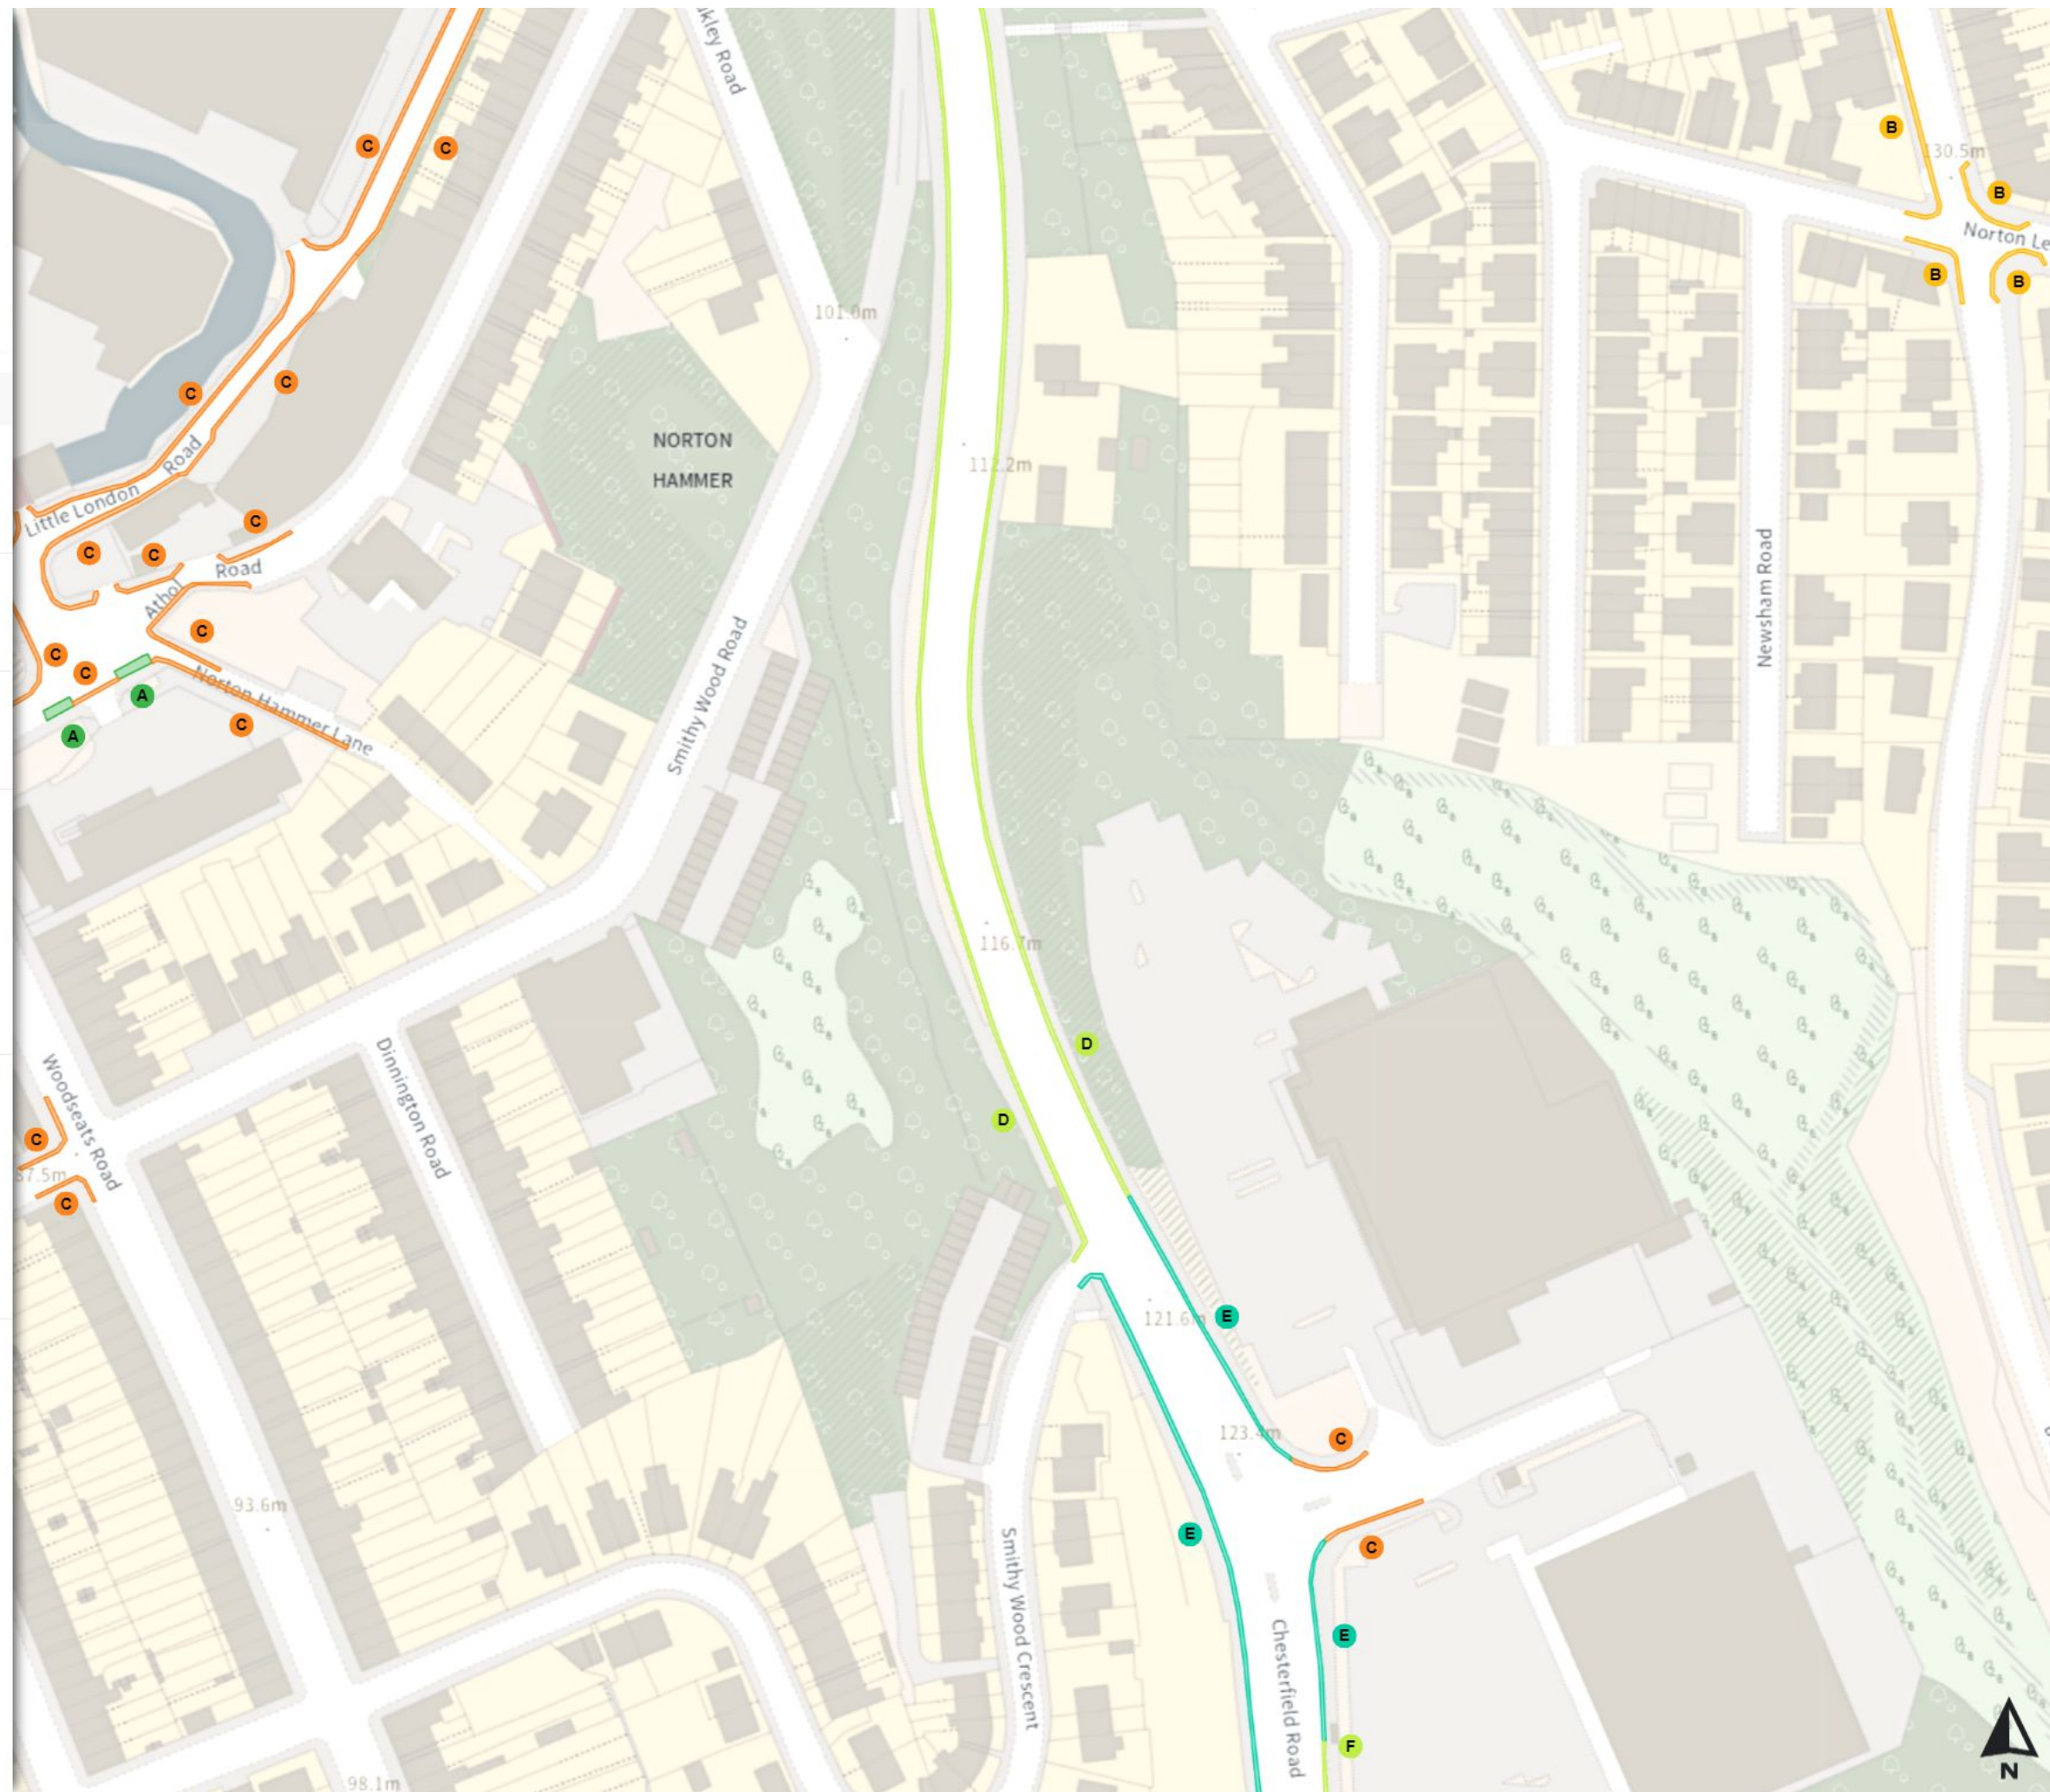

No loading

Mon-Fri 07:30-09:30 16:00-18:30

Scale: 1:1250

North-West: 434406.623, 384070.097
South-East: 434825.448, 383709.759

© Crown copyright and database rights 2024 Ordnance Survey.
You are not permitted to copy, sub-license, distribute or sell any of this data to third parties in any form. Licence number 100018816