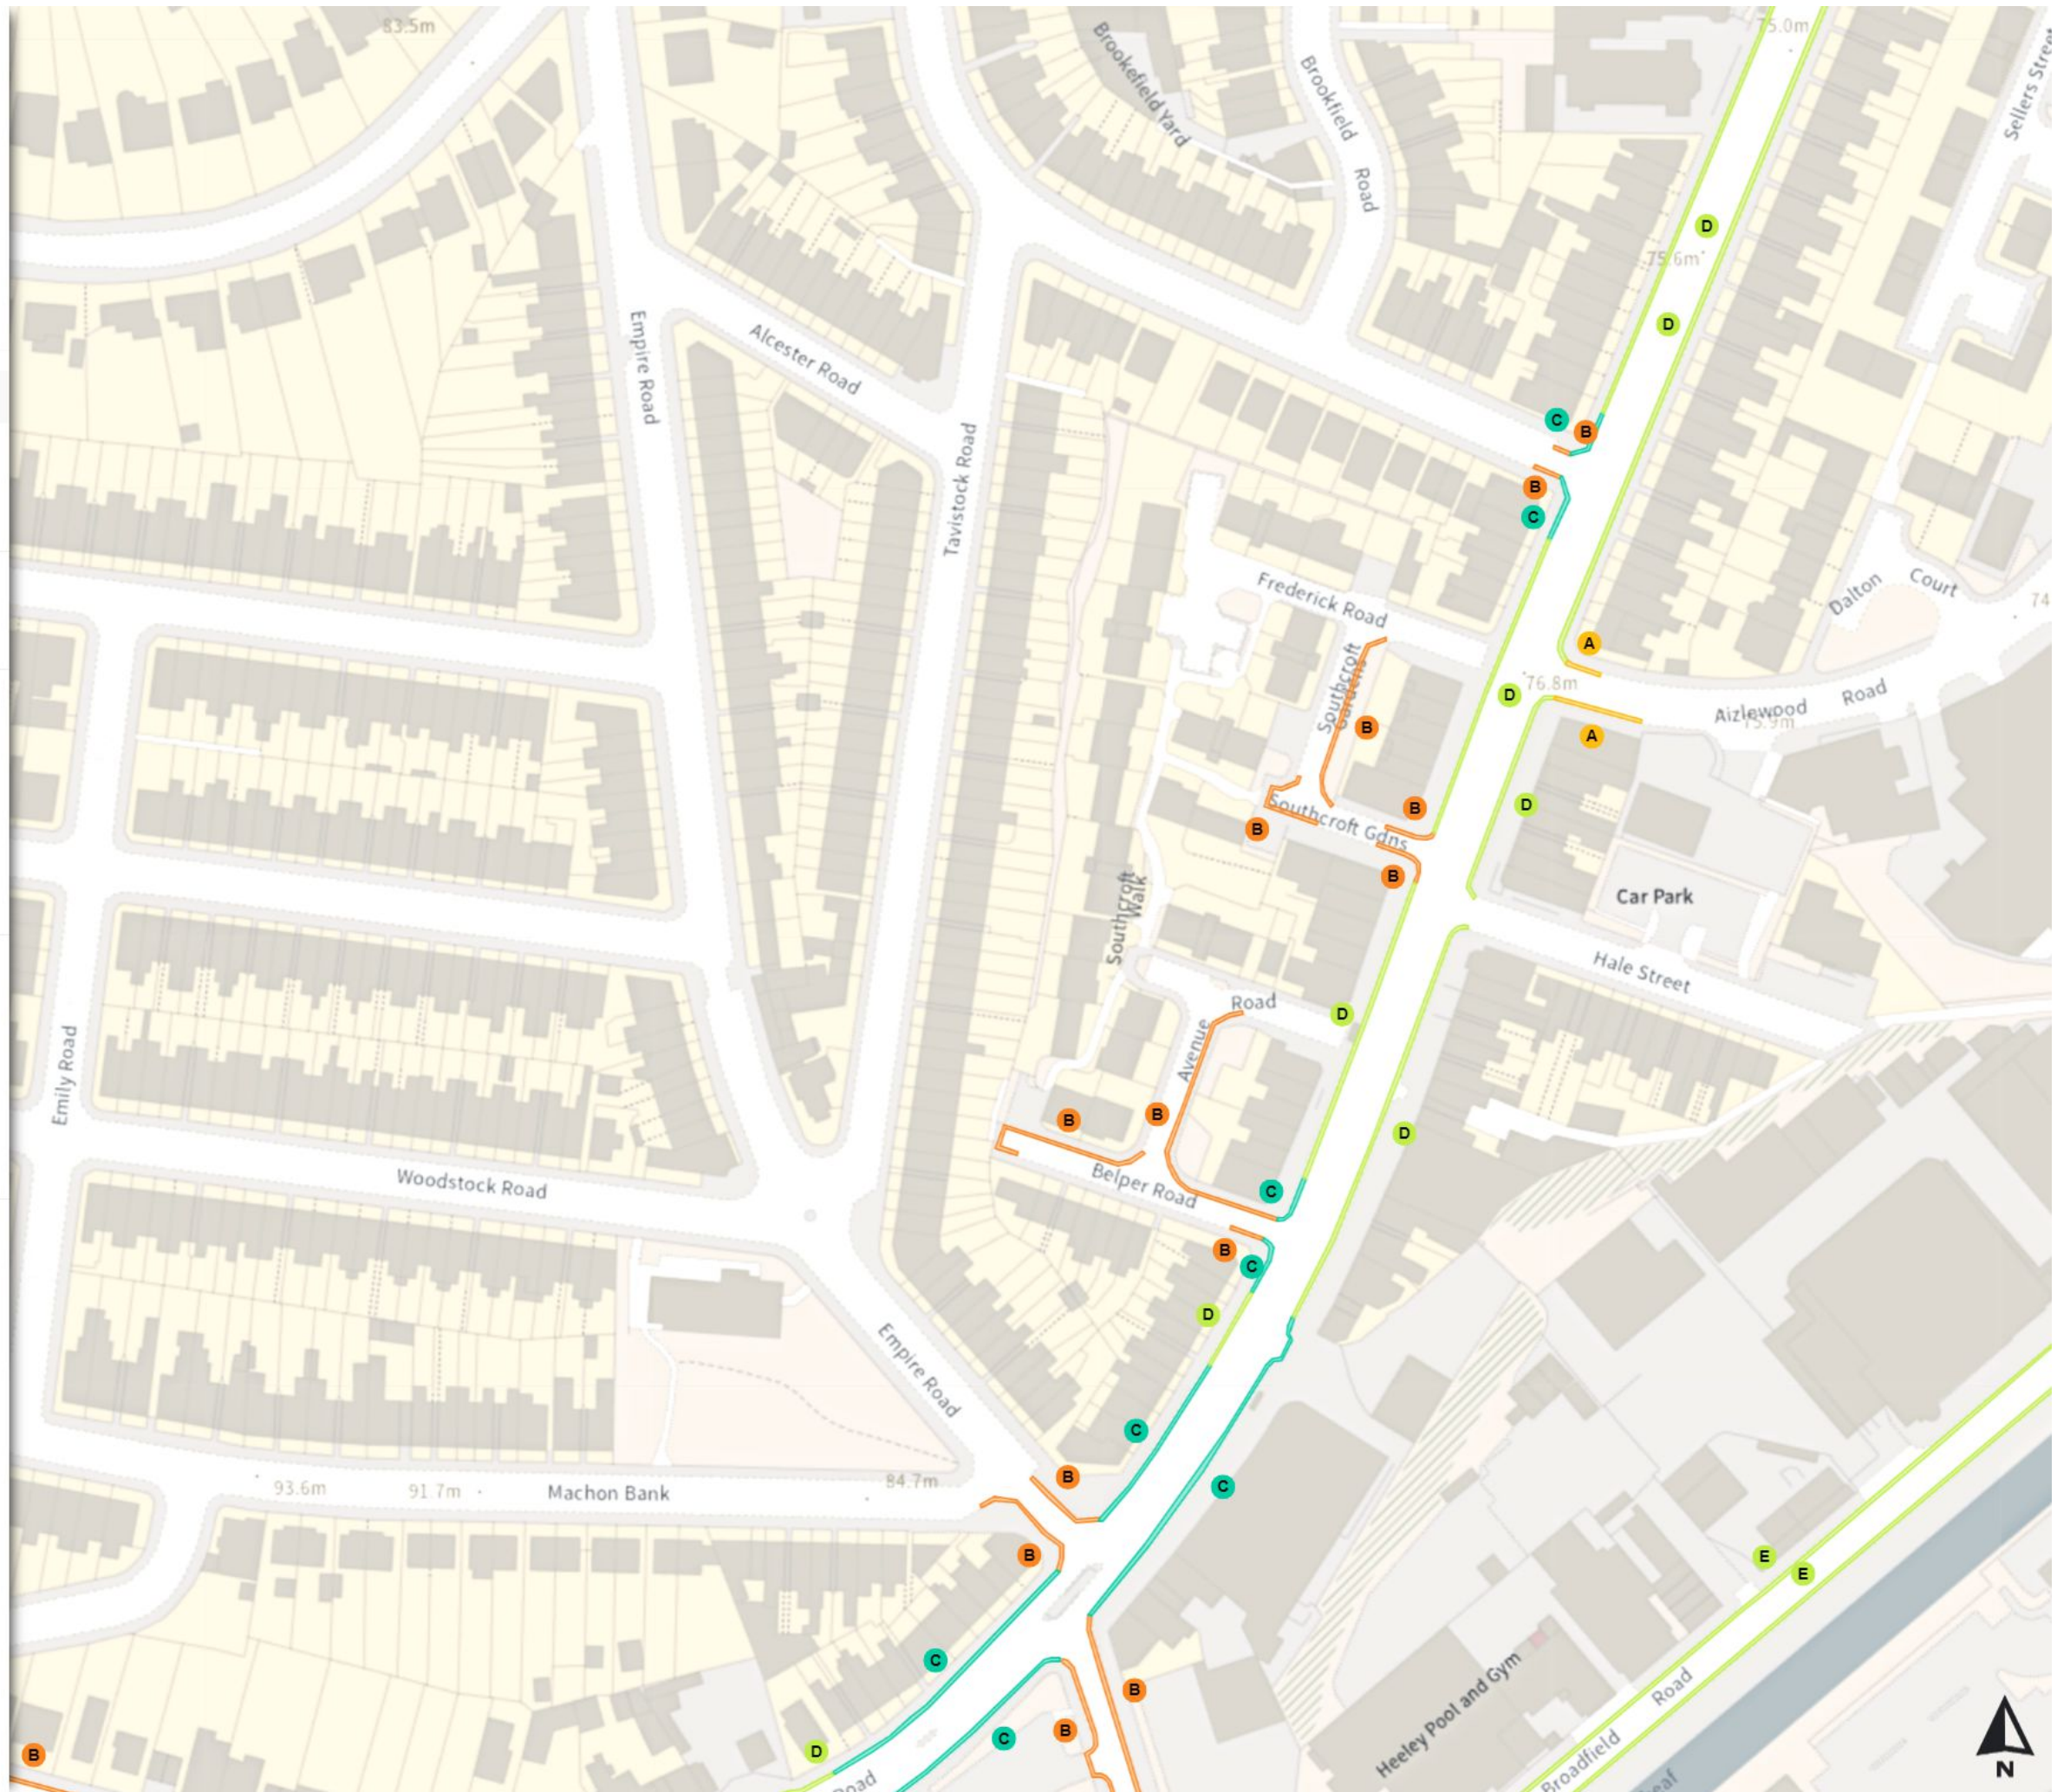

- Shared
- No waiting
- Mon-Fri 08:00-09:30 16:30-18:30

- No loading
- Mon-Fri 08:00-09:30 16:30-18:30

Scale: 1:1250

North-West: 434453.114, 385147.758
 South-East: 434871.849, 384787.506

© Crown copyright and database rights 2024 Ordnance Survey.
 You are not permitted to copy, sub-license, distribute or sell any of this data to third parties in any form. Licence number 100018816