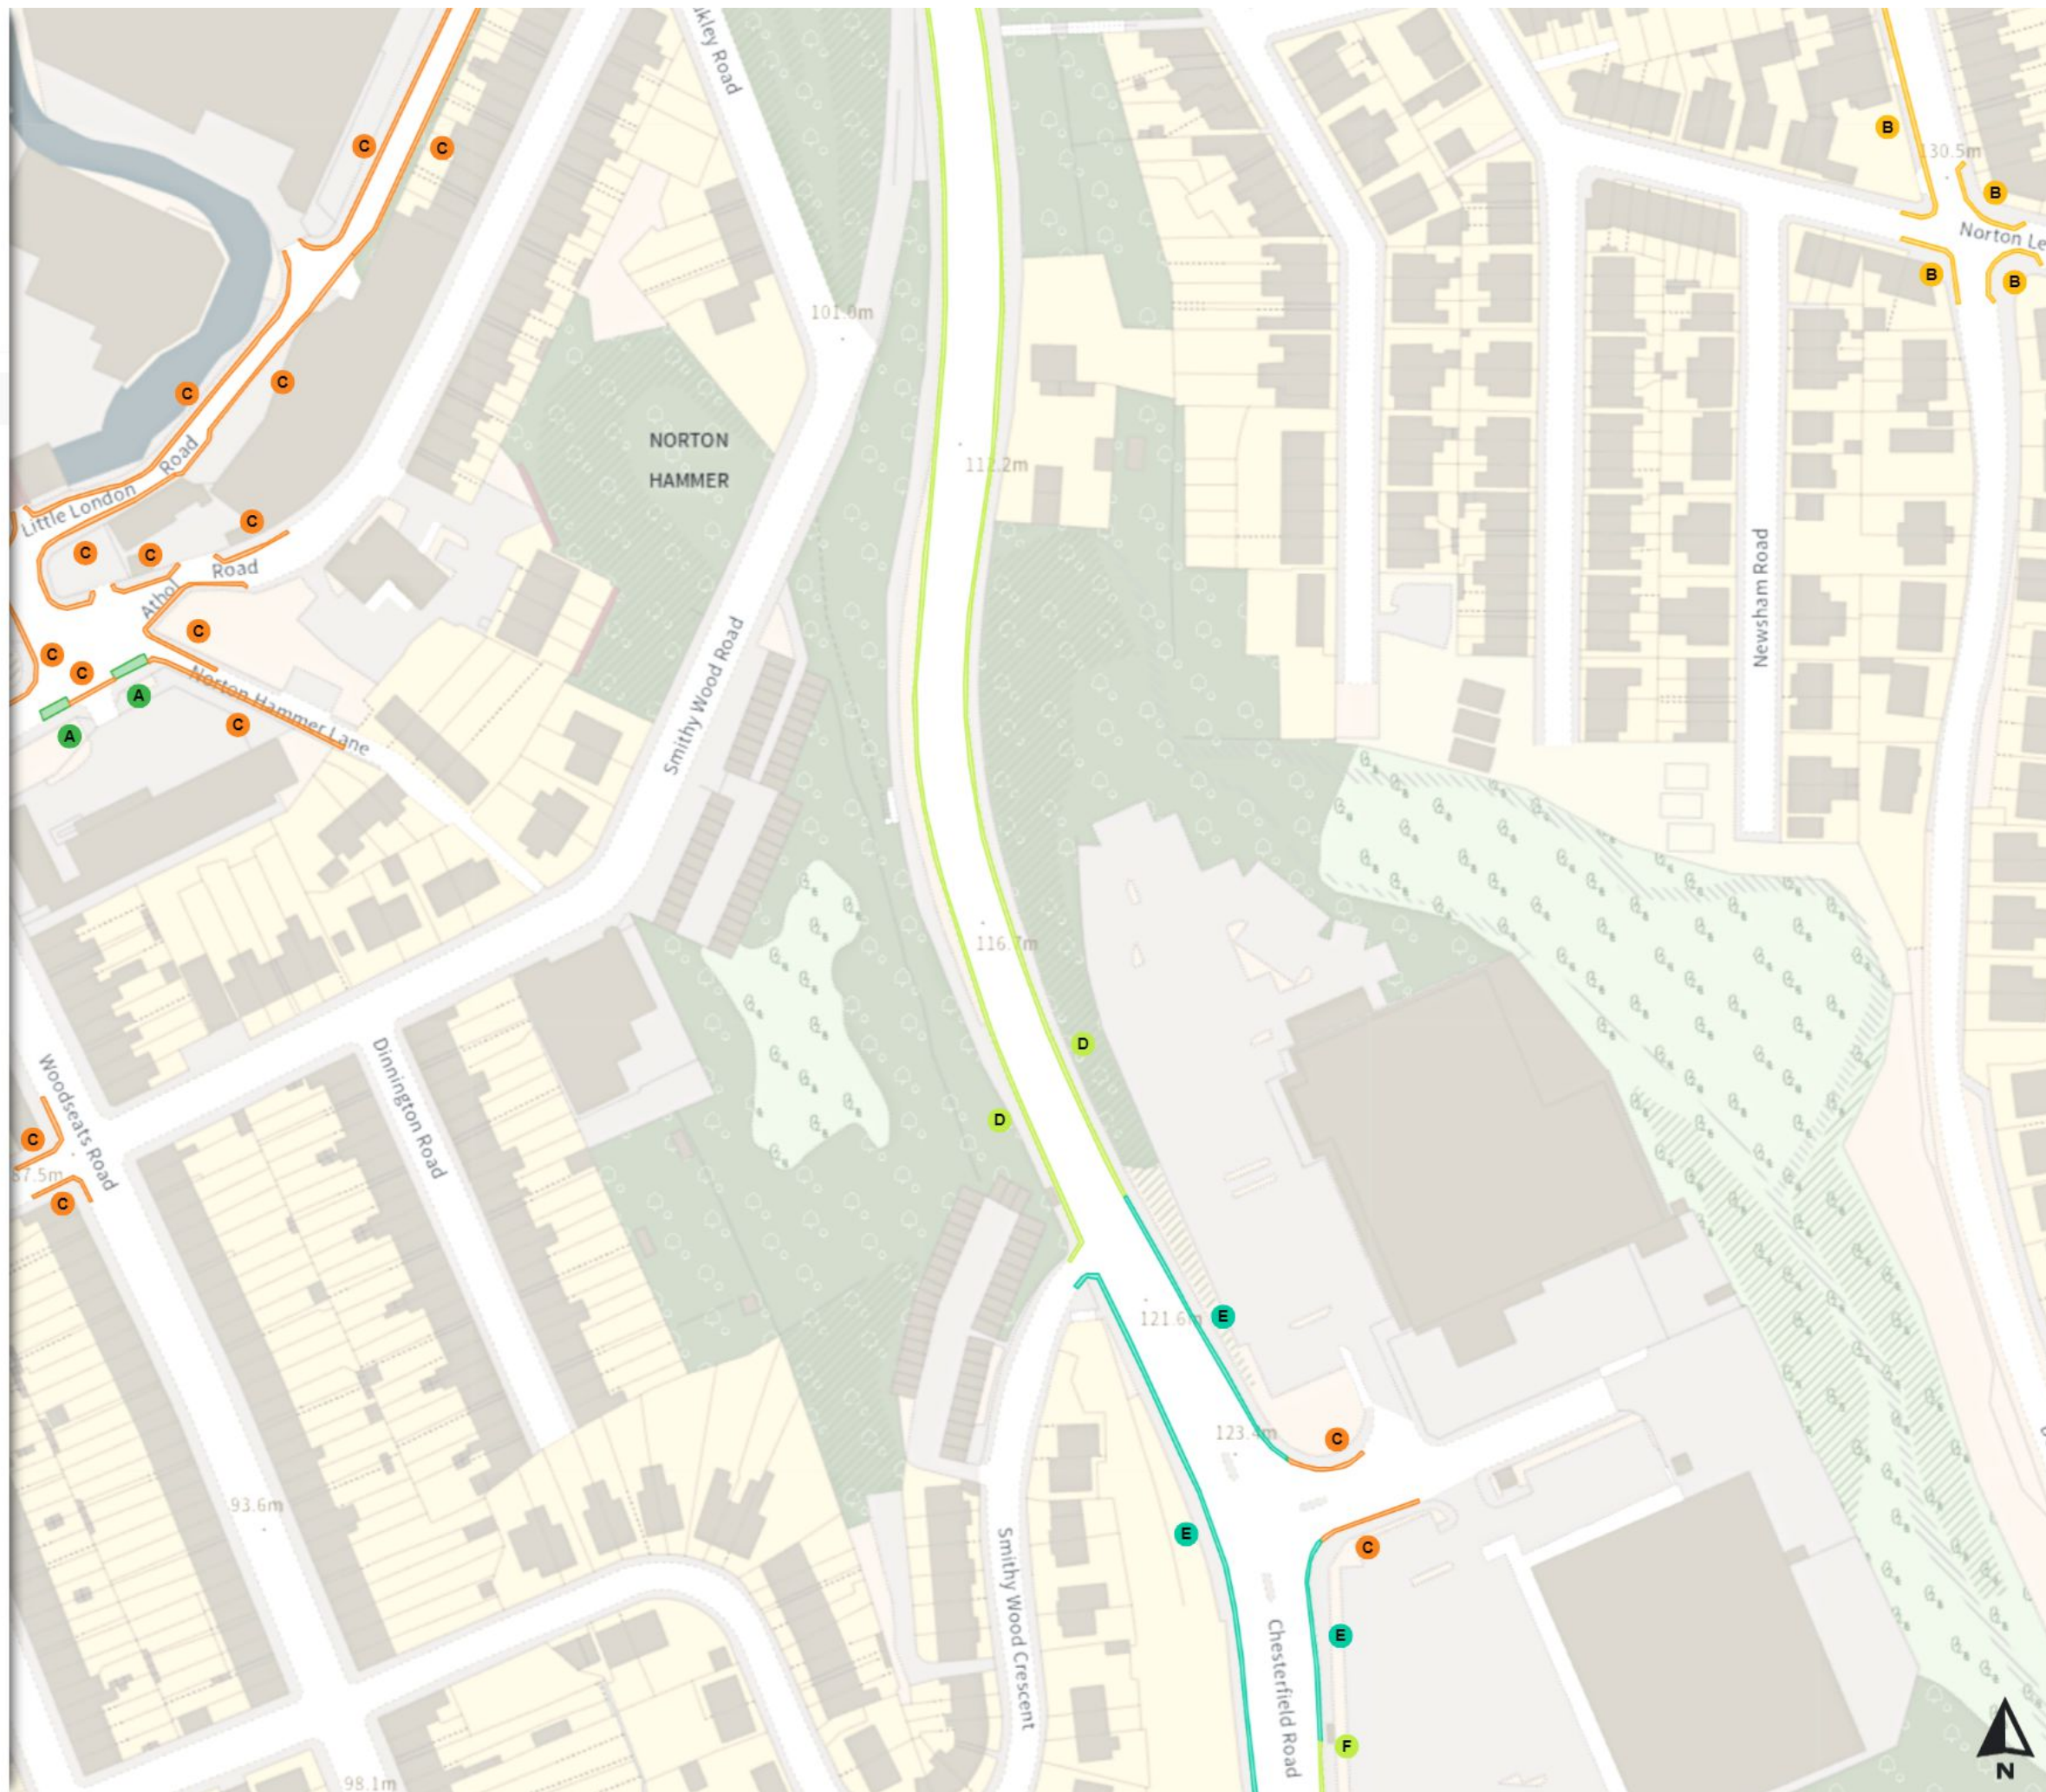

No loading

Mon-Fri 16:00-18:30

0 20 40 60m

Scale: 1:1250

North-West: 434406.623, 384070.097
South-East: 434825.448, 383709.759

© Crown copyright and database rights 2024 Ordnance Survey.
You are not permitted to copy, sub-license, distribute or sell any of this data to third parties in any form. Licence number 100018816