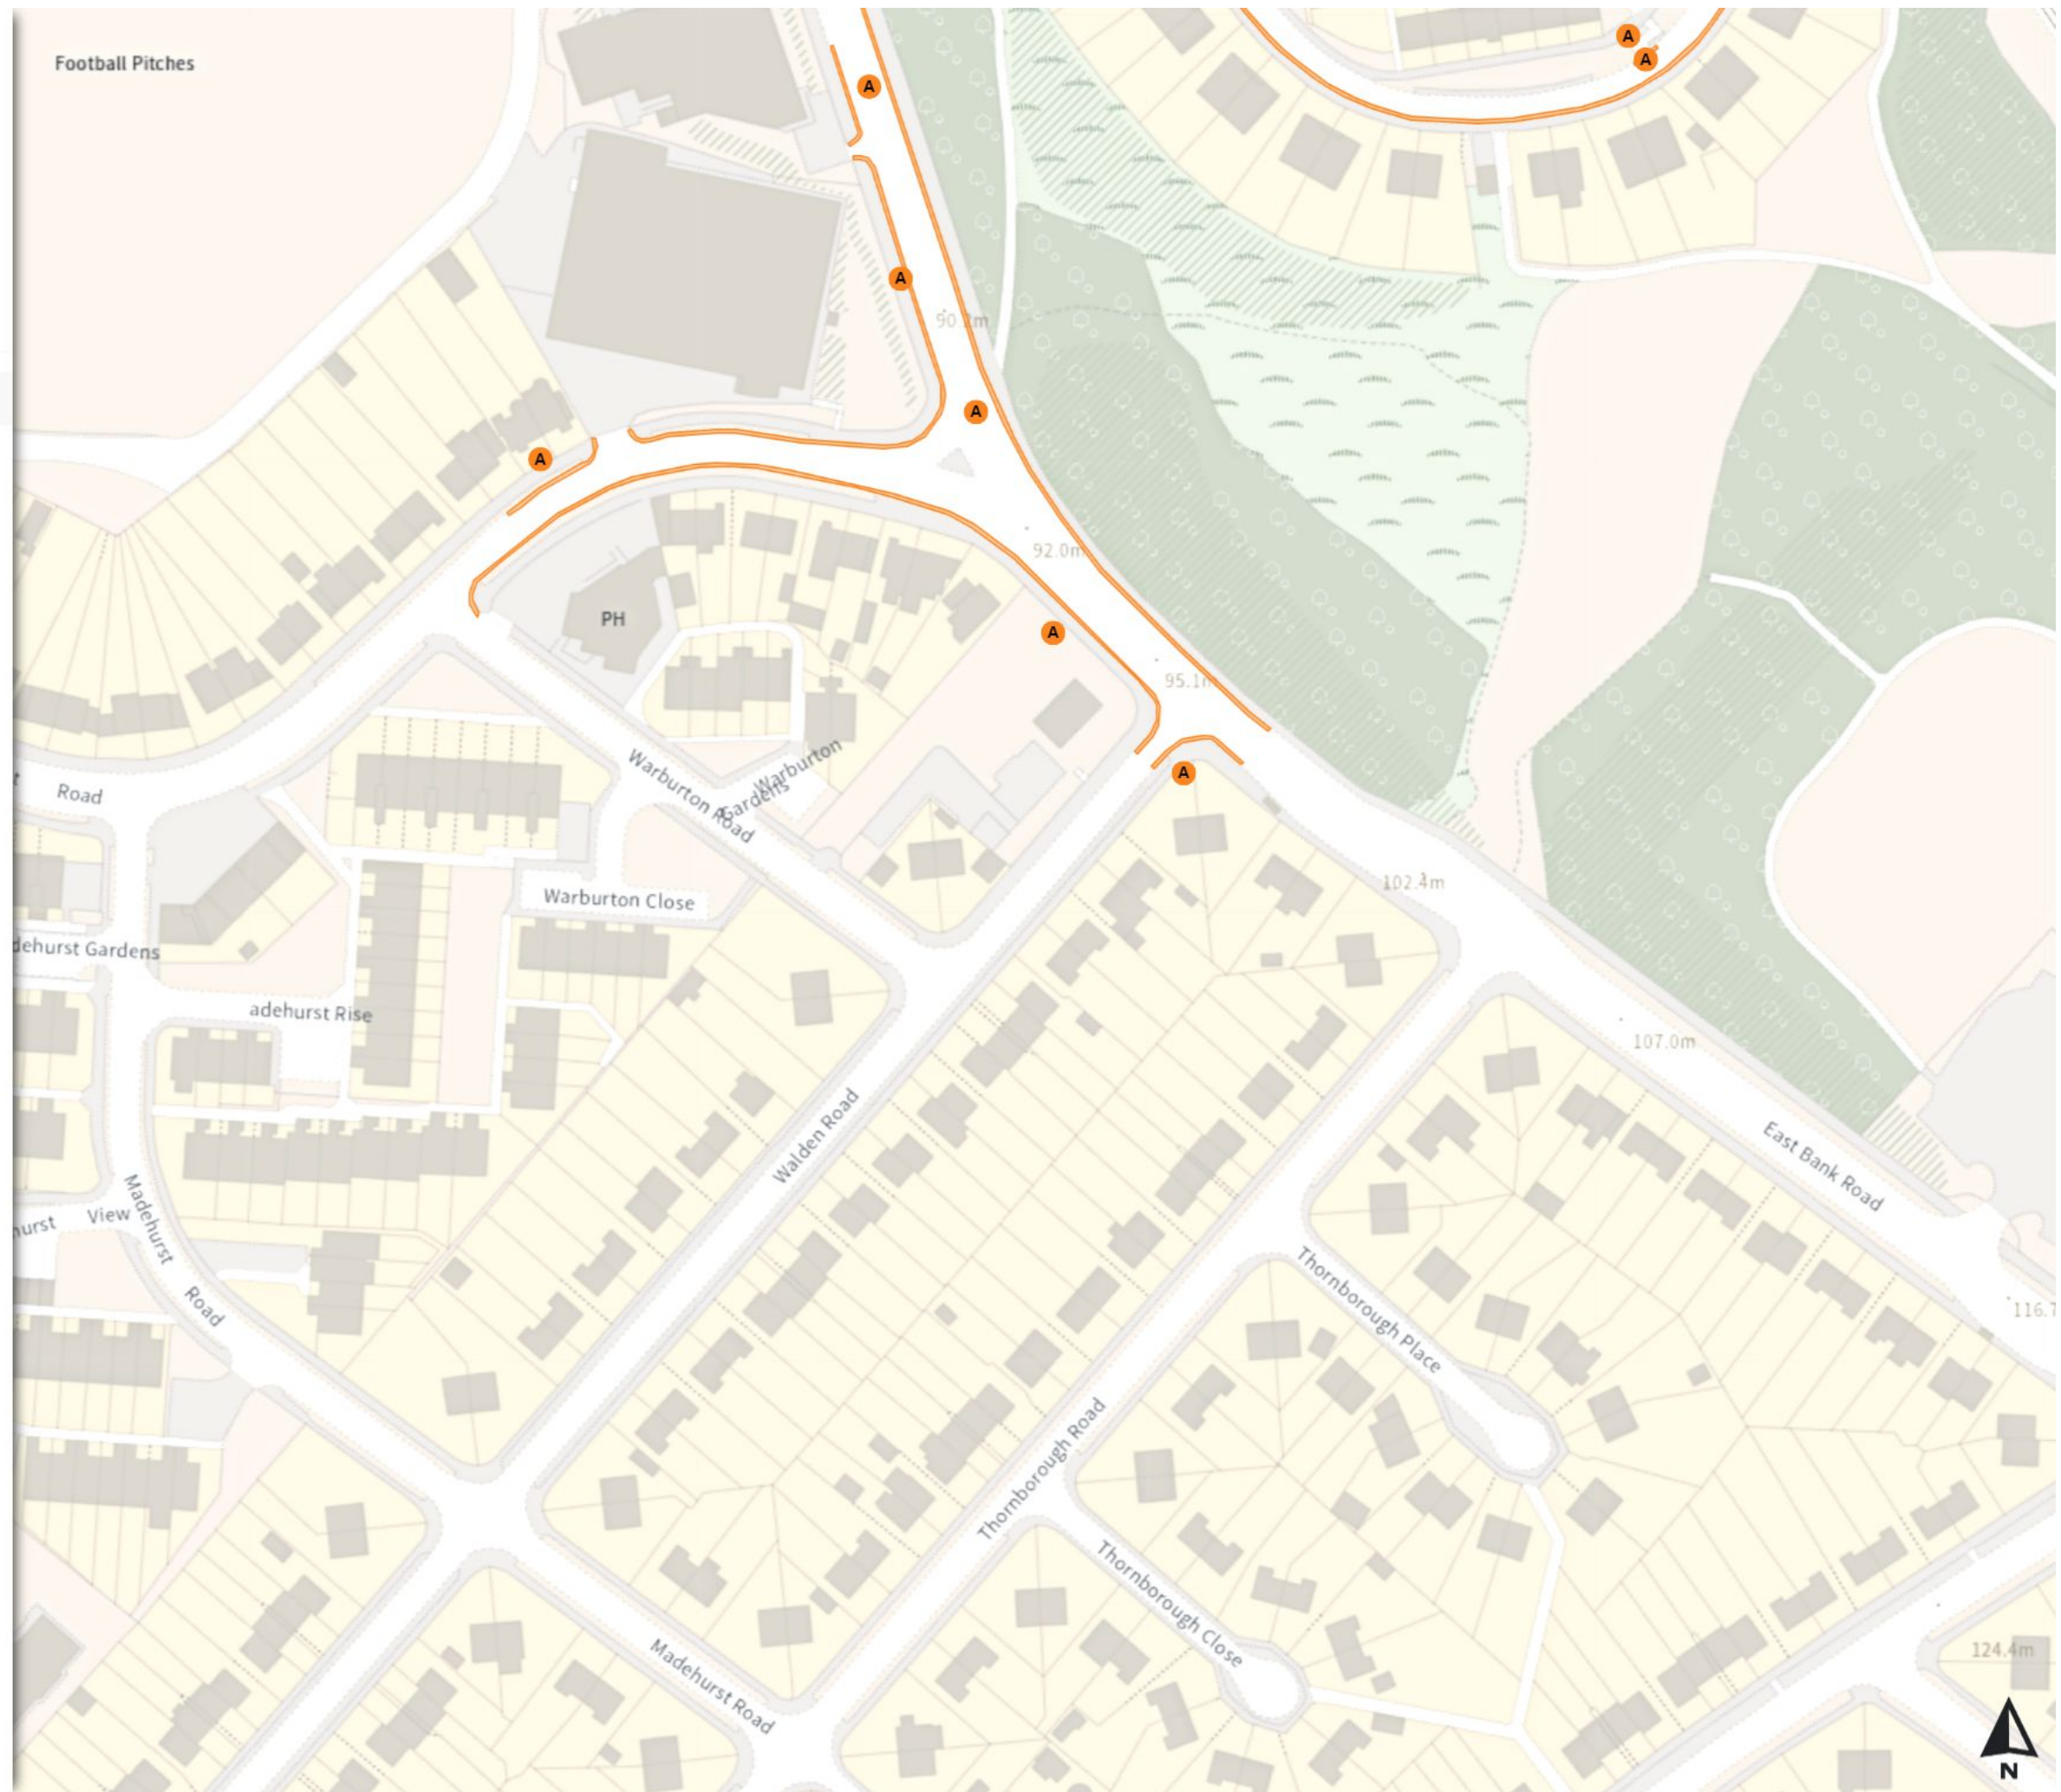

THE SHEFFIELD CITY COUNCIL (STOPPING RESTRICTIONS, WAITING RESTRICTIONS, LOADING RESTRICTIONS & PARKING PLACES) (MAP SCHEDULE) ORDER 2024

Map 505 of 797 Made 03/04/24

Added

No waiting at any time

At all times

Scale: 1:1250

North-West: 435904.45, 385517.642
South-East: 436323.265, 385157.545

© Crown copyright and database rights 2024 Ordnance Survey.
You are not permitted to copy, sub-license, distribute or sell any of this data to third parties in any form. Licence number 100018816