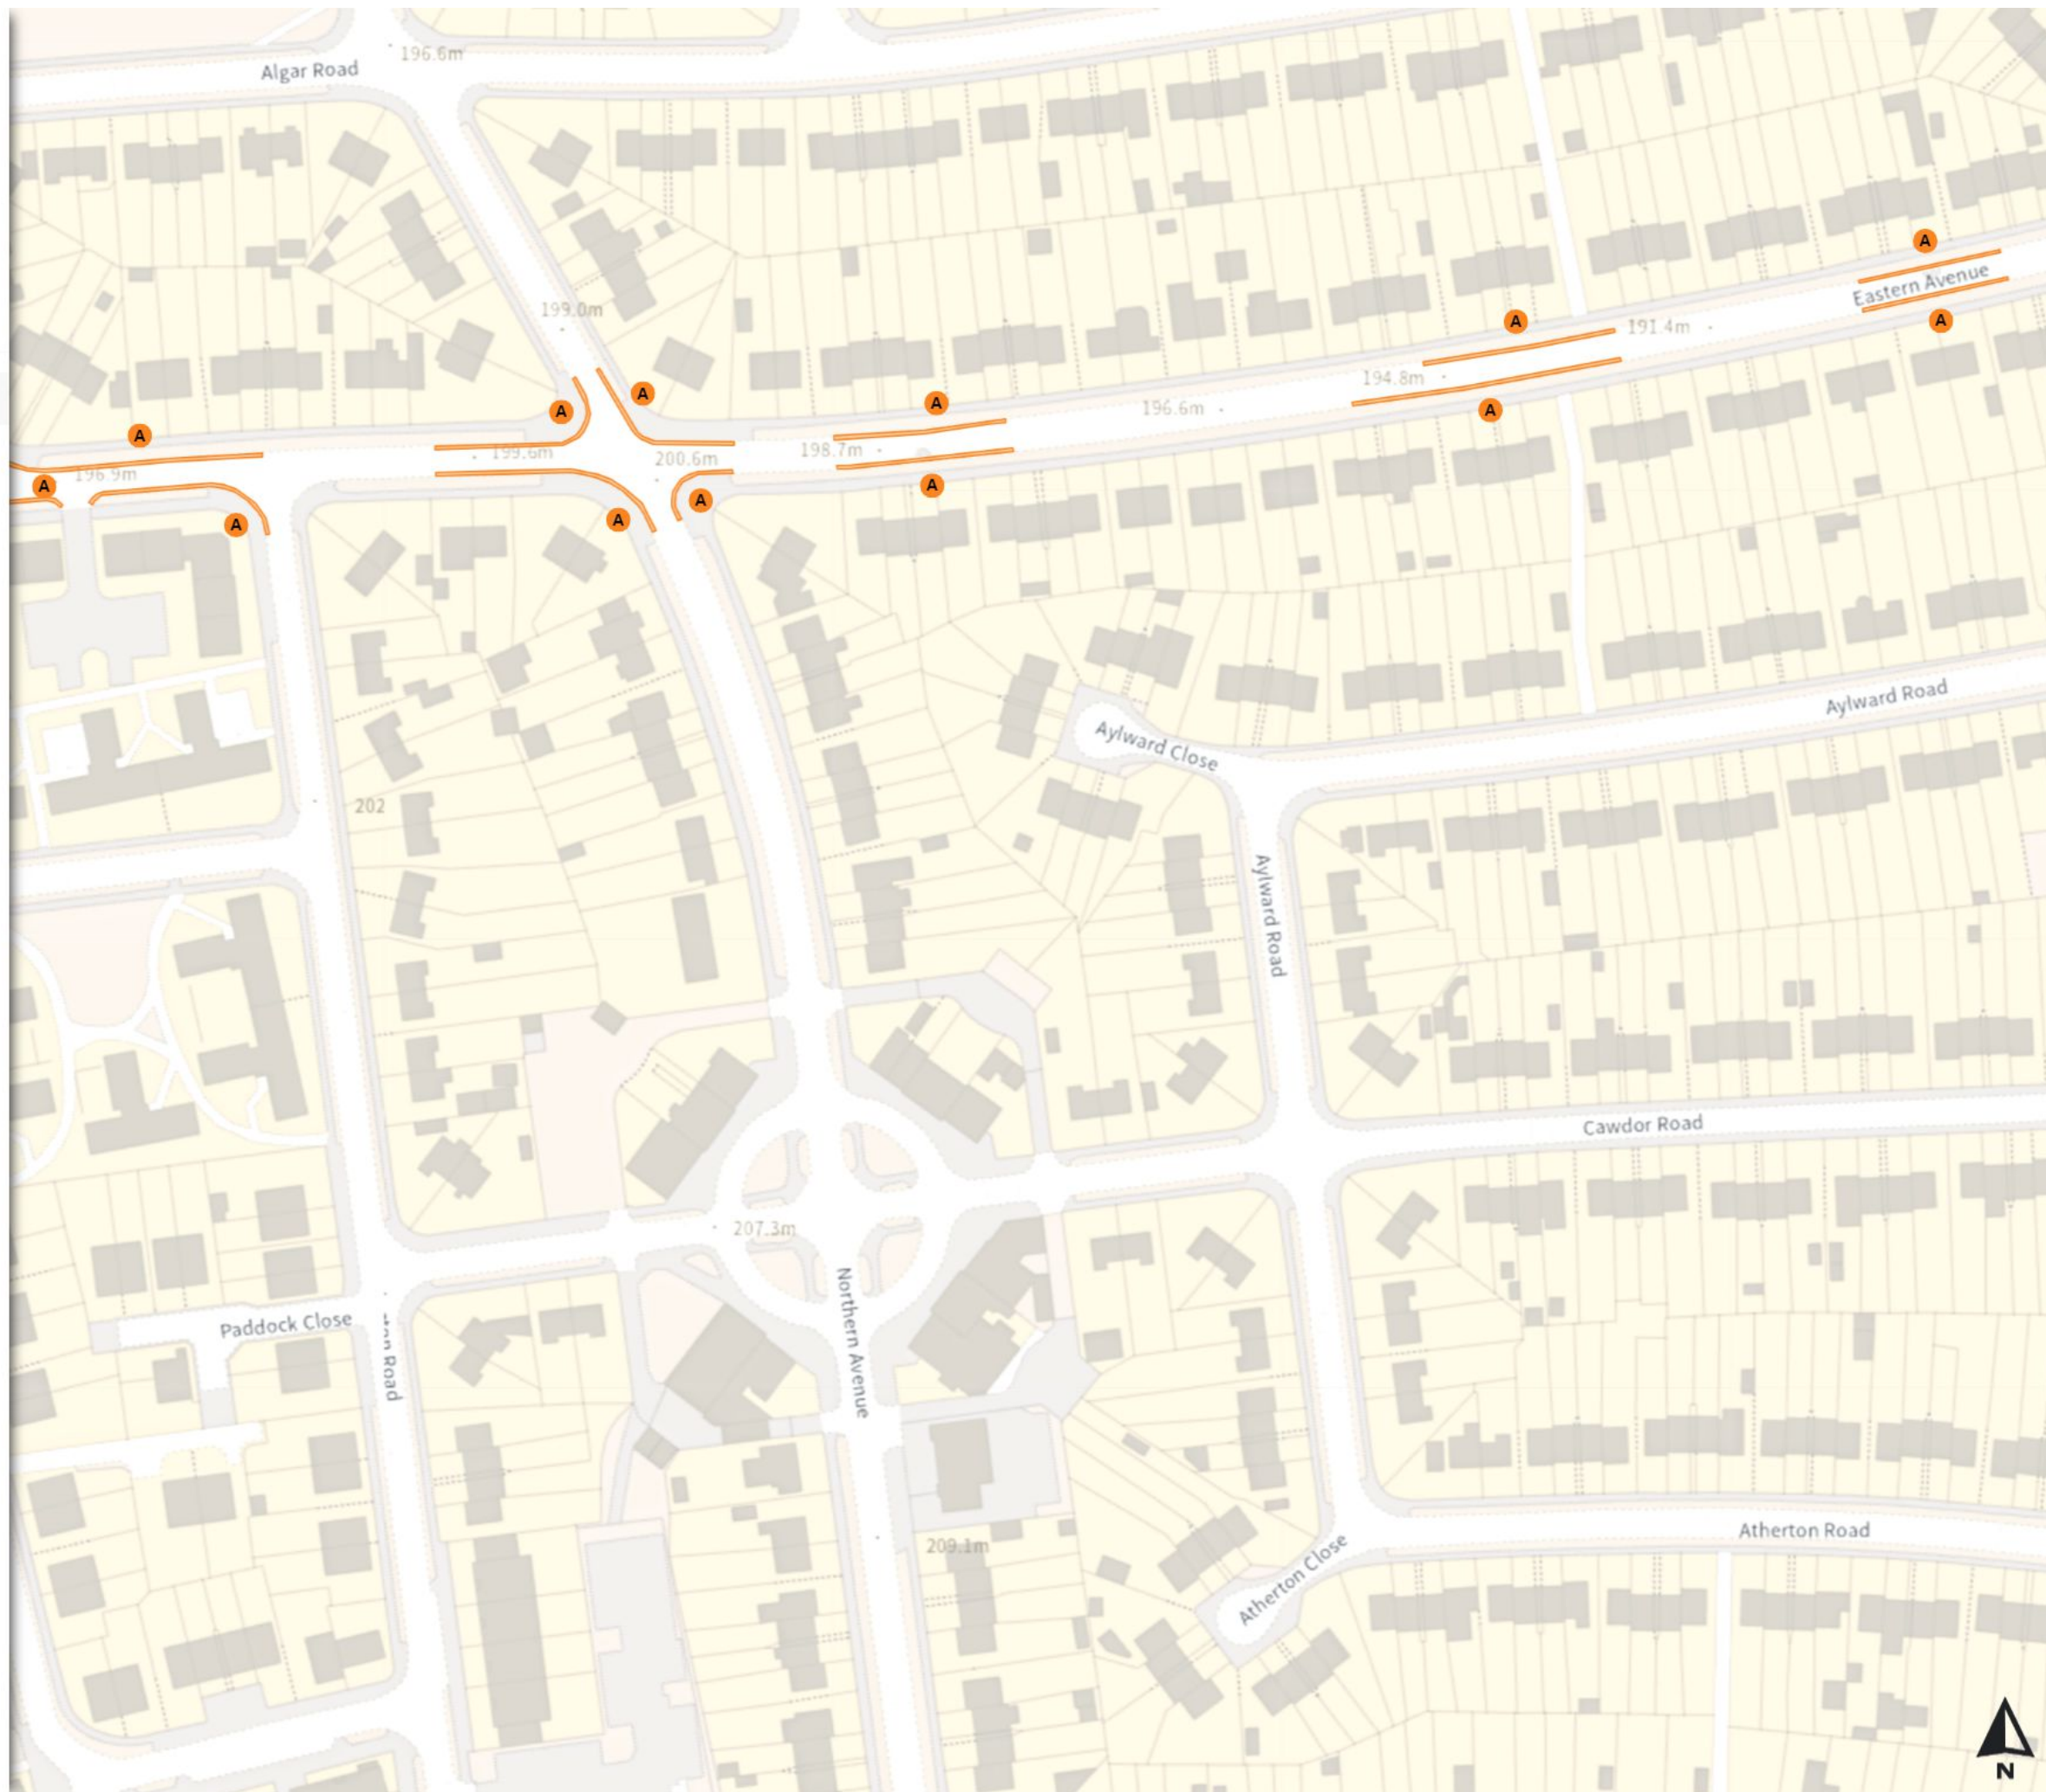

THE SHEFFIELD CITY COUNCIL (STOPPING RESTRICTIONS, WAITING RESTRICTIONS, LOADING RESTRICTIONS & PARKING PLACES) (MAP SCHEDULE) ORDER 2024

Map 530 of 797 Made 03/04/24

Added

- No waiting at any time
- At all times

0 20 40 60m

Scale: 1:1250

North-West: 437341.204, 385169.507
South-East: 437760.159, 384809.508

© Crown copyright and database rights 2024 Ordnance Survey.
You are not permitted to copy, sub-license, distribute or sell any of this data to third parties in any form. Licence number 100018816