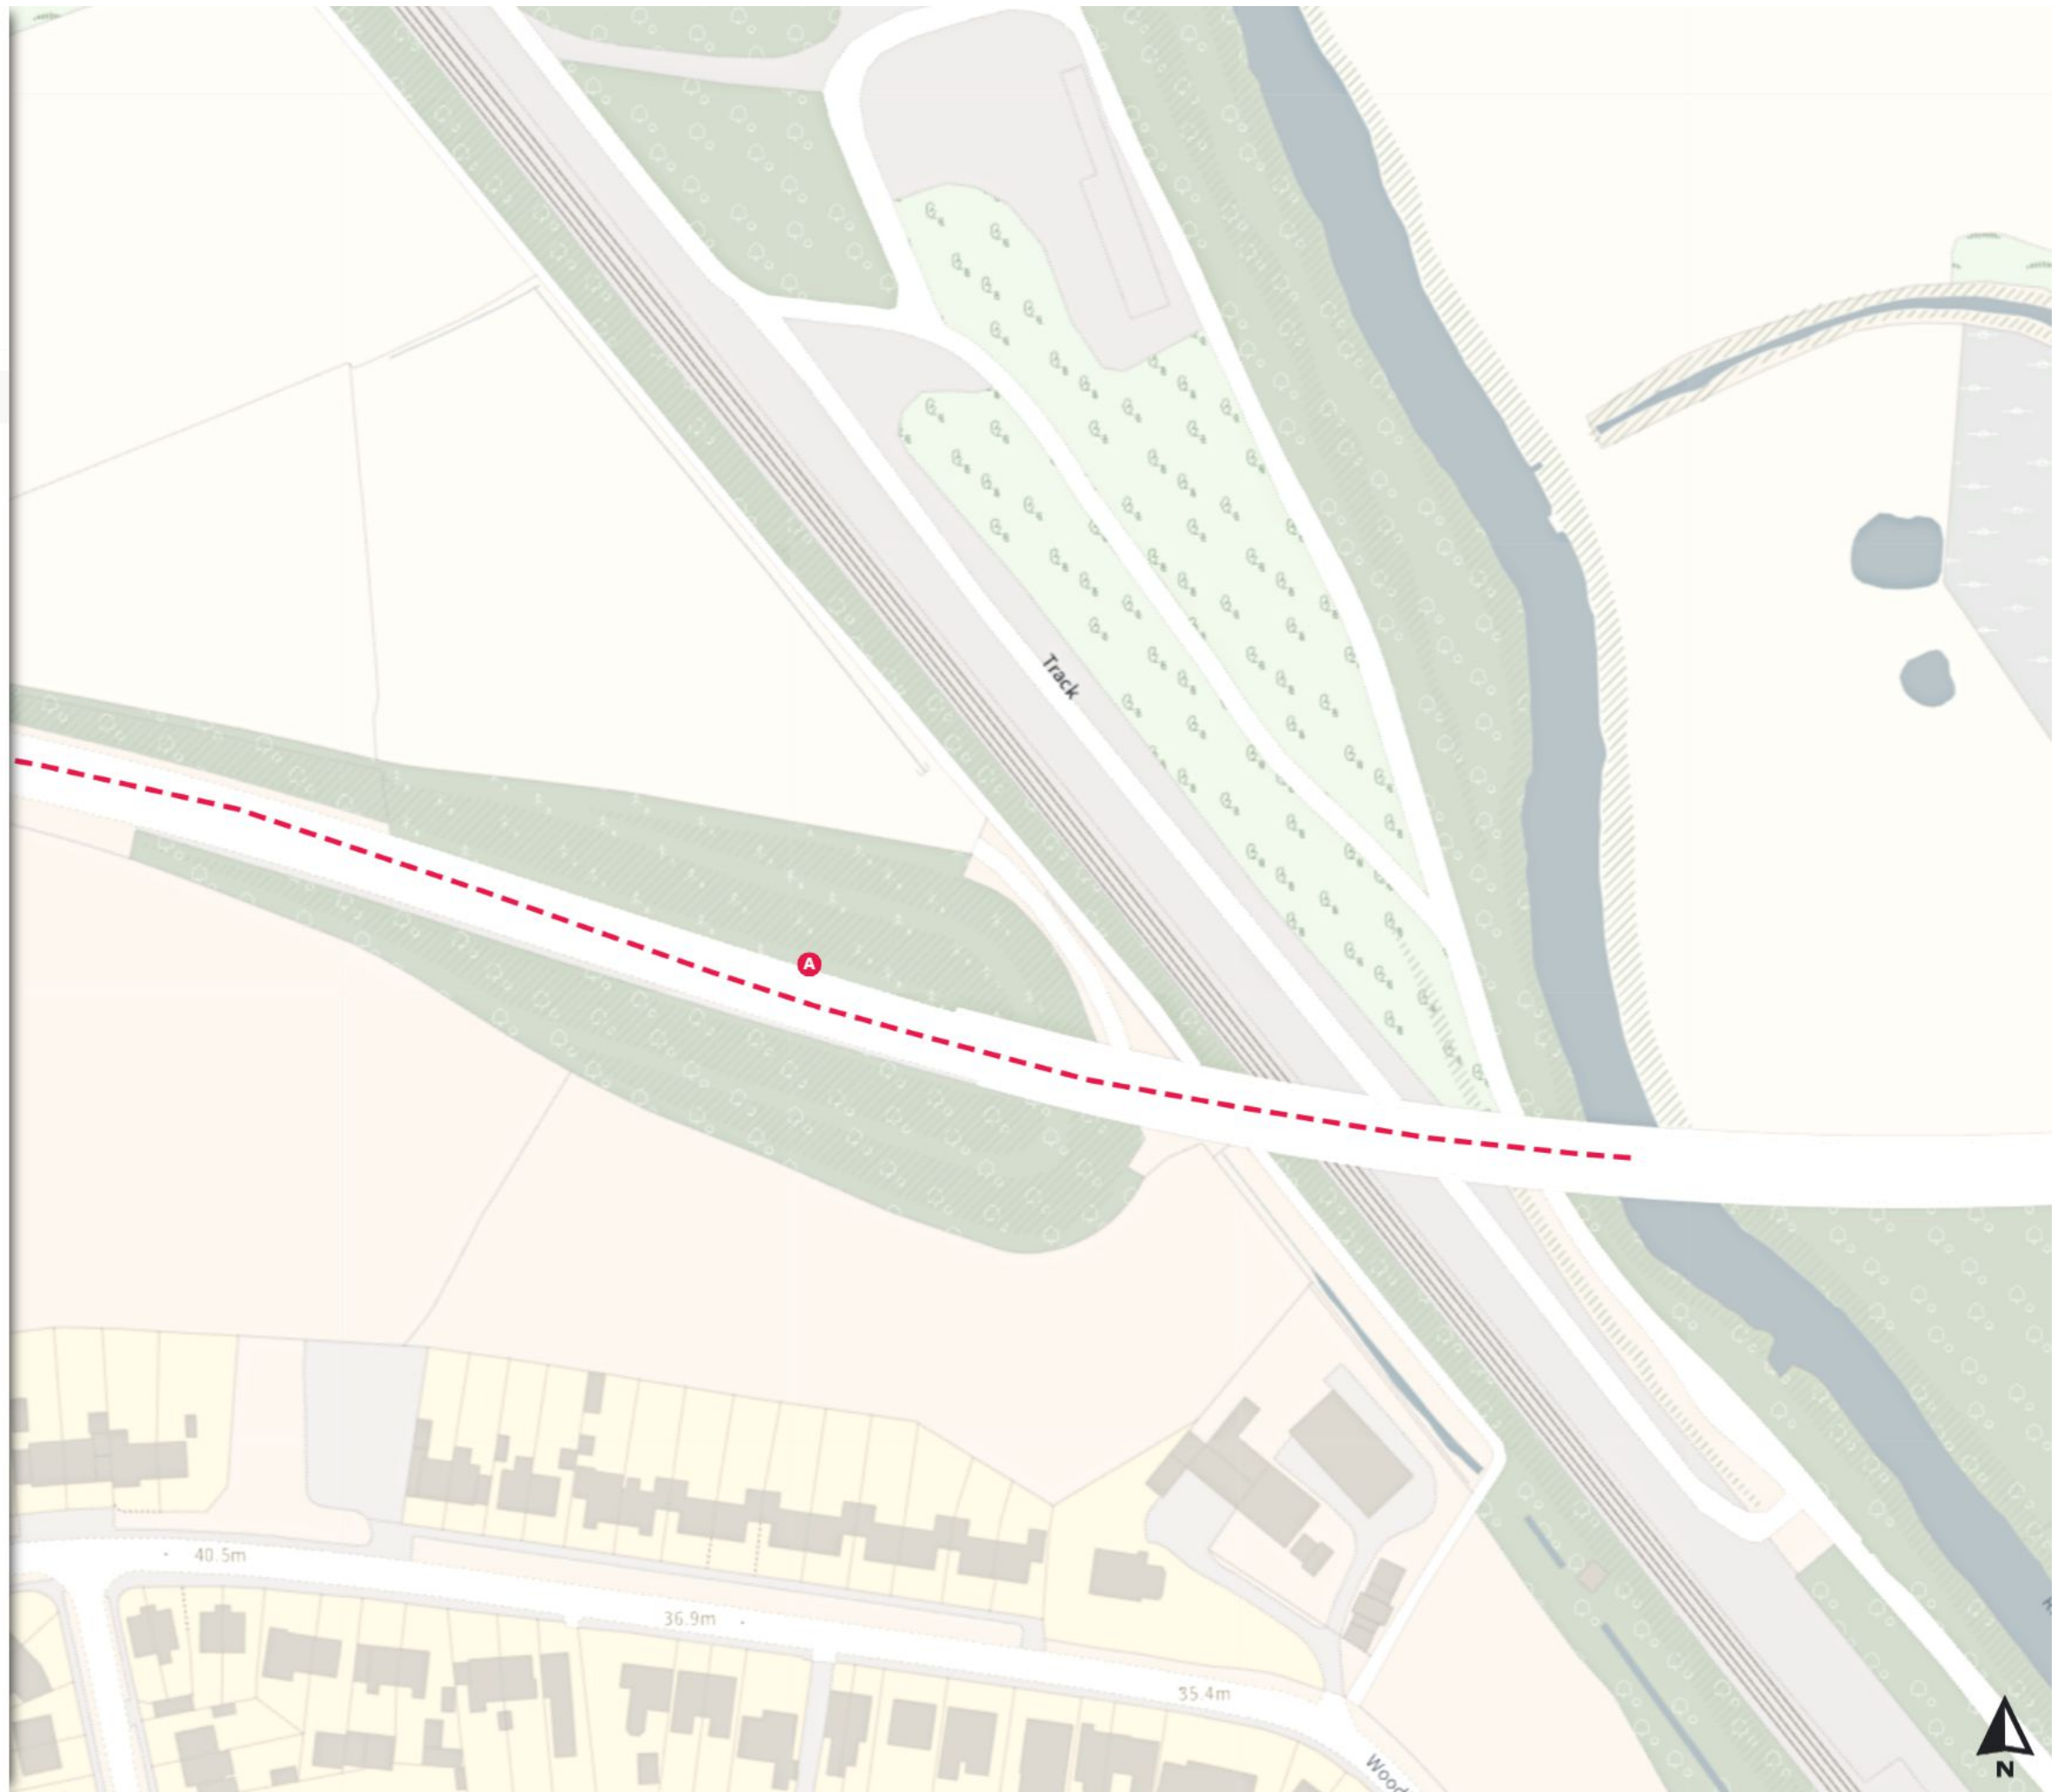

THE SHEFFIELD CITY COUNCIL (STOPPING
RESTRICTIONS, WAITING RESTRICTIONS, LOADING
RESTRICTIONS & PARKING PLACES) (MAP SCHEDULE)
ORDER 2024

Map 590 of 797 Made 03/04/24

Added

■ Clearway

Ⓐ At all times

0 20 40 60m

Scale: 1:1250

North-West: 443845.1, 384506.644
South-East: 444264.613, 384147.162

© Crown copyright and database rights 2024 Ordnance Survey.
You are not permitted to copy, sub-license, distribute or sell any of this
data to third parties in any form. Licence number 100018816