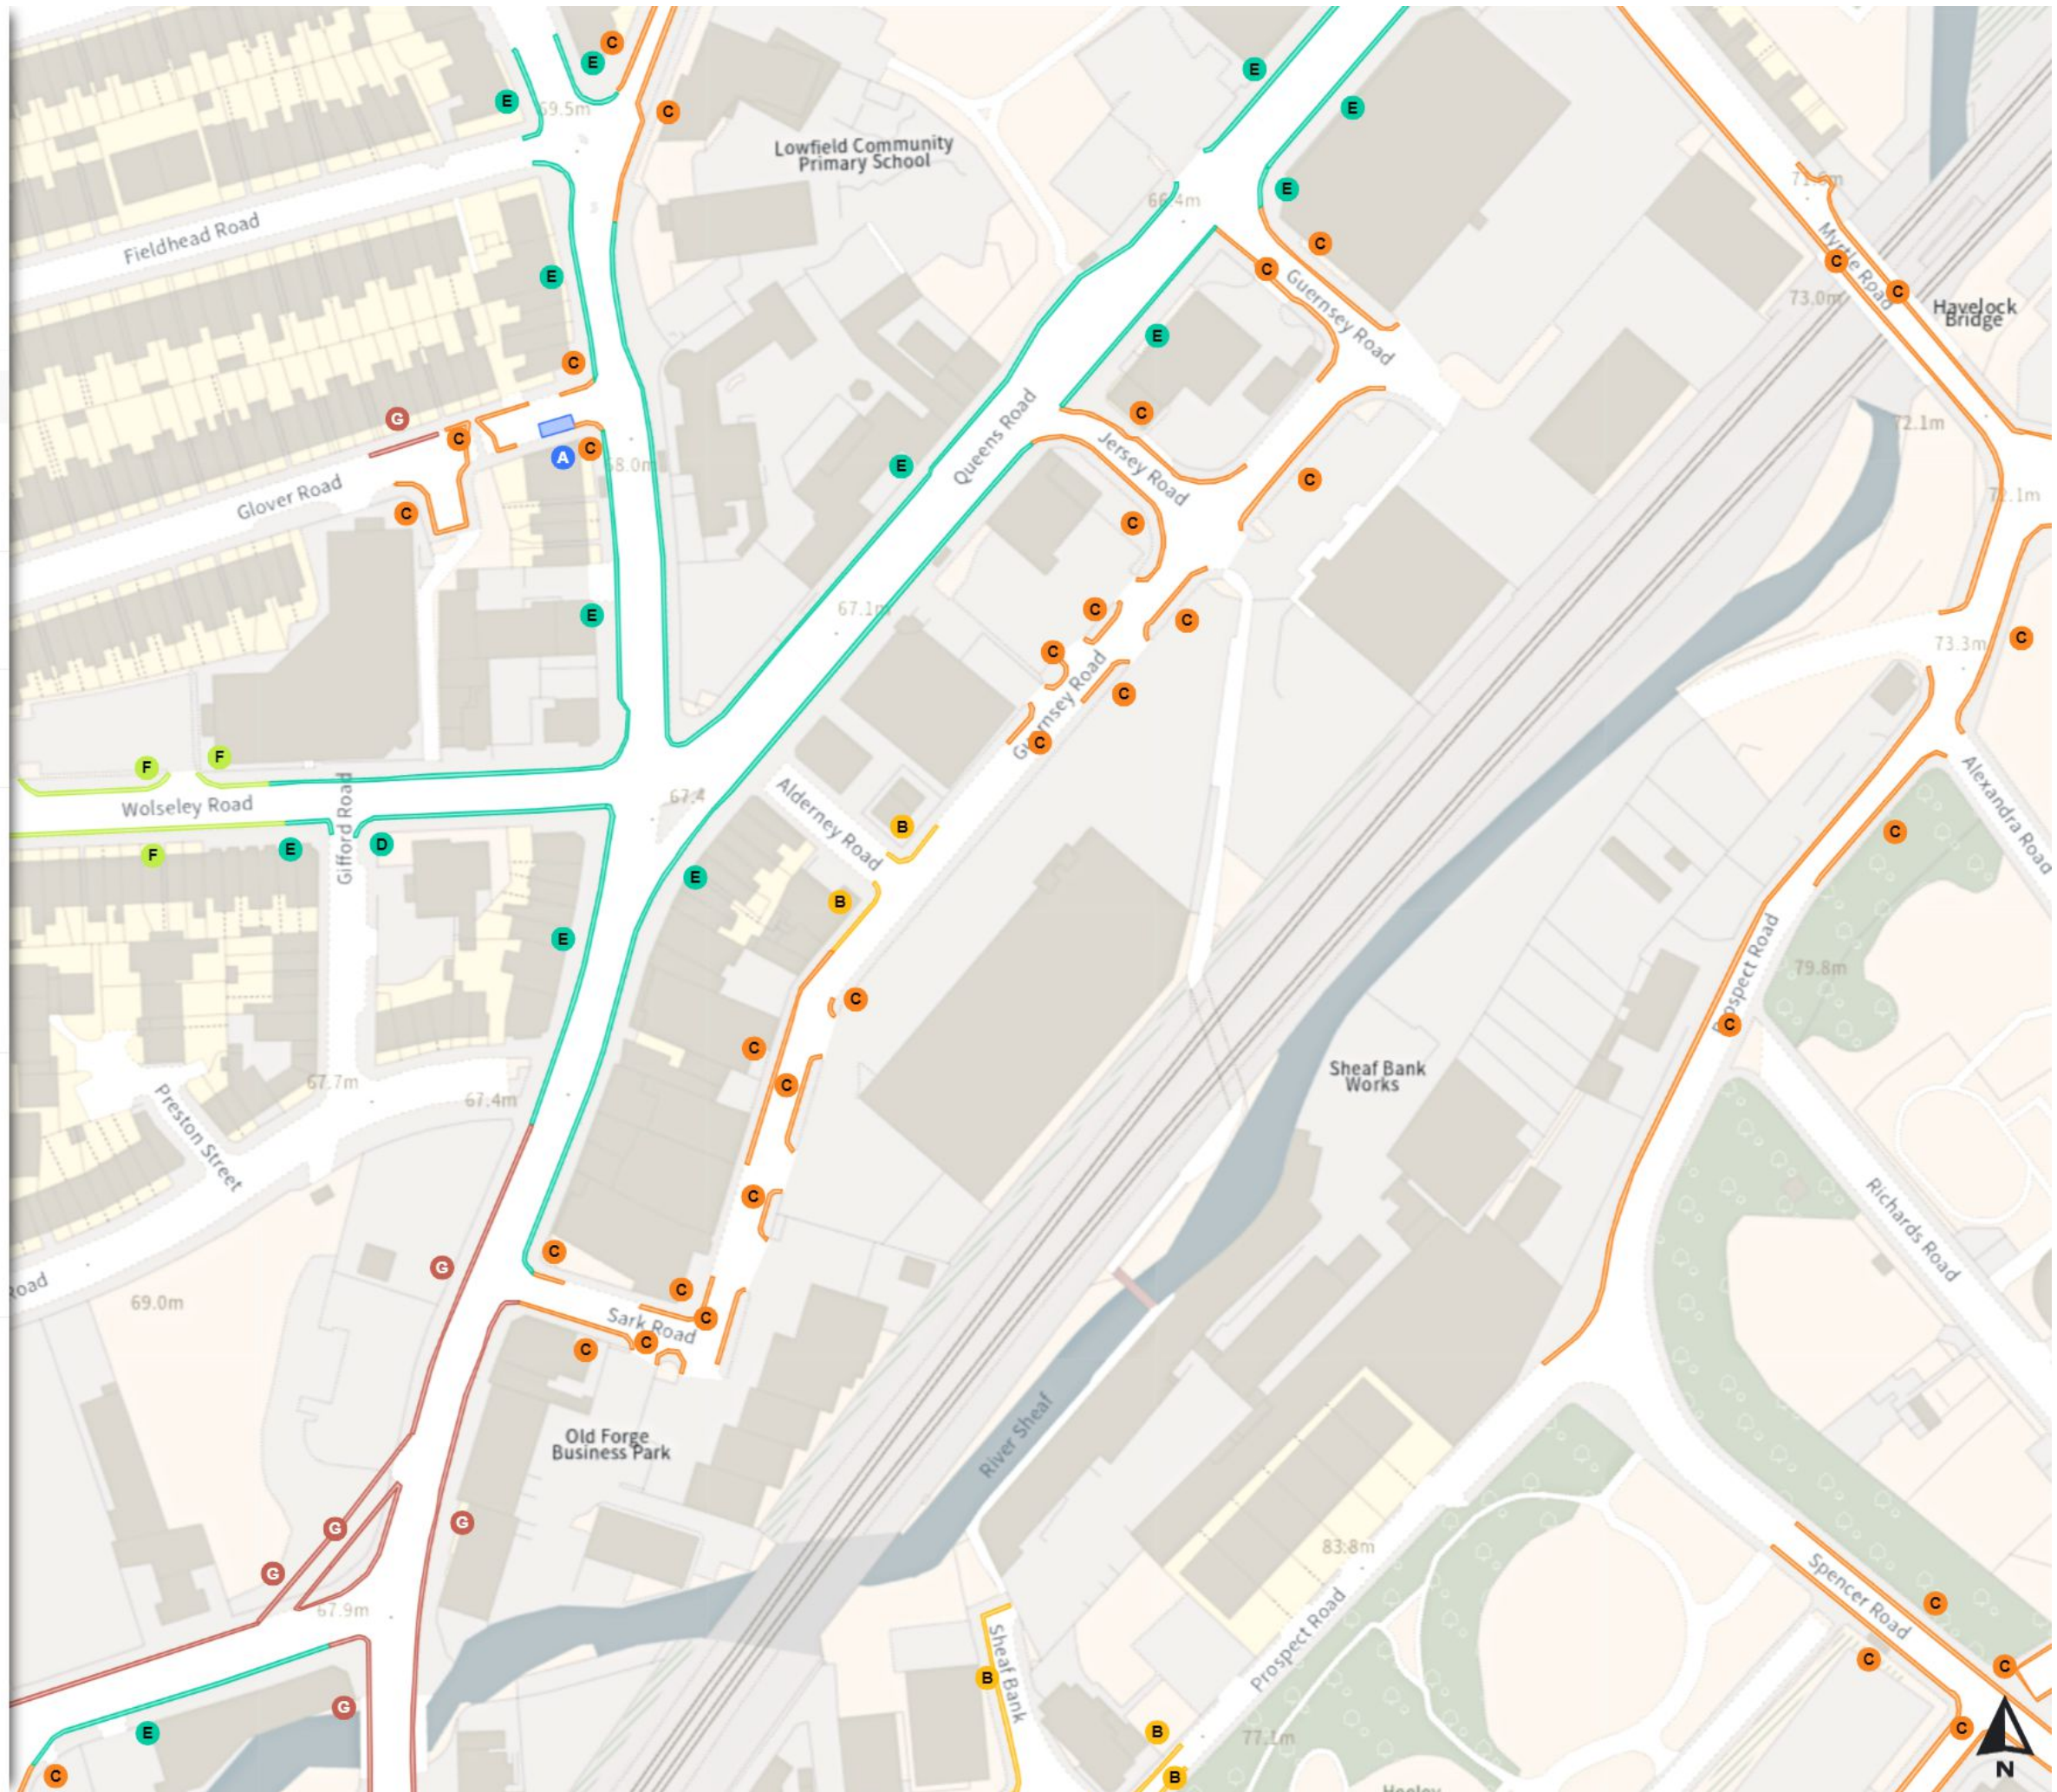

THE SHEFFIELD CITY COUNCIL (STOPPING RESTRICTIONS, WAITING RESTRICTIONS, LOADING RESTRICTIONS & PARKING PLACES) (MAP SCHEDULE) ORDER 2024

Map 503b of 797 Made 03/04/24

Added

- Shared
- F No waiting
Mon-Fri 07:30-09:30 16:00-18:30
- F No loading
Mon-Fri 07:30-09:30 16:00-18:30
- Shared
- G No waiting at any time
At all times
- G No loading at any time
At all times