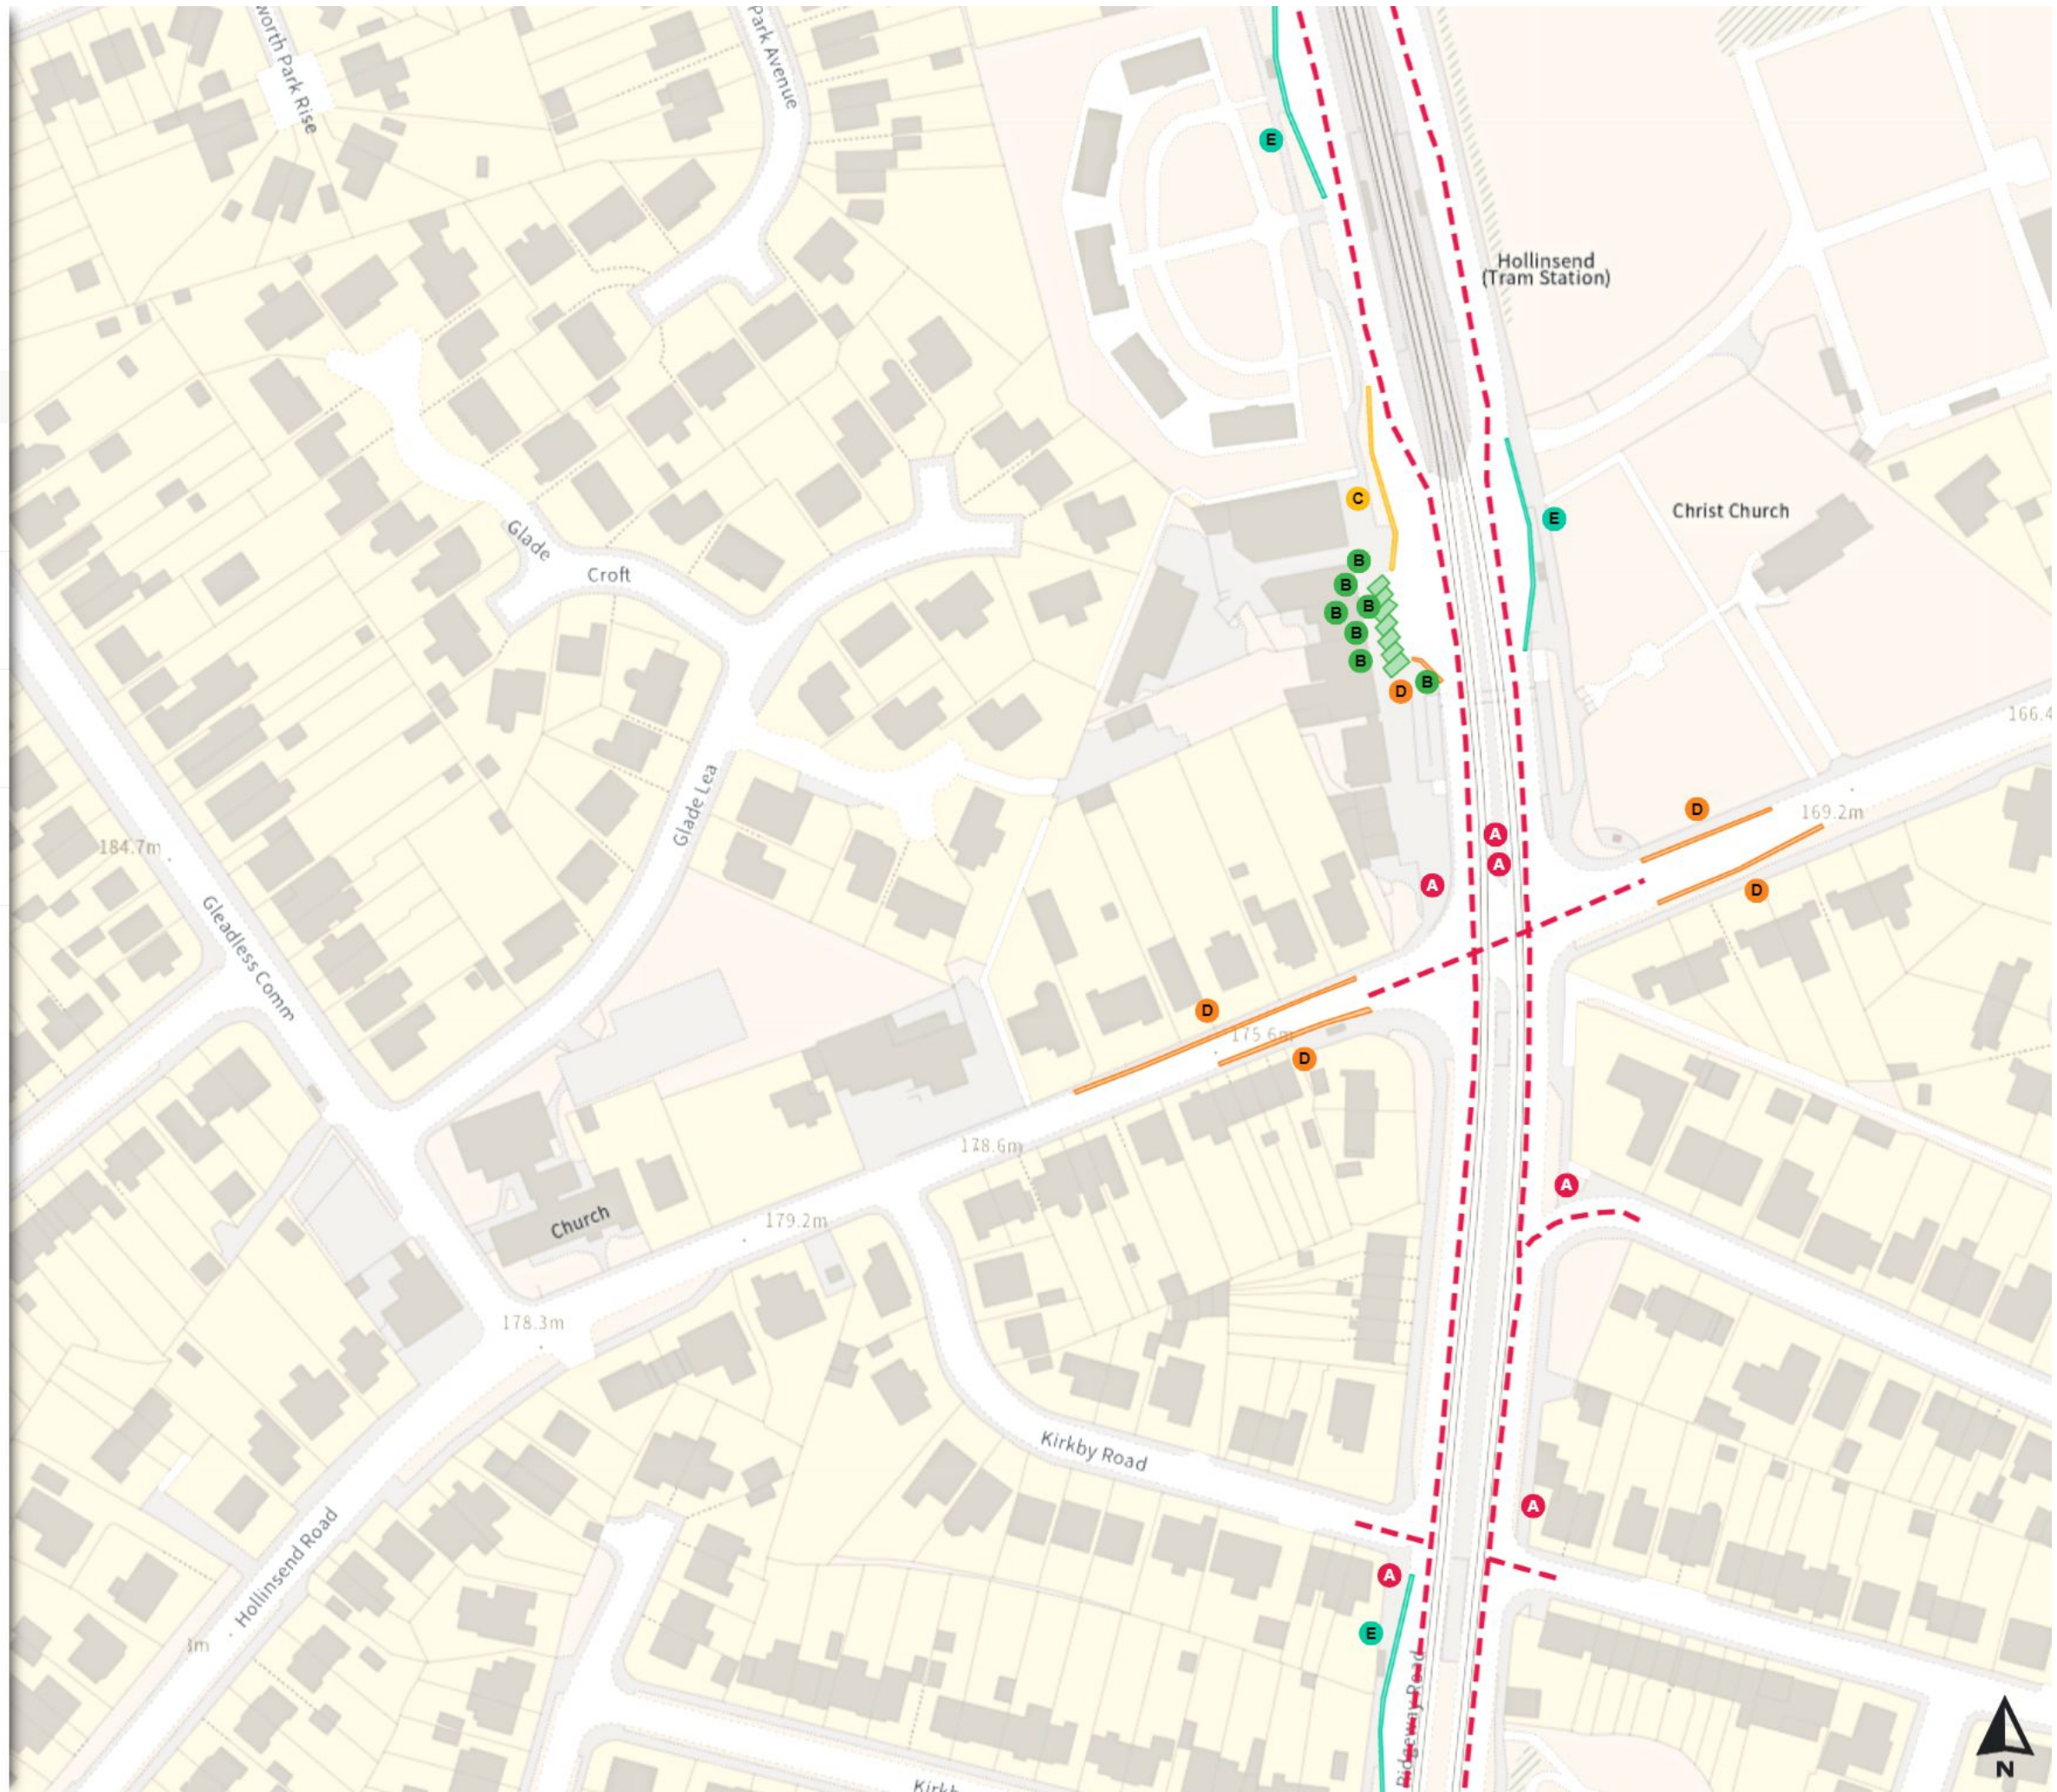

THE SHEFFIELD CITY COUNCIL (STOPPING RESTRICTIONS, WAITING RESTRICTIONS, LOADING RESTRICTIONS & PARKING PLACES) (MAP SCHEDULE) ORDER 2024

Map 600 of 797 Made 03/04/24

Added

- - - Clearway
- A At all times
- Free parking place
- B Mon-Sat 08:00-18:30 ⊕ 2h ⊖ 2h
- No waiting
- C Mon-Sat 08:00-18:30
- No waiting at any time
- D At all times
- Shared
- E No waiting at any time
  At all times
- E No loading
  Mon-Fri 08:00-09:30 16:30-18:30

Scale: 1:1250

North-West: 438120.926, 384098.344
South-East: 438540.035, 383738.331

© Crown copyright and database rights 2024 Ordnance Survey.
You are not permitted to copy, sub-license, distribute or sell any of this data to third parties in any form. Licence number 100018816