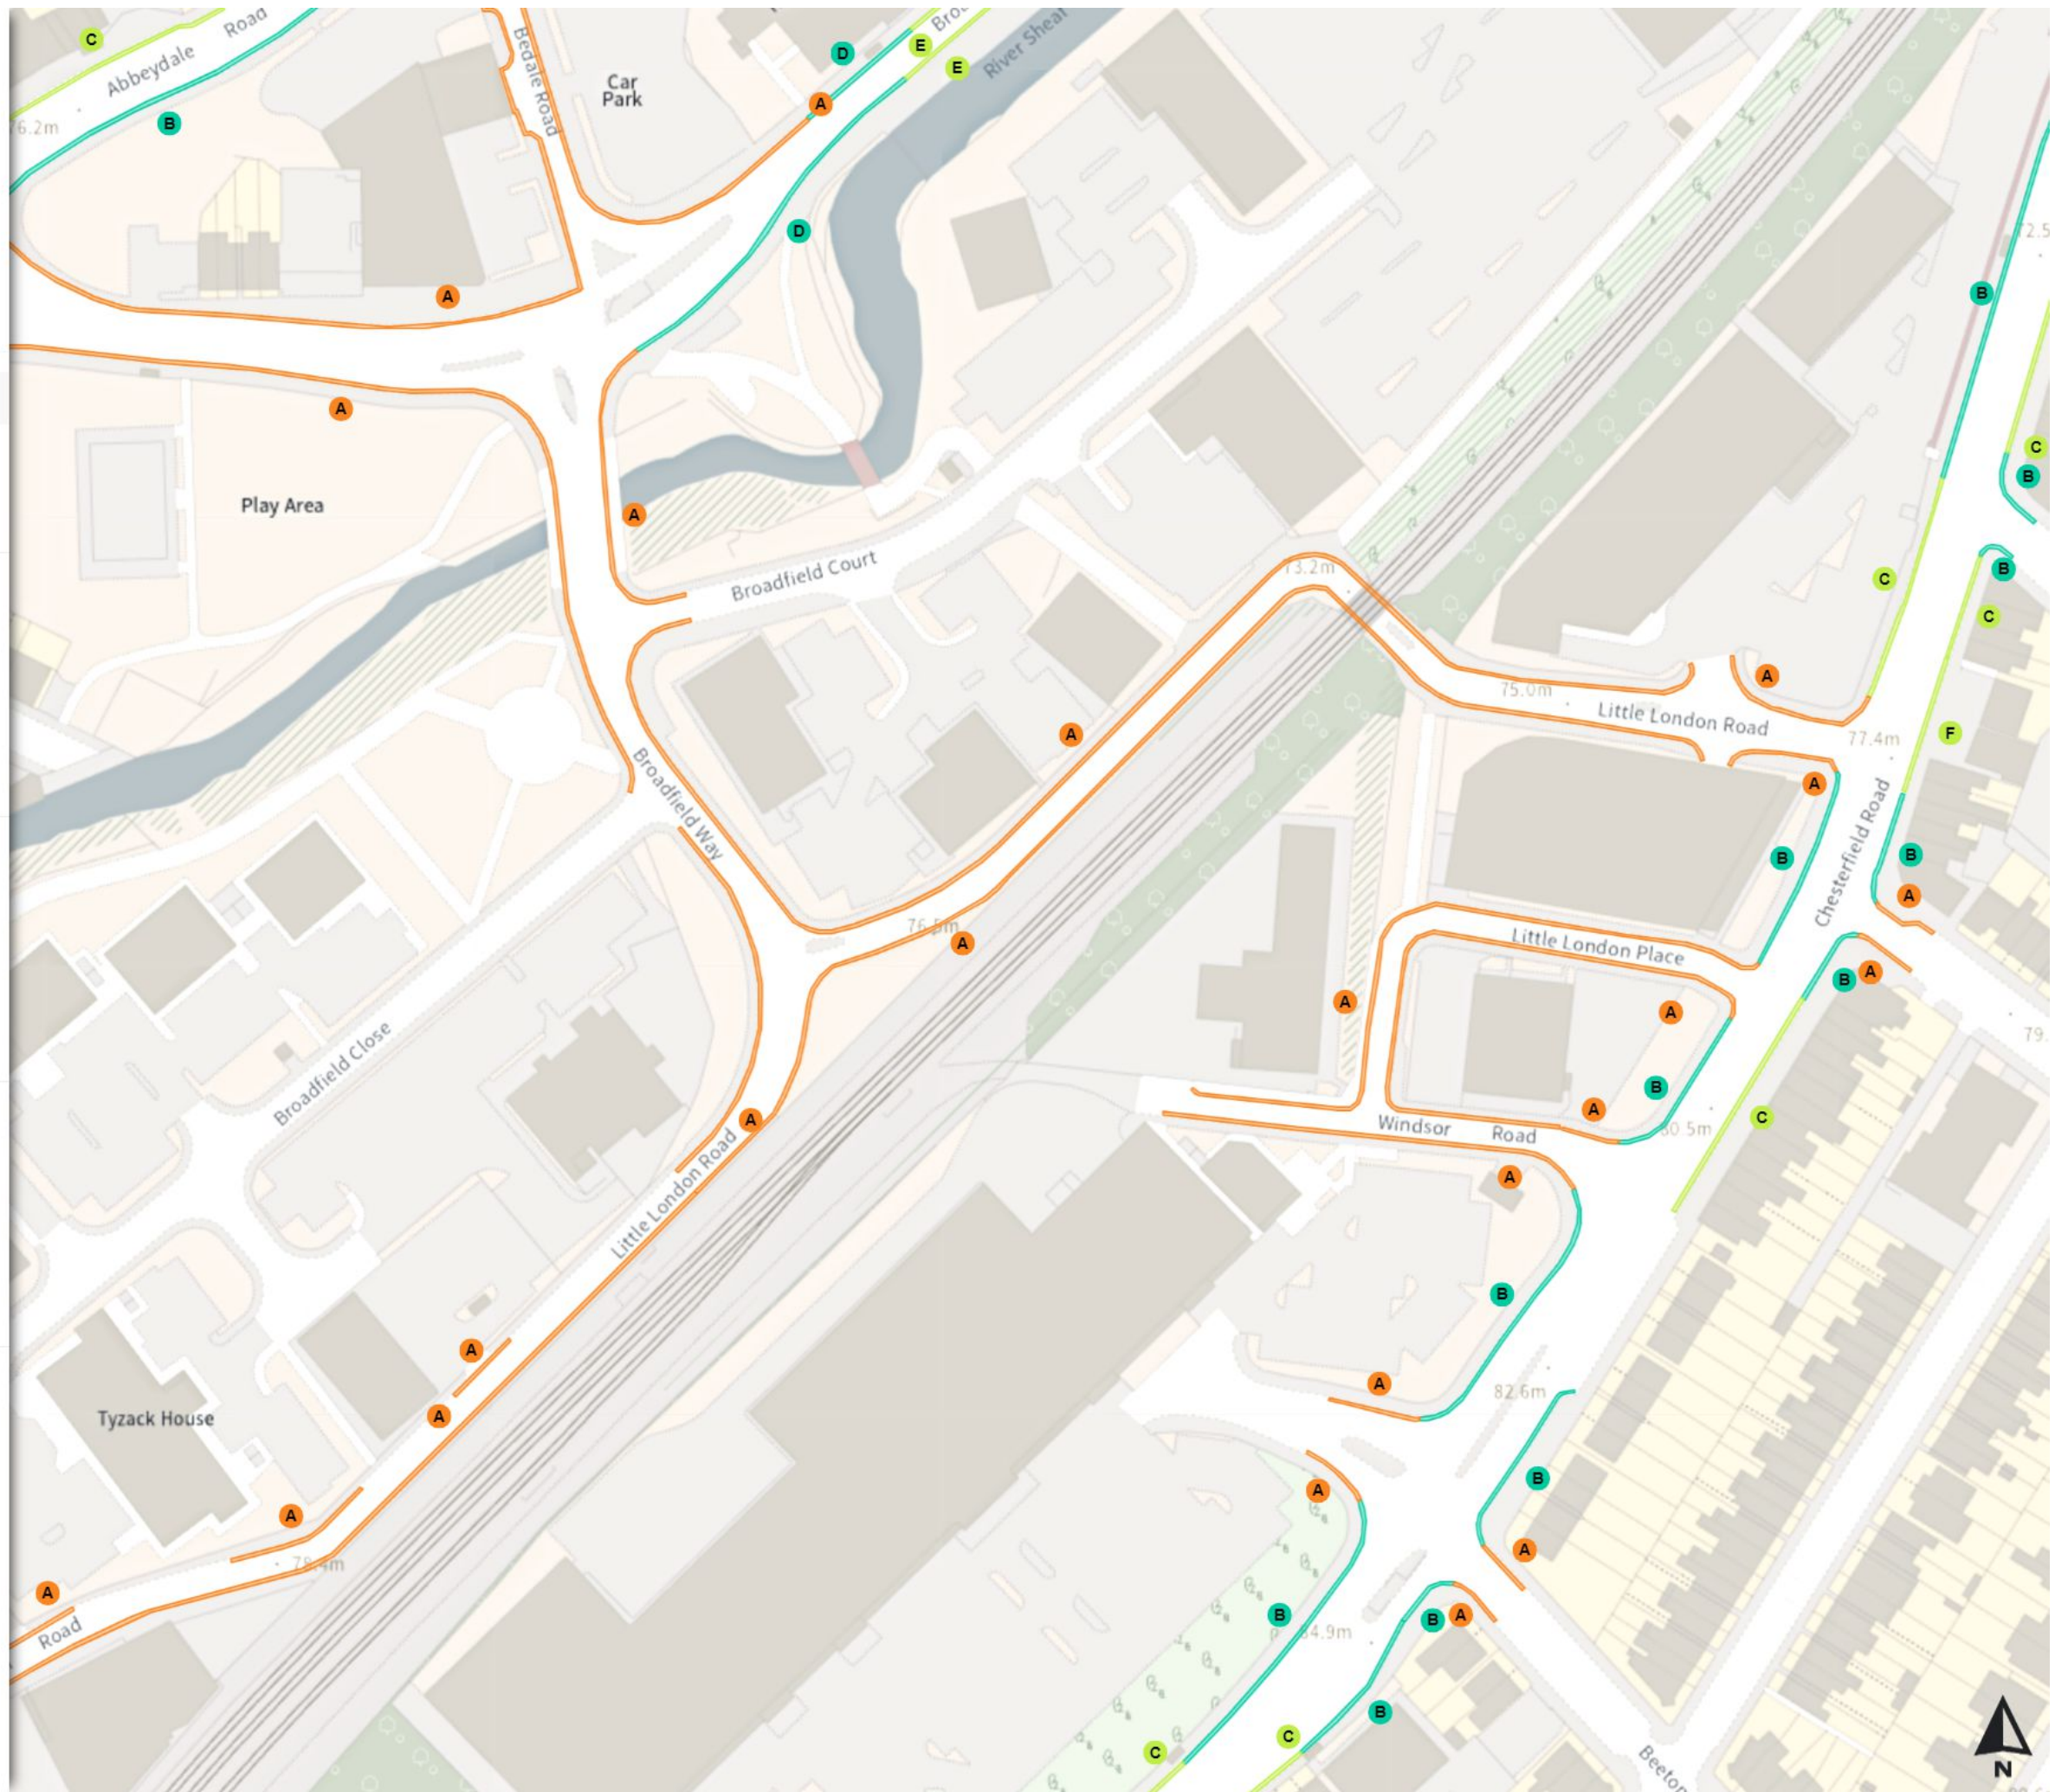

THE SHEFFIELD CITY COUNCIL (STOPPING RESTRICTIONS, WAITING RESTRICTIONS, LOADING RESTRICTIONS & PARKING PLACES) (MAP SCHEDULE) ORDER 2024

Map 547a of 797 Made 03/04/24

Added

- No waiting at any time
- A At all times
- Shared
- B No waiting at any time
  At all times
- E No loading
  Mon-Fri 07:30-09:30 16:00-18:30
- Shared
- C No waiting
  Mon-Fri 07:30-09:30 16:00-18:30
- F No loading
  Mon-Fri 07:30-09:30 16:00-18:30
- G No loading
  Mon-Fri 07:30-09:30 16:00-18:30
- Shared
- D No waiting at any time
  At all times
- H No loading
  Mon-Fri 08:00-09:30 16:30-18:30

Scale: 1:1250

North-West: 434579.774, 384789.653
South-East: 434998.55, 384429.384

© Crown copyright and database rights 2024 Ordnance Survey.
You are not permitted to copy, sub-license, distribute or sell any of this data to third parties in any form. Licence number 100018816