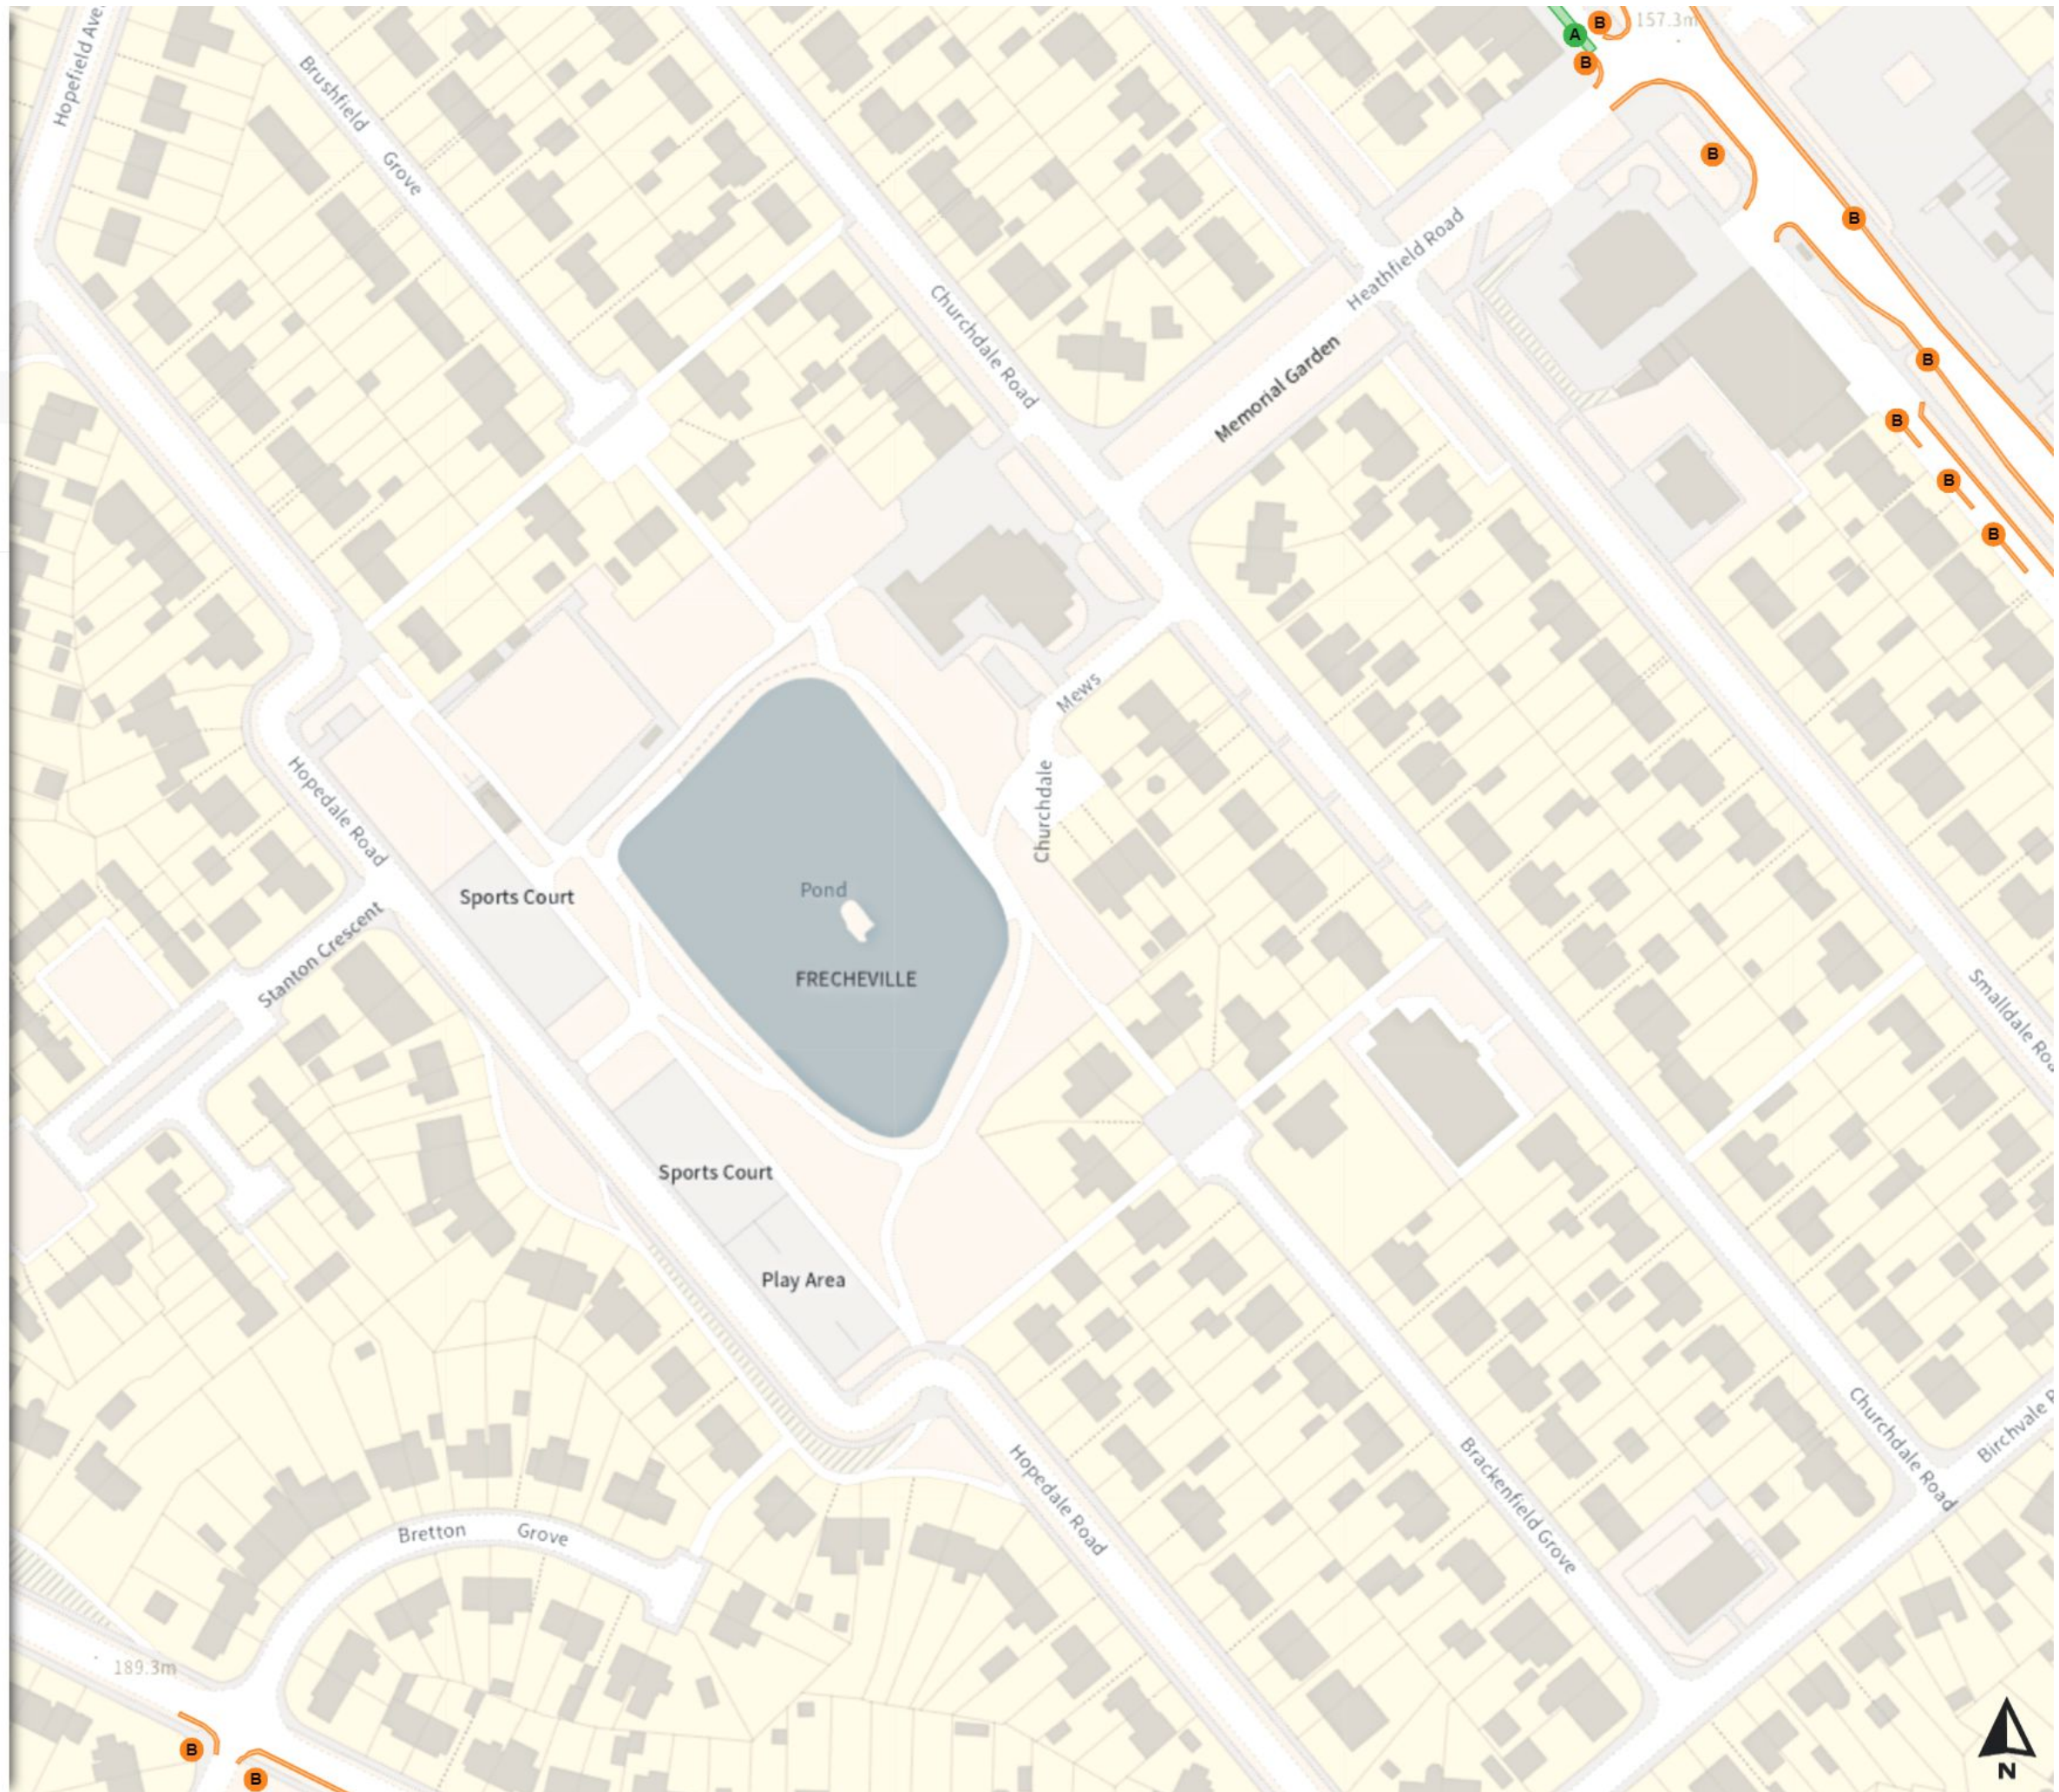

No waiting at any time

At all times

0 20 40 60m

Scale: 1:1250

North-West: 439625.412, 383751.504
South-East: 440044.666, 383391.596

© Crown copyright and database rights 2024 Ordnance Survey.
You are not permitted to copy, sub-license, distribute or sell any of this data to third parties in any form. Licence number 100018816