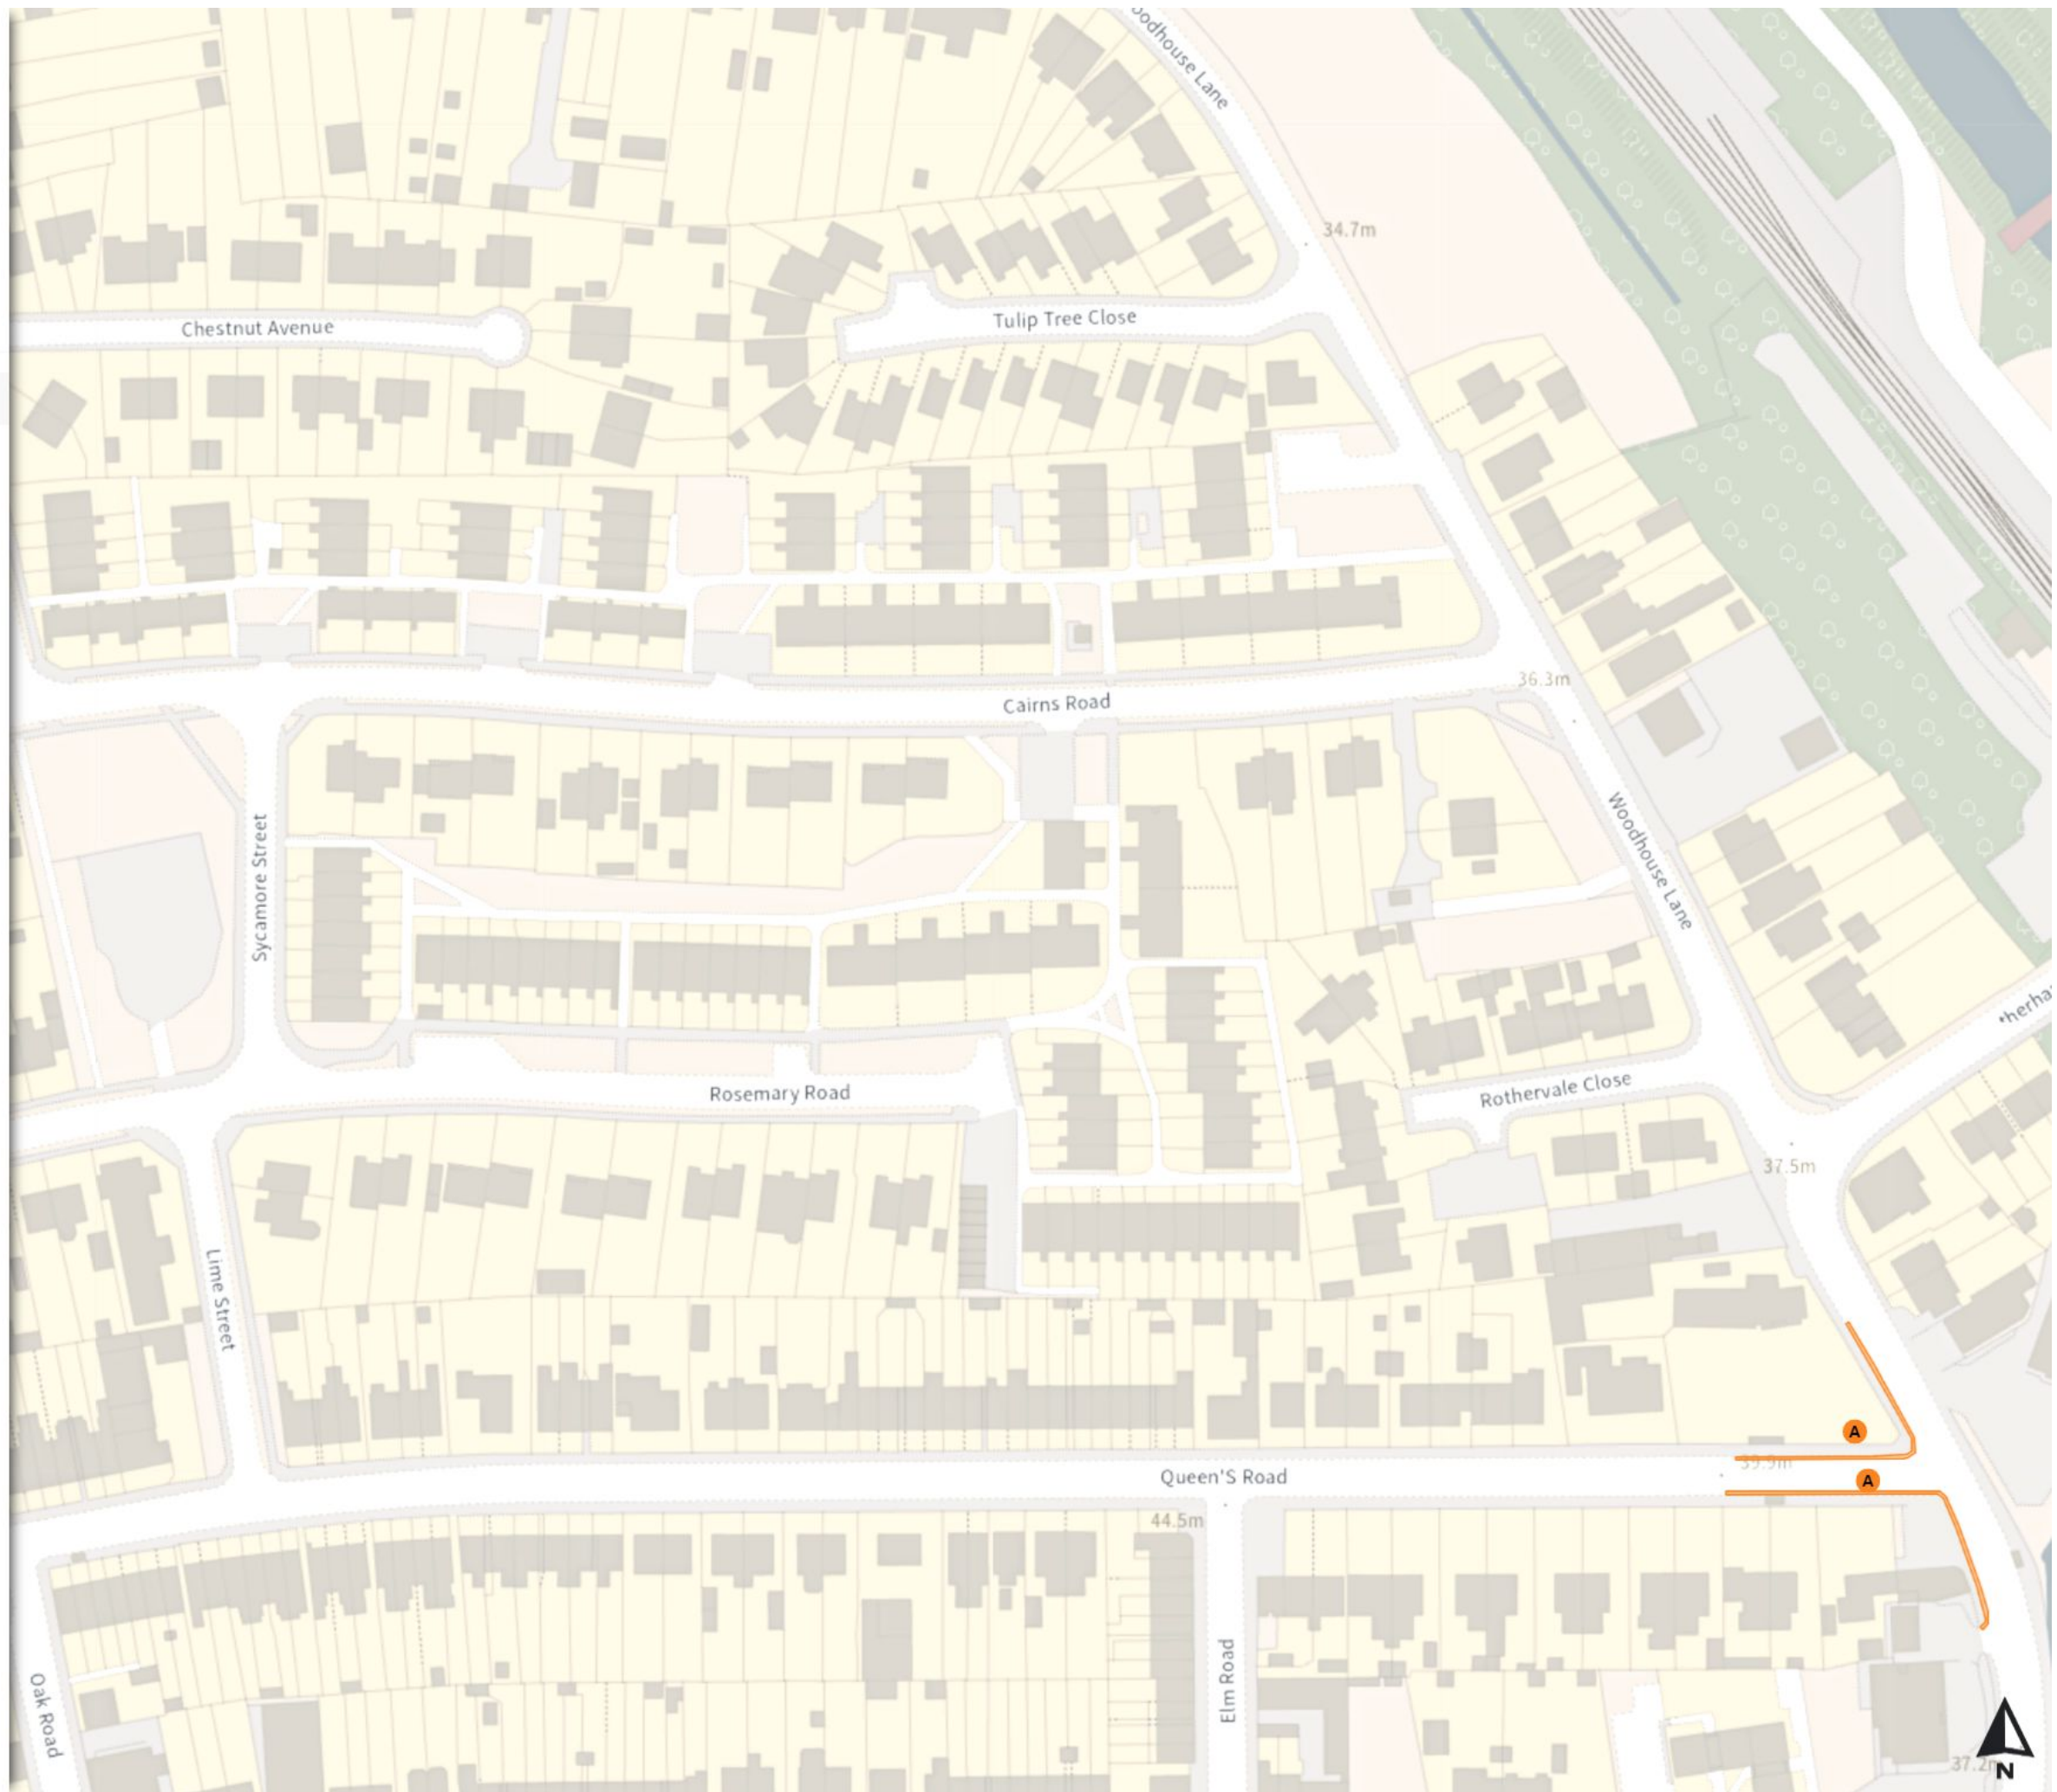

THE SHEFFIELD CITY COUNCIL (STOPPING RESTRICTIONS, WAITING RESTRICTIONS, LOADING RESTRICTIONS & PARKING PLACES) (MAP SCHEDULE) ORDER 2024

Map 610 of 797 Made 03/04/24

Added

No waiting at any time

At all times

0 20 40 60m

Scale: 1:1250

North-West: 443898.572, 384148.051
South-East: 444318.121, 383788.546

© Crown copyright and database rights 2024 Ordnance Survey.
You are not permitted to copy, sub-license, distribute or sell any of this data to third parties in any form. Licence number 100018816