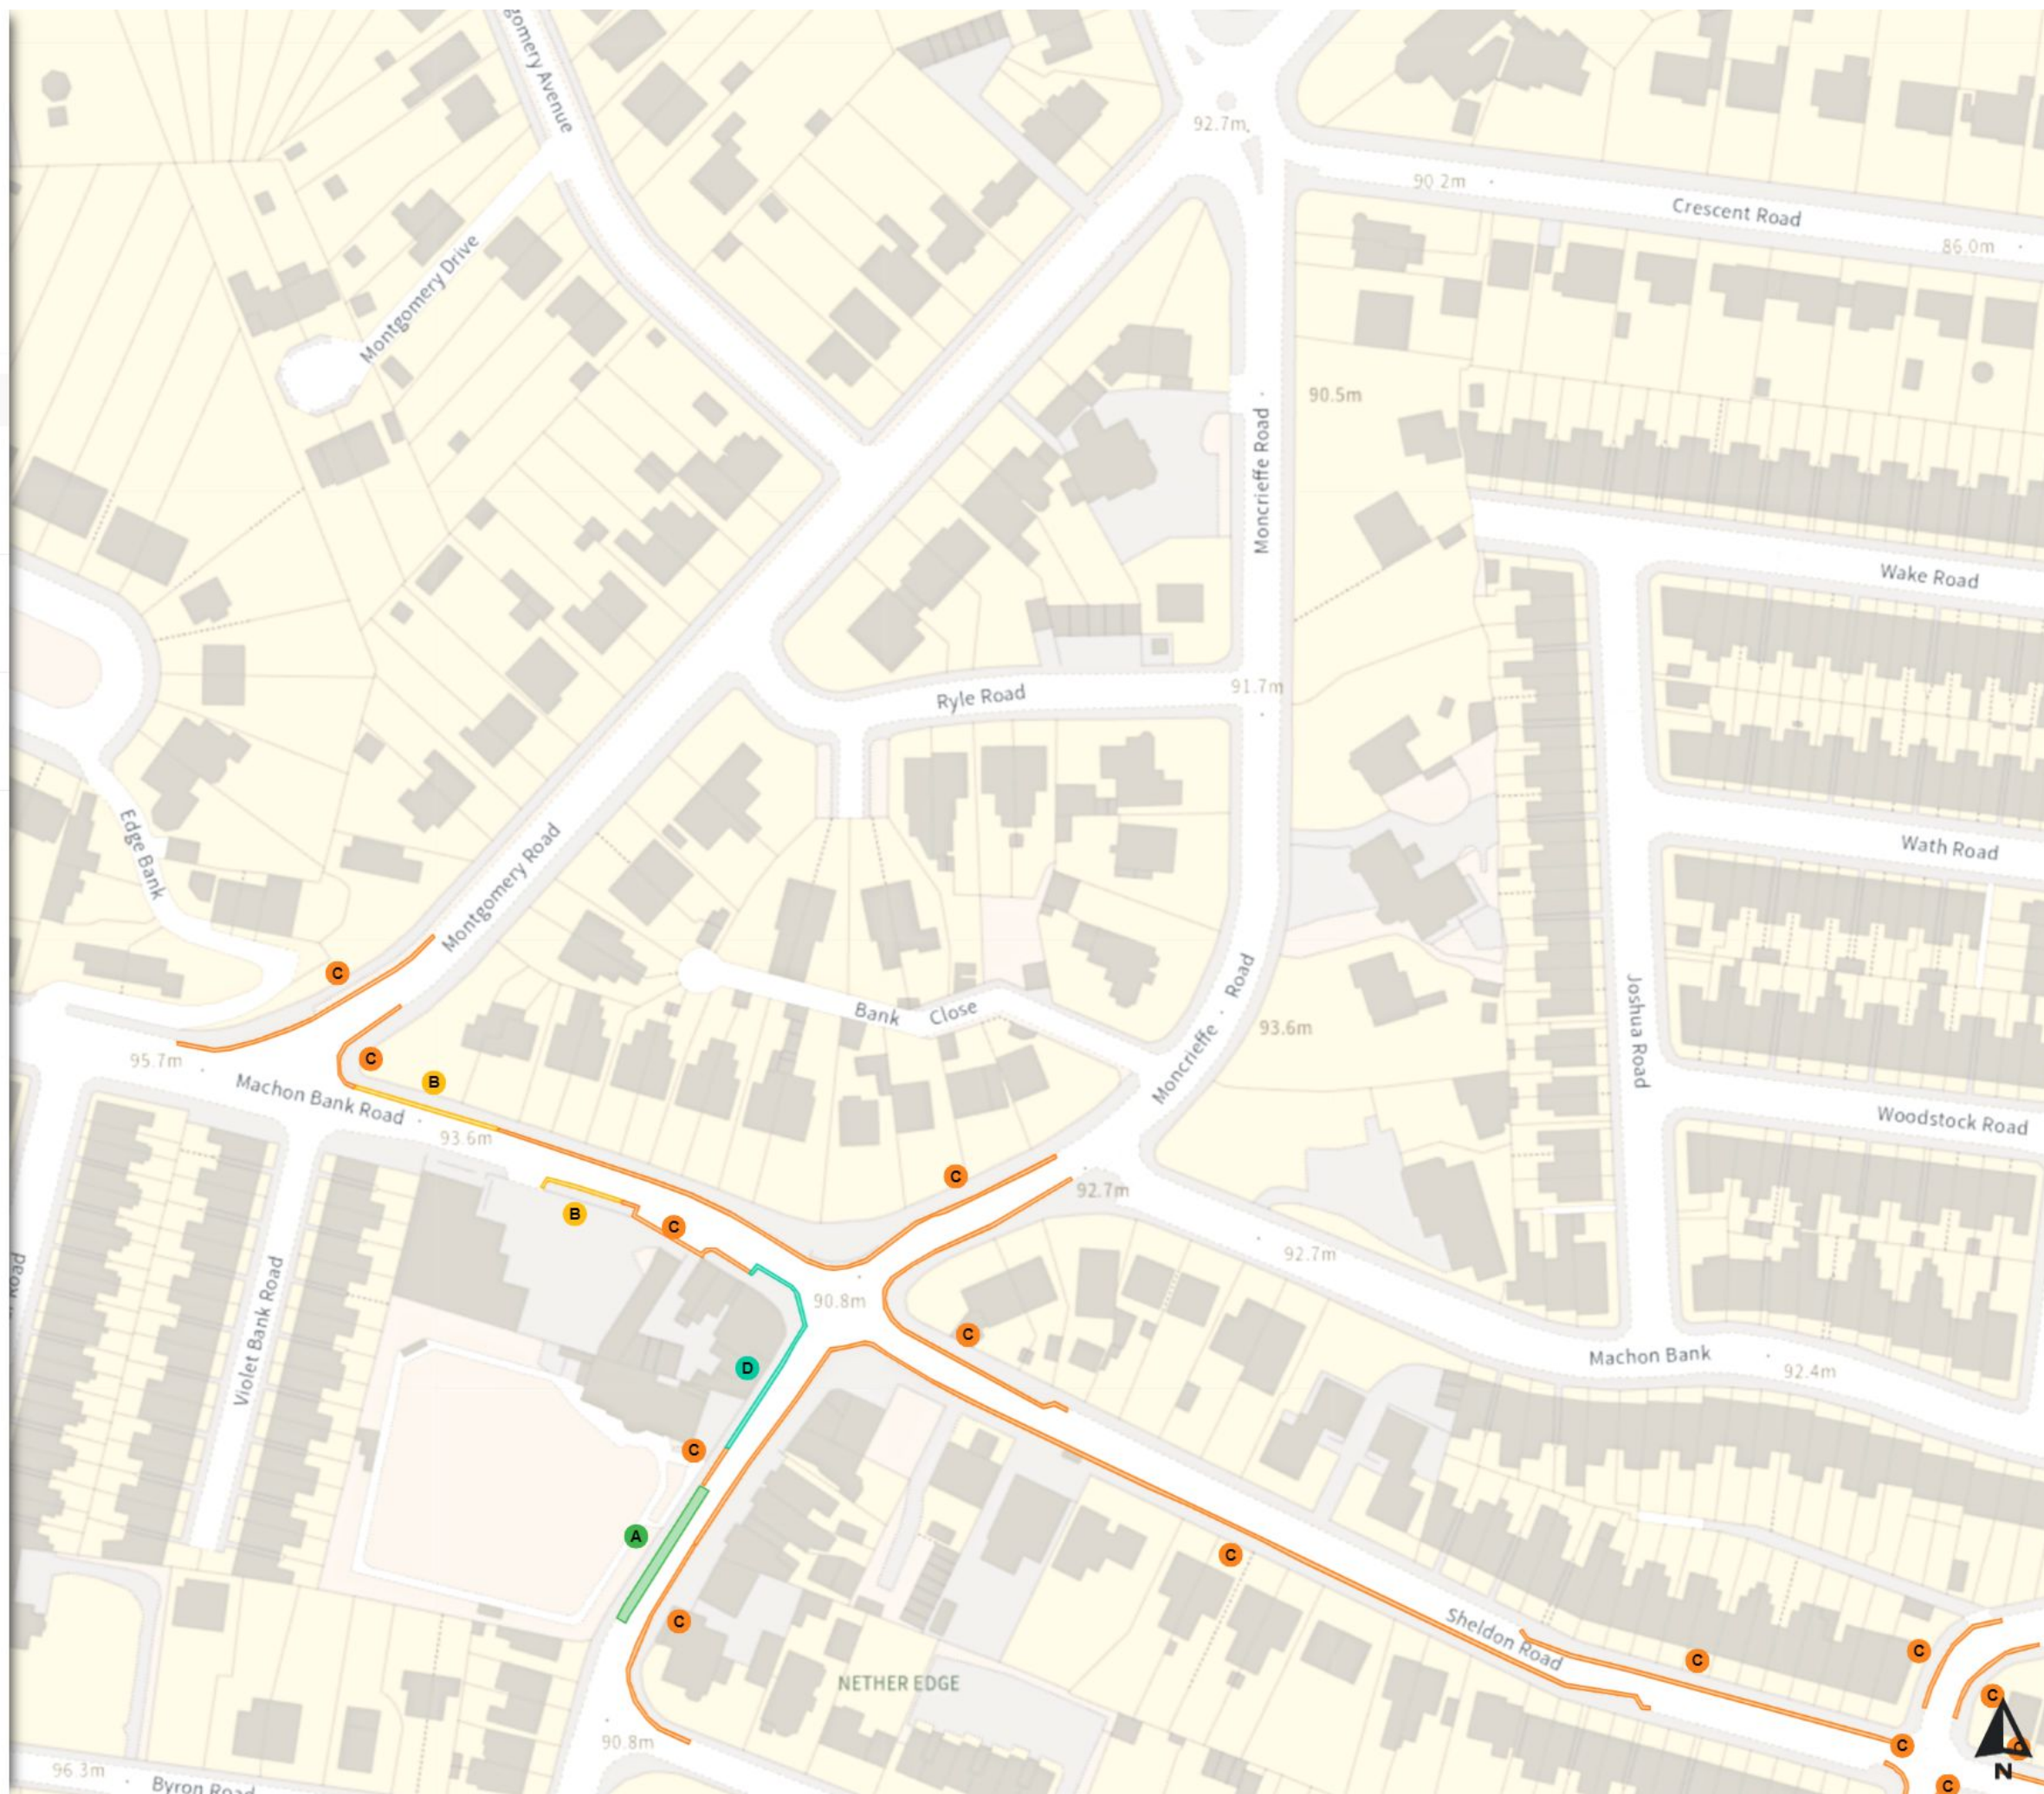

Shared

No waiting at any time
At all times

No loading

Mon-Sat 08:00-18:30

Scale: 1:1250

North-West: 434040.427, 385144.794
South-East: 434459.131, 384784.505

© Crown copyright and database rights 2024 Ordnance Survey.
You are not permitted to copy, sub-license, distribute or sell any of this data to third parties in any form. Licence number 100018816