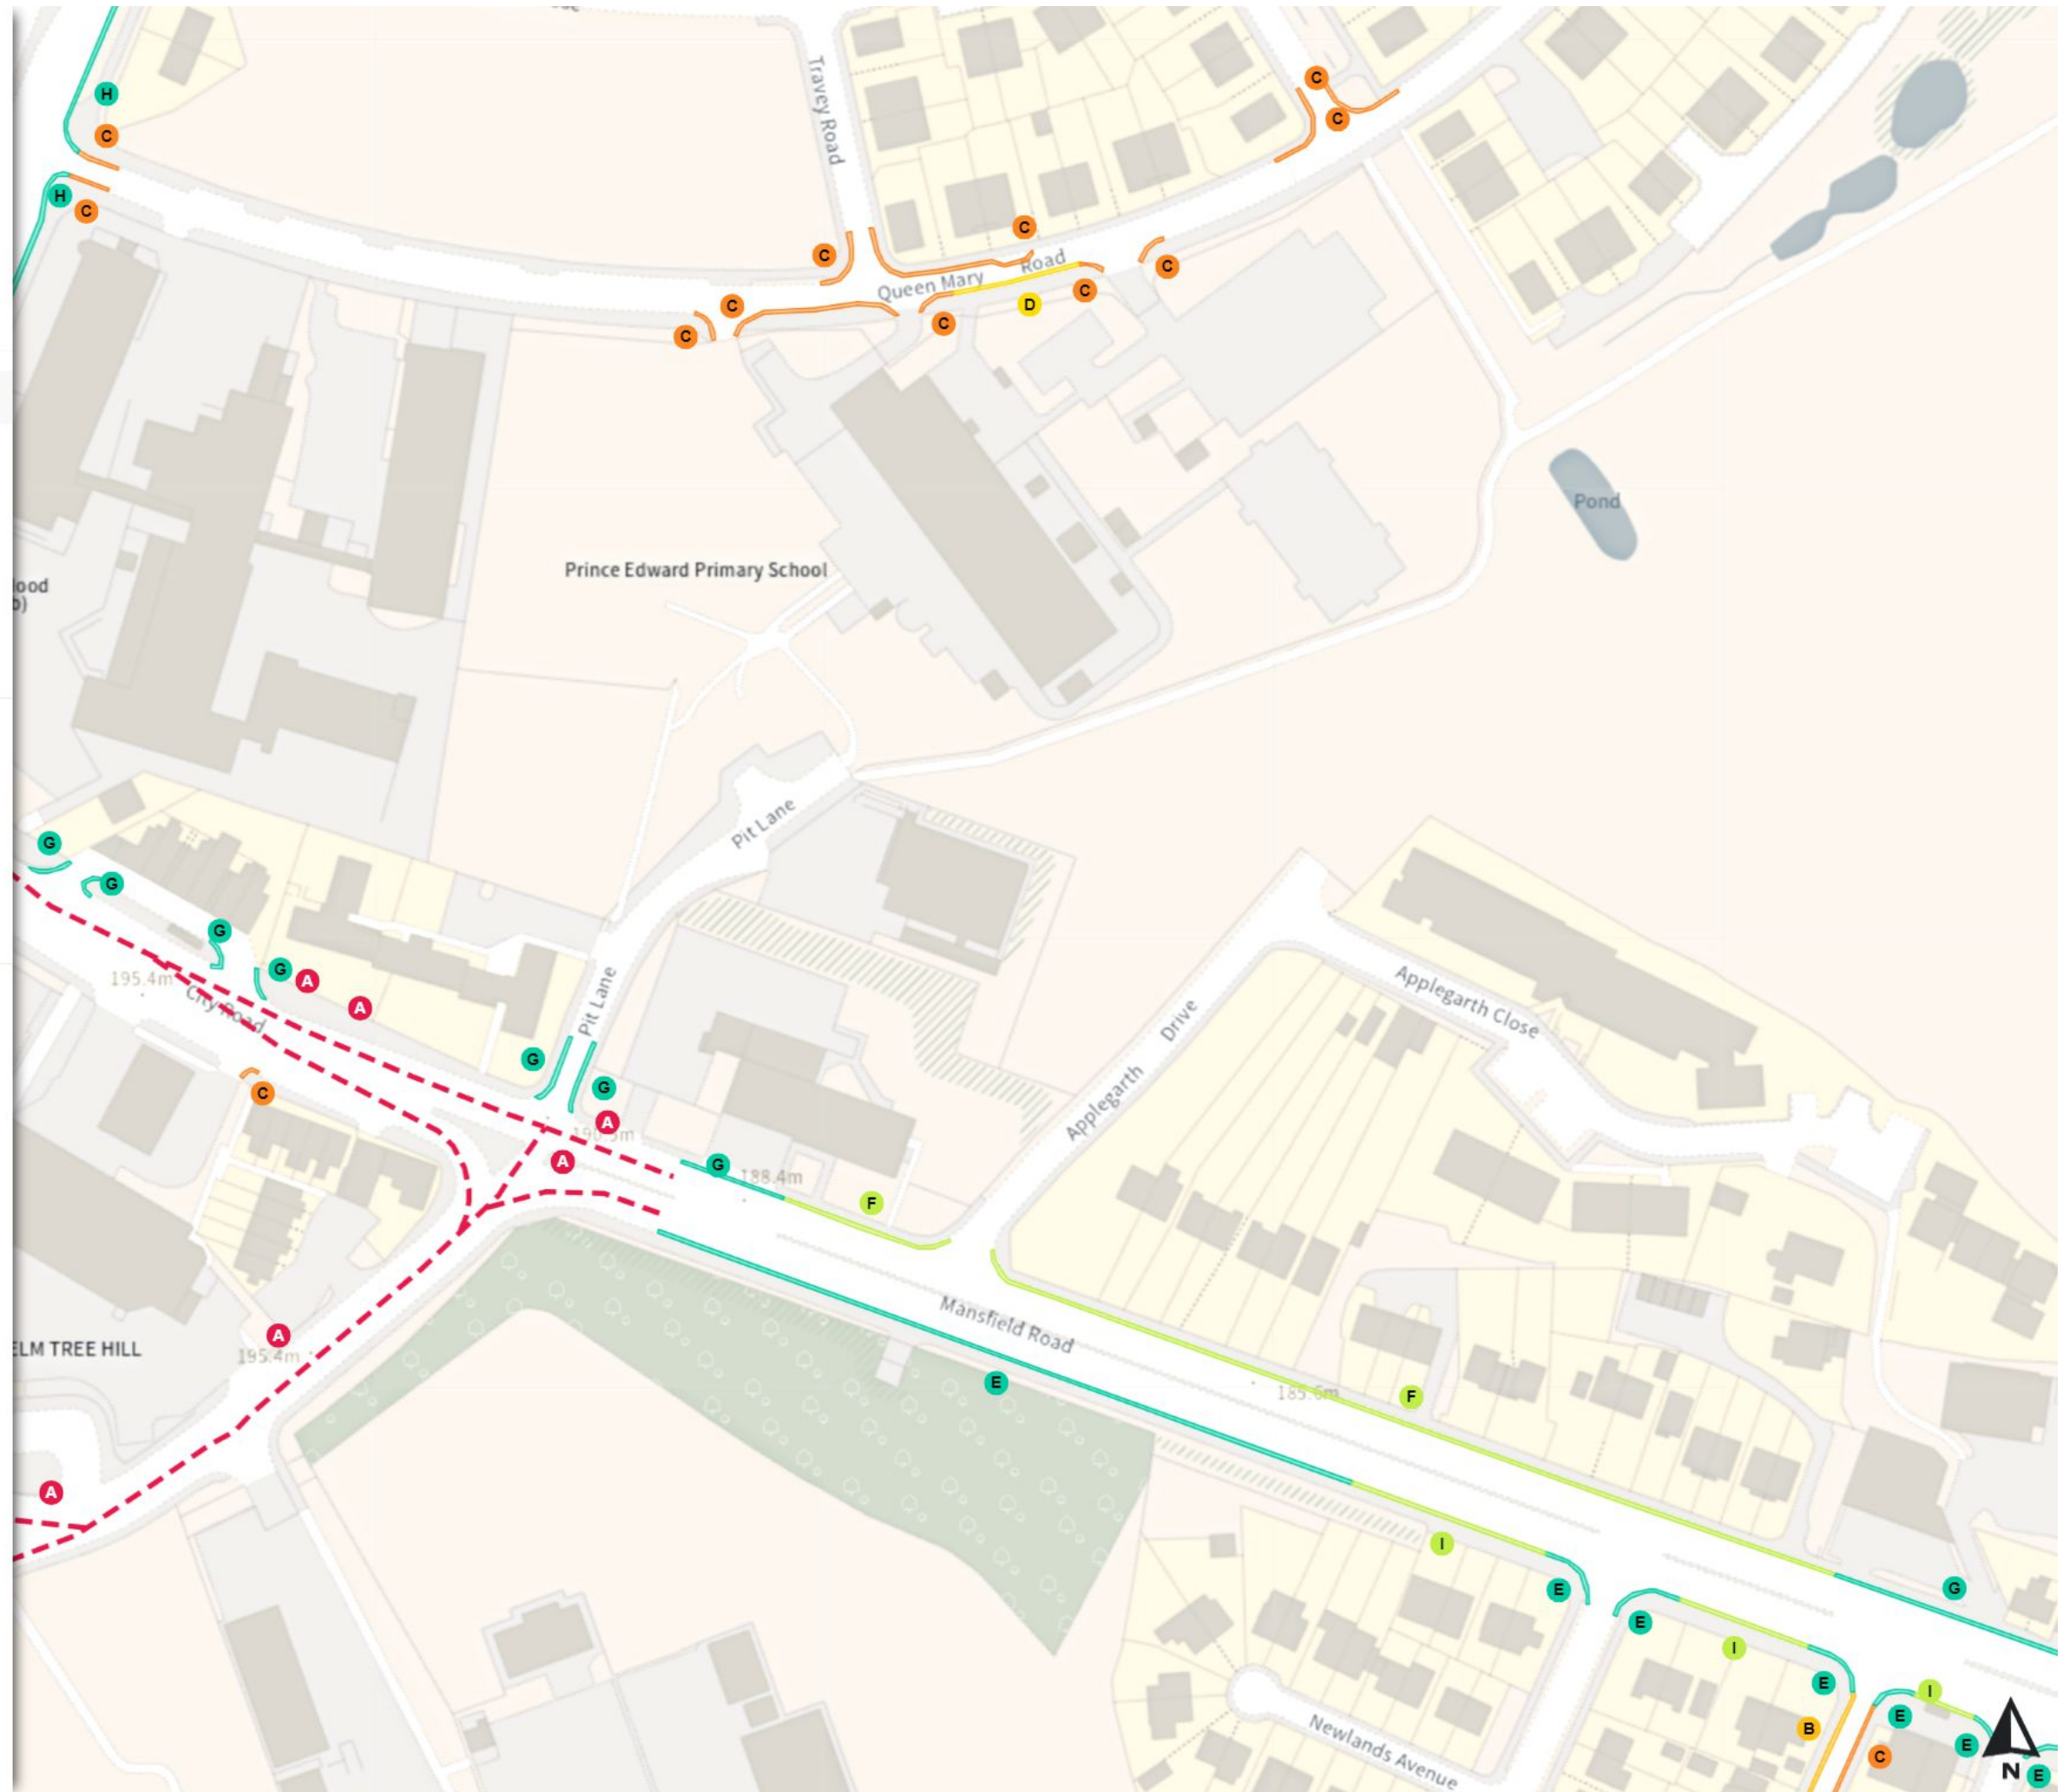

THE SHEFFIELD CITY COUNCIL (STOPPING RESTRICTIONS, WAITING RESTRICTIONS, LOADING RESTRICTIONS & PARKING PLACES) (MAP SCHEDULE) ORDER 2024

Map 532b of 797 Made 03/04/24

Added

- Shared
  - No waiting at any time
    At all times
  - No loading
    Mon-Fri 08:00-09:30 16:30-18:30
- Shared
  - No waiting at any time
    At all times
  - No loading
    Mon-Fri 08:00-09:30 16:00-18:30
- Shared
  - No waiting
    Mon-Fri 07:30-09:30 16:00-18:30
  - No loading
    Mon-Fri 07:30-09:30 16:00-18:30

Scale: 1:1250

North-West: 438166.397, 385176.043
South-East: 438585.415, 384816.117

© Crown copyright and database rights 2024 Ordnance Survey.
You are not permitted to copy, sub-license, distribute or sell any of this data to third parties in any form. Licence number 100018816