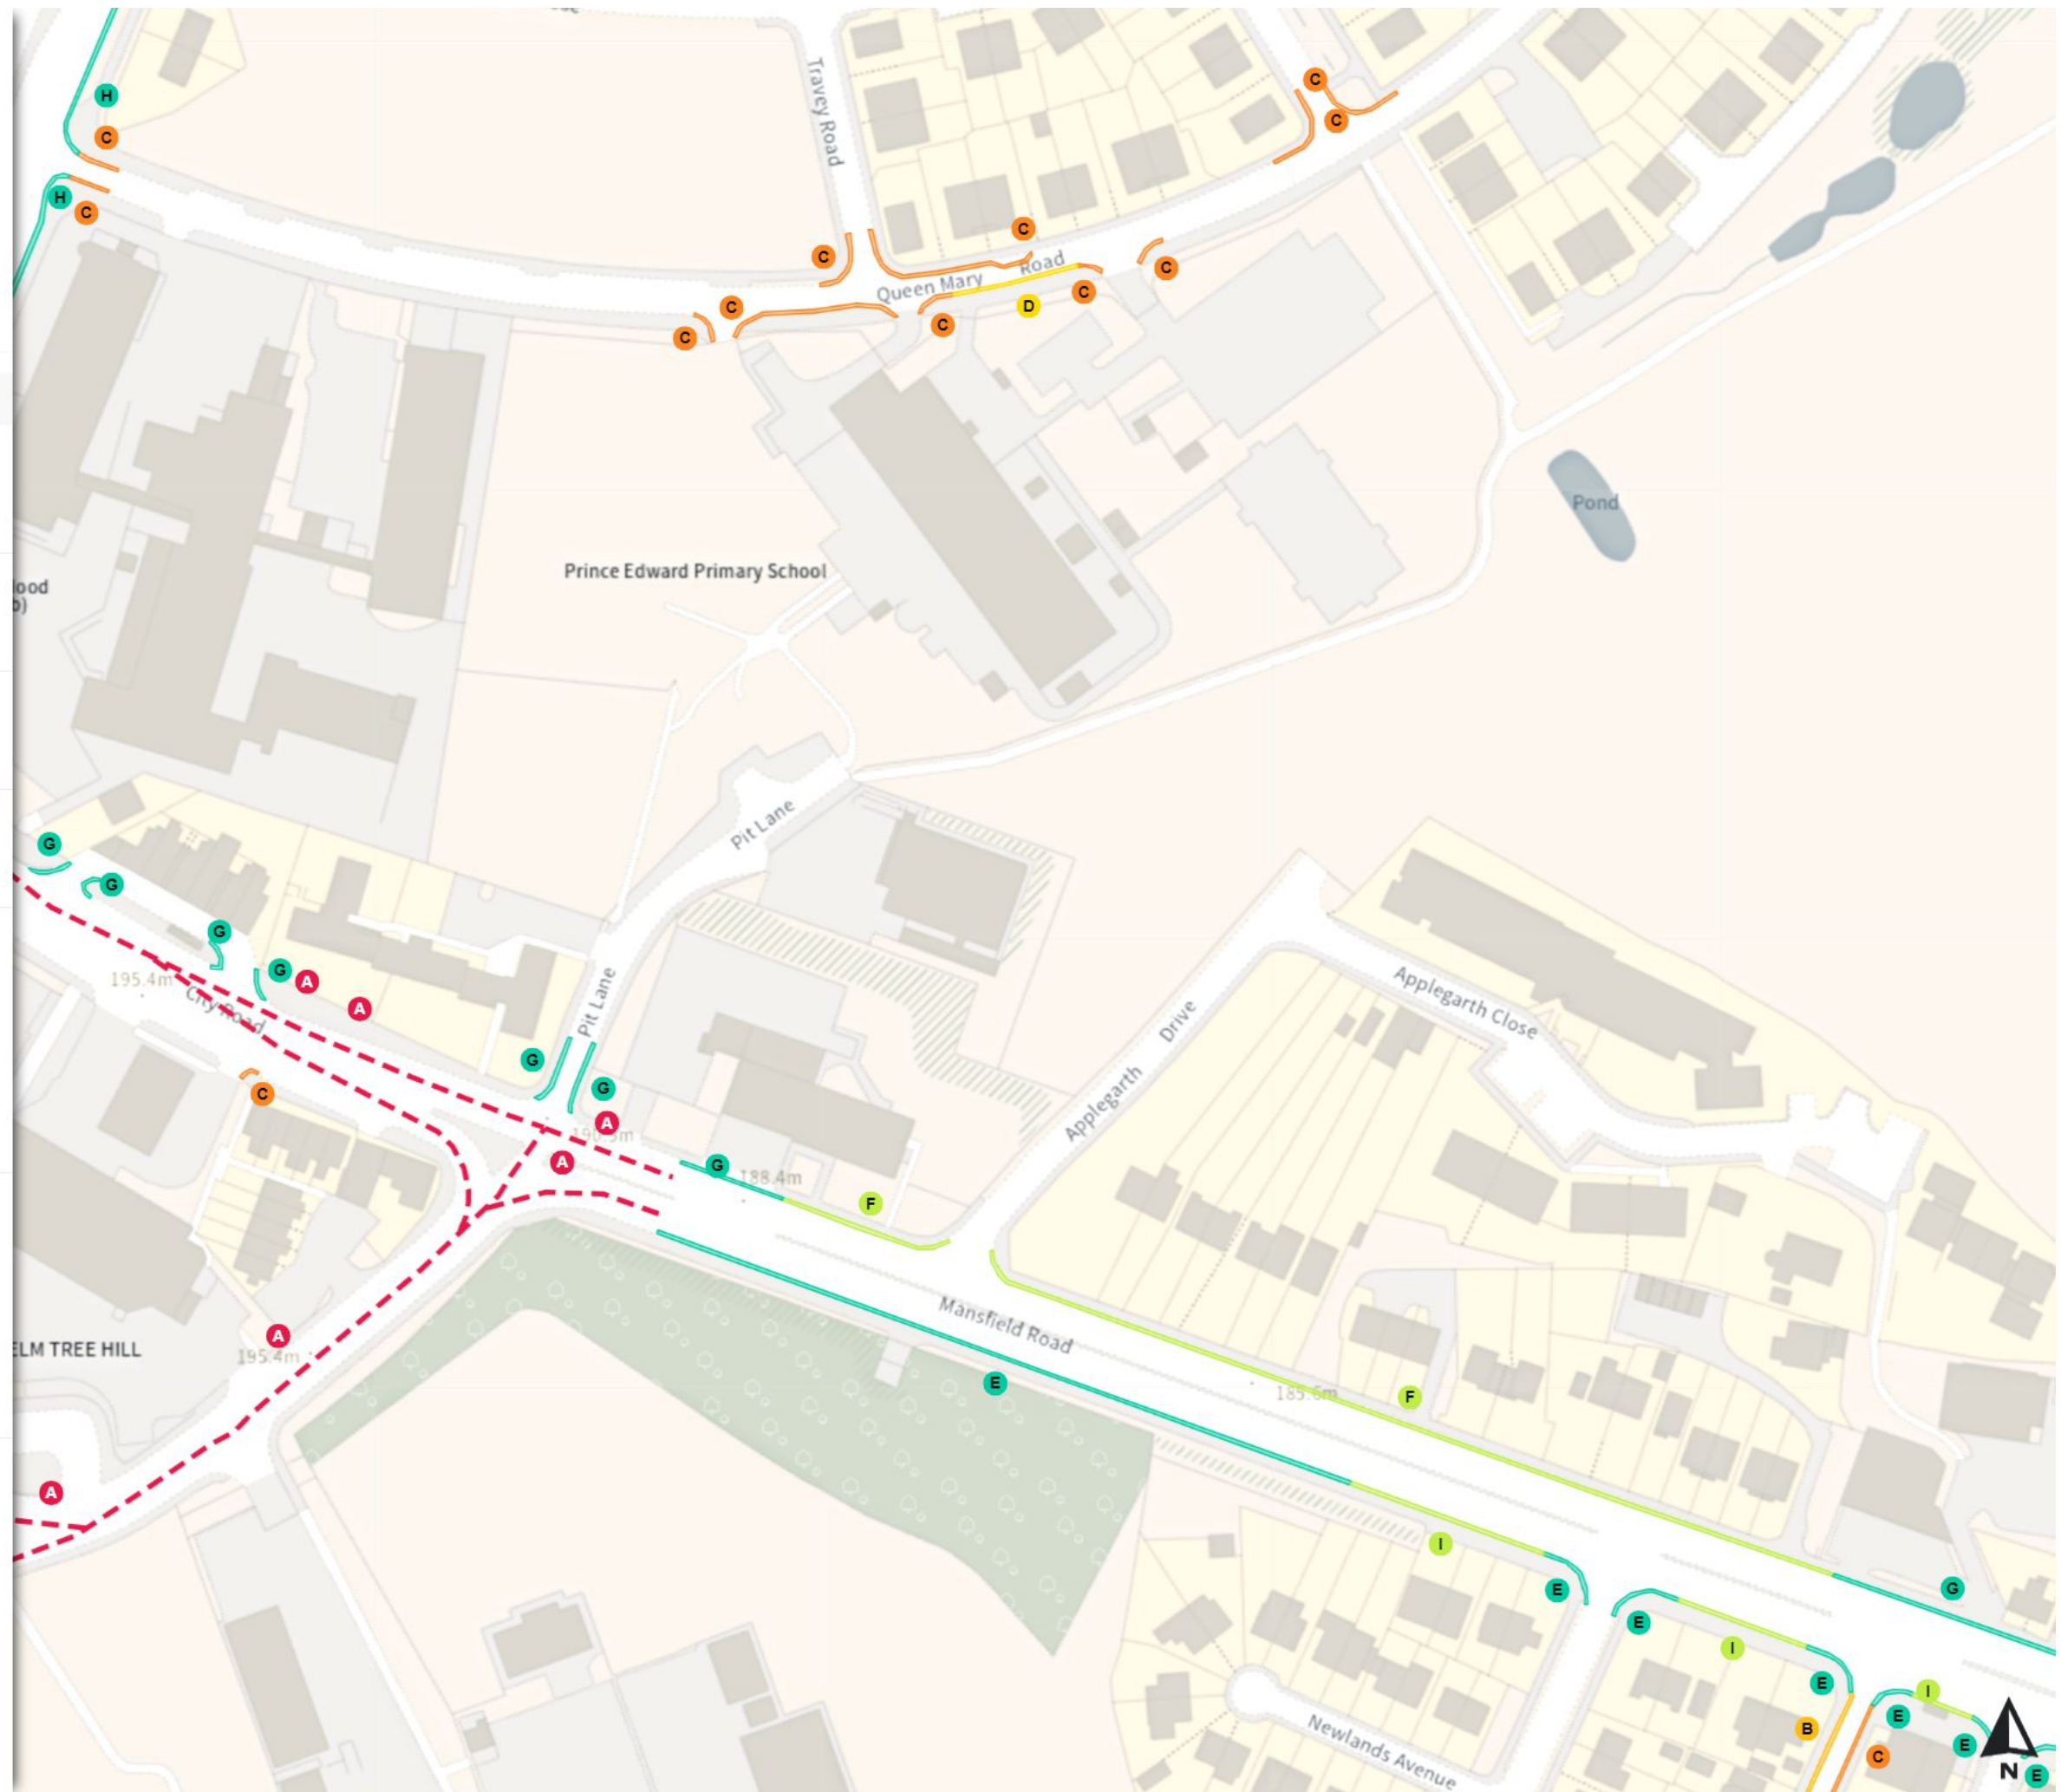

THE SHEFFIELD CITY COUNCIL (STOPPING RESTRICTIONS, WAITING RESTRICTIONS, LOADING RESTRICTIONS & PARKING PLACES) (MAP SCHEDULE) ORDER 2024

Map 532a of 797 Made 03/04/24

Added

- Clearway
- A At all times
- No waiting
- Mon-Sat 08:00-18:30
- No waiting at any time
- At all times
- Prohibition of stopping on school entrance markings
- At all times
- Shared
- No waiting at any time
- At all times
- No loading
- Mon-Fri 07:30-09:30 16:00-18:30
- Shared
- No waiting
- Mon-Fri 08:00-09:30 16:30-18:30
- No loading
- Mon-Fri 08:00-09:30 16:30-18:30

Scale: 1:1250

North-West: 438166.397, 385176.043
South-East: 438585.415, 384816.117

© Crown copyright and database rights 2024 Ordnance Survey.
You are not permitted to copy, sub-license, distribute or sell any of this data to third parties in any form. Licence number 100018816