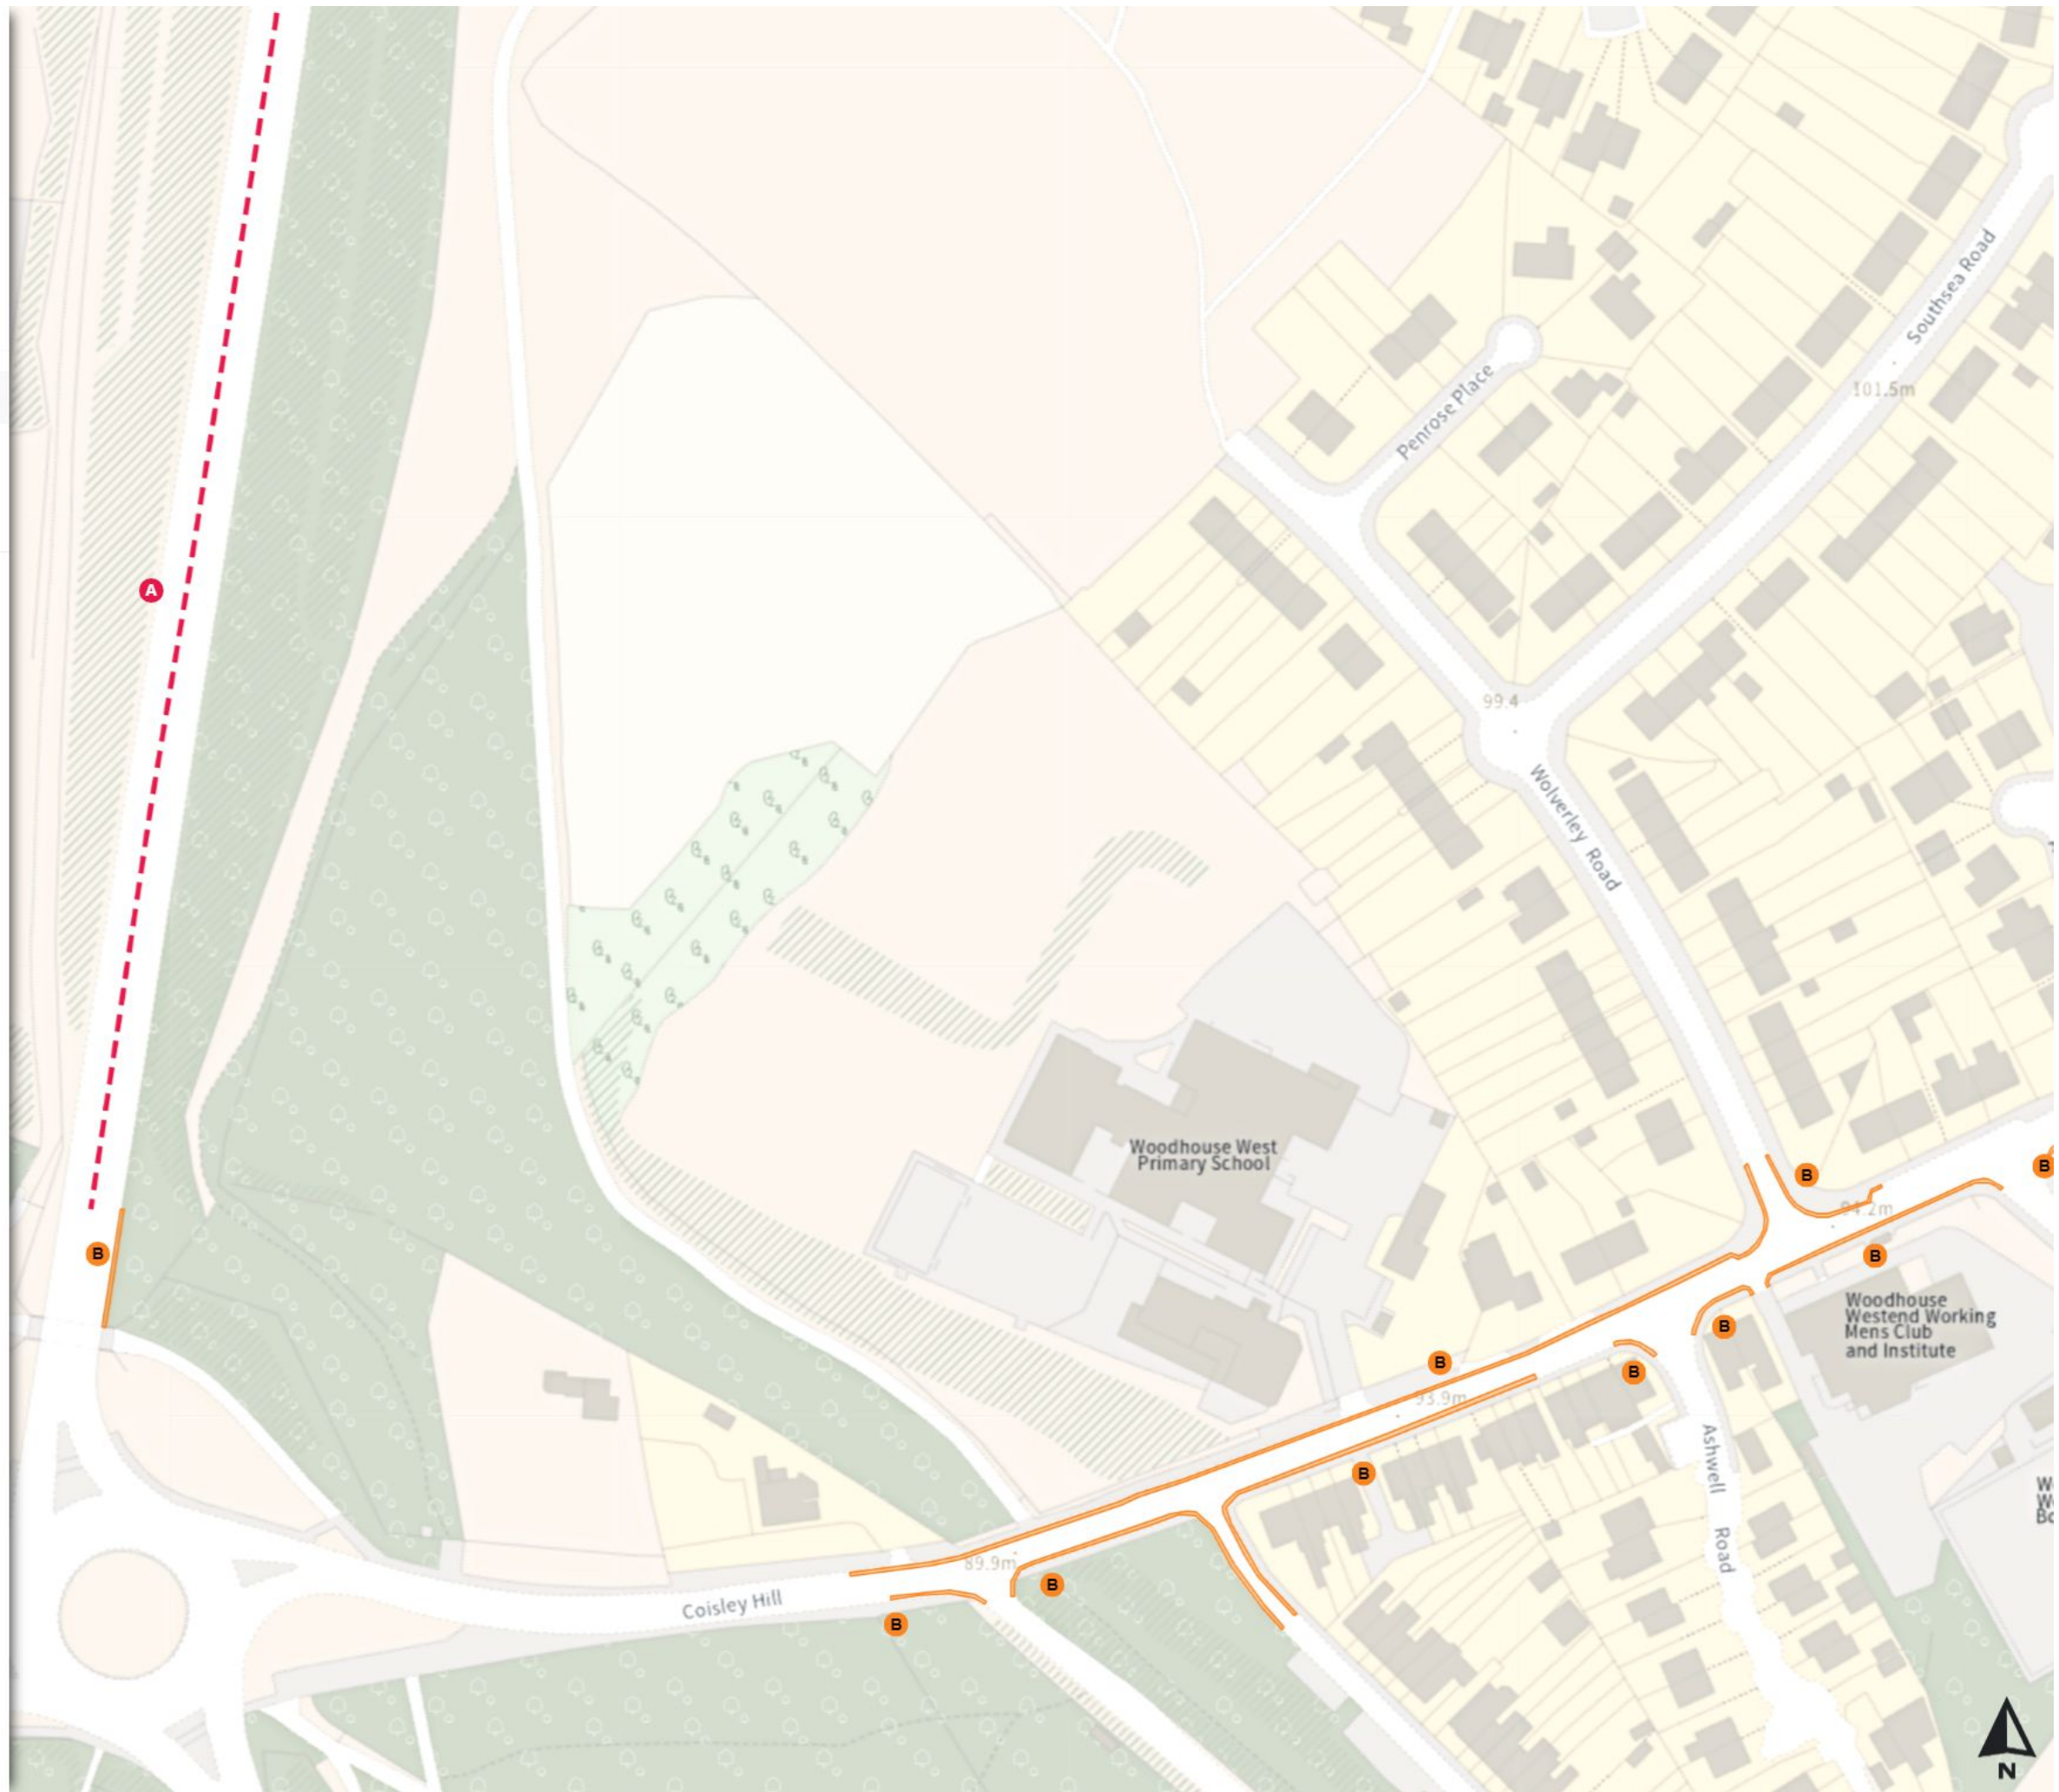

THE SHEFFIELD CITY COUNCIL (STOPPING RESTRICTIONS, WAITING RESTRICTIONS, LOADING RESTRICTIONS & PARKING PLACES) (MAP SCHEDULE) ORDER 2024

Map 560 of 797 Made 03/04/24

Added

- Clearway
- At all times
- No waiting at any time
- At all times

Scale: 1:1250

North-West: 440769.278, 384838.572
South-East: 441188.526, 384478.847

© Crown copyright and database rights 2024 Ordnance Survey.
You are not permitted to copy, sub-license, distribute or sell any of this data to third parties in any form. Licence number 100018816