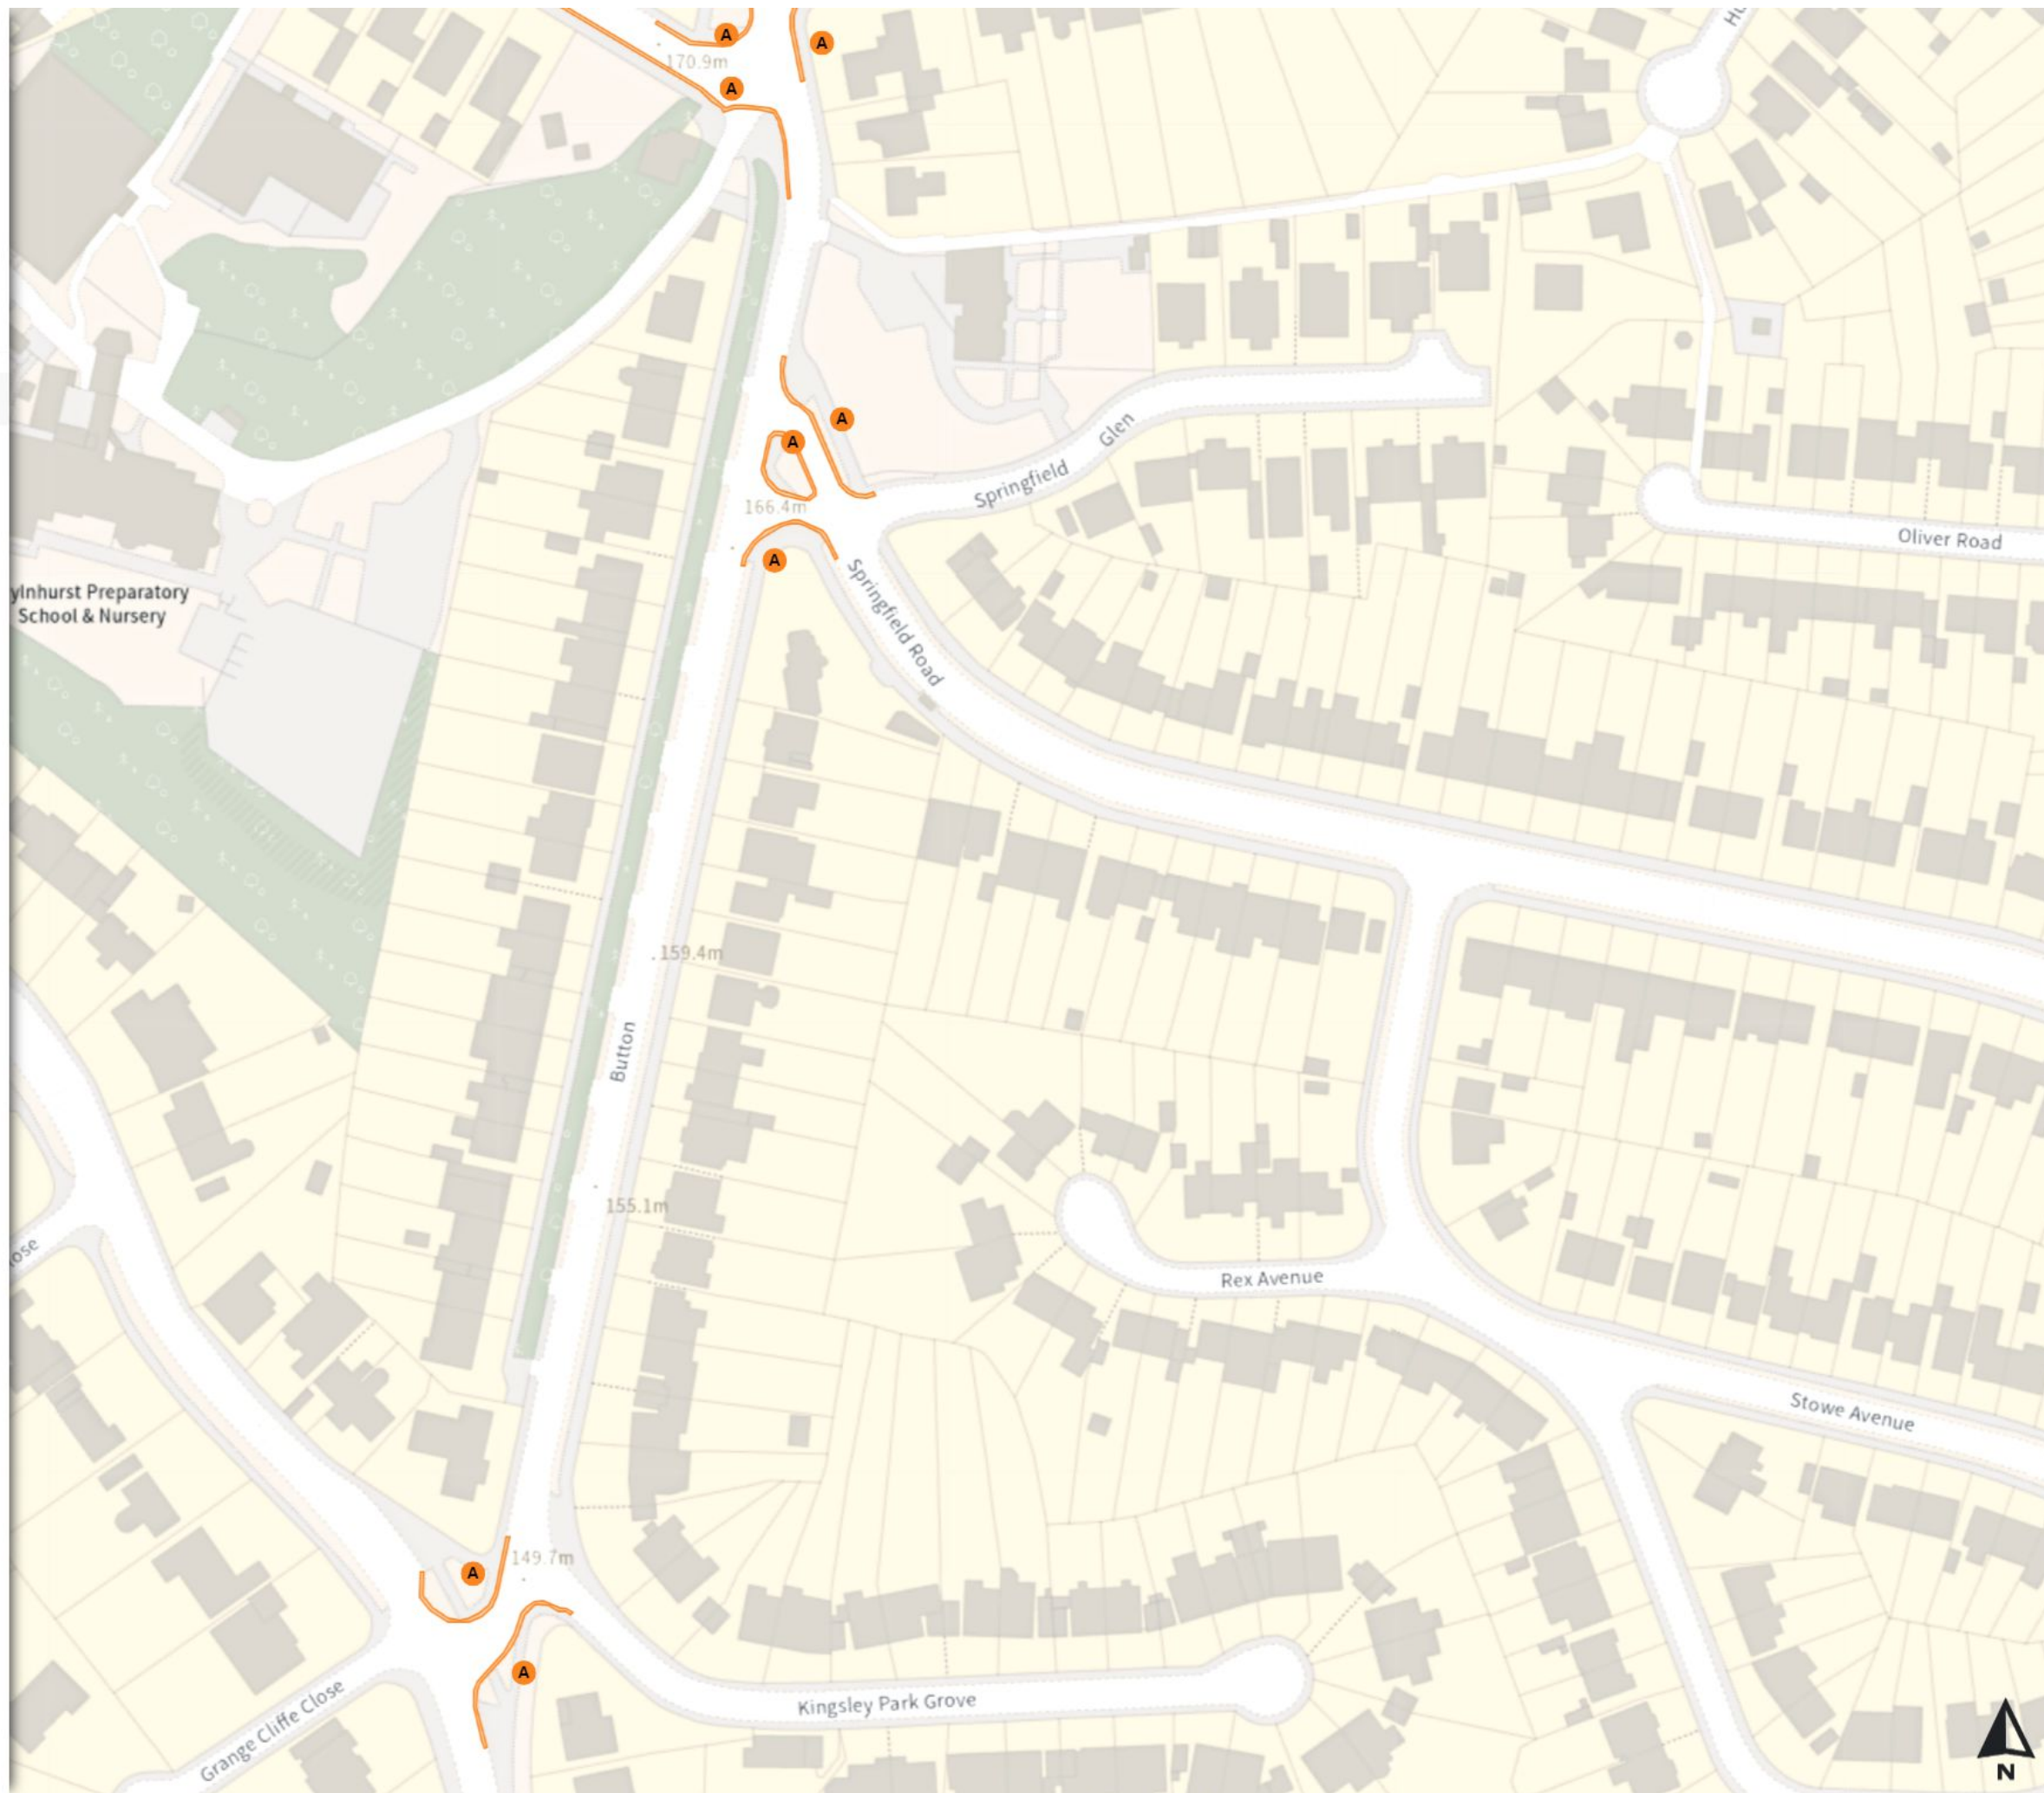

Scale: 1:1250

North-West: 432755.858, 384058.475
South-East: 433174.558, 383697.992

© Crown copyright and database rights 2024 Ordnance Survey.
You are not permitted to copy, sub-license, distribute or sell any of this data to third parties in any form. Licence number 100018816