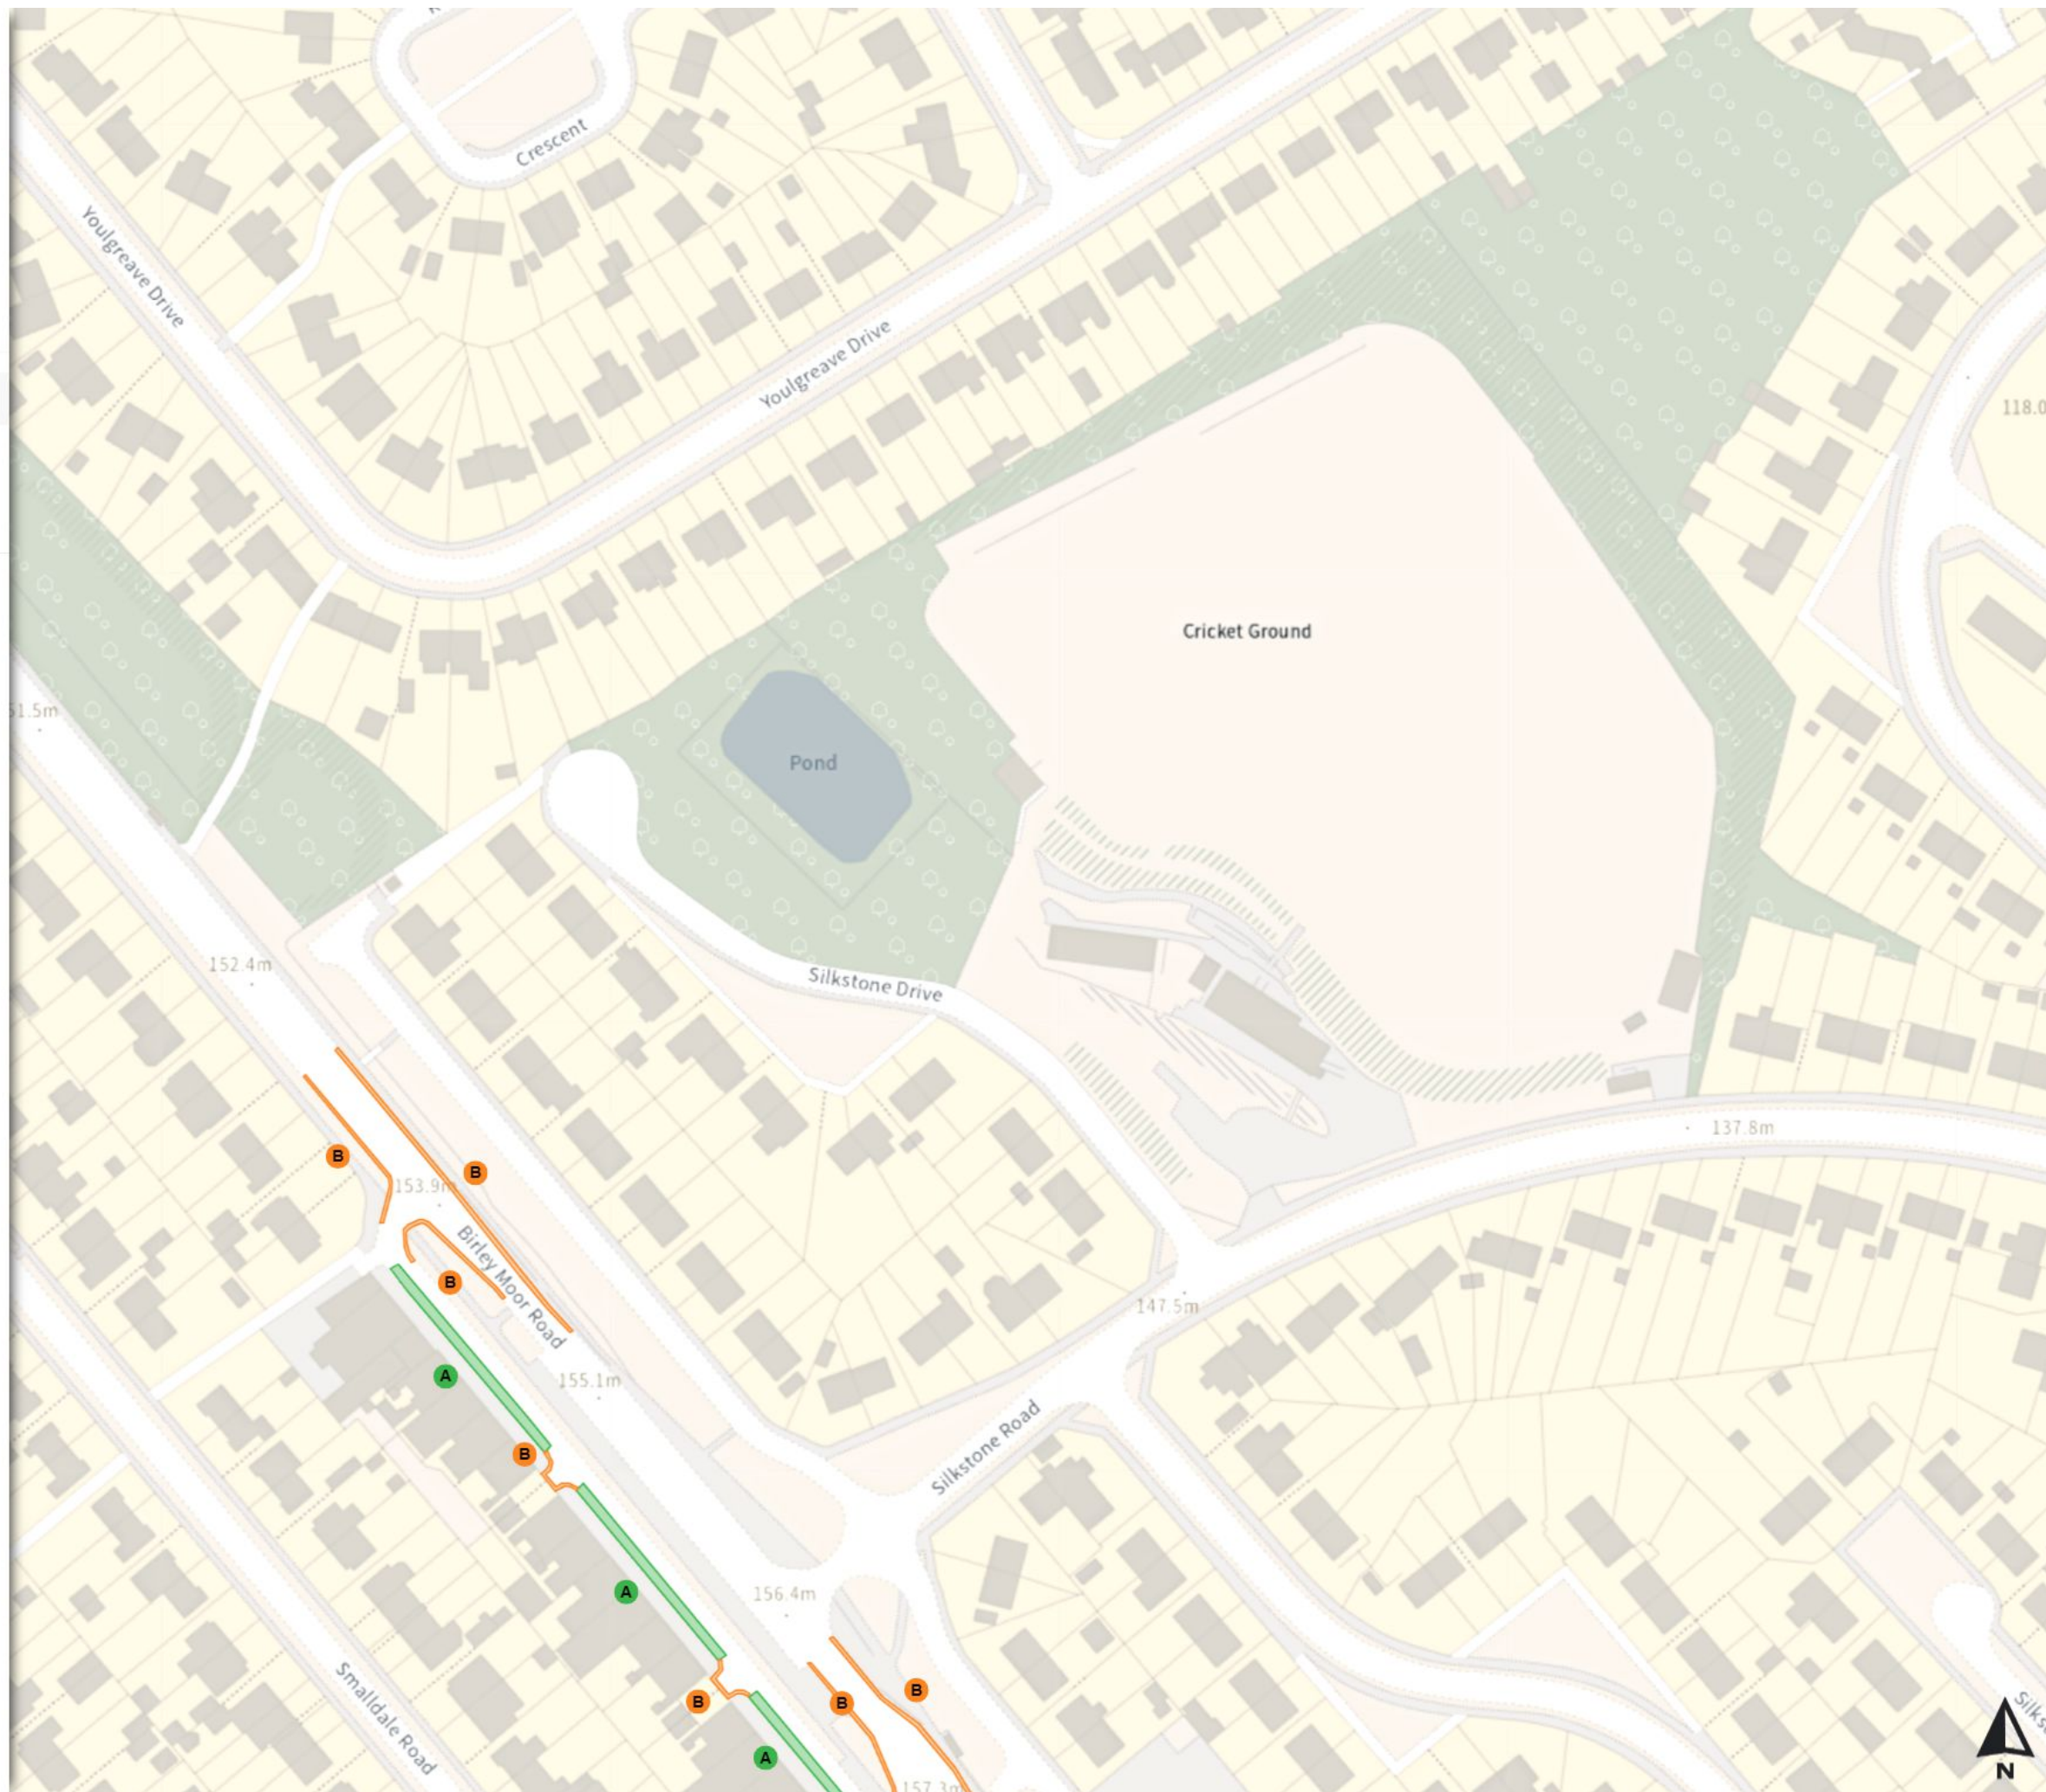

No waiting at any time

At all times

0 20 40 60m

Scale: 1:1250

North-West: 439771.685, 384111.829
South-East: 440190.919, 383751.962

© Crown copyright and database rights 2024 Ordnance Survey.
You are not permitted to copy, sub-license, distribute or sell any of this data to third parties in any form. Licence number 100018816