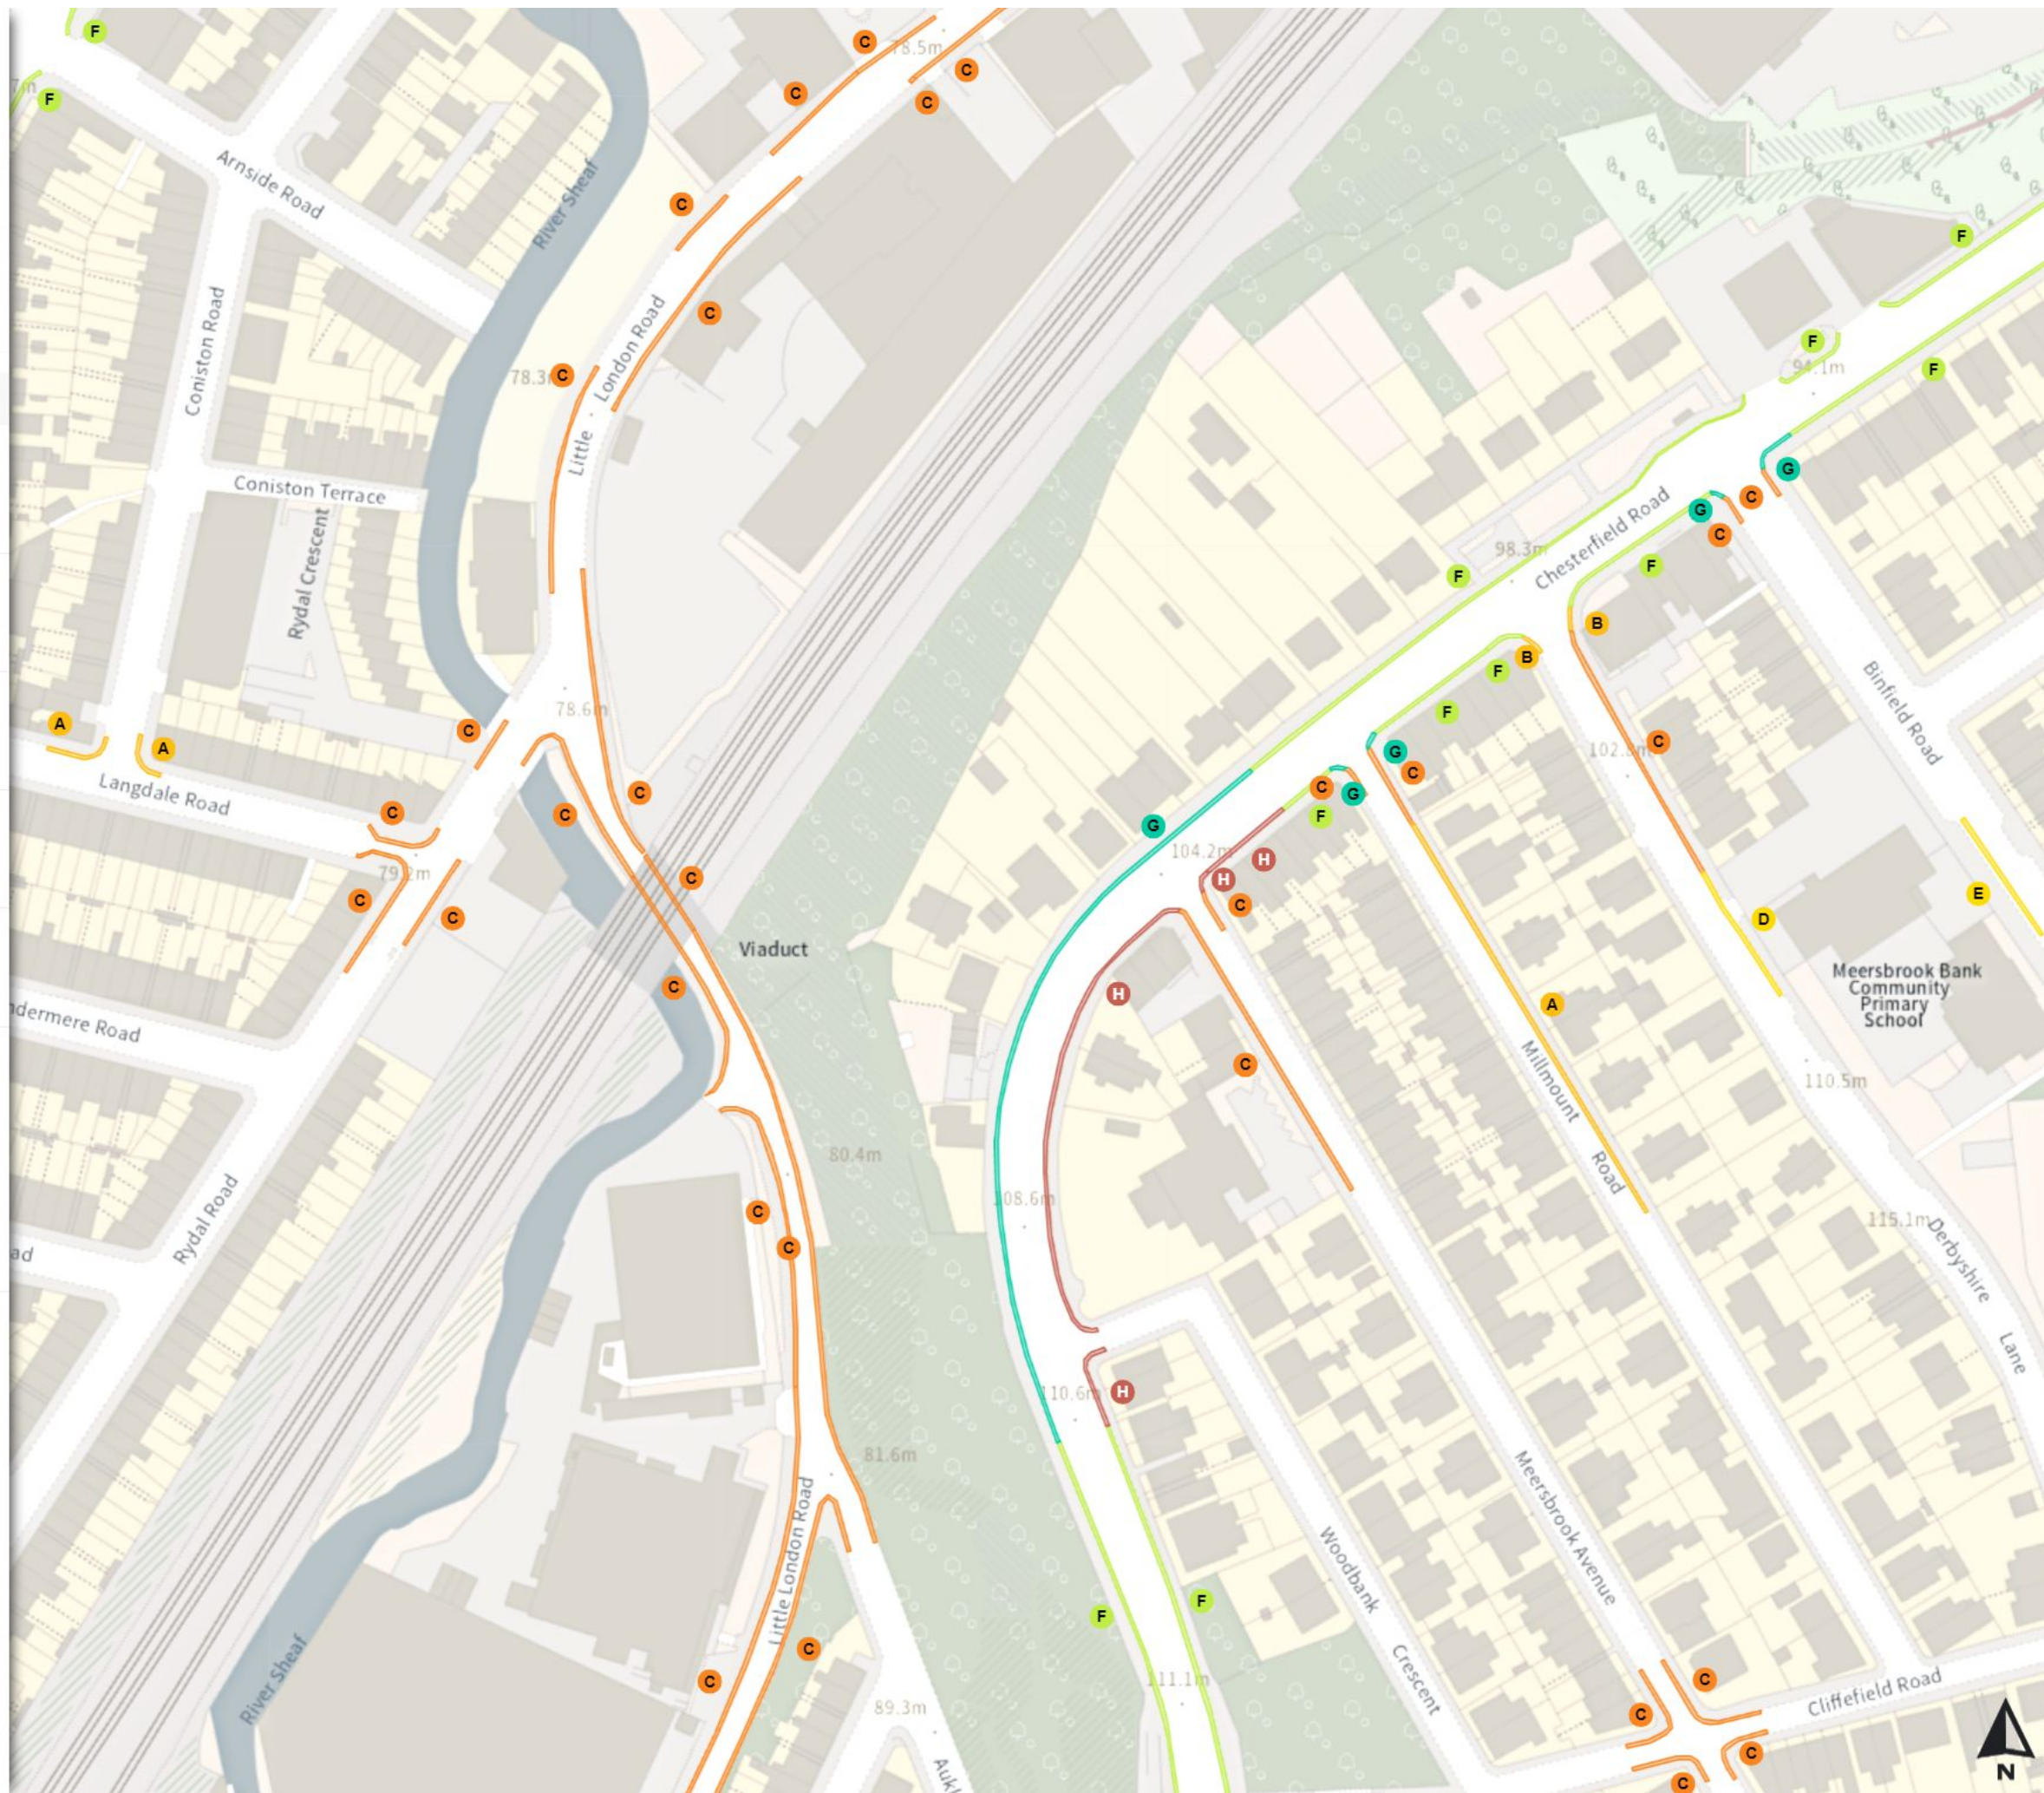

- Shared
- F** No waiting
Mon-Fri 07:30-09:30 16:00-18:30

- F** No loading
Mon-Fri 07:30-09:30 16:00-18:30

Scale: 1:1250

North-West: 434353.867, 384428.793
South-East: 434772.657, 384068.477

© Crown copyright and database rights 2024 Ordnance Survey.
You are not permitted to copy, sub-license, distribute or sell any of this data to third parties in any form. Licence number 100018816