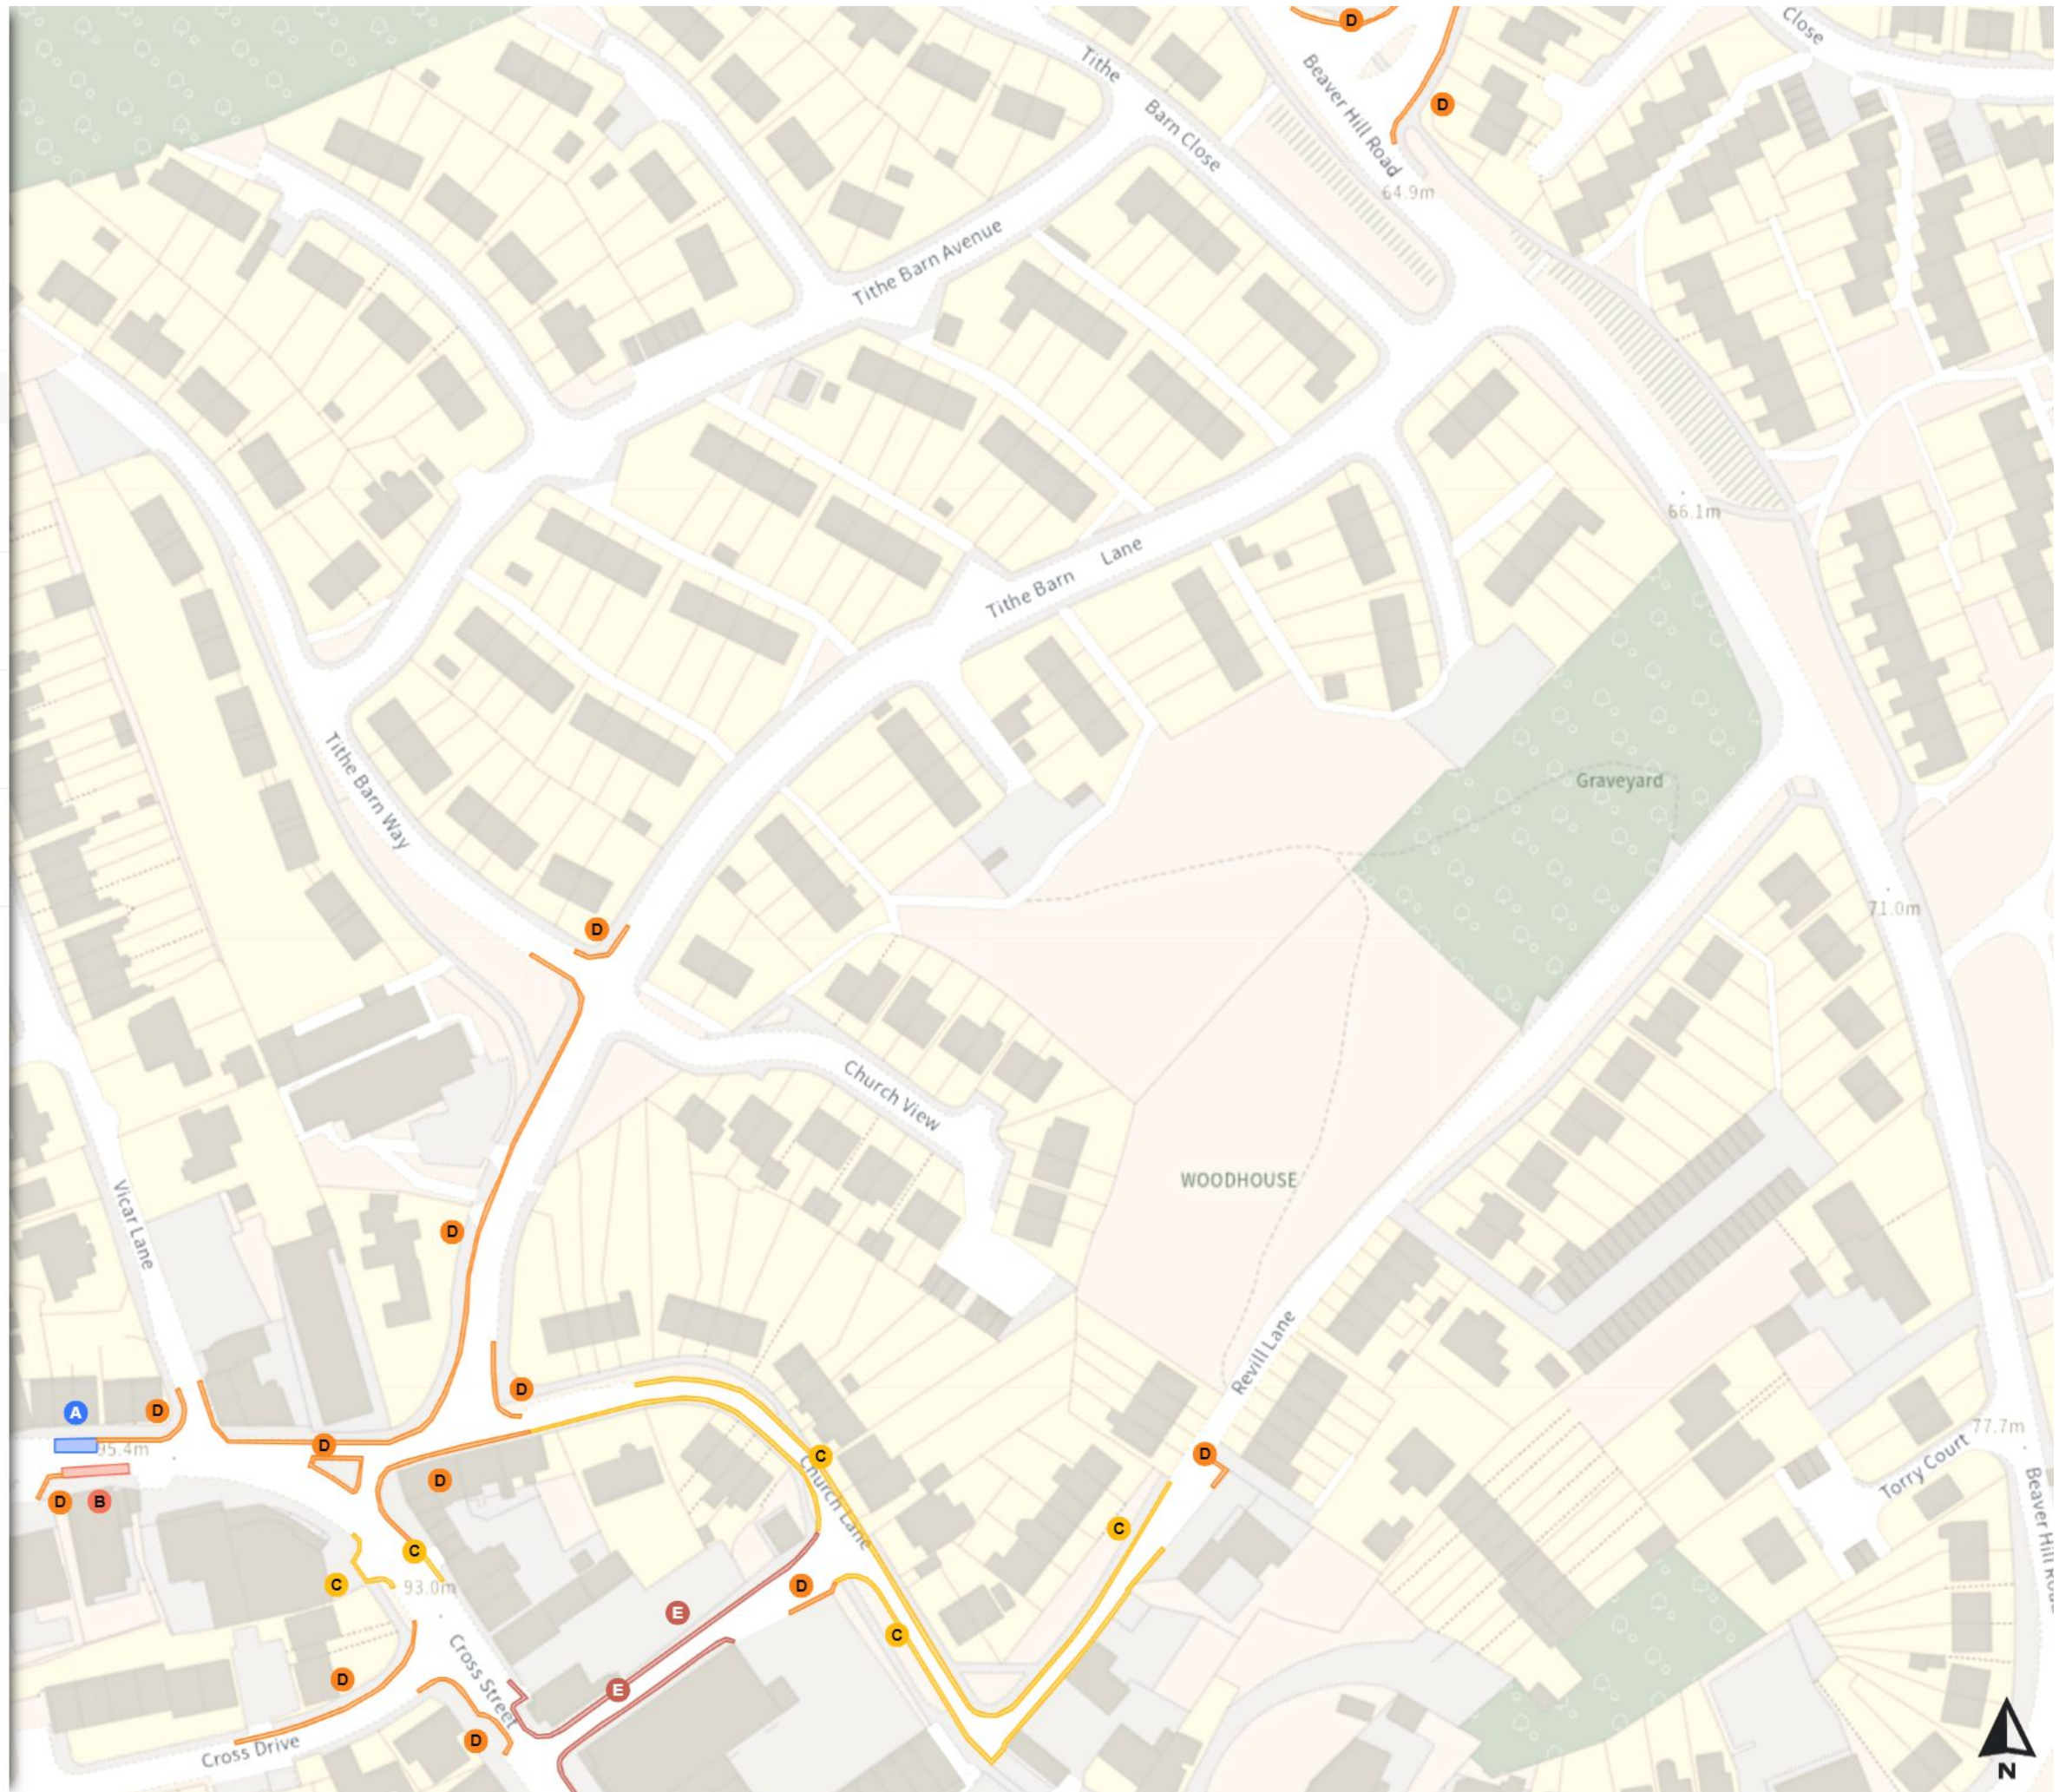

THE SHEFFIELD CITY COUNCIL (STOPPING RESTRICTIONS, WAITING RESTRICTIONS, LOADING RESTRICTIONS & PARKING PLACES) (MAP SCHEDULE) ORDER 2024

Map 540 of 797 Made 03/04/24

Added

Disabled persons' badge holders parking place

At all times

Loading place

At all times

No waiting

Mon-Sat 08:00-18:30

No waiting at any time

At all times

Shared

No waiting at any time

At all times

No loading at any time

At all times

0 20 40 60m

Scale: 1:1250

North-West: 441879.849, 385207.231
South-East: 442299.149, 384847.631

© Crown copyright and database rights 2024 Ordnance Survey.

You are not permitted to copy, sub-license, distribute or sell any of this data to third parties in any form. Licence number 100018816