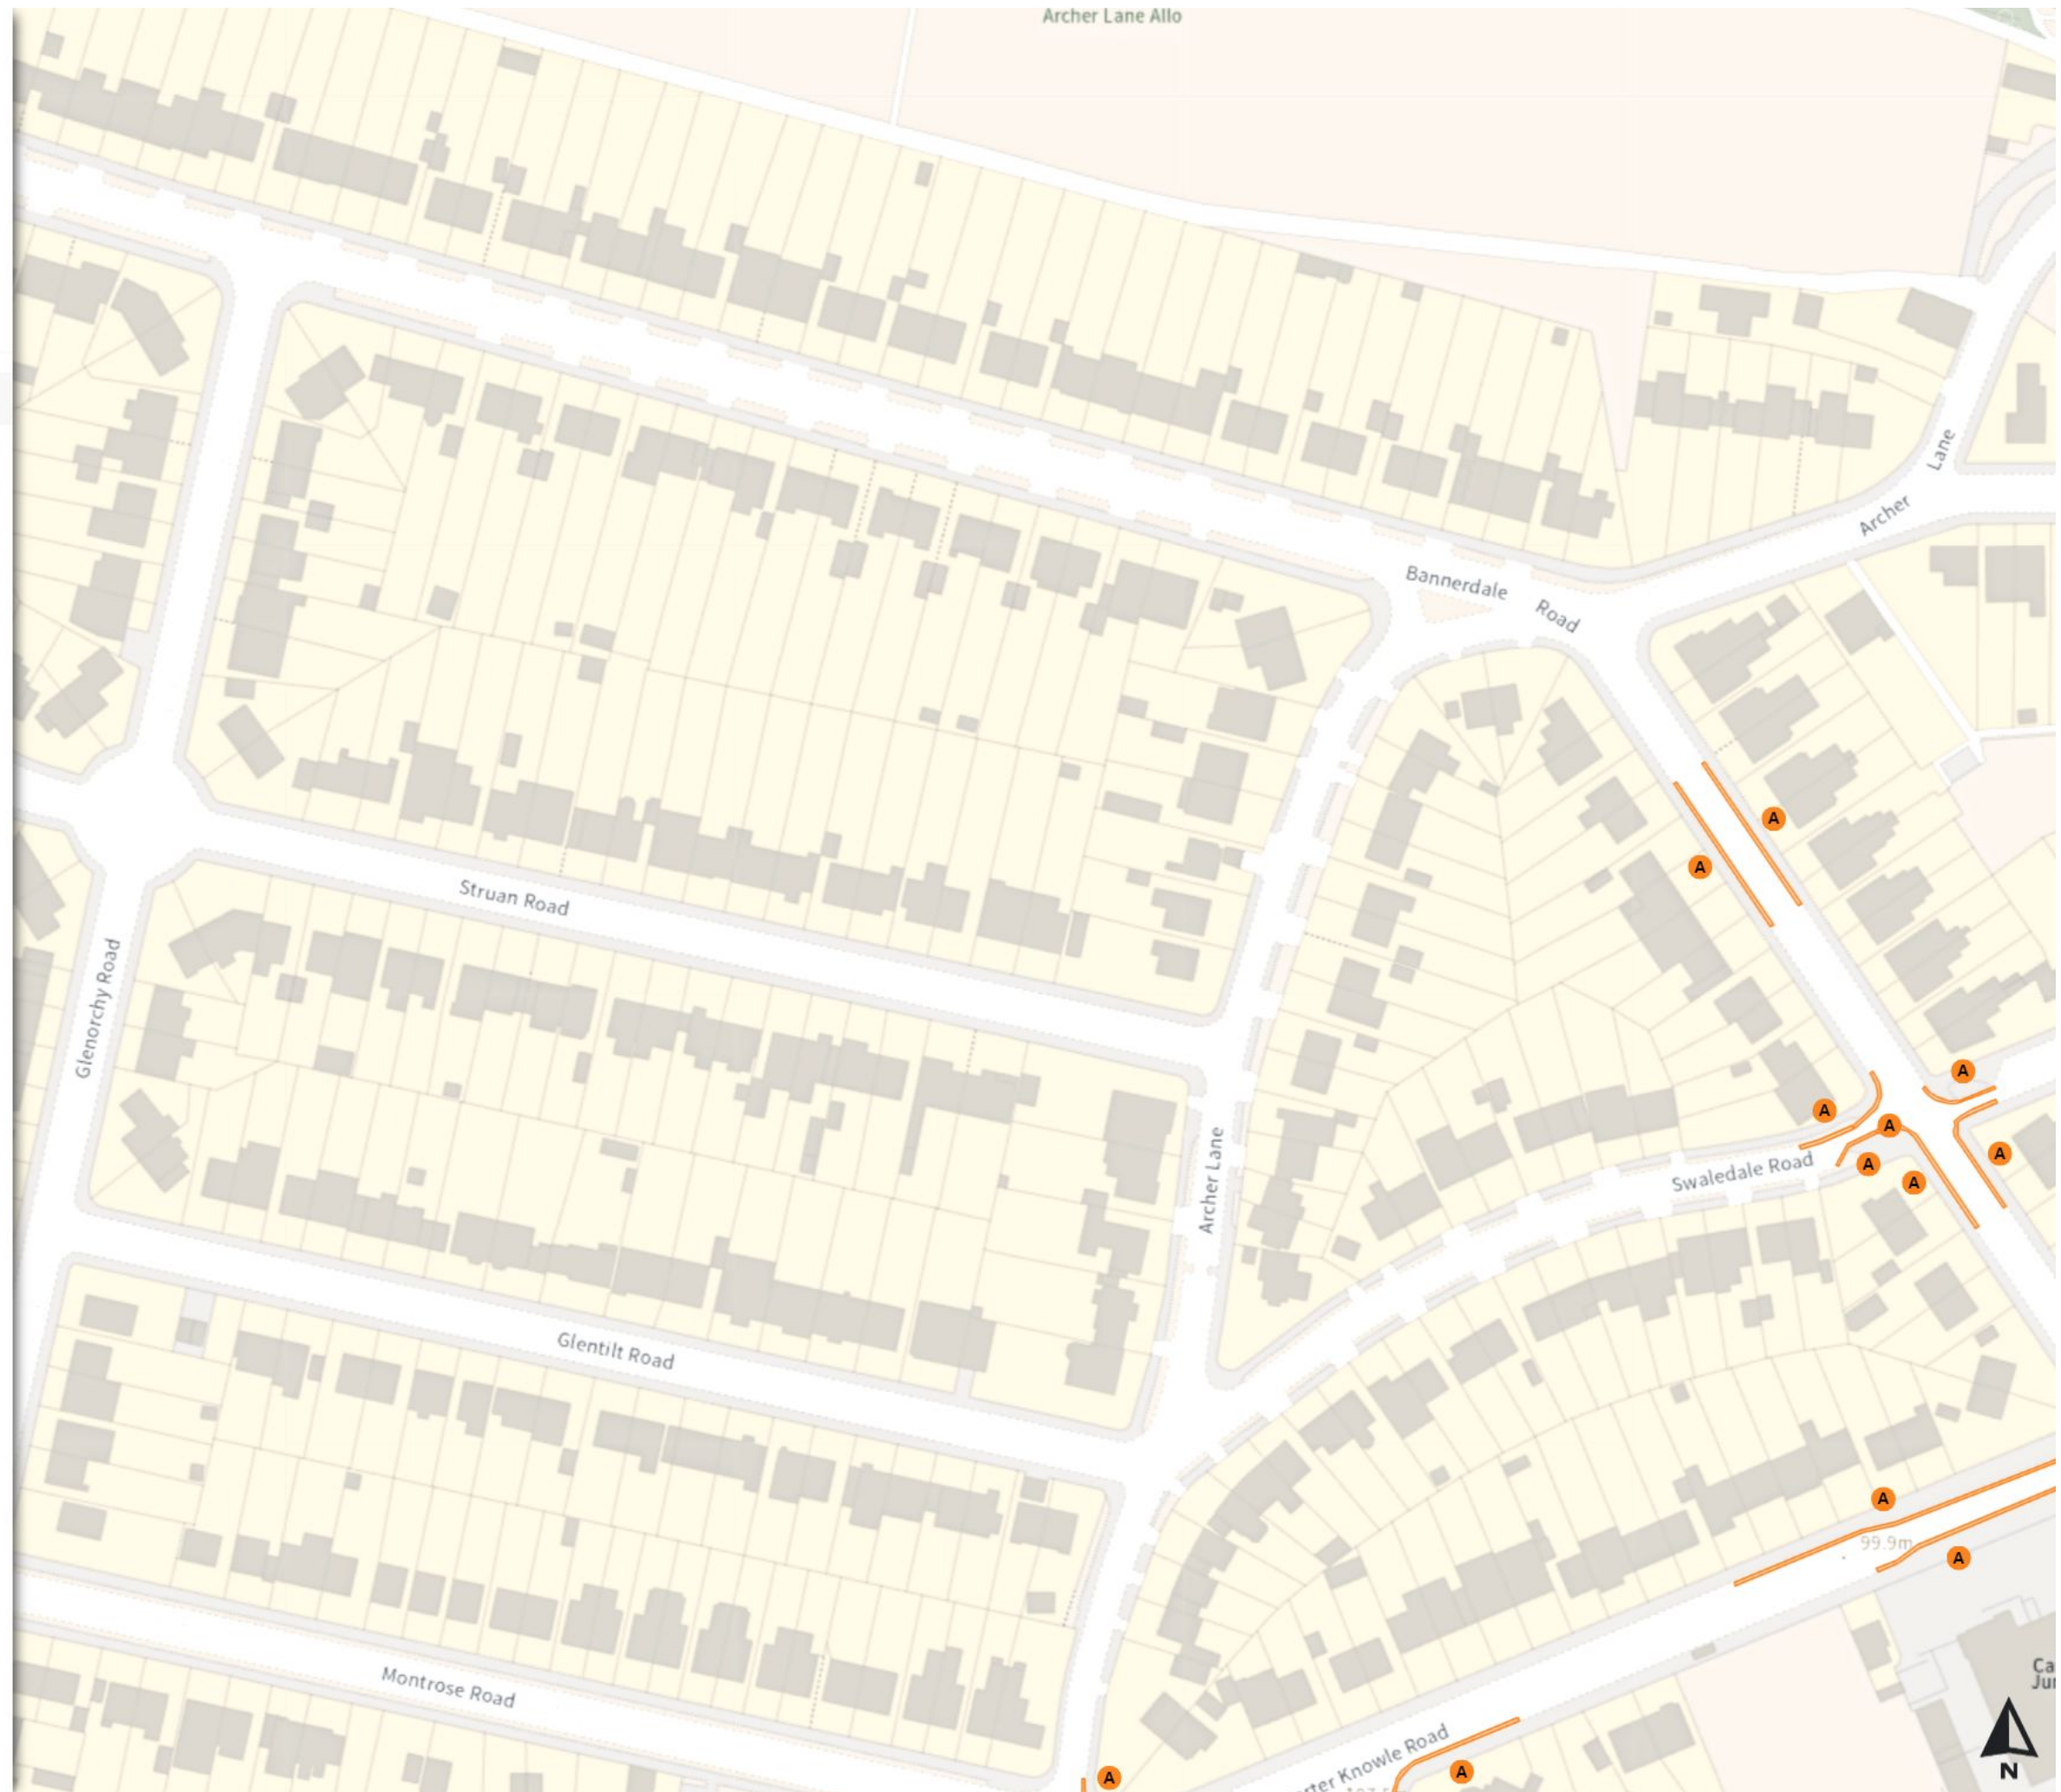

0 20 40 60m

Scale: 1:1250

North-West: 433528.547, 384422.919
South-East: 433947.274, 384062.531

© Crown copyright and database rights 2024 Ordnance Survey.
You are not permitted to copy, sub-license, distribute or sell any of this data to third parties in any form. Licence number 100018816