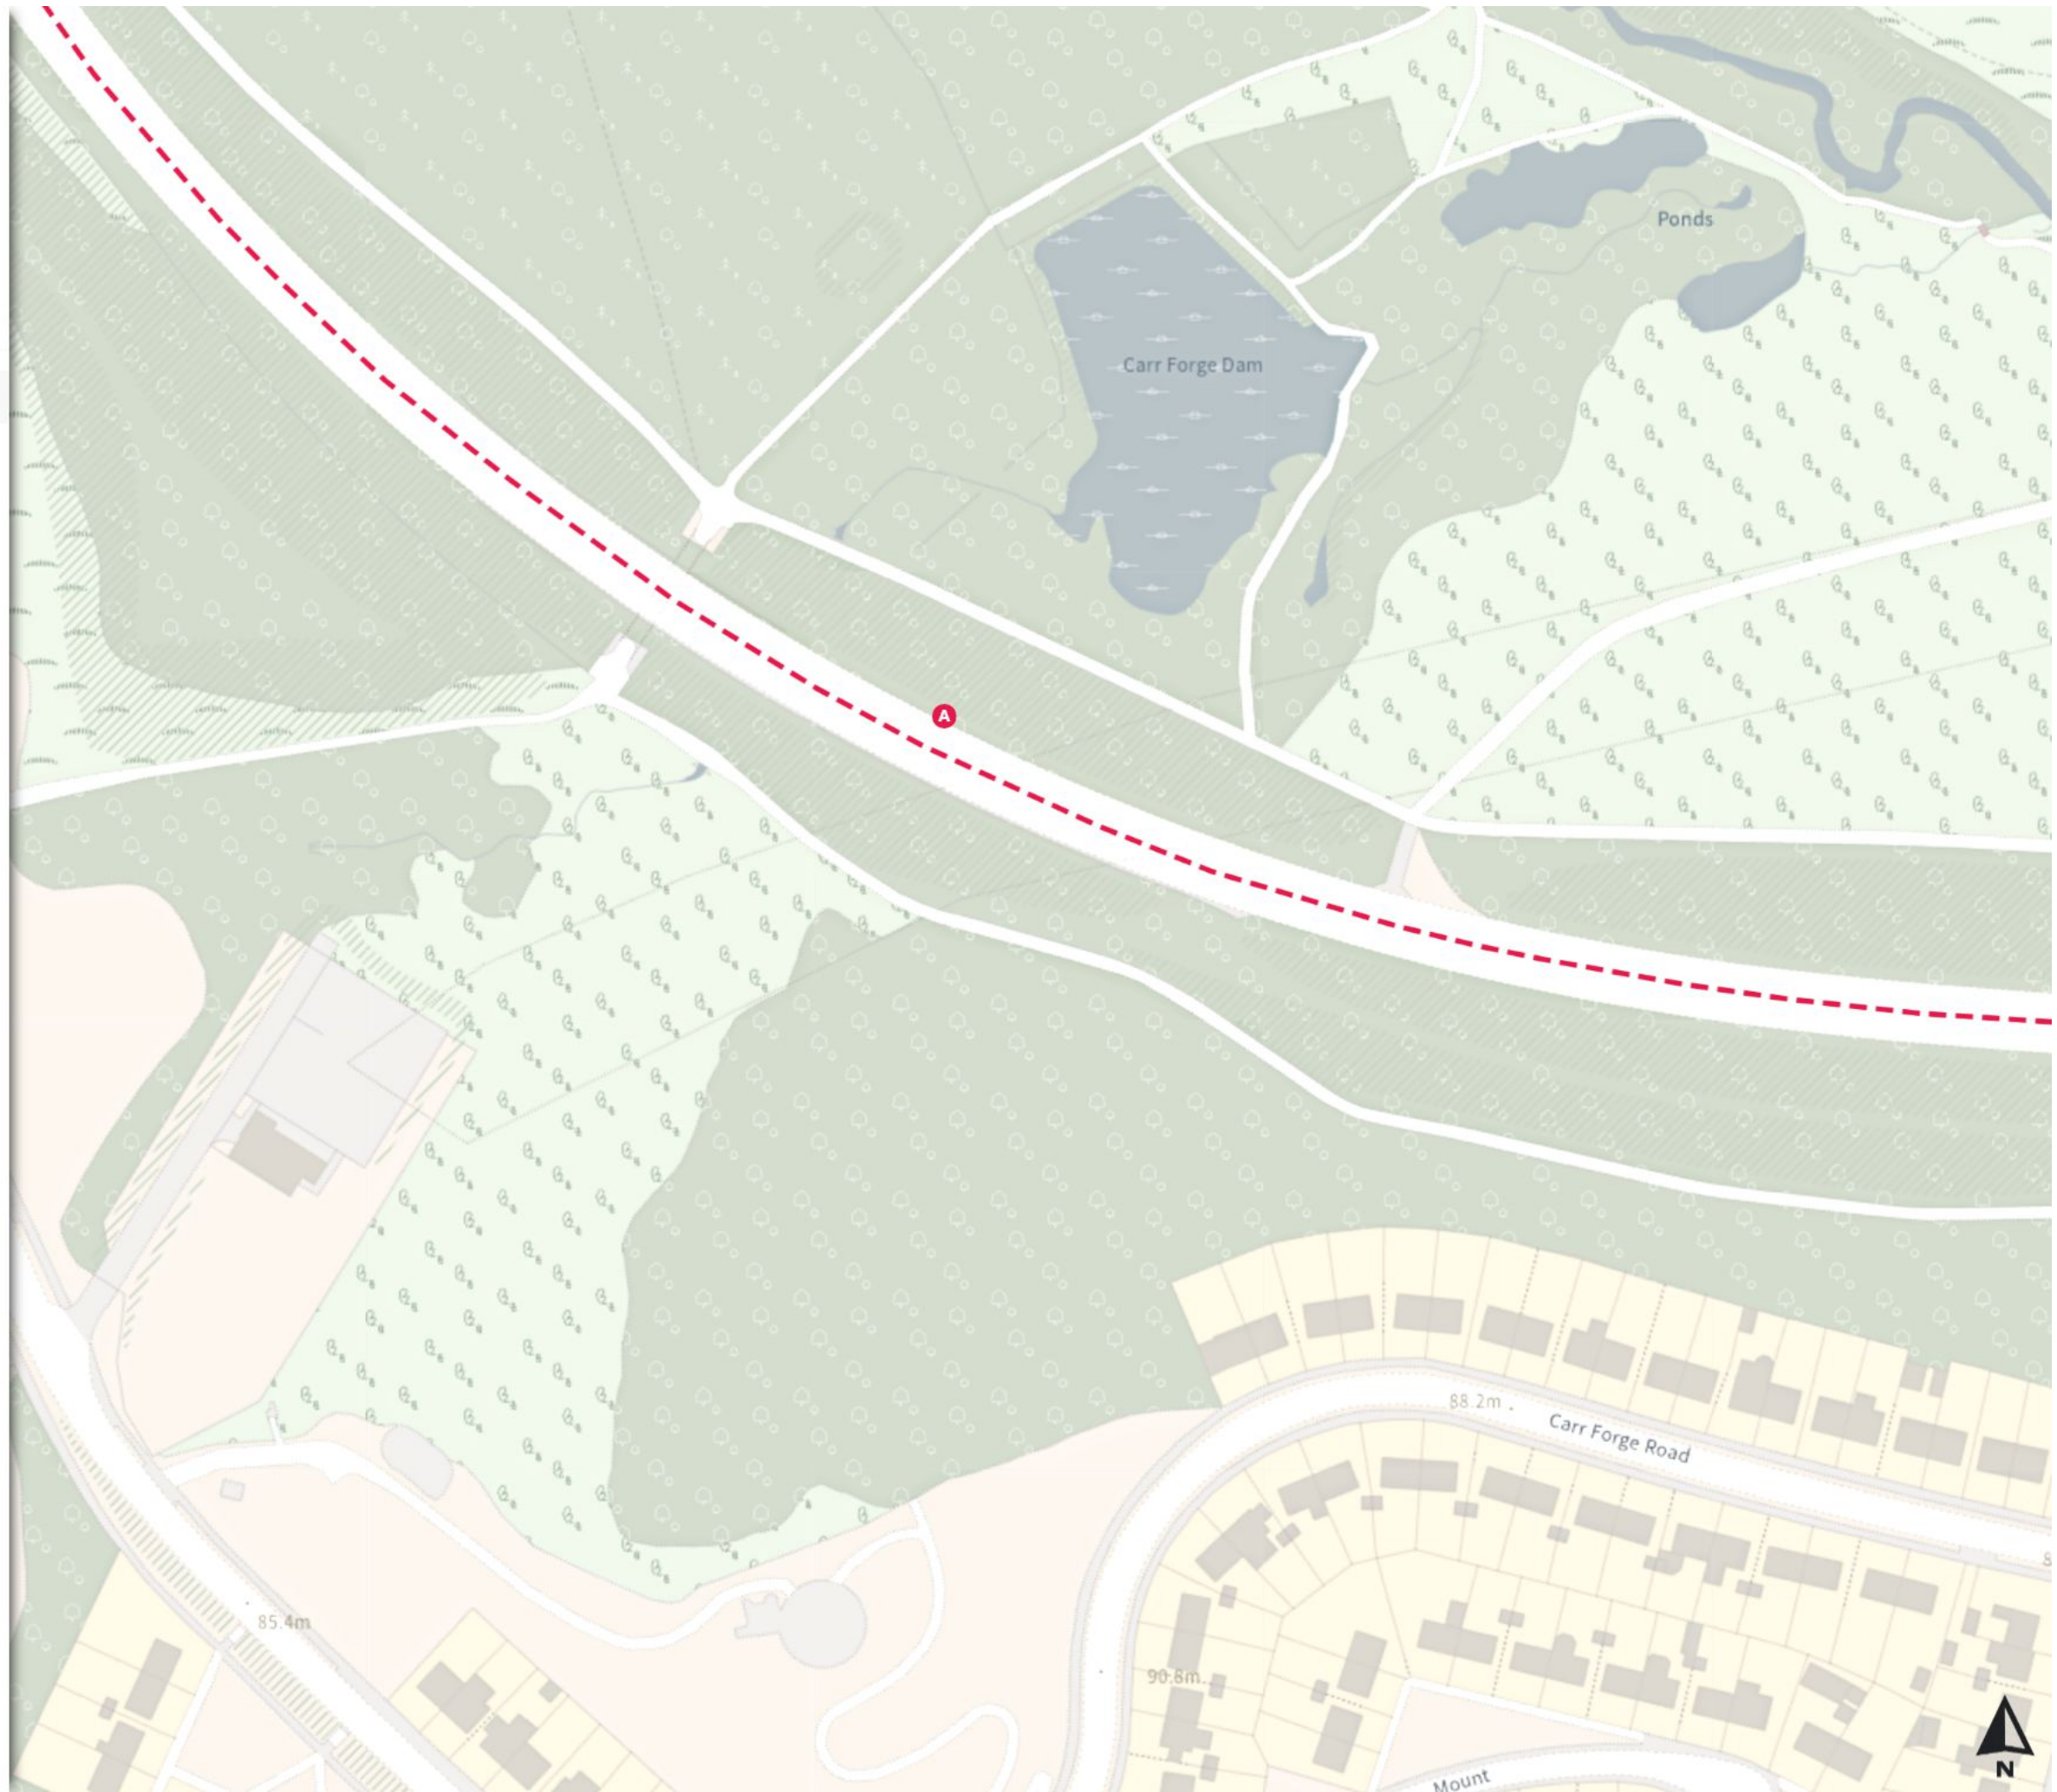

THE SHEFFIELD CITY COUNCIL (STOPPING RESTRICTIONS, WAITING RESTRICTIONS, LOADING RESTRICTIONS & PARKING PLACES) (MAP SCHEDULE) ORDER 2024

Map 603 of 797 Made 03/04/24

Added

Clearway

At all times

0 20 40 60m

Scale: 1:1250

North-West: 441009.842, 384122.32
South-East: 441429.17, 383762.562

© Crown copyright and database rights 2024 Ordnance Survey.
You are not permitted to copy, sub-license, distribute or sell any of this data to third parties in any form. Licence number 100018816