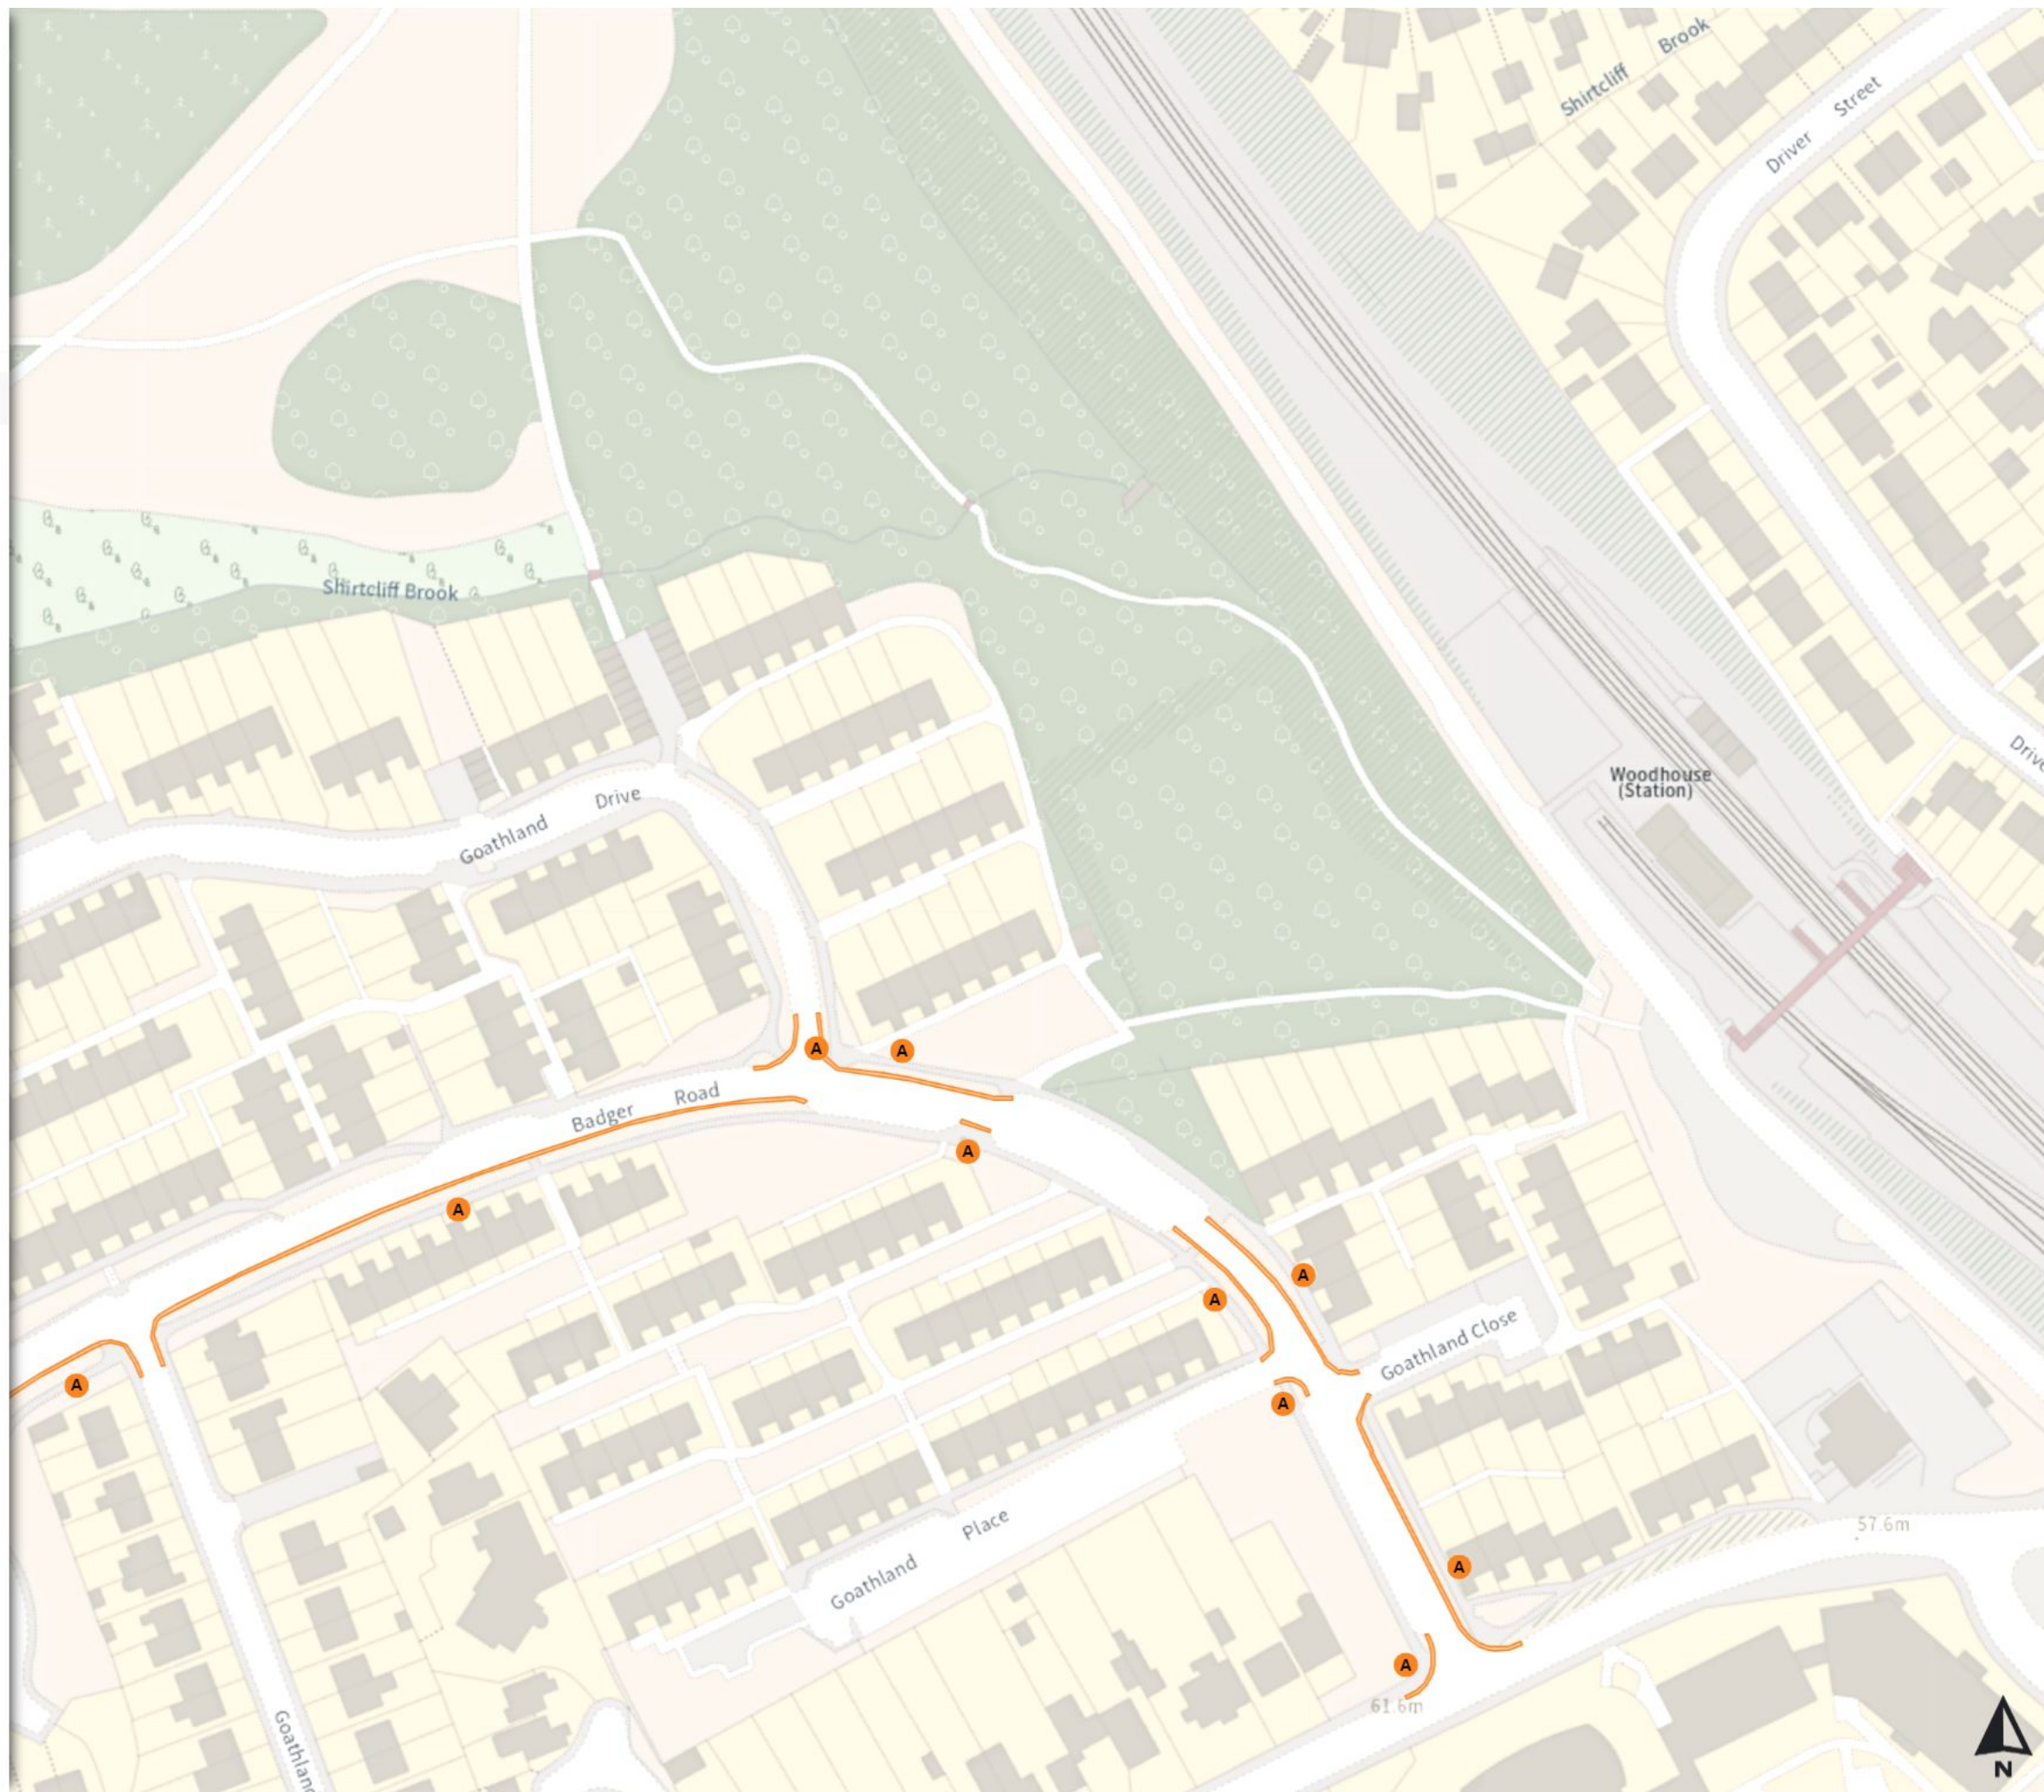

THE SHEFFIELD CITY COUNCIL (STOPPING RESTRICTIONS, WAITING RESTRICTIONS, LOADING RESTRICTIONS & PARKING PLACES) (MAP SCHEDULE) ORDER 2024

Map 517 of 797 Made 03/04/24

Added

- No waiting at any time
- At all times

Scale: 1:1250

North-West: 442505.666, 385571.954
South-East: 442924.983, 385212.437

© Crown copyright and database rights 2024 Ordnance Survey.
You are not permitted to copy, sub-license, distribute or sell any of this data to third parties in any form. Licence number 100018816