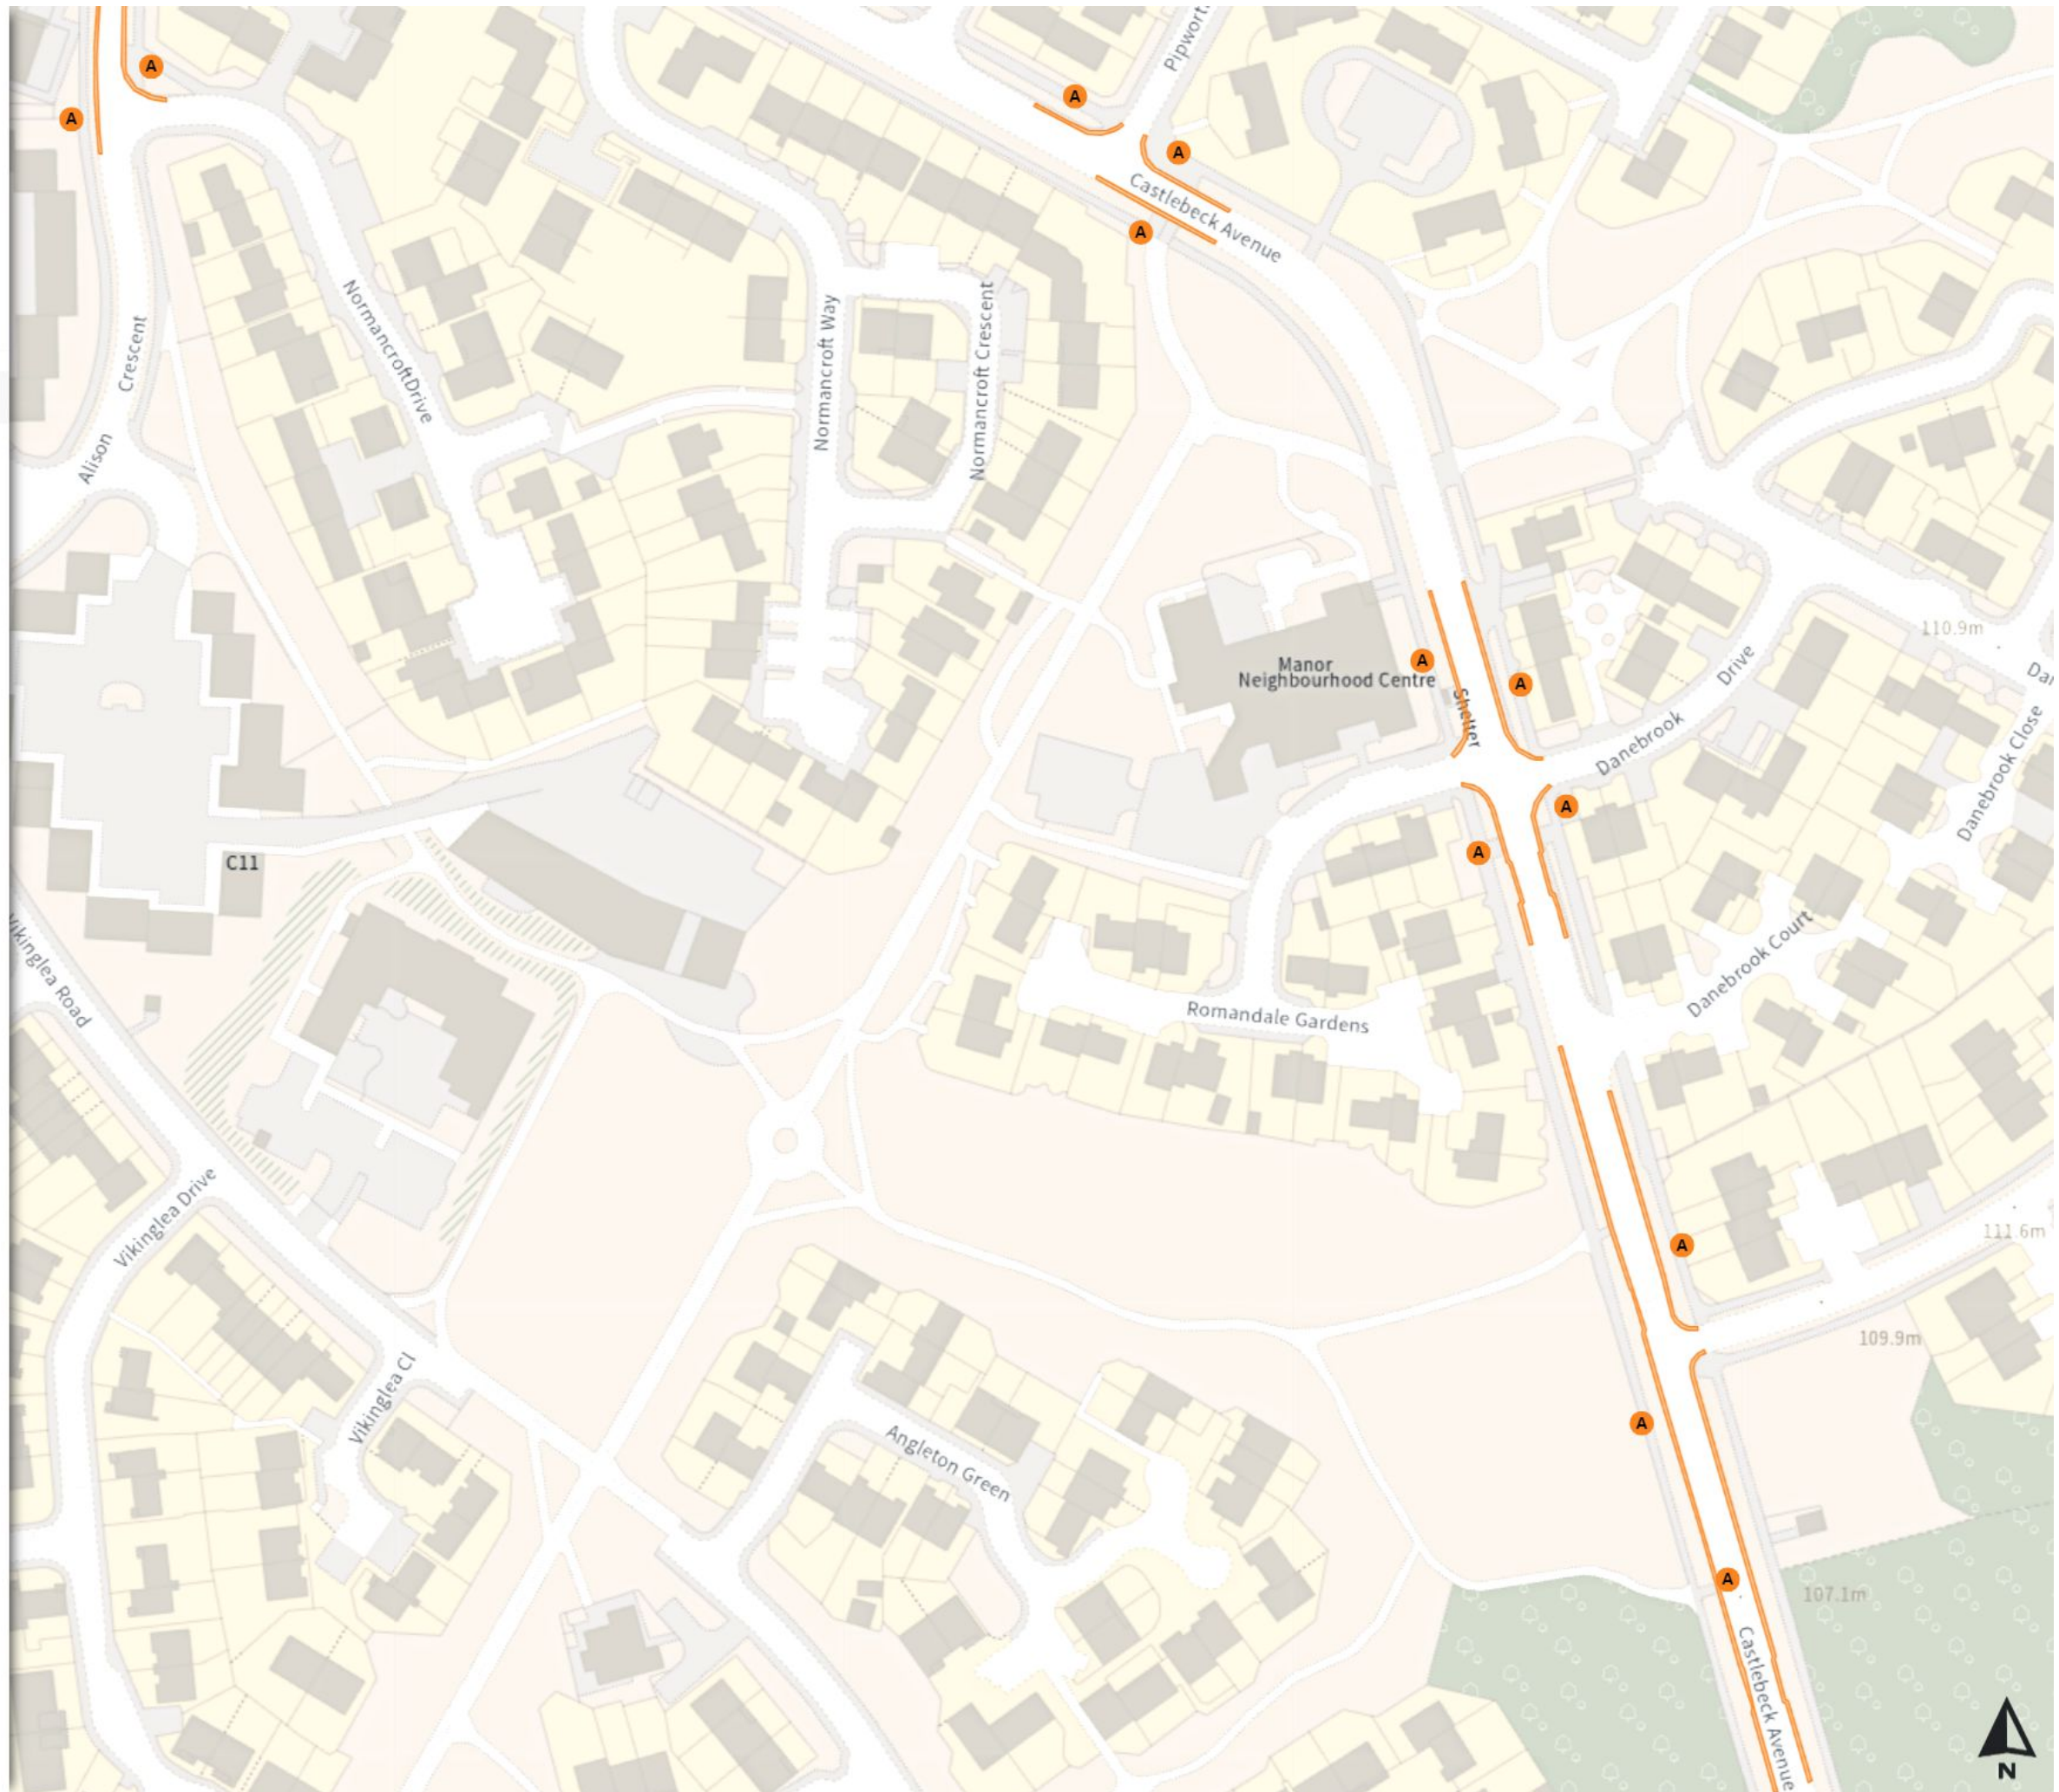

Map 454 of 797 Made 03/04/24

Added

No waiting at any time

At all times

0 20 40 60m

Scale: 1:1250

North-West: 438884.089, 386259.117
South-East: 439303.068, 385899.336

© Crown copyright and database rights 2024 Ordnance Survey.
You are not permitted to copy, sub-license, distribute or sell any of this data to third parties in any form. Licence number 100018816