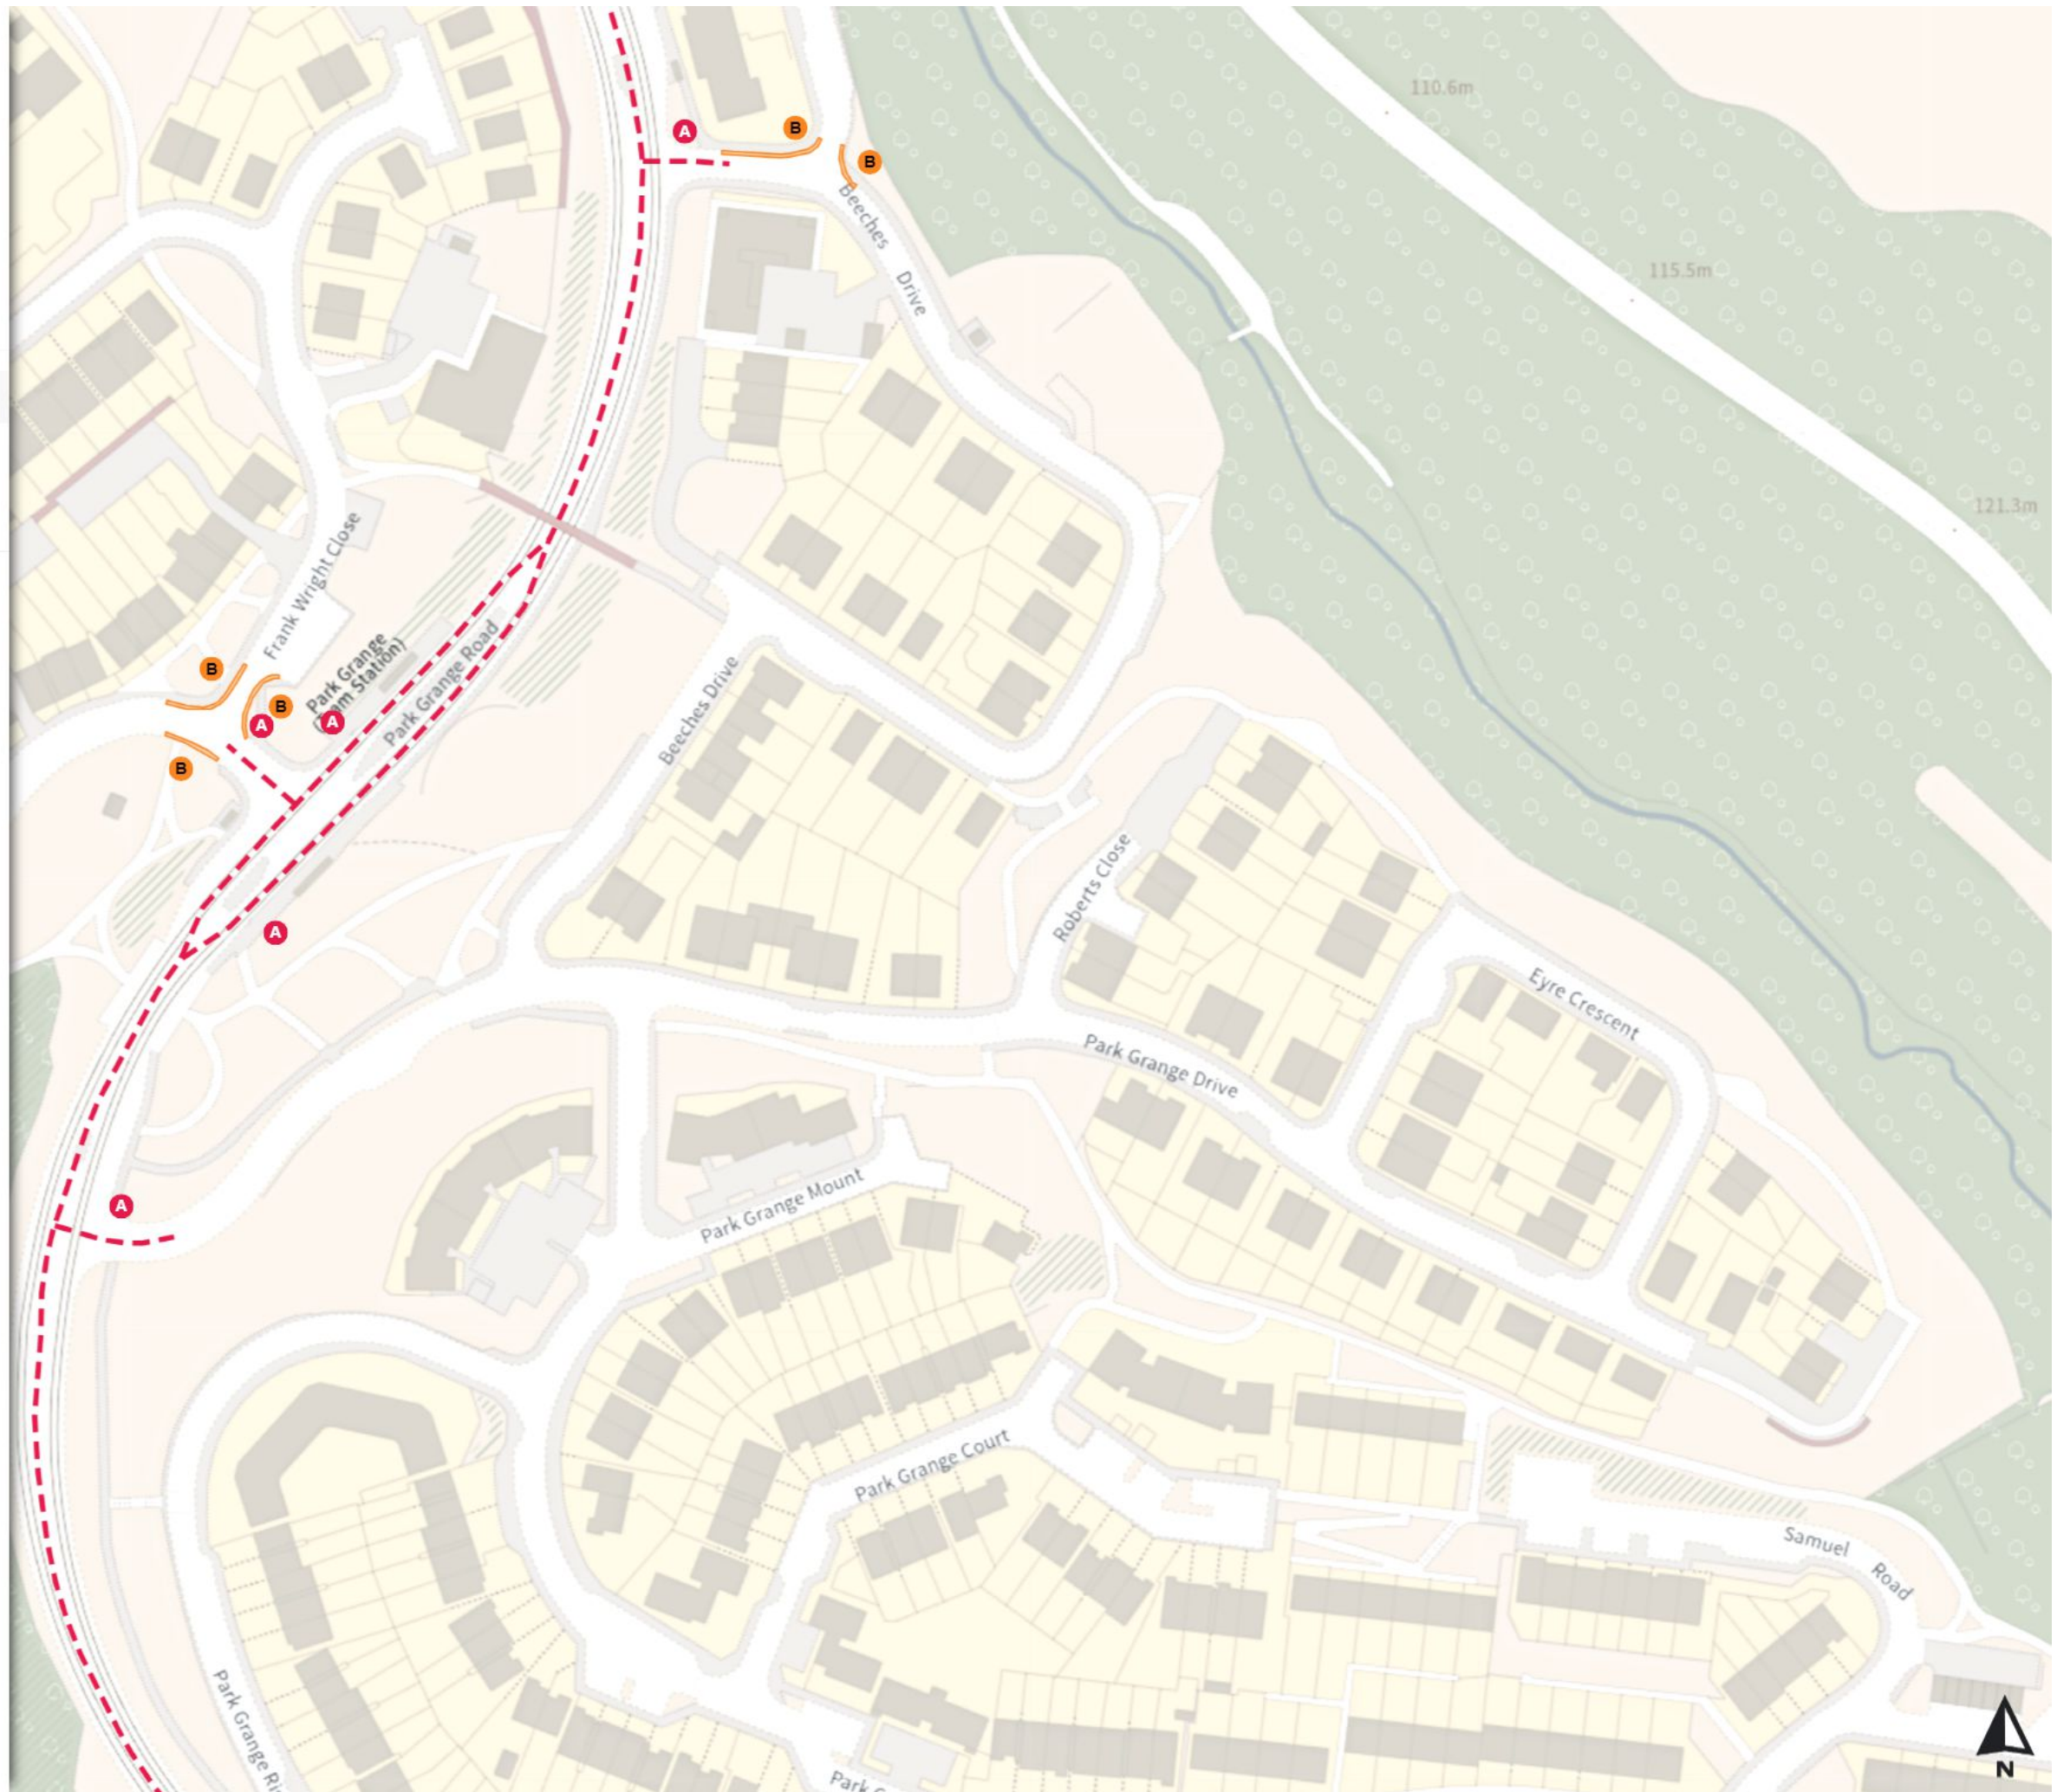

0 20 40 60m

Scale: 1:1250

North-West: 436290.277, 385879.534
South-East: 436709.089, 385519.498

© Crown copyright and database rights 2024 Ordnance Survey.
You are not permitted to copy, sub-license, distribute or sell any of this data to third parties in any form. Licence number 100018816