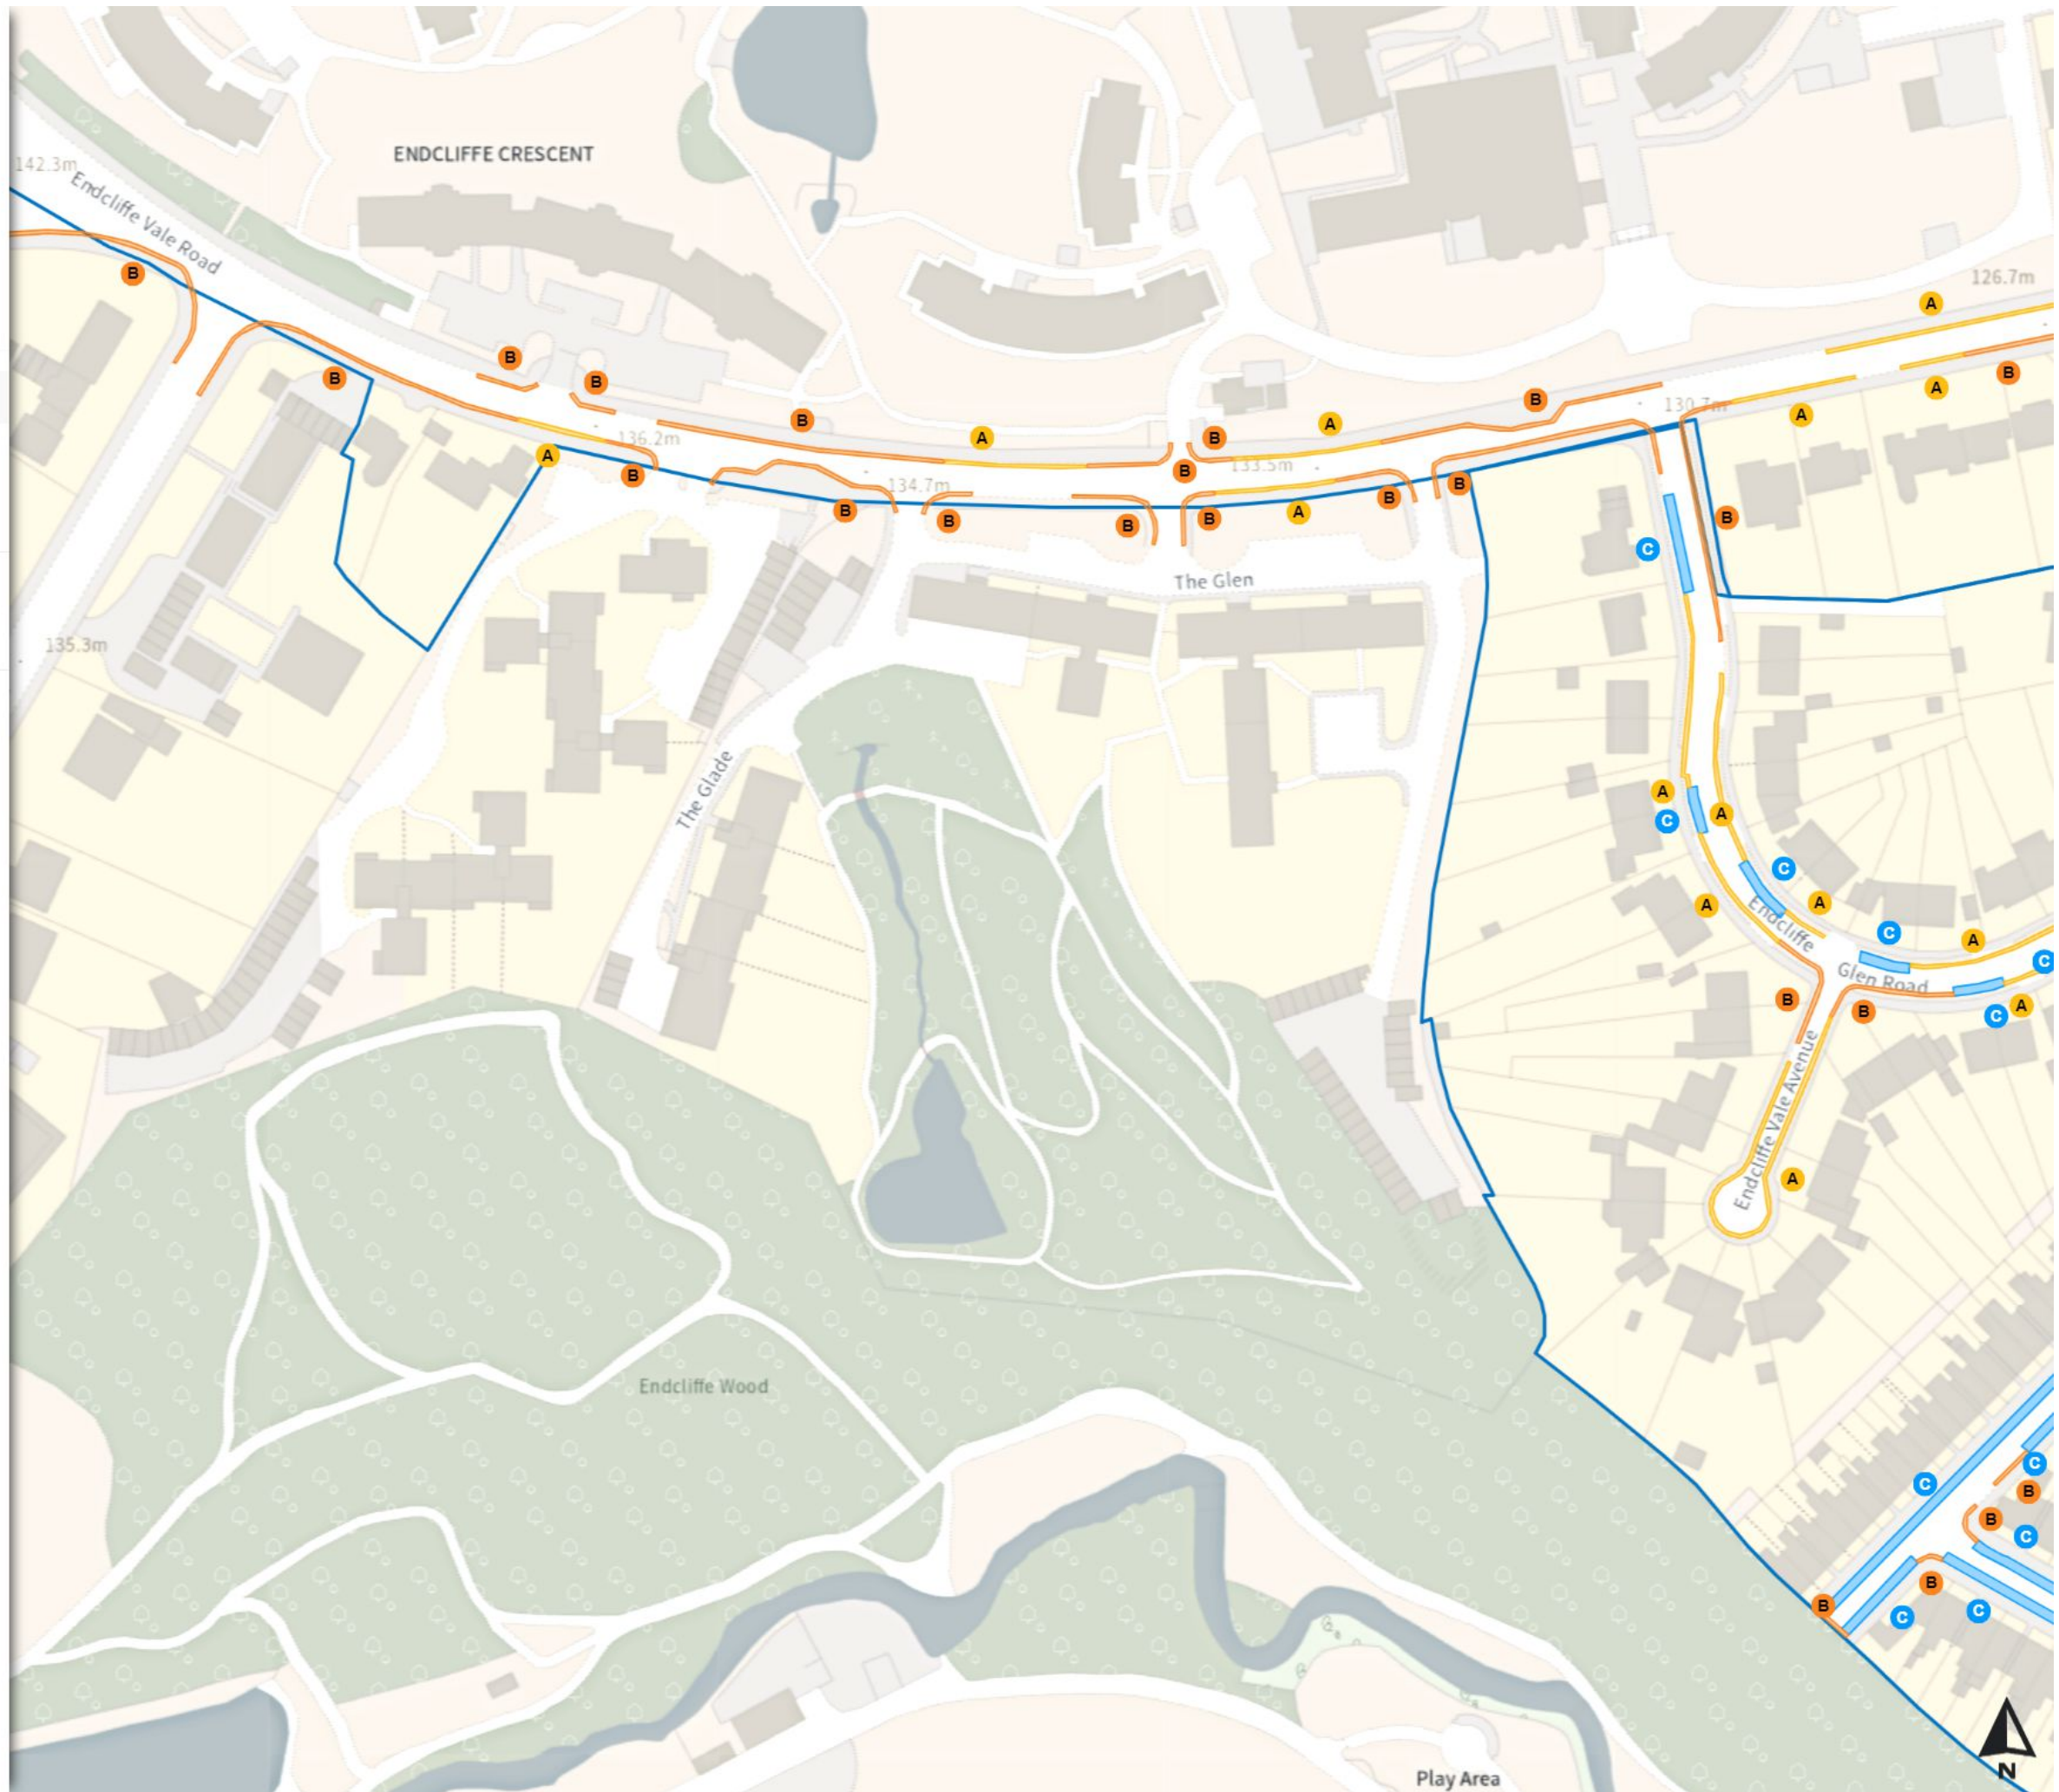

THE SHEFFIELD CITY COUNCIL (STOPPING RESTRICTIONS, WAITING RESTRICTIONS, LOADING RESTRICTIONS & PARKING PLACES) (MAP SCHEDULE) ORDER 2024

Map 442 of 797 Made 03/04/24

Added

- No waiting
- Mon-Sat 08:00-18:30
- No waiting at any time
- At all times
- Permit holders parking place (Endcliffe)
- Mon-Sat 08:00-18:30

0 20 40 60m

Scale: 1:1250

North-West: 432696.447, 386212.644
South-East: 433114.954, 385852.32

© Crown copyright and database rights 2024 Ordnance Survey.
You are not permitted to copy, sub-license, distribute or sell any of this data to third parties in any form. Licence number 100018816