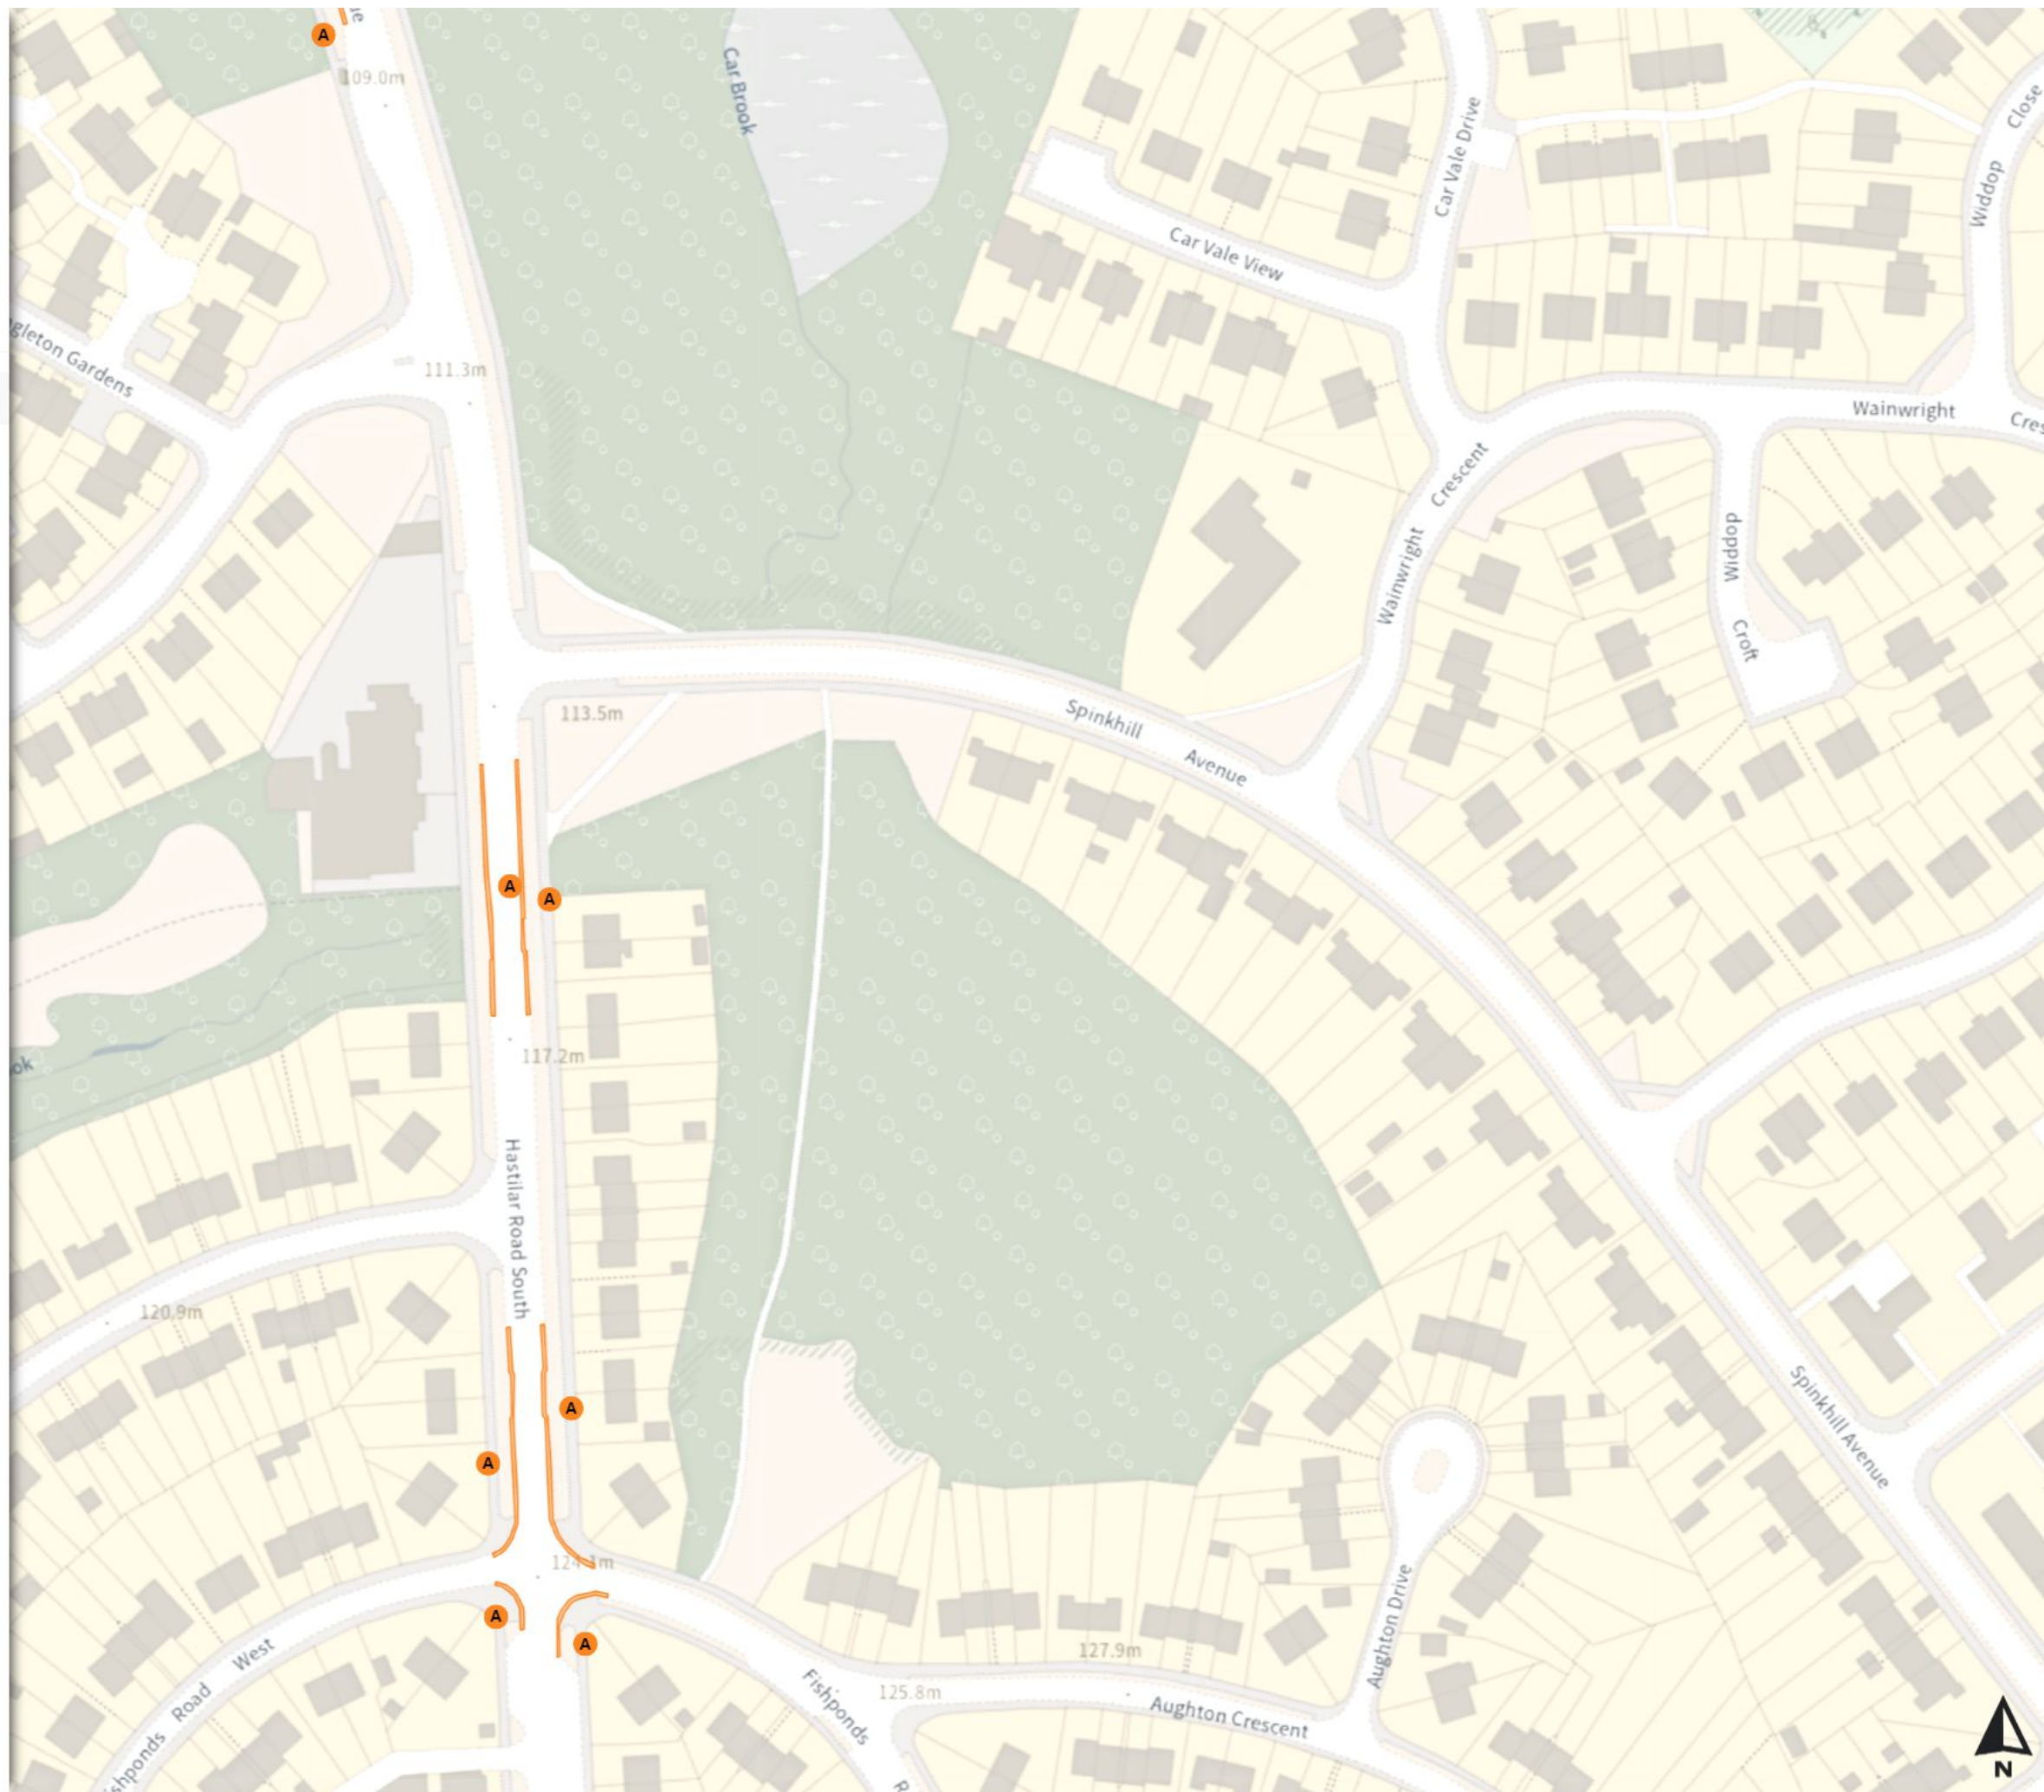

Scale: 1:1250

North-West: 439177.927, 385902.401
South-East: 439596.959, 385542.618

© Crown copyright and database rights 2024 Ordnance Survey.
You are not permitted to copy, sub-license, distribute or sell any of this data to third parties in any form. Licence number 100018816