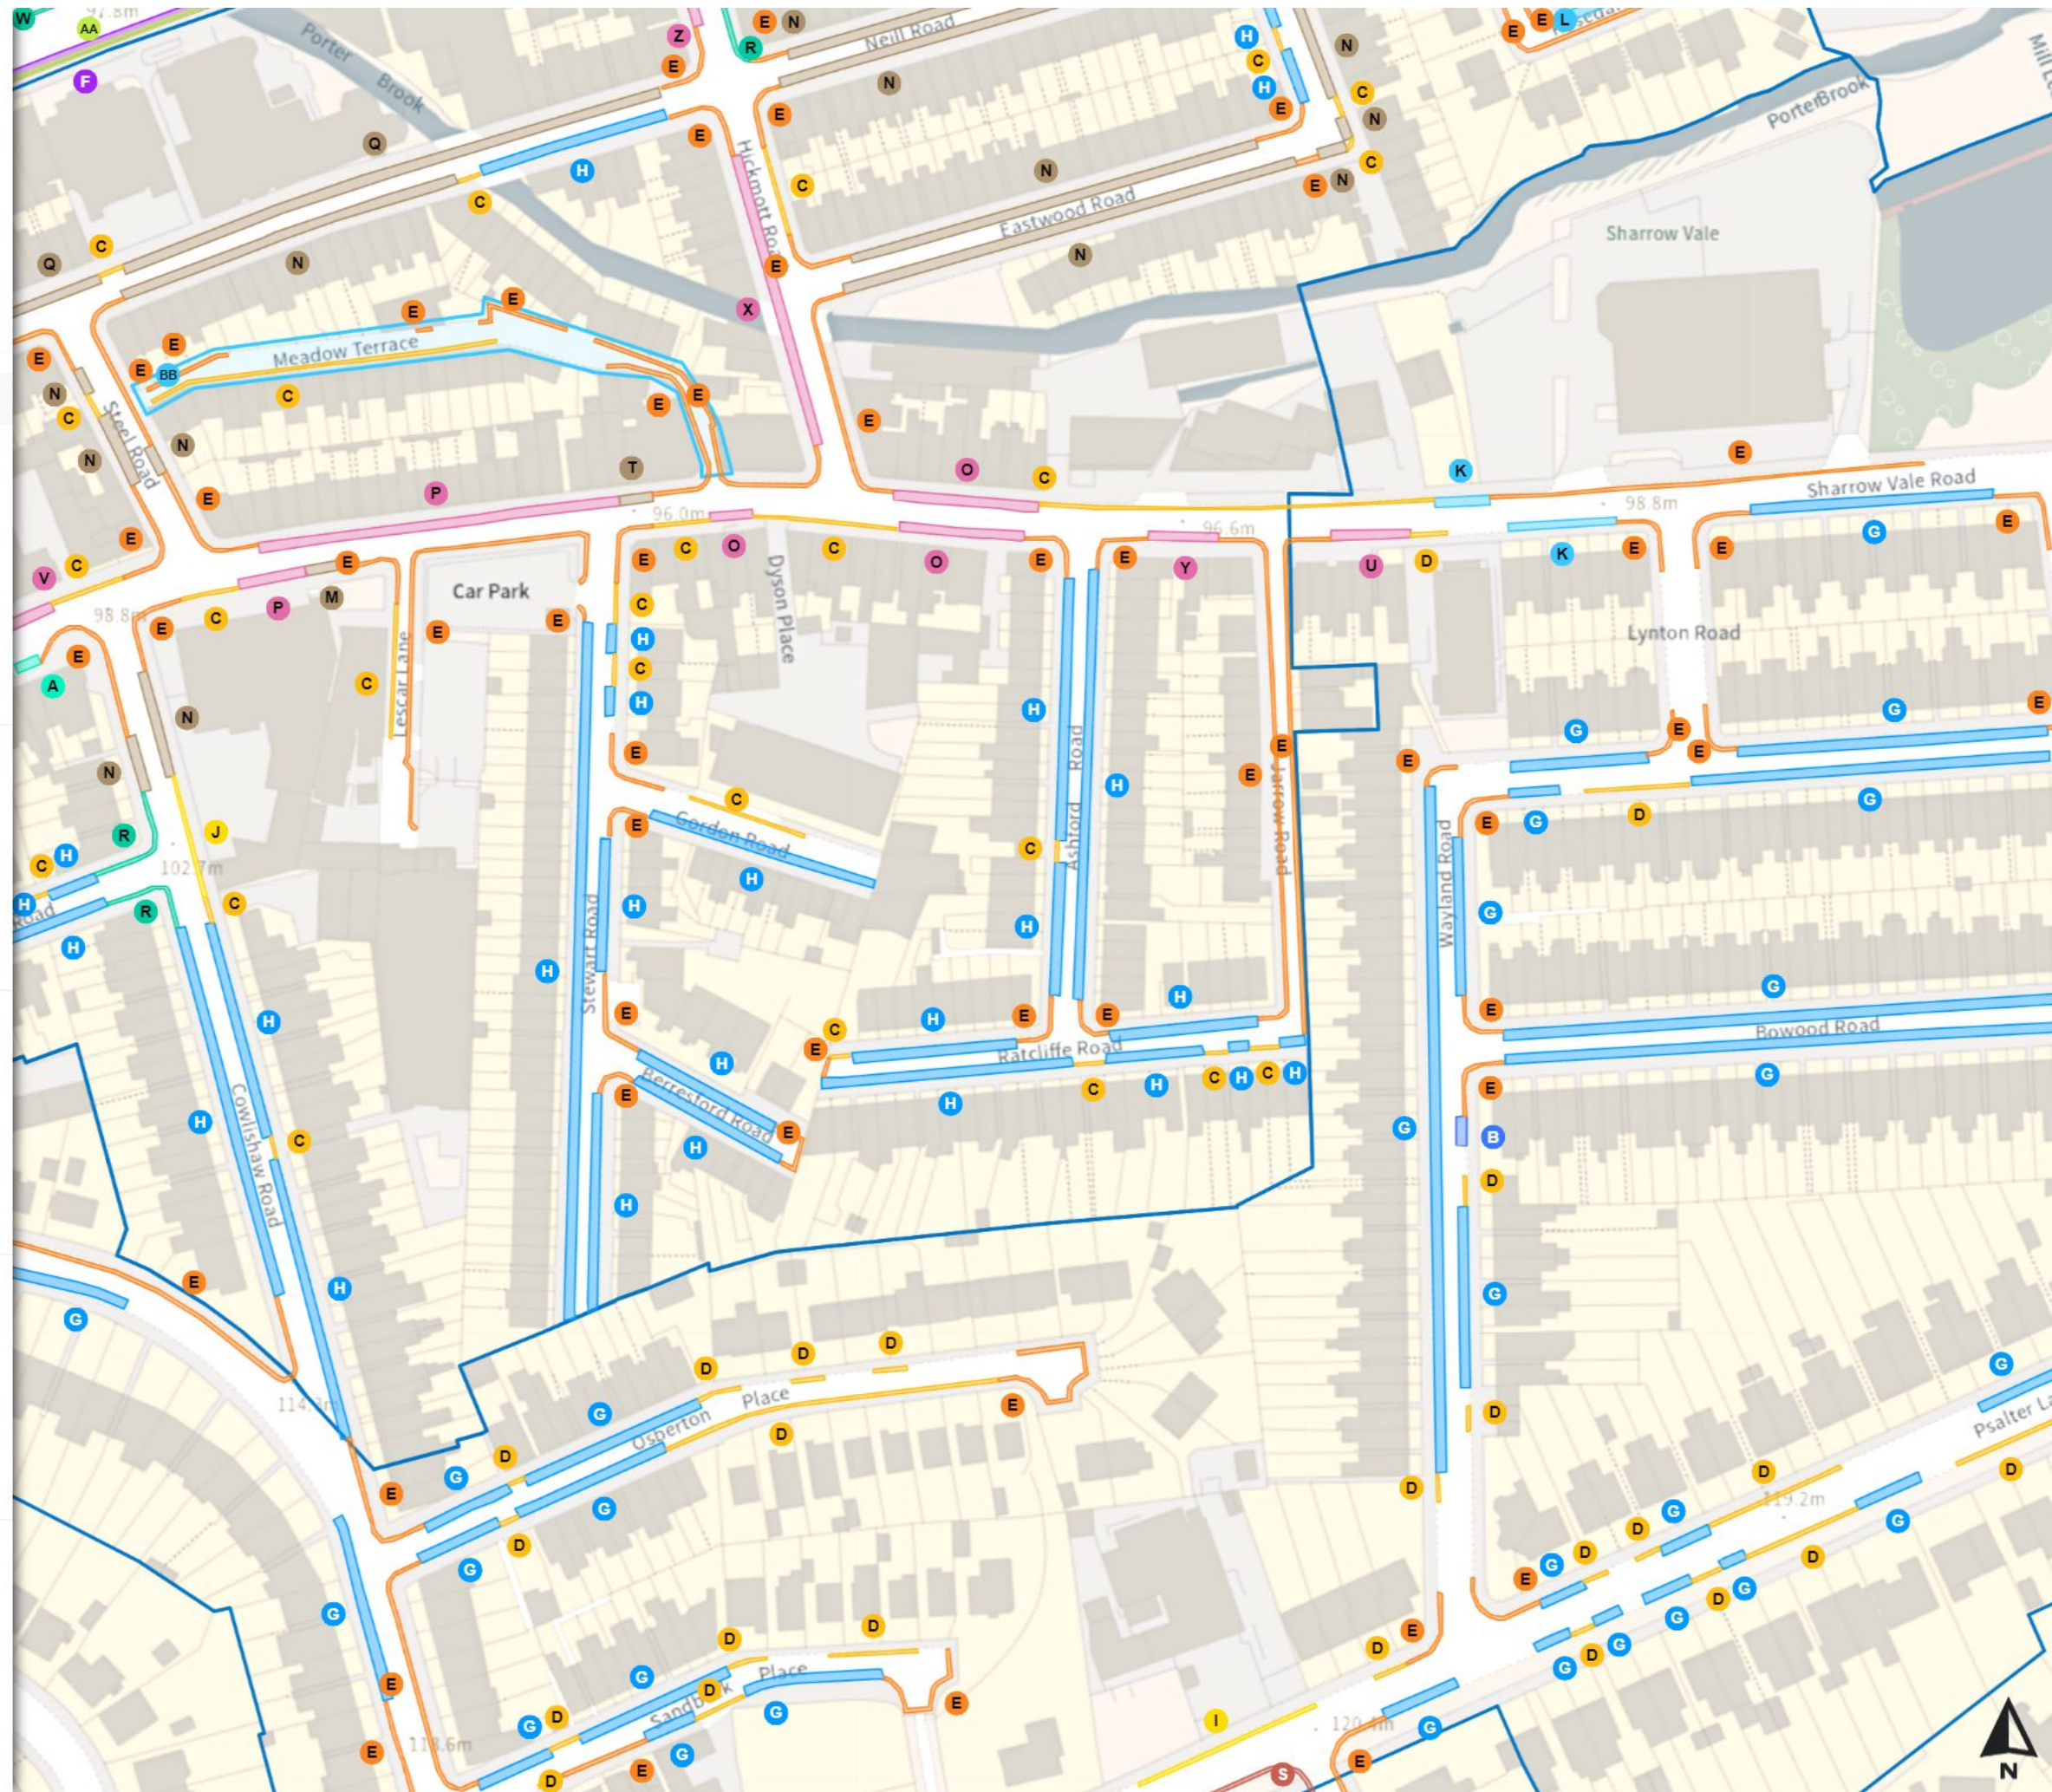

THE SHEFFIELD CITY COUNCIL (STOPPING RESTRICTIONS, WAITING RESTRICTIONS, LOADING RESTRICTIONS & PARKING PLACES) (MAP SCHEDULE) ORDER 2024

Map 472c of 797 Made 03/04/24

Added

- Shared
- Paid-for parking place
  Mon-Sat 08:00-20:30 2h
- Resident permit holders parking place (Sharrow Vale Centre)
  Mon-Sat 08:00-09:00
  Mon-Sat 17:00-20:30
- Shared
- Paid-for parking place
  Mon-Sat 08:00-20:30 2h
- Resident permit holders parking place (Sharrow Vale Centre)
  Mon-Sat 08:00-20:30
- Shared
- Paid-for parking place
  Mon-Sat 08:00-20:30 4h
- Permit holders parking place (Sharrow Vale Centre)
  Mon-Sat 08:00-20:30
- Shared
- No waiting at any time
  At all times
- No loading
  Mon-Sat 08:00-18:30

Scale: 1:1250

North-West: 433402.442, 385858.421
South-East: 433821.035, 385498.132

© Crown copyright and database rights 2024 Ordnance Survey.
You are not permitted to copy, sub-license, distribute or sell any of this data to third parties in any form. Licence number 100018816