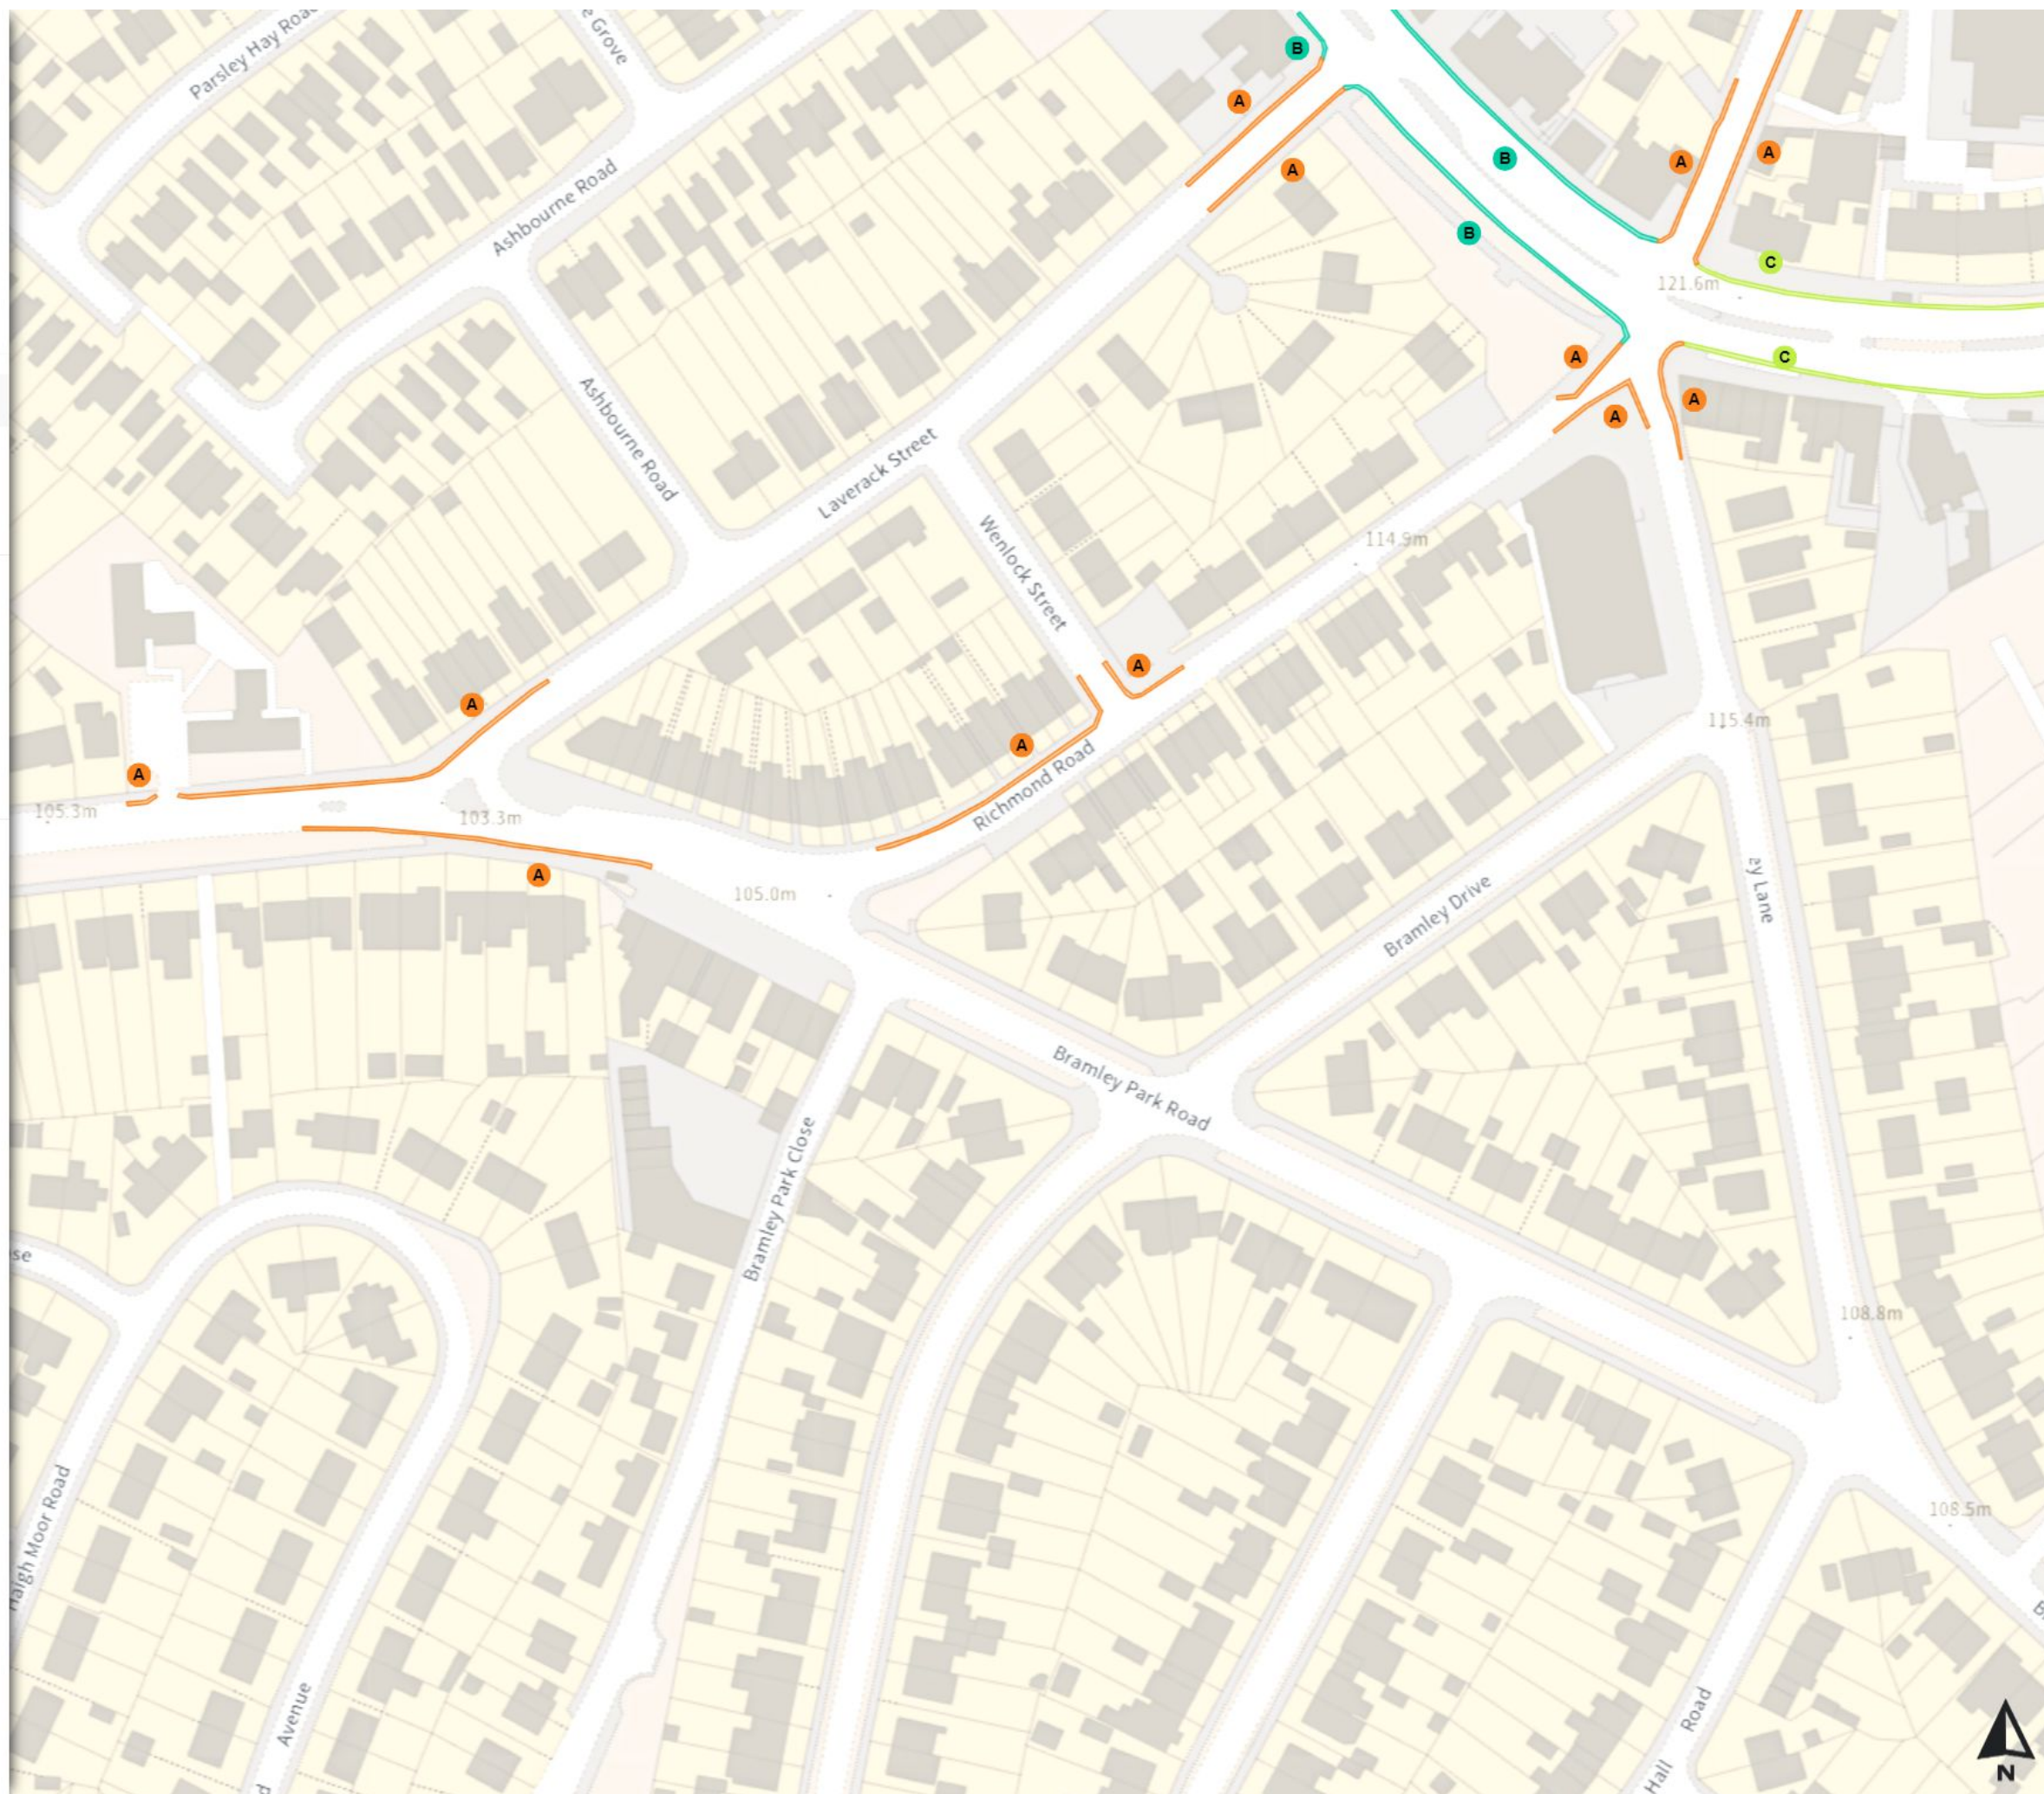

THE SHEFFIELD CITY COUNCIL (STOPPING RESTRICTIONS, WAITING RESTRICTIONS, LOADING RESTRICTIONS & PARKING PLACES) (MAP SCHEDULE) ORDER 2024

Map 458 of 797 Made 03/04/24

Added

No waiting at any time

At all times

Shared

No waiting at any time
At all times

No loading
Mon-Fri 08:00-09:30 16:00-18:30

Shared
 No waiting
Mon-Fri 08:00-09:30 16:00-18:30

No loading
Mon-Fri 08:00-09:30 16:00-18:30

Scale: 1:1250

North-West: 440534.099, 386272.871
South-East: 440953.203, 385913.235

© Crown copyright and database rights 2024 Ordnance Survey.
You are not permitted to copy, sub-license, distribute or sell any of this data to third parties in any form. Licence number 100018816