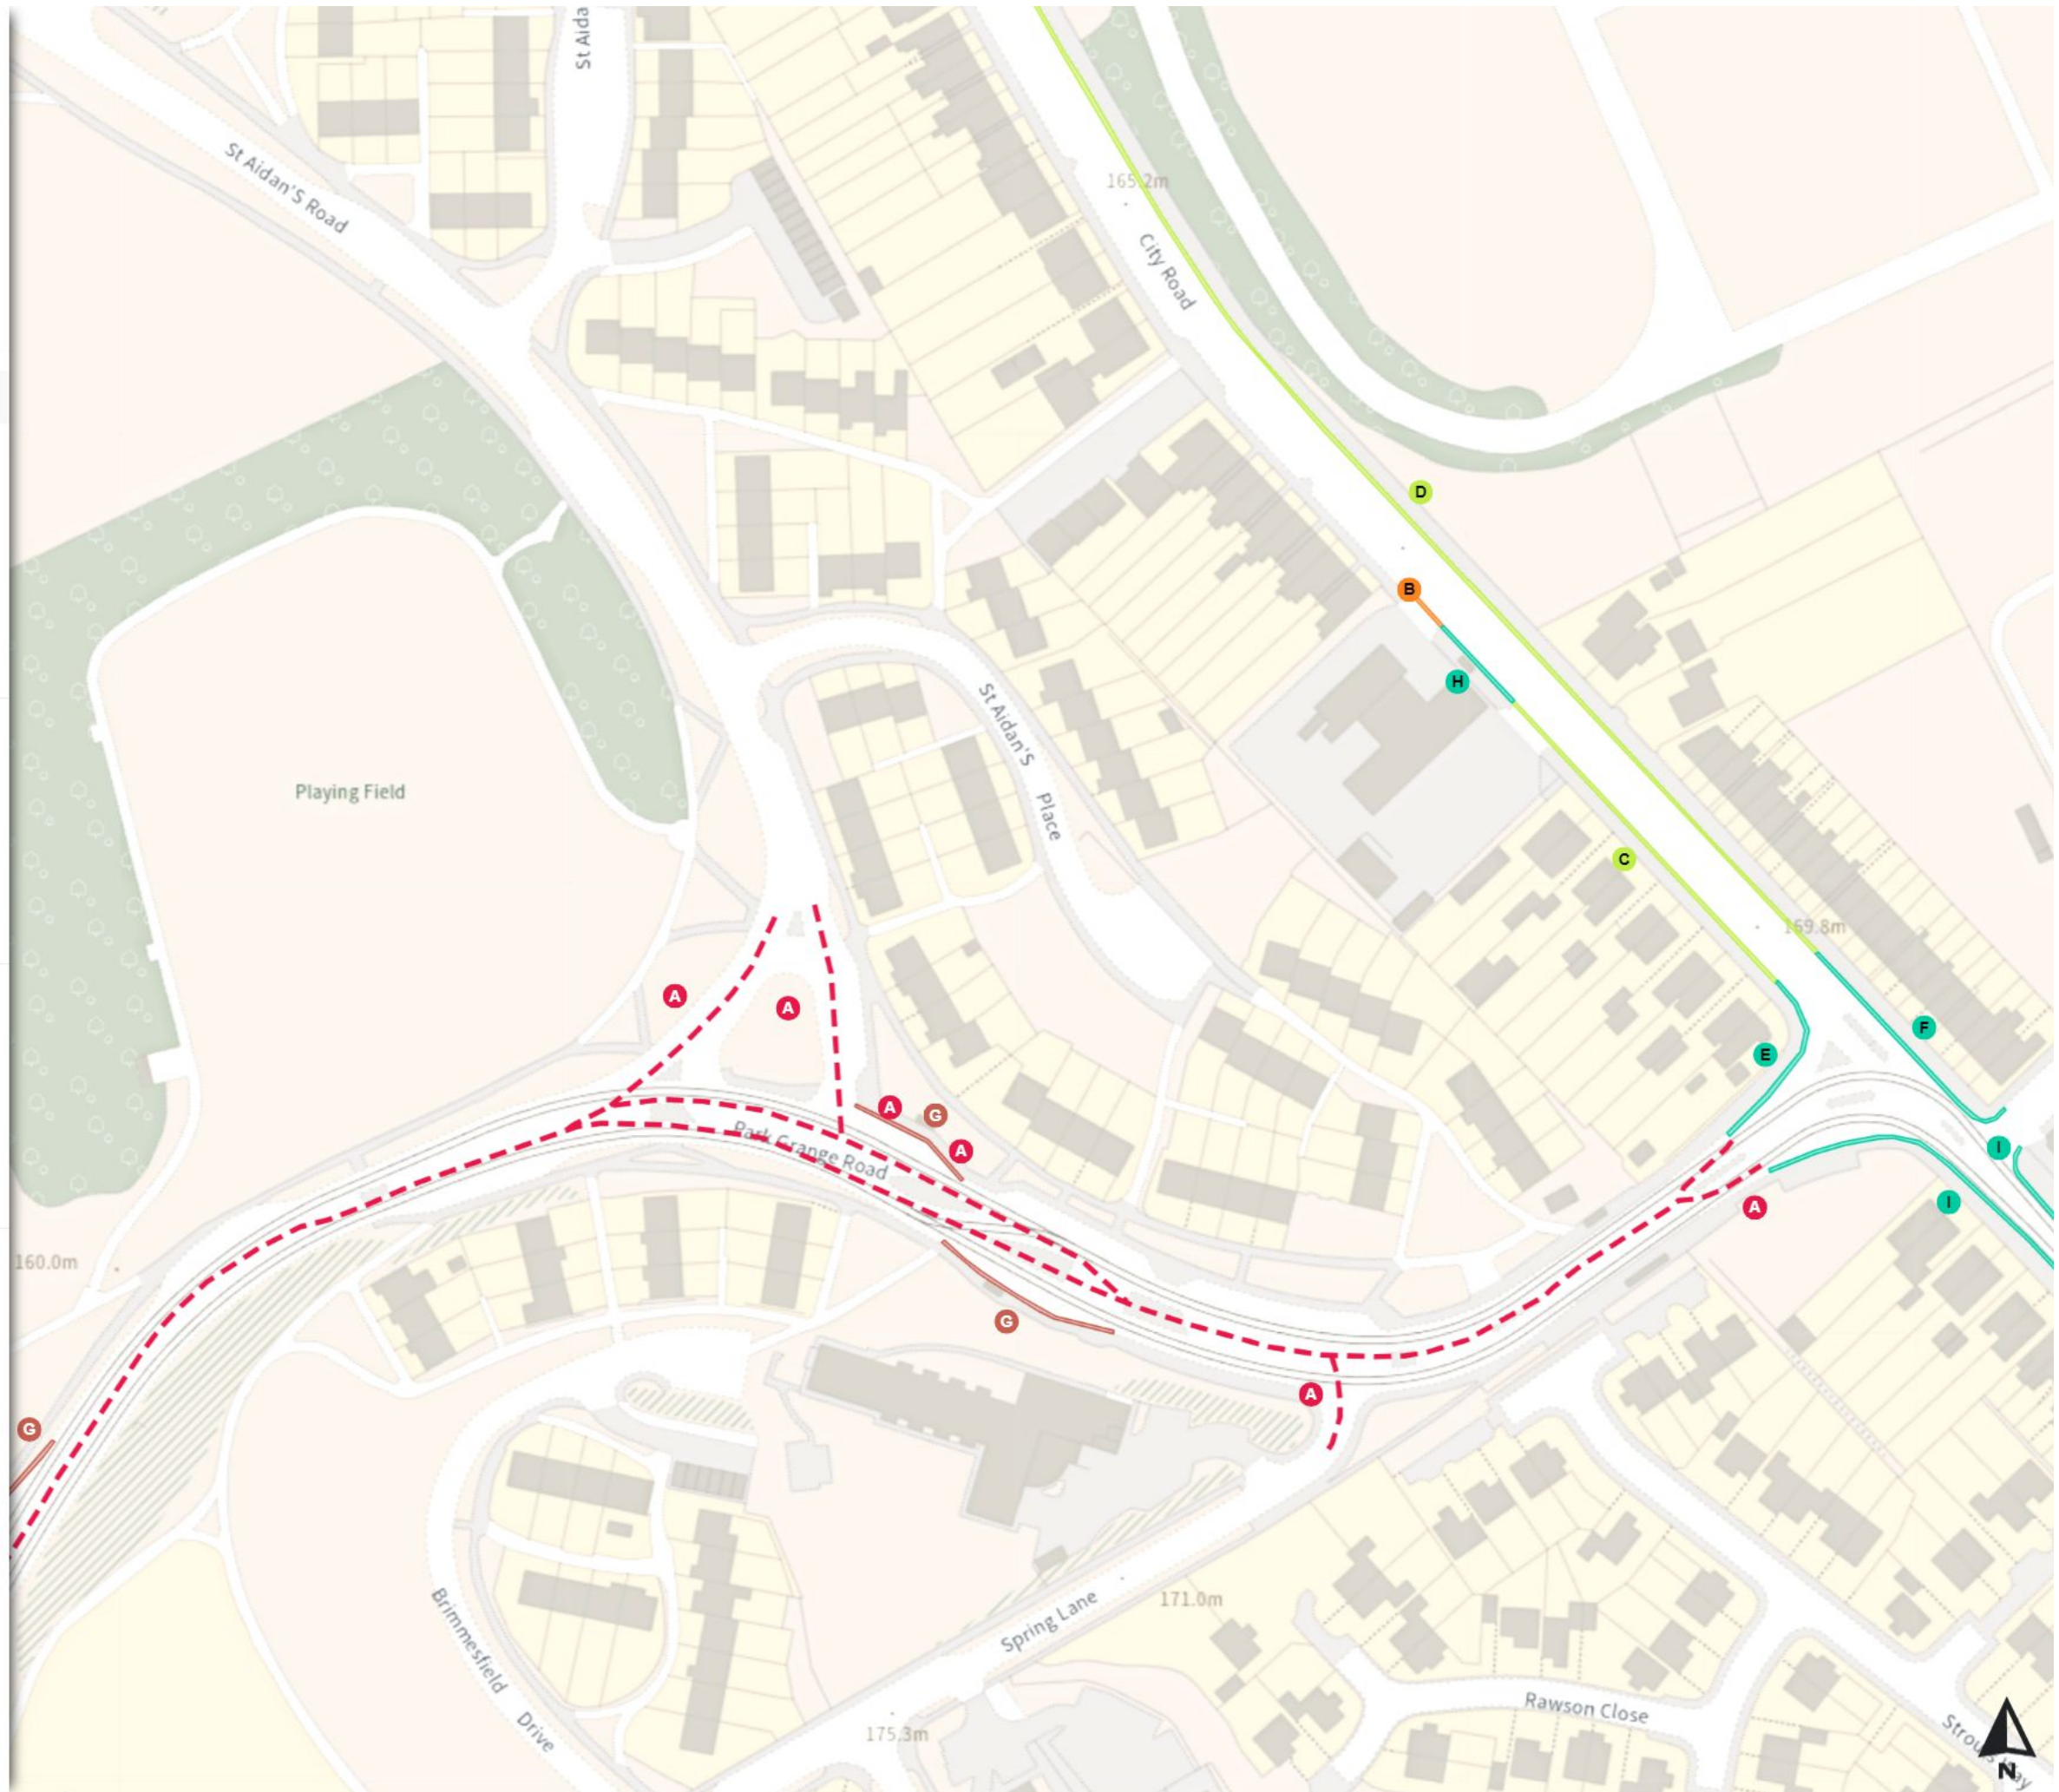

Scale: 1:1250

North-West: 437115.346, 385885.888
South-East: 437534.221, 385525.925

© Crown copyright and database rights 2024 Ordnance Survey.
You are not permitted to copy, sub-license, distribute or sell any of this data to third parties in any form. Licence number 100018816