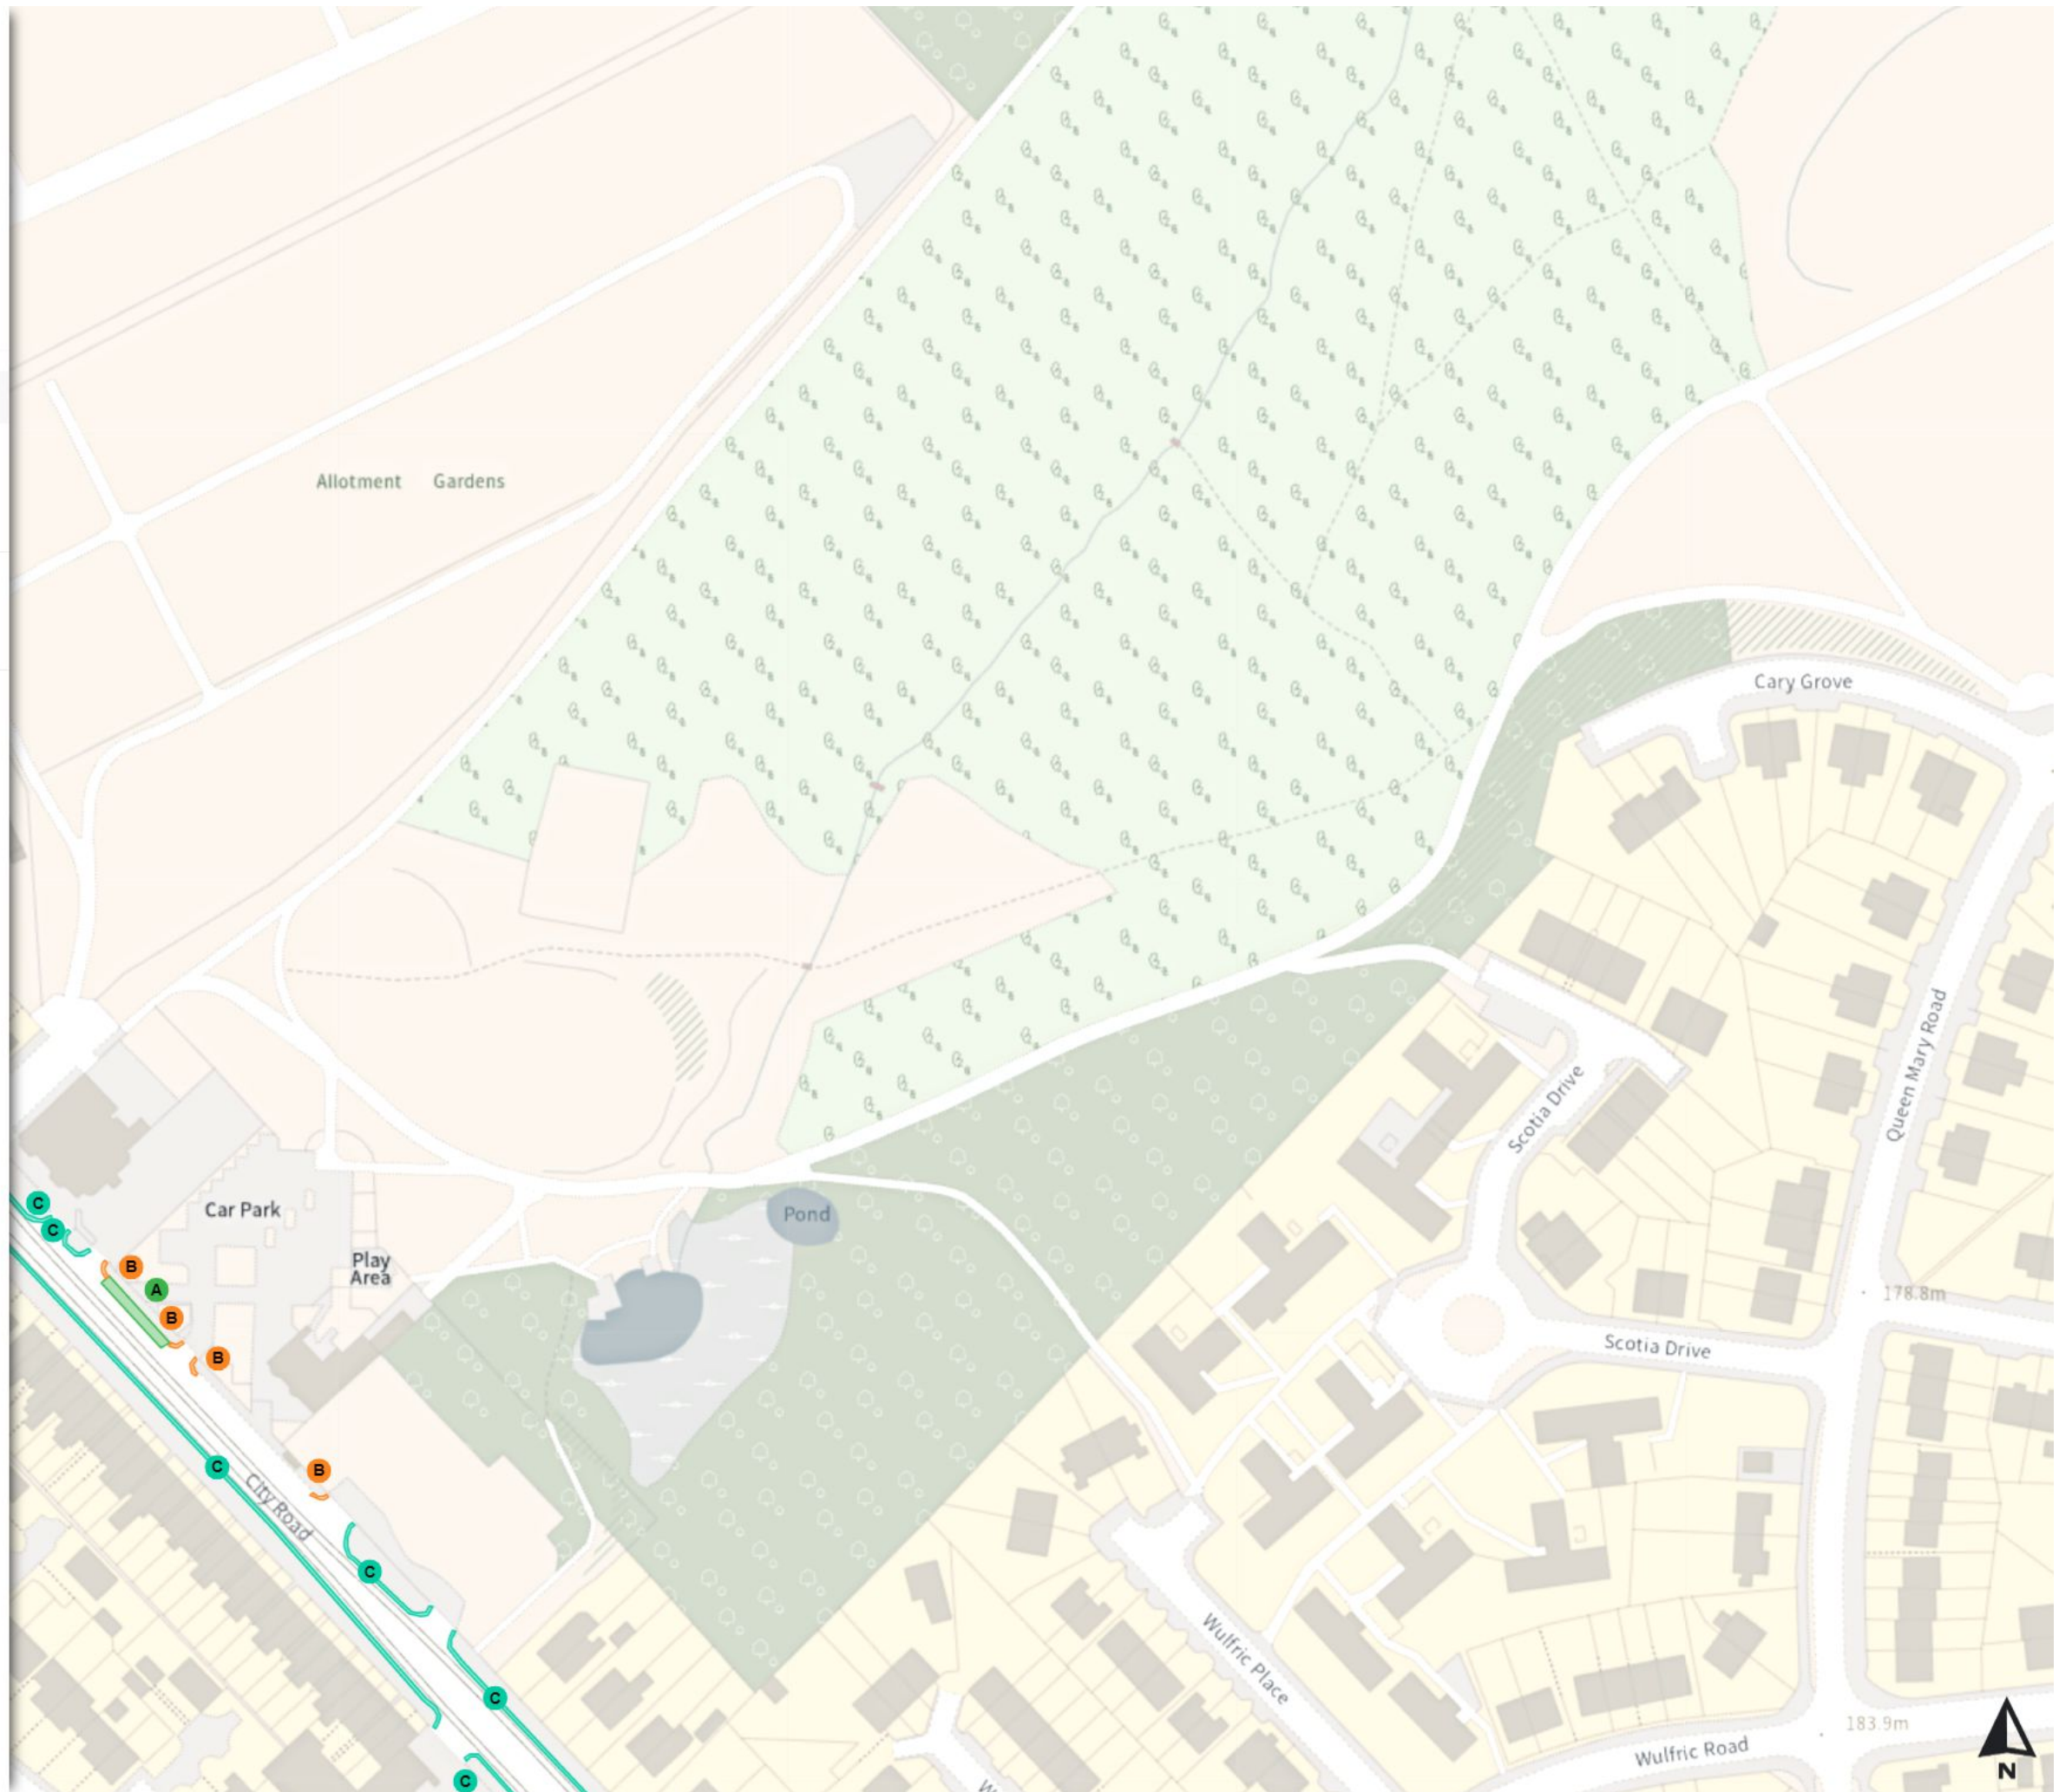

THE SHEFFIELD CITY COUNCIL (STOPPING RESTRICTIONS, WAITING RESTRICTIONS, LOADING RESTRICTIONS & PARKING PLACES) (MAP SCHEDULE) ORDER 2024

Map 482 of 797 Made 03/04/24

Added

Free parking place

Mon-Sat 08:00-18:30 2h 2h

No waiting at any time

At all times

Shared

No waiting at any time

At all times

No loading

Mon-Fri 08:00-09:30 16:30-18:30

Scale: 1:1250

North-West: 437527.791, 385889.119
South-East: 437946.697, 385529.191

© Crown copyright and database rights 2024 Ordnance Survey.
You are not permitted to copy, sub-license, distribute or sell any of this data to third parties in any form. Licence number 100018816