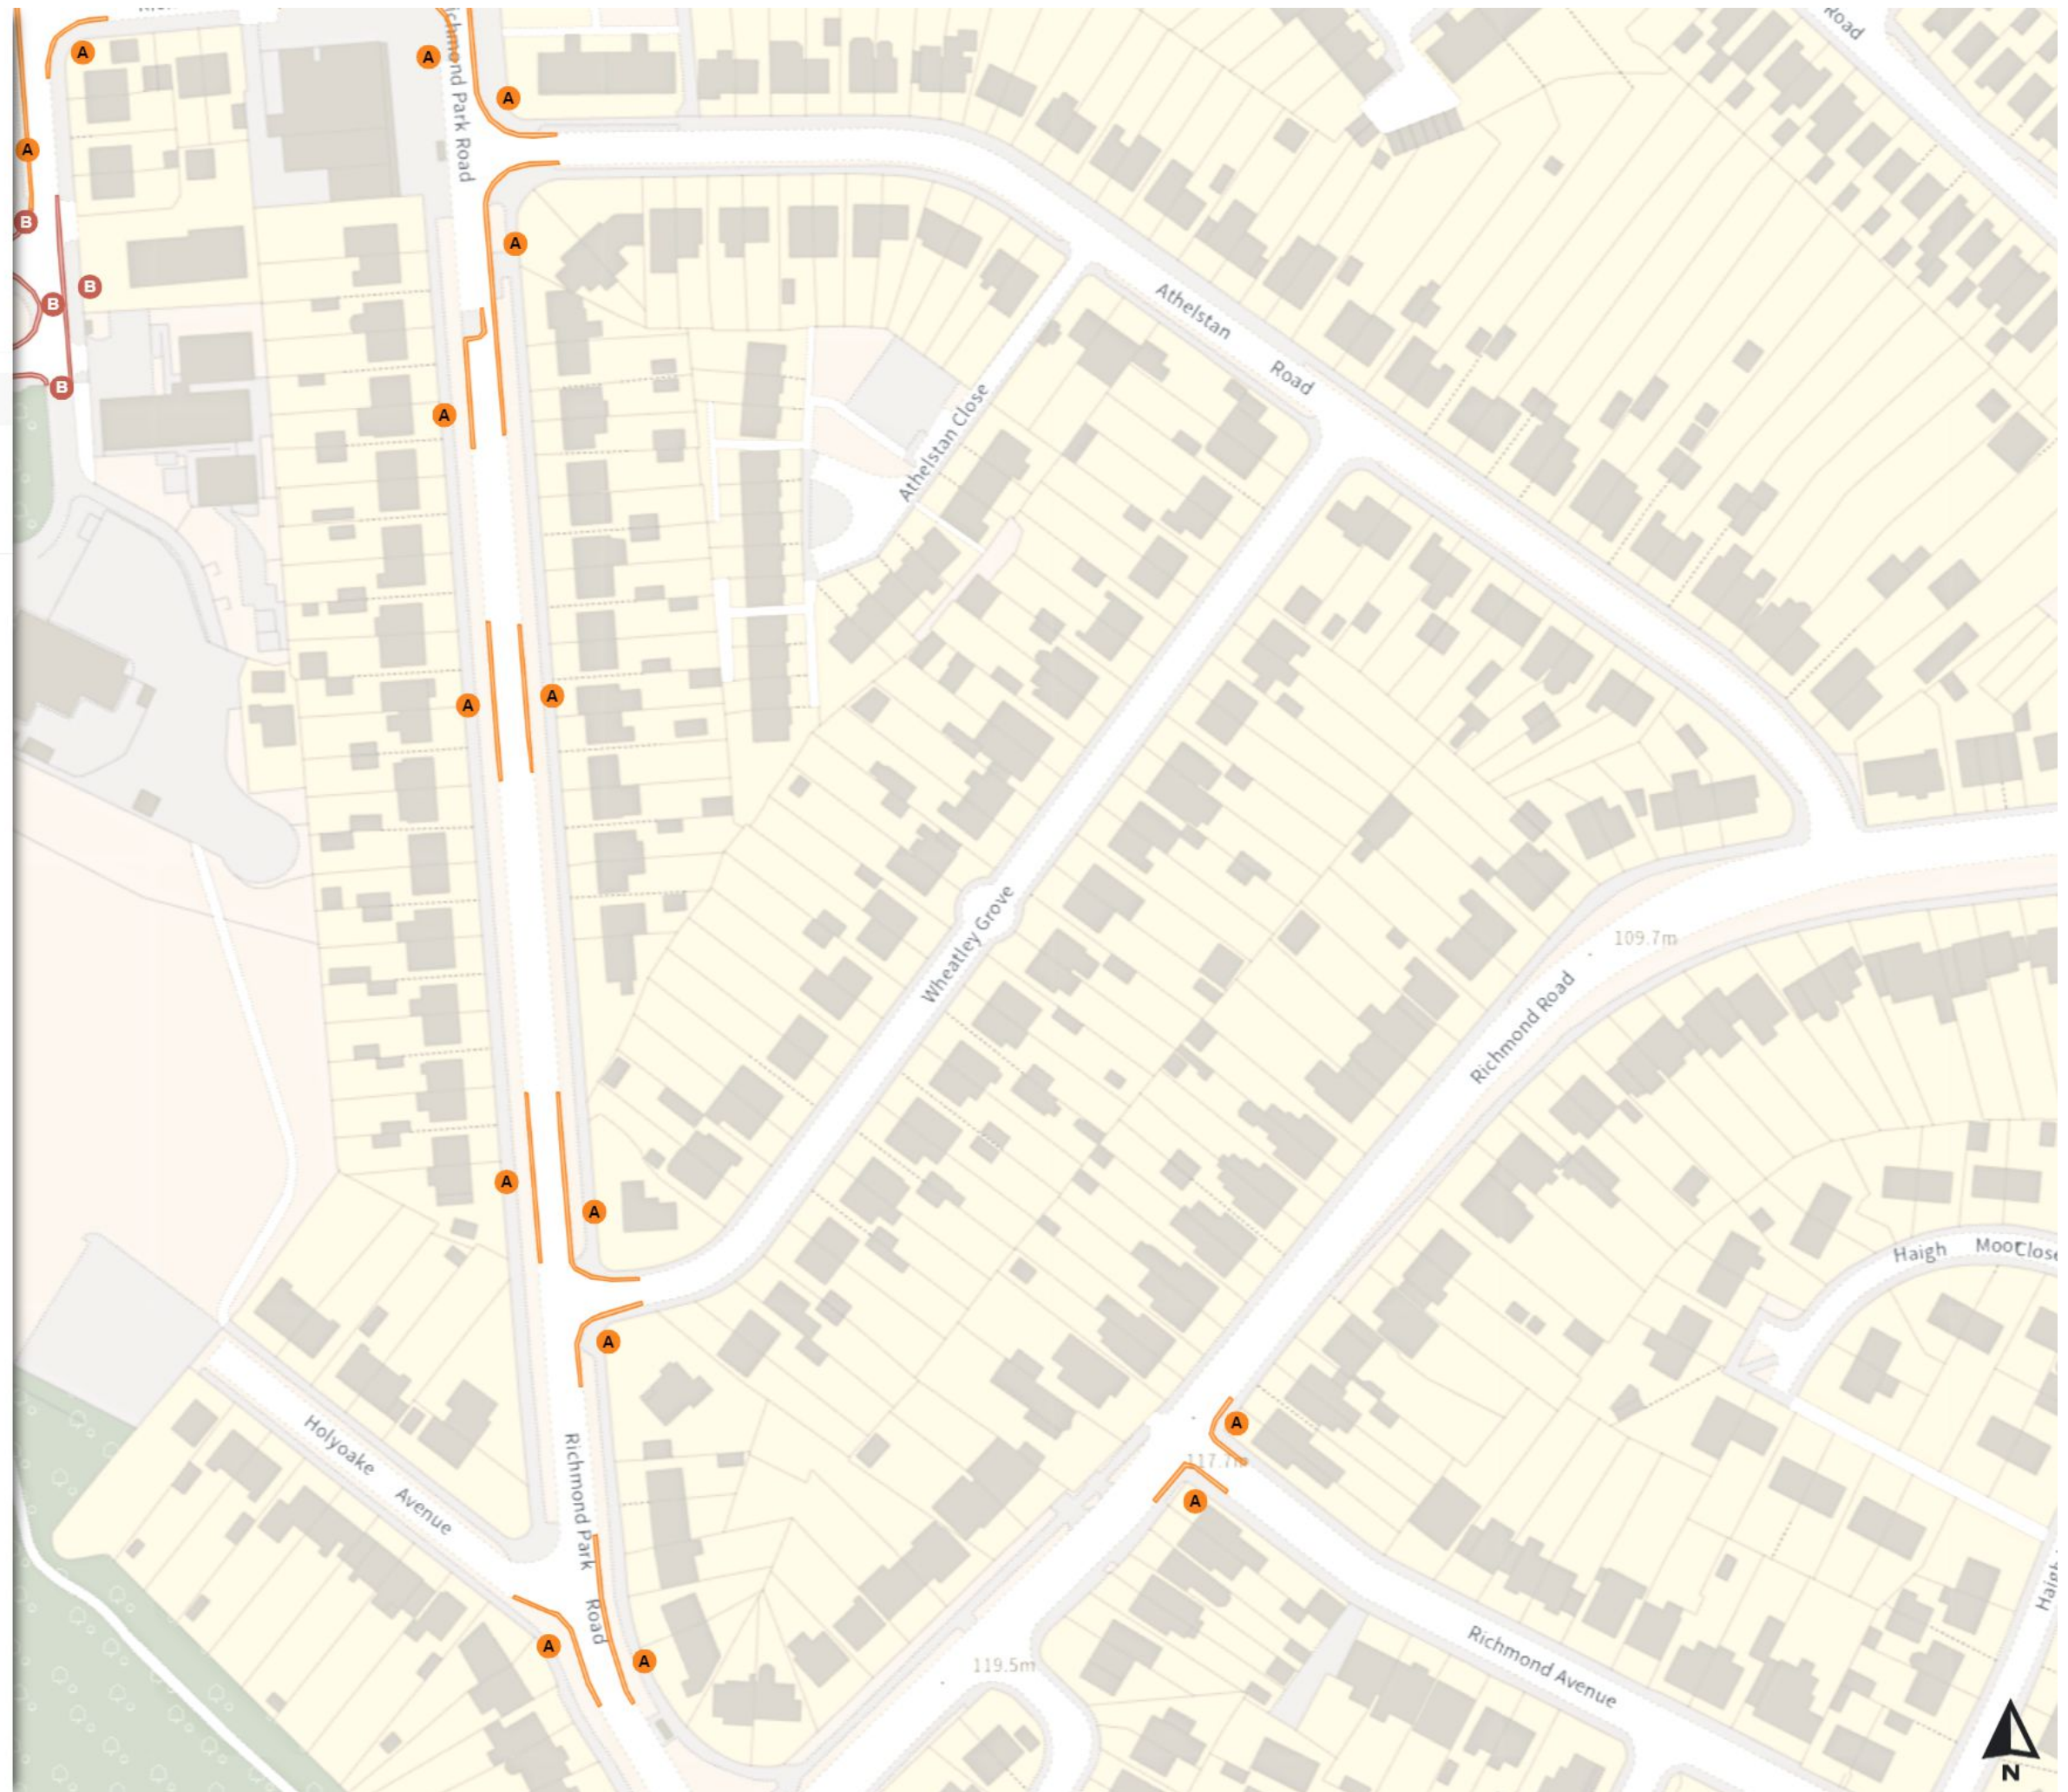

THE SHEFFIELD CITY COUNCIL (STOPPING RESTRICTIONS, WAITING RESTRICTIONS, LOADING RESTRICTIONS & PARKING PLACES) (MAP SCHEDULE) ORDER 2024

Map 457 of 797 Made 03/04/24

Added

No waiting at any time

At all times

Shared

No waiting at any time

At all times

No loading at any time

At all times

0 20 40 60m

Scale: 1:1250

North-West: 440121.507, 386269.378
South-East: 440540.58, 385909.706

© Crown copyright and database rights 2024 Ordnance Survey.
You are not permitted to copy, sub-license, distribute or sell any of this data to third parties in any form. Licence number 100018816