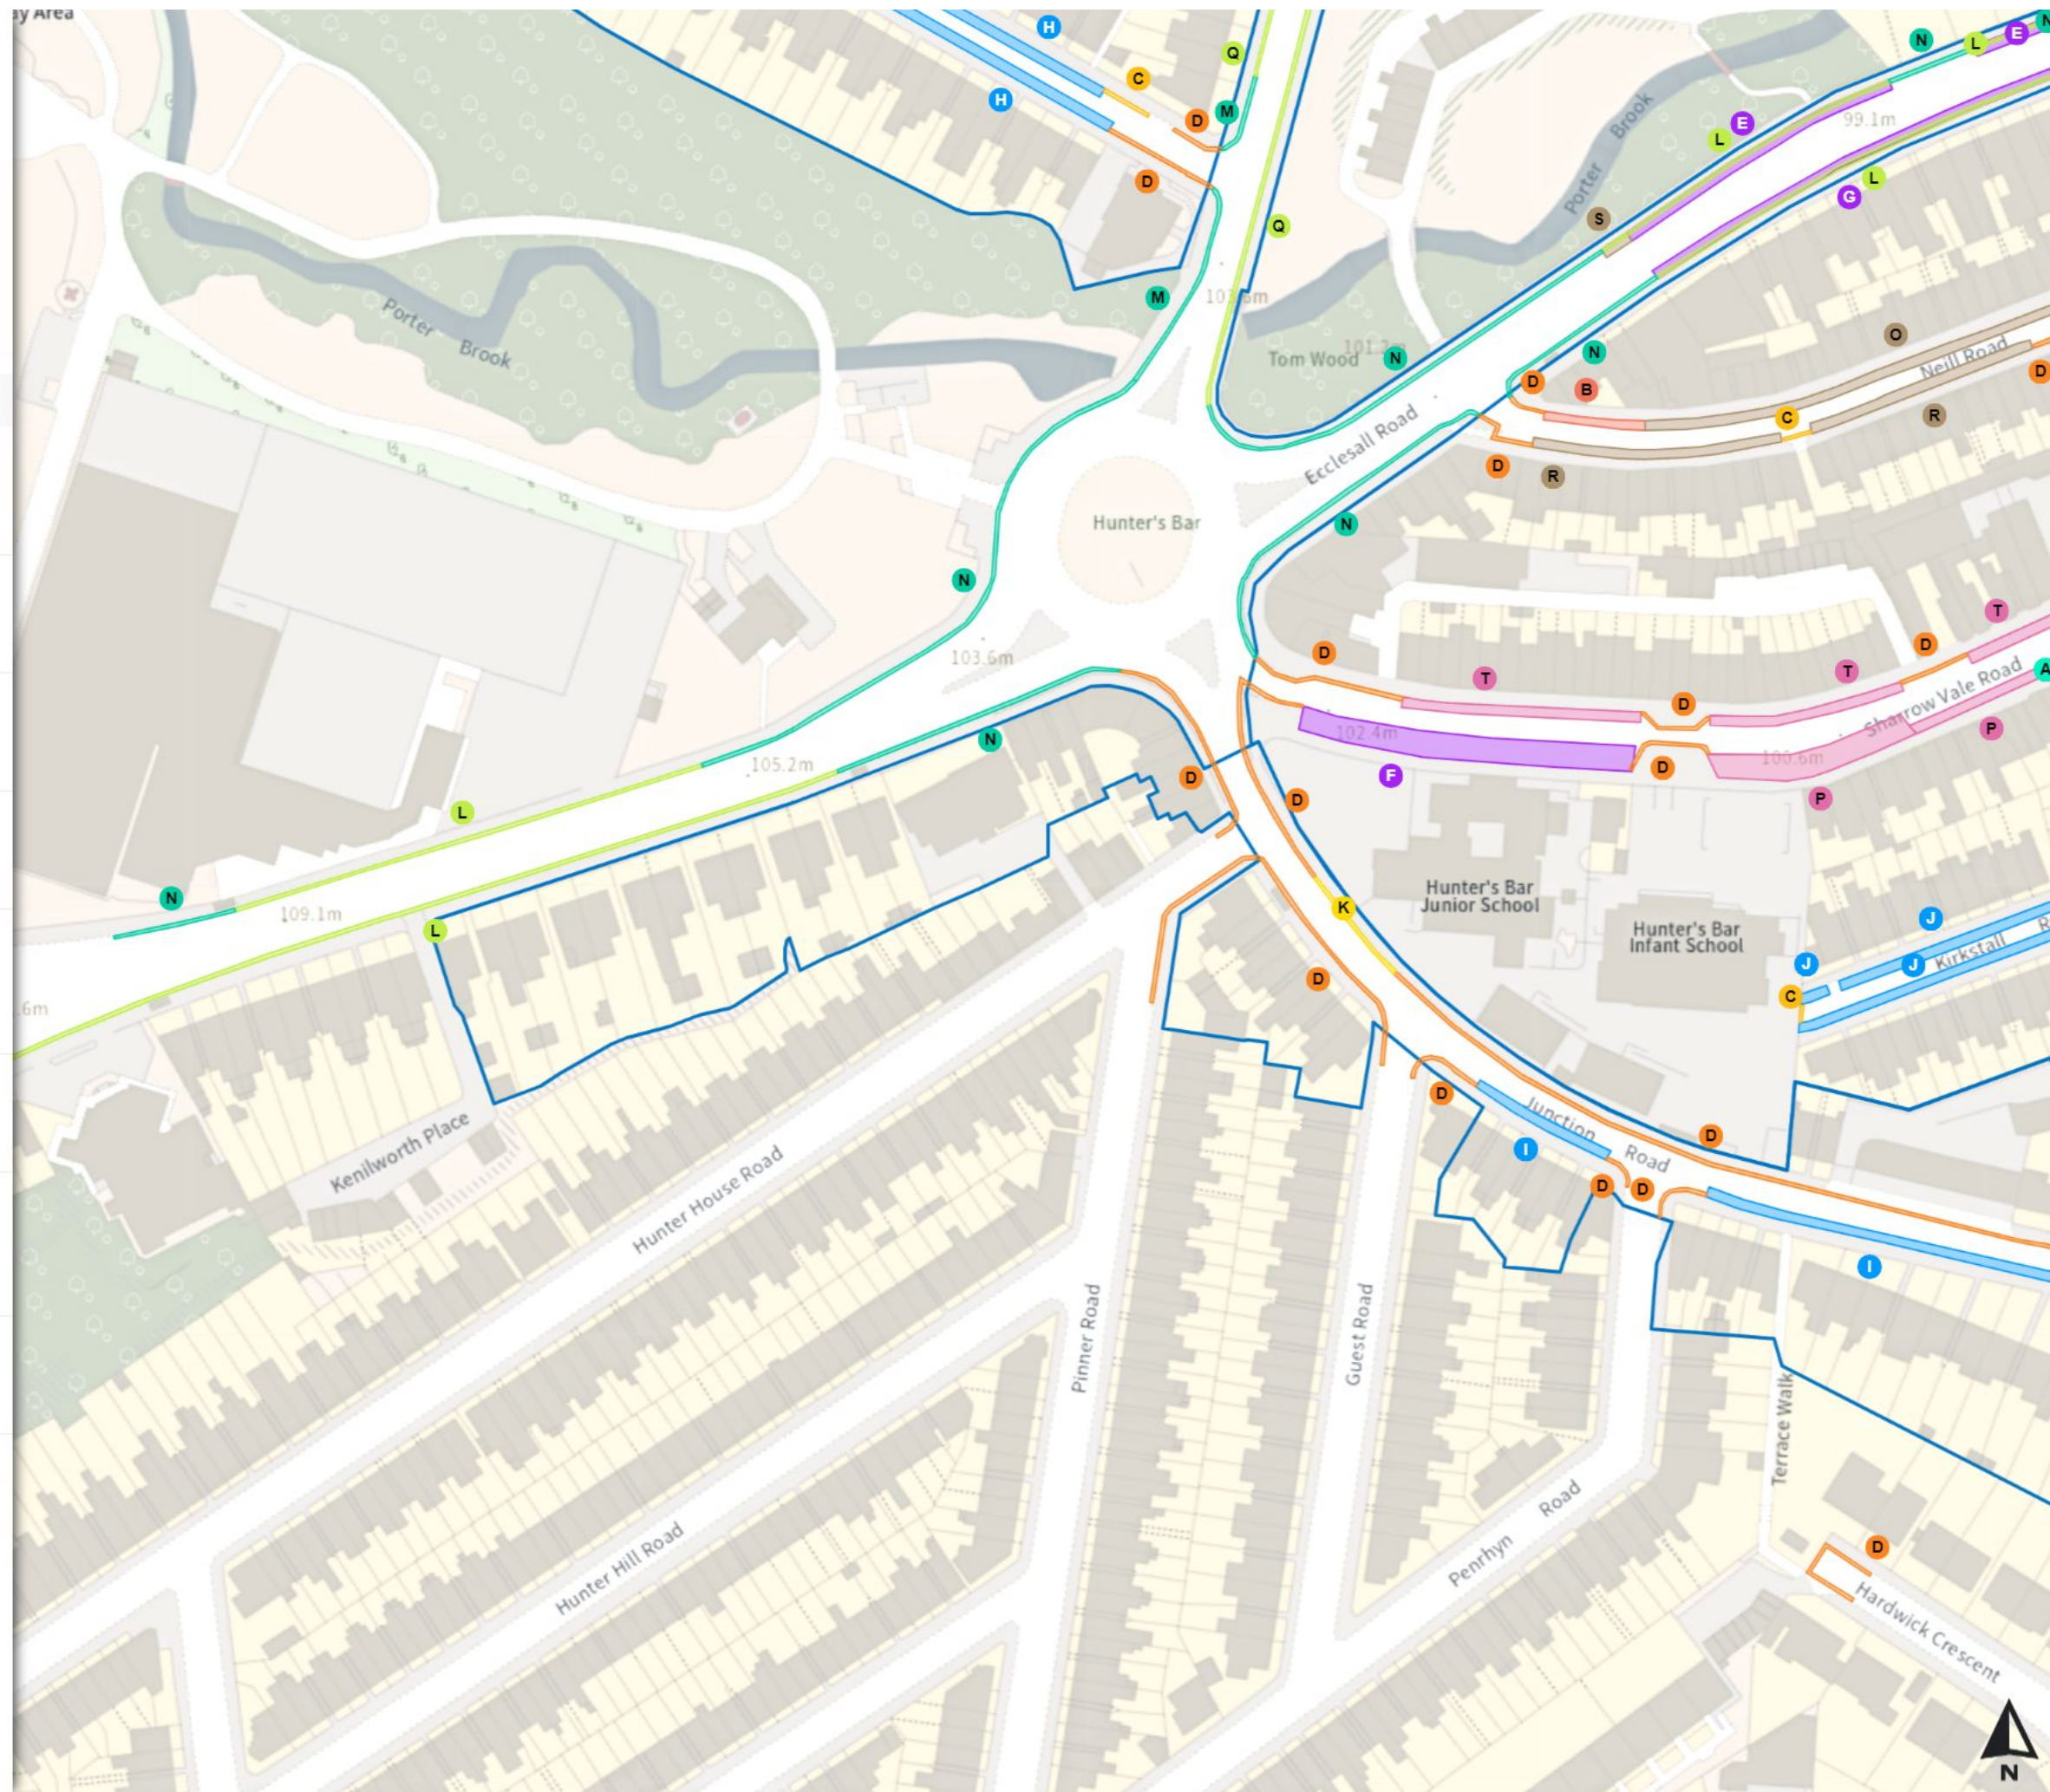

THE SHEFFIELD CITY COUNCIL (STOPPING RESTRICTIONS, WAITING RESTRICTIONS, LOADING RESTRICTIONS & PARKING PLACES) (MAP SCHEDULE) ORDER 2024

Map 471a of 797 Made 03/04/24

Added

Car club parking place

At all times

Loading place

Mon-Sat 08:00-18:30

No waiting

Mon-Sat 08:00-18:30

No waiting at any time

At all times

Paid-for parking place

Mon-Fri 09:30-16:00 ⊕ 4h
Sat 08:00-18:30 ⊕ 4h

Paid-for parking place

Mon-Sat 08:00-20:30 ⊕ 4h

Paid-for parking place

Mon-Fri 09:30-16:00 ⊕ 2h
Sat 08:00-18:30 ⊕ 2h

Permit holders parking place (Endcliffe)

Mon-Sat 08:00-18:30

Scale: 1:1250

North-West: 432989.818, 385855.548
South-East: 433408.379, 385495.222

© Crown copyright and database rights 2024 Ordnance Survey.
You are not permitted to copy, sub-license, distribute or sell any of this data to third parties in any form. Licence number 100018816