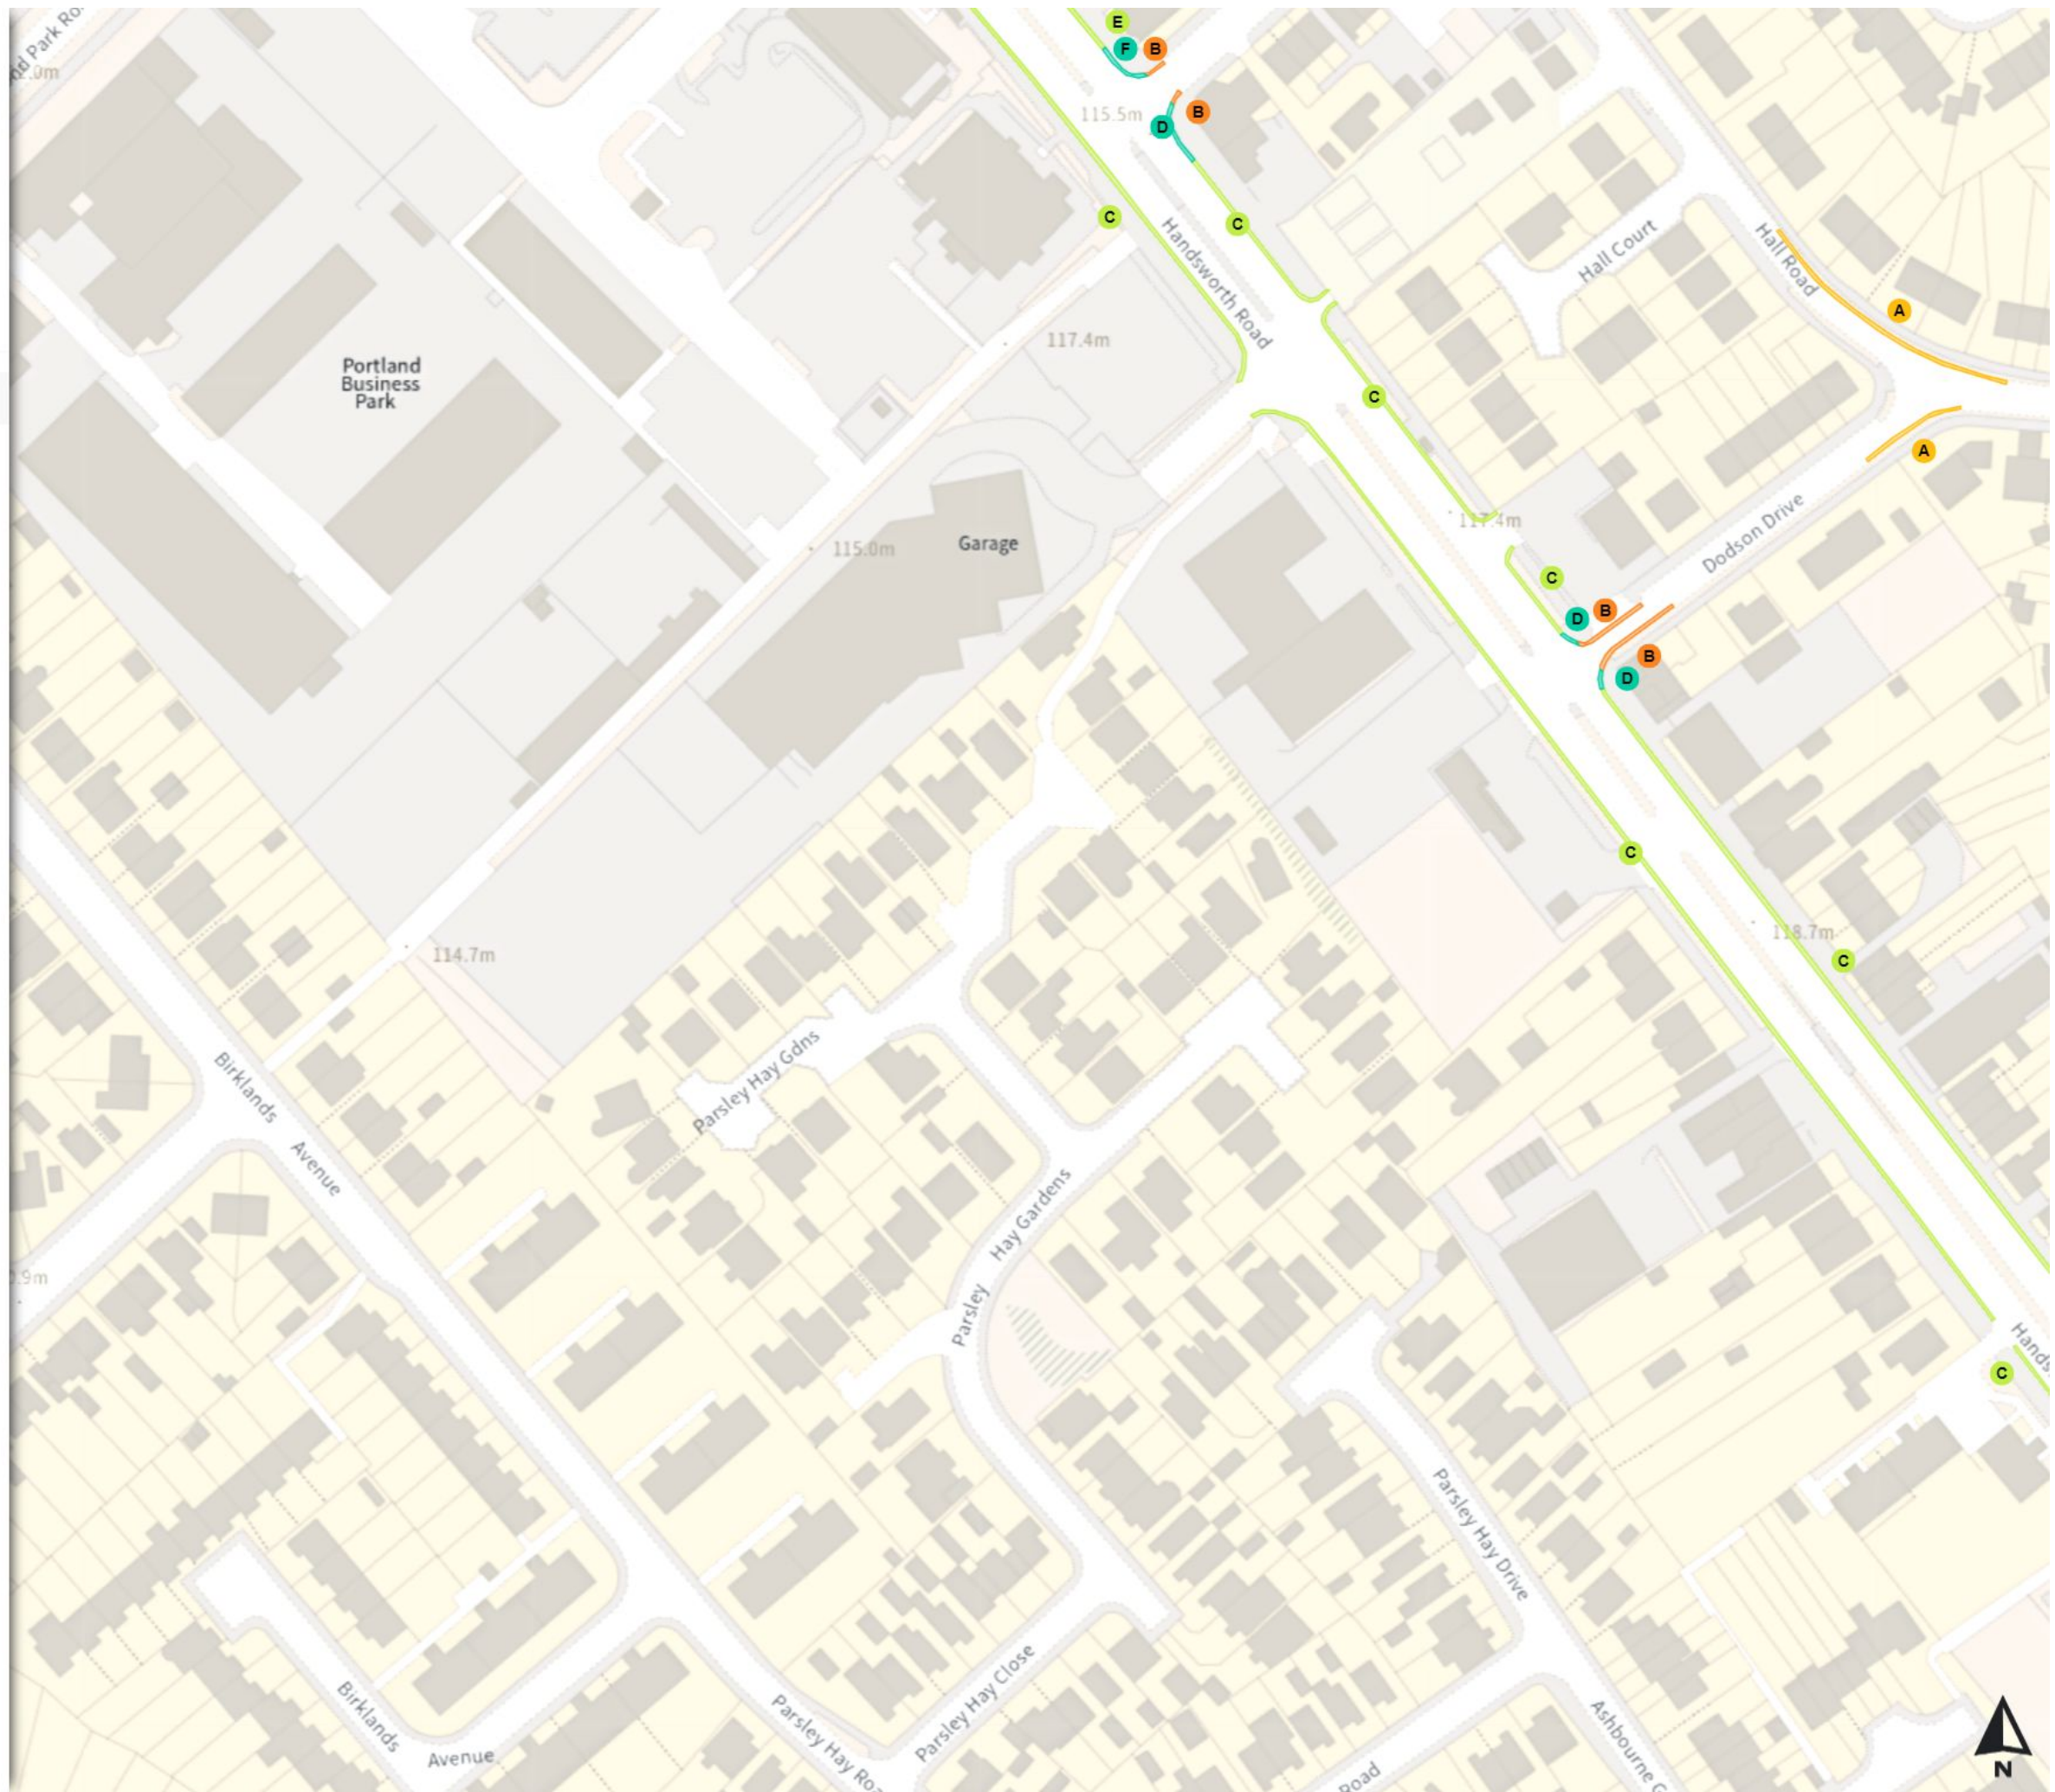

THE SHEFFIELD CITY COUNCIL (STOPPING RESTRICTIONS, WAITING RESTRICTIONS, LOADING RESTRICTIONS & PARKING PLACES) (MAP SCHEDULE) ORDER 2024

Map 430b of 797 Made 03/04/24

Added

Shared

No waiting at any time

At all times

No loading

Mon-Fri 08:00-09:30 16:30-18:30

0 20 40 60m

Scale: 1:1250

North-West: 440314.77, 386630.107
South-East: 440733.826, 386270.479

© Crown copyright and database rights 2024 Ordnance Survey. You are not permitted to copy, sub-license, distribute or sell any of this data to third parties in any form. Licence number 100018816