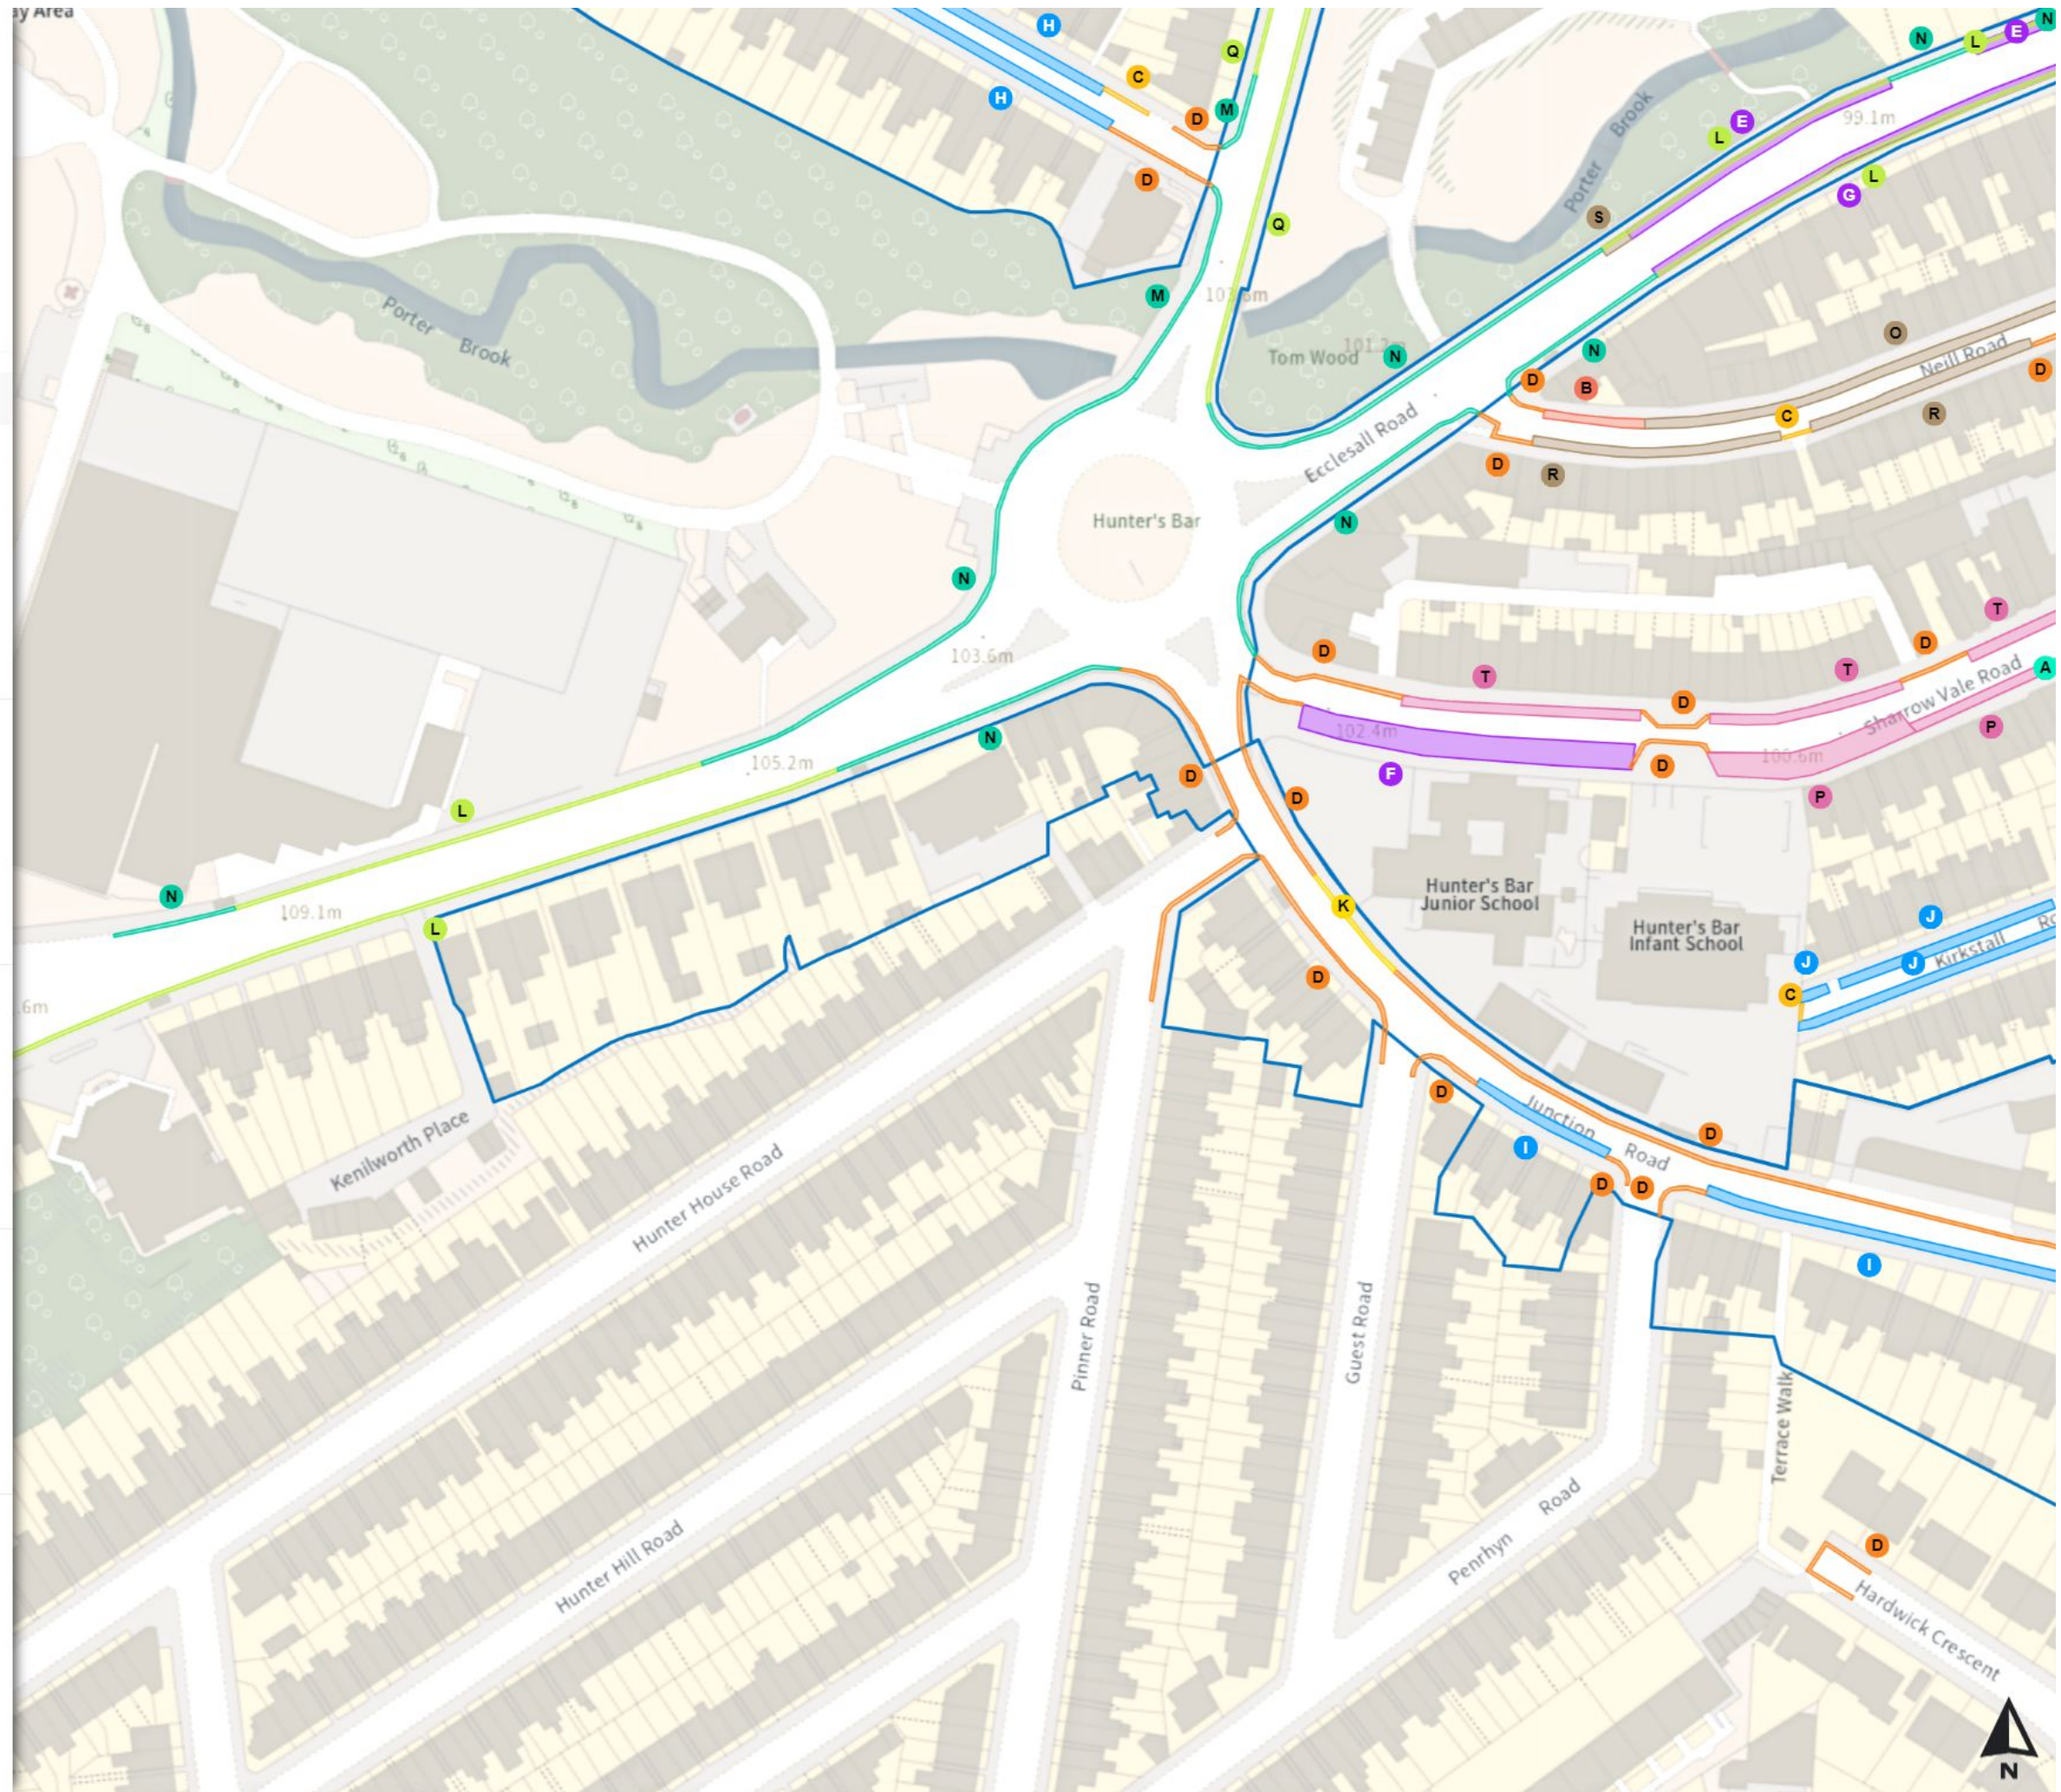

THE SHEFFIELD CITY COUNCIL (STOPPING RESTRICTIONS, WAITING RESTRICTIONS, LOADING RESTRICTIONS & PARKING PLACES) (MAP SCHEDULE) ORDER 2024

Map 471c of 797 Made 03/04/24

Added

- Shared
- N No waiting at any time
  At all times
- L No loading
  Mon-Fri 07:30-09:30 16:00-18:30
- Shared
- P Paid-for parking place
  Mon-Sat 08:00-20:30 4h
- P Permit holders parking place (Sharrow Vale Centre)
  Mon-Sat 08:00-20:30
- Shared
- P Paid-for parking place
  Mon-Sat 08:00-20:30 4h
- P Resident permit holders parking place (Sharrow Vale Centre)
  Mon-Sat 08:00-20:30
- Shared
- Q No waiting
  Mon-Fri 08:00-09:30 16:30-18:30
- L No loading
  Mon-Fri 08:00-09:30 16:30-18:30

Scale: 1:1250

North-West: 432989.818, 385855.548
South-East: 433408.379, 385495.222

© Crown copyright and database rights 2024 Ordnance Survey.
You are not permitted to copy, sub-license, distribute or sell any of this data to third parties in any form. Licence number 100018816