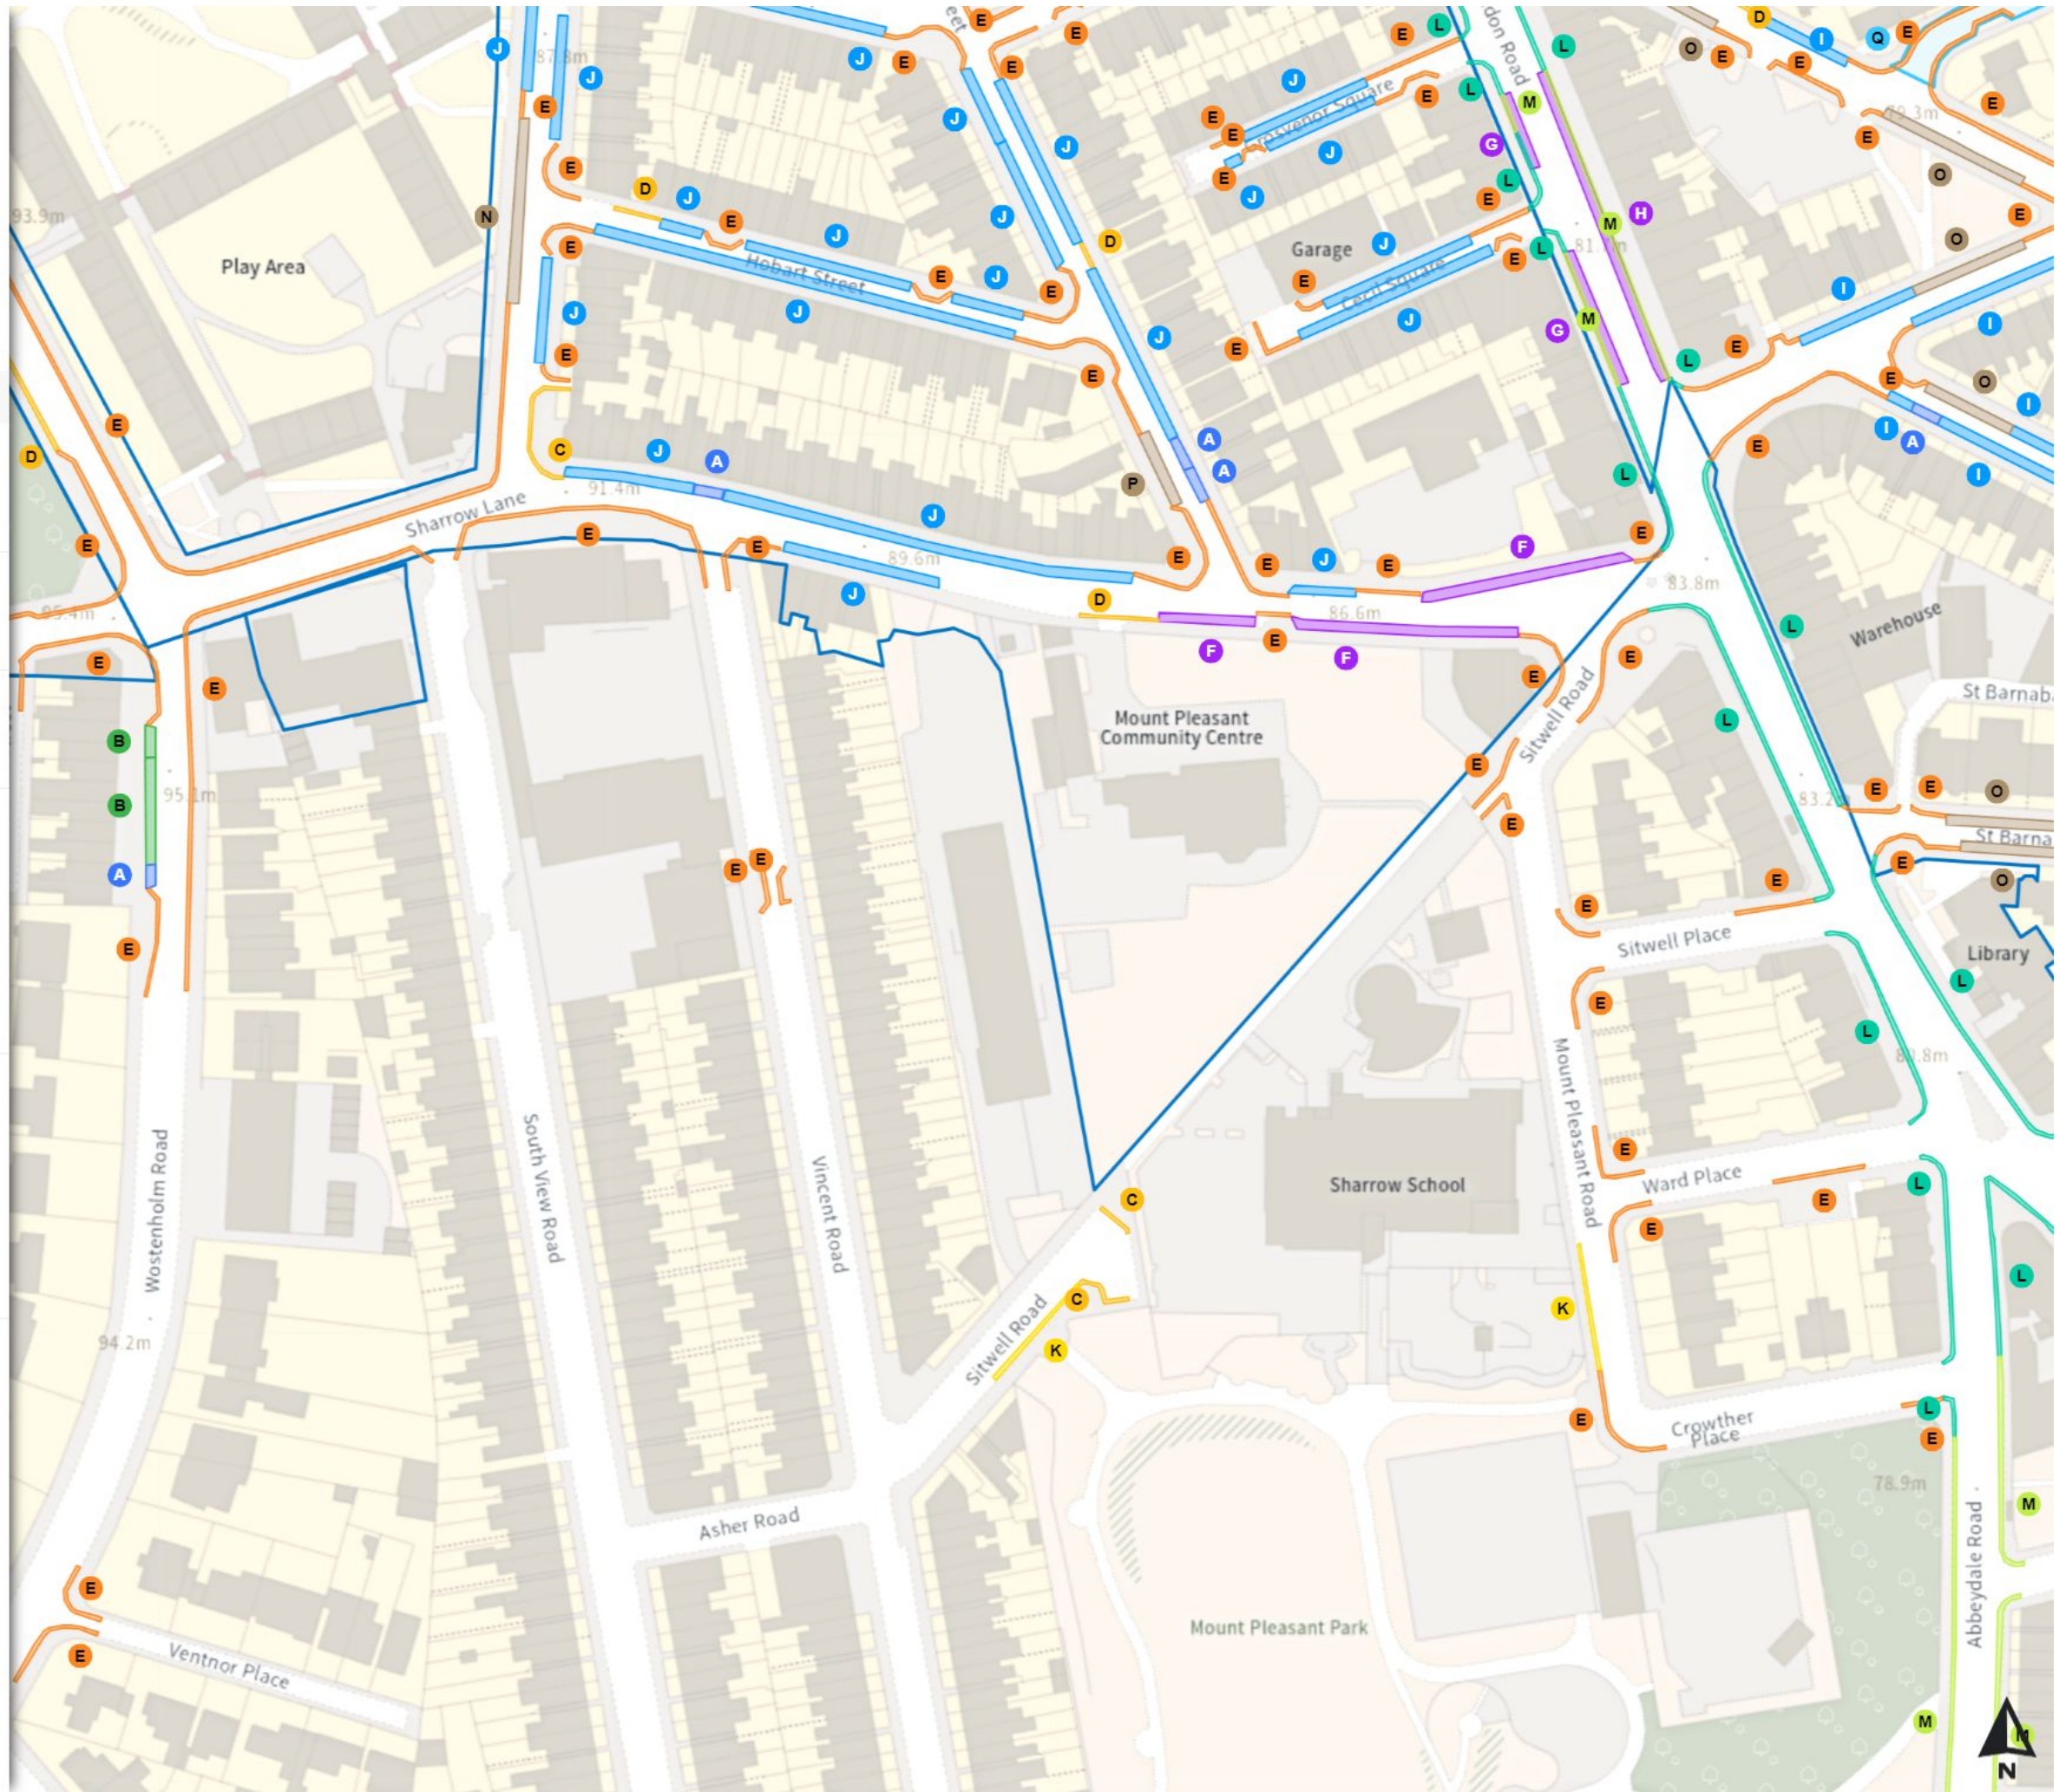

THE SHEFFIELD CITY COUNCIL (STOPPING RESTRICTIONS, WAITING RESTRICTIONS, LOADING RESTRICTIONS & PARKING PLACES) (MAP SCHEDULE) ORDER 2024

Map 475b of 797 Made 03/04/24

Added

Permit holders parking place (Highfield)

Mon-Sat 08:00-18:30

Permit holders parking place (Landsdowne)

Mon-Sat 08:00-18:30

Prohibition of stopping on school entrance markings

At all times

Shared

No waiting at any time

At all times

No loading

Mon-Fri 07:30-09:30 16:00-18:30

Shared

No waiting

Mon-Fri 07:30-09:30 16:00-18:30

No loading

Mon-Fri 07:30-09:30 16:00-18:30

Scale: 1:1250

North-West: 434639.959, 385867.254
South-East: 435058.646, 385507.073

© Crown copyright and database rights 2024 Ordnance Survey.
You are not permitted to copy, sub-license, distribute or sell any of this data to third parties in any form. Licence number 100018816