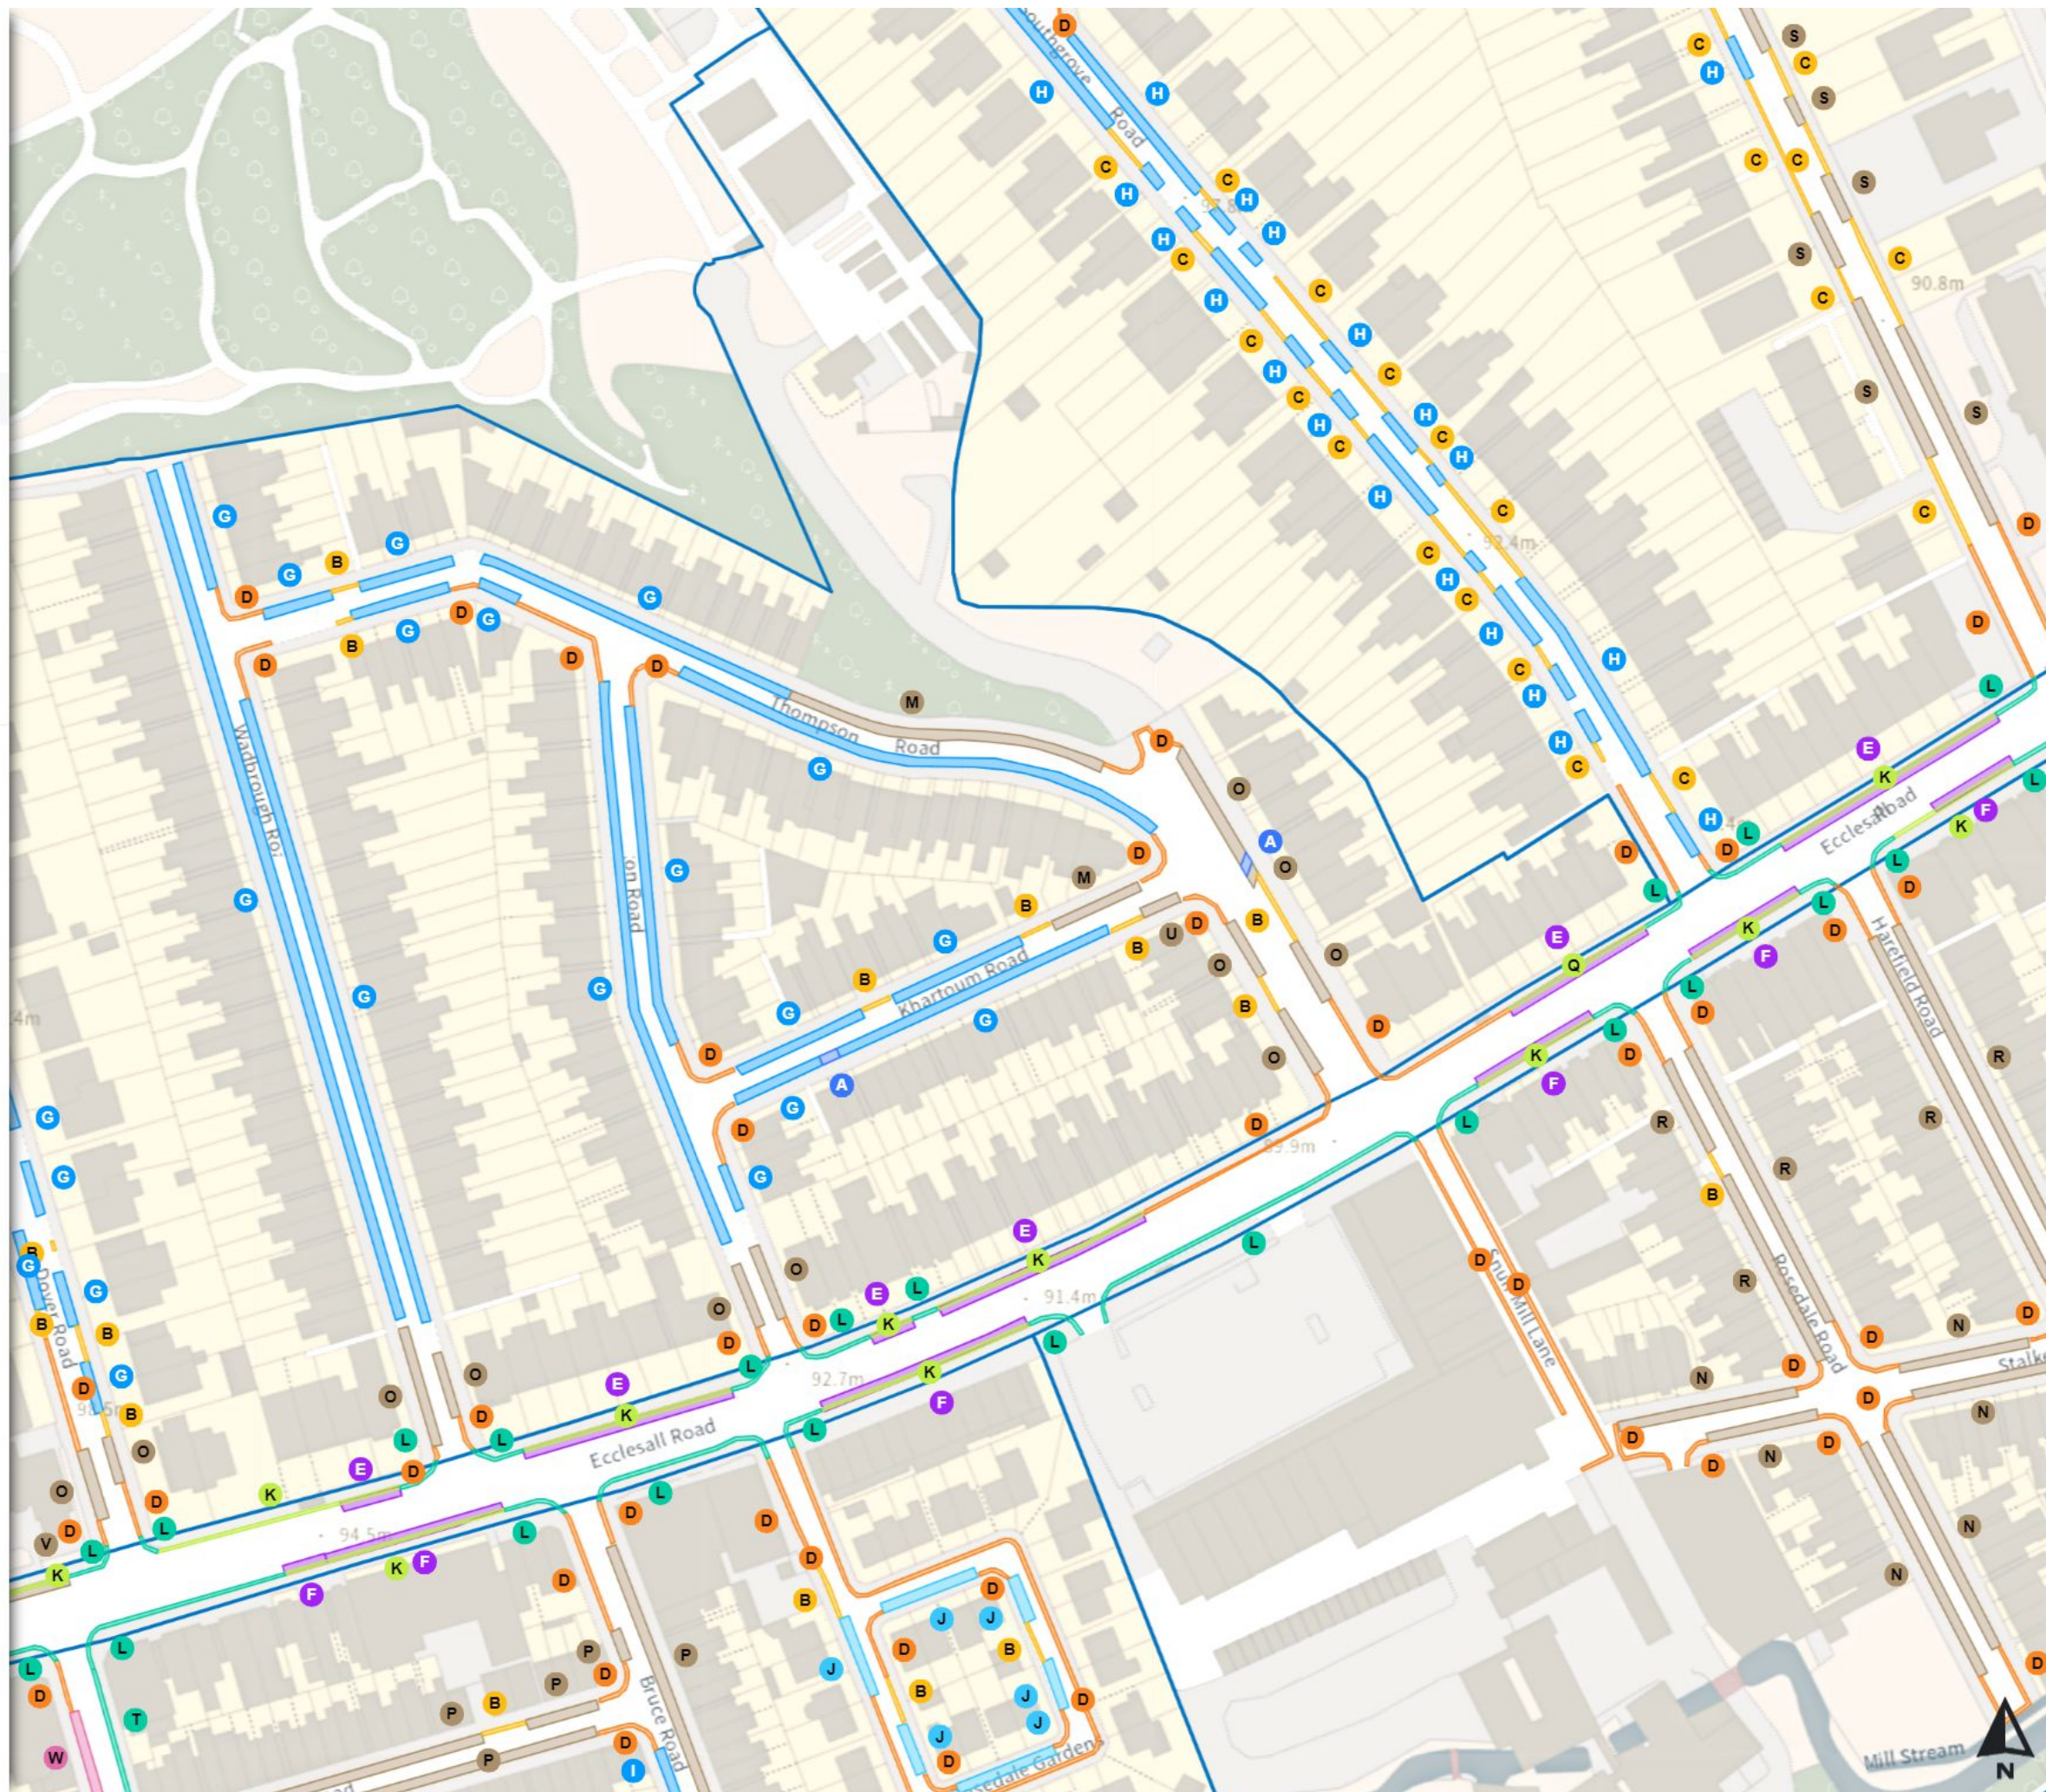

THE SHEFFIELD CITY COUNCIL (STOPPING RESTRICTIONS, WAITING RESTRICTIONS, LOADING RESTRICTIONS & PARKING PLACES) (MAP SCHEDULE) ORDER 2024

Map 444e of 797 Made 03/04/24

Added

Shared

Paid-for parking place

Mon-Fri 09:30-16:00 4h
Sat 08:00-18:30 4h

Taxi stopping area

18:30-03:00

Shared

Paid-for parking place

Mon-Sat 08:00-20:30 2h

Resident permit holders parking place (Sharrow Vale Centre)

Mon-Sat 08:00-09:00
Mon-Sat 17:00-20:30

Scale: 1:1250

North-West: 433521.456, 386218.375
South-East: 433940.026, 385858.123

© Crown copyright and database rights 2024 Ordnance Survey.
You are not permitted to copy, sub-license, distribute or sell any of this data to third parties in any form. Licence number 100018816