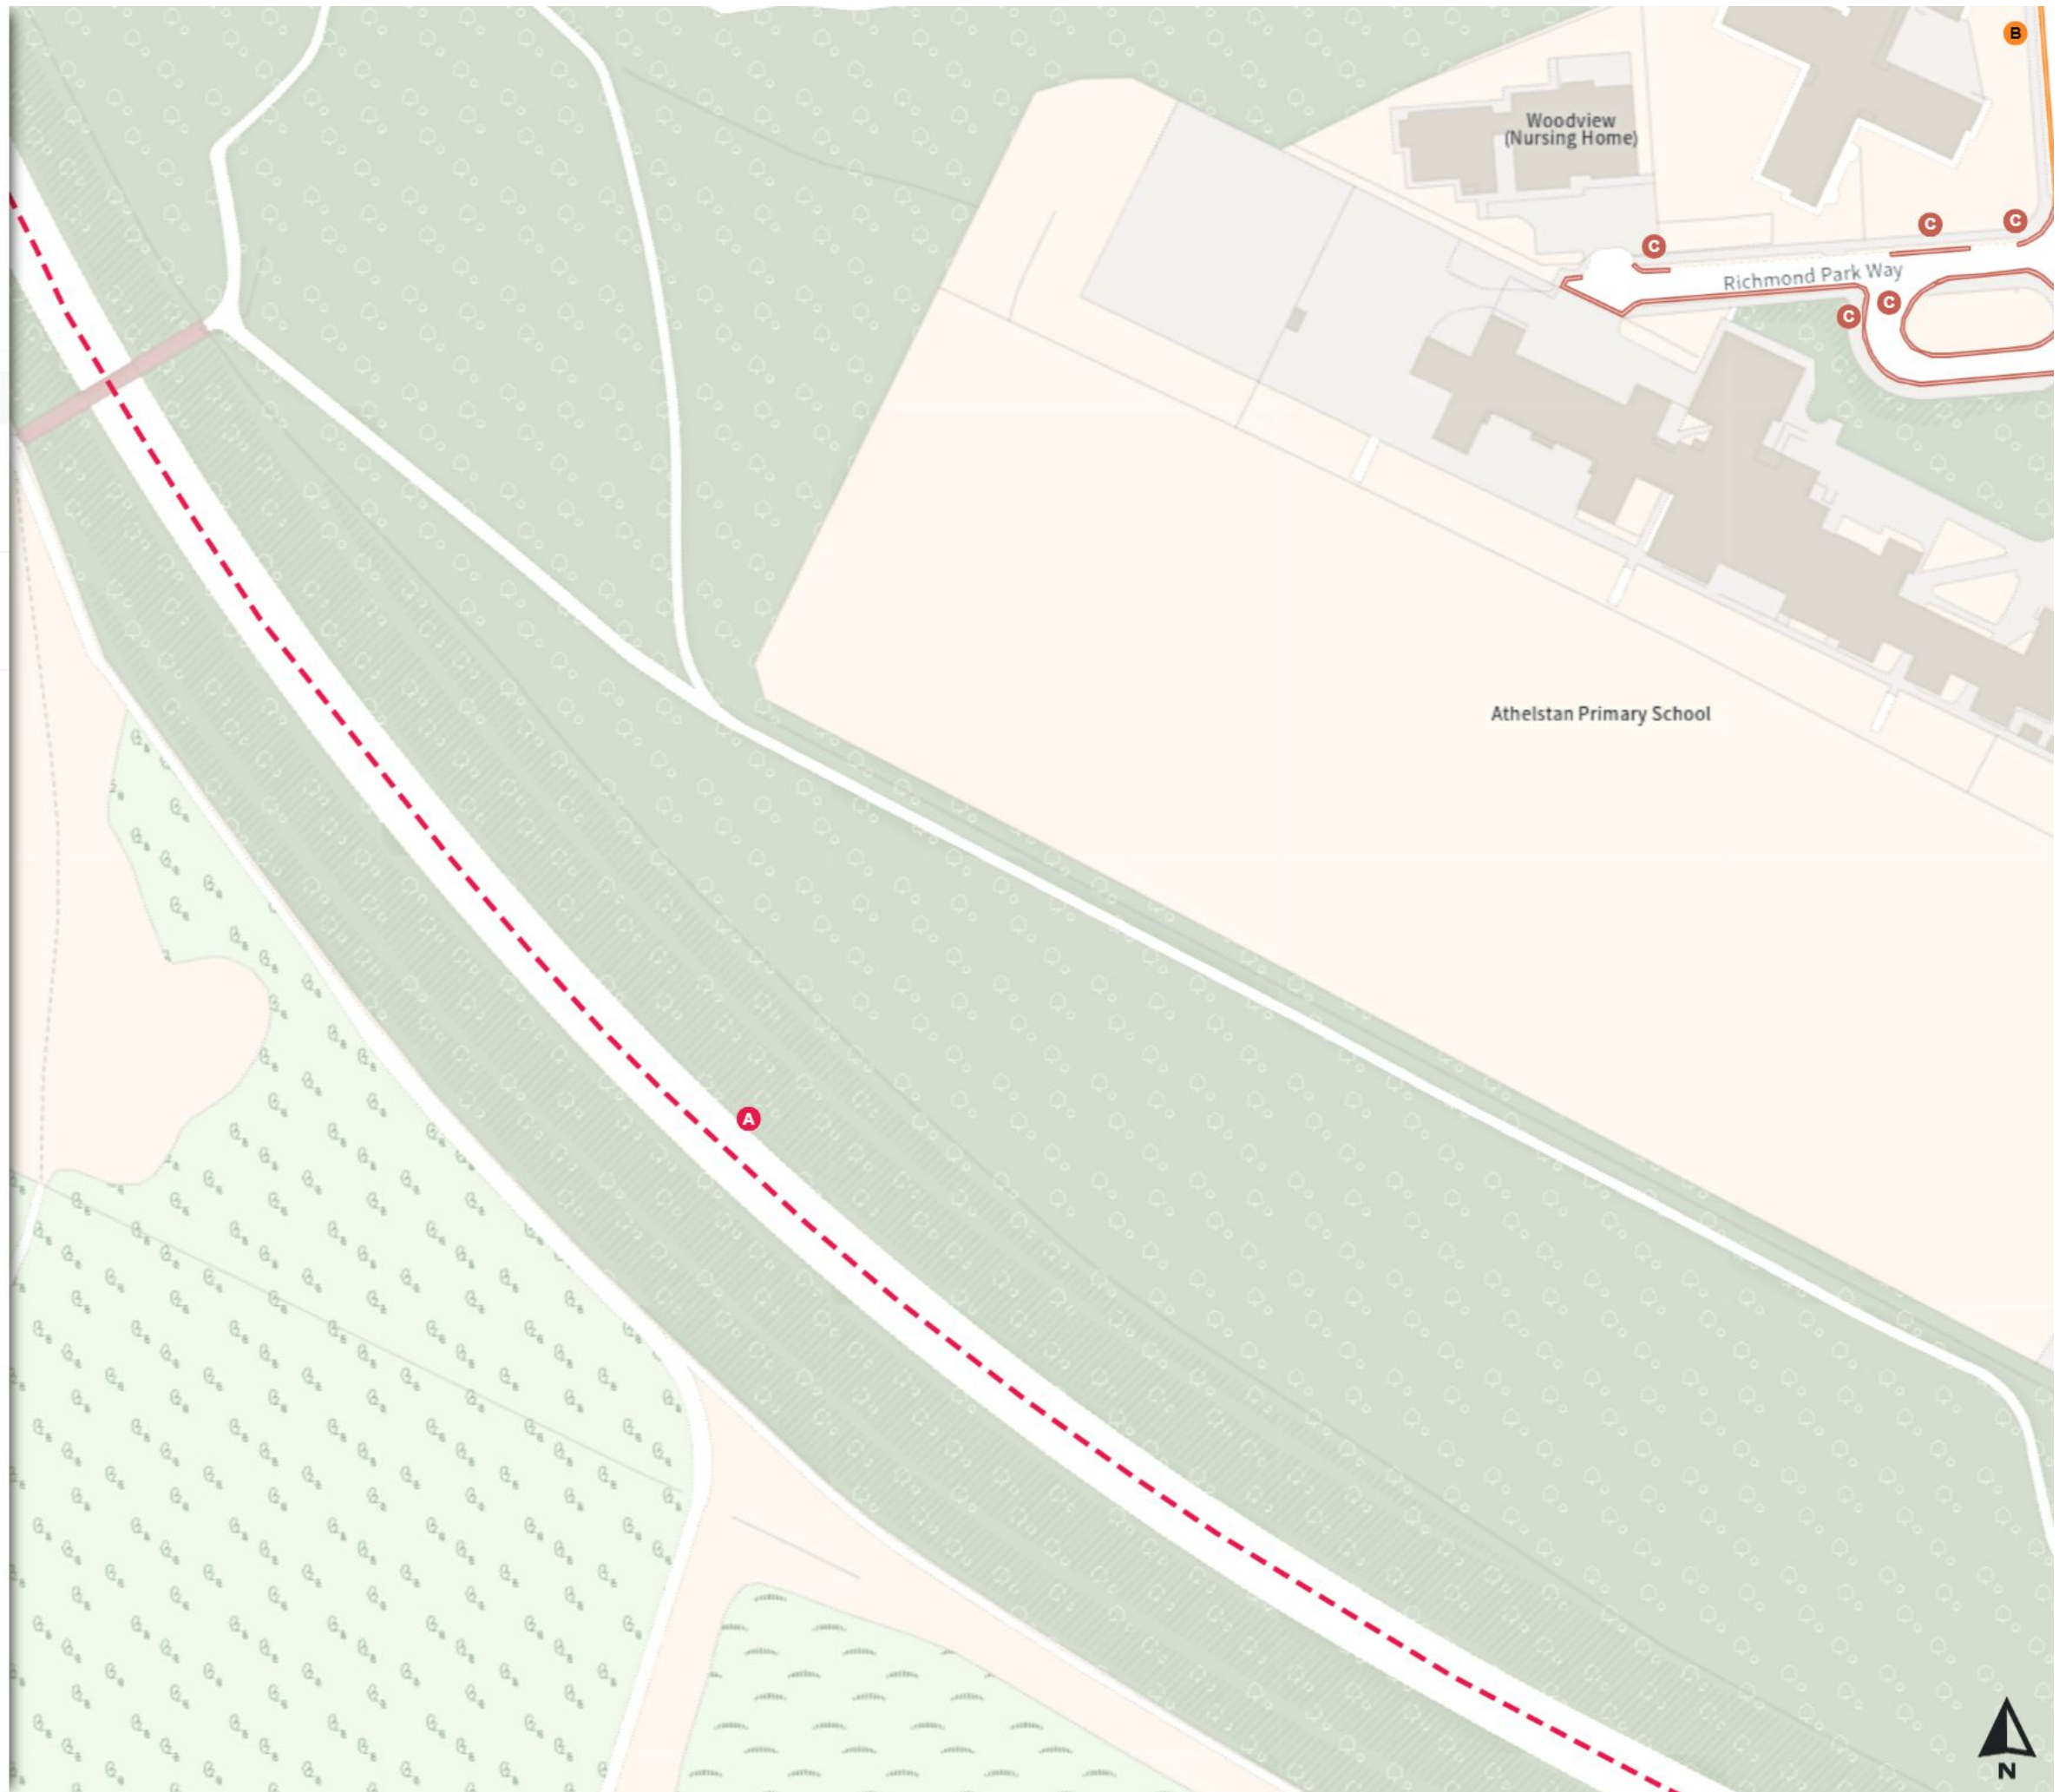

THE SHEFFIELD CITY COUNCIL (STOPPING RESTRICTIONS, WAITING RESTRICTIONS, LOADING RESTRICTIONS & PARKING PLACES) (MAP SCHEDULE) ORDER 2024

Map 456 of 797 Made 03/04/24

Added

- Clearway
- At all times
- No waiting at any time
- At all times
- Shared
- No waiting at any time
  At all times
- No loading at any time
  At all times

0 20 40 60m

Scale: 1:1250

North-West: 439709.094, 386265.922
South-East: 440128.136, 385906.214

© Crown copyright and database rights 2024 Ordnance Survey.
You are not permitted to copy, sub-license, distribute or sell any of this data to third parties in any form. Licence number 100018816