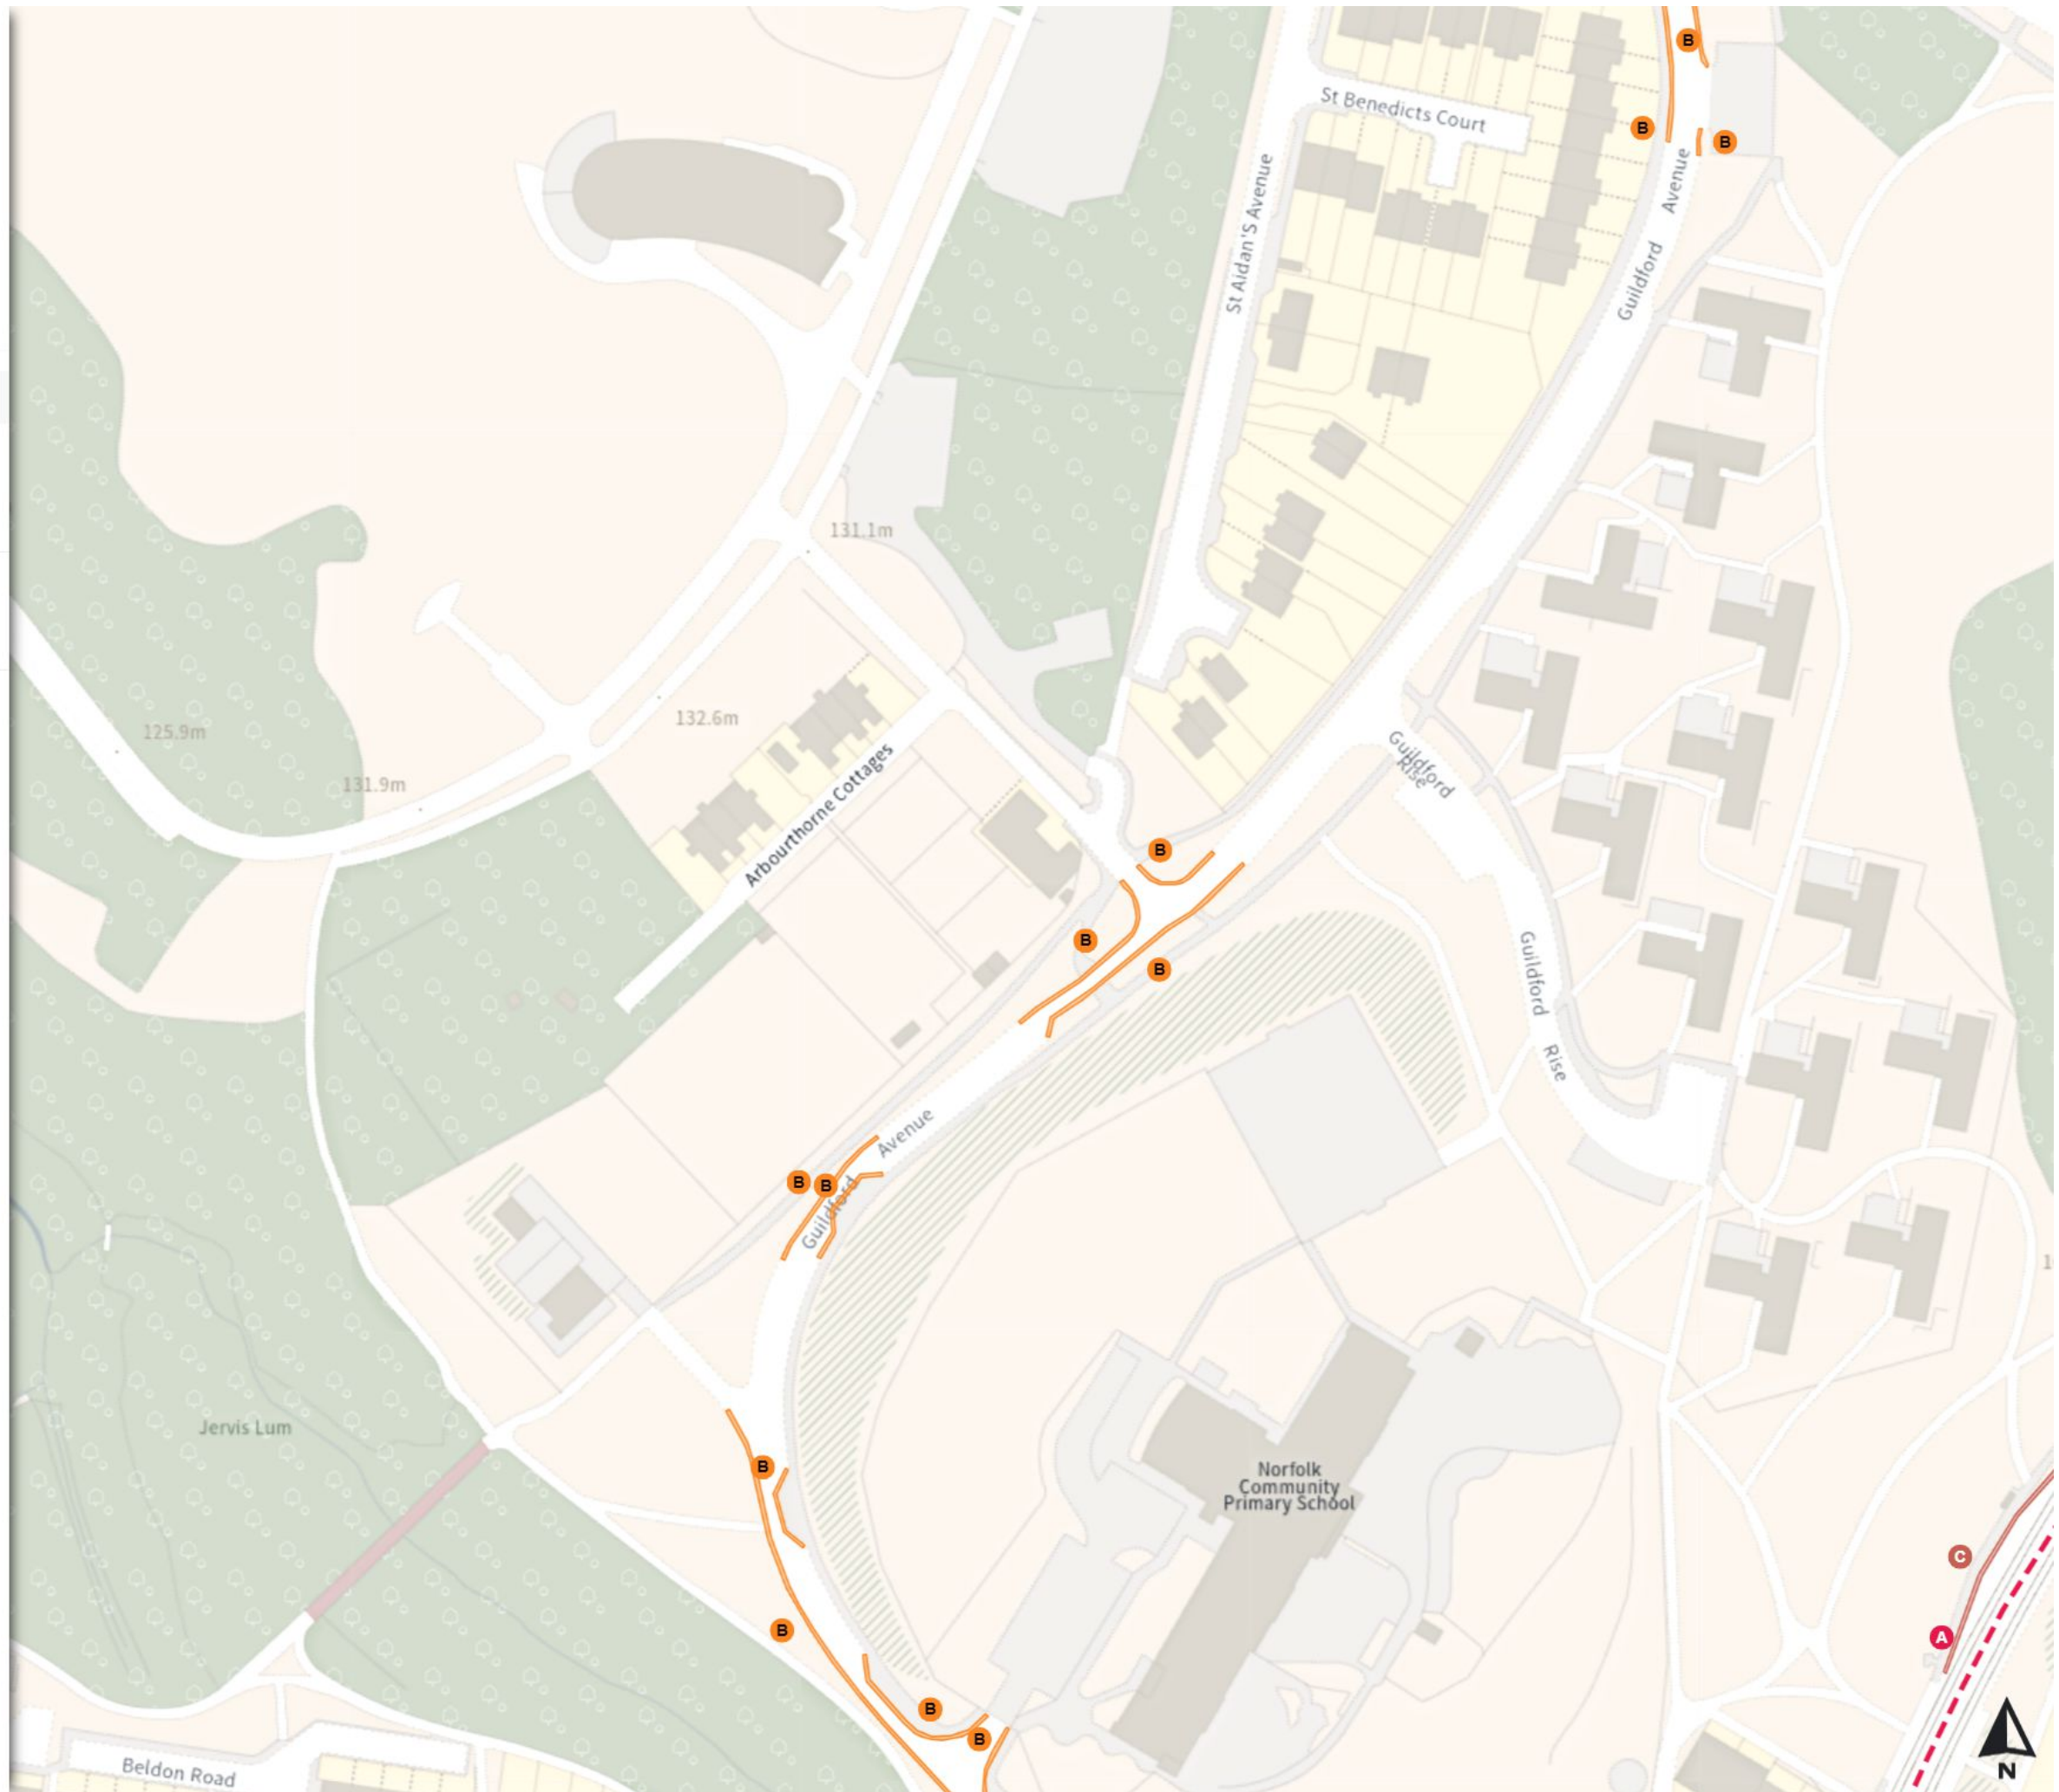

THE SHEFFIELD CITY COUNCIL (STOPPING RESTRICTIONS, WAITING RESTRICTIONS, LOADING RESTRICTIONS & PARKING PLACES) (MAP SCHEDULE) ORDER 2024

Map 480 of 797 Made 03/04/24

Added

- Clearway
- At all times
- No waiting at any time
- At all times
- Shared
- No waiting at any time
- At all times
- No loading at any time
- At all times

Scale: 1:1250

North-West: 436702.722, 385882.692
South-East: 437121.566, 385522.693

© Crown copyright and database rights 2024 Ordnance Survey.
You are not permitted to copy, sub-license, distribute or sell any of this data to third parties in any form. Licence number 100018816