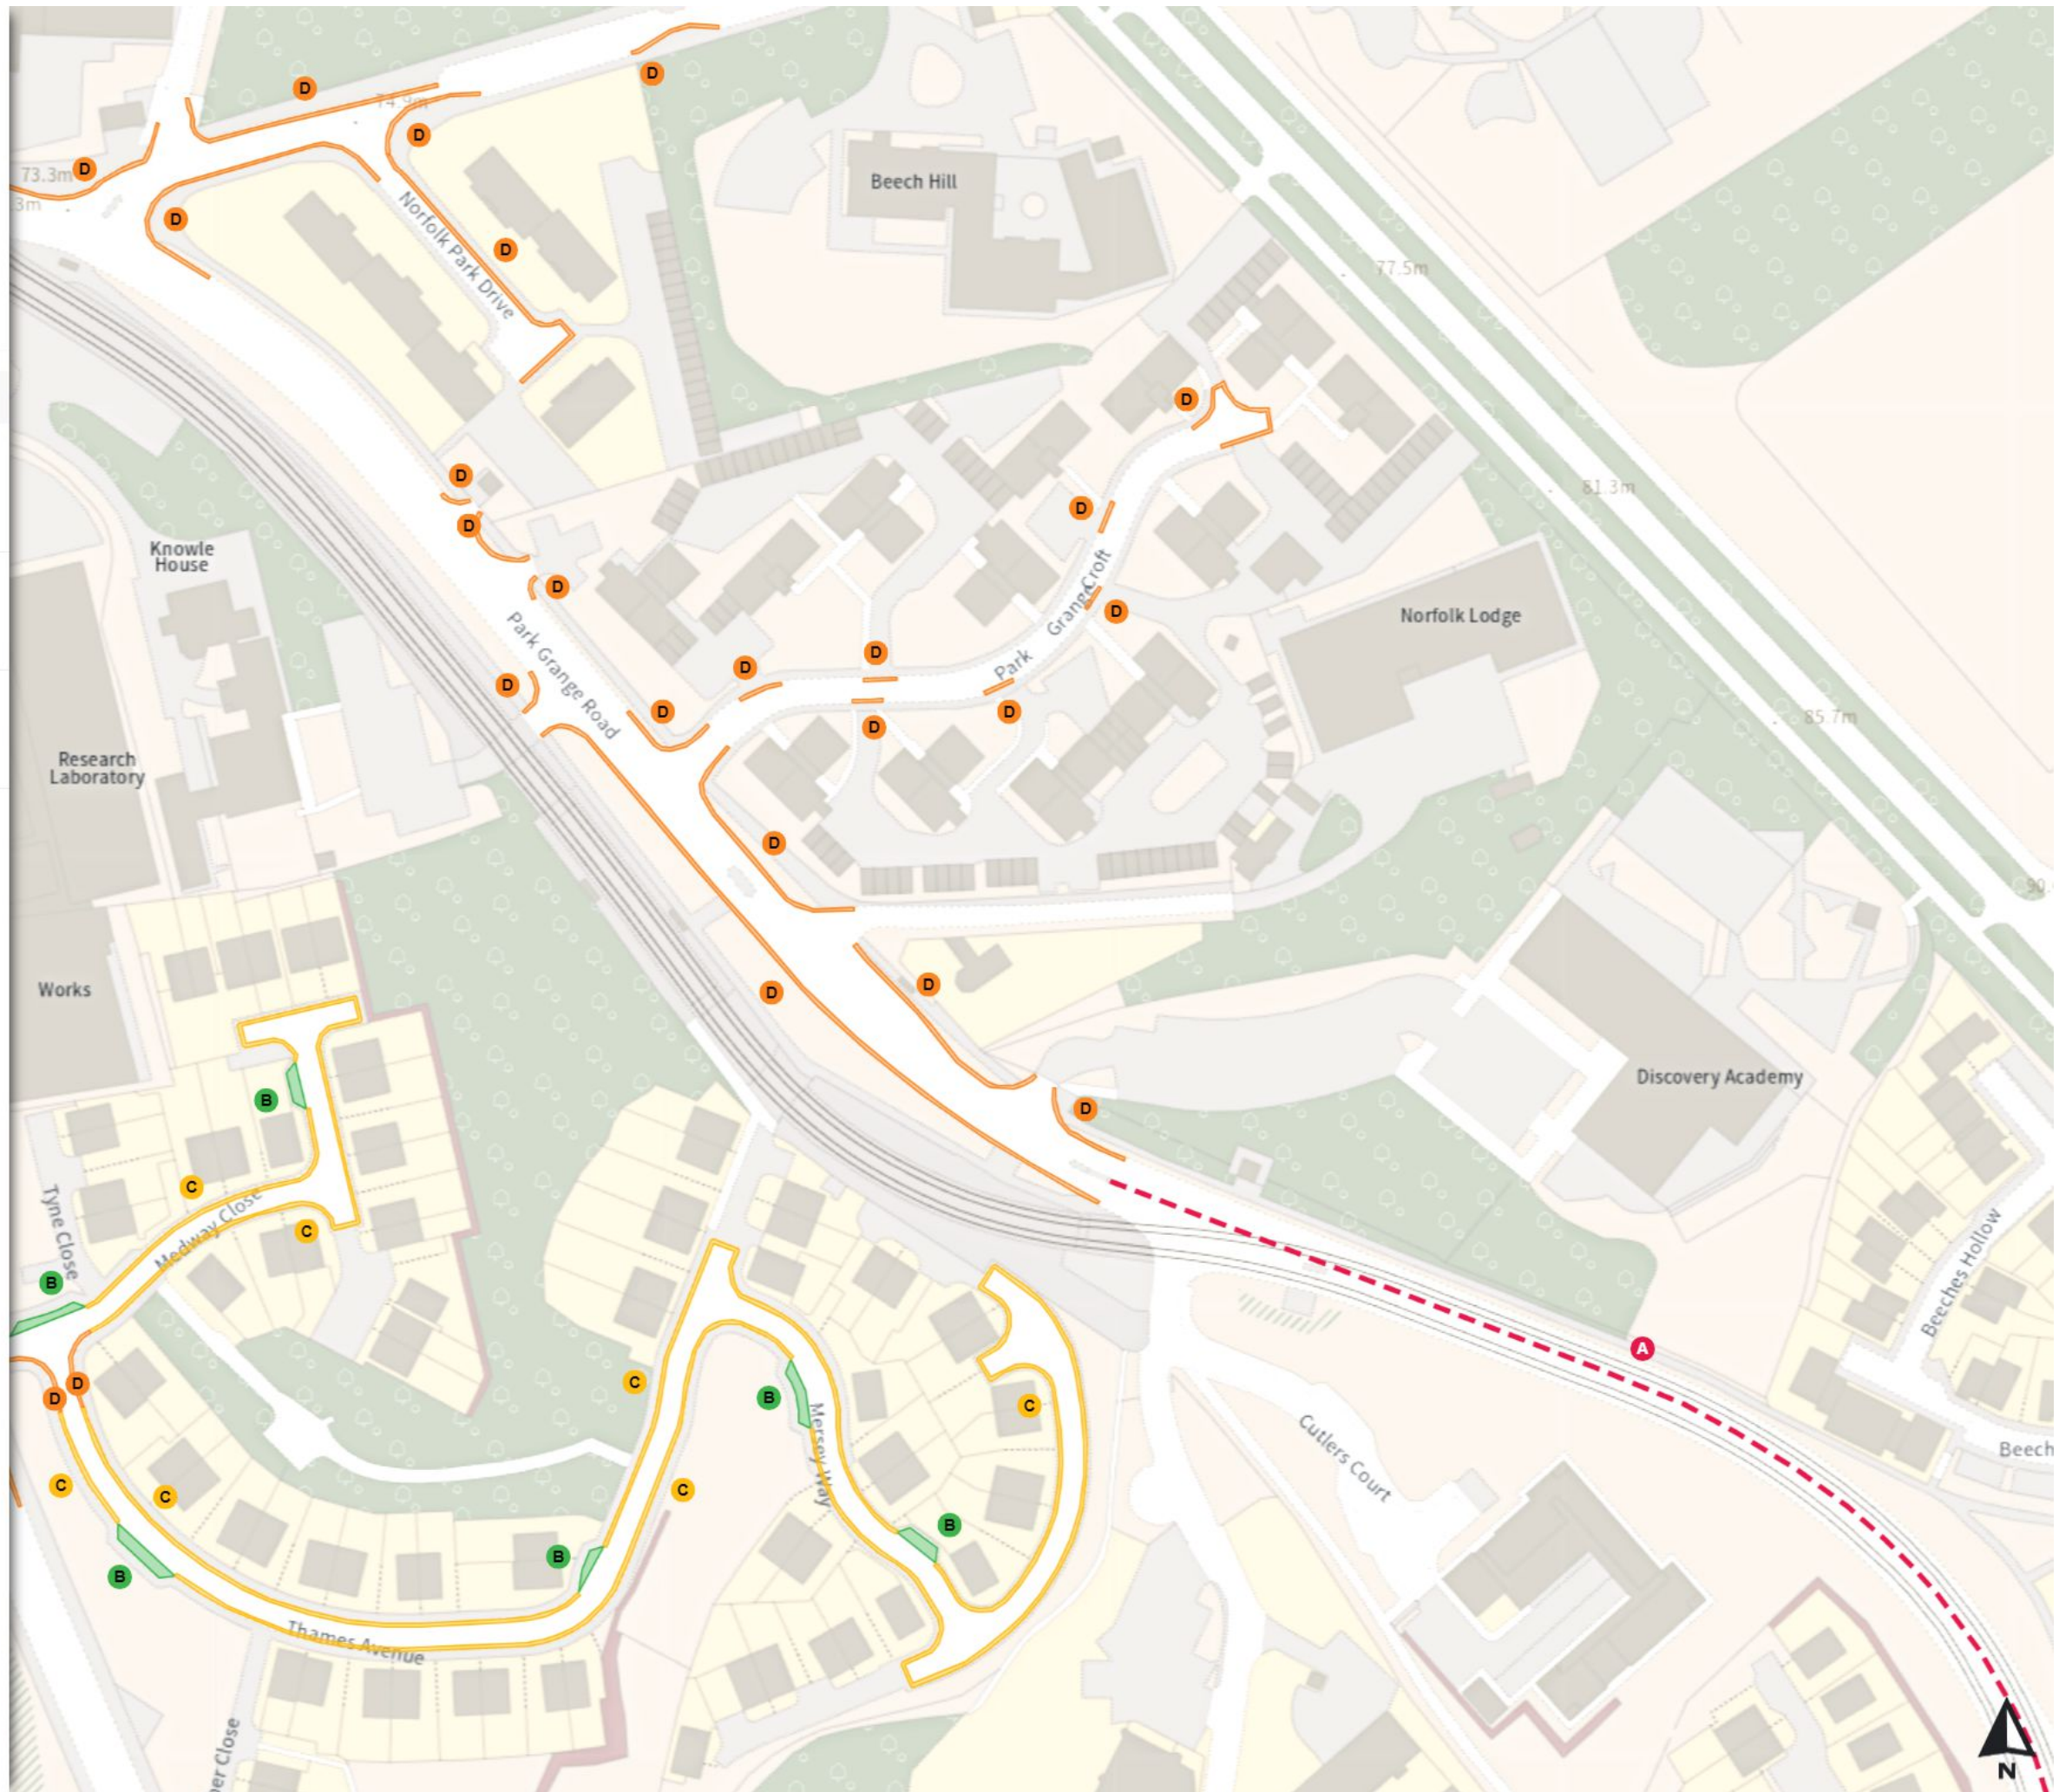

THE SHEFFIELD CITY COUNCIL (STOPPING RESTRICTIONS, WAITING RESTRICTIONS, LOADING RESTRICTIONS & PARKING PLACES) (MAP SCHEDULE) ORDER 2024

Map 450 of 797 Made 03/04/24

Added

- Clearway
- A At all times
- Free parking place
- B Mon-Fri 09:00-17:00 1h 1h
- No waiting
- C Mon-Fri 09:00-17:00
- No waiting at any time
- D At all times

0 20 40 60m

Scale: 1:1250

North-West: 435996.479, 386236.426
South-East: 436415.237, 385876.392

© Crown copyright and database rights 2024 Ordnance Survey.
You are not permitted to copy, sub-license, distribute or sell any of this data to third parties in any form. Licence number 100018816