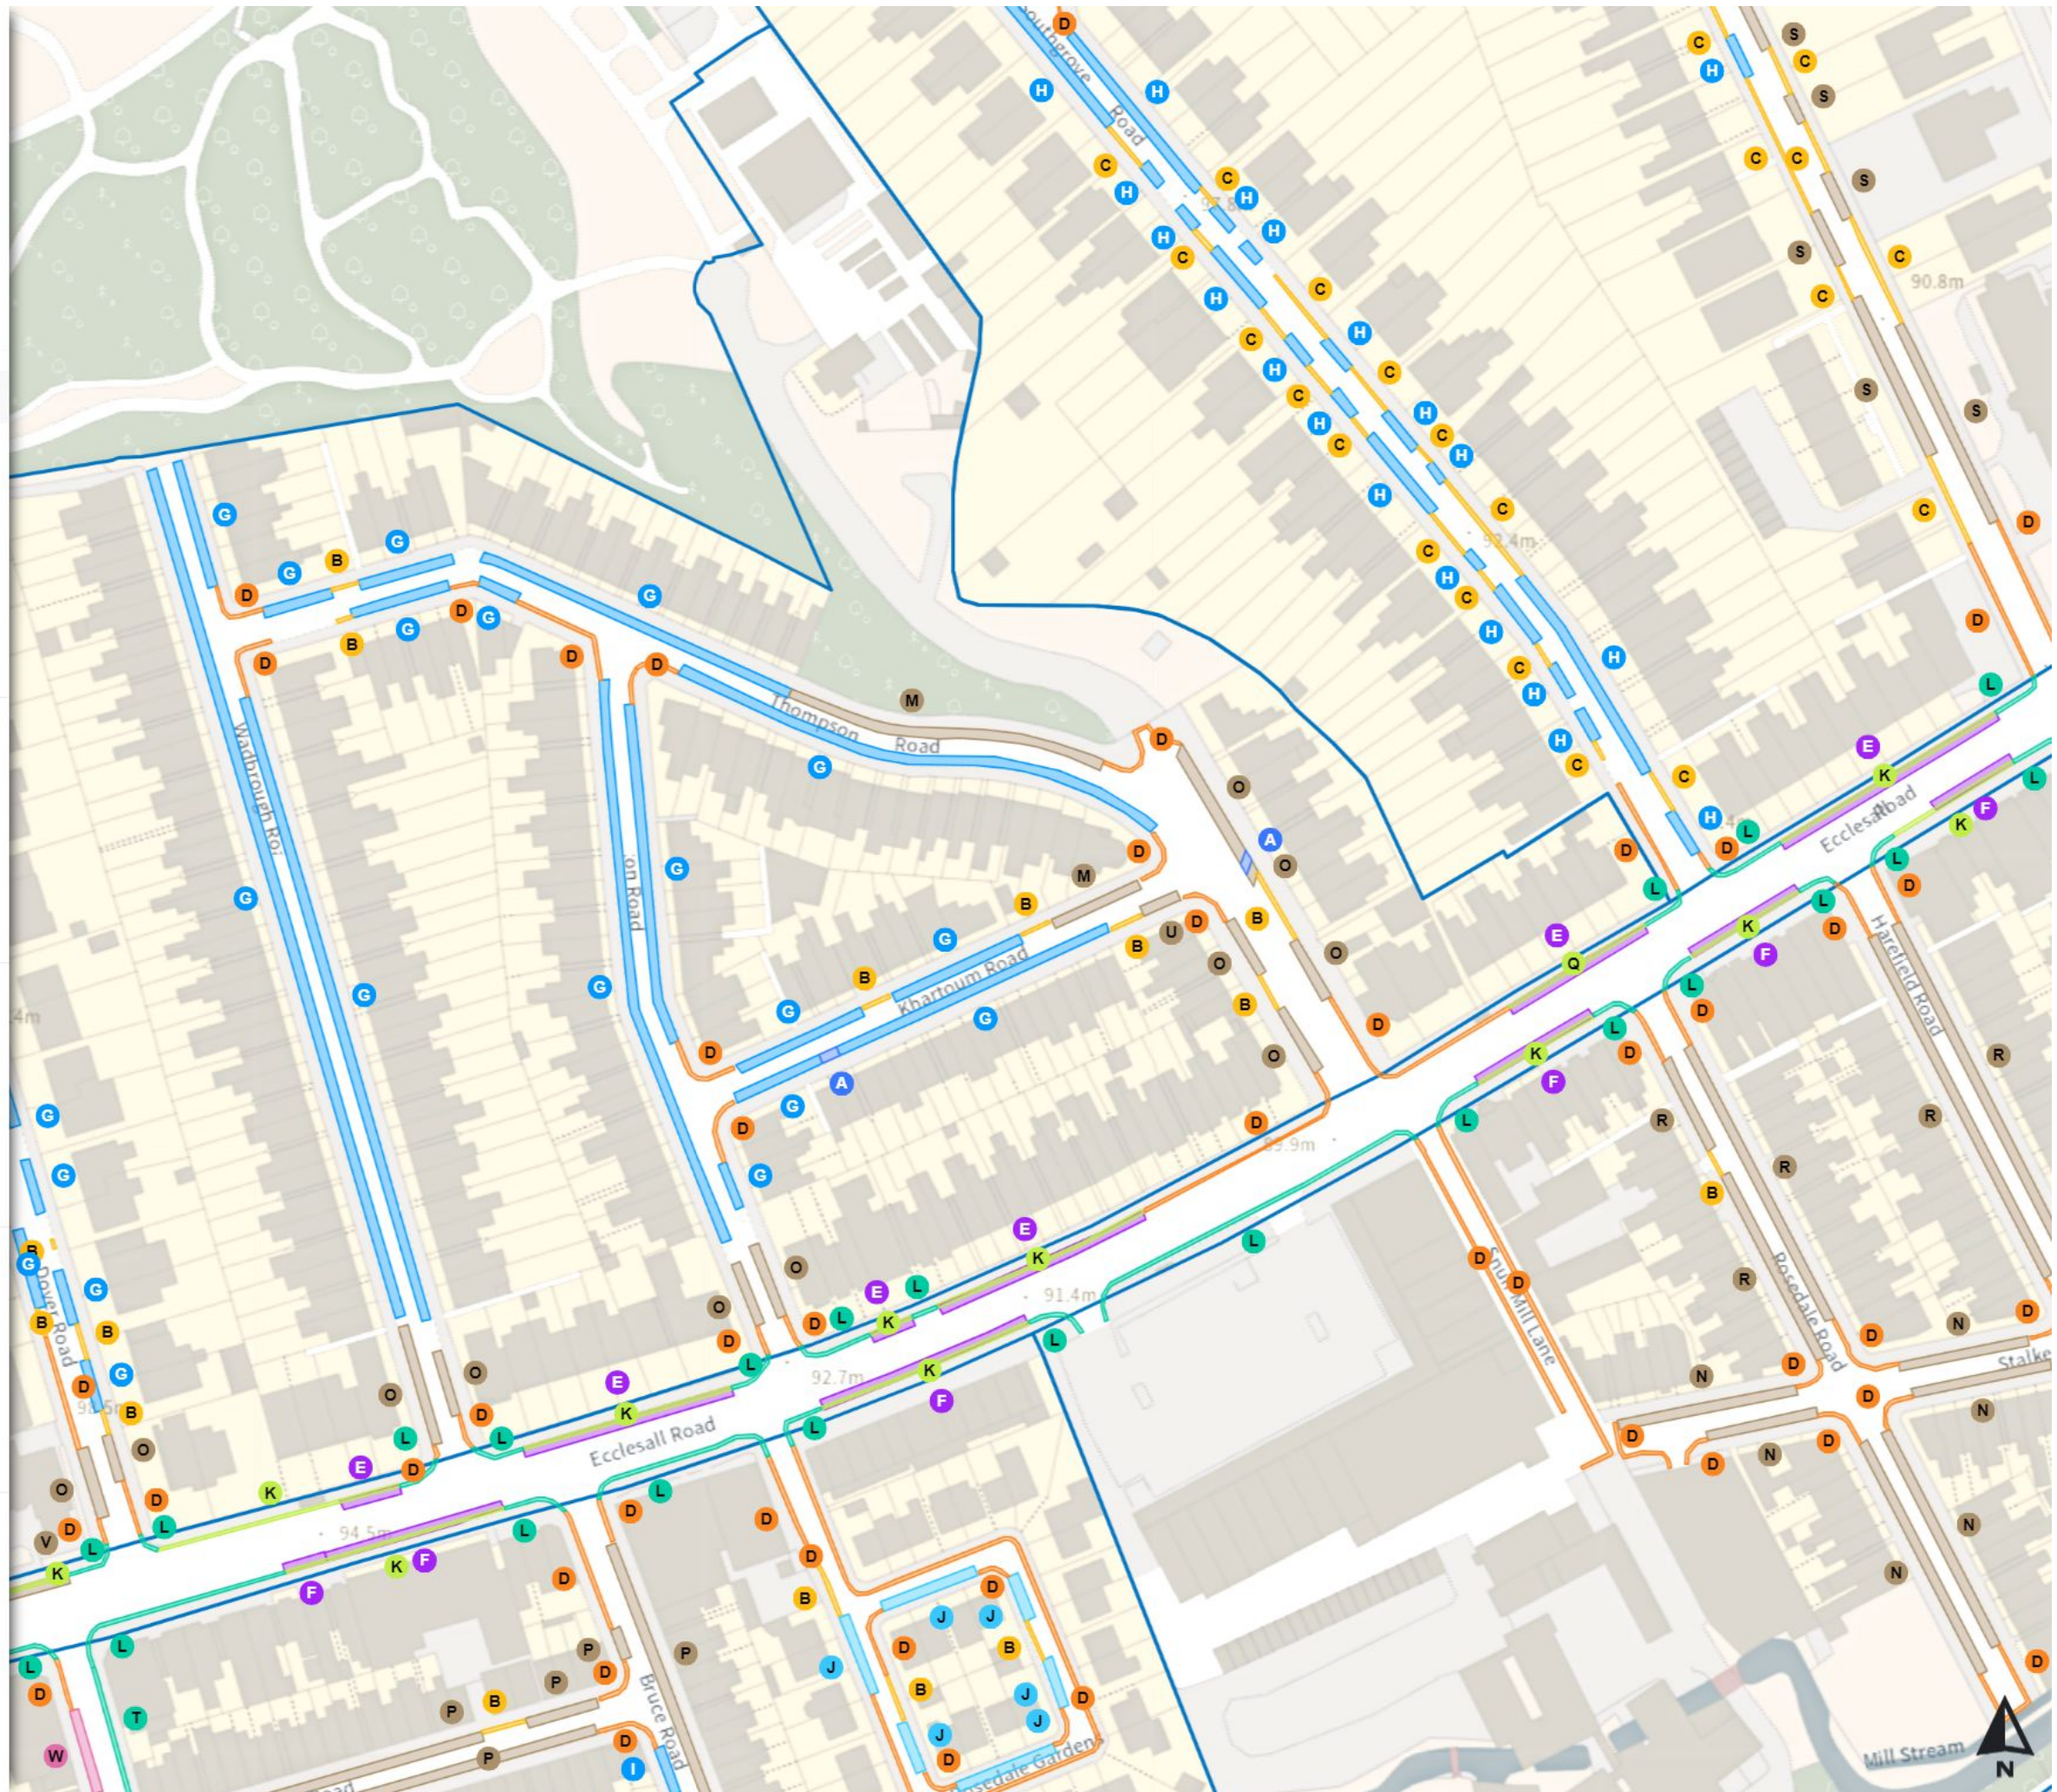

THE SHEFFIELD CITY COUNCIL (STOPPING RESTRICTIONS, WAITING RESTRICTIONS, LOADING RESTRICTIONS & PARKING PLACES) (MAP SCHEDULE) ORDER 2024

Map 444c of 797 Made 03/04/24

Added

- Shared
- Paid-for parking place
  Mon-Sat 08:00-18:30 ⌚ 4h
- Permit holders parking place (Stalker Lees)
  Mon-Sat 08:00-18:30
- Shared
- Paid-for parking place
  Mon-Sat 08:00-20:30 ⌚ 2h
- Permit holders parking place (Botanical)
  Mon-Sat 08:00-20:30
- Shared
- Paid-for parking place
  Mon-Sat 08:00-20:30 ⌚ 2h
- Permit holders parking place (Sharrow Vale Centre)
  Mon-Sat 08:00-20:30
- Shared
- No waiting
  Mon-Fri 07:30-09:30 16:30-18:30
- No loading
  Mon-Fri 07:30-09:30 16:00-18:30

Scale: 1:1250

North-West: 433521.456, 386218.375
South-East: 433940.026, 385858.123

© Crown copyright and database rights 2024 Ordnance Survey.
You are not permitted to copy, sub-license, distribute or sell any of this data to third parties in any form. Licence number 100018816