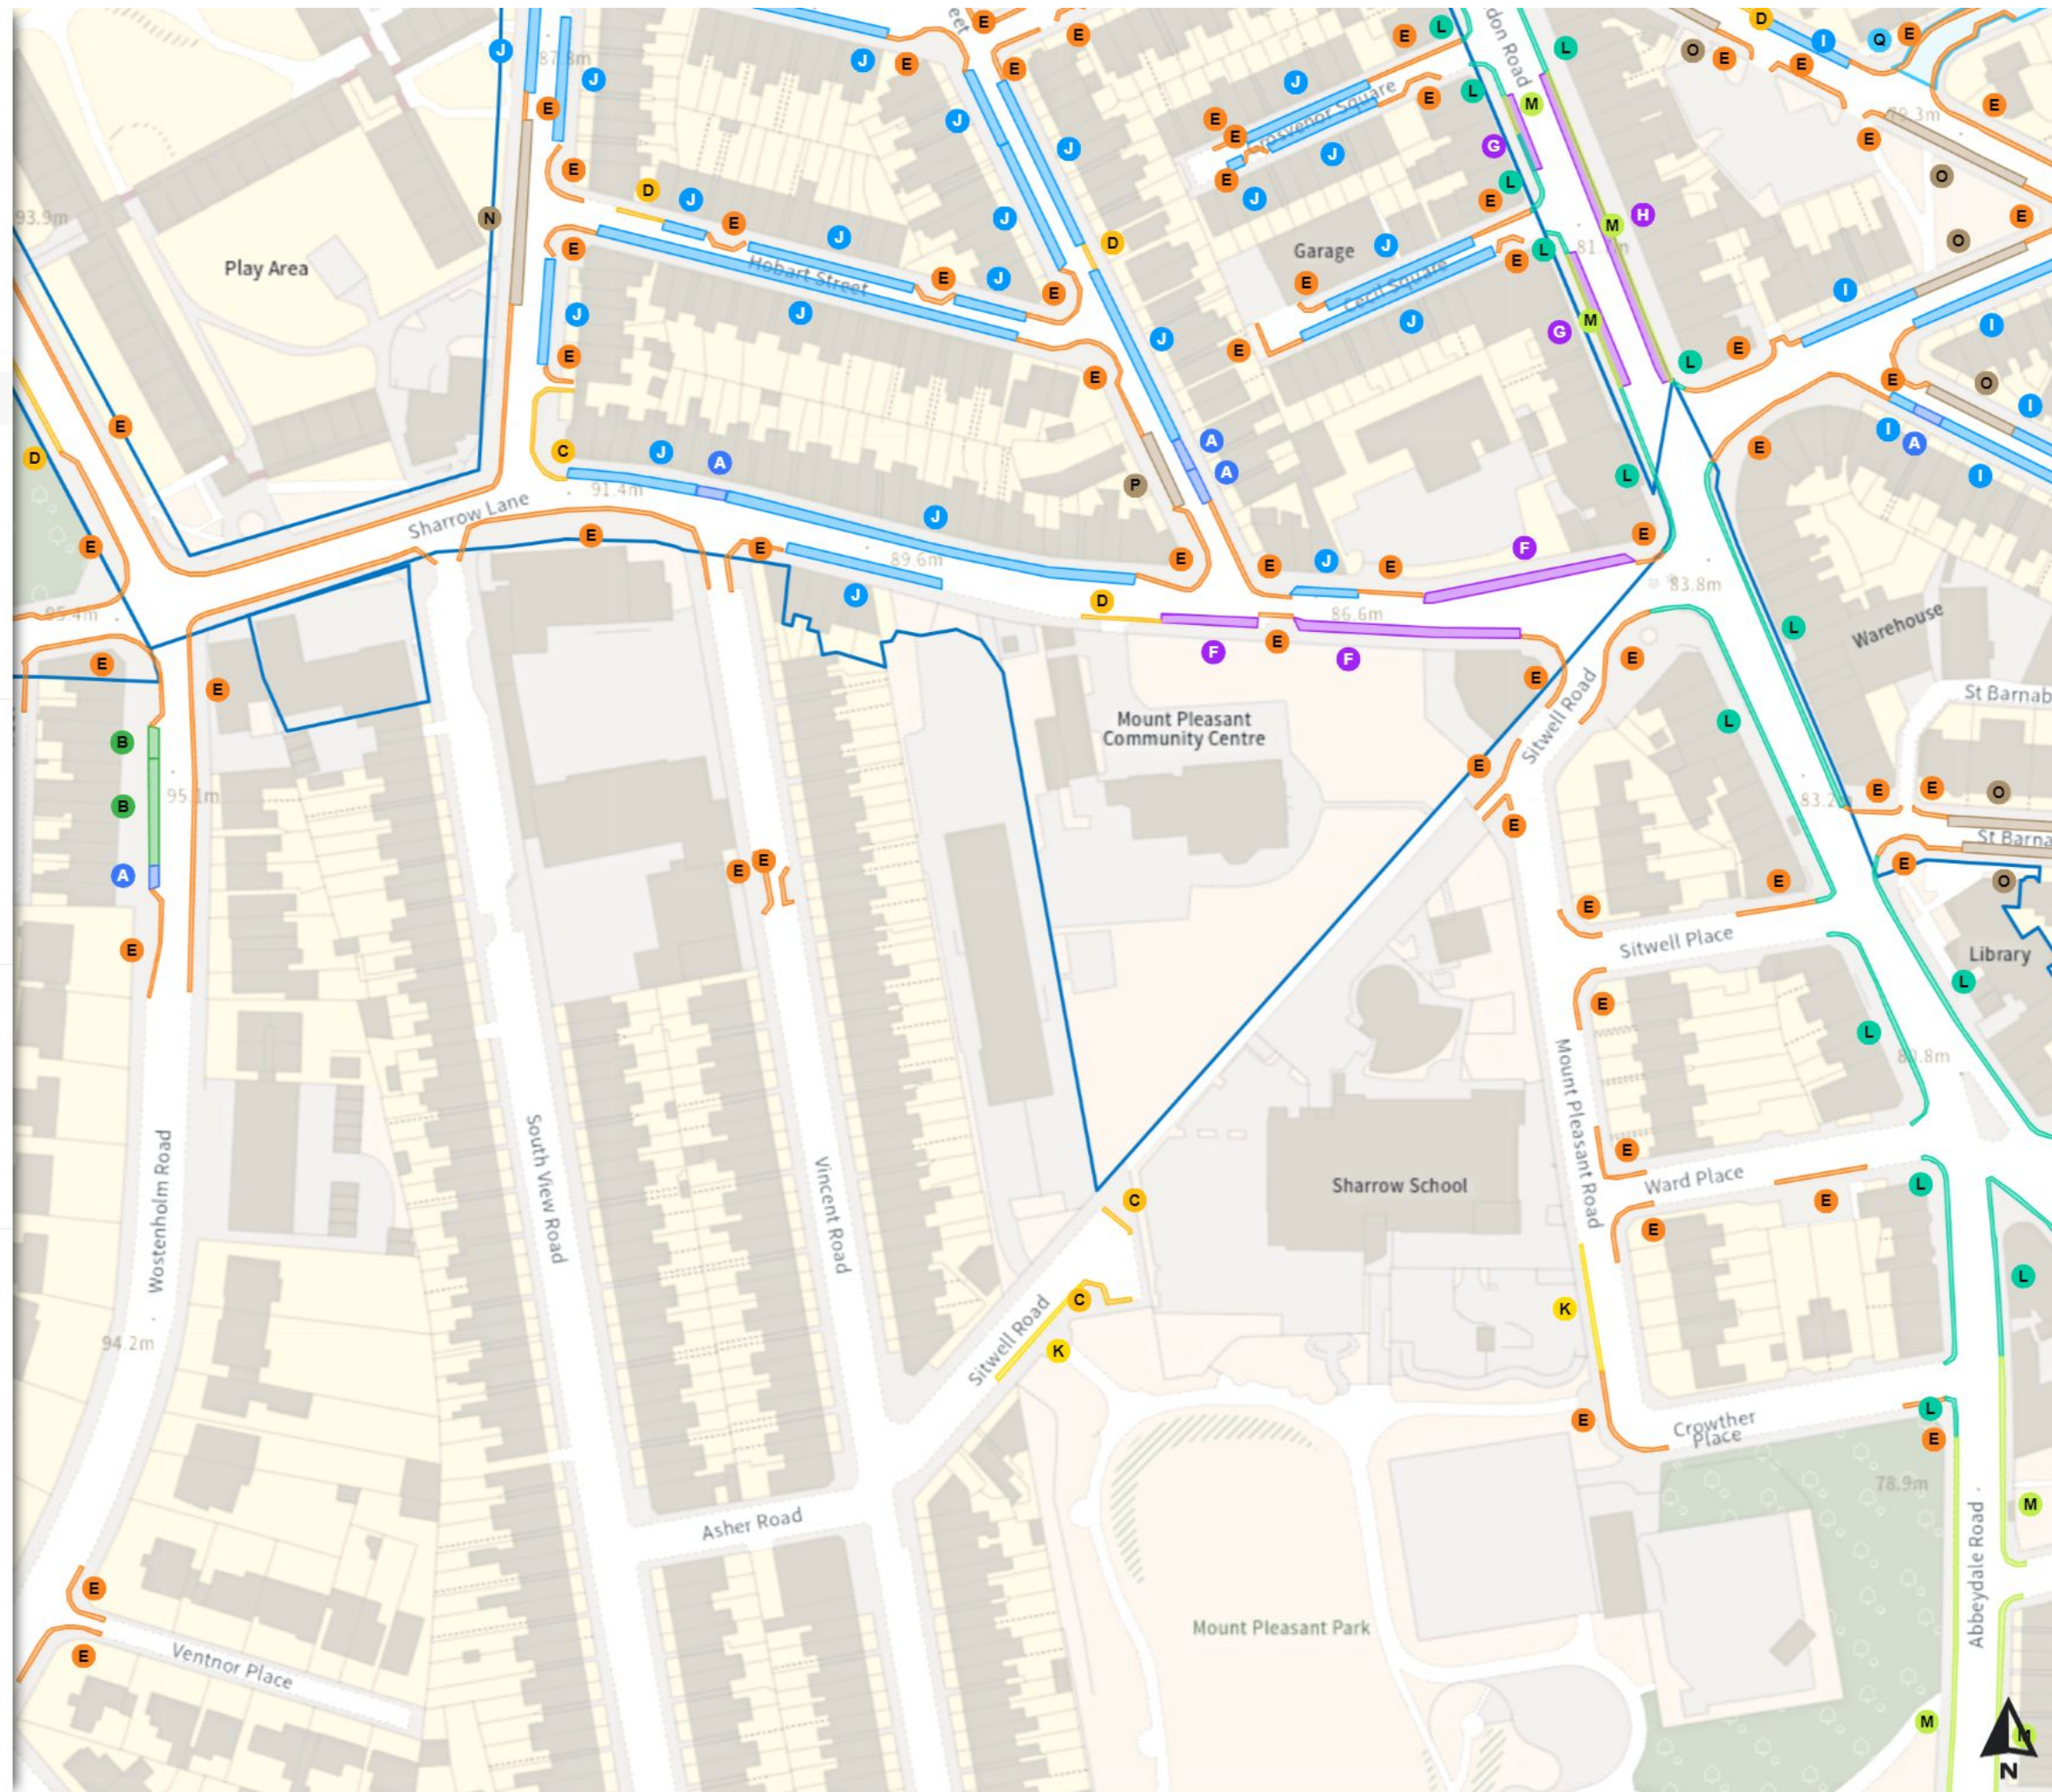

THE SHEFFIELD CITY COUNCIL (STOPPING RESTRICTIONS, WAITING RESTRICTIONS, LOADING RESTRICTIONS & PARKING PLACES) (MAP SCHEDULE) ORDER 2024

Map 475c of 797 Made 03/04/24

Added

- Shared
- Paid-for parking place
  Mon-Sat 08:00-18:30 ⌚ 2h
- Permit holders parking place (Landsdowne)
  Mon-Sat 08:00-18:30
- Shared
- Paid-for parking place
  Mon-Sat 08:00-18:30 ⌚ 4h
- Permit holders parking place (Highfield)
  Mon-Sat 08:00-18:30
- Shared
- Free parking place
  Mon-Sat 08:00-18:30 ⌚ 1h
- Permit holders parking place (Landsdowne)
  Mon-Sat 08:00-18:30
- Permit Parking Area (Thorp Close (Highfield))
   Mon-Sat 08:00-18:30

Scale: 1:1250

North-West: 434639.959, 385867.254
South-East: 435058.646, 385507.073

© Crown copyright and database rights 2024 Ordnance Survey.
You are not permitted to copy, sub-license, distribute or sell any of this data to third parties in any form. Licence number 100018816