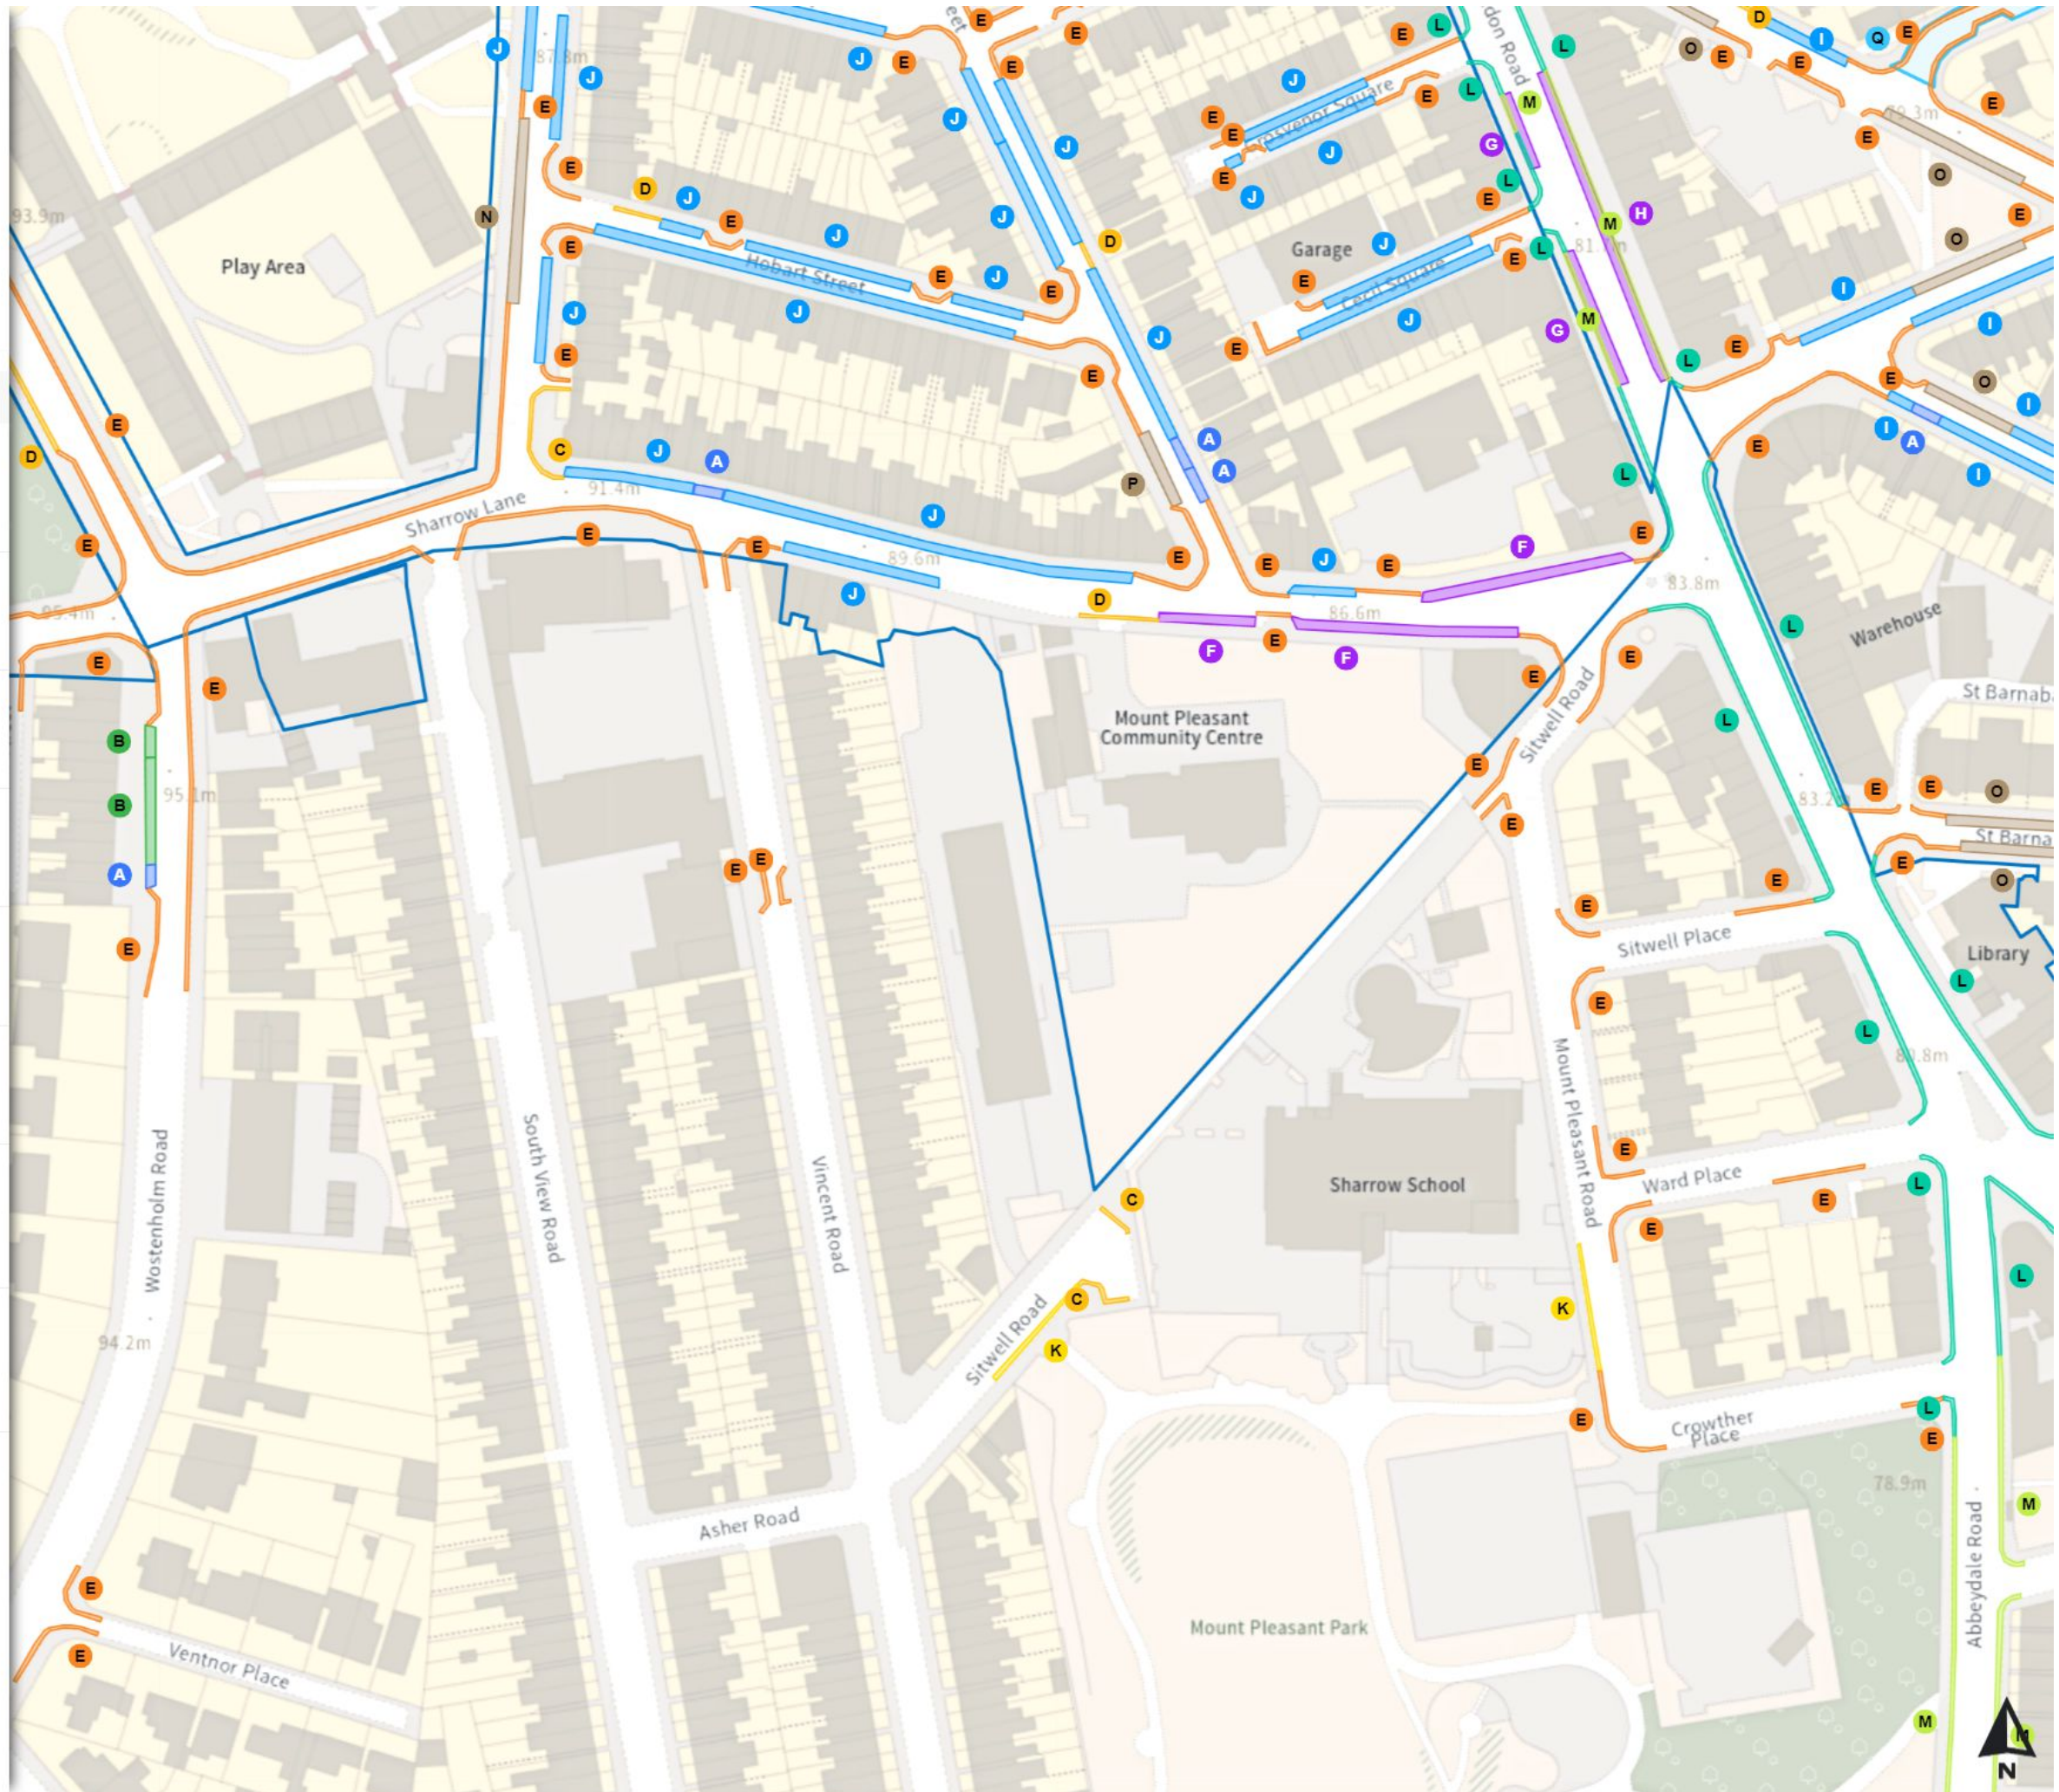

THE SHEFFIELD CITY COUNCIL (STOPPING RESTRICTIONS, WAITING RESTRICTIONS, LOADING RESTRICTIONS & PARKING PLACES) (MAP SCHEDULE) ORDER 2024

Map 475a of 797 Made 03/04/24

Added

Disabled persons' badge holders parking place

At all times

Free parking place

Mon-Sat 08:00-18:30 2h 2h

No waiting

Mon-Fri 08:00-18:30

No waiting

Mon-Sat 08:00-18:30

No waiting at any time

At all times

Paid-for parking place

Mon-Sat 08:00-18:30 4h

Paid-for parking place

Mon-Fri 09:30-16:00 1h 1h
Sat 08:00-18:30 1h 1h

Paid-for parking place

Mon-Fri 09:30-16:00 2h 2h
Sat 08:00-18:30 2h 2h

Scale: 1:1250

North-West: 434639.959, 385867.254
South-East: 435058.646, 385507.073

© Crown copyright and database rights 2024 Ordnance Survey.
You are not permitted to copy, sub-license, distribute or sell any of this data to third parties in any form. Licence number 100018816