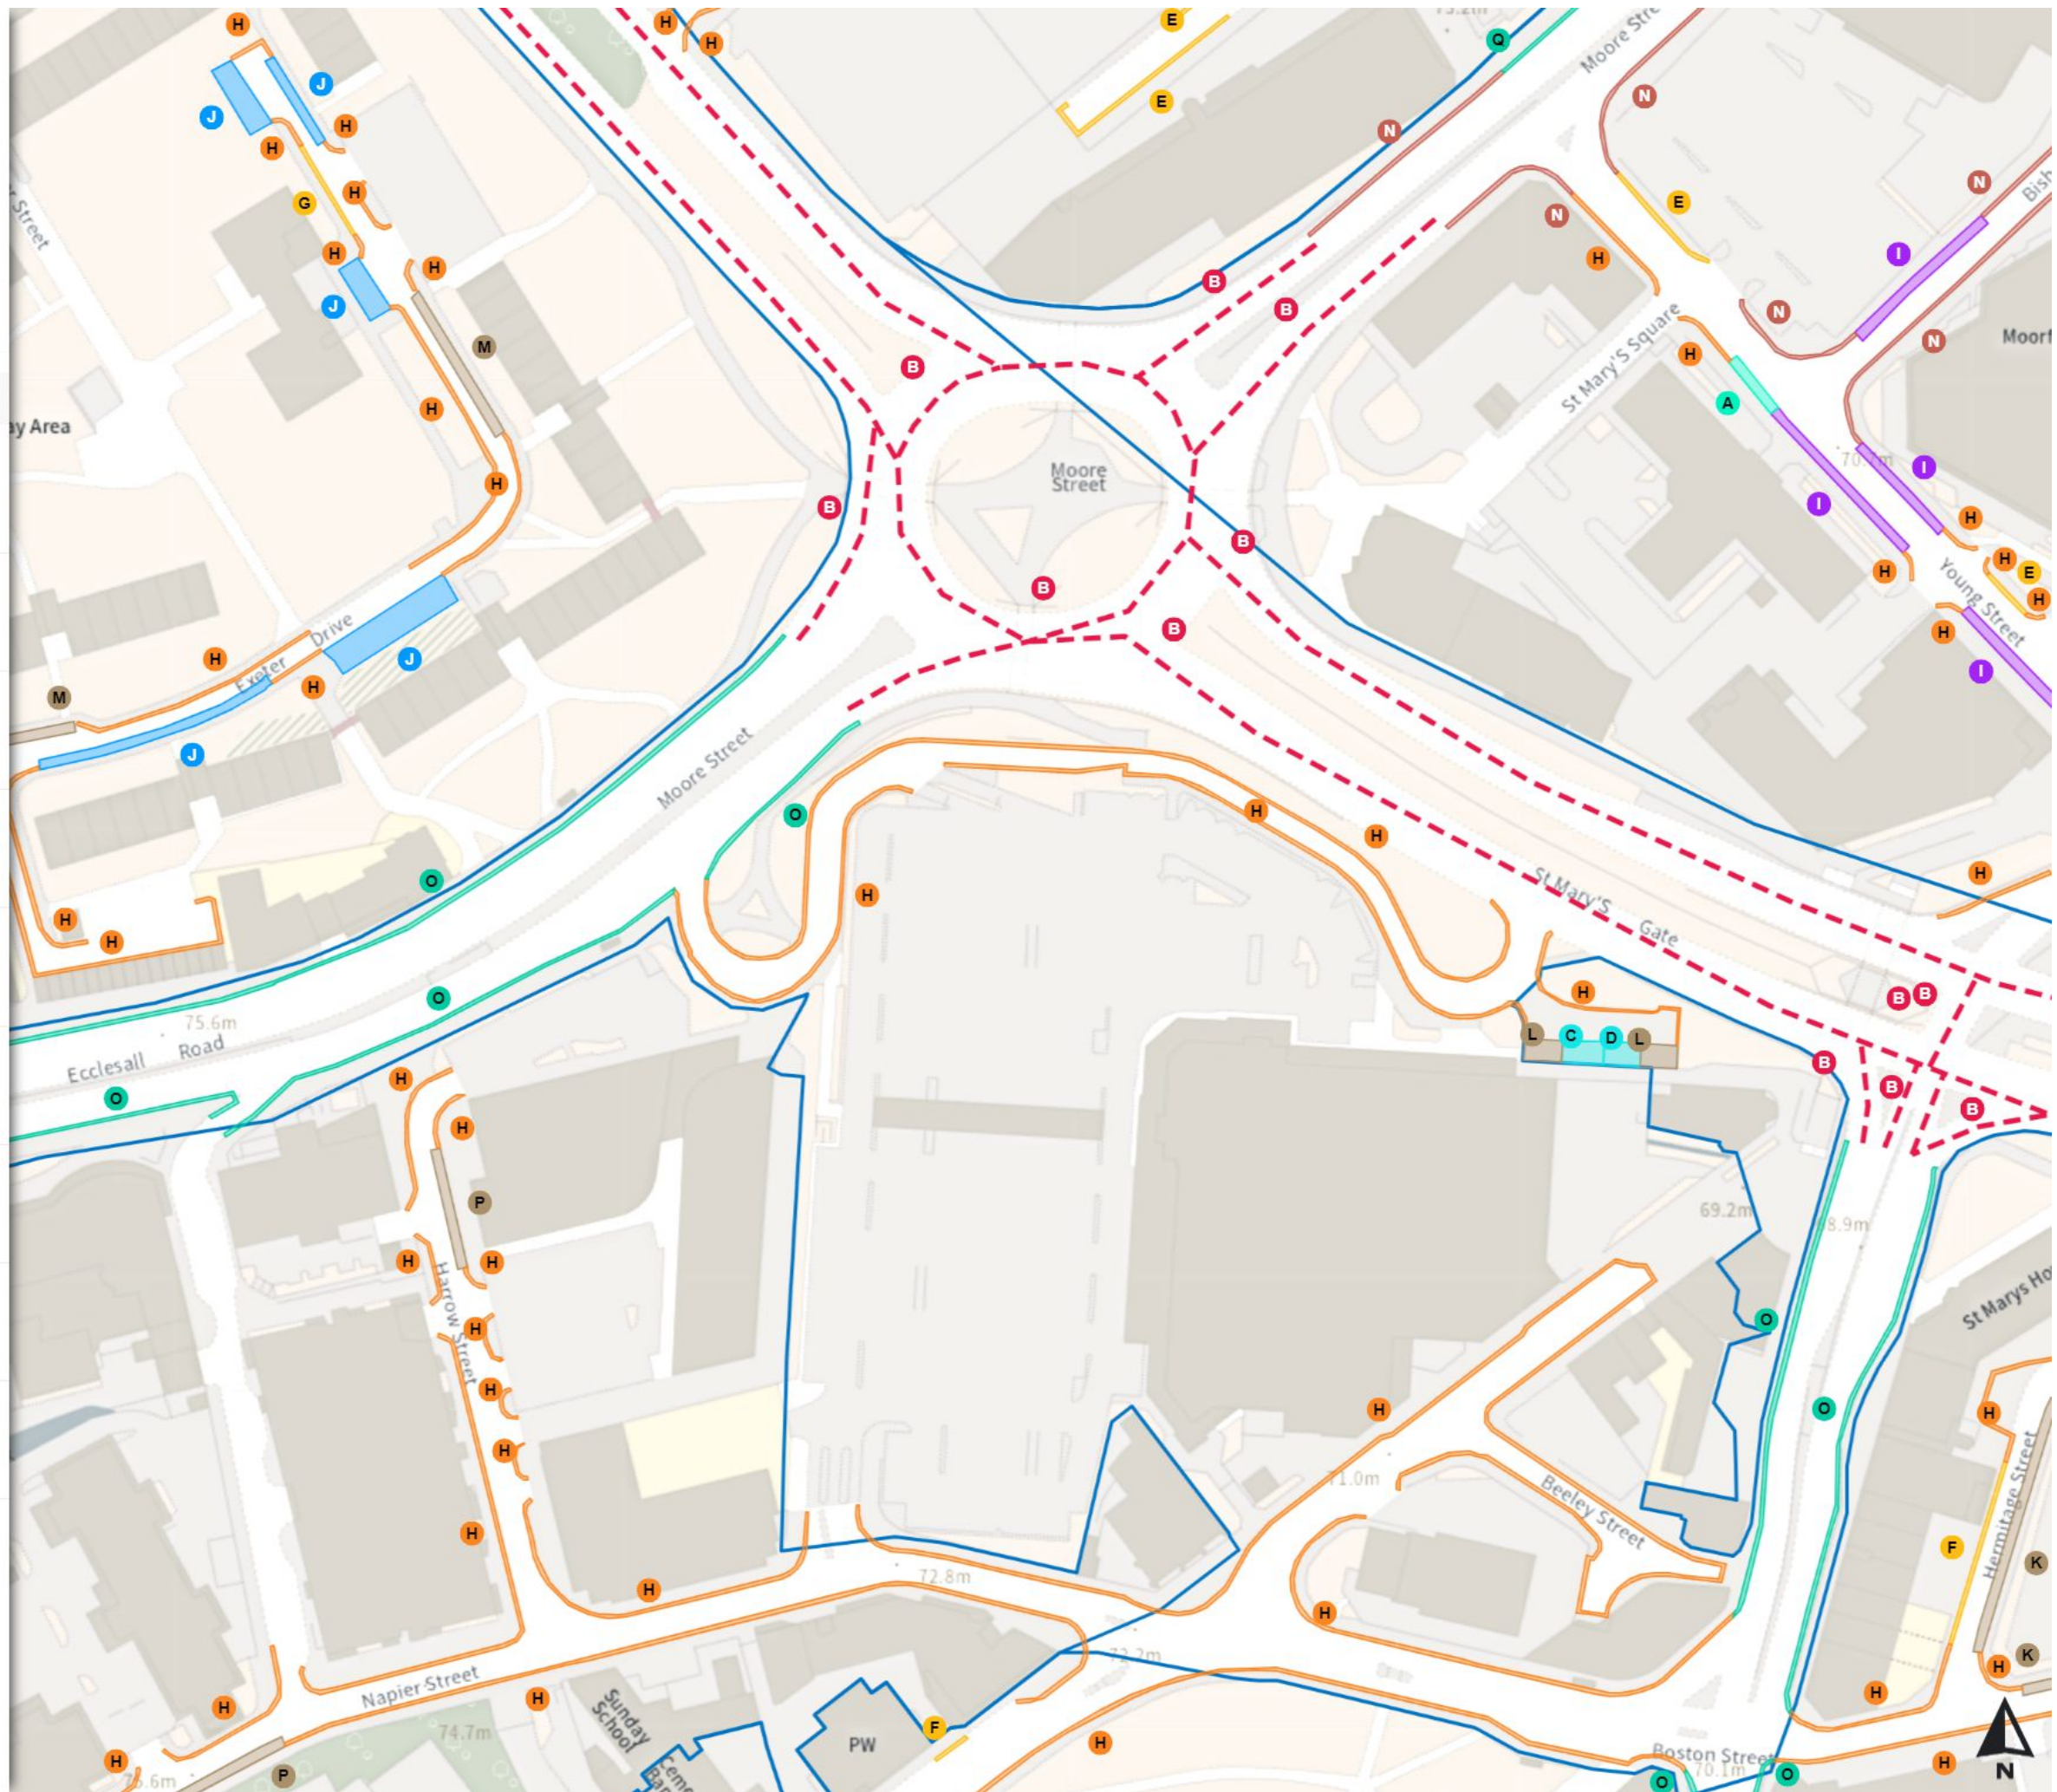

THE SHEFFIELD CITY COUNCIL (STOPPING RESTRICTIONS, WAITING RESTRICTIONS, LOADING RESTRICTIONS & PARKING PLACES) (MAP SCHEDULE) ORDER 2024

Map 416b of 797 Made 03/04/24

Added

J Permit holders parking place (Broomhall & The Groves)