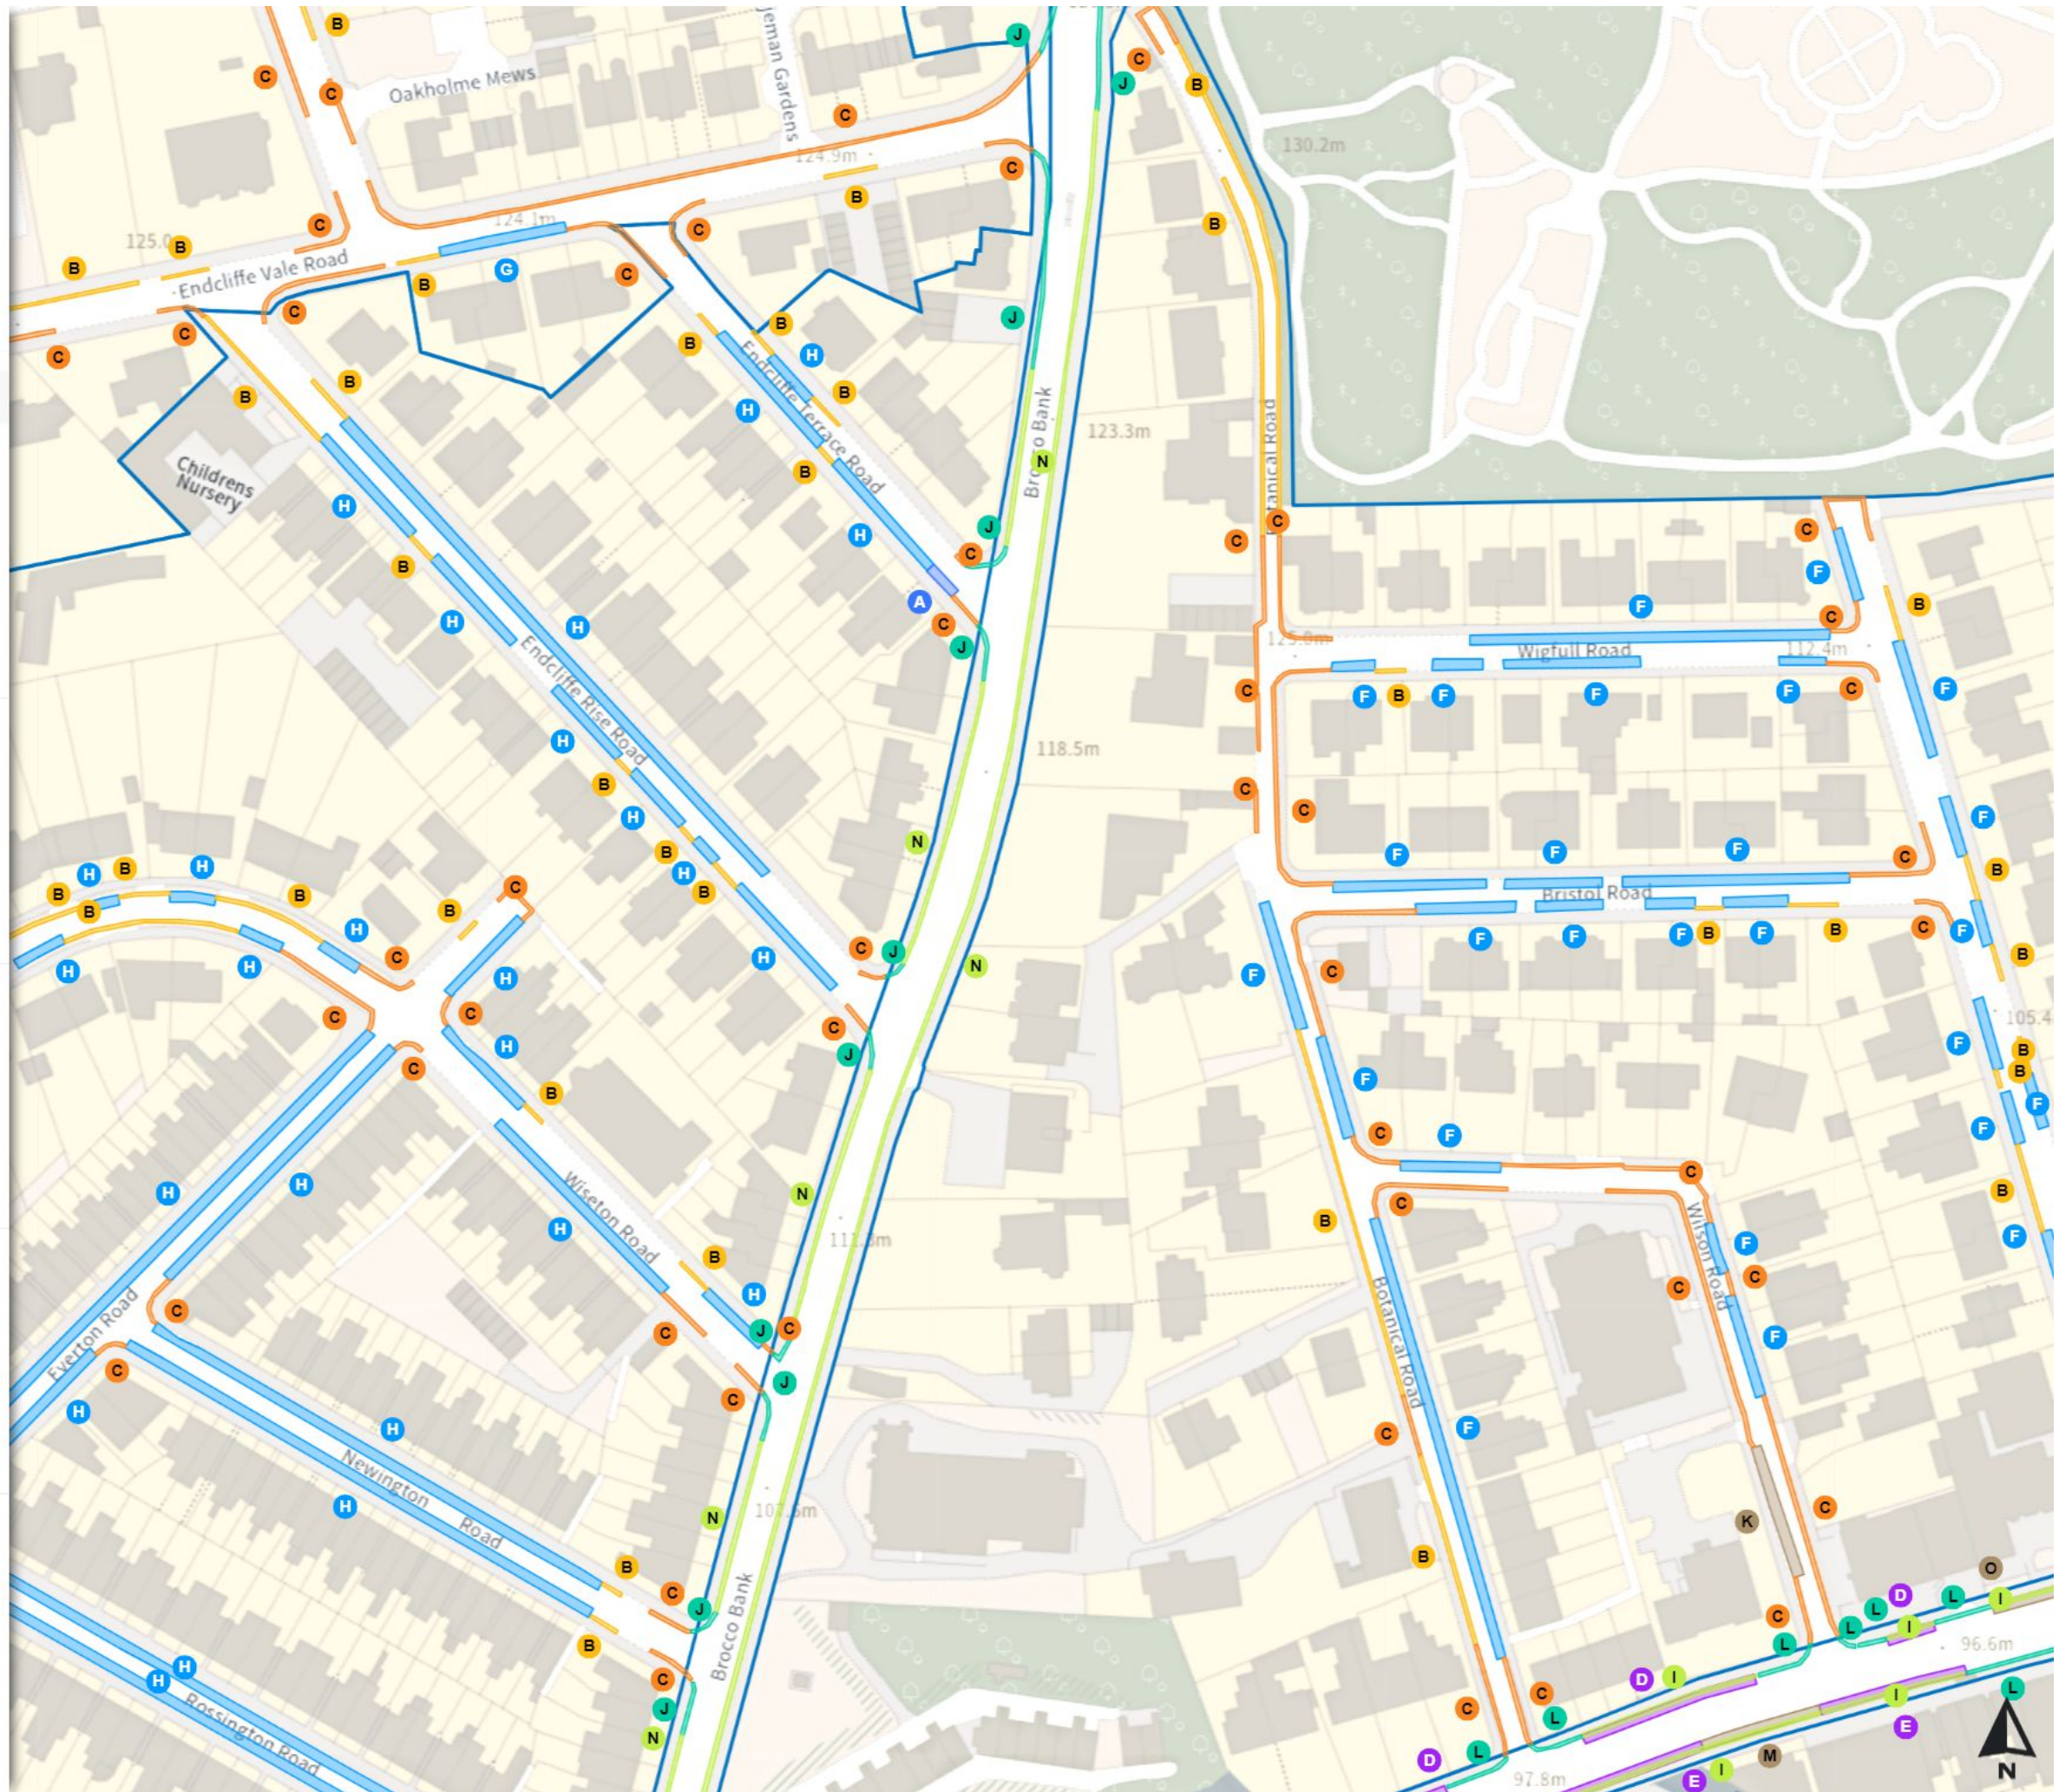

Shared
L No waiting at any time
 At all times

L No loading
 Mon-Fri 07:30-09:30 16:00-18:30

Scale: 1:1250
 North-West: 433108.862, 386215.491
 South-East: 433527.401, 385855.203

© Crown copyright and database rights 2024 Ordnance Survey.
 You are not permitted to copy, sub-license, distribute or sell any of this data to third parties in any form. Licence number 100018816