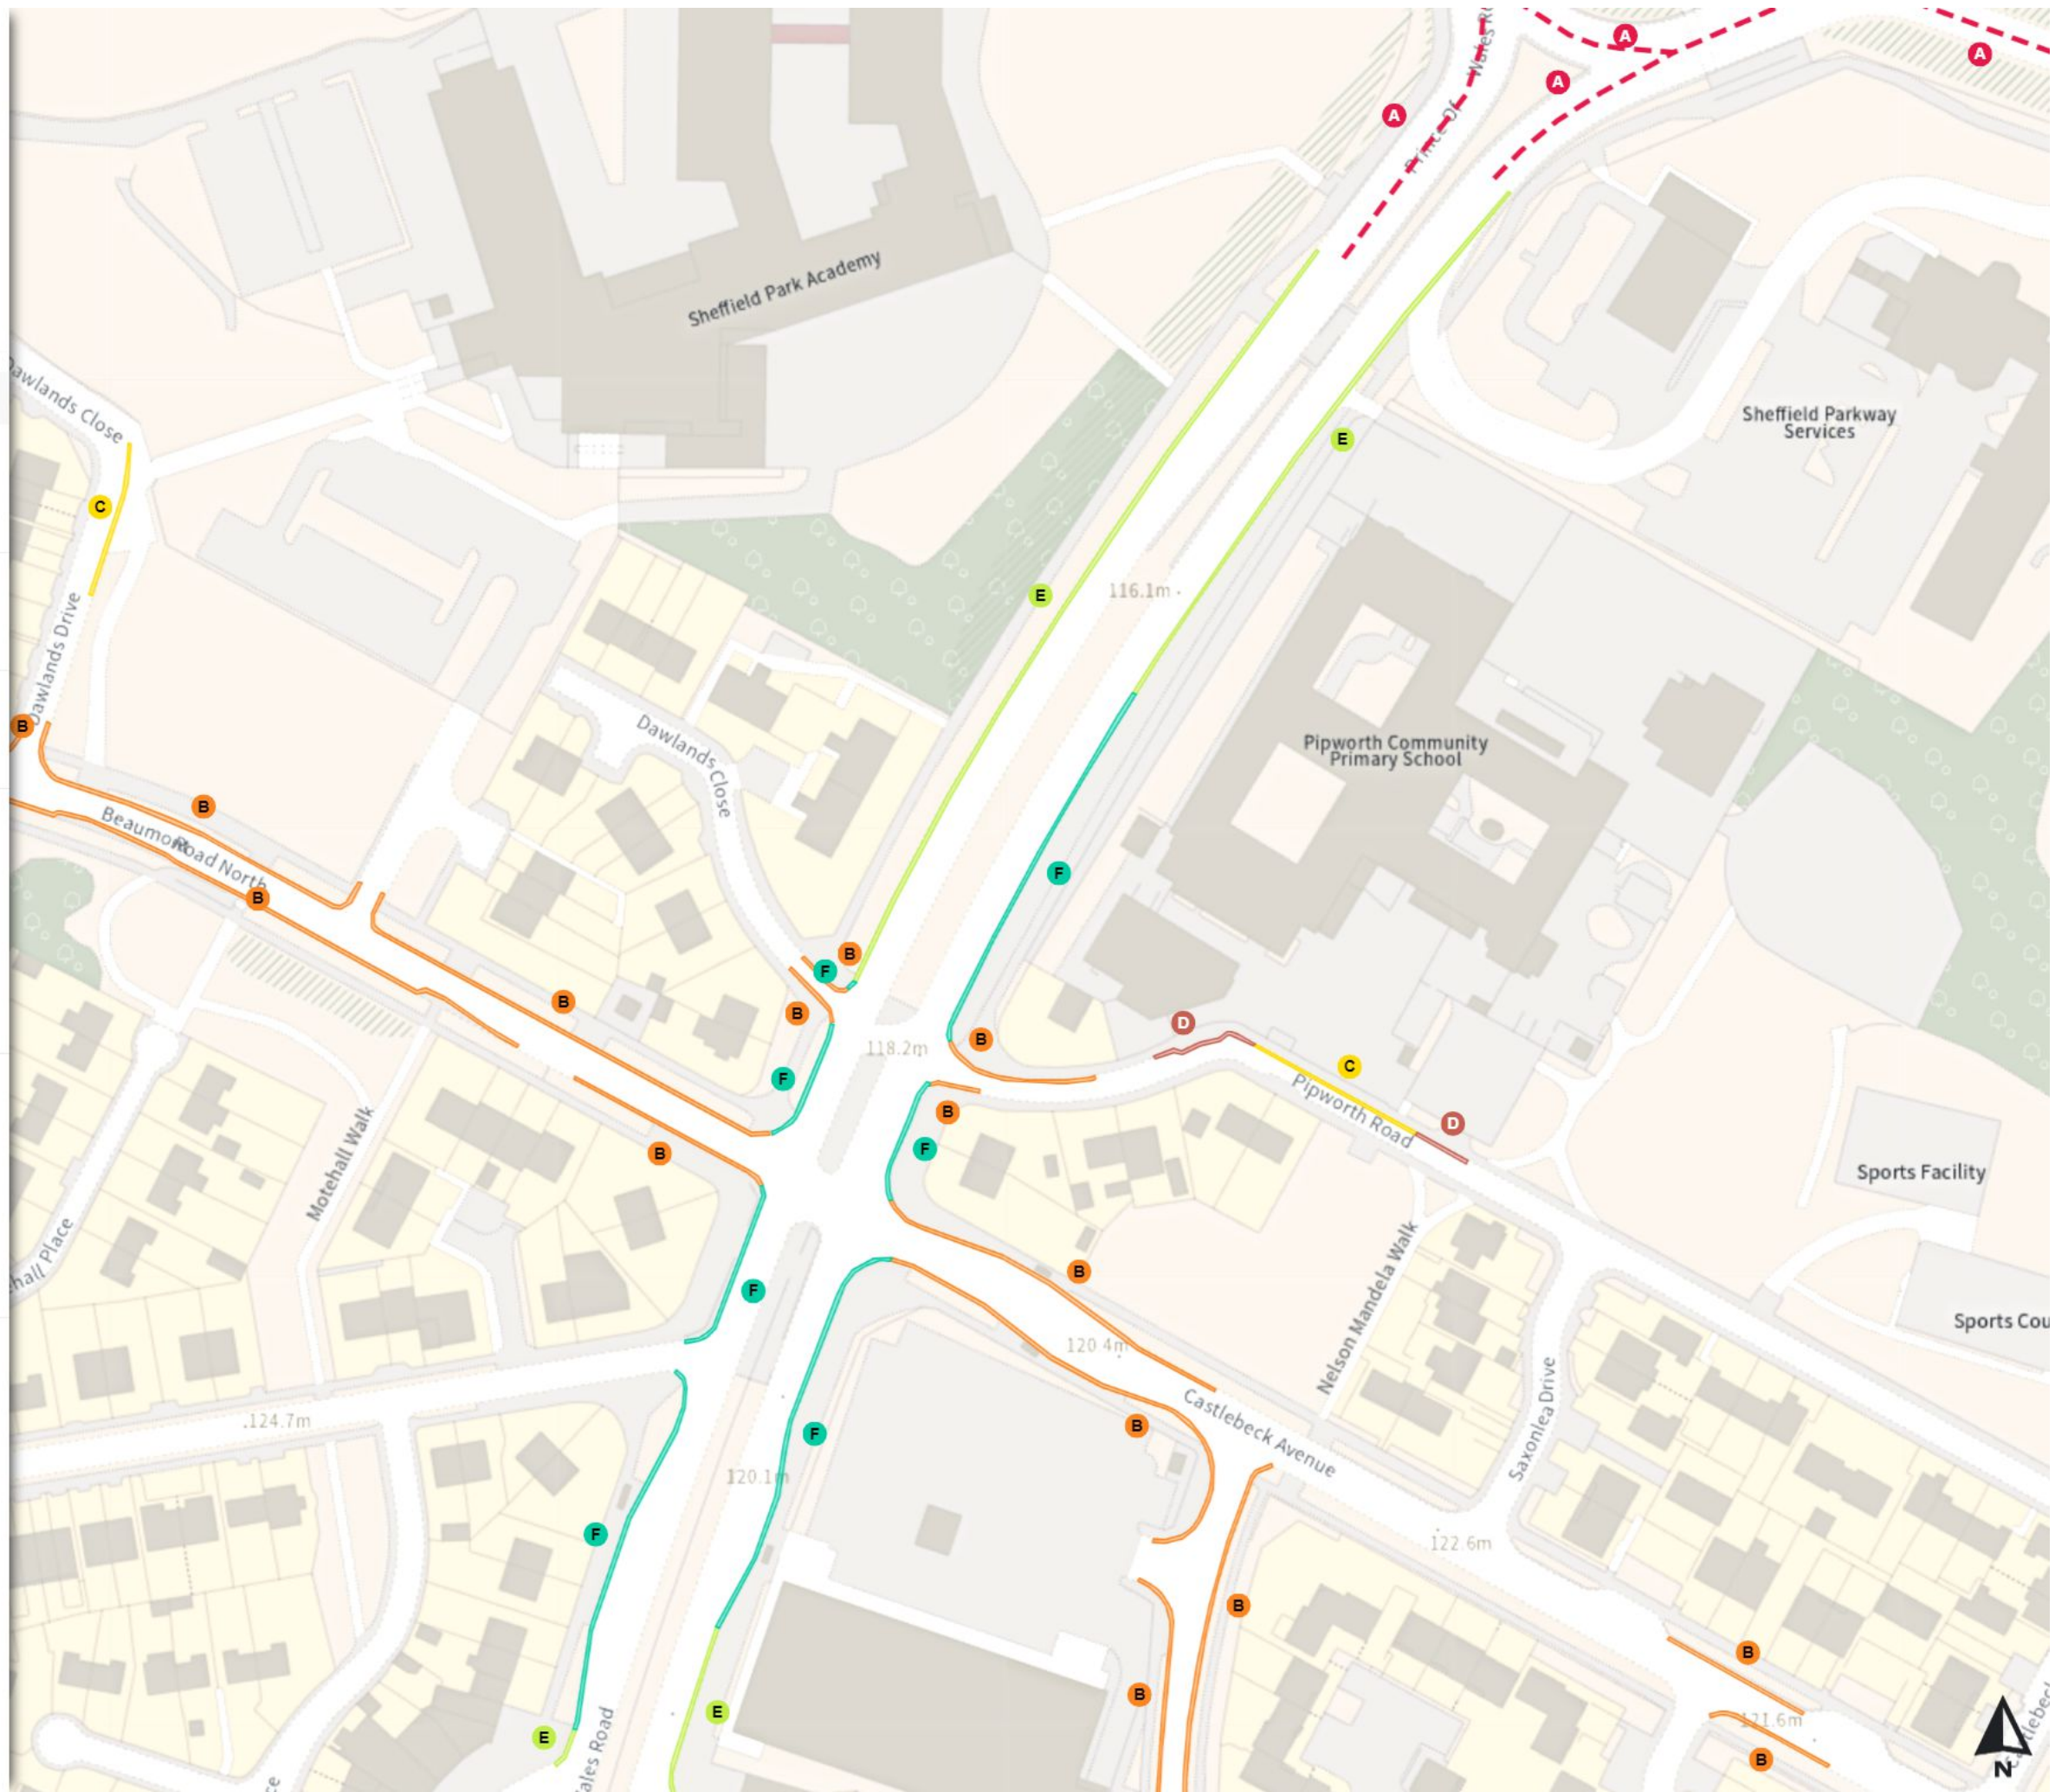

THE SHEFFIELD CITY COUNCIL (STOPPING RESTRICTIONS, WAITING RESTRICTIONS, LOADING RESTRICTIONS & PARKING PLACES) (MAP SCHEDULE) ORDER 2024

Map 426a of 797 Made 03/04/24

Added

- Clearway
- A At all times
- No waiting at any time
- B At all times
- Prohibition of stopping on school entrance markings
- C At all times
- Shared
- D No waiting at any time
- At all times
- D No loading at any time
- At all times
- Shared
- E No waiting
- Mon-Fri 08:00-09:30 16:00-18:30
- E No loading
- Mon-Fri 08:00-09:30 16:00-18:30

Scale: 1:1250

North-West: 438664.885, 386616.429
South-East: 439083.816, 386256.656

© Crown copyright and database rights 2024 Ordnance Survey.
You are not permitted to copy, sub-license, distribute or sell any of this data to third parties in any form. Licence number 100018816