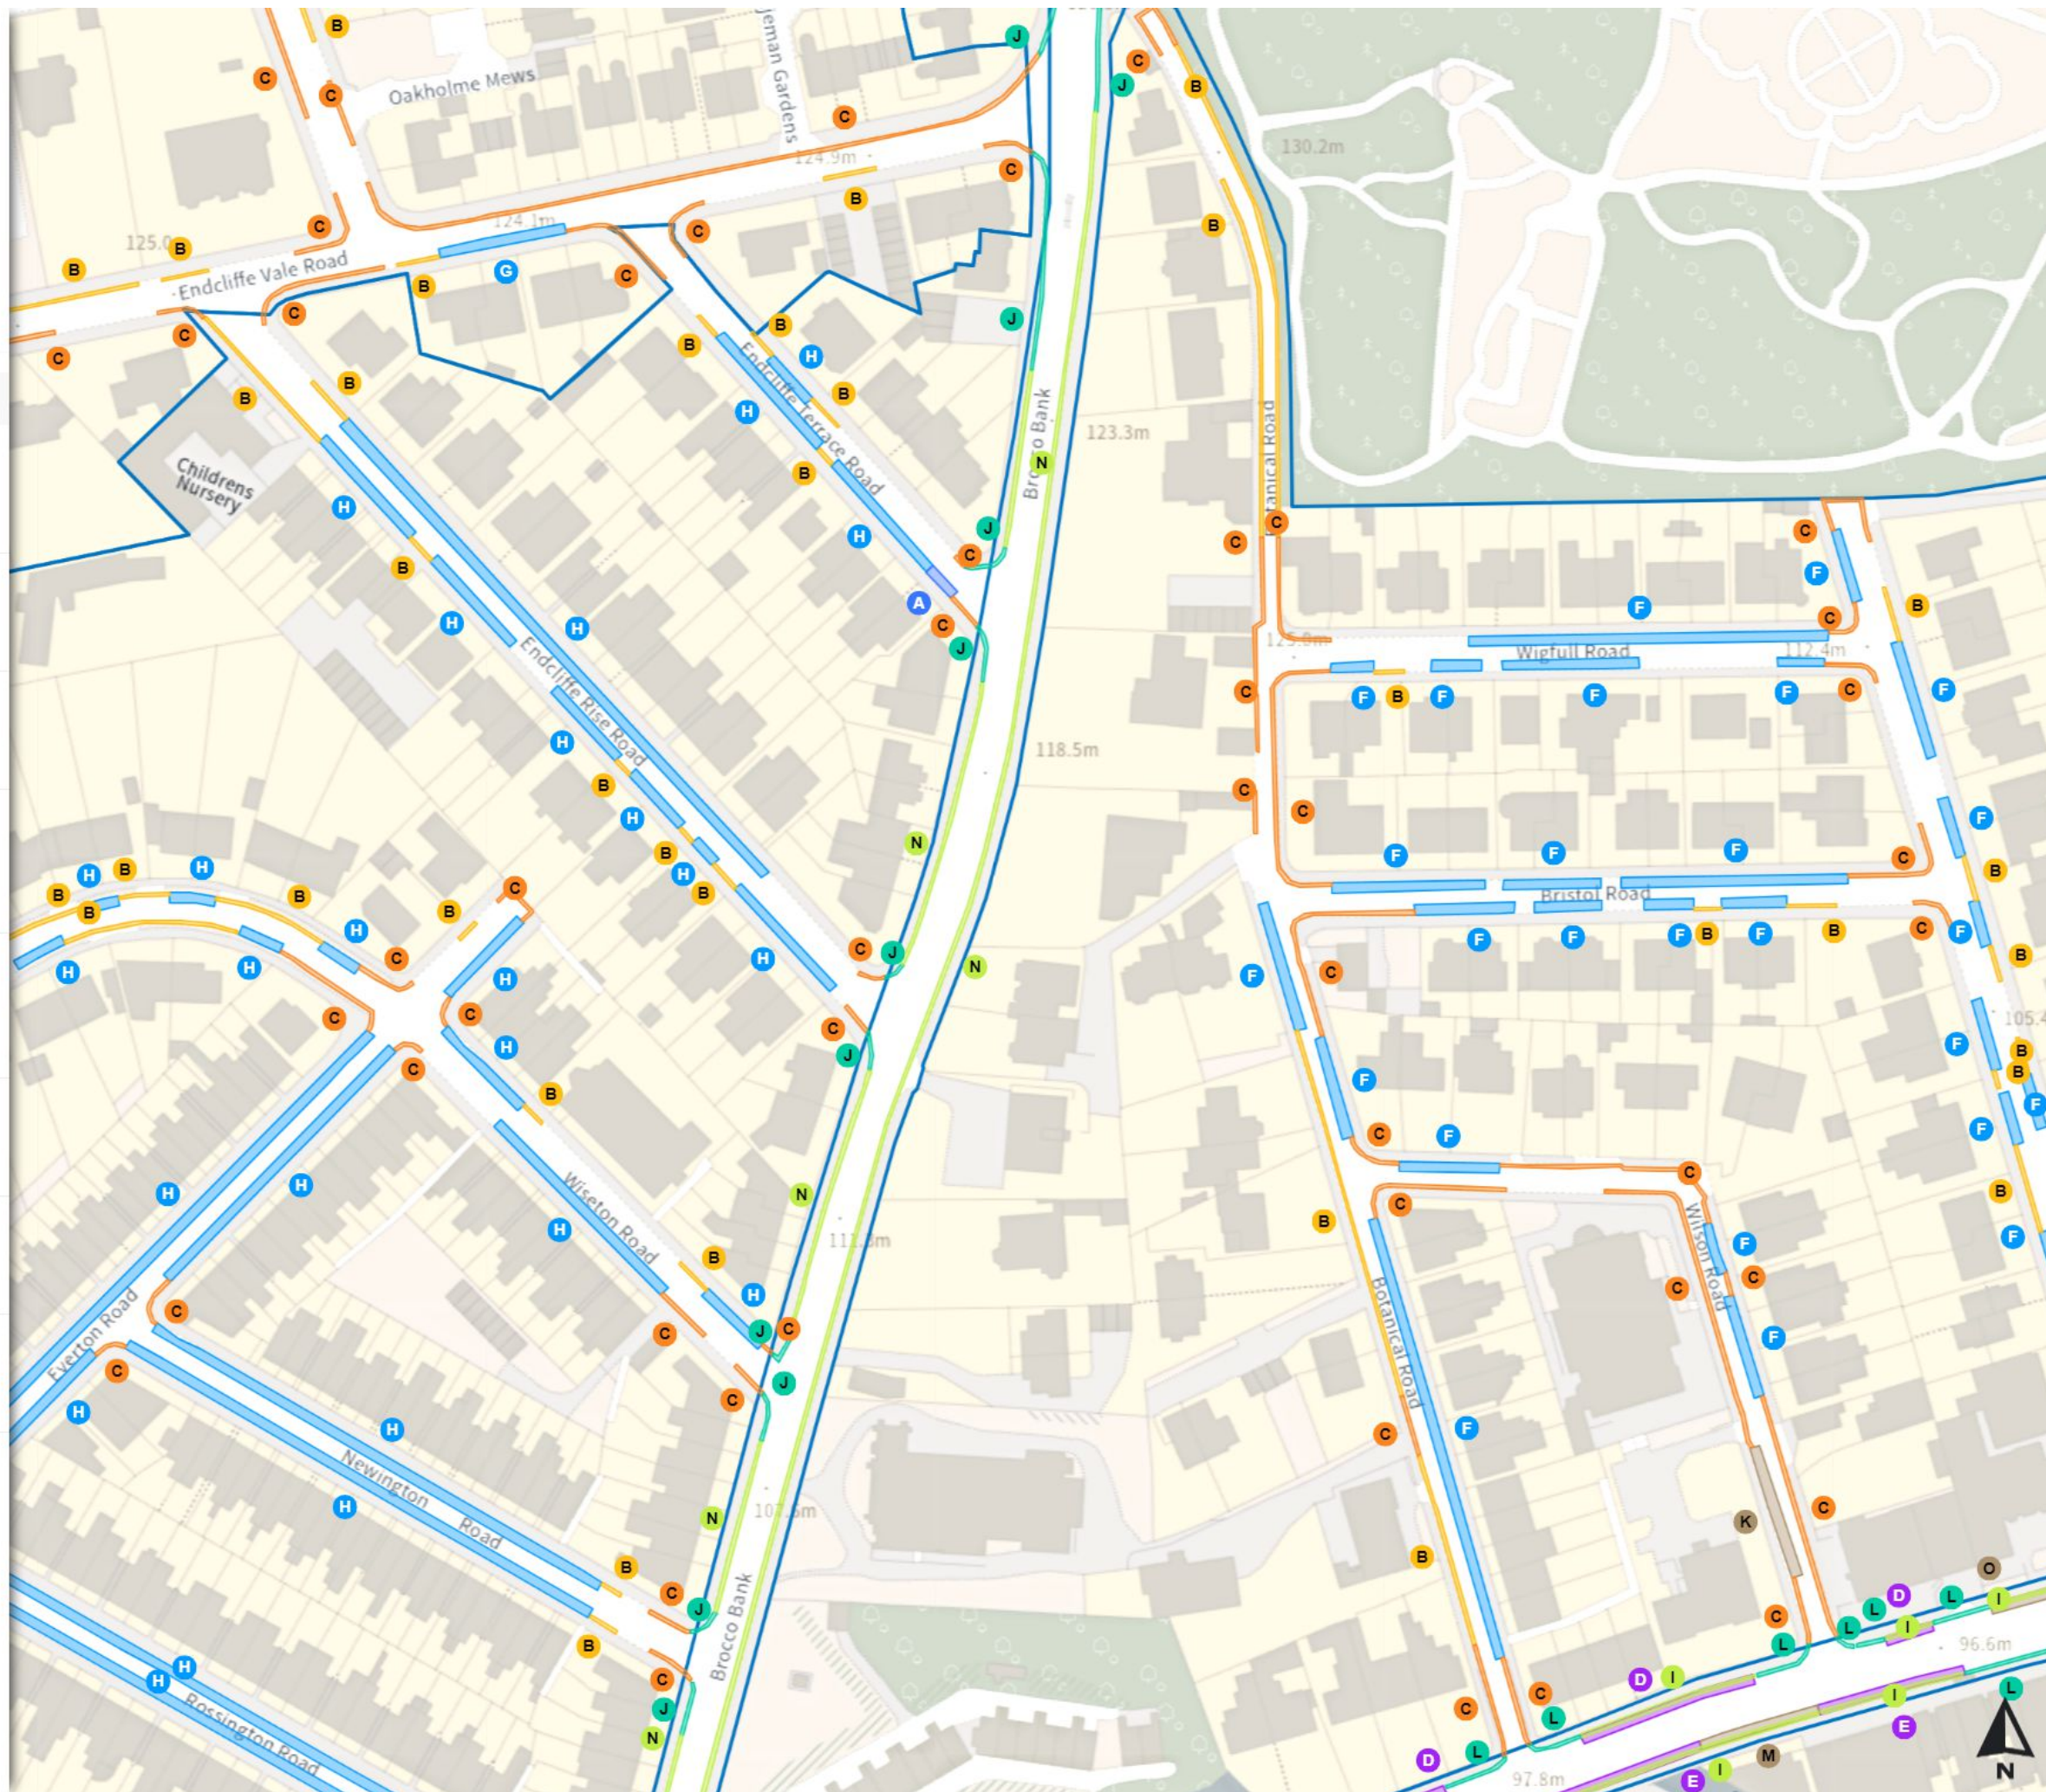

THE SHEFFIELD CITY COUNCIL (STOPPING RESTRICTIONS, WAITING RESTRICTIONS, LOADING RESTRICTIONS & PARKING PLACES) (MAP SCHEDULE) ORDER 2024

Map 443a of 797 Made 03/04/24

Added

Disabled persons' badge holders parking place

At all times

No waiting

Mon-Sat 08:00-18:30

No waiting at any time

At all times

Paid-for parking place

Mon-Fri 09:30-16:00 4h
Sat 08:00-18:30 4h

Paid-for parking place

Mon-Fri 09:30-16:00 2h
Sat 08:00-18:30 2h

Permit holders parking place (Botanical)

Mon-Sat 08:00-20:30

Permit holders parking place (Broomhill)

Mon-Sat 08:00-18:30

Permit holders parking place (Endcliffe)

Mon-Sat 08:00-18:30

Scale: 1:1250

North-West: 433108.862, 386215.491
South-East: 433527.401, 385855.203

© Crown copyright and database rights 2024 Ordnance Survey.
You are not permitted to copy, sub-license, distribute or sell any of this data to third parties in any form. Licence number 100018816