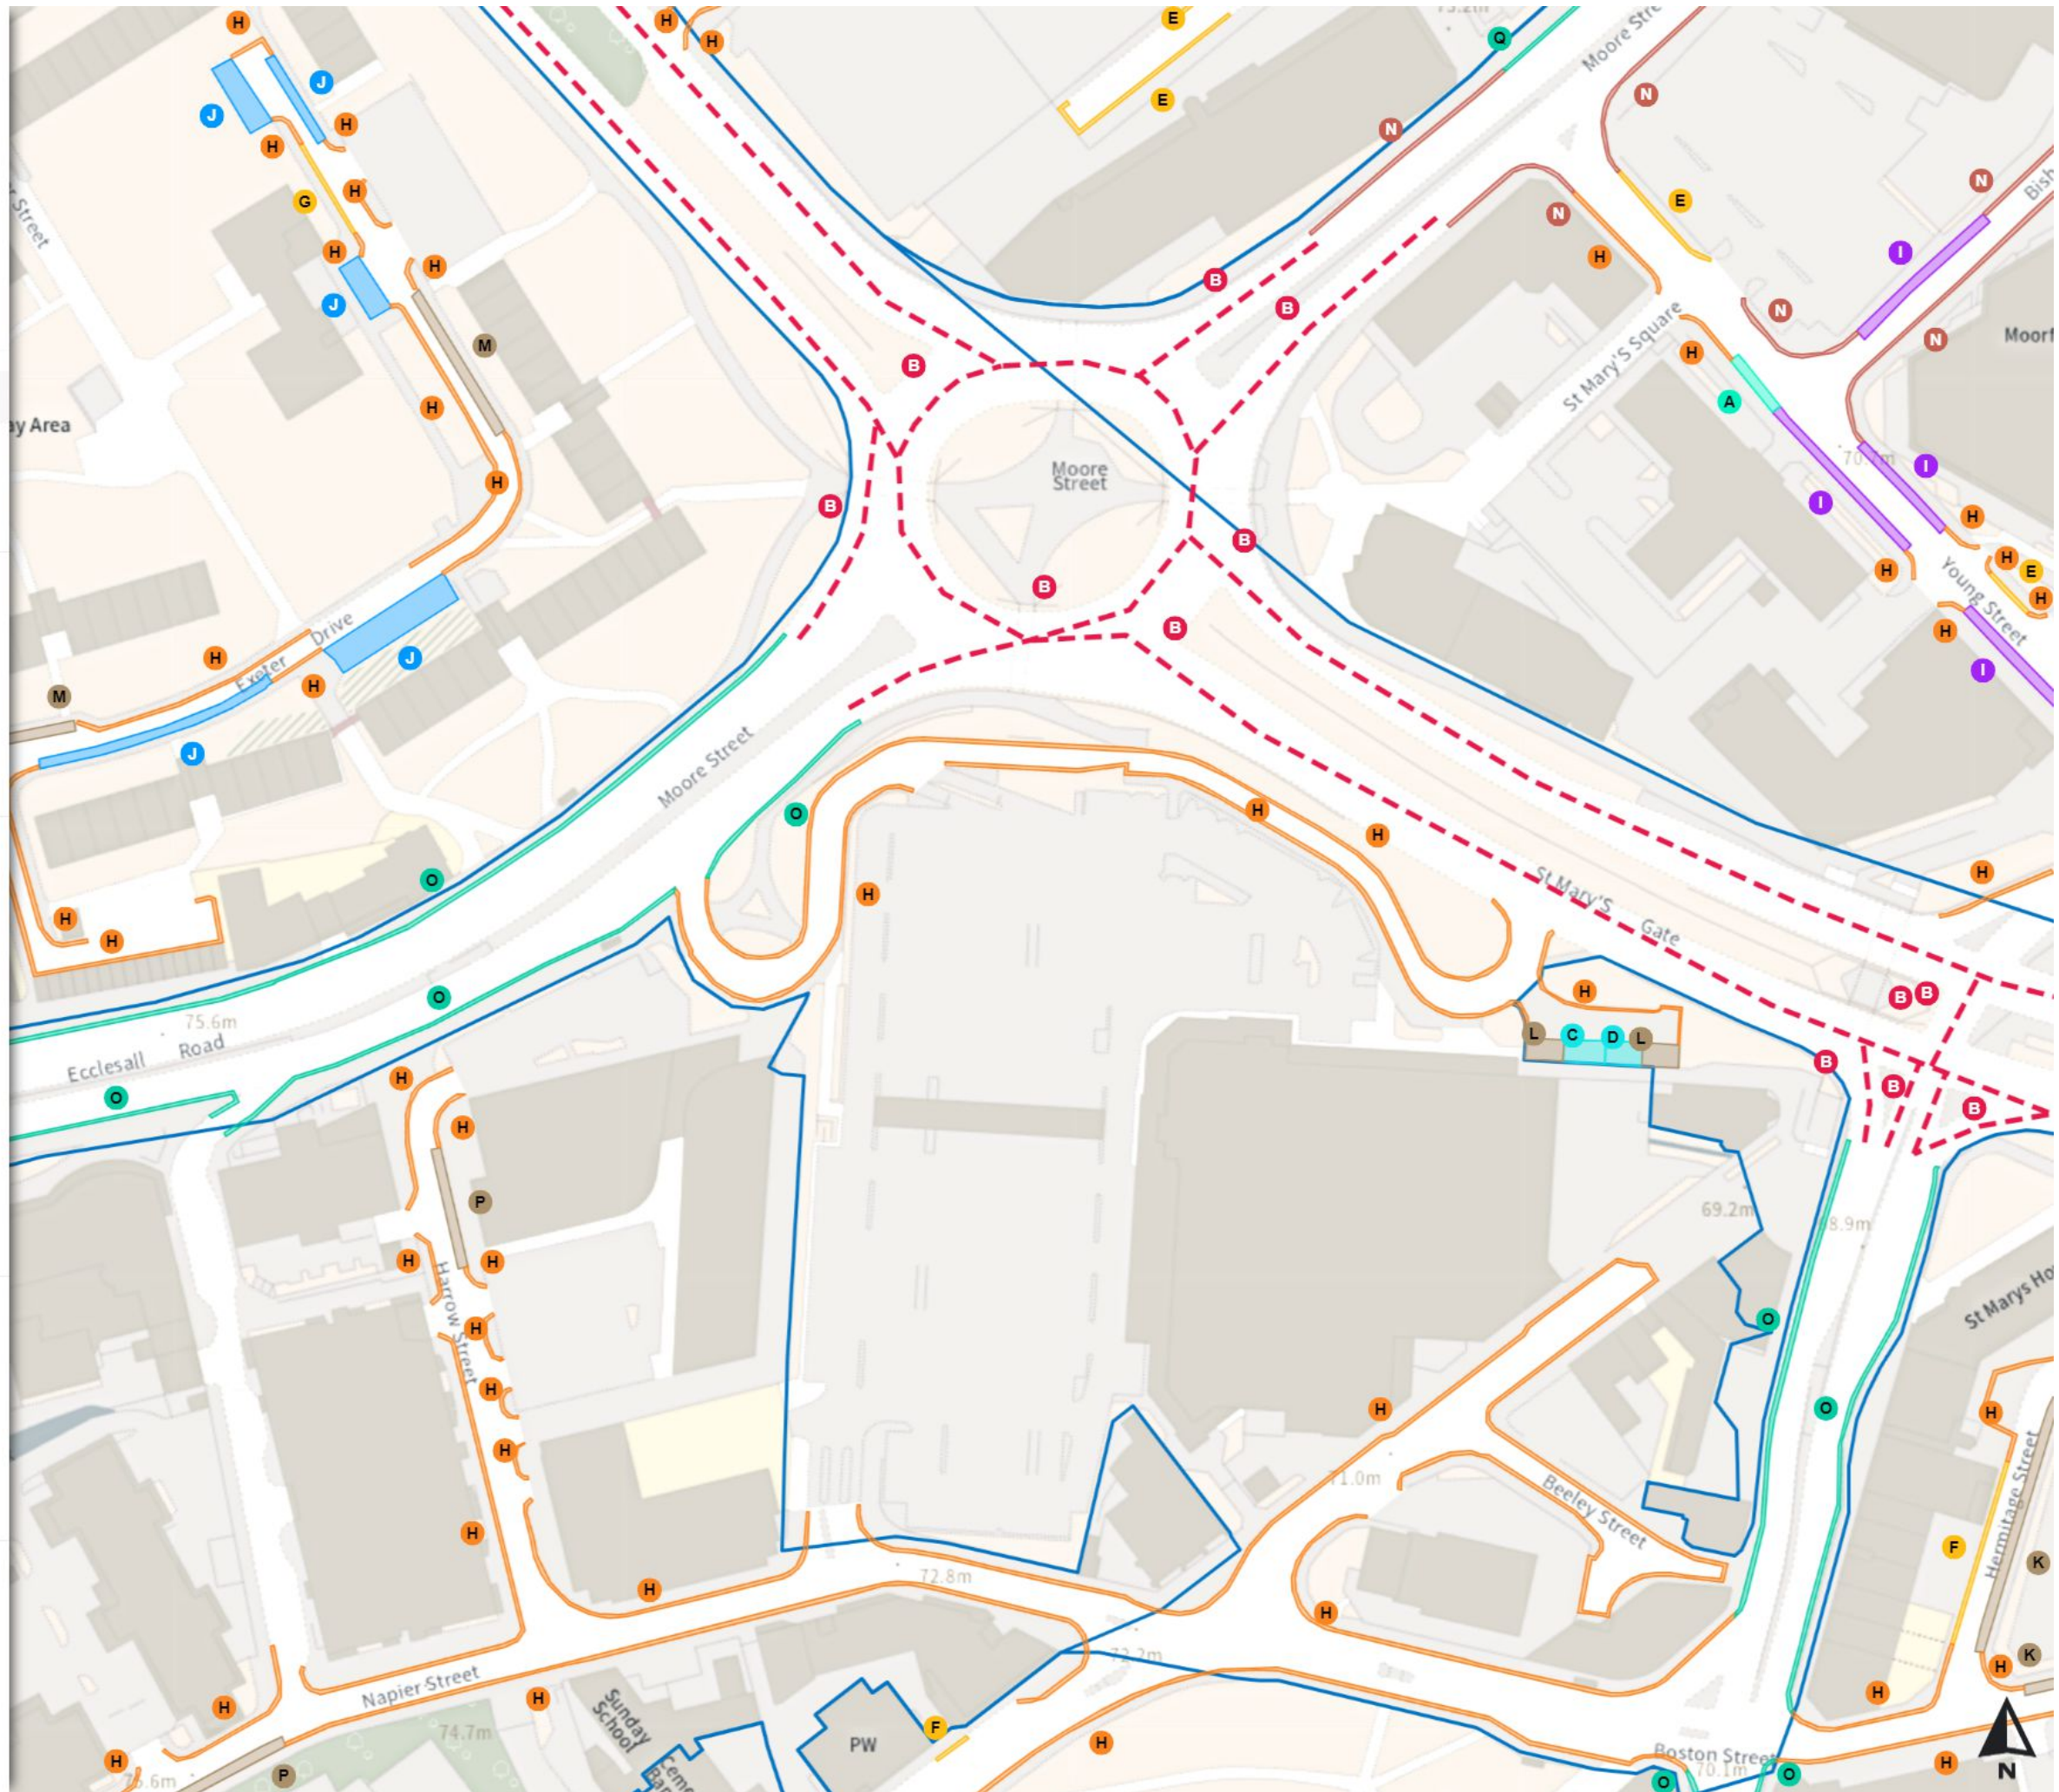

N No waiting at any time

At all times

N No loading at any time

At all times

0 20 40 60m

Scale: 1:1250

North-West: 434540.164, 386584.741
South-East: 434958.781, 386224.606

© Crown copyright and database rights 2024 Ordnance Survey. You are not permitted to copy, sub-license, distribute or sell any of this data to third parties in any form. Licence number 100018816