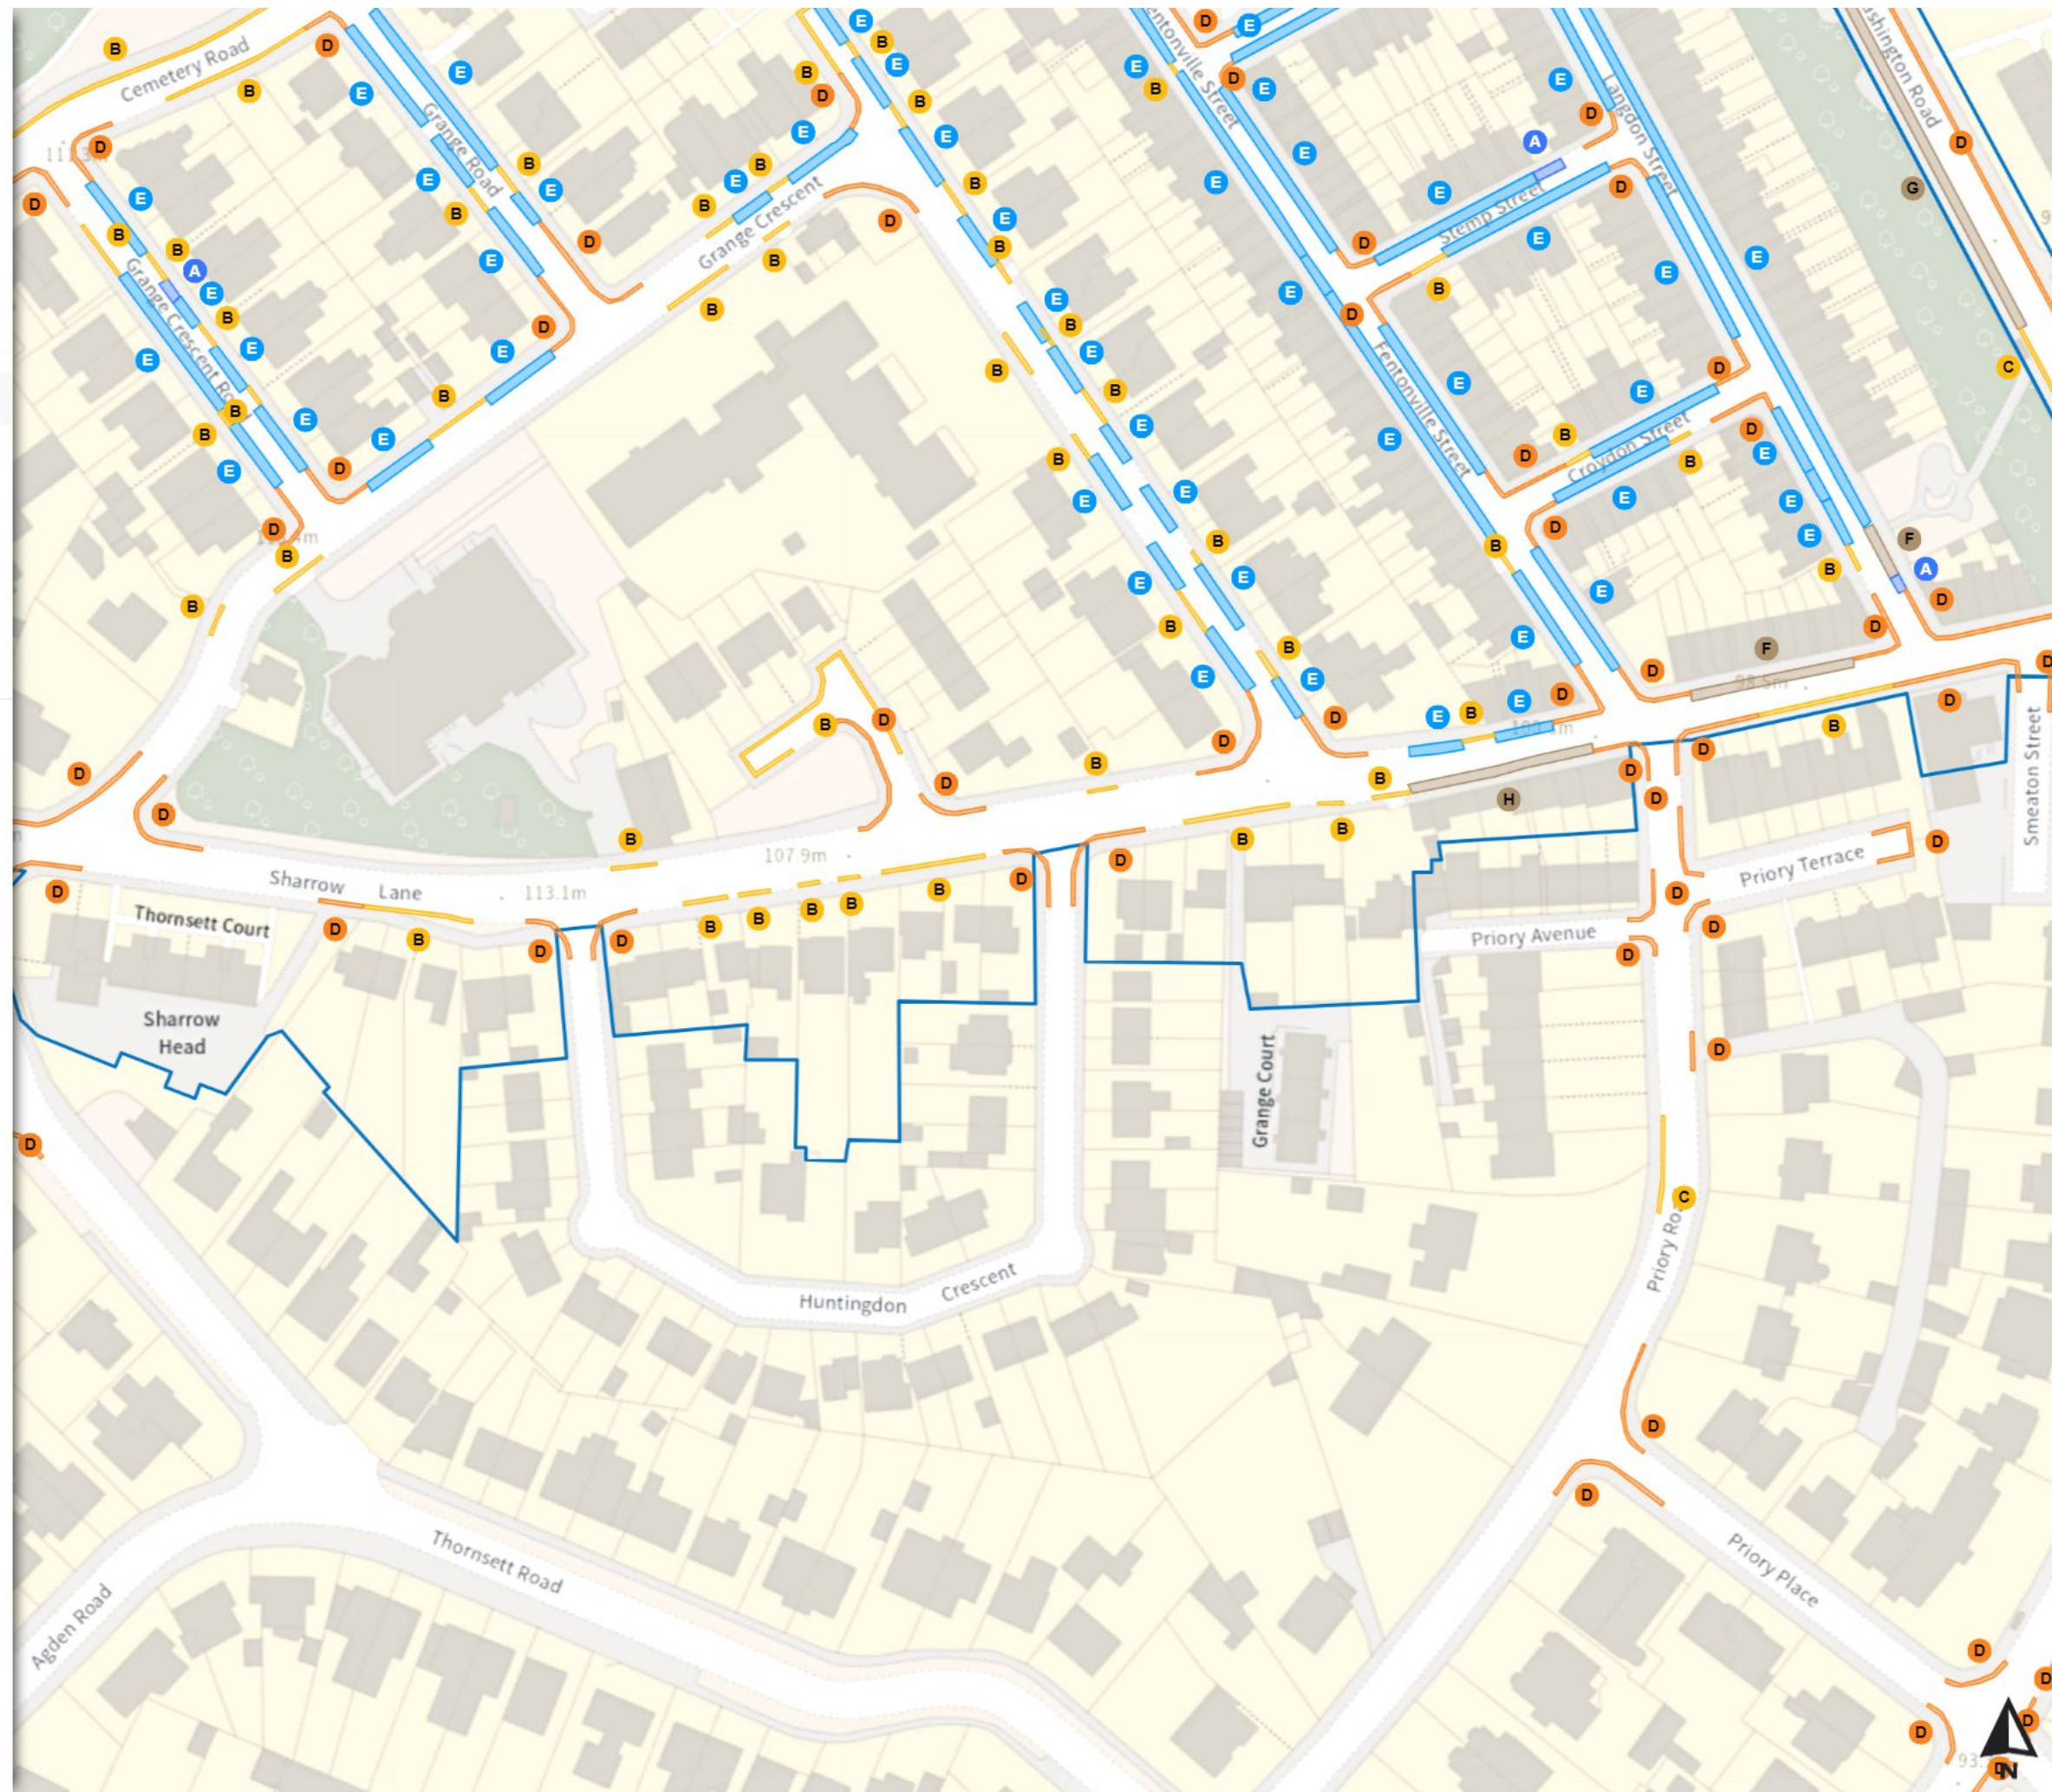

THE SHEFFIELD CITY COUNCIL (STOPPING RESTRICTIONS, WAITING RESTRICTIONS, LOADING RESTRICTIONS & PARKING PLACES) (MAP SCHEDULE) ORDER 2024

Map 474b of 797 Made 03/04/24

Added

- Shared
- Paid-for parking place
  Mon-Sat 08:00-18:30 ⌚ 4h
- Permit holders parking place (Landsdowne)
  Mon-Sat 08:00-18:30
- Shared
- Paid-for parking place
  Mon-Fri 08:00-18:30 ⌚ 2h ⌚ 2h
- Permit holders parking place (Grange)
  Mon-Fri 08:00-18:30

Scale: 1:1250

North-West: 434227.513, 385864.274
South-East: 434646.168, 385504.057

© Crown copyright and database rights 2024 Ordnance Survey.
You are not permitted to copy, sub-license, distribute or sell any of this data to third parties in any form. Licence number 100018816