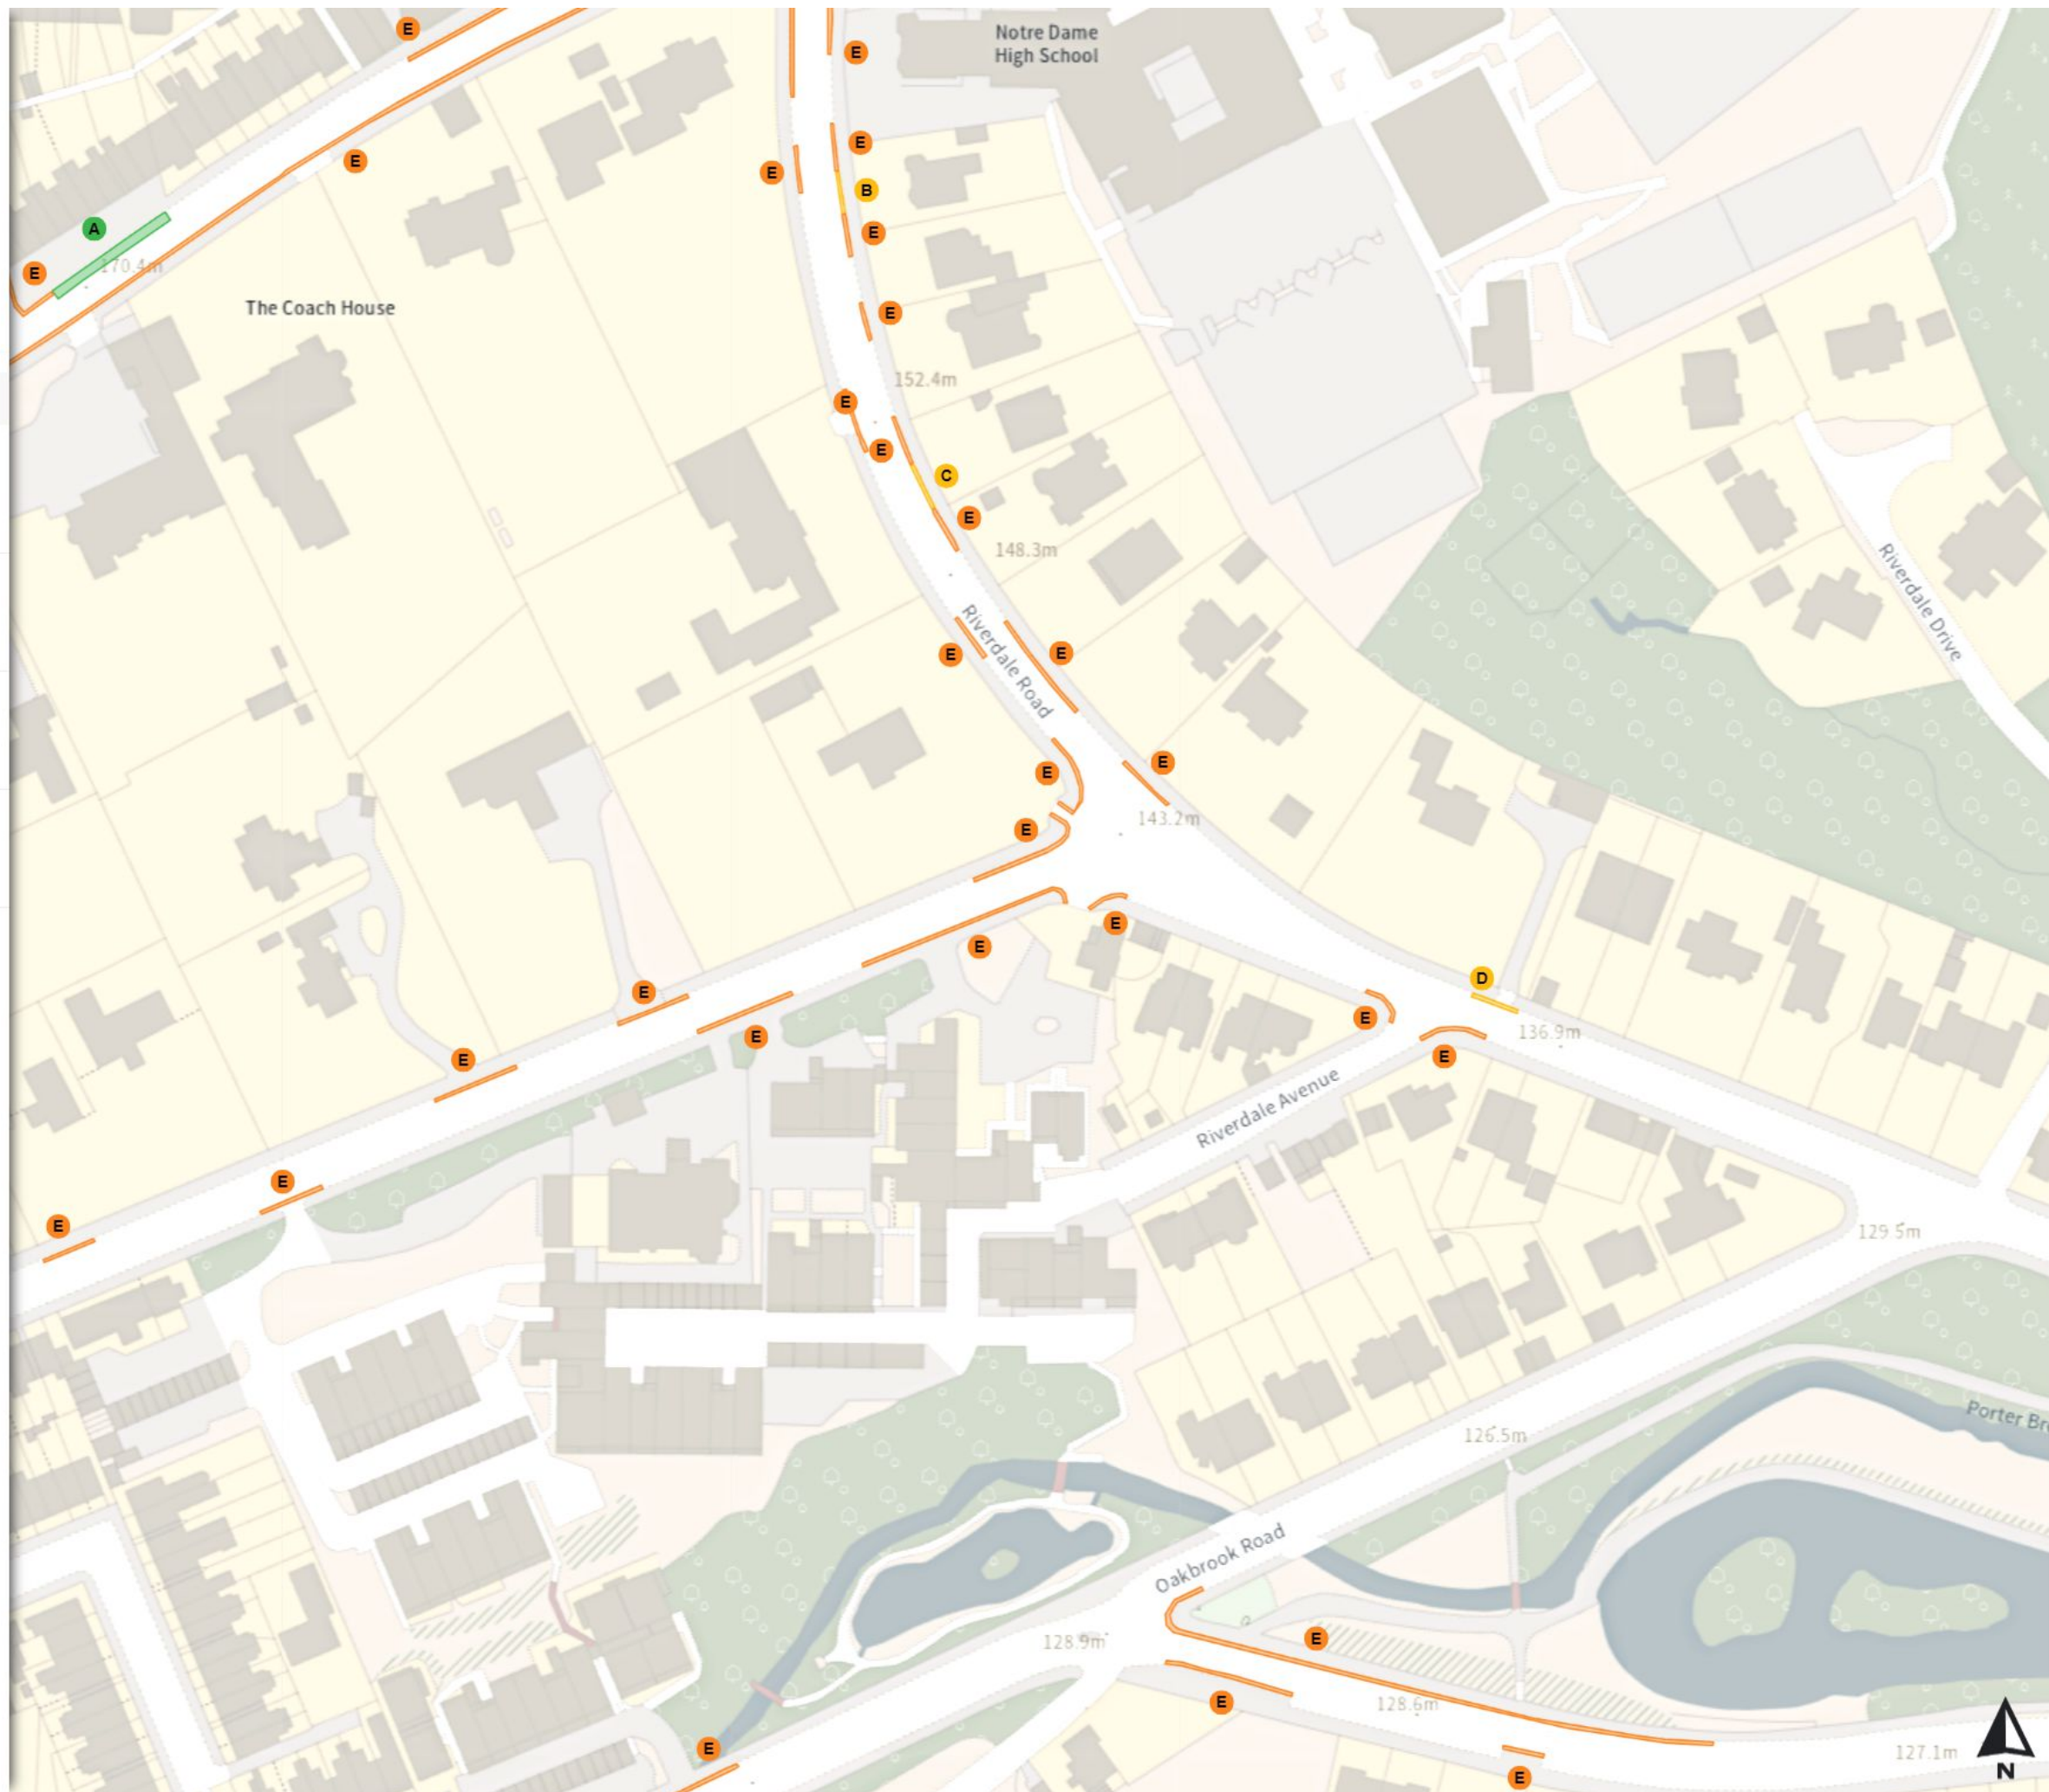

THE SHEFFIELD CITY COUNCIL (STOPPING RESTRICTIONS, WAITING RESTRICTIONS, LOADING RESTRICTIONS & PARKING PLACES) (MAP SCHEDULE) ORDER 2024

Map 440 of 797 Made 03/04/24

Added

Free parking place

Mon-Sat 08:00-18:30 2h 2h

No waiting

Mon-Fri 08:00-16:00

No waiting

Mon-Fri 08:00-18:00

No waiting

Mon-Sat 08:00-18:30

No waiting at any time

At all times

Scale: 1:1250

North-West: 431871.438, 386207.057
South-East: 432289.882, 385846.661

© Crown copyright and database rights 2024 Ordnance Survey.
You are not permitted to copy, sub-license, distribute or sell any of this data to third parties in any form. Licence number 100018816