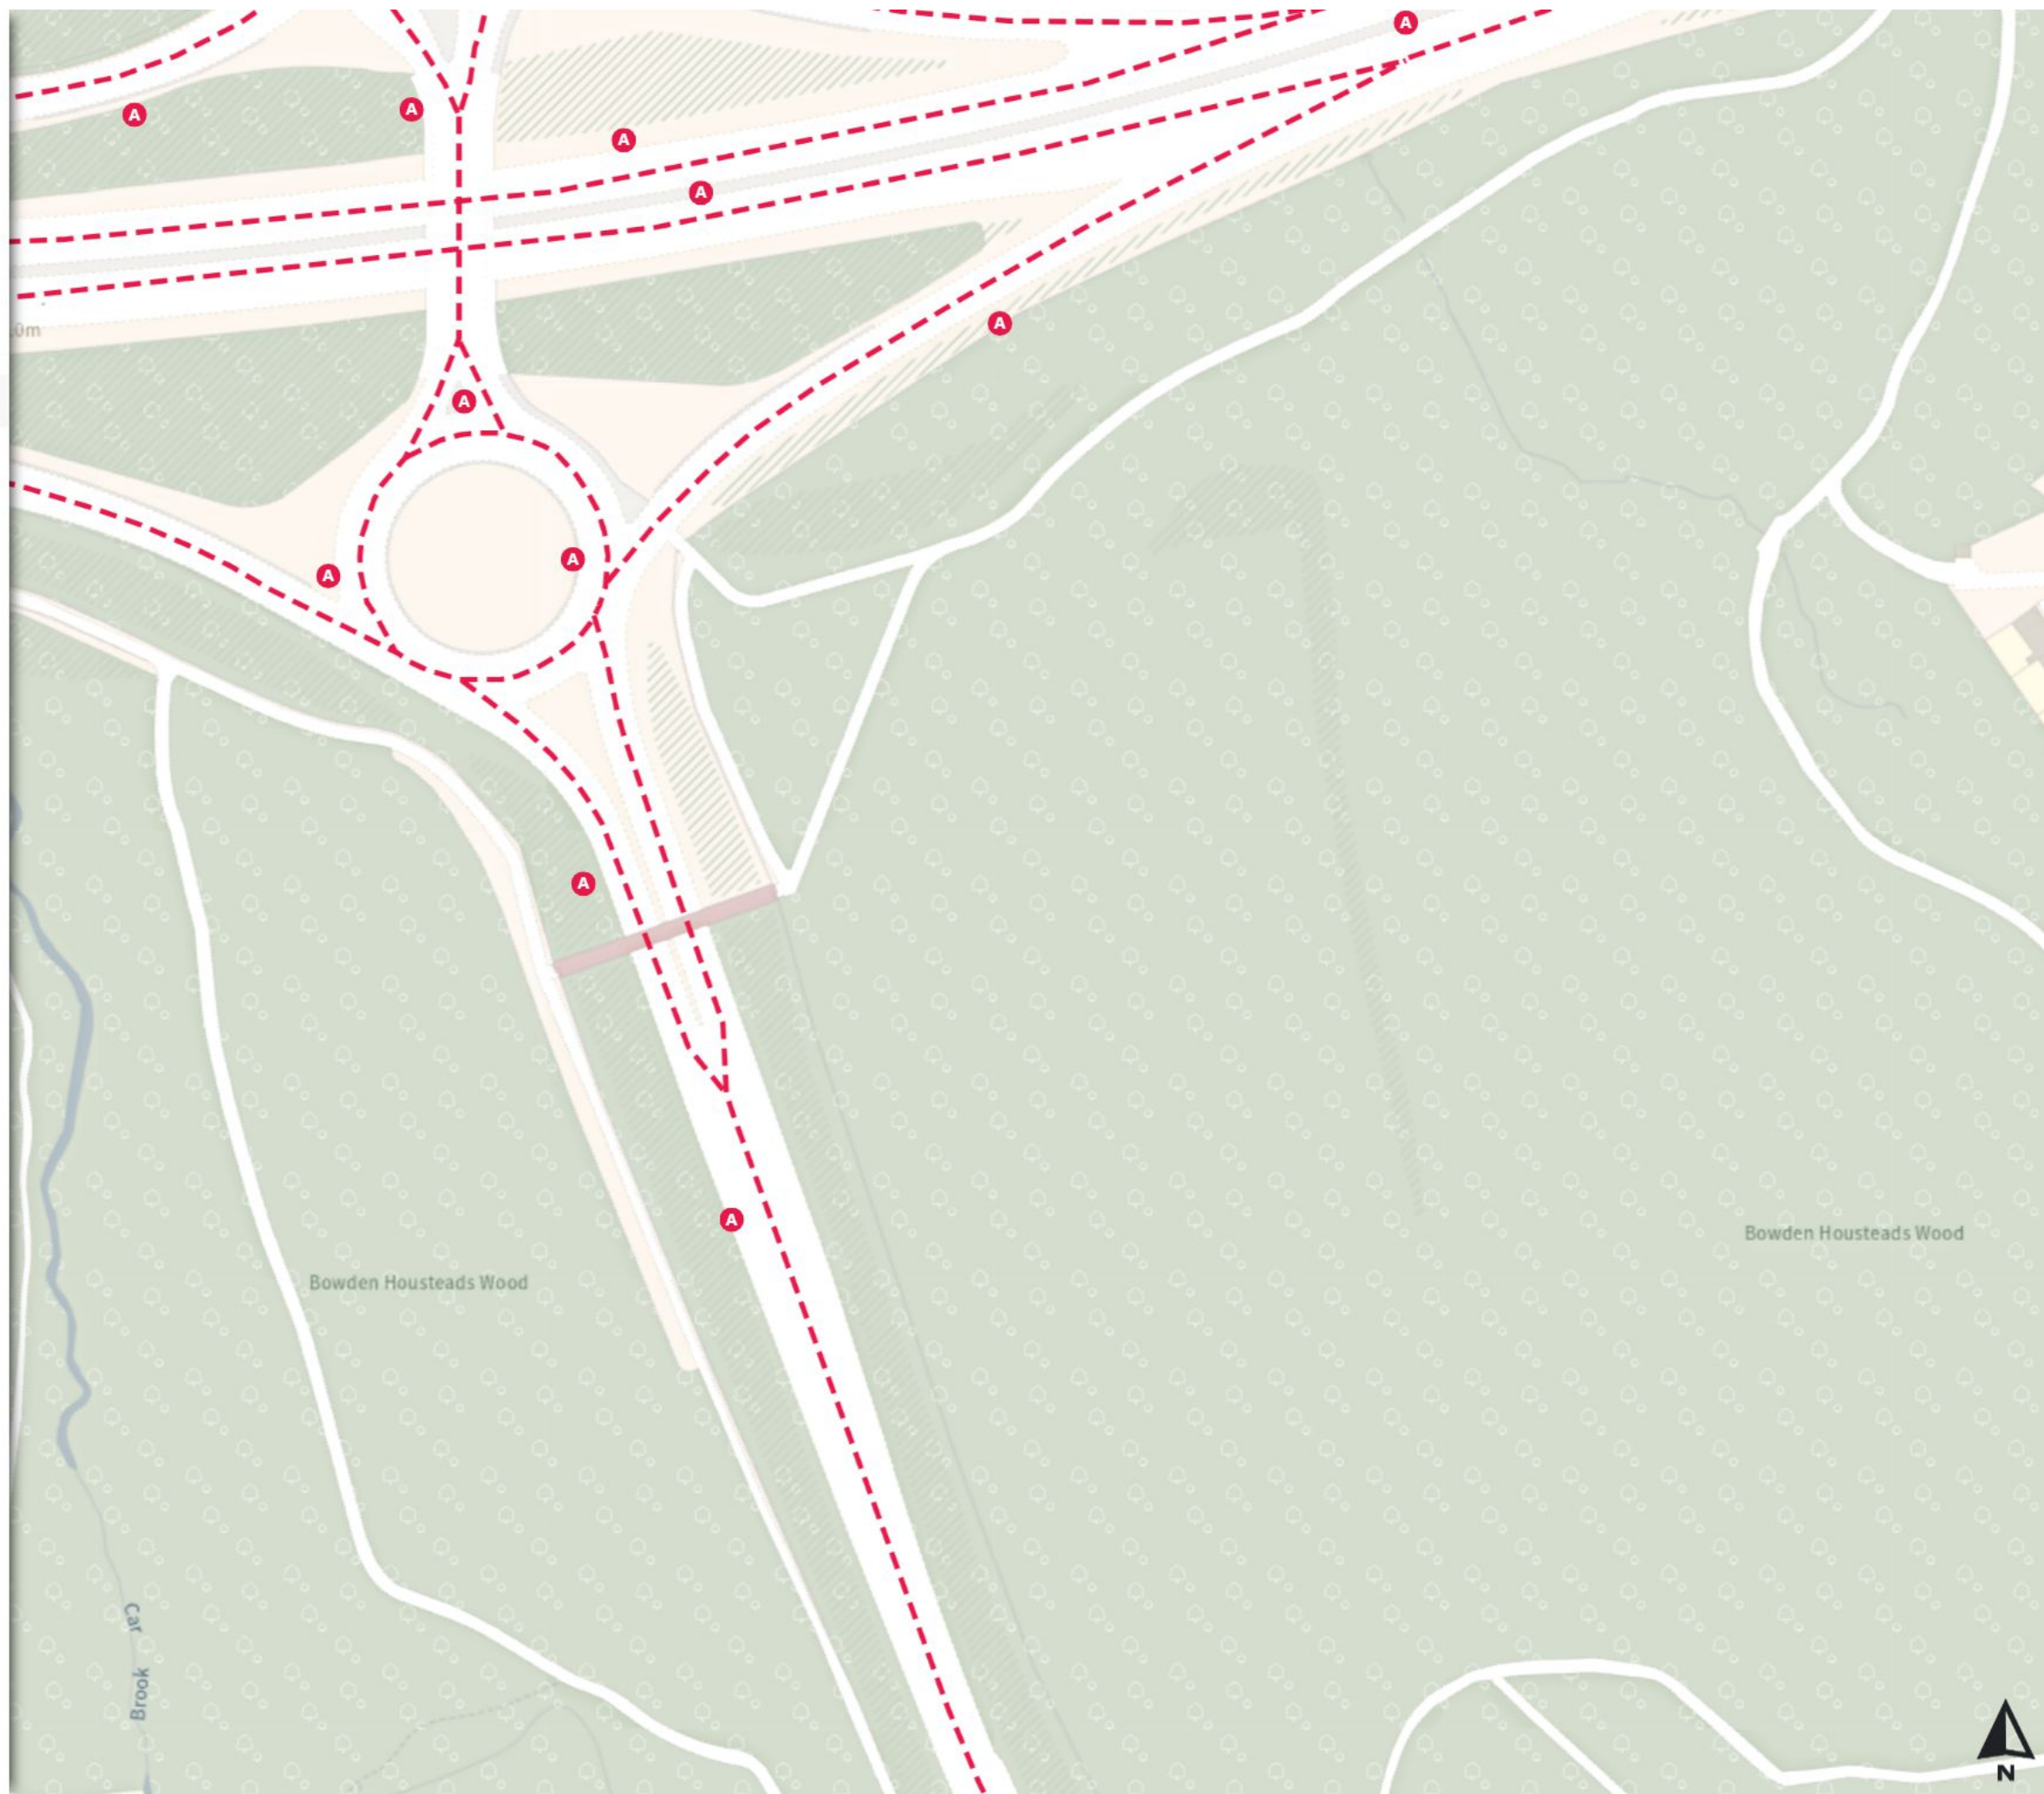

THE SHEFFIELD CITY COUNCIL (STOPPING RESTRICTIONS, WAITING RESTRICTIONS, LOADING RESTRICTIONS & PARKING PLACES) (MAP SCHEDULE) ORDER 2024

Map 428 of 797 Made 03/04/24

Added

- Clearway
- At all times

0 20 40 60m

Scale: 1:1250

North-West: 439489.828, 386623.196
South-East: 439908.821, 386263.496

© Crown copyright and database rights 2024 Ordnance Survey.
You are not permitted to copy, sub-license, distribute or sell any of this data to third parties in any form. Licence number 100018816