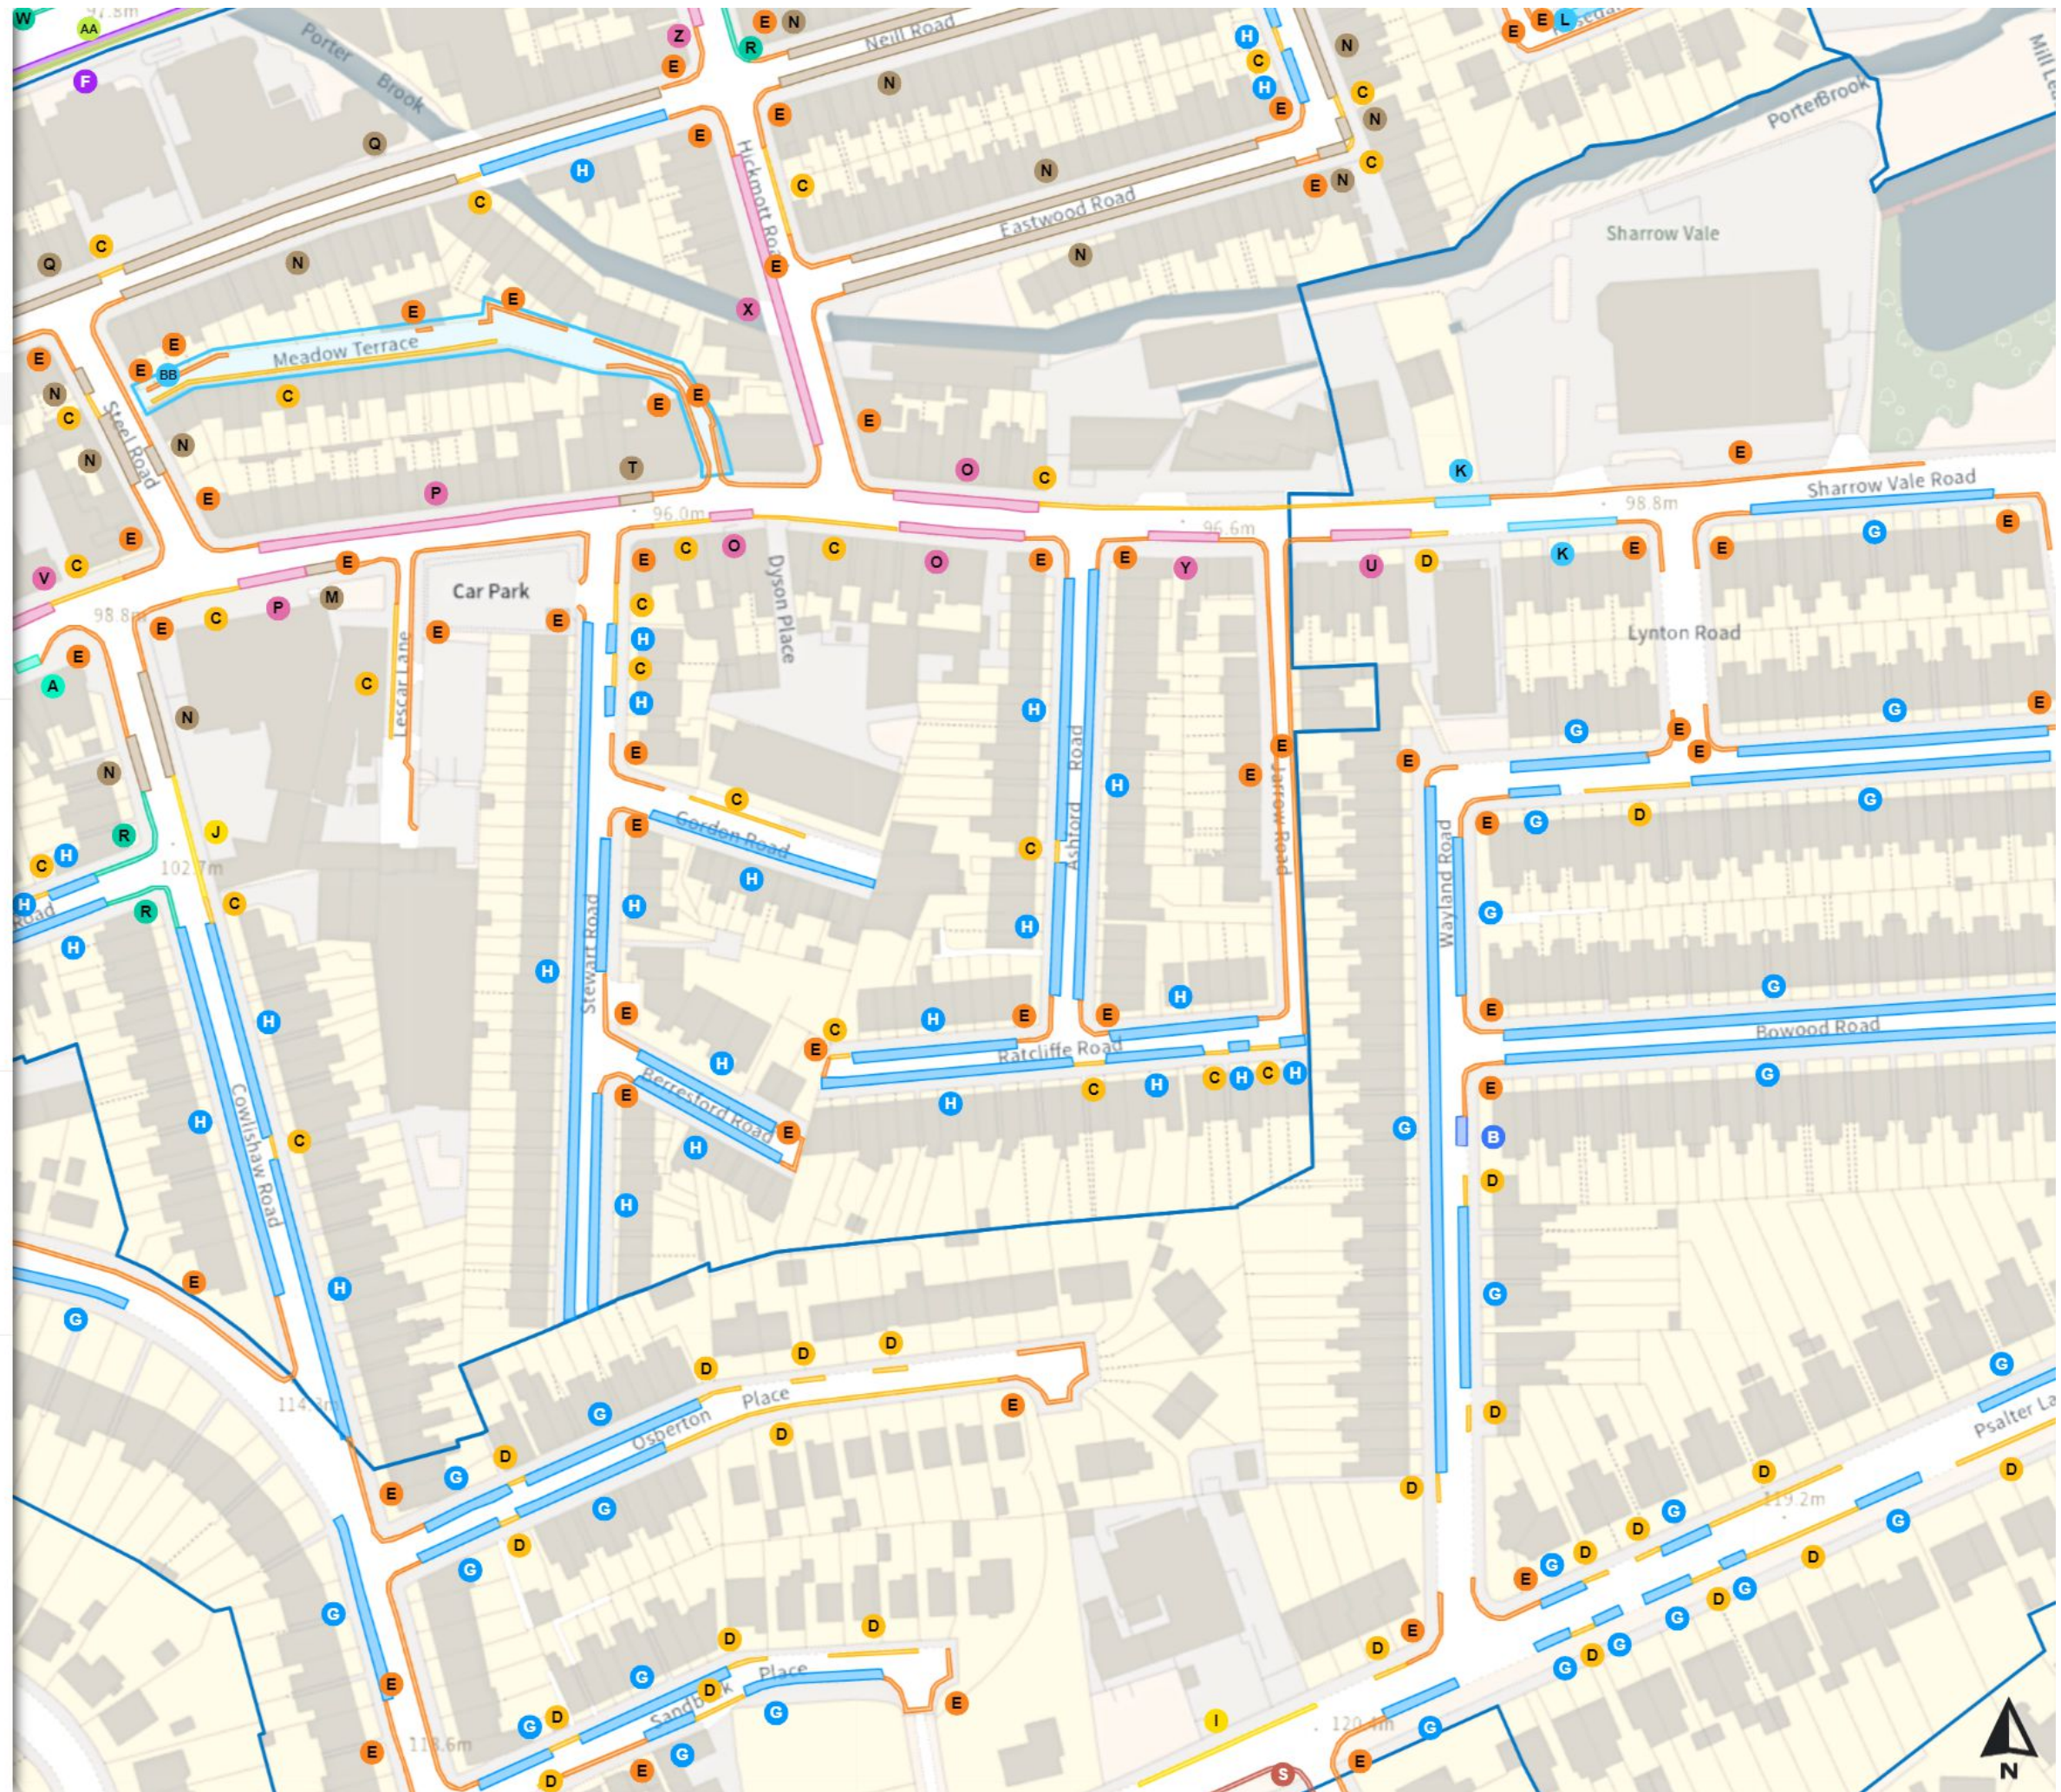

THE SHEFFIELD CITY COUNCIL (STOPPING RESTRICTIONS, WAITING RESTRICTIONS, LOADING RESTRICTIONS & PARKING PLACES) (MAP SCHEDULE) ORDER 2024

Map 472d of 797 Made 03/04/24

Added

- Shared
- **S** No waiting at any time
  At all times
- **S** No loading at any time
  At all times
- Shared
- **T** Paid-for parking place
  Mon-Sat 08:00-20:30 2h
- **T** Resident permit holders parking place (Sharrow Vale Centre)
  Mon-Sat 08:00-20:30
- **T** Taxi stopping area
  20:30-02:30
- Shared
- **U** Paid-for parking place
  Mon-Fri 08:00-18:30 2h
- **U** Resident permit holders parking place (Porter Brook)
  Mon-Fri 08:00-18:30

Scale: 1:1250

North-West: 433402.442, 385858.421
South-East: 433821.035, 385498.132

© Crown copyright and database rights 2024 Ordnance Survey.
You are not permitted to copy, sub-license, distribute or sell any of this data to third parties in any form. Licence number 100018816