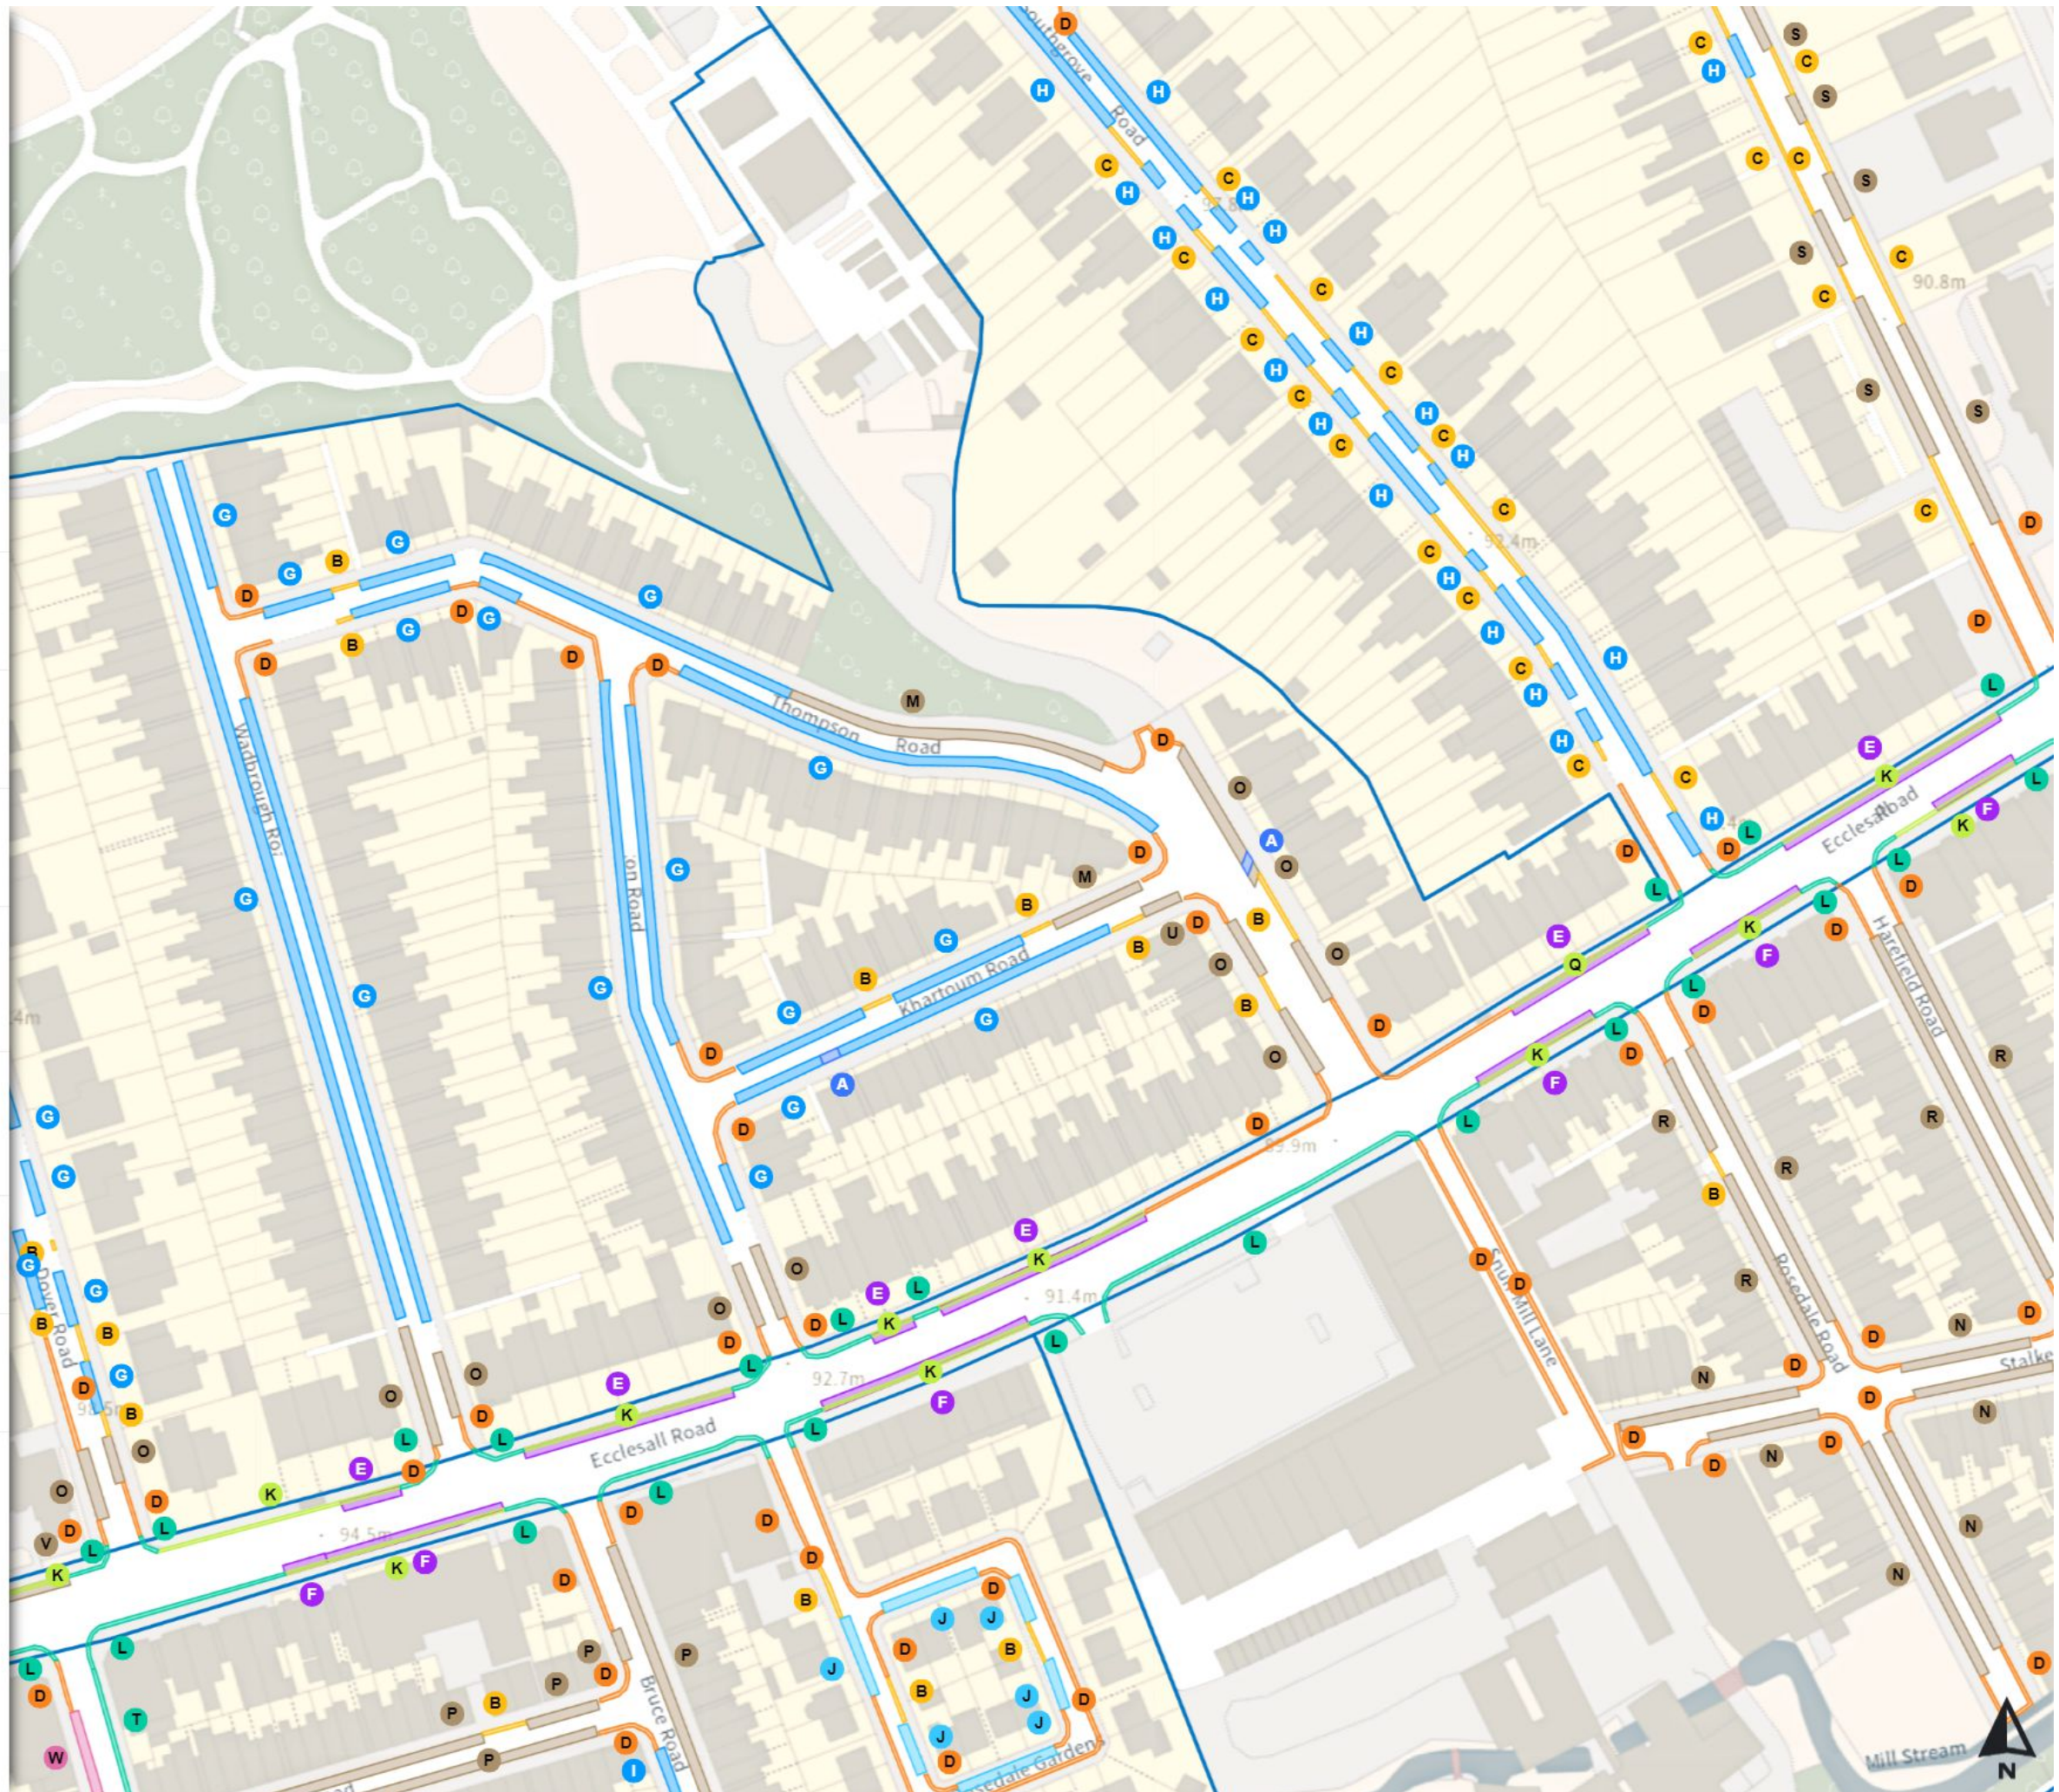

THE SHEFFIELD CITY COUNCIL (STOPPING RESTRICTIONS, WAITING RESTRICTIONS, LOADING RESTRICTIONS & PARKING PLACES) (MAP SCHEDULE) ORDER 2024

Map 444a of 797 Made 03/04/24

Added

Disabled persons' badge holders parking place

At all times

No waiting

Mon-Sat 08:00-18:30

No waiting

Mon-Fri 08:00-18:30

No waiting at any time

At all times

Paid-for parking place

Mon-Fri 09:30-16:00 4h
Sat 08:00-18:30 4h

Paid-for parking place

Mon-Fri 09:30-16:00 2h
Sat 08:00-18:30 2h

Permit holders parking place (Botanical)

Mon-Sat 08:00-20:30

Permit holders parking place (Broomhall & The Groves)

Mon-Fri 08:00-18:30

Scale: 1:1250

North-West: 433521.456, 386218.375
South-East: 433940.026, 385858.123

© Crown copyright and database rights 2024 Ordnance Survey.
You are not permitted to copy, sub-license, distribute or sell any of this data to third parties in any form. Licence number 100018816