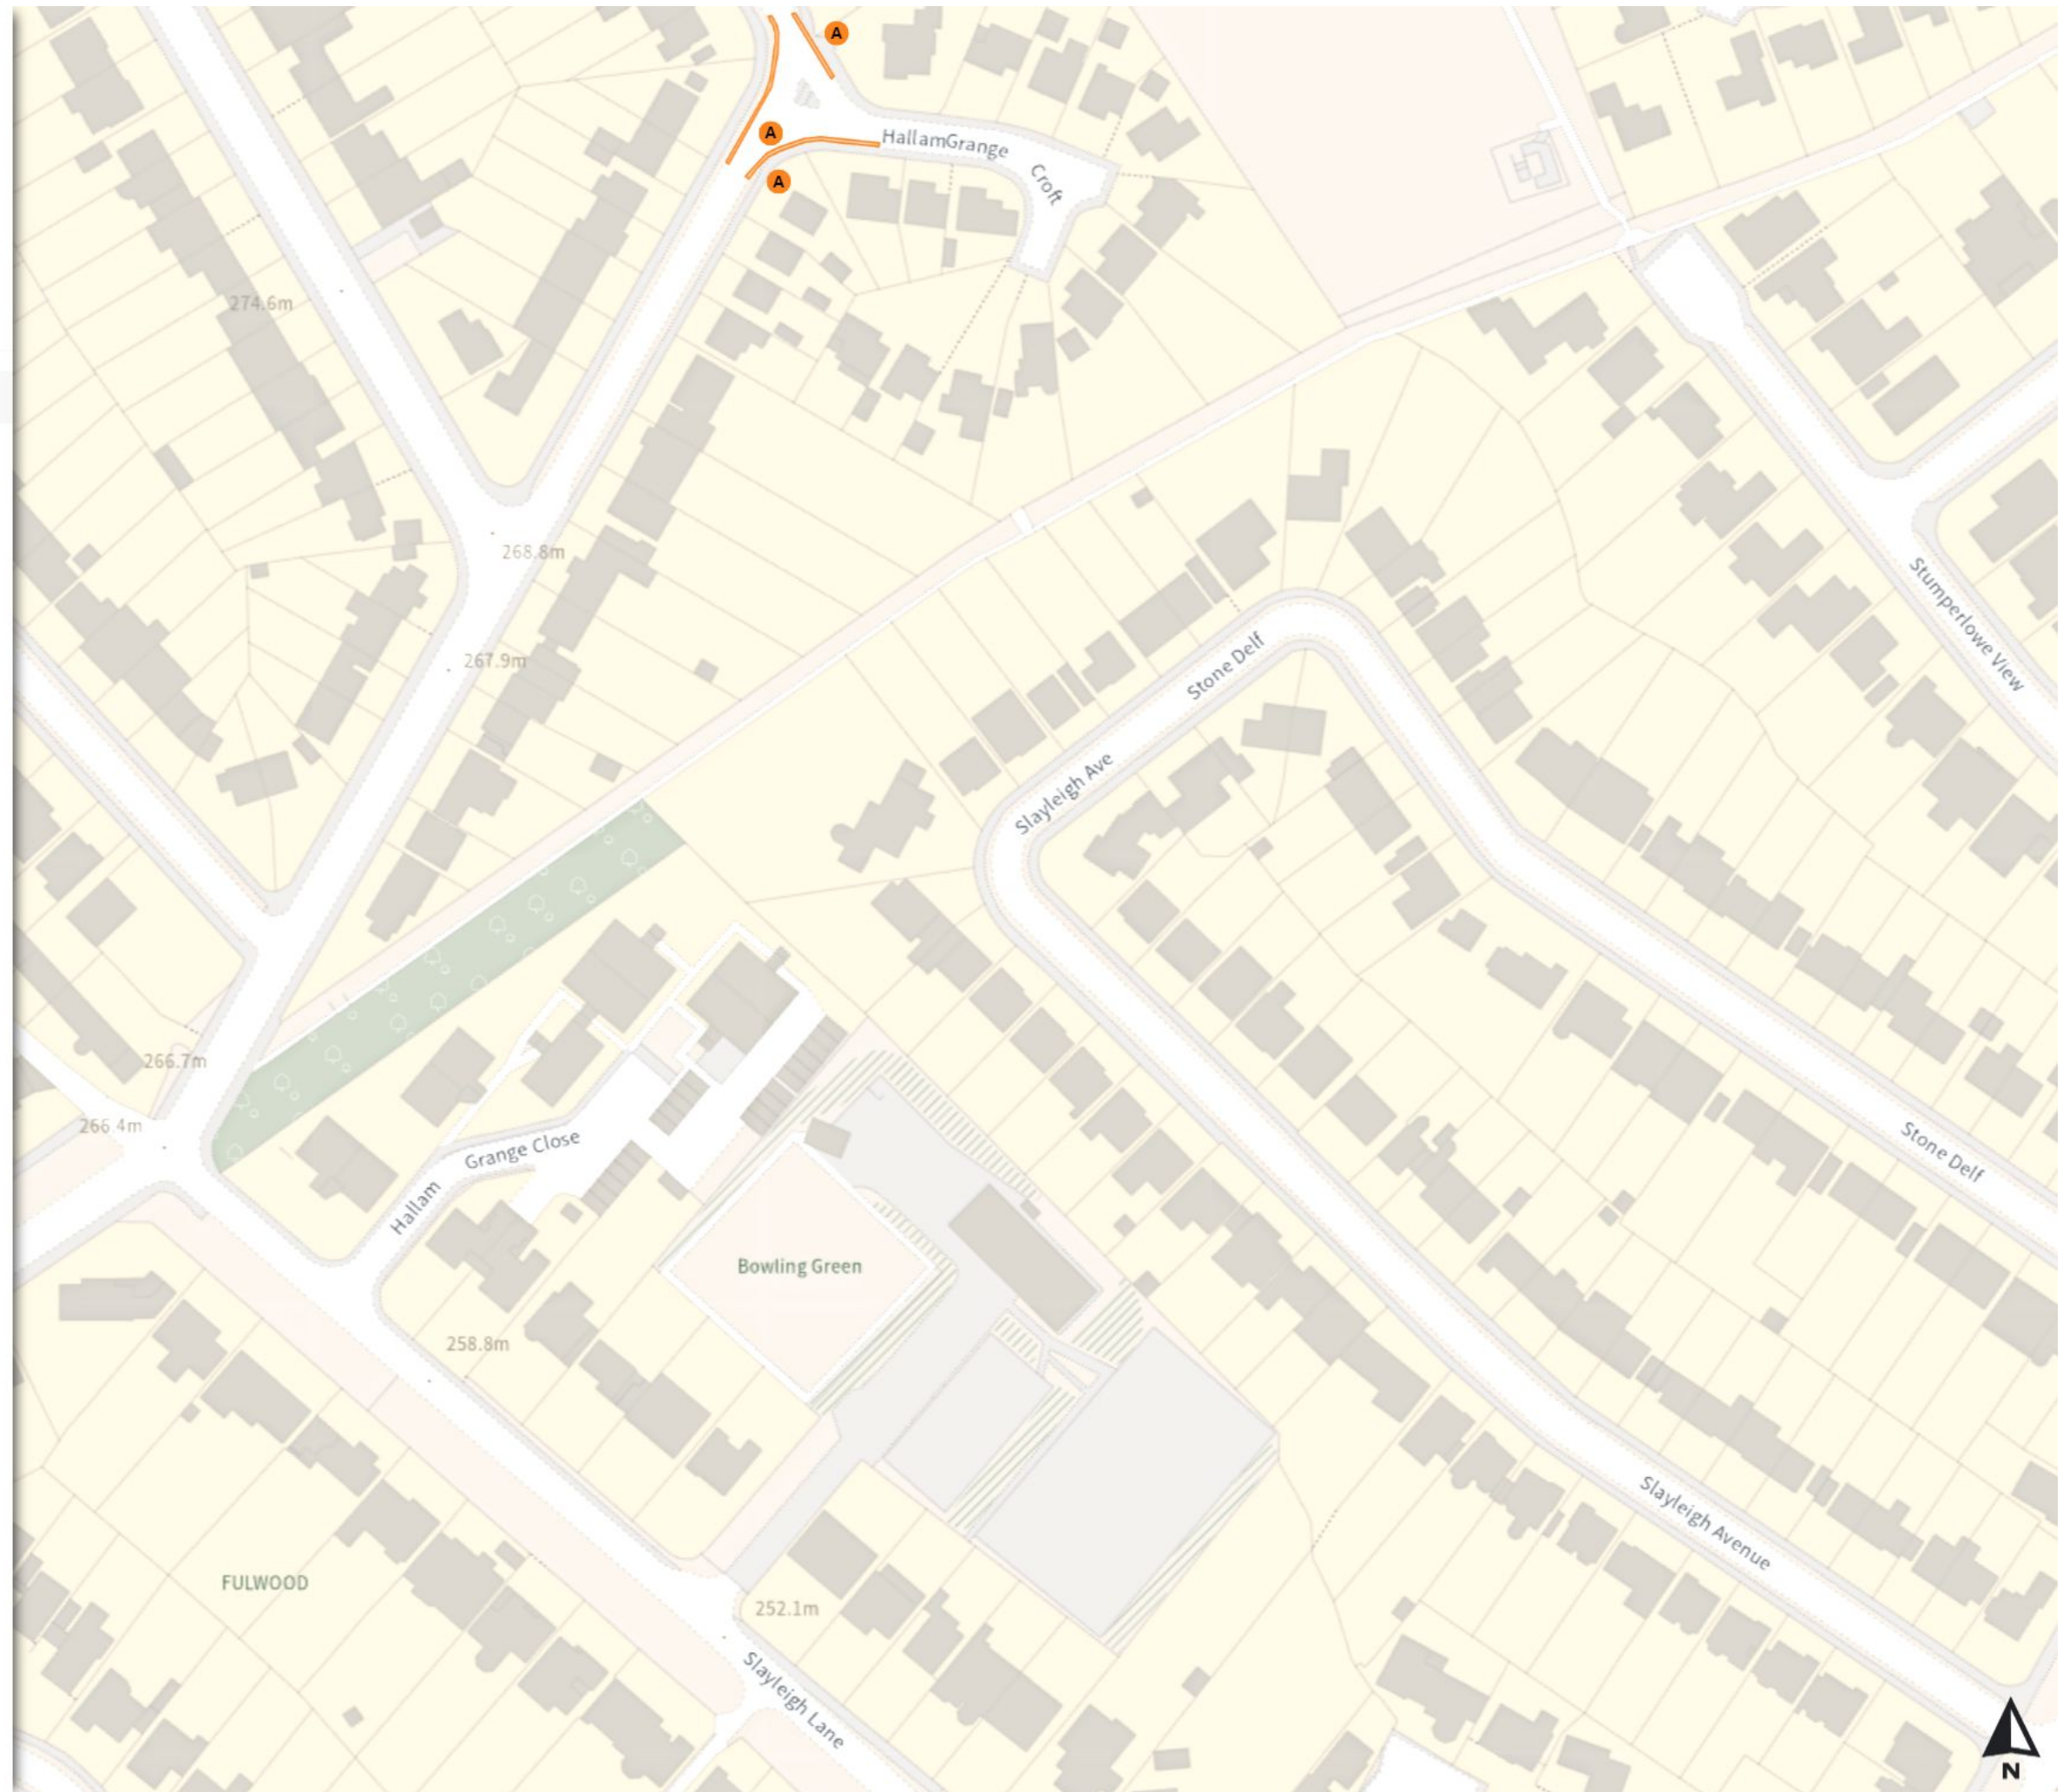

0 20 40 60m

Scale: 1:1250

North-West: 430221.24, 386196.311
South-East: 430639.559, 385835.77

© Crown copyright and database rights 2024 Ordnance Survey.
You are not permitted to copy, sub-license, distribute or sell any of this data to third parties in any form. Licence number 100018816