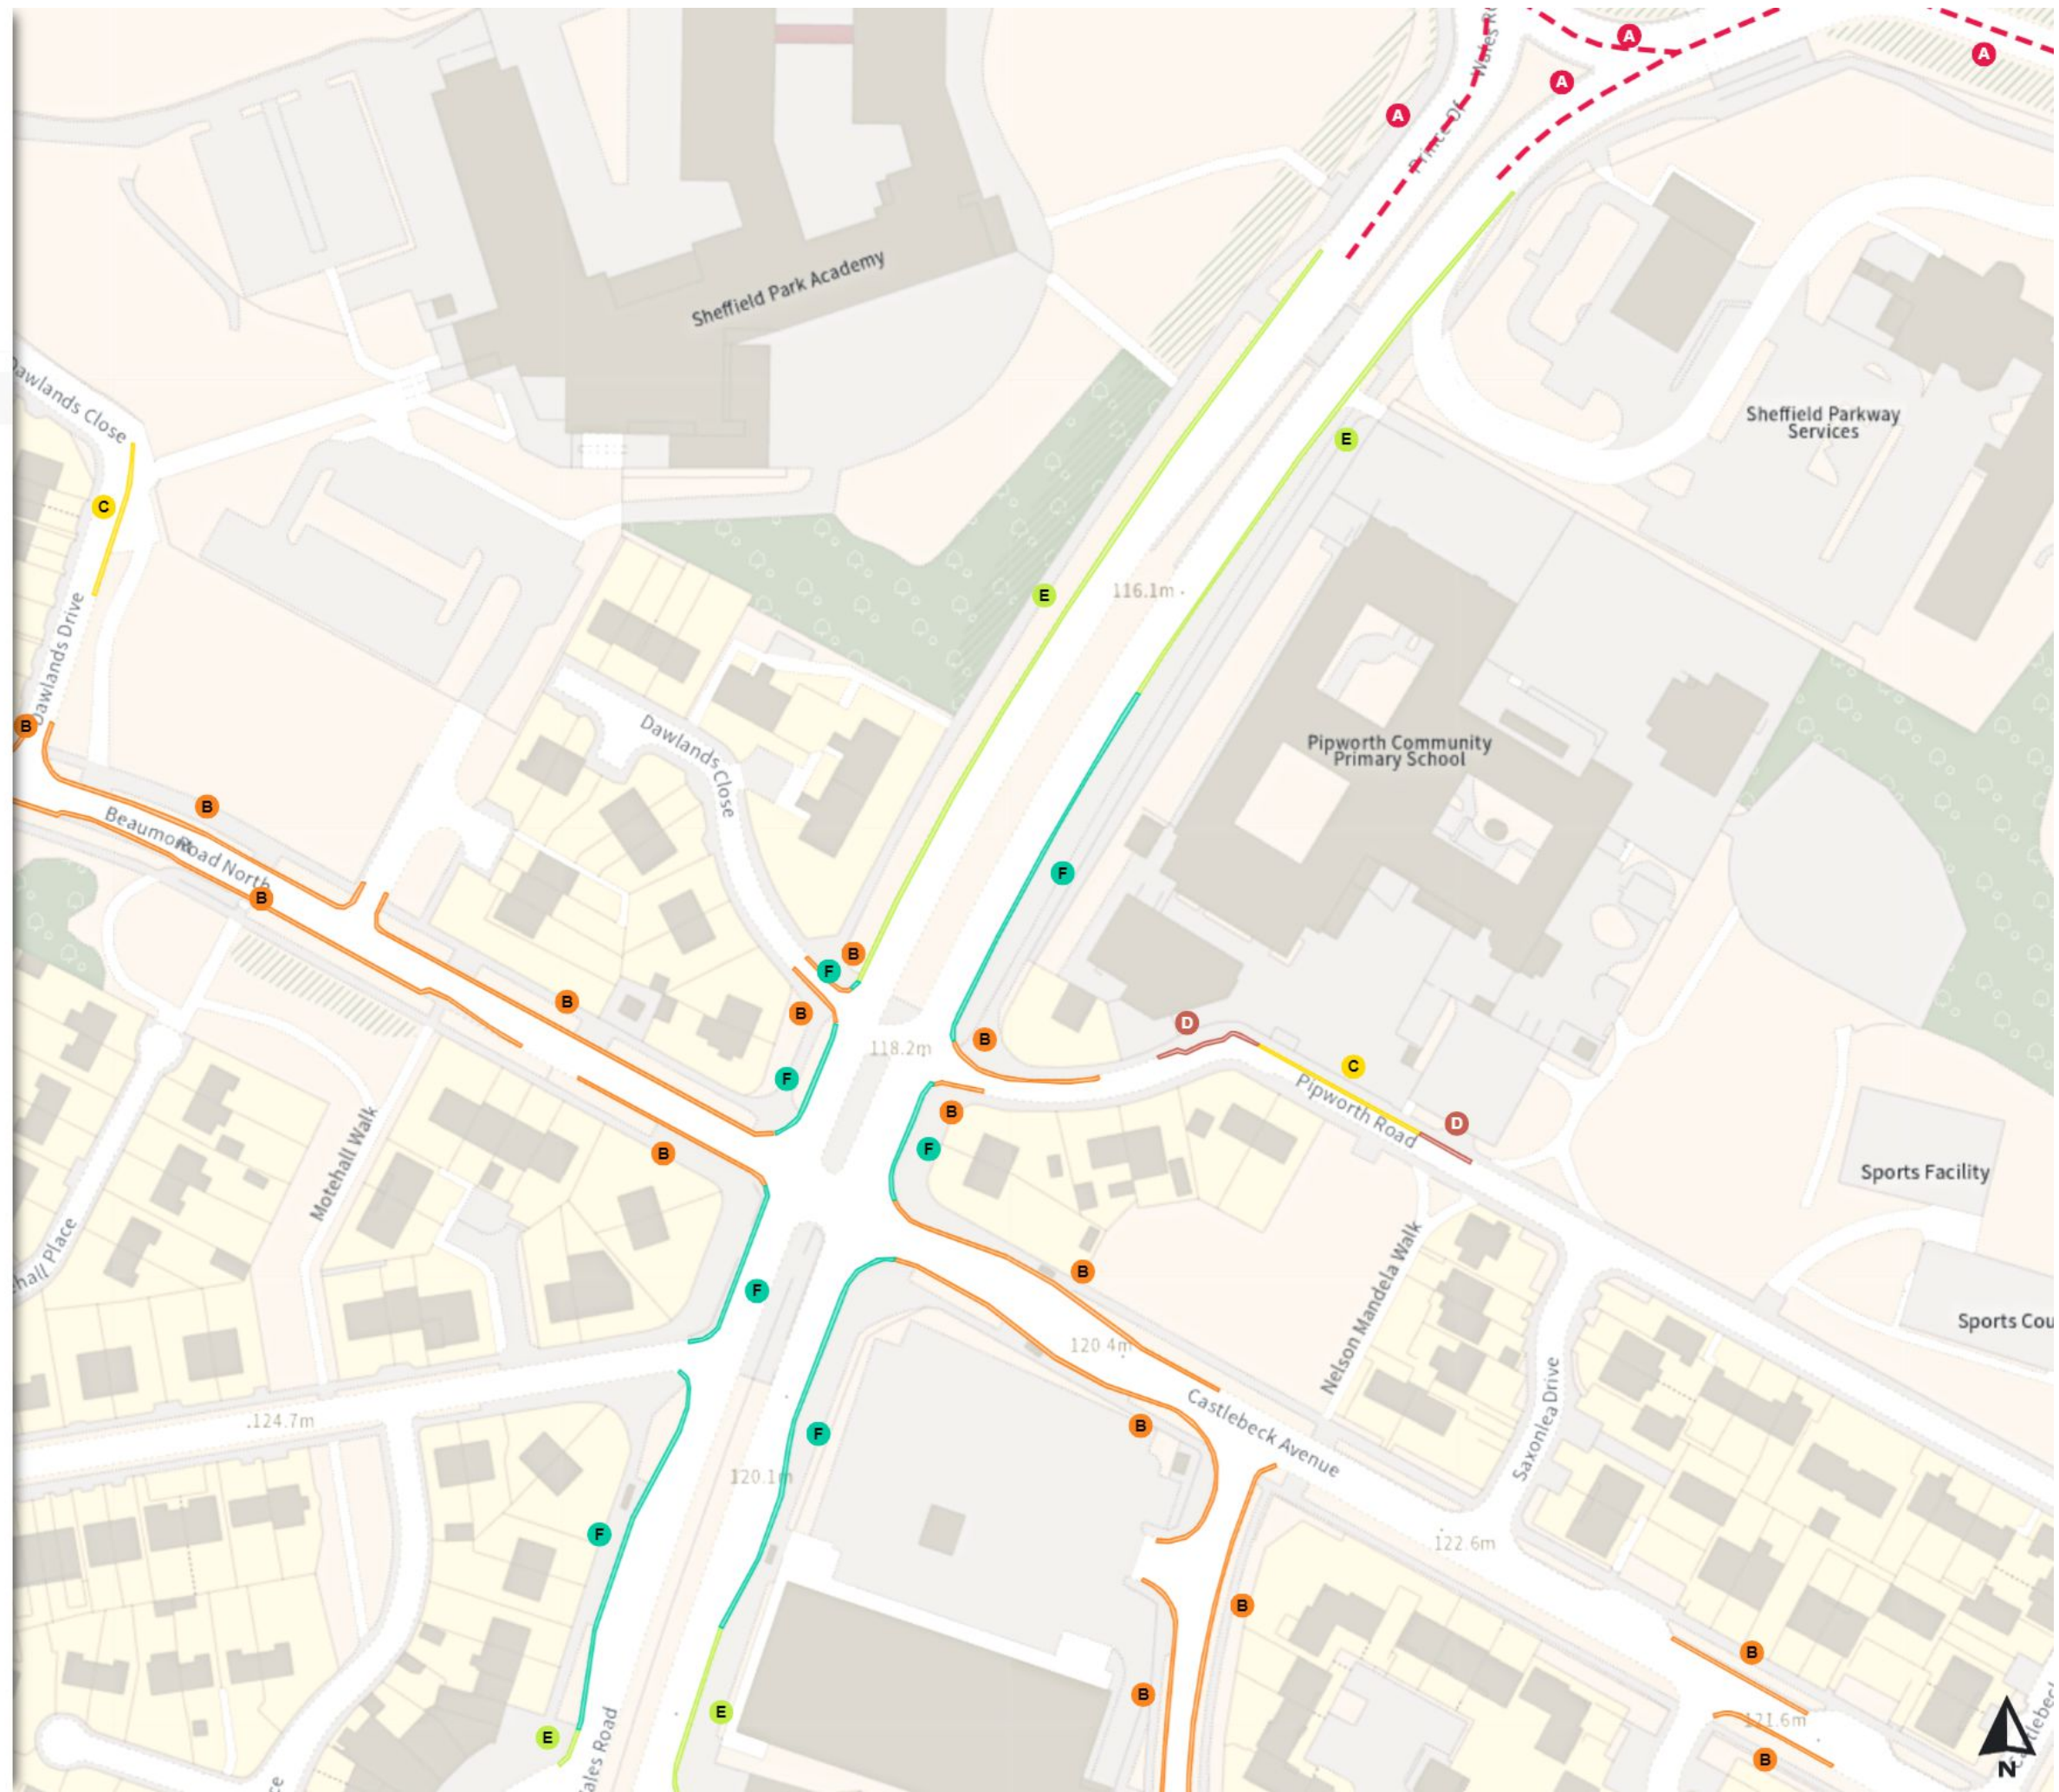

THE SHEFFIELD CITY COUNCIL (STOPPING RESTRICTIONS, WAITING RESTRICTIONS, LOADING RESTRICTIONS & PARKING PLACES) (MAP SCHEDULE) ORDER 2024

Map 426b of 797 Made 03/04/24

Added

Shared

No waiting at any time

At all times

No loading

Mon-Fri 08:00-09:30 16:00-18:30

0 20 40 60m

Scale: 1:1250

North-West: 438664.885, 386616.429
South-East: 439083.816, 386256.656

© Crown copyright and database rights 2024 Ordnance Survey.
You are not permitted to copy, sub-license, distribute or sell any of this data to third parties in any form. Licence number 100018816