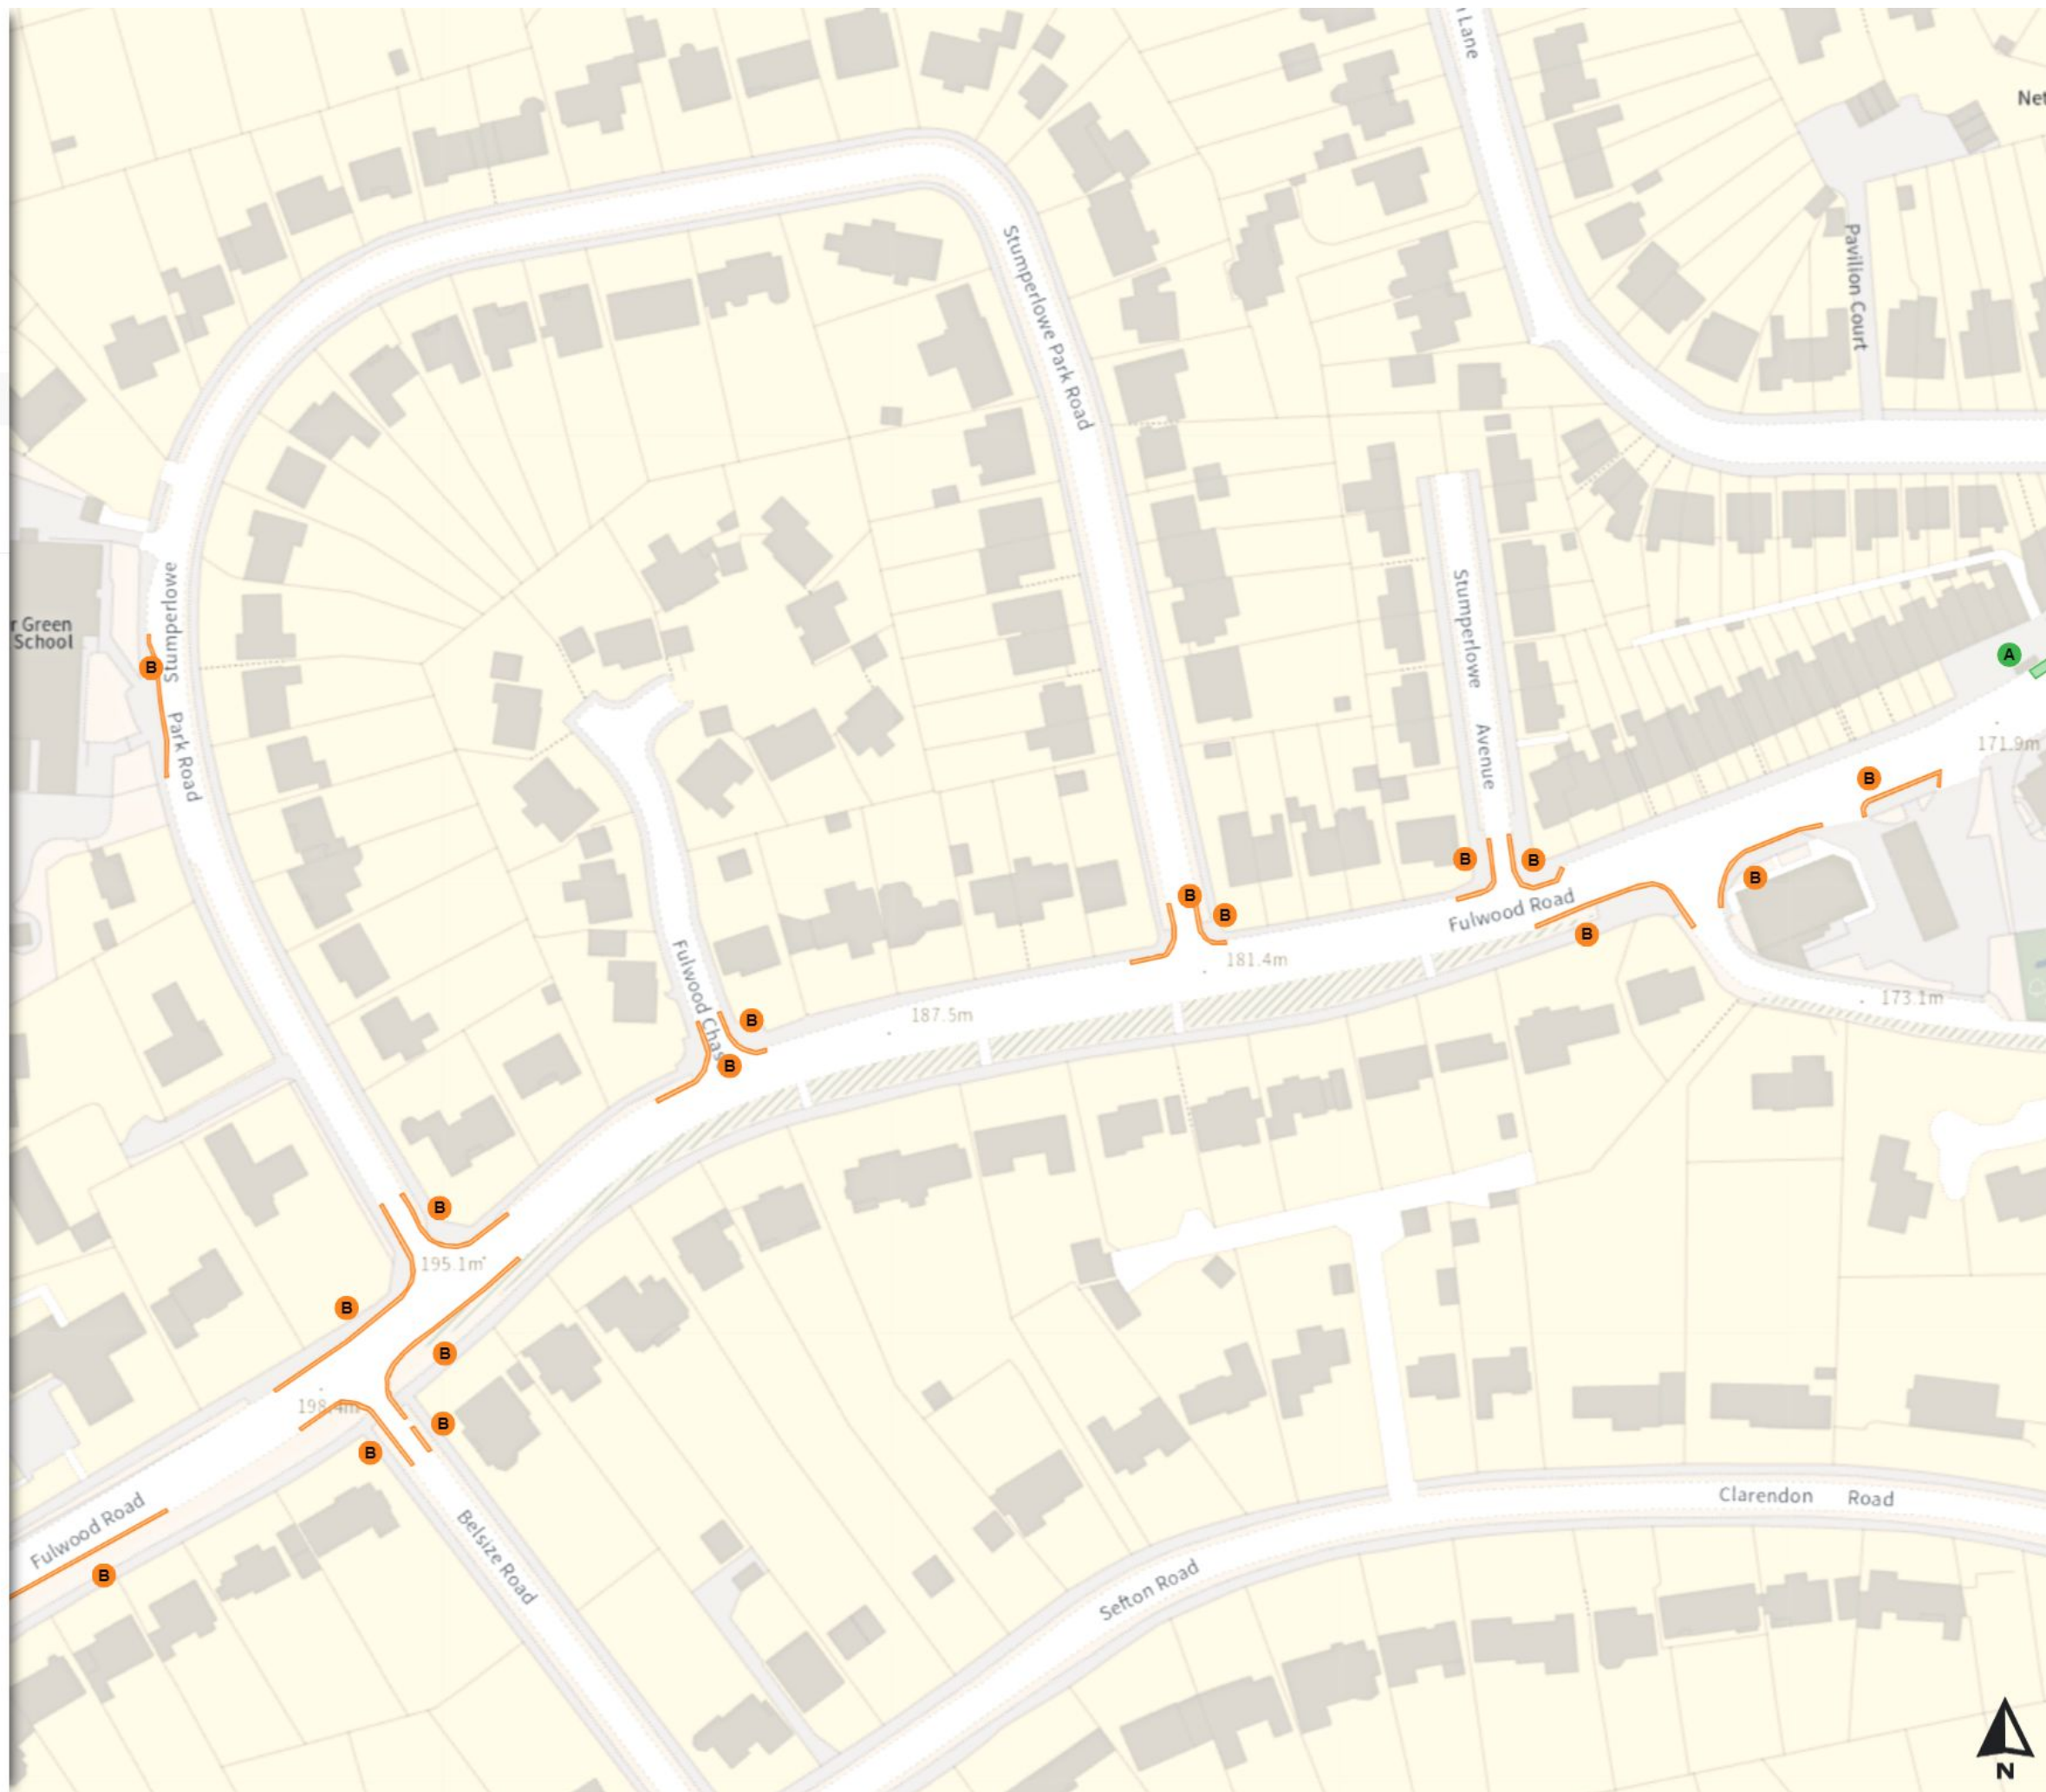

No waiting at any time

At all times

0 20 40 60m

Scale: 1:1250

North-West: 430927.228, 385841.722
South-East: 431345.632, 385481.215

© Crown copyright and database rights 2024 Ordnance Survey.
You are not permitted to copy, sub-license, distribute or sell any of this data to third parties in any form. Licence number 100018816