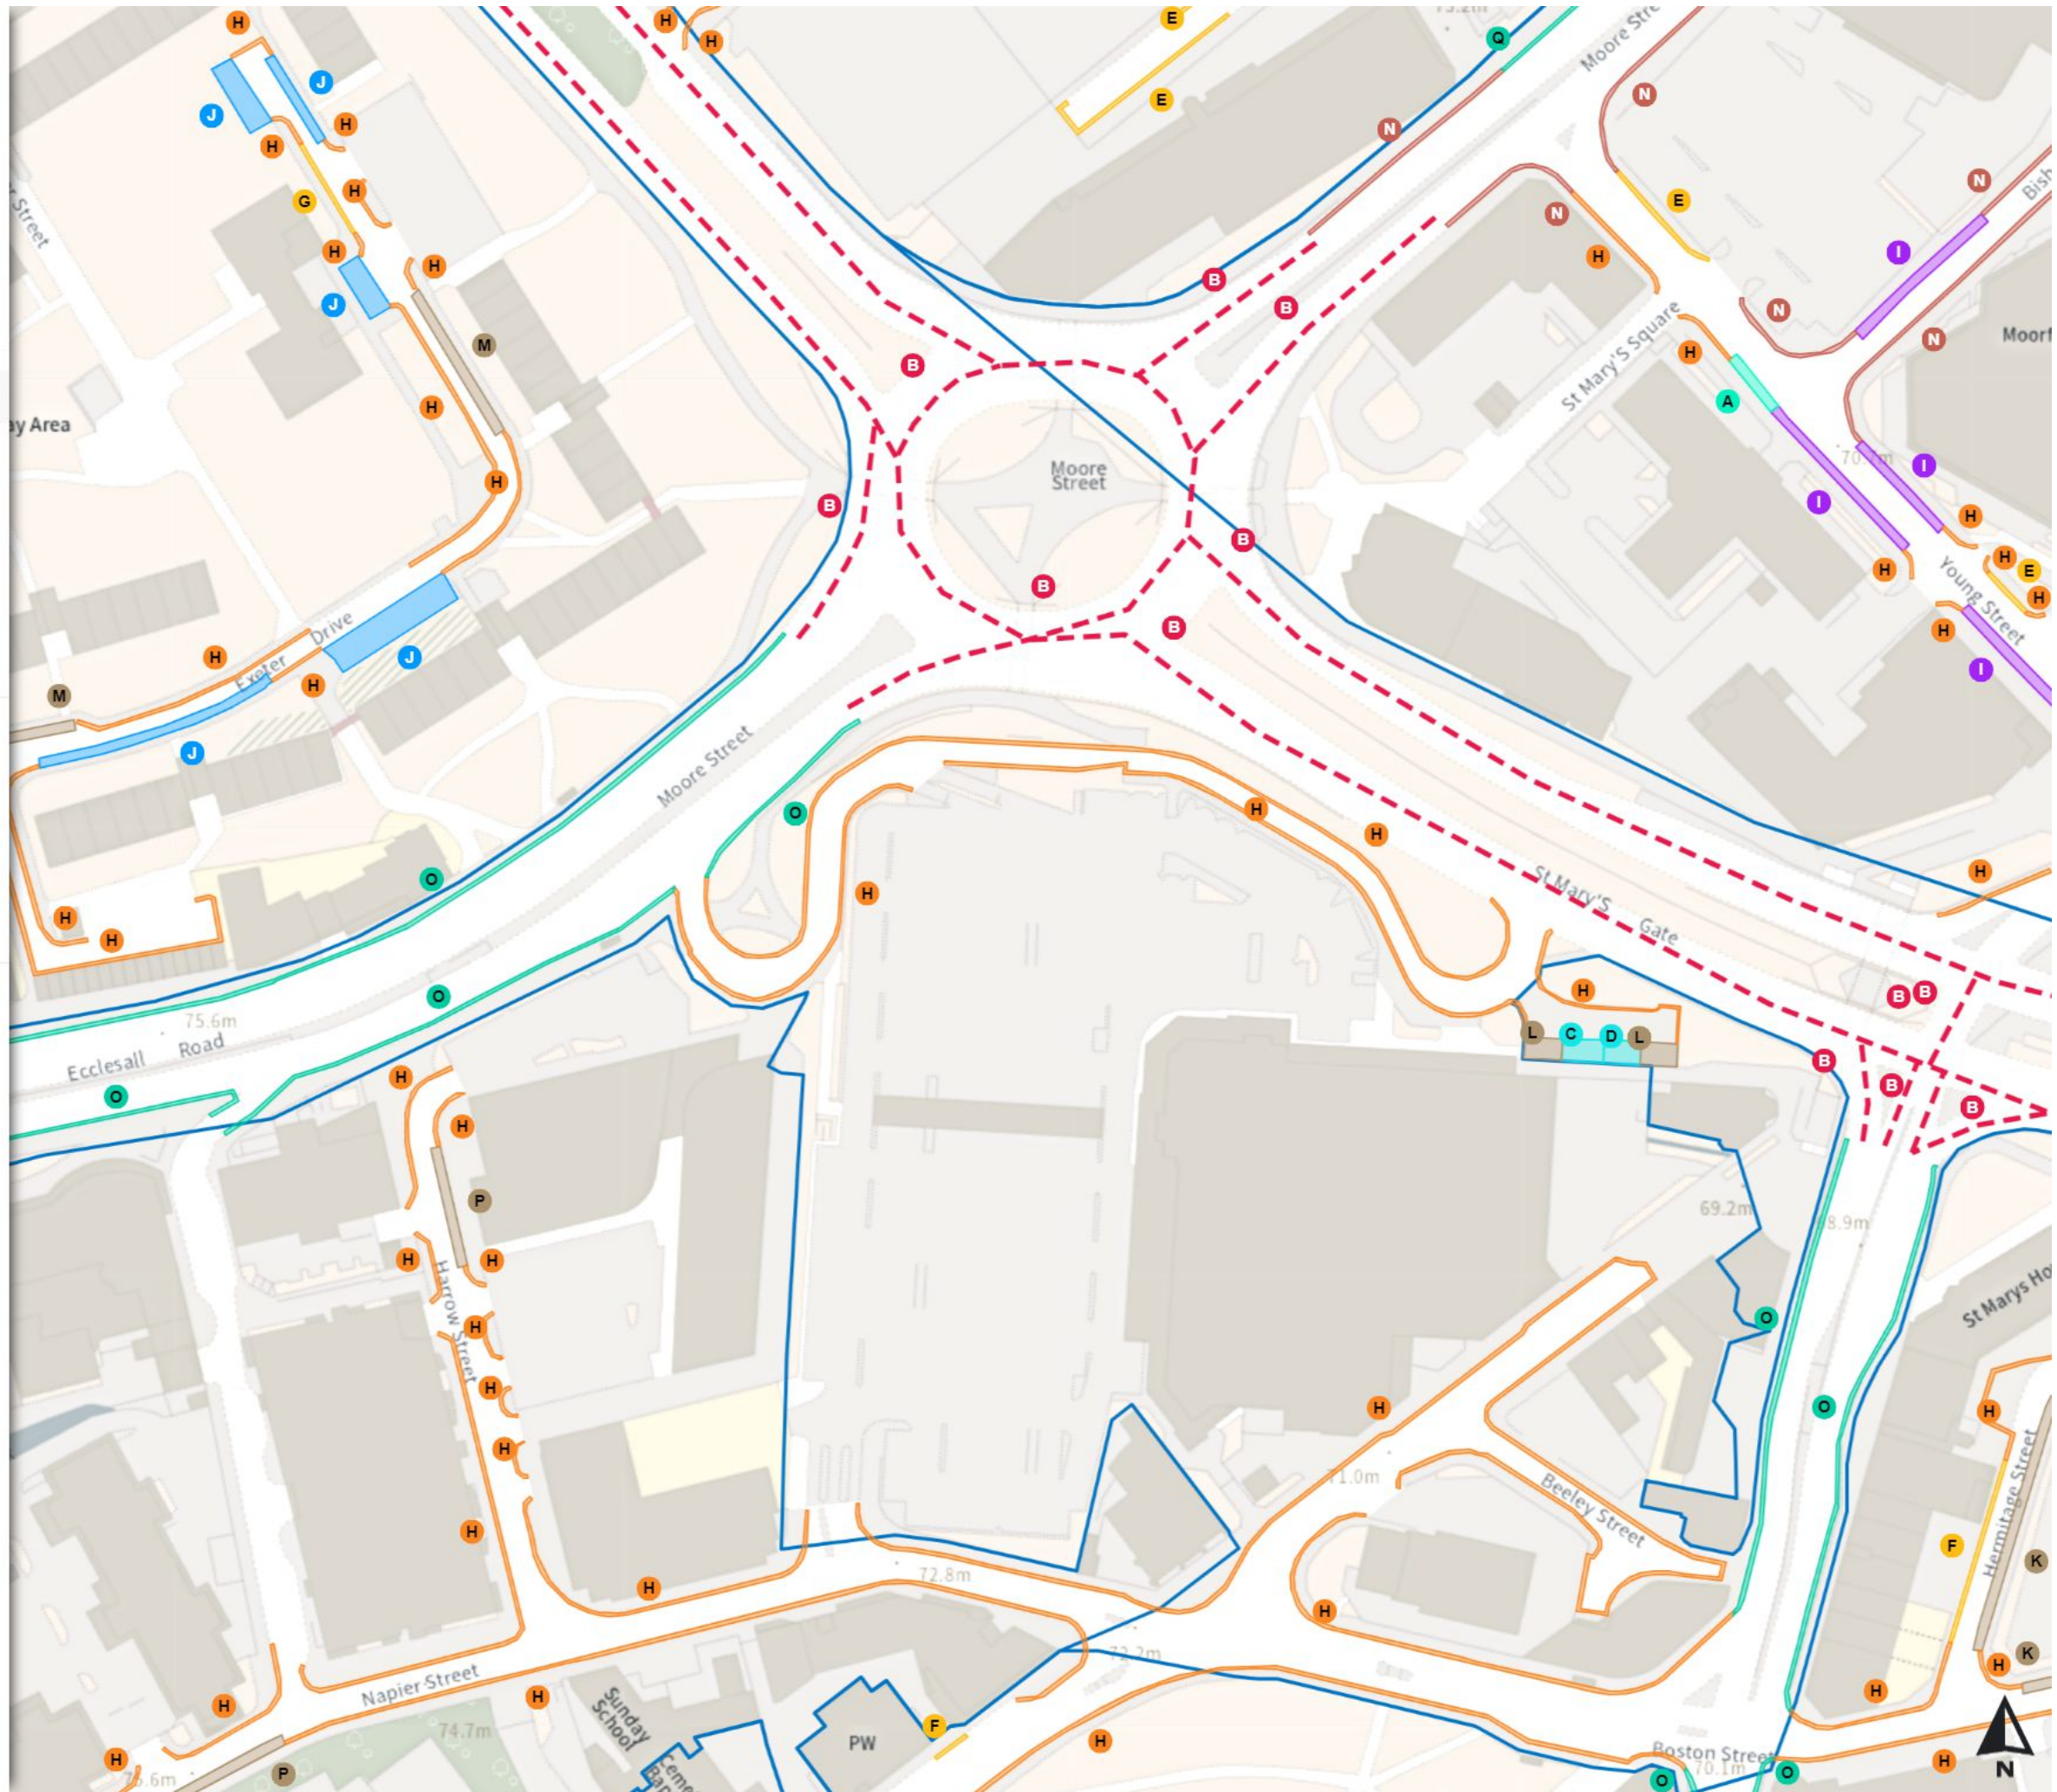

THE SHEFFIELD CITY COUNCIL (STOPPING RESTRICTIONS, WAITING RESTRICTIONS, LOADING RESTRICTIONS & PARKING PLACES) (MAP SCHEDULE) ORDER 2024

Map 416c of 797 Made 03/04/24

Added

- Shared
- No waiting at any time
  At all times
- No loading
  Mon-Fri 07:30-09:30 16:00-18:30
- Shared
- P Paid-for parking place
  Mon-Fri 08:00-18:30 10h
- P Permit holders parking place (Napier)
  Mon-Fri 08:00-18:30
- Shared
- No waiting at any time
  At all times
- No loading
  Mon-Sat 08:00-18:30

Scale: 1:1250

North-West: 434540.164, 386584.741
South-East: 434958.781, 386224.606

© Crown copyright and database rights 2024 Ordnance Survey.
You are not permitted to copy, sub-license, distribute or sell any of this data to third parties in any form. Licence number 100018816