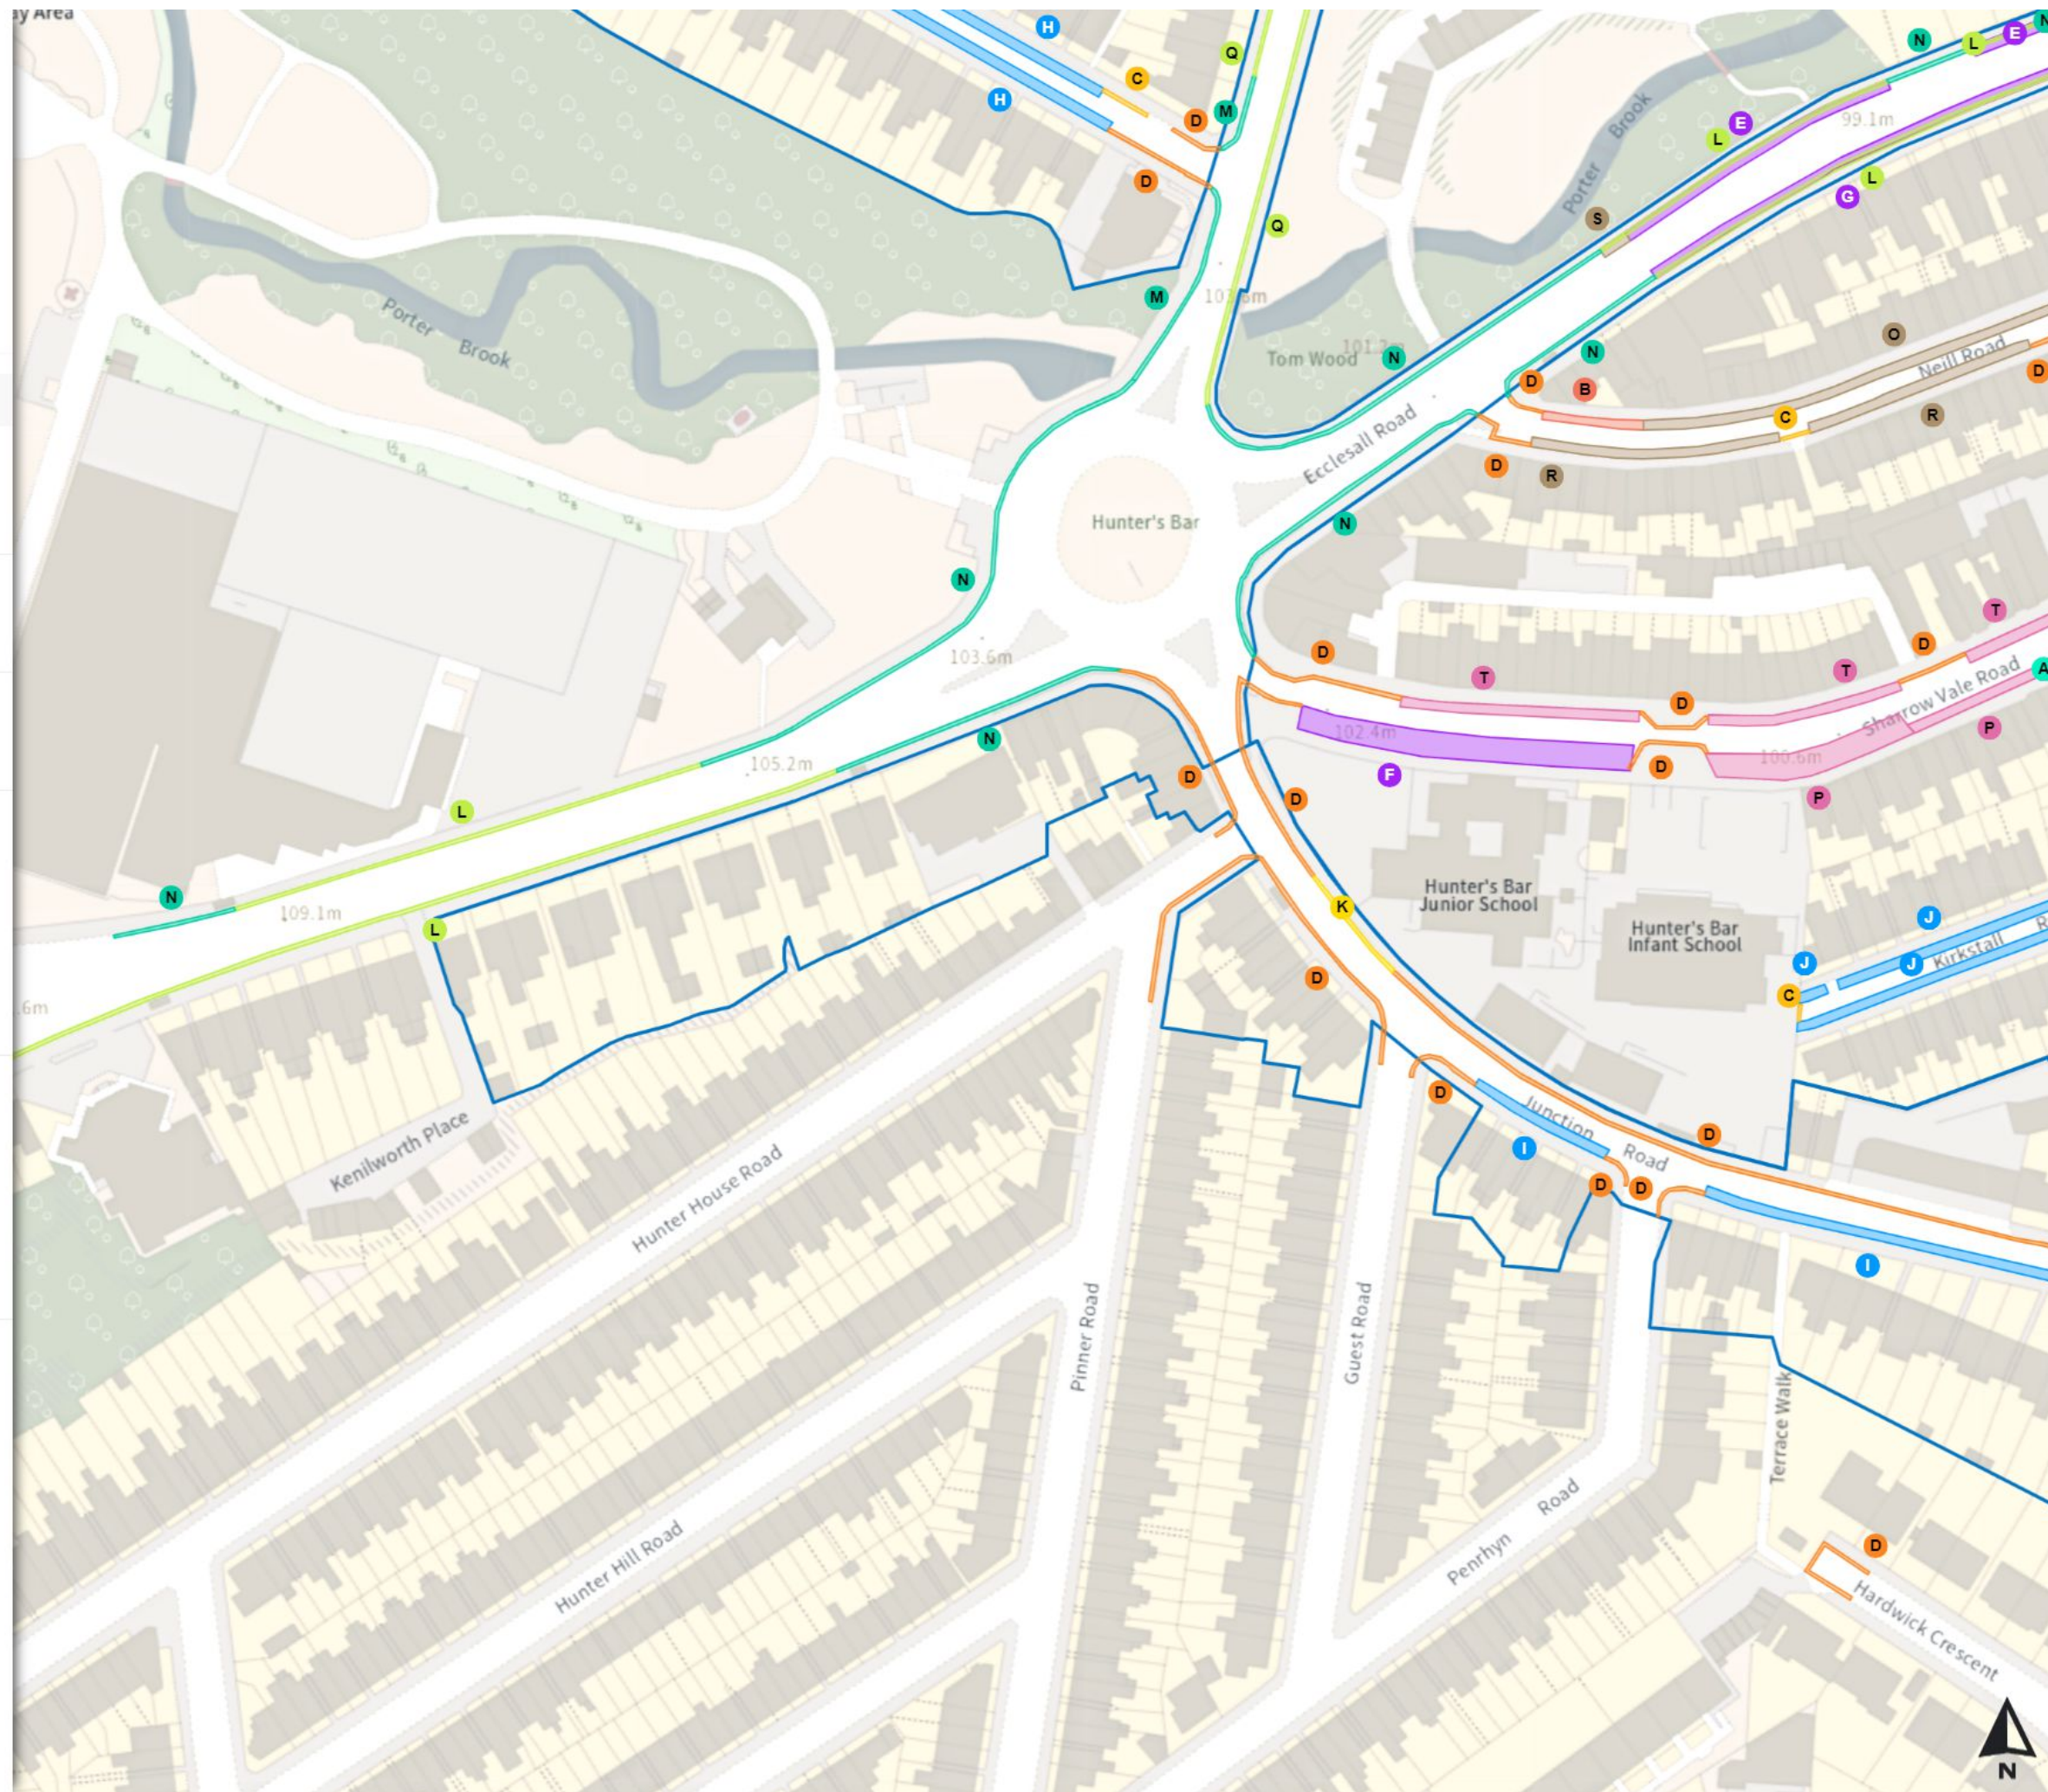

At all times

No loading

Mon-Fri 08:00-09:30 16:30-18:30

Scale: 1:1250

North-West: 432989.818, 385855.548
South-East: 433408.379, 385495.222

© Crown copyright and database rights 2024 Ordnance Survey.
You are not permitted to copy, sub-license, distribute or sell any of this data to third parties in any form. Licence number 100018816