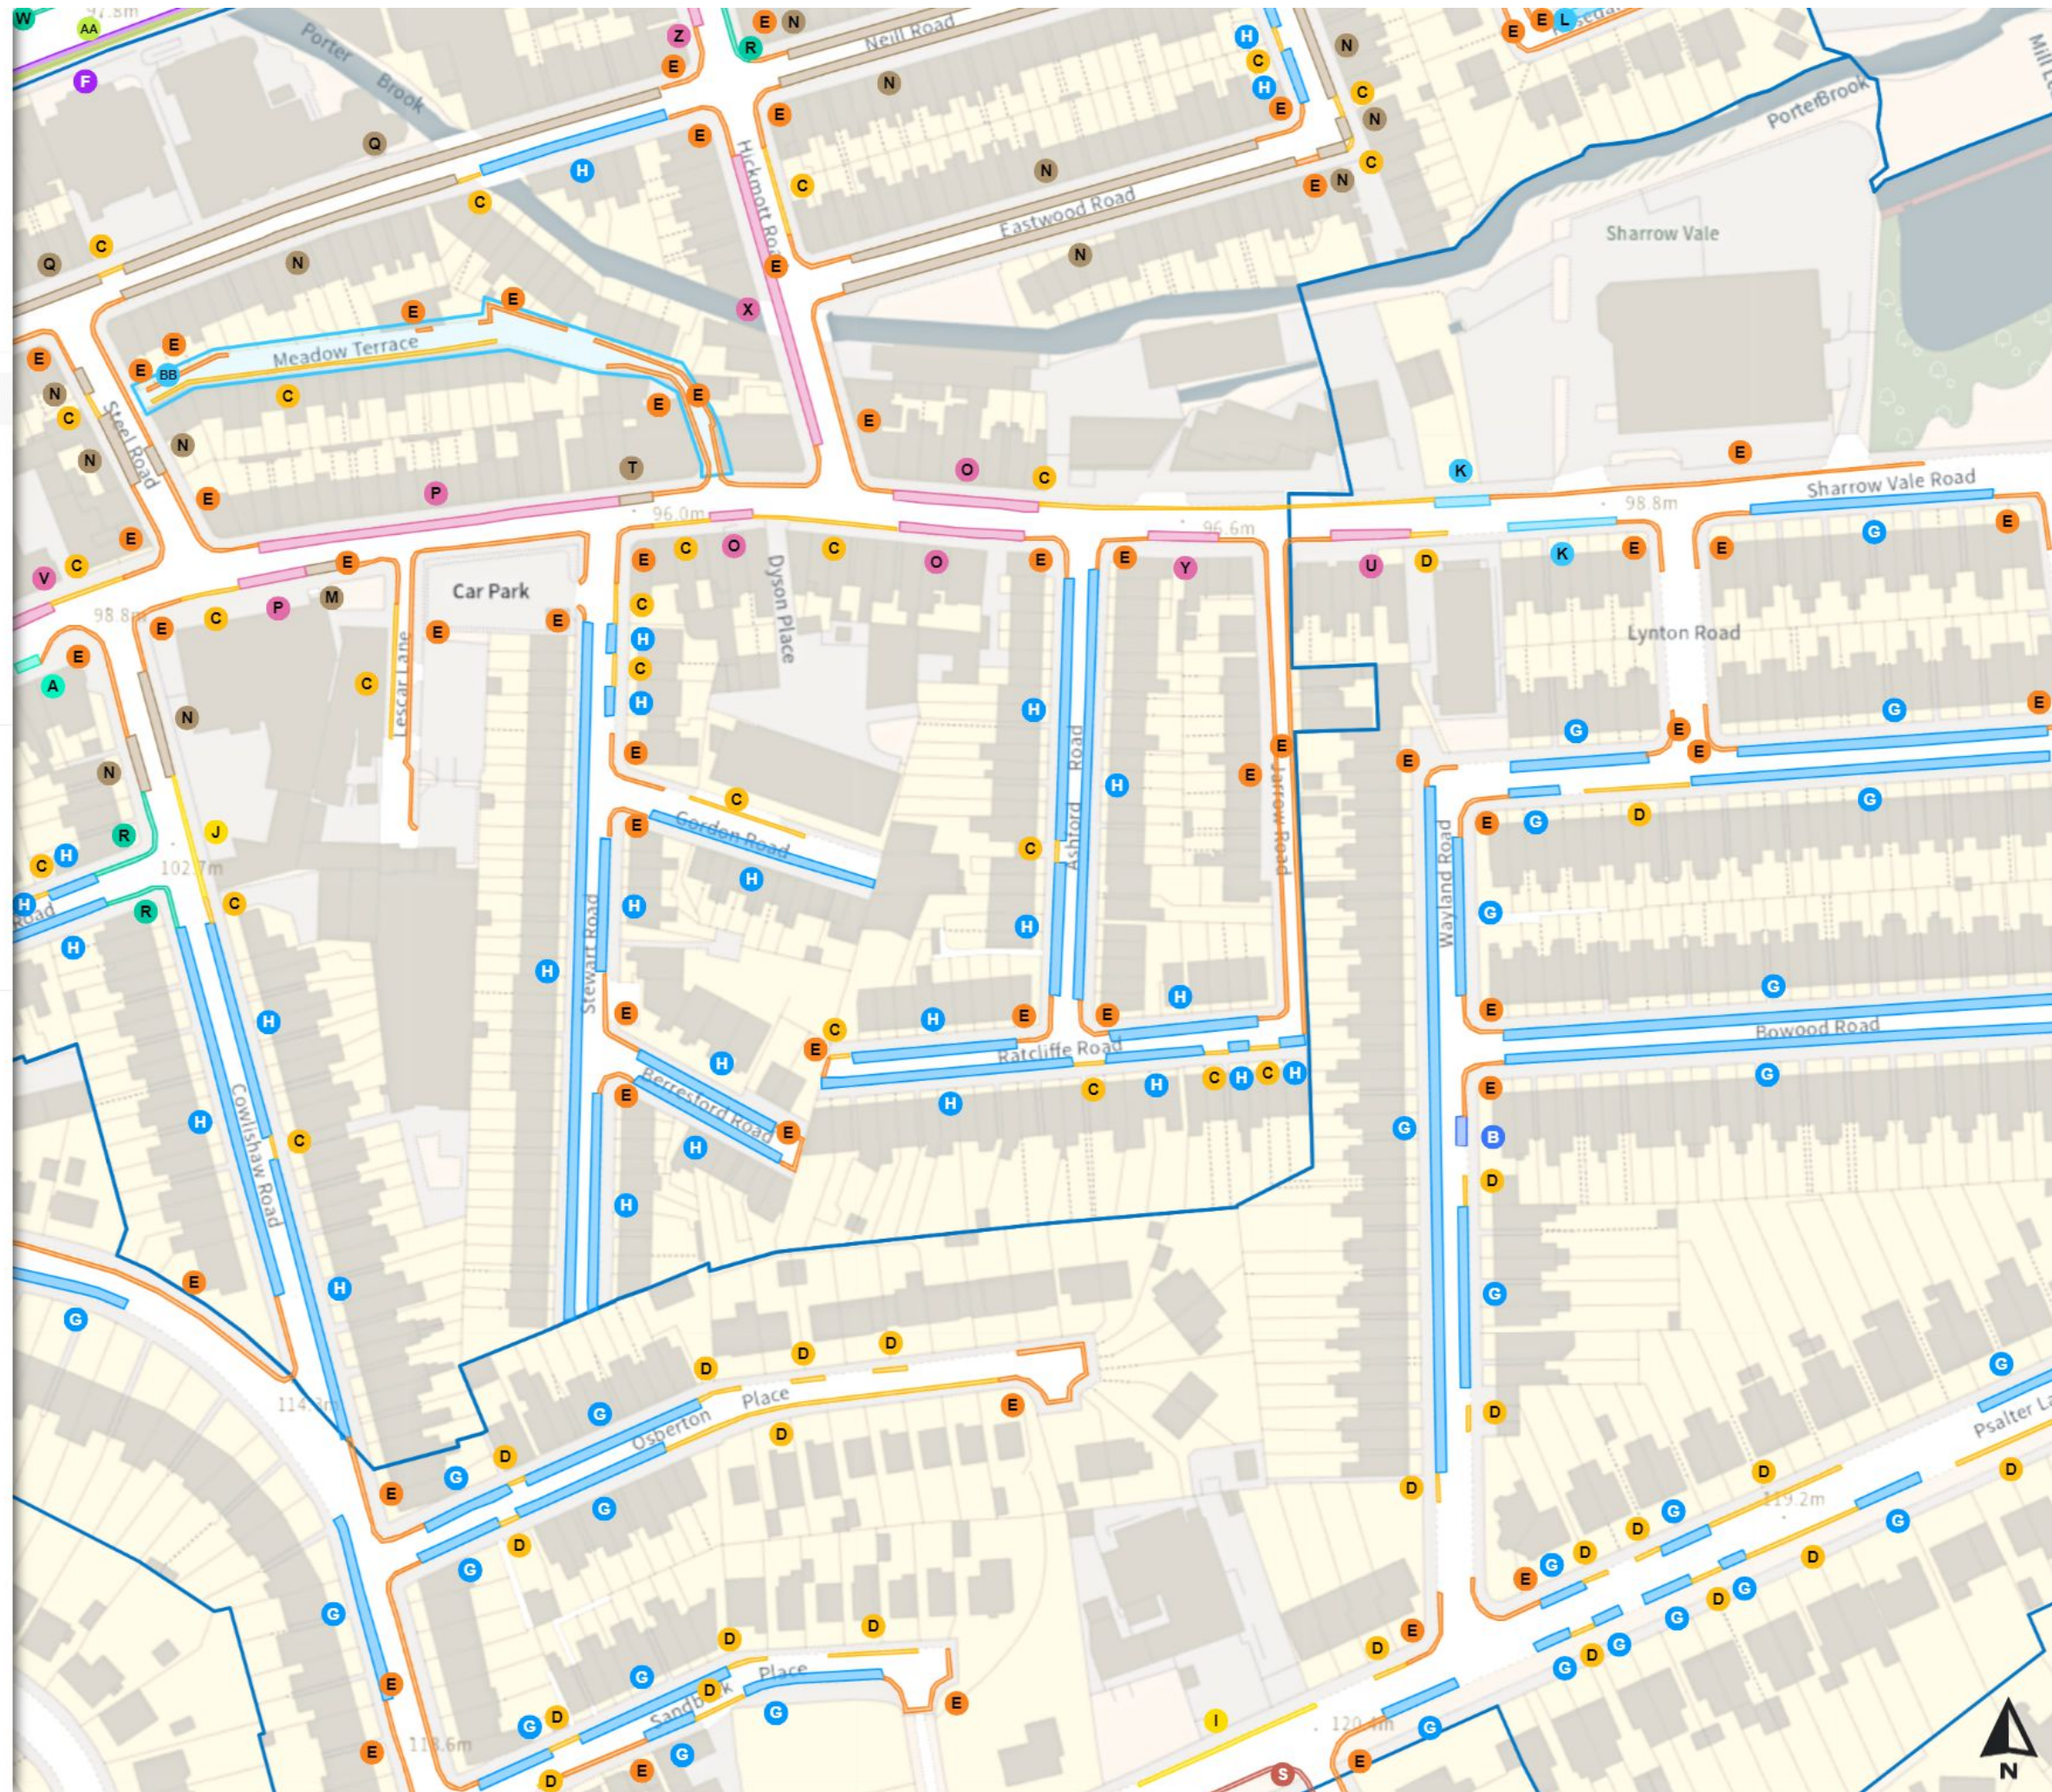

THE SHEFFIELD CITY COUNCIL (STOPPING RESTRICTIONS, WAITING RESTRICTIONS, LOADING RESTRICTIONS & PARKING PLACES) (MAP SCHEDULE) ORDER 2024

Map 472f of 797 Made 03/04/24

Added

- Shared
- Paid-for parking place
  - Mon-Sat 08:00-20:30 2h
- Resident permit holders parking place (Sharrow Vale Centre)
  - Mon-Sat 08:00-09:00
  - Mon-Sat 17:00-20:30
- Shared
- AA No waiting
  - Mon-Fri 07:30-09:30 16:00-18:30
- AA No loading
  - Mon-Fri 07:30-09:30 16:00-18:30
- Permit Parking Area (Meadow Terrace (Sharrow Vale Centre))
- BB

Scale: 1:1250

North-West: 433402.442, 385858.421
South-East: 433821.035, 385498.132

© Crown copyright and database rights 2024 Ordnance Survey.
You are not permitted to copy, sub-license, distribute or sell any of this data to third parties in any form. Licence number 100018816