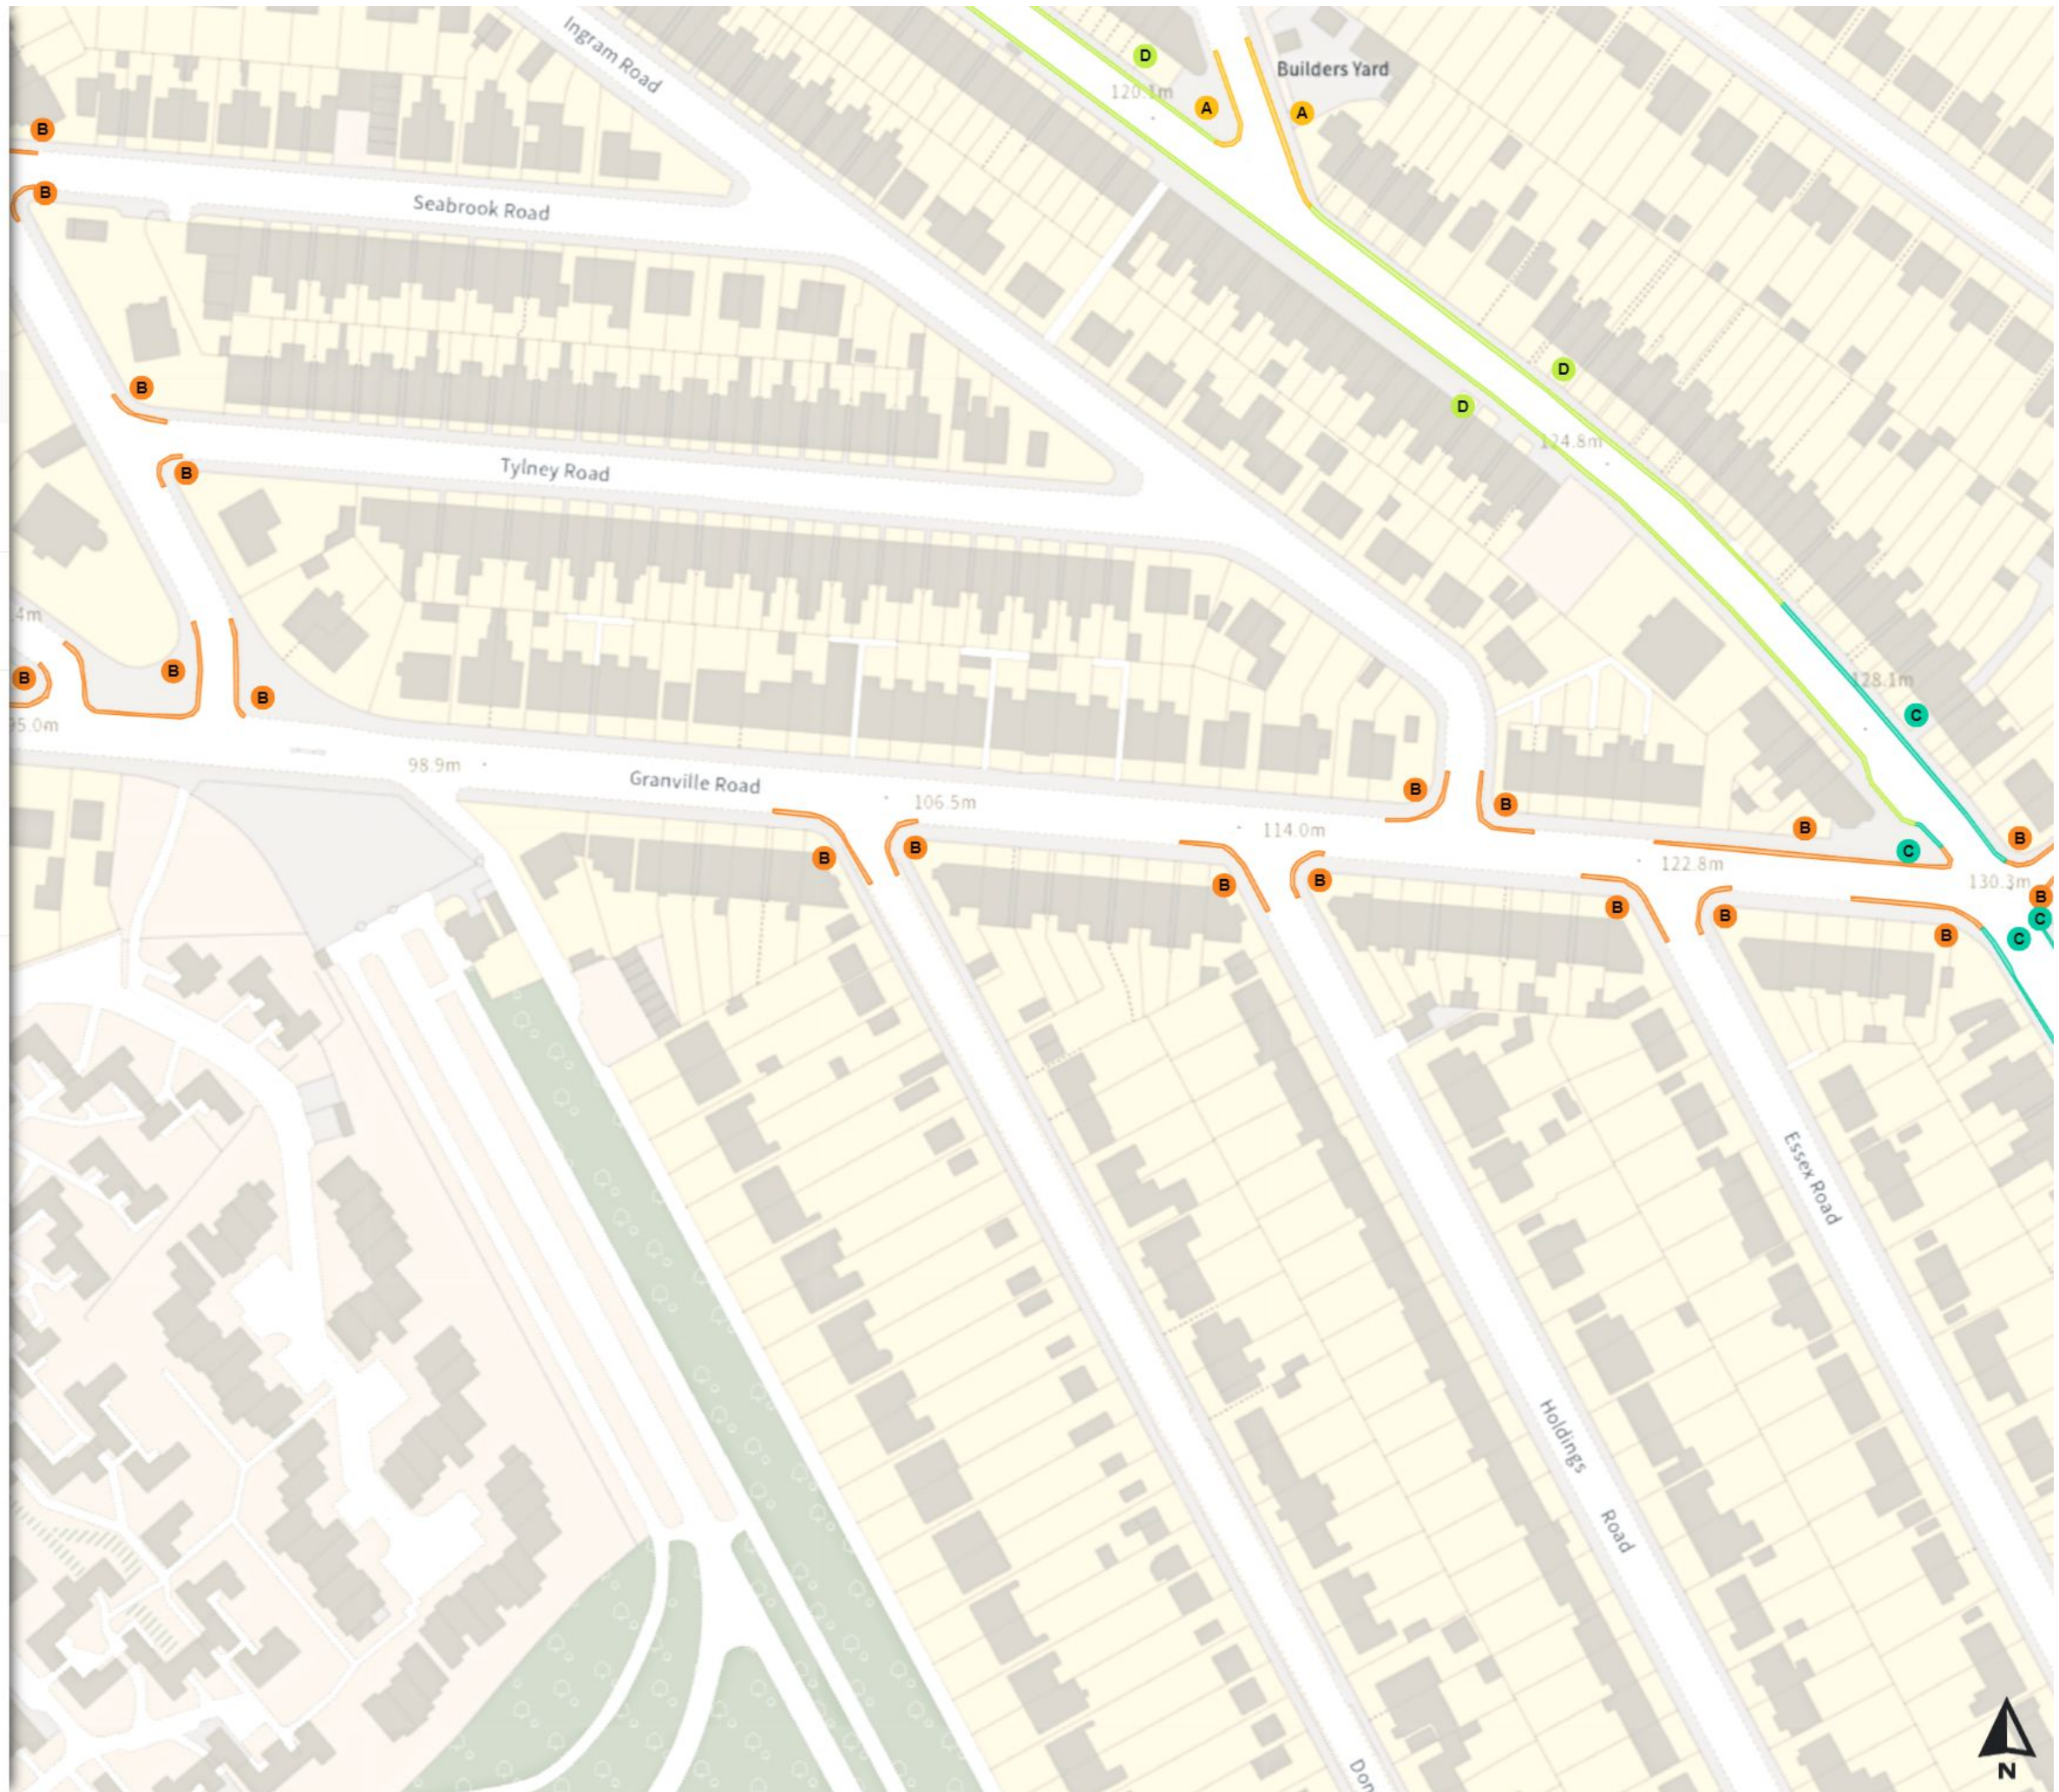

THE SHEFFIELD CITY COUNCIL (STOPPING RESTRICTIONS, WAITING RESTRICTIONS, LOADING RESTRICTIONS & PARKING PLACES) (MAP SCHEDULE) ORDER 2024

Map 421 of 797 Made 03/04/24

Added

- No waiting
- Mon-Sat 08:00-18:30
- No waiting at any time
- At all times
- Shared
- No waiting at any time
- At all times
- No loading
- Mon-Fri 08:00-09:30 16:30-18:30
- Shared
- No waiting
- Mon-Fri 08:00-09:30 16:30-18:30
- No loading
- Mon-Fri 08:00-09:30 16:30-18:30

Scale: 1:1250

North-West: 436602.437, 386600.136
South-East: 437021.211, 386240.183

© Crown copyright and database rights 2024 Ordnance Survey.
You are not permitted to copy, sub-license, distribute or sell any of this data to third parties in any form. Licence number 100018816