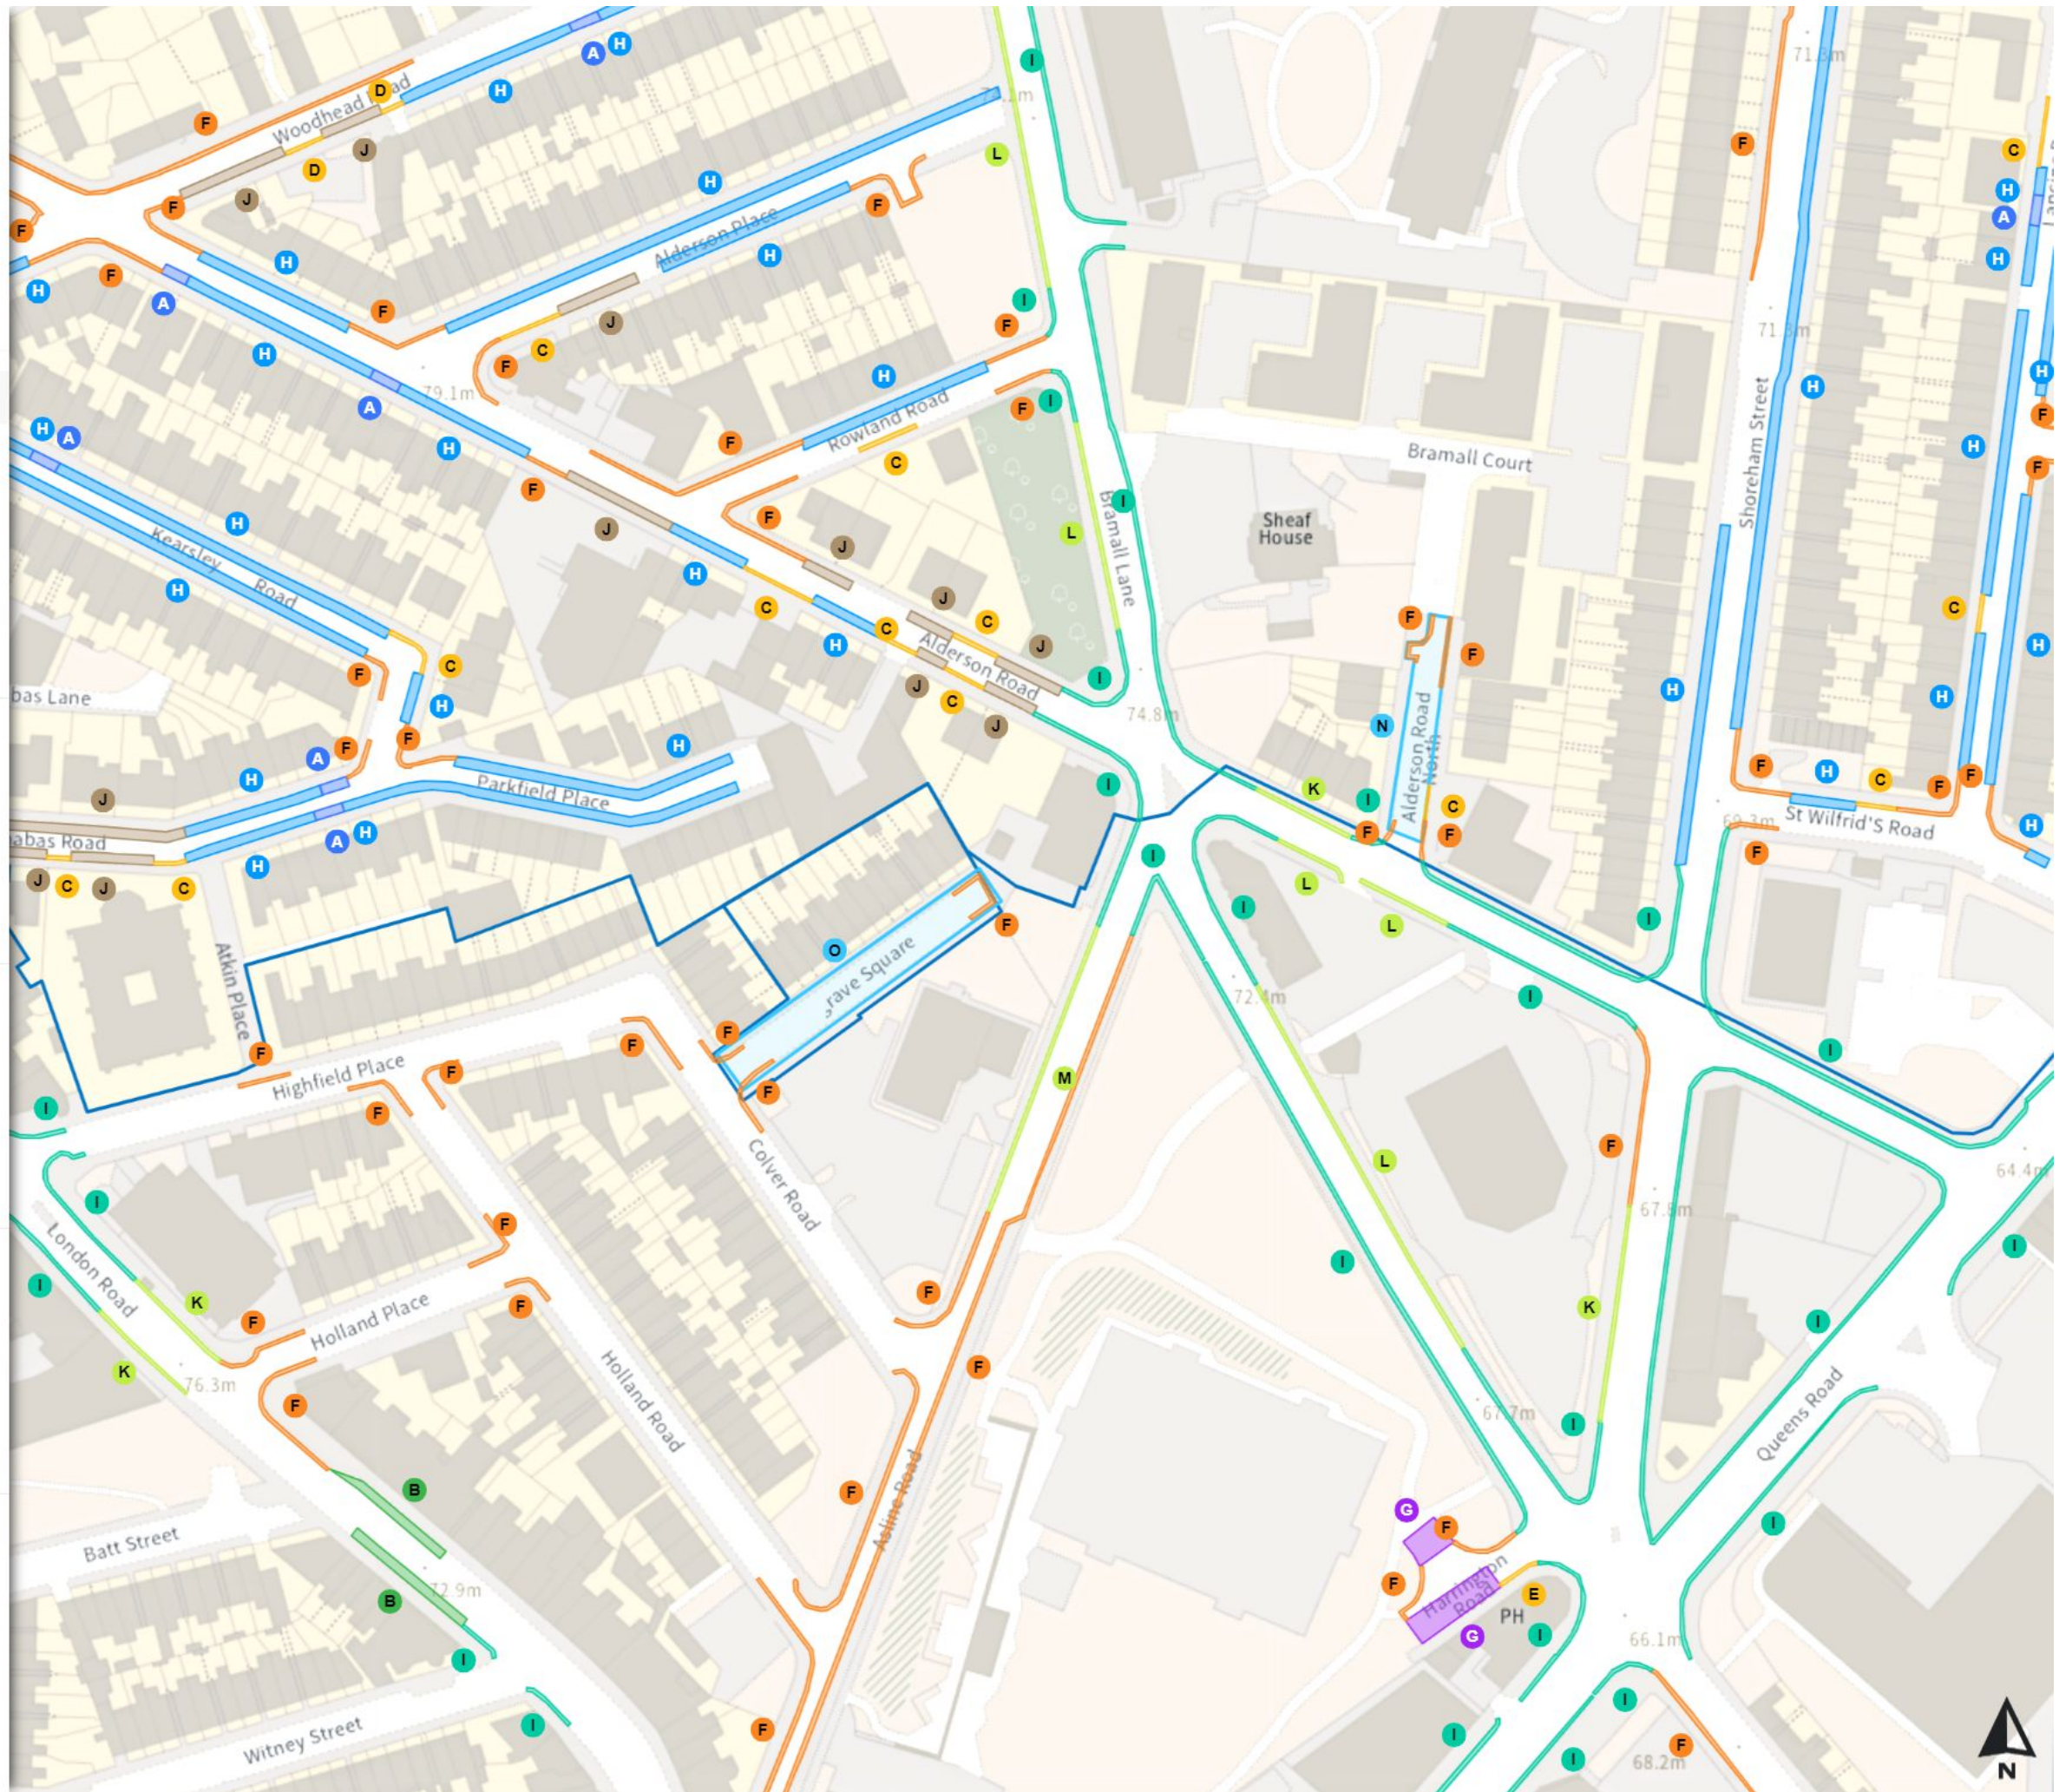

Scale: 1:1250

North-West: 435052.762, 385870.272
South-East: 435471.48, 385510.127

© Crown copyright and database rights 2024 Ordnance Survey.
You are not permitted to copy, sub-license, distribute or sell any of this data to third parties in any form. Licence number 100018816