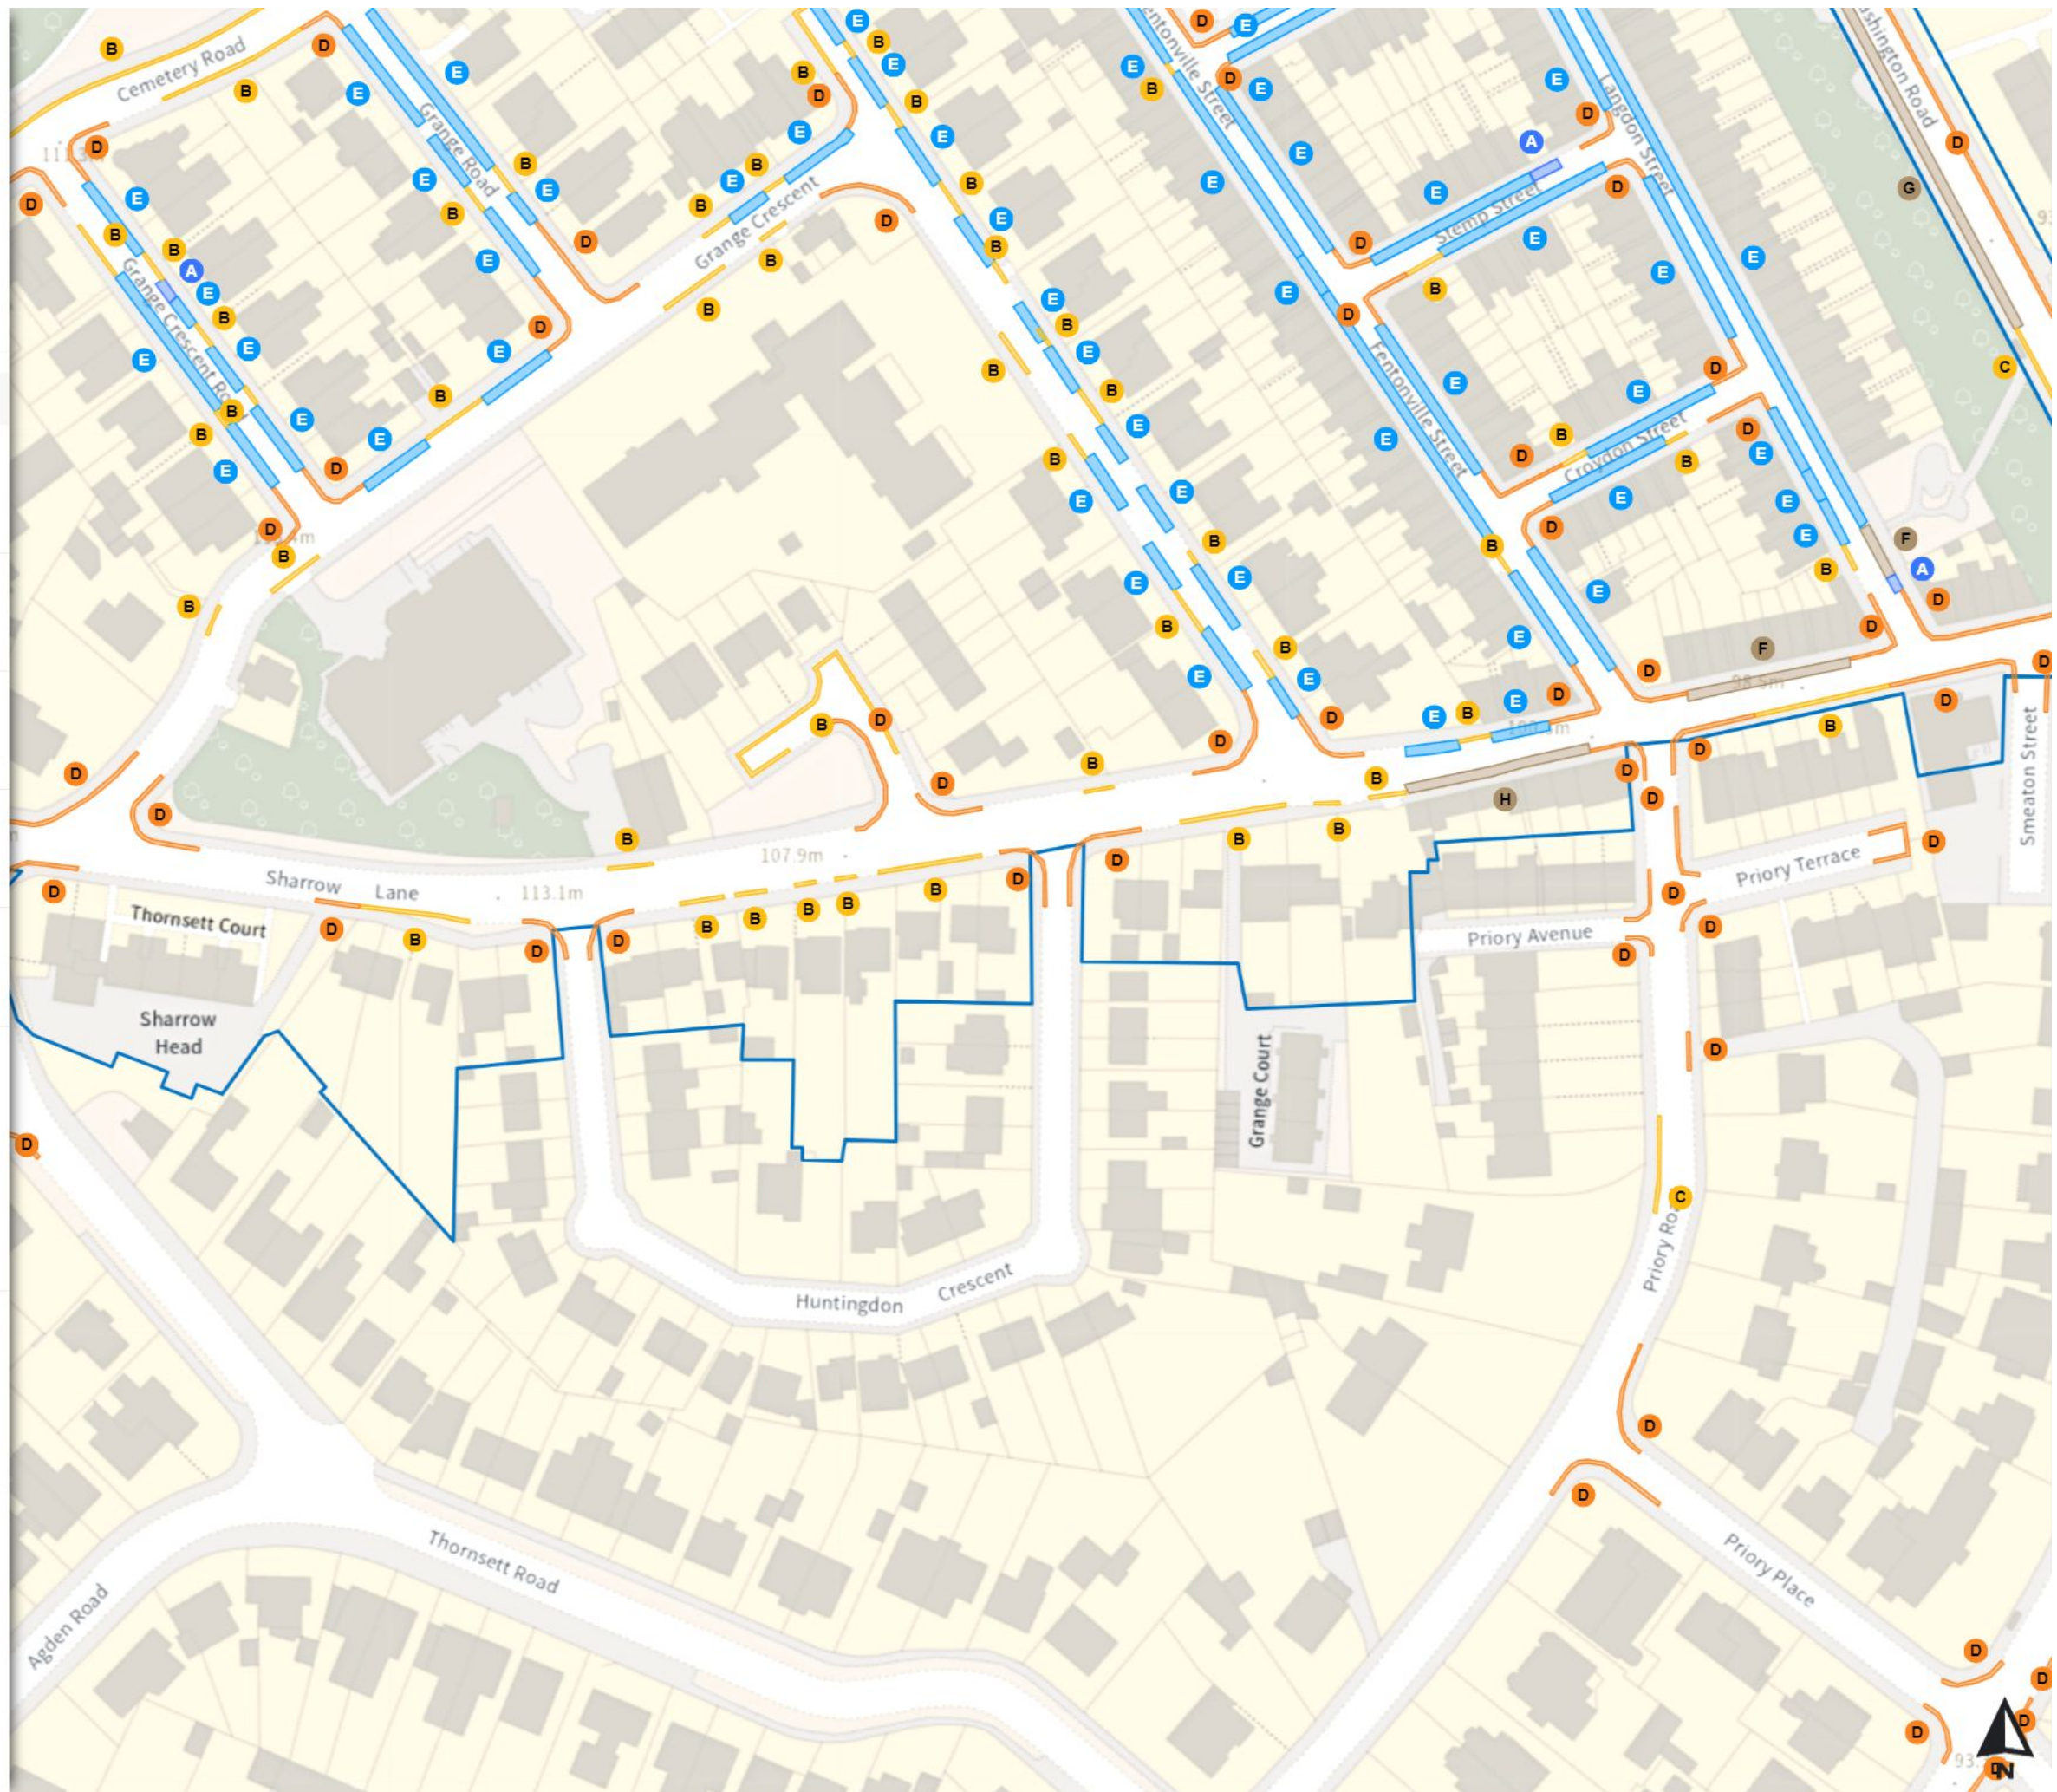

THE SHEFFIELD CITY COUNCIL (STOPPING RESTRICTIONS, WAITING RESTRICTIONS, LOADING RESTRICTIONS & PARKING PLACES) (MAP SCHEDULE) ORDER 2024

Map 474a of 797 Made 03/04/24

Added

Disabled persons' badge holders parking place

At all times

No waiting

Mon-Fri 08:00-18:30

No waiting

Mon-Sat 08:00-18:30

No waiting at any time

At all times

Permit holders parking place (Grange)

Mon-Fri 08:00-18:30

Shared

Free parking place

Mon-Fri 08:00-18:30 2h 2h

Permit holders parking place (Grange)

Mon-Fri 08:00-18:30

0 20 40 60m

Scale: 1:1250

North-West: 434227.513, 385864.274
South-East: 434646.168, 385504.057

© Crown copyright and database rights 2024 Ordnance Survey.
You are not permitted to copy, sub-license, distribute or sell any of this data to third parties in any form. Licence number 100018816