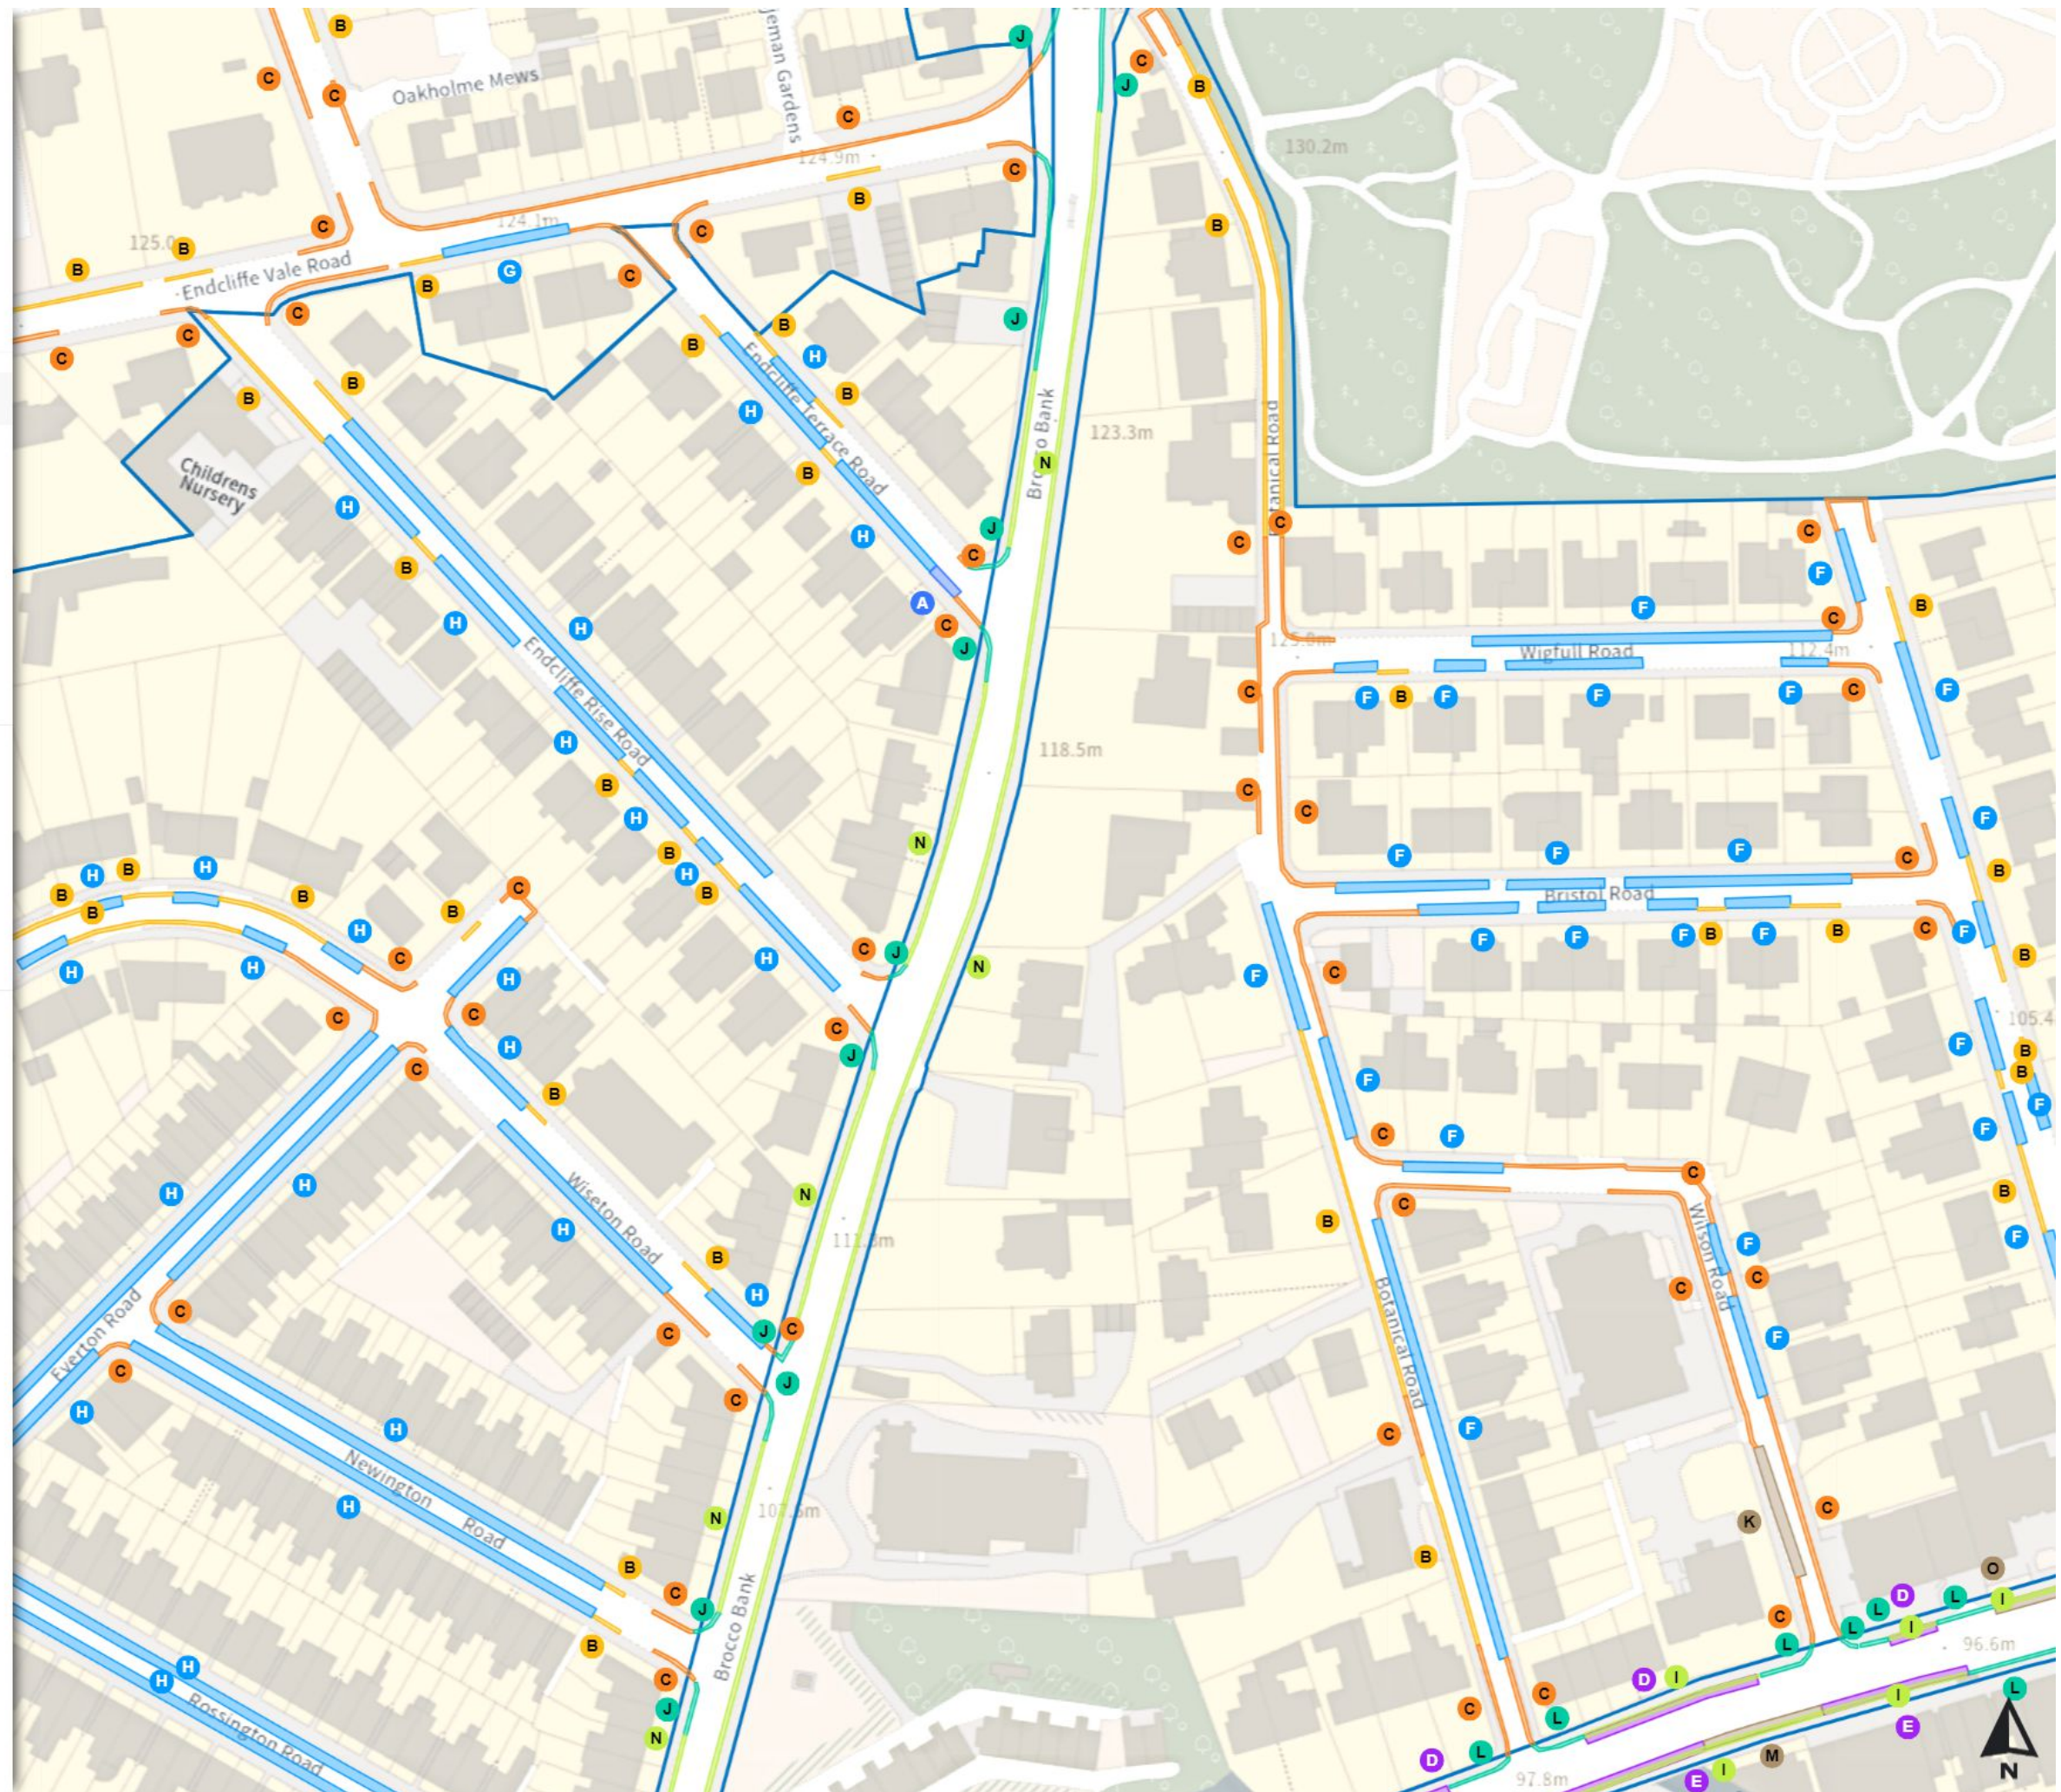

THE SHEFFIELD CITY COUNCIL (STOPPING RESTRICTIONS, WAITING RESTRICTIONS, LOADING RESTRICTIONS & PARKING PLACES) (MAP SCHEDULE) ORDER 2024

Map 443c of 797 Made 03/04/24

Added

- Shared
- Paid-for parking place
  - Mon-Fri 09:30-16:00 ⌚ 2h
  - Sat 08:00-18:30 ⌚ 2h
- Taxi stopping area
  - 18:30-02:30
- Shared
- No waiting
  - Mon-Fri 08:00-09:30 16:30-18:30
- No loading
  - Mon-Fri 08:00-09:30 16:30-18:30
- Shared
- Paid-for parking place
  - Mon-Fri 09:30-16:00 ⌚ 4h
  - Sat 08:00-18:30 ⌚ 4h
- Taxi stopping area
  - 18:30-03:00

Scale: 1:1250

North-West: 433108.862, 386215.491
South-East: 433527.401, 385855.203

© Crown copyright and database rights 2024 Ordnance Survey.
You are not permitted to copy, sub-license, distribute or sell any of this data to third parties in any form. Licence number 100018816