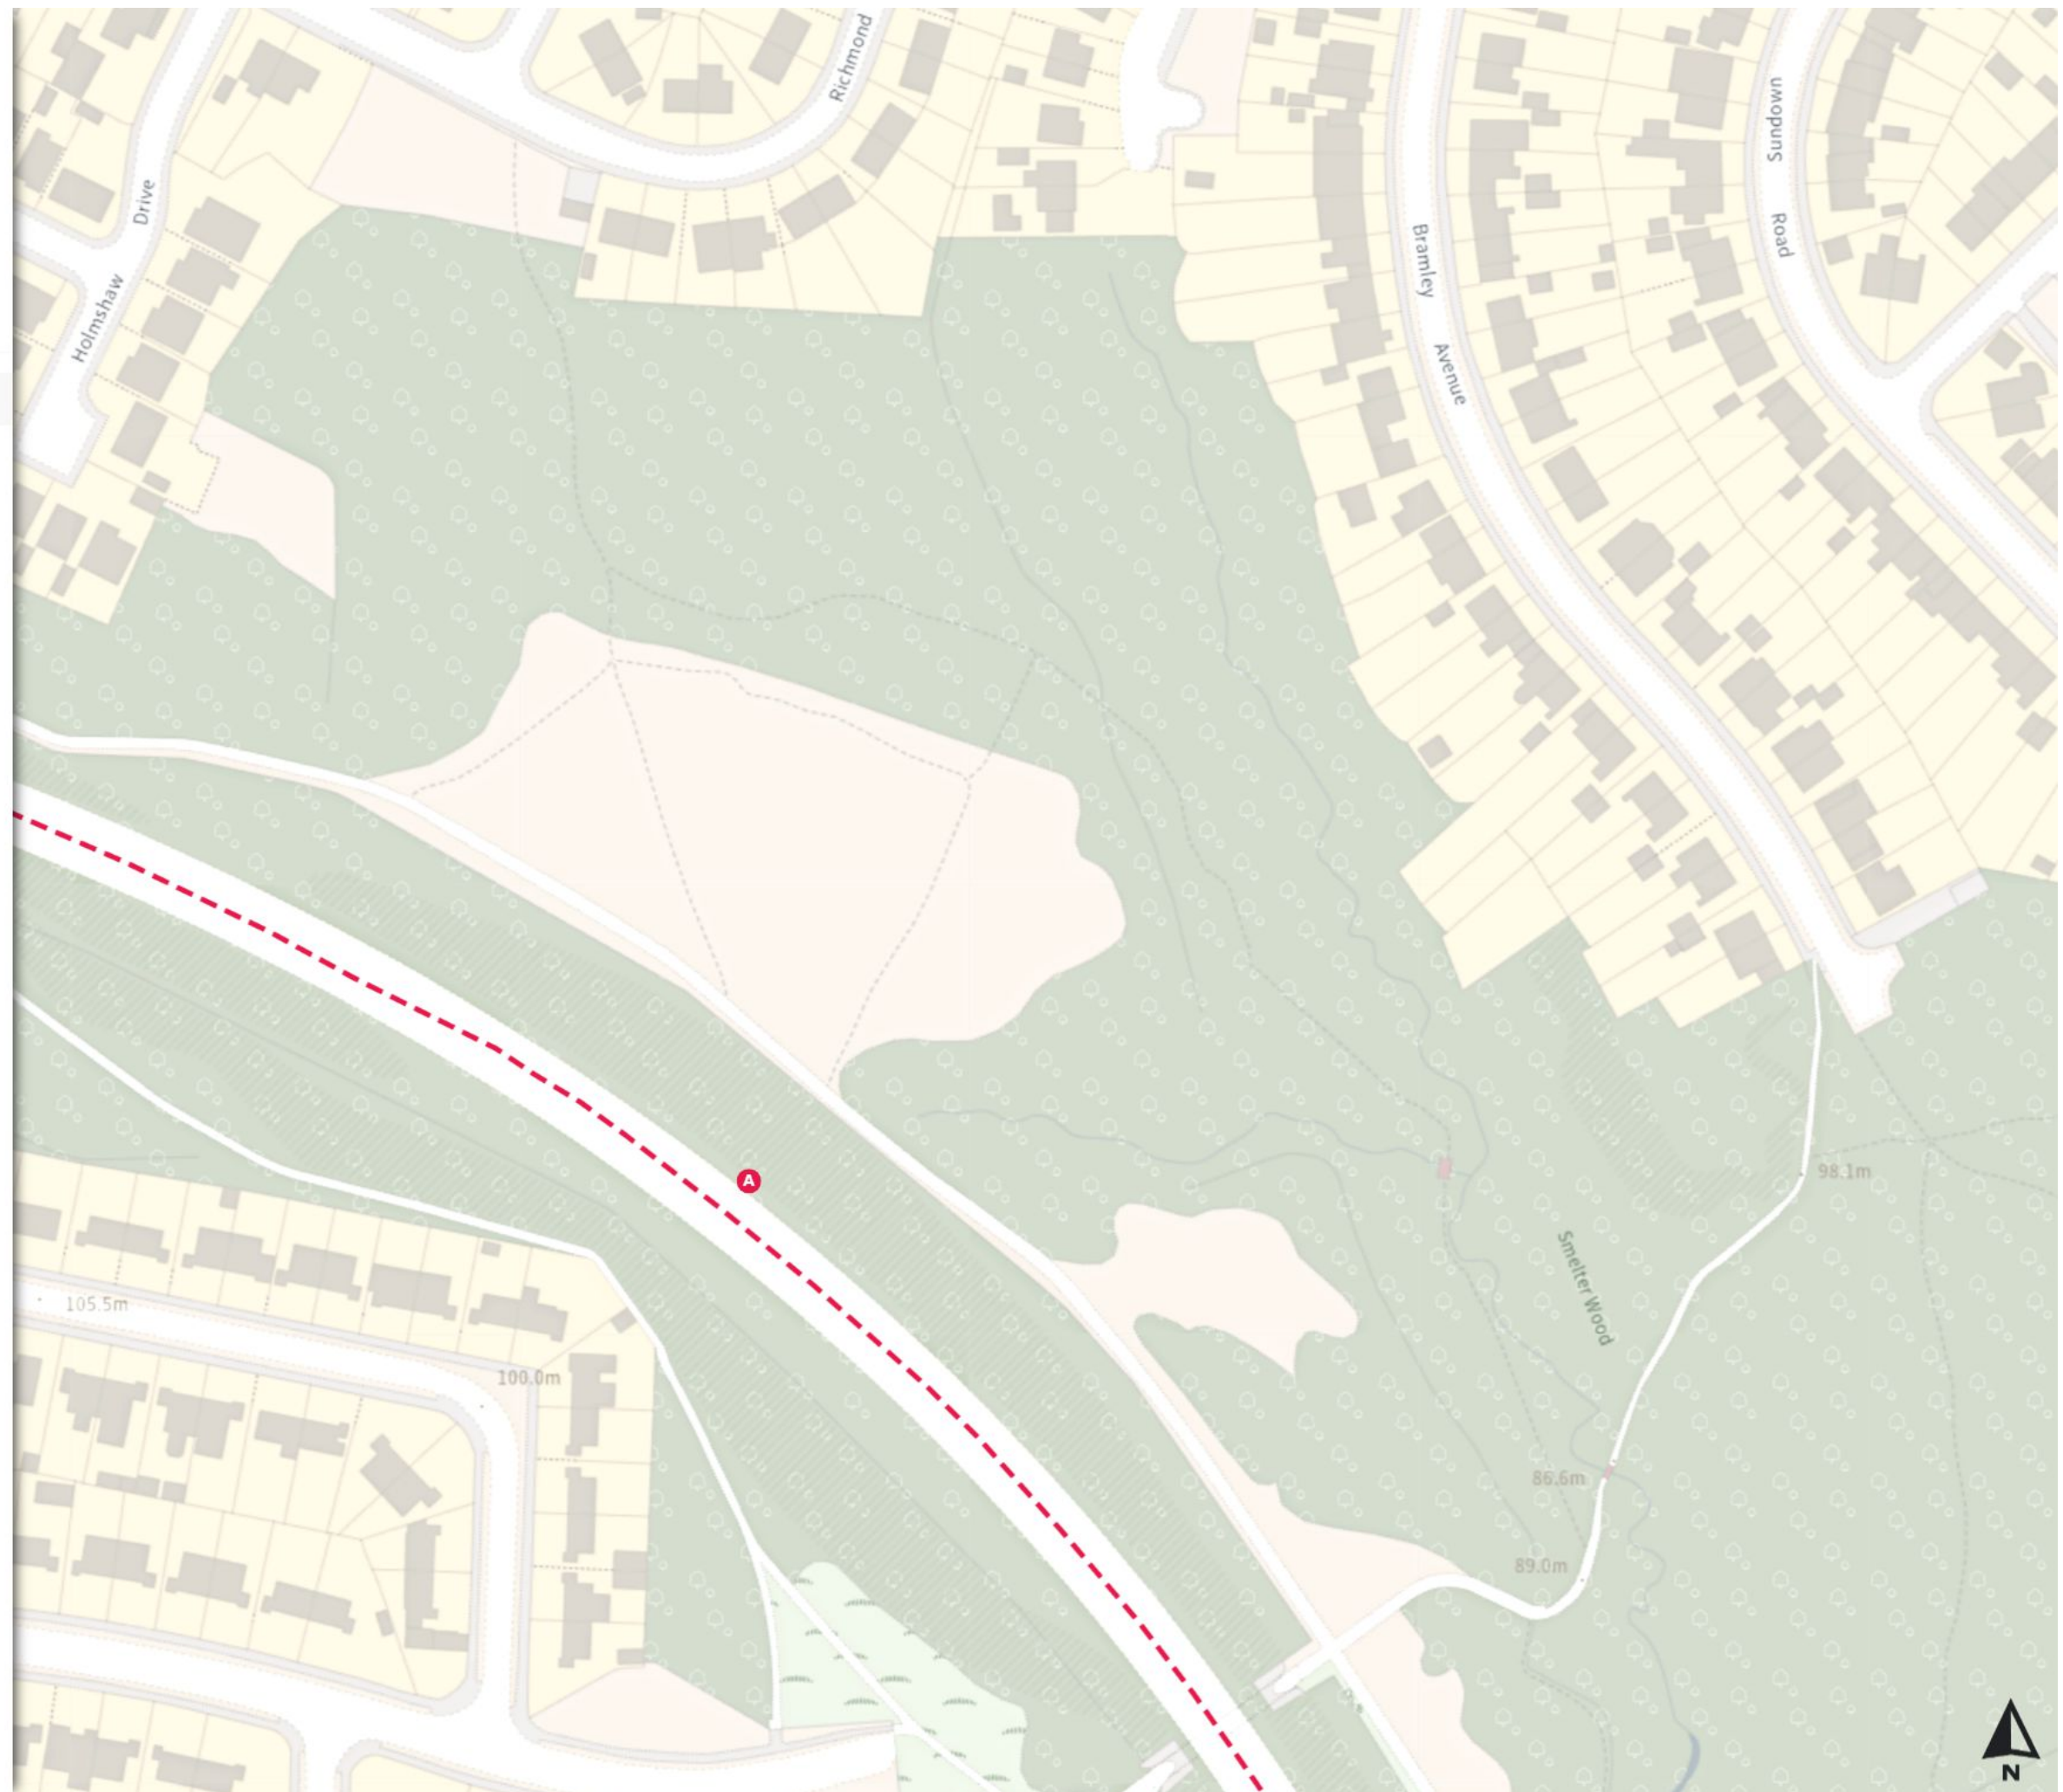

Scale: 1:1250

North-West: 440415.616, 385912.739
South-East: 440834.743, 385553.066

© Crown copyright and database rights 2024 Ordnance Survey.
You are not permitted to copy, sub-license, distribute or sell any of this data to third parties in any form. Licence number 100018816