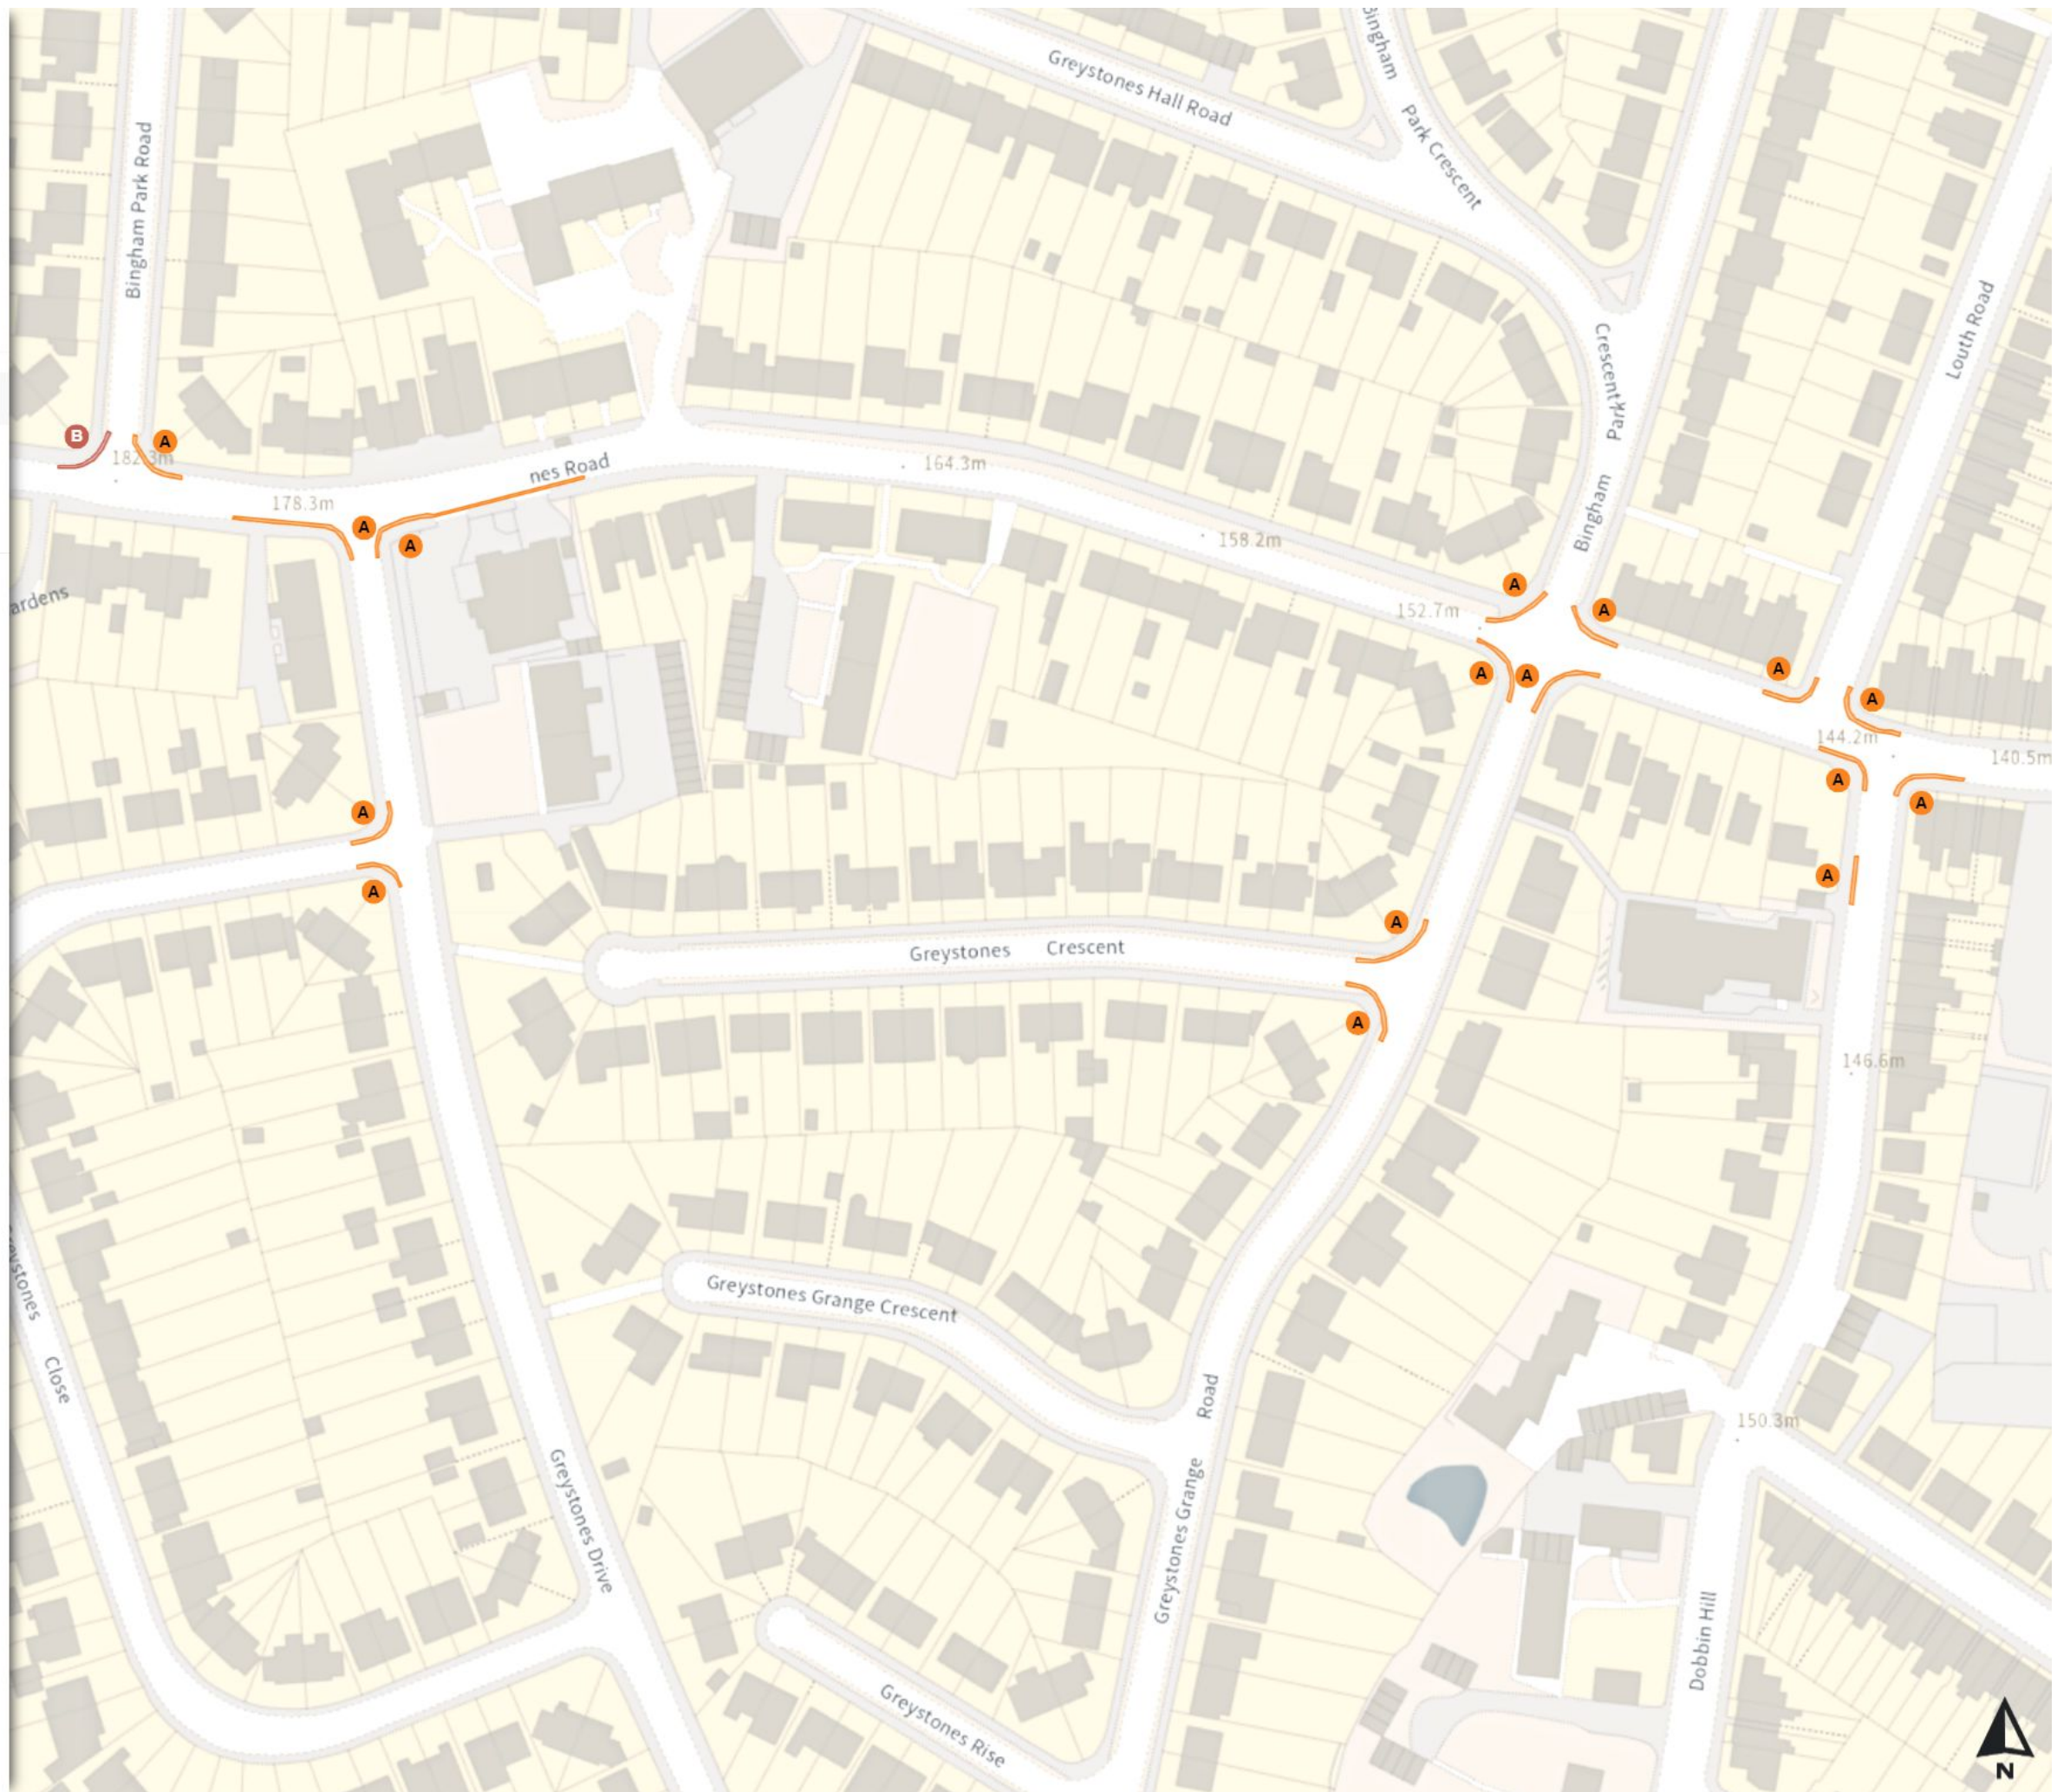

Shared

No waiting at any time

At all times

No loading at any time

At all times

0 20 40 60m

Scale: 1:1250

North-West: 432191.442, 385491.124
South-East: 432609.973, 385130.7