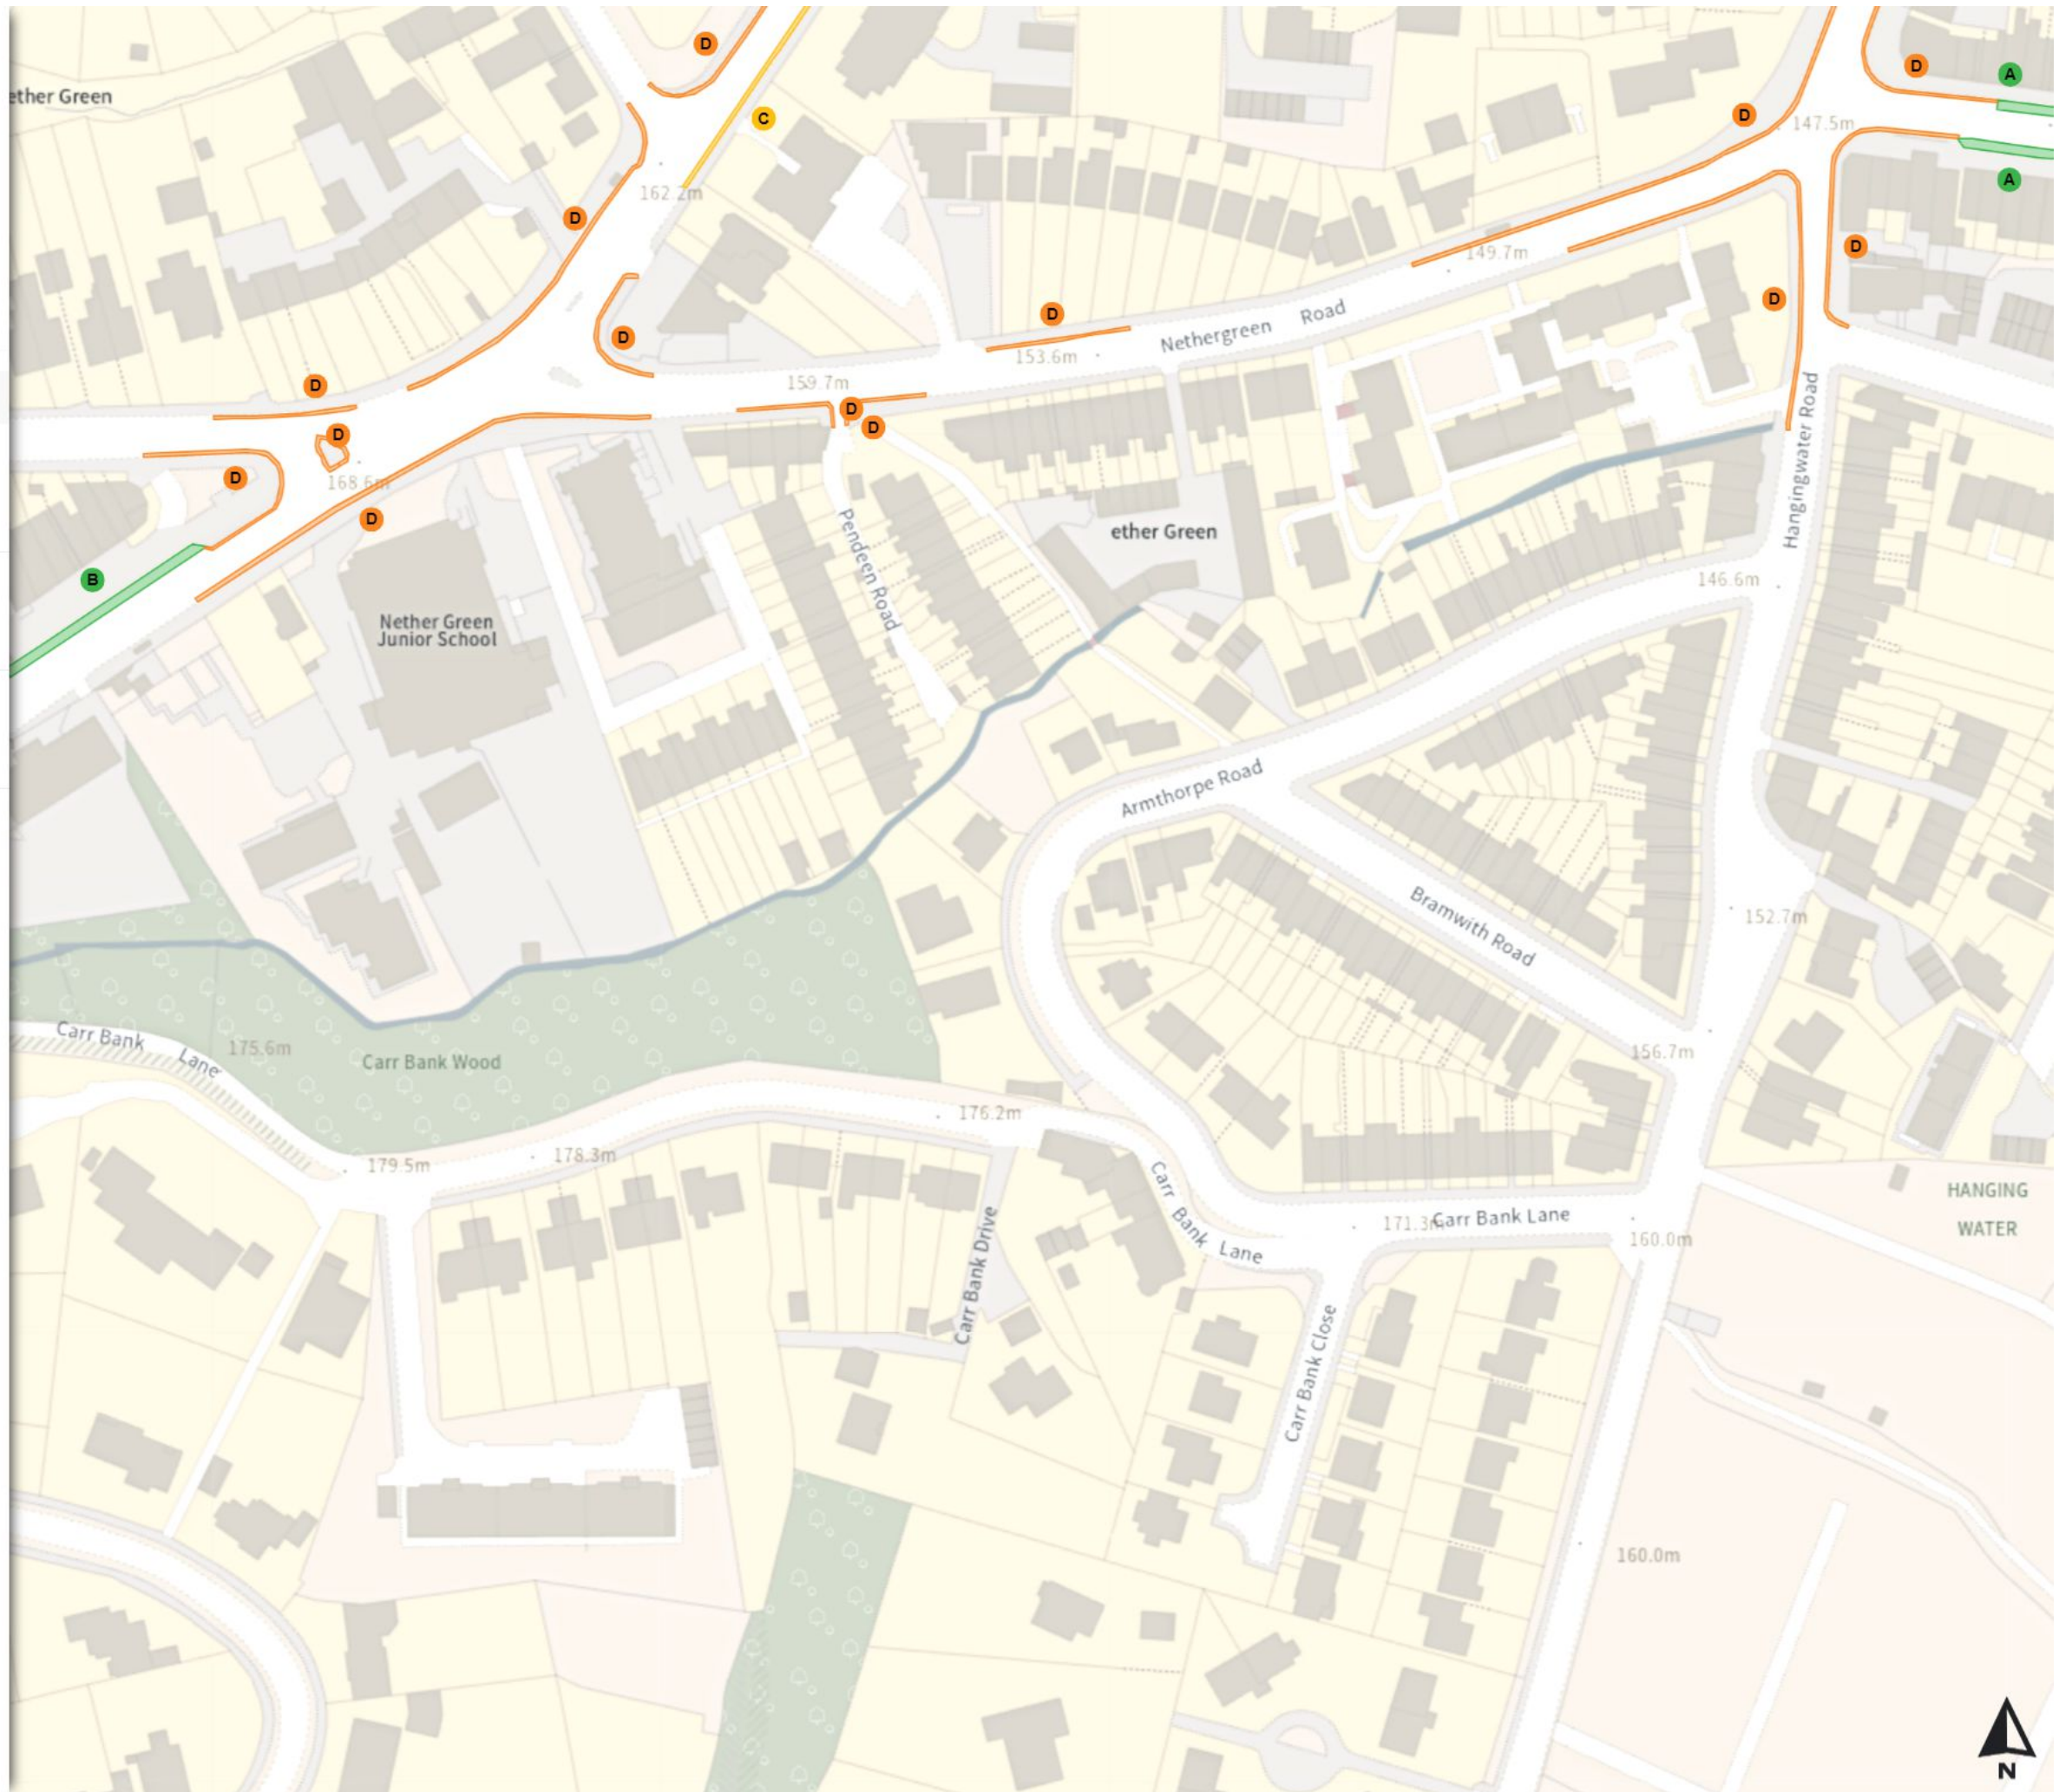

THE SHEFFIELD CITY COUNCIL (STOPPING RESTRICTIONS, WAITING RESTRICTIONS, LOADING RESTRICTIONS & PARKING PLACES) (MAP SCHEDULE) ORDER 2024

Map 467 of 797 Made 03/04/24

Added

- Free parking place
  ● Mon-Sat 08:00-18:30 20m 1h

- Free parking place
  ● Mon-Sat 08:00-18:30 3h 4h

- No waiting
  ● Mon-Sat 08:00-18:30

- No waiting at any time
  ● At all times

Scale: 1:1250

North-West: 431339.675, 385844.415
South-East: 431758.11, 385483.944

© Crown copyright and database rights 2024 Ordnance Survey.
You are not permitted to copy, sub-license, distribute or sell any of this data to third parties in any form. Licence number 100018816