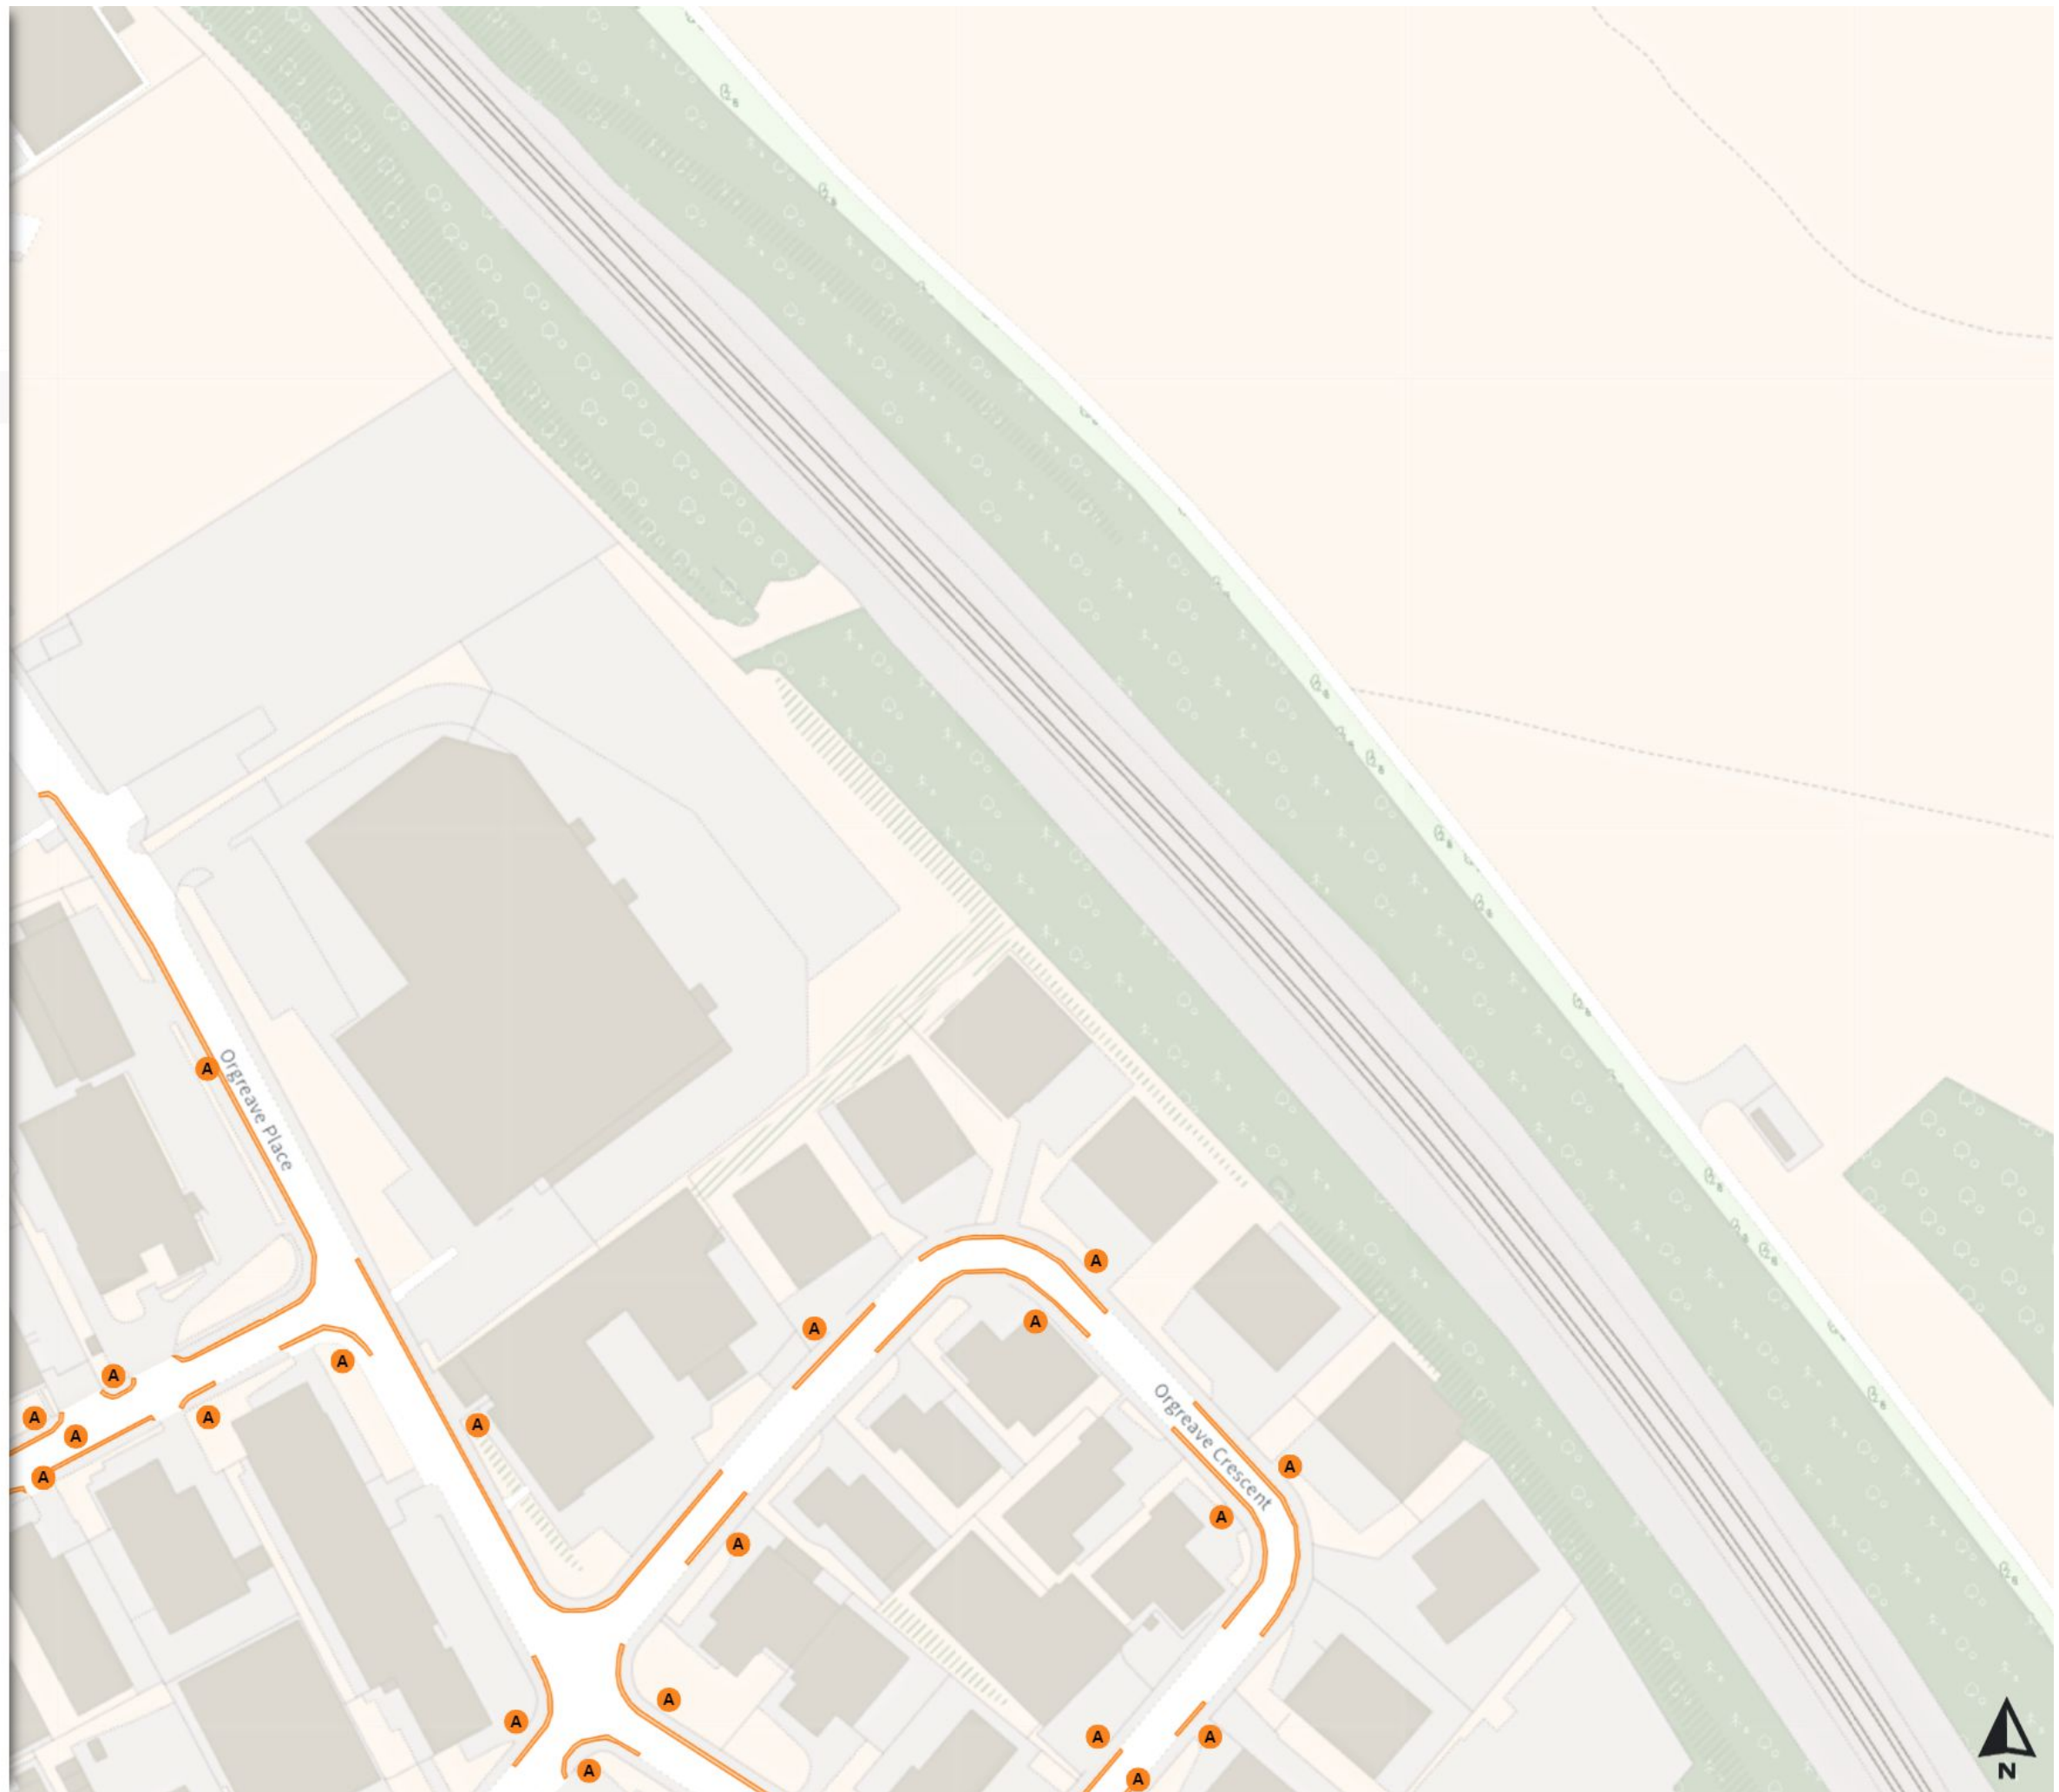

Map 434 of 797 Made 03/04/24

Added

No waiting at any time

At all times

0 20 40 60m

Scale: 1:1250

North-West: 441964.653, 386644.358
South-East: 442383.835, 386284.876

© Crown copyright and database rights 2024 Ordnance Survey.
You are not permitted to copy, sub-license, distribute or sell any of this
data to third parties in any form. Licence number 100018816