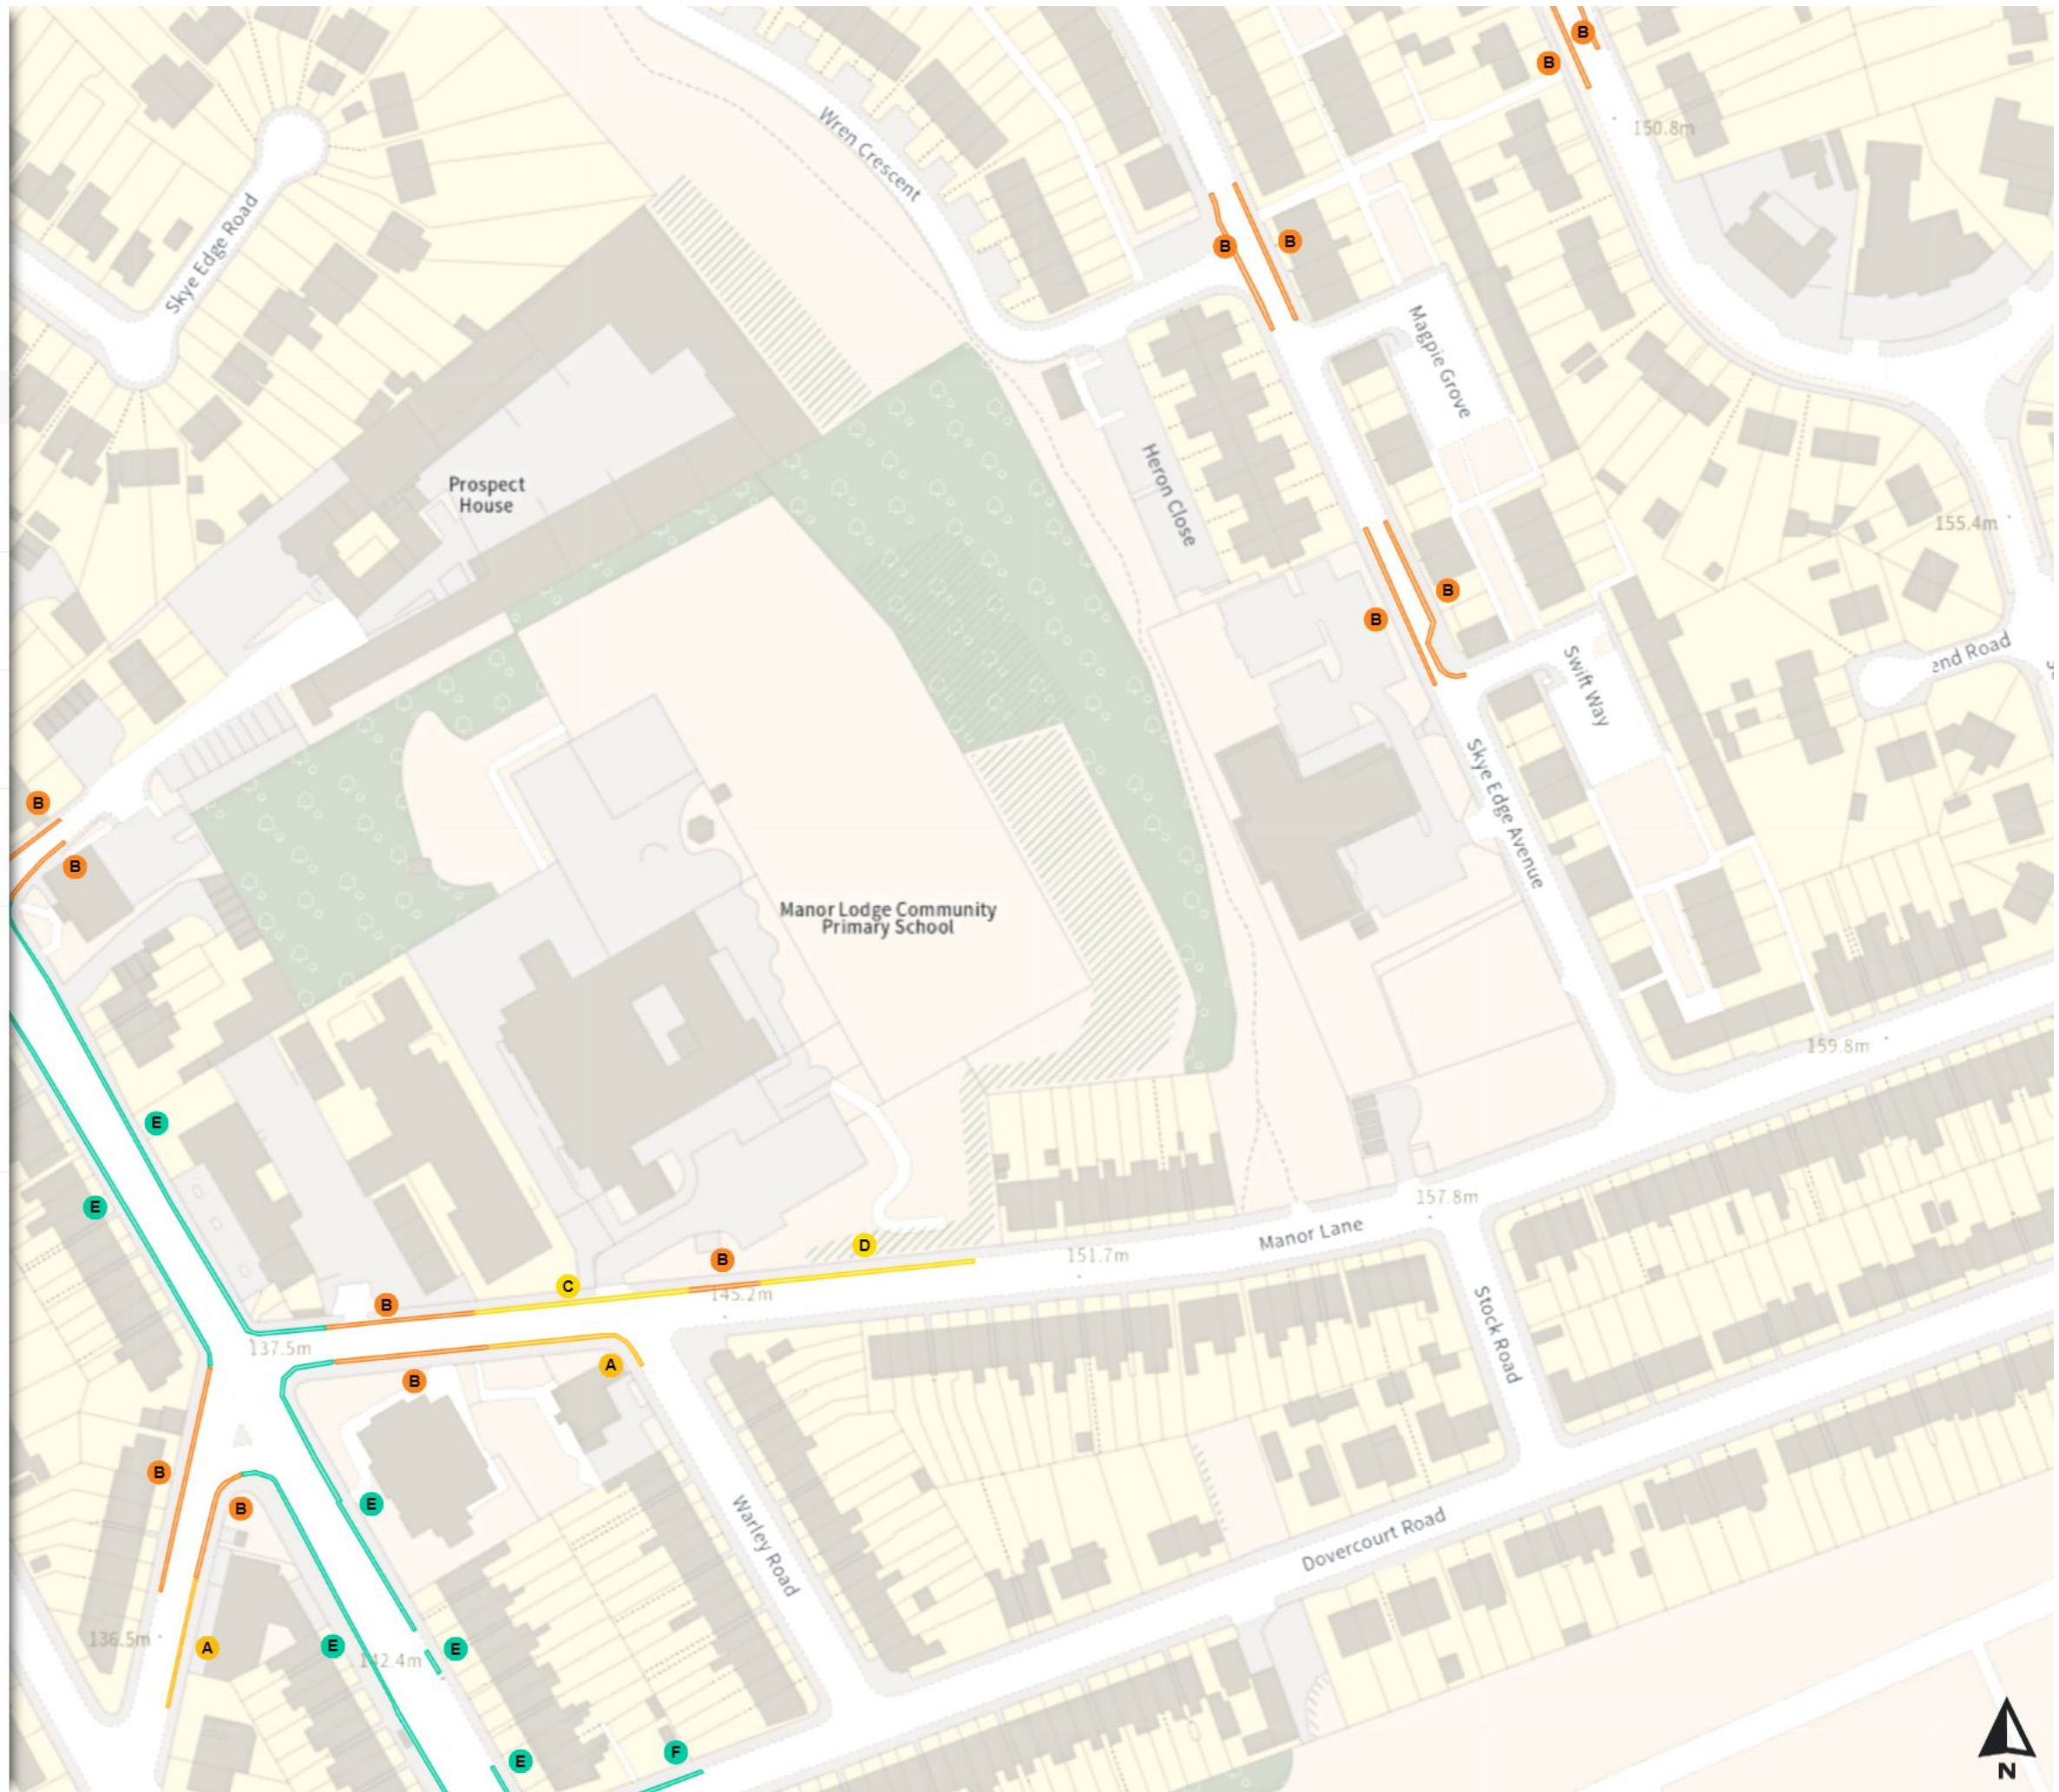

THE SHEFFIELD CITY COUNCIL (STOPPING RESTRICTIONS, WAITING RESTRICTIONS, LOADING RESTRICTIONS & PARKING PLACES) (MAP SCHEDULE) ORDER 2024

Map 422 of 797 Made 03/04/24

Added

- No waiting
- Mon-Sat 08:00-18:30
- No waiting at any time
- At all times
- Prohibition of stopping on school entrance markings
- At all times
- Prohibition of stopping on school entrance markings
- Mon-Fri 08:00-09:30 14:30-16:00
- Shared
- No waiting at any time
- At all times
- No loading
- Mon-Fri 08:00-09:30 16:30-18:30
- Shared
- No waiting at any time
- At all times
- No loading
- Mon-Fri 07:30-09:30

Scale: 1:1250

North-West: 437014.998, 386603.324
South-East: 437433.803, 386243.406

© Crown copyright and database rights 2024 Ordnance Survey. You are not permitted to copy, sub-license, distribute or sell any of this data to third parties in any form. Licence number 100018816