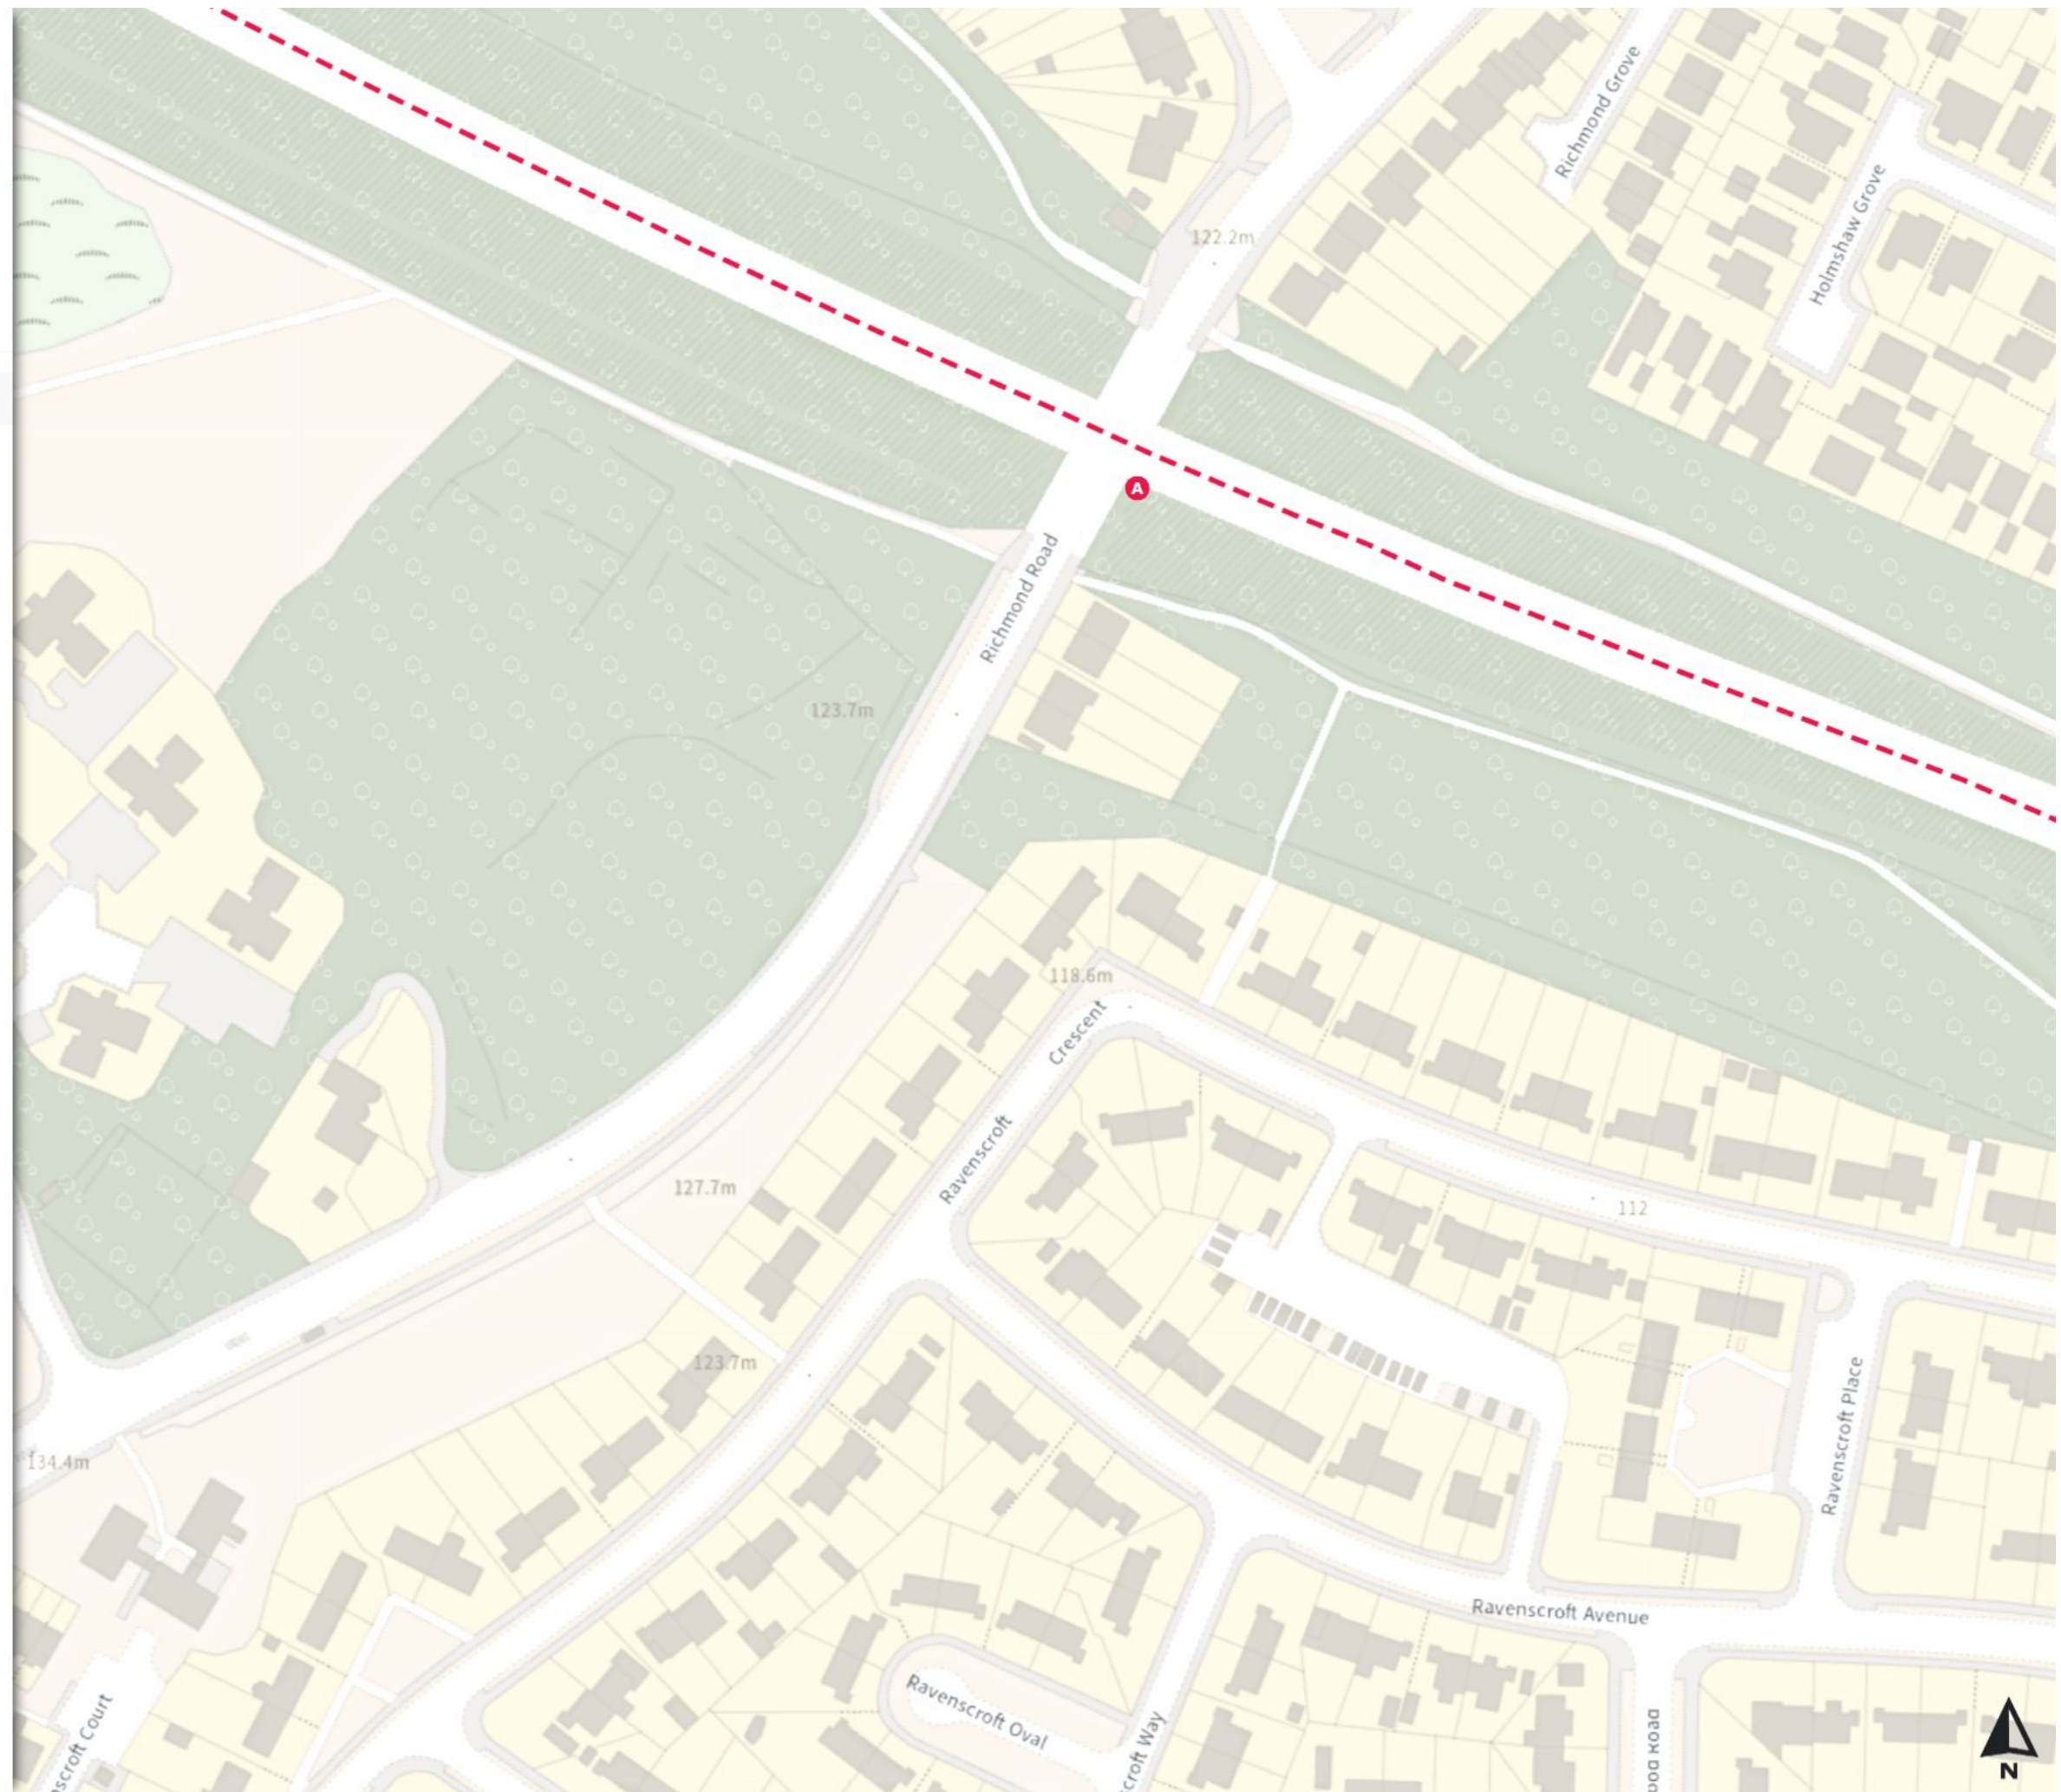

Scale: 1:1250

North-West: 440002.994, 385909.257
South-East: 440422.089, 385549.547

© Crown copyright and database rights 2024 Ordnance Survey.
You are not permitted to copy, sub-license, distribute or sell any of this
data to third parties in any form. Licence number 100018816