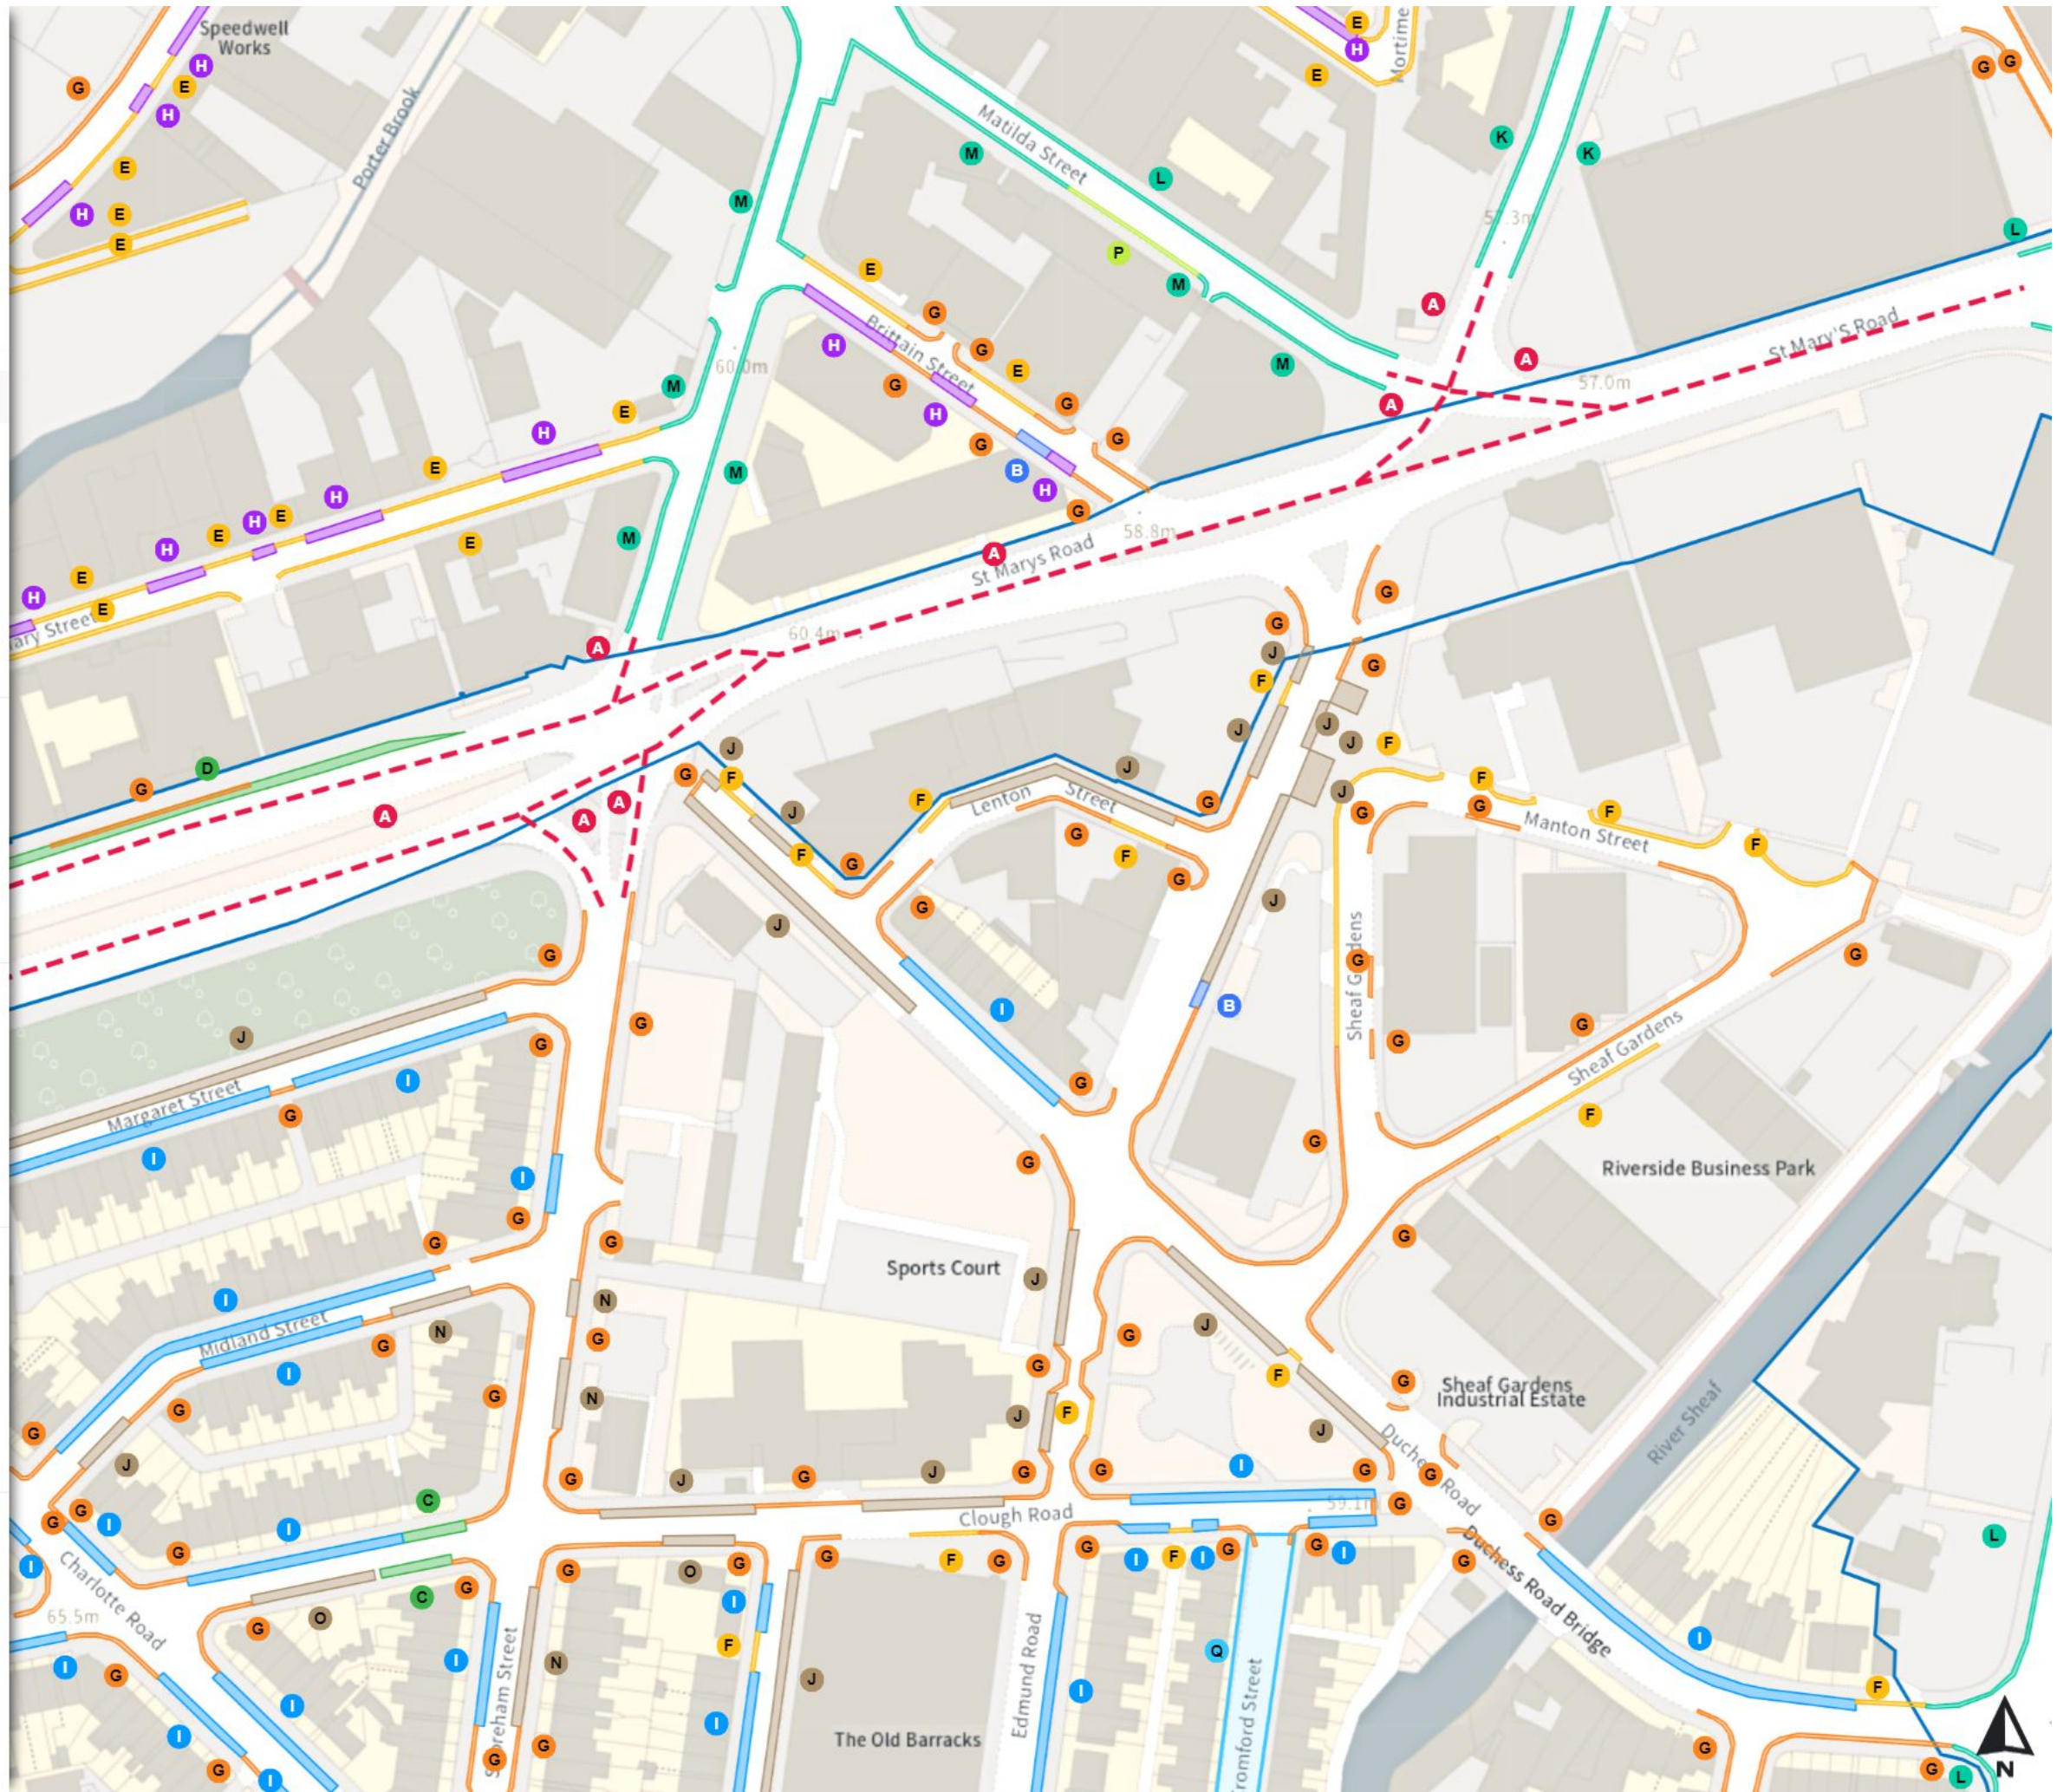

THE SHEFFIELD CITY COUNCIL (STOPPING RESTRICTIONS, WAITING RESTRICTIONS, LOADING RESTRICTIONS & PARKING PLACES) (MAP SCHEDULE) ORDER 2024

Map 418b of 797 Made 03/04/24

Added

- Shared
- Paid-for parking place
  Mon-Sat 08:00-18:30 10h
- Permit holders parking place (Highfield)
  Mon-Sat 08:00-18:30
- Shared
- No waiting at any time
  At all times
- No loading
  Mon-Sat 08:00-09:30 16:30-18:30
- Shared
- No waiting at any time
  At all times
- No loading
  Mon-Fri 07:30-09:30 16:00-18:30
- Shared
- No waiting at any time
  At all times
- No loading
  Mon-Sat 08:00-18:30

Scale: 1:1250

North-West: 435365.109, 386590.792
South-East: 435783.789, 386230.729

© Crown copyright and database rights 2024 Ordnance Survey.
You are not permitted to copy, sub-license, distribute or sell any of this data to third parties in any form. Licence number 100018816