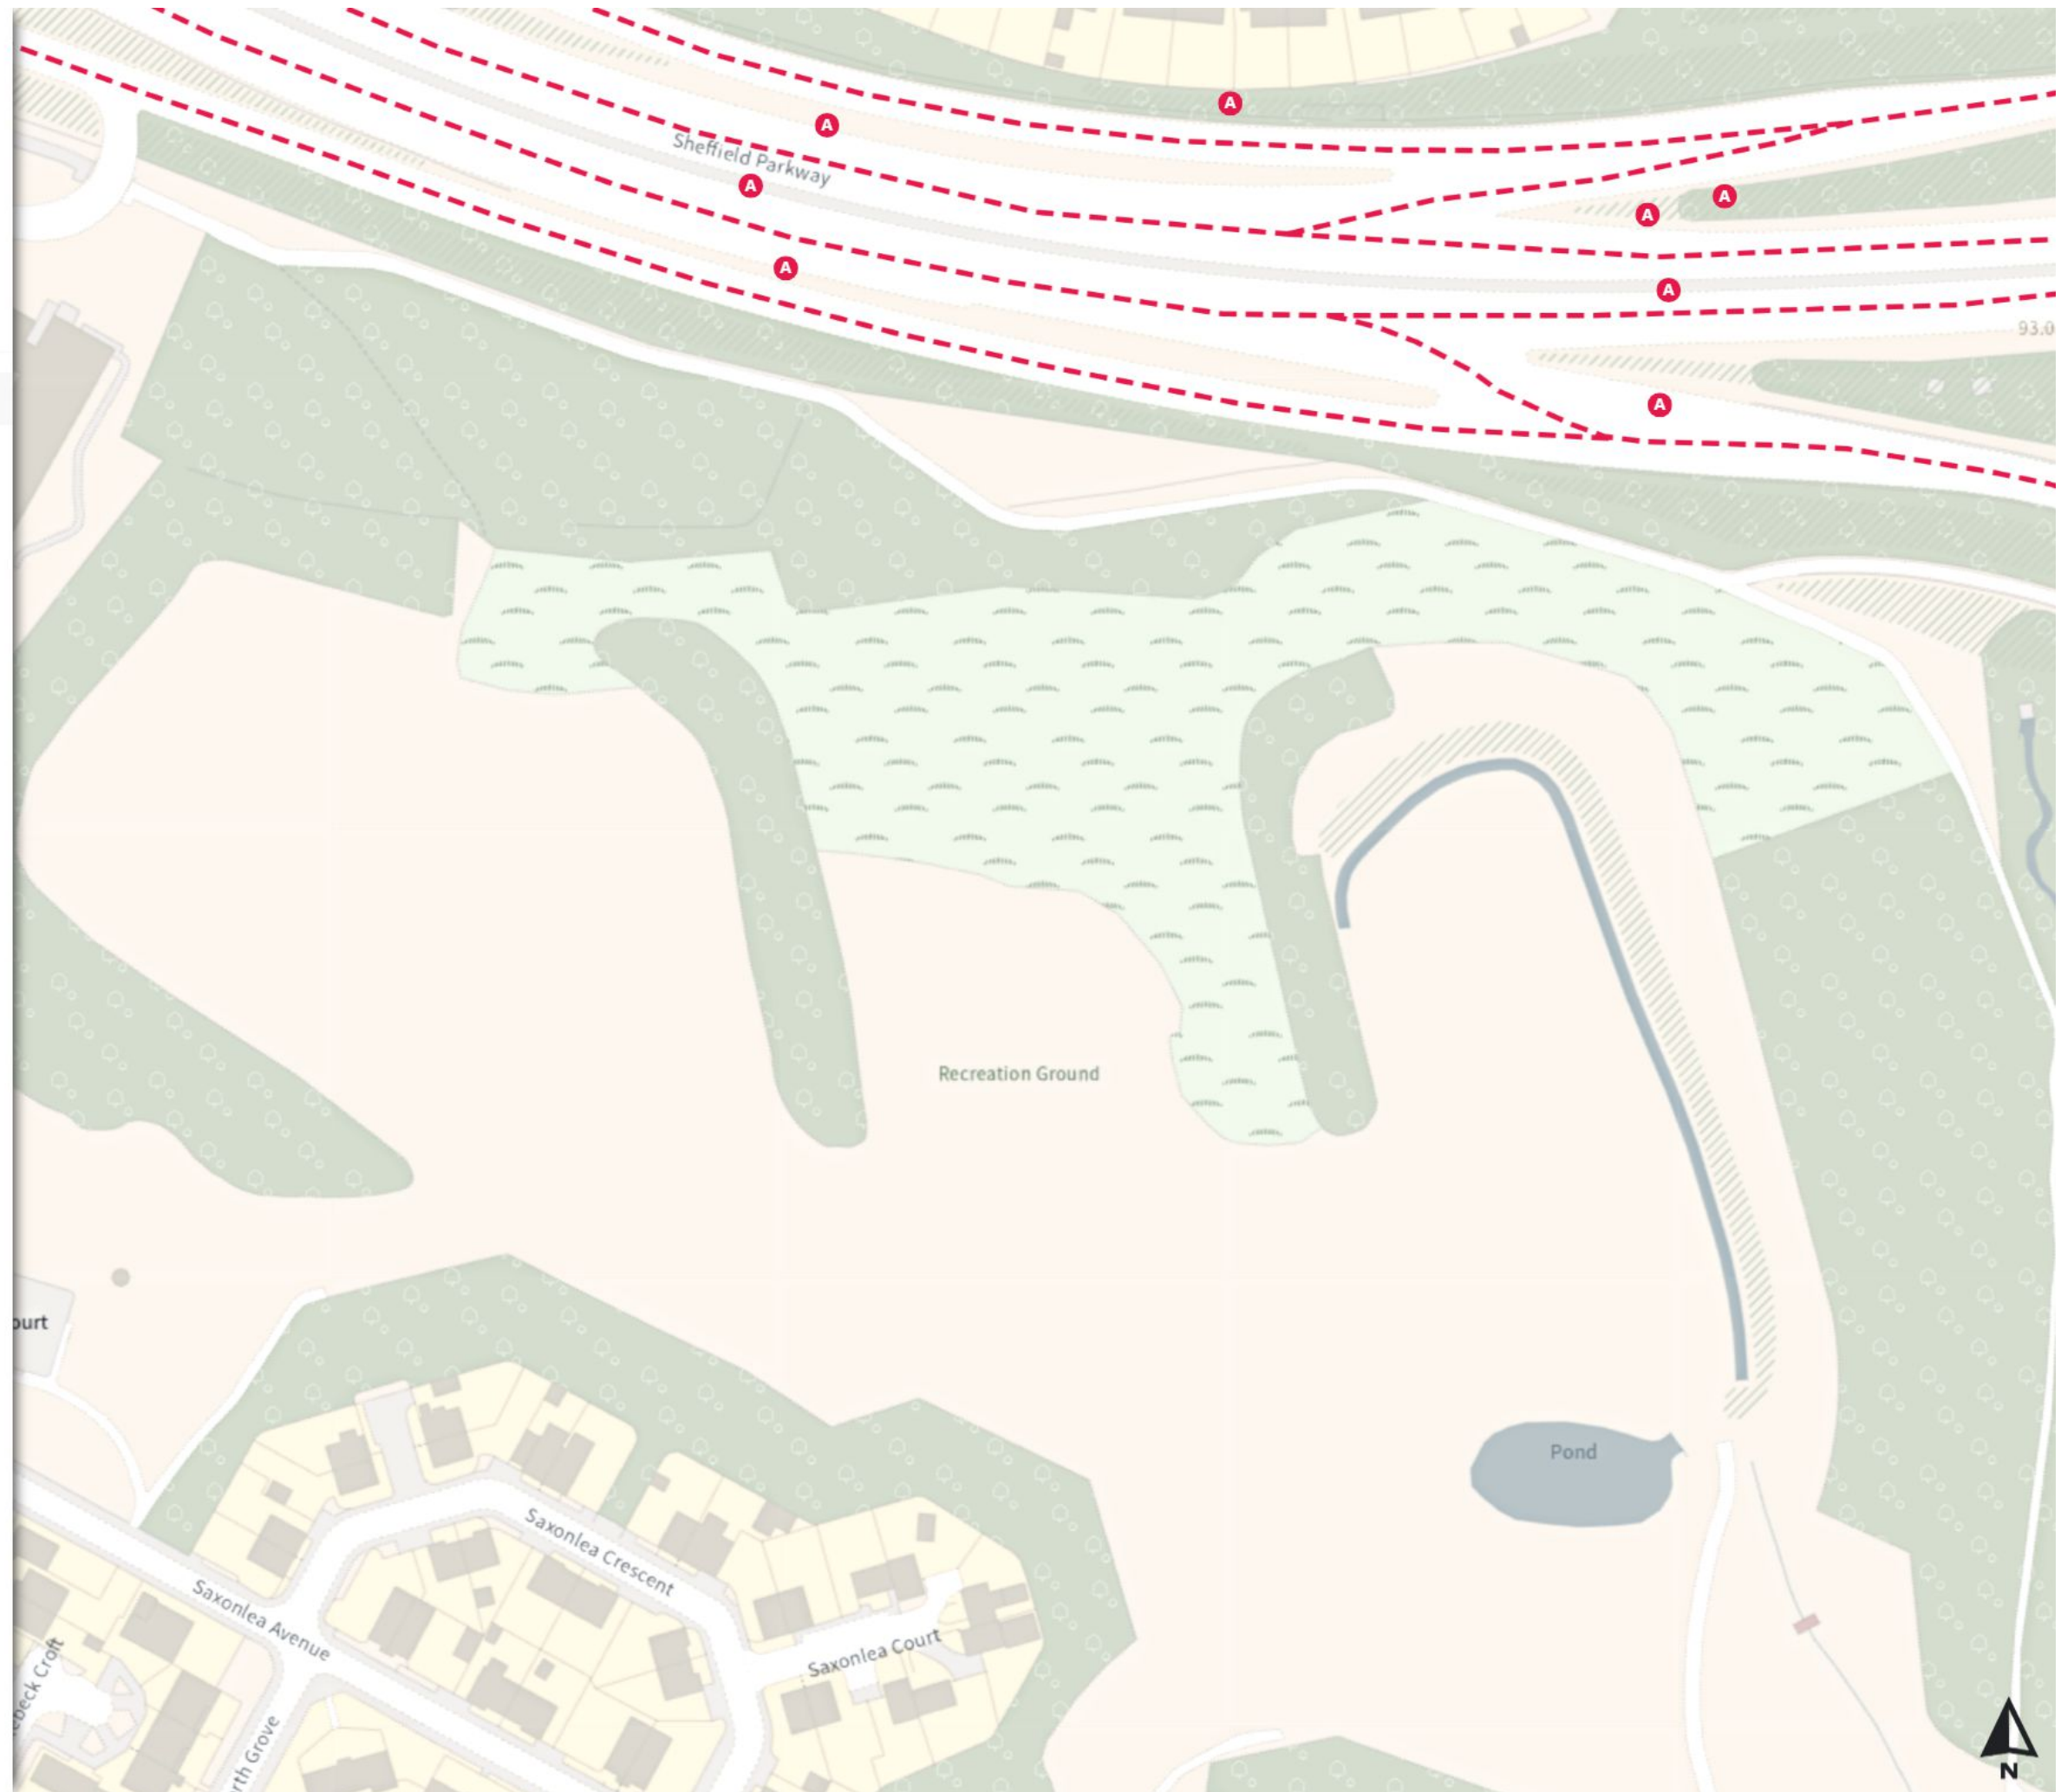

THE SHEFFIELD CITY COUNCIL (STOPPING RESTRICTIONS, WAITING RESTRICTIONS, LOADING RESTRICTIONS & PARKING PLACES) (MAP SCHEDULE) ORDER 2024

Map 427 of 797 Made 03/04/24

Added

Clearway

At all times

0 20 40 60m

Scale: 1:1250

North-West: 439077.268, 386619.794
South-East: 439496.23, 386260.057

© Crown copyright and database rights 2024 Ordnance Survey.
You are not permitted to copy, sub-license, distribute or sell any of this data to third parties in any form. Licence number 100018816