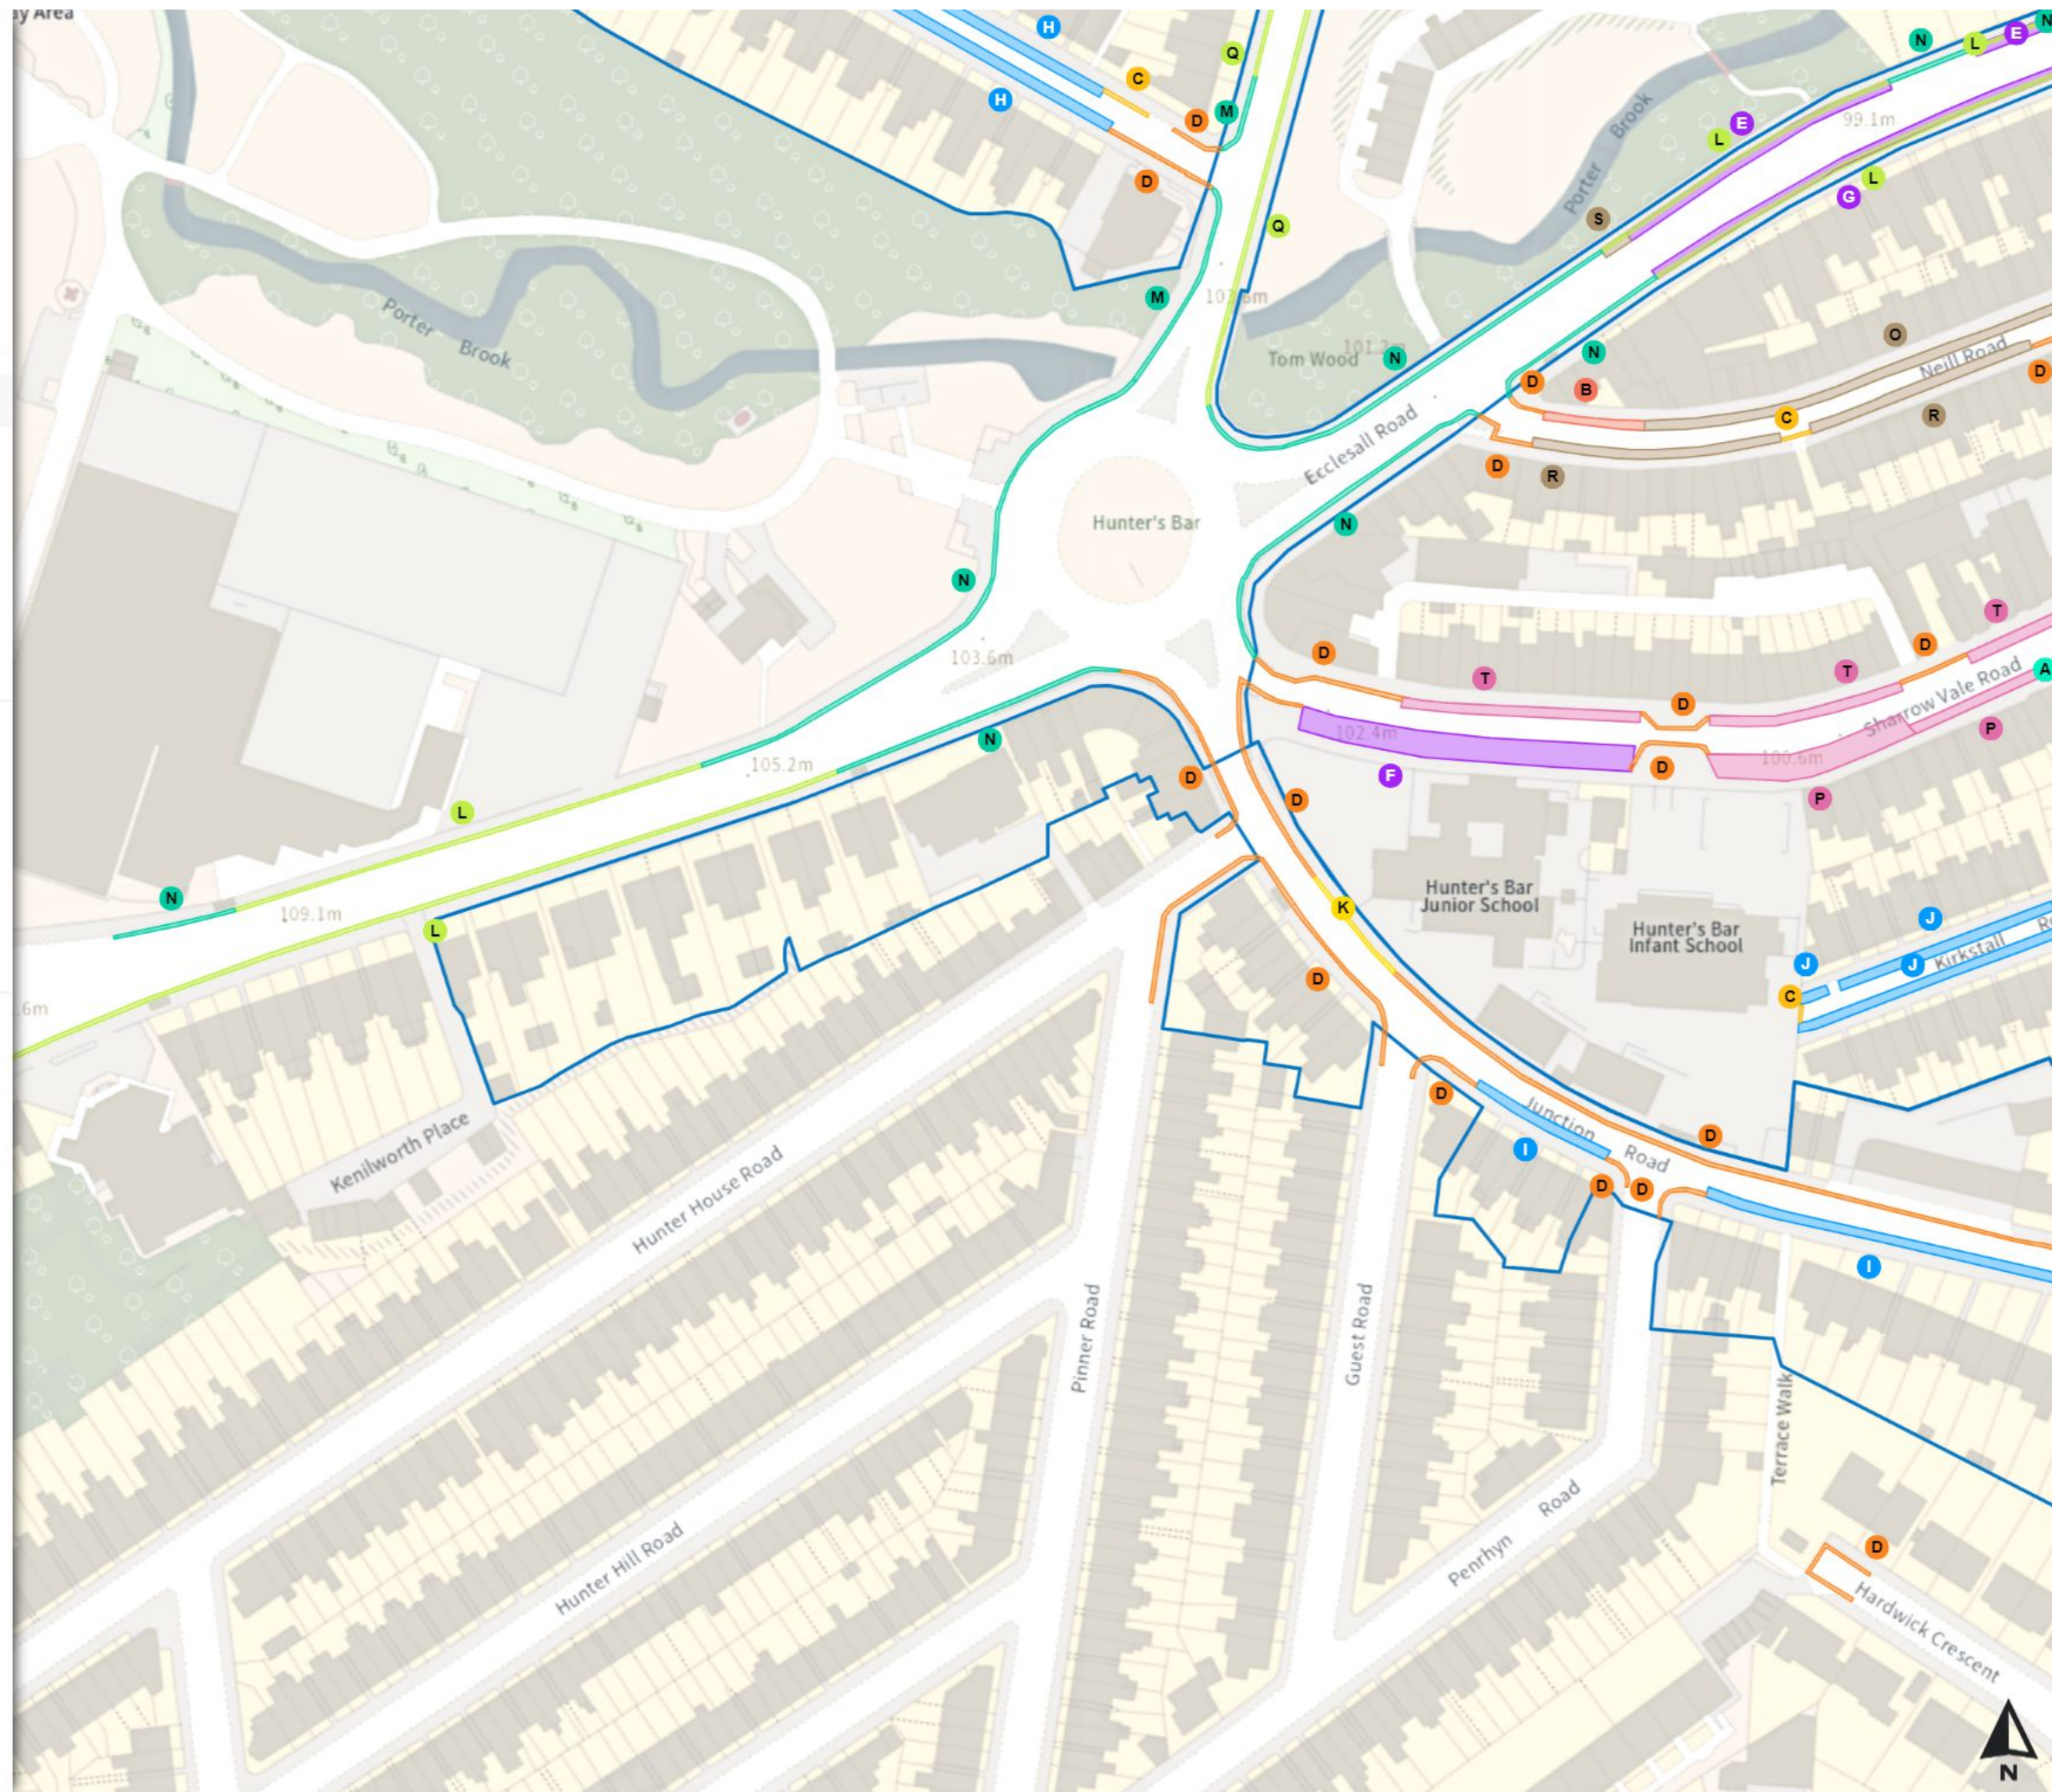

THE SHEFFIELD CITY COUNCIL (STOPPING RESTRICTIONS, WAITING RESTRICTIONS, LOADING RESTRICTIONS & PARKING PLACES) (MAP SCHEDULE) ORDER 2024

Map 471d of 797 Made 03/04/24

Added

- Shared
- Paid-for parking place
  Mon-Sat 08:00-20:30 ⌚ 2h
- Permit holders parking place (Sharrow Vale Centre)
  Mon-Sat 08:00-20:30
- Shared
- Paid-for parking place
  Mon-Fri 09:30-16:00 ⌚ 4h
  Sat 08:00-18:30 ⌚ 4h
- Taxi stopping area
  18:30-00:00 00:00-02:30
- Shared
- Paid-for parking place
  Mon-Sat 08:00-20:30 ⌚ 2h
- Resident permit holders parking place (Sharrow Vale Centre)
  Mon-Sat 08:00-20:30

Scale: 1:1250

North-West: 432989.818, 385855.548
South-East: 433408.379, 385495.222

© Crown copyright and database rights 2024 Ordnance Survey.
You are not permitted to copy, sub-license, distribute or sell any of this data to third parties in any form. Licence number 100018816