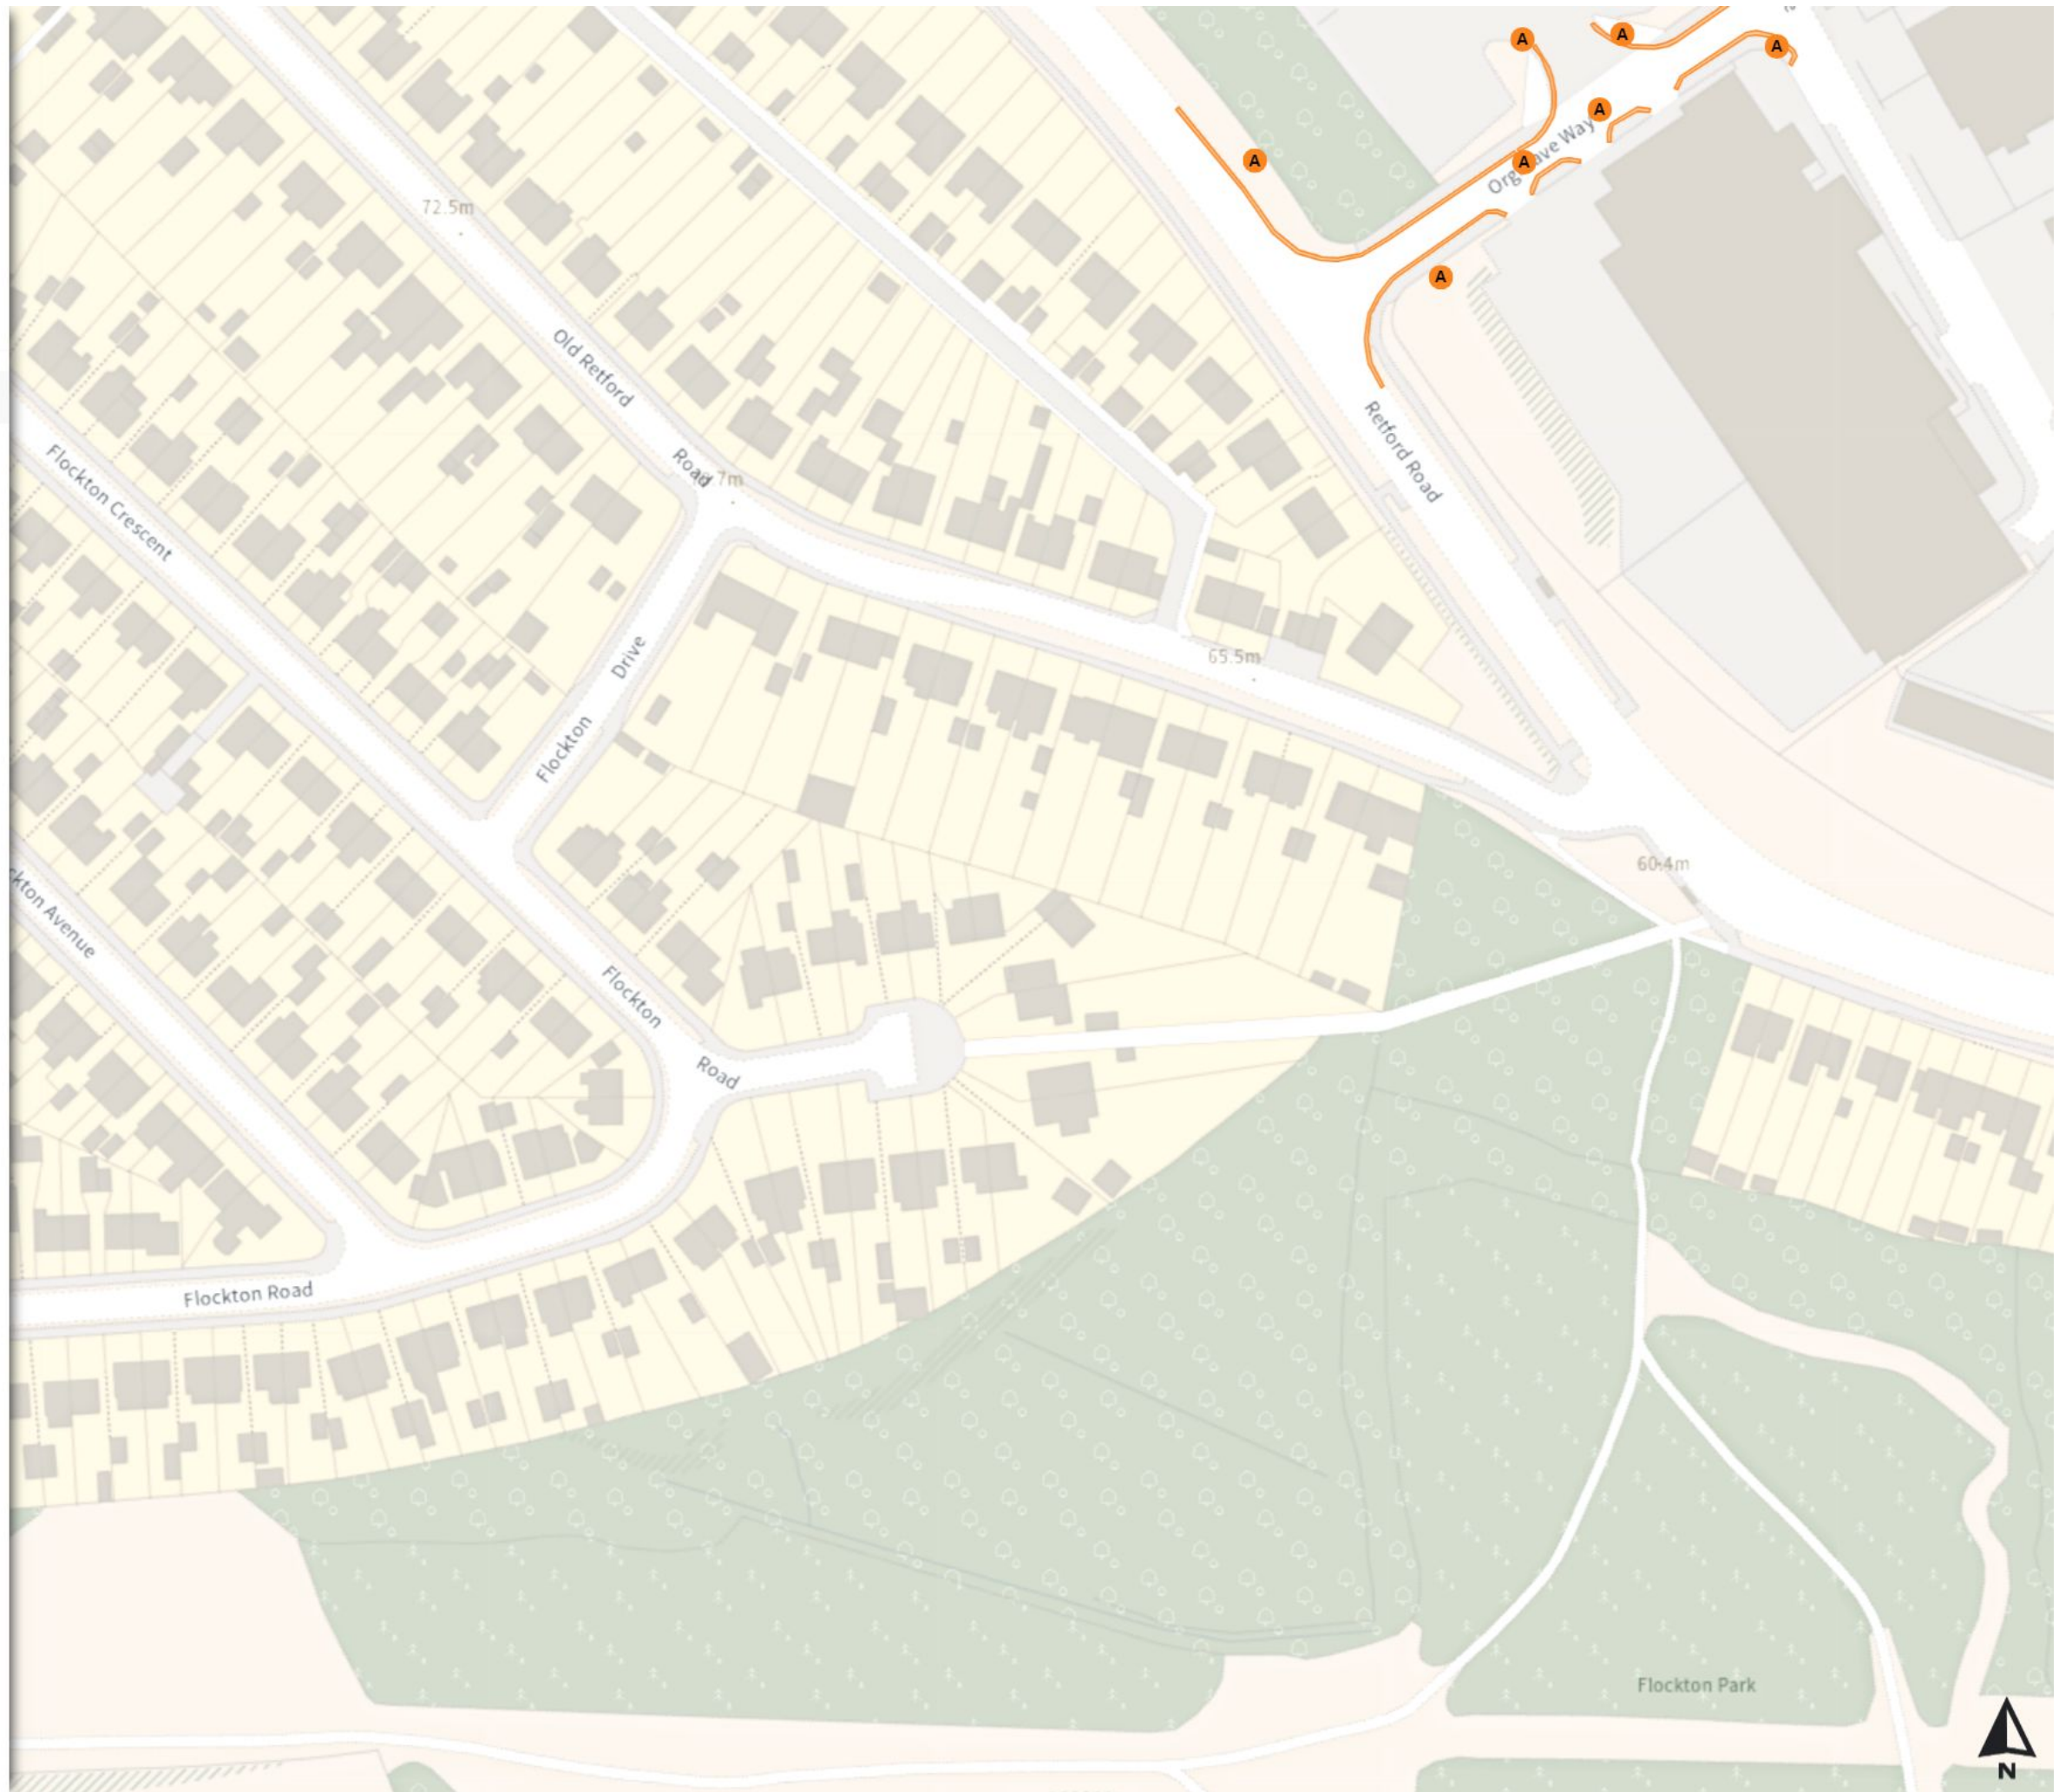

THE SHEFFIELD CITY COUNCIL (STOPPING
RESTRICTIONS, WAITING RESTRICTIONS, LOADING
RESTRICTIONS & PARKING PLACES) (MAP SCHEDULE)
ORDER 2024

Map 490 of 797 Made 03/04/24

Added

No waiting at any time

At all times

0 20 40 60m

Scale: 1:1250

North-West: 442065.748, 385927.024
South-East: 442485, 385567.496

© Crown copyright and database rights 2024 Ordnance Survey.
You are not permitted to copy, sub-license, distribute or sell any of this
data to third parties in any form. Licence number 100018816