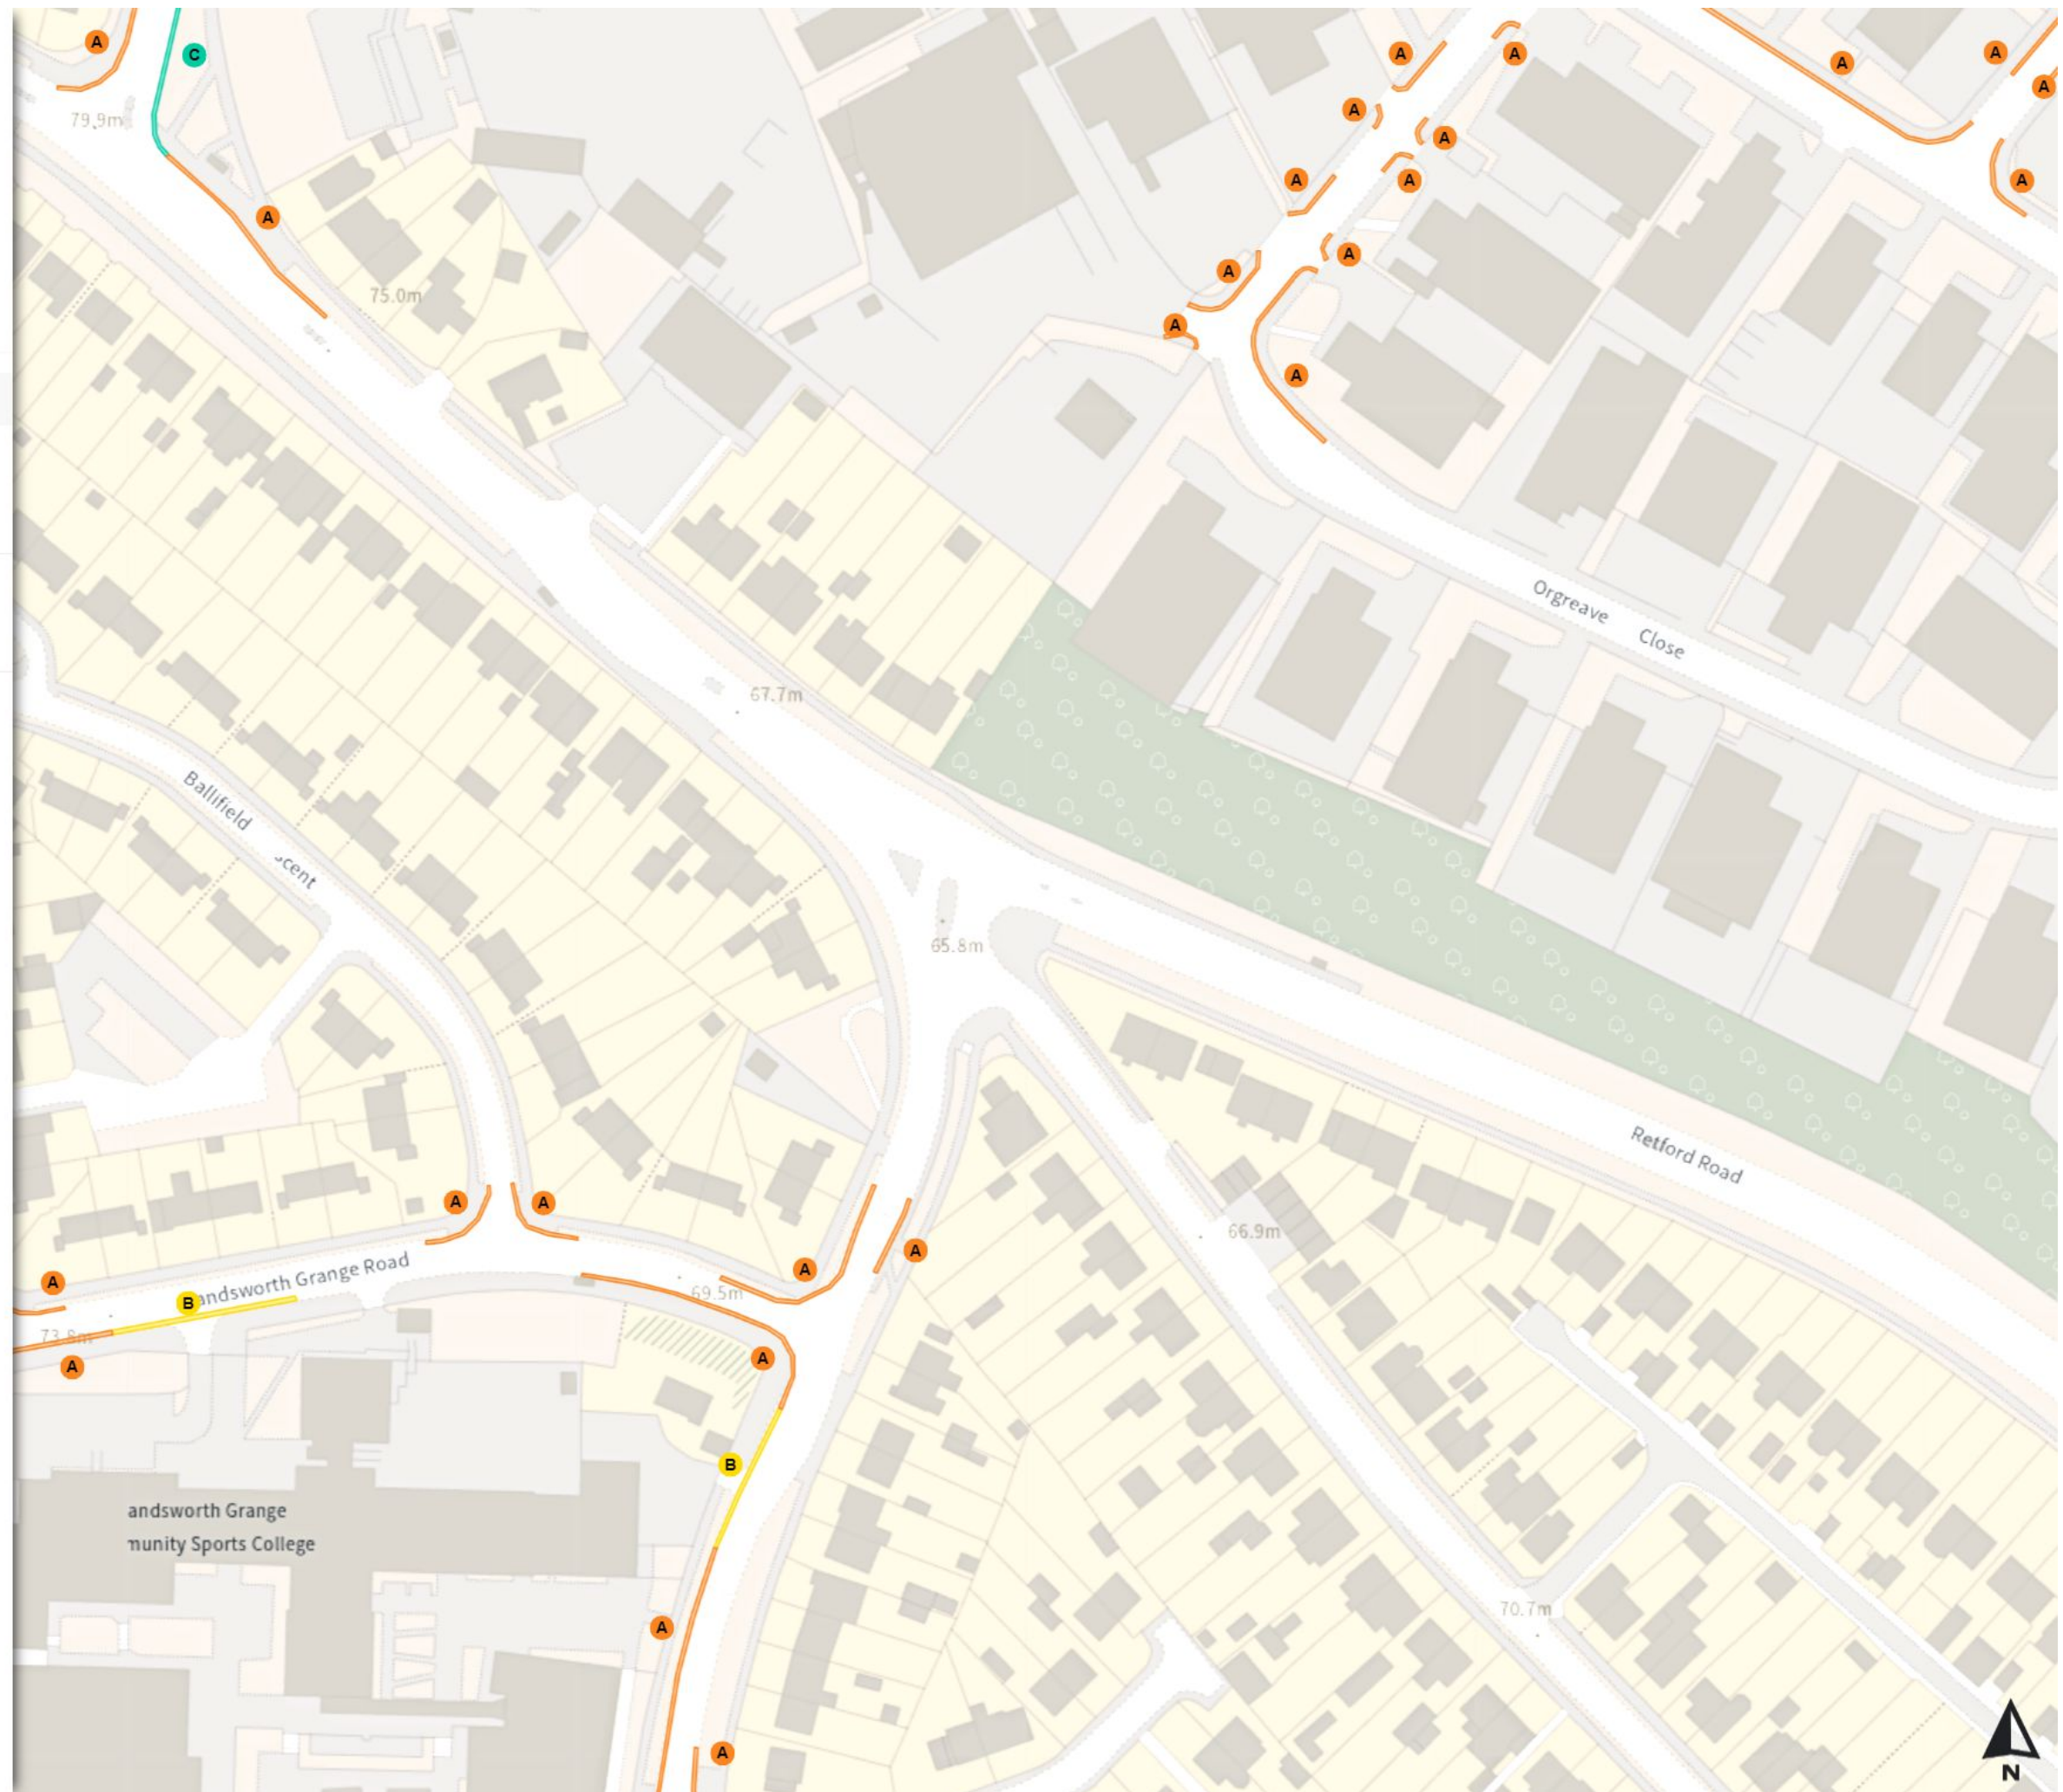

THE SHEFFIELD CITY COUNCIL (STOPPING RESTRICTIONS, WAITING RESTRICTIONS, LOADING RESTRICTIONS & PARKING PLACES) (MAP SCHEDULE) ORDER 2024

Map 461 of 797 Made 03/04/24

Added

No waiting at any time

At all times

Prohibition of stopping on school entrance markings

At all times

Shared

No waiting at any time

At all times

No loading

Mon-Sat 08:00-20:00

Scale: 1:1250

North-West: 441771.515, 386283.561
South-East: 442190.713, 385924.034

© Crown copyright and database rights 2024 Ordnance Survey.
You are not permitted to copy, sub-license, distribute or sell any of this data to third parties in any form. Licence number 100018816