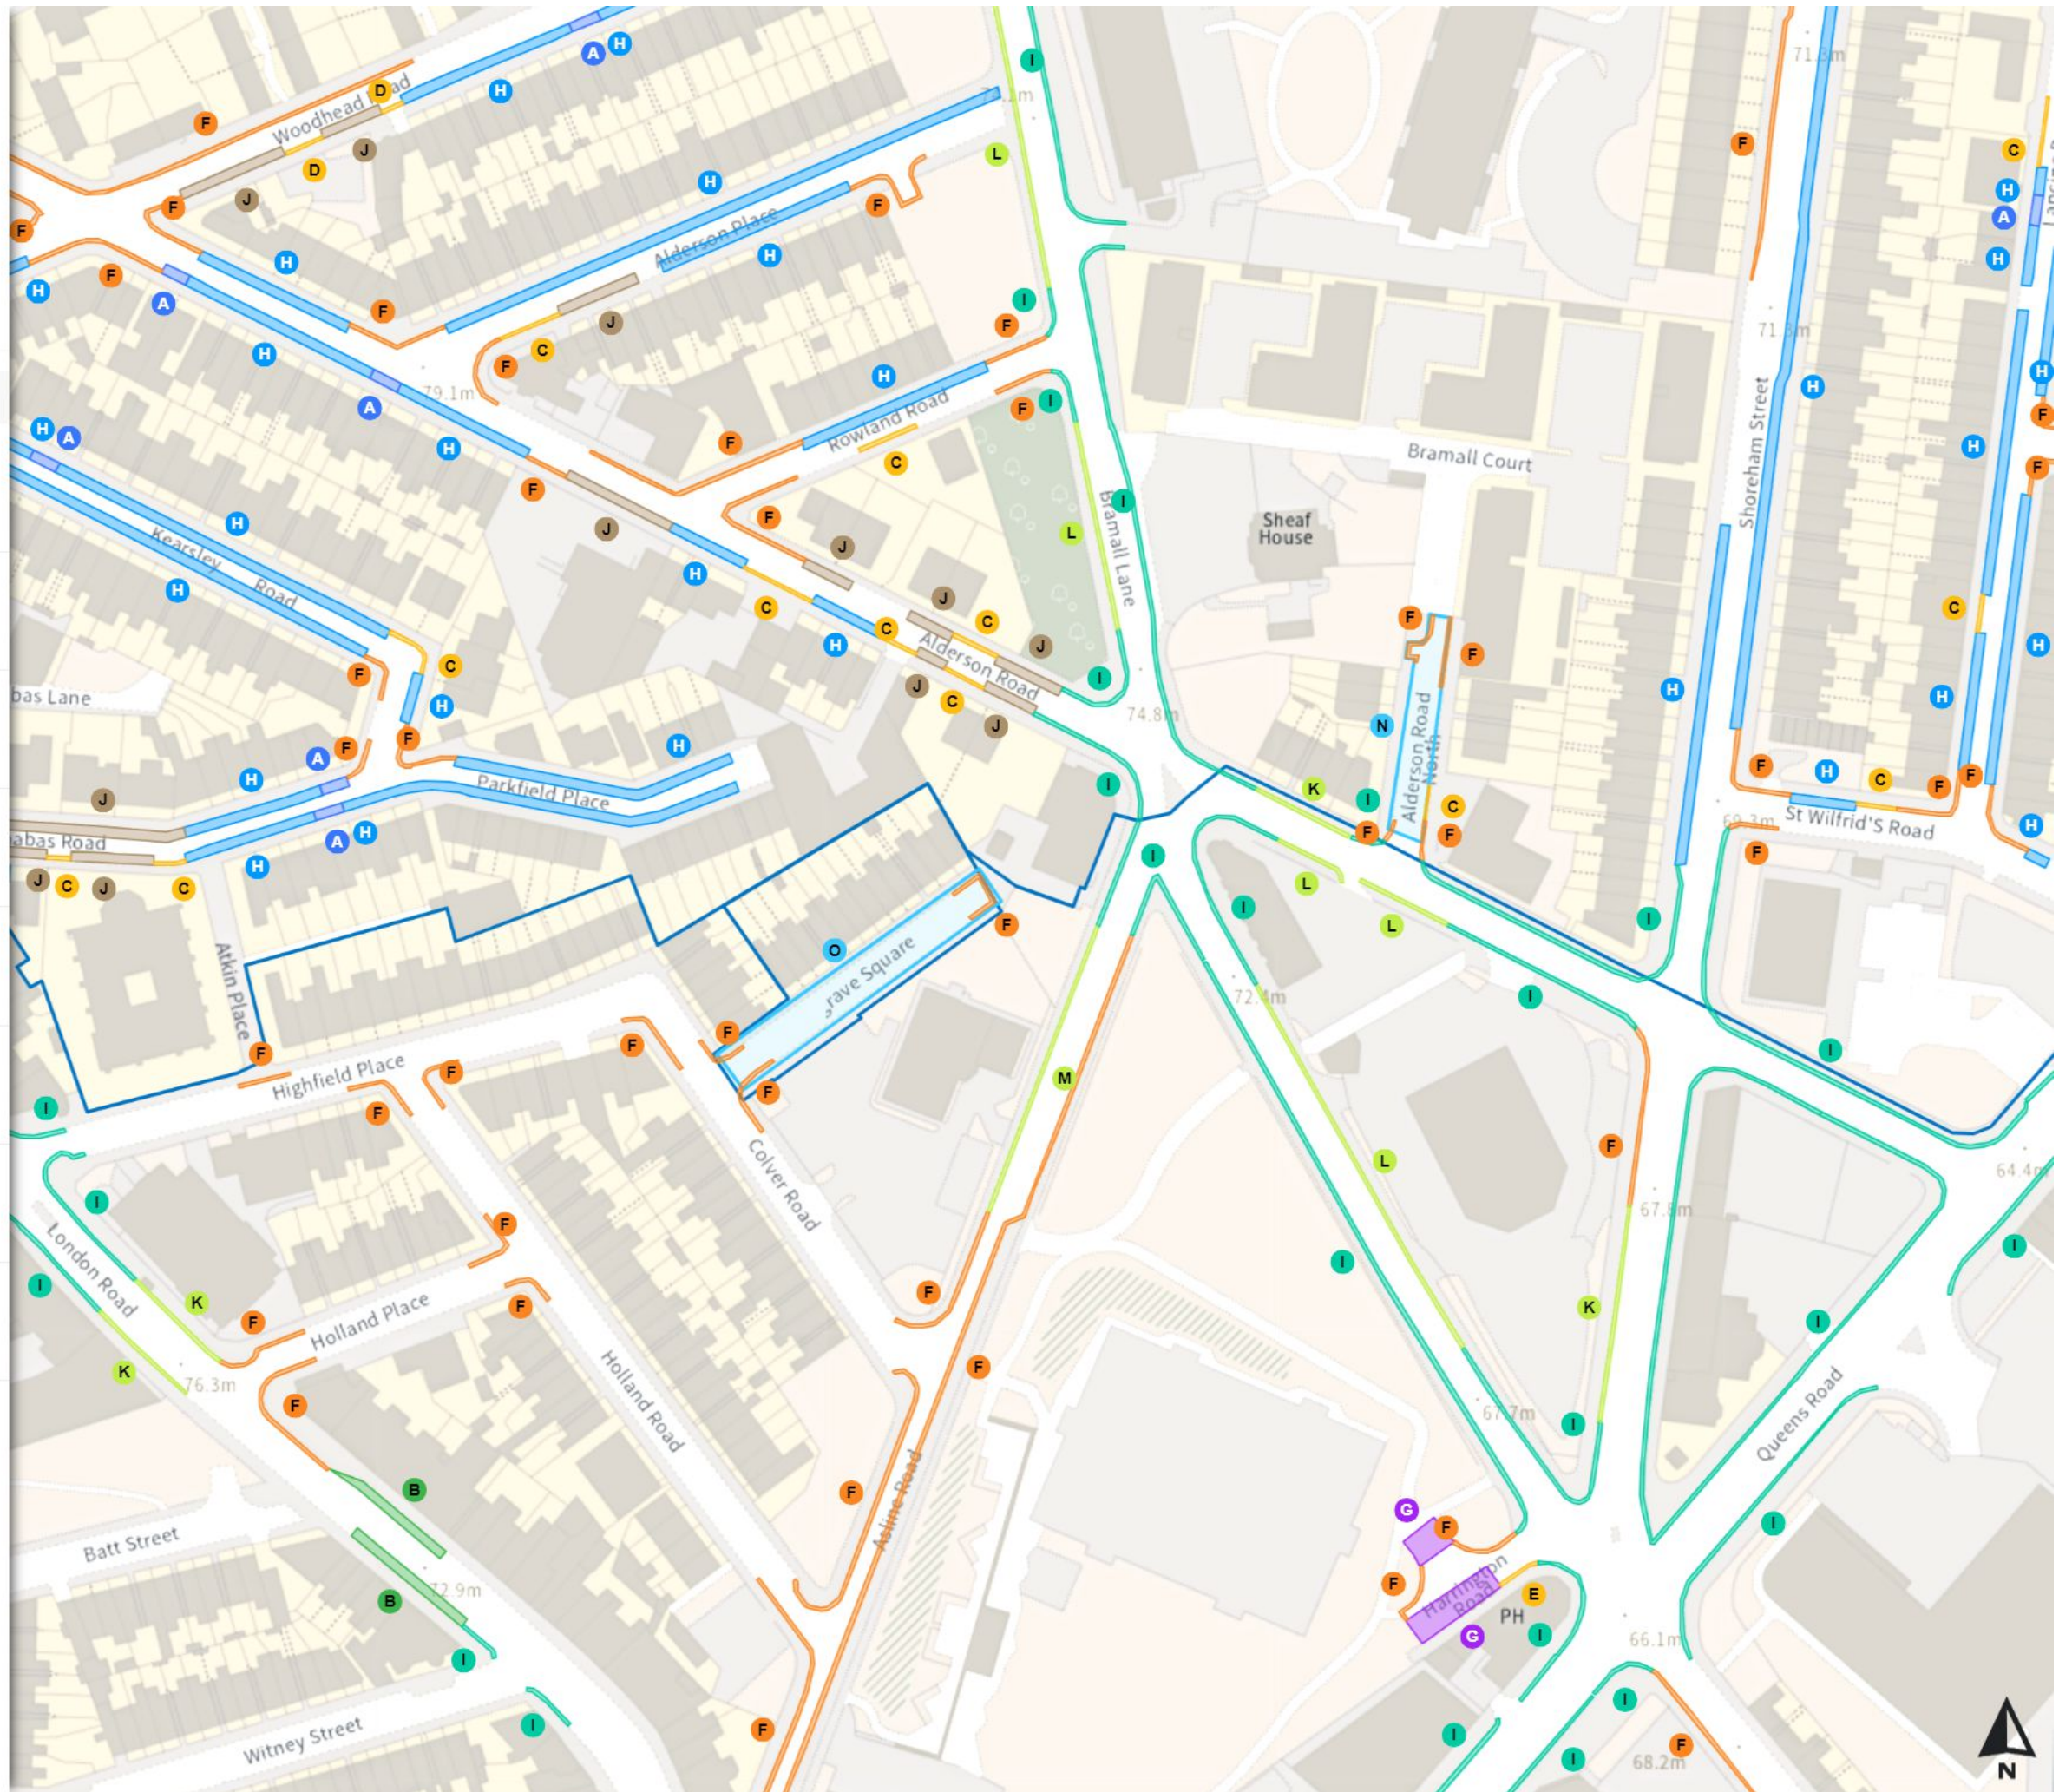

Scale: 1:1250

North-West: 435052.762, 385870.272
South-East: 435471.48, 385510.127

© Crown copyright and database rights 2024 Ordnance Survey.
You are not permitted to copy, sub-license, distribute or sell any of this data to third parties in any form. Licence number 100018816