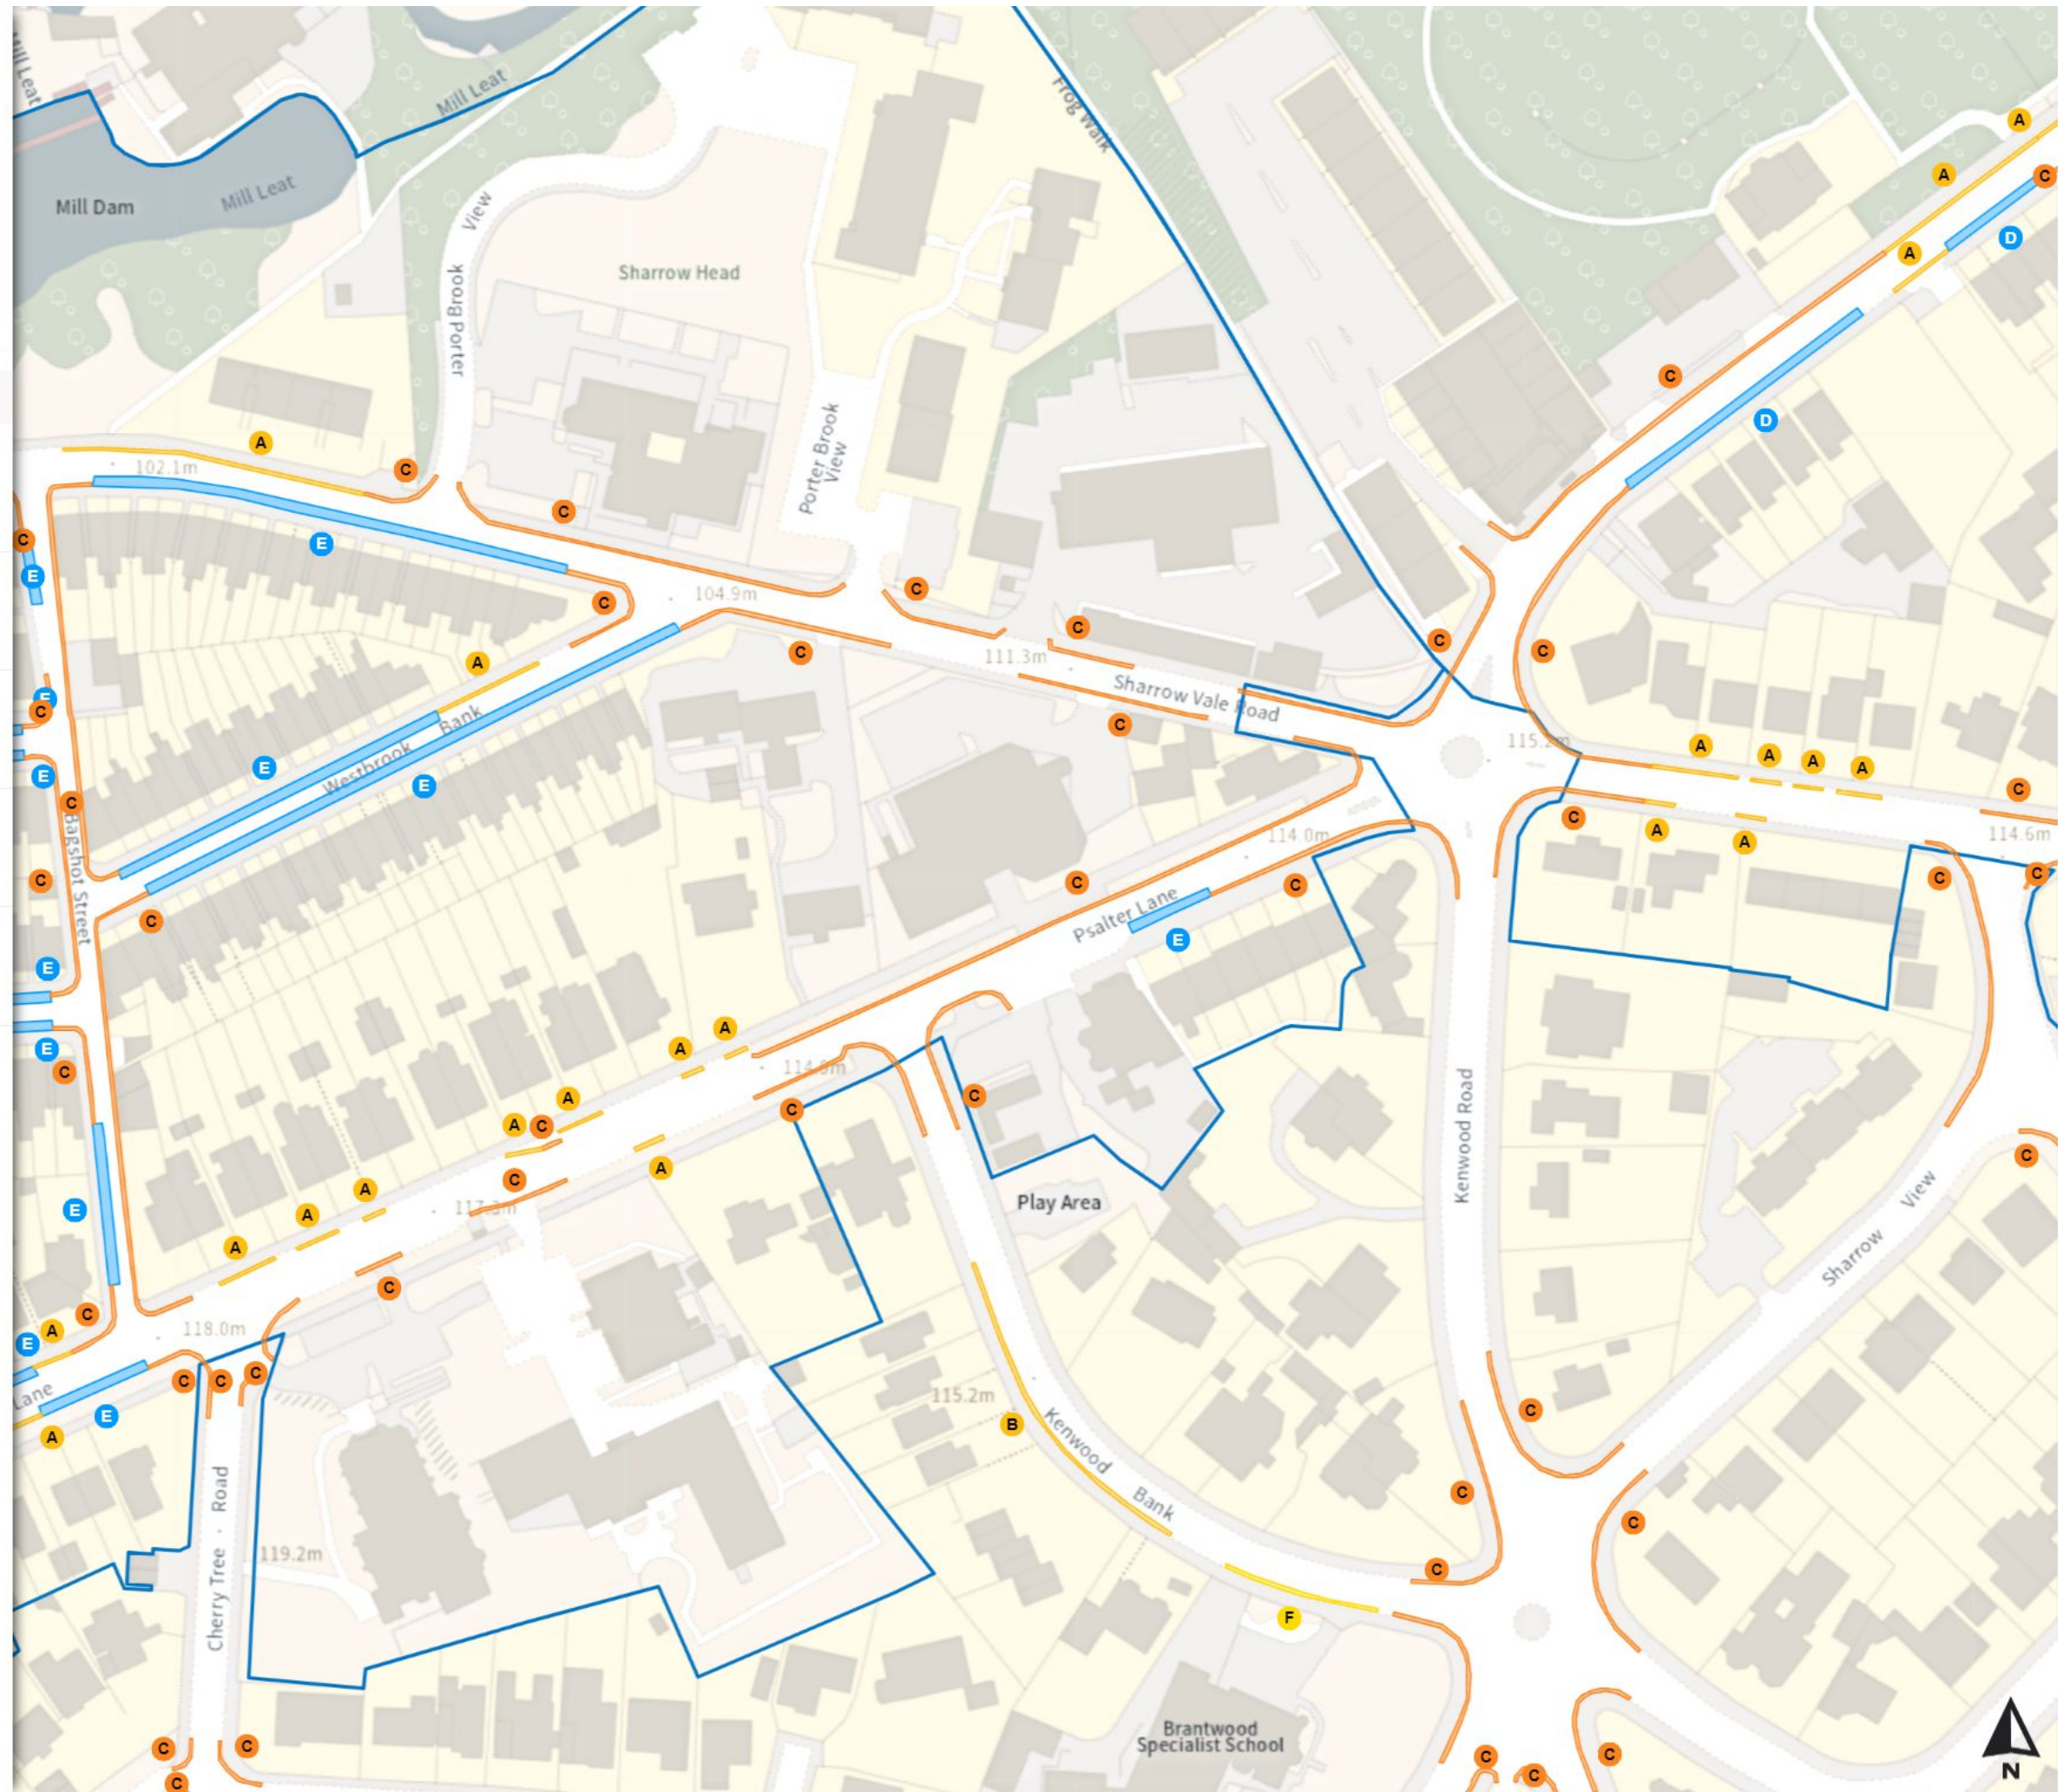

- Prohibition of stopping on school entrance markings
- At all times

Scale: 1:1250

North-West: 433814.889, 385861.329
South-East: 434233.512, 385501.076

© Crown copyright and database rights 2024 Ordnance Survey.
You are not permitted to copy, sub-license, distribute or sell any of this data to third parties in any form. Licence number 100018816