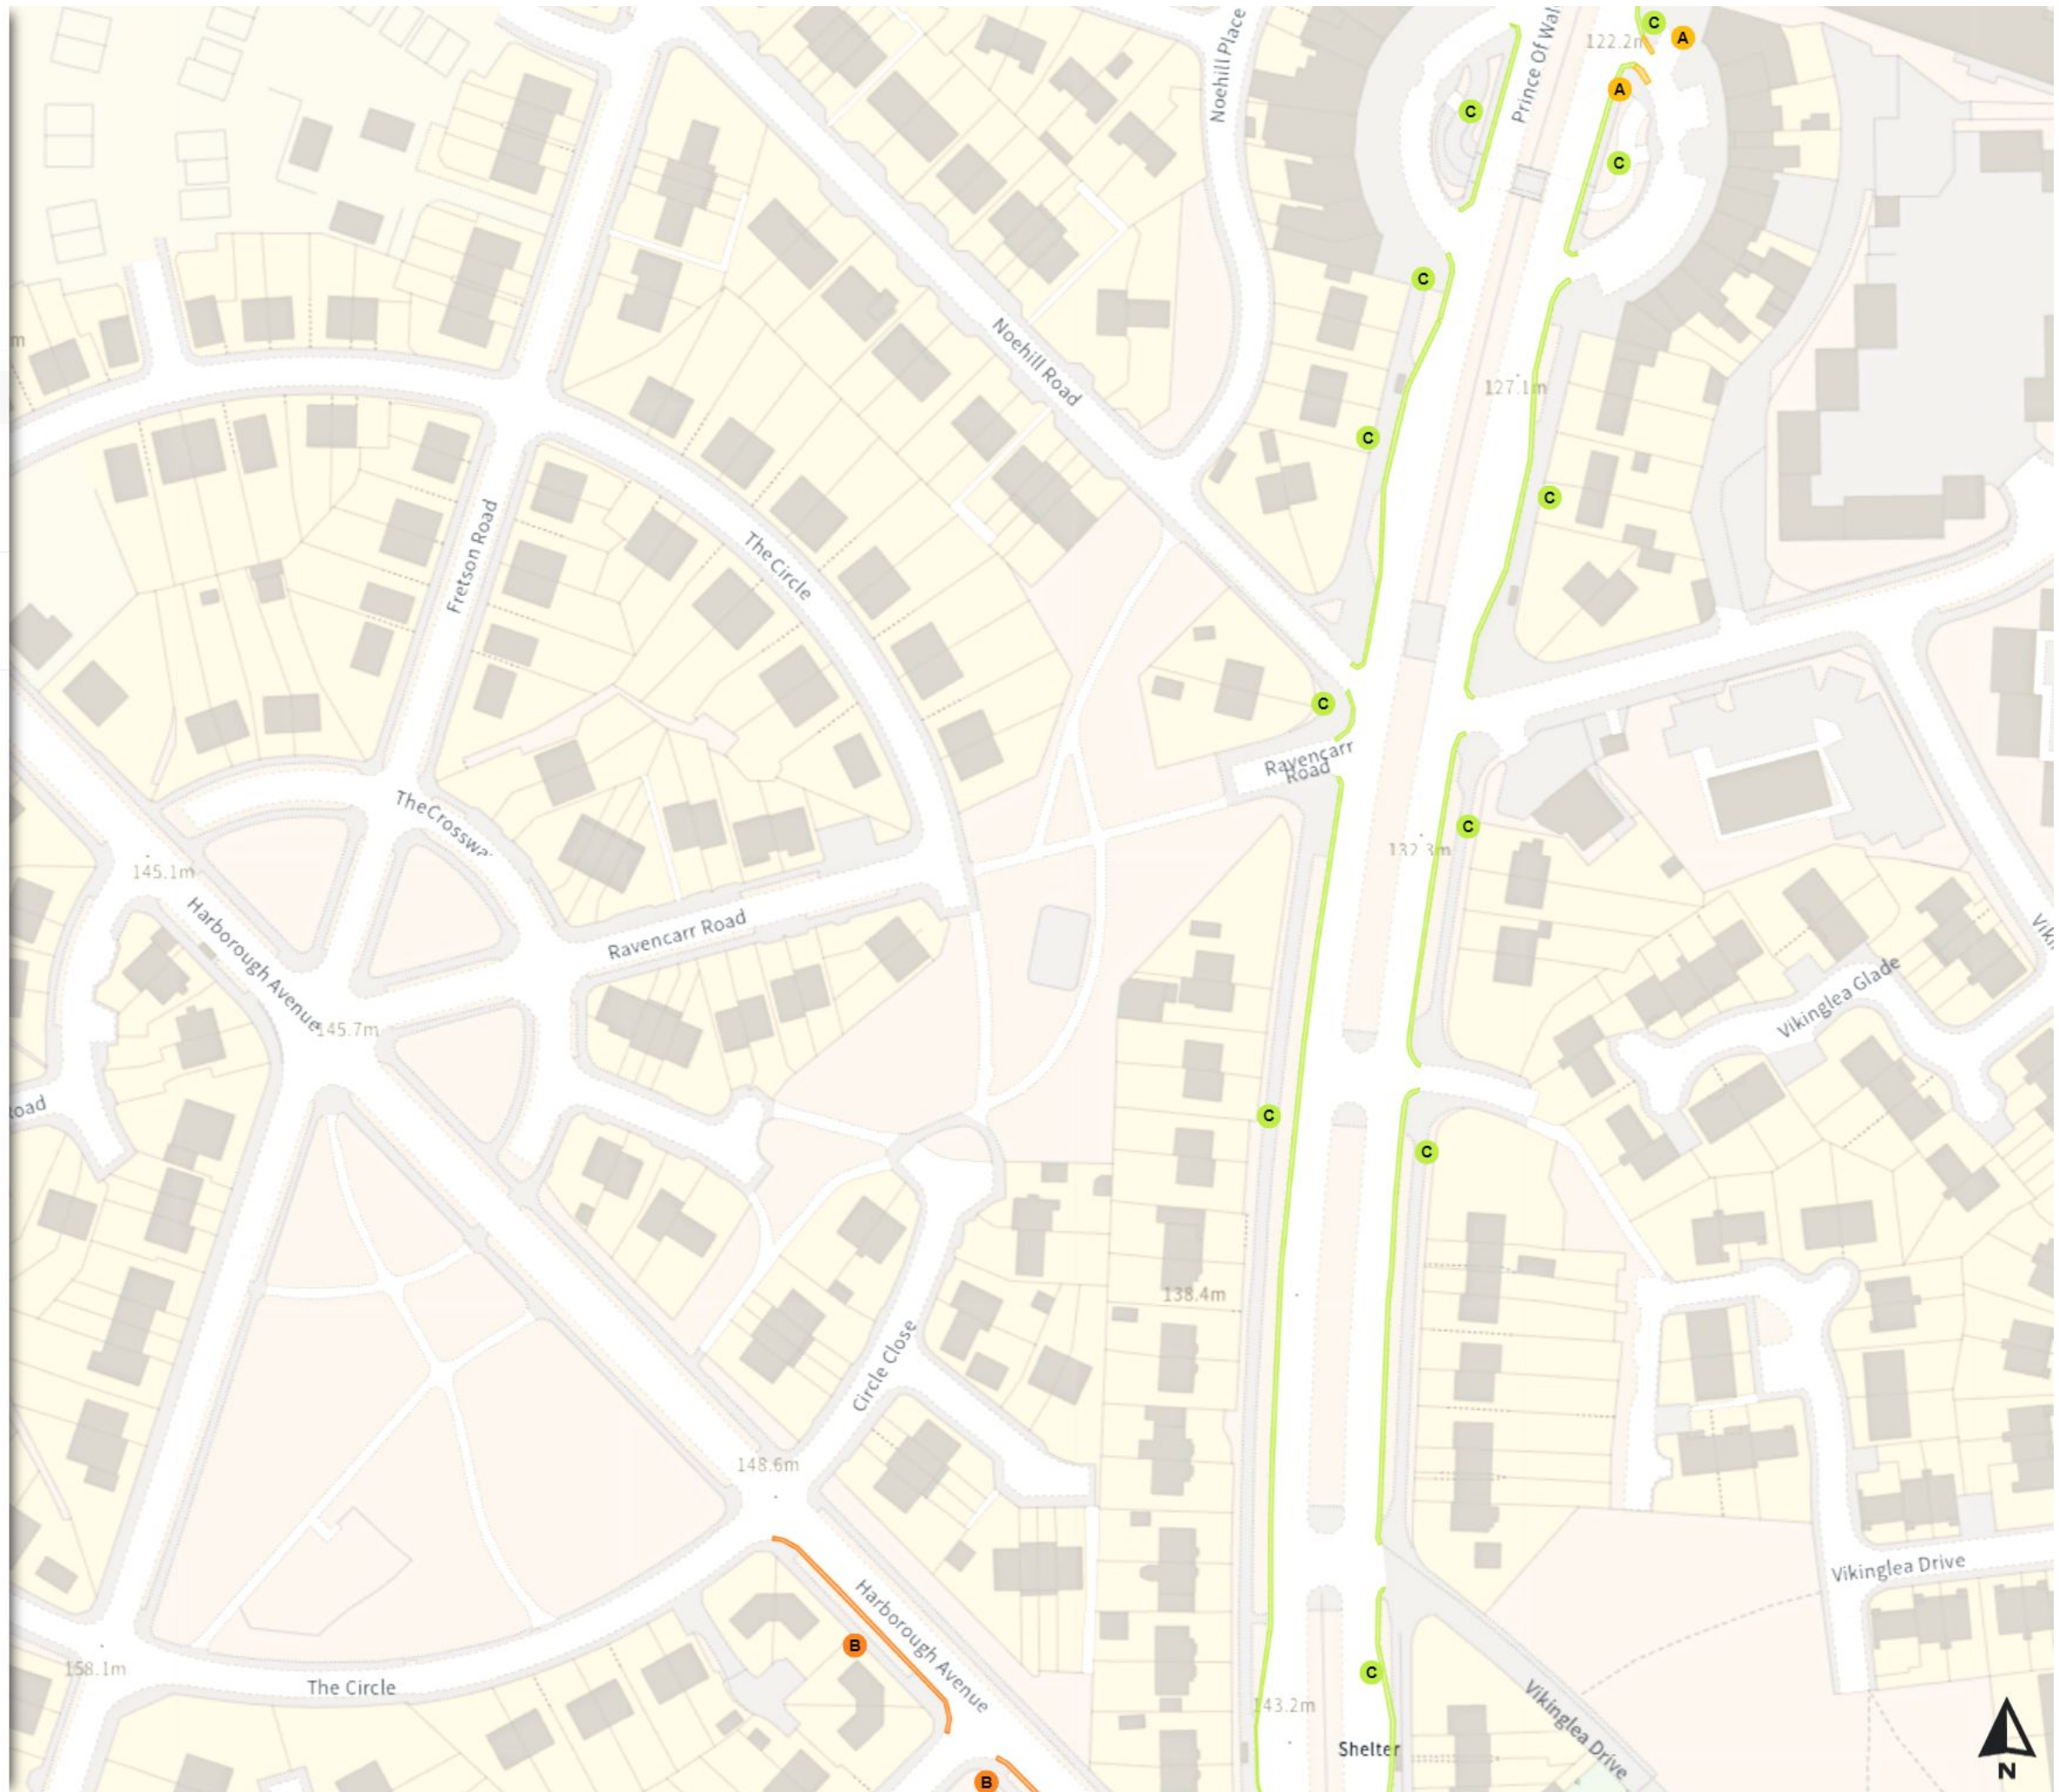

THE SHEFFIELD CITY COUNCIL (STOPPING RESTRICTIONS, WAITING RESTRICTIONS, LOADING RESTRICTIONS & PARKING PLACES) (MAP SCHEDULE) ORDER 2024

Map 453 of 797 Made 03/04/24

Added

- No waiting
- Mon-Fri 08:00-09:30 16:00-18:30

- No waiting at any time
- At all times

- Shared
- No waiting
- Mon-Fri 08:00-09:30 16:00-18:30

- No loading
- Mon-Fri 08:00-09:30 16:00-18:30

Scale: 1:1250

North-West: 438471.497, 386255.767
South-East: 438890.445, 385895.95

© Crown copyright and database rights 2024 Ordnance Survey.
You are not permitted to copy, sub-license, distribute or sell any of this data to third parties in any form. Licence number 100018816