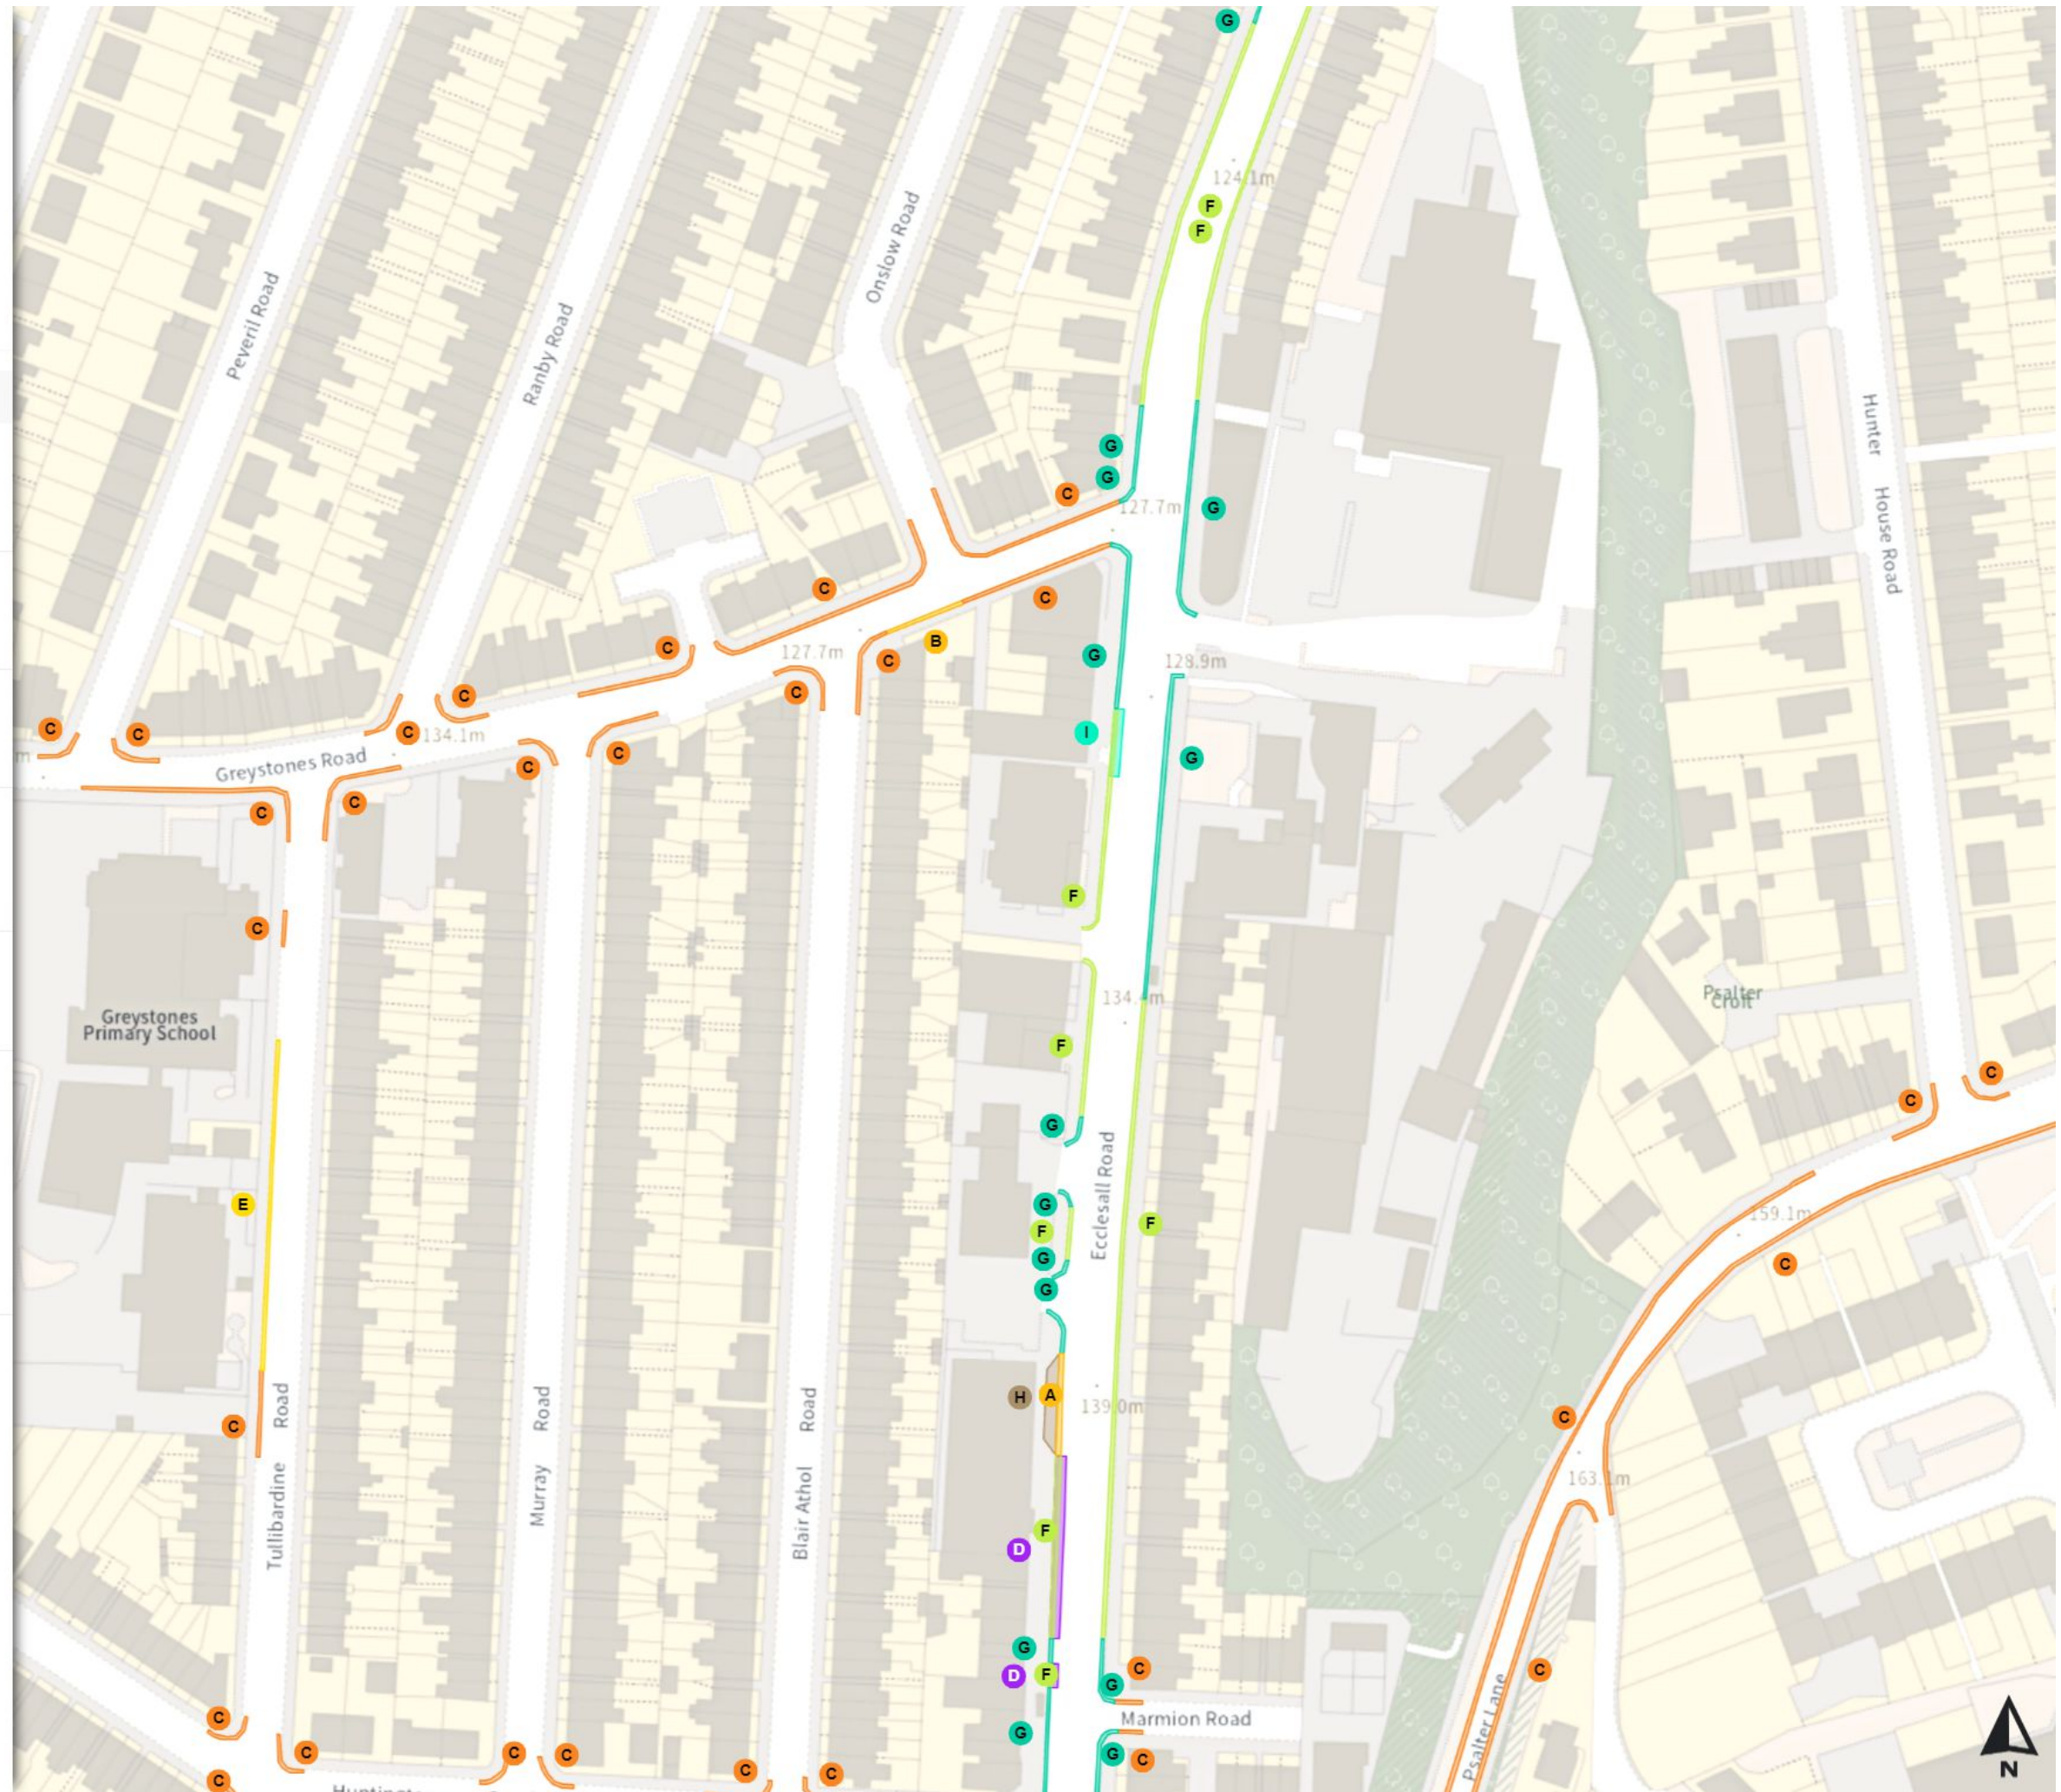

THE SHEFFIELD CITY COUNCIL (STOPPING RESTRICTIONS, WAITING RESTRICTIONS, LOADING RESTRICTIONS & PARKING PLACES) (MAP SCHEDULE) ORDER 2024

Map 497a of 797 Made 03/04/24

Added

- No waiting
- A Mon-Fri 07:30-09:30 16:00-18:30

- No waiting
- B Mon-Sat 08:00-18:30

- No waiting at any time
- C At all times

- Paid-for parking place
- D Mon-Fri 09:30-16:00
  Sat 08:00-18:30

- Prohibition of stopping on school entrance markings
- E Mon-Fri 08:30-09:00 15:00-15:45

- Shared
- F No waiting
  Mon-Fri 07:30-09:30 16:00-18:30

- No loading
  Mon-Fri 07:30-09:30 16:00-18:30

Scale: 1:1250

North-West: 432603.92, 385493.926
South-East: 433022.482, 385133.539

© Crown copyright and database rights 2024 Ordnance Survey.
You are not permitted to copy, sub-license, distribute or sell any of this data to third parties in any form. Licence number 100018816