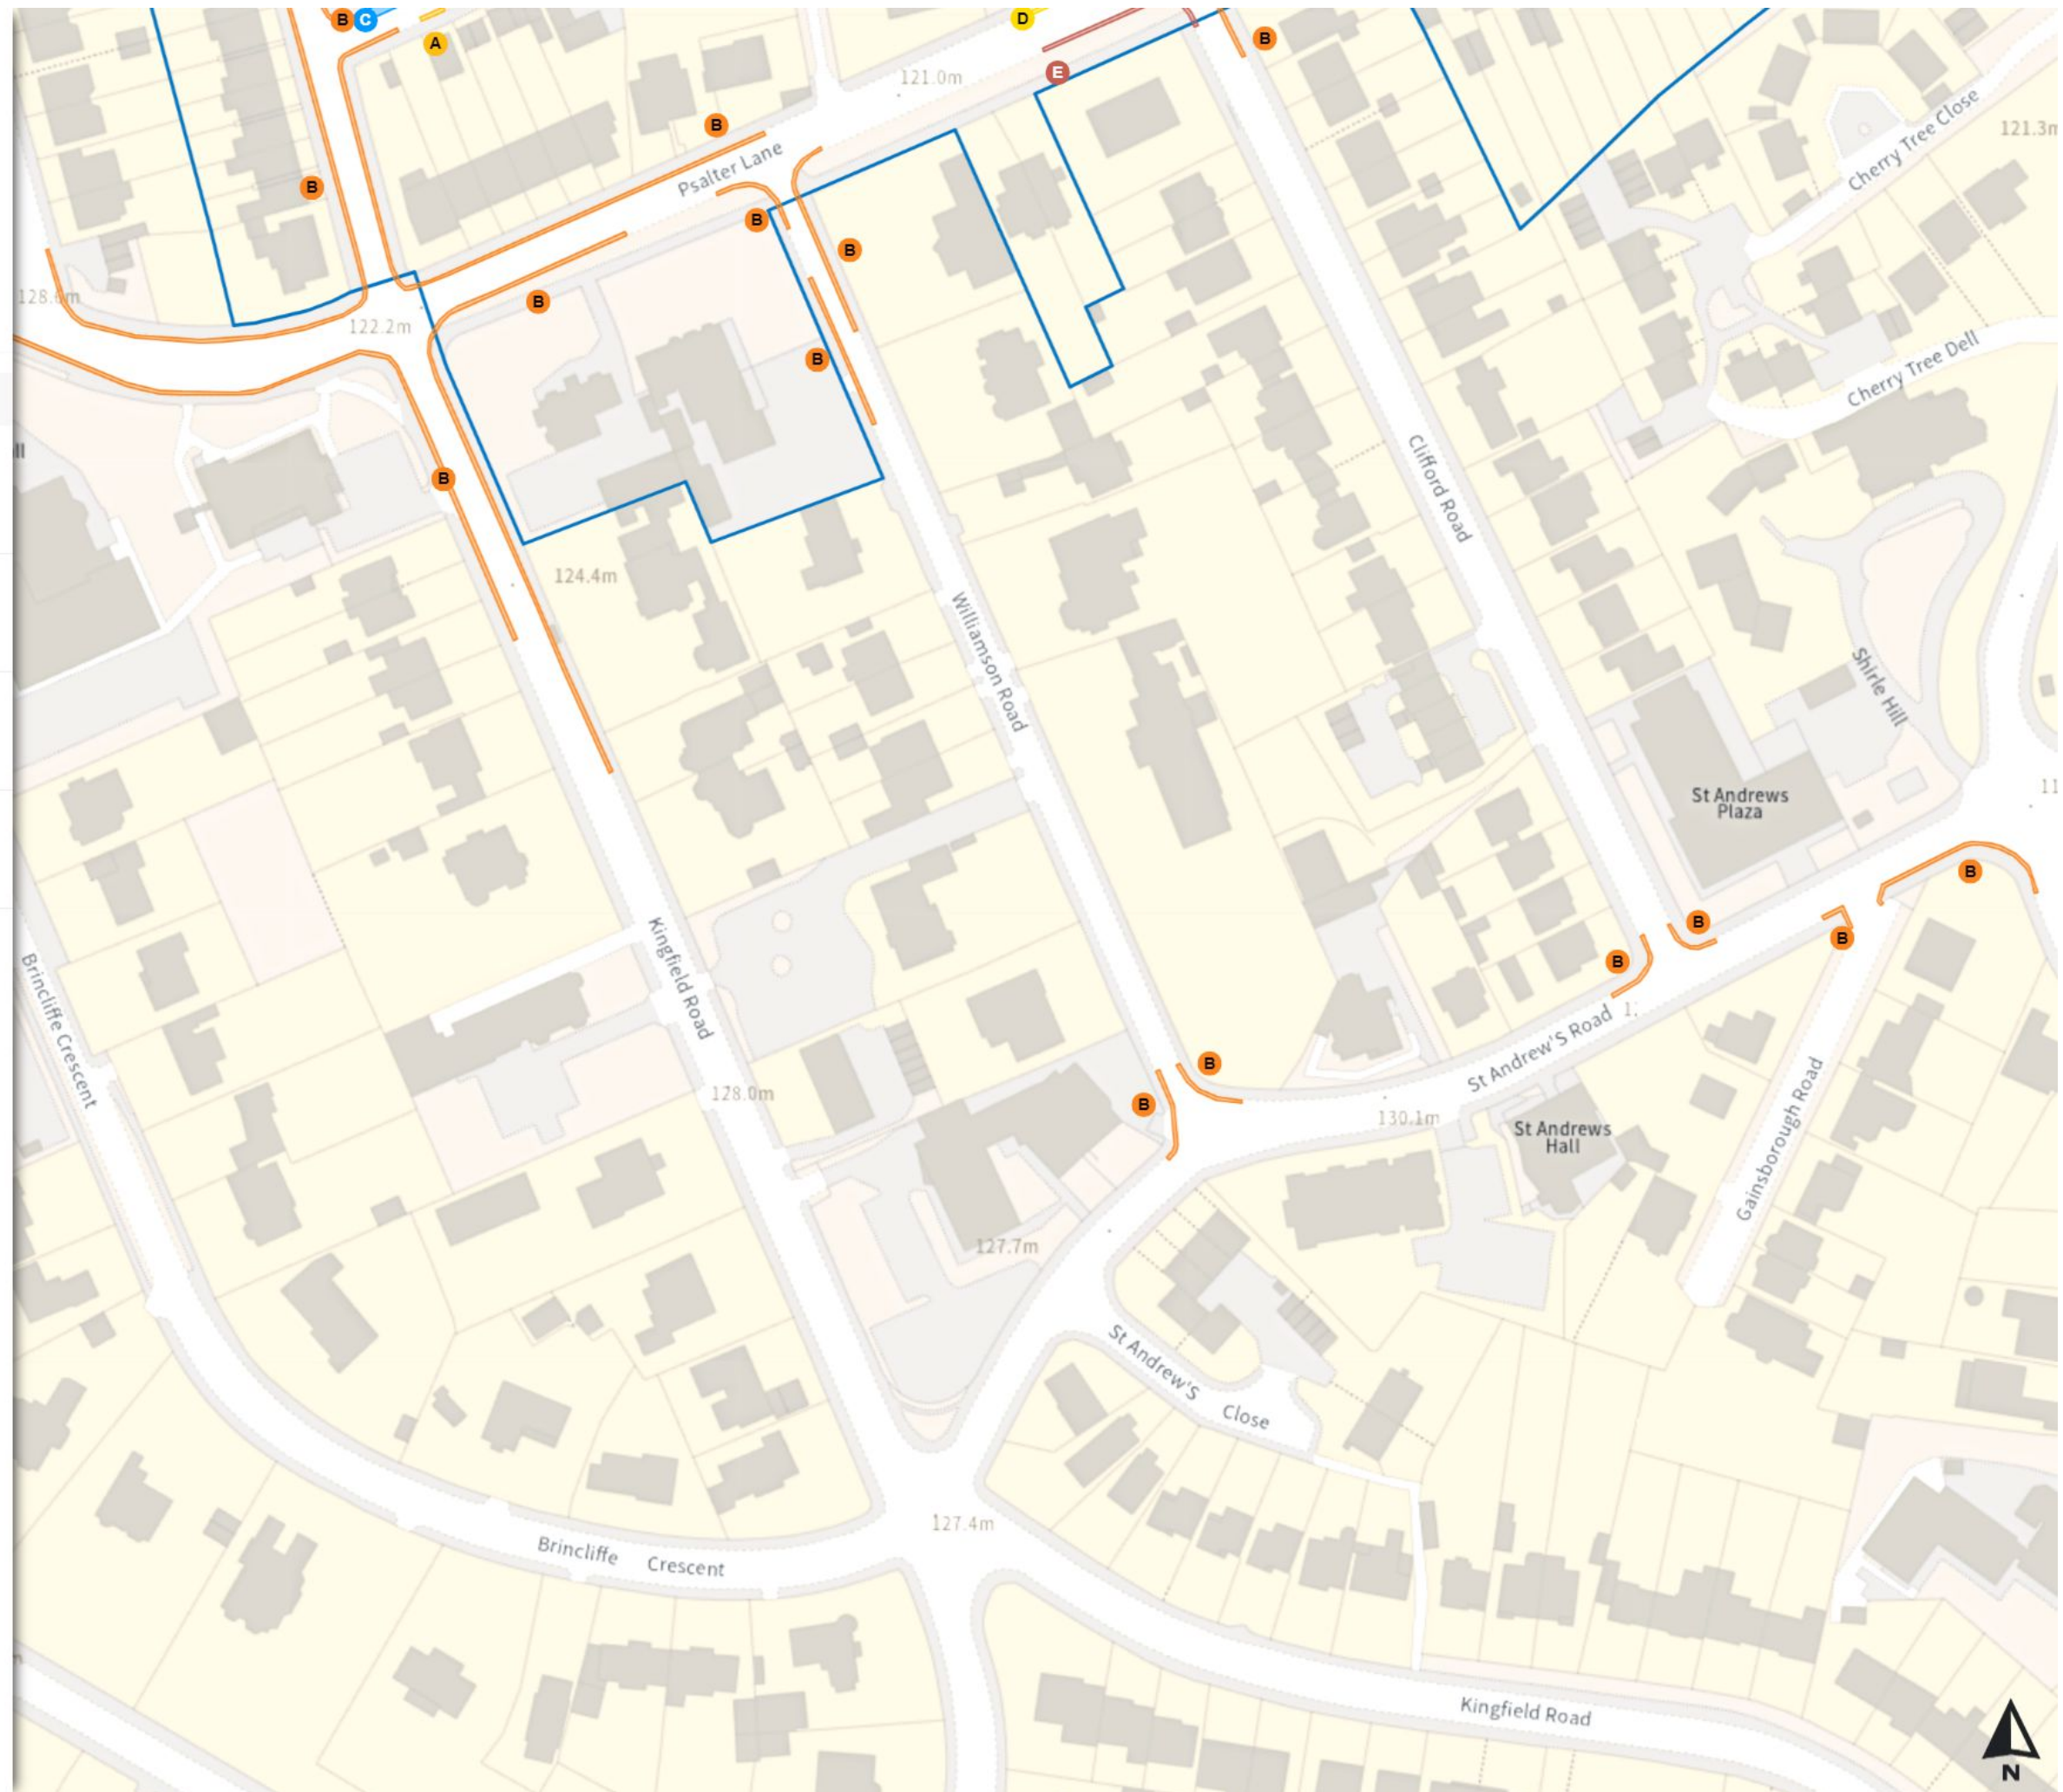

THE SHEFFIELD CITY COUNCIL (STOPPING RESTRICTIONS, WAITING RESTRICTIONS, LOADING RESTRICTIONS & PARKING PLACES) (MAP SCHEDULE) ORDER 2024

Map 499 of 797 Made 03/04/24

Added

- No waiting
- Mon-Fri 08:00-18:30
- No waiting at any time
- At all times
- Permit holders parking place (Porter Brook)
- Mon-Fri 08:00-18:30
- Prohibition of stopping on school entrance markings
- Mon-Fri 08:00-09:30 14:30-16:30
- Shared
- No waiting at any time
  At all times
- No loading at any time
  At all times

0 20 40 60m

Scale: 1:1250

North-West: 433429.053, 385499.64
South-East: 433847.679, 385139.326

© Crown copyright and database rights 2024 Ordnance Survey.
You are not permitted to copy, sub-license, distribute or sell any of this data to third parties in any form. Licence number 100018816