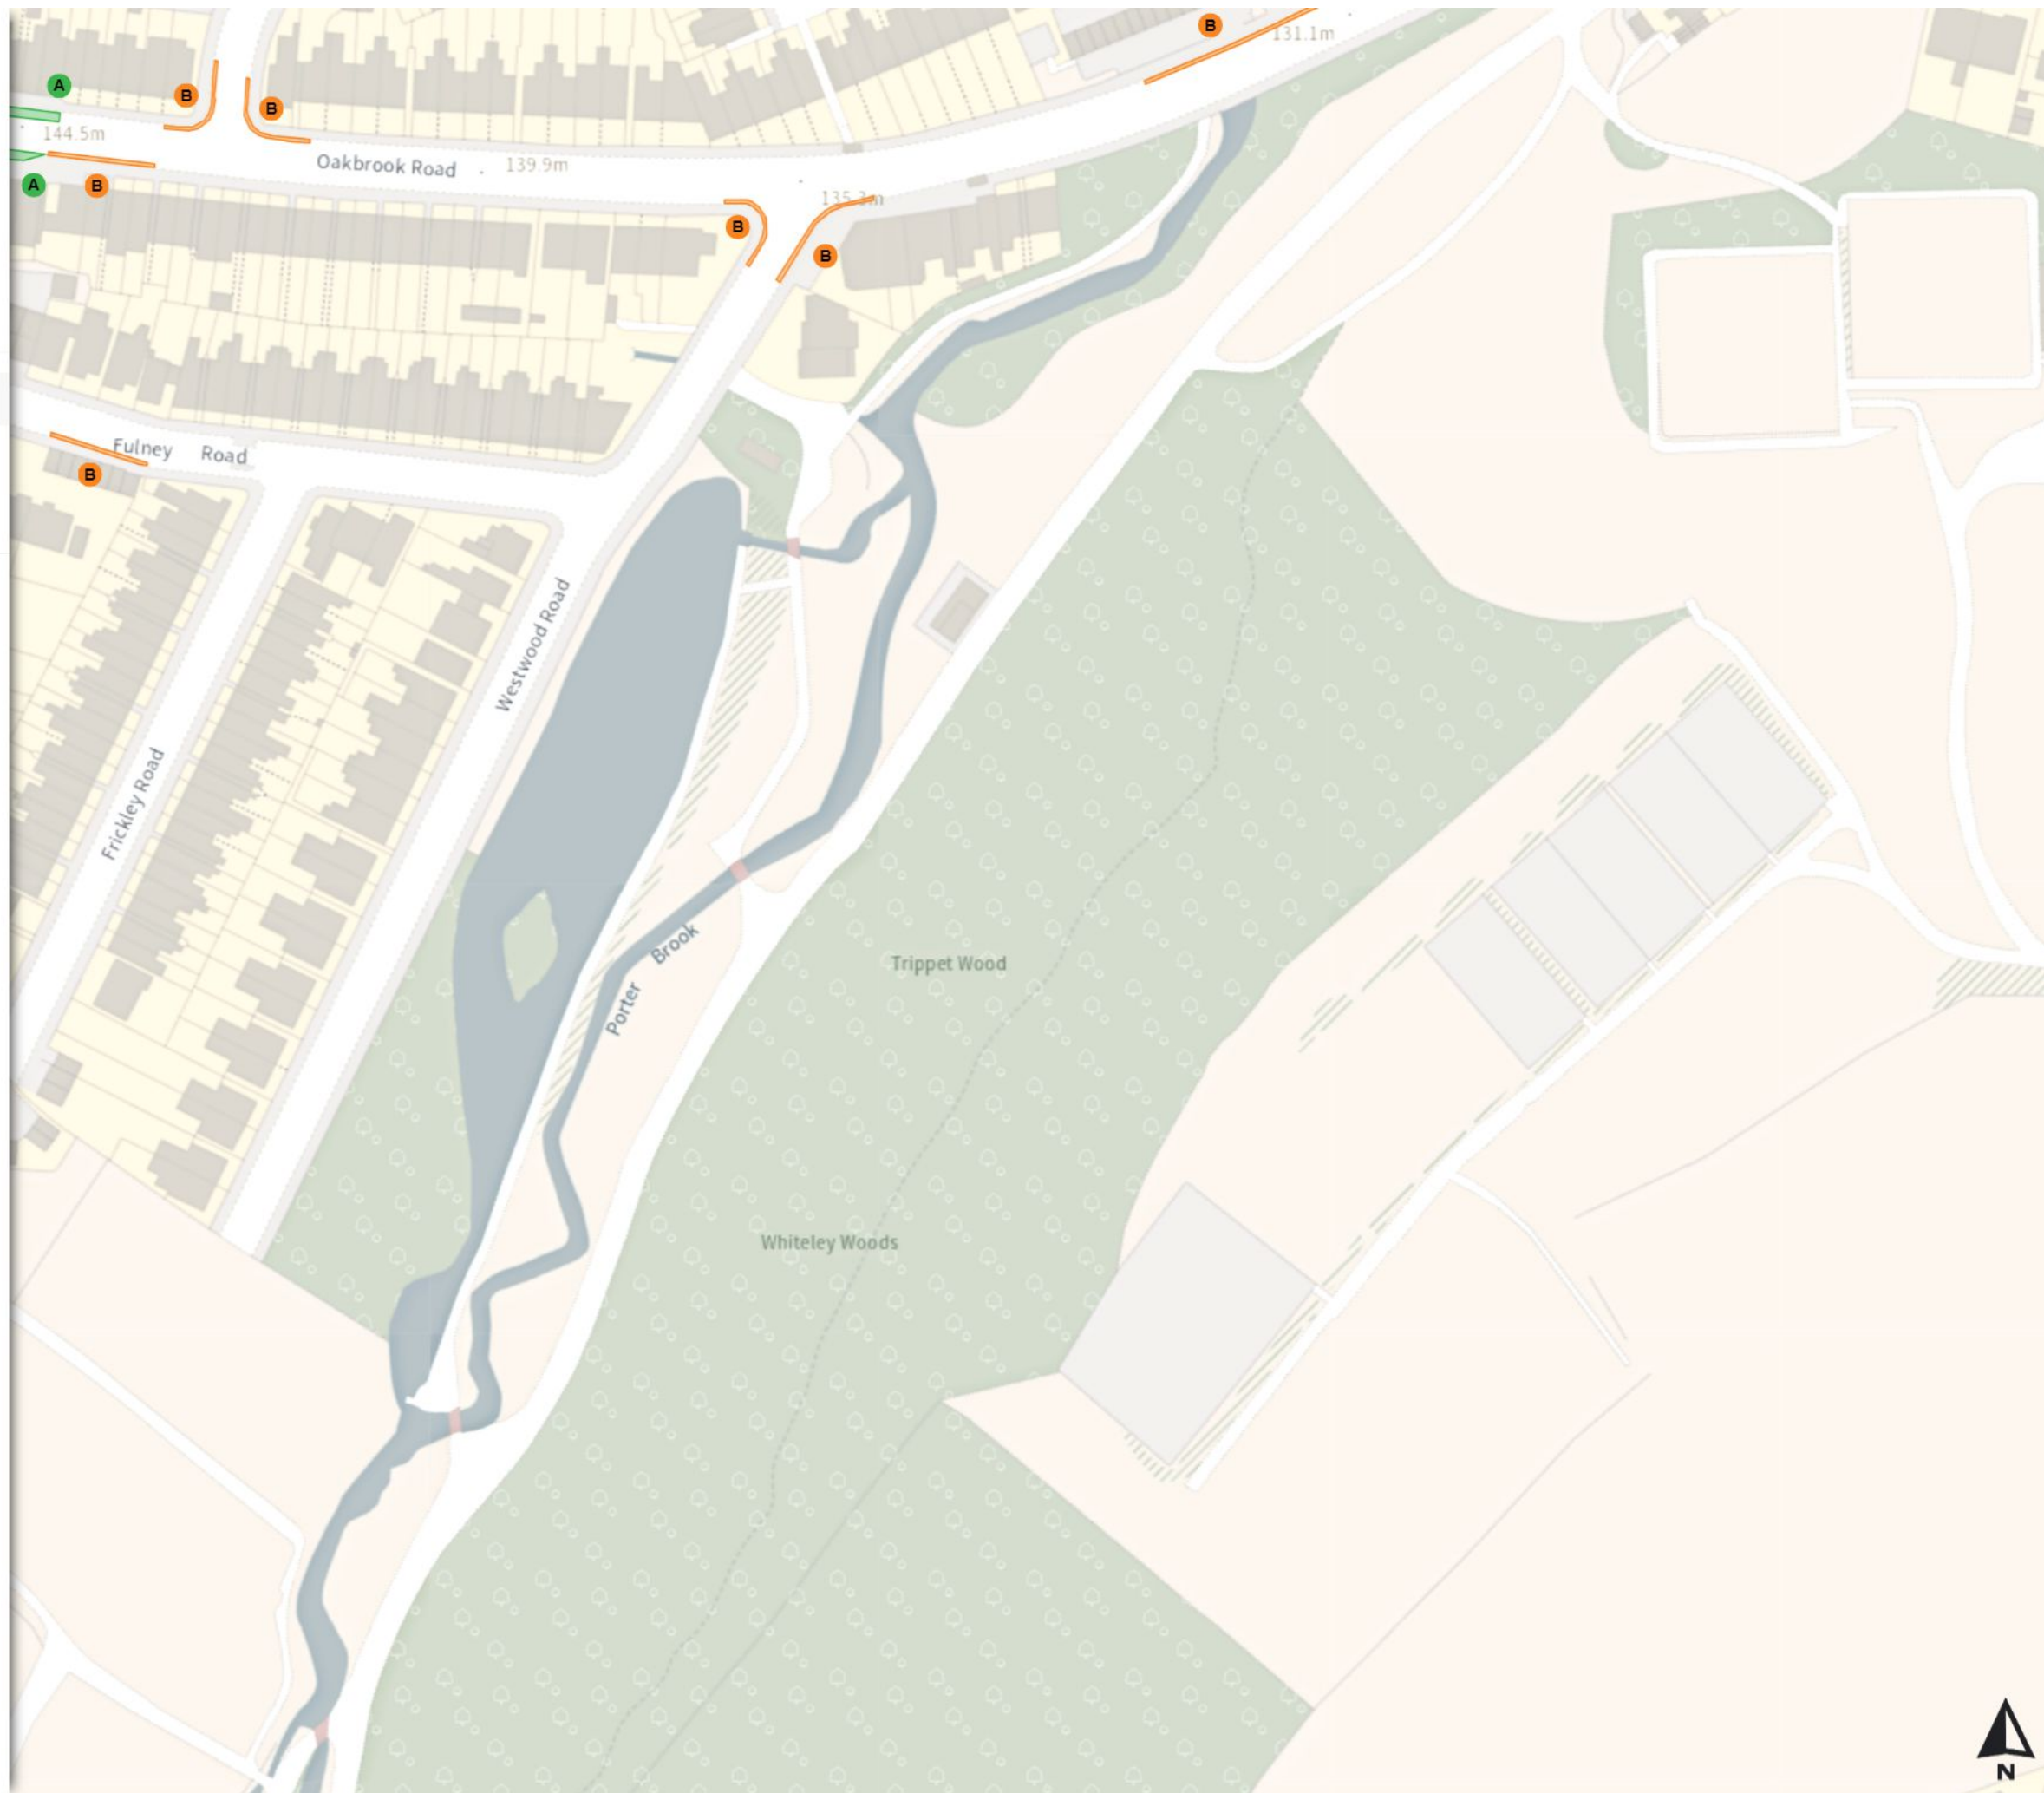

THE SHEFFIELD CITY COUNCIL (STOPPING RESTRICTIONS, WAITING RESTRICTIONS, LOADING RESTRICTIONS & PARKING PLACES) (MAP SCHEDULE) ORDER 2024

Map 468 of 797 Made 03/04/24

Added

Free parking place

Mon-Sat 08:00-18:30 20m 1h

No waiting at any time

At all times

Scale: 1:1250

North-West: 431752.3, 385847.145
South-East: 432170.767, 385486.711

© Crown copyright and database rights 2024 Ordnance Survey.
You are not permitted to copy, sub-license, distribute or sell any of this data to third parties in any form. Licence number 100018816