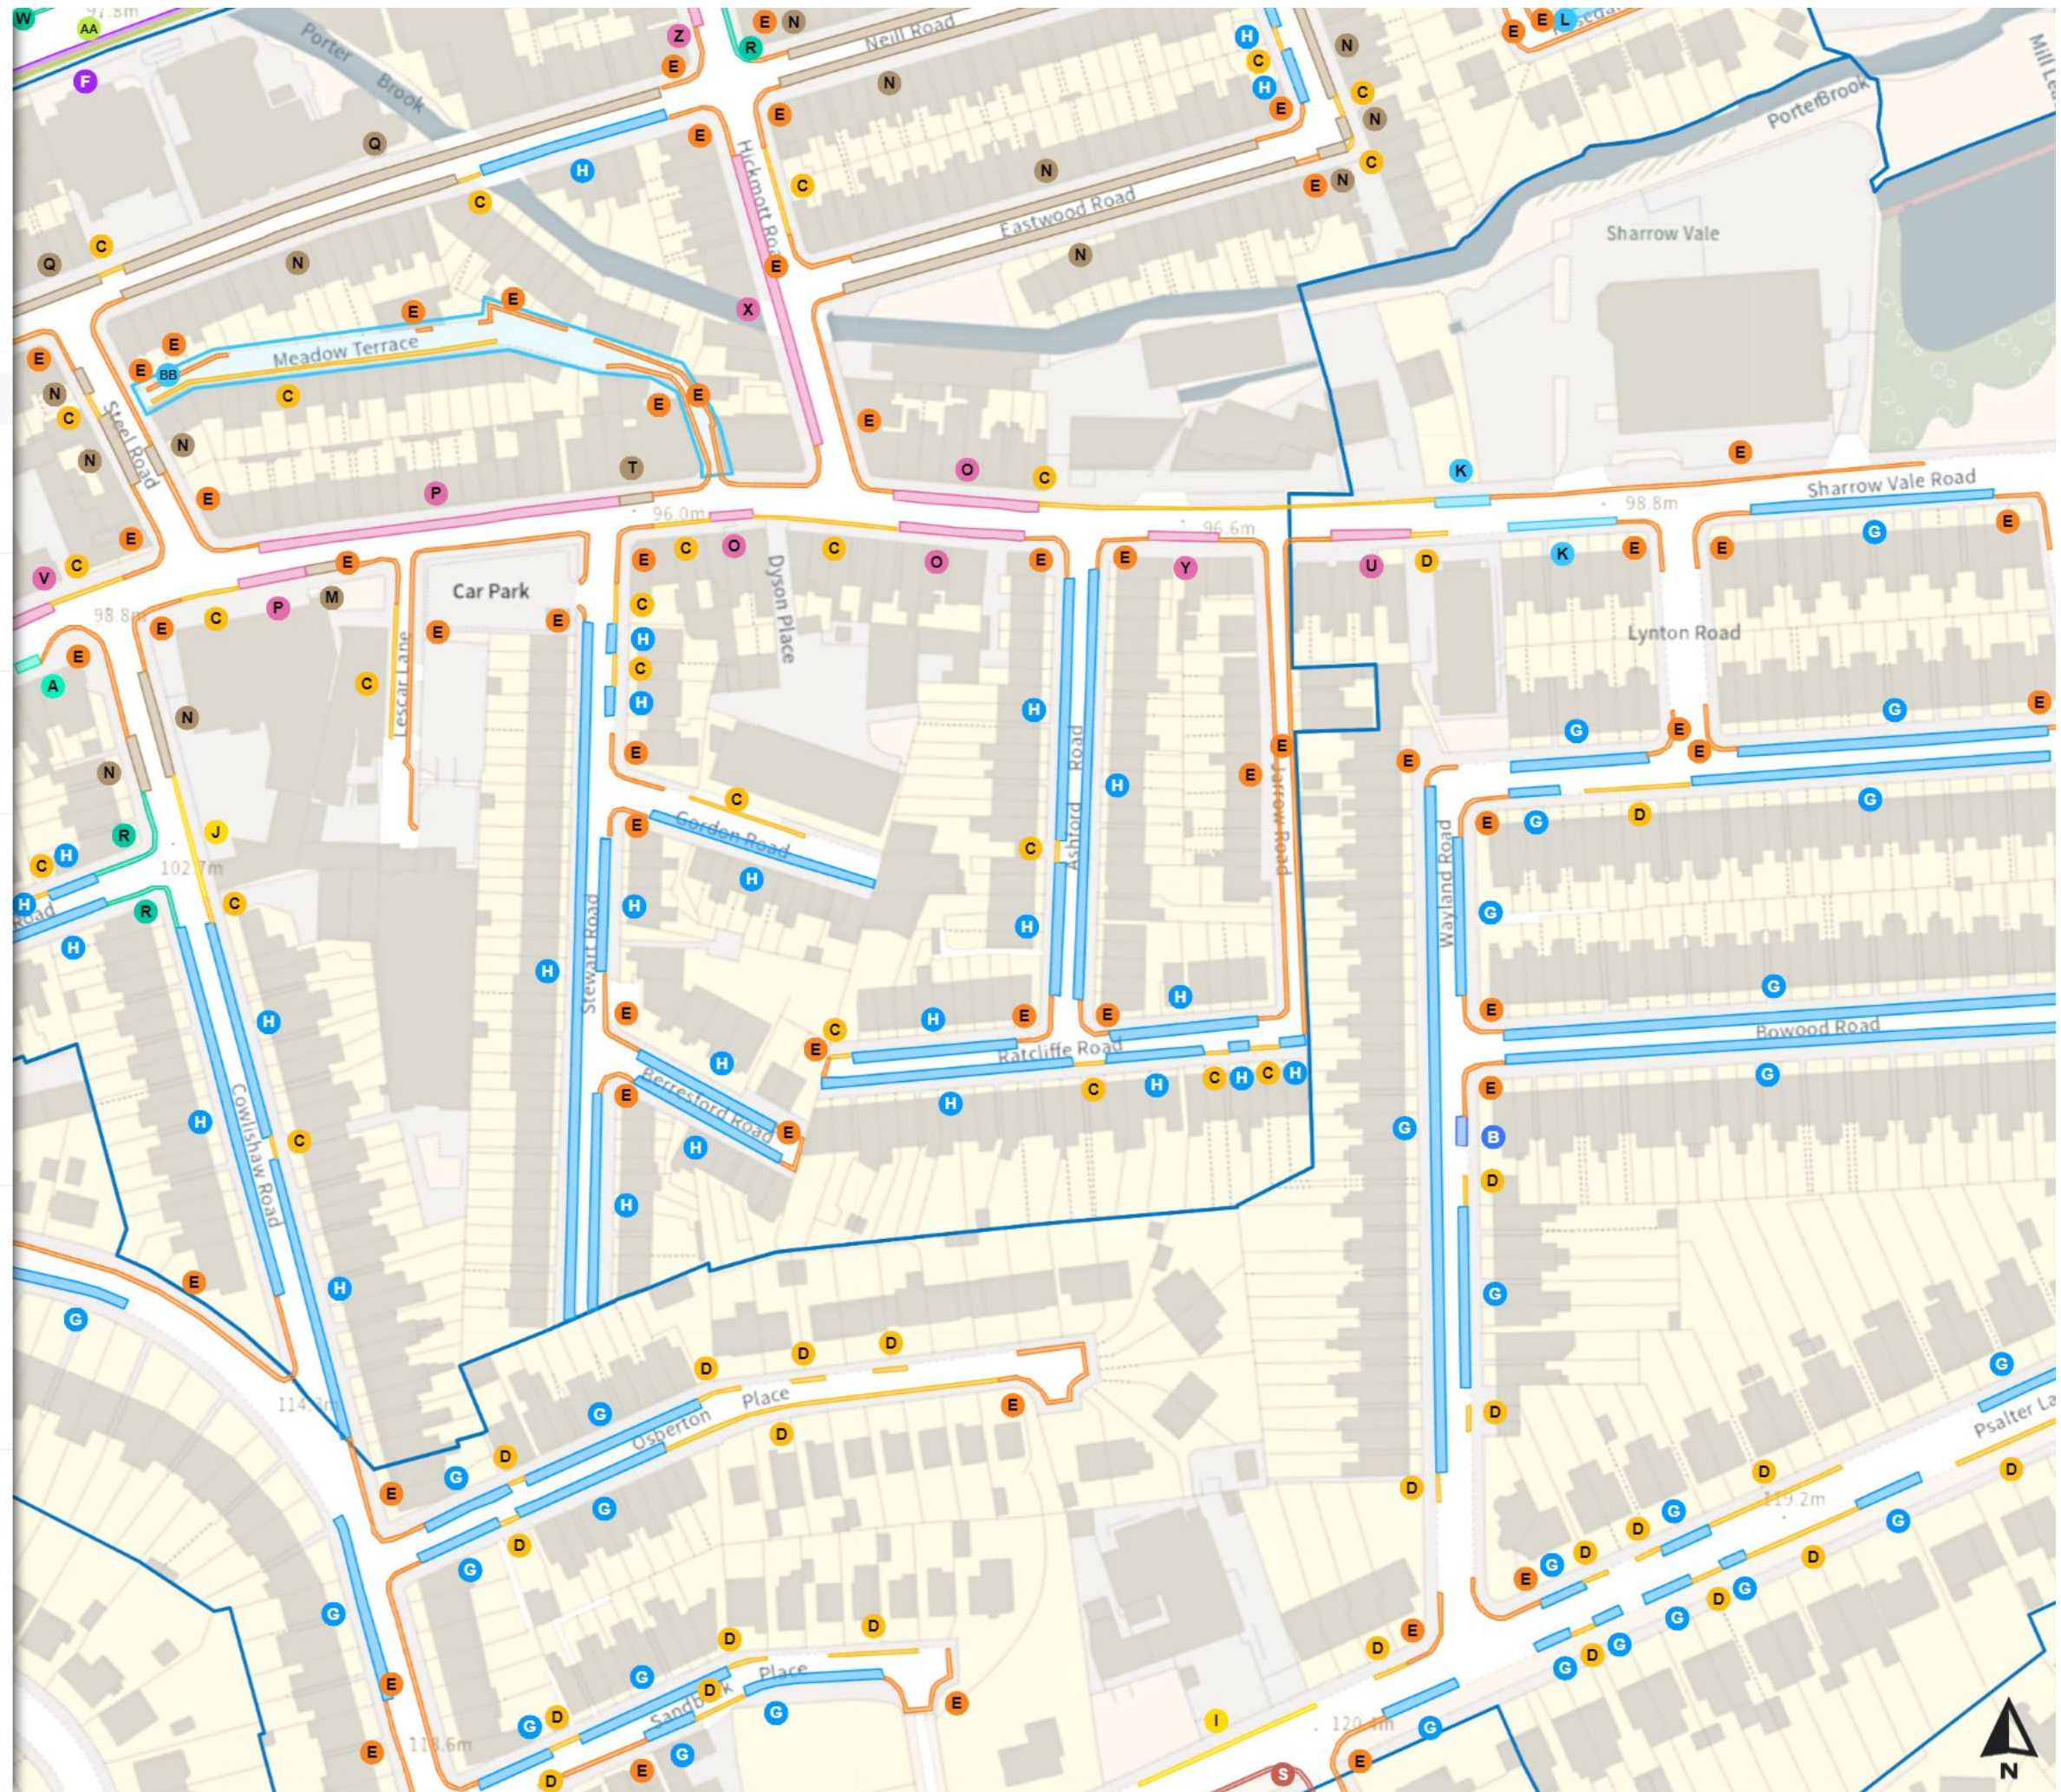

THE SHEFFIELD CITY COUNCIL (STOPPING RESTRICTIONS, WAITING RESTRICTIONS, LOADING RESTRICTIONS & PARKING PLACES) (MAP SCHEDULE) ORDER 2024

Map 472b of 797 Made 03/04/24

Added

Prohibition of stopping on school entrance markings

At all times

Resident permit holders parking place (Porter Brook)

Mon-Fri 08:00-18:30

Resident permit holders parking place (Sharrow Vale Centre)

Mon-Sat 08:00-20:30

Shared

Paid-for parking place

Mon-Sat 08:00-20:30 2h

Resident permit holders parking place (Sharrow Vale Centre)

Mon-Sat 08:00-20:30

Taxi stopping area

20:30-02:30

Shared

Paid-for parking place

Mon-Sat 08:00-20:30 2h

Permit holders parking place (Sharrow Vale Centre)

Mon-Sat 08:00-20:30

0 20 40 60m

Scale: 1:1250

North-West: 433402.442, 385858.421
South-East: 433821.035, 385498.132

© Crown copyright and database rights 2024 Ordnance Survey.
You are not permitted to copy, sub-license, distribute or sell any of this data to third parties in any form. Licence number 100018816