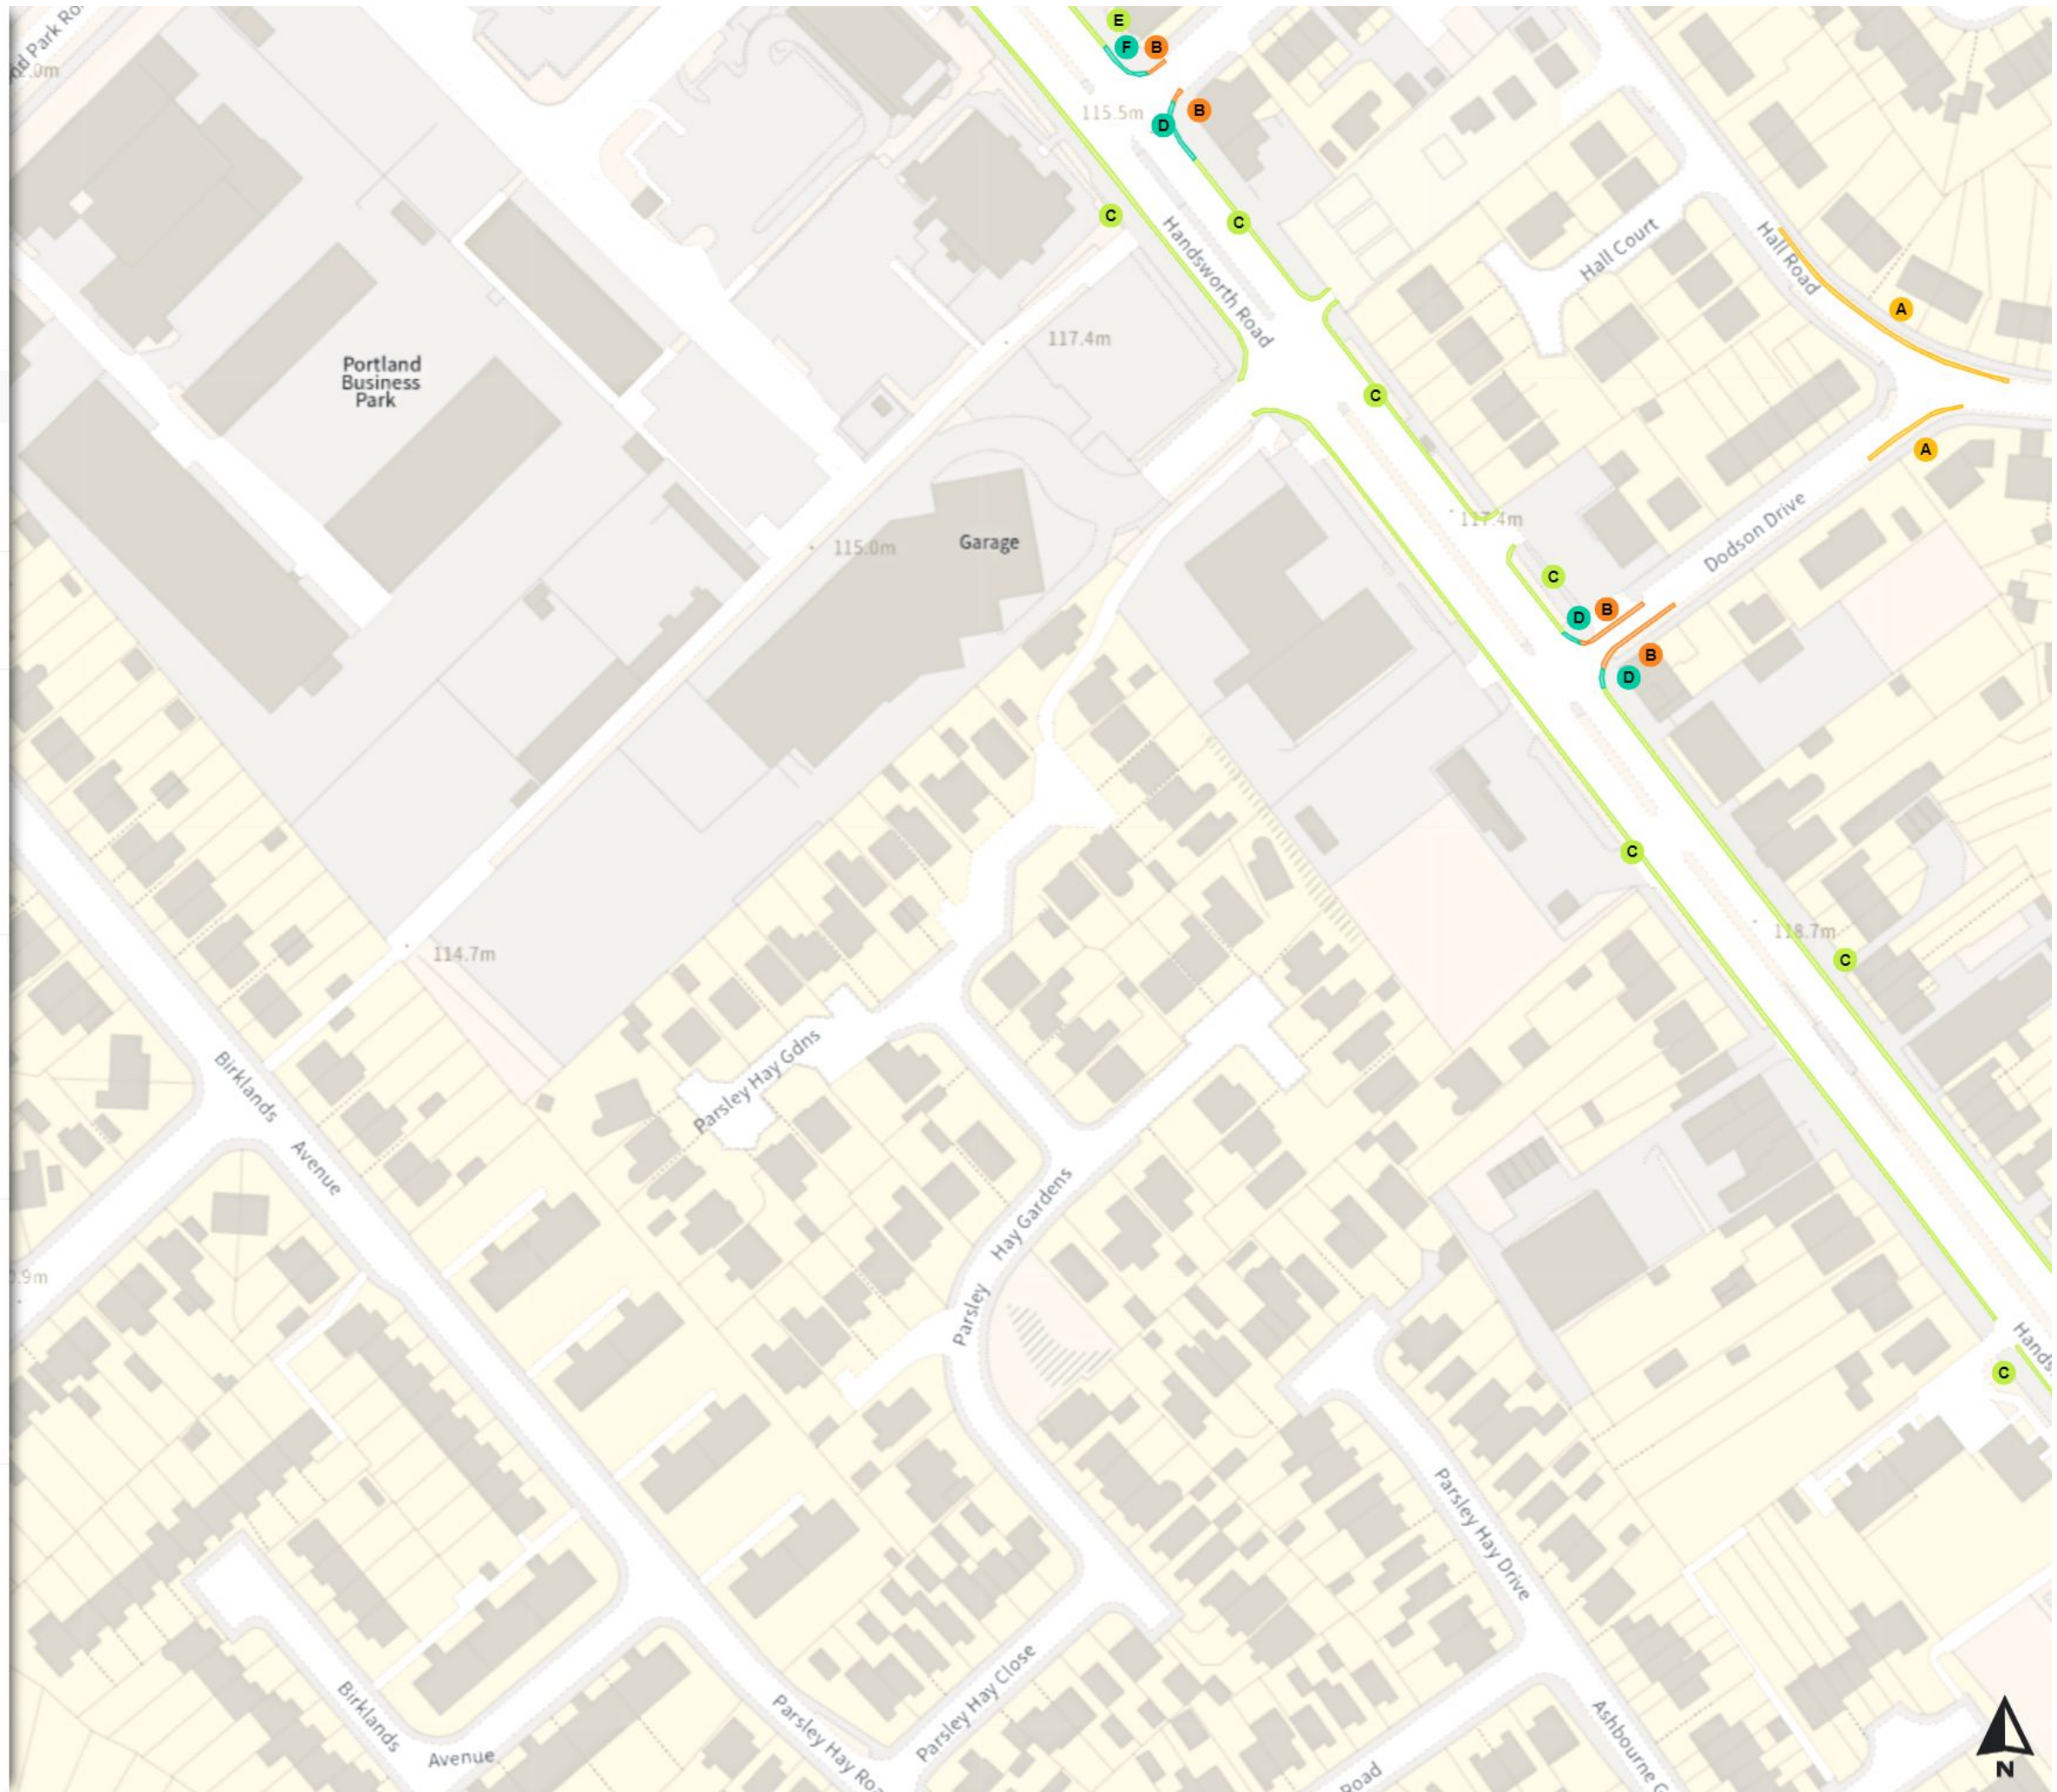

THE SHEFFIELD CITY COUNCIL (STOPPING RESTRICTIONS, WAITING RESTRICTIONS, LOADING RESTRICTIONS & PARKING PLACES) (MAP SCHEDULE) ORDER 2024

Map 430a of 797 Made 03/04/24

Added

- **No waiting**
- **A** Mon-Fri 08:00-18:30
- **No waiting at any time**
- **B** At all times
- **Shared**
- **C** No waiting
  Mon-Fri 08:00-09:30 16:00-18:30
- **C** No loading
  Mon-Fri 08:00-09:30 16:00-18:30
- **Shared**
- **D** No waiting at any time
  At all times
- **D** No loading
  Mon-Fri 08:00-09:30 16:00-18:30
- **Shared**
- **E** No waiting
  Mon-Fri 08:00-09:30 16:30-18:30
- **E** No loading
  Mon-Fri 08:00-09:30 16:30-18:30

Scale: 1:1250

North-West: 440314.77, 386630.107
South-East: 440733.826, 386270.479

© Crown copyright and database rights 2024 Ordnance Survey.
You are not permitted to copy, sub-license, distribute or sell any of this data to third parties in any form. Licence number 100018816