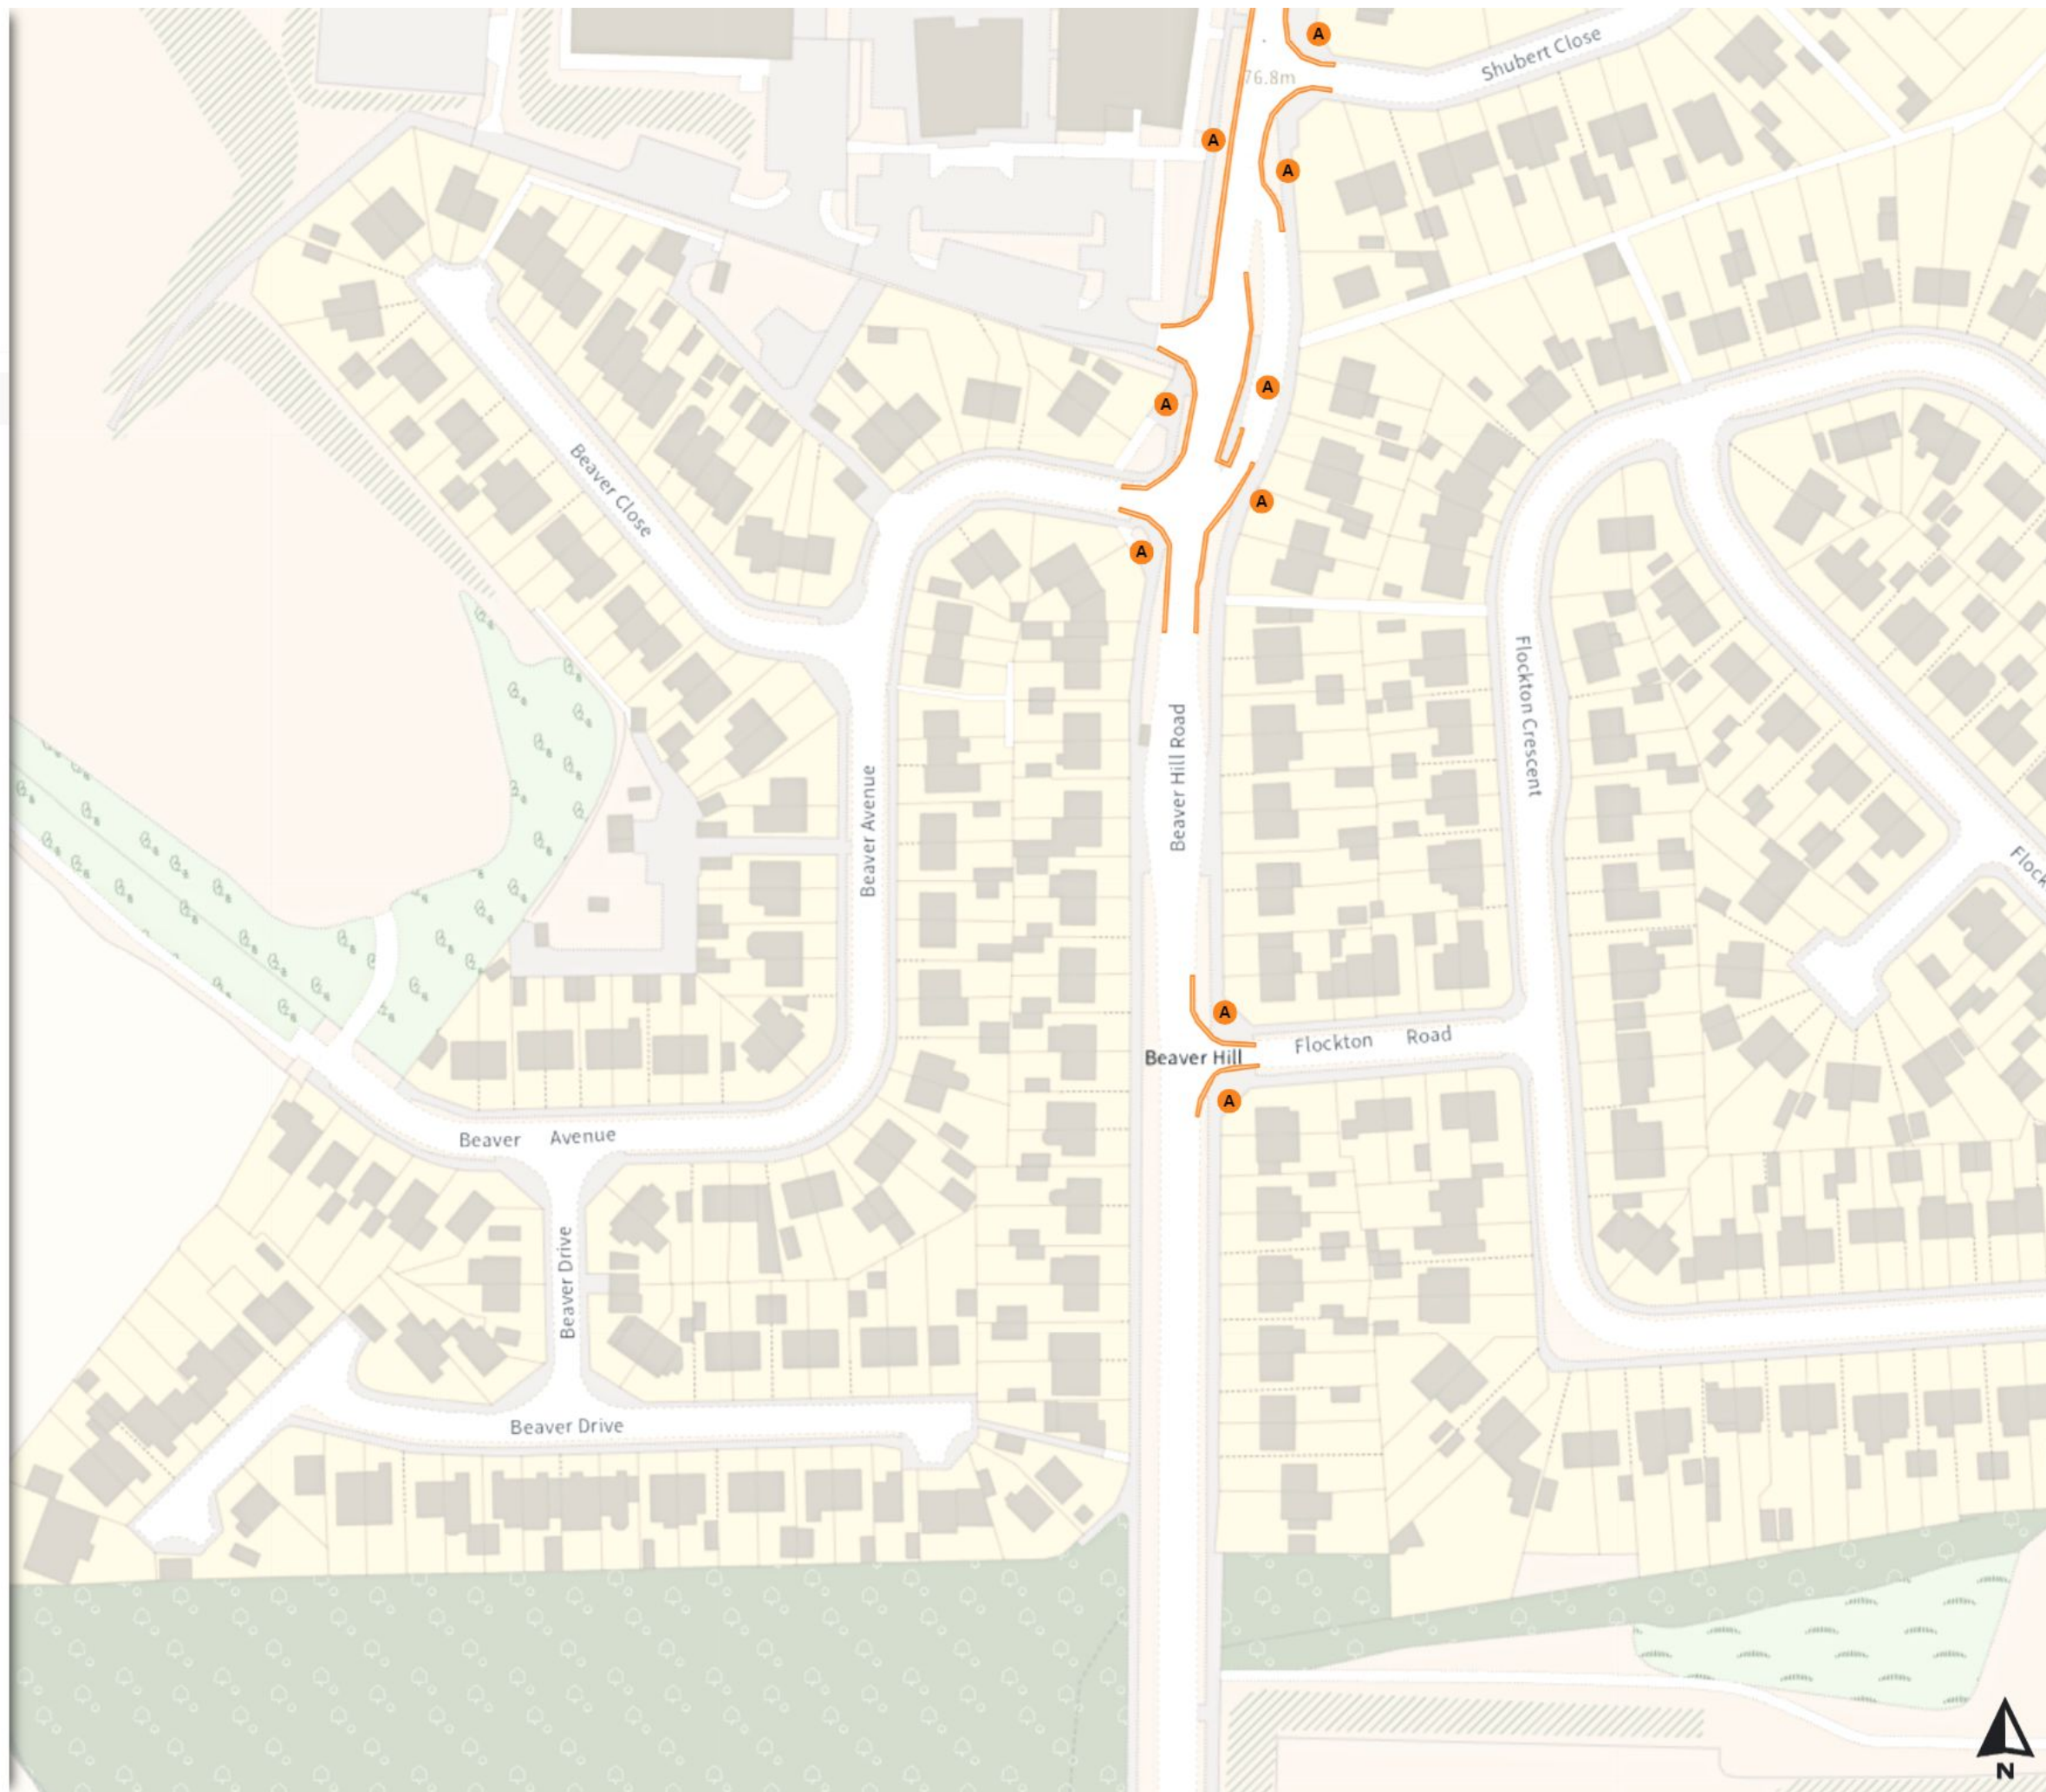

THE SHEFFIELD CITY COUNCIL (STOPPING
RESTRICTIONS, WAITING RESTRICTIONS, LOADING
RESTRICTIONS & PARKING PLACES) (MAP SCHEDULE)
ORDER 2024

Map 489 of 797 Made 03/04/24

Added

- No waiting at any time
- At all times

0 20 40 60m

Scale: 1:1250

North-West: 441653.305, 385923.4
South-East: 442072.526, 385563.835

© Crown copyright and database rights 2024 Ordnance Survey.
You are not permitted to copy, sub-license, distribute or sell any of this
data to third parties in any form. Licence number 100018816