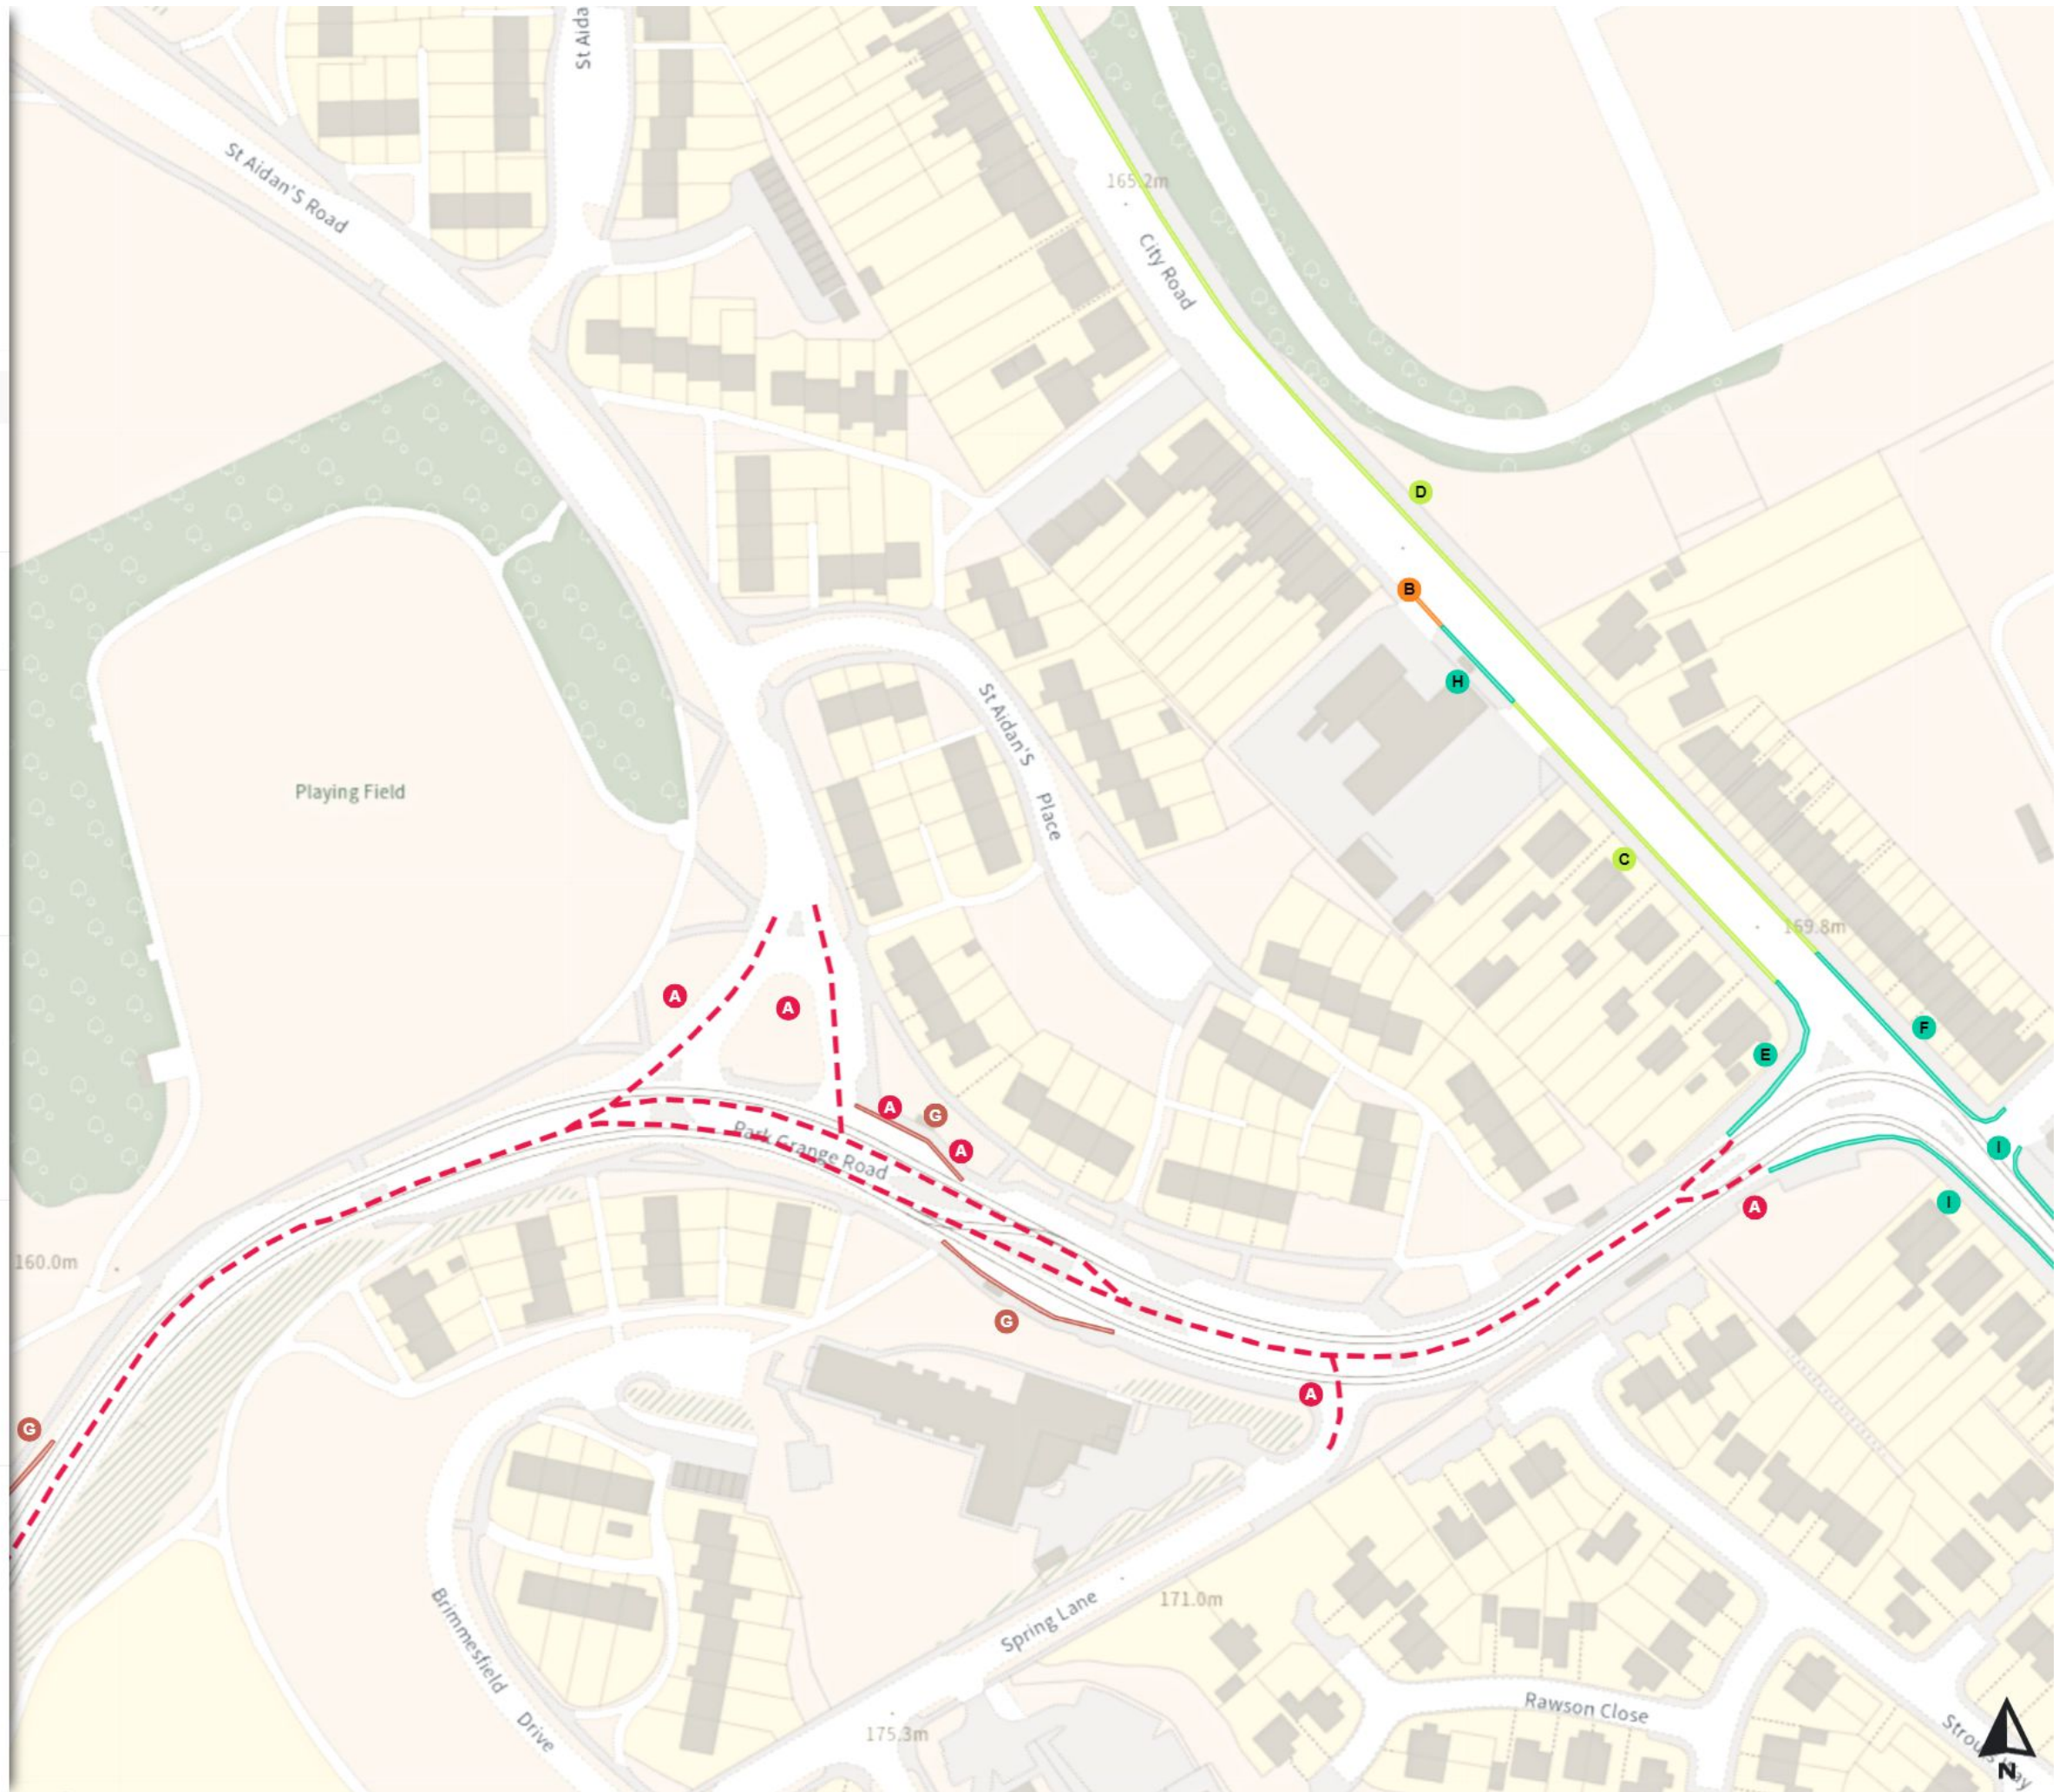

Scale: 1:1250

North-West: 437115.346, 385885.888
South-East: 437534.221, 385525.925

© Crown copyright and database rights 2024 Ordnance Survey. You are not permitted to copy, sub-license, distribute or sell any of this data to third parties in any form. Licence number 100018816