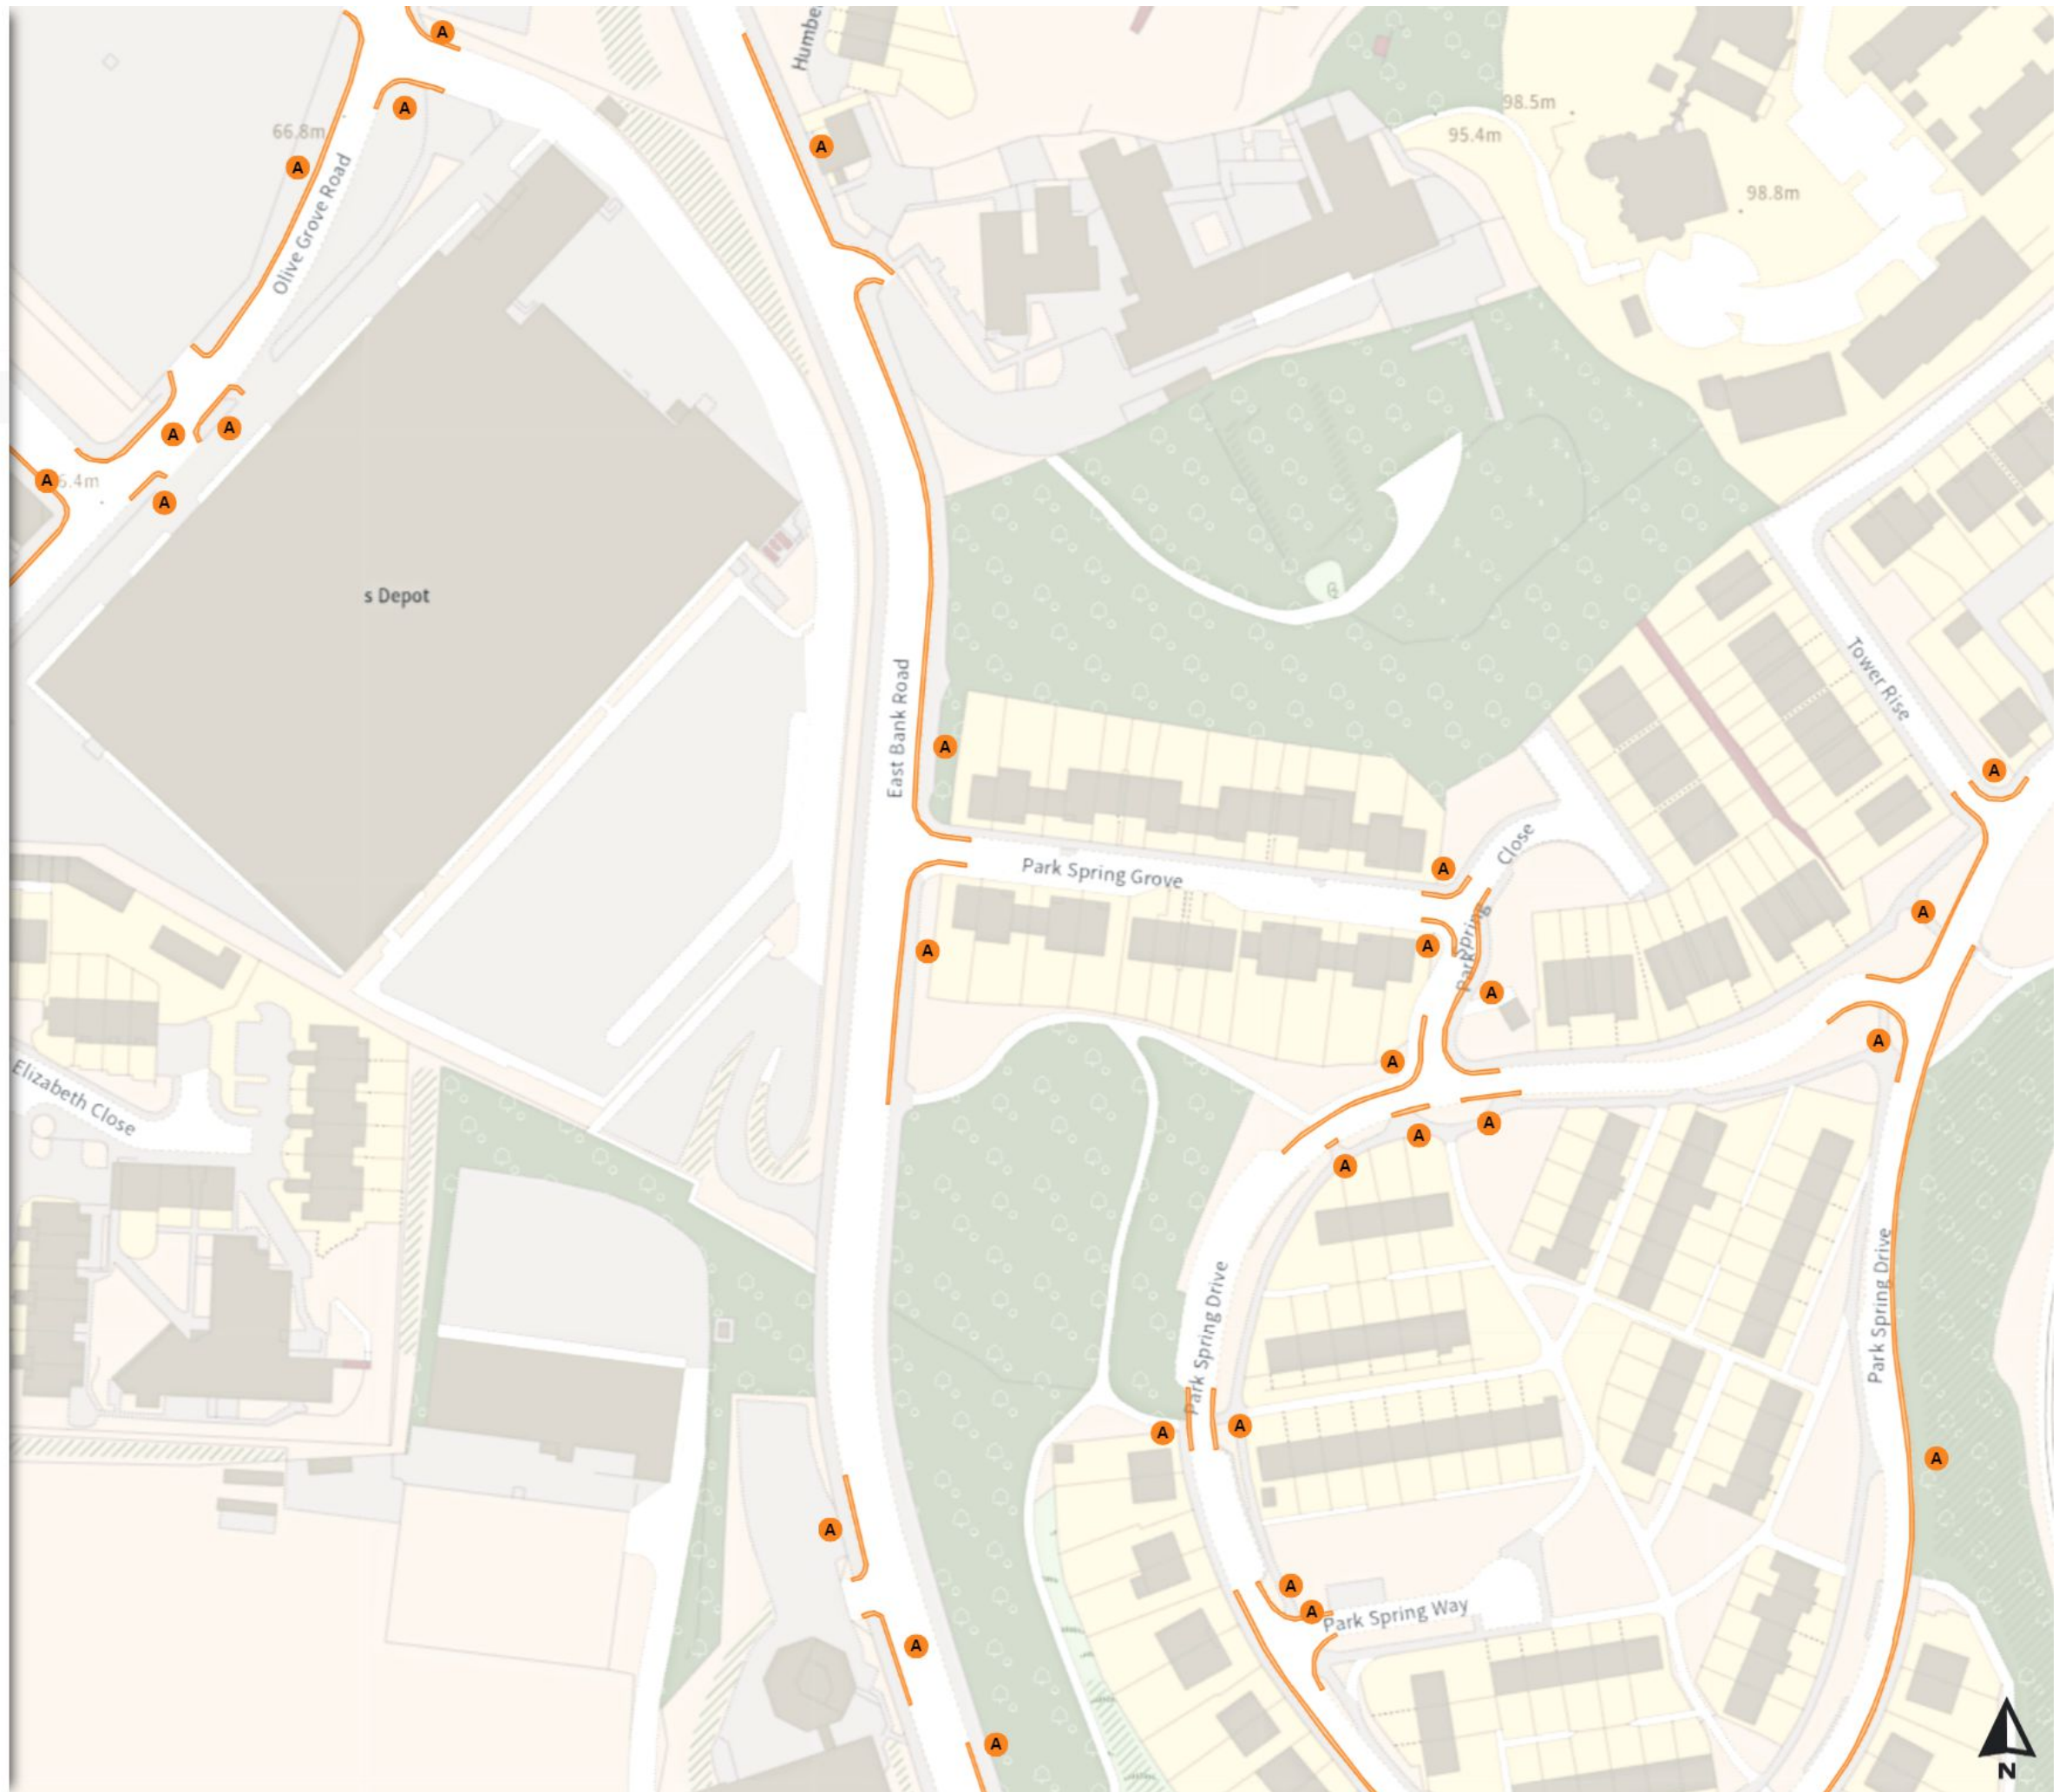

THE SHEFFIELD CITY COUNCIL (STOPPING RESTRICTIONS, WAITING RESTRICTIONS, LOADING RESTRICTIONS & PARKING PLACES) (MAP SCHEDULE) ORDER 2024

Map 478 of 797 Made 03/04/24

Added

No waiting at any time

At all times

0 20 40 60m

Scale: 1:1250

North-West: 435877.653, 385876.41
South-East: 436296.434, 385516.337

© Crown copyright and database rights 2024 Ordnance Survey.

You are not permitted to copy, sub-license, distribute or sell any of this data to third parties in any form. Licence number 100018816