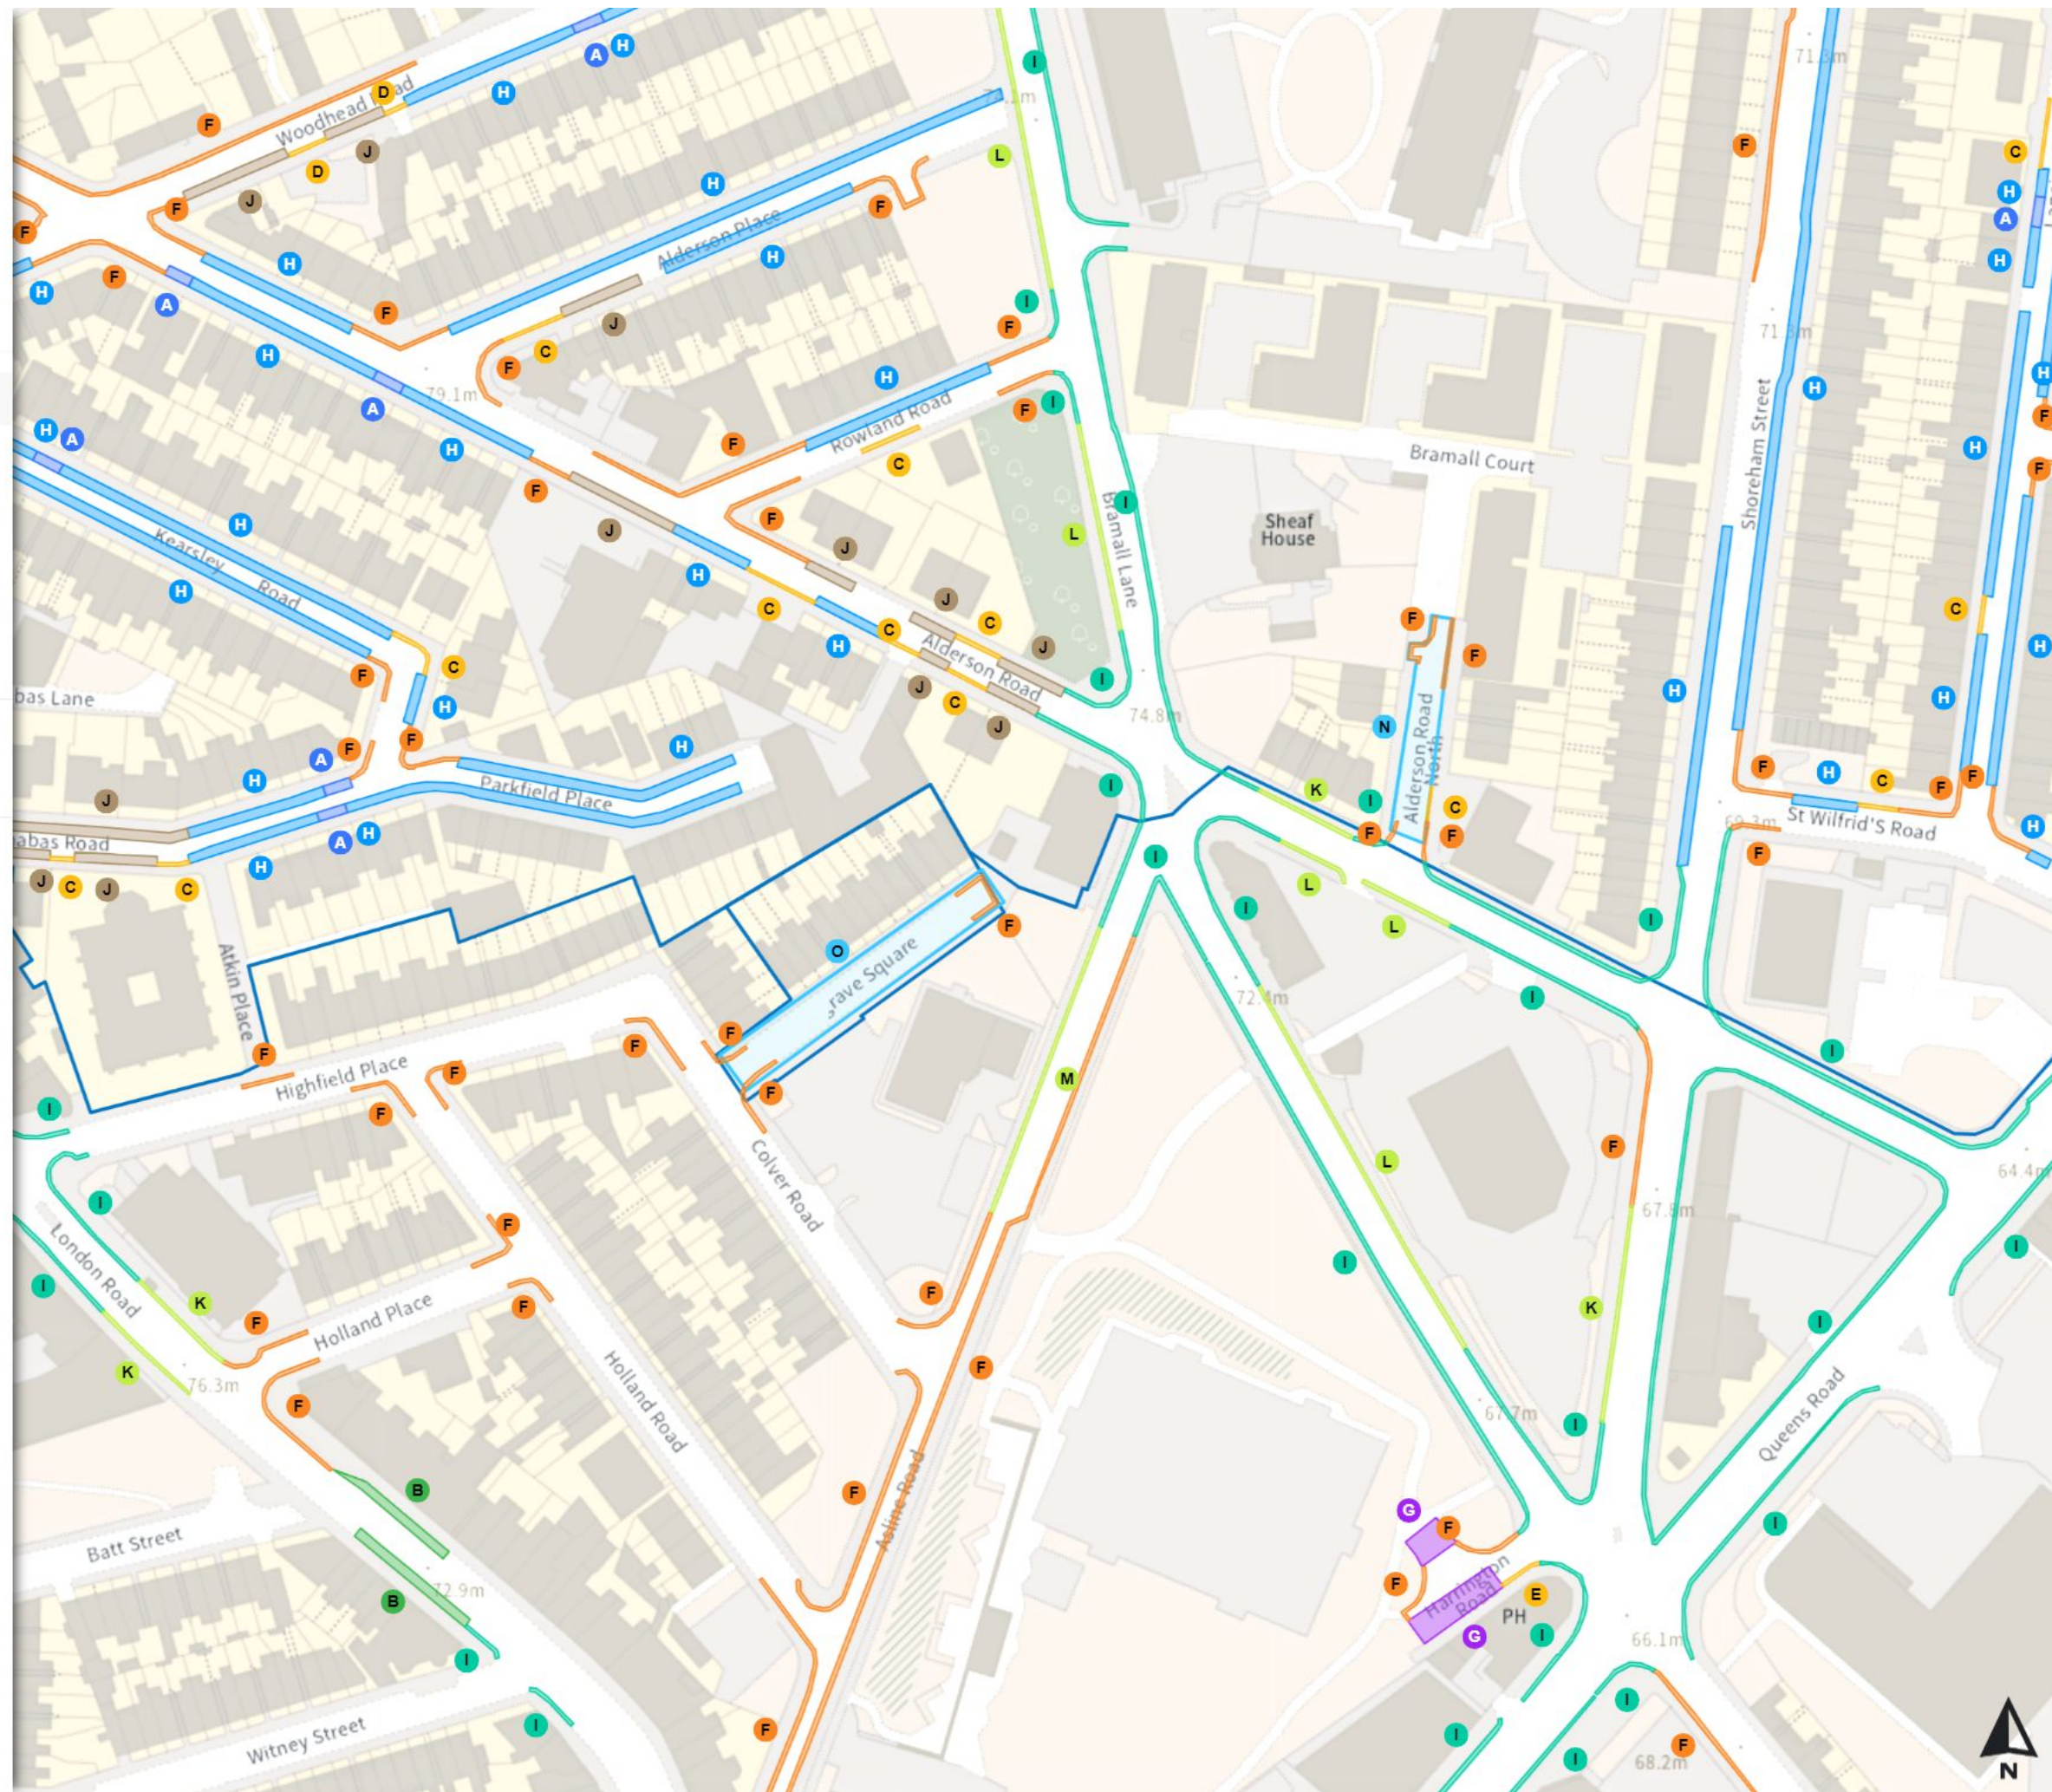

THE SHEFFIELD CITY COUNCIL (STOPPING RESTRICTIONS, WAITING RESTRICTIONS, LOADING RESTRICTIONS & PARKING PLACES) (MAP SCHEDULE) ORDER 2024

Map 476c of 797 Made 03/04/24

Added

- Shared
- M No waiting
  Mon-Sat 08:00-18:30
- M No loading
  Mon-Fri 07:30-09:30 16:00-18:30
- Permit Parking Area (Alderson Road North (Highfield))
  N Mon-Sat 08:00-18:30
- Permit Parking Area (Belgrave Square)
  O

Scale: 1:1250

North-West: 435052.762, 385870.272
South-East: 435471.48, 385510.127

© Crown copyright and database rights 2024 Ordnance Survey.
You are not permitted to copy, sub-license, distribute or sell any of this data to third parties in any form. Licence number 100018816