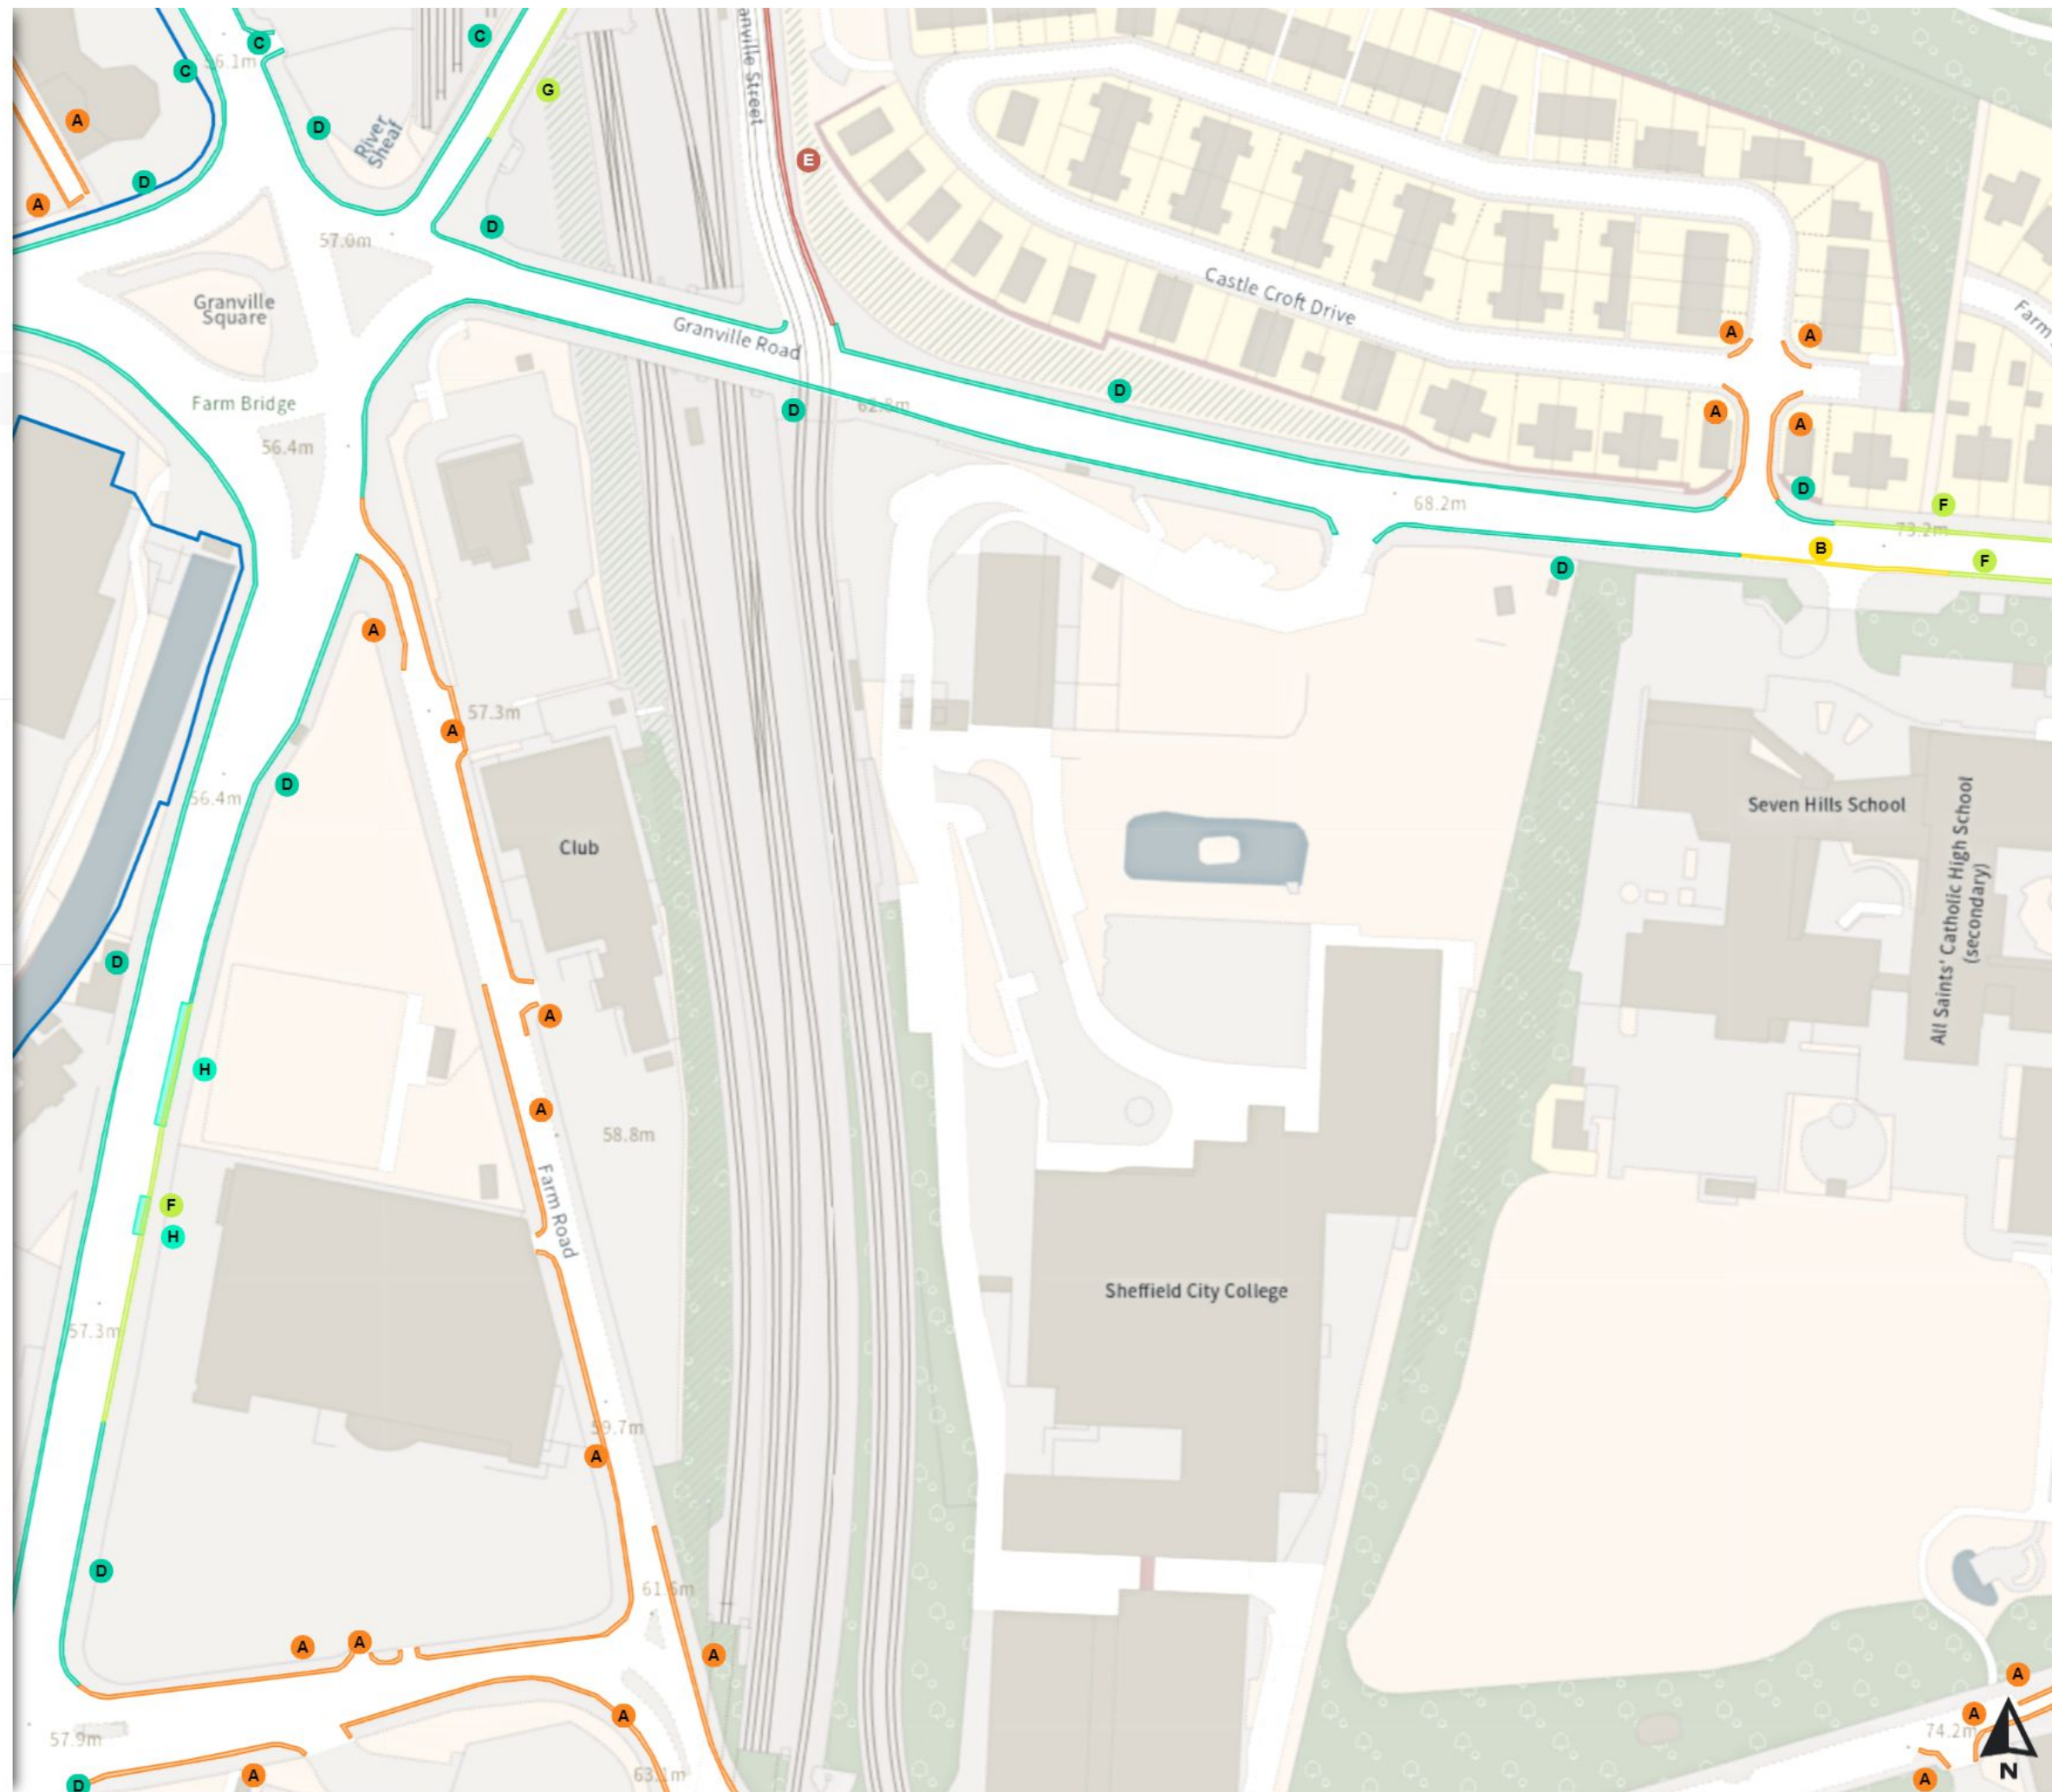

THE SHEFFIELD CITY COUNCIL (STOPPING RESTRICTIONS, WAITING RESTRICTIONS, LOADING RESTRICTIONS & PARKING PLACES) (MAP SCHEDULE) ORDER 2024

Map 419b of 797 Made 03/04/24

Added

- Shared
- F No waiting
  Mon-Fri 07:30-09:30 16:00-18:30
- F No loading
  Mon-Fri 07:30-09:30 16:00-18:30
- Shared
- G No waiting
  Mon-Fri 08:00-09:30 16:30-18:30
- G No loading
  Mon-Fri 08:00-09:30 16:30-18:30
- Taxi stopping area
- H 18:30-03:00

Scale: 1:1250

North-West: 435777.493, 386593.87
South-East: 436196.203, 386233.844

© Crown copyright and database rights 2024 Ordnance Survey.
You are not permitted to copy, sub-license, distribute or sell any of this data to third parties in any form. Licence number 100018816