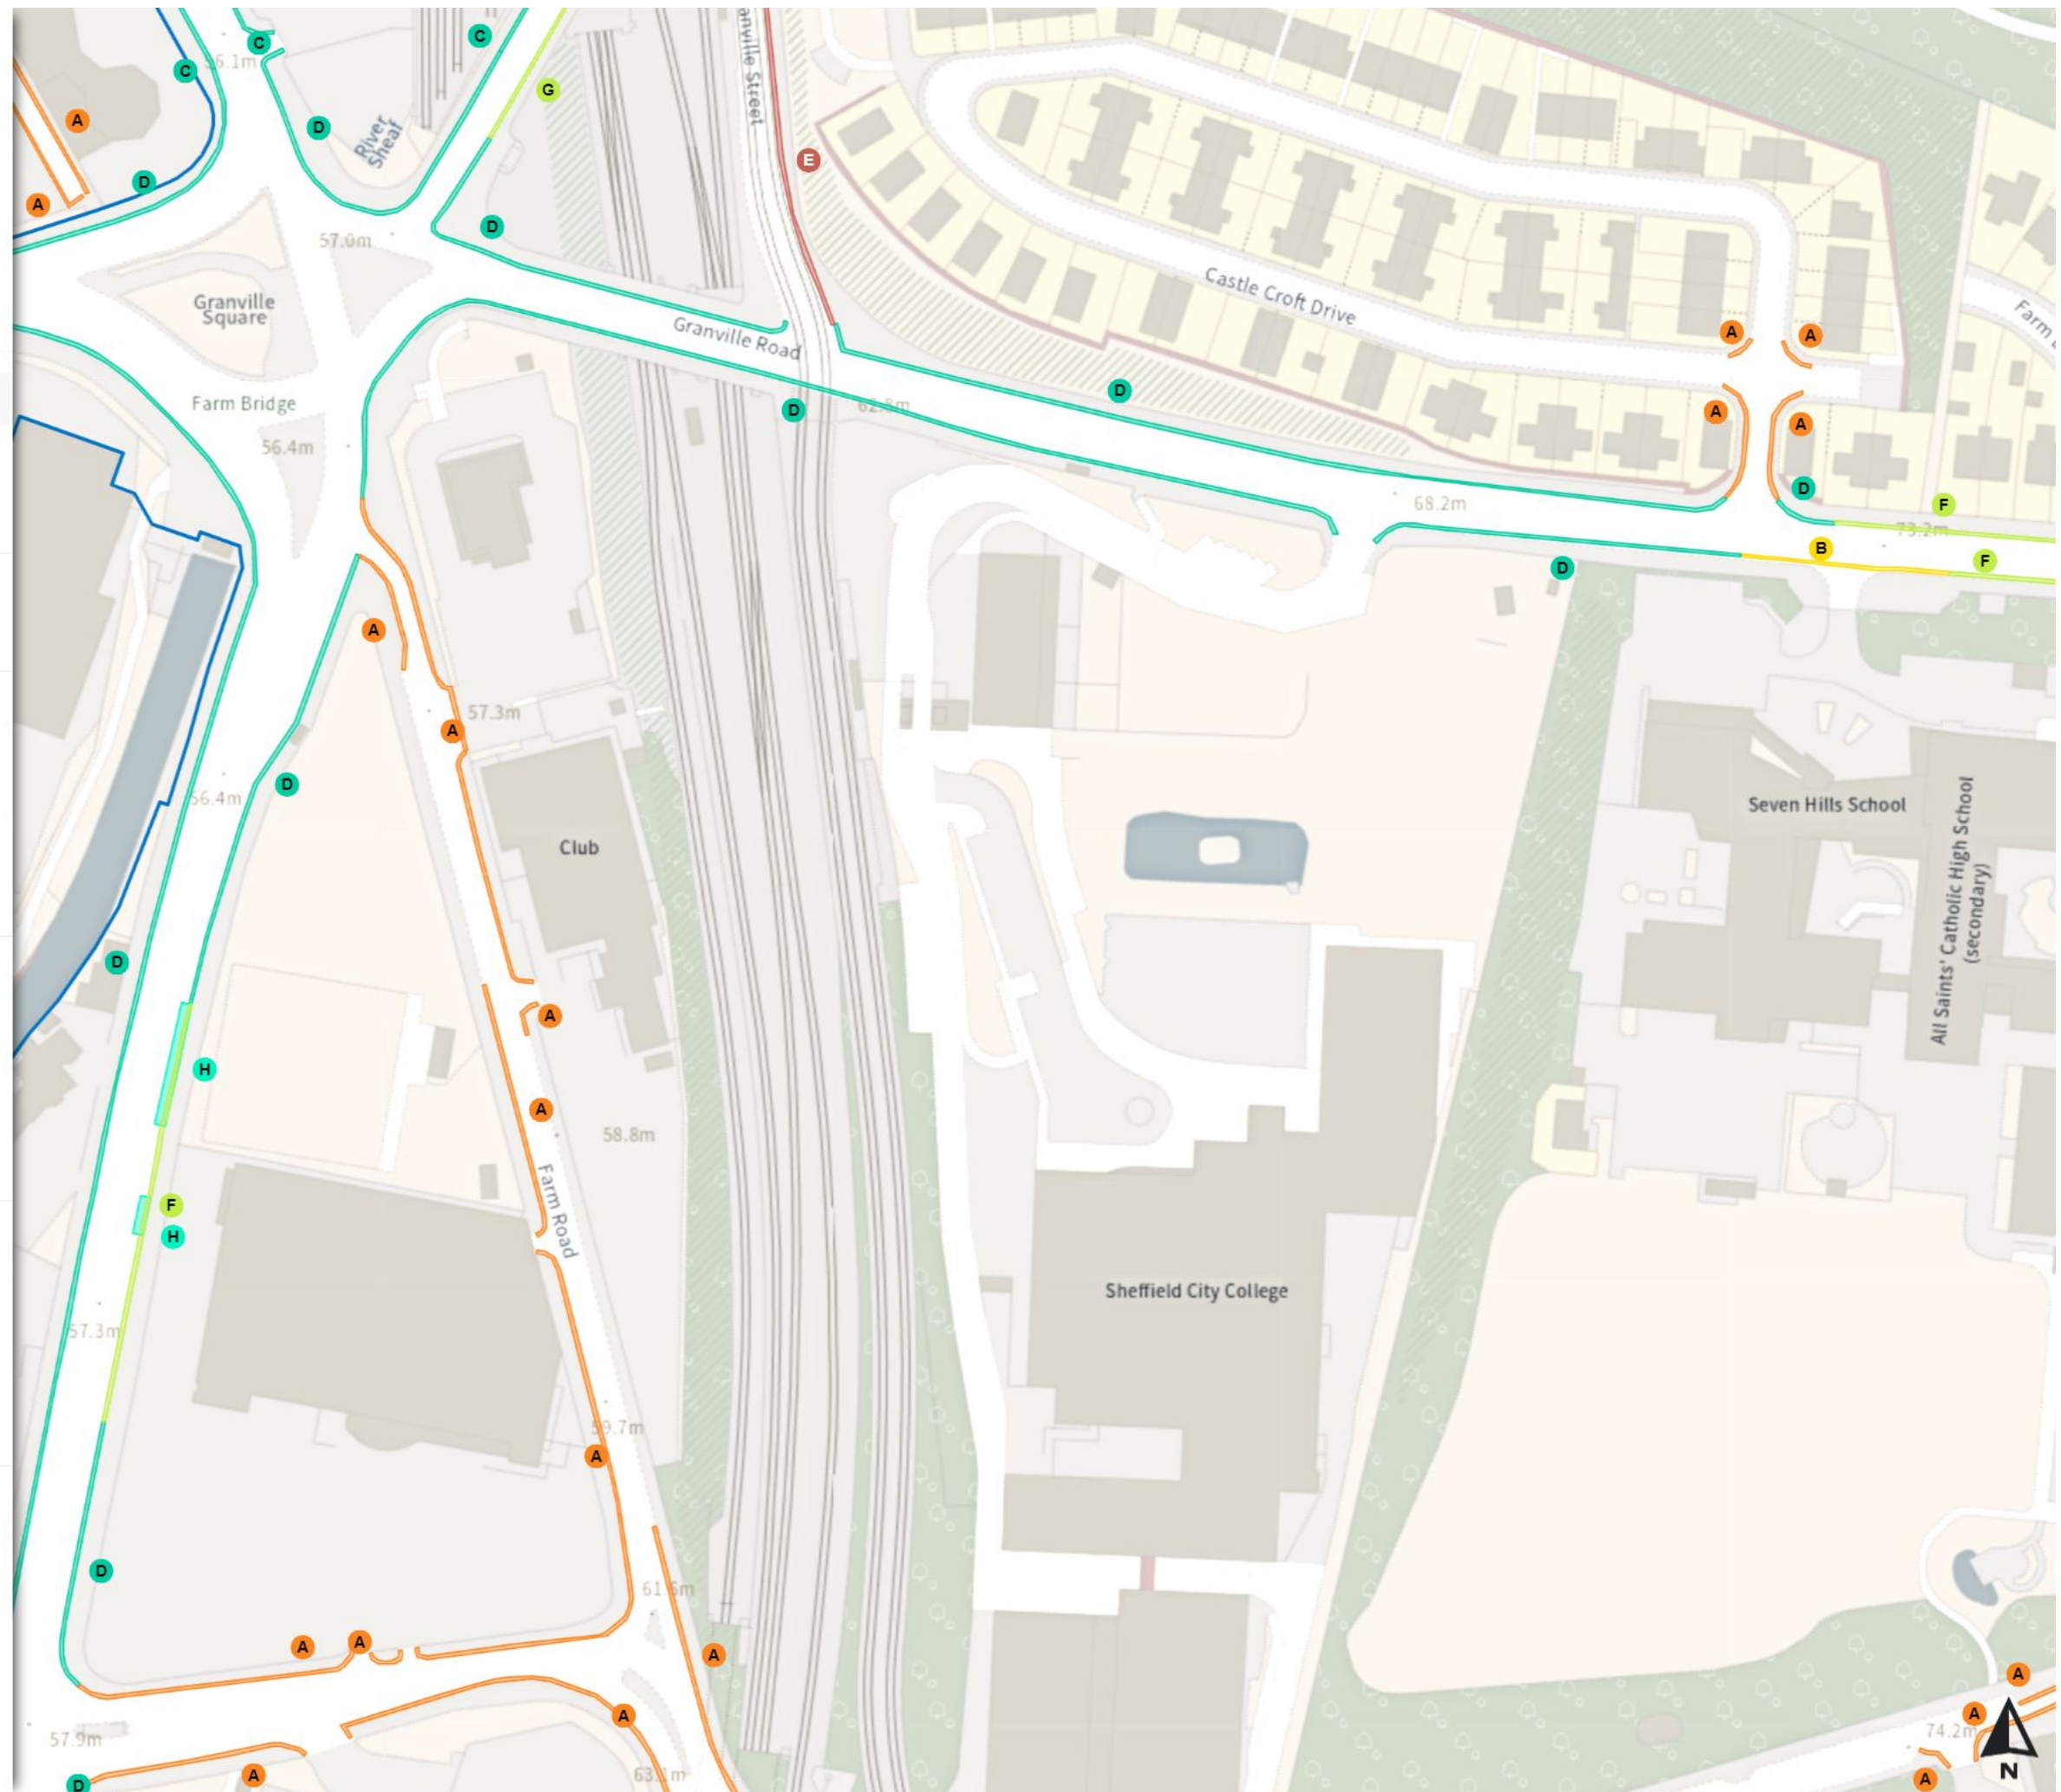

At all times

0 20 40 60m

Scale: 1:1250

North-West: 435777.493, 386593.87
South-East: 436196.203, 386233.844

© Crown copyright and database rights 2024 Ordnance Survey.

You are not permitted to copy, sub-license, distribute or sell any of this data to third parties in any form. Licence number 100018816