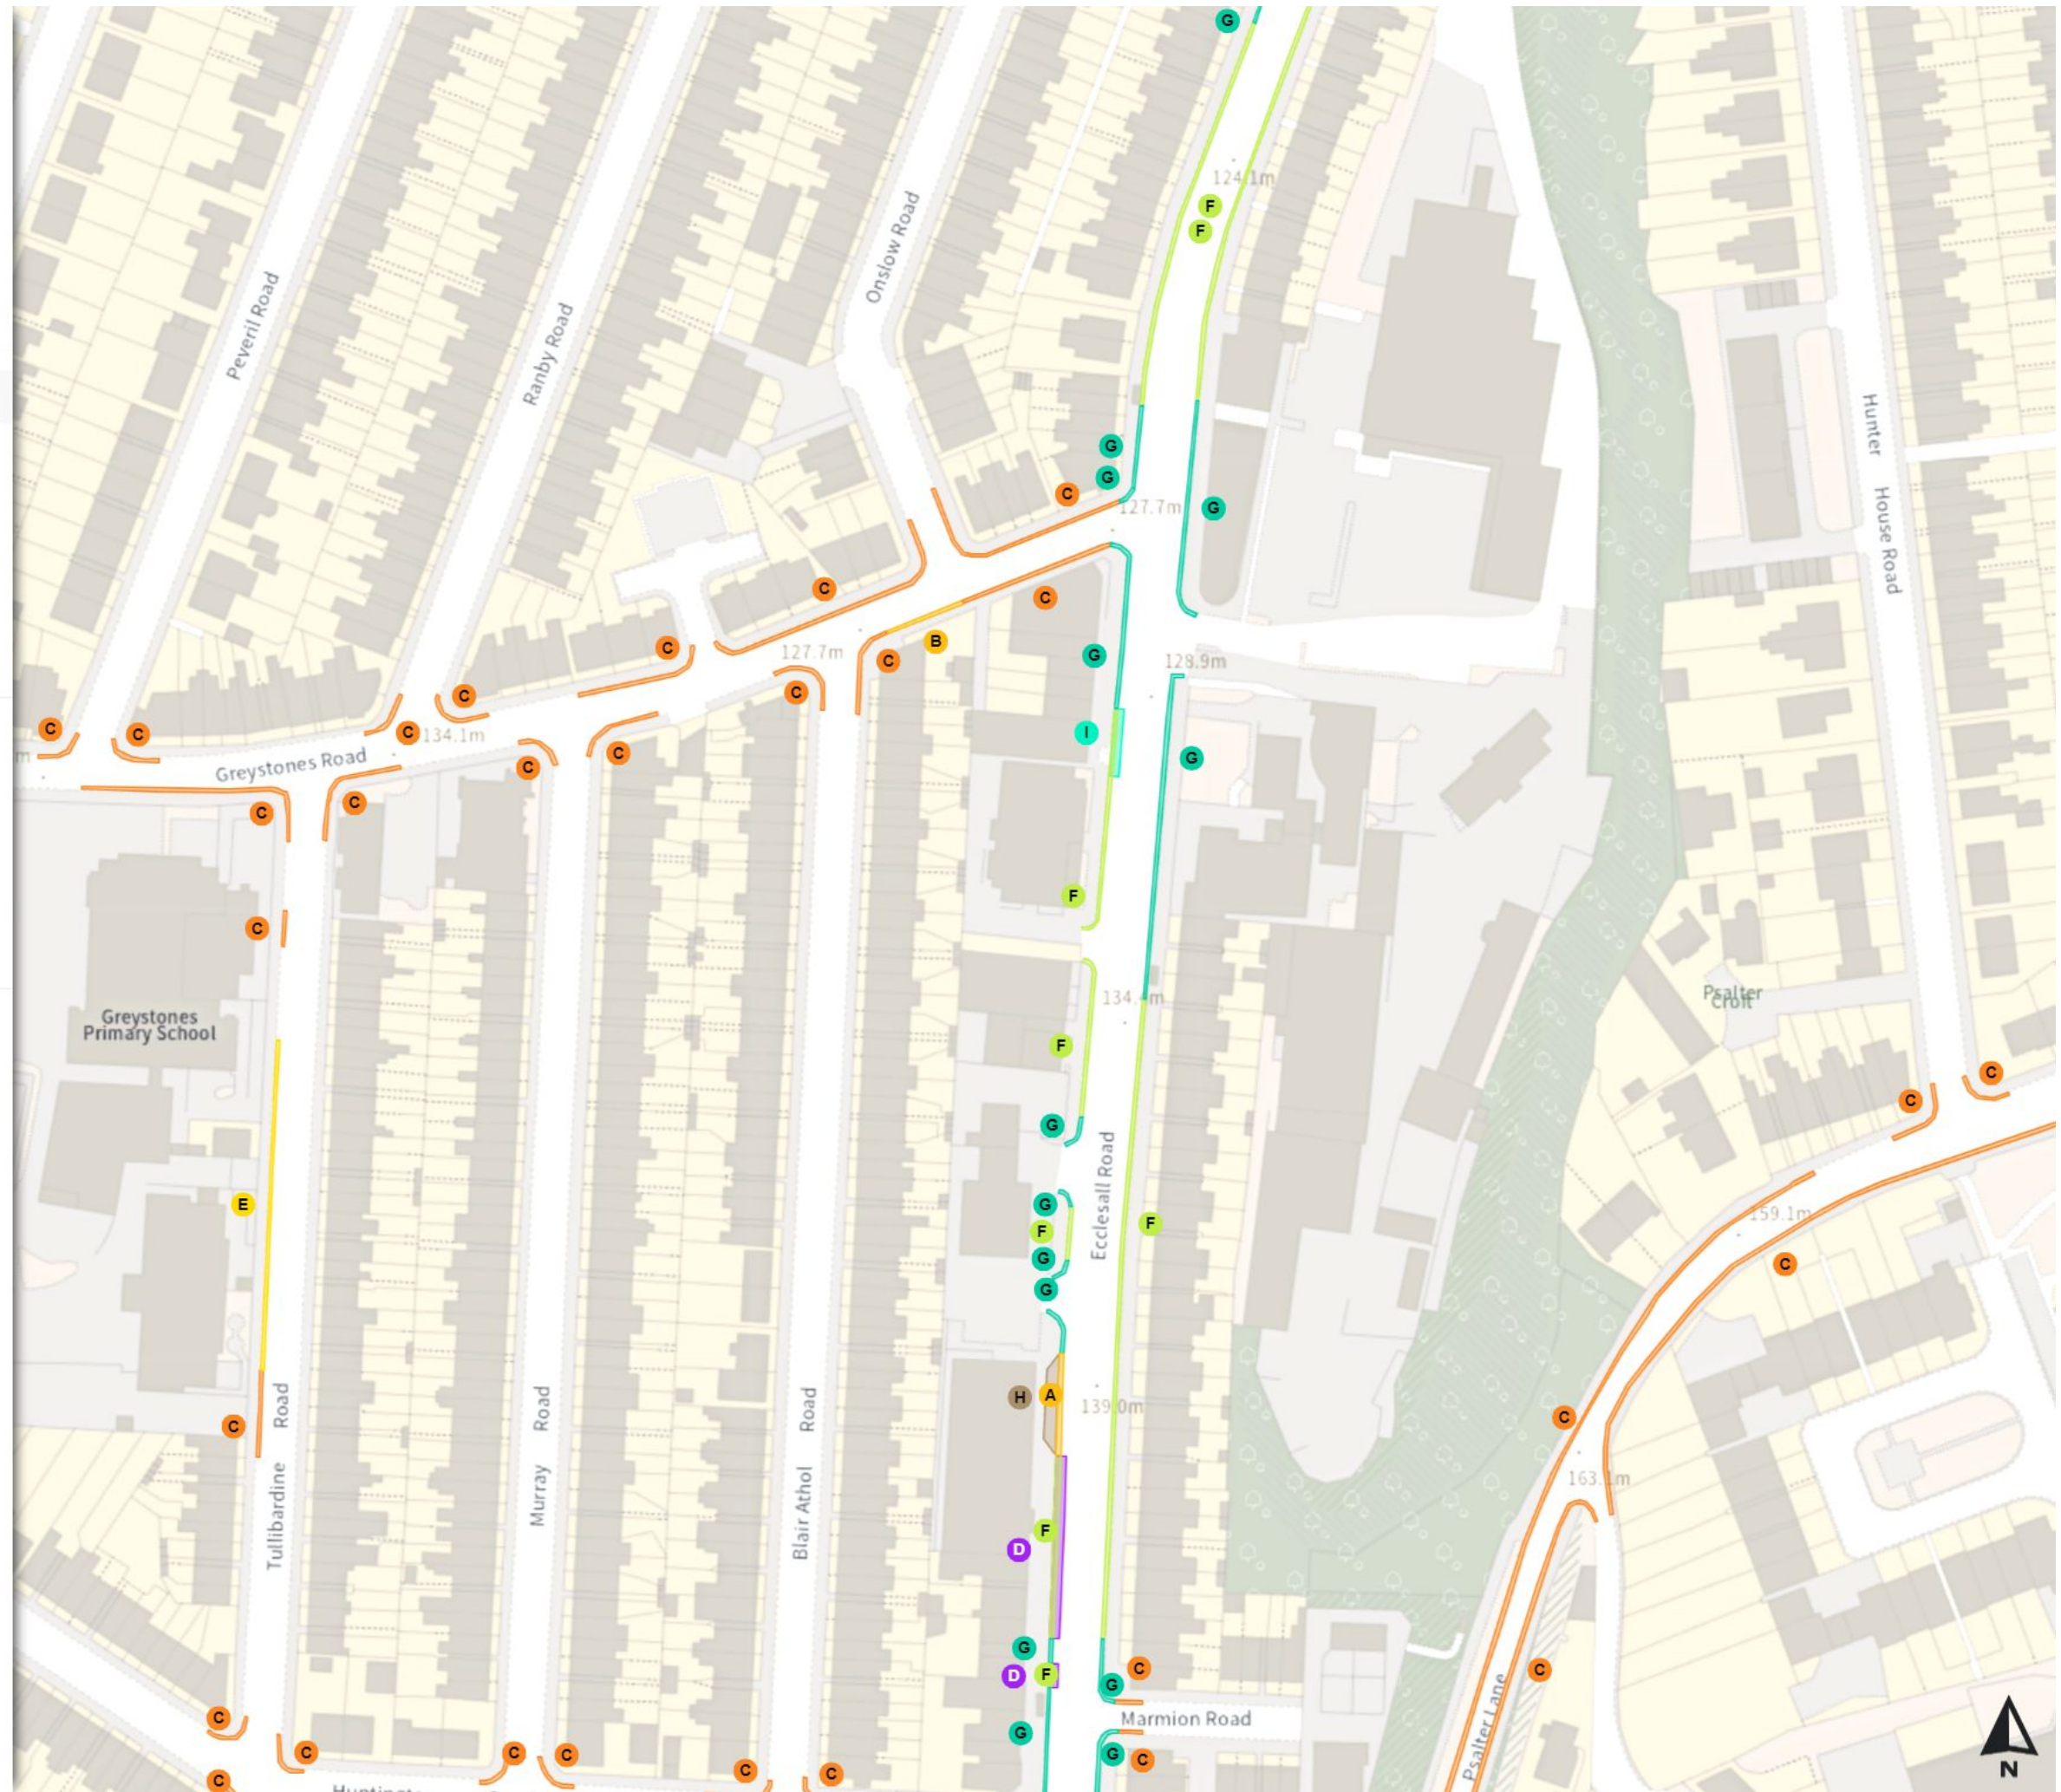

THE SHEFFIELD CITY COUNCIL (STOPPING RESTRICTIONS, WAITING RESTRICTIONS, LOADING RESTRICTIONS & PARKING PLACES) (MAP SCHEDULE) ORDER 2024

Map 497b of 797 Made 03/04/24

Added

- Shared
- No waiting at any time
  At all times
- No loading
  Mon-Fri 07:30-09:30 16:00-18:30
- Shared
- Paid-for parking place
  Mon-Fri 09:30-16:00
  Sat 08:00-18:30
- Loading place
  Mon-Fri 07:30-09:30 16:00-18:30
- Taxi stopping area
- Mon-Fri 18:30-04:00

Scale: 1:1250

North-West: 432603.92, 385493.926
South-East: 433022.482, 385133.539

© Crown copyright and database rights 2024 Ordnance Survey.
You are not permitted to copy, sub-license, distribute or sell any of this data to third parties in any form. Licence number 100018816