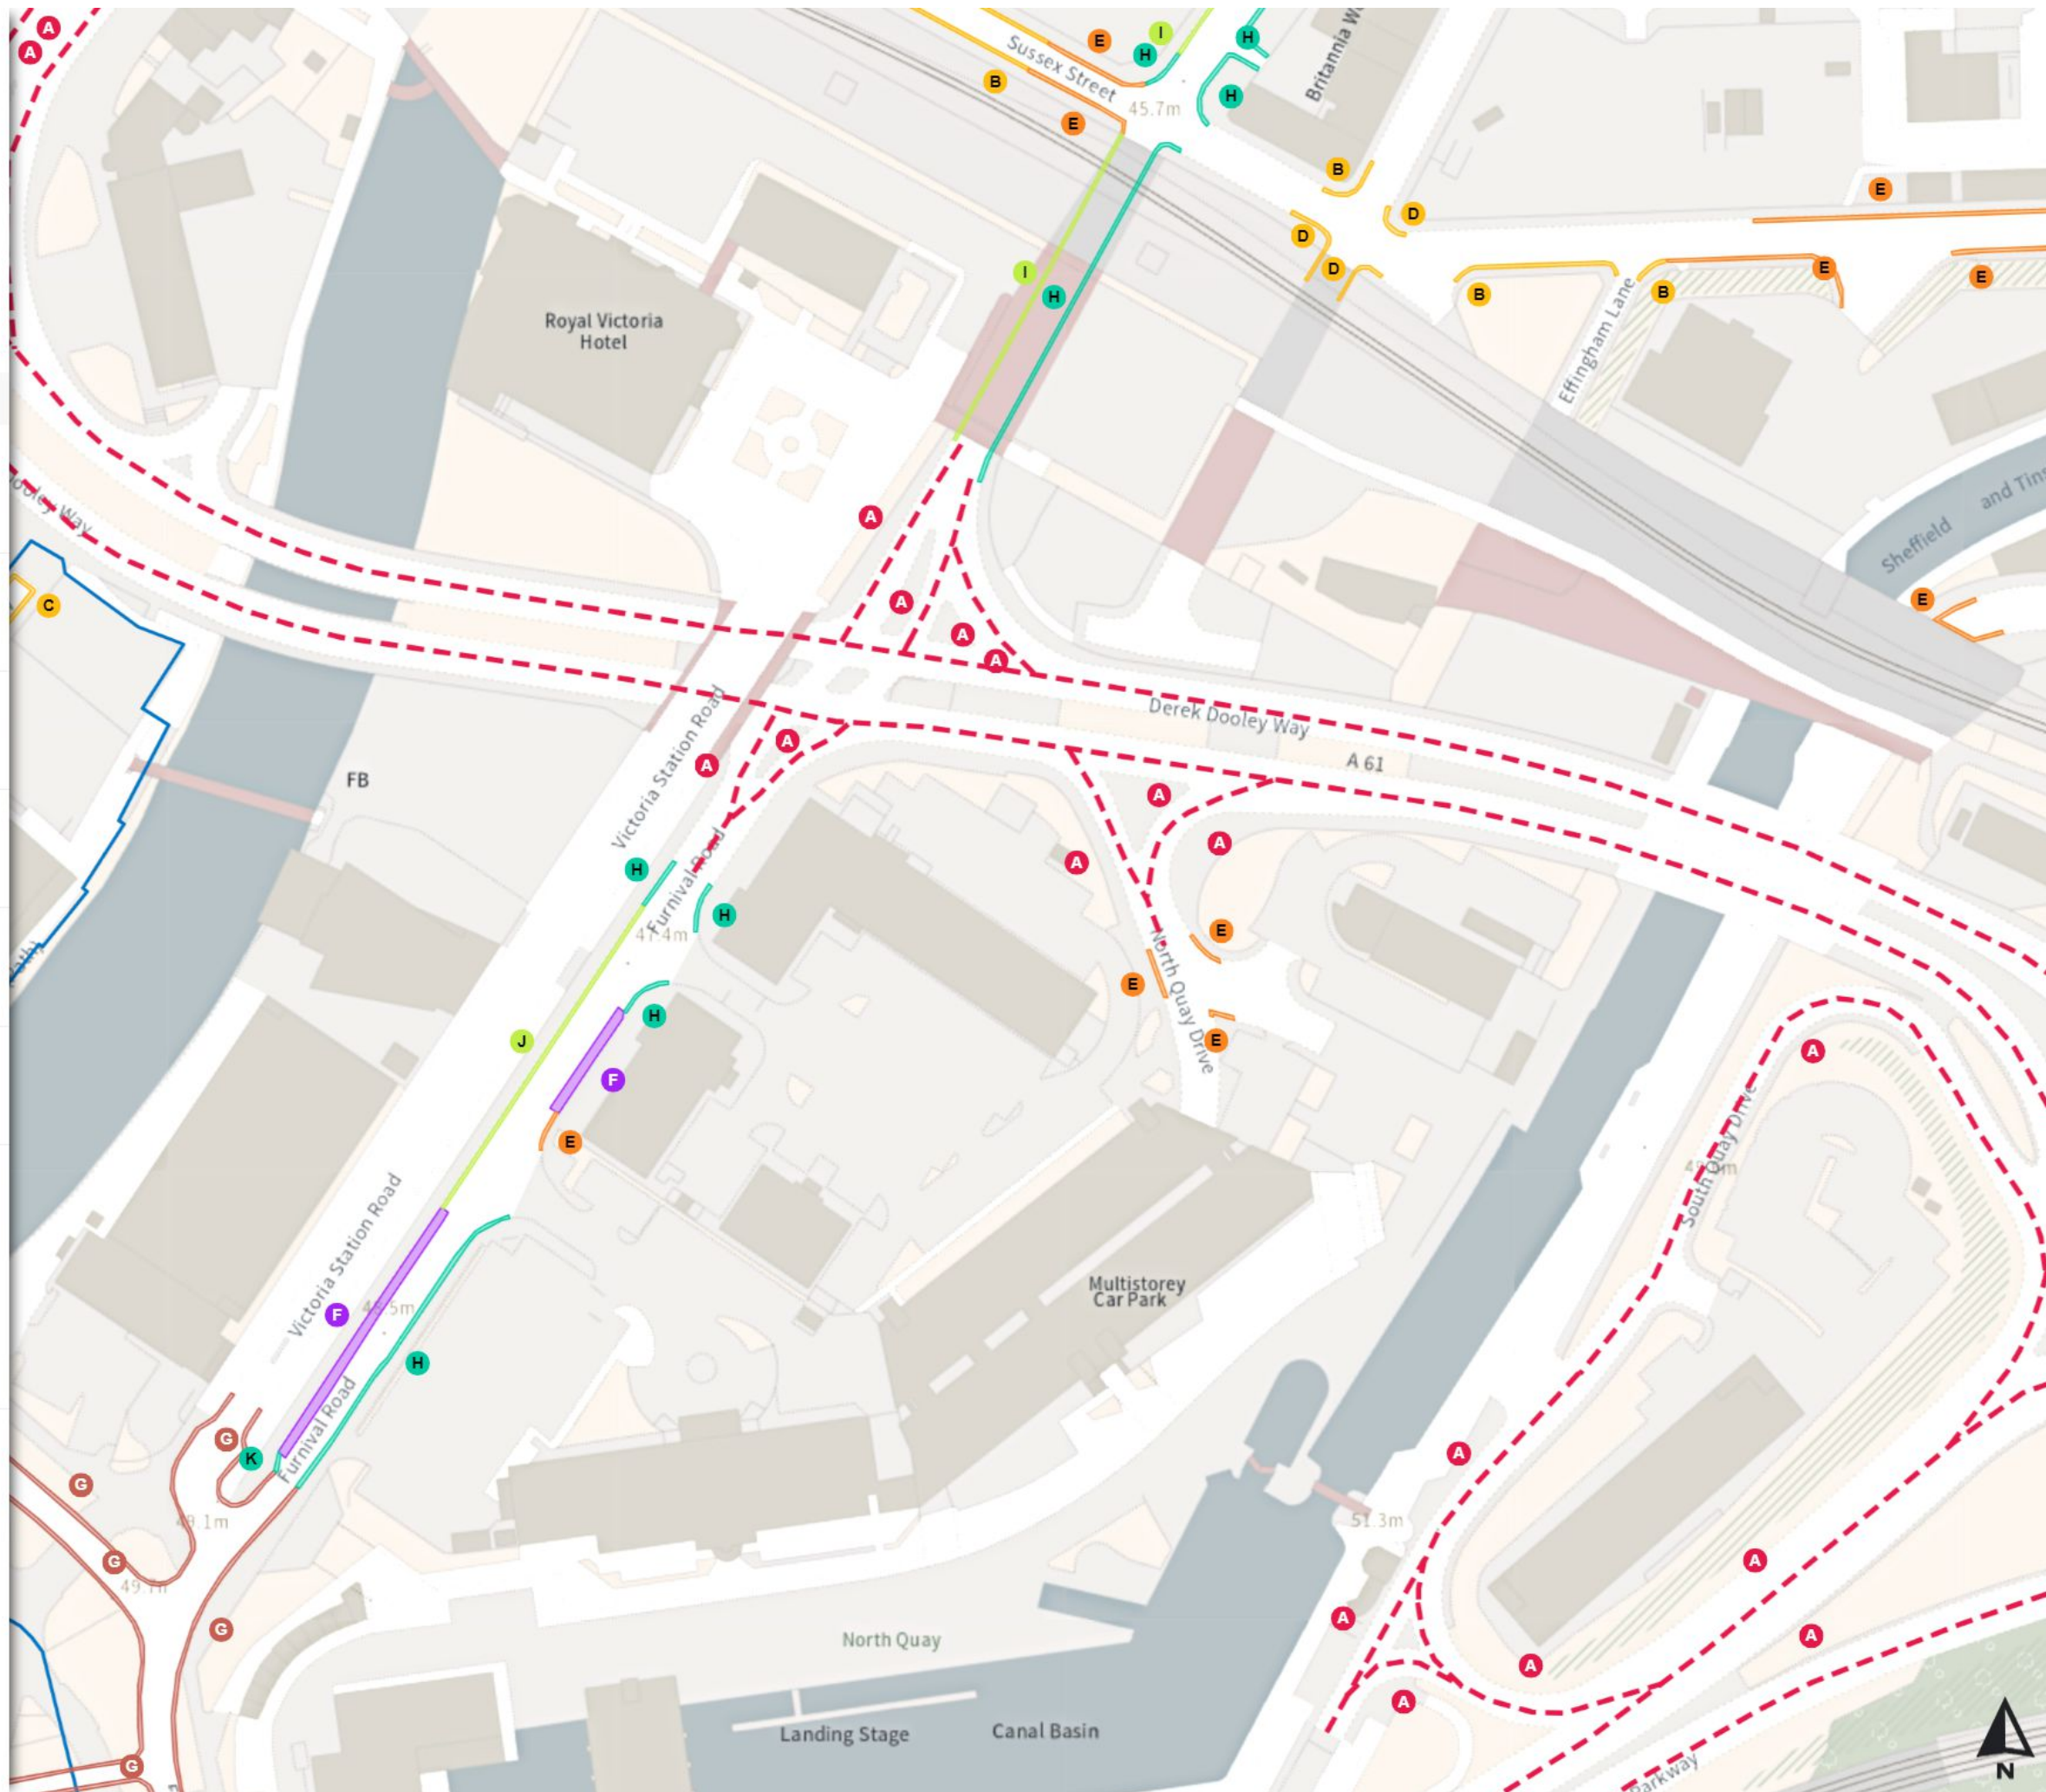

THE SHEFFIELD CITY COUNCIL (STOPPING RESTRICTIONS, WAITING RESTRICTIONS, LOADING RESTRICTIONS & PARKING PLACES) (MAP SCHEDULE) ORDER 2024

Map 326a of 797 Made 03/04/24

Added

- - - Clearway
- A At all times
- No waiting
- B Mon-Sat 08:00-18:30
- No waiting
- C 08:00-20:30
- No waiting
- D Mon-Fri 08:00-18:30
- No waiting at any time
- E At all times
- Paid-for parking place
- F 08:00-20:30
- Shared
- G No waiting at any time
  At all times
- G No loading at any time
  At all times

Scale: 1:1250

North-West: 435901.391, 388031.261
South-East: 436319.985, 387671.356

© Crown copyright and database rights 2024 Ordnance Survey.
You are not permitted to copy, sub-license, distribute or sell any of this data to third parties in any form. Licence number 100018816