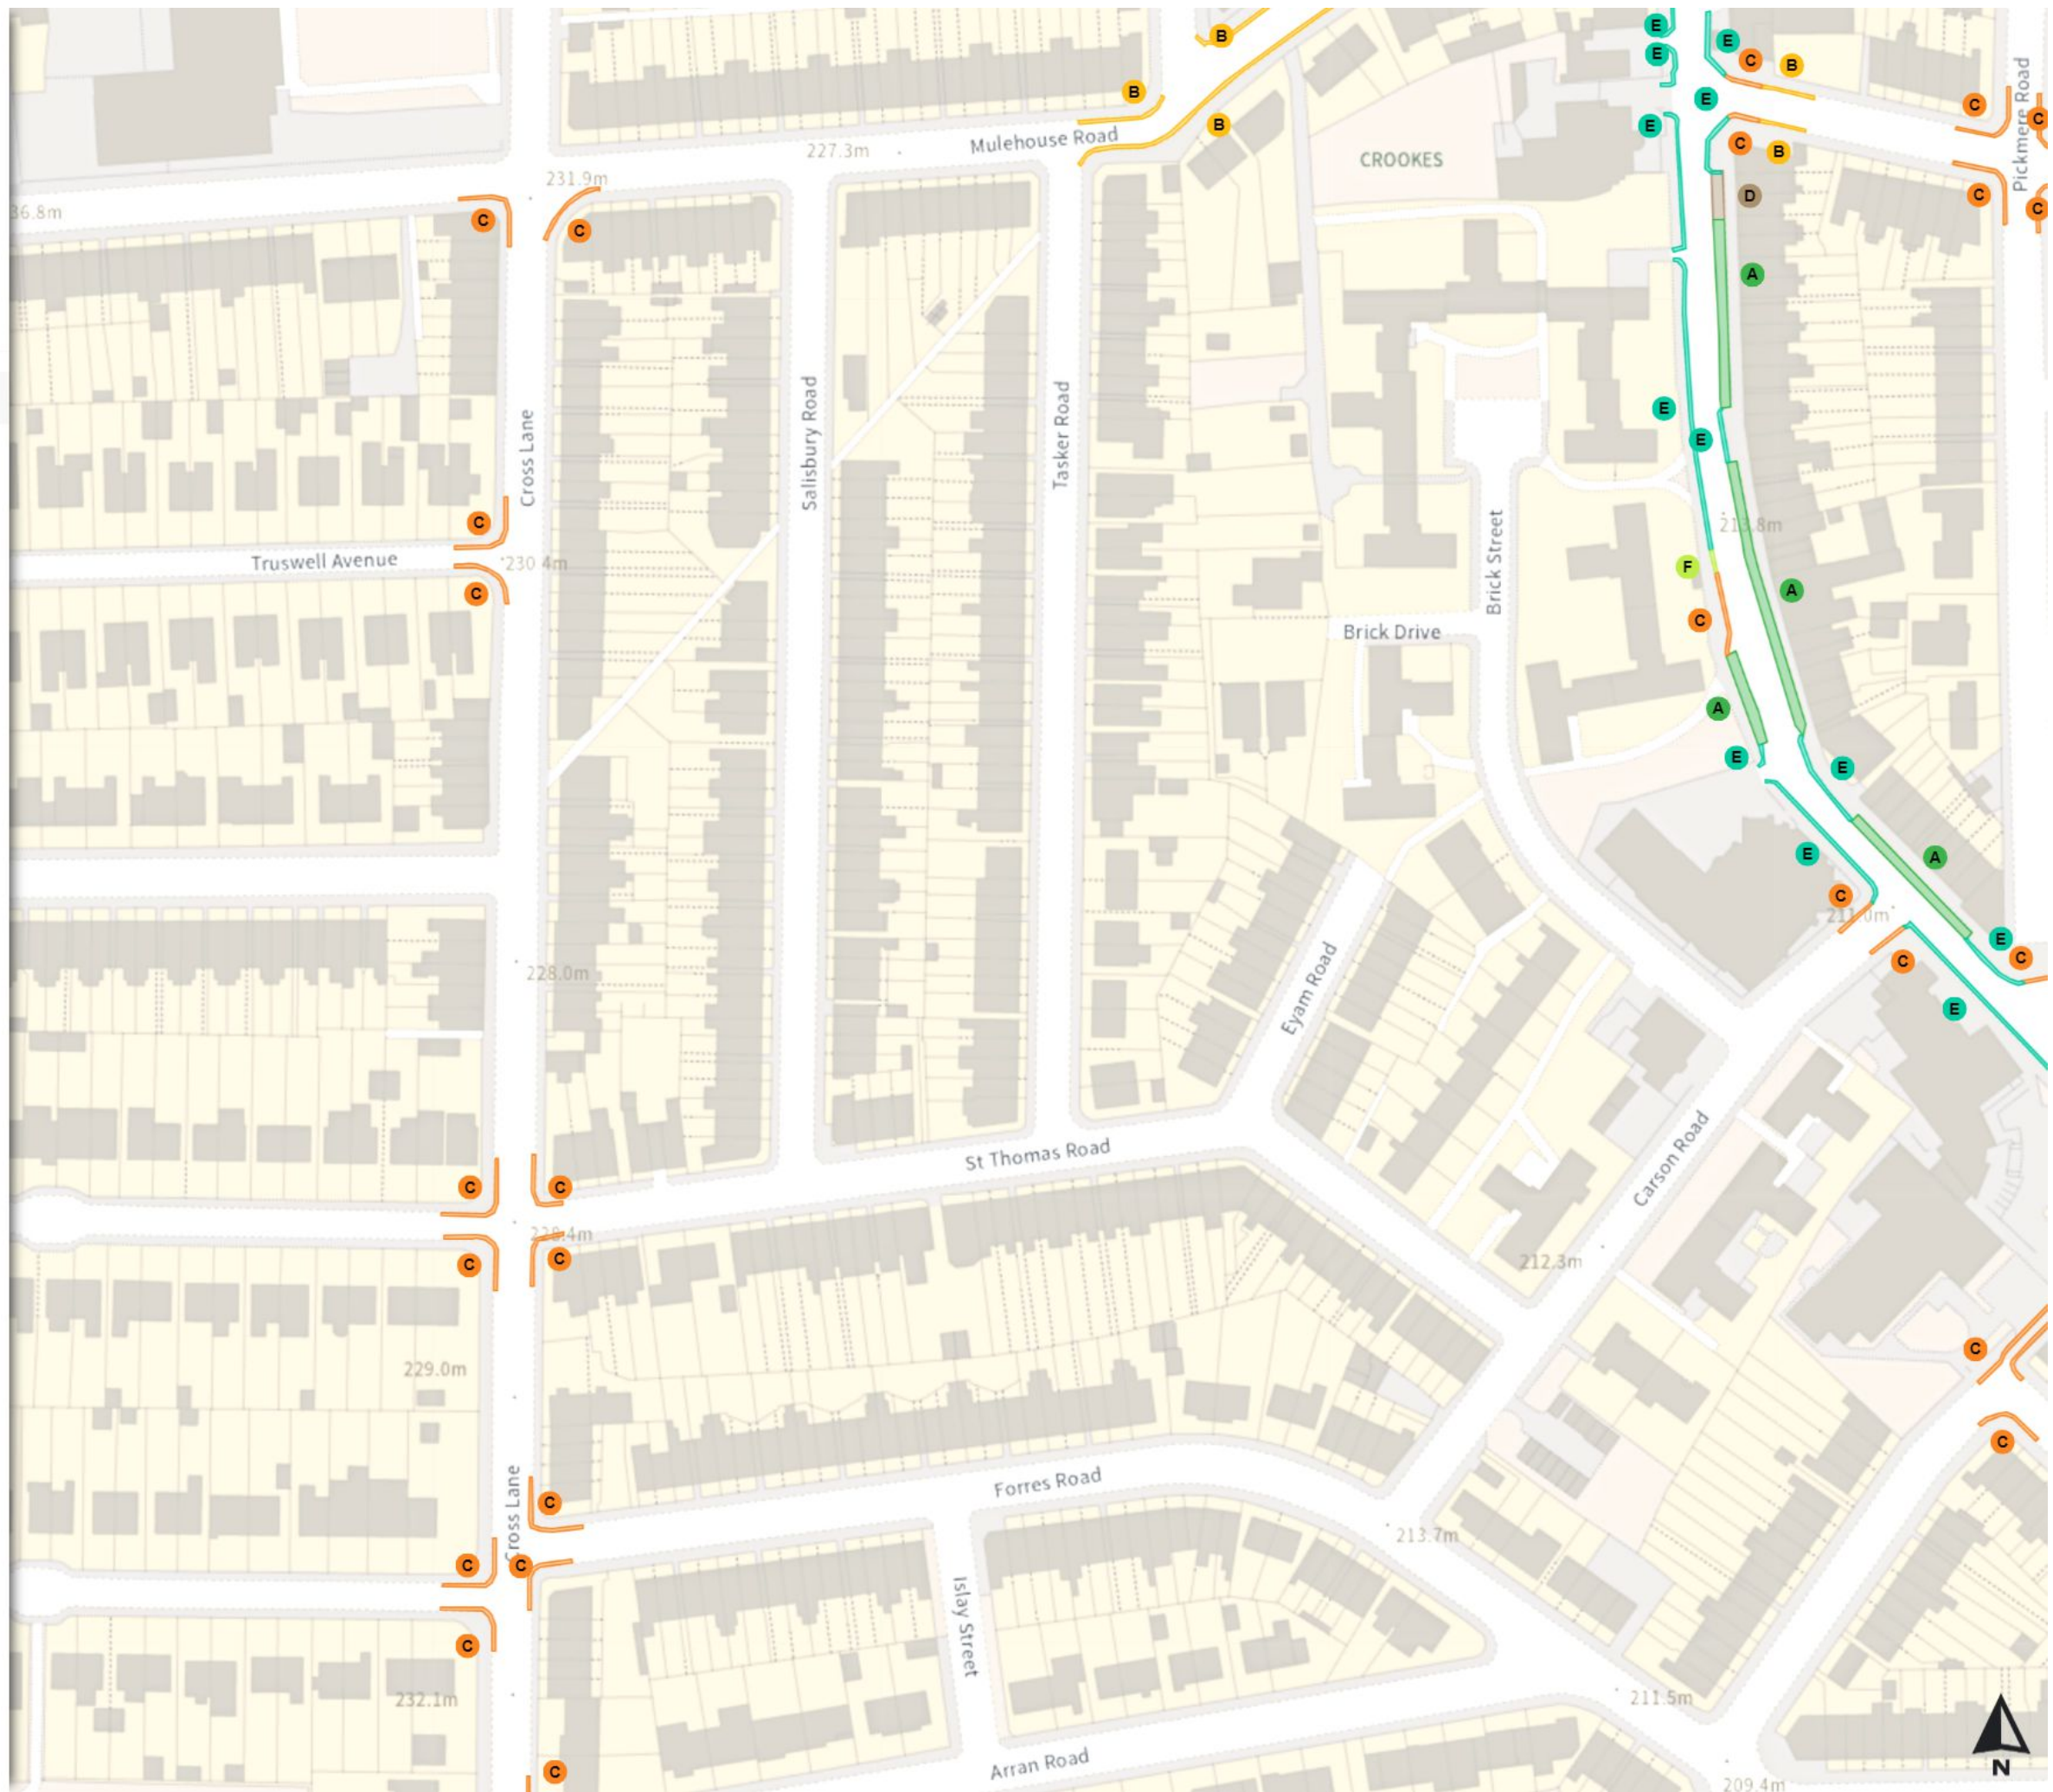

THE SHEFFIELD CITY COUNCIL (STOPPING RESTRICTIONS, WAITING RESTRICTIONS, LOADING RESTRICTIONS & PARKING PLACES) (MAP SCHEDULE) ORDER 2024

Map 336b of 797 Made 03/04/24

Added

Shared

No waiting

Mon-Fri 08:00-09:30 16:30-18:30

No loading

Mon-Fri 08:00-09:30 16:30-18:30

0 20 40 60m

Scale: 1:1250

North-West: 432470.191, 387647.476
South-East: 432888.556, 387287.241

© Crown copyright and database rights 2024 Ordnance Survey.
You are not permitted to copy, sub-license, distribute or sell any of this data to third parties in any form. Licence number 100018816