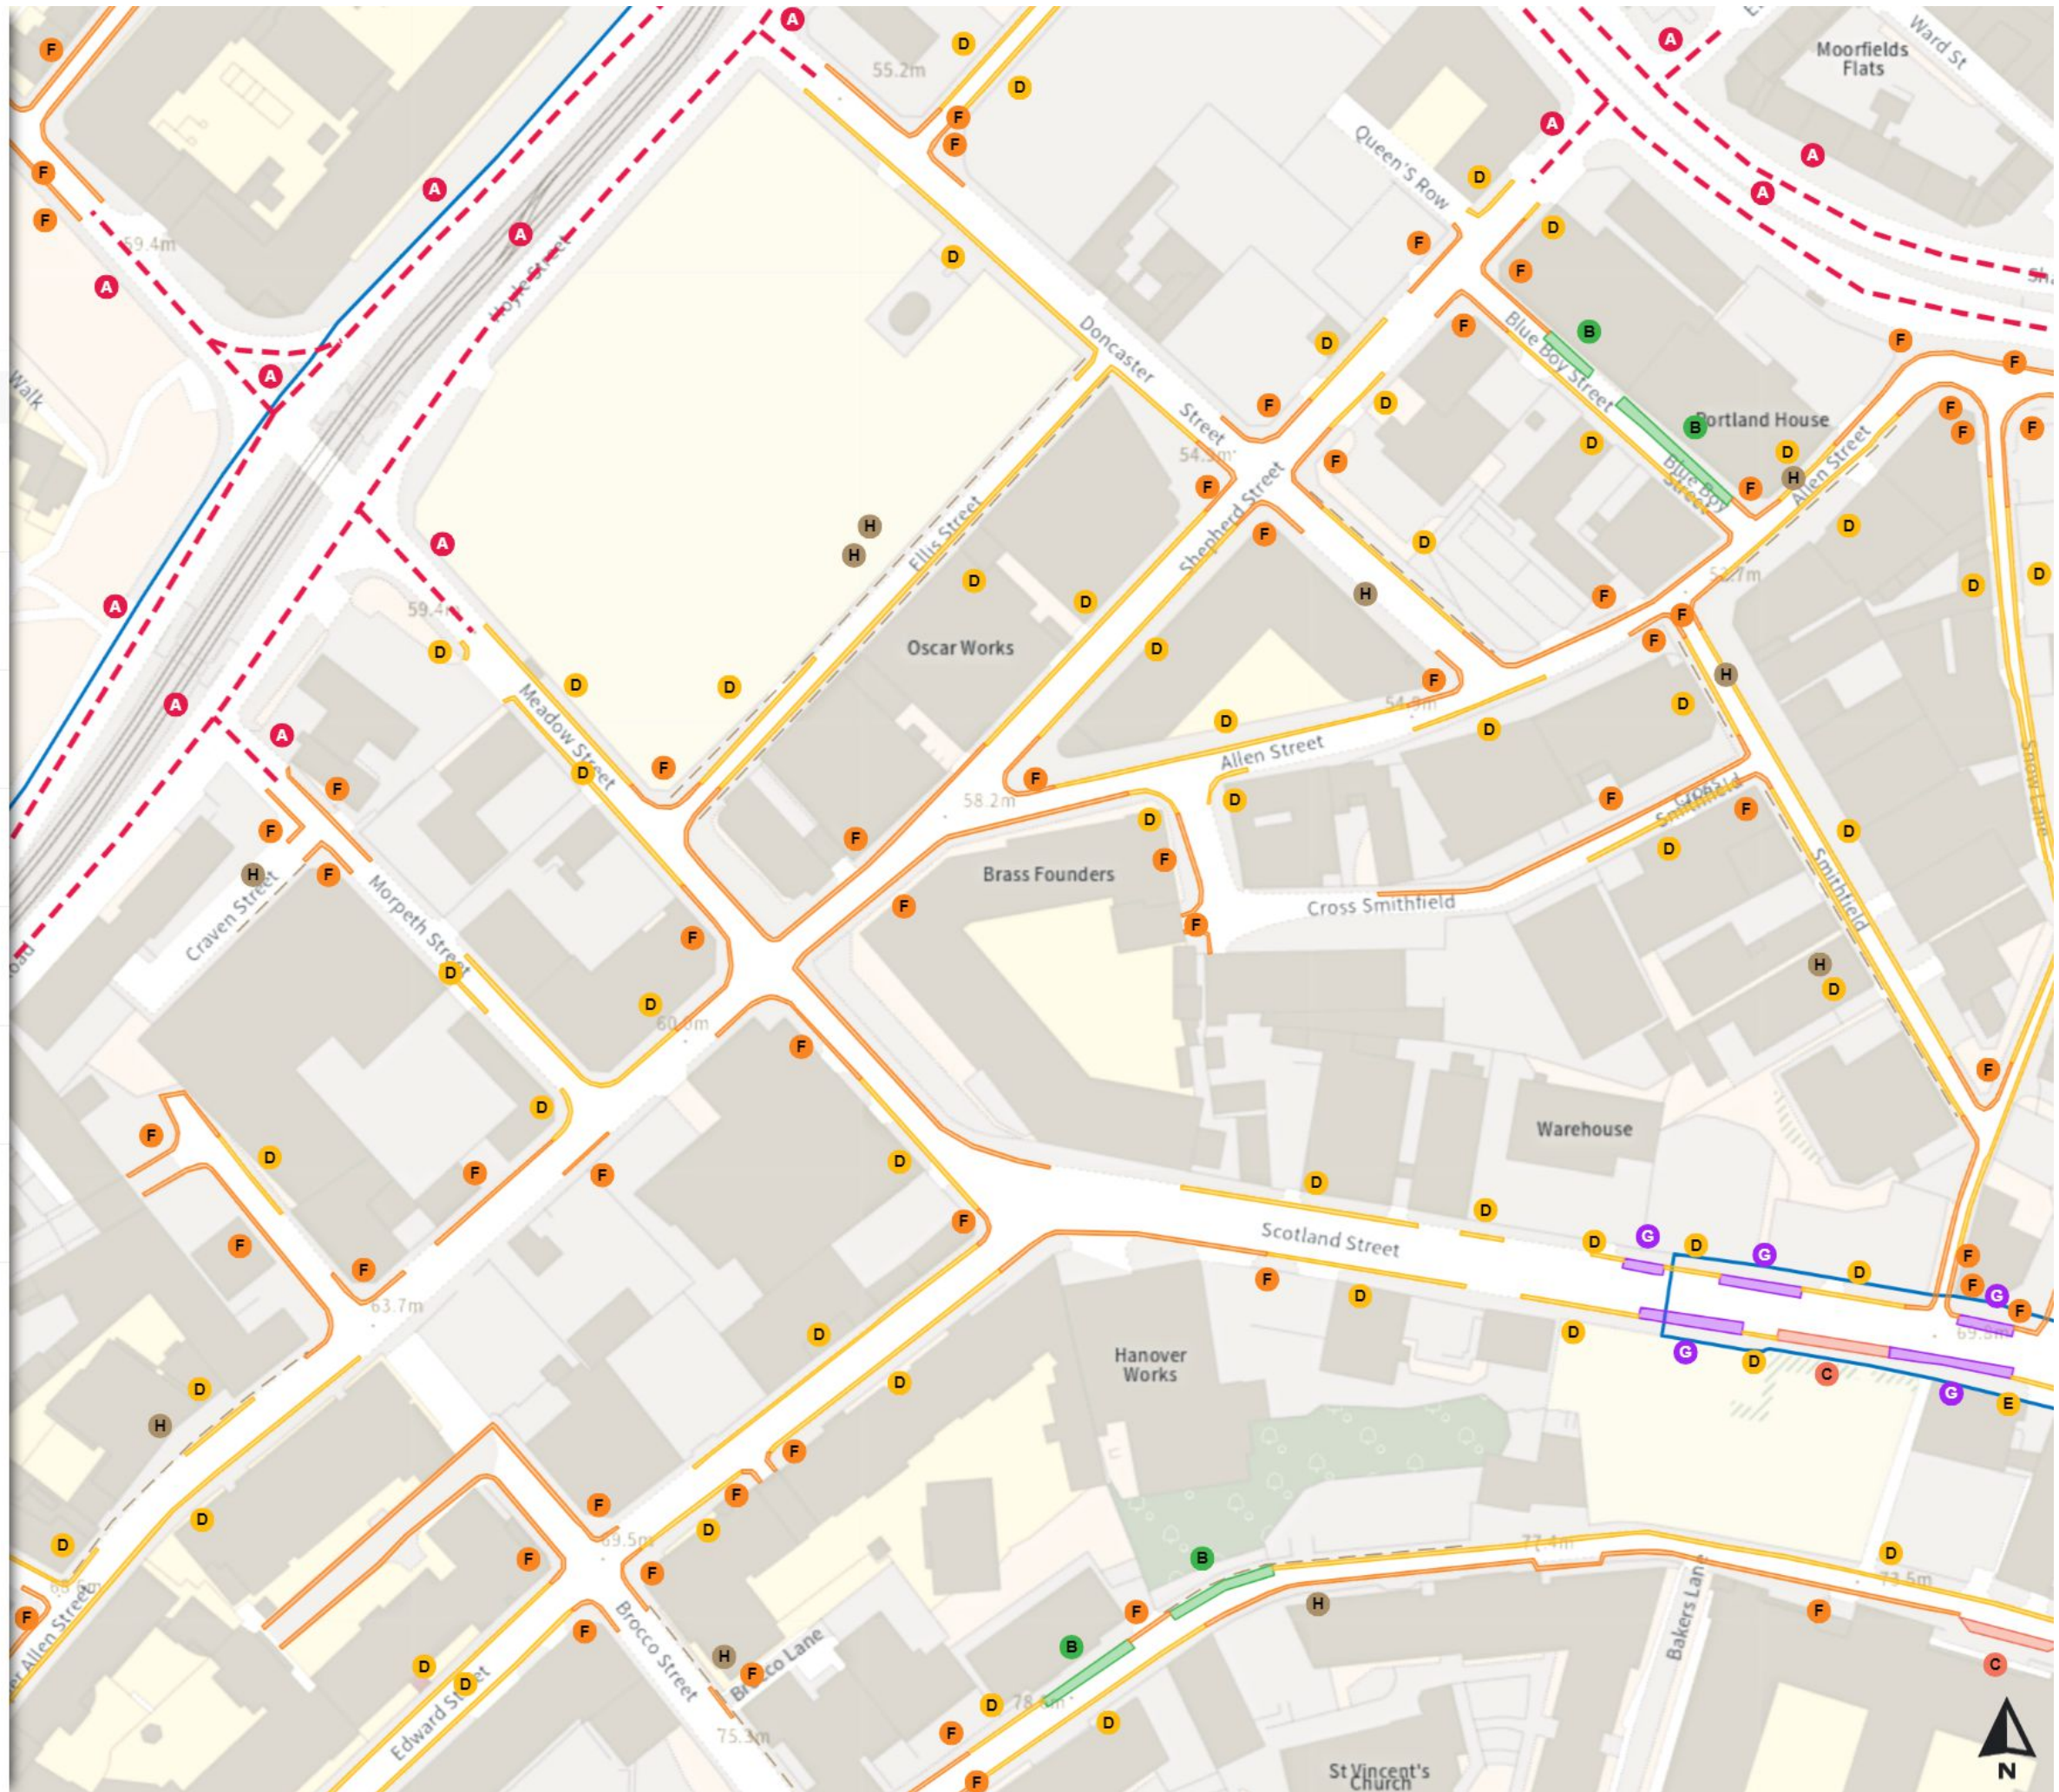

THE SHEFFIELD CITY COUNCIL (STOPPING RESTRICTIONS, WAITING RESTRICTIONS, LOADING RESTRICTIONS & PARKING PLACES) (MAP SCHEDULE) ORDER 2024

Map 323 of 797 Made 03/04/24

Added

- **Clearway**
  - A At all times
- **Free parking place**
  - B Mon-Sat 08:00-18:30 2h 2h
- **Loading place**
  - C At all times
- **No waiting**
  - D Mon-Sat 08:00-18:30
  - E 08:00-20:30
- **No waiting at any time**
  - F At all times
- **Paid-for parking place**
  - G 08:00-20:30
- **Shared**
  - H No stopping on the verge At all times
  - H No stopping on the footway At all times

Scale: 1:1250

North-West: 434664.258, 388022.097
South-East: 435082.759, 387662.083

© Crown copyright and database rights 2024 Ordnance Survey.
You are not permitted to copy, sub-license, distribute or sell any of this data to third parties in any form. Licence number 100018816