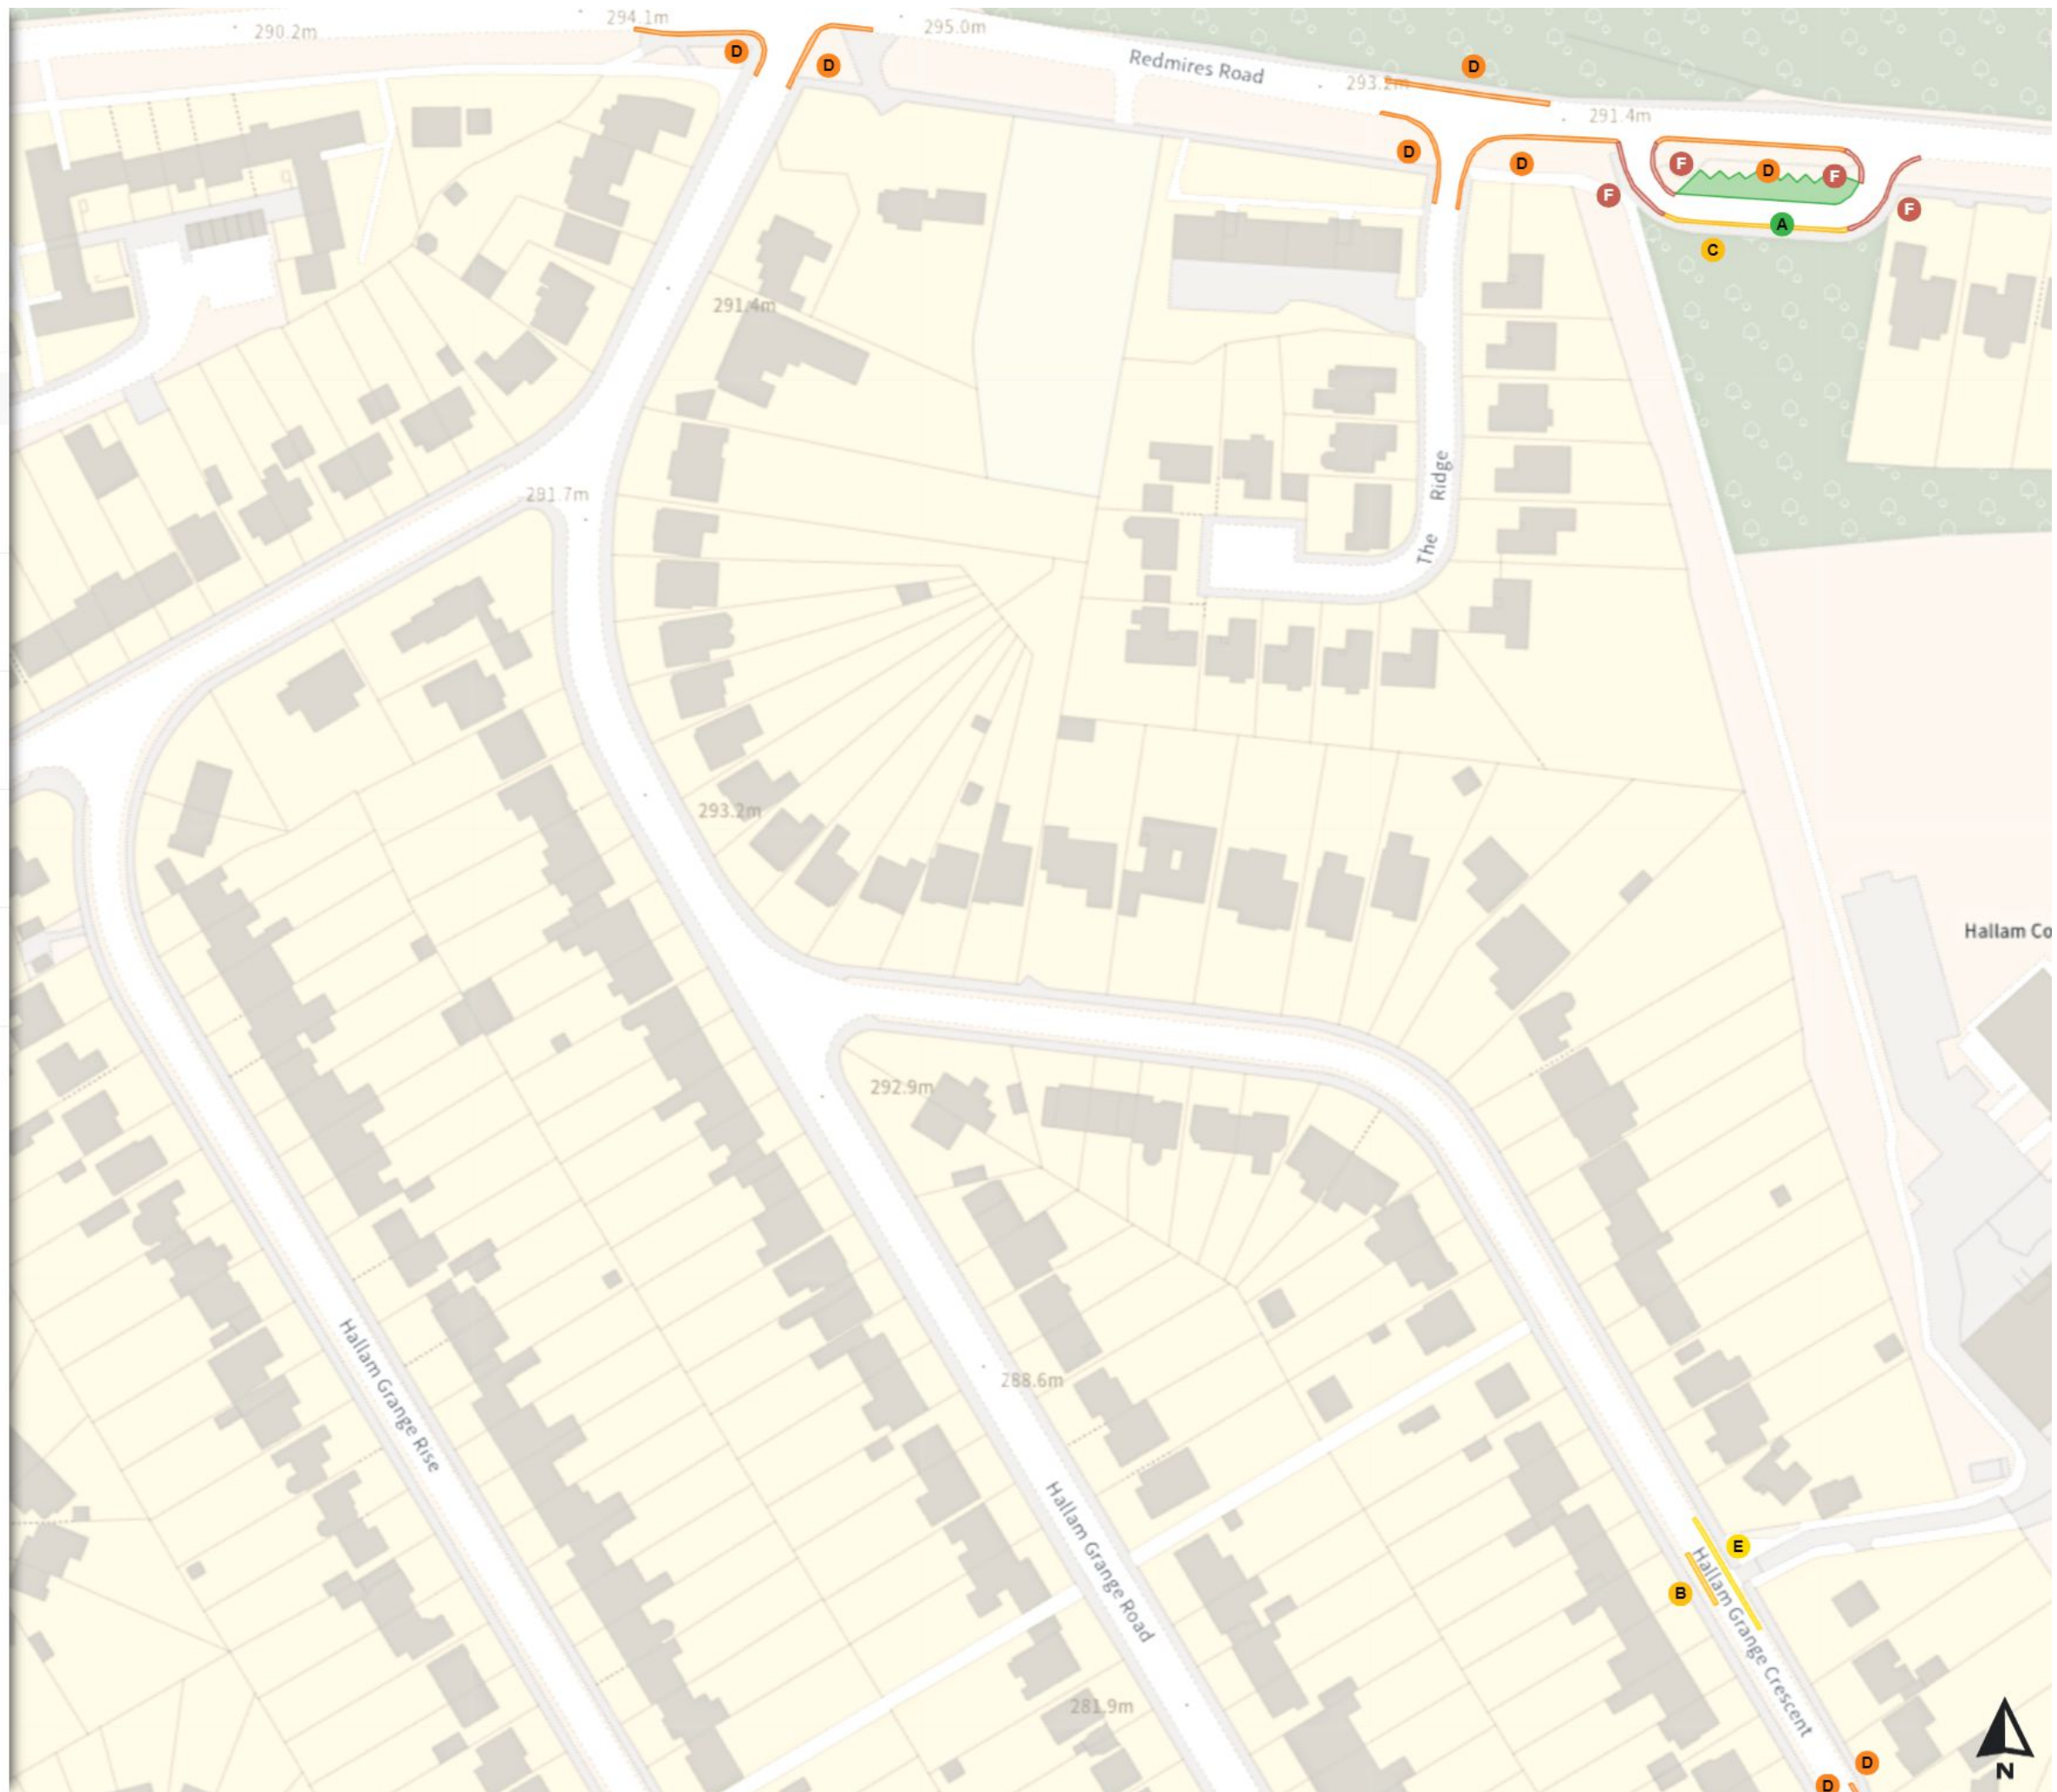

THE SHEFFIELD CITY COUNCIL (STOPPING RESTRICTIONS, WAITING RESTRICTIONS, LOADING RESTRICTIONS & PARKING PLACES) (MAP SCHEDULE) ORDER 2024

Map 407 of 797 Made 03/04/24

Added

Free parking place

Mon-Fri 08:00-09:30 14:30-16:00 @ 20m 1h

No waiting

Mon-Fri 08:00-18:30

No waiting

Mon-Fri 08:00-09:30 14:30-16:00

No waiting at any time

At all times

Prohibition of stopping on school entrance markings

At all times

Shared

No waiting at any time

At all times

No loading at any time

At all times

0 20 40 60m

Scale: 1:1250

North-West: 430002.868, 386554.021
South-East: 430421.139, 386193.488

© Crown copyright and database rights 2024 Ordnance Survey.
You are not permitted to copy, sub-license, distribute or sell any of this data to third parties in any form. Licence number 100018816