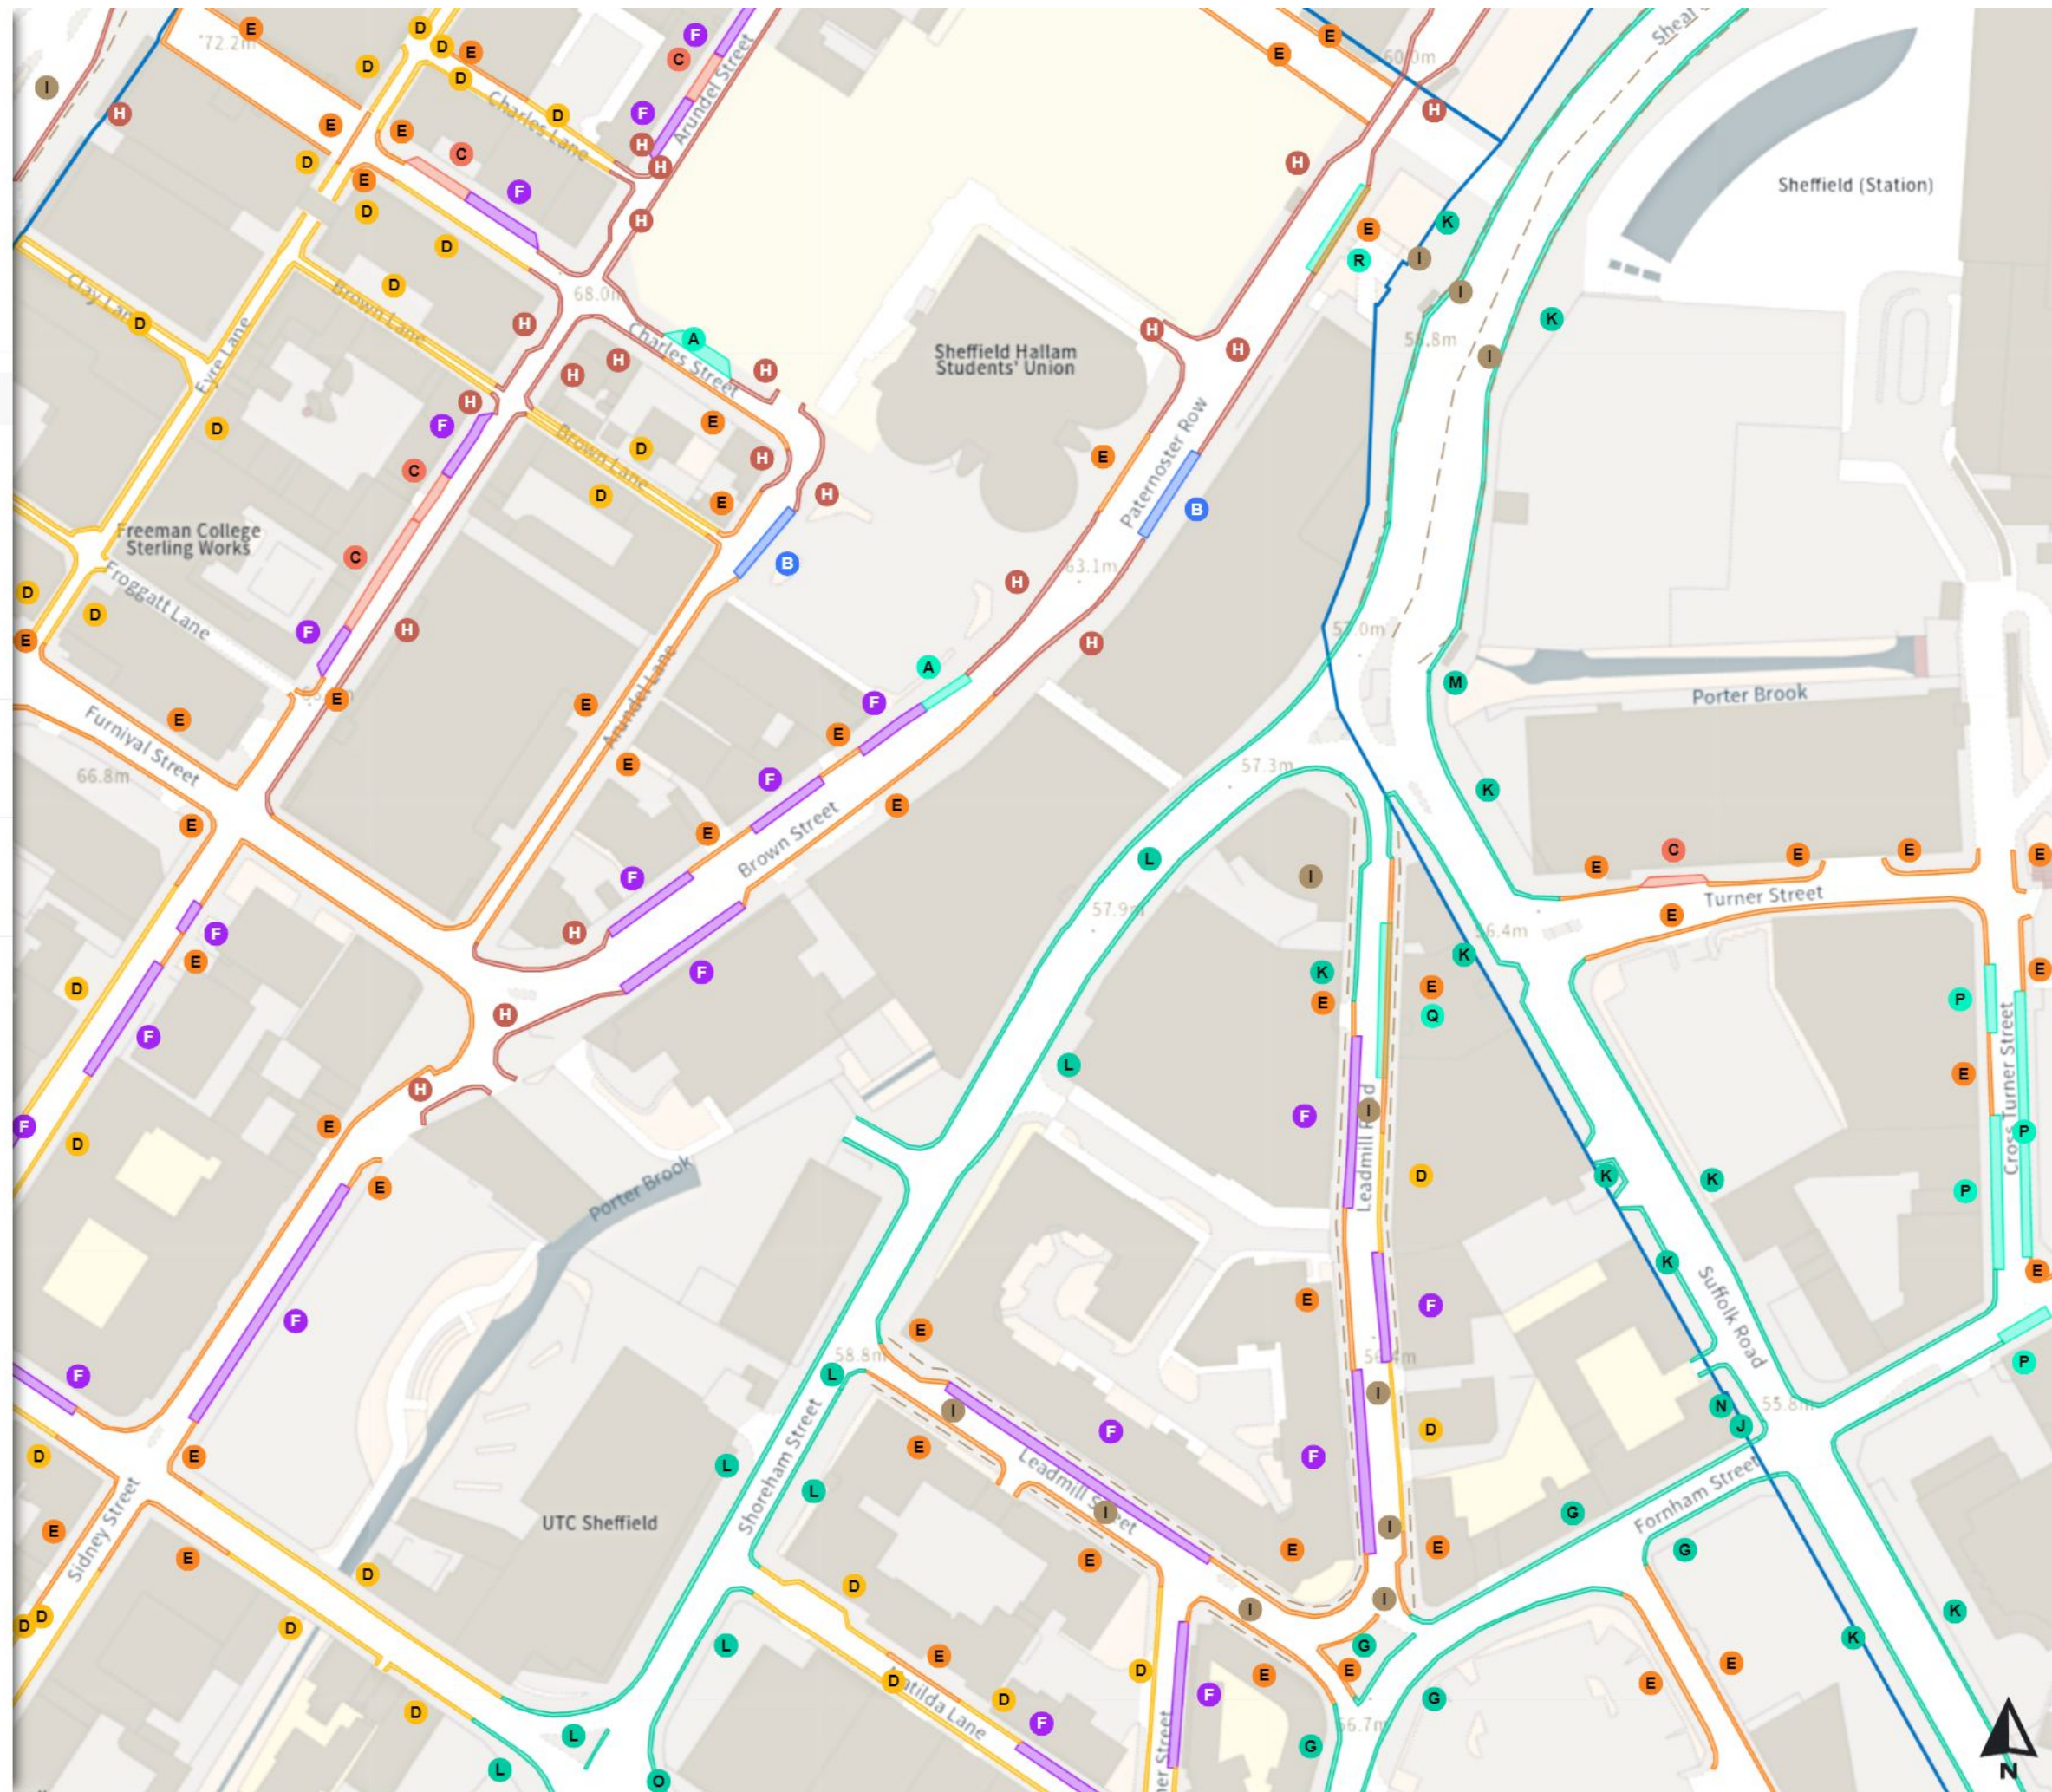

THE SHEFFIELD CITY COUNCIL (STOPPING RESTRICTIONS, WAITING RESTRICTIONS, LOADING RESTRICTIONS & PARKING PLACES) (MAP SCHEDULE) ORDER 2024

Map 389d of 797 Made 03/04/24

Added

- Shared
- No waiting at any time
  At all times
- No loading
  Mon-Fri 07:30-09:30 16:00-18:30
- Taxi stopping area
  P At all times
- Taxi stopping area
  O 23:00-04:00
- Taxi stopping area
  R 18:30-00:00 00:00-05:00

Scale: 1:1250

North-West: 435412.227, 386950.208
South-East: 435830.878, 386590.177

© Crown copyright and database rights 2024 Ordnance Survey.
You are not permitted to copy, sub-license, distribute or sell any of this data to third parties in any form. Licence number 100018816