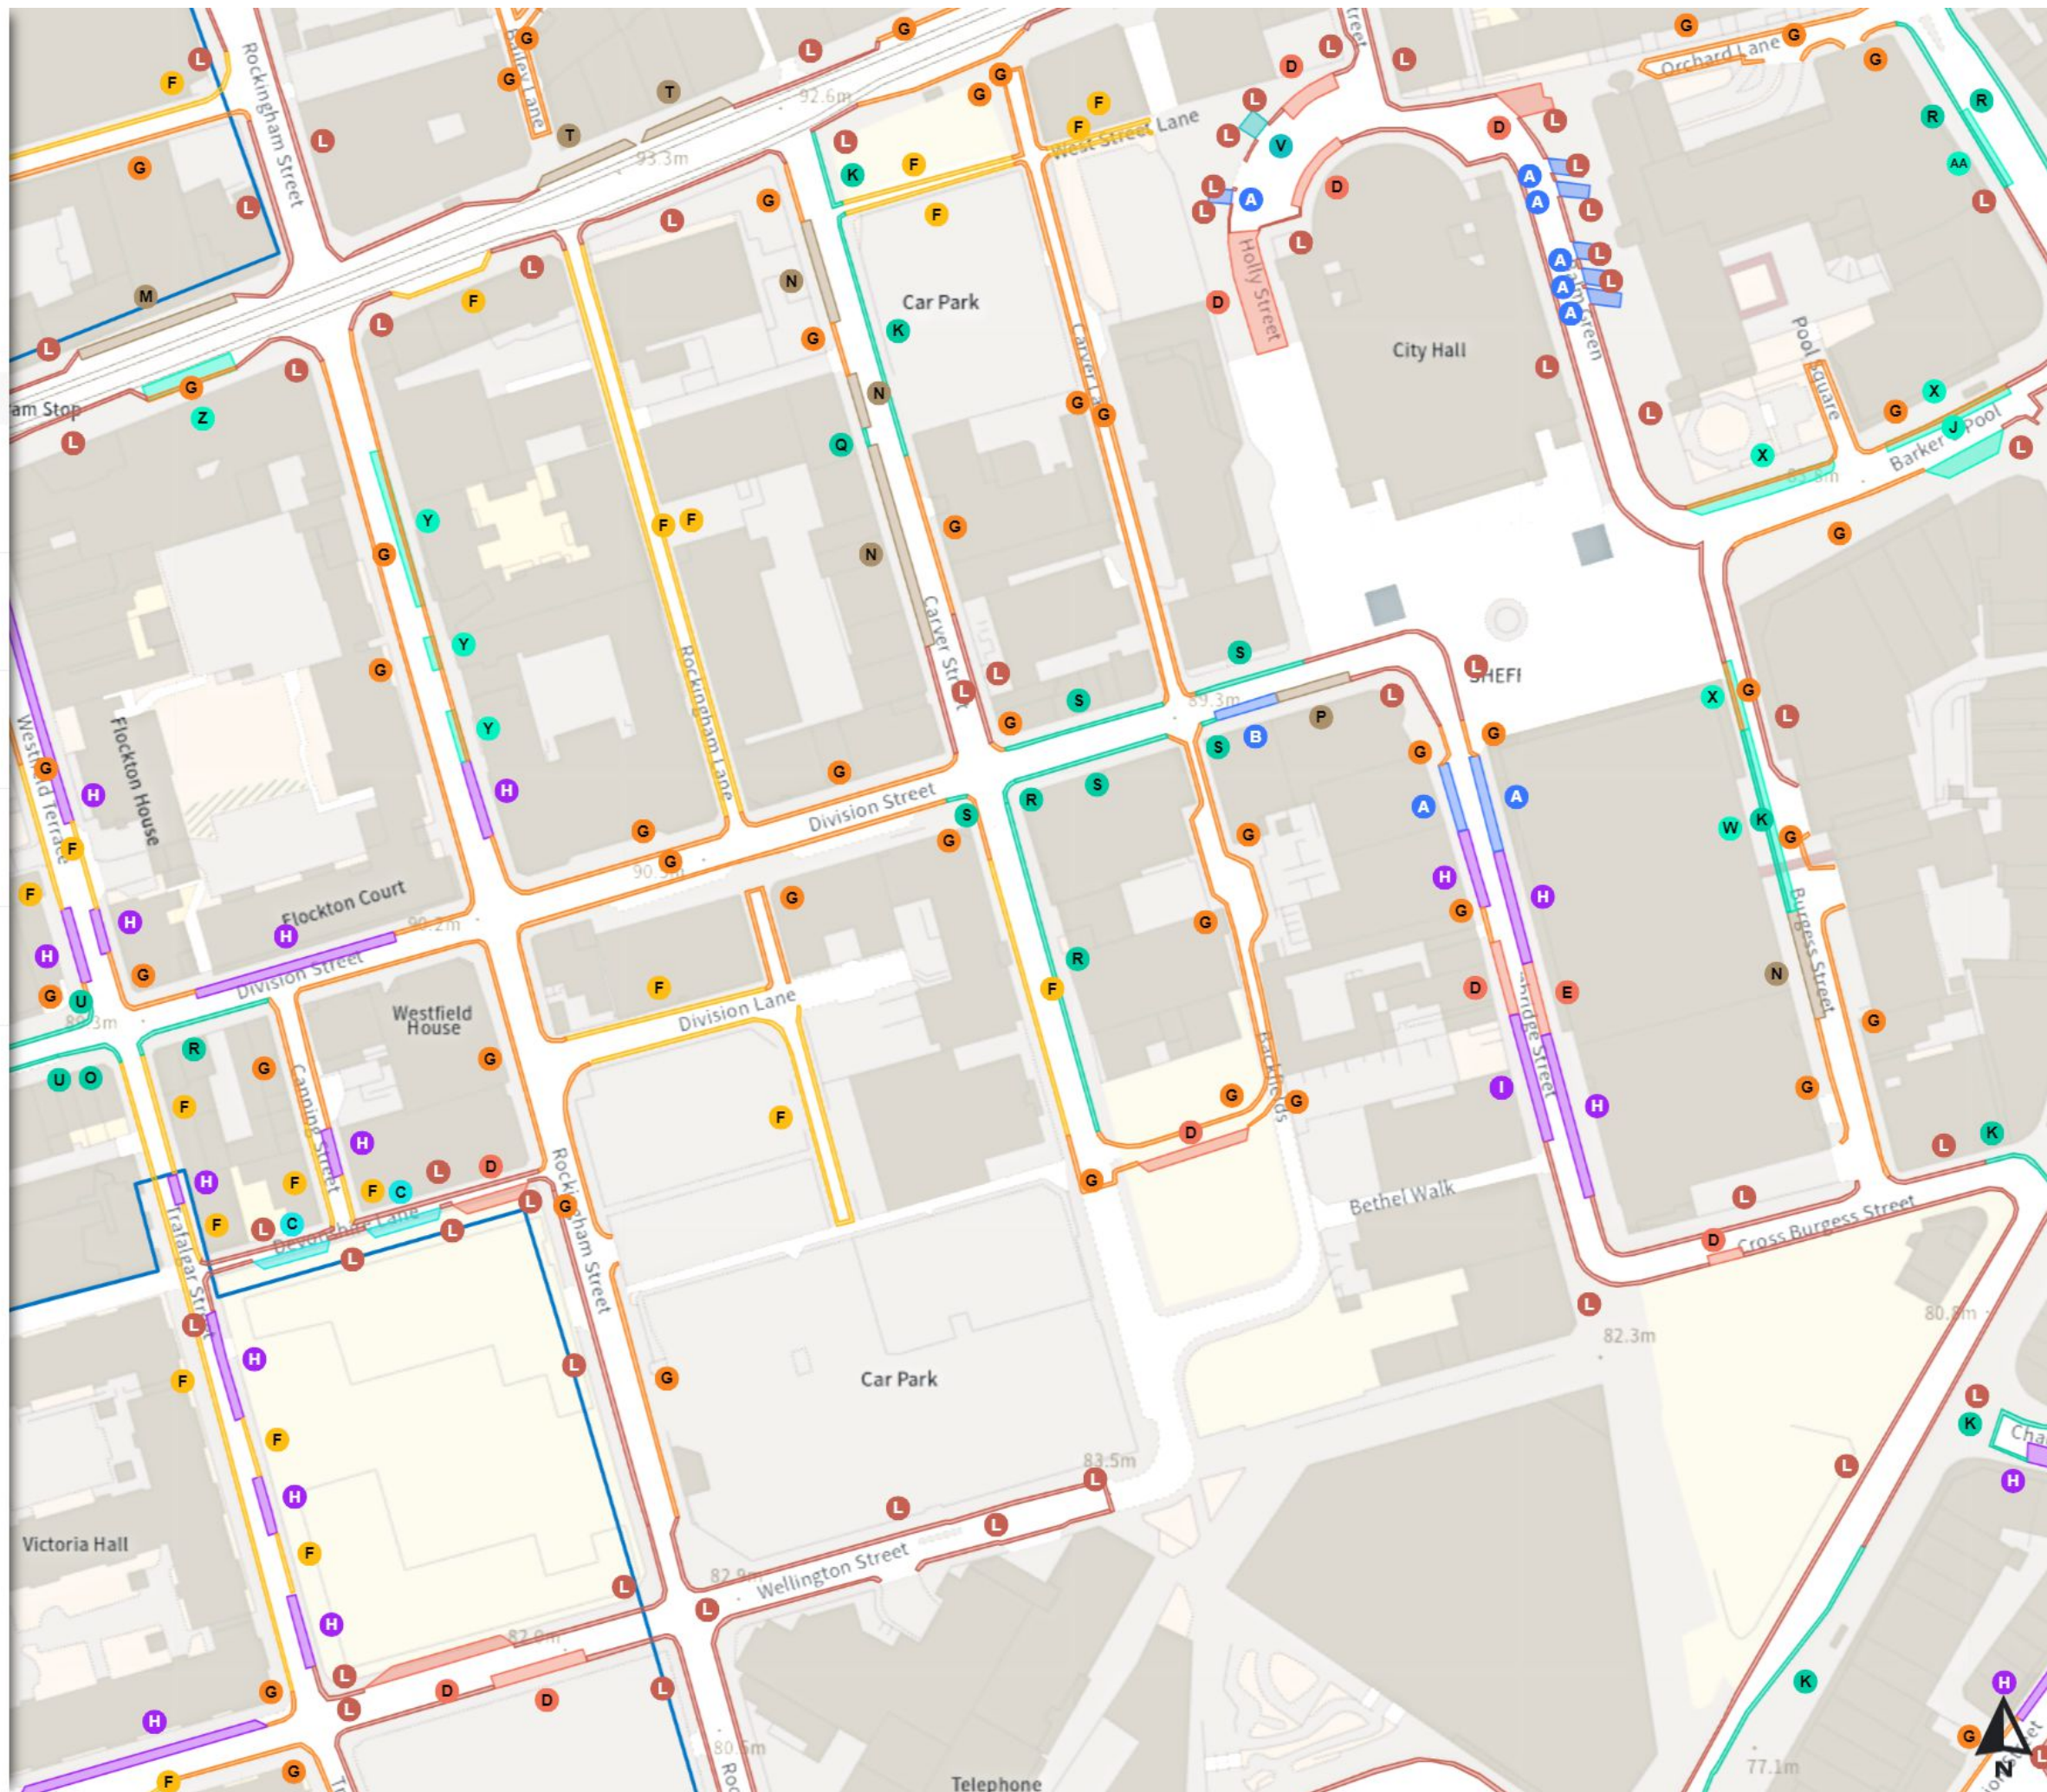

20:30-08:00

Taxi stopping area

18:30-08:00

Scale: 1:1250

North-West: 434900.356, 387305.647
South-East: 435318.937, 386945.599

© Crown copyright and database rights 2024 Ordnance Survey.
You are not permitted to copy, sub-license, distribute or sell any of this data to third parties in any form. Licence number 100018816