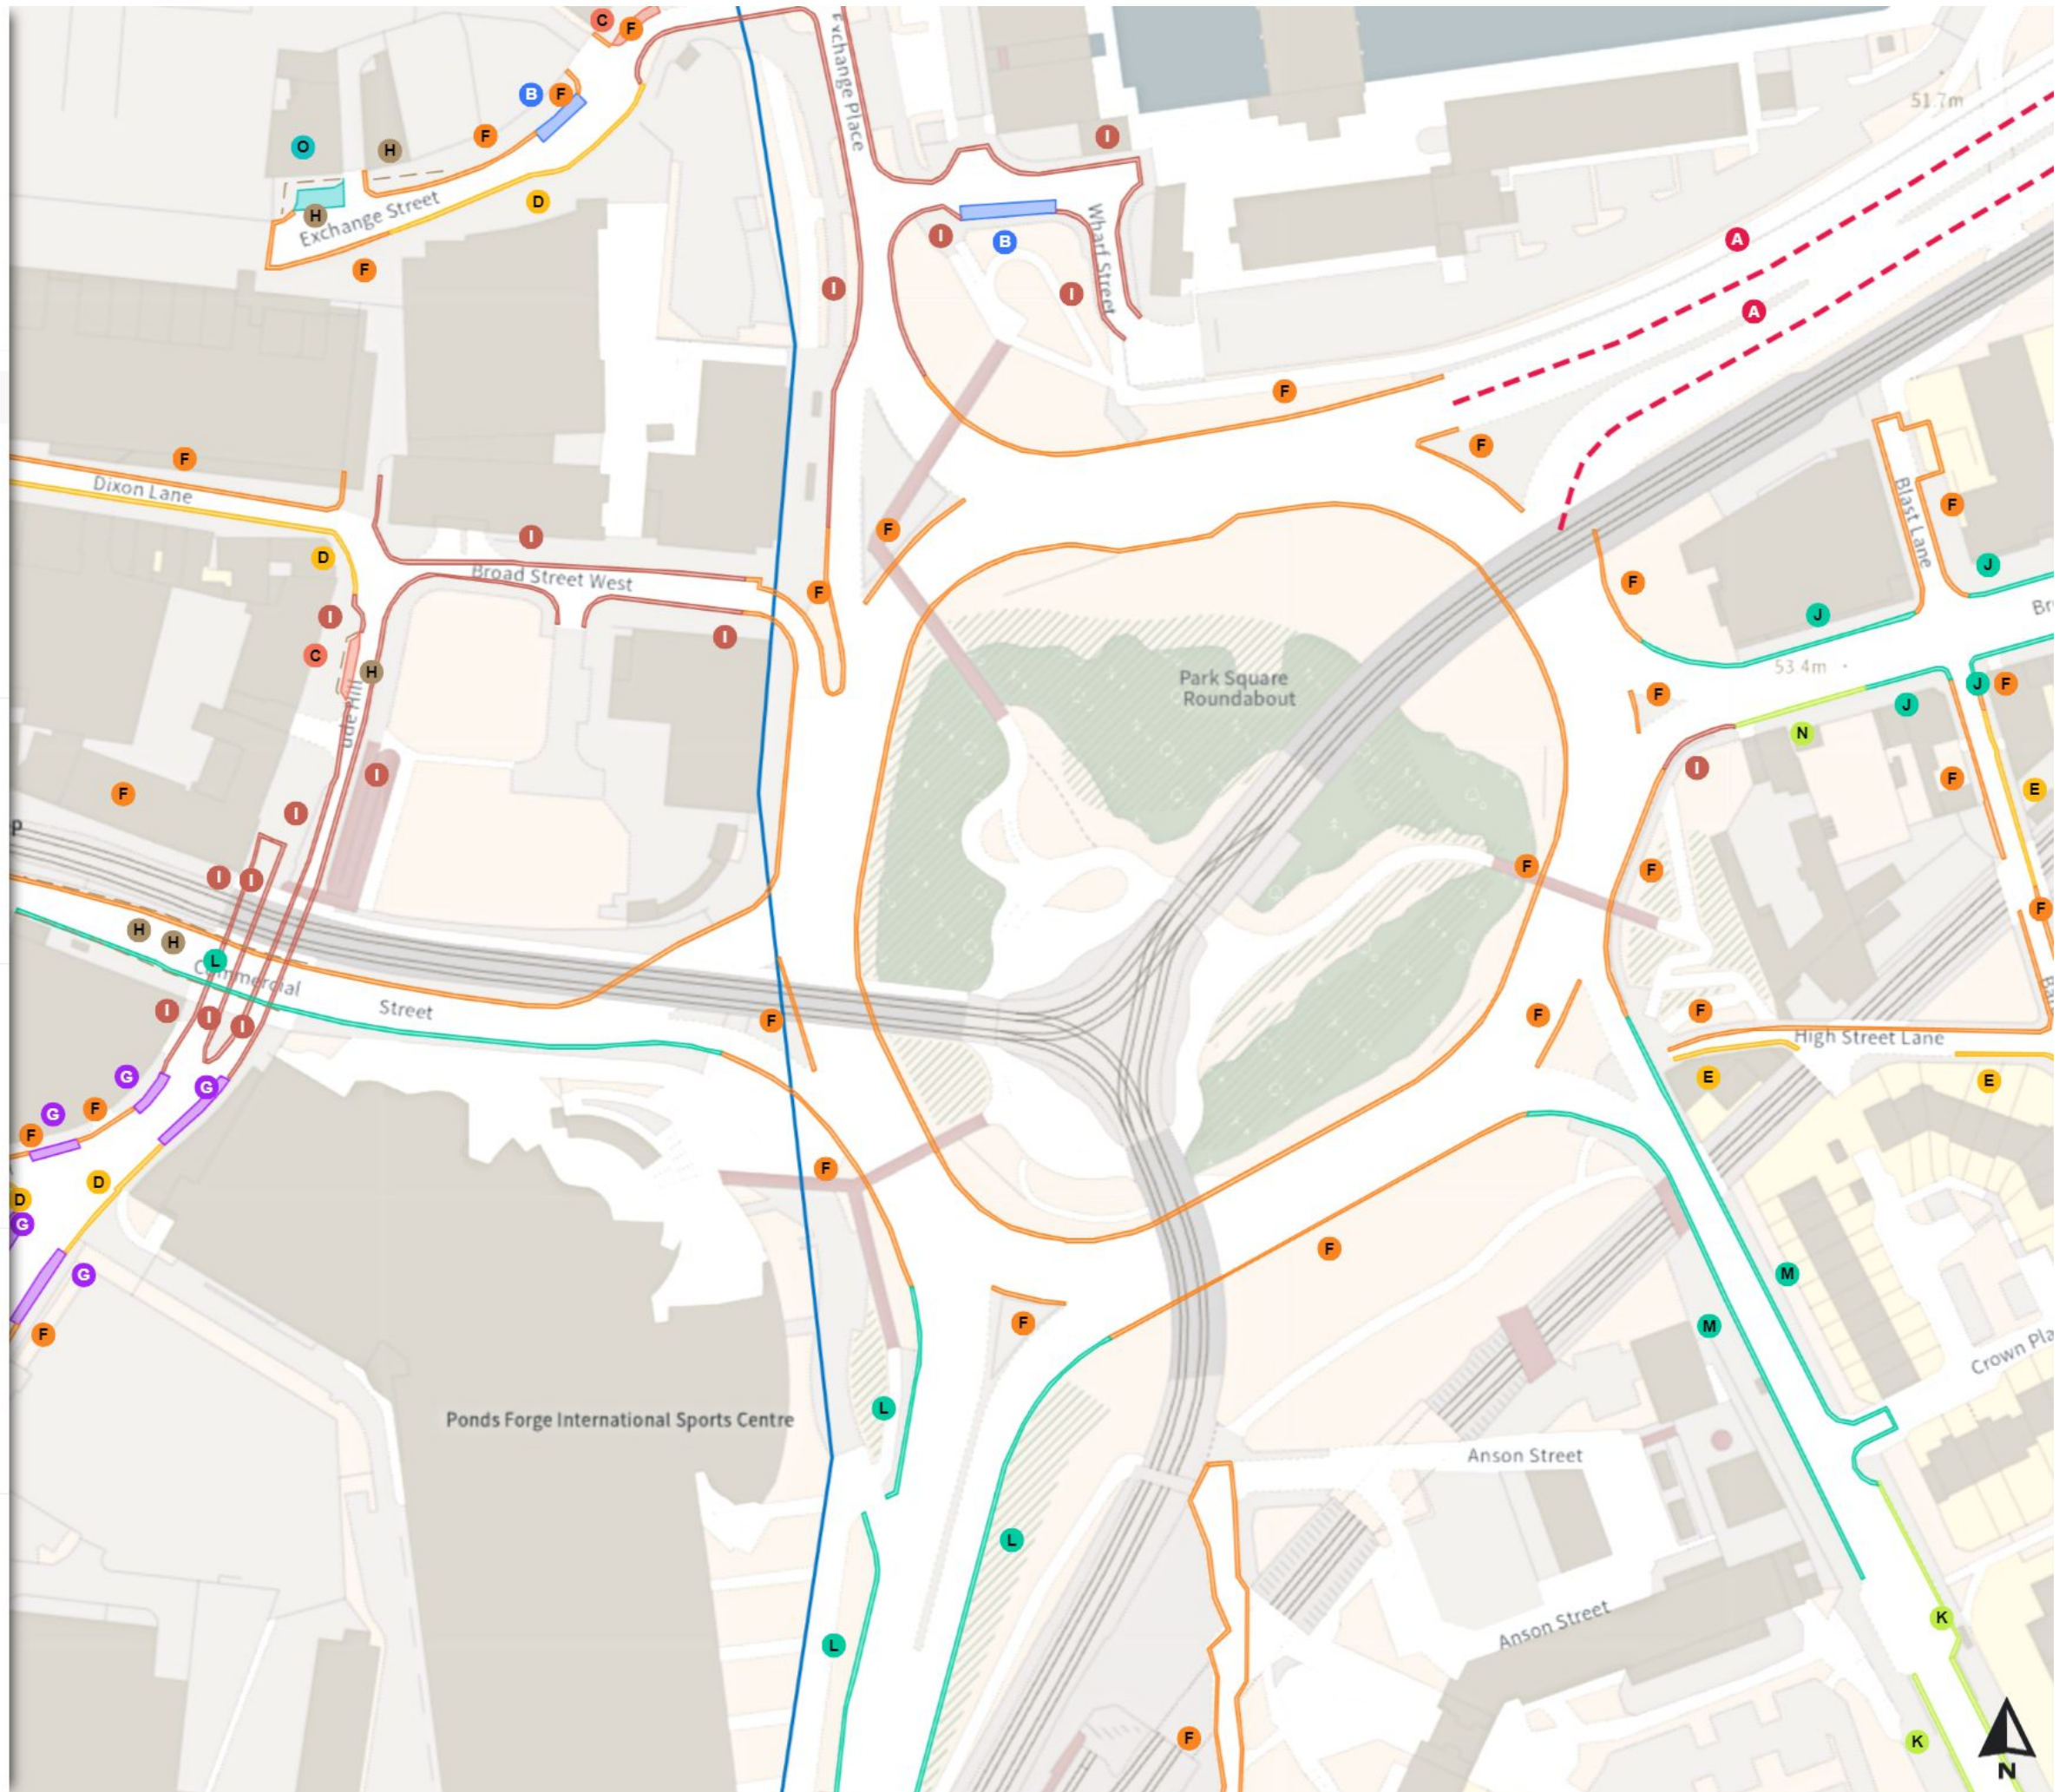

THE SHEFFIELD CITY COUNCIL (STOPPING RESTRICTIONS, WAITING RESTRICTIONS, LOADING RESTRICTIONS & PARKING PLACES) (MAP SCHEDULE) ORDER 2024

Map 344b of 797 Made 03/04/24

Added

- Shared
- No waiting at any time
  At all times
- No loading at any time
  At all times
- Shared
- No waiting at any time
  At all times
- No loading
  Mon-Fri 07:30-09:30 16:00-18:30
- Shared
- No waiting
  Mon-Fri 08:00-09:30 16:30-18:30
- No loading
  Mon-Fri 08:00-09:30 16:30-18:30
- Shared
- No waiting at any time
  At all times
- No loading
  Mon-Sat 08:00-18:30

Scale: 1:1250

North-West: 435769.047, 387671.102
South-East: 436187.663, 387311.158

© Crown copyright and database rights 2024 Ordnance Survey.
You are not permitted to copy, sub-license, distribute or sell any of this data to third parties in any form. Licence number 100018816