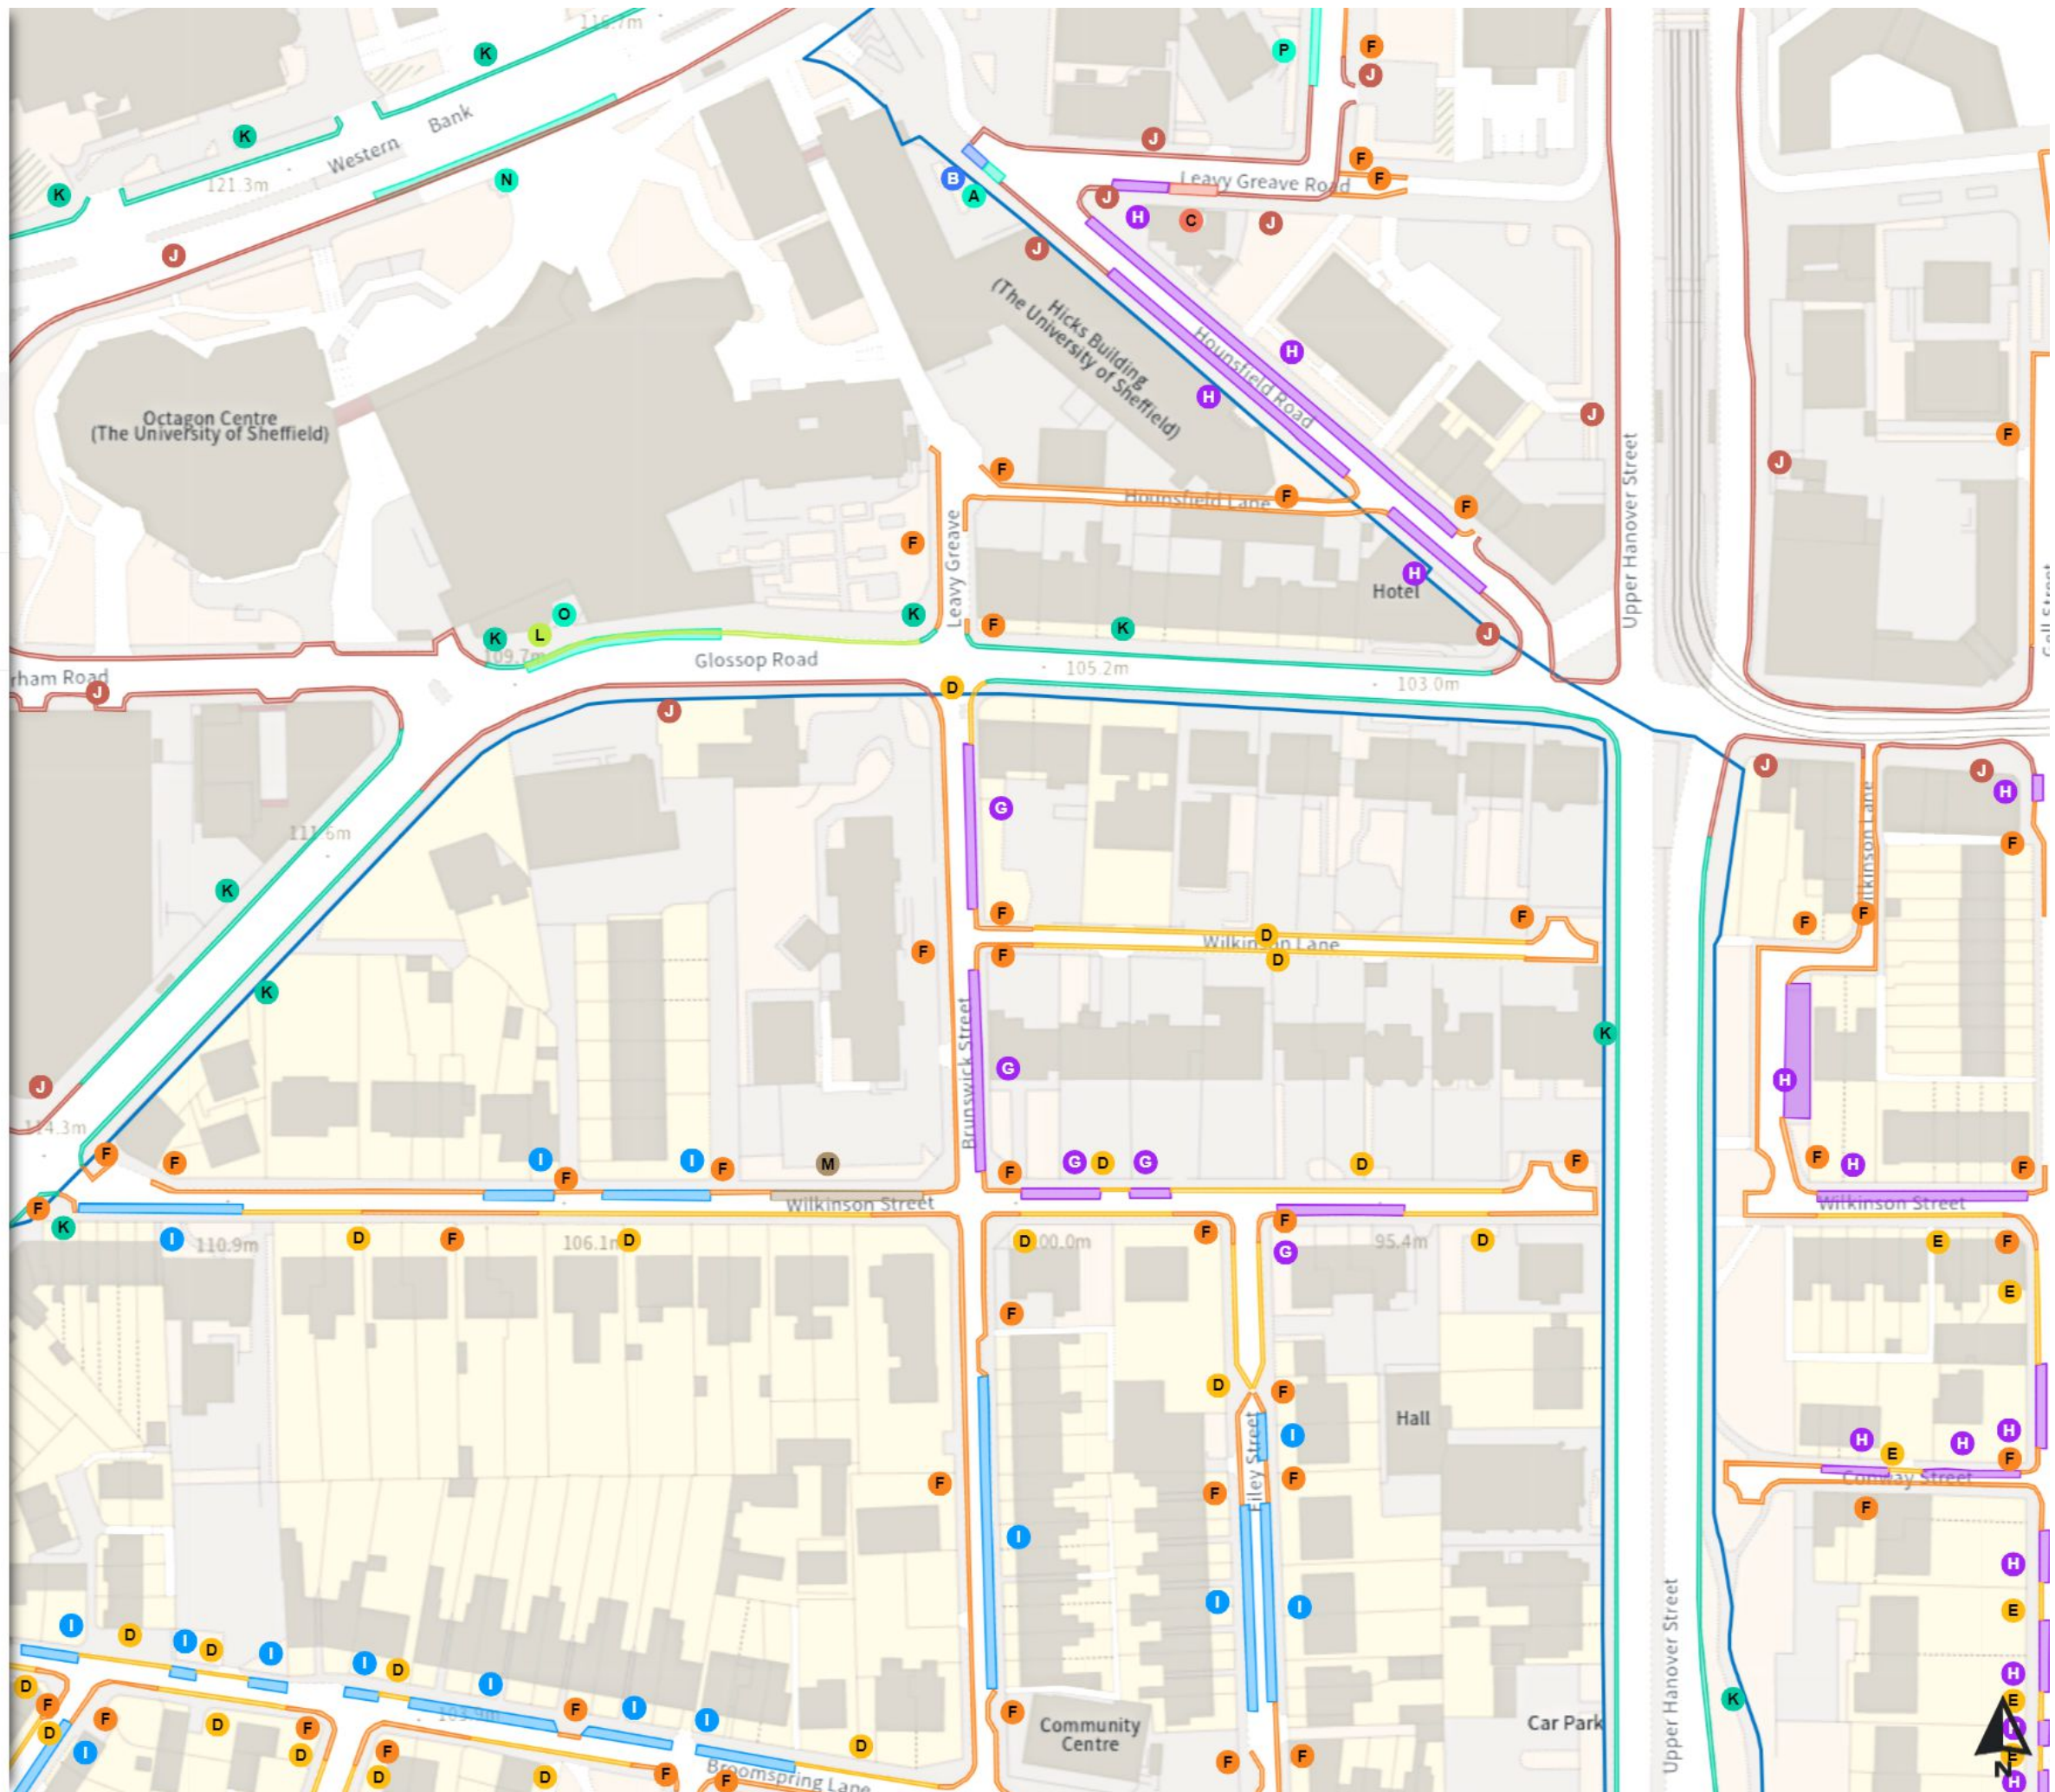

Map 361c of 797 Made 03/04/24

Added

- Taxi stopping area
- 23:00-04:00
- Taxi stopping area (no stopping)
- 18:30-00:00
- Voucher Parking Place
- At all times

Scale: 1:1250

North-West: 434075.535, 387299.676
 South-East: 434494.053, 386939.556