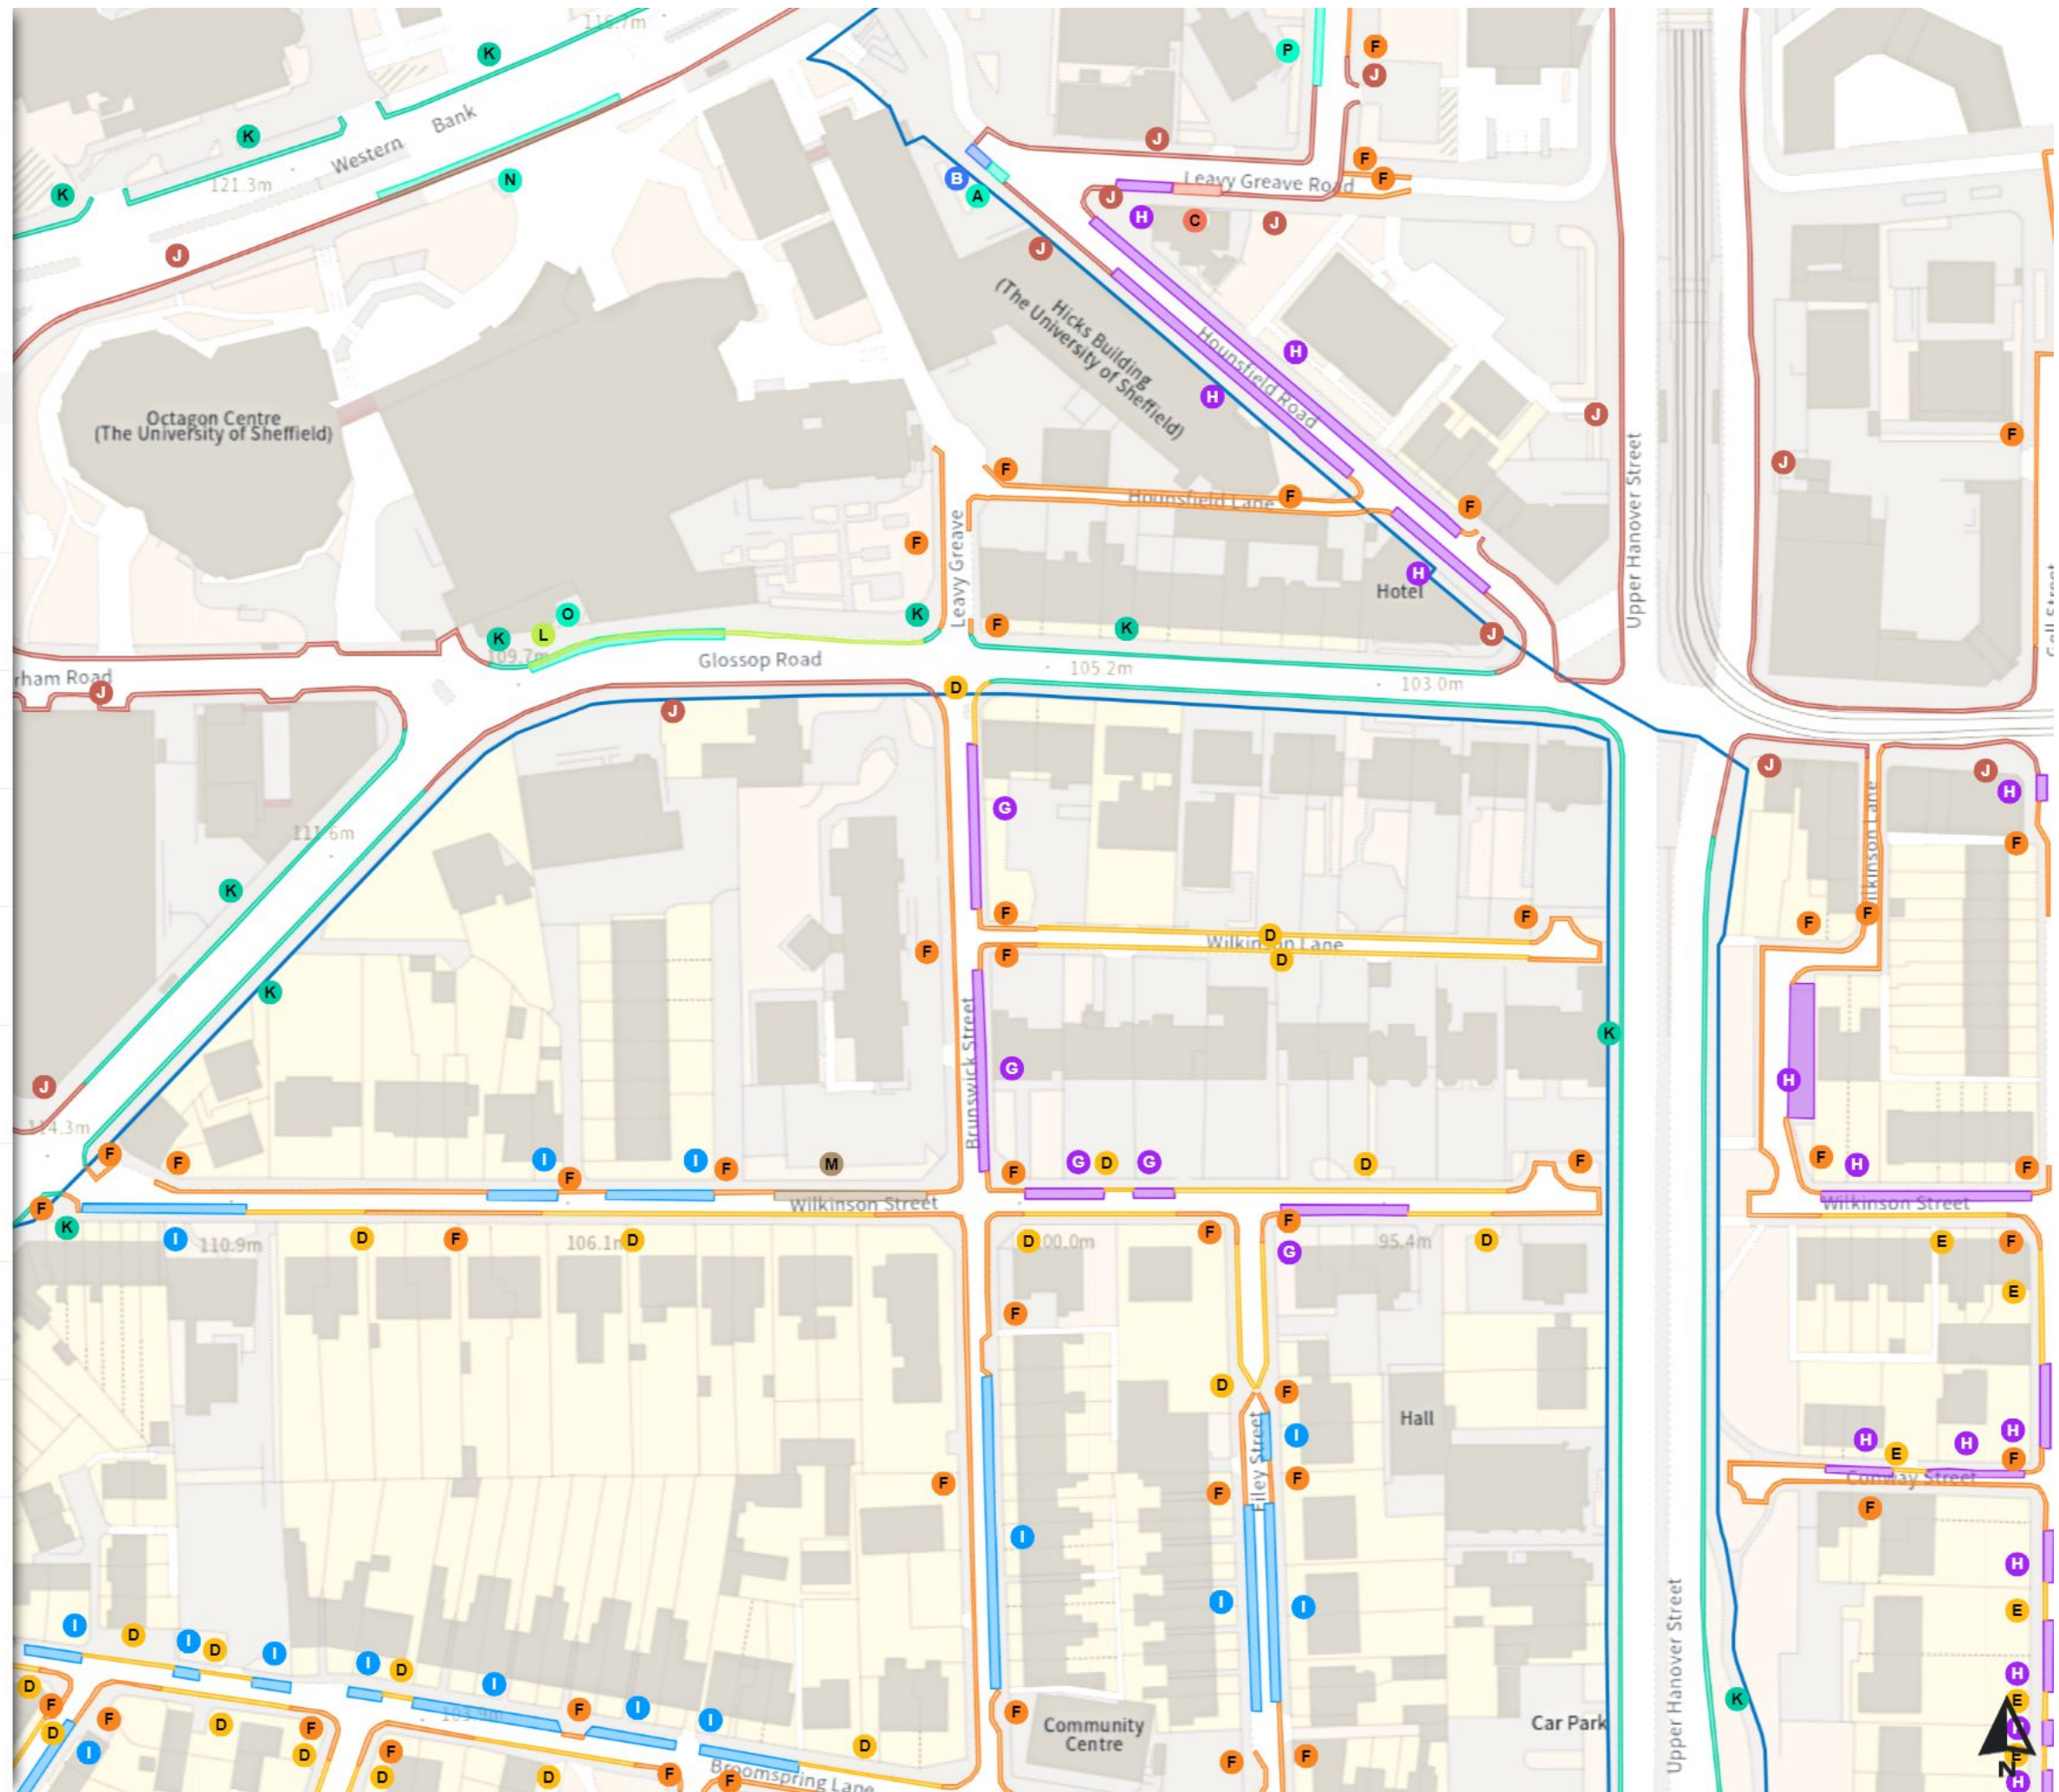

THE SHEFFIELD CITY COUNCIL (STOPPING RESTRICTIONS, WAITING RESTRICTIONS, LOADING RESTRICTIONS & PARKING PLACES) (MAP SCHEDULE) ORDER 2024

Map 361a of 797 Made 03/04/24

Added

Car club parking place

At all times

Disabled persons' badge holders parking place

At all times

Loading place

At all times

No waiting

Mon-Fri 08:00-18:30

No waiting

08:00-20:30

No waiting at any time

At all times

Paid-for parking place

Mon-Fri 08:00-18:30 4h

Paid-for parking place

08:00-20:30

Permit holders parking place (Broomhall & The Groves)

Mon-Fri 08:00-18:30

0 20 40 60m

Scale: 1:1250

North-West: 434075.535, 387299.676
South-East: 434494.053, 386939.556

© Crown copyright and database rights 2024 Ordnance Survey.
You are not permitted to copy, sub-license, distribute or sell any of this data to third parties in any form. Licence number 100018816