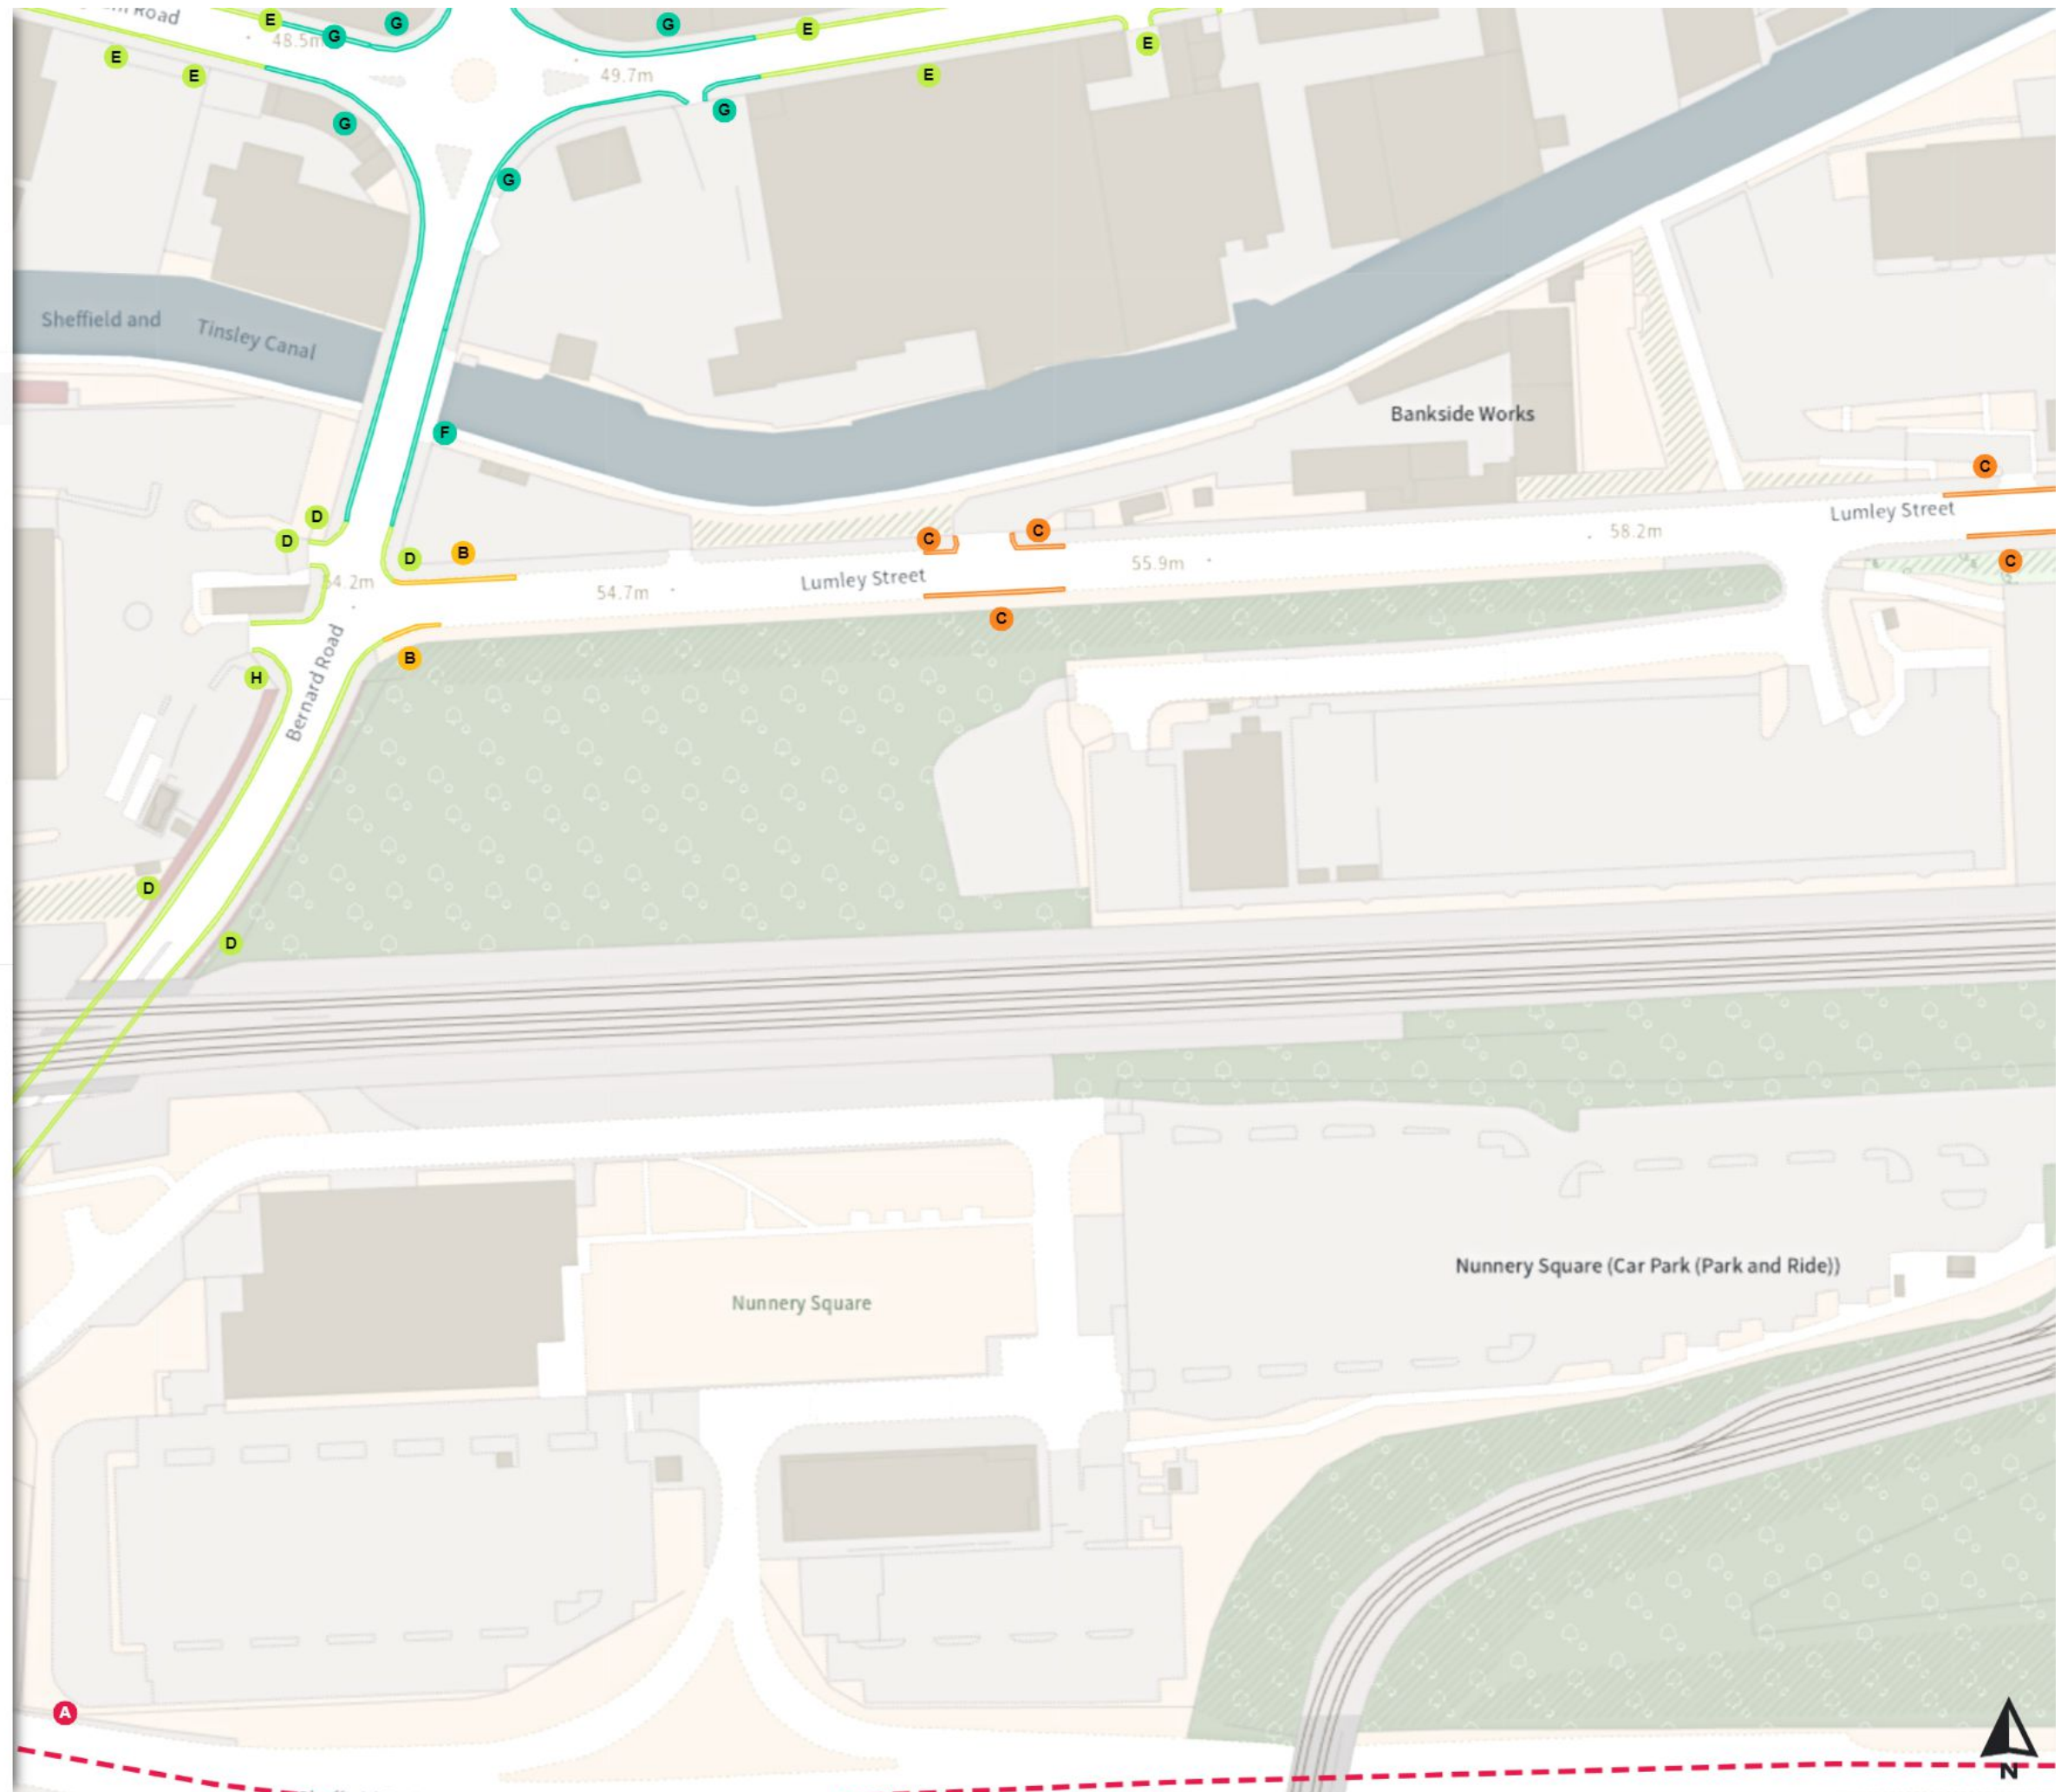

THE SHEFFIELD CITY COUNCIL (STOPPING RESTRICTIONS, WAITING RESTRICTIONS, LOADING RESTRICTIONS & PARKING PLACES) (MAP SCHEDULE) ORDER 2024

Map 328b of 797 Made 03/04/24

Added

- Shared
- No waiting at any time
  At all times
- No loading
  Mon-Fri 08:00-09:30 16:30-18:30
- Shared
- No waiting at any time
  At all times
- No loading
  Mon-Fri 08:00-09:30 16:00-18:30
- Shared
- No waiting
  Mon-Fri 08:00-18:30
- No loading
  Mon-Sat 08:00-18:30

Scale: 1:1250

North-West: 436726.085, 388037.55
South-East: 437144.743, 387677.717

© Crown copyright and database rights 2024 Ordnance Survey.
You are not permitted to copy, sub-license, distribute or sell any of this data to third parties in any form. Licence number 100018816