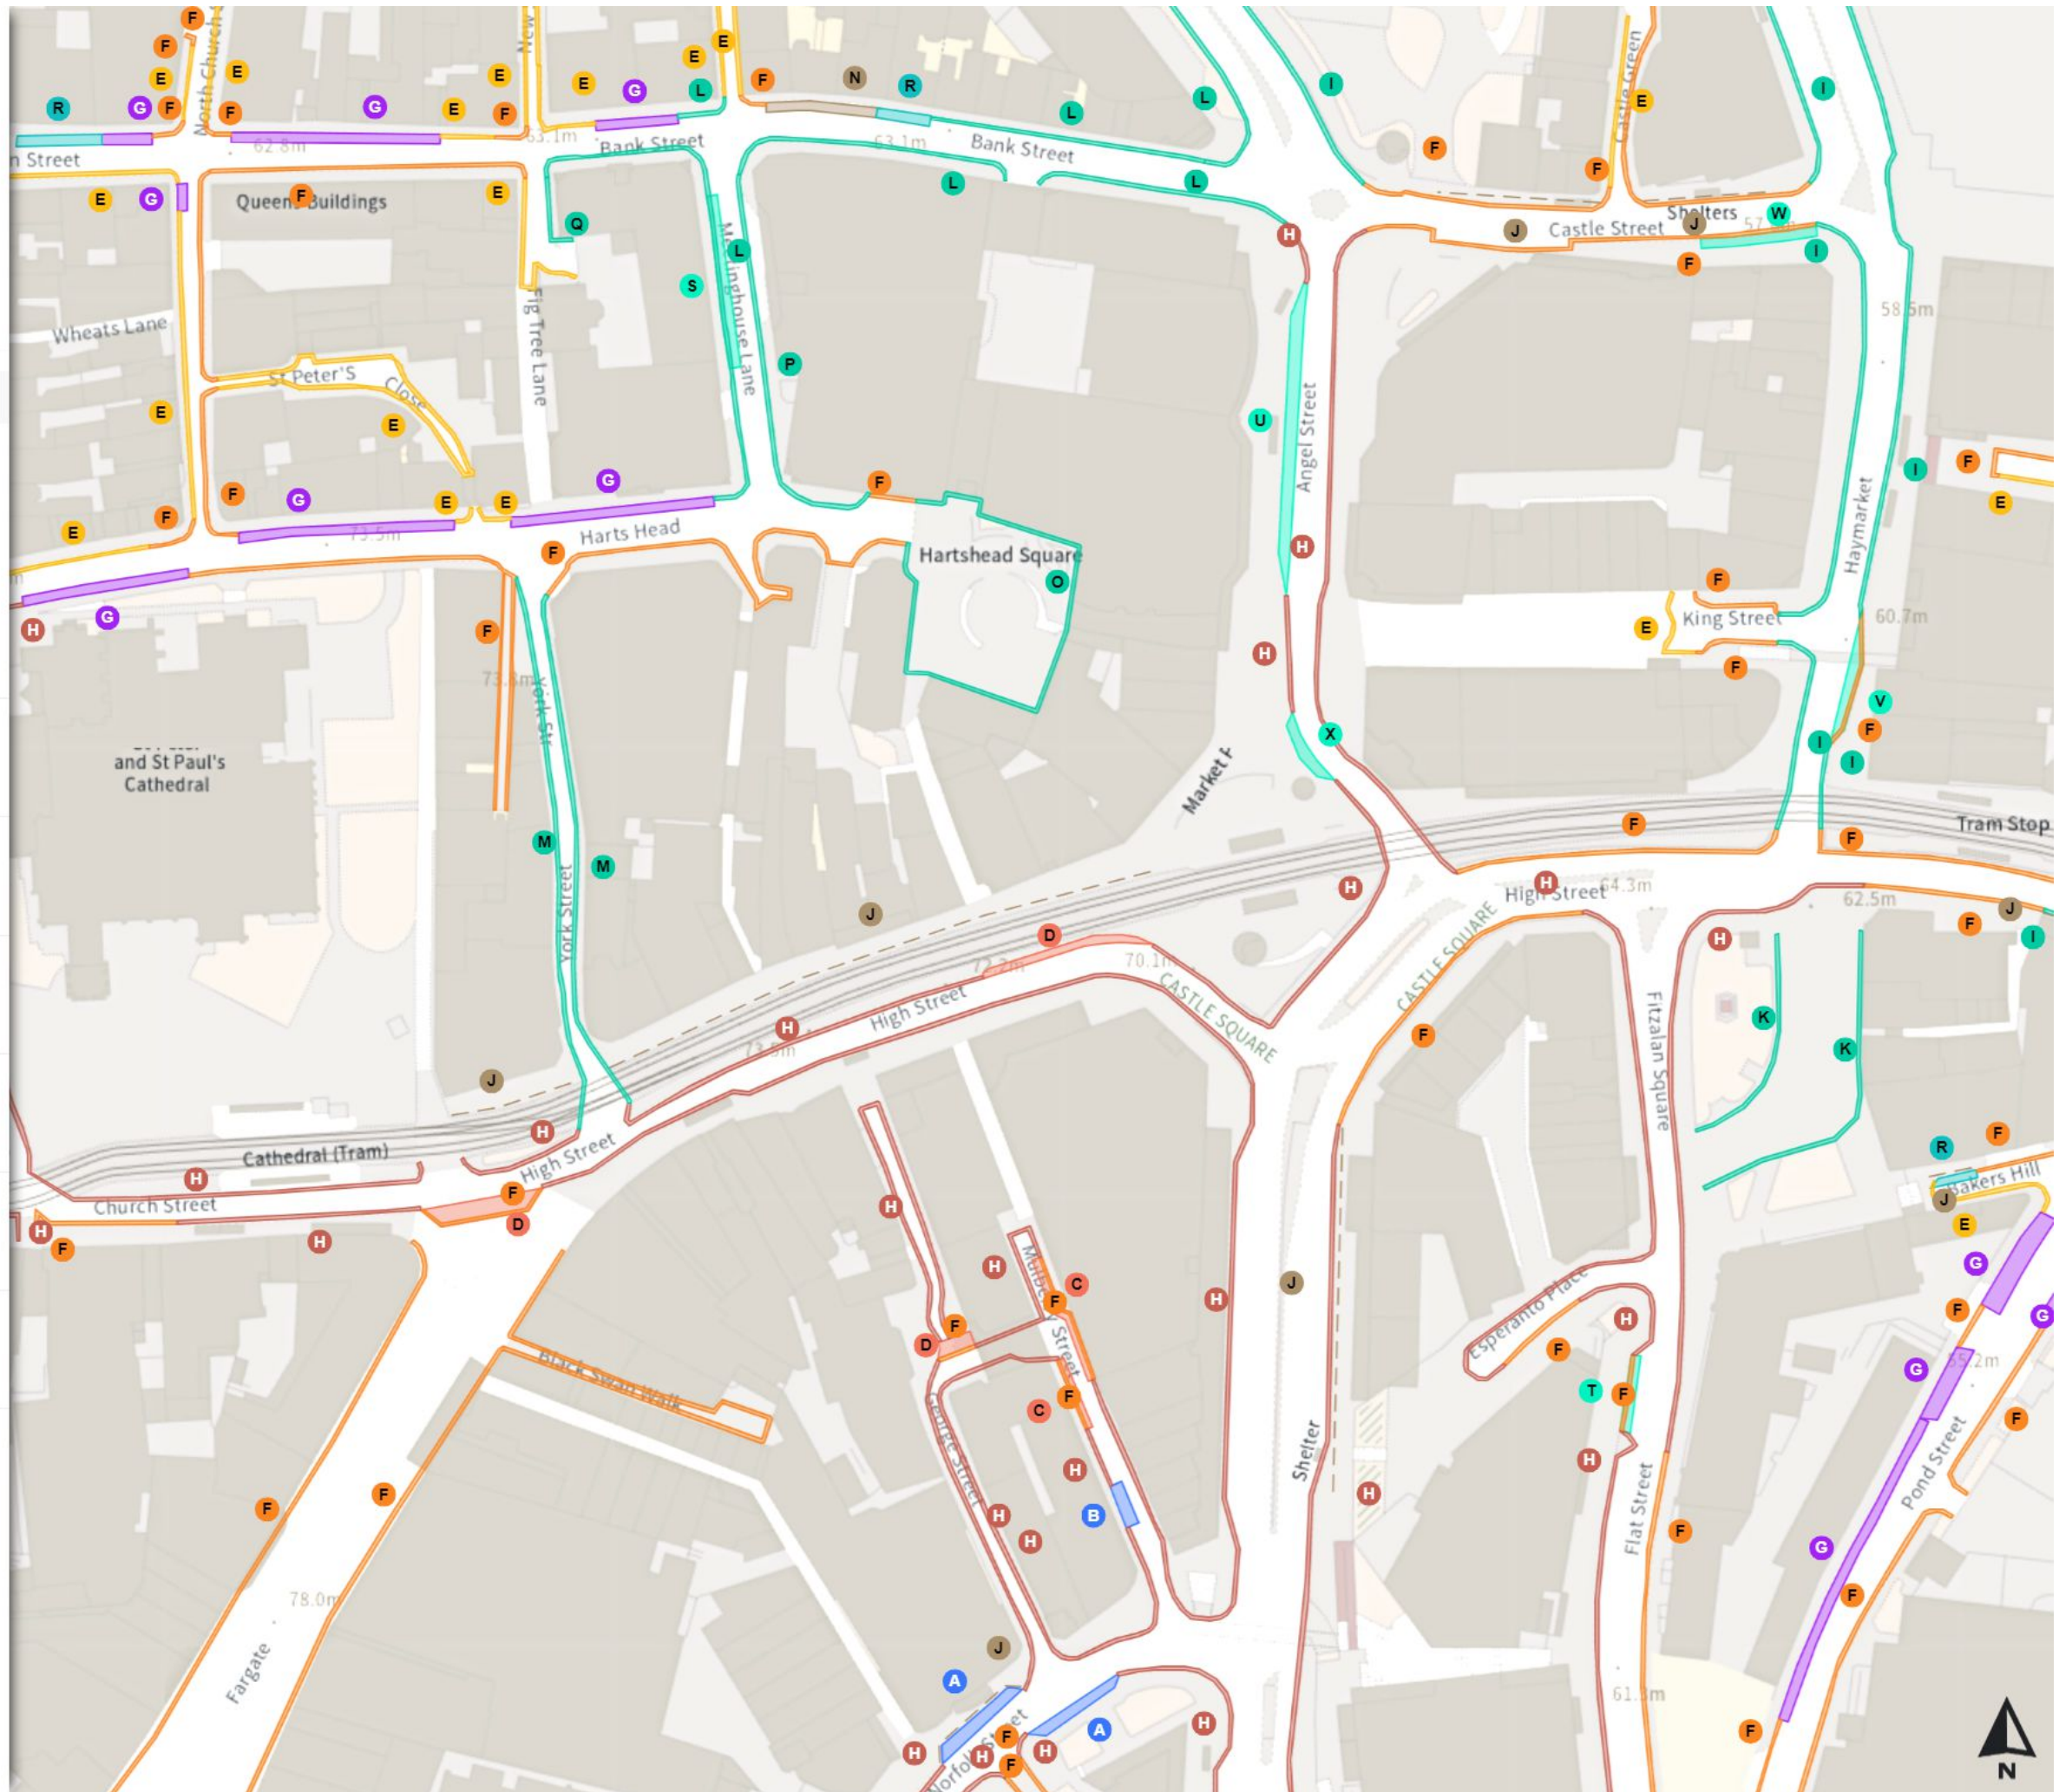

THE SHEFFIELD CITY COUNCIL (STOPPING RESTRICTIONS, WAITING RESTRICTIONS, LOADING RESTRICTIONS & PARKING PLACES) (MAP SCHEDULE) ORDER 2024

Map 343d of 797 Made 03/04/24

Added

- Shared
- No waiting at any time
  At all times
- No loading
  Mon-Fri 07:30-09:30 16:00-18:30
- Solo motorcycle parking place
  ● At all times
- Taxi stopping area
  ● 23:00-05:00
- Taxi stopping area
  ● At all times
- Taxi stopping area
  ● 23:30-05:00
- Taxi stopping area
  ● 11:00-00:00
- Taxi stopping area
  ● 10:00-00:00
- Taxi stopping area (no stopping)
  ● At all times

Scale: 1:1250

North-West: 435356.757, 387668.024
South-East: 435775.342, 387308.044

© Crown copyright and database rights 2024 Ordnance Survey.
You are not permitted to copy, sub-license, distribute or sell any of this data to third parties in any form. Licence number 100018816