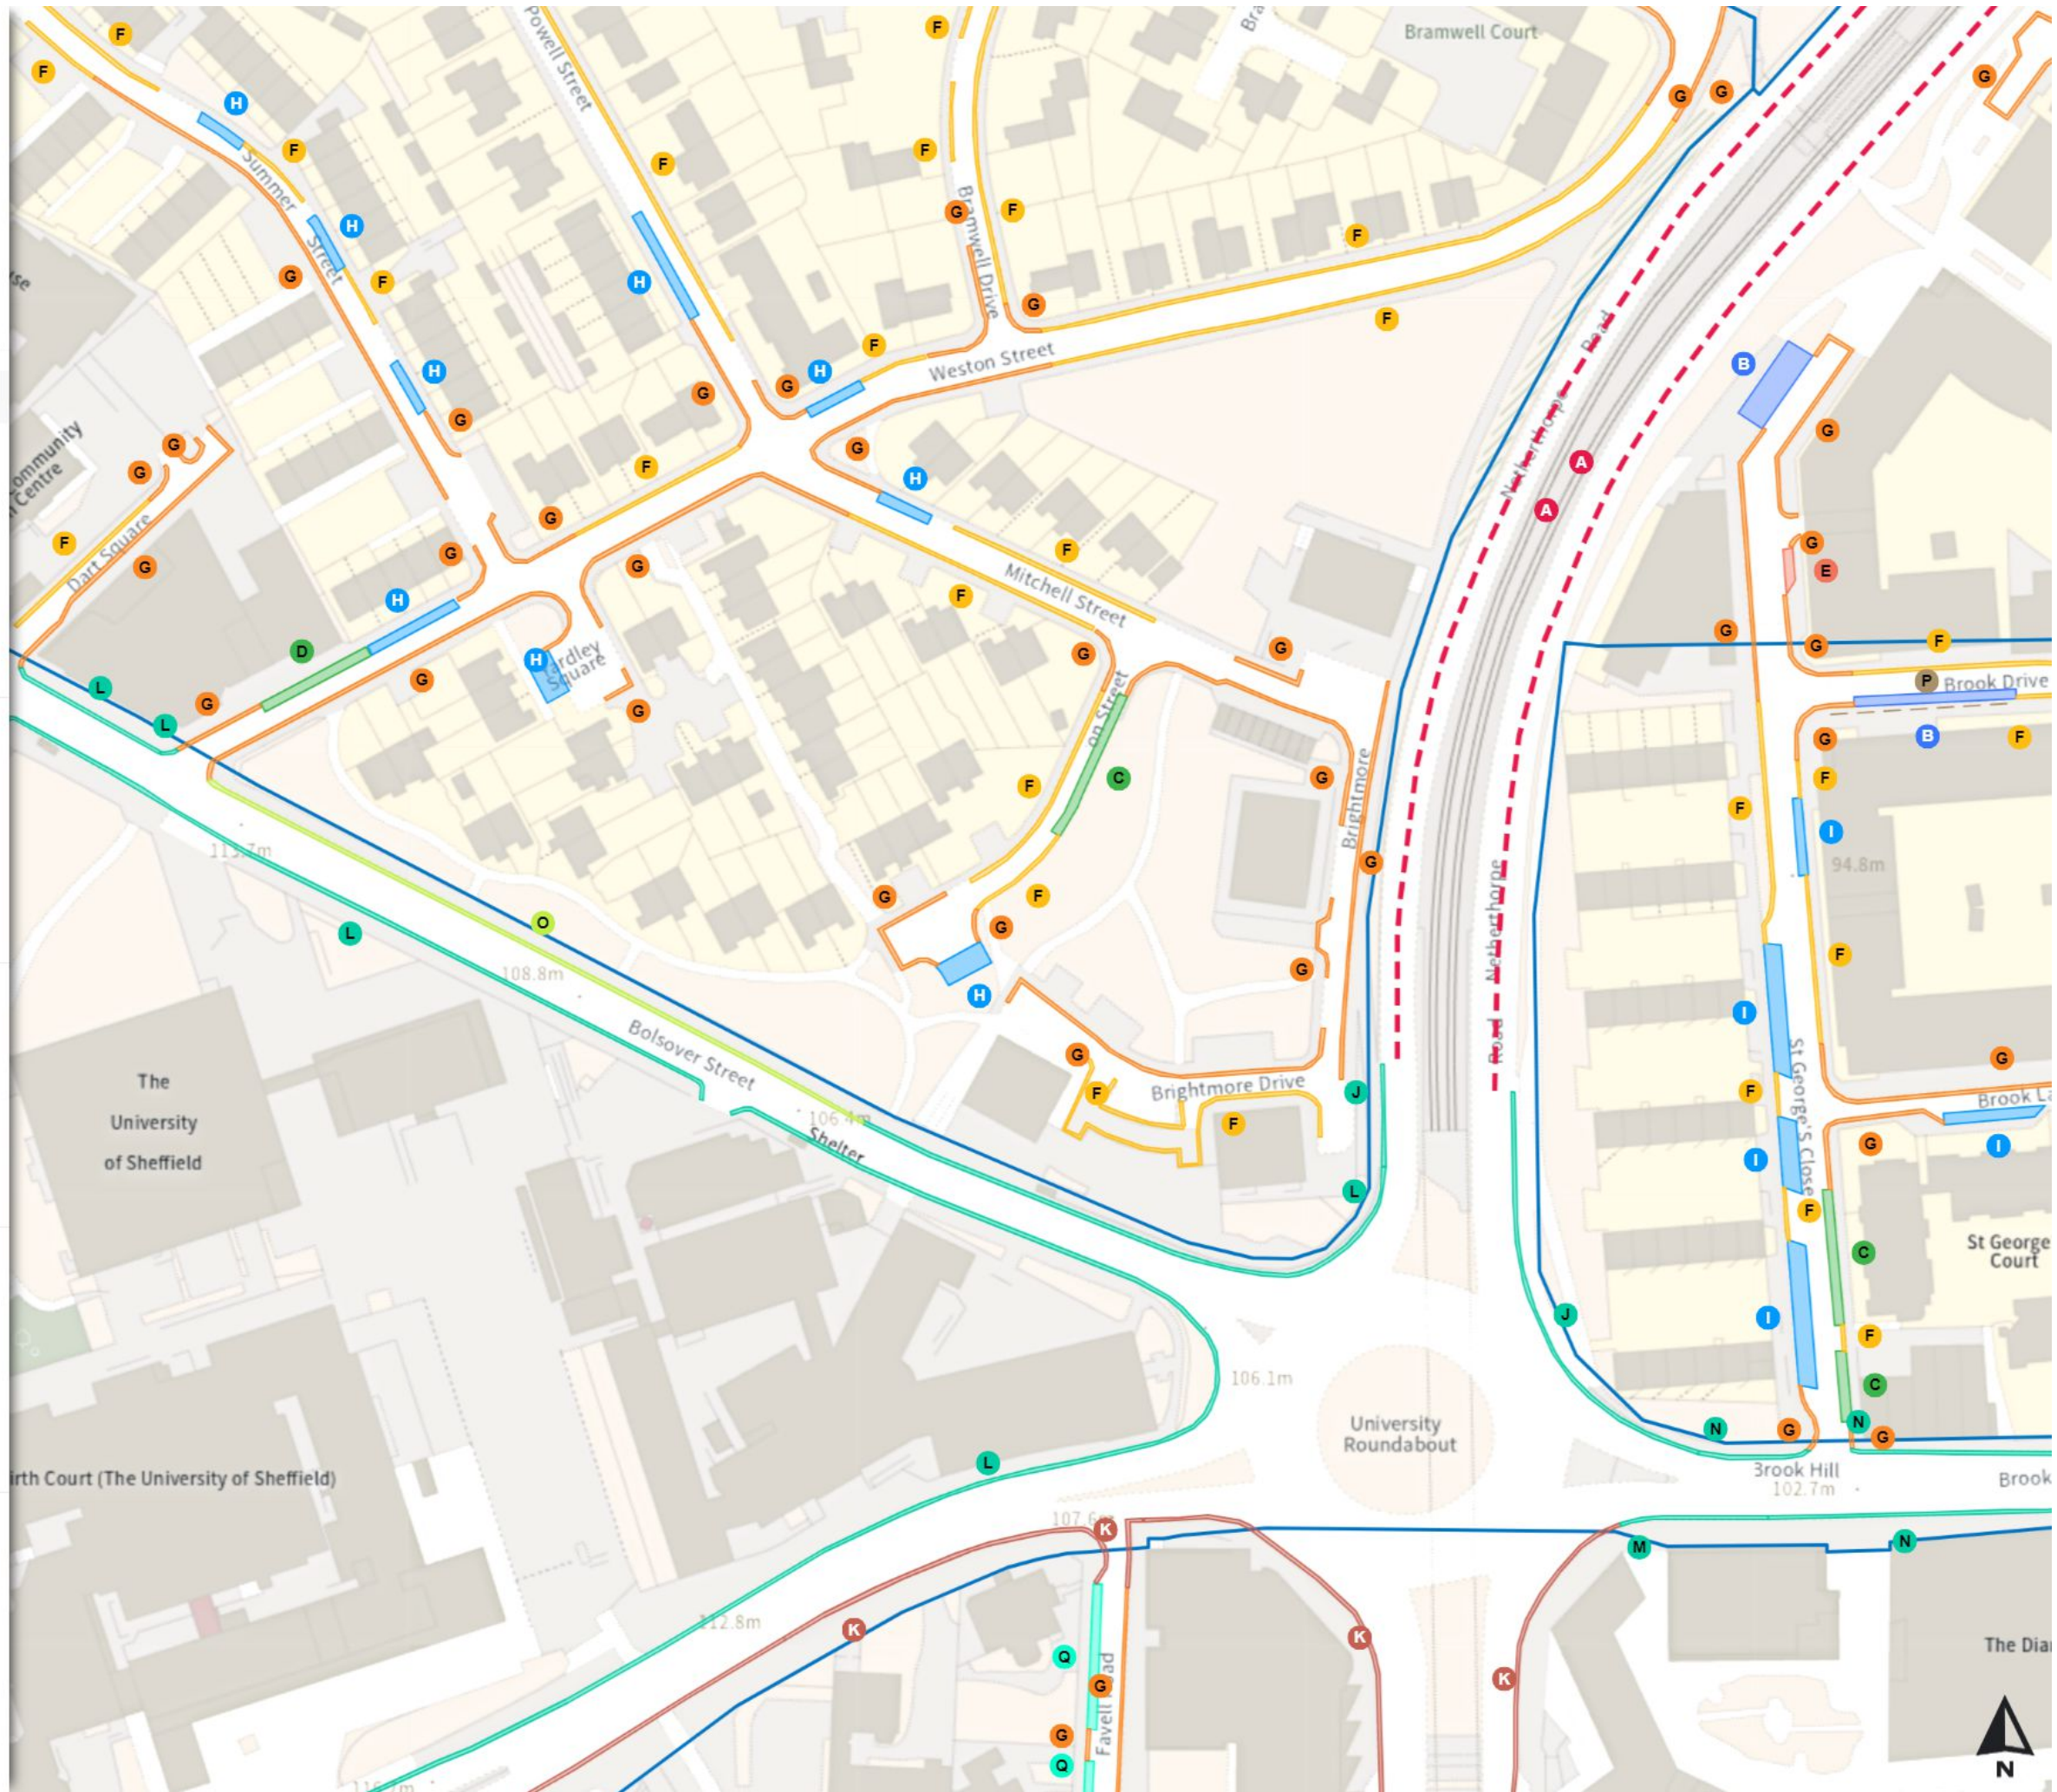

THE SHEFFIELD CITY COUNCIL (STOPPING RESTRICTIONS, WAITING RESTRICTIONS, LOADING RESTRICTIONS & PARKING PLACES) (MAP SCHEDULE) ORDER 2024

Map 340b of 797 Made 03/04/24

Added

- **Shared**
- **I** No waiting at any time
  At all times
- **J** No loading
  Mon-Fri 08:00-09:30 16:30-18:30
- **Shared**
- **K** No waiting at any time
  At all times
- **K** No loading at any time
  At all times
- **Shared**
- **L** No waiting at any time
  At all times
- **L** No loading
  Mon-Fri 07:30-09:30 16:00-18:30
- **Shared**
- **M** No waiting at any time
  At all times
- **M** No loading
  Mon-Fri 08:30-09:30 16:30-18:30

Scale: 1:1250

North-West: 434119.531, 387659.002
South-East: 434538.021, 387298.912

© Crown copyright and database rights 2024 Ordnance Survey.
You are not permitted to copy, sub-license, distribute or sell any of this data to third parties in any form. Licence number 100018816