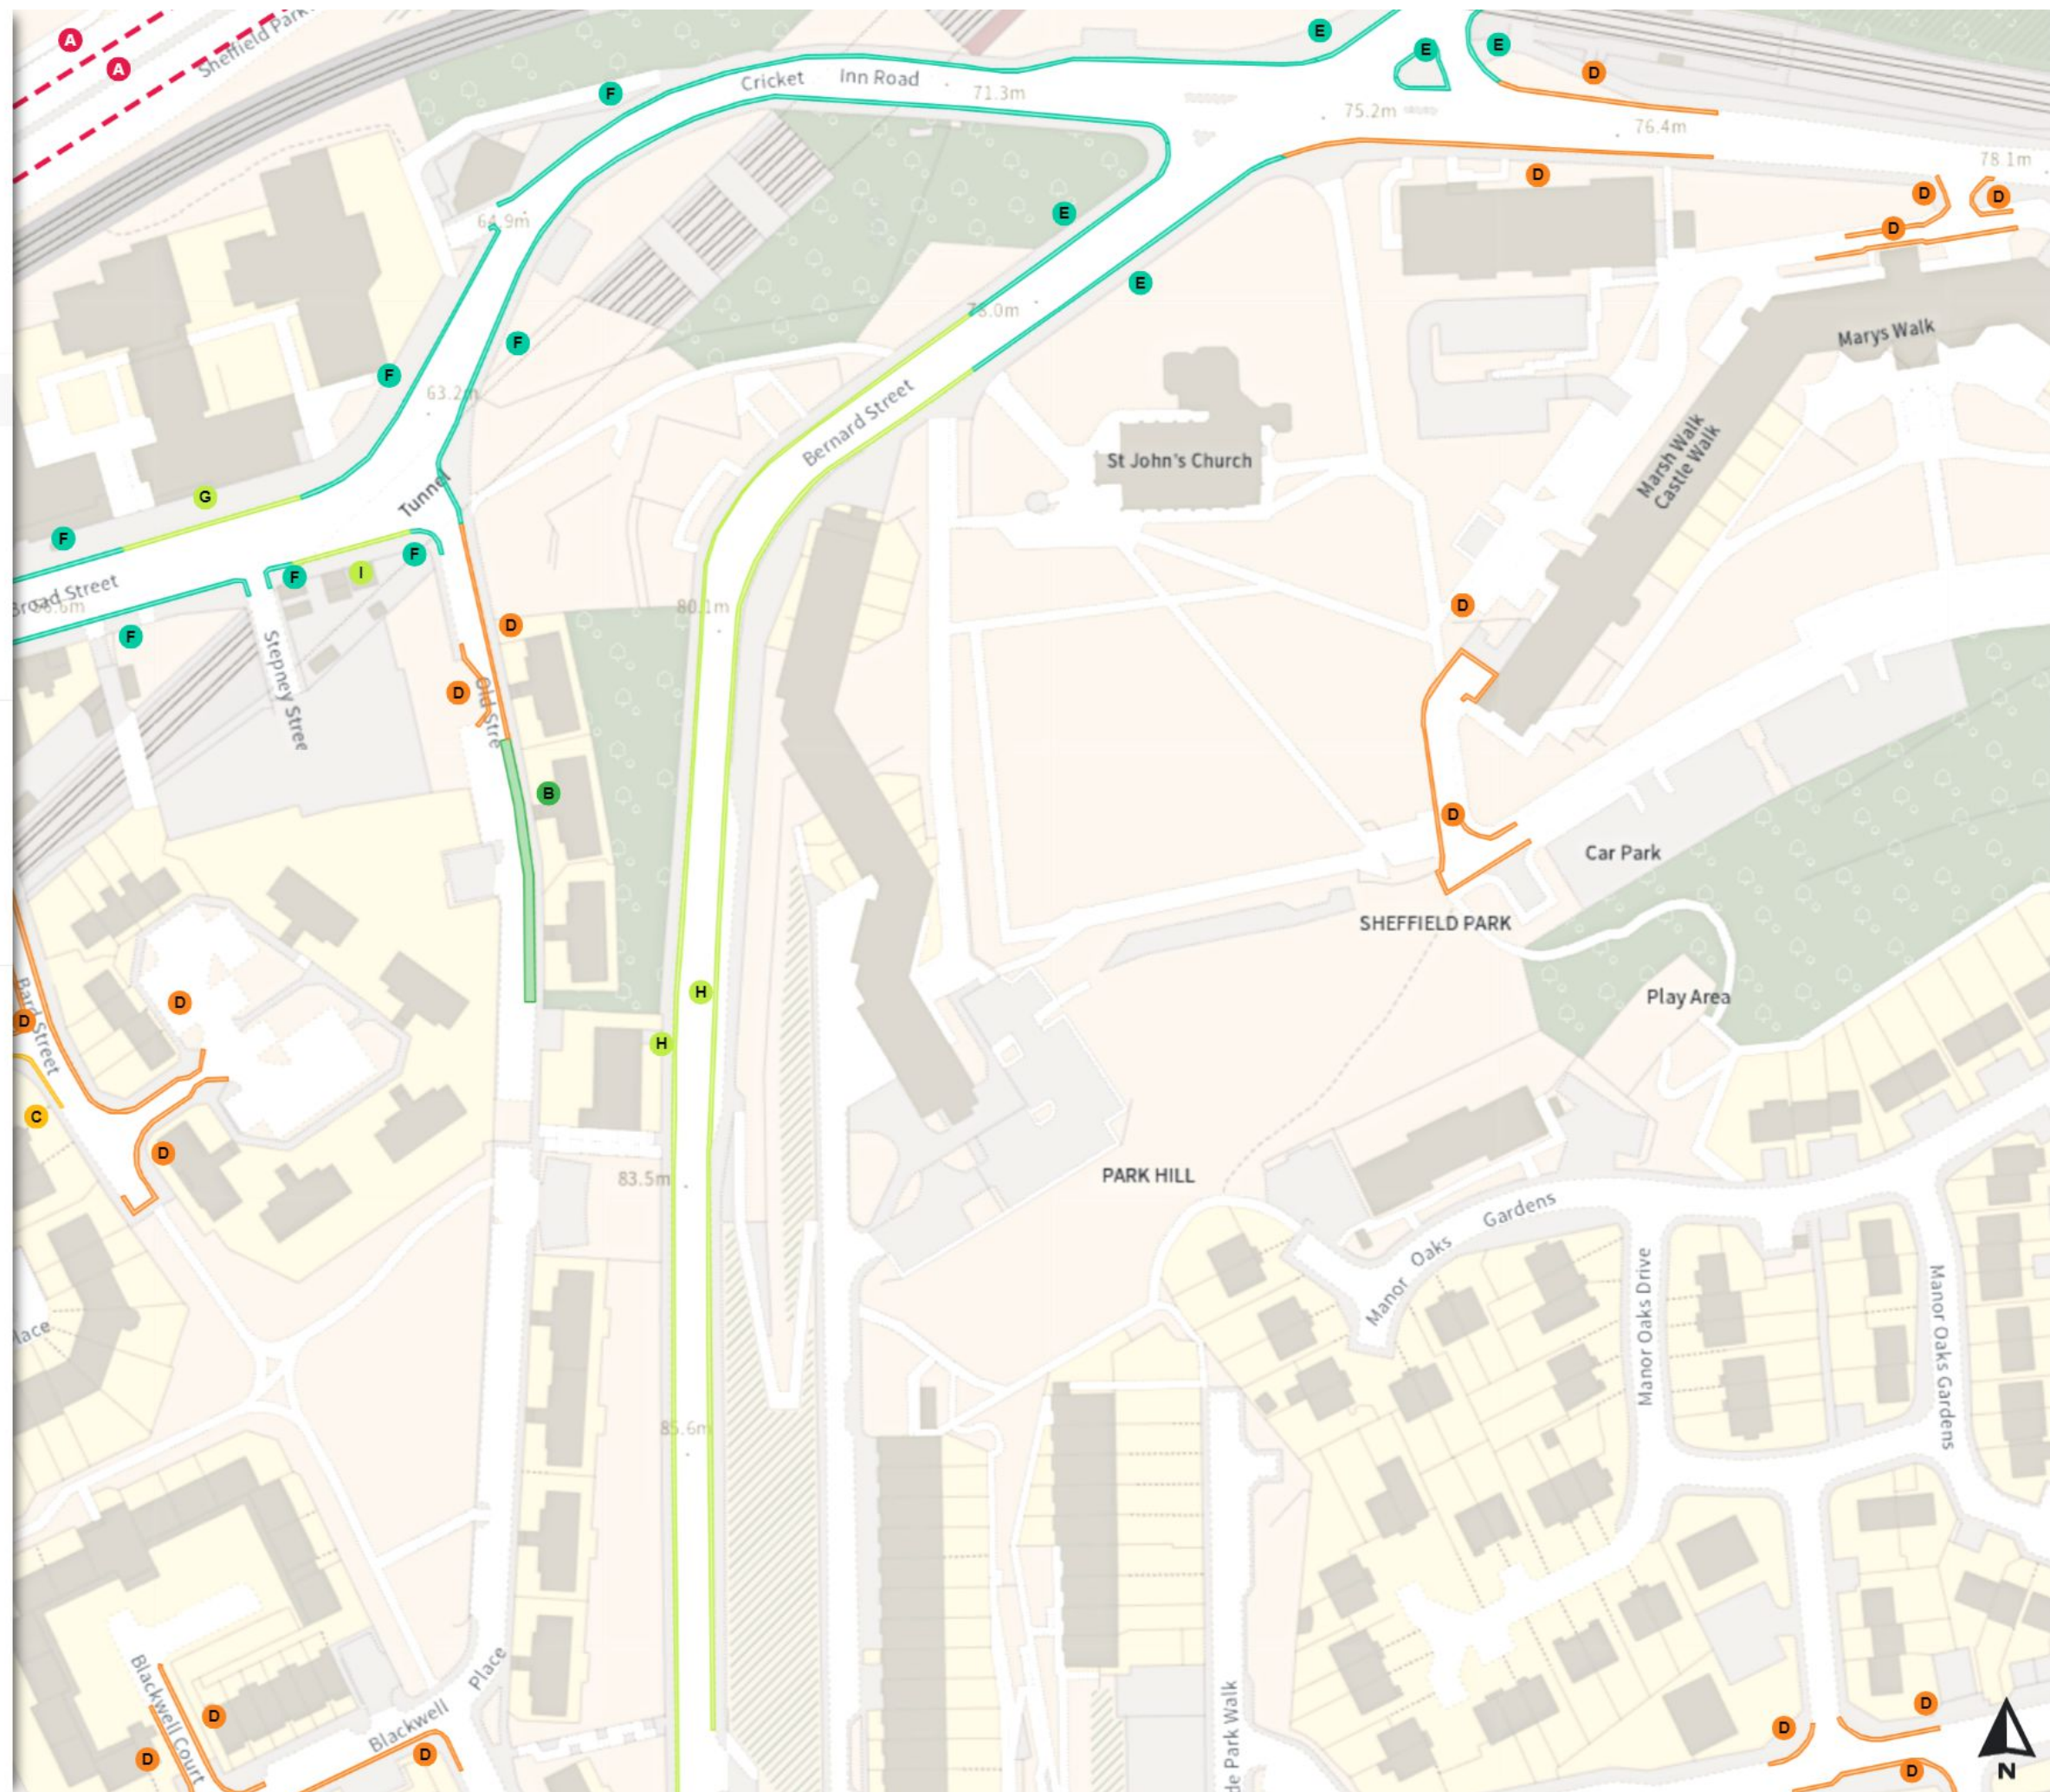

THE SHEFFIELD CITY COUNCIL (STOPPING RESTRICTIONS, WAITING RESTRICTIONS, LOADING RESTRICTIONS & PARKING PLACES) (MAP SCHEDULE) ORDER 2024

Map 345b of 797 Made 03/04/24

Added

- Shared
- G No waiting
  Mon-Sat 08:00-18:30
- G No loading
  Mon-Fri 07:30-09:30 16:00-18:30
- Shared
- H No waiting
  Mon-Fri 08:00-09:30 16:30-18:30
- H No loading
  Mon-Fri 08:00-09:30 16:30-18:30
- Shared
- I No waiting
  Mon-Fri 07:30-09:30 16:00-18:30
- I No loading
  Mon-Fri 07:30-09:30 16:00-18:30

Scale: 1:1250

North-West: 436181.515, 387674.218
South-East: 436600.162, 387314.31

© Crown copyright and database rights 2024 Ordnance Survey.
You are not permitted to copy, sub-license, distribute or sell any of this data to third parties in any form. Licence number 100018816