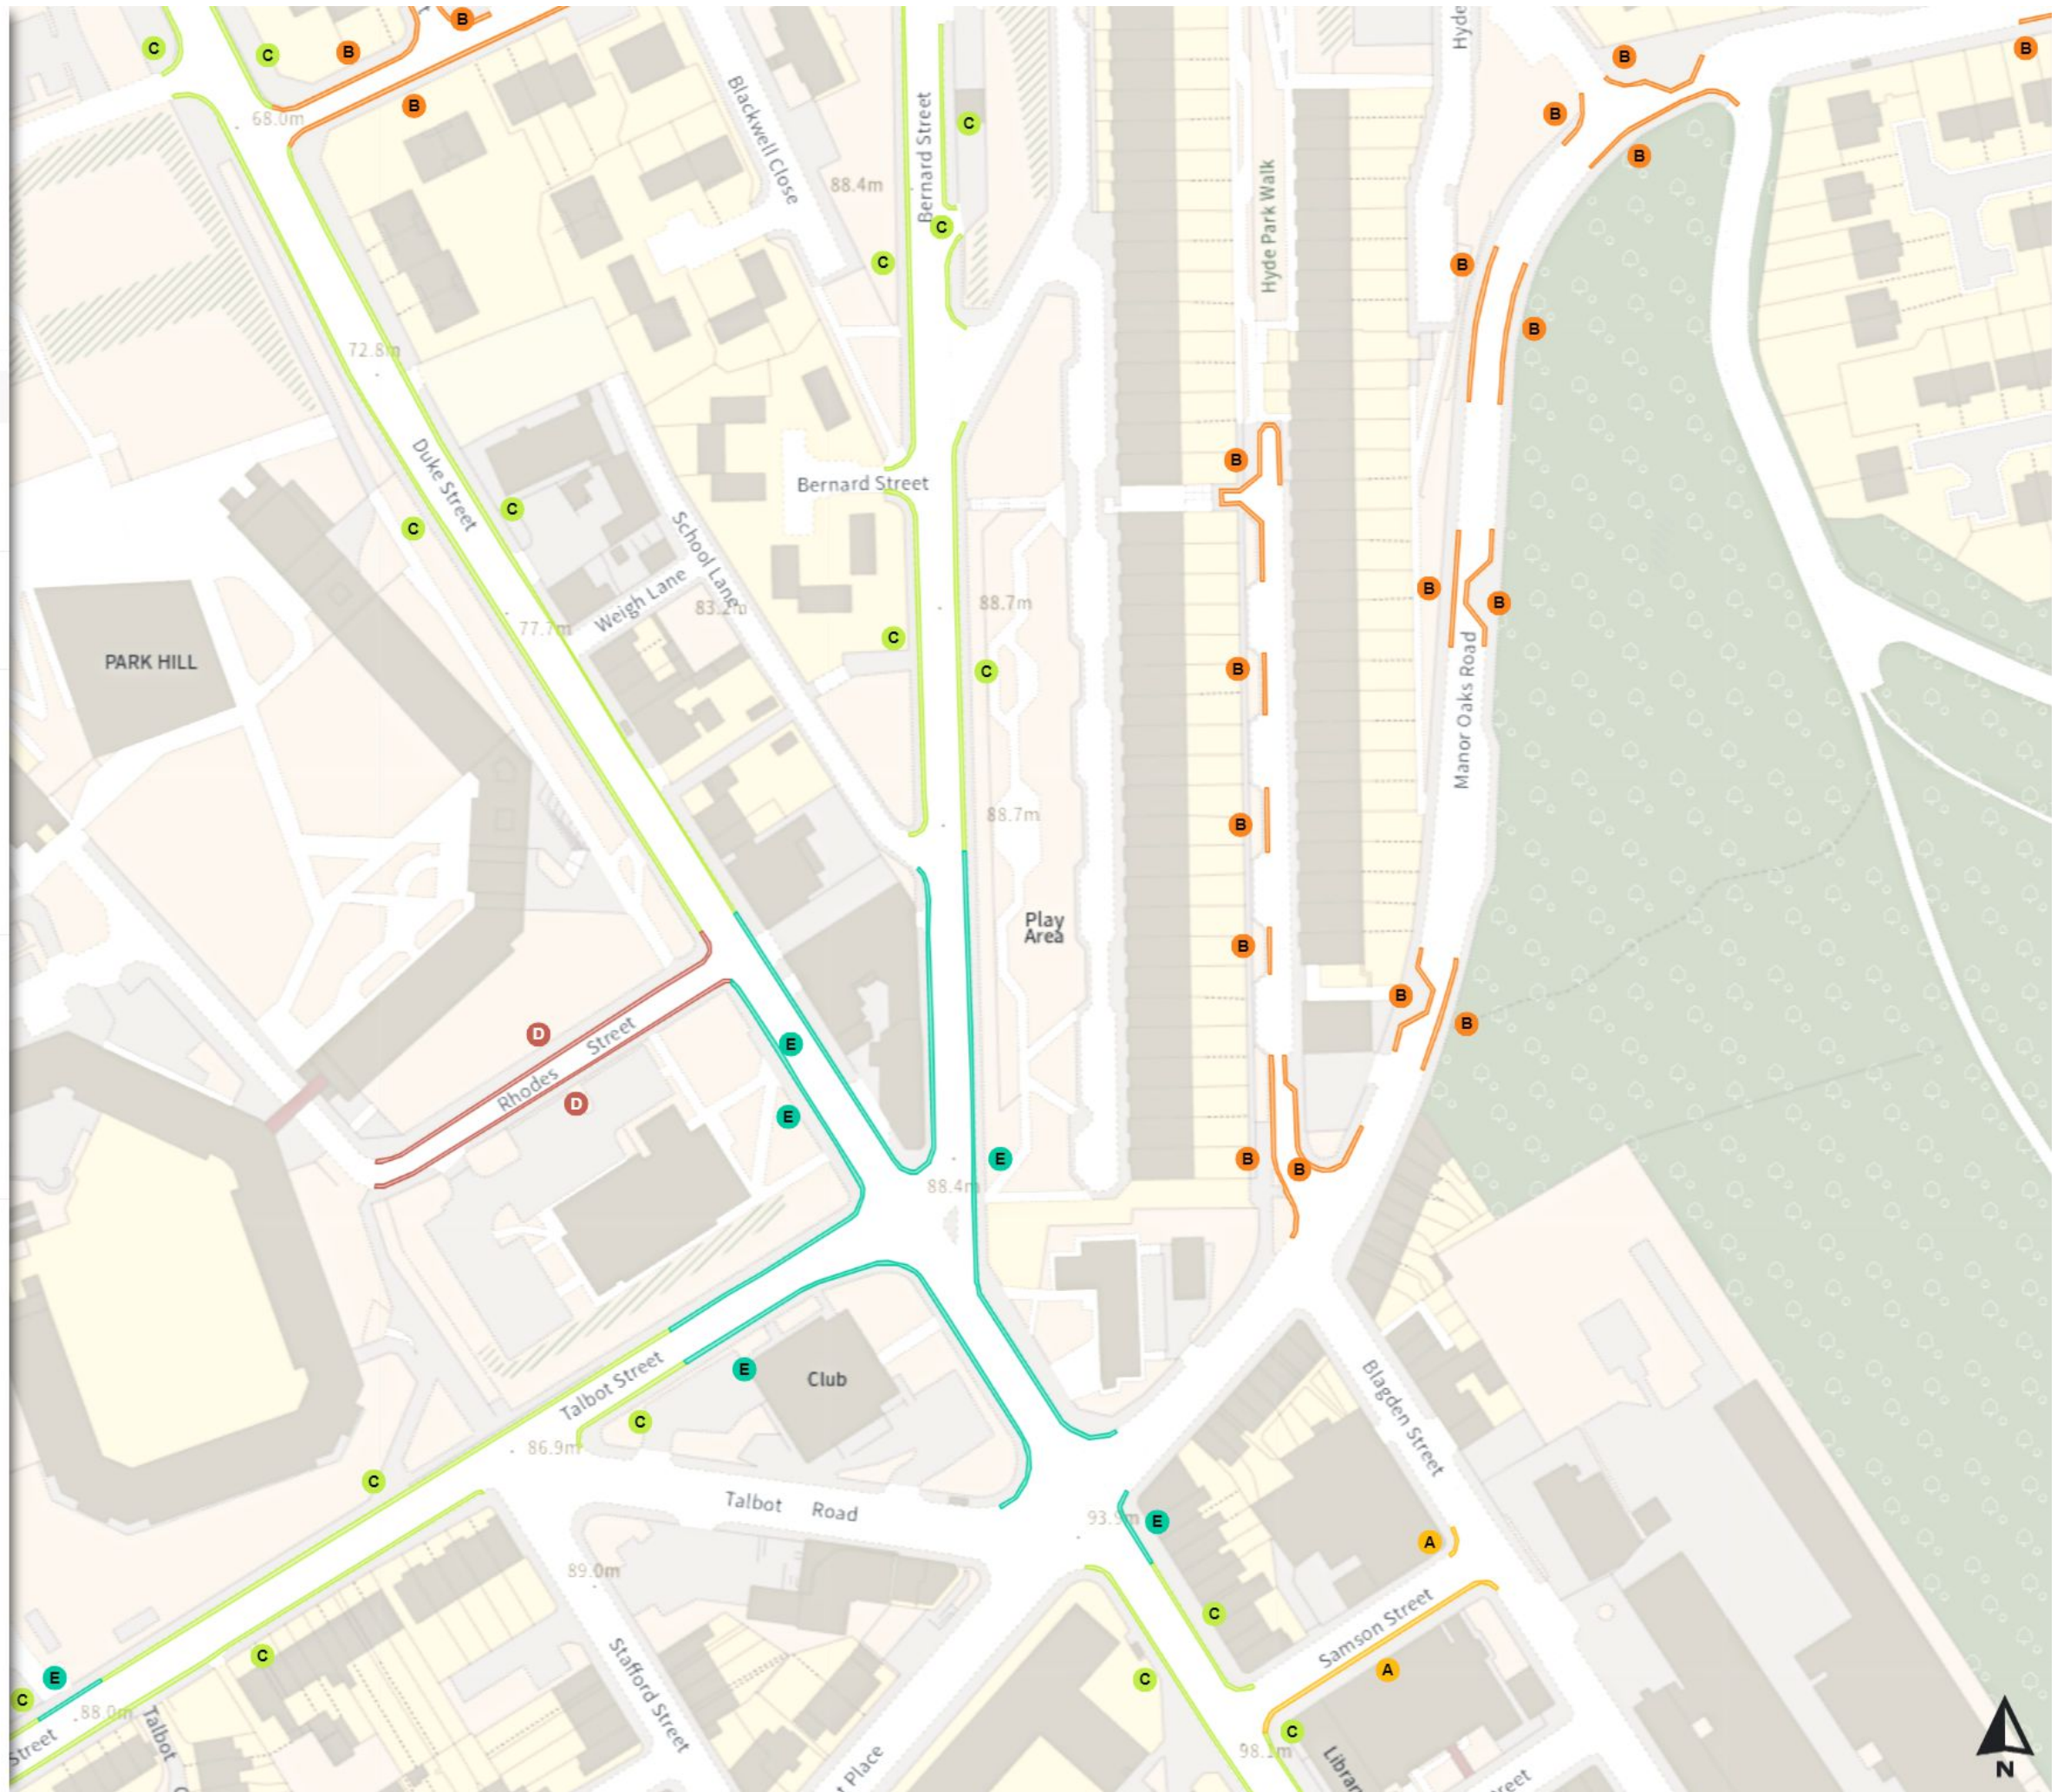

- Shared
- No waiting at any time
- At all times

- No loading
- Mon-Fri 08:00-09:30 16:30-18:30

Scale: 1:1250

North-West: 436137.675, 387314.873
 South-East: 436556.35, 386954.933

© Crown copyright and database rights 2024 Ordnance Survey.
 You are not permitted to copy, sub-license, distribute or sell any of this data to third parties in any form. Licence number 100018816