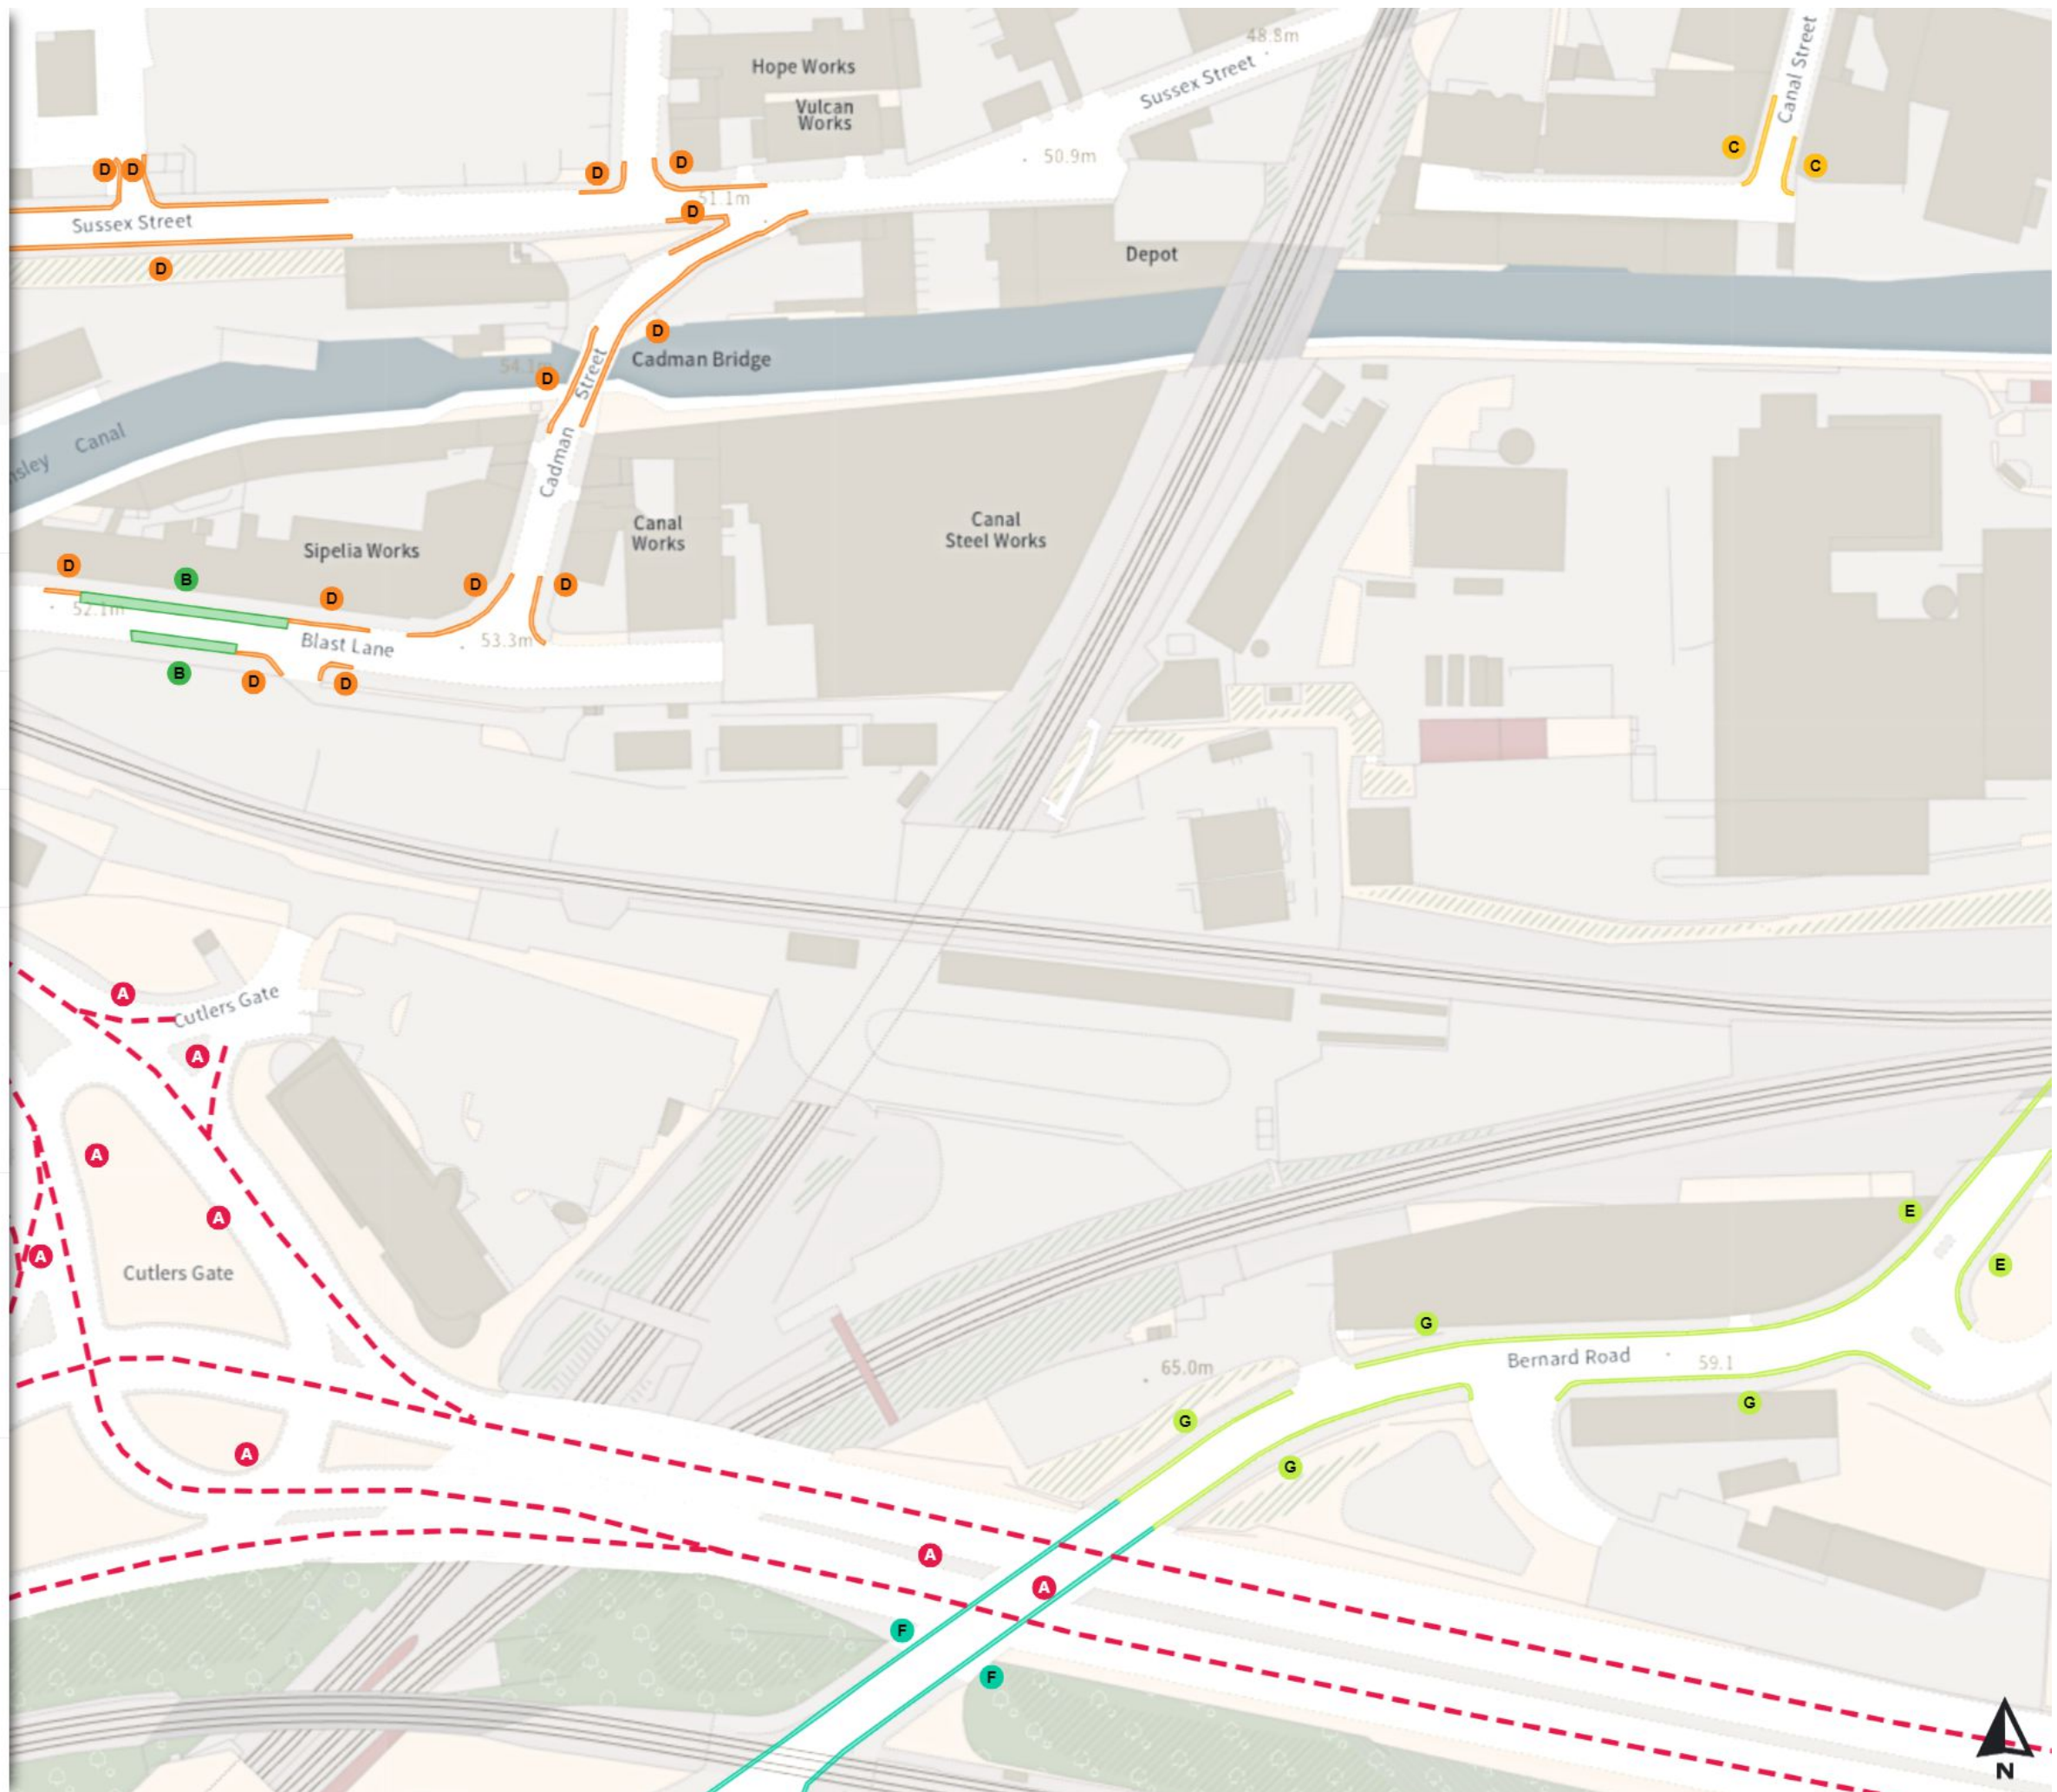

THE SHEFFIELD CITY COUNCIL (STOPPING RESTRICTIONS, WAITING RESTRICTIONS, LOADING RESTRICTIONS & PARKING PLACES) (MAP SCHEDULE) ORDER 2024

Map 327a of 797 Made 03/04/24

Added

- Clearway
- A At all times
- Free parking place
- B Mon-Sat 08:00-18:30 1h 3h
- No waiting
- C Mon-Sat 08:00-06:30
- No waiting at any time
- D At all times
- Shared
- E No waiting
- Mon-Sat 08:00-18:30
- E No loading
- Mon-Fri 08:00-09:30 16:30-18:30
- Shared
- F No waiting at any time
- At all times
- F No loading
- Mon-Fri 08:00-09:30 16:30-18:30

Scale: 1:1250

North-West: 436313.649, 388034.387
South-East: 436732.275, 387674.518

© Crown copyright and database rights 2024 Ordnance Survey.
You are not permitted to copy, sub-license, distribute or sell any of this data to third parties in any form. Licence number 100018816