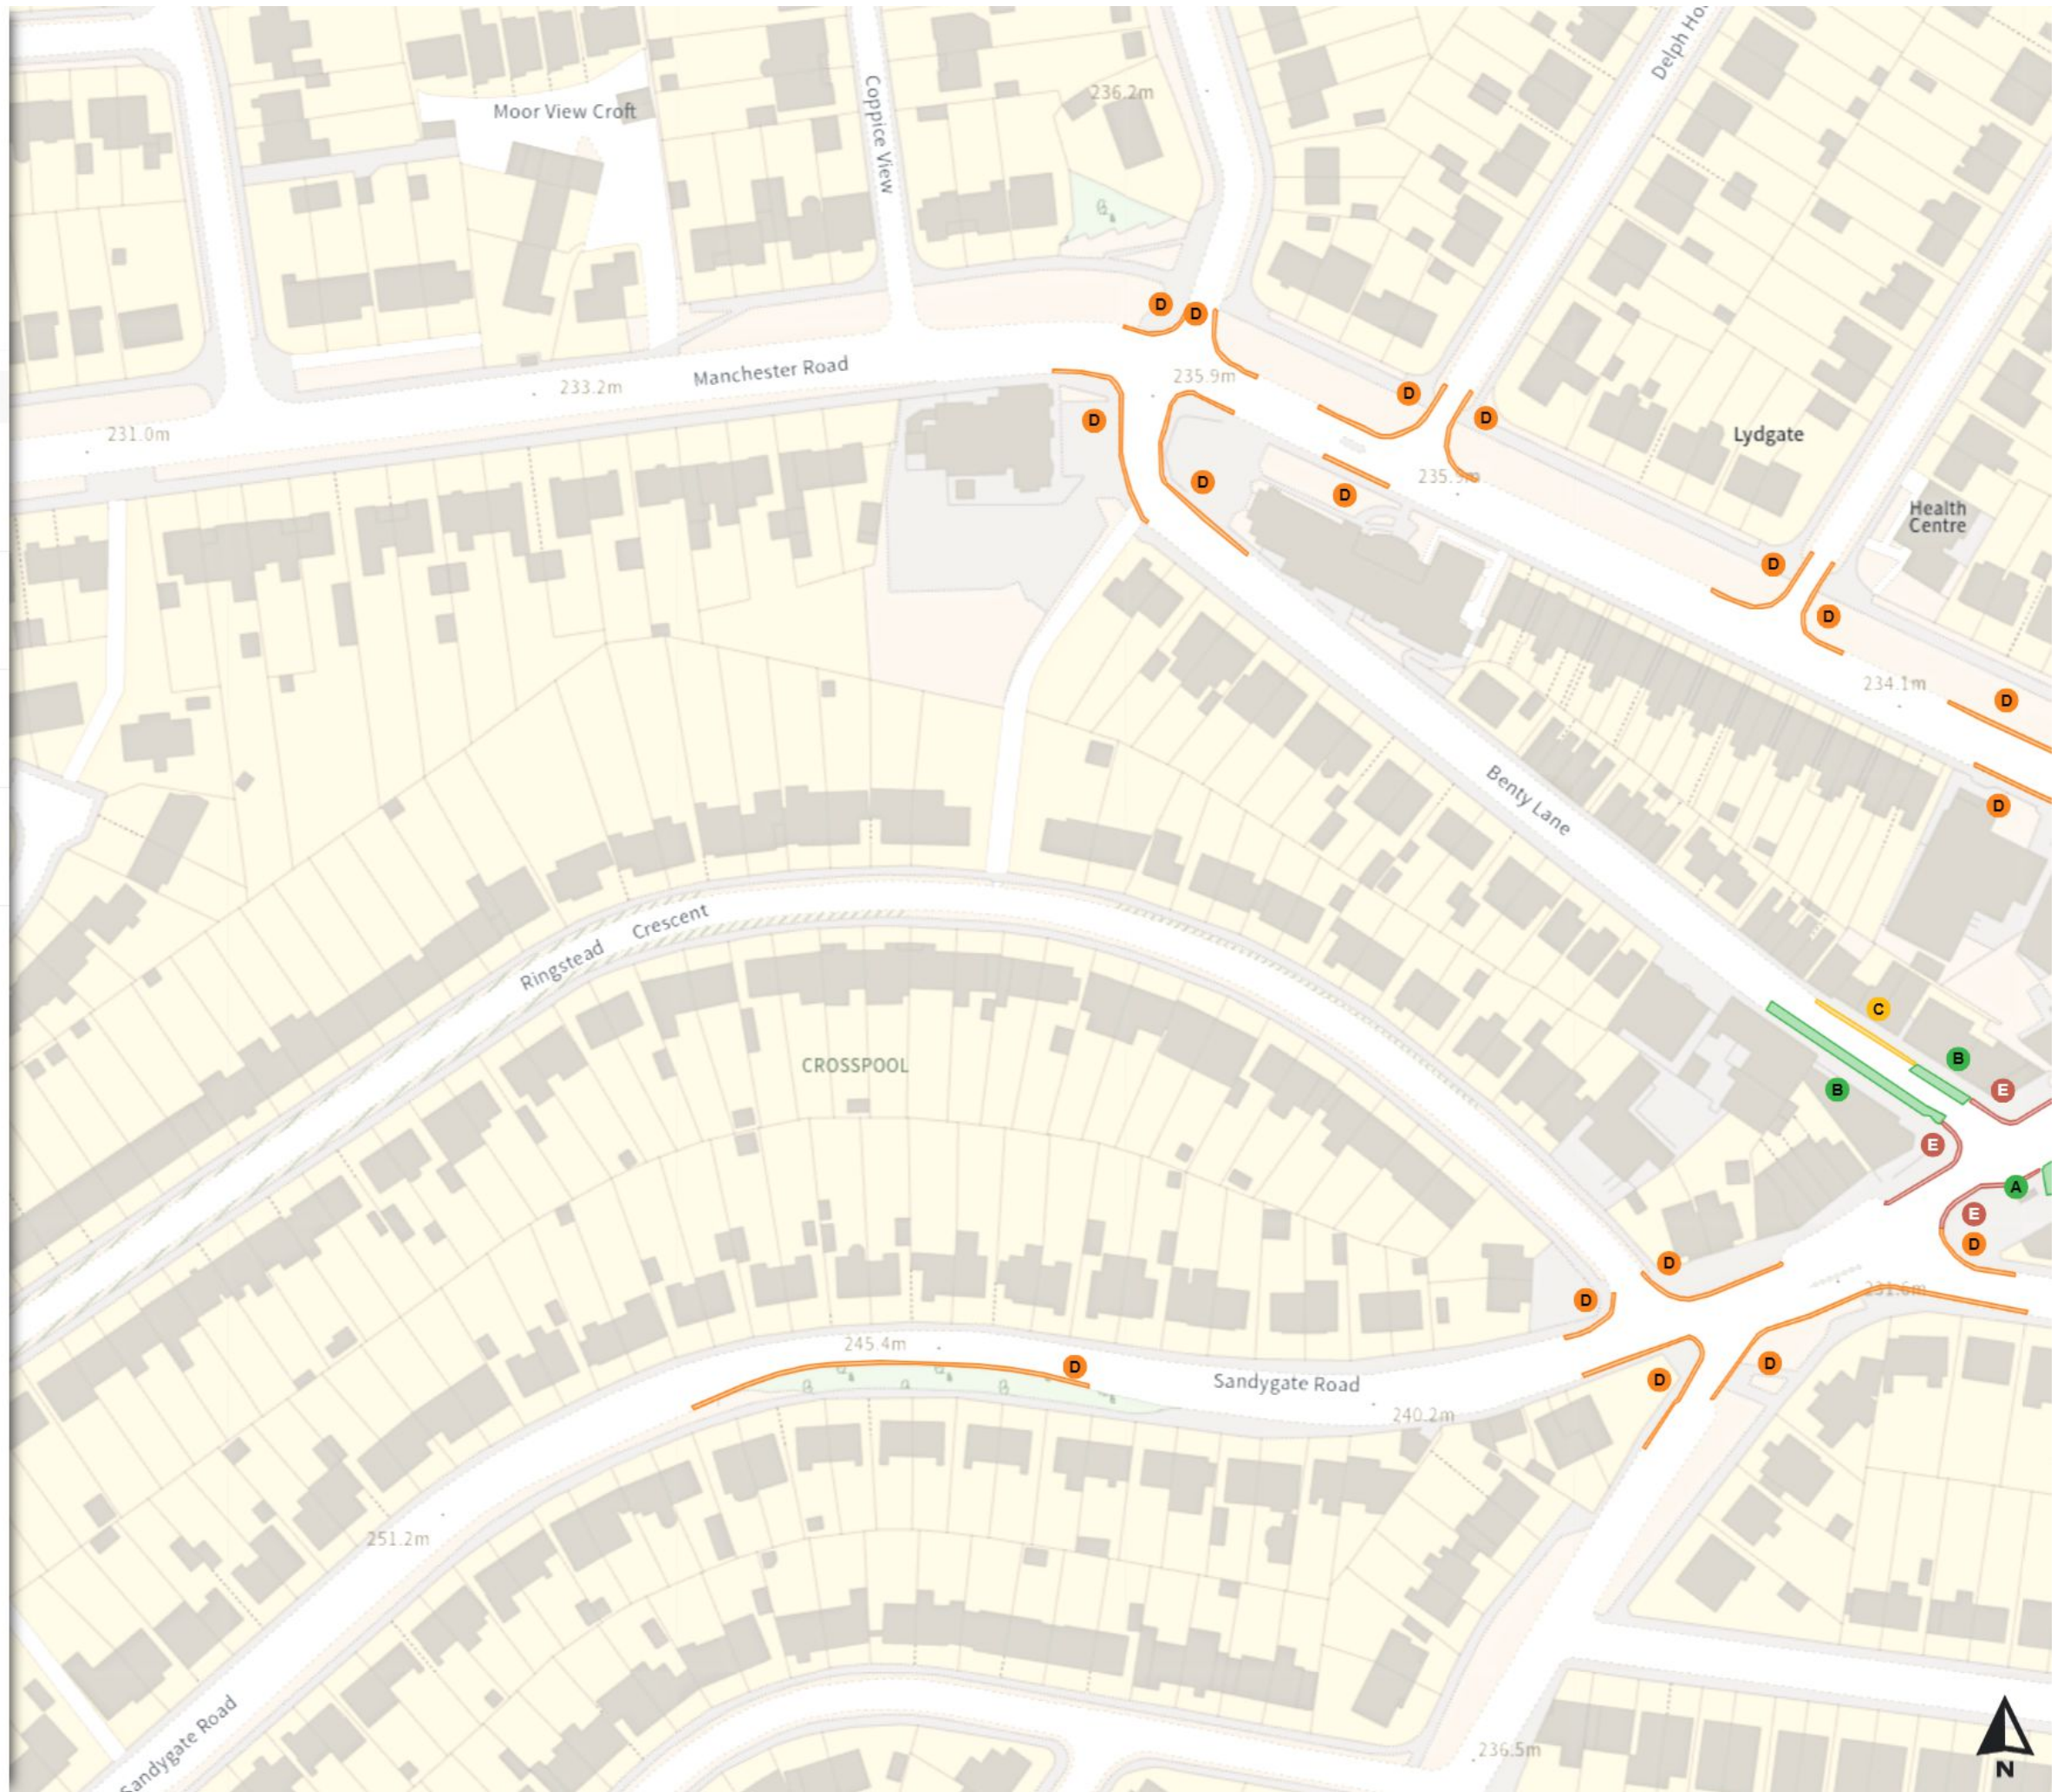

At all times

No loading at any time

At all times

0 20 40 60m

Scale: 1:1250

North-West: 431601.07, 387282.624
South-East: 432019.4, 386922.286

© Crown copyright and database rights 2024 Ordnance Survey.
You are not permitted to copy, sub-license, distribute or sell any of this data to third parties in any form. Licence number 100018816