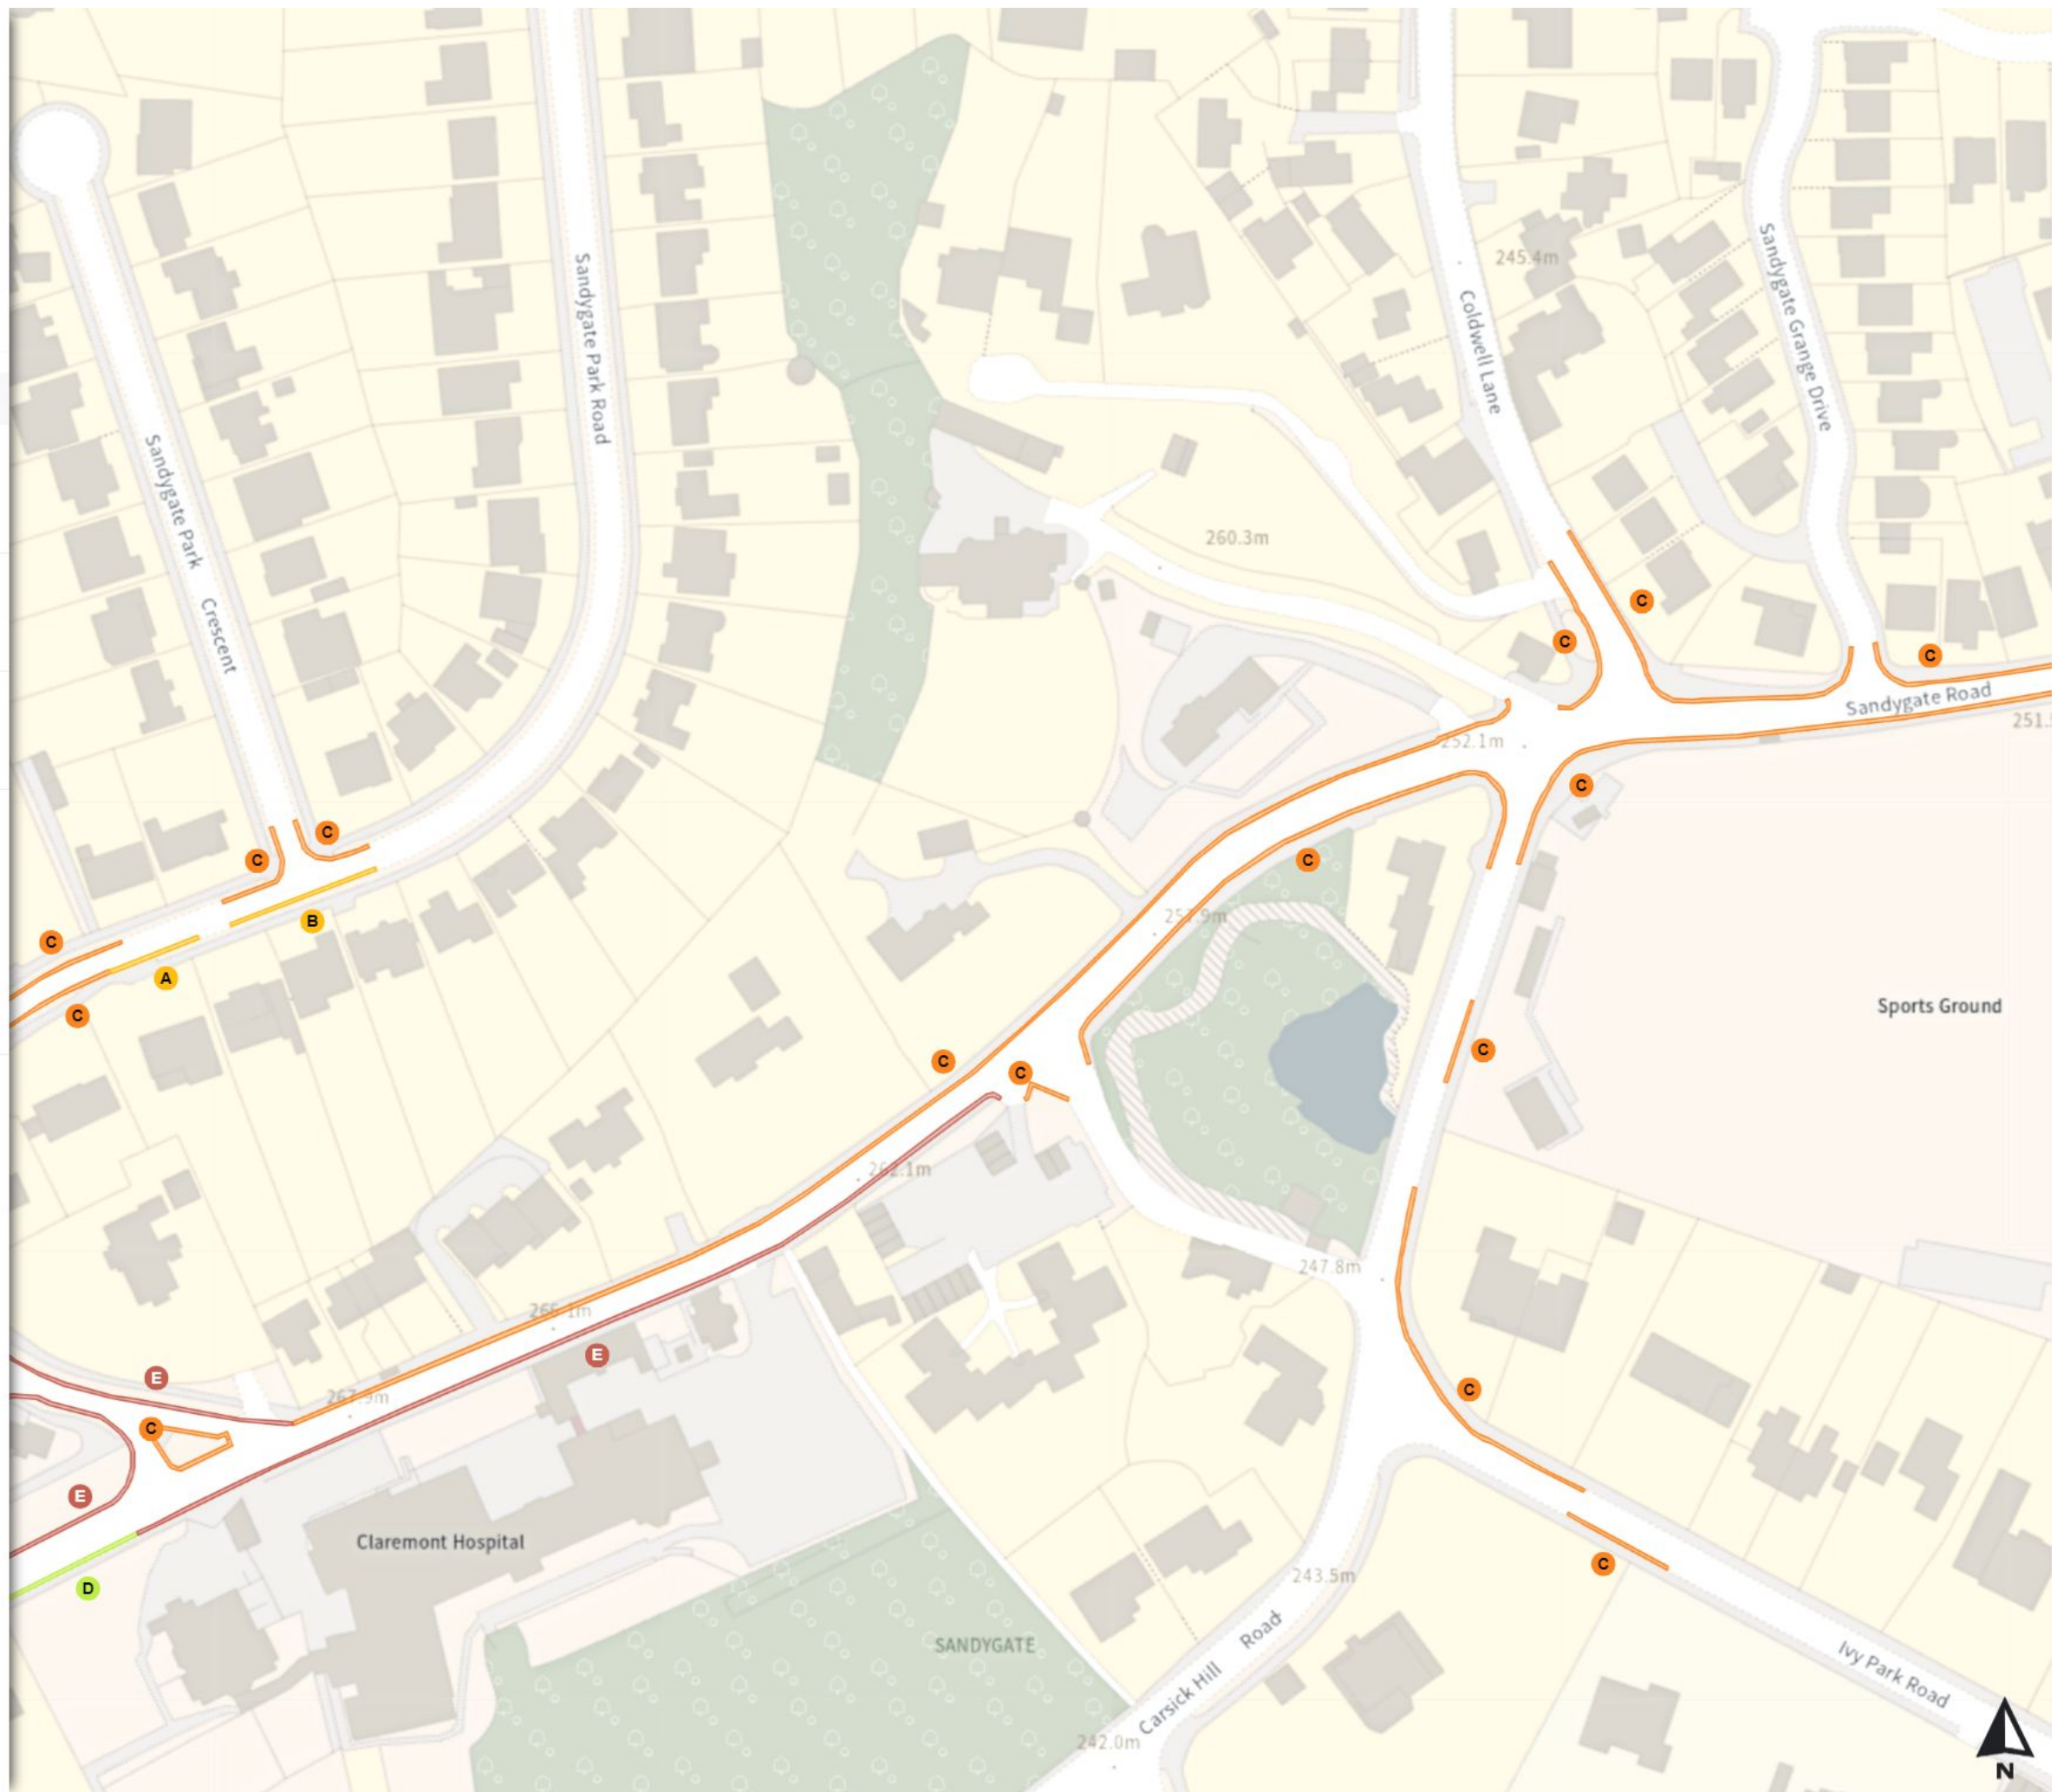

THE SHEFFIELD CITY COUNCIL (STOPPING RESTRICTIONS, WAITING RESTRICTIONS, LOADING RESTRICTIONS & PARKING PLACES) (MAP SCHEDULE) ORDER 2024

Map 378 of 797 Made 03/04/24

Added

No waiting

A Mon-Fri 07:30-09:30 16:30-18:30

No waiting

B Mon-Sat 08:00-18:30

No waiting at any time

C At all times

Shared

D No waiting

Mon-Sat 08:00-18:30

D No loading

Mon-Sat 08:00-18:30

Shared

E No waiting at any time

At all times

E No loading at any time

At all times

0 20 40 60m

Scale: 1:1250

North-West: 430875.455, 386918.654
South-East: 431293.761, 386558.225

© Crown copyright and database rights 2024 Ordnance Survey.
You are not permitted to copy, sub-license, distribute or sell any of this data to third parties in any form. Licence number 100018816