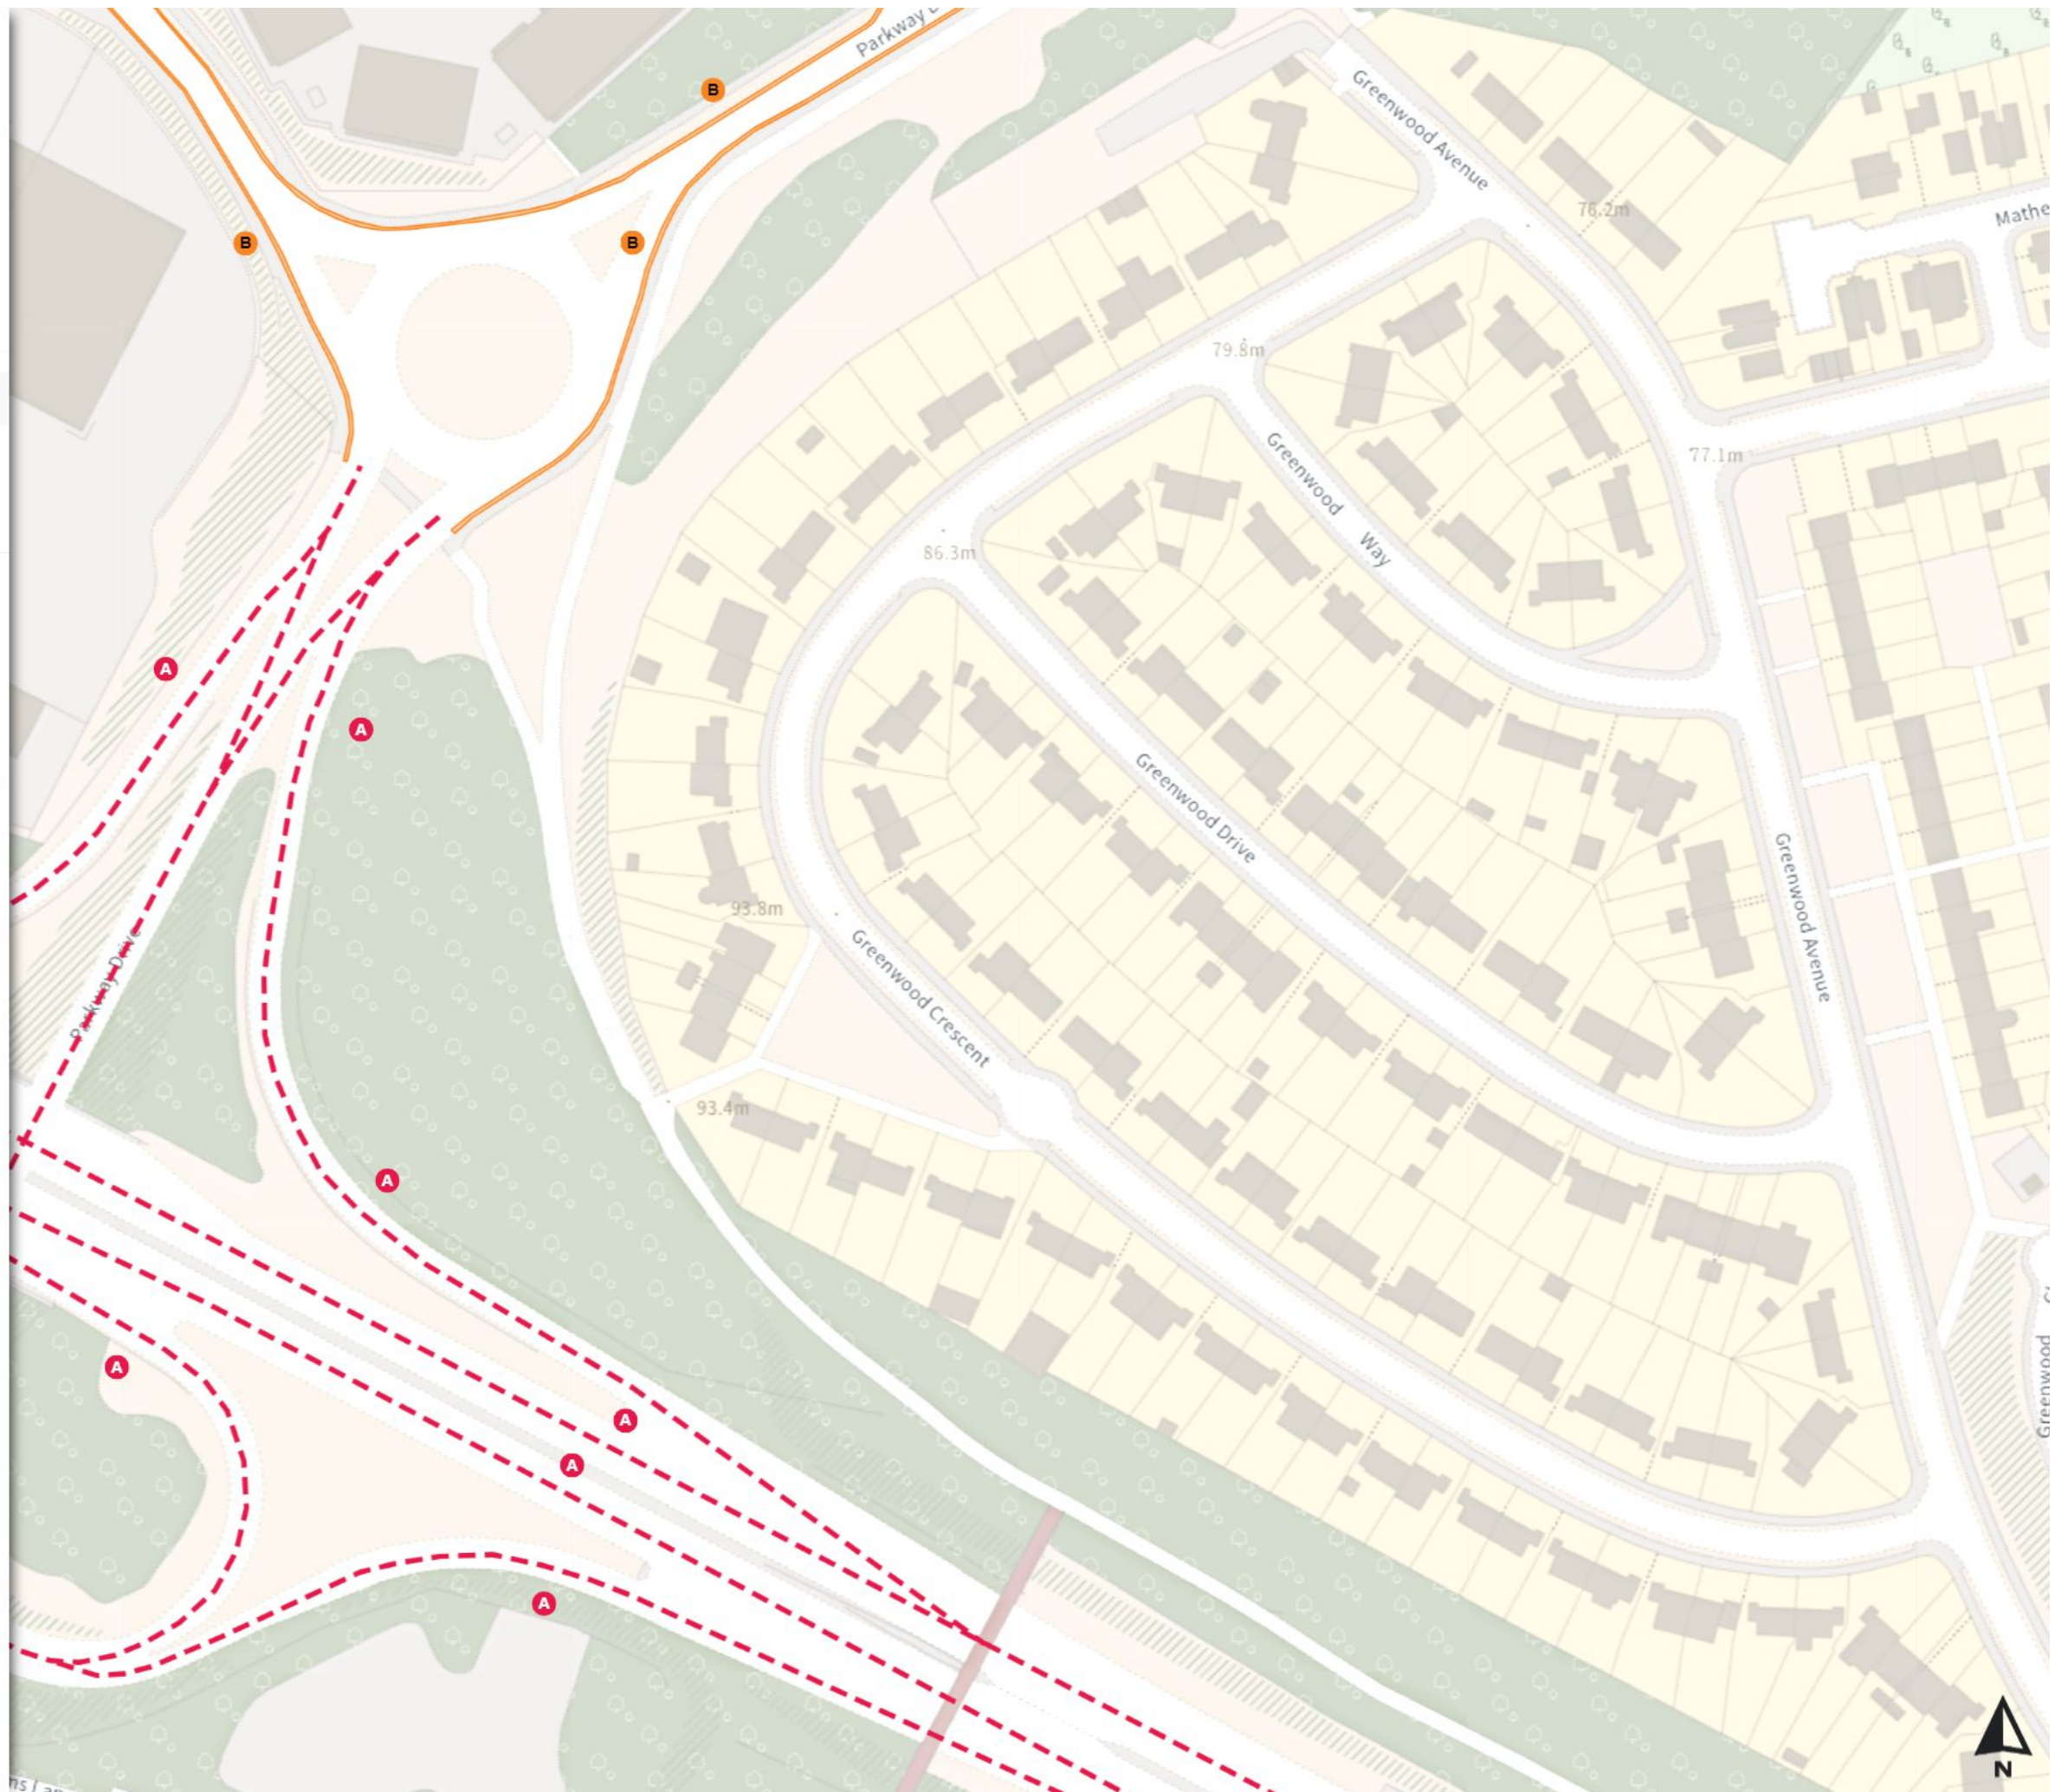

THE SHEFFIELD CITY COUNCIL (STOPPING RESTRICTIONS, WAITING RESTRICTIONS, LOADING RESTRICTIONS & PARKING PLACES) (MAP SCHEDULE) ORDER 2024

Map 371 of 797 Made 03/04/24

Added

- Clearway
- At all times
- No waiting at any time
- At all times

0 20 40 60m

Scale: 1:1250

North-West: 438199.634, 387330.963
South-East: 438618.466, 386971.205

© Crown copyright and database rights 2024 Ordnance Survey.
You are not permitted to copy, sub-license, distribute or sell any of this data to third parties in any form. Licence number 100018816