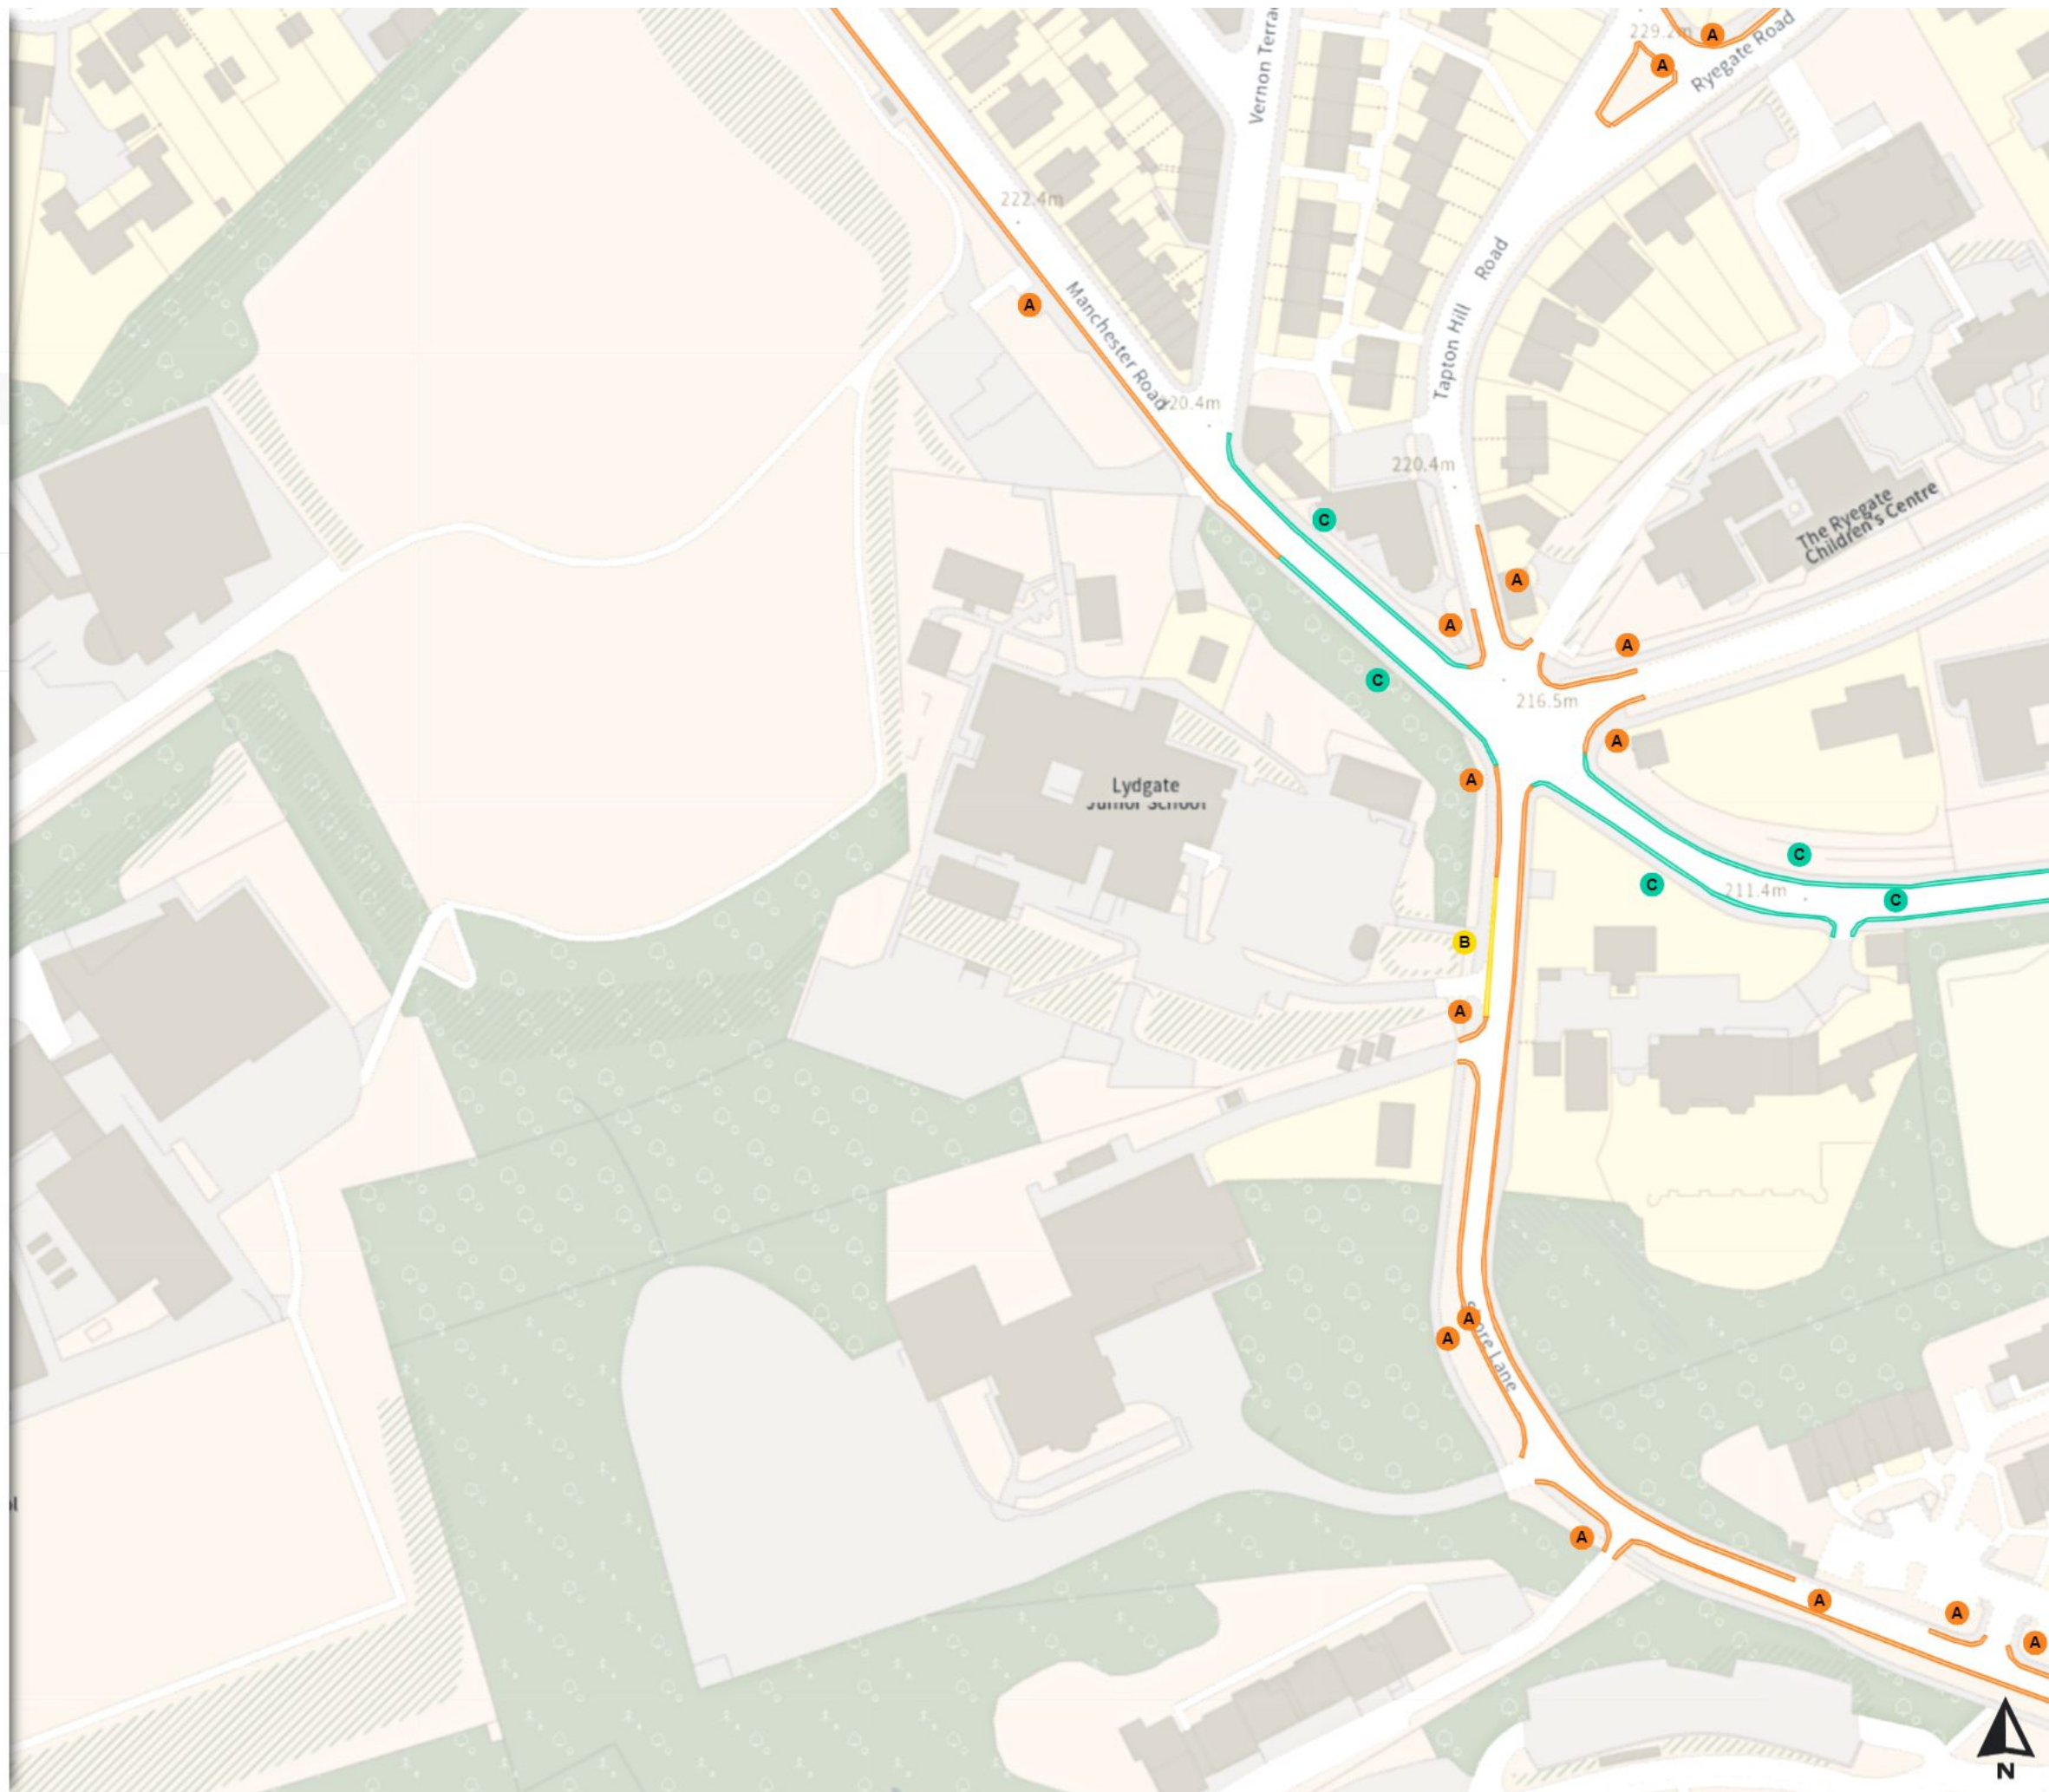

THE SHEFFIELD CITY COUNCIL (STOPPING RESTRICTIONS, WAITING RESTRICTIONS, LOADING RESTRICTIONS & PARKING PLACES) (MAP SCHEDULE) ORDER 2024

Map 381 of 797 Made 03/04/24

Added

No waiting at any time

At all times

Prohibition of stopping on school entrance markings

Mon-Fri 08:00-09:30 14:30-16:00

Shared

No waiting at any time

At all times

No loading

Mon-Fri 07:30-09:30 16:00-18:30

Scale: 1:1250

North-West: 432112.693, 386926.83
South-East: 432531.093, 386566.509

© Crown copyright and database rights 2024 Ordnance Survey.
You are not permitted to copy, sub-license, distribute or sell any of this data to third parties in any form. Licence number 100018816