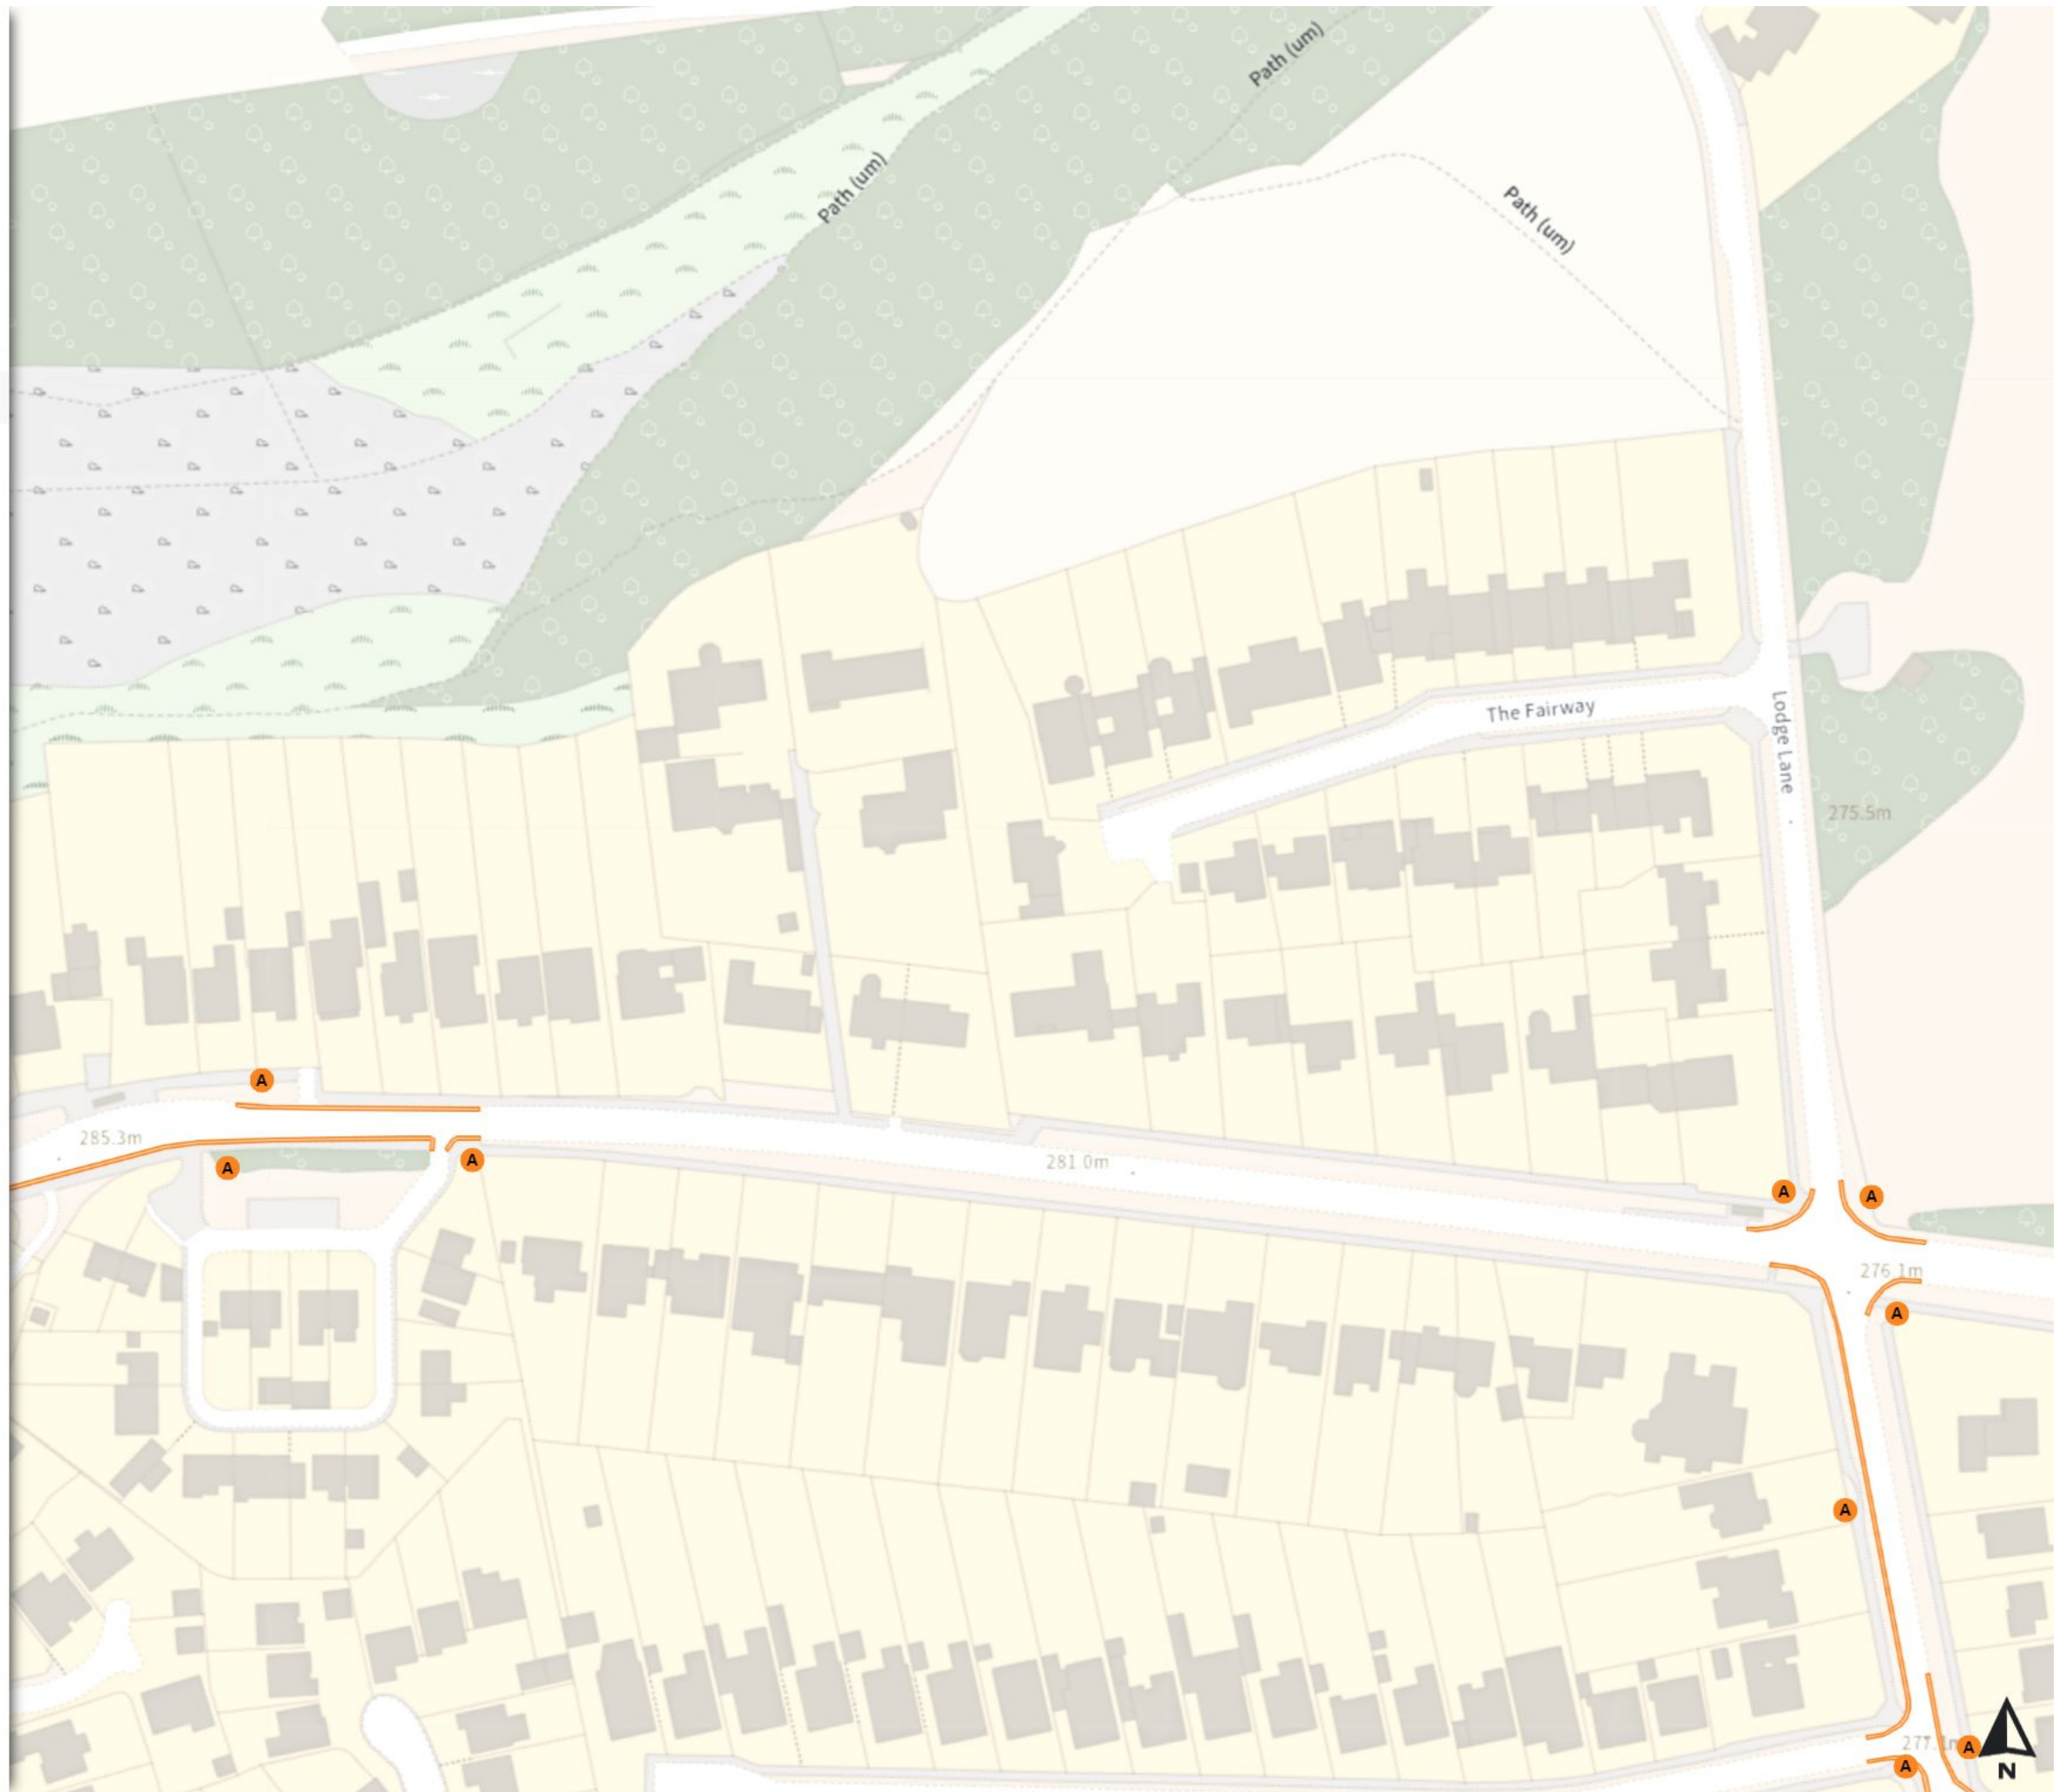

THE SHEFFIELD CITY COUNCIL (STOPPING RESTRICTIONS, WAITING RESTRICTIONS, LOADING RESTRICTIONS & PARKING PLACES) (MAP SCHEDULE) ORDER 2024

Map 404 of 797 Made 03/04/24

Added

No waiting at any time

At all times

0 20 40 60m

Scale: 1:1250

North-West: 428765.357, 386546.395
South-East: 429183.533, 386185.753

© Crown copyright and database rights 2024 Ordnance Survey.
You are not permitted to copy, sub-license, distribute or sell any of this data to third parties in any form. Licence number 100018816