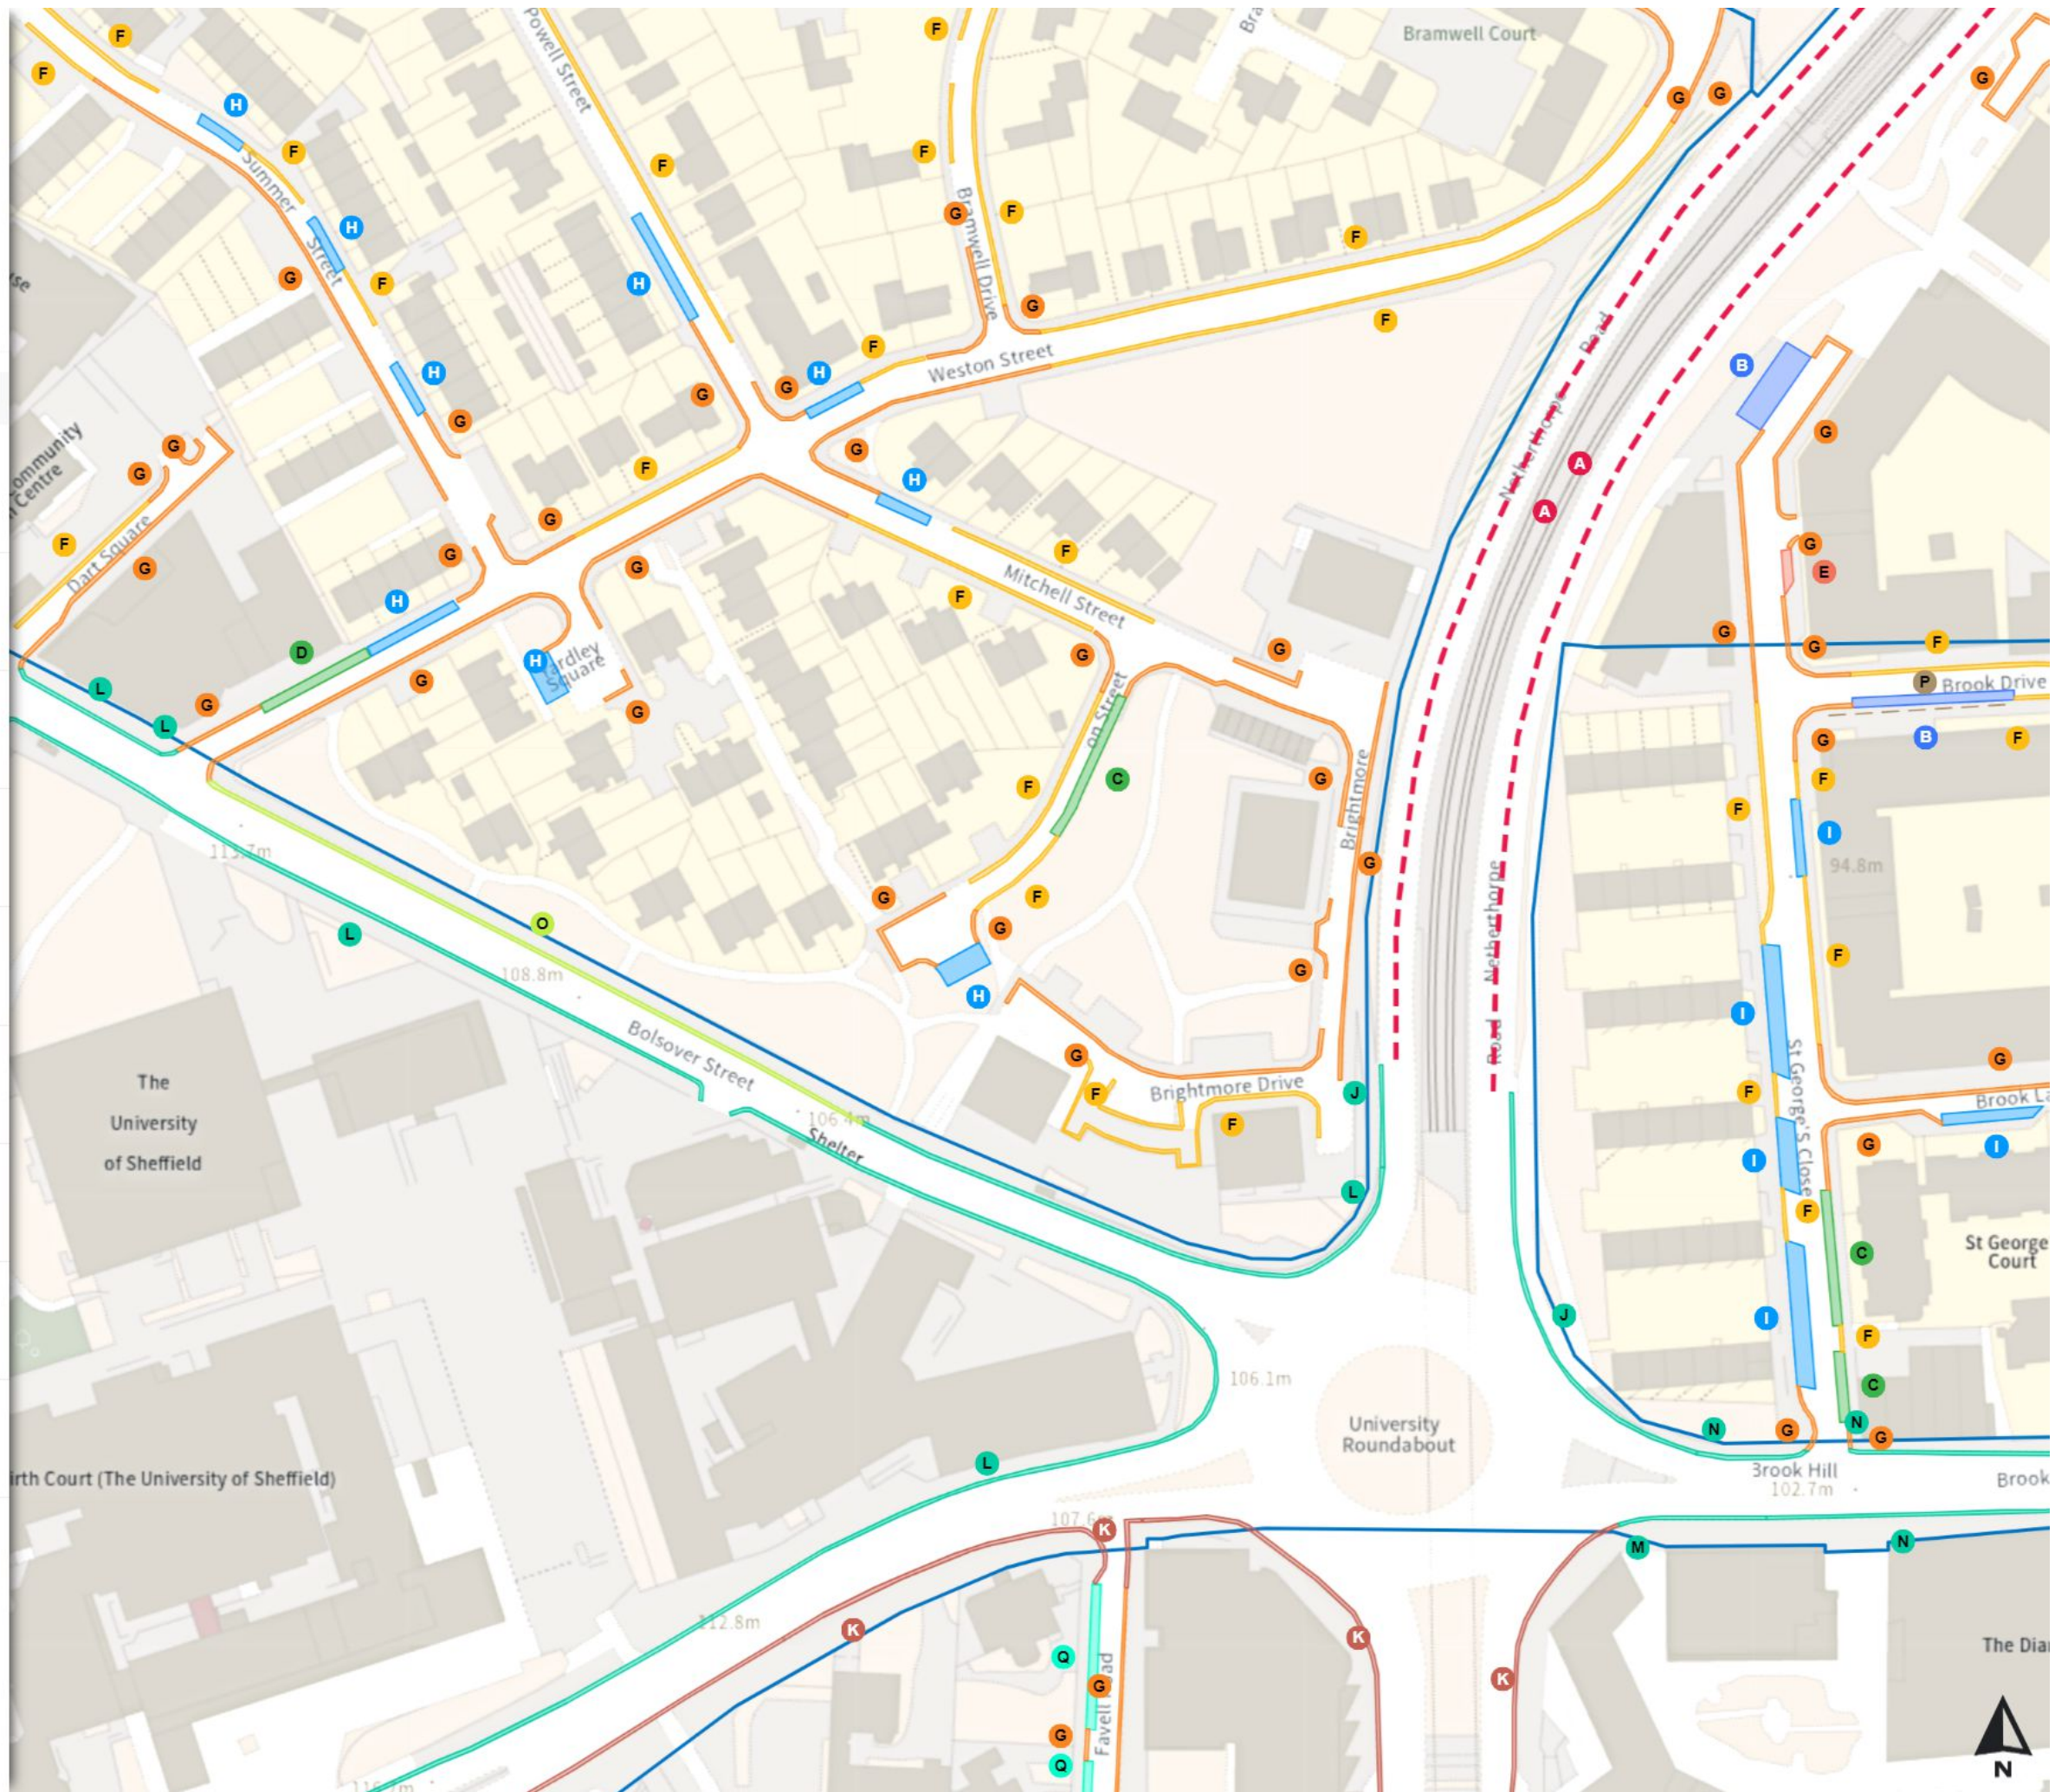

THE SHEFFIELD CITY COUNCIL (STOPPING RESTRICTIONS, WAITING RESTRICTIONS, LOADING RESTRICTIONS & PARKING PLACES) (MAP SCHEDULE) ORDER 2024

Map 340a of 797 Made 03/04/24

Added

- - - Clearway
- A At all times
- Disabled persons' badge holders parking place
- B At all times
- Free parking place
- C Mon-Fri 08:00-18:30 ╒ 2h ⌚ 2h
- Free parking place
- D Mon-Fri 08:00-18:30 ╒ 30m ⌚ 30m
- Loading place
- E At all times
- No waiting
- F Mon-Fri 08:00-18:30
- No waiting at any time
- G At all times
- Permit holders parking place (Netherthorpe)
- H At all times
- Permit holders parking place (St. George's)
- I At all times

Scale: 1:1250

North-West: 434119.531, 387659.002
South-East: 434538.021, 387298.912

© Crown copyright and database rights 2024 Ordnance Survey.
You are not permitted to copy, sub-license, distribute or sell any of this data to third parties in any form. Licence number 100018816