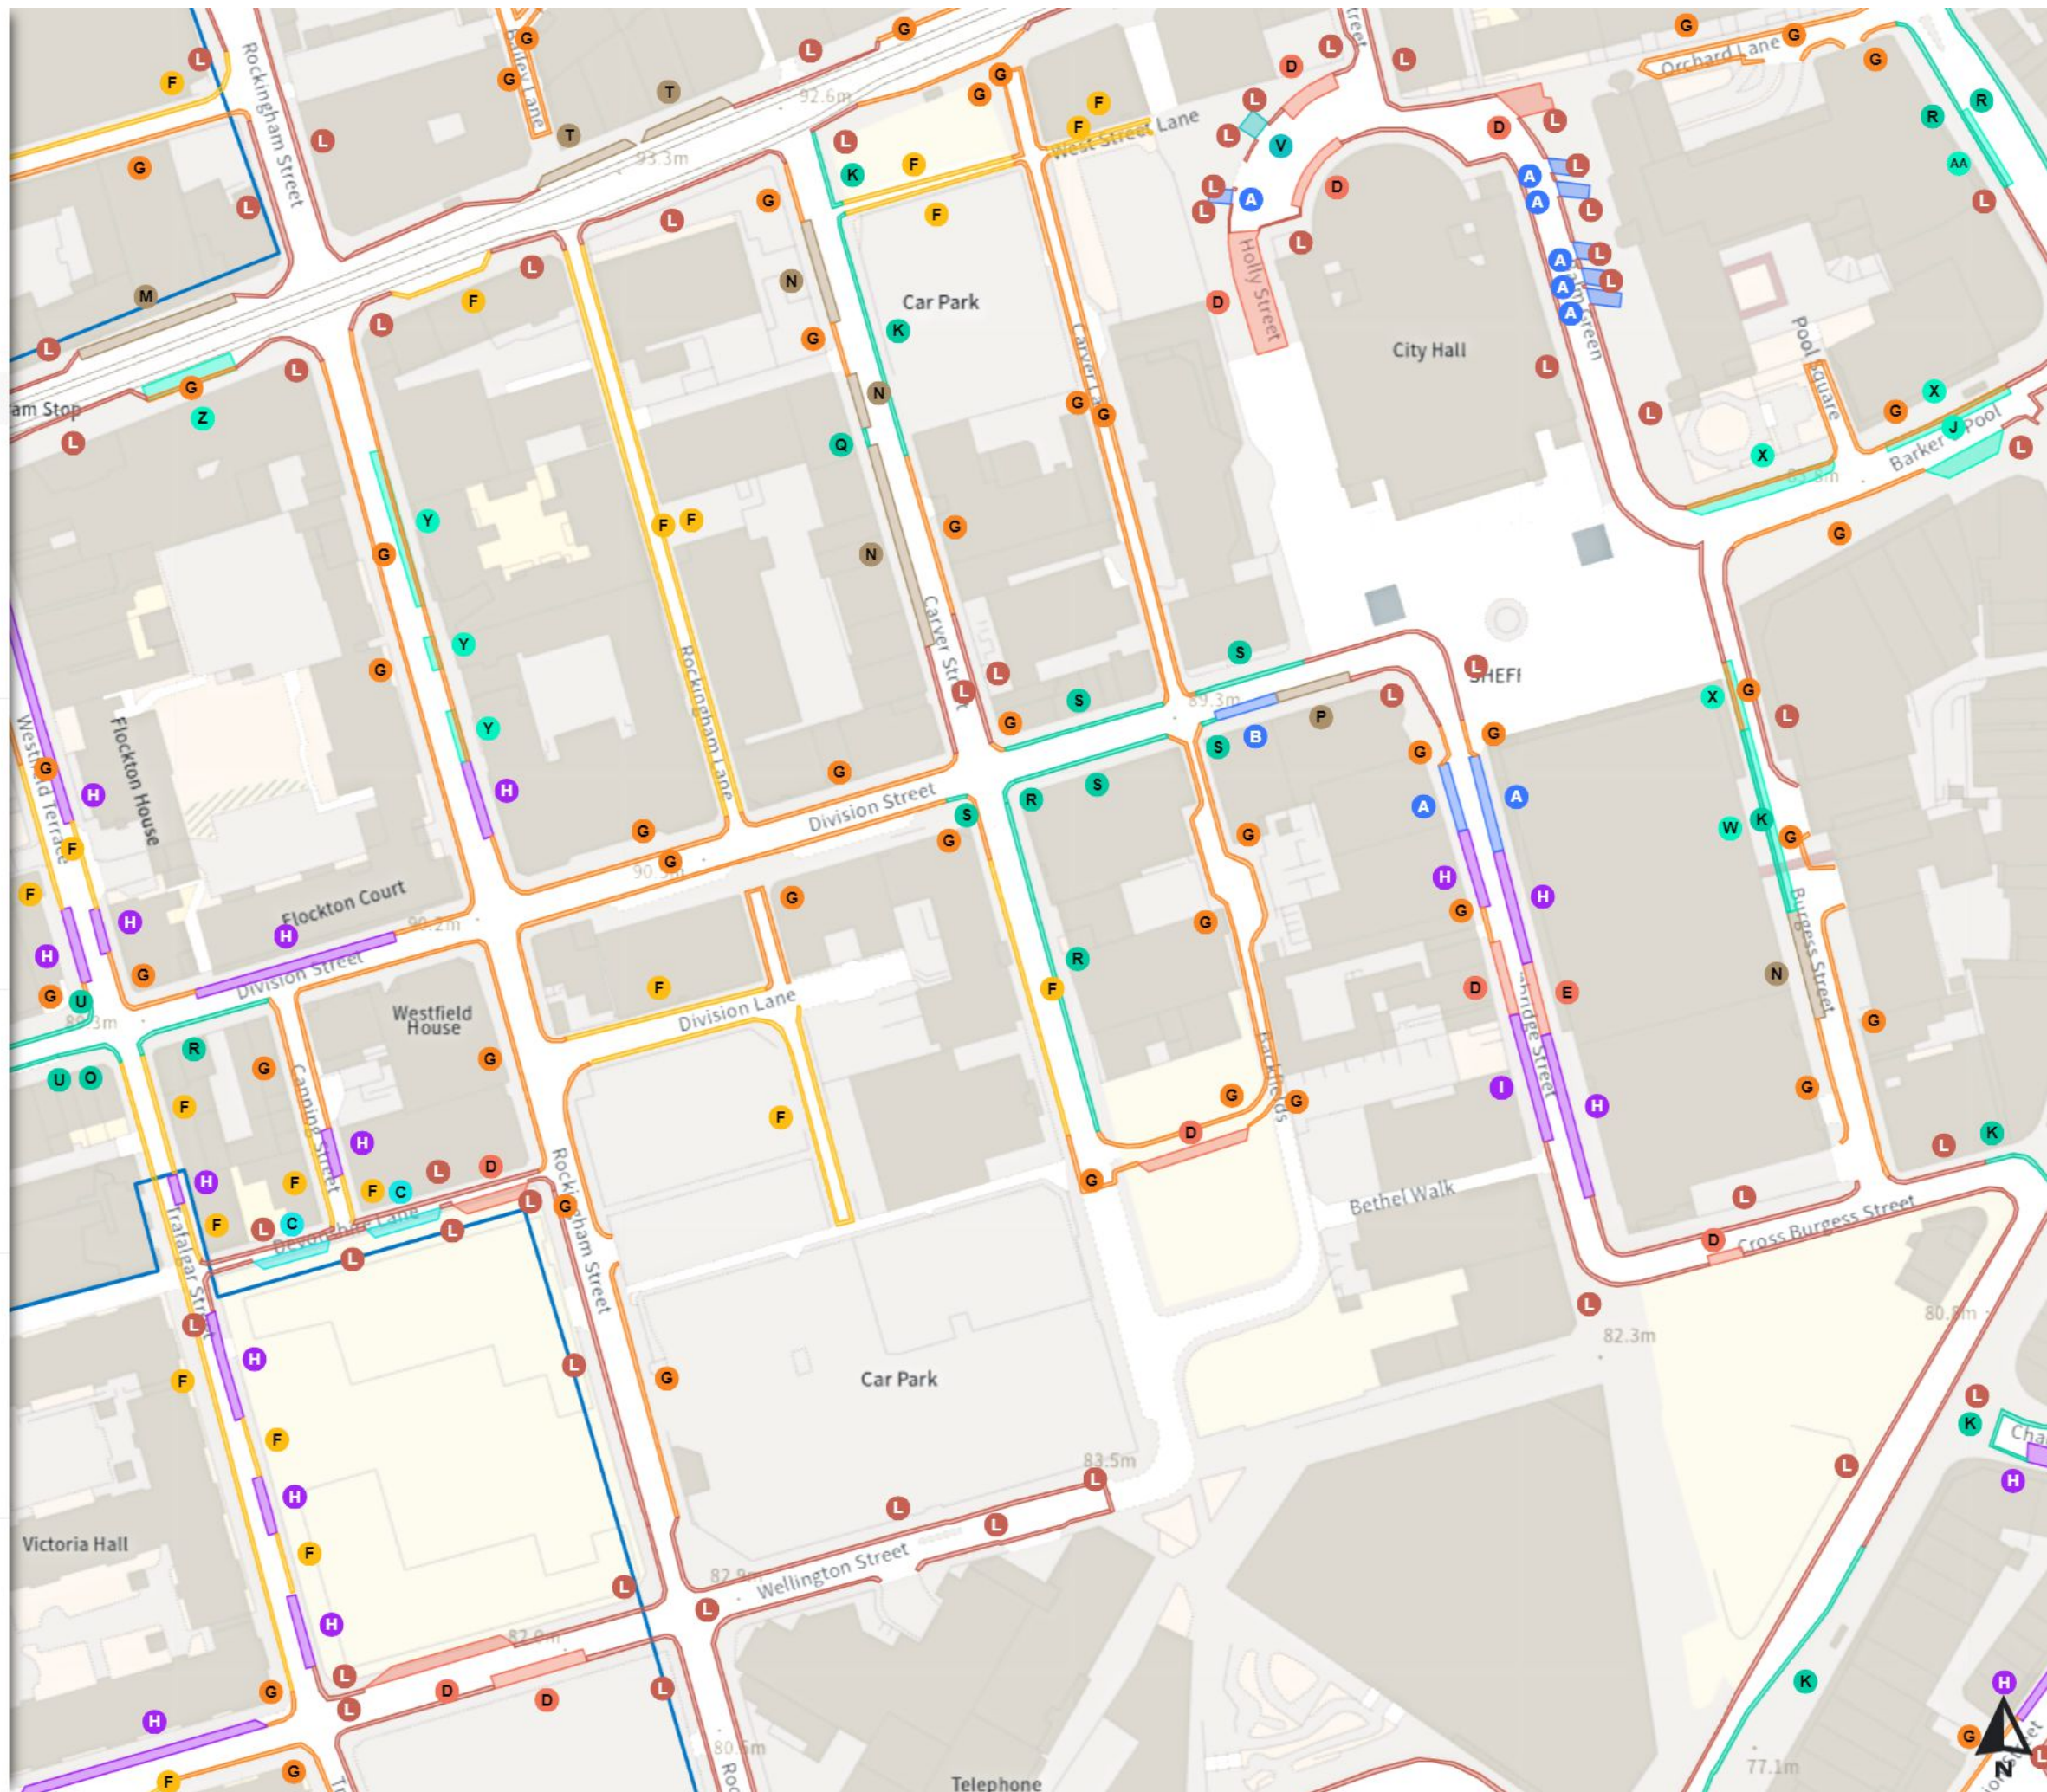

Scale: 1:1250

North-West: 434900.356, 387305.647
South-East: 435318.937, 386945.599

© Crown copyright and database rights 2024 Ordnance Survey.
You are not permitted to copy, sub-license, distribute or sell any of this data to third parties in any form. Licence number 100018816