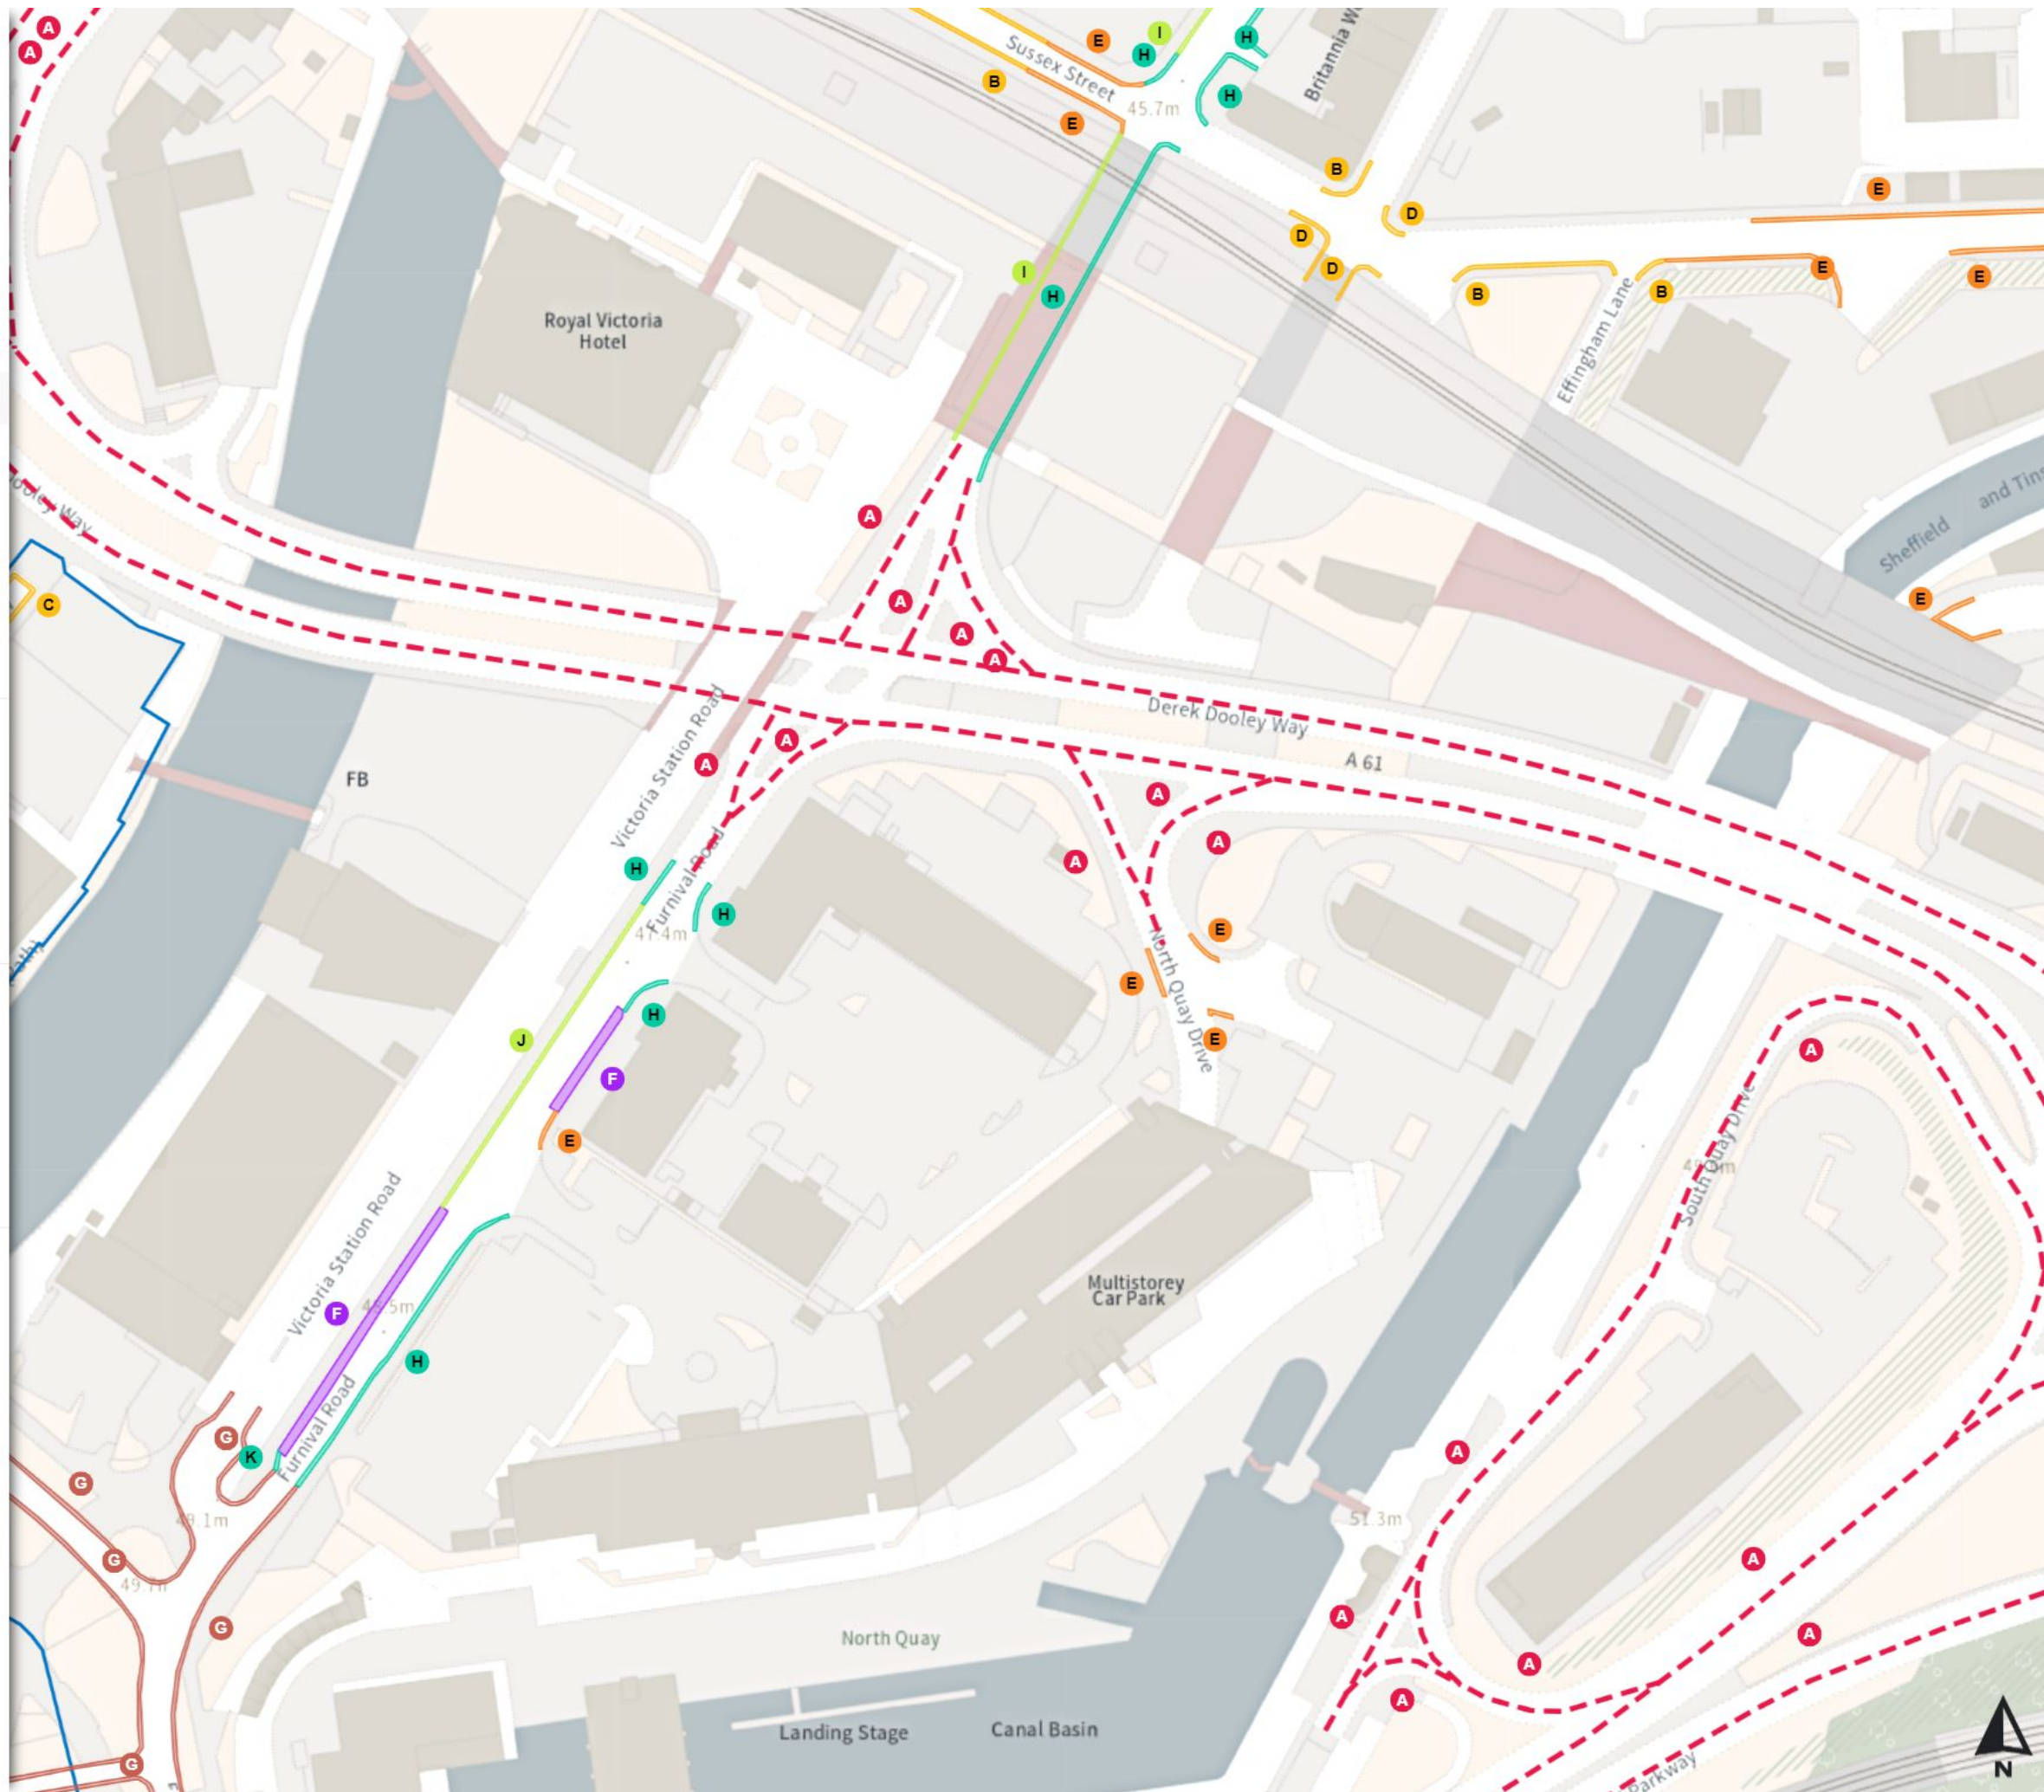

THE SHEFFIELD CITY COUNCIL (STOPPING RESTRICTIONS, WAITING RESTRICTIONS, LOADING RESTRICTIONS & PARKING PLACES) (MAP SCHEDULE) ORDER 2024

Map 326b of 797 Made 03/04/24

Added

- Shared
- H No waiting at any time
  At all times
- H No loading
  Mon-Fri 08:00-09:30 16:00-18:30
- Shared
- I No waiting
  Mon-Fri 08:00-09:30 16:00-18:30
- I No loading
  Mon-Fri 08:00-09:30 16:00-18:30
- Shared
- J No waiting
  Mon-Sat 08:00-18:30
- J No loading
  Mon-Fri 08:00-09:30 16:00-18:30
- Shared
- K No waiting at any time
  At all times
- K No loading
  Mon-Sat 08:00-16:30

Scale: 1:1250

North-West: 435901.391, 388031.261
South-East: 436319.985, 387671.356

© Crown copyright and database rights 2024 Ordnance Survey.
You are not permitted to copy, sub-license, distribute or sell any of this data to third parties in any form. Licence number 100018816