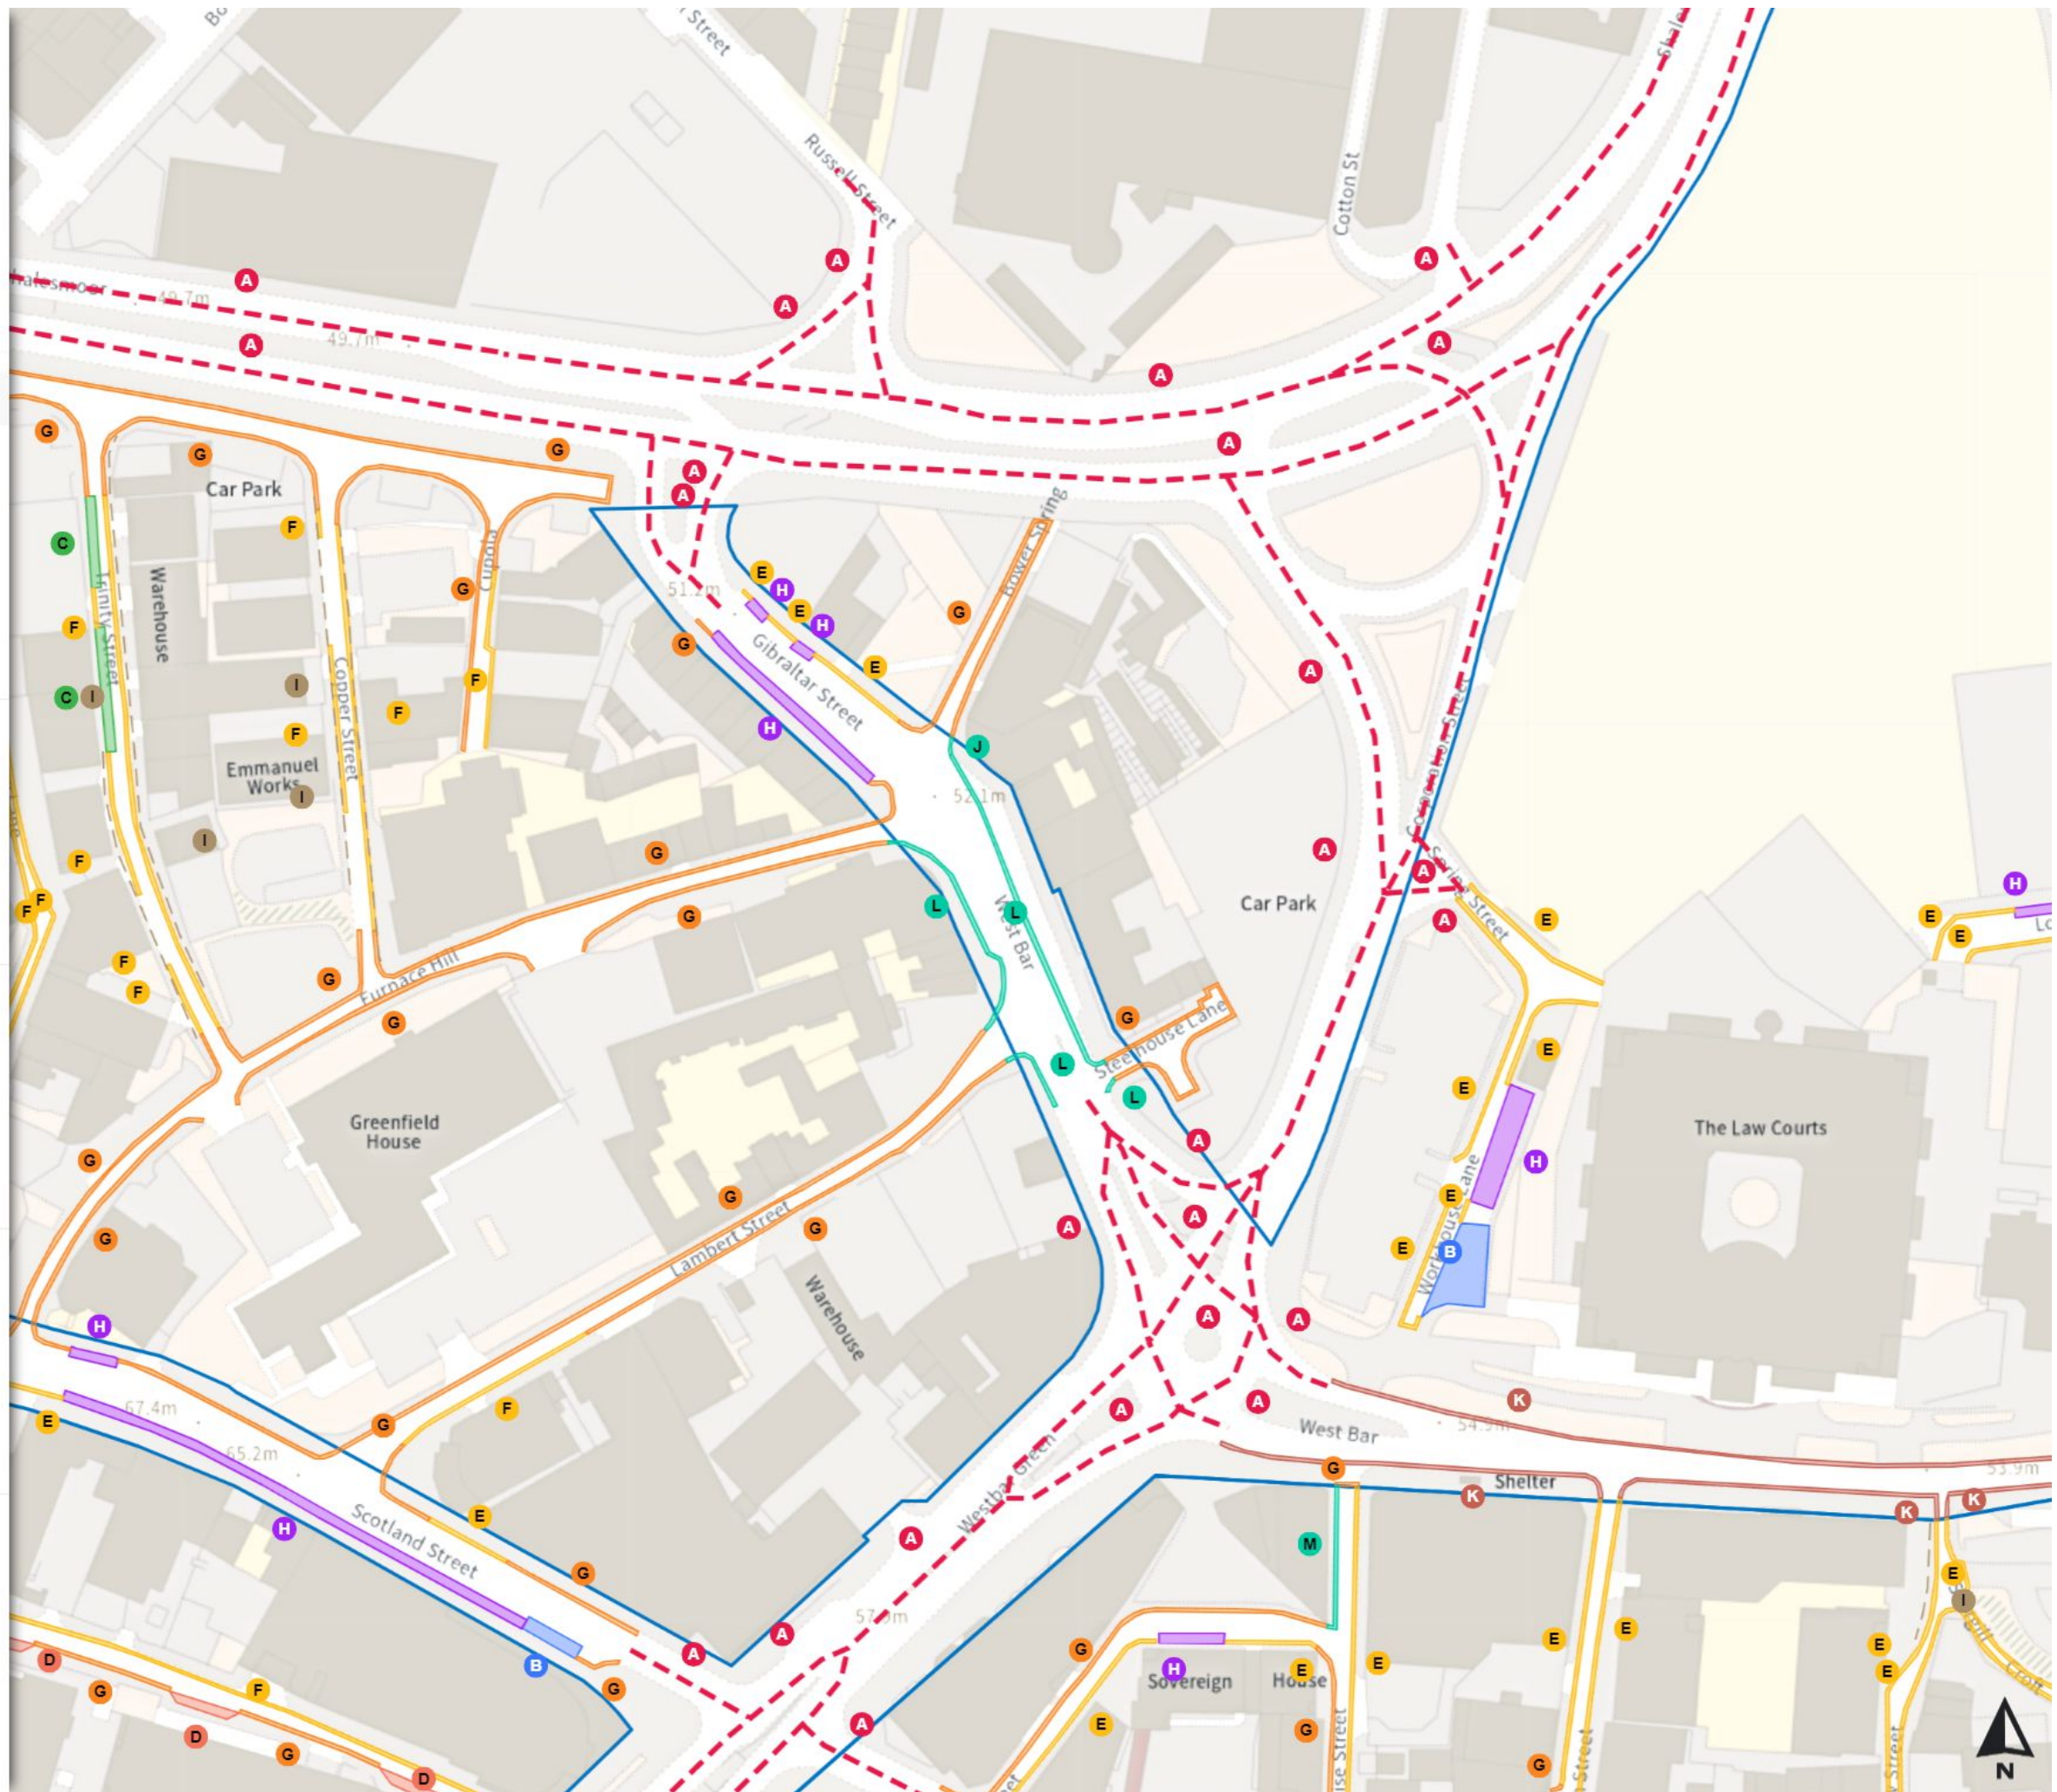

Shared

L No waiting at any time
At all times

L No loading
Mon-Sat 07:30-09:30 16:00-18:30

Scale: 1:1250

North-West: 435076.517, 388025.115
South-East: 435495.049, 387665.137

© Crown copyright and database rights 2024 Ordnance Survey.
You are not permitted to copy, sub-license, distribute or sell any of this data to third parties in any form. Licence number 100018816