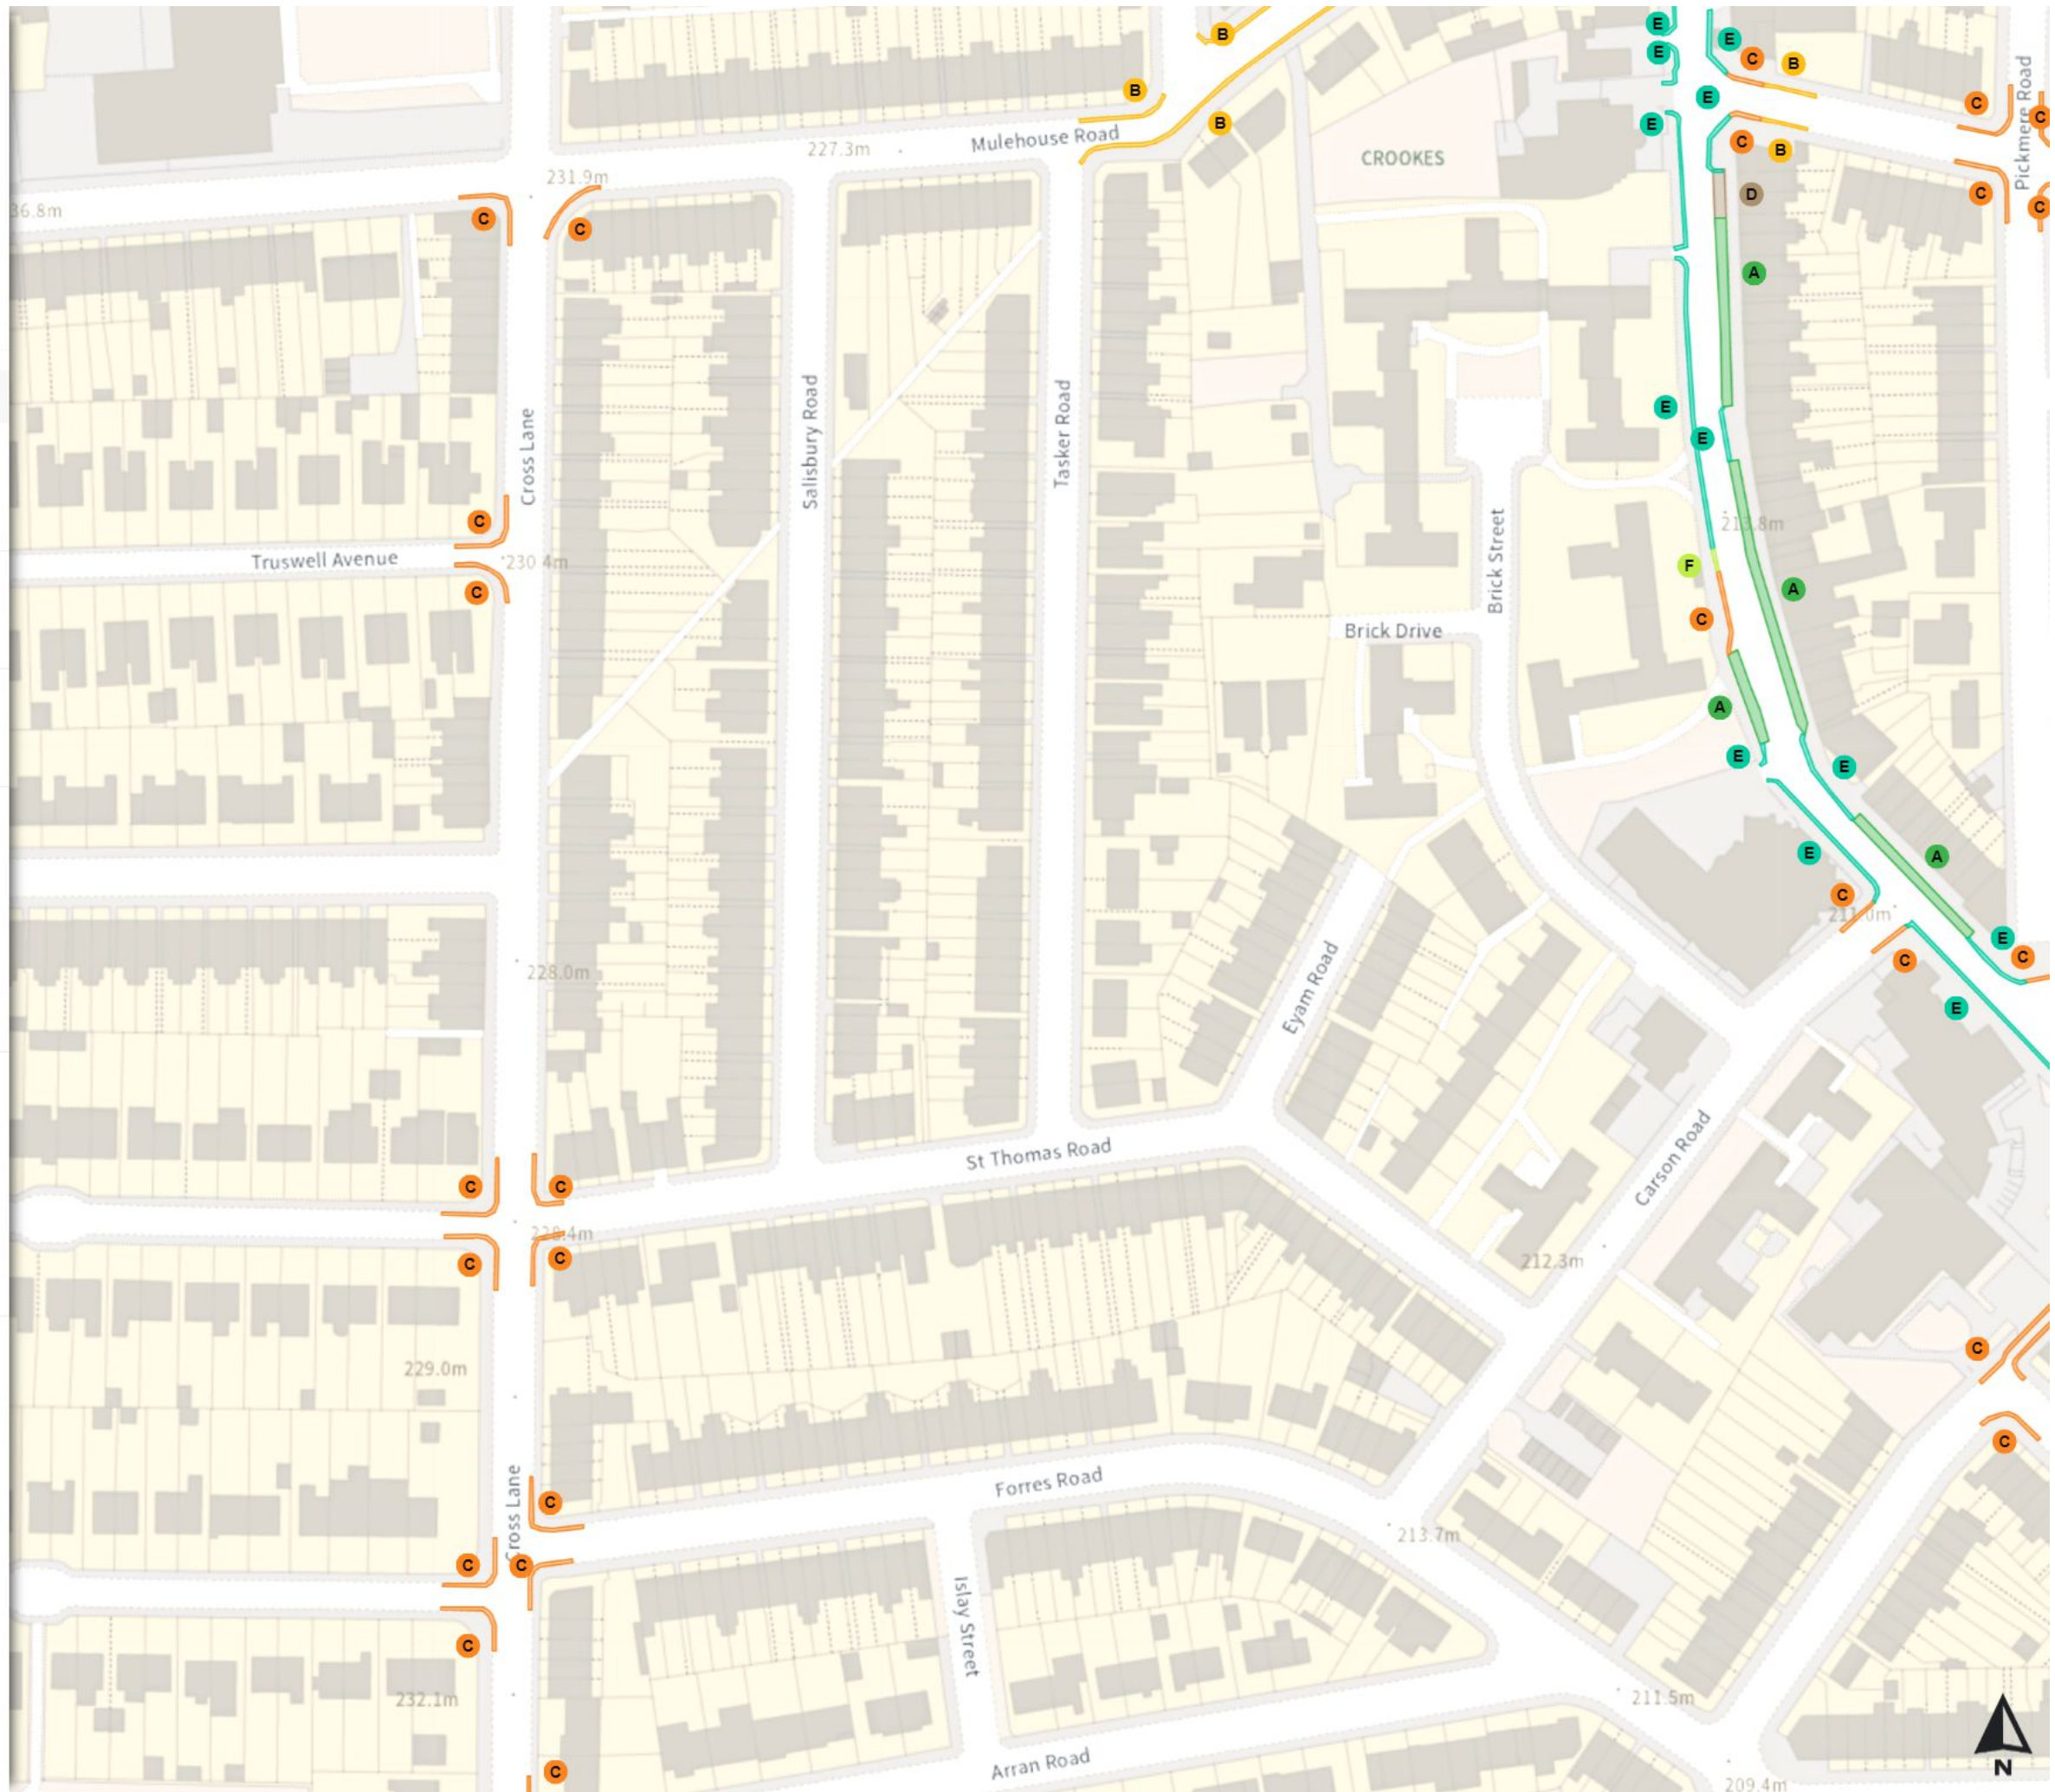

THE SHEFFIELD CITY COUNCIL (STOPPING RESTRICTIONS, WAITING RESTRICTIONS, LOADING RESTRICTIONS & PARKING PLACES) (MAP SCHEDULE) ORDER 2024

Map 336a of 797 Made 03/04/24

Added

Free parking place

Mon-Sat 08:00-18:30 2h 2h

No waiting

Mon-Sat 08:00-18:30

No waiting at any time

At all times

Shared

Free parking place

Mon-Sat 08:00-18:30 2h 2h

Taxi stopping area

18:30-03:00

Shared

No waiting at any time

At all times

No loading

Mon-Fri 08:00-09:30 16:30-18:30

Scale: 1:1250

North-West: 432470.191, 387647.476
South-East: 432888.556, 387287.241

© Crown copyright and database rights 2024 Ordnance Survey.
You are not permitted to copy, sub-license, distribute or sell any of this data to third parties in any form. Licence number 100018816