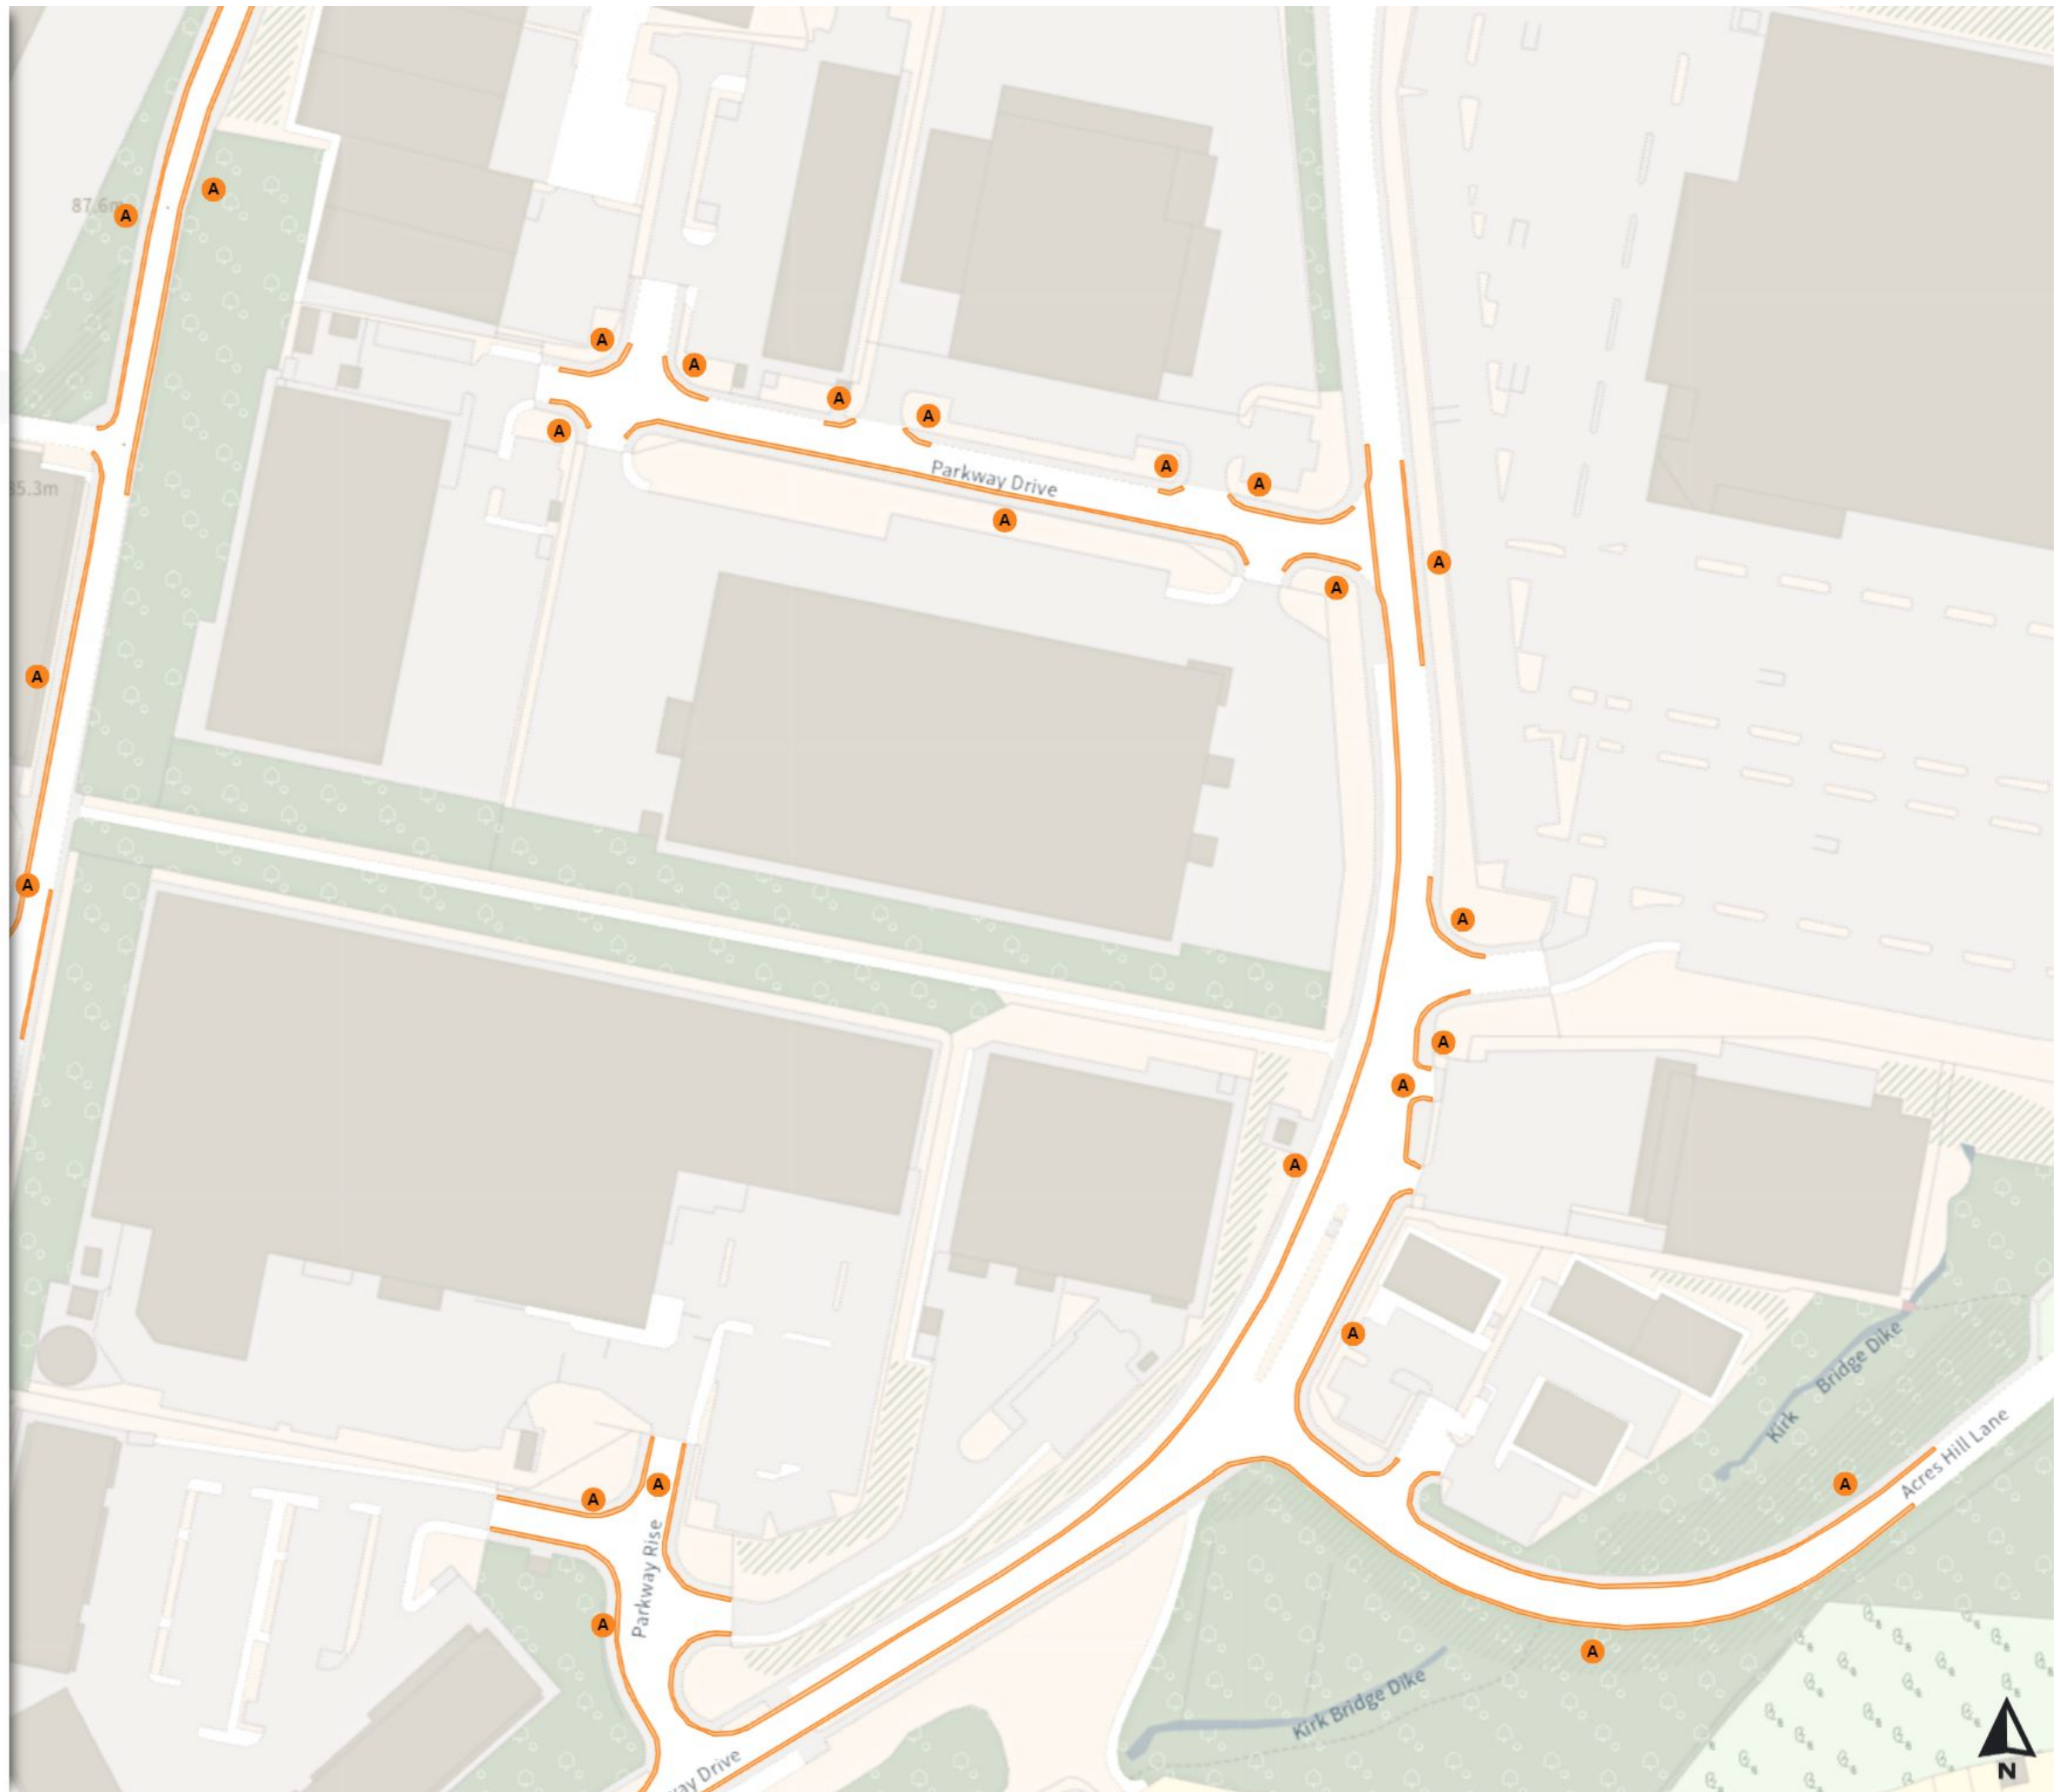

THE SHEFFIELD CITY COUNCIL (STOPPING RESTRICTIONS, WAITING RESTRICTIONS, LOADING RESTRICTIONS & PARKING PLACES) (MAP SCHEDULE) ORDER 2024

Map 350 of 797 Made 03/04/24

Added

No waiting at any time

At all times

0 20 40 60m

Scale: 1:1250

North-West: 438243.496, 387690.329
South-East: 438662.3, 387330.602

© Crown copyright and database rights 2024 Ordnance Survey.
You are not permitted to copy, sub-license, distribute or sell any of this data to third parties in any form. Licence number 100018816