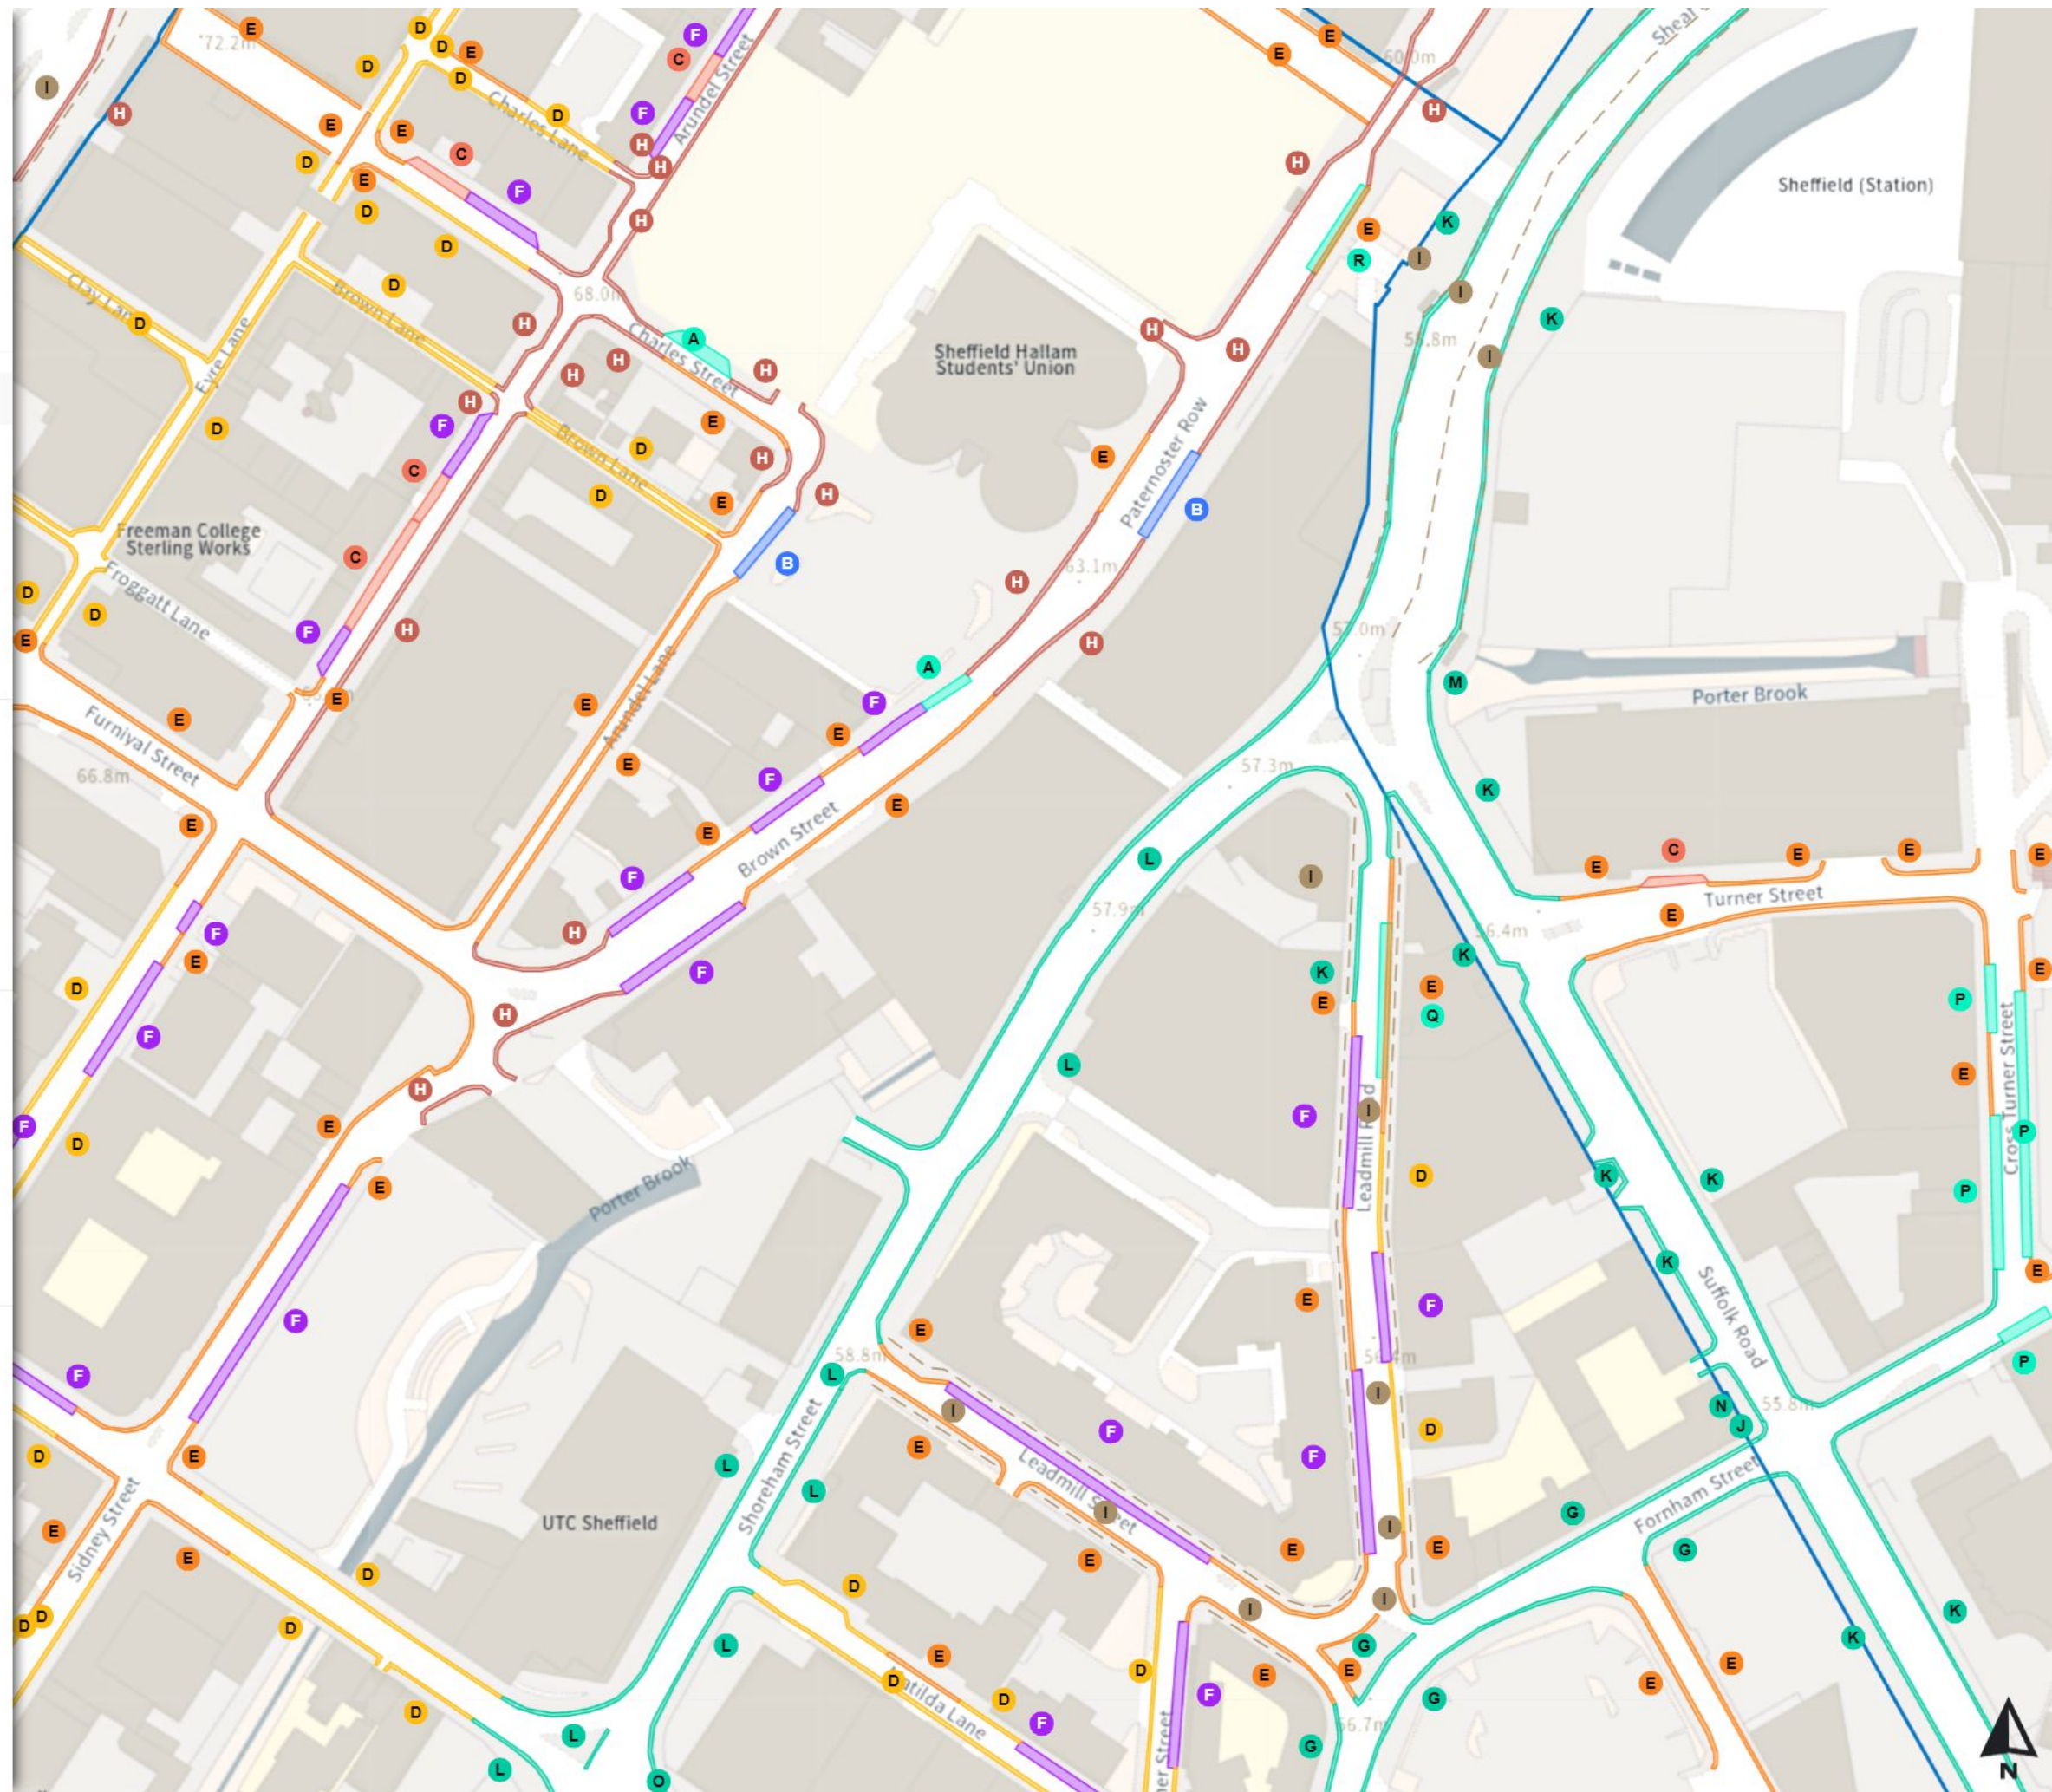

THE SHEFFIELD CITY COUNCIL (STOPPING RESTRICTIONS, WAITING RESTRICTIONS, LOADING RESTRICTIONS & PARKING PLACES) (MAP SCHEDULE) ORDER 2024

Map 389c of 797 Made 03/04/24

Added

- **Shared**
  - **L** No waiting at any time
    At all times
  - **L** No loading
    Mon-Sat 08:00-18:30
- **Shared**
  - **M** No waiting at any time
    At all times
  - **M** No loading
    At all times
    Mon-Fri 08:00-09:30 16:30-18:30
- **Shared**
  - **N** No waiting at any time
    At all times
  - **N** No loading
    09:30-16:00
    18:30-07:30
    Mon-Fri 08:00-09:30 16:30-18:30

Scale: 1:1250

North-West: 435412.227, 386950.208
South-East: 435830.878, 386590.177

© Crown copyright and database rights 2024 Ordnance Survey.
You are not permitted to copy, sub-license, distribute or sell any of this data to third parties in any form. Licence number 100018816