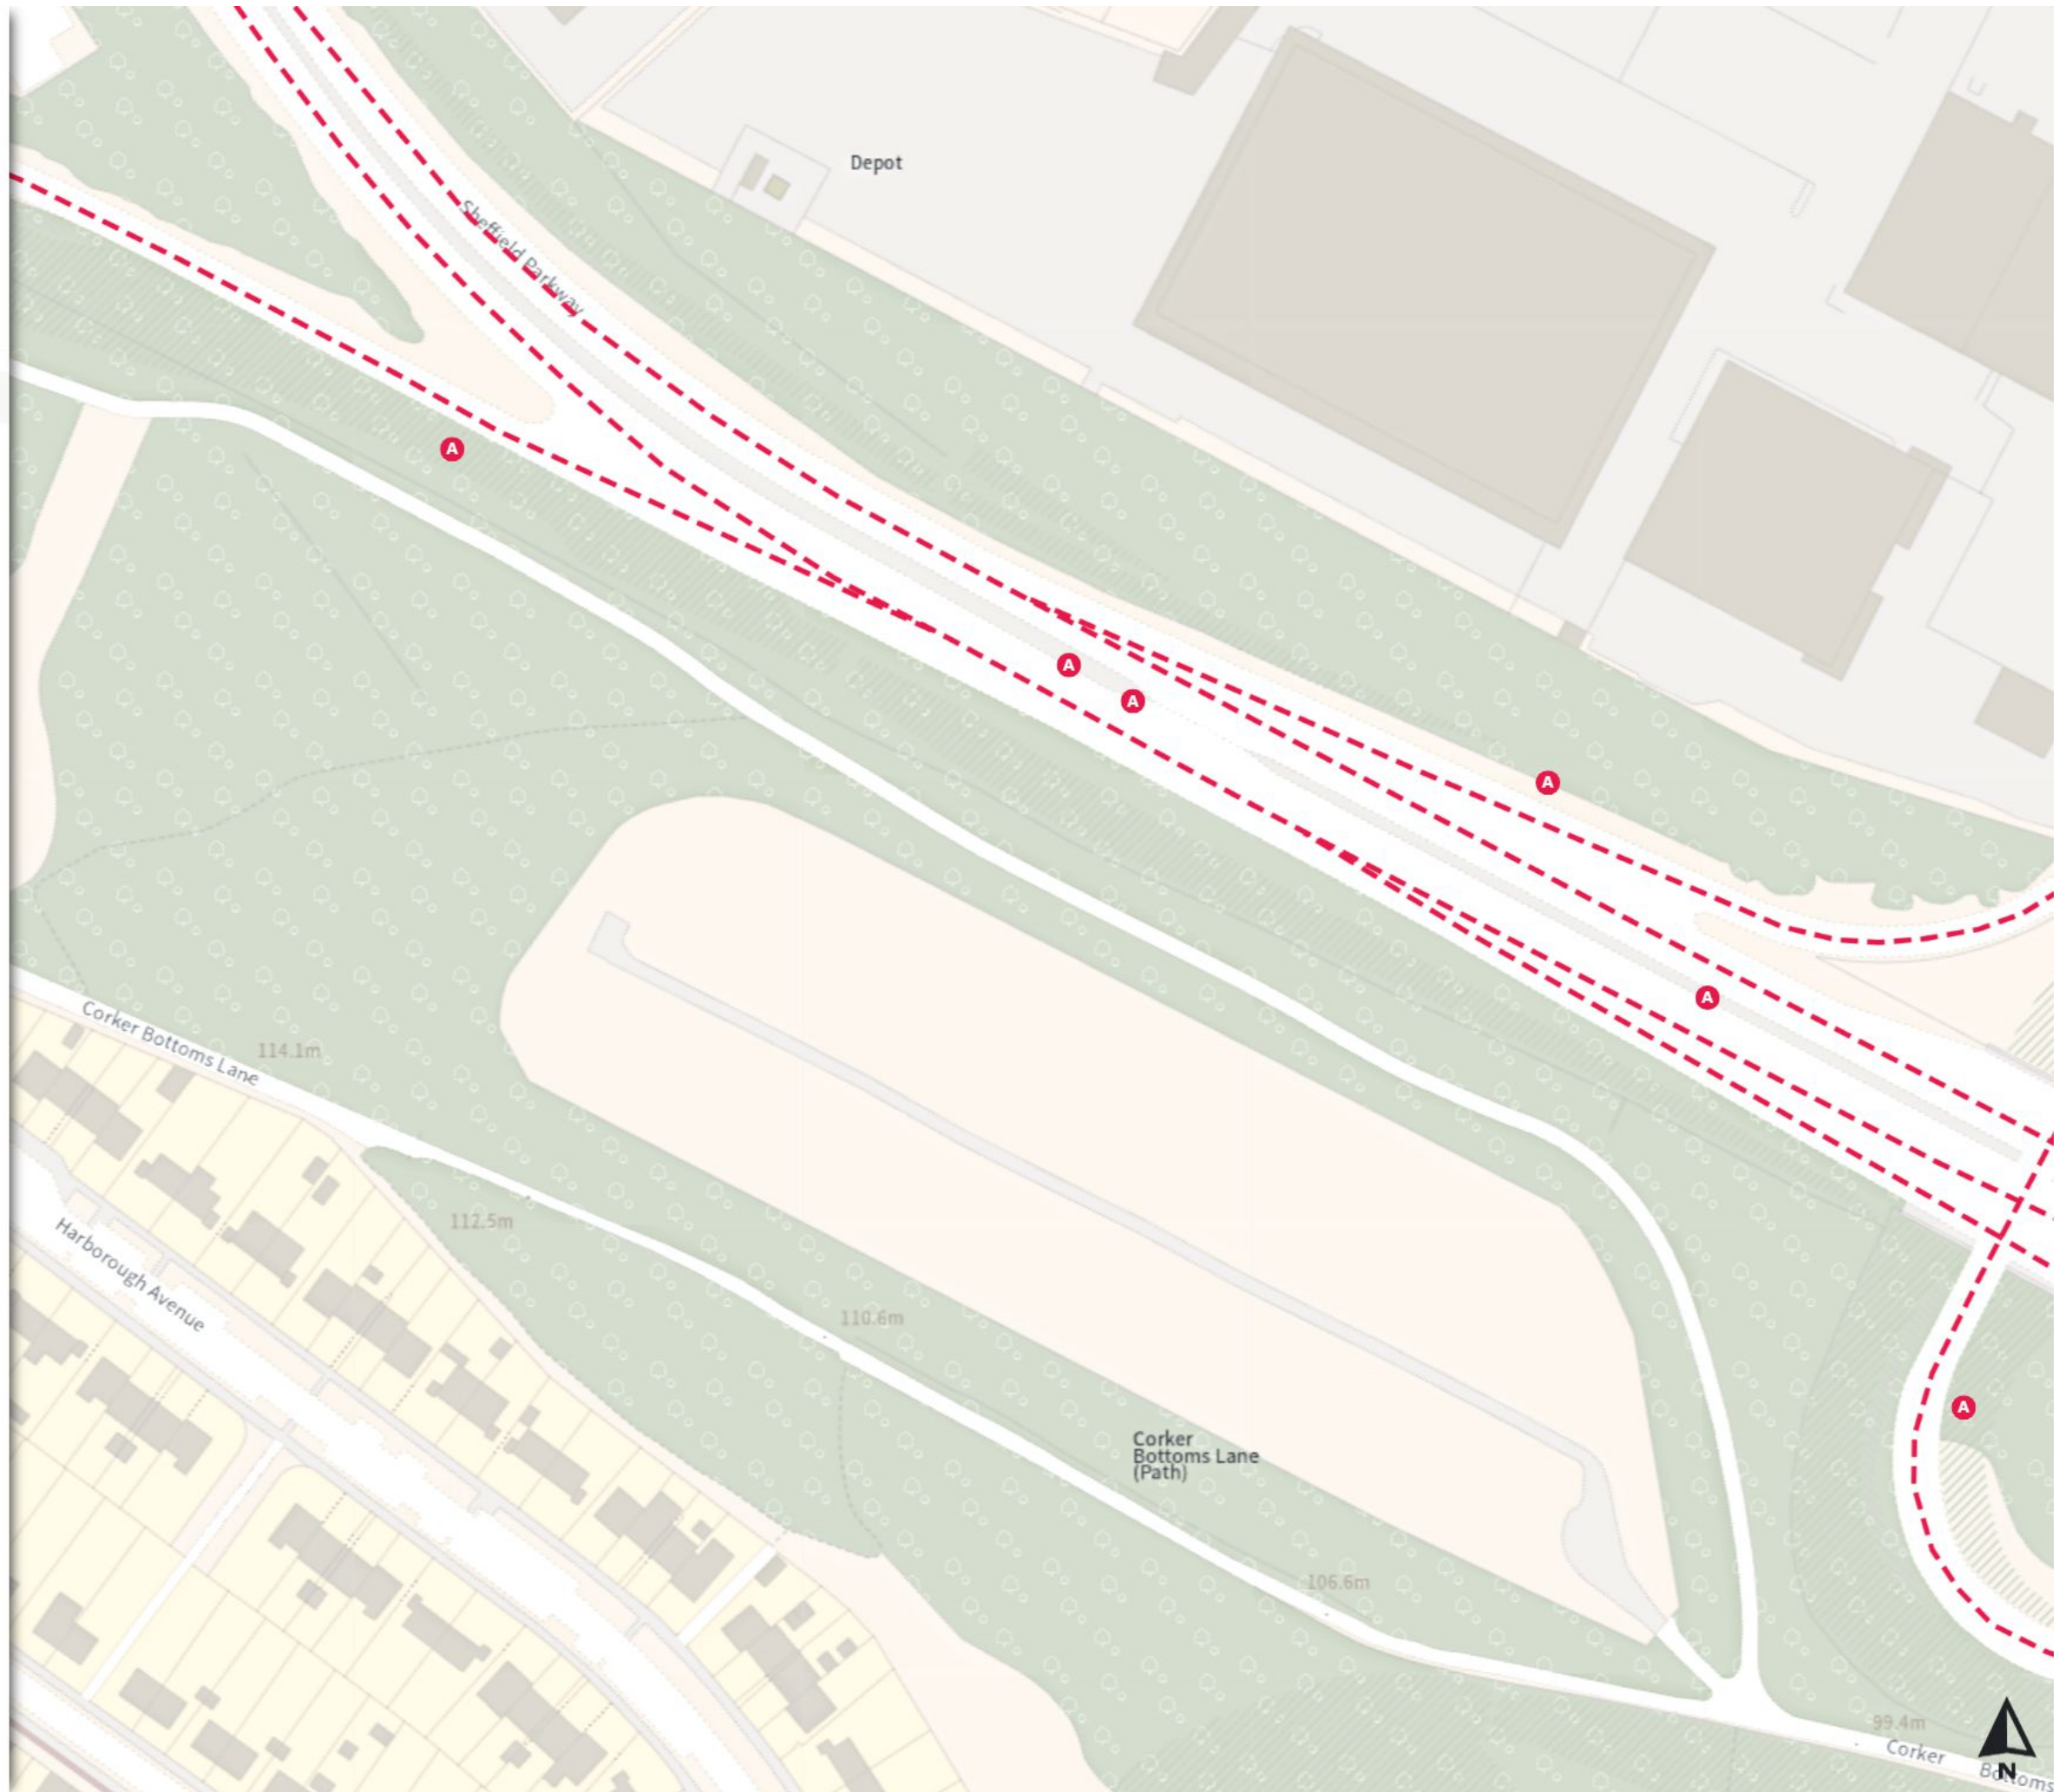

THE SHEFFIELD CITY COUNCIL (STOPPING RESTRICTIONS, WAITING RESTRICTIONS, LOADING RESTRICTIONS & PARKING PLACES) (MAP SCHEDULE) ORDER 2024

Map 370 of 797 Made 03/04/24

Added

Clearway

At all times

0 20 40 60m

Scale: 1:1250

North-West: 437787.313, 387327.674
South-East: 438206.114, 386967.879

© Crown copyright and database rights 2024 Ordnance Survey.
You are not permitted to copy, sub-license, distribute or sell any of this data to third parties in any form. Licence number 100018816