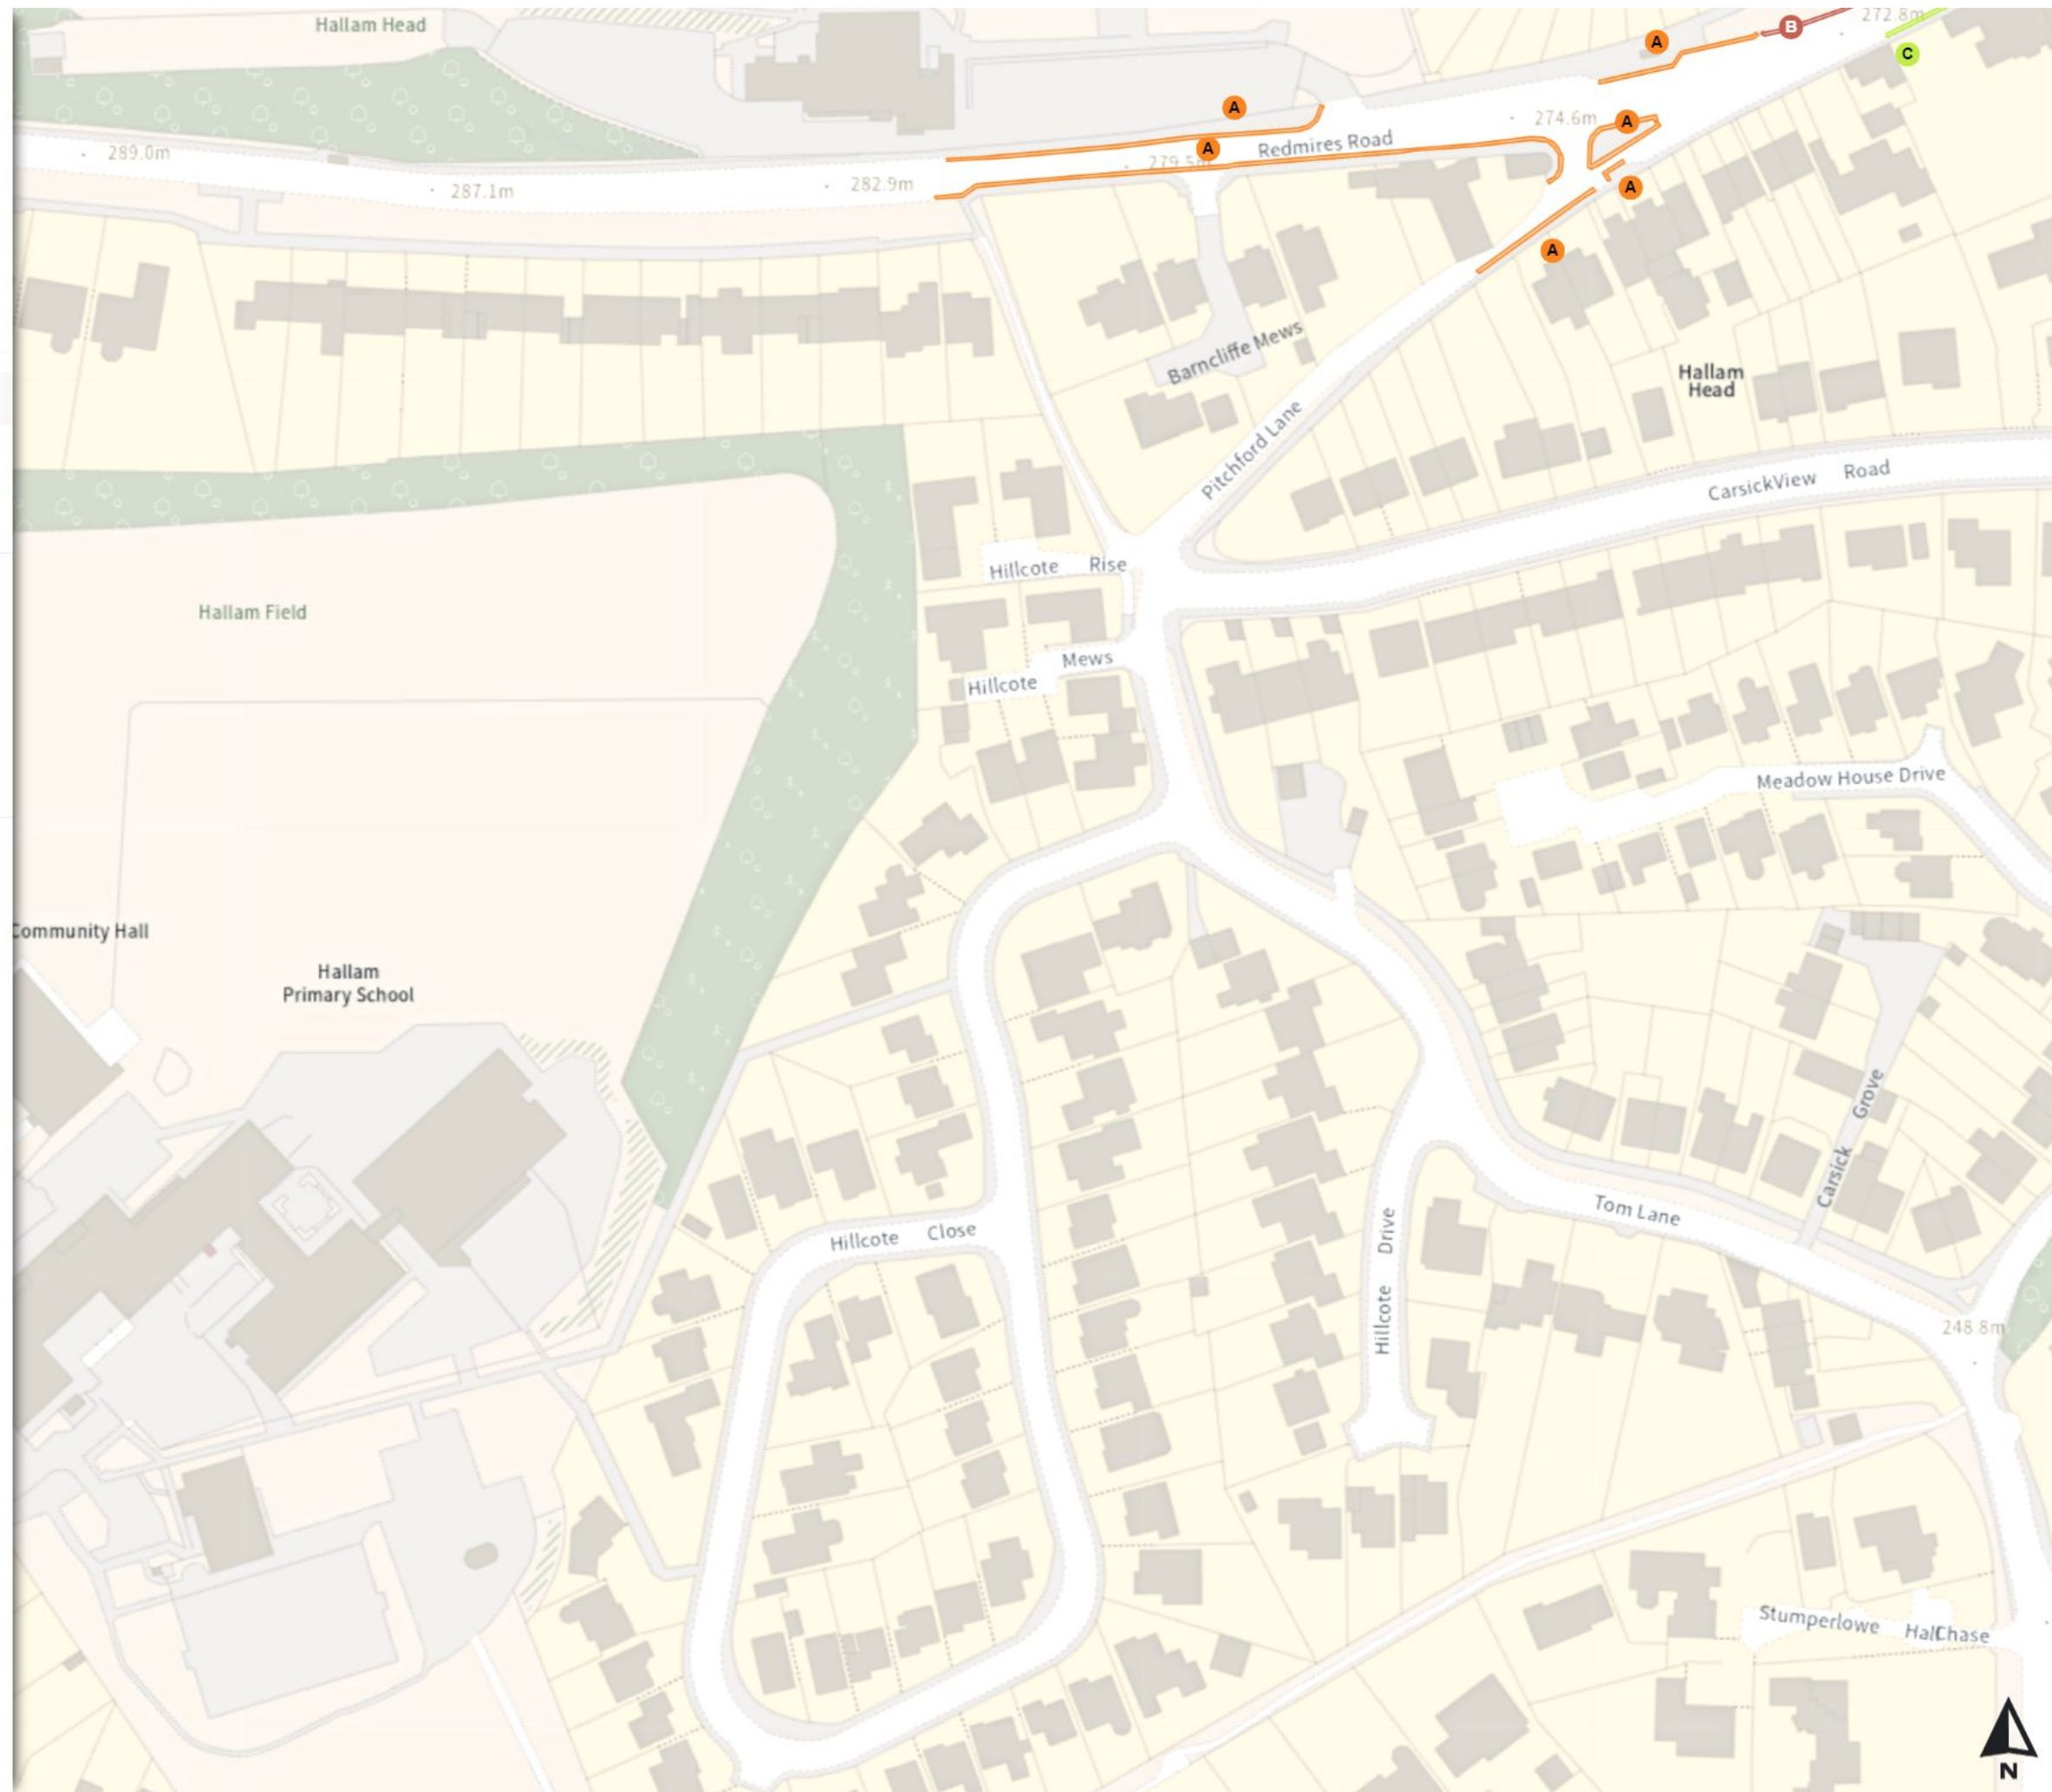

No waiting
Mon-Sat 08:00-18:30

No loading
Mon-Sat 08:00-18:30

0 20 40 60m

Scale: 1:1250

North-West: 430415.253, 386556.634
South-East: 430833.555, 386196.137

© Crown copyright and database rights 2024 Ordnance Survey.
You are not permitted to copy, sub-license, distribute or sell any of this data to third parties in any form. Licence number 100018816