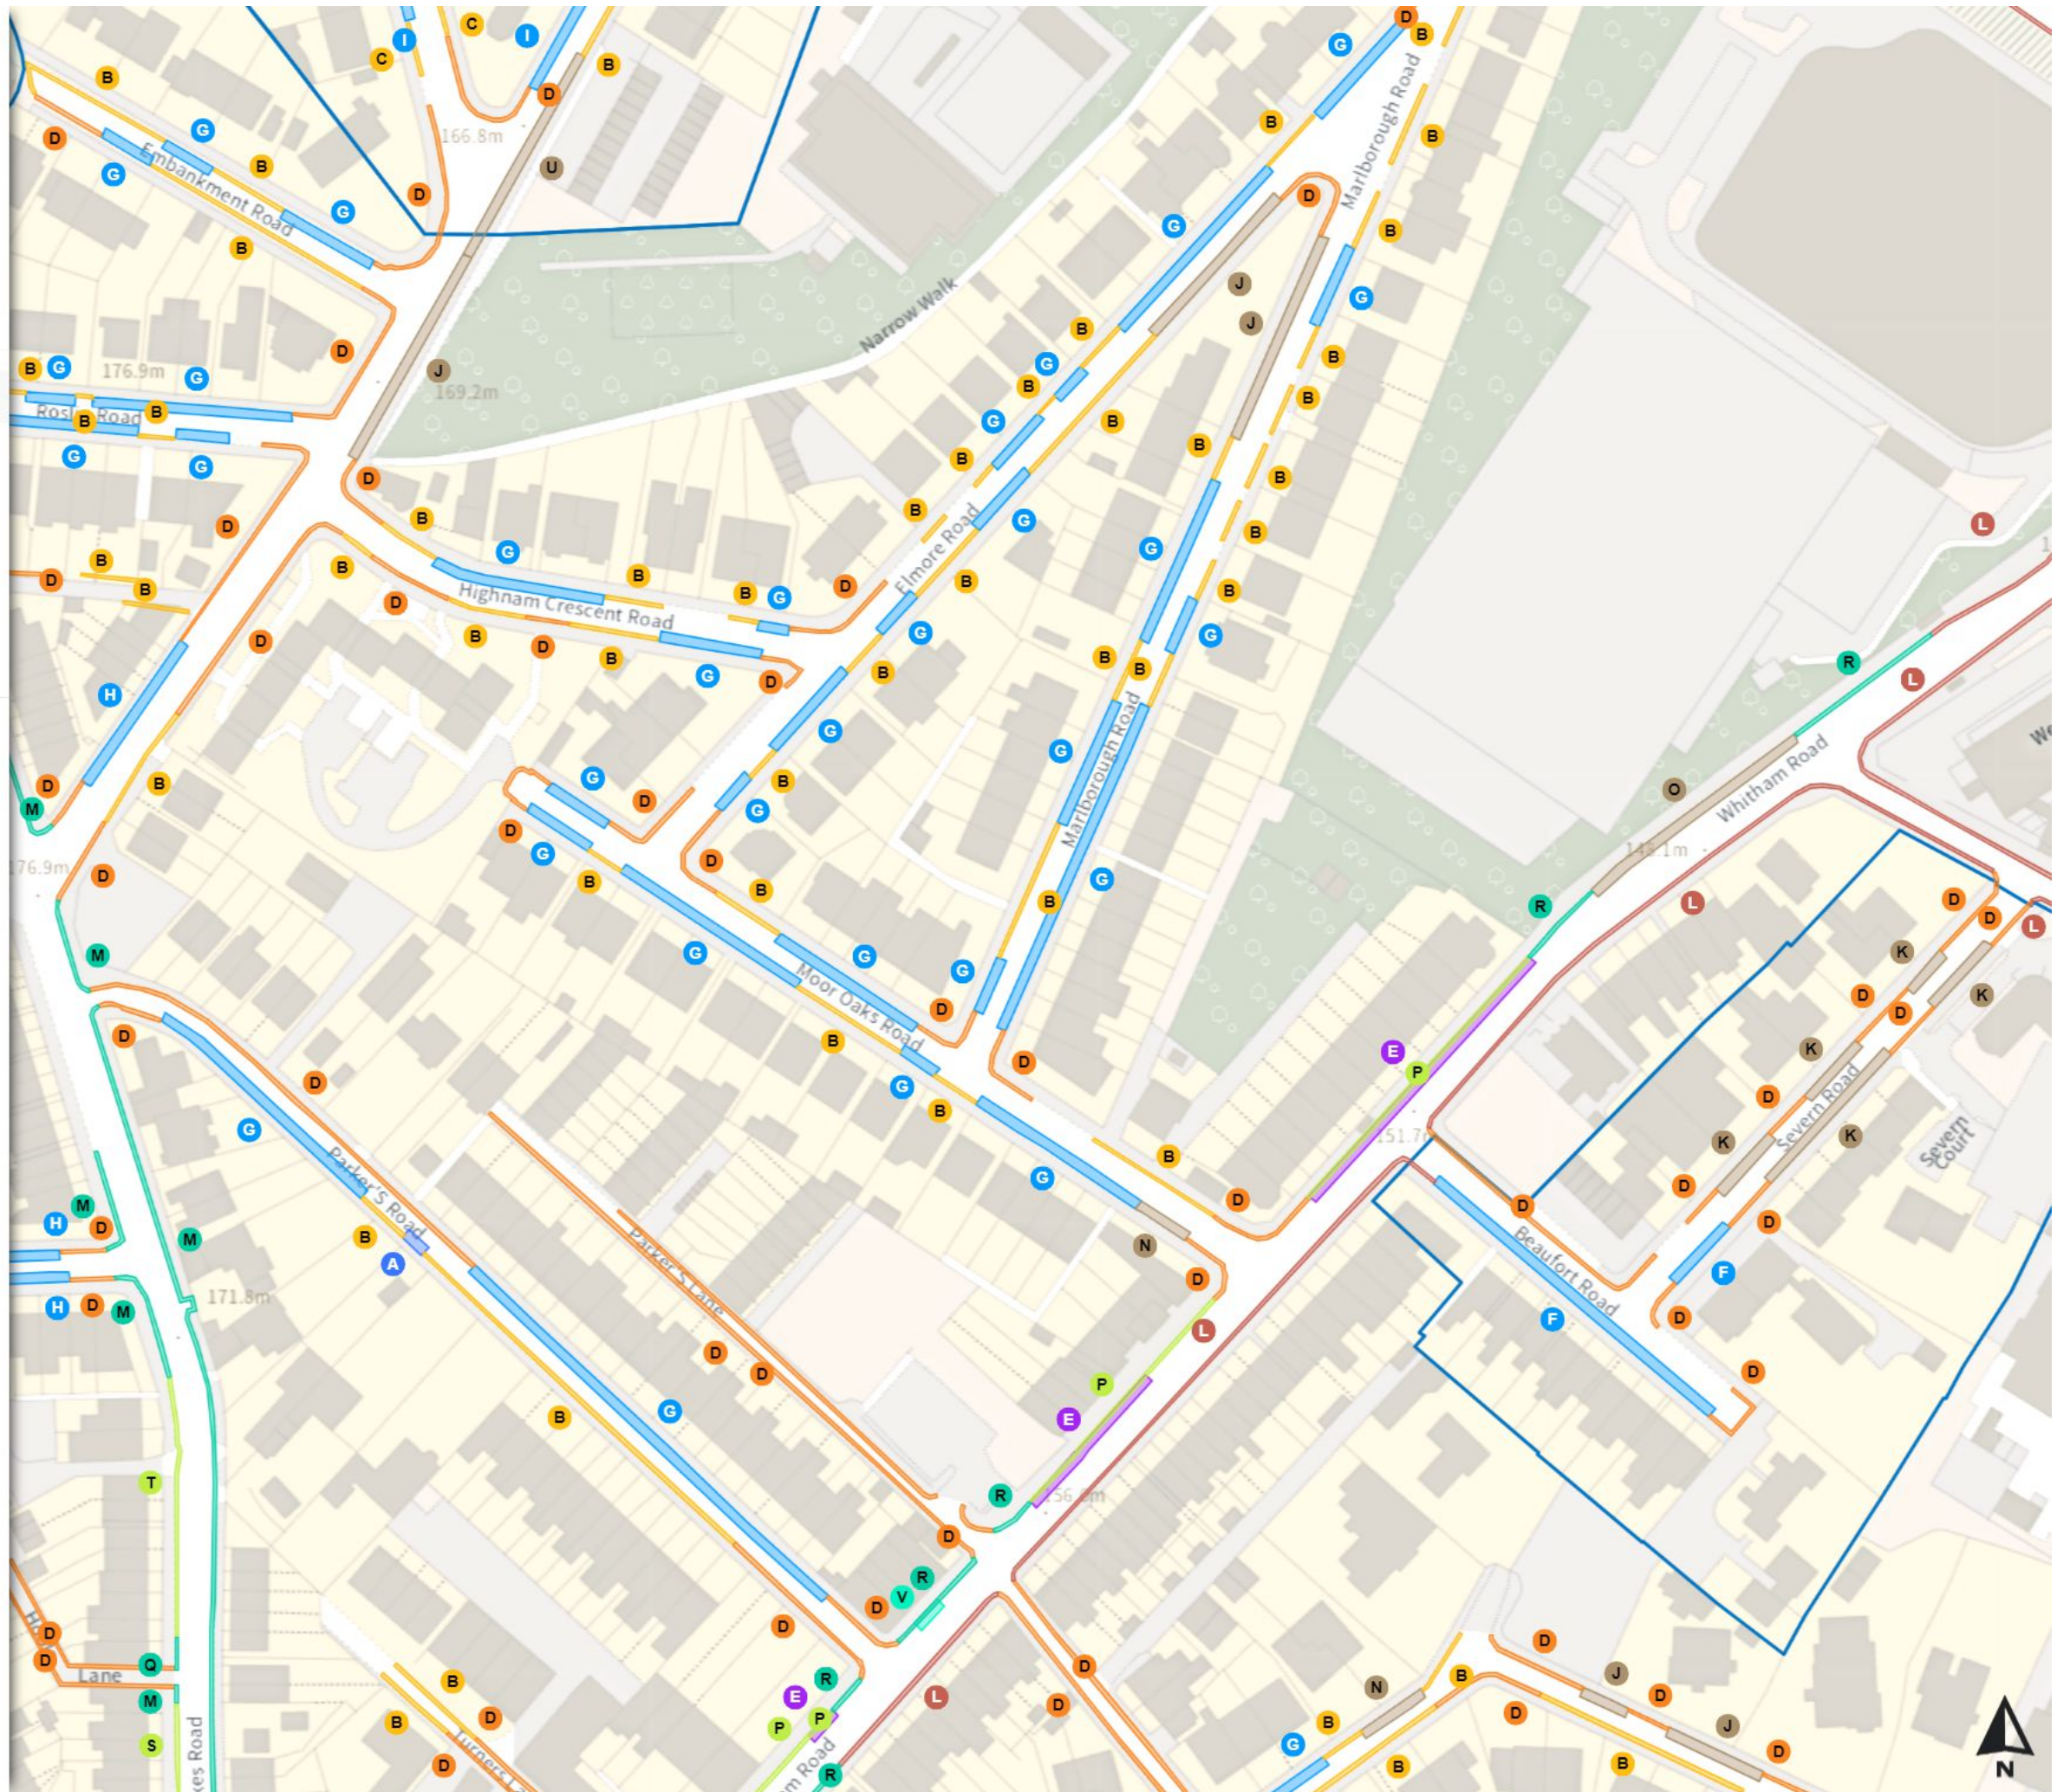

THE SHEFFIELD CITY COUNCIL (STOPPING RESTRICTIONS, WAITING RESTRICTIONS, LOADING RESTRICTIONS & PARKING PLACES) (MAP SCHEDULE) ORDER 2024

Map 359e of 797 Made 03/04/24

Added

- Shared
- Paid-for parking place
  Mon-Fri 08:00-18:30 4h
- Permit holders parking place (Crookesmoor)
  Mon-Fri 08:00-18:30
- Taxi stopping area
  18:30-07:30

0 20 40 60m

Scale: 1:1250

North-West: 433250.714, 387293.849
South-East: 433669.169, 386933.656

© Crown copyright and database rights 2024 Ordnance Survey. You are not permitted to copy, sub-license, distribute or sell any of this data to third parties in any form. Licence number 100018816