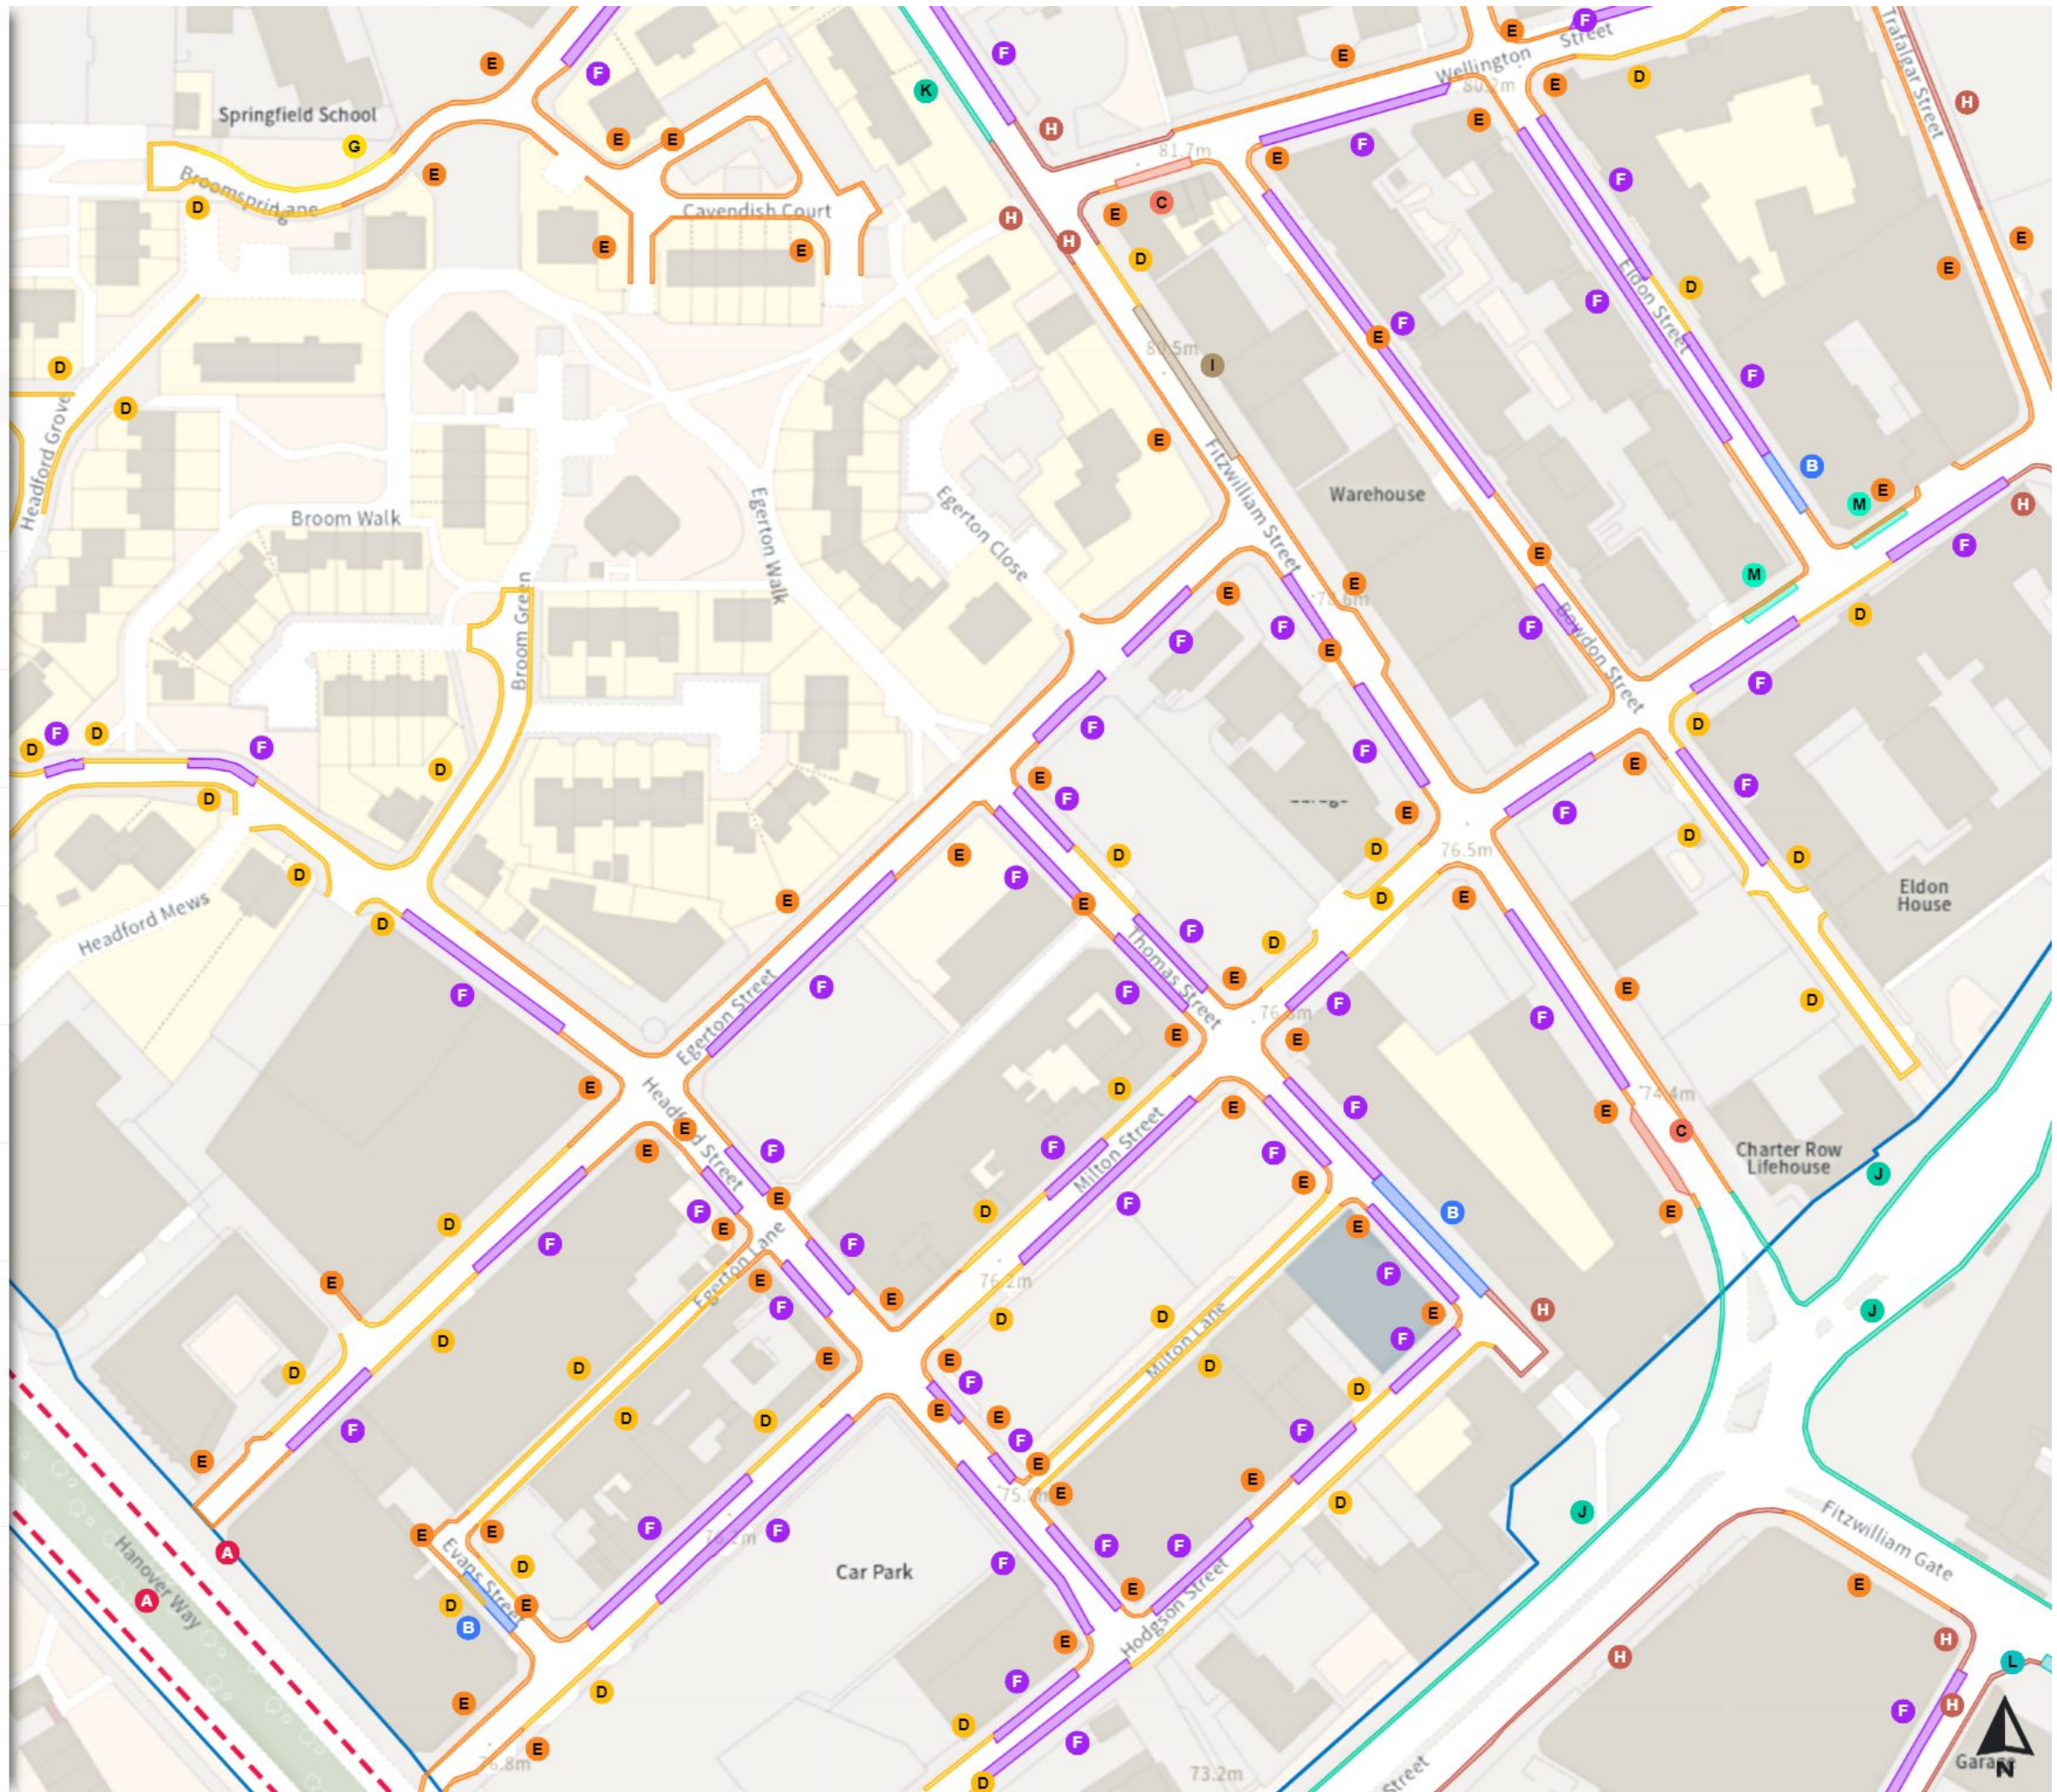

THE SHEFFIELD CITY COUNCIL (STOPPING RESTRICTIONS, WAITING RESTRICTIONS, LOADING RESTRICTIONS & PARKING PLACES) (MAP SCHEDULE) ORDER 2024

Map 387a of 797 Made 03/04/24

Added

- Clearway
- A At all times
- Disabled persons' badge holders parking place
- B At all times
- Loading place
- C At all times
- No waiting
- D 08:00-20:30
- No waiting at any time
- E At all times
- Paid-for parking place
- F 08:00-20:30
- Prohibition of stopping on school entrance markings
- G At all times
- Shared
- H No waiting at any time
- At all times
- H No loading at any time
- At all times

Scale: 1:1250

North-West: 434587.344, 386944.148
South-East: 435005.932, 386584.045

© Crown copyright and database rights 2024 Ordnance Survey.
You are not permitted to copy, sub-license, distribute or sell any of this data to third parties in any form. Licence number 100018816