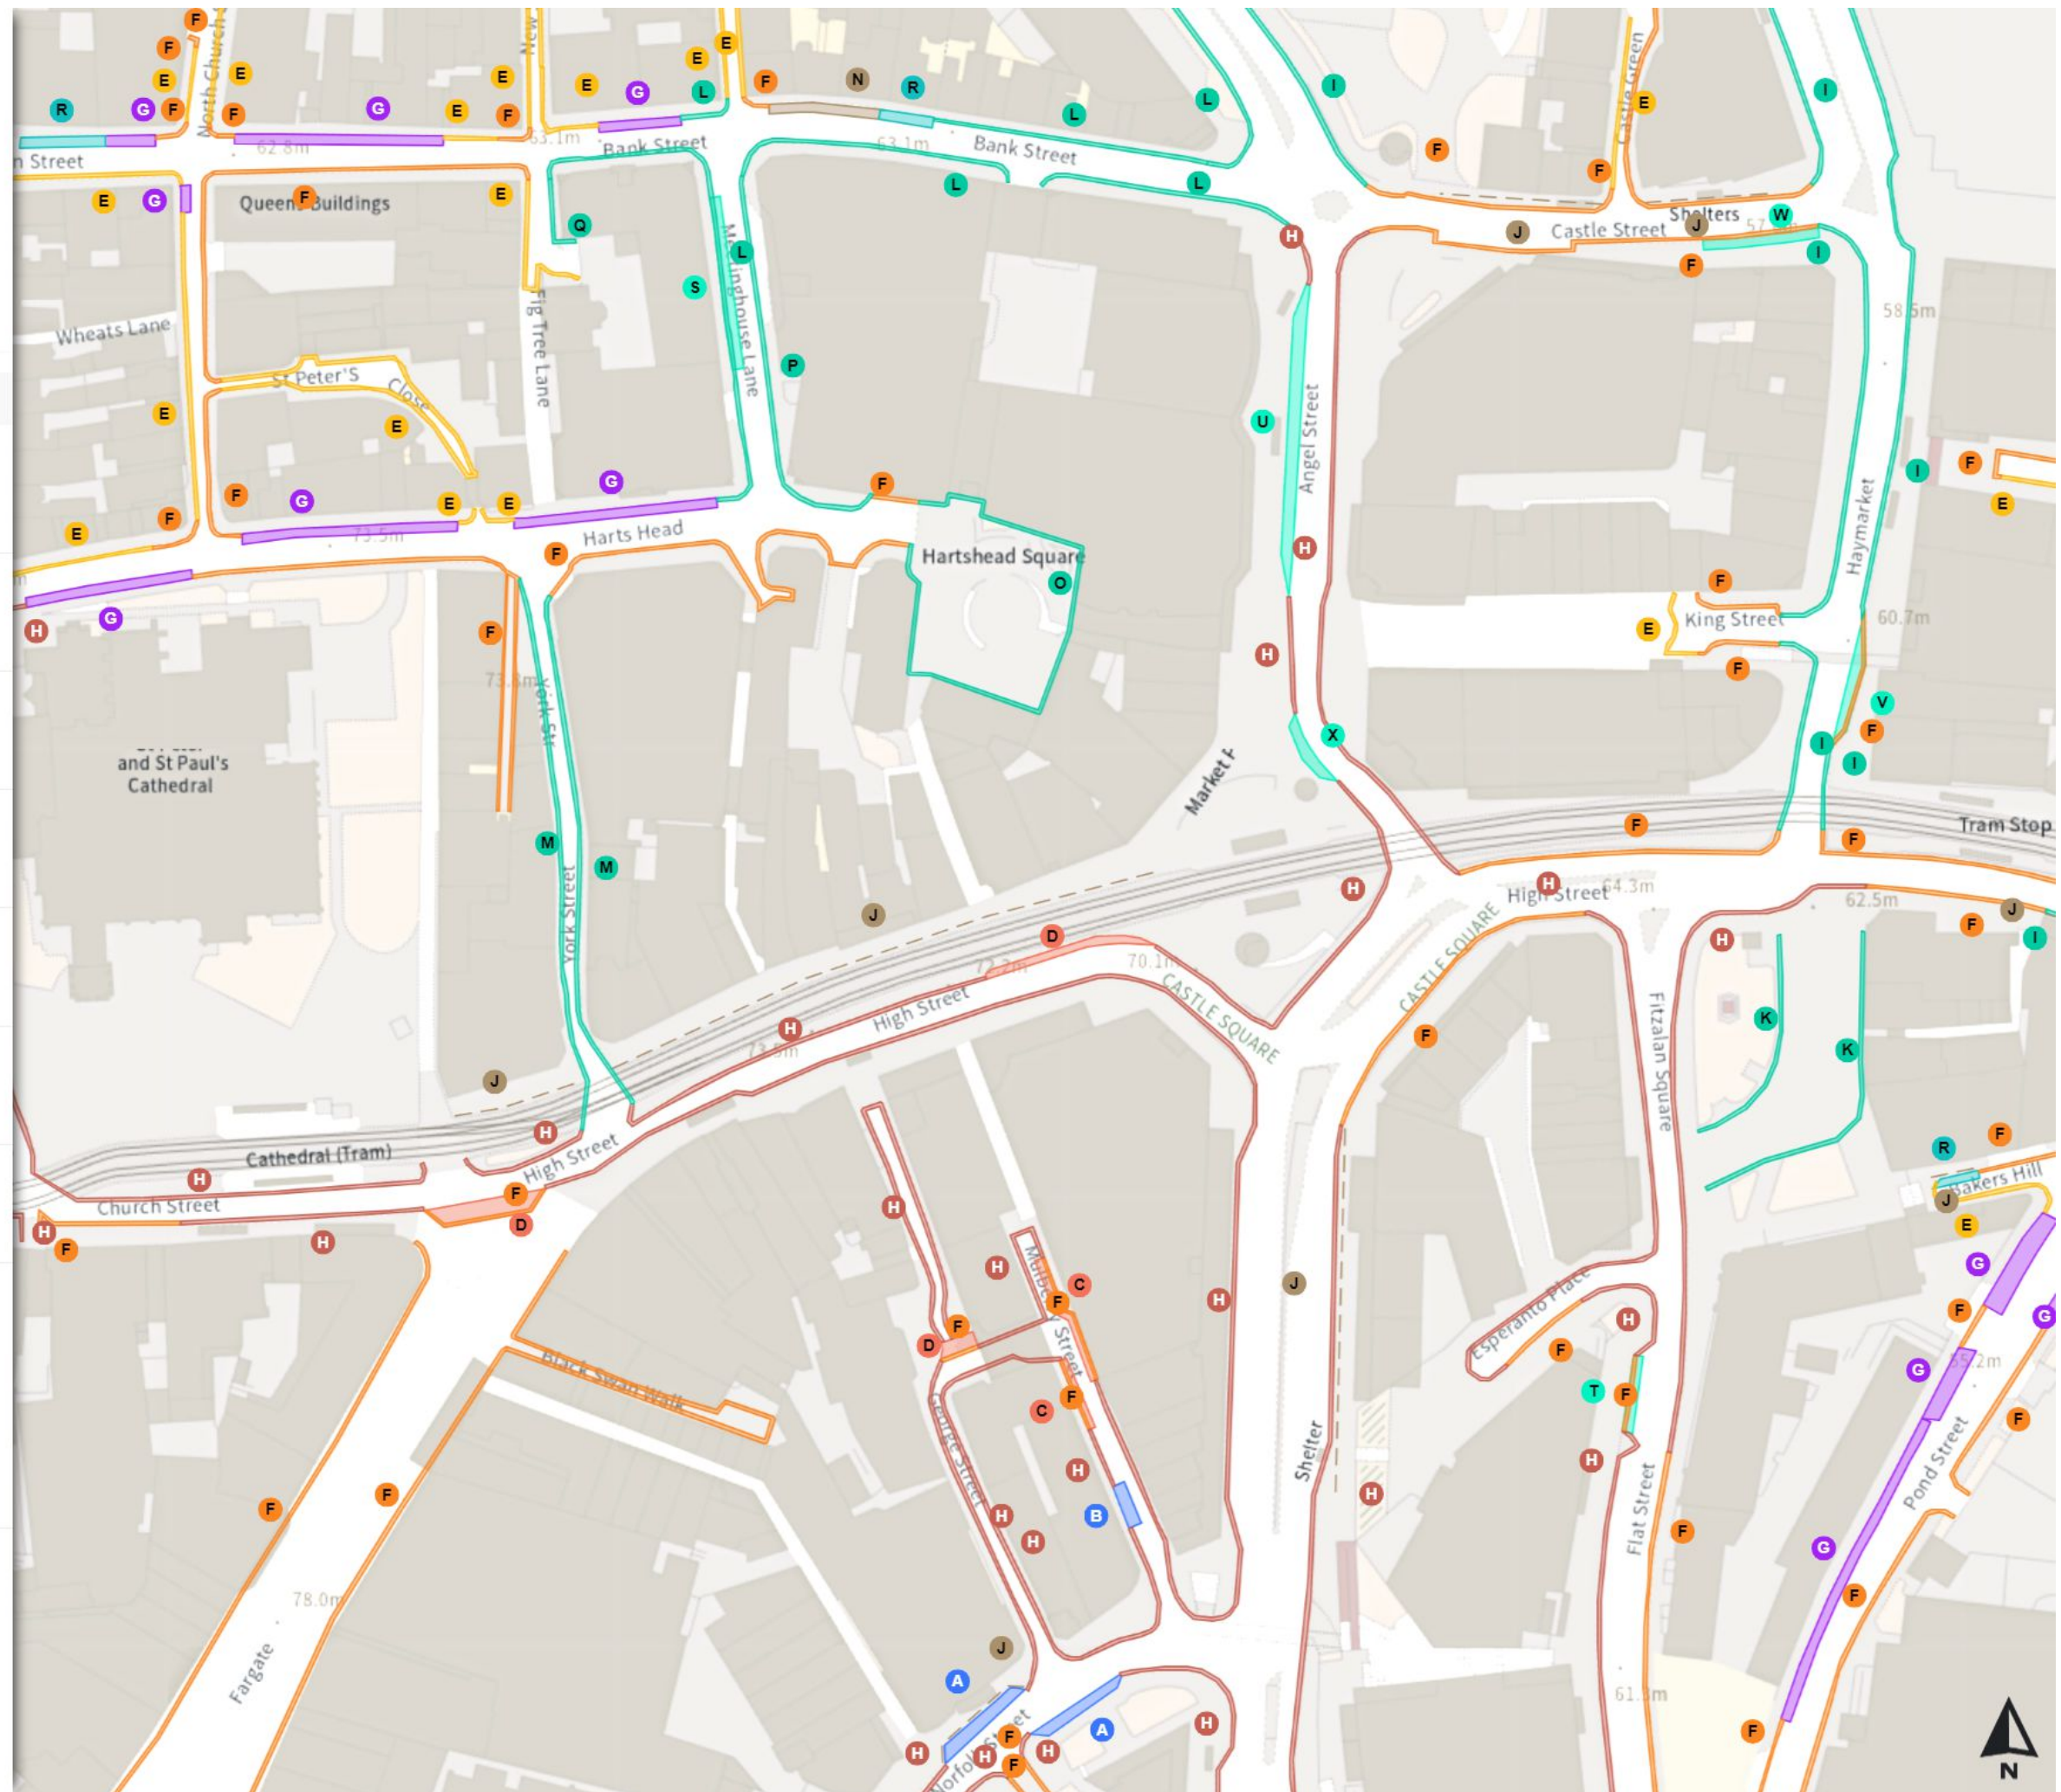

H No loading at any time

At all times

Scale: 1:1250

North-West: 435356.757, 387668.024
South-East: 435775.342, 387308.044

© Crown copyright and database rights 2024 Ordnance Survey.
You are not permitted to copy, sub-license, distribute or sell any of this data to third parties in any form. Licence number 100018816