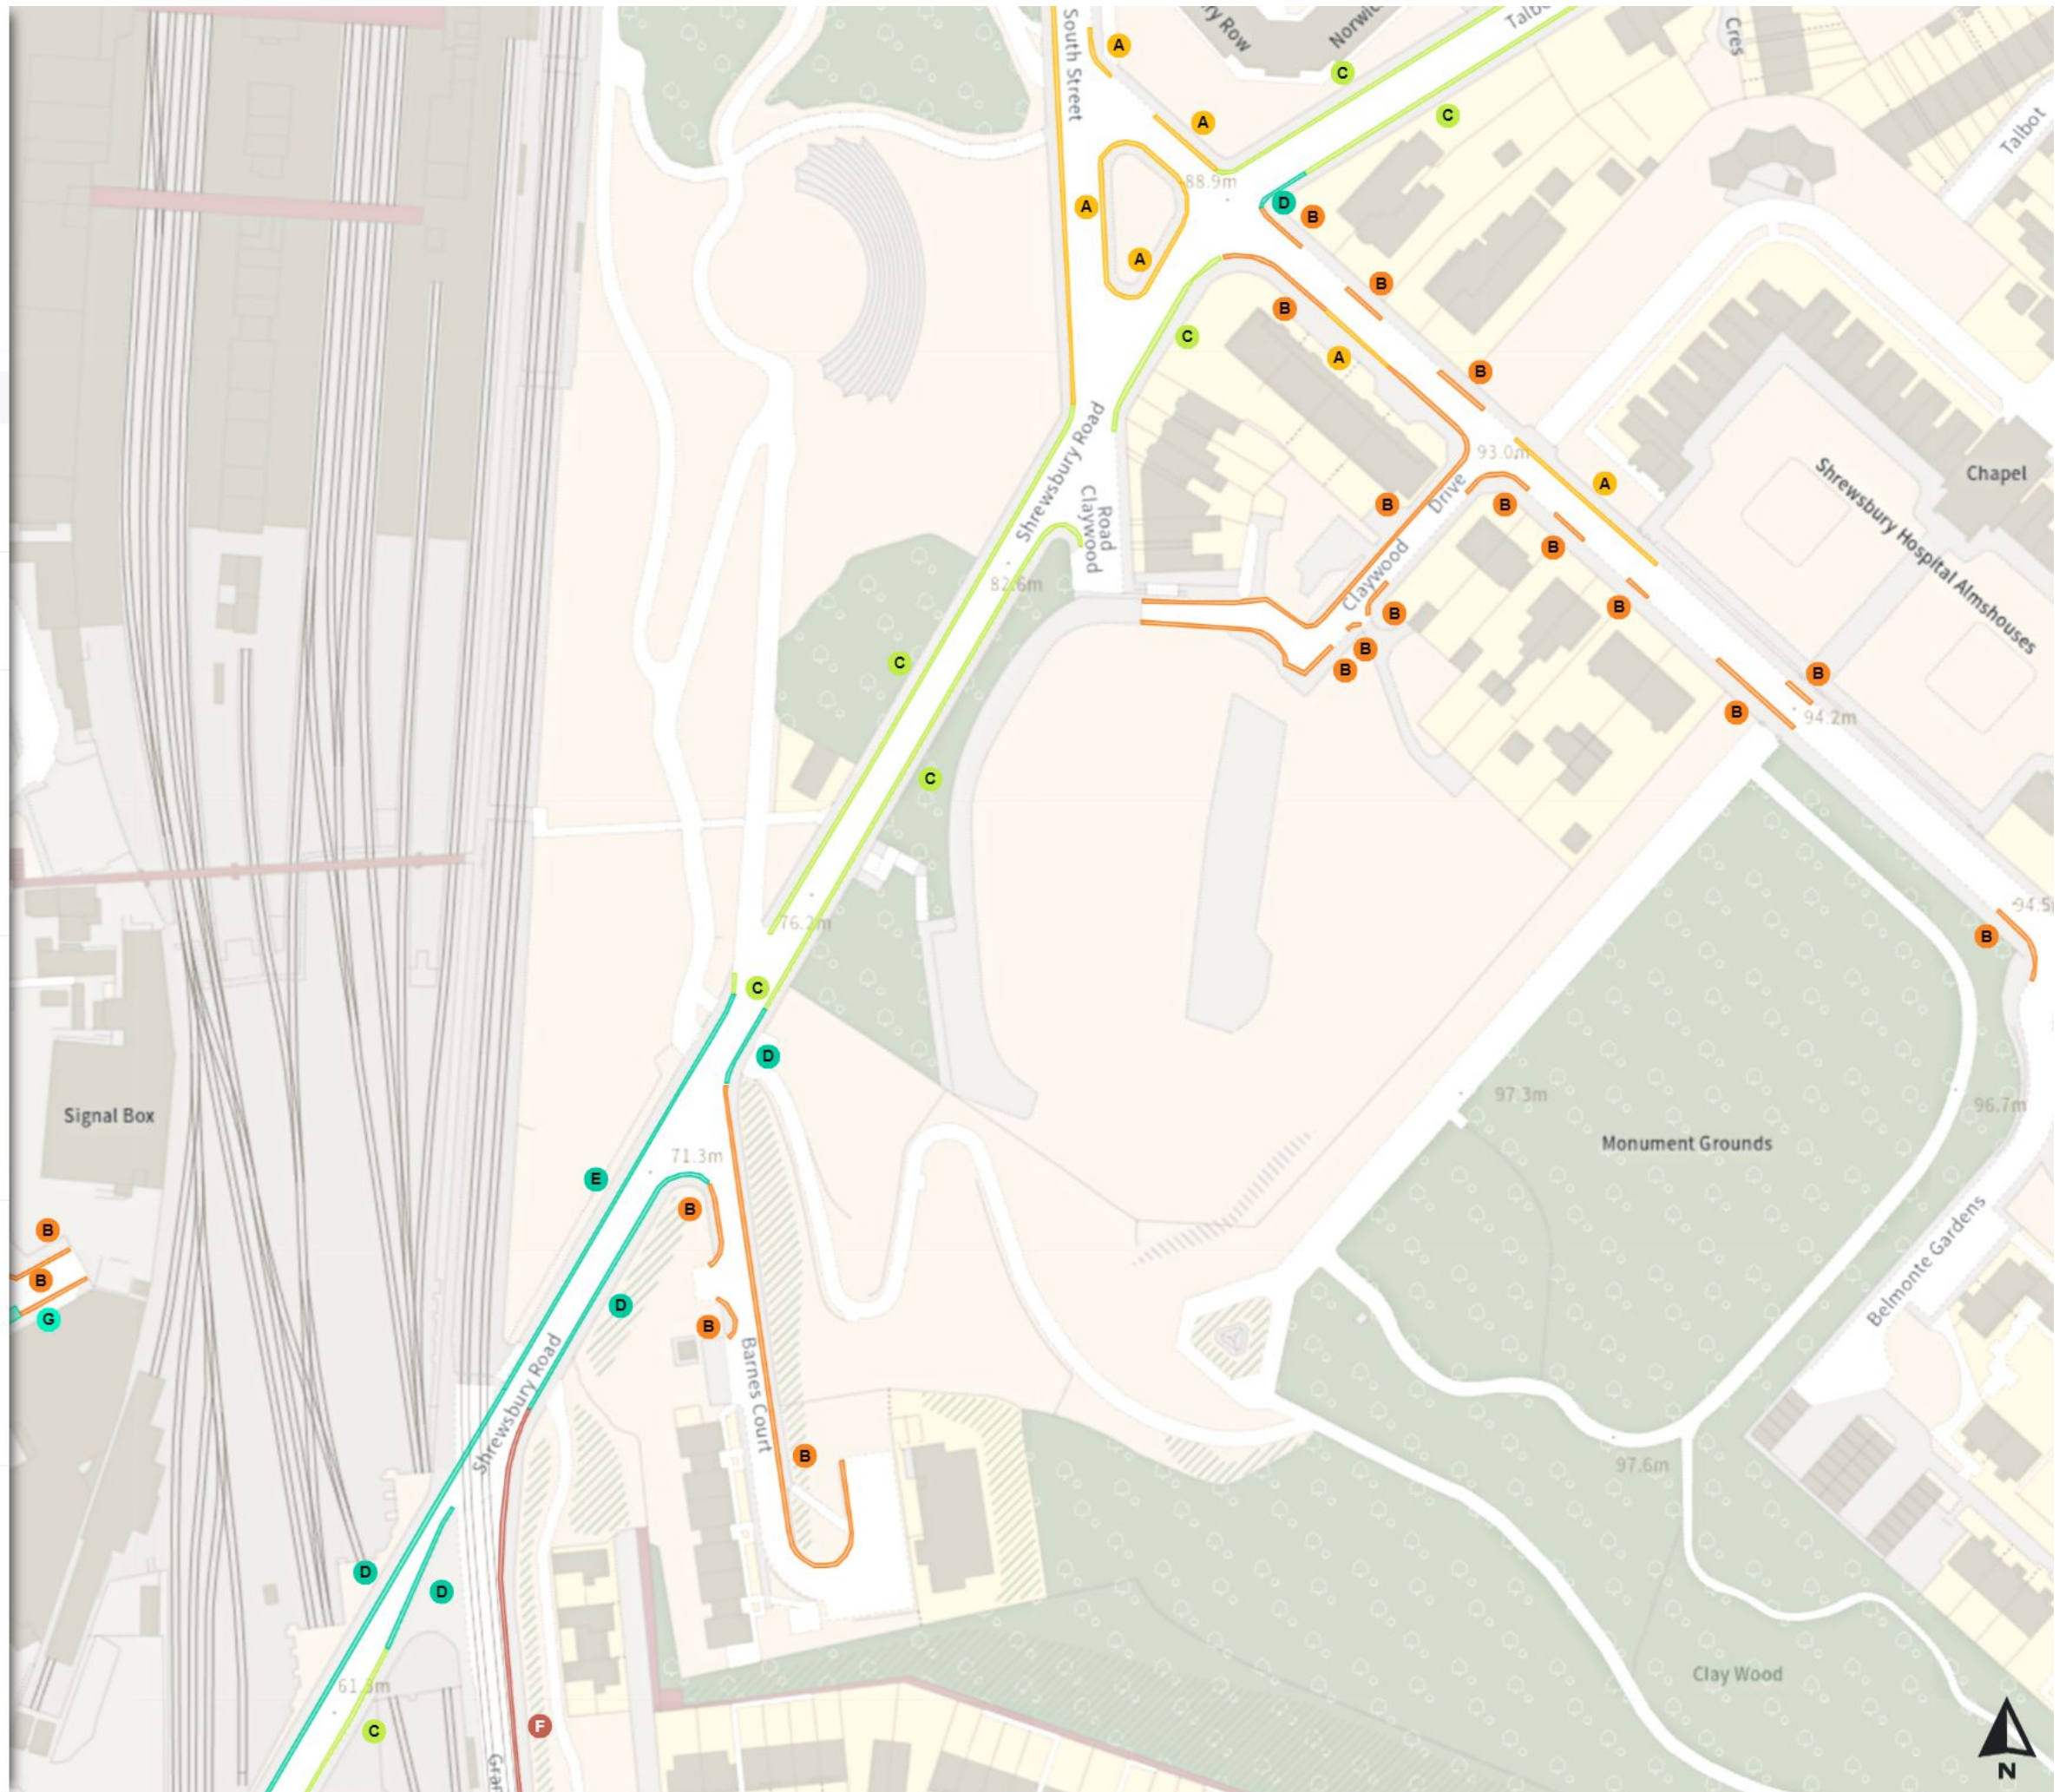

- Shared
- No waiting at any time
- At all times

- No loading
- Mon-Fri 07:30-09:30 16:00-18:30

Scale: 1:1250

North-West: 435824.757, 386953.292
 South-East: 436243.44, 386593.297

© Crown copyright and database rights 2024 Ordnance Survey.
 You are not permitted to copy, sub-license, distribute or sell any of this data to third parties in any form. Licence number 100018816