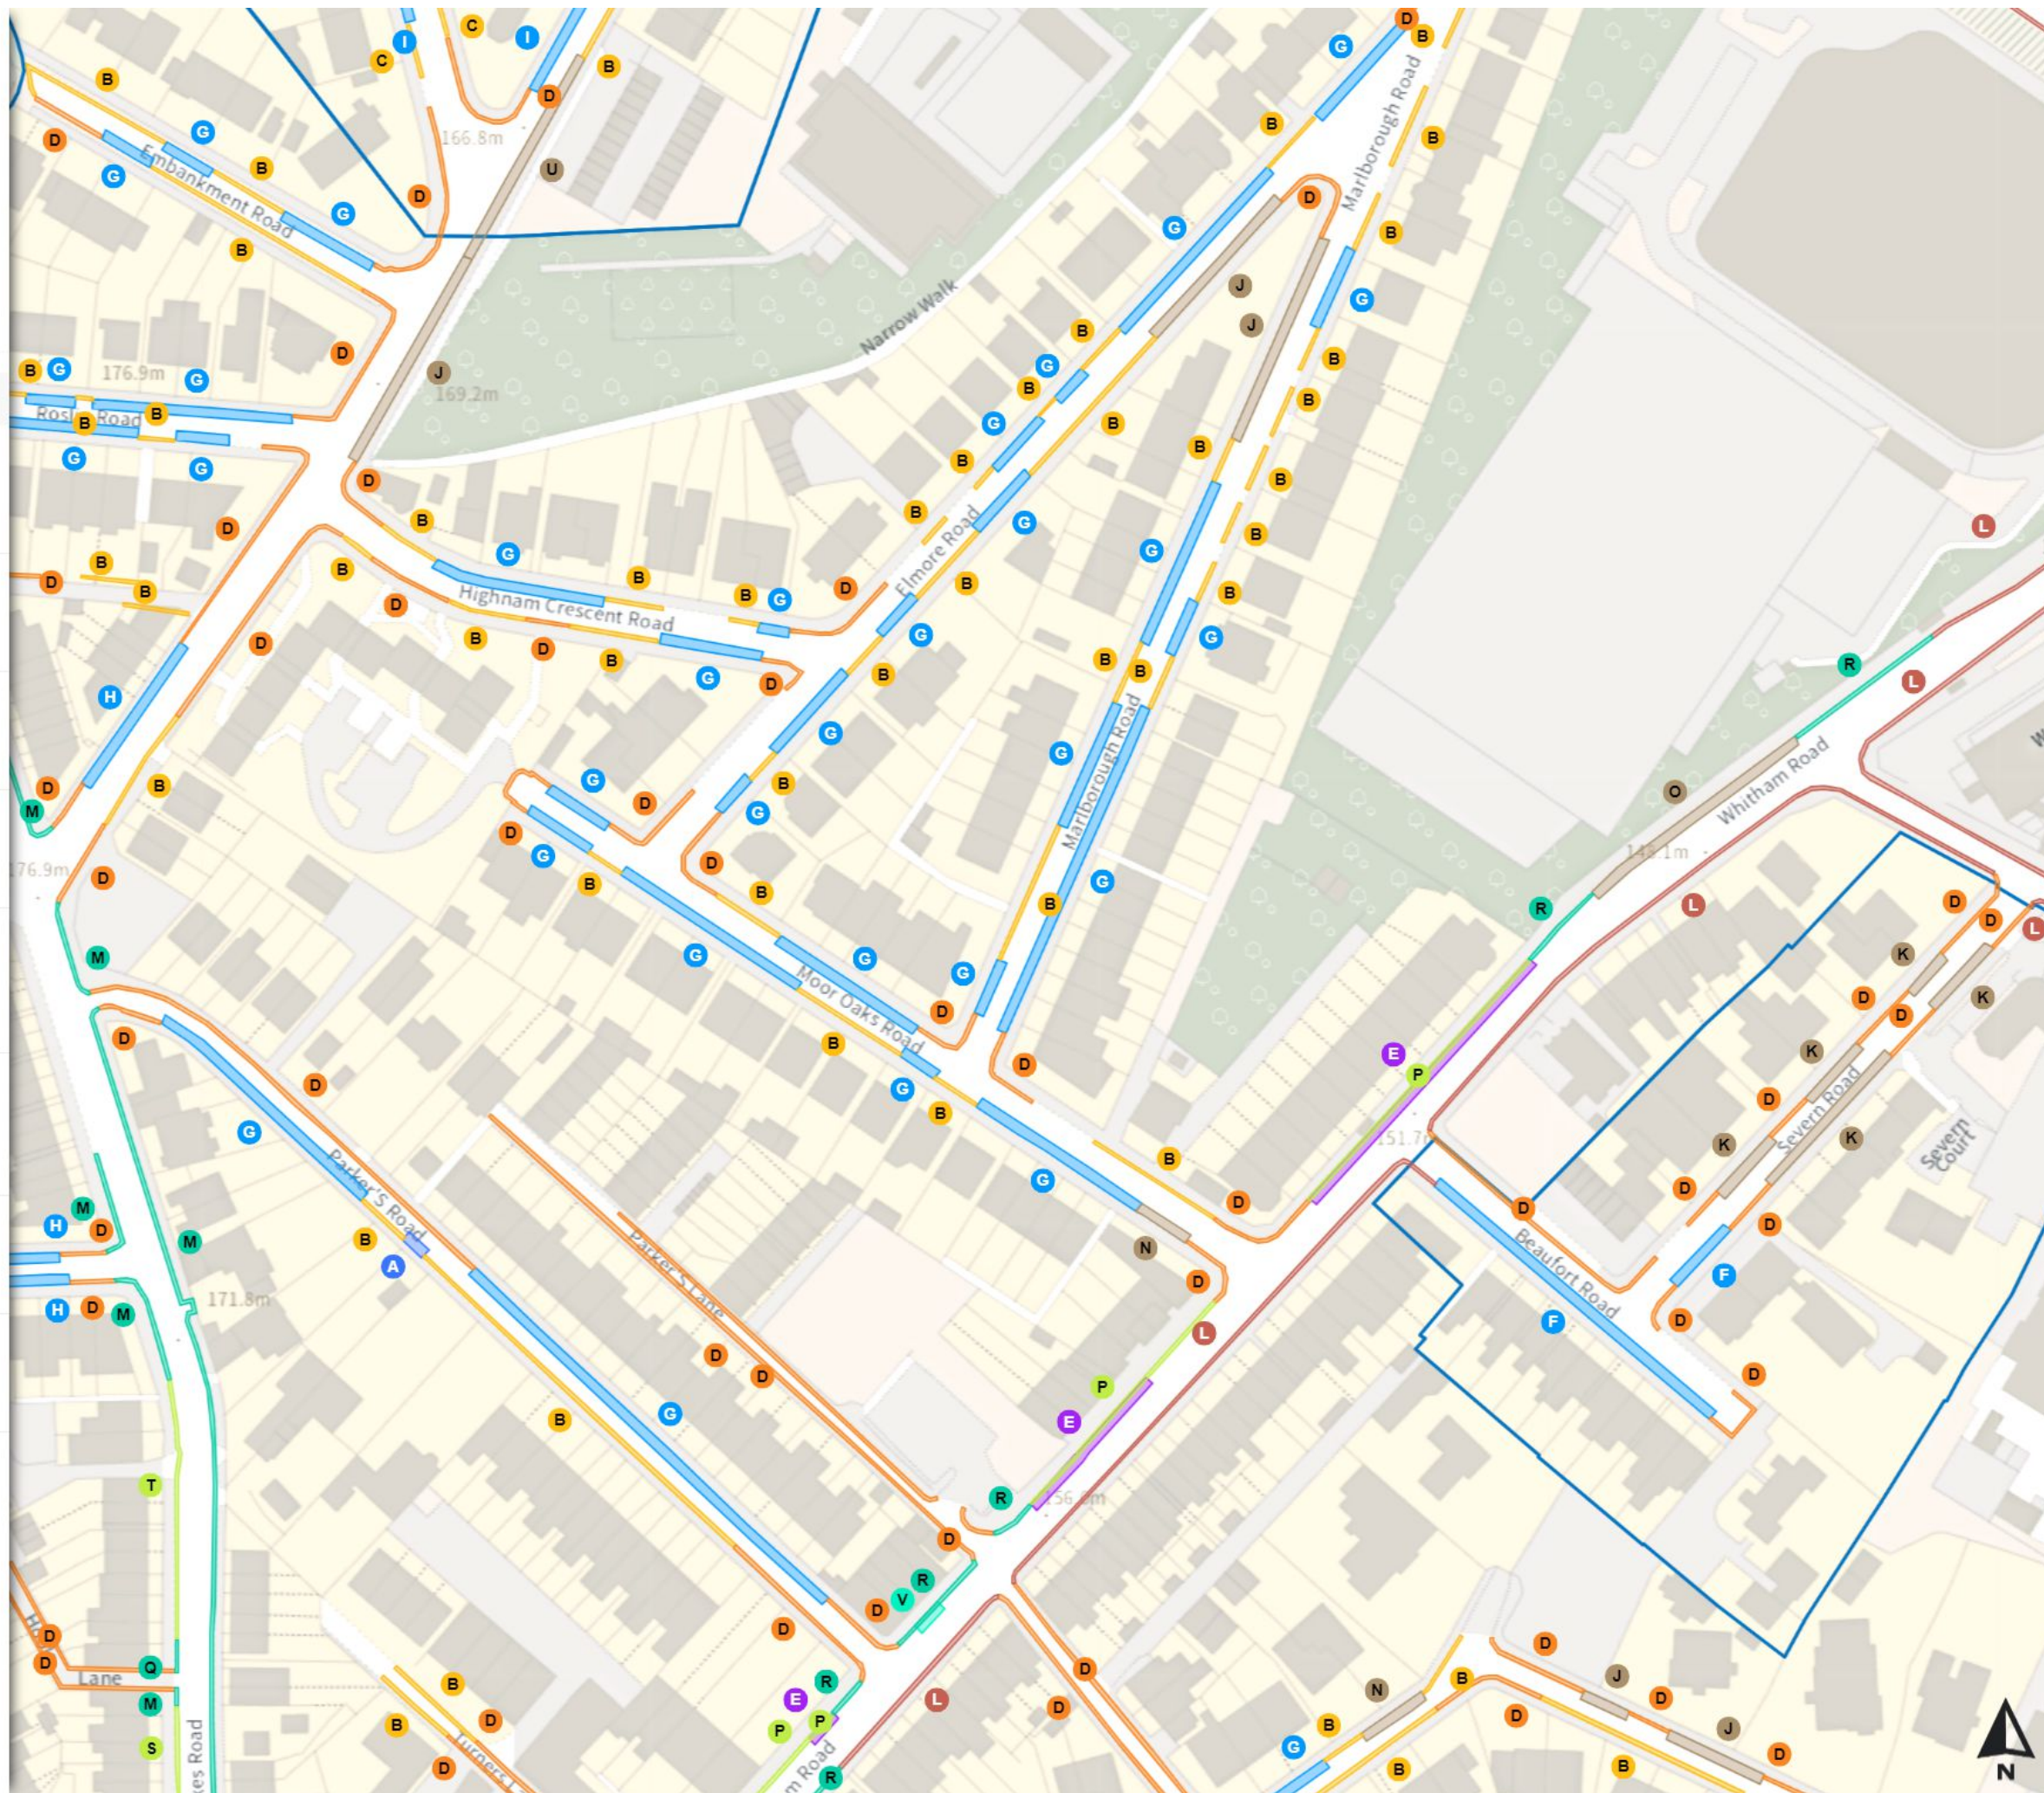

THE SHEFFIELD CITY COUNCIL (STOPPING RESTRICTIONS, WAITING RESTRICTIONS, LOADING RESTRICTIONS & PARKING PLACES) (MAP SCHEDULE) ORDER 2024

Map 359a of 797 Made 03/04/24

Added

Disabled persons' badge holders parking place

At all times

No waiting

Mon-Sat 08:00-18:30

No waiting

Mon-Fri 08:00-18:30

No waiting at any time

At all times

Paid-for parking place

Mon-Fri 09:30-16:00 2h
Sat 08:00-18:30 2h

Permit holders parking place (Beaufort Road / Severn Road)

Mon-Sat 08:00-18:30

Permit holders parking place (Broomhill)

Mon-Sat 08:00-18:30

Permit holders parking place (Broomhill)

Mon-Fri 08:00-18:30

0 20 40 60m

Scale: 1:1250

North-West: 433250.714, 387293.849
South-East: 433669.169, 386933.656

© Crown copyright and database rights 2024 Ordnance Survey.
You are not permitted to copy, sub-license, distribute or sell any of this data to third parties in any form. Licence number 100018816