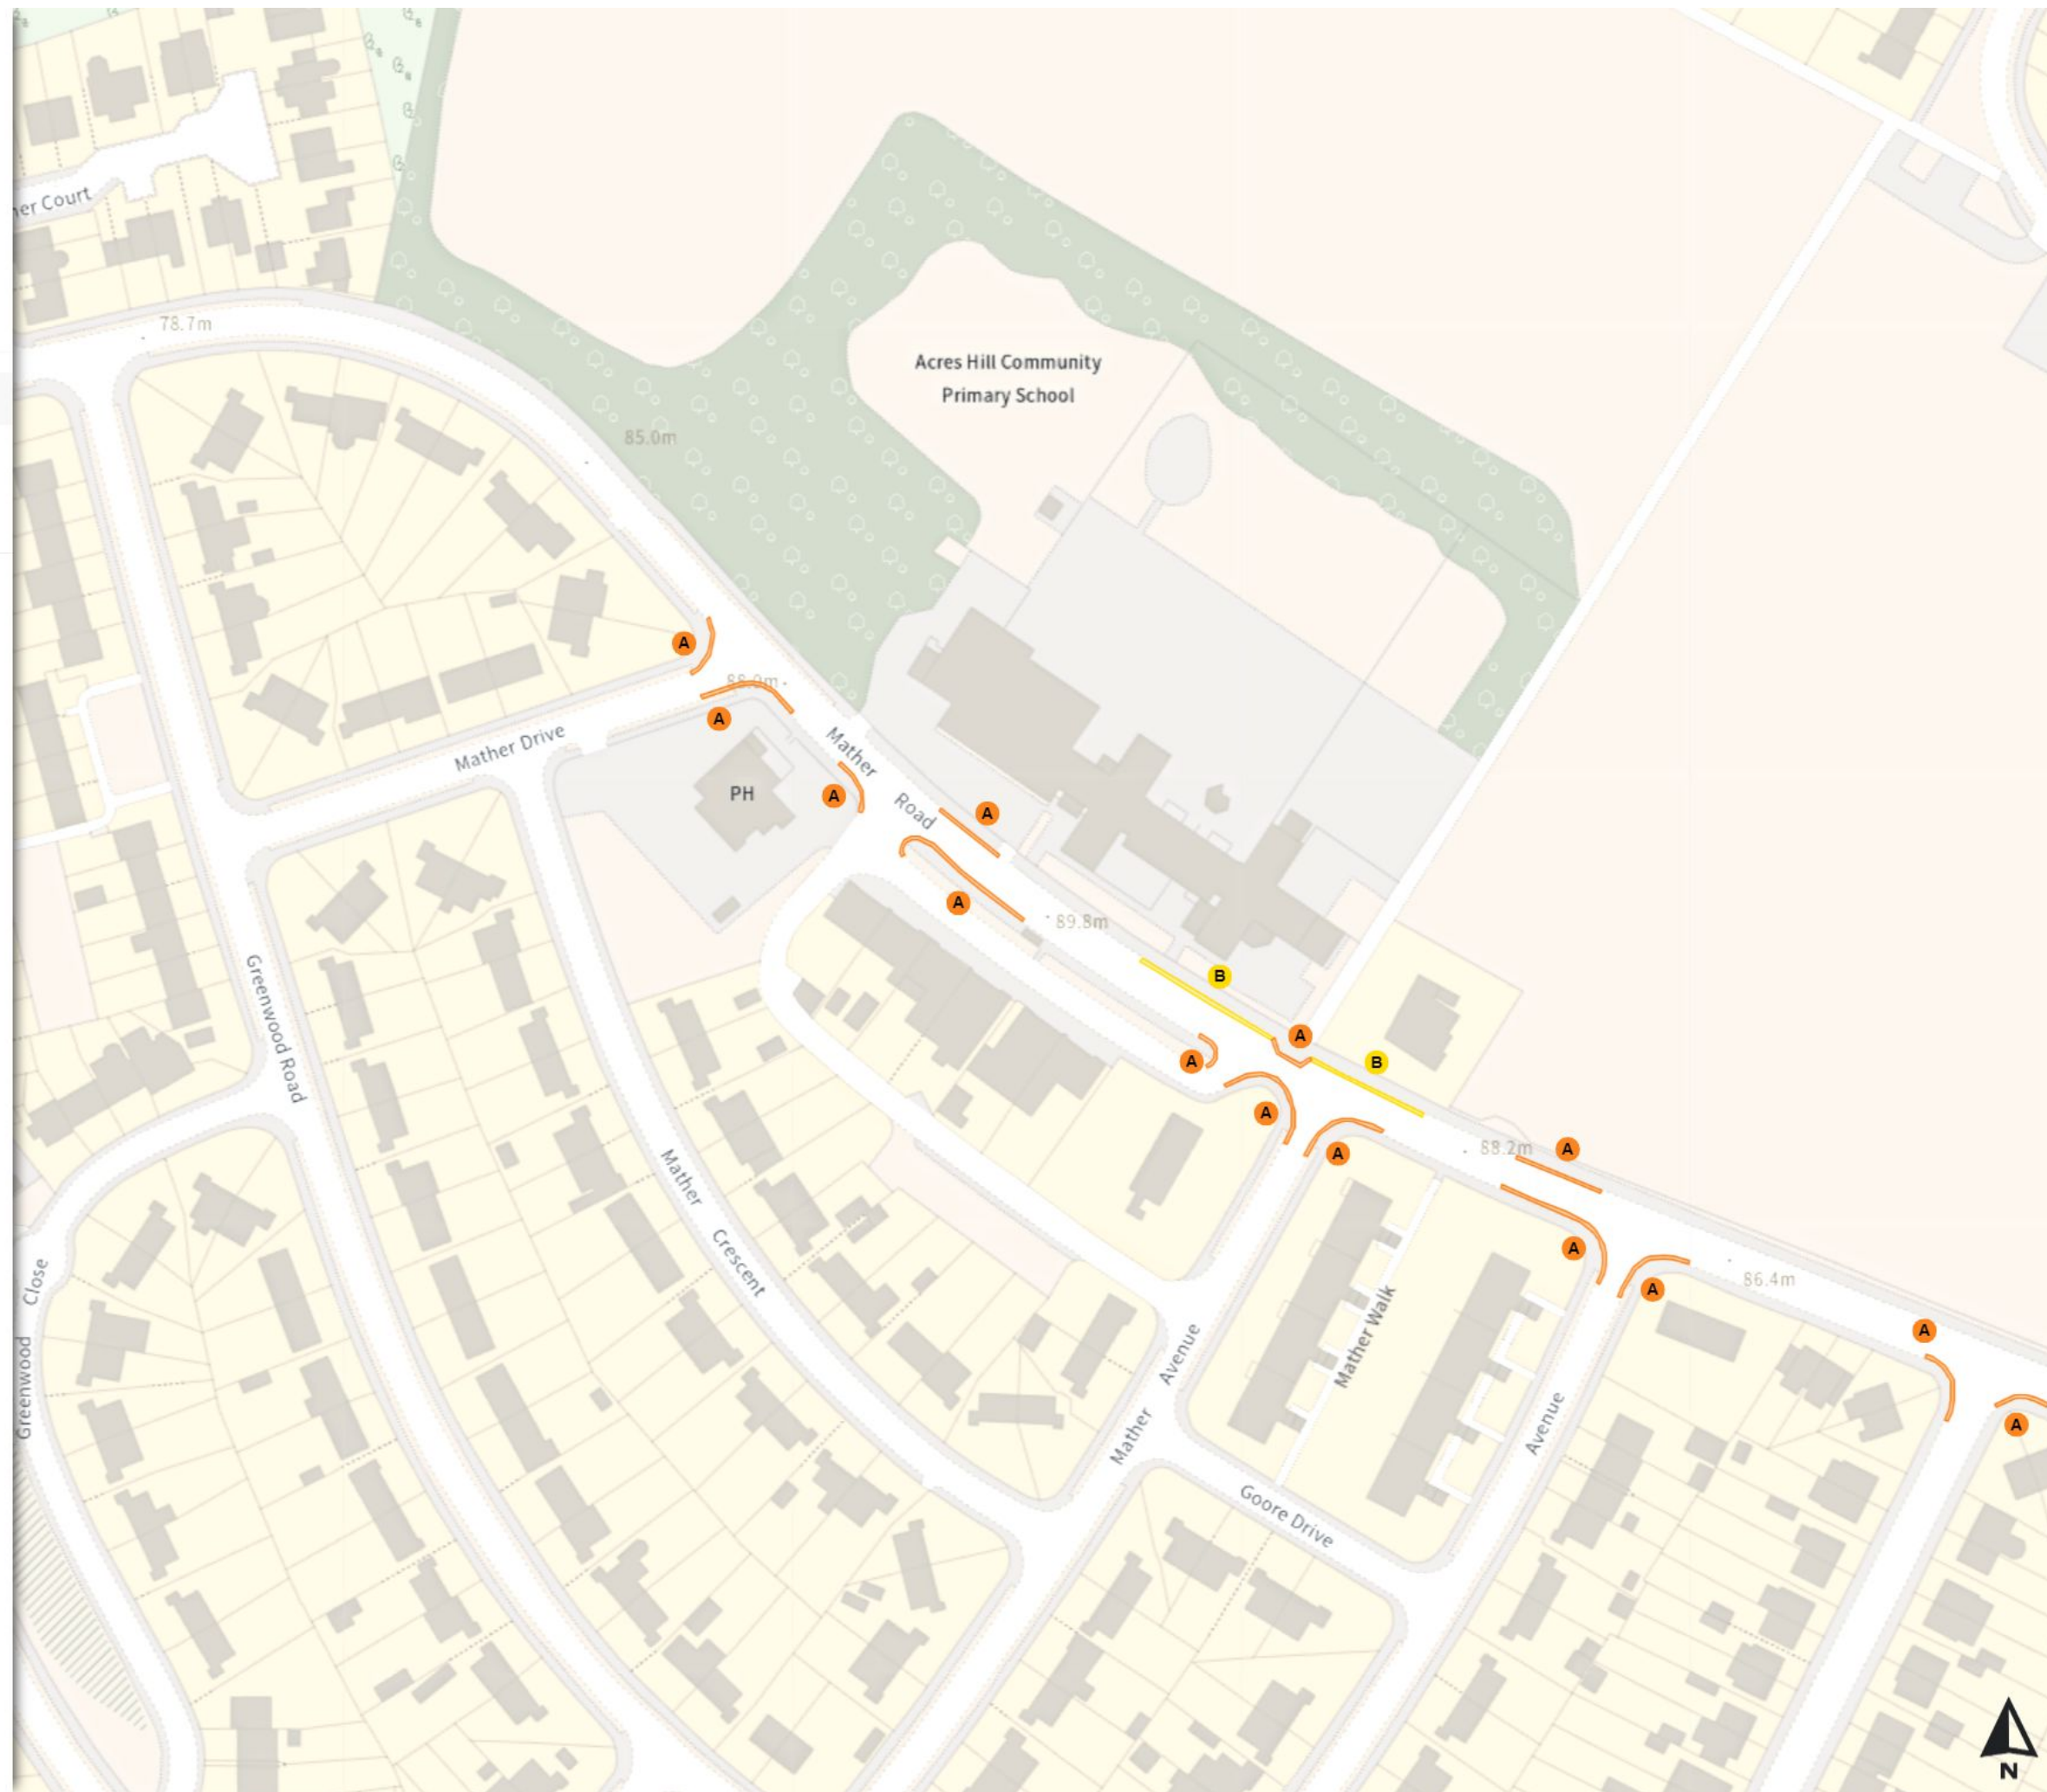

Prohibition of stopping on school entrance markings

At all times

0 20 40 60m

Scale: 1:1250

North-West: 438612.132, 387334.289
South-East: 439030.996, 386974.567

© Crown copyright and database rights 2024 Ordnance Survey.
You are not permitted to copy, sub-license, distribute or sell any of this data to third parties in any form. Licence number 100018816