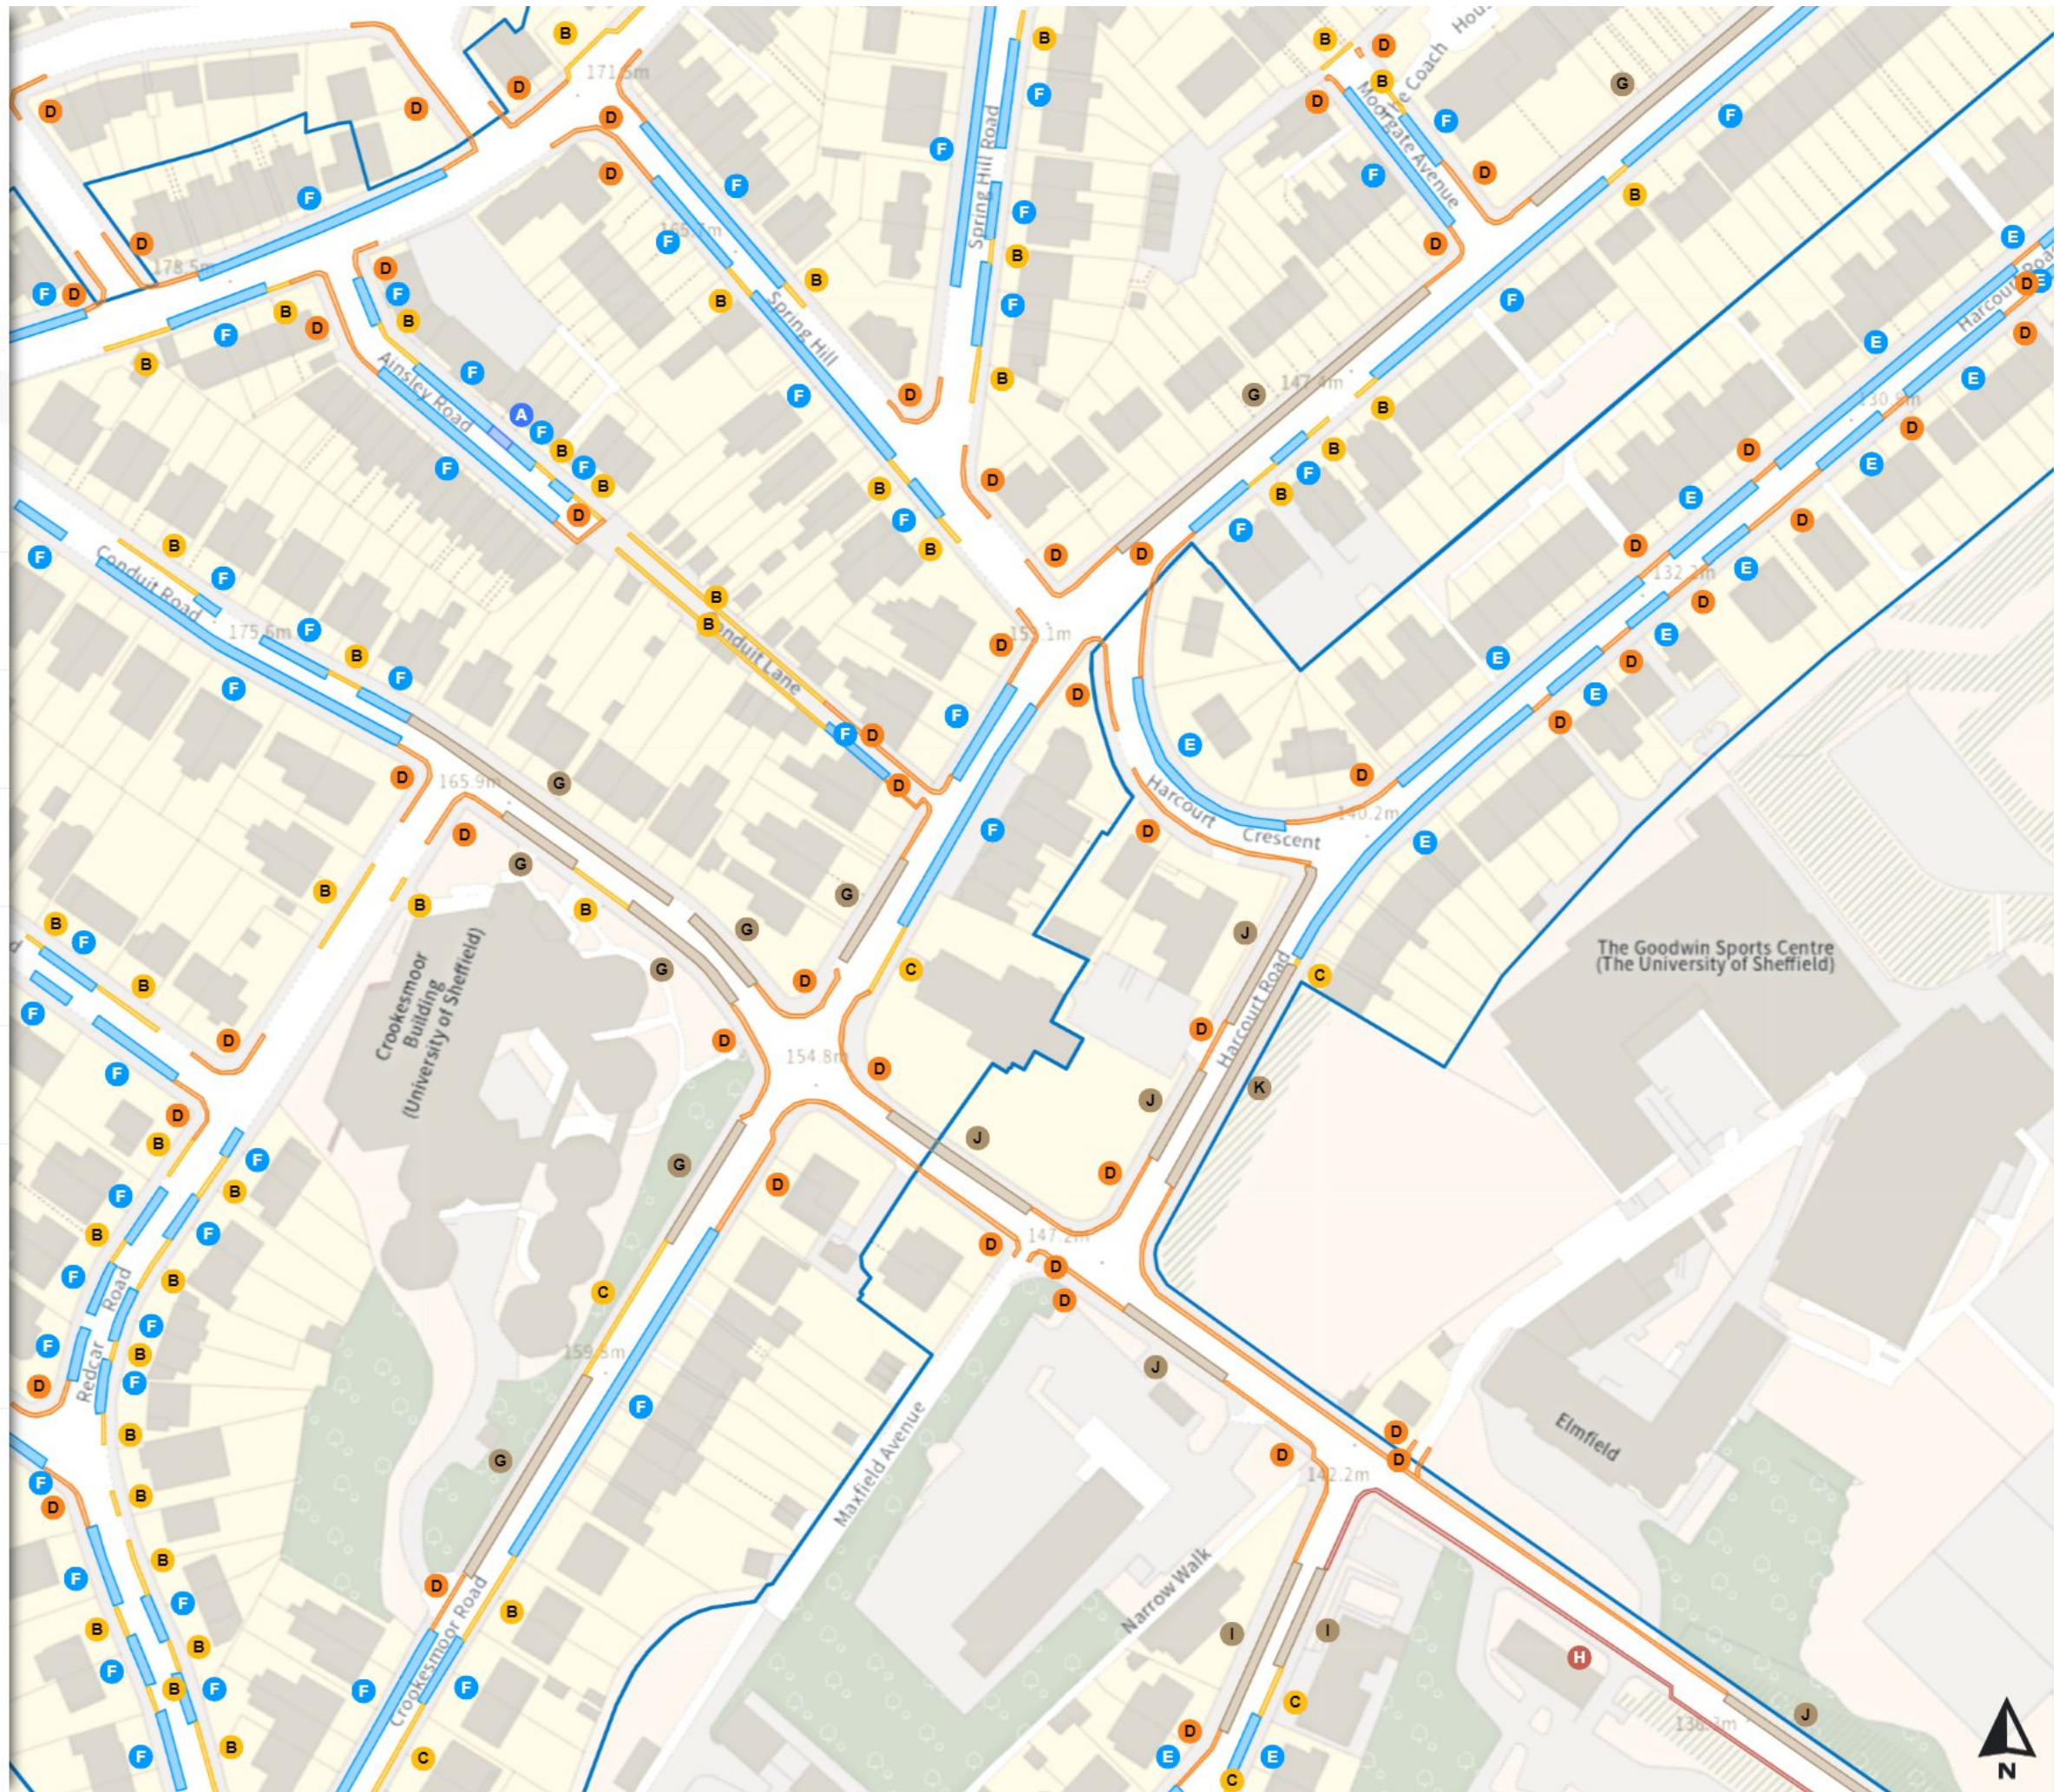

0 20 40 60m

Scale: 1:1250

North-West: 433294.772, 387653.166
South-East: 433713.199, 387293.005

© Crown copyright and database rights 2024 Ordnance Survey.
You are not permitted to copy, sub-license, distribute or sell any of this data to third parties in any form. Licence number 100018816