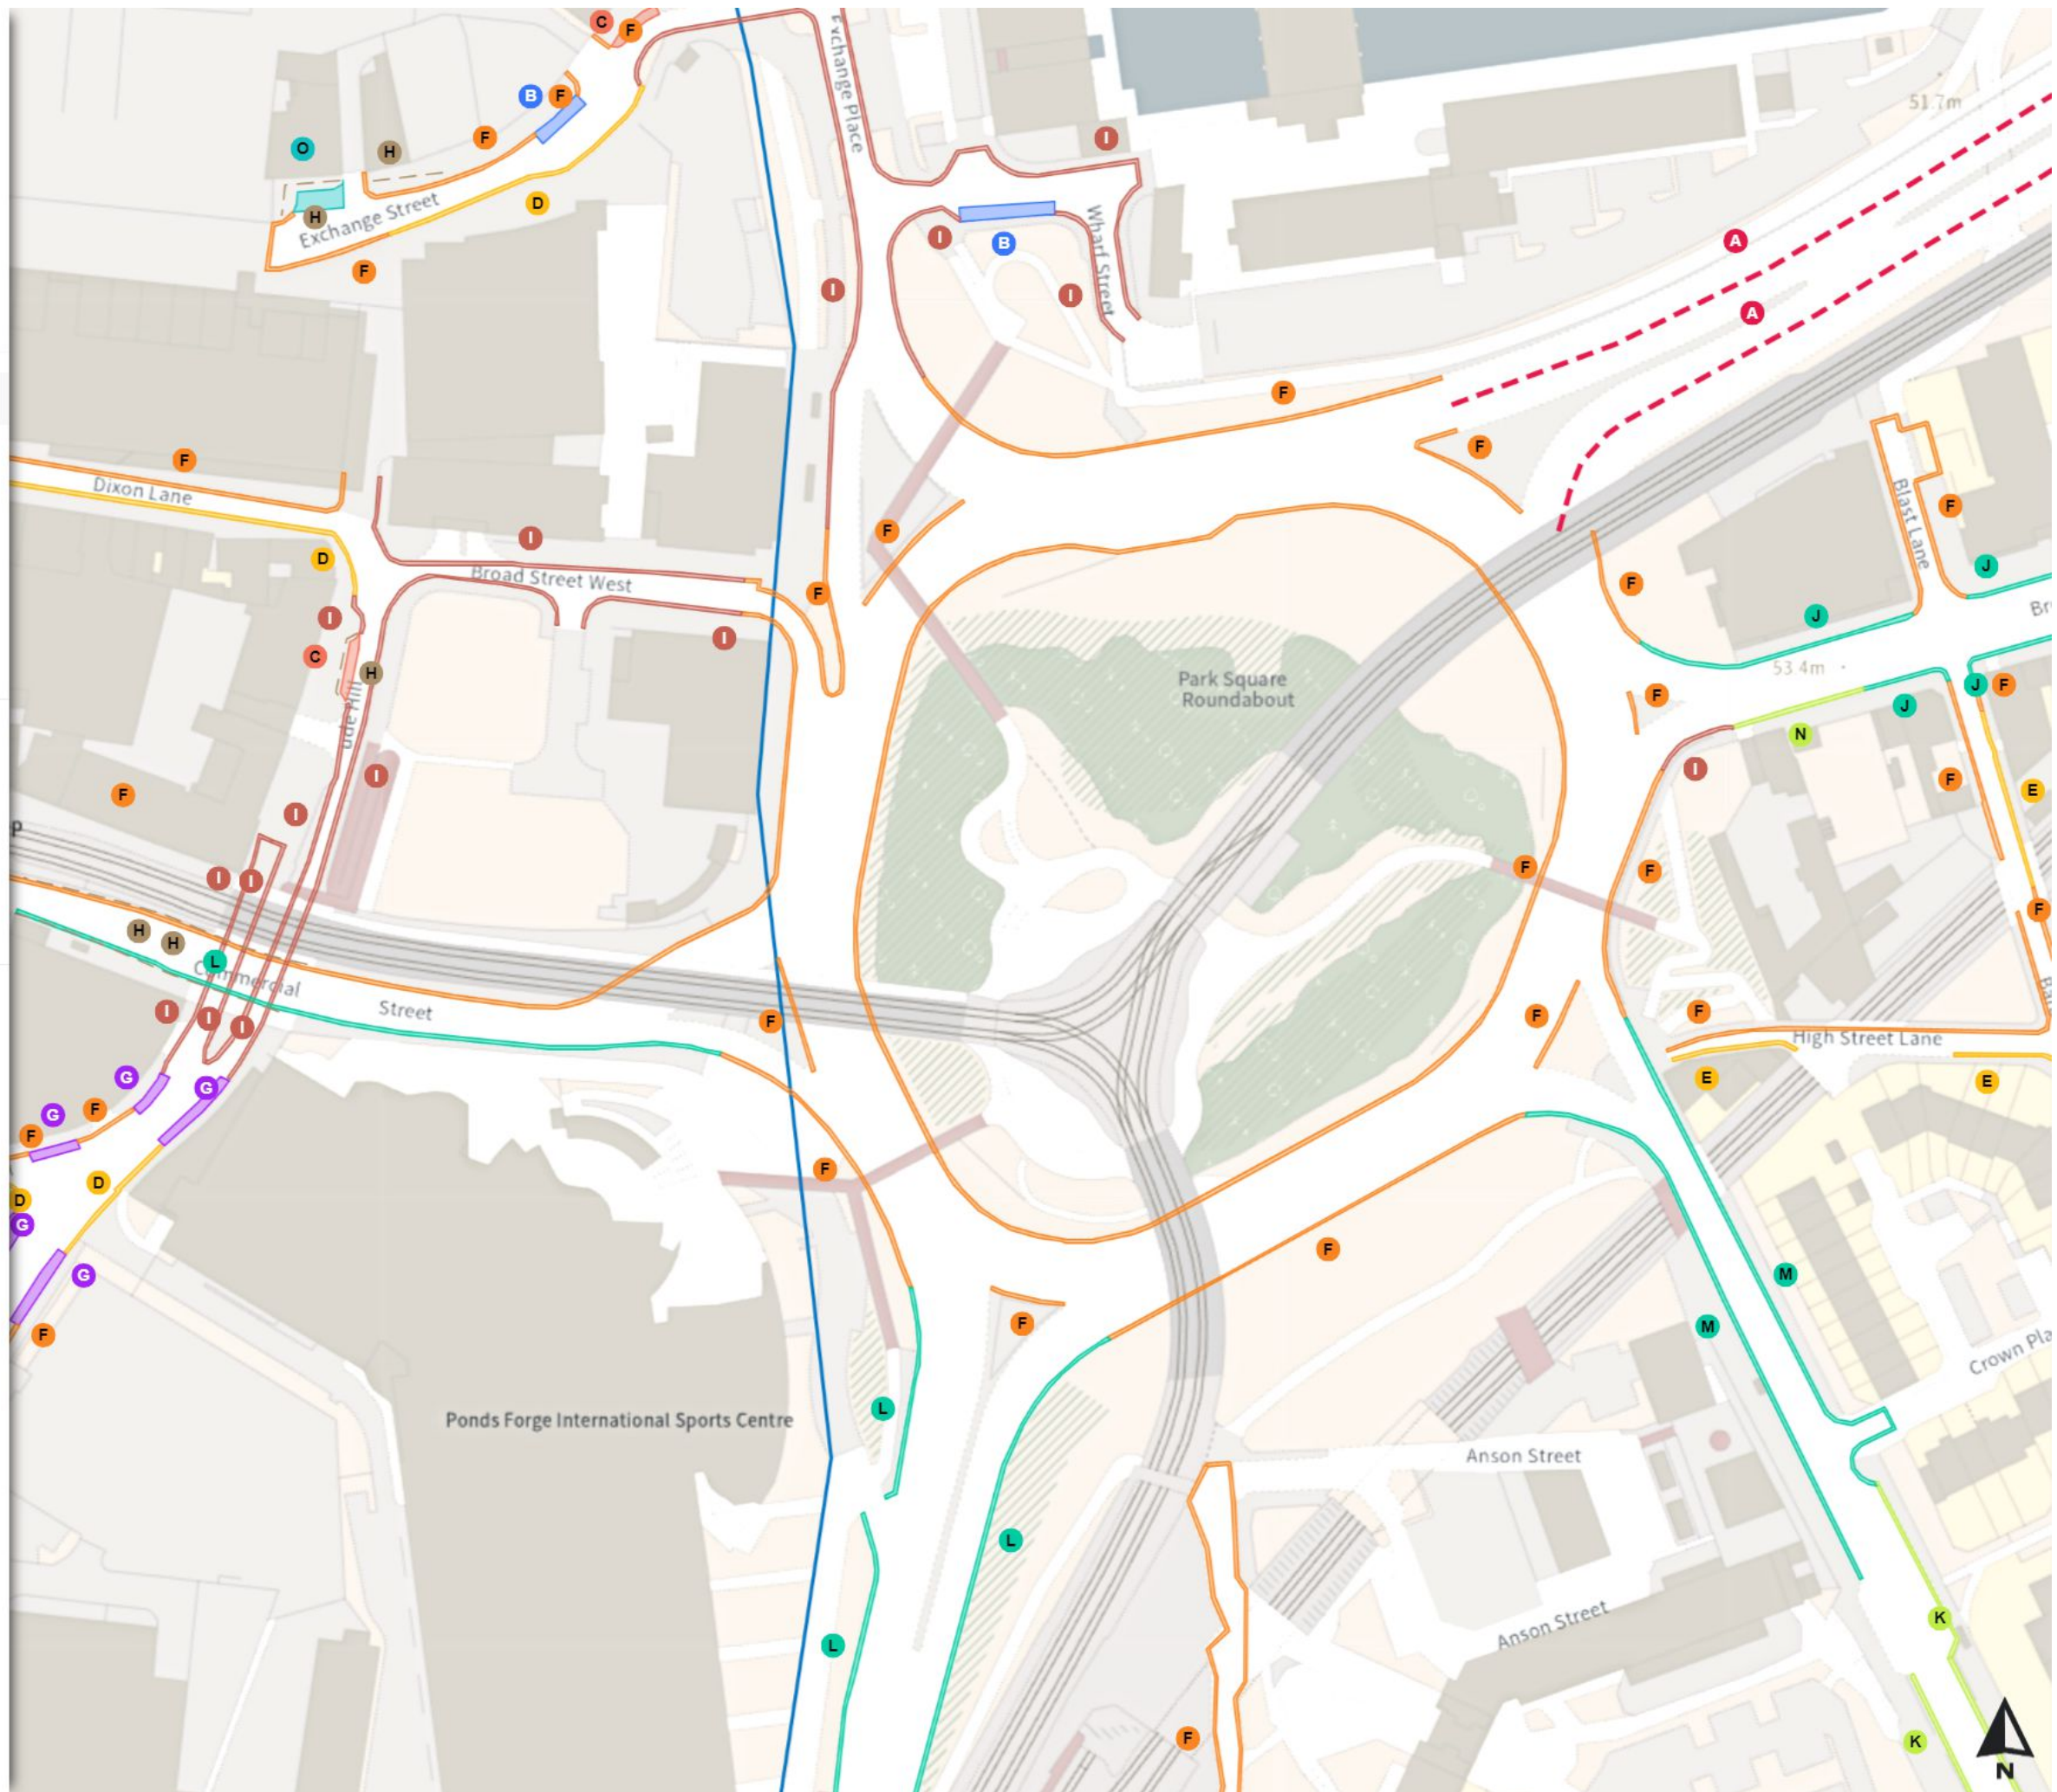

THE SHEFFIELD CITY COUNCIL (STOPPING RESTRICTIONS, WAITING RESTRICTIONS, LOADING RESTRICTIONS & PARKING PLACES) (MAP SCHEDULE) ORDER 2024

Map 344c of 797 Made 03/04/24

Added

- Shared
- M No waiting at any time
  At all times
- M No loading
  Mon-Fri 08:00-09:30 16:30-18:30
- Shared
- N No waiting
  Mon-Fri 07:30-09:30 16:00-18:30
- N No loading
  Mon-Fri 07:30-09:30 16:00-18:30
- Solo motorcycle parking place
- O At all times

Scale: 1:1250

North-West: 435769.047, 387671.102
South-East: 436187.663, 387311.158

© Crown copyright and database rights 2024 Ordnance Survey.
You are not permitted to copy, sub-license, distribute or sell any of this data to third parties in any form. Licence number 100018816