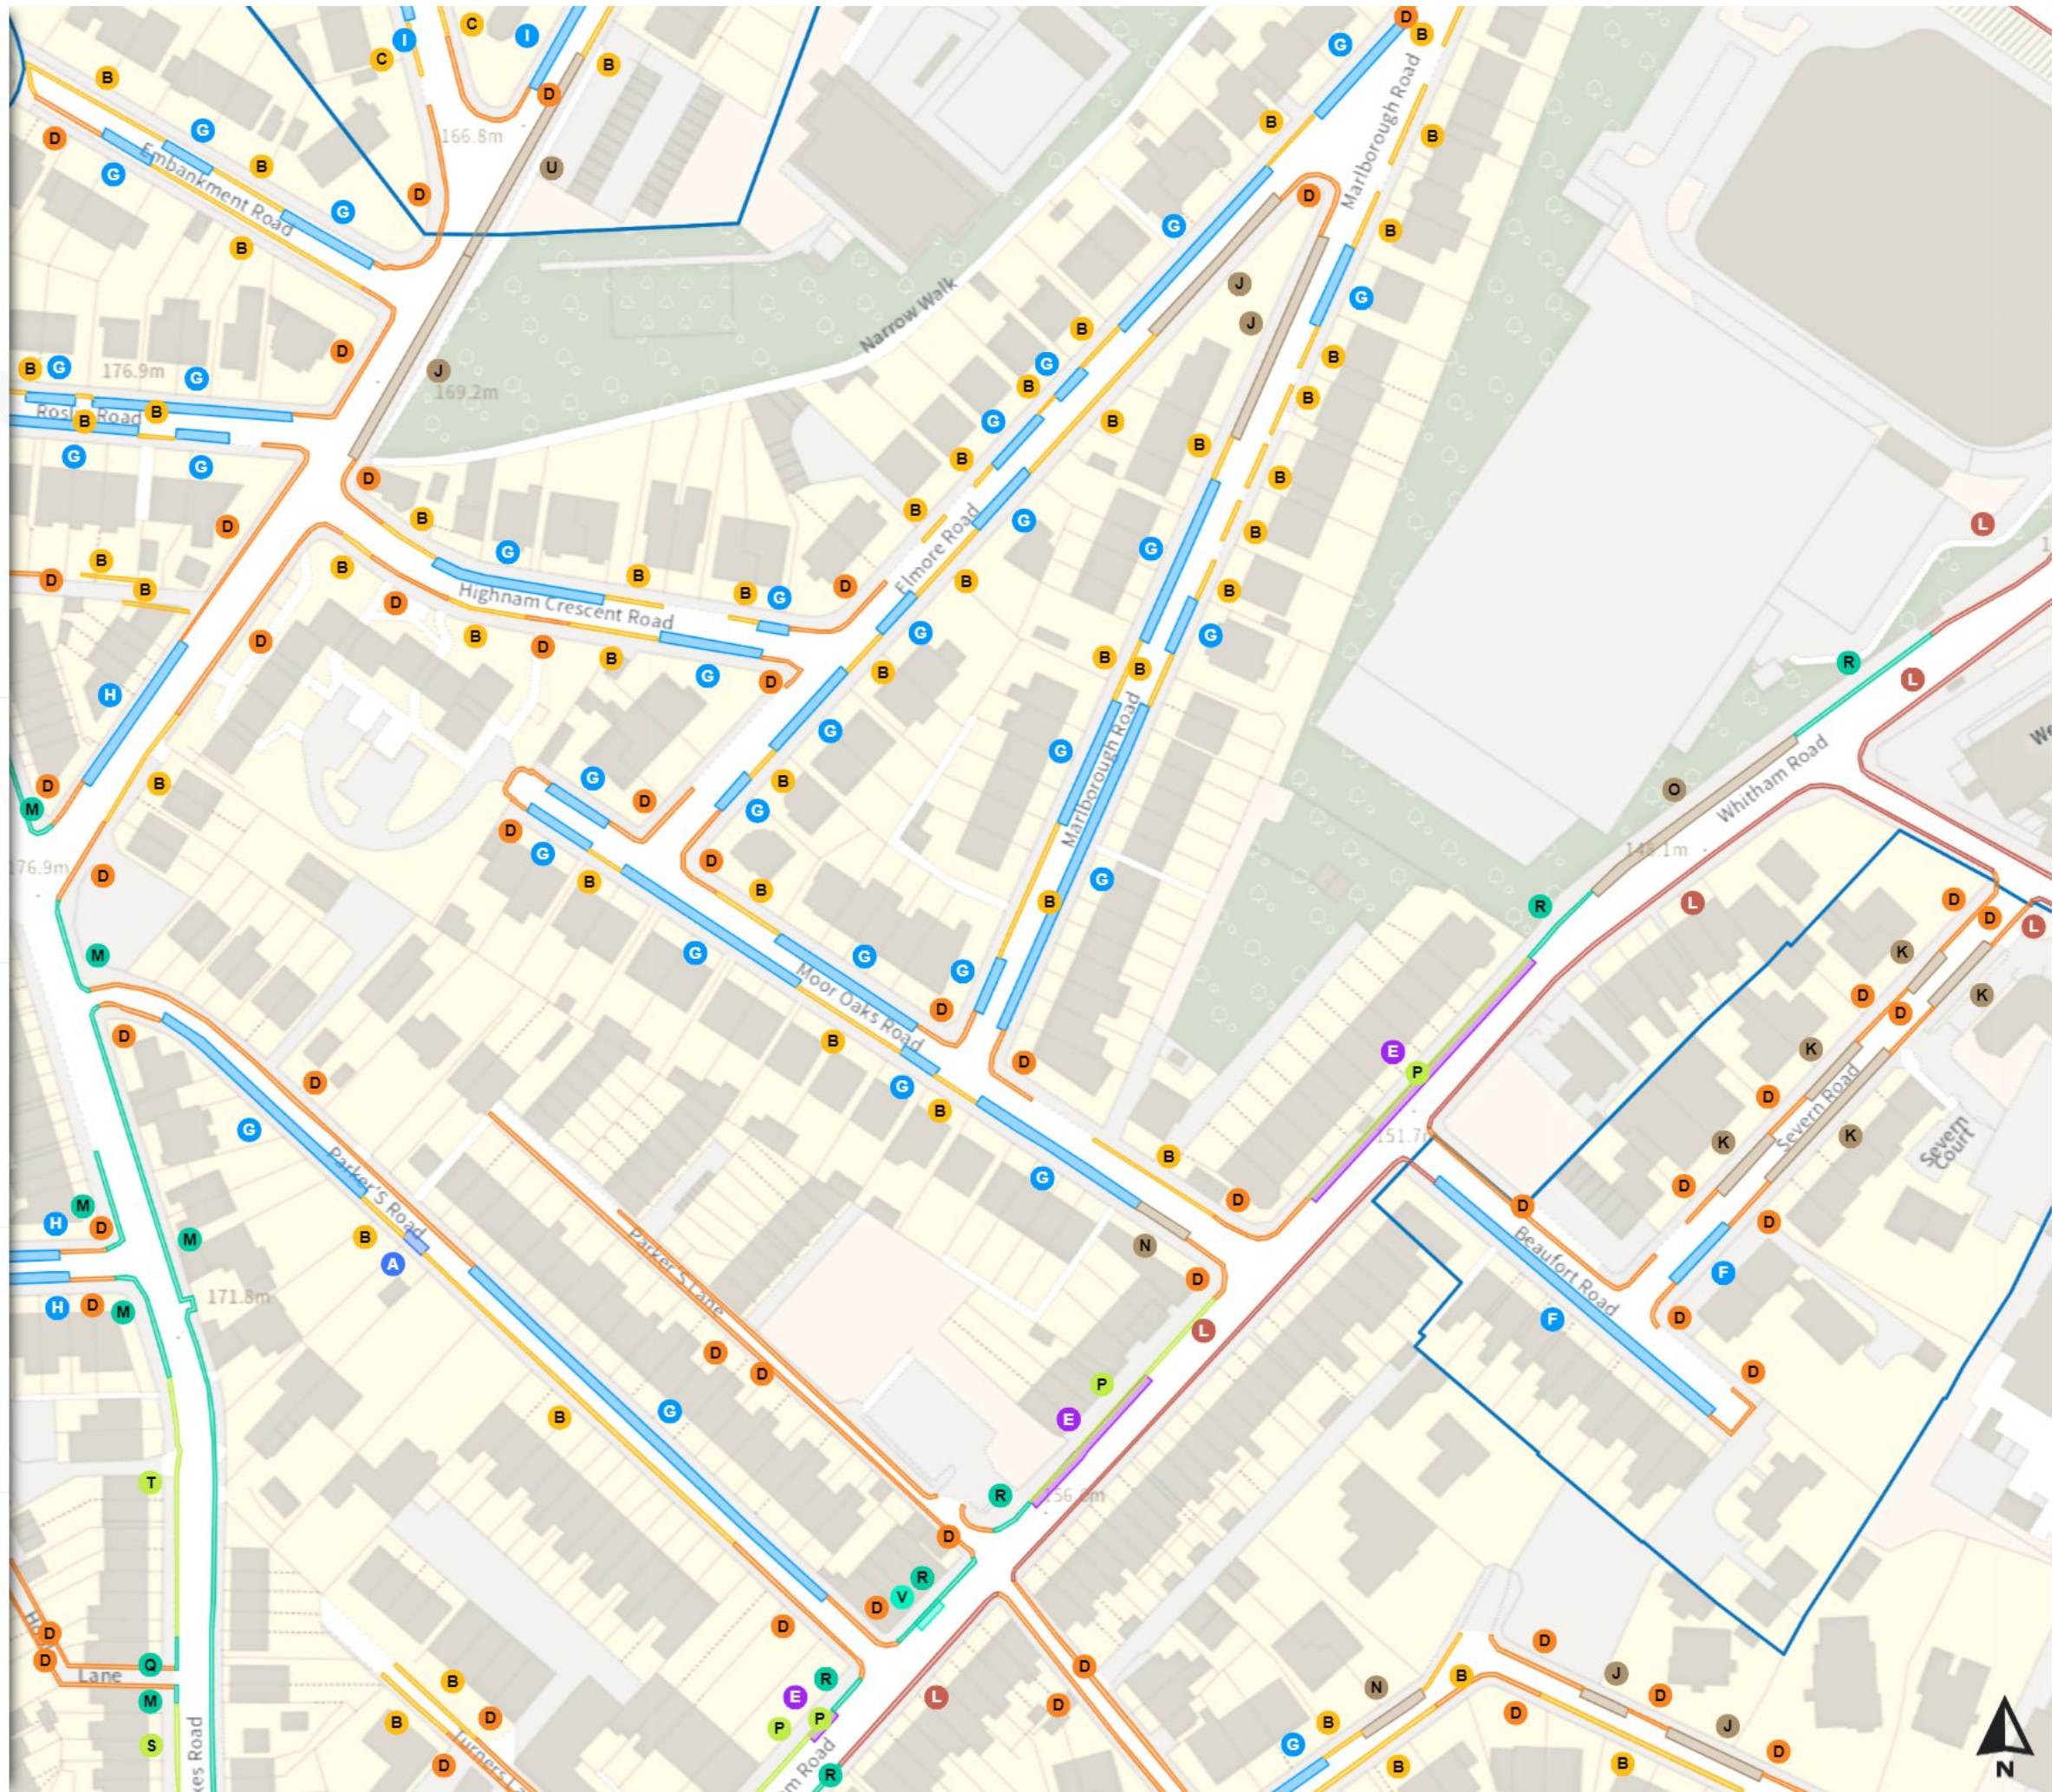

Scale: 1:1250

North-West: 433250.714, 387293.849
South-East: 433669.169, 386933.656

© Crown copyright and database rights 2024 Ordnance Survey.
You are not permitted to copy, sub-license, distribute or sell any of this data to third parties in any form. Licence number 100018816