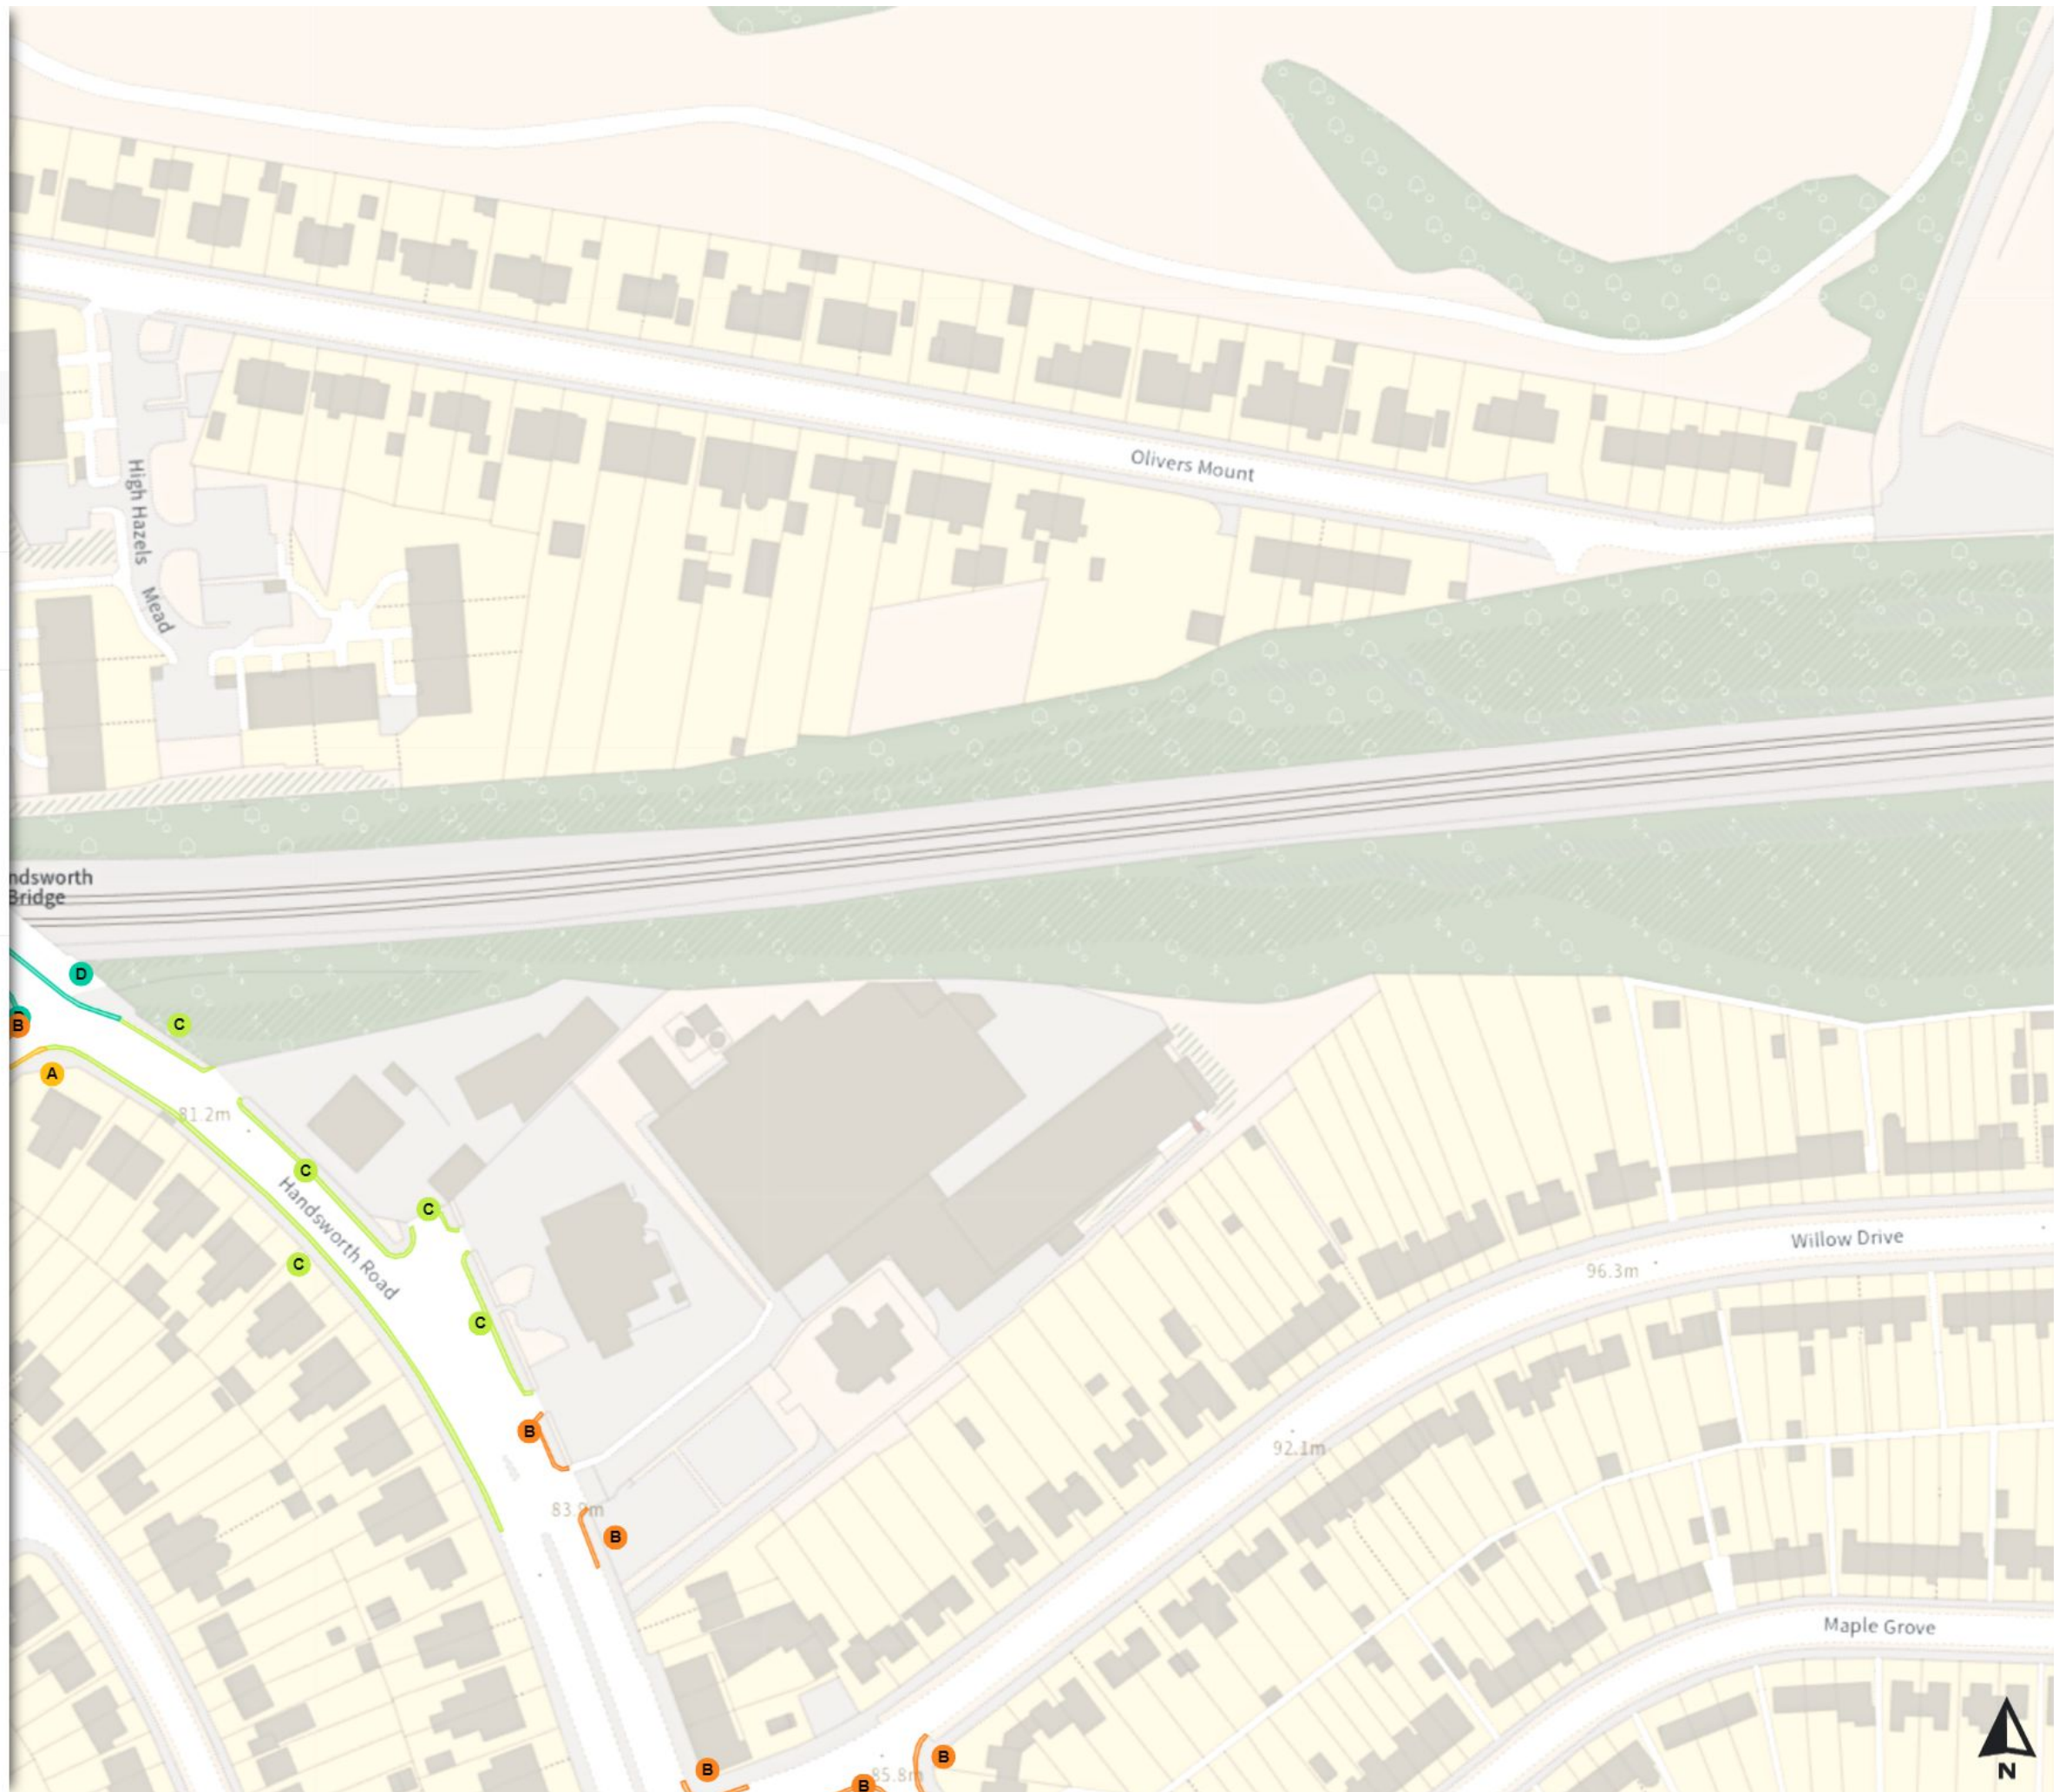

Scale: 1:1250

North-West: 439893.007, 387703.863
South-East: 440311.937, 387344.281

© Crown copyright and database rights 2024 Ordnance Survey.
You are not permitted to copy, sub-license, distribute or sell any of this data to third parties in any form. Licence number 100018816