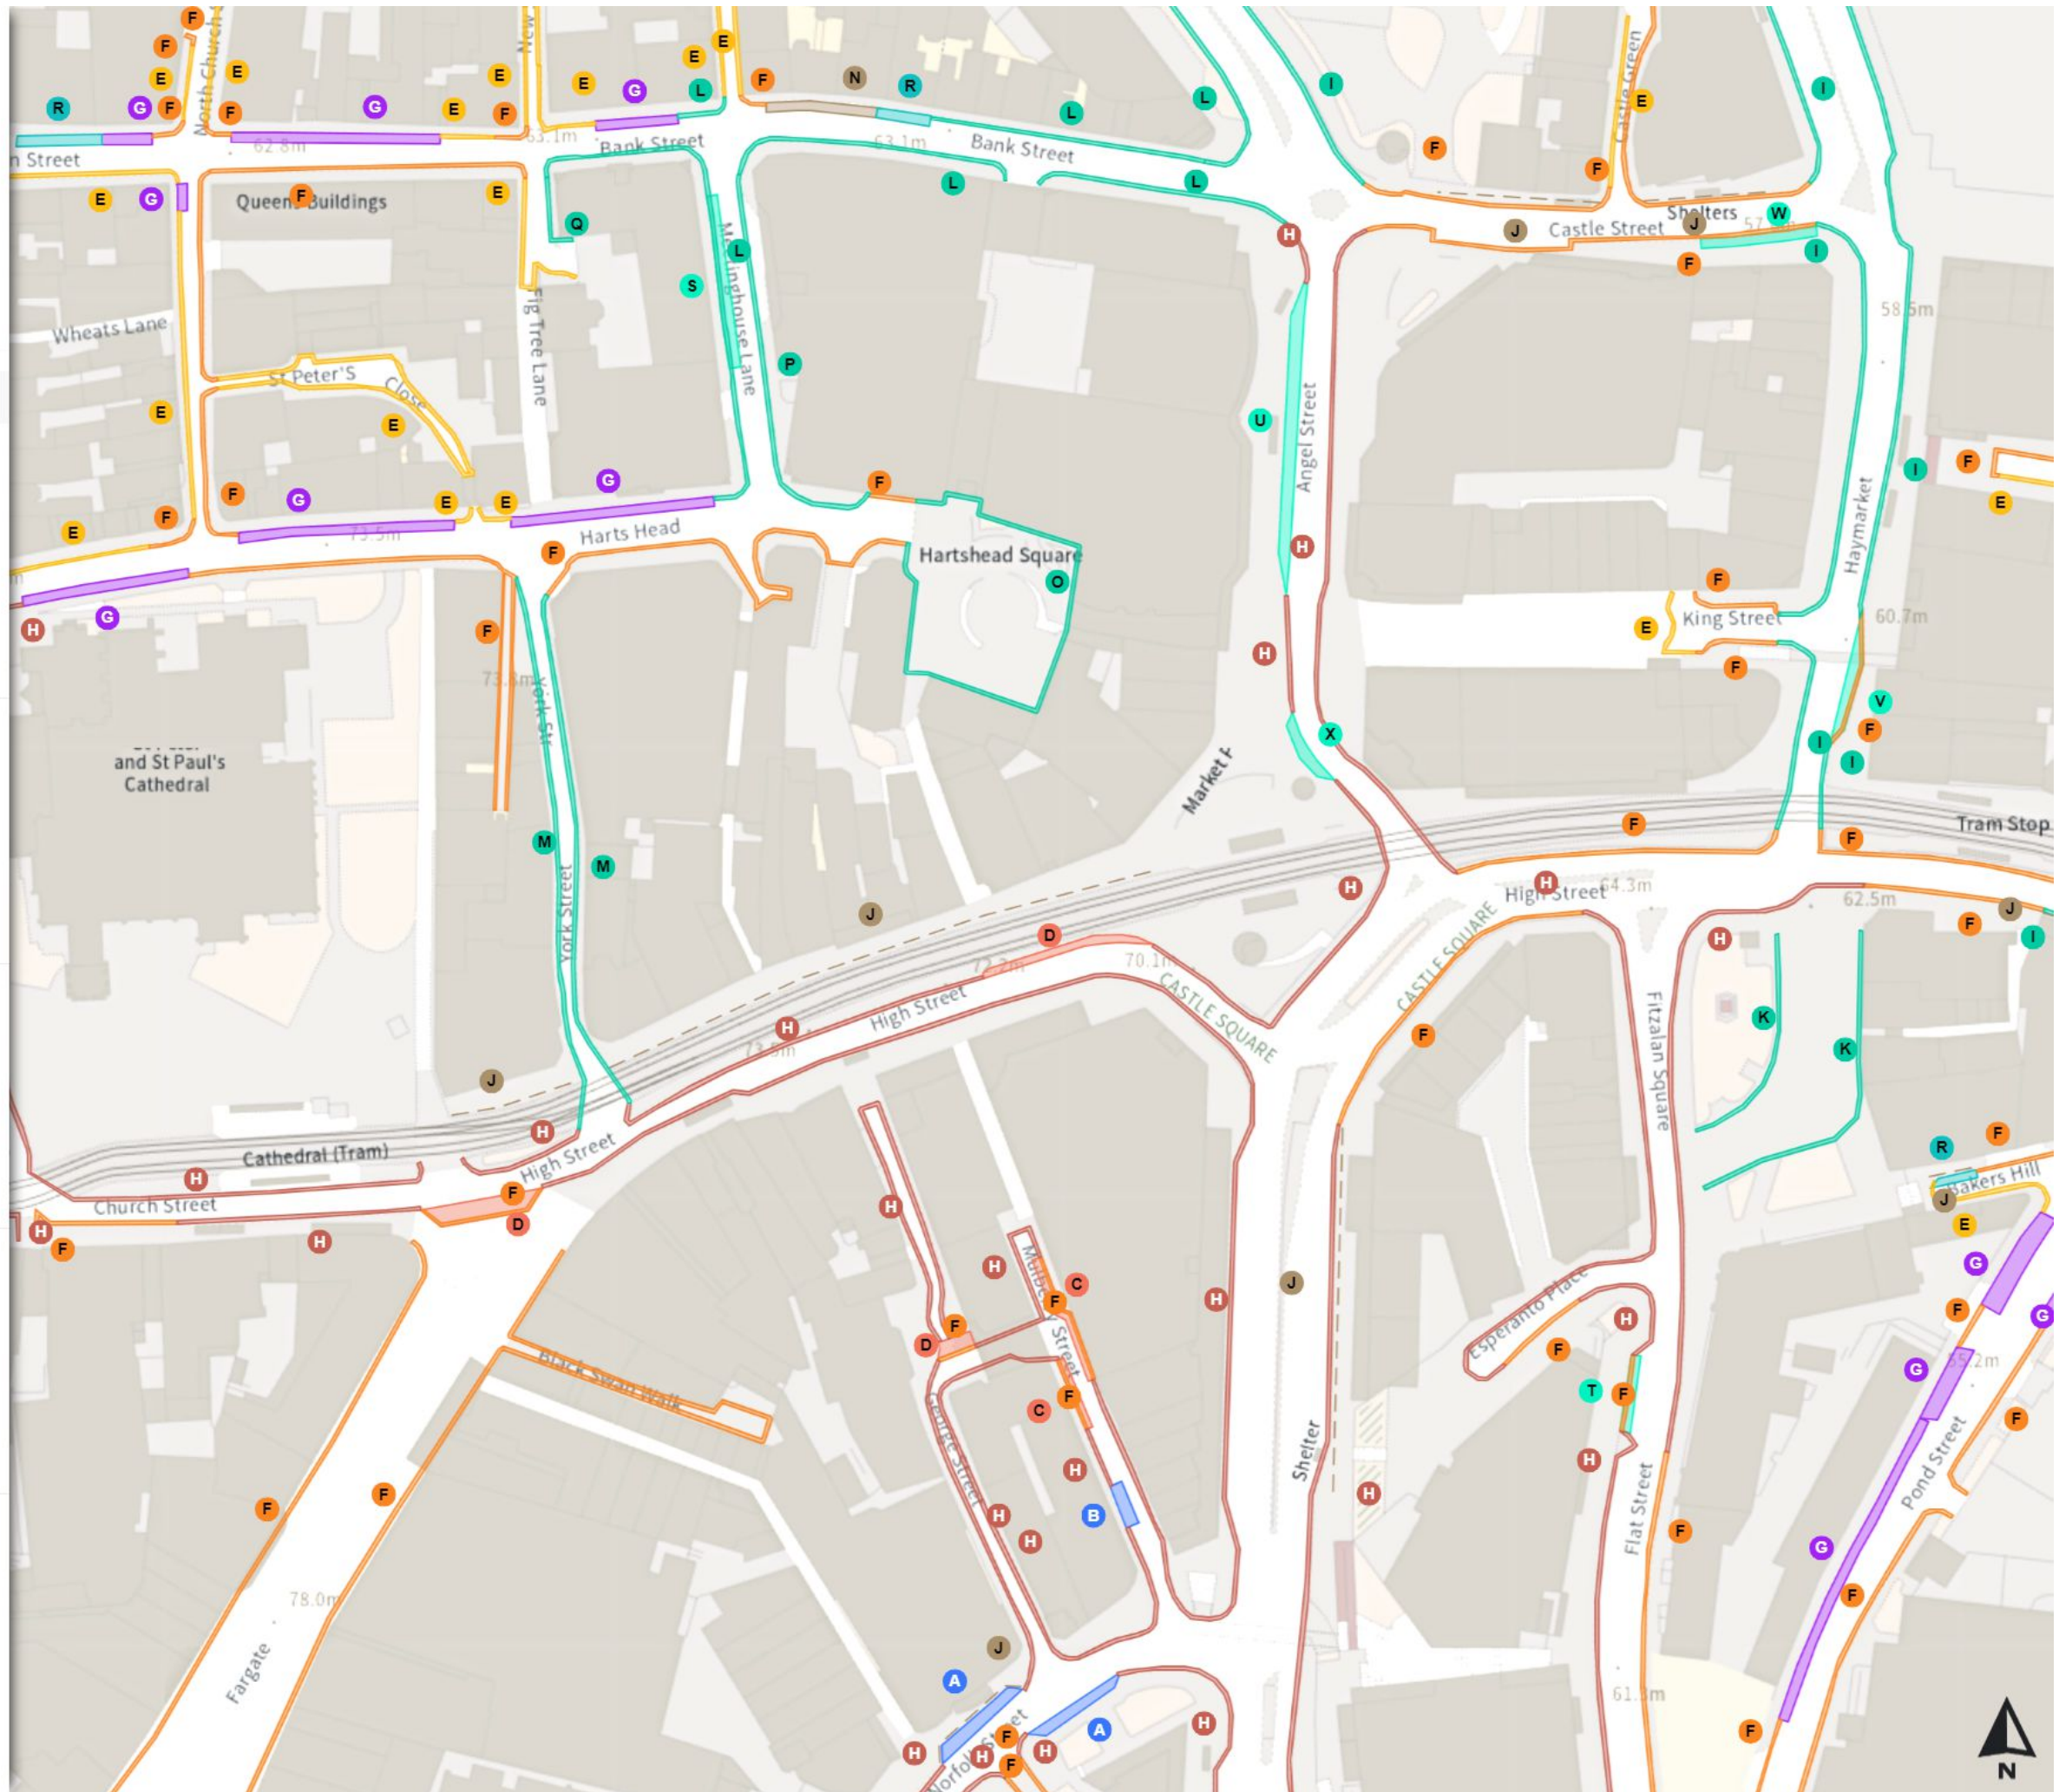

THE SHEFFIELD CITY COUNCIL (STOPPING RESTRICTIONS, WAITING RESTRICTIONS, LOADING RESTRICTIONS & PARKING PLACES) (MAP SCHEDULE) ORDER 2024

Map 343b of 797 Made 03/04/24

Added

- Shared
- No waiting at any time
  At all times
- No loading
  Mon-Sat 08:00-18:30
- Shared
- No stopping on the verge
  At all times
- No stopping on the footway
  At all times
- Shared
- No waiting at any time
  At all times
- No loading
  10:00-18:30
- Shared
- No waiting at any time
  At all times
- No loading
  Mon-Sat 08:00-09:30 16:30-18:30

Scale: 1:1250

North-West: 435356.757, 387668.024
South-East: 435775.342, 387308.044

© Crown copyright and database rights 2024 Ordnance Survey.
You are not permitted to copy, sub-license, distribute or sell any of this data to third parties in any form. Licence number 100018816