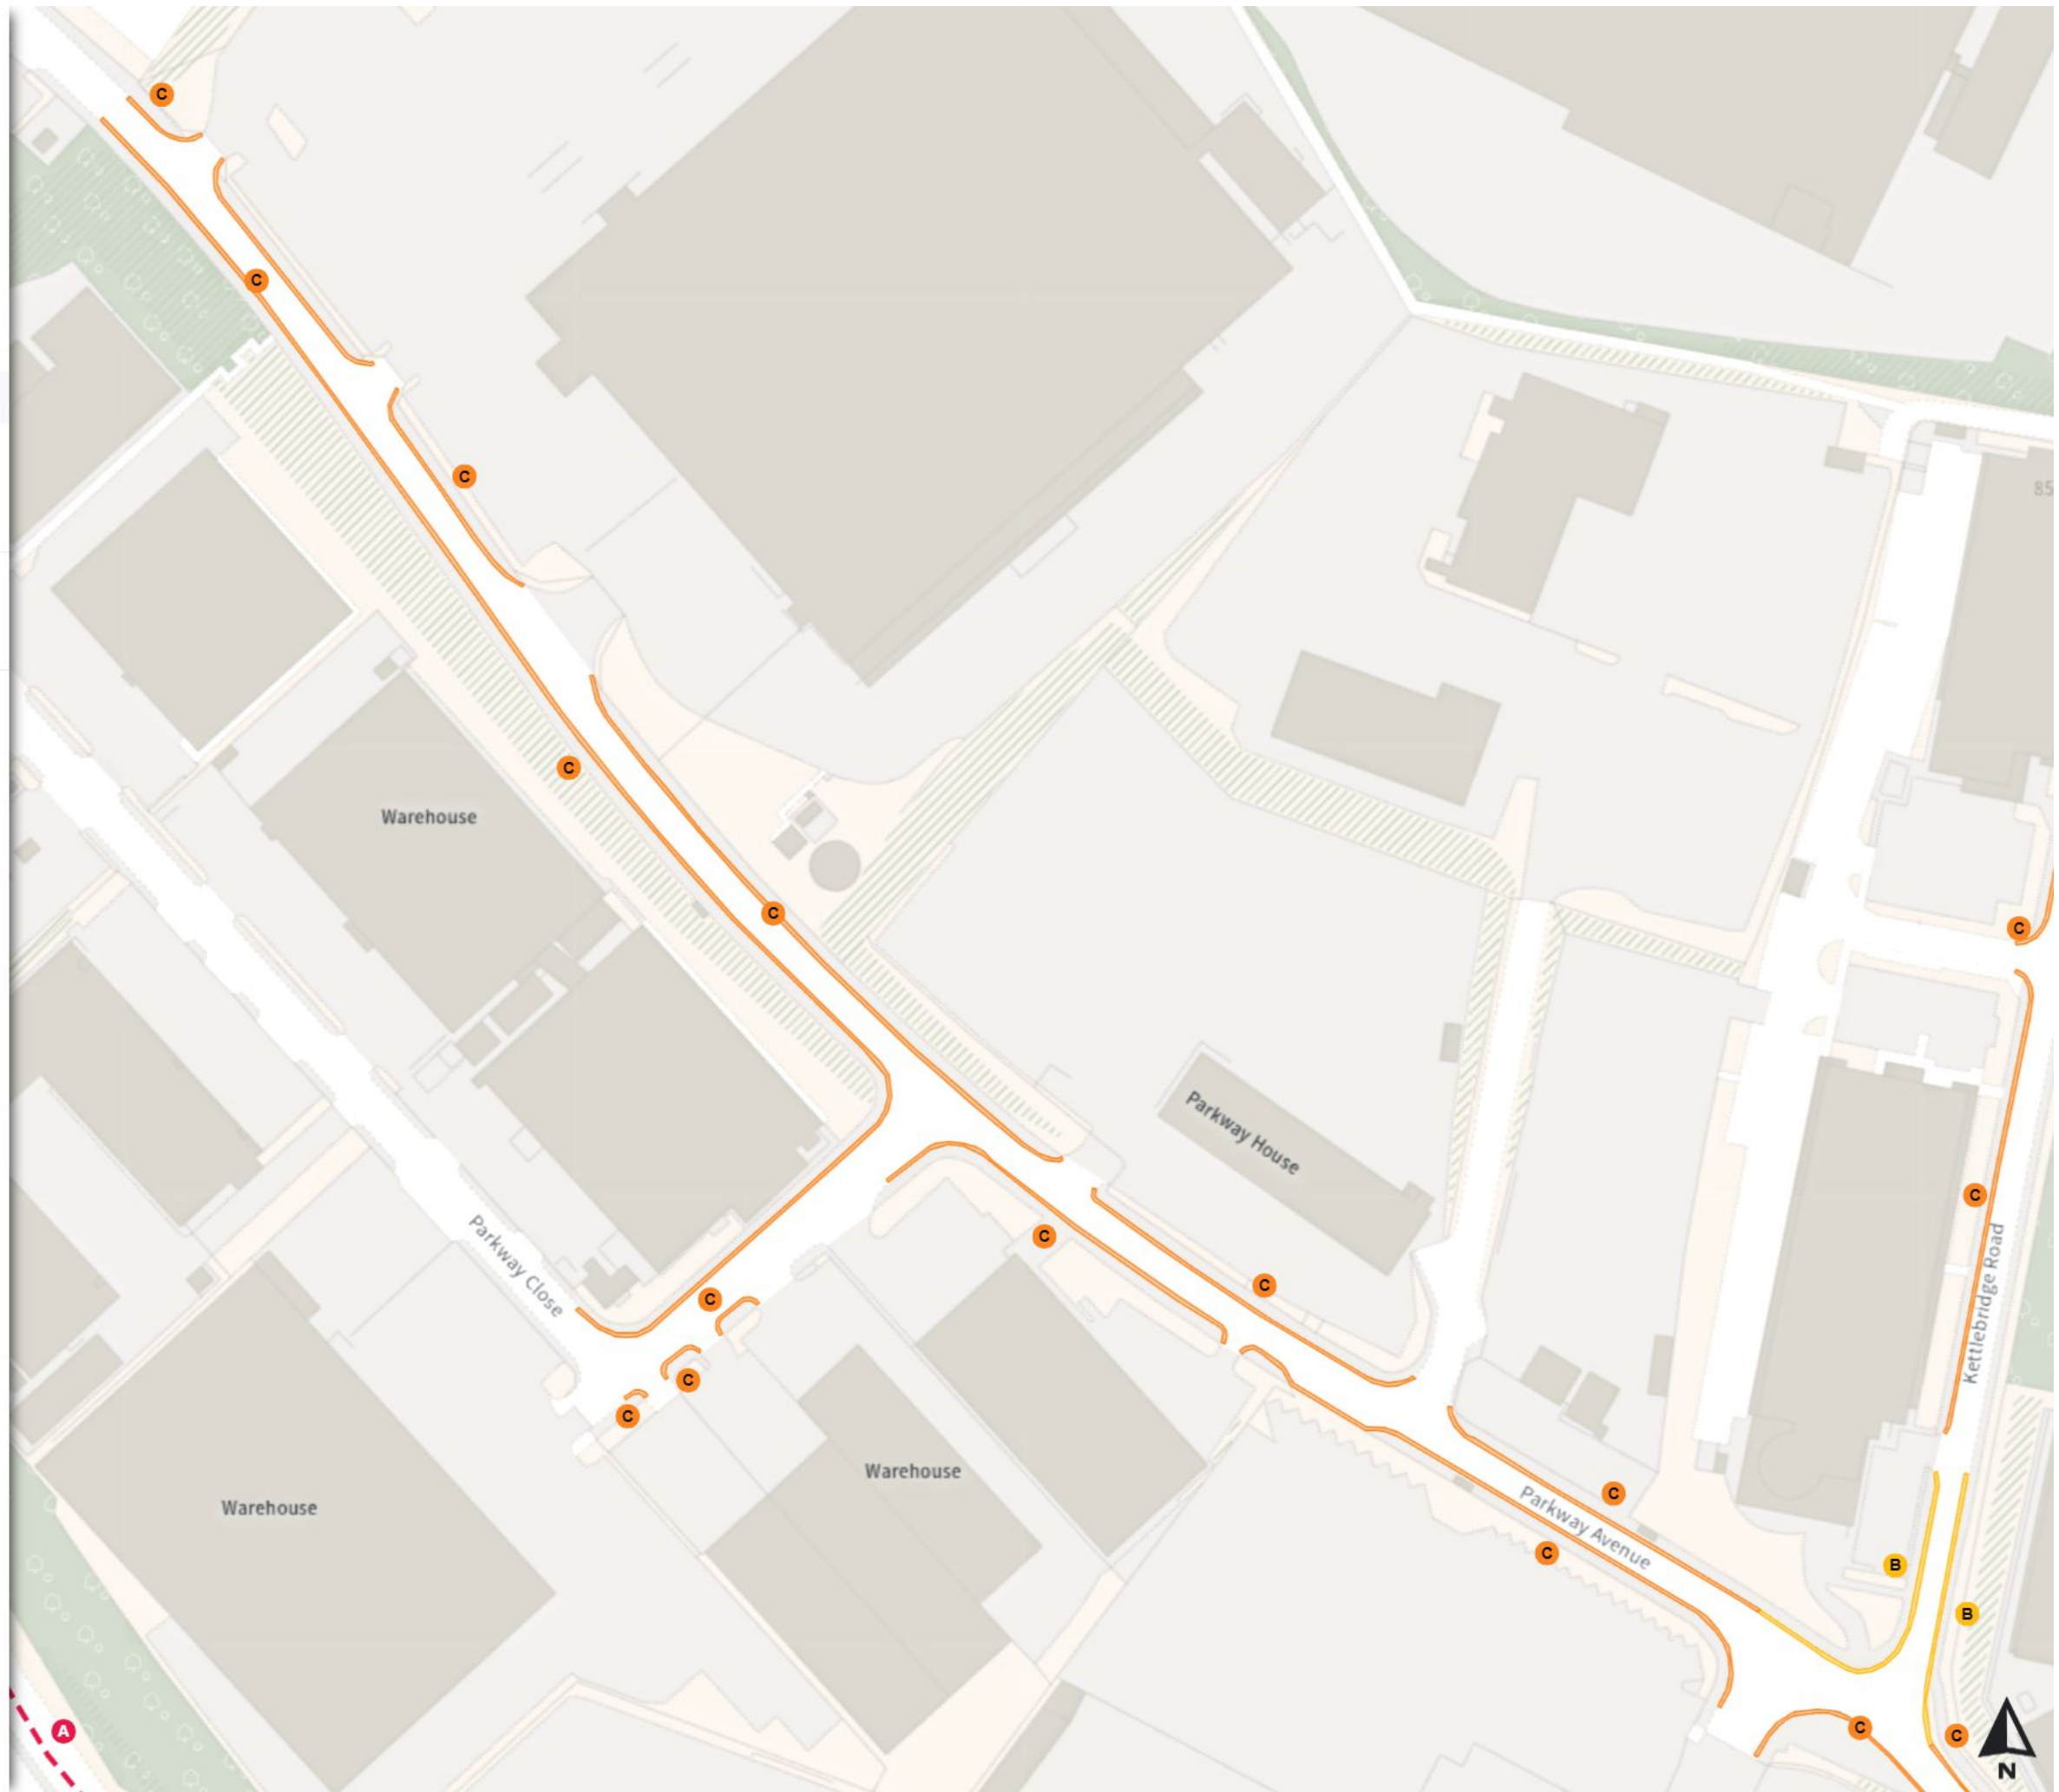

THE SHEFFIELD CITY COUNCIL (STOPPING RESTRICTIONS, WAITING RESTRICTIONS, LOADING RESTRICTIONS & PARKING PLACES) (MAP SCHEDULE) ORDER 2024

Map 349 of 797 Made 03/04/24

Added

- Clearway
- At all times
- No waiting
- Mon-Sat 08:00-18:30
- No waiting at any time
- At all times

Scale: 1:1250

North-West: 437831.028, 387687.035
South-East: 438249.801, 387327.272

© Crown copyright and database rights 2024 Ordnance Survey.
You are not permitted to copy, sub-license, distribute or sell any of this data to third parties in any form. Licence number 100018816