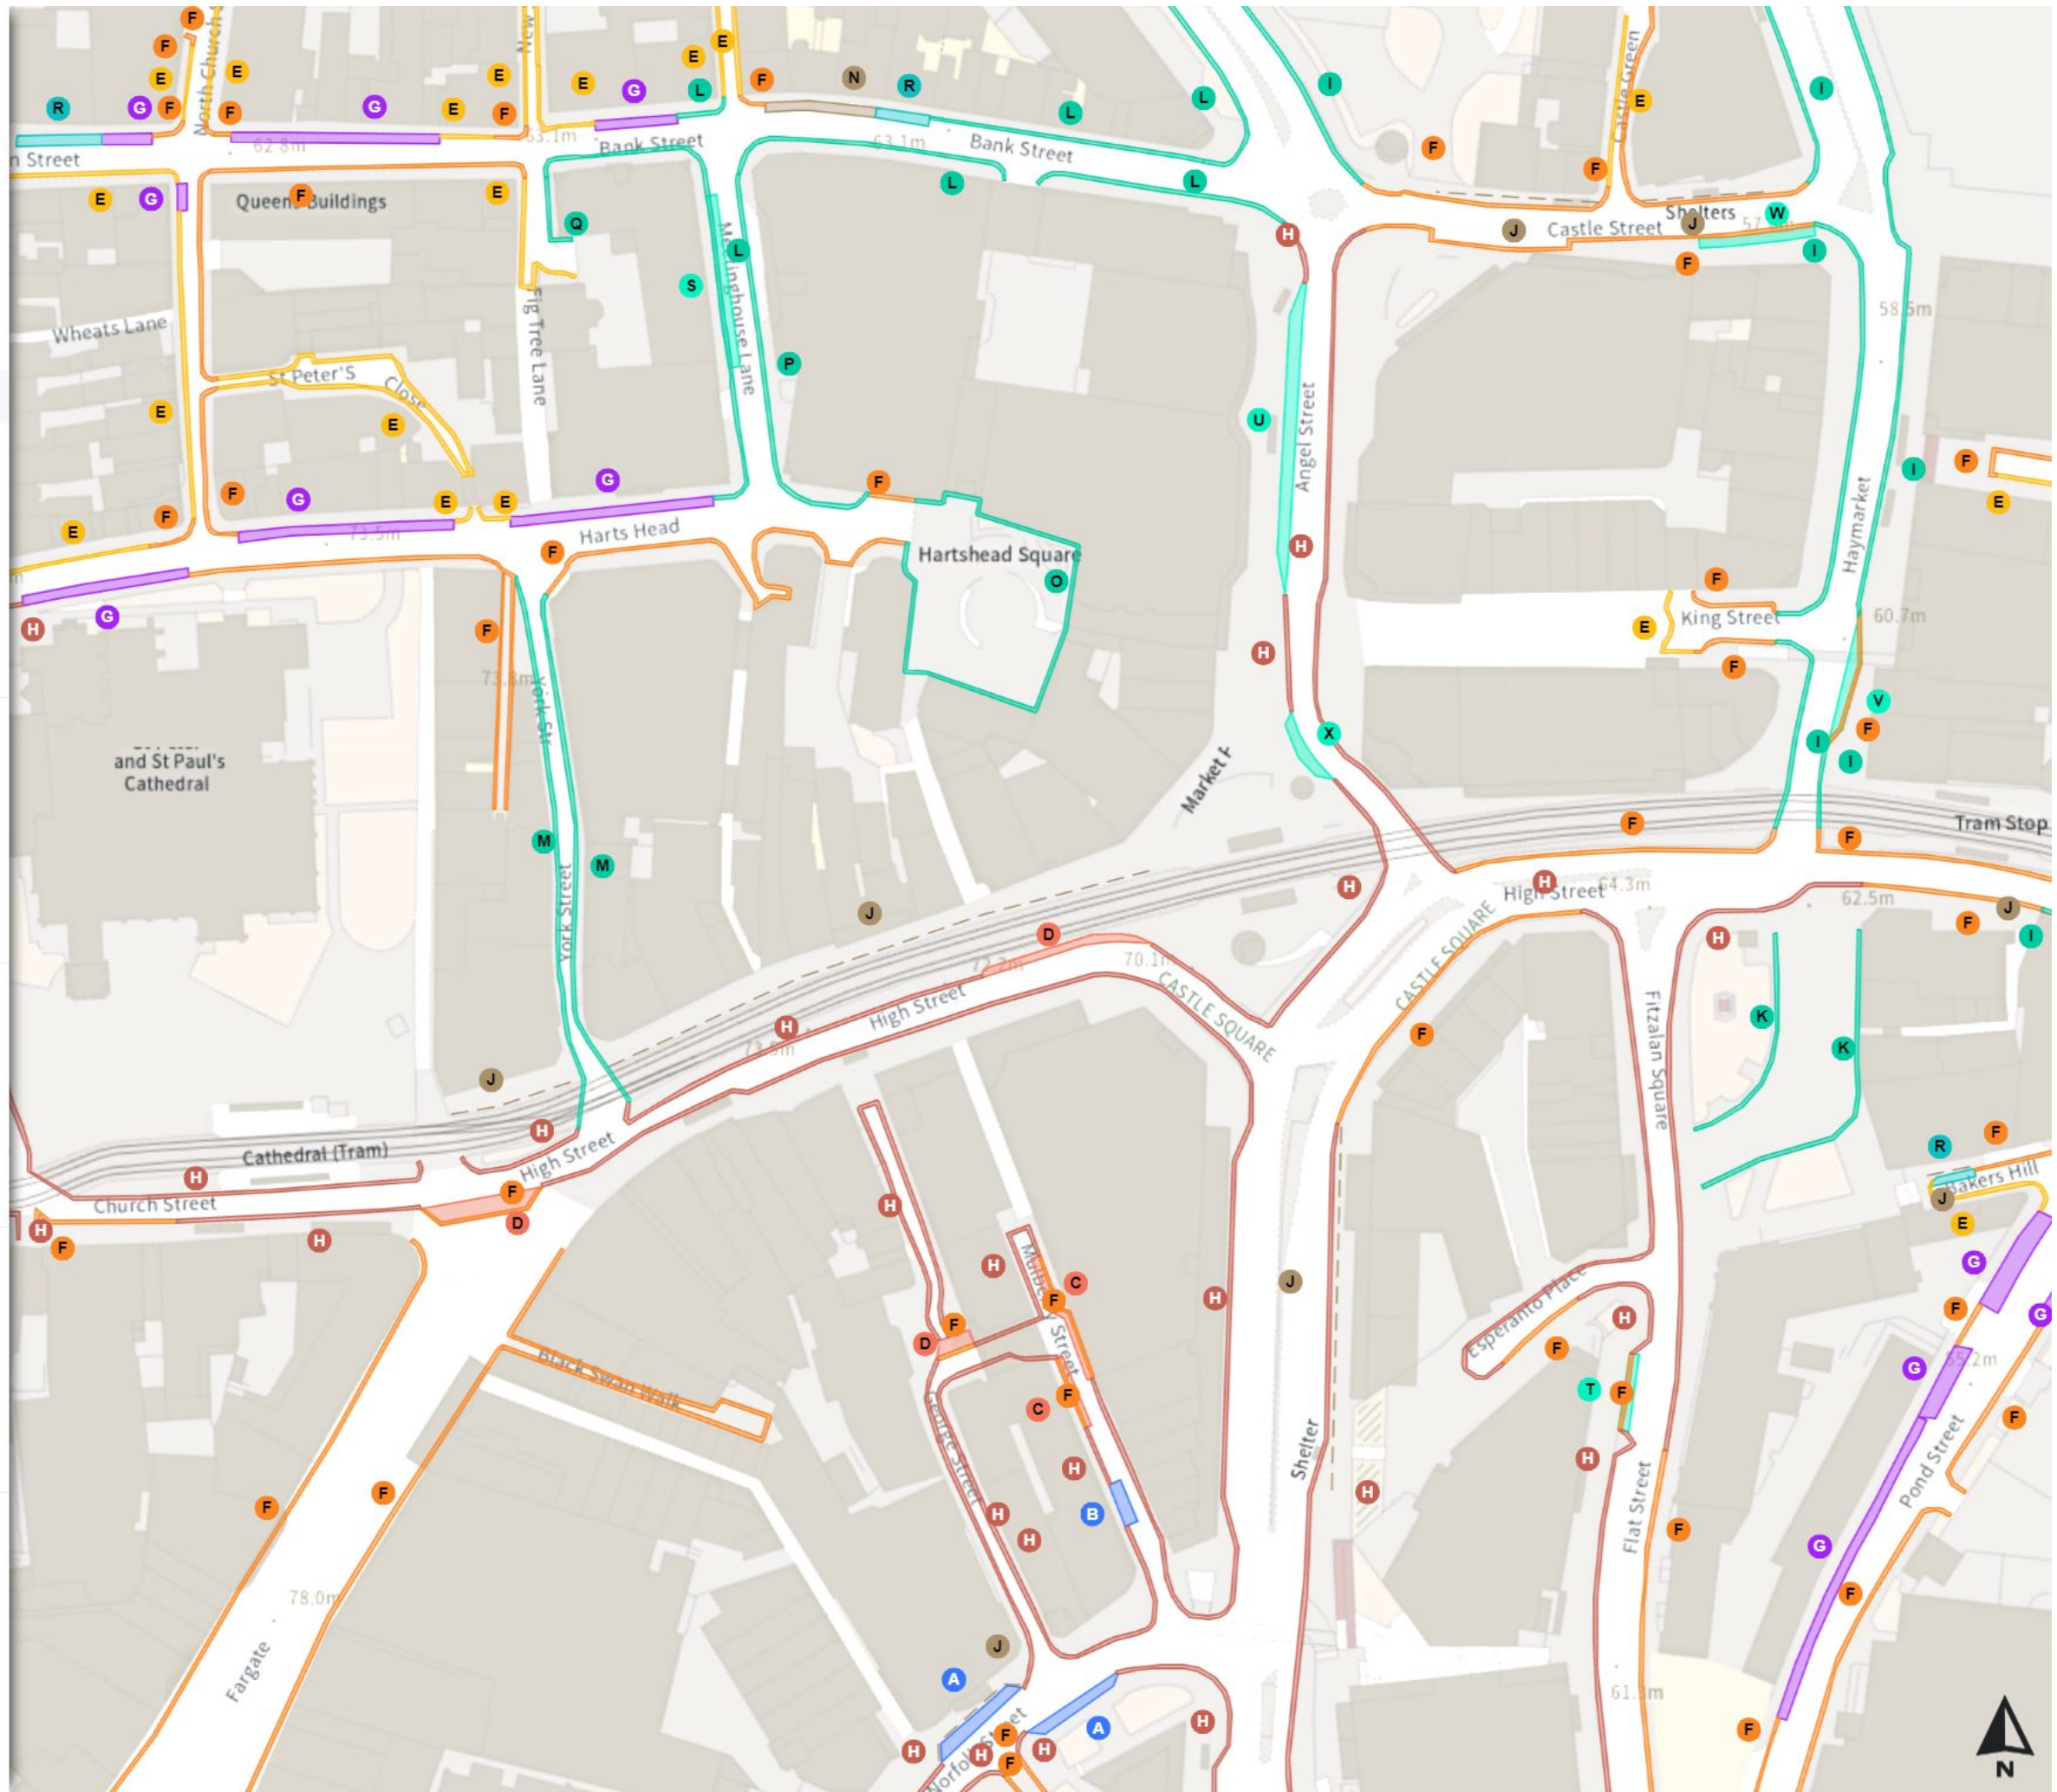

THE SHEFFIELD CITY COUNCIL (STOPPING RESTRICTIONS, WAITING RESTRICTIONS, LOADING RESTRICTIONS & PARKING PLACES) (MAP SCHEDULE) ORDER 2024

Map 343c of 797 Made 03/04/24

Added

- Shared
- No waiting at any time
  At all times
- No loading
  Mon-Sat 09:00-17:00
- Shared
- Paid-for parking place
  08:00-20:30
- Taxi stopping area
  23:00-00:00 00:00-03:00
- Shared
- No waiting at any time
  At all times
- No loading
  11:00-00:00
- Shared
- No waiting at any time
  At all times
- No loading
  Mon-Fri 08:00-09:30 16:30-18:30

Scale: 1:1250

North-West: 435356.757, 387668.024
South-East: 435775.342, 387308.044

© Crown copyright and database rights 2024 Ordnance Survey.
You are not permitted to copy, sub-license, distribute or sell any of this data to third parties in any form. Licence number 100018816