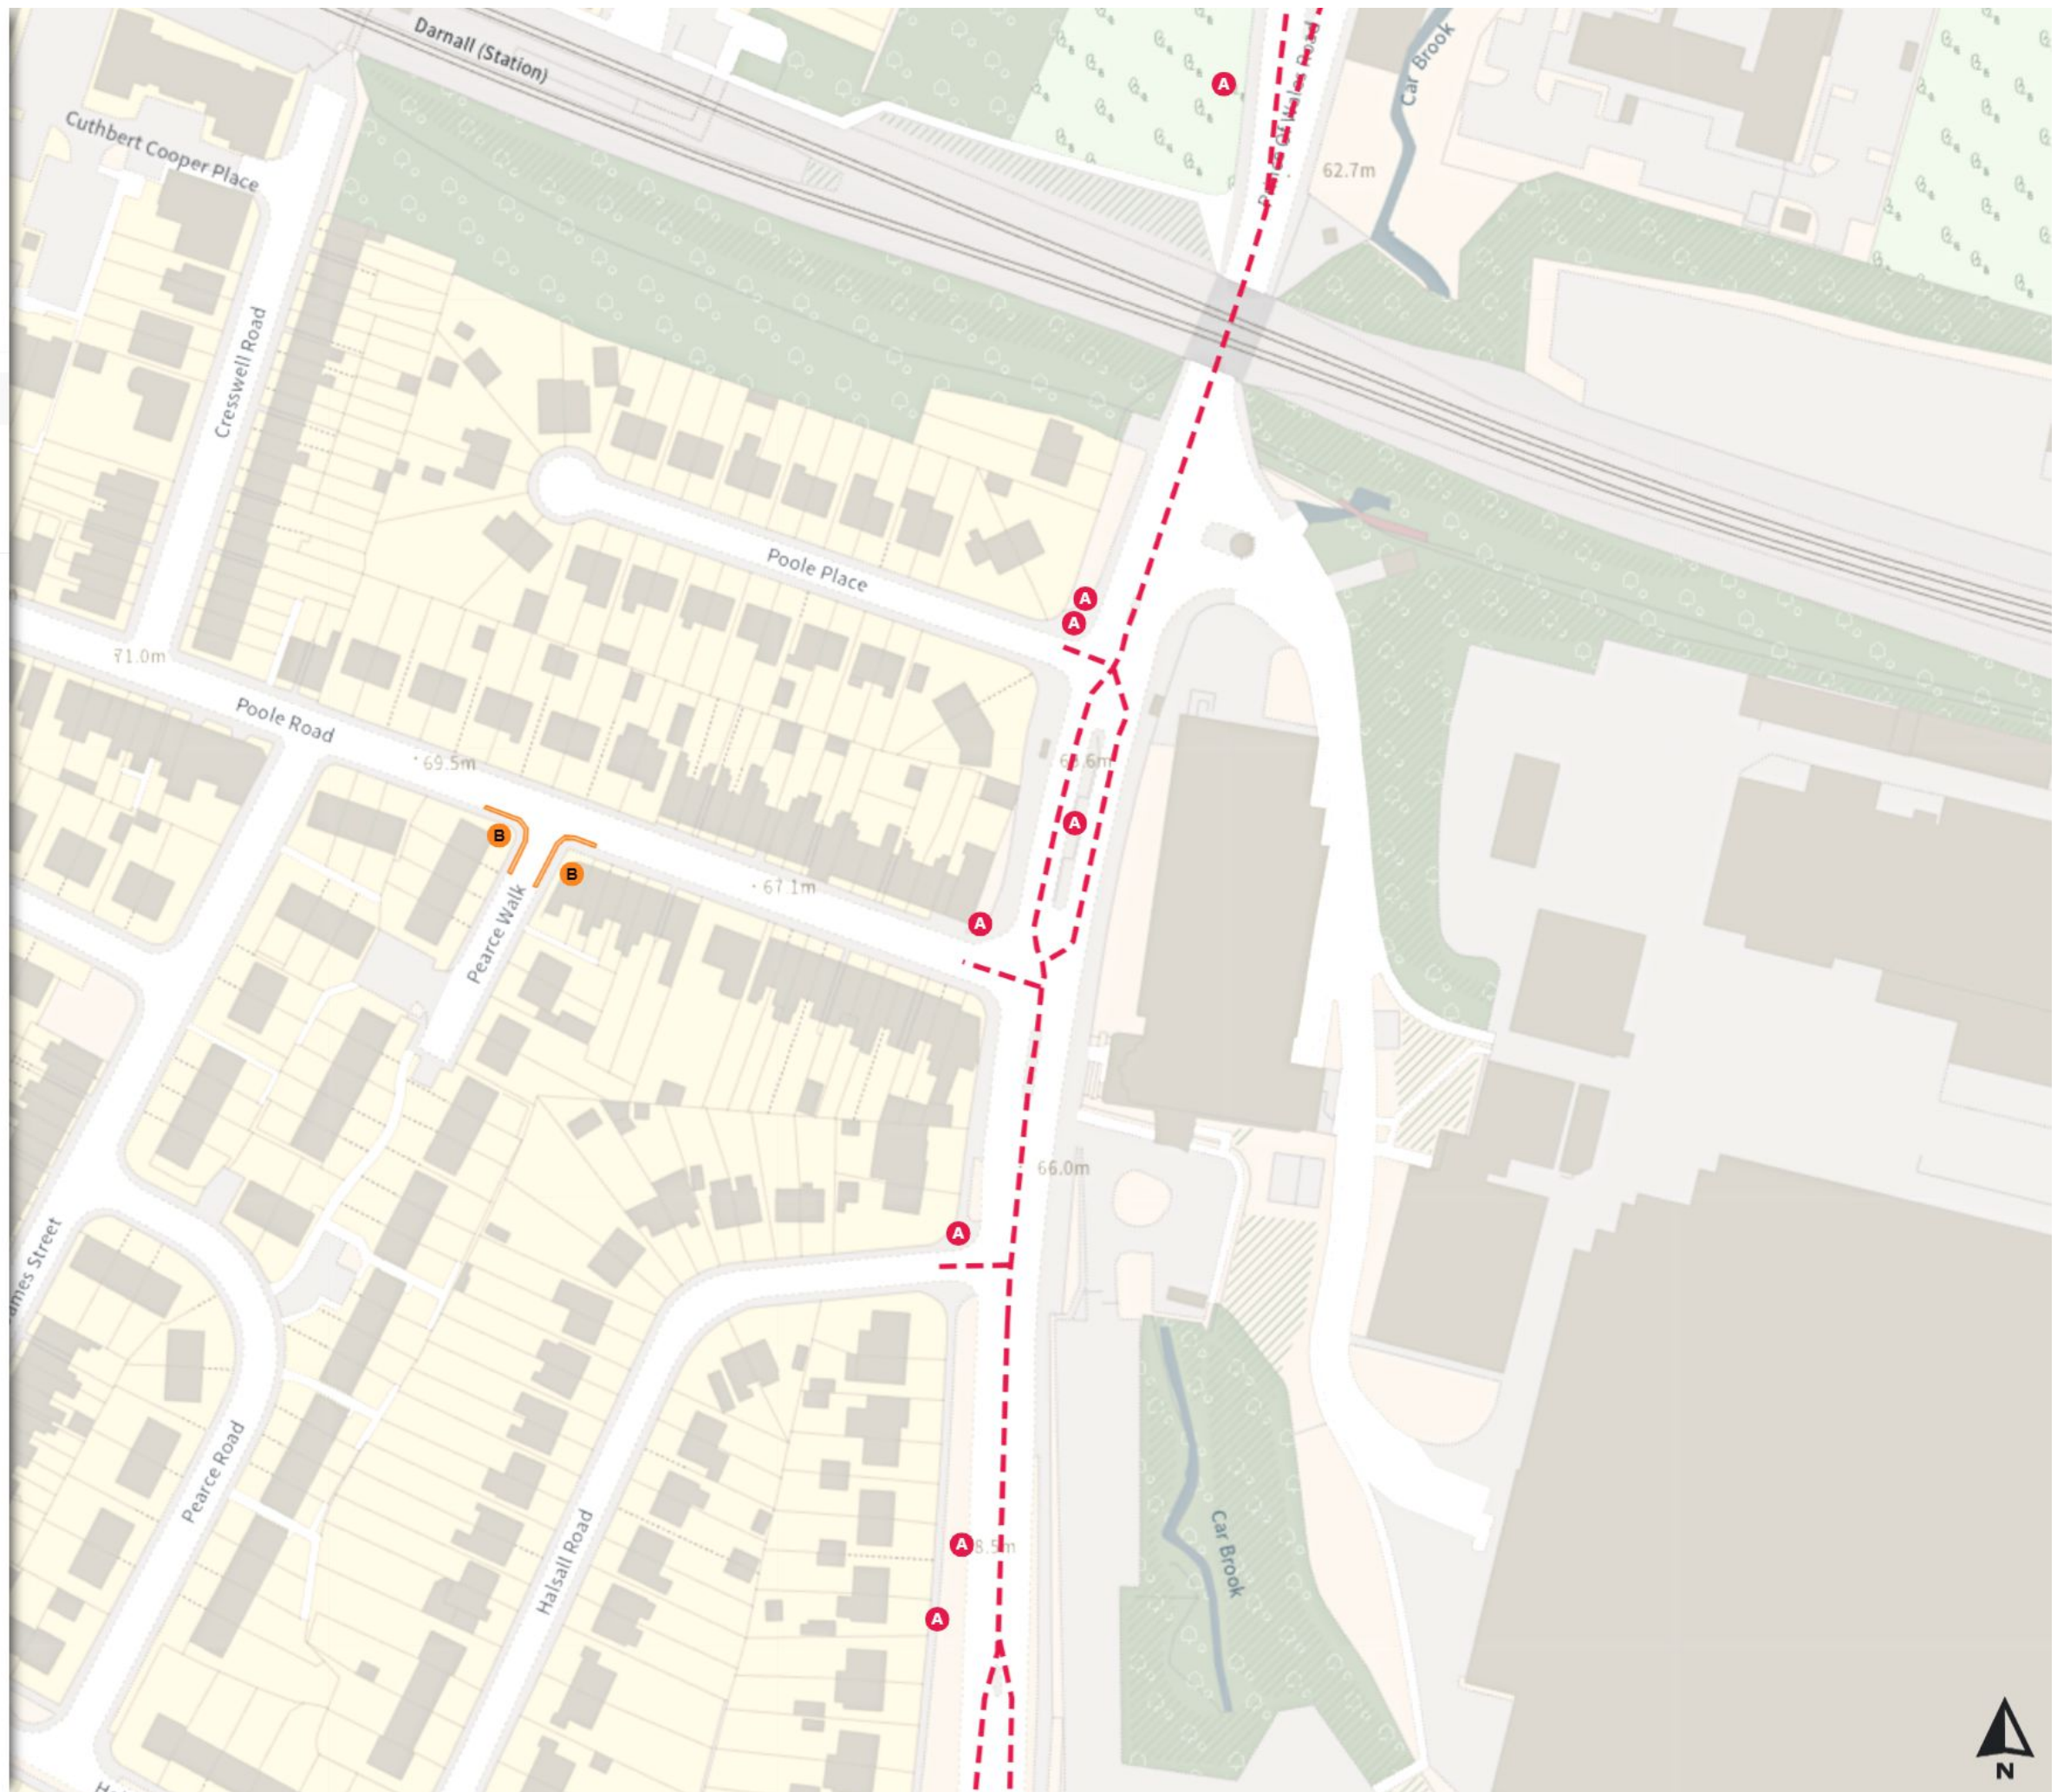

THE SHEFFIELD CITY COUNCIL (STOPPING RESTRICTIONS, WAITING RESTRICTIONS, LOADING RESTRICTIONS & PARKING PLACES) (MAP SCHEDULE) ORDER 2024

Map 351 of 797 Made 03/04/24

Added

- Clearway
- At all times
- No waiting at any time
- At all times

Scale: 1:1250

North-West: 439068.252, 387697.024
South-East: 439487.119, 387337.37

© Crown copyright and database rights 2024 Ordnance Survey.
You are not permitted to copy, sub-license, distribute or sell any of this data to third parties in any form. Licence number 100018816