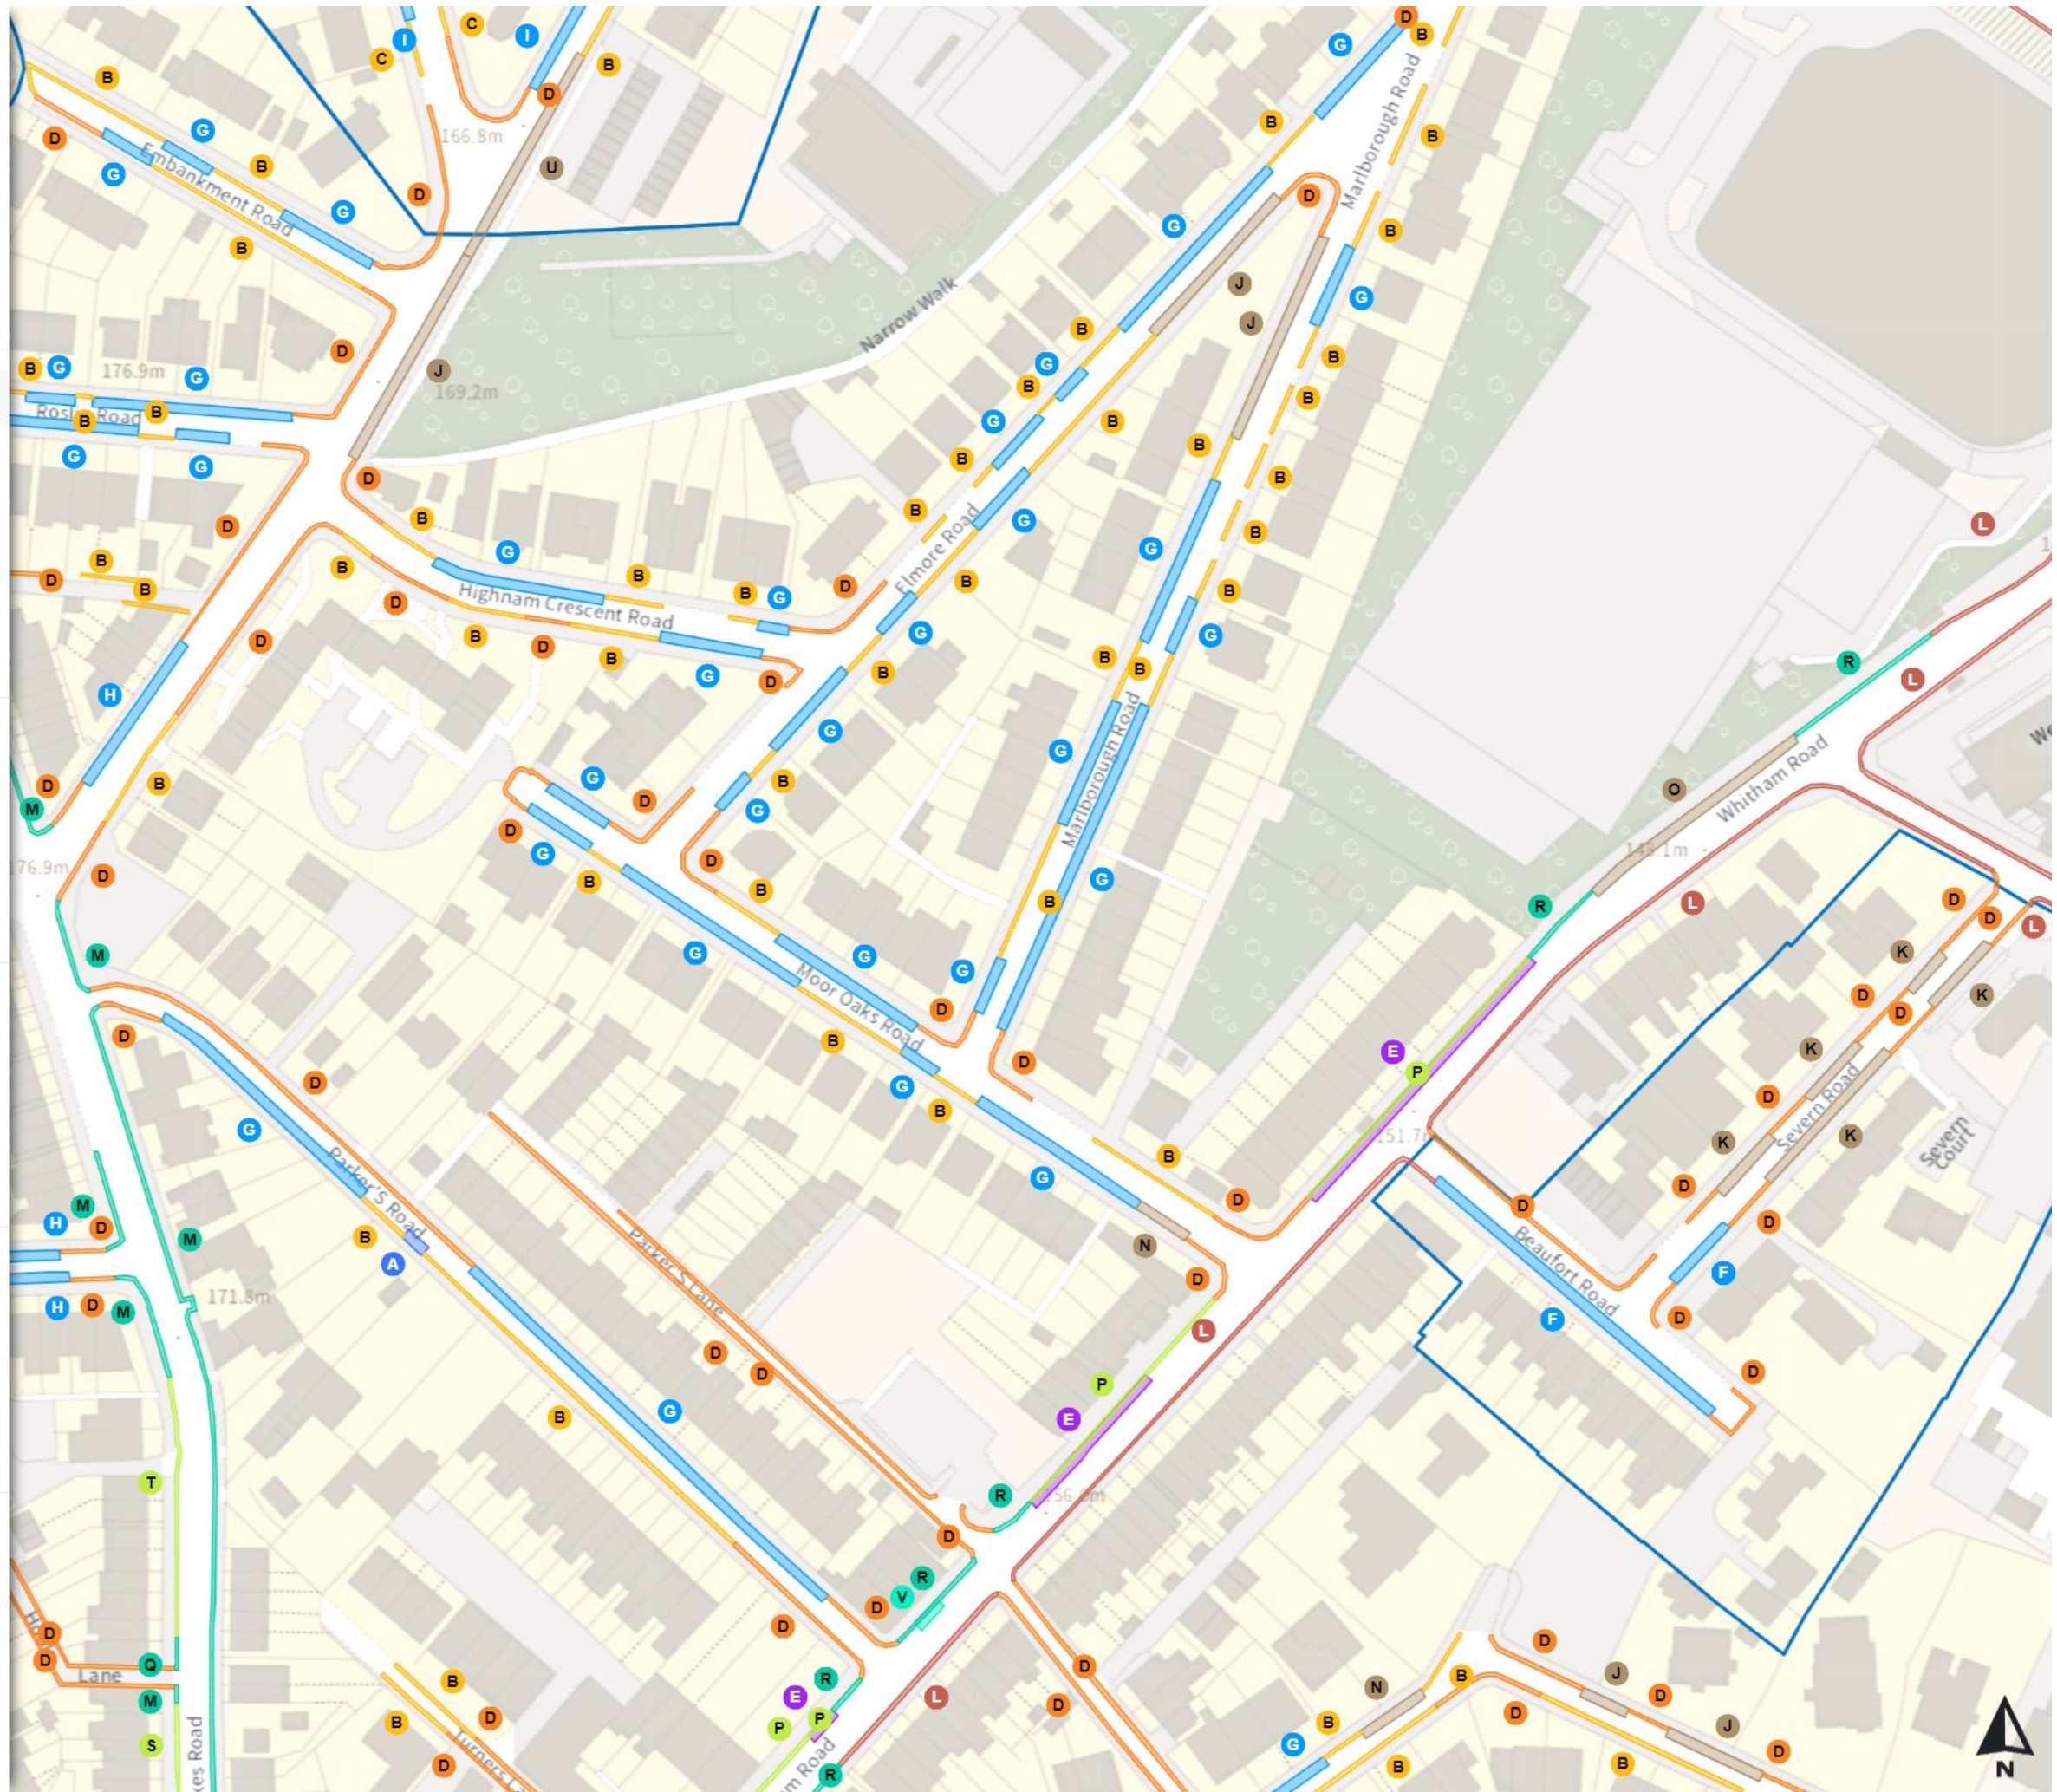

THE SHEFFIELD CITY COUNCIL (STOPPING RESTRICTIONS, WAITING RESTRICTIONS, LOADING RESTRICTIONS & PARKING PLACES) (MAP SCHEDULE) ORDER 2024

Map 359d of 797 Made 03/04/24

Added

- Shared
- No waiting at any time
  At all times
- No loading
  Mon-Fri 08:00-09:30 16:00-18:30
- Shared
- No waiting at any time
  At all times
- No loading
  Mon-Fri 07:30-09:30 16:00-18:30
- Shared
- No waiting
  Mon-Sat 08:00-18:30
- No loading
  Mon-Fri 08:00-09:30 16:30-18:30
- Shared
- No waiting
  Mon-Sat 08:00-18:30
- No loading
  Mon-Fri 08:00-09:30 16:00-18:30

Scale: 1:1250

North-West: 433250.714, 387293.849
South-East: 433669.169, 386933.656

© Crown copyright and database rights 2024 Ordnance Survey.
You are not permitted to copy, sub-license, distribute or sell any of this data to third parties in any form. Licence number 100018816