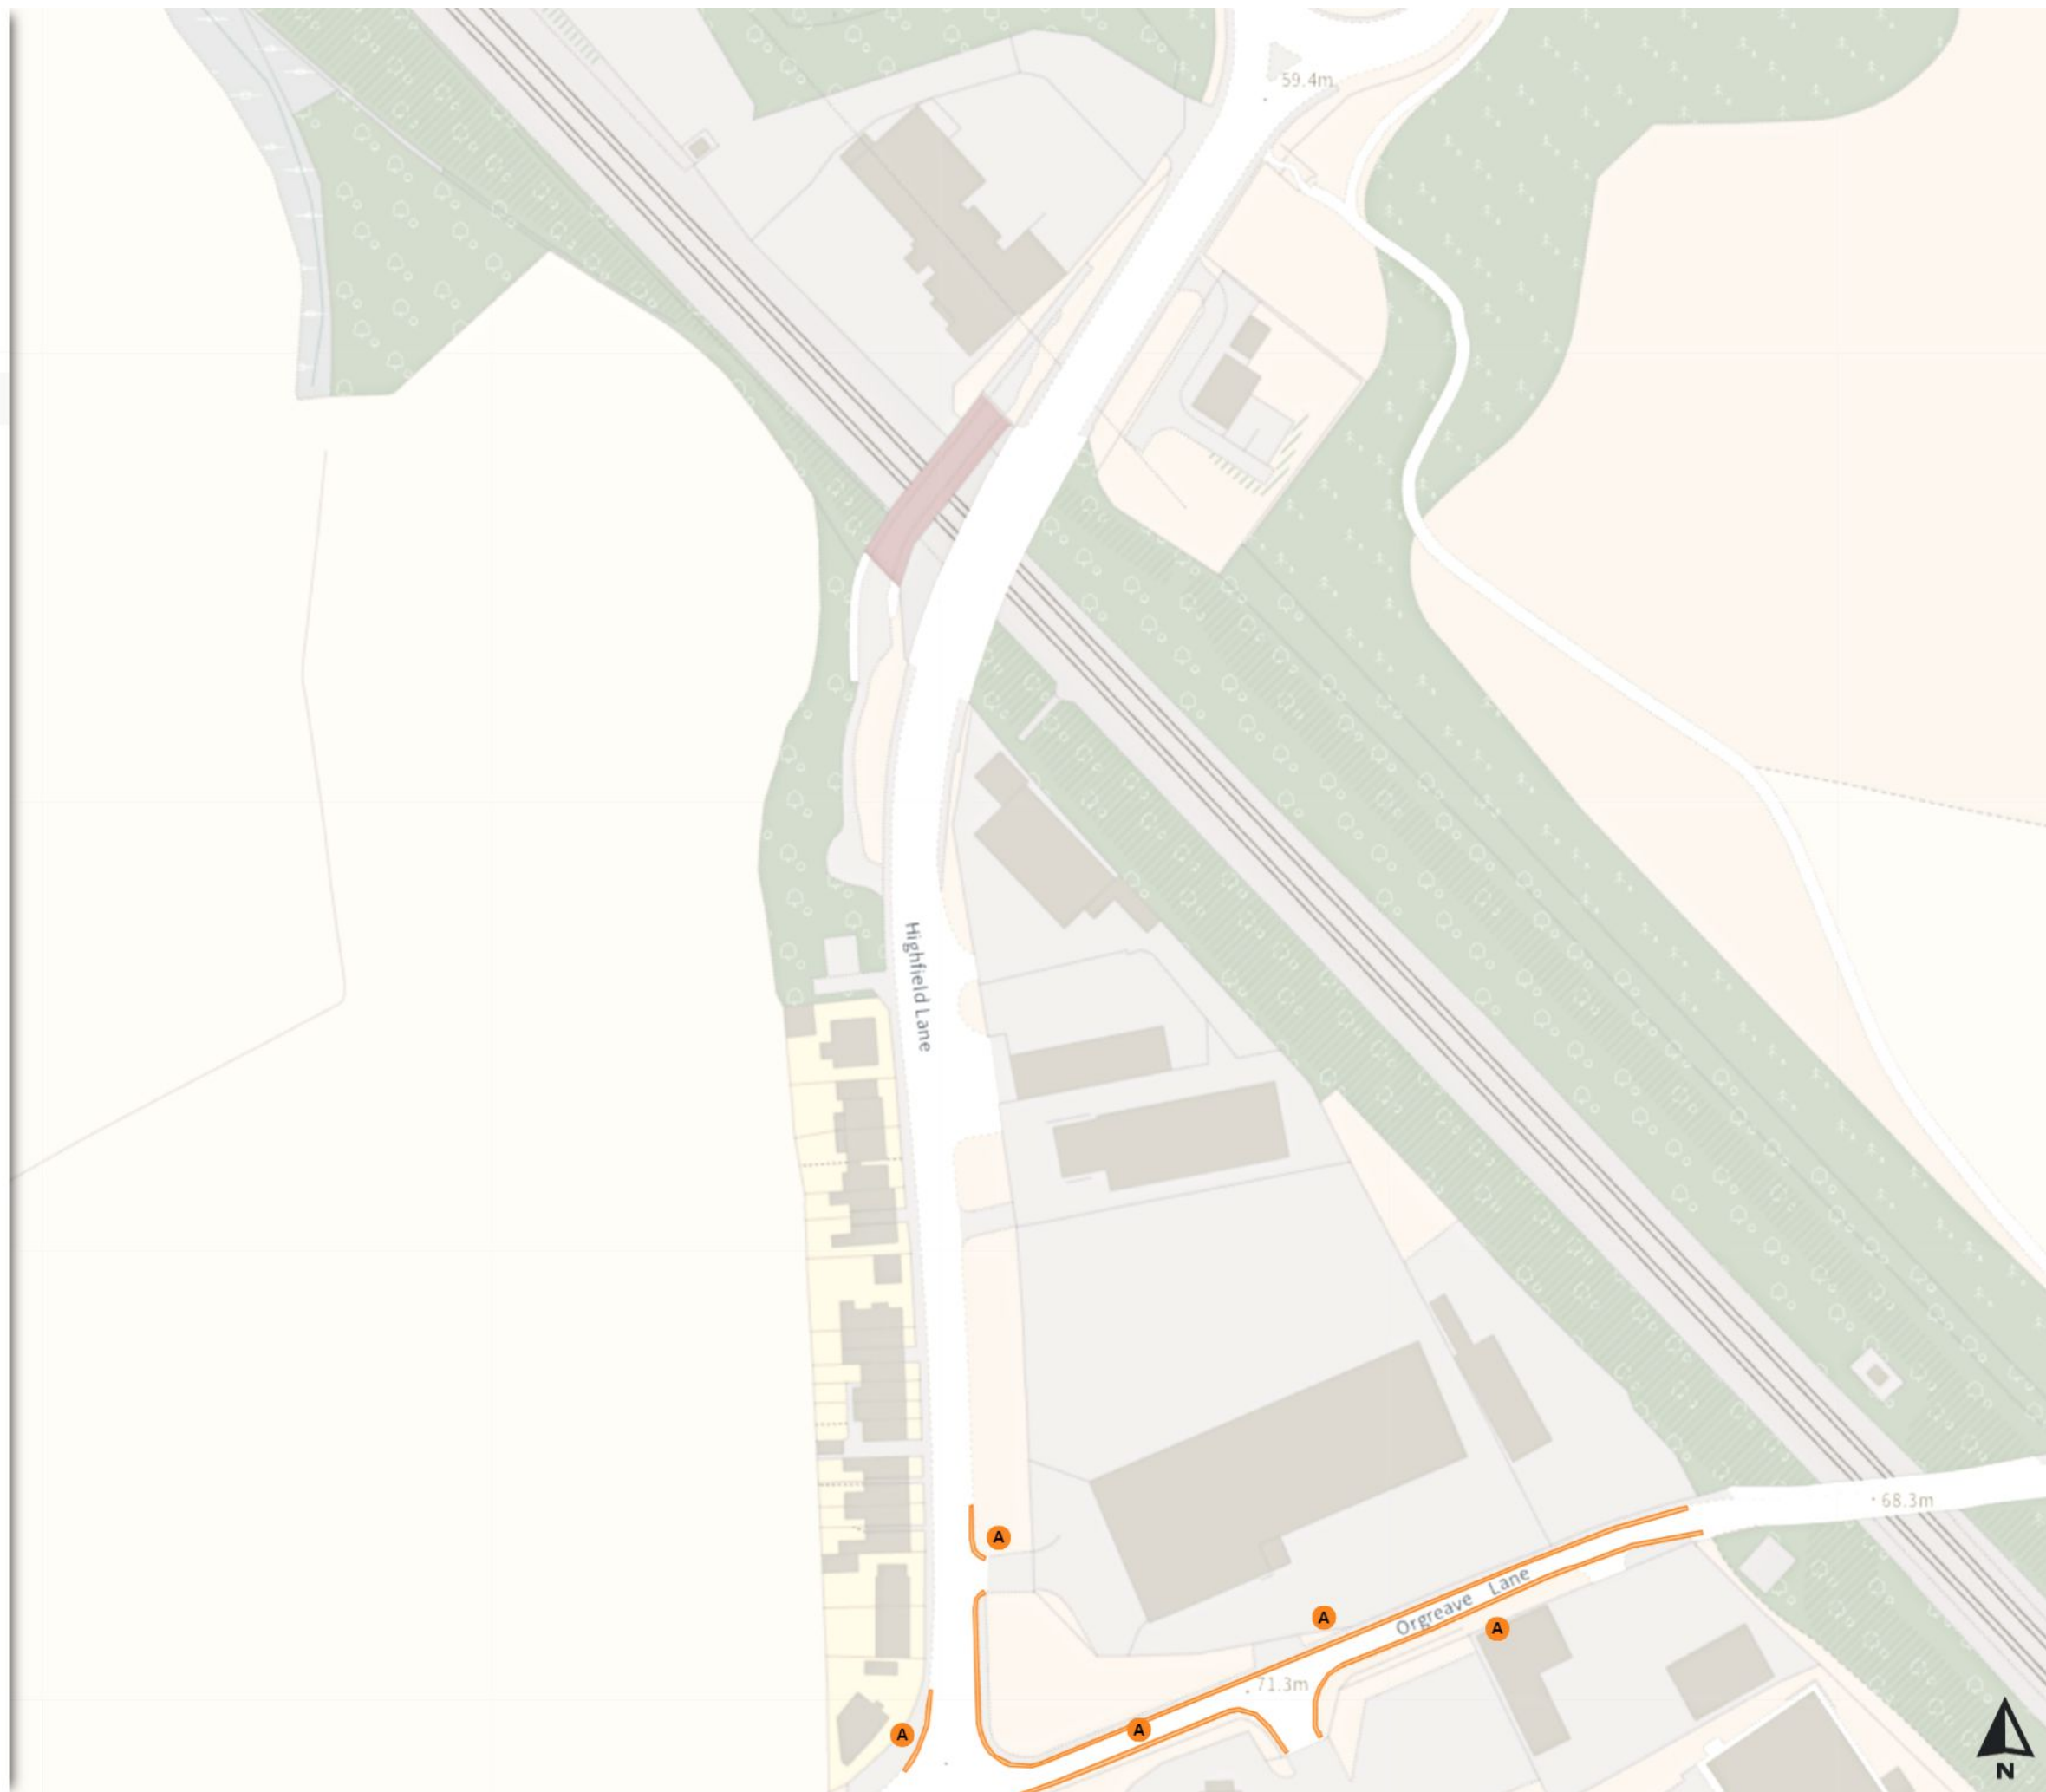

0 20 40 60m

Scale: 1:1250

North-West: 441599.099, 387000.223
South-East: 442018.222, 386640.736

© Crown copyright and database rights 2024 Ordnance Survey.
You are not permitted to copy, sub-license, distribute or sell any of this
data to third parties in any form. Licence number 100018816