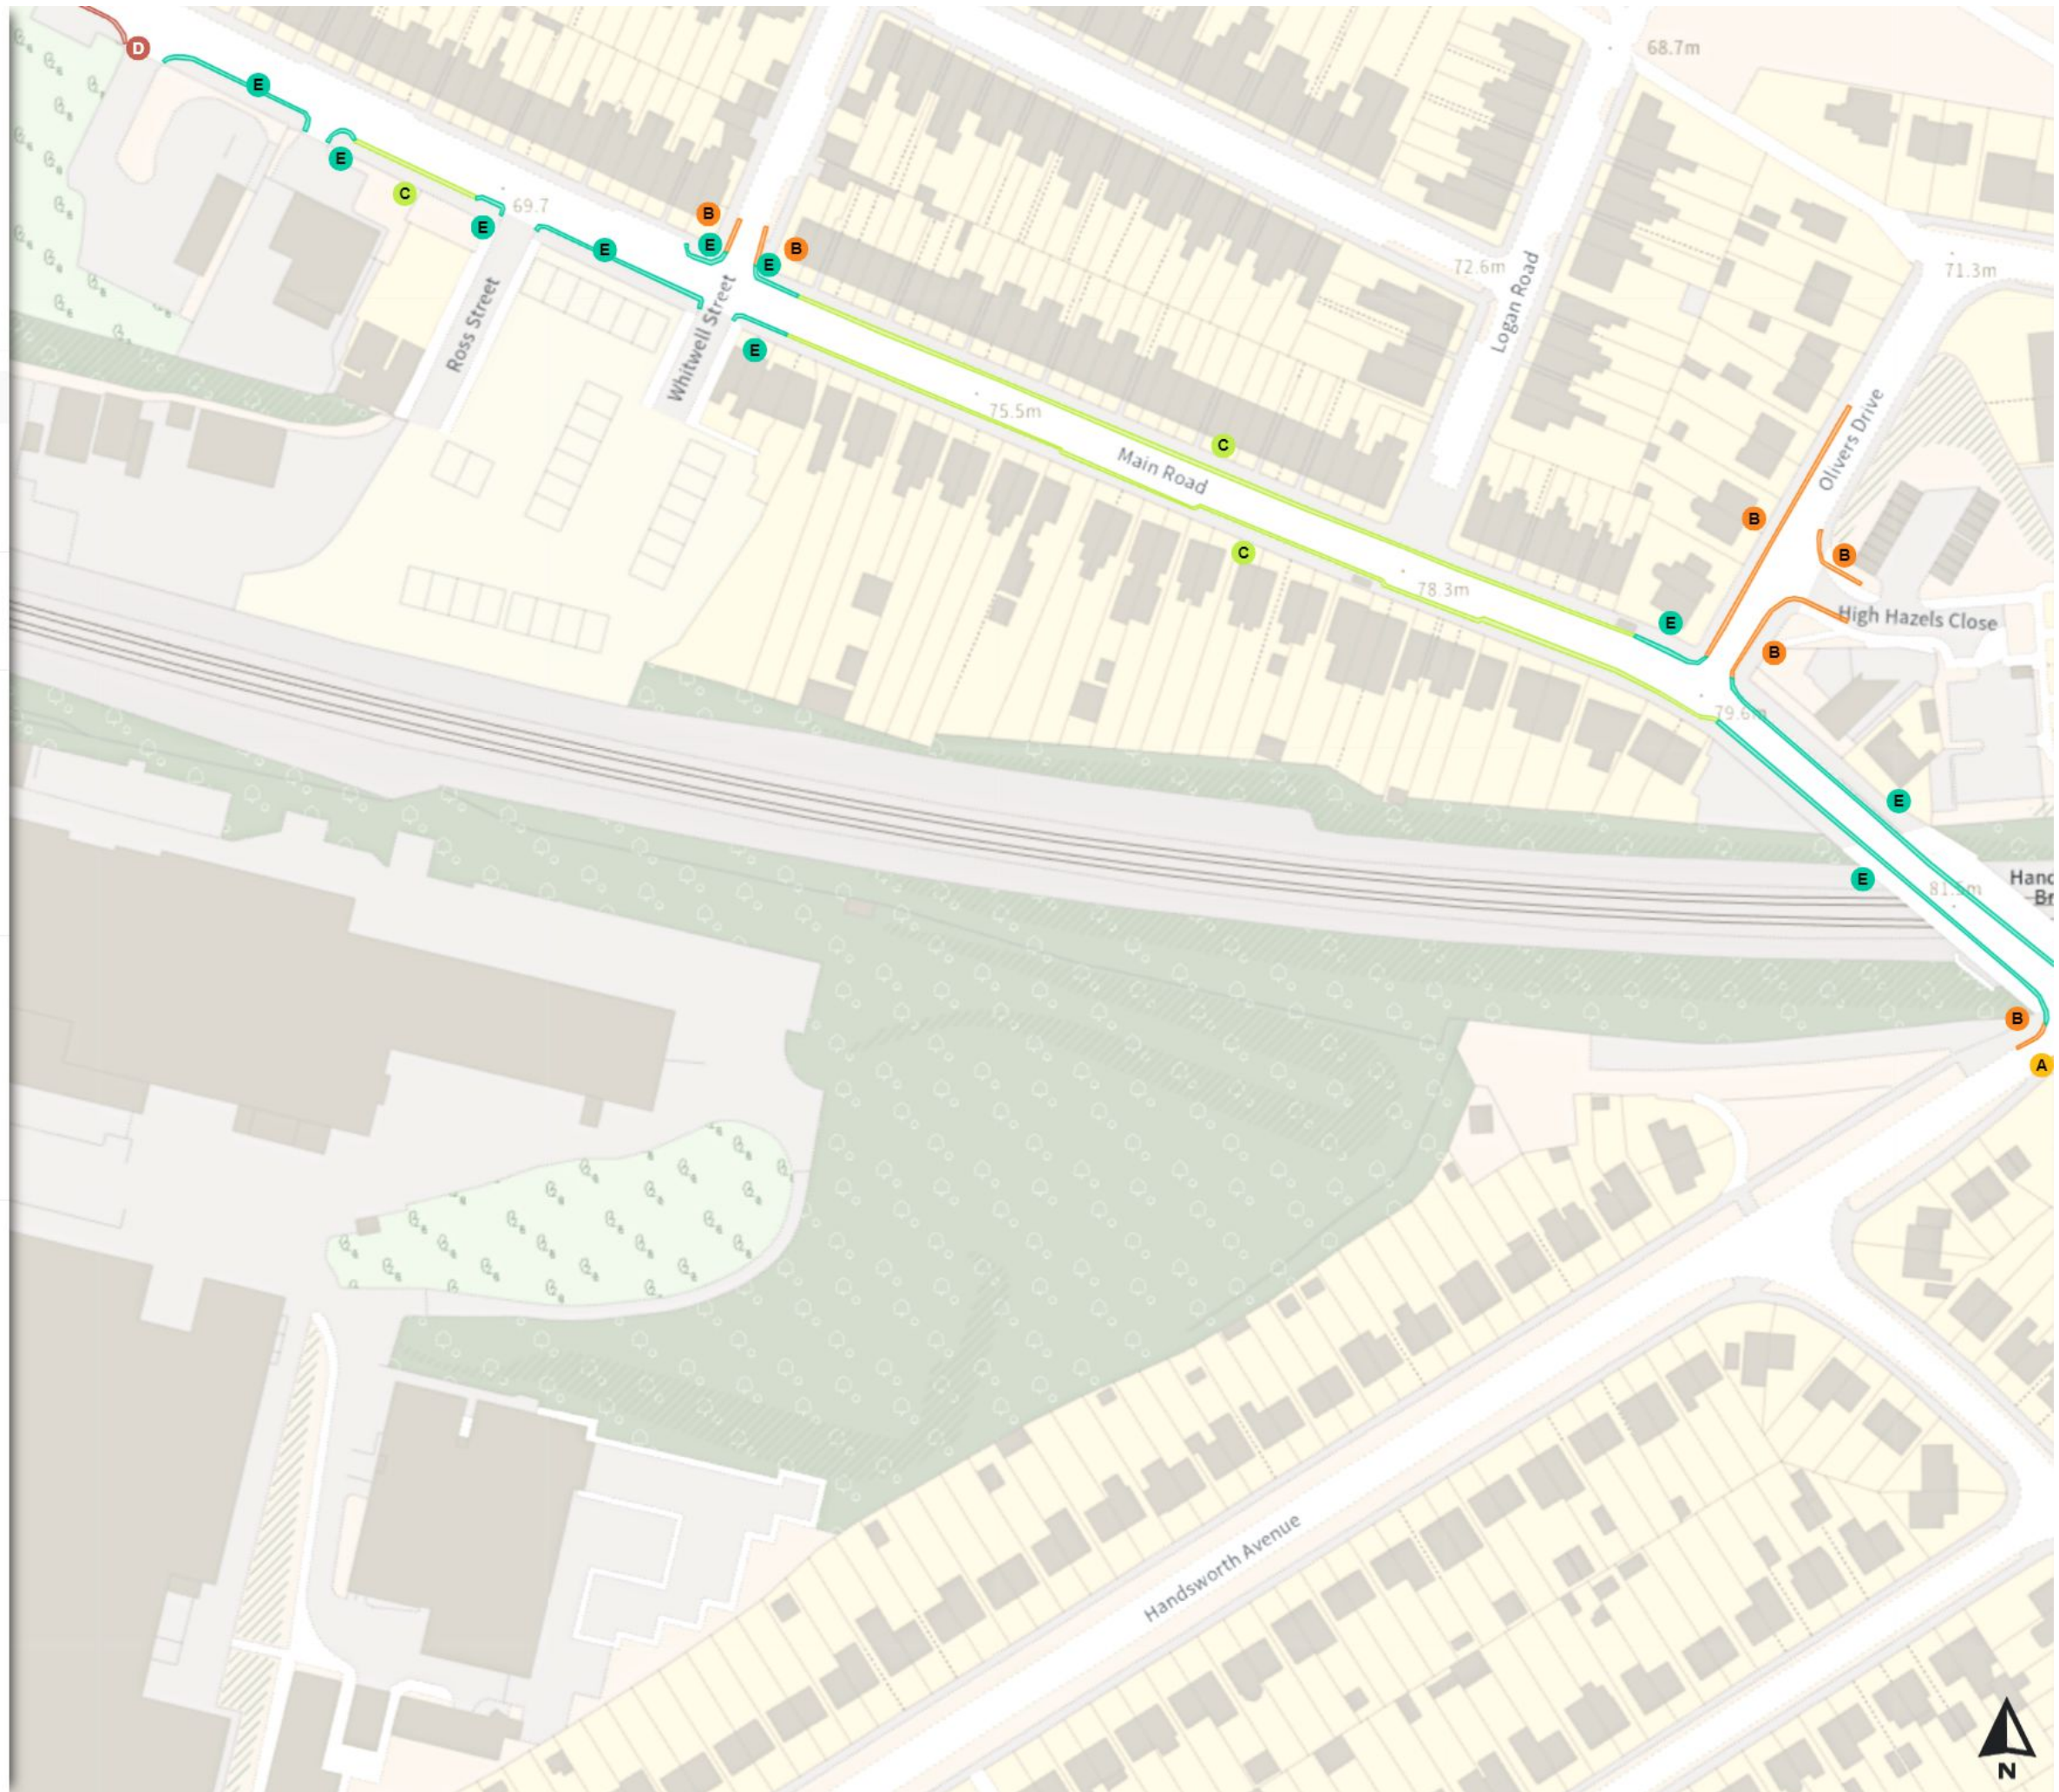

- Shared
- No waiting at any time
- At all times

- No loading
- Mon-Fri 08:00-09:30 16:00-18:30

Scale: 1:1250

North-West: 439480.54, 387700.425
South-East: 439899.439, 387340.807

© Crown copyright and database rights 2024 Ordnance Survey.
You are not permitted to copy, sub-license, distribute or sell any of this data to third parties in any form. Licence number 100018816