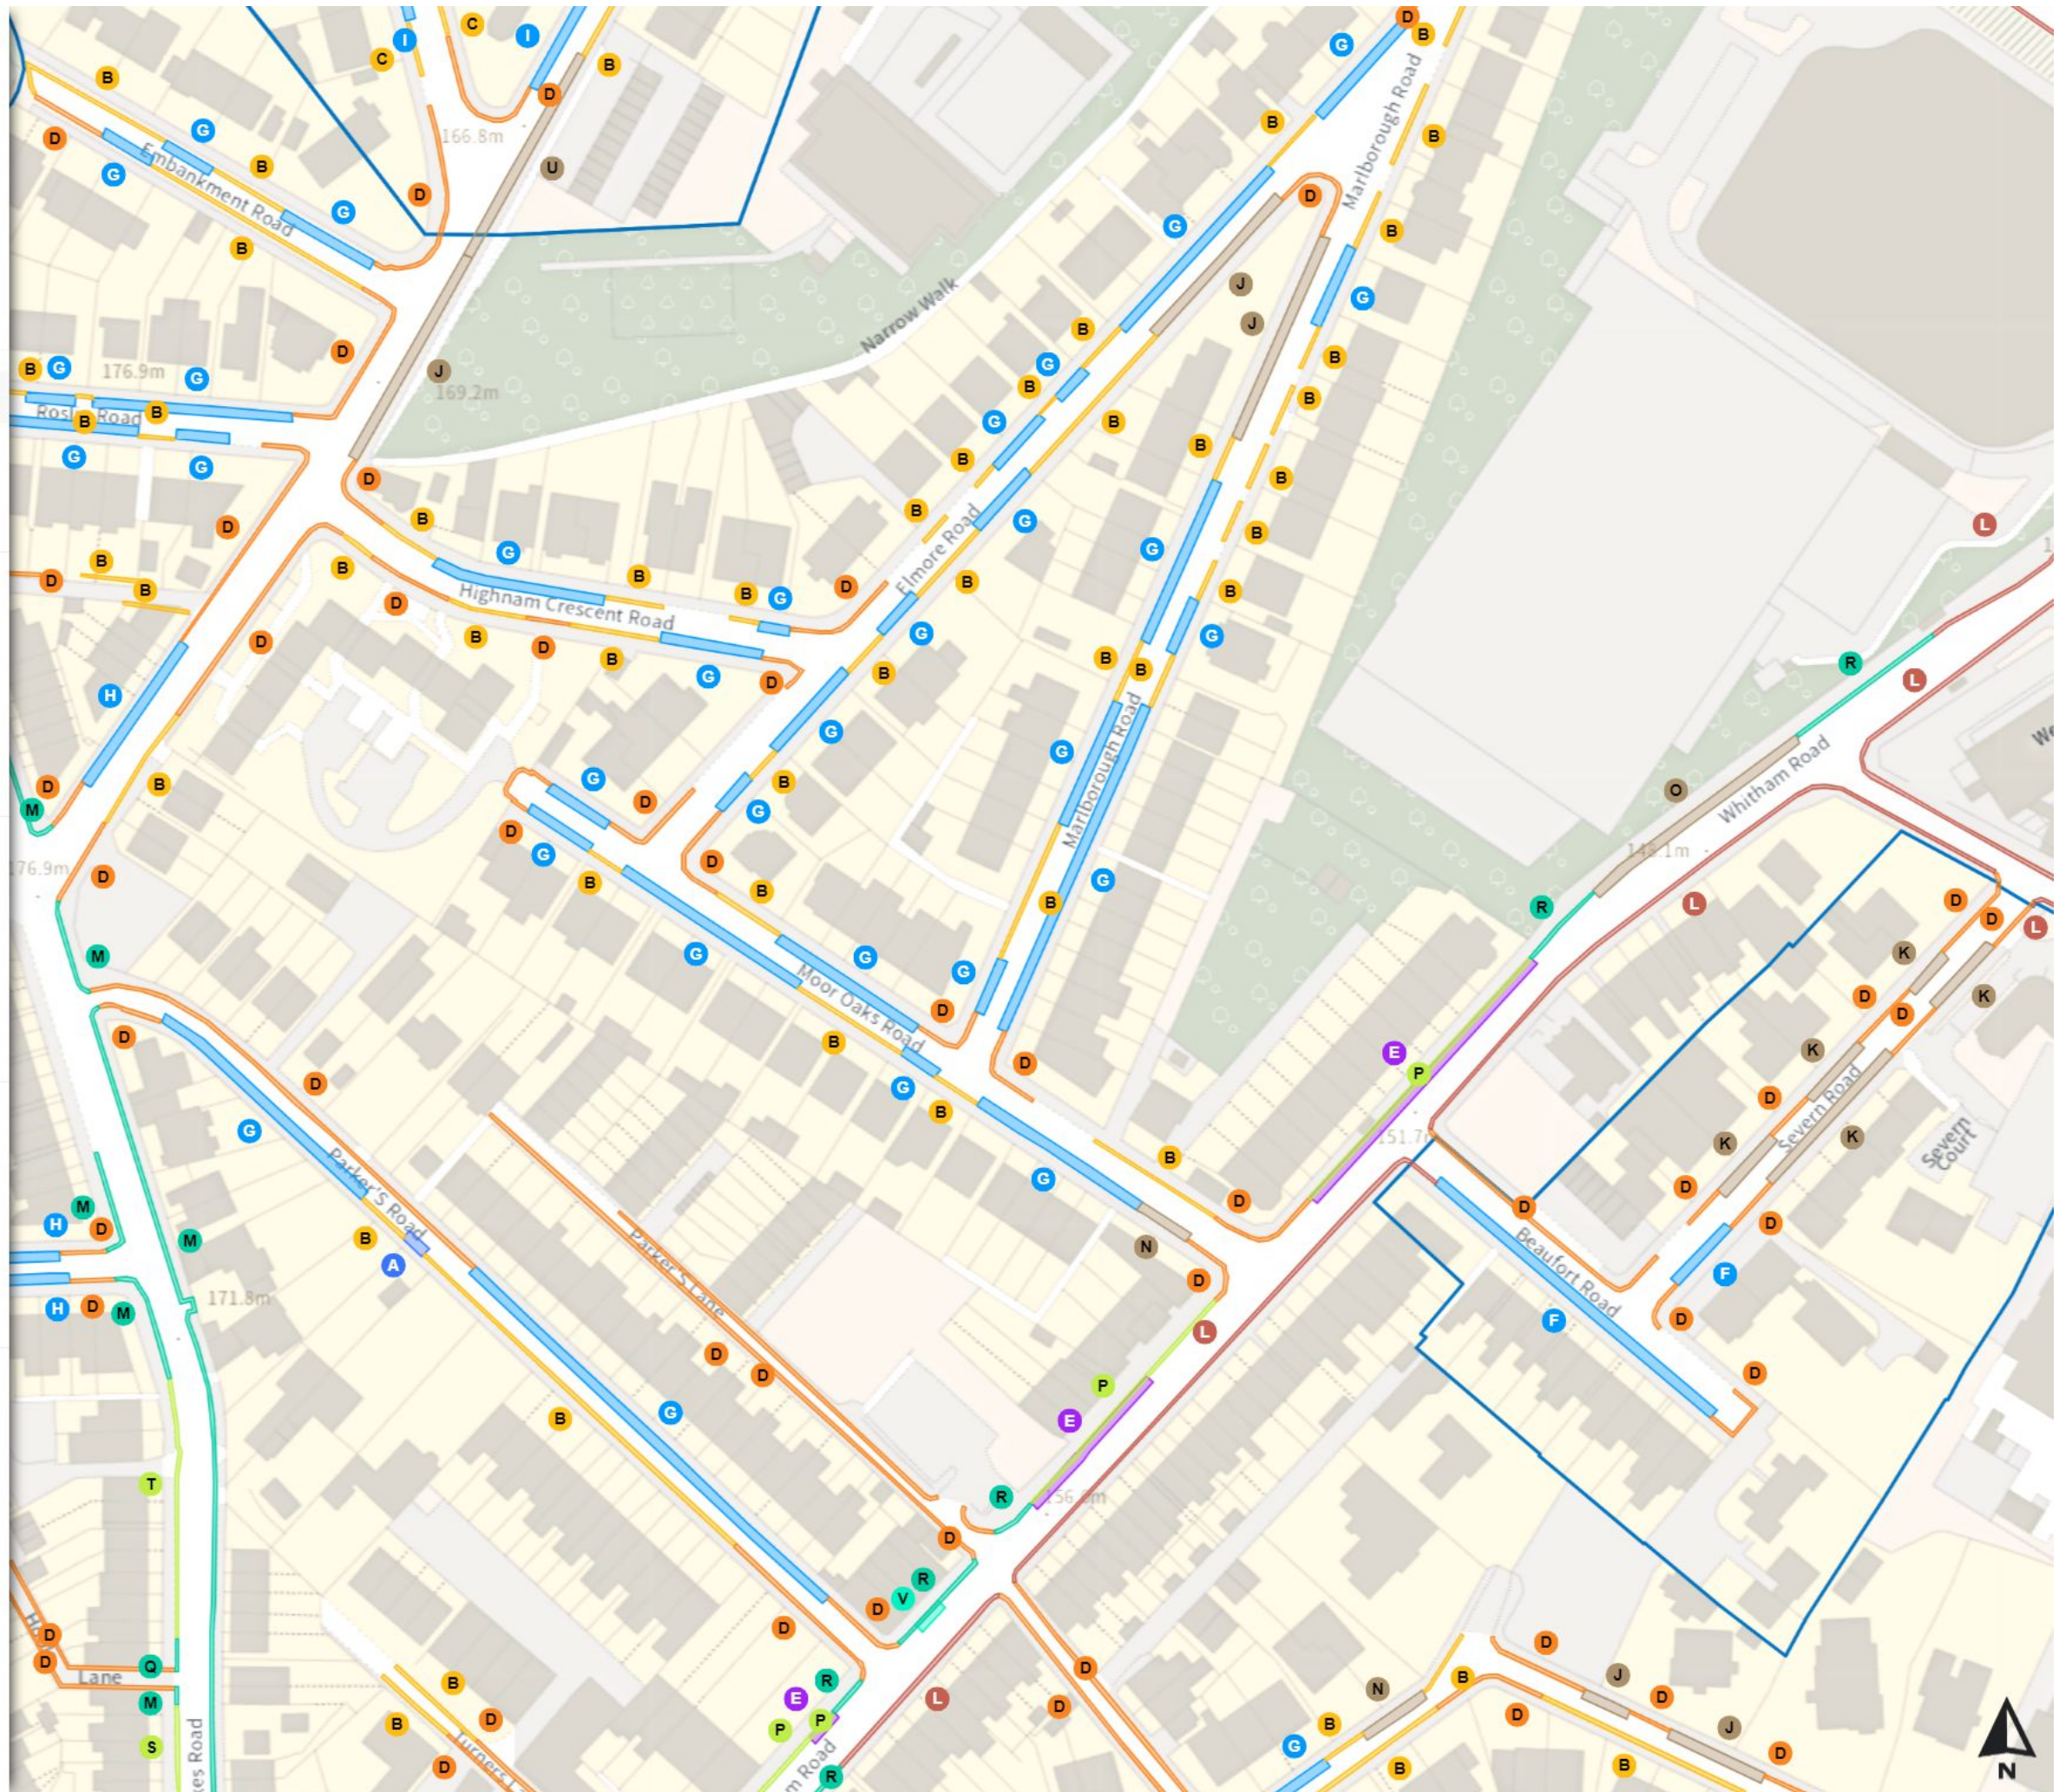

THE SHEFFIELD CITY COUNCIL (STOPPING RESTRICTIONS, WAITING RESTRICTIONS, LOADING RESTRICTIONS & PARKING PLACES) (MAP SCHEDULE) ORDER 2024

Map 359b of 797 Made 03/04/24

Added

Permit holders parking place (Crookesmoor)

Mon-Fri 08:00-18:30

Shared

Paid-for parking place

Mon-Sat 08:00-18:30 4h

Permit holders parking place (Broomhill)

Mon-Sat 08:00-18:30

Shared

Paid-for parking place

Mon-Sat 08:00-18:30 4h

Permit holders parking place (Beaufort Road / Severn Road)

Mon-Sat 08:00-18:30

Shared

No waiting at any time

At all times

No loading at any time

At all times

0 20 40 60m

Scale: 1:1250

North-West: 433250.714, 387293.849
South-East: 433669.169, 386933.656

© Crown copyright and database rights 2024 Ordnance Survey.
You are not permitted to copy, sub-license, distribute or sell any of this data to third parties in any form. Licence number 100018816