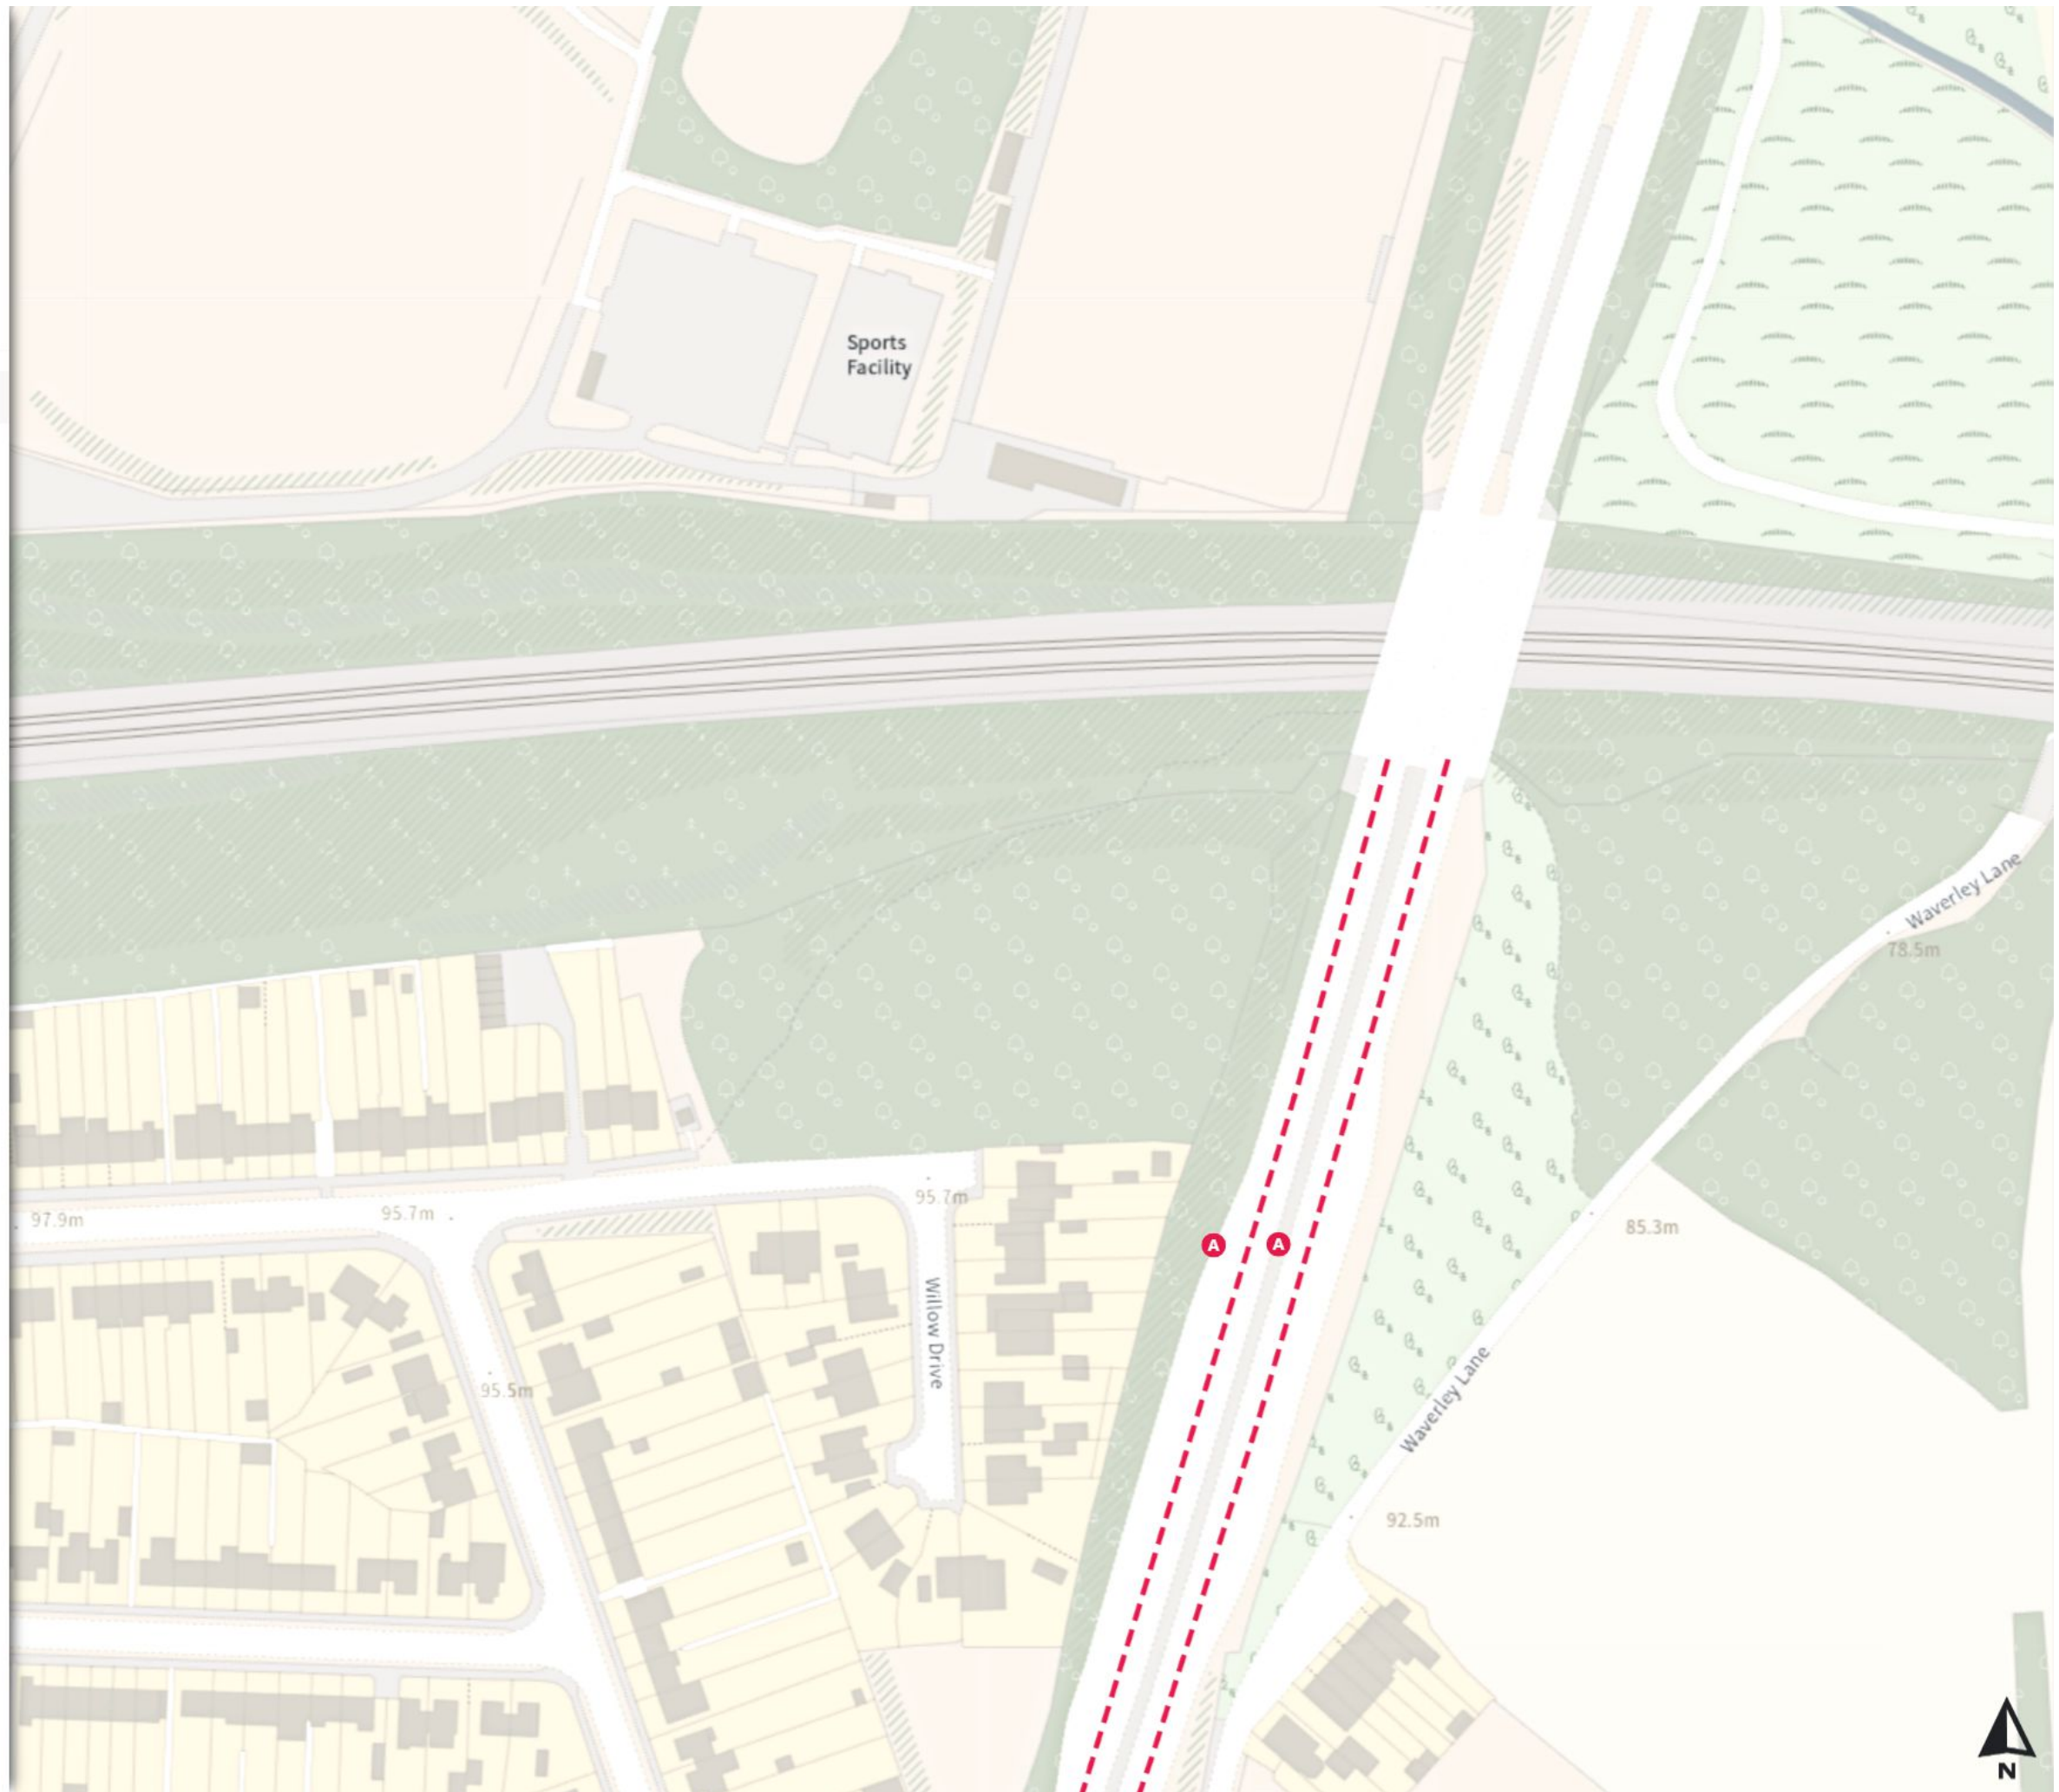

THE SHEFFIELD CITY COUNCIL (STOPPING RESTRICTIONS, WAITING RESTRICTIONS, LOADING RESTRICTIONS & PARKING PLACES) (MAP SCHEDULE) ORDER 2024

Map 354 of 797 Made 03/04/24

Added

■ Clearway

Ⓐ At all times

Scale: 1:1250

North-West: 440305.295, 387707.335
South-East: 440724.257, 387347.789

© Crown copyright and database rights 2024 Ordnance Survey.
You are not permitted to copy, sub-license, distribute or sell any of this data to third parties in any form. Licence number 100018816