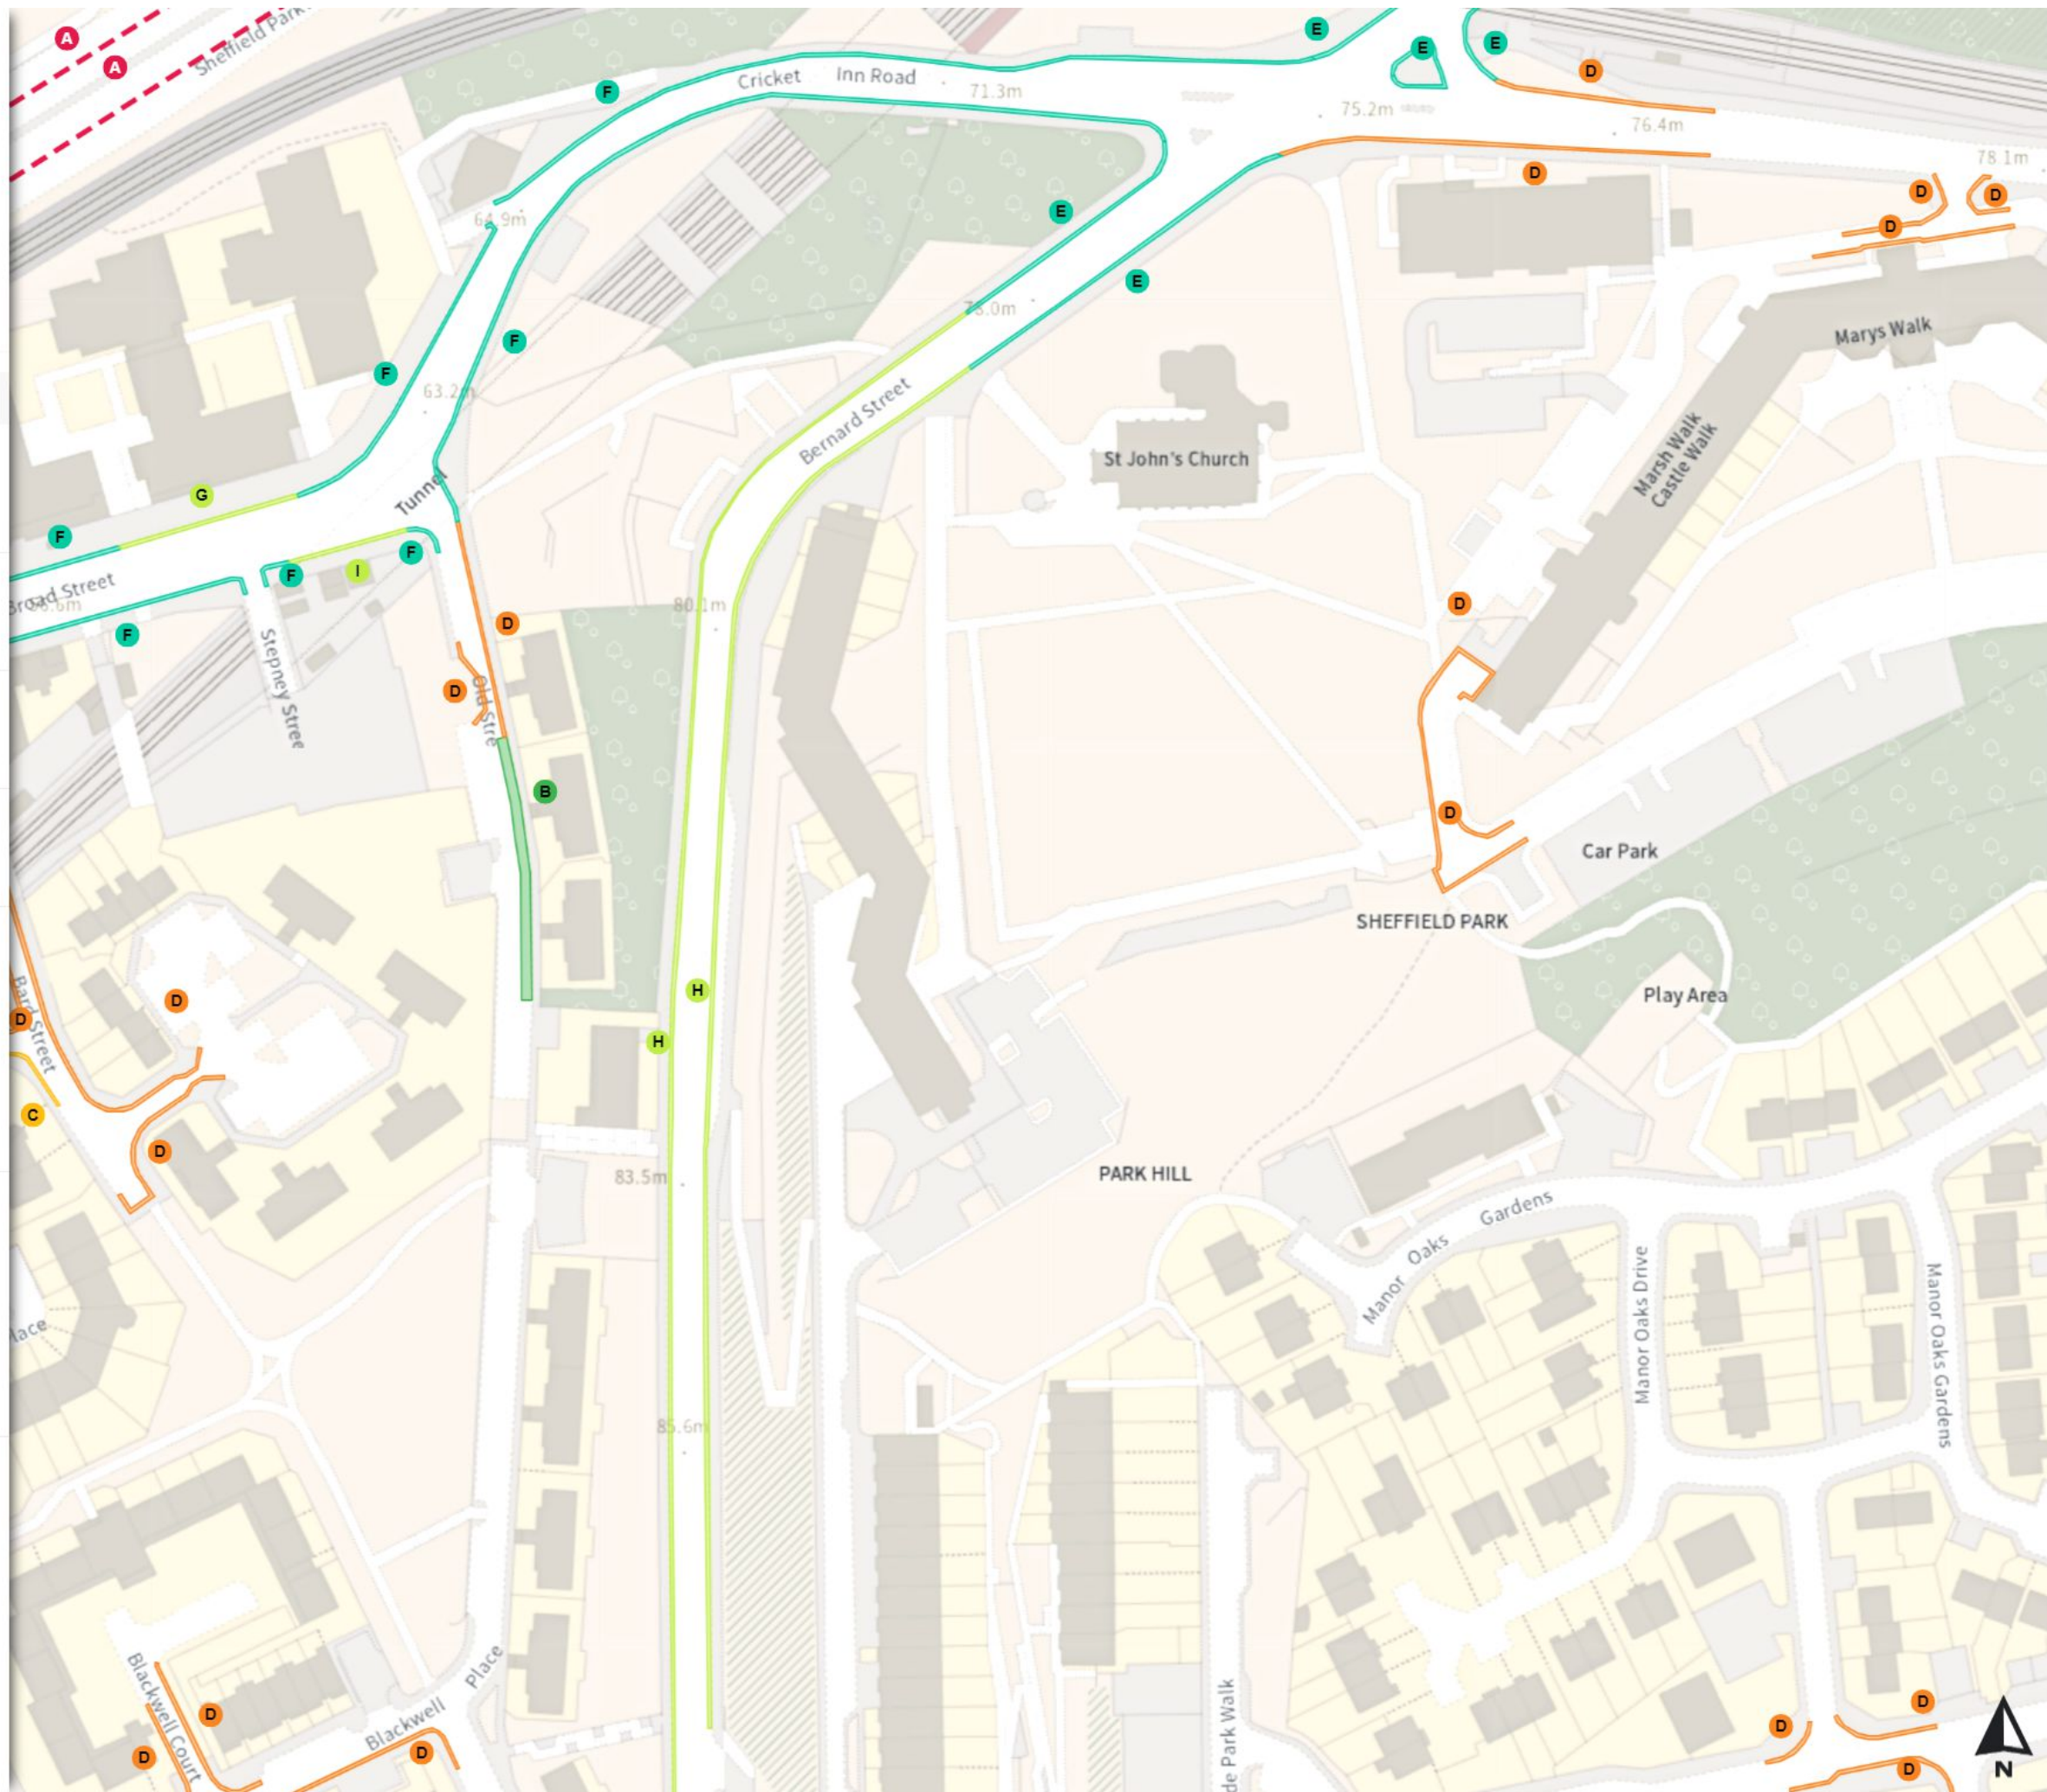

THE SHEFFIELD CITY COUNCIL (STOPPING RESTRICTIONS, WAITING RESTRICTIONS, LOADING RESTRICTIONS & PARKING PLACES) (MAP SCHEDULE) ORDER 2024

Map 345a of 797 Made 03/04/24

Added

- Clearway
- A At all times
- Free parking place
- B Mon-Sat 08:00-16:30 2h 4h
- No waiting
- C Mon-Sat 08:00-18:30
- No waiting at any time
- D At all times
- Shared
- E No waiting at any time At all times
- E No loading Mon-Fri 08:00-09:30 16:30-18:30
- Shared
- F No waiting at any time At all times
- F No loading Mon-Fri 07:30-09:30 16:00-18:30

Scale: 1:1250

North-West: 436181.515, 387674.218
South-East: 436600.162, 387314.31

© Crown copyright and database rights 2024 Ordnance Survey. You are not permitted to copy, sub-license, distribute or sell any of this data to third parties in any form. Licence number 100018816