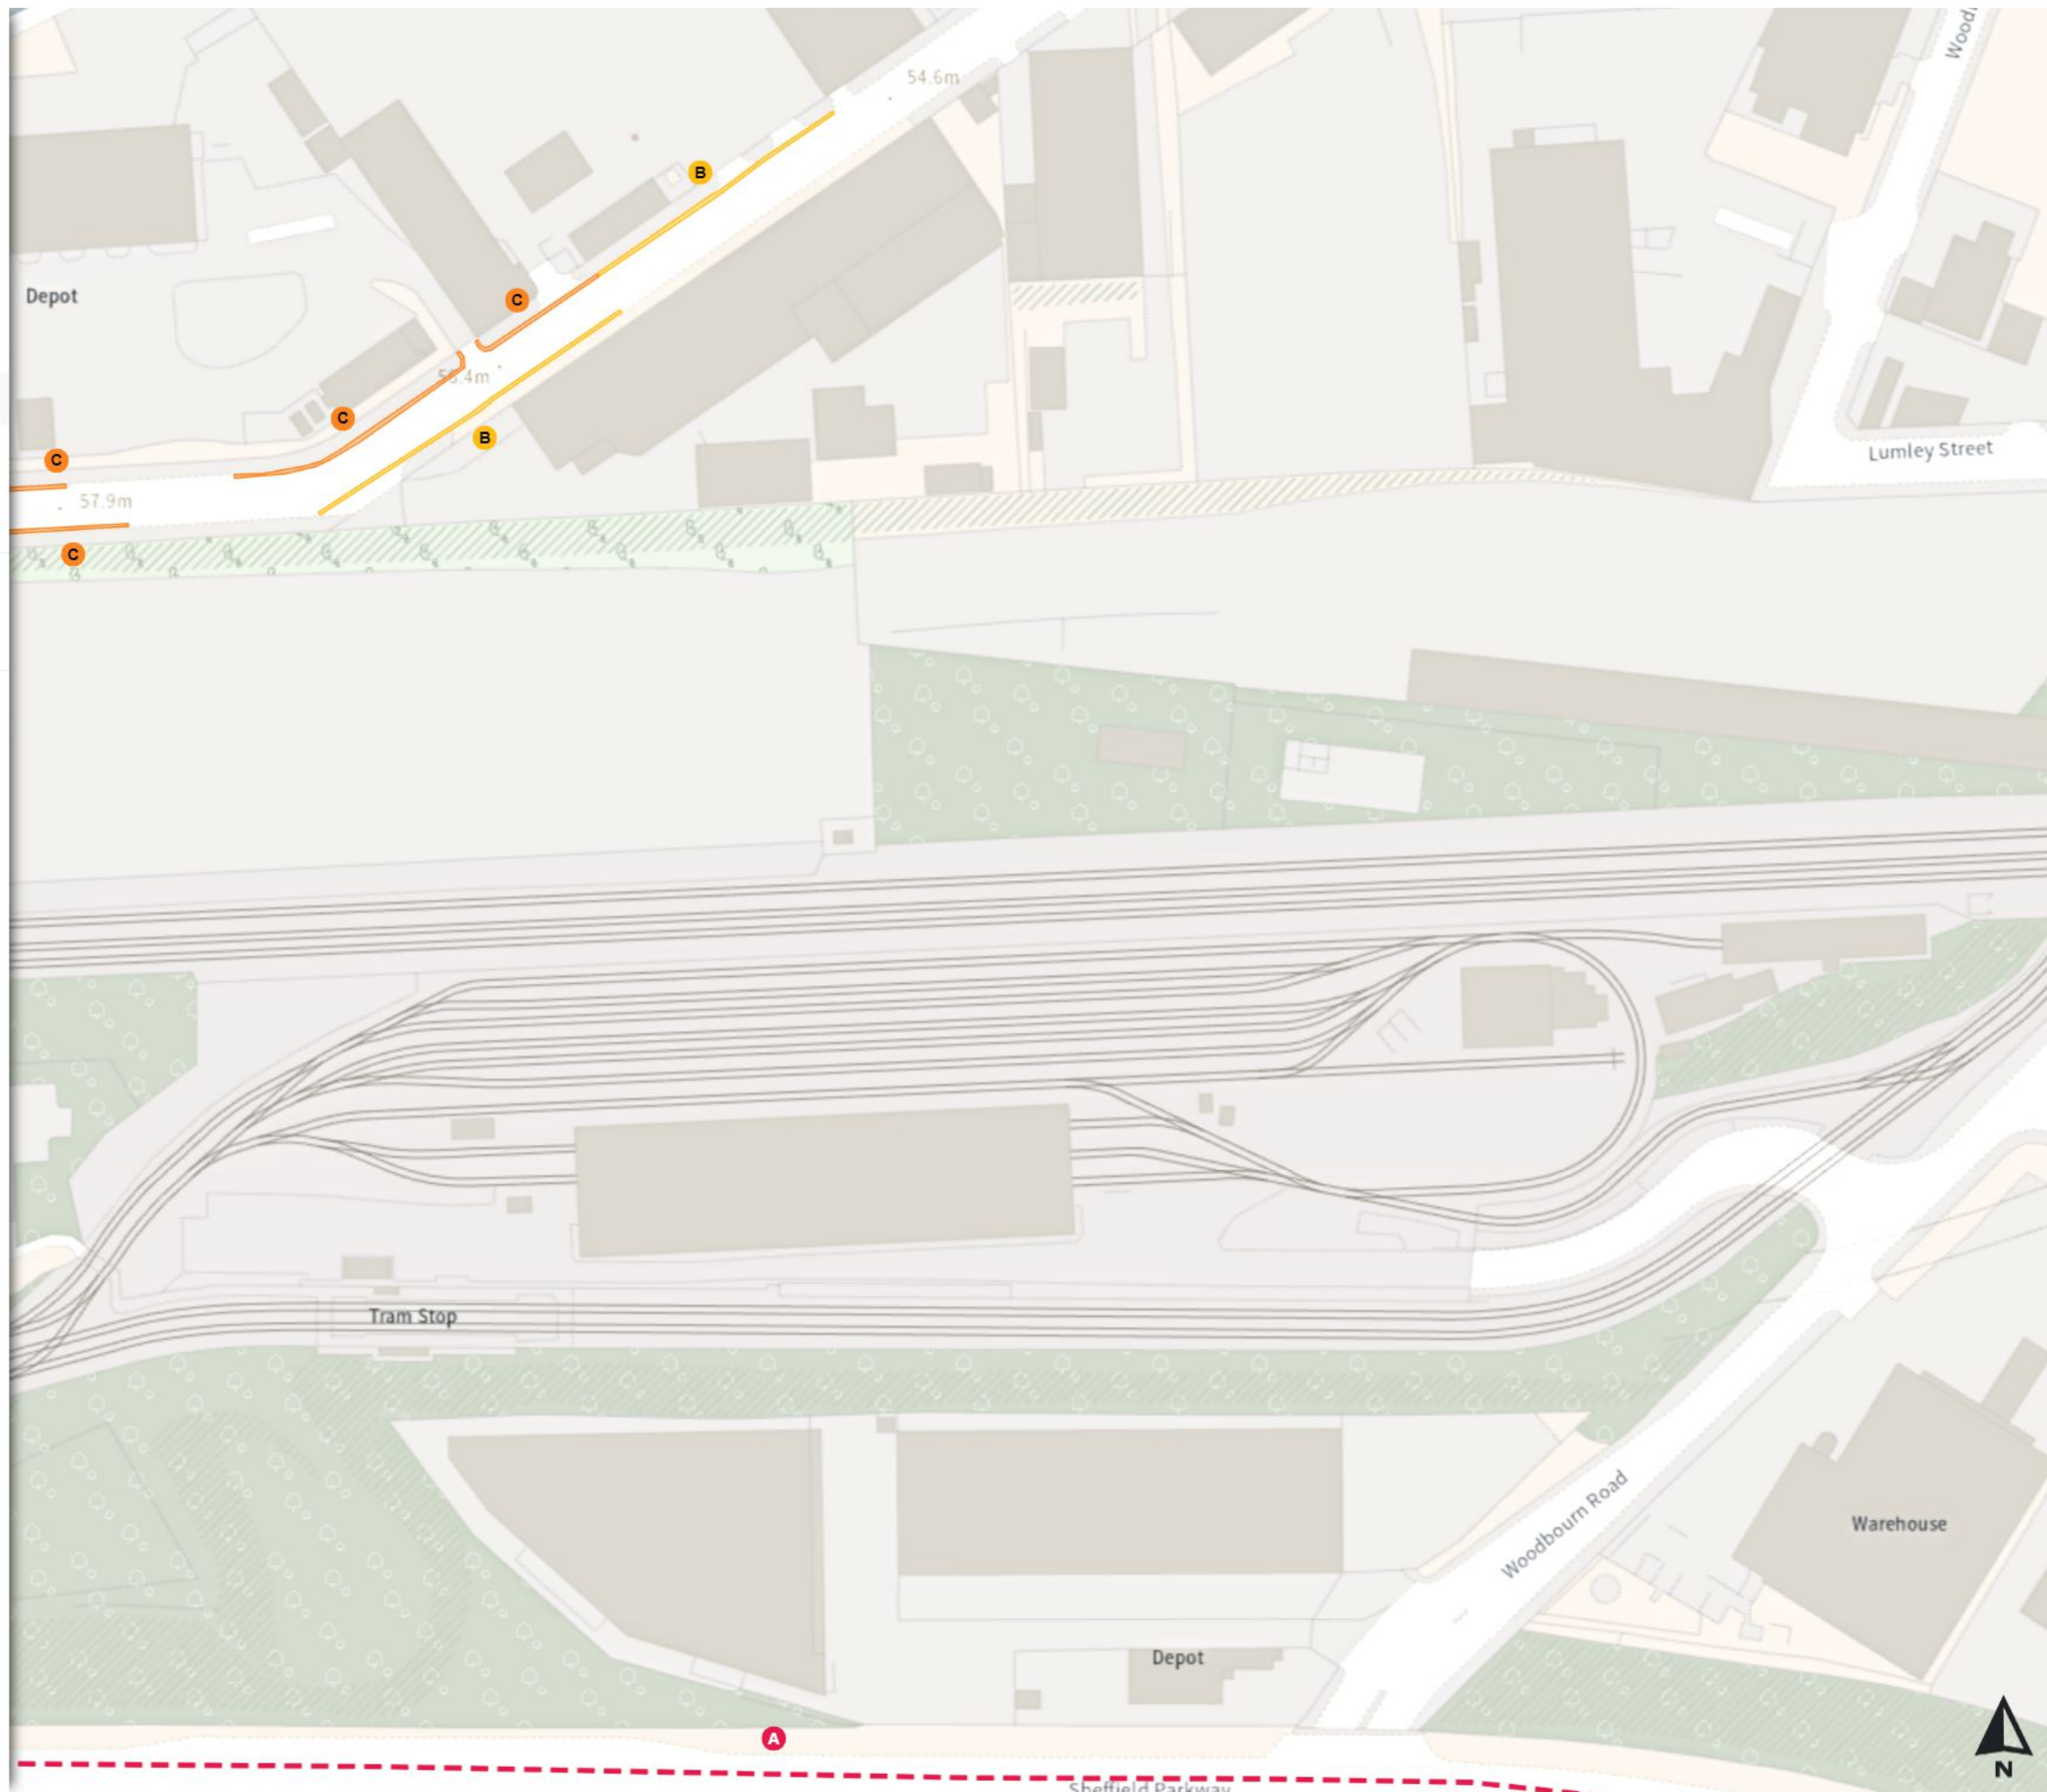

THE SHEFFIELD CITY COUNCIL (STOPPING RESTRICTIONS, WAITING RESTRICTIONS, LOADING RESTRICTIONS & PARKING PLACES) (MAP SCHEDULE) ORDER 2024

Map 329 of 797 Made 03/04/24

Added

- Clearway
- Ⓐ At all times
- No waiting
- Mon-Sat 08:00-18:30
- No waiting at any time
- At all times

Scale: 1:1250

North-West: 437138.344, 388040.747
South-East: 437557.032, 387680.95

© Crown copyright and database rights 2024 Ordnance Survey.
You are not permitted to copy, sub-license, distribute or sell any of this data to third parties in any form. Licence number 100018816