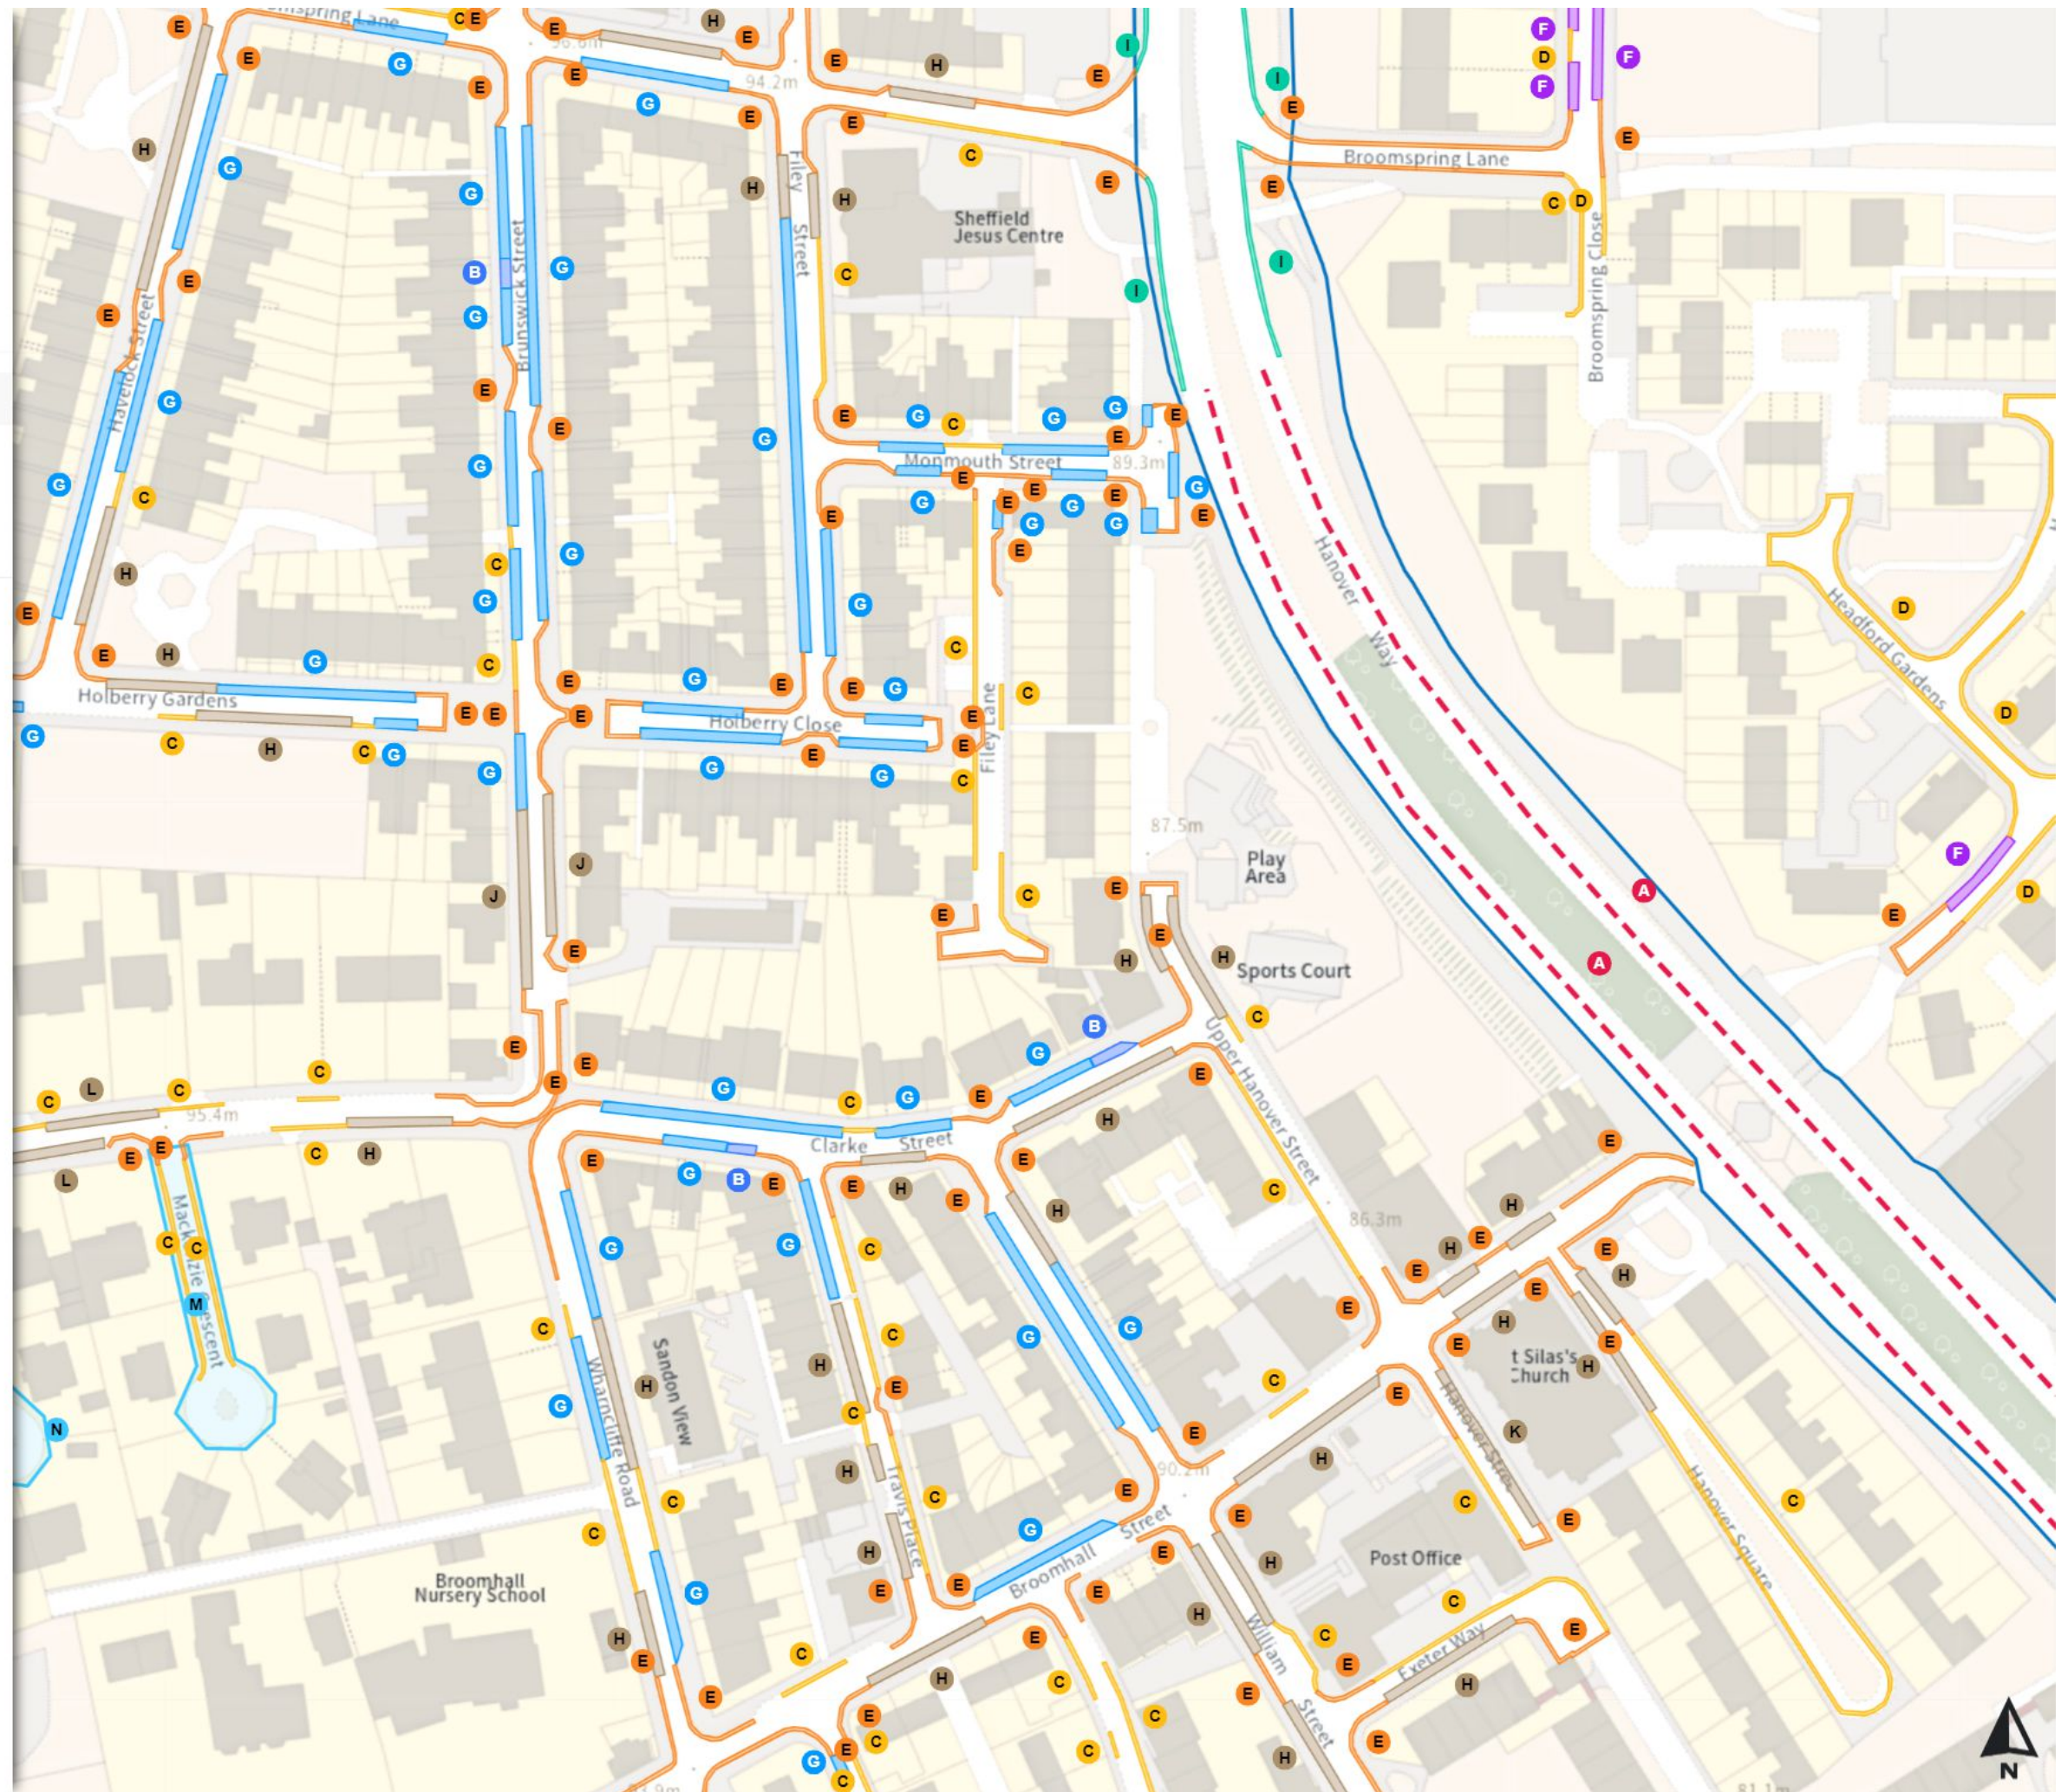

M Mon-Fri 08:00-18:30

Permit Parking Area (Wilton Place (Broomhall & The Groves))

N Mon-Fri 08:00-18:30

0 20 40 60m

Scale: 1:1250

North-West: 434174.991, 386941.173
South-East: 434593.549, 386581.033

© Crown copyright and database rights 2024 Ordnance Survey.
You are not permitted to copy, sub-license, distribute or sell any of this data to third parties in any form. Licence number 100018816