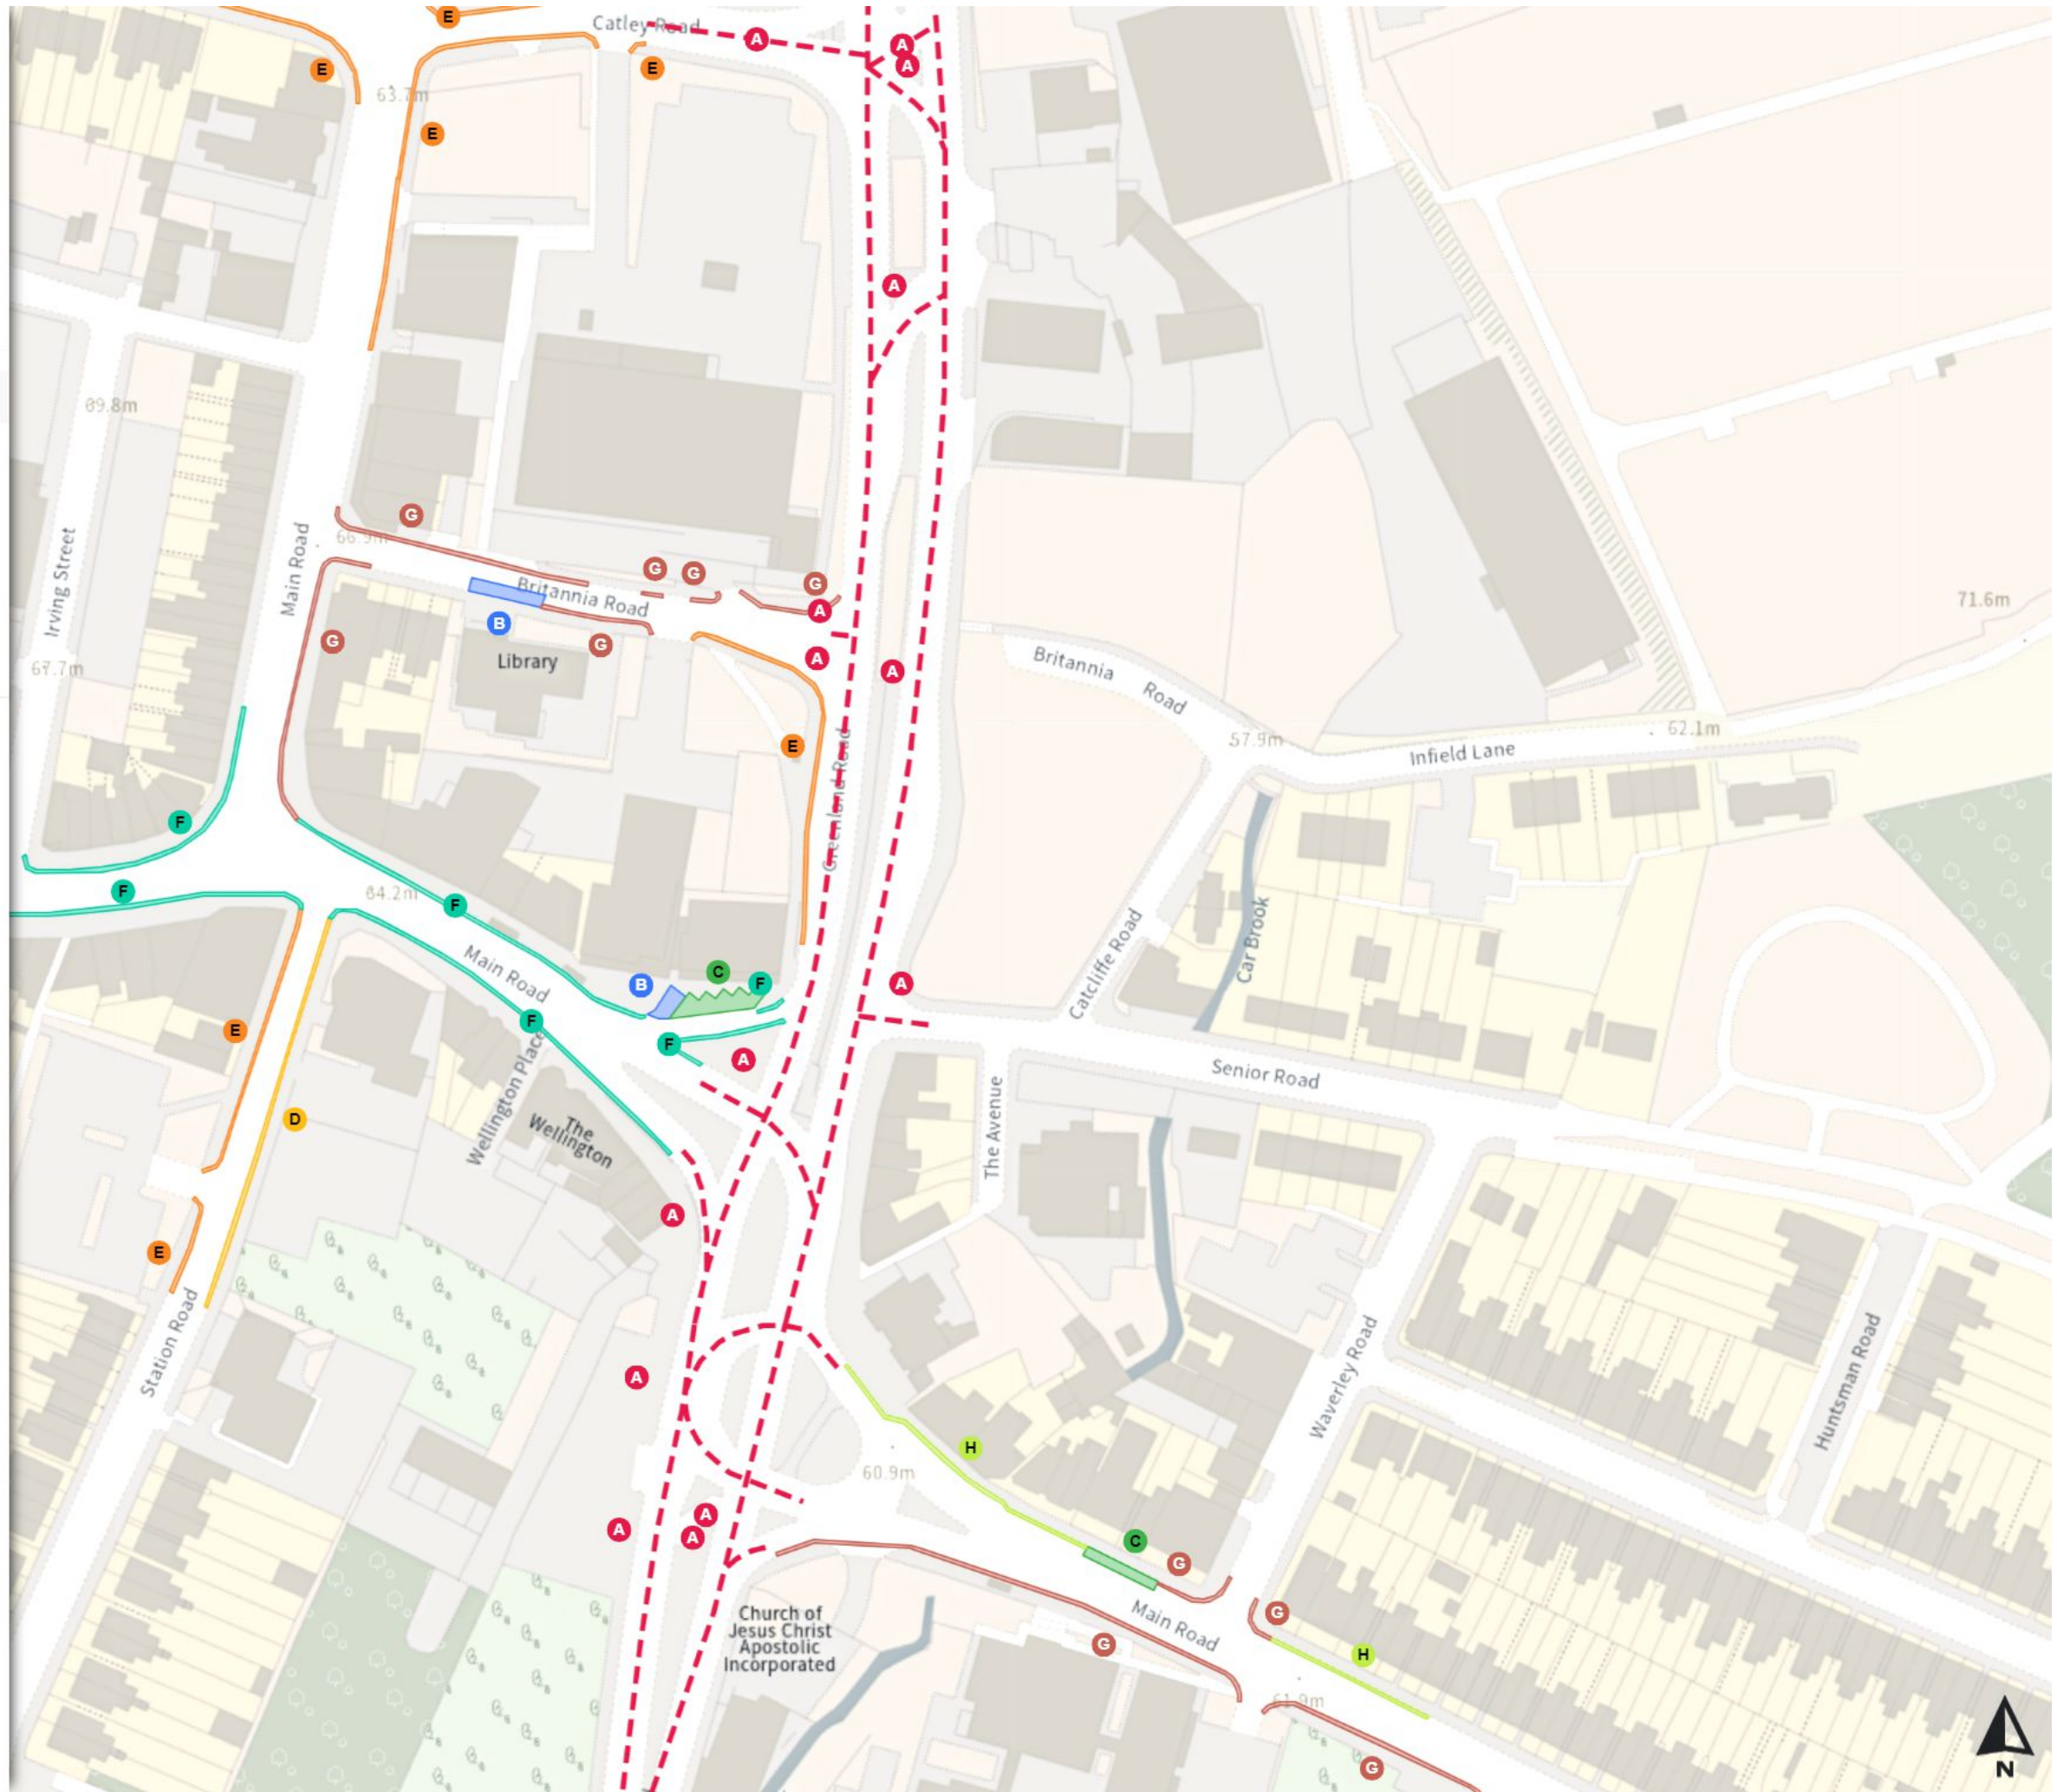

THE SHEFFIELD CITY COUNCIL (STOPPING RESTRICTIONS, WAITING RESTRICTIONS, LOADING RESTRICTIONS & PARKING PLACES) (MAP SCHEDULE) ORDER 2024

Map 334b of 797 Made 03/04/24

Added

- Shared
- No waiting at any time
  At all times
- No loading at any time
  At all times
- Shared
- No waiting
  Mon-Fri 08:00-09:30 16:00-18:30
- No loading
  Mon-Fri 08:00-09:30 16:00-18:30

Scale: 1:1250

North-West: 439200.167, 388057.275
South-East: 439619.013, 387697.659

© Crown copyright and database rights 2024 Ordnance Survey.
You are not permitted to copy, sub-license, distribute or sell any of this data to third parties in any form. Licence number 100018816