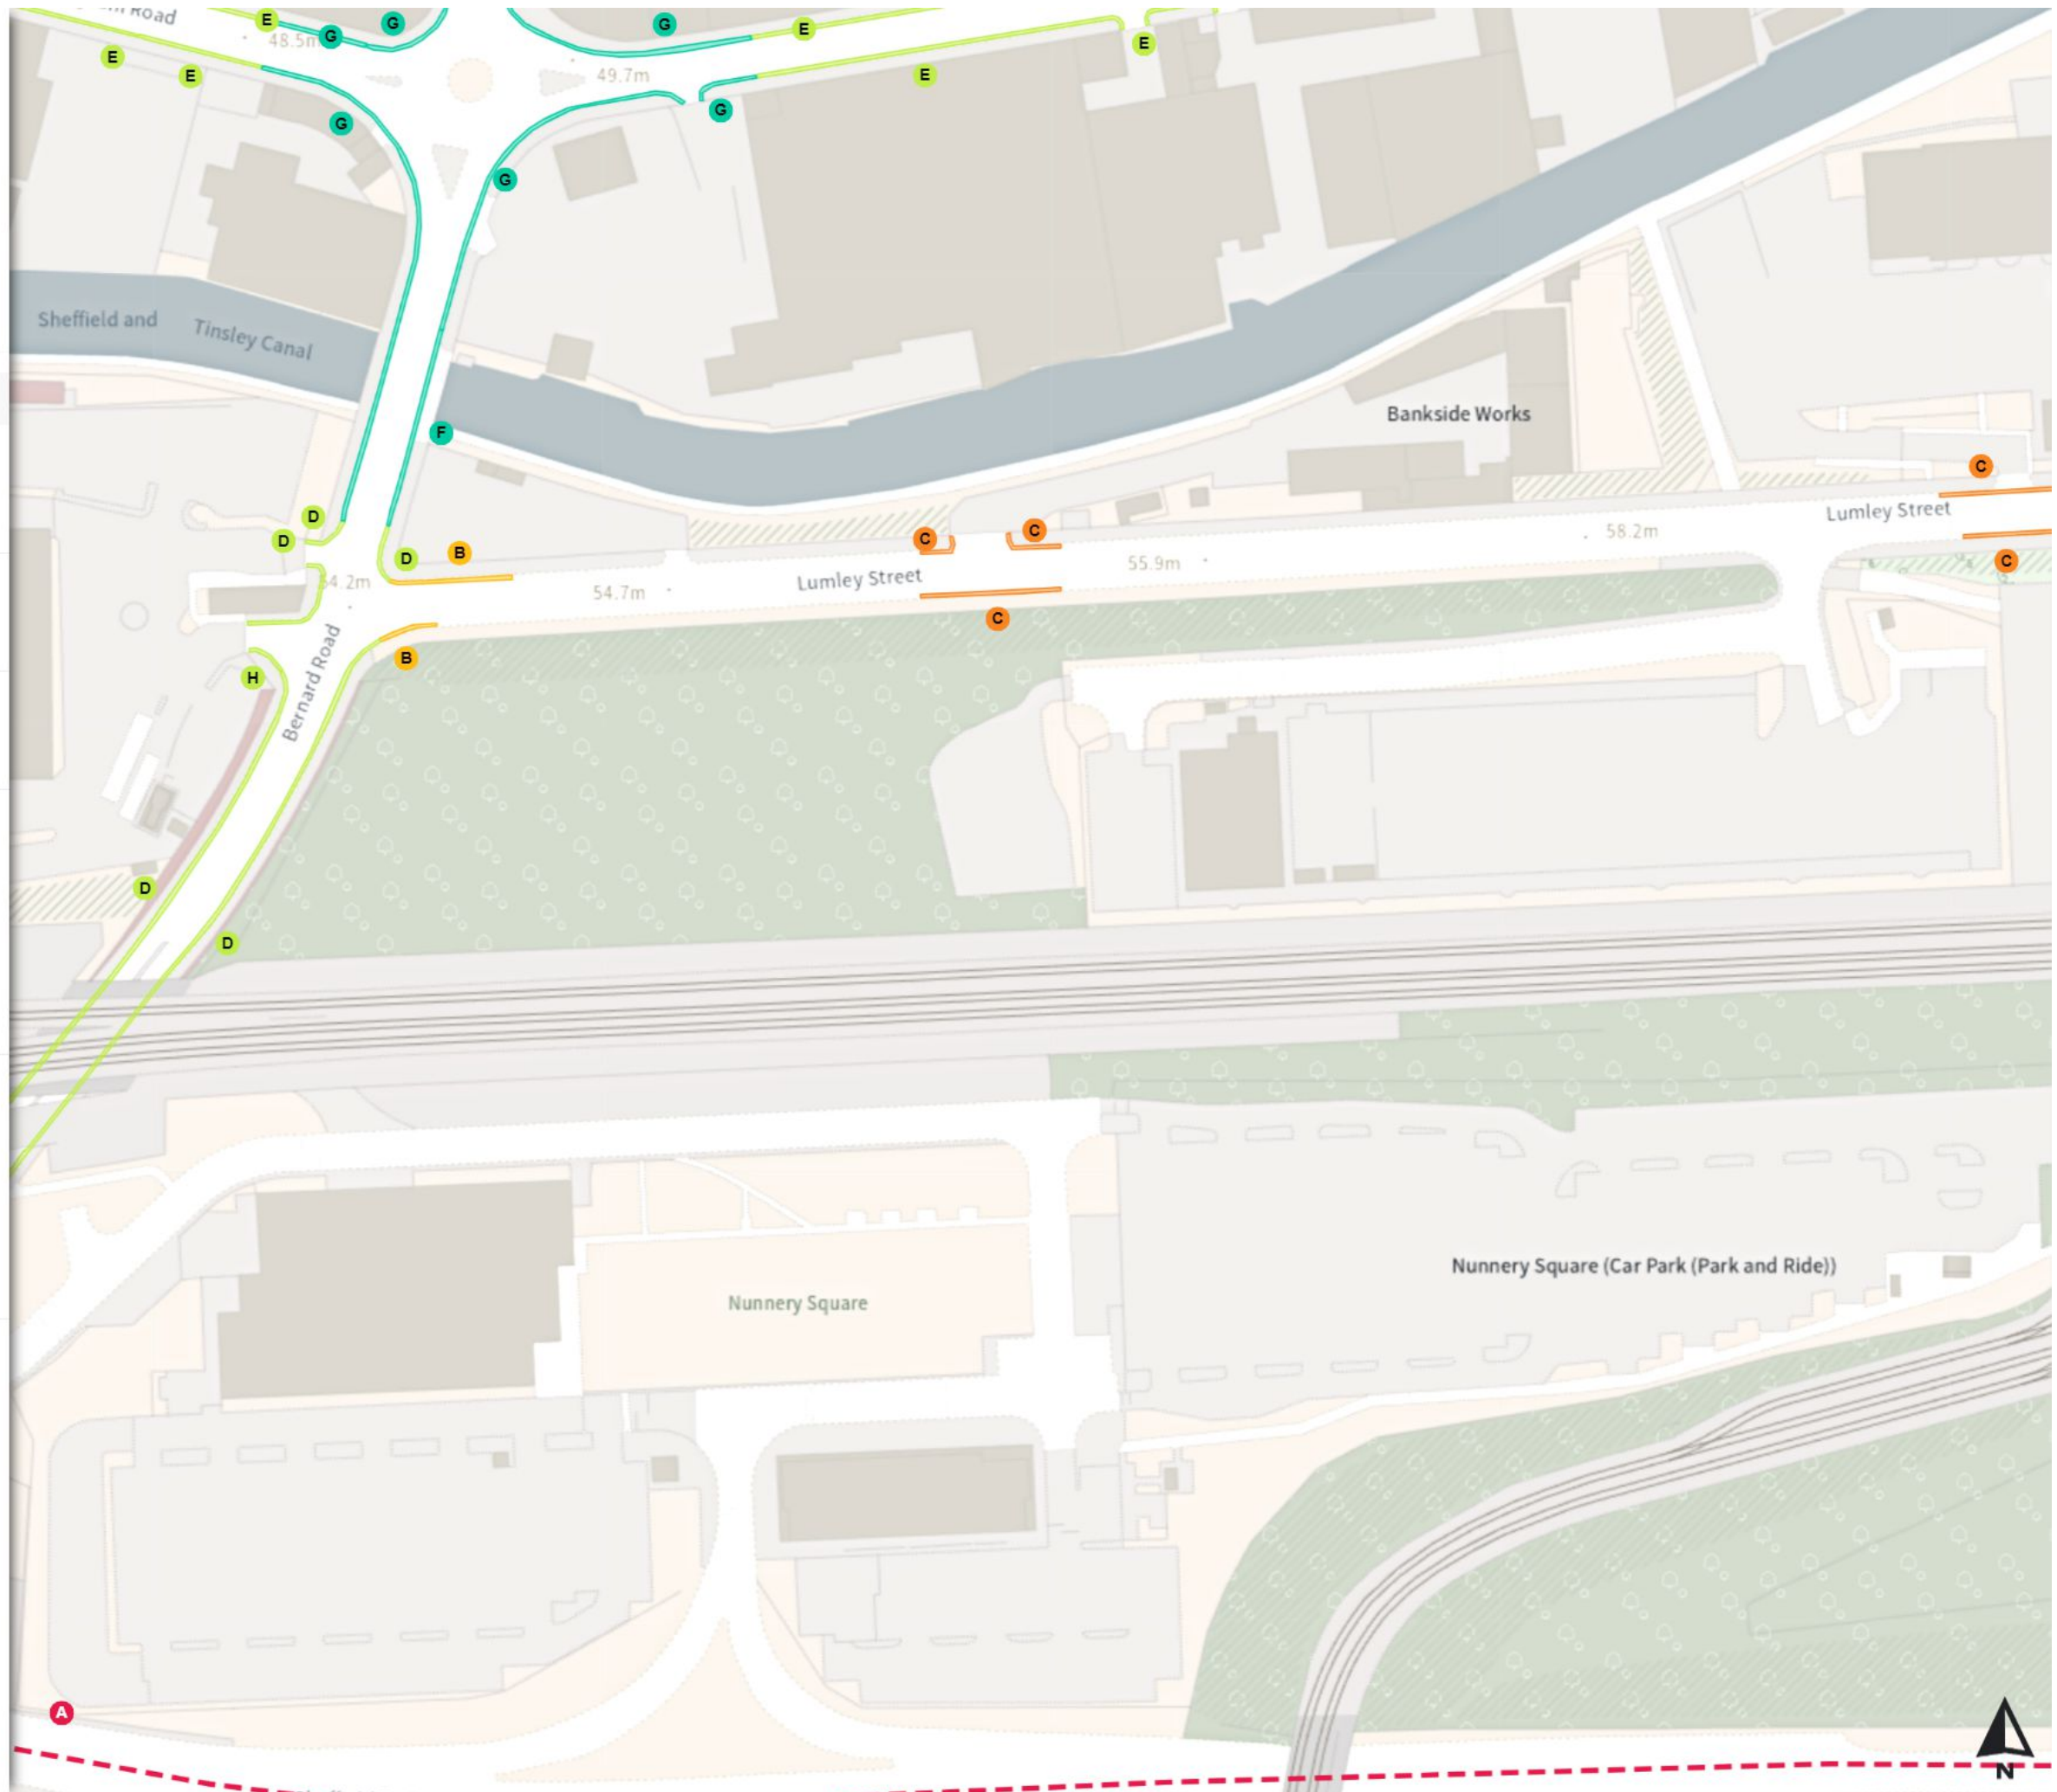

THE SHEFFIELD CITY COUNCIL (STOPPING RESTRICTIONS, WAITING RESTRICTIONS, LOADING RESTRICTIONS & PARKING PLACES) (MAP SCHEDULE) ORDER 2024

Map 328a of 797 Made 03/04/24

Added

- **Clearway**
- A At all times
- **No waiting**
- B Mon-Sat 08:00-18:30
- **No waiting at any time**
- C At all times
- **Shared**
- D **No waiting**
  Mon-Sat 08:00-18:30
- D **No loading**
  Mon-Fri 08:00-09:30 16:30-18:30
- **Shared**
- E **No waiting**
  Mon-Fri 08:00-09:30 16:00-18:30
- E **No loading**
  Mon-Fri 08:00-09:30 16:00-18:30

0 20 40 60m

Scale: 1:1250

North-West: 436726.085, 388037.55
South-East: 437144.743, 387677.717

© Crown copyright and database rights 2024 Ordnance Survey.
You are not permitted to copy, sub-license, distribute or sell any of this data to third parties in any form. Licence number 100018816