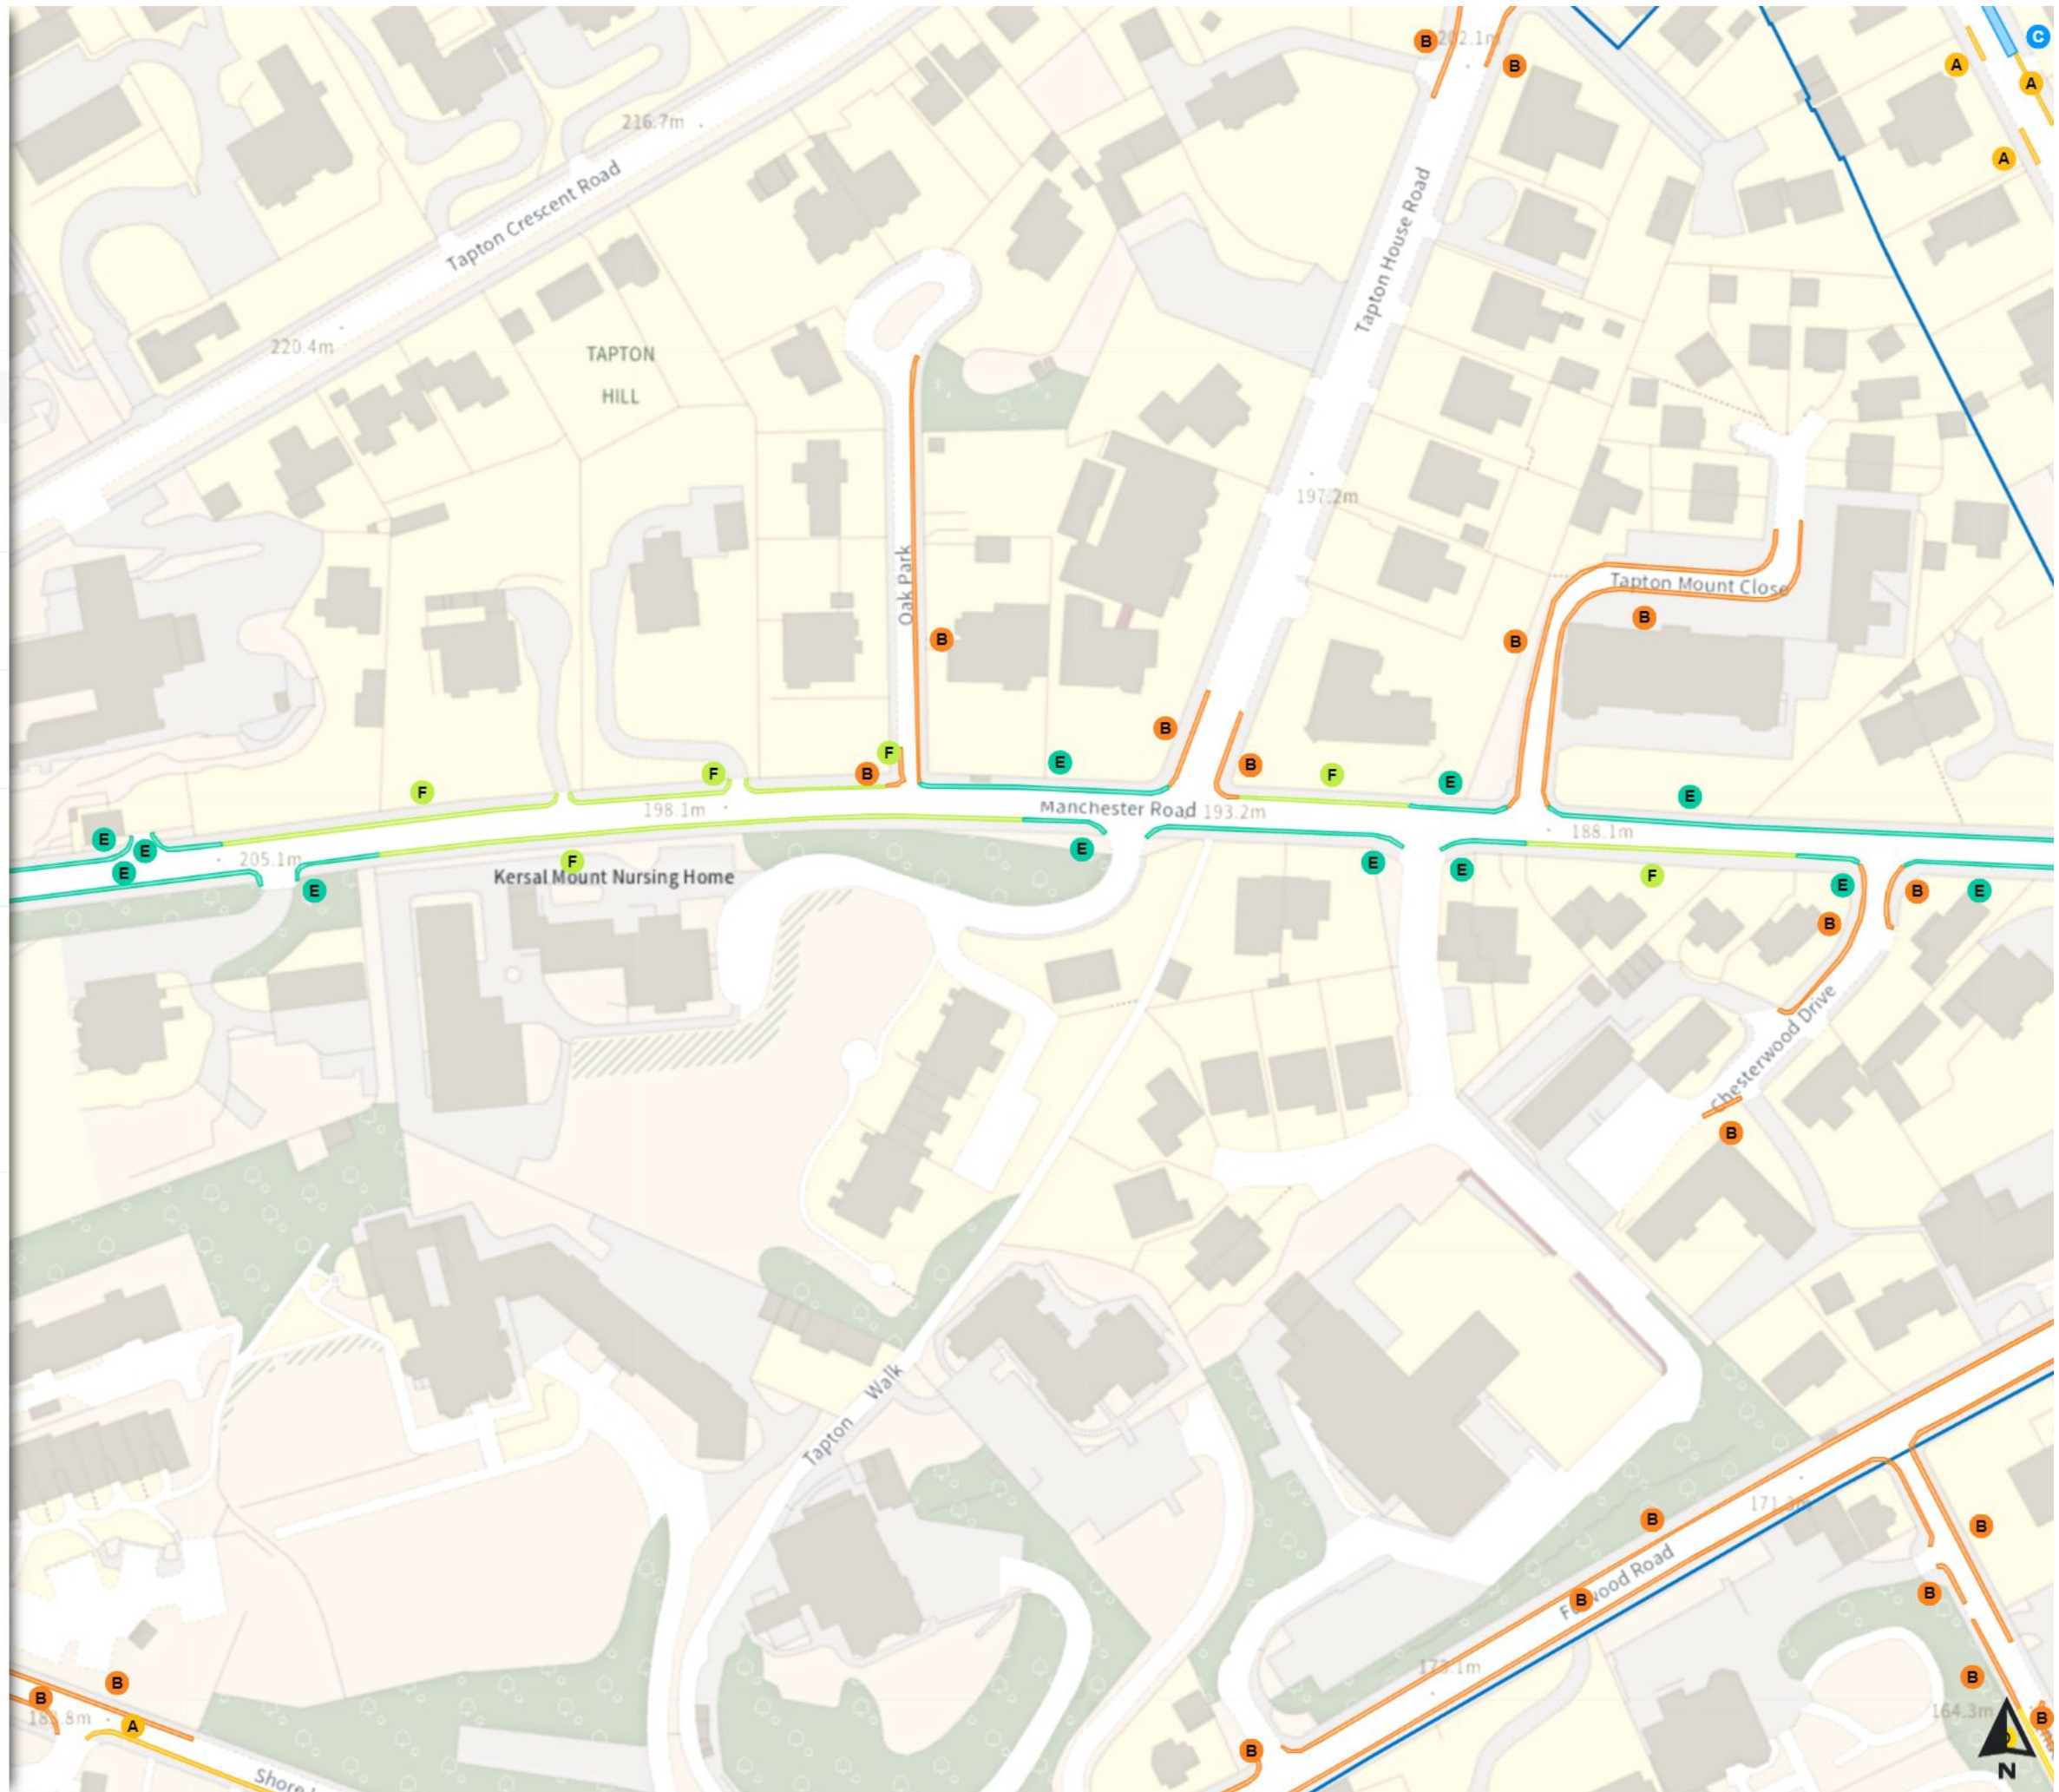

THE SHEFFIELD CITY COUNCIL (STOPPING RESTRICTIONS, WAITING RESTRICTIONS, LOADING RESTRICTIONS & PARKING PLACES) (MAP SCHEDULE) ORDER 2024

Map 382 of 797 Made 03/04/24

Added

- No waiting
- Mon-Sat 08:00-18:30

- No waiting at any time
- At all times

- Permit holders parking place (Broomhill)
- Mon-Sat 08:00-18:30

- Prohibition of stopping on school entrance markings
- At all times

- Shared
- No waiting at any time
- At all times

- No loading
- Mon-Fri 07:30-09:30 16:00-18:30

- Shared
- No waiting
- Mon-Fri 07:30-09:30 16:00-18:30

- No loading
- Mon-Fri 07:30-09:30 16:00-18:30

Scale: 1:1250

North-West: 432525.224, 386929.627
South-East: 432943.655, 386569.343

© Crown copyright and database rights 2024 Ordnance Survey.
You are not permitted to copy, sub-license, distribute or sell any of this data to third parties in any form. Licence number 100018816