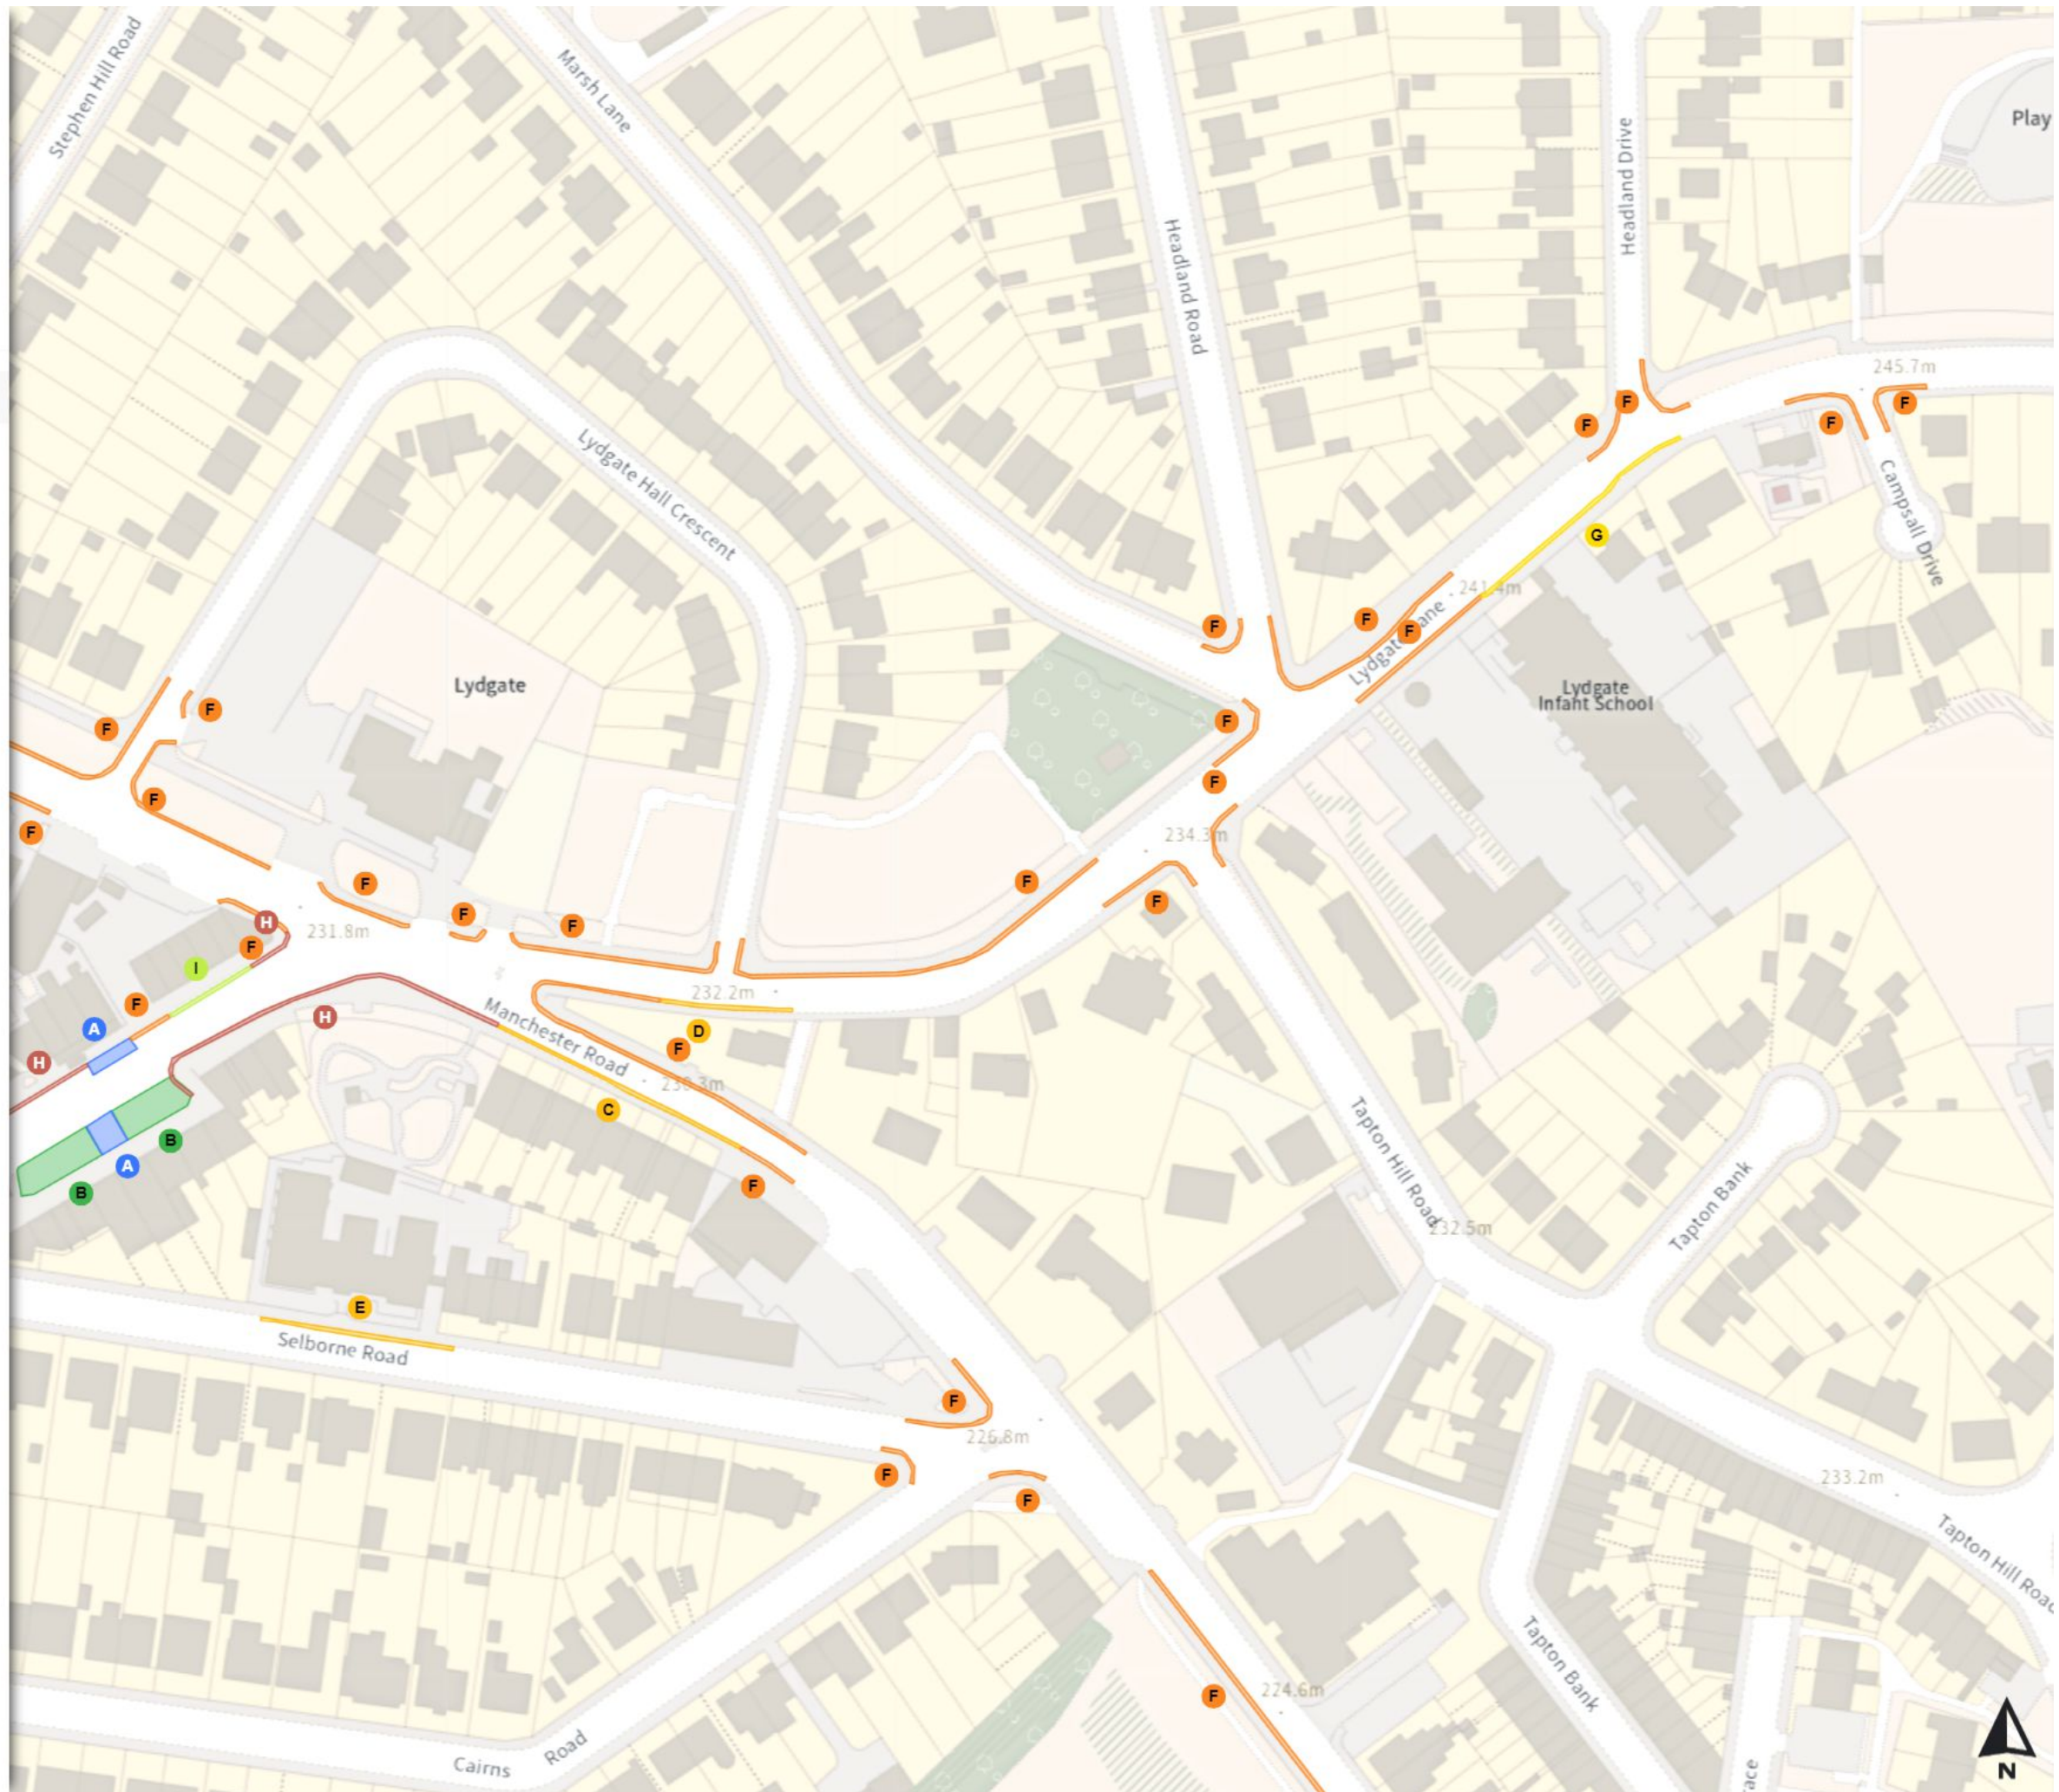

No loading

Mon-Sat 08:00-09:30 16:30-18:30

Scale: 1:1250

North-West: 432013.392, 387285.376
South-East: 432431.753, 386925.074

© Crown copyright and database rights 2024 Ordnance Survey.
You are not permitted to copy, sub-license, distribute or sell any of this data to third parties in any form. Licence number 100018816