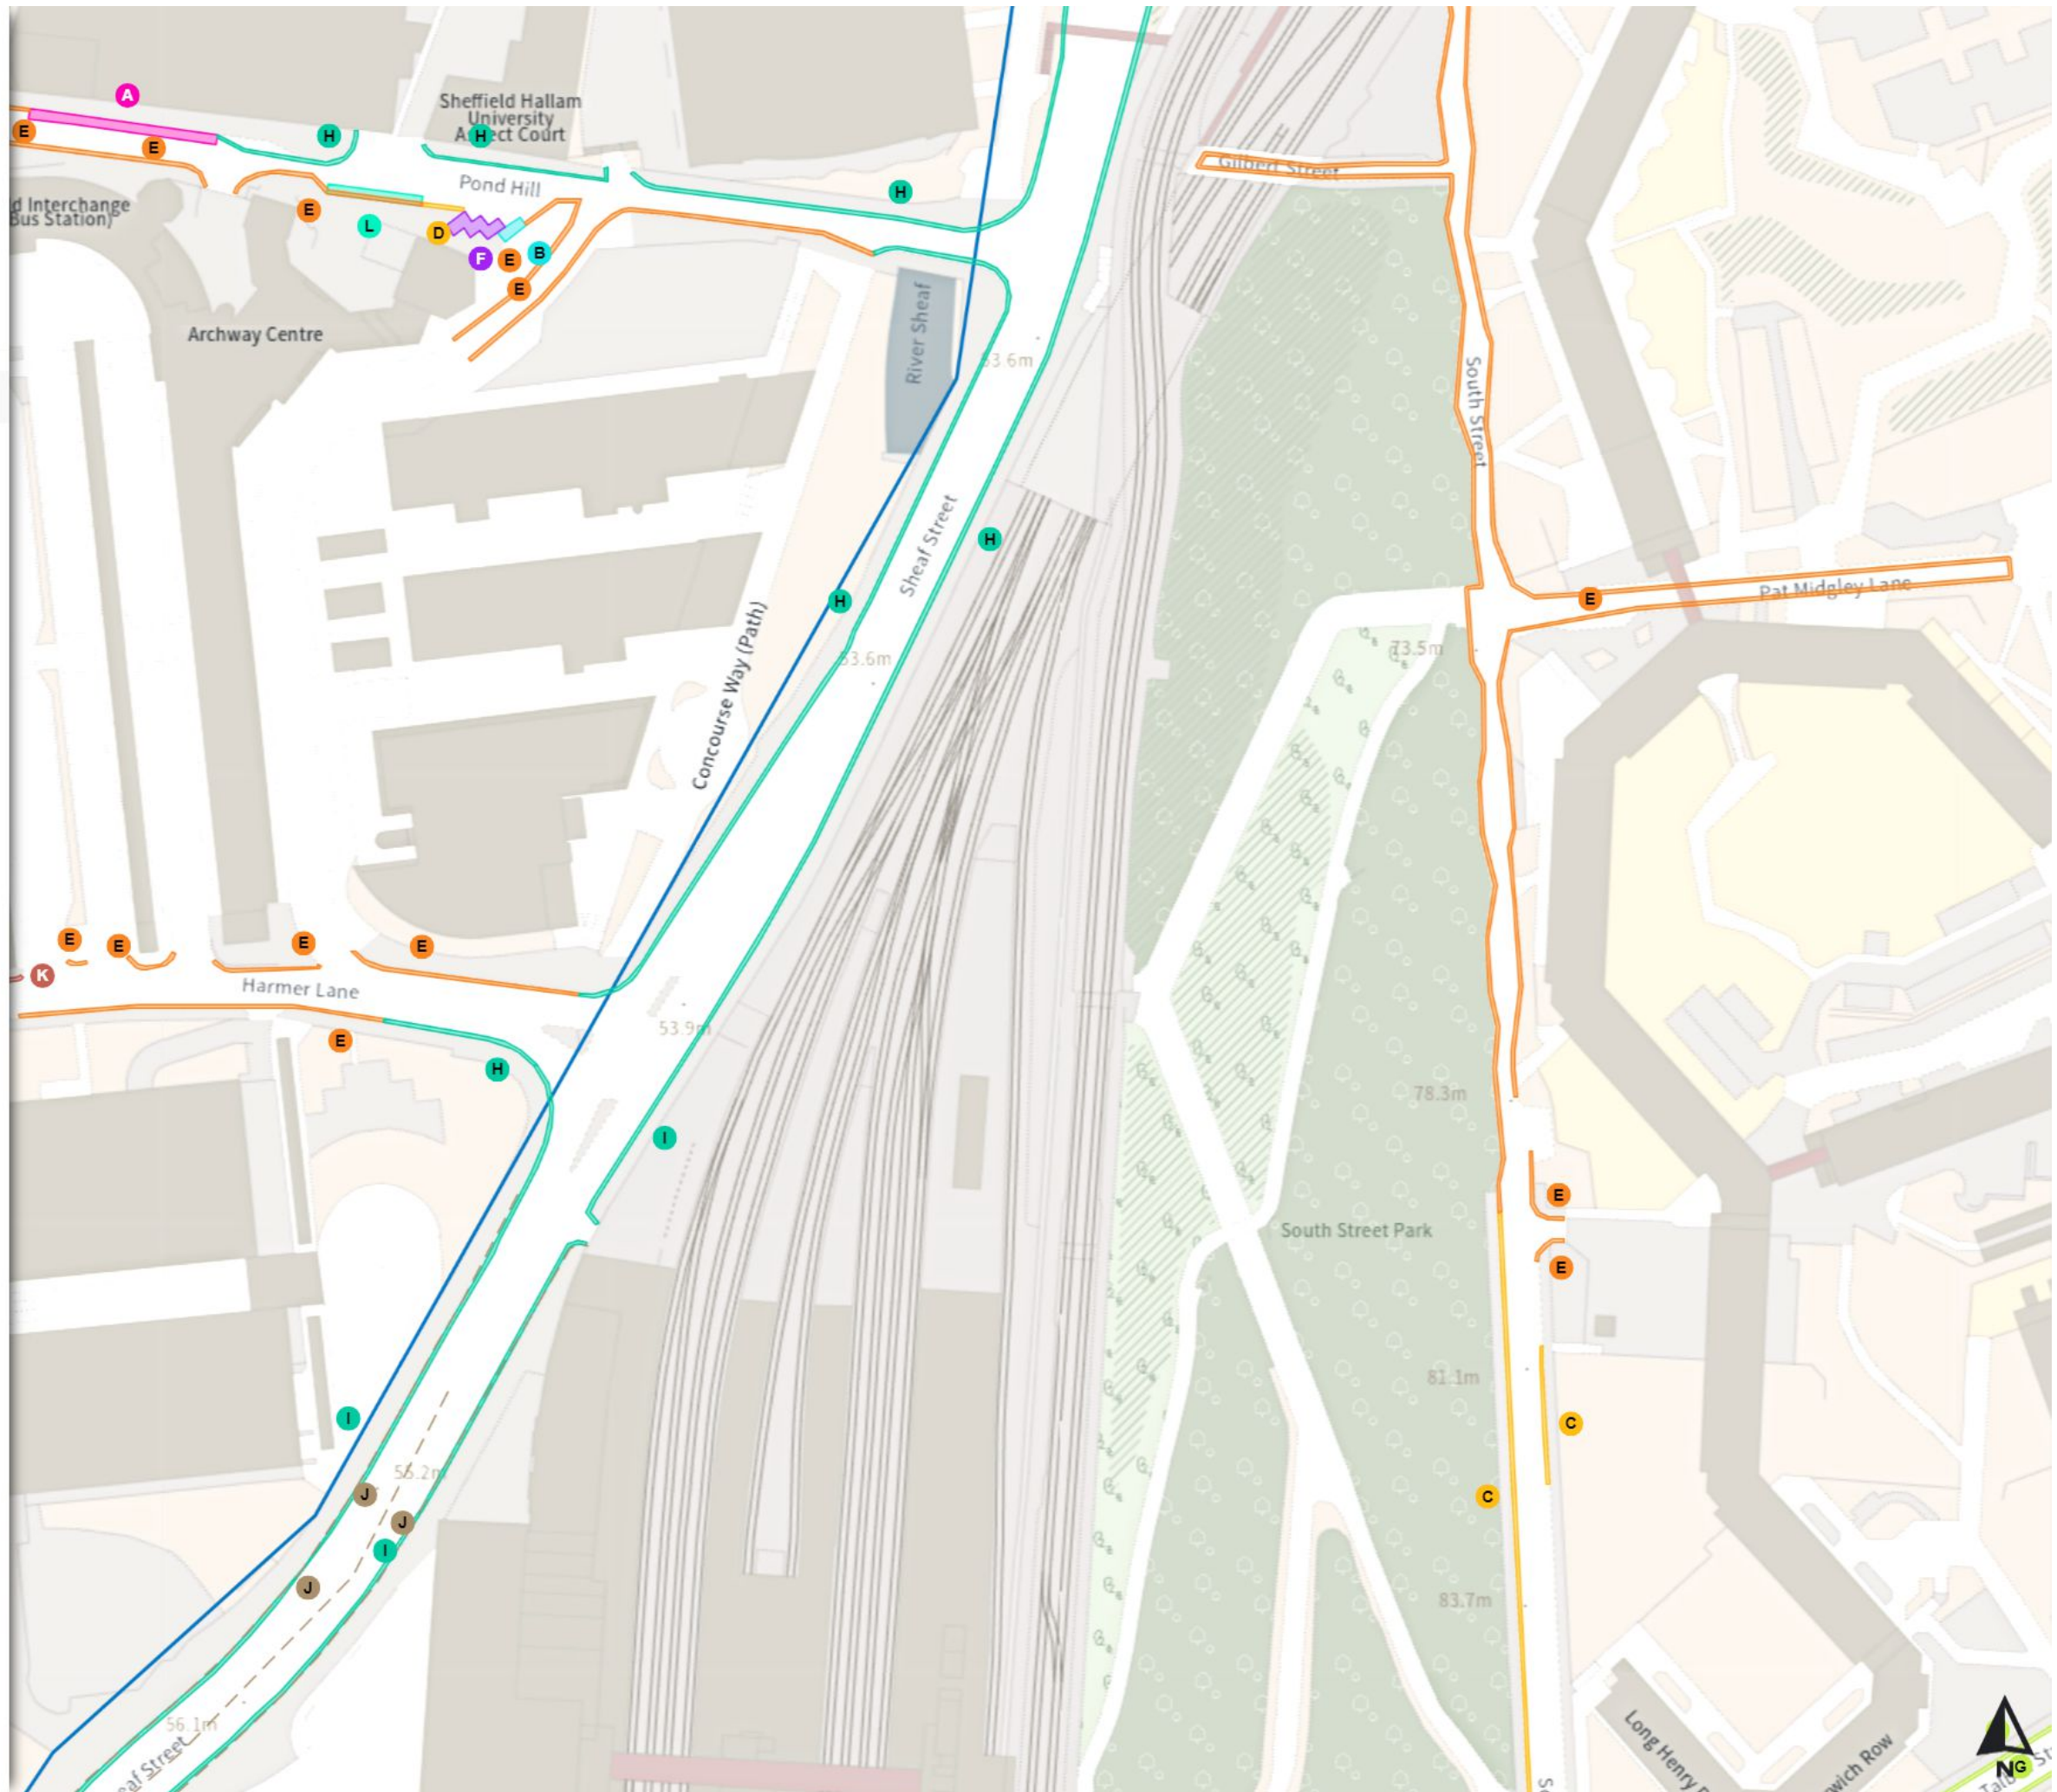

THE SHEFFIELD CITY COUNCIL (STOPPING RESTRICTIONS, WAITING RESTRICTIONS, LOADING RESTRICTIONS & PARKING PLACES) (MAP SCHEDULE) ORDER 2024

Map 365c of 797 Made 03/04/24

Added

Taxi stopping area

At all times

0 20 40 60m

Scale: 1:1250

North-West: 435725.176, 387311.761
South-East: 436143.82, 386951.785

© Crown copyright and database rights 2024 Ordnance Survey.
You are not permitted to copy, sub-license, distribute or sell any of this data to third parties in any form. Licence number 100018816