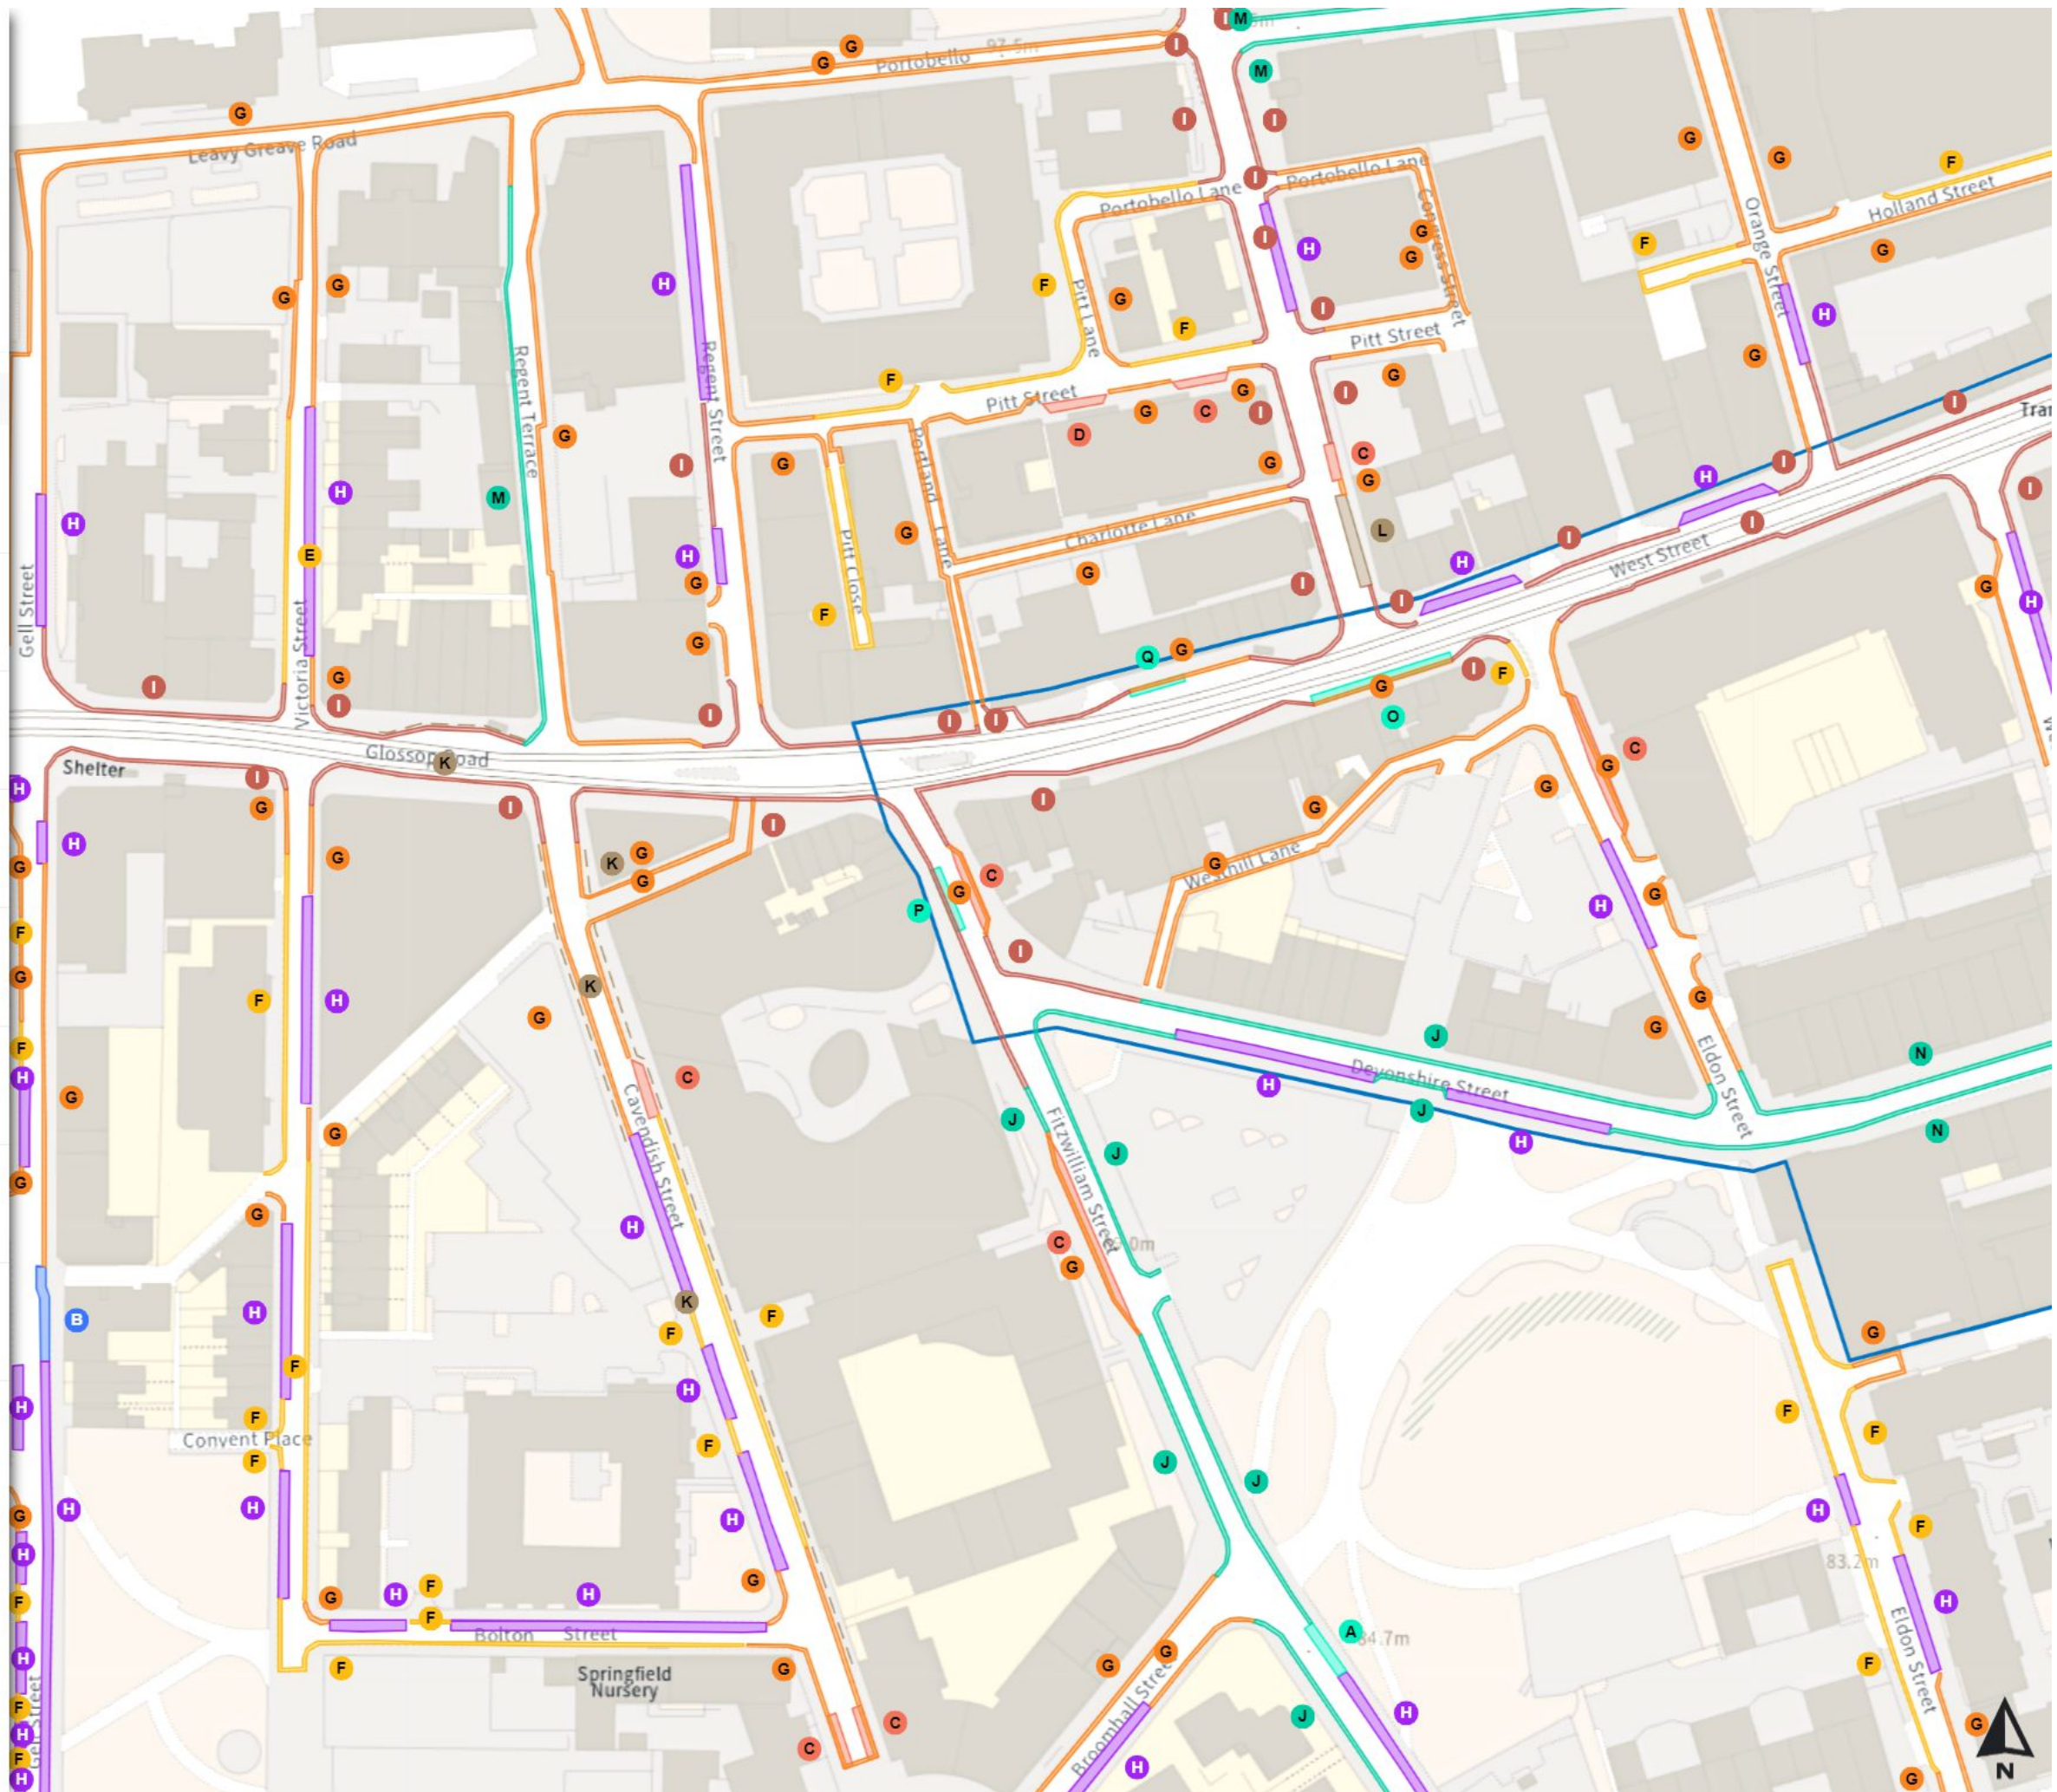

THE SHEFFIELD CITY COUNCIL (STOPPING RESTRICTIONS, WAITING RESTRICTIONS, LOADING RESTRICTIONS & PARKING PLACES) (MAP SCHEDULE) ORDER 2024

Map 362a of 797 Made 03/04/24

Added

Car club parking place

At all times

Disabled persons' badge holders parking place

At all times

Loading place

At all times

Loading place

08:00-20:30

No waiting

08:00-18:30

No waiting

08:00-20:30

No waiting at any time

At all times

Paid-for parking place

08:00-20:30

0 20 40 60m

Scale: 1:1250

North-West: 434487.856, 387302.643
South-East: 434906.406, 386942.559

© Crown copyright and database rights 2024 Ordnance Survey.
You are not permitted to copy, sub-license, distribute or sell any of this data to third parties in any form. Licence number 100018816