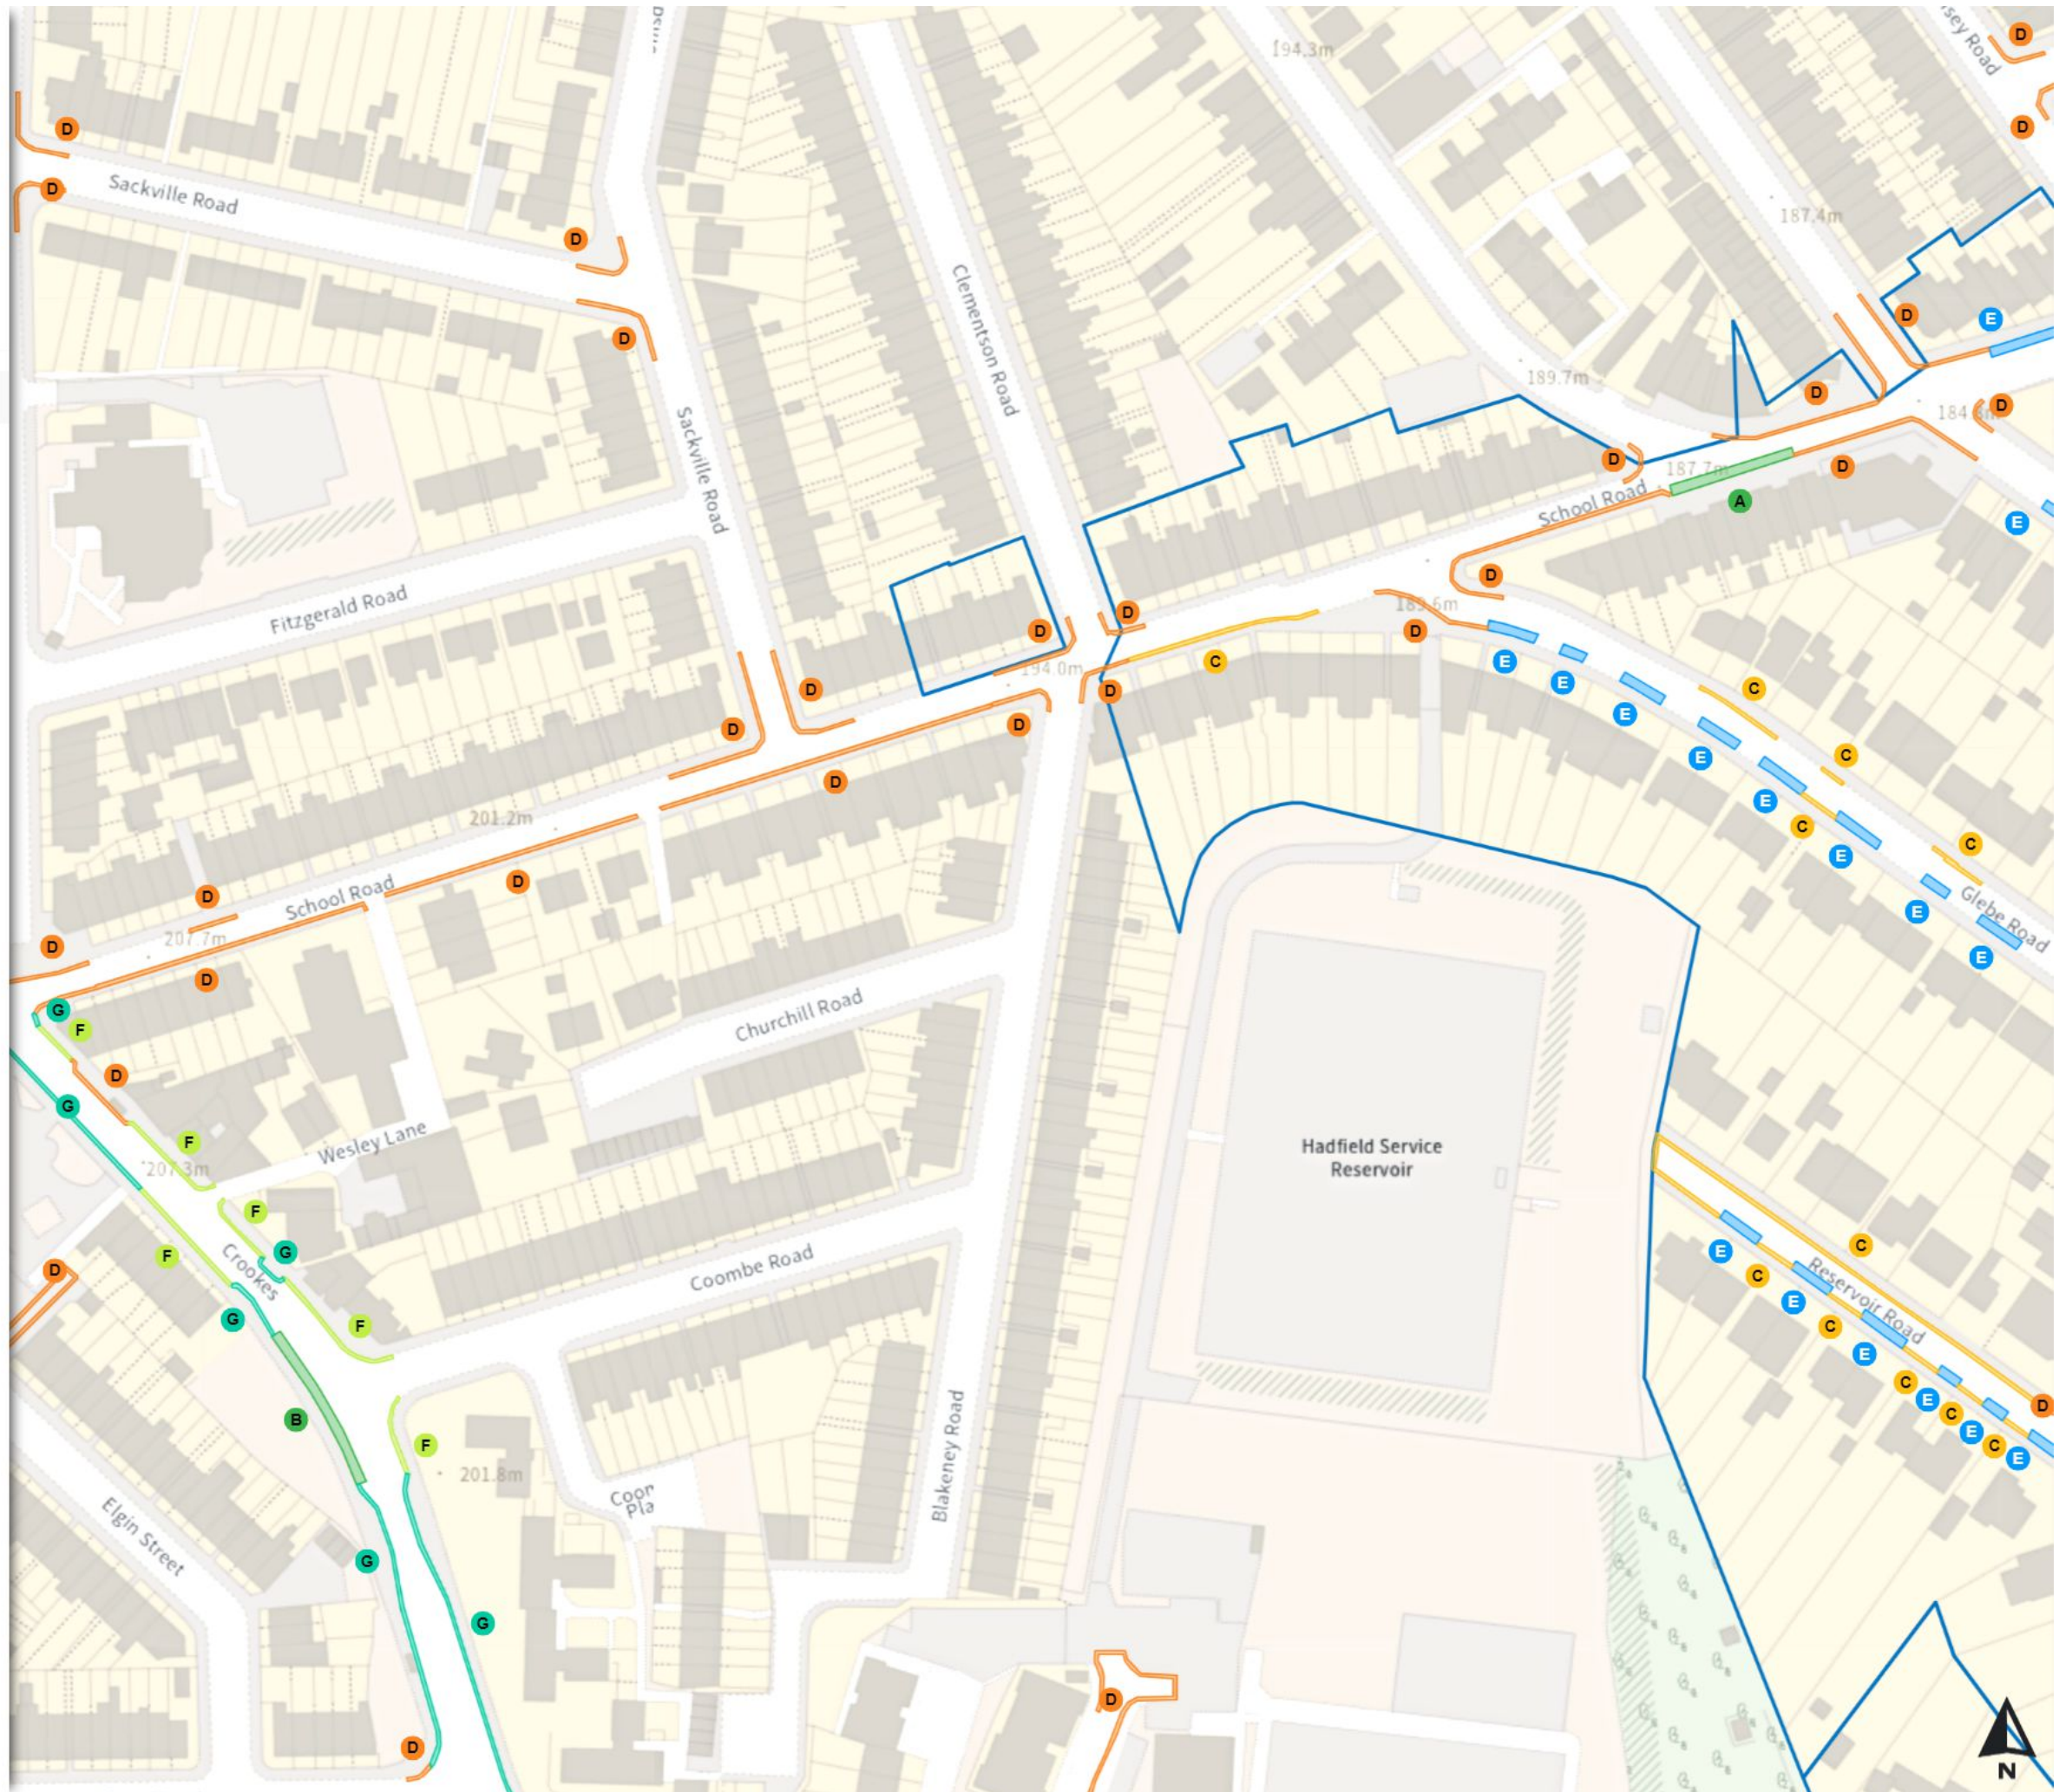

THE SHEFFIELD CITY COUNCIL (STOPPING RESTRICTIONS, WAITING RESTRICTIONS, LOADING RESTRICTIONS & PARKING PLACES) (MAP SCHEDULE) ORDER 2024

Map 337b of 797 Made 03/04/24

Added

- Shared
- No waiting at any time
  At all times
- No loading
  Mon-Fri 08:00-09:30 16:30-18:30

0 20 40 60m

Scale: 1:1250

North-West: 432882.481, 387650.303
South-East: 433300.877, 387290.105

© Crown copyright and database rights 2024 Ordnance Survey.
You are not permitted to copy, sub-license, distribute or sell any of this data to third parties in any form. Licence number 100018816