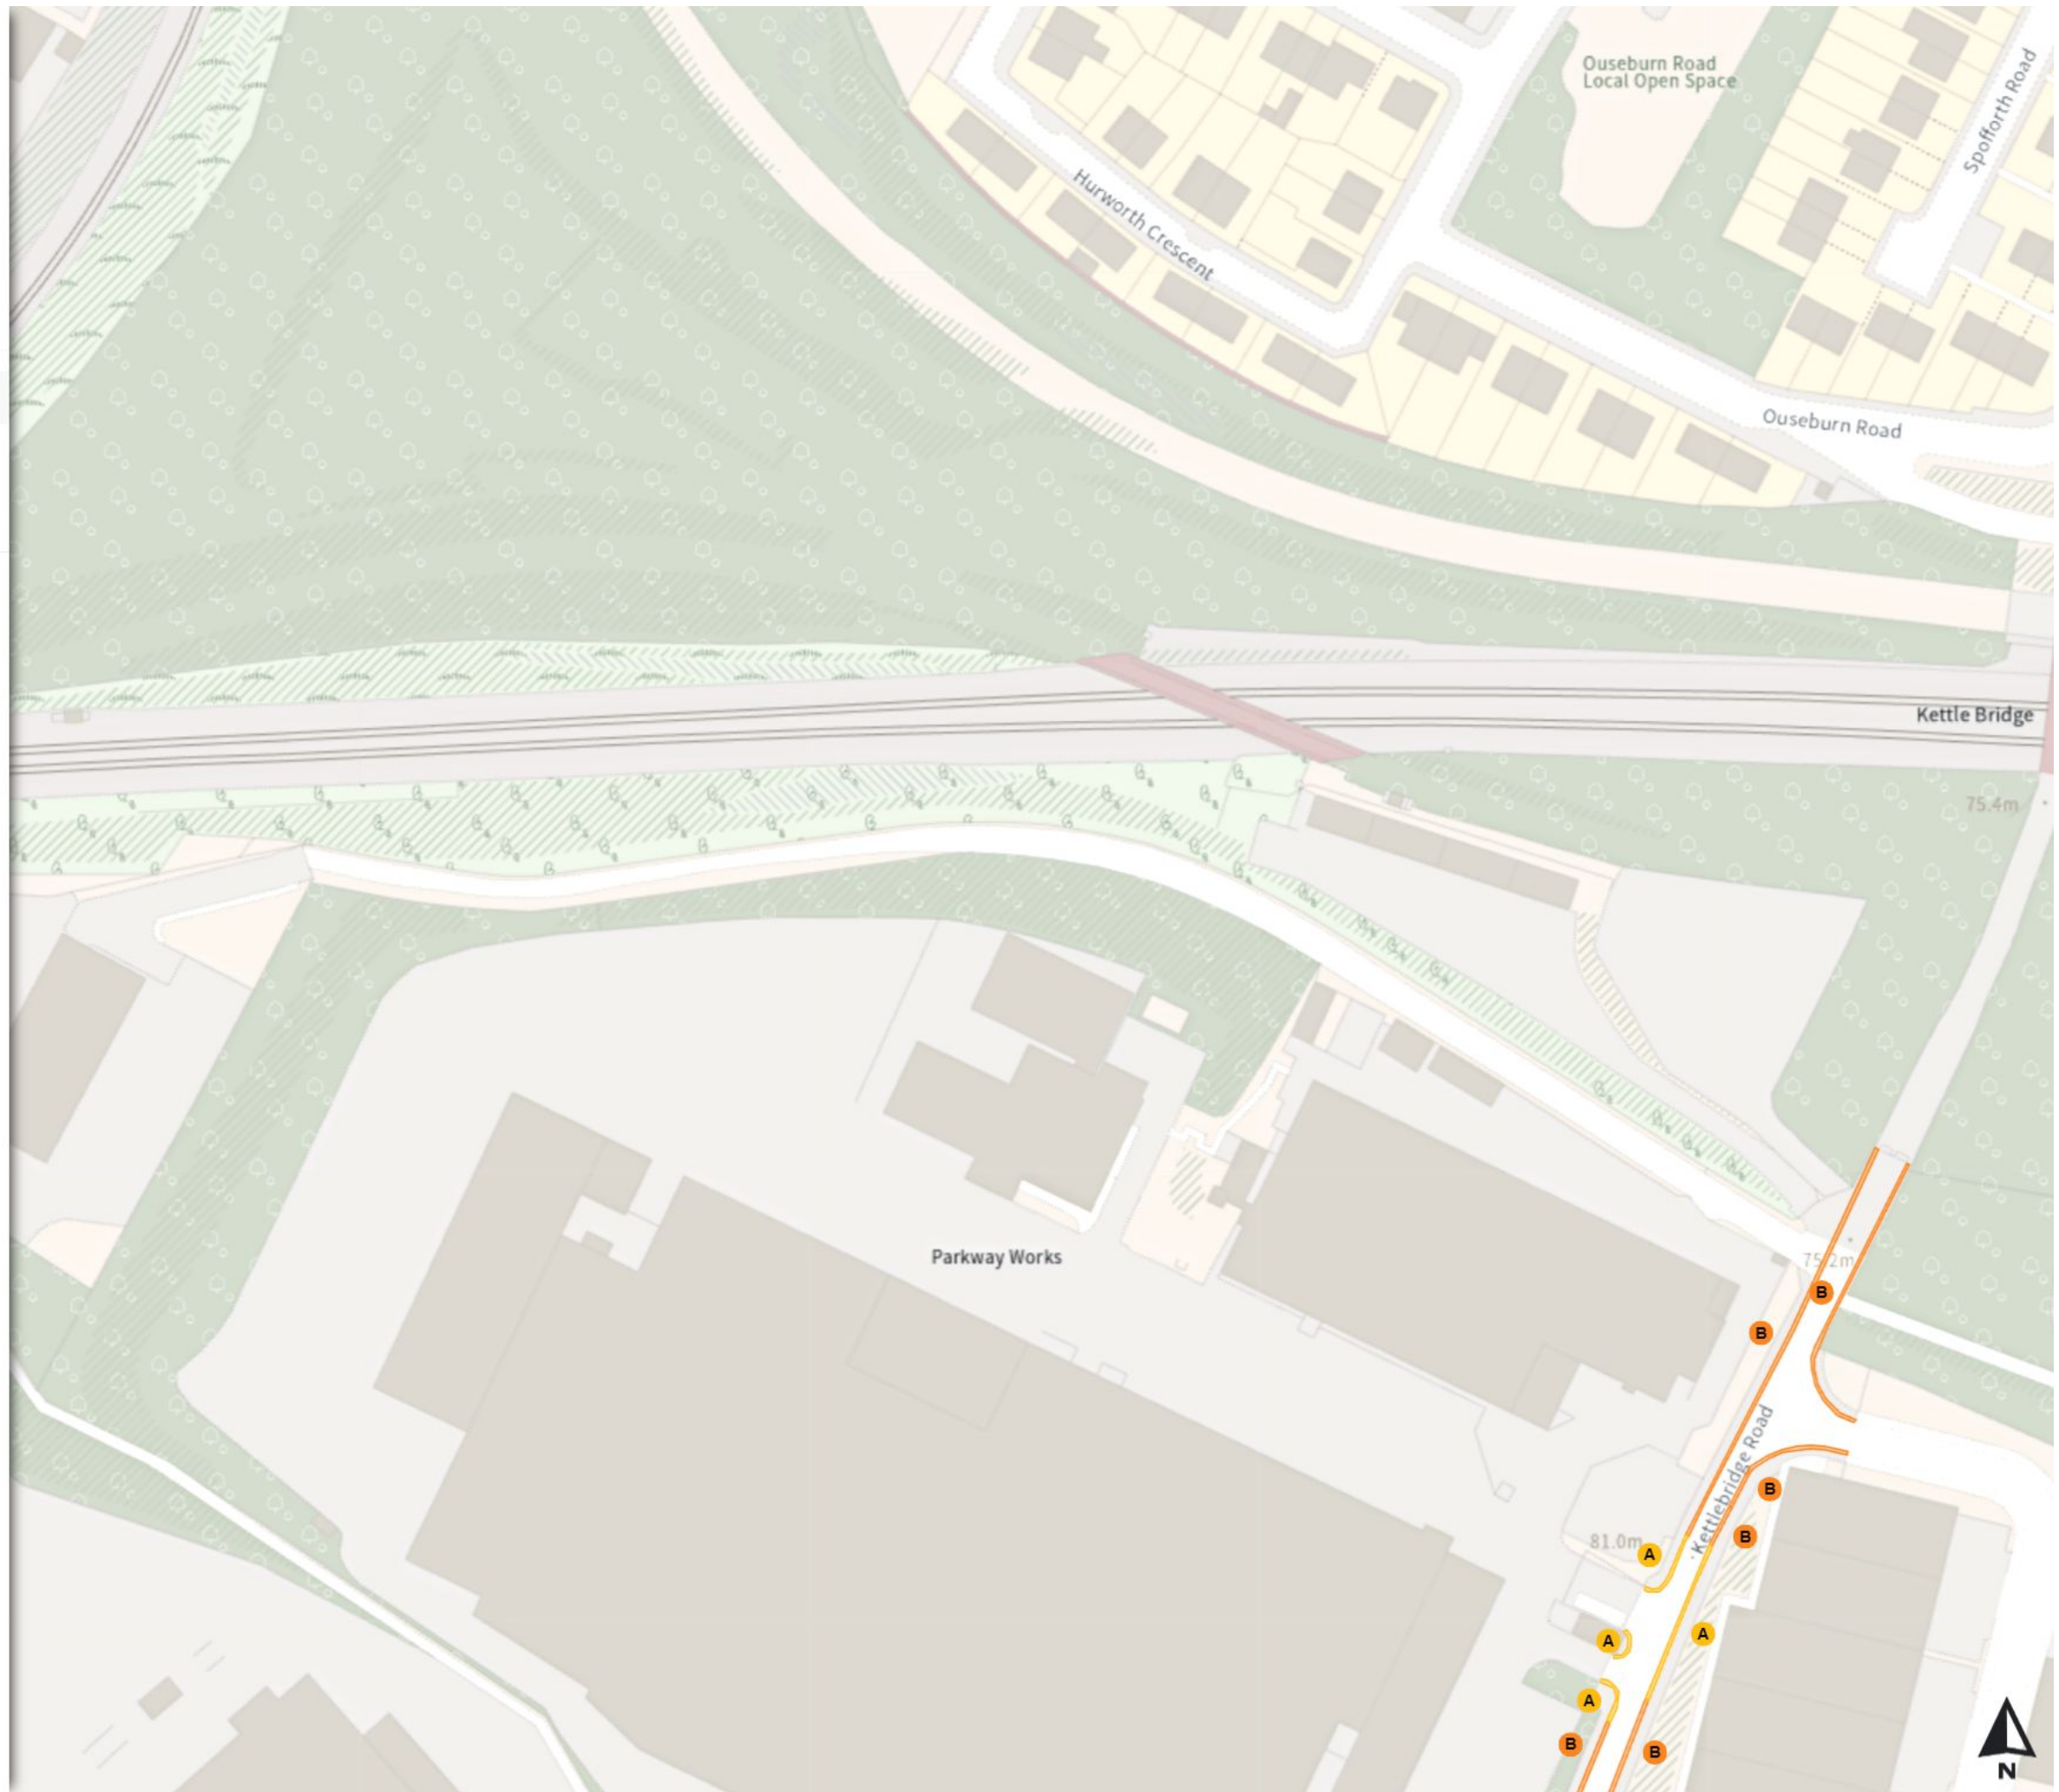

THE SHEFFIELD CITY COUNCIL (STOPPING RESTRICTIONS, WAITING RESTRICTIONS, LOADING RESTRICTIONS & PARKING PLACES) (MAP SCHEDULE) ORDER 2024

Map 331 of 797 Made 03/04/24

Added

- No waiting
- Mon-Sat 08:00-18:30
- No waiting at any time
- At all times

Scale: 1:1250

North-West: 437963.038, 388047.251
South-East: 438381.789, 387687.526

© Crown copyright and database rights 2024 Ordnance Survey.
You are not permitted to copy, sub-license, distribute or sell any of this data to third parties in any form. Licence number 100018816