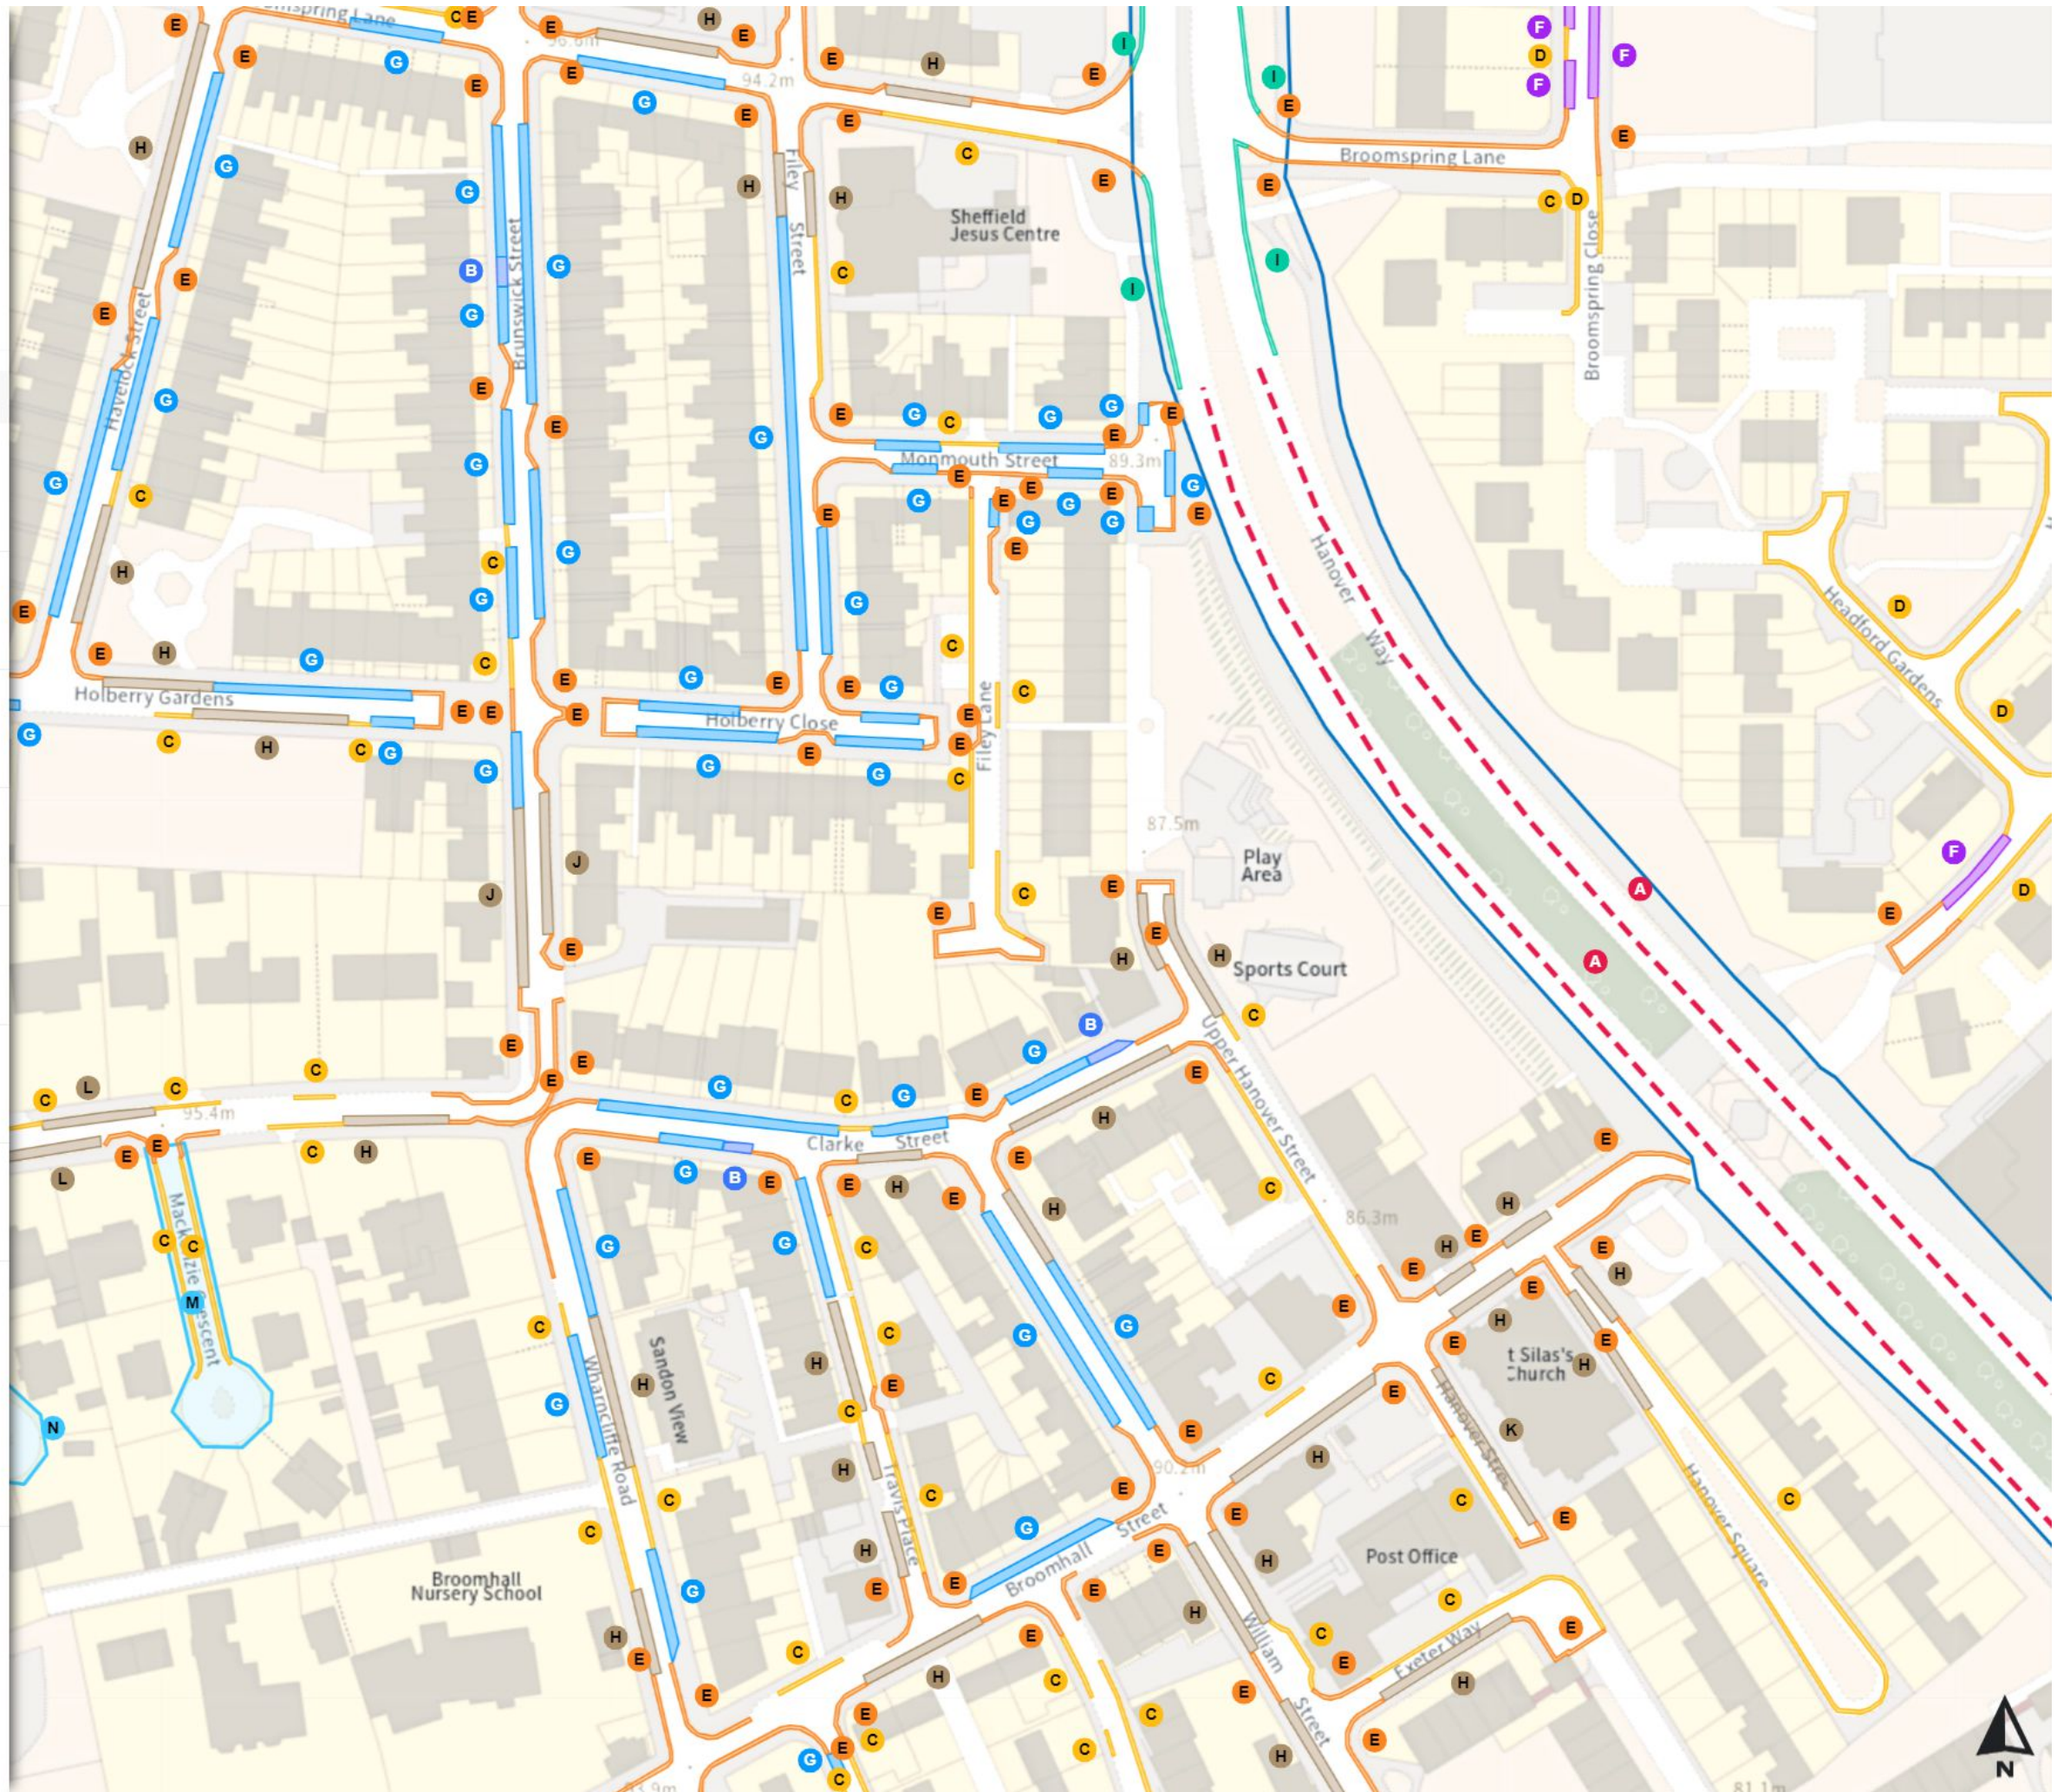

THE SHEFFIELD CITY COUNCIL (STOPPING RESTRICTIONS, WAITING RESTRICTIONS, LOADING RESTRICTIONS & PARKING PLACES) (MAP SCHEDULE) ORDER 2024

Map 386a of 797 Made 03/04/24

Added

- - - Clearway
- A At all times
- Disabled persons' badge holders parking place
- B At all times
- No waiting
- C Mon-Fri 08:00-18:30
- No waiting
- D 08:00-20:30
- No waiting at any time
- E At all times
- Paid-for parking place
- F 08:00-20:30
- Permit holders parking place (Broomhall & The Groves)
- G Mon-Fri 08:00-18:30
- Shared
- H Free parking place
- Mon-Fri 08:00-18:30 ☉ 4h ☌ 4h
- H Permit holders parking place (Broomhall & The Groves)
- Mon-Fri 08:00-18:30

Scale: 1:1250

North-West: 434174.991, 386941.173
South-East: 434593.549, 386581.033

© Crown copyright and database rights 2024 Ordnance Survey.
You are not permitted to copy, sub-license, distribute or sell any of this data to third parties in any form. Licence number 100018816