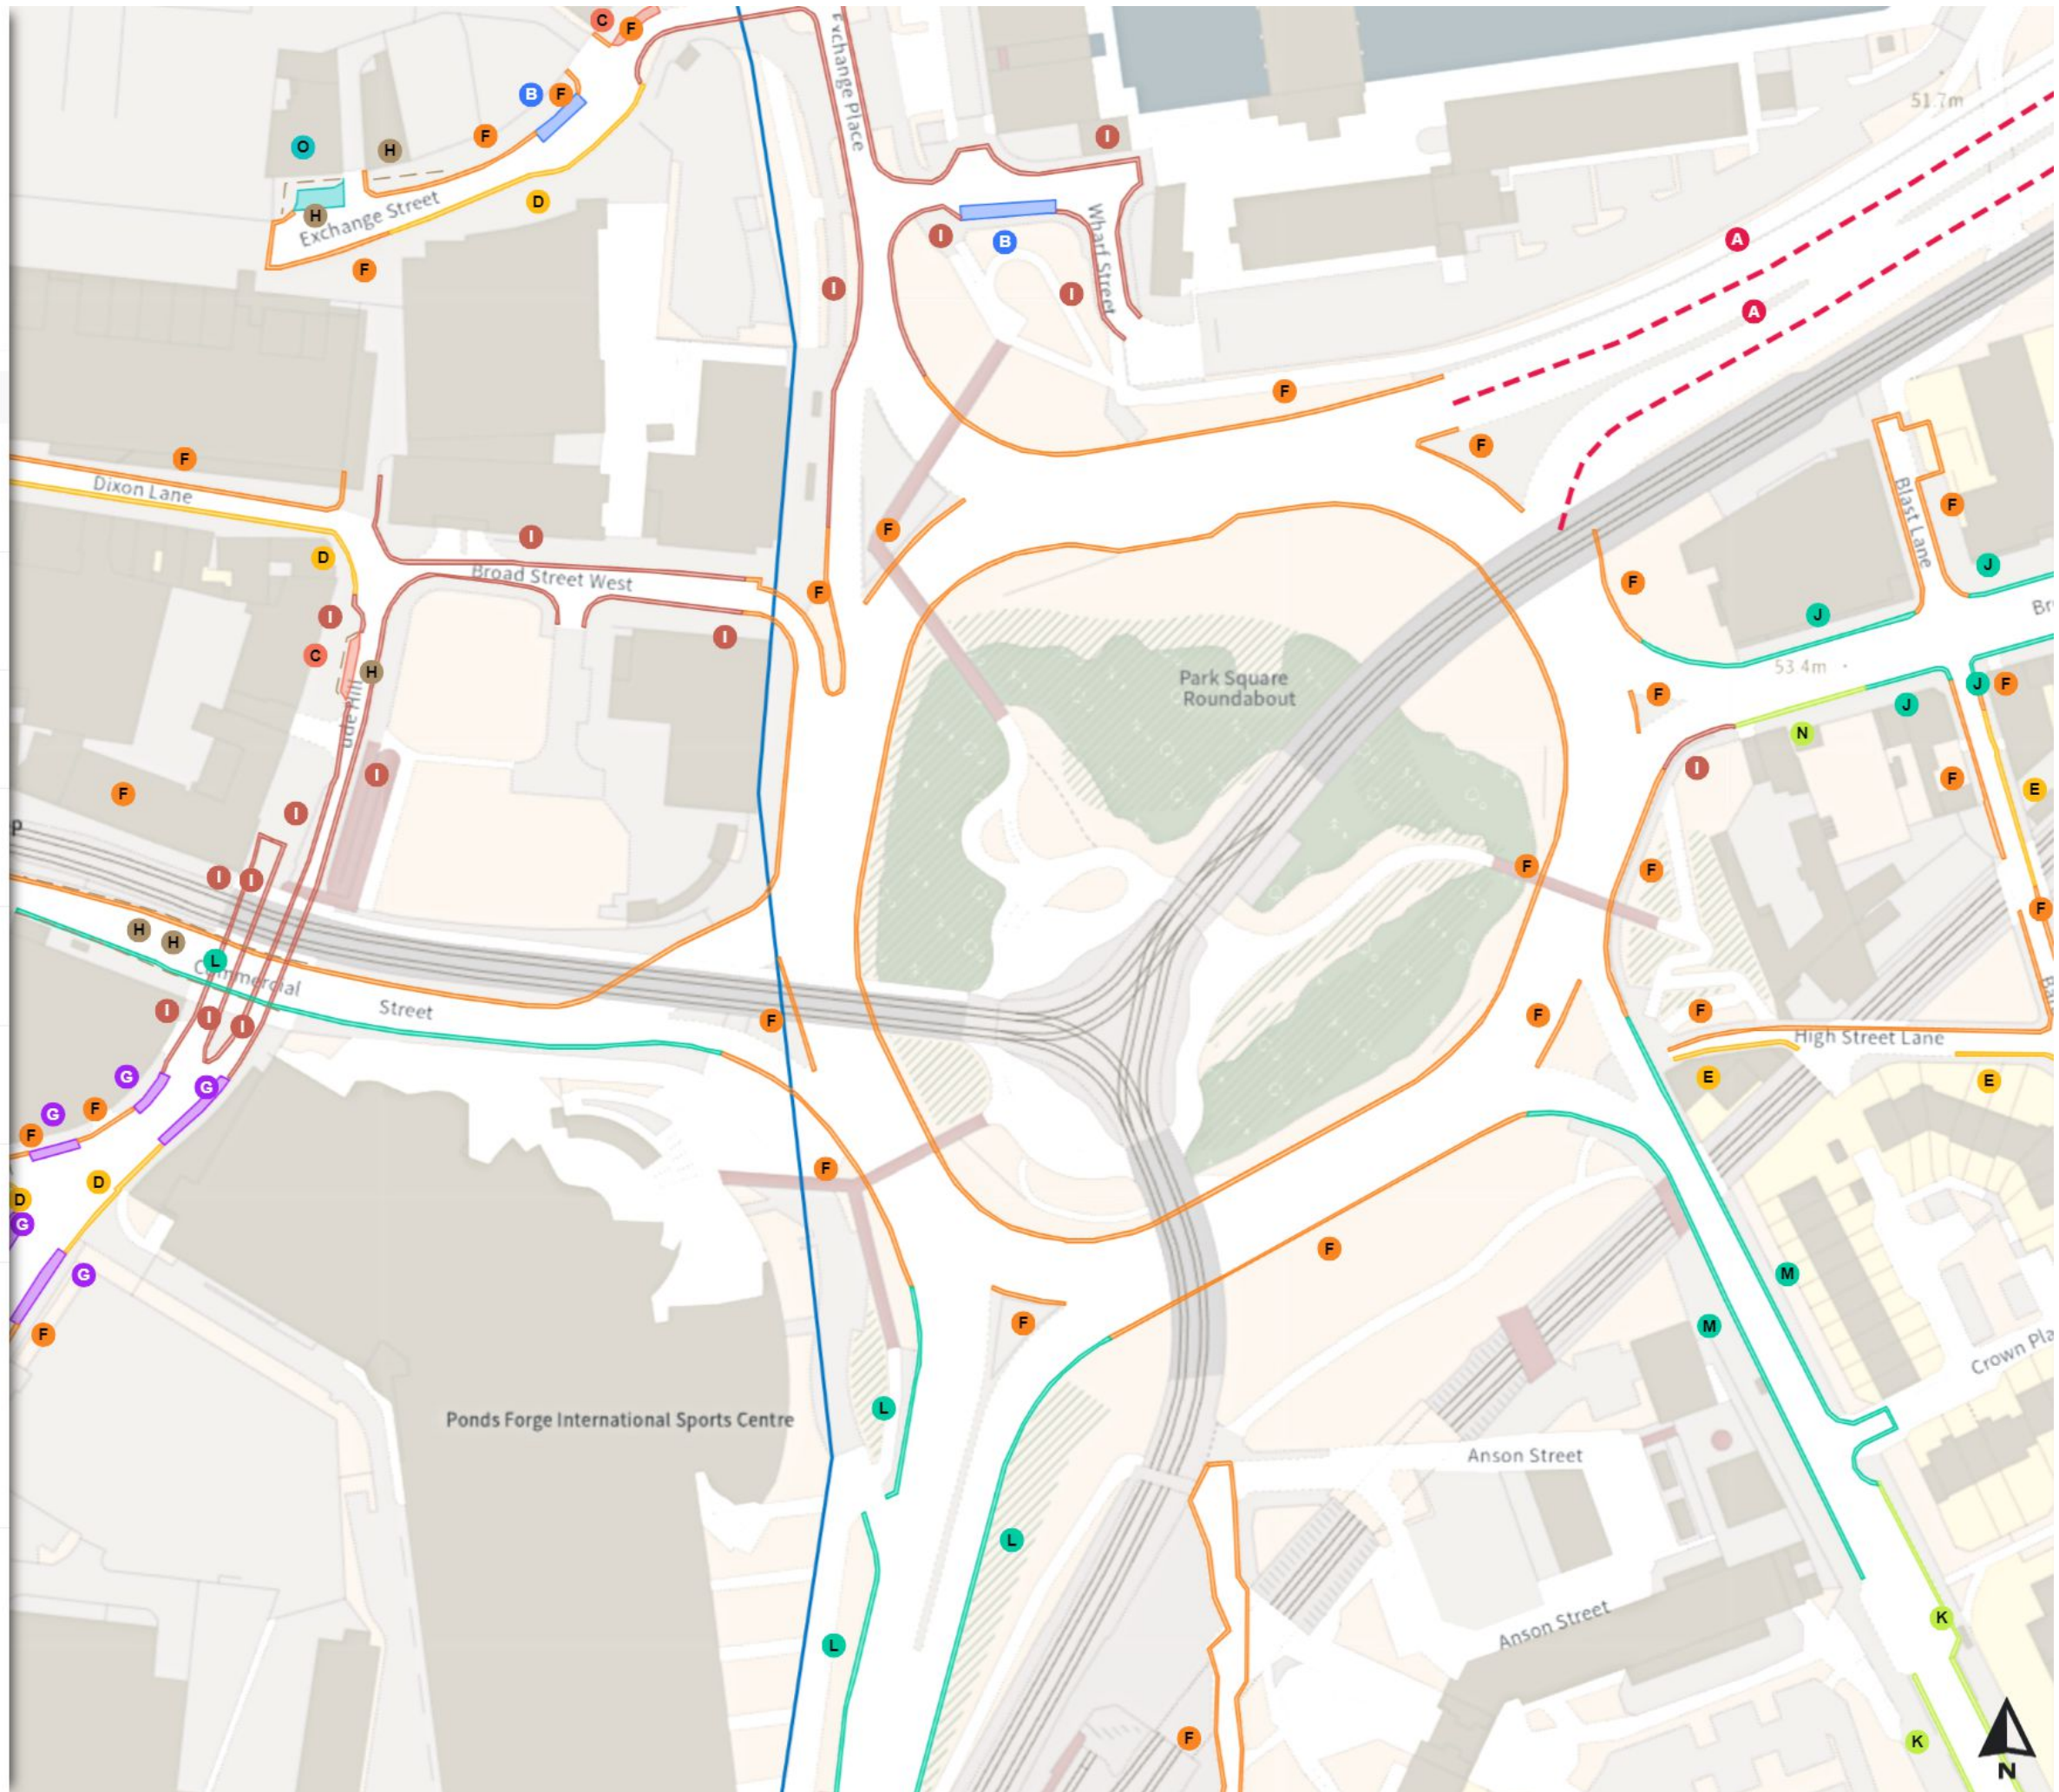

THE SHEFFIELD CITY COUNCIL (STOPPING RESTRICTIONS, WAITING RESTRICTIONS, LOADING RESTRICTIONS & PARKING PLACES) (MAP SCHEDULE) ORDER 2024

Map 344a of 797 Made 03/04/24

Added

- - Clearway
- A At all times
- Disabled persons' badge holders parking place
- B At all times
- Loading place
- C At all times
- No waiting
- D 08:00-20:30
- No waiting
- E Mon-Sat 08:00-18:30
- No waiting at any time
- F At all times
- Paid-for parking place
- G 08:00-20:30
- - Shared
- H No stopping on the verge
  At all times
- H No stopping on the footway
  At all times

Scale: 1:1250

North-West: 435769.047, 387671.102
South-East: 436187.663, 387311.158

© Crown copyright and database rights 2024 Ordnance Survey.
You are not permitted to copy, sub-license, distribute or sell any of this data to third parties in any form. Licence number 100018816