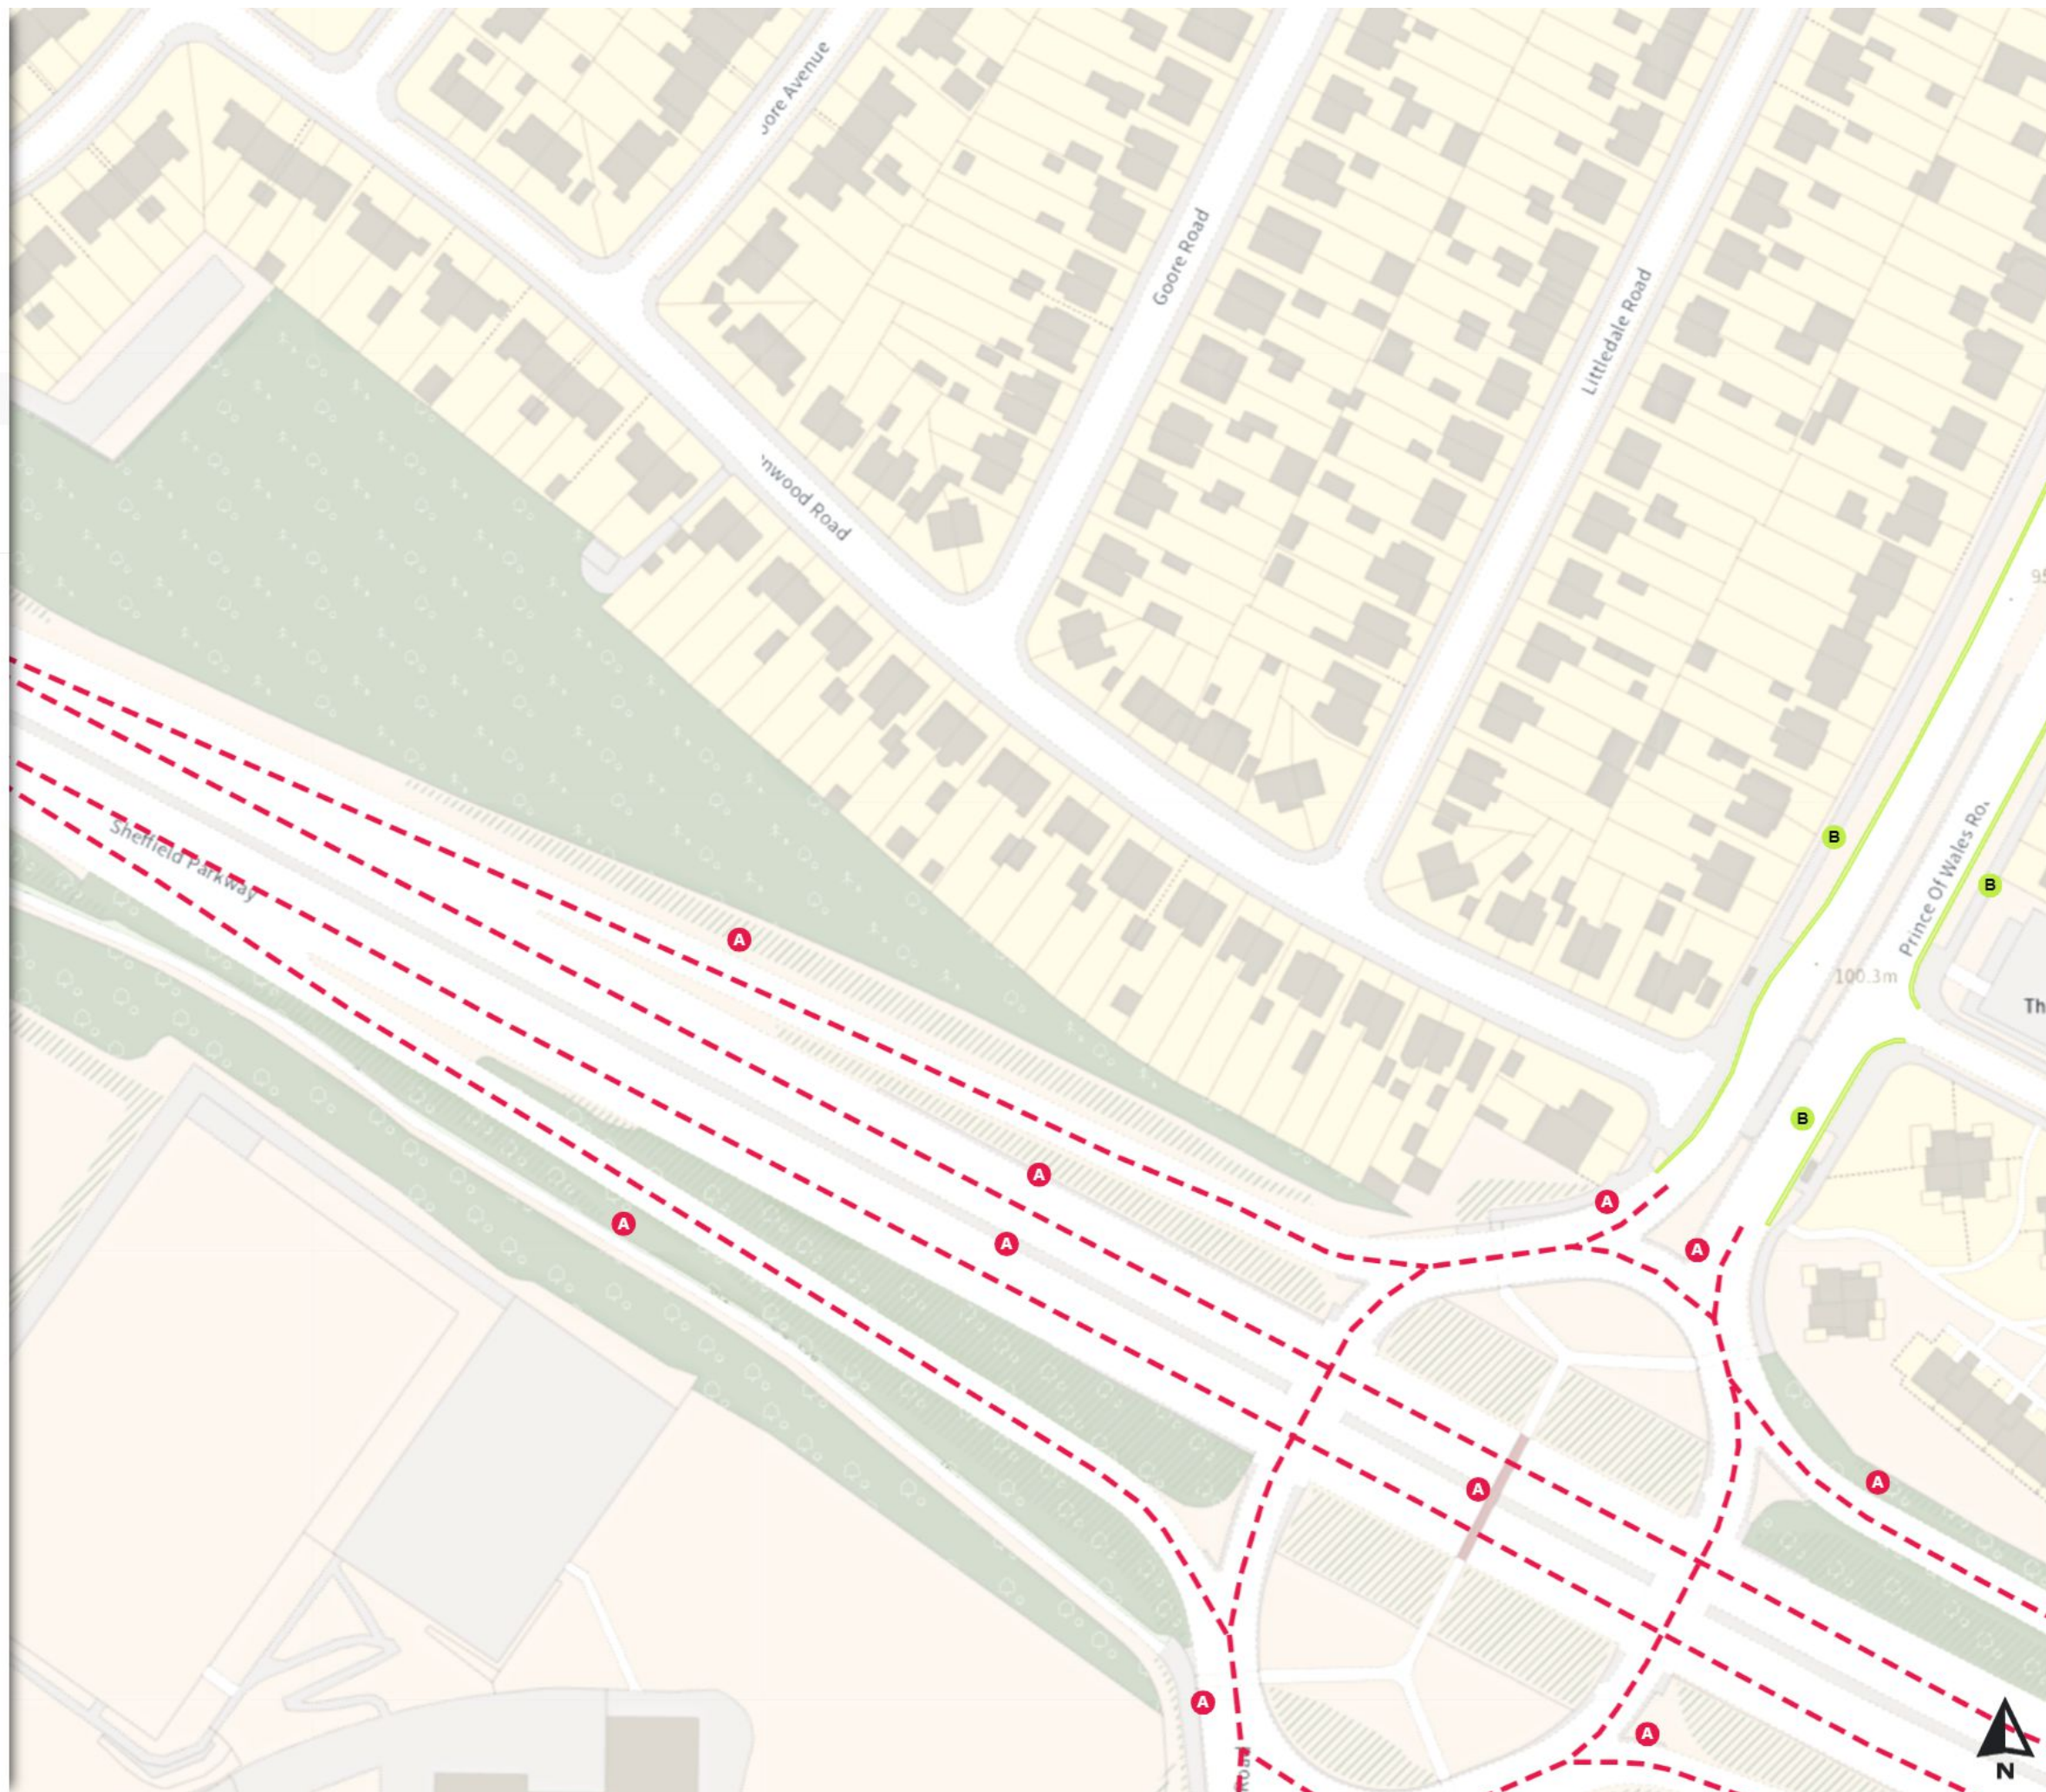

Mon-Fri 08:00-09:30 16:00-18:30

No loading

Mon-Fri 08:00-09:30 16:00-18:30

Scale: 1:1250

North-West: 438711.931, 386975.88
South-East: 439130.834, 386616.139

© Crown copyright and database rights 2024 Ordnance Survey.
You are not permitted to copy, sub-license, distribute or sell any of this data to third parties in any form. Licence number 100018816