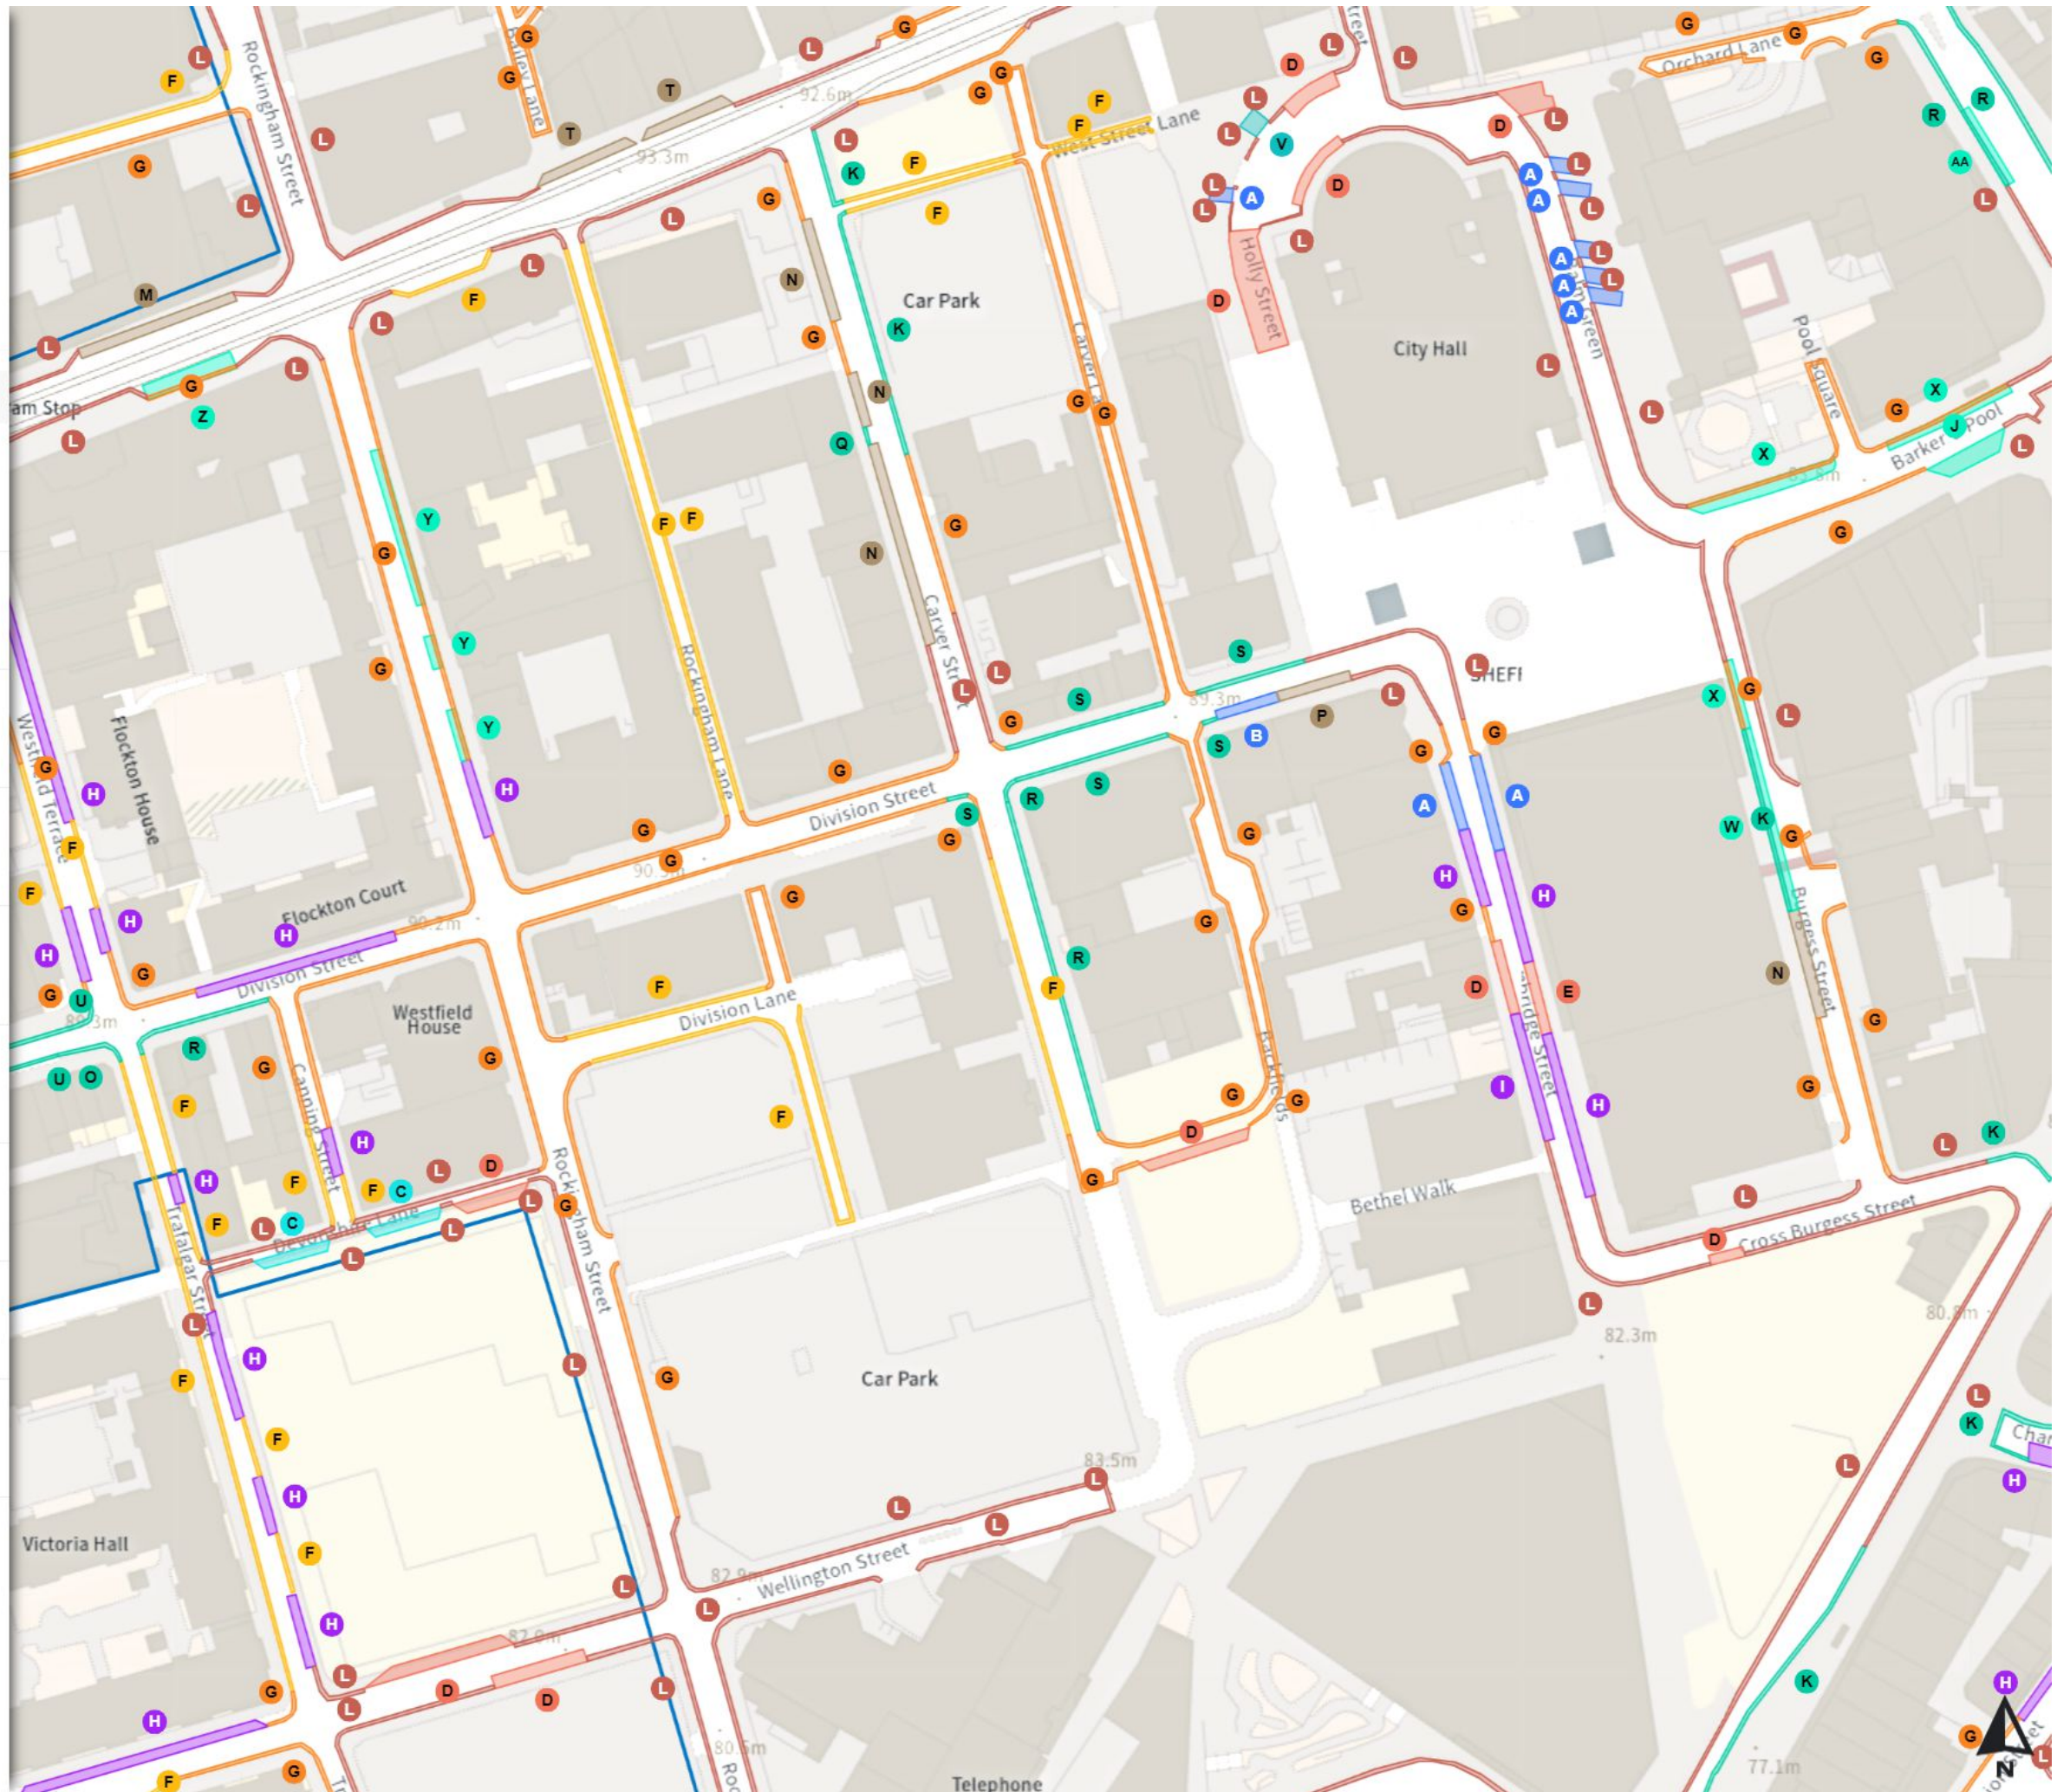

I At all times

0 20 40 60m

Scale: 1:1250

North-West: 434900.356, 387305.647
South-East: 435318.937, 386945.599

© Crown copyright and database rights 2024 Ordnance Survey.
You are not permitted to copy, sub-license, distribute or sell any of this data to third parties in any form. Licence number 100018816