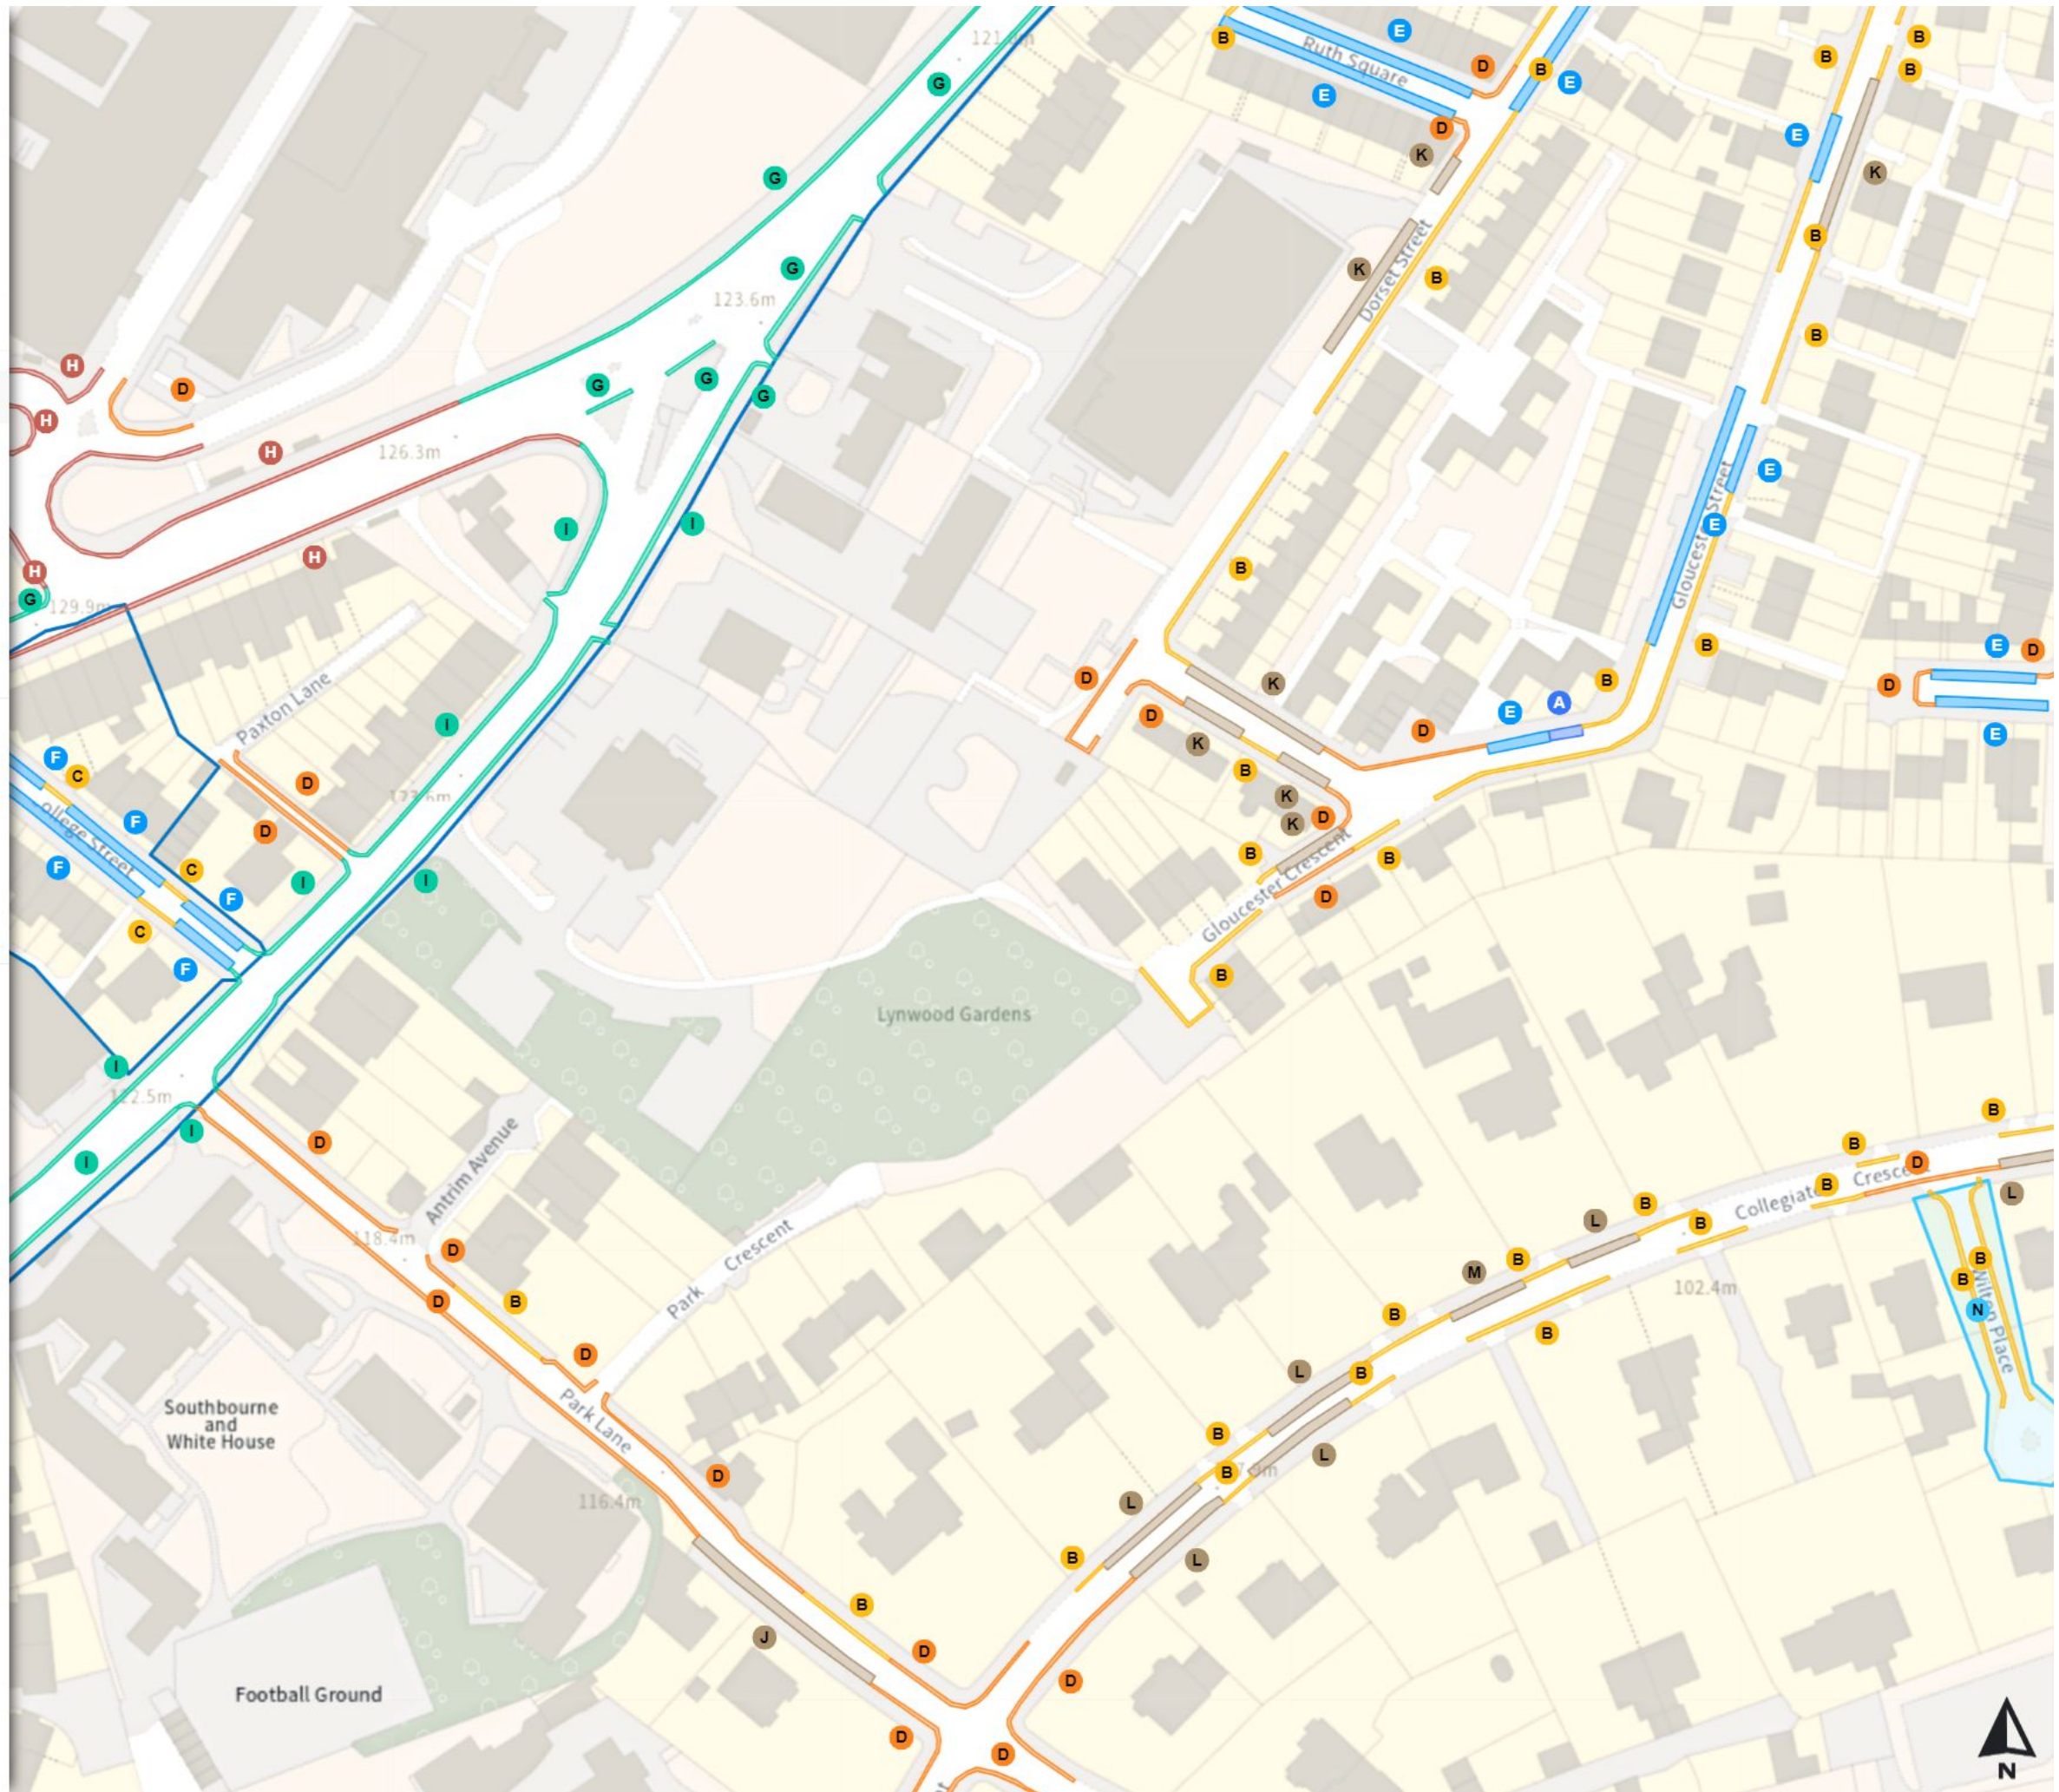

THE SHEFFIELD CITY COUNCIL (STOPPING RESTRICTIONS, WAITING RESTRICTIONS, LOADING RESTRICTIONS & PARKING PLACES) (MAP SCHEDULE) ORDER 2024

Map 385c of 797 Made 03/04/24

Added

- Shared
- Paid-for parking place
  Mon-Fri 08:00-18:30 ☉ 4h ☾ 4h
- Permit holders parking place (Broomhall & The Groves)
  Mon-Fri 08:00-18:30
- Shared
- Paid-for parking place
  Mon-Fri 08:00-18:30 ☉ 4h ☾ 4h
- Permit holders parking place (Broomhall & The Groves)
  Mon-Fri 08:00-18:30
- Permit Parking Area (Wilton Place (Broomhall & The Groves))
  Mon-Fri 08:00-18:30

Scale: 1:1250

North-West: 433762.461, 386938.232
South-East: 434180.986, 386578.056

© Crown copyright and database rights 2024 Ordnance Survey.
You are not permitted to copy, sub-license, distribute or sell any of this data to third parties in any form. Licence number 100018816