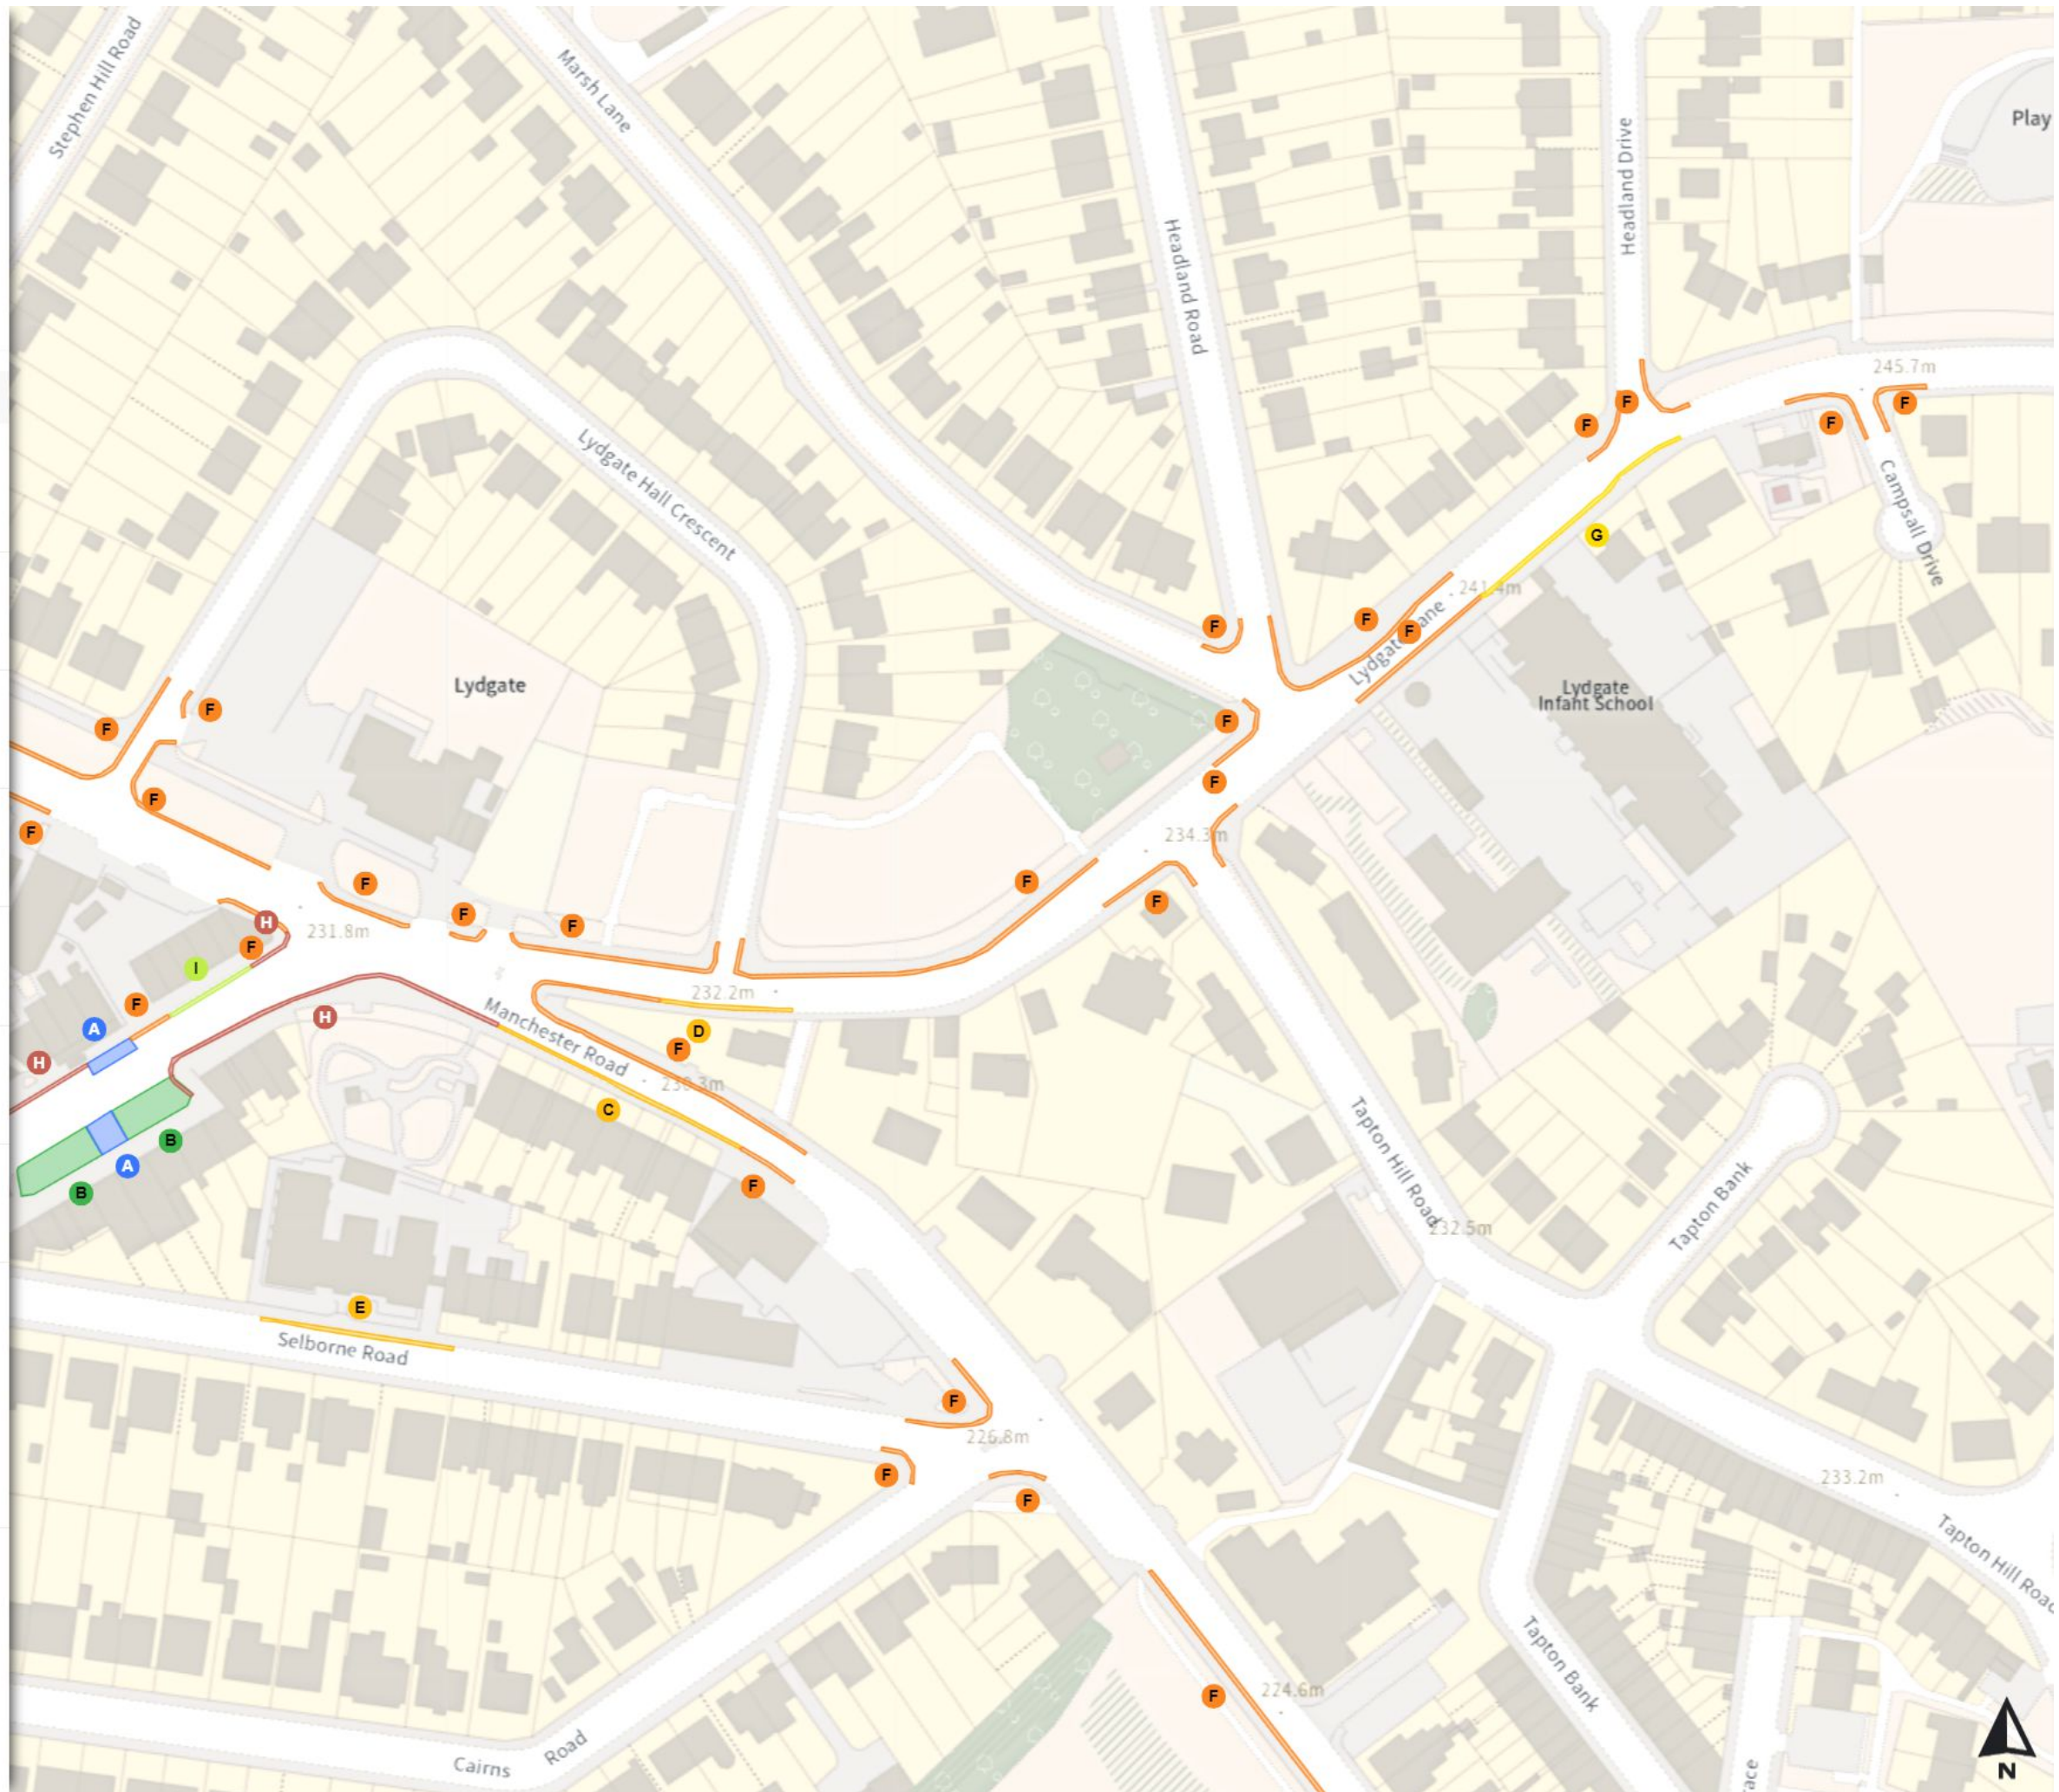

No loading at any time

At all times

0 20 40 60m

Scale: 1:1250

North-West: 432013.392, 387285.376
South-East: 432431.753, 386925.074

© Crown copyright and database rights 2024 Ordnance Survey.
You are not permitted to copy, sub-license, distribute or sell any of this data to third parties in any form. Licence number 100018816