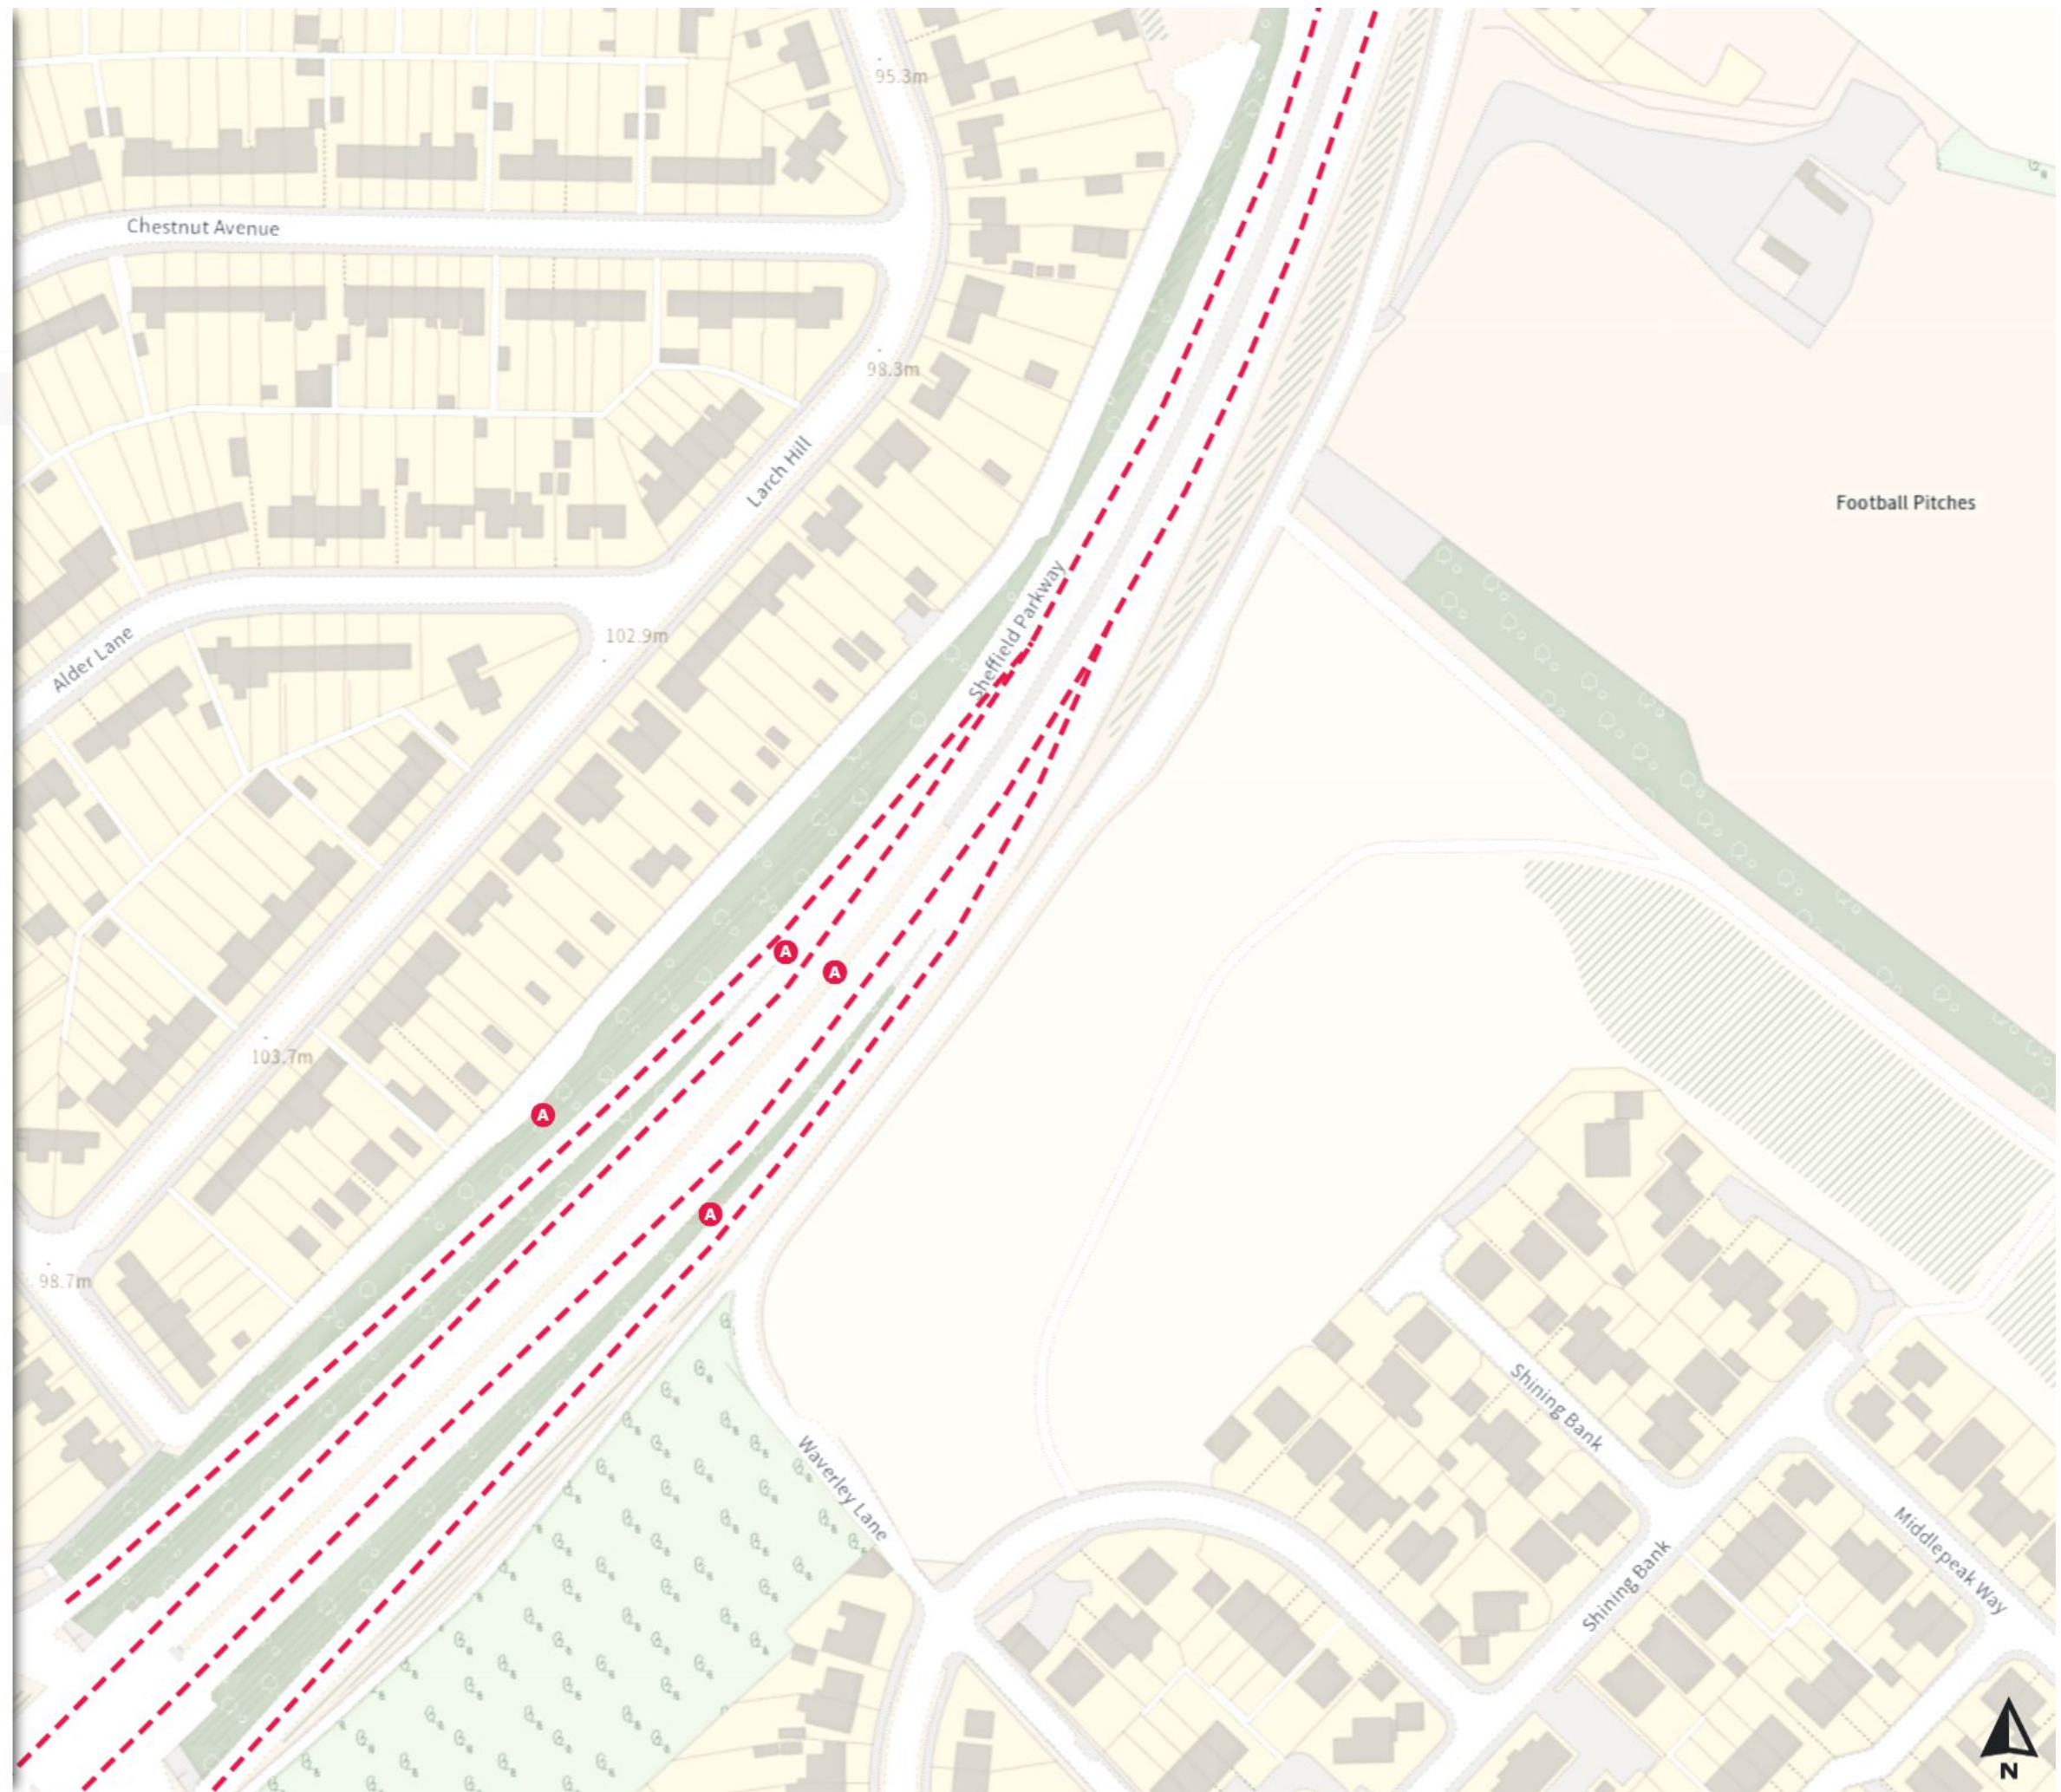

Scale: 1:1250

North-West: 440261.767, 387347.95
South-East: 440680.757, 386988.373

© Crown copyright and database rights 2024 Ordnance Survey.
You are not permitted to copy, sub-license, distribute or sell any of this data to third parties in any form. Licence number 100018816