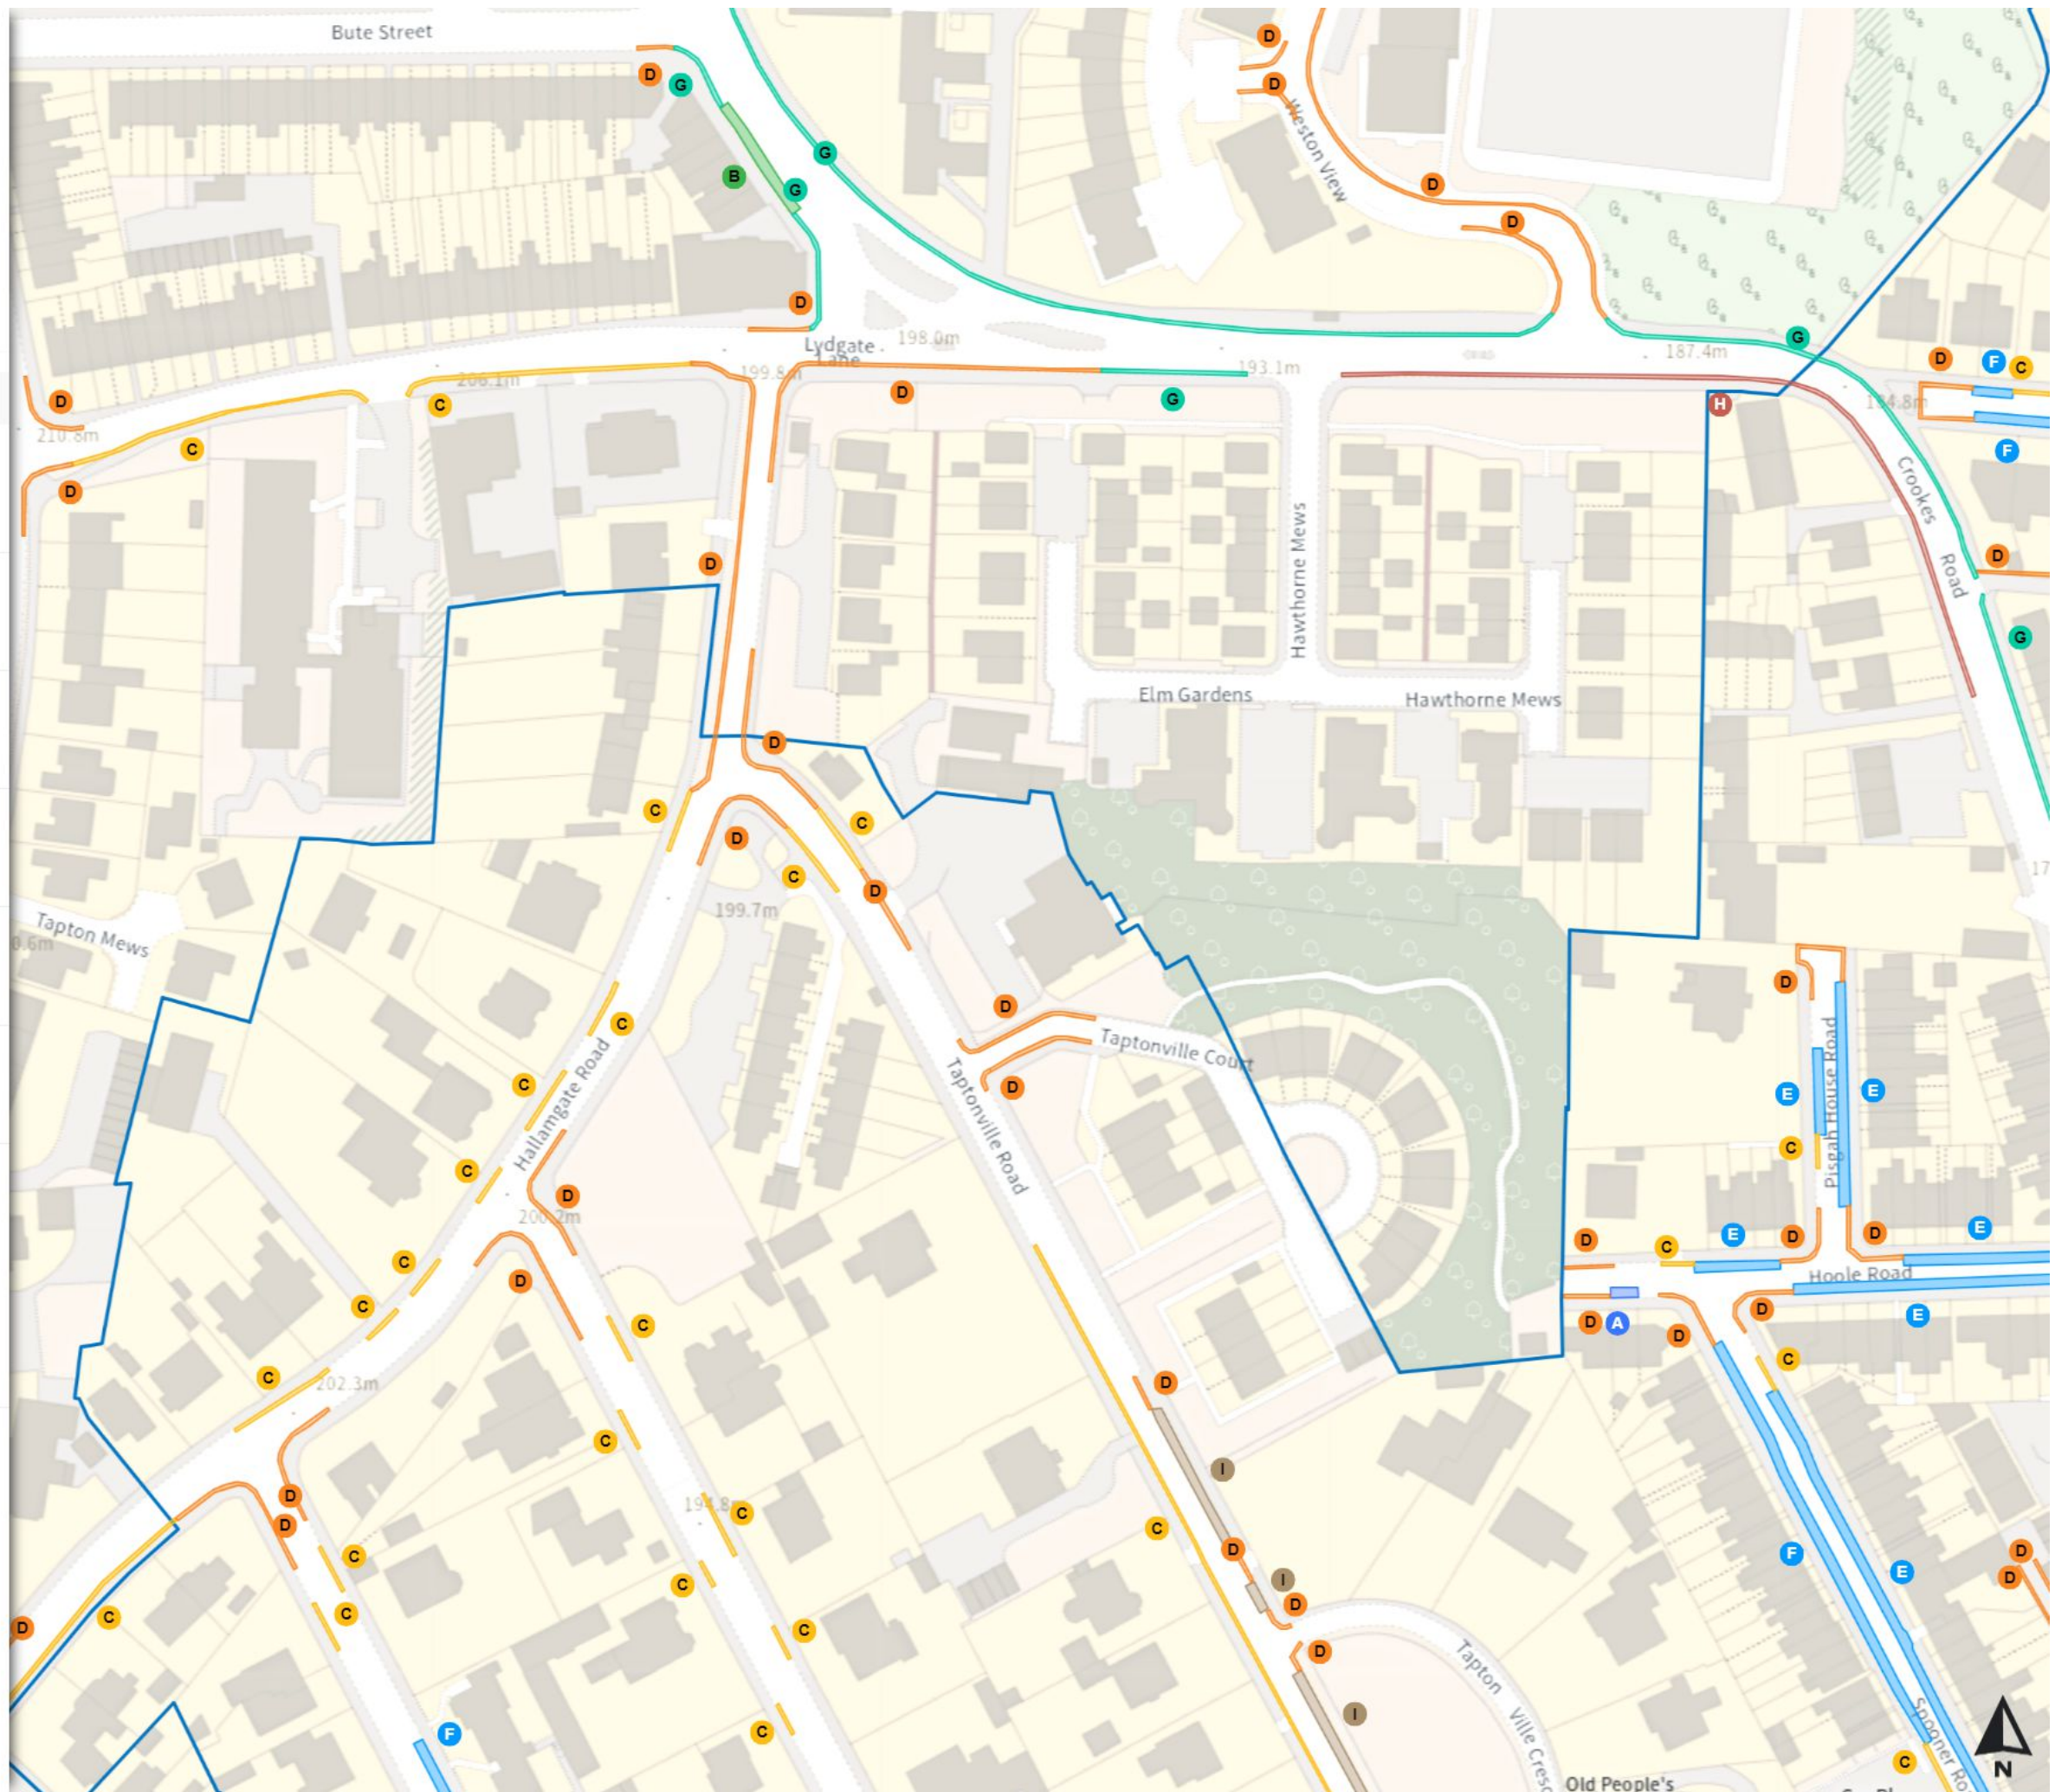

Scale: 1:1250

North-West: 432838.214, 387290.988
South-East: 433256.638, 386930.759

© Crown copyright and database rights 2024 Ordnance Survey.
You are not permitted to copy, sub-license, distribute or sell any of this data to third parties in any form. Licence number 100018816