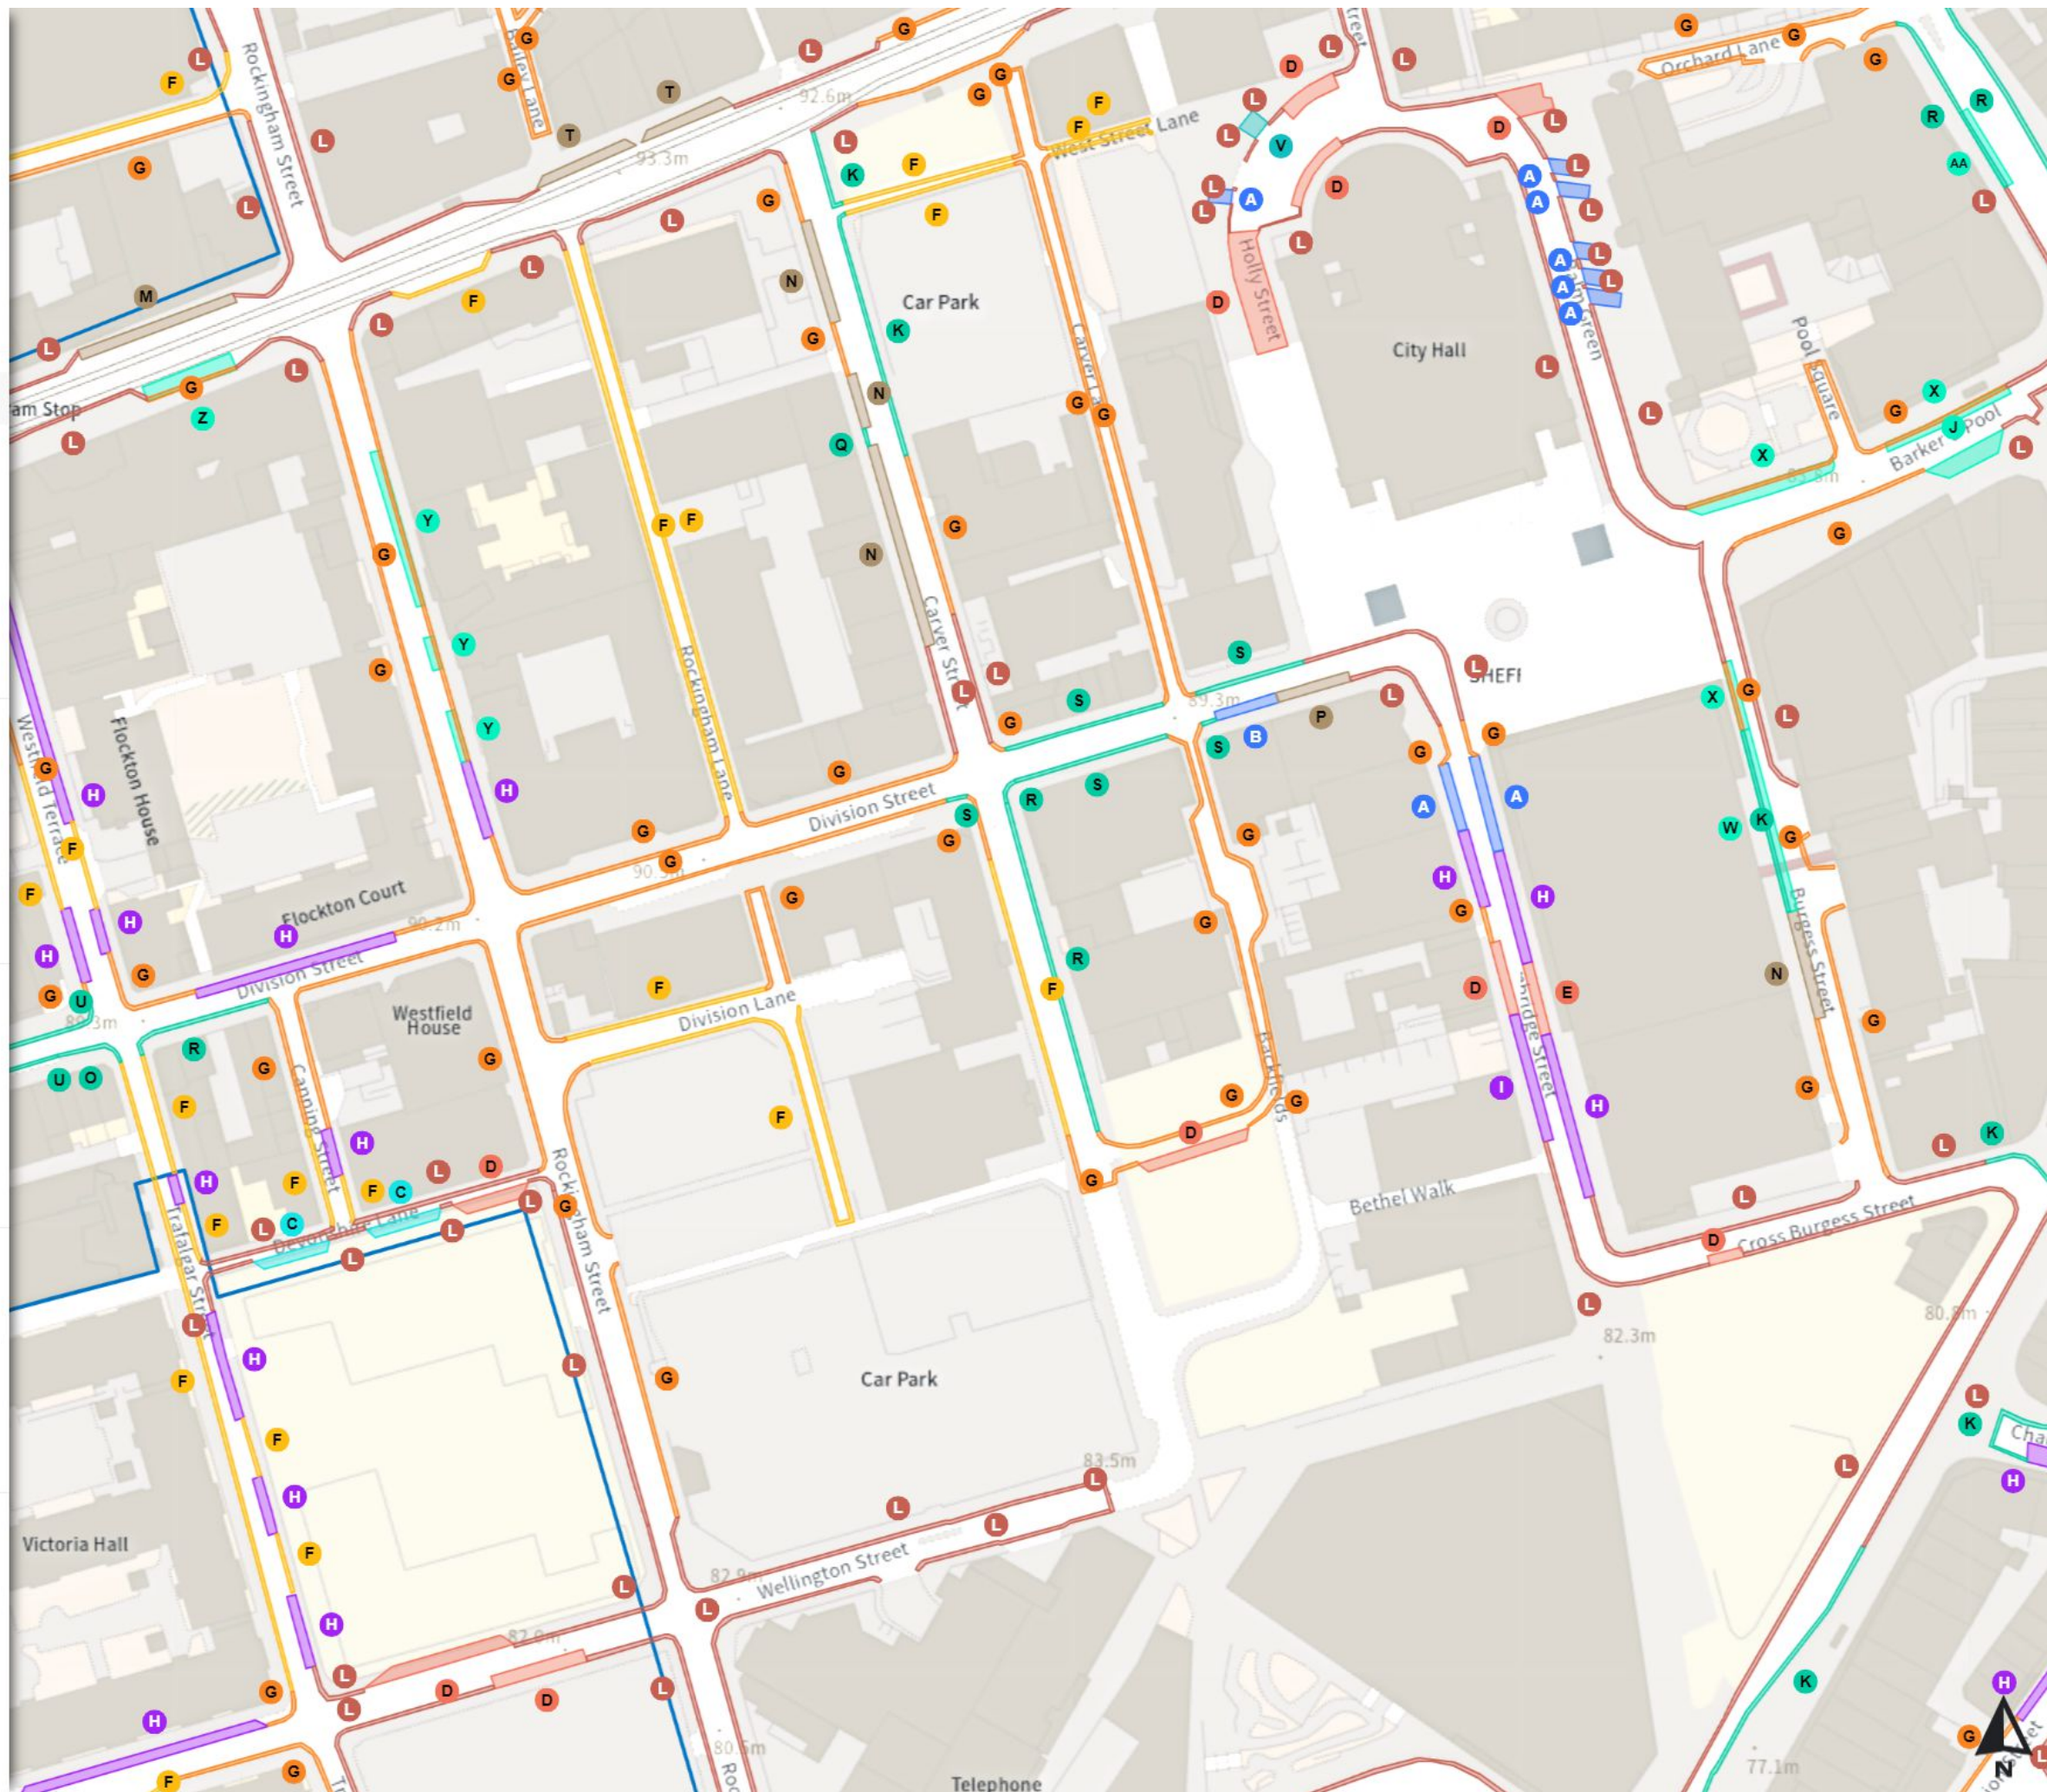

THE SHEFFIELD CITY COUNCIL (STOPPING RESTRICTIONS, WAITING RESTRICTIONS, LOADING RESTRICTIONS & PARKING PLACES) (MAP SCHEDULE) ORDER 2024

Map 363d of 797 Made 03/04/24

Added

- Shared
- No waiting at any time
  At all times
- No loading
  Mon-Sat 08:00-09:30 16:30-18:30
- Shared
- No waiting at any time
  At all times
- No loading
  Mon-Fri 08:00-09:30 16:00-18:30
- Shared
- Loading place
  04:00-18:30
- Taxi stopping area
  18:30-04:00
- Shared
- No waiting at any time
  At all times
- No loading
  08:00-20:30

Scale: 1:1250

North-West: 434900.356, 387305.647
South-East: 435318.937, 386945.599

© Crown copyright and database rights 2024 Ordnance Survey.
You are not permitted to copy, sub-license, distribute or sell any of this data to third parties in any form. Licence number 100018816