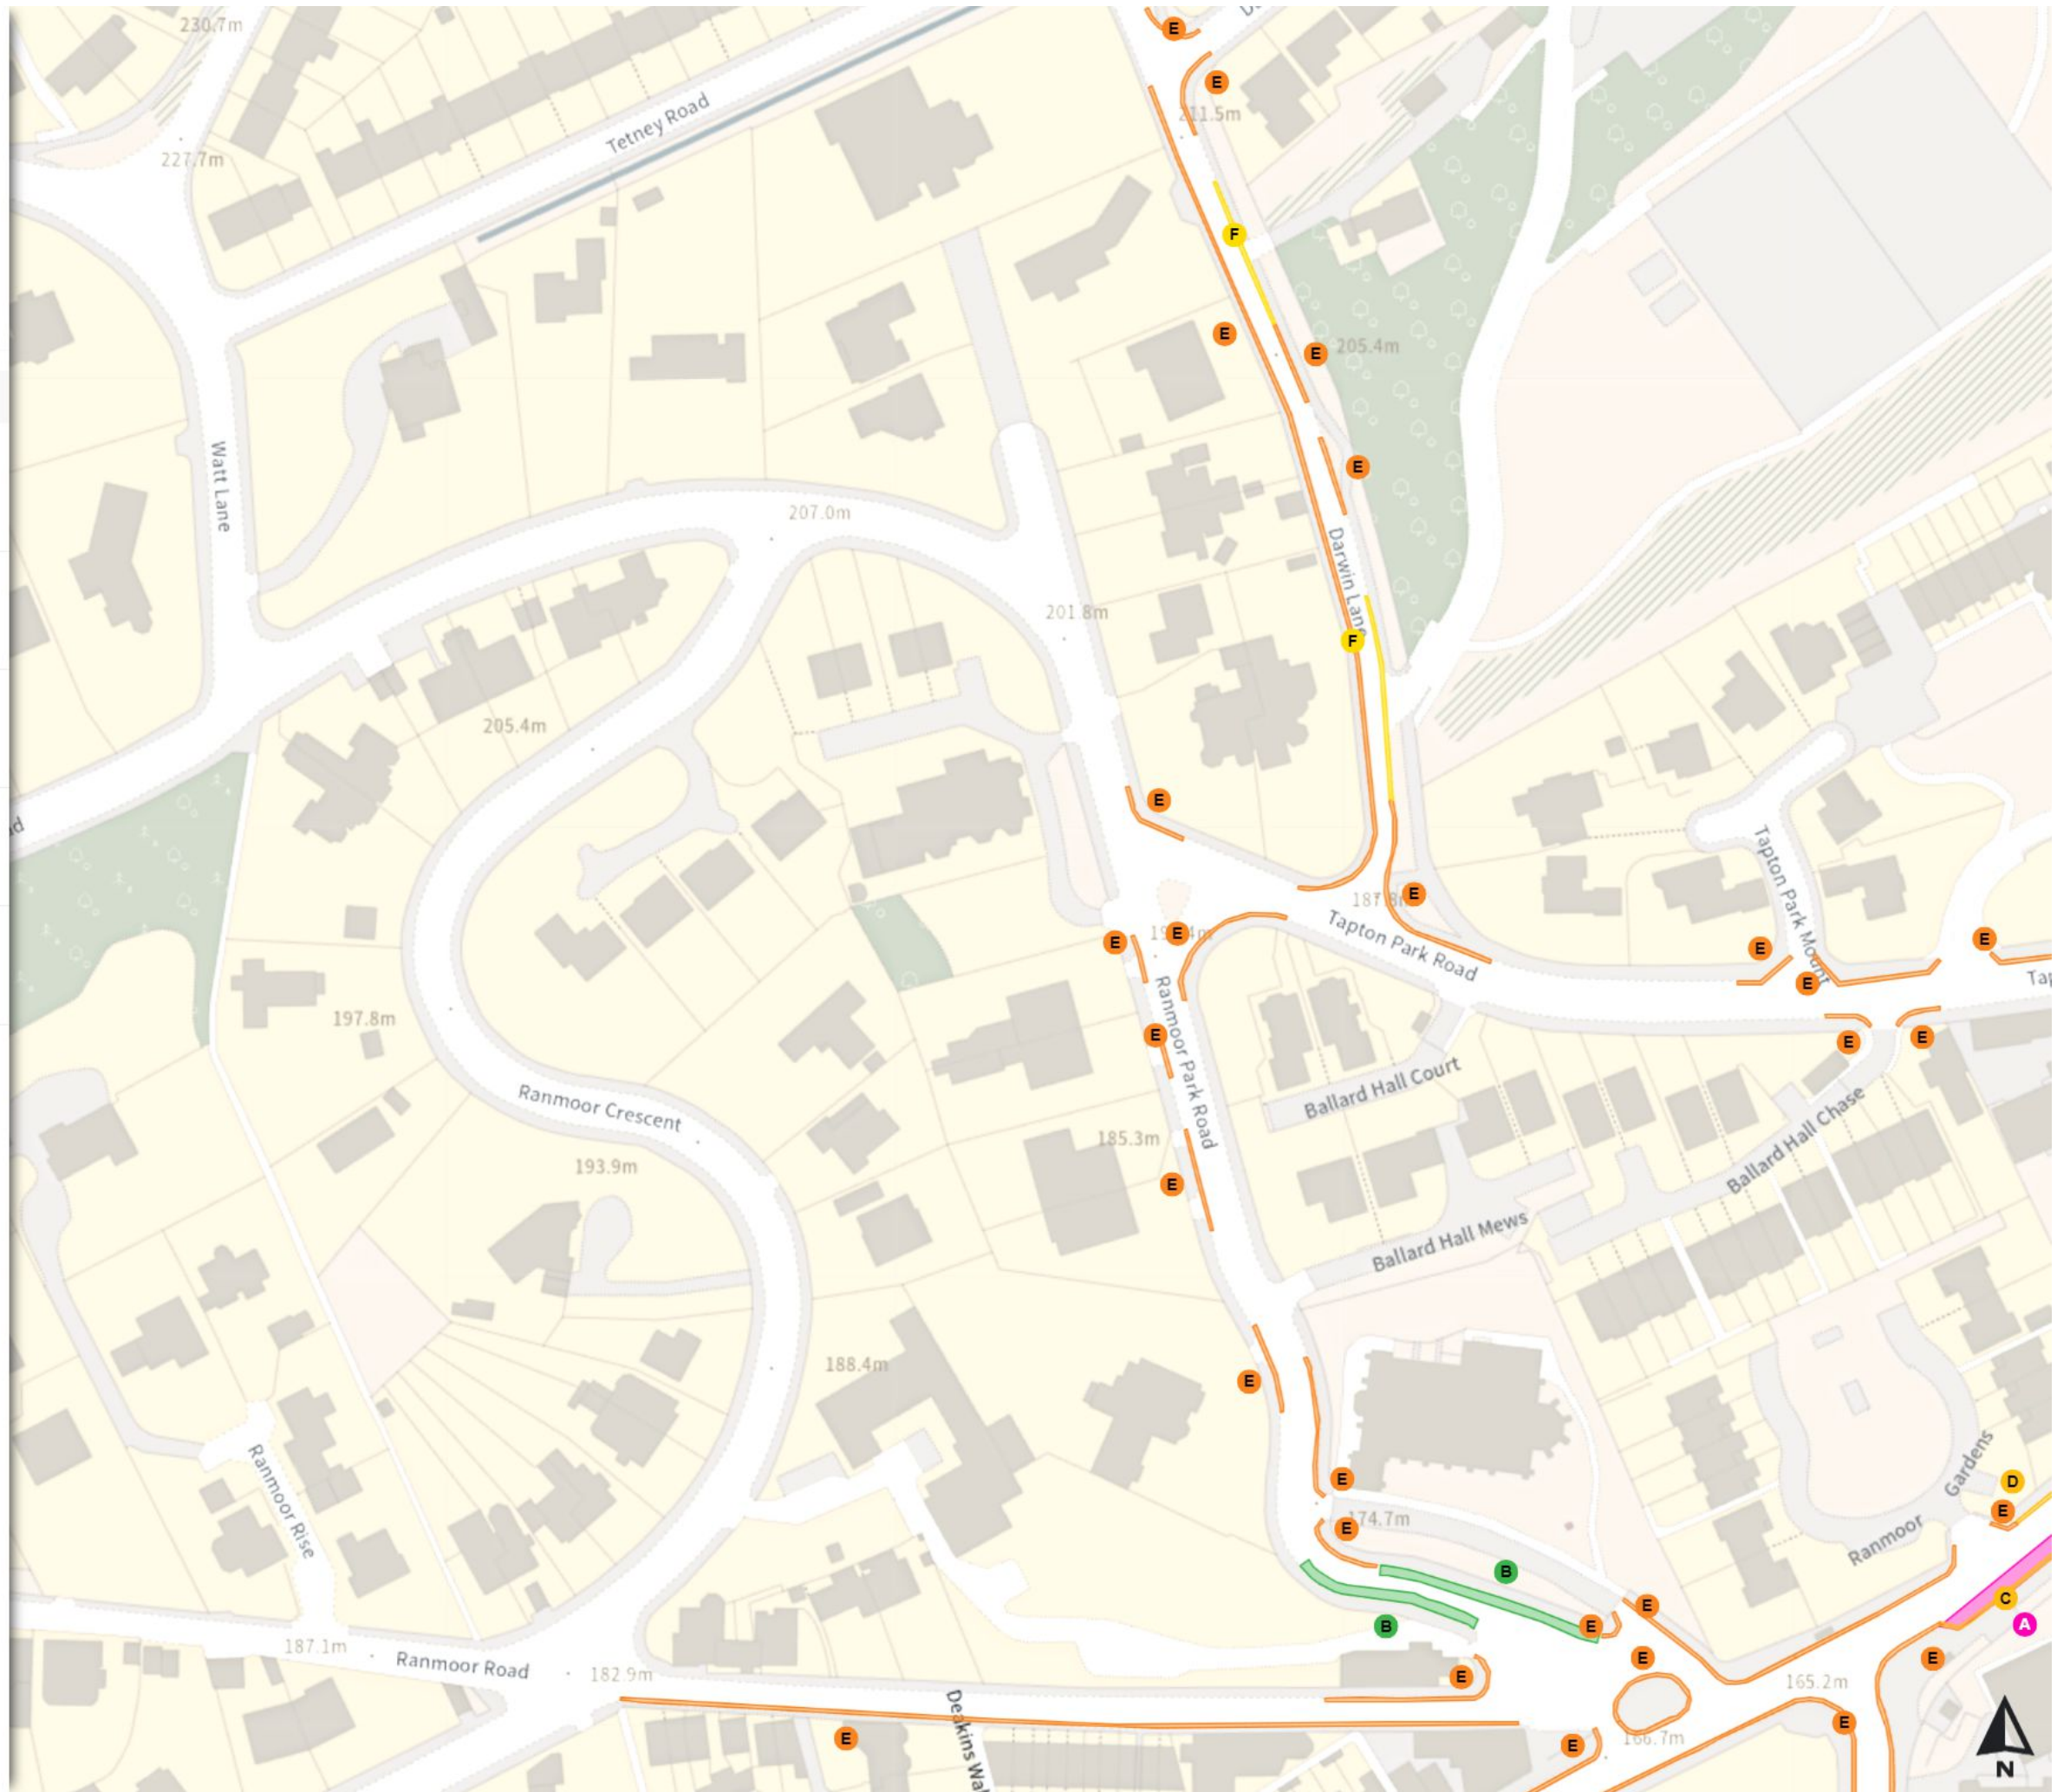

Prohibition of stopping on school entrance markings

At all times

Scale: 1:1250

North-West: 431652.763, 386564.69
South-East: 432071.16, 386204.302

© Crown copyright and database rights 2024 Ordnance Survey.
You are not permitted to copy, sub-license, distribute or sell any of this data to third parties in any form. Licence number 100018816