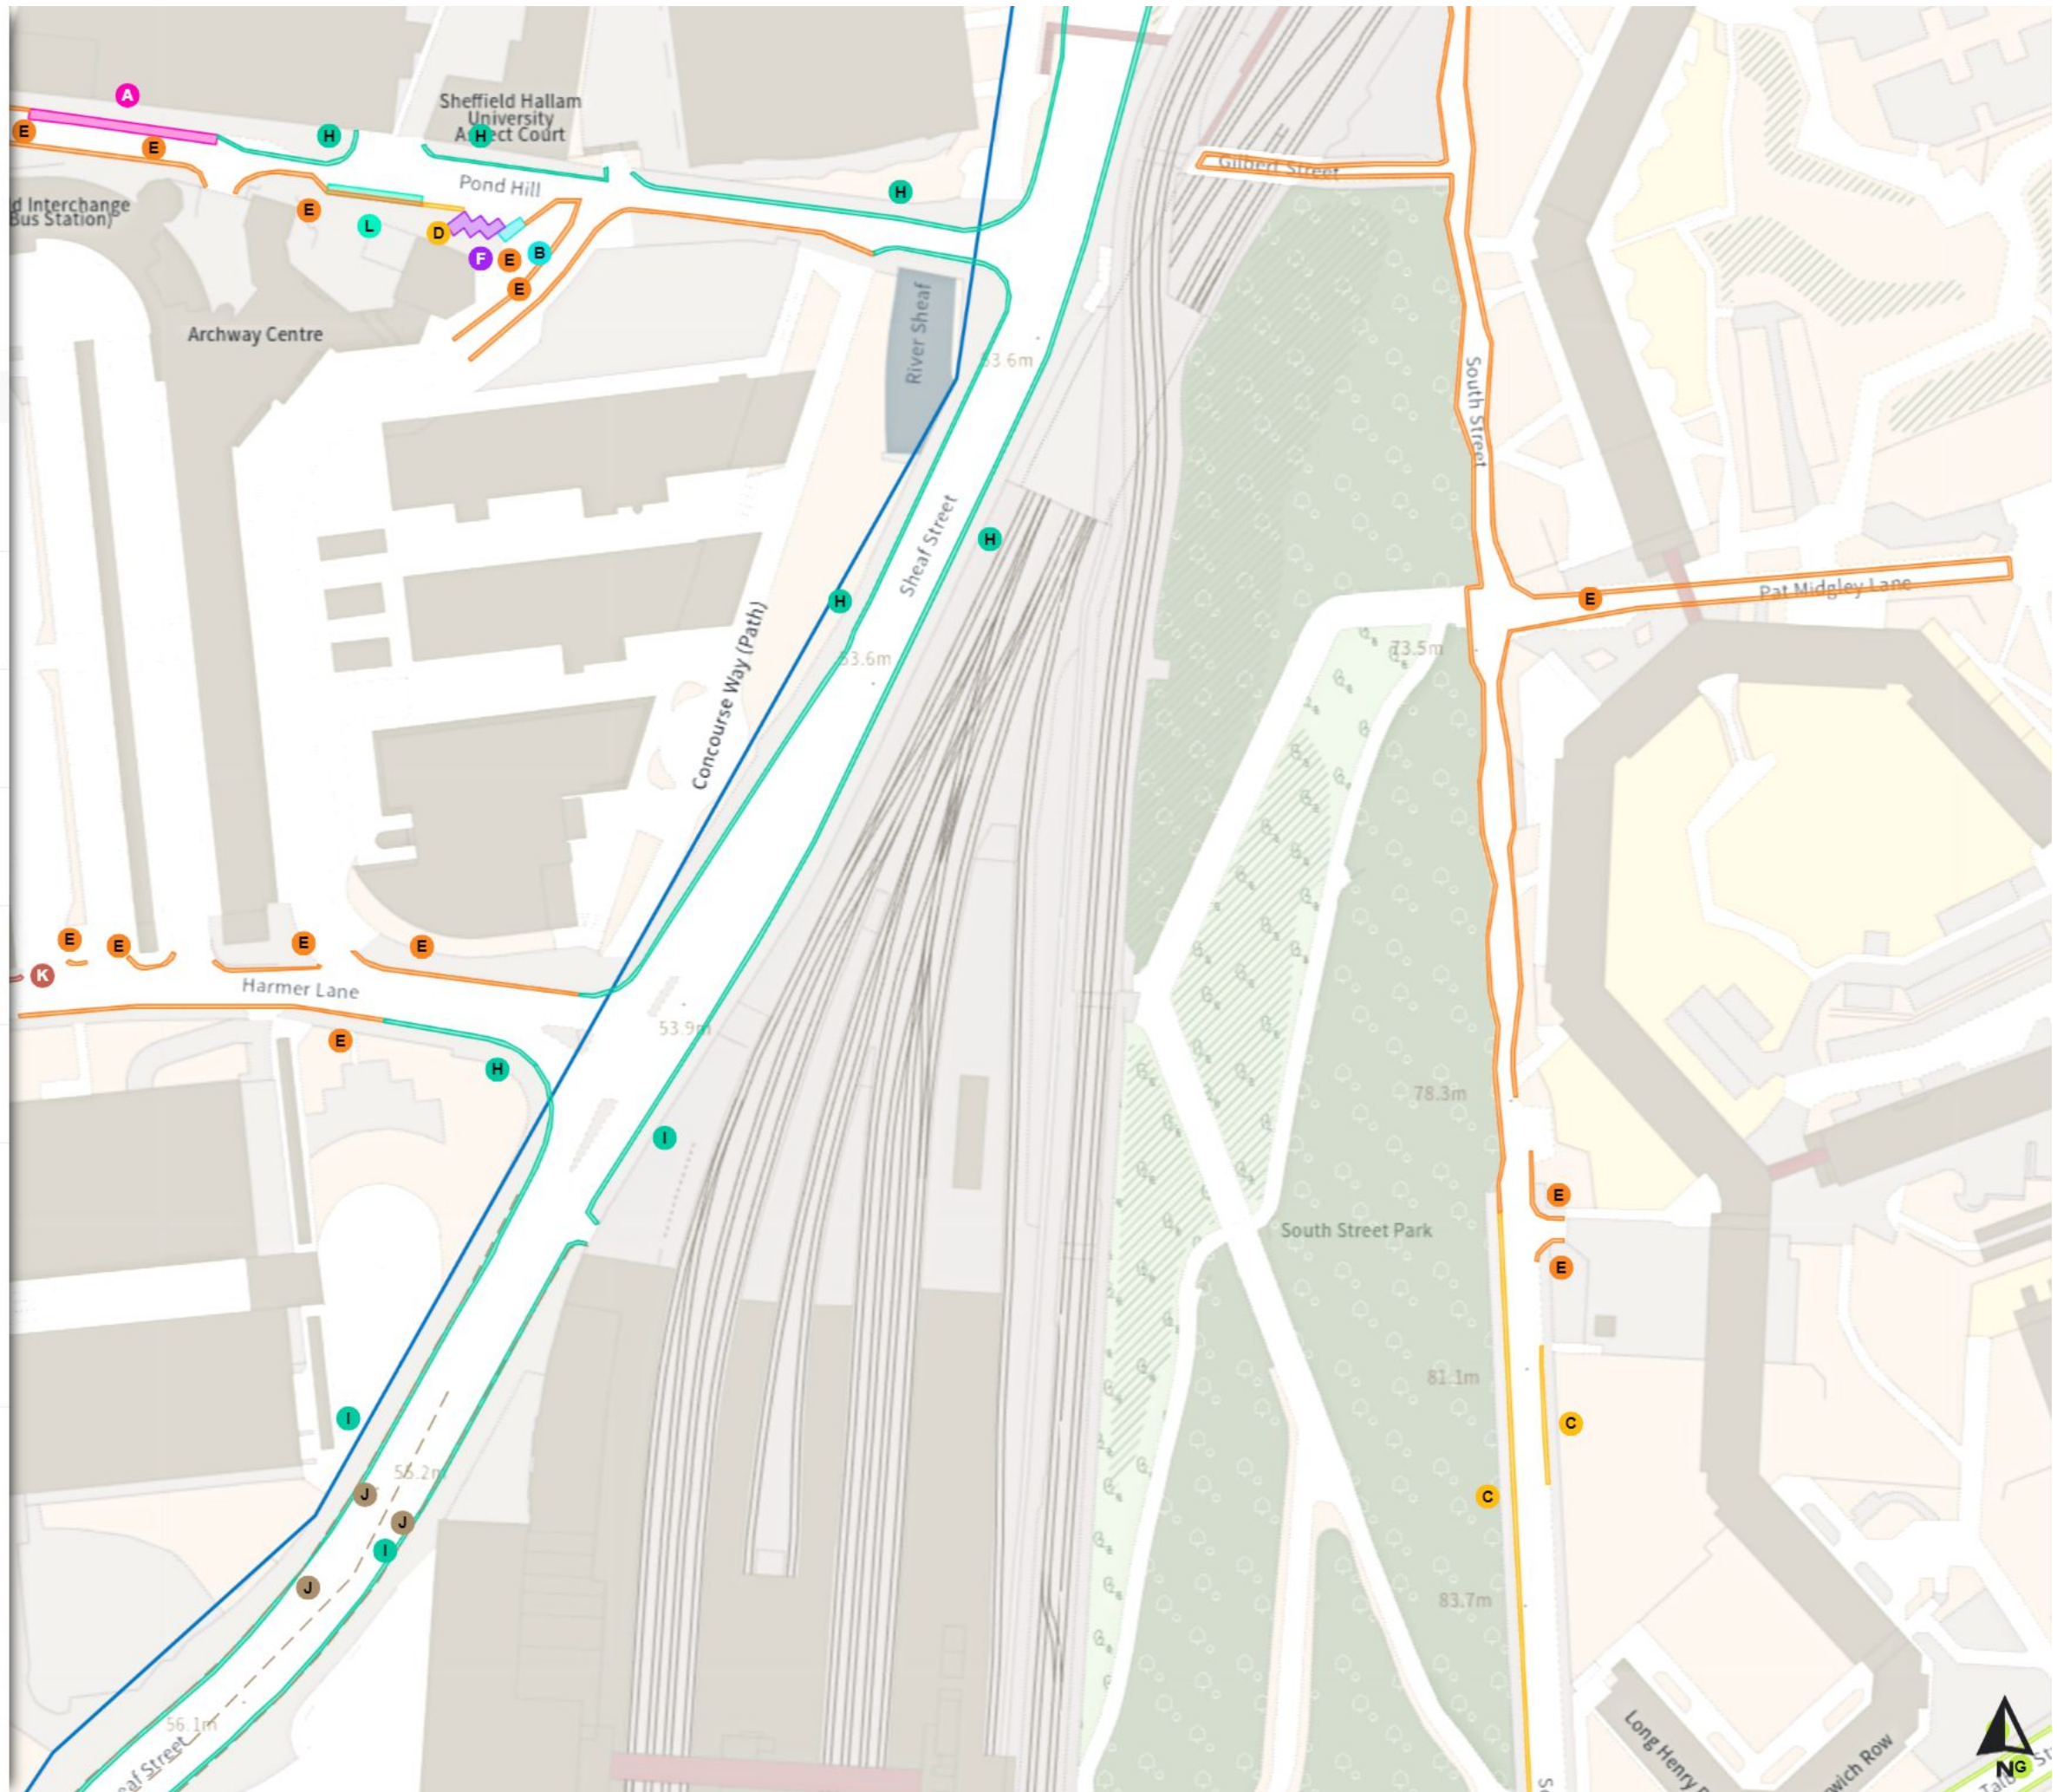

THE SHEFFIELD CITY COUNCIL (STOPPING RESTRICTIONS, WAITING RESTRICTIONS, LOADING RESTRICTIONS & PARKING PLACES) (MAP SCHEDULE) ORDER 2024

Map 365a of 797 Made 03/04/24

Added

Bus parking place

A At all times $\oplus$ 20m

Electric taxi recharging point

B At all times $\oplus$ 1h $\ominus$ 1h

No waiting

C Mon-Sat 08:00-18:30

No waiting

D 08:00-20:30

No waiting at any time

E At all times

Paid-for parking place

F 08:00-20:30

Shared

G No waiting

Mon-Fri 08:00-09:30 16:30-18:30

G No loading

Mon-Fri 08:00-09:30 16:30-18:30

Scale: 1:1250

North-West: 435725.176, 387311.761
South-East: 436143.82, 386951.785

© Crown copyright and database rights 2024 Ordnance Survey.
You are not permitted to copy, sub-license, distribute or sell any of this data to third parties in any form. Licence number 100018816