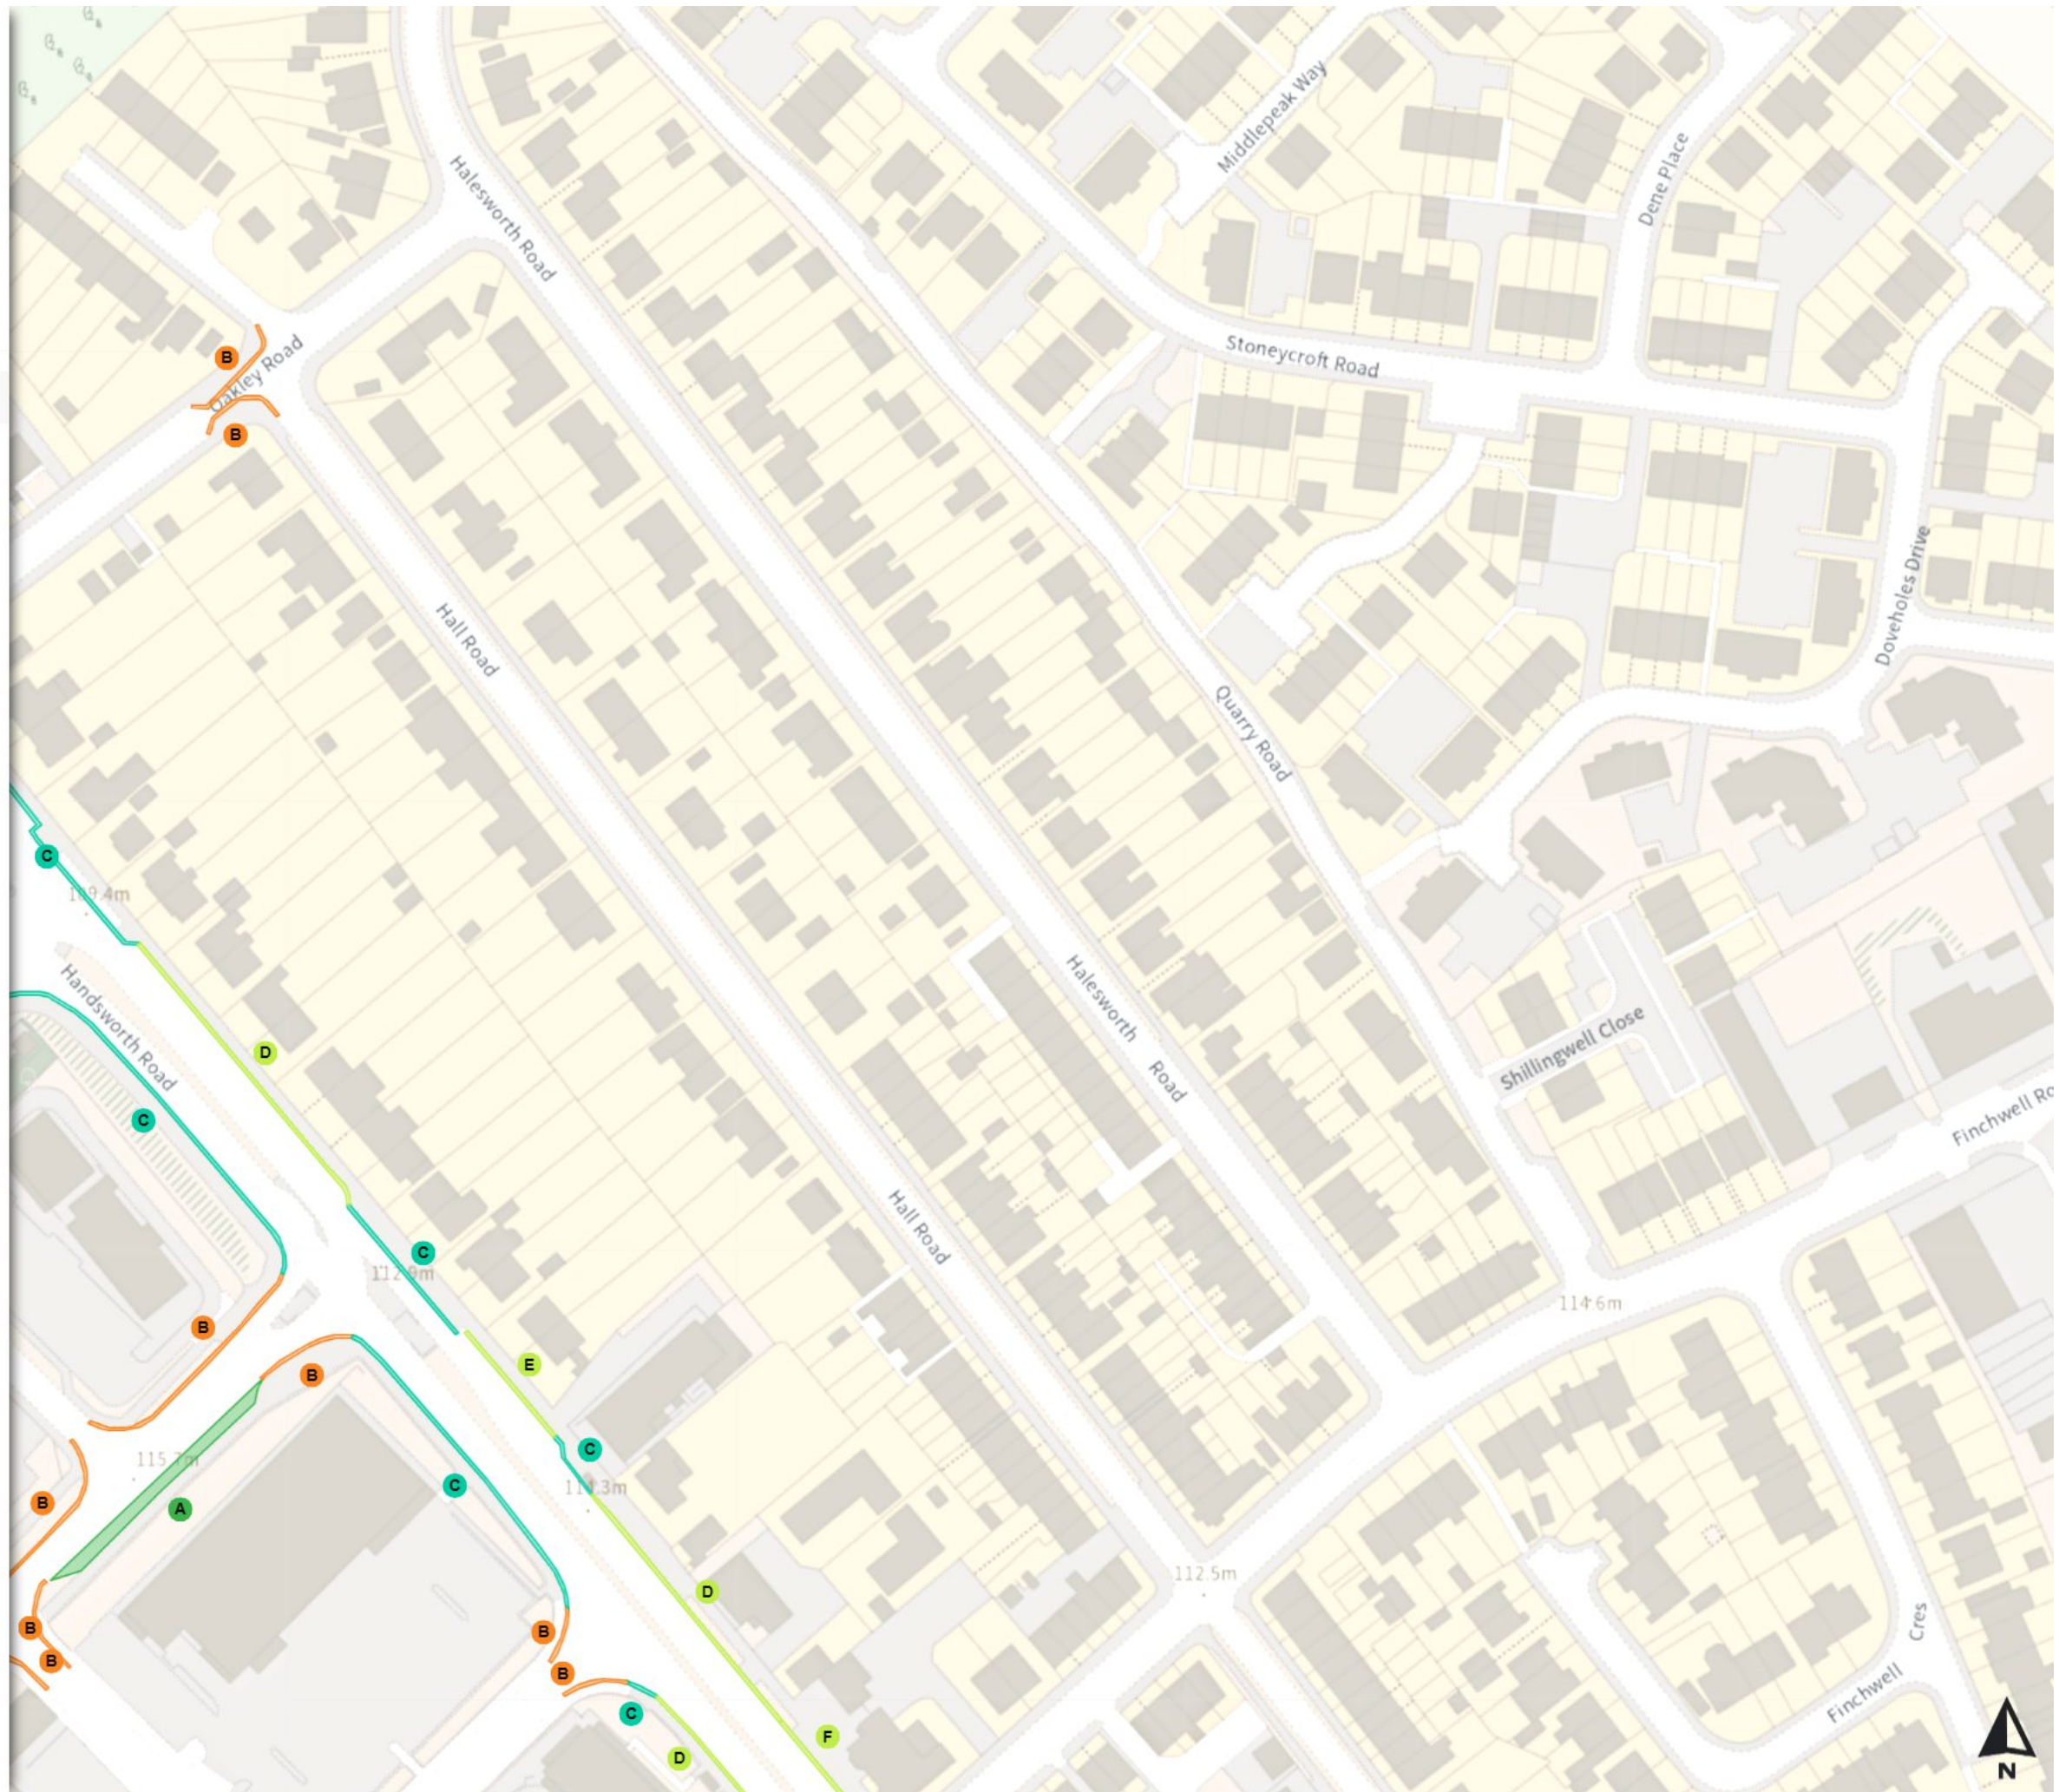

THE SHEFFIELD CITY COUNCIL (STOPPING RESTRICTIONS, WAITING RESTRICTIONS, LOADING RESTRICTIONS & PARKING PLACES) (MAP SCHEDULE) ORDER 2024

Map 401b of 797 Made 03/04/24

Added

- Shared
- No waiting
  - Mon-Fri 08:00-09:30 16:30-18:30
- No loading
  - Mon-Fri 08:00-09:30 16:30-18:30

0 20 40 60m

Scale: 1:1250

North-West: 440361.692, 386989.575
South-East: 440780.72, 386629.979

© Crown copyright and database rights 2024 Ordnance Survey.
You are not permitted to copy, sub-license, distribute or sell any of this data to third parties in any form. Licence number 100018816