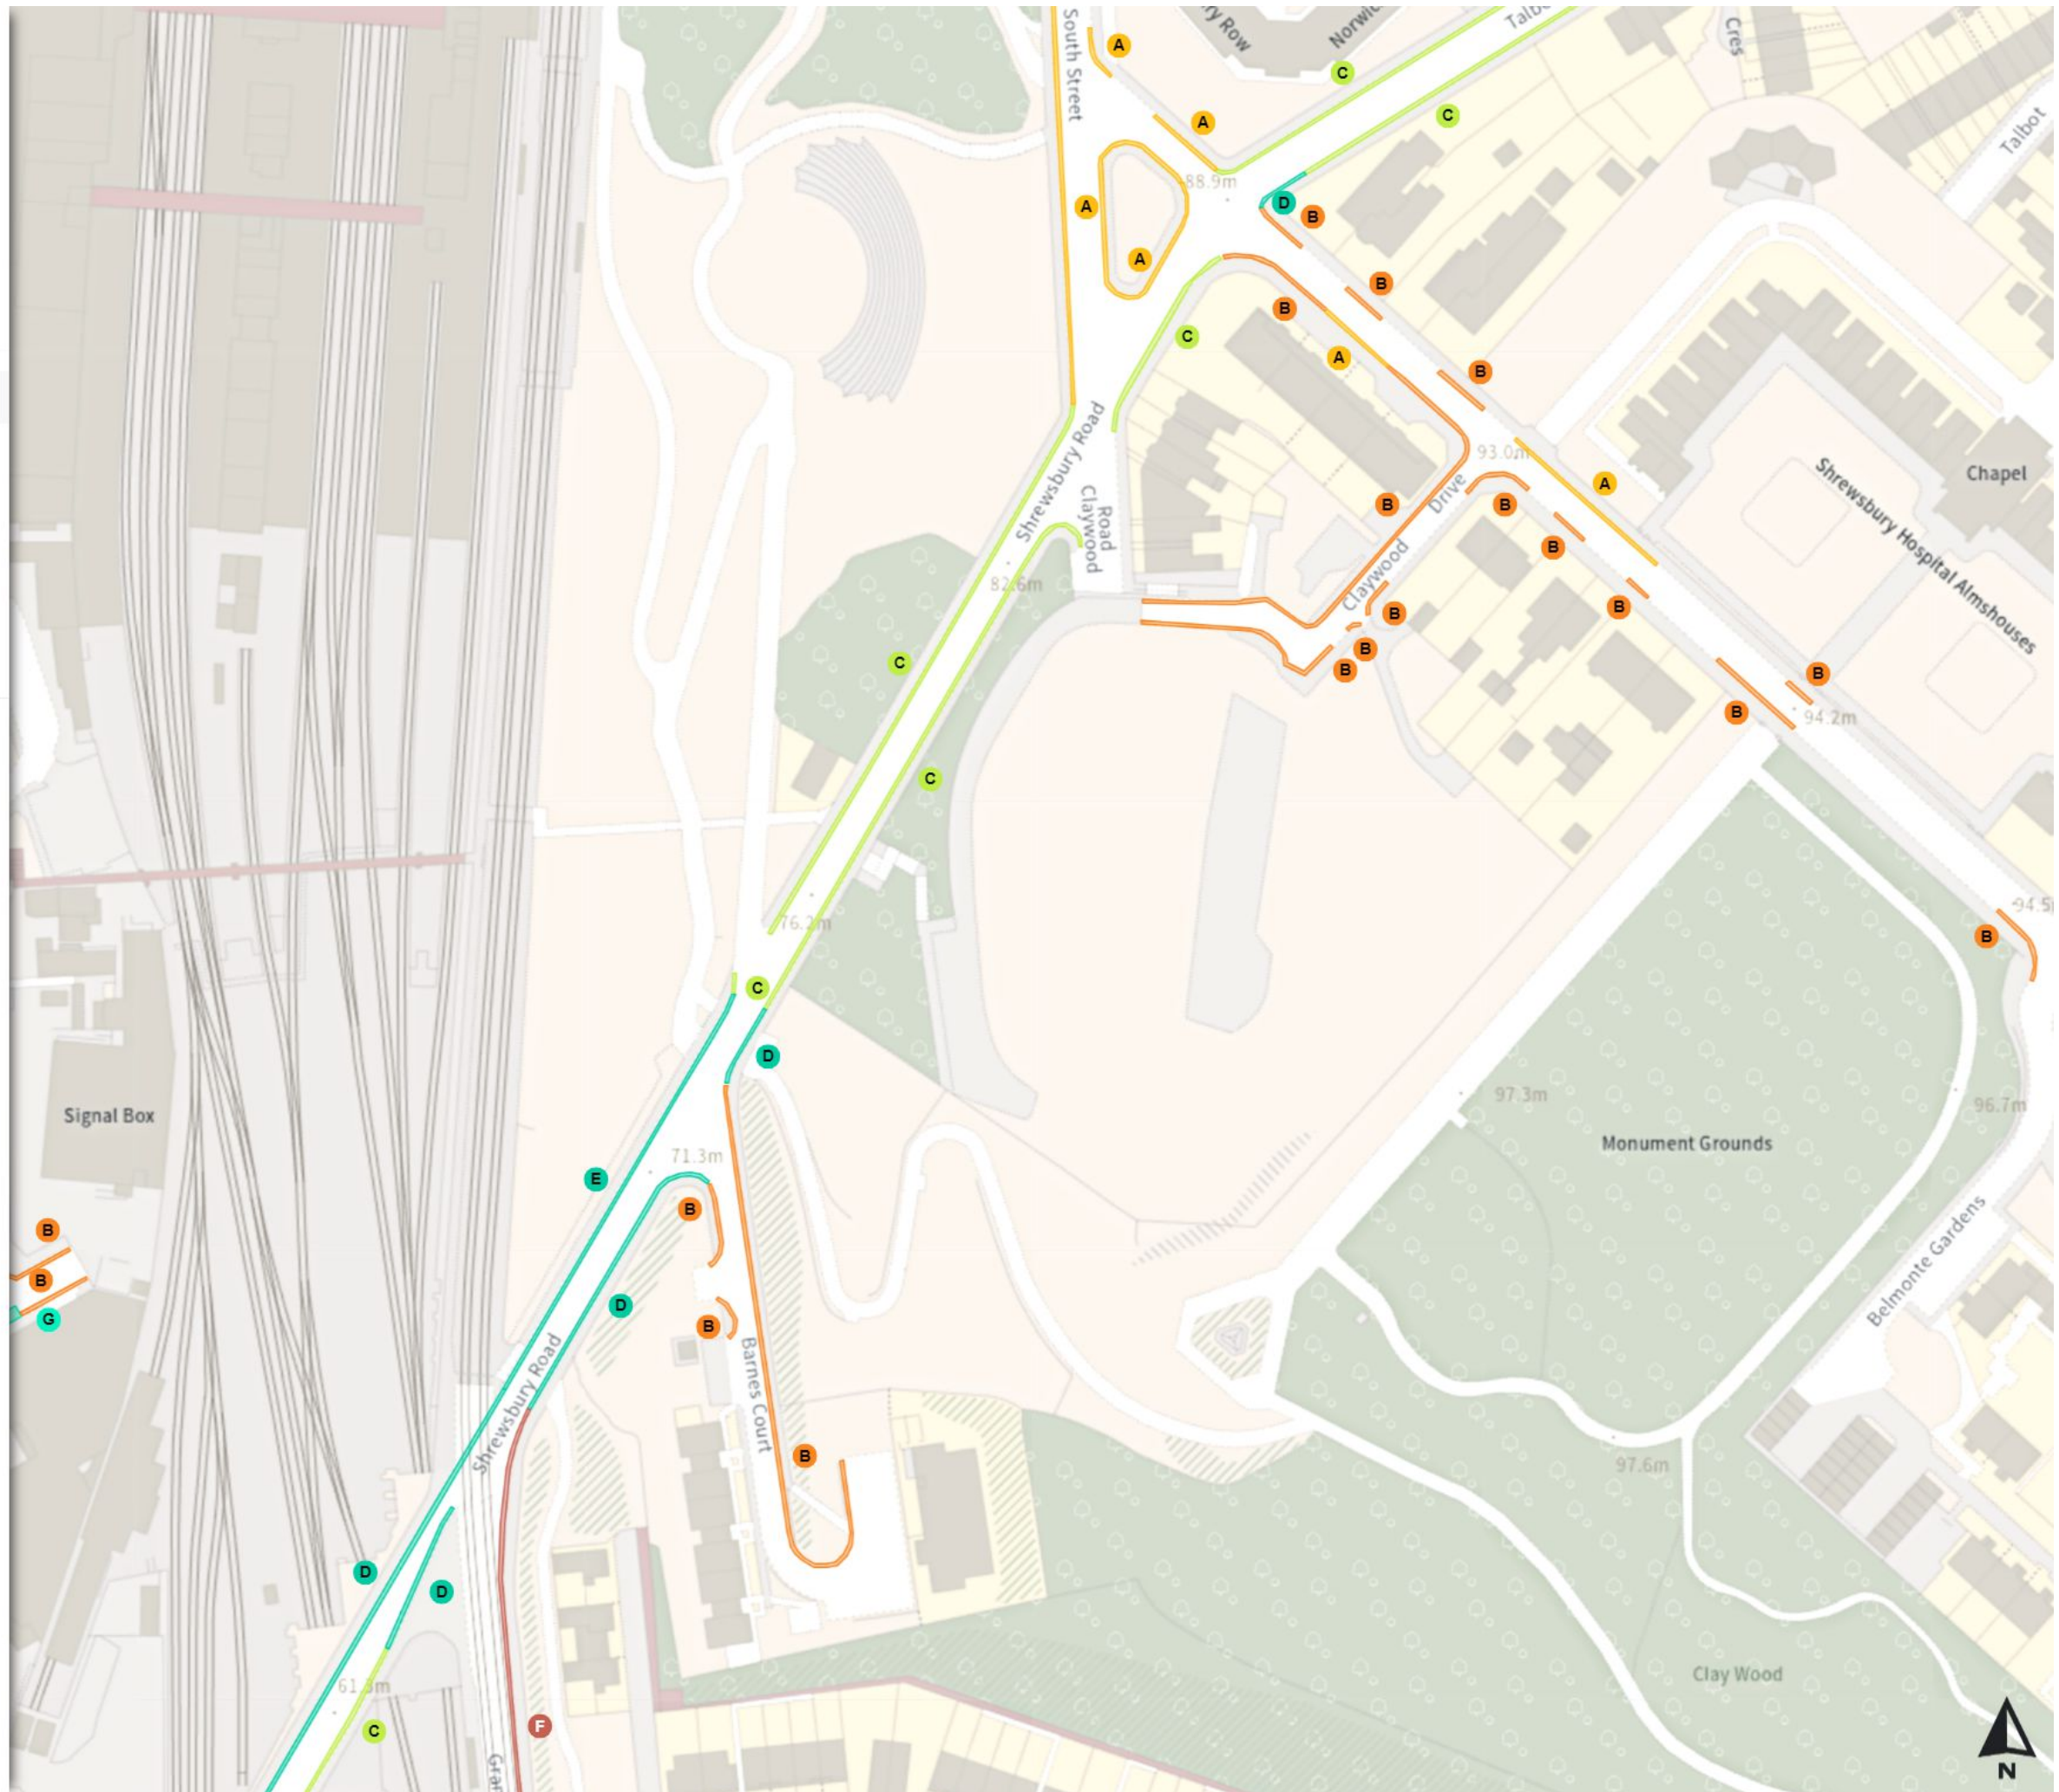

THE SHEFFIELD CITY COUNCIL (STOPPING RESTRICTIONS, WAITING RESTRICTIONS, LOADING RESTRICTIONS & PARKING PLACES) (MAP SCHEDULE) ORDER 2024

Map 390b of 797 Made 03/04/24

Added

- Shared
- No waiting at any time
  At all times
- No loading at any time
  At all times
- Taxi stopping area
- At all times

Scale: 1:1250

North-West: 435824.757, 386953.292
South-East: 436243.44, 386593.297

© Crown copyright and database rights 2024 Ordnance Survey.
You are not permitted to copy, sub-license, distribute or sell any of this data to third parties in any form. Licence number 100018816