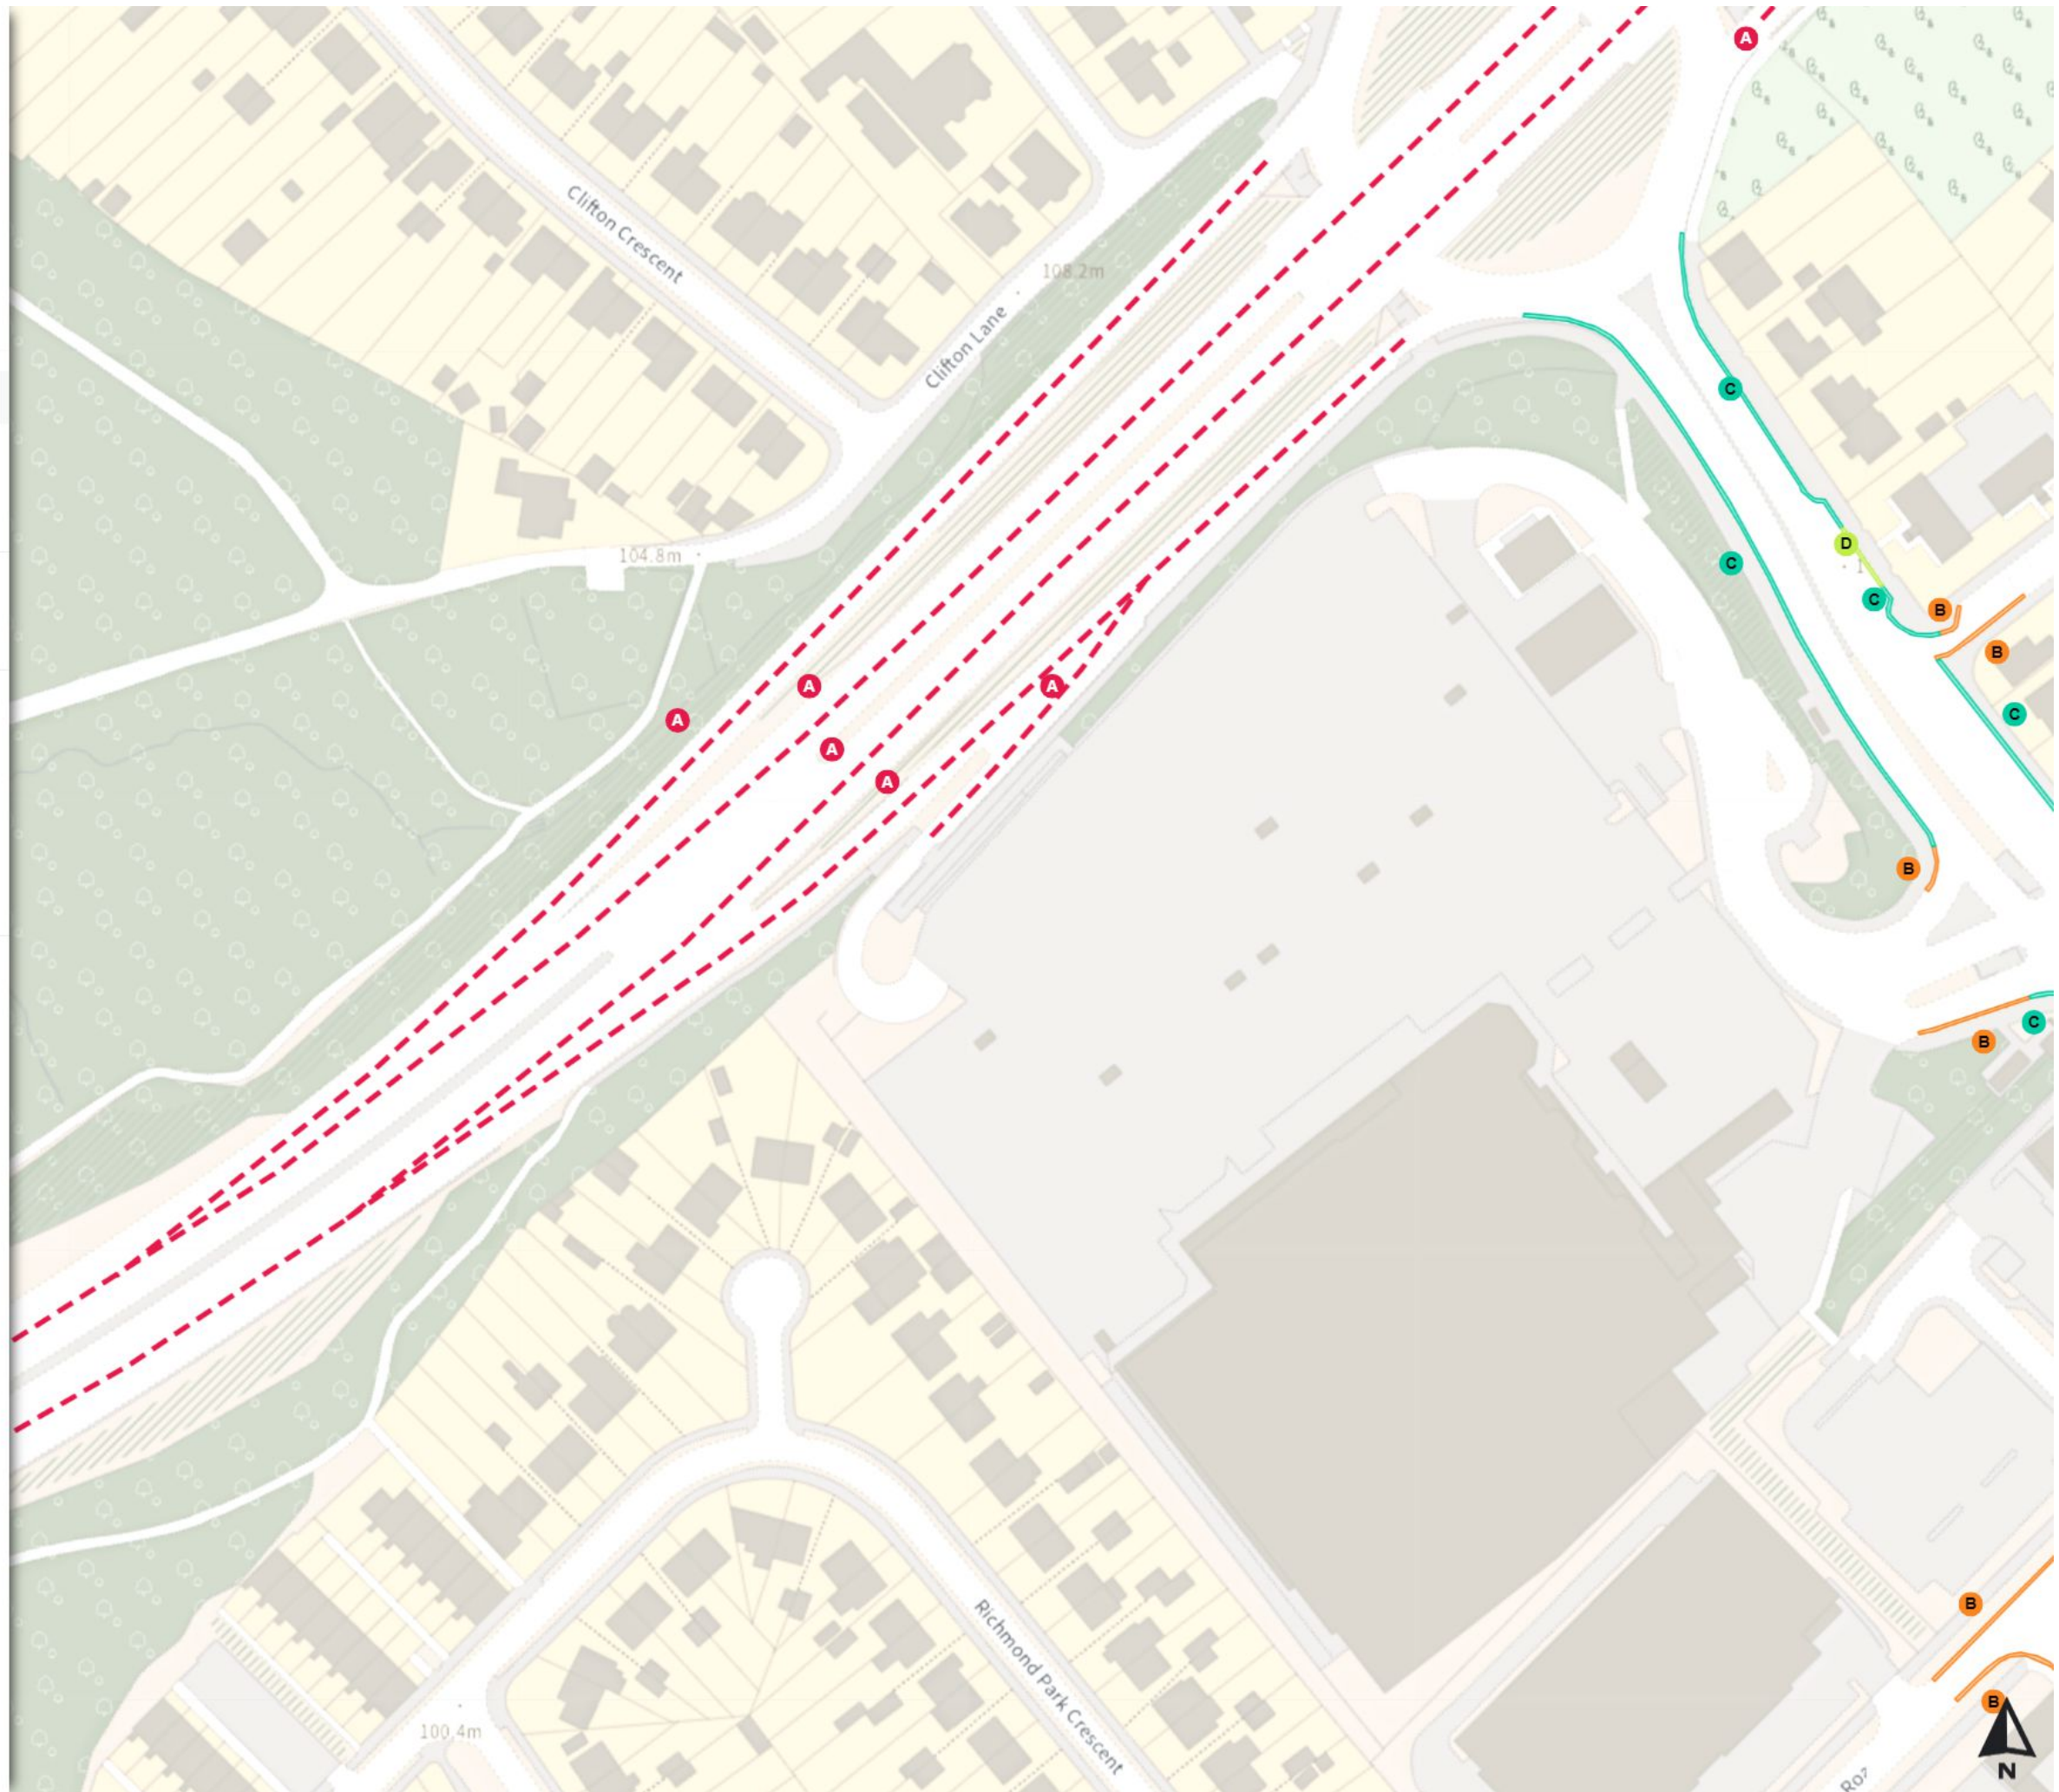

Mon-Fri 08:00-09:30 16:30-18:30

No loading

Mon-Fri 08:00-09:30 16:30-18:30

0 20 40 60m

Scale: 1:1250

North-West: 439949.162, 386986.096
South-East: 440368.159, 386626.464

© Crown copyright and database rights 2024 Ordnance Survey.
You are not permitted to copy, sub-license, distribute or sell any of this data to third parties in any form. Licence number 100018816