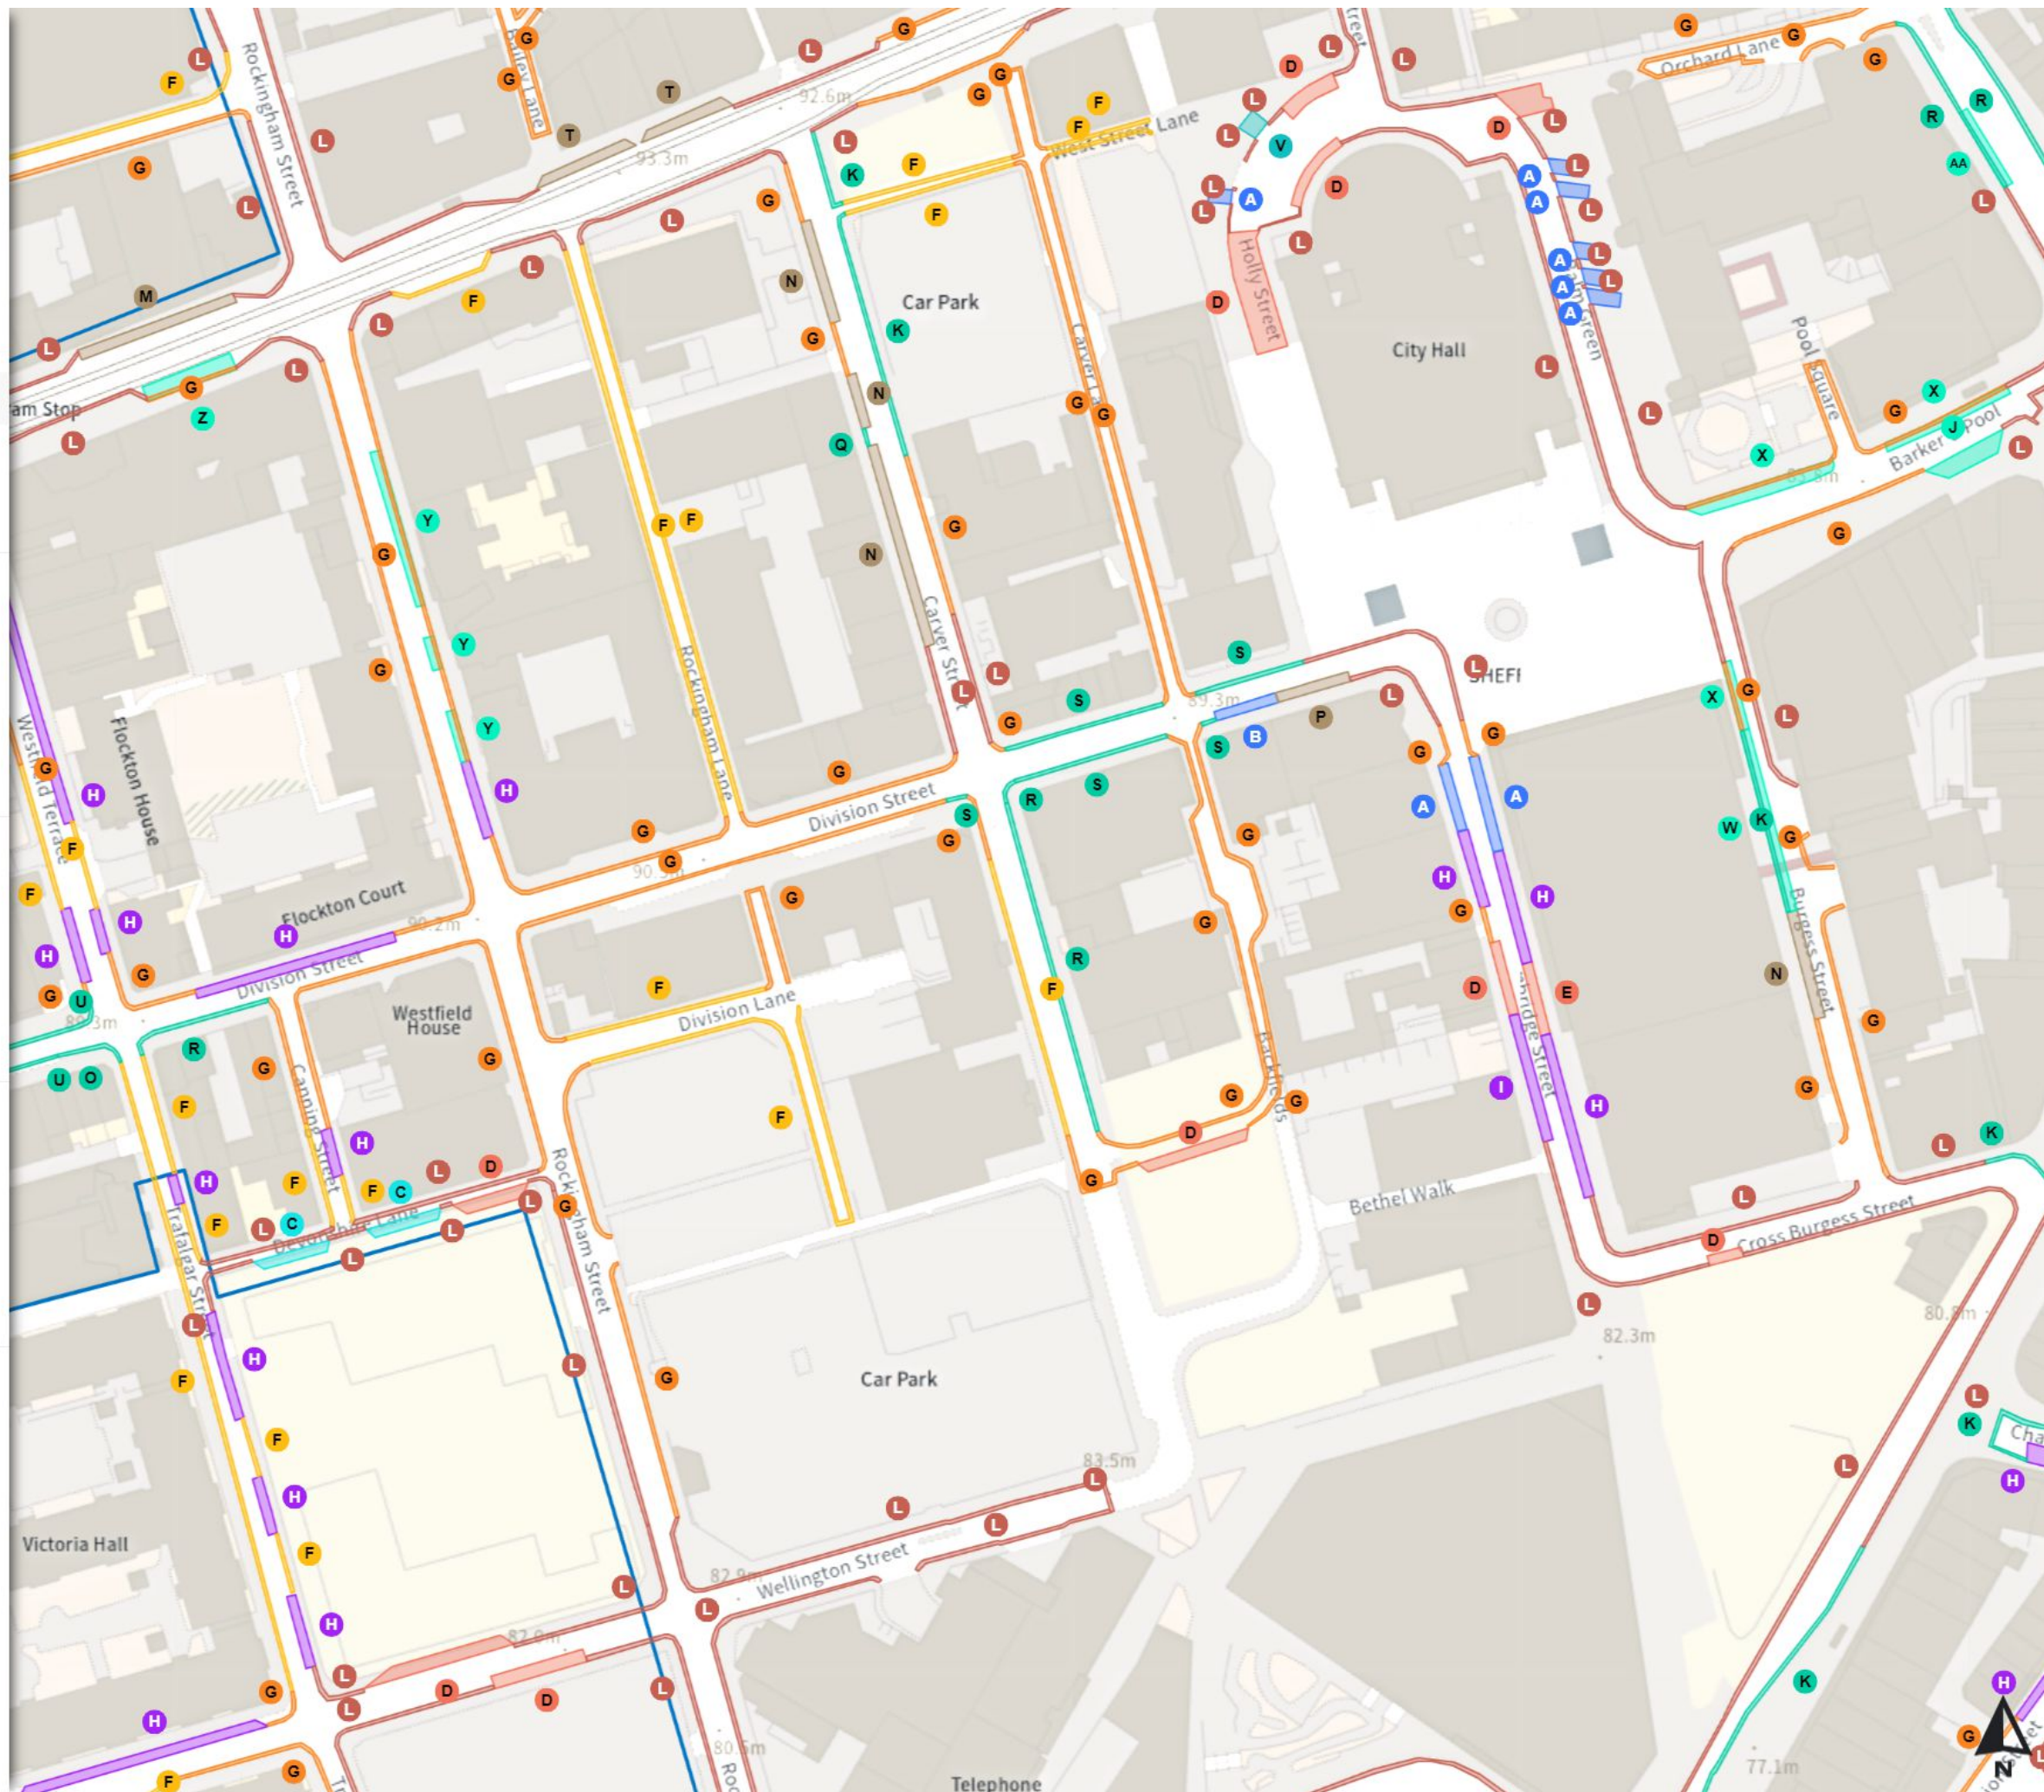

Taxi stopping area
18:30-05:00

Scale: 1:1250

North-West: 434900.356, 387305.647
South-East: 435318.937, 386945.599

© Crown copyright and database rights 2024 Ordnance Survey.
You are not permitted to copy, sub-license, distribute or sell any of this data to third parties in any form. Licence number 100018816