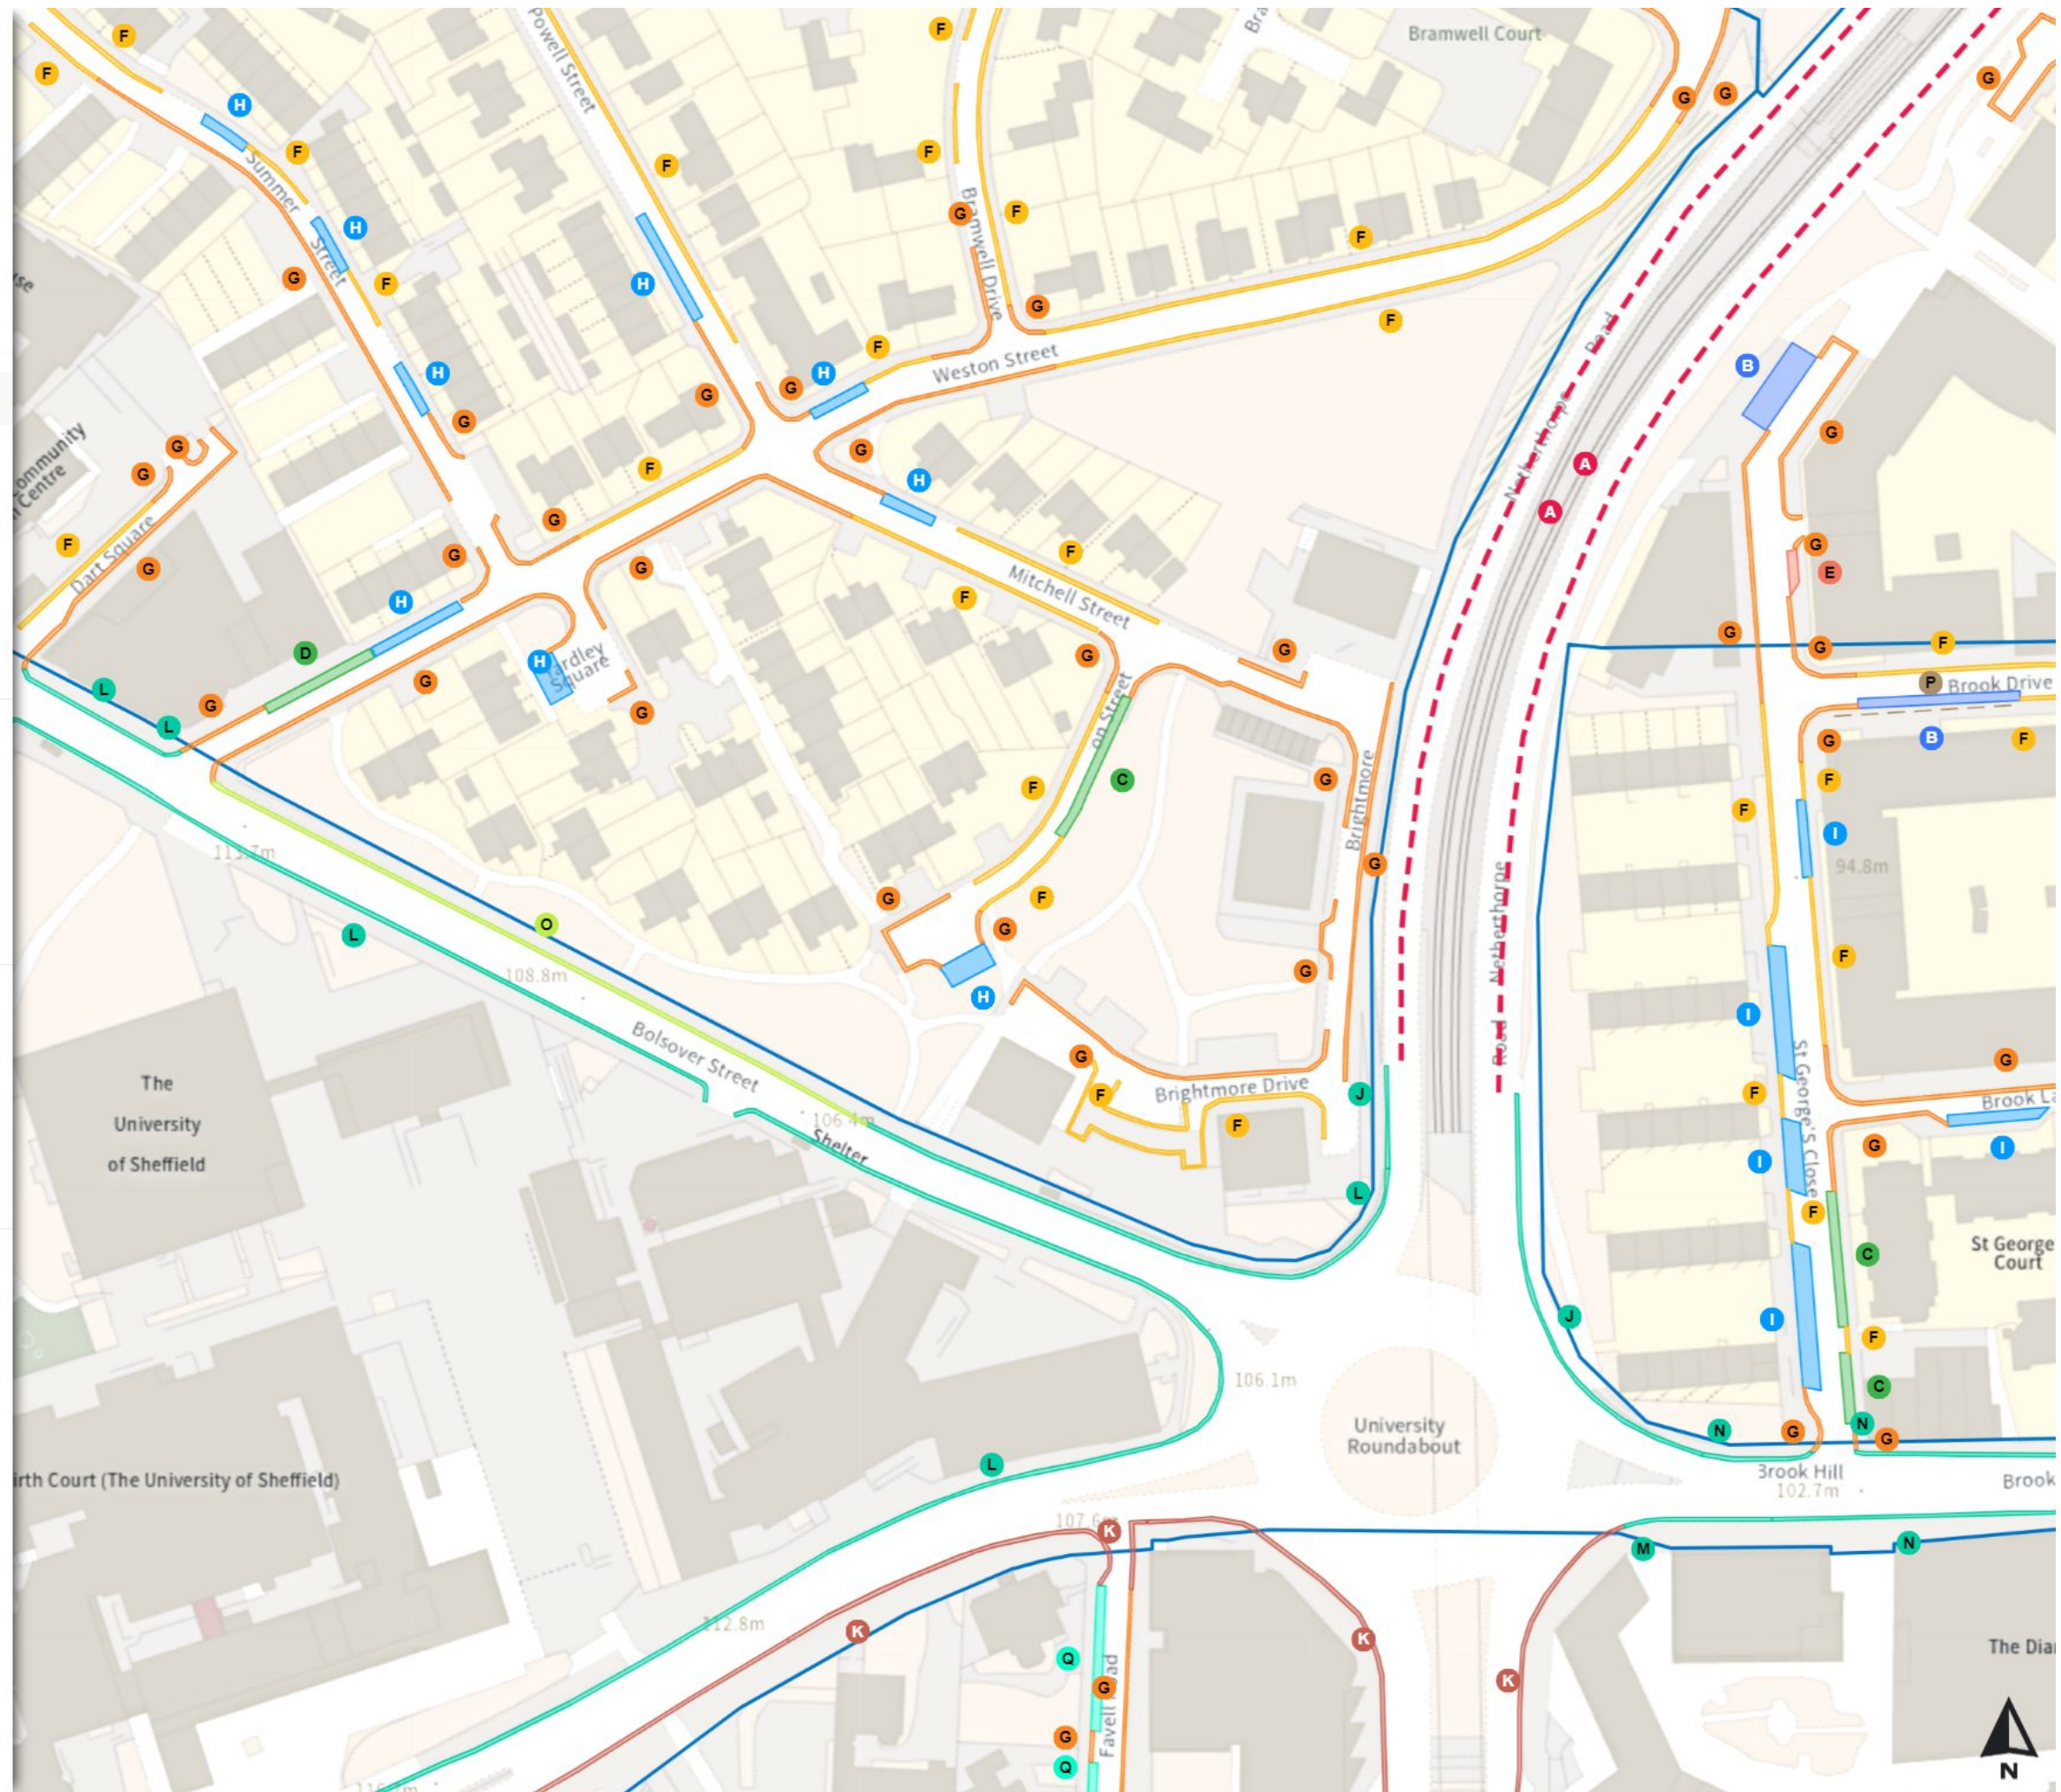

THE SHEFFIELD CITY COUNCIL (STOPPING RESTRICTIONS, WAITING RESTRICTIONS, LOADING RESTRICTIONS & PARKING PLACES) (MAP SCHEDULE) ORDER 2024

Map 340c of 797 Made 03/04/24

Added

- Shared
- N No waiting at any time
  At all times
- H No loading
  Mon-Sat 08:00-18:30
- Shared
- O No waiting
  Mon-Fri 07:30-18:30
- O No loading
  Mon-Fri 07:30-18:30
- -- Shared
- P No stopping on the verge
  At all times
- P No stopping on the footway
  At all times
- Voucher Parking Place
- O At all times

Scale: 1:1250

North-West: 434119.531, 387659.002
South-East: 434538.021, 387298.912

© Crown copyright and database rights 2024 Ordnance Survey.
You are not permitted to copy, sub-license, distribute or sell any of this data to third parties in any form. Licence number 100018816