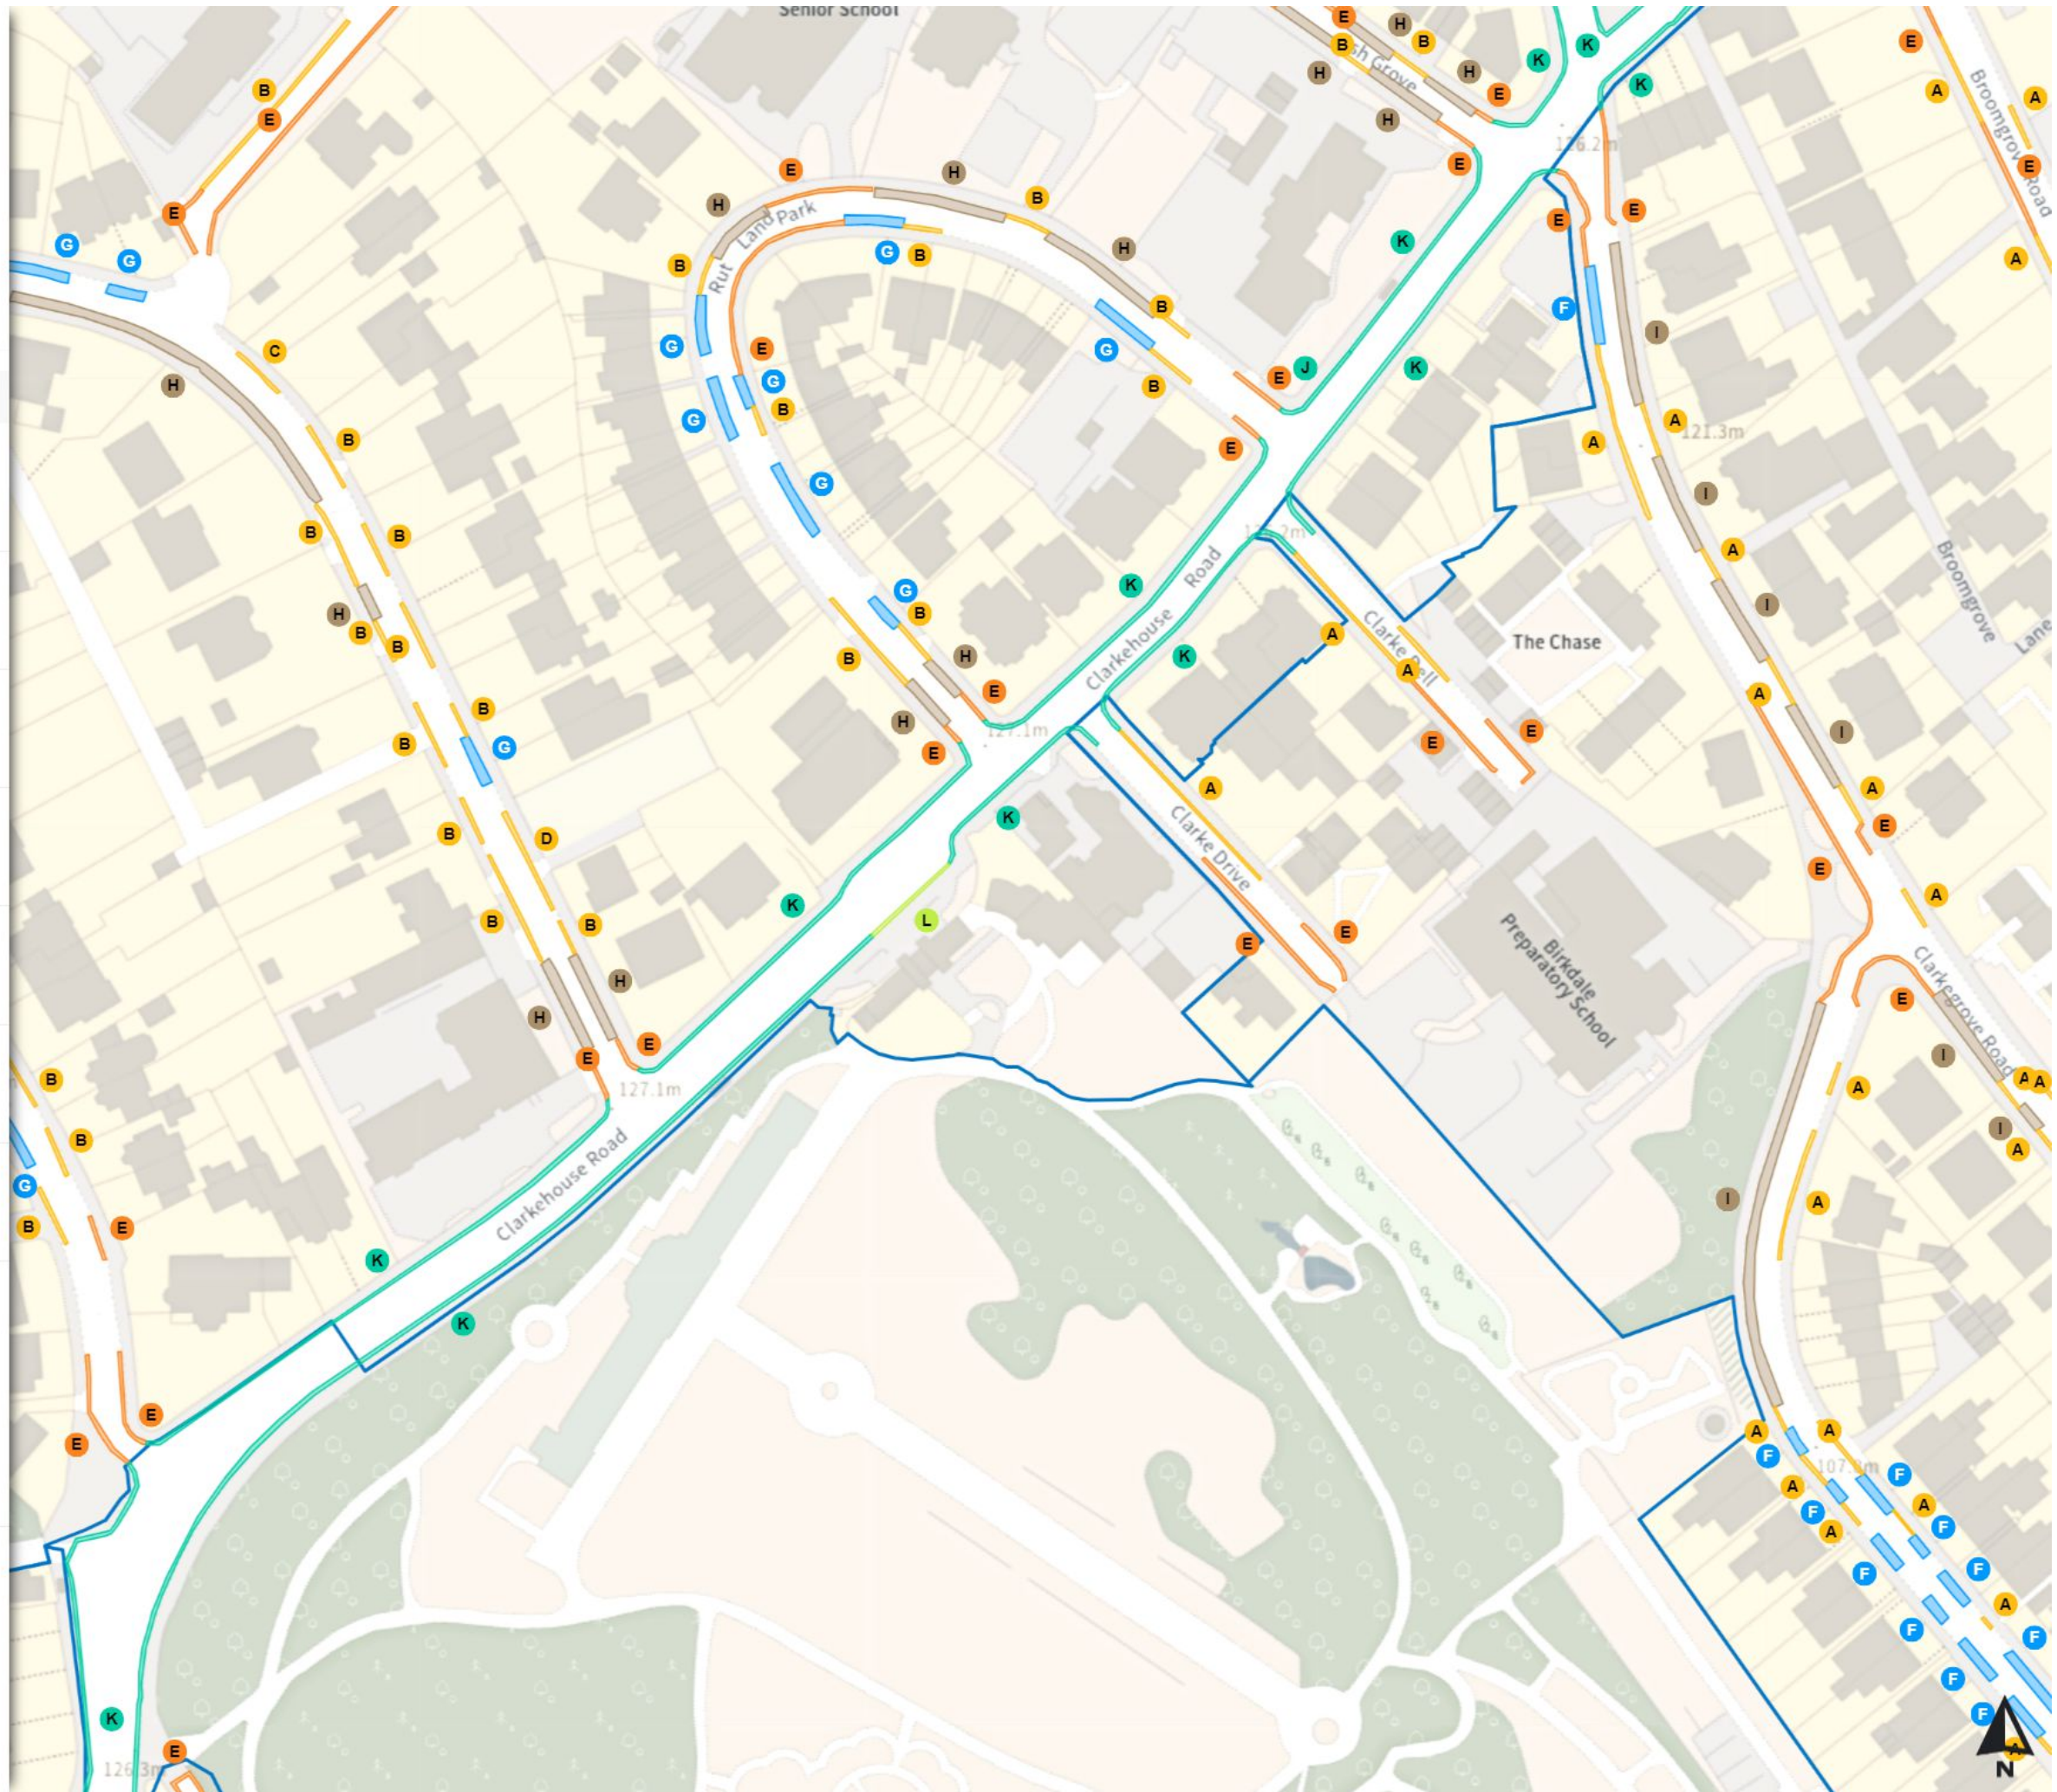

THE SHEFFIELD CITY COUNCIL (STOPPING RESTRICTIONS, WAITING RESTRICTIONS, LOADING RESTRICTIONS & PARKING PLACES) (MAP SCHEDULE) ORDER 2024

Map 413a of 797 Made 03/04/24

Added

- No waiting
- Mon-Fri 08:00-18:30

- No waiting
- Mon-Sat 08:00-18:30

- No waiting
- Mon-Sat 08:00-18:00

- No waiting
- Mon-Fri 08:00-15:00

- No waiting at any time
- At all times

- Permit holders parking place (Broomhall & The Groves)
- Mon-Fri 08:00-18:30

- Permit holders parking place (Broomhill)
- Mon-Sat 08:00-18:30

- Shared
- Paid-for parking place
- Mon-Sat 08:00-18:30 2h

- Permit holders parking place (Broomhill)
- Mon-Sat 08:00-18:30

Scale: 1:1250
North-West: 433302.656, 386575.932
South-East: 433721.178, 386215.689

© Crown copyright and database rights 2024 Ordnance Survey.
You are not permitted to copy, sub-license, distribute or sell any of this data to third parties in any form. Licence number 100018816