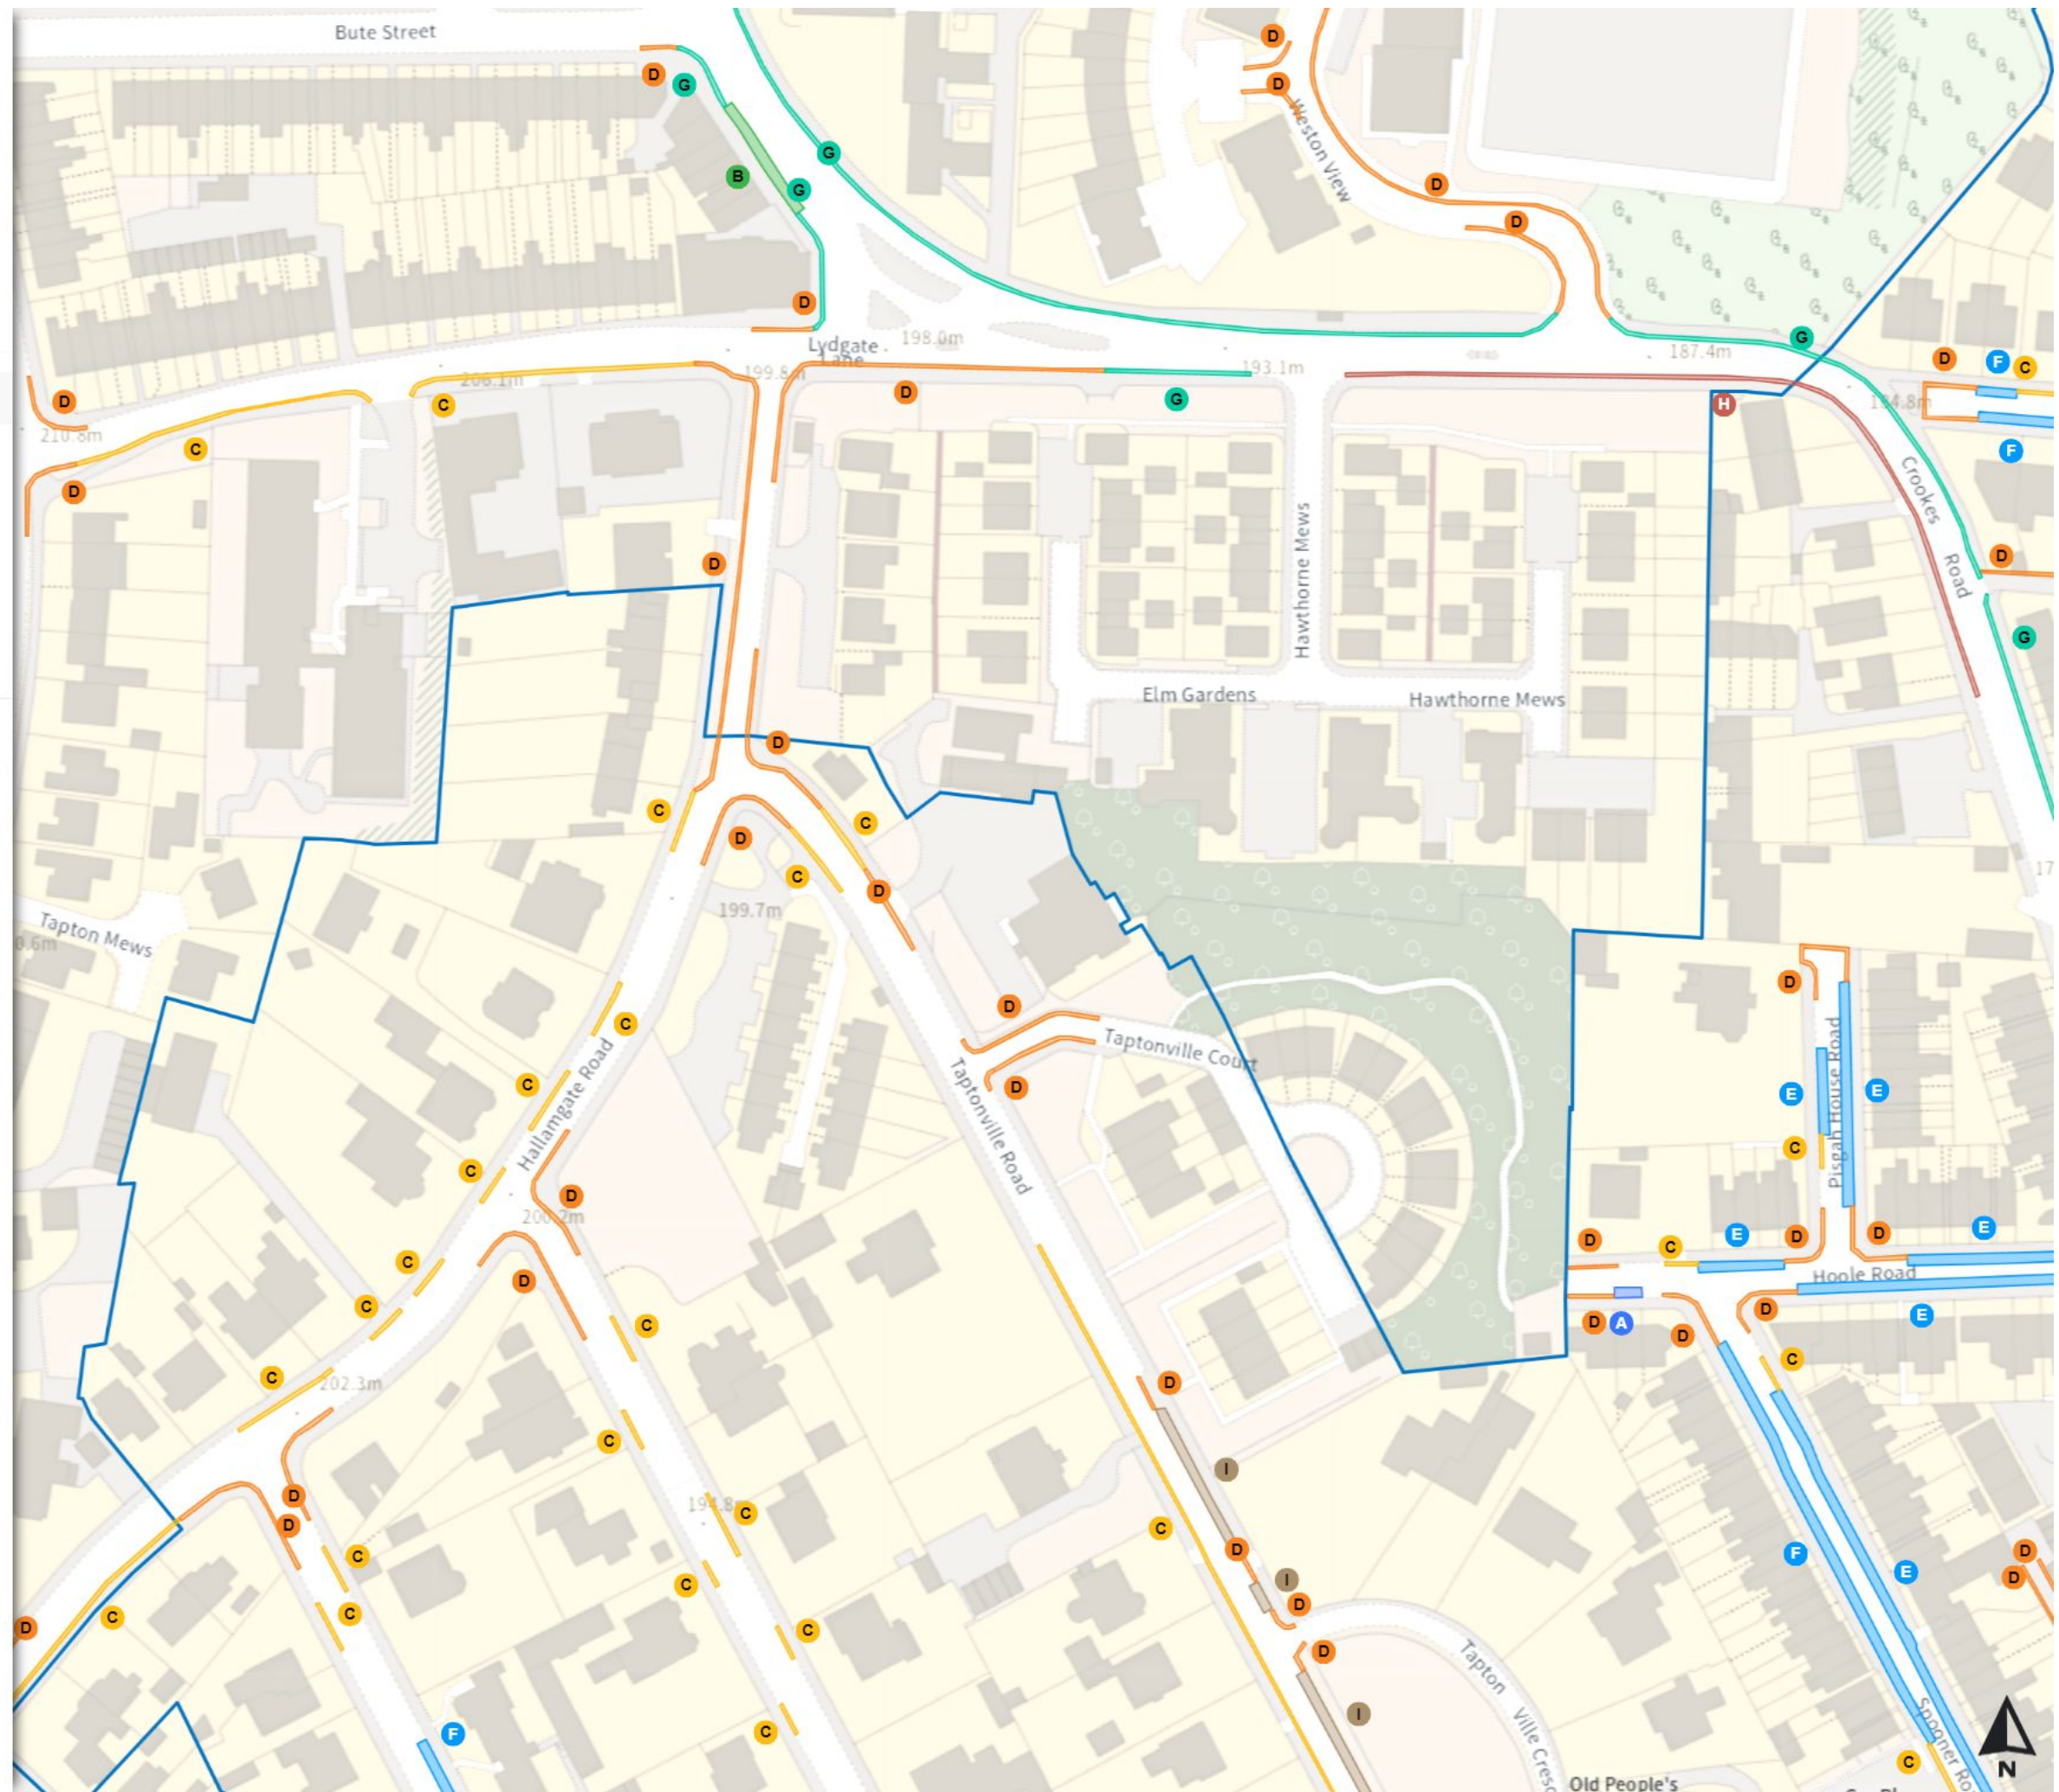

THE SHEFFIELD CITY COUNCIL (STOPPING RESTRICTIONS, WAITING RESTRICTIONS, LOADING RESTRICTIONS & PARKING PLACES) (MAP SCHEDULE) ORDER 2024

Map 358b of 797 Made 03/04/24

Added

- Shared
- H No waiting at any time
  At all times
- L No loading at any time
  At all times
- Shared
- I Paid-for parking place
  Mon-Sat 08:00-18:30 2h
- I Permit holders parking place (Broomhill)
  Mon-Sat 08:00-18:30

Scale: 1:1250

North-West: 432838.214, 387290.988
South-East: 433256.638, 386930.759

© Crown copyright and database rights 2024 Ordnance Survey.
You are not permitted to copy, sub-license, distribute or sell any of this data to third parties in any form. Licence number 100018816