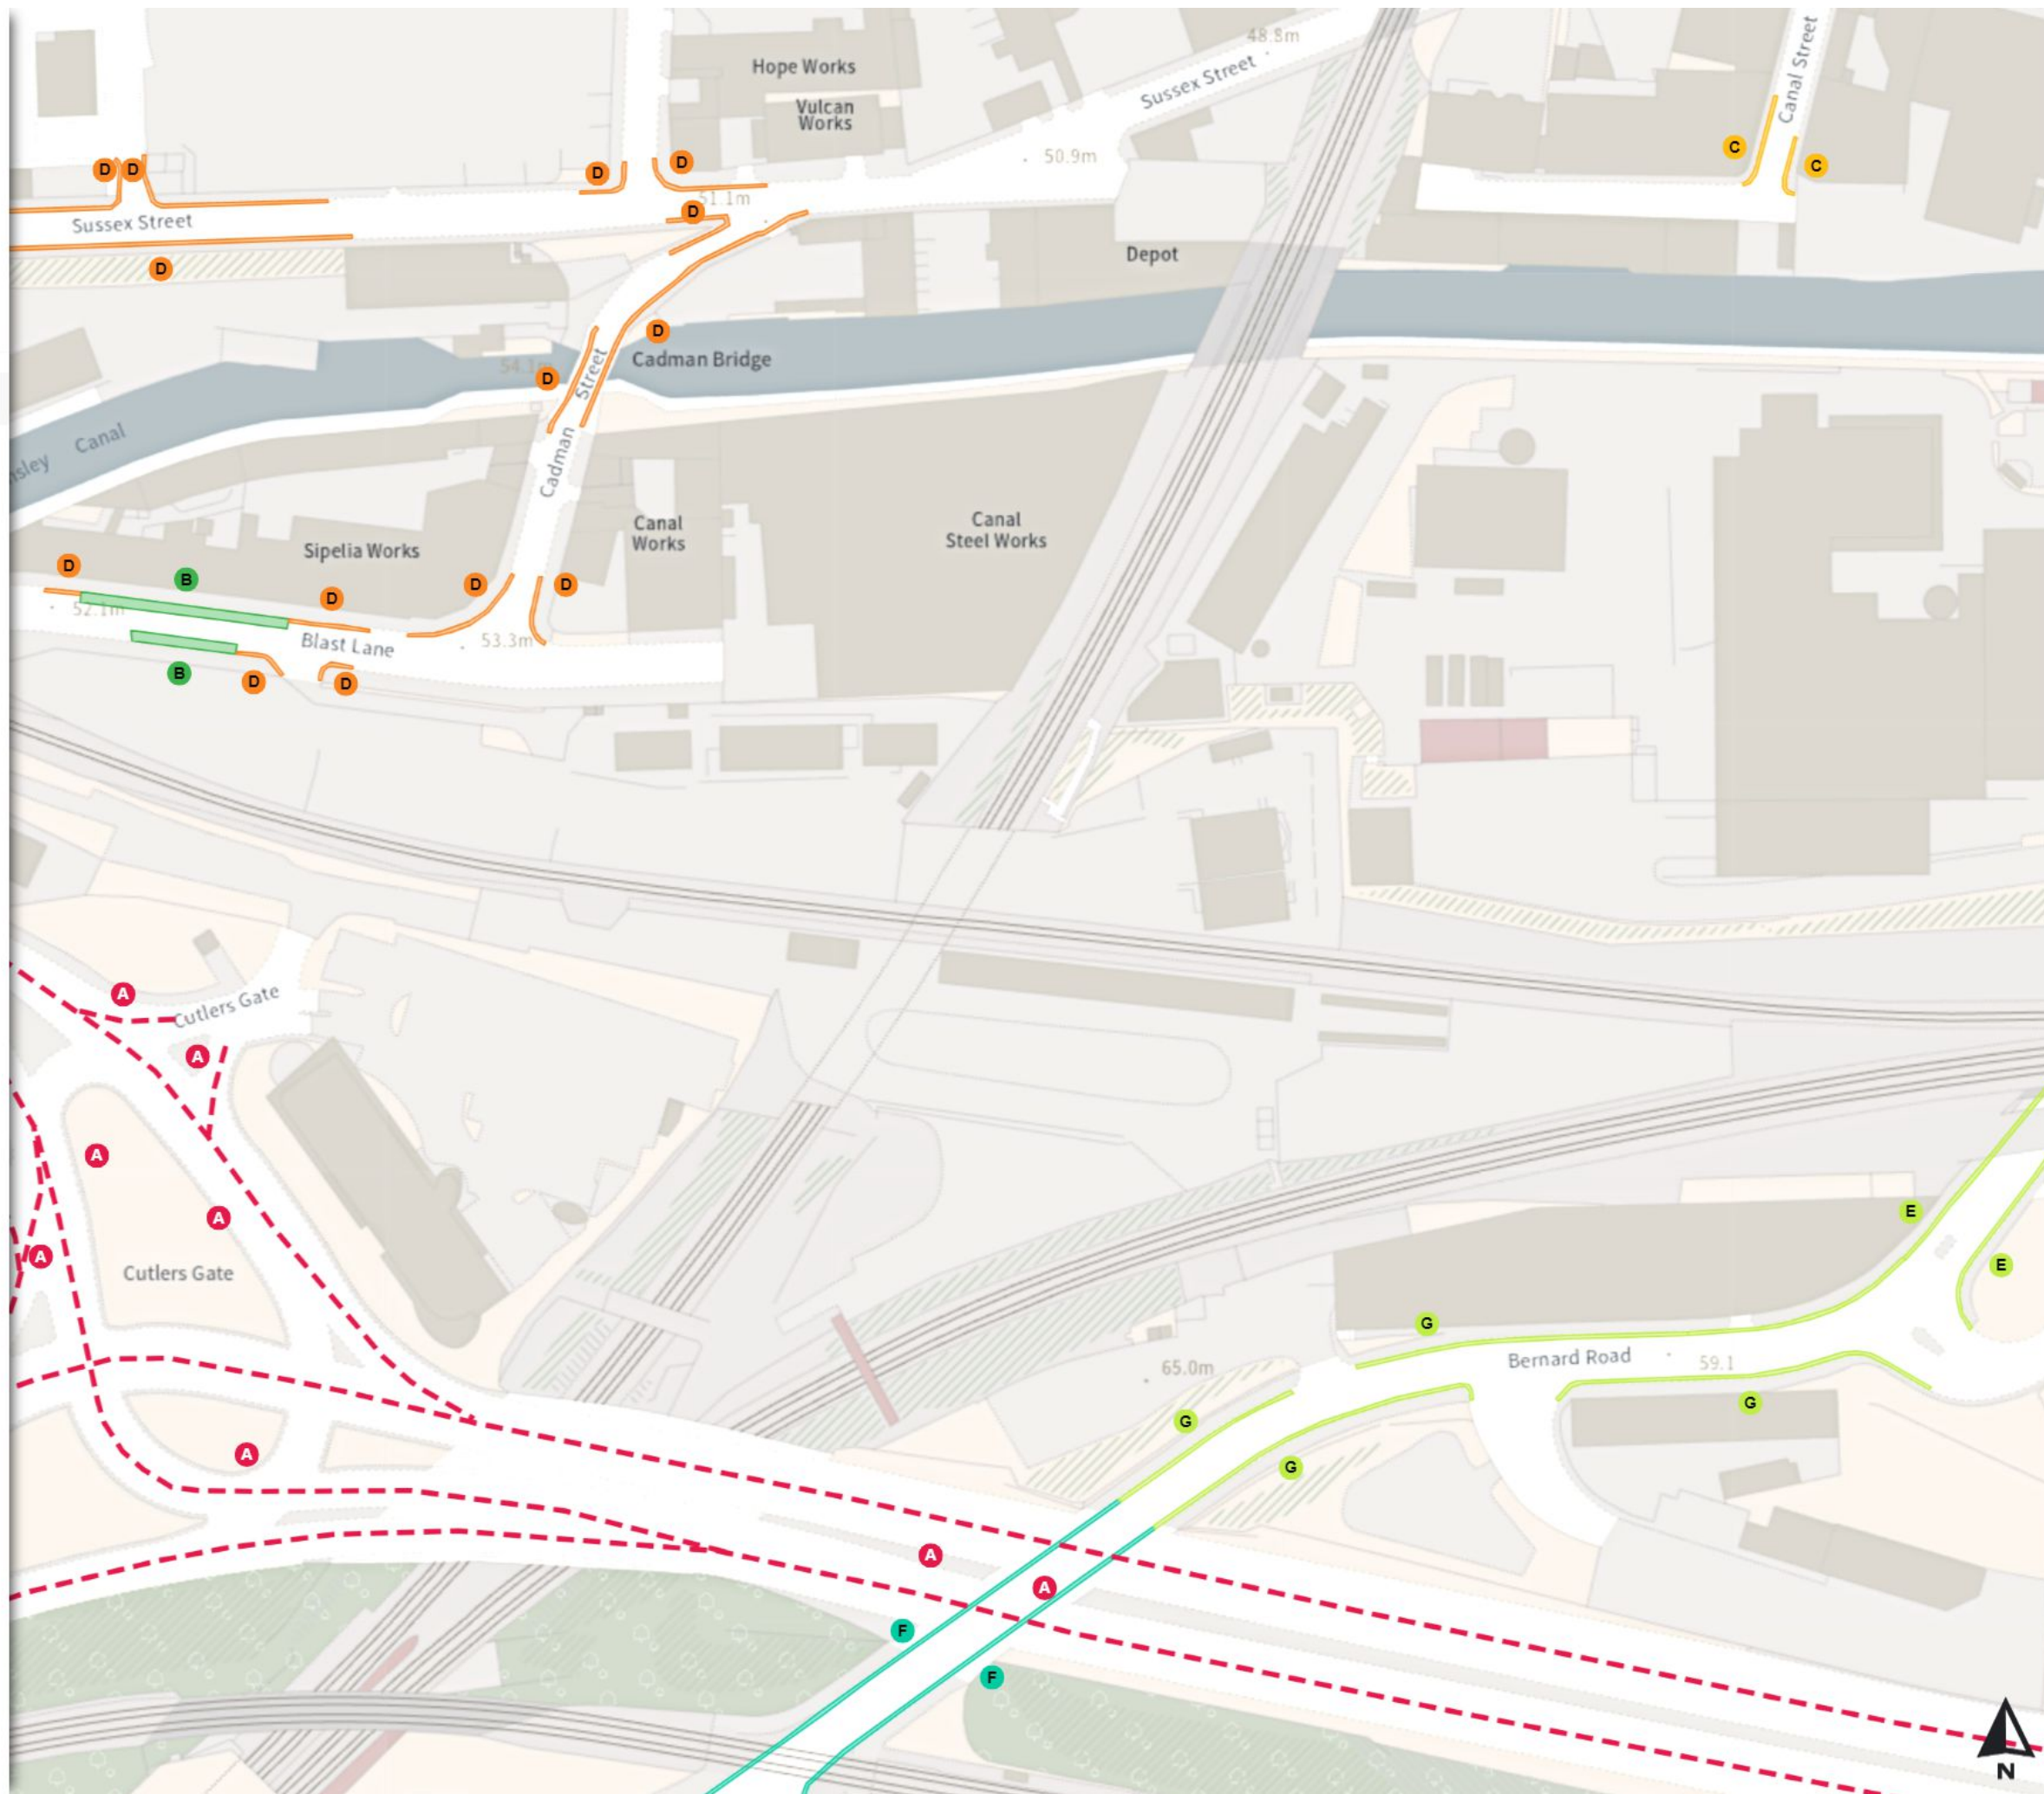

THE SHEFFIELD CITY COUNCIL (STOPPING RESTRICTIONS, WAITING RESTRICTIONS, LOADING RESTRICTIONS & PARKING PLACES) (MAP SCHEDULE) ORDER 2024

Map 328a of 797 Made 03/04/24

Added

- **Clearway**
- A At all times
- No waiting**
- B Mon-Sat 08:00-18:30
- No waiting at any time**
- C At all times
- Shared**
- D **No waiting**
Mon-Sat 08:00-18:30
- D **No loading**
Mon-Fri 08:00-09:30 16:30-18:30
- Shared**
- E **No waiting**
Mon-Fri 08:00-09:30 16:00-18:30
- E **No loading**
Mon-Fri 08:00-09:30 16:00-18:30