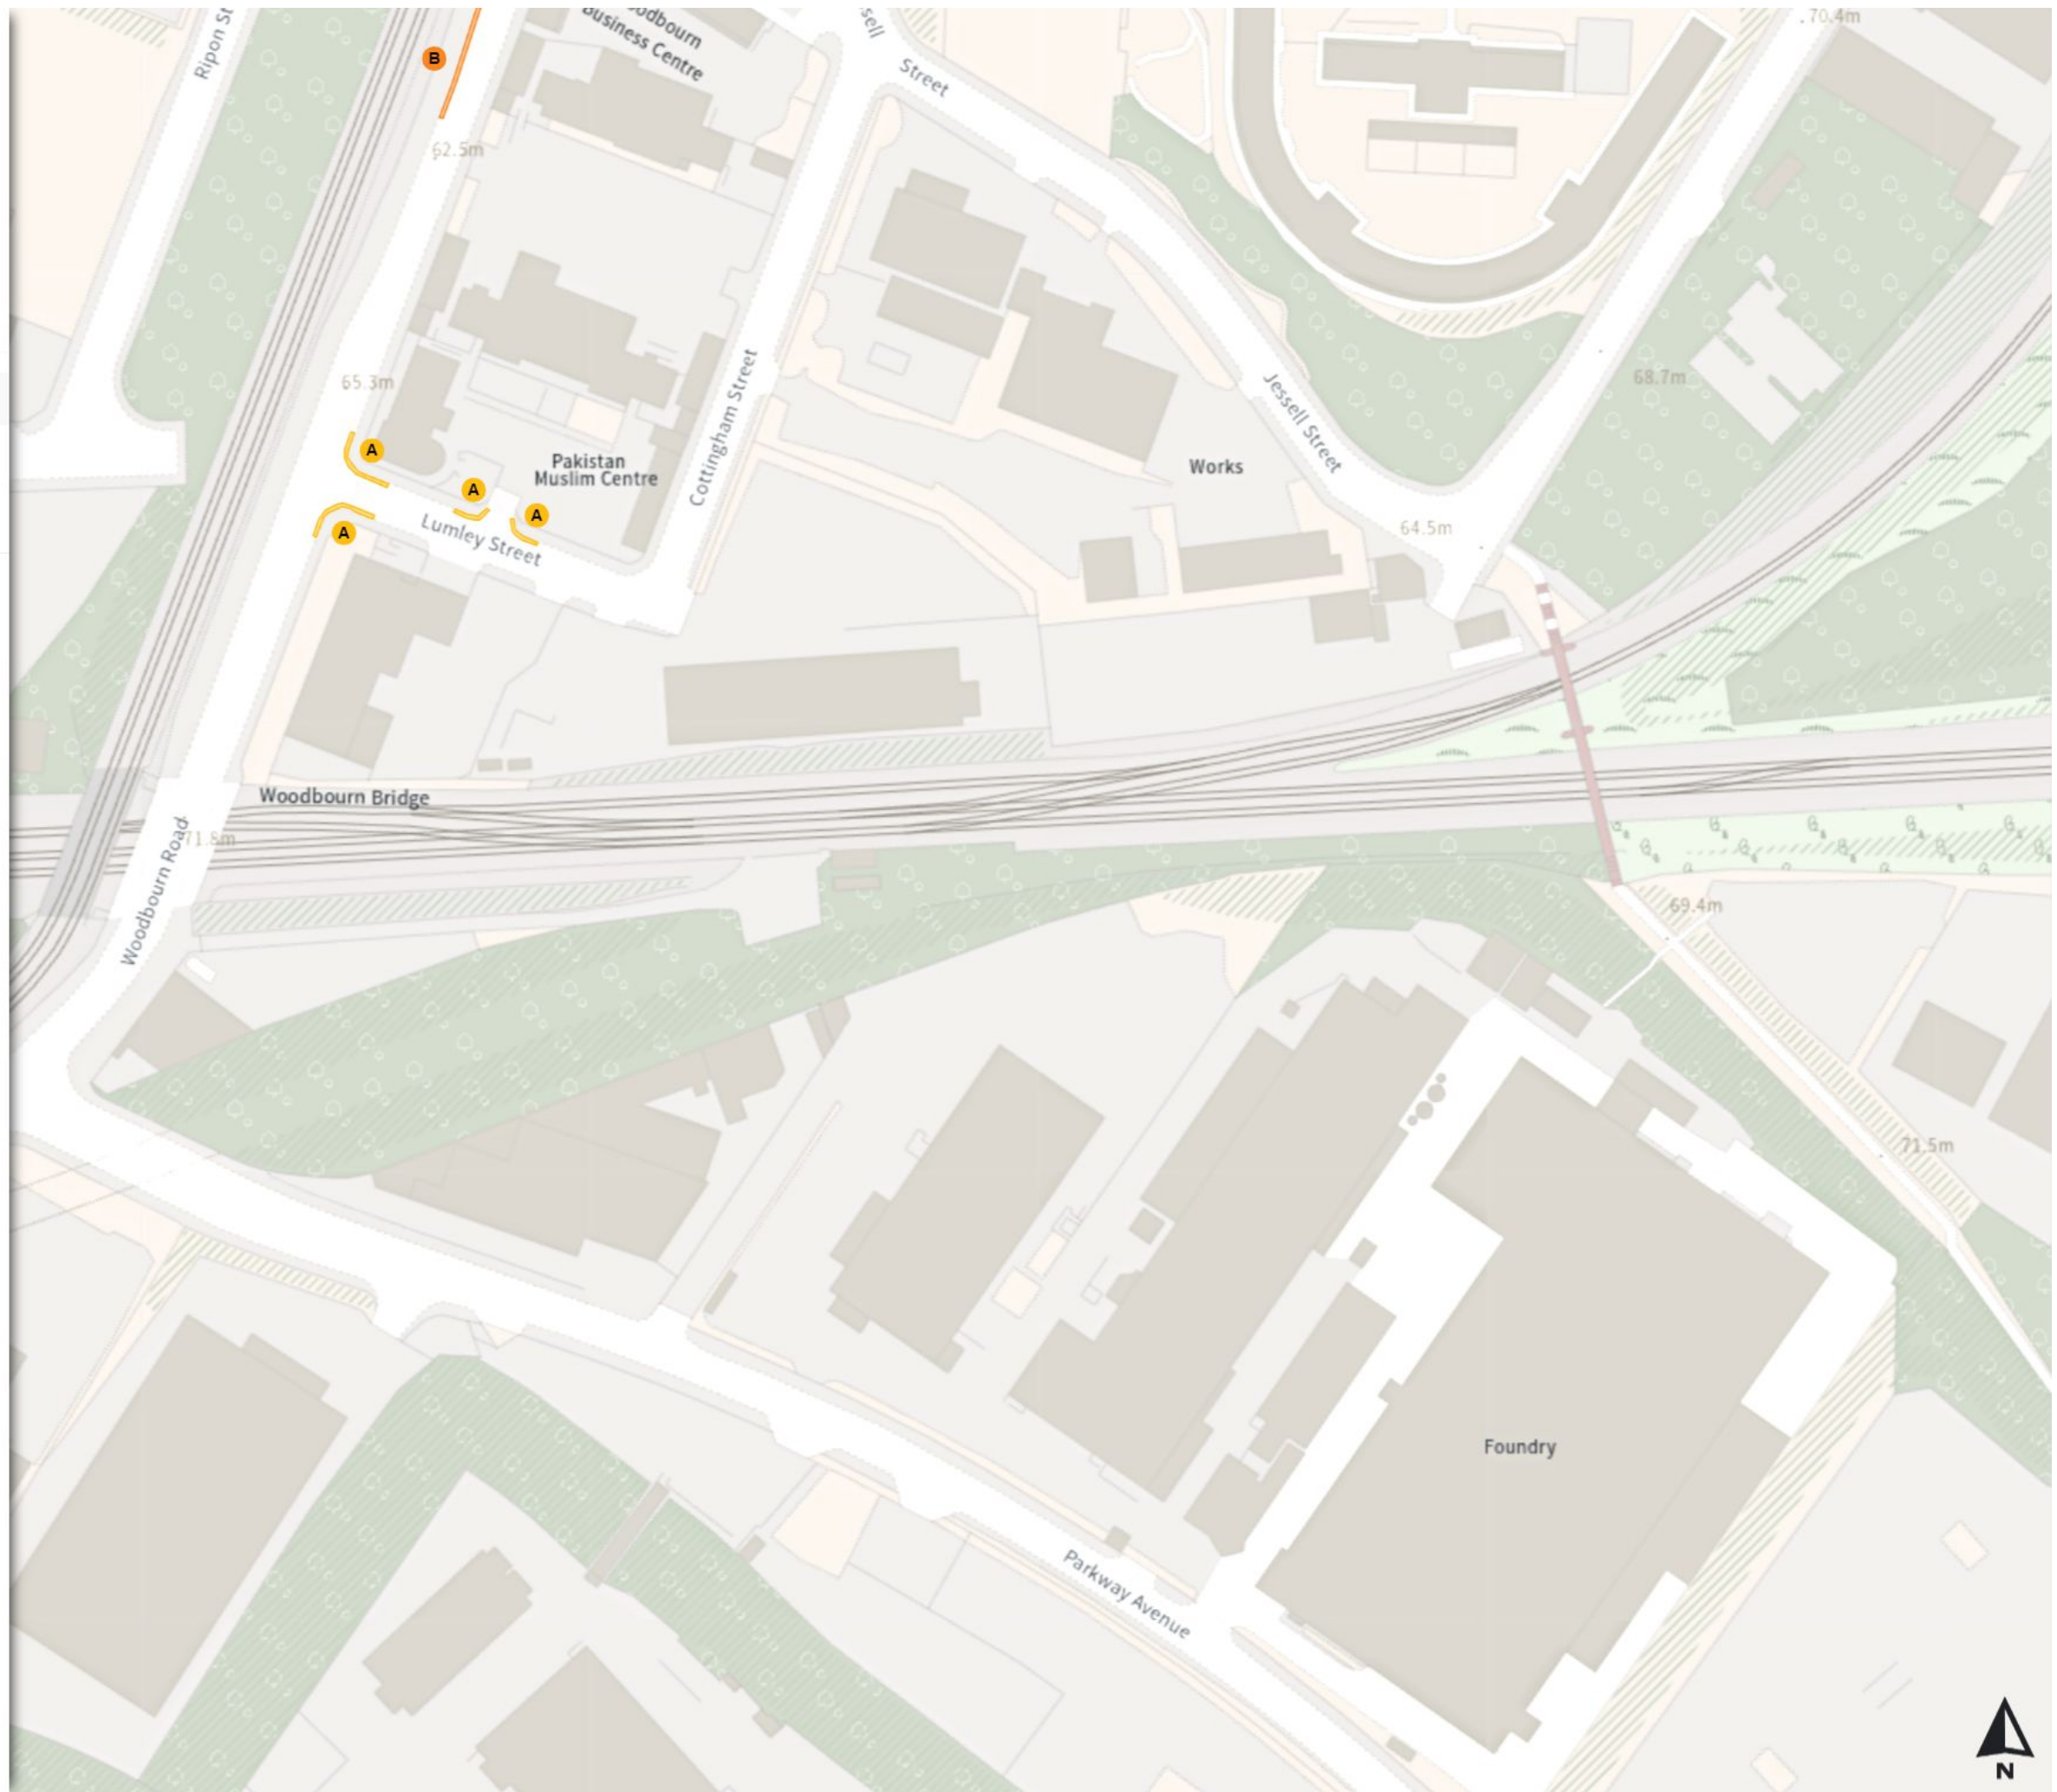

THE SHEFFIELD CITY COUNCIL (STOPPING RESTRICTIONS, WAITING RESTRICTIONS, LOADING RESTRICTIONS & PARKING PLACES) (MAP SCHEDULE) ORDER 2024

Map 330 of 797 Made 03/04/24

Added

- No waiting
- A Mon-Sat 08:00-18:30
- No waiting at any time
- B At all times

0 20 40 60m

Scale: 1:1250

North-West: 437550.78, 388043.982
South-East: 437969.5, 387684.221

© Crown copyright and database rights 2024 Ordnance Survey.
You are not permitted to copy, sub-license, distribute or sell any of this data to third parties in any form. Licence number 100018816