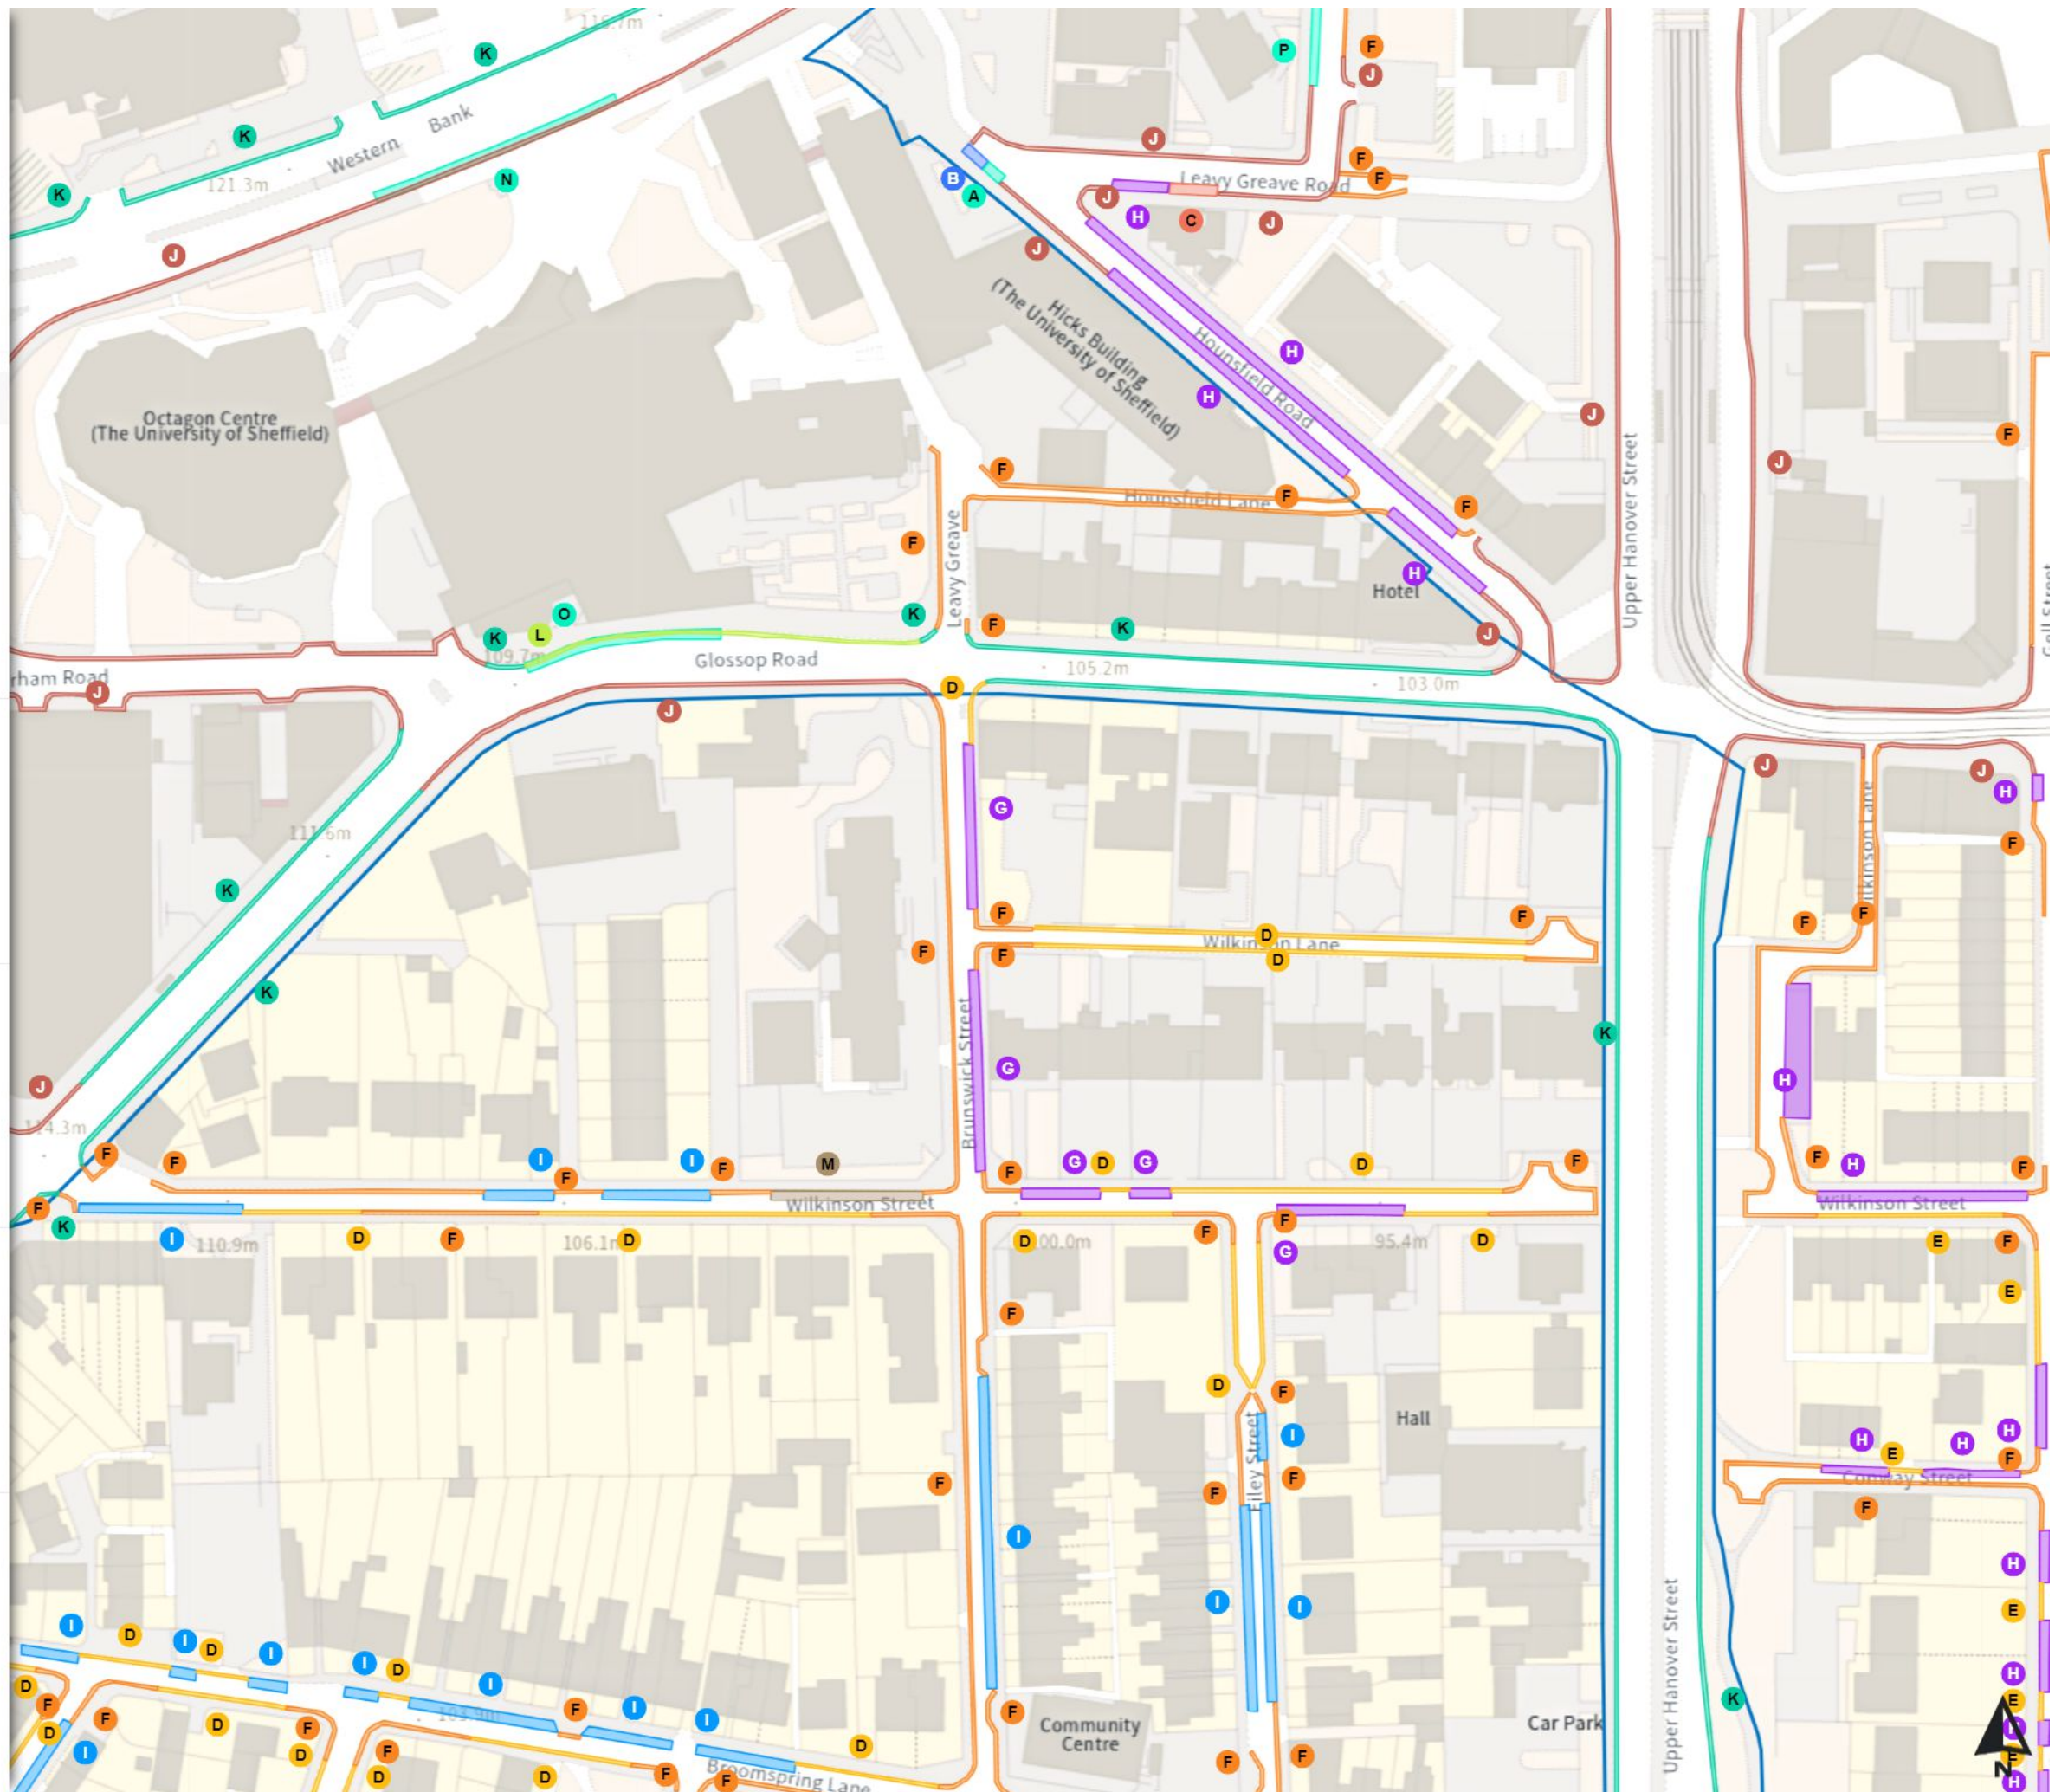

THE SHEFFIELD CITY COUNCIL (STOPPING RESTRICTIONS, WAITING RESTRICTIONS, LOADING RESTRICTIONS & PARKING PLACES) (MAP SCHEDULE) ORDER 2024

Map 361b of 797 Made 03/04/24

Added

Shared

J No waiting at any time
At all times

I No loading at any time
At all times

Shared

K No waiting at any time
At all times

K No loading
Mon-Fri 07:30-09:30 16:00-18:30

Shared

L No waiting
Mon-Sat 07:30-18:30

L No loading
Mon-Fri 07:30-09:30 16:00-18:30

Shared

M Free parking place
Mon-Fri 08:00-18:30 ☉ 3h ☹ 3h

M Permit holders parking place (Broomhall & The Groves)
Mon-Fri 08:00-18:30

Scale: 1:1250

North-West: 434075.535, 387299.676
South-East: 434494.053, 386939.556

© Crown copyright and database rights 2024 Ordnance Survey.
You are not permitted to copy, sub-license, distribute or sell any of this data to third parties in any form. Licence number 100018816