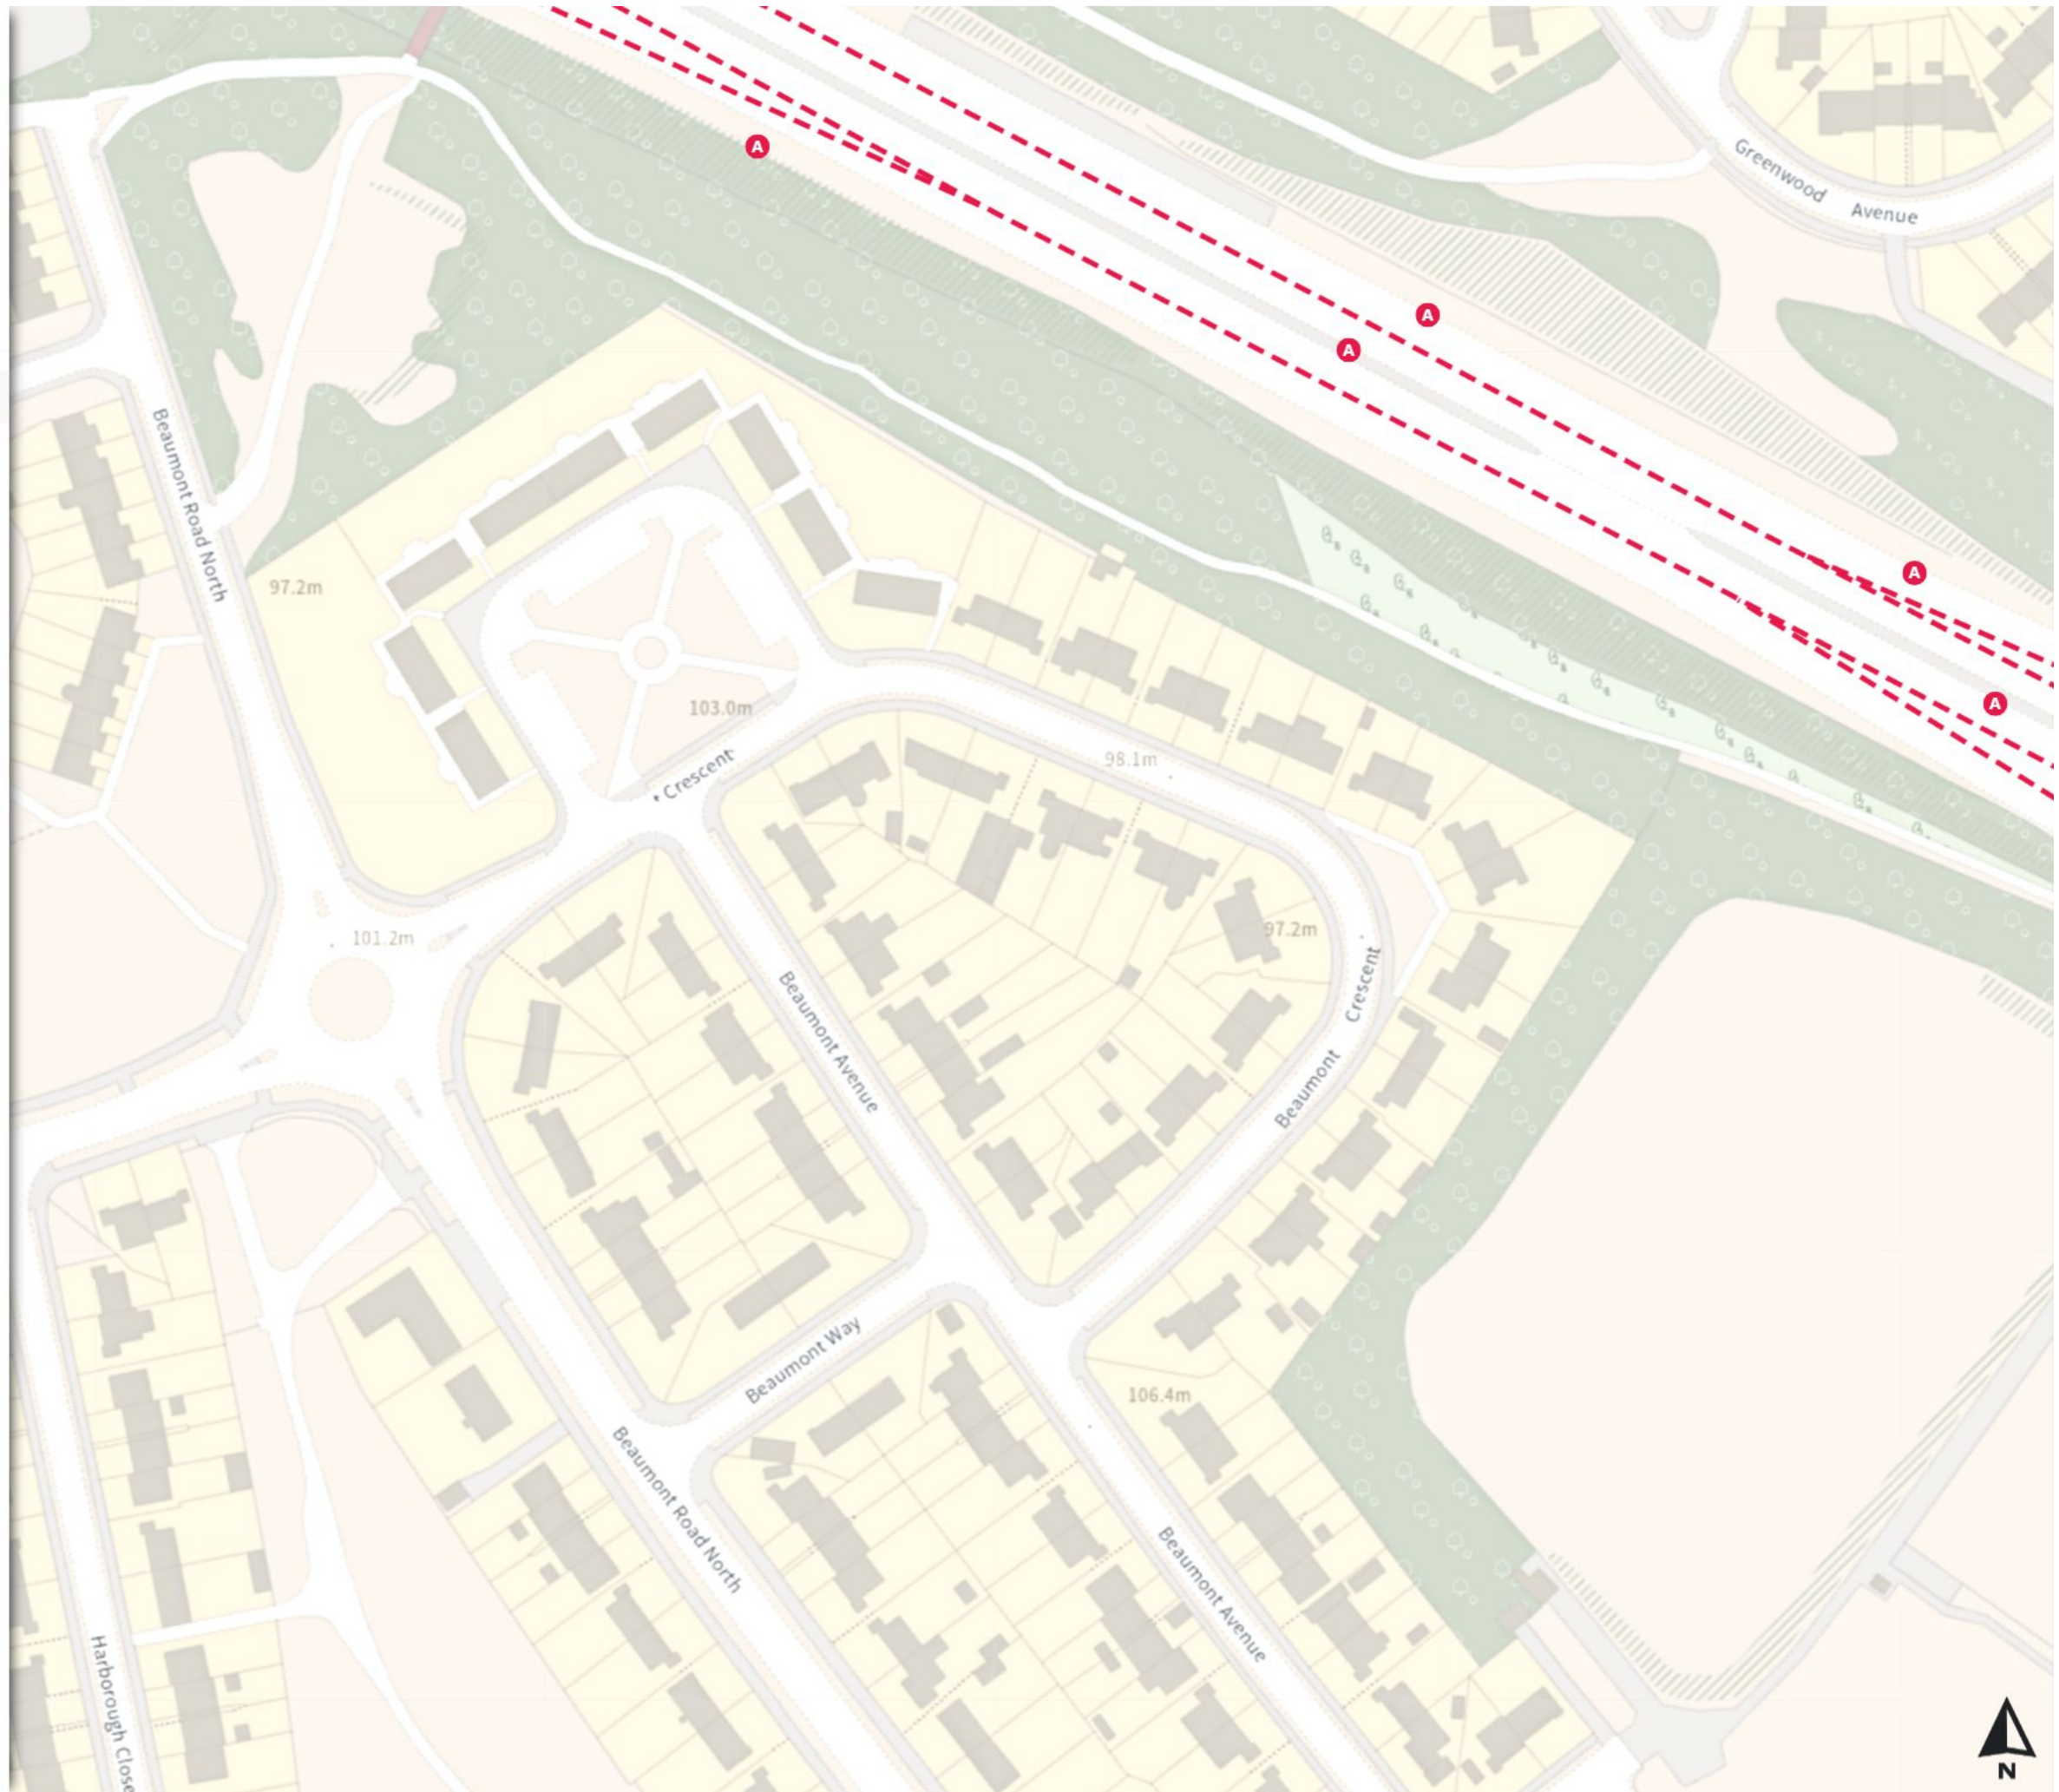

THE SHEFFIELD CITY COUNCIL (STOPPING RESTRICTIONS, WAITING RESTRICTIONS, LOADING RESTRICTIONS & PARKING PLACES) (MAP SCHEDULE) ORDER 2024

Map 396 of 797 Made 03/04/24

Added

Clearway

At all times

0 20 40 60m

Scale: 1:1250

North-West: 438299.402, 386972.545
South-East: 438718.273, 386612.768

© Crown copyright and database rights 2024 Ordnance Survey.
You are not permitted to copy, sub-license, distribute or sell any of this data to third parties in any form. Licence number 100018816