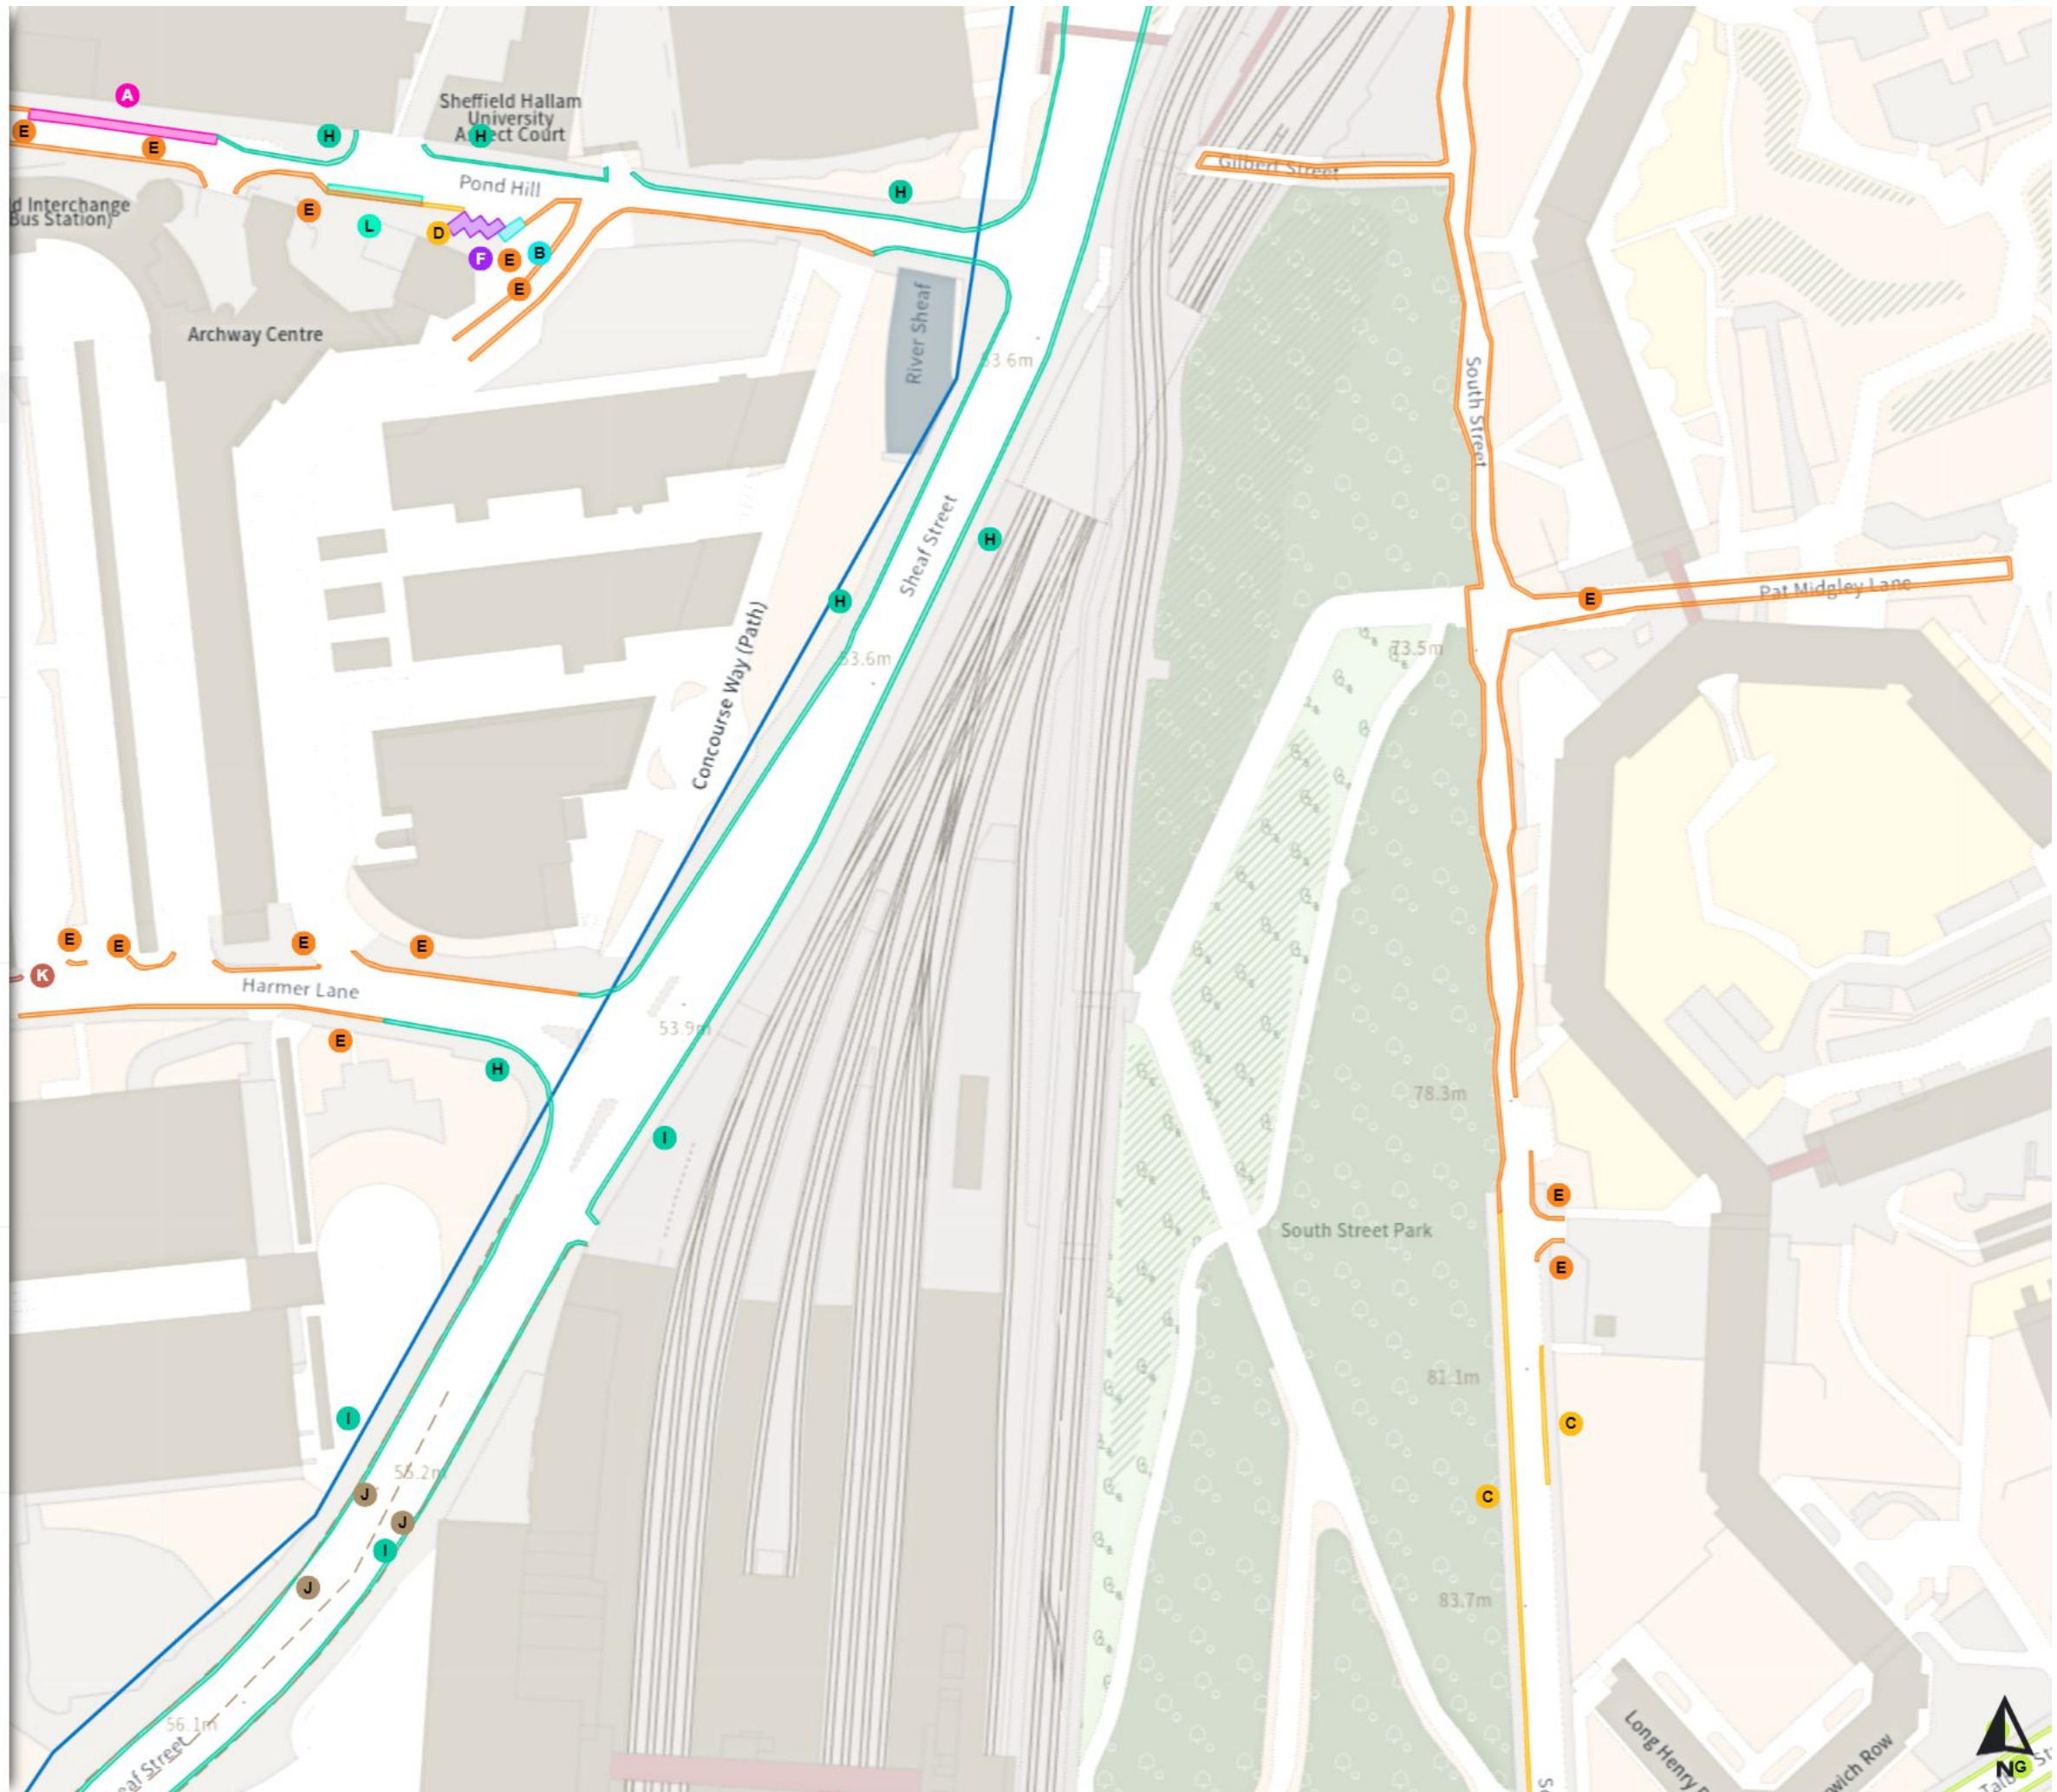

THE SHEFFIELD CITY COUNCIL (STOPPING RESTRICTIONS, WAITING RESTRICTIONS, LOADING RESTRICTIONS & PARKING PLACES) (MAP SCHEDULE) ORDER 2024

Map 365b of 797 Made 03/04/24

Added

- Shared
- No waiting at any time
  At all times
- No loading
  Mon-Sat 08:00-18:30
- Shared
- No waiting at any time
  At all times
- No loading
  Mon-Fri 08:00-09:30 16:30-18:30
- -- Shared
- No stopping on the verge
  At all times
- No stopping on the footway
  At all times
- Shared
- No waiting at any time
  At all times
- No loading at any time
  At all times

Scale: 1:1250

North-West: 435725.176, 387311.761
South-East: 436143.82, 386951.785

© Crown copyright and database rights 2024 Ordnance Survey.
You are not permitted to copy, sub-license, distribute or sell any of this data to third parties in any form. Licence number 100018816