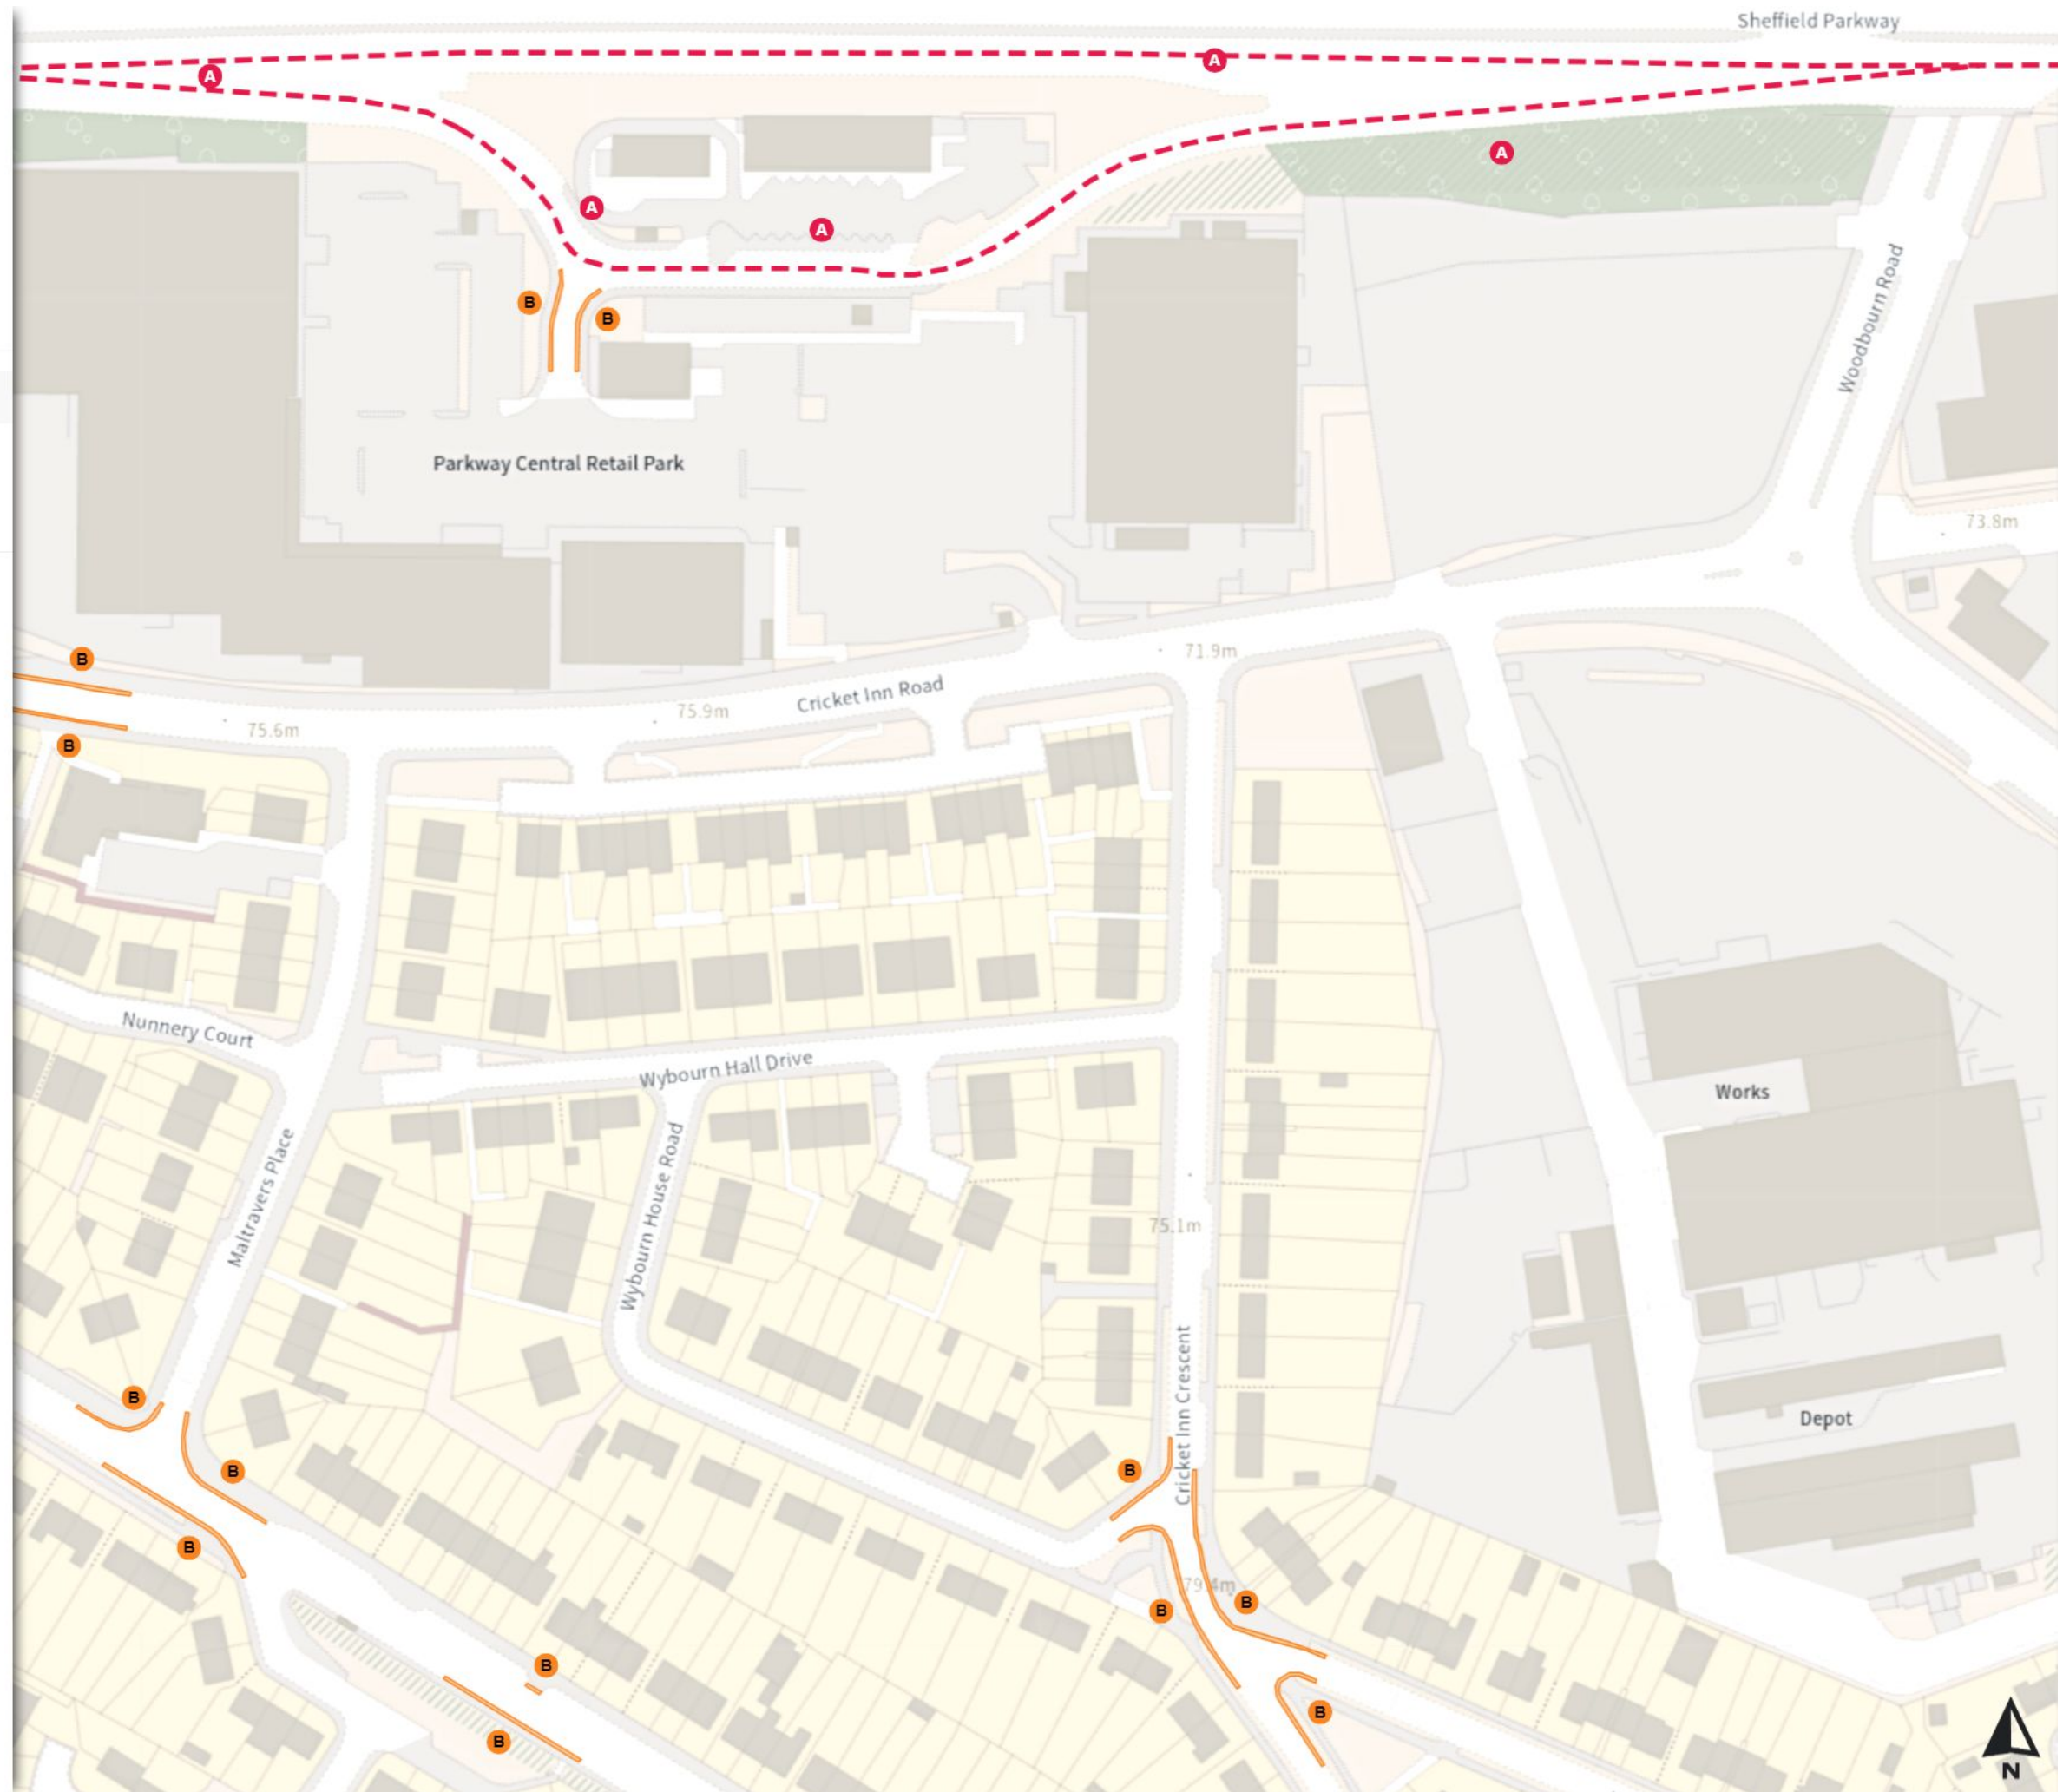

THE SHEFFIELD CITY COUNCIL (STOPPING RESTRICTIONS, WAITING RESTRICTIONS, LOADING RESTRICTIONS & PARKING PLACES) (MAP SCHEDULE) ORDER 2024

Map 347 of 797 Made 03/04/24

Added

- Clearway
- At all times
- No waiting at any time
- At all times

Scale: 1:1250

North-West: 437006.272, 387680.555
South-East: 437424.982, 387320.719

© Crown copyright and database rights 2024 Ordnance Survey.
You are not permitted to copy, sub-license, distribute or sell any of this data to third parties in any form. Licence number 100018816