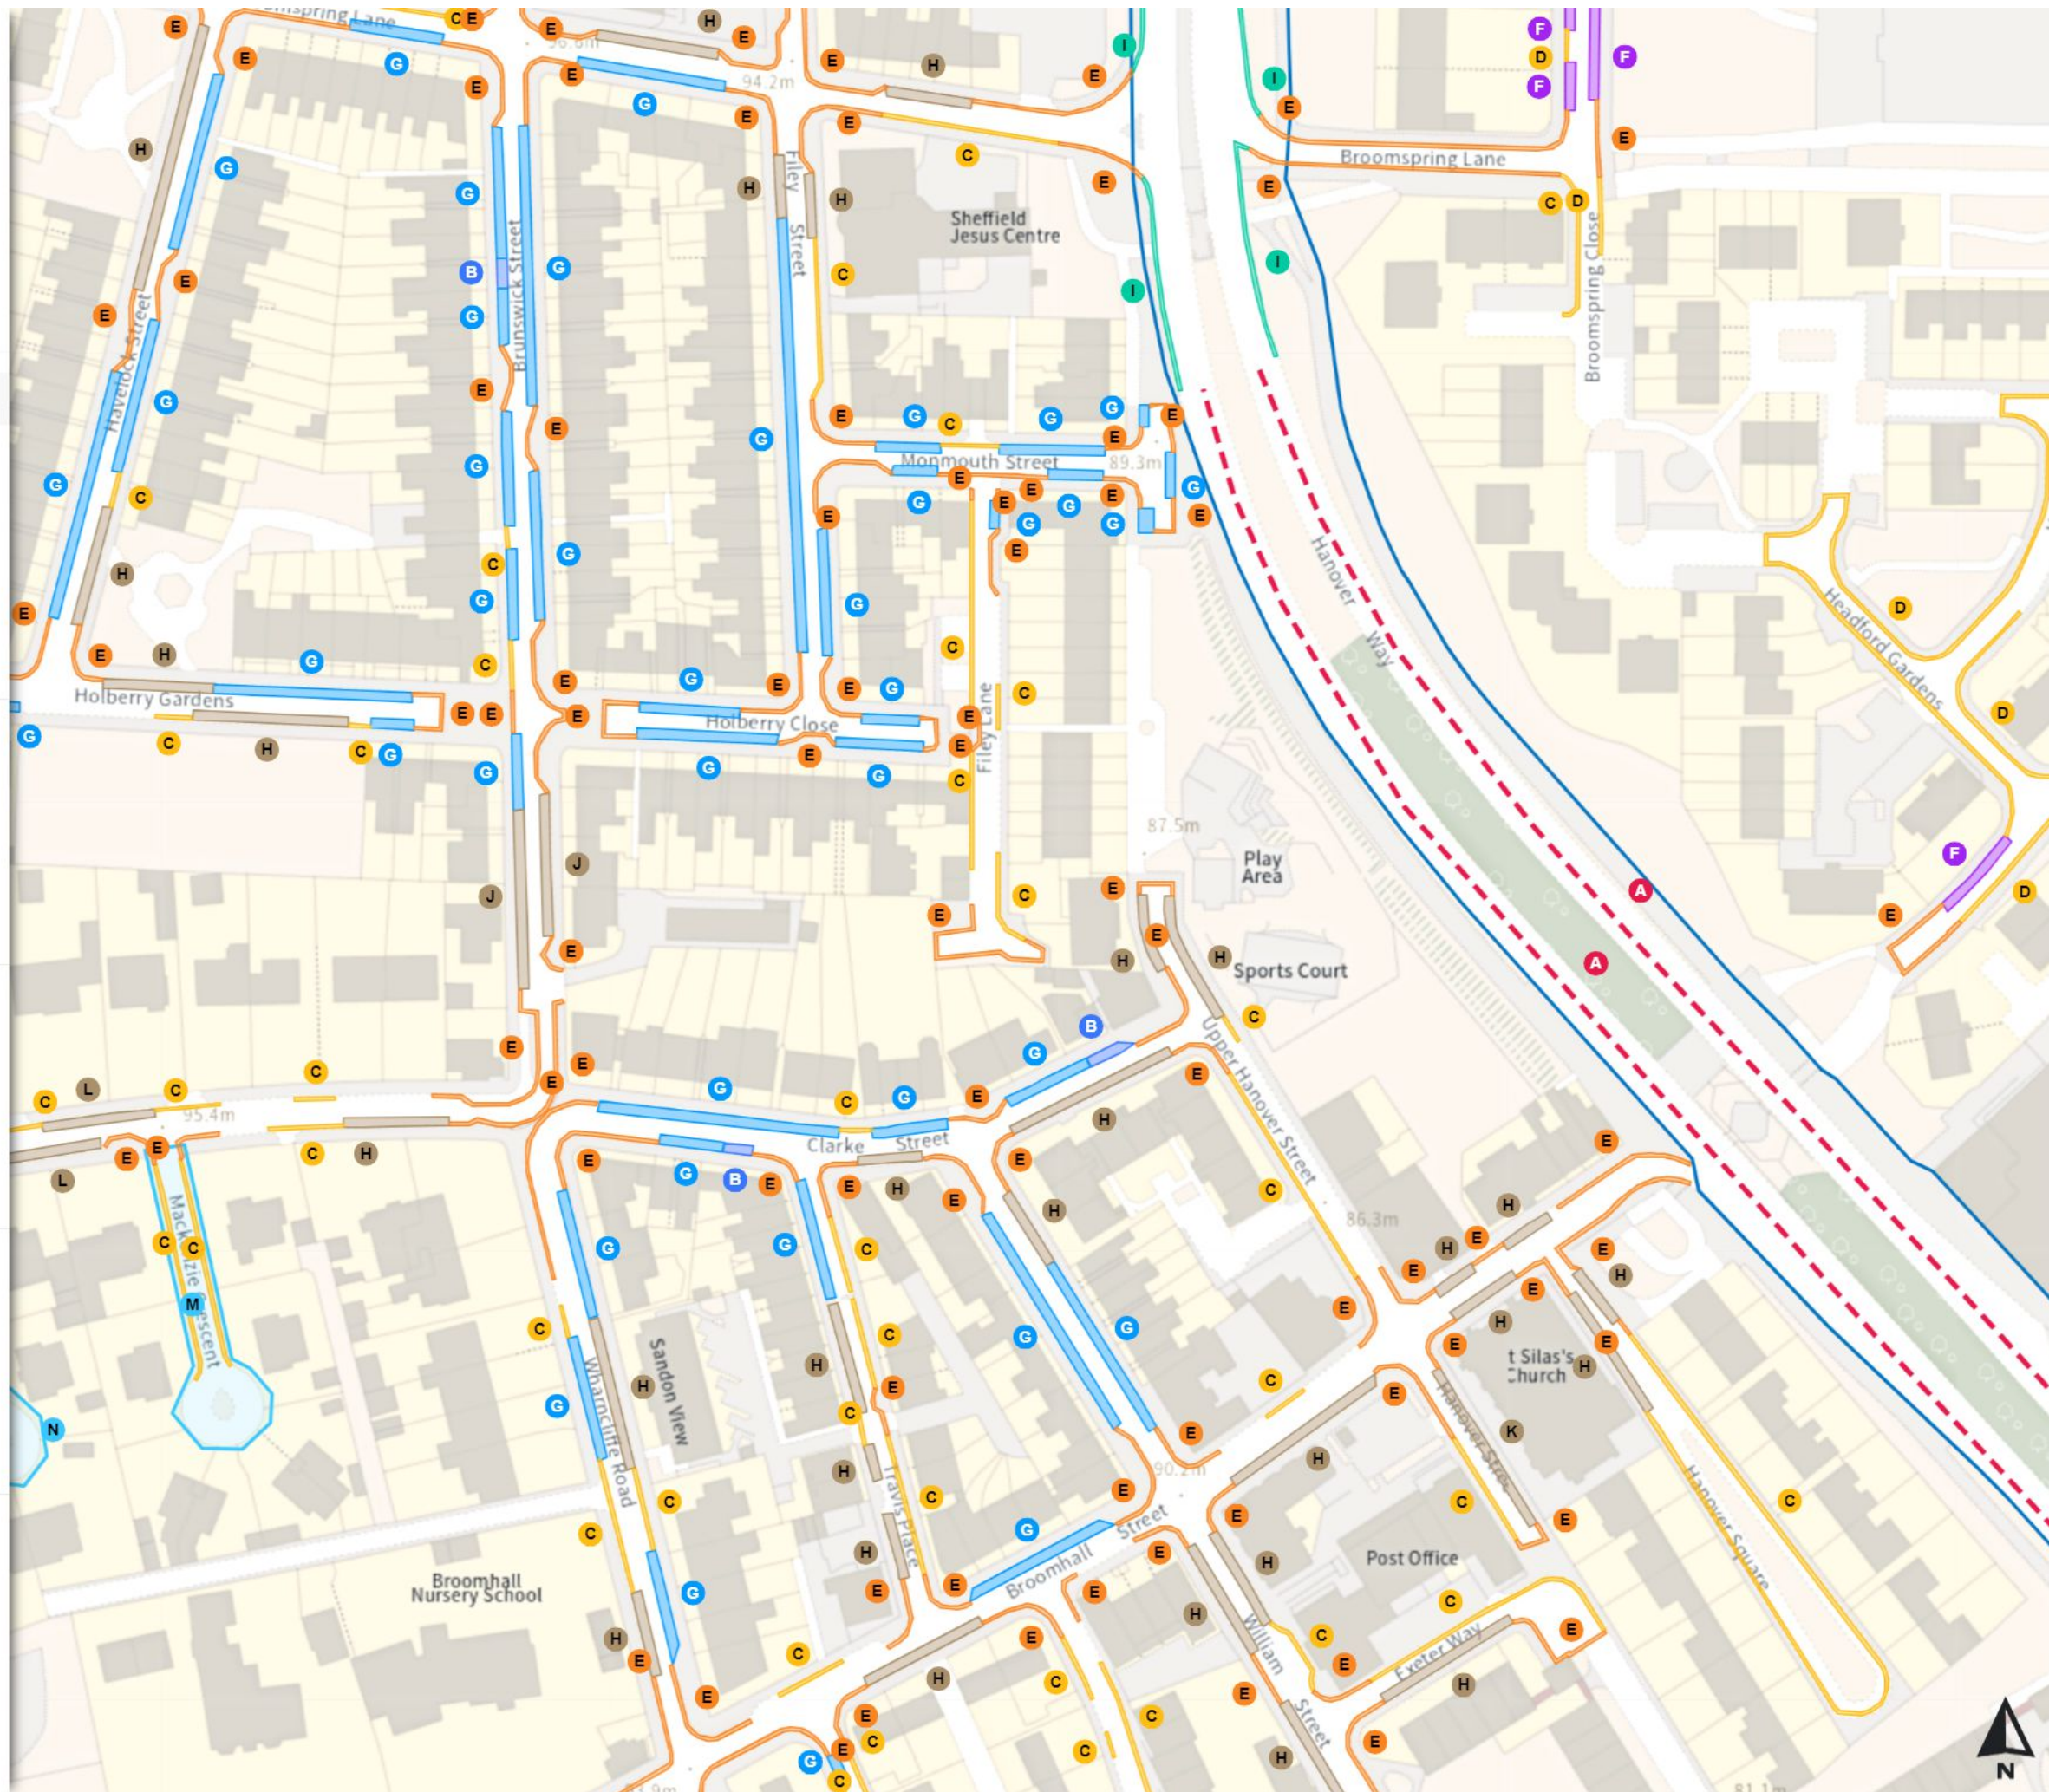

THE SHEFFIELD CITY COUNCIL (STOPPING RESTRICTIONS, WAITING RESTRICTIONS, LOADING RESTRICTIONS & PARKING PLACES) (MAP SCHEDULE) ORDER 2024

Map 386b of 797 Made 03/04/24

Added

- **Shared**
- **No waiting at any time**
  At all times
- **No loading**
  Mon-Fri 07:30-09:30 16:00-18:30
- **Shared**
- **Free parking place**
  Mon-Fri 08:00-18:30 ☉ 2h ☾ 2h
- **Permit holders parking place (Broomhall & The Groves)**
  Mon-Fri 08:00-18:30
- **Shared**
- **Free parking place**
  Mon-Fri 08:00-18:30 ☉ 4h ☾ 4h
- **Permit holders parking place (Broomhall & The Groves)**
  Mon-Sat 08:00-18:30
- **Shared**
- **Paid-for parking place**
  Mon-Fri 08:00-18:30 ☉ 4h ☾ 4h
- **Permit holders parking place (Broomhall & The Groves)**
  Mon-Fri 08:00-18:30

Scale: 1:1250

North-West: 434174.991, 386941.173
South-East: 434593.549, 386581.033

© Crown copyright and database rights 2024 Ordnance Survey.
You are not permitted to copy, sub-license, distribute or sell any of this data to third parties in any form. Licence number 100018816