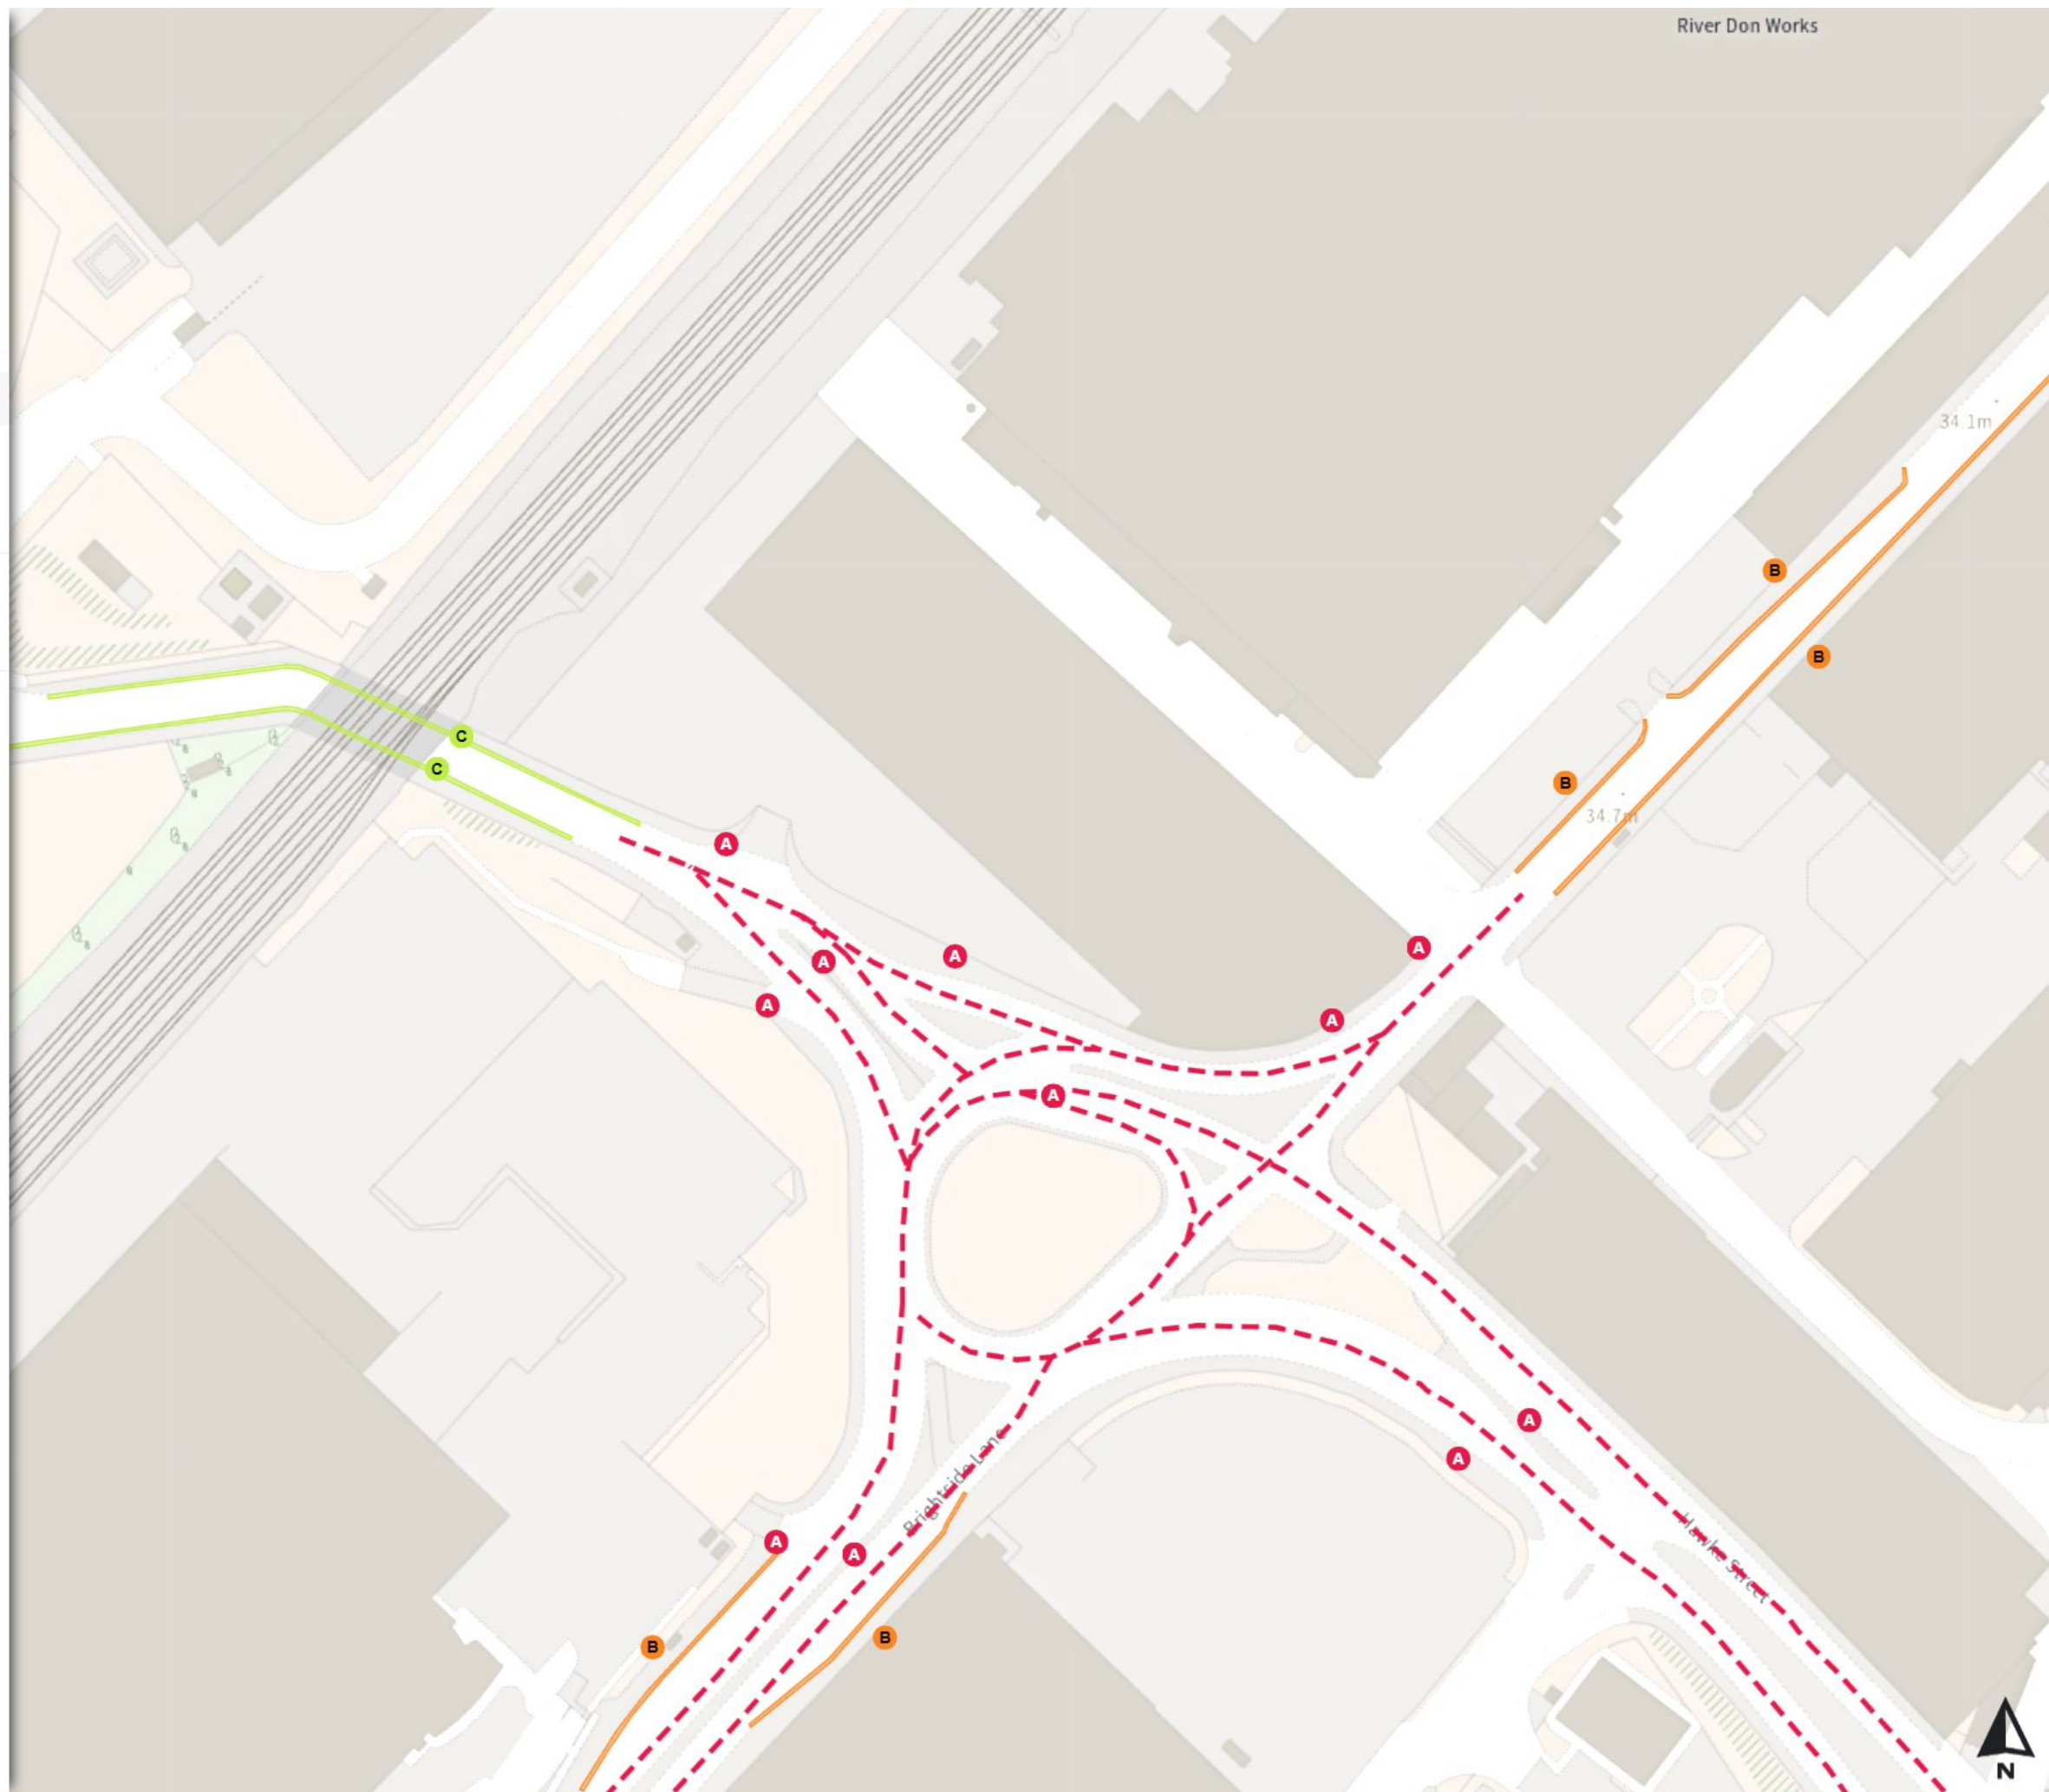

THE SHEFFIELD CITY COUNCIL (STOPPING RESTRICTIONS, WAITING RESTRICTIONS, LOADING RESTRICTIONS & PARKING PLACES) (MAP SCHEDULE) ORDER 2024

Map 207 of 797 Made 03/04/24

Added

Clearway

At all times

No waiting at any time

At all times

Shared

No waiting

Mon-Fri 07:30-09:30 16:00-18:30

No loading

Mon-Fri 07:30-09:30 16:00-18:30

0 20 40 60m

Scale: 1:1250

North-West: 437893.079, 390201.294
South-East: 438311.638, 389841.728

© Crown copyright and database rights 2024 Ordnance Survey.
You are not permitted to copy, sub-license, distribute or sell any of this data to third parties in any form. Licence number 100018816