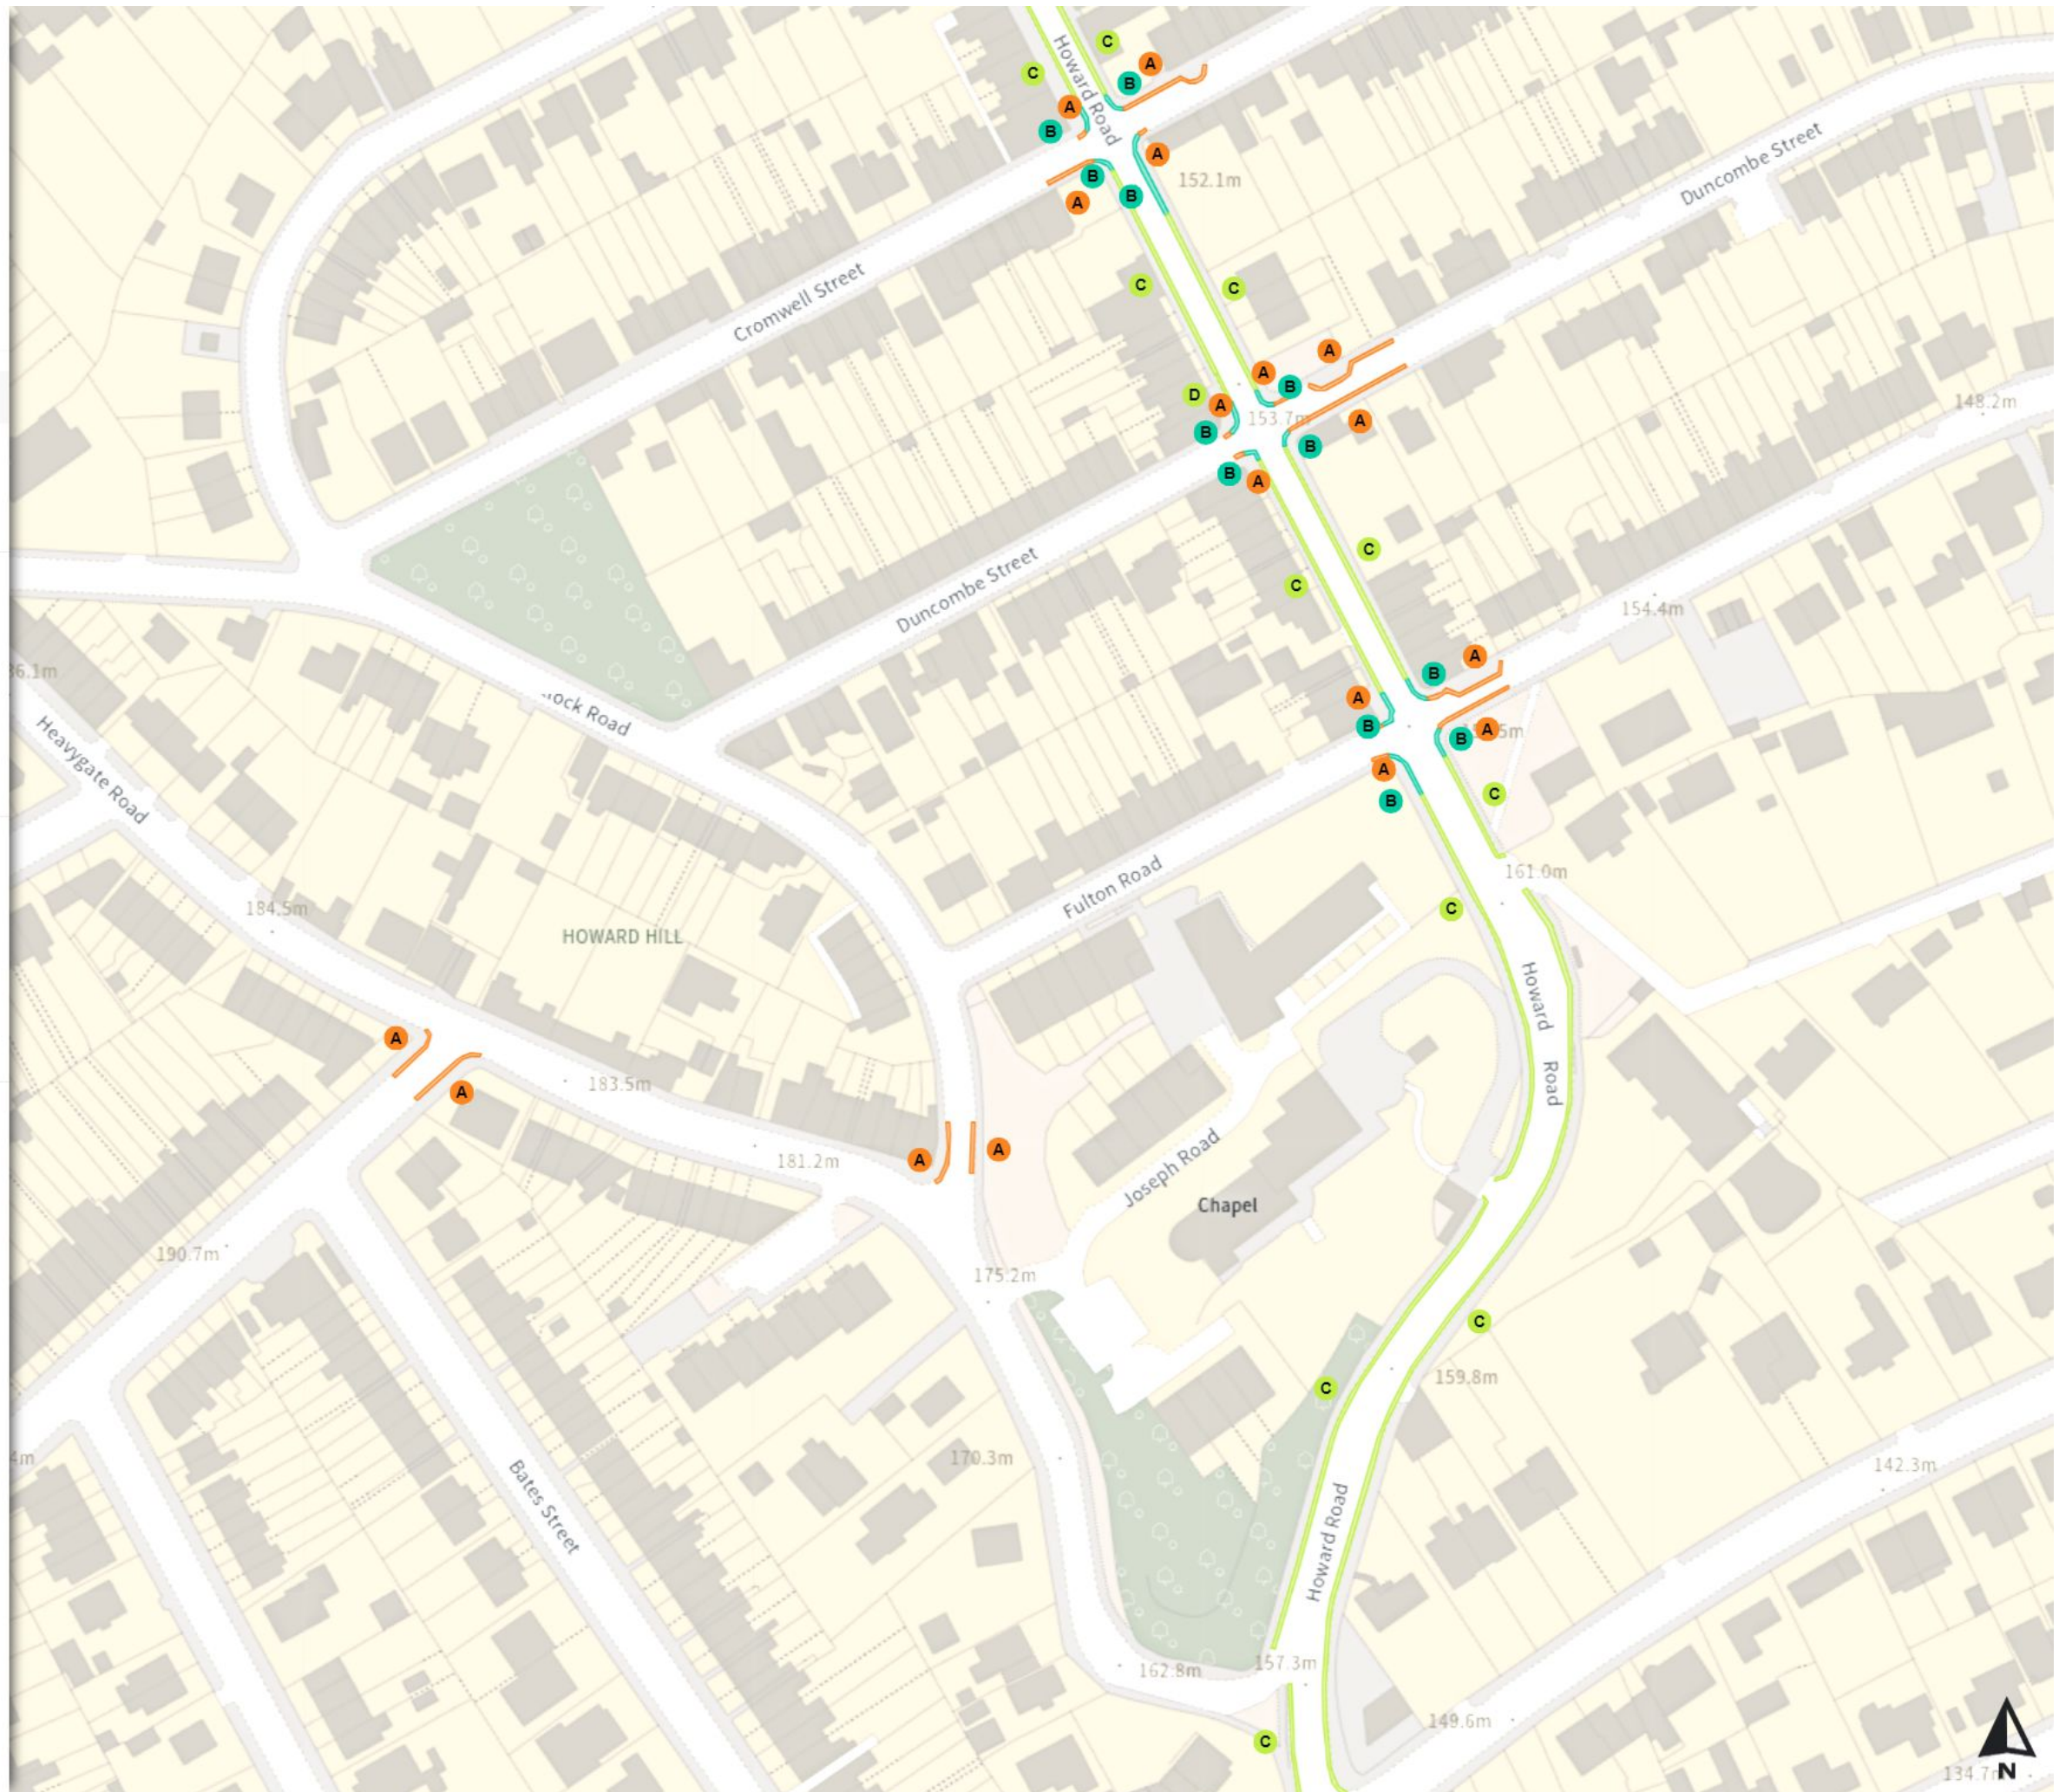

THE SHEFFIELD CITY COUNCIL (STOPPING RESTRICTIONS, WAITING RESTRICTIONS, LOADING RESTRICTIONS & PARKING PLACES) (MAP SCHEDULE) ORDER 2024

Map 301 of 797 Made 03/04/24

Added

- No waiting at any time
- A At all times
- Shared
- B No waiting at any time
  At all times
- E No loading
  Mon-Fri 08:00-09:30 16:30-18:30
- Shared
- C No waiting
  Mon-Fri 08:00-09:30 16:30-18:30
- G No loading
  Mon-Fri 08:00-09:30 16:30-18:30
- Shared
- D No waiting
  Mon-Fri 08:00-09:30 16:00-18:30
- H No loading
  Mon-Fri 08:00-09:30 16:00-18:30

Scale: 1:1250

North-West: 433222.327, 388370.778
South-East: 433640.686, 388010.664

© Crown copyright and database rights 2024 Ordnance Survey.
You are not permitted to copy, sub-license, distribute or sell any of this data to third parties in any form. Licence number 100018816