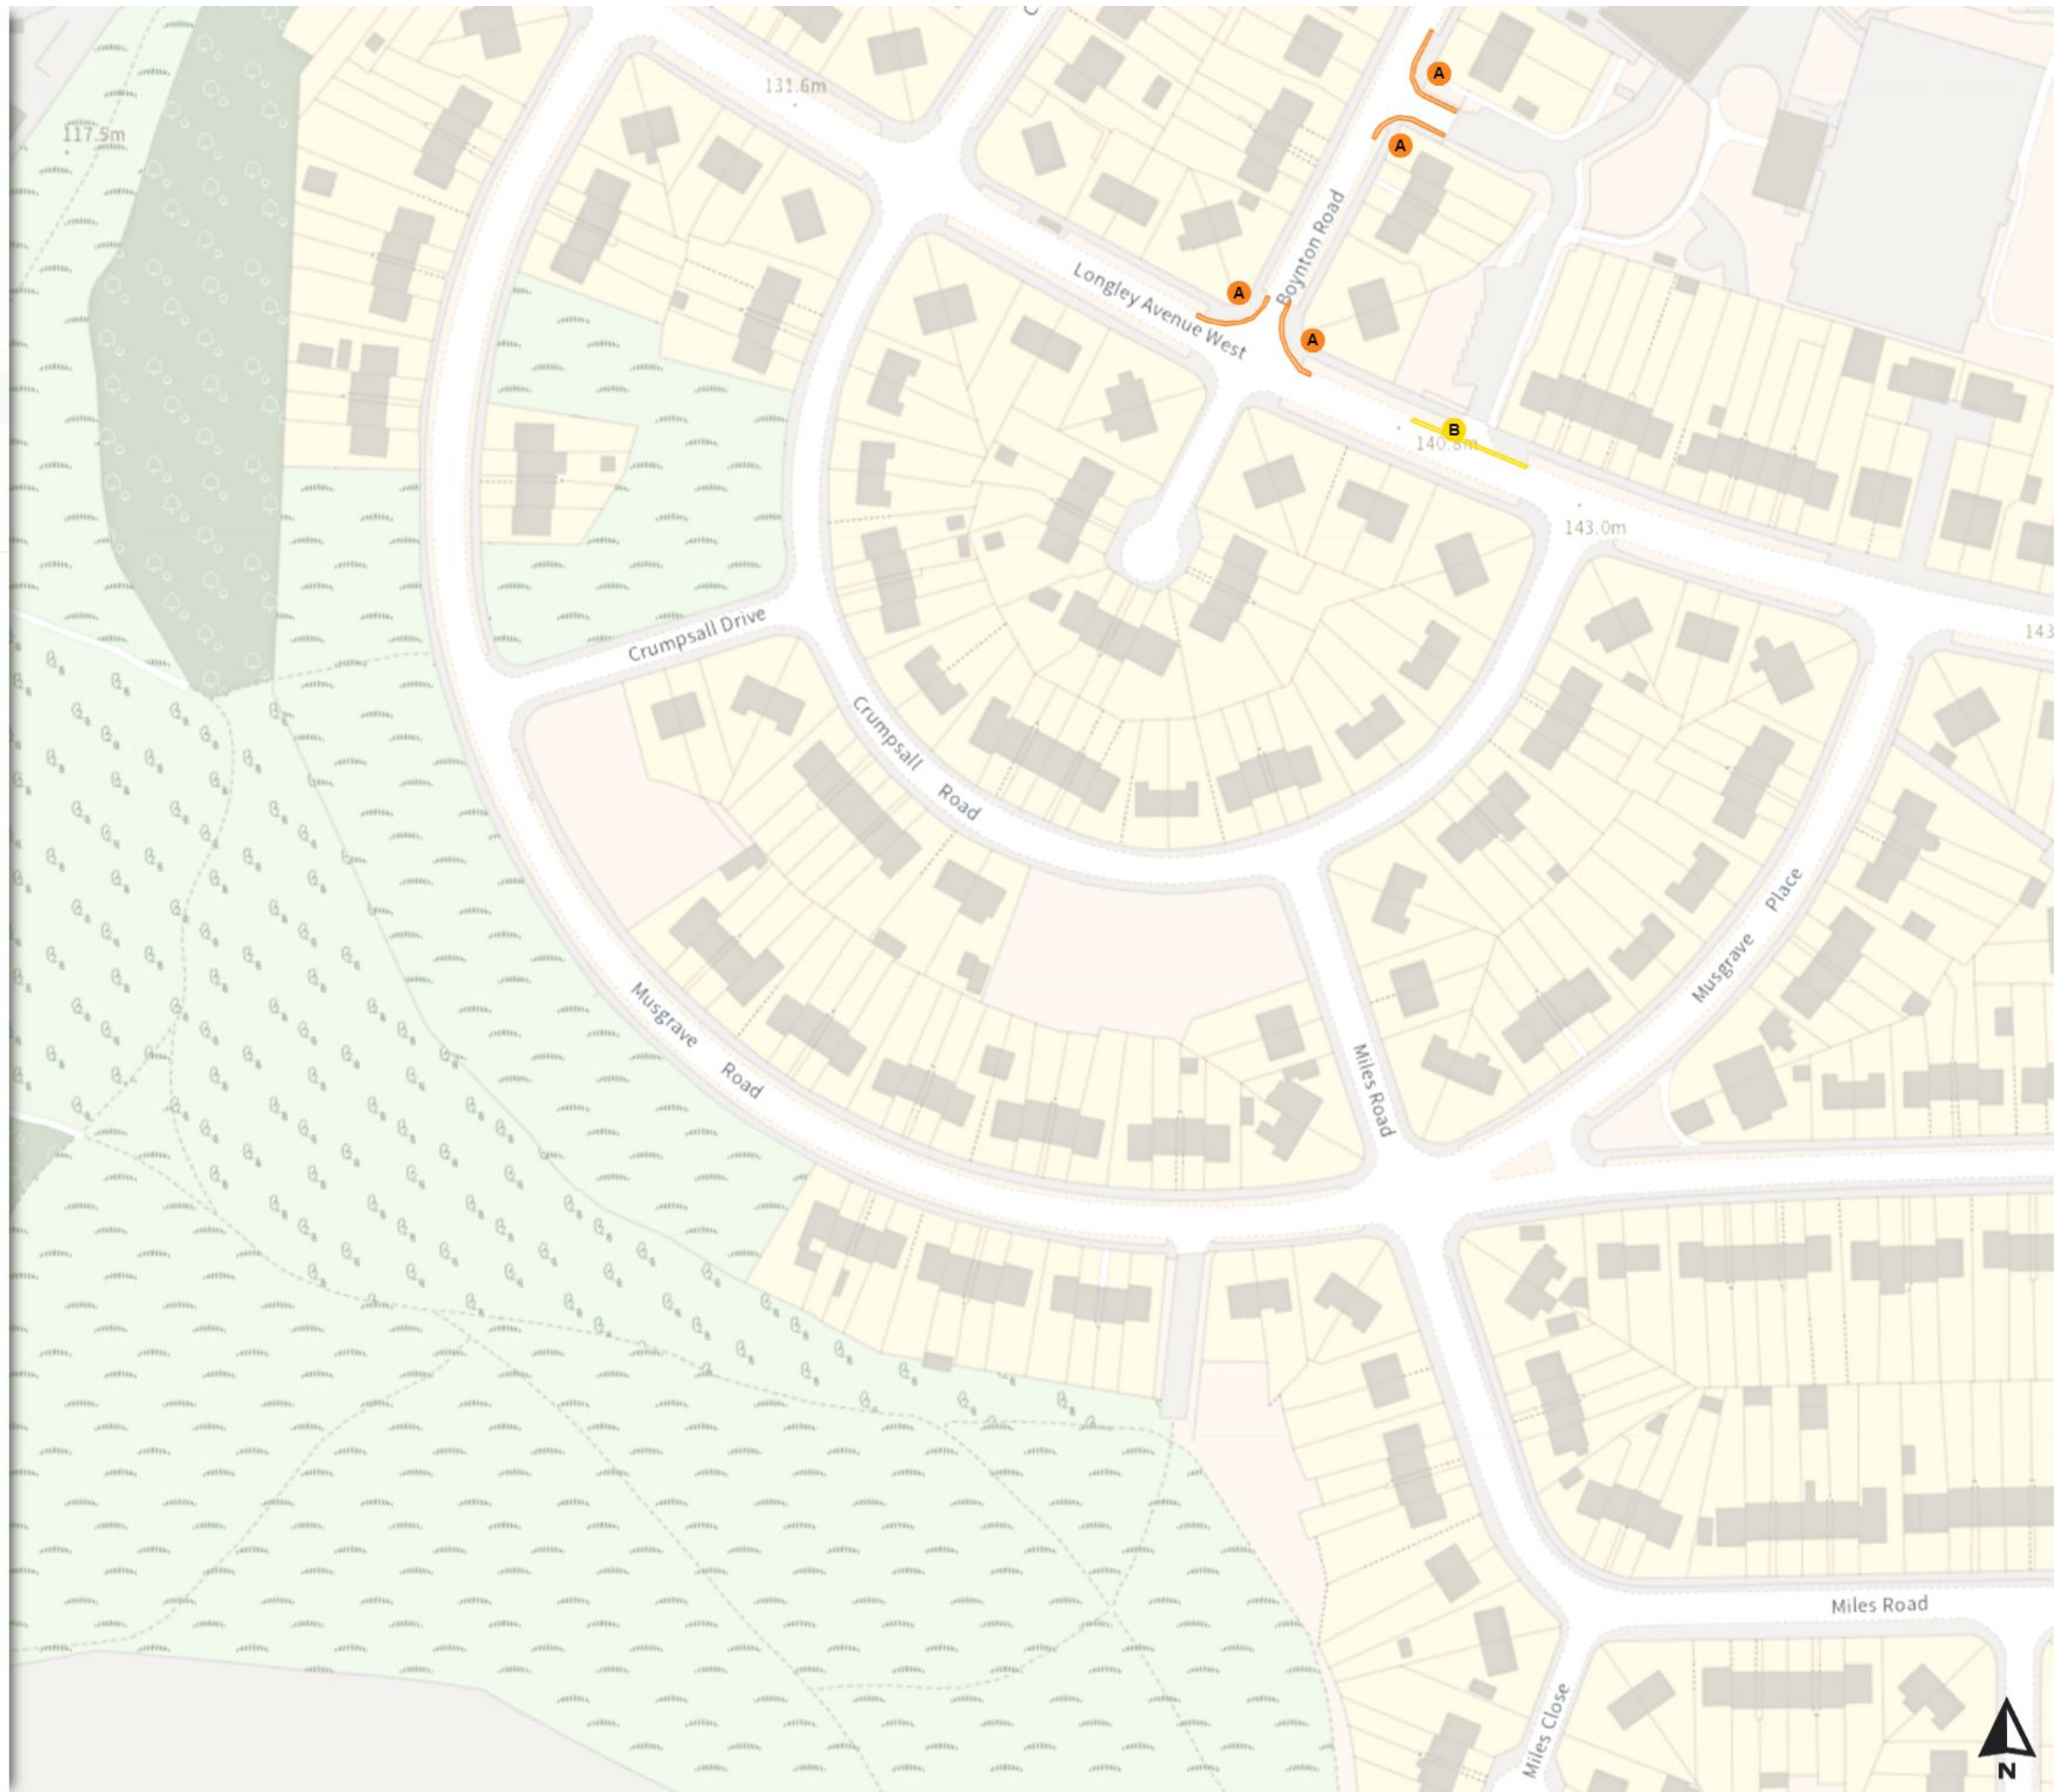

Prohibition of stopping on school entrance markings

At all times

Scale: 1:1250

North-West: 434702.126, 390535.929
South-East: 435120.41, 390176.11

© Crown copyright and database rights 2024 Ordnance Survey.
You are not permitted to copy, sub-license, distribute or sell any of this data to third parties in any form. Licence number 100018816