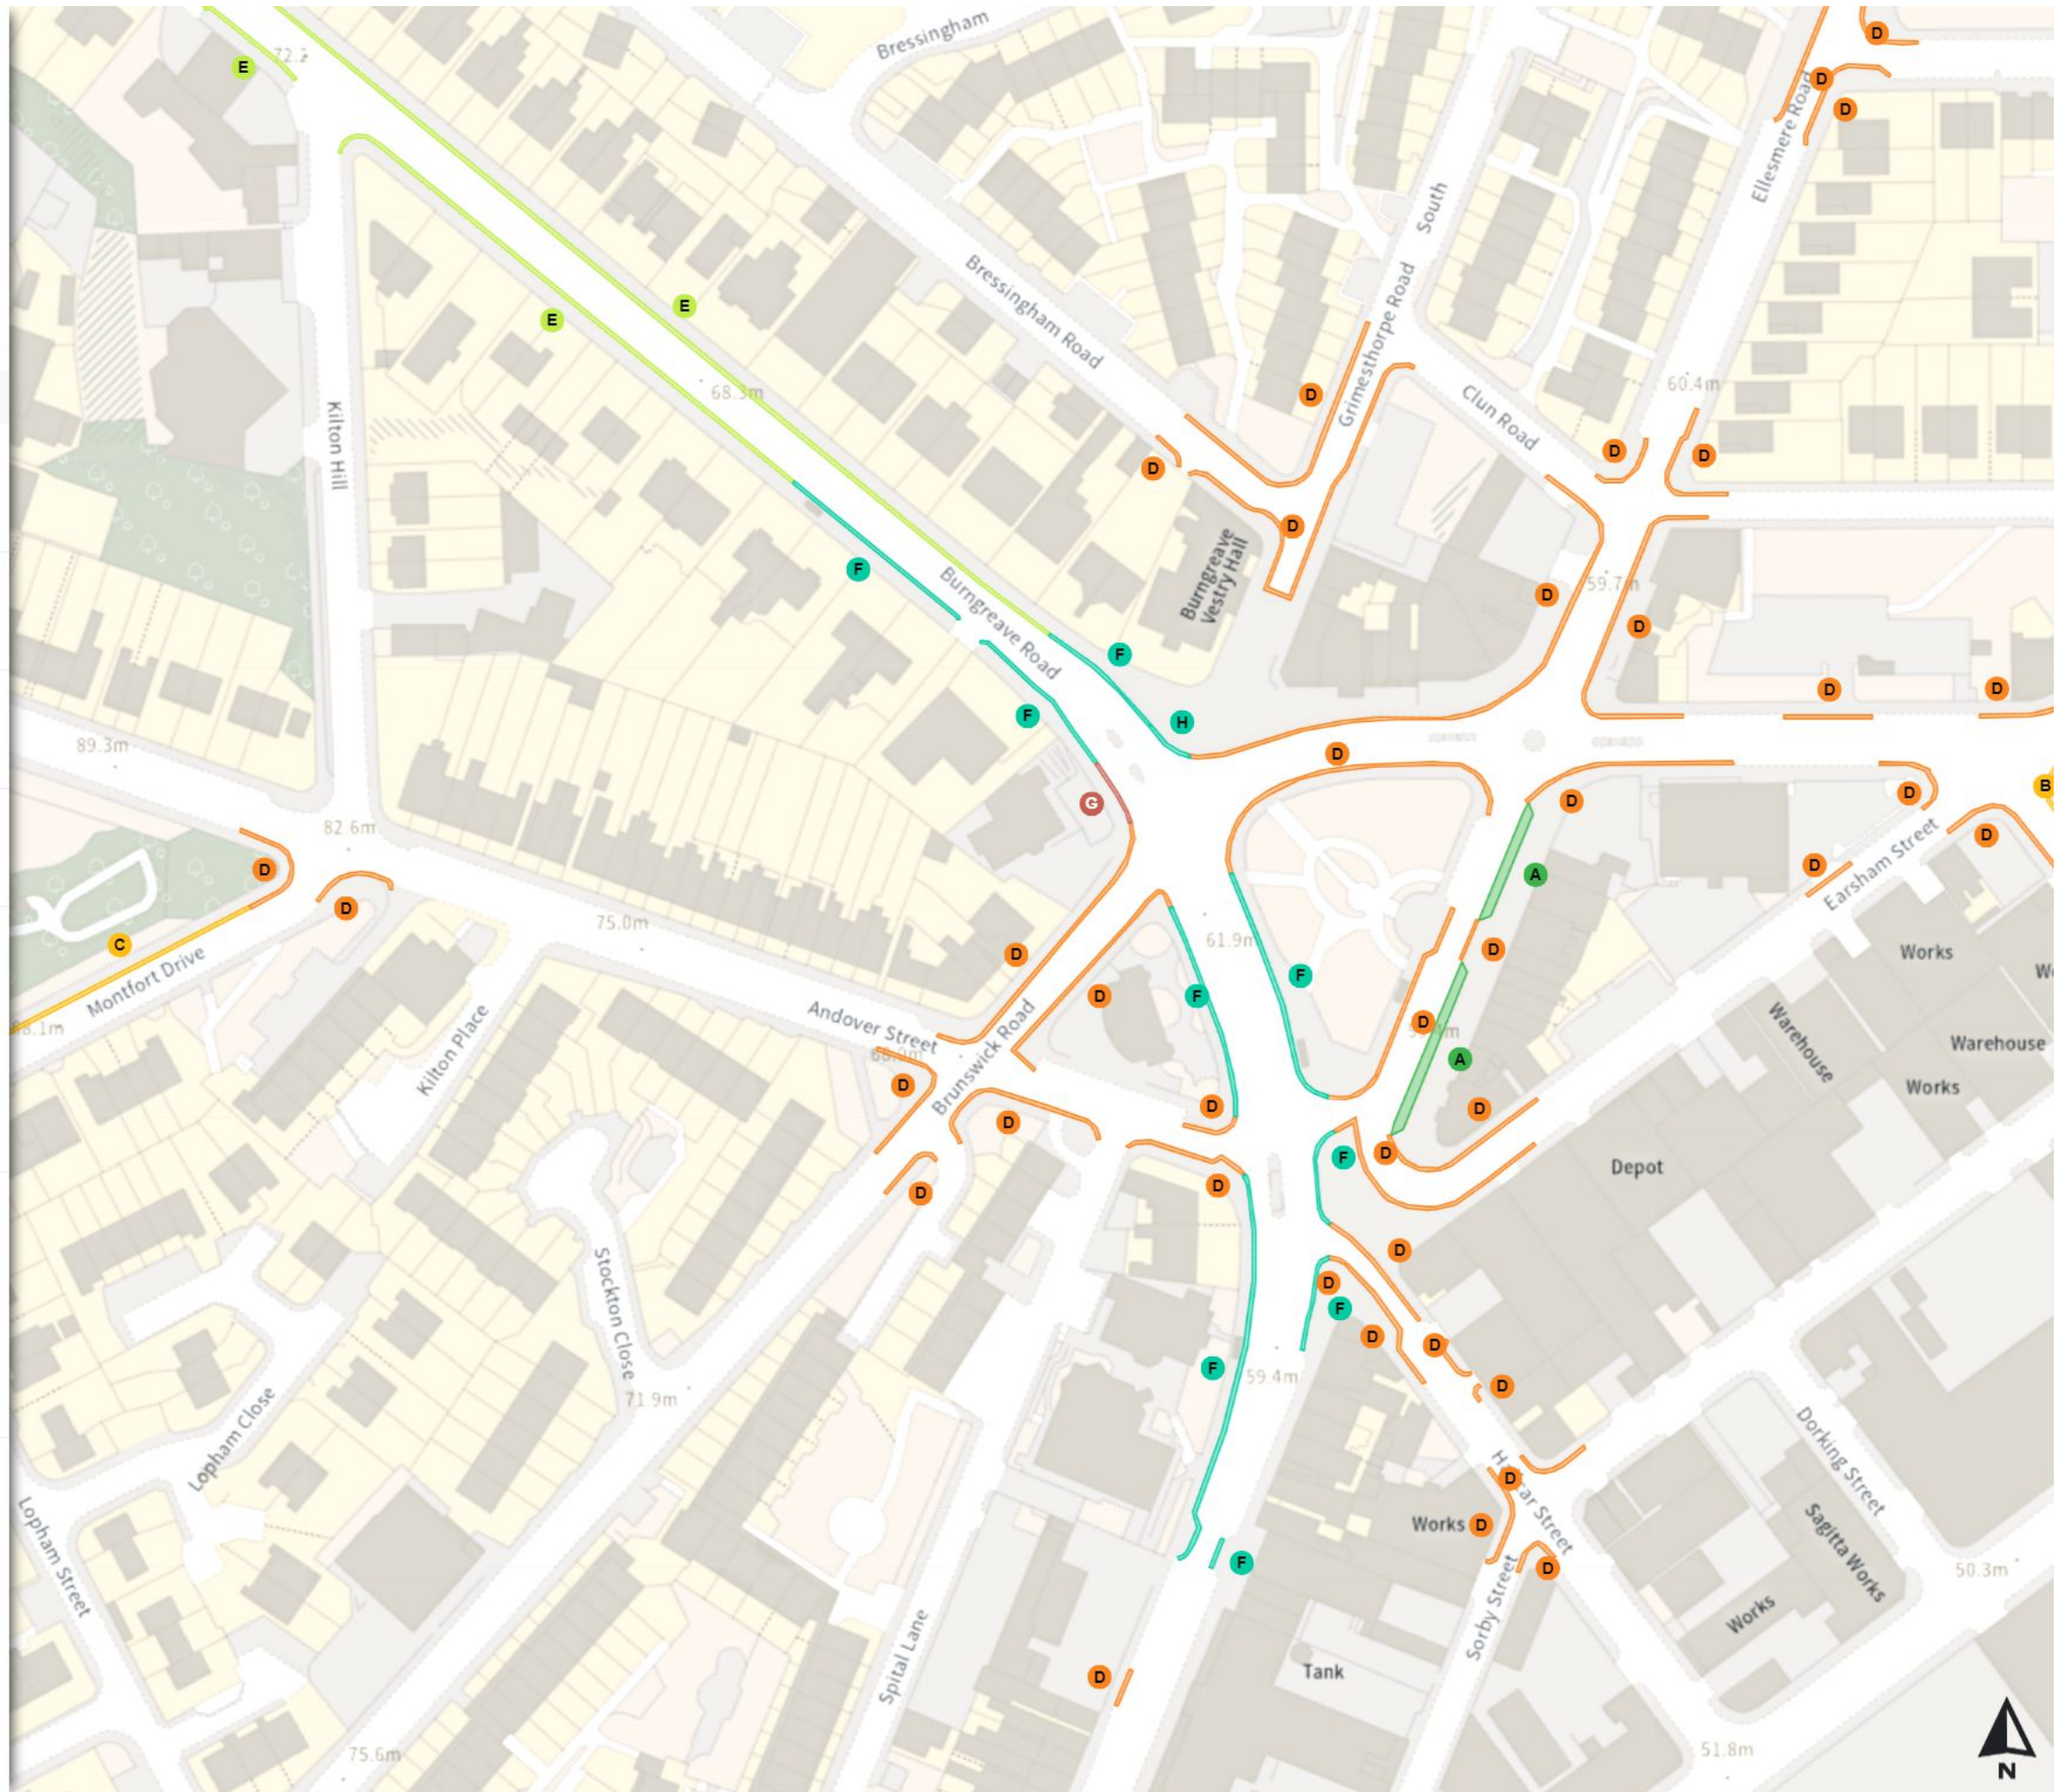

THE SHEFFIELD CITY COUNCIL (STOPPING RESTRICTIONS, WAITING RESTRICTIONS, LOADING RESTRICTIONS & PARKING PLACES) (MAP SCHEDULE) ORDER 2024

Map 286a of 797 Made 03/04/24

Added

Free parking place

Mon-Sat 08:00-18:30 2h 2h

No waiting

Mon-Sat 08:00-18:30

No waiting

Mon-Fri 08:00-18:30

No waiting at any time

At all times

Shared

No waiting
Mon-Fri 07:30-09:30 16:00-18:30

No loading
Mon-Fri 07:30-09:30 16:00-18:30

Shared

No waiting at any time
At all times

No loading
Mon-Fri 07:30-09:30 16:00-18:30

Scale: 1:1250

North-West: 435867.975, 388749.077
South-East: 436286.504, 388389.224

© Crown copyright and database rights 2024 Ordnance Survey.
You are not permitted to copy, sub-license, distribute or sell any of this data to third parties in any form. Licence number 100018816