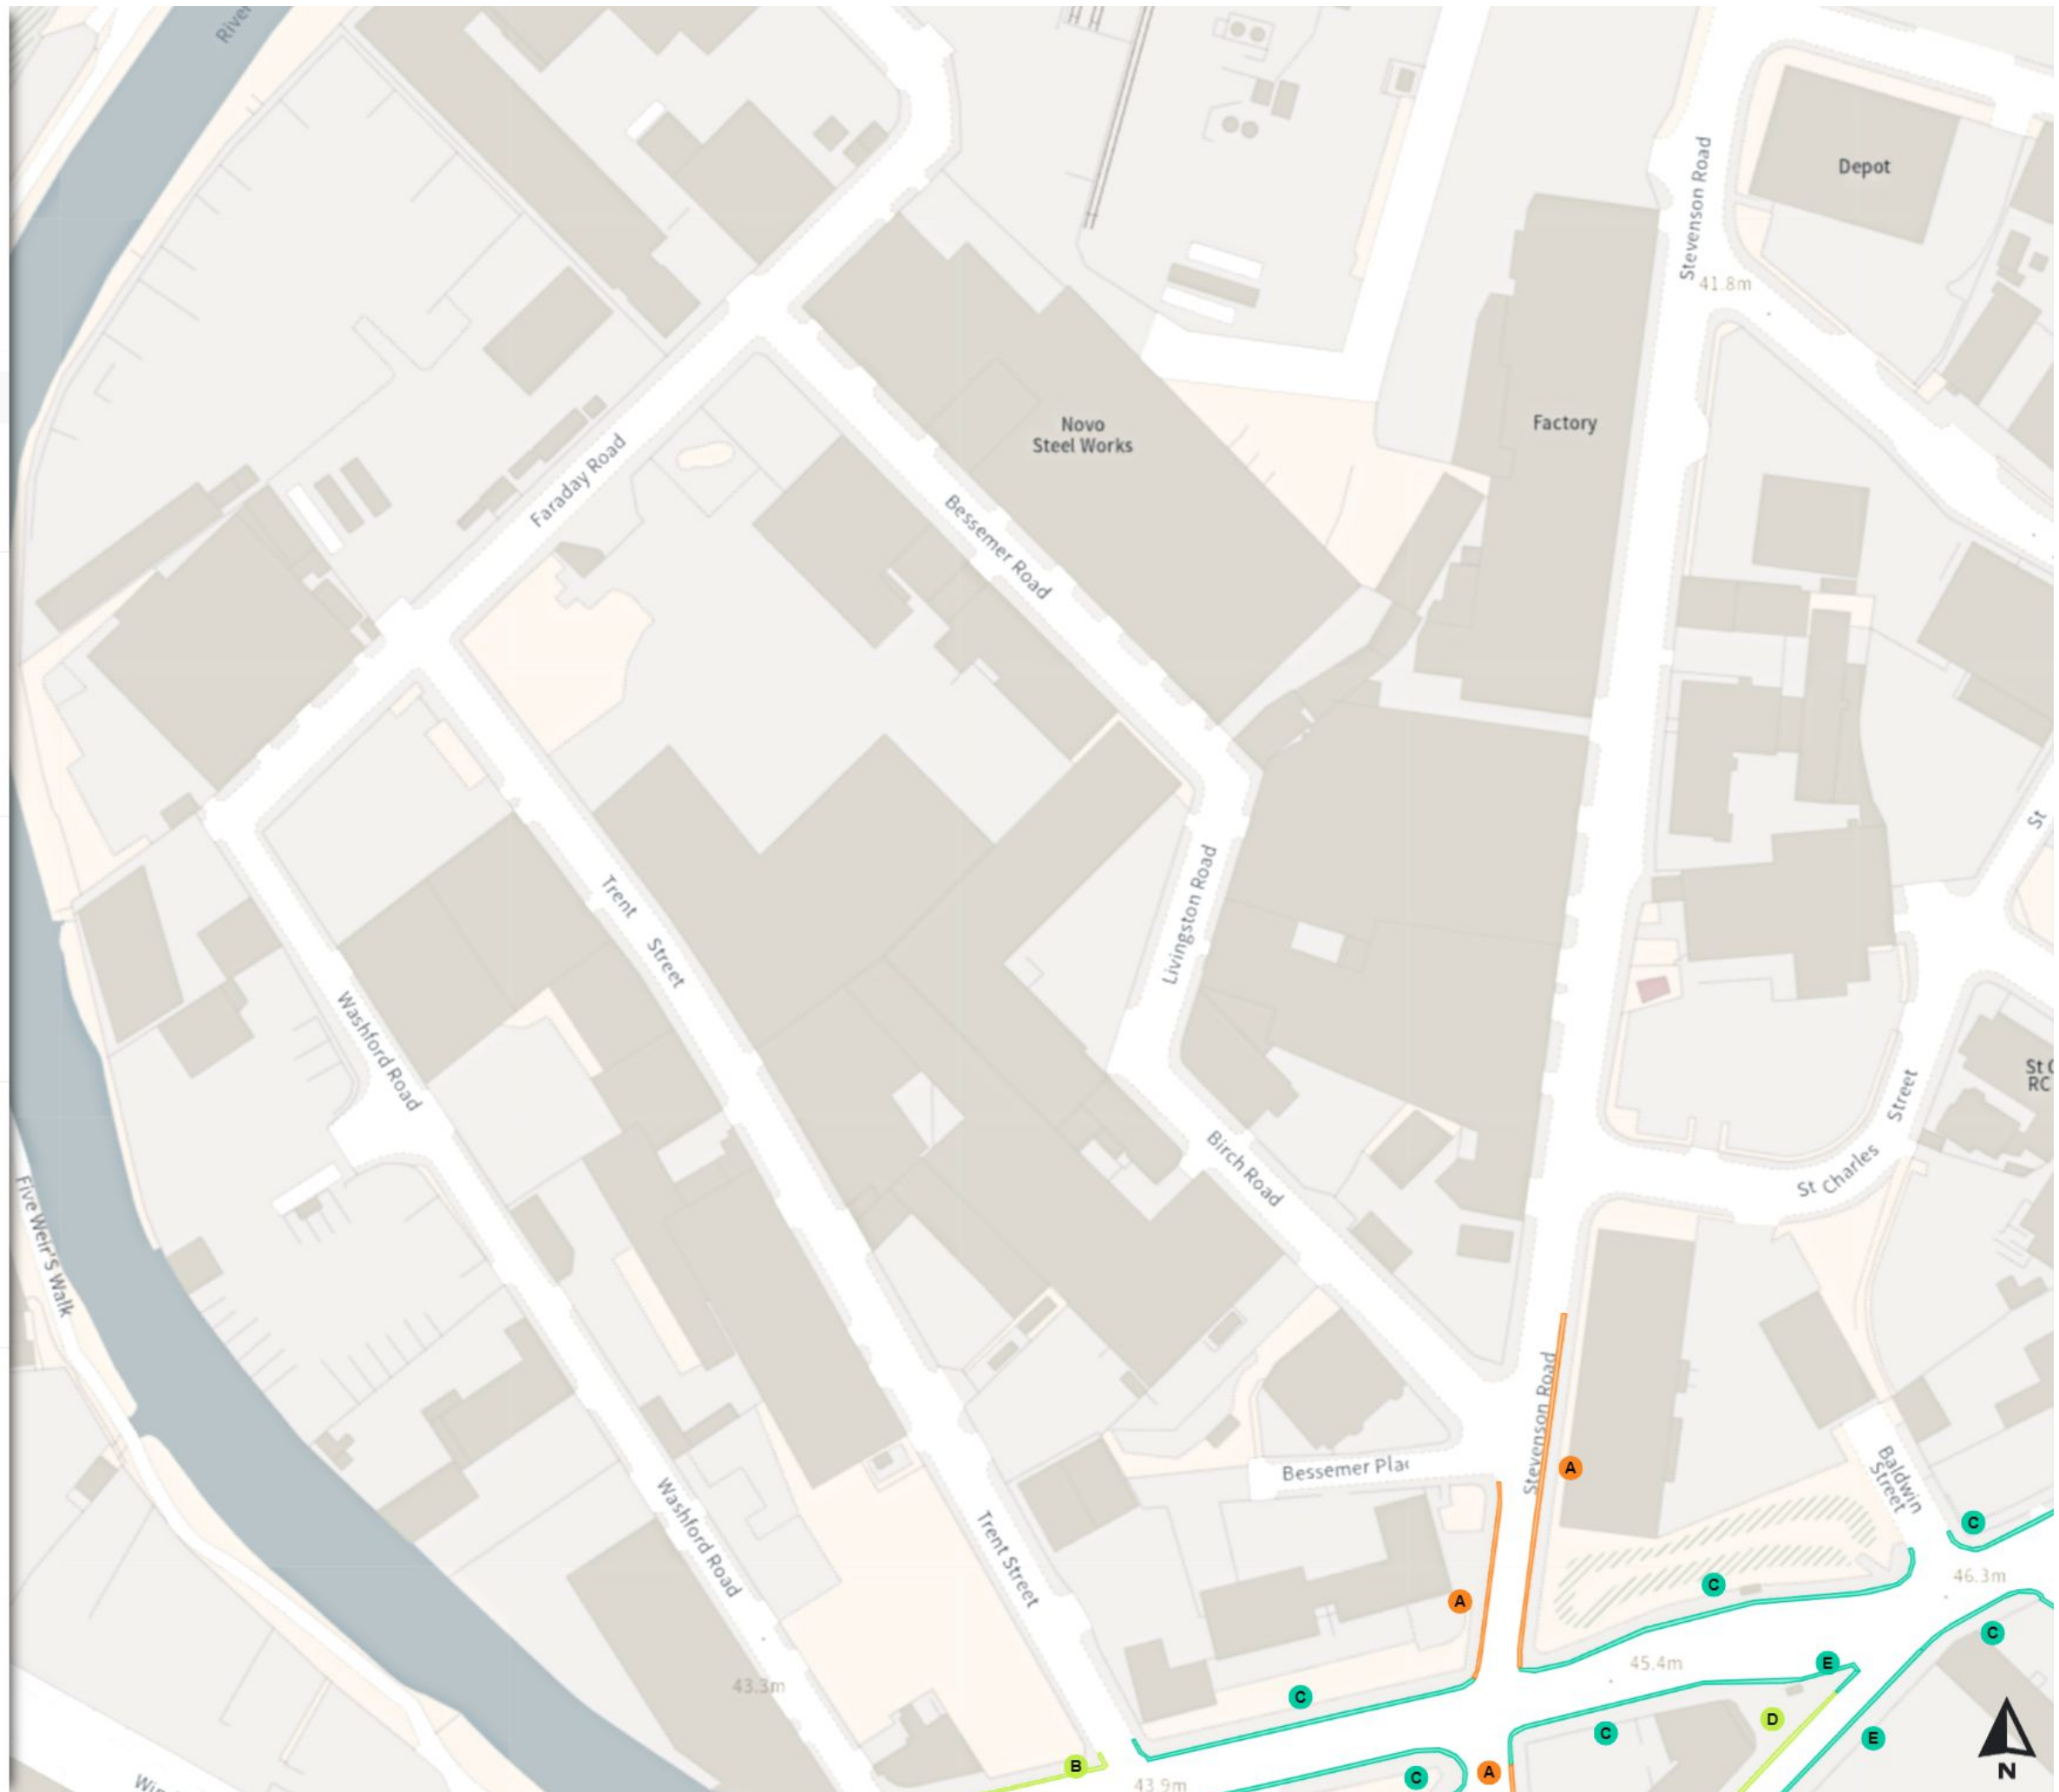

THE SHEFFIELD CITY COUNCIL (STOPPING RESTRICTIONS, WAITING RESTRICTIONS, LOADING RESTRICTIONS & PARKING PLACES) (MAP SCHEDULE) ORDER 2024

Map 289a of 797 Made 03/04/24

Added

No waiting at any time

At all times

Shared

No waiting

Mon-Fri 07:30-09:30 16:00-18:30

No loading

Mon-Fri 07:30-09:30 16:00-18:30

Shared

No waiting at any time

At all times

No loading

Mon-Fri 07:30-09:30 16:00-18:30

Shared

No waiting

Mon-Sat 08:00-18:30

No loading

Mon-Fri 08:00-09:30 16:00-18:30

Scale: 1:1250

North-West: 437104.919, 388758.556
South-East: 437523.543, 388398.812

© Crown copyright and database rights 2024 Ordnance Survey.

You are not permitted to copy, sub-license, distribute or sell any of this data to third parties in any form. Licence number 100018816