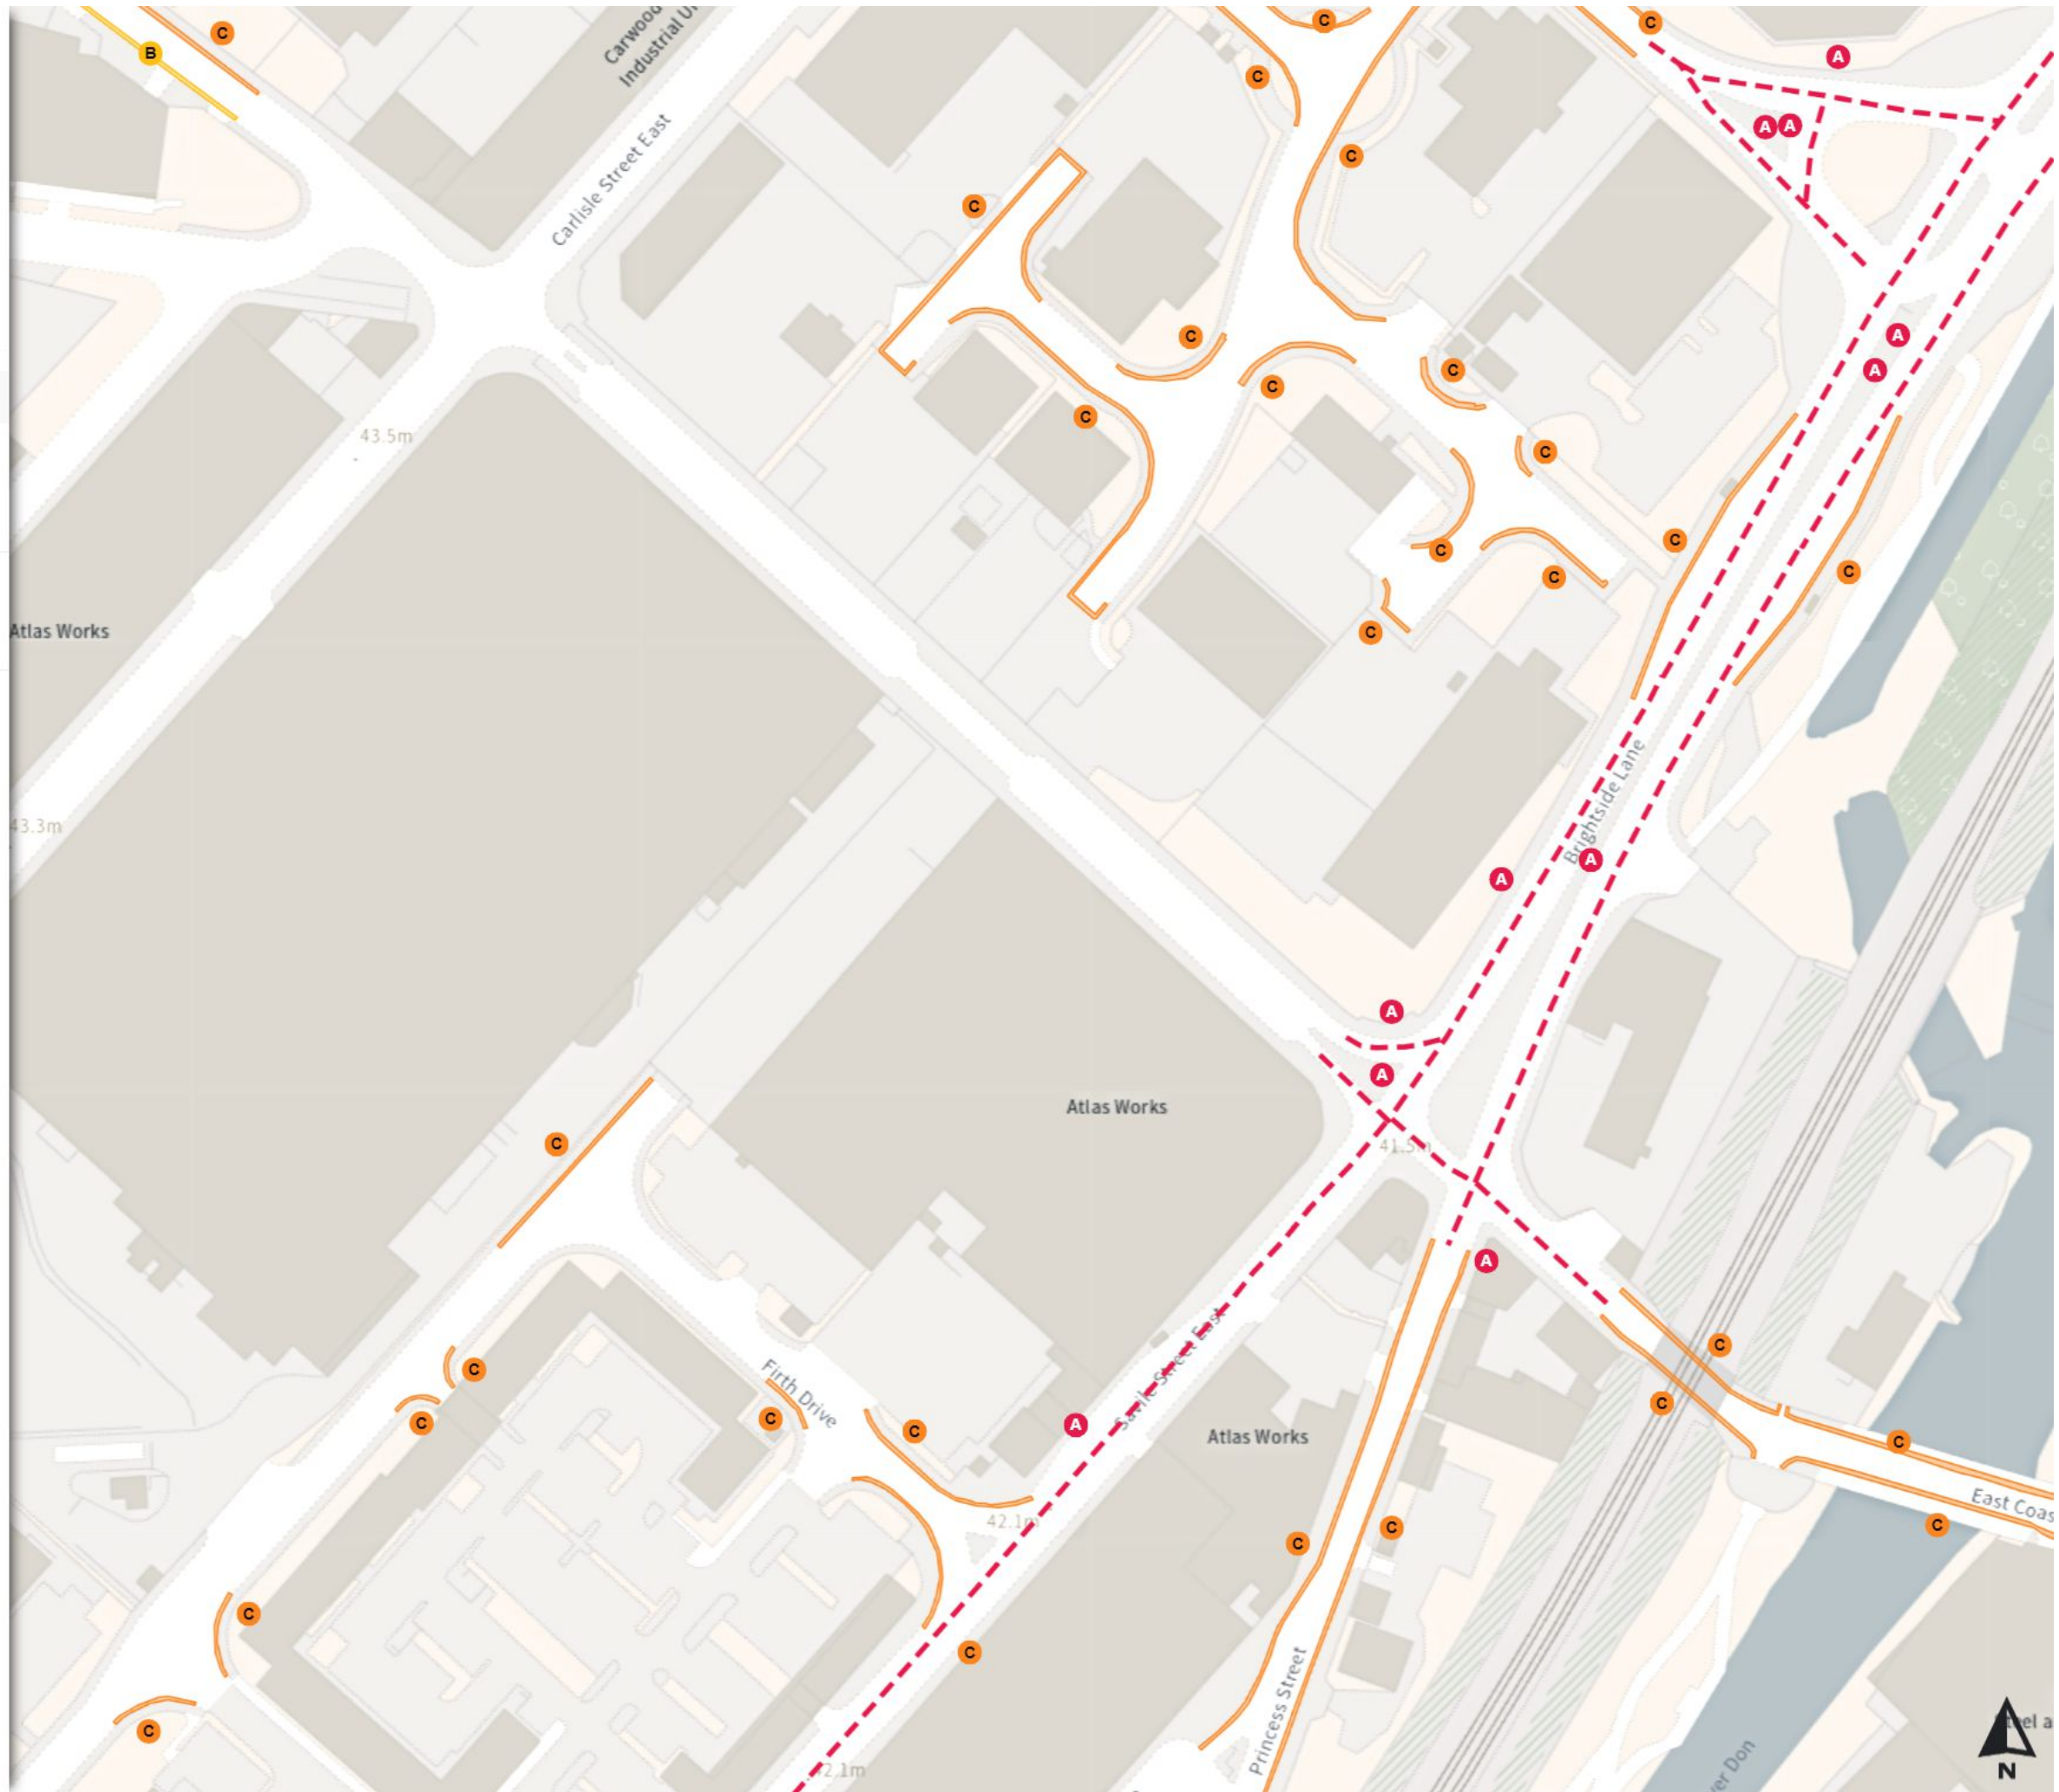

THE SHEFFIELD CITY COUNCIL (STOPPING RESTRICTIONS, WAITING RESTRICTIONS, LOADING RESTRICTIONS & PARKING PLACES) (MAP SCHEDULE) ORDER 2024

Map 260 of 797 Made 03/04/24

Added

- Clearway
- At all times
- No waiting
- Mon-Sat 08:00-18:30
- No waiting at any time
- At all times

Scale: 1:1250

North-West: 436801.602, 389115.285
South-East: 437220.172, 388755.541

© Crown copyright and database rights 2024 Ordnance Survey.
You are not permitted to copy, sub-license, distribute or sell any of this data to third parties in any form. Licence number 100018816