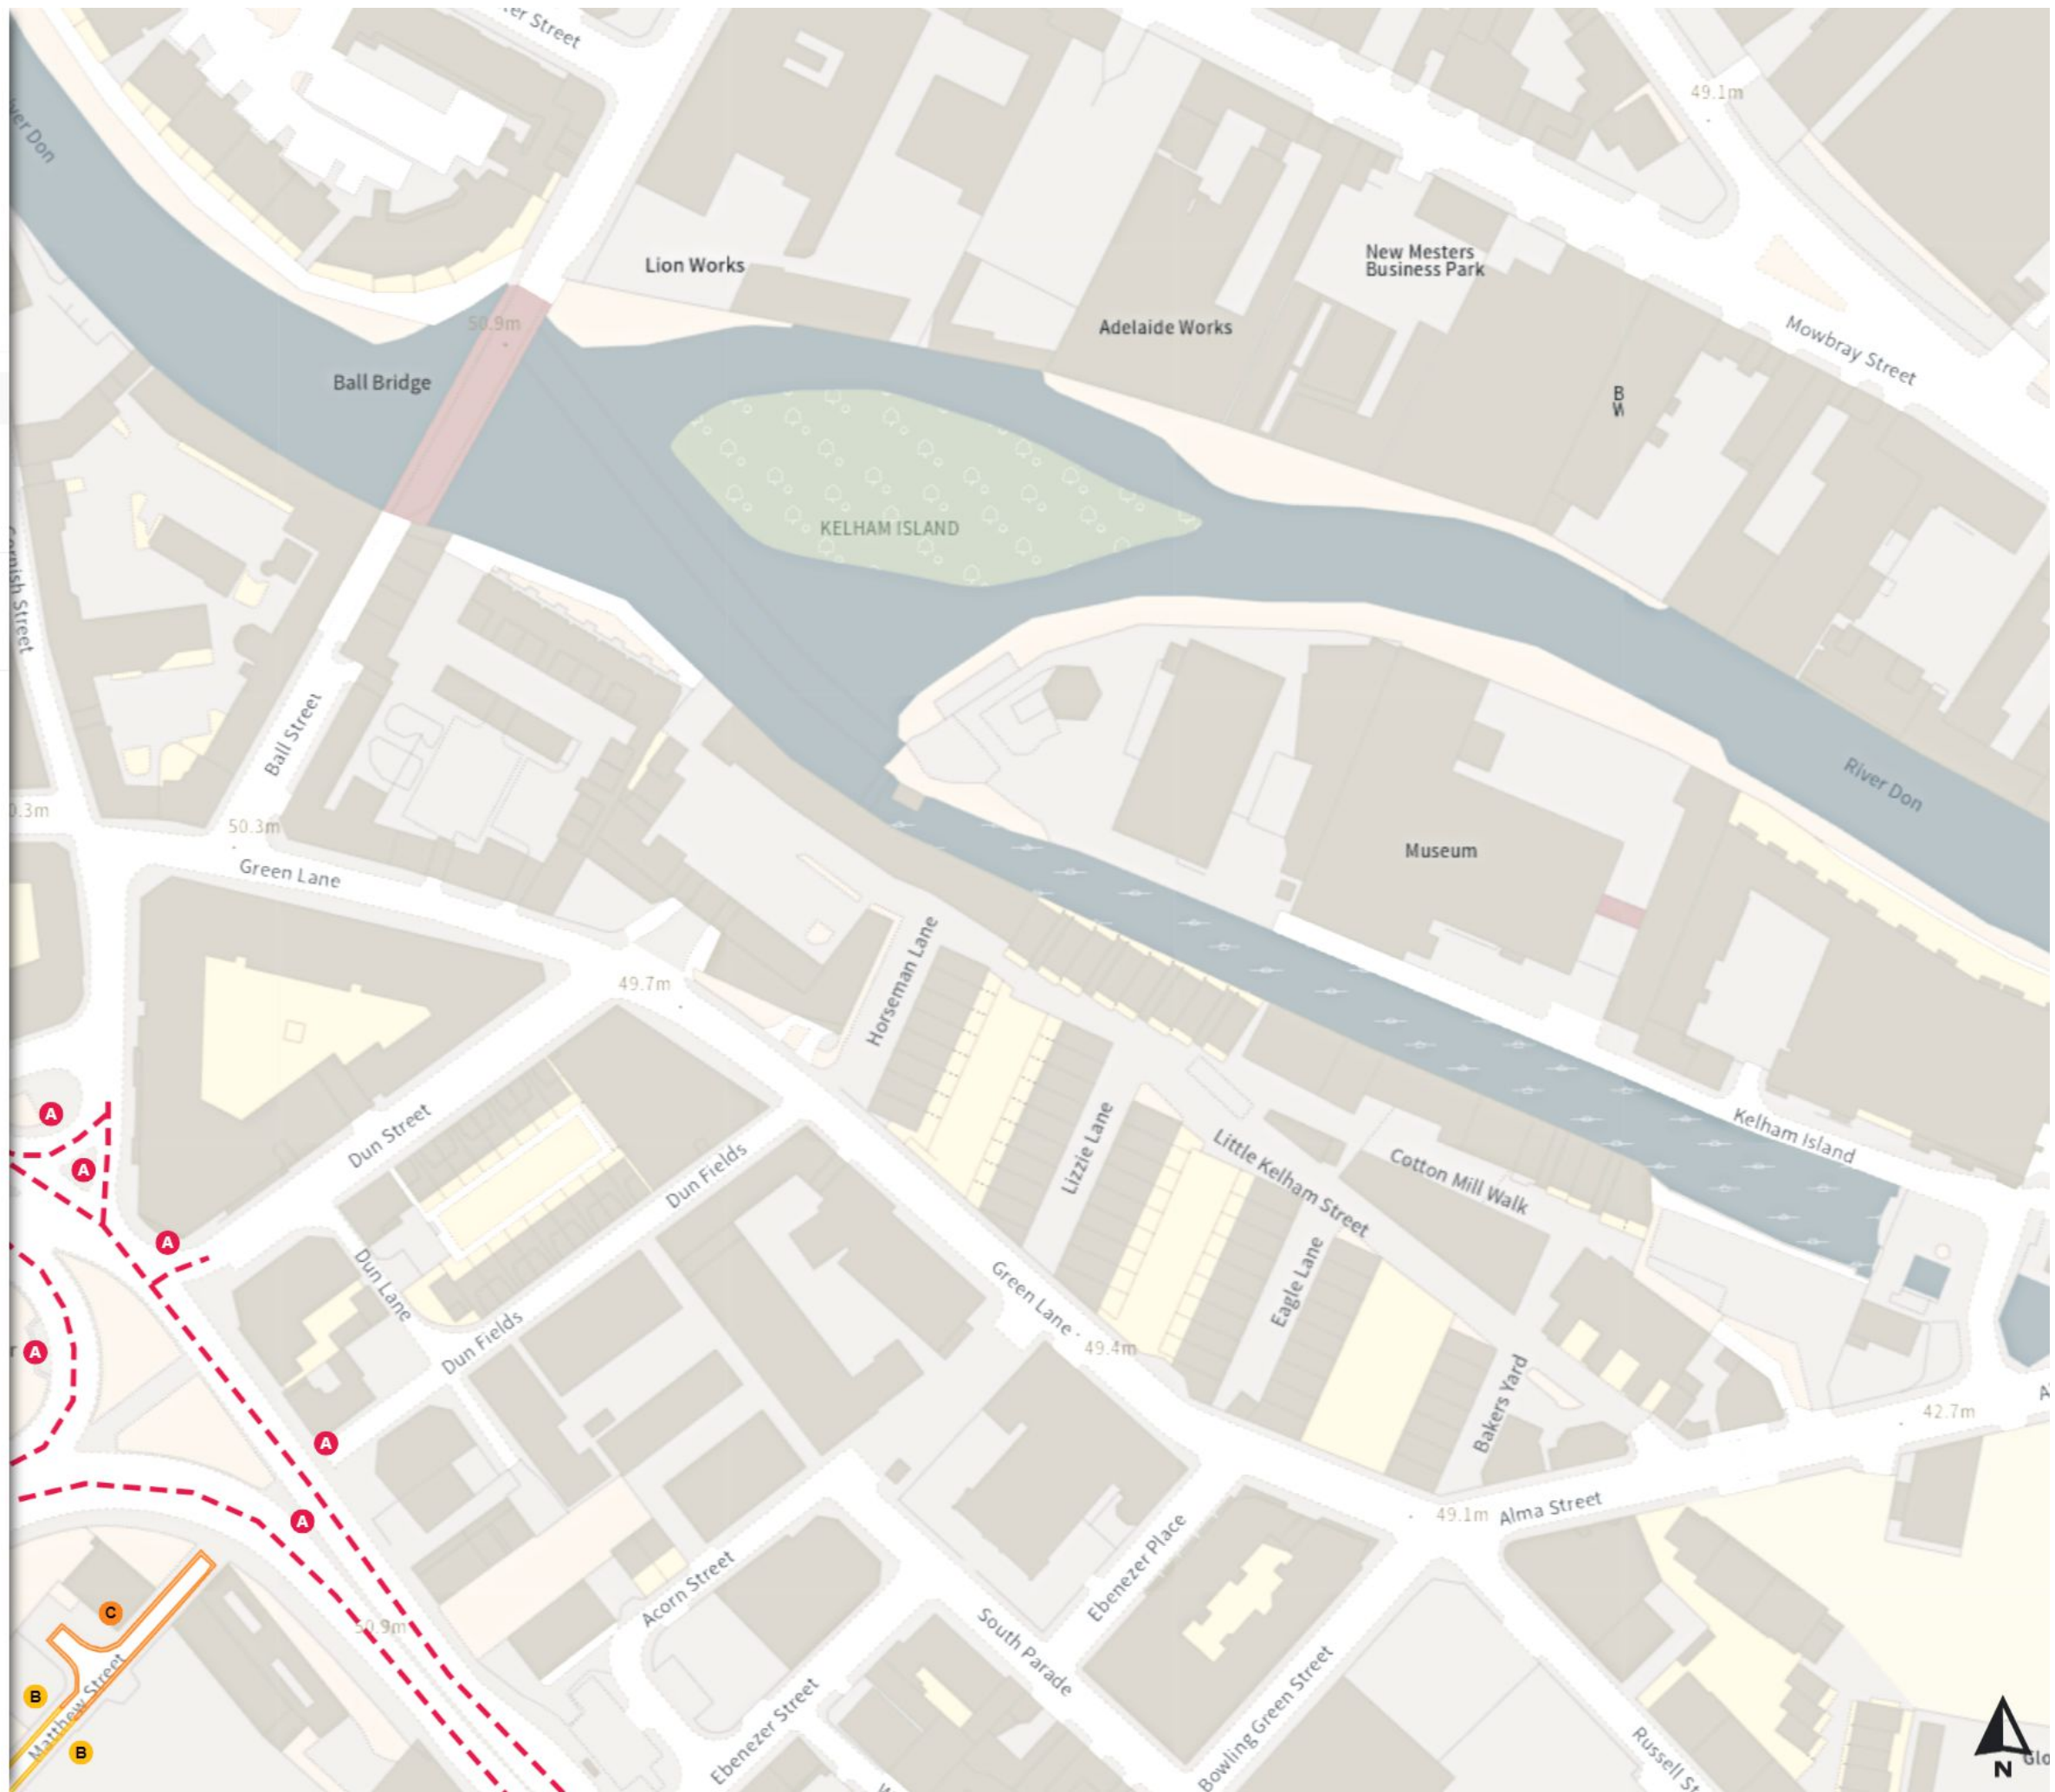

THE SHEFFIELD CITY COUNCIL (STOPPING RESTRICTIONS, WAITING RESTRICTIONS, LOADING RESTRICTIONS & PARKING PLACES) (MAP SCHEDULE) ORDER 2024

Map 305 of 797 Made 03/04/24

Added

- Clearway
- A At all times
- No waiting
- Mon-Sat 08:00-18:30
- No waiting at any time
- C At all times

Scale: 1:1250

North-West: 434871.416, 388382.566
South-East: 435289.901, 388022.598

© Crown copyright and database rights 2024 Ordnance Survey.
You are not permitted to copy, sub-license, distribute or sell any of this data to third parties in any form. Licence number 100018816