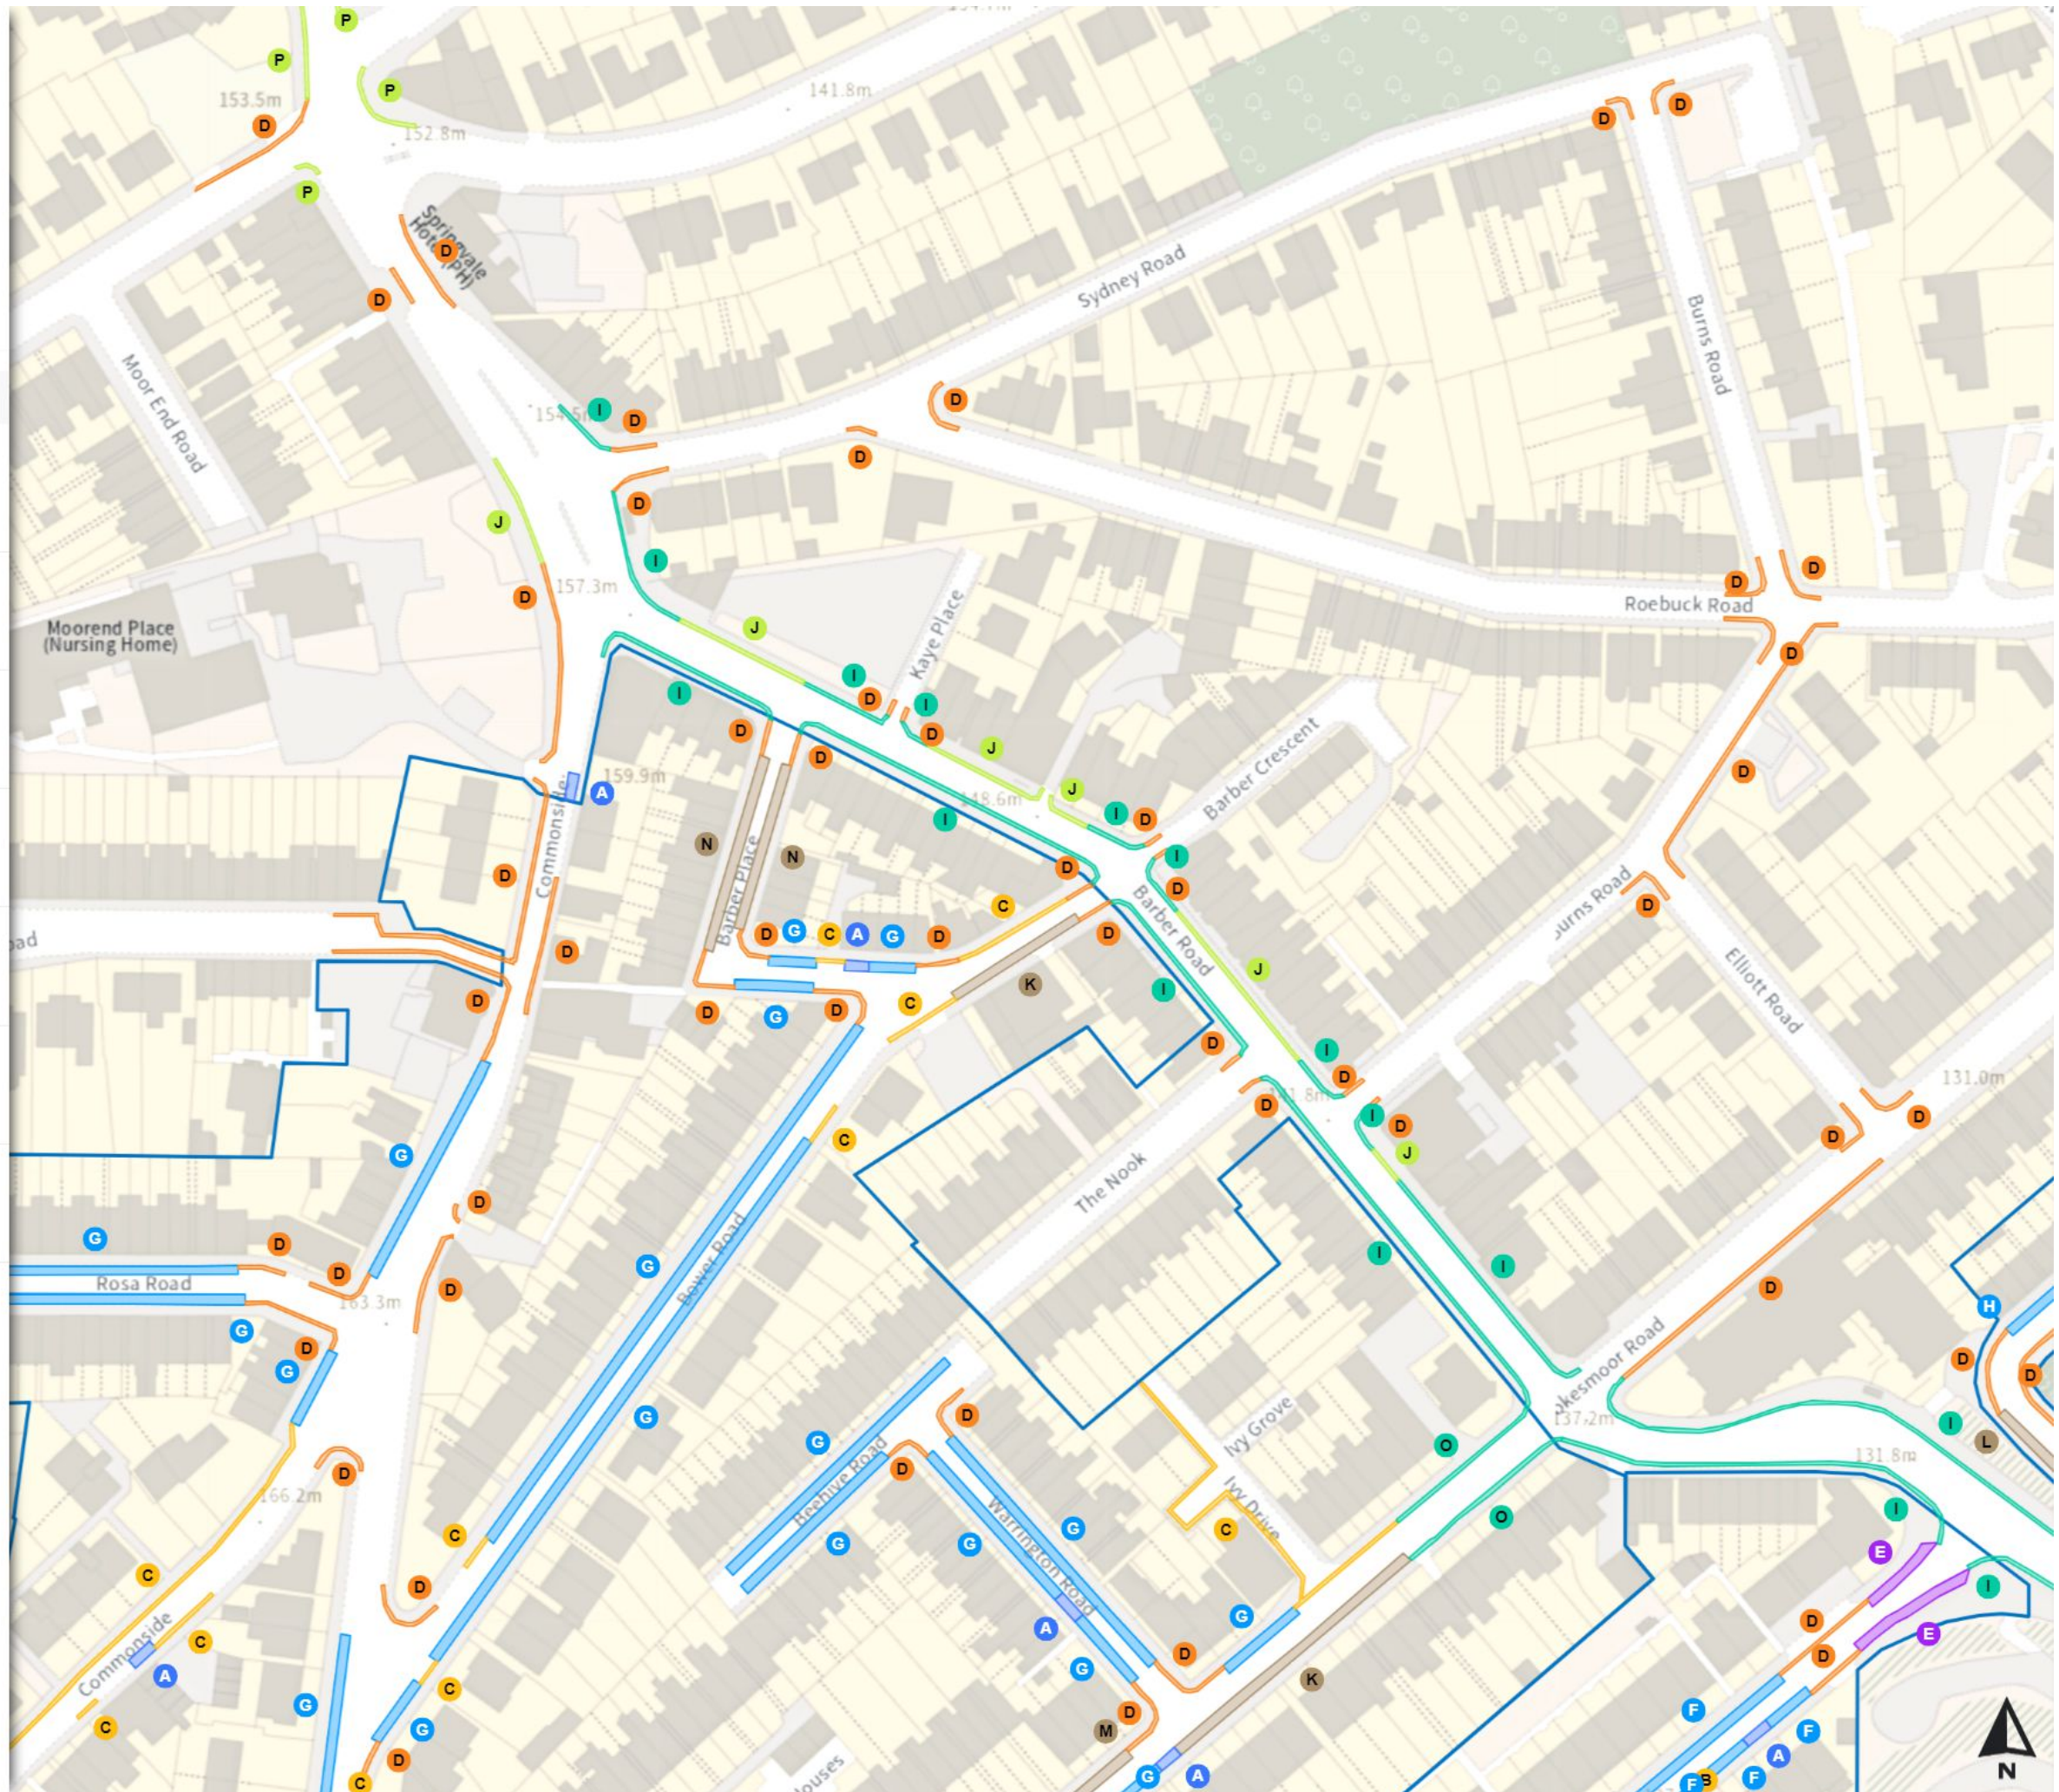

THE SHEFFIELD CITY COUNCIL (STOPPING RESTRICTIONS, WAITING RESTRICTIONS, LOADING RESTRICTIONS & PARKING PLACES) (MAP SCHEDULE) ORDER 2024

Map 320a of 797 Made 03/04/24

Added

Disabled persons' badge holders parking place

At all times

No waiting

Mon-Sat 08:00-18:30

No waiting

Mon-Fri 08:00-18:30

No waiting at any time

At all times

Paid-for parking place

Mon-Sat 08:00-18:30 2h

Permit holders parking place (Broomhill)

Mon-Sat 08:00-18:30

Permit holders parking place (Crookesmoor)

Mon-Fri 08:00-18:30

Mon-Fri 08:00-18:30

Scale: 1:1250

North-West: 433427.125, 388013.254
South-East: 433845.531, 387653.132

© Crown copyright and database rights 2024 Ordnance Survey.
You are not permitted to copy, sub-license, distribute or sell any of this data to third parties in any form. Licence number 100018816