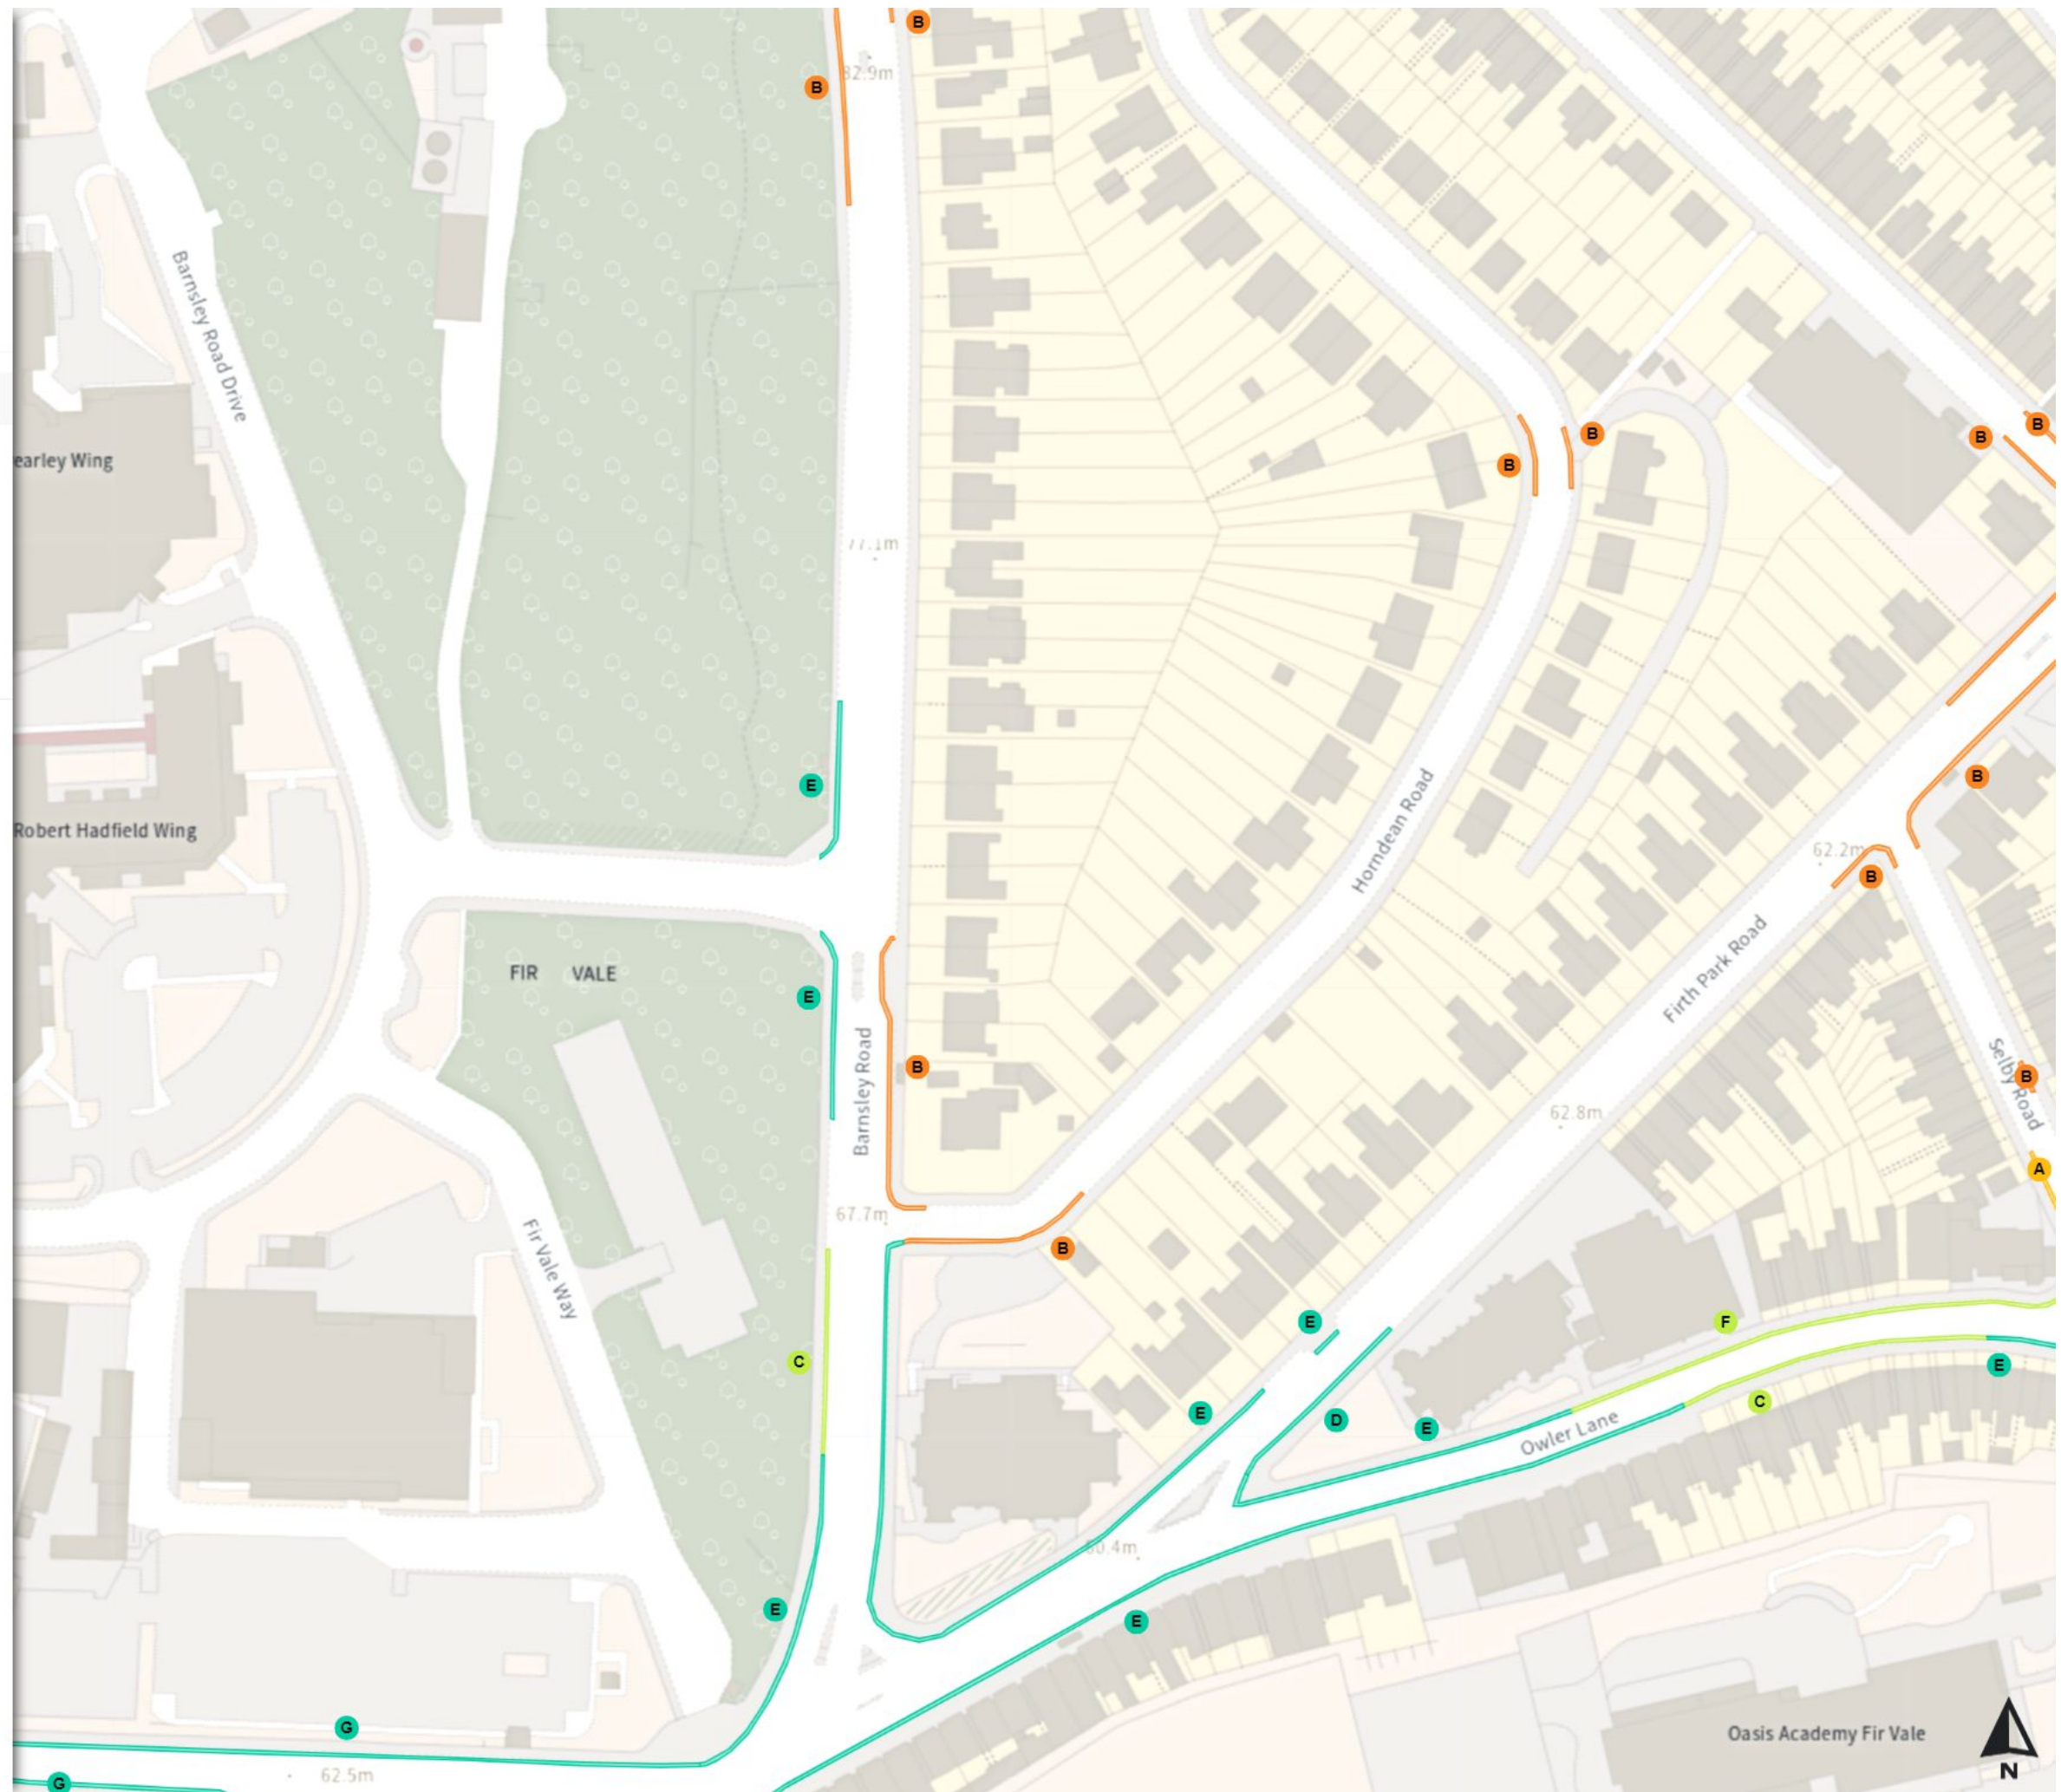

THE SHEFFIELD CITY COUNCIL (STOPPING RESTRICTIONS, WAITING RESTRICTIONS, LOADING RESTRICTIONS & PARKING PLACES) (MAP SCHEDULE) ORDER 2024

Map 183b of 797 Made 03/04/24

Added

- Shared
- F No waiting
  Mon-Sat 07:30-18:30
- F No loading
  Mon-Fri 07:30-09:30 16:00-18:30
- Shared
- G No waiting at any time
  At all times
- G No loading
  Mon-Fri 08:00-09:30 16:30-18:30

Scale: 1:1250

North-West: 436350.644, 390548.236
South-East: 436769.053, 390188.562

© Crown copyright and database rights 2024 Ordnance Survey.
You are not permitted to copy, sub-license, distribute or sell any of this data to third parties in any form. Licence number 100018816