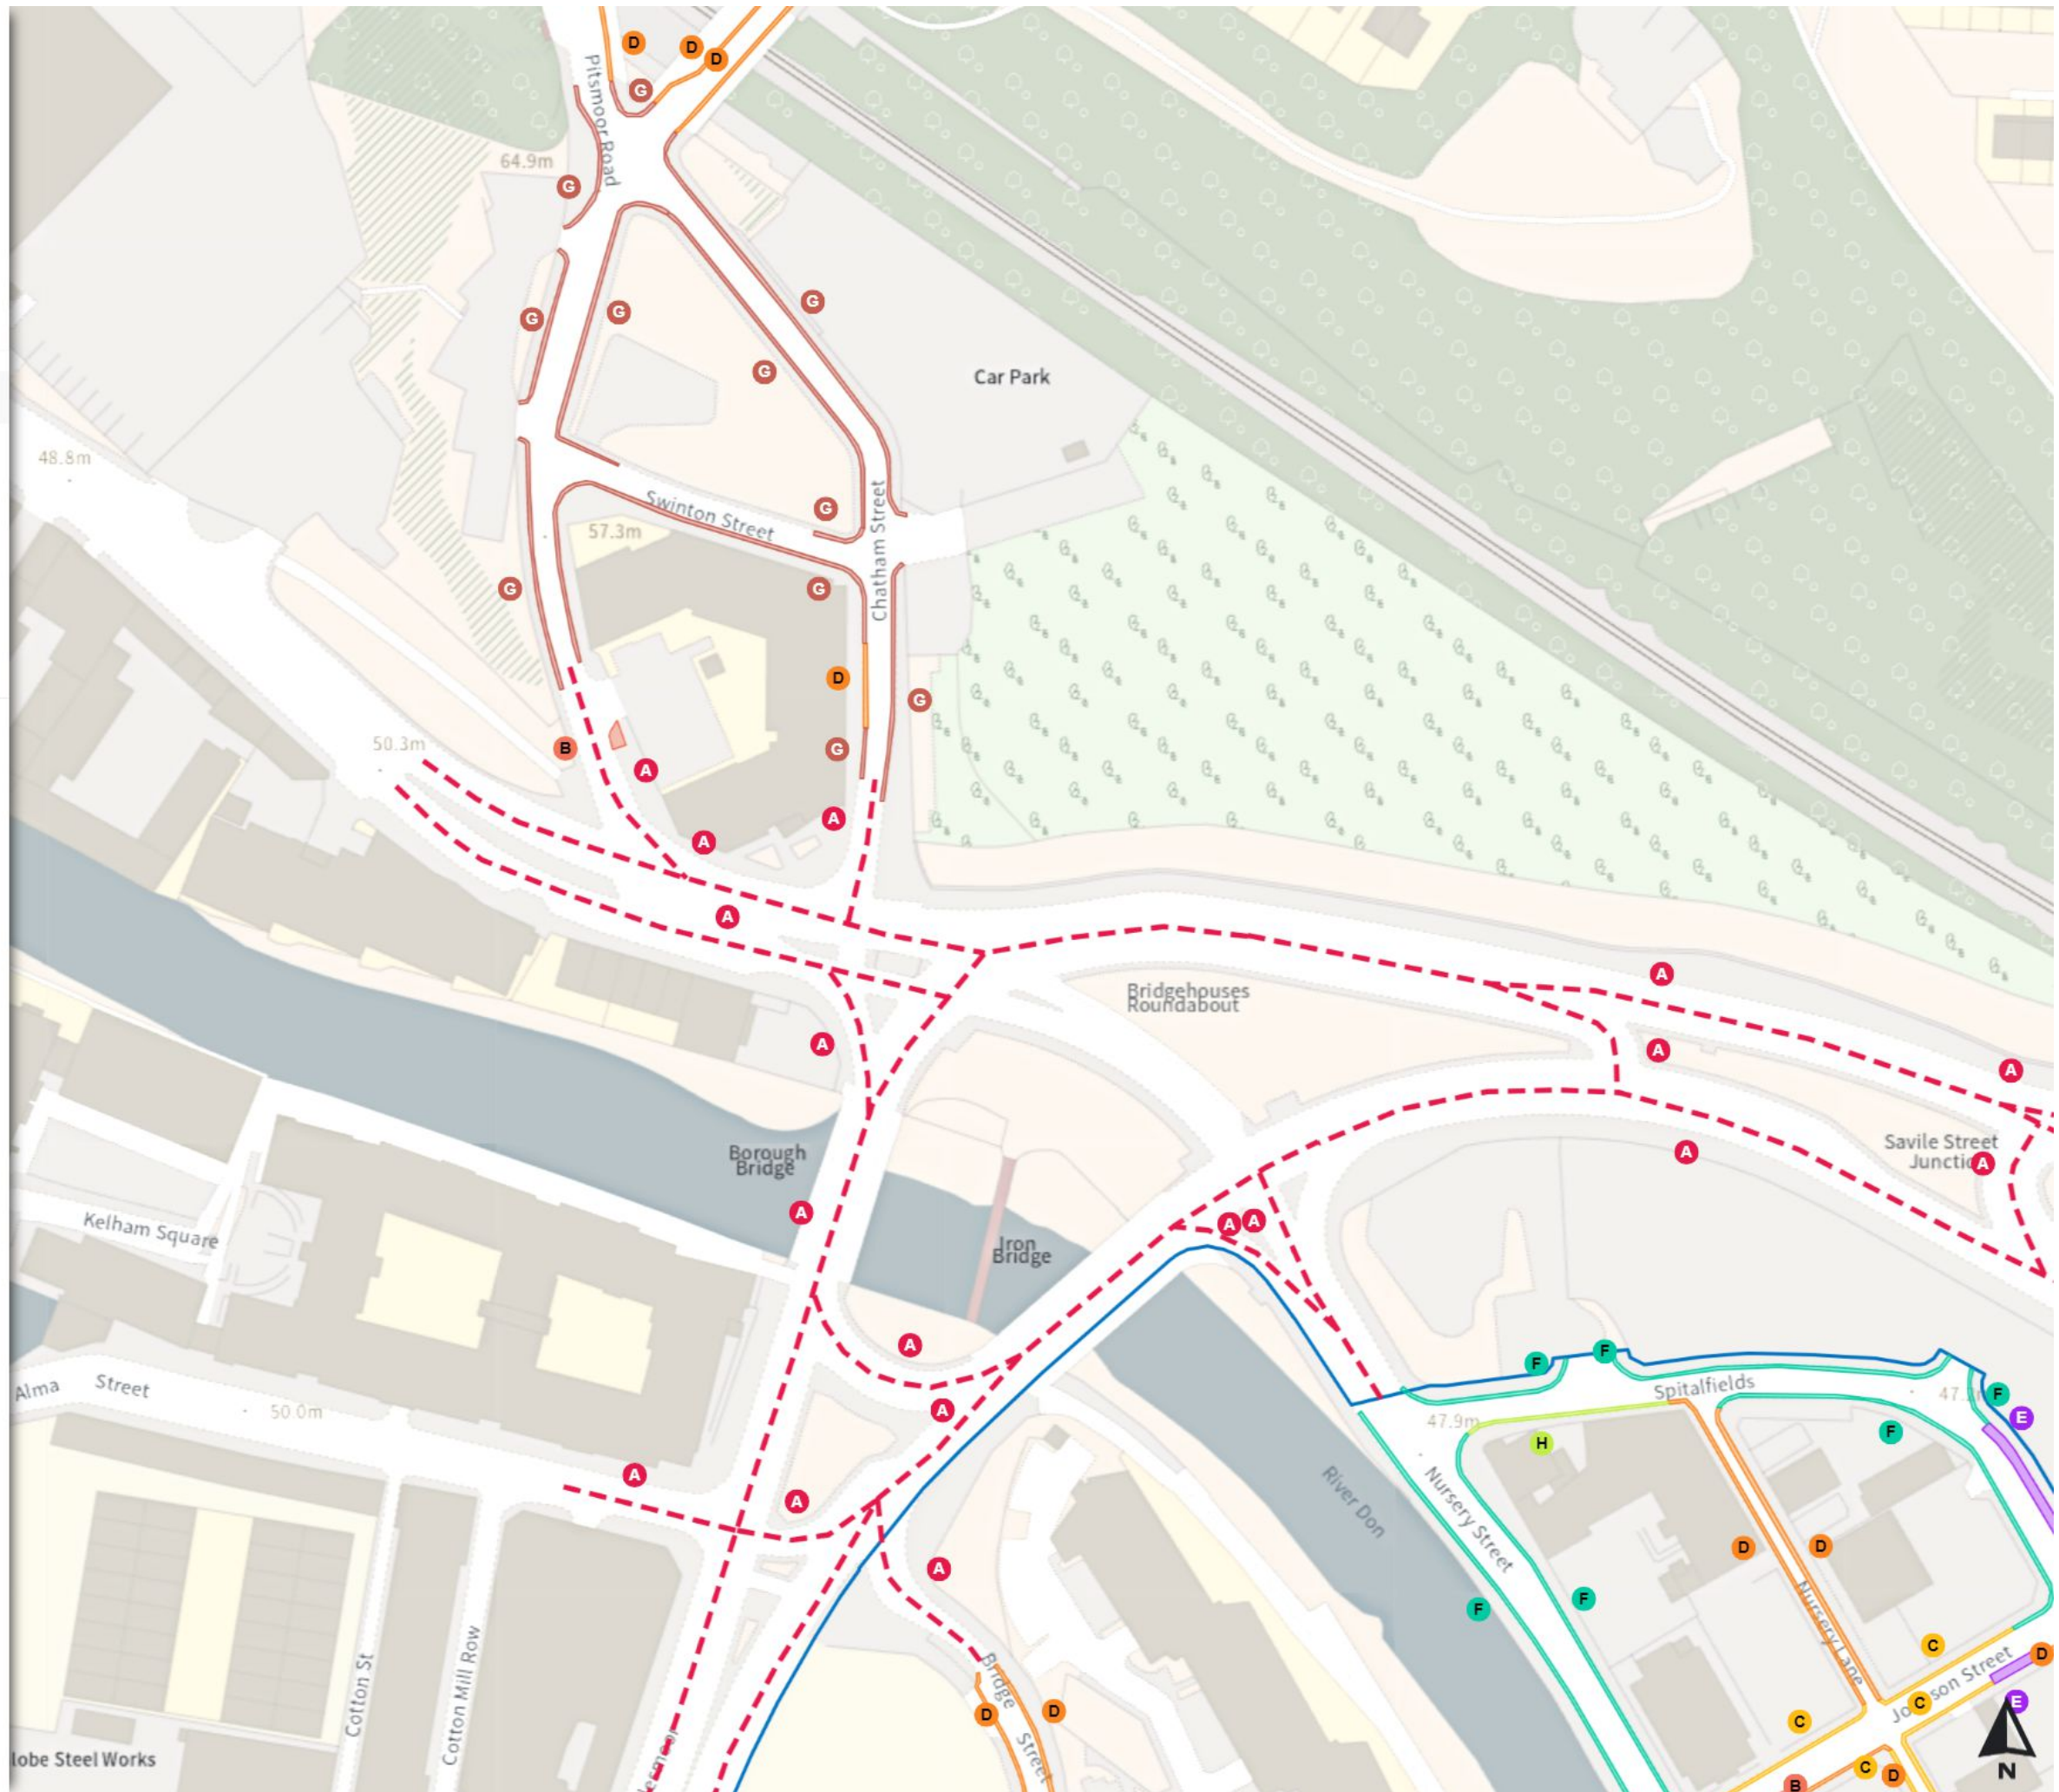

THE SHEFFIELD CITY COUNCIL (STOPPING RESTRICTIONS, WAITING RESTRICTIONS, LOADING RESTRICTIONS & PARKING PLACES) (MAP SCHEDULE) ORDER 2024

Map 306b of 797 Made 03/04/24

Added

- Shared
- G No waiting at any time
  At all times
- G No loading at any time
  At all times
- Shared
- H No waiting
  Mon-Sat 08:00-09:30 16:30-18:30
- H No loading
  Mon-Sat 08:00-09:30 16:30-18:30

0 20 40 60m

Scale: 1:1250

North-West: 435283.822, 388385.604
South-East: 435702.338, 388025.672

© Crown copyright and database rights 2024 Ordnance Survey.
You are not permitted to copy, sub-license, distribute or sell any of this data to third parties in any form. Licence number 100018816