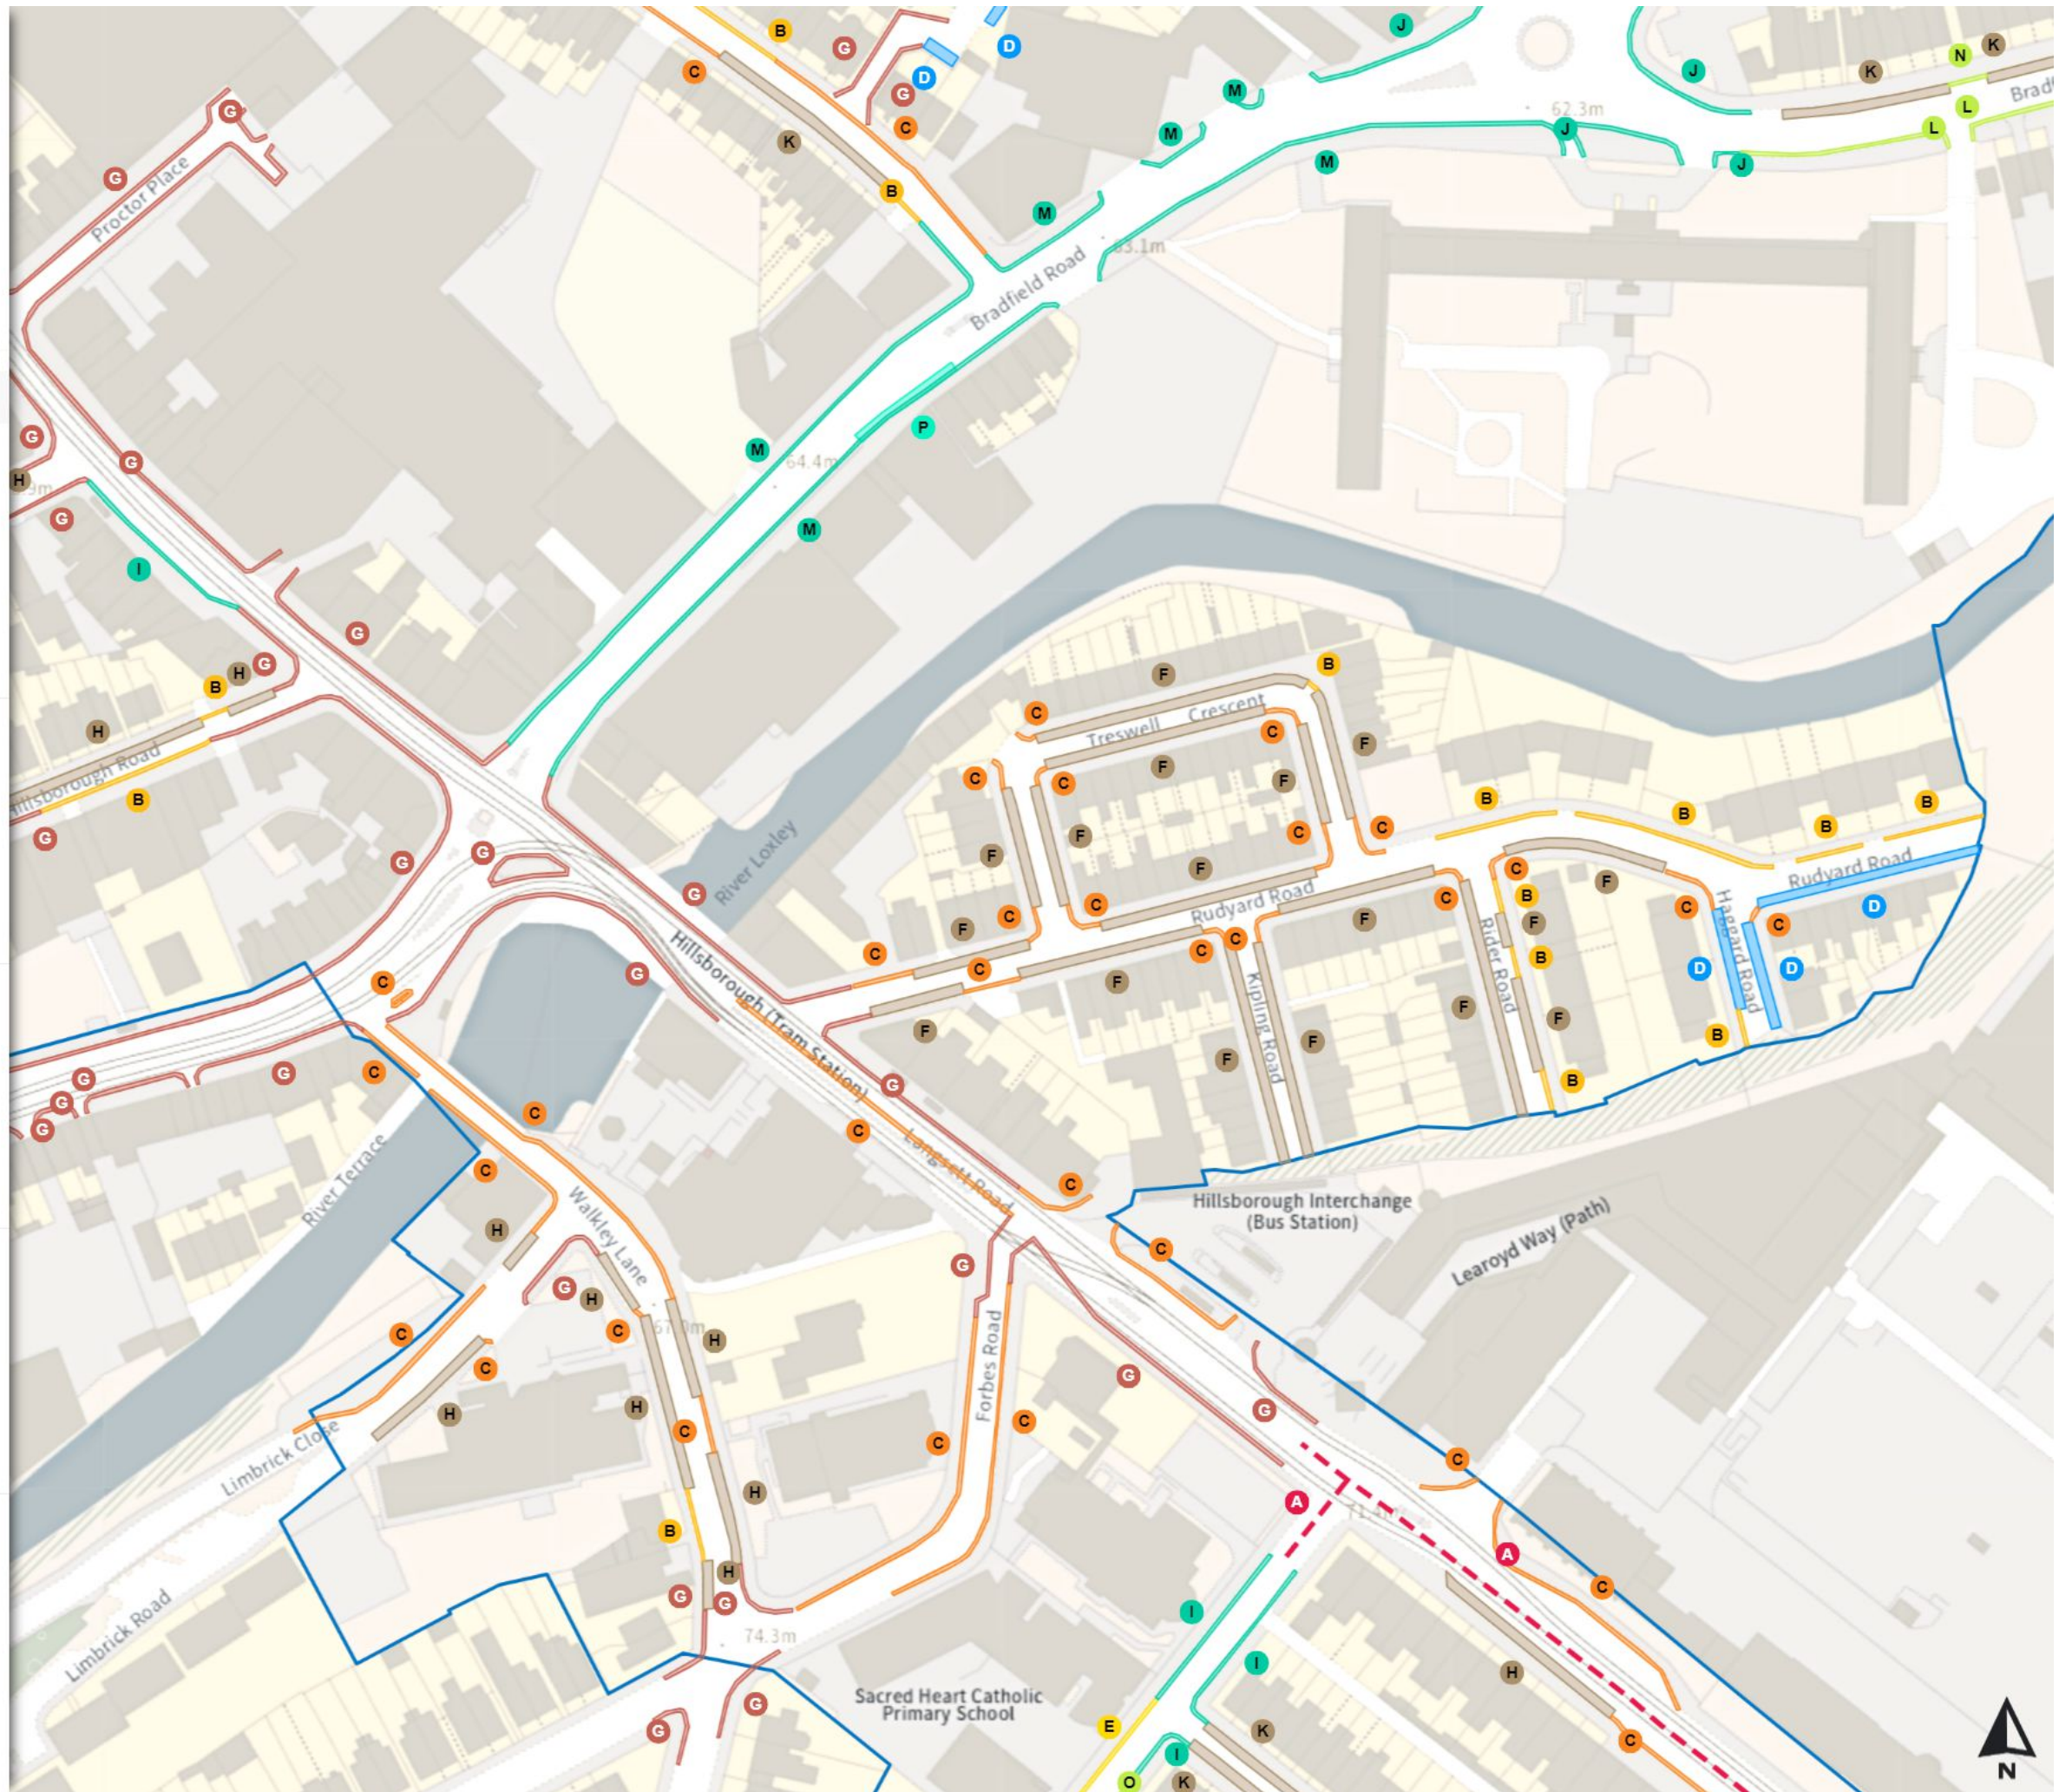

Shared
J No waiting at any time
 At all times
J No loading
 Mon-Fri 07:30-09:30 16:00-18:30

Scale: 1:1250
 North-West: 433161.843, 389806.799
 South-East: 433580.072, 389446.791

© Crown copyright and database rights 2024 Ordnance Survey.
 You are not permitted to copy, sub-license, distribute or sell any of this data to third parties in any form. Licence number 100018816