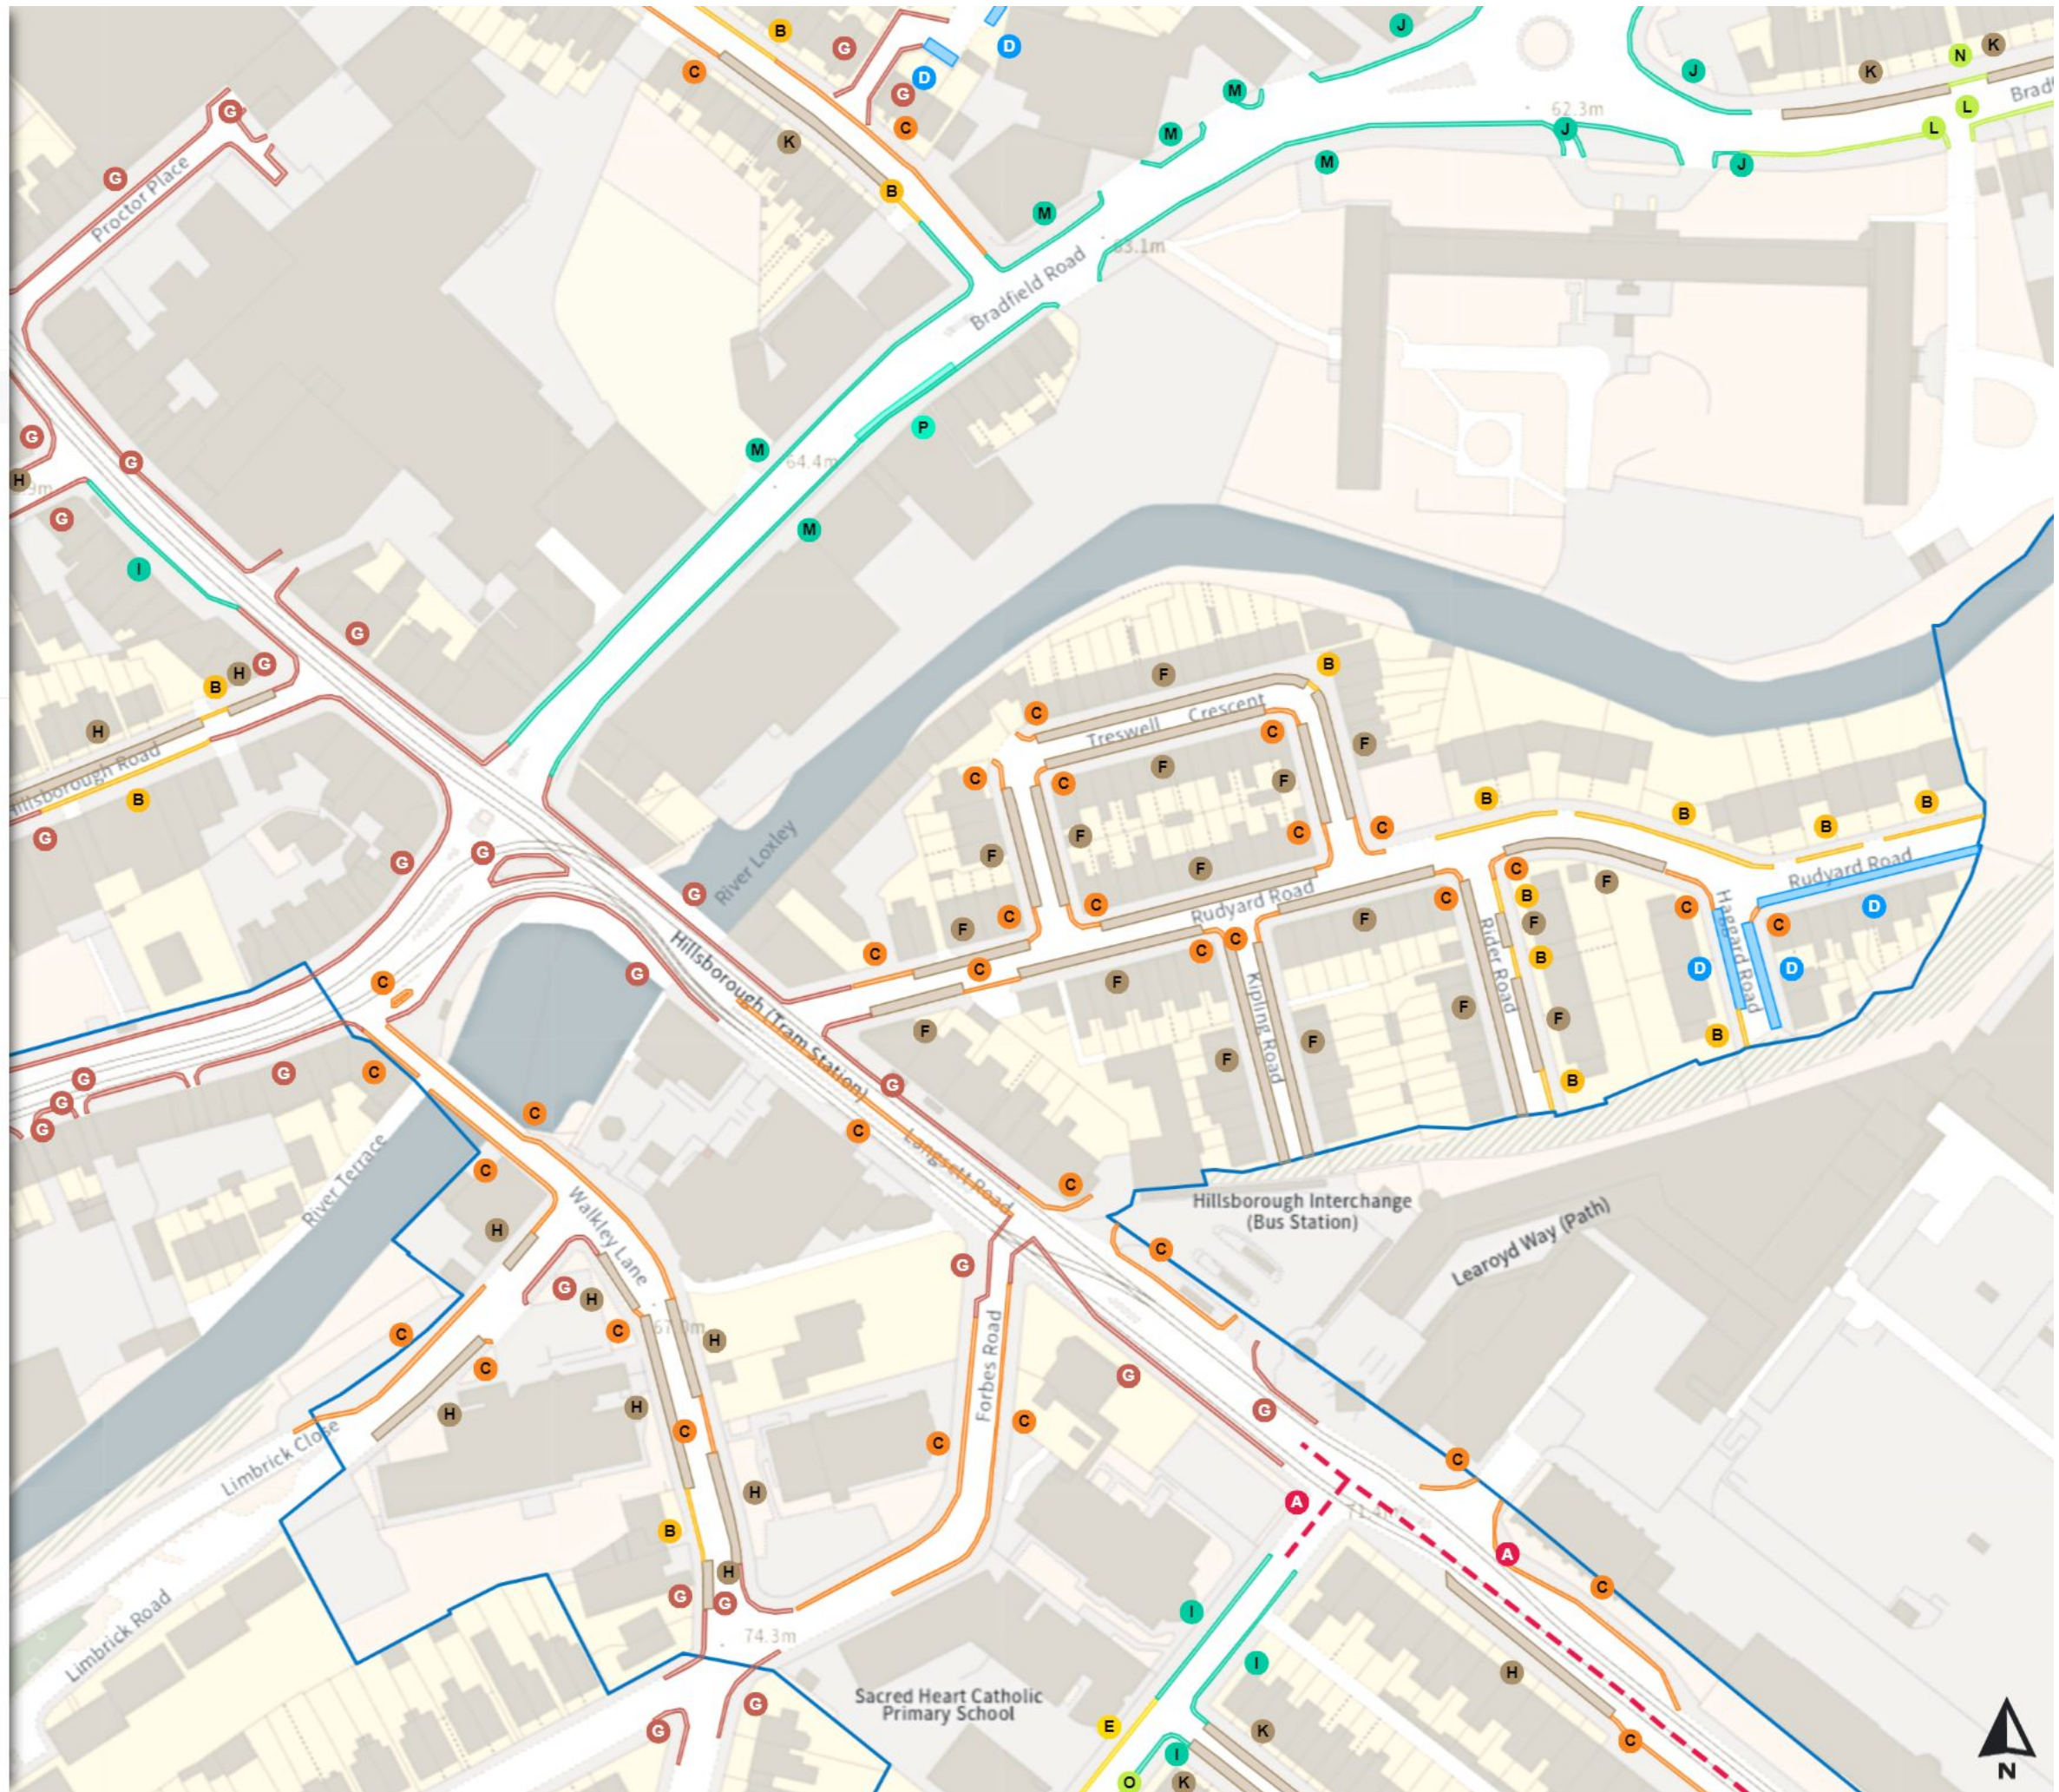

Scale: 1:1250

North-West: 433161.843, 389806.799
South-East: 433580.072, 389446.791

© Crown copyright and database rights 2024 Ordnance Survey.
You are not permitted to copy, sub-license, distribute or sell any of this data to third parties in any form. Licence number 100018816