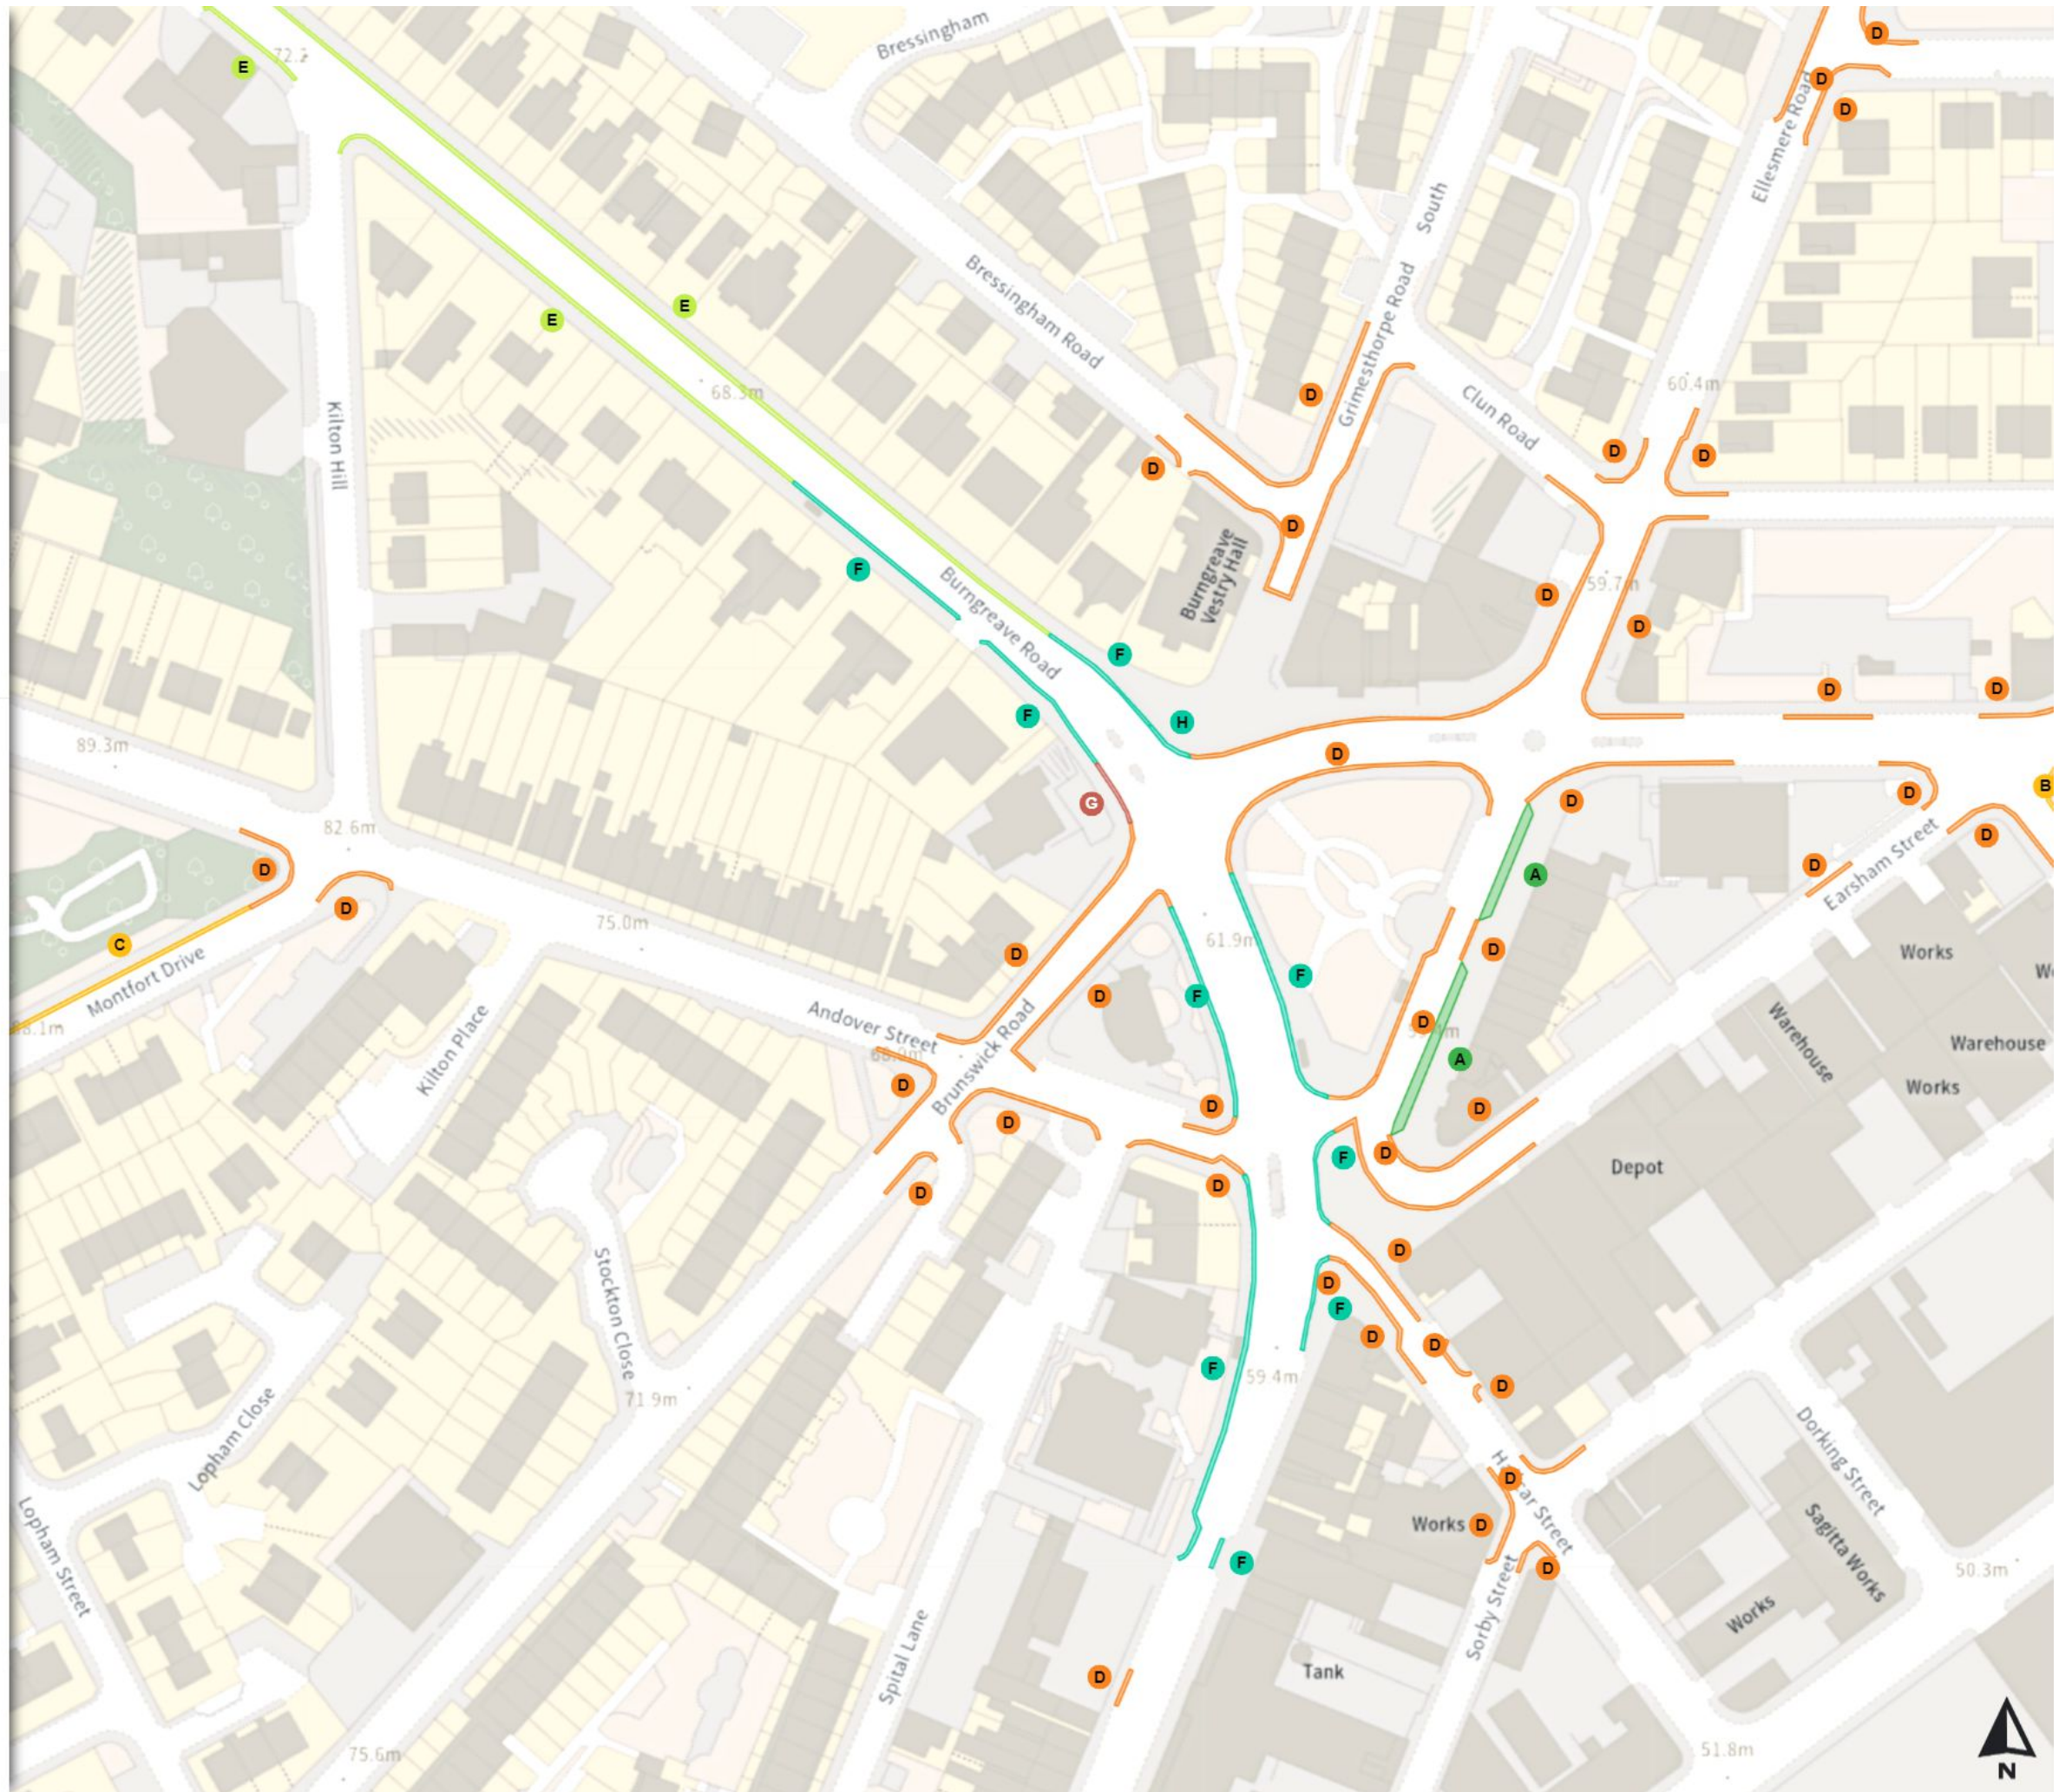

THE SHEFFIELD CITY COUNCIL (STOPPING RESTRICTIONS, WAITING RESTRICTIONS, LOADING RESTRICTIONS & PARKING PLACES) (MAP SCHEDULE) ORDER 2024

Map 286b of 797 Made 03/04/24

Added

- Shared
- No waiting at any time
  At all times
- No loading at any time
  At all times
- Shared
- No waiting at any time
  At all times
- No loading
  At all times

Scale: 1:1250

North-West: 435867.975, 388749.077
South-East: 436286.504, 388389.224

© Crown copyright and database rights 2024 Ordnance Survey.
You are not permitted to copy, sub-license, distribute or sell any of this data to third parties in any form. Licence number 100018816