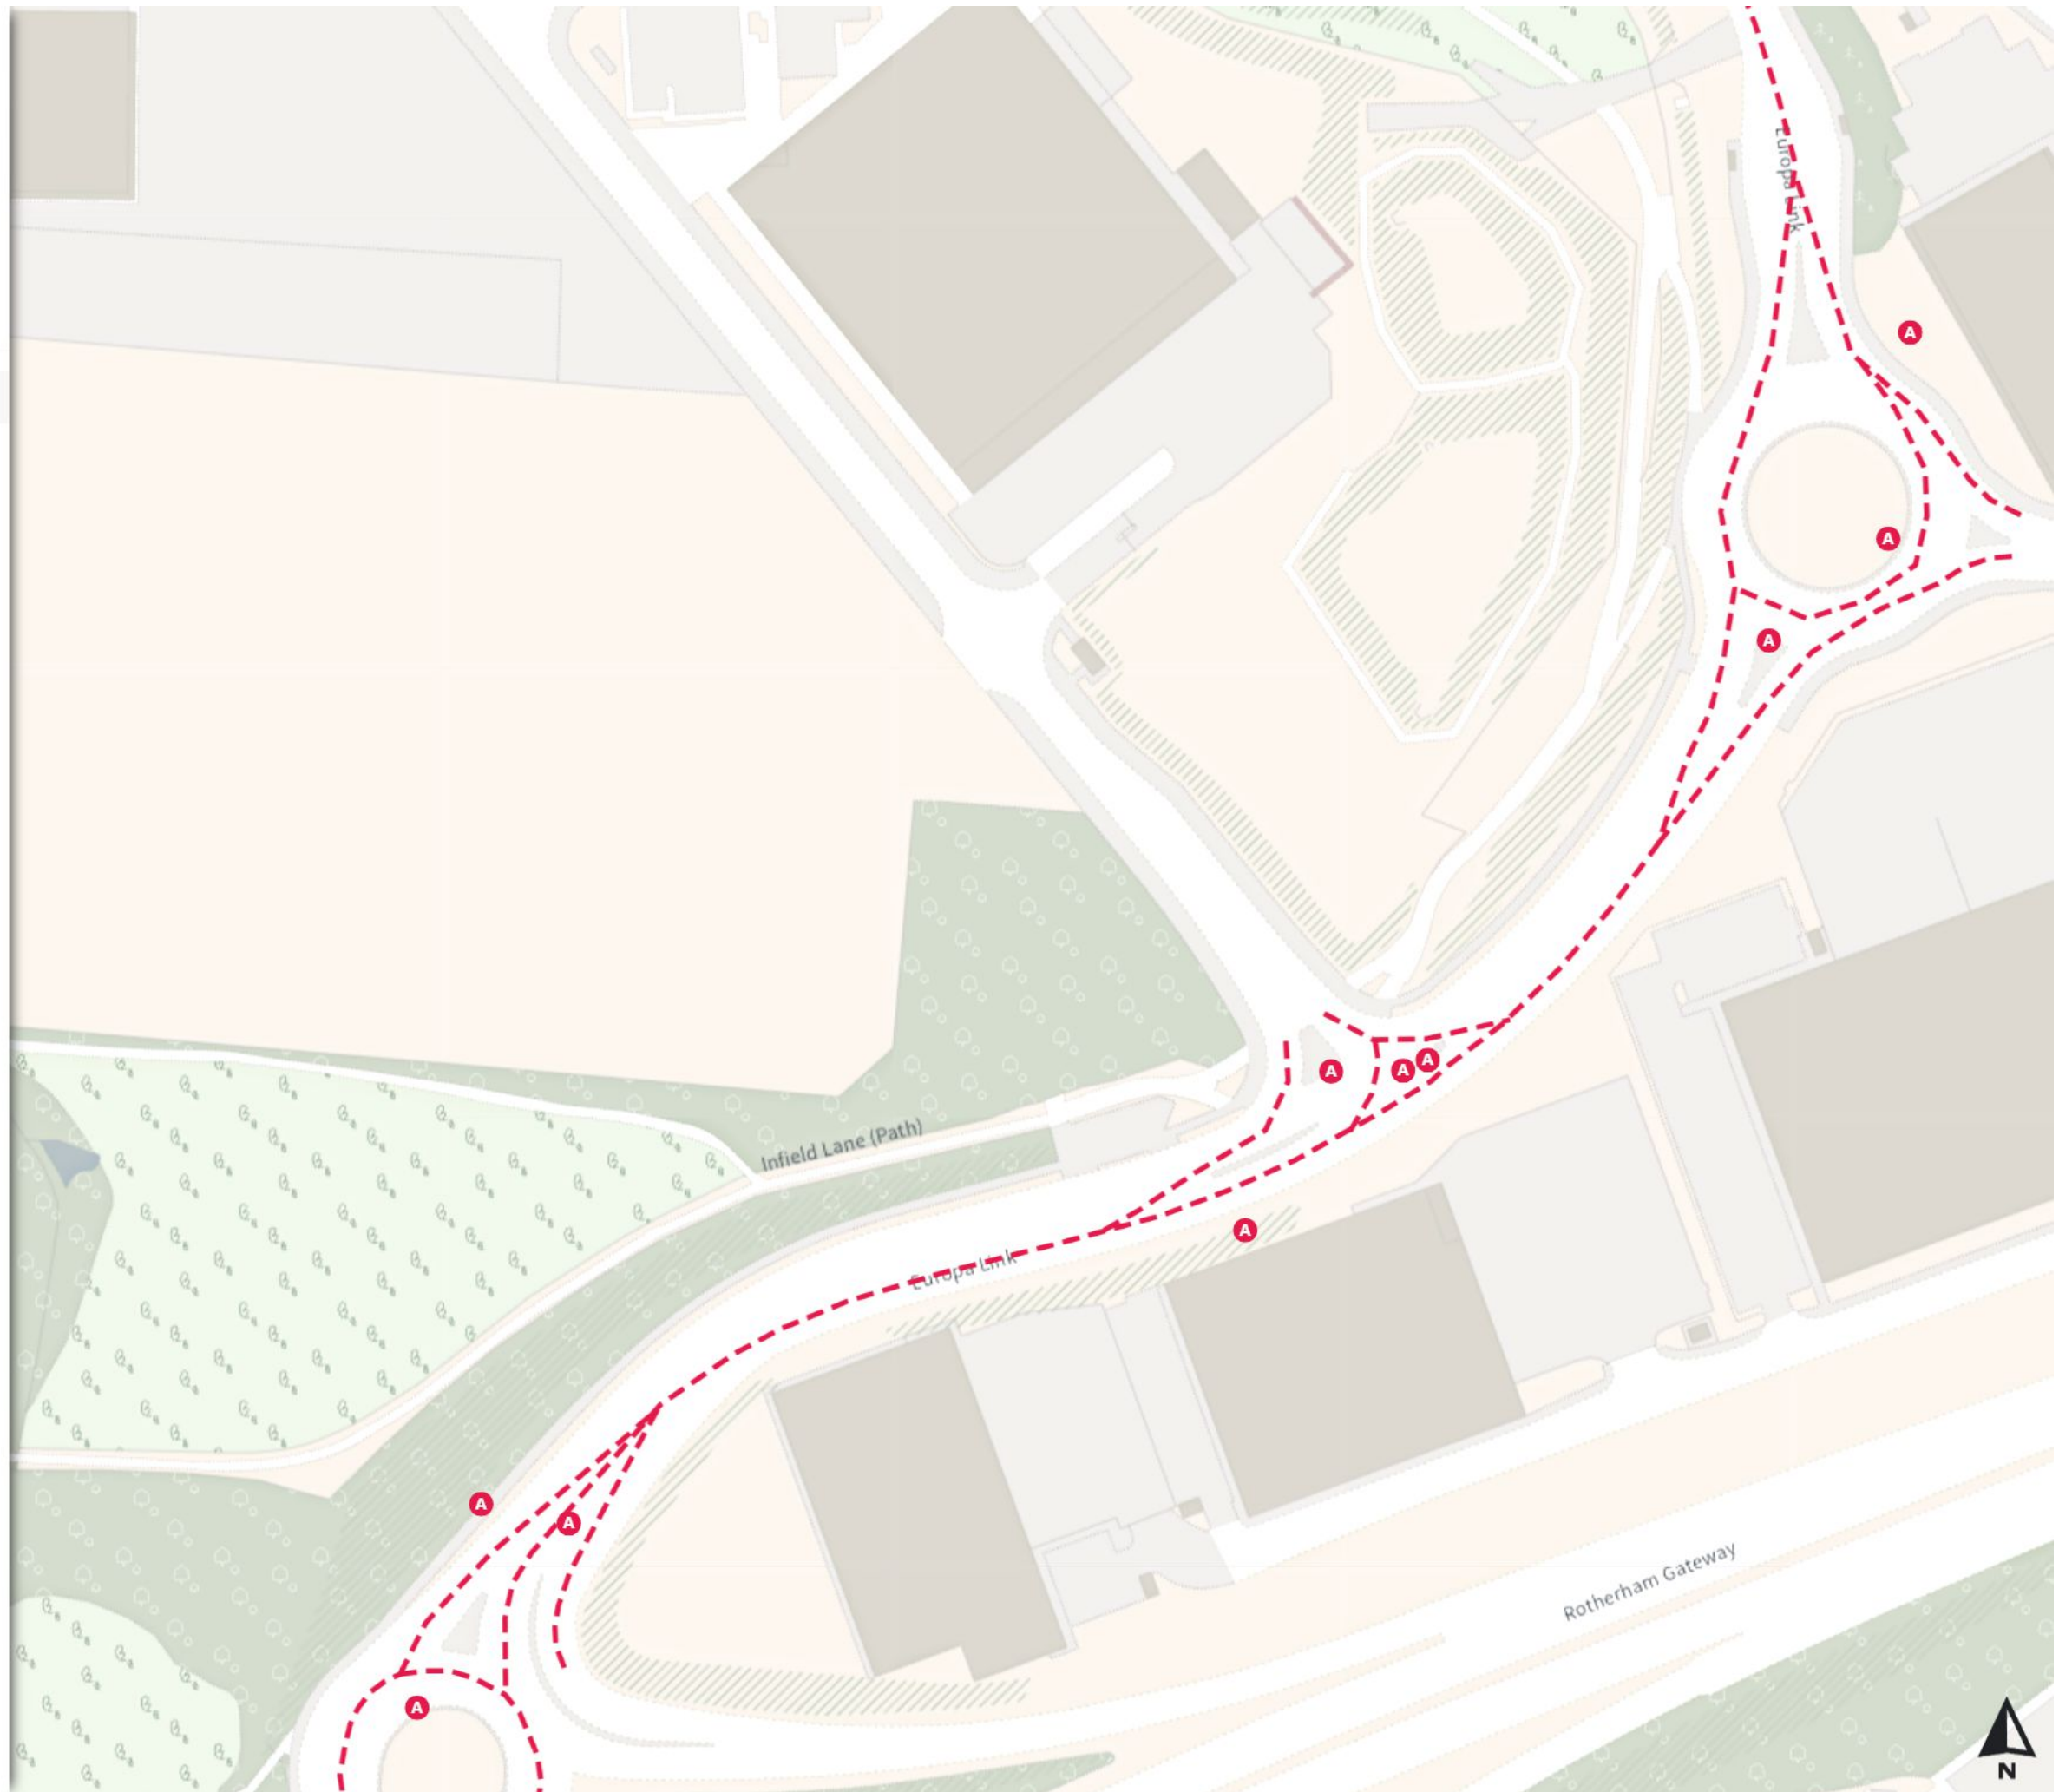

THE SHEFFIELD CITY COUNCIL (STOPPING RESTRICTIONS, WAITING RESTRICTIONS, LOADING RESTRICTIONS & PARKING PLACES) (MAP SCHEDULE) ORDER 2024

Map 295 of 797 Made 03/04/24

Added

Clearway

At all times

0 20 40 60m

Scale: 1:1250

North-West: 441227.761, 388792.479
South-East: 441646.699, 388433.097

© Crown copyright and database rights 2024 Ordnance Survey.
You are not permitted to copy, sub-license, distribute or sell any of this data to third parties in any form. Licence number 100018816