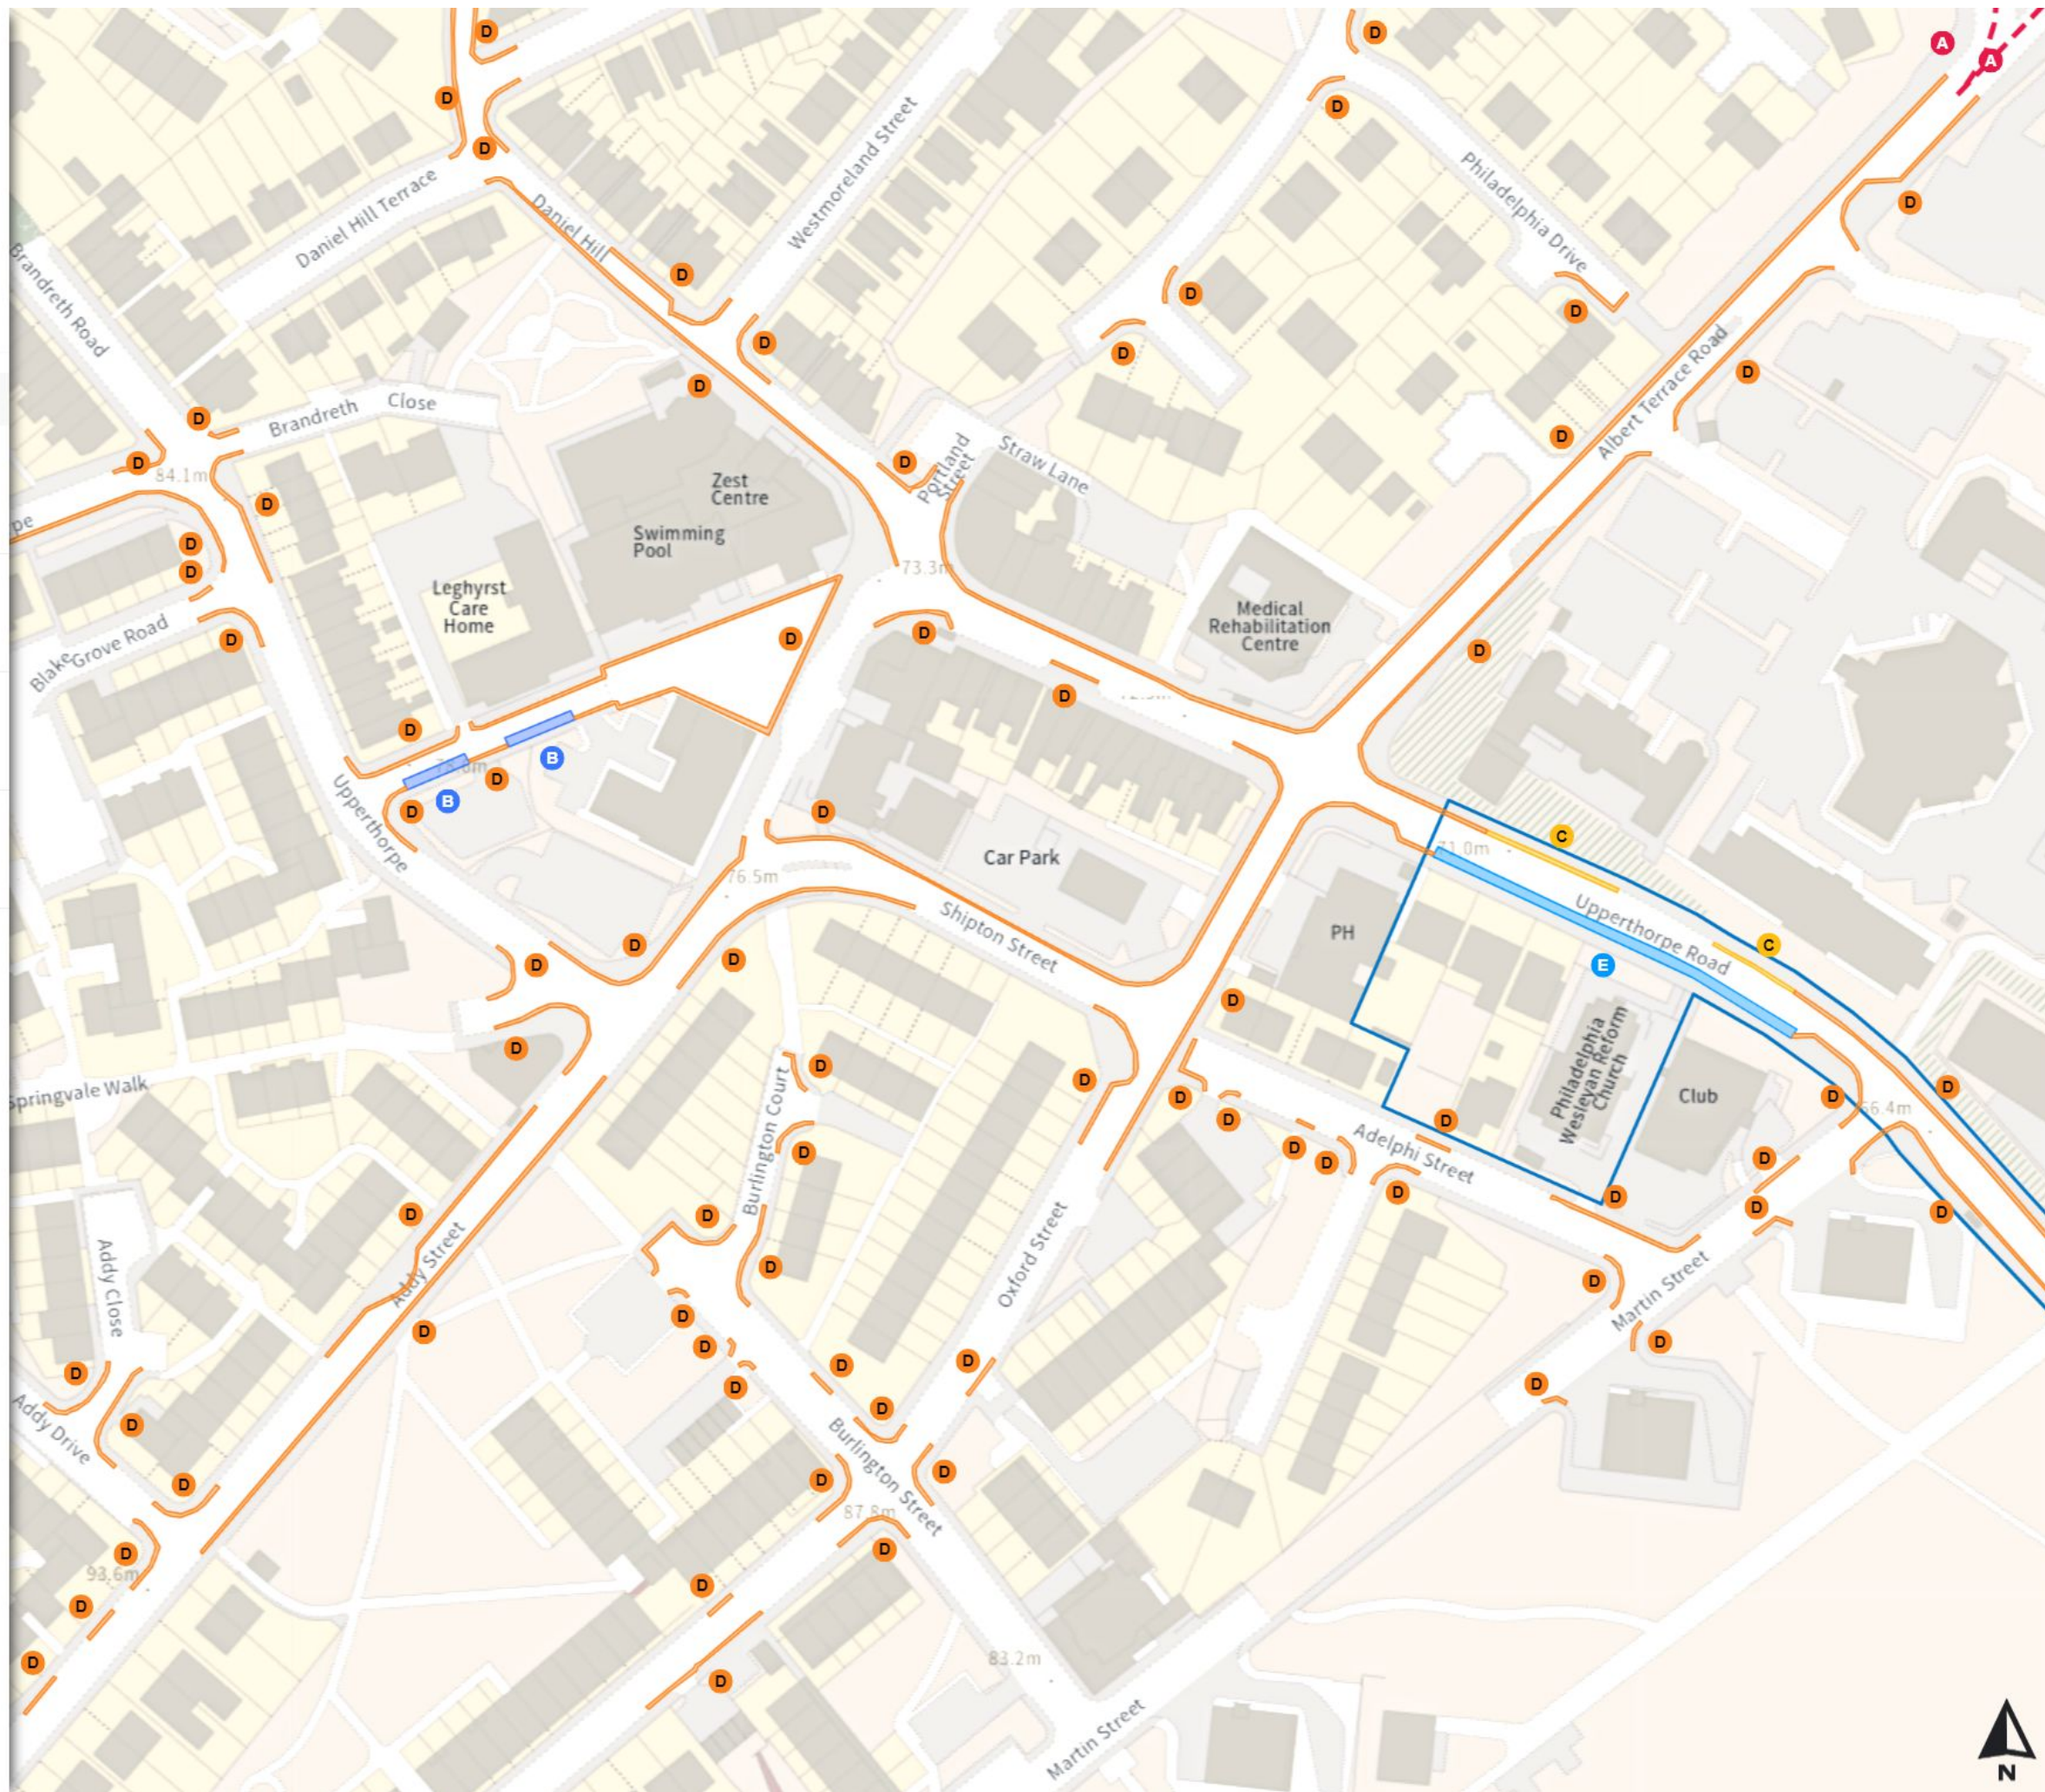

THE SHEFFIELD CITY COUNCIL (STOPPING RESTRICTIONS, WAITING RESTRICTIONS, LOADING RESTRICTIONS & PARKING PLACES) (MAP SCHEDULE) ORDER 2024

Map 303 of 797 Made 03/04/24

Added

- Clearway
- A At all times
- Disabled persons' badge holders parking place
- B At all times
- No waiting
- C Mon-Fri 08:00-18:30
- No waiting at any time
- D At all times
- Permit holders parking place (Meadow Street)
- E Mon-Fri 08:00-18:30

Scale: 1:1250

North-West: 434046.783, 388376.6
South-East: 434465.205, 388016.559

© Crown copyright and database rights 2024 Ordnance Survey.
You are not permitted to copy, sub-license, distribute or sell any of this data to third parties in any form. Licence number 100018816