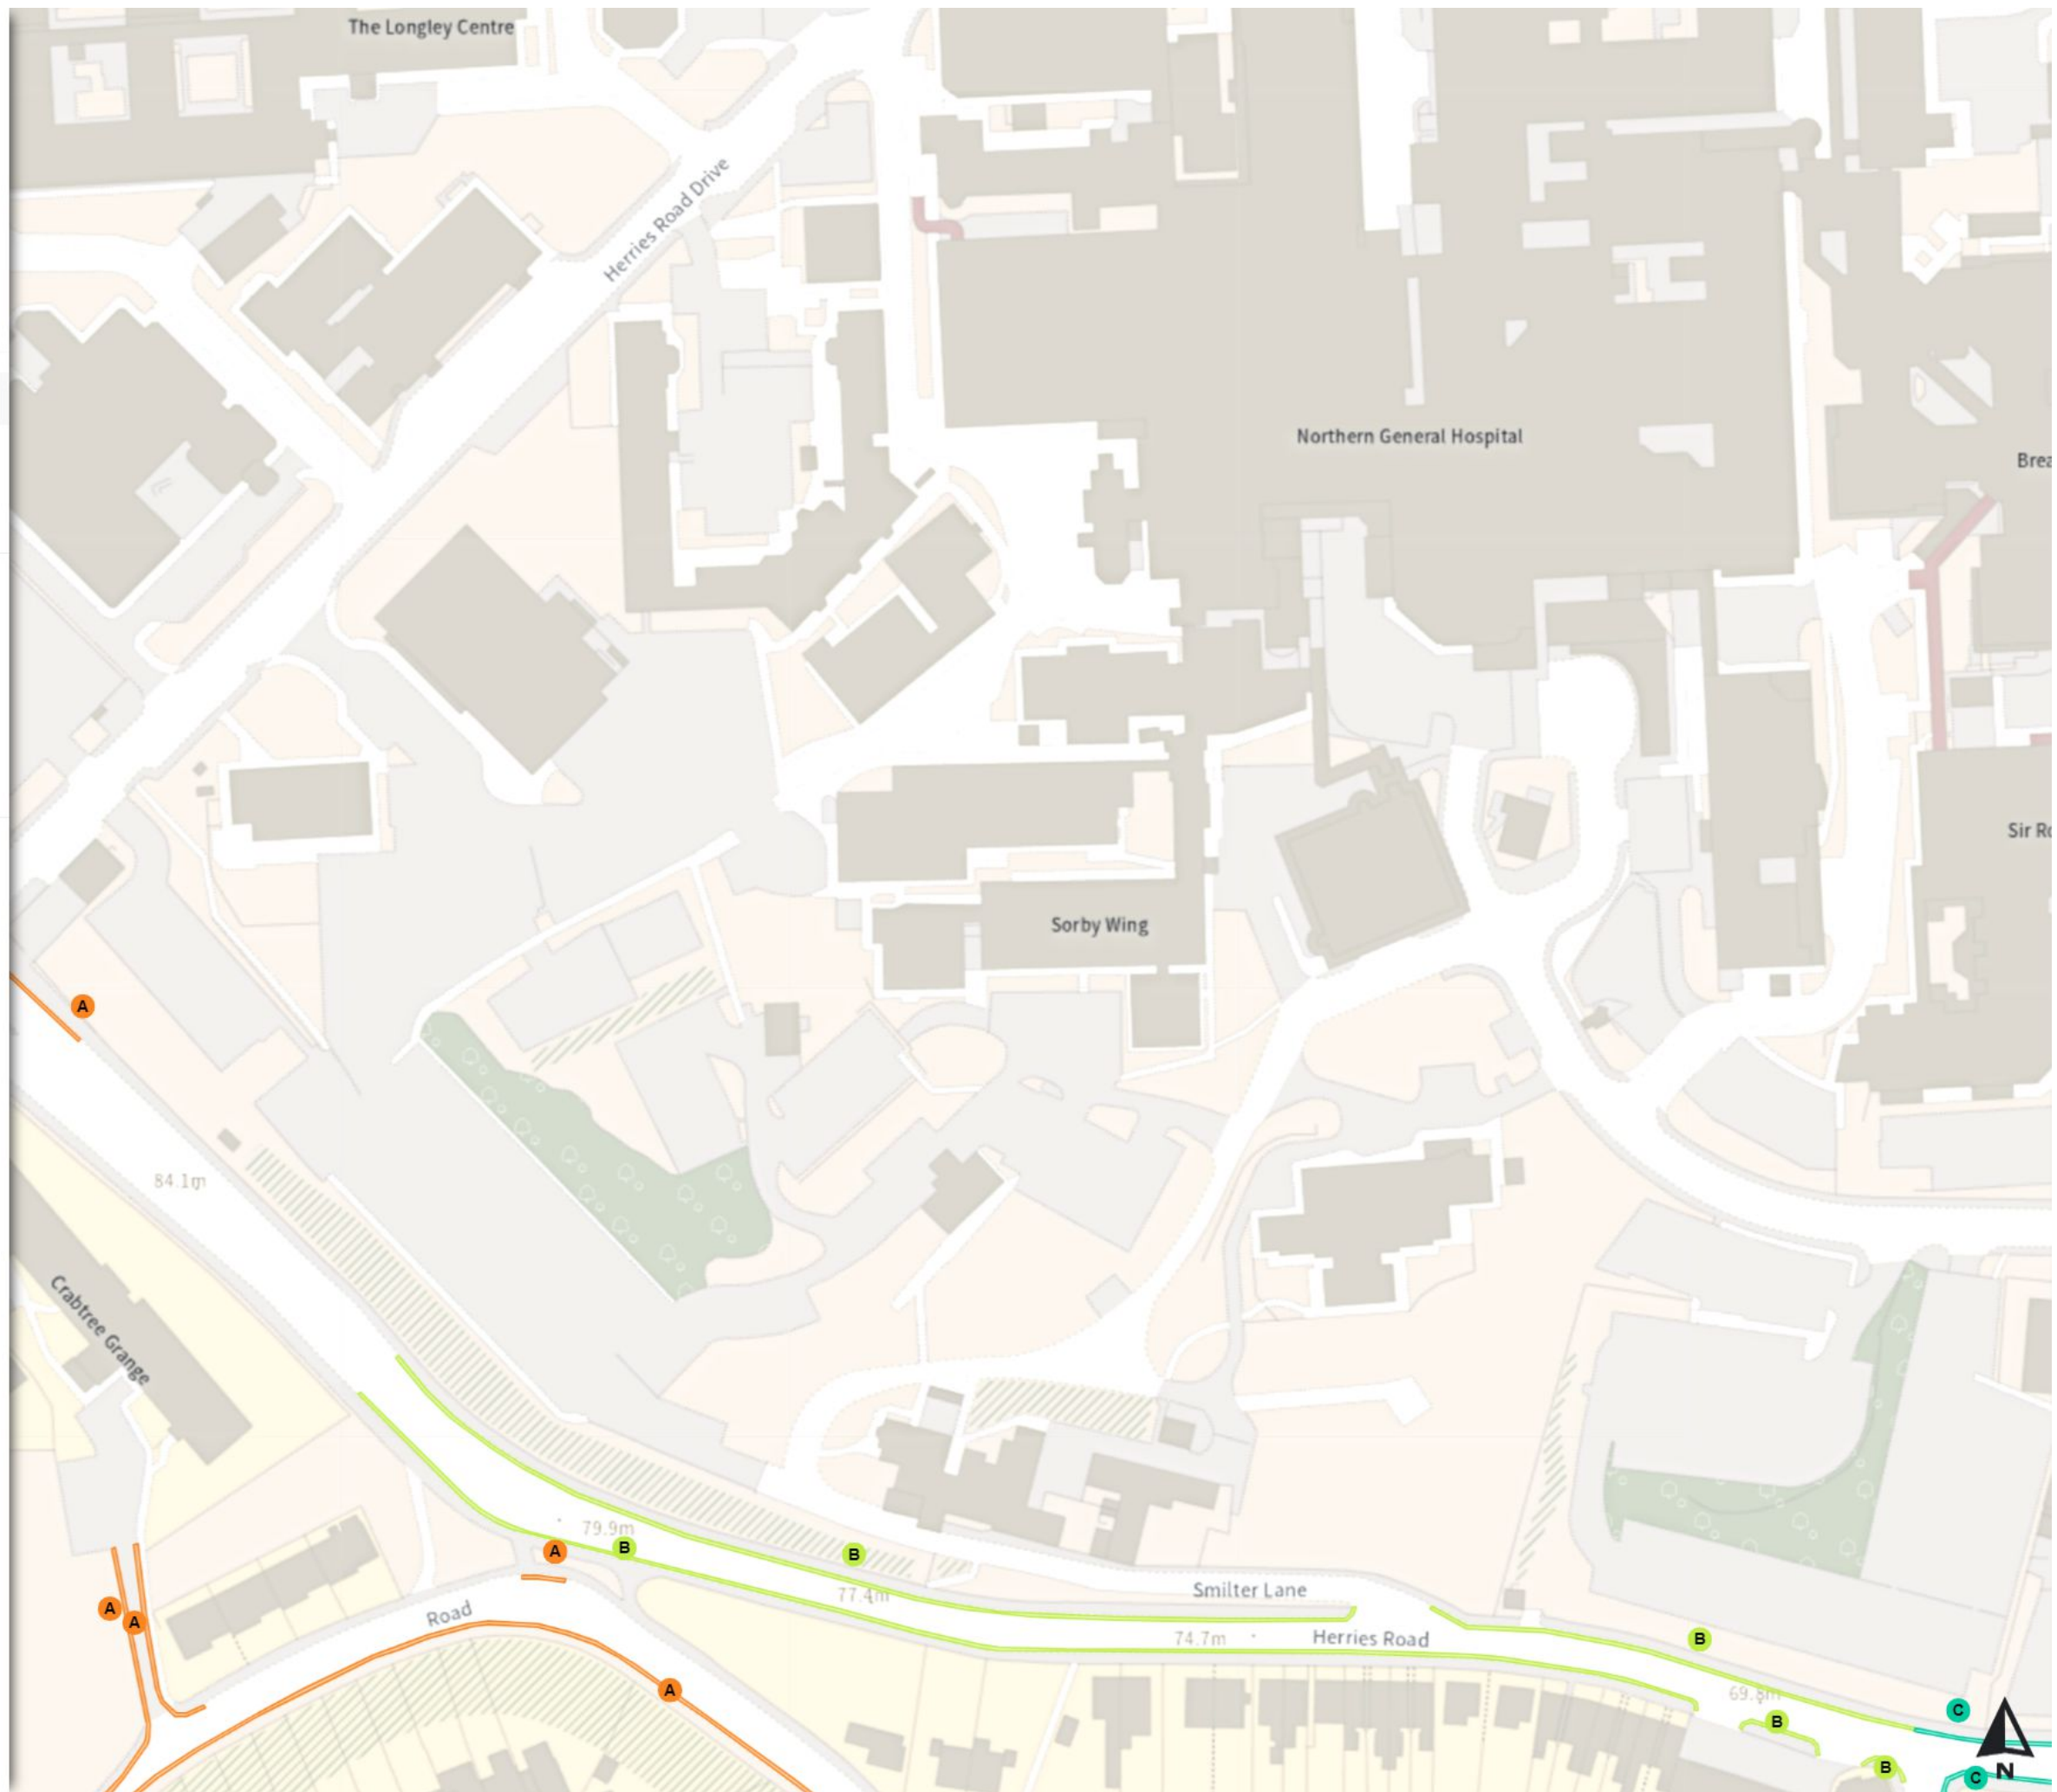

THE SHEFFIELD CITY COUNCIL (STOPPING RESTRICTIONS, WAITING RESTRICTIONS, LOADING RESTRICTIONS & PARKING PLACES) (MAP SCHEDULE) ORDER 2024

Map 182 of 797 Made 03/04/24

Added

- No waiting at any time
- At all times

- Shared
- No waiting
  - Mon-Fri 08:00-09:30 16:30-18:30

- No loading
  - Mon-Fri 08:00-09:30 16:30-18:30

- Shared
- No waiting at any time
  - At all times

- No loading
  - Mon-Fri 08:00-09:30 16:30-18:30

Scale: 1:1250

North-West: 435938.425, 390545.105
South-East: 436356.804, 390185.395

© Crown copyright and database rights 2024 Ordnance Survey.
You are not permitted to copy, sub-license, distribute or sell any of this data to third parties in any form. Licence number 100018816