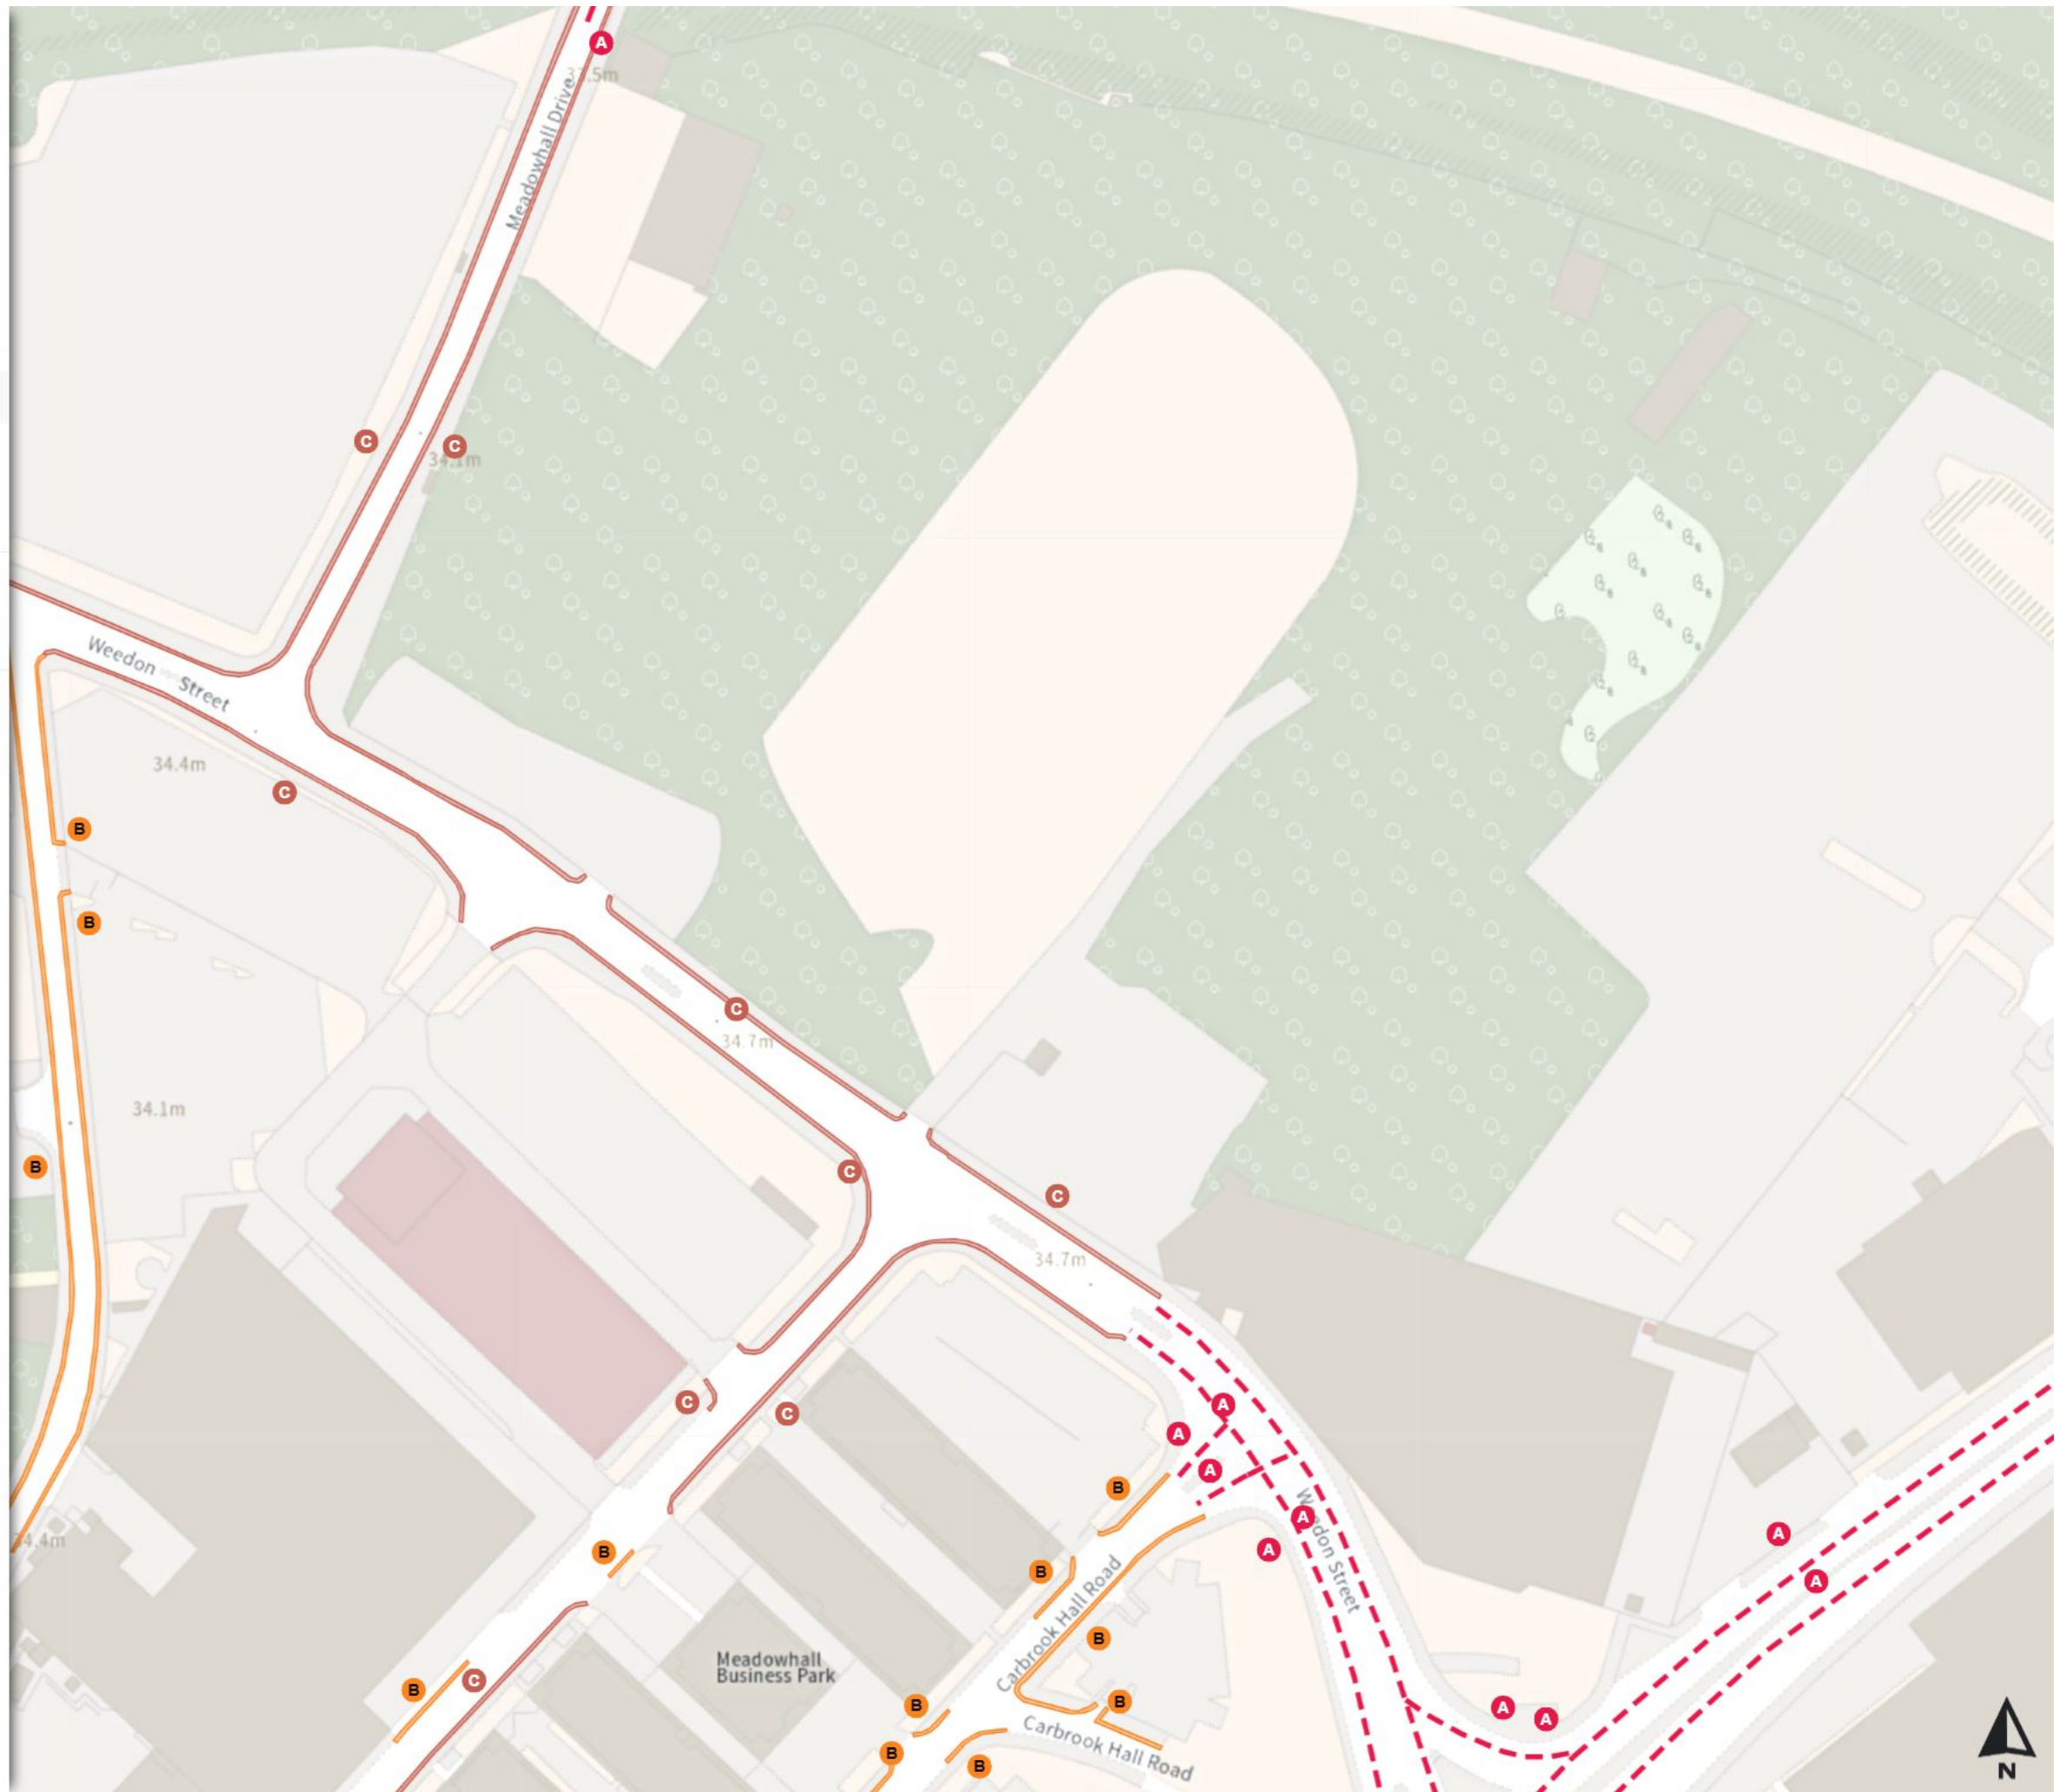

THE SHEFFIELD CITY COUNCIL (STOPPING RESTRICTIONS, WAITING RESTRICTIONS, LOADING RESTRICTIONS & PARKING PLACES) (MAP SCHEDULE) ORDER 2024

Map 189 of 797 Made 03/04/24

Added

- Clearway
- At all times
- No waiting at any time
- At all times
- Shared
- No waiting at any time
- At all times
- No loading at any time
- At all times

Scale: 1:1250

North-West: 438823.416, 390567.771
South-East: 439242.014, 390208.314

© Crown copyright and database rights 2024 Ordnance Survey.
You are not permitted to copy, sub-license, distribute or sell any of this data to third parties in any form. Licence number 100018816