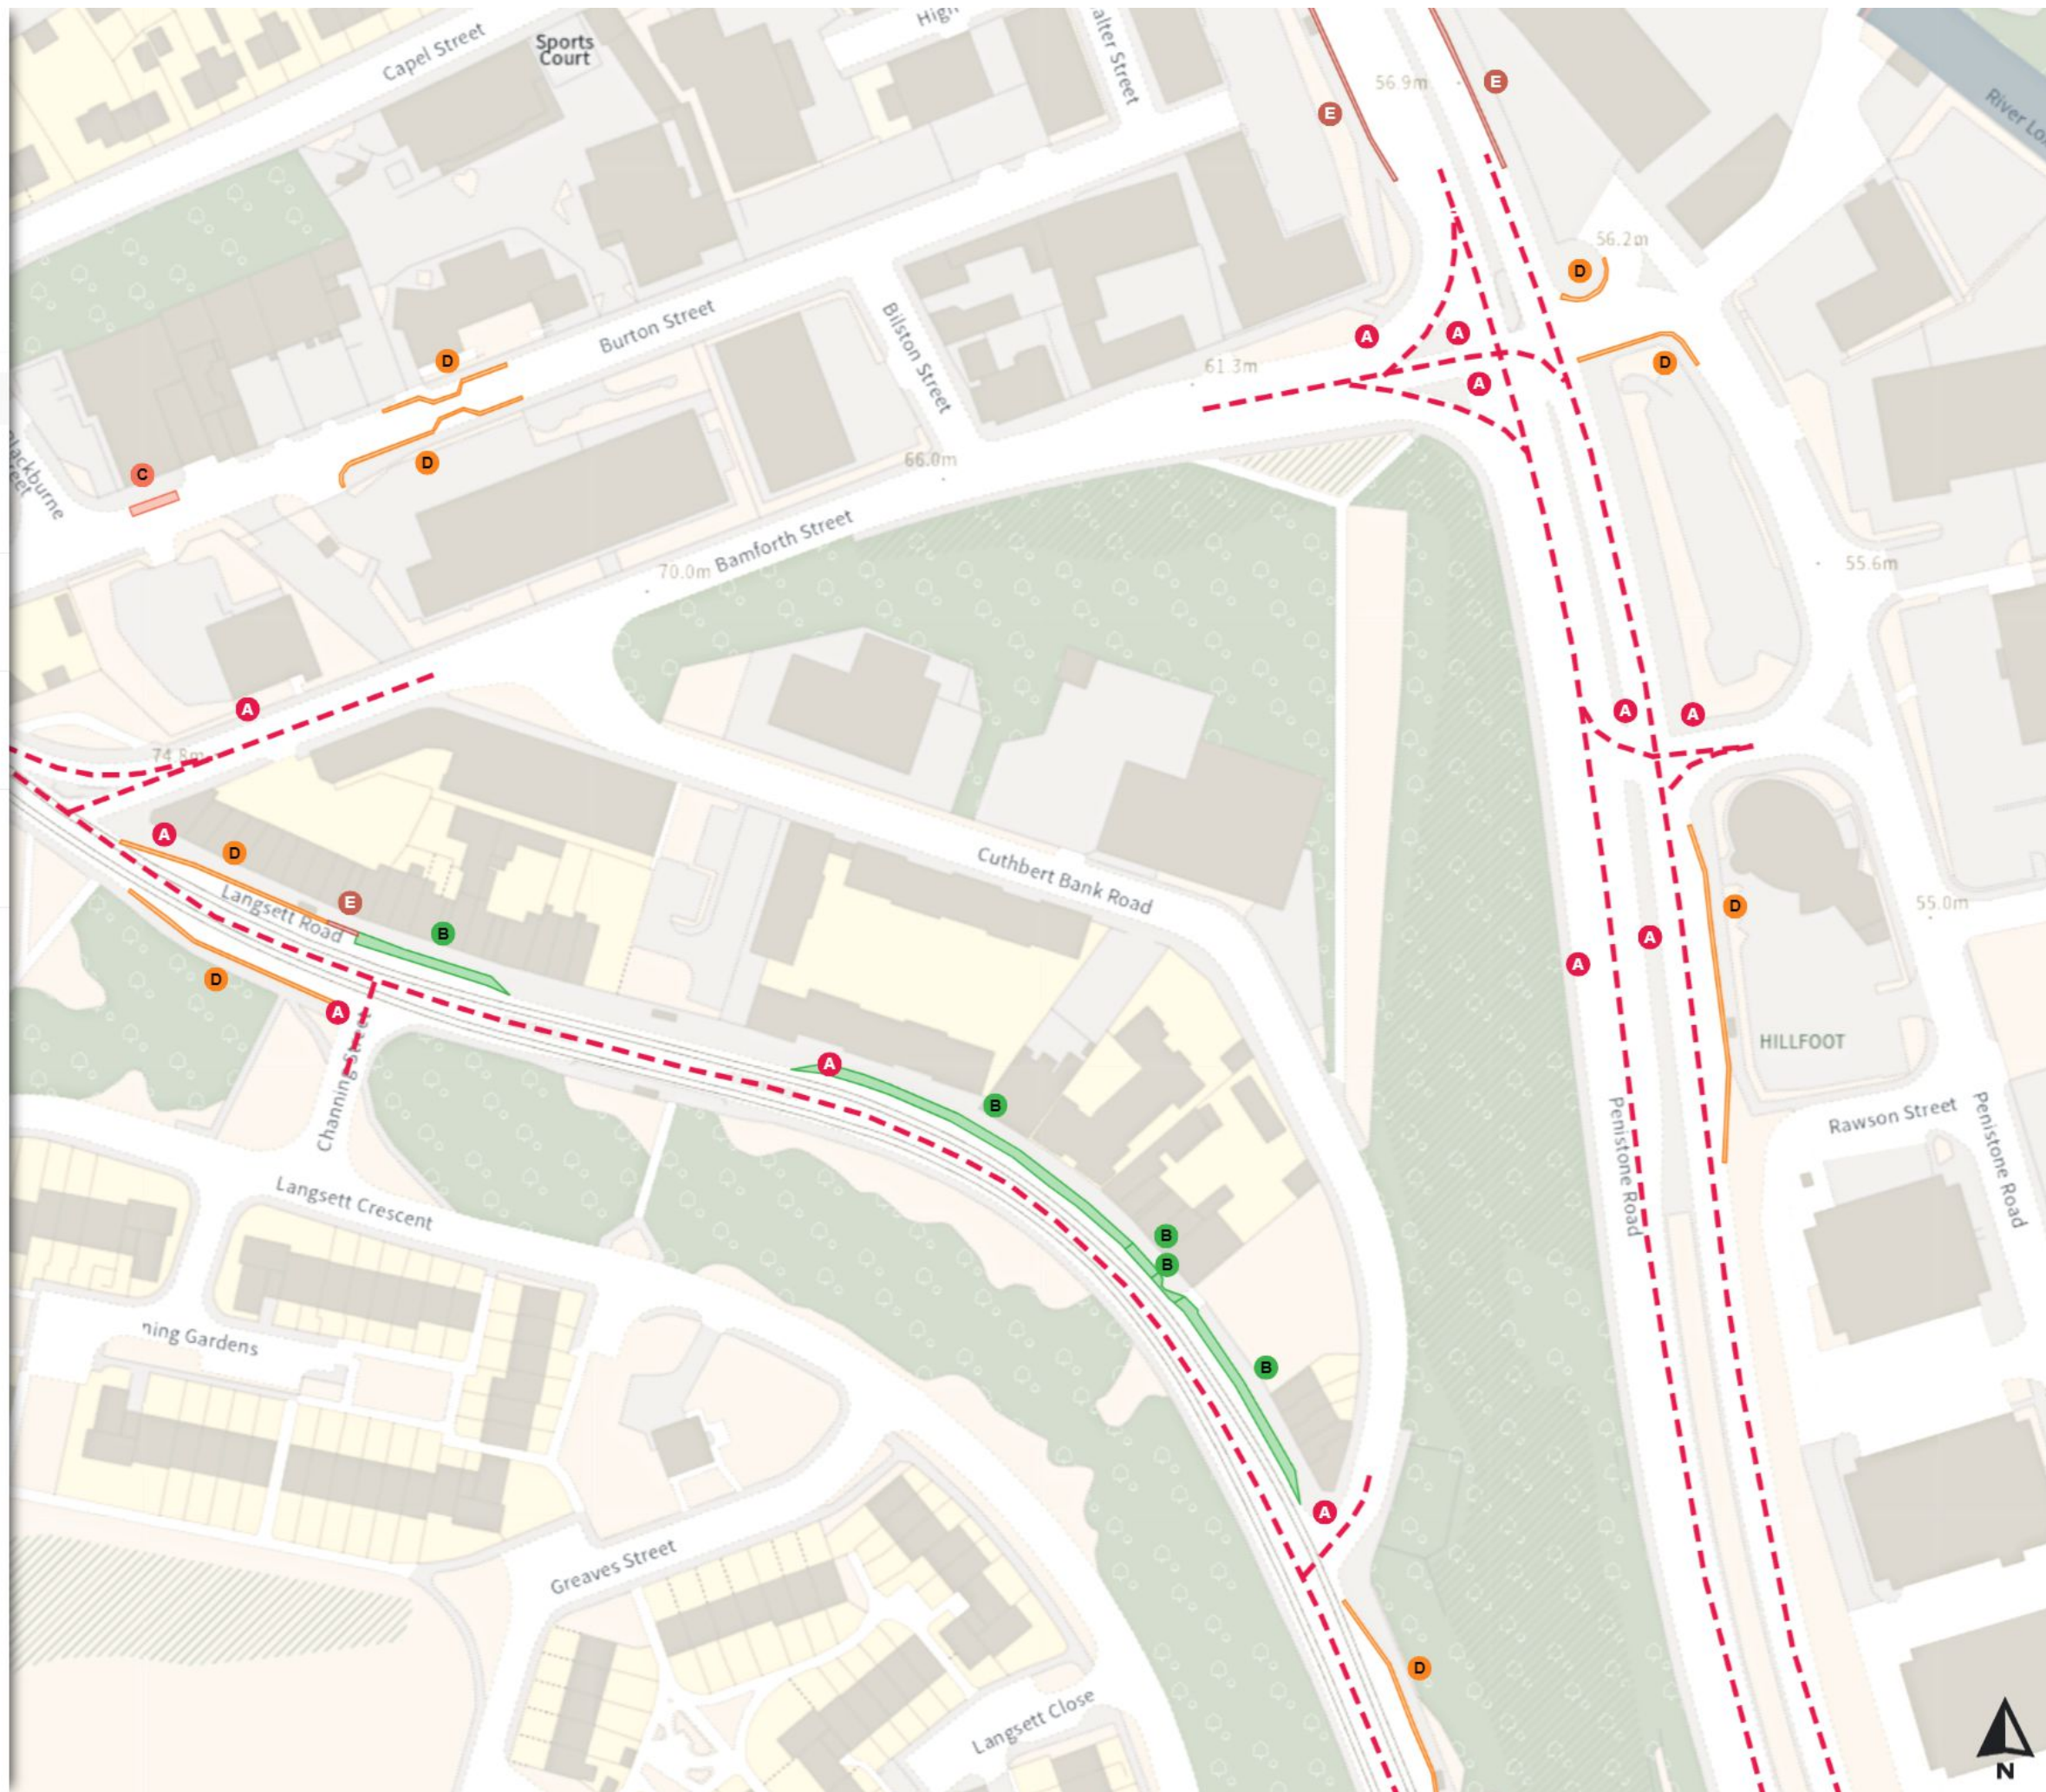

THE SHEFFIELD CITY COUNCIL (STOPPING RESTRICTIONS, WAITING RESTRICTIONS, LOADING RESTRICTIONS & PARKING PLACES) (MAP SCHEDULE) ORDER 2024

Map 232 of 797 Made 03/04/24

Added

- - - Clearway
- A At all times
- Free parking place
- B Mon-Sat 08:00-18:30 ⊕ 2h ⊖ 2h
- Loading place
- C At all times
- No waiting at any time
- D At all times
- Shared
- E No waiting at any time
- At all times
- E No loading at any time
- At all times

Scale: 1:1250

North-West: 433704.166, 389451.582
South-East: 434122.468, 389091.593

© Crown copyright and database rights 2024 Ordnance Survey.
You are not permitted to copy, sub-license, distribute or sell any of this data to third parties in any form. Licence number 100018816