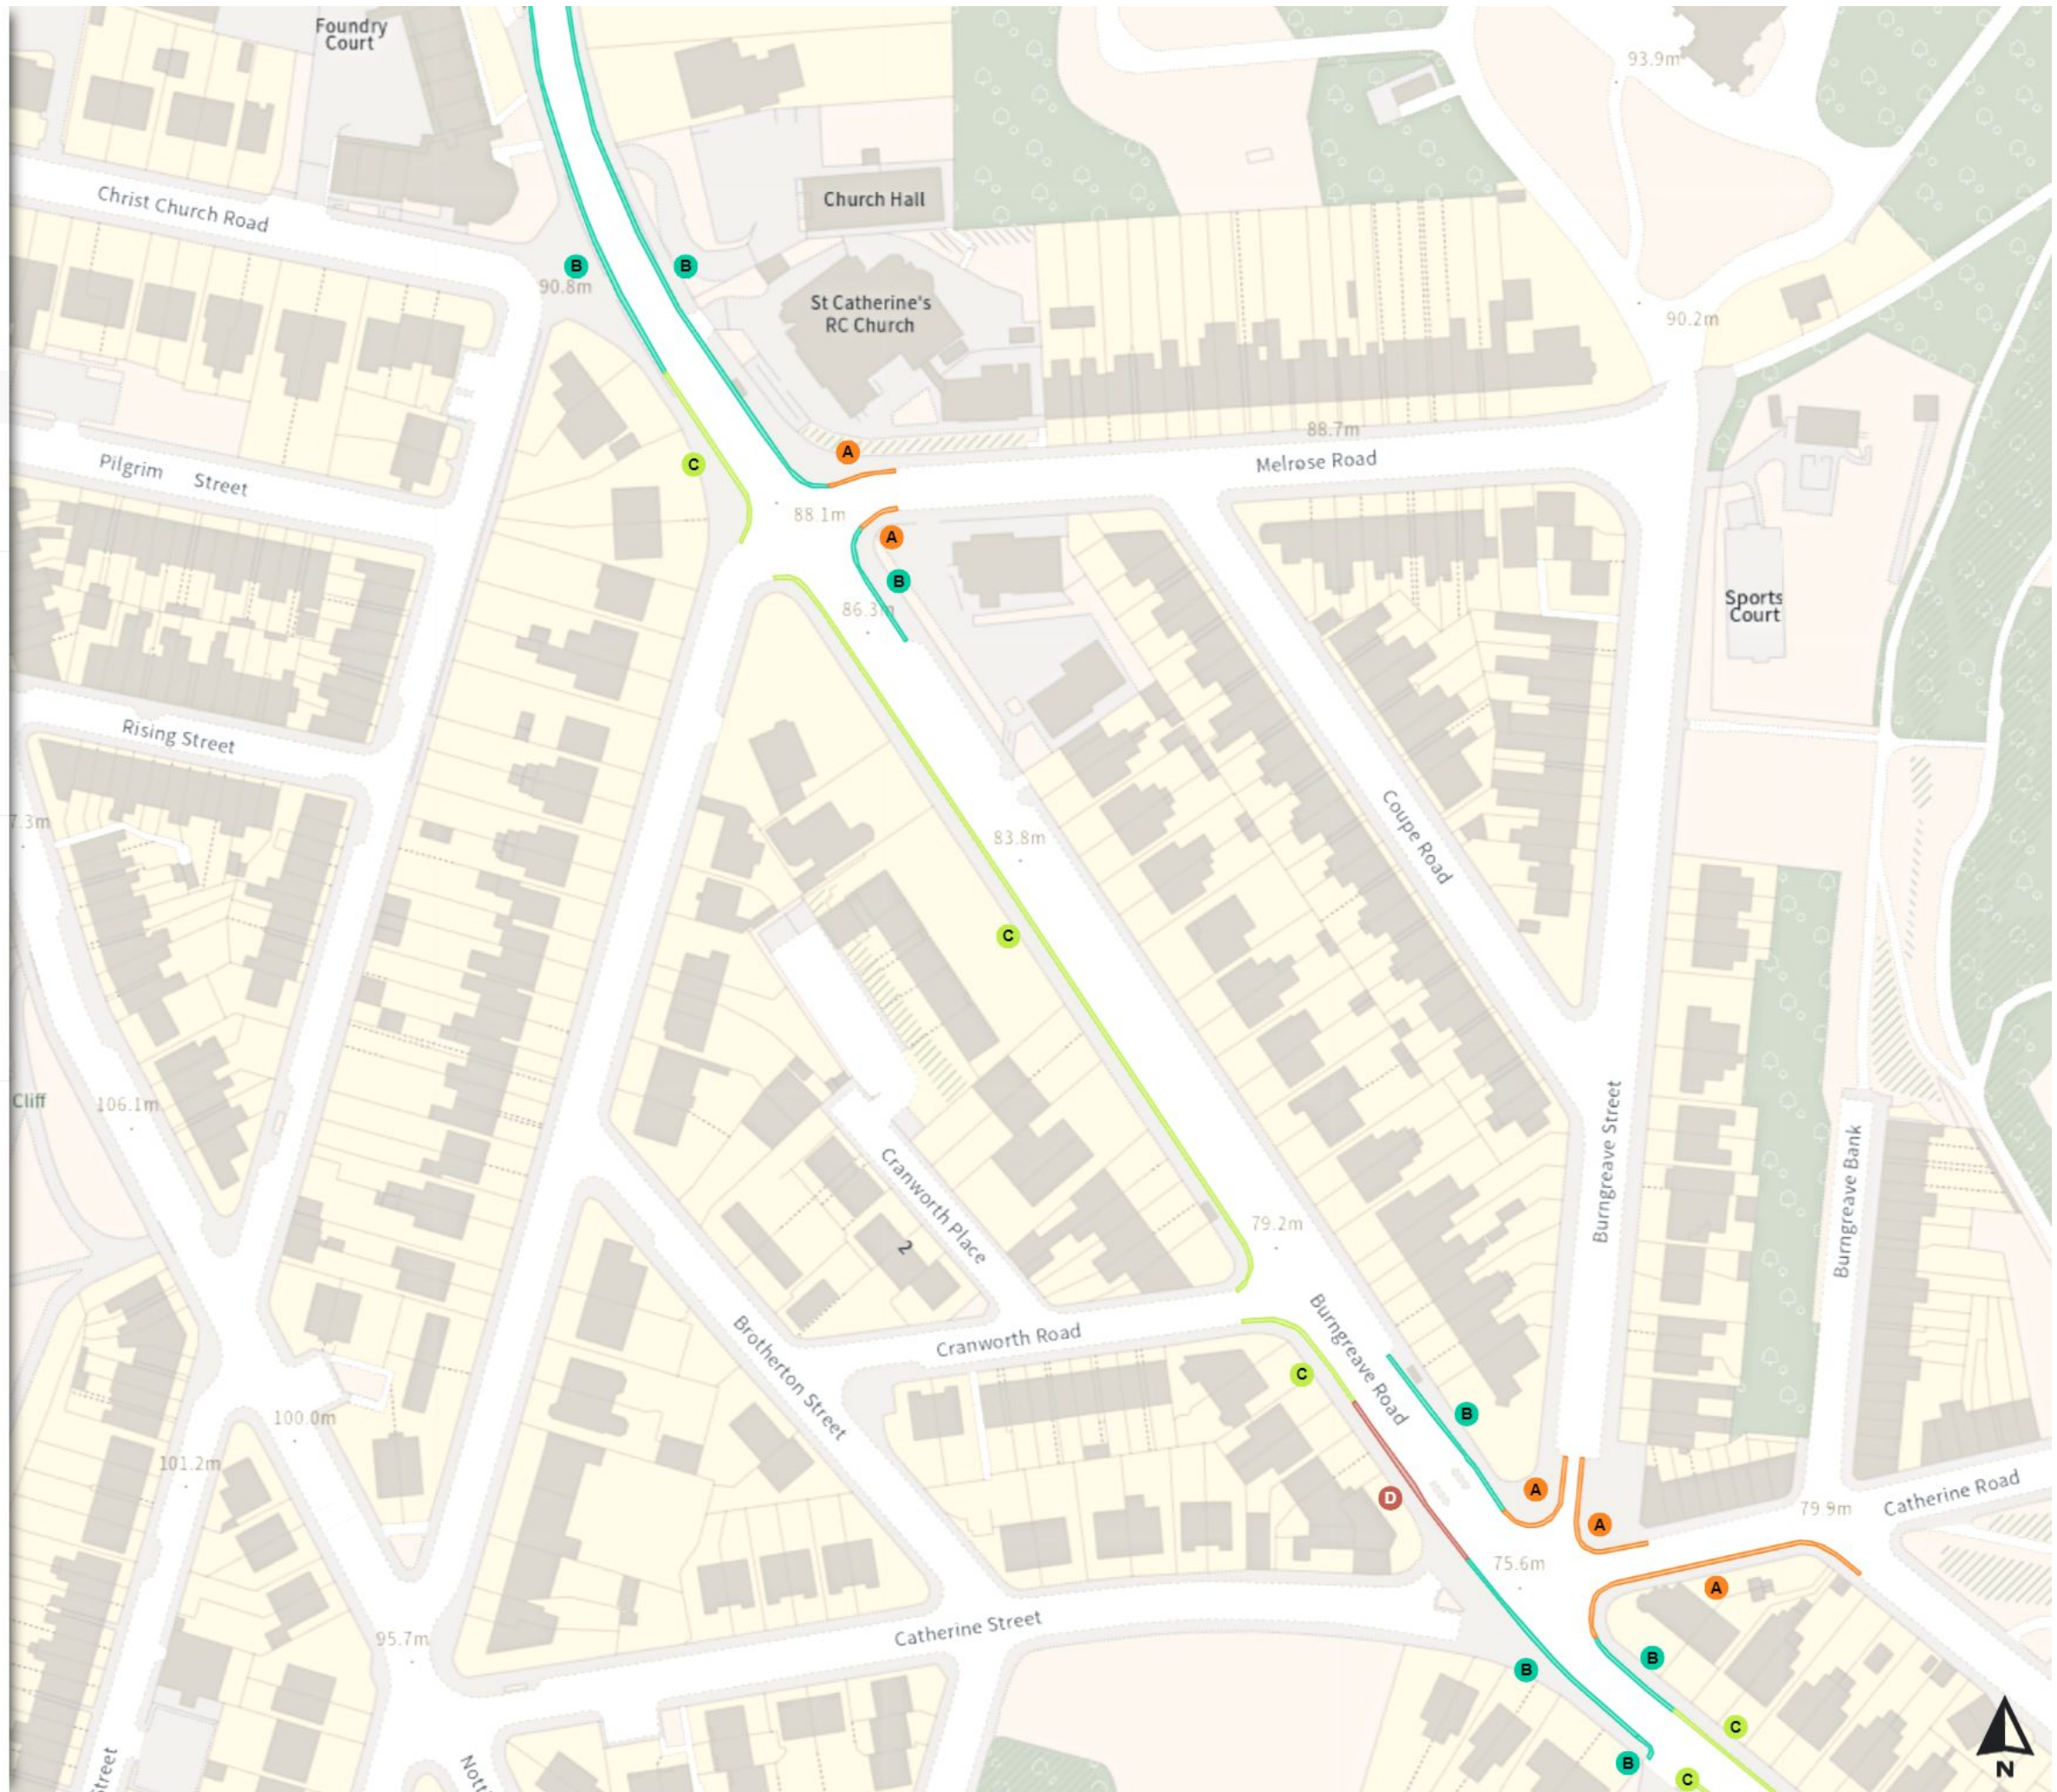

THE SHEFFIELD CITY COUNCIL (STOPPING RESTRICTIONS, WAITING RESTRICTIONS, LOADING RESTRICTIONS & PARKING PLACES) (MAP SCHEDULE) ORDER 2024

Map 257 of 797 Made 03/04/24

Added

- No waiting at any time
- A At all times
- Shared
- B No waiting at any time
  At all times
- B No loading
  Mon-Fri 07:30-09:30 16:00-18:30
- Shared
- C No waiting
  Mon-Fri 07:30-09:30 16:00-18:30
- C No loading
  Mon-Fri 07:30-09:30 16:00-18:30
- Shared
- D No waiting at any time
  At all times
- D No loading at any time
  At all times

Scale: 1:1250

North-West: 435564.751, 389105.884
South-East: 435983.226, 388746.032

© Crown copyright and database rights 2024 Ordnance Survey.
You are not permitted to copy, sub-license, distribute or sell any of this data to third parties in any form. Licence number 100018816