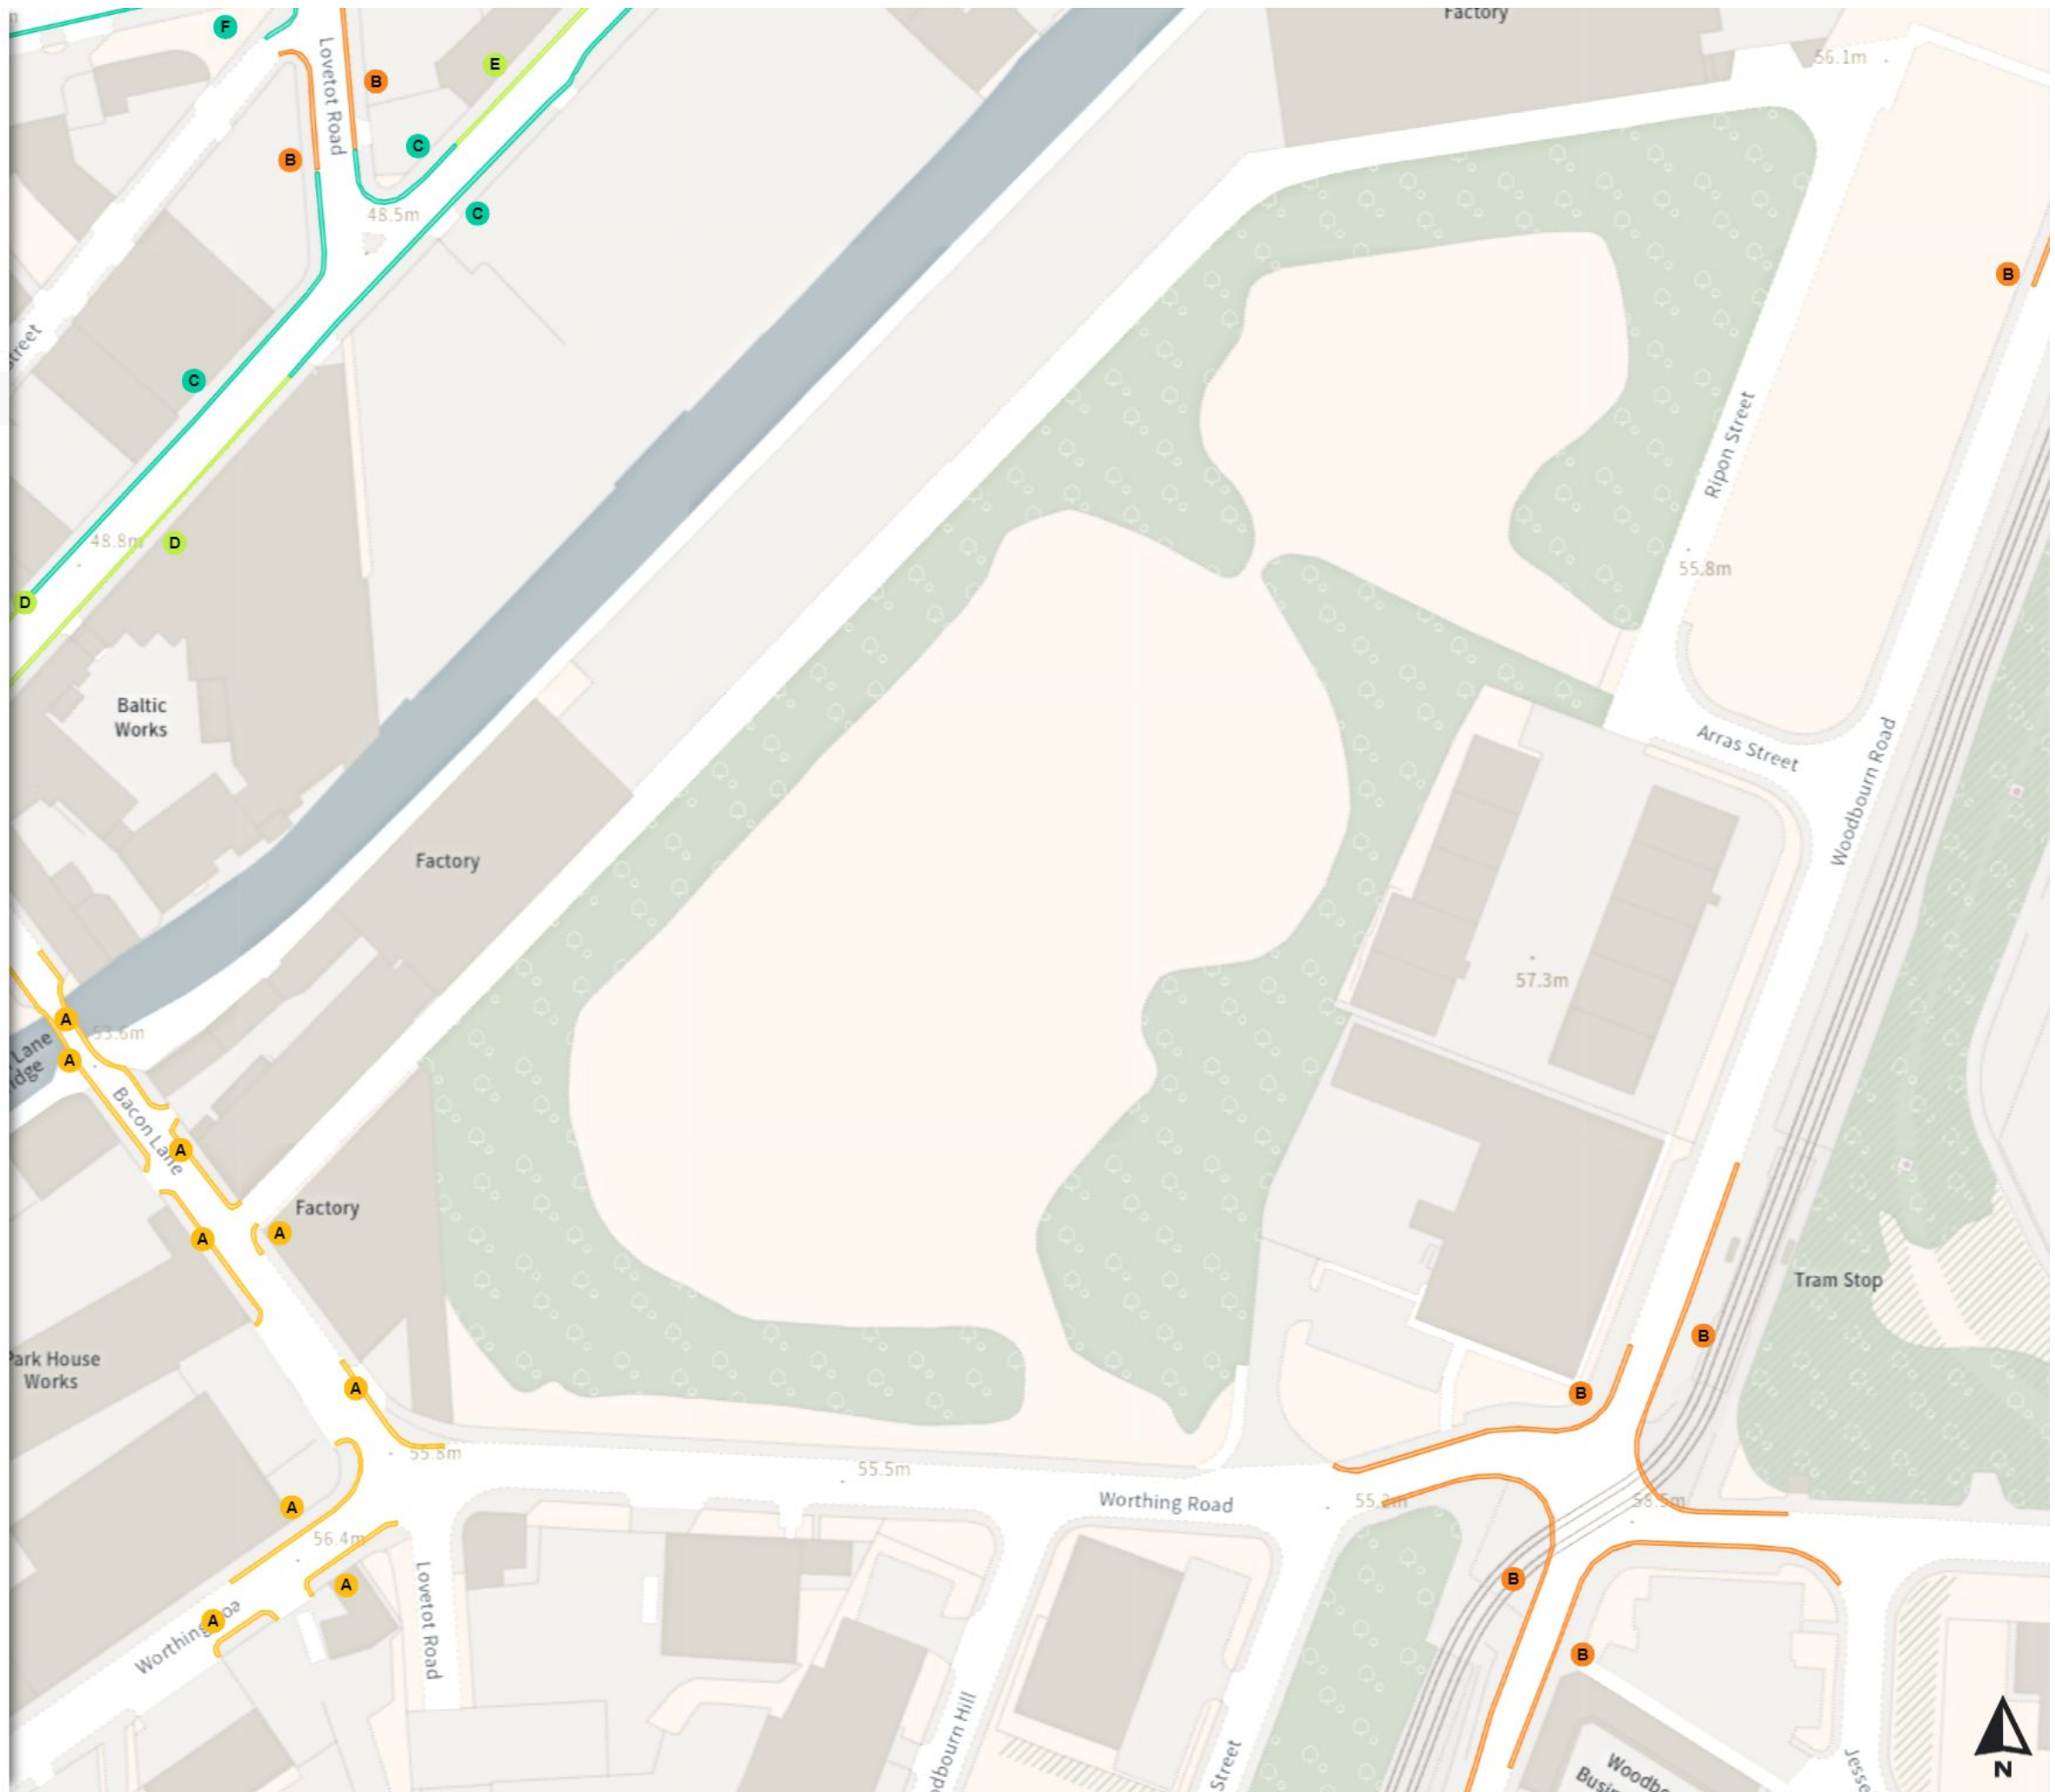

THE SHEFFIELD CITY COUNCIL (STOPPING RESTRICTIONS, WAITING RESTRICTIONS, LOADING RESTRICTIONS & PARKING PLACES) (MAP SCHEDULE) ORDER 2024

Map 311b of 797 Made 03/04/24

Added

- Shared
- No waiting at any time
  At all times
- No loading
  Mon-Fri 07:30-09:30 16:00-18:30

Scale: 1:1250

North-West: 437345.314, 388401.325
South-East: 437763.988, 388041.574

© Crown copyright and database rights 2024 Ordnance Survey.
You are not permitted to copy, sub-license, distribute or sell any of this data to third parties in any form. Licence number 100018816