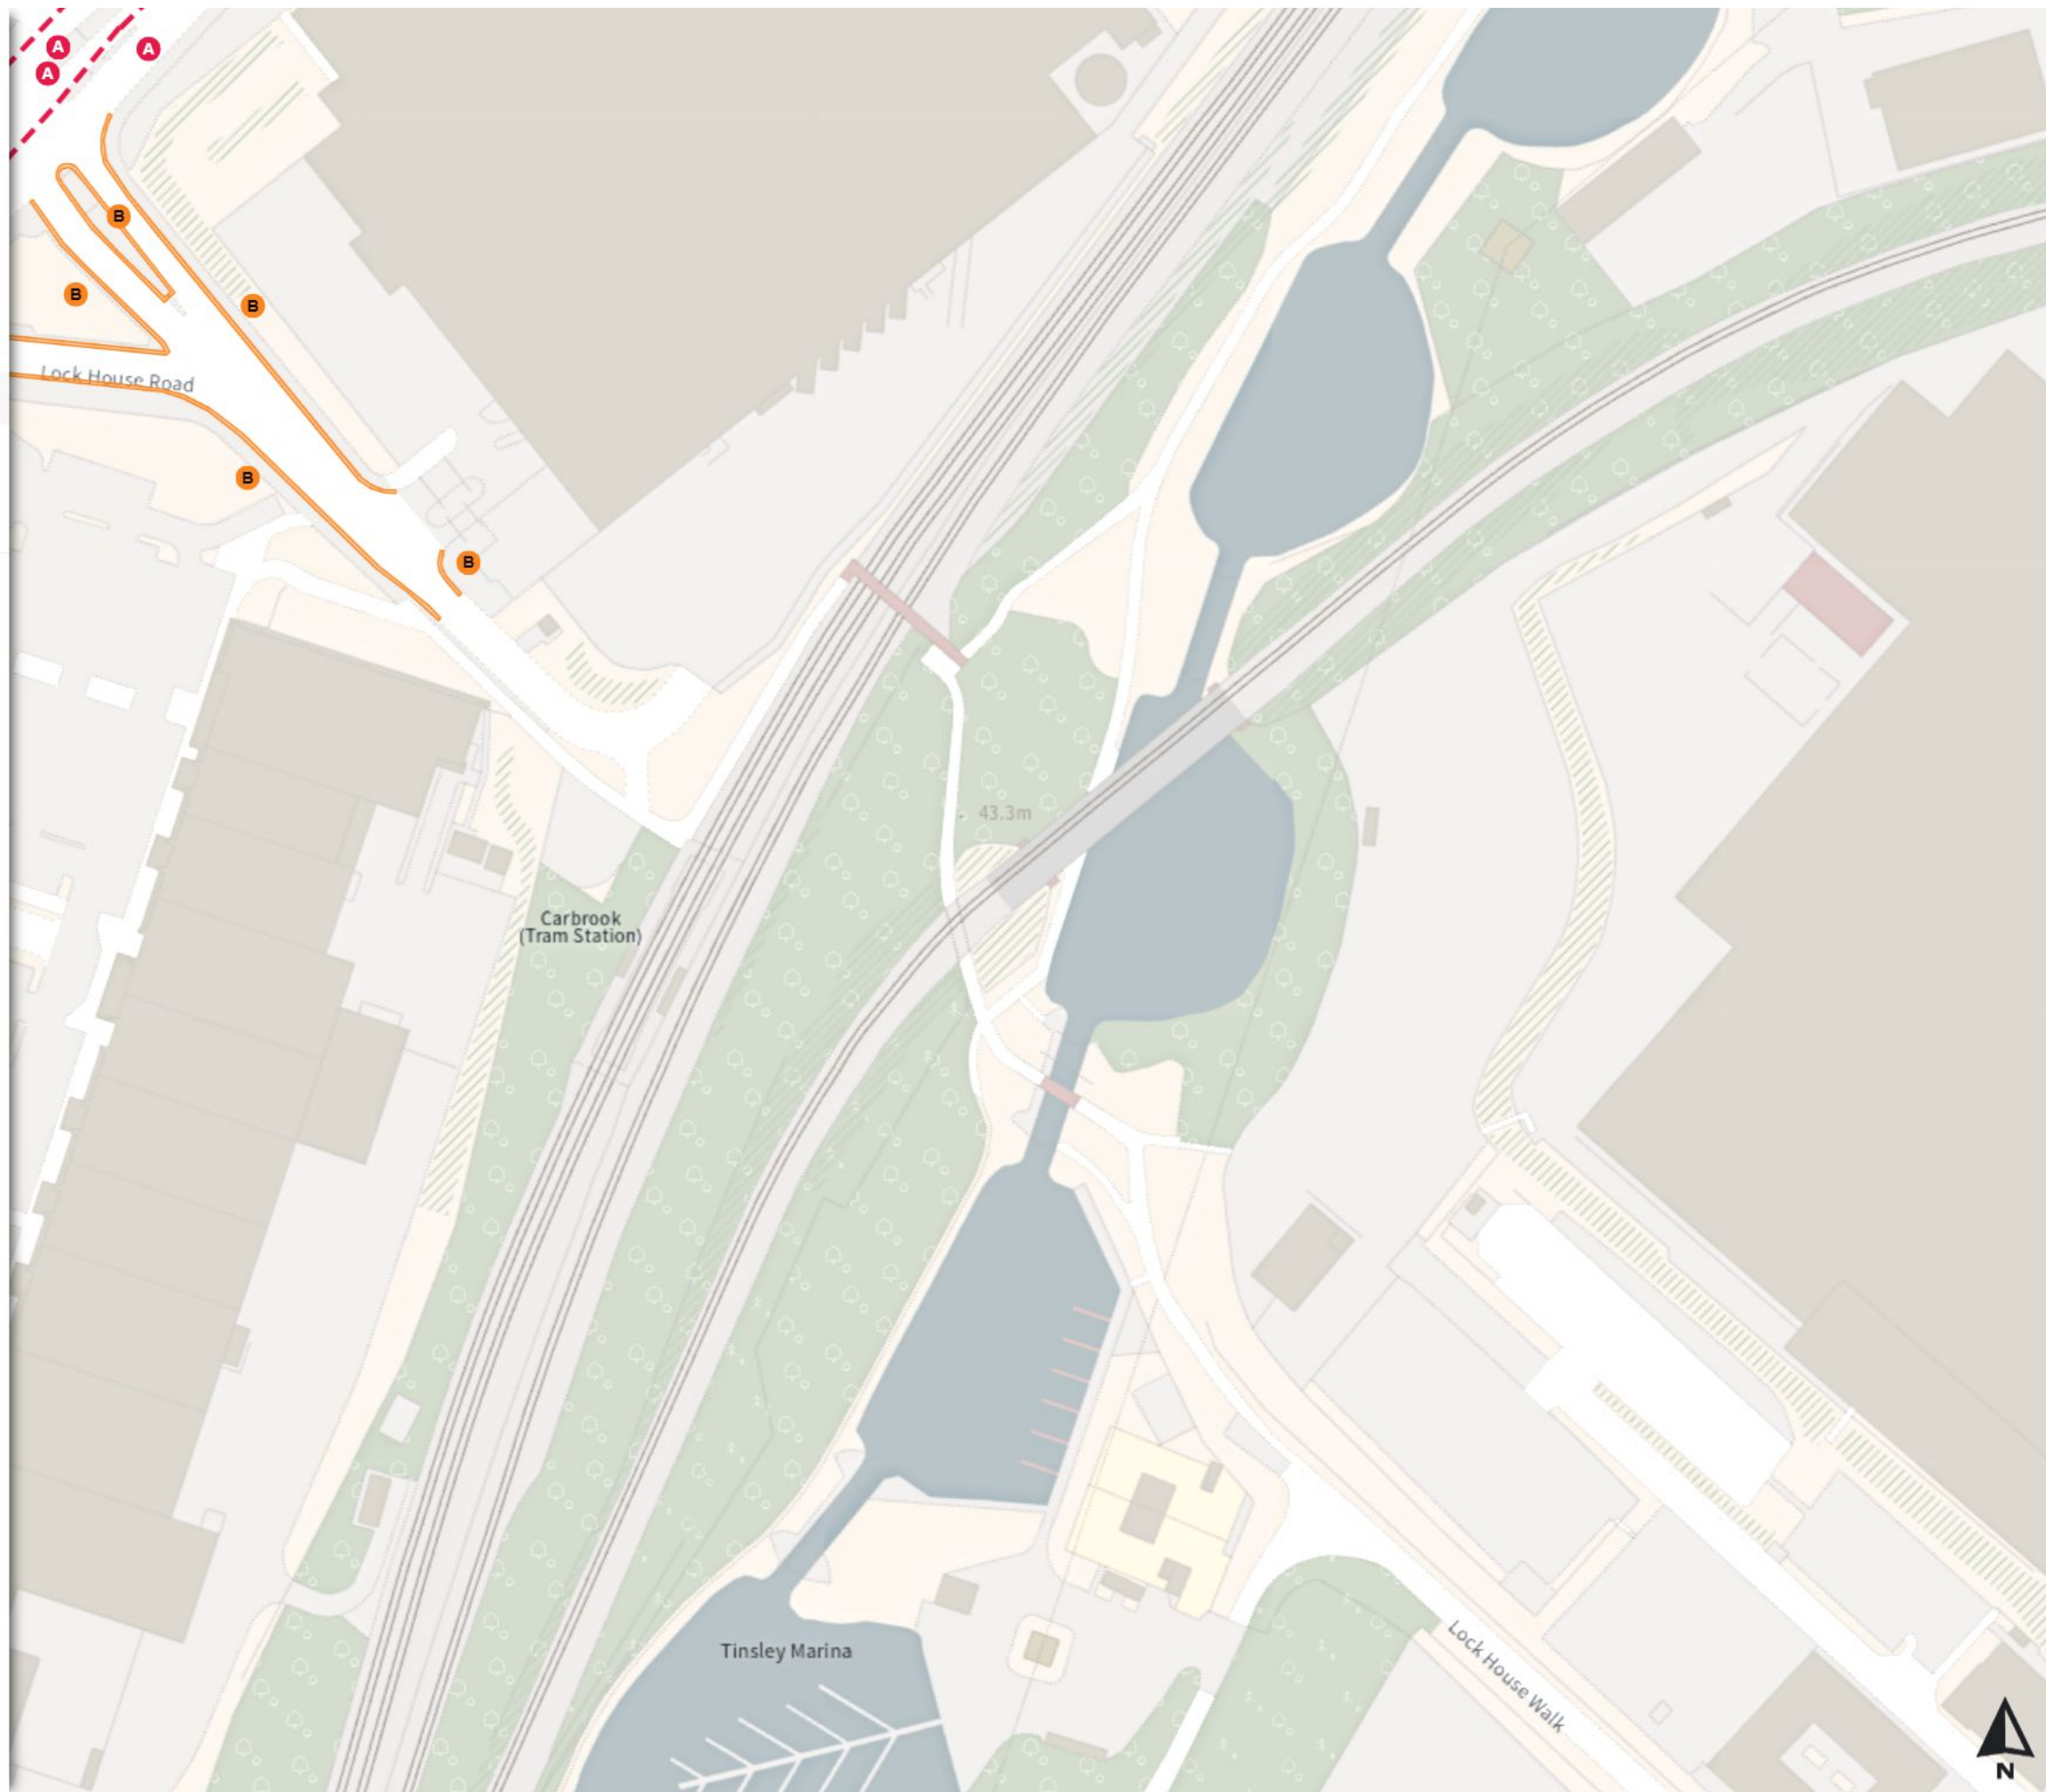

THE SHEFFIELD CITY COUNCIL (STOPPING RESTRICTIONS, WAITING RESTRICTIONS, LOADING RESTRICTIONS & PARKING PLACES) (MAP SCHEDULE) ORDER 2024

Map 210 of 797 Made 03/04/24

Added

- Clearway
- At all times
- No waiting at any time
- At all times

Scale: 1:1250

North-West: 439129.647, 390211.303
South-East: 439548.3, 389851.846

© Crown copyright and database rights 2024 Ordnance Survey.
You are not permitted to copy, sub-license, distribute or sell any of this data to third parties in any form. Licence number 100018816