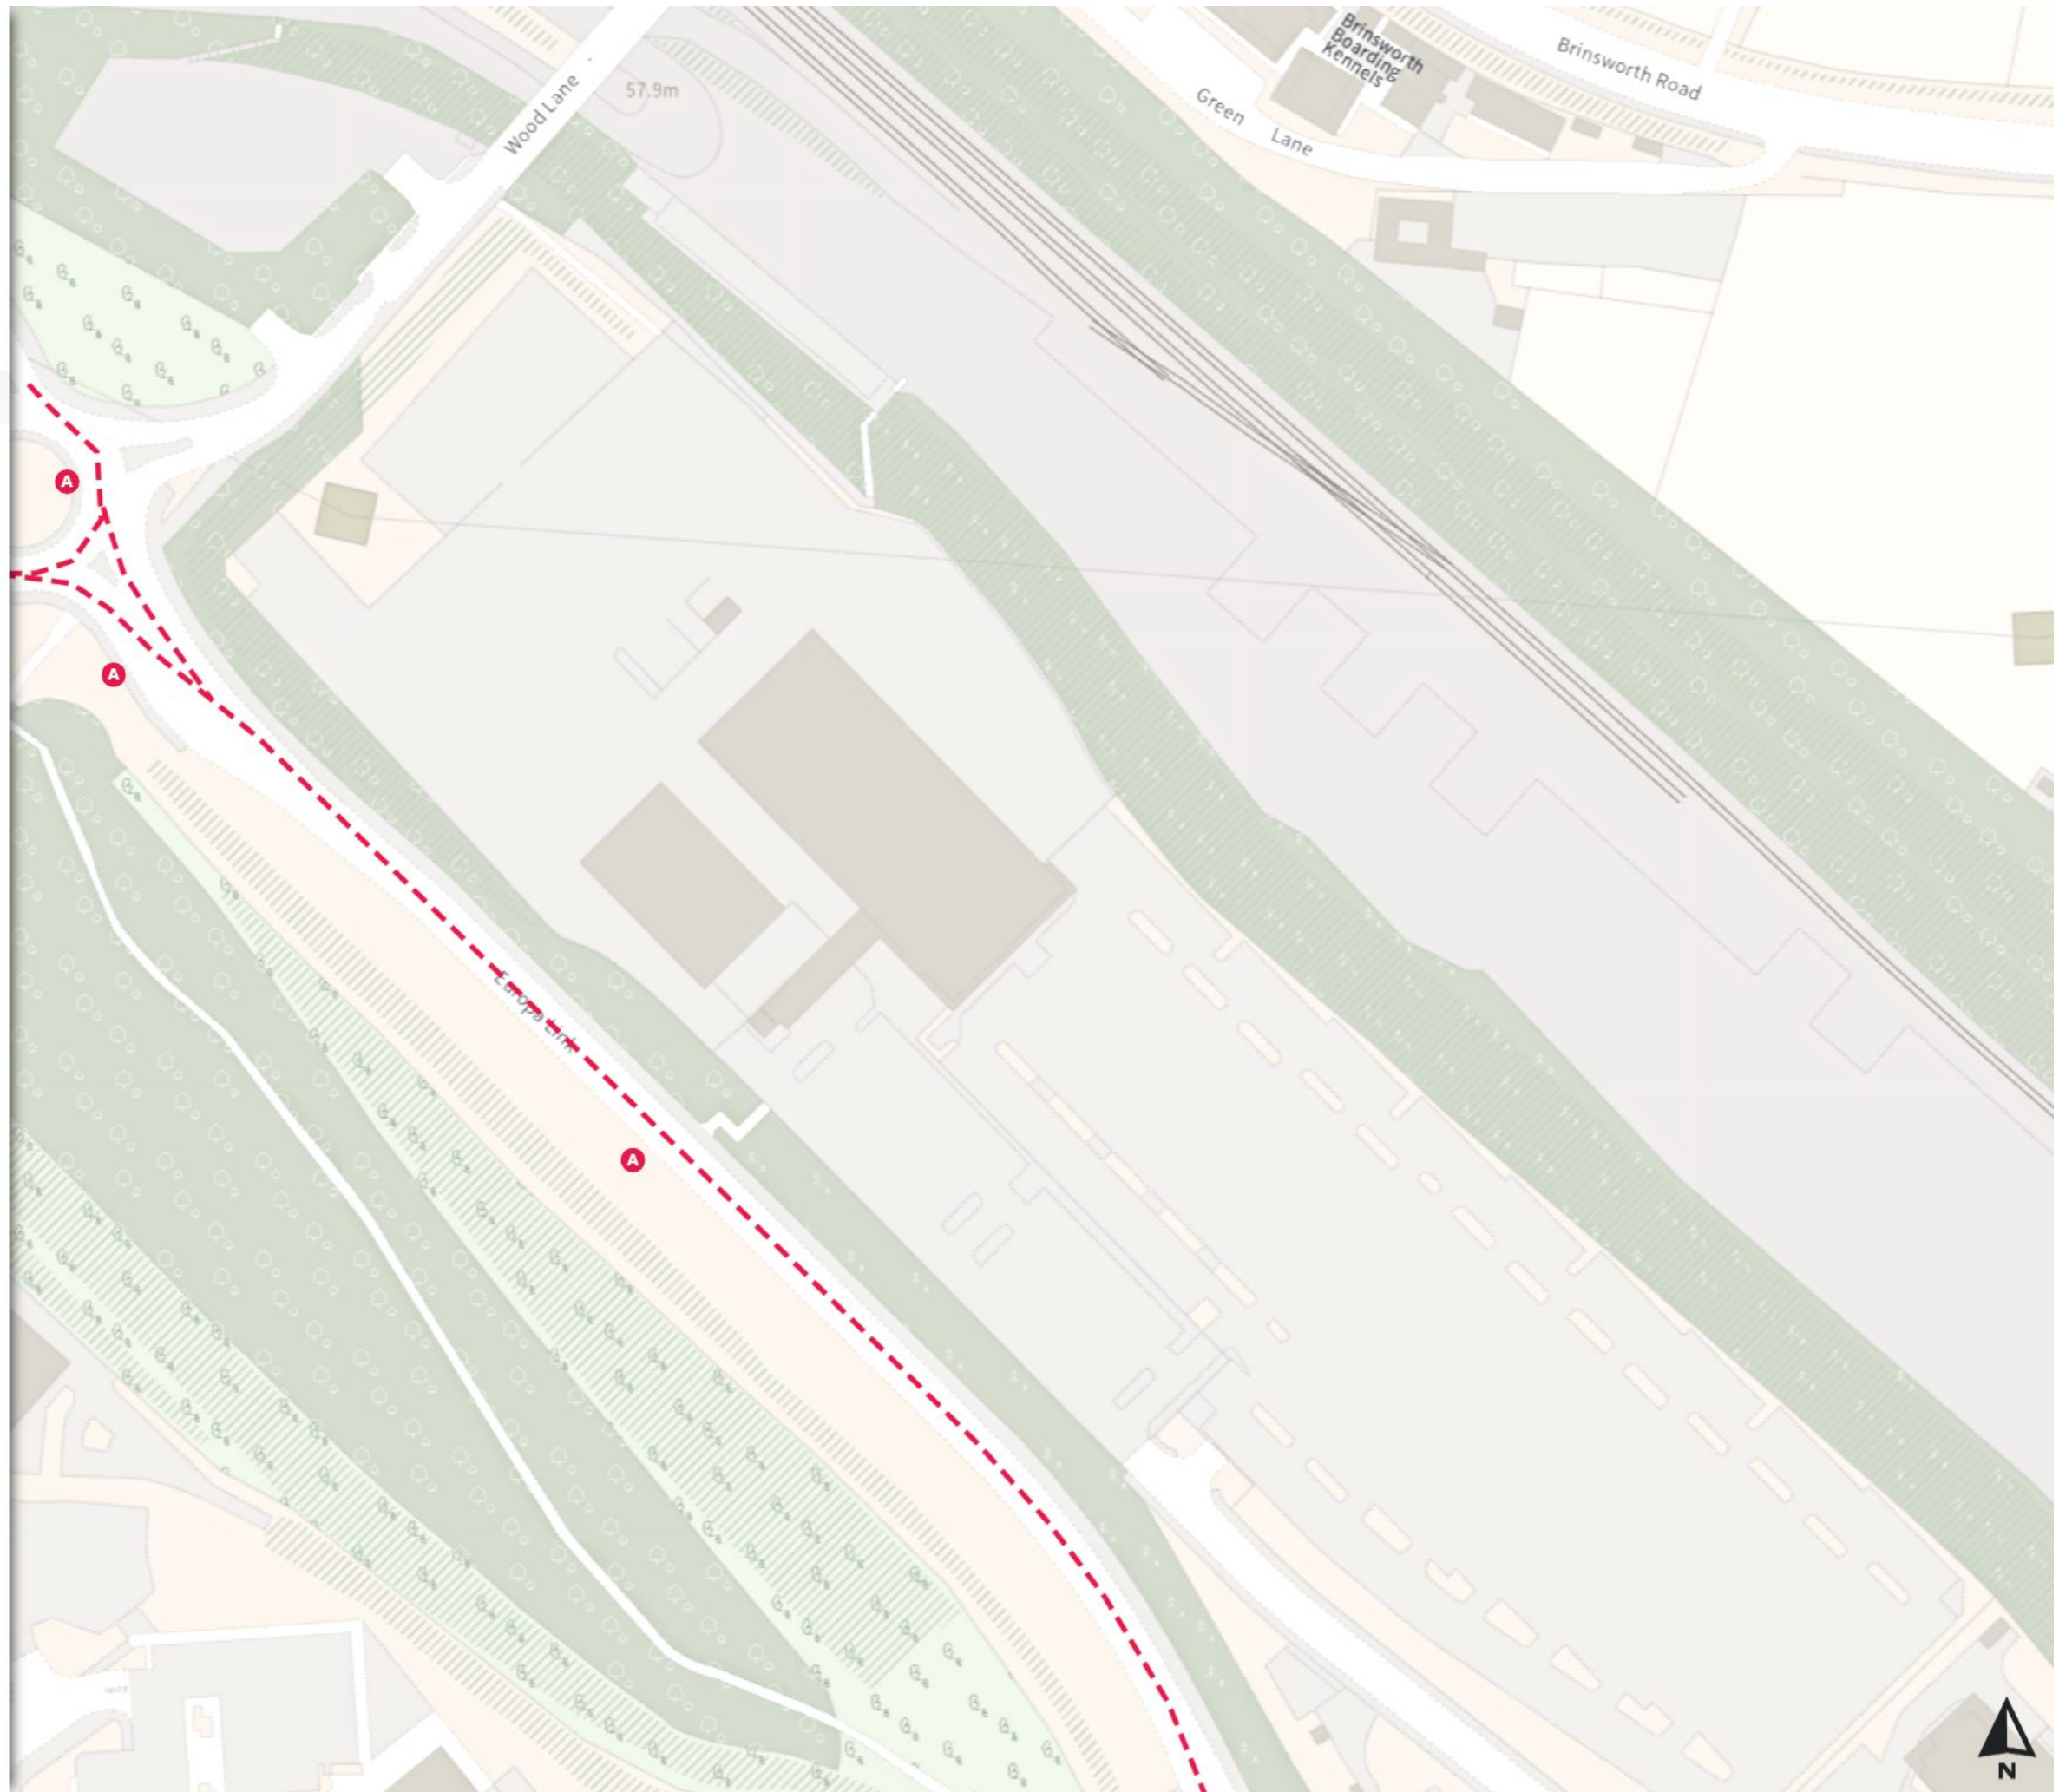

THE SHEFFIELD CITY COUNCIL (STOPPING RESTRICTIONS, WAITING RESTRICTIONS, LOADING RESTRICTIONS & PARKING PLACES) (MAP SCHEDULE) ORDER 2024

Map 271 of 797 Made 03/04/24

Added

Clearway

At all times

0 20 40 60m

Scale: 1:1250

North-West: 441336.475, 389152.51
South-East: 441755.39, 388793.164

© Crown copyright and database rights 2024 Ordnance Survey.
You are not permitted to copy, sub-license, distribute or sell any of this data to third parties in any form. Licence number 100018816