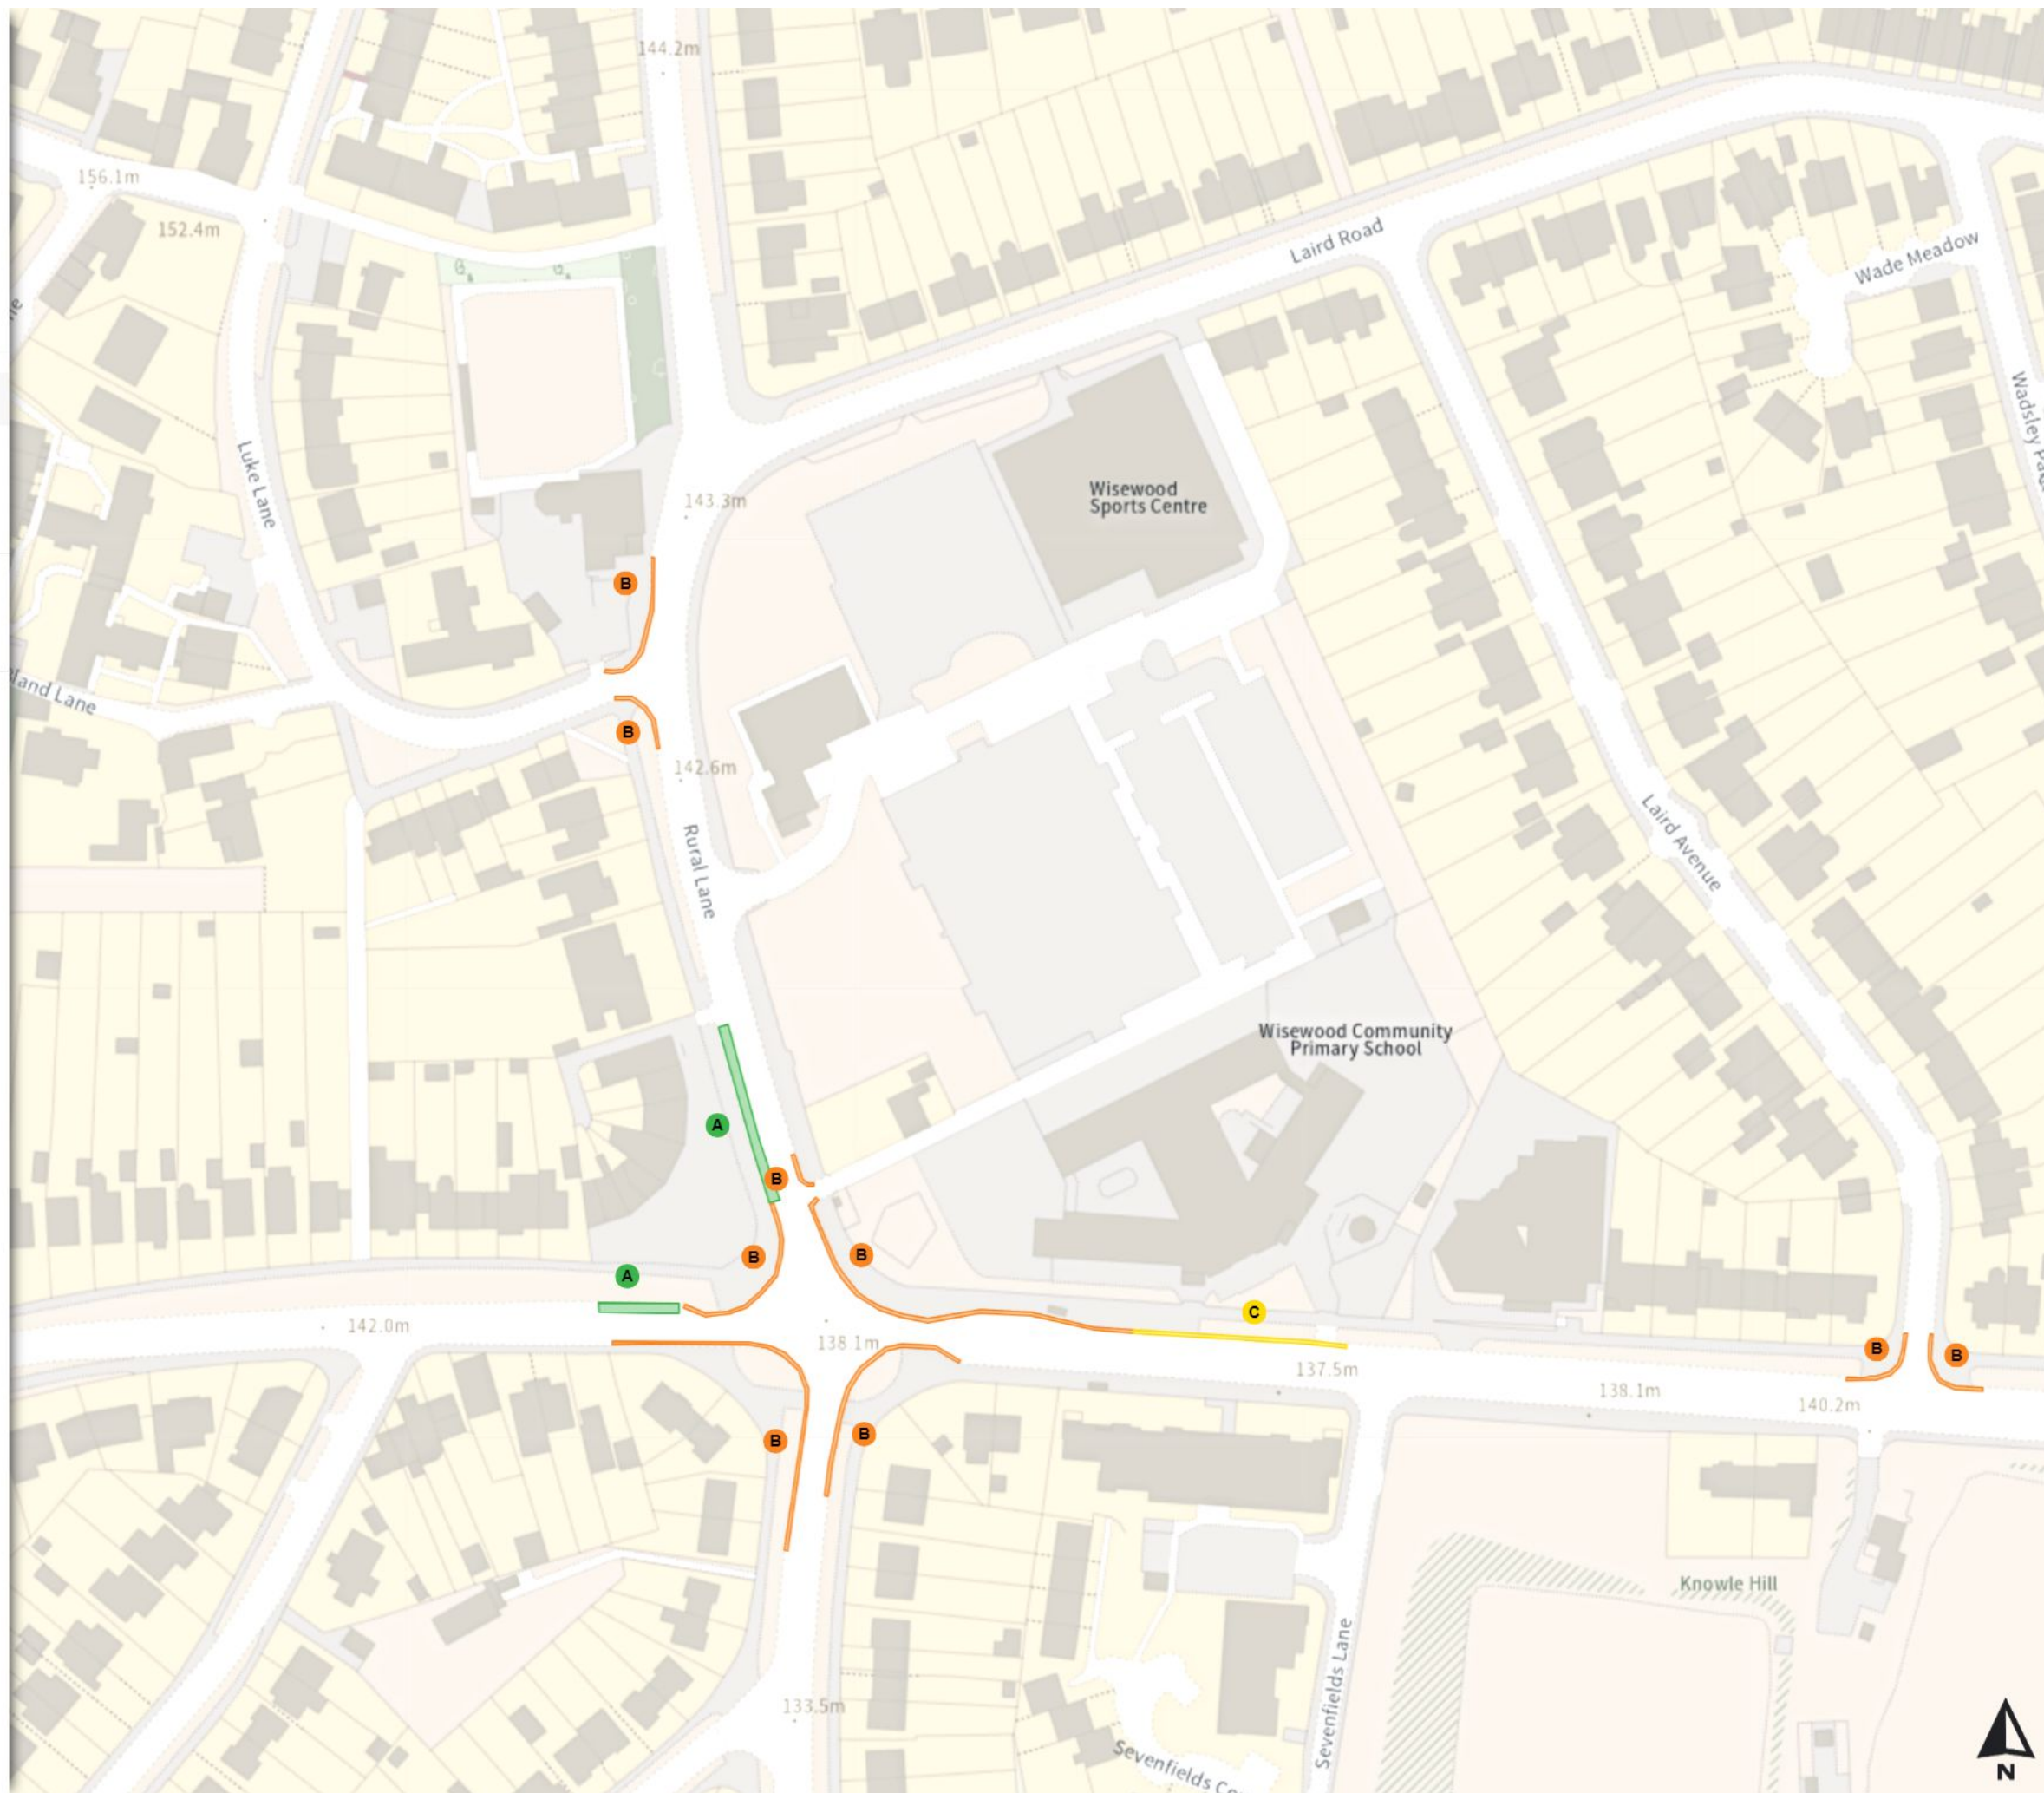

No waiting at any time

At all times

Prohibition of stopping on school entrance markings

At all times

0 20 40 60m

Scale: 1:1250

North-West: 431817.306, 390515.771
South-East: 432235.37, 390155.699

© Crown copyright and database rights 2024 Ordnance Survey.
You are not permitted to copy, sub-license, distribute or sell any of this data to third parties in any form. Licence number 100018816