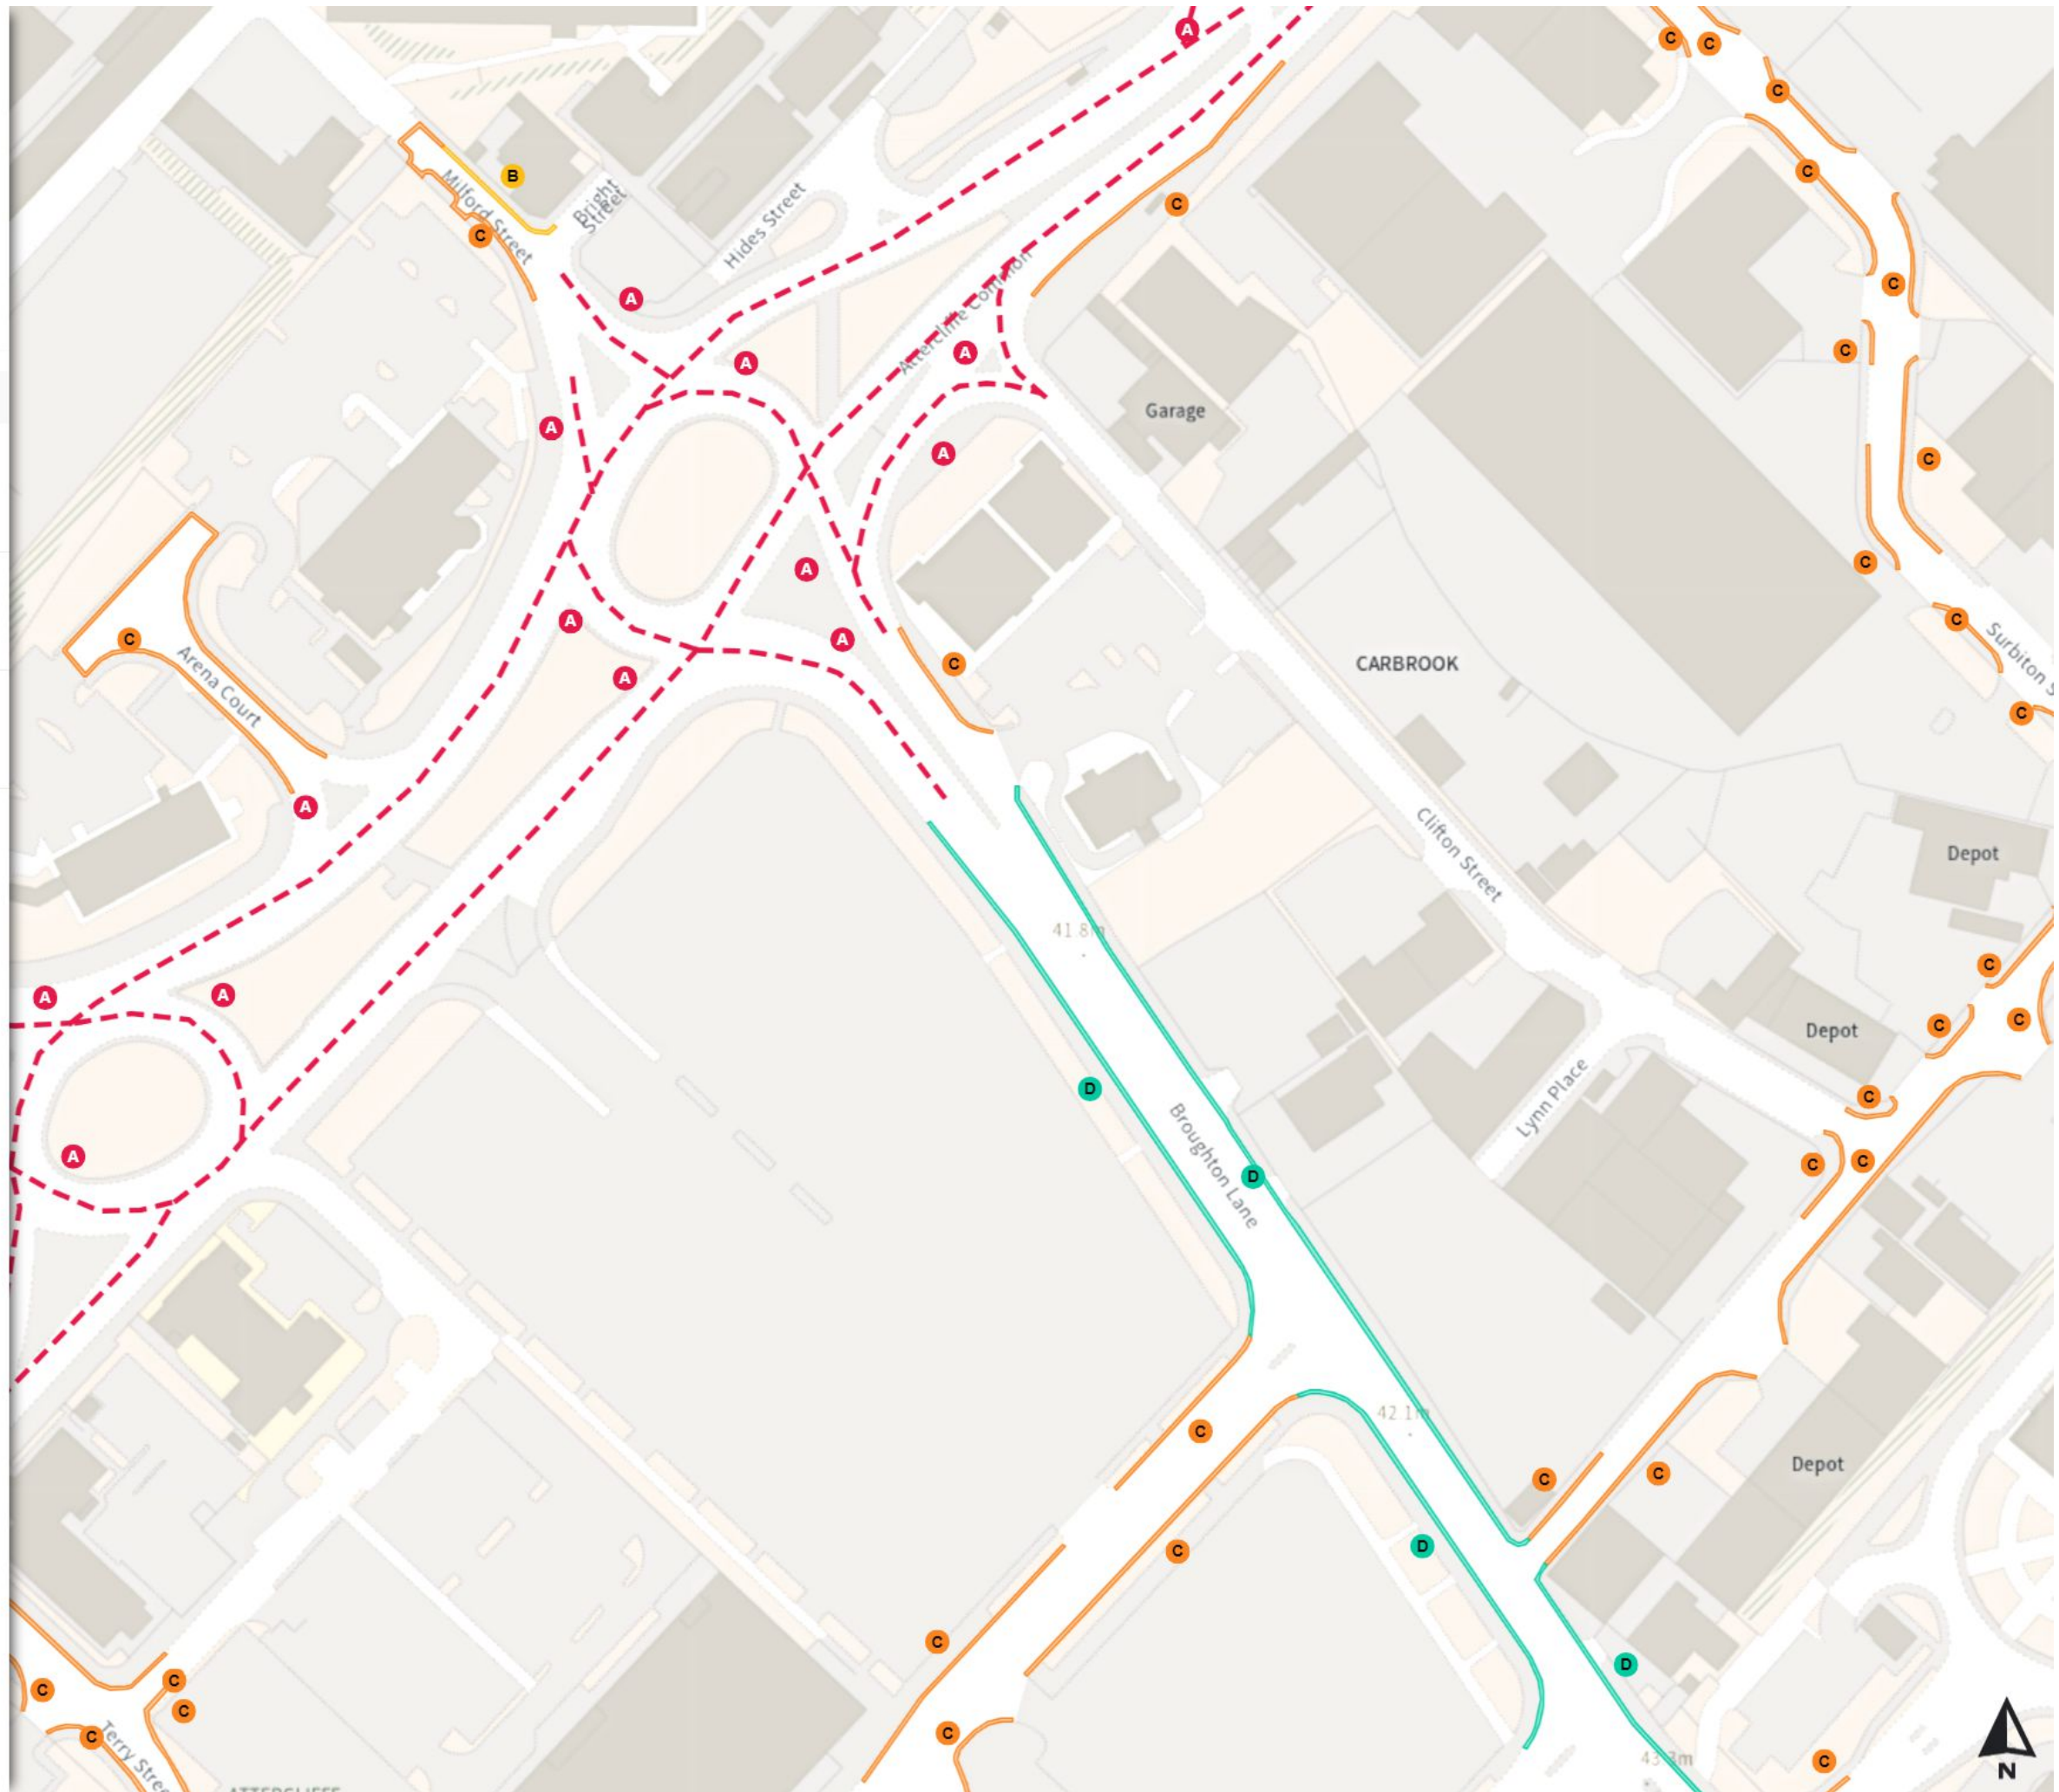

THE SHEFFIELD CITY COUNCIL (STOPPING RESTRICTIONS, WAITING RESTRICTIONS, LOADING RESTRICTIONS & PARKING PLACES) (MAP SCHEDULE) ORDER 2024

Map 224 of 797 Made 03/04/24

Added

- - - Clearway
- A At all times
- No waiting
- B 08:00-16:30
- No waiting at any time
- C At all times
- Shared
- D No waiting at any time
- At all times
- E No loading
- Mon-Fri 08:00-09:30 16:00-18:30

Scale: 1:1250

North-West: 438520.423, 389847.15
South-East: 438939.06, 389487.612

© Crown copyright and database rights 2024 Ordnance Survey.
You are not permitted to copy, sub-license, distribute or sell any of this data to third parties in any form. Licence number 100018816