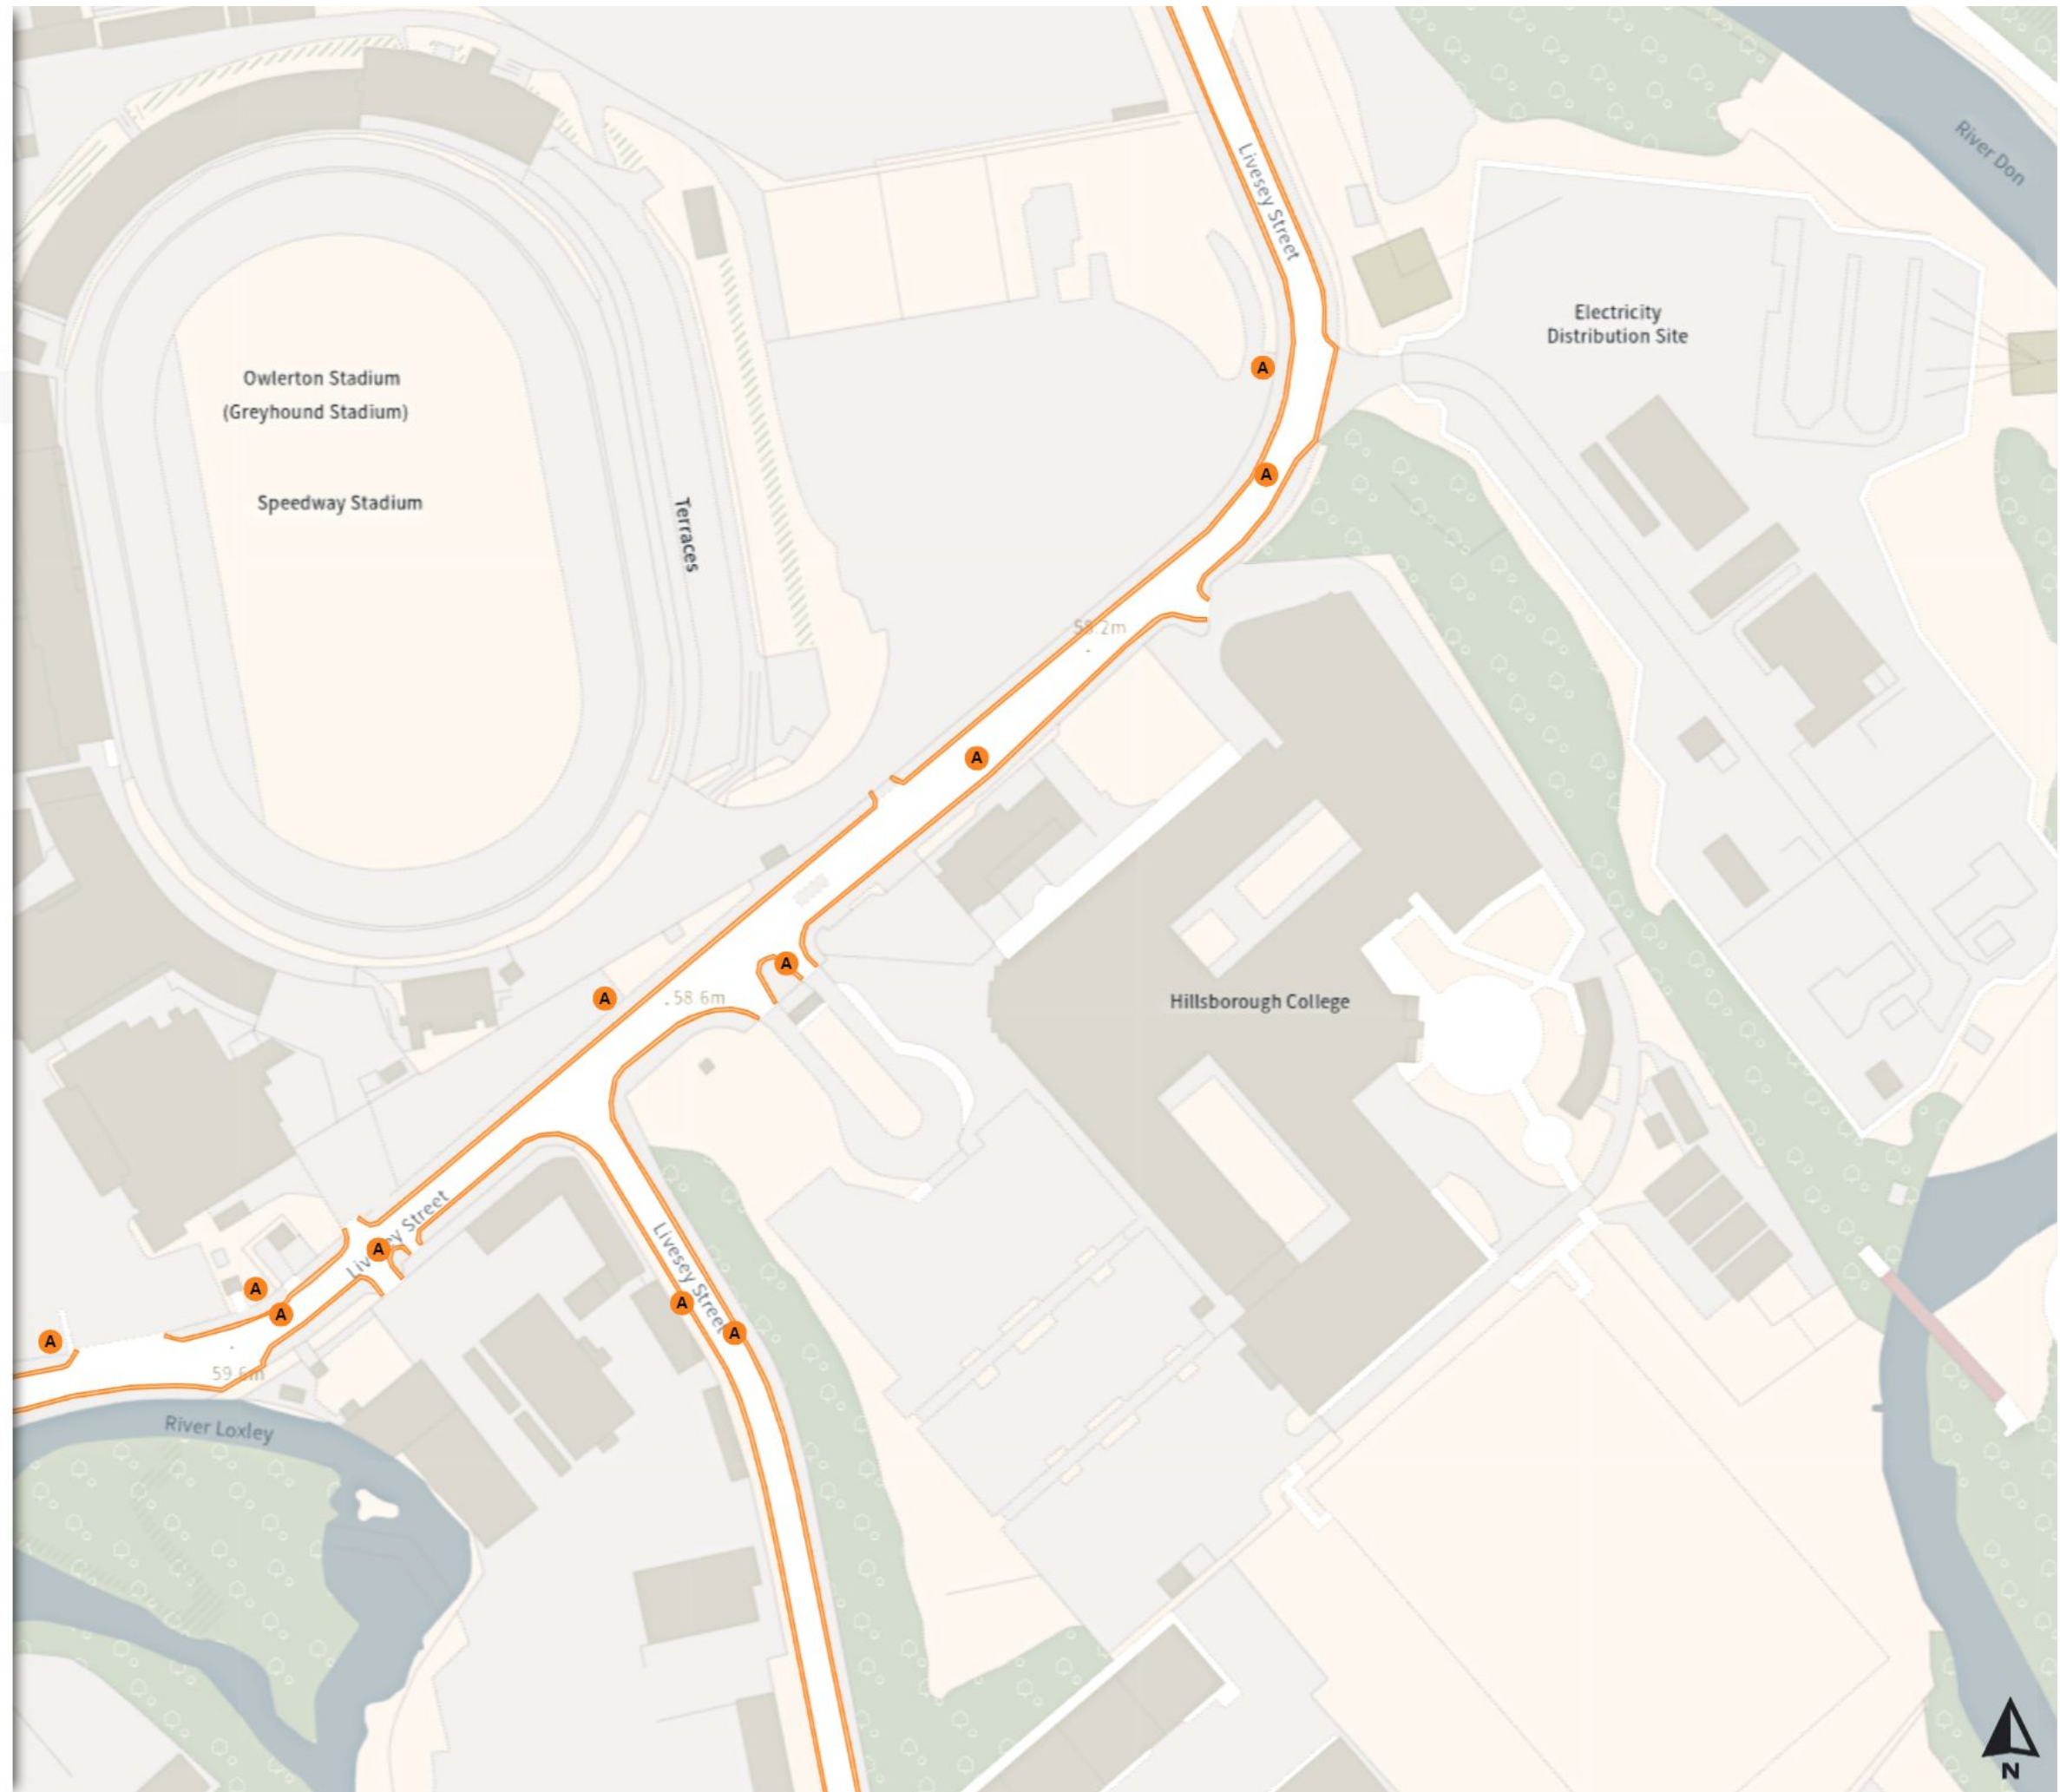

THE SHEFFIELD CITY COUNCIL (STOPPING RESTRICTIONS, WAITING RESTRICTIONS, LOADING RESTRICTIONS & PARKING PLACES) (MAP SCHEDULE) ORDER 2024

Map 199 of 797 Made 03/04/24

Added

No waiting at any time

At all times

0 20 40 60m

Scale: 1:1250

North-West: 433771.475, 390170.262
South-East: 434189.72, 389810.334