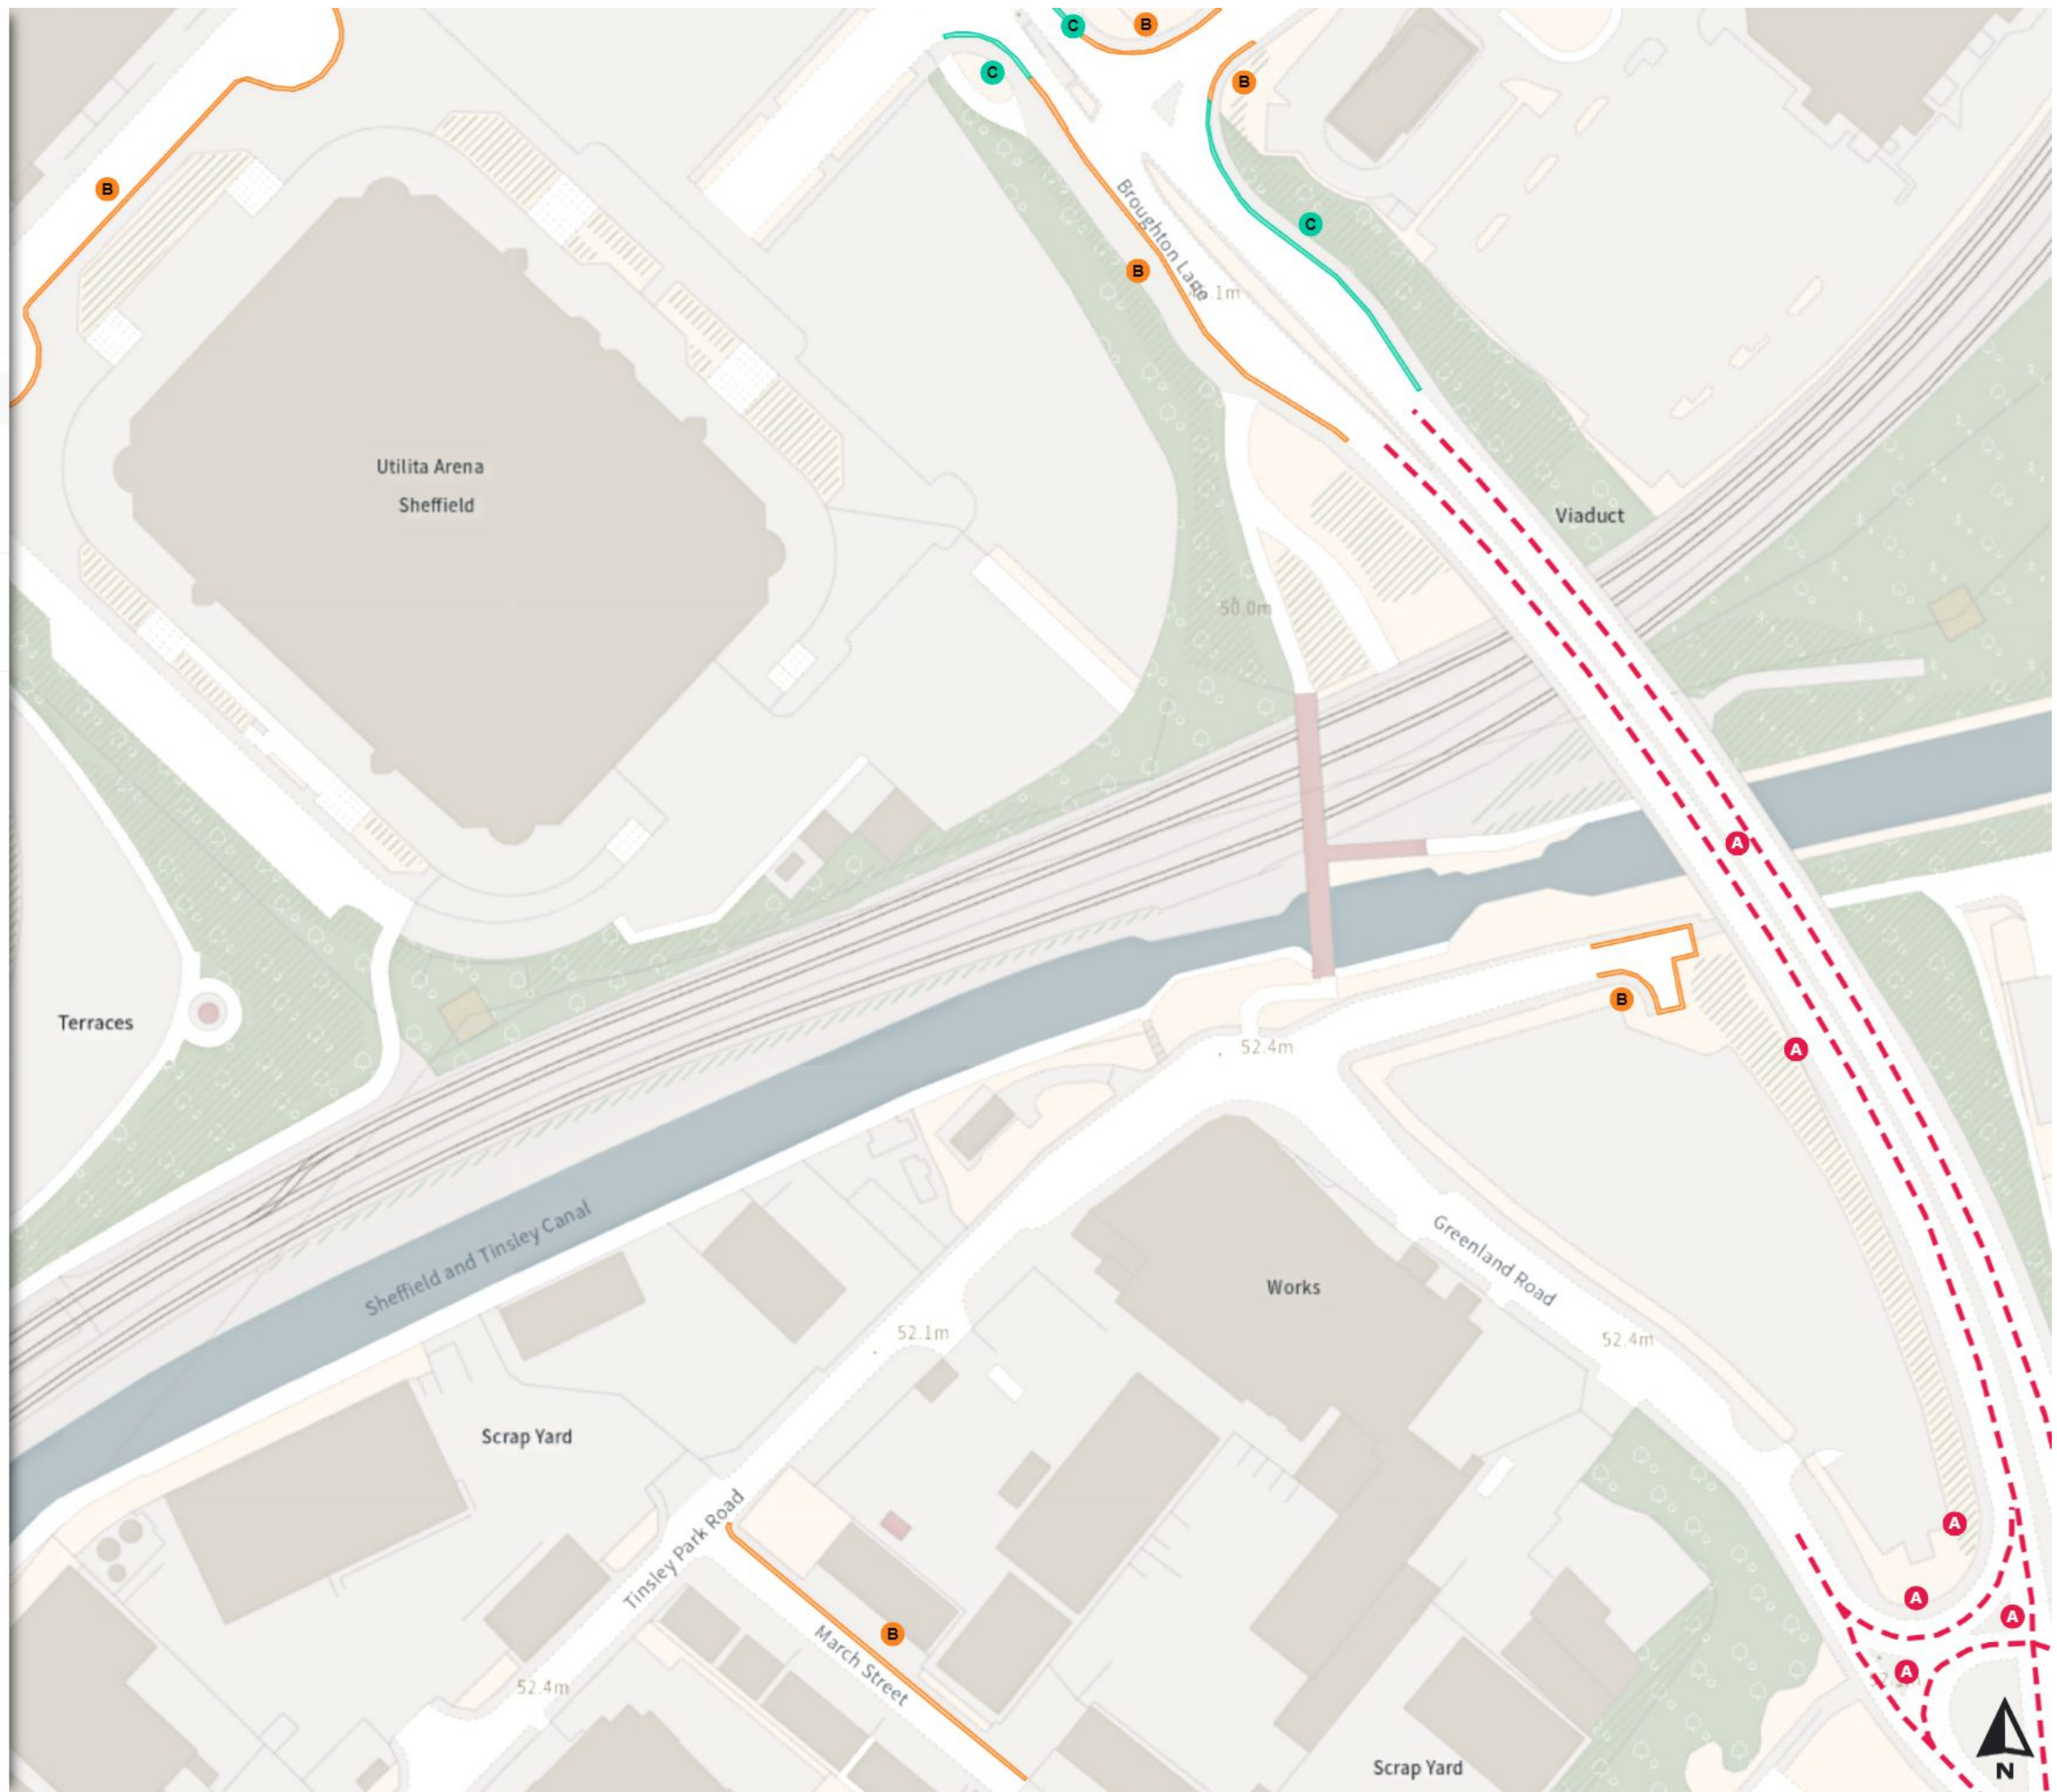

THE SHEFFIELD CITY COUNCIL (STOPPING RESTRICTIONS, WAITING RESTRICTIONS, LOADING RESTRICTIONS & PARKING PLACES) (MAP SCHEDULE) ORDER 2024

Map 241 of 797 Made 03/04/24

Added

- Clearway
- A At all times
- No waiting at any time
- B At all times
- Shared
- C No waiting at any time
- At all times
- C No loading
- Mon-Fri 08:00-09:30 16:00-18:30

Scale: 1:1250

North-West: 438650.838, 389489.177
South-East: 439069.517, 389129.623

© Crown copyright and database rights 2024 Ordnance Survey.
You are not permitted to copy, sub-license, distribute or sell any of this data to third parties in any form. Licence number 100018816