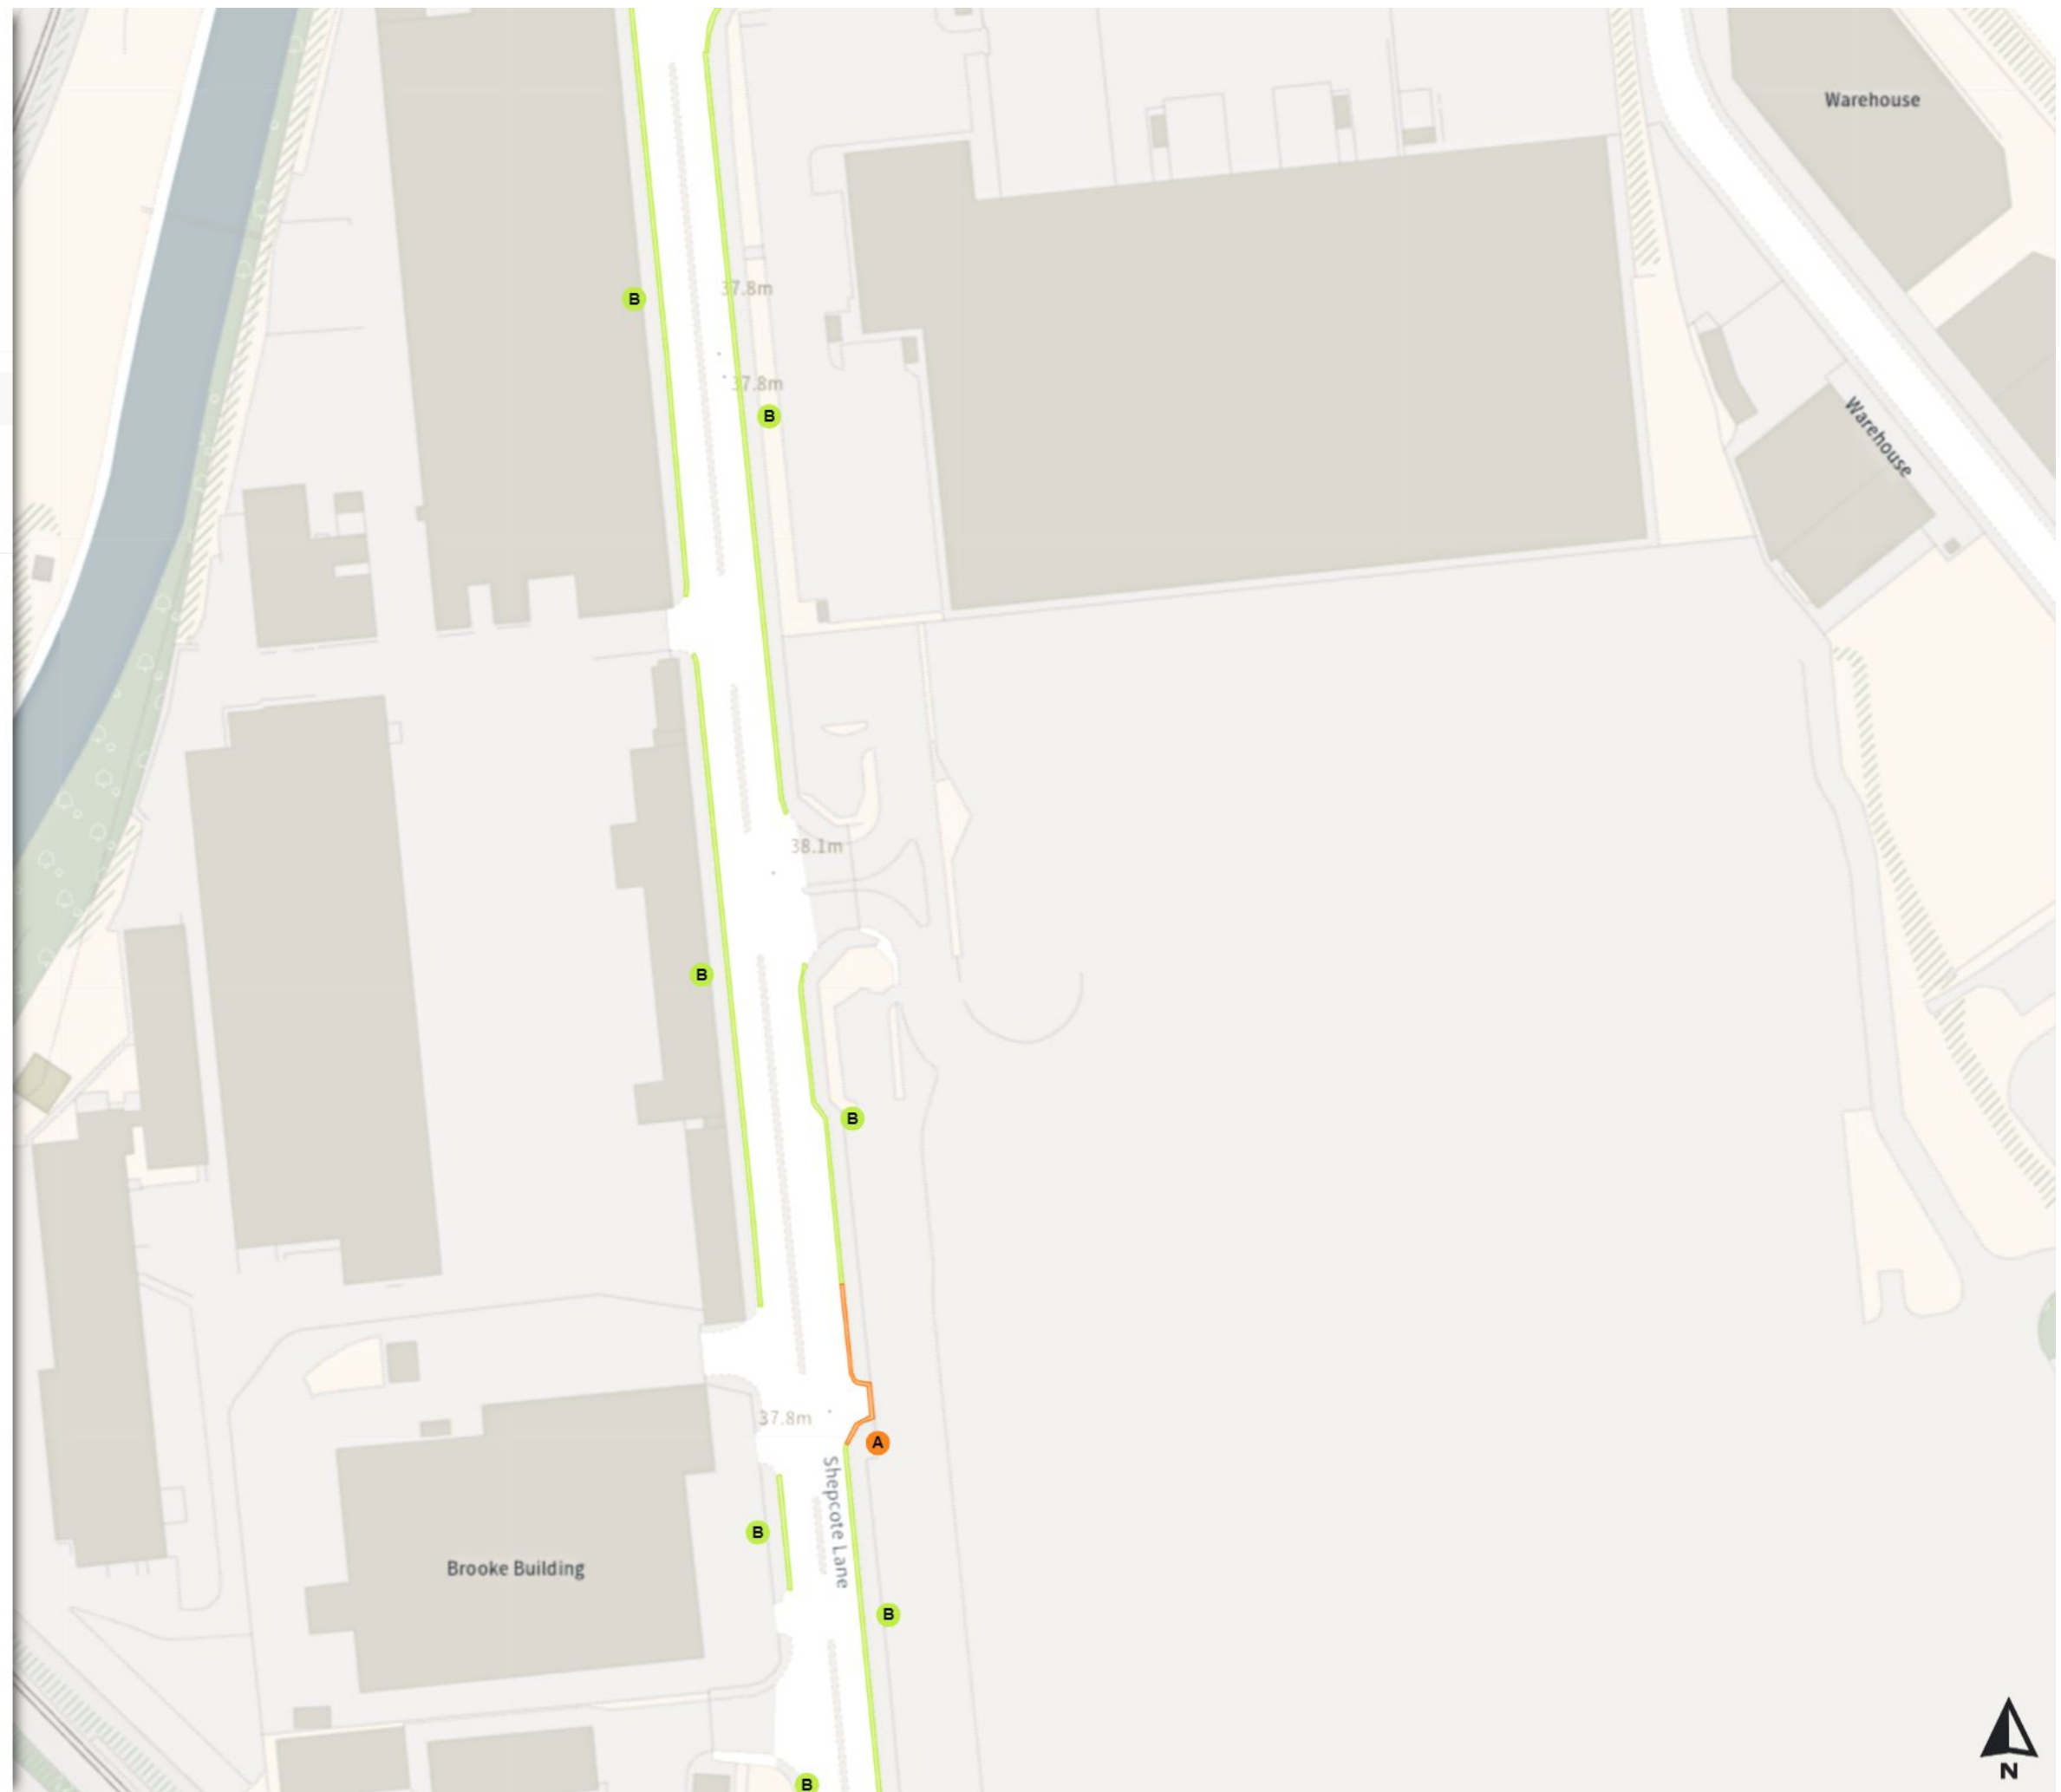

Shared

No waiting

Mon-Fri 08:00-09:30 16:00-18:30

No loading

Mon-Fri 08:00-09:30 16:00-18:30

Scale: 1:1250

North-West: 439647.672, 390574.569
South-East: 440066.333, 390215.185

© Crown copyright and database rights 2024 Ordnance Survey.
You are not permitted to copy, sub-license, distribute or sell any of this data to third parties in any form. Licence number 100018816