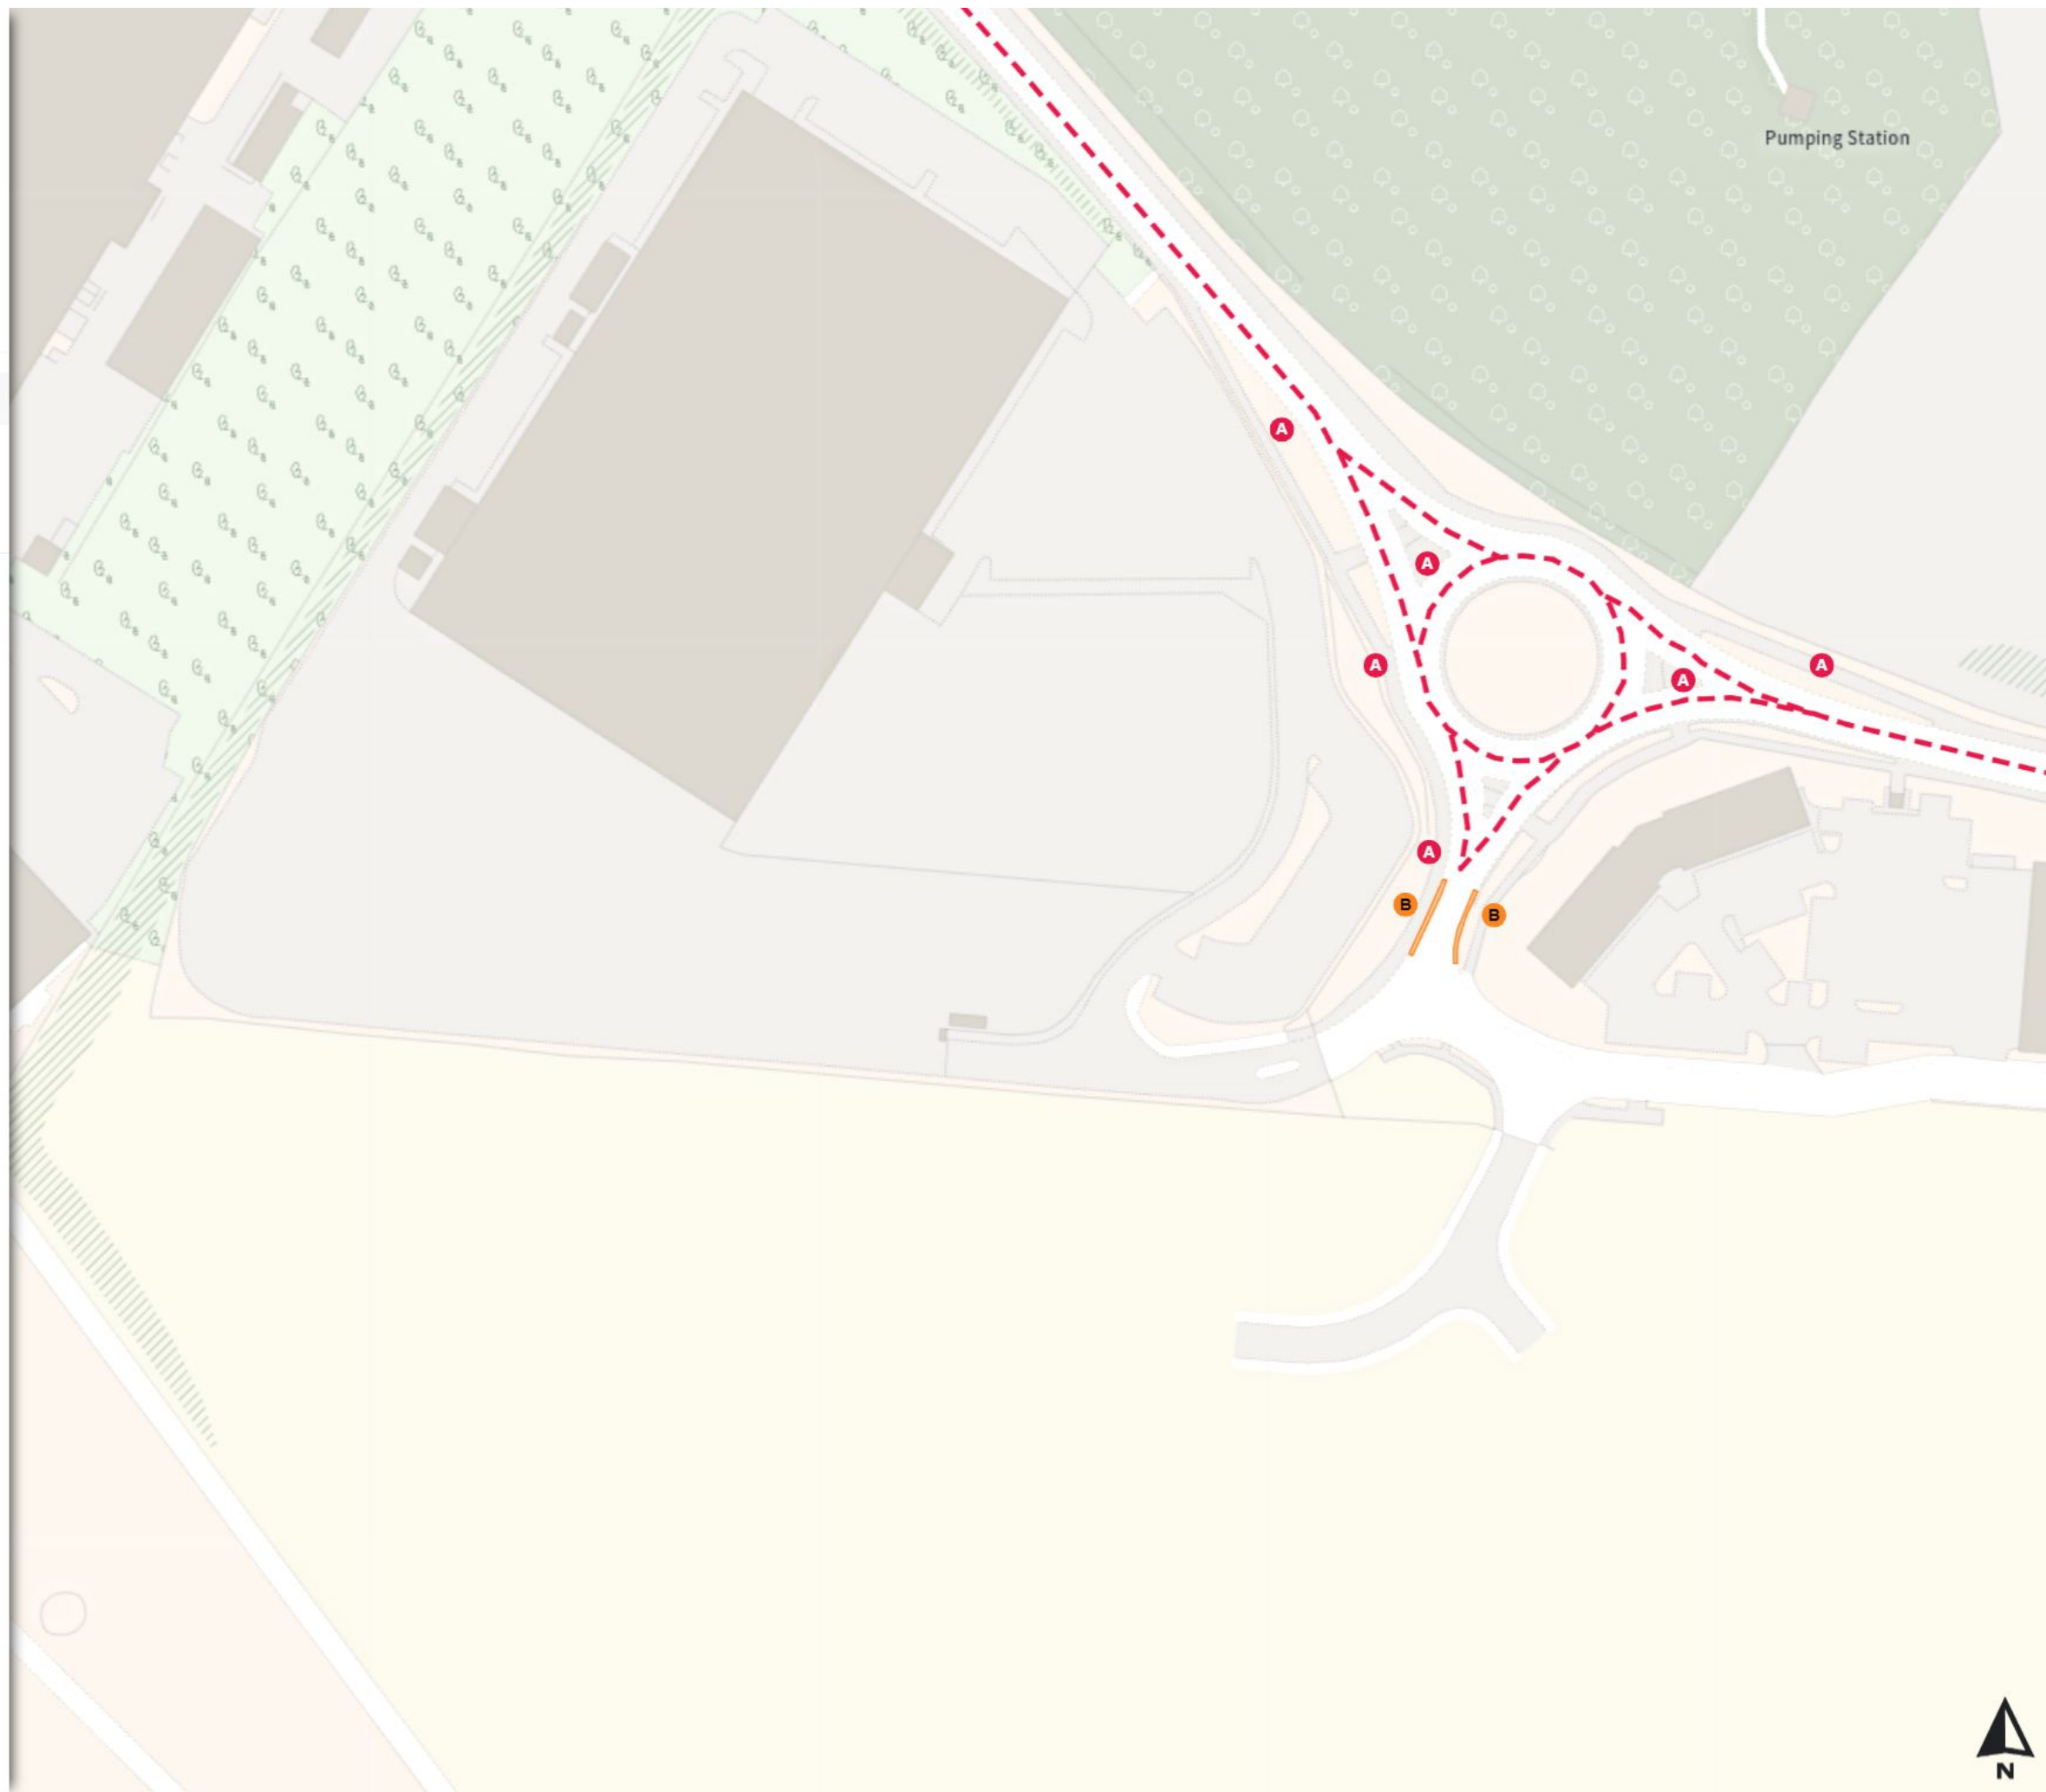

THE SHEFFIELD CITY COUNCIL (STOPPING RESTRICTIONS, WAITING RESTRICTIONS, LOADING RESTRICTIONS & PARKING PLACES) (MAP SCHEDULE) ORDER 2024

Map 267 of 797 Made 03/04/24

Added

- Clearway
- At all times
- No waiting at any time
- At all times

0 20 40 60m

Scale: 1:1250

North-West: 439687.465, 389138.472
South-East: 440106.254, 388778.982

© Crown copyright and database rights 2024 Ordnance Survey.
You are not permitted to copy, sub-license, distribute or sell any of this data to third parties in any form. Licence number 100018816