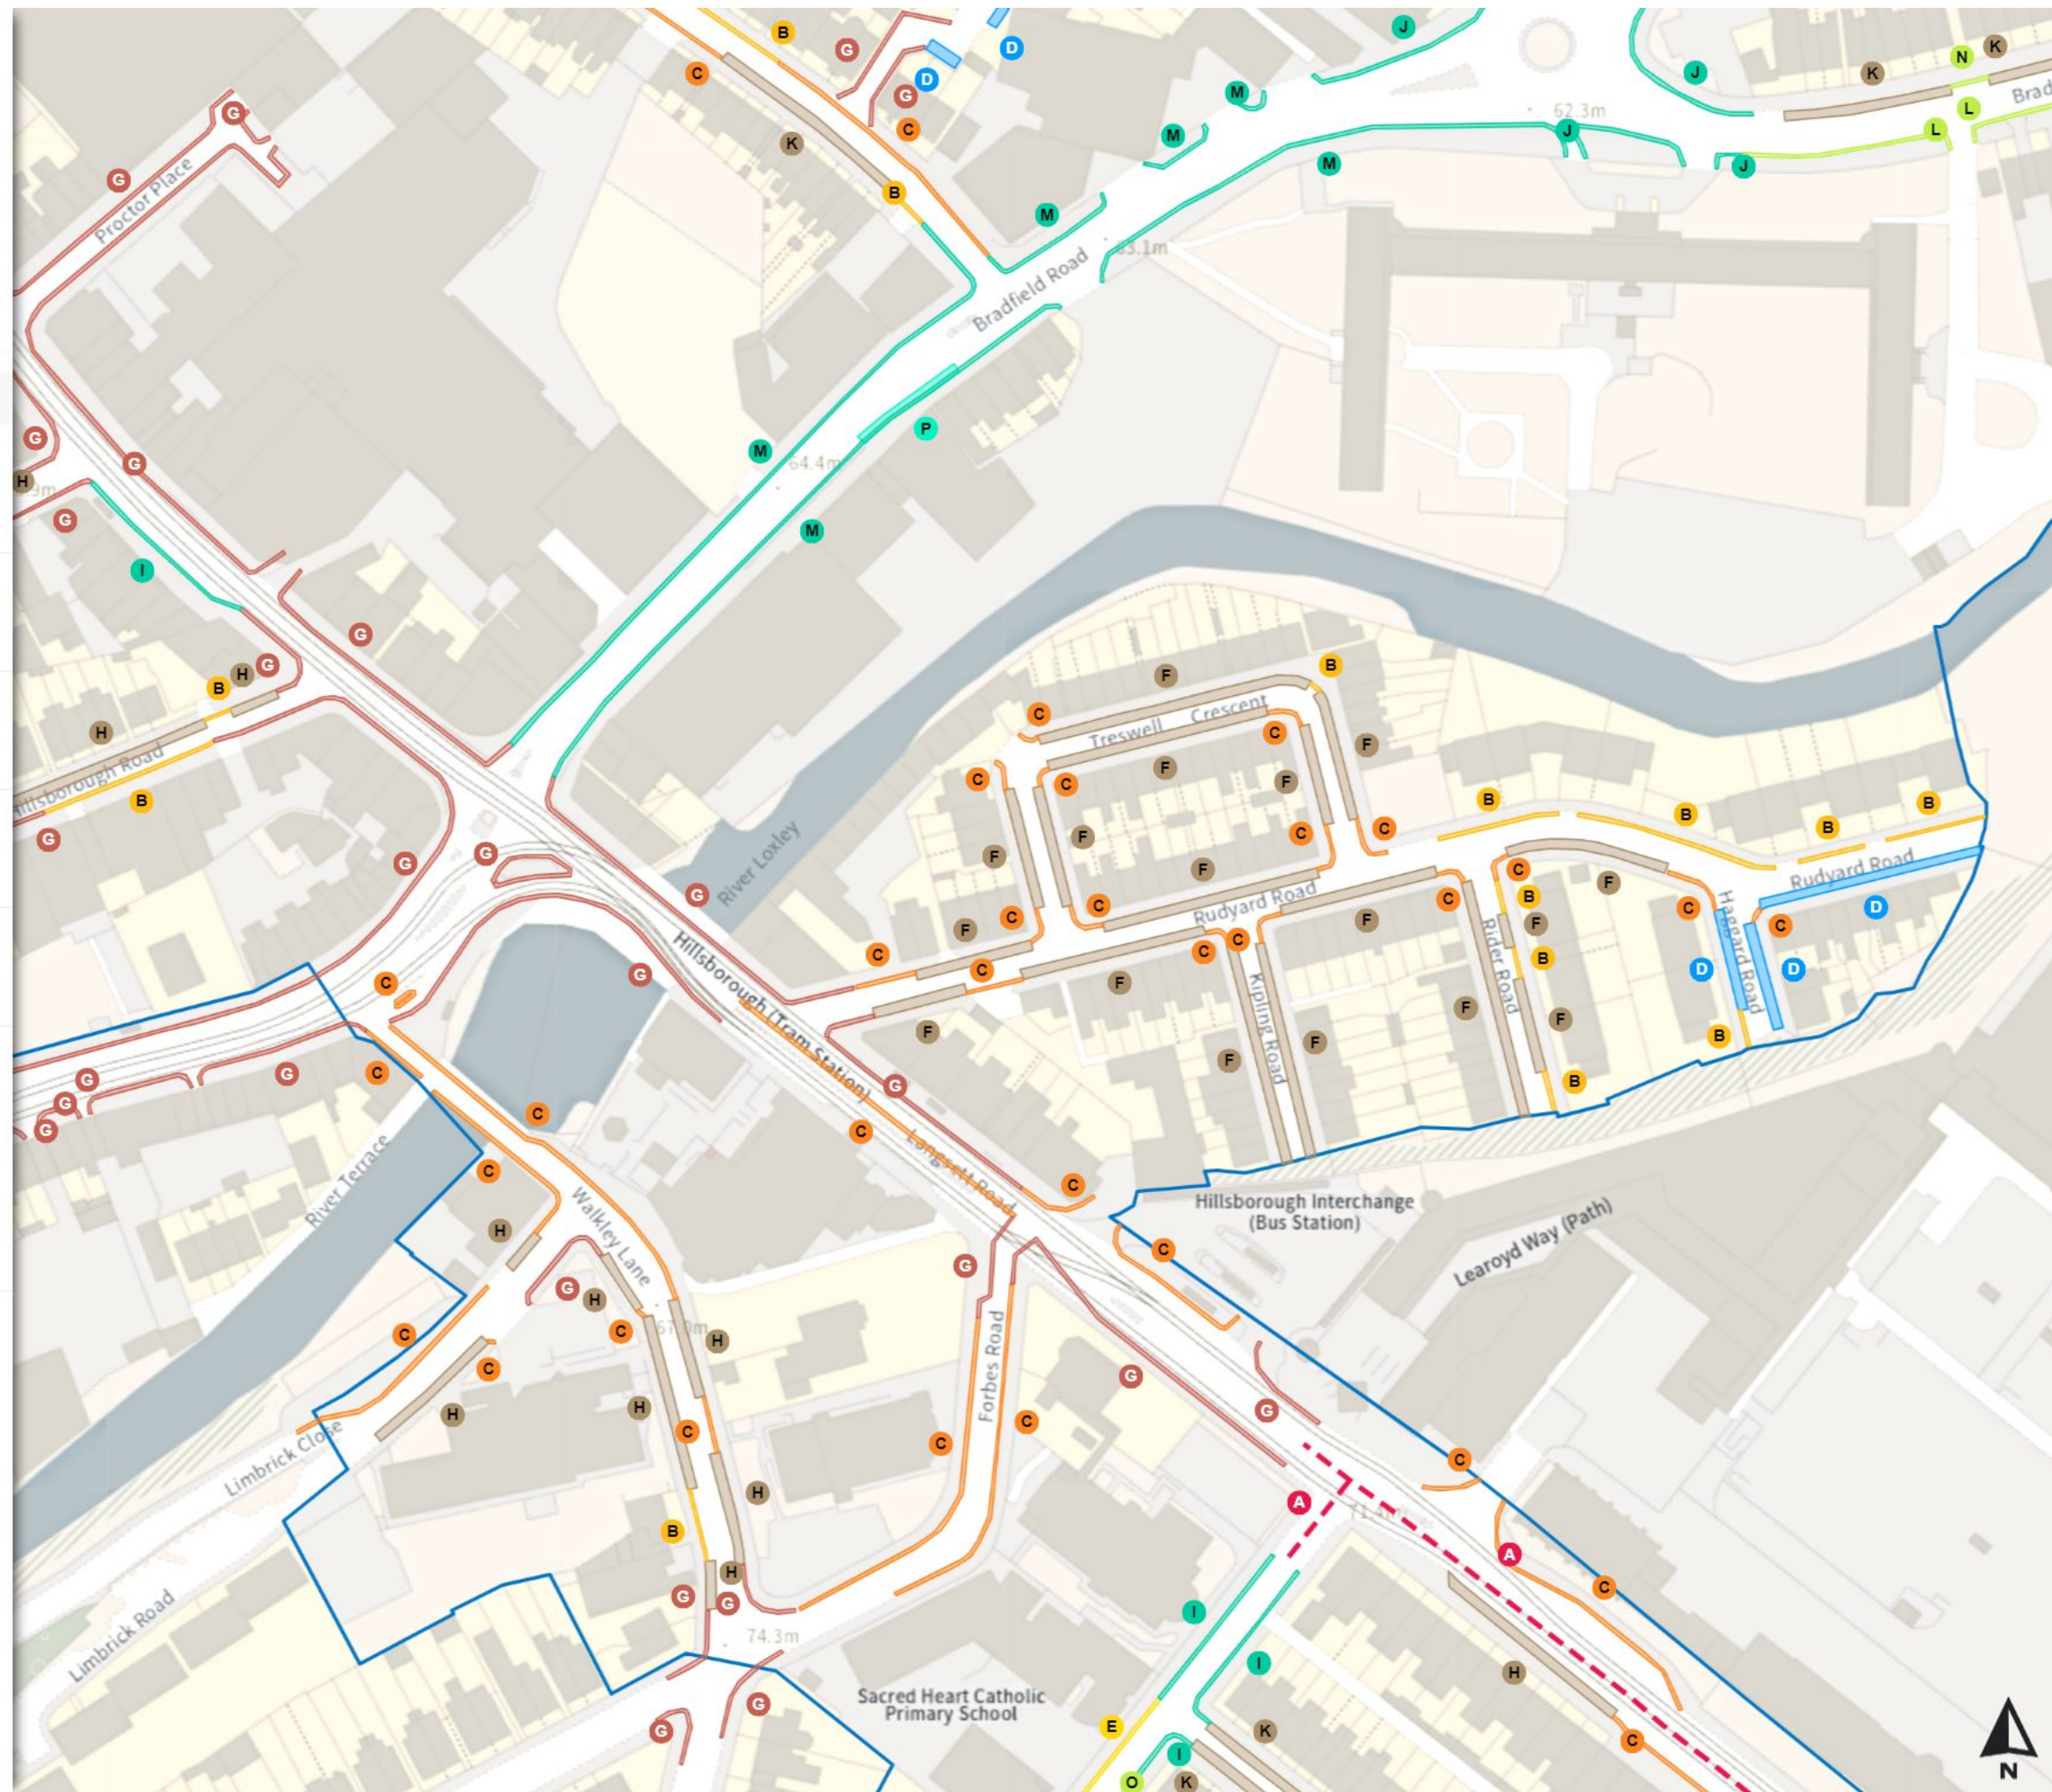

THE SHEFFIELD CITY COUNCIL (STOPPING RESTRICTIONS, WAITING RESTRICTIONS, LOADING RESTRICTIONS & PARKING PLACES) (MAP SCHEDULE) ORDER 2024

Map 215a of 797 Made 03/04/24

Added

- Clearway
- A At all times
- No waiting
- Mon-Sat 08:00-18:30
- No waiting at any time
- At all times
- Permit holders parking place (Hillsborough)
- Mon-Sat 08:00-18:30
- Prohibition of stopping on school entrance markings
- At all times
- Shared
- Free parking place
- Mon-Sat 08:00-22:00 ☉ 1h ☹ 2h
- Permit holders parking place (Hillsborough)
- Mon-Sat 08:00-22:00

Scale: 1:1250

North-West: 433161.843, 389806.799
South-East: 433580.072, 389446.791

© Crown copyright and database rights 2024 Ordnance Survey.
You are not permitted to copy, sub-license, distribute or sell any of this data to third parties in any form. Licence number 100018816