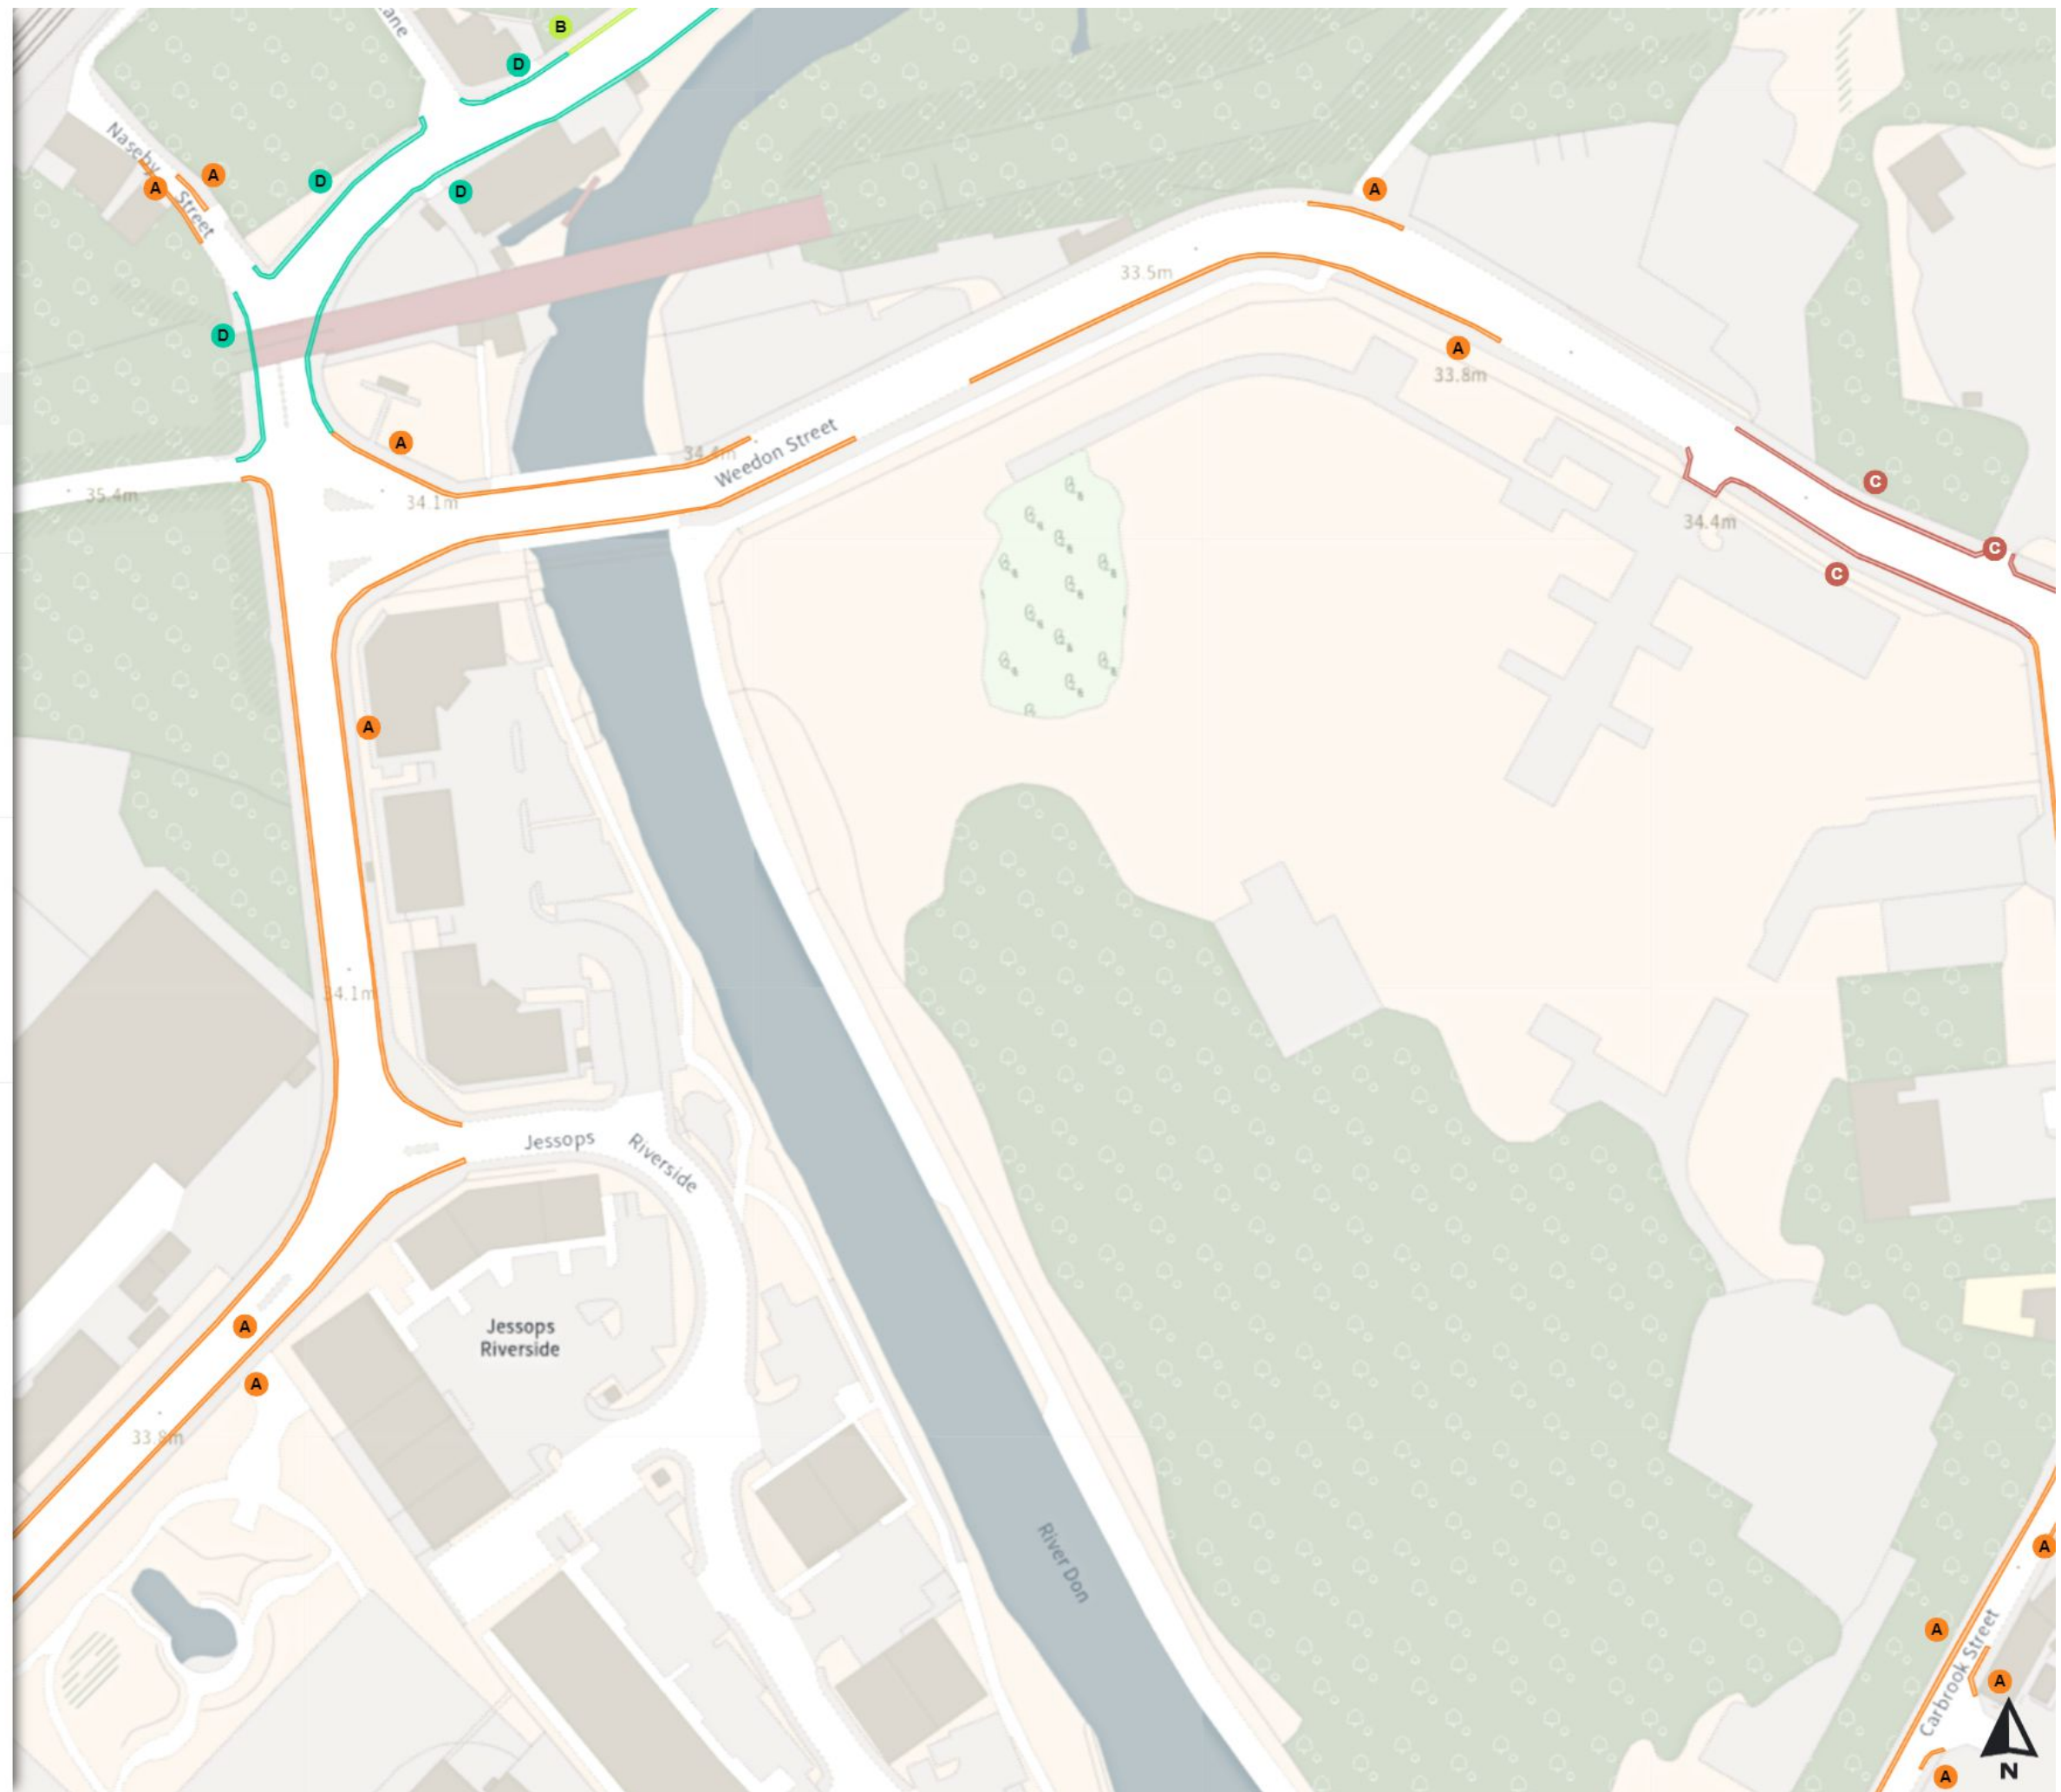

THE SHEFFIELD CITY COUNCIL (STOPPING RESTRICTIONS, WAITING RESTRICTIONS, LOADING RESTRICTIONS & PARKING PLACES) (MAP SCHEDULE) ORDER 2024

Map 189 of 797 Made 03/04/24

Added

- Clearway
- At all times
- No waiting at any time
- At all times
- Shared
- No waiting at any time
- At all times
- No loading at any time
- At all times