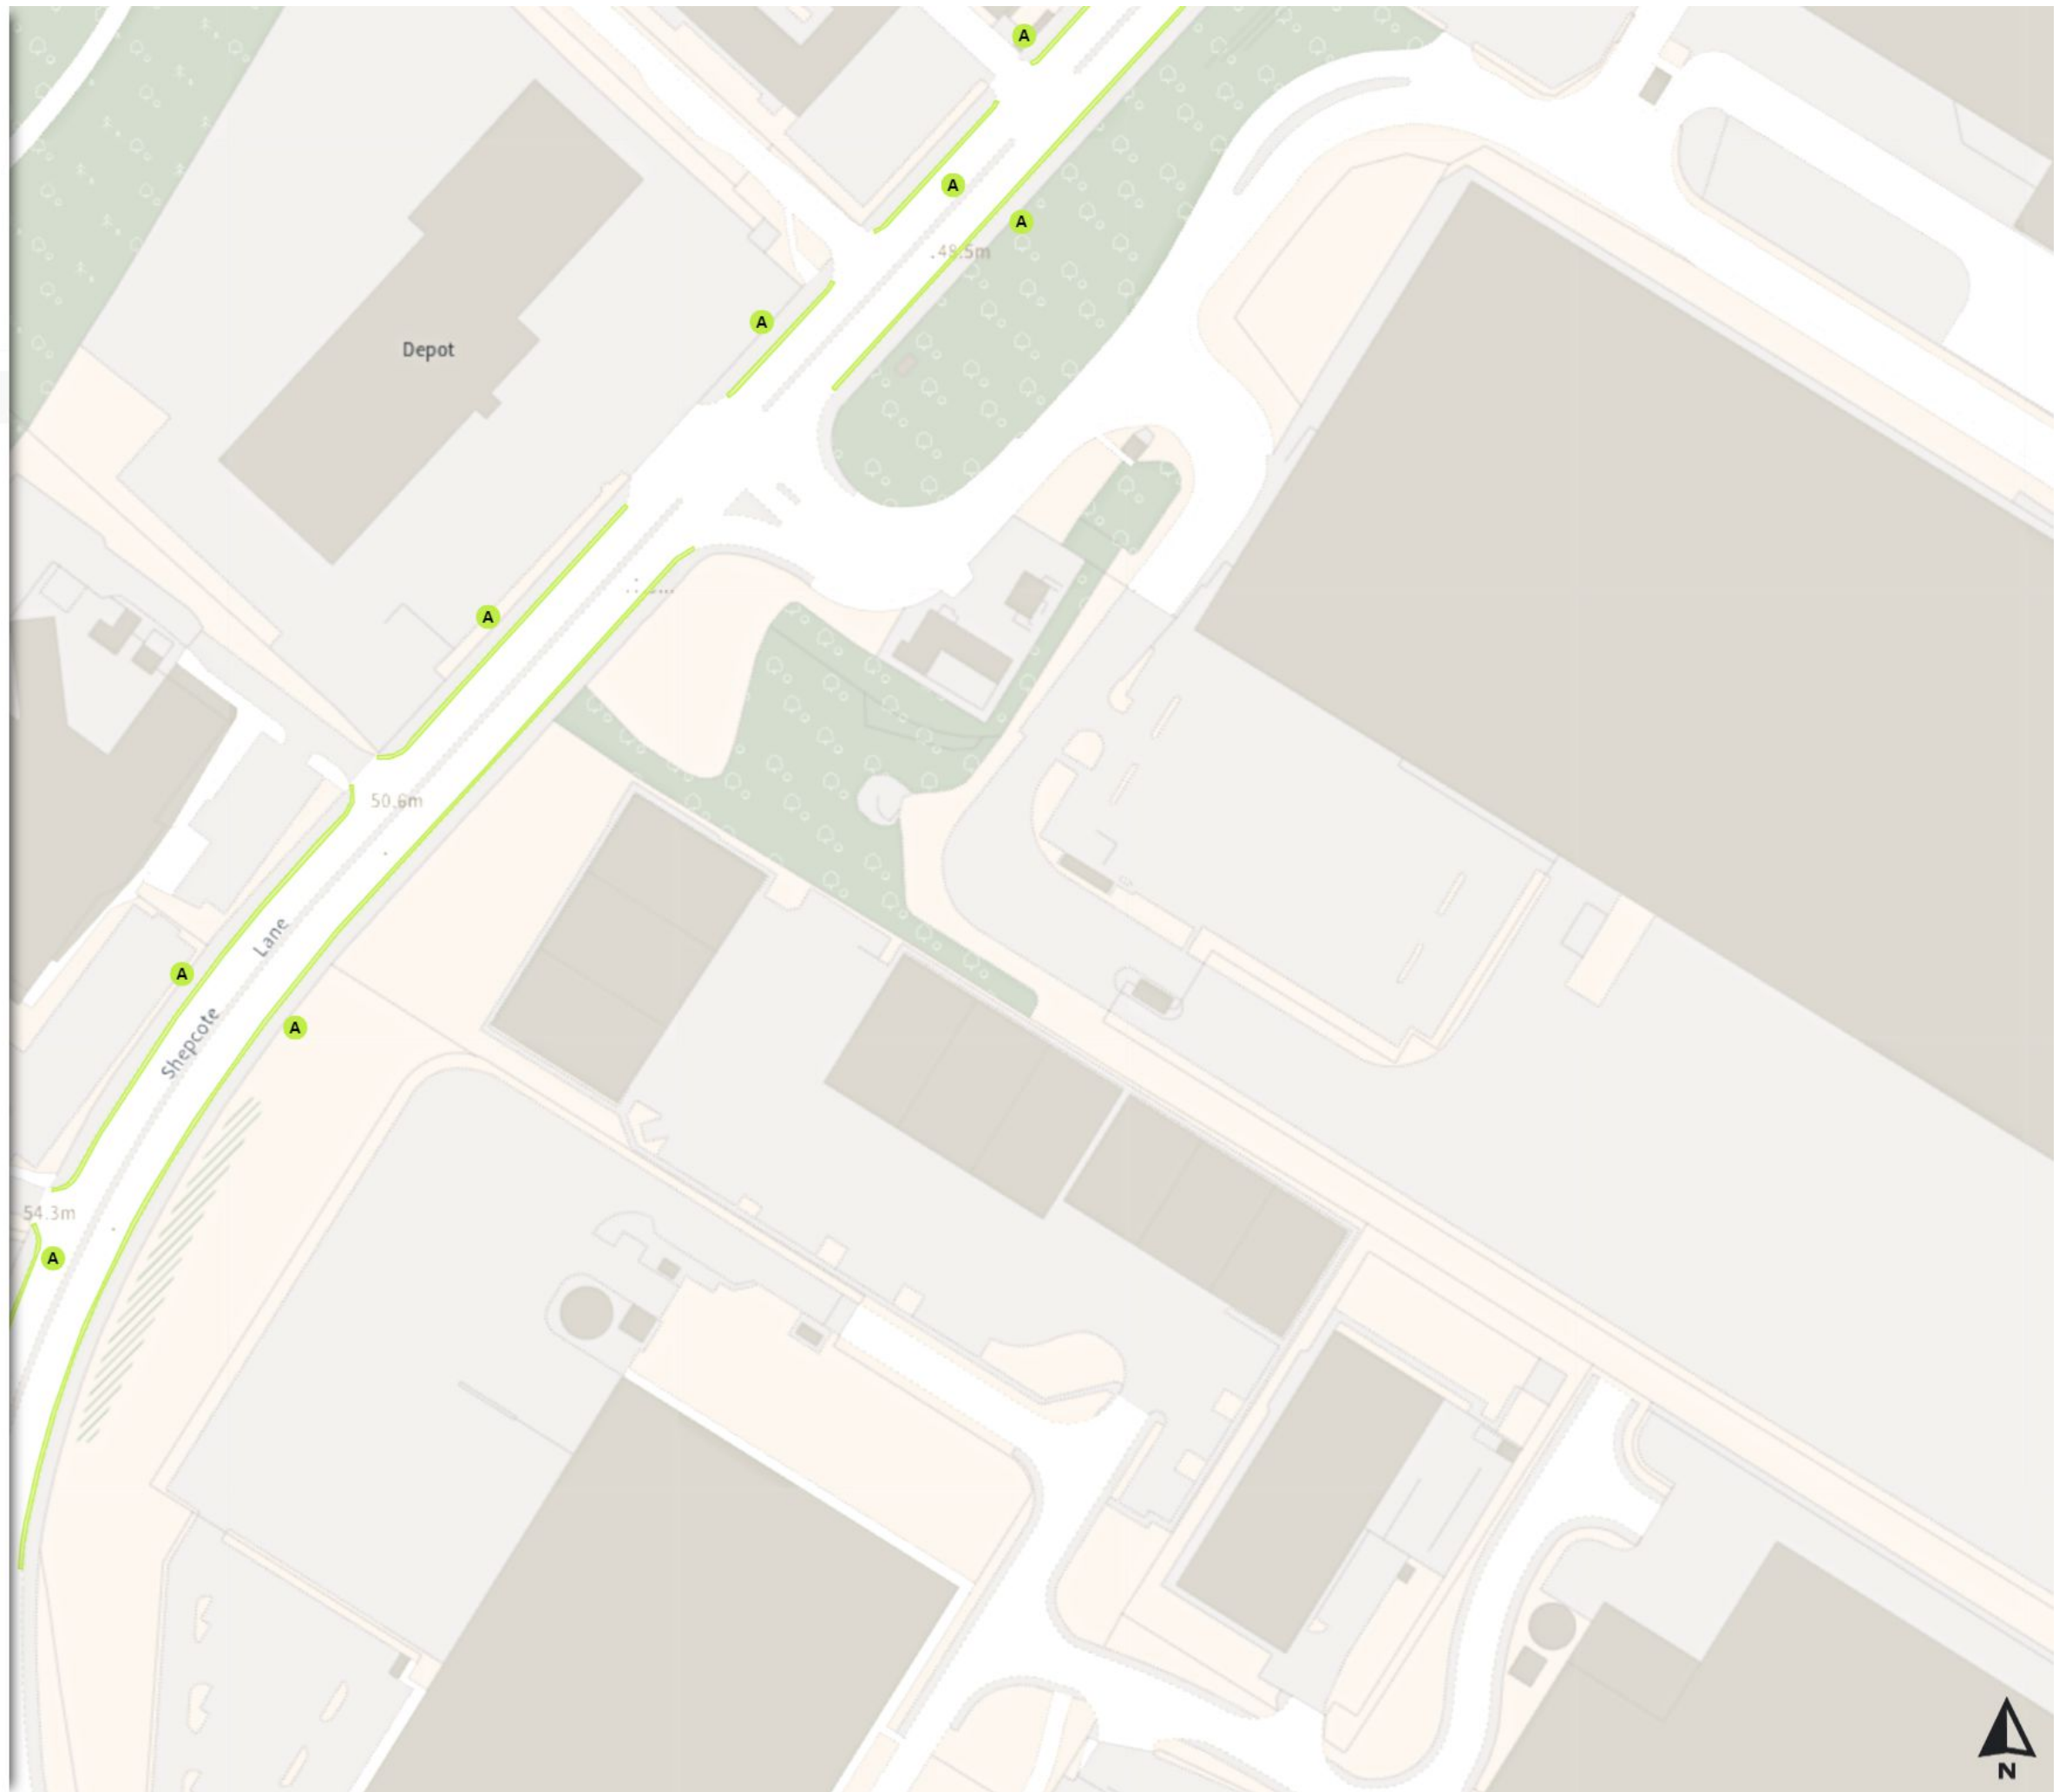

Map 226 of 797 Made 03/04/24

Added

Shared

No waiting

Mon-Fri 08:00-09:30 16:00-18:30

No loading

Mon-Fri 08:00-09:30 16:00-18:30

0 20 40 60m