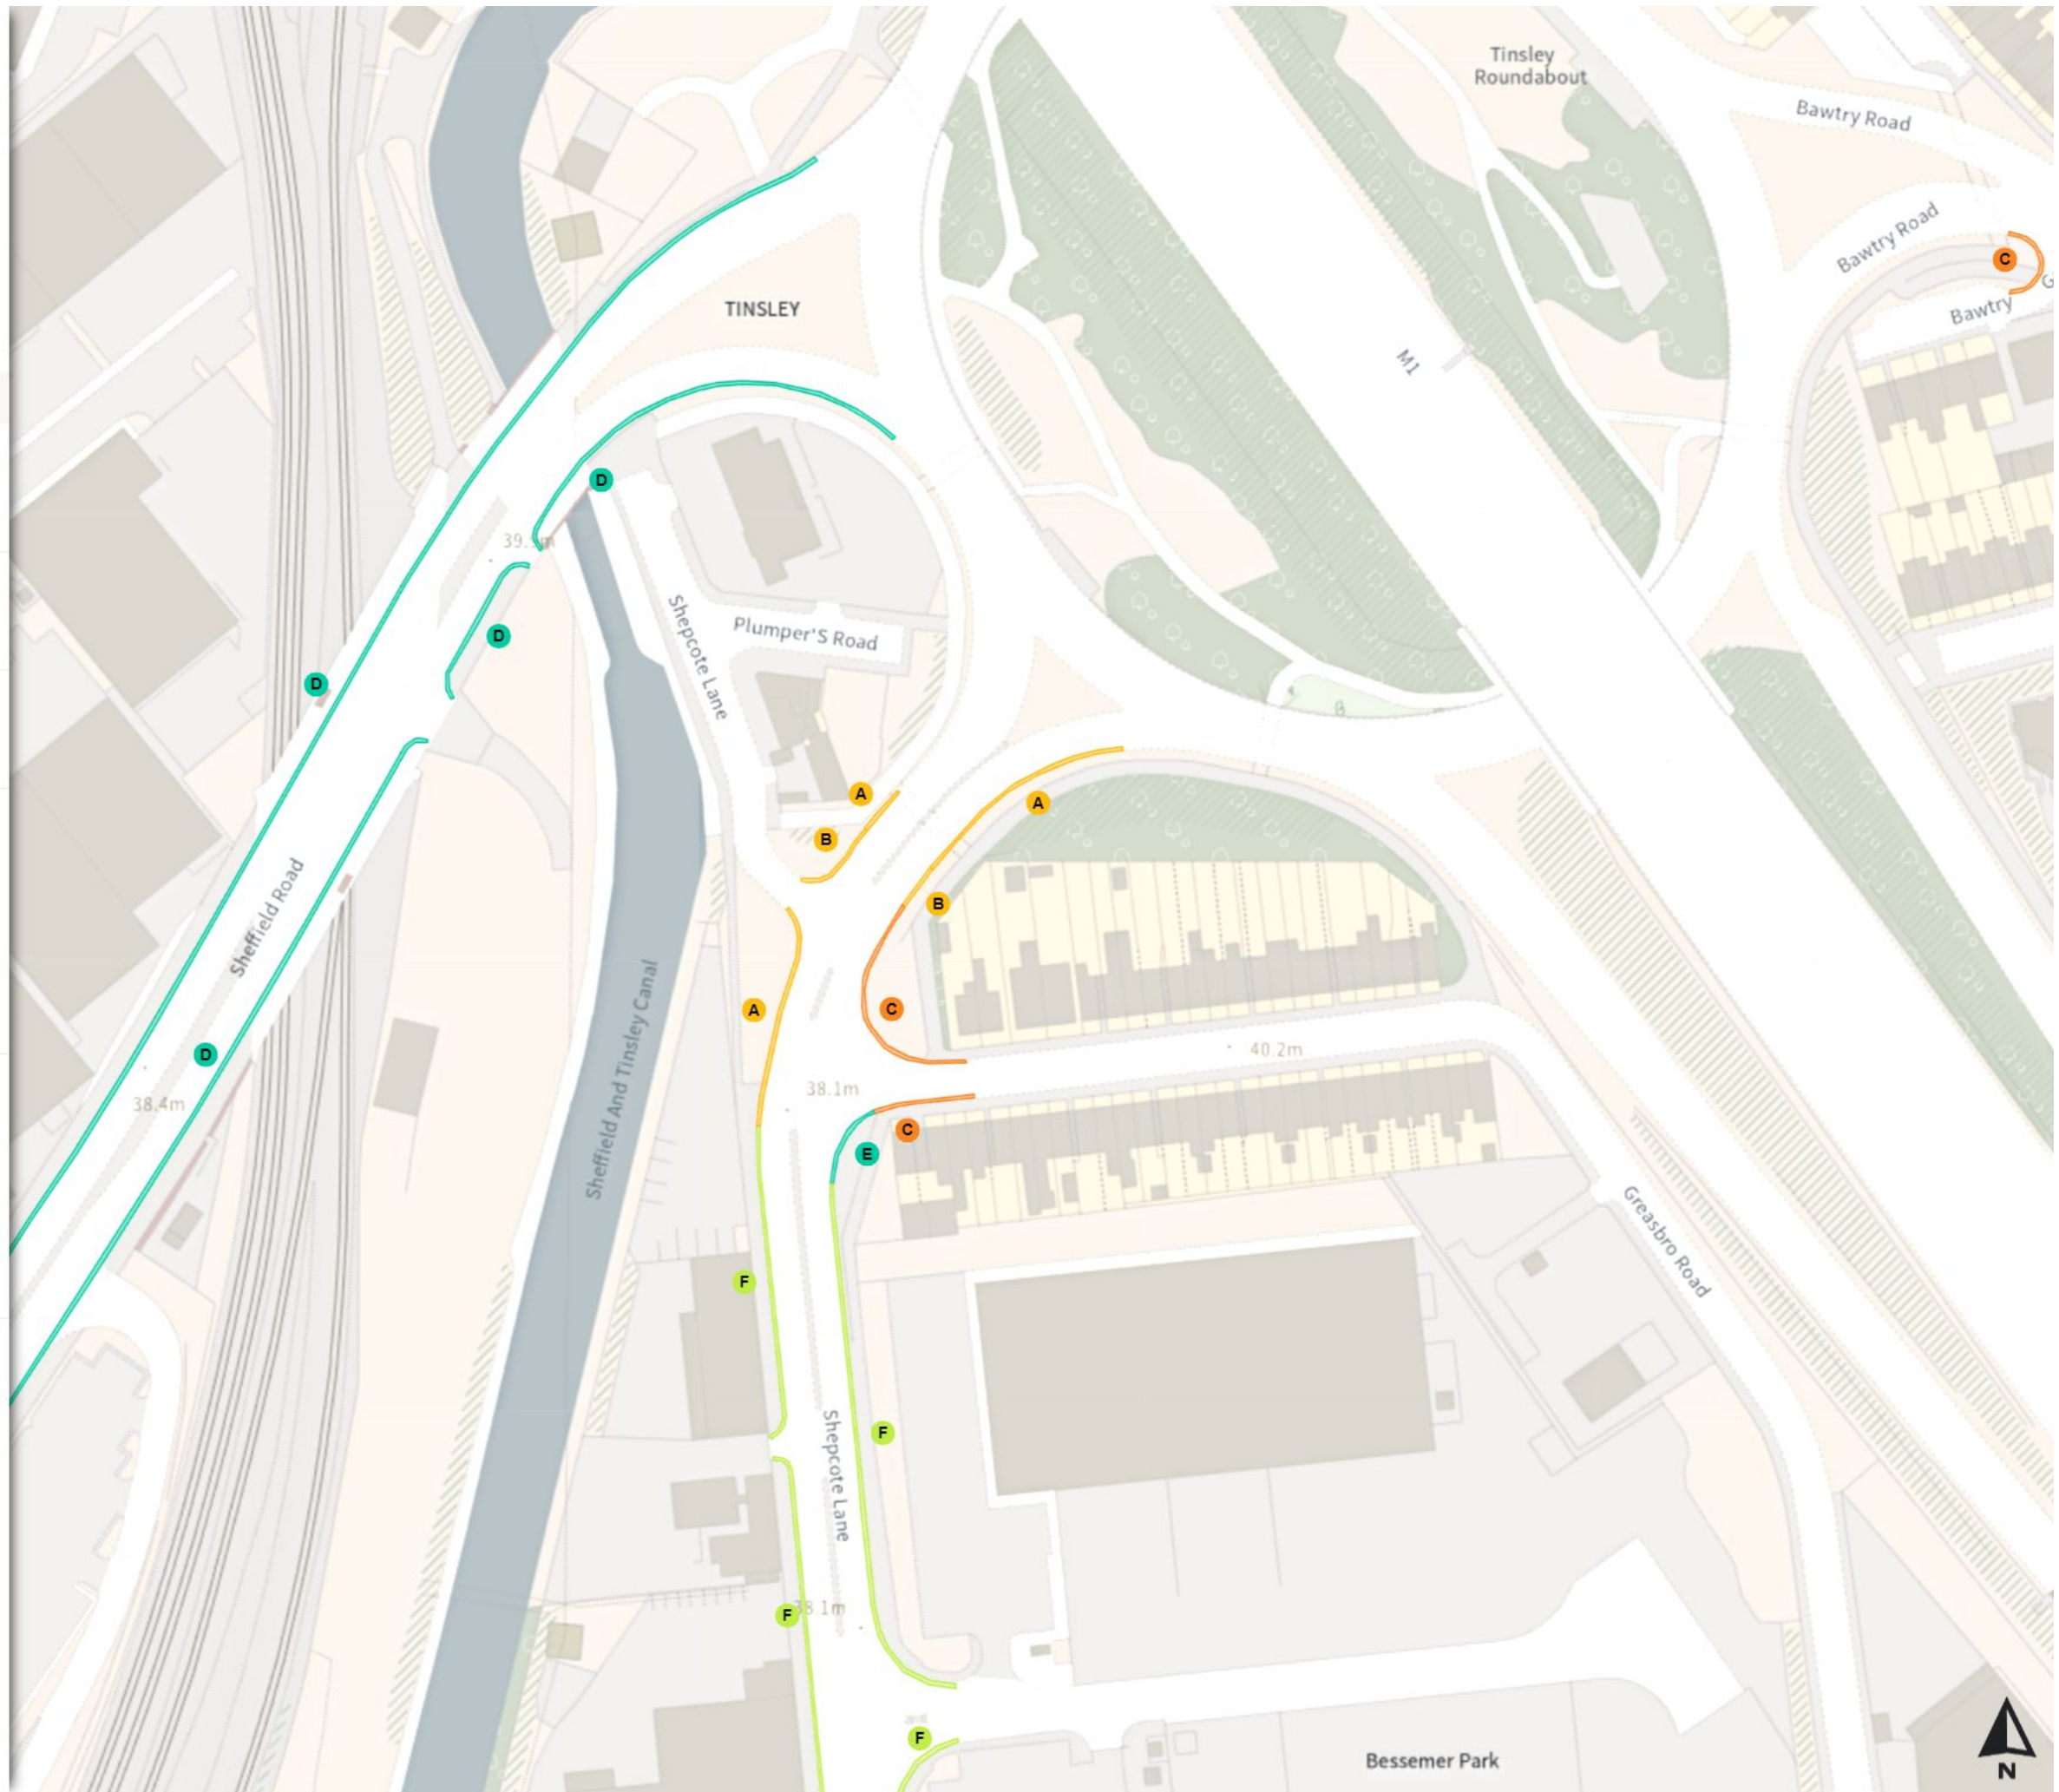

THE SHEFFIELD CITY COUNCIL (STOPPING RESTRICTIONS, WAITING RESTRICTIONS, LOADING RESTRICTIONS & PARKING PLACES) (MAP SCHEDULE) ORDER 2024

Map 172a of 797 Made 03/04/24

Added

- No waiting
- A Mon-Fri 08:00-09:30 16:00-18:30

- No waiting
- B Mon-Sat 08:00-18:30

- No waiting at any time
- C At all times

- Shared
- D No waiting at any time
  At all times

- D No loading
  Mon-Fri 07:30-09:30 16:00-18:30

- Shared
- E No waiting at any time
  At all times

- E No loading
  Mon-Fri 08:00-09:30 16:00-18:30

Scale: 1:1250

North-West: 439605.636, 390933.347
South-East: 440024.262, 390573.987

© Crown copyright and database rights 2024 Ordnance Survey.
You are not permitted to copy, sub-license, distribute or sell any of this data to third parties in any form. Licence number 100018816