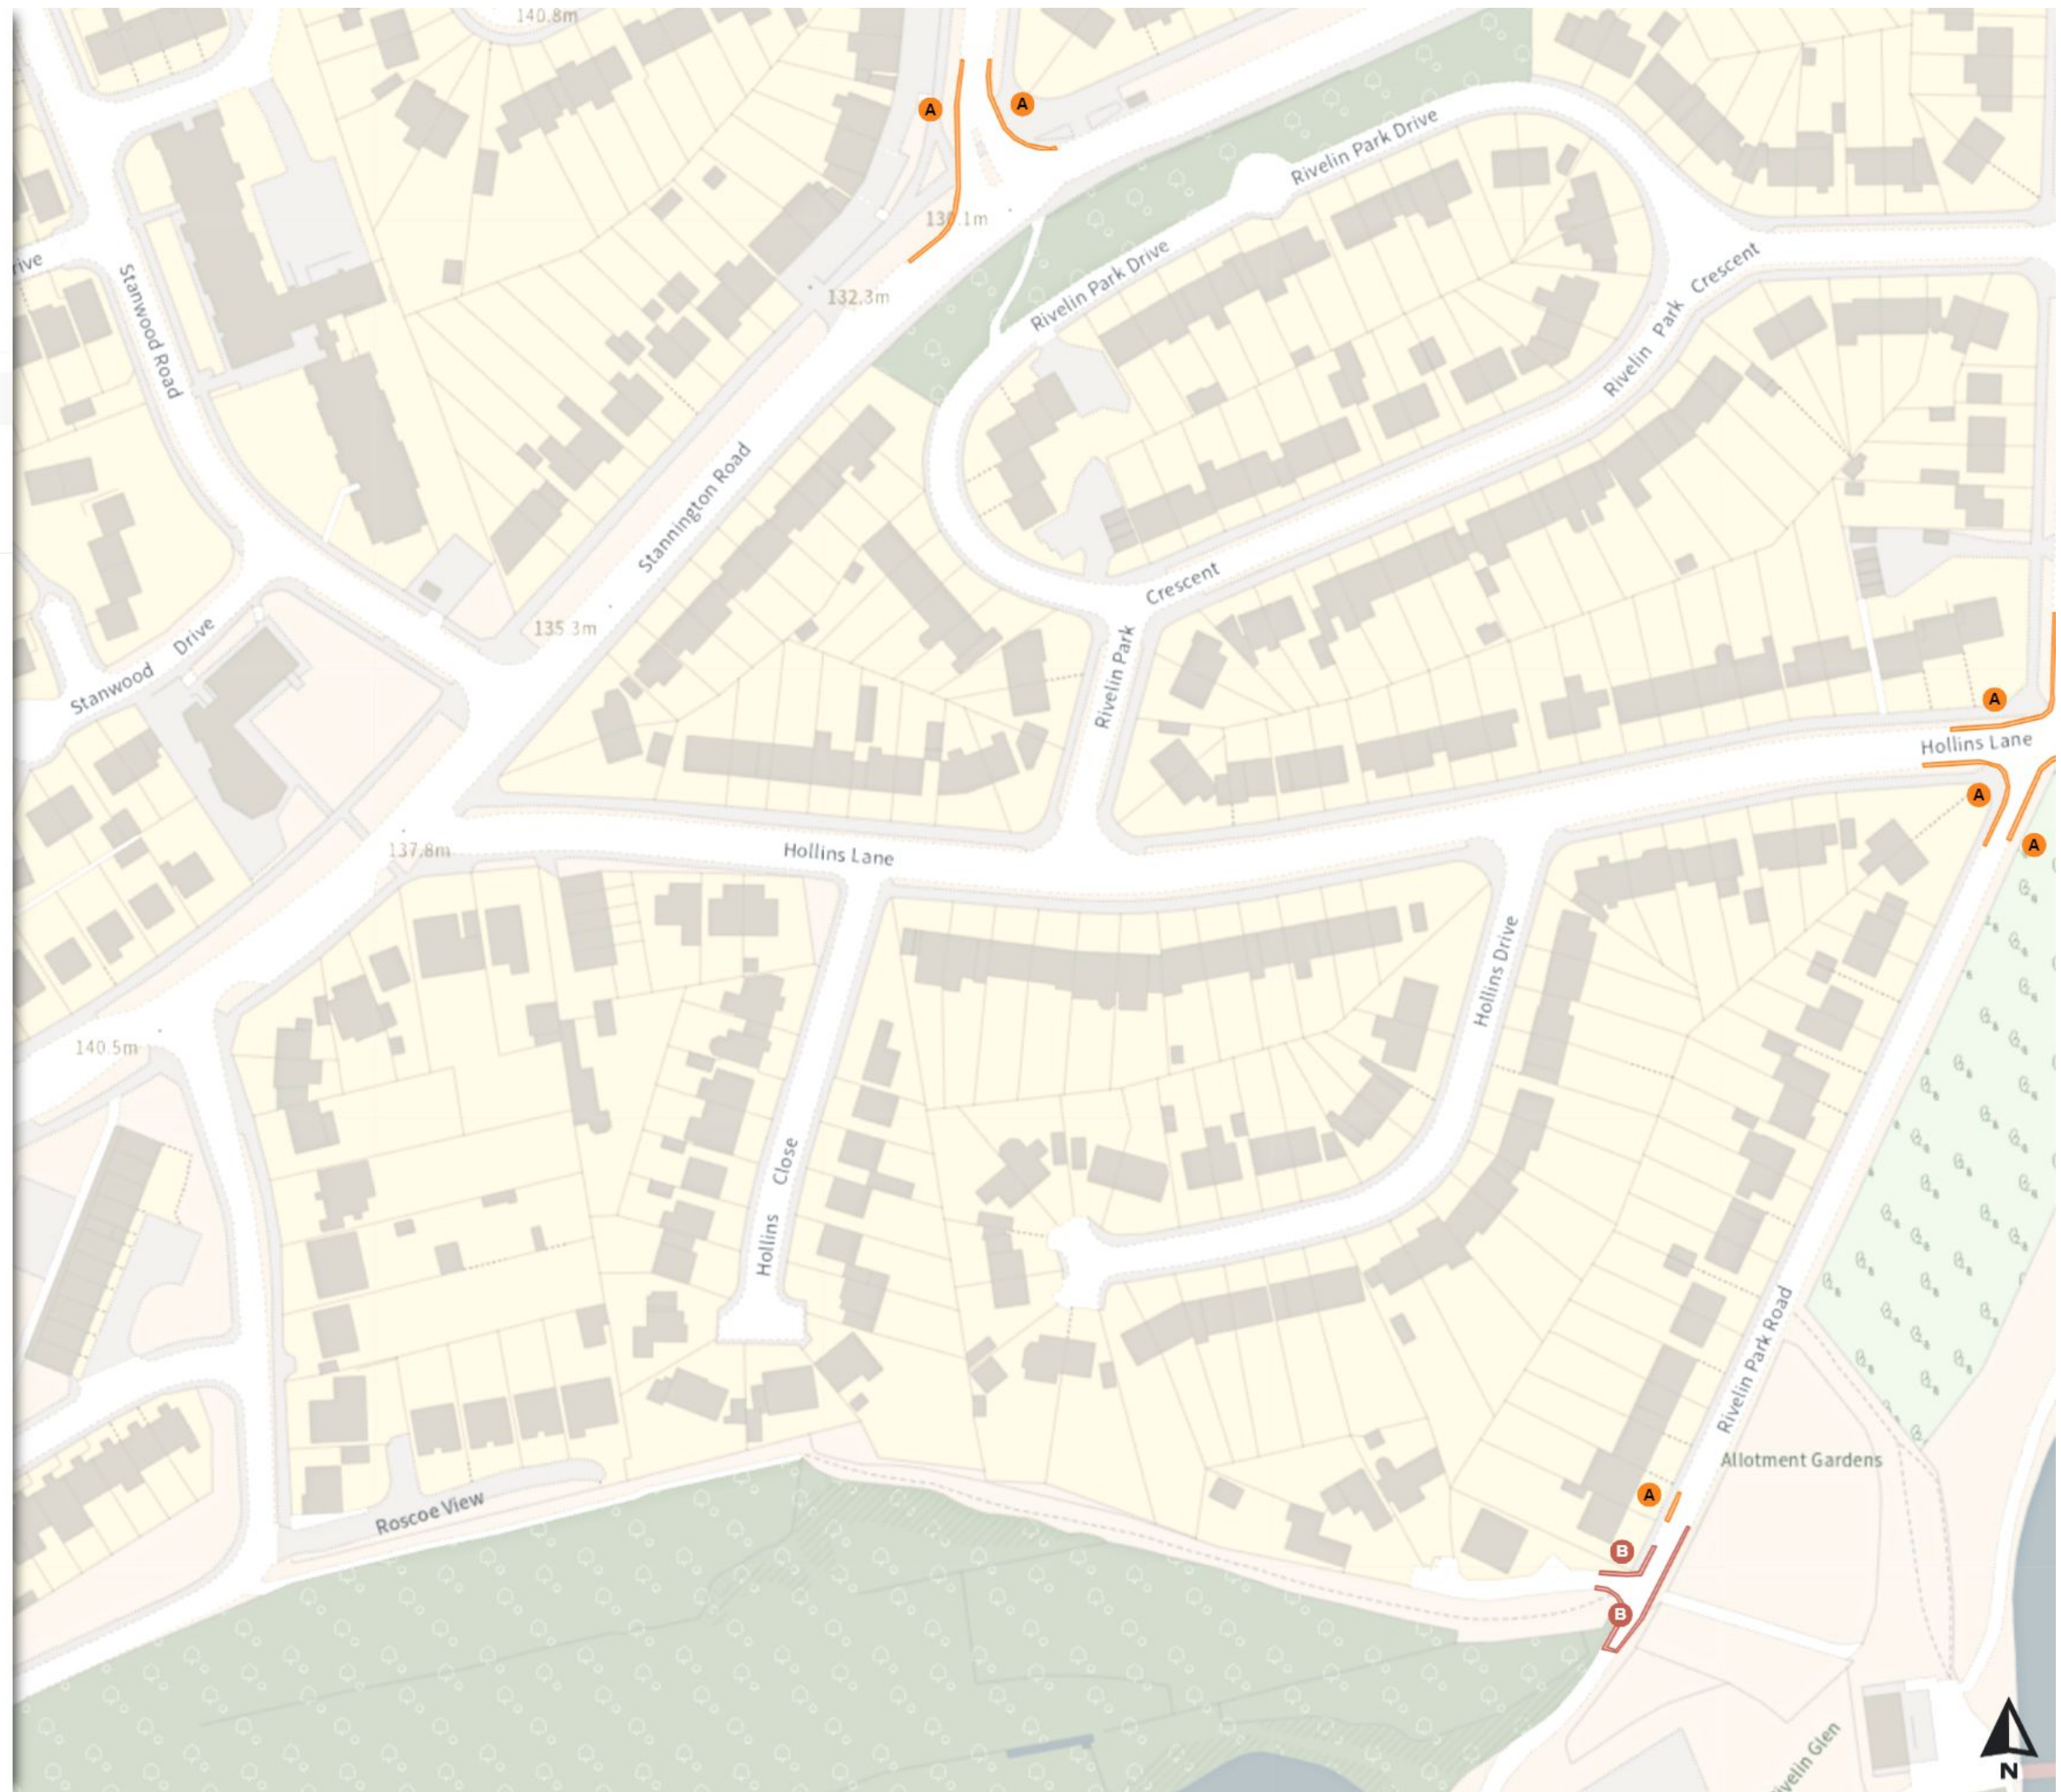

At all times

Scale: 1:1250

North-West: 431745.117, 388719.81
South-East: 432163.332, 388359.595

© Crown copyright and database rights 2024 Ordnance Survey.

You are not permitted to copy, sub-license, distribute or sell any of this data to third parties in any form. Licence number 100018816