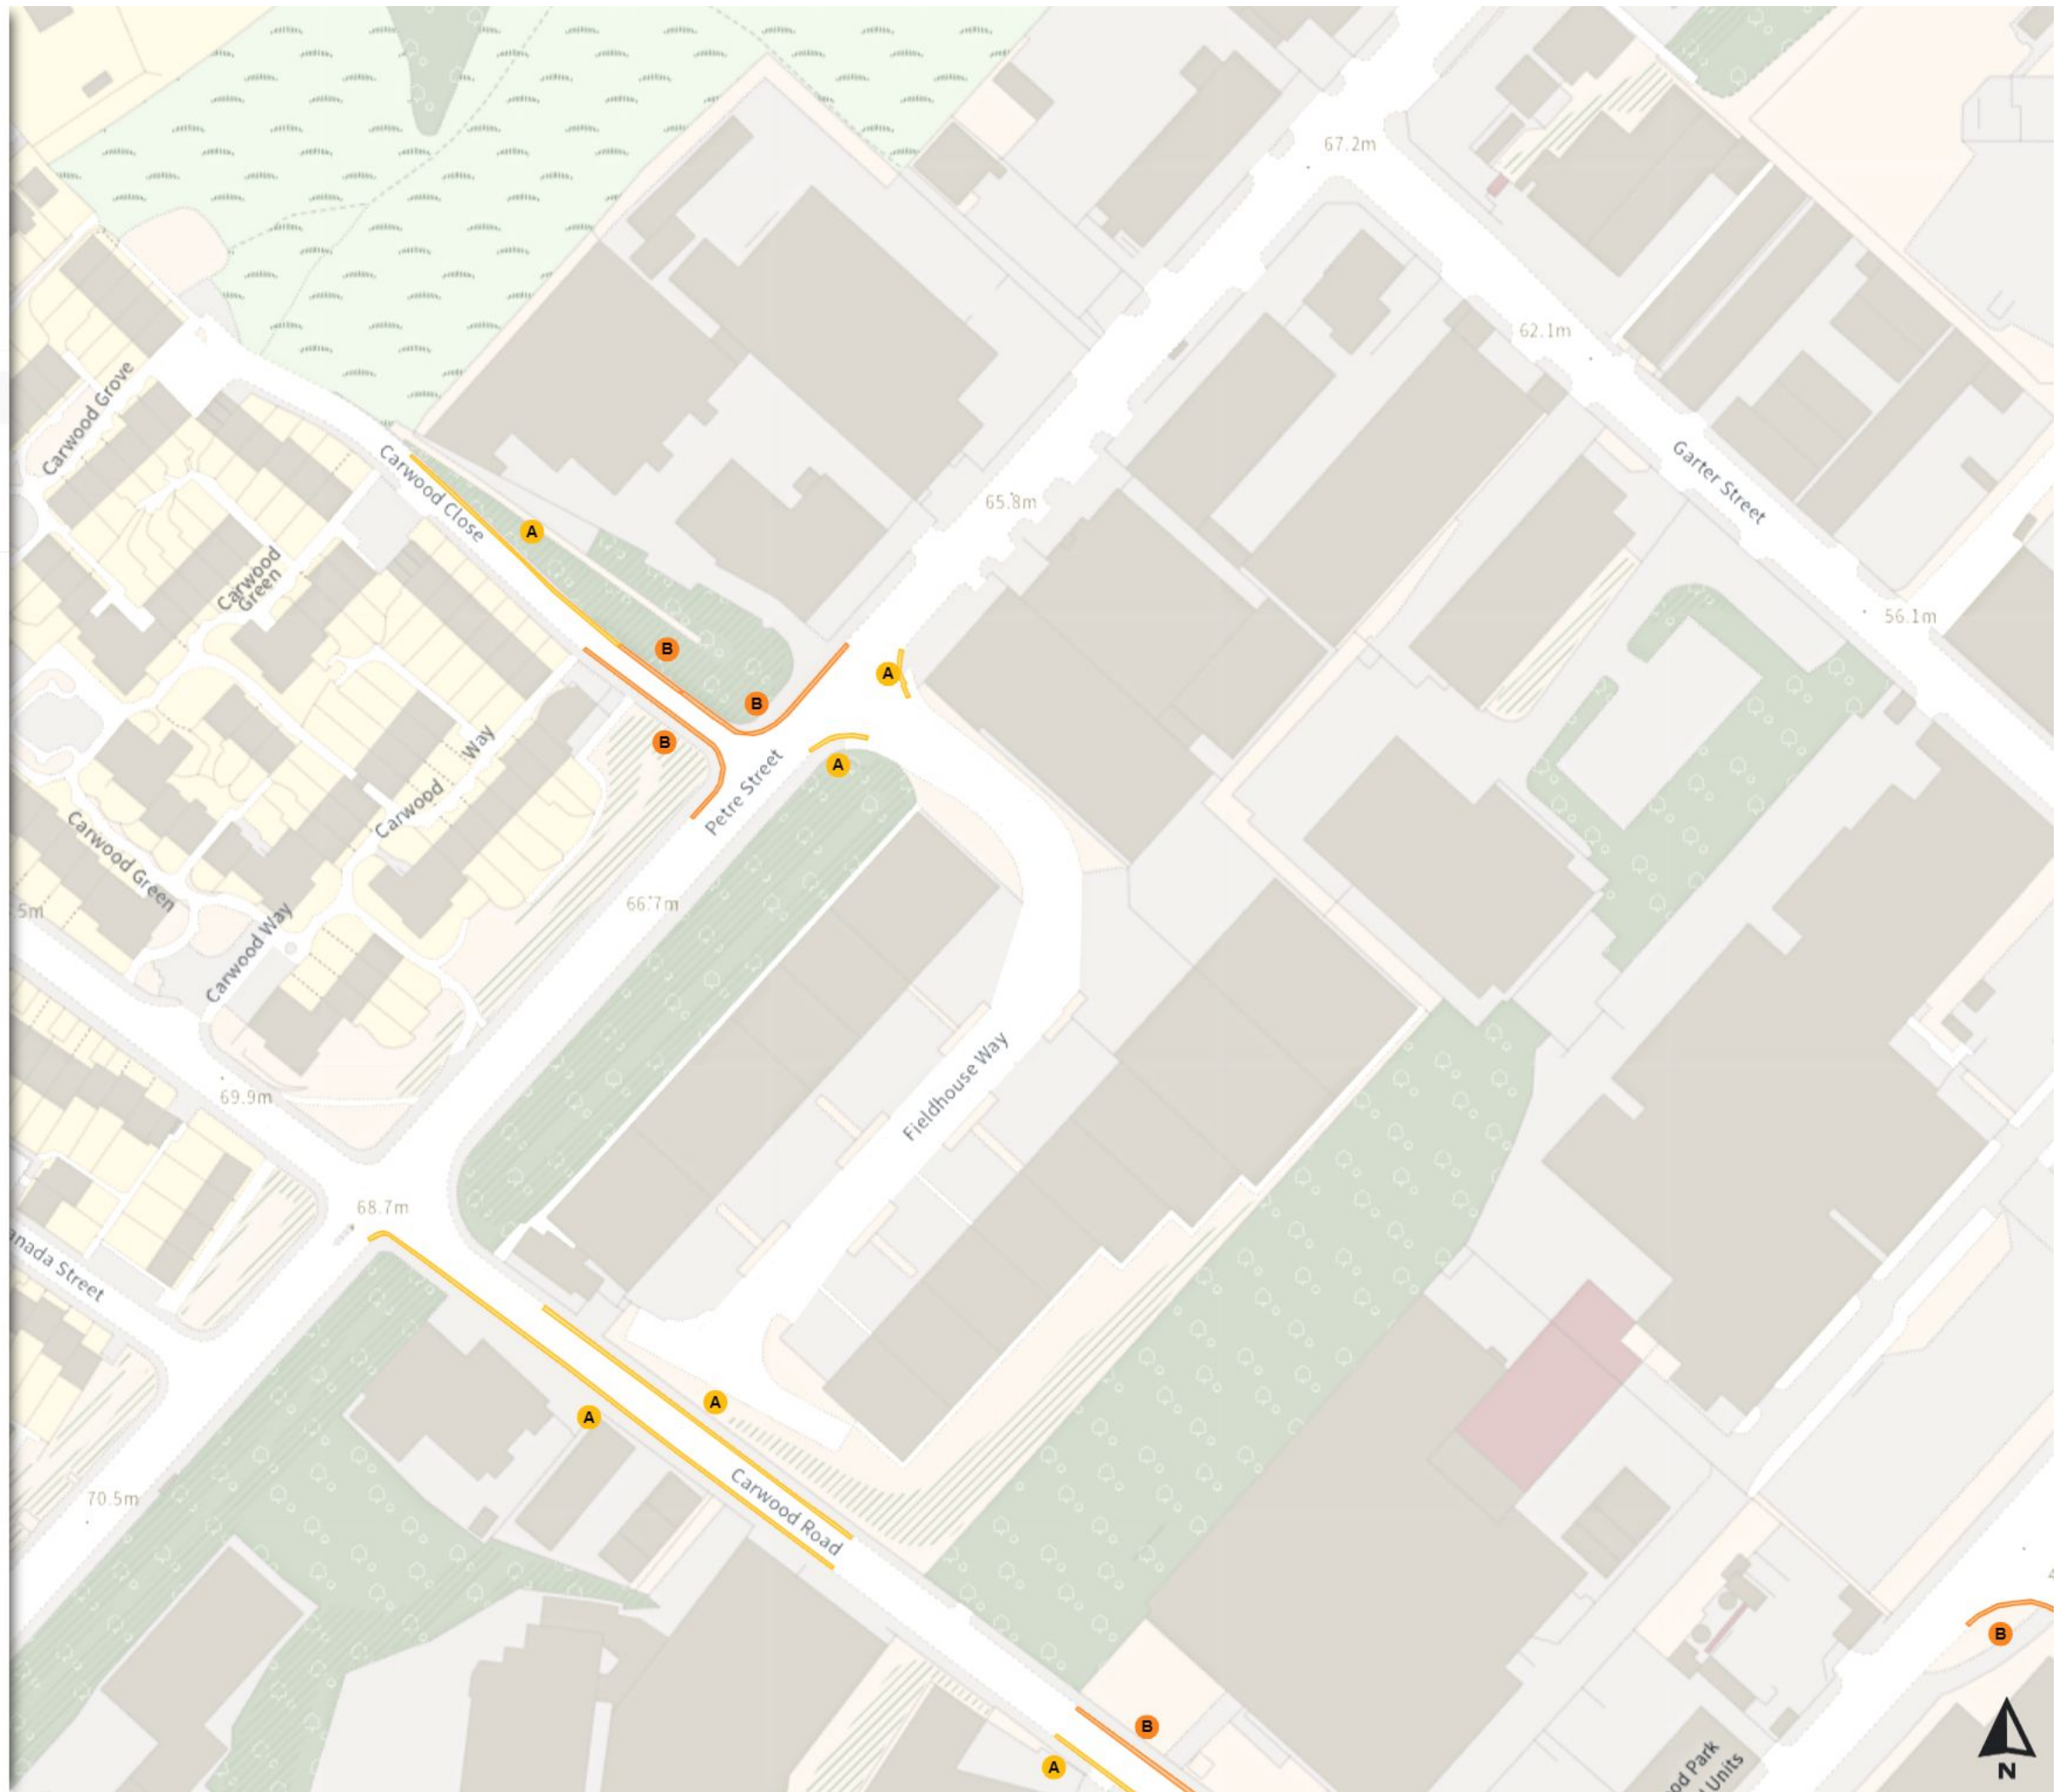

THE SHEFFIELD CITY COUNCIL (STOPPING RESTRICTIONS, WAITING RESTRICTIONS, LOADING RESTRICTIONS & PARKING PLACES) (MAP SCHEDULE) ORDER 2024

Map 236 of 797 Made 03/04/24

Added

- No waiting
- Mon-Sat 08:00-18:30
- No waiting at any time
- At all times

0 20 40 60m

Scale: 1:1250

North-West: 436589.816, 389472.886
South-East: 437008.338, 389113.151

© Crown copyright and database rights 2024 Ordnance Survey.
You are not permitted to copy, sub-license, distribute or sell any of this data to third parties in any form. Licence number 100018816