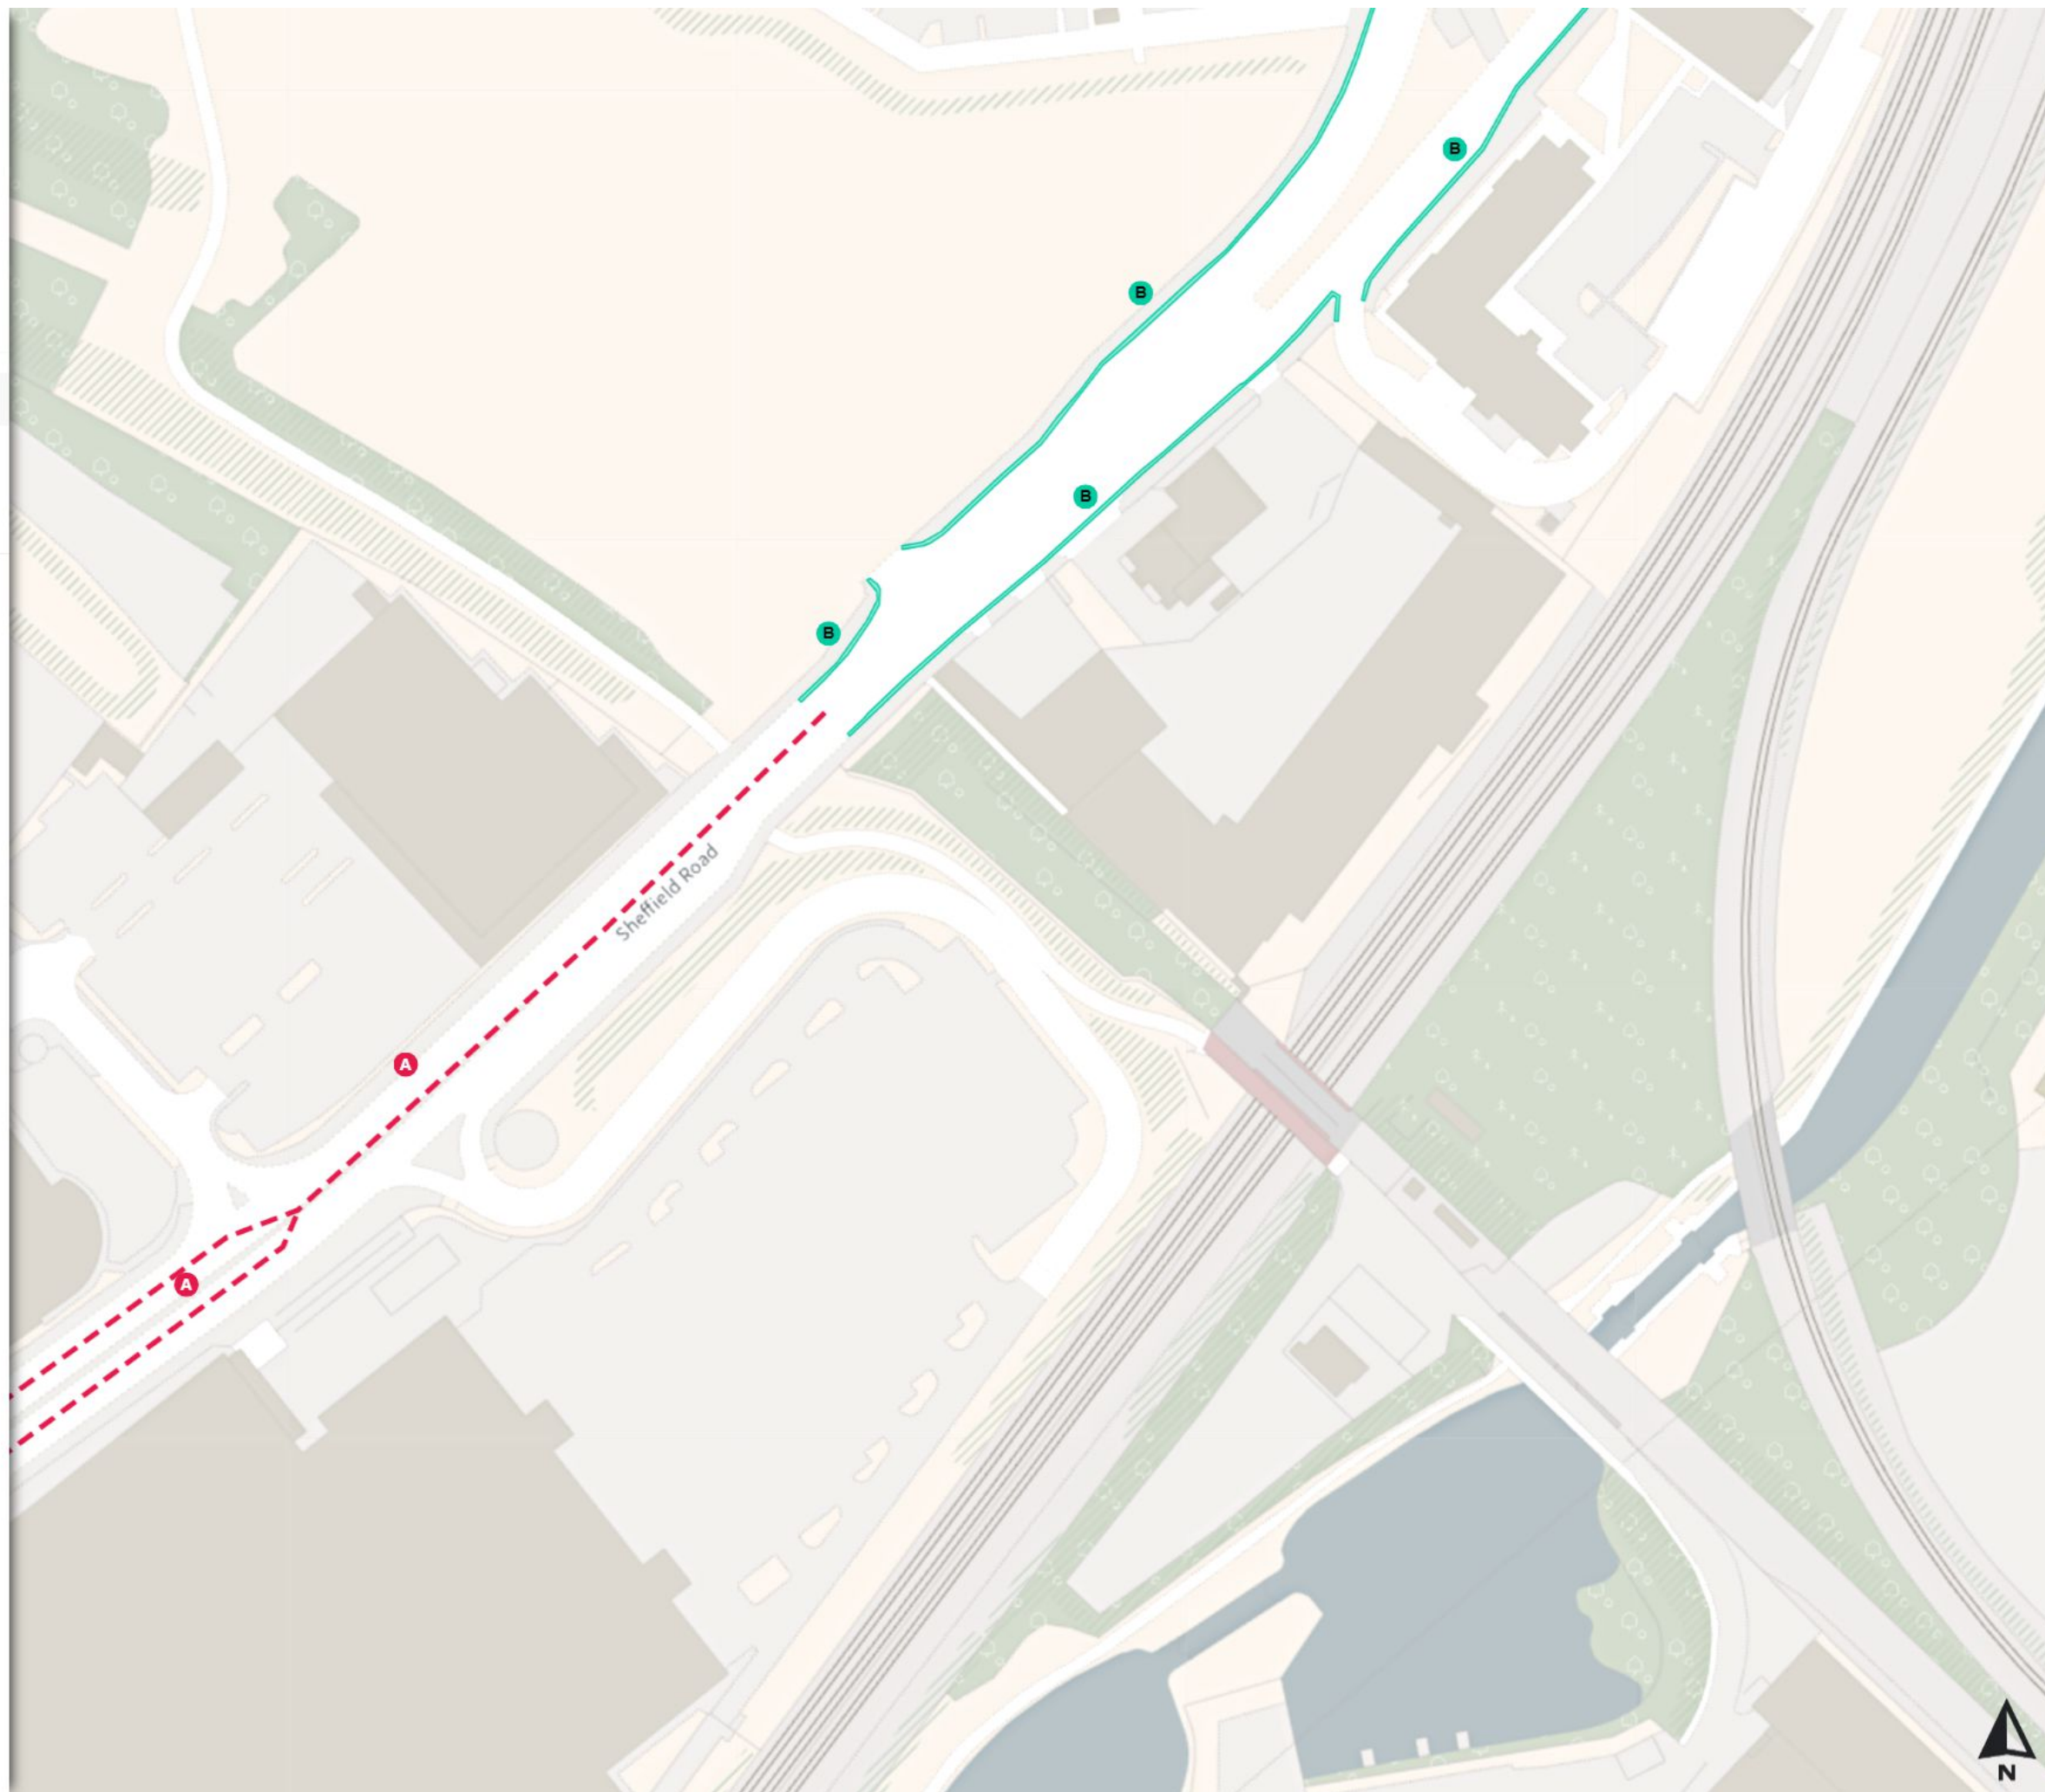

At all times

No loading

Mon-Fri 07:30-09:30 16:00-18:30

0 20 40 60m

Scale: 1:1250

North-West: 439235.633, 390571.153
South-East: 439654.263, 390211.732

© Crown copyright and database rights 2024 Ordnance Survey.
You are not permitted to copy, sub-license, distribute or sell any of this data to third parties in any form. Licence number 100018816