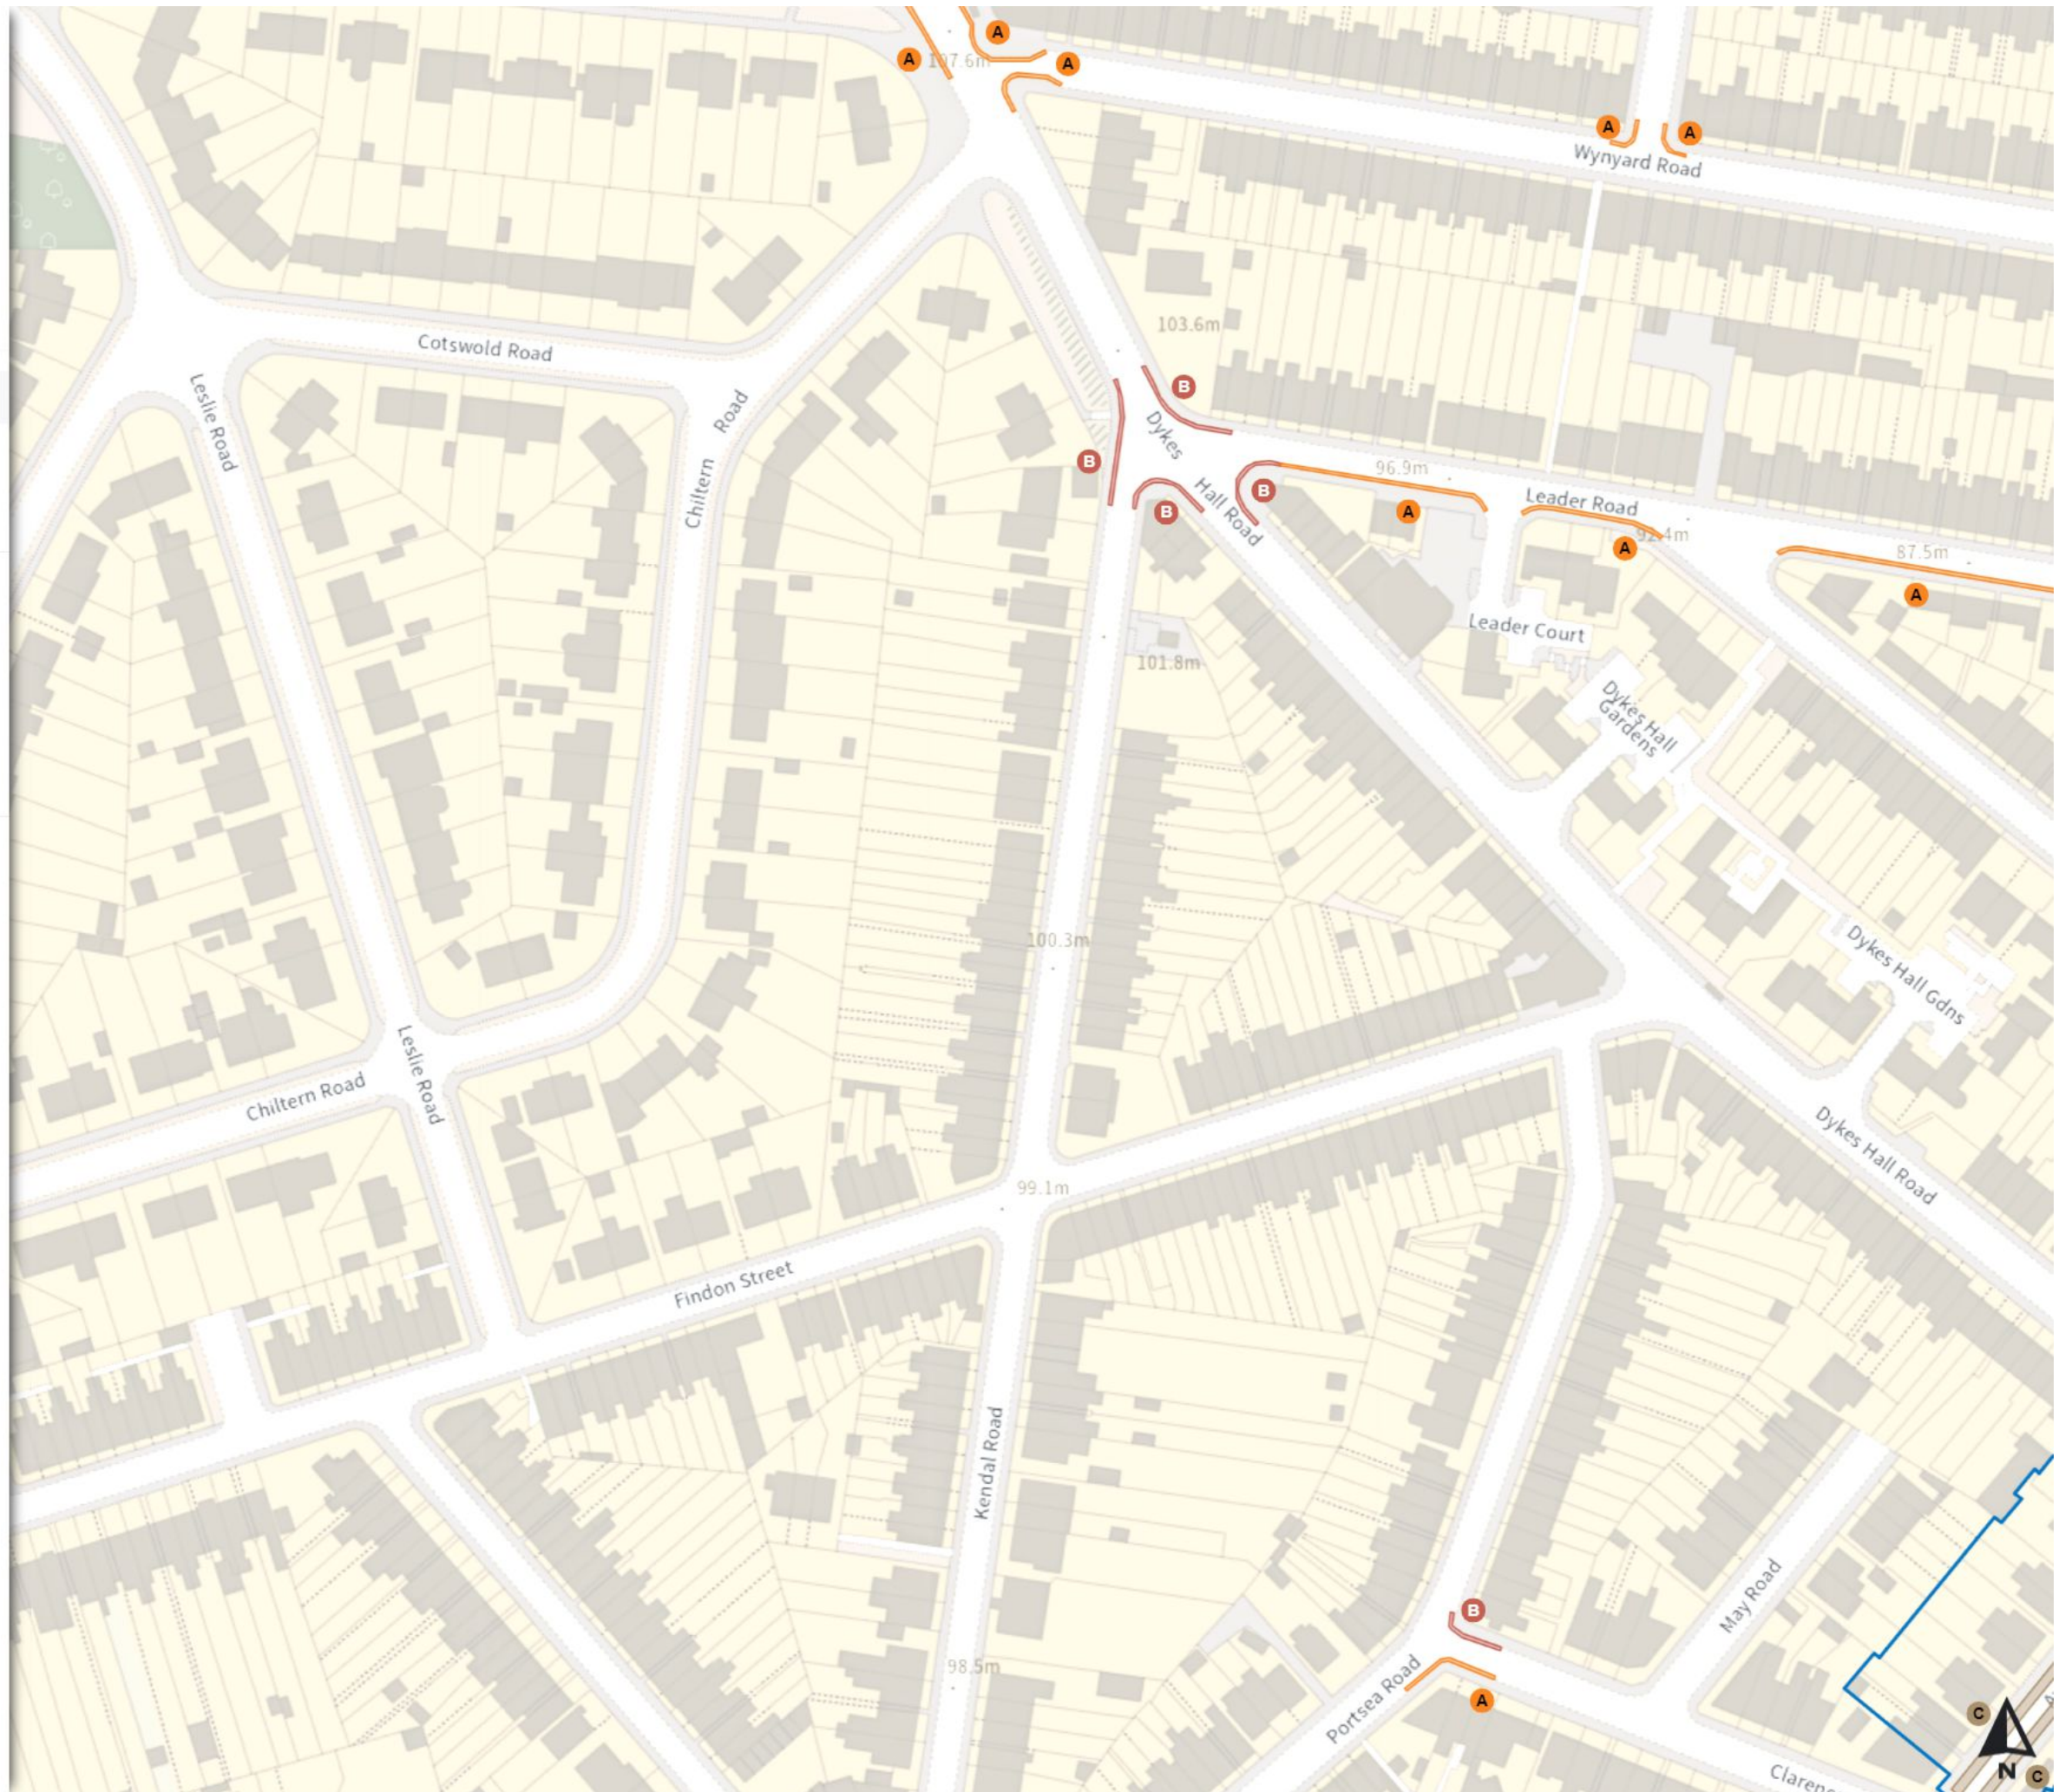

THE SHEFFIELD CITY COUNCIL (STOPPING RESTRICTIONS, WAITING RESTRICTIONS, LOADING RESTRICTIONS & PARKING PLACES) (MAP SCHEDULE) ORDER 2024

Map 196 of 797 Made 03/04/24

Added

No waiting at any time

At all times

Shared

No waiting at any time
At all times

No loading at any time
At all times

Shared

Free parking place
Mon-Sat 08:00-18:30 ☉ 2h ☹ 3h

Permit holders parking place (Hillsborough)
Mon-Sat 08:00-18:30

Scale: 1:1250

North-West: 432535.081, 390161.651
South-East: 432953.231, 389801.615

© Crown copyright and database rights 2024 Ordnance Survey.
You are not permitted to copy, sub-license, distribute or sell any of this data to third parties in any form. Licence number 100018816