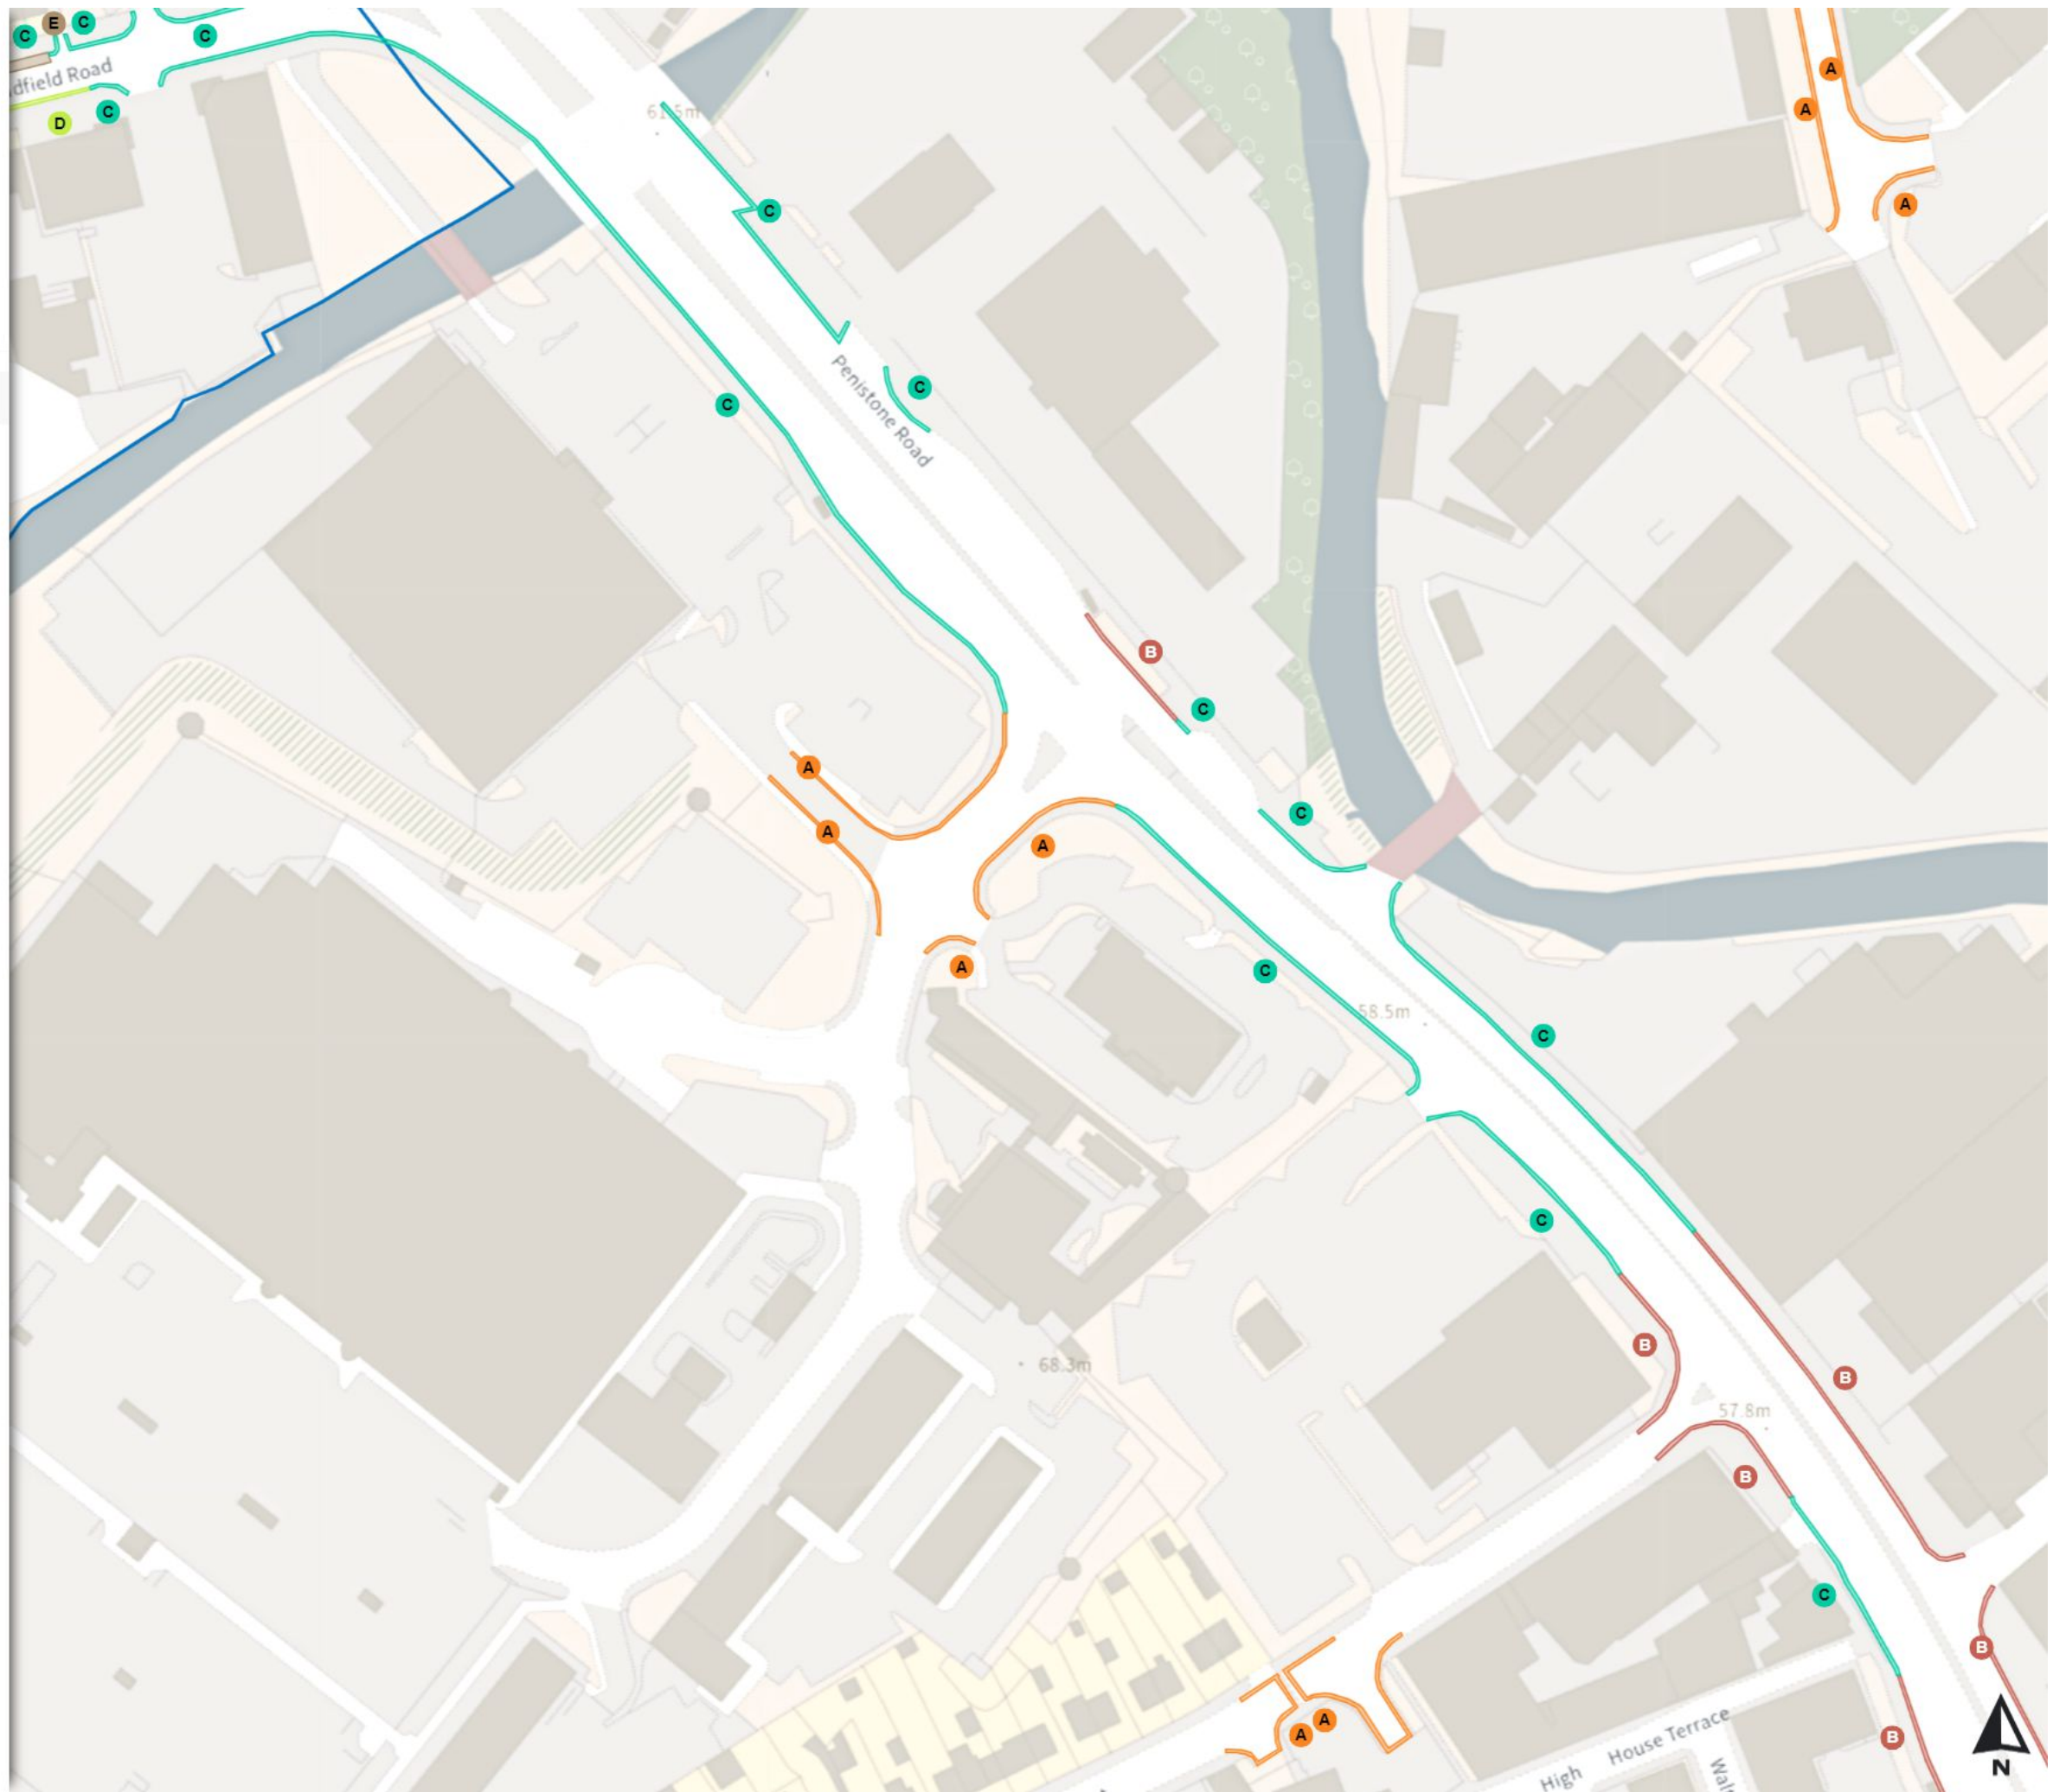

THE SHEFFIELD CITY COUNCIL (STOPPING RESTRICTIONS, WAITING RESTRICTIONS, LOADING RESTRICTIONS & PARKING PLACES) (MAP SCHEDULE) ORDER 2024

Map 216b of 797 Made 03/04/24

Added

- Shared
- Free parking place
  Mon-Sat 08:00-18:30 2h 3h
- Permit holders parking place (Hillsborough)
  Mon-Sat 08:00-18:30

0 20 40 60m

Scale: 1:1250

North-West: 433574.124, 389809.689
South-East: 433992.385, 389449.716

© Crown copyright and database rights 2024 Ordnance Survey.
You are not permitted to copy, sub-license, distribute or sell any of this data to third parties in any form. Licence number 100018816