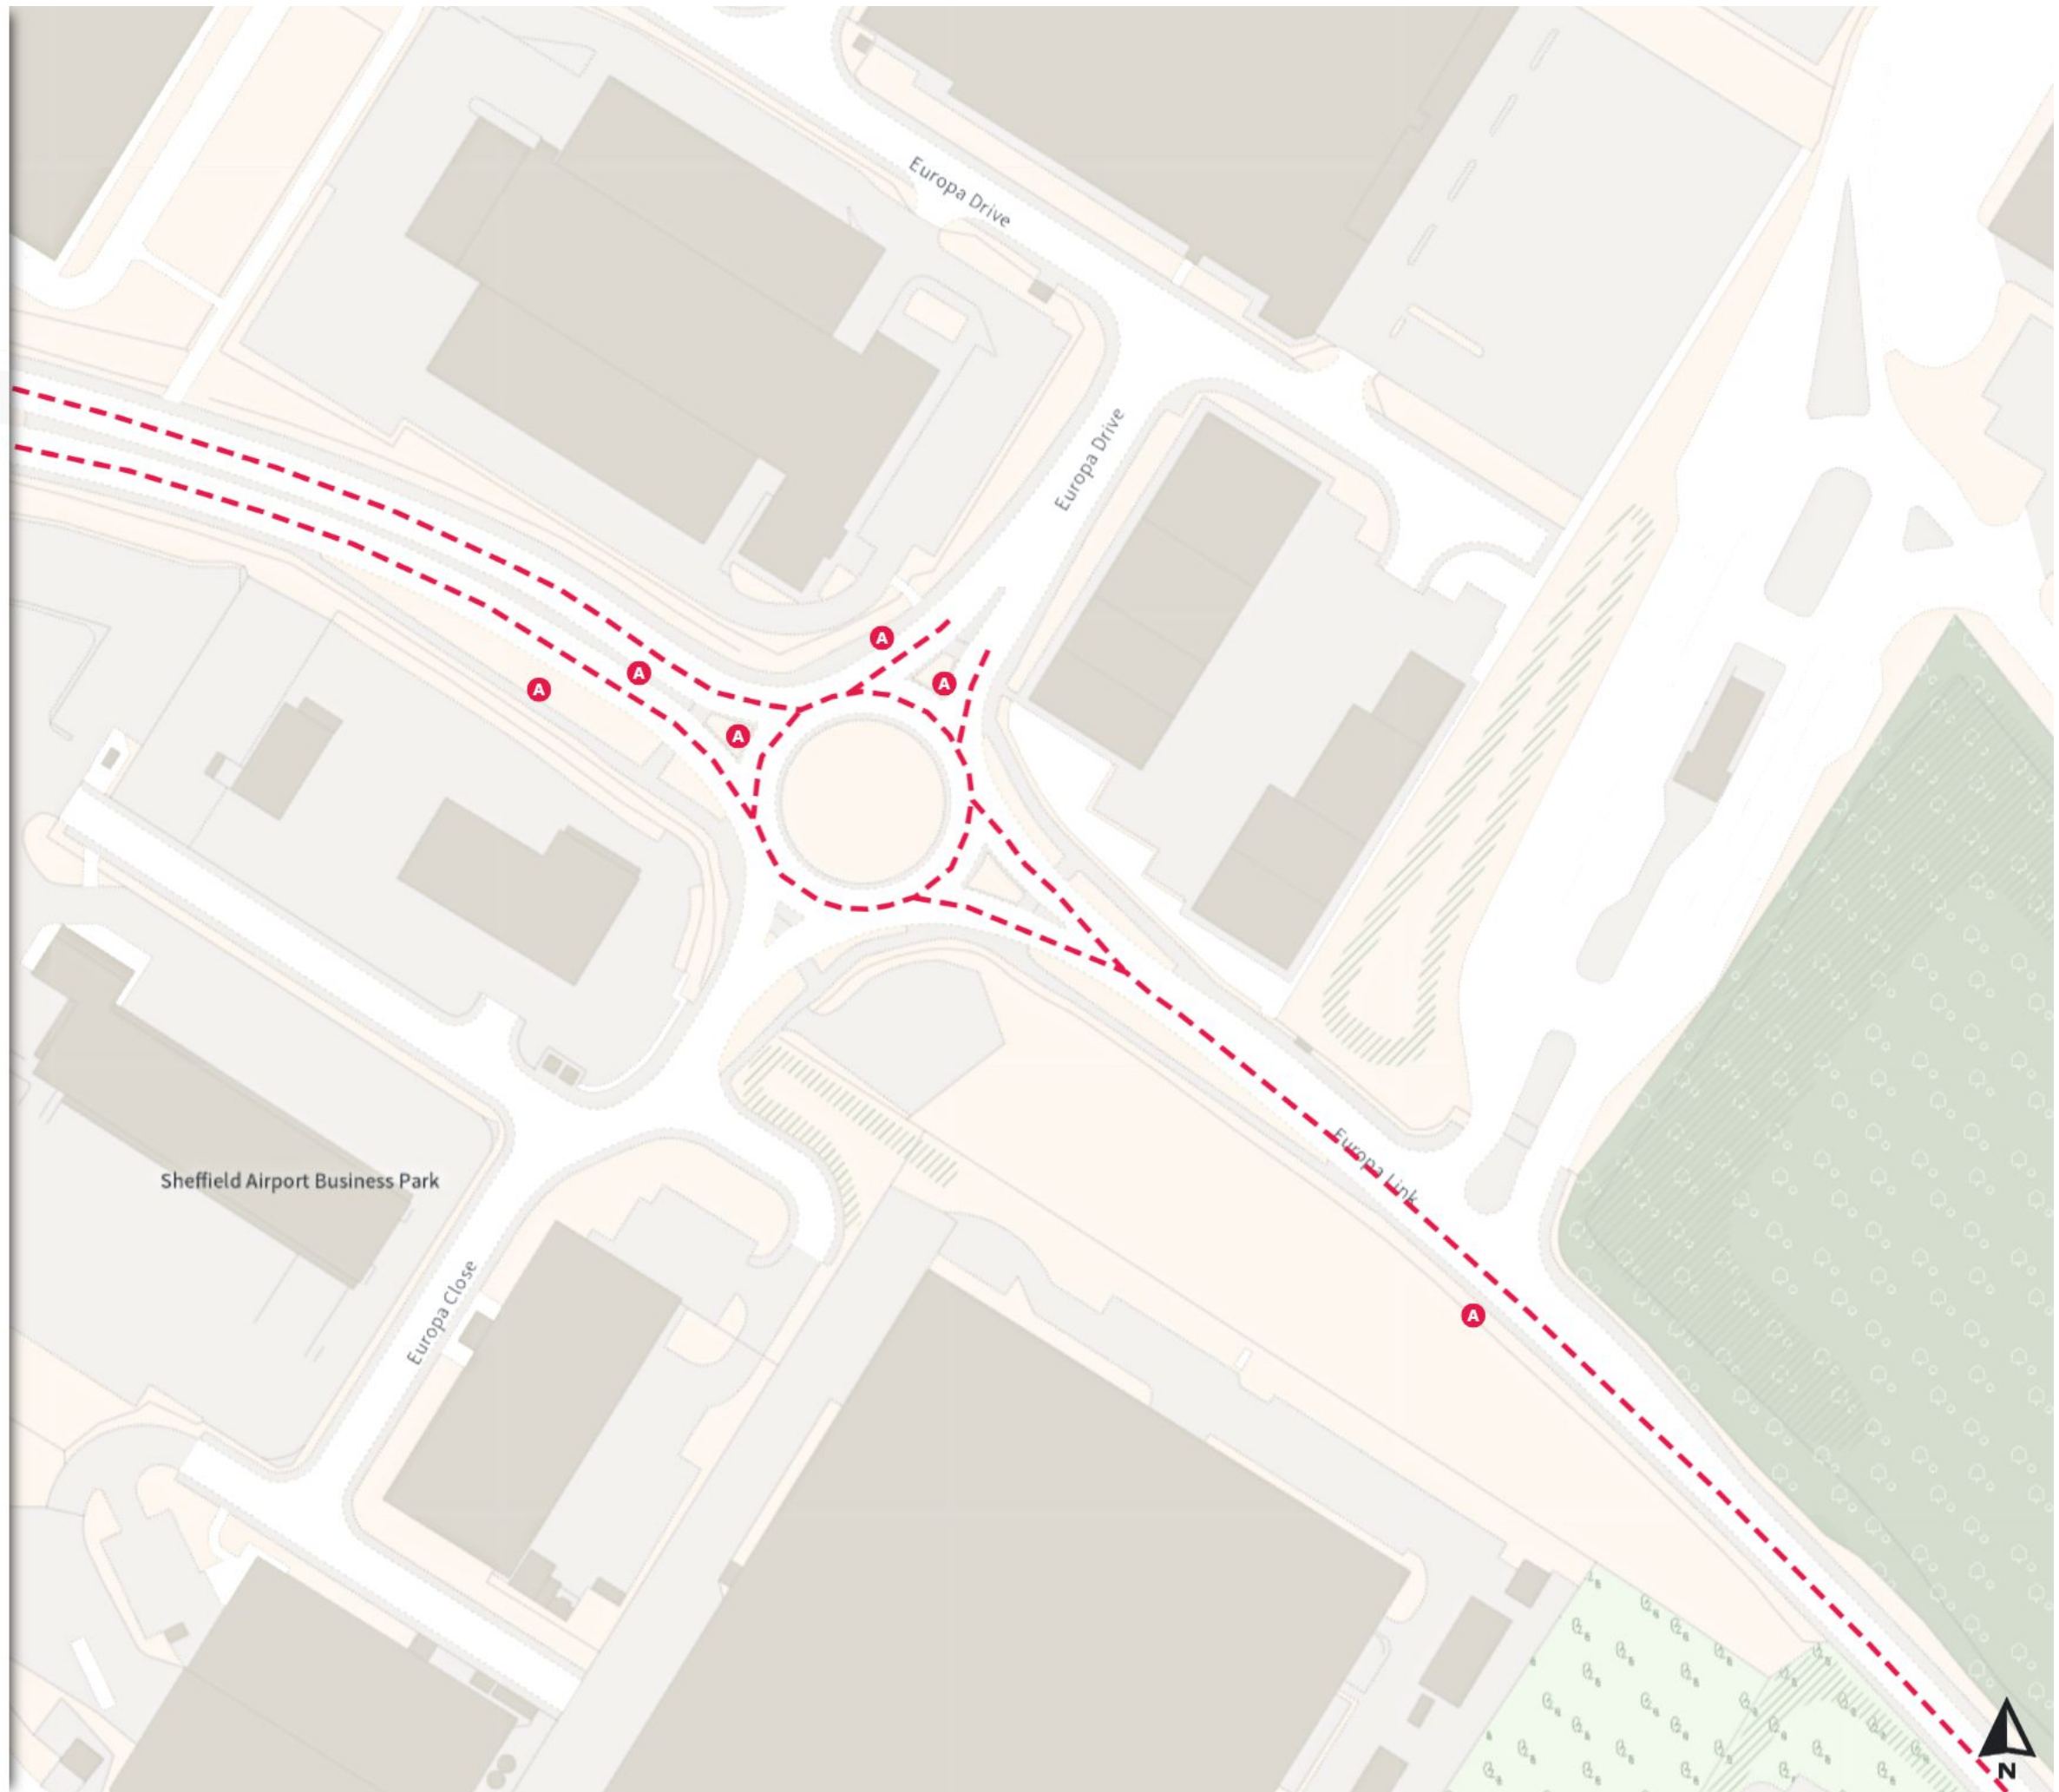

THE SHEFFIELD CITY COUNCIL (STOPPING RESTRICTIONS, WAITING RESTRICTIONS, LOADING RESTRICTIONS & PARKING PLACES) (MAP SCHEDULE) ORDER 2024

Map 243 of 797 Made 03/04/24

Added

Clearway

At all times

0 20 40 60m

Scale: 1:1250

North-West: 439475.282, 389495.944
South-East: 439894.024, 389136.463

© Crown copyright and database rights 2024 Ordnance Survey.
You are not permitted to copy, sub-license, distribute or sell any of this data to third parties in any form. Licence number 100018816