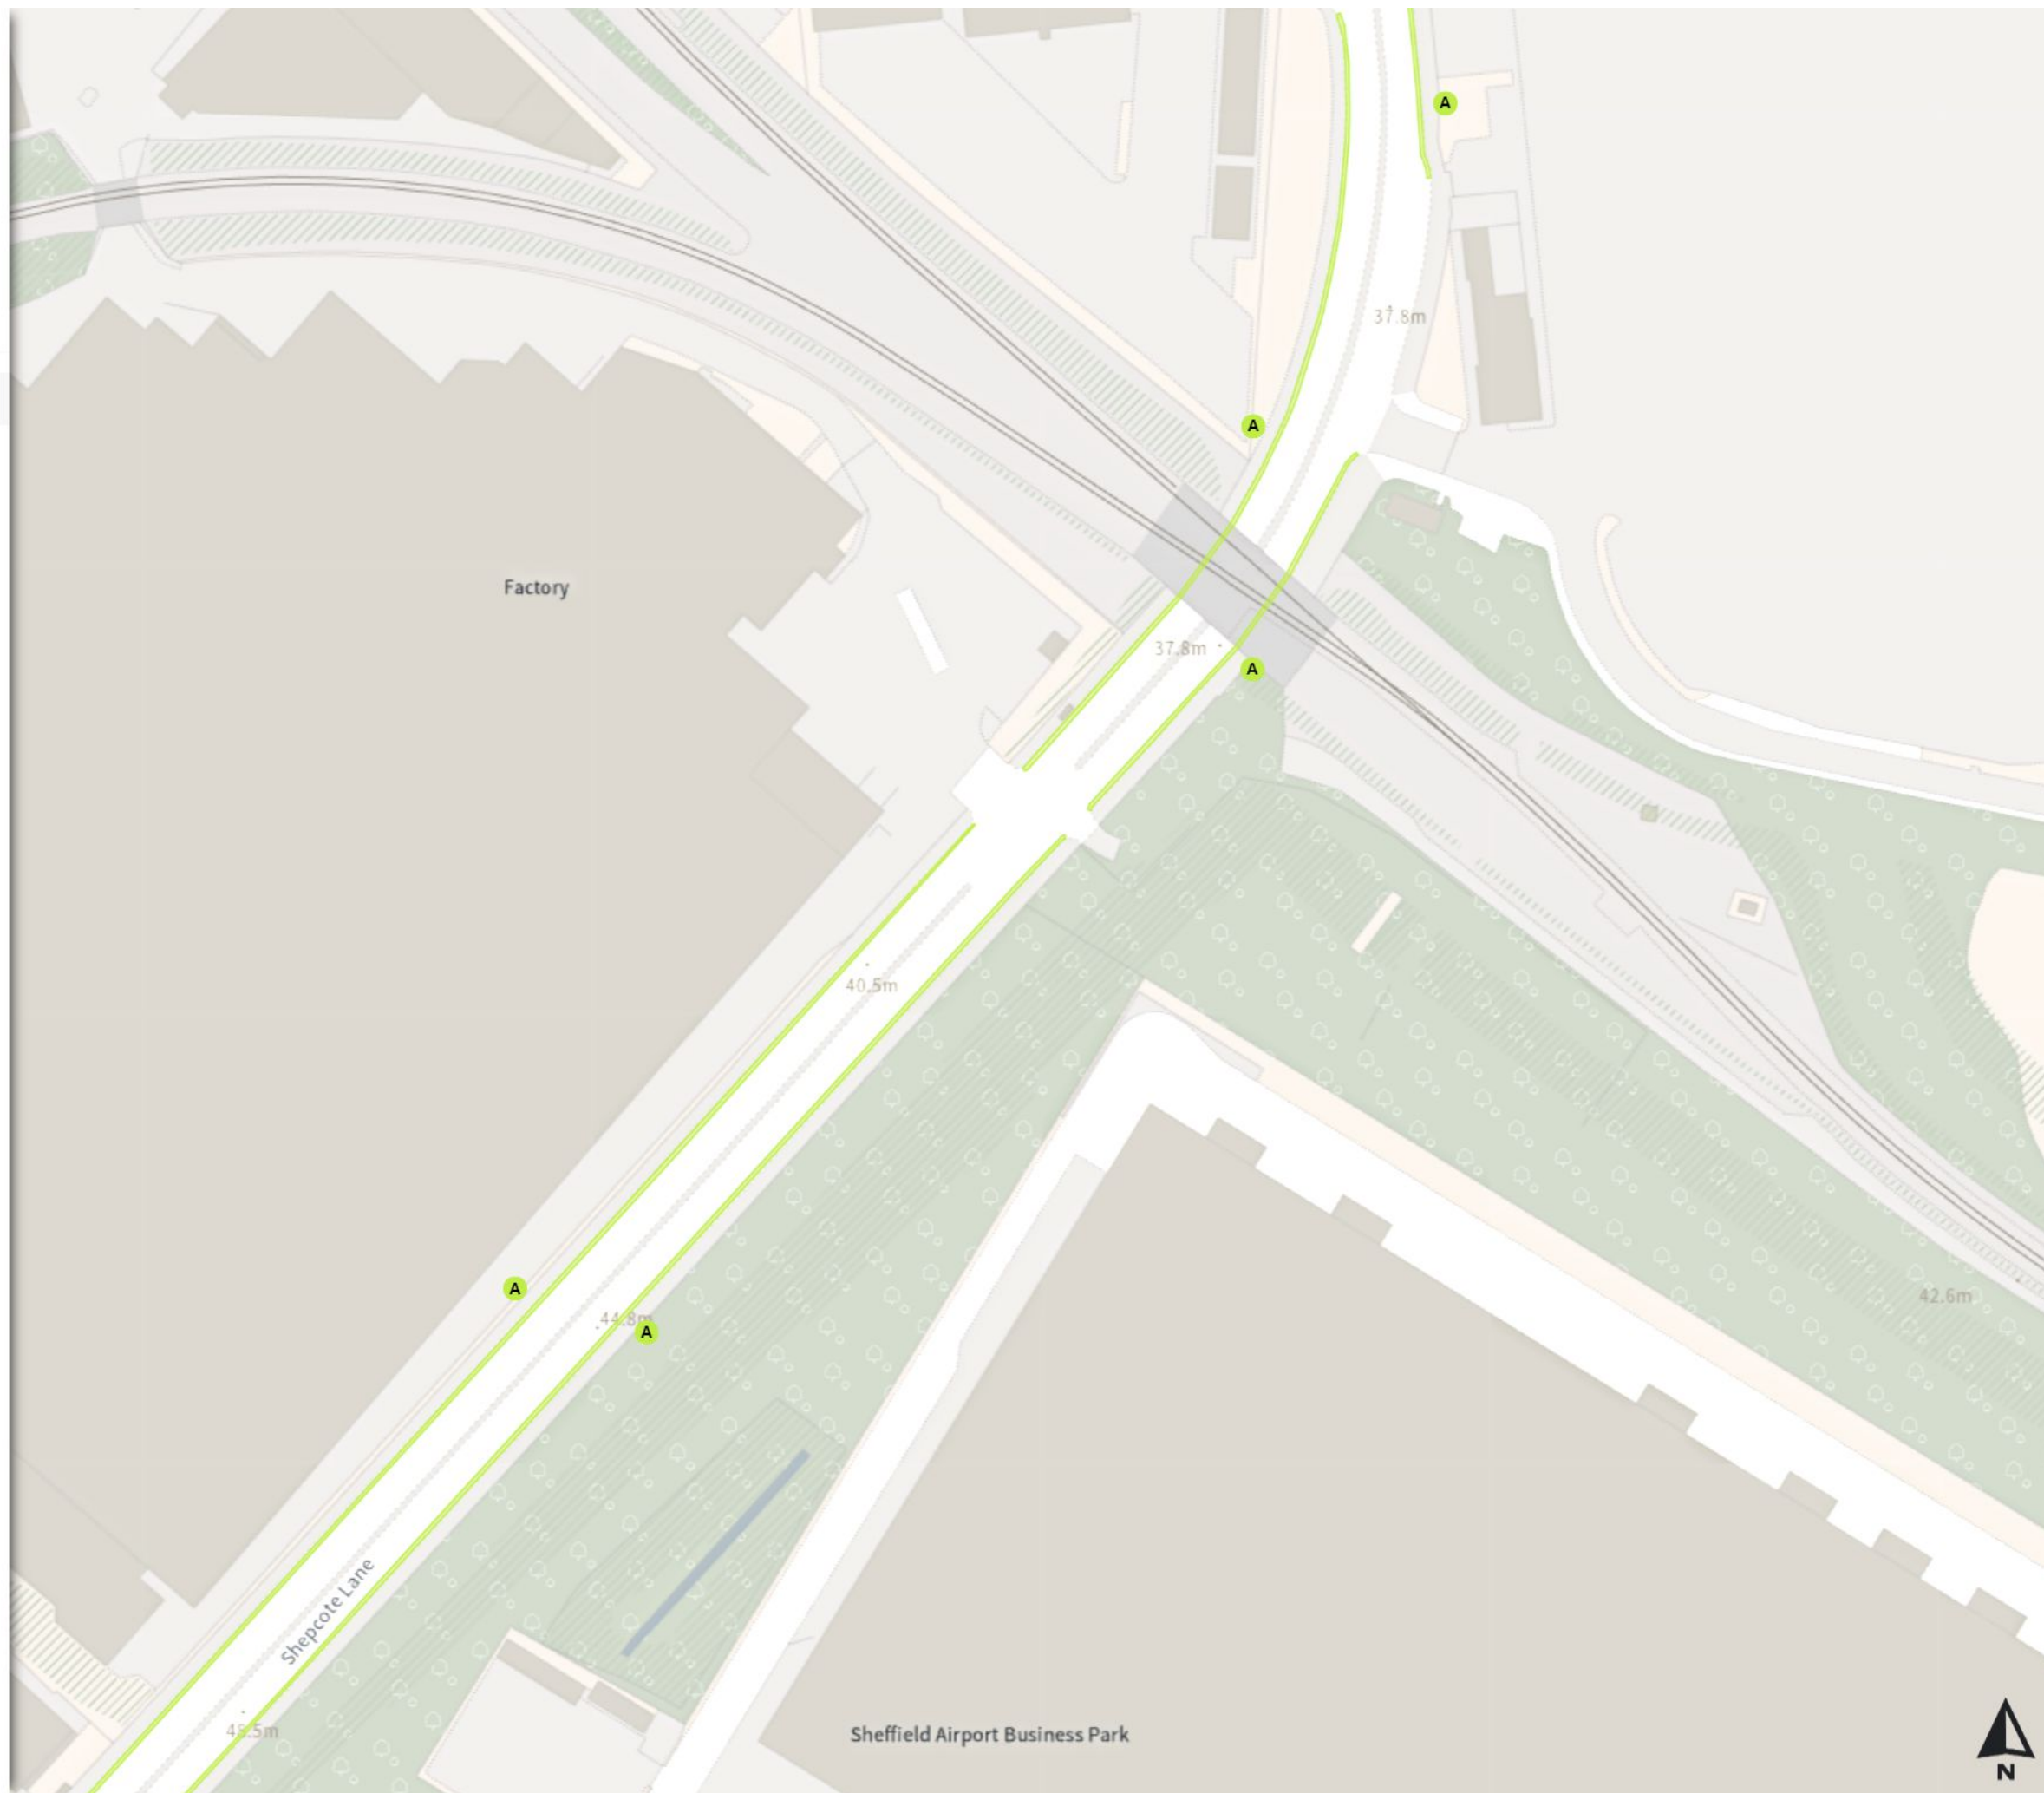

No loading

Mon-Fri 08:00-09:30 16:00-18:30

Scale: 1:1250

North-West: 439541.718, 390214.709
South-East: 439960.402, 389855.289

© Crown copyright and database rights 2024 Ordnance Survey.
You are not permitted to copy, sub-license, distribute or sell any of this data to third parties in any form. Licence number 100018816