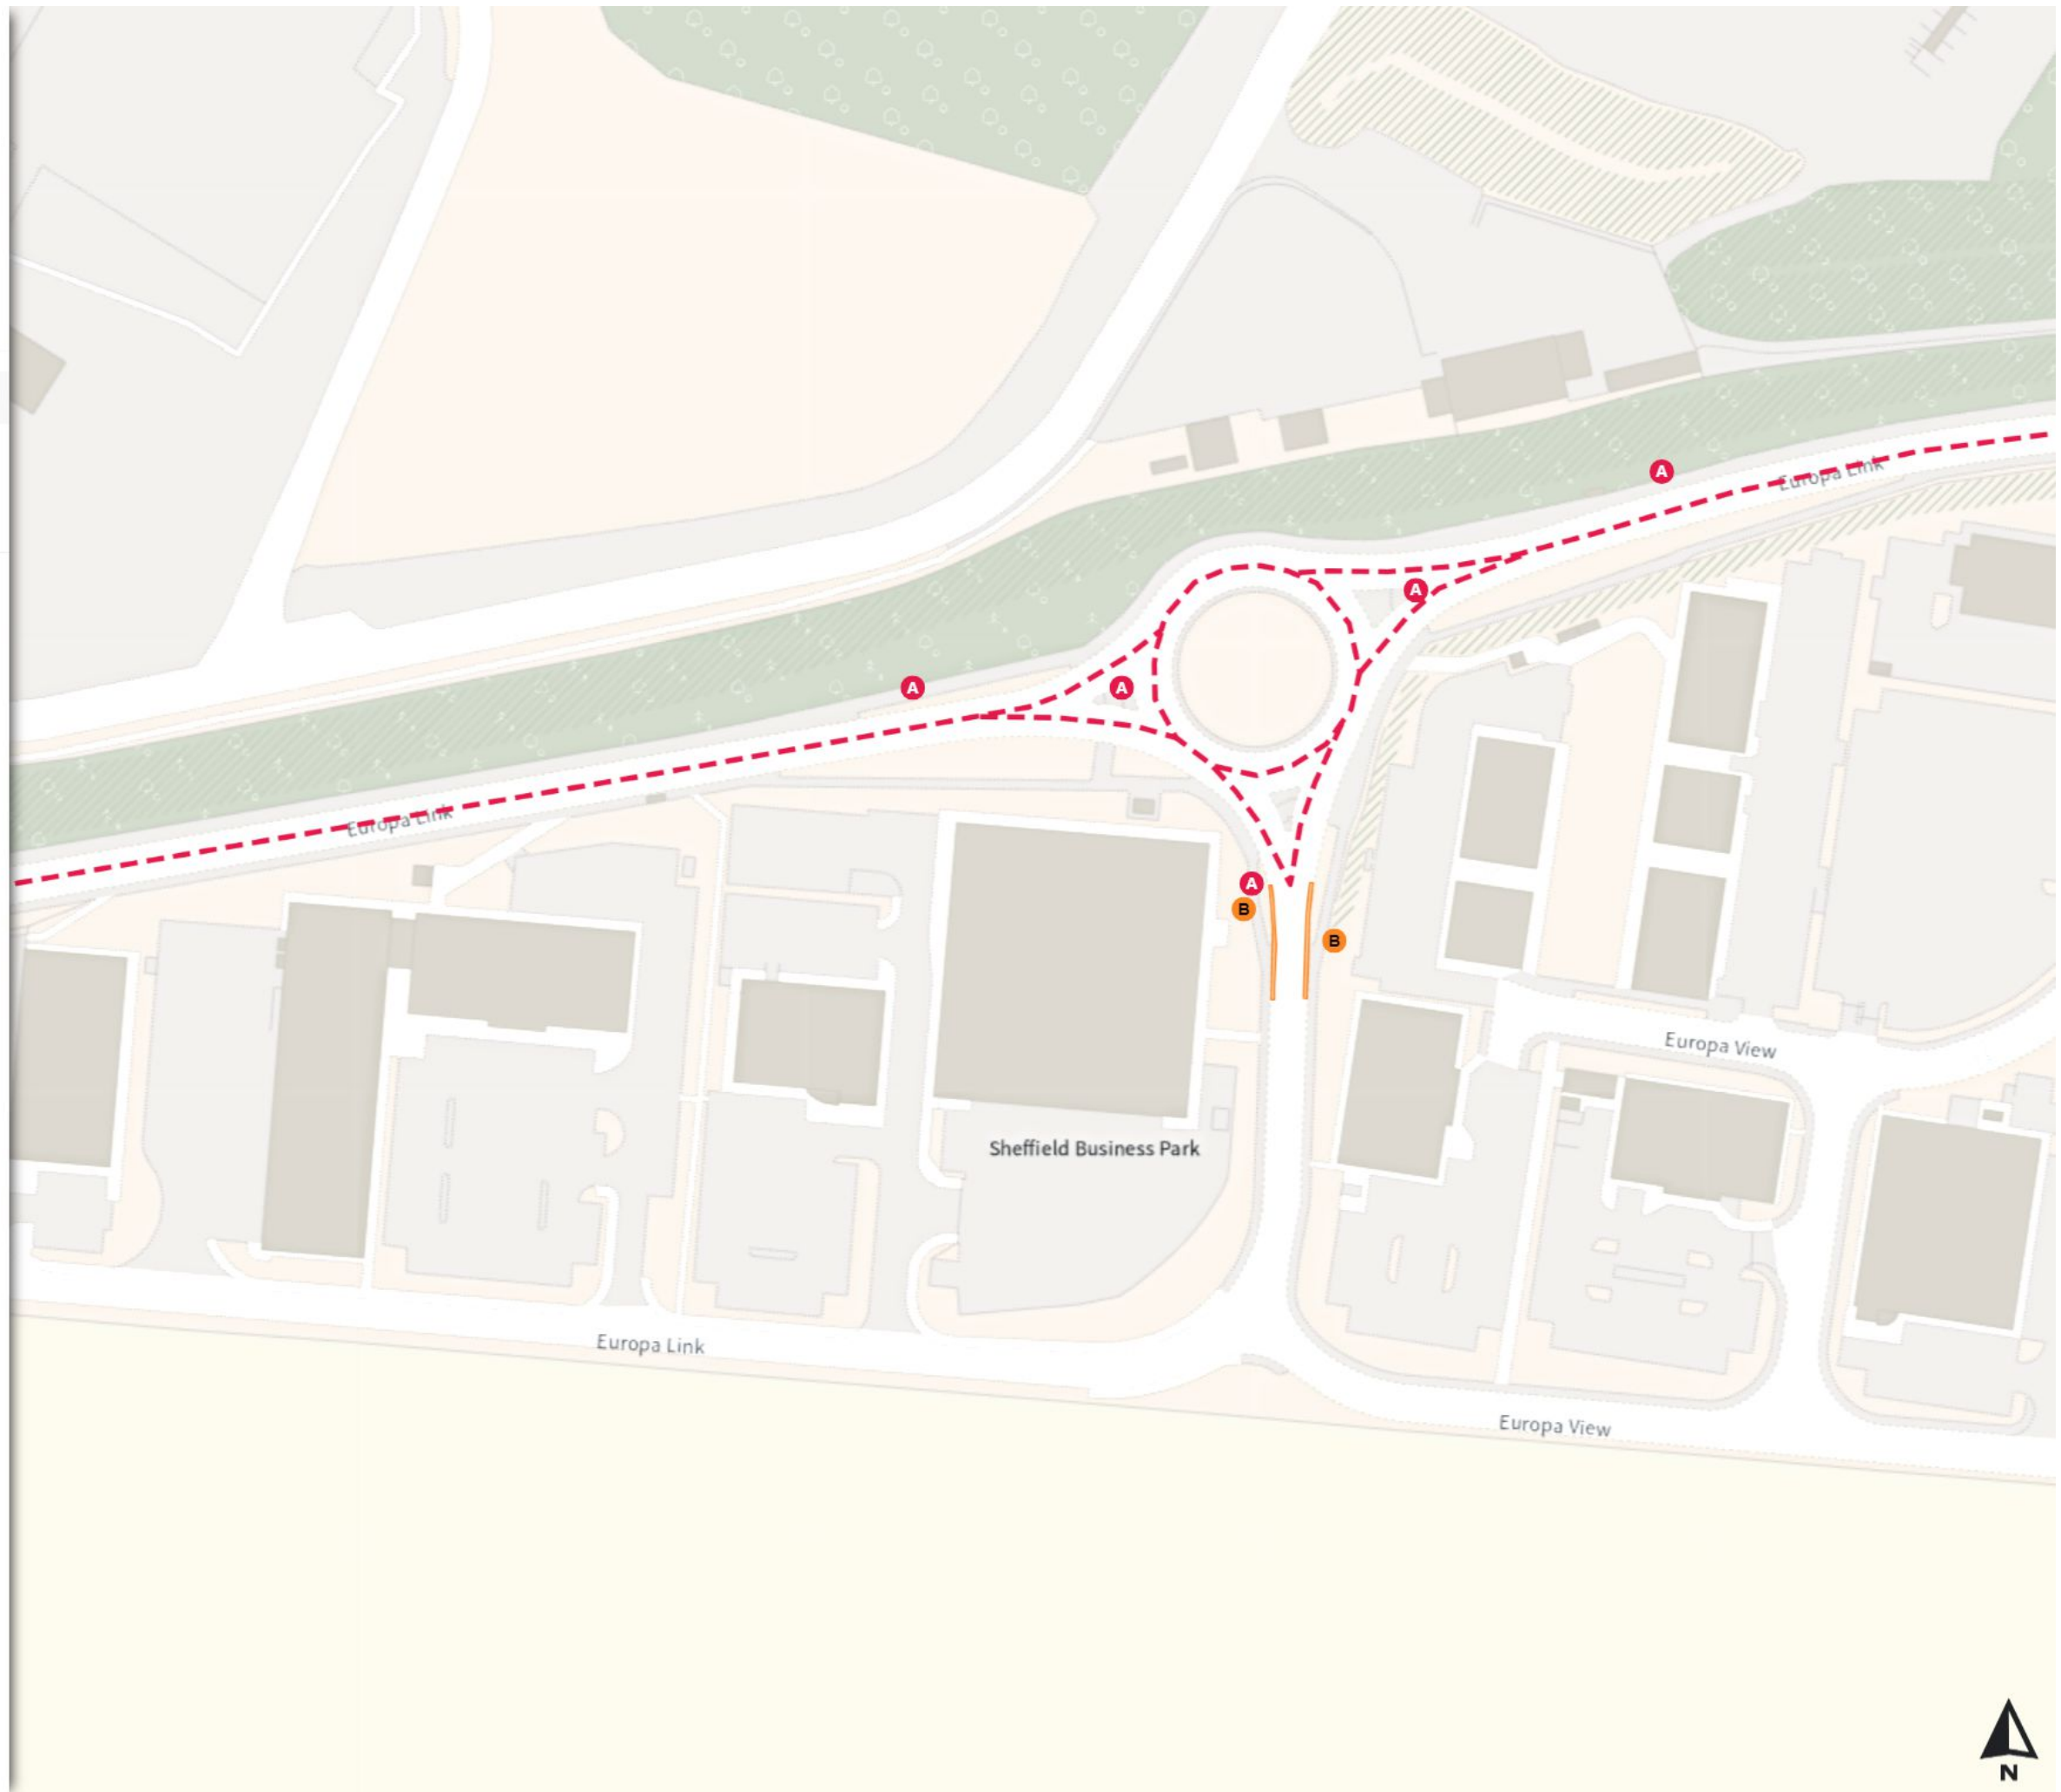

Map 269 of 797 Made 03/04/24

Added

- Clearway
- At all times
- No waiting at any time
- At all times

0 20 40 60m

Scale: 1:1250

North-West: 440511.97, 389145.419
South-East: 440930.822, 388786.002

© Crown copyright and database rights 2024 Ordnance Survey.
You are not permitted to copy, sub-license, distribute or sell any of this data to third parties in any form. Licence number 100018816