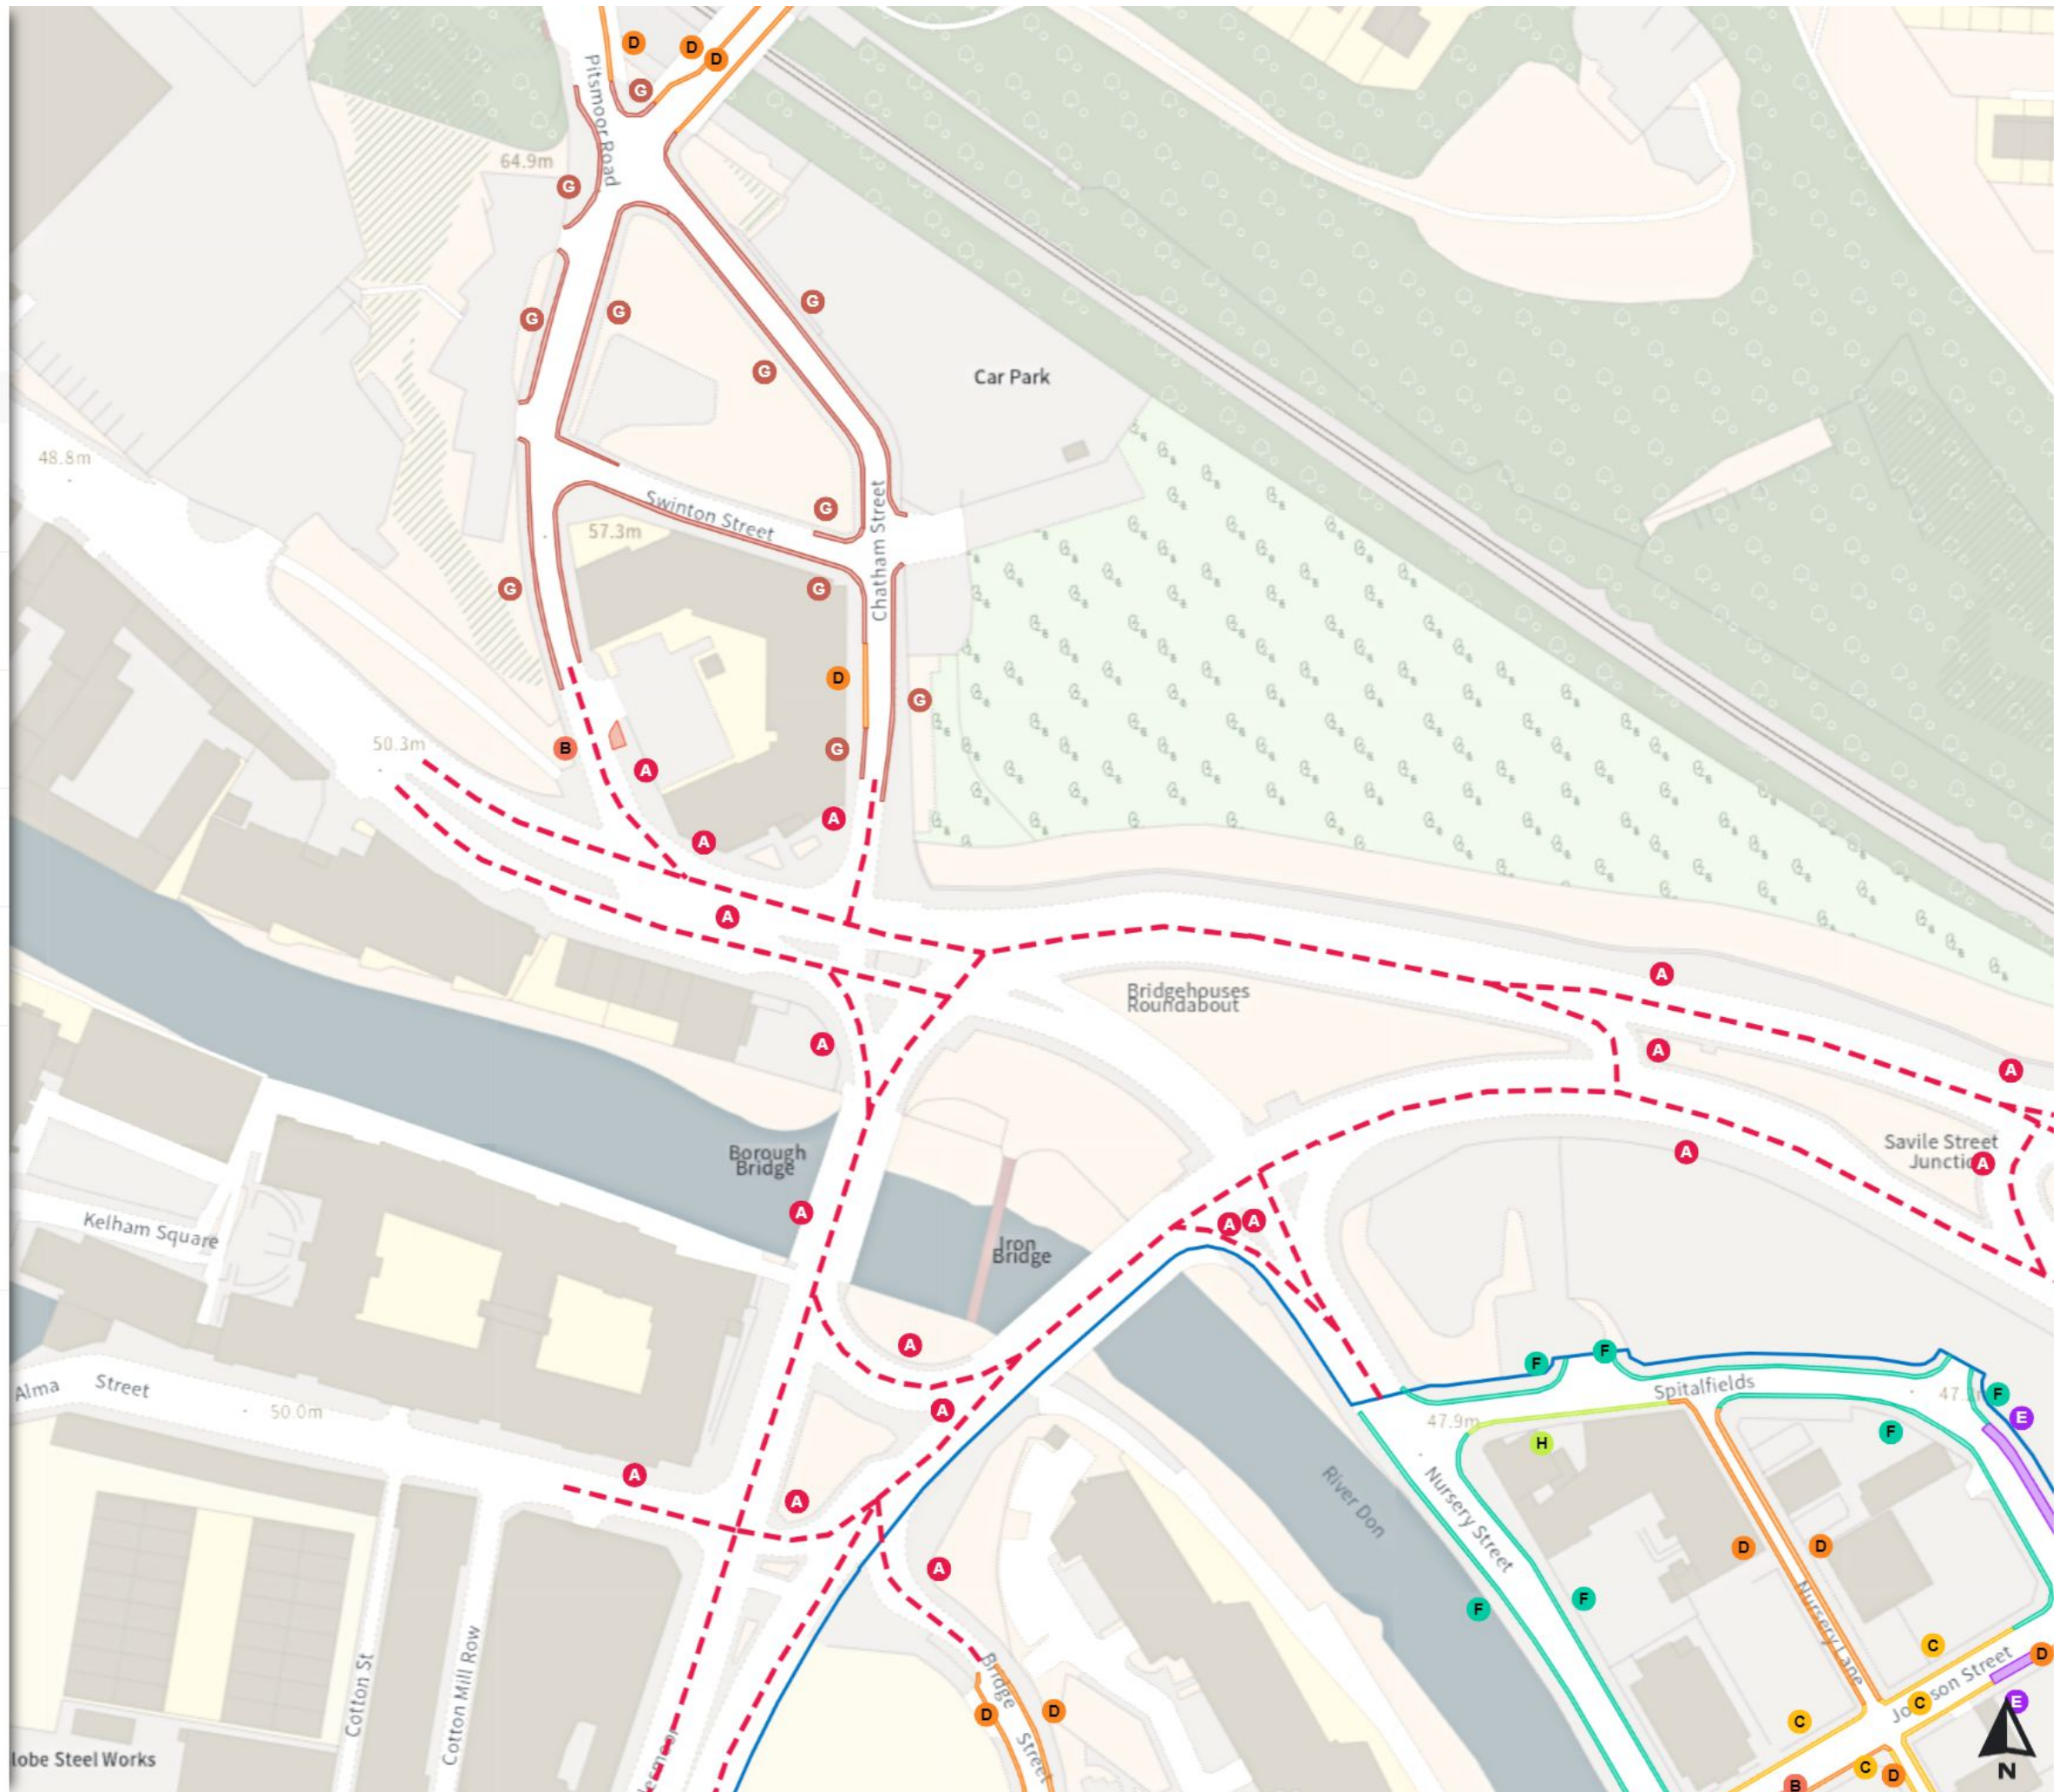

Scale: 1:1250

North-West: 435283.822, 388385.604
South-East: 435702.338, 388025.672

© Crown copyright and database rights 2024 Ordnance Survey.
You are not permitted to copy, sub-license, distribute or sell any of this data to third parties in any form. Licence number 100018816