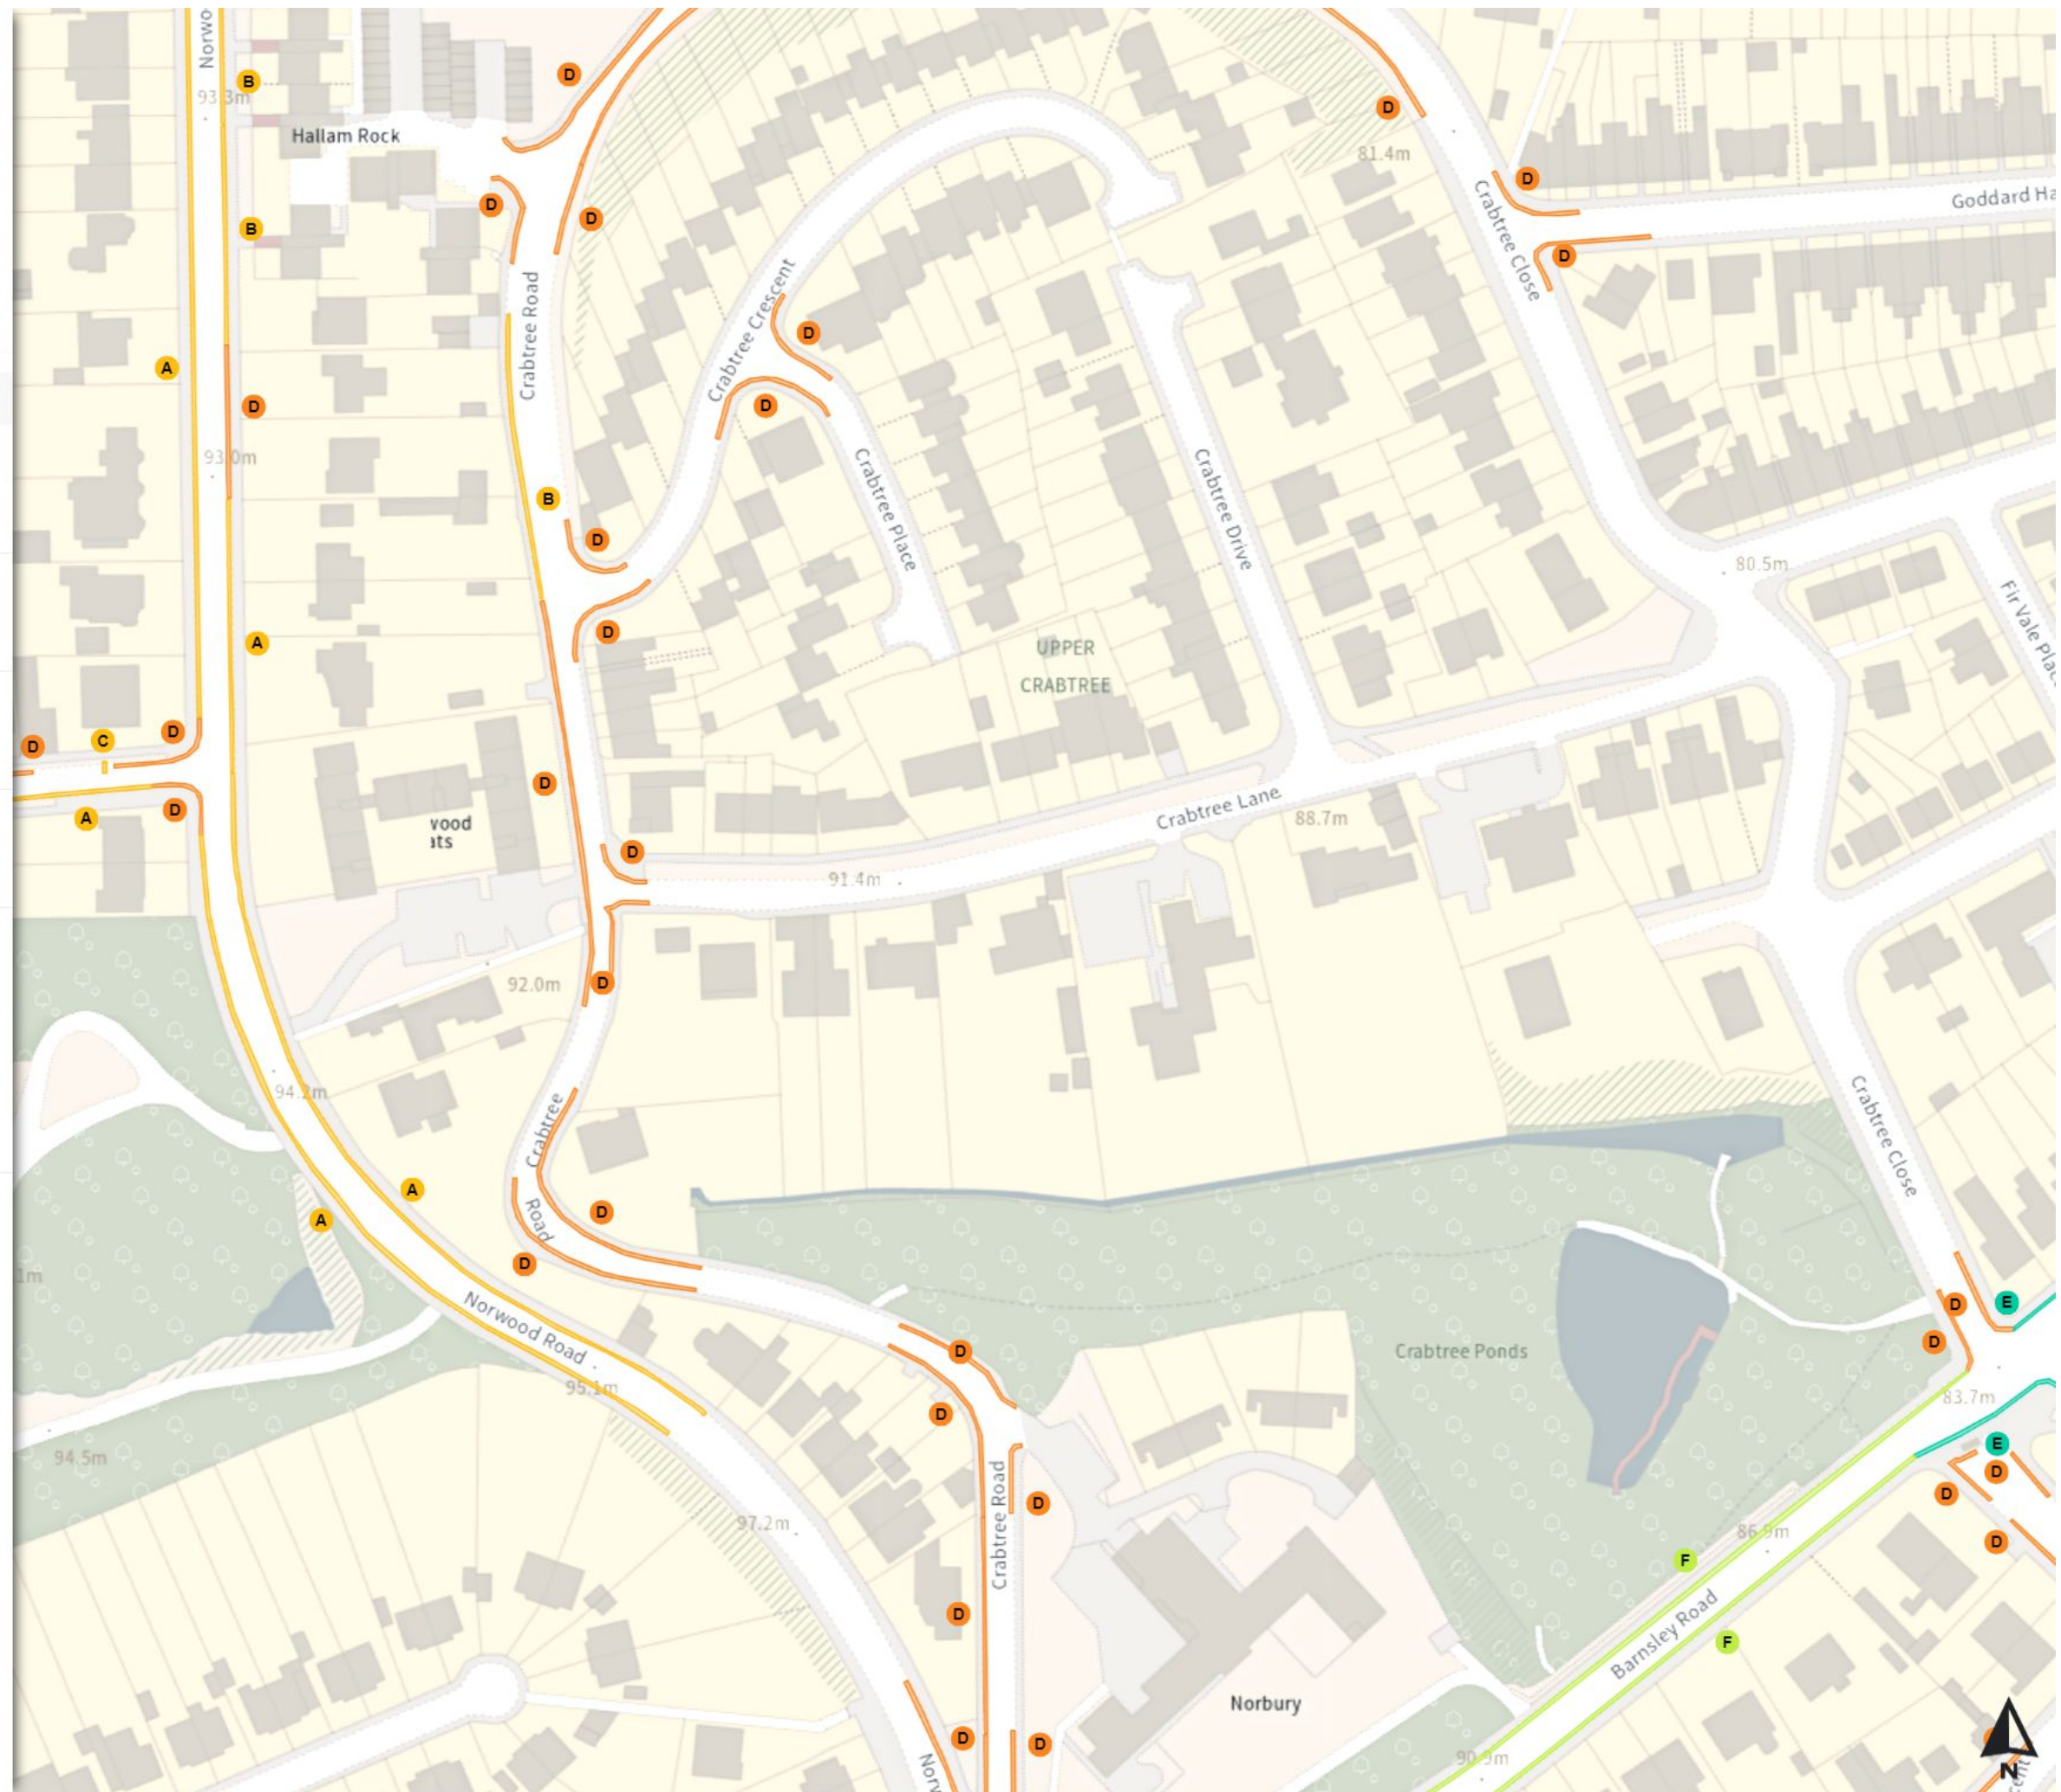

THE SHEFFIELD CITY COUNCIL (STOPPING RESTRICTIONS, WAITING RESTRICTIONS, LOADING RESTRICTIONS & PARKING PLACES) (MAP SCHEDULE) ORDER 2024

Map 202 of 797 Made 03/04/24

Added

- No waiting
- Mon-Fri 08:00-18:30

- No waiting
- Mon-Fri 10:00-11:00 14:00-15:00

- No waiting
- Mon-Sat 08:00-18:30

- No waiting at any time
- At all times

- Shared
- No waiting at any time
  At all times

- No loading
- Mon-Fri 07:30-09:30 16:00-18:30

- Shared
- No waiting
- Mon-Fri 07:30-09:30 16:00-18:30

- No loading
- Mon-Fri 07:30-09:30 16:00-18:30

Scale: 1:1250

North-West: 435832.368, 390185.331
South-East: 436250.769, 389825.584

© Crown copyright and database rights 2024 Ordnance Survey.
You are not permitted to copy, sub-license, distribute or sell any of this data to third parties in any form. Licence number 100018816