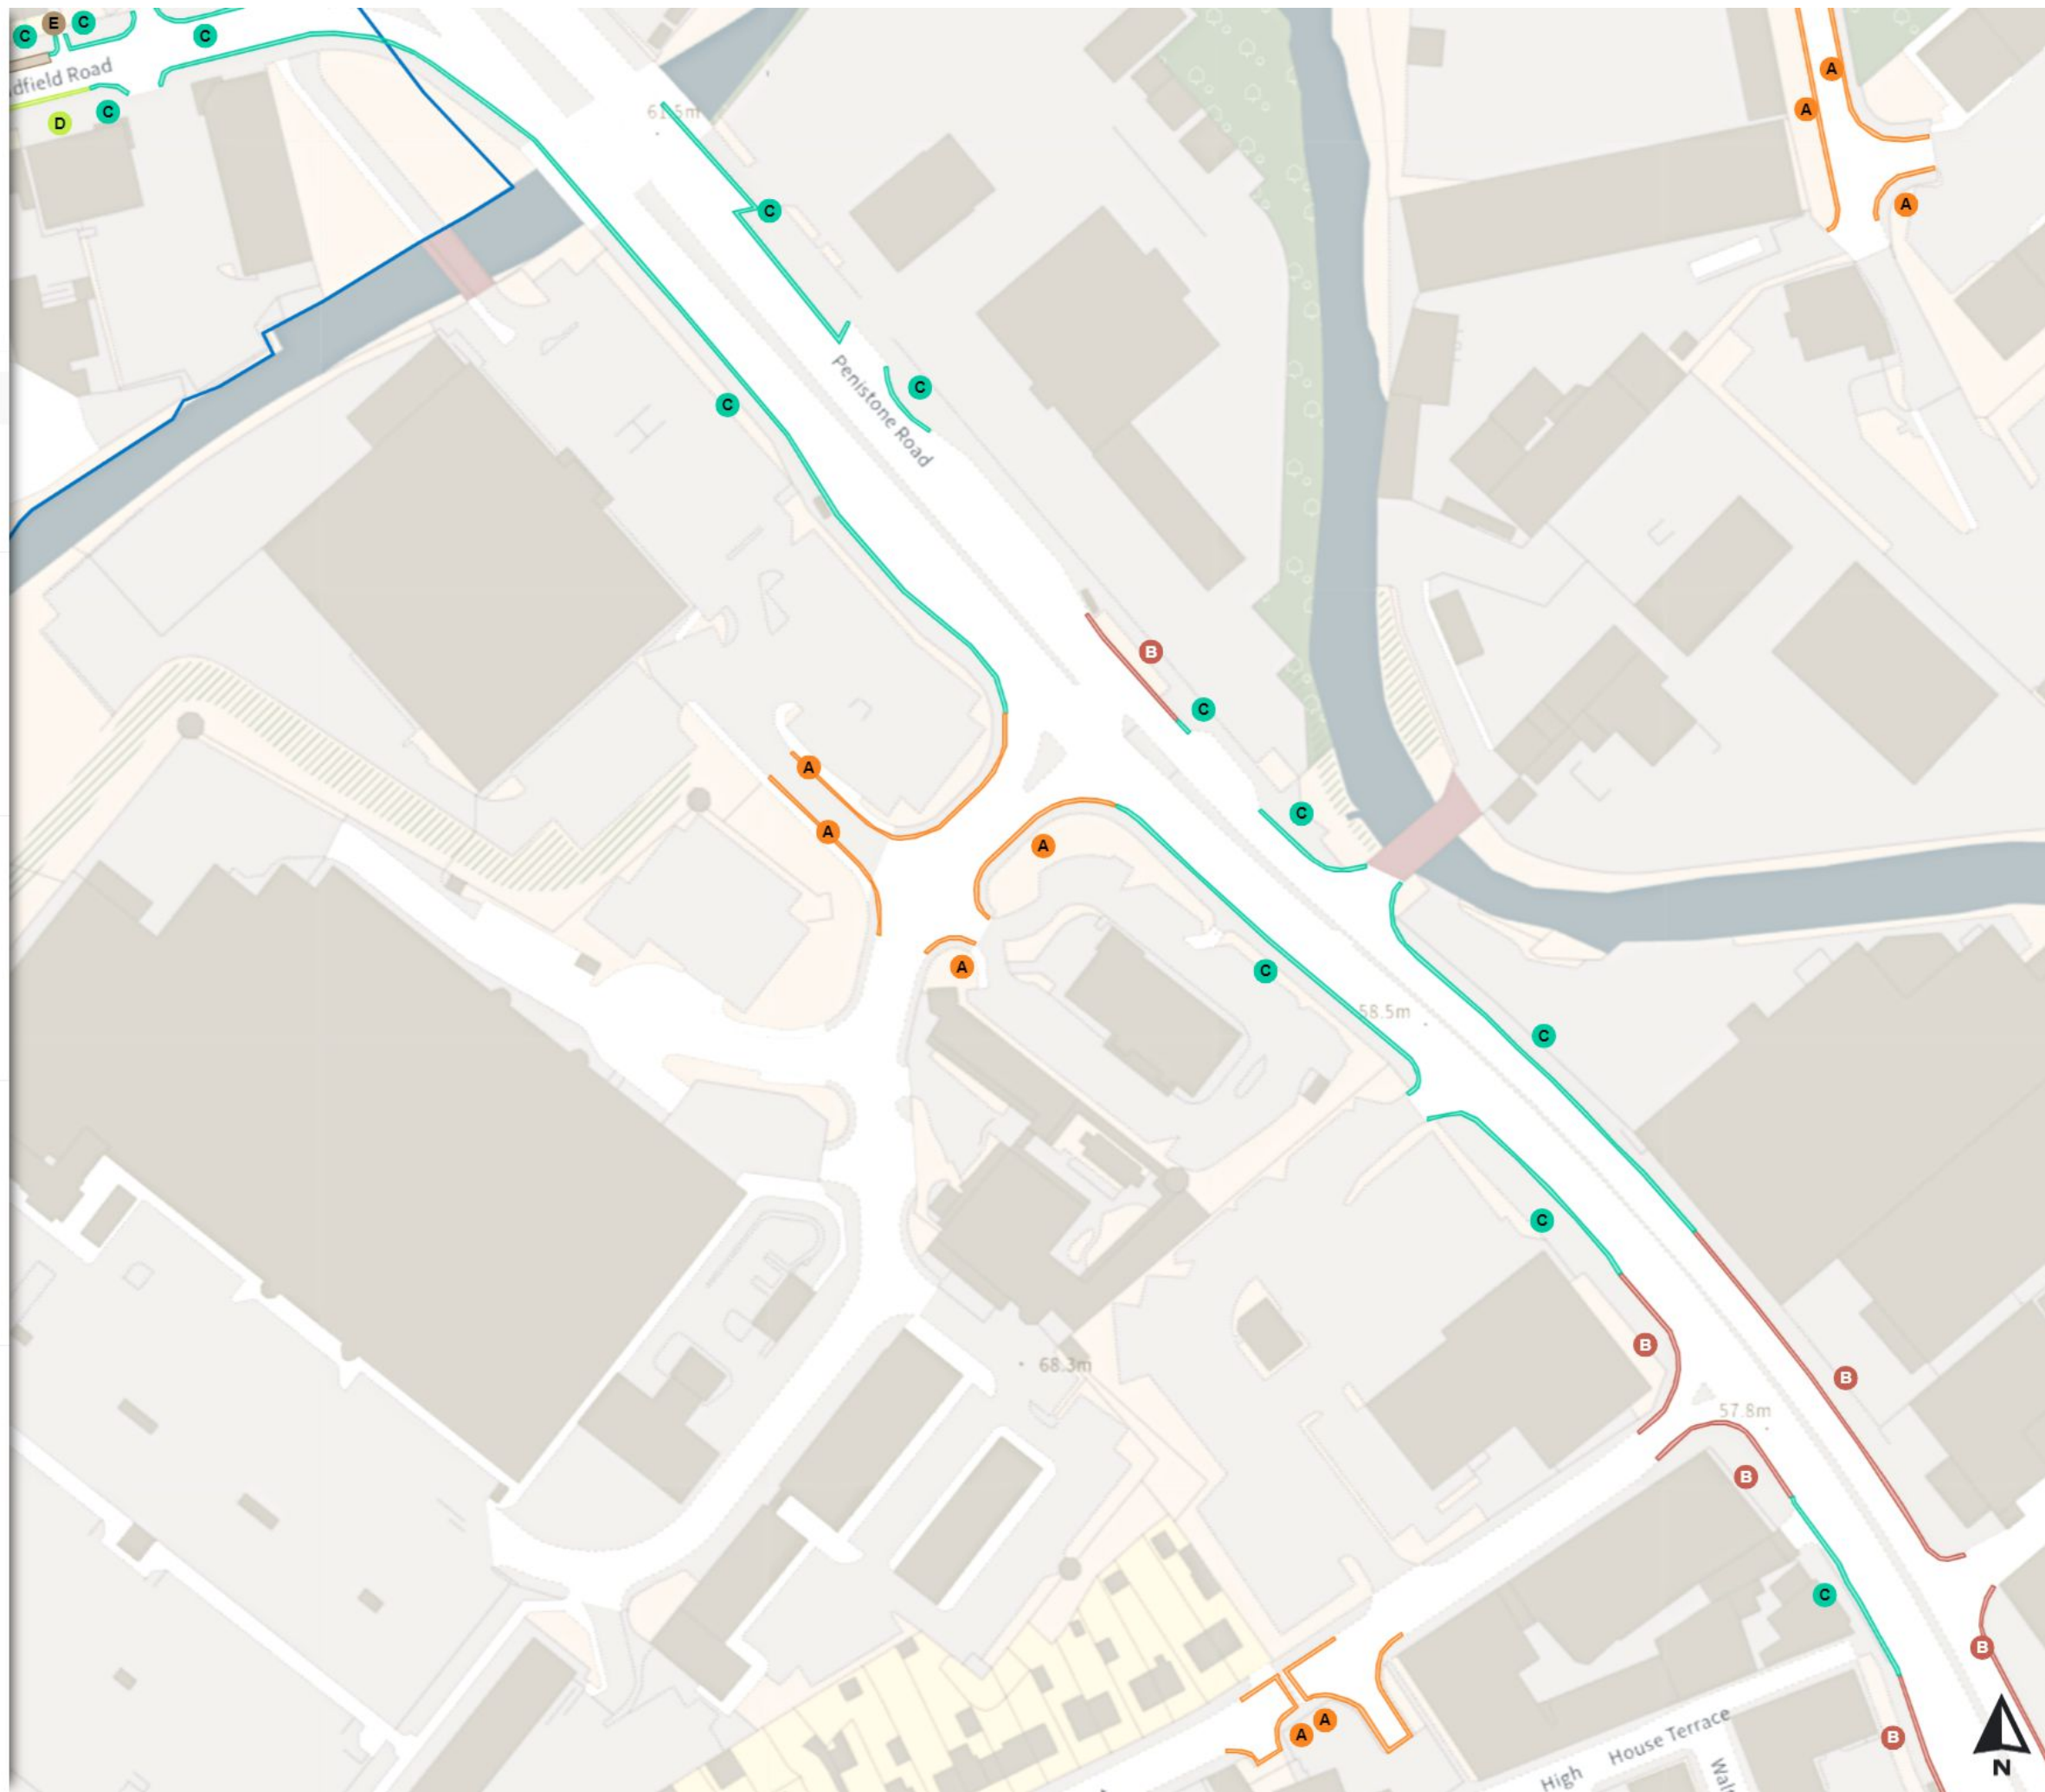

- D No loading
Mon-Fri 07:30-09:30 16:00-18:30

Scale: 1:1250

North-West: 433574.124, 389809.689
South-East: 433992.385, 389449.716

© Crown copyright and database rights 2024 Ordnance Survey.
You are not permitted to copy, sub-license, distribute or sell any of this data to third parties in any form. Licence number 100018816