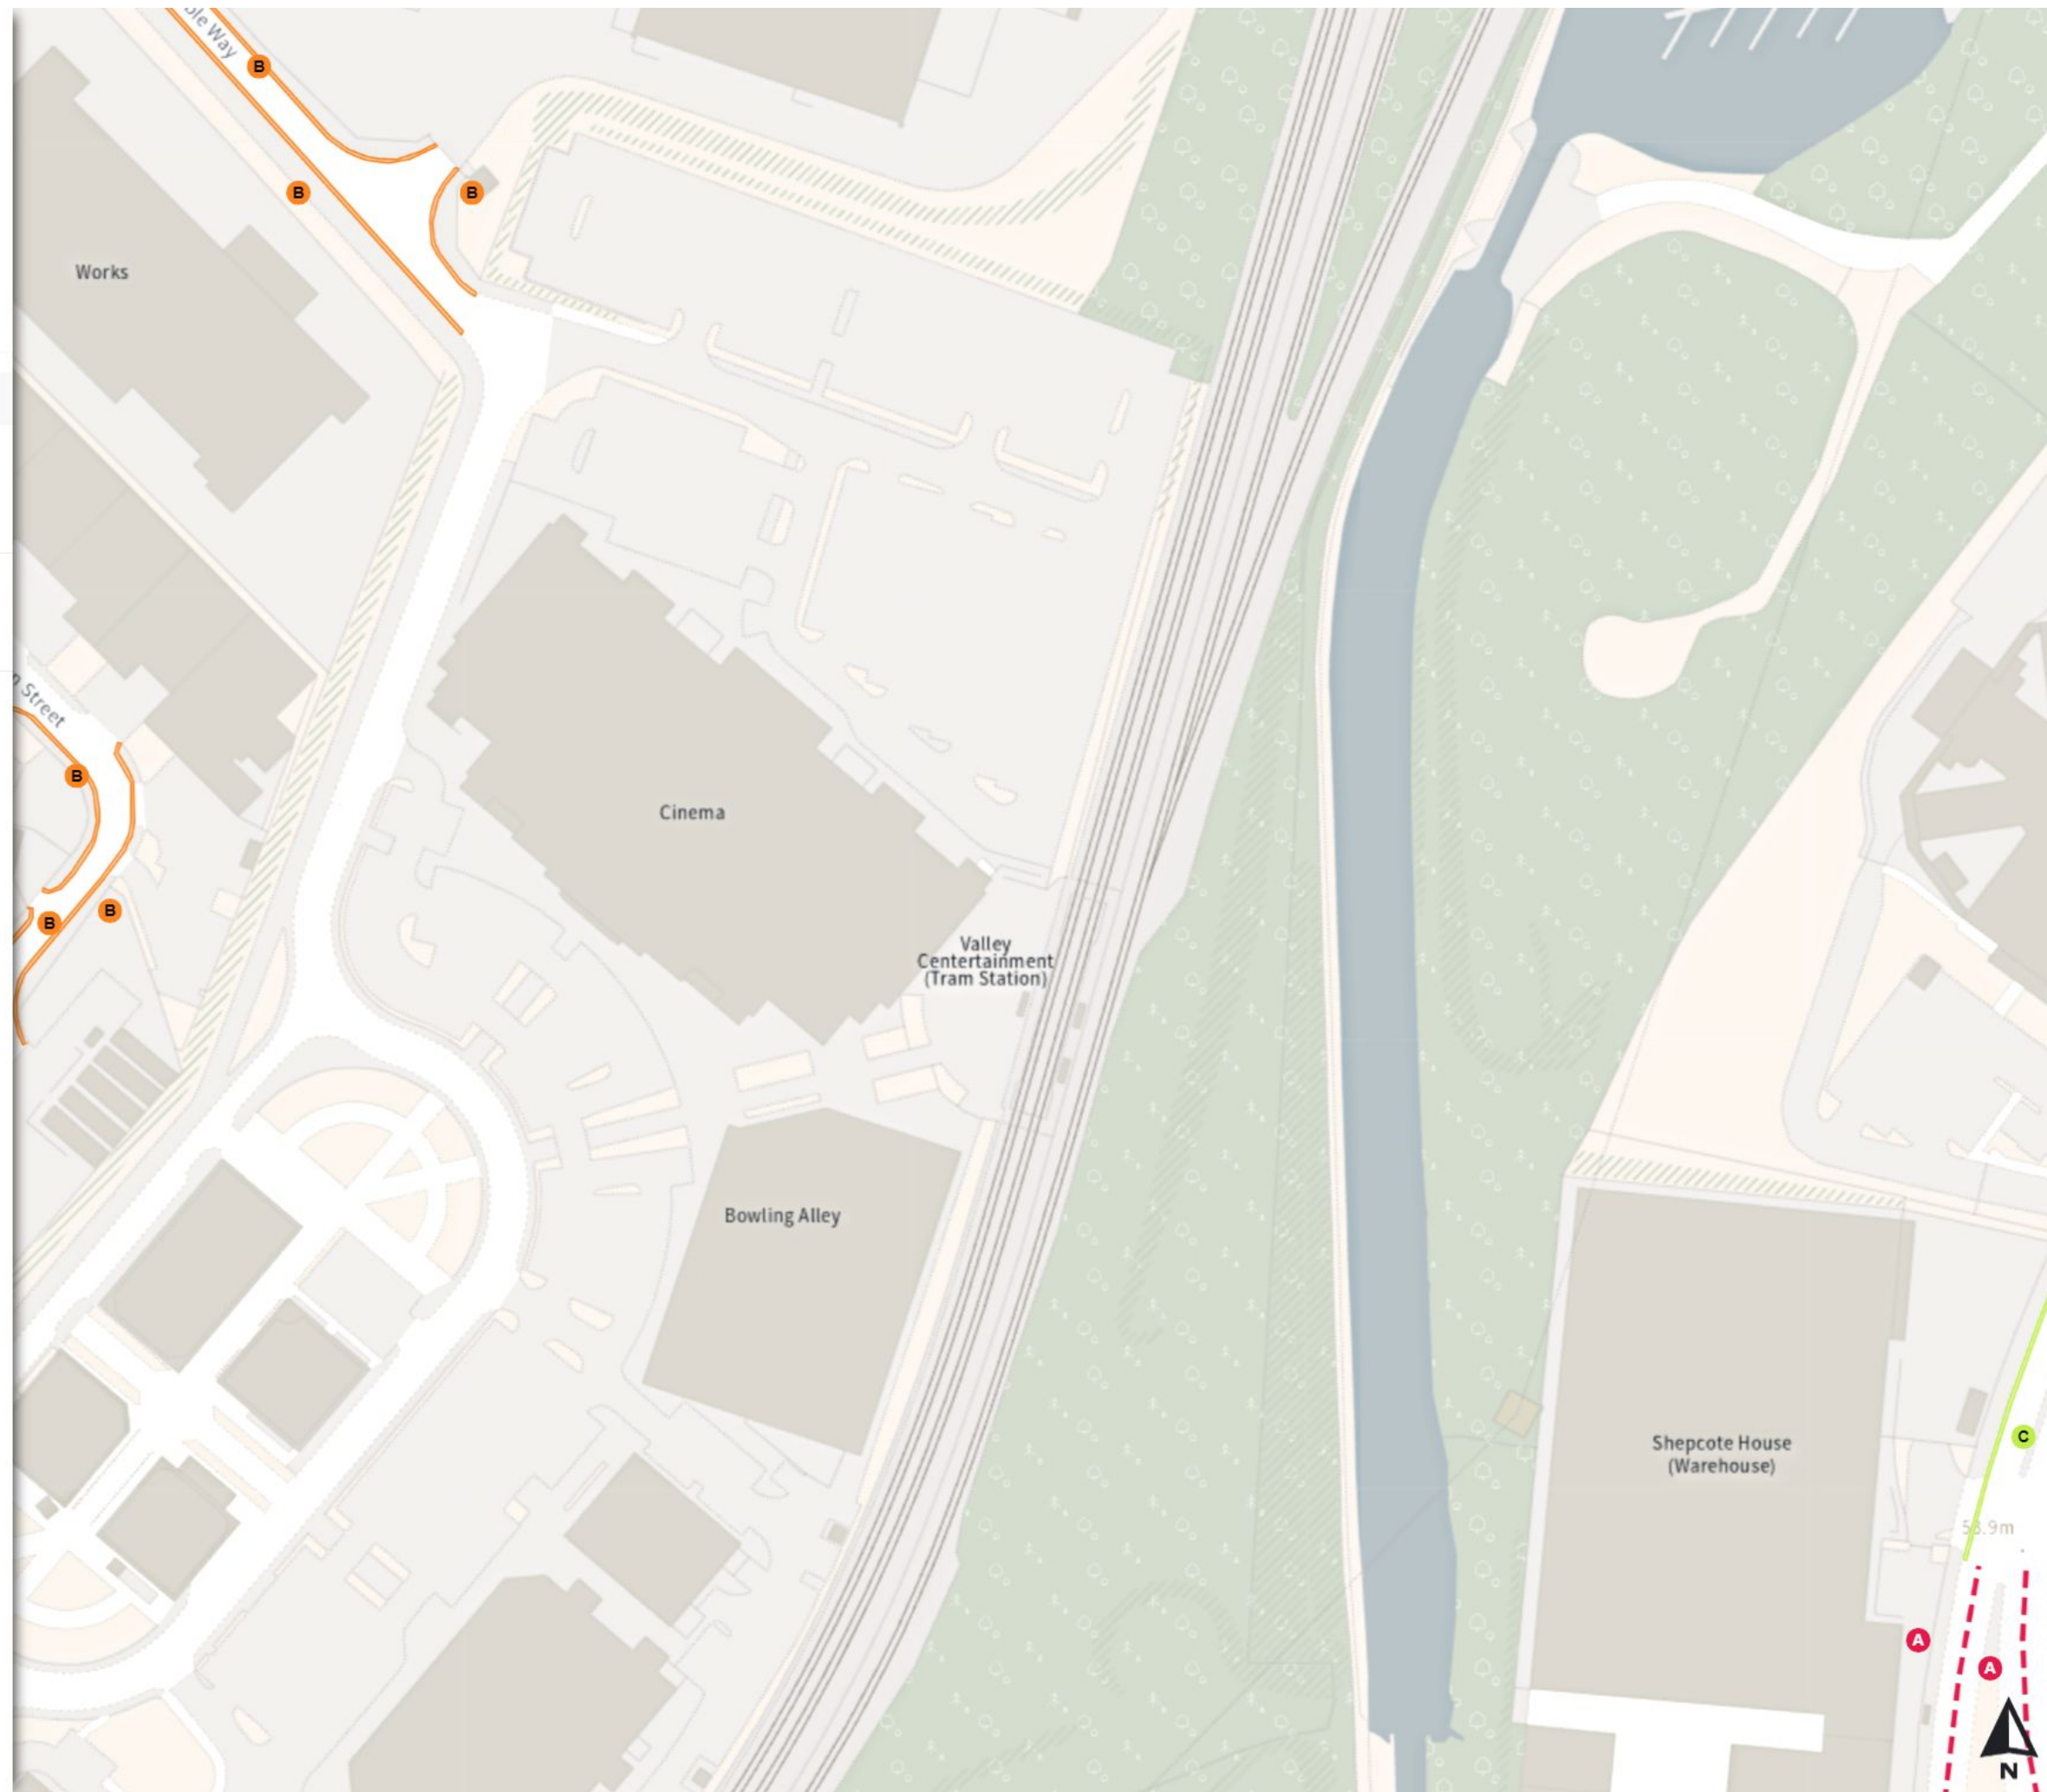

THE SHEFFIELD CITY COUNCIL (STOPPING RESTRICTIONS, WAITING RESTRICTIONS, LOADING RESTRICTIONS & PARKING PLACES) (MAP SCHEDULE) ORDER 2024

Map 225 of 797 Made 03/04/24

Added

Clearway

At all times

No waiting at any time

At all times

Shared

No waiting

Mon-Fri 08:00-09:30 16:00-18:30

No loading

Mon-Fri 08:00-09:30 16:00-18:30

Scale: 1:1250

North-West: 438932.702, 389850.505
South-East: 439351.371, 389491.004

© Crown copyright and database rights 2024 Ordnance Survey.
You are not permitted to copy, sub-license, distribute or sell any of this data to third parties in any form. Licence number 100018816