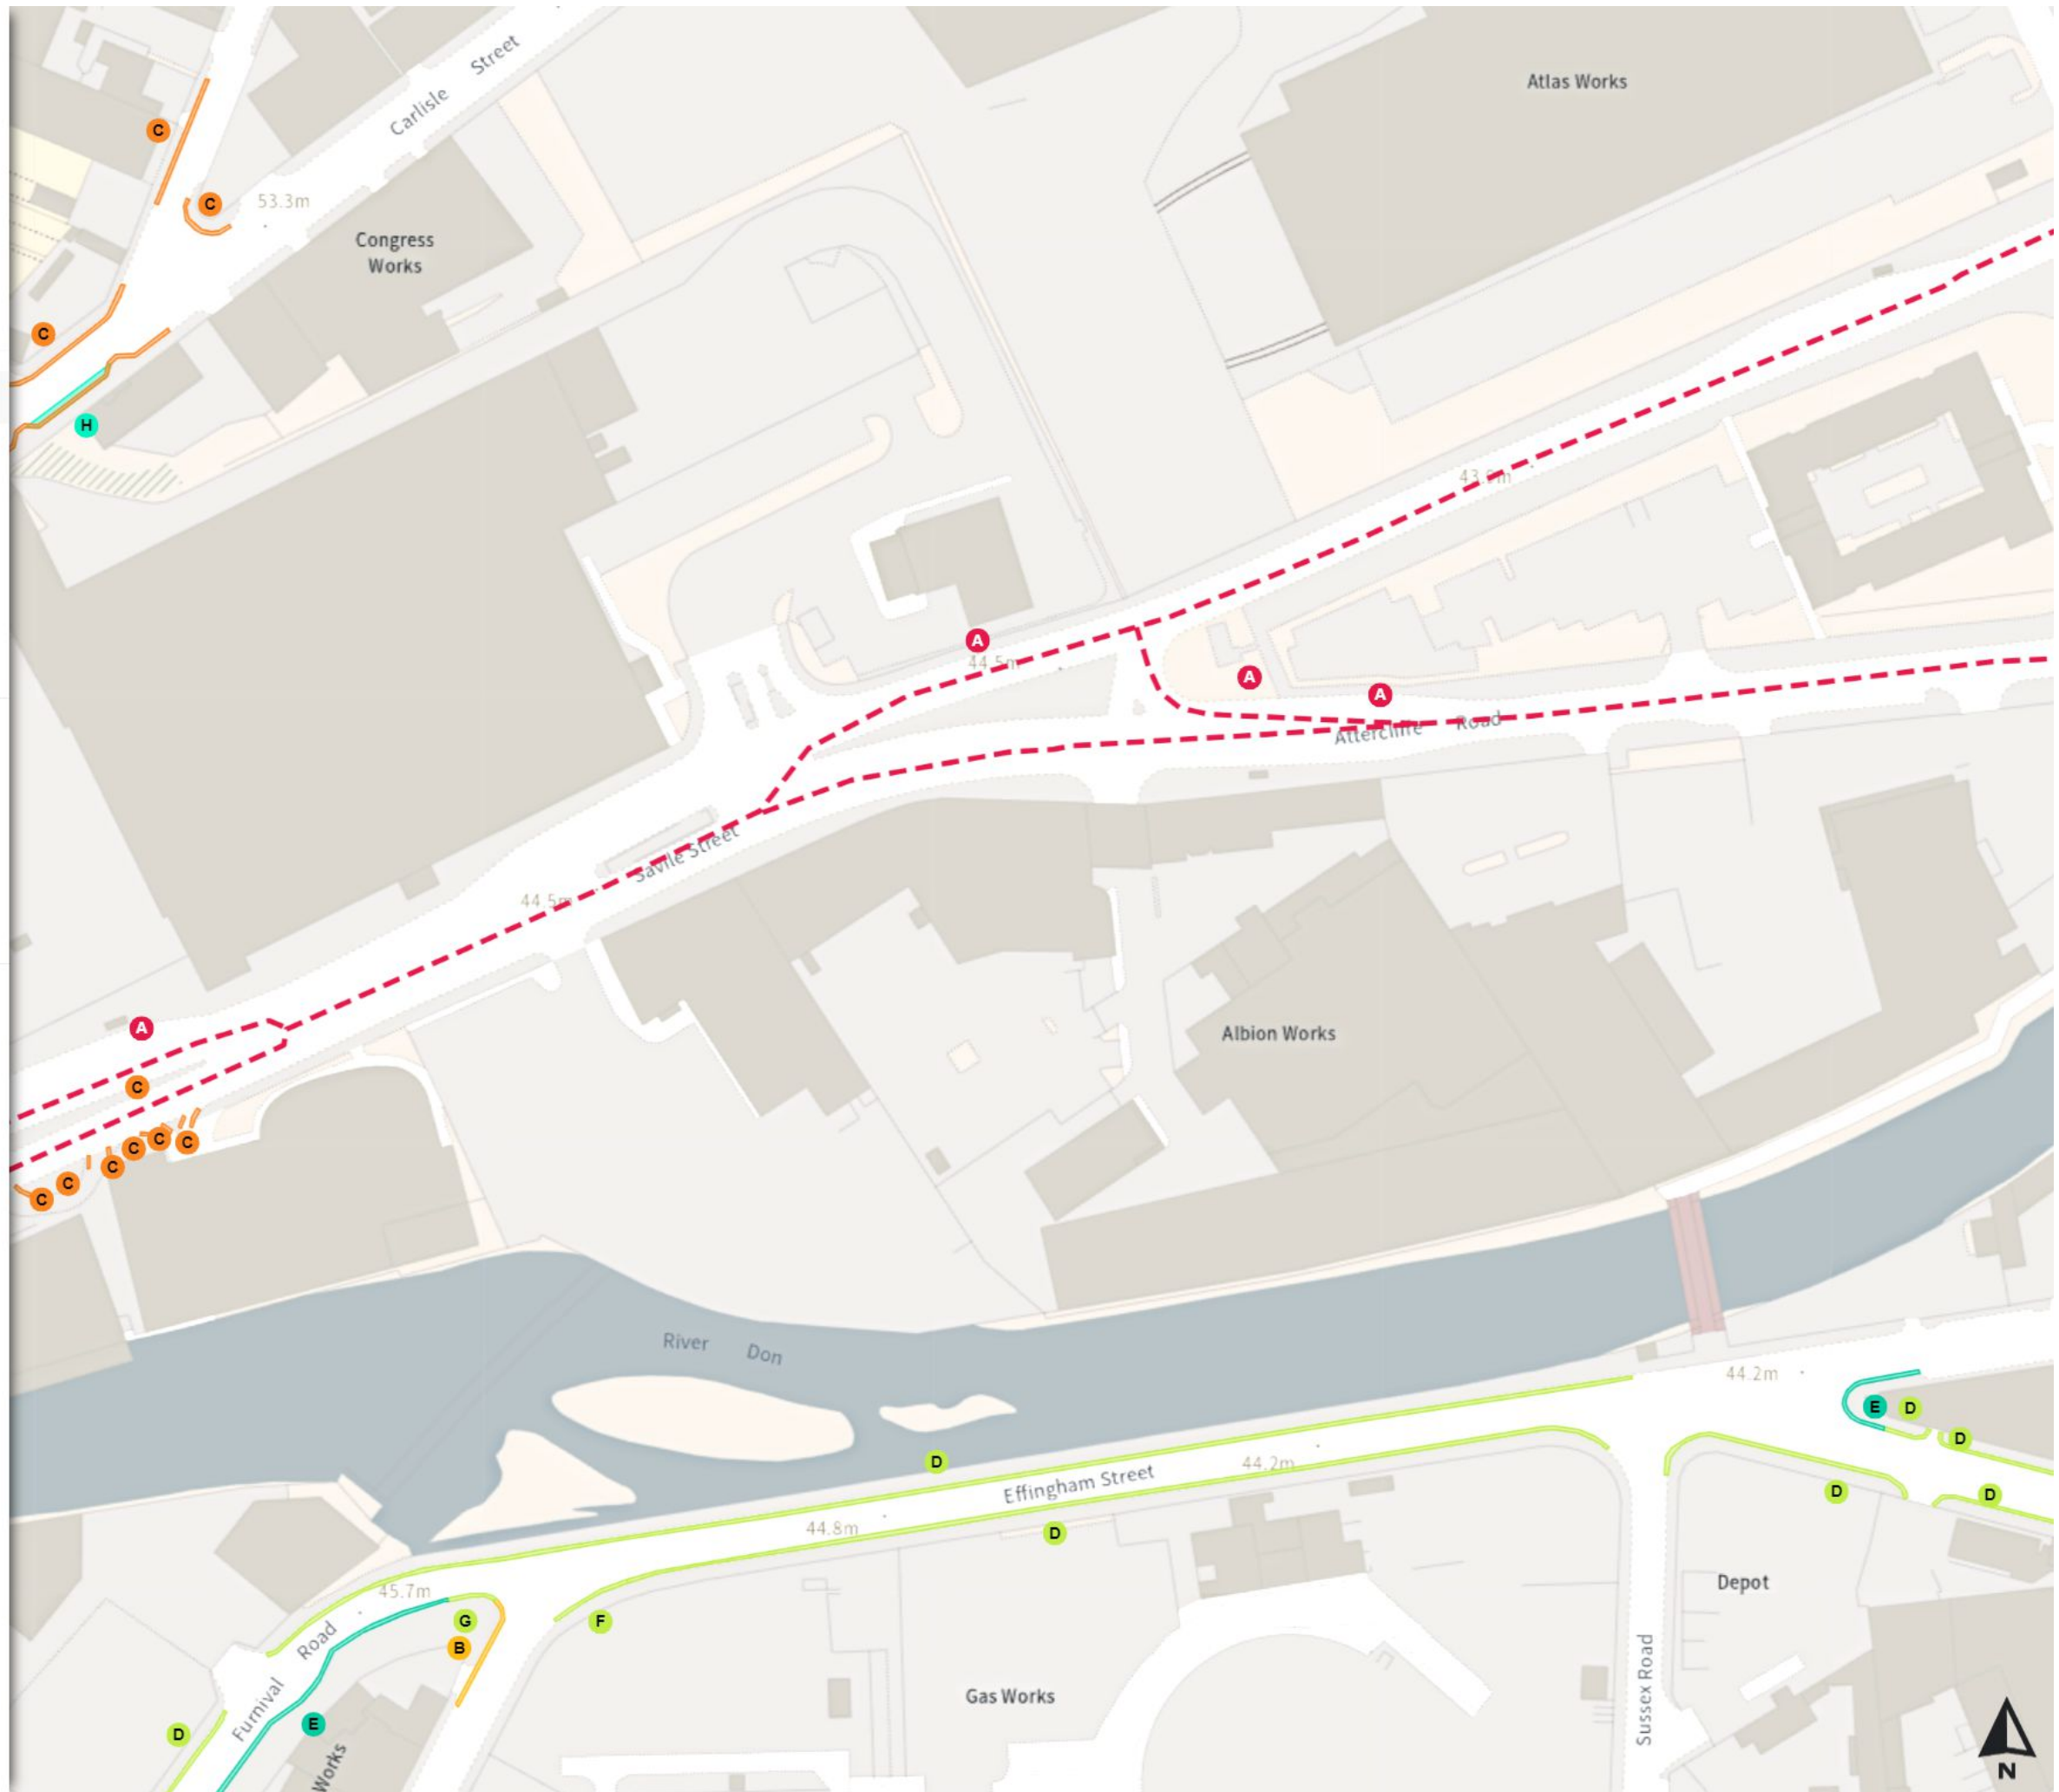

Scale: 1:1250

North-West: 436108.455, 388391.785
South-East: 436527.034, 388031.926

© Crown copyright and database rights 2024 Ordnance Survey.
You are not permitted to copy, sub-license, distribute or sell any of this data to third parties in any form. Licence number 100018816