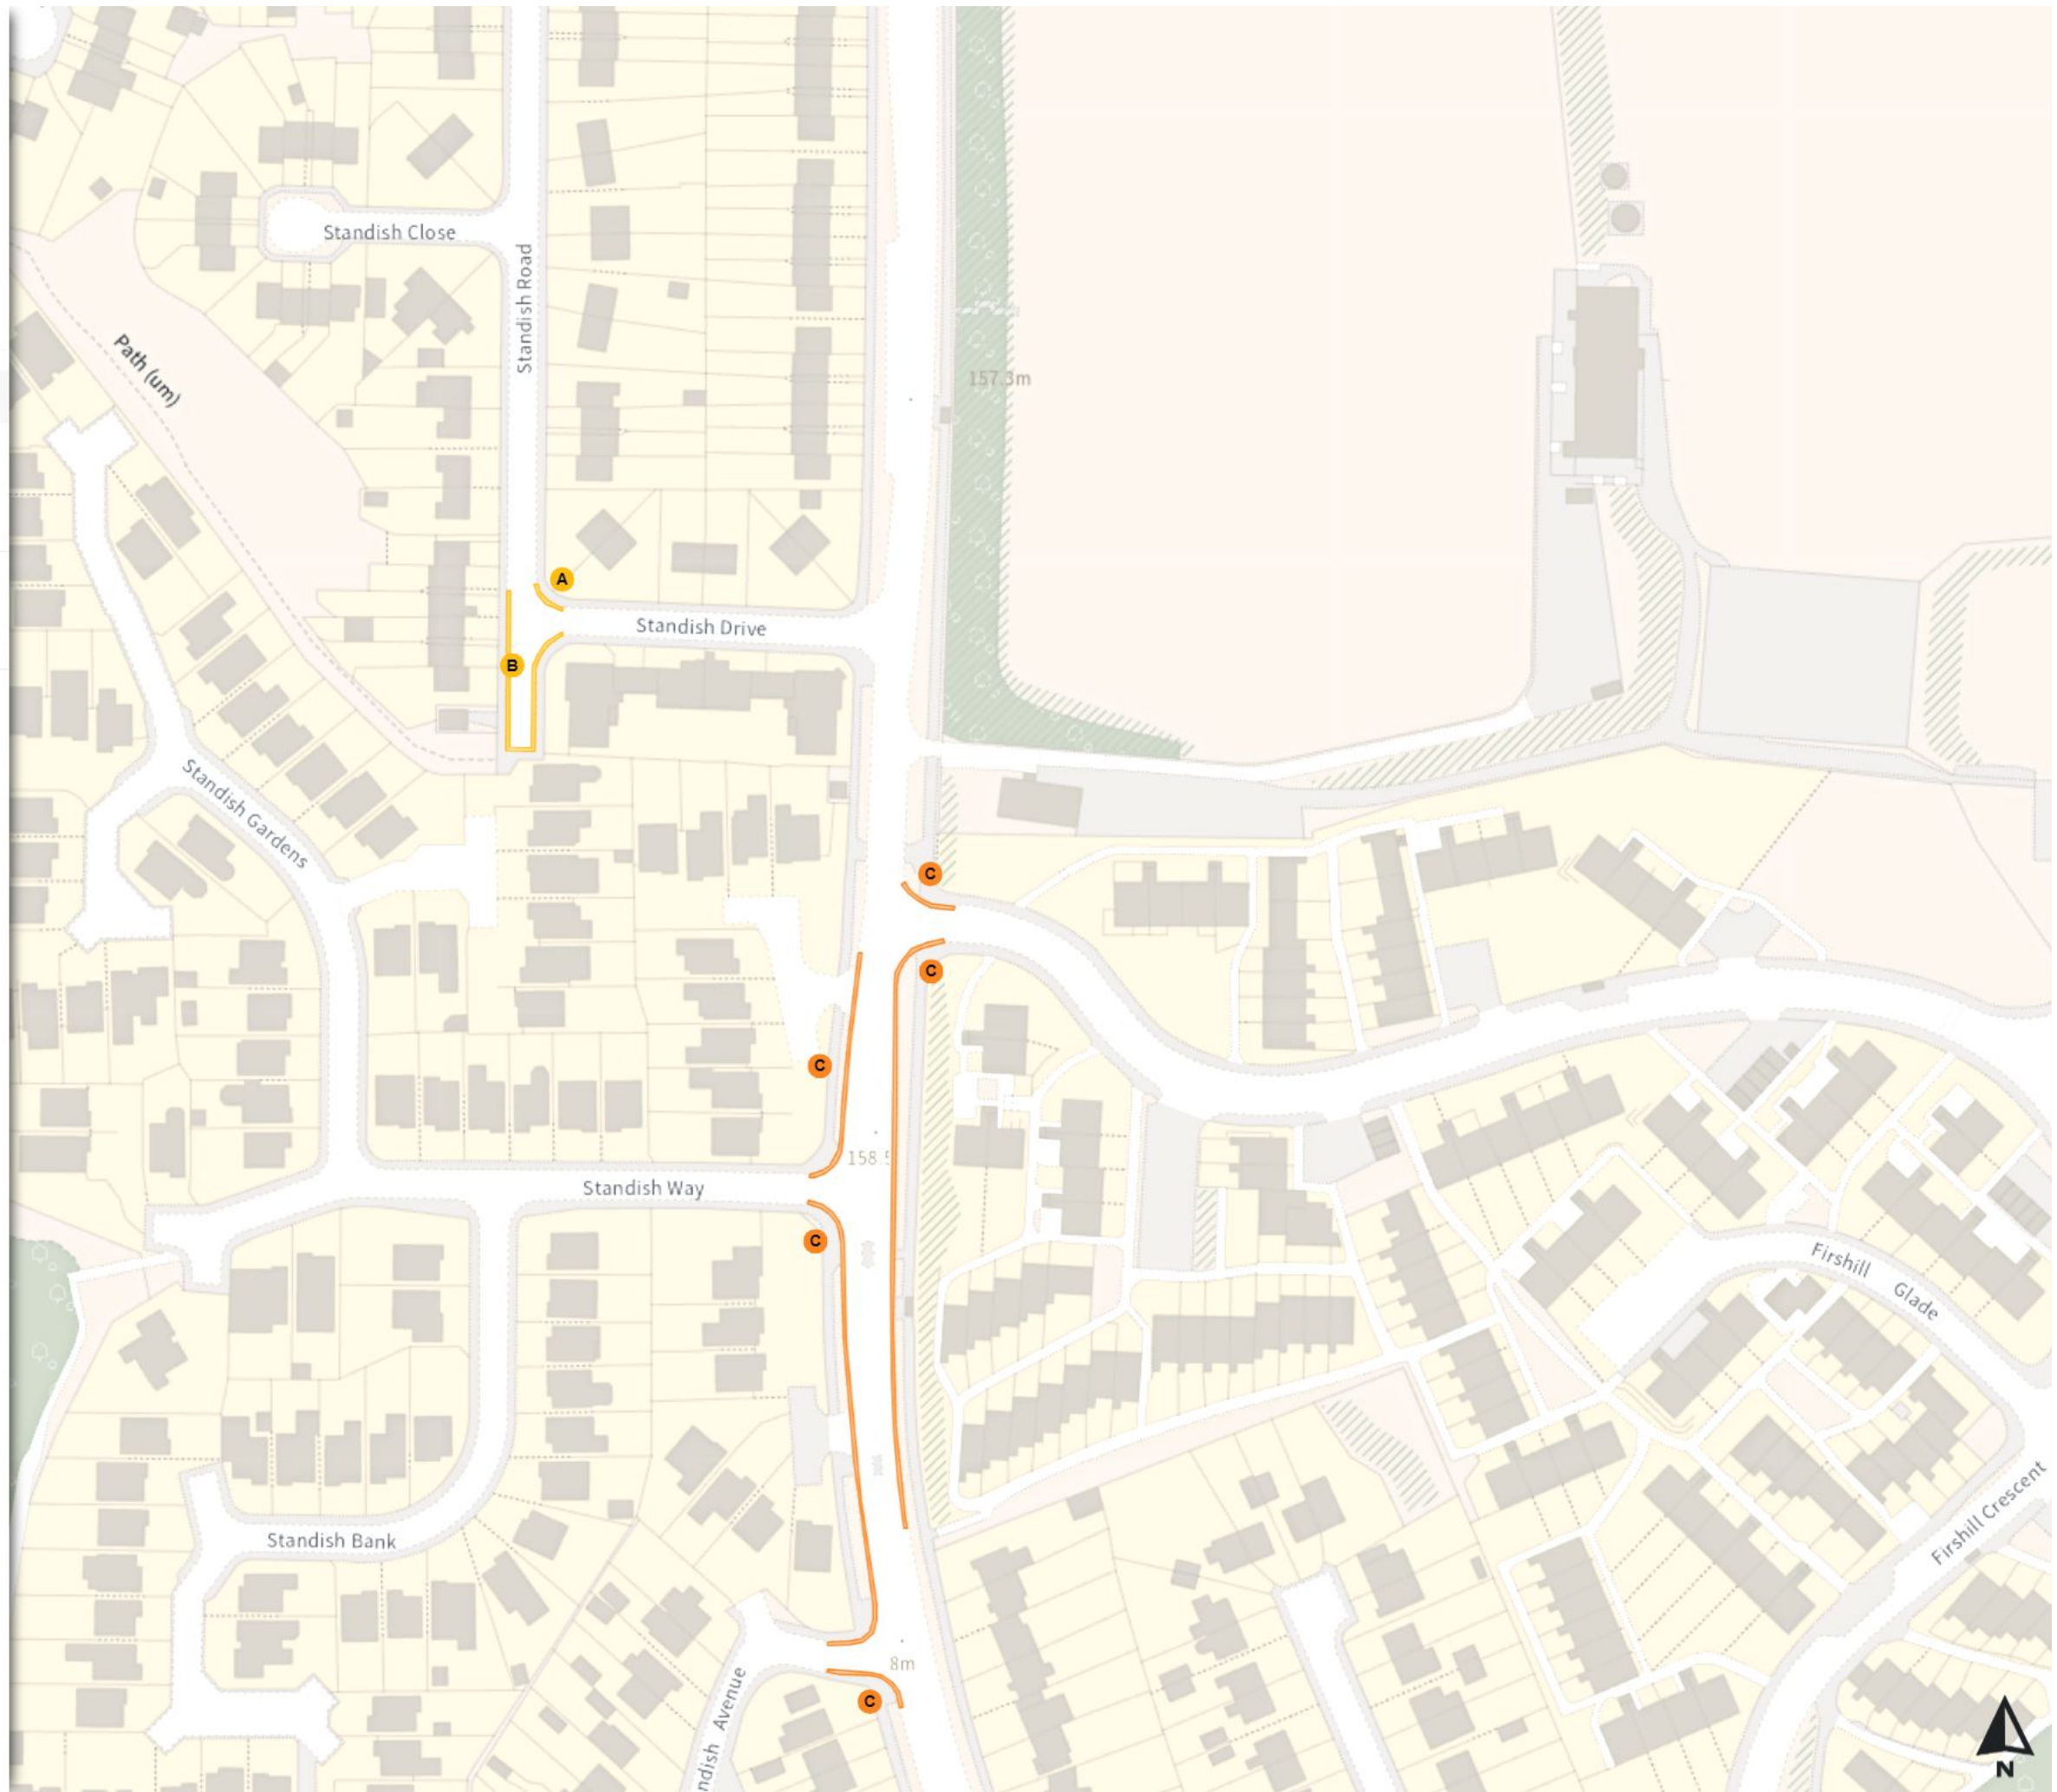

Map 200 of 797 Made 03/04/24

Added

- No waiting
- Mon-Sat 08:00-18:30
- No waiting
- Mon-Fri 08:00-18:30
- No waiting at any time
- At all times

0 20 40 60m

Scale: 1:1250

North-West: 435008.047, 390179.196
South-East: 435426.386, 389819.377