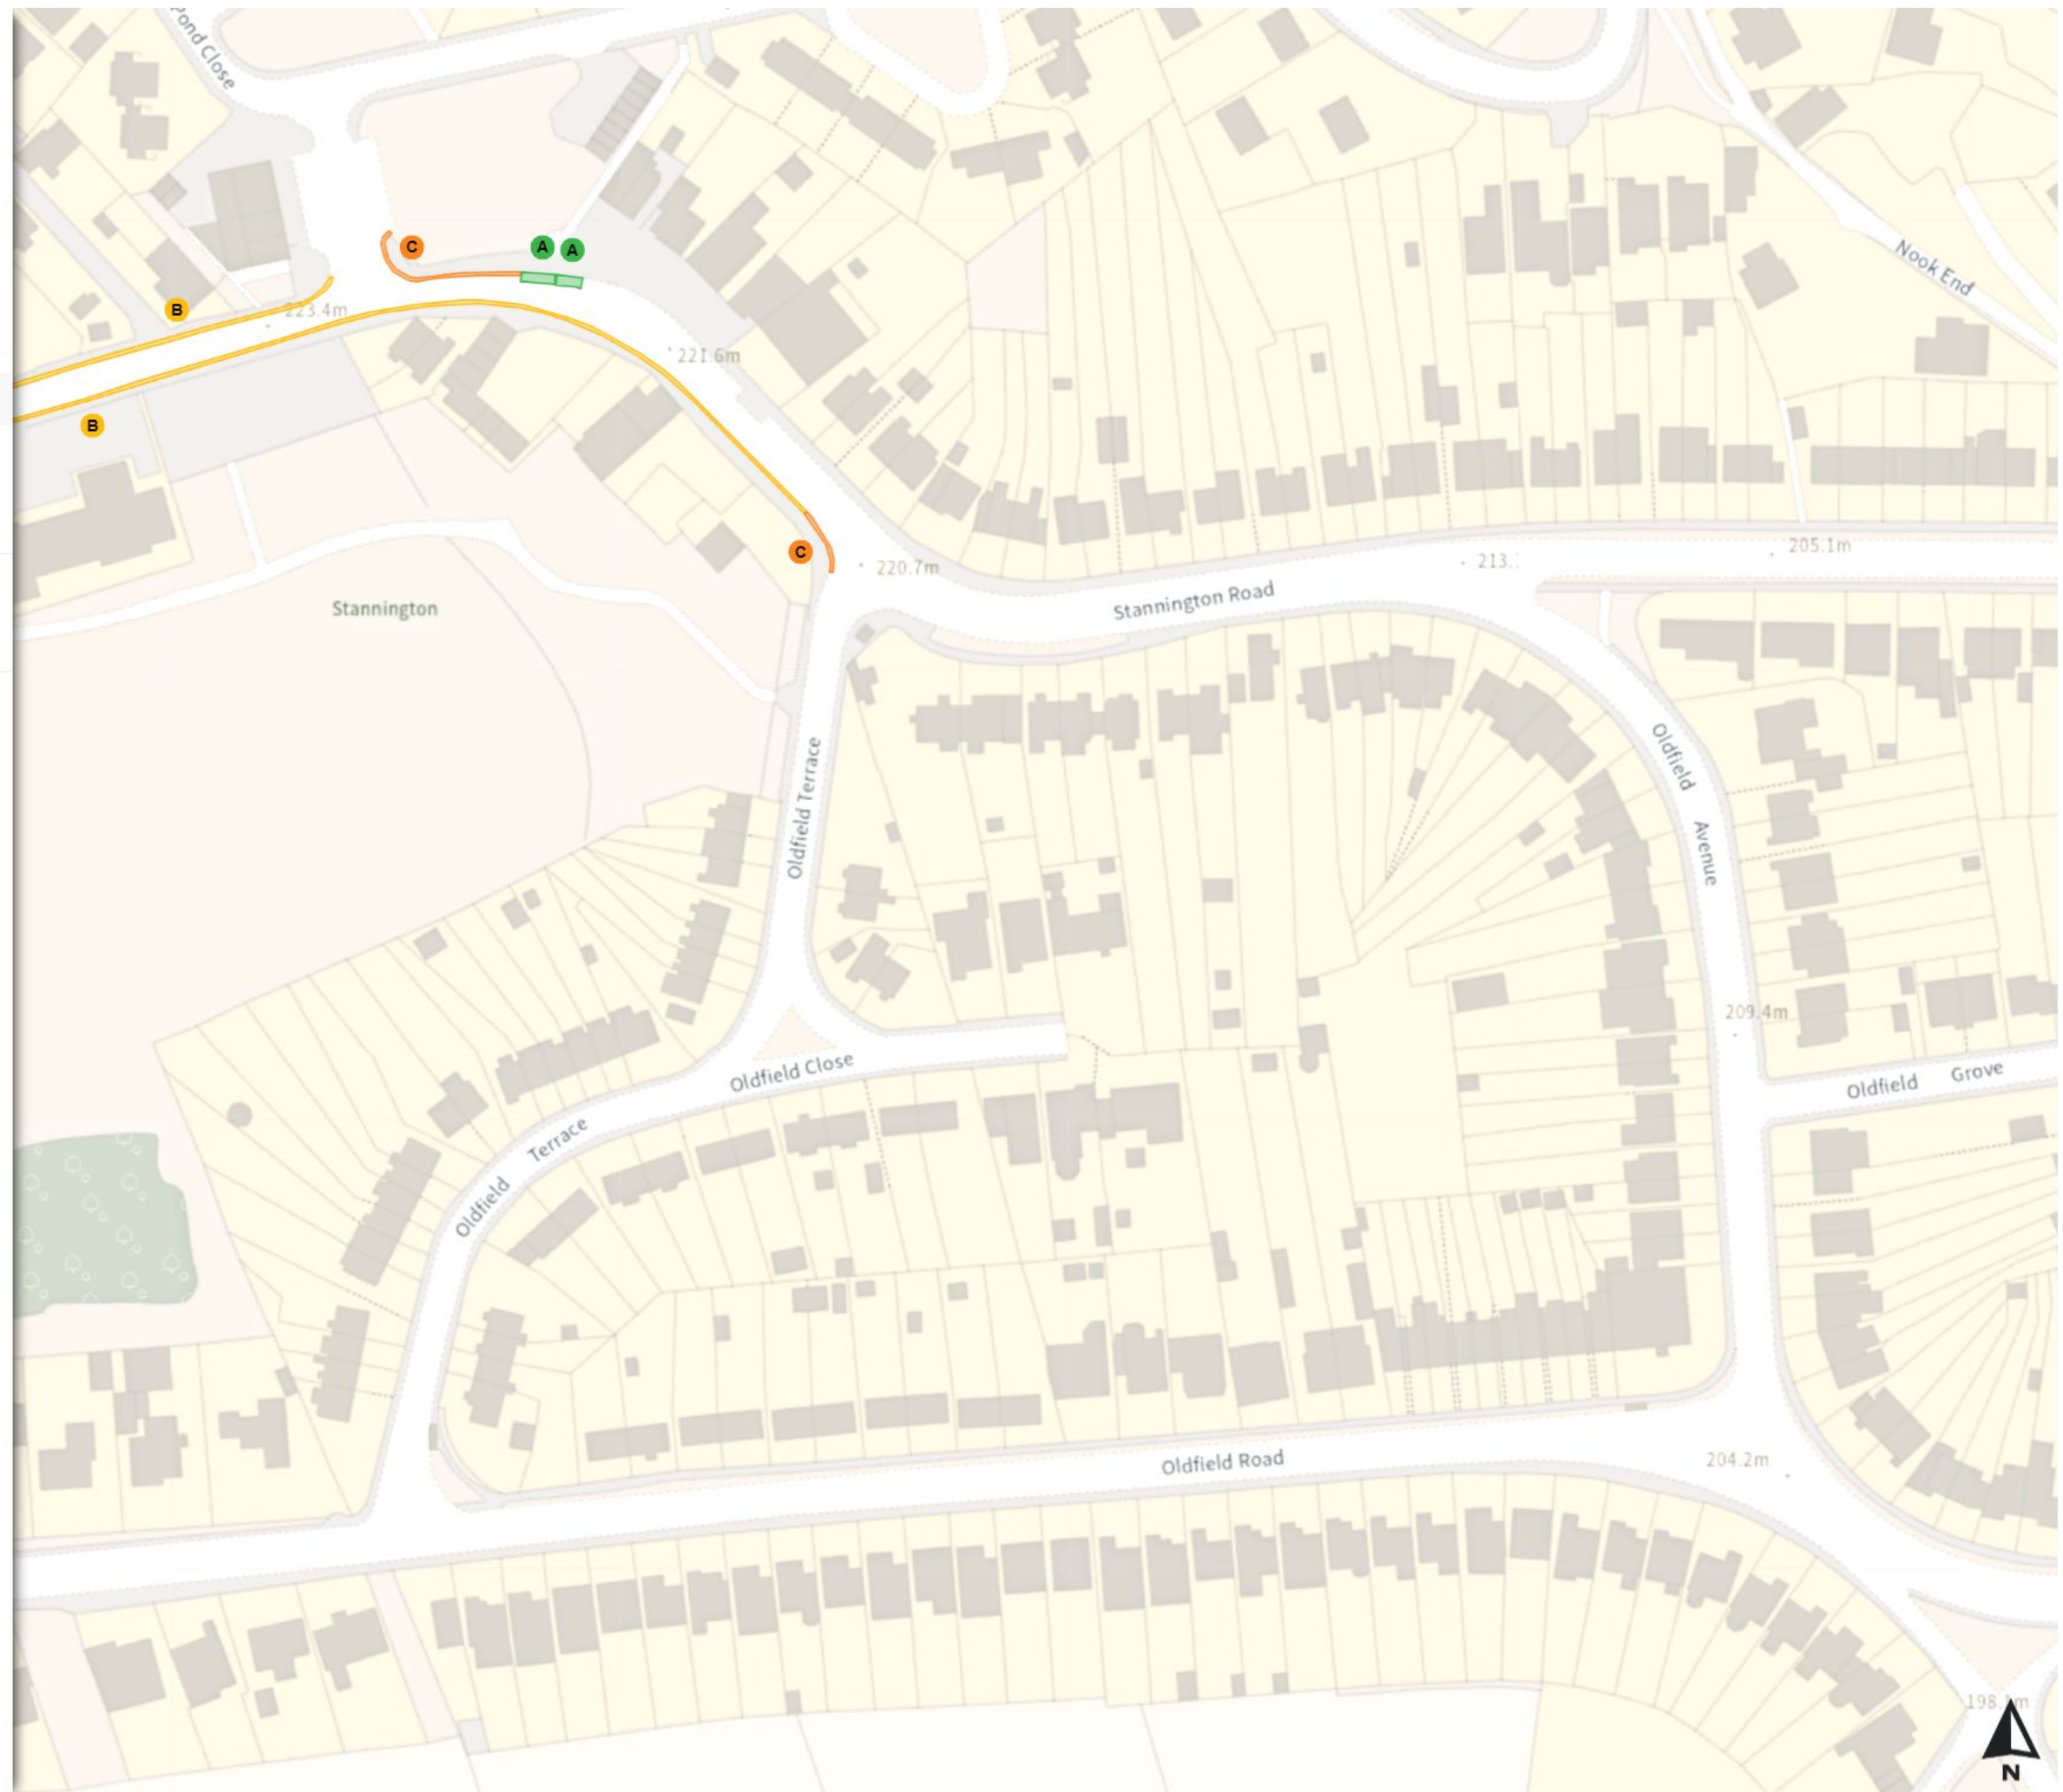

No waiting

Mon-Sat 00:00-00:00

No waiting at any time

At all times

0 20 40 60m

Scale: 1:1250

North-West: 430508.168, 388711.728
South-East: 430926.289, 388351.404

© Crown copyright and database rights 2024 Ordnance Survey.
You are not permitted to copy, sub-license, distribute or sell any of this data to third parties in any form. Licence number 100018816