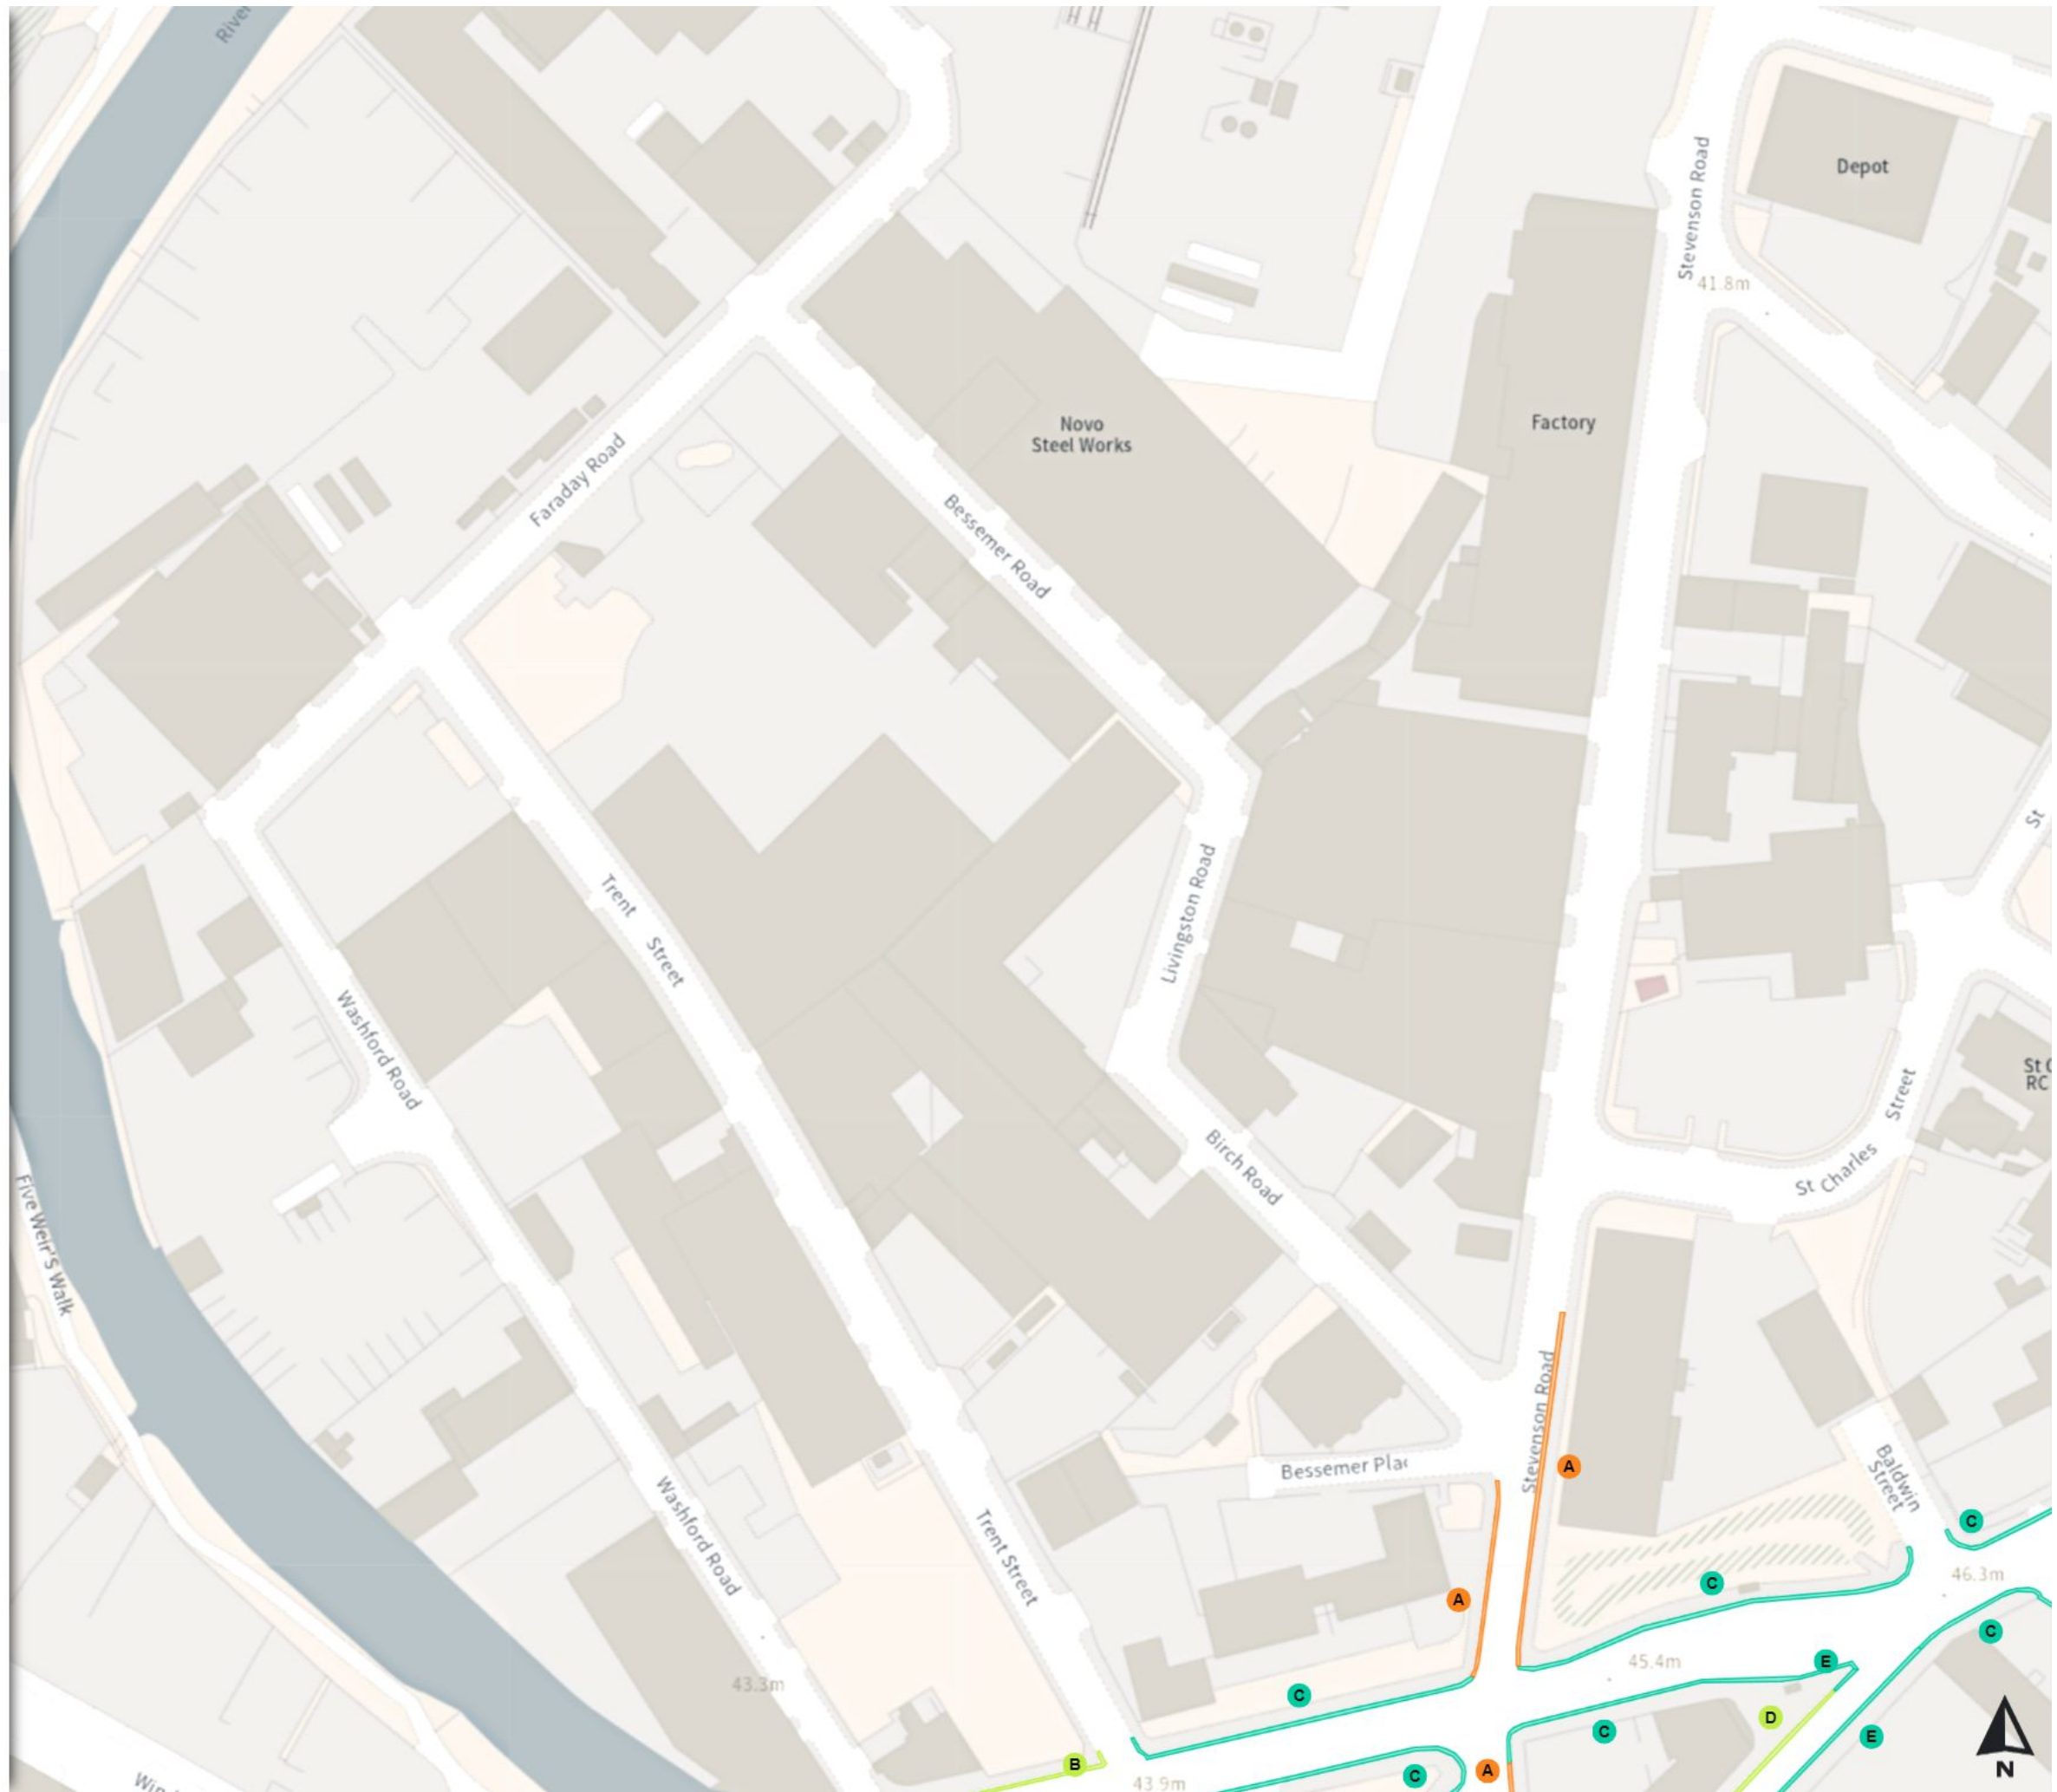

No loading

Mon-Fri 08:00-09:30 16:00-18:30

Scale: 1:1250

North-West: 437104.919, 388758.556
South-East: 437523.543, 388398.812

© Crown copyright and database rights 2024 Ordnance Survey.

You are not permitted to copy, sub-license, distribute or sell any of this data to third parties in any form. Licence number 100018816