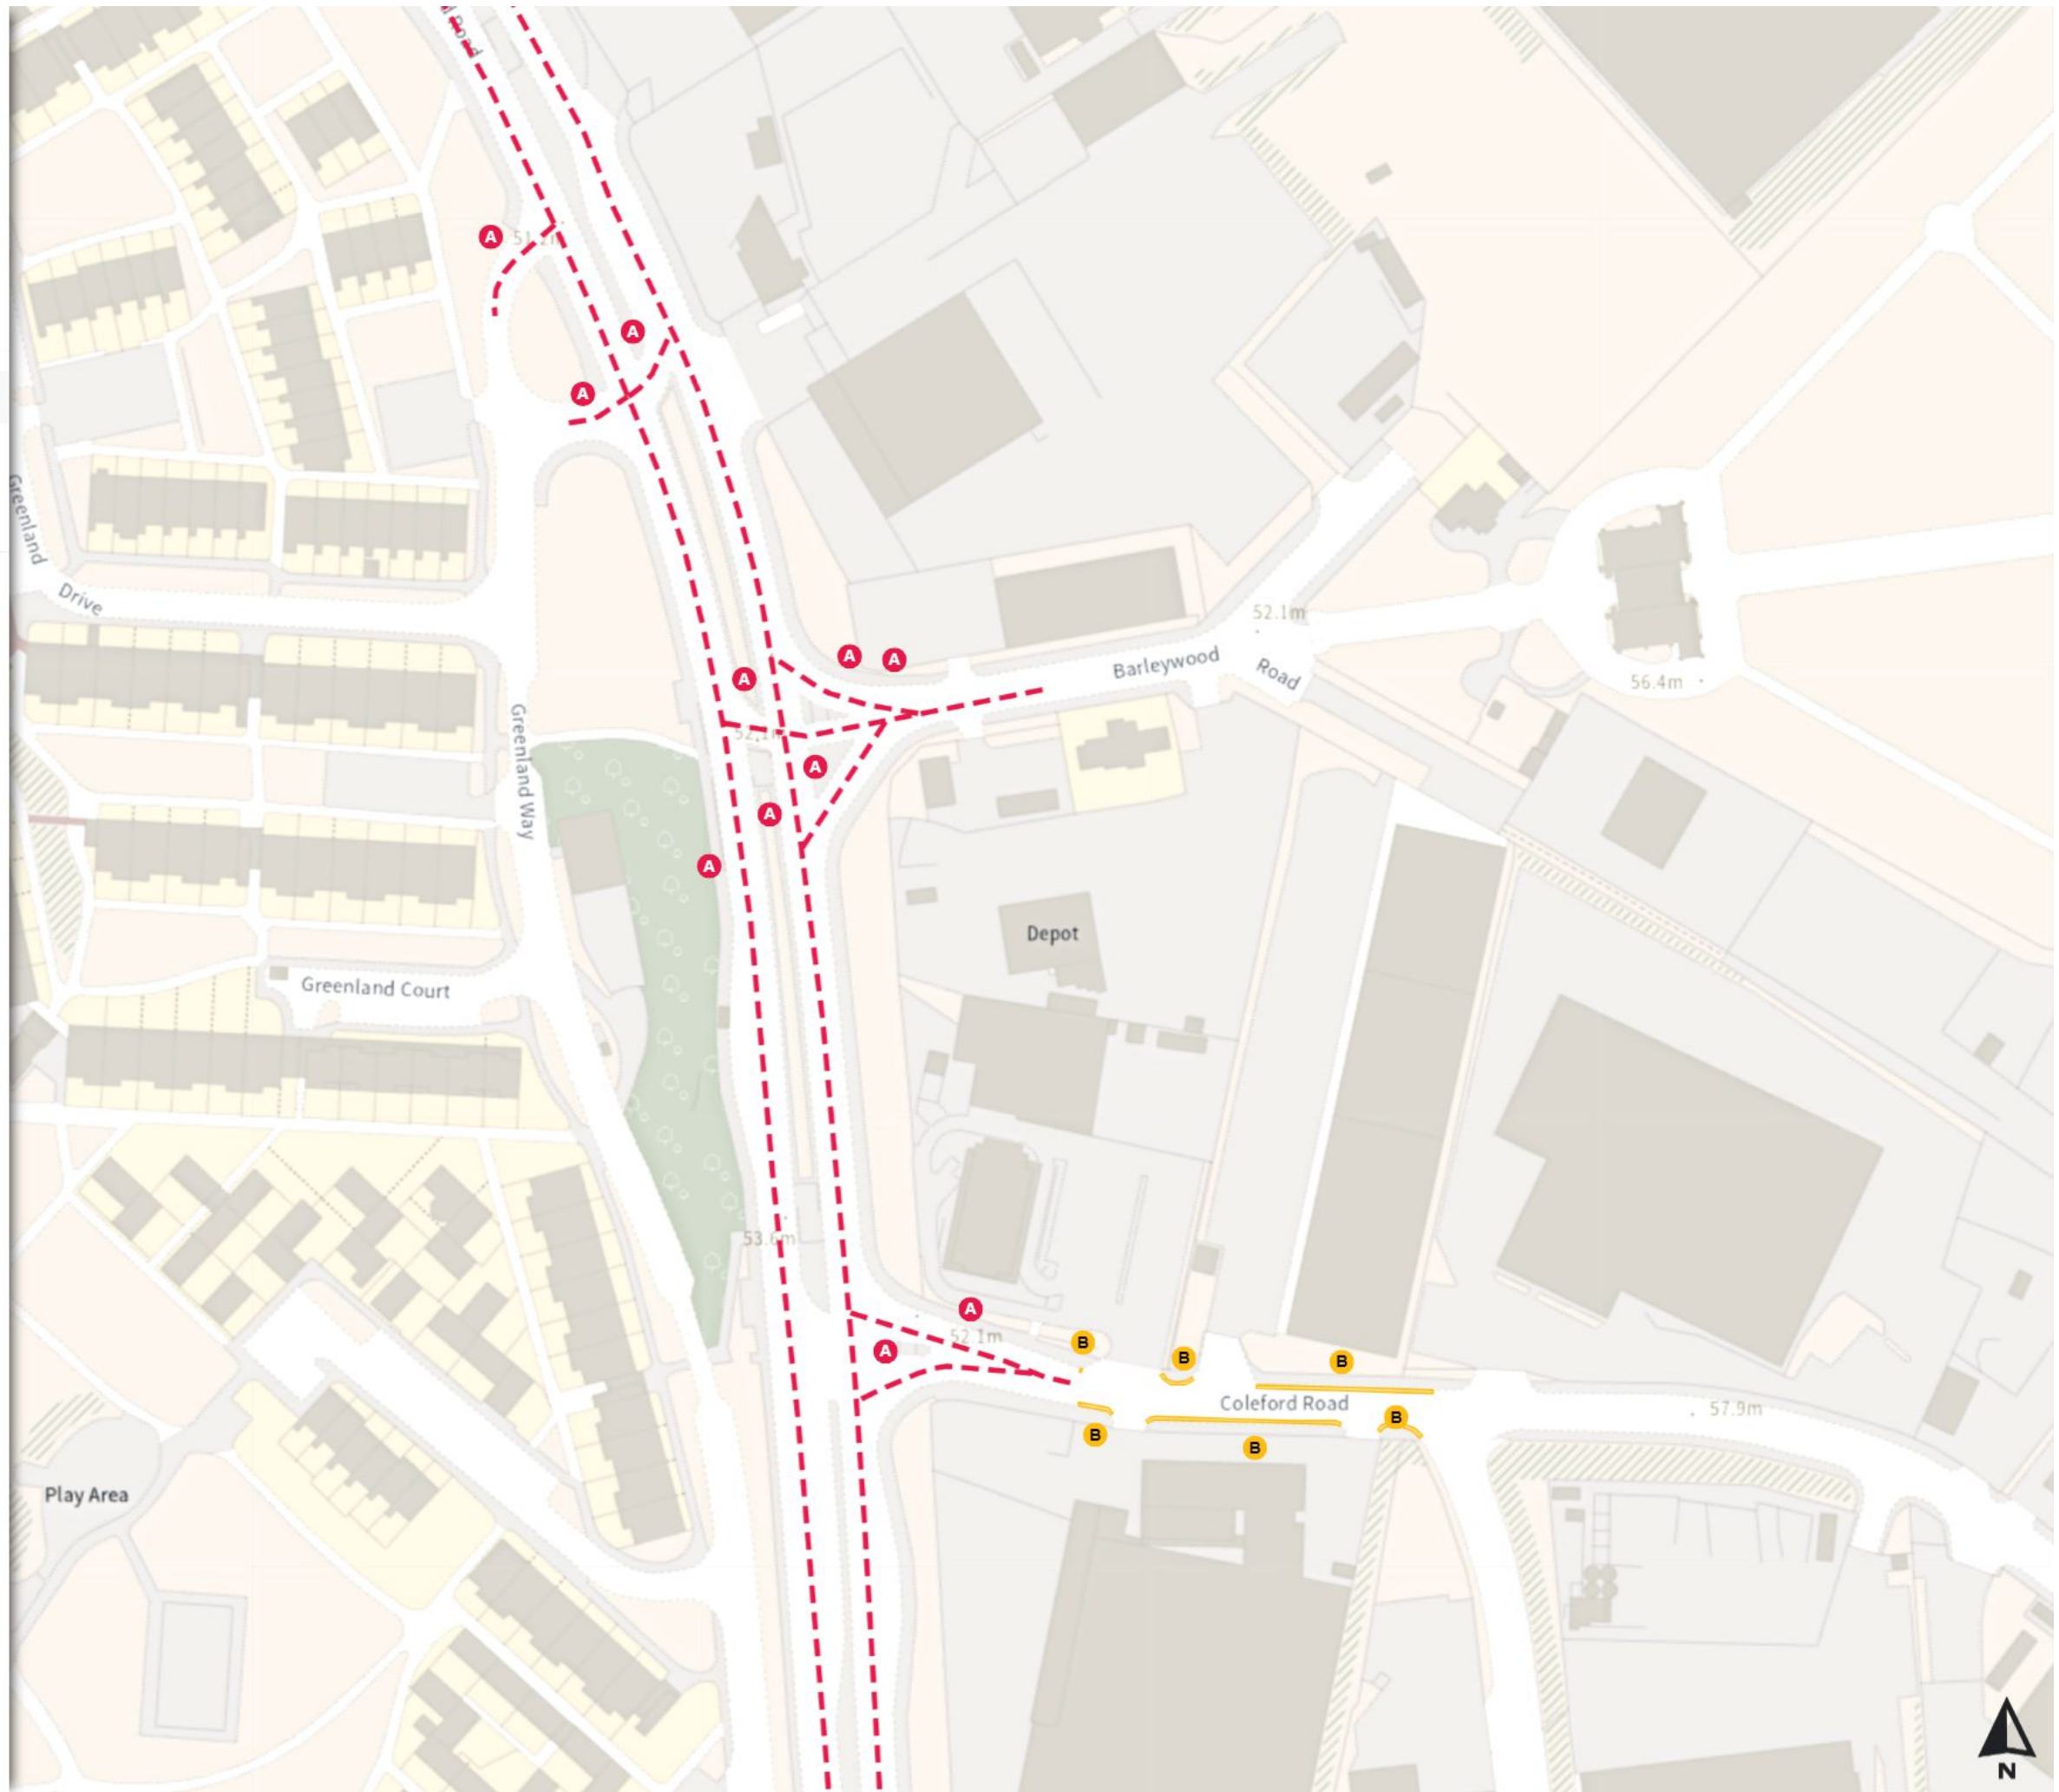

THE SHEFFIELD CITY COUNCIL (STOPPING RESTRICTIONS, WAITING RESTRICTIONS, LOADING RESTRICTIONS & PARKING PLACES) (MAP SCHEDULE) ORDER 2024

Map 294 of 797 Made 03/04/24

Added

- Clearway
- At all times
- No waiting
- Mon-Sat 08:00-18:30

0 20 40 60m

Scale: 1:1250

North-West: 439166.252, 388775.069
South-East: 439585.033, 388415.506

© Crown copyright and database rights 2024 Ordnance Survey.
You are not permitted to copy, sub-license, distribute or sell any of this data to third parties in any form. Licence number 100018816