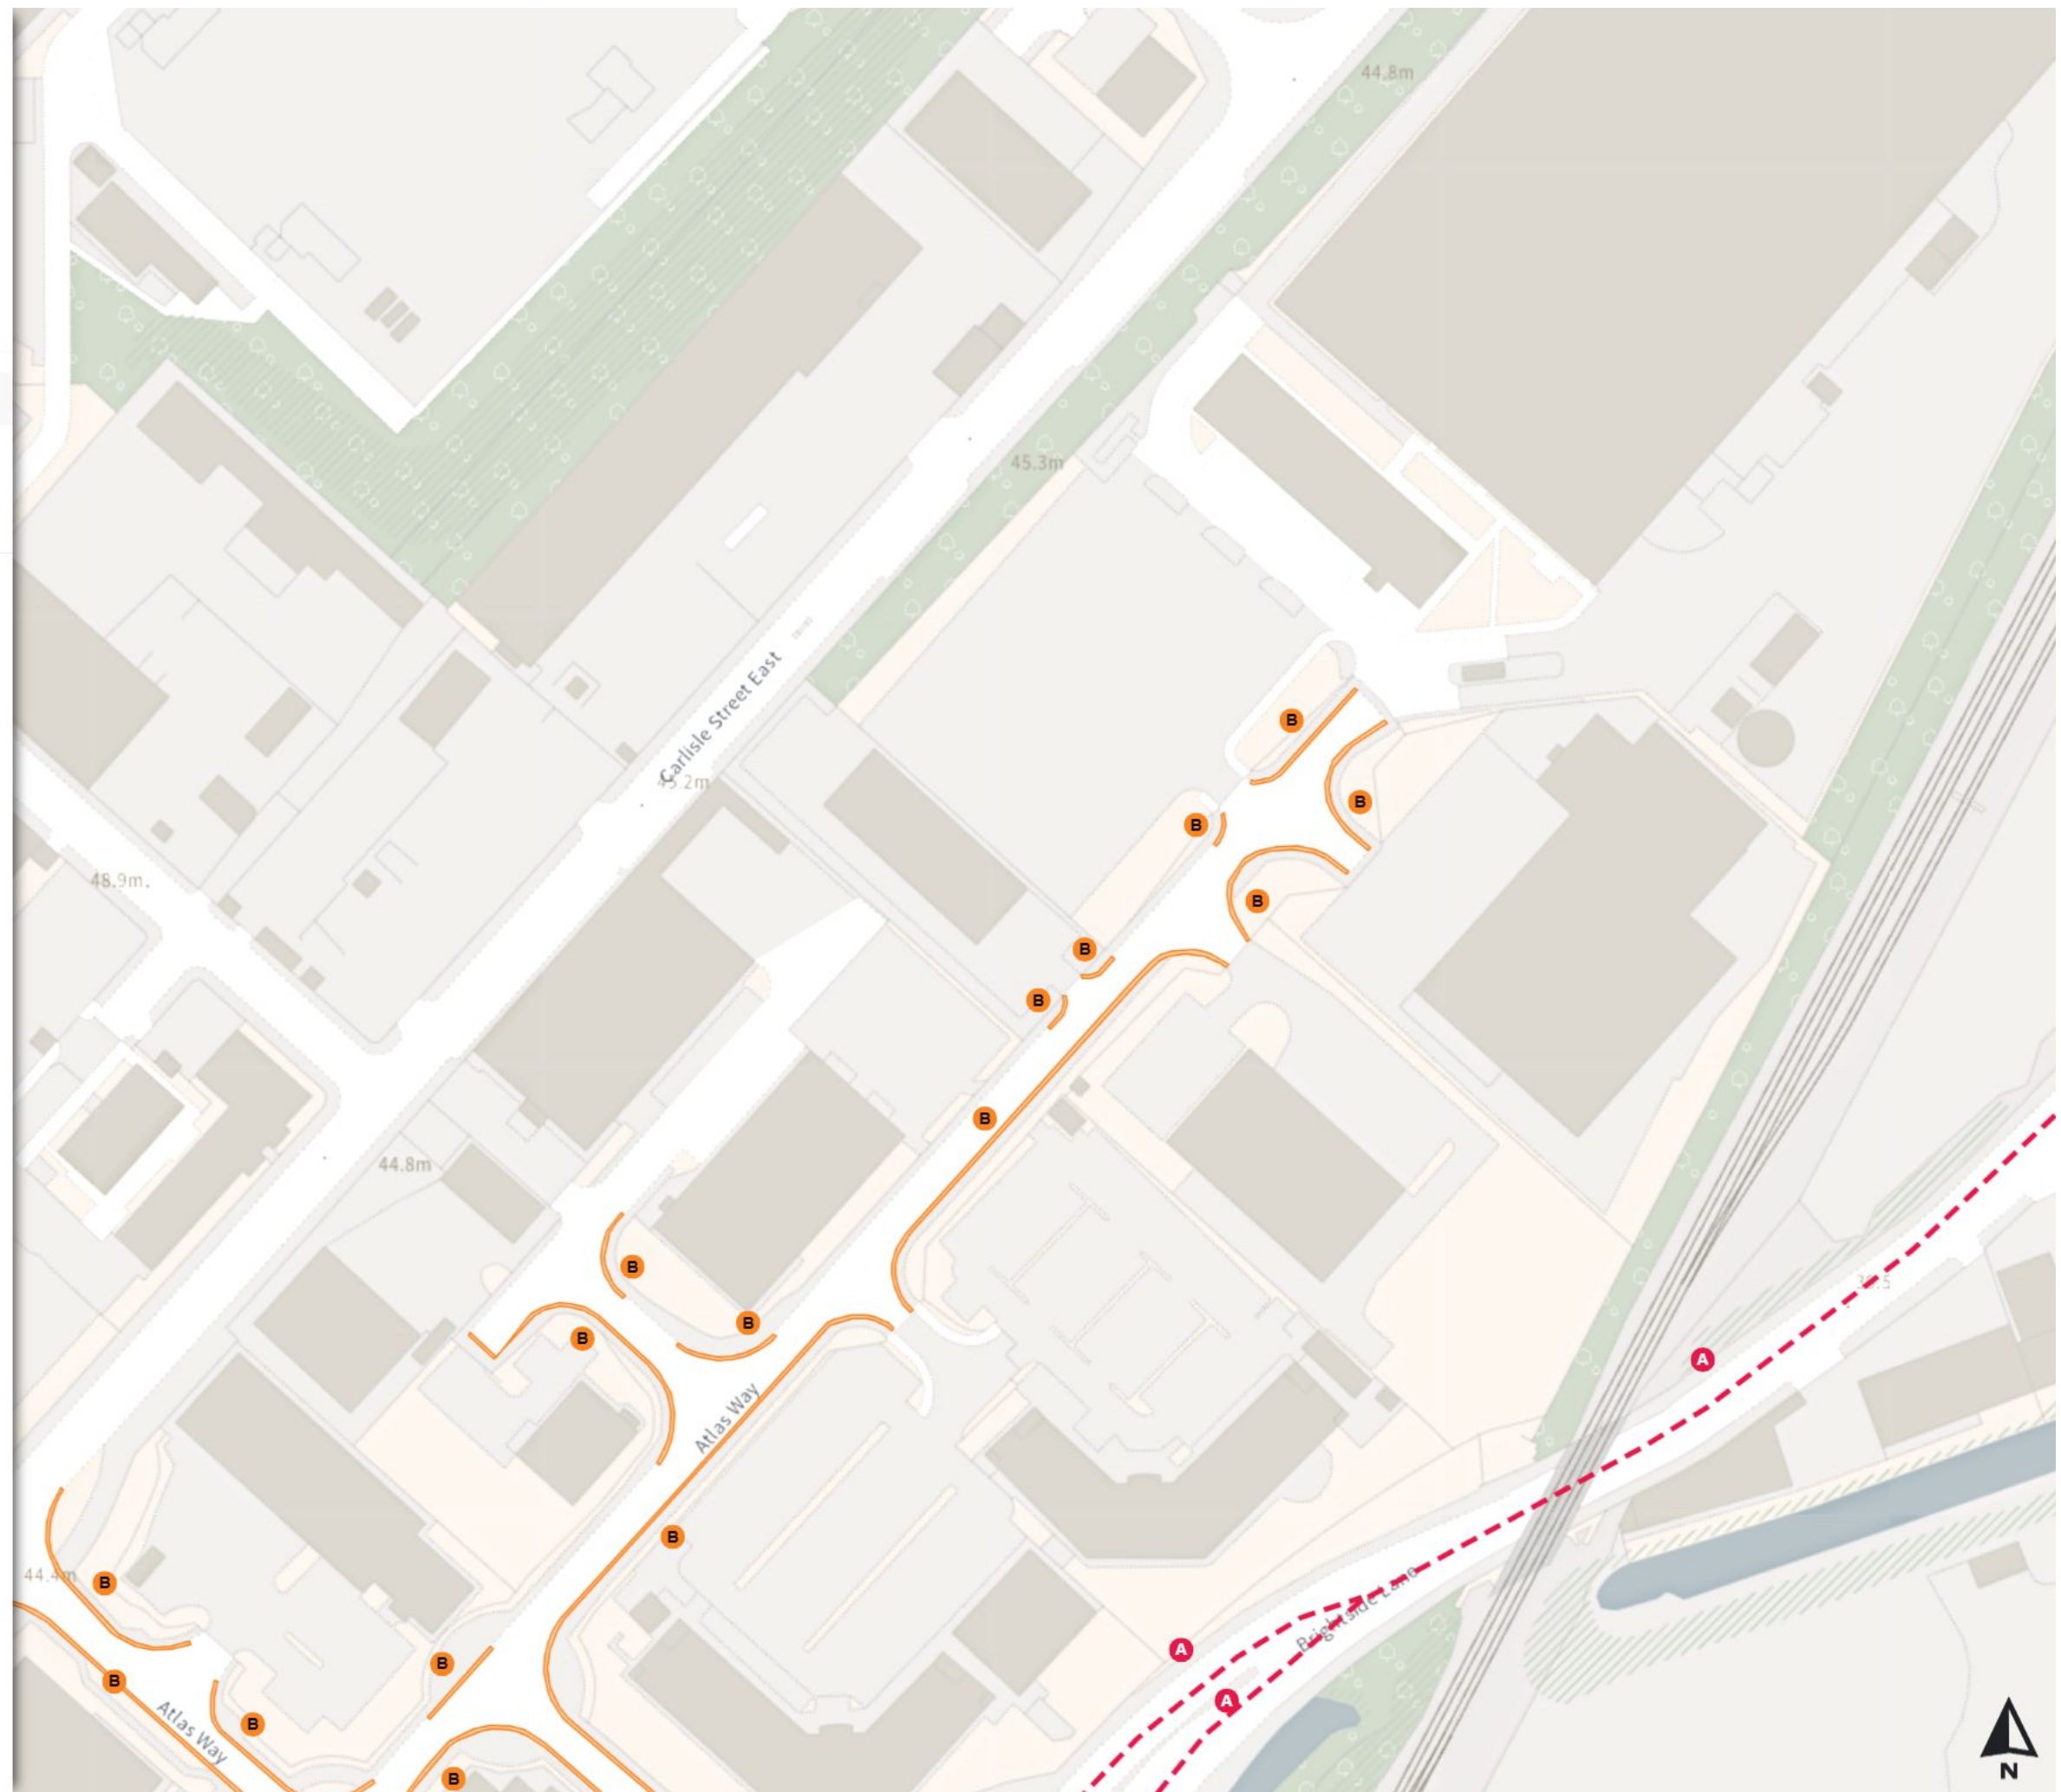

THE SHEFFIELD CITY COUNCIL (STOPPING RESTRICTIONS, WAITING RESTRICTIONS, LOADING RESTRICTIONS & PARKING PLACES) (MAP SCHEDULE) ORDER 2024

Map 237 of 797 Made 03/04/24

Added

- Clearway
- At all times
- No waiting at any time
- At all times

0 20 40 60m

Scale: 1:1250

North-West: 437001.949, 389476.072
South-East: 437420.503, 389116.373

© Crown copyright and database rights 2024 Ordnance Survey.
You are not permitted to copy, sub-license, distribute or sell any of this data to third parties in any form. Licence number 100018816