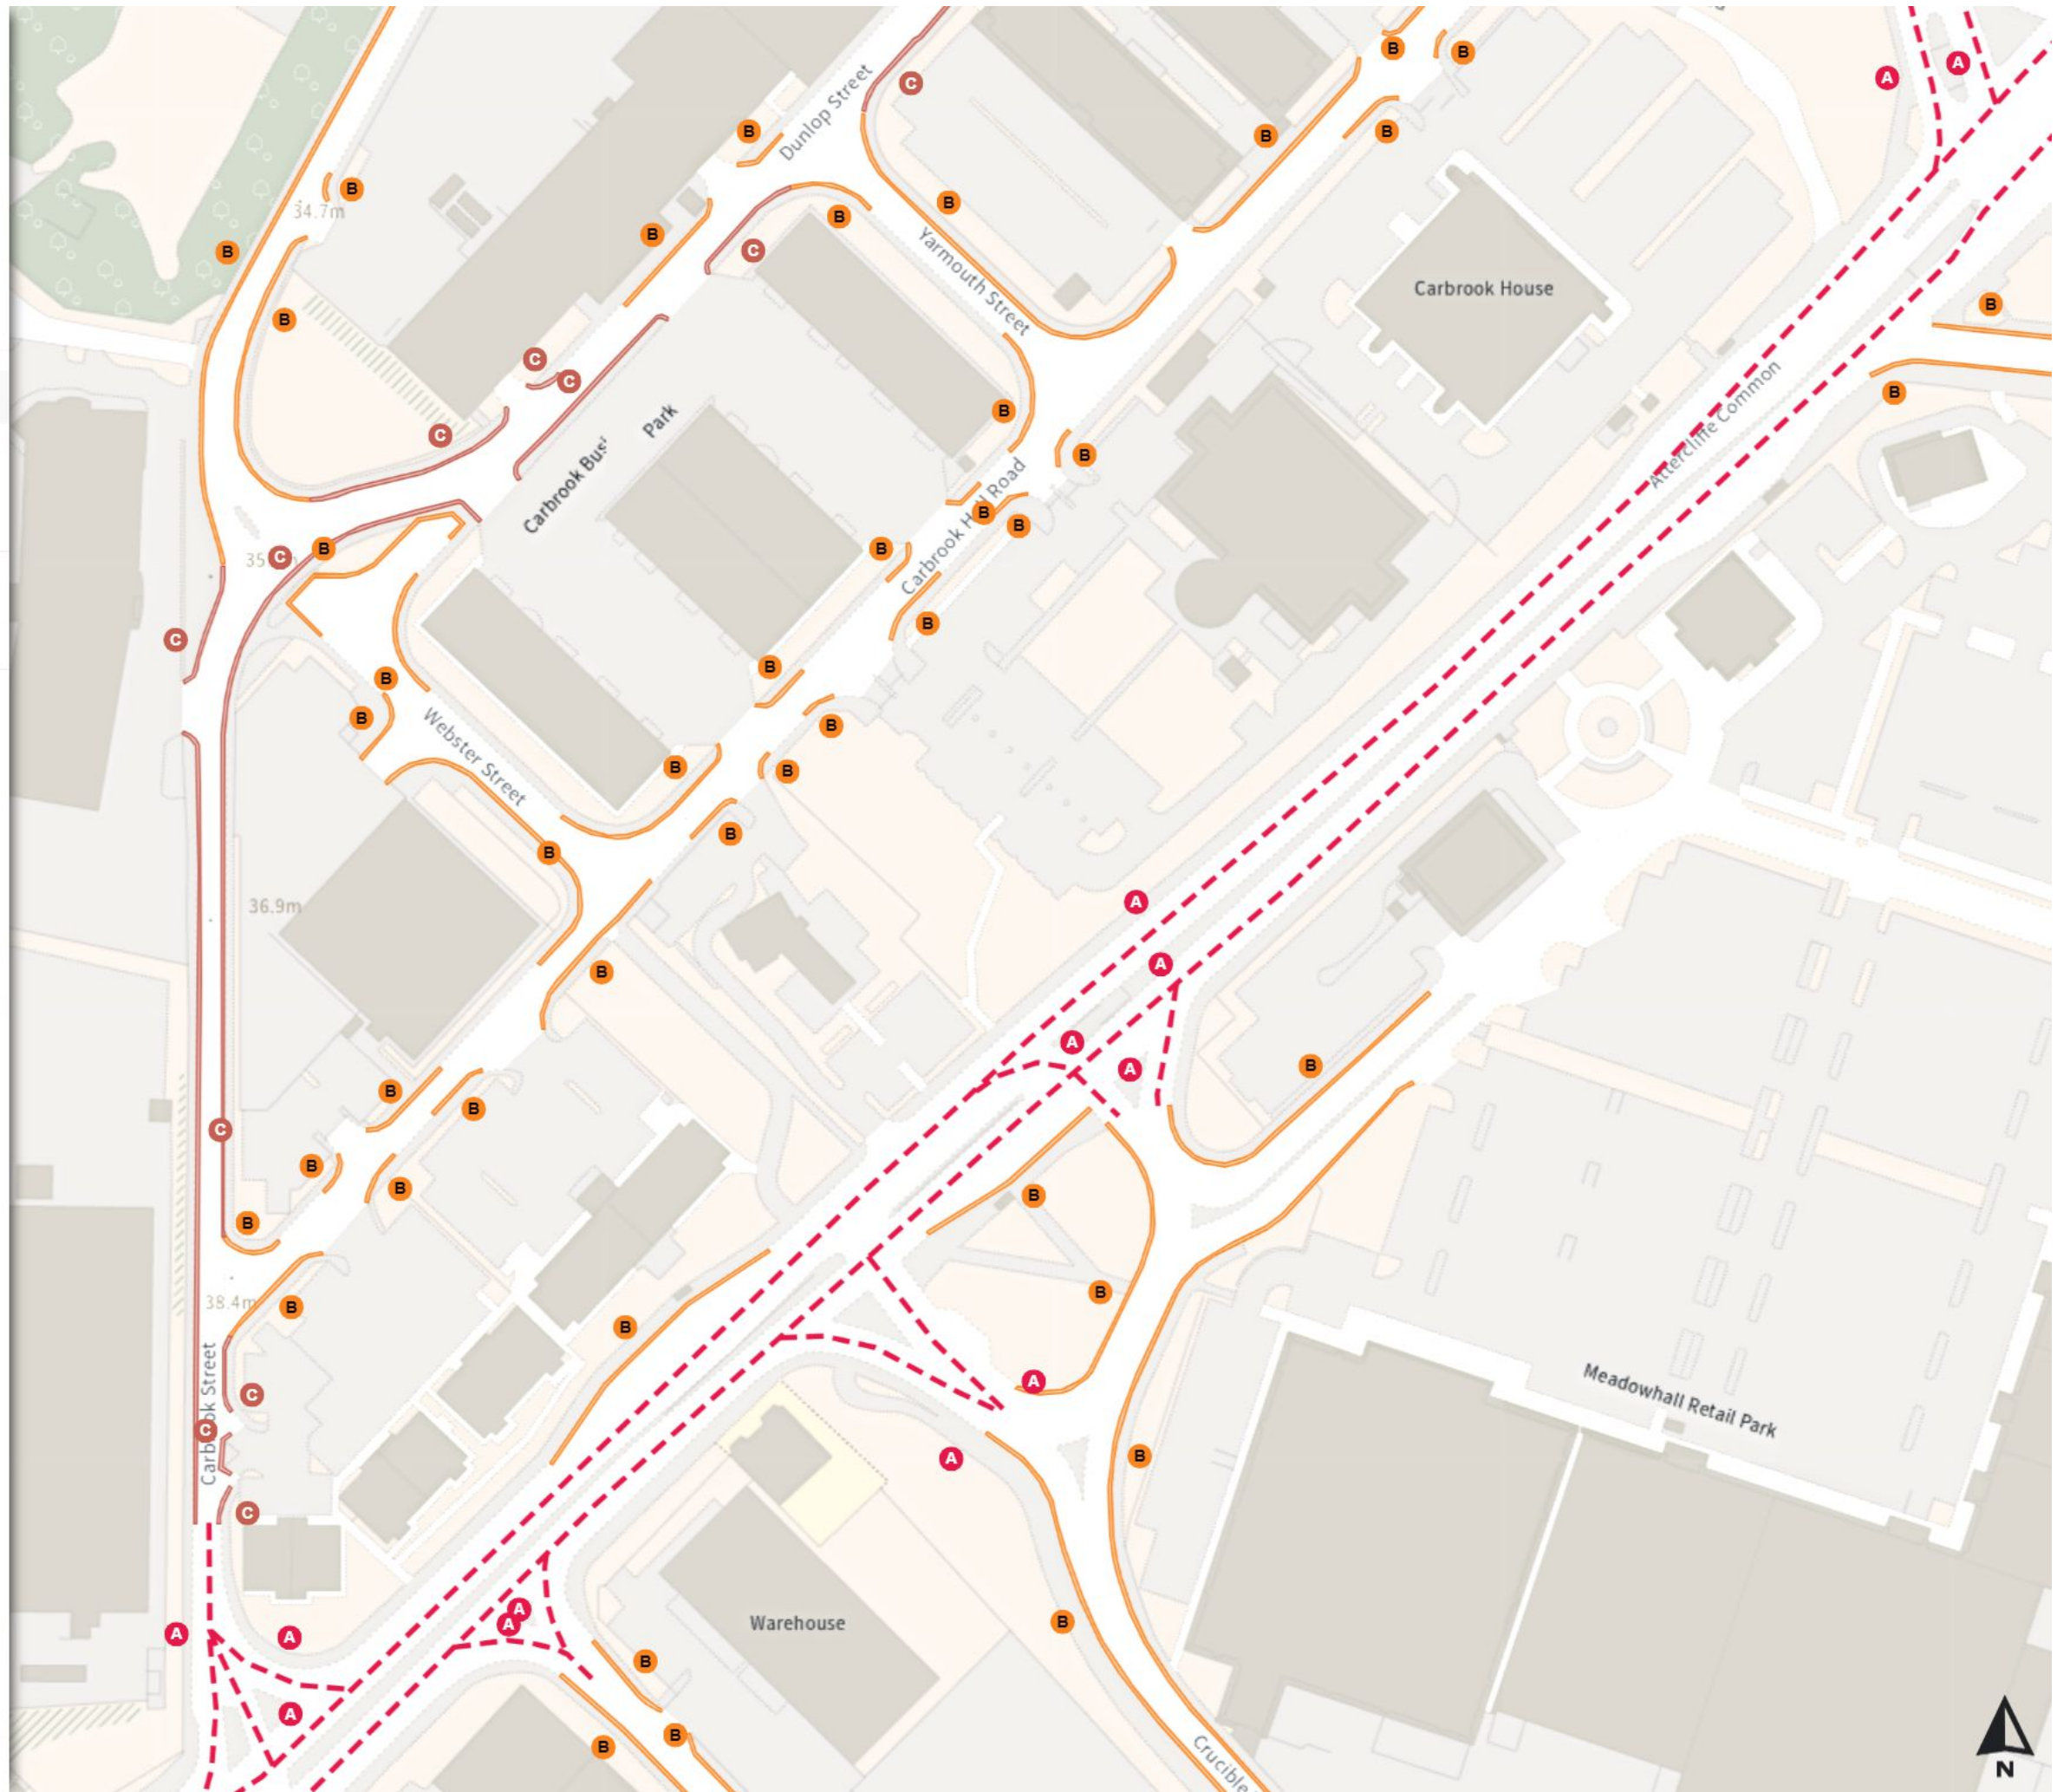

THE SHEFFIELD CITY COUNCIL (STOPPING RESTRICTIONS, WAITING RESTRICTIONS, LOADING RESTRICTIONS & PARKING PLACES) (MAP SCHEDULE) ORDER 2024

Map 209 of 797 Made 03/04/24

Added

- Clearway
- At all times
- No waiting at any time
- At all times
- Shared
- No waiting at any time
- At all times
- No loading at any time
- At all times

Scale: 1:1250

North-West: 438717.399, 390207.93
South-East: 439136.02, 389848.437

© Crown copyright and database rights 2024 Ordnance Survey.
You are not permitted to copy, sub-license, distribute or sell any of this data to third parties in any form. Licence number 100018816