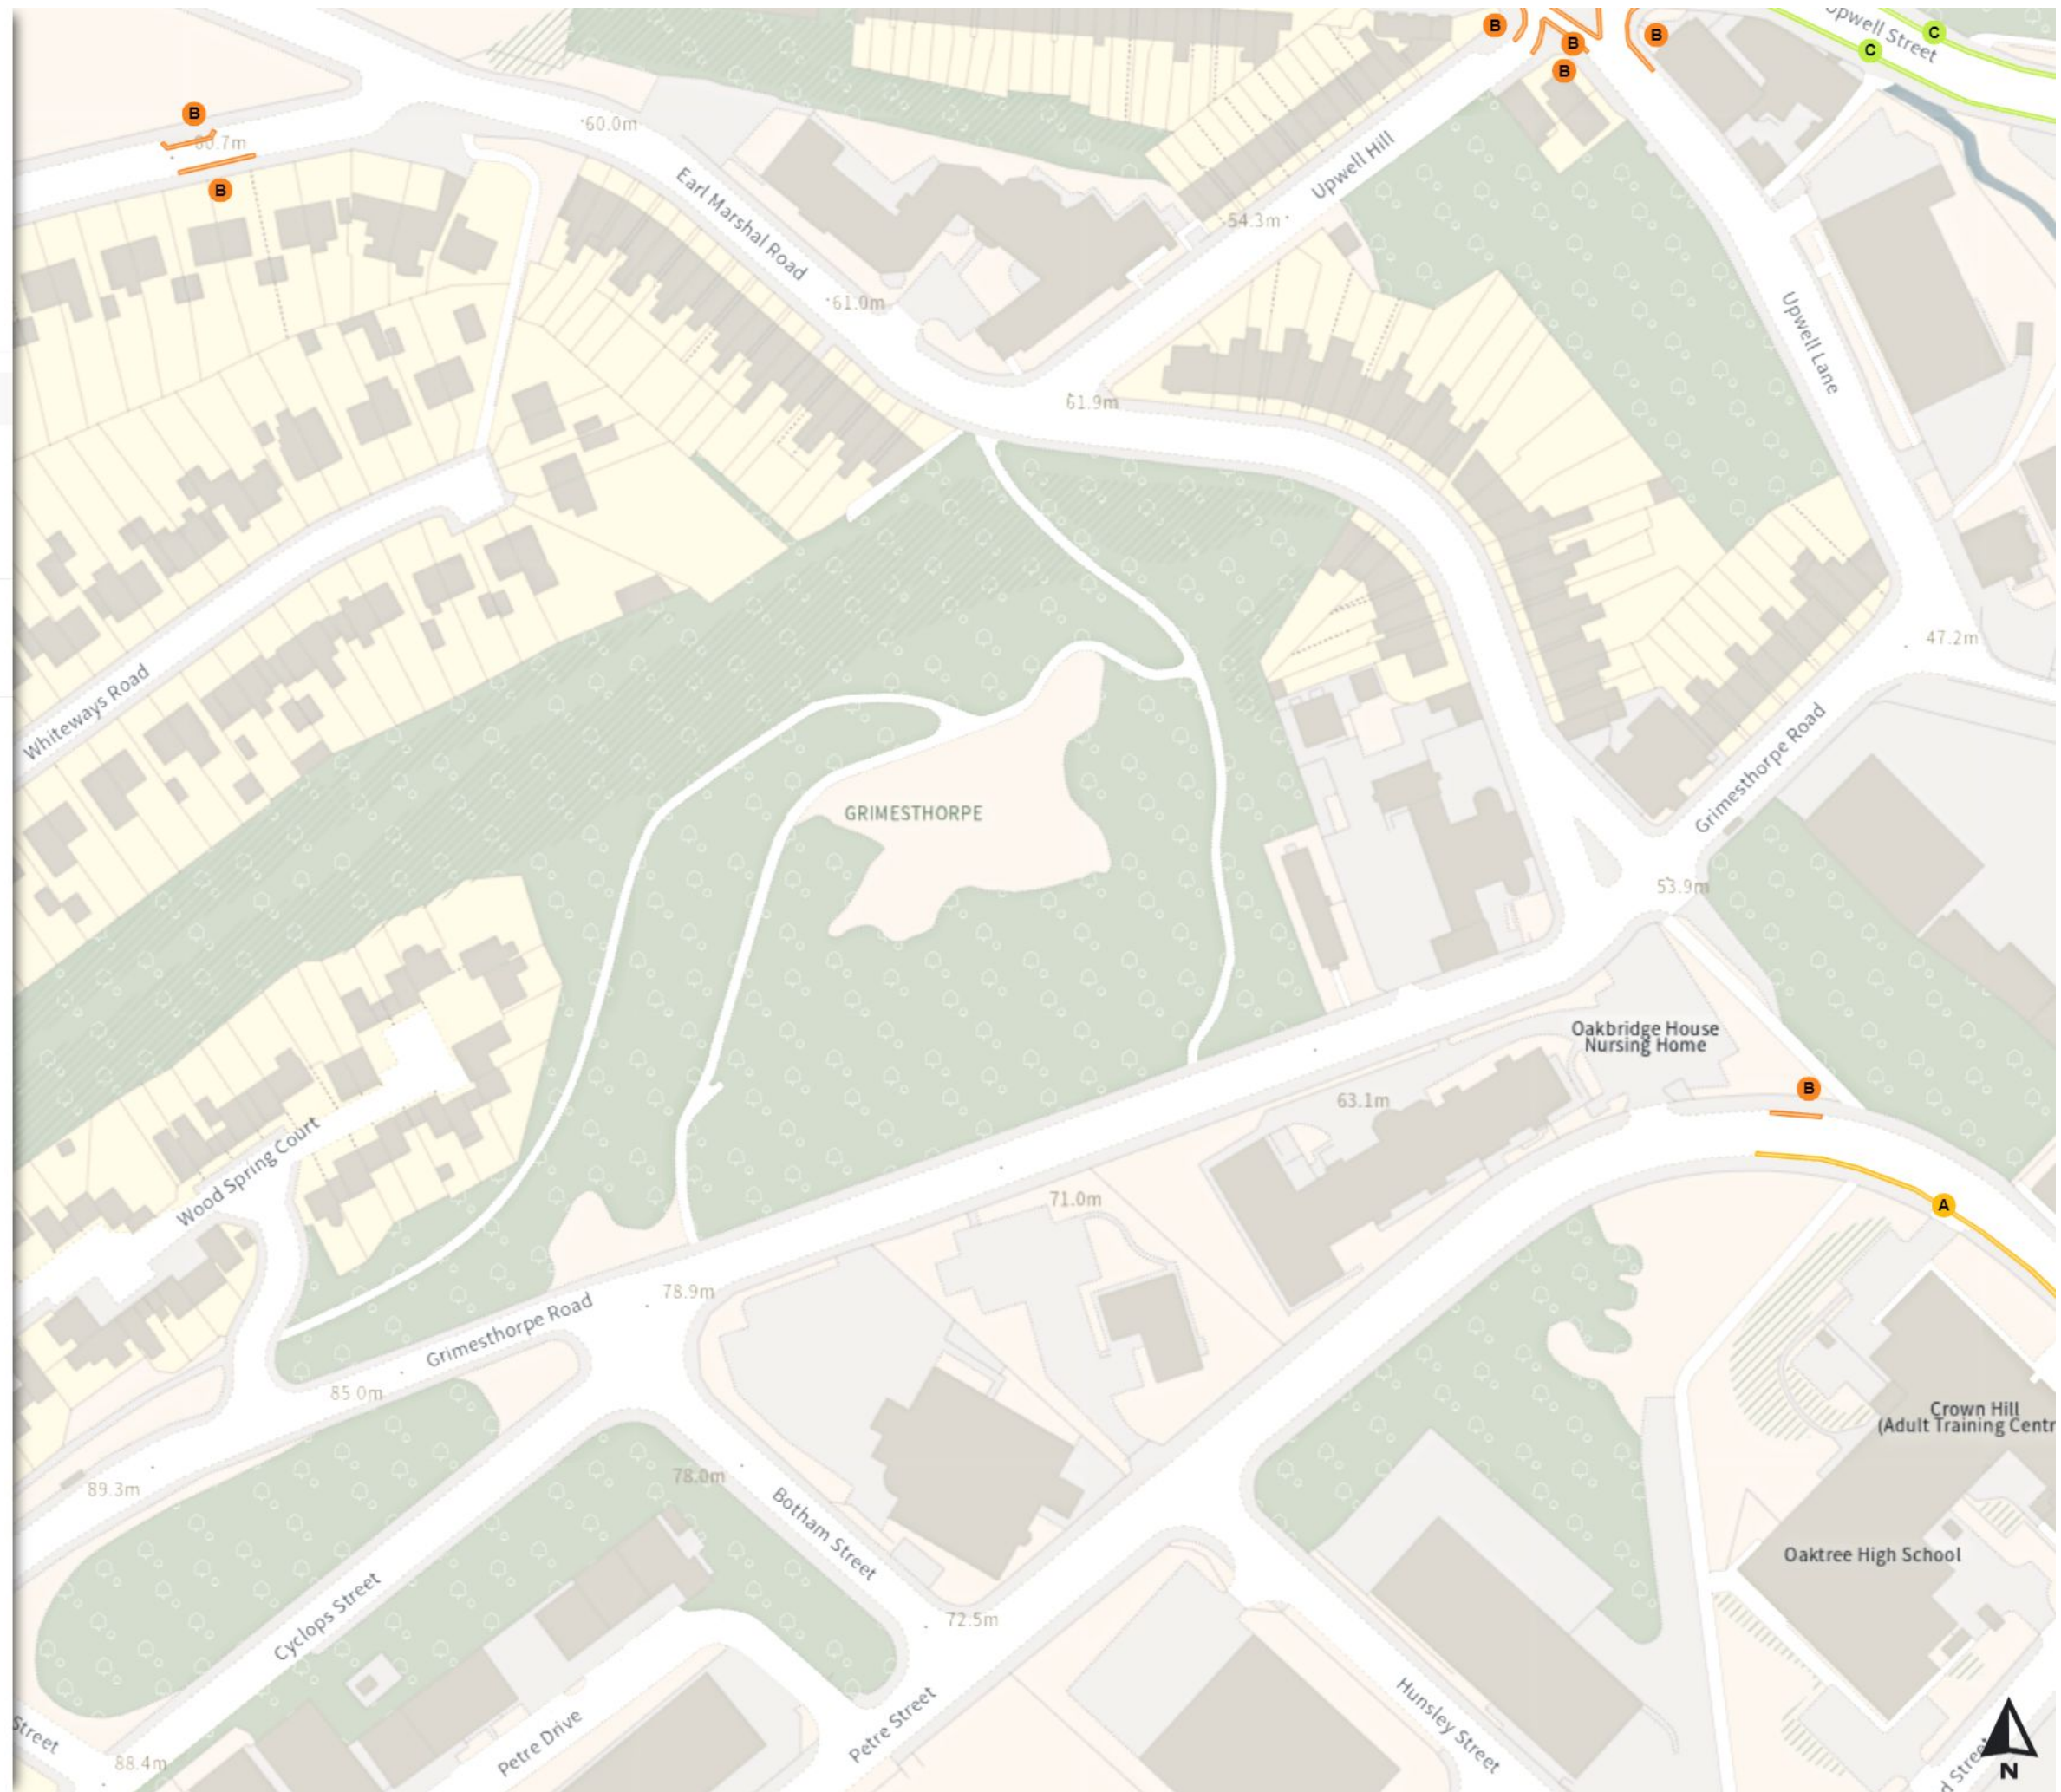

THE SHEFFIELD CITY COUNCIL (STOPPING RESTRICTIONS, WAITING RESTRICTIONS, LOADING RESTRICTIONS & PARKING PLACES) (MAP SCHEDULE) ORDER 2024

Map 205 of 797 Made 03/04/24

Added

- No waiting
- Mon-Fri 07:30-09:30
  Mon-Fri 16:30-19:30
- No waiting at any time
- At all times
- Shared
- No waiting
  Mon-Fri 07:30-09:30 16:00-18:30
- No loading
  Mon-Fri 07:30-09:30 16:00-18:30

Scale: 1:1250

North-West: 437068.76, 390194.801
South-East: 437487.255, 389835.163

© Crown copyright and database rights 2024 Ordnance Survey.
You are not permitted to copy, sub-license, distribute or sell any of this data to third parties in any form. Licence number 100018816