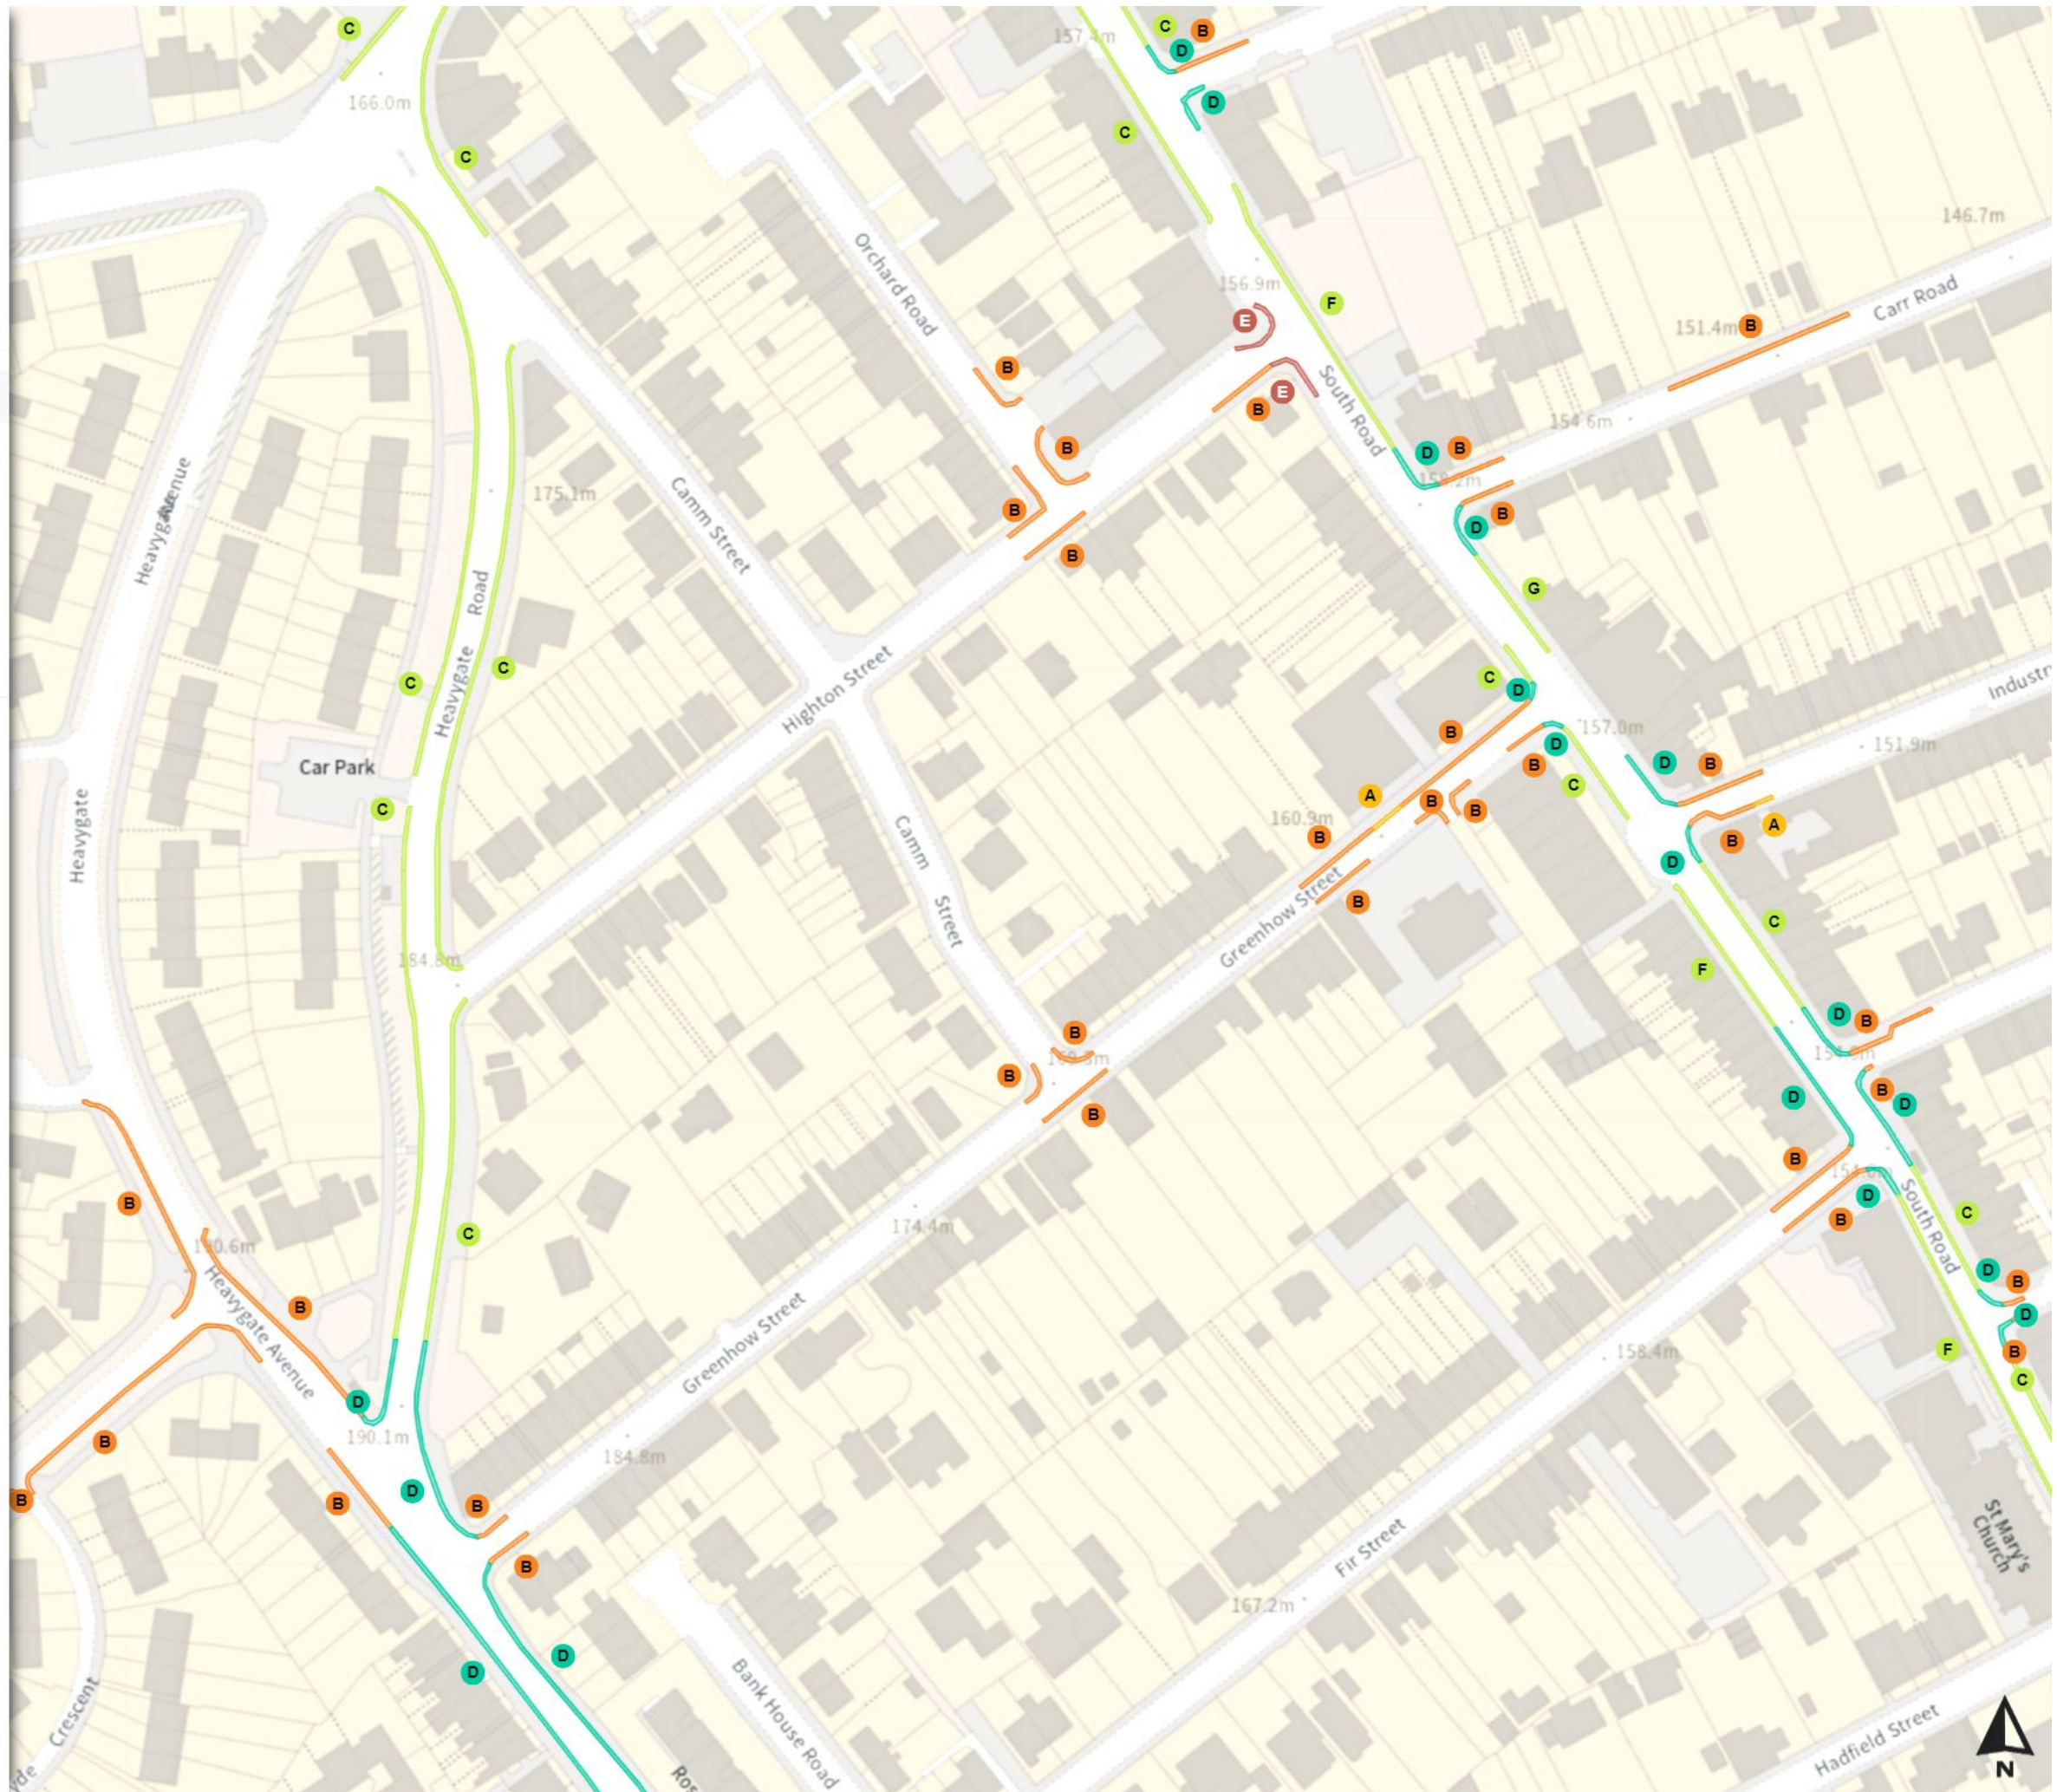

THE SHEFFIELD CITY COUNCIL (STOPPING RESTRICTIONS, WAITING RESTRICTIONS, LOADING RESTRICTIONS & PARKING PLACES) (MAP SCHEDULE) ORDER 2024

Map 279b of 797 Made 03/04/24

Added

- Shared
- F No waiting
  Mon-Sat 08:00-18:30
- F No loading
  Mon-Sat 08:00-18:30
- Shared
- G No waiting
  Mon-Sat 08:00-18:30
- G No loading
  Mon-Fri 08:00-09:30 16:30-18:30

0 20 40 60m

Scale: 1:1250

North-West: 432981.886, 388728.214
South-East: 433400.196, 388368.107

© Crown copyright and database rights 2024 Ordnance Survey. You are not permitted to copy, sub-license, distribute or sell any of this data to third parties in any form. Licence number 100018816