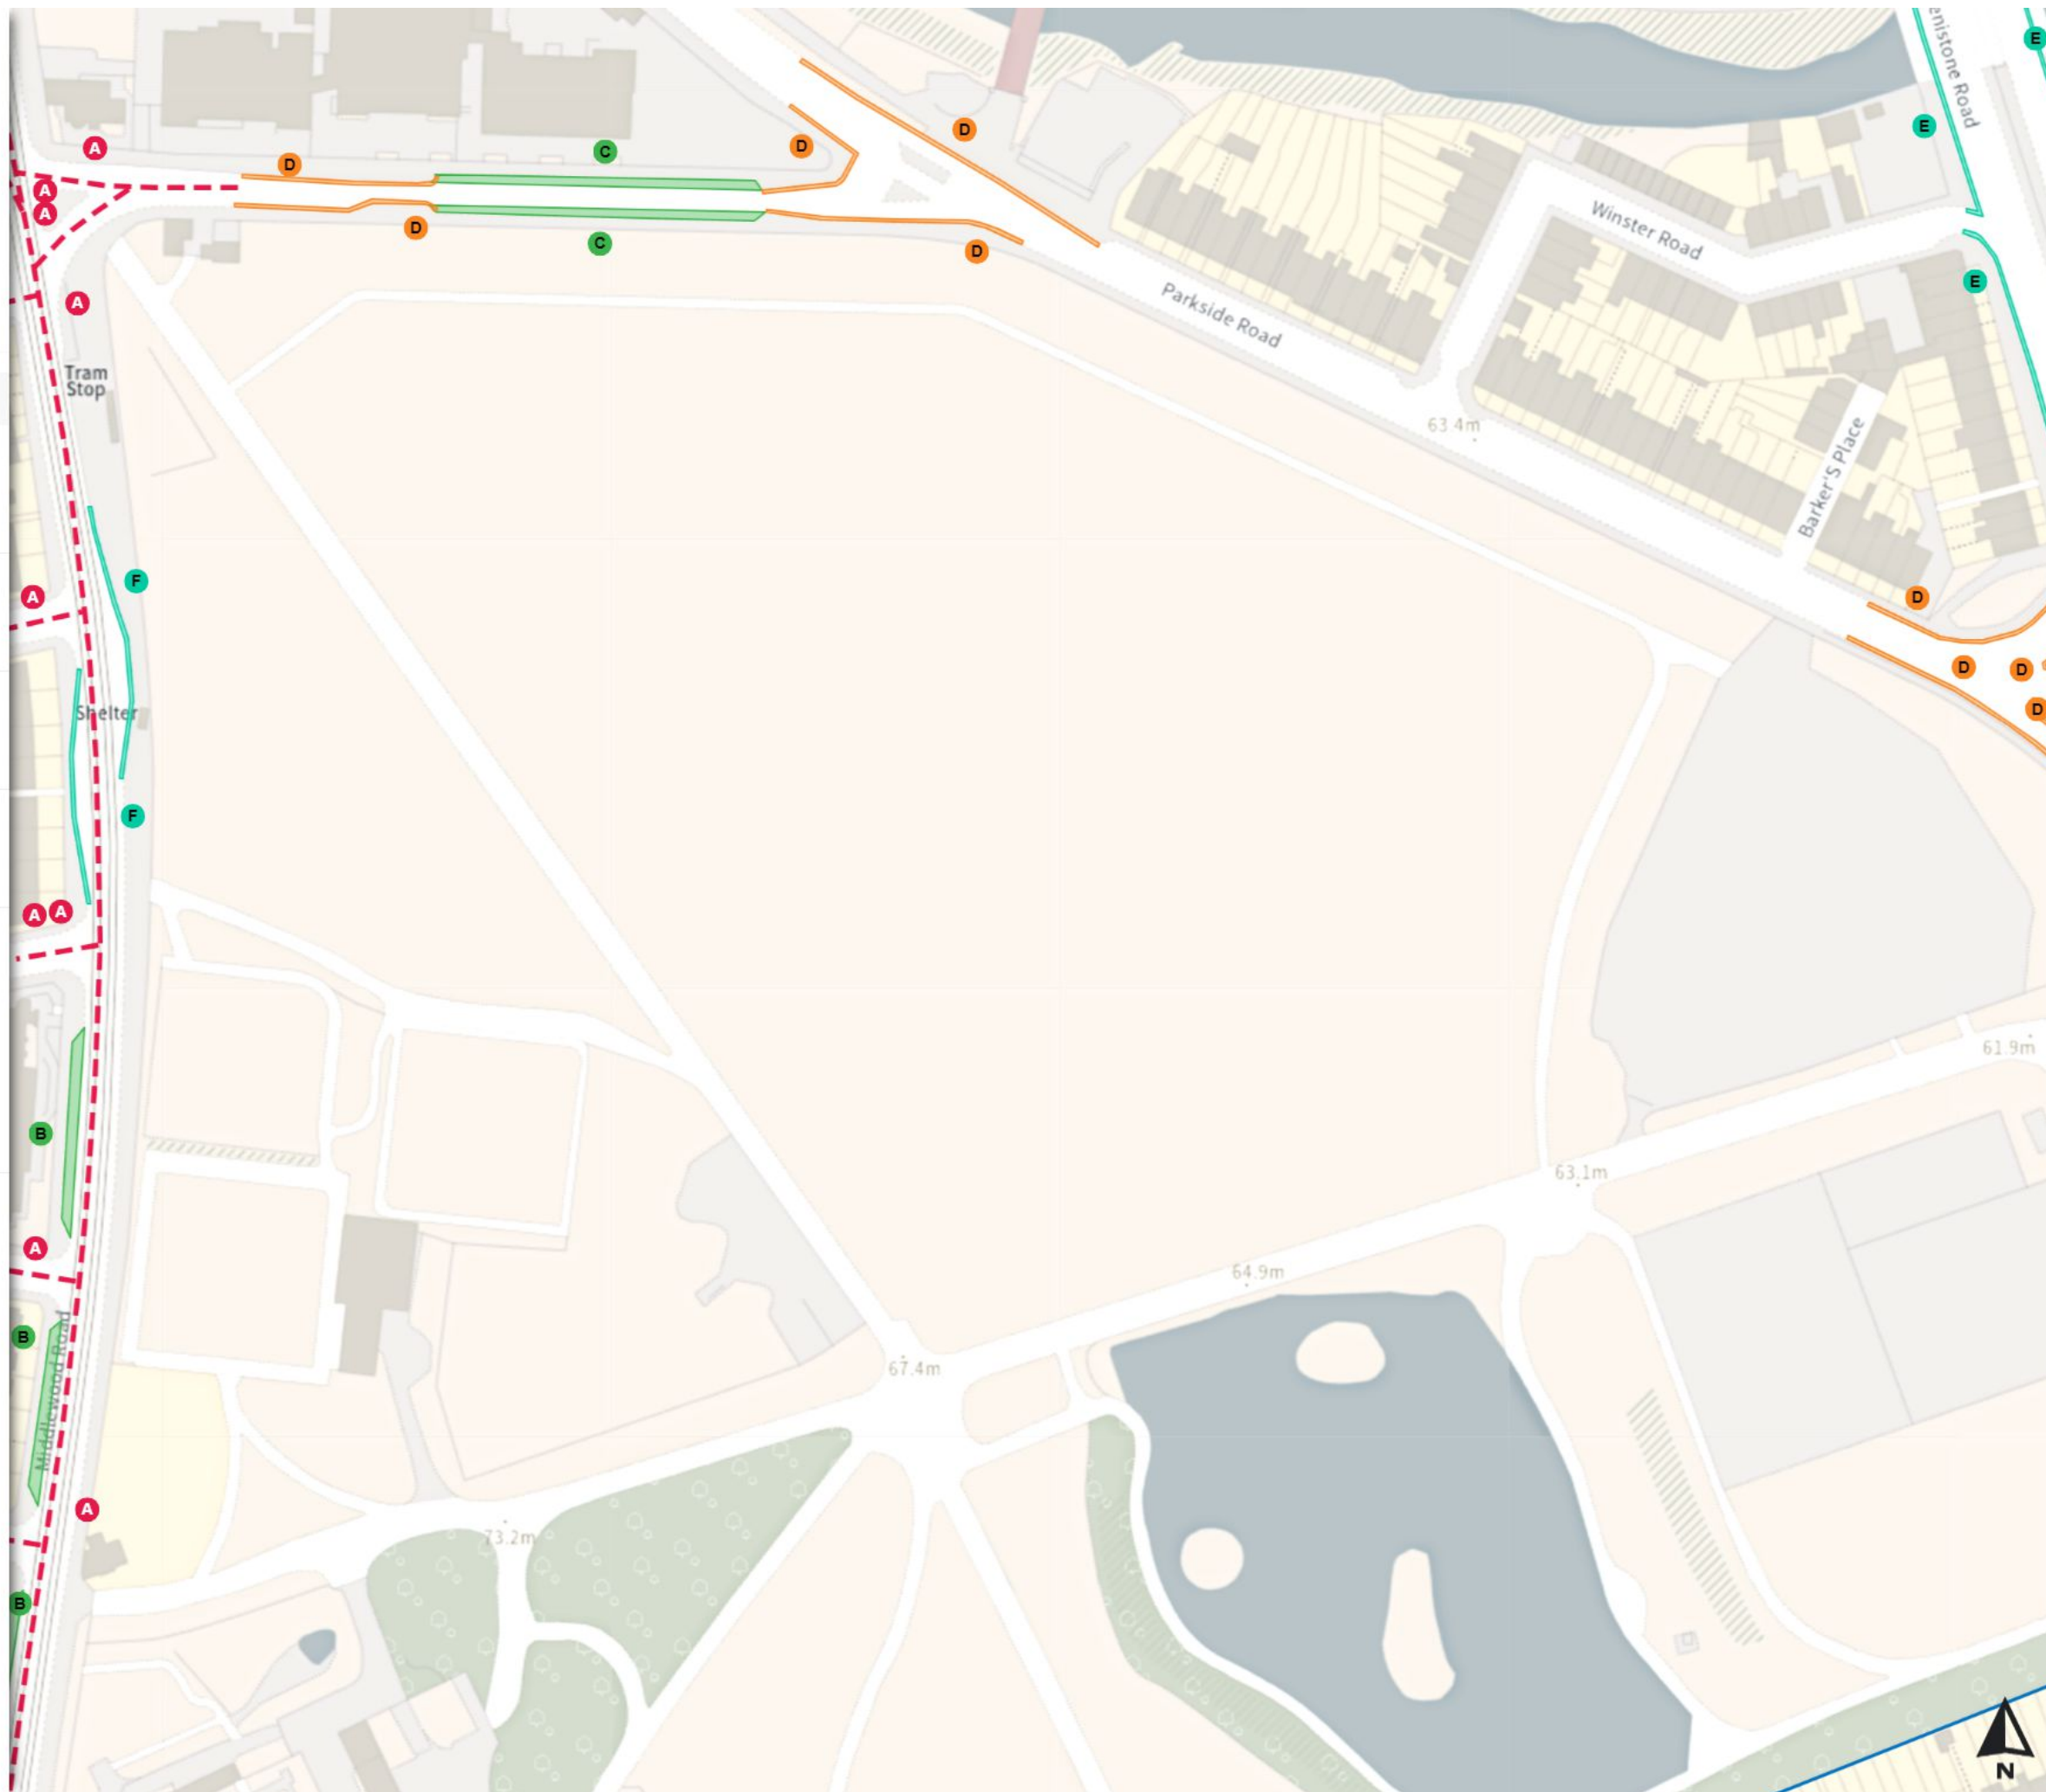

THE SHEFFIELD CITY COUNCIL (STOPPING RESTRICTIONS, WAITING RESTRICTIONS, LOADING RESTRICTIONS & PARKING PLACES) (MAP SCHEDULE) ORDER 2024

Map 177 of 797 Made 03/04/24

Added

- **Clearway**
- A At all times

- **Free parking place**
- B Mon-Sat 08:00-18:30 ⊕ 1h ⊖ 3h

- **Free parking place**
- C Mon-Sat 08:00-18:30 ⊕ 2h ⊖ 2h

- **No waiting at any time**
- D At all times

- **Shared**
- E **No waiting at any time**
  At all times

- E **No loading**
  Mon-Fri 07:30-09:30 16:00-18:30

- **Shared**
- F **No waiting at any time**
  At all times

- F **No loading**
  Mon-Fri 08:00-09:30 16:30-18:30

Scale: 1:1250

North-West: 433053.607, 390524.195
South-East: 433471.766, 390164.232

© Crown copyright and database rights 2024 Ordnance Survey.
You are not permitted to copy, sub-license, distribute or sell any of this data to third parties in any form. Licence number 100018816