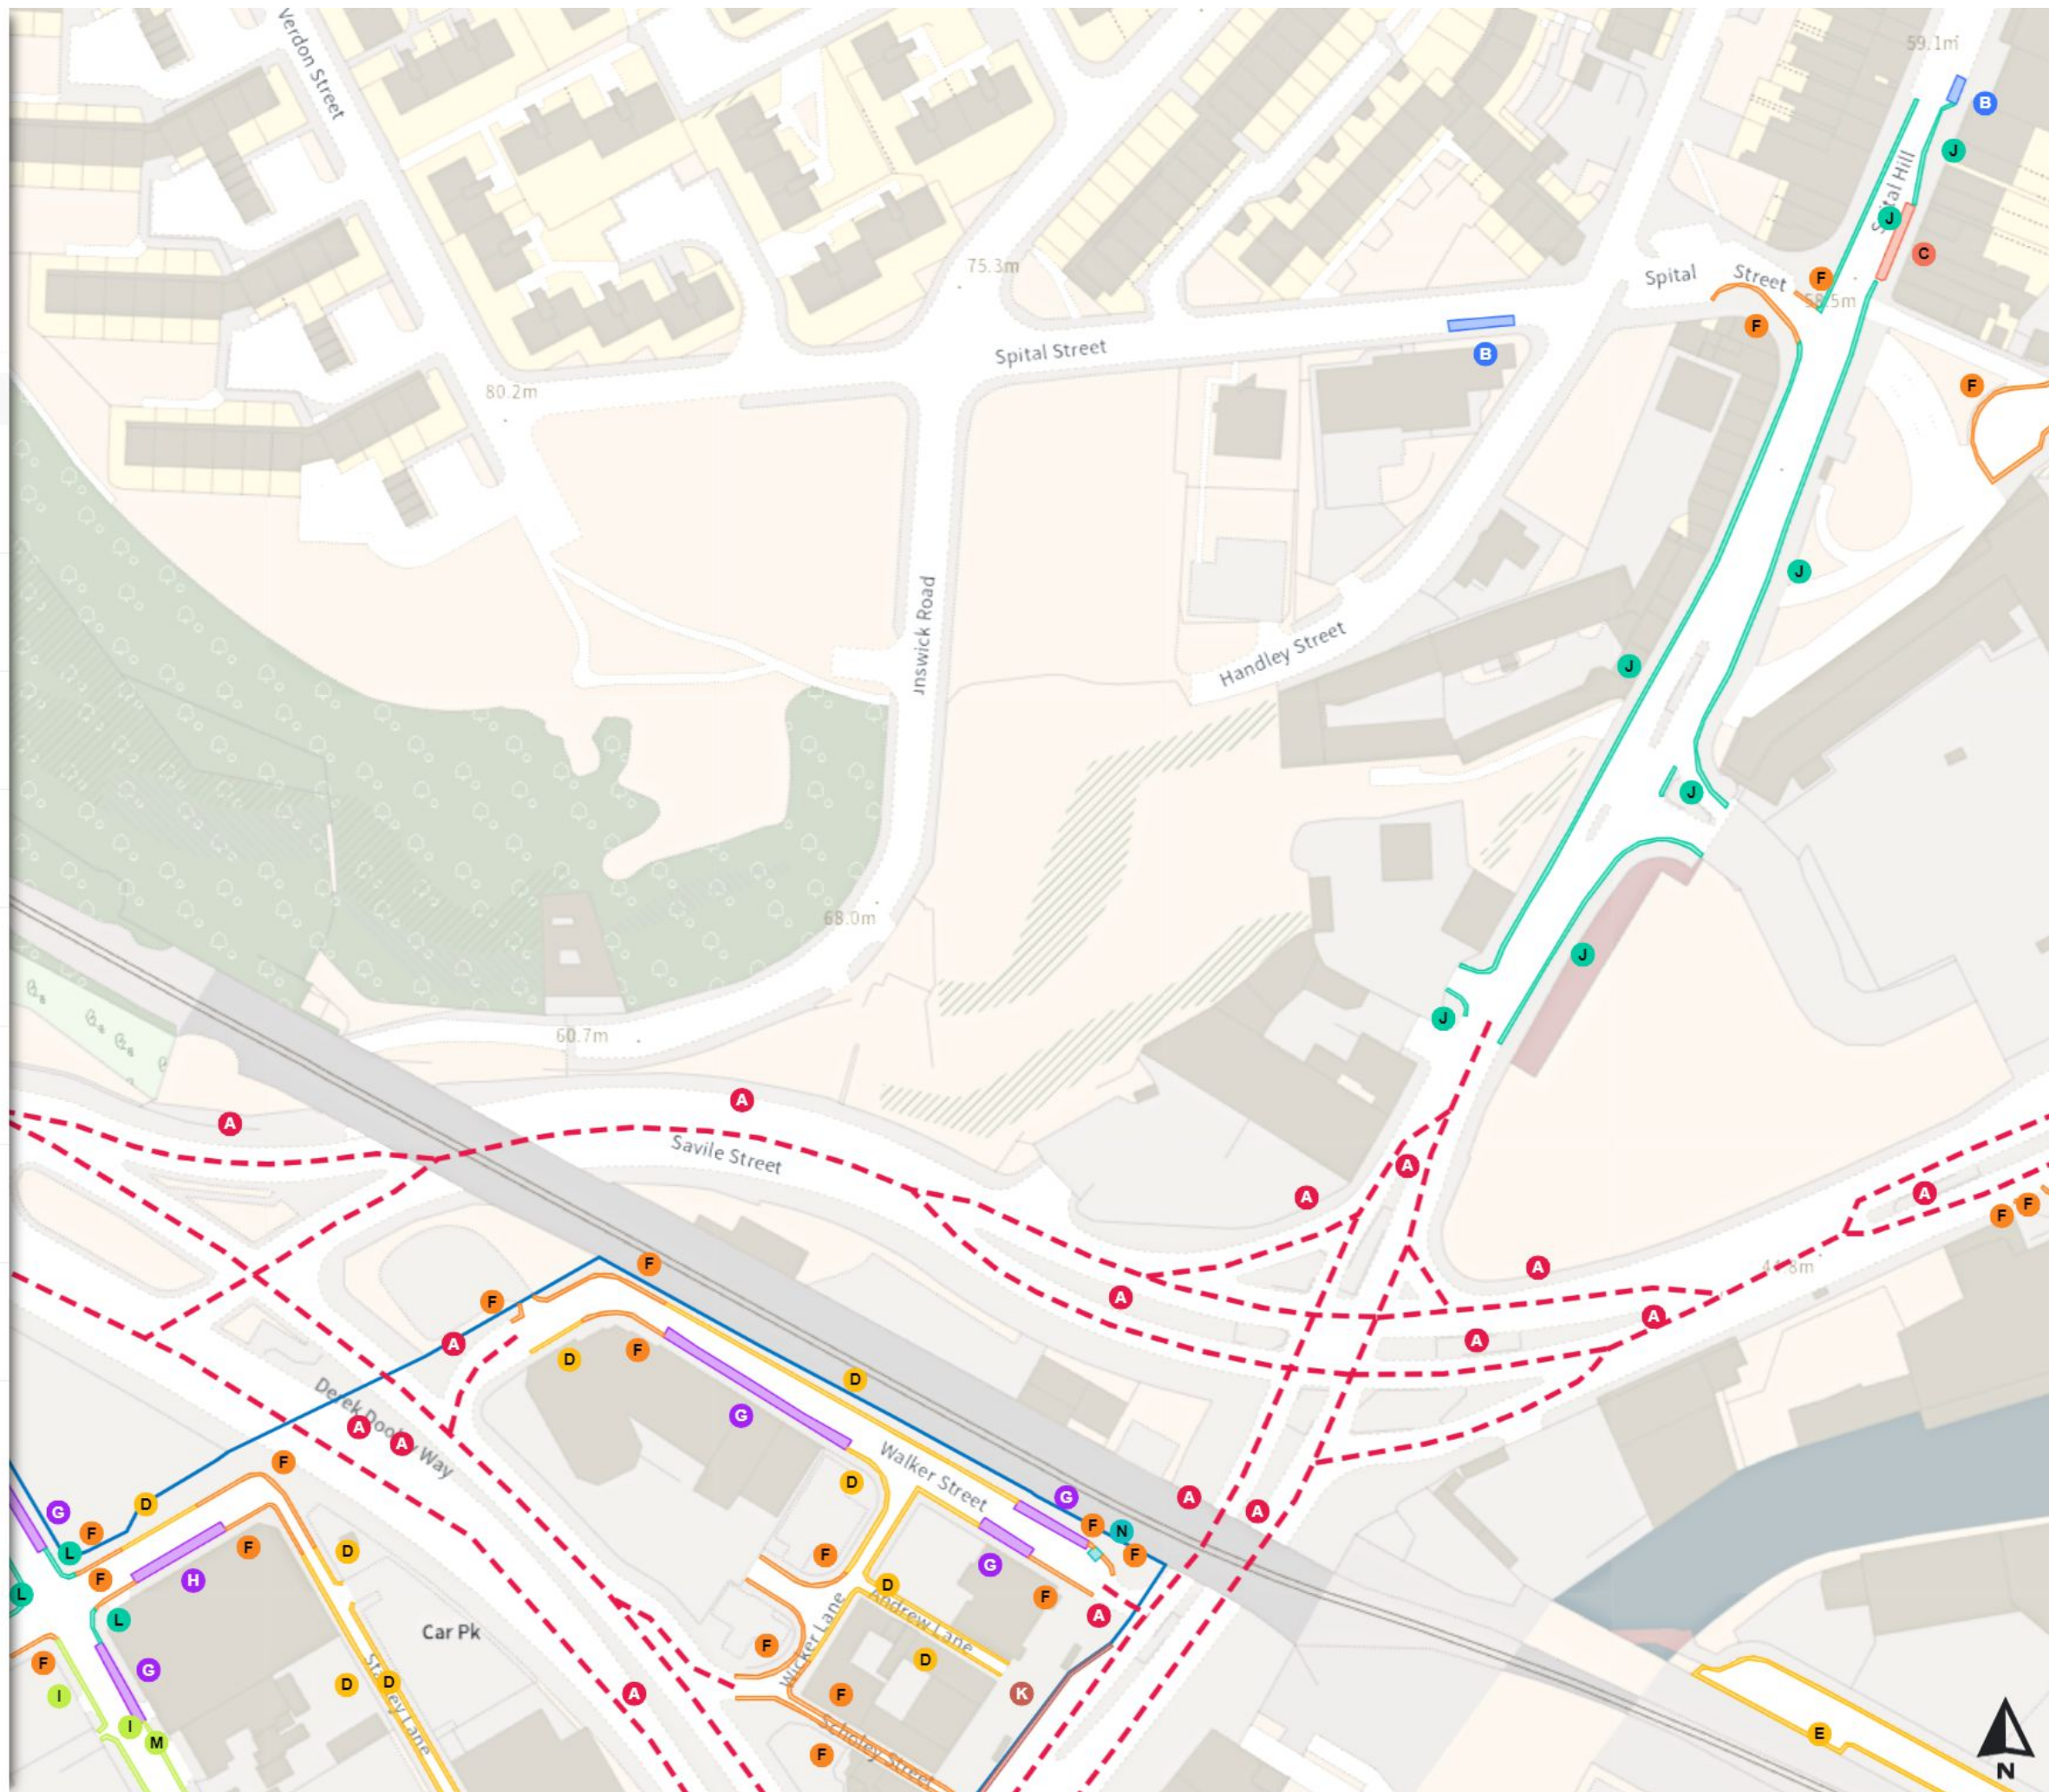

THE SHEFFIELD CITY COUNCIL (STOPPING RESTRICTIONS, WAITING RESTRICTIONS, LOADING RESTRICTIONS & PARKING PLACES) (MAP SCHEDULE) ORDER 2024

Map 307a of 797 Made 03/04/24

Added

- - - Clearway
- A At all times
- Disabled persons' badge holders parking place
- B At all times
- Loading place
- C At all times
- No waiting
- D 08:00-20:30
- No waiting
- E Mon-Sat 08:00-18:30
- No waiting at any time
- F At all times
- Paid-for parking place
- G 08:00-20:30
- Paid-for parking place
- H Mon-Sat 08:00-18:30 2h

0 20 40 60m

Scale: 1:1250

North-West: 435696.049, 388388.676
South-East: 436114.597, 388028.78

© Crown copyright and database rights 2024 Ordnance Survey.
You are not permitted to copy, sub-license, distribute or sell any of this data to third parties in any form. Licence number 100018816