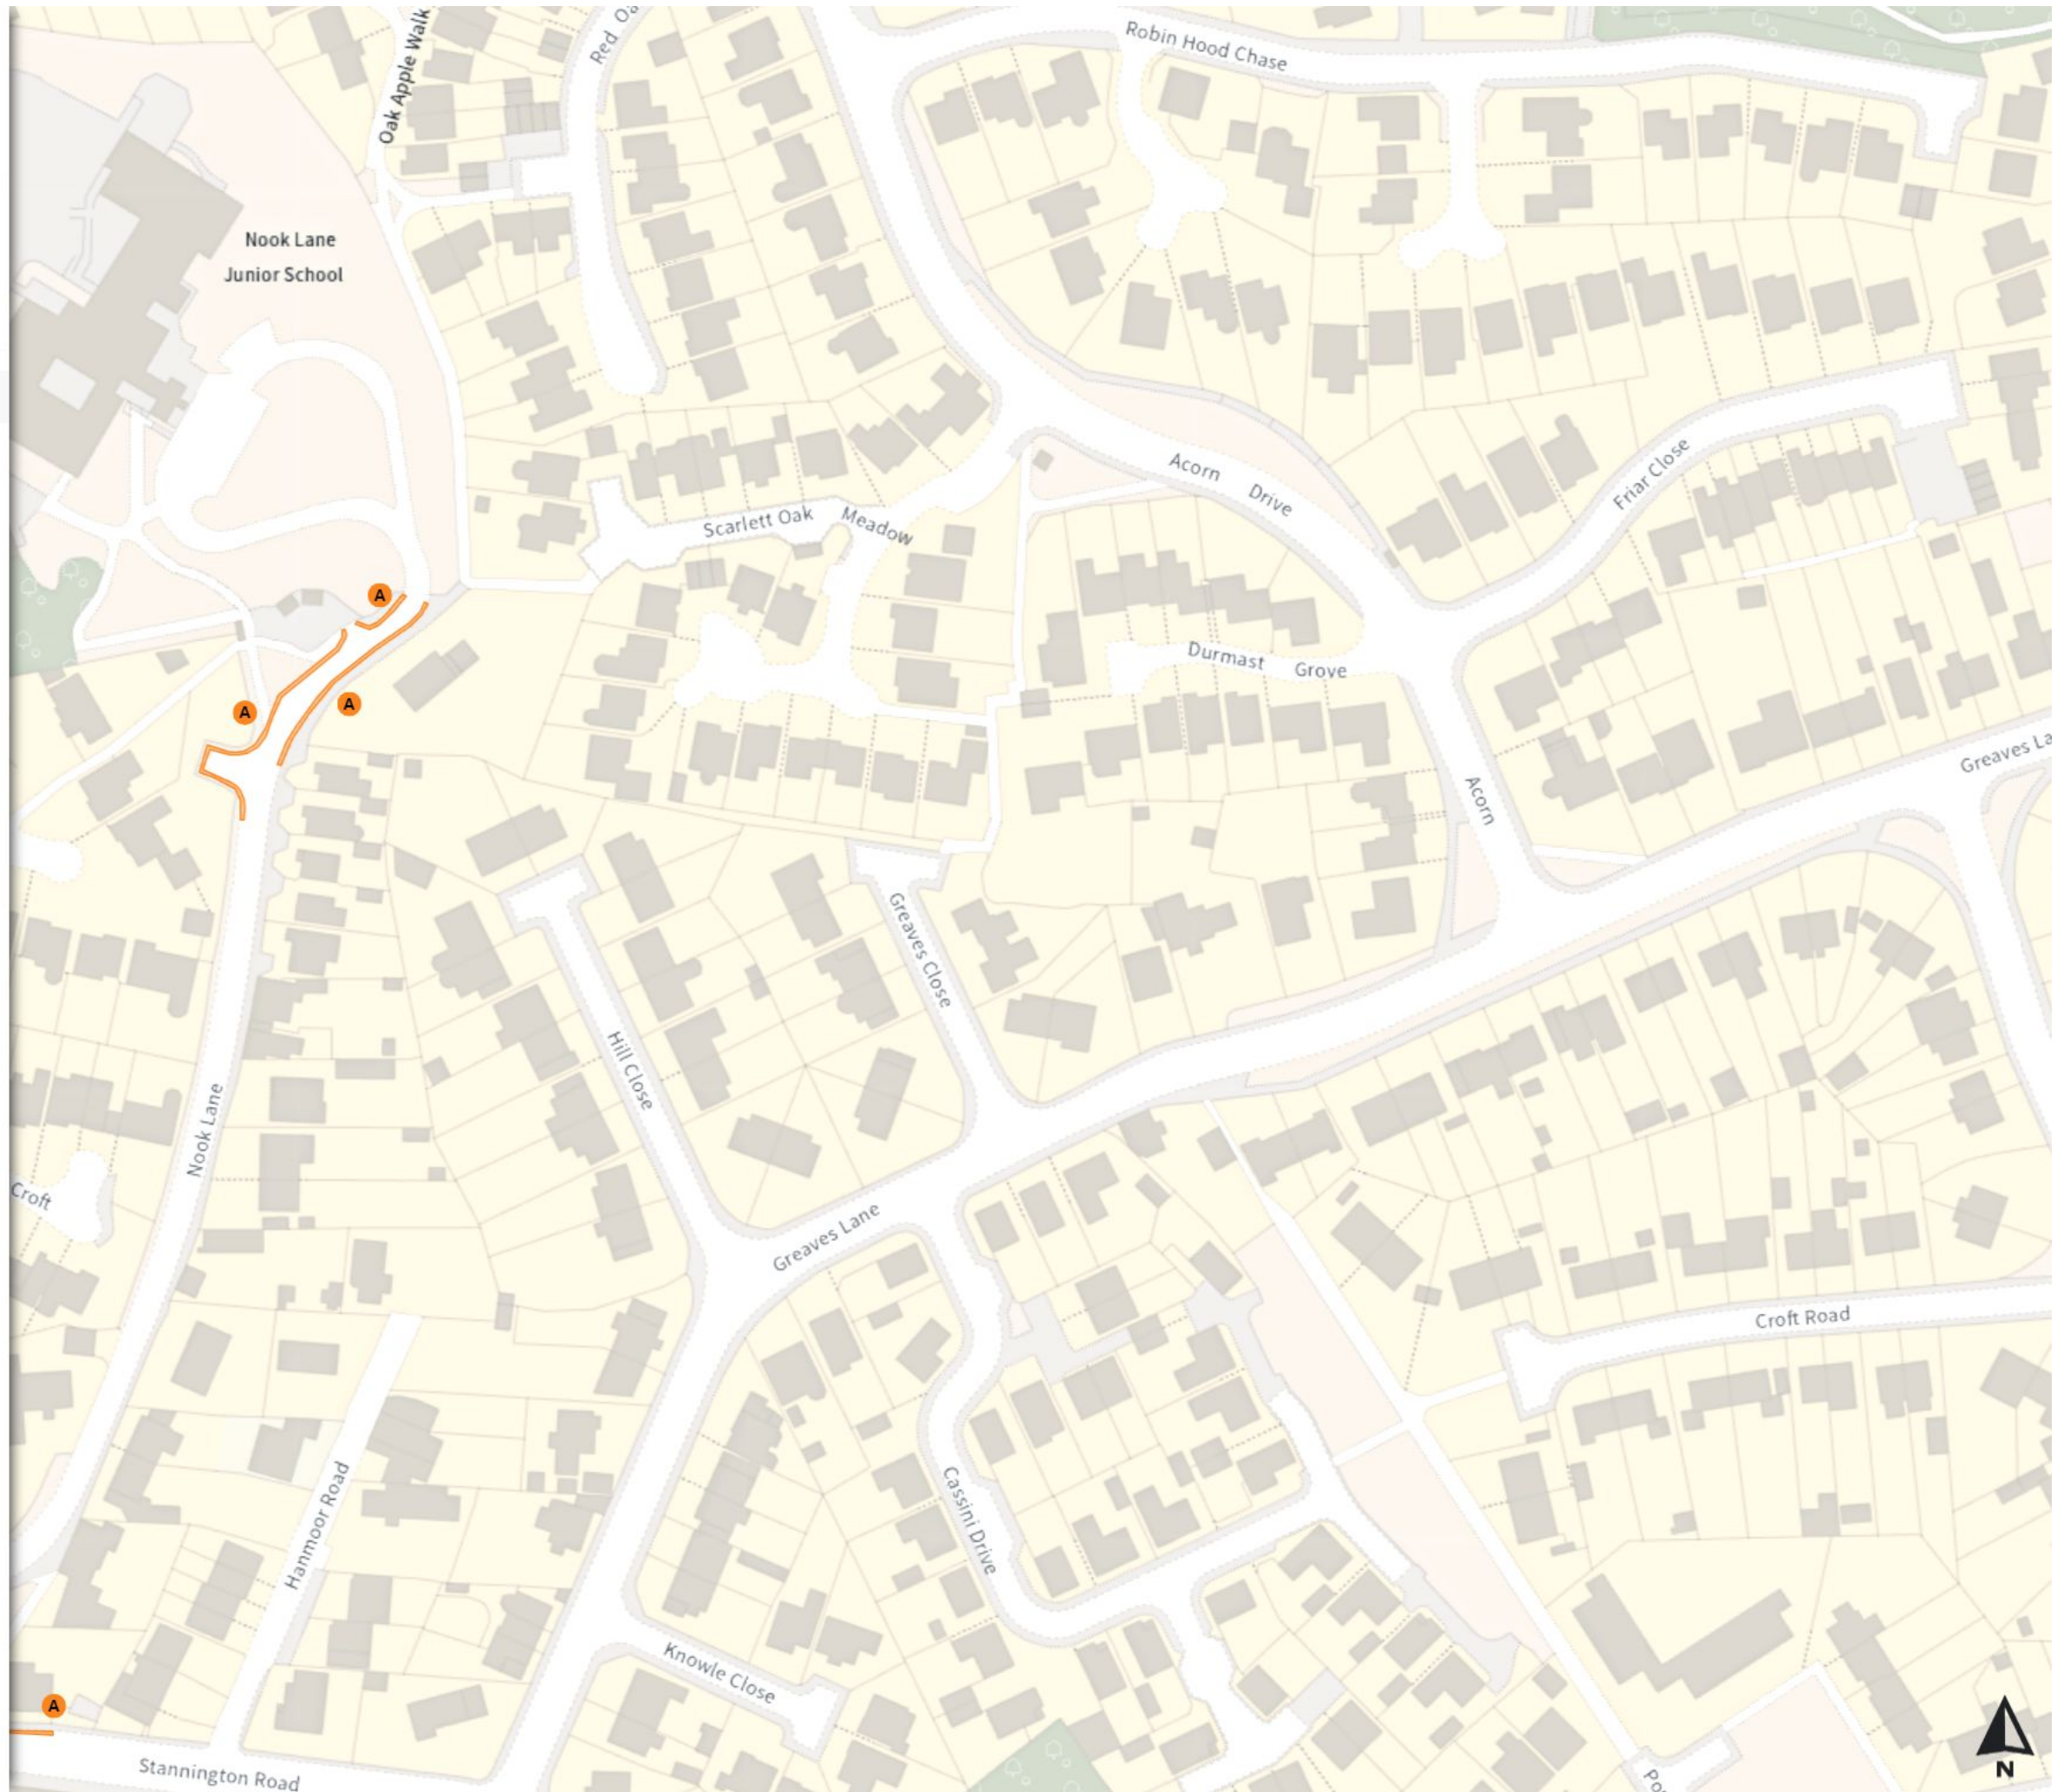

THE SHEFFIELD CITY COUNCIL (STOPPING RESTRICTIONS, WAITING RESTRICTIONS, LOADING RESTRICTIONS & PARKING PLACES) (MAP SCHEDULE) ORDER 2024

Map 245 of 797 Made 03/04/24

Added

No waiting at any time

At all times

0 20 40 60m

Scale: 1:1250

North-West: 430205.349, 389068.876
South-East: 430623.416, 388708.552

© Crown copyright and database rights 2024 Ordnance Survey.
You are not permitted to copy, sub-license, distribute or sell any of this data to third parties in any form. Licence number 100018816