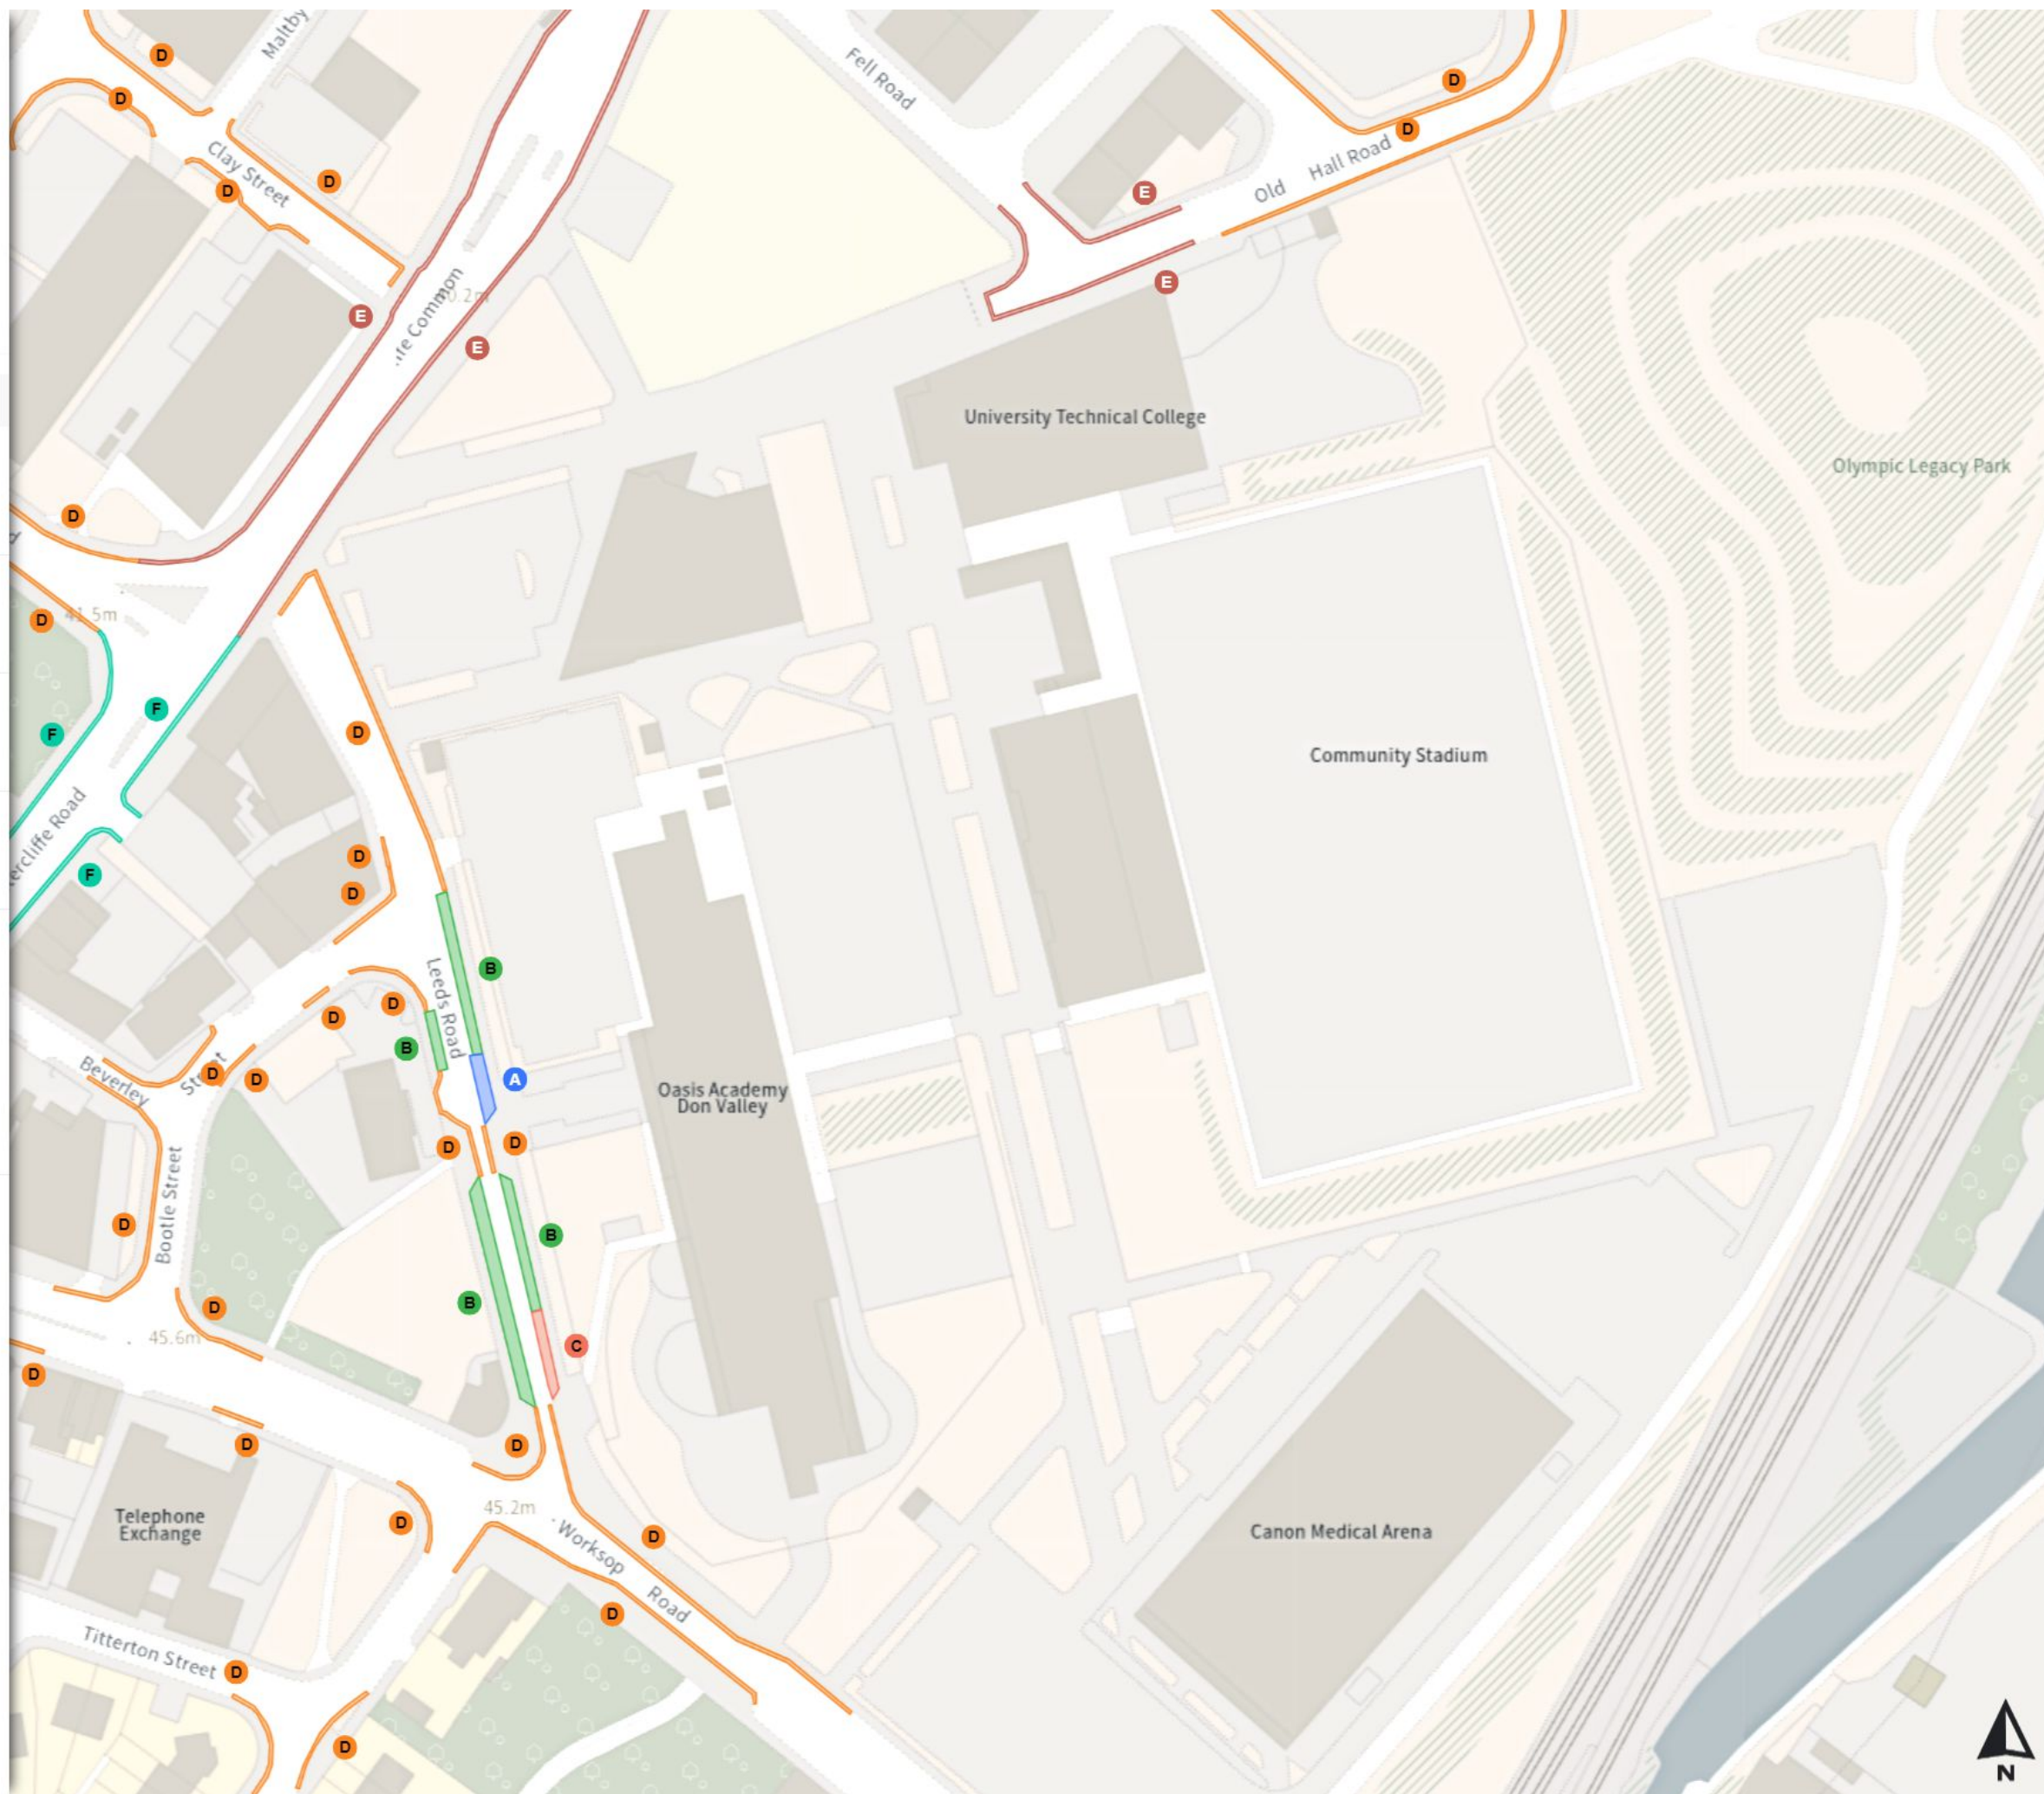

No waiting at any time

At all times

No loading

Mon-Fri 07:30-09:30 16:00-18:30

Scale: 1:1250

North-West: 438038.274, 389125.006
South-East: 438456.937, 388765.371

© Crown copyright and database rights 2024 Ordnance Survey.
You are not permitted to copy, sub-license, distribute or sell any of this data to third parties in any form. Licence number 100018816