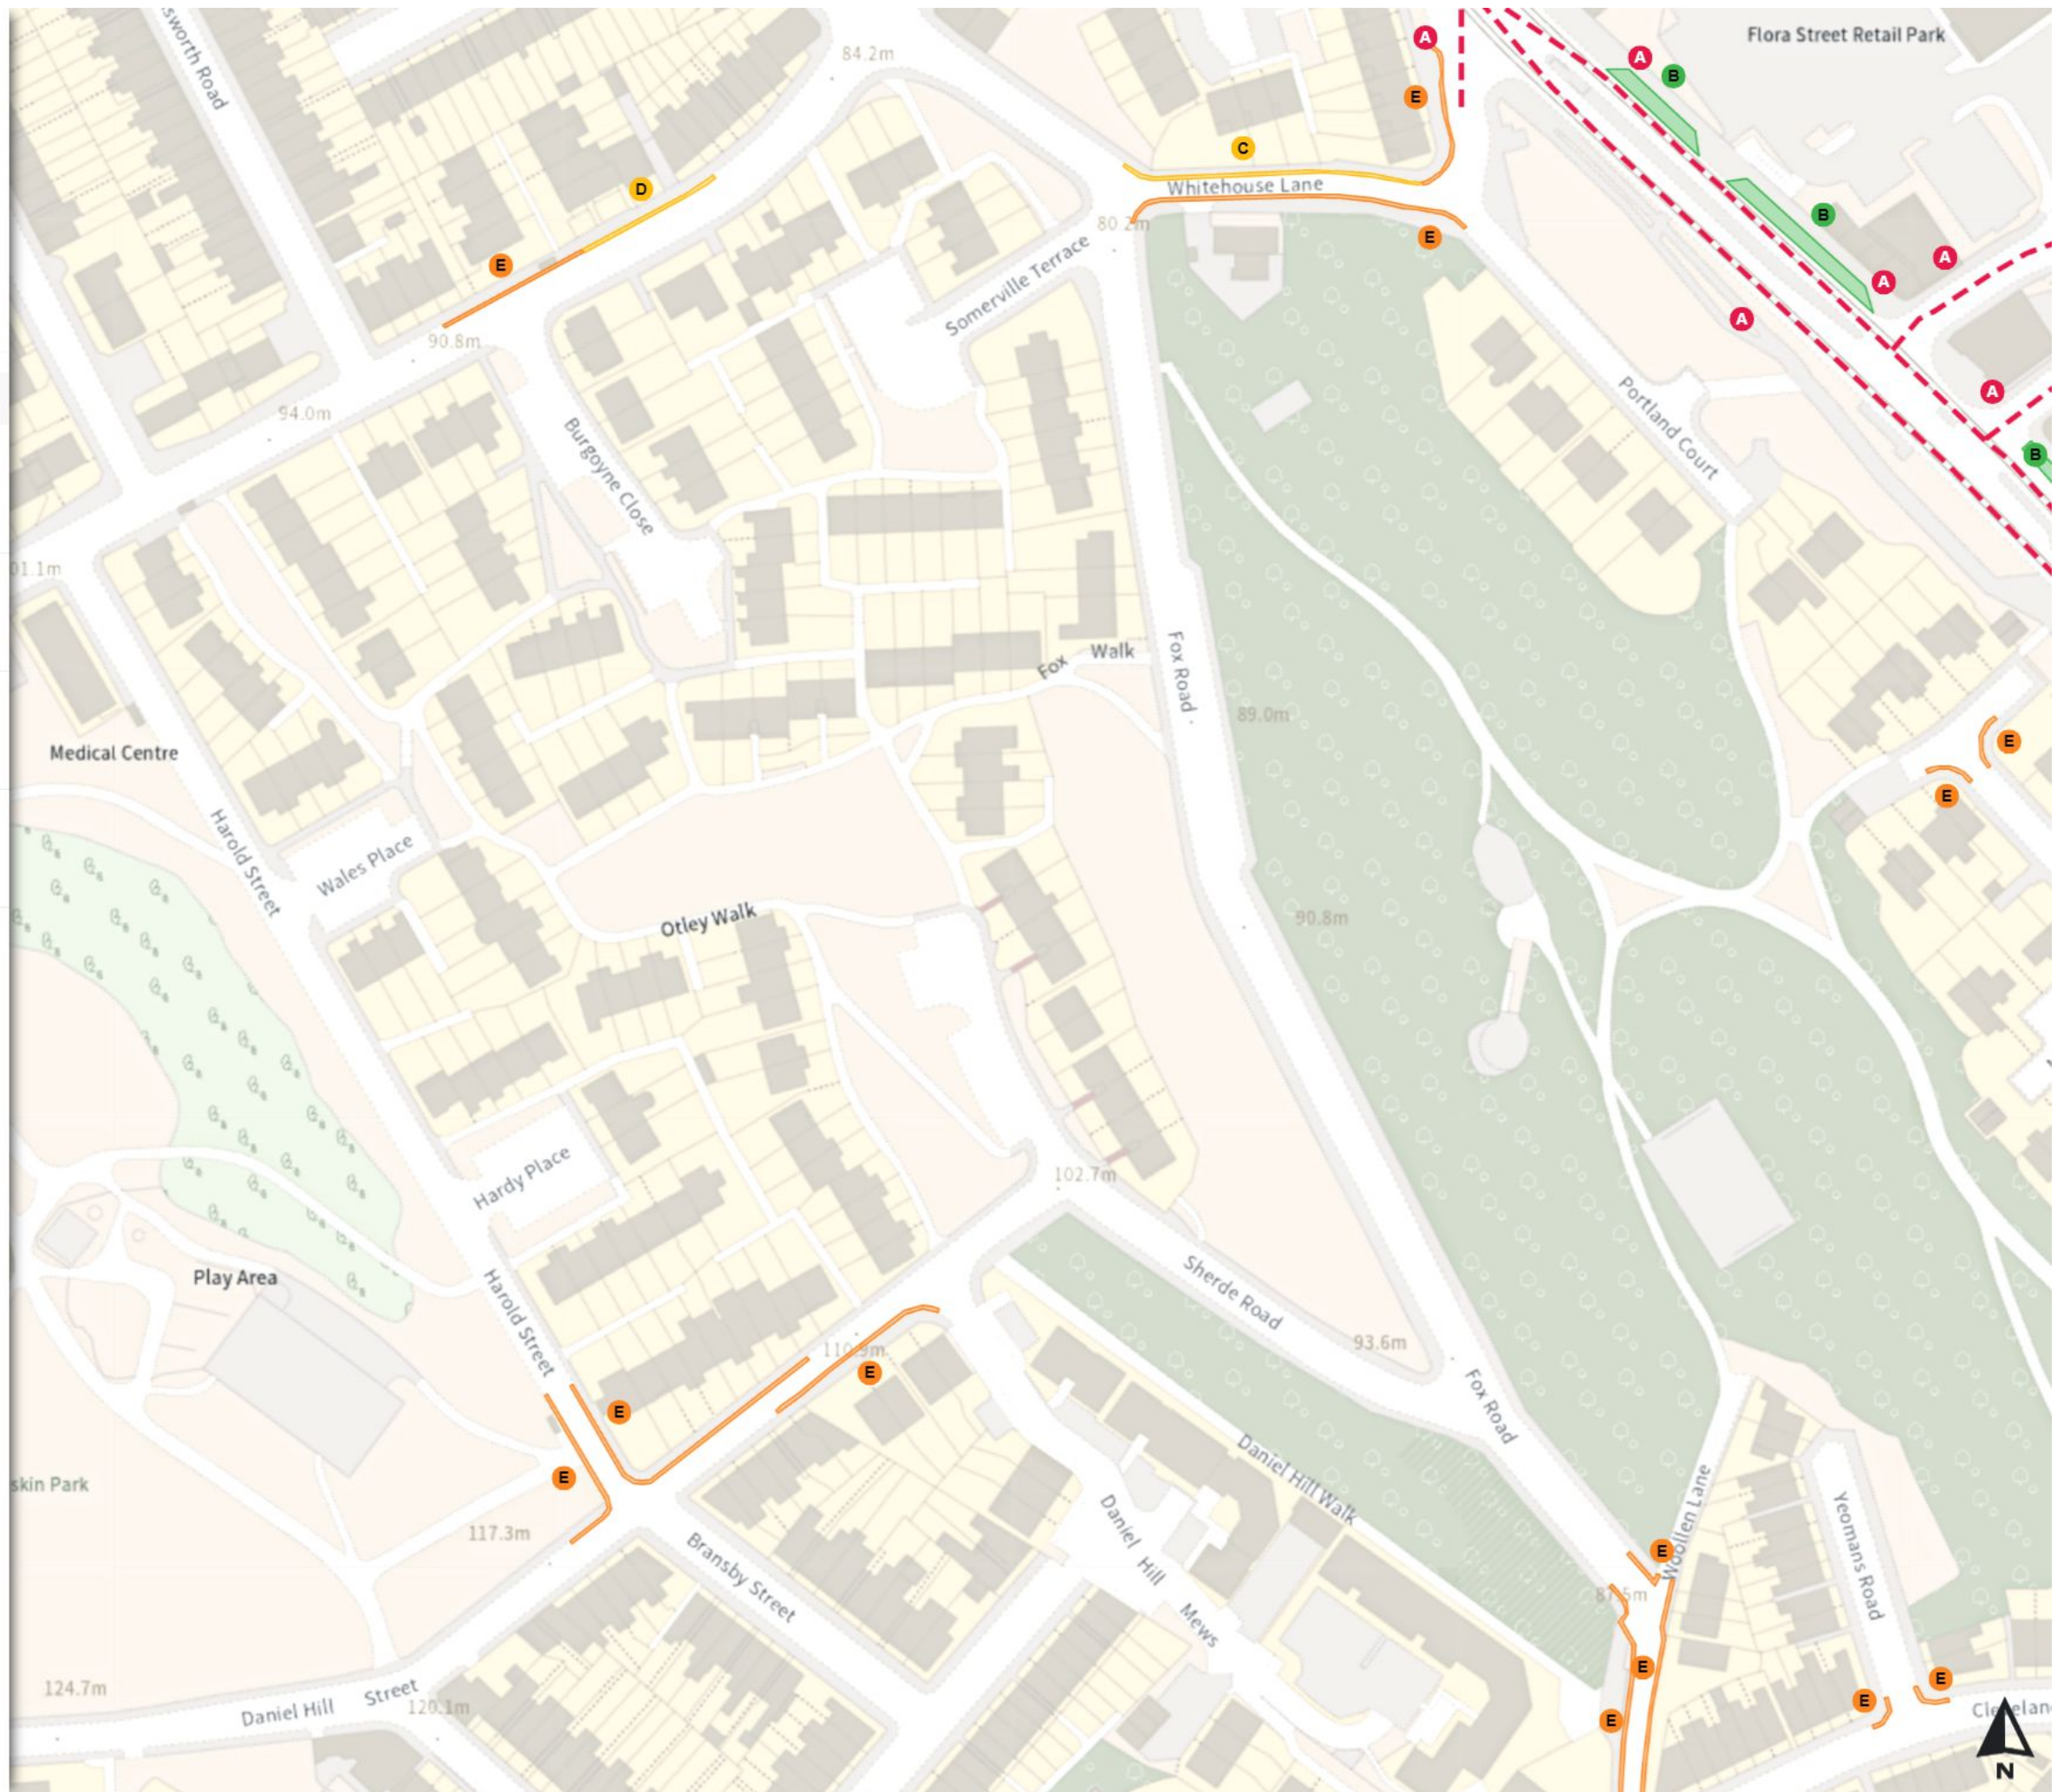

THE SHEFFIELD CITY COUNCIL (STOPPING RESTRICTIONS, WAITING RESTRICTIONS, LOADING RESTRICTIONS & PARKING PLACES) (MAP SCHEDULE) ORDER 2024

Map 281 of 797 Made 03/04/24

Added

- Clearway
- A At all times
- Free parking place
- B Mon-Sat 08:00-18:30 ⊕ 2h ⊖ 2h
- No waiting
- C Mon-Sat 08:00-18:30
- No waiting
- D Mon-Fri 08:00-18:30
- No waiting at any time
- E At all times

Scale: 1:1250

North-West: 433806.458, 388733.995
South-East: 434224.83, 388373.961

© Crown copyright and database rights 2024 Ordnance Survey. You are not permitted to copy, sub-license, distribute or sell any of this data to third parties in any form. Licence number 100018816