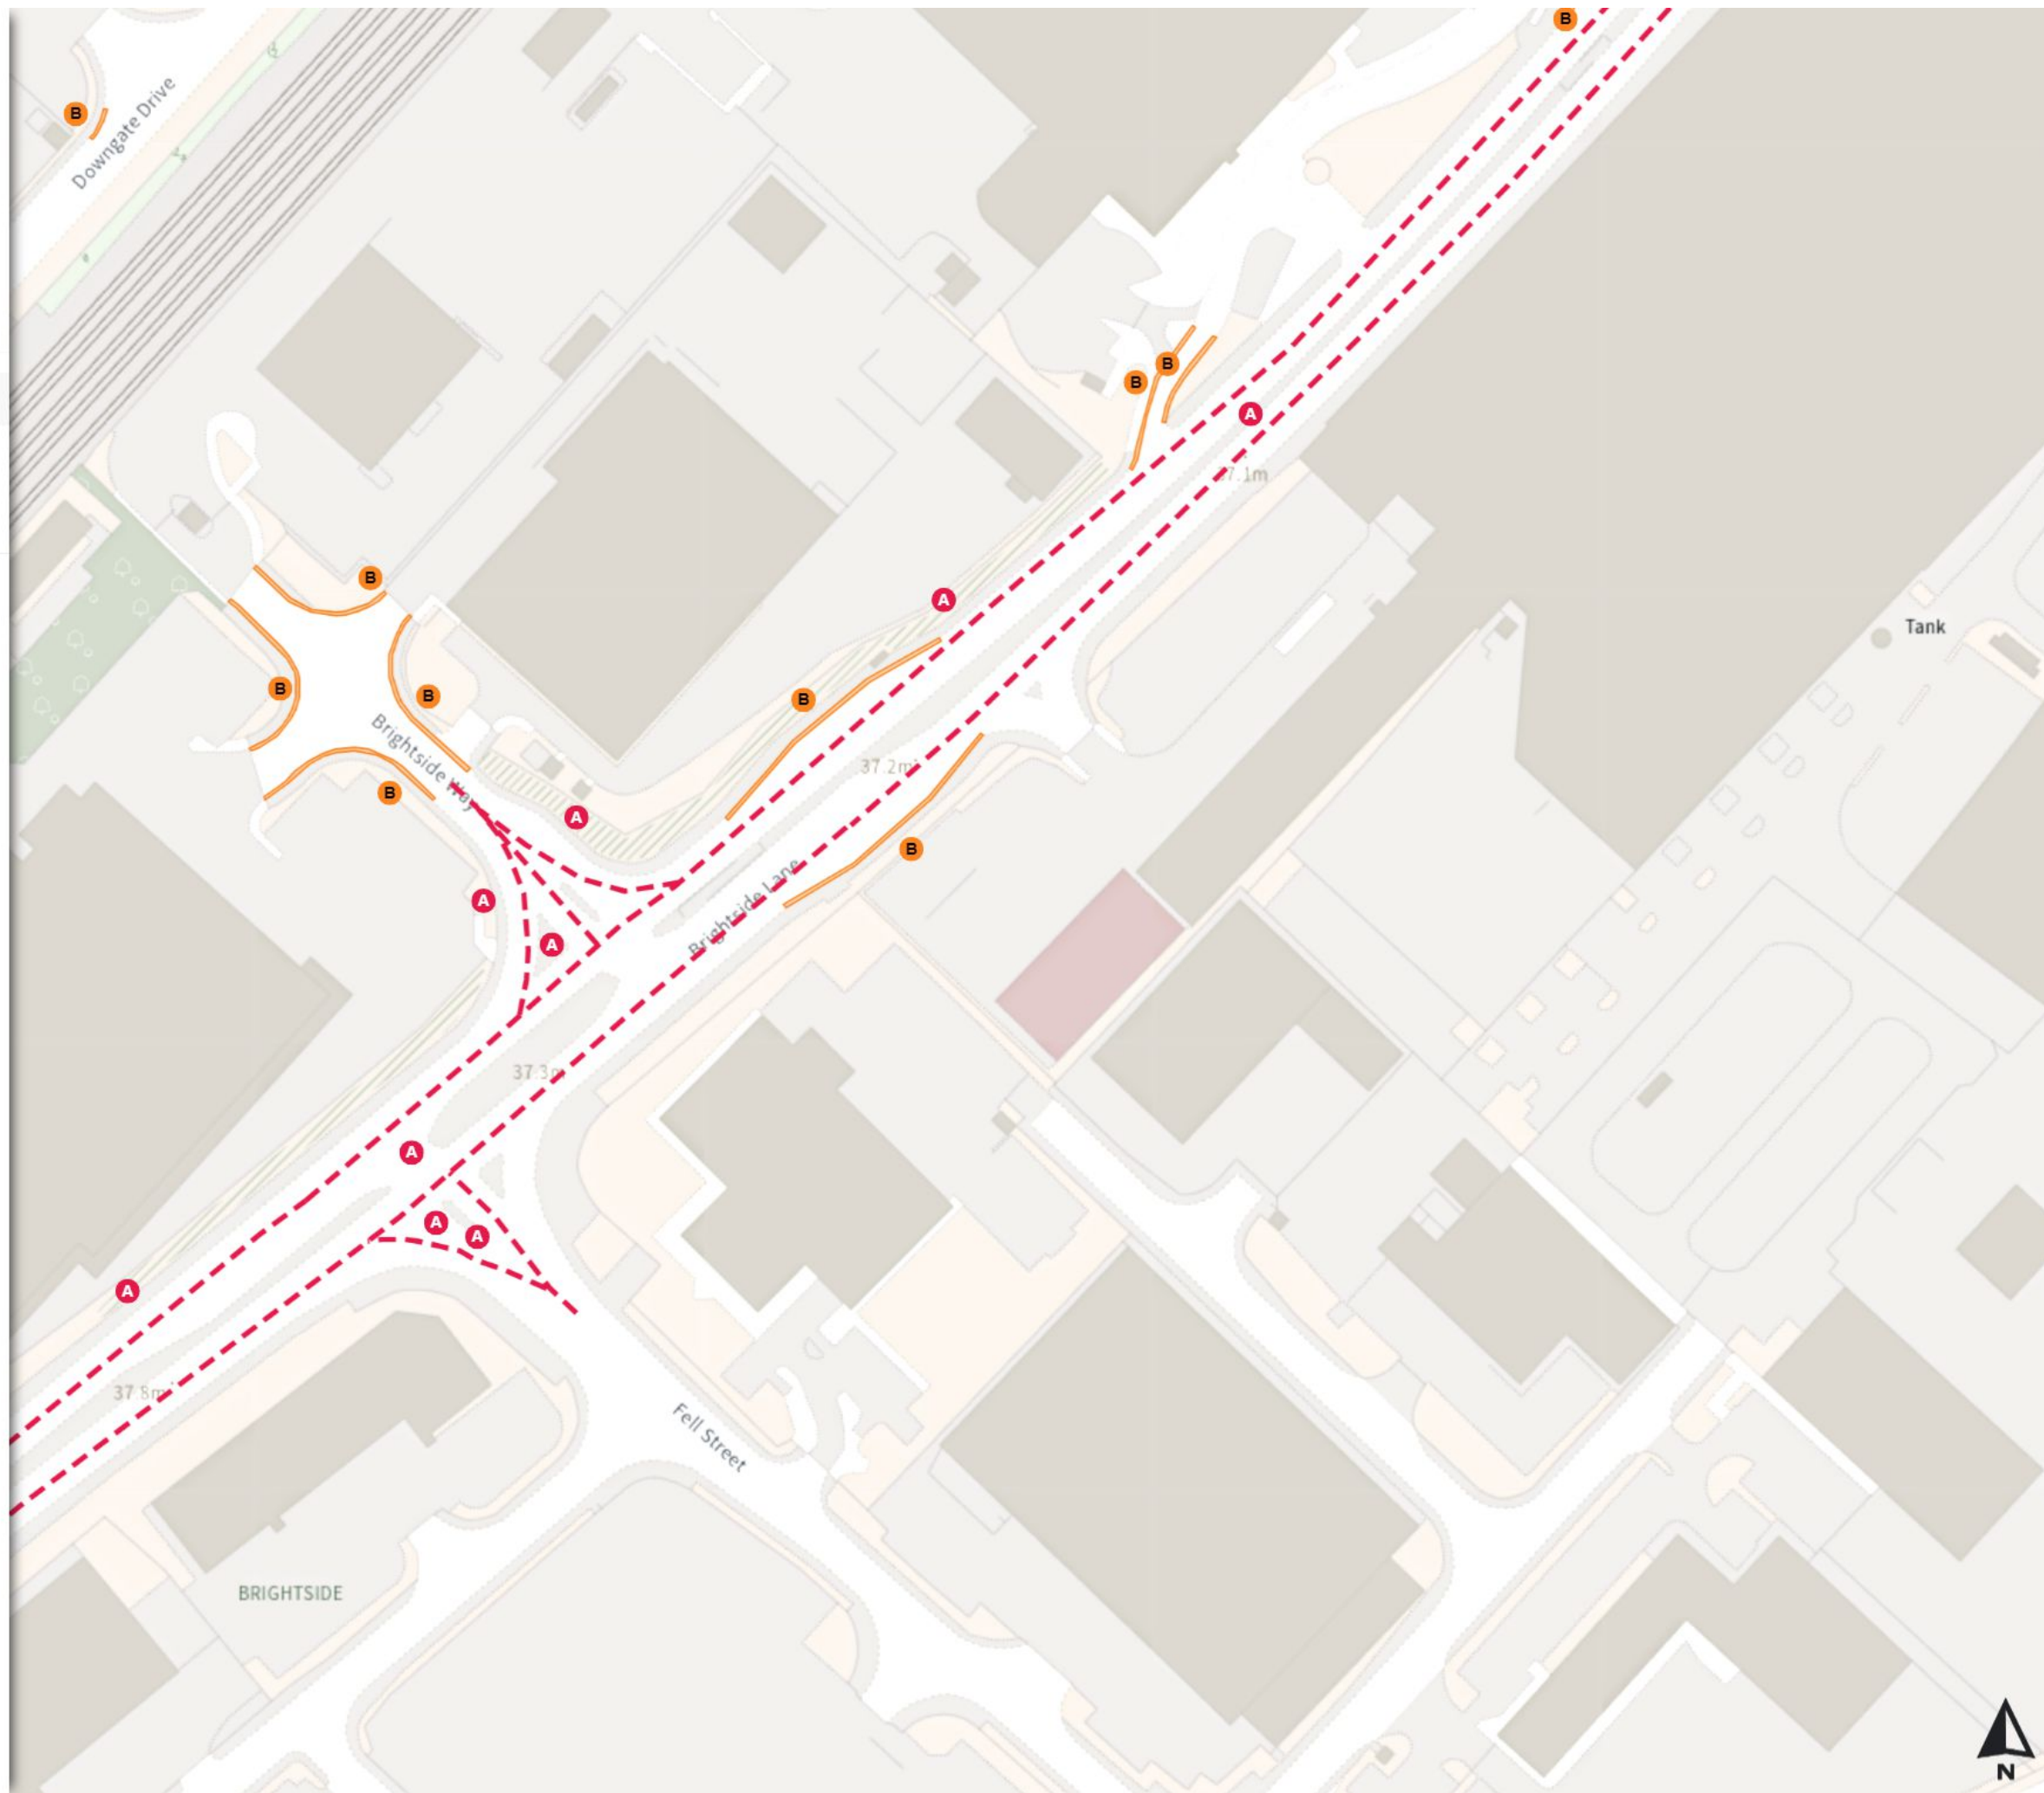

THE SHEFFIELD CITY COUNCIL (STOPPING RESTRICTIONS, WAITING RESTRICTIONS, LOADING RESTRICTIONS & PARKING PLACES) (MAP SCHEDULE) ORDER 2024

Map 222 of 797 Made 03/04/24

Added

- Clearway
- At all times
- No waiting at any time
- At all times

Scale: 1:1250

North-West: 437696.041, 389840.548
South-East: 438114.615, 389480.938

© Crown copyright and database rights 2024 Ordnance Survey.
You are not permitted to copy, sub-license, distribute or sell any of this data to third parties in any form. Licence number 100018816