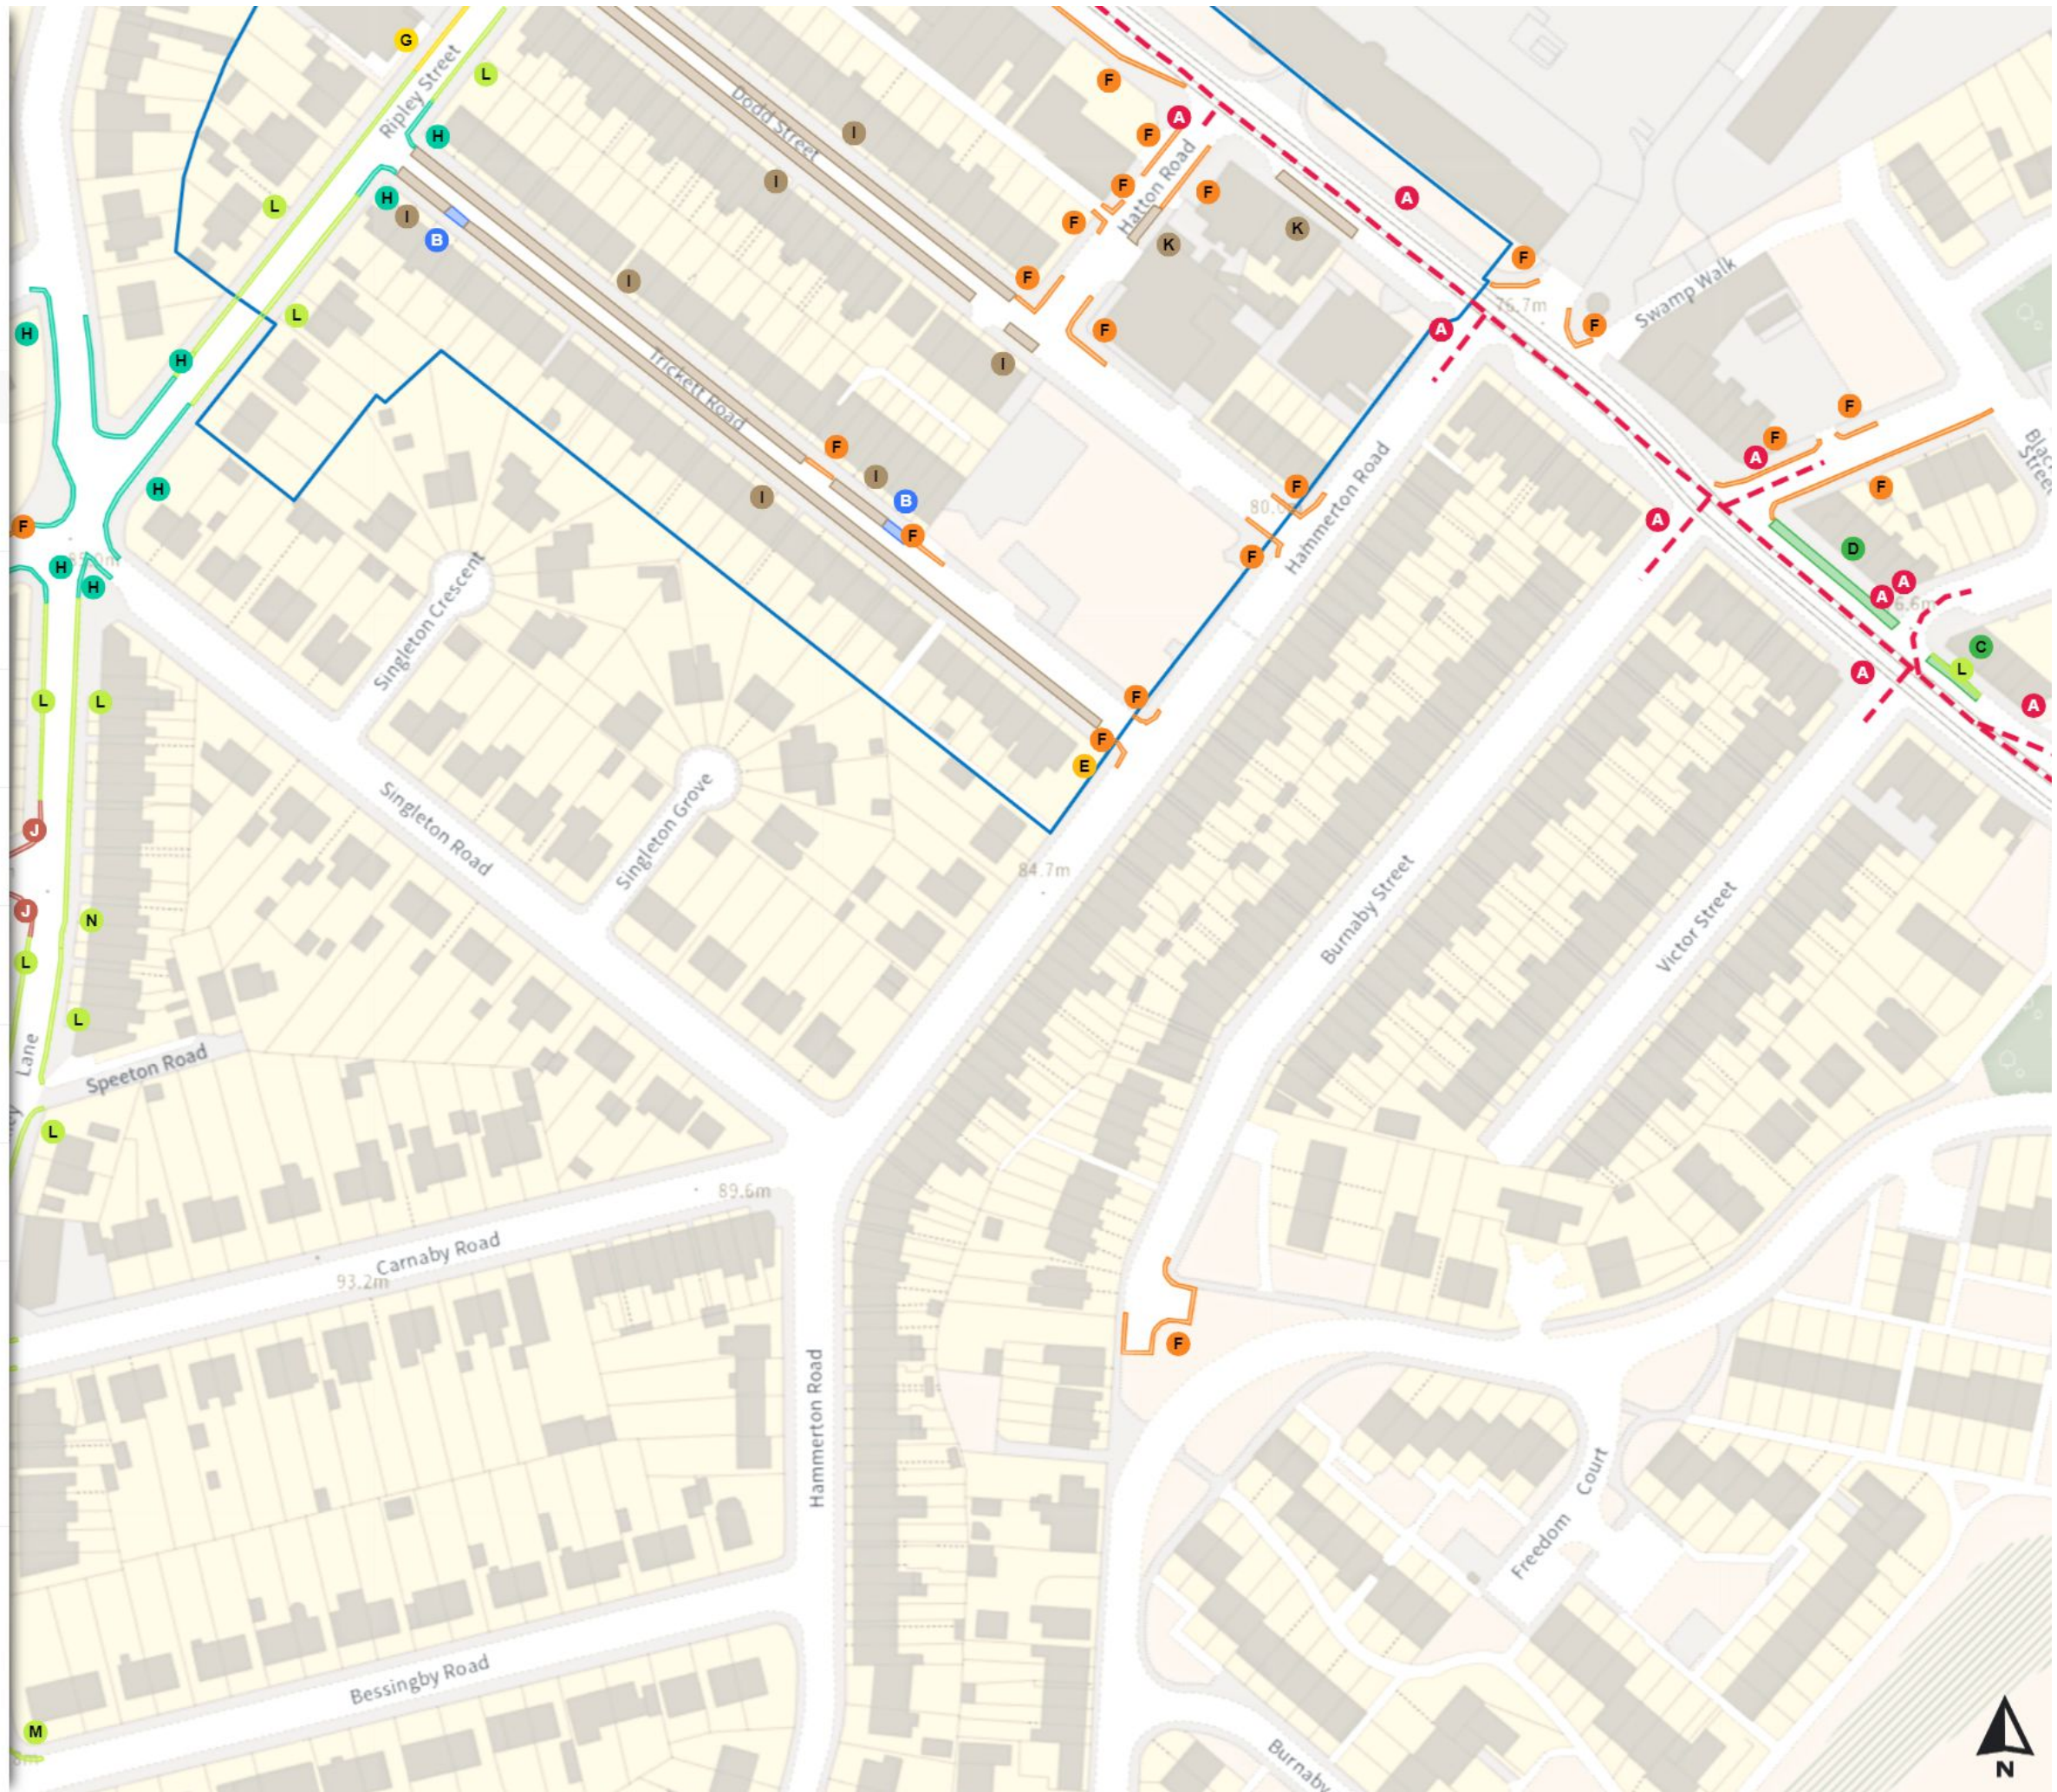

THE SHEFFIELD CITY COUNCIL (STOPPING RESTRICTIONS, WAITING RESTRICTIONS, LOADING RESTRICTIONS & PARKING PLACES) (MAP SCHEDULE) ORDER 2024

Map 231a of 797 Made 03/04/24

Added

- - - Clearway
- A At all times
- Disabled persons' badge holders parking place
- B At all times
- Free parking place
- C Mon-Sat 09:30-16:30 ⊕ 2h ⊖ 2h
- Free parking place
- D Mon-Sat 08:00-18:30 ⊕ 2h ⊖ 2h
- No waiting
- E Mon-Sat 08:00-18:30
- No waiting at any time
- F At all times
- Prohibition of stopping on school entrance markings
- G At all times
- Shared
- H No waiting at any time
  At all times
- H No loading
  Mon-Fri 08:00-09:30 16:30-18:30

Scale: 1:1250

North-West: 433291.853, 389448.681
South-East: 433710.124, 389088.656

© Crown copyright and database rights 2024 Ordnance Survey.
You are not permitted to copy, sub-license, distribute or sell any of this data to third parties in any form. Licence number 100018816