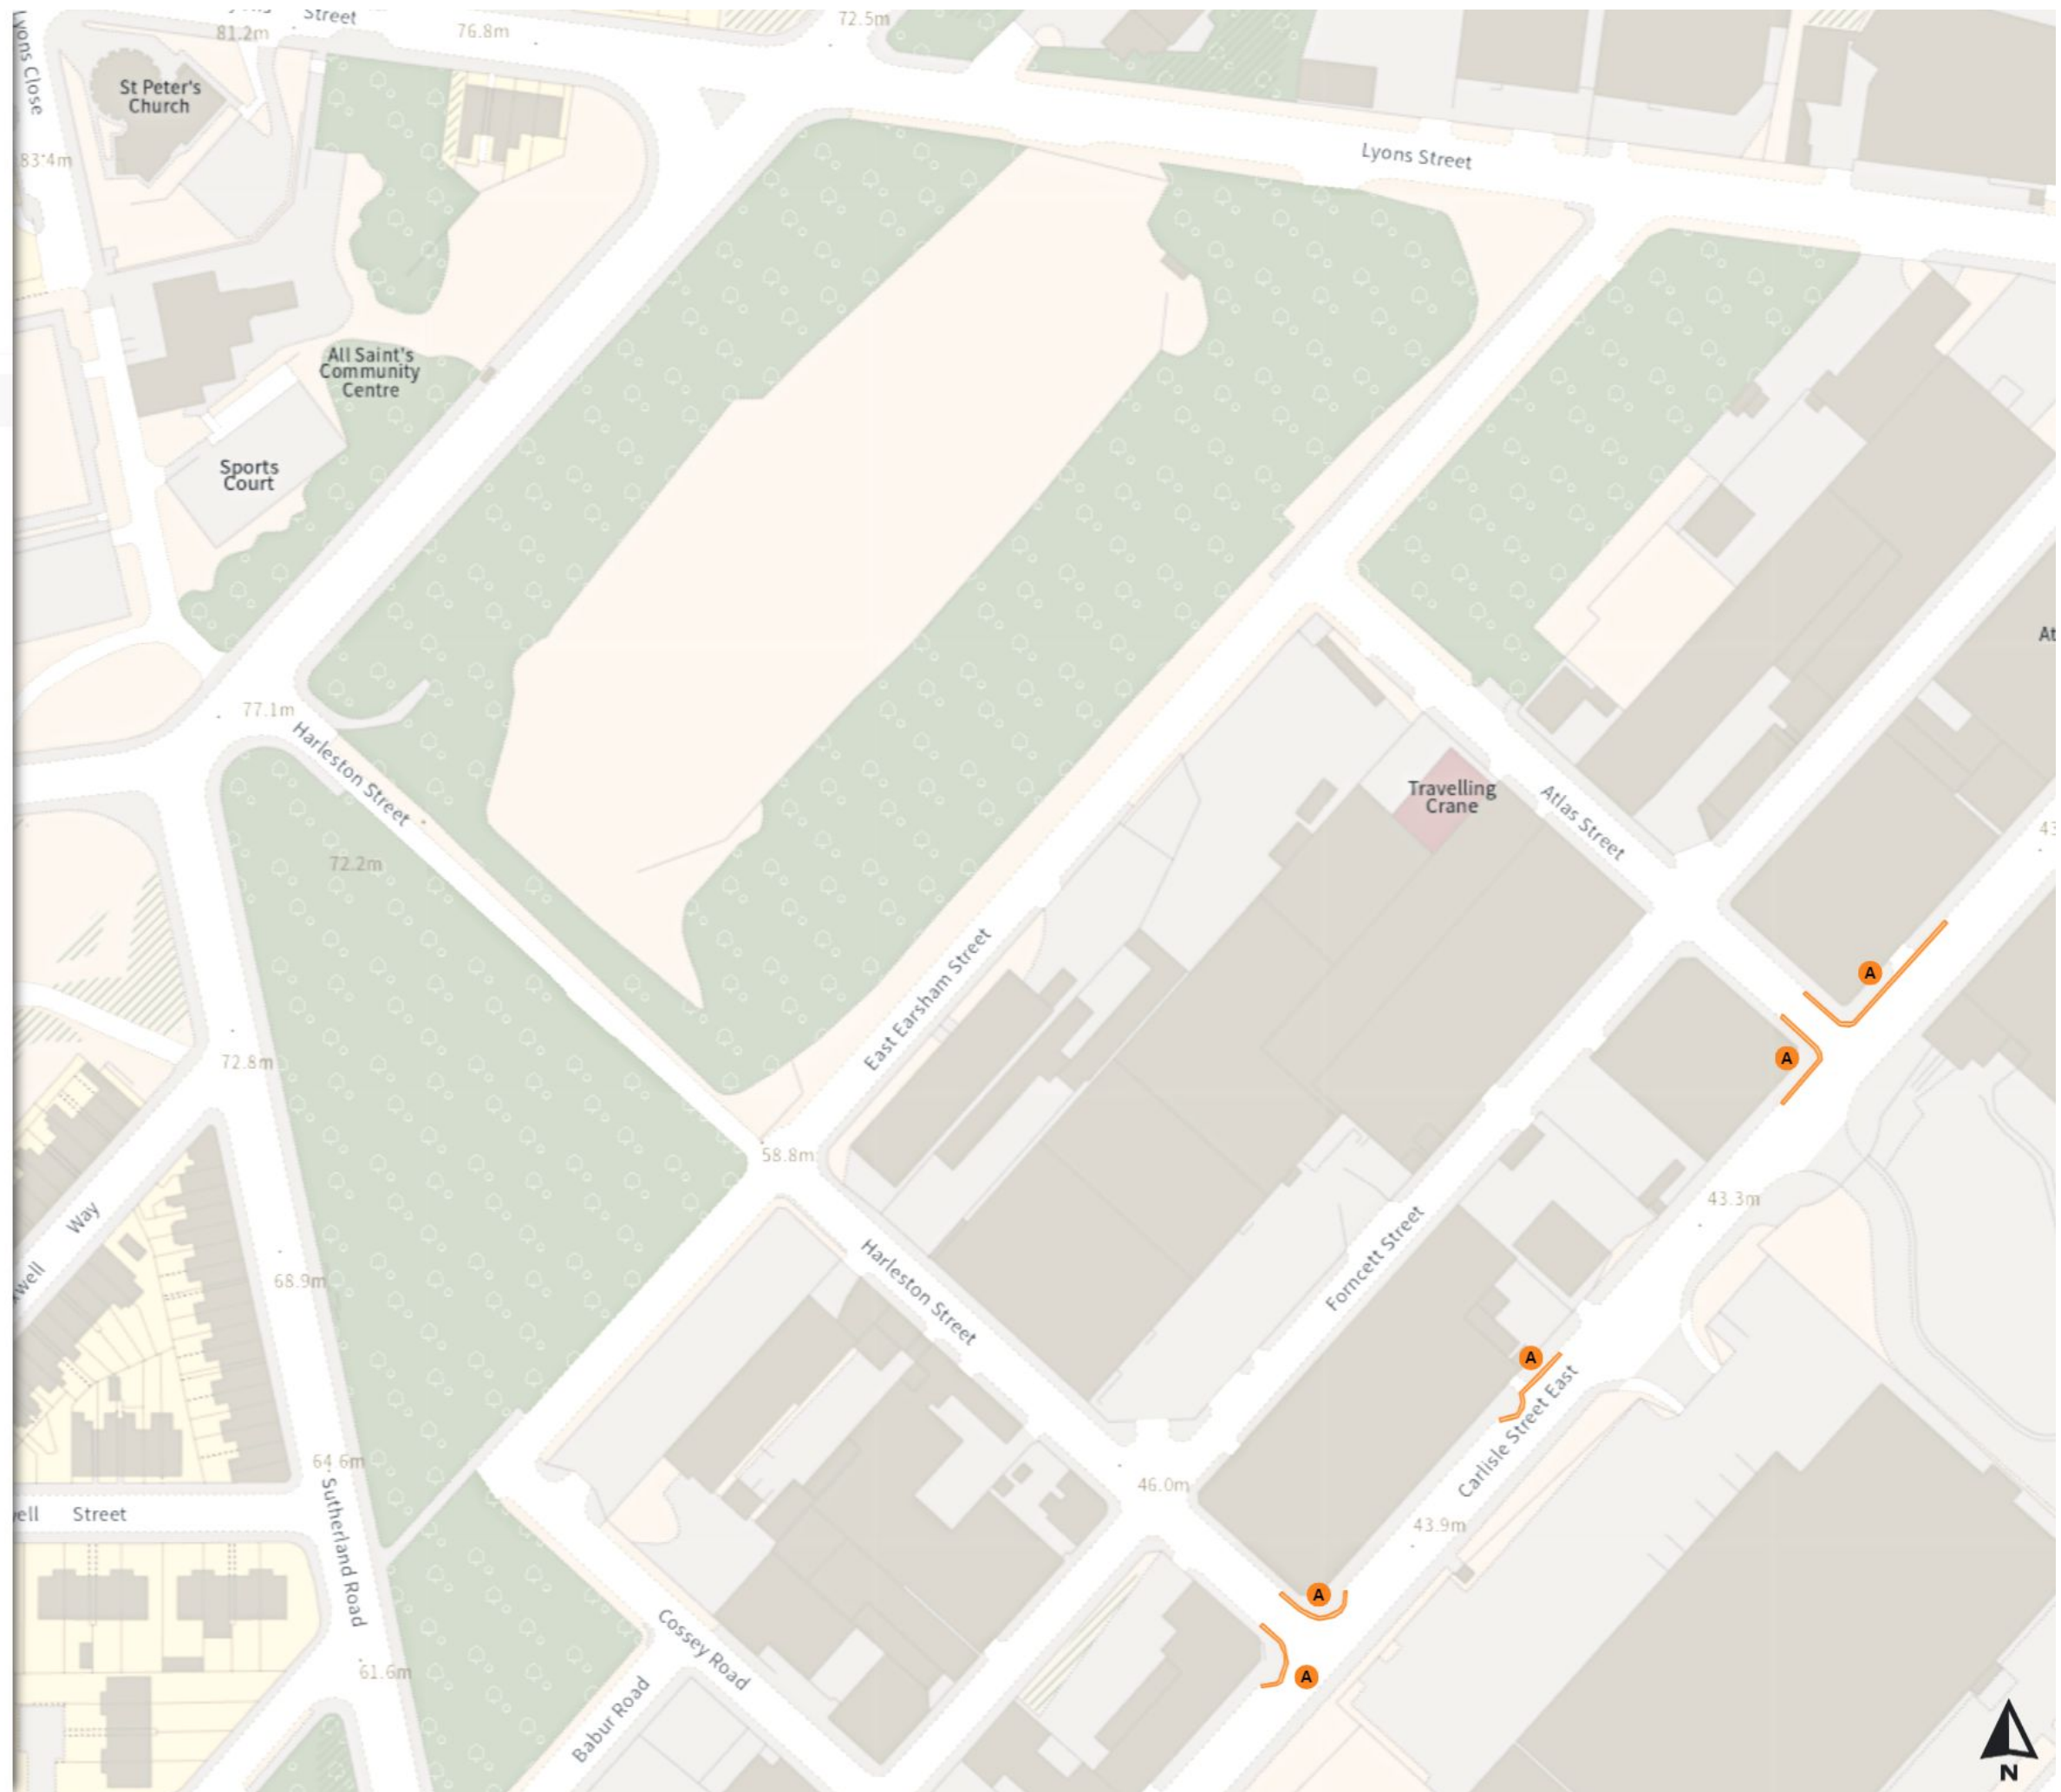

THE SHEFFIELD CITY COUNCIL (STOPPING RESTRICTIONS, WAITING RESTRICTIONS, LOADING RESTRICTIONS & PARKING PLACES) (MAP SCHEDULE) ORDER 2024

Map 259 of 797 Made 03/04/24

Added

No waiting at any time

At all times

Scale: 1:1250

North-West: 436389.259, 389112.115
South-East: 436807.797, 388752.335

© Crown copyright and database rights 2024 Ordnance Survey.
You are not permitted to copy, sub-license, distribute or sell any of this data to third parties in any form. Licence number 100018816