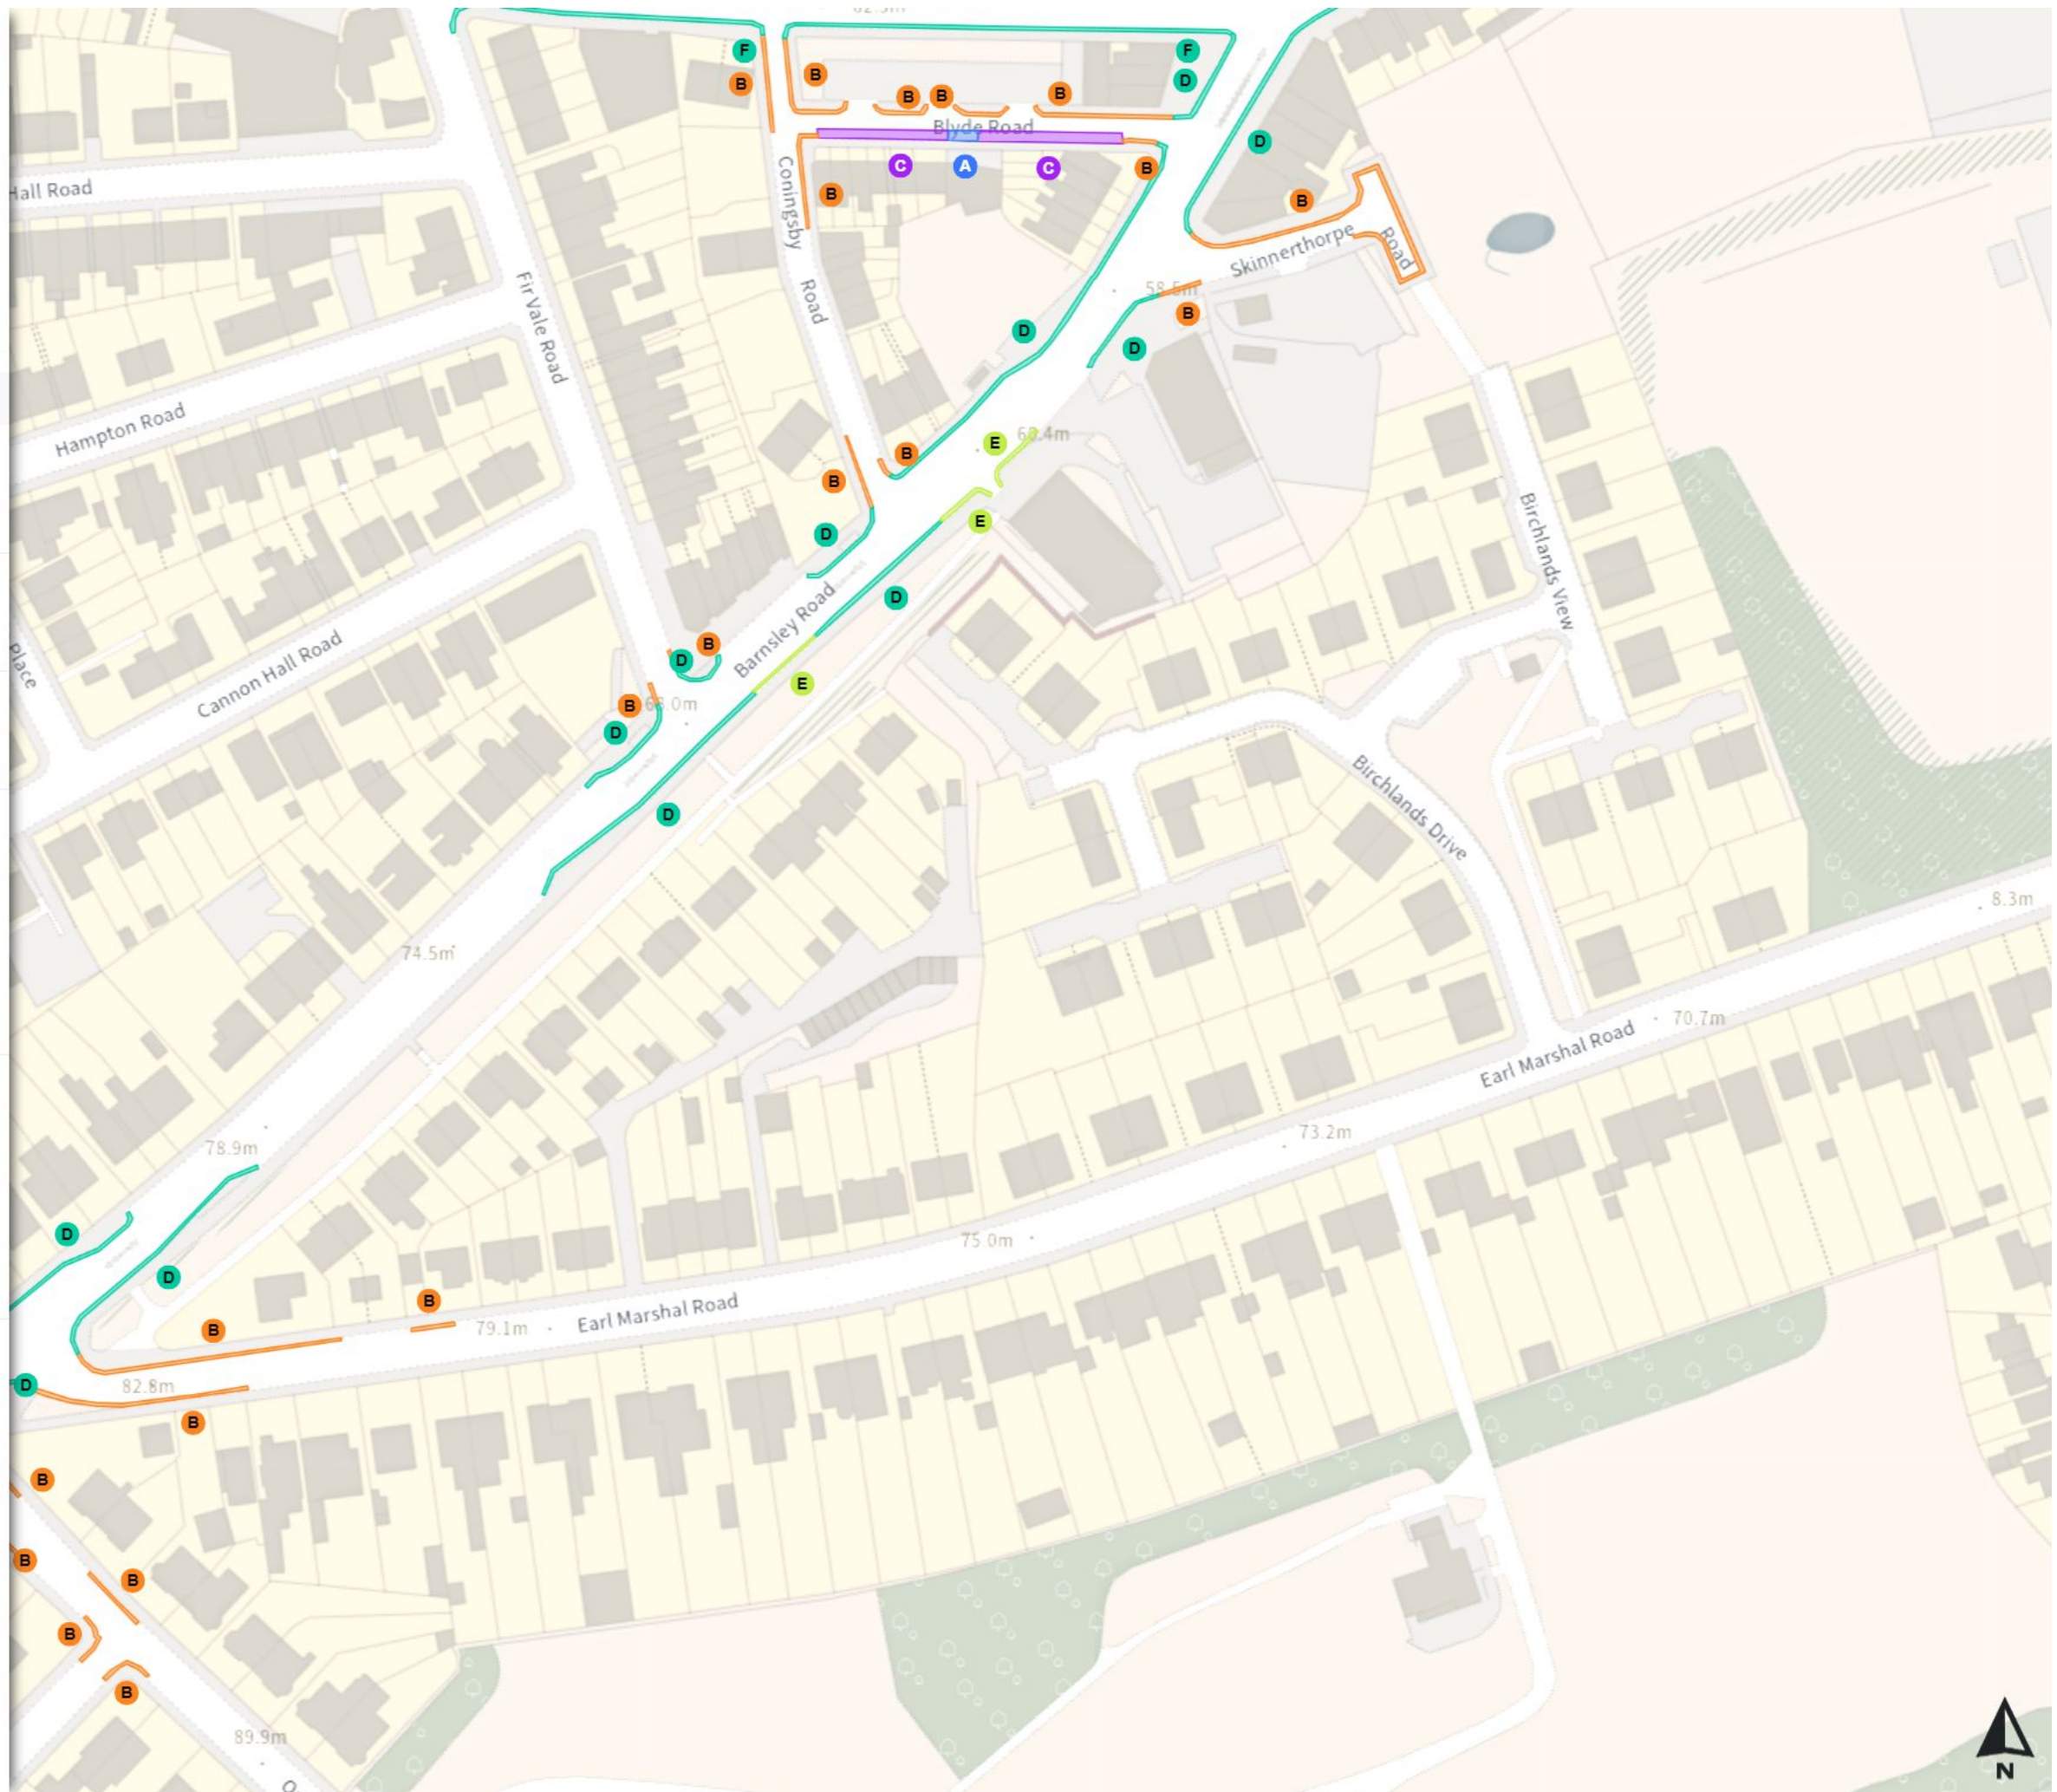

No loading

Mon-Fri 07:30-09:30 16:00-18:30

0 20 40 60m

Scale: 1:1250

North-West: 436244.439, 390188.451
South-East: 436662.872, 389828.741

© Crown copyright and database rights 2024 Ordnance Survey.
You are not permitted to copy, sub-license, distribute or sell any of this data to third parties in any form. Licence number 100018816