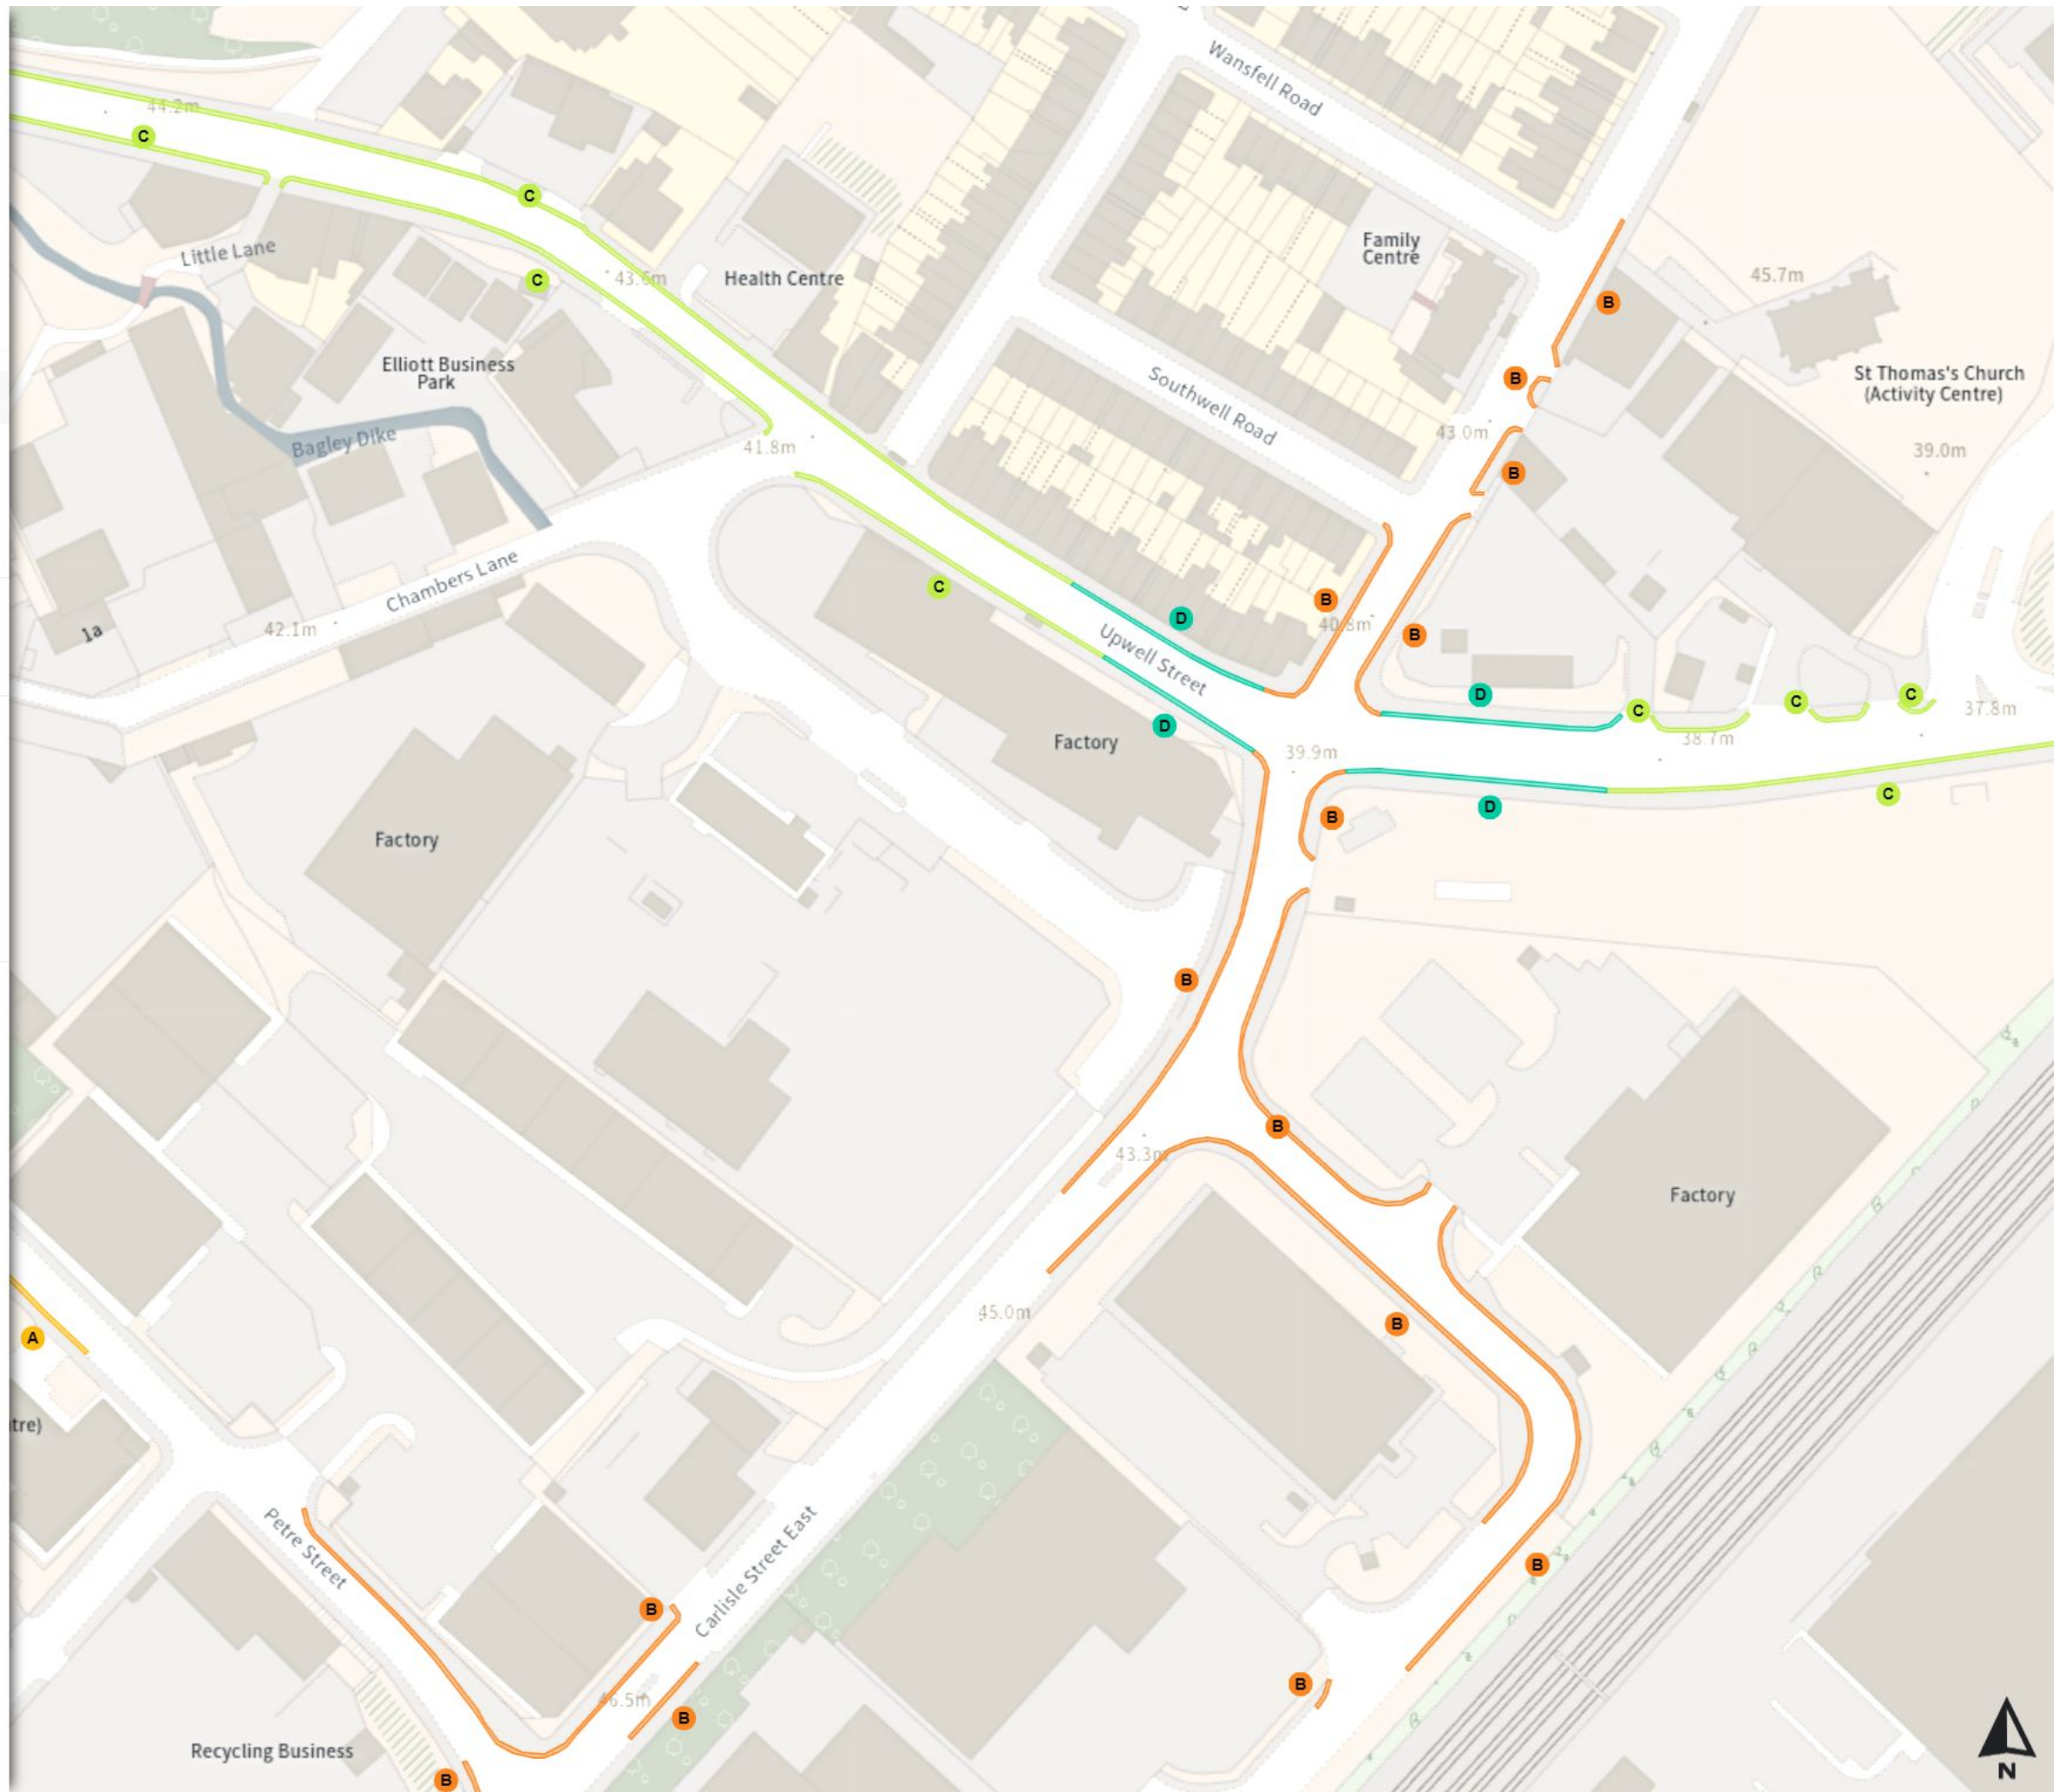

THE SHEFFIELD CITY COUNCIL (STOPPING RESTRICTIONS, WAITING RESTRICTIONS, LOADING RESTRICTIONS & PARKING PLACES) (MAP SCHEDULE) ORDER 2024

Map 206 of 797 Made 03/04/24

Added

- No waiting
- A Mon-Fri 07:30-09:30
  Mon-Fri 16:30-19:30
- No waiting at any time
- B At all times
- Shared
- C No waiting
  Mon-Fri 07:30-09:30 16:00-18:30
- C No loading
  Mon-Fri 07:30-09:30 16:00-18:30
- Shared
- D No waiting at any time
  At all times
- D No loading
  Mon-Fri 07:30-09:30 16:00-18:30

Scale: 1:1250

North-West: 437481.009, 390198.03
South-East: 437899.536, 389838.429

© Crown copyright and database rights 2024 Ordnance Survey.
You are not permitted to copy, sub-license, distribute or sell any of this data to third parties in any form. Licence number 100018816