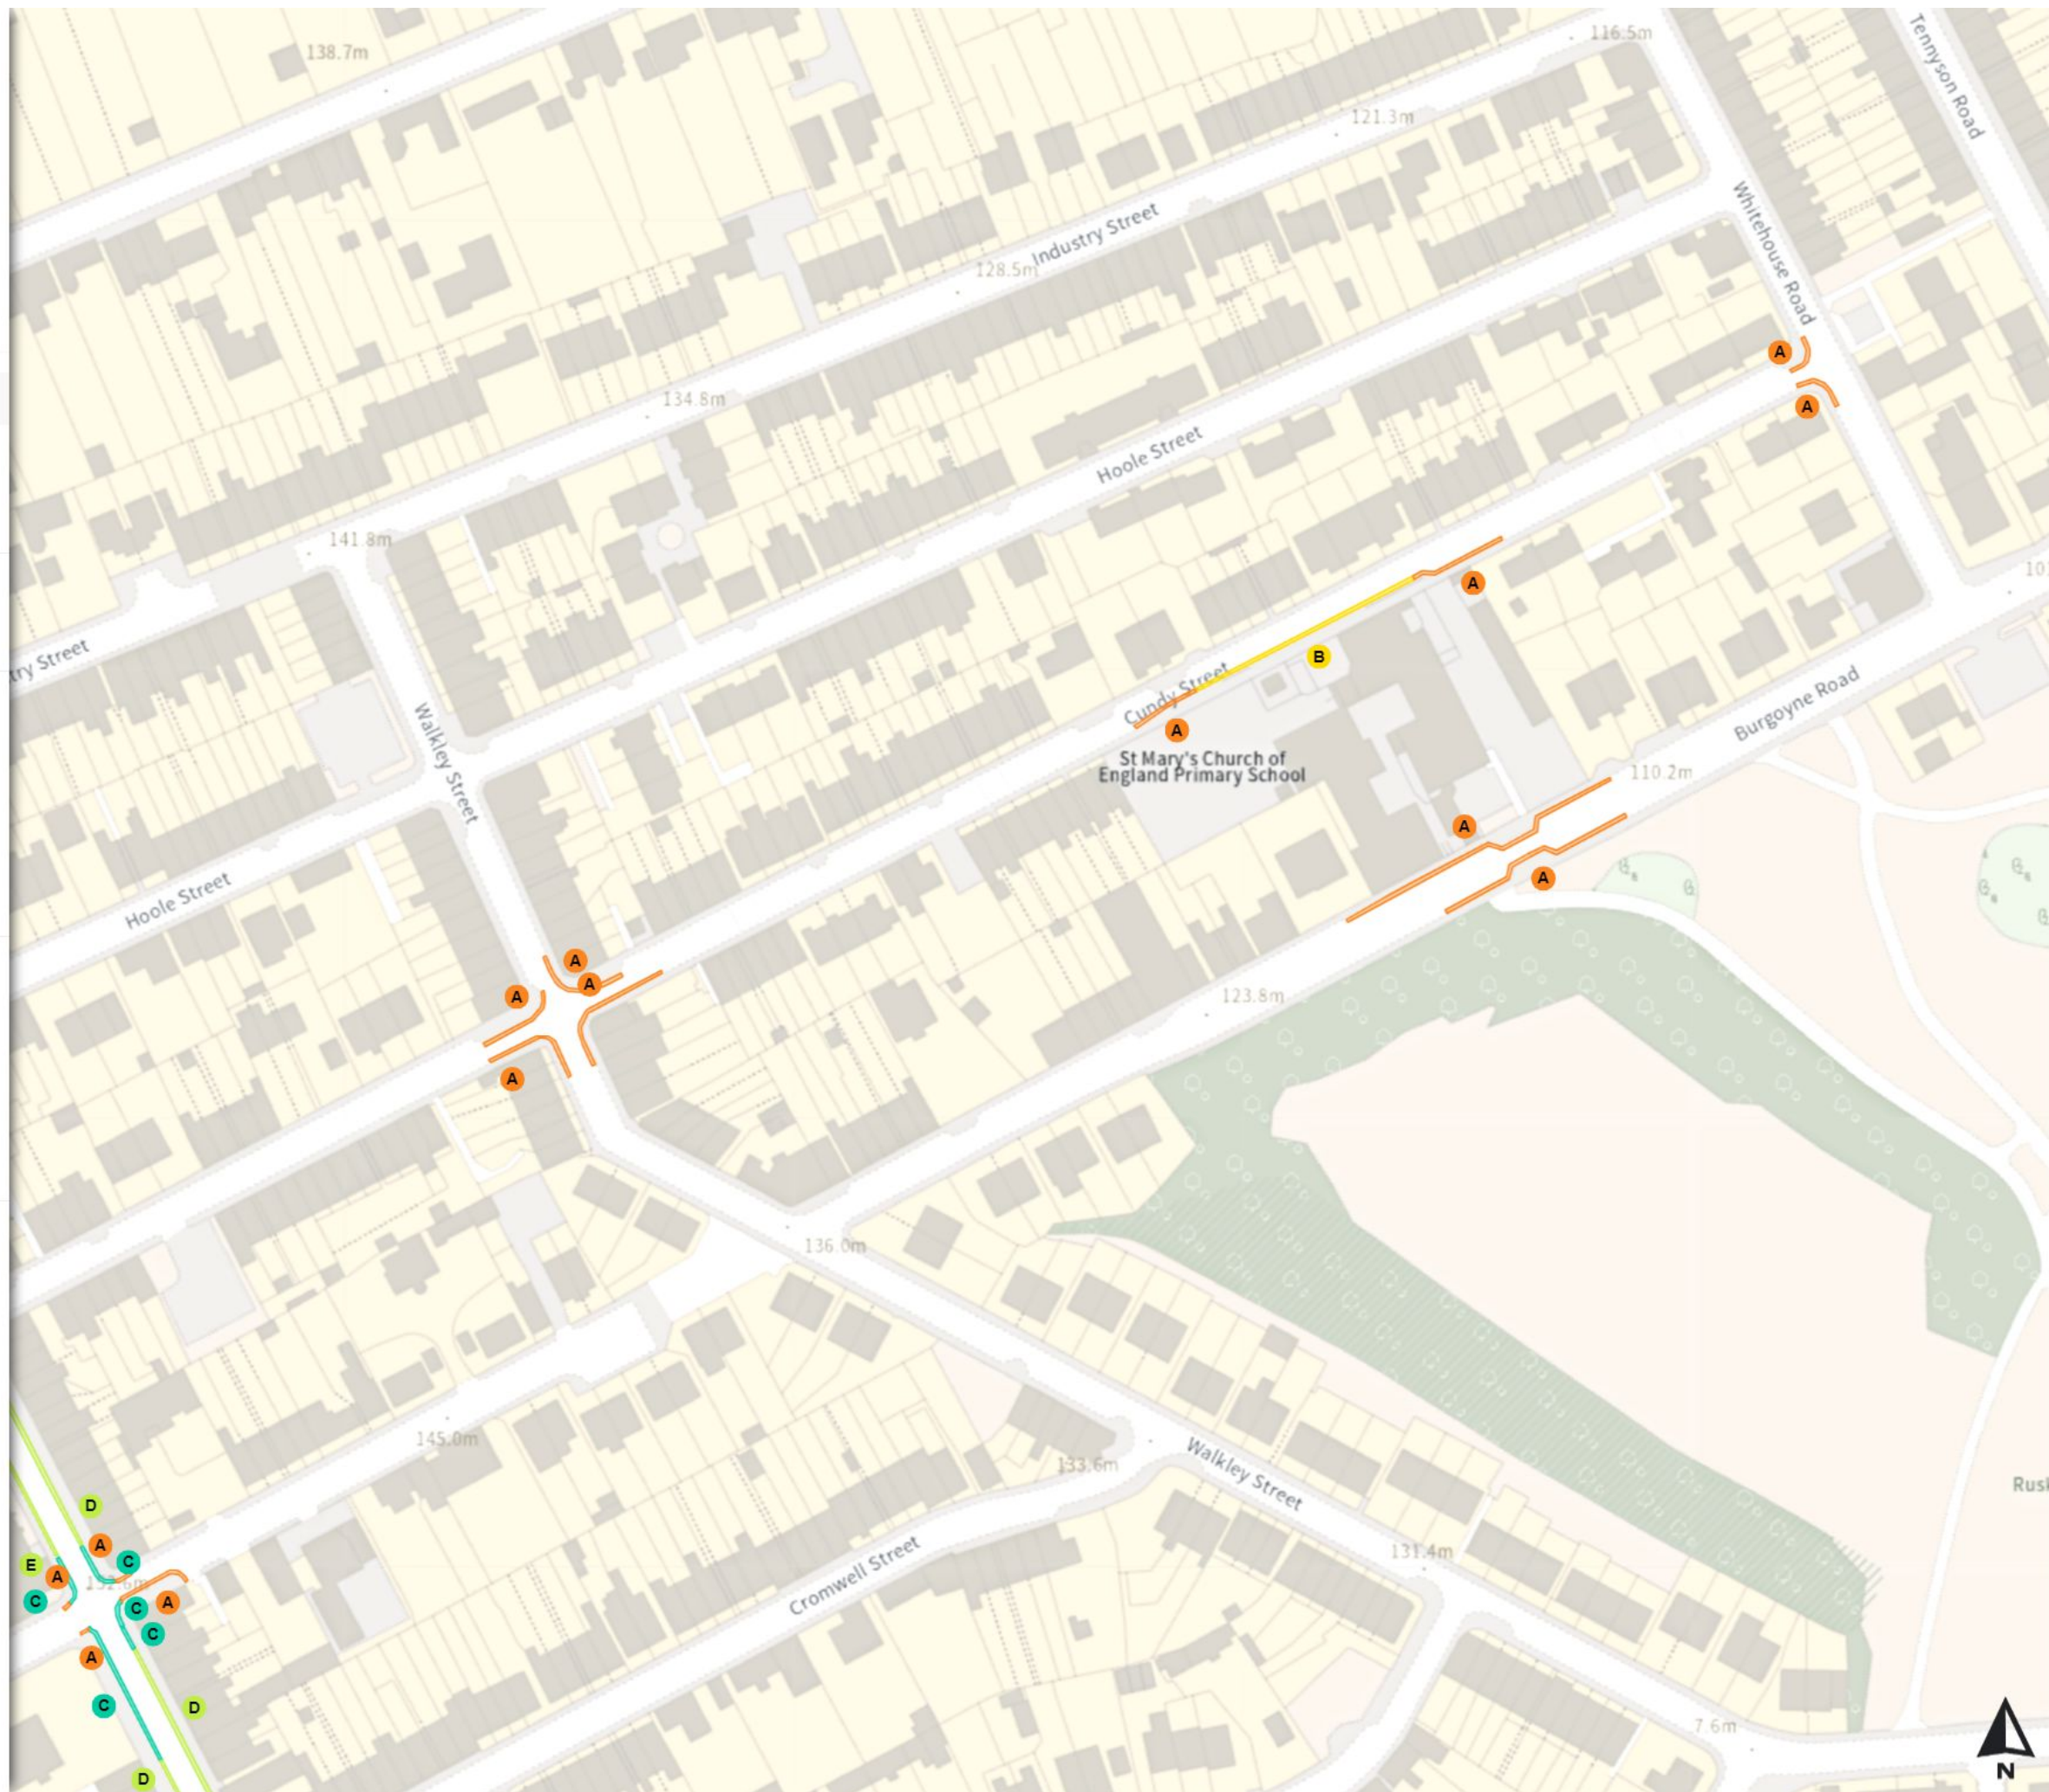

Mon-Sat 08:00-18:30

Scale: 1:1250

North-West: 433394.261, 388731.087
South-East: 433812.602, 388371.016

© Crown copyright and database rights 2024 Ordnance Survey.
You are not permitted to copy, sub-license, distribute or sell any of this data to third parties in any form. Licence number 100018816