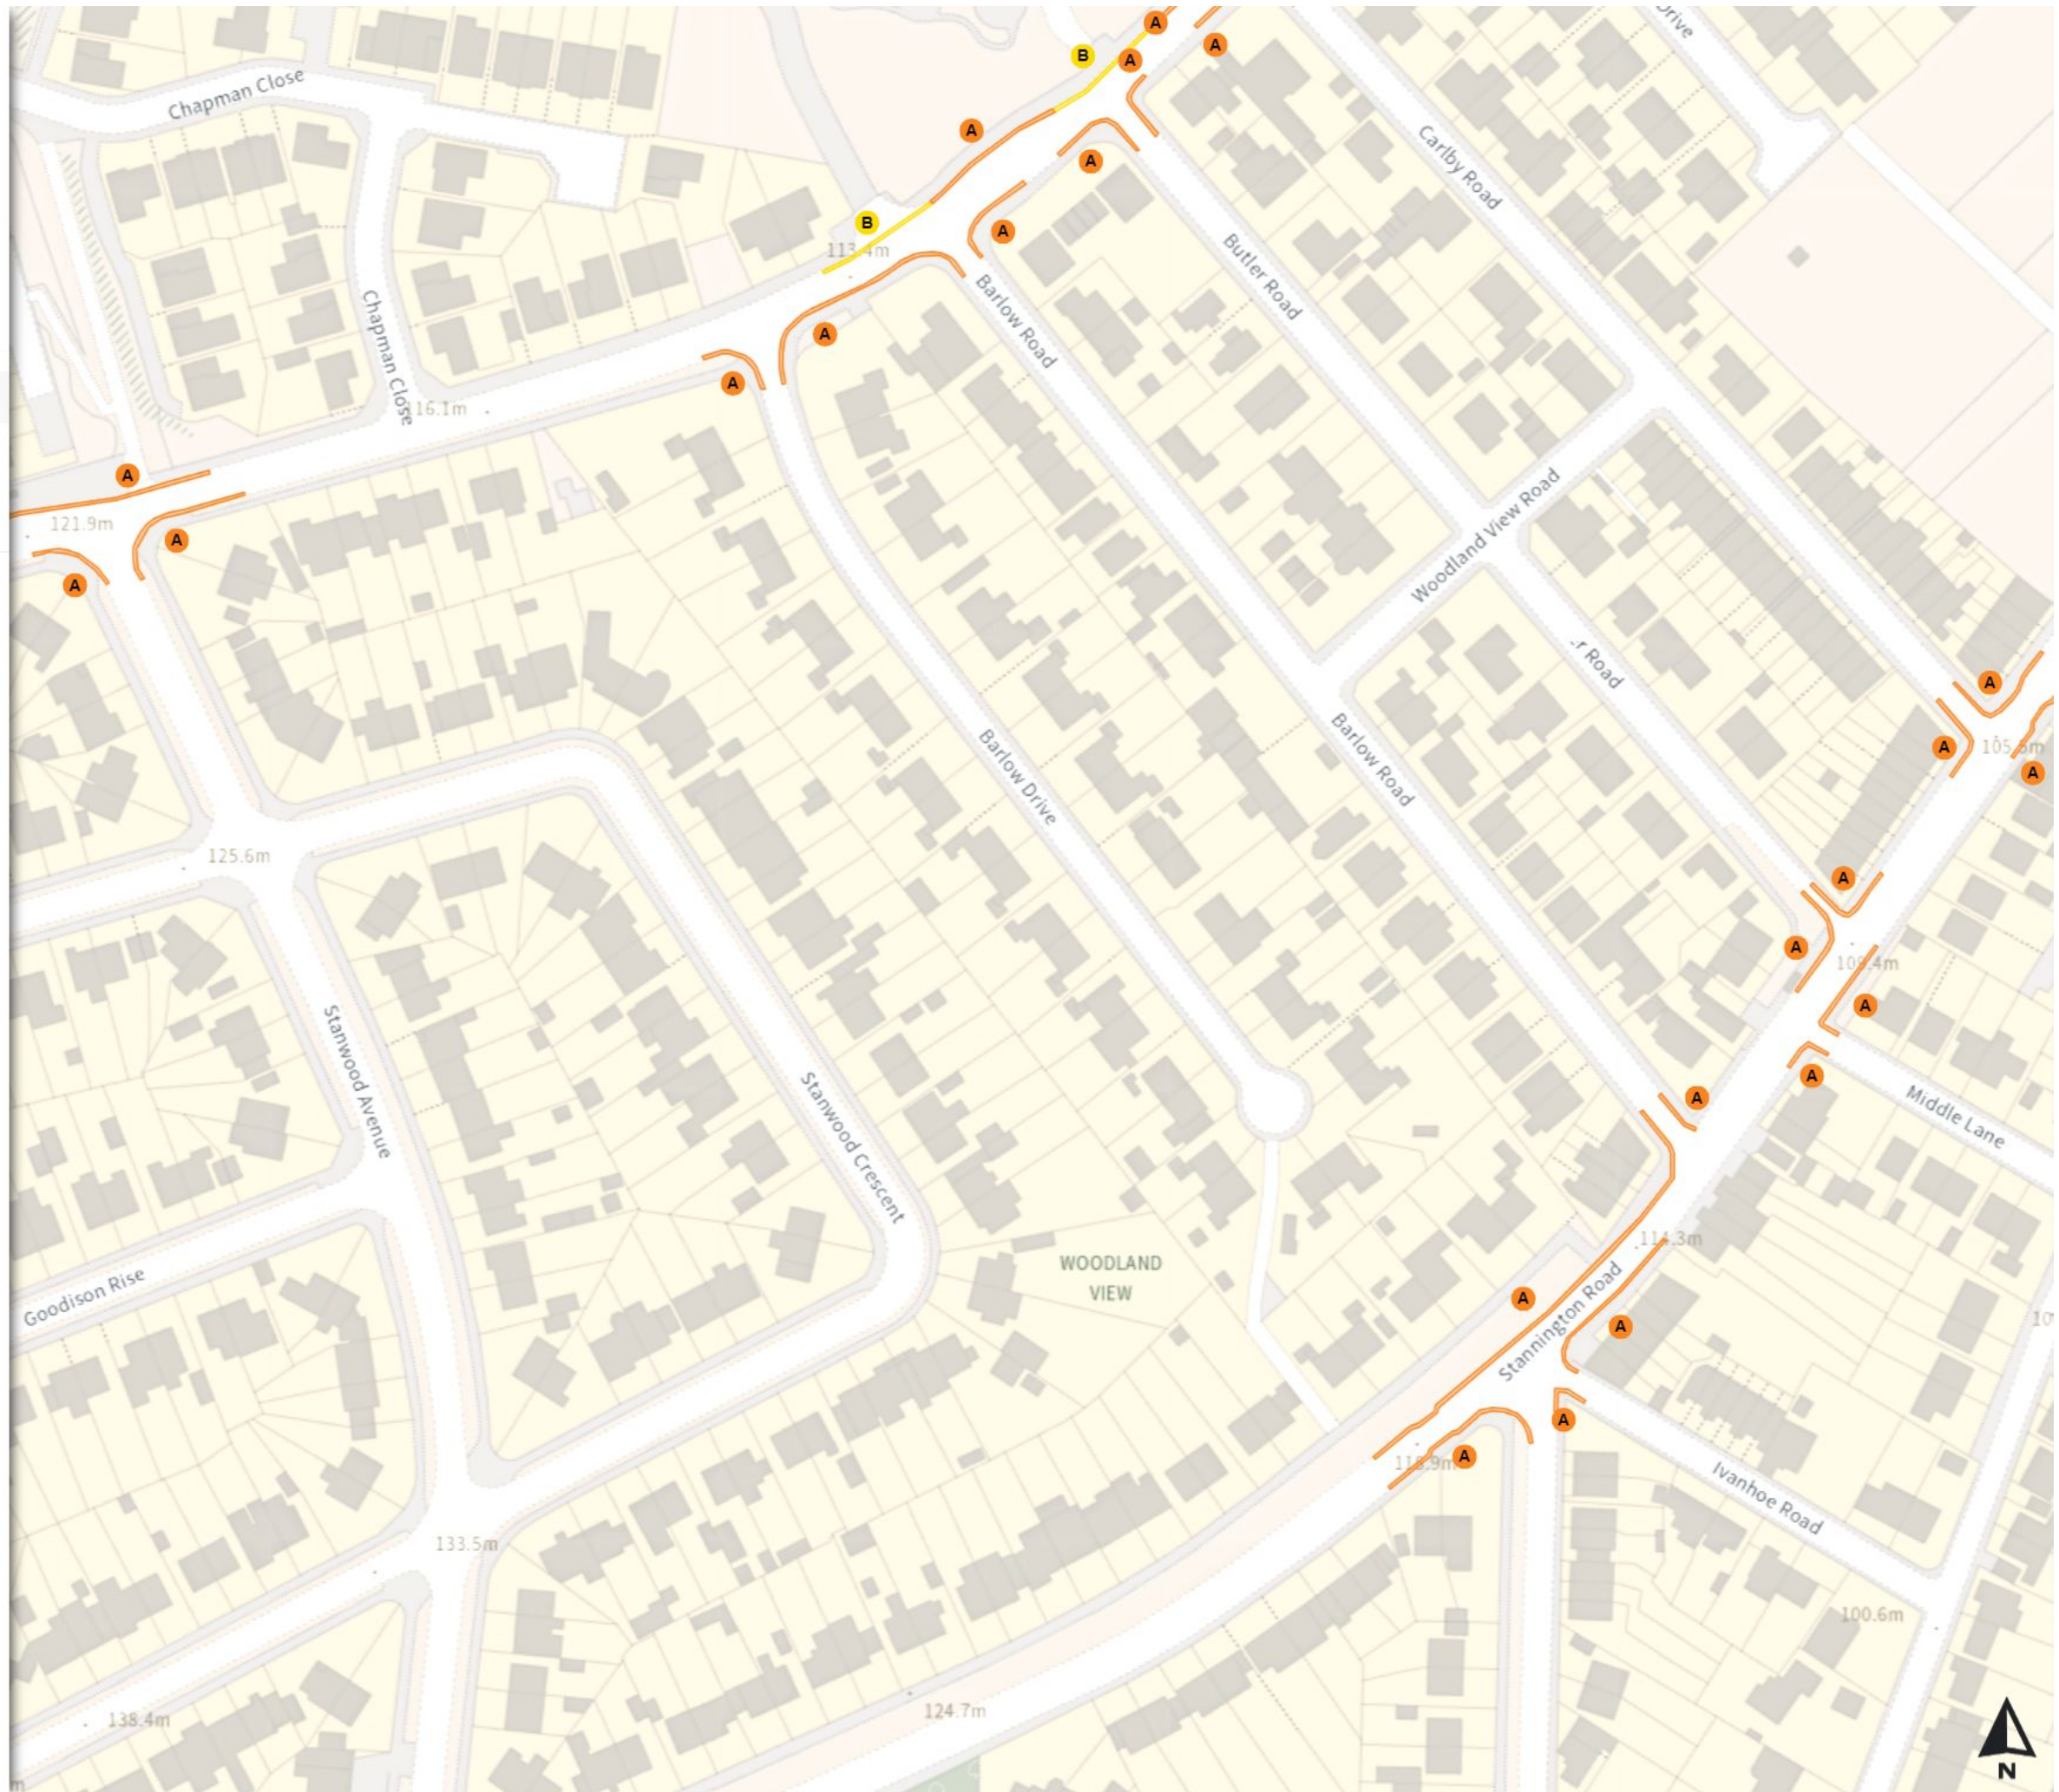

THE SHEFFIELD CITY COUNCIL (STOPPING RESTRICTIONS, WAITING RESTRICTIONS, LOADING RESTRICTIONS & PARKING PLACES) (MAP SCHEDULE) ORDER 2024

Map 248 of 797 Made 03/04/24

Added

- No waiting at any time
- At all times
- Prohibition of stopping on school entrance markings
- At all times

Scale: 1:1250

North-West: 431854.549, 389079.619
South-East: 432272.741, 388719.441