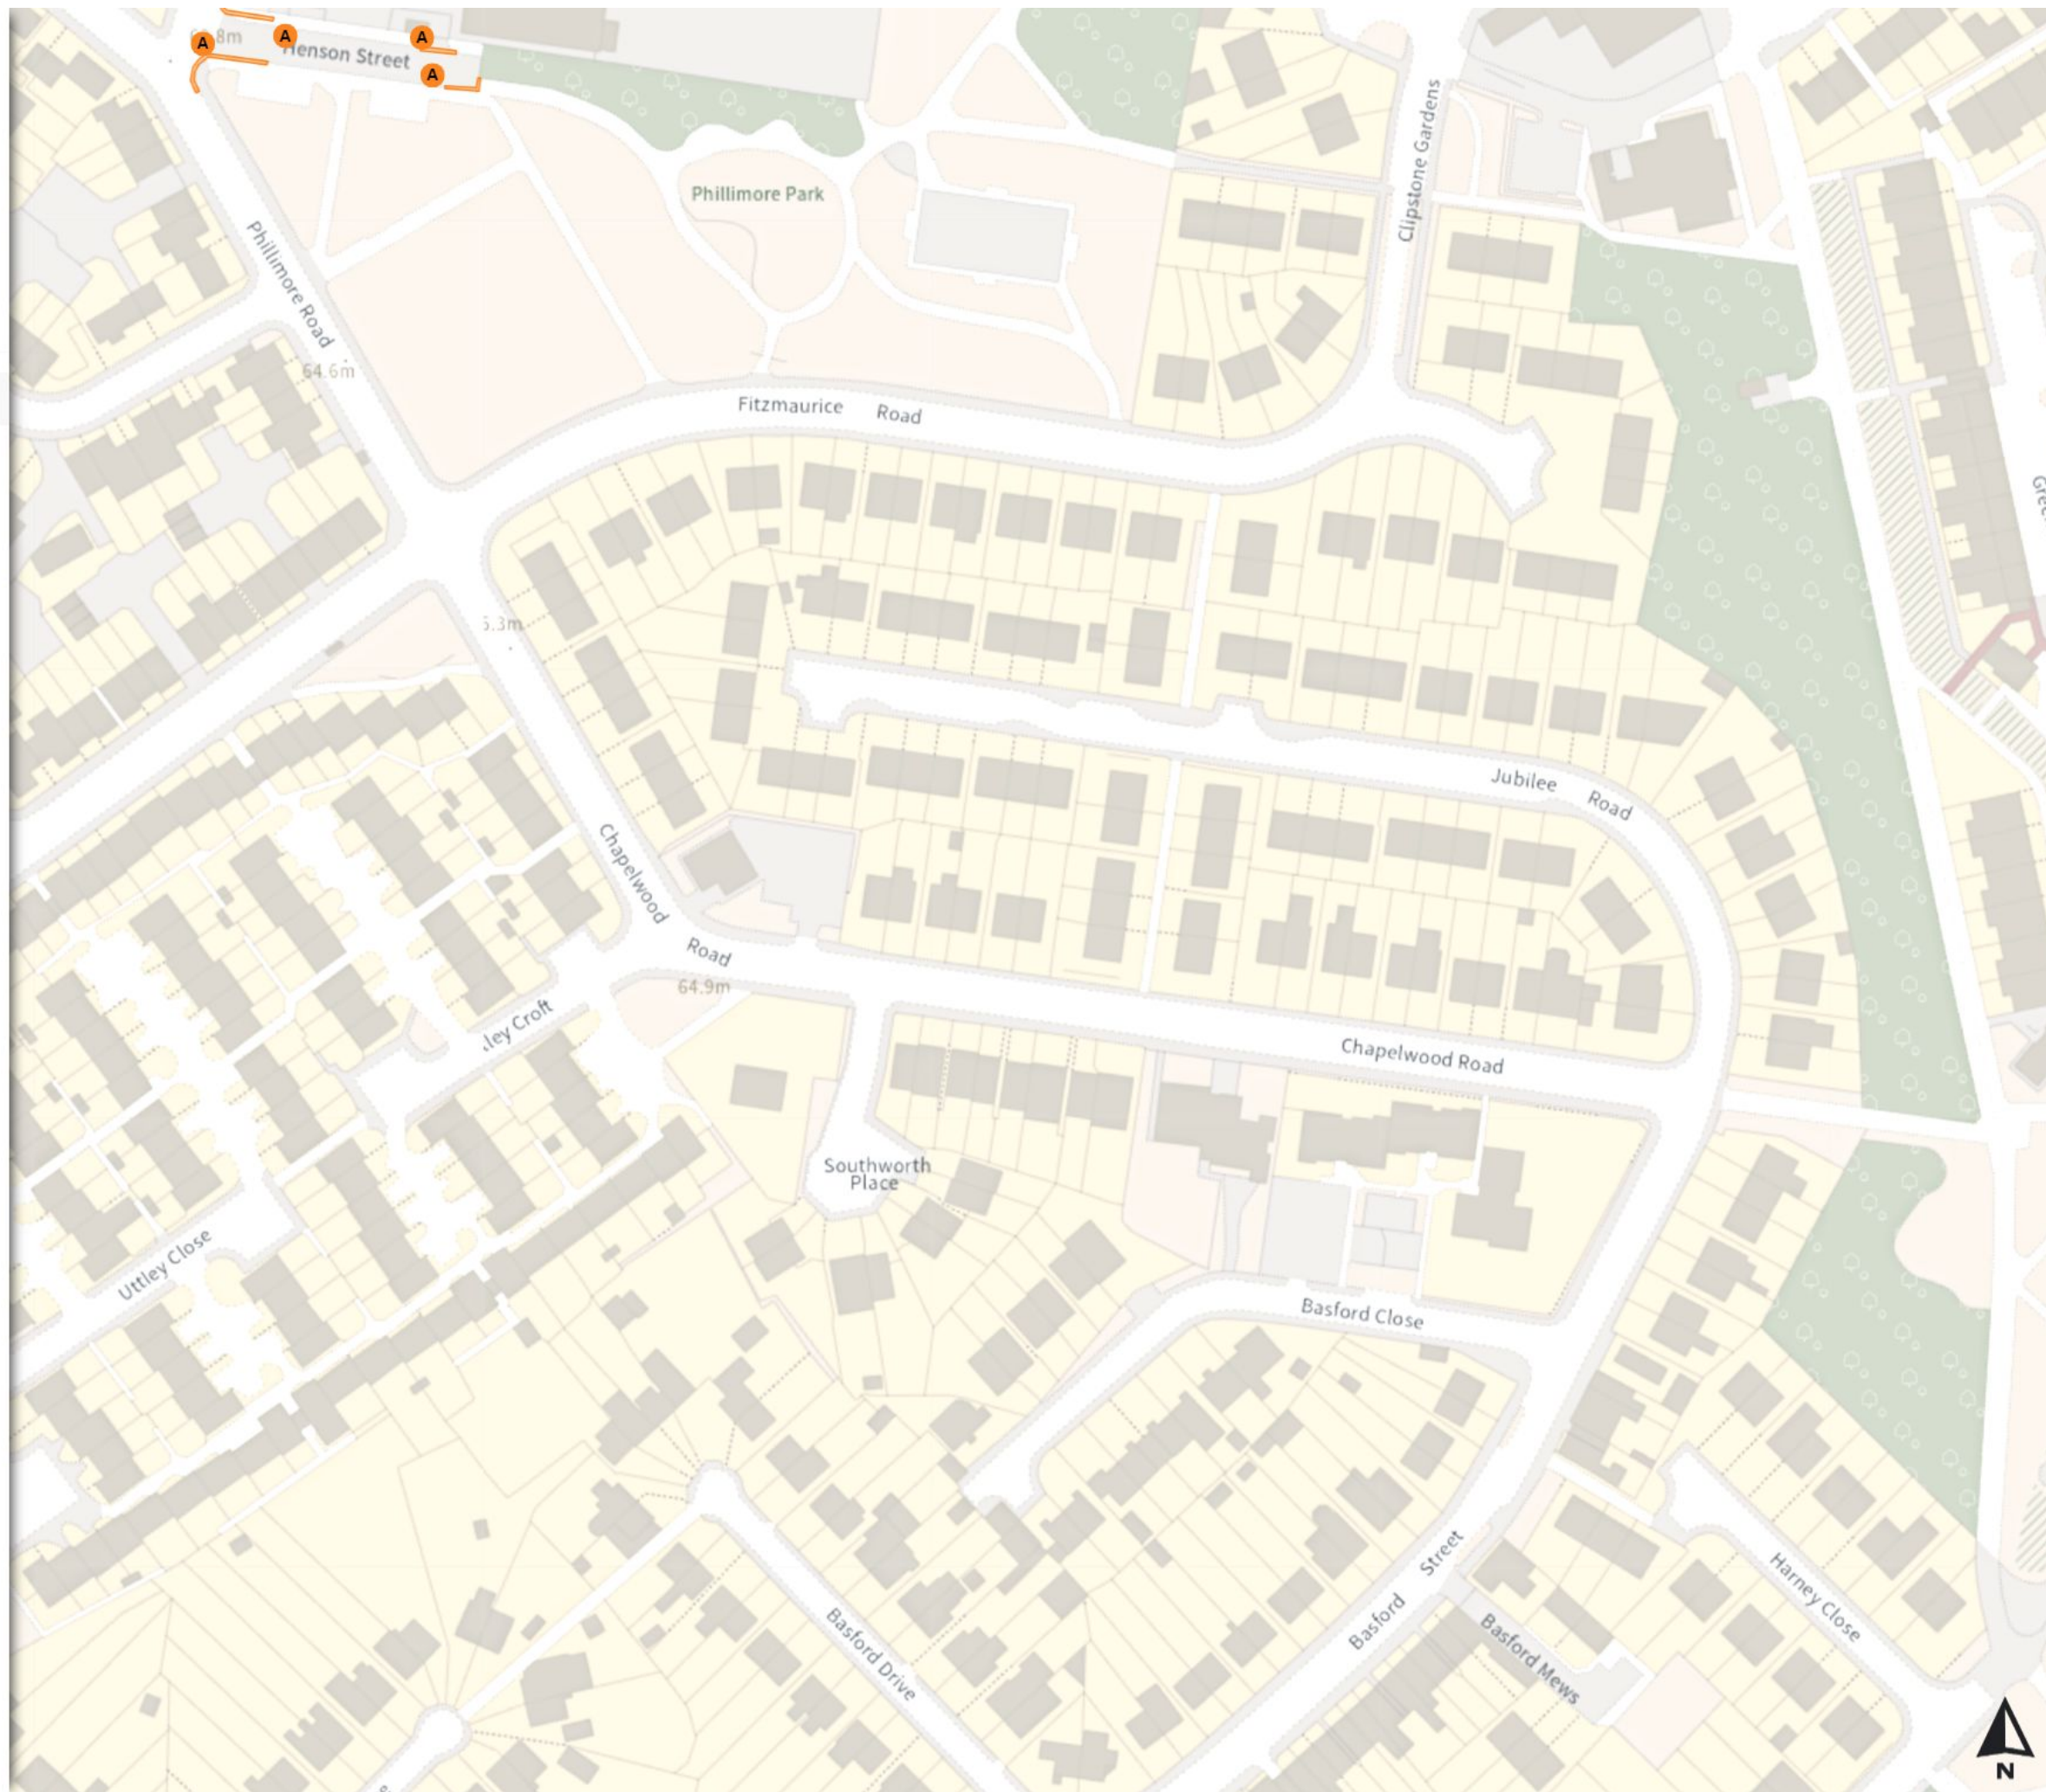

Scale: 1:1250

North-West: 438754.057, 388771.696
South-East: 439172.807, 388412.096

© Crown copyright and database rights 2024 Ordnance Survey.
You are not permitted to copy, sub-license, distribute or sell any of this data to third parties in any form. Licence number 100018816