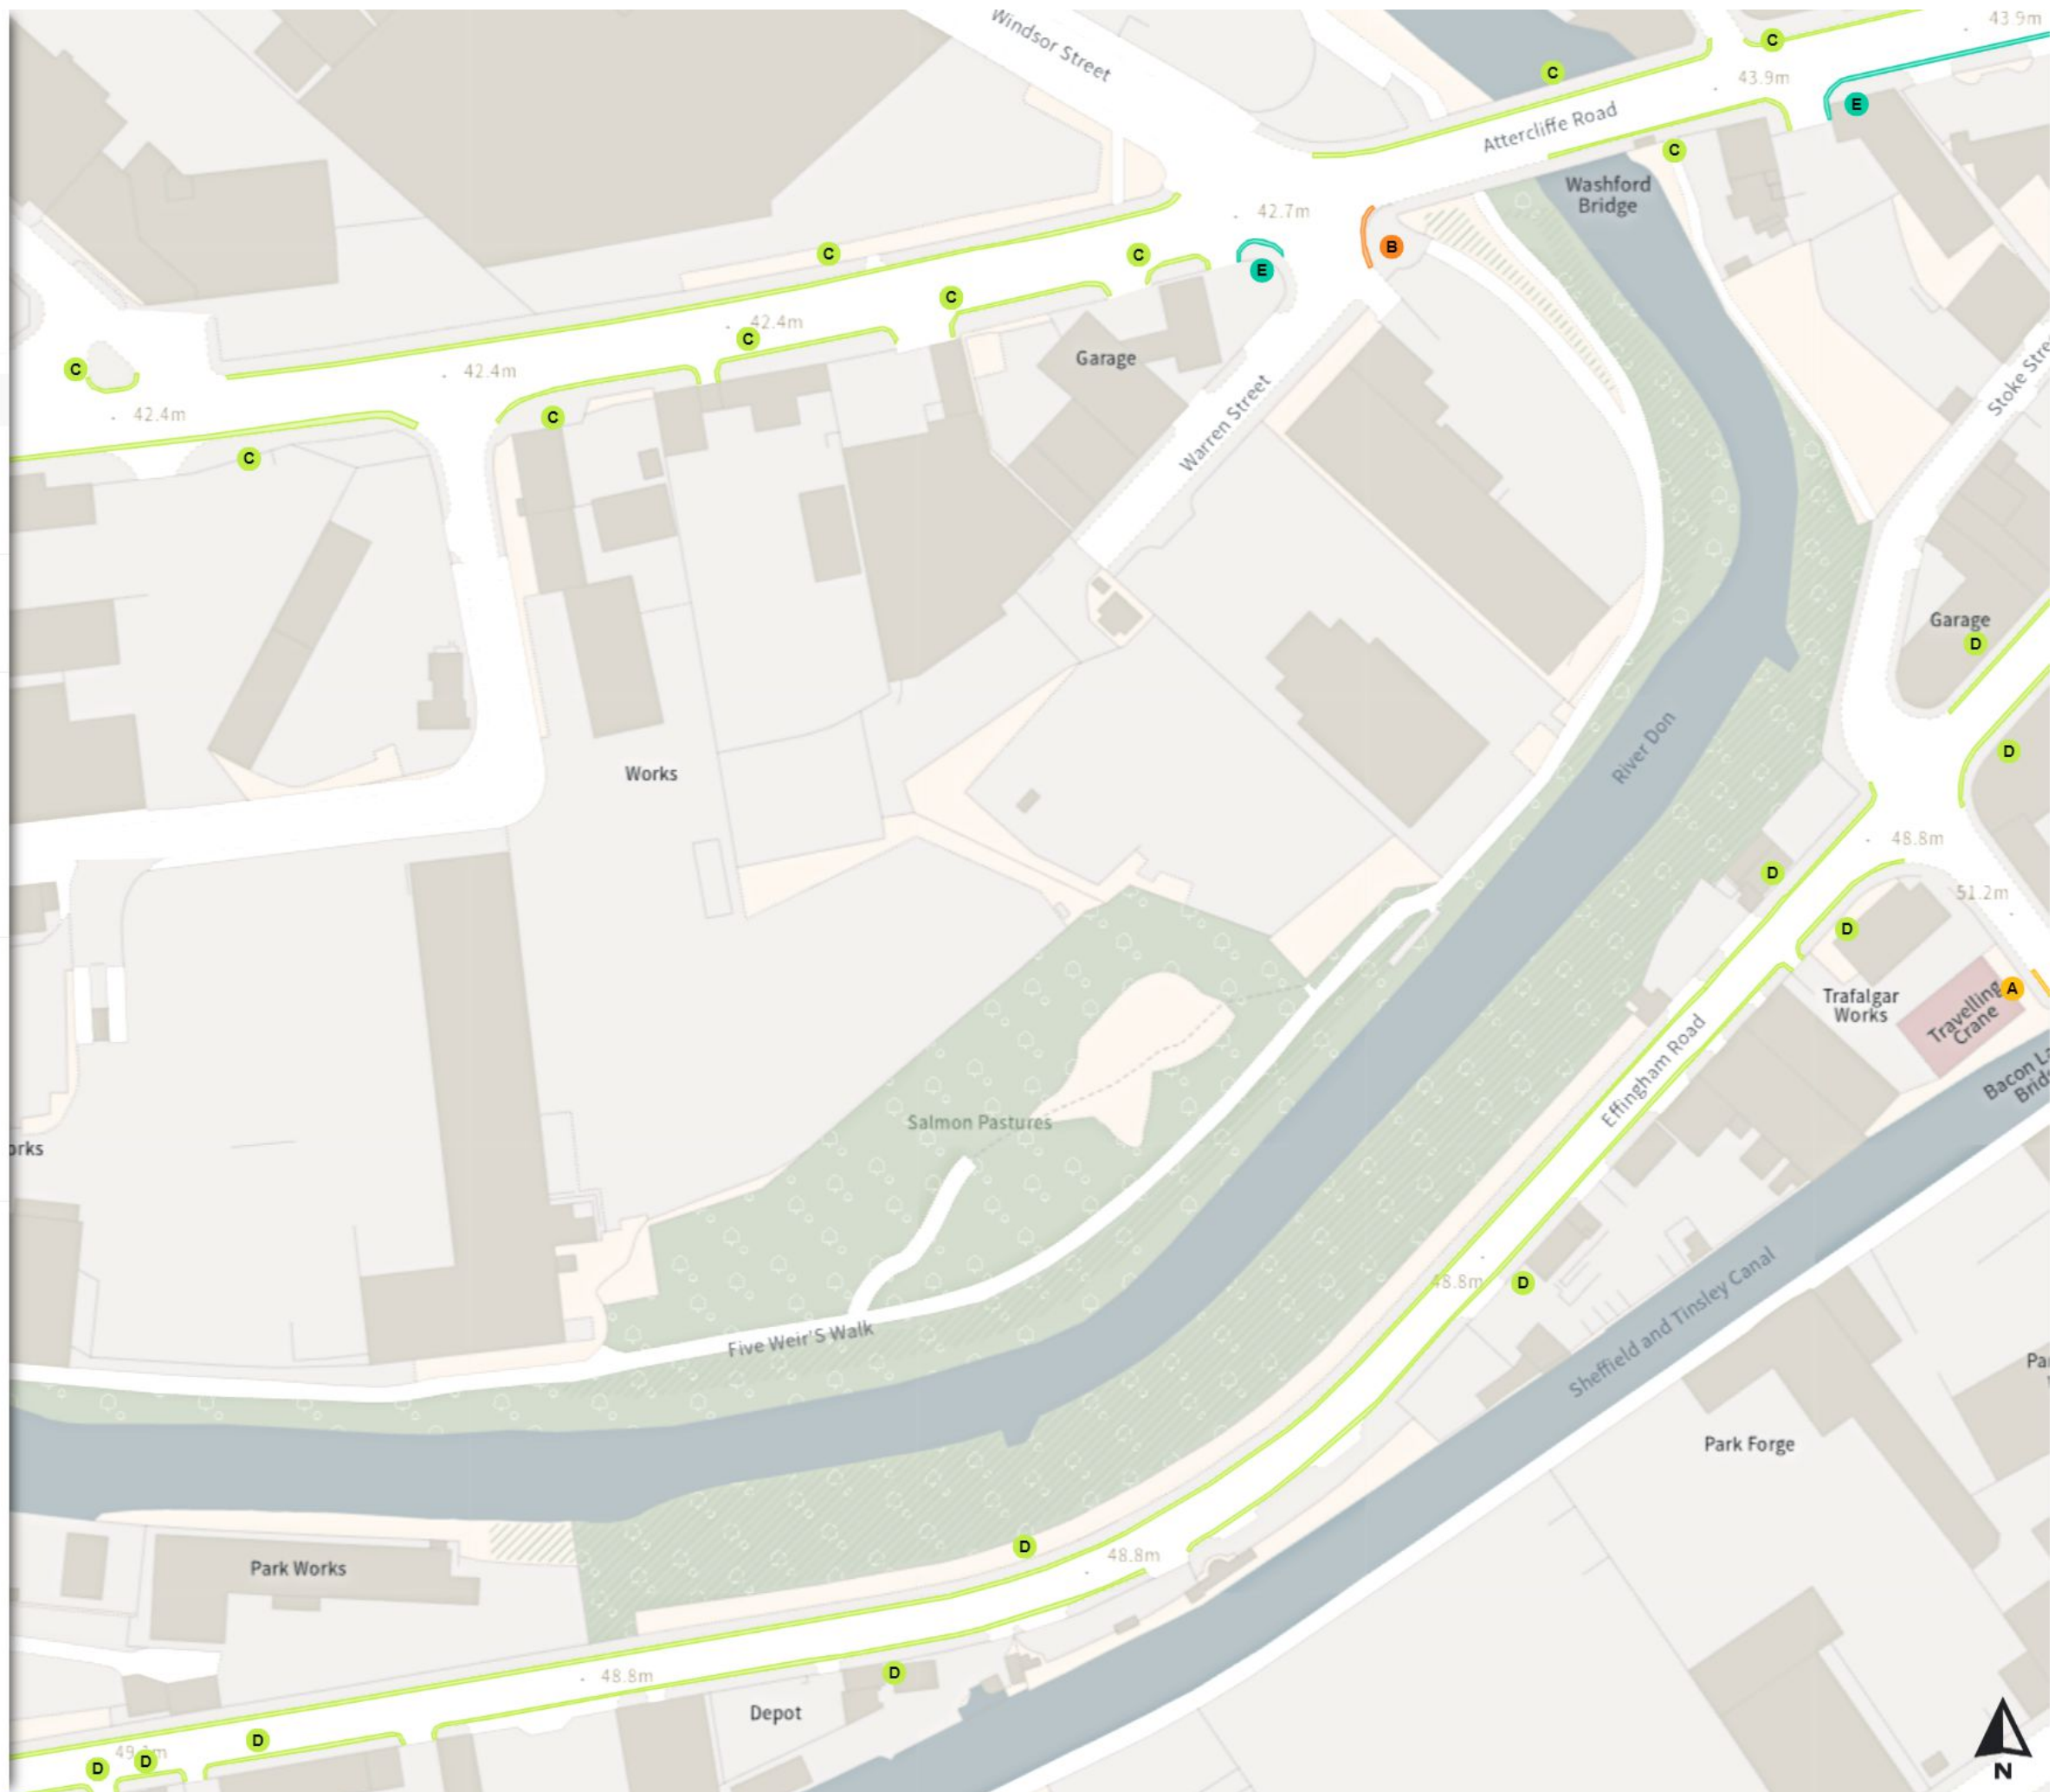

- Shared
- No waiting at any time
- At all times

- No loading
- Mon-Fri 07:30-09:30 16:00-18:30

Scale: 1:1250

North-West: 436933.087, 388398.11
South-East: 437351.729, 388038.323

© Crown copyright and database rights 2024 Ordnance Survey.
You are not permitted to copy, sub-license, distribute or sell any of this data to third parties in any form. Licence number 100018816