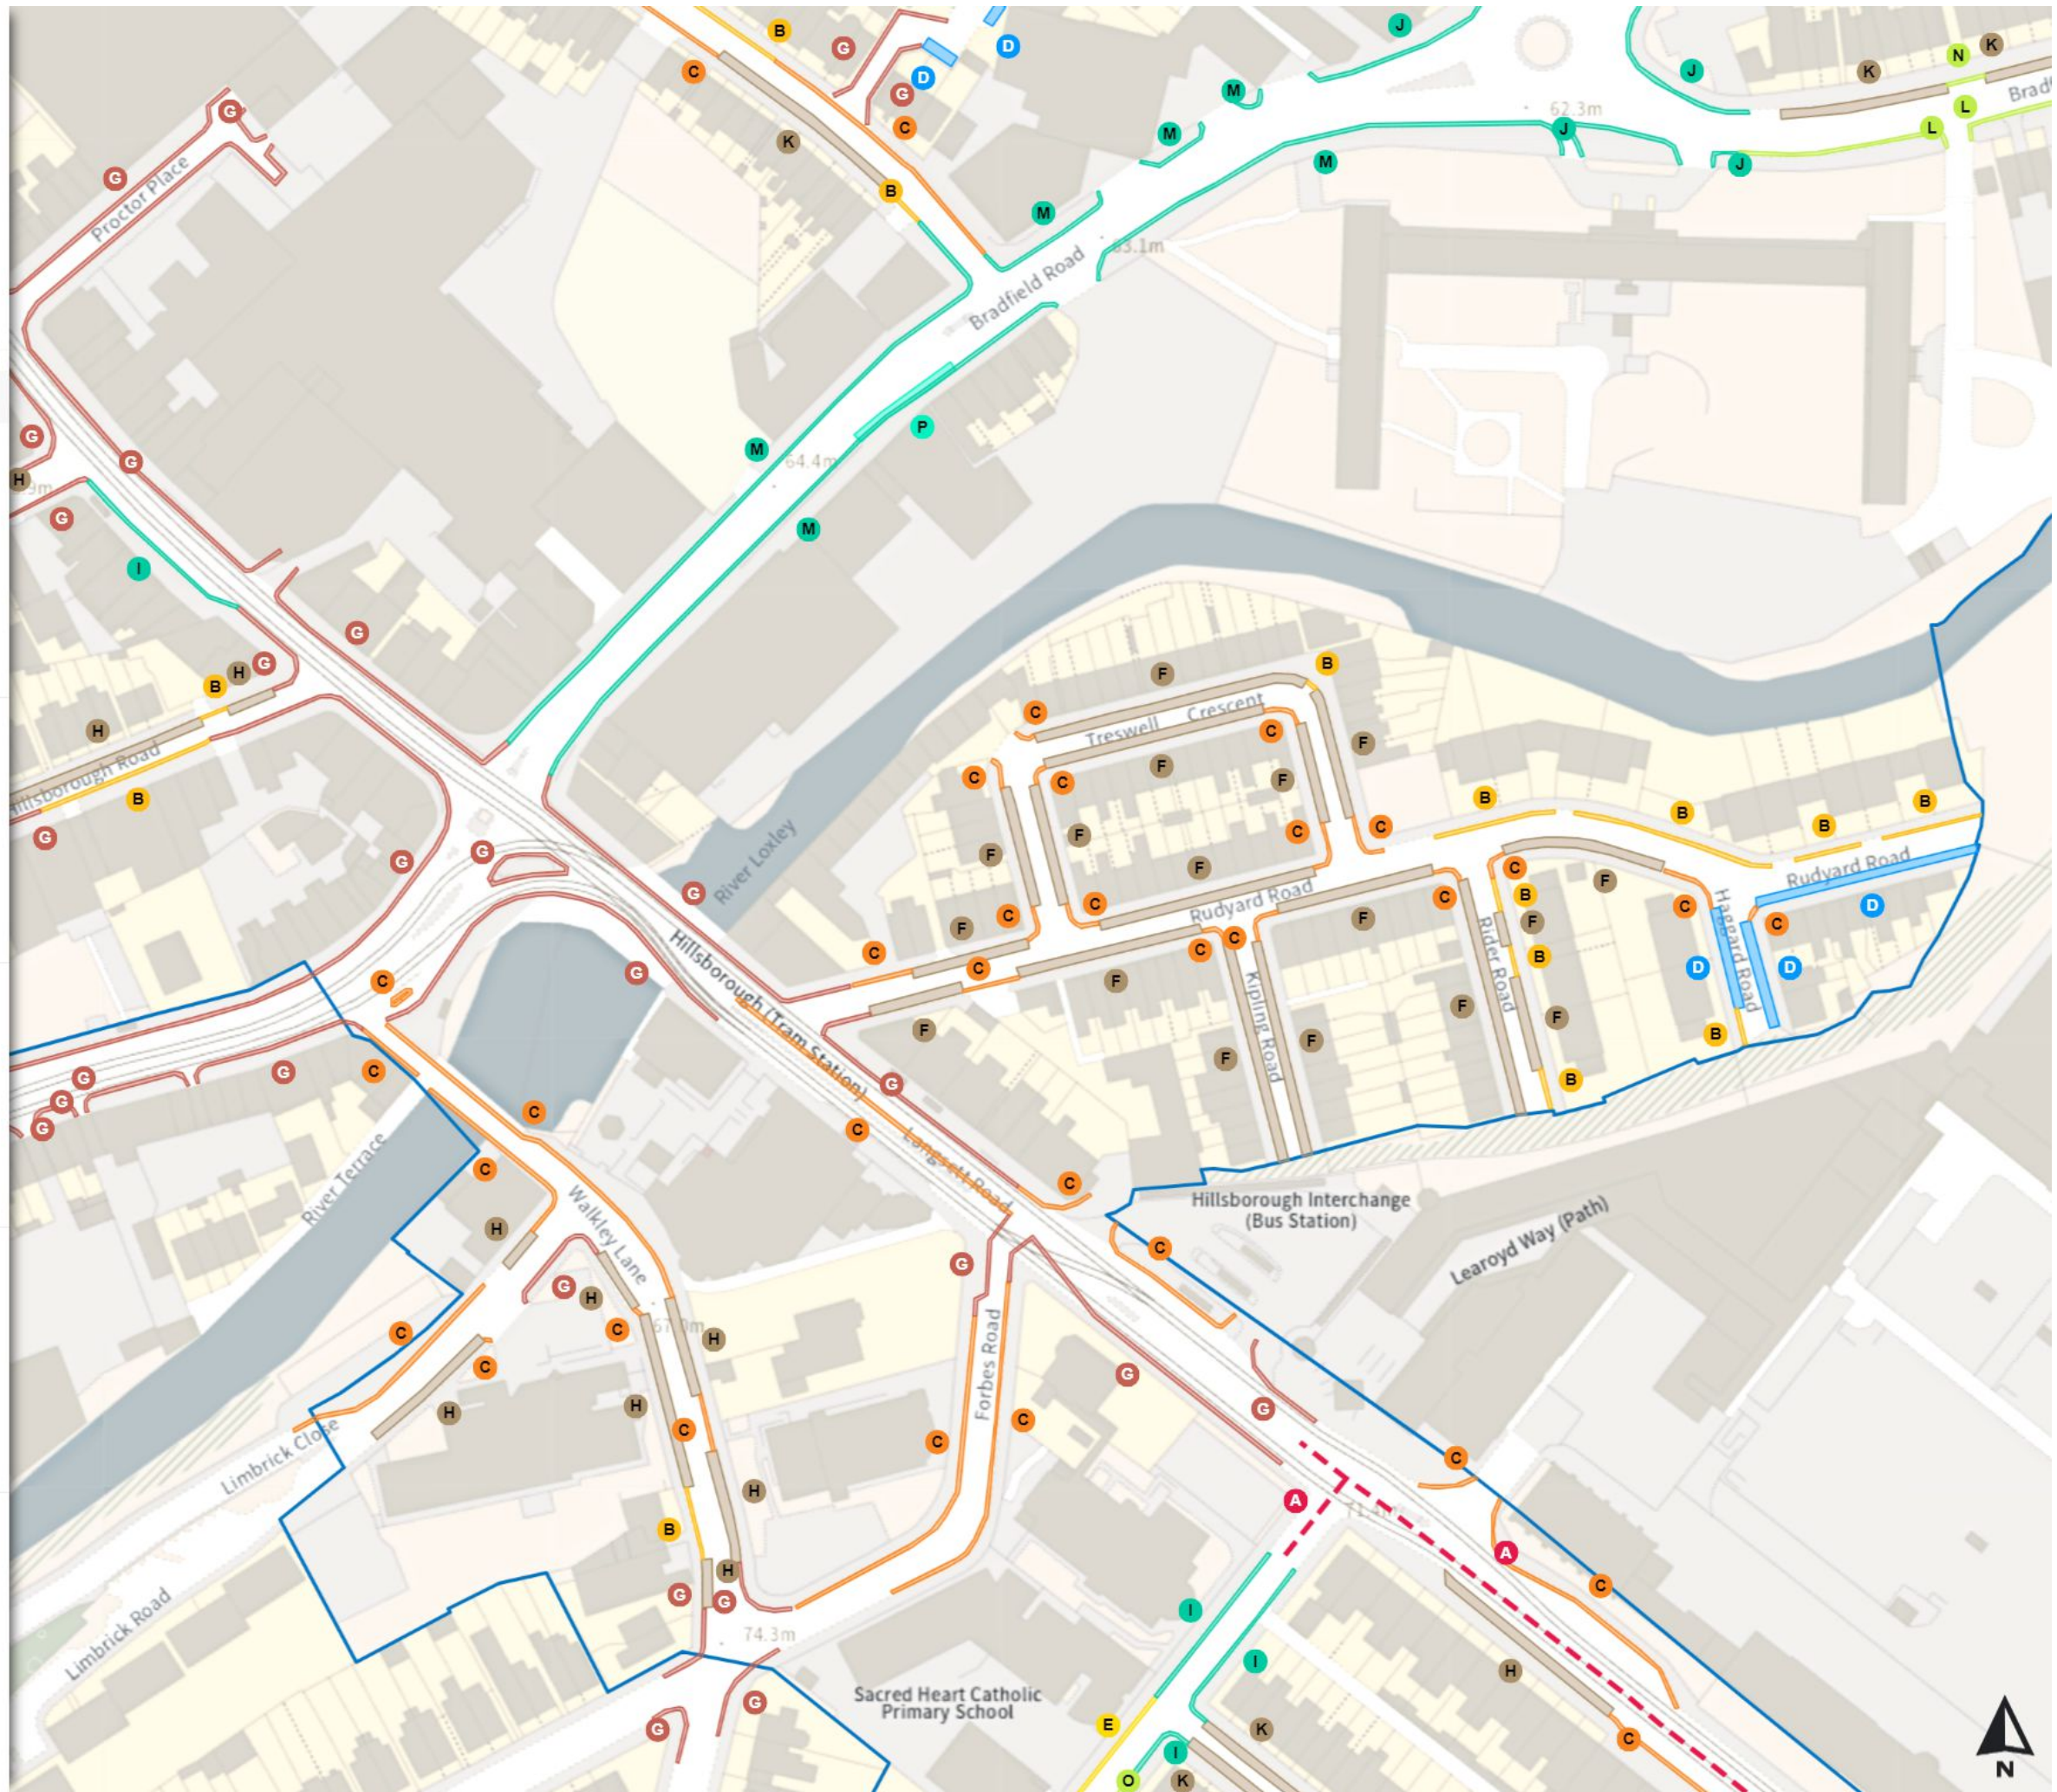

Scale: 1:1250

North-West: 433161.843, 389806.799
 South-East: 433580.072, 389446.791

© Crown copyright and database rights 2024 Ordnance Survey.
 You are not permitted to copy, sub-license, distribute or sell any of this data to third parties in any form. Licence number 100018816