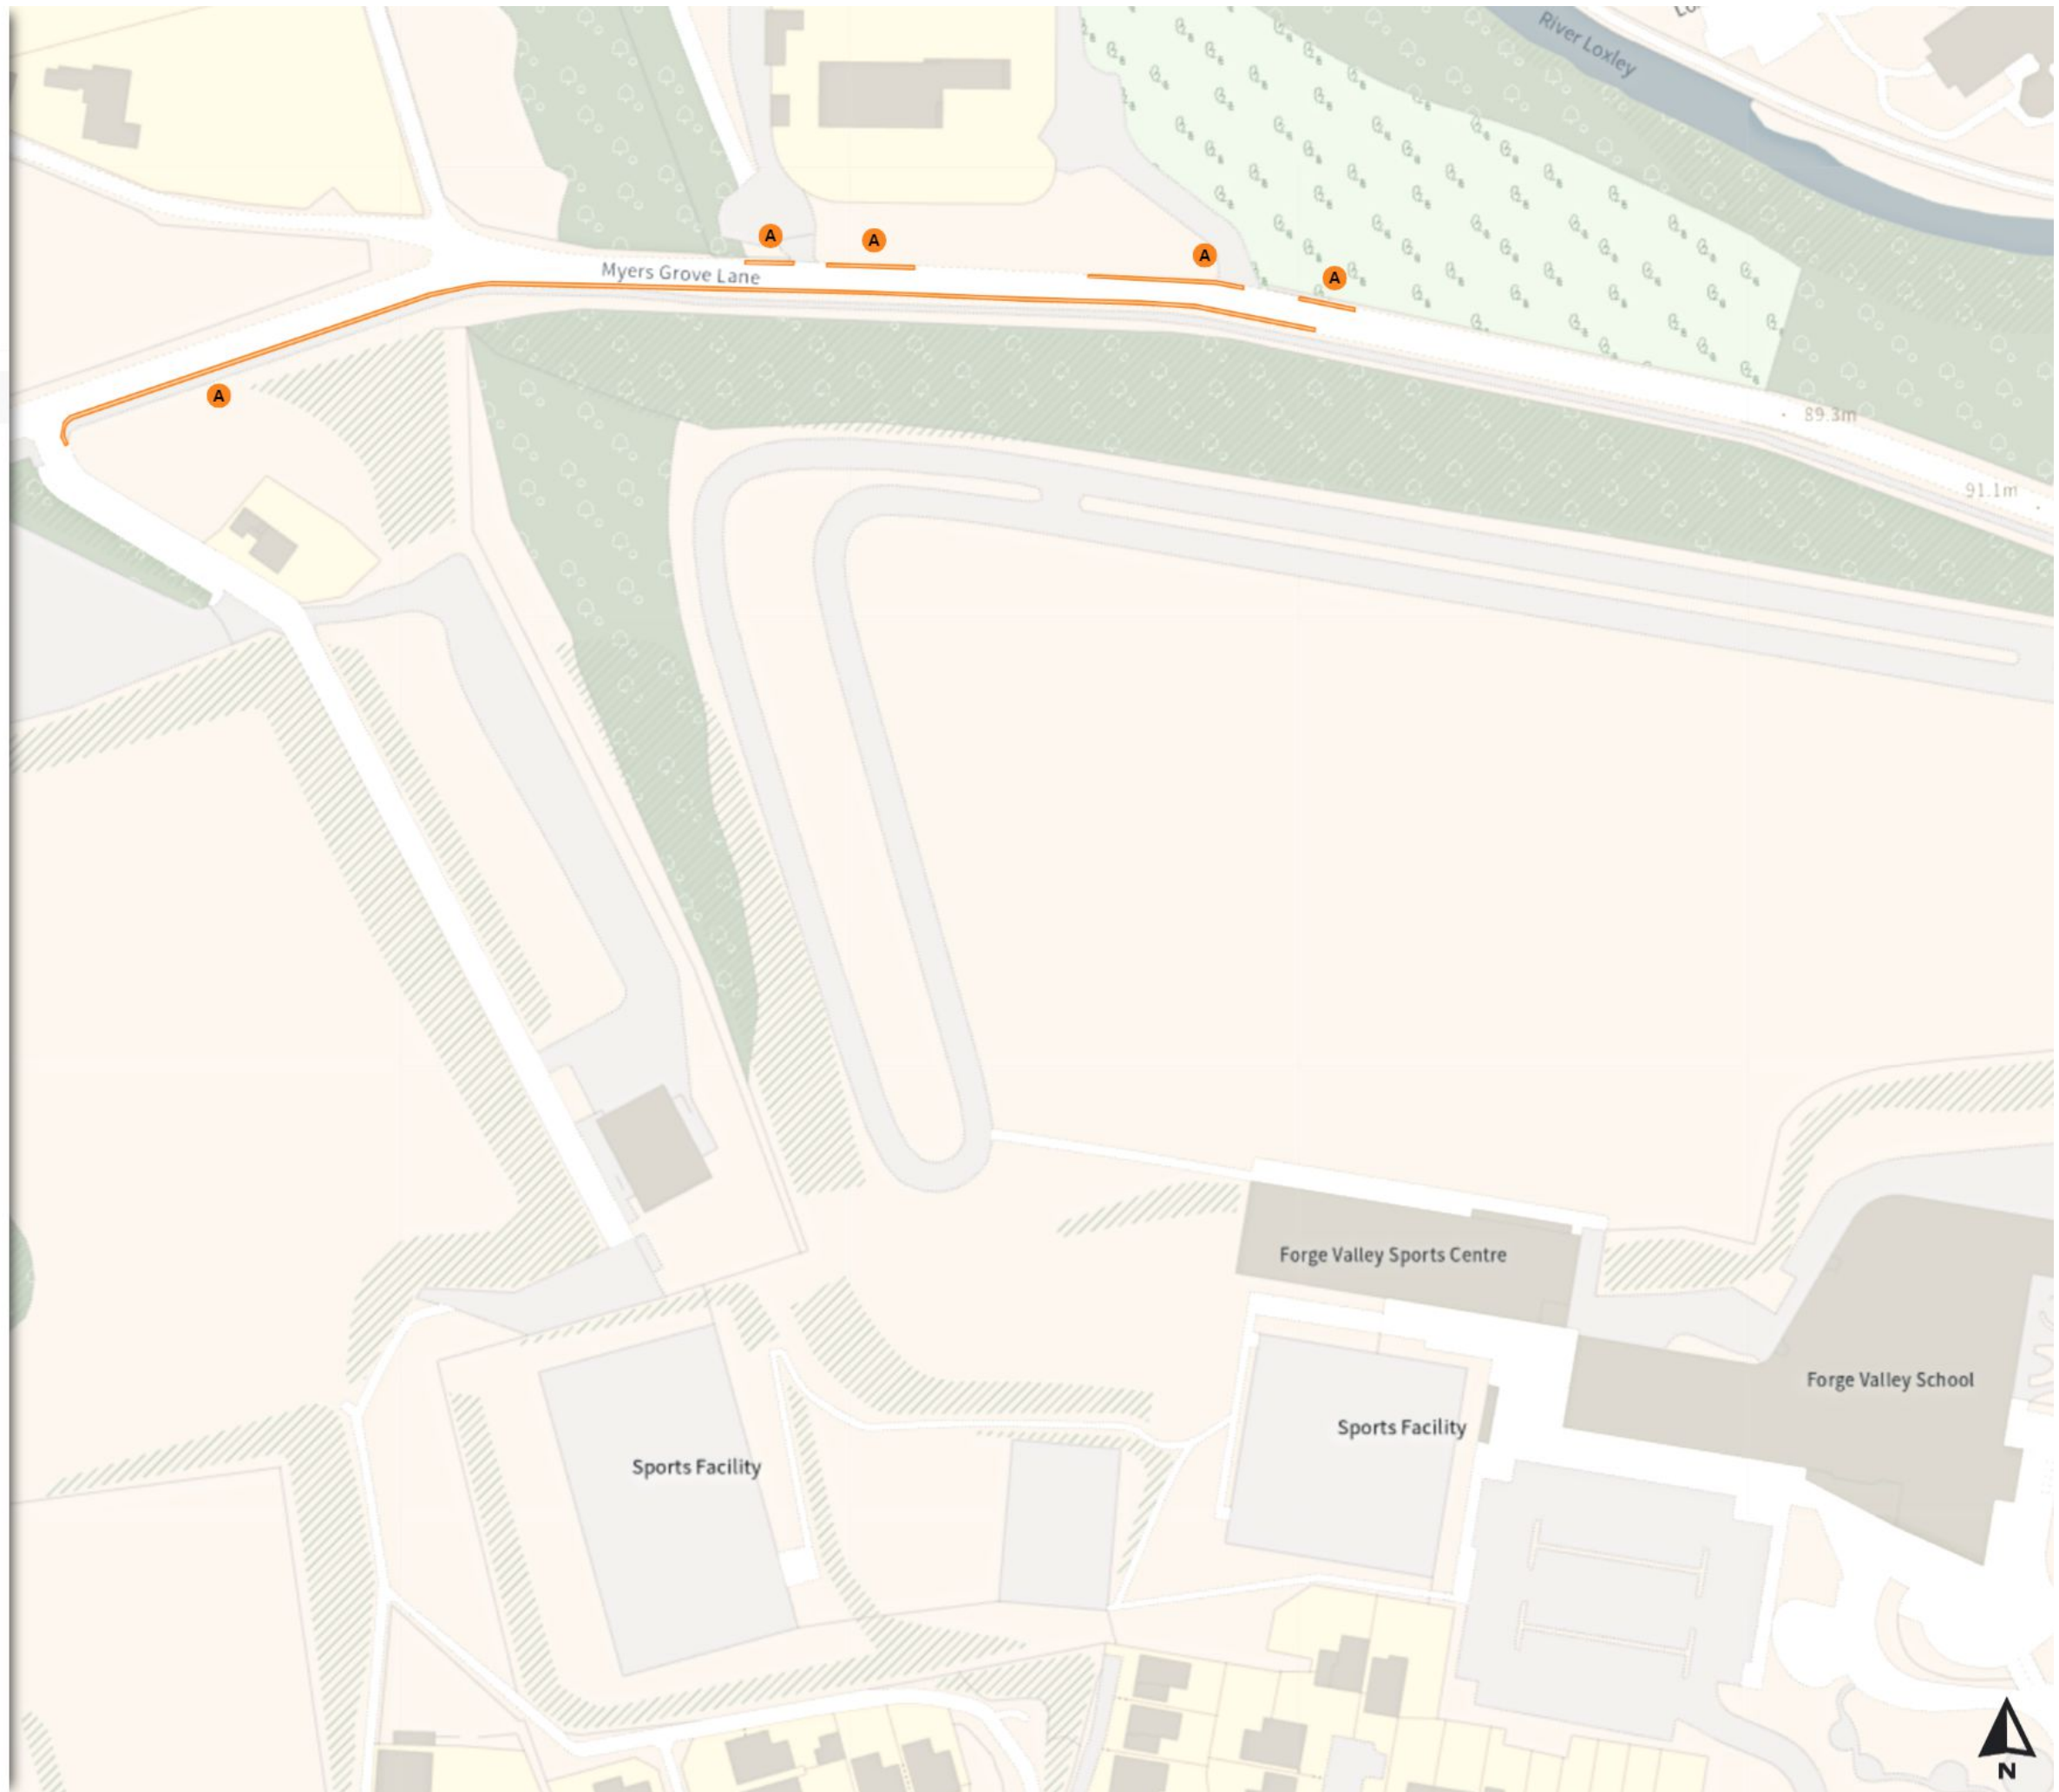

THE SHEFFIELD CITY COUNCIL (STOPPING RESTRICTIONS, WAITING RESTRICTIONS, LOADING RESTRICTIONS & PARKING PLACES) (MAP SCHEDULE) ORDER 2024

Map 227 of 797 Made 03/04/24

Added

No waiting at any time

At all times

0 20 40 60m

Scale: 1:1250

North-West: 431643.137, 389437.44
South-East: 432061.281, 389077.27

© Crown copyright and database rights 2024 Ordnance Survey.
You are not permitted to copy, sub-license, distribute or sell any of this data to third parties in any form. Licence number 100018816