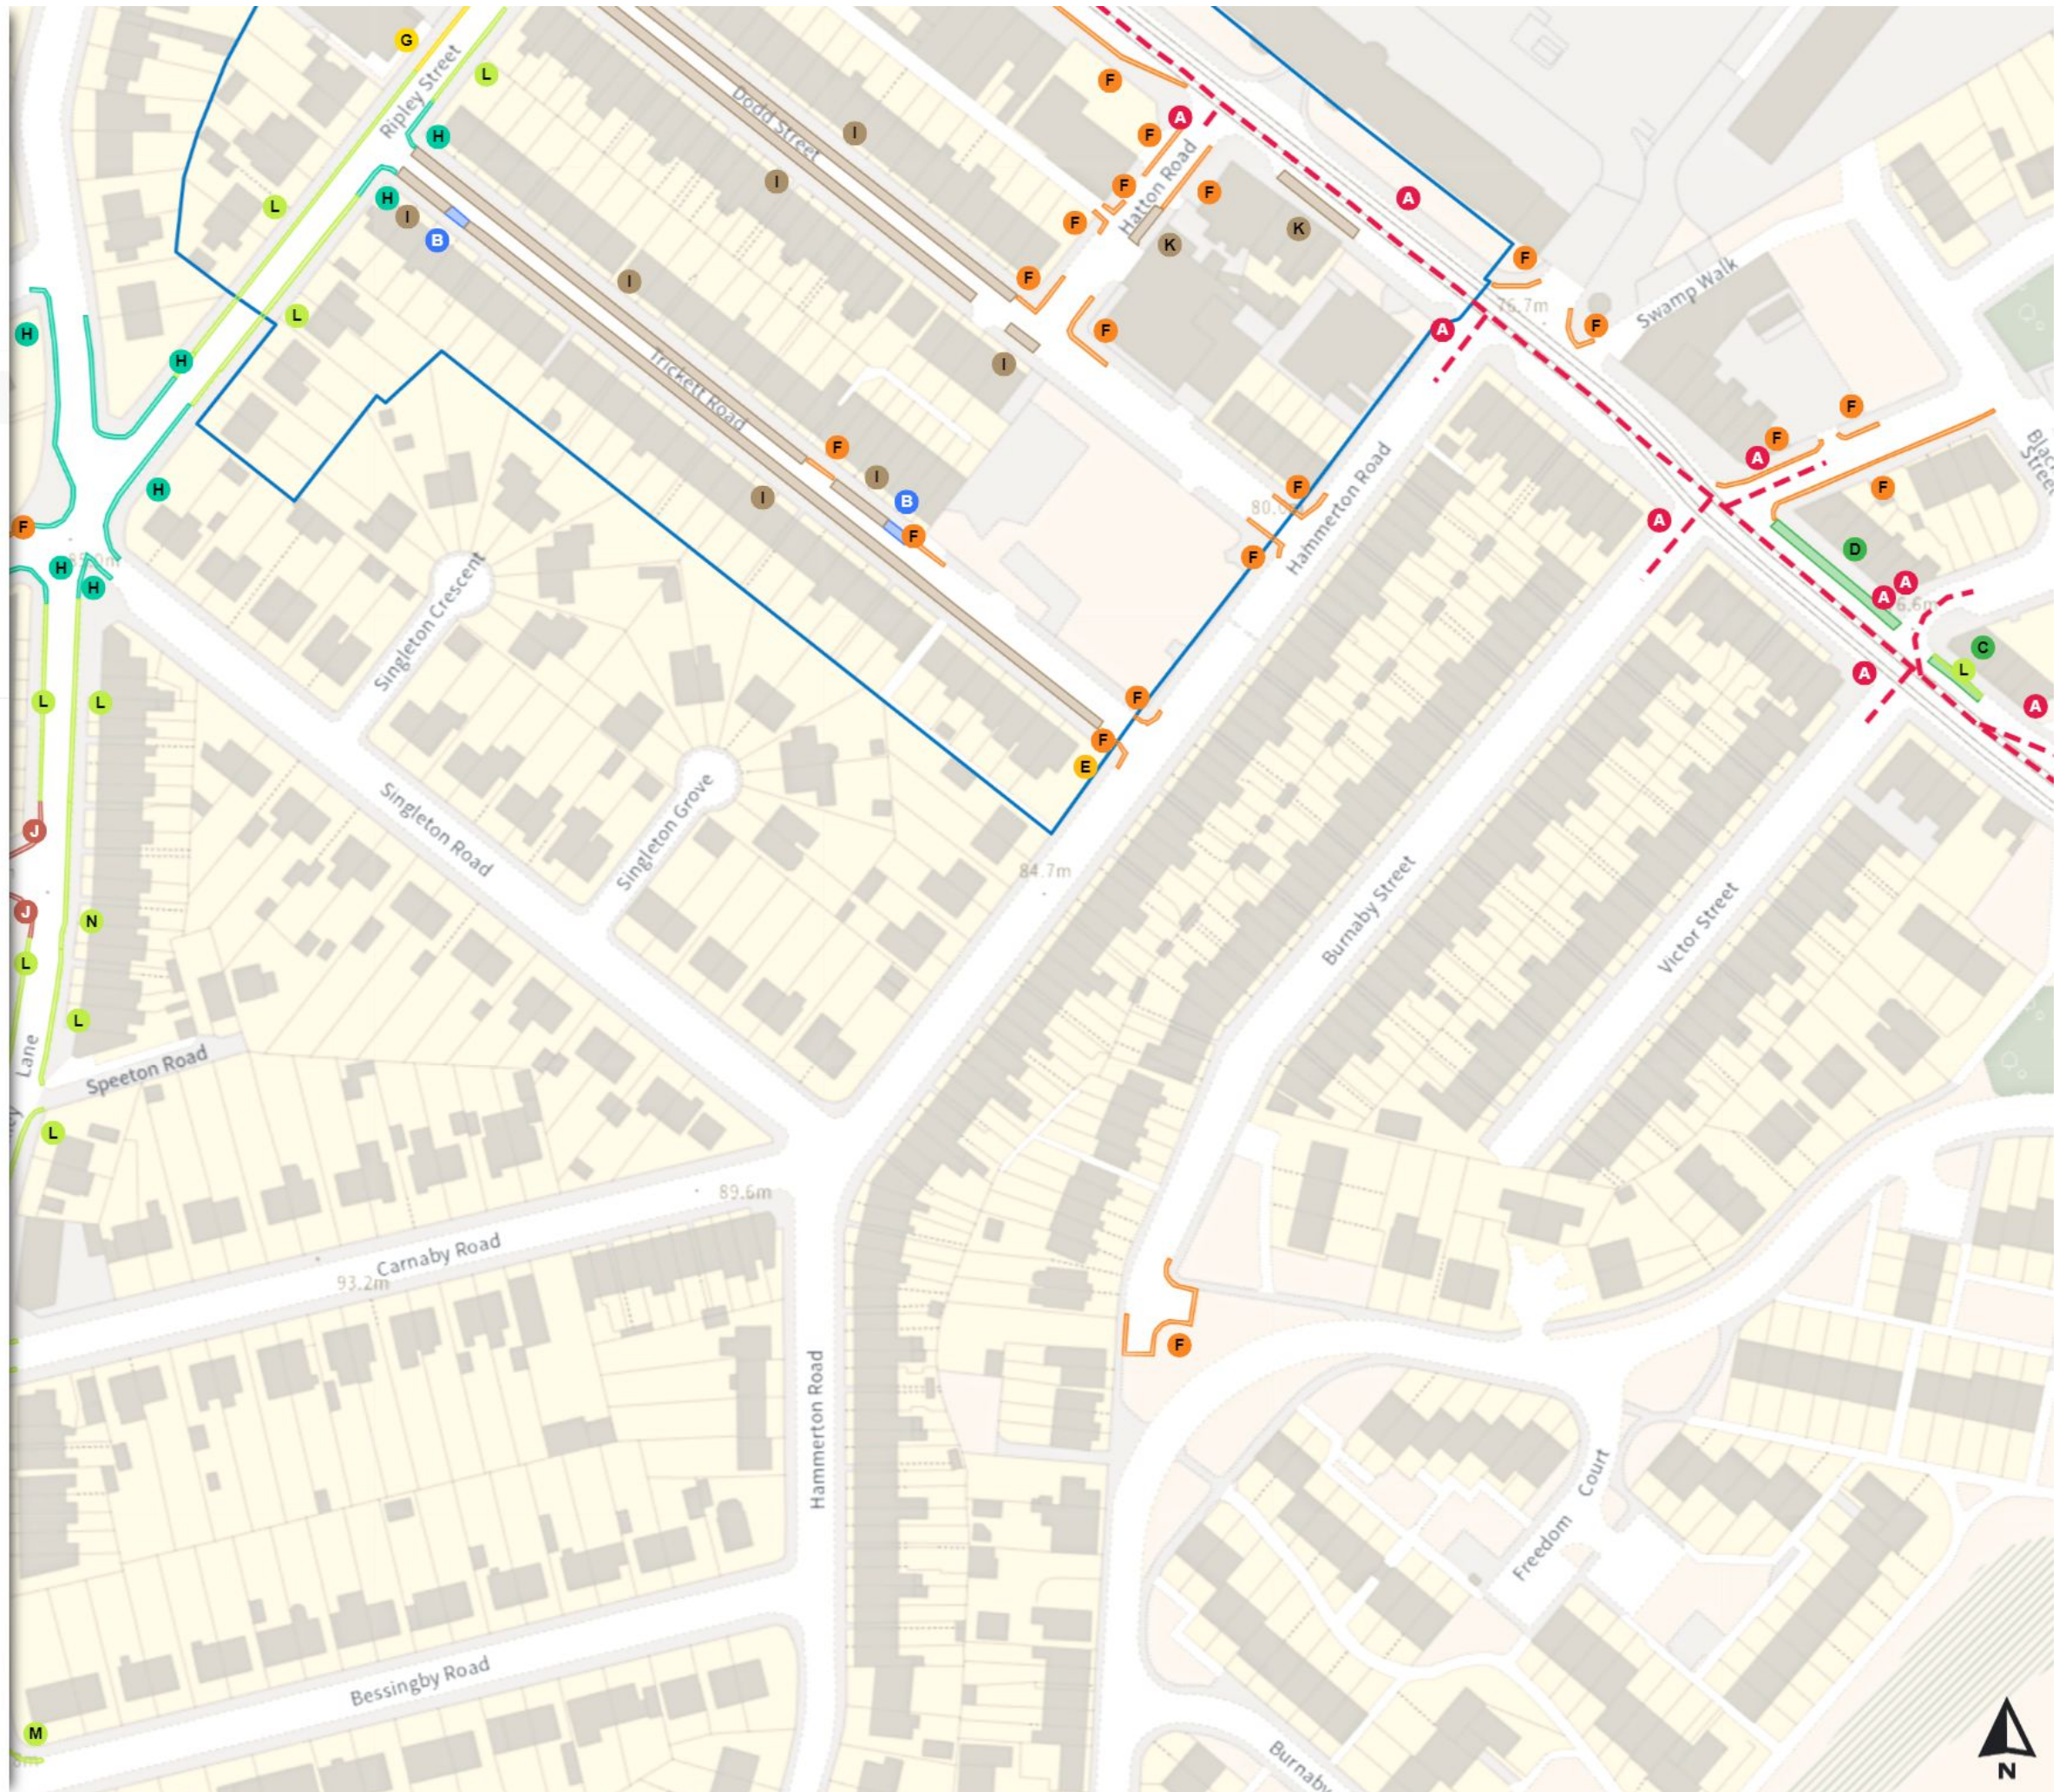

THE SHEFFIELD CITY COUNCIL (STOPPING RESTRICTIONS, WAITING RESTRICTIONS, LOADING RESTRICTIONS & PARKING PLACES) (MAP SCHEDULE) ORDER 2024

Map 231c of 797 Made 03/04/24

Added

- Shared
- M No waiting
  Mon-Fri 08:00-09:30 16:30-18:30
- M No loading
  Mon-Fri 08:00-09:30 16:00-18:30
- Shared
- N No waiting
  Mon-Fri 08:00-09:30 14:30-16:30
- N No loading
  Mon-Fri 08:00-09:30 16:30-18:30

Scale: 1:1250

North-West: 433291.853, 389448.681
South-East: 433710.124, 389088.656