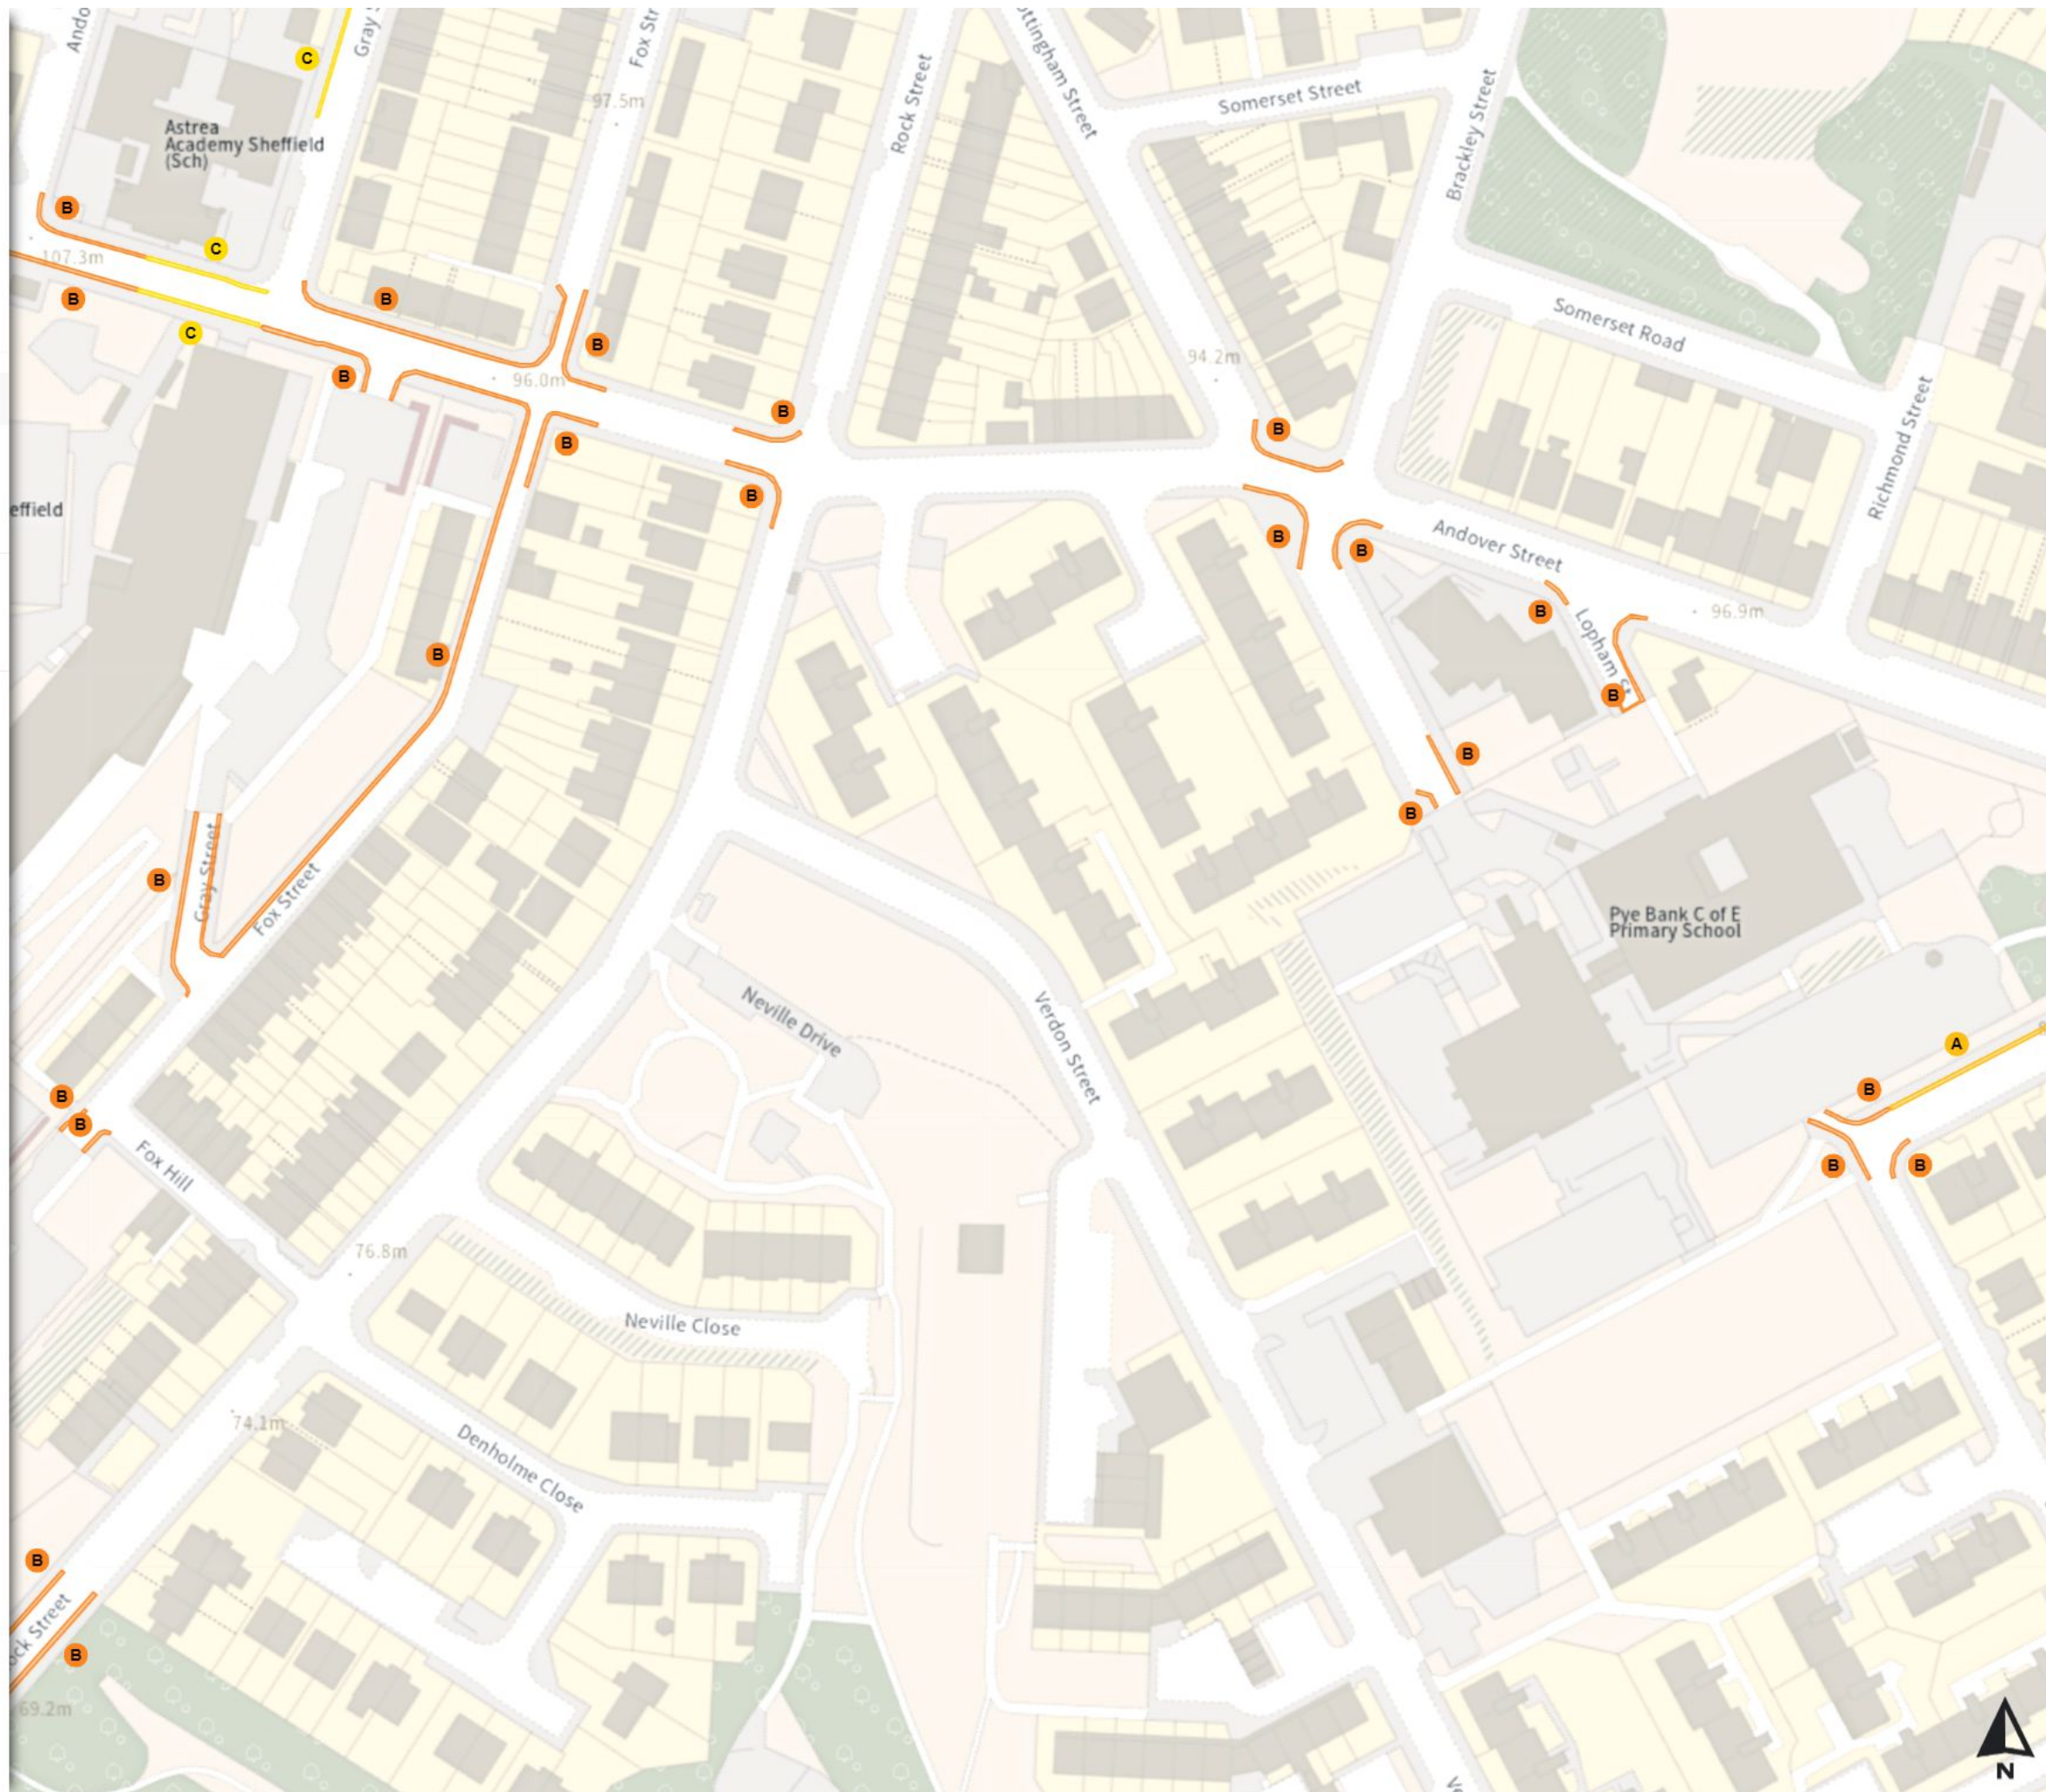

THE SHEFFIELD CITY COUNCIL (STOPPING RESTRICTIONS, WAITING RESTRICTIONS, LOADING RESTRICTIONS & PARKING PLACES) (MAP SCHEDULE) ORDER 2024

Map 285 of 797 Made 03/04/24

Added

- No waiting
- **A** Mon-Fri 08:00-18:30
- No waiting at any time
- **B** At all times
- Prohibition of stopping on school entrance markings
- **C** At all times

Scale: 1:1250

North-West: 435455.6, 388745.989
South-East: 435874.098, 388386.099

© Crown copyright and database rights 2024 Ordnance Survey.
You are not permitted to copy, sub-license, distribute or sell any of this data to third parties in any form. Licence number 100018816