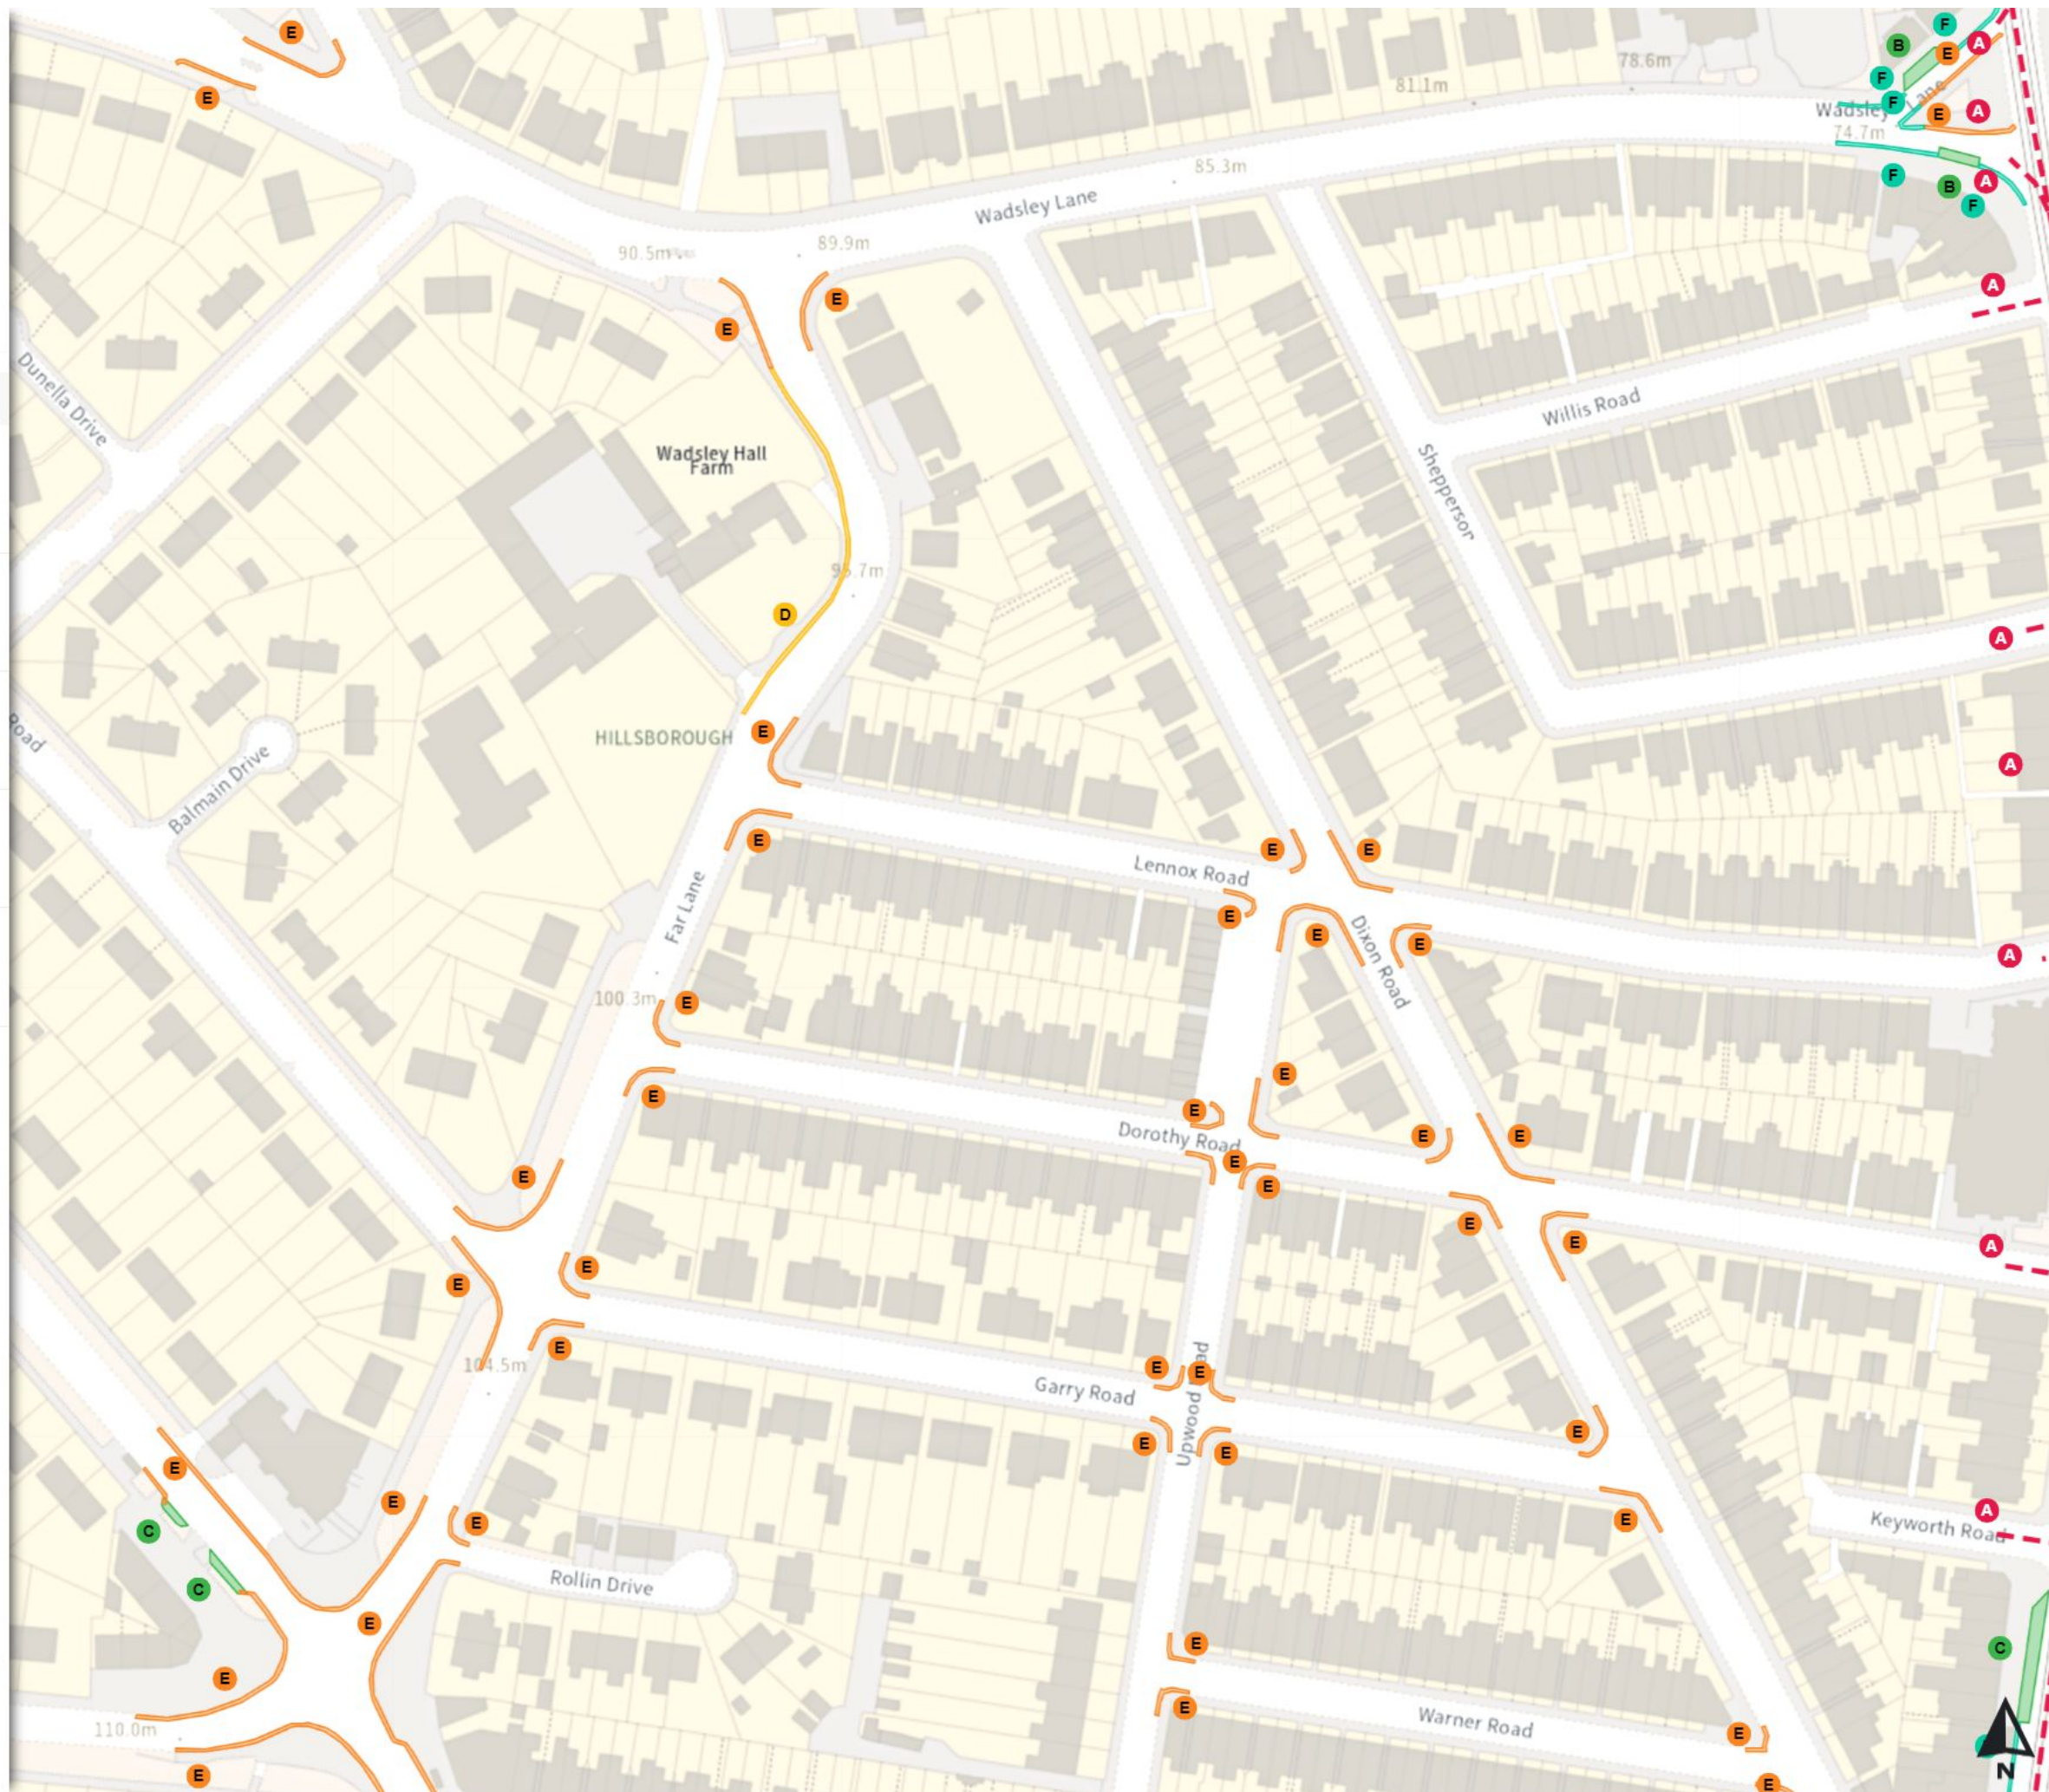

THE SHEFFIELD CITY COUNCIL (STOPPING RESTRICTIONS, WAITING RESTRICTIONS, LOADING RESTRICTIONS & PARKING PLACES) (MAP SCHEDULE) ORDER 2024

Map 176 of 797 Made 03/04/24

Added

- Clearway
- A At all times
- Free parking place
- B At all times ⊕ 1h ⊖ 3h
- Free parking place
- C Mon-Sat 08:00-18:30 ⊕ 1h ⊖ 3h
- No waiting
- D Mon-Sat 08:00-18:30
- No waiting at any time
- E At all times
- Shared
- F No waiting at any time
  At all times
- F No loading
  Mon-Fri 08:00-09:30 16:30-18:30

Scale: 1:1250

North-West: 432641.566, 390521.352
South-East: 433059.693, 390161.352

© Crown copyright and database rights 2024 Ordnance Survey.
You are not permitted to copy, sub-license, distribute or sell any of this data to third parties in any form. Licence number 100018816