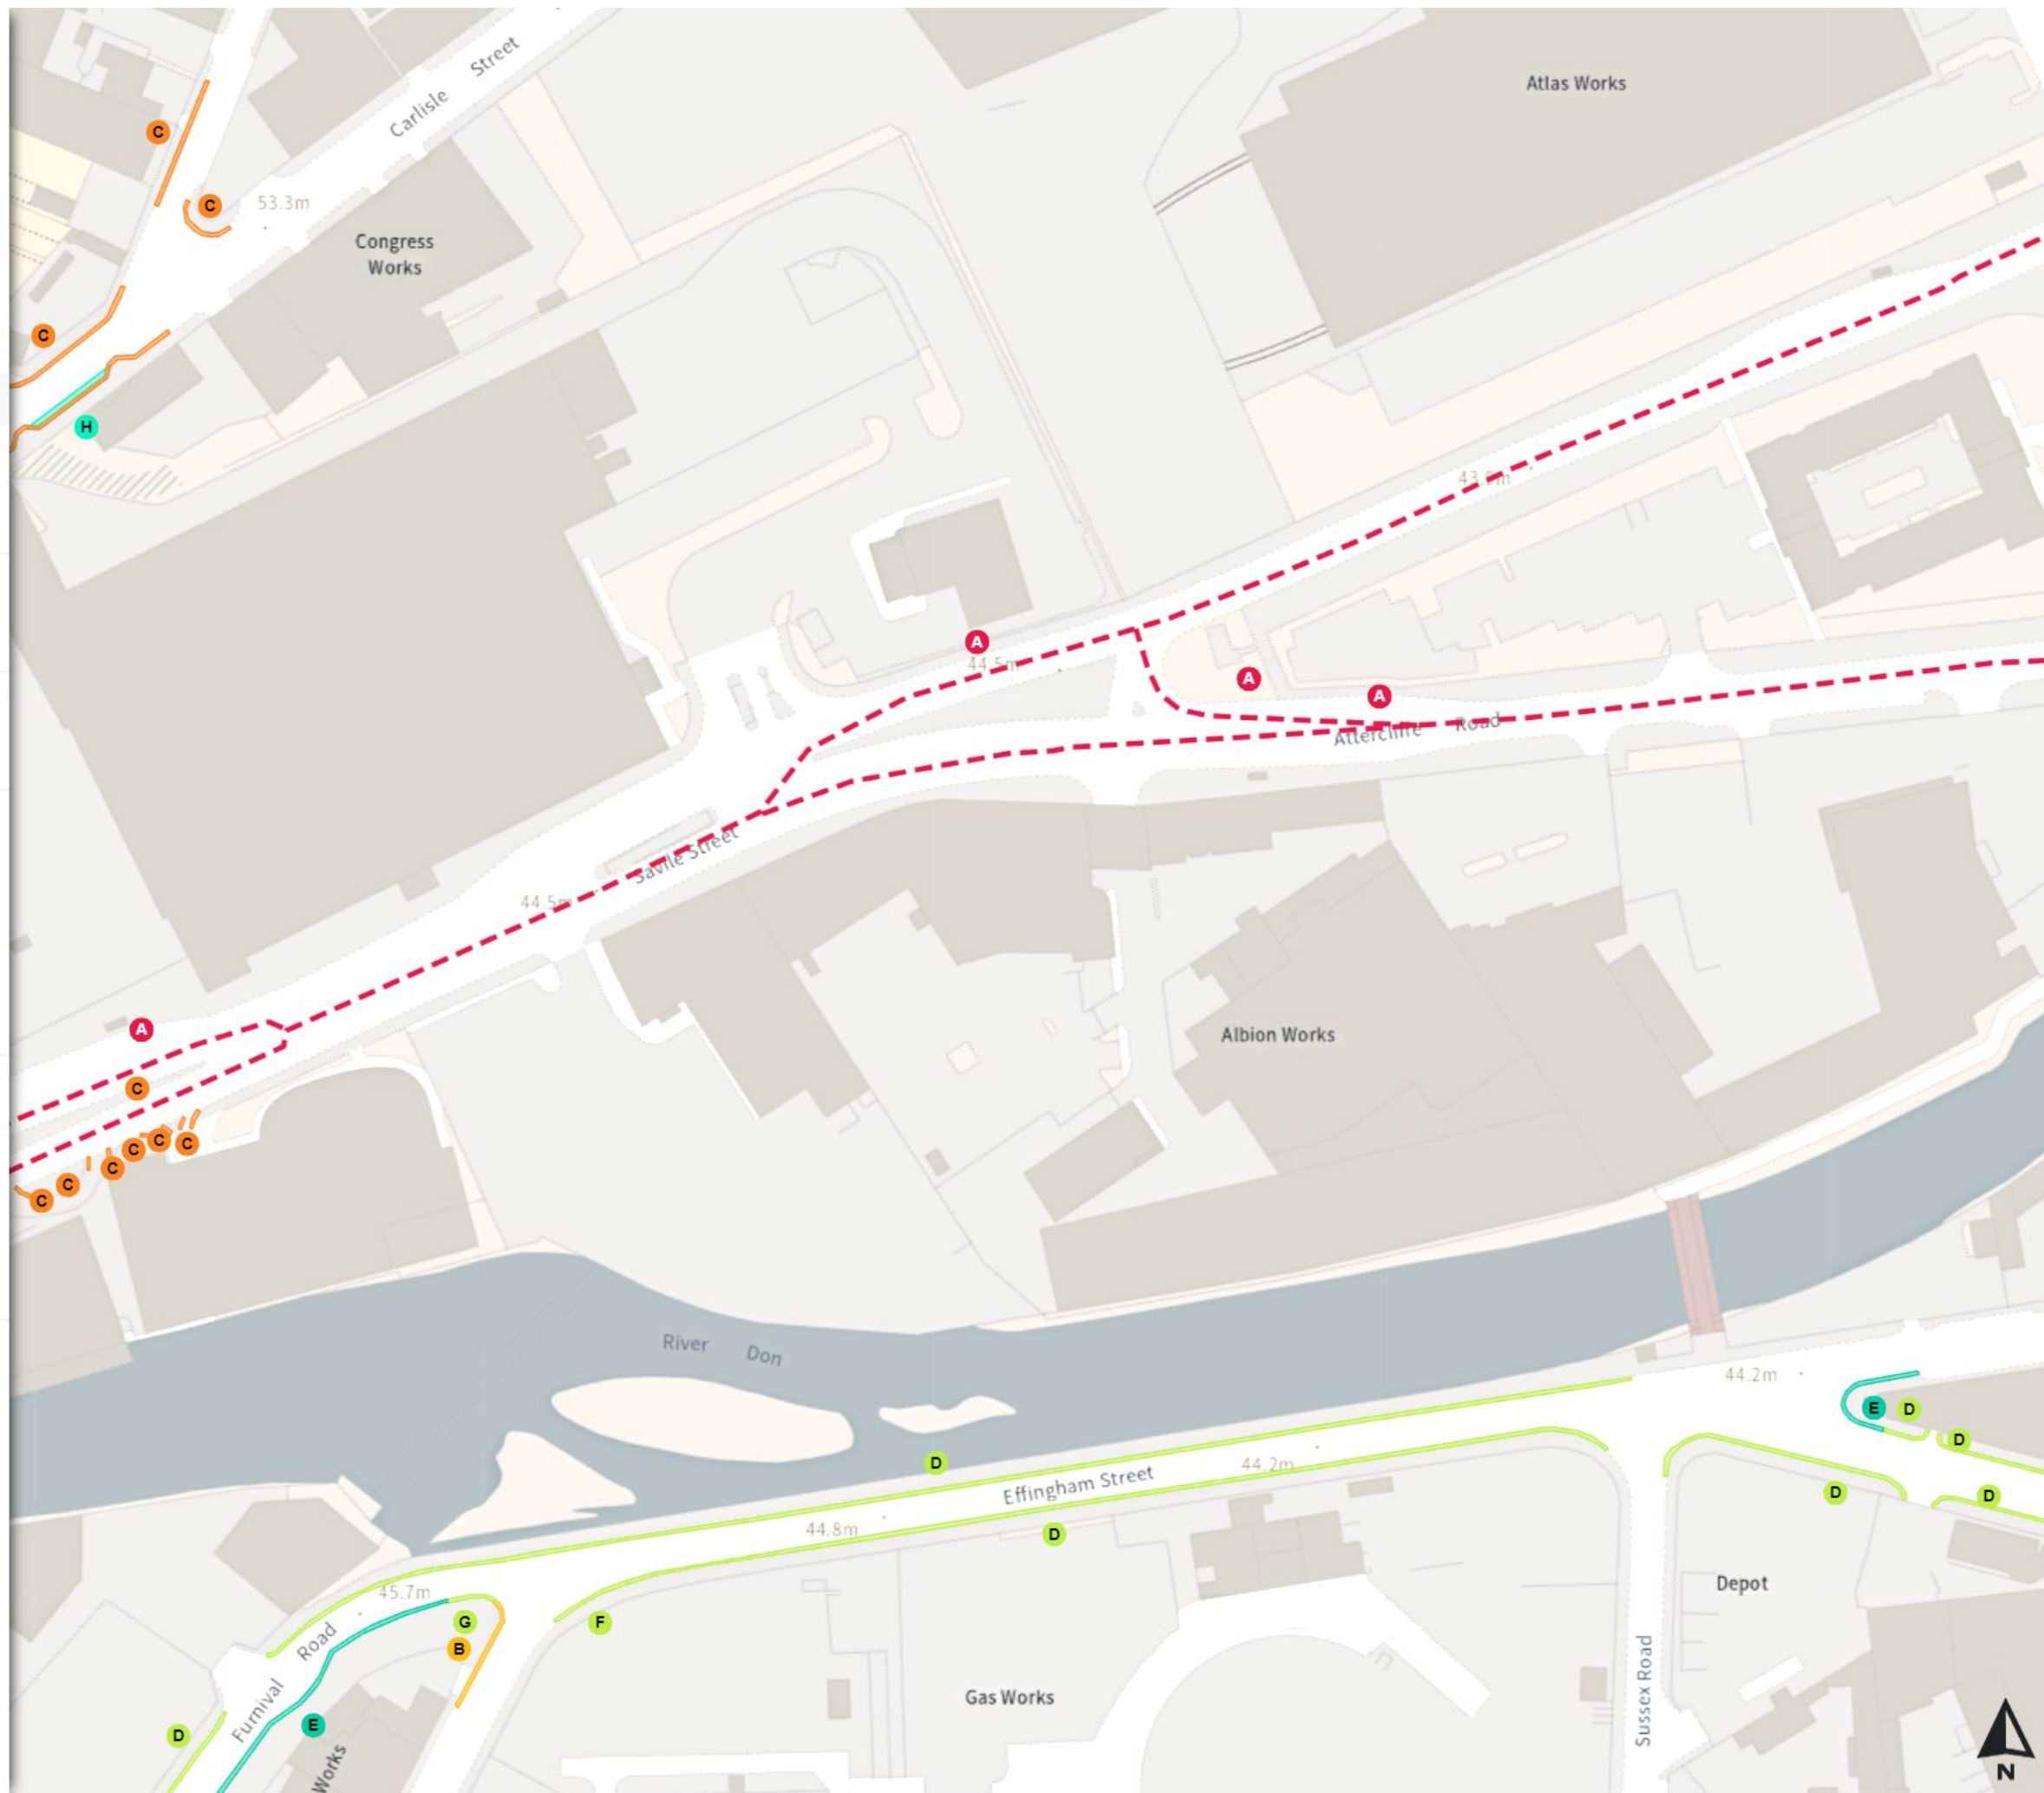

Scale: 1:1250

North-West: 436108.455, 388391.785
South-East: 436527.034, 388031.926

© Crown copyright and database rights 2024 Ordnance Survey.
You are not permitted to copy, sub-license, distribute or sell any of this data to third parties in any form. Licence number 100018816