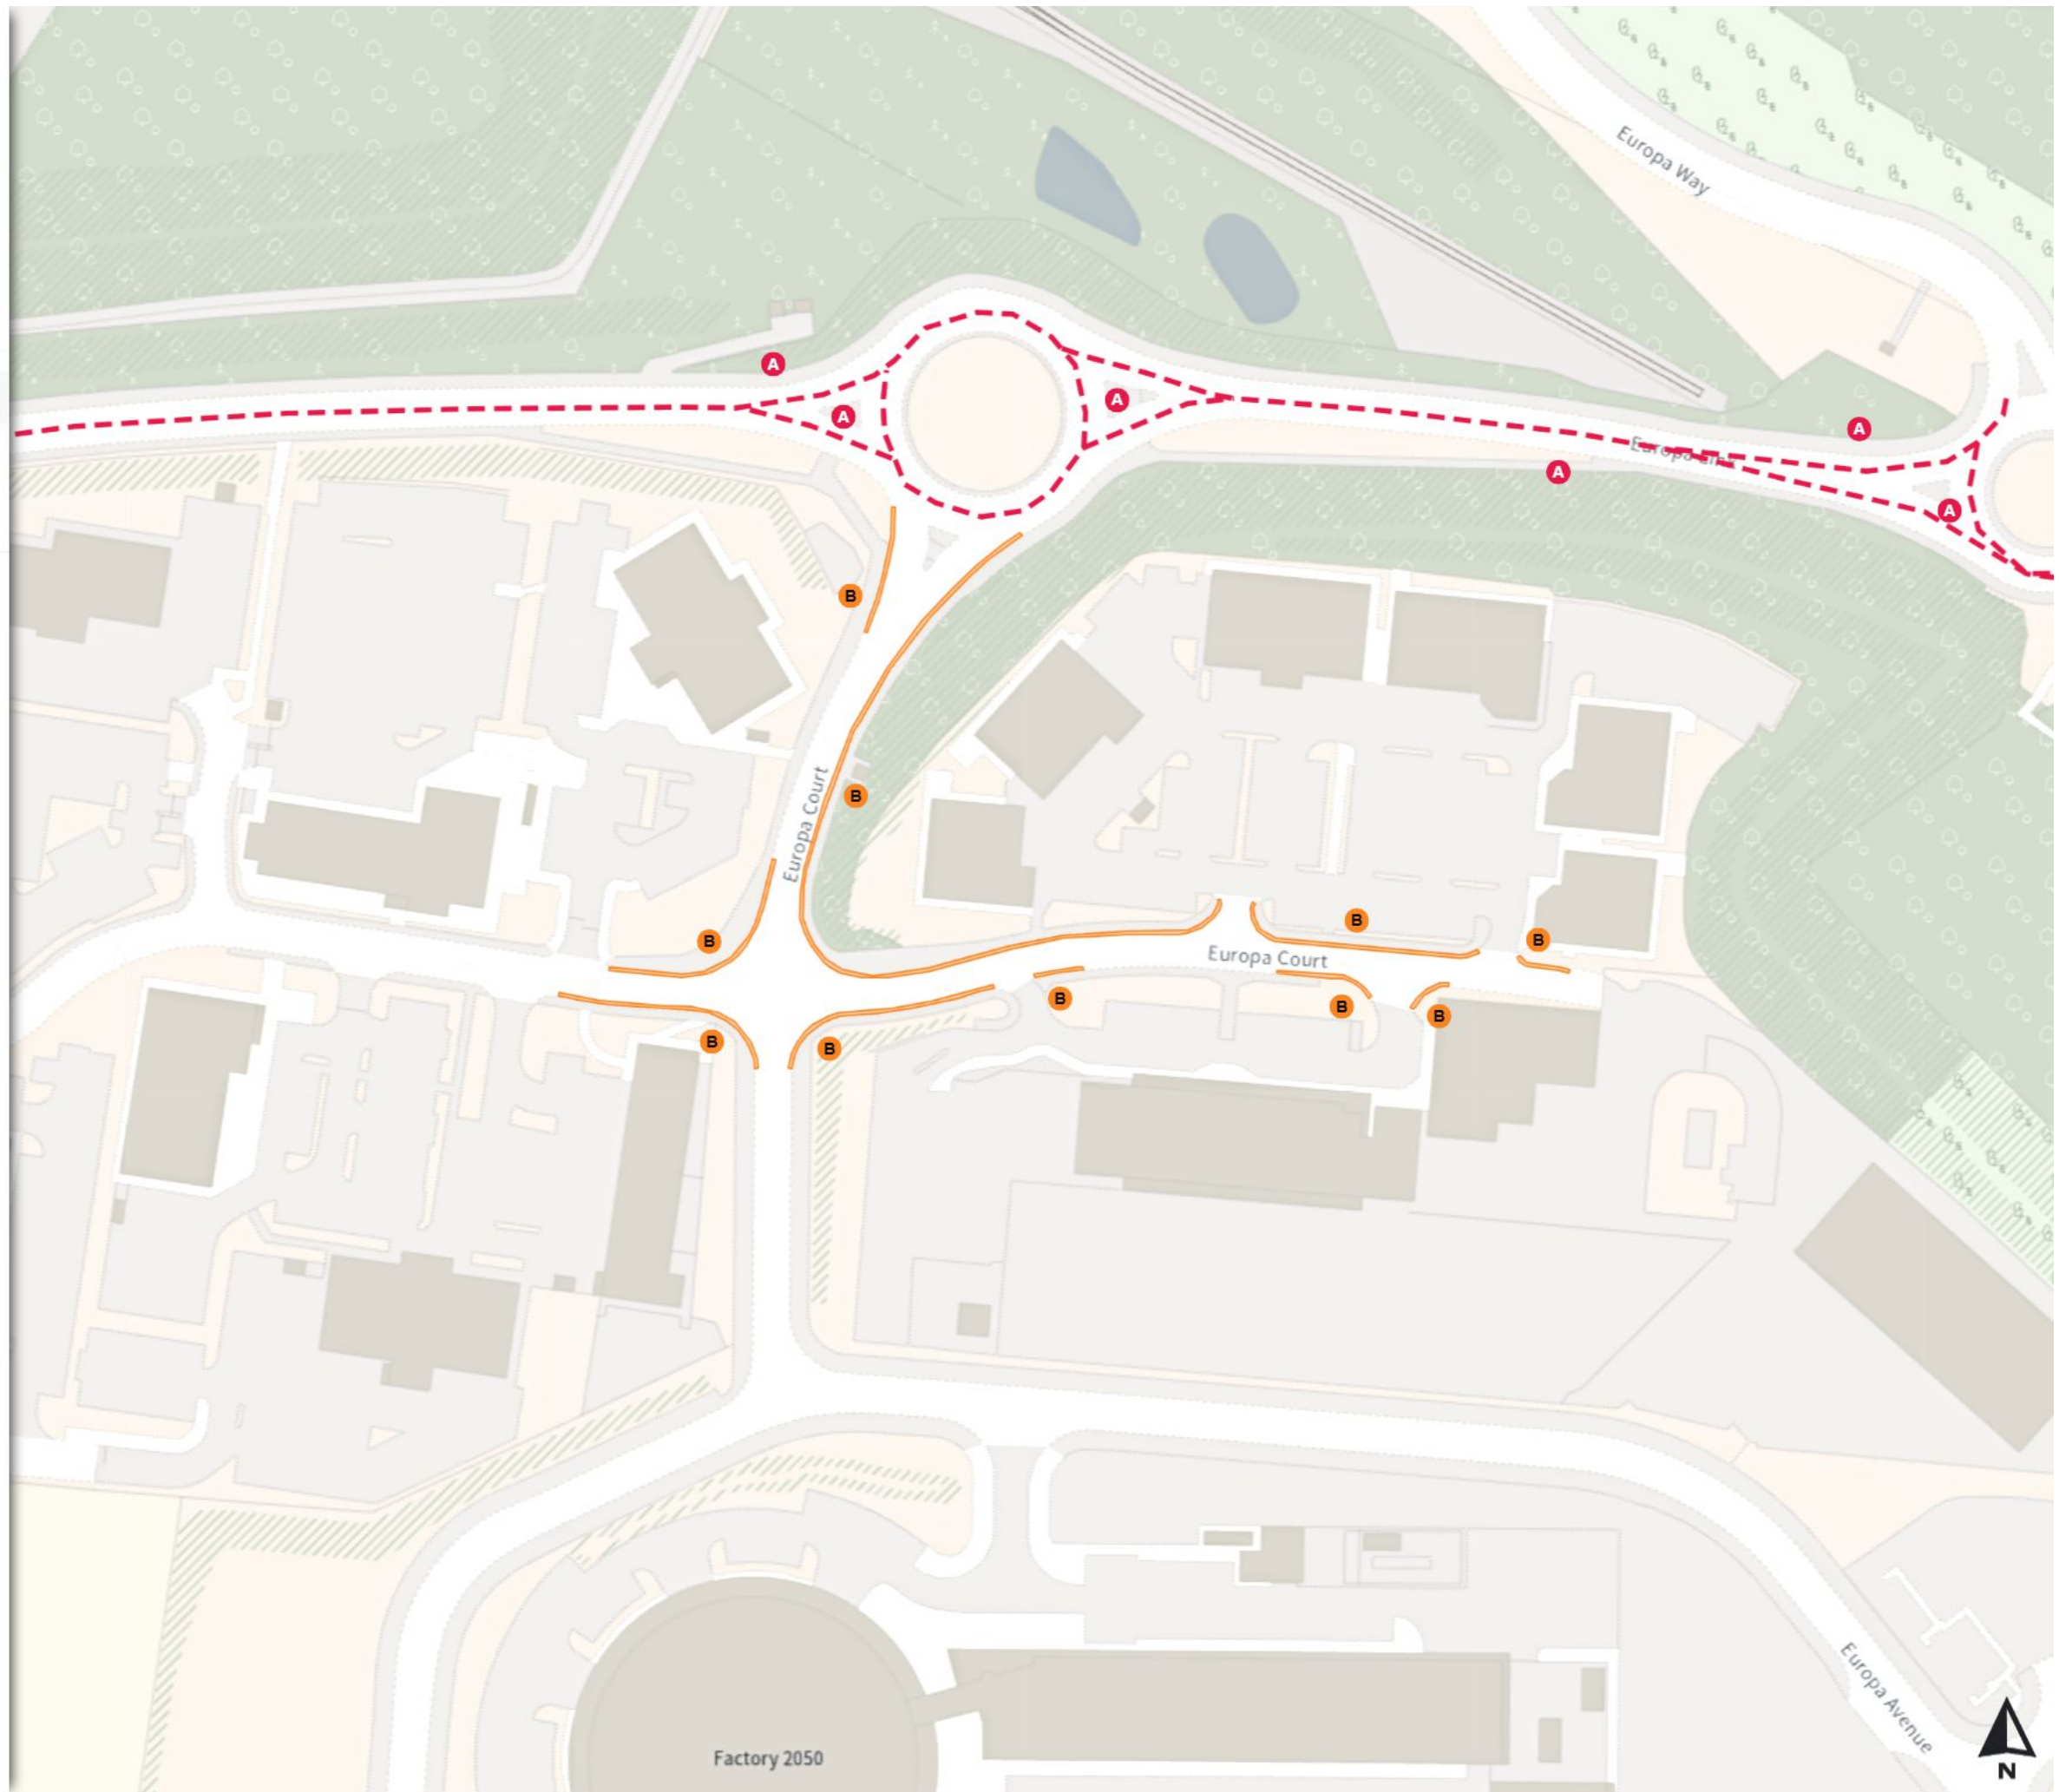

THE SHEFFIELD CITY COUNCIL (STOPPING RESTRICTIONS, WAITING RESTRICTIONS, LOADING RESTRICTIONS & PARKING PLACES) (MAP SCHEDULE) ORDER 2024

Map 270 of 797 Made 03/04/24

Added

- Clearway
- At all times
- No waiting at any time
- At all times

Scale: 1:1250

North-West: 440924.133, 389148.946
South-East: 441343.017, 388789.564

© Crown copyright and database rights 2024 Ordnance Survey.
You are not permitted to copy, sub-license, distribute or sell any of this data to third parties in any form. Licence number 100018816

Factory 2050