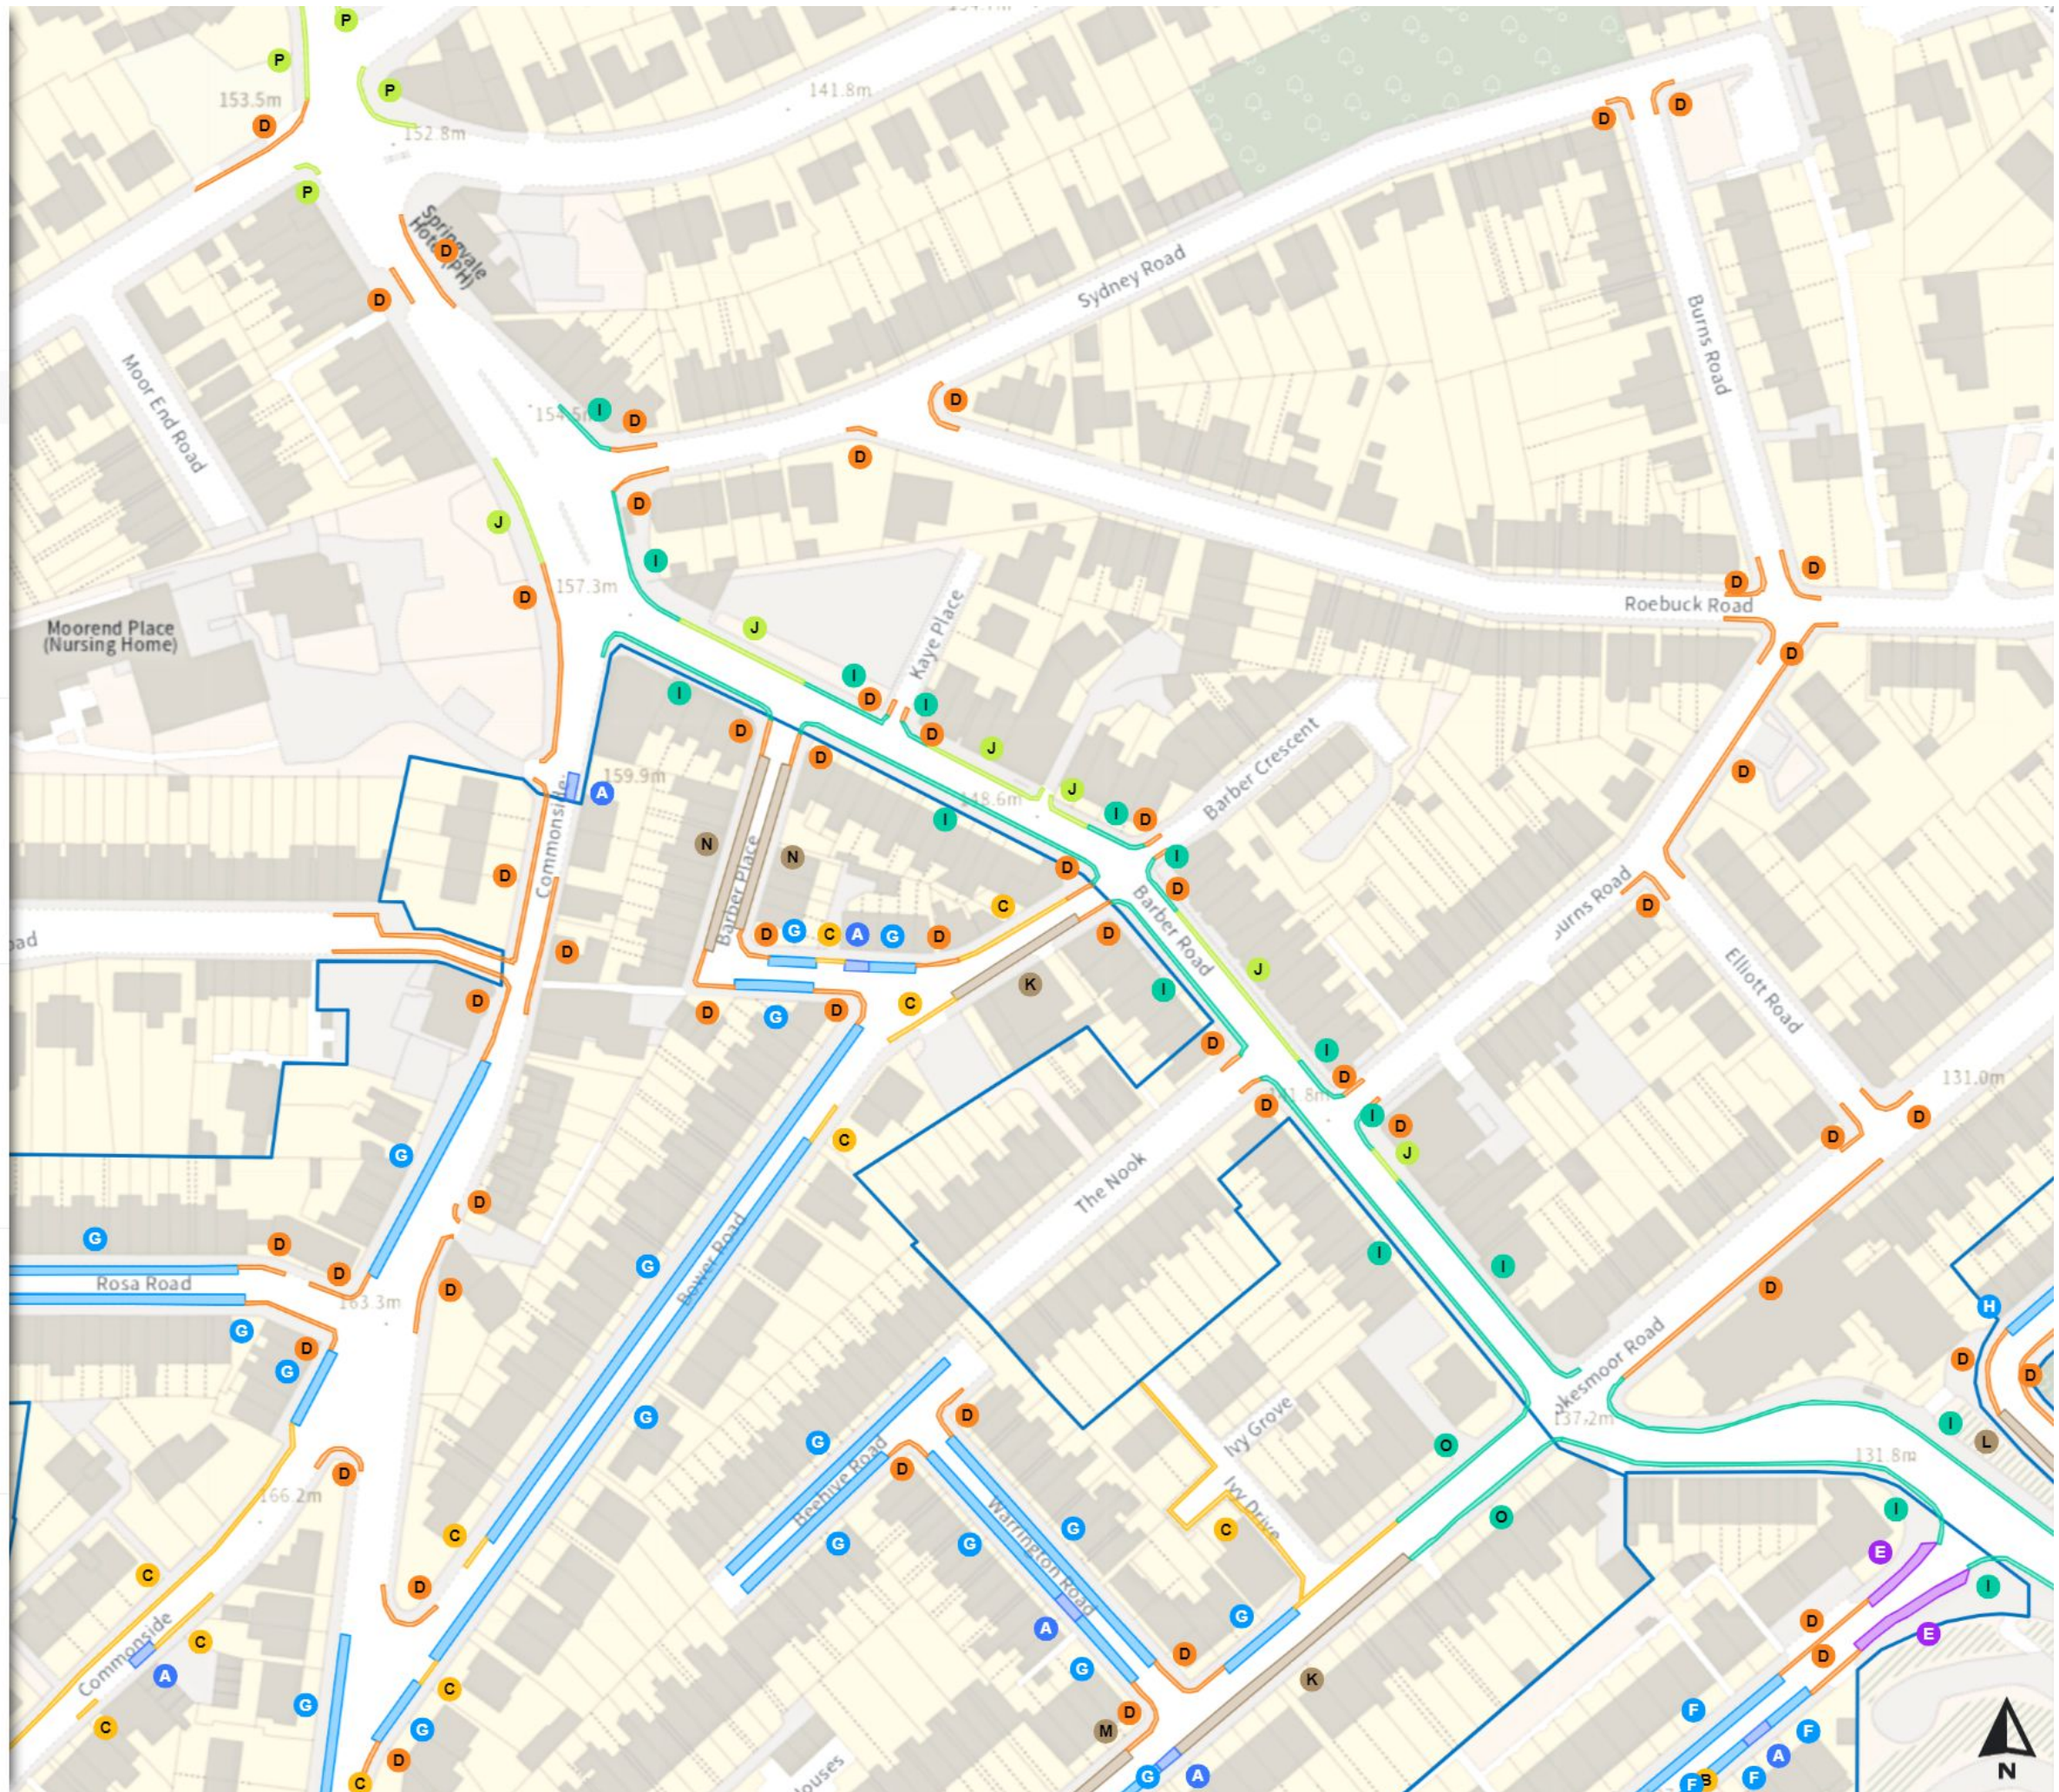

THE SHEFFIELD CITY COUNCIL (STOPPING RESTRICTIONS, WAITING RESTRICTIONS, LOADING RESTRICTIONS & PARKING PLACES) (MAP SCHEDULE) ORDER 2024

Map 320b of 797 Made 03/04/24

Added

- Shared
- No waiting at any time
  At all times
- No loading
  Mon-Fri 07:30-09:30 16:00-18:30
- Shared
- No waiting
  Mon-Fri 07:30-09:30 16:00-18:30
- No loading
  Mon-Fri 07:30-09:30 16:00-18:30
- Shared
- Paid-for parking place
  Mon-Fri 08:00-18:30 2h
- Permit holders parking place (Crookesmoor)
  Mon-Fri 08:00-18:30
- Shared
- Paid-for parking place
  Mon-Fri 08:00-18:30 4h
- Permit holders parking place (Crookesmoor)
  Mon-Fri 08:00-18:30

Scale: 1:1250

North-West: 433427.125, 388013.254
South-East: 433845.531, 387653.132

© Crown copyright and database rights 2024 Ordnance Survey.
You are not permitted to copy, sub-license, distribute or sell any of this data to third parties in any form. Licence number 100018816