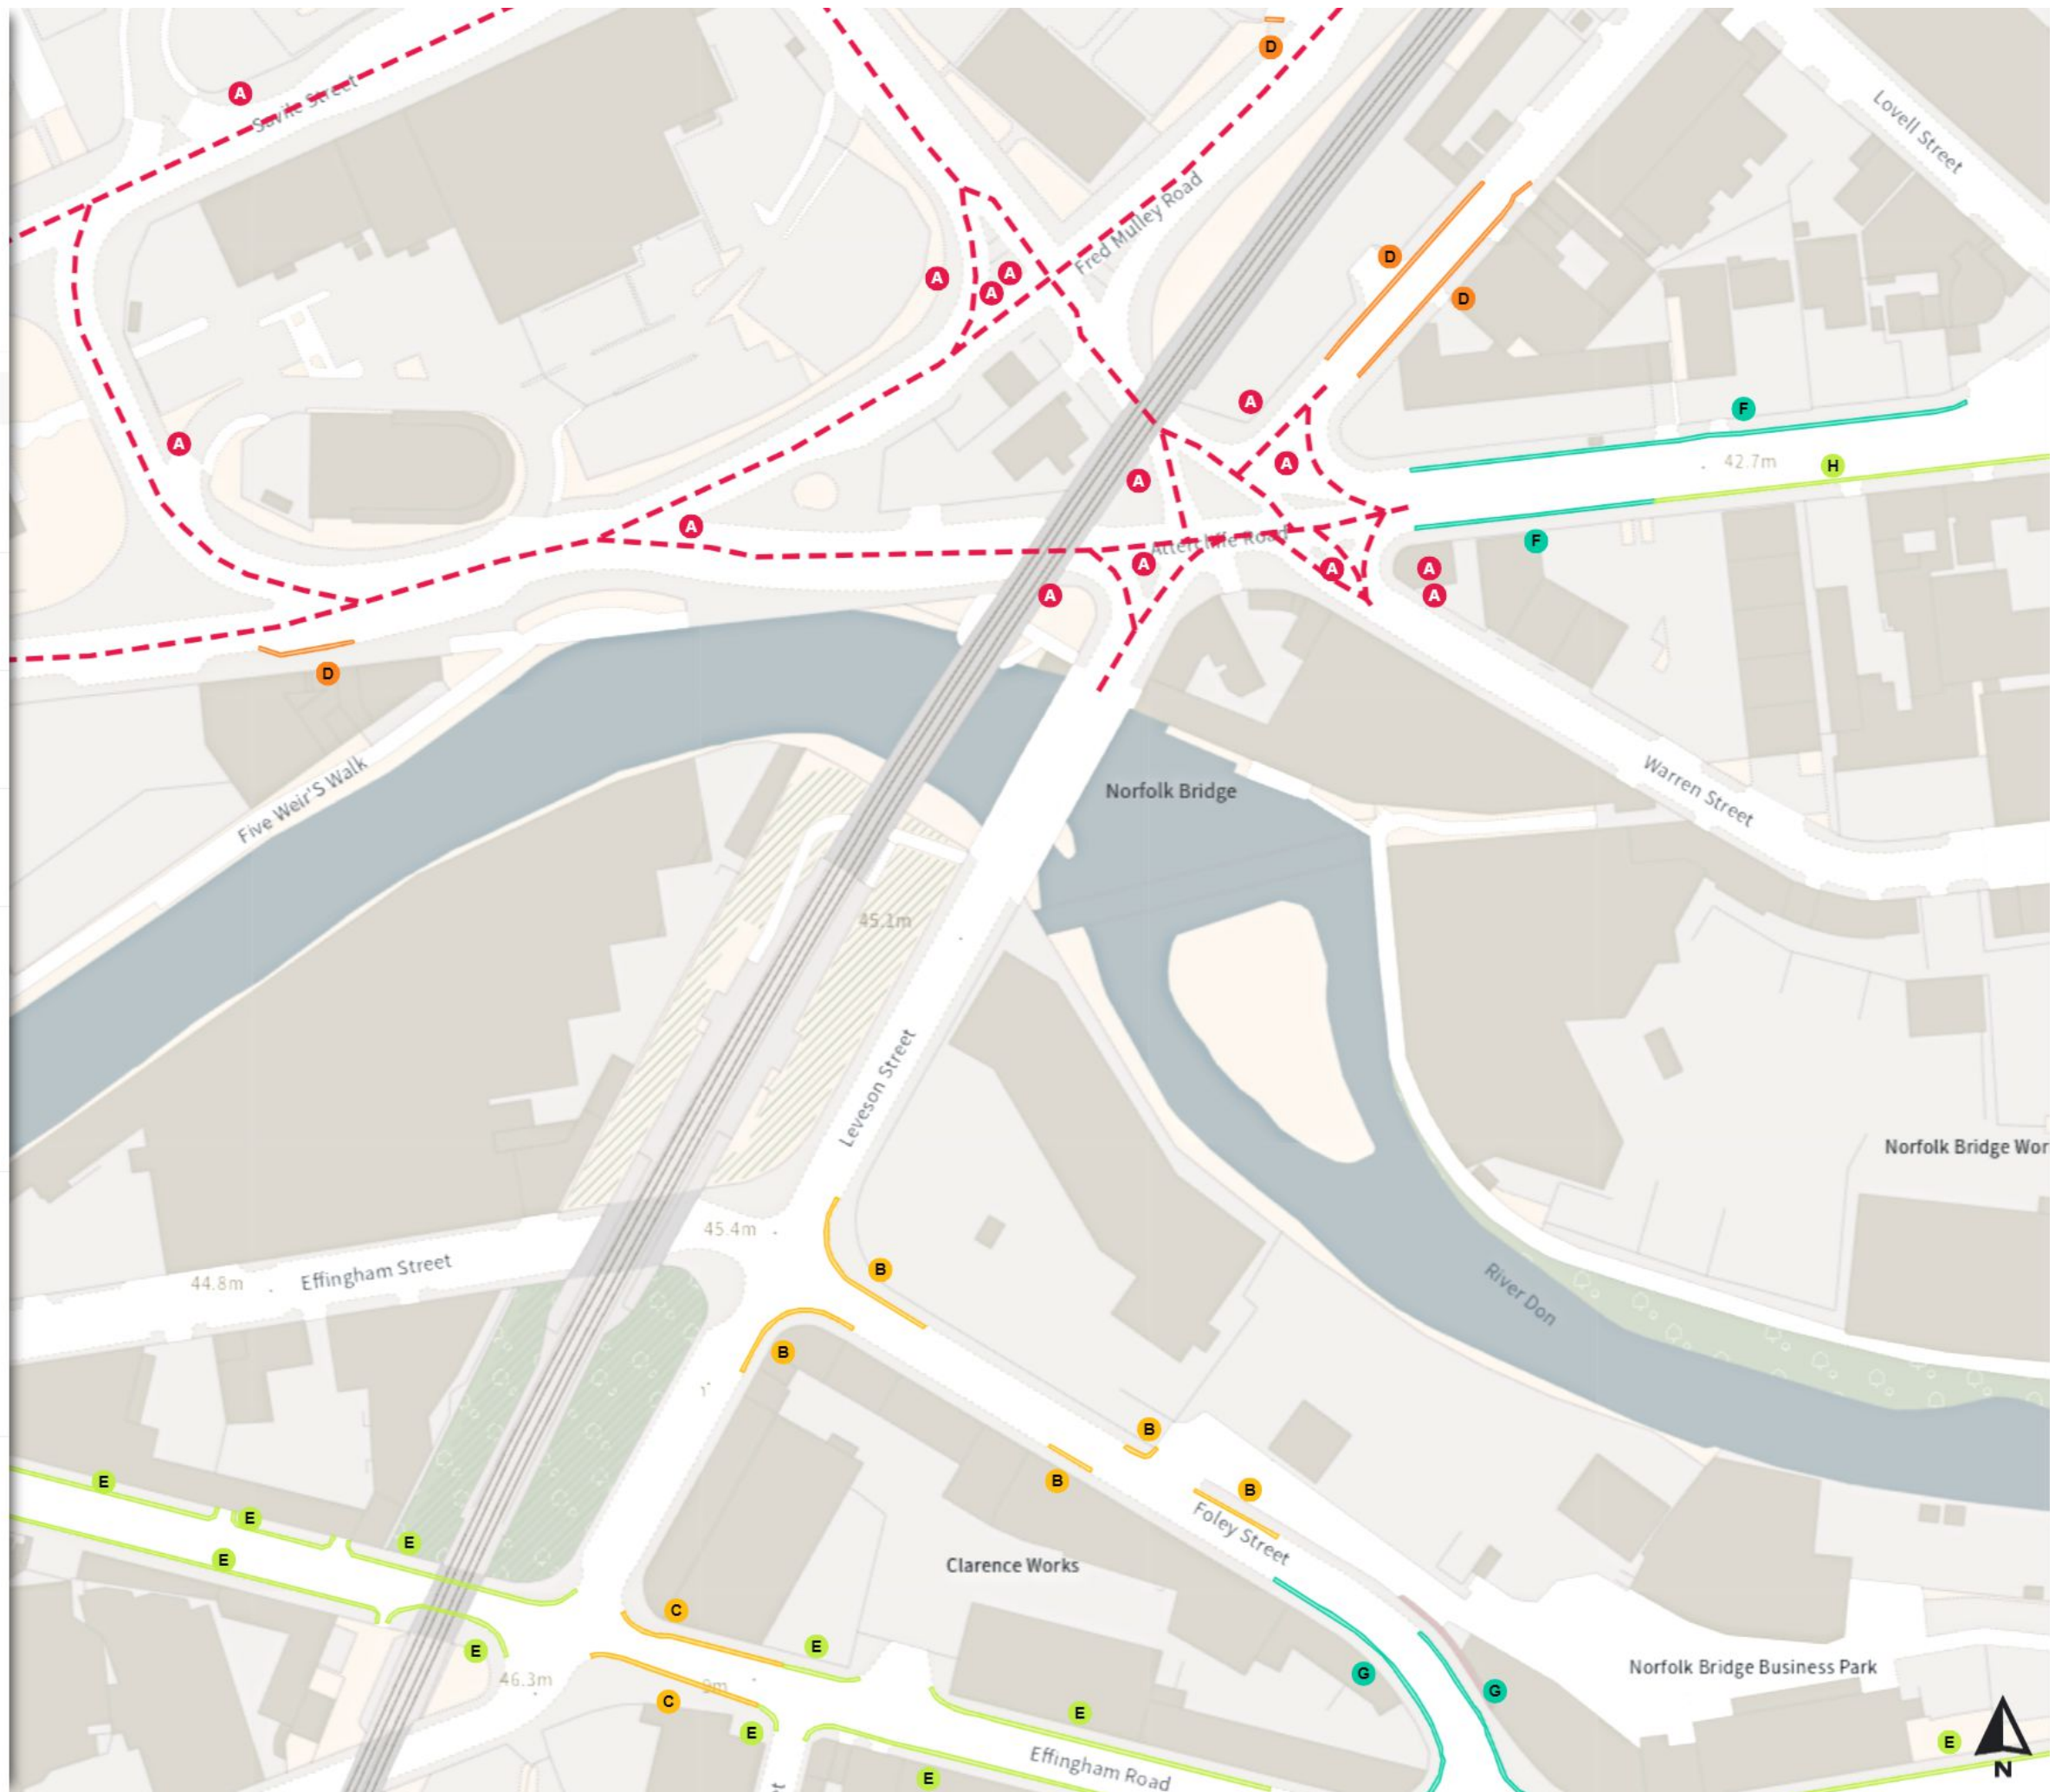

THE SHEFFIELD CITY COUNCIL (STOPPING RESTRICTIONS, WAITING RESTRICTIONS, LOADING RESTRICTIONS & PARKING PLACES) (MAP SCHEDULE) ORDER 2024

Map 309a of 797 Made 03/04/24

Added

- - - Clearway
- A At all times
- No waiting
- B Mon-Sat 08:00-18:30
- No waiting
- C Mon-Fri 08:00-09:30 16:00-18:30
- No waiting at any time
- D At all times
- Shared
- E No waiting
- Mon-Fri 08:00-09:30 16:00-18:30
- E No loading
- Mon-Fri 08:00-09:30 16:00-18:30
- Shared
- F No waiting at any time
- At all times
- F No loading
- Mon-Fri 07:30-09:30 16:00-18:30

Scale: 1:1250

North-West: 436520.682, 388394.929
South-East: 436939.293, 388035.106

© Crown copyright and database rights 2024 Ordnance Survey.
You are not permitted to copy, sub-license, distribute or sell any of this data to third parties in any form. Licence number 100018816