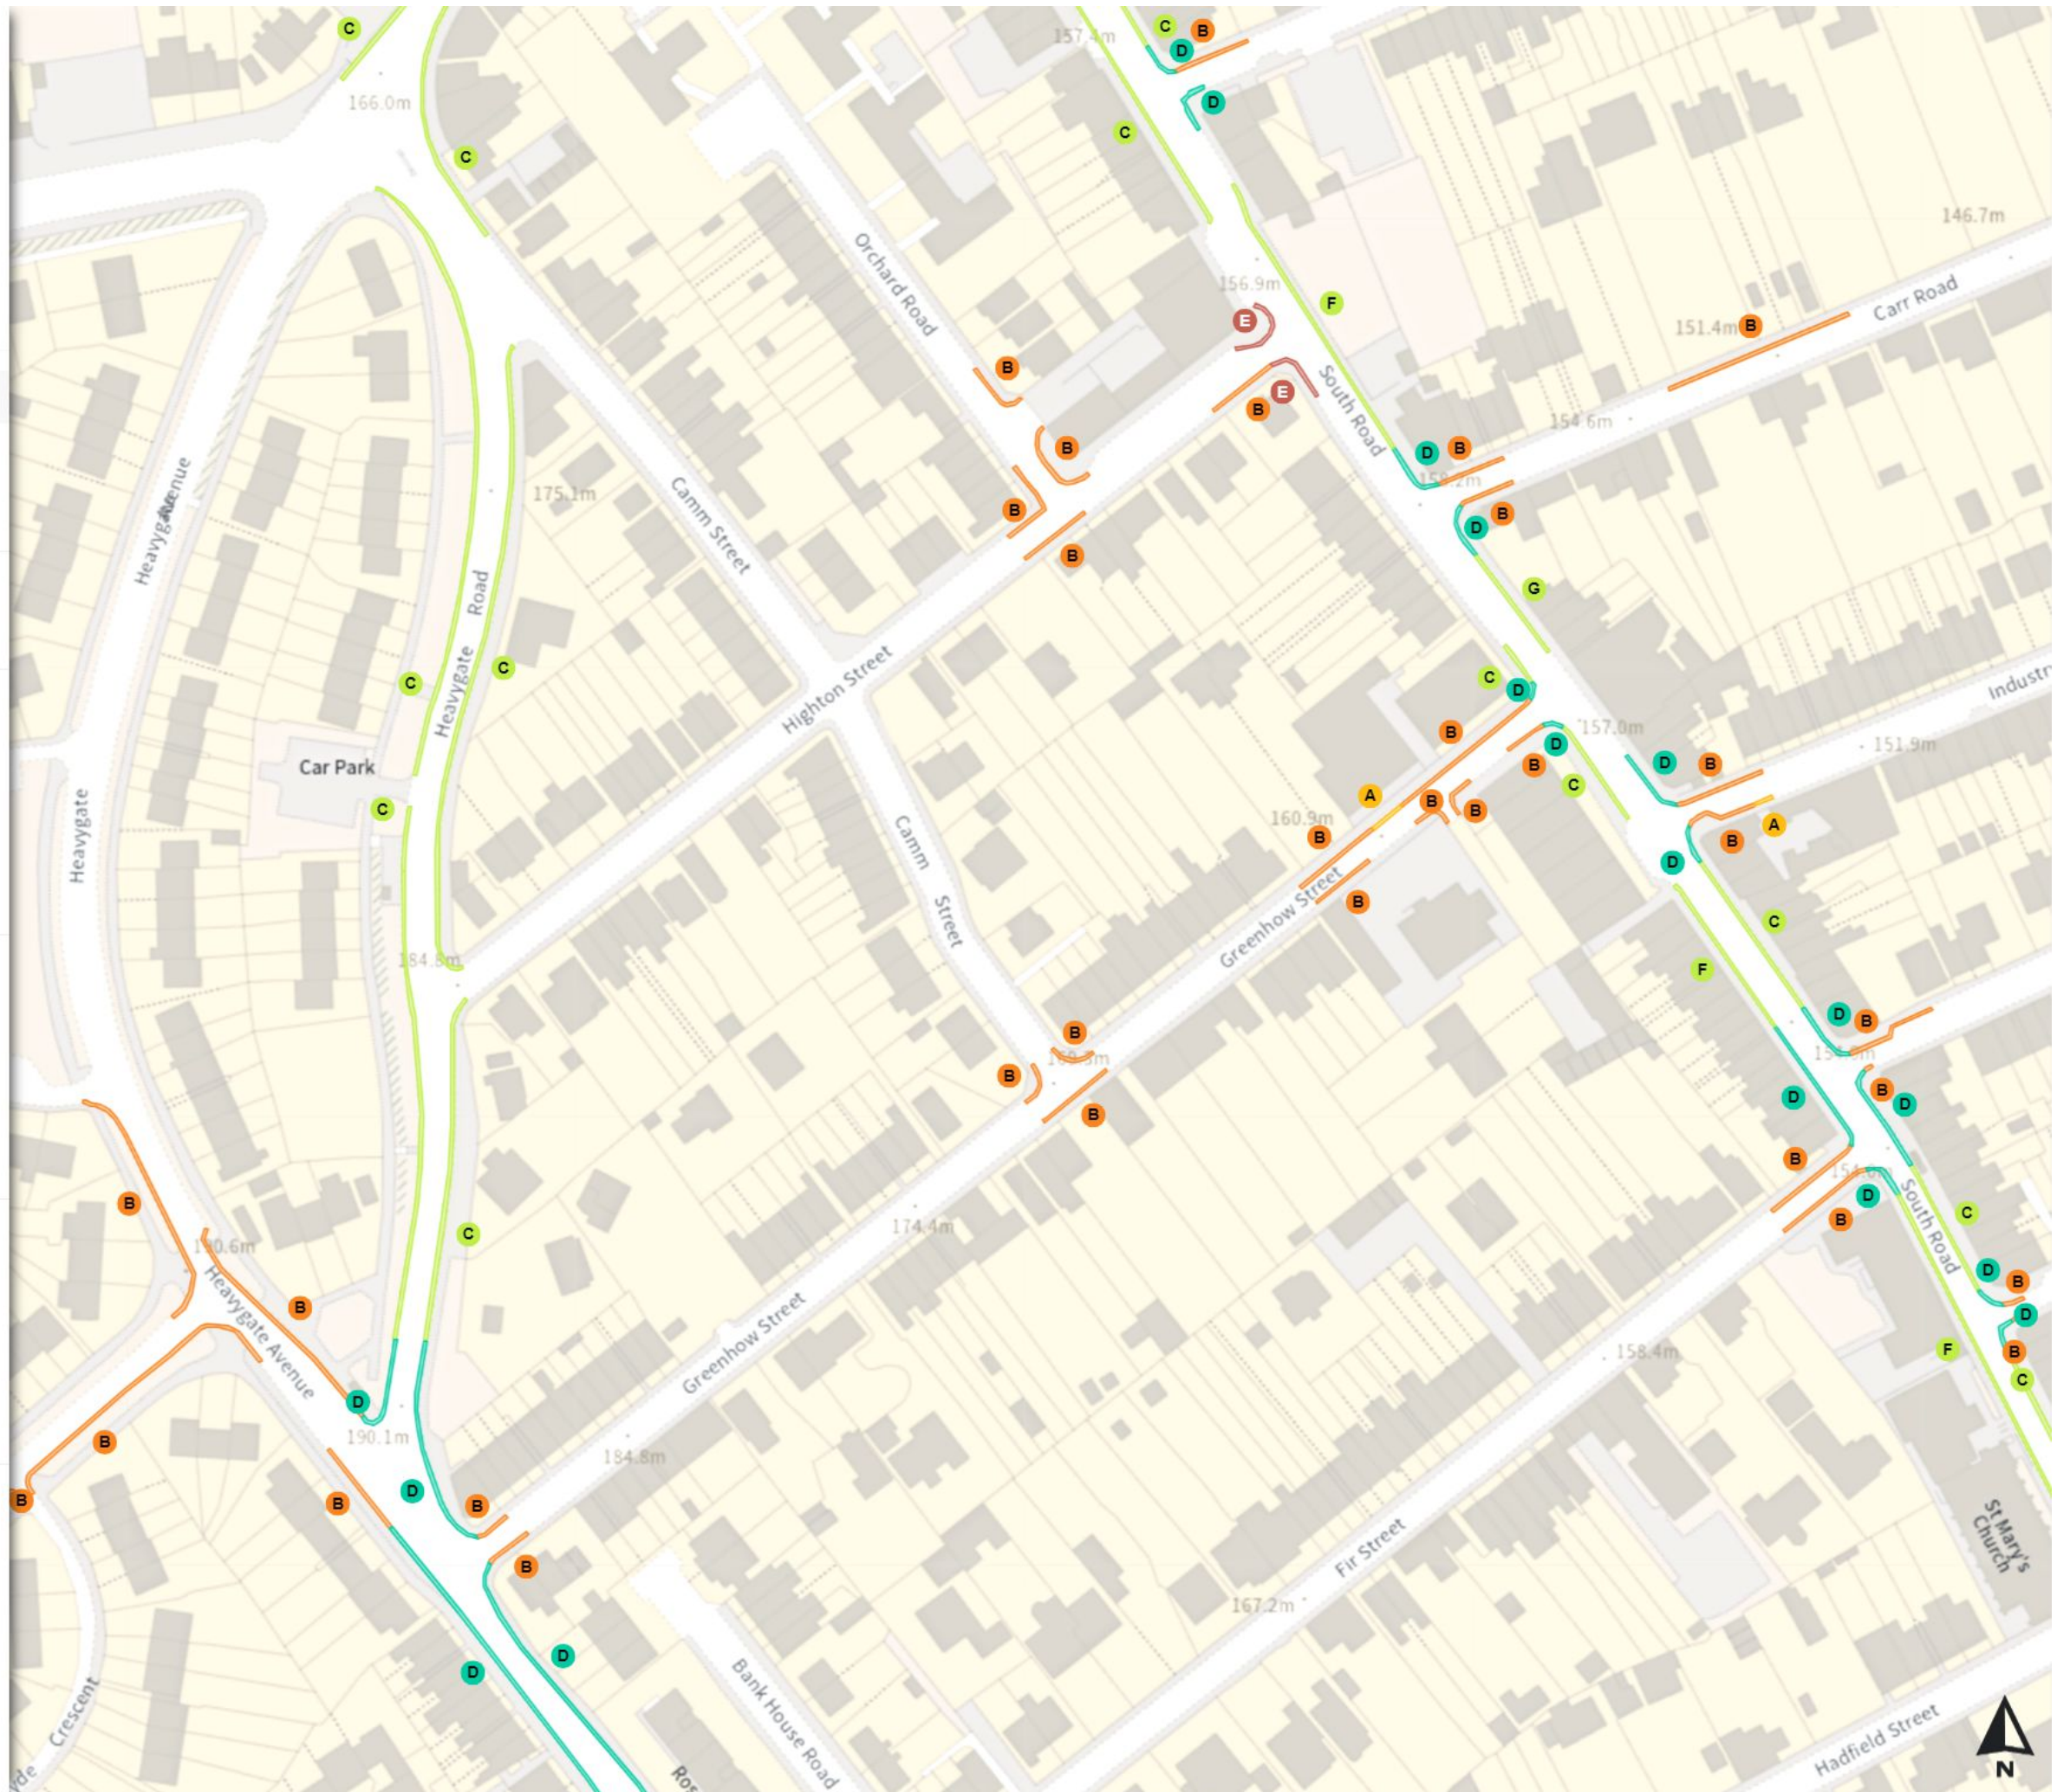

- Shared
- No waiting at any time
- At all times

- No loading at any time
- At all times

Scale: 1:1250

North-West: 432981.886, 388728.214
South-East: 433400.196, 388368.107

© Crown copyright and database rights 2024 Ordnance Survey.
You are not permitted to copy, sub-license, distribute or sell any of this data to third parties in any form. Licence number 100018816