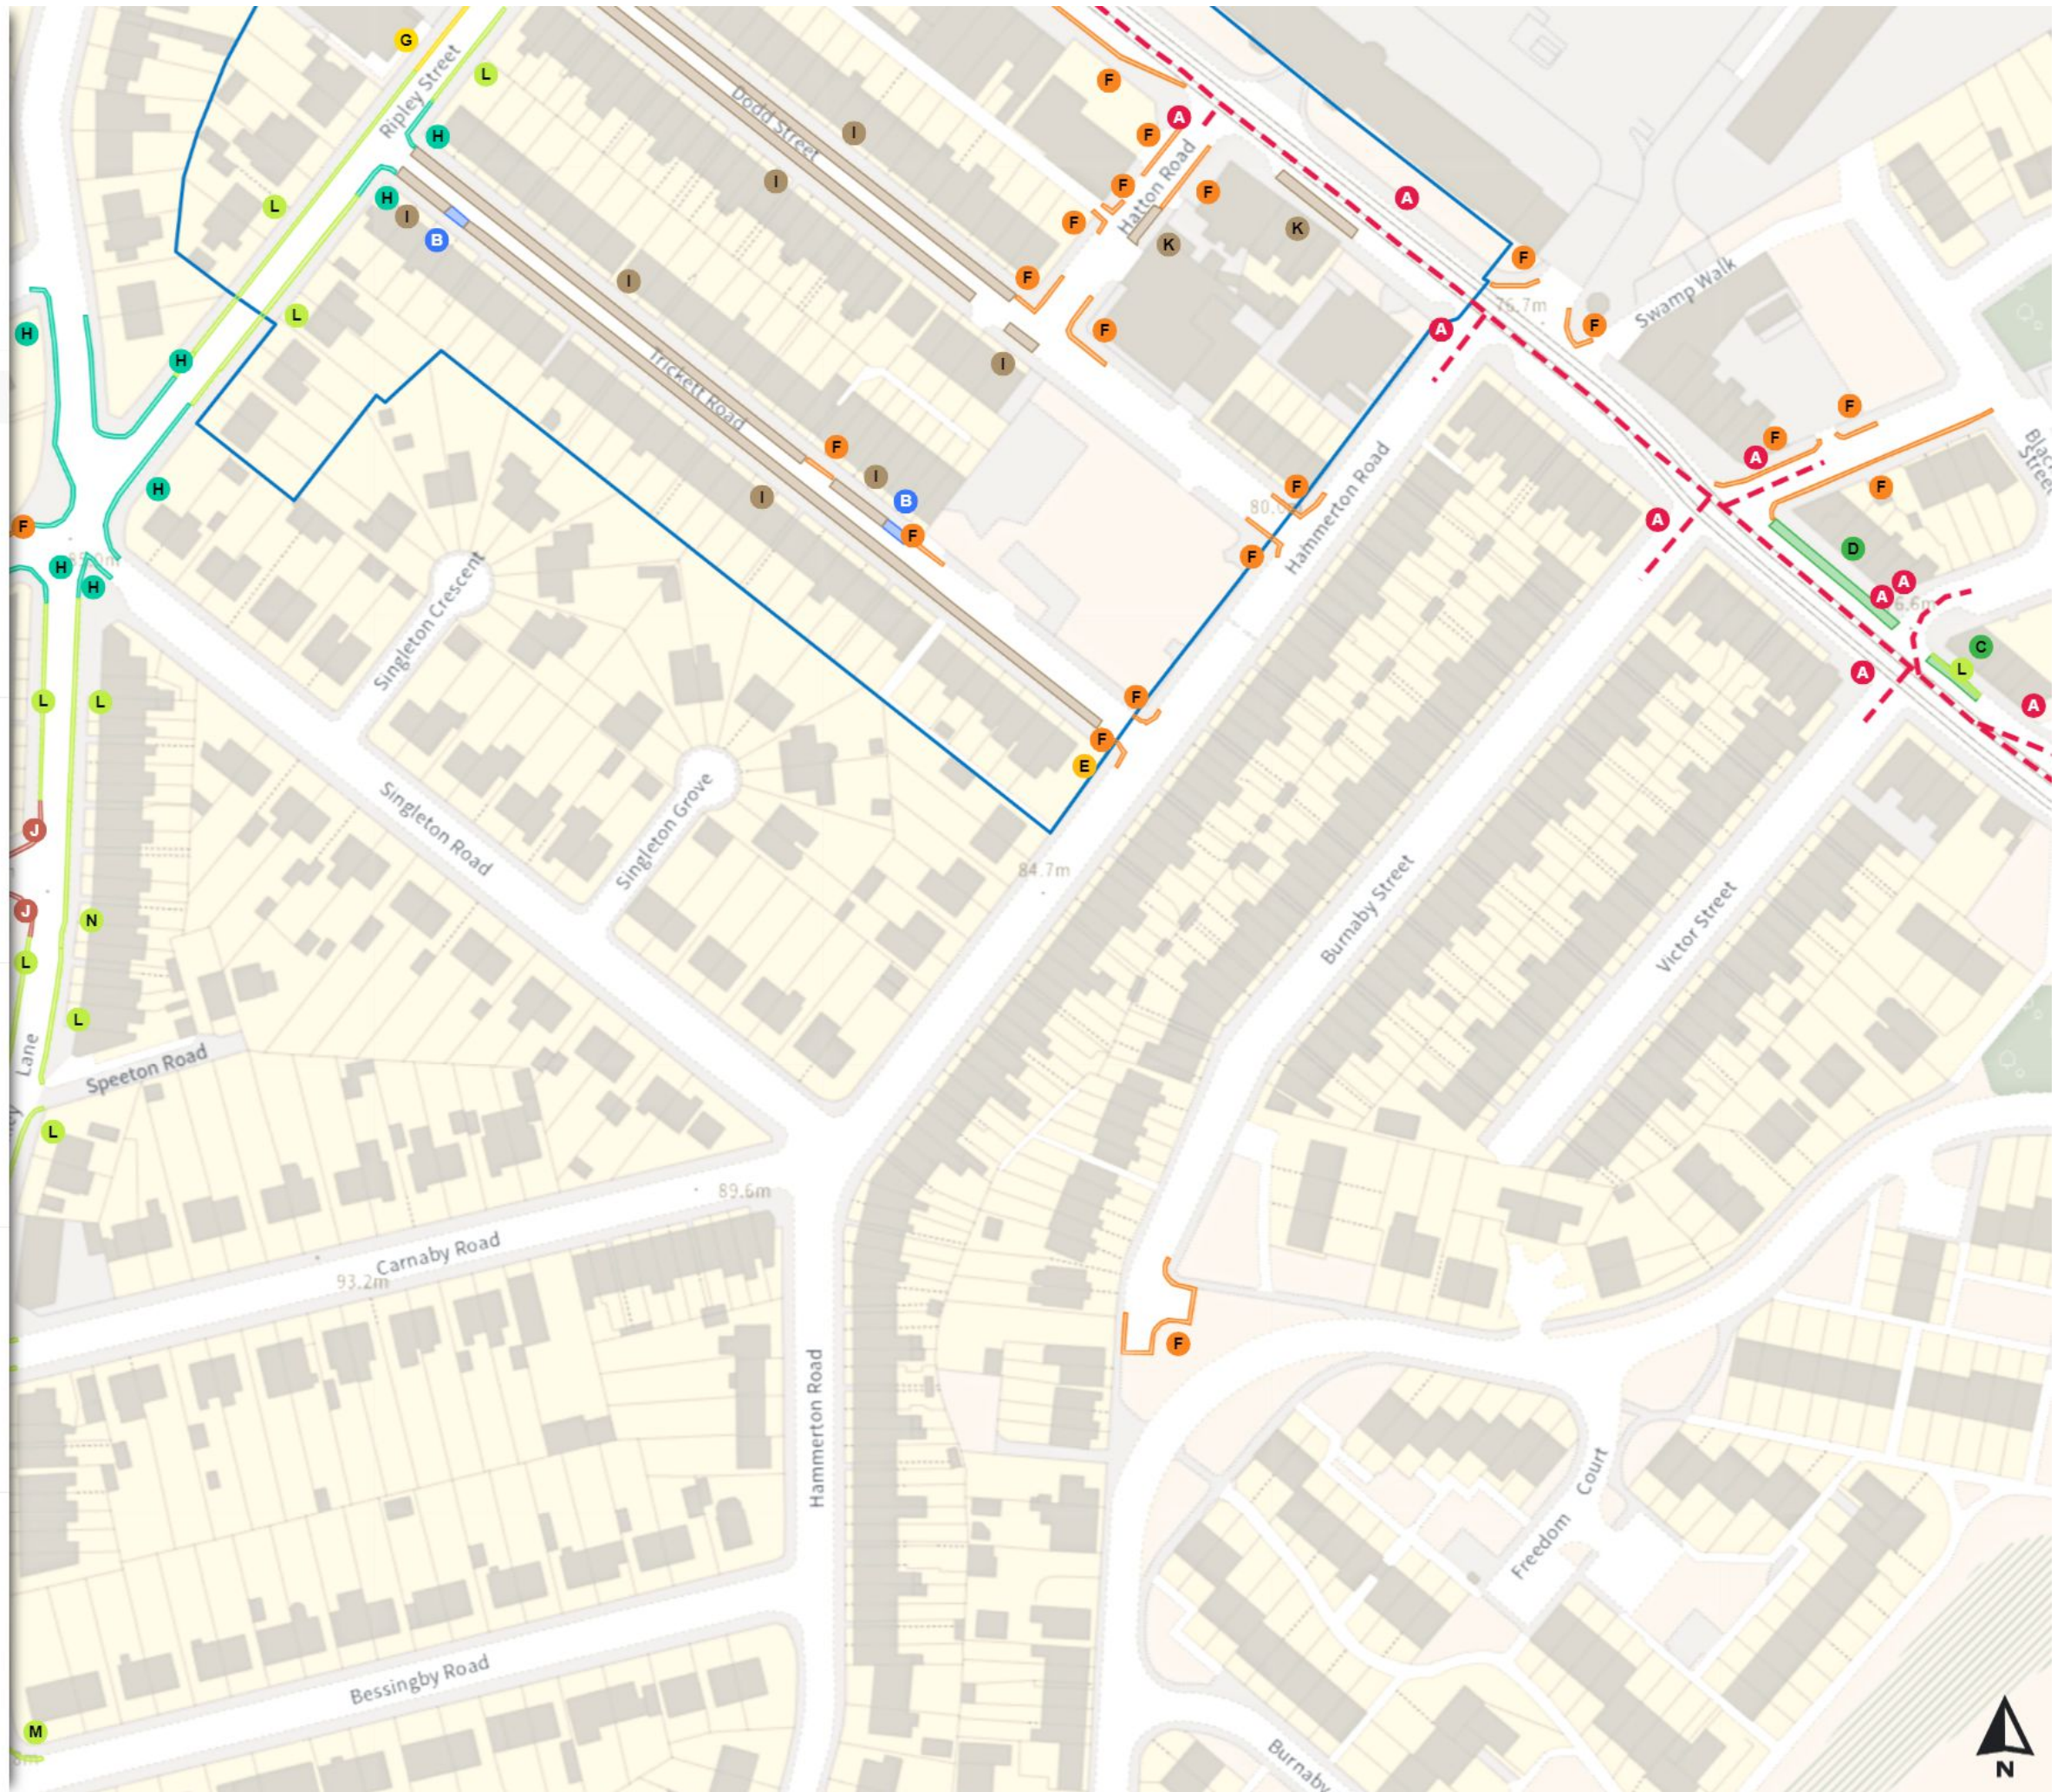

Scale: 1:1250

North-West: 433291.853, 389448.681
 South-East: 433710.124, 389088.656

© Crown copyright and database rights 2024 Ordnance Survey.
 You are not permitted to copy, sub-license, distribute or sell any of this data to third parties in any form. Licence number 100018816