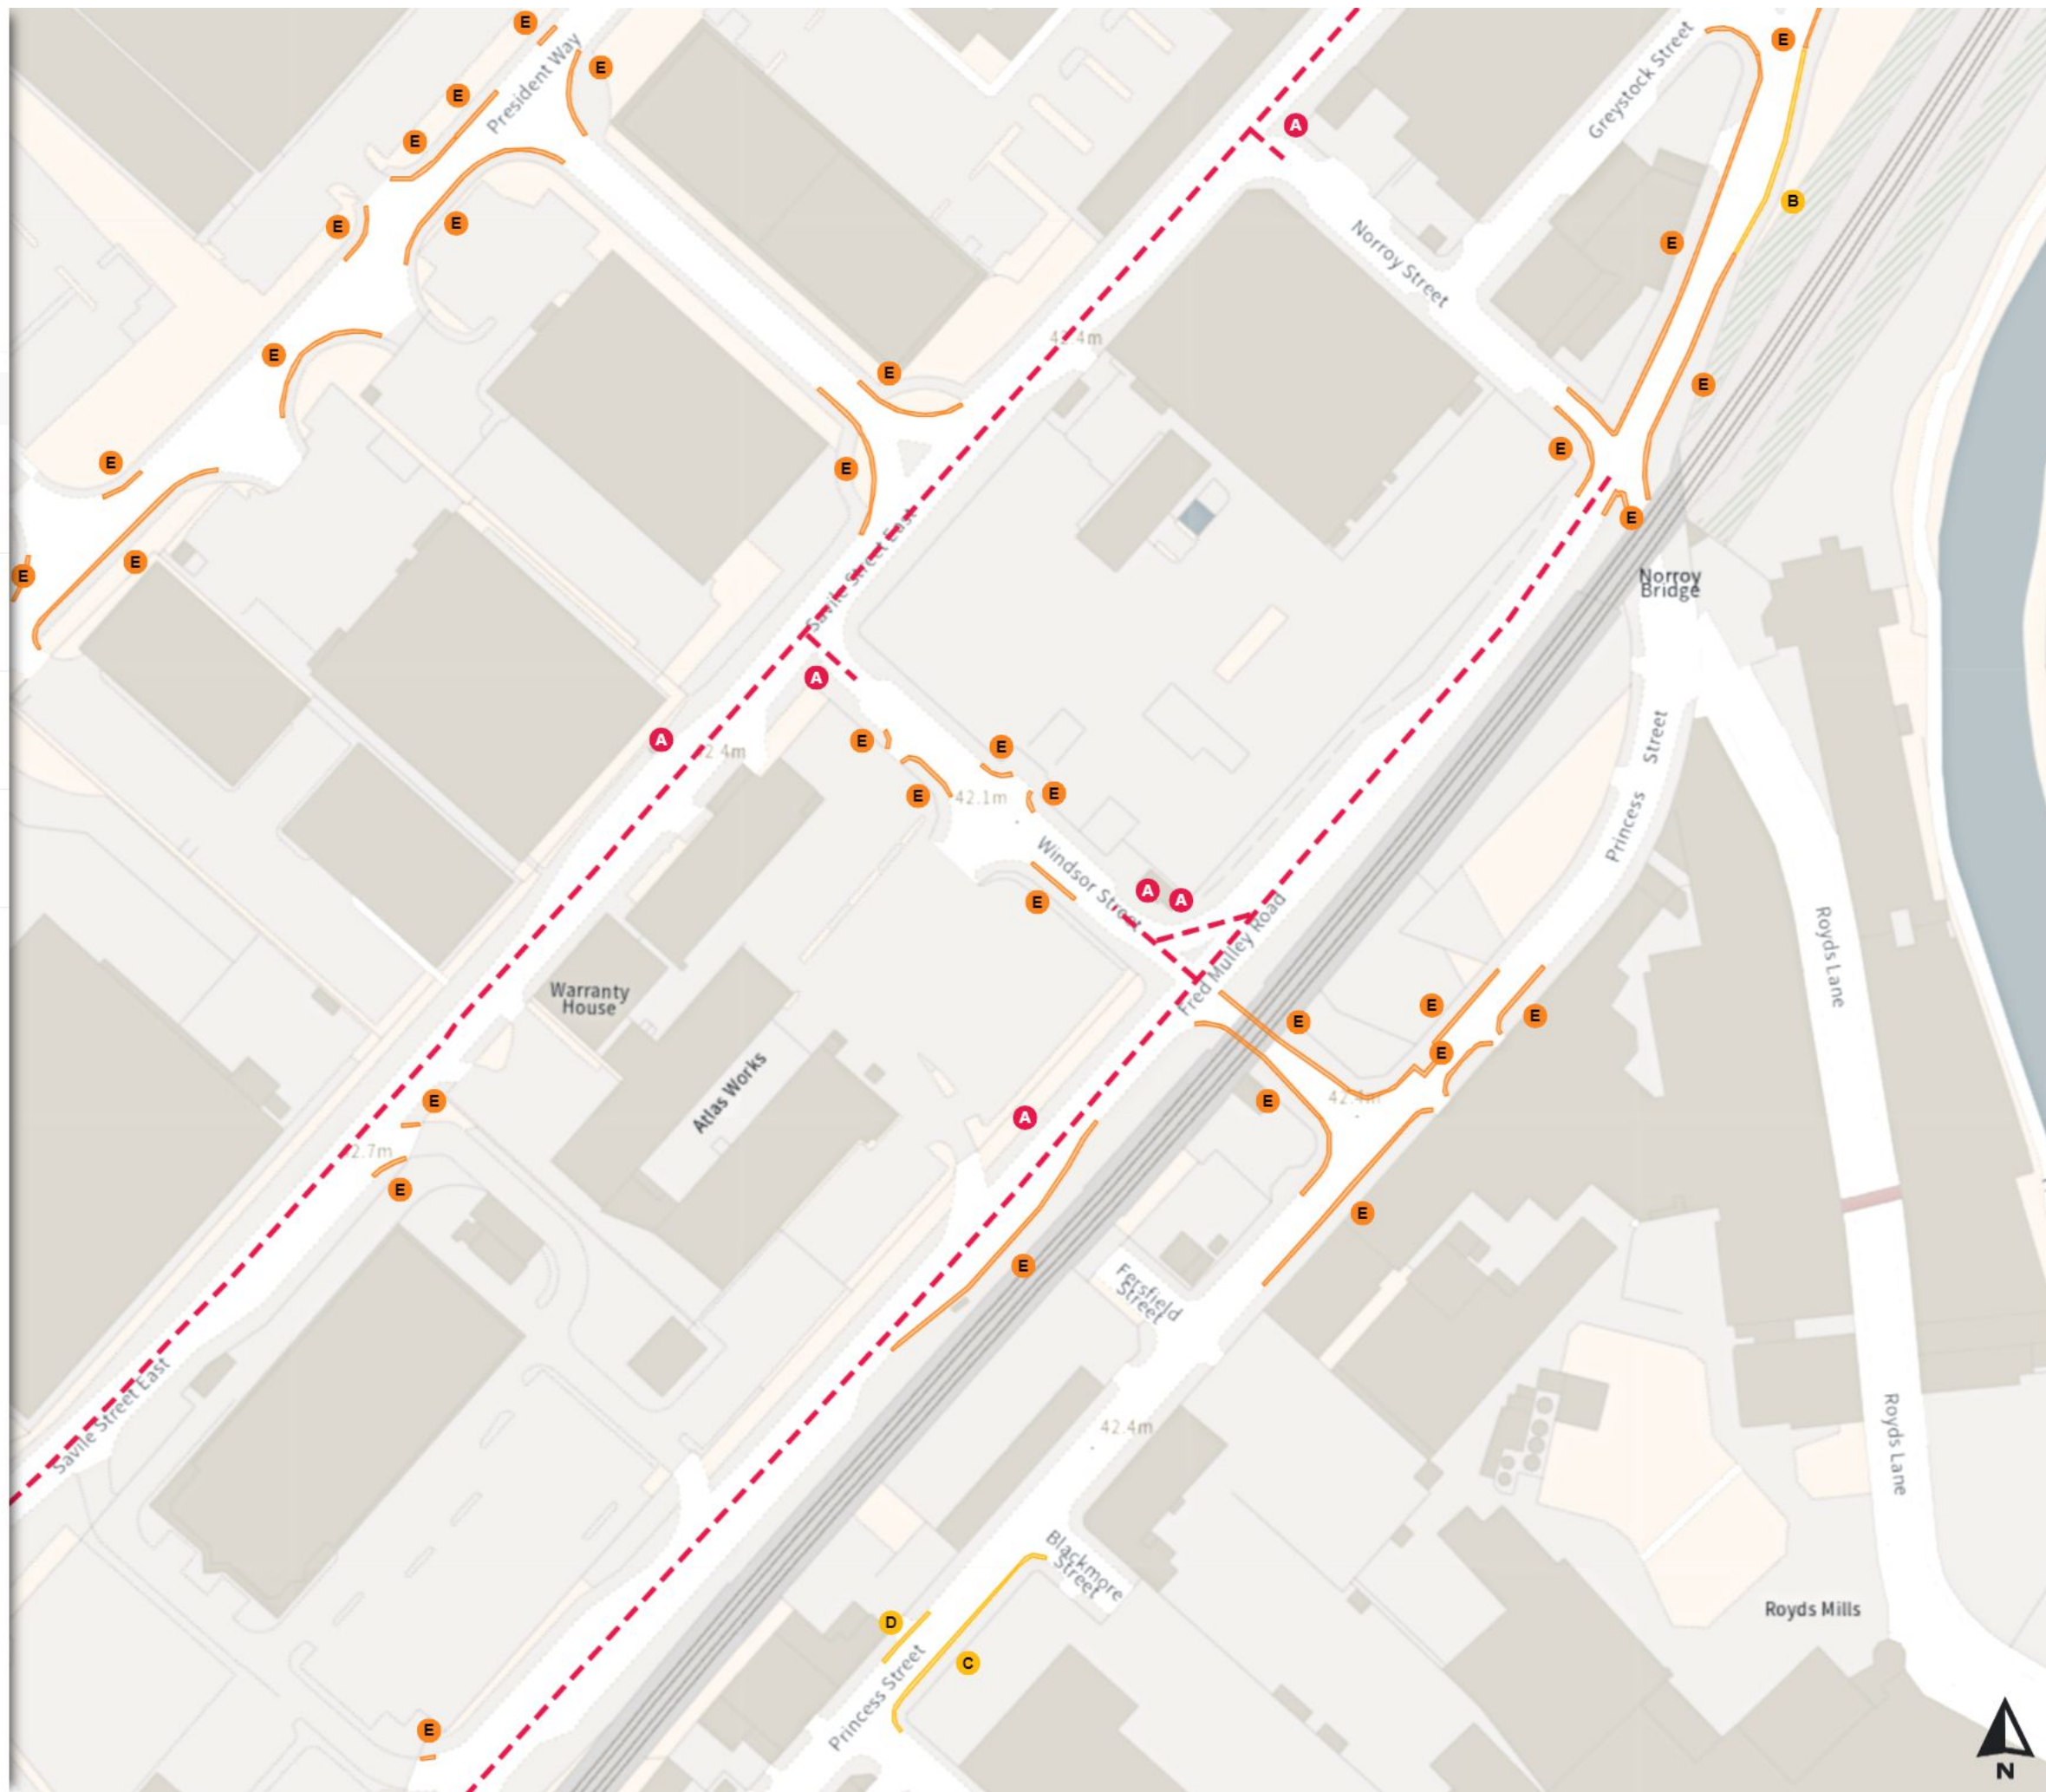

THE SHEFFIELD CITY COUNCIL (STOPPING RESTRICTIONS, WAITING RESTRICTIONS, LOADING RESTRICTIONS & PARKING PLACES) (MAP SCHEDULE) ORDER 2024

Map 288 of 797 Made 03/04/24

Added

- - - Clearway
- A At all times
- No waiting
- B Mon-Sat 09:00-17:30
- No waiting
- C Mon-Sat 08:00-18:30
- No waiting
- D Mon-Fri 08:00-18:30
- No waiting at any time
- E At all times

Scale: 1:1250

North-West: 436692.545, 388755.36
South-East: 437111.137, 388395.579

© Crown copyright and database rights 2024 Ordnance Survey.
You are not permitted to copy, sub-license, distribute or sell any of this data to third parties in any form. Licence number 100018816