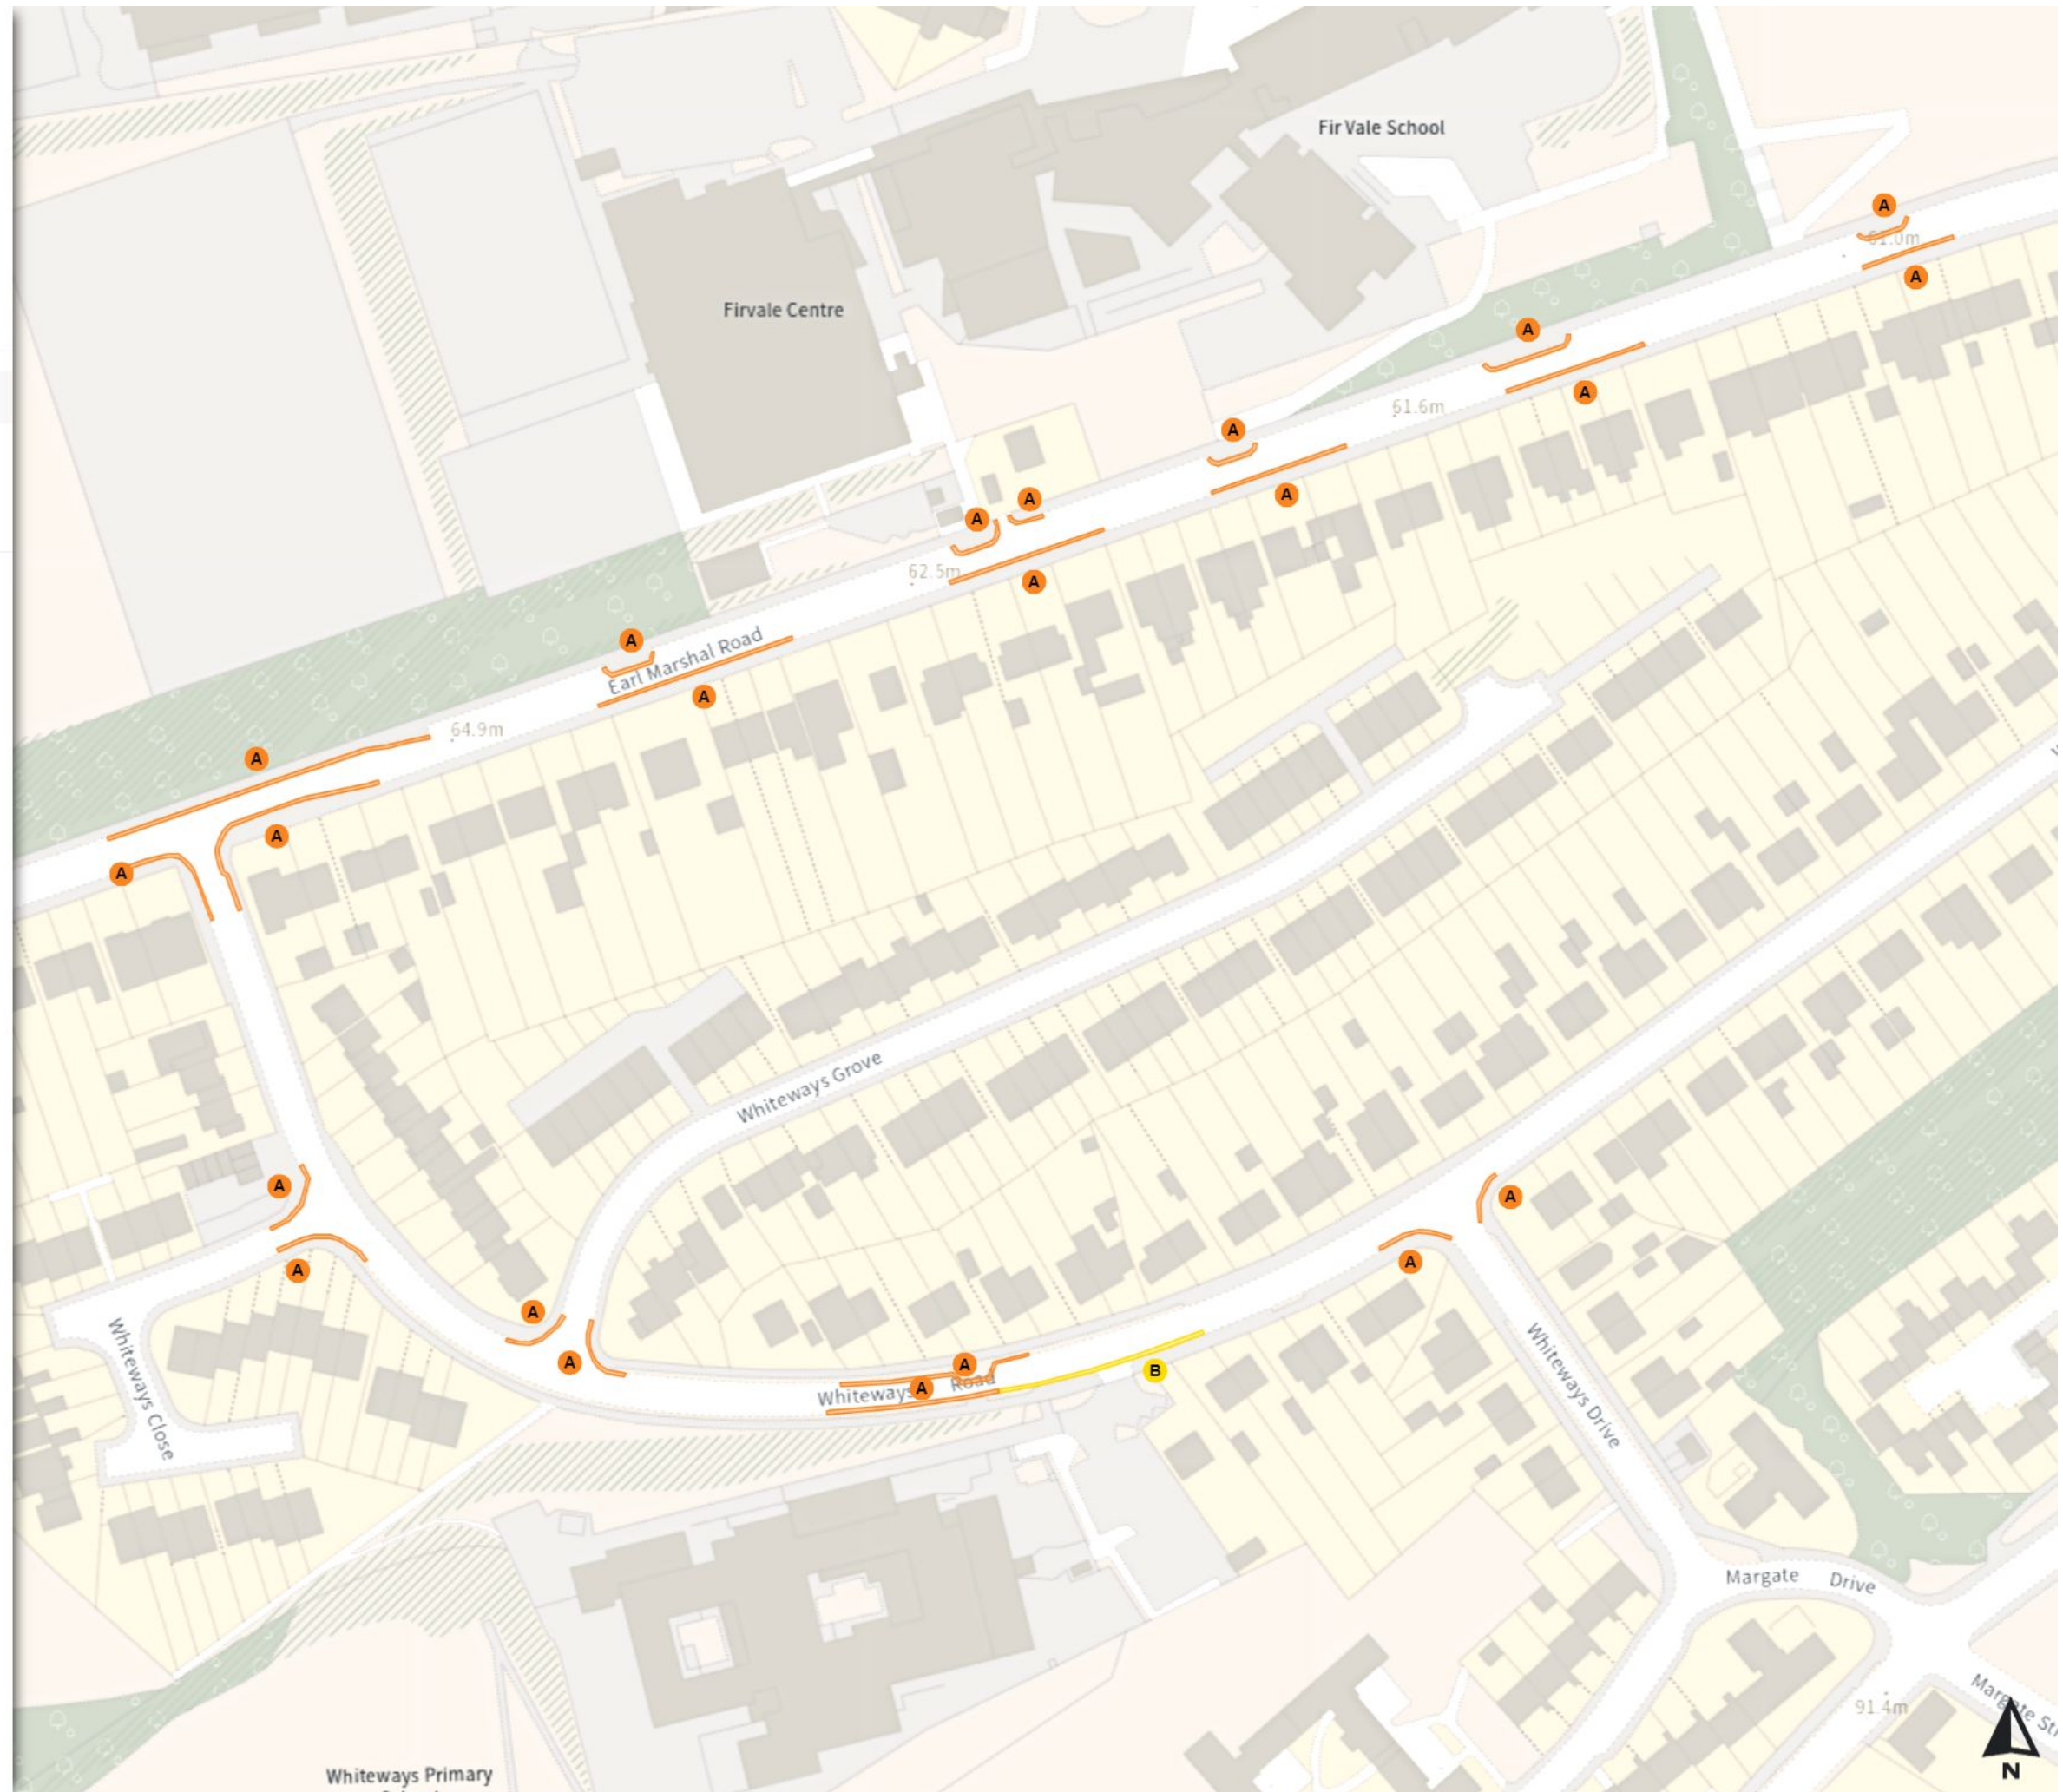

Prohibition of stopping on school entrance markings

At all times

0 20 40 60m

Scale: 1:1250

North-West: 436656.689, 390191.609
South-East: 437075.153, 389831.935

© Crown copyright and database rights 2024 Ordnance Survey.
You are not permitted to copy, sub-license, distribute or sell any of this data to third parties in any form. Licence number 100018816