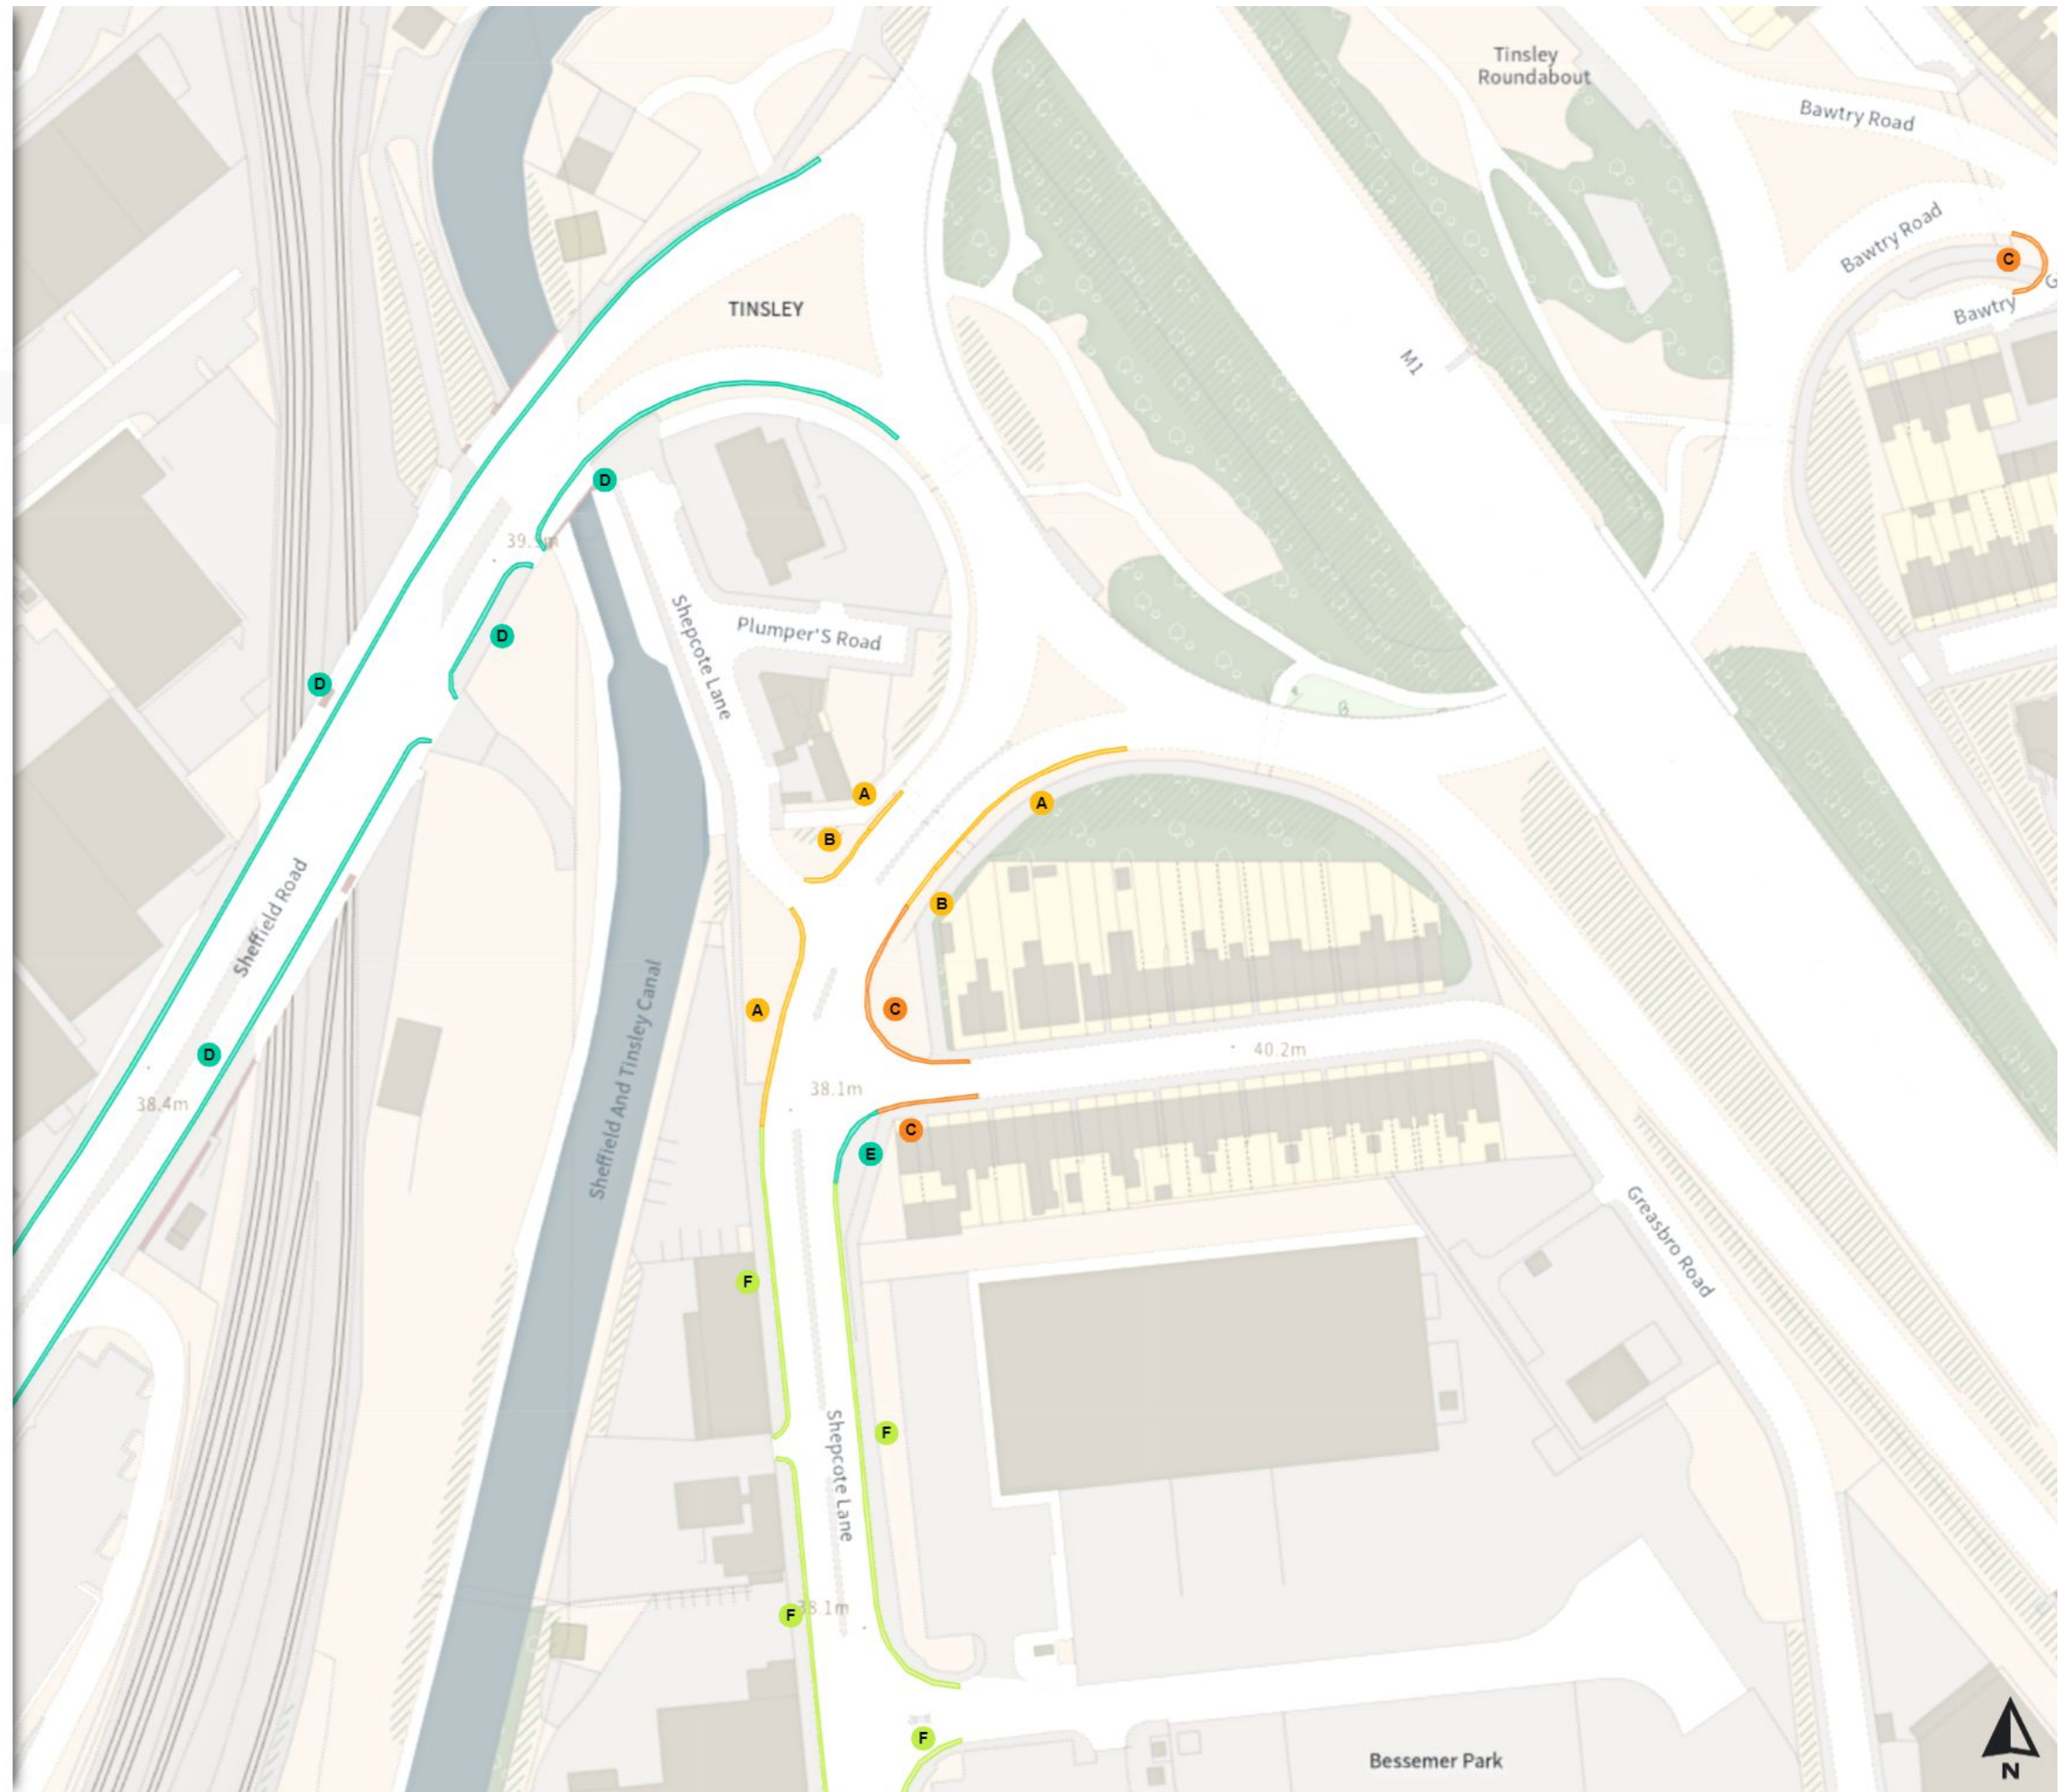

THE SHEFFIELD CITY COUNCIL (STOPPING RESTRICTIONS, WAITING RESTRICTIONS, LOADING RESTRICTIONS & PARKING PLACES) (MAP SCHEDULE) ORDER 2024

Map 172b of 797 Made 03/04/24

Added

Shared

No waiting

Mon-Fri 08:00-09:30 16:00-18:30

No loading

Mon-Fri 08:00-09:30 16:00-18:30

Scale: 1:1250

North-West: 439605.636, 390933.347
South-East: 440024.262, 390573.987

© Crown copyright and database rights 2024 Ordnance Survey.
You are not permitted to copy, sub-license, distribute or sell any of this data to third parties in any form. Licence number 100018816