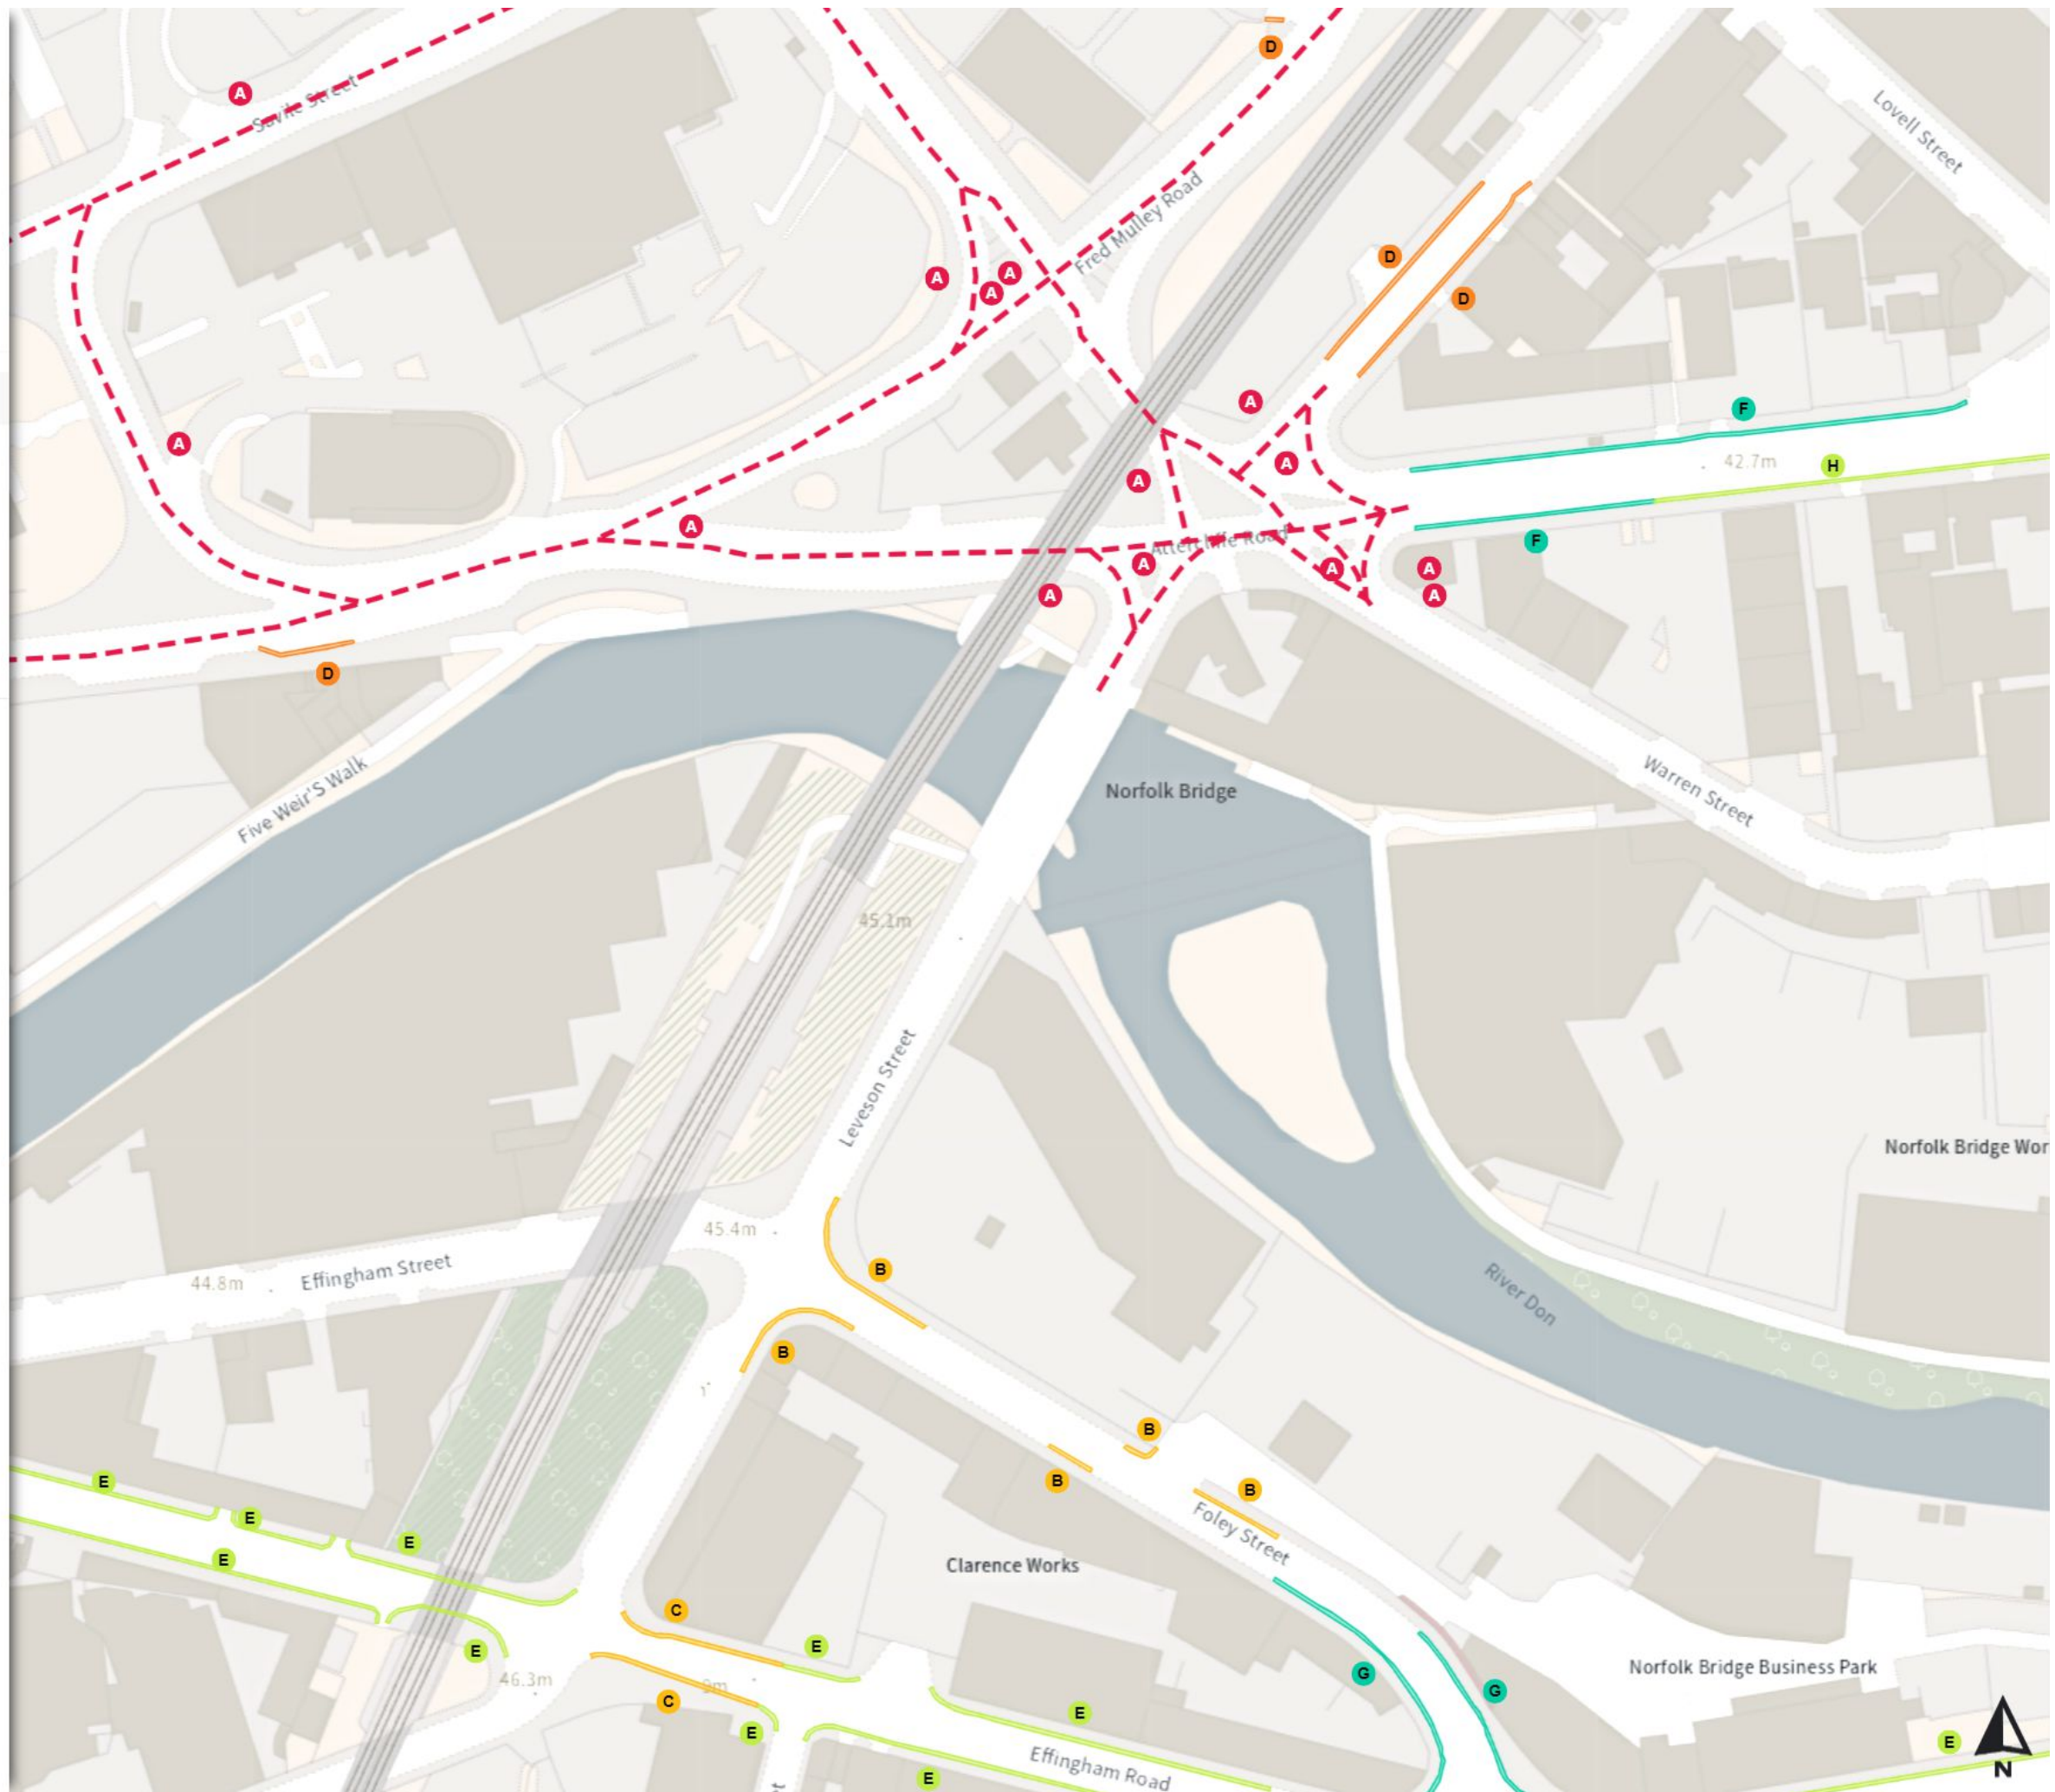

THE SHEFFIELD CITY COUNCIL (STOPPING RESTRICTIONS, WAITING RESTRICTIONS, LOADING RESTRICTIONS & PARKING PLACES) (MAP SCHEDULE) ORDER 2024

Map 309b of 797 Made 03/04/24

Added

- Shared
- No waiting at any time
  At all times
- No loading
  Mon-Fri 08:00-09:30 16:00-18:30
- Shared
- No waiting
  Mon-Fri 07:30-09:30 16:00-18:30
- No loading
  Mon-Fri 07:30-09:30 16:00-18:30

Scale: 1:1250

North-West: 436520.682, 388394.929
South-East: 436939.293, 388035.106

© Crown copyright and database rights 2024 Ordnance Survey.
You are not permitted to copy, sub-license, distribute or sell any of this data to third parties in any form. Licence number 100018816