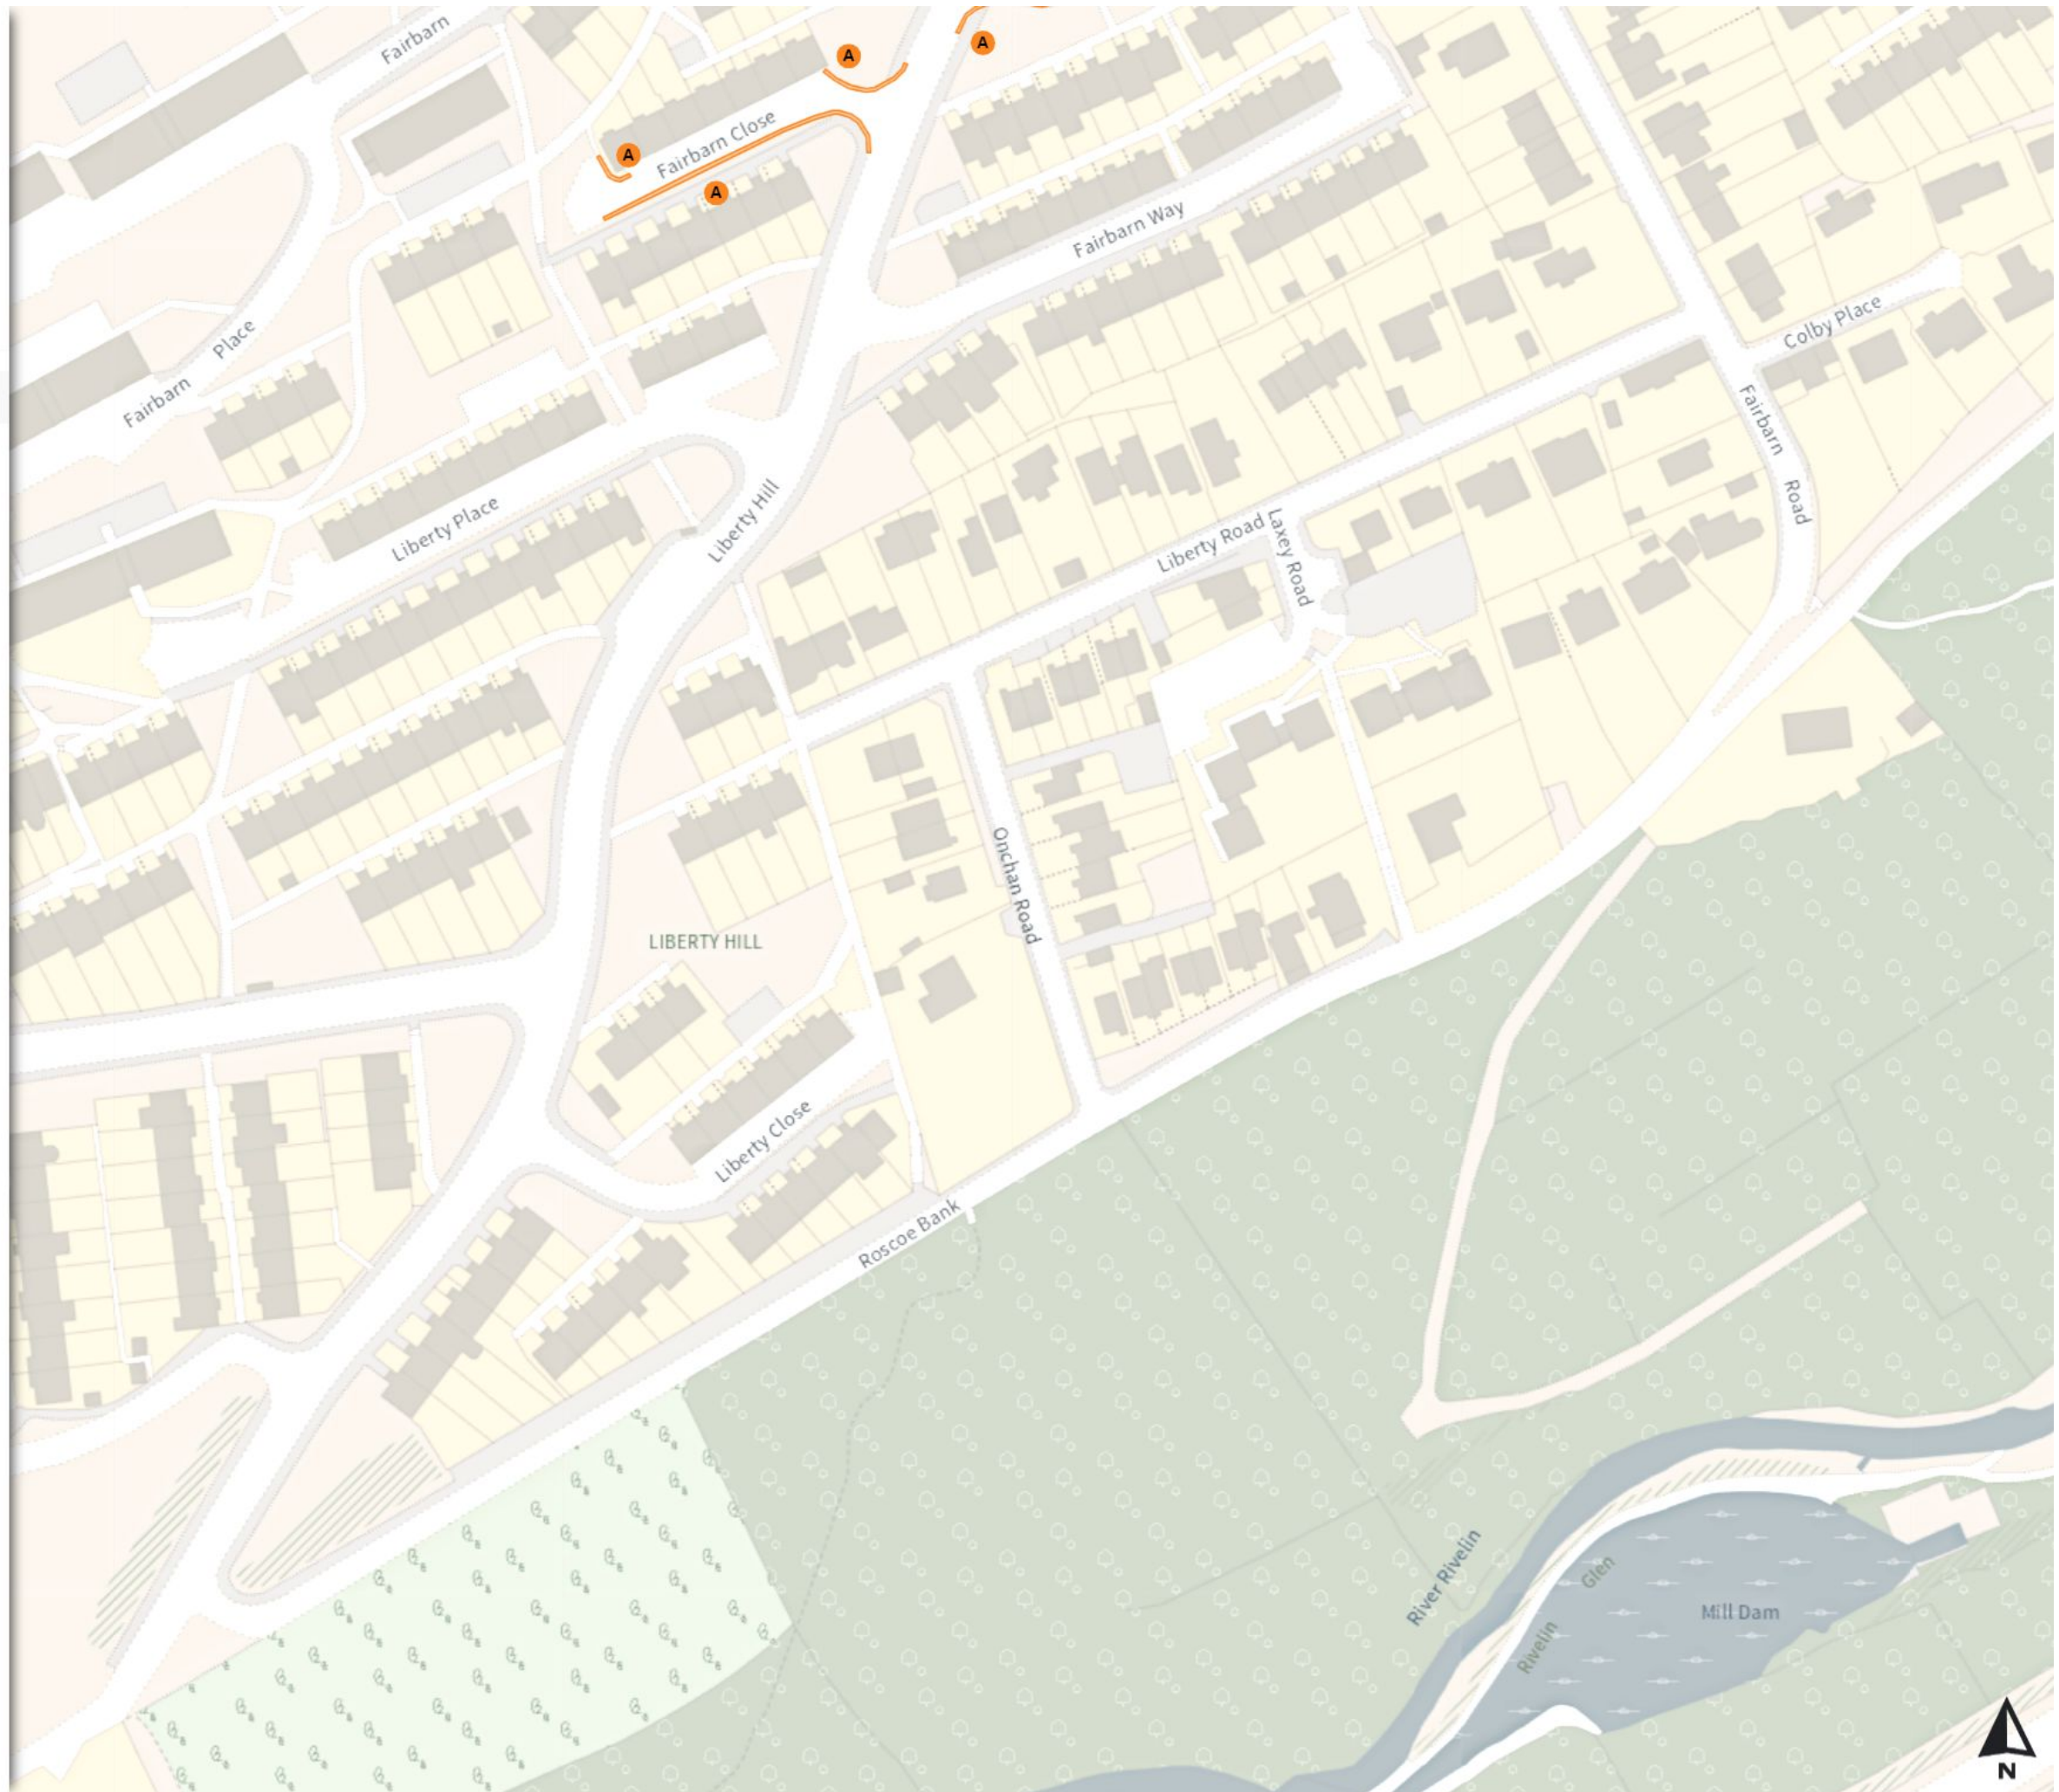

THE SHEFFIELD CITY COUNCIL (STOPPING RESTRICTIONS, WAITING RESTRICTIONS, LOADING RESTRICTIONS & PARKING PLACES) (MAP SCHEDULE) ORDER 2024

Map 297 of 797 Made 03/04/24

Added

No waiting at any time

At all times

0 20 40 60m

Scale: 1:1250

North-West: 431160.651, 388356.846
South-East: 431578.853, 387996.551

© Crown copyright and database rights 2024 Ordnance Survey.
You are not permitted to copy, sub-license, distribute or sell any of this data to third parties in any form. Licence number 100018816