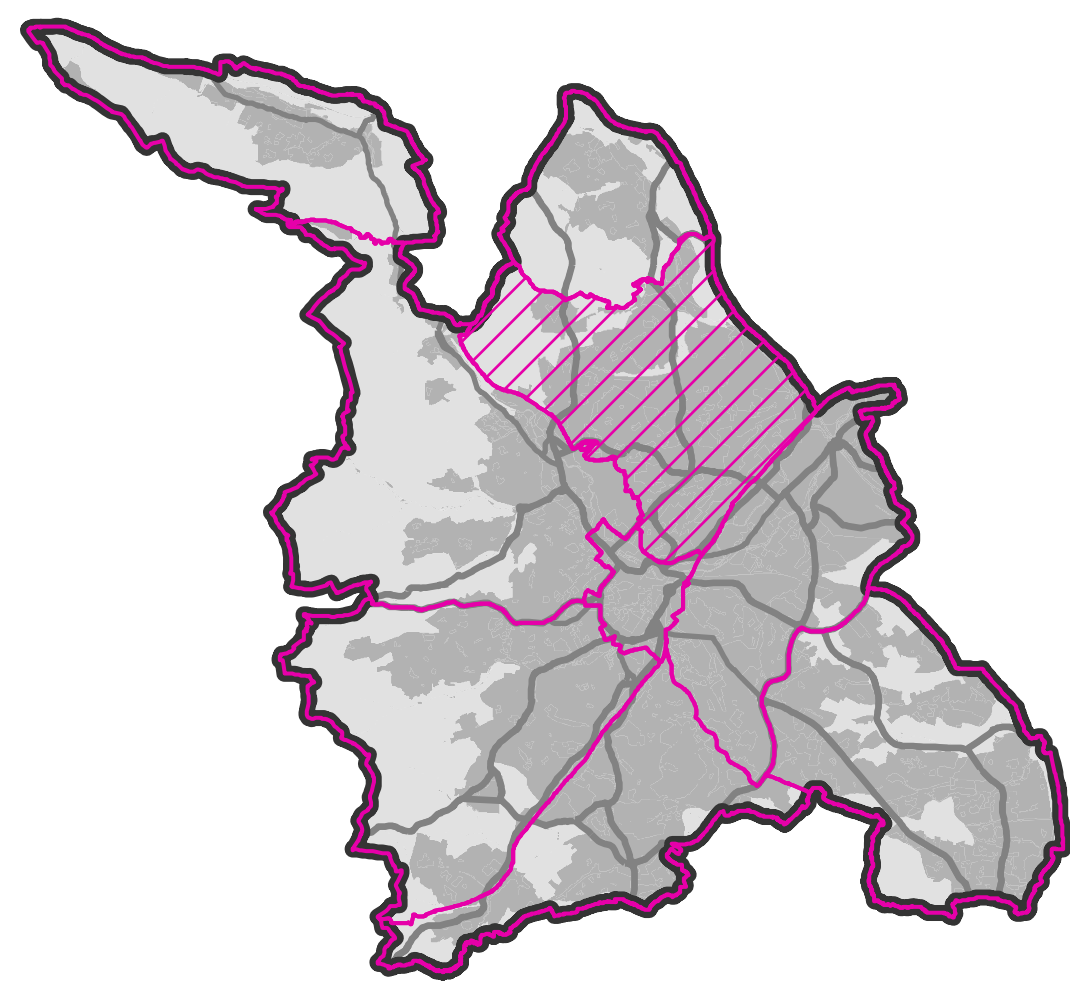

The Sheffield Plan

Publication (Pre-Submission) Draft
Changes post Public Consultation

Policies Map
July 2023

North East Sheffield Sub Area